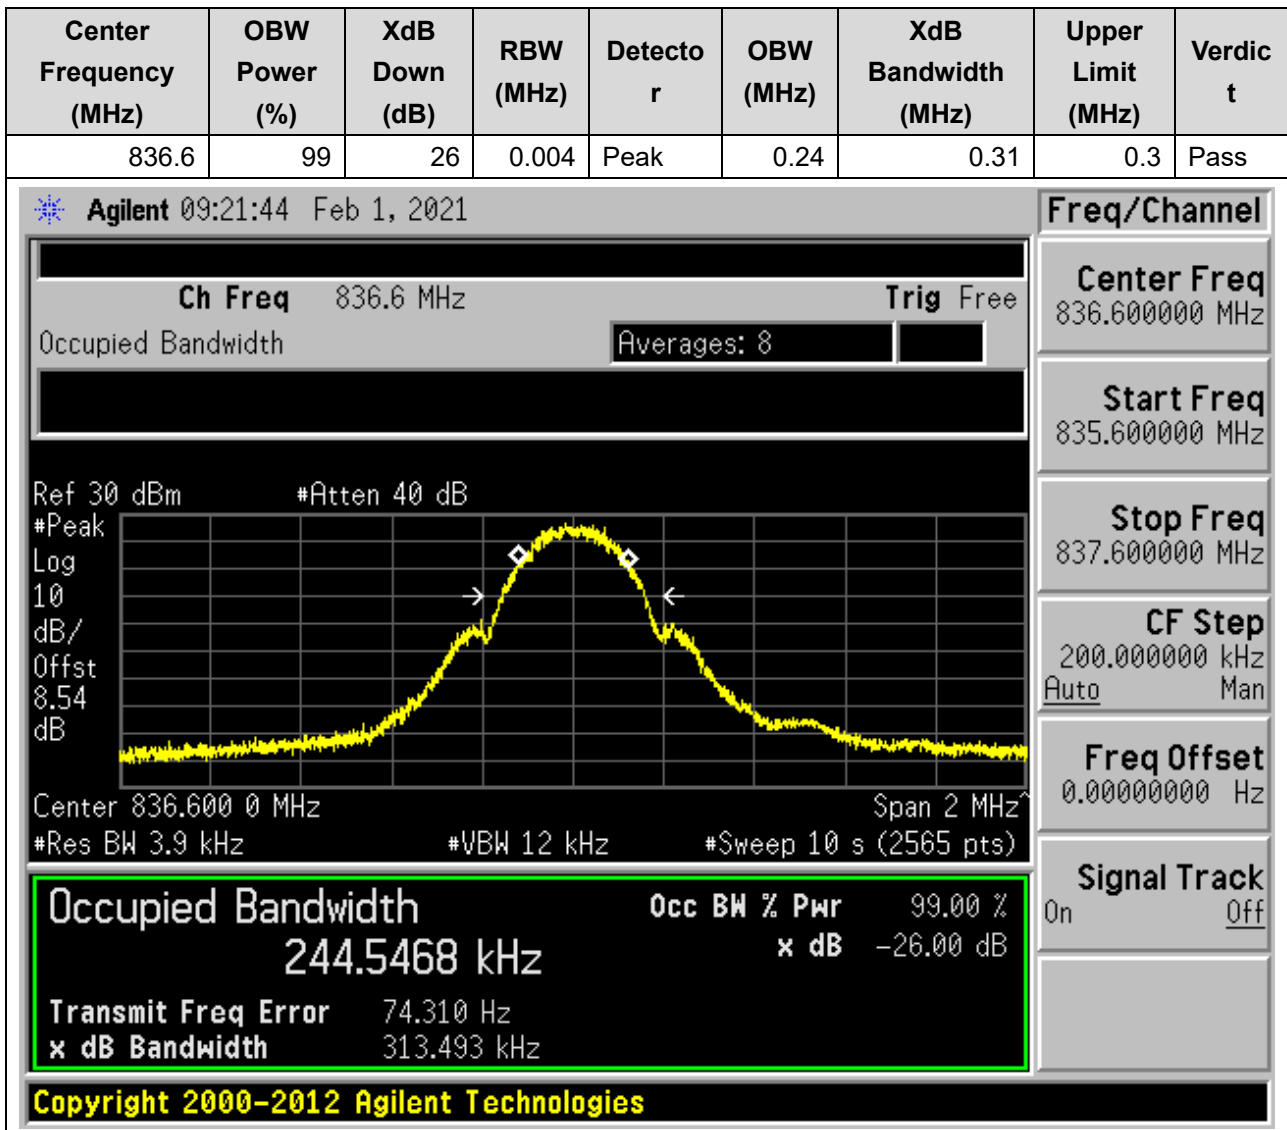

Annex A.3 Occupied Bandwidth

1. GSM_GSM850

1.1. GSM Occupied Bandwidth(NTNV)(Channel:128)

1.2. GSM Occupied Bandwidth(NTNV)(Channel:190)

1.3. GSM Occupied Bandwidth(NTNV)(Channel:251)

2. GSM_PCS

2.1. GSM Occupied Bandwidth(NTNV)(Channel:512)

2.2. GSM Occupied Bandwidth(NTNV)(Channel:661)

2.3. GSM Occupied Bandwidth(NTNV)(Channel:810)

END