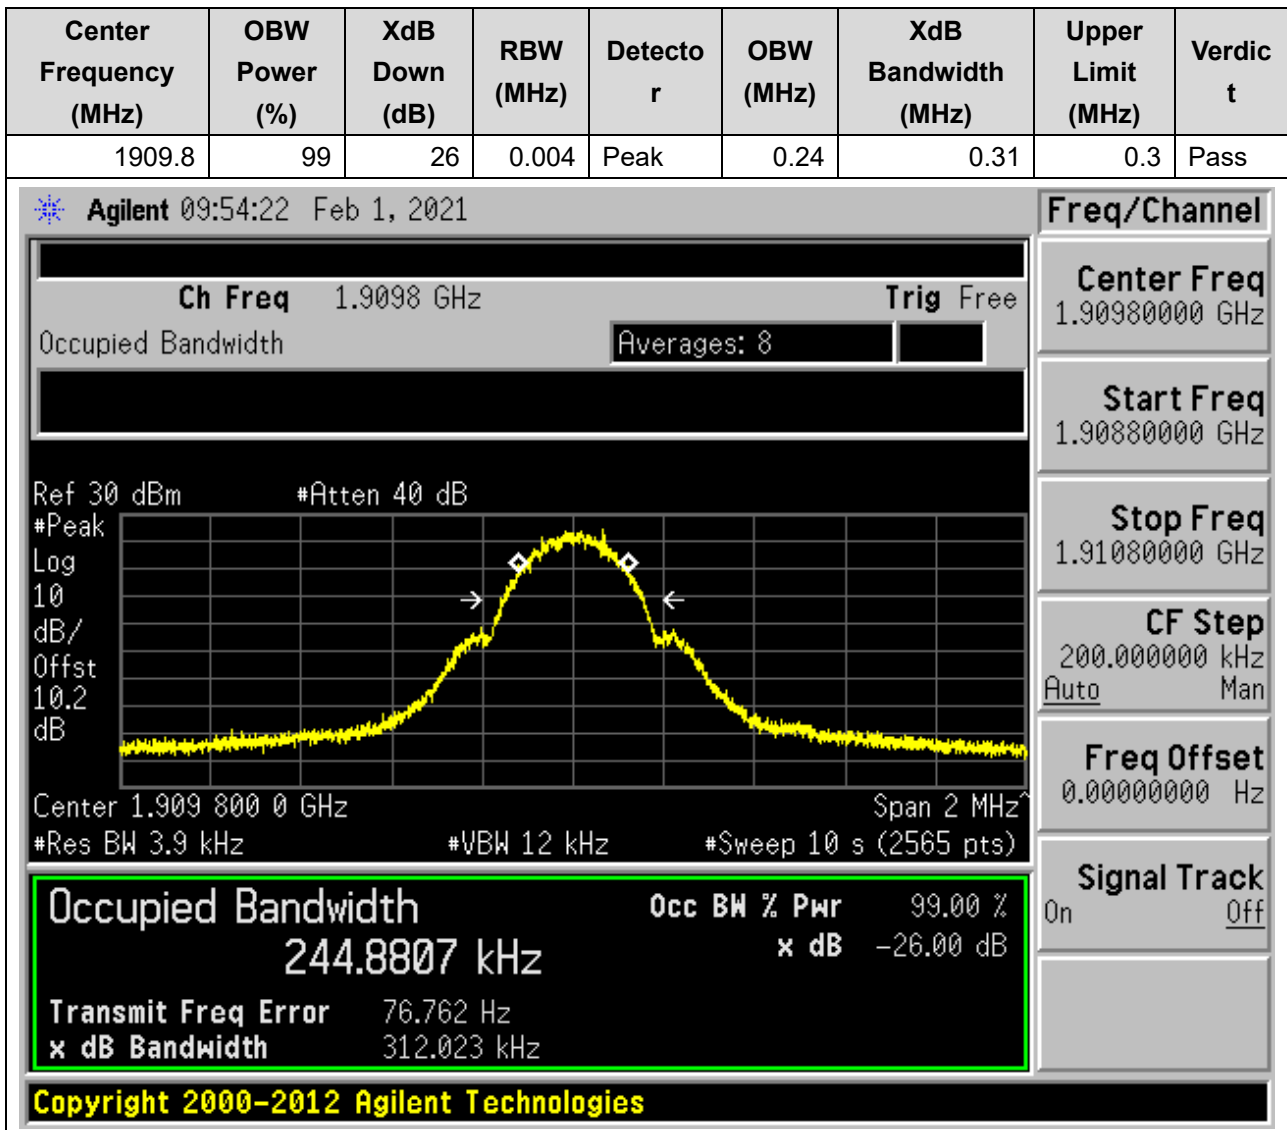

Annex A.3 Occupied Bandwidth

1. GSM_GSM850

1.1. GSM Occupied Bandwidth(NTNV)(Channel:128)

1.2. GSM Occupied Bandwidth(NTNV)(Channel:190)

1.3. GSM Occupied Bandwidth(NTNV)(Channel:251)

2. GSM_PCS

2.1. GSM Occupied Bandwidth(NTNV)(Channel:512)

2.2. GSM Occupied Bandwidth(NTNV)(Channel:661)

2.3. GSM Occupied Bandwidth(NTNV)(Channel:810)

END