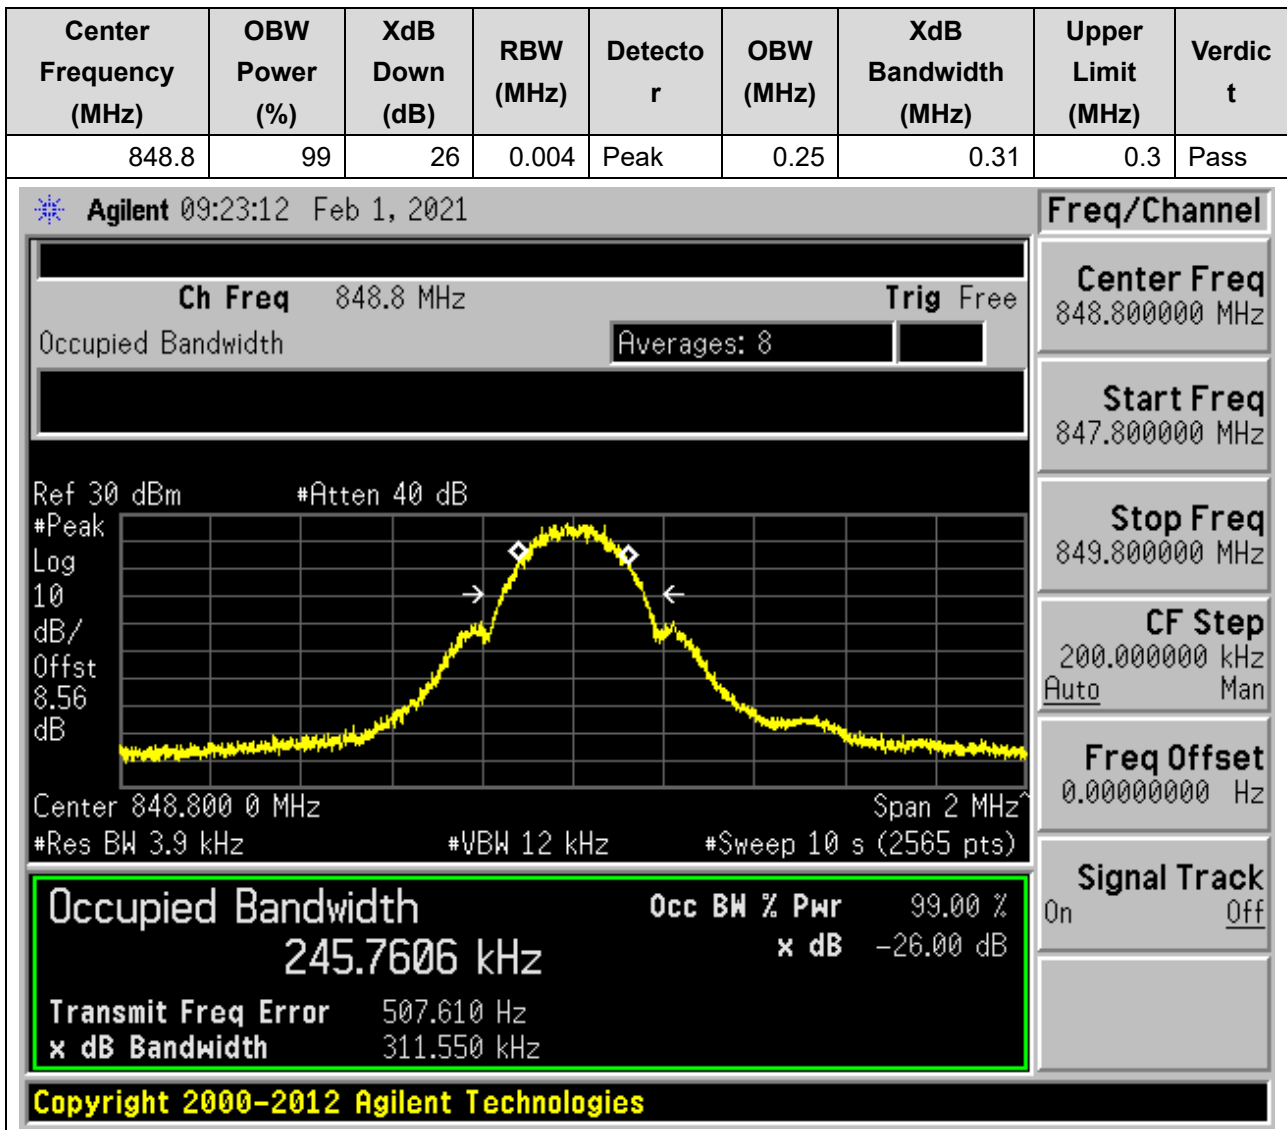

Annex A.3 Occupied Bandwidth

1. GSM_GSM850

1.1. GSM Occupied Bandwidth(NTNV)(Channel:128)

1.2. GSM Occupied Bandwidth(NTNV)(Channel:190)

1.3. GSM Occupied Bandwidth(NTNV)(Channel:251)

2. GSM_PCS

2.1. GSM Occupied Bandwidth(NTNV)(Channel:512)

2.2. GSM Occupied Bandwidth(NTNV)(Channel:661)

2.3. GSM Occupied Bandwidth(NTNV)(Channel:810)

END