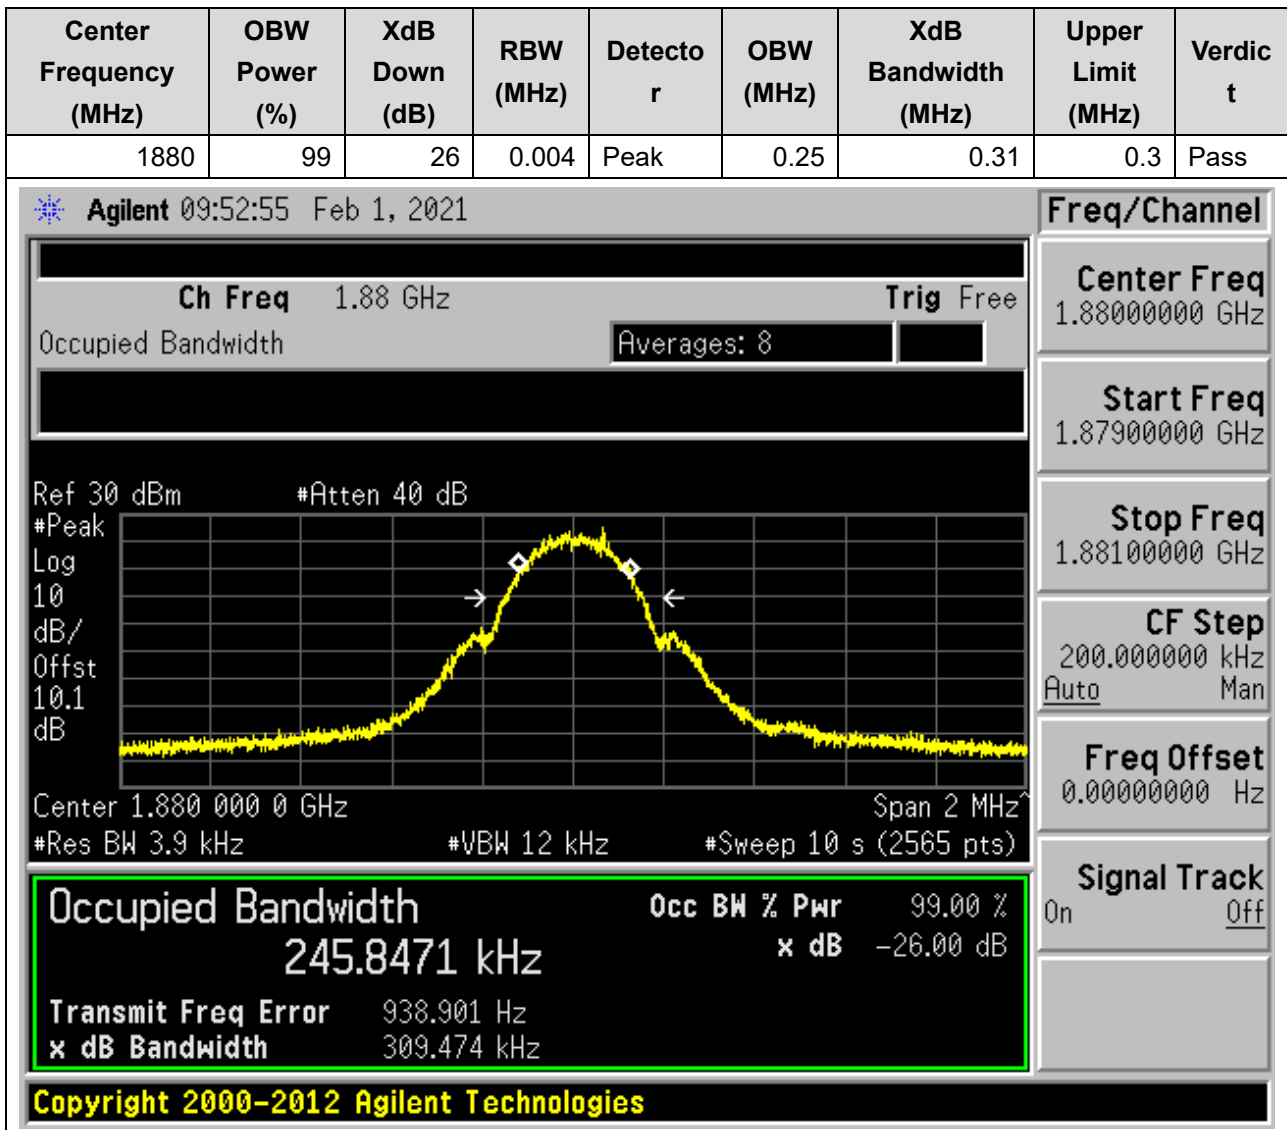

Annex A.3 Occupied Bandwidth

1. GSM_GSM850

1.1. GSM Occupied Bandwidth(NTNV)(Channel:128)

1.2. GSM Occupied Bandwidth(NTNV)(Channel:190)

1.3. GSM Occupied Bandwidth(NTNV)(Channel:251)

2. GSM_PCS

2.1. GSM Occupied Bandwidth(NTNV)(Channel:512)

2.2. GSM Occupied Bandwidth(NTNV)(Channel:661)

2.3. GSM Occupied Bandwidth(NTNV)(Channel:810)

END