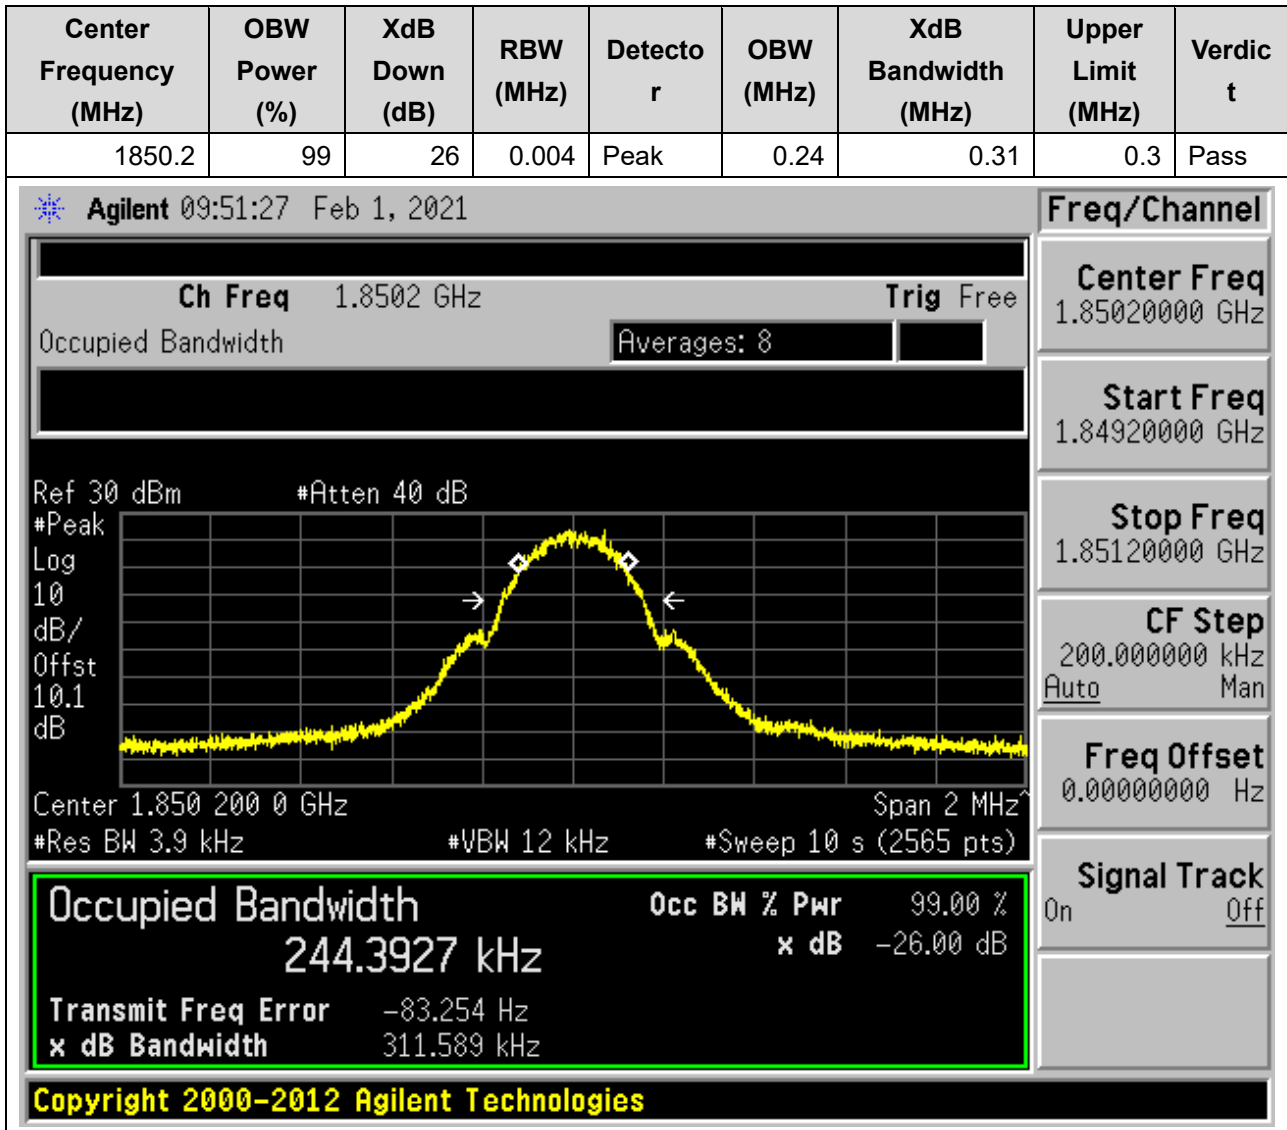

Annex A.3 Occupied Bandwidth

1. GSM_GSM850

1.1. GSM Occupied Bandwidth(NTNV)(Channel:128)

1.2. GSM Occupied Bandwidth(NTNV)(Channel:190)

1.3. GSM Occupied Bandwidth(NTNV)(Channel:251)

2. GSM_PCS

2.1. GSM Occupied Bandwidth(NTNV)(Channel:512)

2.2. GSM Occupied Bandwidth(NTNV)(Channel:661)

2.3. GSM Occupied Bandwidth(NTNV)(Channel:810)

END