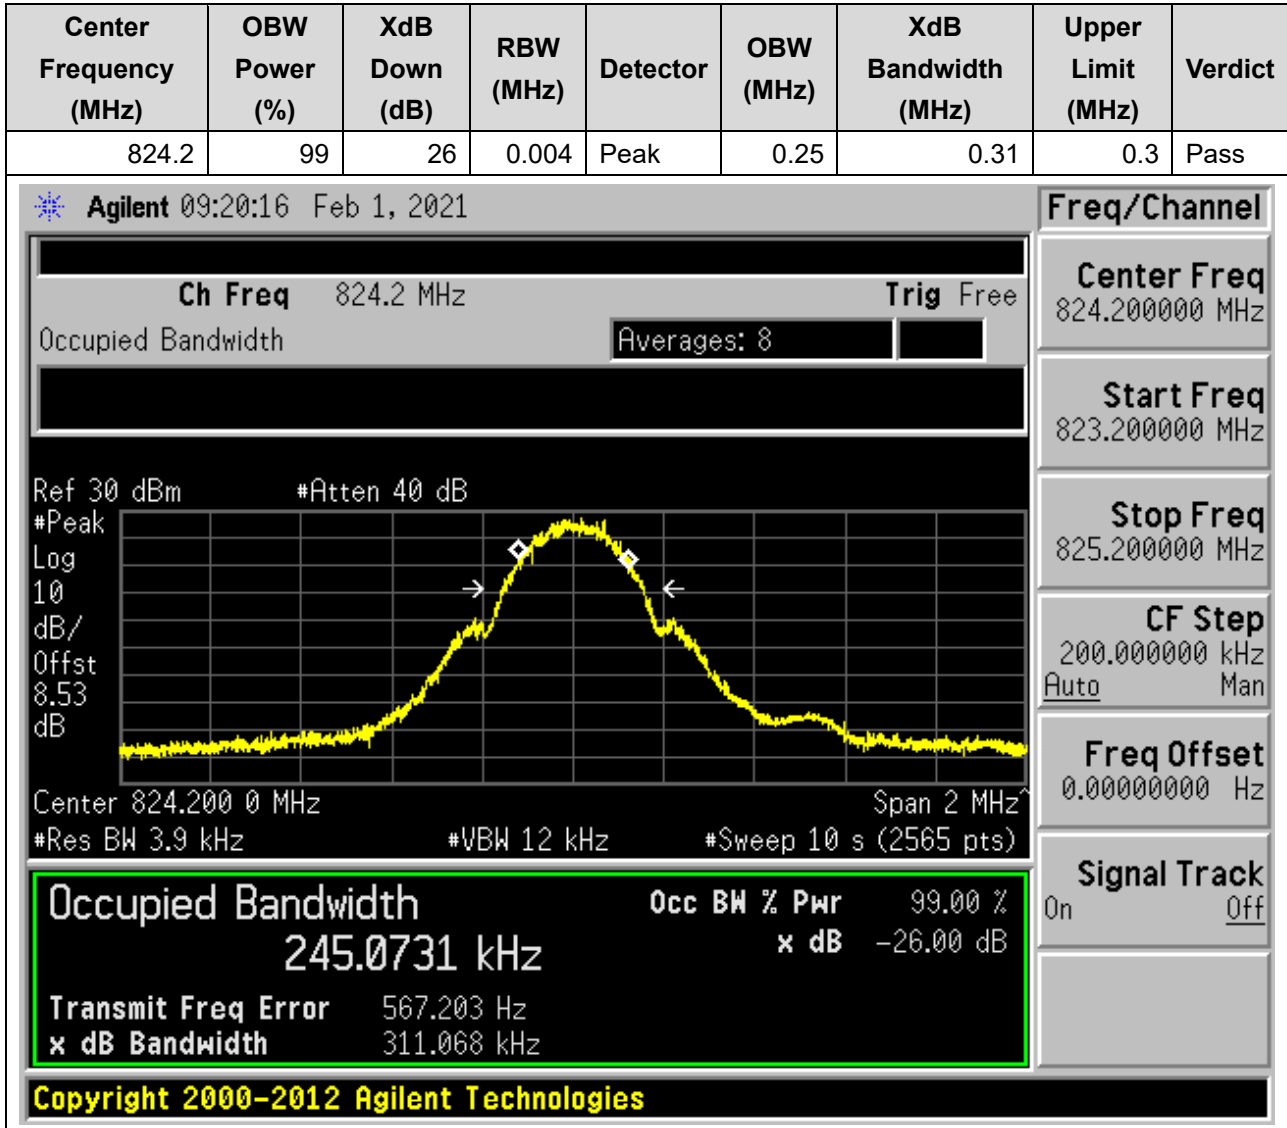

Annex A.3 Occupied Bandwidth

1. GSM_GSM850

1.1. GSM Occupied Bandwidth(NTNV)(Channel:128)

1.2. GSM Occupied Bandwidth(NTNV)(Channel:190)

1.3. GSM Occupied Bandwidth(NTNV)(Channel:251)

2. GSM_PCS

2.1. GSM Occupied Bandwidth(NTNV)(Channel:512)

2.2. GSM Occupied Bandwidth(NTNV)(Channel:661)

2.3. GSM Occupied Bandwidth(NTNV)(Channel:810)

END