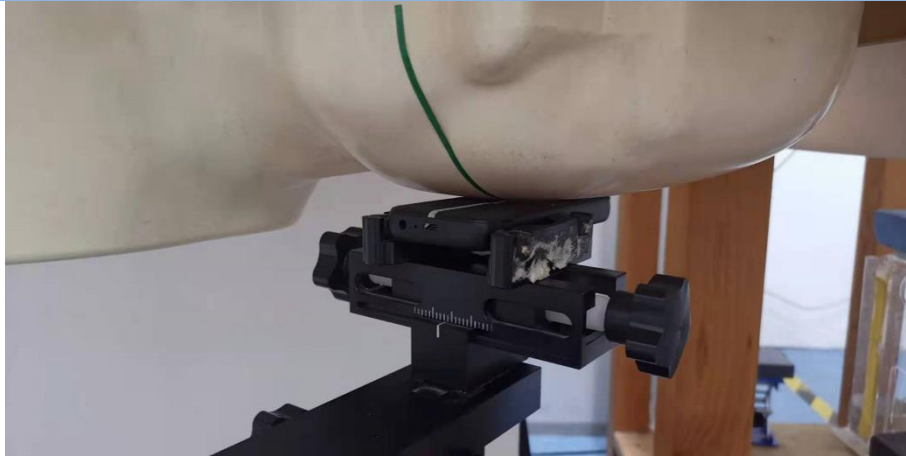

## TEST SETUP PHOTOS

Right Head Cheek

Right Head Tilt (15° )

Left Head Cheek

Left Head Tilt (15° )

Front Side (15mm)

Back Side (15mm)