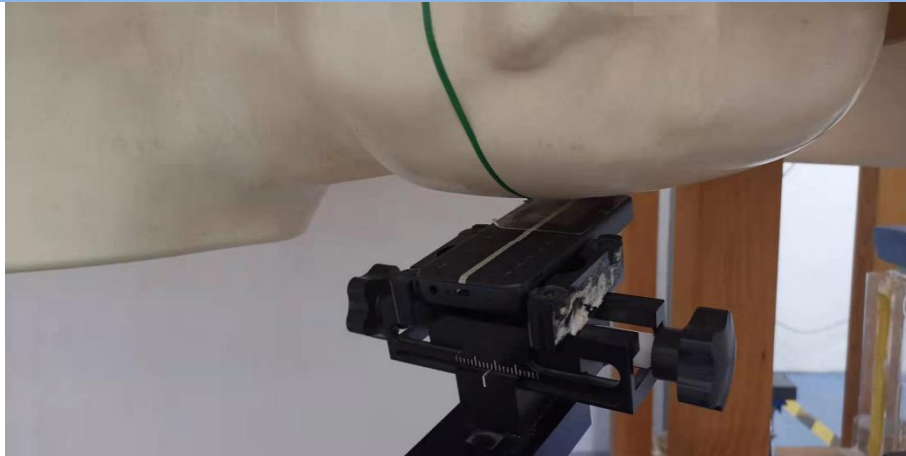

## TEST SETUP PHOTOS

Right Head Cheek

Right Head Tilt (15° )

Left Head Cheek

Left Head Tilt (15° )

Front Side (15mm)

Back Side (15mm)