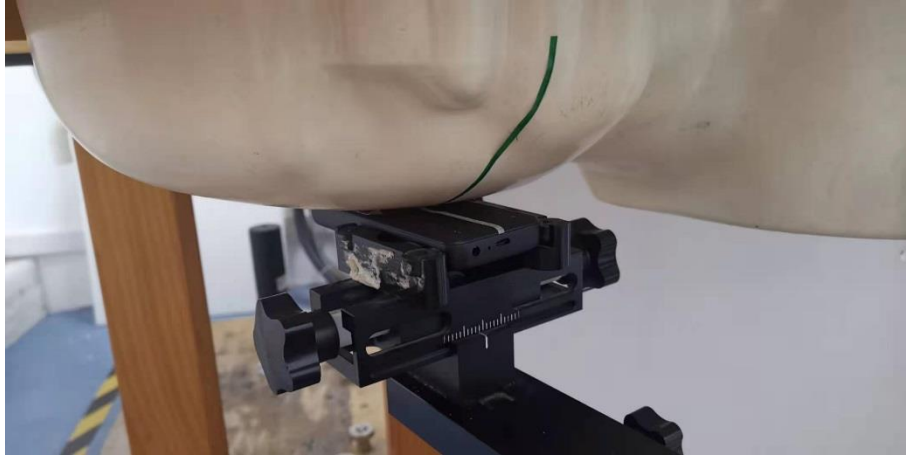

## TEST SETUP PHOTOS

Right Head Cheek

Right Head Tilt (15° )

Left Head Cheek

Left Head Tilt (15° )

Front Side (15mm)

Back Side (15mm)