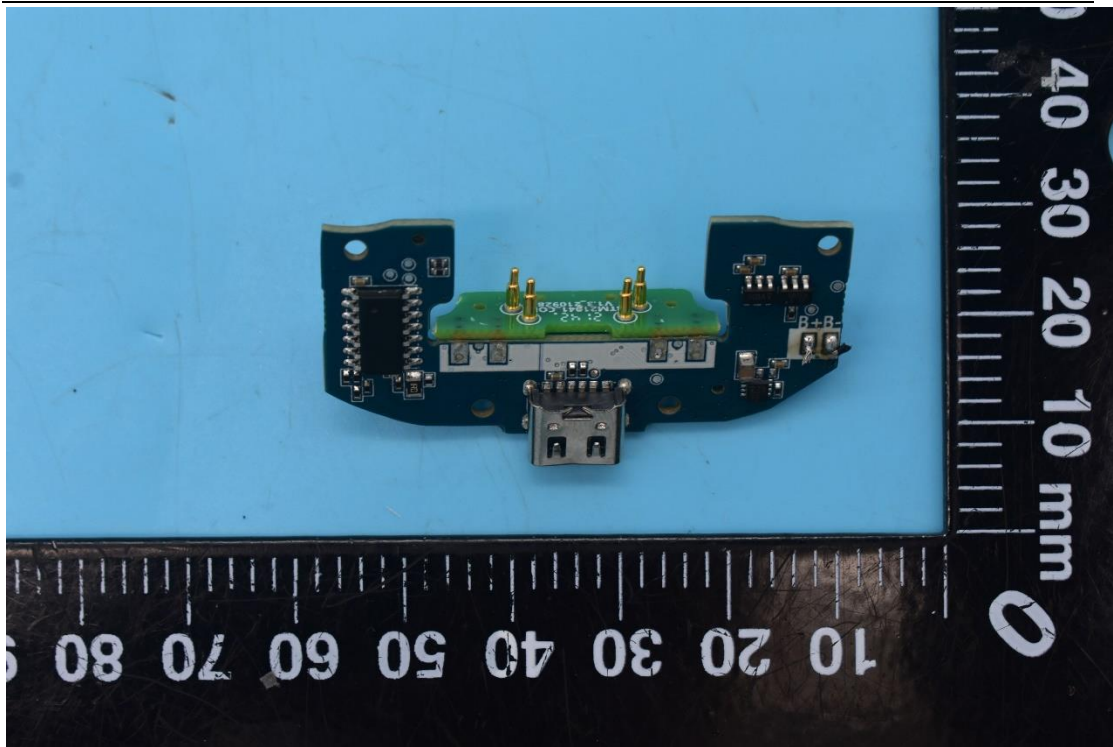

FCC ID:2AYPPDA2123, MODEL NAME:DA2123

## Internal Photos

### 1. EUT uncover view

## 2. Antenna view