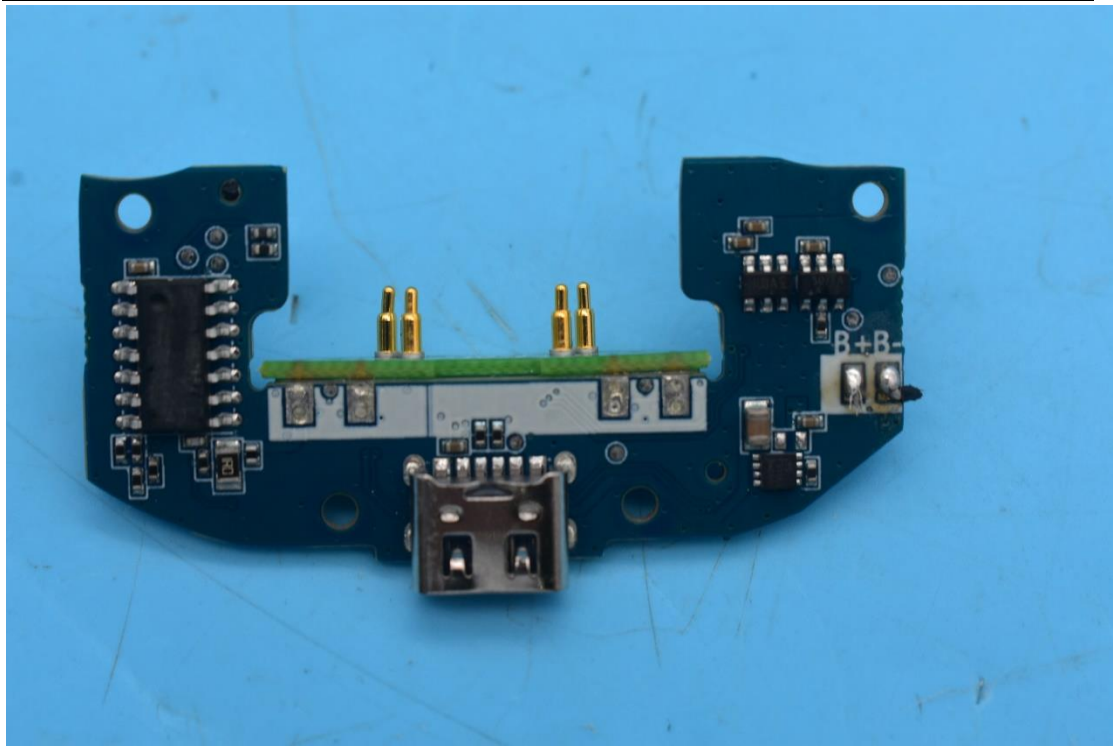

FCC ID:2AYPPDA2123, MODEL NAME:DA2123

## Internal Photos

### 1. EUT uncover view

## 2. Antenna view