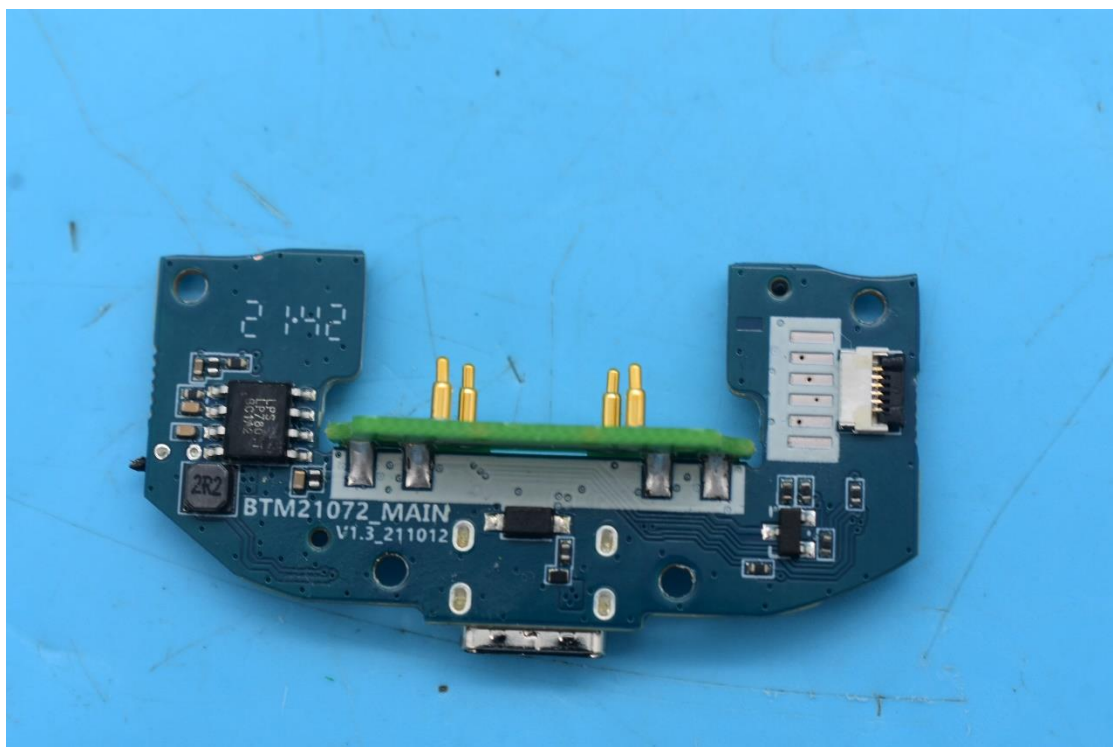

FCC ID:2AYPPDA2123, MODEL NAME:DA2123

## Internal Photos

### 1. EUT uncover view

## 2. Antenna view