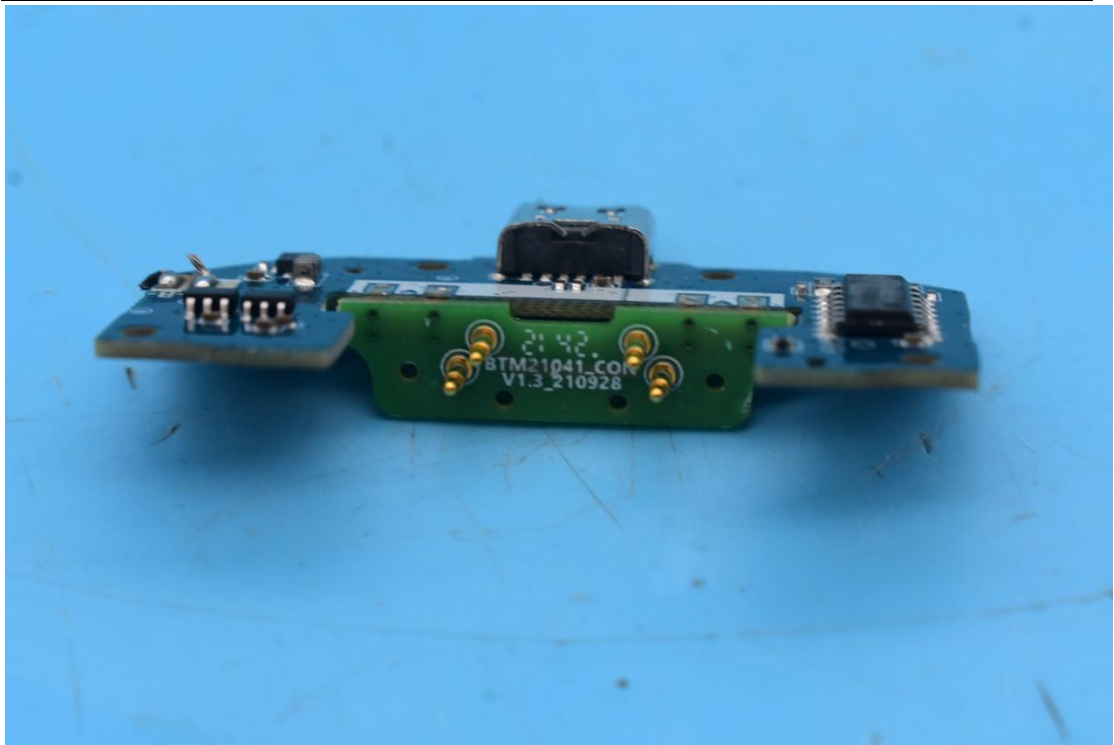

FCC ID:2AYPPDA2123, MODEL NAME:DA2123

## Internal Photos

### 1. EUT uncover view

## 2. Antenna view