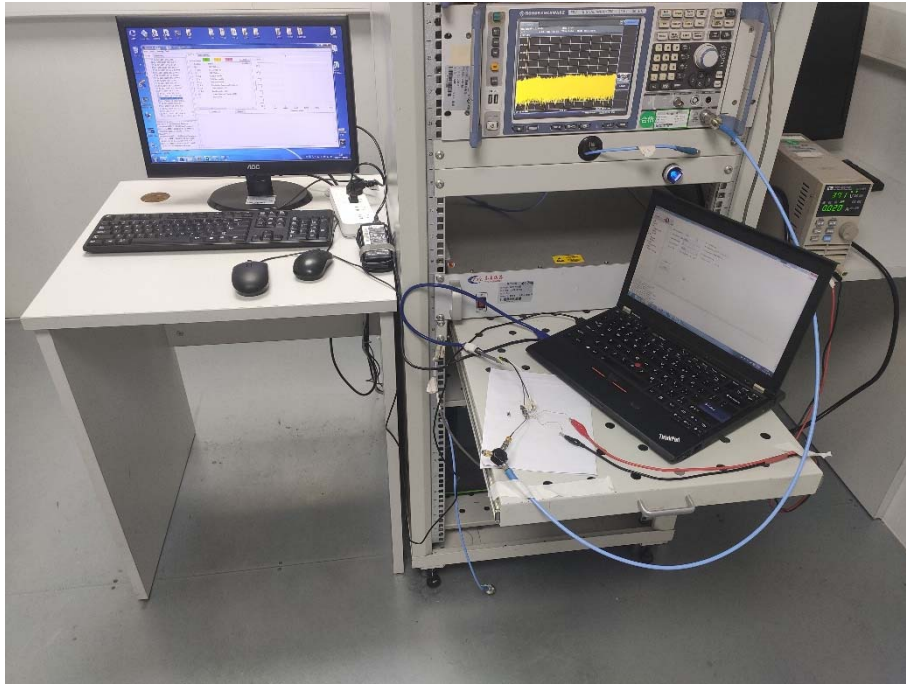

TEST SETUP PHOTOS

1 Radiated Test Photo

Below 30MHz

30MHz-1GHz

Close-up

Above 1GHz

Close-up

2 Conducted Test Photo

Conducted Test-BT3.0

Conducted Test-BLE

3 Conducted Emissions

Test Photo 1

Test Photo 2