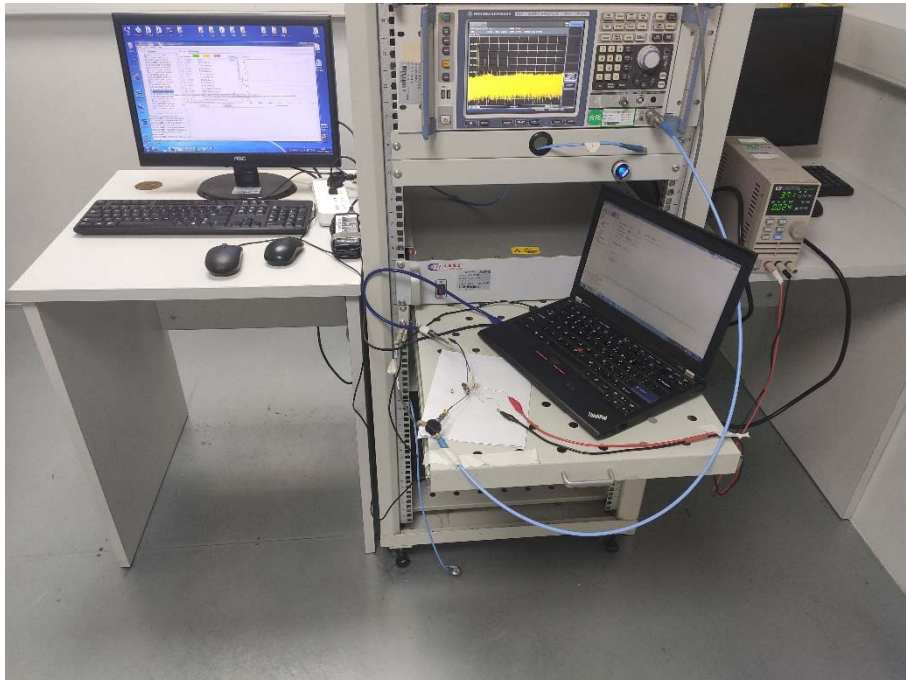

TEST SETUP PHOTOS

1 Radiated Test Photo

Below 30MHz

30MHz-1GHz

Close-up

Above 1GHz

Close-up

2 Conducted Test Photo

Conducted Test-BT3.0

Conducted Test-BLE

3 Conducted Emissions

Test Photo 1

Test Photo 2