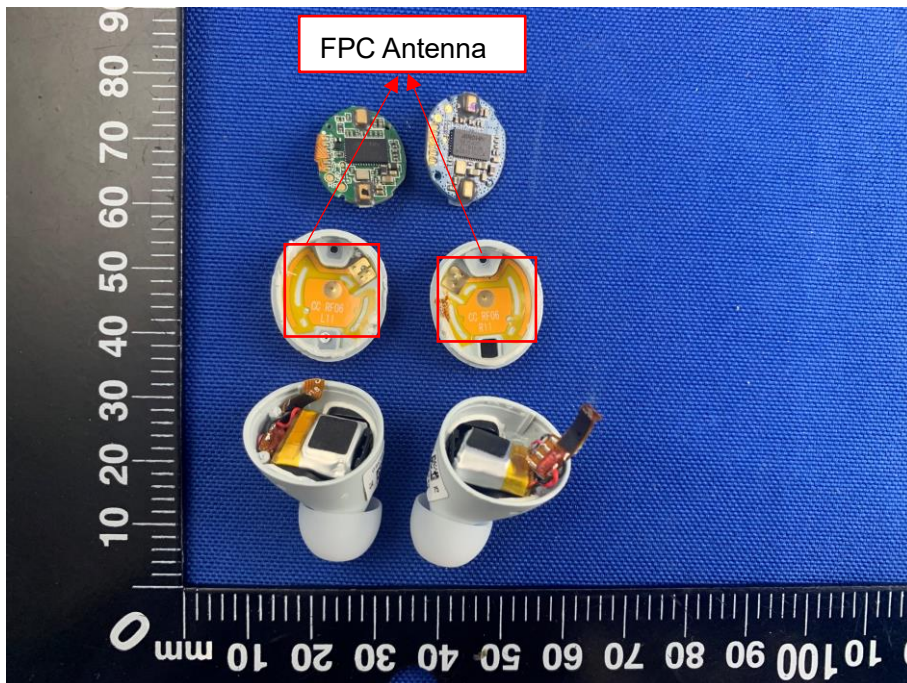

EUT INTERNAL PHOTOS

EUT UNCOVER VIEW

EUT UNCOVER VIEW

MAIN BOARD TOP VIEW

MAIN BOARD REAR VIEW

Battery Photo (FRONT) (Model Name: 541112)

Battery Photo (REAR) (Model Name: 541112)

Battery Photo (FRONT) (Model Name: ZWD541112)

Battery Photo (REAR) (Model Name: ZWD541112)

Charger Case

EUT UNCOVER VIEW

MAIN BOARD TOP VIEW

MAIN BOARD REAR VIEW

Battery Photo (FRONT)

Battery Photo (REAR)