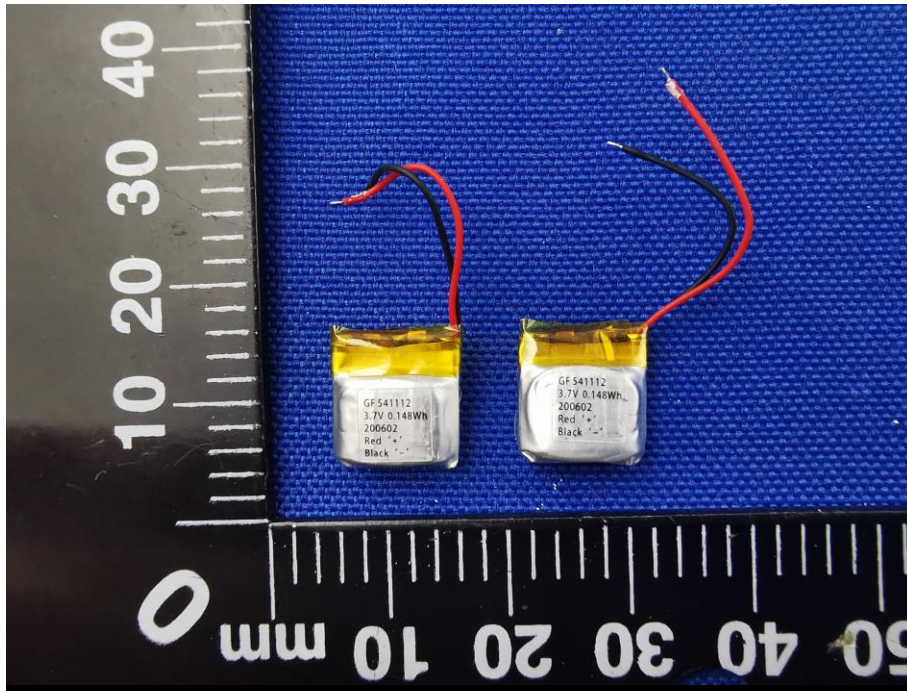

EUT INTERNAL PHOTOS

EUT UNCOVER VIEW

EUT UNCOVER VIEW

MAIN BOARD TOP VIEW

MAIN BOARD REAR VIEW

Battery Photo (FRONT) (Model Name: 541112)

Battery Photo (REAR) (Model Name: 541112)

Battery Photo (FRONT) (Model Name: ZWD541112)

Battery Photo (REAR) (Model Name: ZWD541112)

Charger Case

EUT UNCOVER VIEW

MAIN BOARD TOP VIEW

MAIN BOARD REAR VIEW

Battery Photo (FRONT)

Battery Photo (REAR)