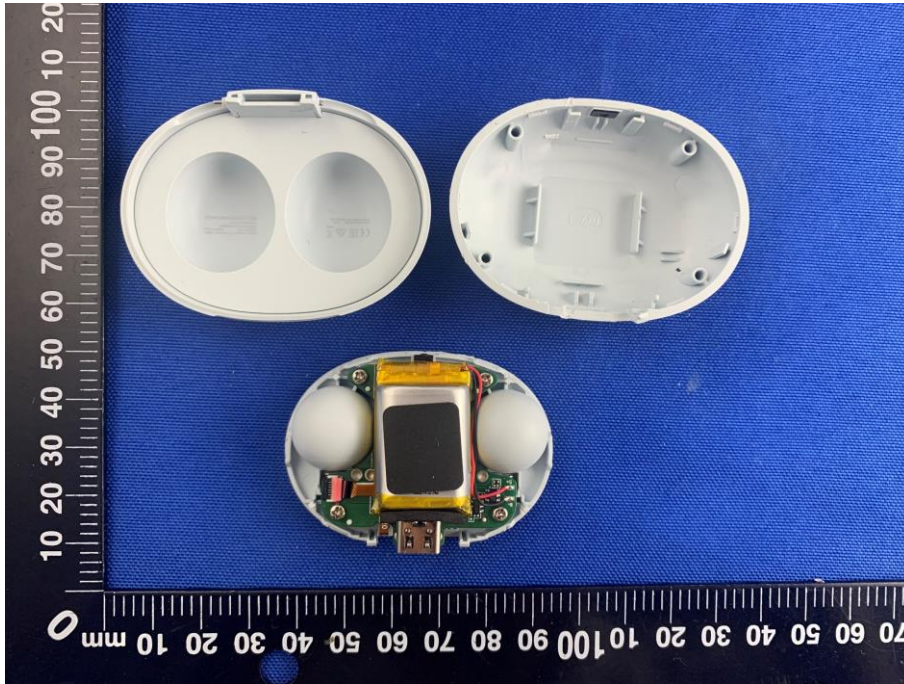

EUT INTERNAL PHOTOS

EUT UNCOVER VIEW

EUT UNCOVER VIEW

MAIN BOARD TOP VIEW

MAIN BOARD REAR VIEW

Battery Photo (FRONT) (Model Name: 541112)

Battery Photo (REAR) (Model Name: 541112)

Battery Photo (FRONT) (Model Name: ZWD541112)

Battery Photo (REAR) (Model Name: ZWD541112)

Charger Case

EUT UNCOVER VIEW

MAIN BOARD TOP VIEW

MAIN BOARD REAR VIEW

Battery Photo (FRONT)

Battery Photo (REAR)