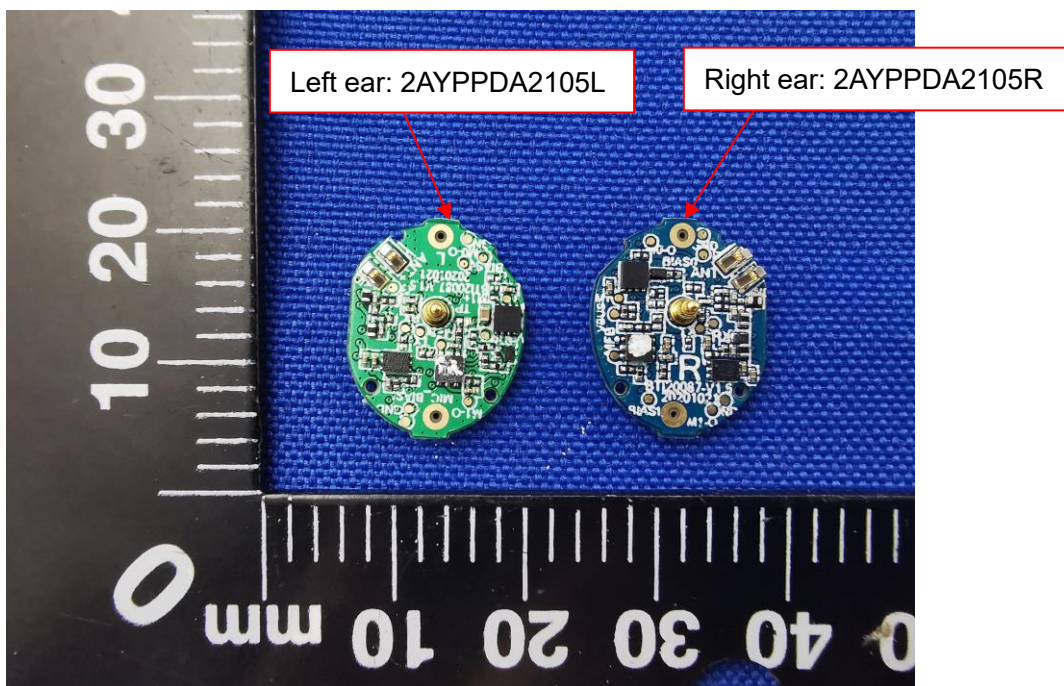

EUT INTERNAL PHOTOS

EUT UNCOVER VIEW

EUT UNCOVER VIEW

MAIN BOARD TOP VIEW

MAIN BOARD REAR VIEW

Battery Photo (FRONT) (Model Name: 541112)

Battery Photo (REAR) (Model Name: 541112)

Battery Photo (FRONT) (Model Name: ZWD541112)

Battery Photo (REAR) (Model Name: ZWD541112)

Charger Case

EUT UNCOVER VIEW

MAIN BOARD TOP VIEW

MAIN BOARD REAR VIEW

Battery Photo (FRONT)

Battery Photo (REAR)