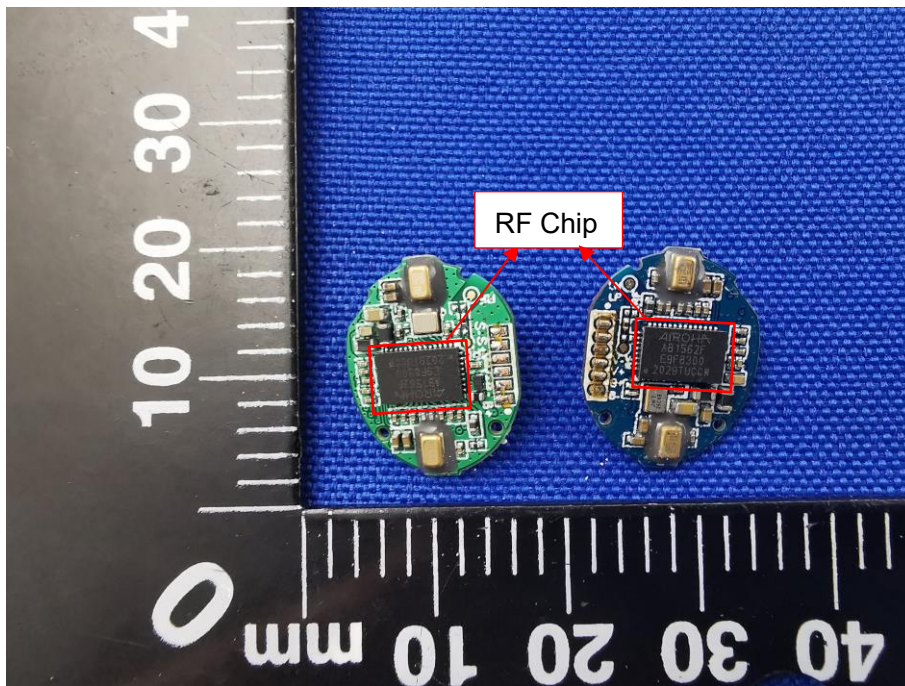

EUT INTERNAL PHOTOS

EUT UNCOVER VIEW

EUT UNCOVER VIEW

MAIN BOARD TOP VIEW

MAIN BOARD REAR VIEW

Battery Photo (FRONT) (Model Name: 541112)

Battery Photo (REAR) (Model Name: 541112)

Battery Photo (FRONT) (Model Name: ZWD541112)

Battery Photo (REAR) (Model Name: ZWD541112)

Charger Case

EUT UNCOVER VIEW

MAIN BOARD TOP VIEW

MAIN BOARD REAR VIEW

Battery Photo (FRONT)

Battery Photo (REAR)