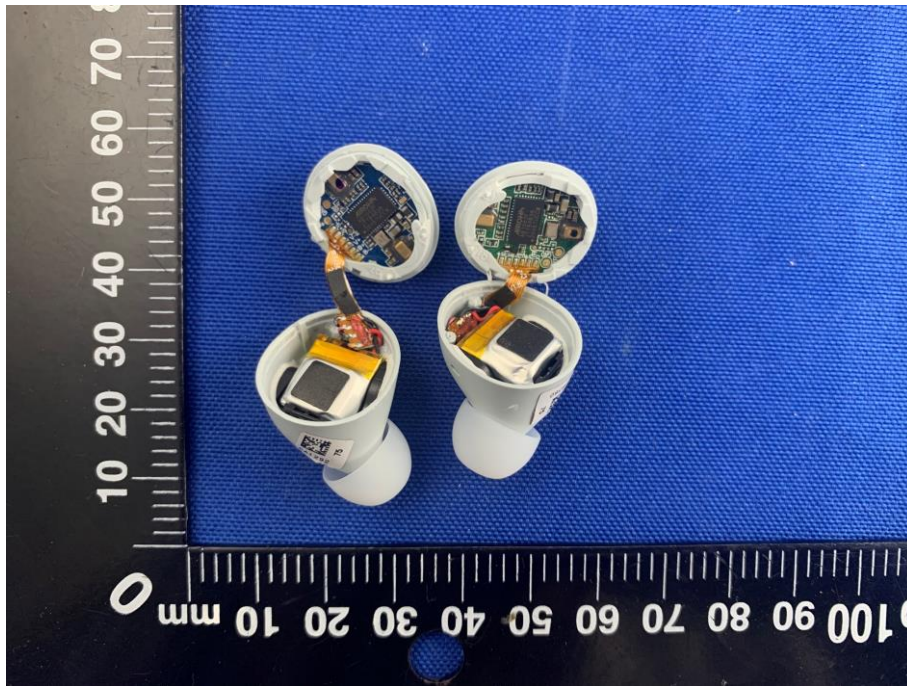

EUT INTERNAL PHOTOS

EUT UNCOVER VIEW

EUT UNCOVER VIEW

MAIN BOARD TOP VIEW

MAIN BOARD REAR VIEW

Battery Photo (FRONT) (Model Name: 541112)

Battery Photo (REAR) (Model Name: 541112)

Battery Photo (FRONT) (Model Name: ZWD541112)

Battery Photo (REAR) (Model Name: ZWD541112)

Charger Case

EUT UNCOVER VIEW

MAIN BOARD TOP VIEW

MAIN BOARD REAR VIEW

Battery Photo (FRONT)

Battery Photo (REAR)