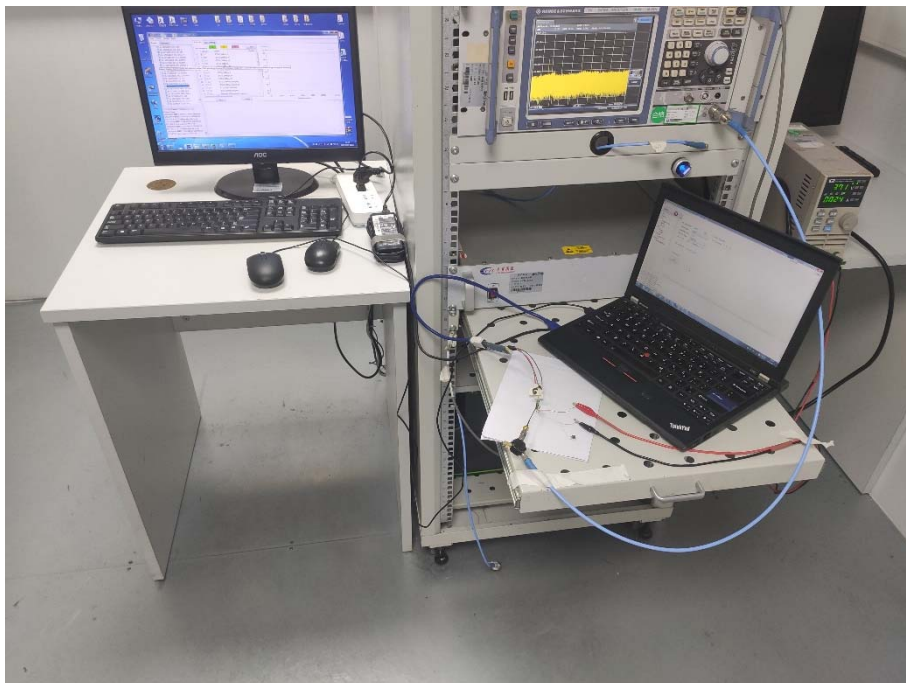

TEST SETUP PHOTOS

1 Radiated Test Photo

Below 30MHz

30MHz-1GHz

Close-up

Above 1GHz

Close-up

2 Conducted Test Photo

Conducted Test-BT3.0

Conducted Test-BLE

3 Conducted Emissions

Test Photo 1

Test Photo 2