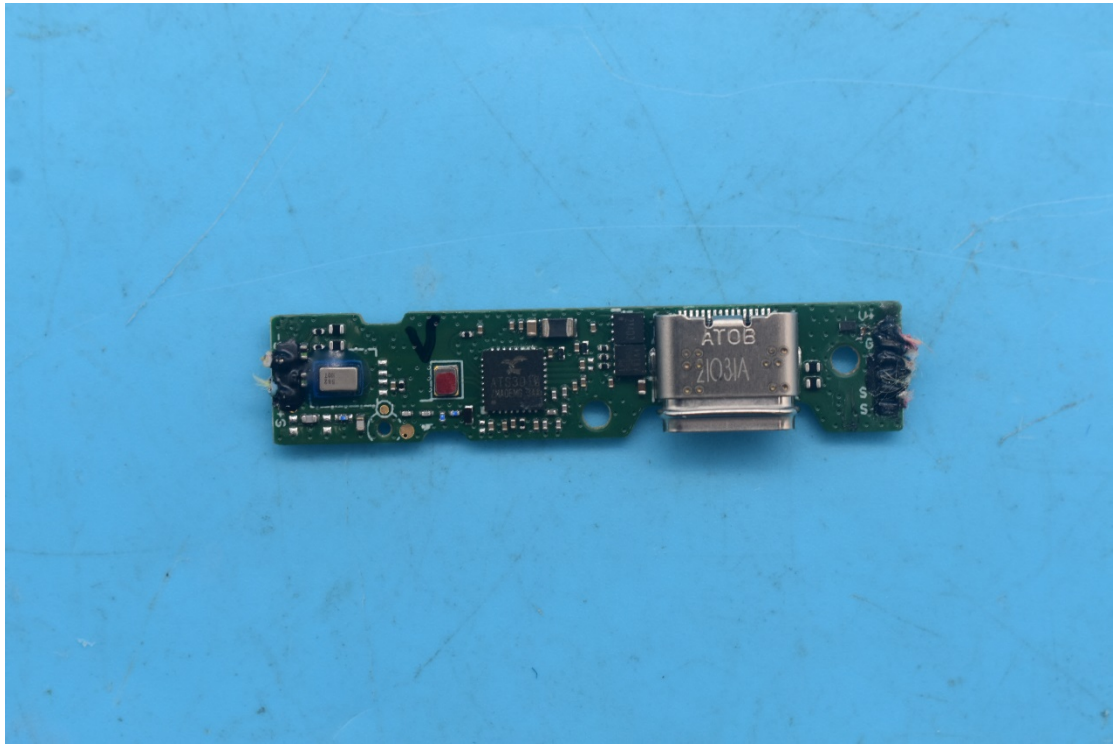

FCC ID:2AYPPDA2003

Internal Photos

1. EUT uncover view

2. Antenna view