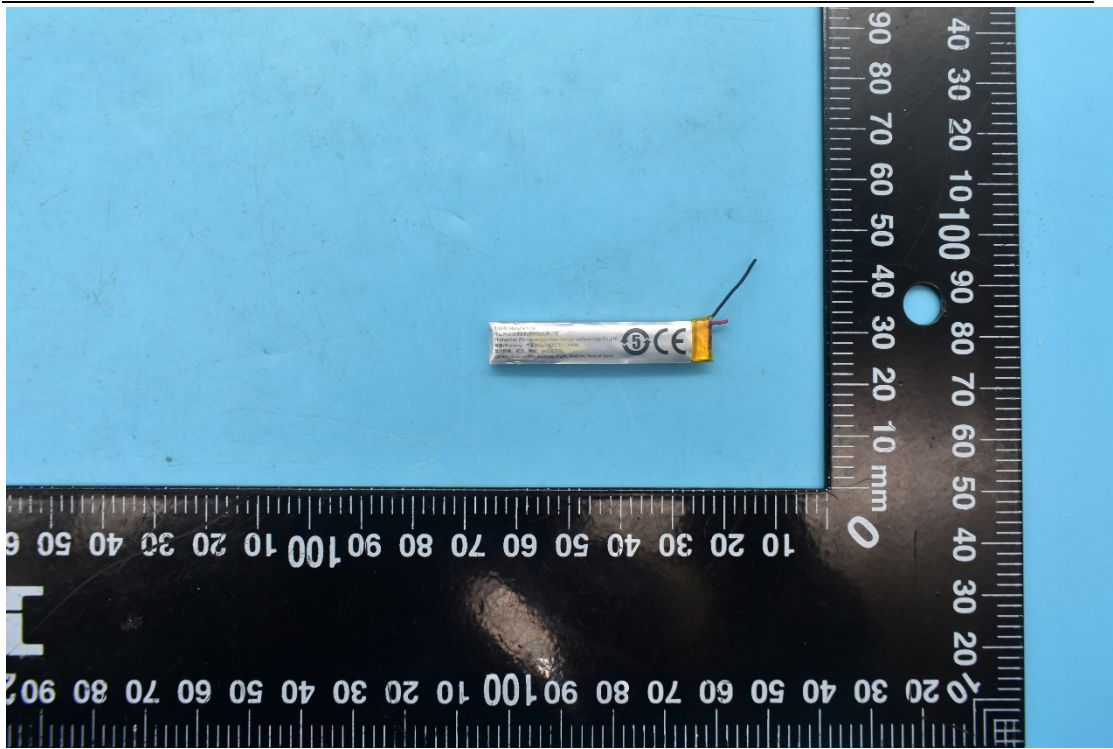

FCC ID:2AYPPDA2003

Internal Photos

1. EUT uncover view

2. Antenna view