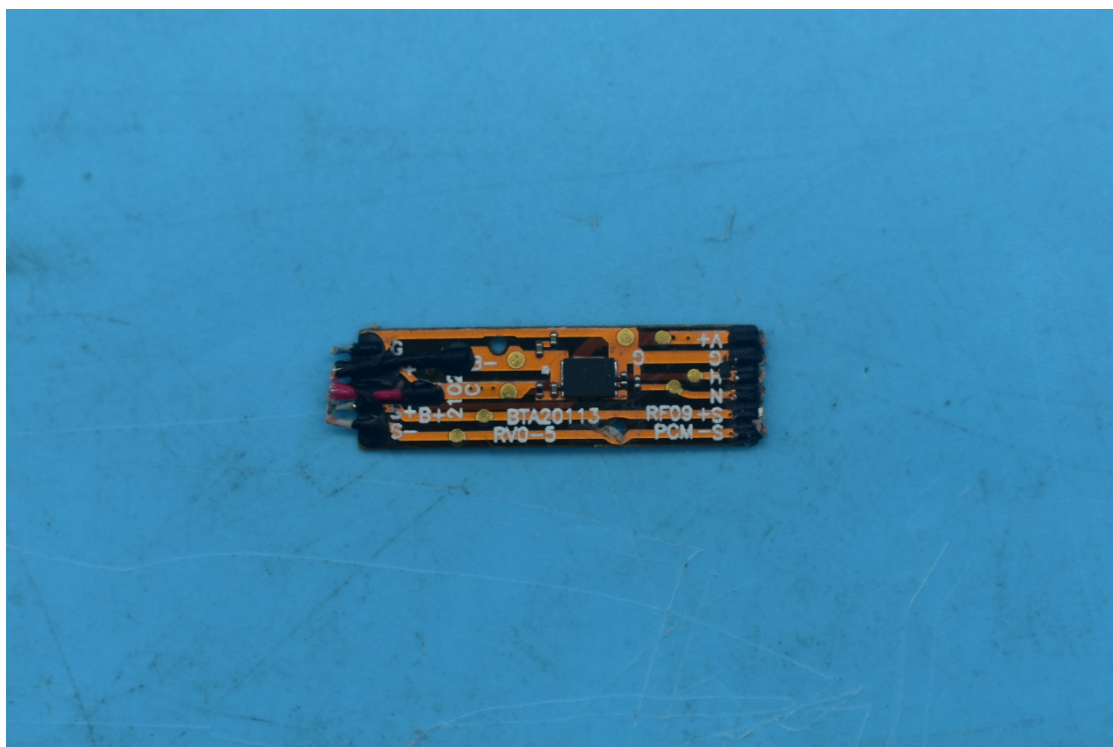

FCC ID:2AYPPDA2003

Internal Photos

1. EUT uncover view

2. Antenna view