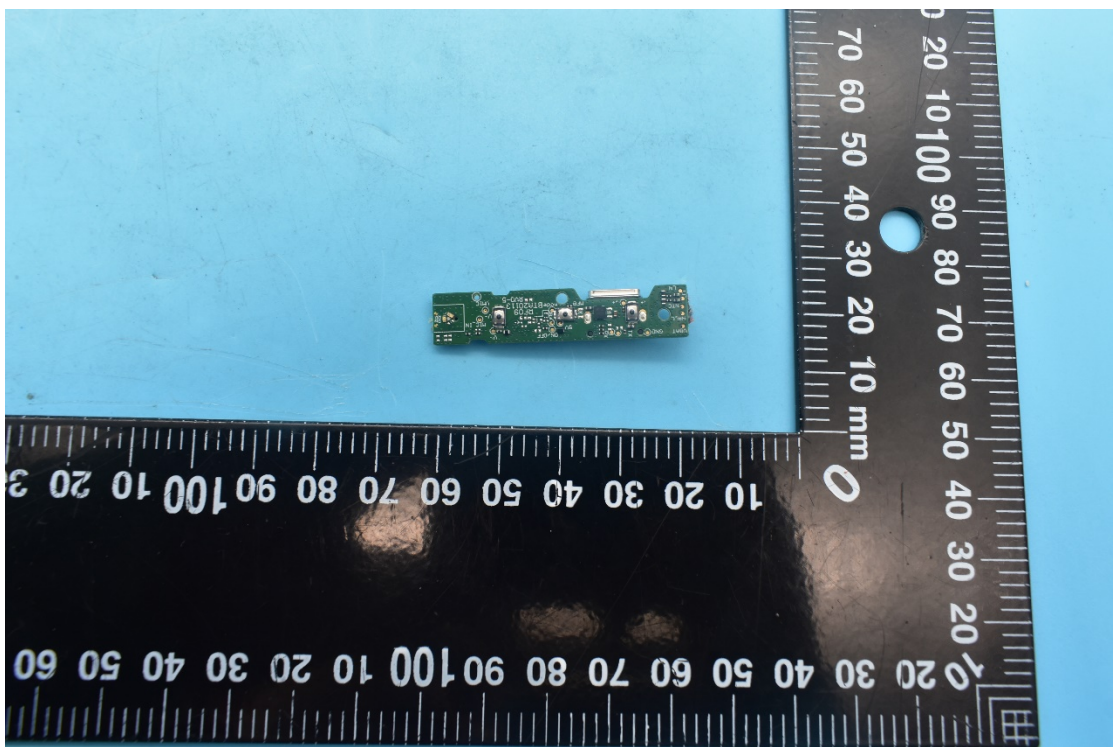

FCC ID:2AYPPDA2003

Internal Photos

1. EUT uncover view

2. Antenna view