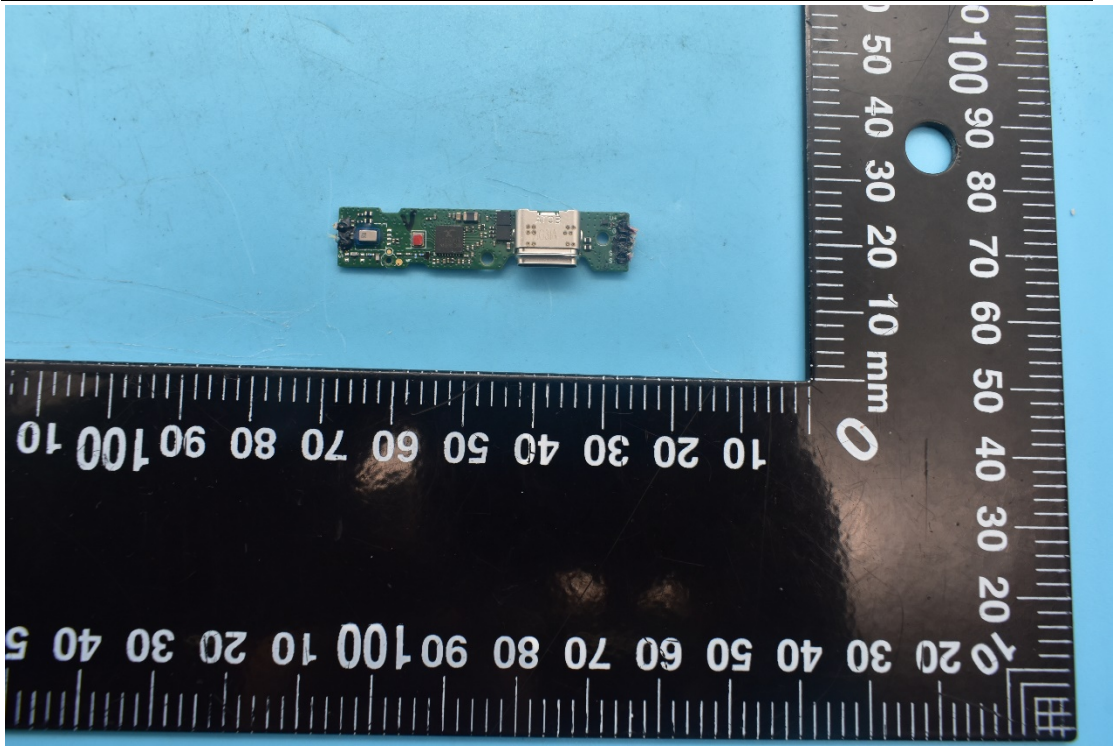

FCC ID:2AYPPDA2003

Internal Photos

1. EUT uncover view

2. Antenna view