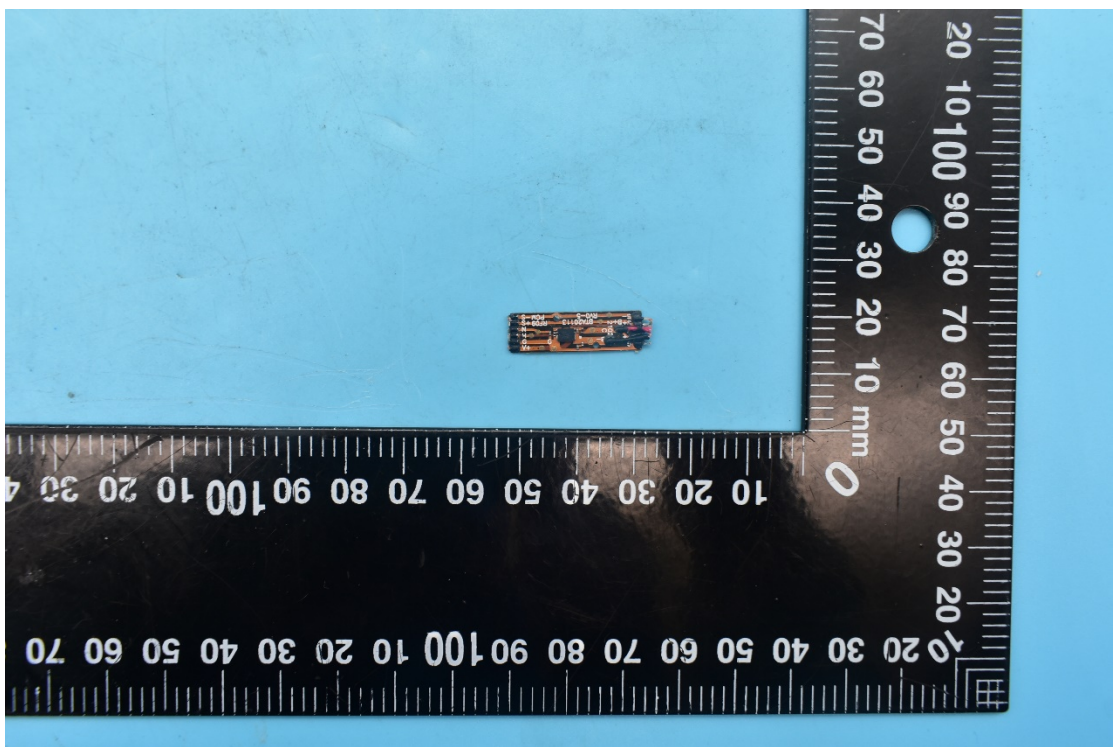

FCC ID:2AYPPDA2003

Internal Photos

1. EUT uncover view

2. Antenna view