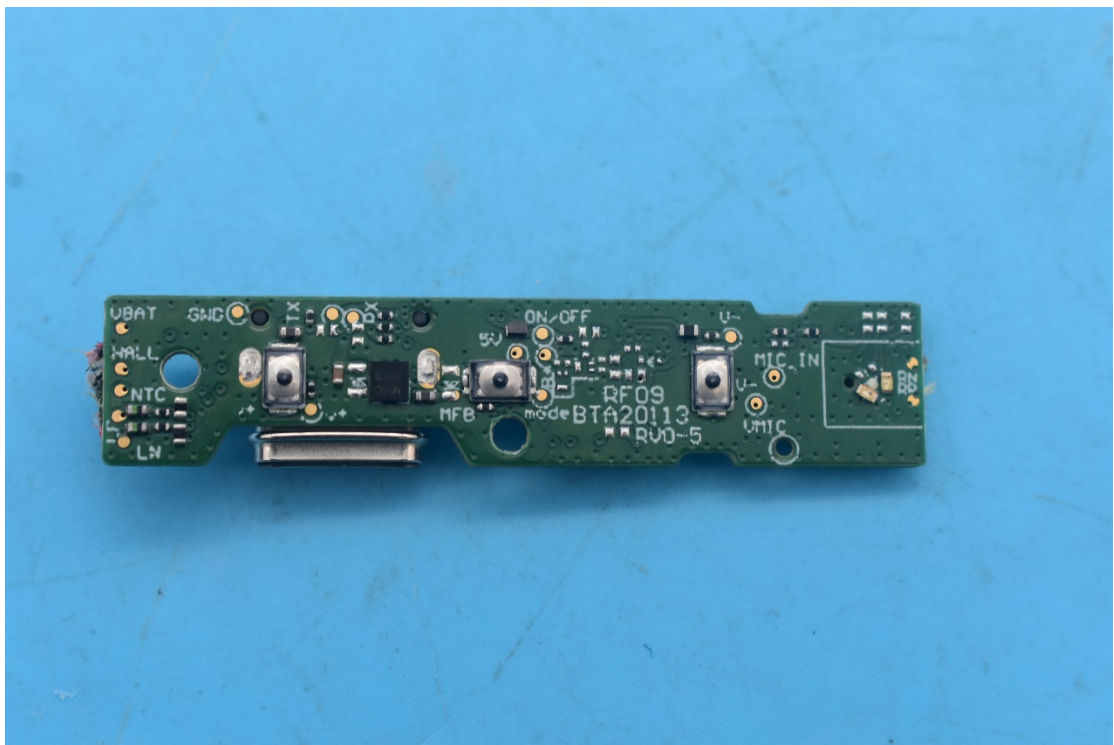

FCC ID:2AYPPDA2003

Internal Photos

1. EUT uncover view

2. Antenna view