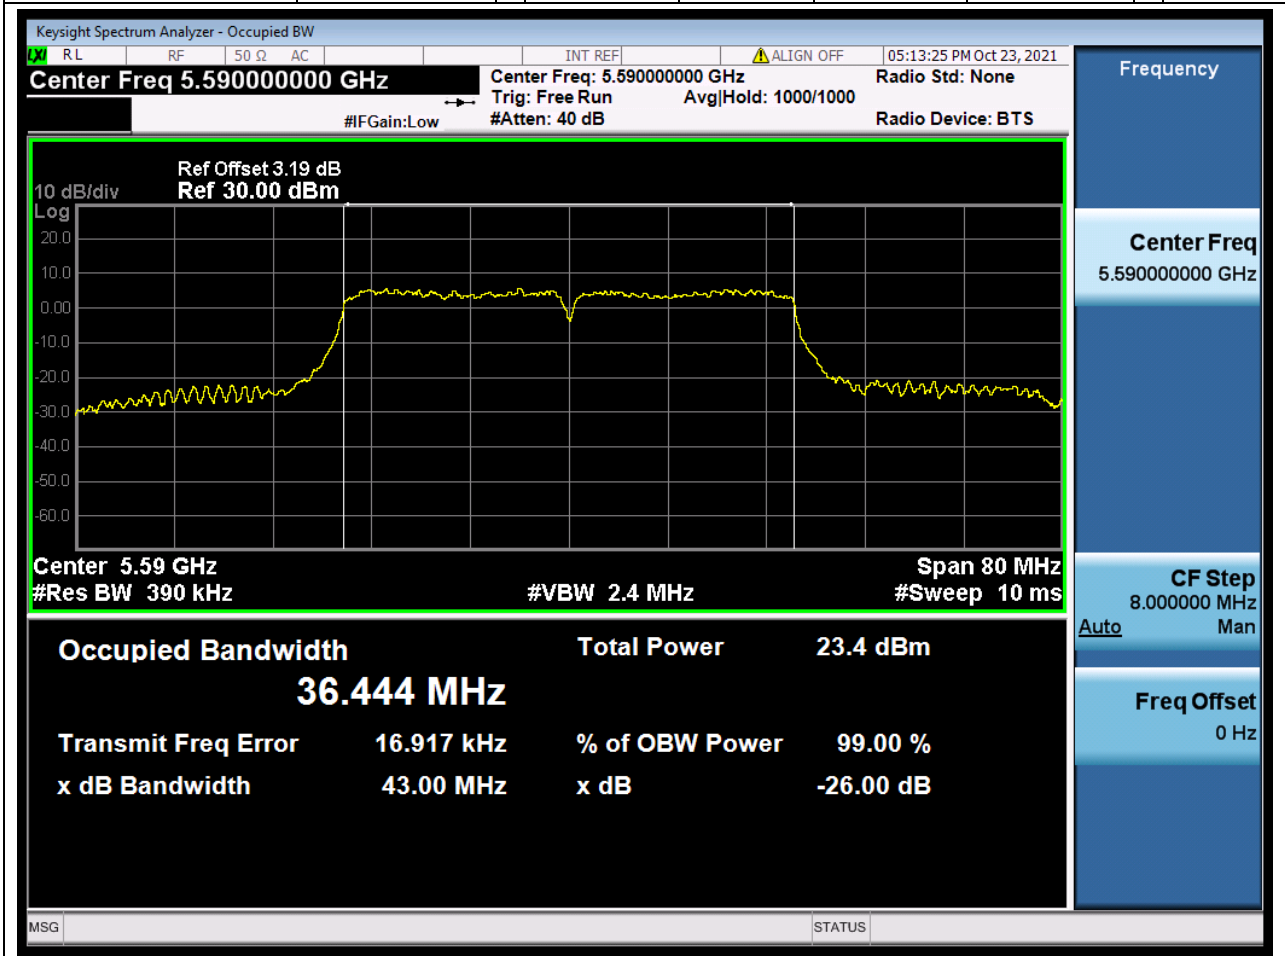

42. 802.11ac_40M_Band3_M

42.1. A.2.2-99% Bandwidth(NTNV)

Center Frequency (MHz)	OBW Power (%)	RBW (MHz)	Detector	Limit (MHz)	OBW (MHz)	Verdict
5590	99	0.39	Peak	0	36.444089	Unknow