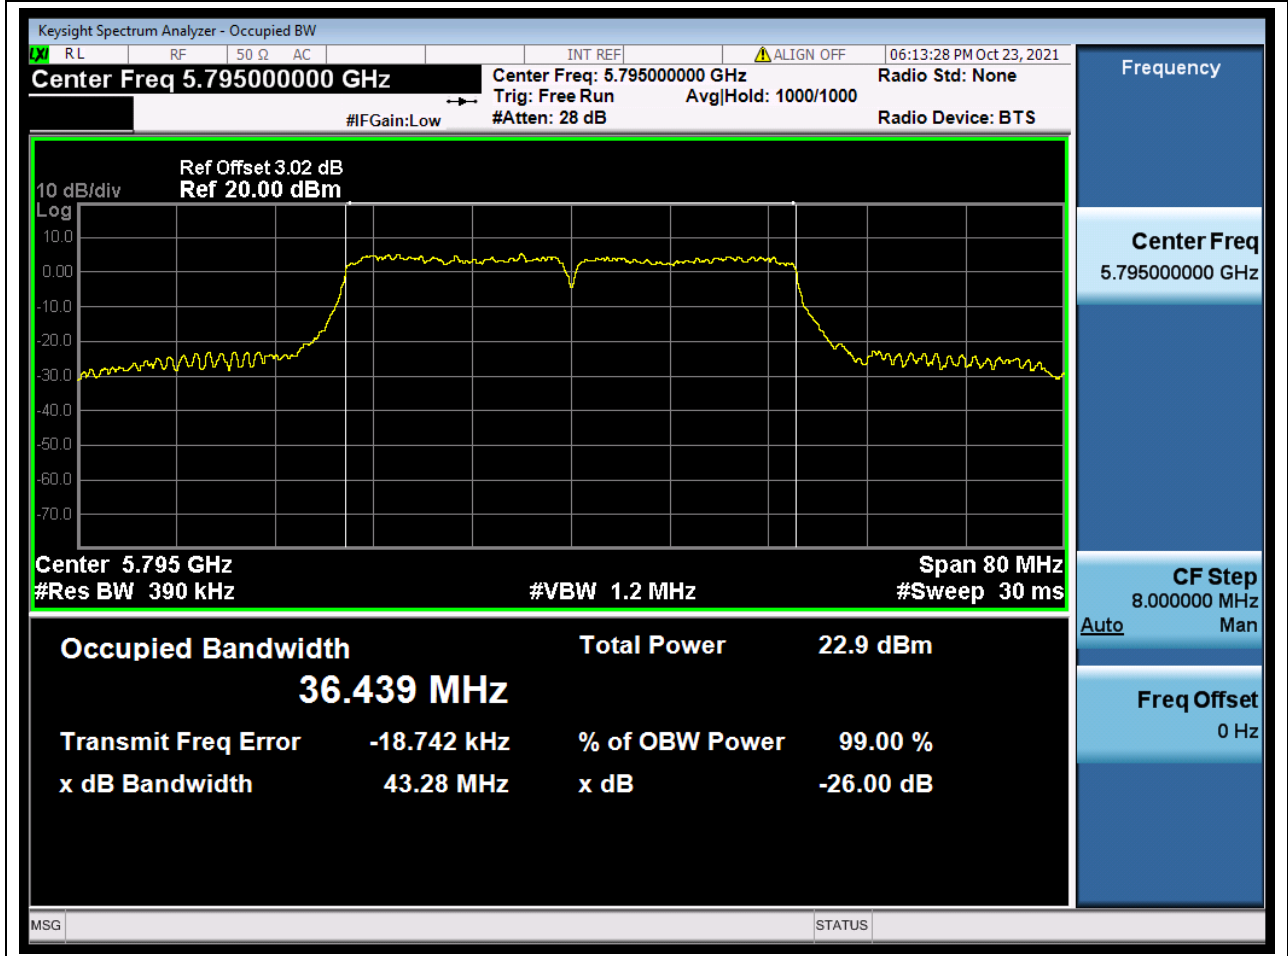

58. 802.11ac_40M_Band4_H

58.1. A.2-26dB Bandwidth(NTNV)

Center Frequency (MHz)	XdB Down	RBW (MHz)	Detector	Limit (MHz)	XdB BandWidth (MHz)	Verdict
5795	26	0.39	Peak	0	43.276587	Unknow