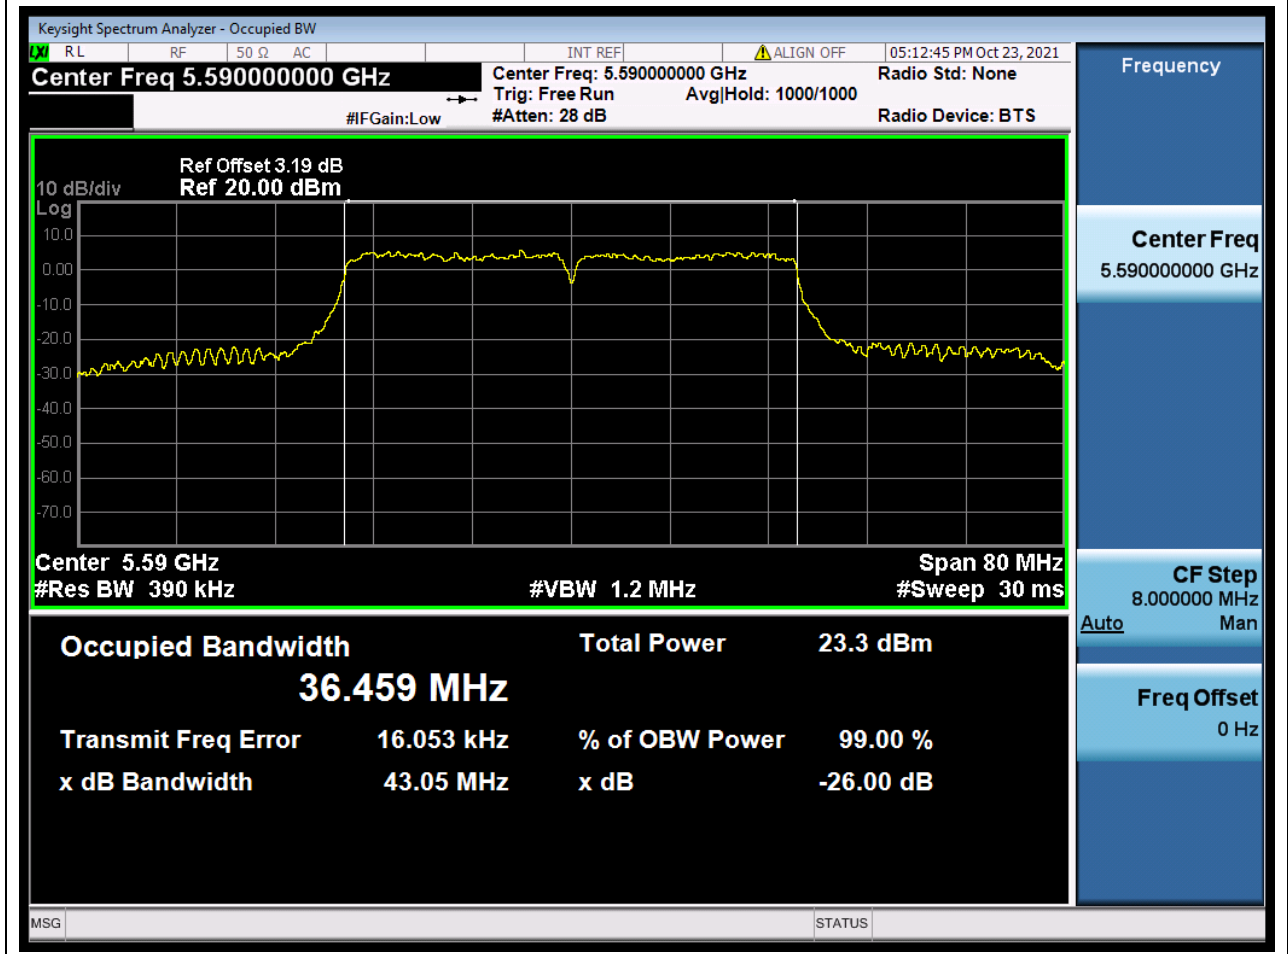

42. 802.11ac_40M_Band3_M

42.1. A.2-26dB Bandwidth(NTNV)

Center Frequency (MHz)	XdB Down	RBW (MHz)	Detector	Limit (MHz)	XdB BandWidth (MHz)	Verdict
5590	26	0.39	Peak	0	43.054414	Unknow