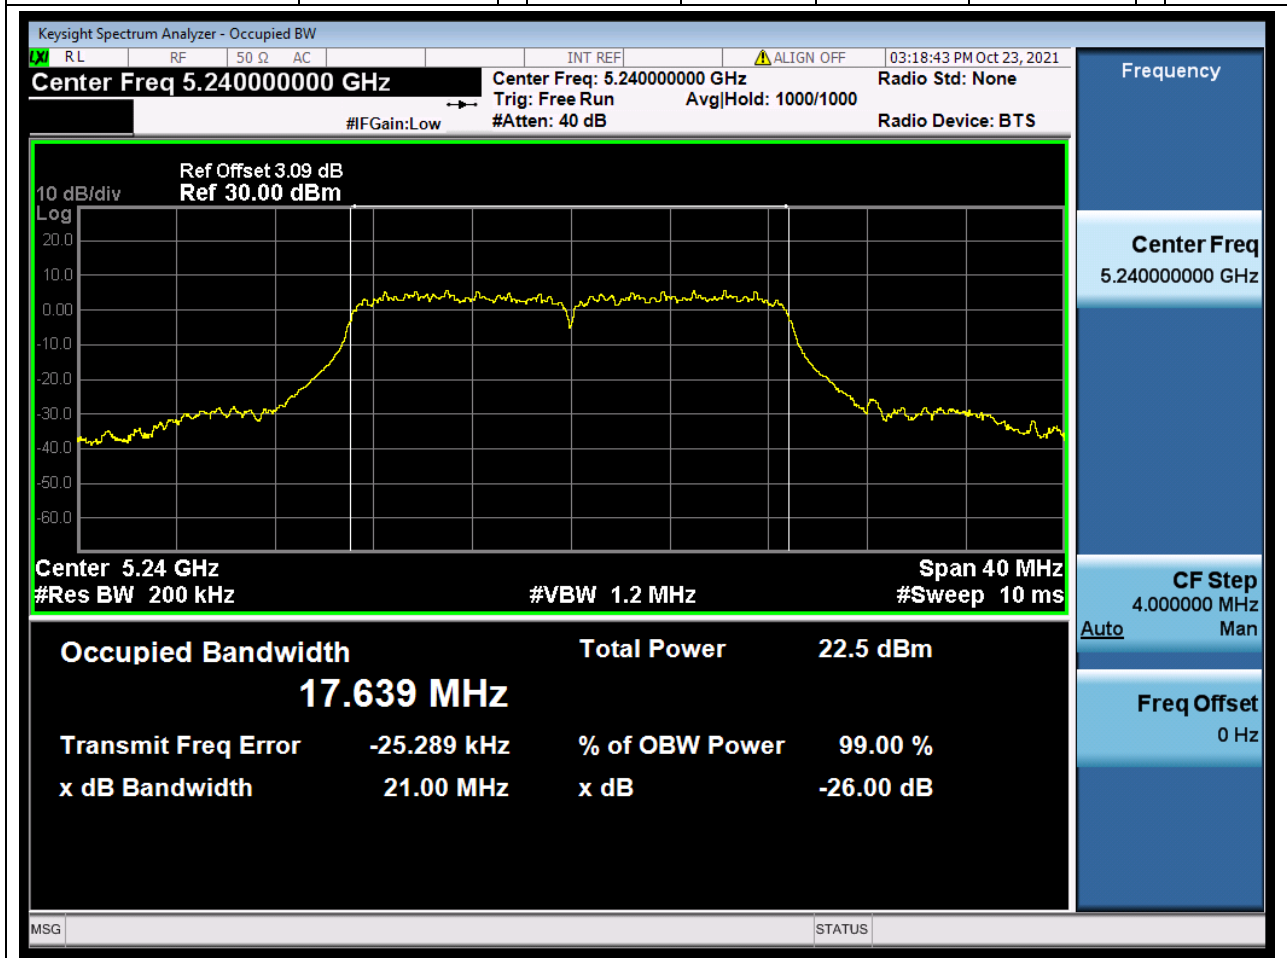

6. 802.11n_20M_Band1_H

6.1. A.2.2-99% Bandwidth(NTNV)

Center Frequency (MHz)	OBW Power (%)	RBW (MHz)	Detector	Limit (MHz)	OBW (MHz)	Verdict
5240	99	0.2	Peak	0	17.638581	Unknown