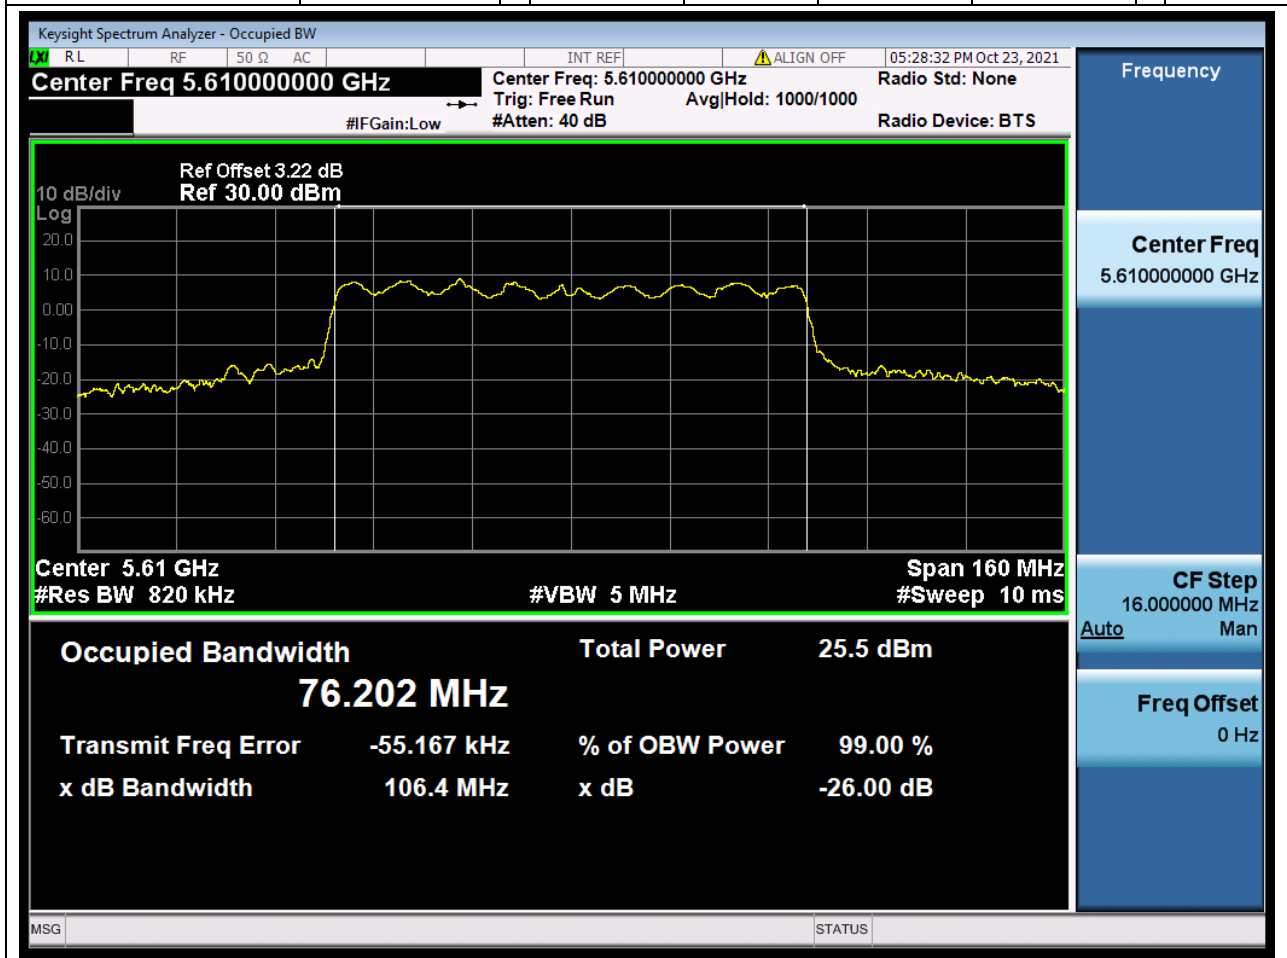

45. 802.11ac_80M_Band3_M

45.1. A.2.2-99% Bandwidth(NTNV)

Center Frequency (MHz)	OBW Power (%)	RBW (MHz)	Detector	Limit (MHz)	OBW (MHz)	Verdict
5610	99	0.82	Peak	0	76.20187	Unknow