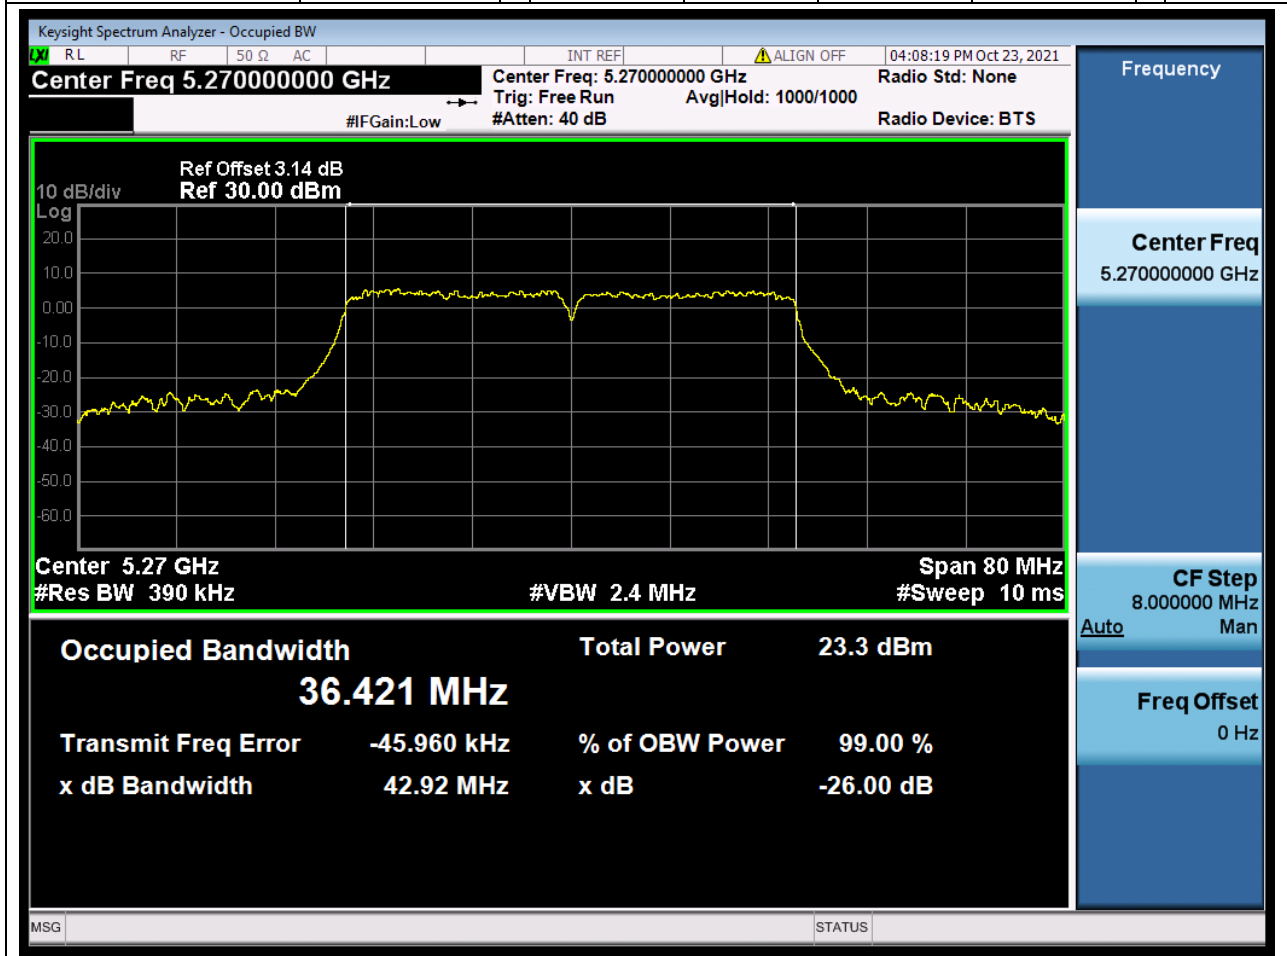

21. 802.11n_40M_Band2_L

21.1. A.2.2-99% Bandwidth(NTNV)

Center Frequency (MHz)	OBW Power (%)	RBW (MHz)	Detector	Limit (MHz)	OBW (MHz)	Verdict
5270	99	0.39	Peak	0	36.42099	Unknow