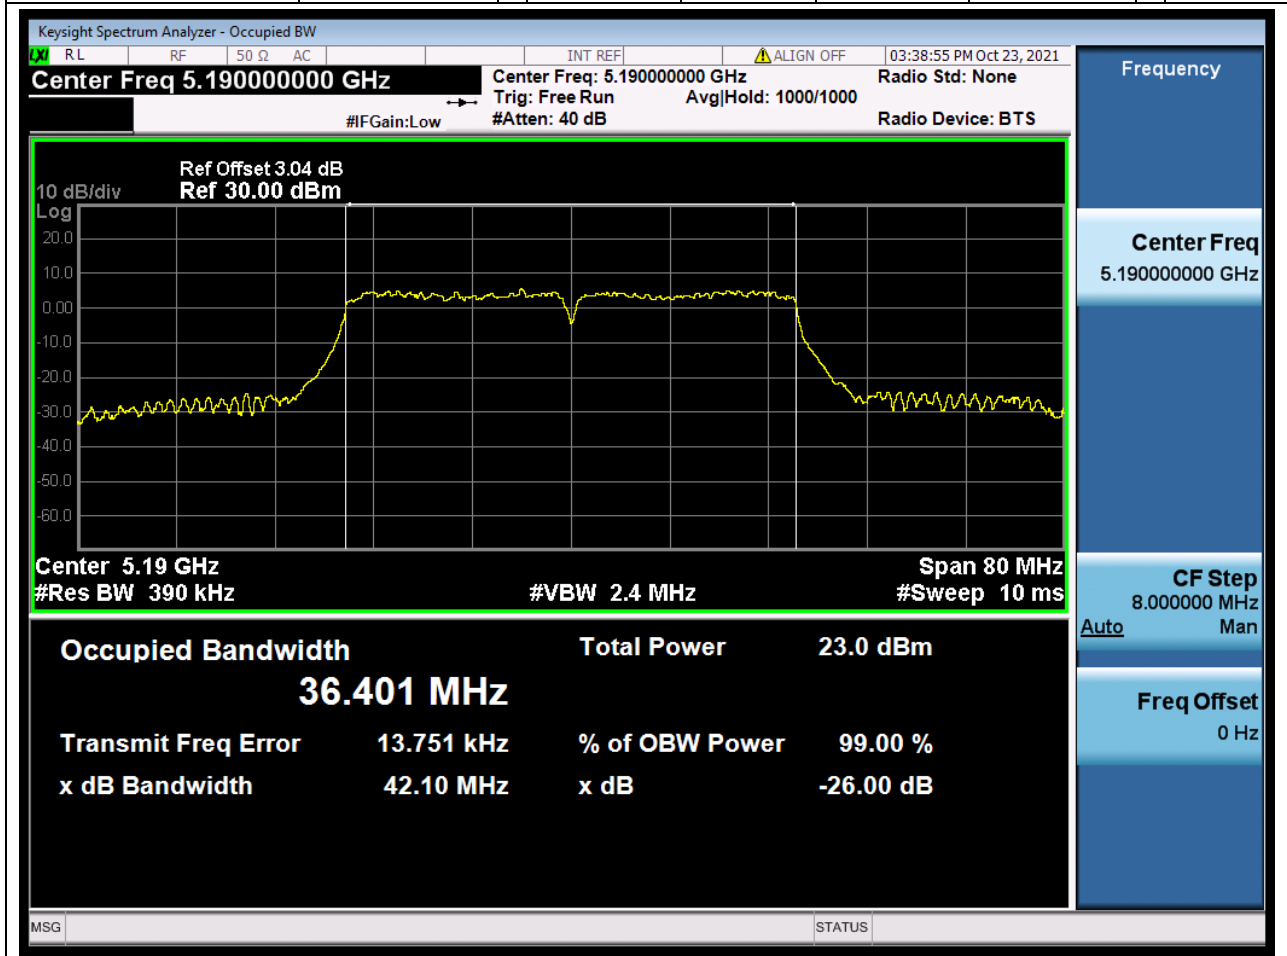

12. 802.11ac_40M_Band1_L

12.1. A.2.2-99% Bandwidth(NTNV)

Center Frequency (MHz)	OBW Power (%)	RBW (MHz)	Detector	Limit (MHz)	OBW (MHz)	Verdict
5190	99	0.39	Peak	0	36.400828	Unknow