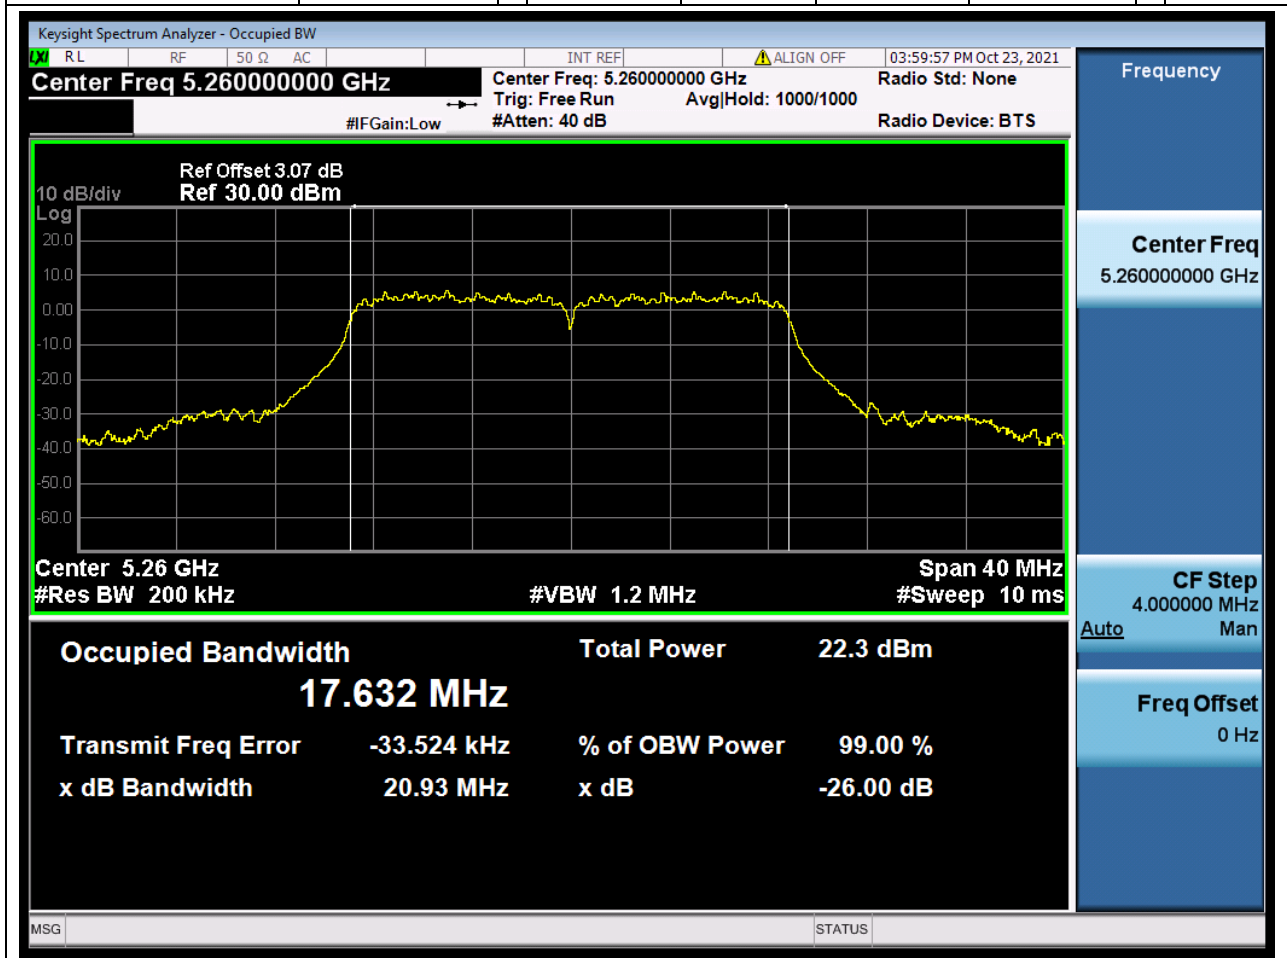

18. 802.11n_20M_Band2_L

18.1. A.2.2-99% Bandwidth(NTNV)

Center Frequency (MHz)	OBW Power (%)	RBW (MHz)	Detector	Limit (MHz)	OBW (MHz)	Verdict
5260	99	0.2	Peak	0	17.631836	Unknown