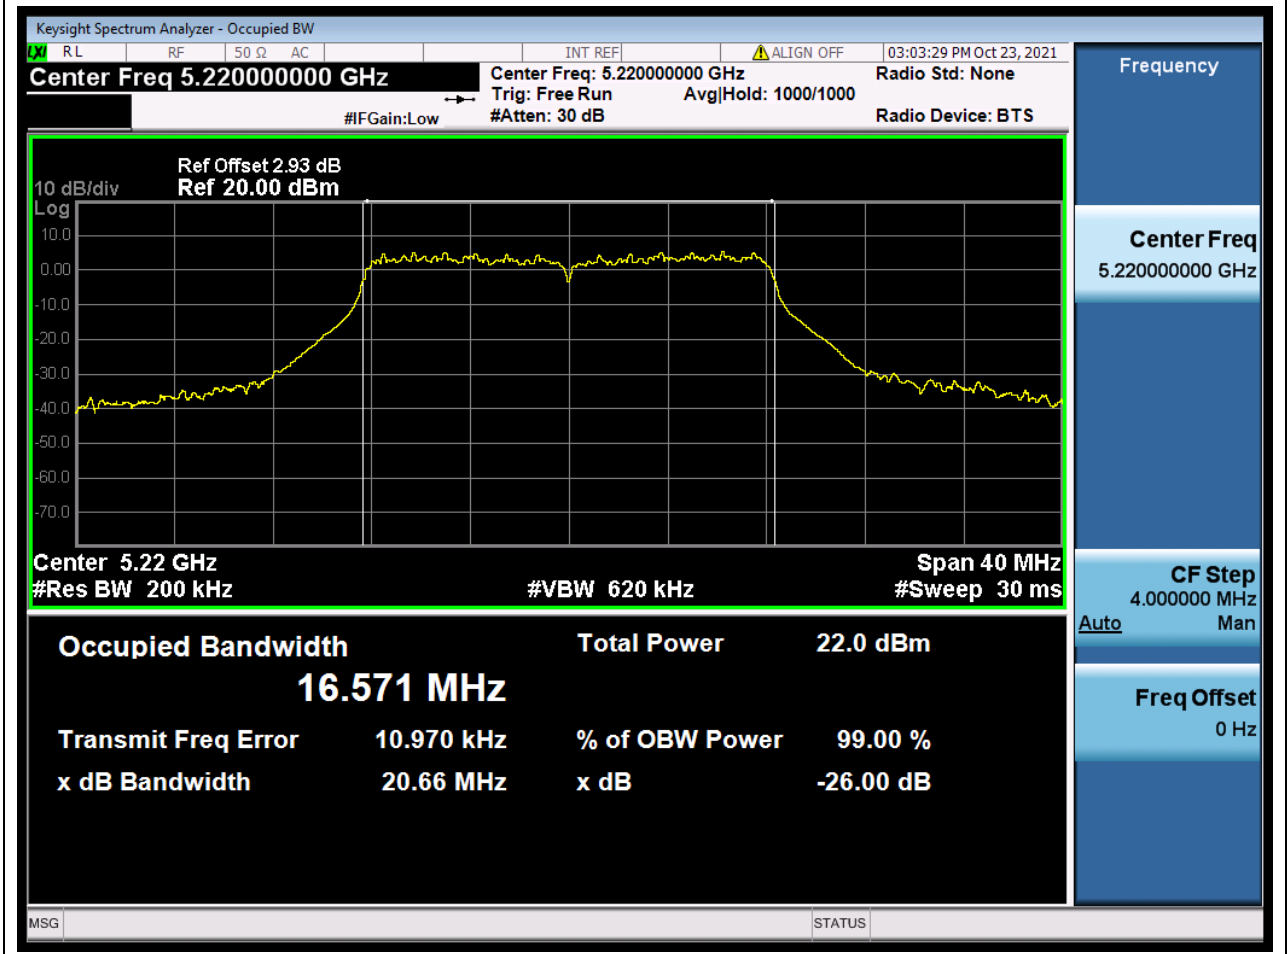

2. 802.11a_20M_Band1_M

2.1. A.2-26dB Bandwidth(NTNV)

Center Frequency (MHz)	XdB Down	RBW (MHz)	Detector	Limit (MHz)	XdB BandWidth (MHz)	Verdict
5220	26	0.2	Peak	0	20.66422	Unknow