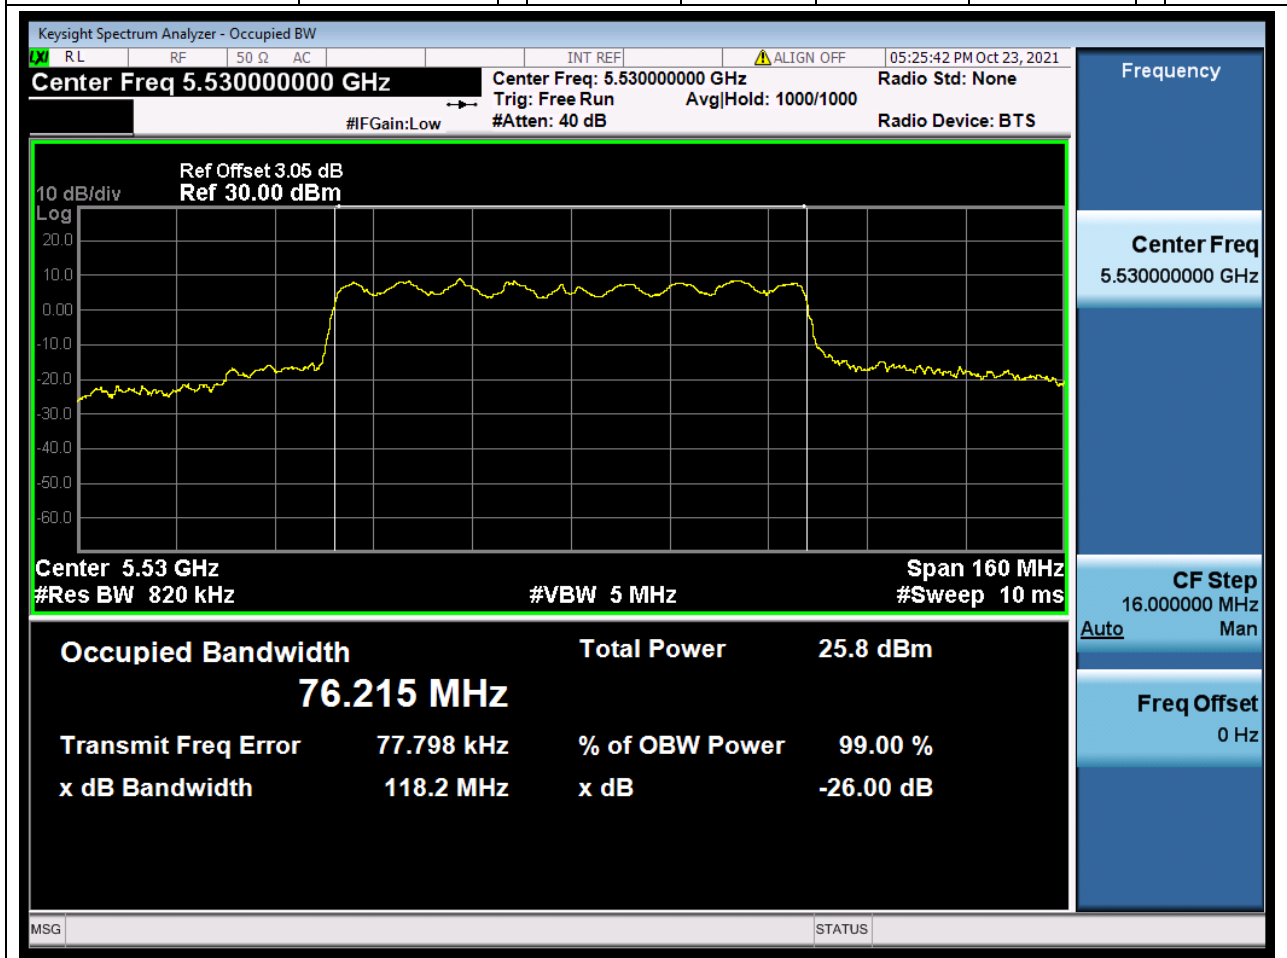

44. 802.11ac_80M_Band3_L

44.1. A.2.2-99% Bandwidth(NTNV)

Center Frequency (MHz)	OBW Power (%)	RBW (MHz)	Detector	Limit (MHz)	OBW (MHz)	Verdict
5530	99	0.82	Peak	0	76.215465	Unknow