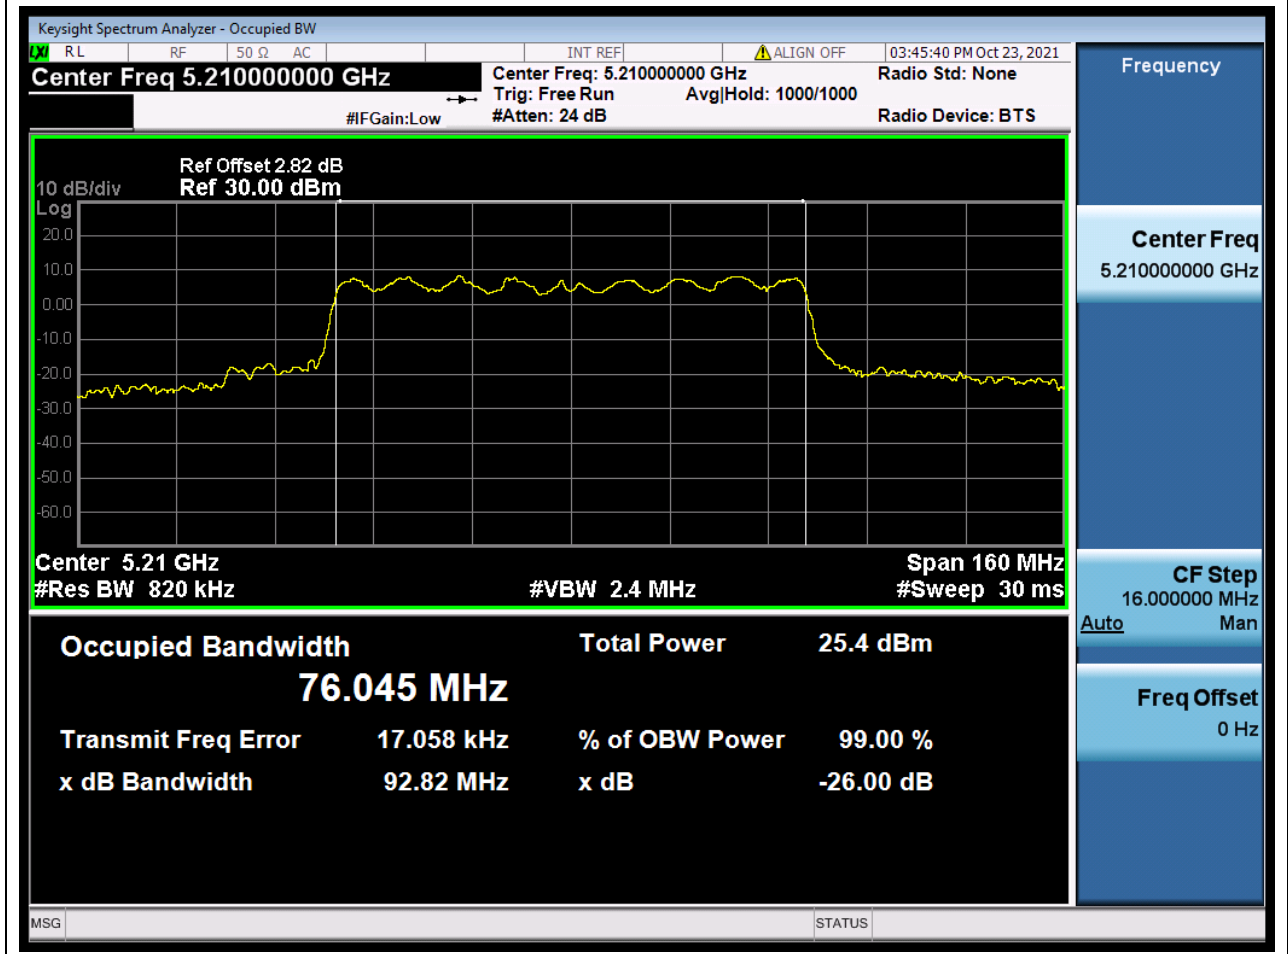

14. 802.11ac_80M_Band1_M

14.1. A.2-26dB Bandwidth(NTNV)

Center Frequency (MHz)	XdB Down	RBW (MHz)	Detector	Limit (MHz)	XdB BandWidth (MHz)	Verdict
5210	26	0.82	Peak	0	92.817705	Unknow