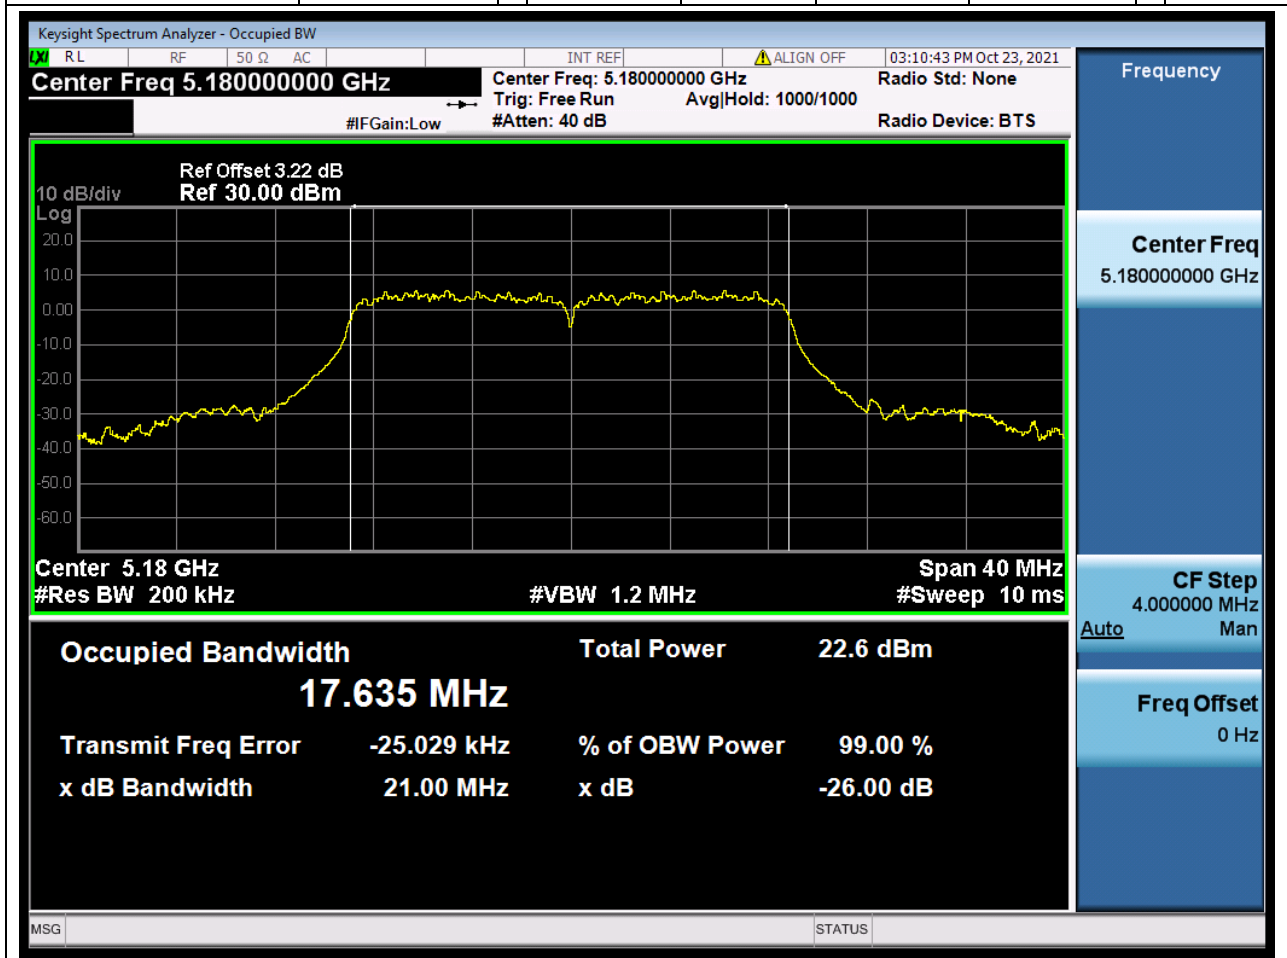

4. 802.11n_20M_Band1_L

4.1. A.2.2-99% Bandwidth(NTNV)

Center Frequency (MHz)	OBW Power (%)	RBW (MHz)	Detector	Limit (MHz)	OBW (MHz)	Verdict
5180	99	0.2	Peak	0	17.635418	Unknown