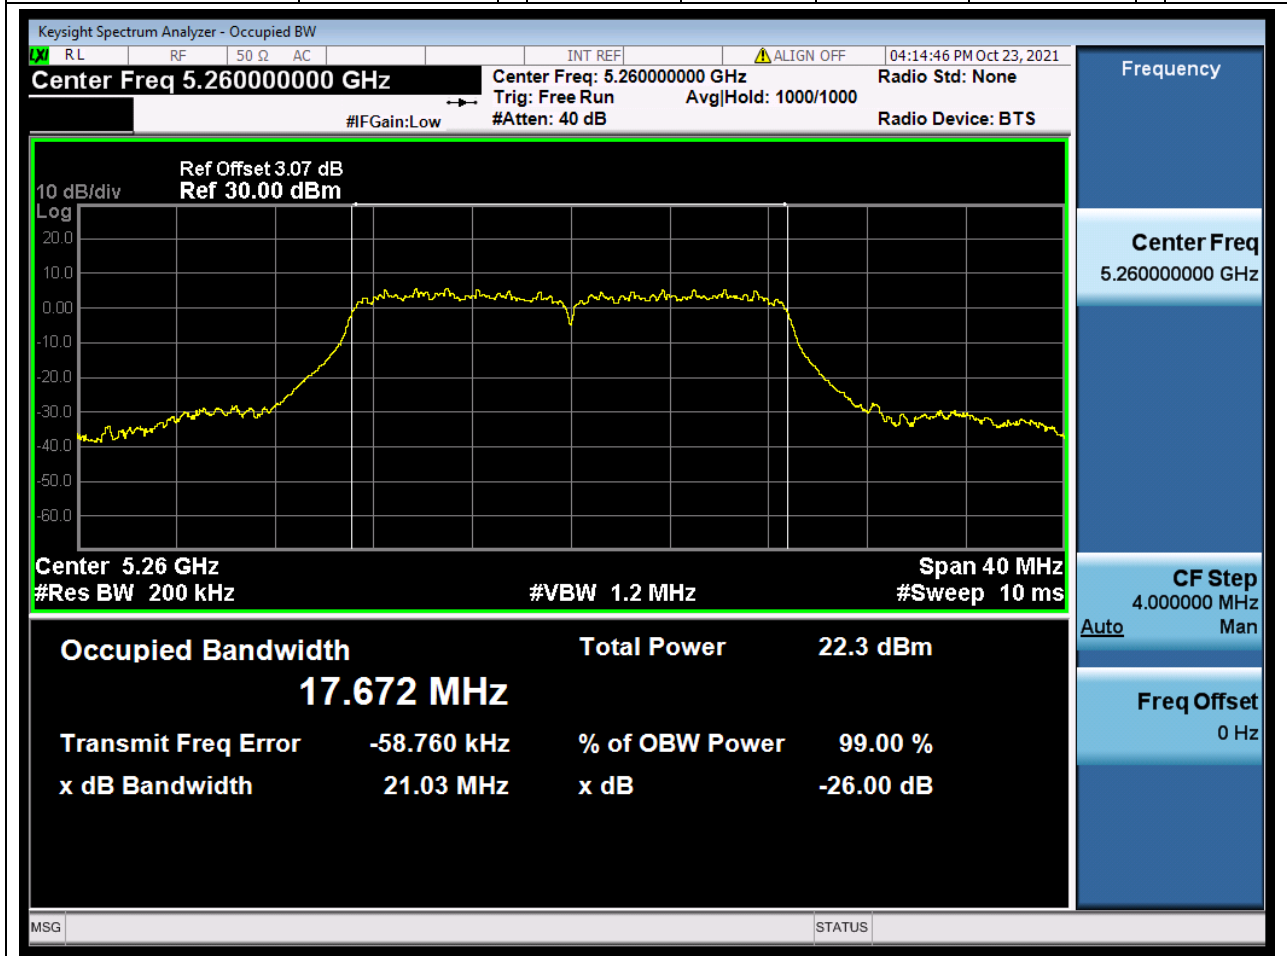

23. 802.11ac_20M_Band2_L

23.1. A.2.2-99% Bandwidth(NTNV)

Center Frequency (MHz)	OBW Power (%)	RBW (MHz)	Detector	Limit (MHz)	OBW (MHz)	Verdict
5260	99	0.2	Peak	0	17.672377	Unknow