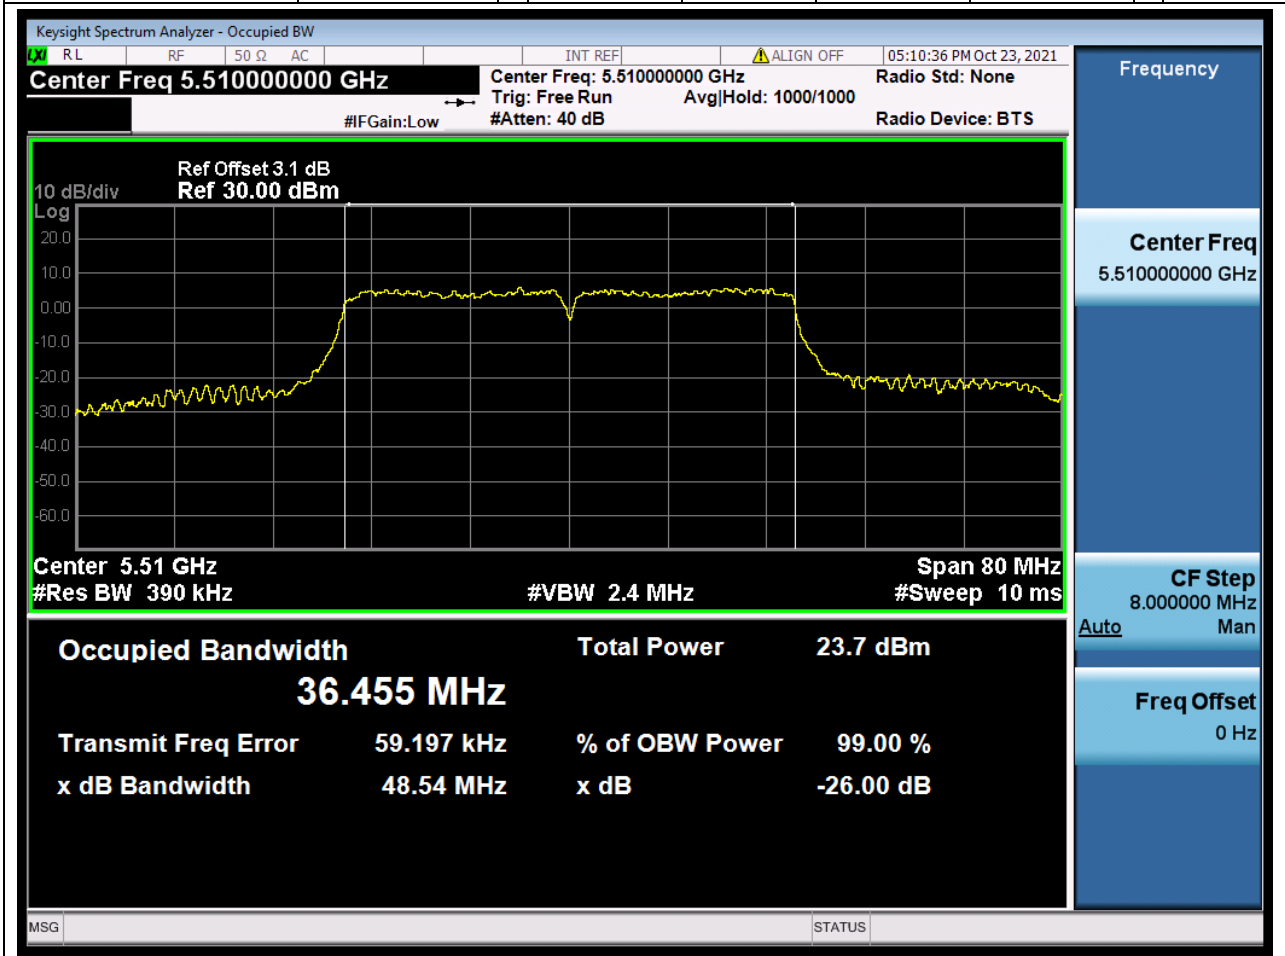

41. 802.11ac_40M_Band3_L

41.1. A.2.2-99% Bandwidth(NTNV)

Center Frequency (MHz)	OBW Power (%)	RBW (MHz)	Detector	Limit (MHz)	OBW (MHz)	Verdict
5510	99	0.39	Peak	0	36.45541	Unknown