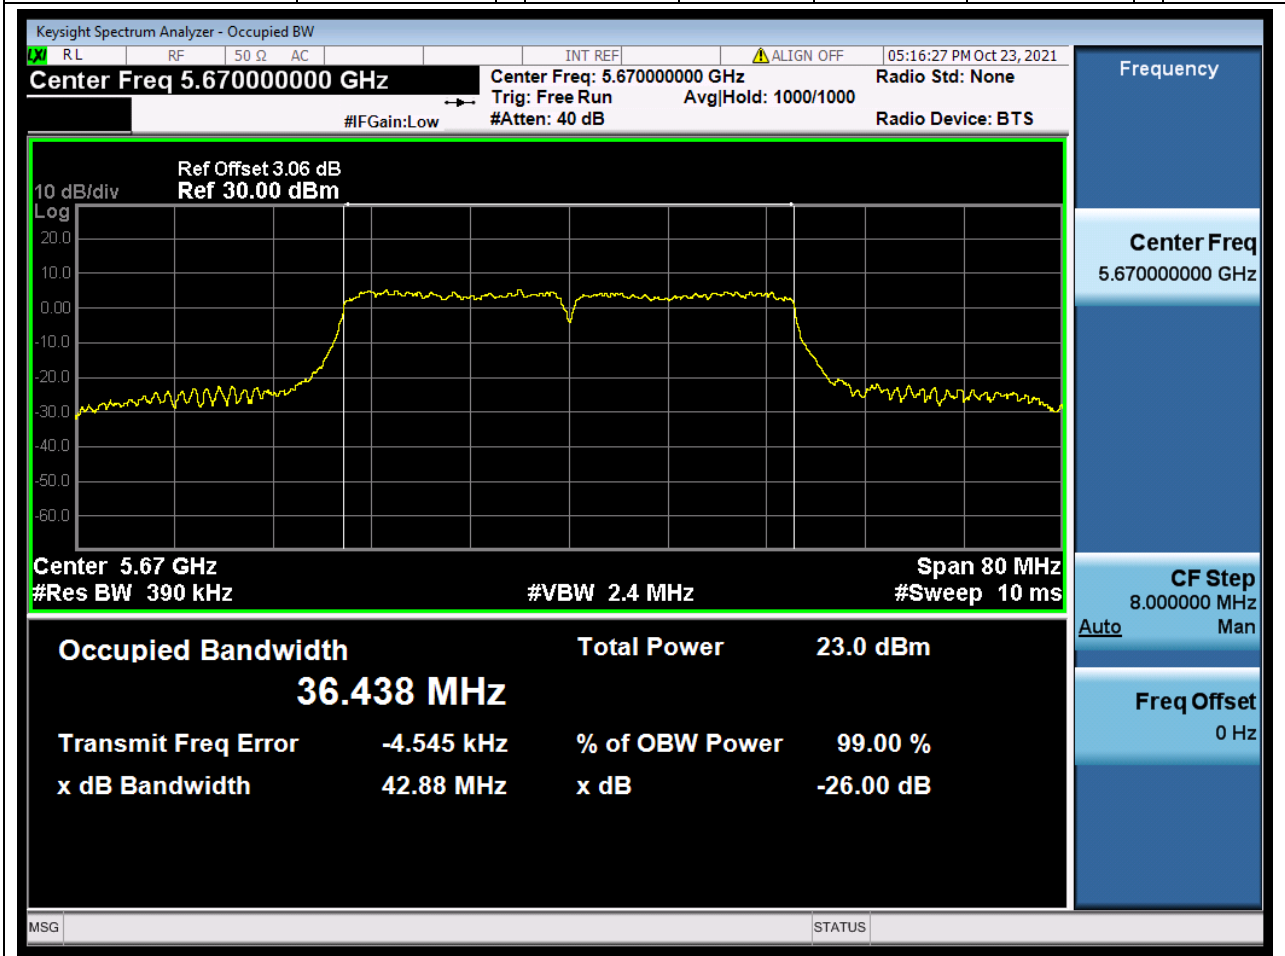

43. 802.11ac_40M_Band3_H

43.1. A.2.2-99% Bandwidth(NTNV)

Center Frequency (MHz)	OBW Power (%)	RBW (MHz)	Detector	Limit (MHz)	OBW (MHz)	Verdict
5670	99	0.39	Peak	0	36.438045	Unknow