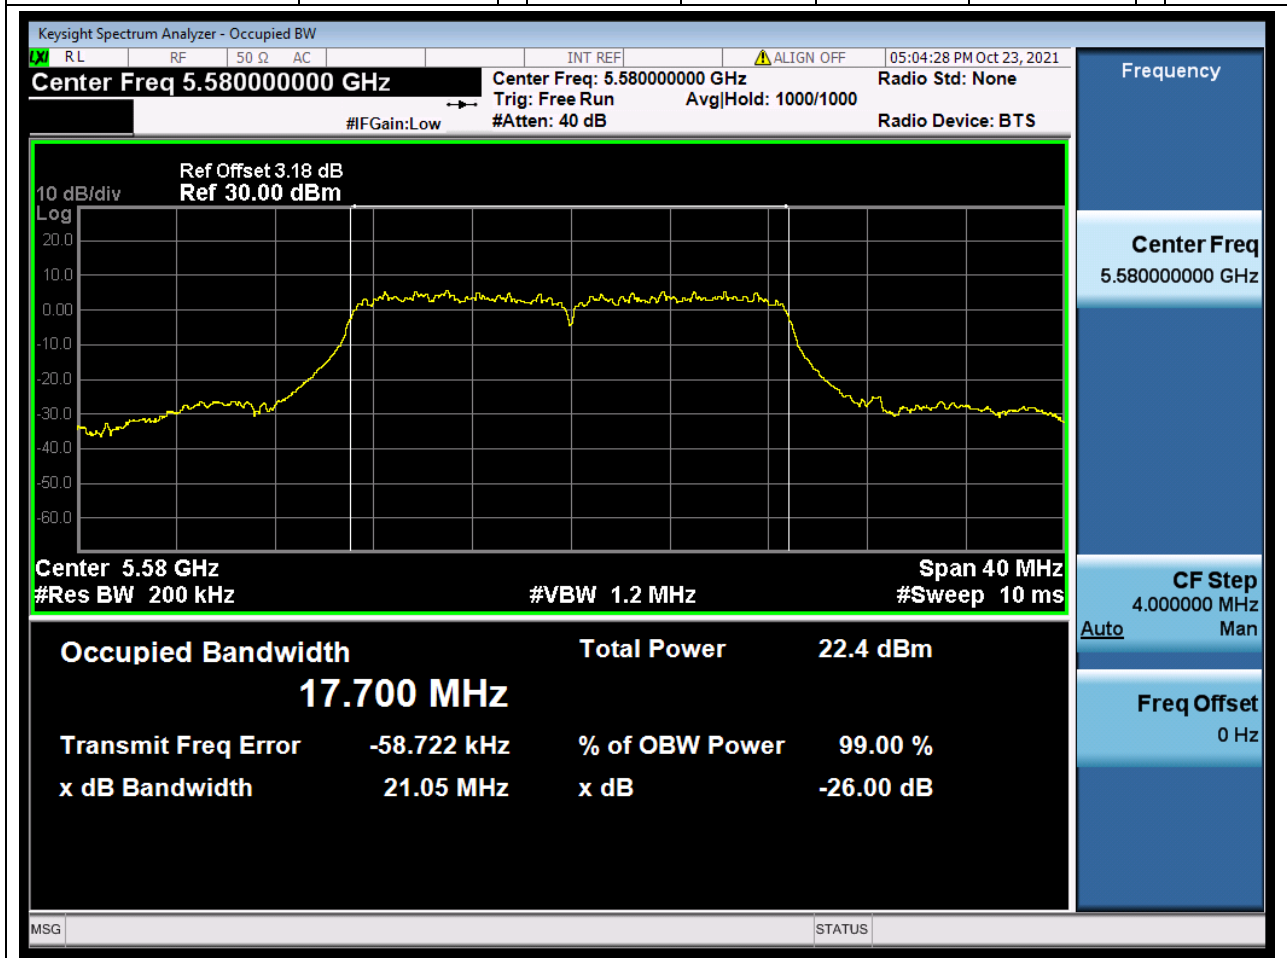

39. 802.11ac_20M_Band3_M

39.1. A.2.2-99% Bandwidth(NTNV)

Center Frequency (MHz)	OBW Power (%)	RBW (MHz)	Detector	Limit (MHz)	OBW (MHz)	Verdict
5580	99	0.2	Peak	0	17.699594	Unknow