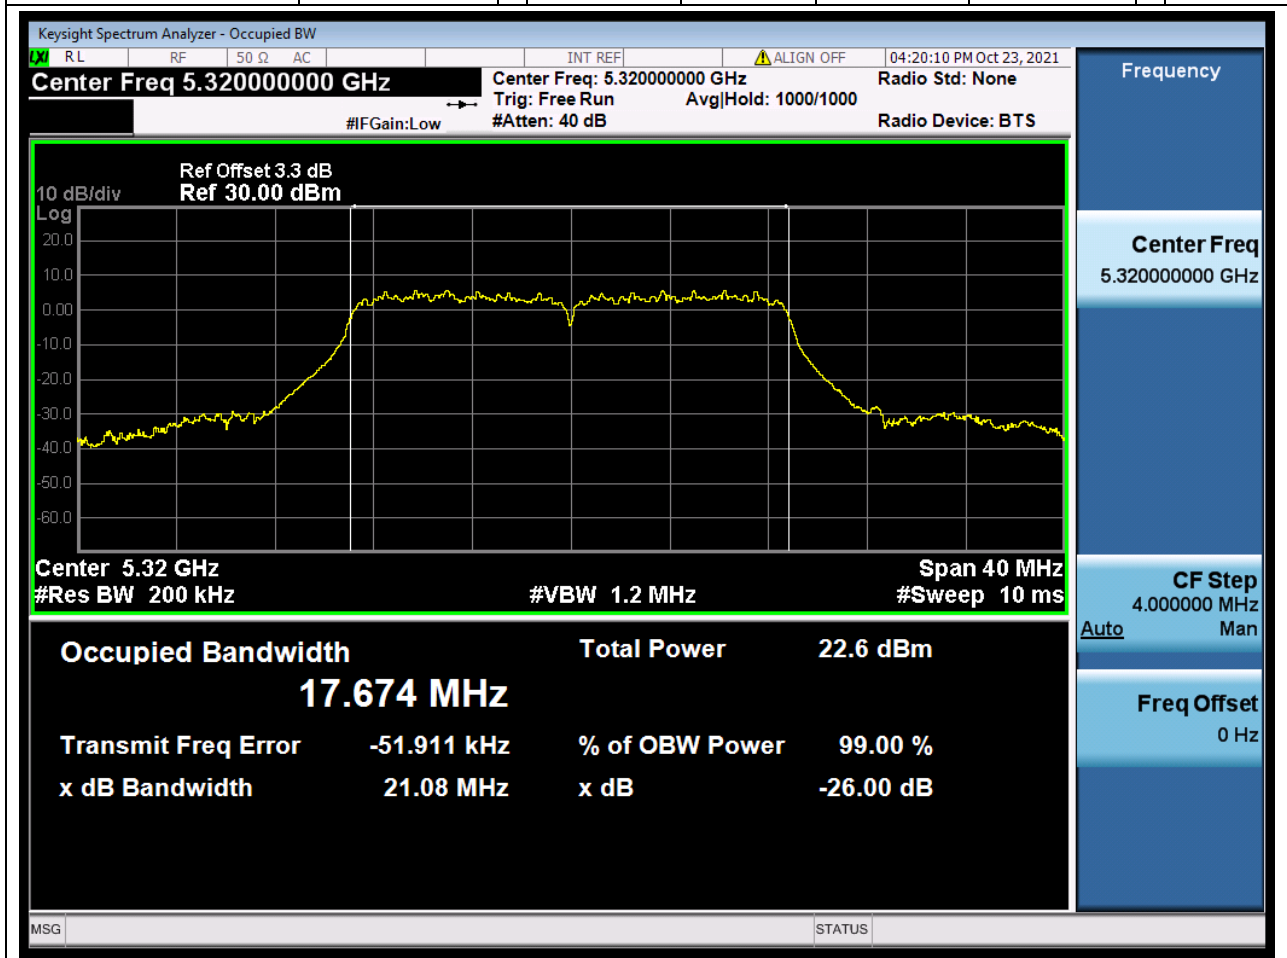

25. 802.11ac_20M_Band2_H

25.1. A.2.2-99% Bandwidth(NTNV)

Center Frequency (MHz)	OBW Power (%)	RBW (MHz)	Detector	Limit (MHz)	OBW (MHz)	Verdict
5320	99	0.2	Peak	0	17.674046	Unknown