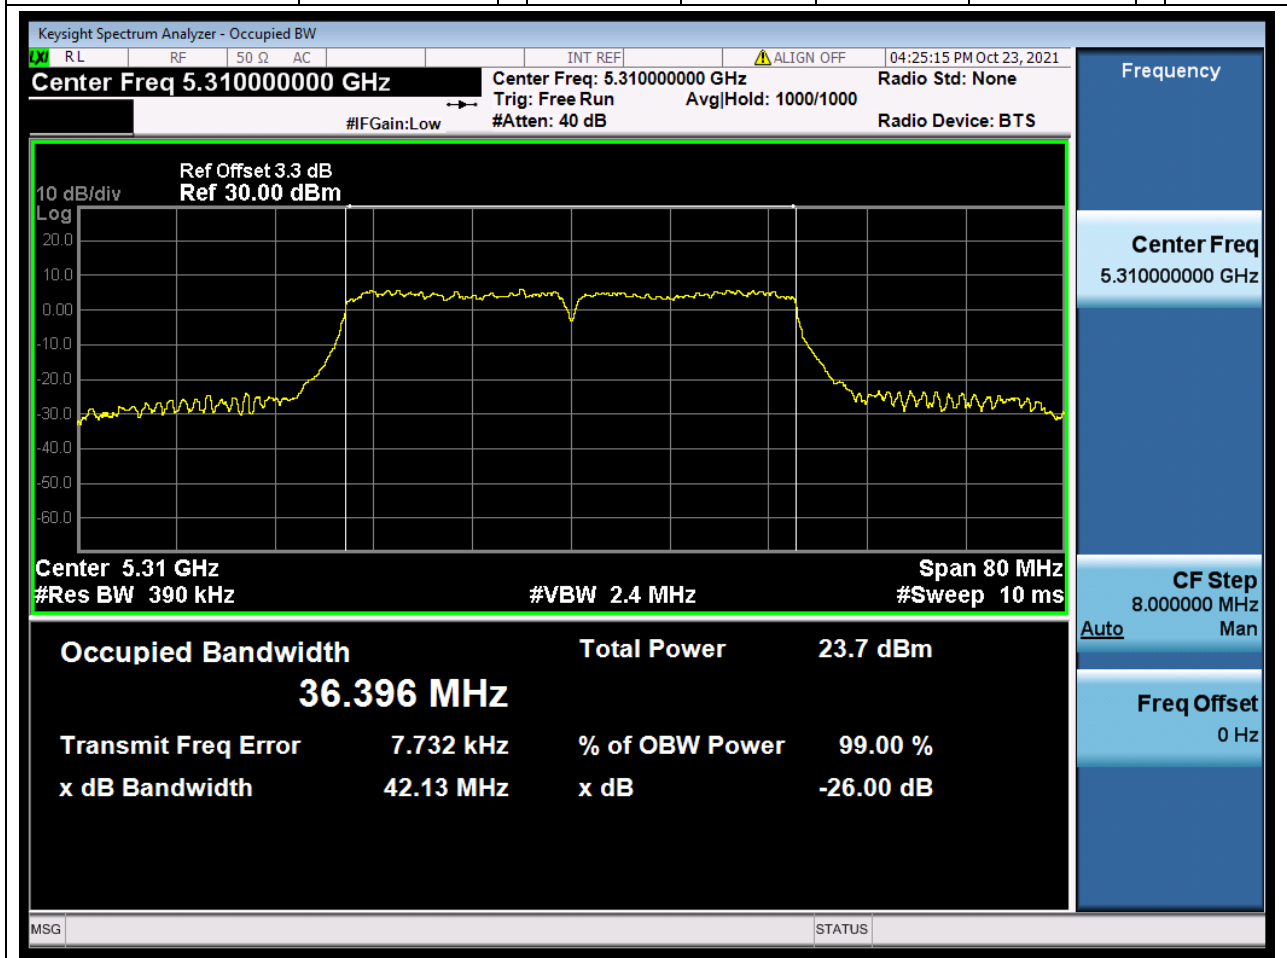

27. 802.11ac_40M_Band2_H

27.1. A.2.2-99% Bandwidth(NTNV)

Center Frequency (MHz)	OBW Power (%)	RBW (MHz)	Detector	Limit (MHz)	OBW (MHz)	Verdict
5310	99	0.39	Peak	0	36.396408	Unknown