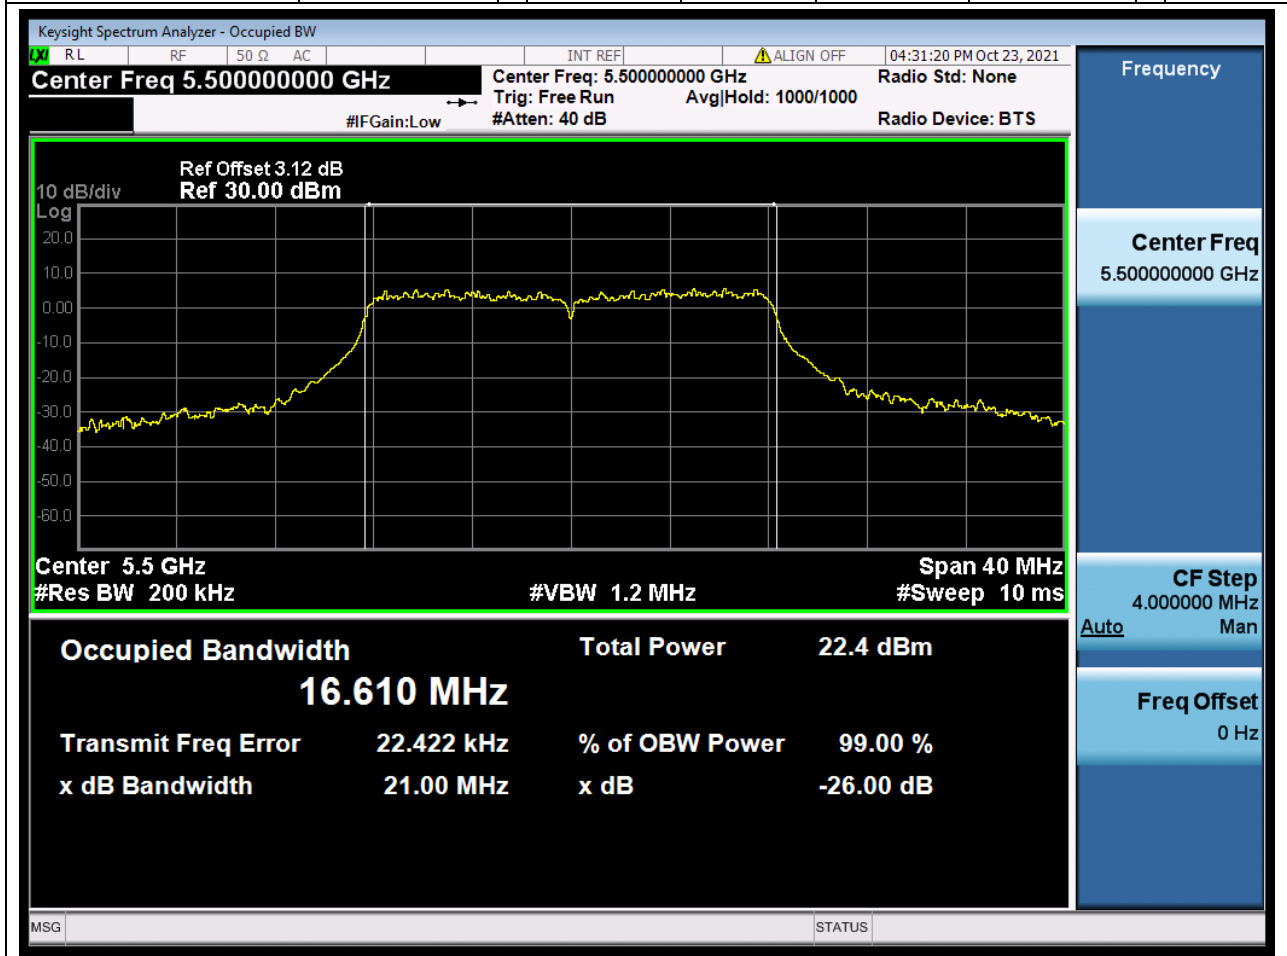

29. 802.11a_20M_Band3_L

29.1. A.2.2-99% Bandwidth(NTNV)

Center Frequency (MHz)	OBW Power (%)	RBW (MHz)	Detector	Limit (MHz)	OBW (MHz)	Verdict
5500	99	0.2	Peak	0	16.609826	Unknow