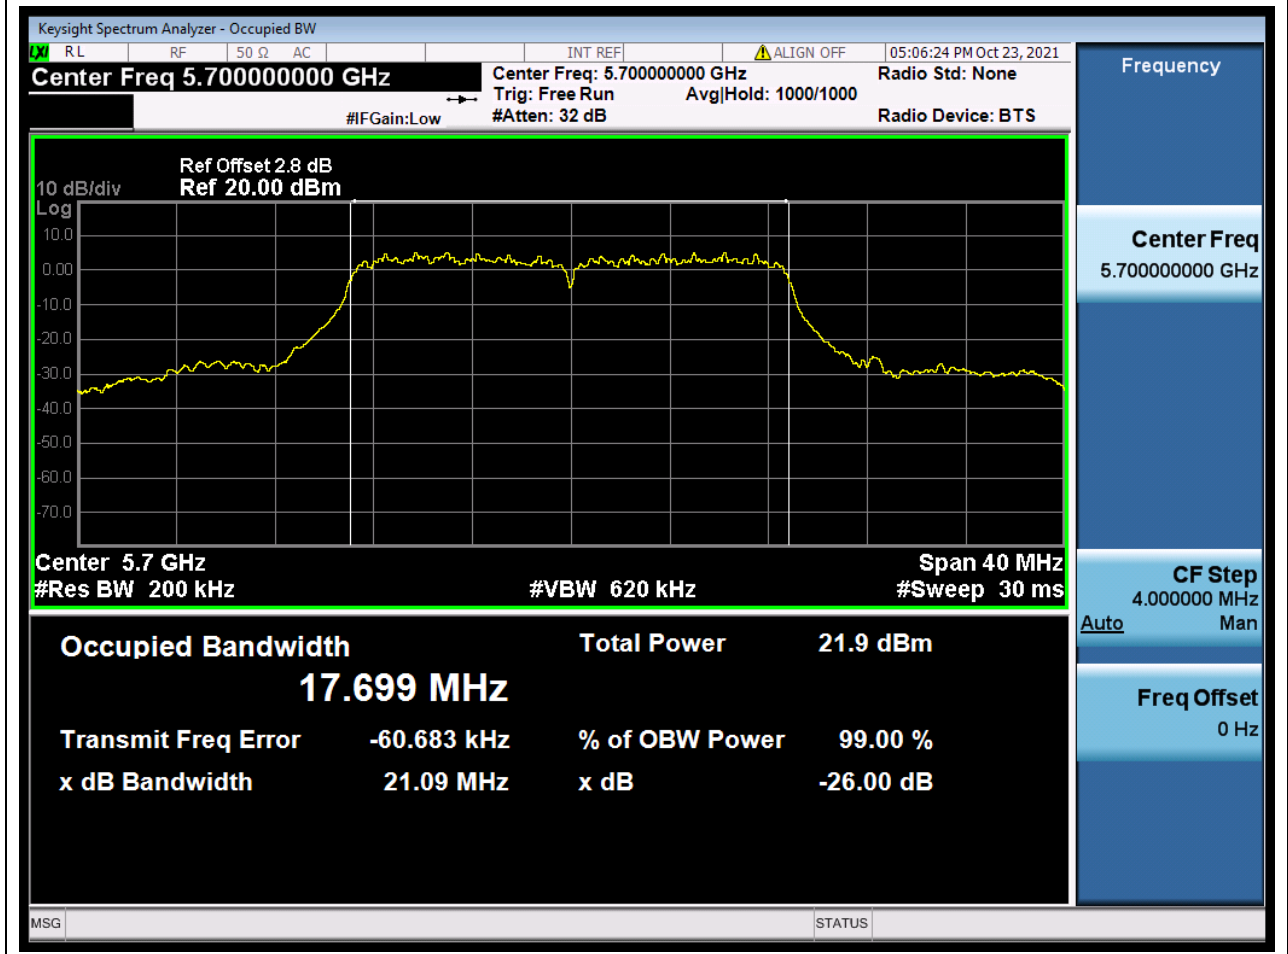

40. 802.11ac_20M_Band3_H

40.1. A.2-26dB Bandwidth(NTNV)

Center Frequency (MHz)	XdB Down	RBW (MHz)	Detector	Limit (MHz)	XdB BandWidth (MHz)	Verdict
5700	26	0.2	Peak	0	21.091926	Unknow