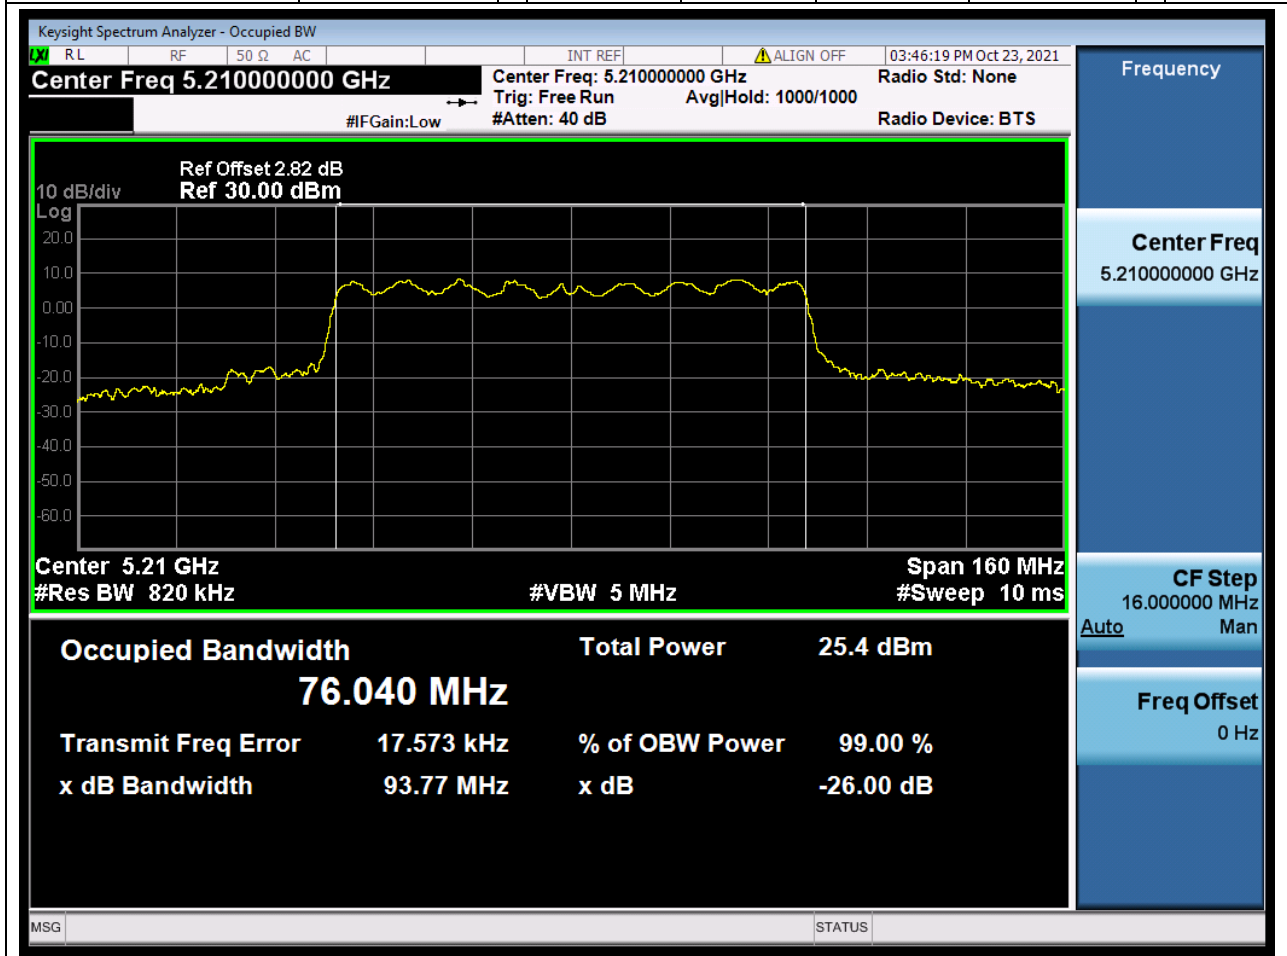

14. 802.11ac_80M_Band1_M

14.1. A.2.2-99% Bandwidth(NTNV)

Center Frequency (MHz)	OBW Power (%)	RBW (MHz)	Detector	Limit (MHz)	OBW (MHz)	Verdict
5210	99	0.82	Peak	0	76.039848	Unknow