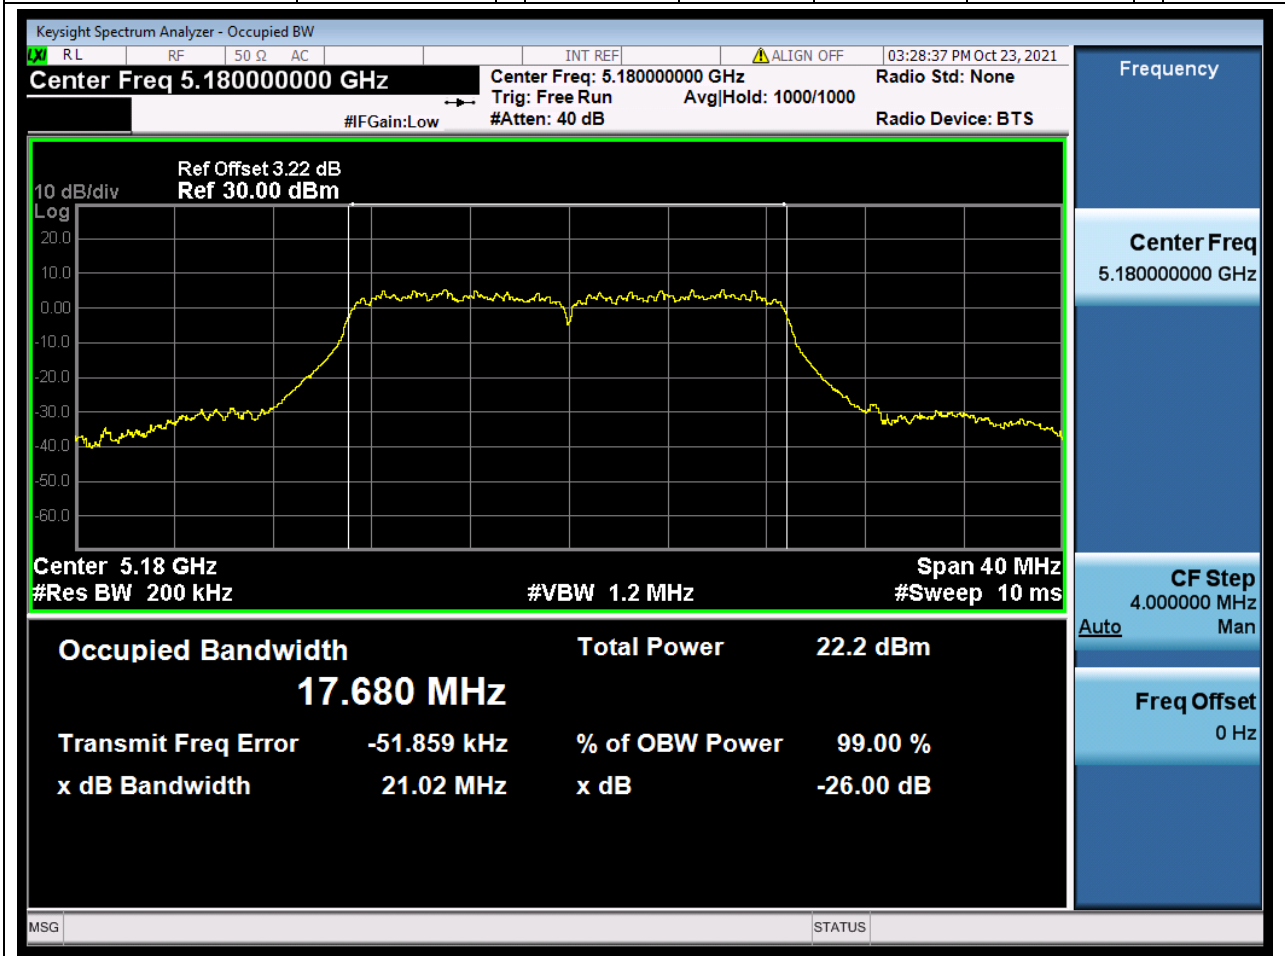

9. 802.11ac_20M_Band1_L

9.1. A.2.2-99% Bandwidth(NTNV)

Center Frequency (MHz)	OBW Power (%)	RBW (MHz)	Detector	Limit (MHz)	OBW (MHz)	Verdict
5180	99	0.2	Peak	0	17.680485	Unknow