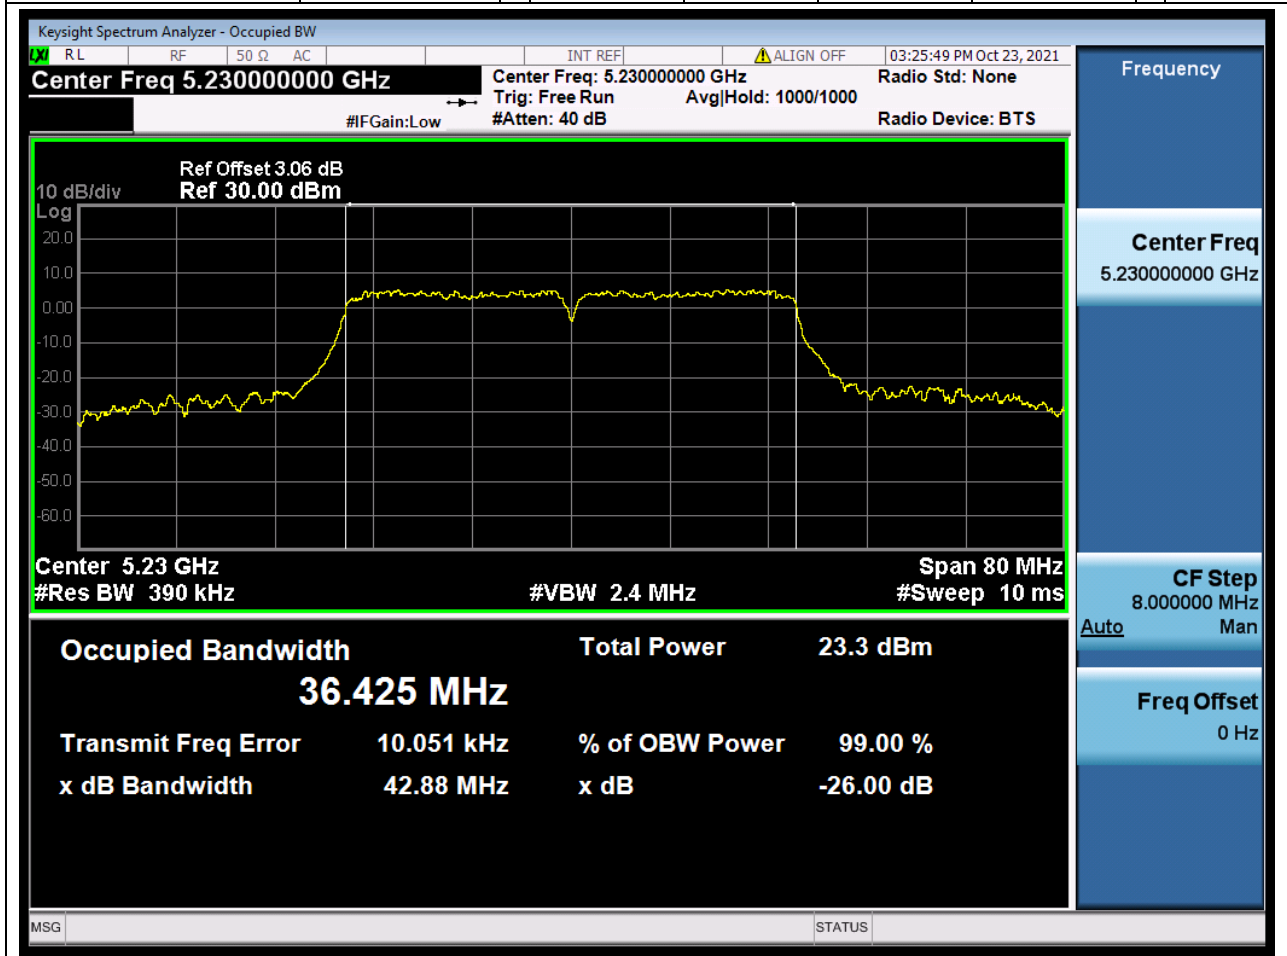

8. 802.11n_40M_Band1_H

8.1. A.2.2-99% Bandwidth(NTNV)

Center Frequency (MHz)	OBW Power (%)	RBW (MHz)	Detector	Limit (MHz)	OBW (MHz)	Verdict
5230	99	0.39	Peak	0	36.42529	Unknown