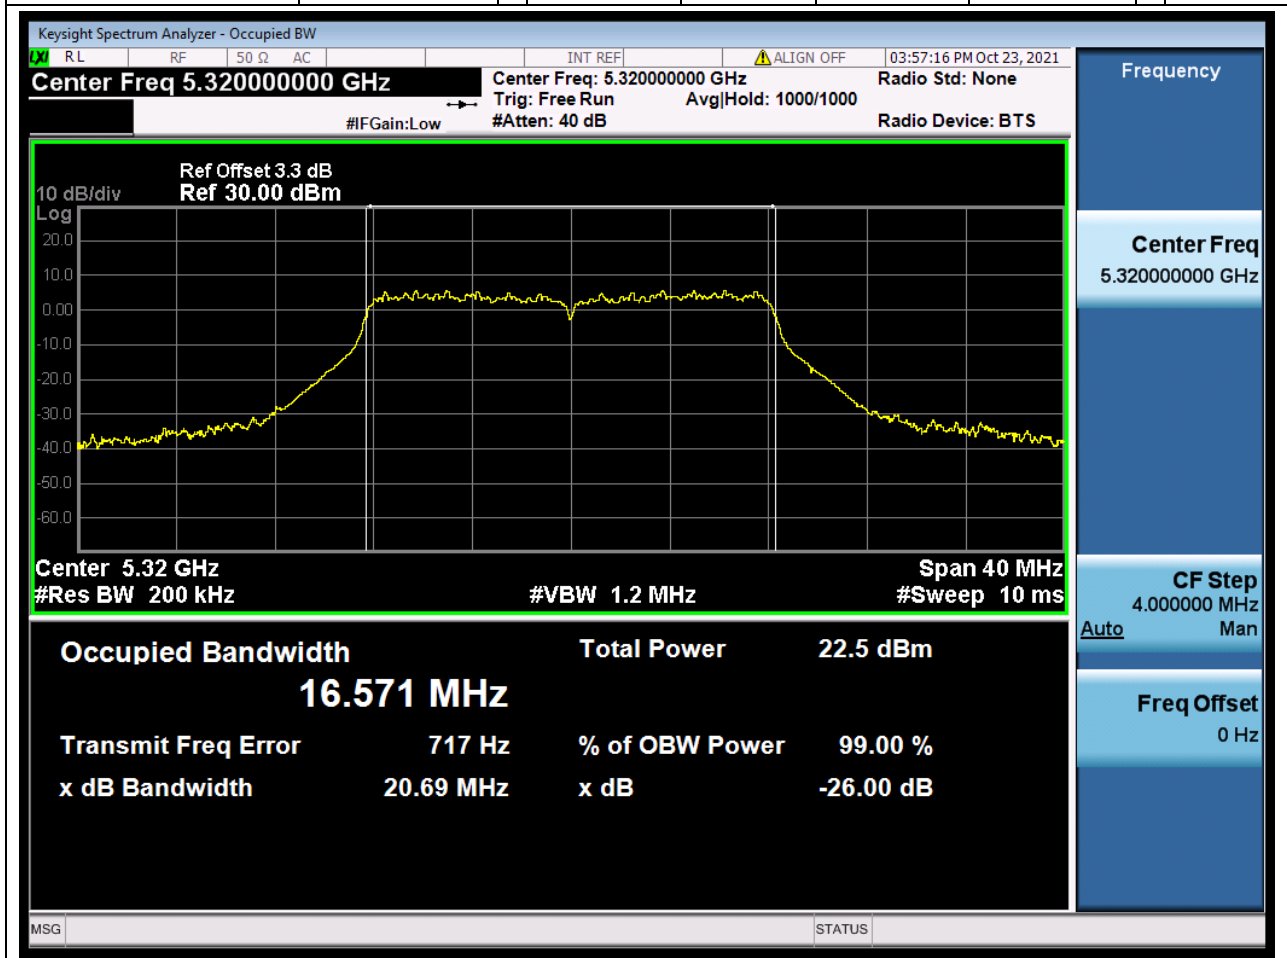

17. 802.11a_20M_Band2_H

17.1. A.2.2-99% Bandwidth(NTNV)

Center Frequency (MHz)	OBW Power (%)	RBW (MHz)	Detector	Limit (MHz)	OBW (MHz)	Verdict
5320	99	0.2	Peak	0	16.570605	Unknow