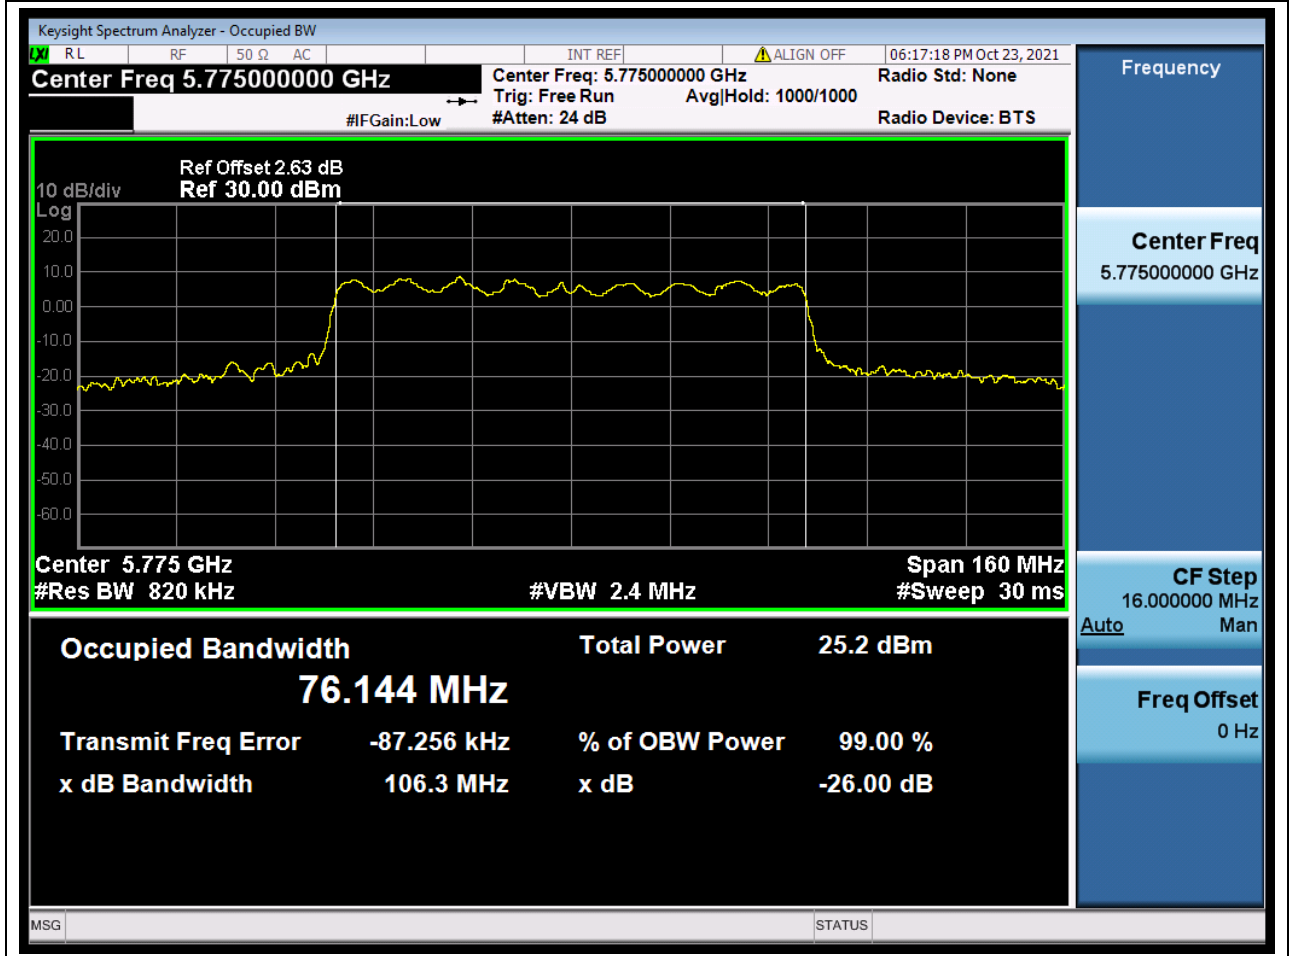

59. 802.11ac_80M_Band4_M

59.1. A.2-26dB Bandwidth(NTNV)

Center Frequency (MHz)	XdB Down	RBW (MHz)	Detector	Limit (MHz)	XdB BandWidth (MHz)	Verdict
5775	26	0.82	Peak	0	106.310603	Unknow