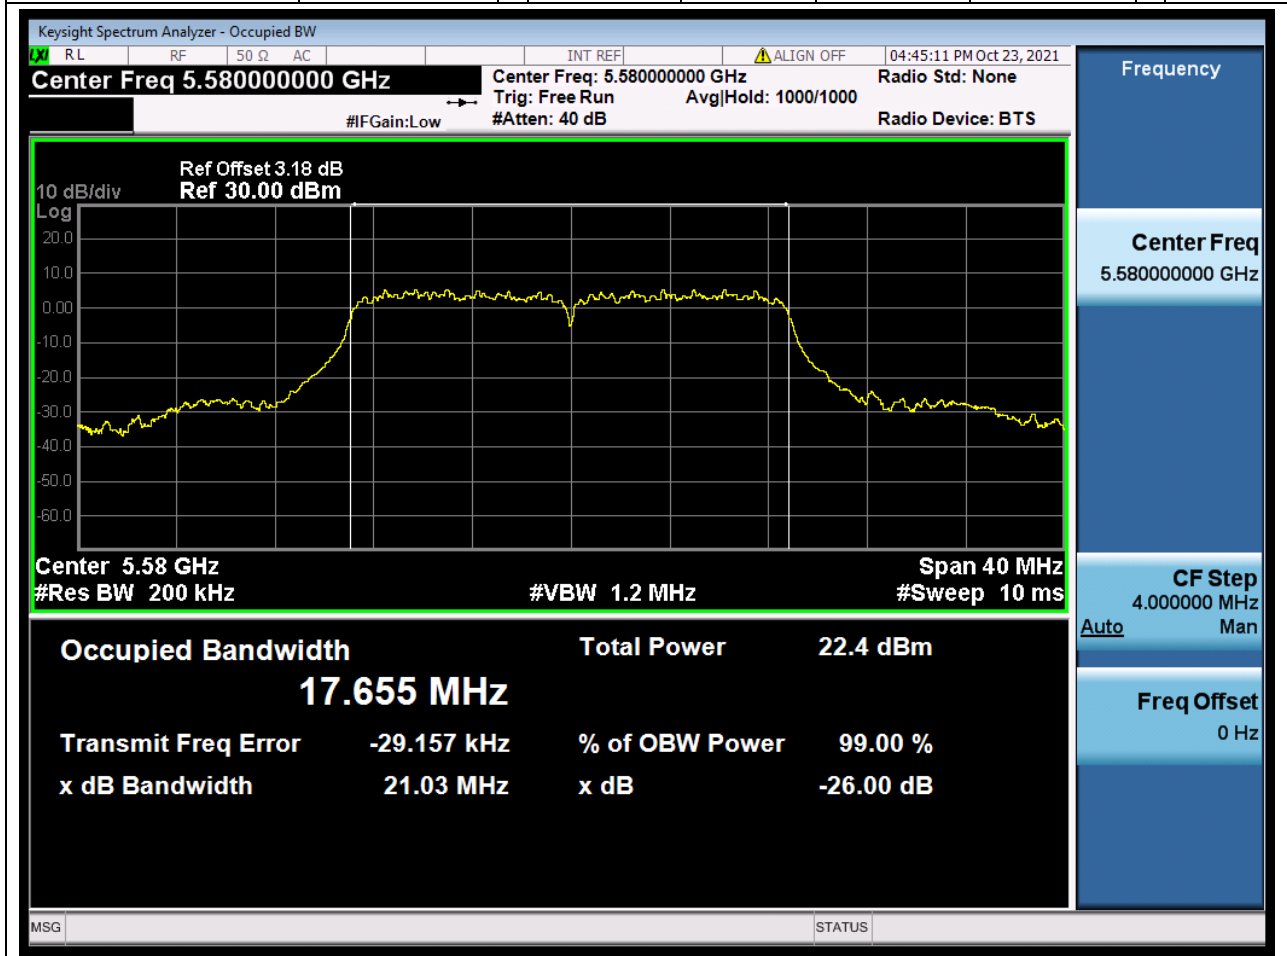

33. 802.11n_20M_Band3_M

33.1. A.2.2-99% Bandwidth(NTNV)

Center Frequency (MHz)	OBW Power (%)	RBW (MHz)	Detector	Limit (MHz)	OBW (MHz)	Verdict
5580	99	0.2	Peak	0	17.655411	Unknow