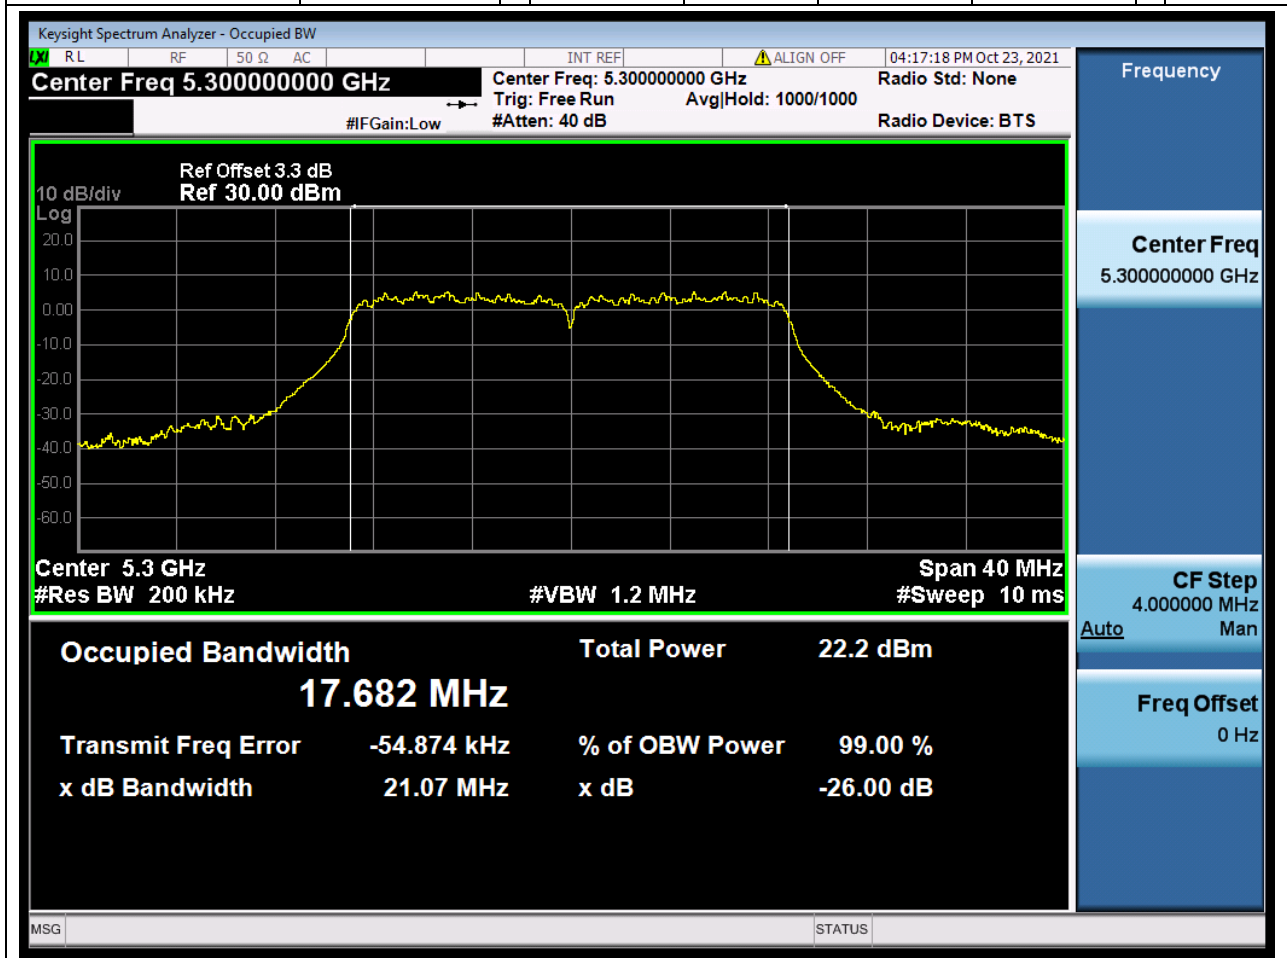

24. 802.11ac_20M_Band2_M

24.1. A.2.2-99% Bandwidth(NTNV)

Center Frequency (MHz)	OBW Power (%)	RBW (MHz)	Detector	Limit (MHz)	OBW (MHz)	Verdict
5300	99	0.2	Peak	0	17.68173	Unknow