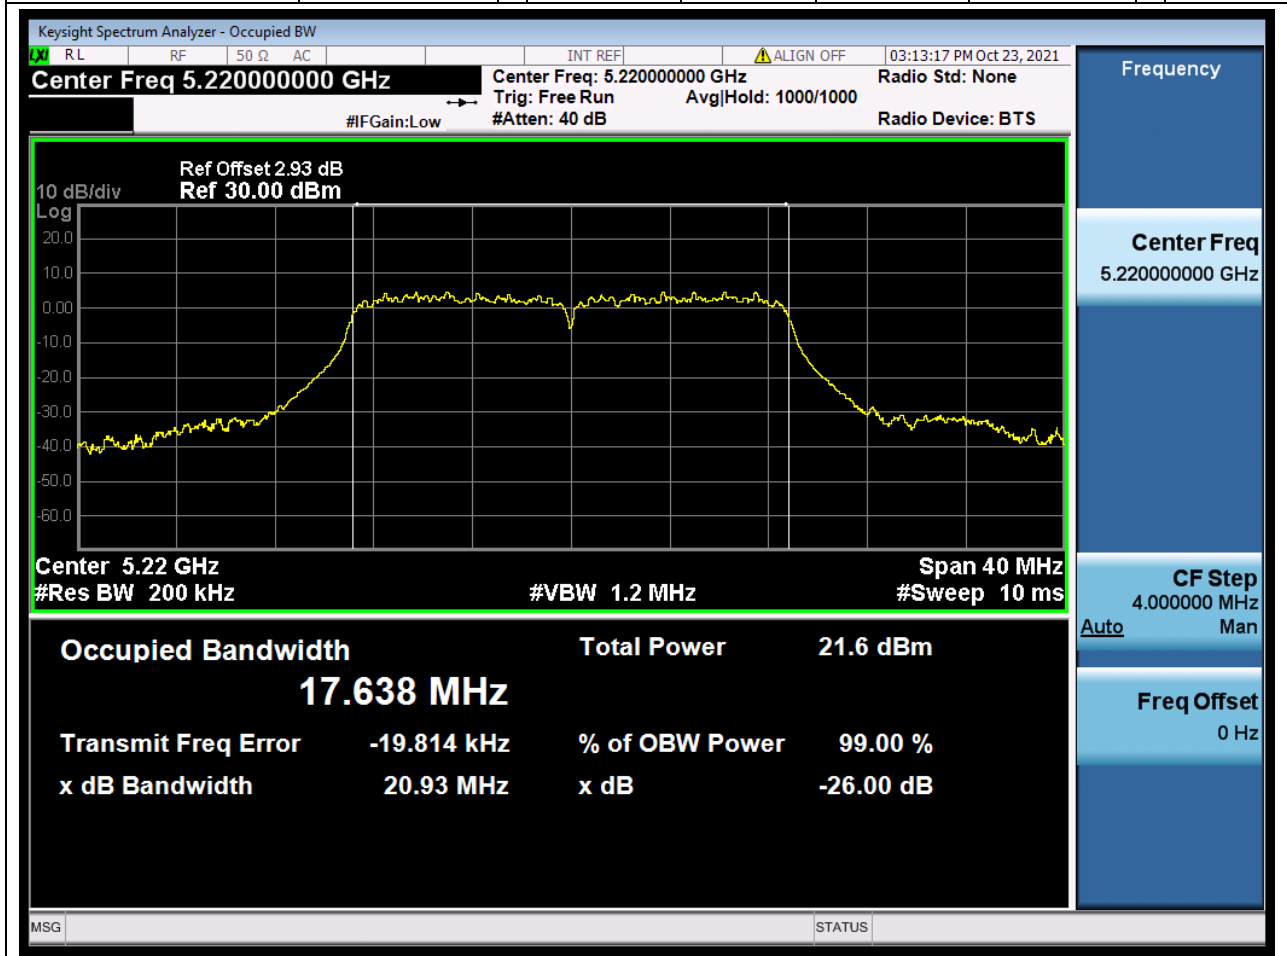

5. 802.11n_20M_Band1_M

5.1. A.2.2-99% Bandwidth(NTNV)

Center Frequency (MHz)	OBW Power (%)	RBW (MHz)	Detector	Limit (MHz)	OBW (MHz)	Verdict
5220	99	0.2	Peak	0	17.637502	Unknown