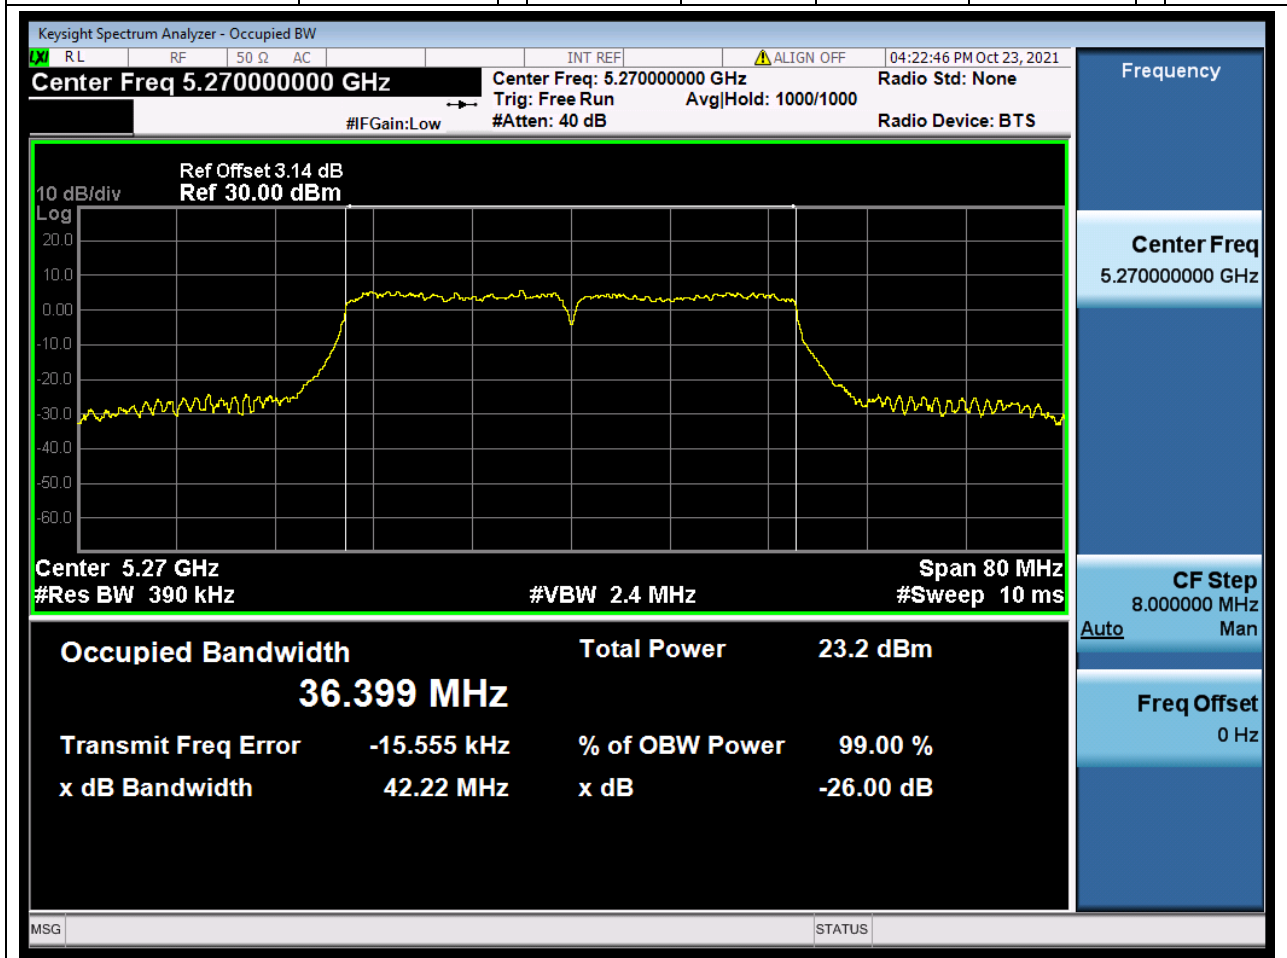

26. 802.11ac_40M_Band2_L

26.1. A.2.2-99% Bandwidth(NTNV)

Center Frequency (MHz)	OBW Power (%)	RBW (MHz)	Detector	Limit (MHz)	OBW (MHz)	Verdict
5270	99	0.39	Peak	0	36.398907	Unknown