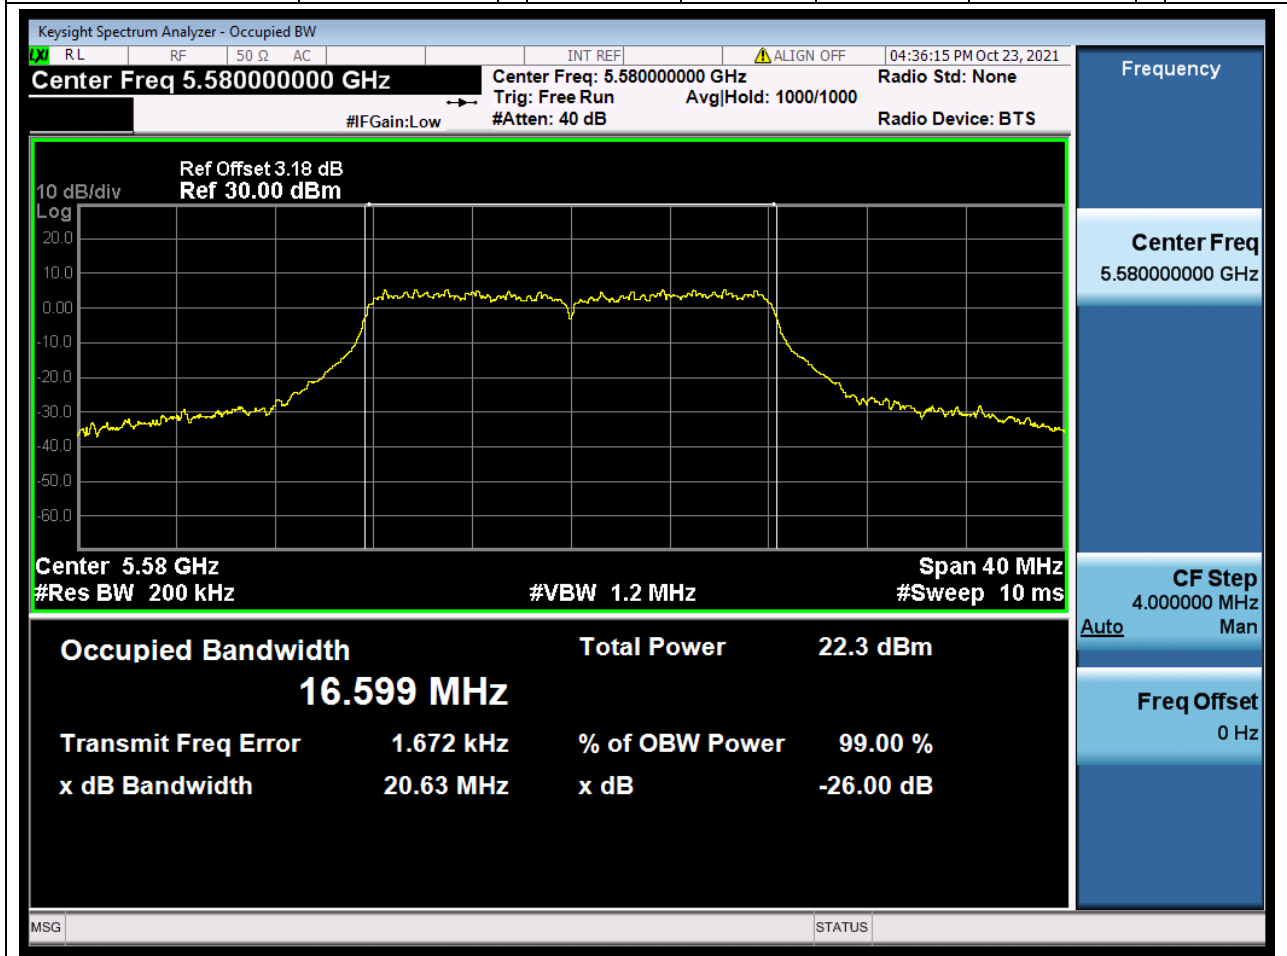

30. 802.11a_20M_Band3_M

30.1. A.2.2-99% Bandwidth(NTNV)

Center Frequency (MHz)	OBW Power (%)	RBW (MHz)	Detector	Limit (MHz)	OBW (MHz)	Verdict
5580	99	0.2	Peak	0	16.598578	Unknow