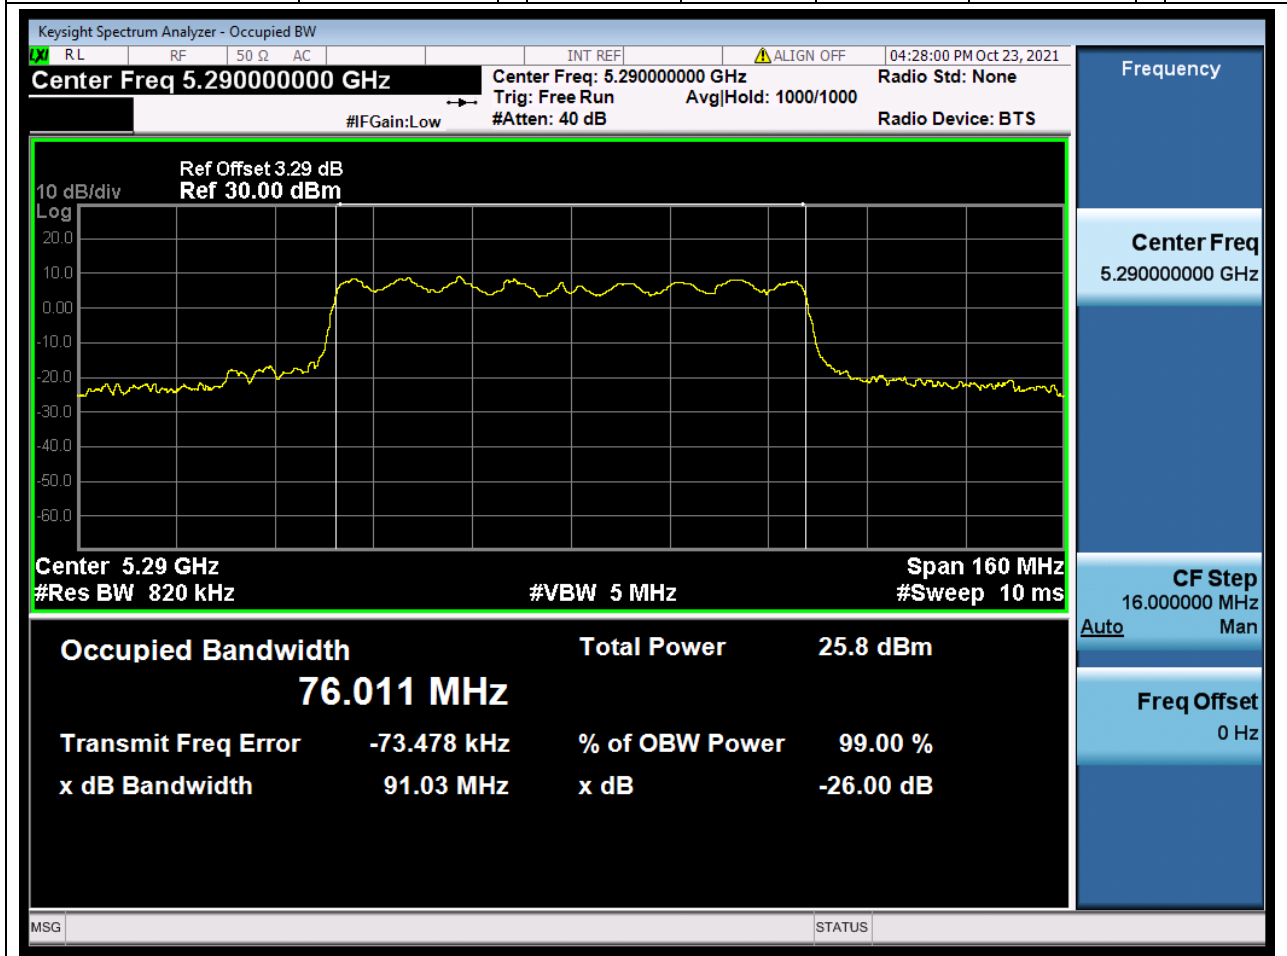

28. 802.11ac_80M_Band2_M

28.1. A.2.2-99% Bandwidth(NTNV)

Center Frequency (MHz)	OBW Power (%)	RBW (MHz)	Detector	Limit (MHz)	OBW (MHz)	Verdict
5290	99	0.82	Peak	0	76.010628	Unknow