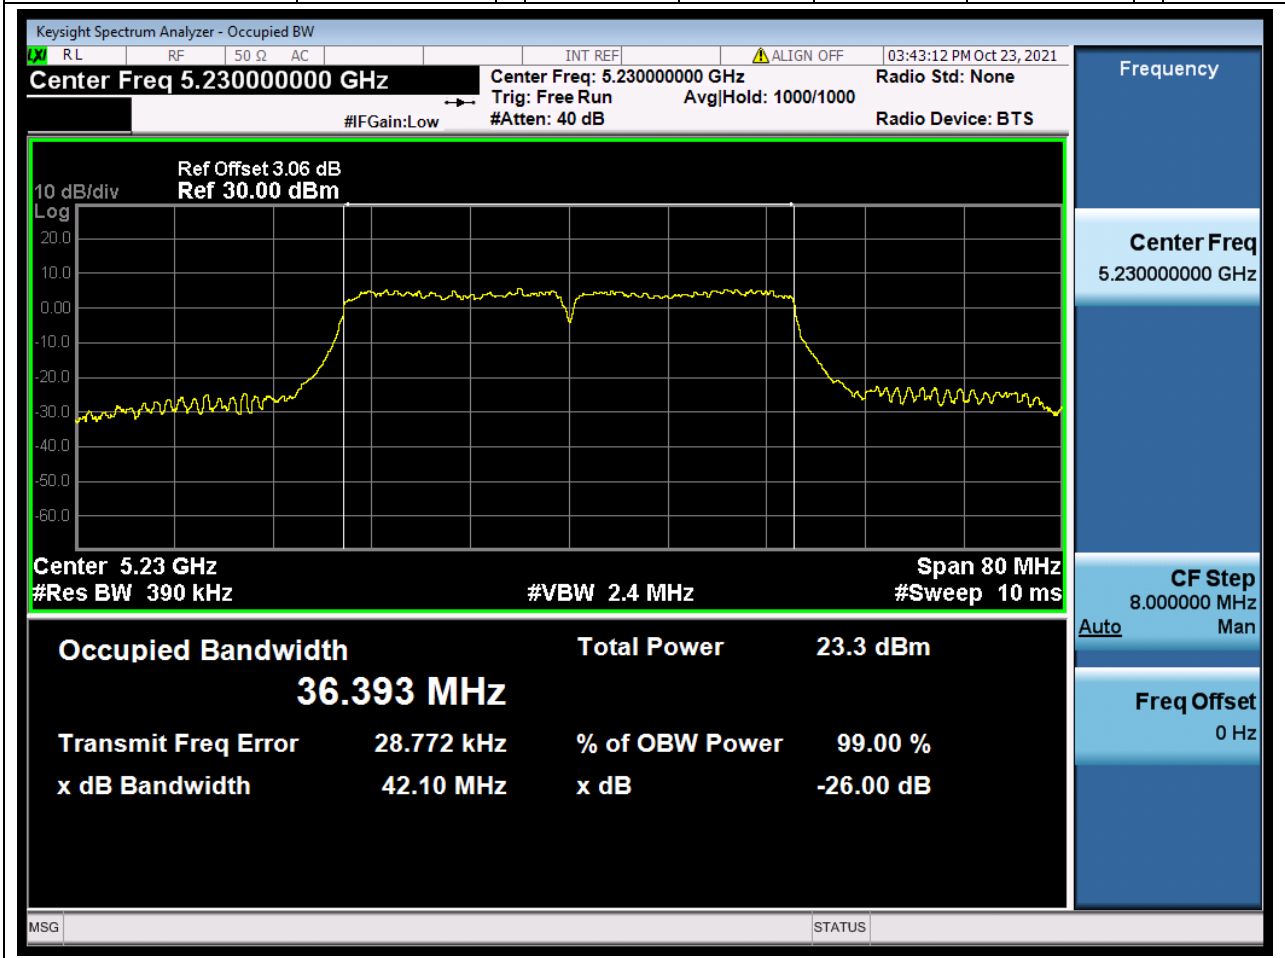

13. 802.11ac_40M_Band1_H

13.1. A.2.2-99% Bandwidth(NTNV)

Center Frequency (MHz)	OBW Power (%)	RBW (MHz)	Detector	Limit (MHz)	OBW (MHz)	Verdict
5230	99	0.39	Peak	0	36.393335	Unknow