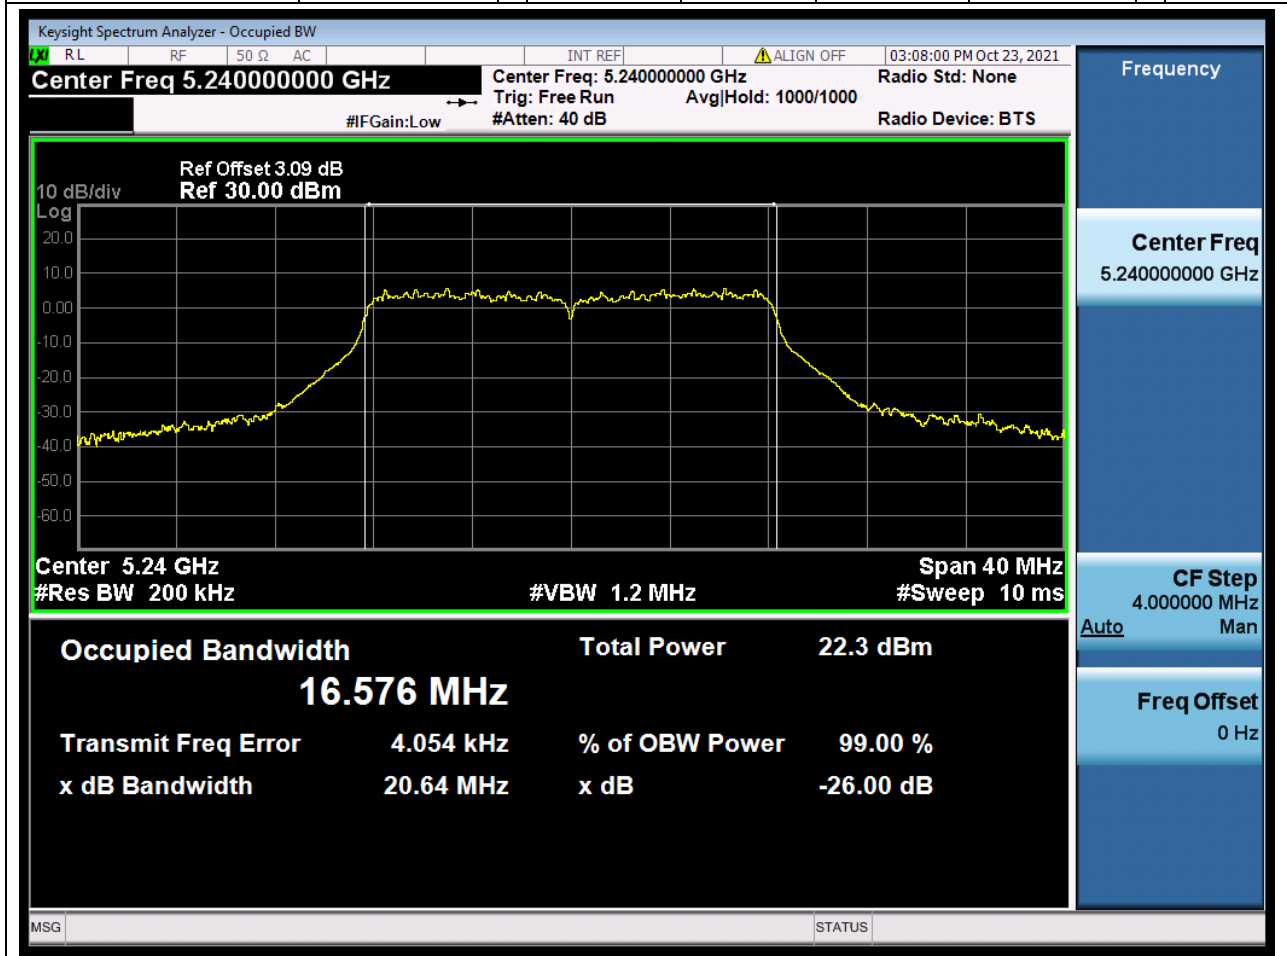

3. 802.11a_20M_Band1_H

3.1. A.2.2-99% Bandwidth(NTNV)

Center Frequency (MHz)	OBW Power (%)	RBW (MHz)	Detector	Limit (MHz)	OBW (MHz)	Verdict
5240	99	0.2	Peak	0	16.576334	Unknow