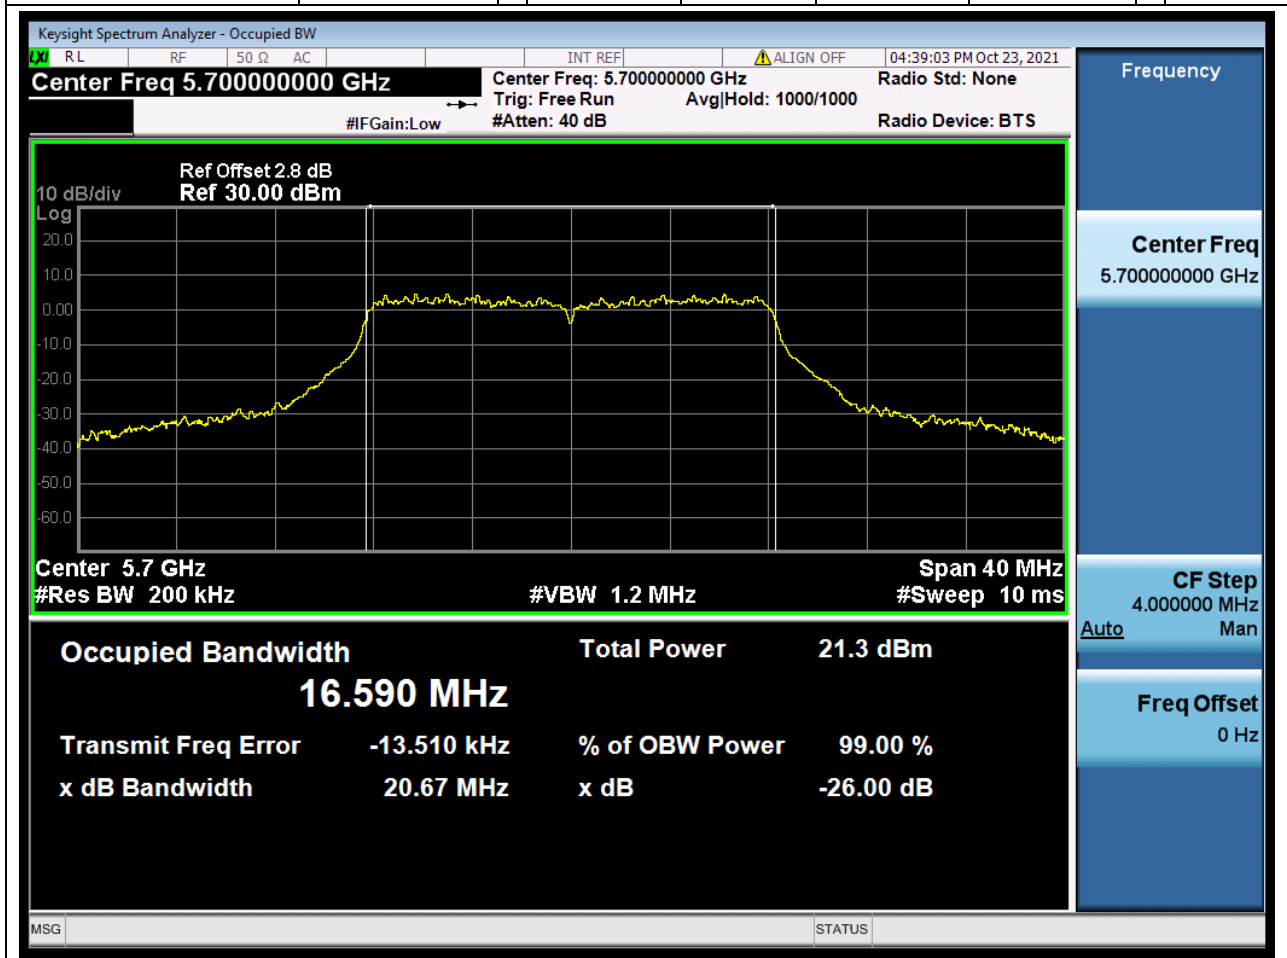

31. 802.11a_20M_Band3_H

31.1. A.2.2-99% Bandwidth(NTNV)

Center Frequency (MHz)	OBW Power (%)	RBW (MHz)	Detector	Limit (MHz)	OBW (MHz)	Verdict
5700	99	0.2	Peak	0	16.589693	Unknow