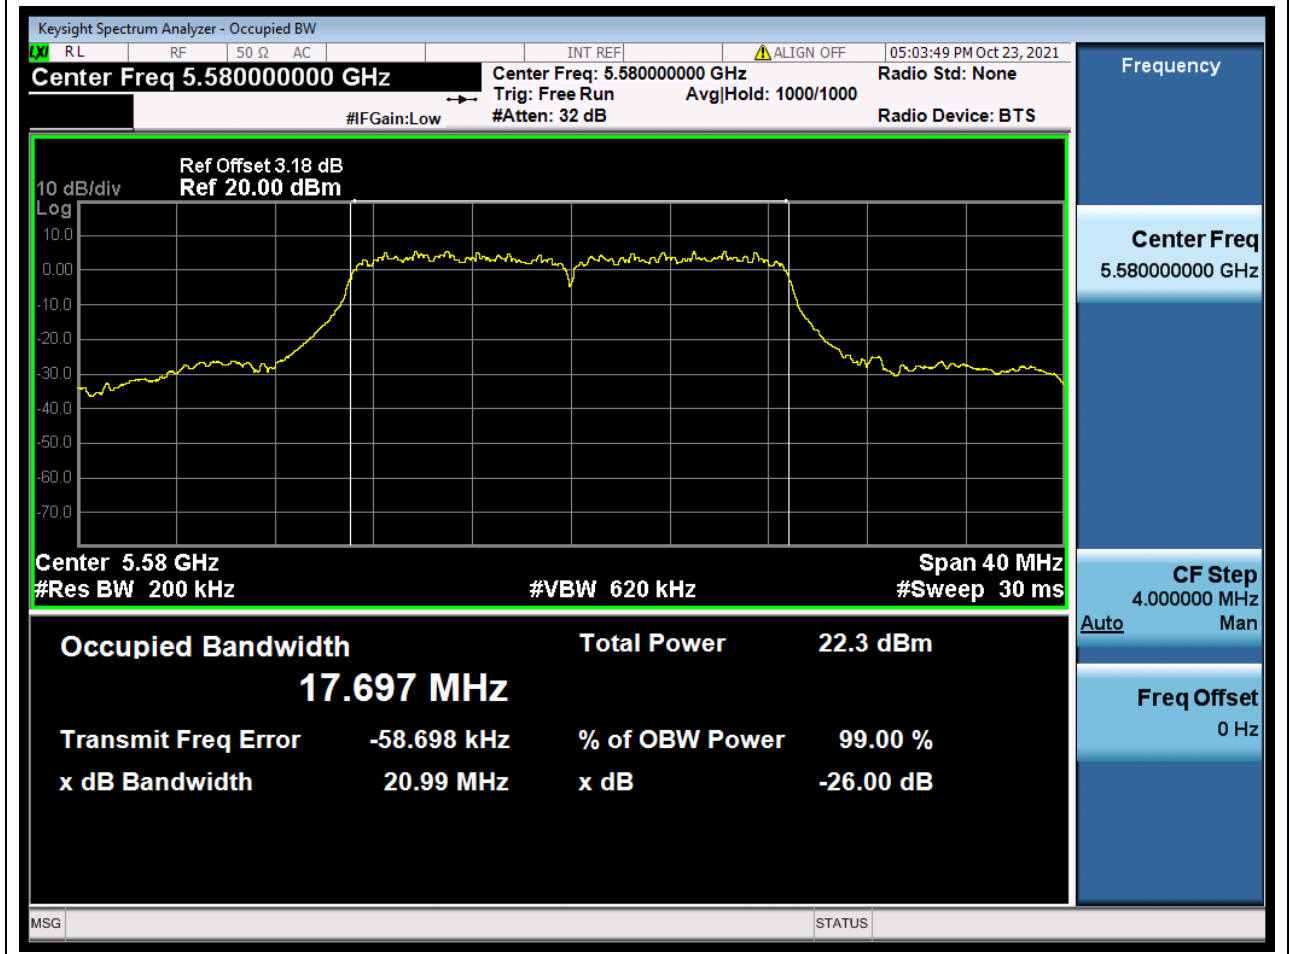

39. 802.11ac_20M_Band3_M

39.1. A.2-26dB Bandwidth(NTNV)

Center Frequency (MHz)	XdB Down	RBW (MHz)	Detector	Limit (MHz)	XdB BandWidth (MHz)	Verdict
5580	26	0.2	Peak	0	20.990796	Unknow