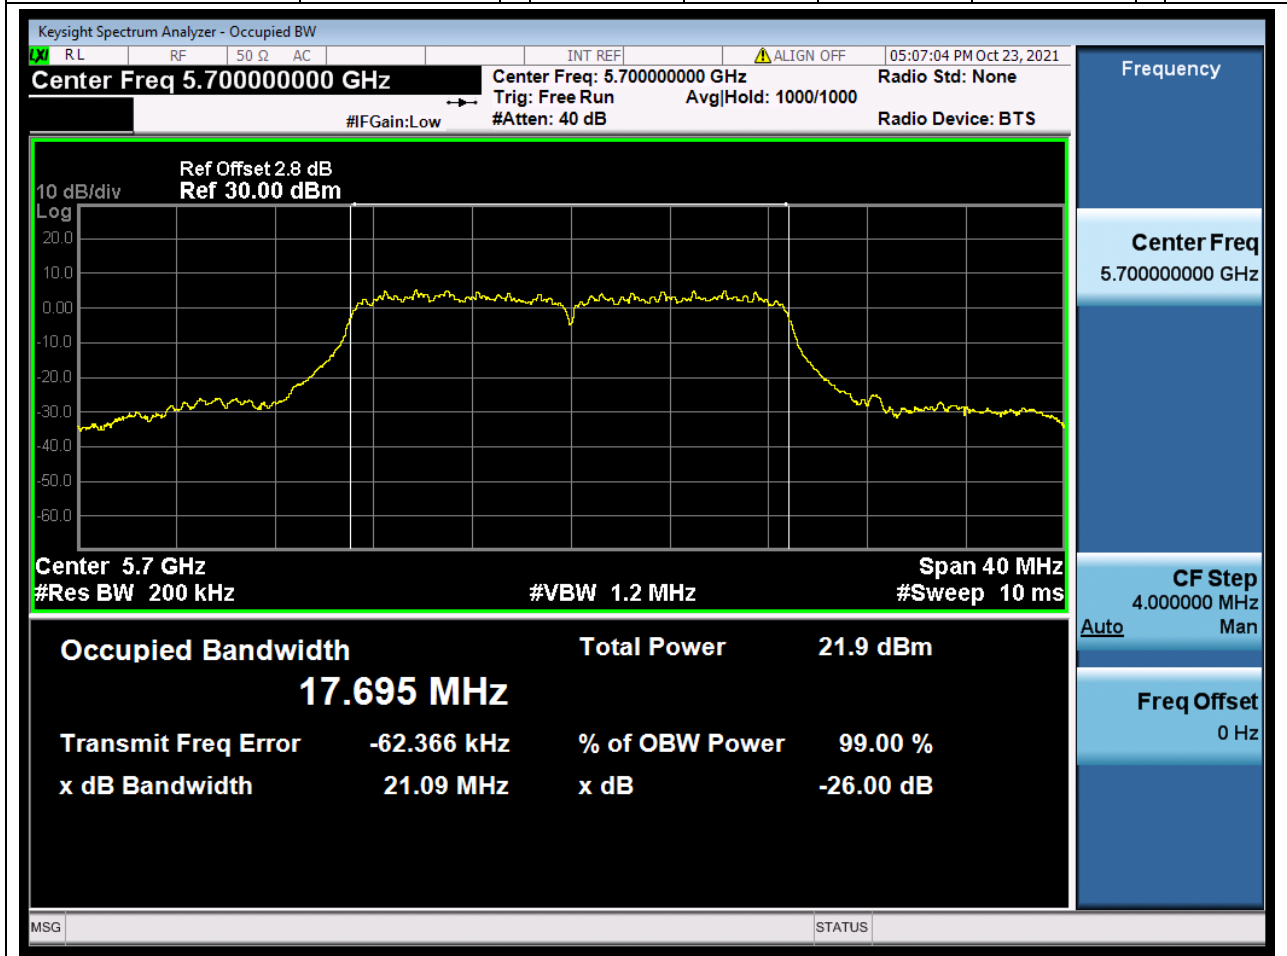

40. 802.11ac_20M_Band3_H

40.1. A.2.2-99% Bandwidth(NTNV)

Center Frequency (MHz)	OBW Power (%)	RBW (MHz)	Detector	Limit (MHz)	OBW (MHz)	Verdict
5700	99	0.2	Peak	0	17.69505	Unknown