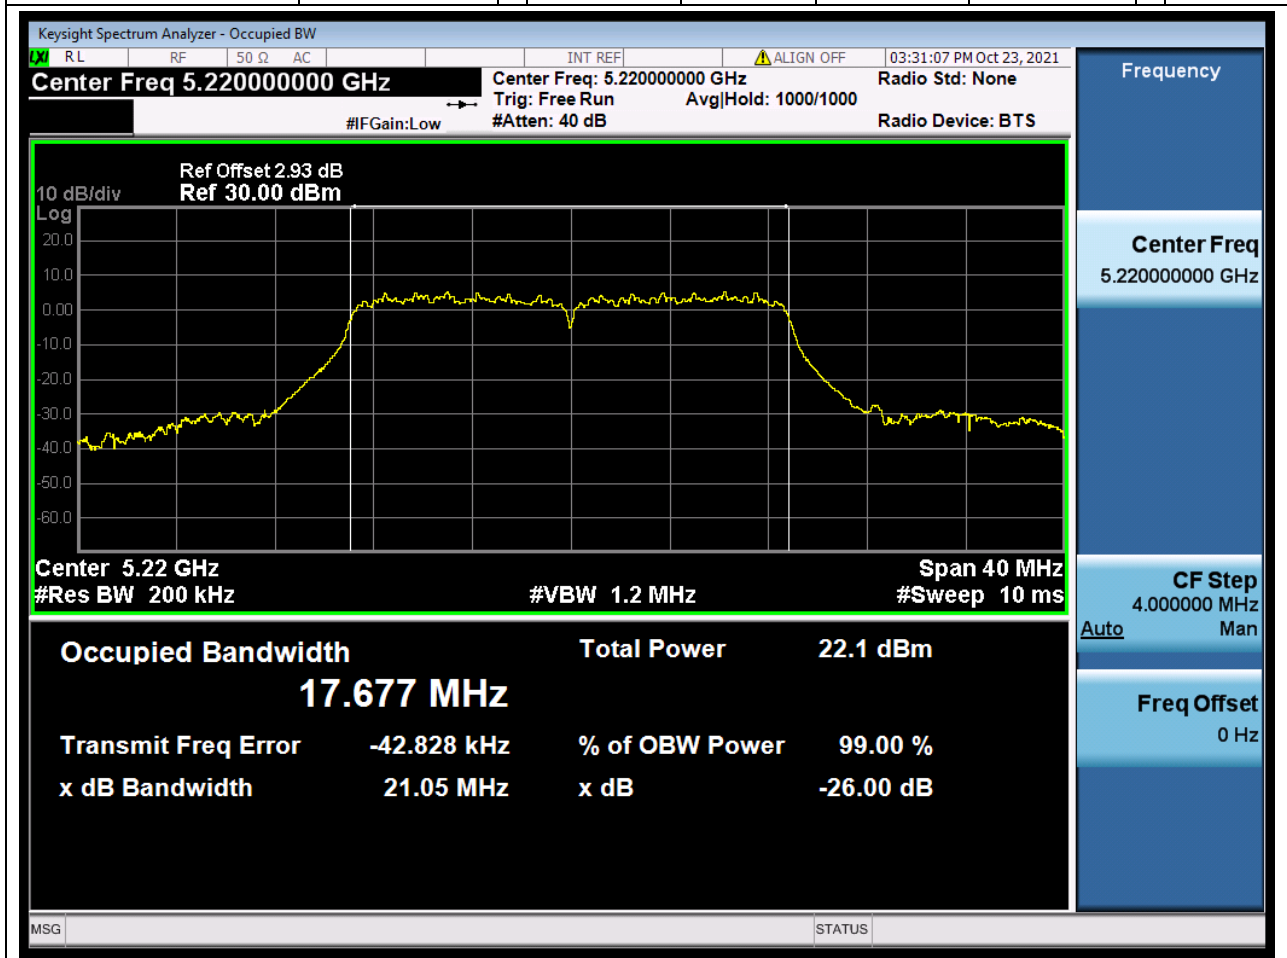

10. 802.11ac_20M_Band1_M

10.1. A.2.2-99% Bandwidth(NTNV)

Center Frequency (MHz)	OBW Power (%)	RBW (MHz)	Detector	Limit (MHz)	OBW (MHz)	Verdict
5220	99	0.2	Peak	0	17.677223	Unknow