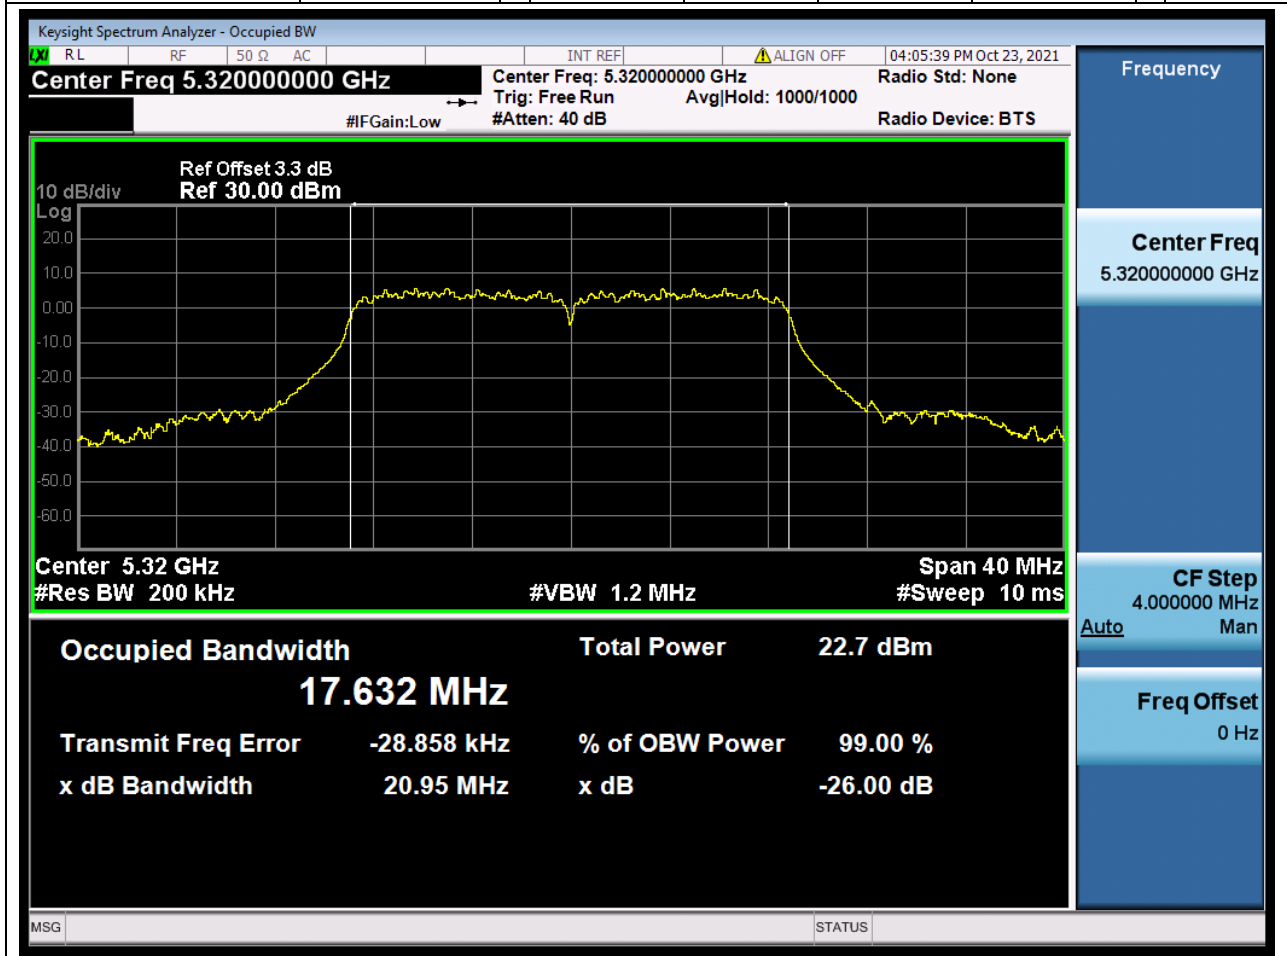

20. 802.11n_20M_Band2_H

20.1. A.2.2-99% Bandwidth(NTNV)

Center Frequency (MHz)	OBW Power (%)	RBW (MHz)	Detector	Limit (MHz)	OBW (MHz)	Verdict
5320	99	0.2	Peak	0	17.63224	Unknow