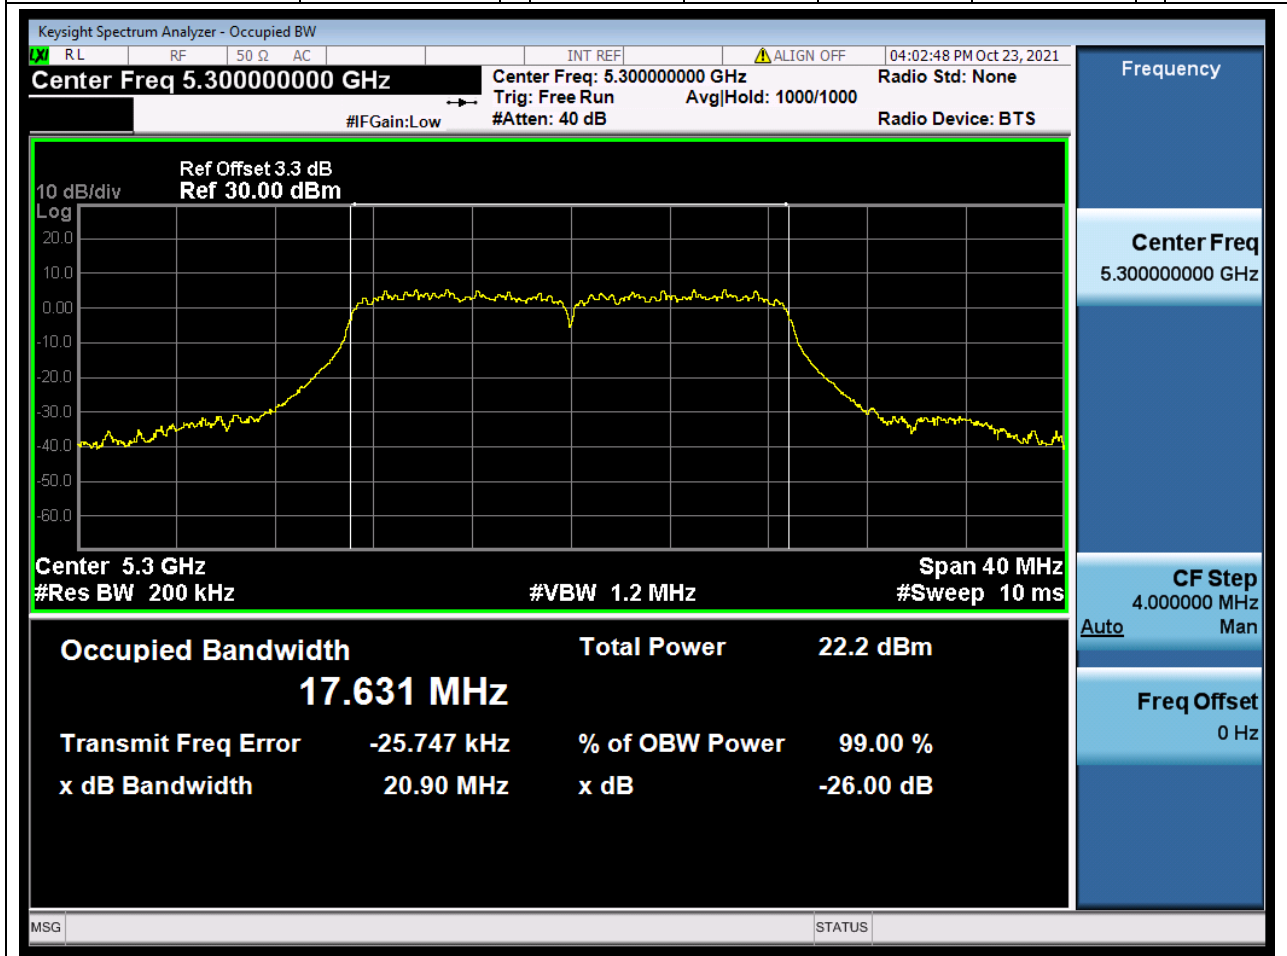

19. 802.11n_20M_Band2_M

19.1. A.2.2-99% Bandwidth(NTNV)

Center Frequency (MHz)	OBW Power (%)	RBW (MHz)	Detector	Limit (MHz)	OBW (MHz)	Verdict
5300	99	0.2	Peak	0	17.63123	Unknow