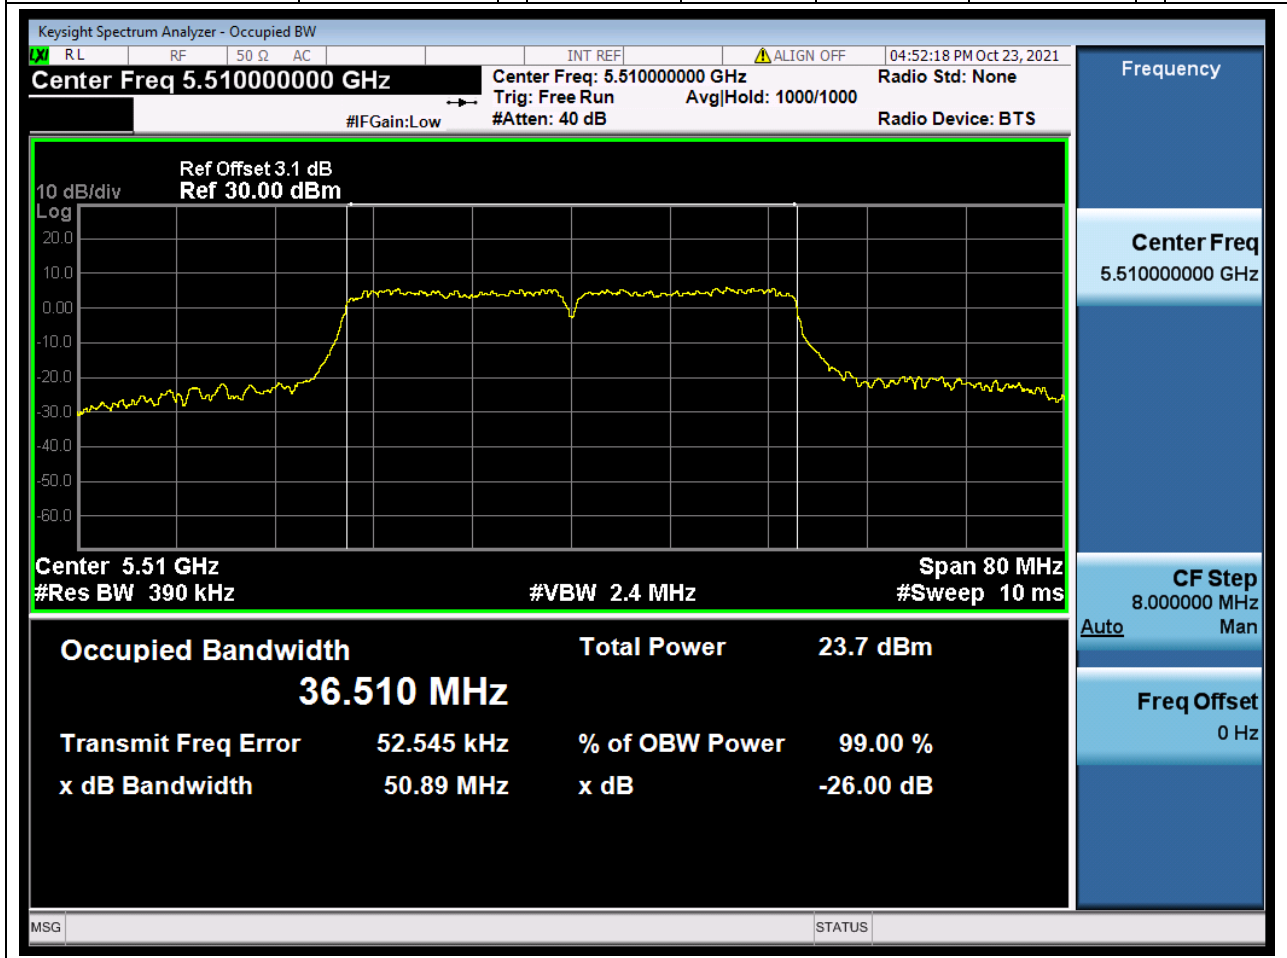

35. 802.11n_40M_Band3_L

35.1. A.2.2-99% Bandwidth(NTNV)

Center Frequency (MHz)	OBW Power (%)	RBW (MHz)	Detector	Limit (MHz)	OBW (MHz)	Verdict
5510	99	0.39	Peak	0	36.509644	Unknown