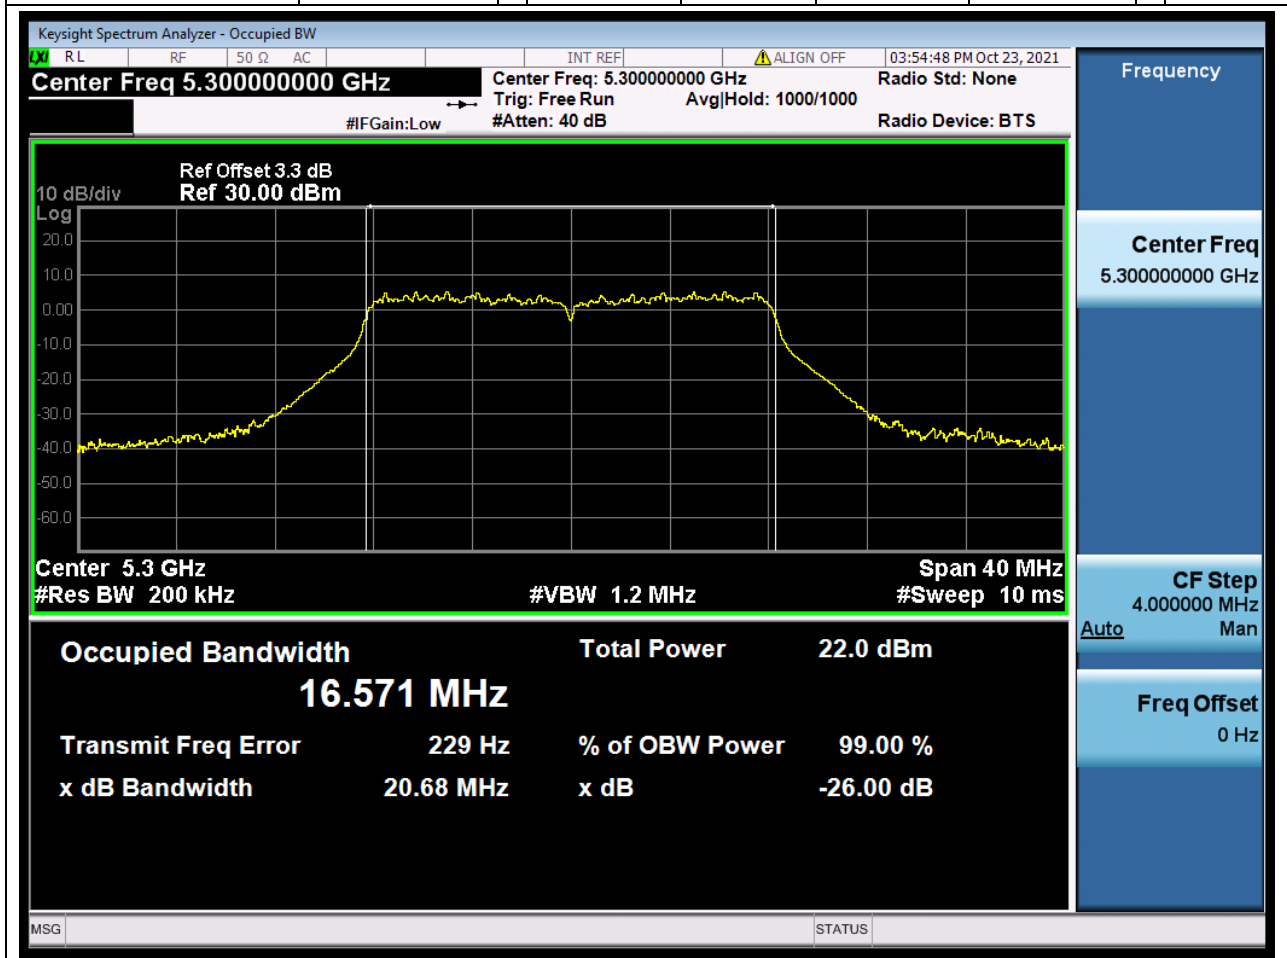

16. 802.11a_20M_Band2_M

16.1. A.2.2-99% Bandwidth(NTNV)

Center Frequency (MHz)	OBW Power (%)	RBW (MHz)	Detector	Limit (MHz)	OBW (MHz)	Verdict
5300	99	0.2	Peak	0	16.571017	Unknow