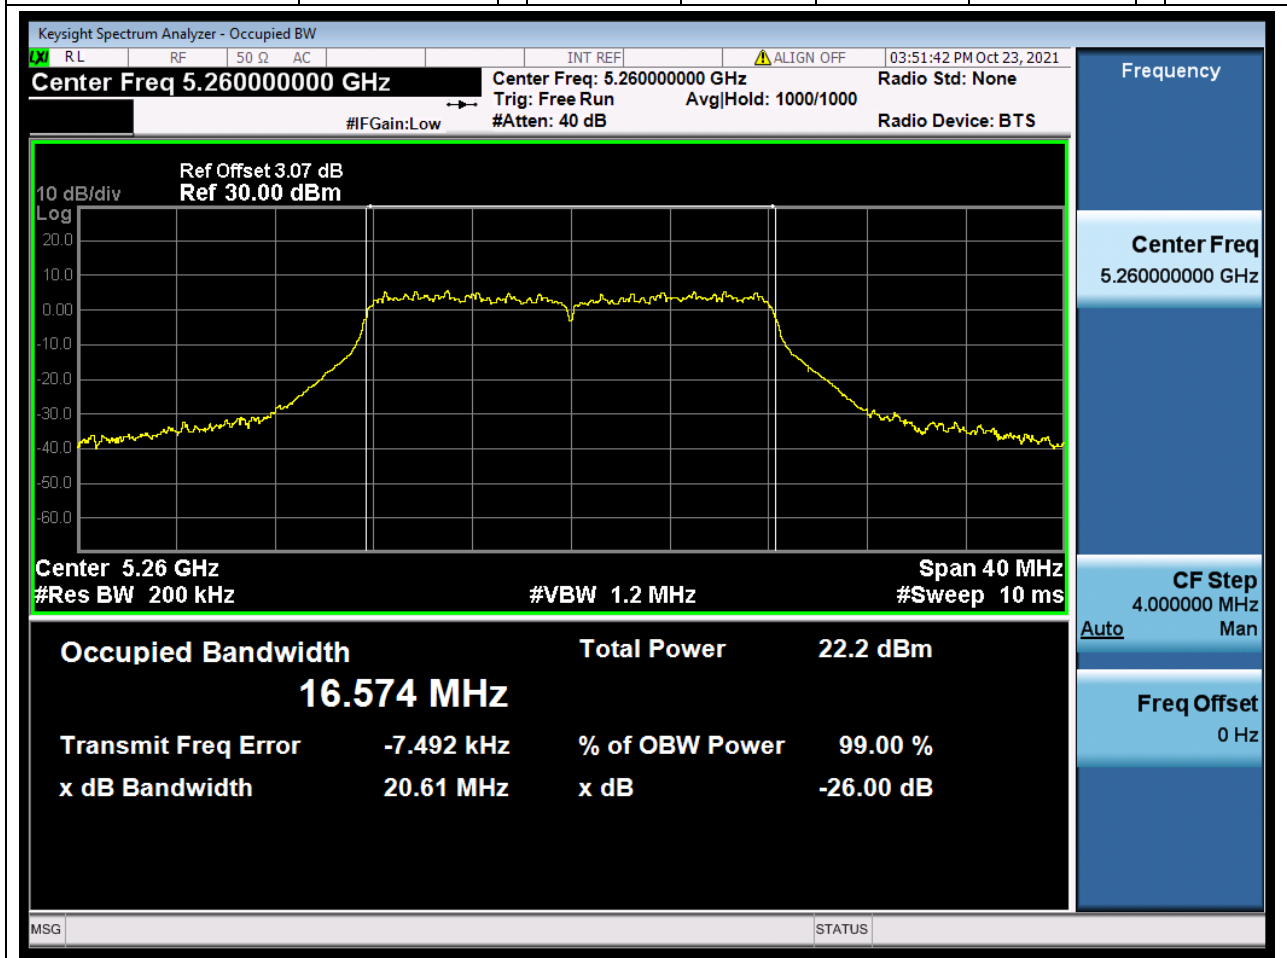

15. 802.11a_20M_Band2_L

15.1. A.2.2-99% Bandwidth(NTNV)

Center Frequency (MHz)	OBW Power (%)	RBW (MHz)	Detector	Limit (MHz)	OBW (MHz)	Verdict
5260	99	0.2	Peak	0	16.574254	Unknow