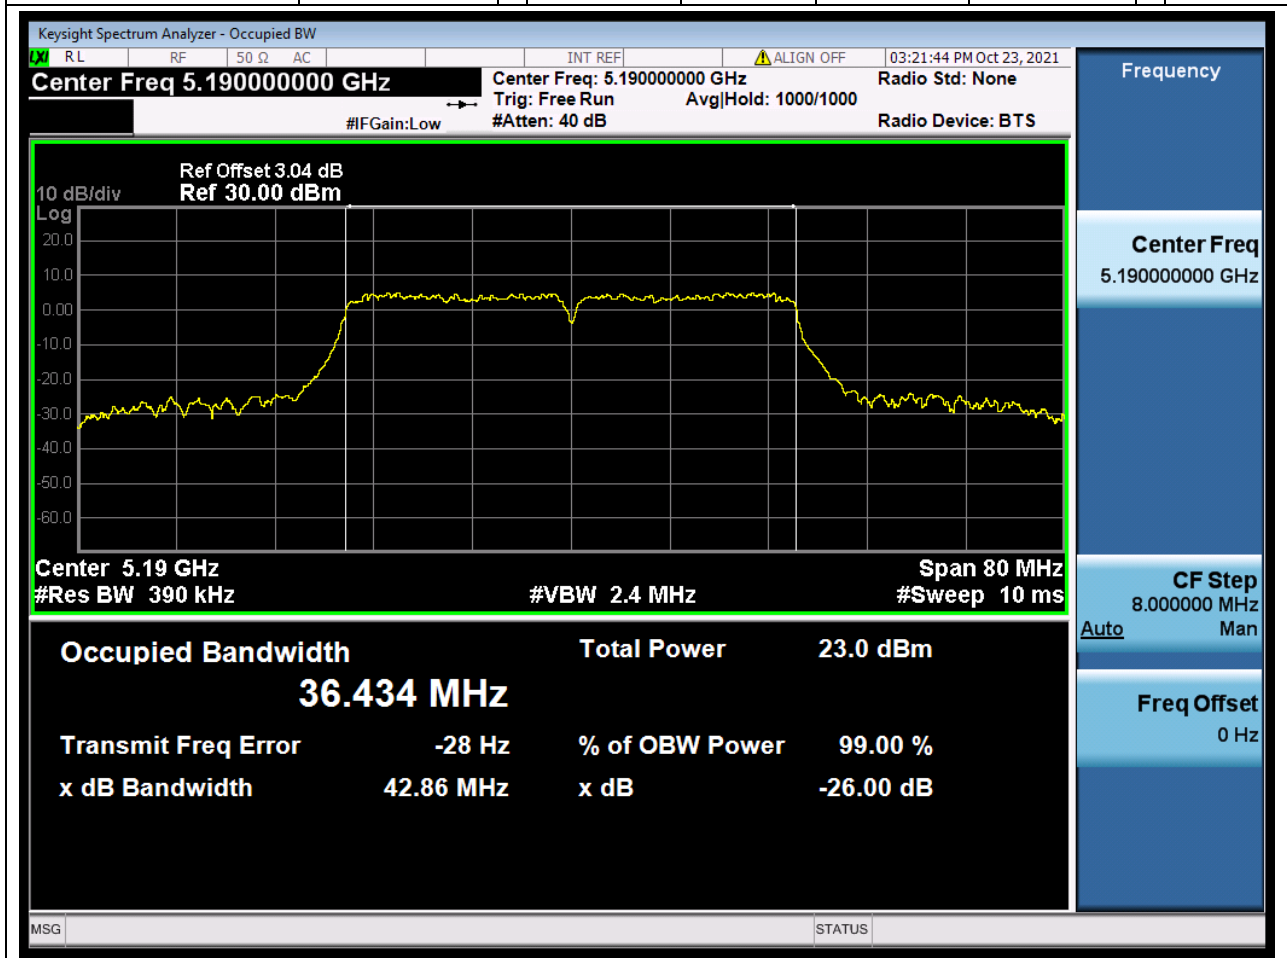

7. 802.11n_40M_Band1_L

7.1. A.2.2-99% Bandwidth(NTNV)

Center Frequency (MHz)	OBW Power (%)	RBW (MHz)	Detector	Limit (MHz)	OBW (MHz)	Verdict
5190	99	0.39	Peak	0	36.434151	Unknown