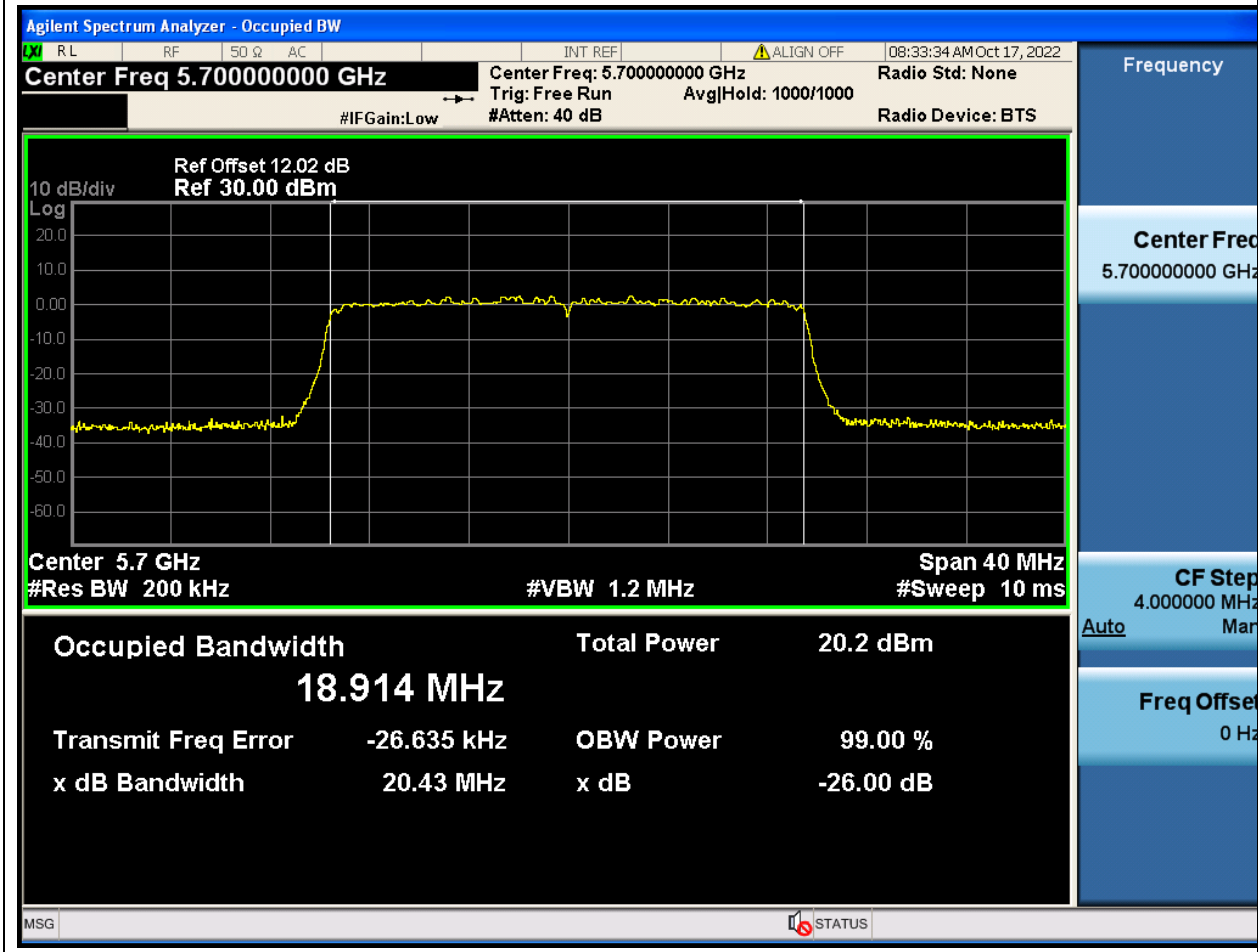

60. 802.11ax_20M_U-NII-2C_H

60.1. A.2.2-99% Bandwidth(NTNV)

Center Frequency (MHz)	OBW Power (%)	RBW (MHz)	Detector	Limit (MHz)	OBW (MHz)	Verdict
5700	99	0.2	Peak	0	18.913808	Unknown