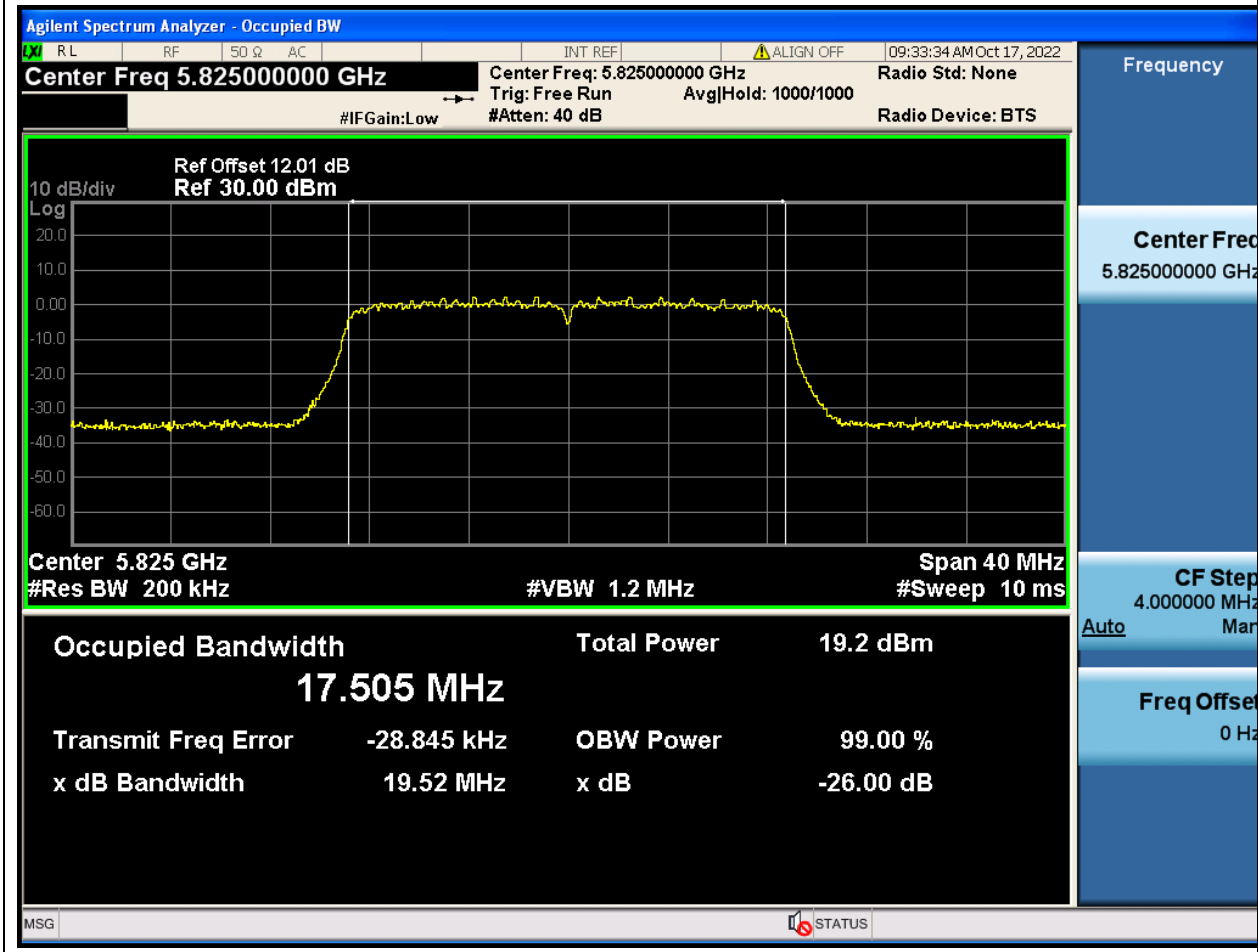

76. 802.11ac_20M_U-NII-3_H

76.1. A.2.2-99% Bandwidth(NTNV)

Center Frequency (MHz)	OBW Power (%)	RBW (MHz)	Detector	Limit (MHz)	OBW (MHz)	Verdict
5825	99	0.2	Peak	0	17.504727	Unknown