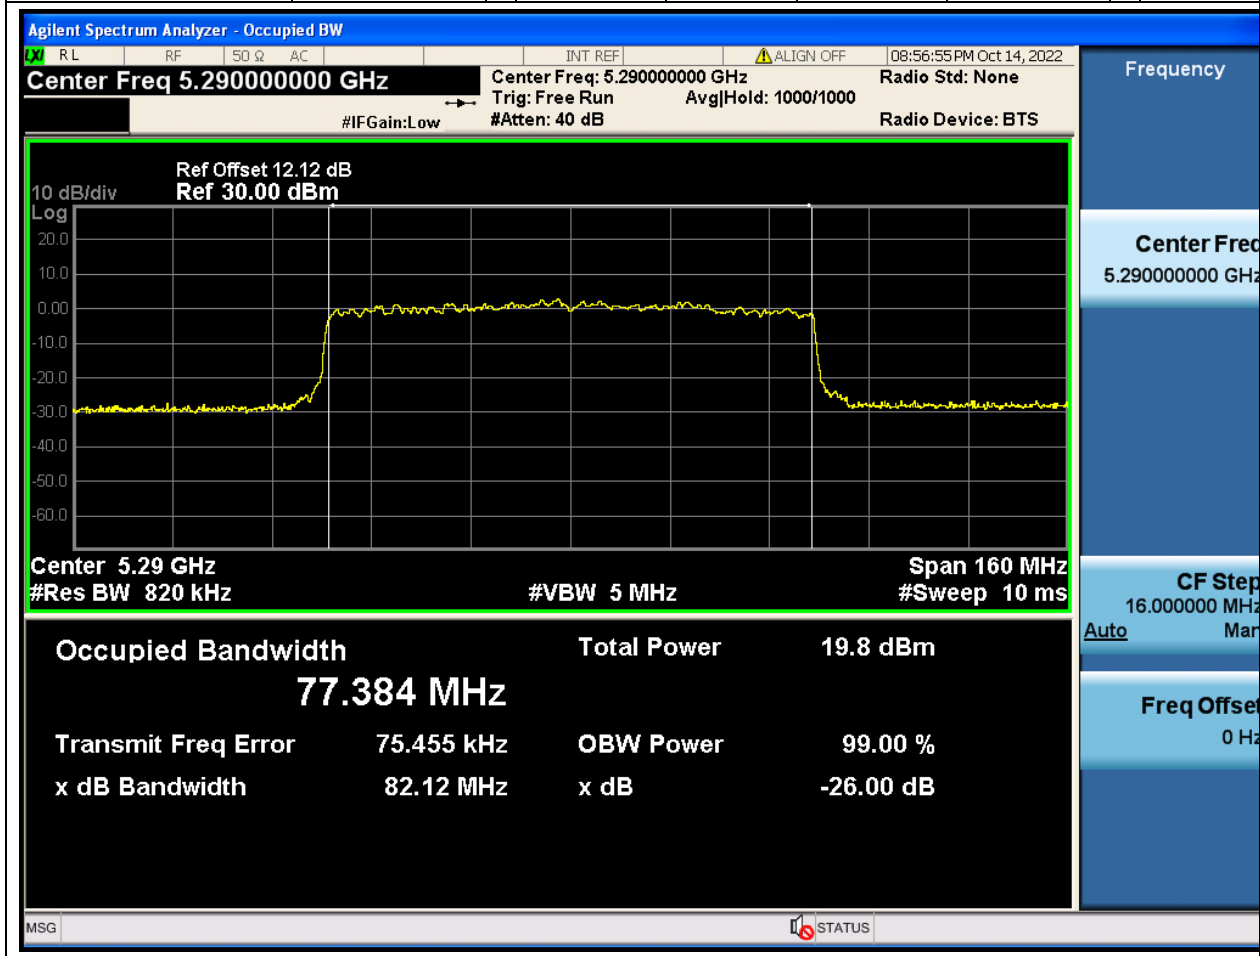

40. 802.11ax_80M_U-NII-2A_M

40.1. A.2.2-99% Bandwidth(NTNV)

Center Frequency (MHz)	OBW Power (%)	RBW (MHz)	Detector	Limit (MHz)	OBW (MHz)	Verdict
5290	99	0.82	Peak	0	77.383641	Unknown