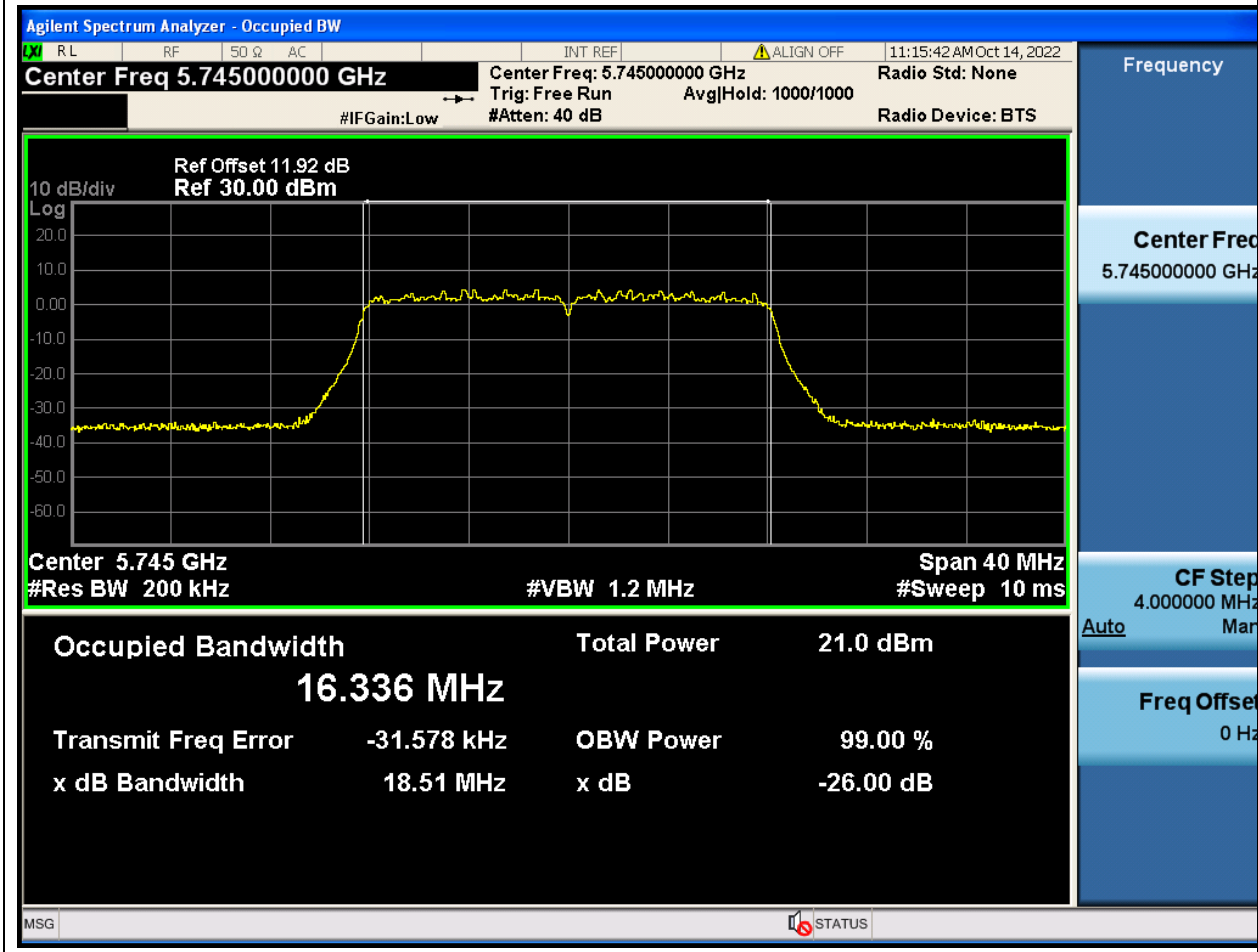

66. 802.11a_20M_U-NII-3_L

66.1. A.2.2-99% Bandwidth(NTNV)

Center Frequency (MHz)	OBW Power (%)	RBW (MHz)	Detector	Limit (MHz)	OBW (MHz)	Verdict
5745	99	0.2	Peak	0	16.336459	Unknown