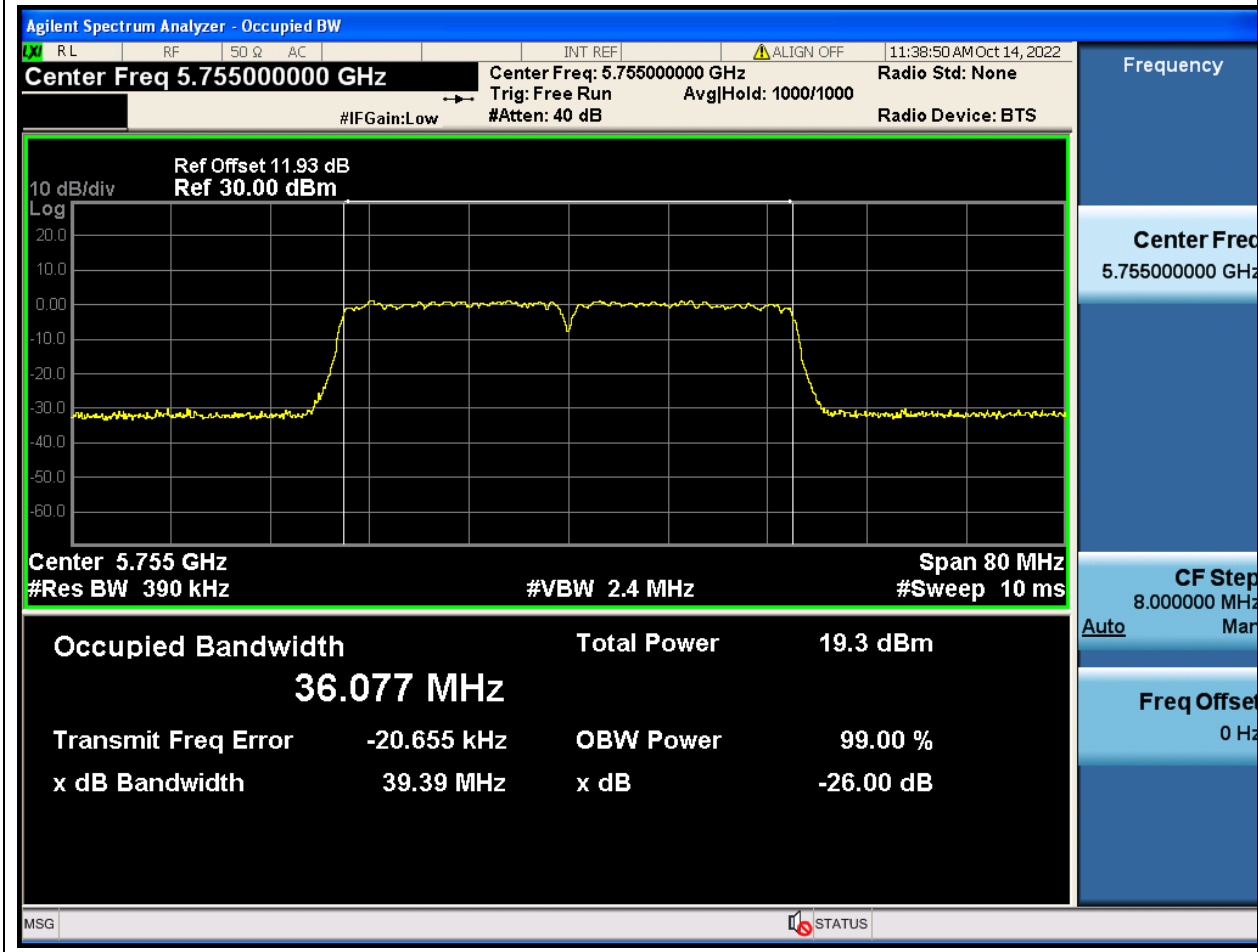

72. 802.11n_40M_U-NII-3_L

72.1. A.2.2-99% Bandwidth(NTNV)

Center Frequency (MHz)	OBW Power (%)	RBW (MHz)	Detector	Limit (MHz)	OBW (MHz)	Verdict
5755	99	0.39	Peak	0	36.077122	Unknown