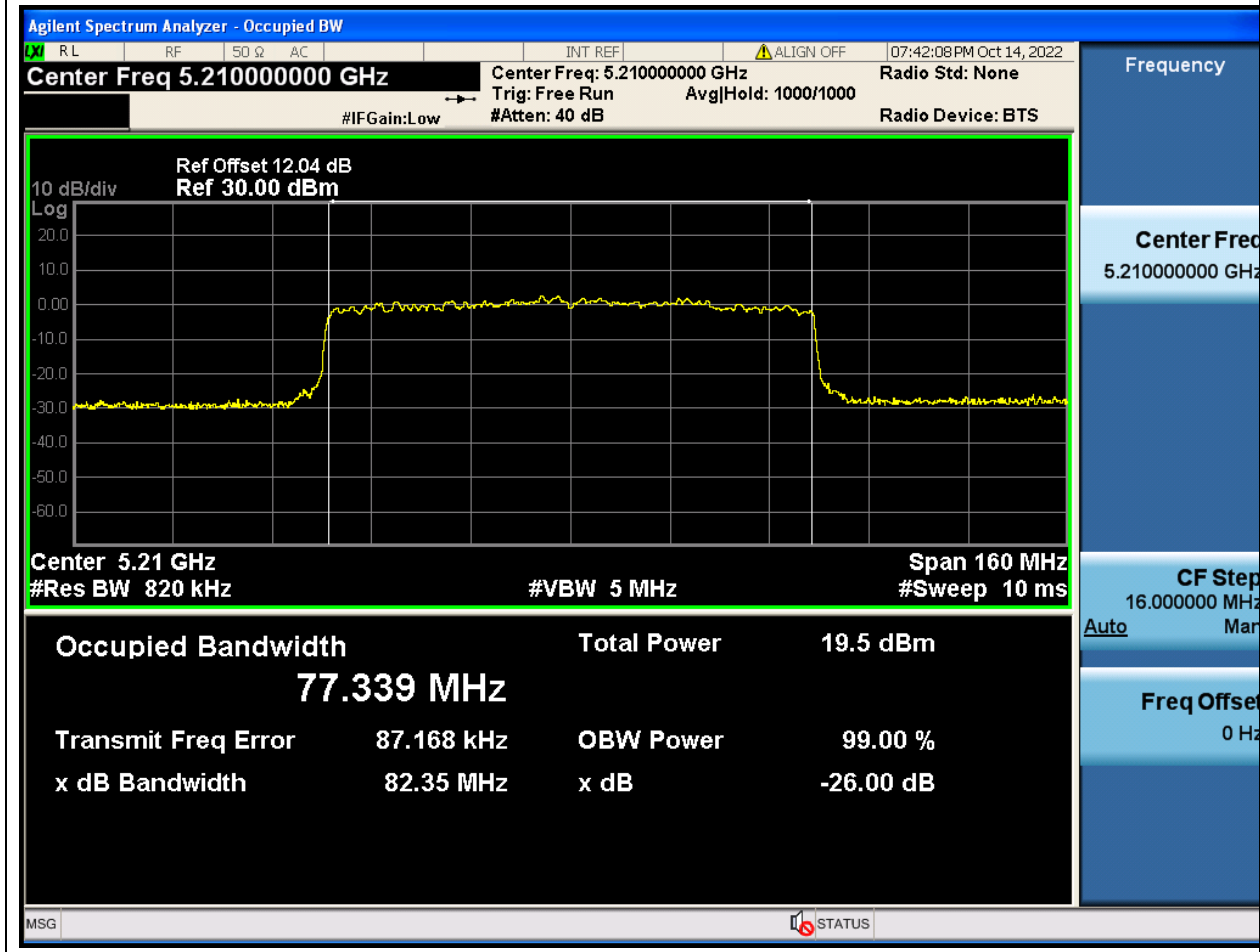

20. 802.11ax_80M_U-NII-1_M

20.1. A.2.2-99% Bandwidth(NTNV)

Center Frequency (MHz)	OBW Power (%)	RBW (MHz)	Detector	Limit (MHz)	OBW (MHz)	Verdict
5210	99	0.82	Peak	0	77.338673	Unknown