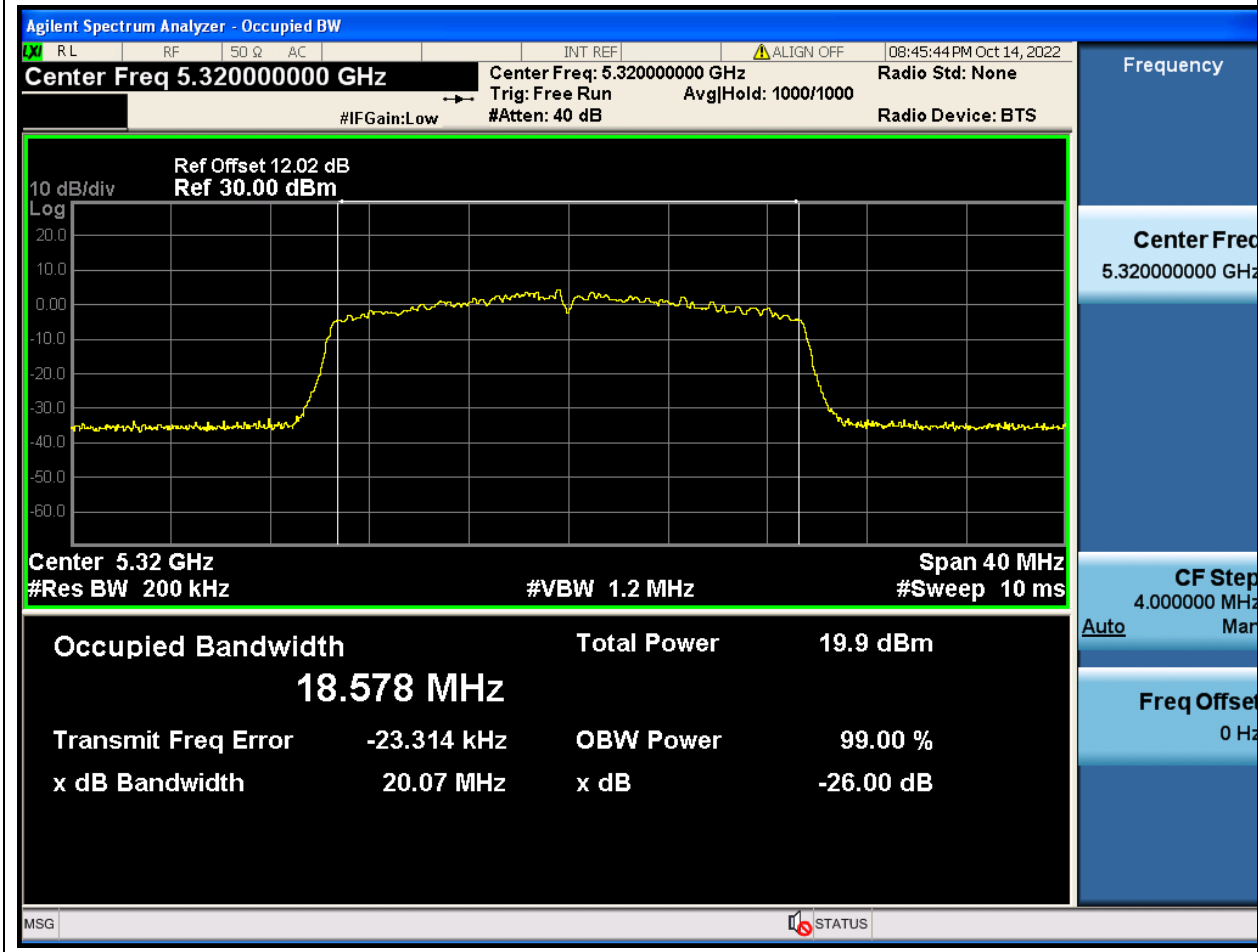

37. 802.11ax_20M_U-NII-2A_H

37.1. A.2.2-99% Bandwidth(NTNV)

Center Frequency (MHz)	OBW Power (%)	RBW (MHz)	Detector	Limit (MHz)	OBW (MHz)	Verdict
5320	99	0.2	Peak	0	18.578324	Unknown