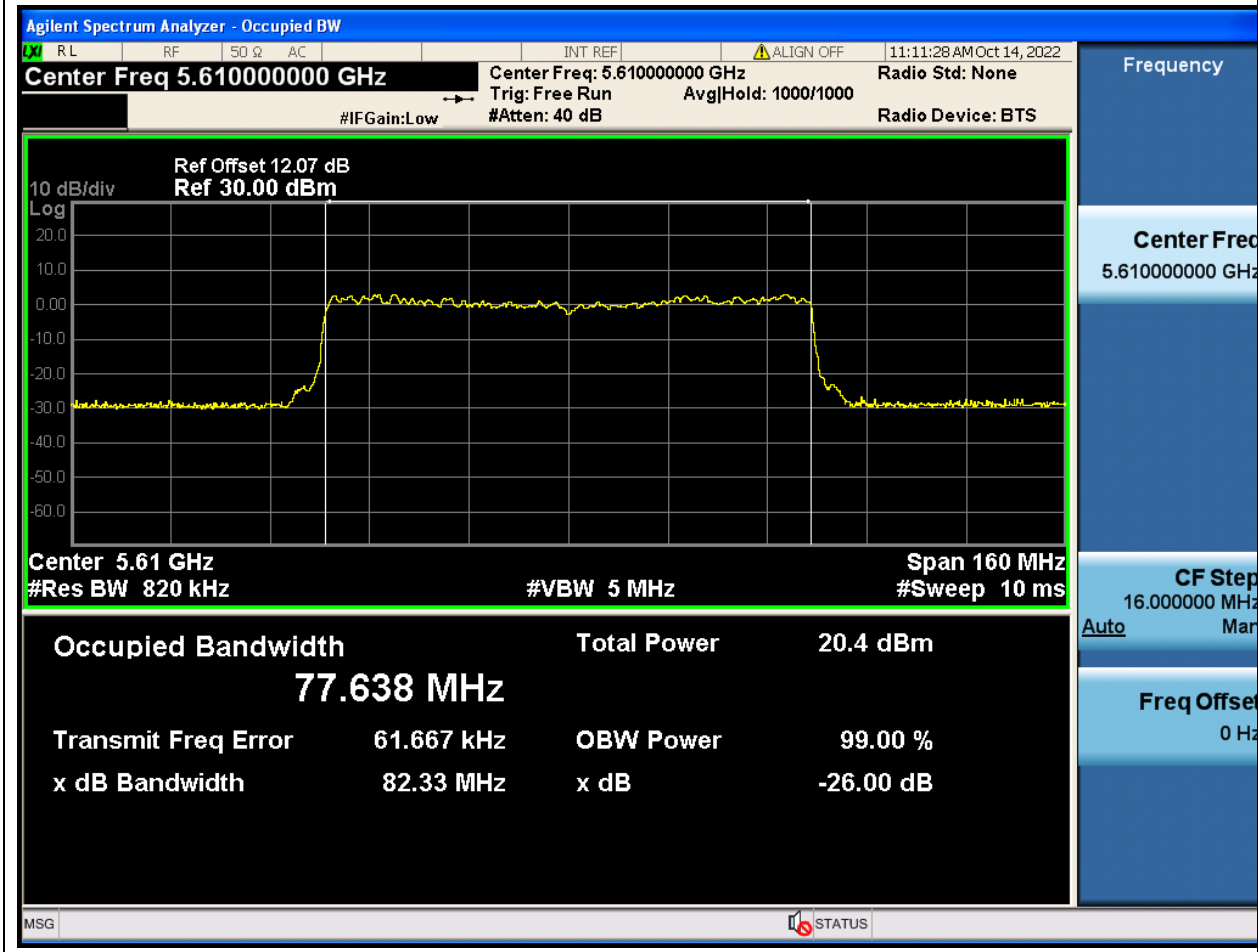

65. 802.11ax_80M_U-NII-2C_M

65.1. A.2.2-99% Bandwidth(NTNV)

Center Frequency (MHz)	OBW Power (%)	RBW (MHz)	Detector	Limit (MHz)	OBW (MHz)	Verdict
5610	99	0.82	Peak	0	77.638475	Unknown