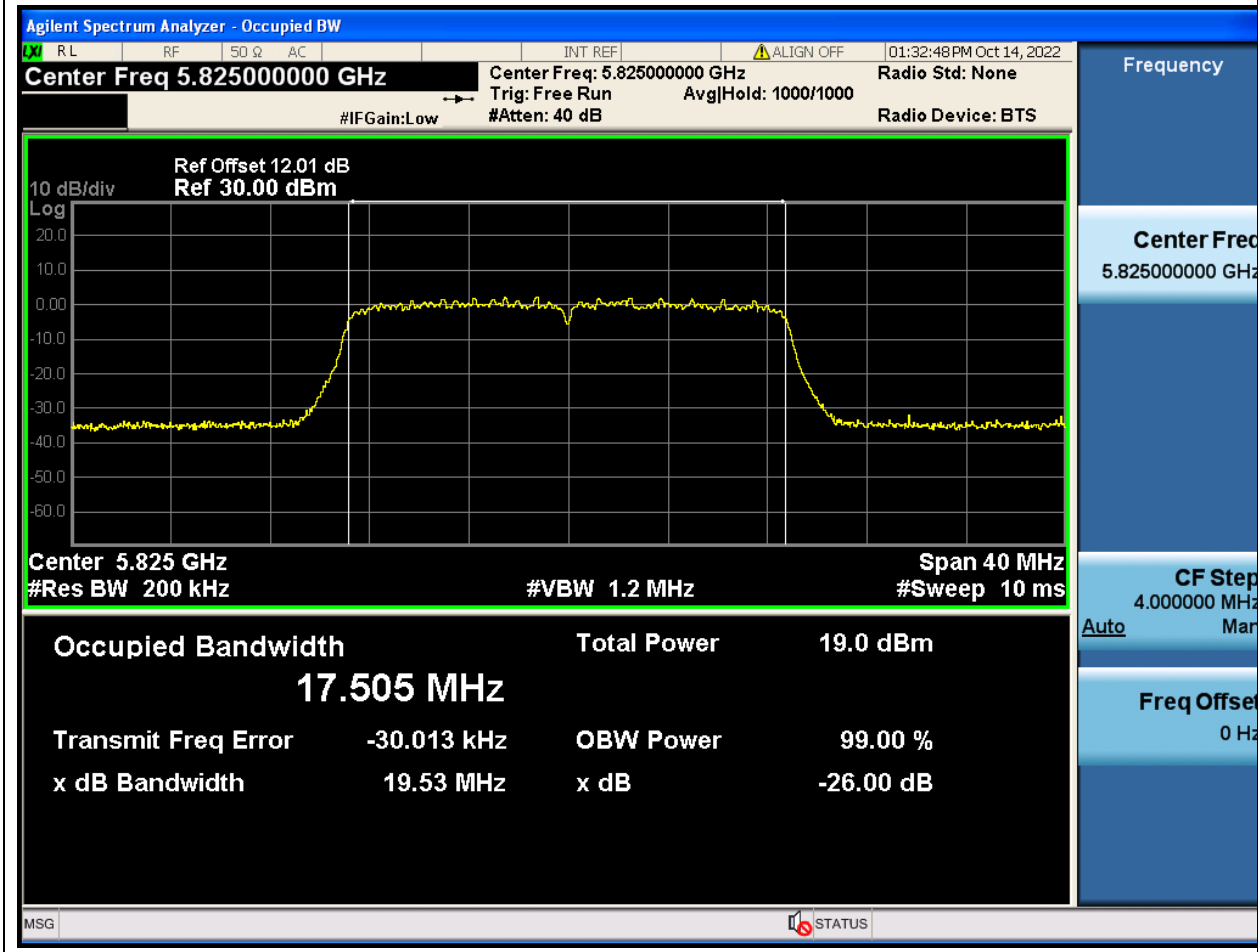

76. 802.11ac_20M_U-NII-3_H

76.1. A.2.2-99% Bandwidth(NTNV)

Center Frequency (MHz)	OBW Power (%)	RBW (MHz)	Detector	Limit (MHz)	OBW (MHz)	Verdict
5825	99	0.2	Peak	0	17.504685	Unknown