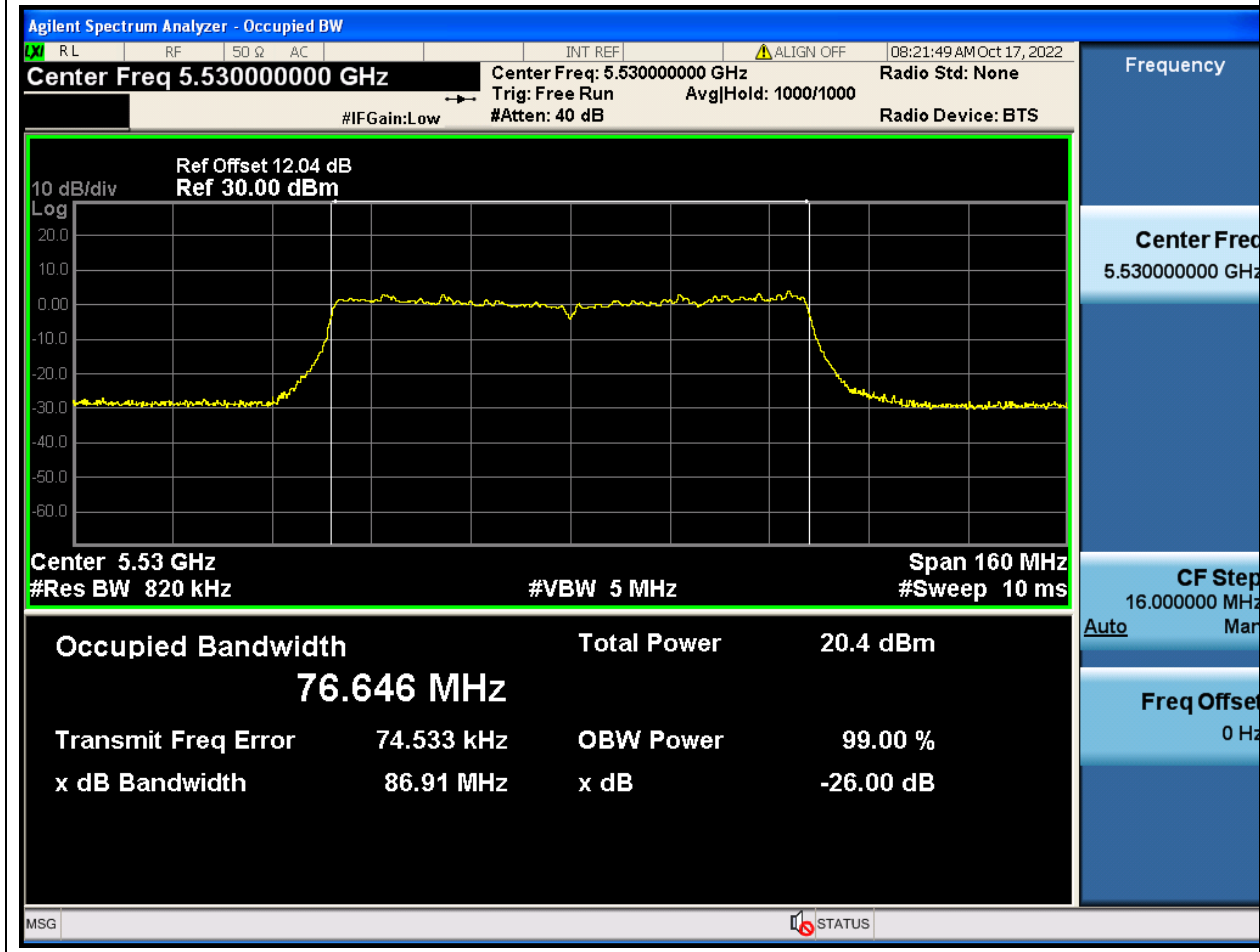

56. 802.11ac_80M_U-NII-2C_L

56.1. A.2.2-99% Bandwidth(NTNV)

Center Frequency (MHz)	OBW Power (%)	RBW (MHz)	Detector	Limit (MHz)	OBW (MHz)	Verdict
5530	99	0.82	Peak	0	76.646263	Unknown