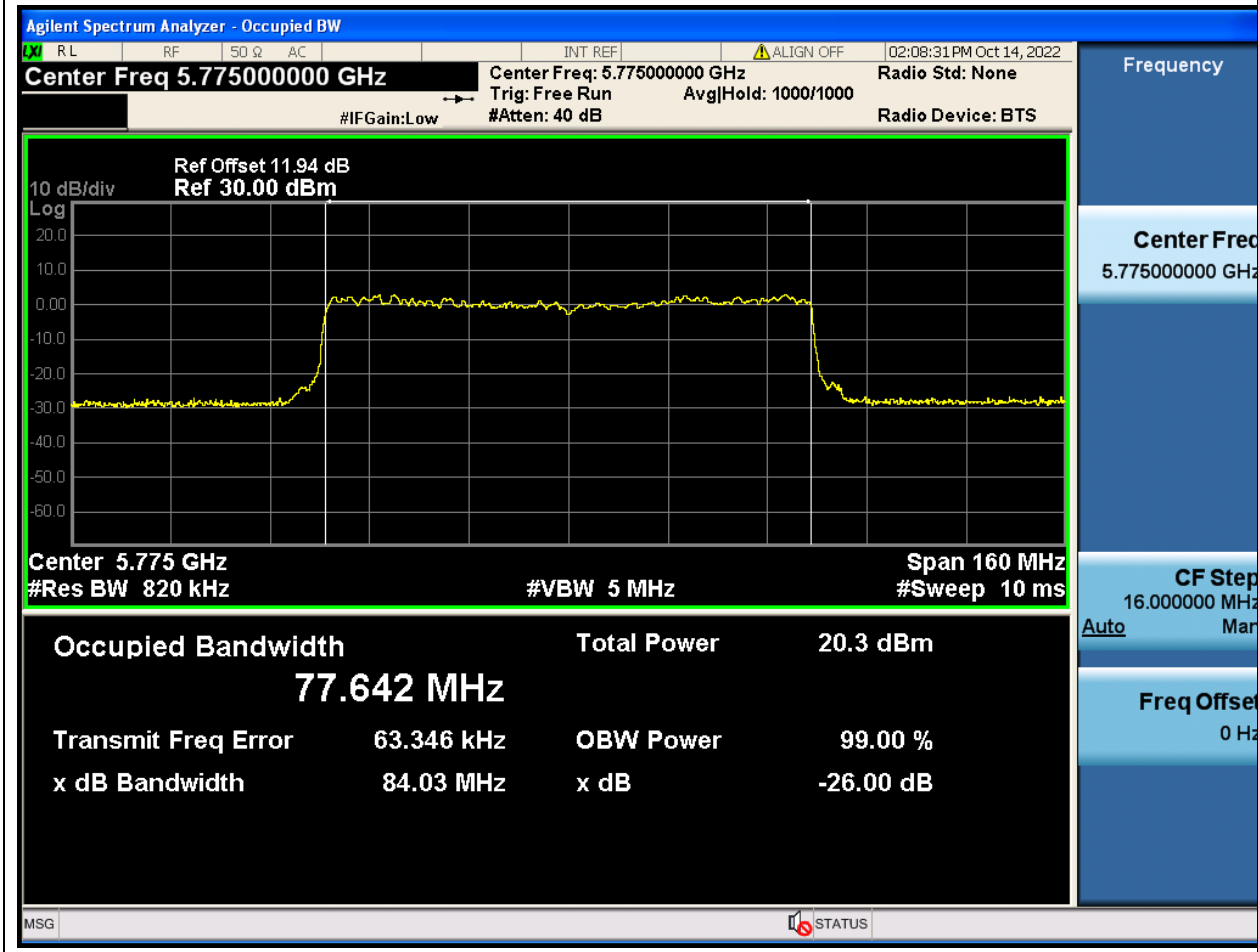

85. 802.11ax_80M_U-NII-3_M

85.1. A.2.2-99% Bandwidth(NTNV)

Center Frequency (MHz)	OBW Power (%)	RBW (MHz)	Detector	Limit (MHz)	OBW (MHz)	Verdict
5775	99	0.82	Peak	0	77.642442	Unknown