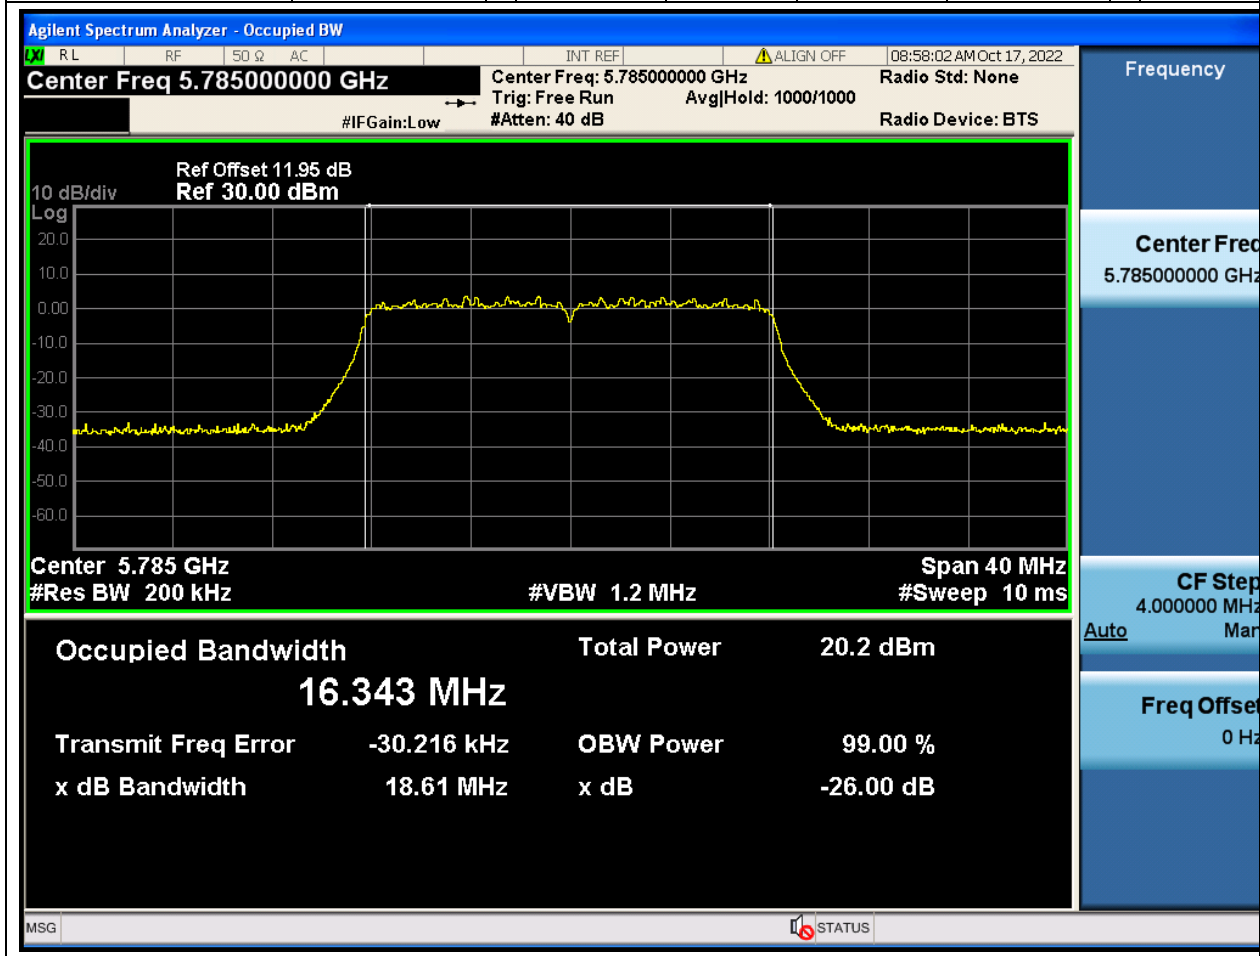

67. 802.11a_20M_U-NII-3_M

67.1. A.2.2-99% Bandwidth(NTNV)

Center Frequency (MHz)	OBW Power (%)	RBW (MHz)	Detector	Limit (MHz)	OBW (MHz)	Verdict
5785	99	0.2	Peak	0	16.343471	Unknown