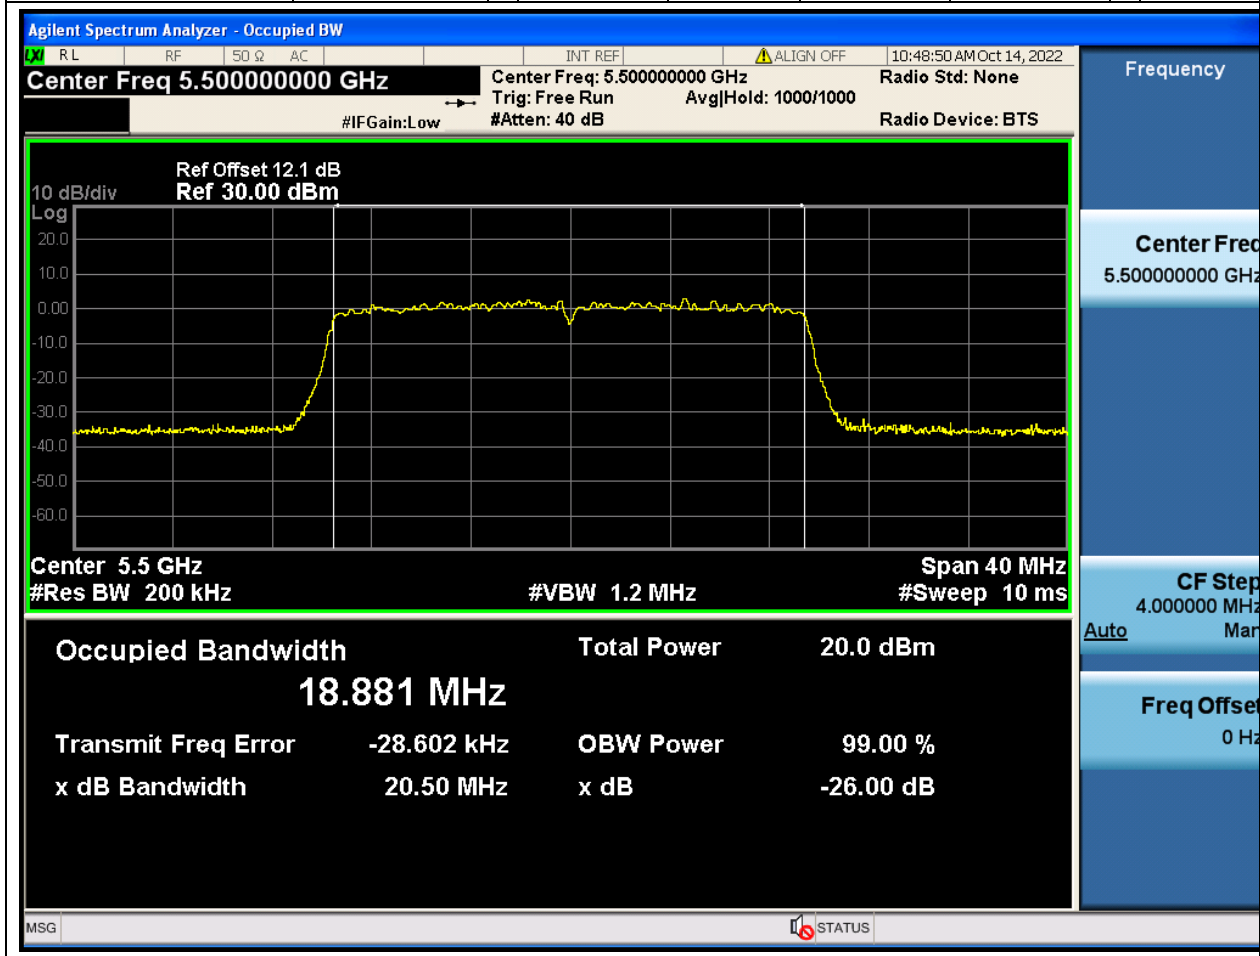

58. 802.11ax_20M_U-NII-2C_L

58.1. A.2.2-99% Bandwidth(NTNV)

Center Frequency (MHz)	OBW Power (%)	RBW (MHz)	Detector	Limit (MHz)	OBW (MHz)	Verdict
5500	99	0.2	Peak	0	18.88073	Unknown

59. 802.11ax_20M_U-NII-2C_M