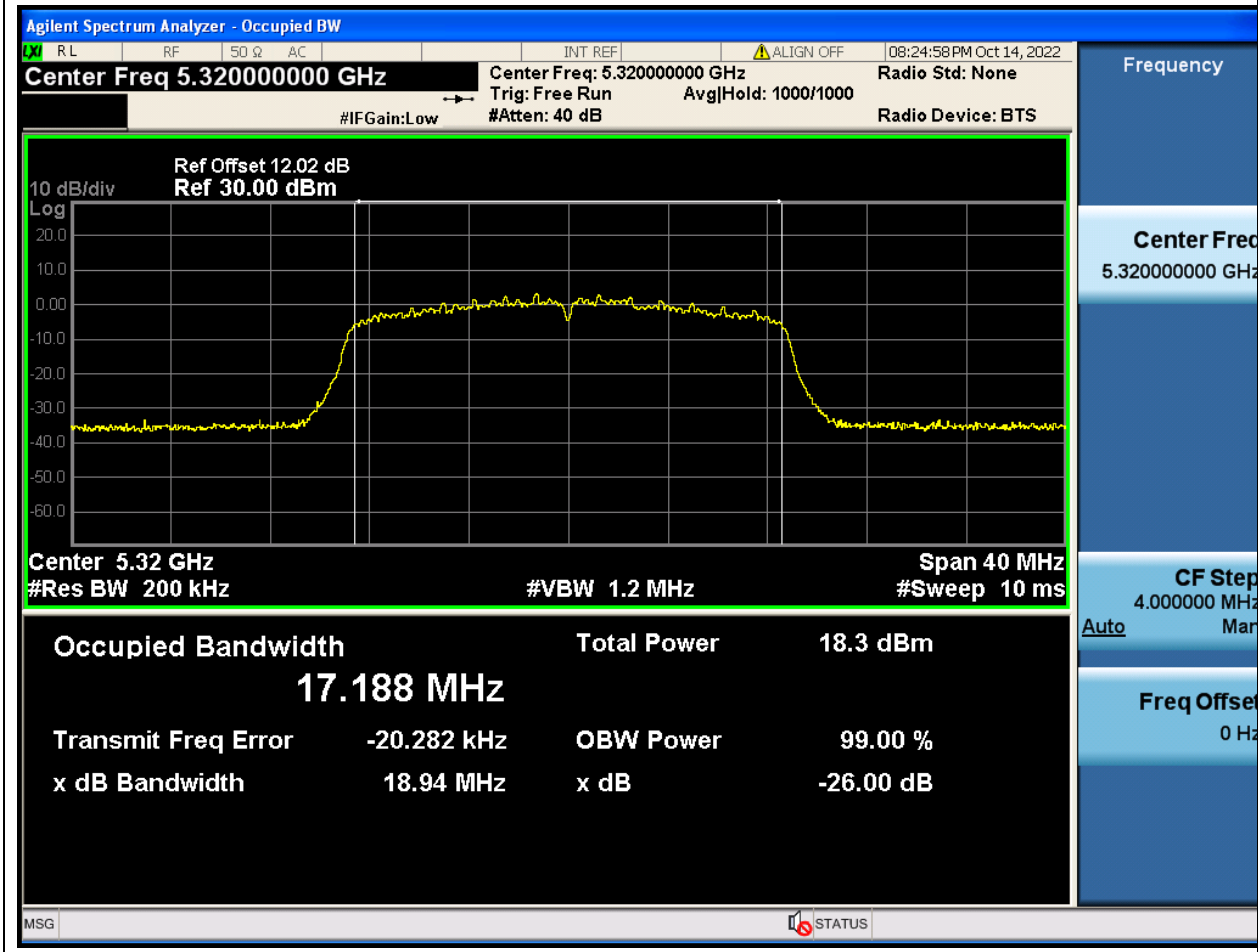

31. 802.11ac_20M_U-NII-2A_H

31.1. A.2.2-99% Bandwidth(NTNV)

Center Frequency (MHz)	OBW Power (%)	RBW (MHz)	Detector	Limit (MHz)	OBW (MHz)	Verdict
5320	99	0.2	Peak	0	17.188038	Unknown