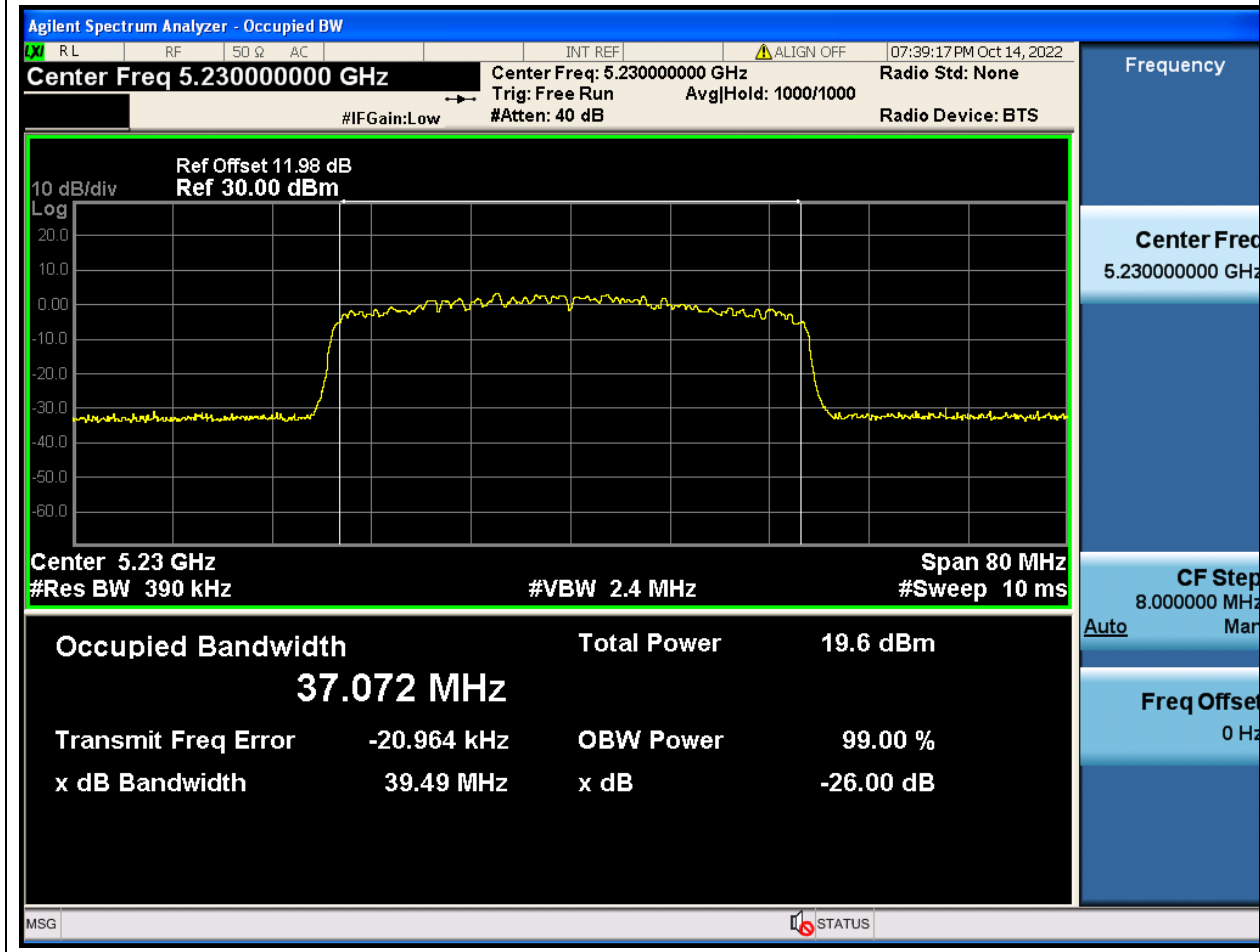

19. 802.11ax_40M_U-NII-1_H

19.1. A.2.2-99% Bandwidth(NTNV)

Center Frequency (MHz)	OBW Power (%)	RBW (MHz)	Detector	Limit (MHz)	OBW (MHz)	Verdict
5230	99	0.39	Peak	0	37.071667	Unknown