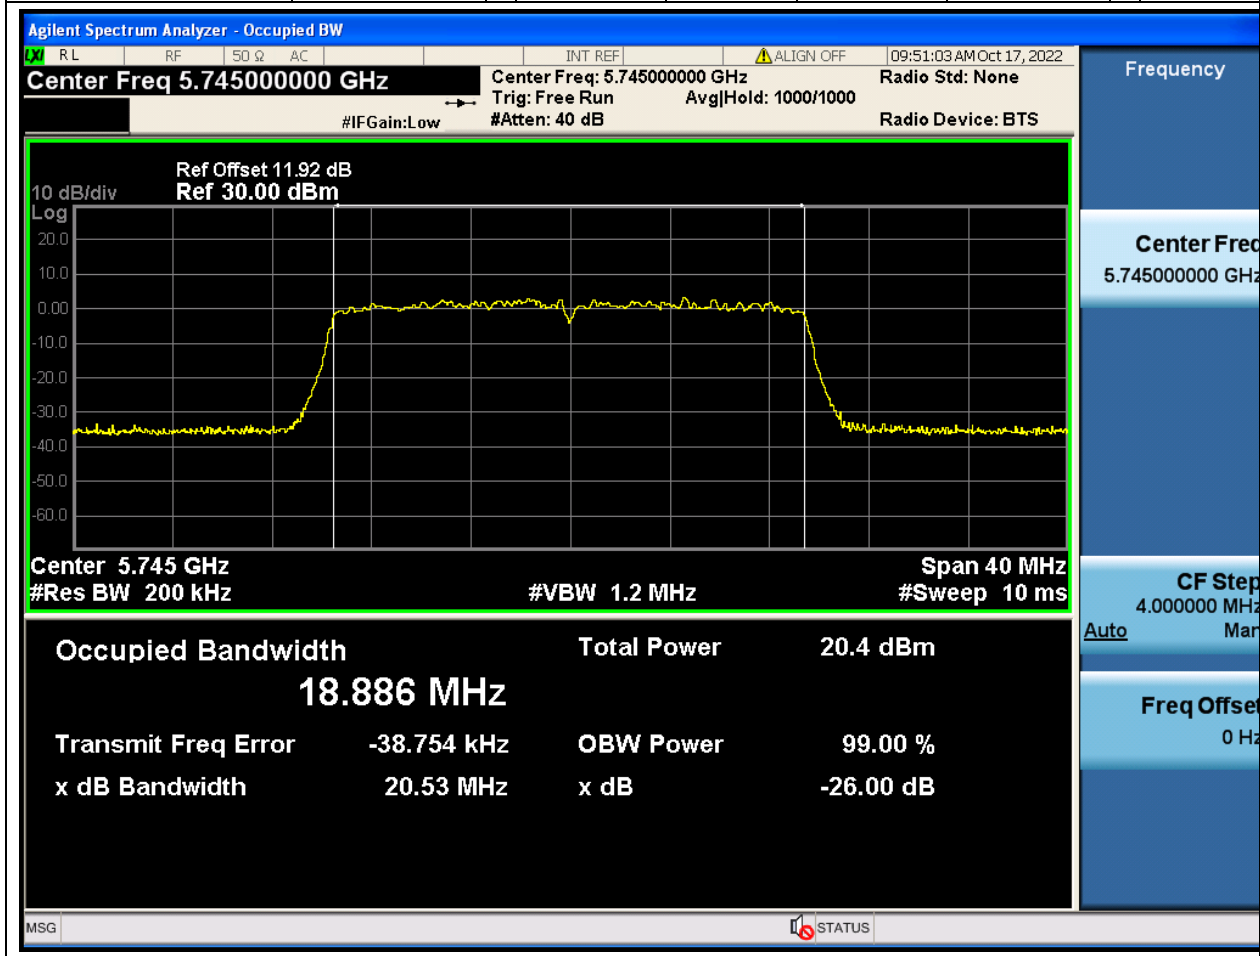

80. 802.11ax_20M_U-NII-3_L

80.1. A.2.2-99% Bandwidth(NTNV)

Center Frequency (MHz)	OBW Power (%)	RBW (MHz)	Detector	Limit (MHz)	OBW (MHz)	Verdict
5745	99	0.2	Peak	0	18.885718	Unknown