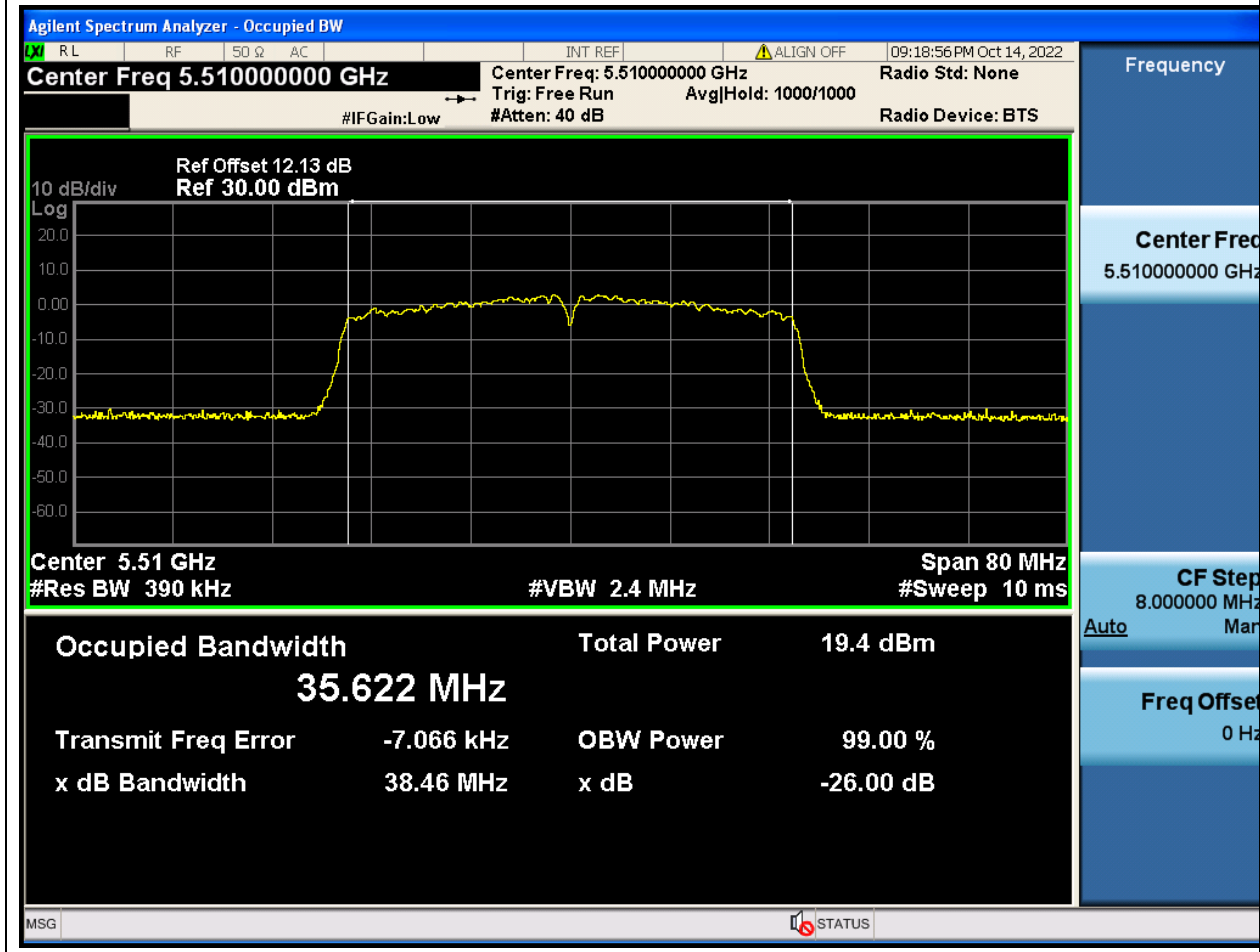

47. 802.11n_40M_U-NII-2C_L

47.1. A.2.2-99% Bandwidth(NTNV)

Center Frequency (MHz)	OBW Power (%)	RBW (MHz)	Detector	Limit (MHz)	OBW (MHz)	Verdict
5510	99	0.39	Peak	0	35.621844	Unknown