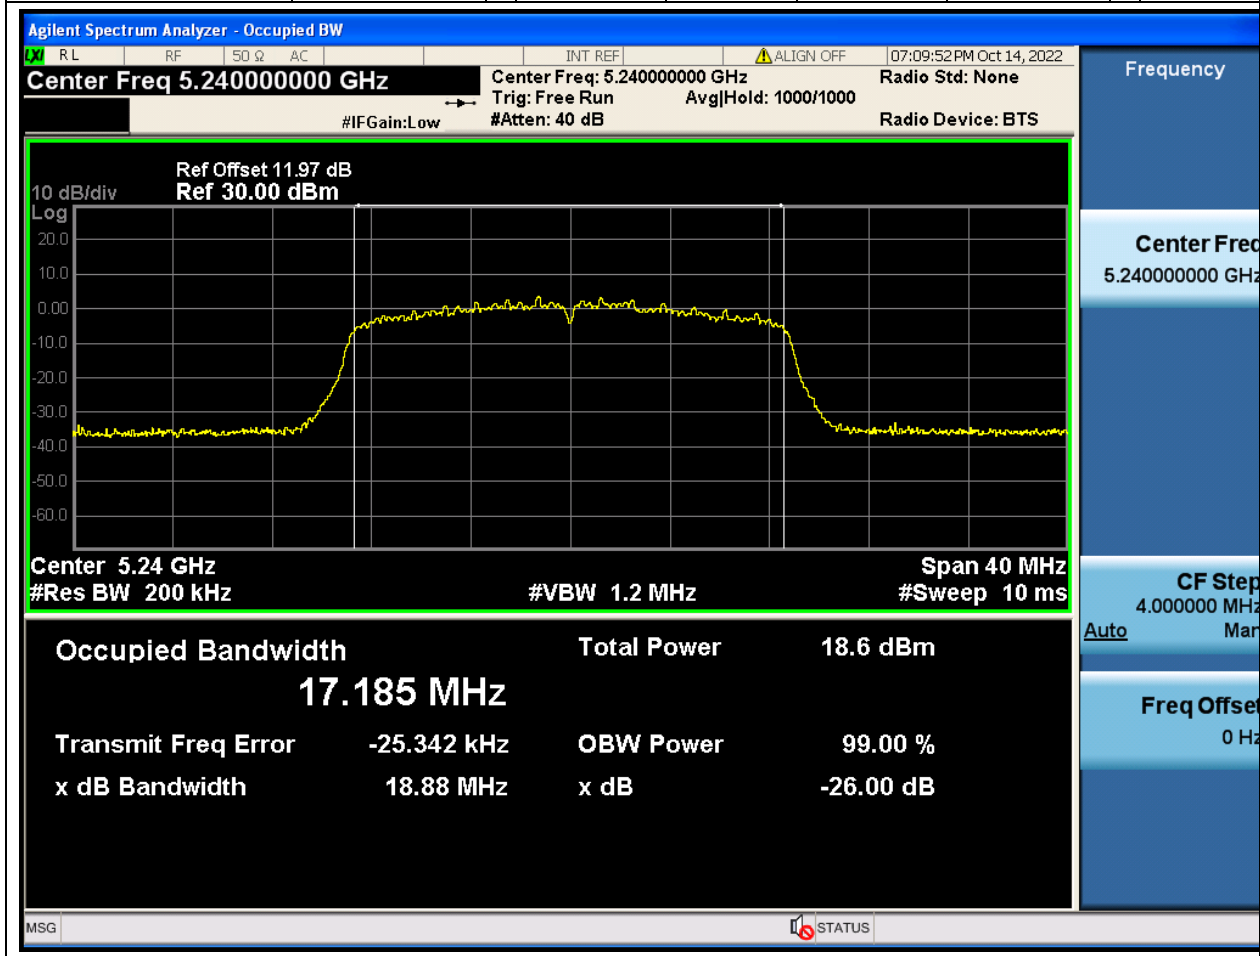

11. 802.11ac_20M_U-NII-1_H

11.1. A.2.2-99% Bandwidth(NTNV)

Center Frequency (MHz)	OBW Power (%)	RBW (MHz)	Detector	Limit (MHz)	OBW (MHz)	Verdict
5240	99	0.2	Peak	0	17.184922	Unknown