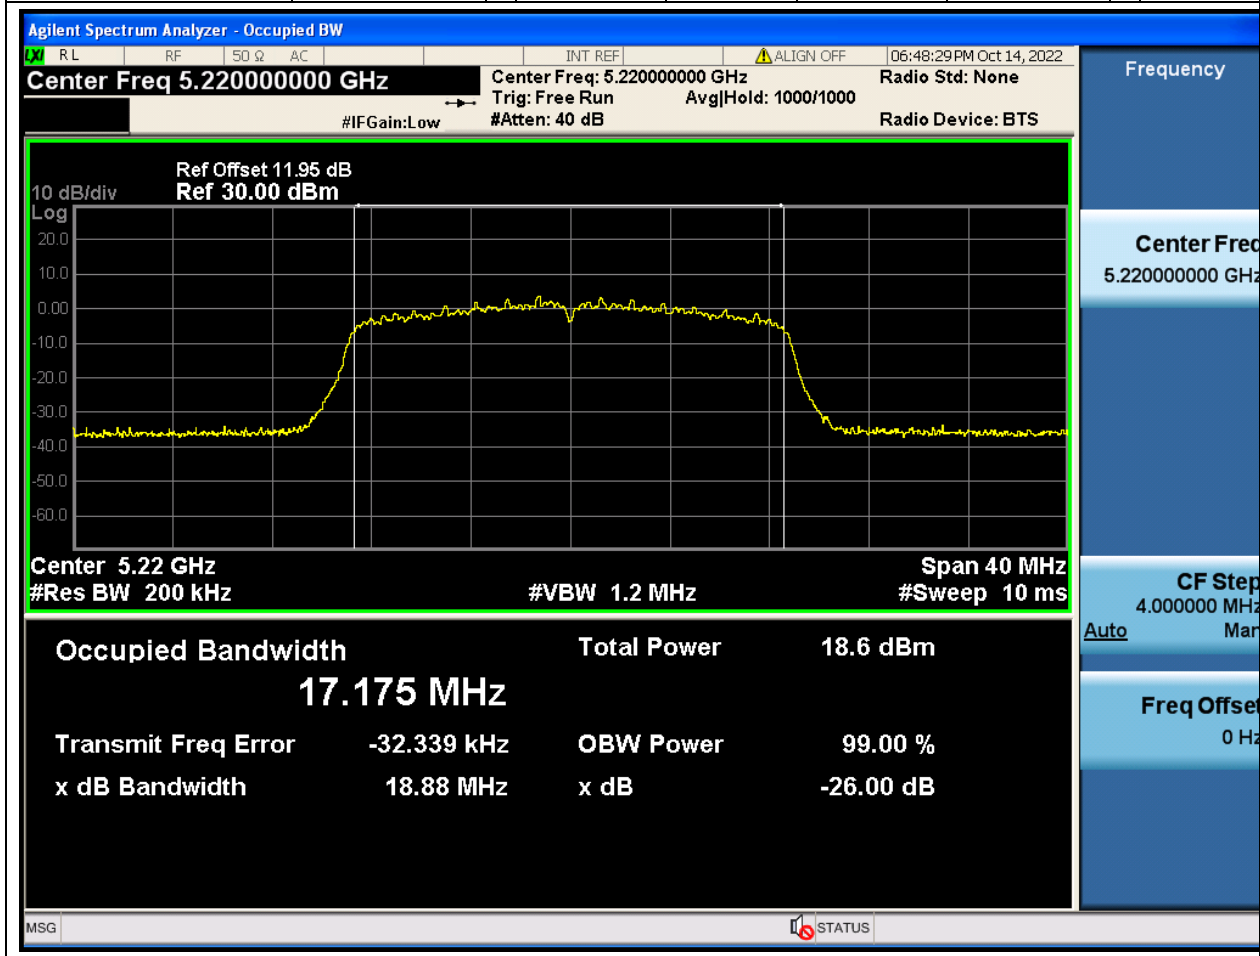

5. 802.11n_20M_U-NII-1_M

5.1. A.2.2-99% Bandwidth(NTNV)

Center Frequency (MHz)	OBW Power (%)	RBW (MHz)	Detector	Limit (MHz)	OBW (MHz)	Verdict
5220	99	0.2	Peak	0	17.175283	Unknown