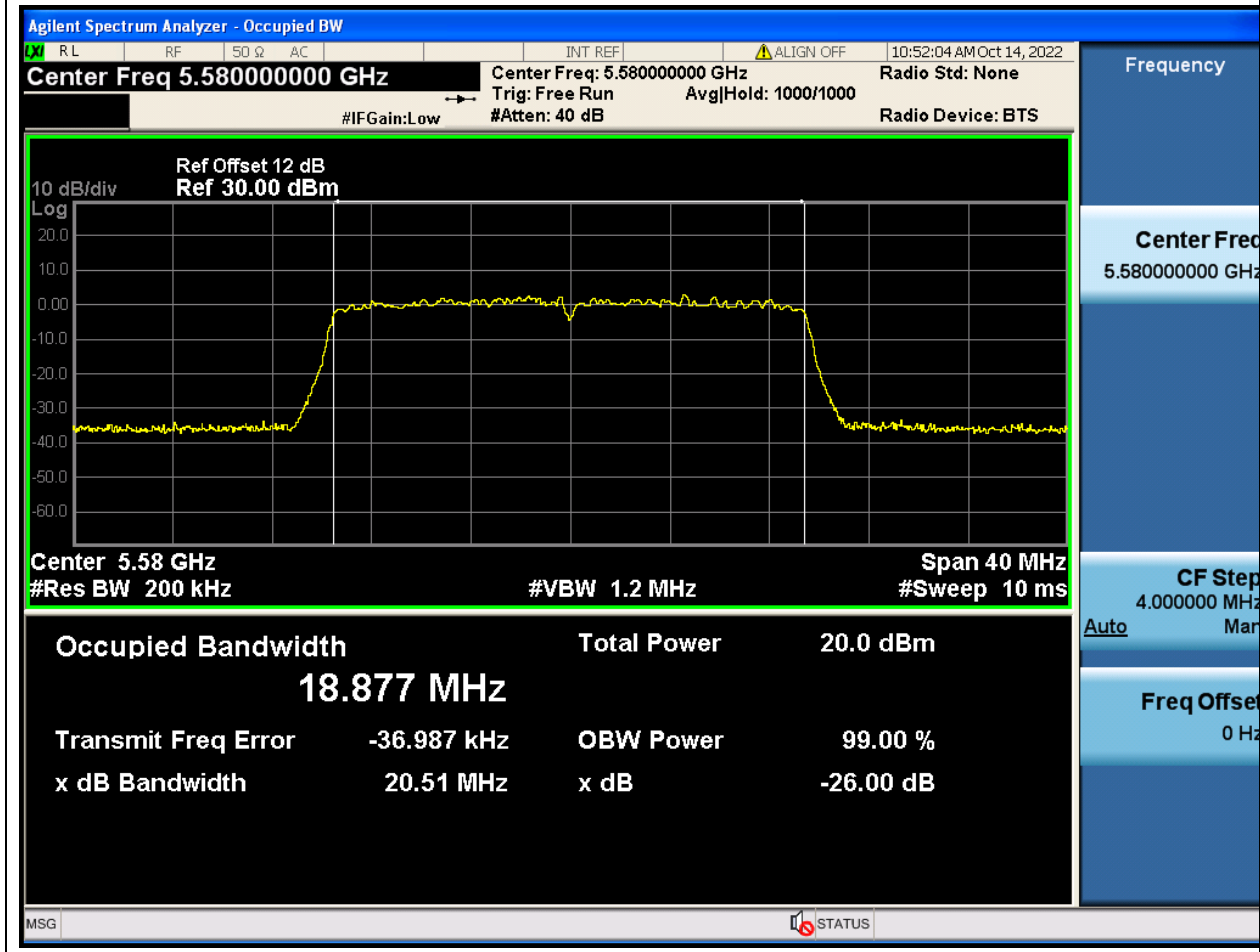

59. 802.11ax_20M_U-NII-2C_M

59.1. A.2.2-99% Bandwidth(NTNV)

Center Frequency (MHz)	OBW Power (%)	RBW (MHz)	Detector	Limit (MHz)	OBW (MHz)	Verdict
5580	99	0.2	Peak	0	18.877139	Unknown