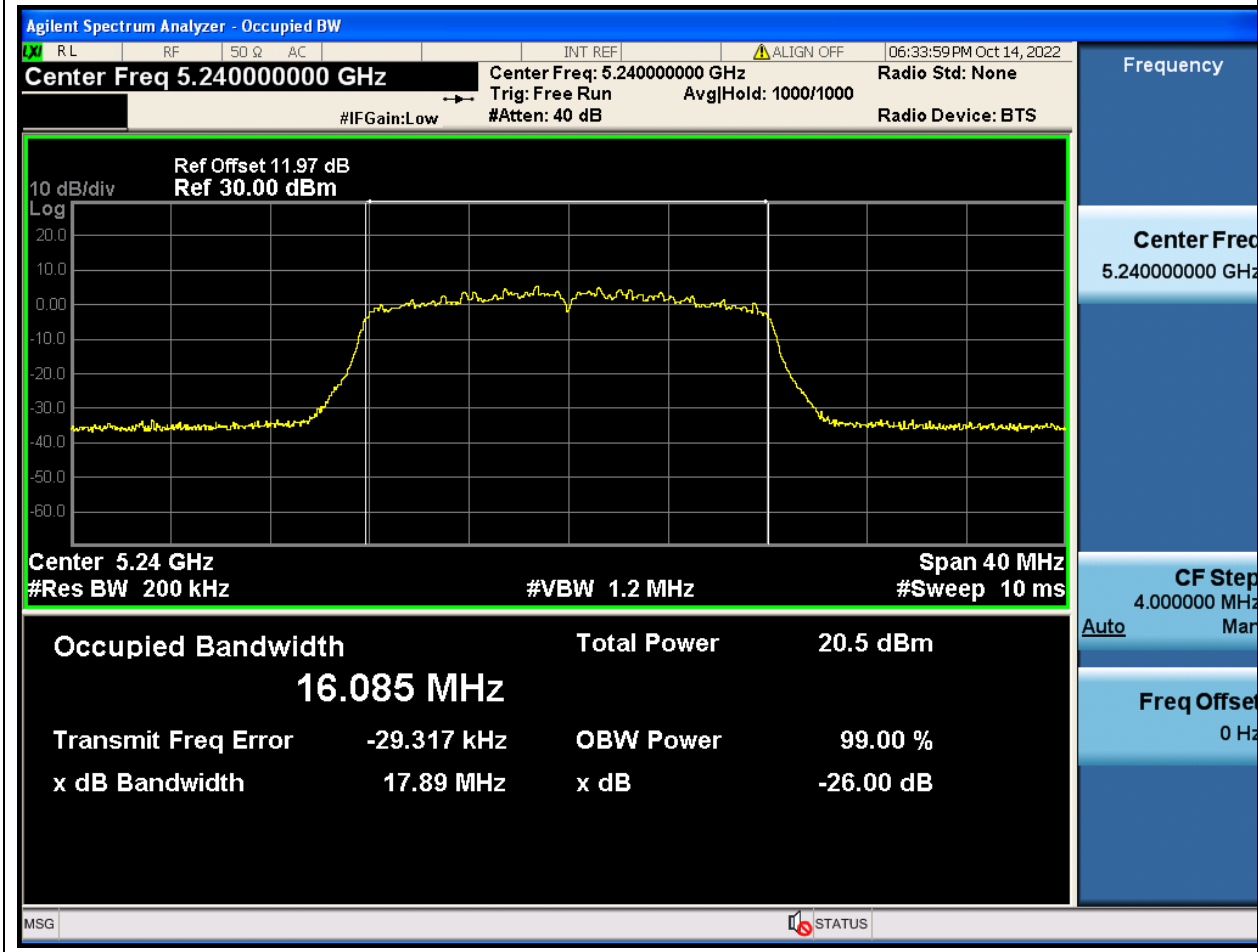

3. 802.11a_20M_U-NII-1_H

3.1. A.2.2-99% Bandwidth(NTNV)

Center Frequency (MHz)	OBW Power (%)	RBW (MHz)	Detector	Limit (MHz)	OBW (MHz)	Verdict
5240	99	0.2	Peak	0	16.084941	Unknown