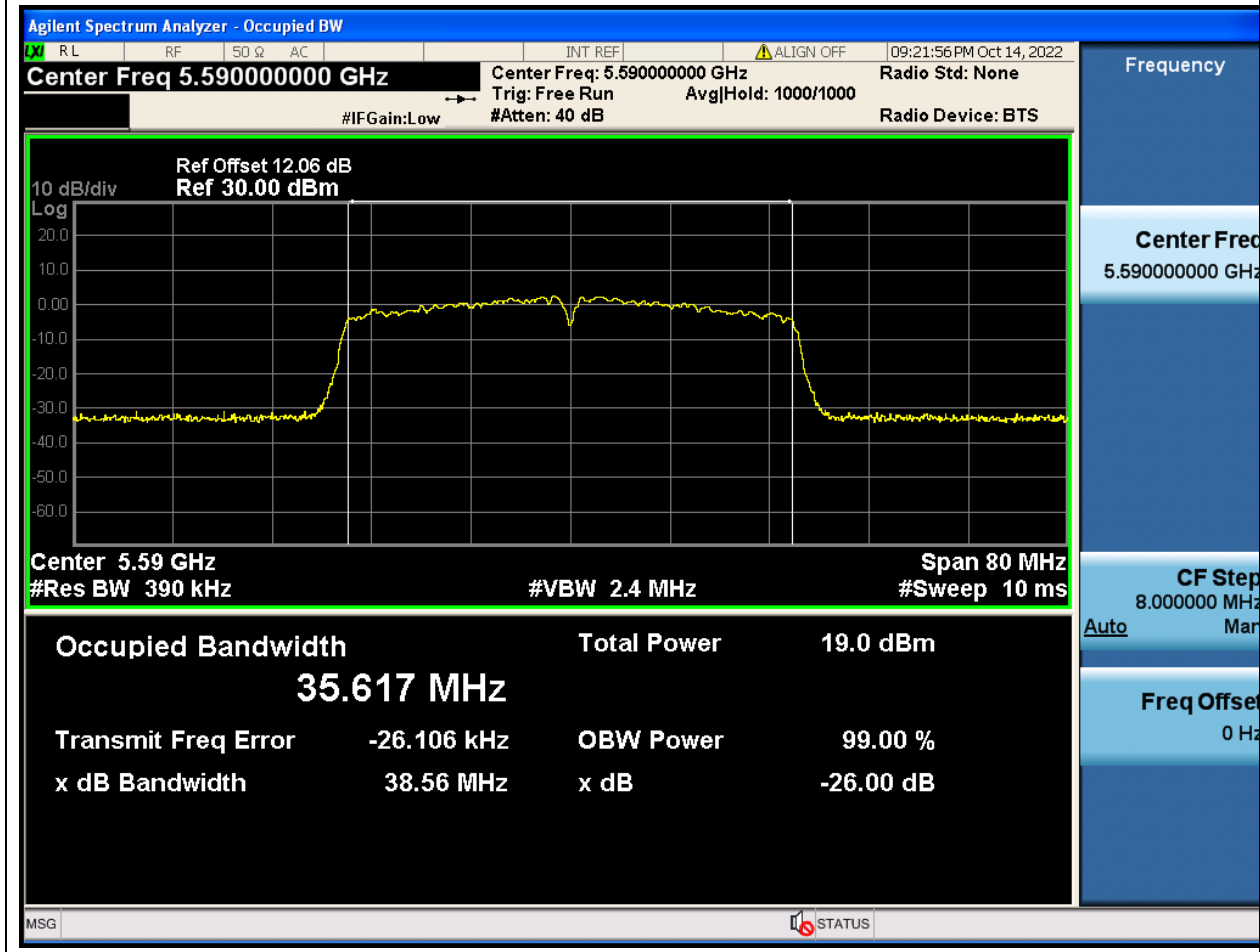

48. 802.11n_40M_U-NII-2C_M

48.1. A.2.2-99% Bandwidth(NTNV)

Center Frequency (MHz)	OBW Power (%)	RBW (MHz)	Detector	Limit (MHz)	OBW (MHz)	Verdict
5590	99	0.39	Peak	0	35.616968	Unknown