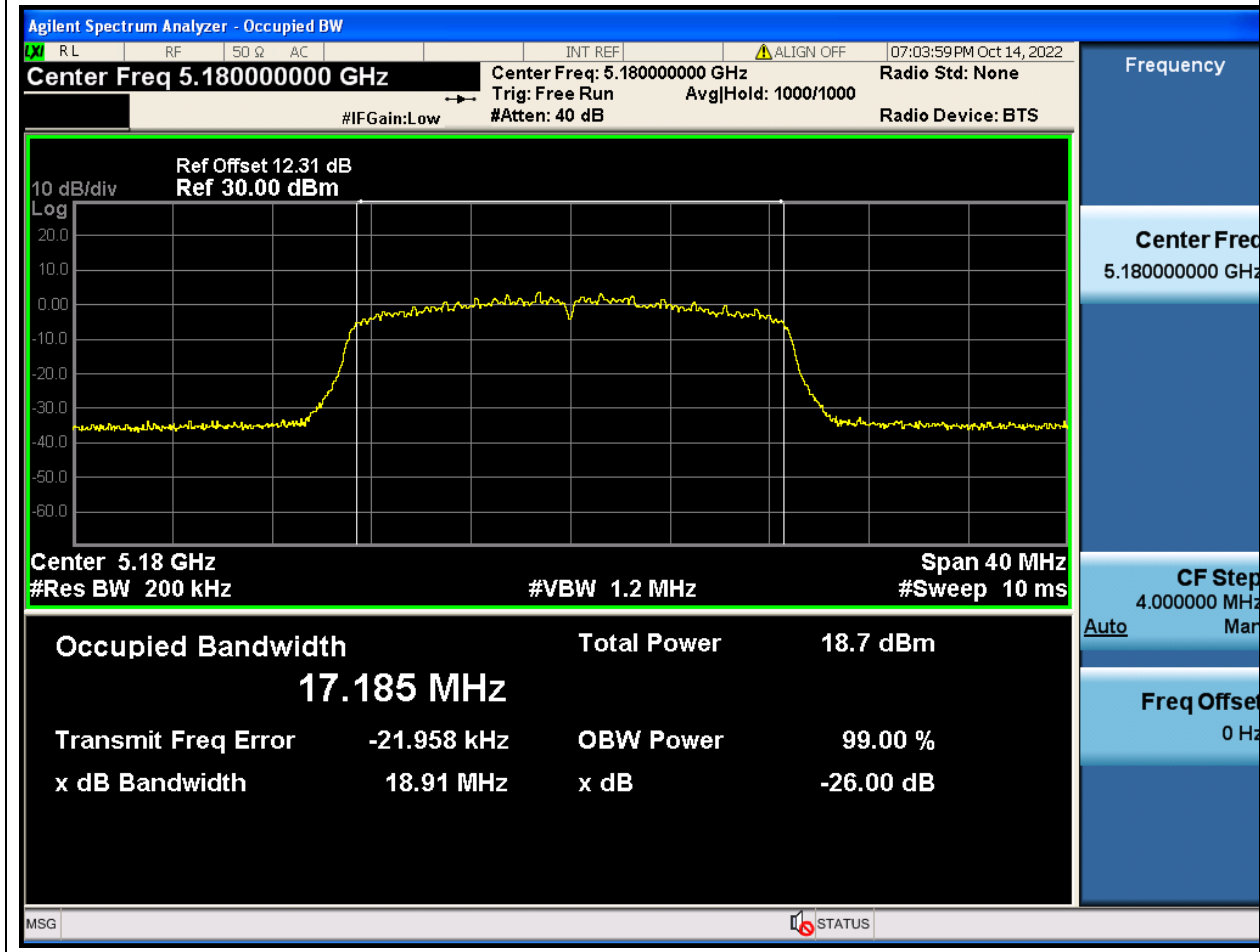

9. 802.11ac_20M_U-NII-1_L

9.1. A.2.2-99% Bandwidth(NTNV)

Center Frequency (MHz)	OBW Power (%)	RBW (MHz)	Detector	Limit (MHz)	OBW (MHz)	Verdict
5180	99	0.2	Peak	0	17.184836	Unknown