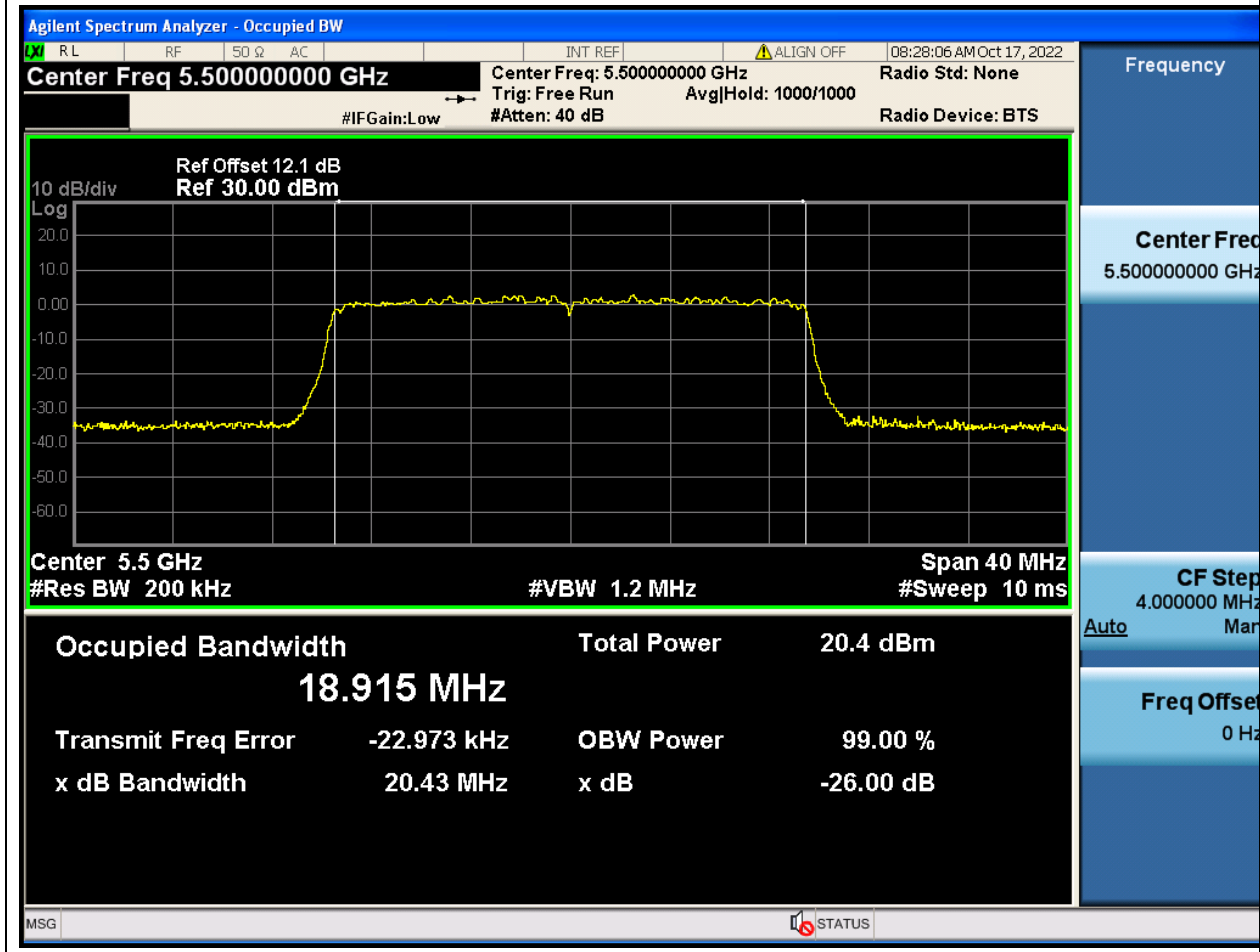

58. 802.11ax_20M_U-NII-2C_L

58.1. A.2.2-99% Bandwidth(NTNV)

Center Frequency (MHz)	OBW Power (%)	RBW (MHz)	Detector	Limit (MHz)	OBW (MHz)	Verdict
5500	99	0.2	Peak	0	18.914923	Unknown