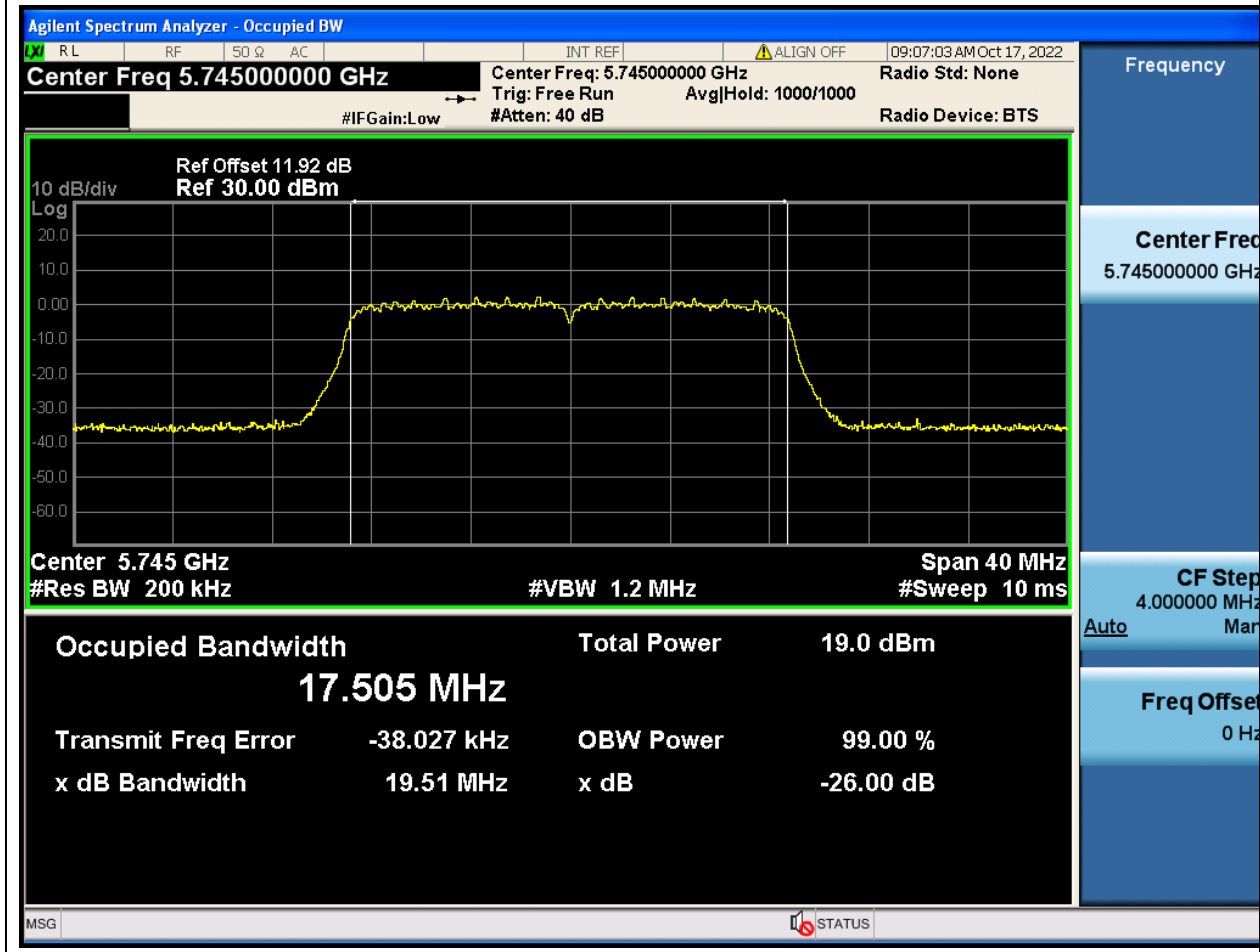

69. 802.11n_20M_U-NII-3_L

69.1. A.2.2-99% Bandwidth(NTNV)

Center Frequency (MHz)	OBW Power (%)	RBW (MHz)	Detector	Limit (MHz)	OBW (MHz)	Verdict
5745	99	0.2	Peak	0	17.504527	Unknown