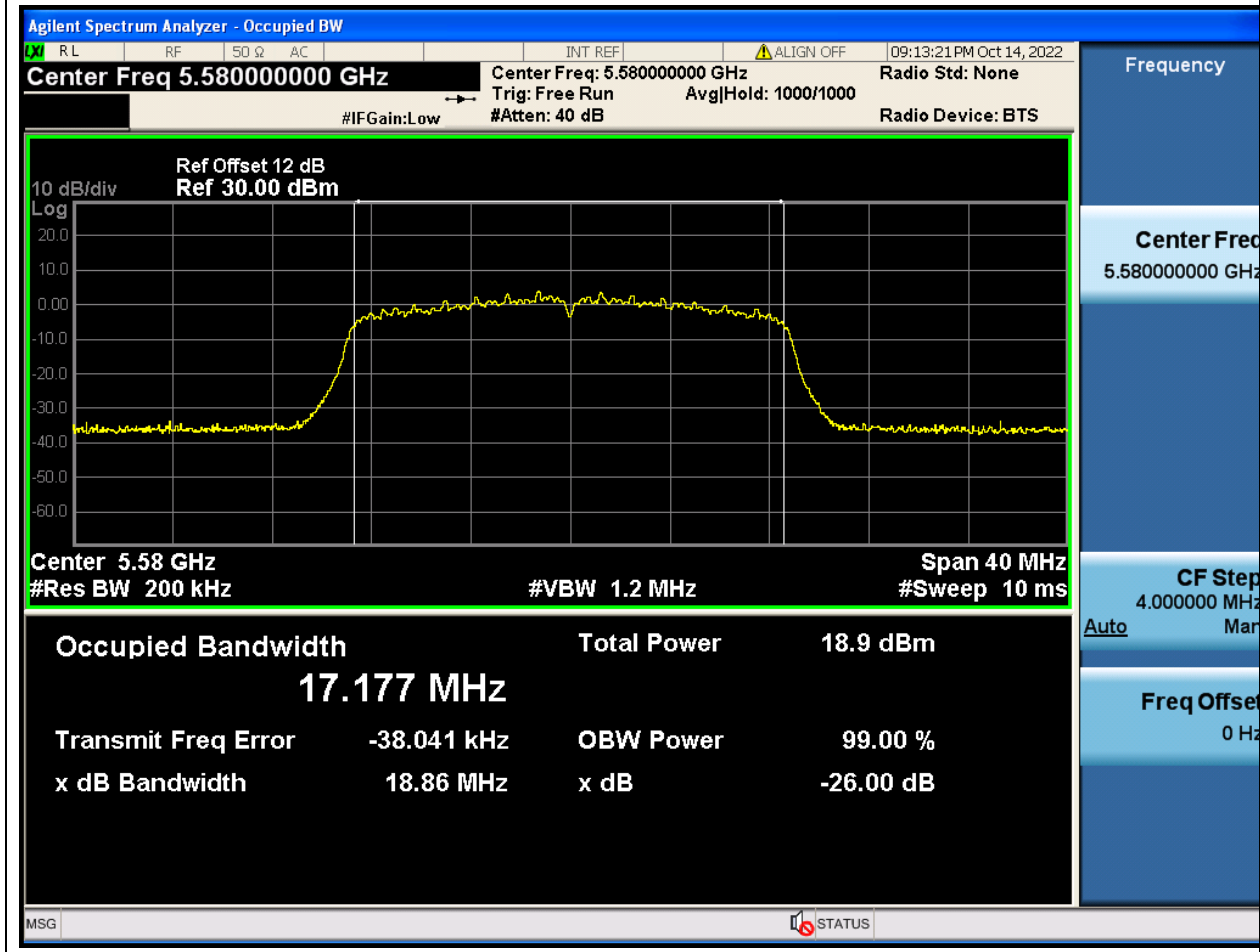

45. 802.11n_20M_U-NII-2C_M

45.1. A.2.2-99% Bandwidth(NTNV)

Center Frequency (MHz)	OBW Power (%)	RBW (MHz)	Detector	Limit (MHz)	OBW (MHz)	Verdict
5580	99	0.2	Peak	0	17.177234	Unknown