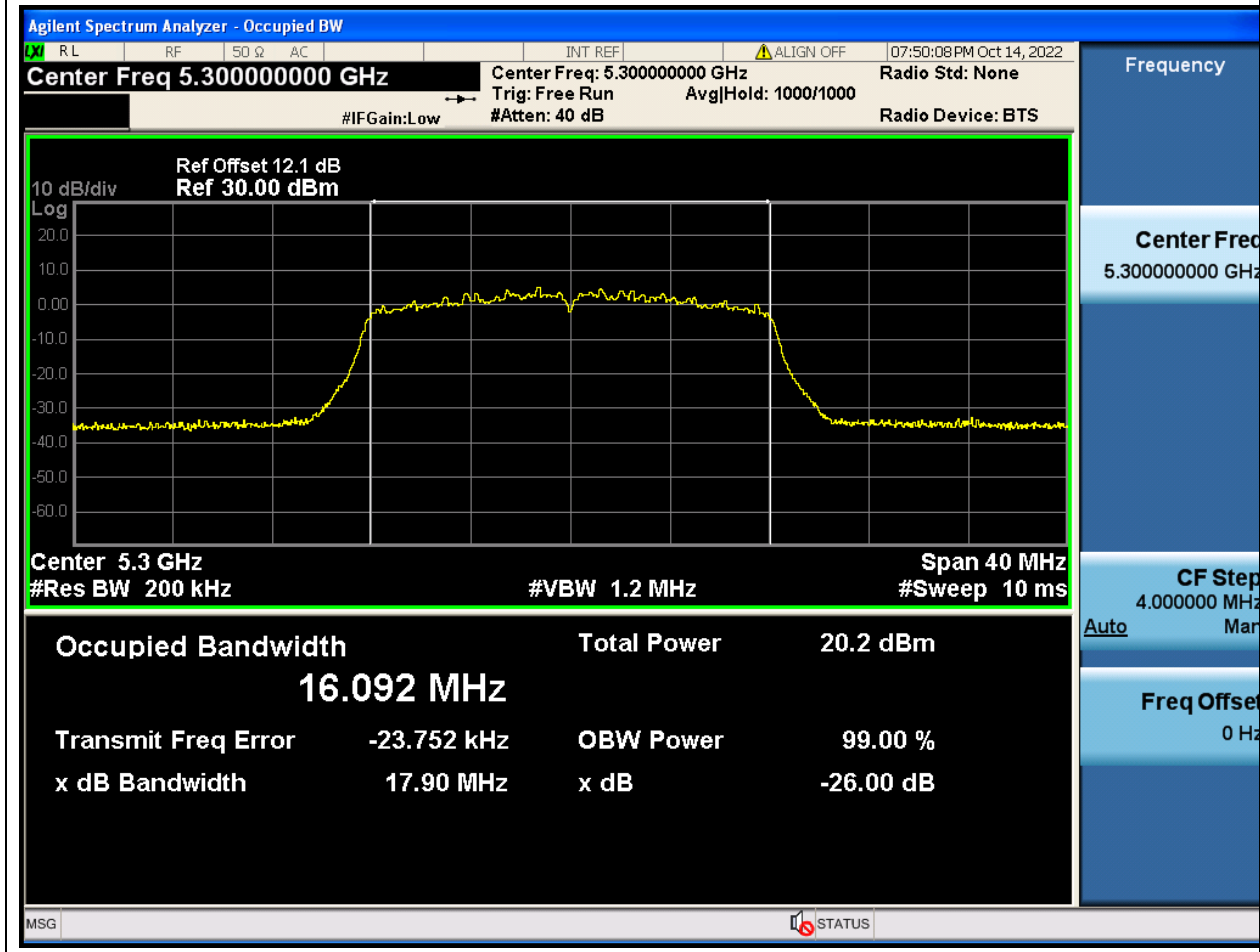

22. 802.11a_20M_U-NII-2A_M

22.1. A.2.2-99% Bandwidth(NTNV)

Center Frequency (MHz)	OBW Power (%)	RBW (MHz)	Detector	Limit (MHz)	OBW (MHz)	Verdict
5300	99	0.2	Peak	0	16.091946	Unknown