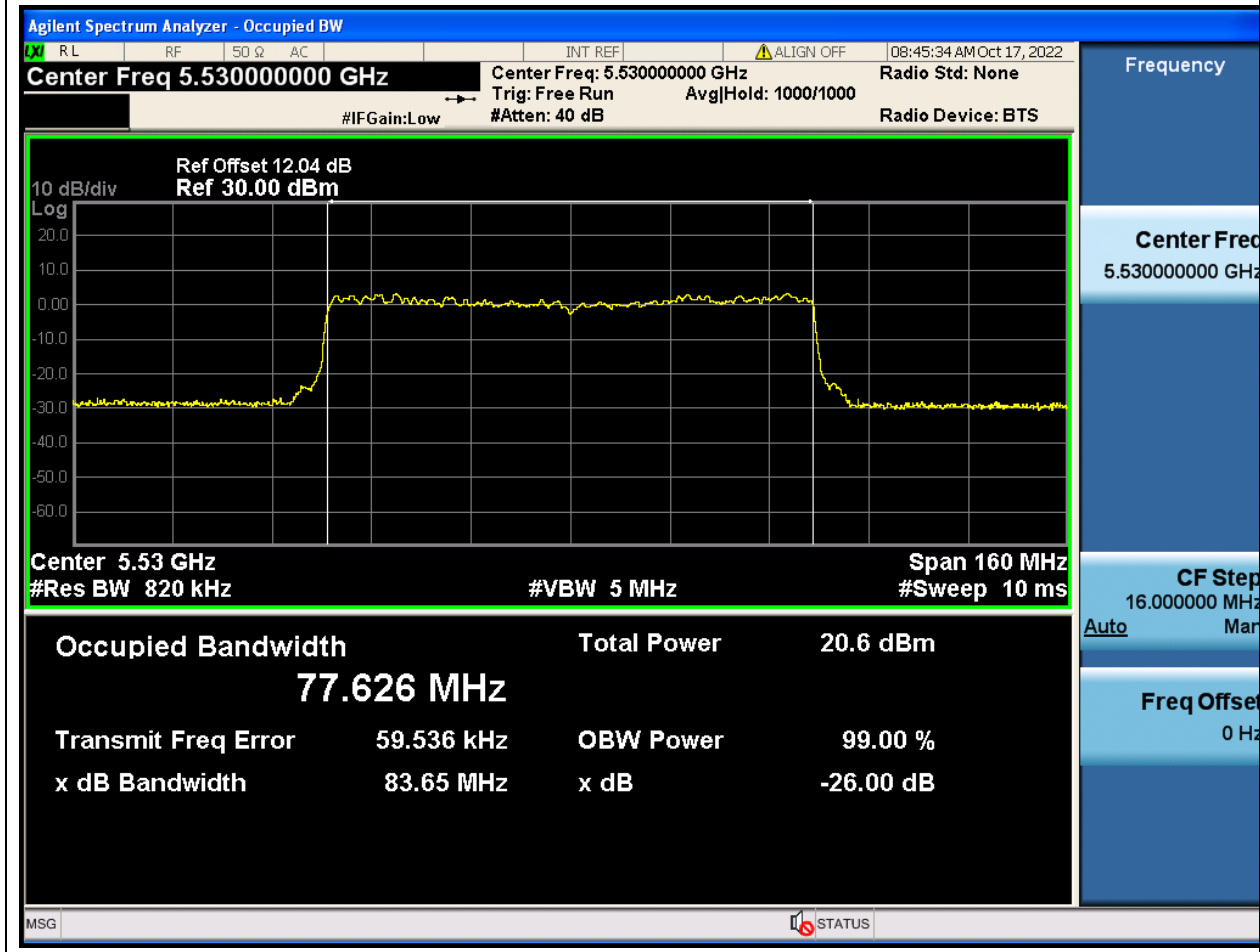

64. 802.11ax_80M_U-NII-2C_L

64.1. A.2.2-99% Bandwidth(NTNV)

Center Frequency (MHz)	OBW Power (%)	RBW (MHz)	Detector	Limit (MHz)	OBW (MHz)	Verdict
5530	99	0.82	Peak	0	77.626053	Unknown