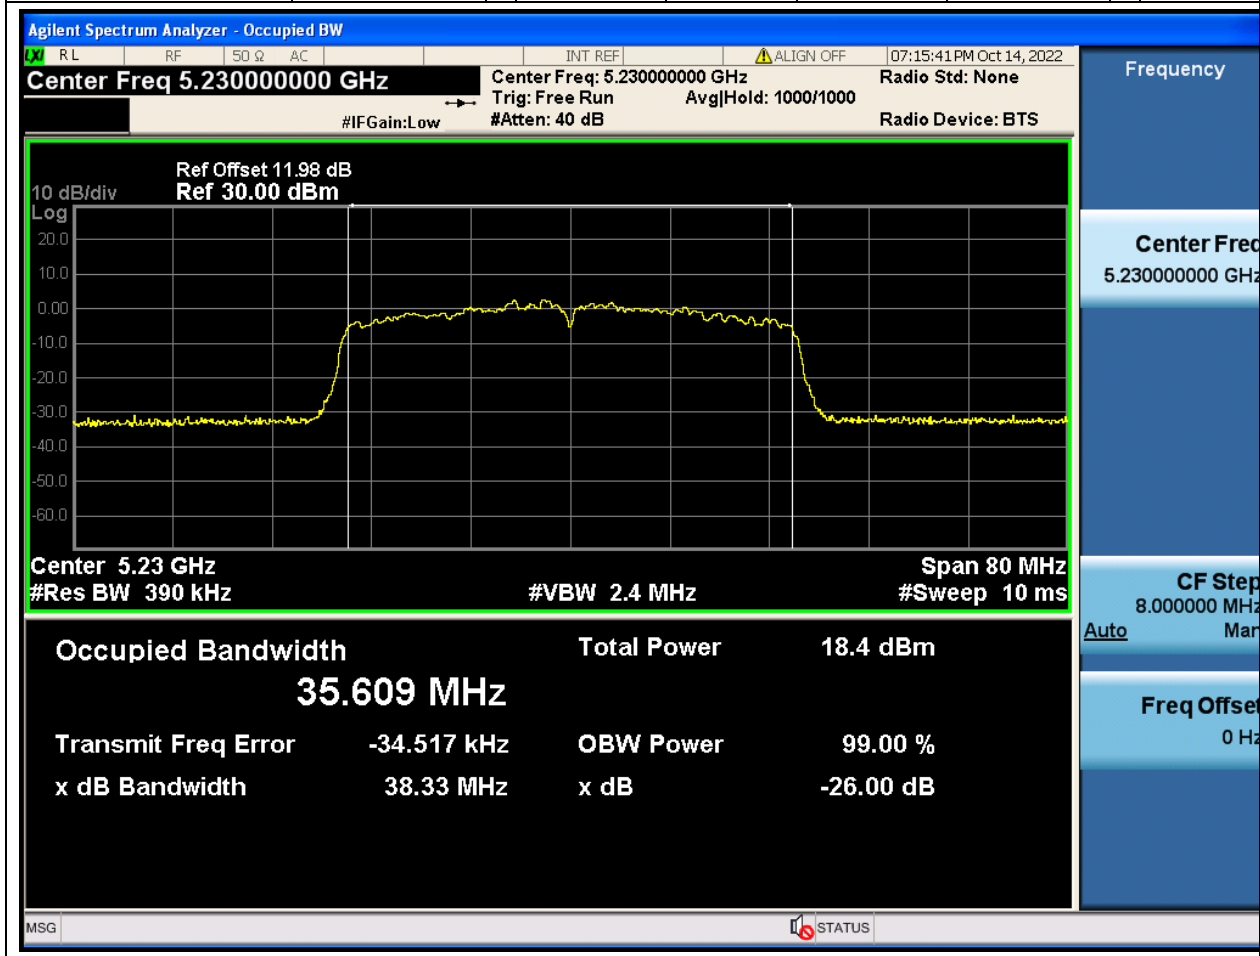

13. 802.11ac_40M_U-NII-1_H

13.1. A.2.2-99% Bandwidth(NTNV)

Center Frequency (MHz)	OBW Power (%)	RBW (MHz)	Detector	Limit (MHz)	OBW (MHz)	Verdict
5230	99	0.39	Peak	0	35.608519	Unknown