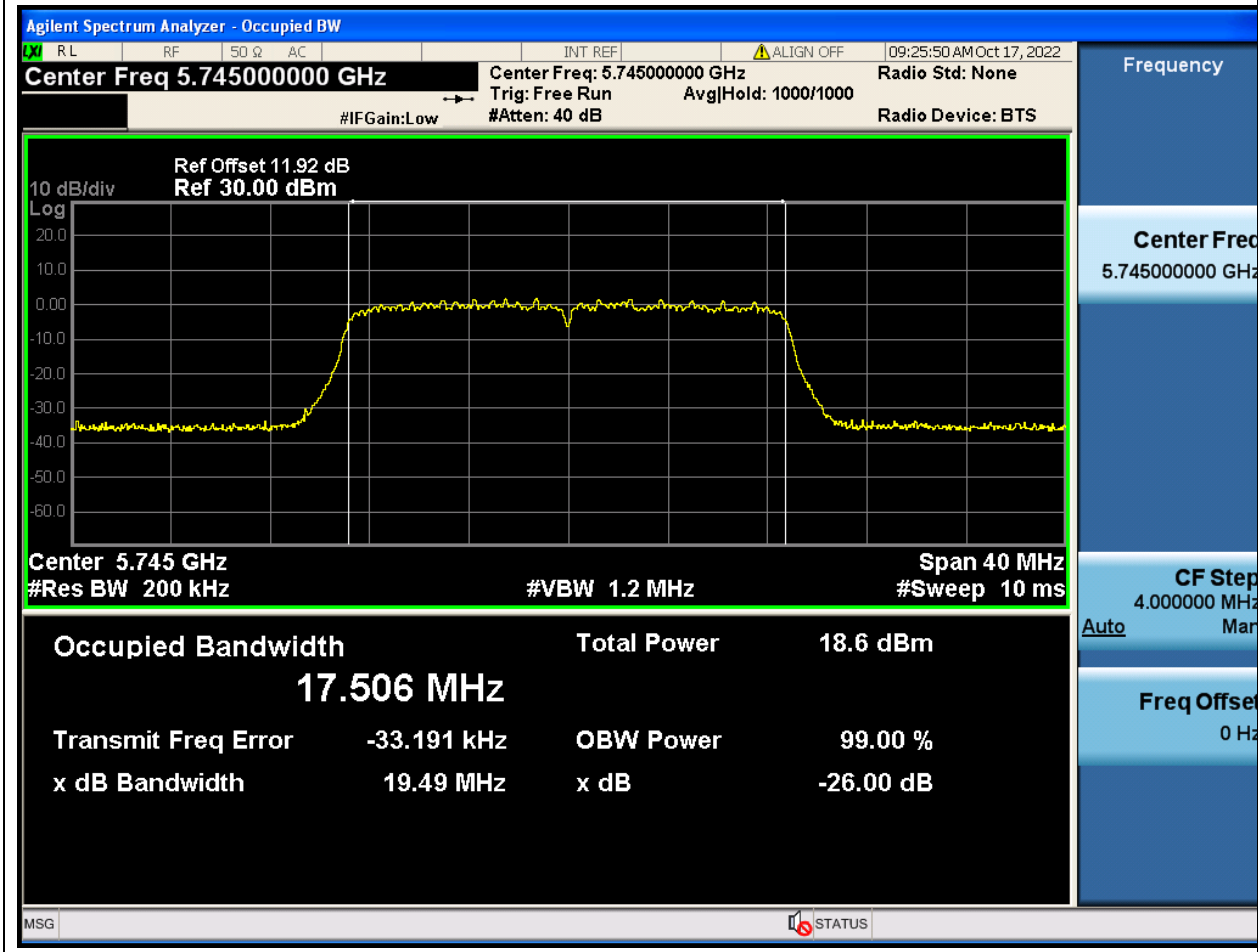

74. 802.11ac_20M_U-NII-3_L

74.1. A.2.2-99% Bandwidth(NTNV)

Center Frequency (MHz)	OBW Power (%)	RBW (MHz)	Detector	Limit (MHz)	OBW (MHz)	Verdict
5745	99	0.2	Peak	0	17.50595	Unknown