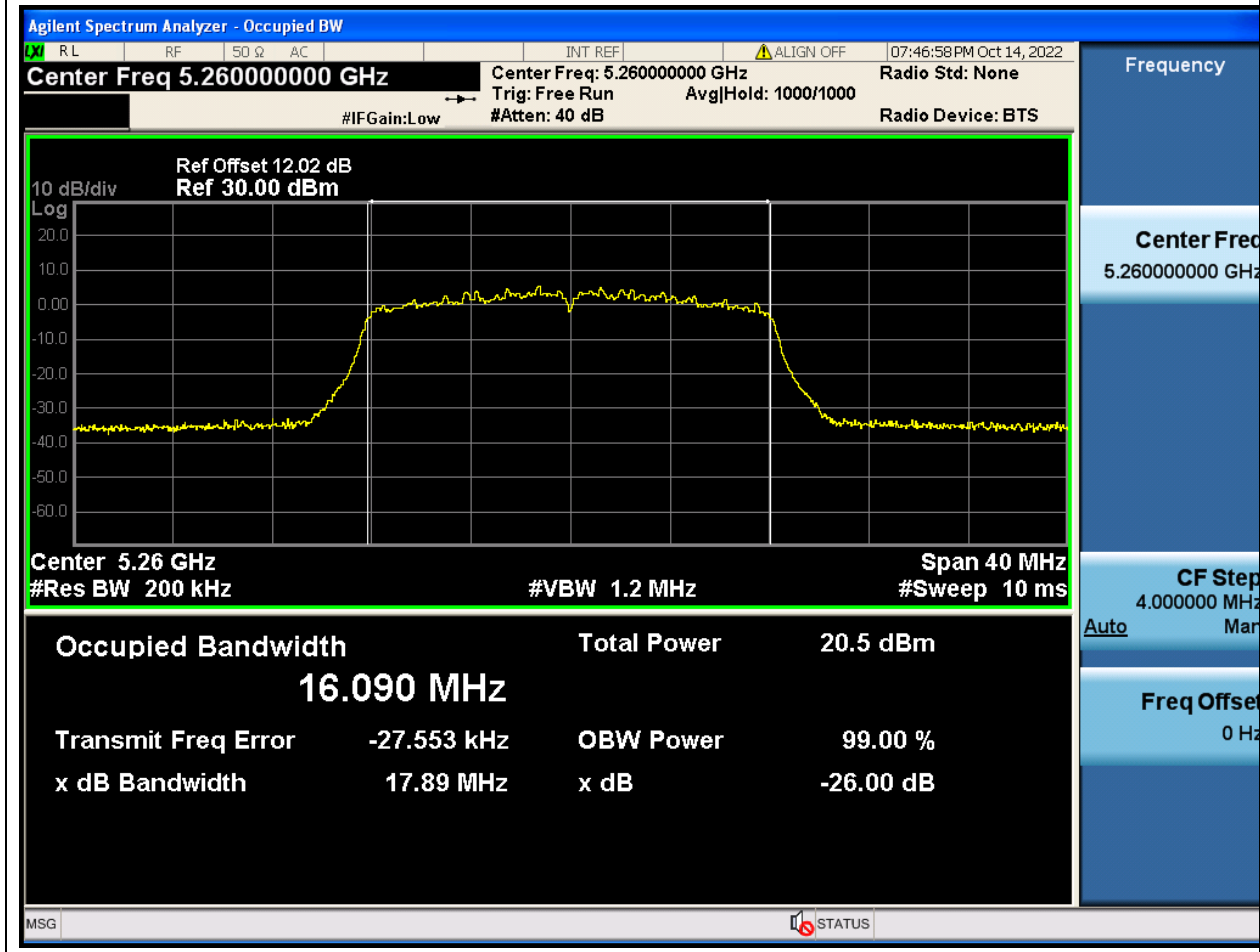

21. 802.11a_20M_U-NII-2A_L

21.1. A.2.2-99% Bandwidth(NTNV)

Center Frequency (MHz)	OBW Power (%)	RBW (MHz)	Detector	Limit (MHz)	OBW (MHz)	Verdict
5260	99	0.2	Peak	0	16.090134	Unknown