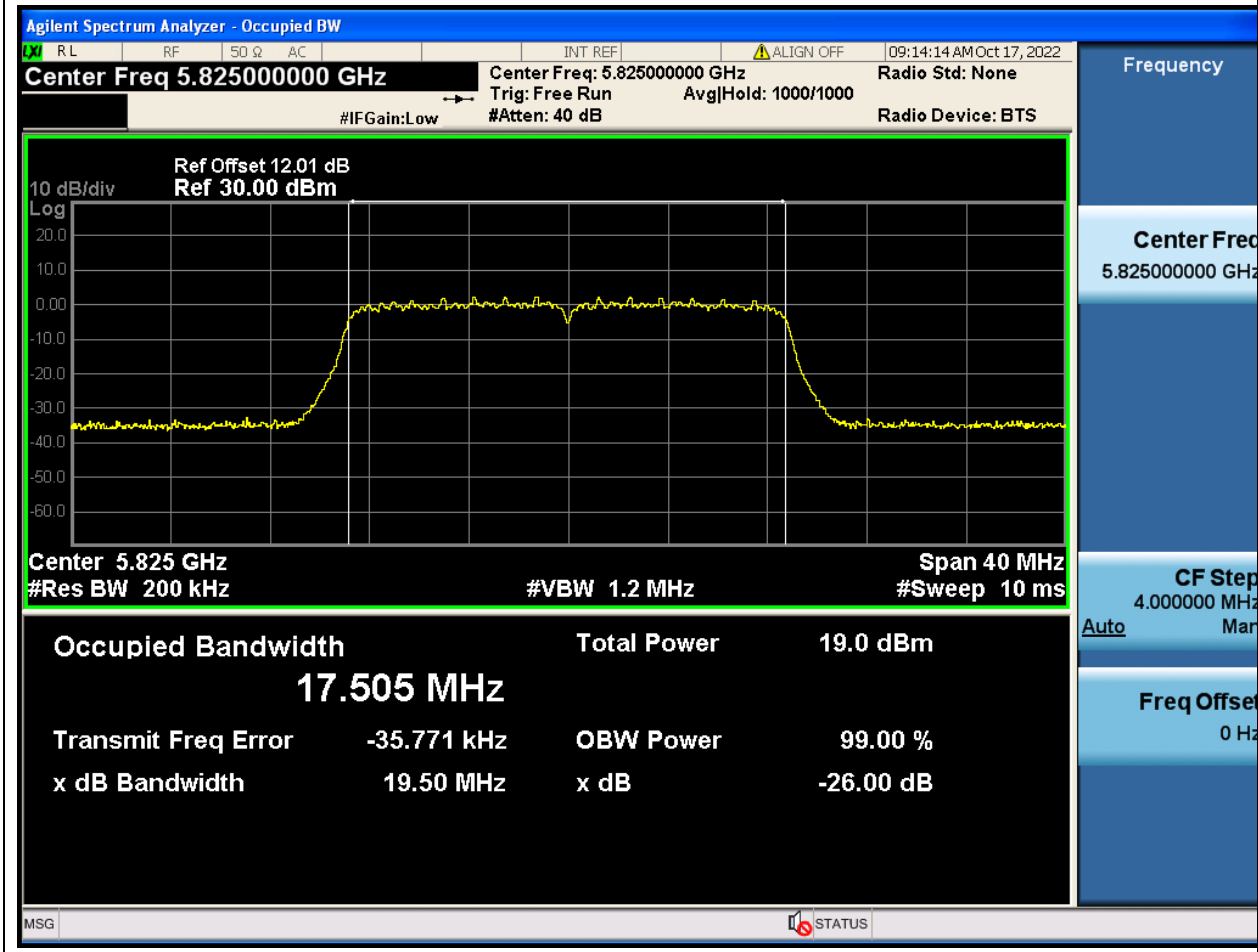

71. 802.11n_20M_U-NII-3_H

71.1. A.2.2-99% Bandwidth(NTNV)

Center Frequency (MHz)	OBW Power (%)	RBW (MHz)	Detector	Limit (MHz)	OBW (MHz)	Verdict
5825	99	0.2	Peak	0	17.50502	Unknown