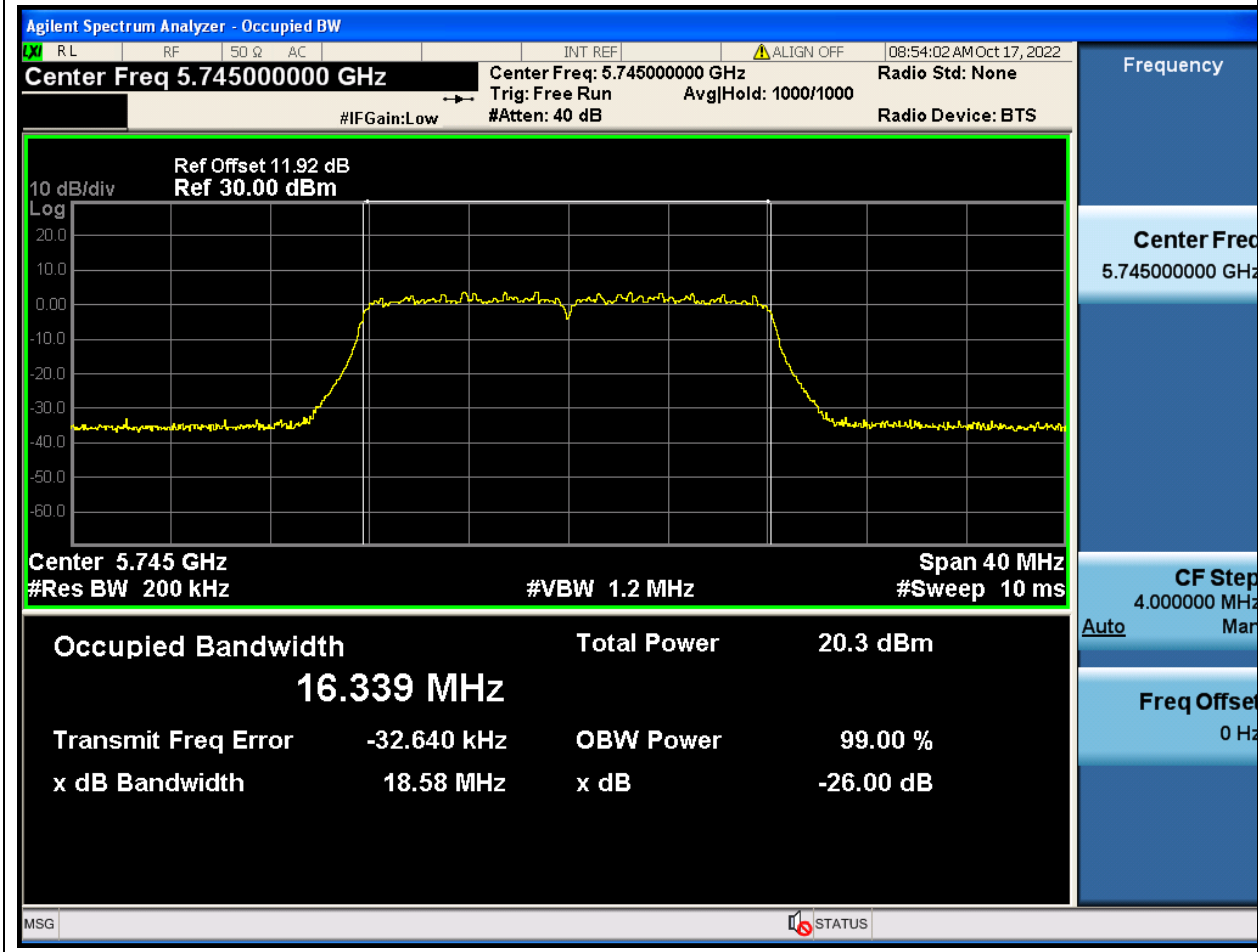

66. 802.11a_20M_U-NII-3_L

66.1. A.2.2-99% Bandwidth(NTNV)

Center Frequency (MHz)	OBW Power (%)	RBW (MHz)	Detector	Limit (MHz)	OBW (MHz)	Verdict
5745	99	0.2	Peak	0	16.339286	Unknown