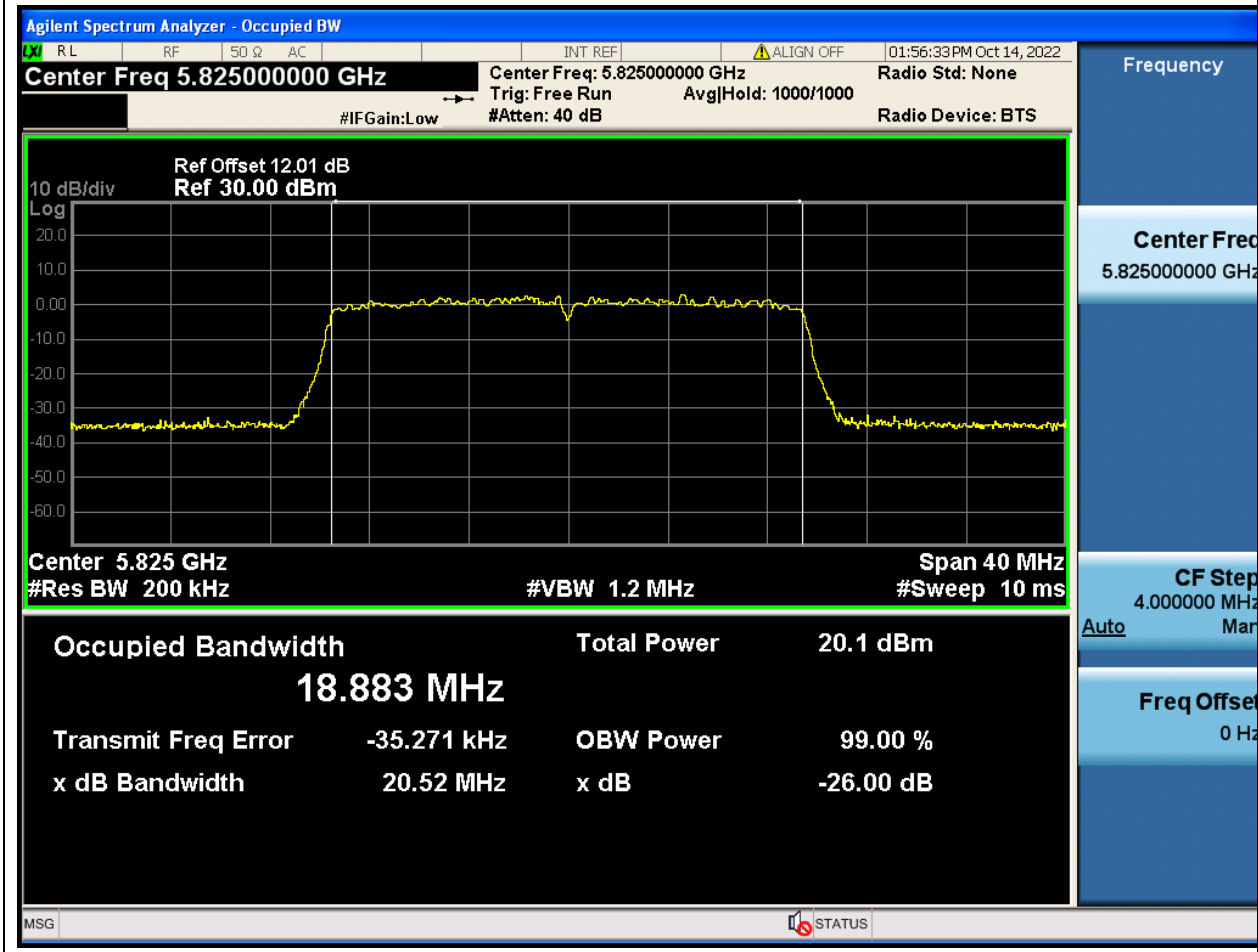

82. 802.11ax_20M_U-NII-3_H

82.1. A.2.2-99% Bandwidth(NTNV)

Center Frequency (MHz)	OBW Power (%)	RBW (MHz)	Detector	Limit (MHz)	OBW (MHz)	Verdict
5825	99	0.2	Peak	0	18.883455	Unknown