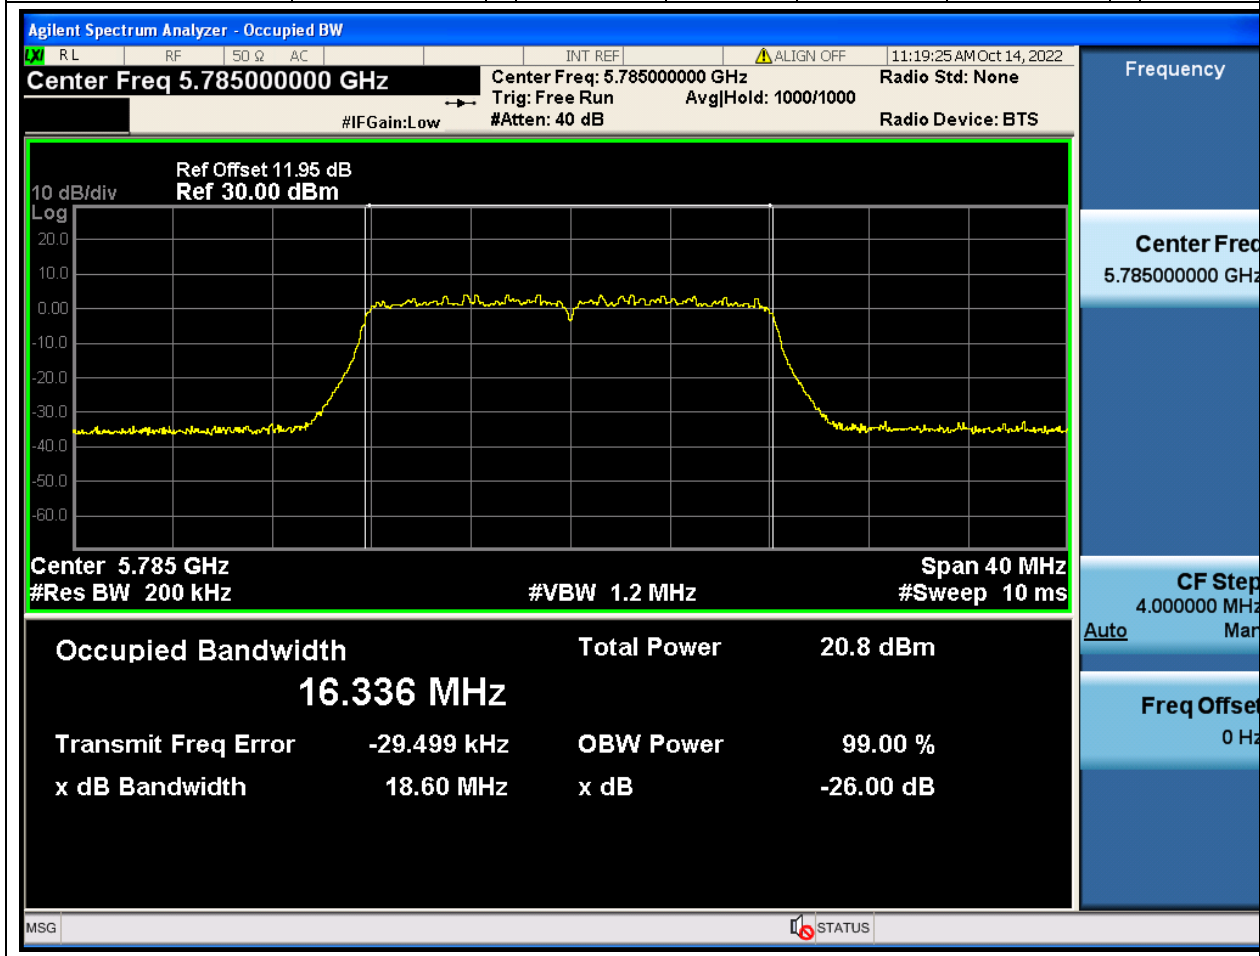

67. 802.11a_20M_U-NII-3_M

67.1. A.2.2-99% Bandwidth(NTNV)

Center Frequency (MHz)	OBW Power (%)	RBW (MHz)	Detector	Limit (MHz)	OBW (MHz)	Verdict
5785	99	0.2	Peak	0	16.335947	Unknown