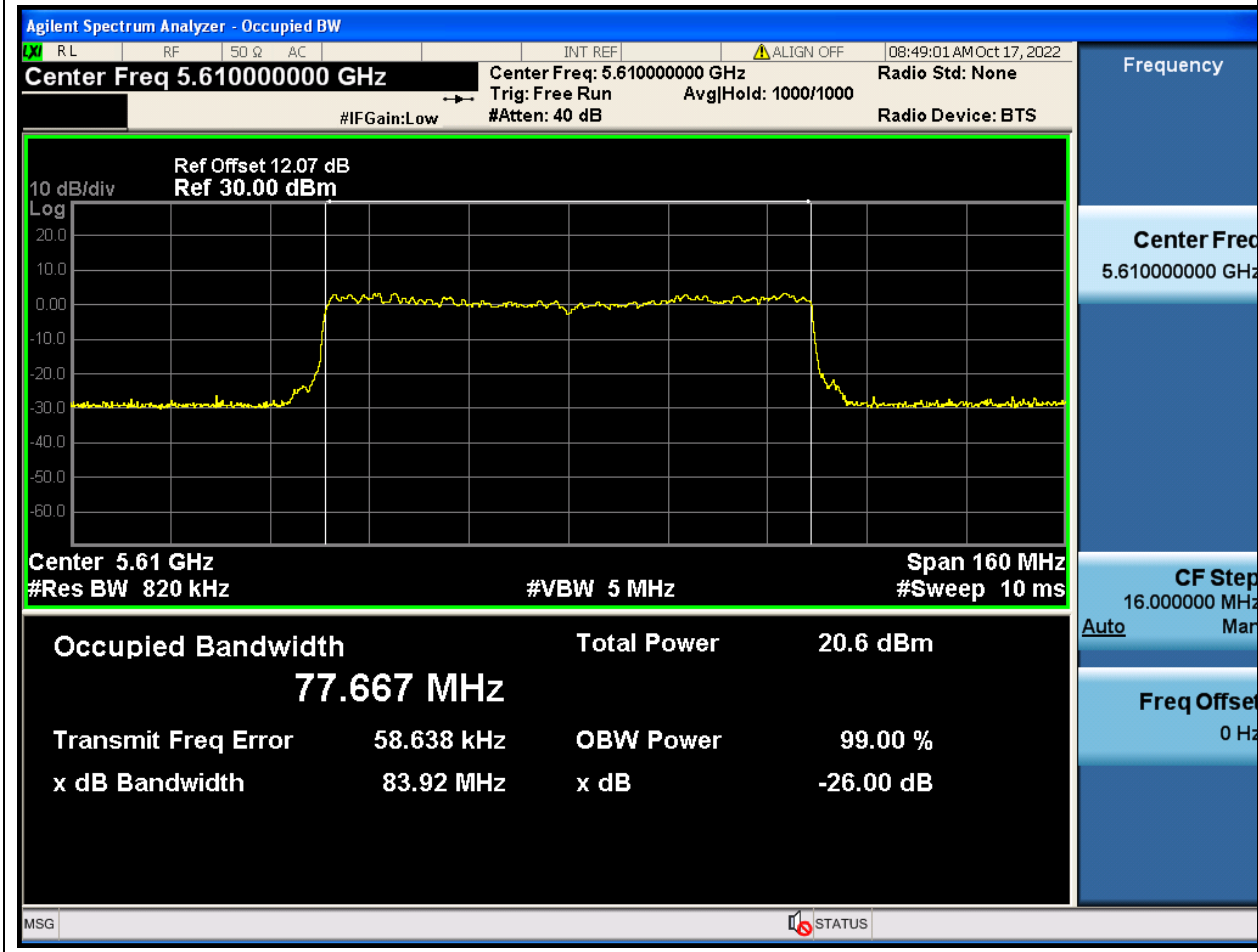

65. 802.11ax_80M_U-NII-2C_M

65.1. A.2.2-99% Bandwidth(NTNV)

Center Frequency (MHz)	OBW Power (%)	RBW (MHz)	Detector	Limit (MHz)	OBW (MHz)	Verdict
5610	99	0.82	Peak	0	77.667152	Unknown