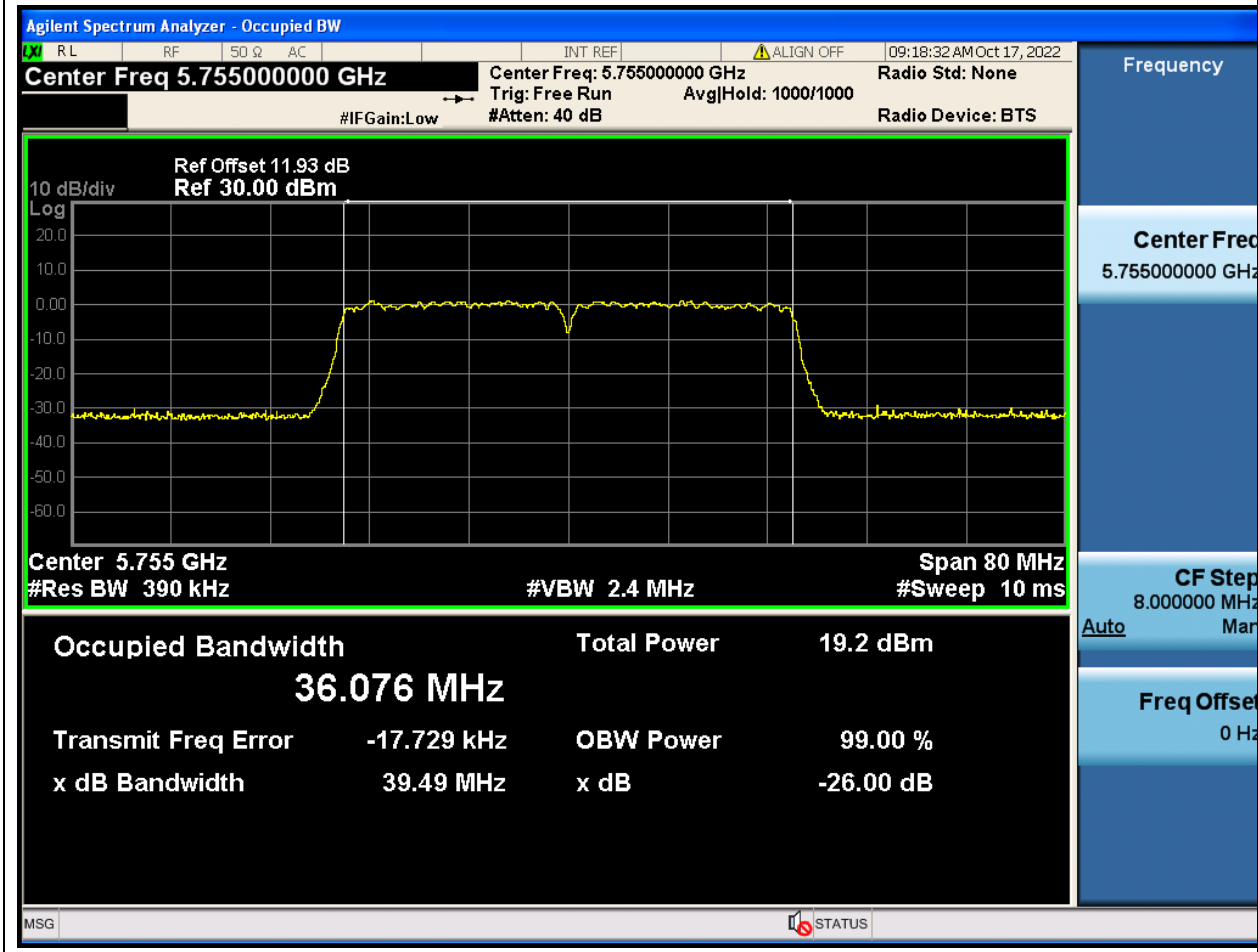

72. 802.11n_40M_U-NII-3_L

72.1. A.2.2-99% Bandwidth(NTNV)

Center Frequency (MHz)	OBW Power (%)	RBW (MHz)	Detector	Limit (MHz)	OBW (MHz)	Verdict
5755	99	0.39	Peak	0	36.076196	Unknown