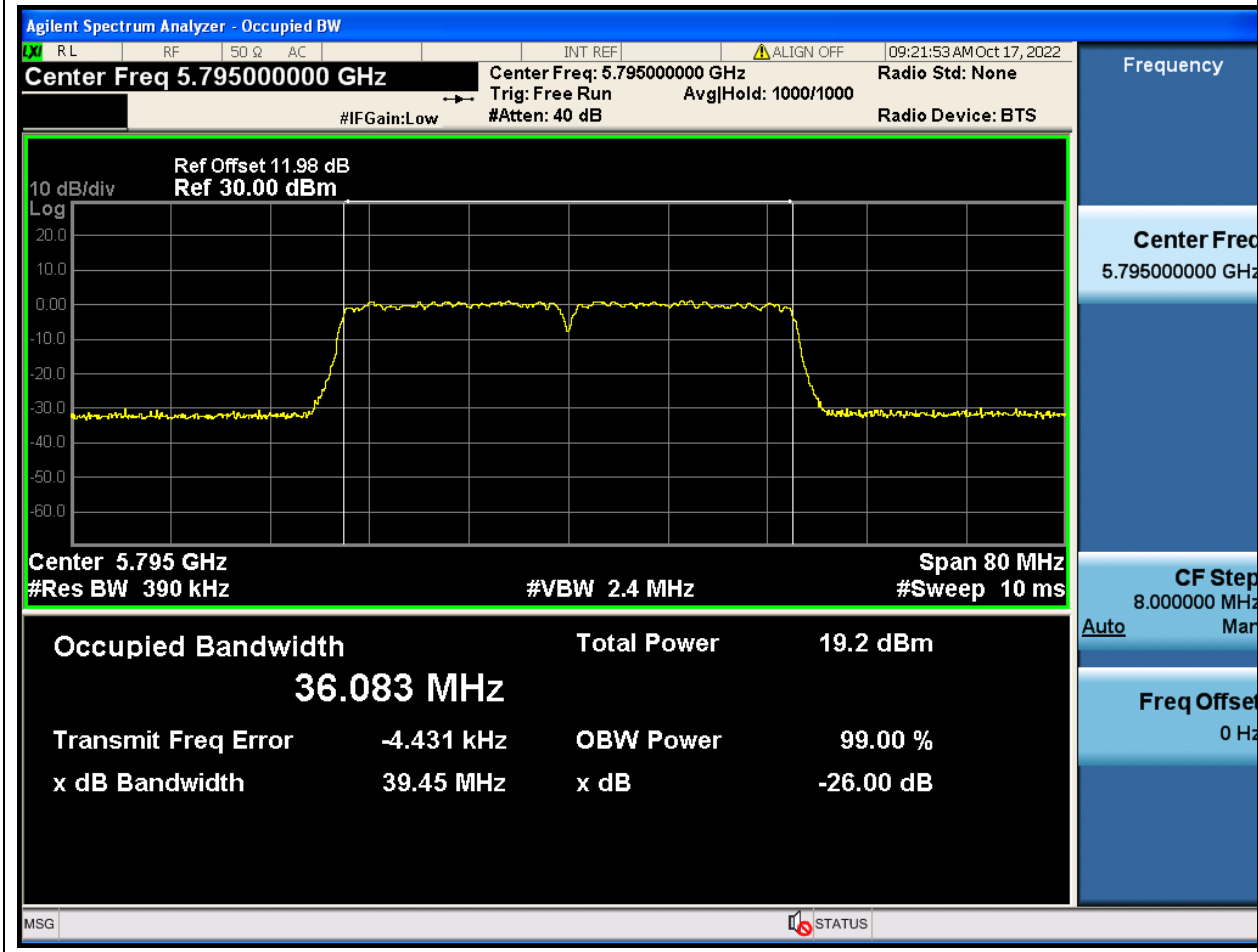

73. 802.11n_40M_U-NII-3_H

73.1. A.2.2-99% Bandwidth(NTNV)

Center Frequency (MHz)	OBW Power (%)	RBW (MHz)	Detector	Limit (MHz)	OBW (MHz)	Verdict
5795	99	0.39	Peak	0	36.083286	Unknown