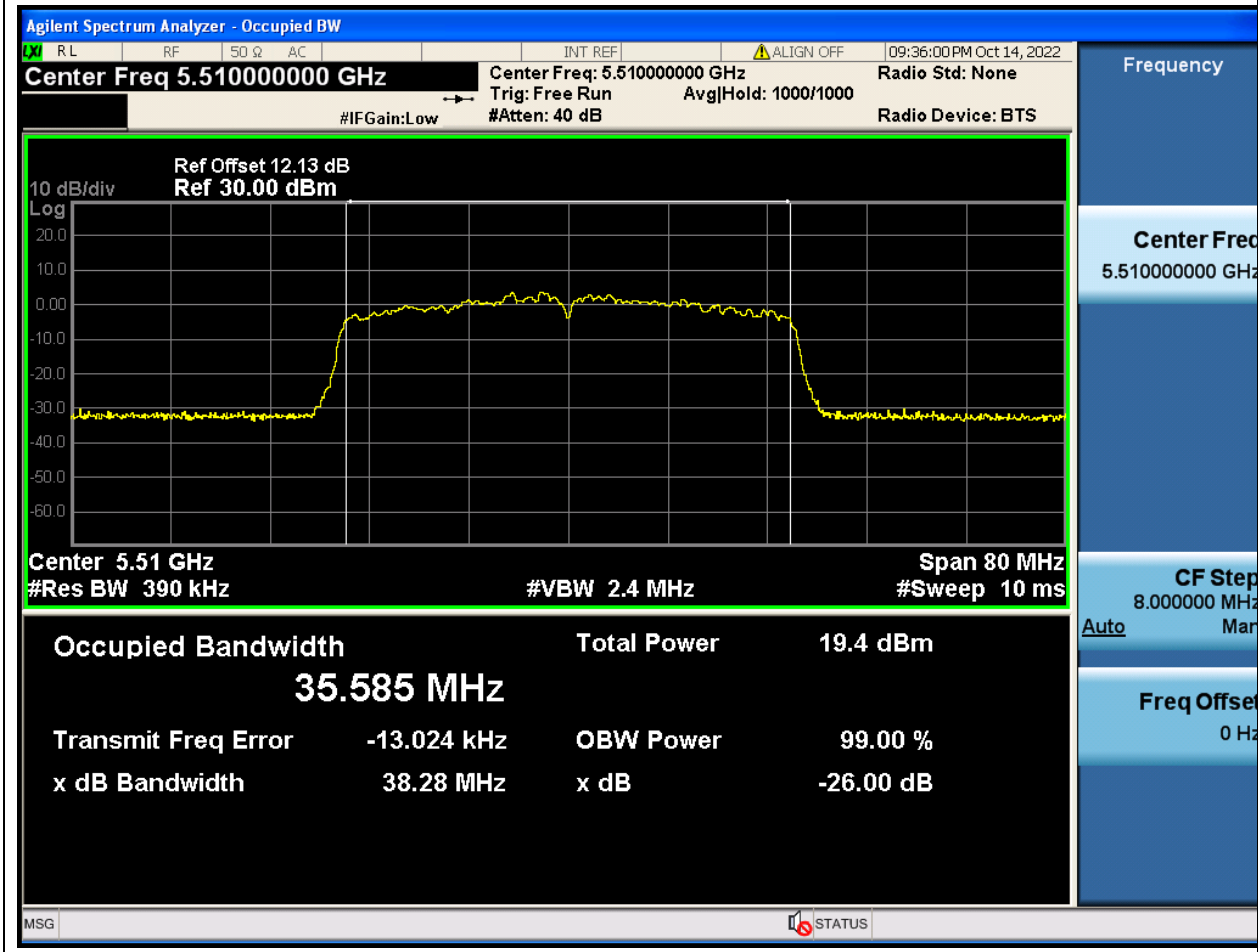

53. 802.11ac_40M_U-NII-2C_L

53.1. A.2.2-99% Bandwidth(NTNV)

Center Frequency (MHz)	OBW Power (%)	RBW (MHz)	Detector	Limit (MHz)	OBW (MHz)	Verdict
5510	99	0.39	Peak	0	35.585402	Unknown