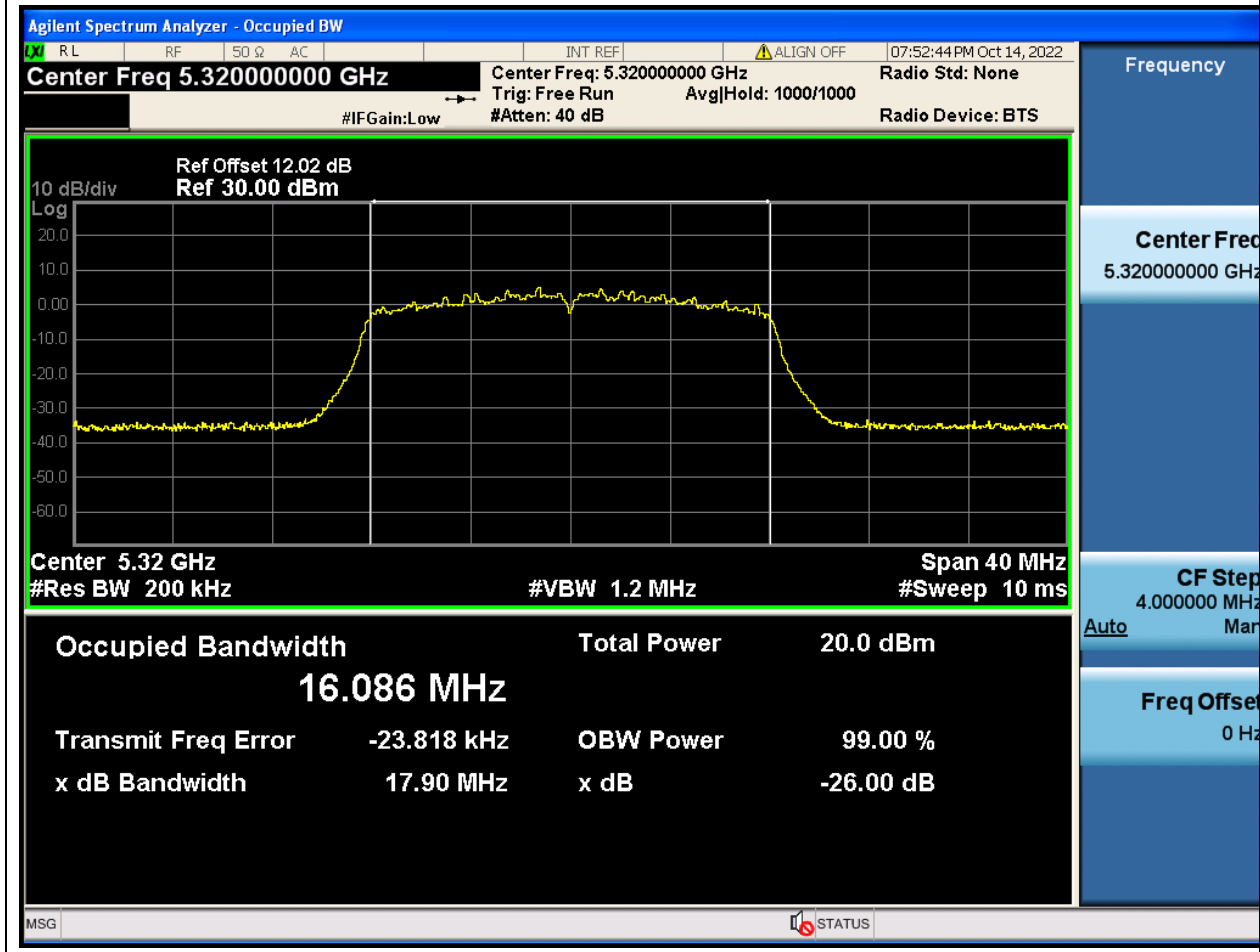

23. 802.11a_20M_U-NII-2A_H

23.1. A.2.2-99% Bandwidth(NTNV)

Center Frequency (MHz)	OBW Power (%)	RBW (MHz)	Detector	Limit (MHz)	OBW (MHz)	Verdict
5320	99	0.2	Peak	0	16.085651	Unknown