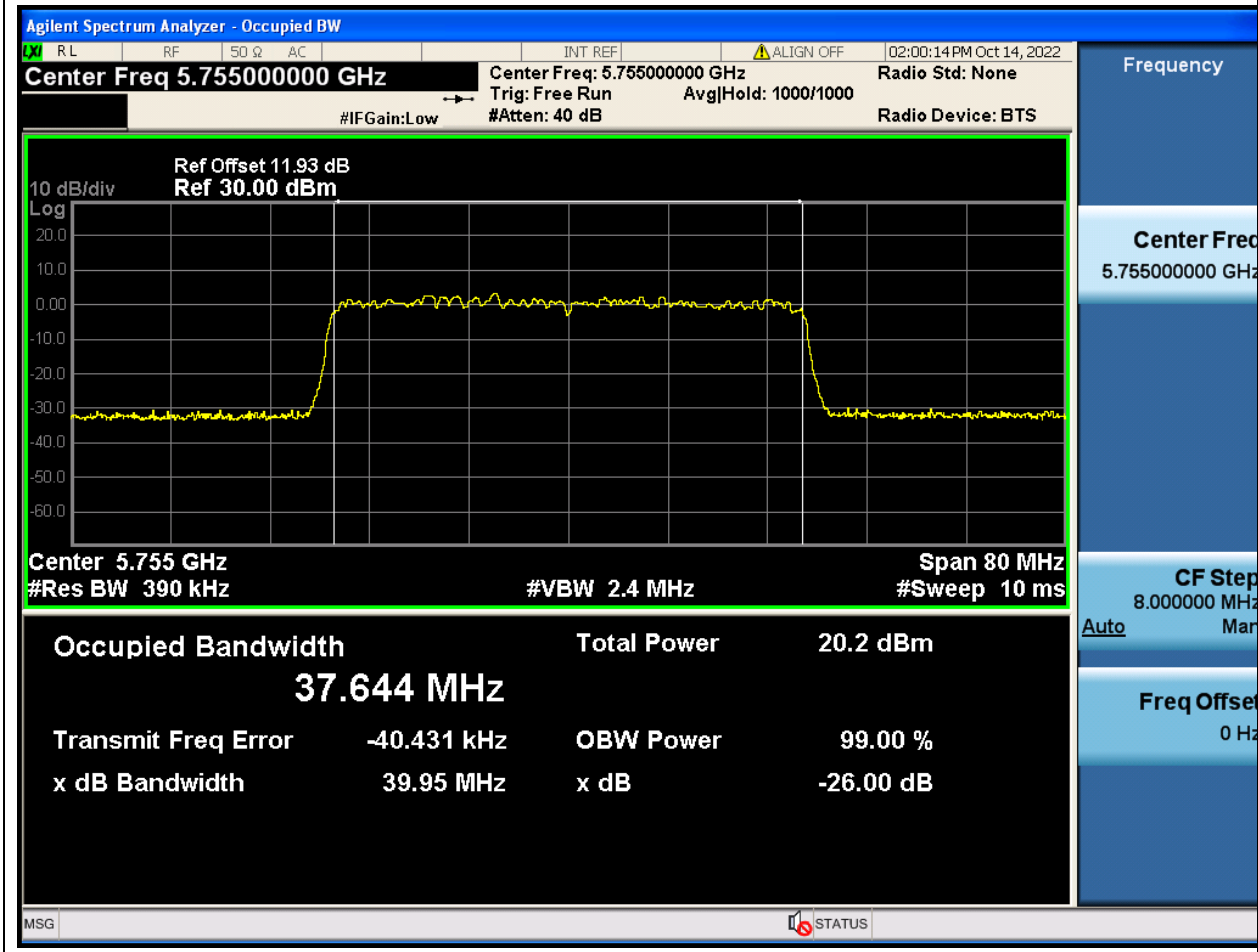

83. 802.11ax_40M_U-NII-3_L

83.1. A.2.2-99% Bandwidth(NTNV)

Center Frequency (MHz)	OBW Power (%)	RBW (MHz)	Detector	Limit (MHz)	OBW (MHz)	Verdict
5755	99	0.39	Peak	0	37.644289	Unknown