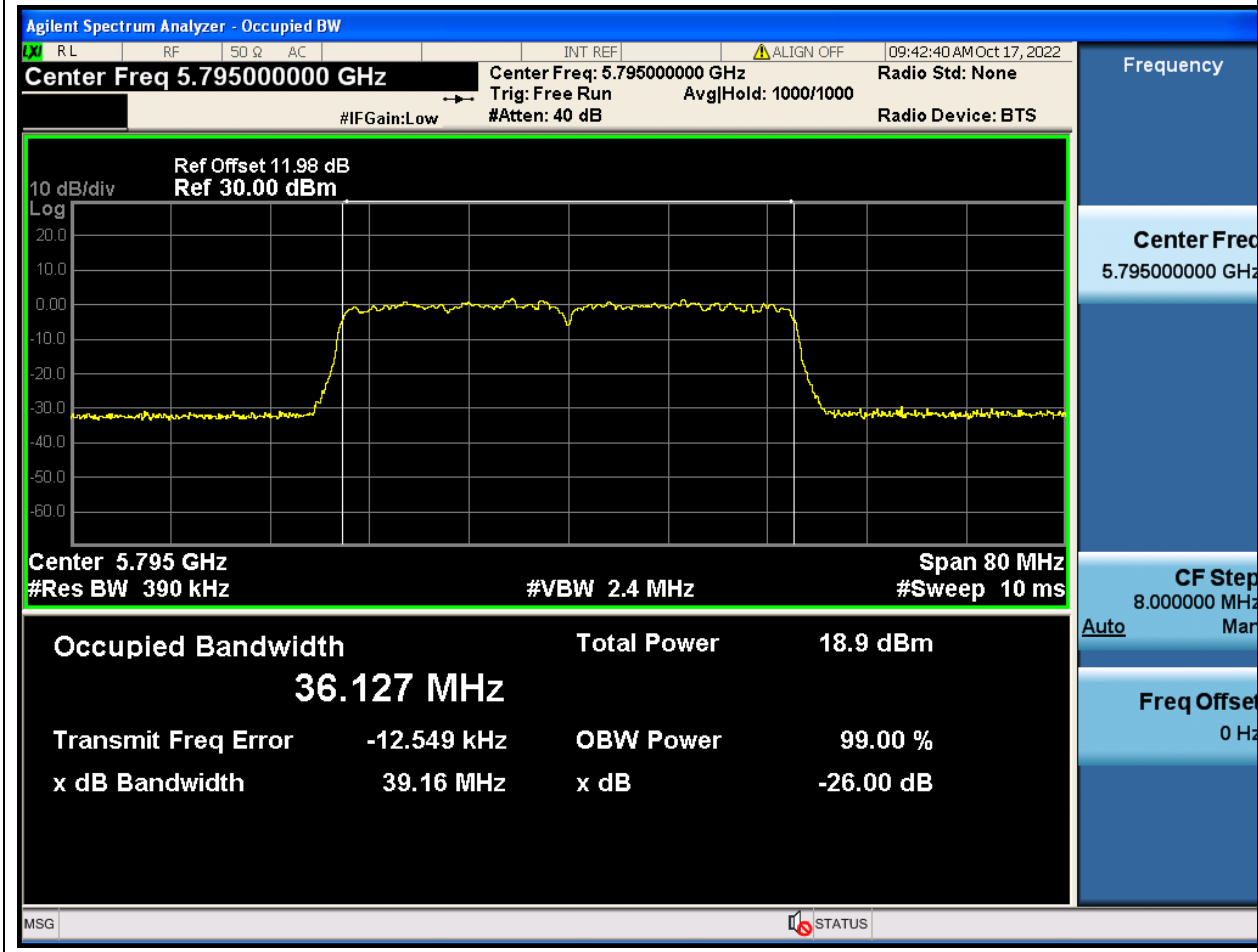

78. 802.11ac_40M_U-NII-3_H

78.1. A.2.2-99% Bandwidth(NTNV)

Center Frequency (MHz)	OBW Power (%)	RBW (MHz)	Detector	Limit (MHz)	OBW (MHz)	Verdict
5795	99	0.39	Peak	0	36.126949	Unknown