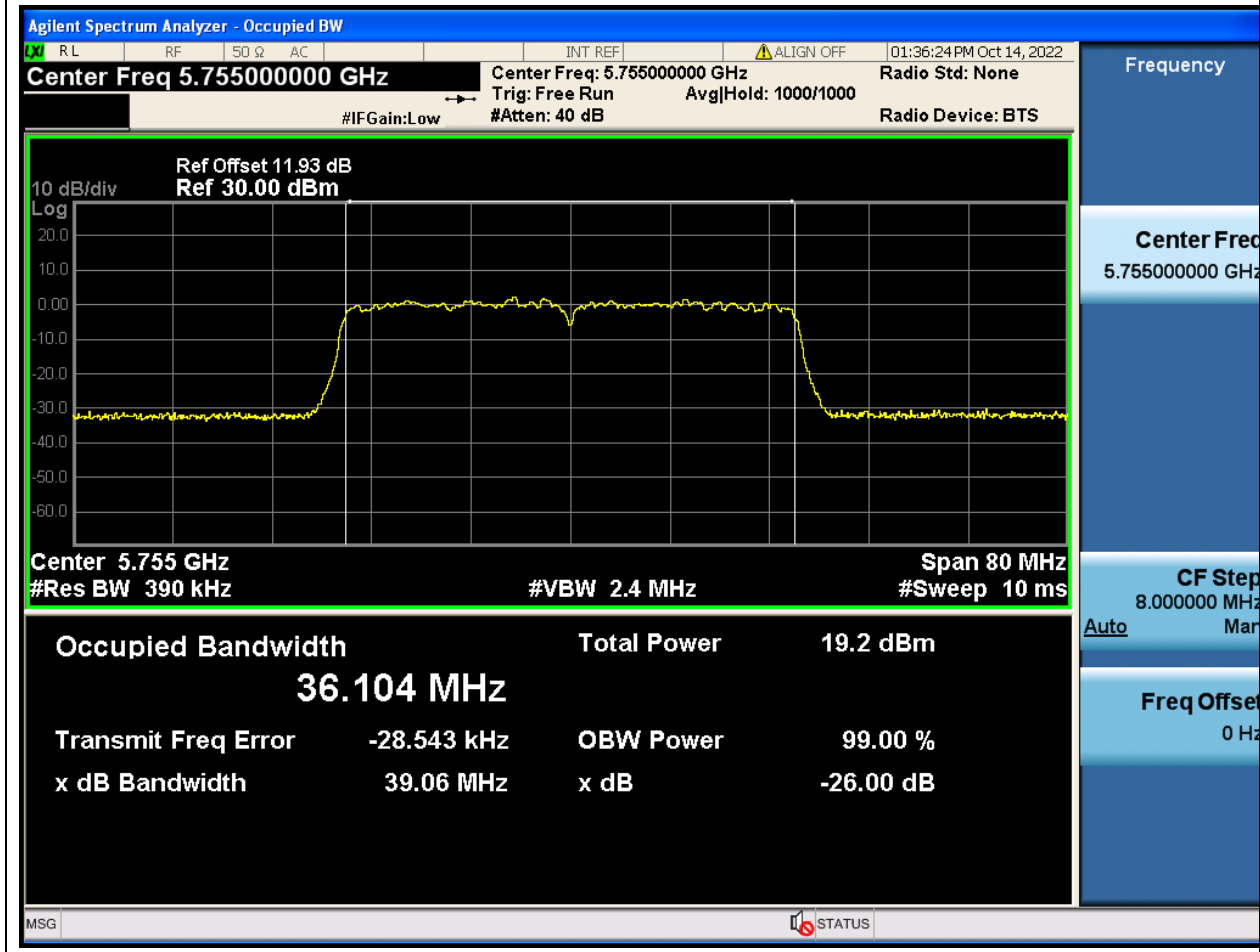

77. 802.11ac_40M_U-NII-3_L

77.1. A.2.2-99% Bandwidth(NTNV)

Center Frequency (MHz)	OBW Power (%)	RBW (MHz)	Detector	Limit (MHz)	OBW (MHz)	Verdict
5755	99	0.39	Peak	0	36.103843	Unknown