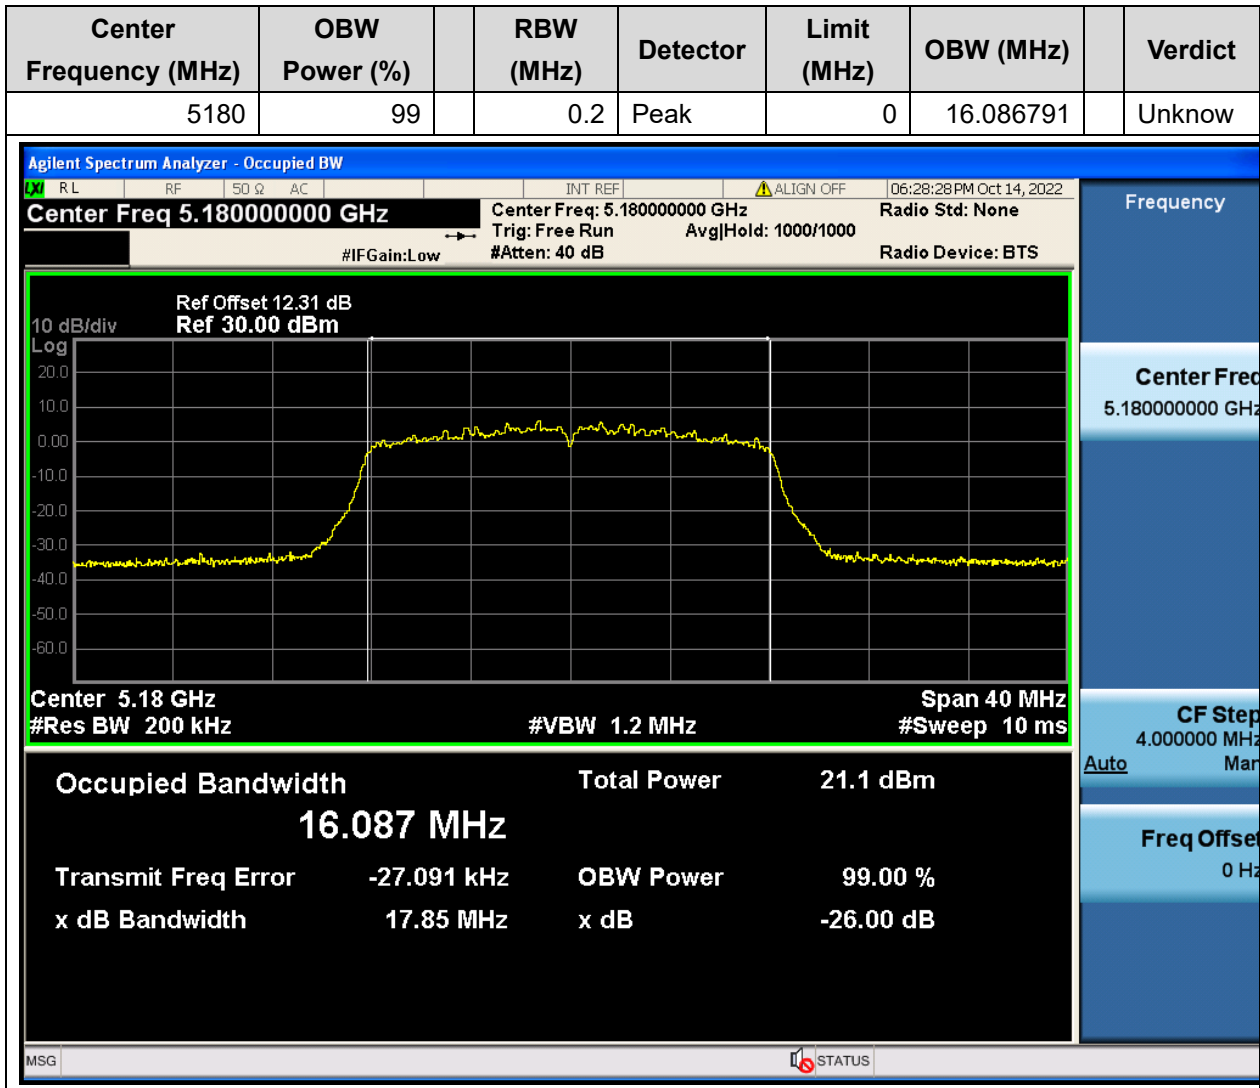

Aux. Antenna

1. 802.11a_20M_U-NII-1_L

1.1. A.2.2-99% Bandwidth(NTNV)