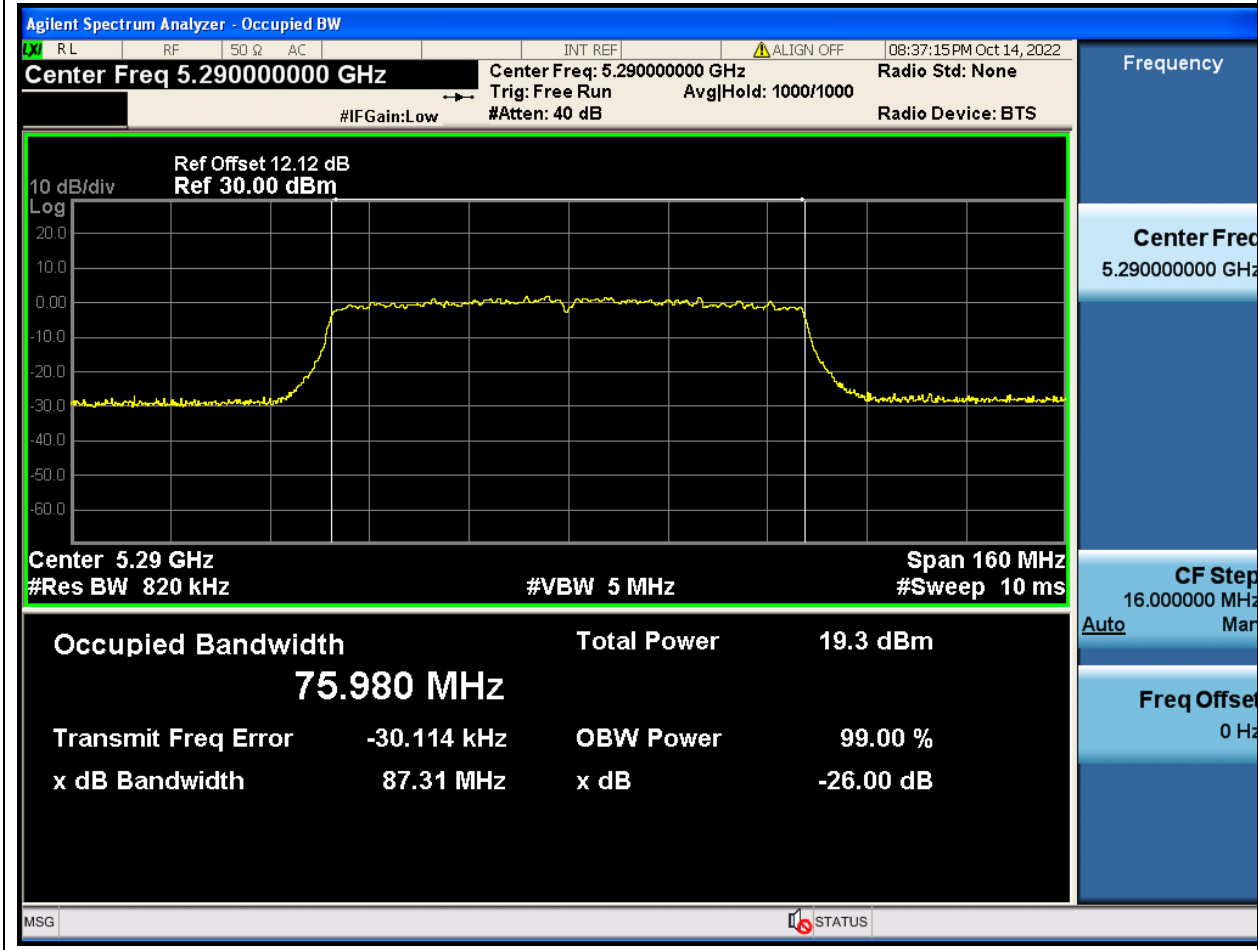

34. 802.11ac_80M_U-NII-2A_M

34.1. A.2.2-99% Bandwidth(NTNV)

Center Frequency (MHz)	OBW Power (%)	RBW (MHz)	Detector	Limit (MHz)	OBW (MHz)	Verdict
5290	99	0.82	Peak	0	75.980211	Unknown