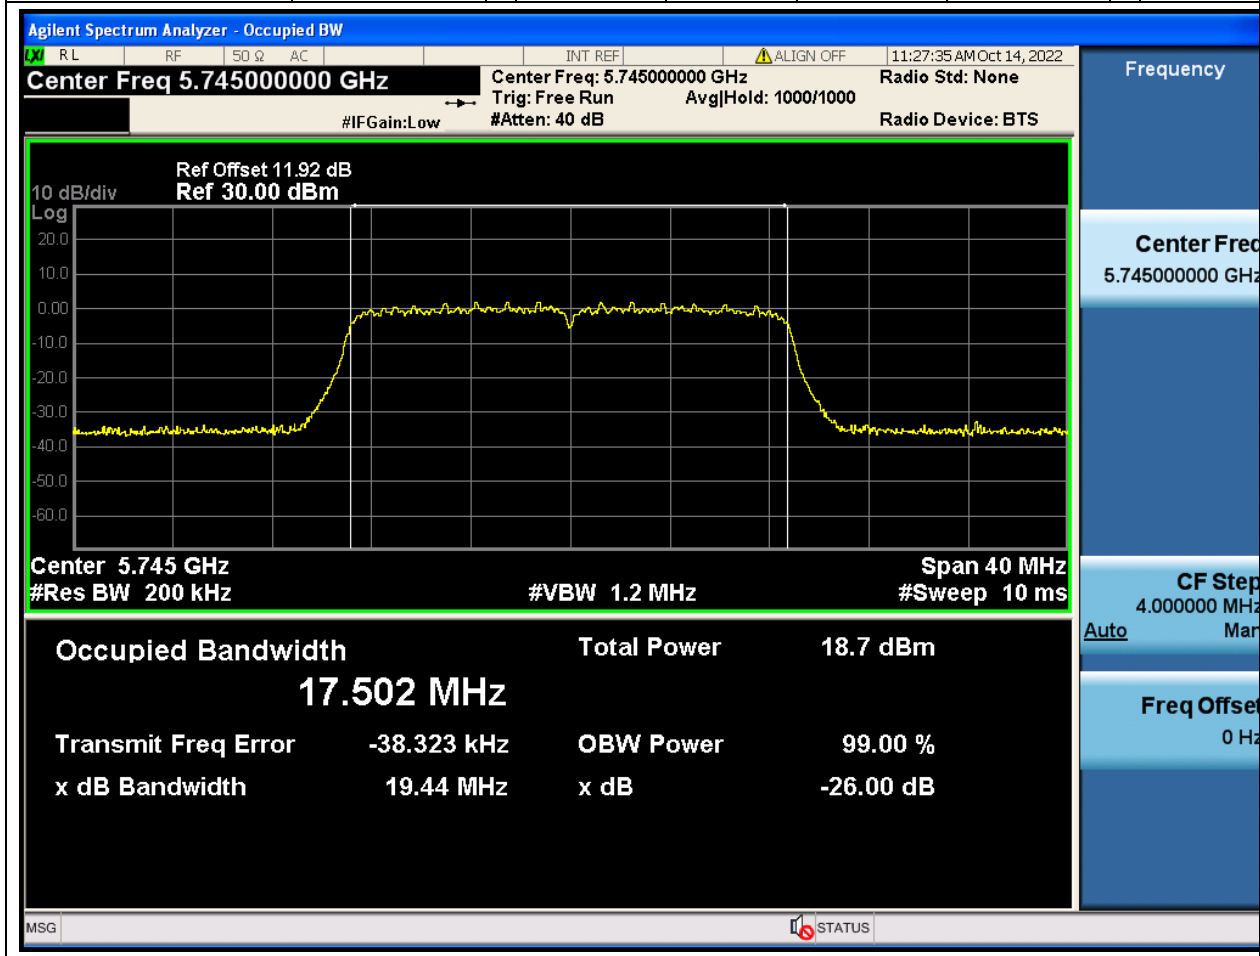

69. 802.11n_20M_U-NII-3_L

69.1. A.2.2-99% Bandwidth(NTNV)

Center Frequency (MHz)	OBW Power (%)	RBW (MHz)	Detector	Limit (MHz)	OBW (MHz)	Verdict
5745	99	0.2	Peak	0	17.501976	Unknown