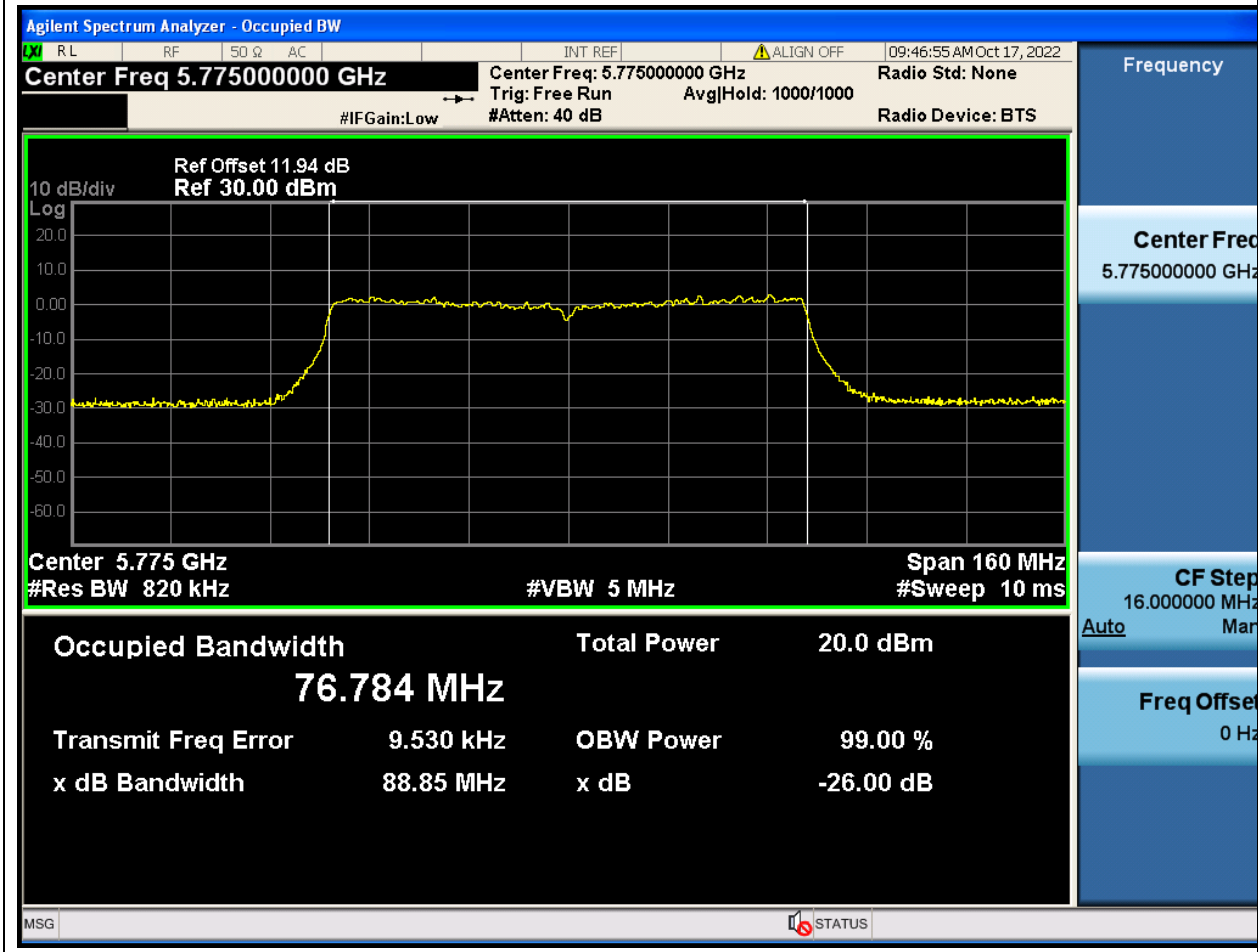

79. 802.11ac_80M_U-NII-3_M

79.1. A.2.2-99% Bandwidth(NTNV)

Center Frequency (MHz)	OBW Power (%)	RBW (MHz)	Detector	Limit (MHz)	OBW (MHz)	Verdict
5775	99	0.82	Peak	0	76.783916	Unknown