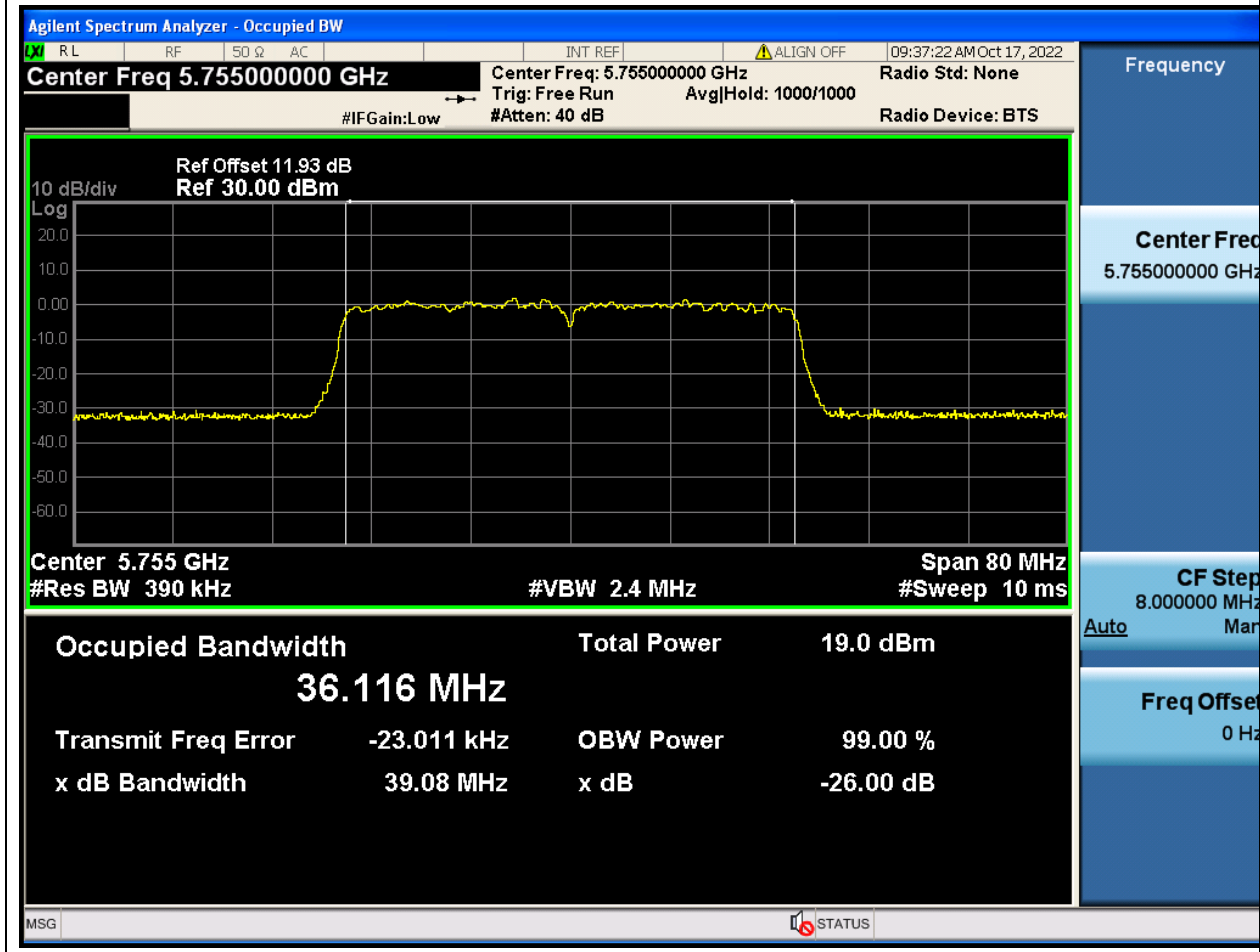

77. 802.11ac_40M_U-NII-3_L

77.1. A.2.2-99% Bandwidth(NTNV)

Center Frequency (MHz)	OBW Power (%)	RBW (MHz)	Detector	Limit (MHz)	OBW (MHz)	Verdict
5755	99	0.39	Peak	0	36.116336	Unknown