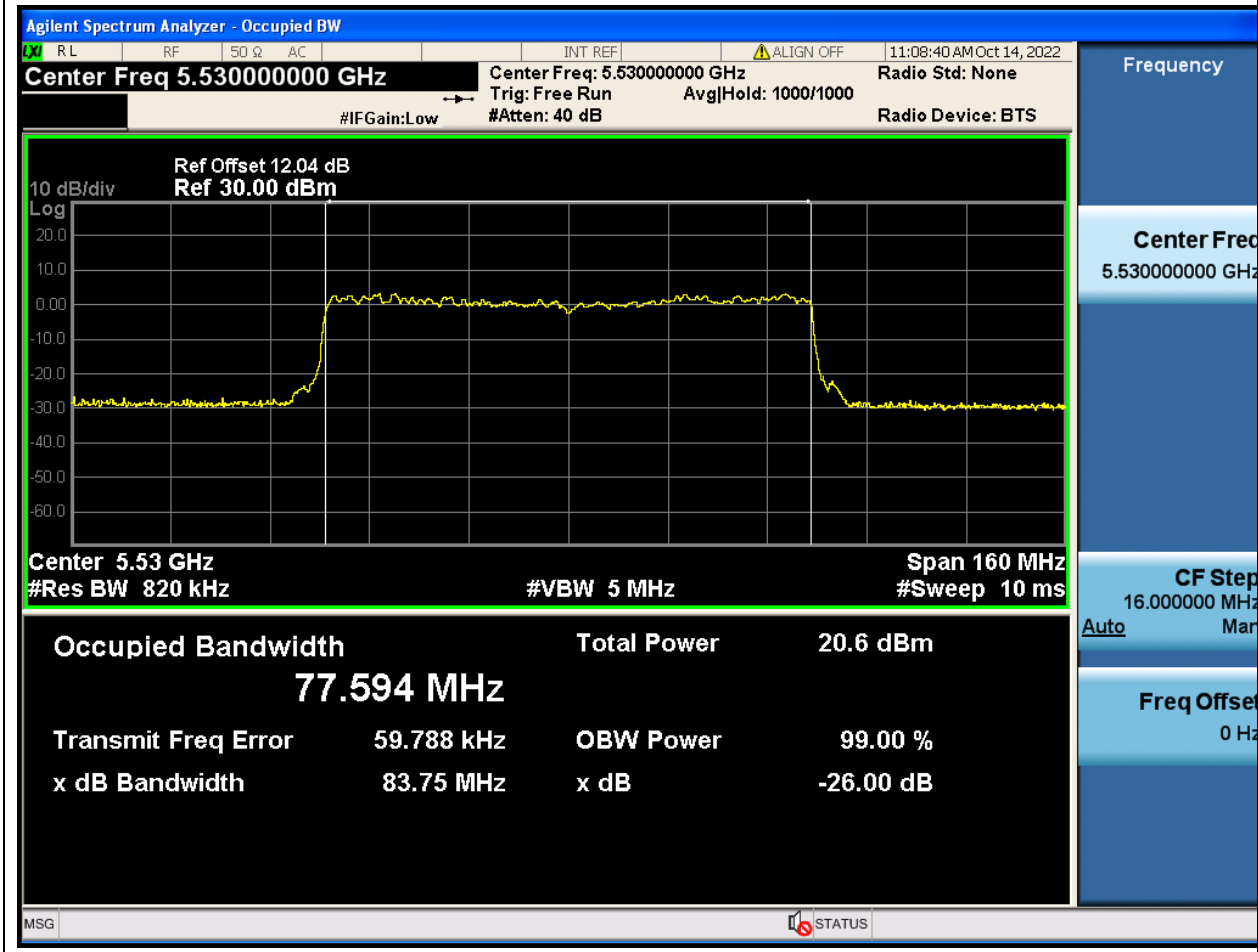

64. 802.11ax_80M_U-NII-2C_L

64.1. A.2.2-99% Bandwidth(NTNV)

Center Frequency (MHz)	OBW Power (%)	RBW (MHz)	Detector	Limit (MHz)	OBW (MHz)	Verdict
5530	99	0.82	Peak	0	77.593817	Unknown