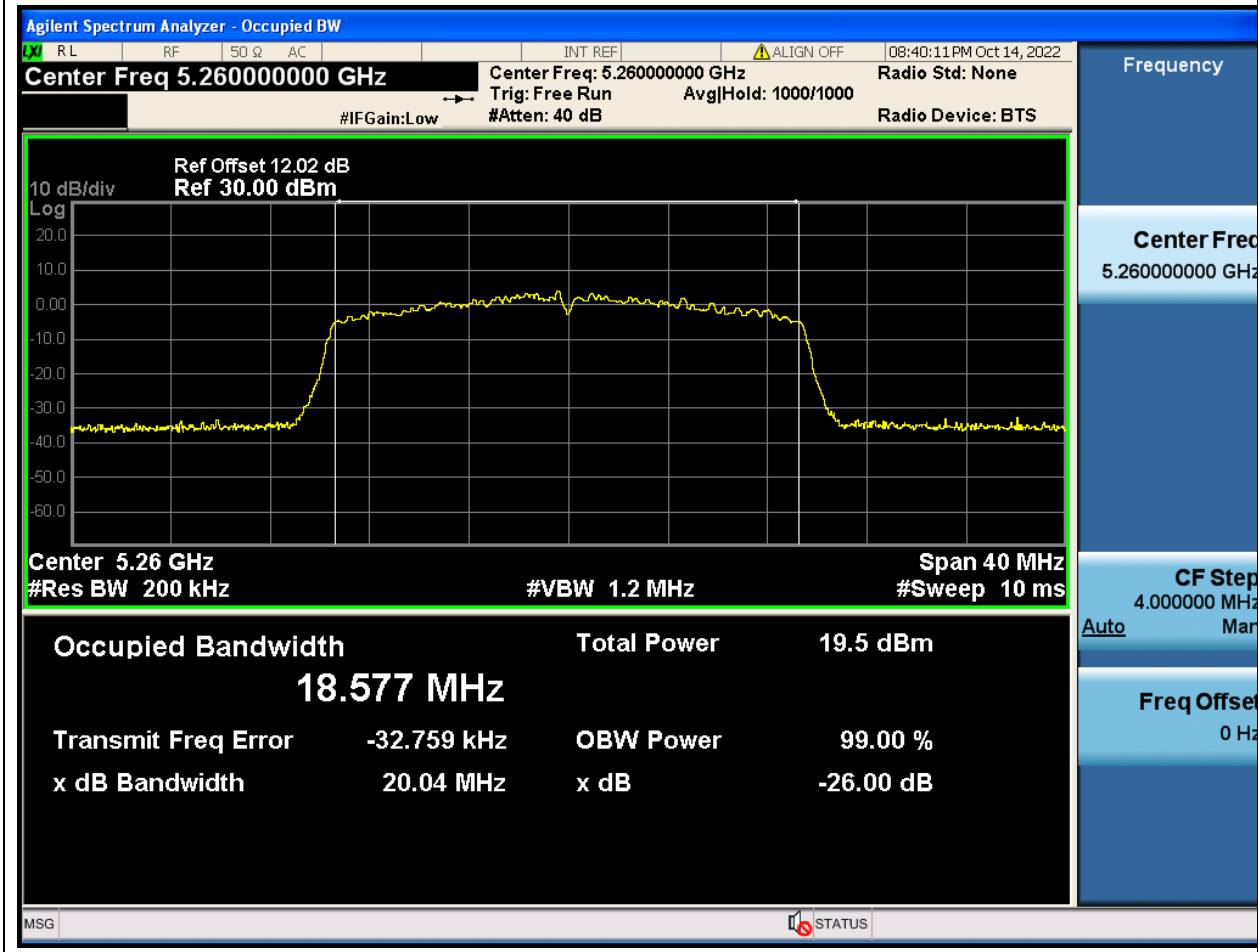

35. 802.11ax_20M_U-NII-2A_L

35.1. A.2.2-99% Bandwidth(NTNV)

Center Frequency (MHz)	OBW Power (%)	RBW (MHz)	Detector	Limit (MHz)	OBW (MHz)	Verdict
5260	99	0.2	Peak	0	18.576557	Unknown