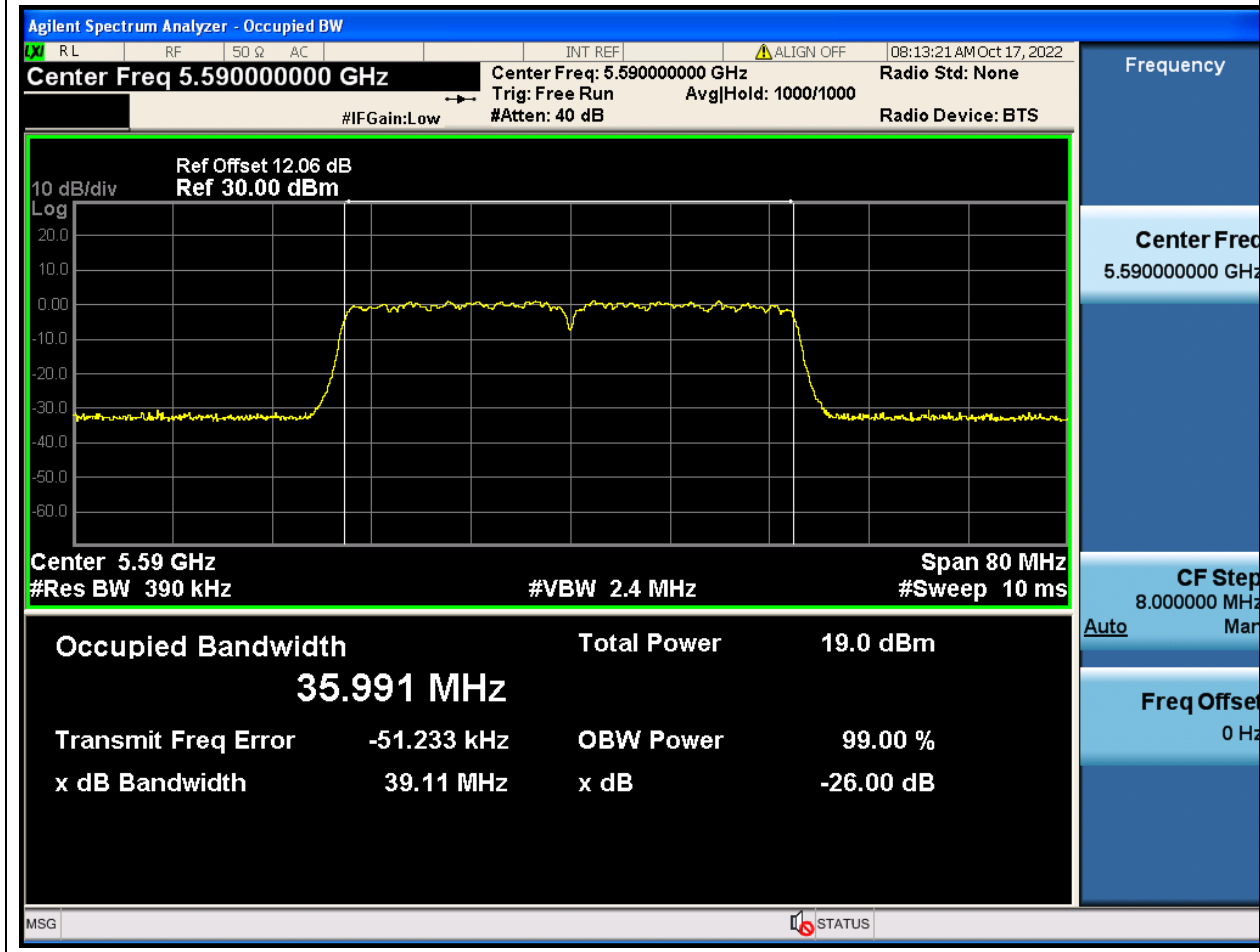

54. 802.11ac_40M_U-NII-2C_M

54.1. A.2.2-99% Bandwidth(NTNV)

Center Frequency (MHz)	OBW Power (%)	RBW (MHz)	Detector	Limit (MHz)	OBW (MHz)	Verdict
5590	99	0.39	Peak	0	35.990898	Unknown