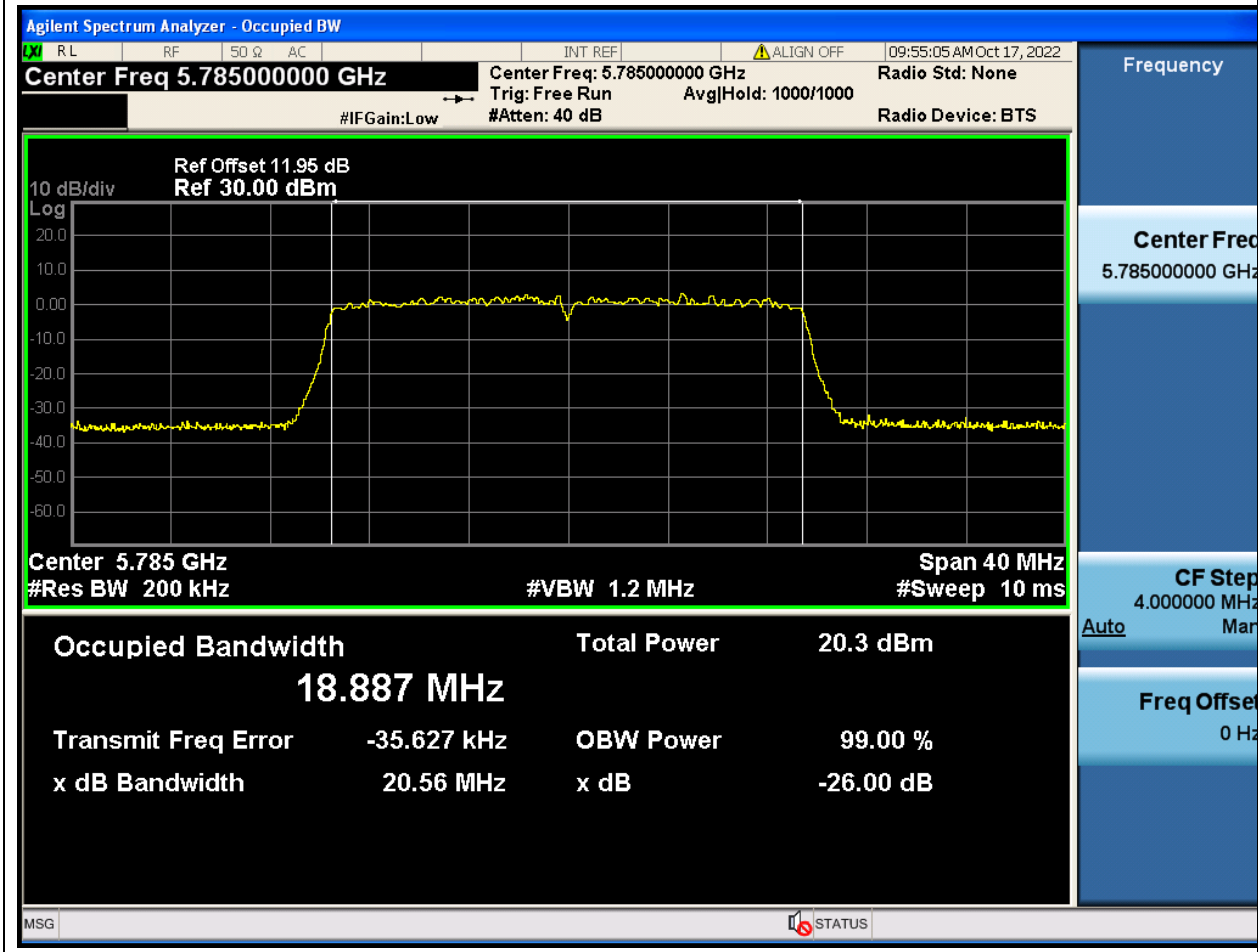

81. 802.11ax_20M_U-NII-3_M

81.1. A.2.2-99% Bandwidth(NTNV)

Center Frequency (MHz)	OBW Power (%)	RBW (MHz)	Detector	Limit (MHz)	OBW (MHz)	Verdict
5785	99	0.2	Peak	0	18.88686	Unknown