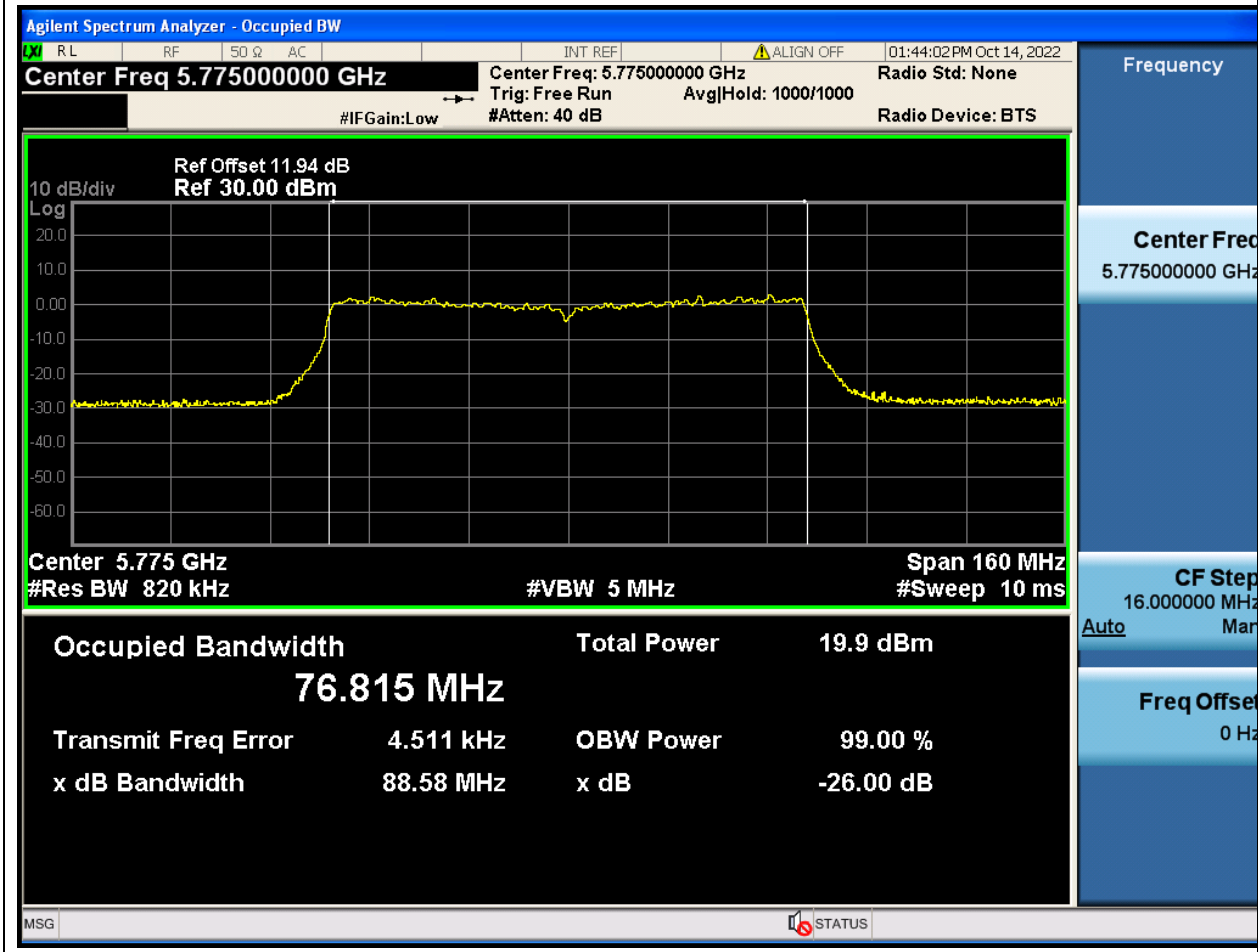

79. 802.11ac_80M_U-NII-3_M

79.1. A.2.2-99% Bandwidth(NTNV)

Center Frequency (MHz)	OBW Power (%)	RBW (MHz)	Detector	Limit (MHz)	OBW (MHz)	Verdict
5775	99	0.82	Peak	0	76.814858	Unknown