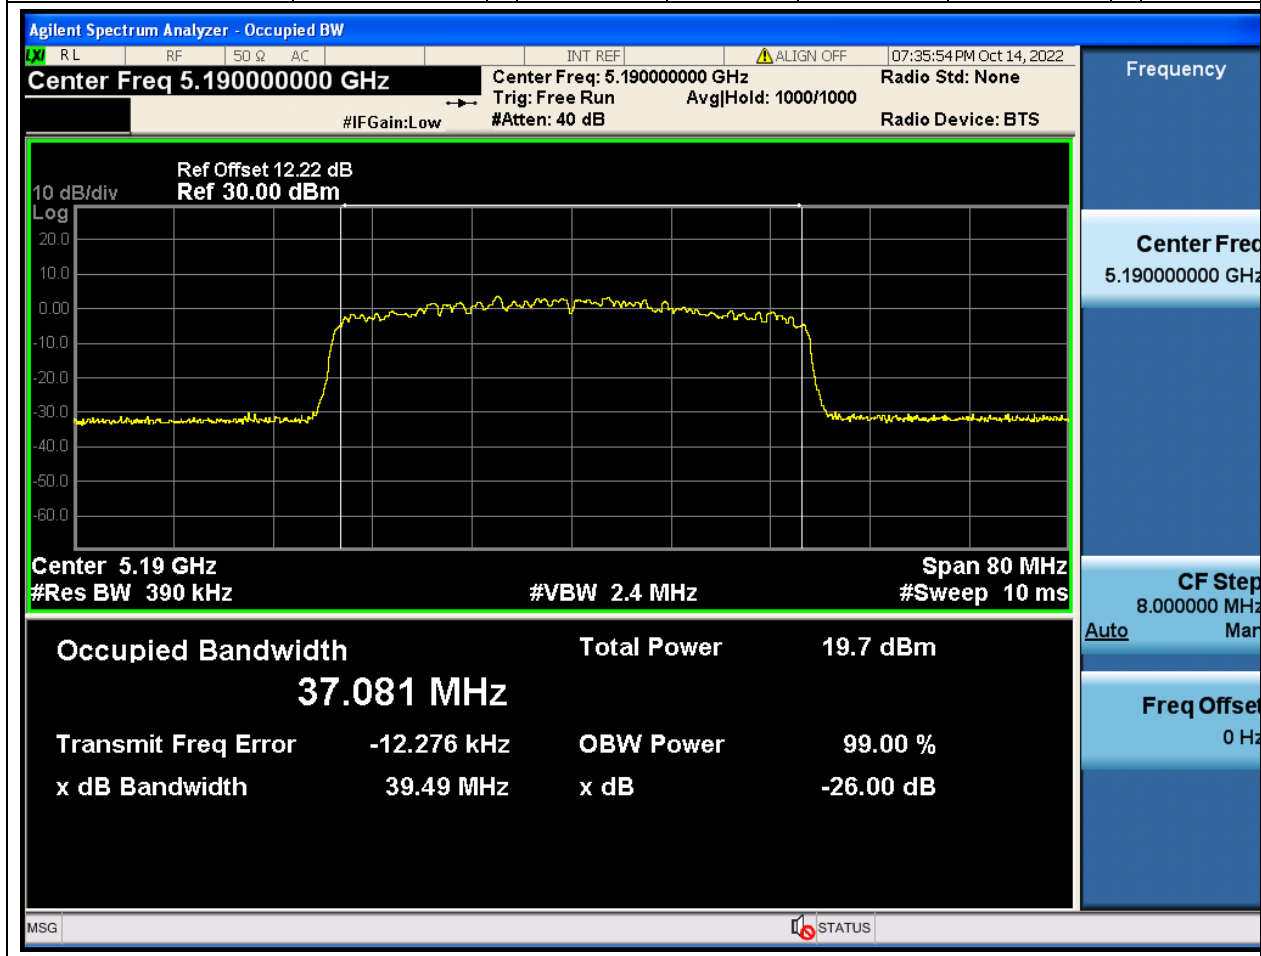

18. 802.11ax_40M_U-NII-1_L

18.1. A.2.2-99% Bandwidth(NTNV)

Center Frequency (MHz)	OBW Power (%)	RBW (MHz)	Detector	Limit (MHz)	OBW (MHz)	Verdict
5190	99	0.39	Peak	0	37.081257	Unknown