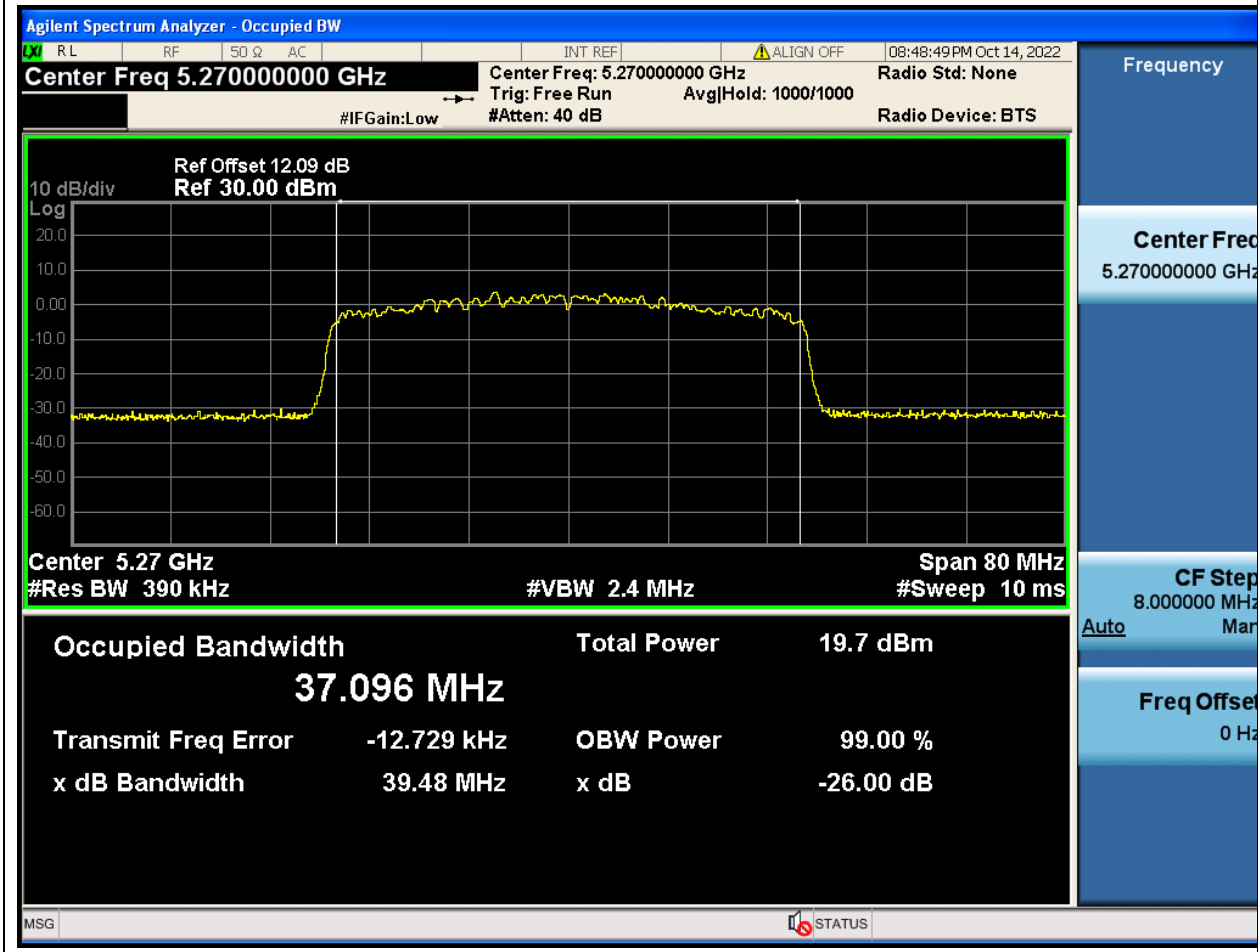

38. 802.11ax_40M_U-NII-2A_L

38.1. A.2.2-99% Bandwidth(NTNV)

Center Frequency (MHz)	OBW Power (%)	RBW (MHz)	Detector	Limit (MHz)	OBW (MHz)	Verdict
5270	99	0.39	Peak	0	37.09569	Unknown