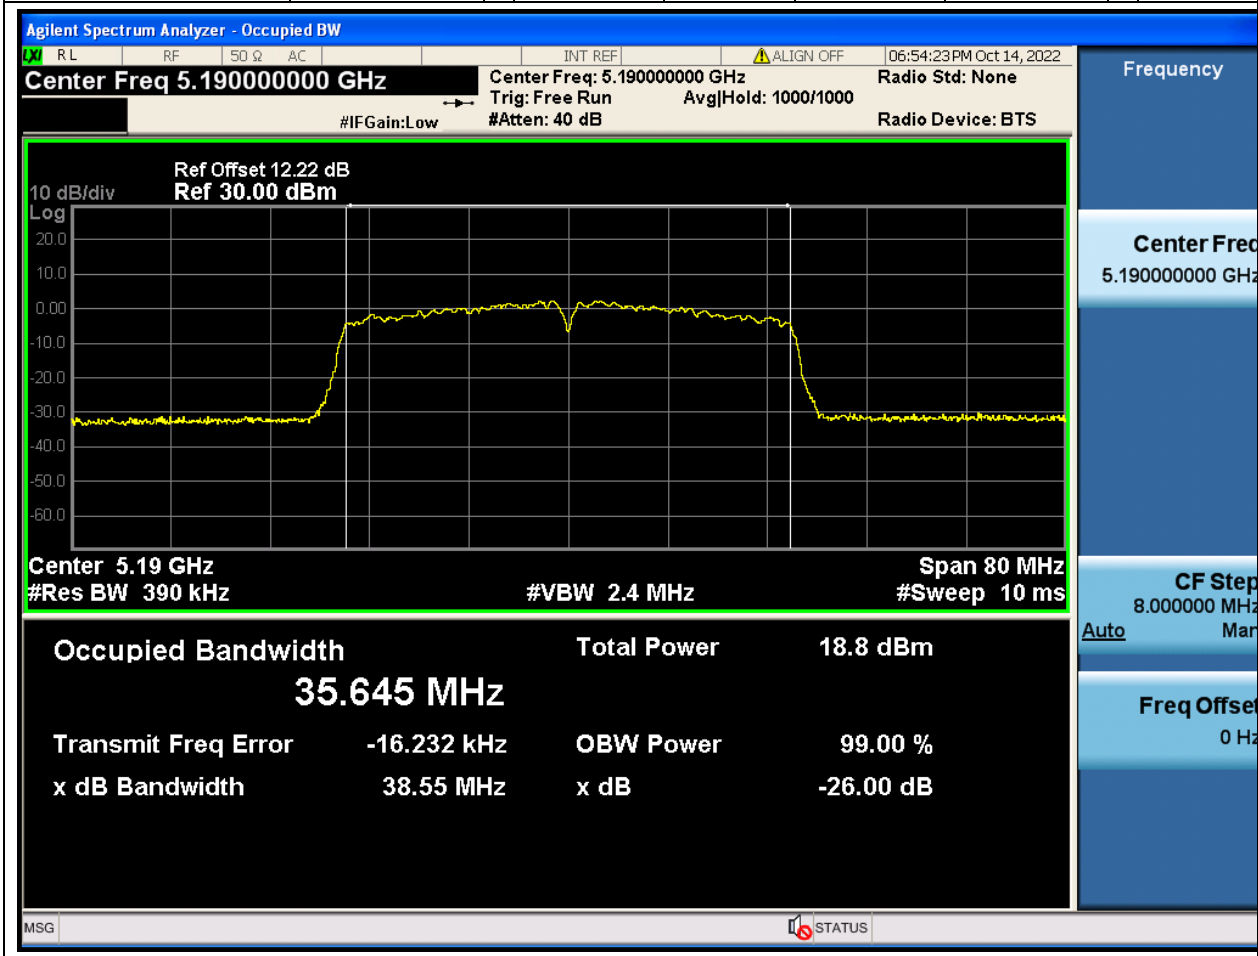

7. 802.11n_40M_U-NII-1_L

7.1. A.2.2-99% Bandwidth(NTNV)

Center Frequency (MHz)	OBW Power (%)	RBW (MHz)	Detector	Limit (MHz)	OBW (MHz)	Verdict
5190	99	0.39	Peak	0	35.645145	Unknown