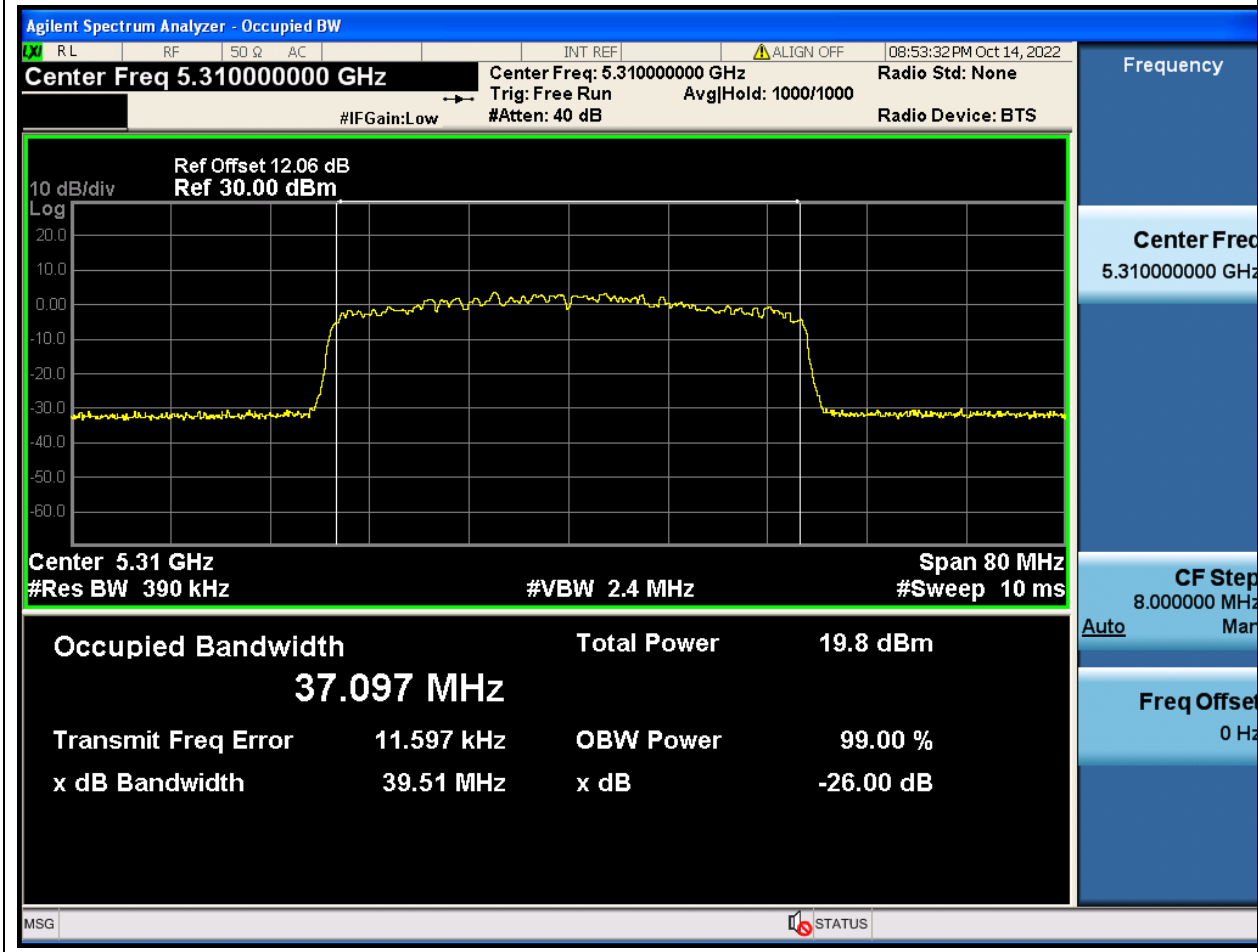

39. 802.11ax_40M_U-NII-2A_H

39.1. A.2.2-99% Bandwidth(NTNV)

Center Frequency (MHz)	OBW Power (%)	RBW (MHz)	Detector	Limit (MHz)	OBW (MHz)	Verdict
5310	99	0.39	Peak	0	37.096977	Unknown