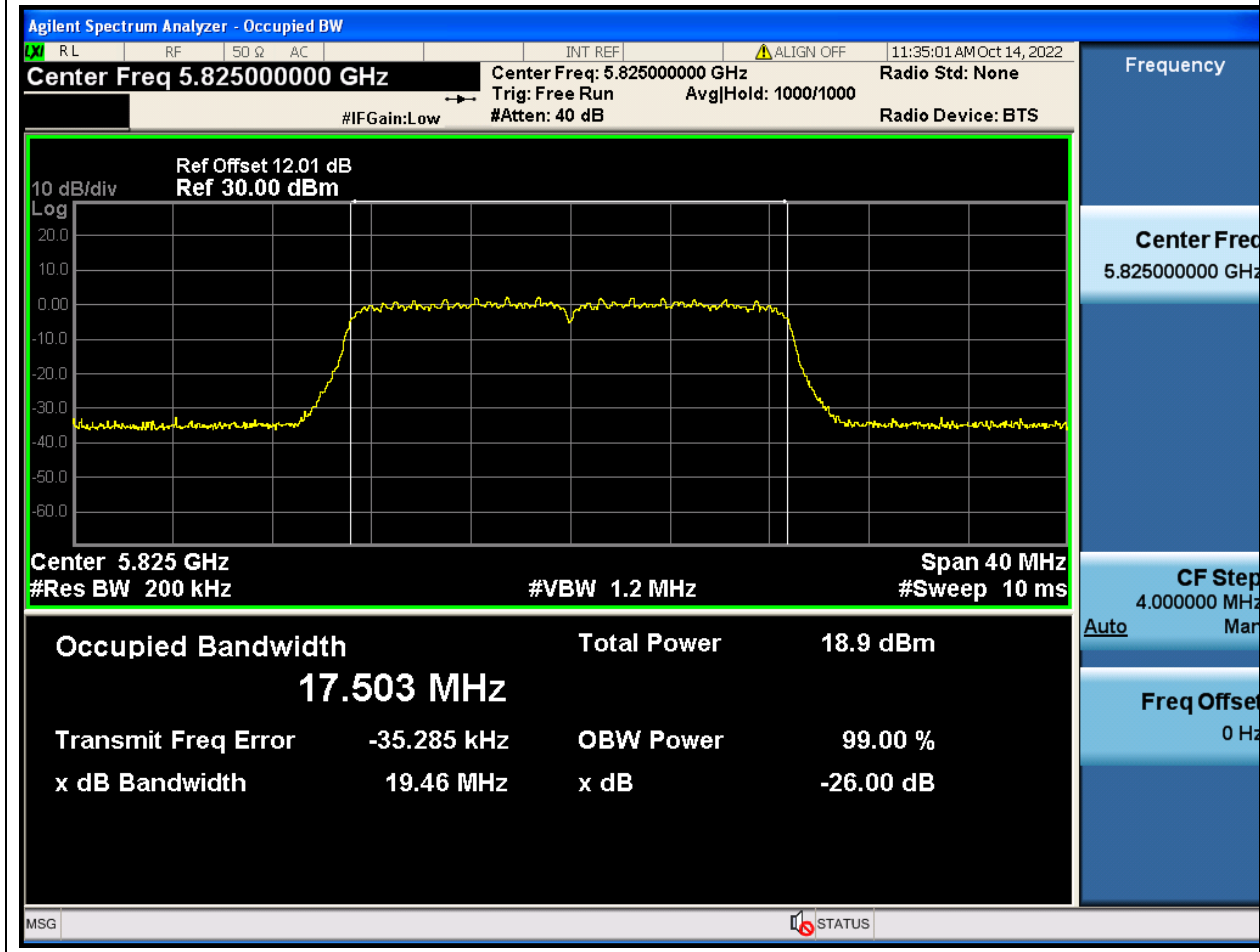

71. 802.11n_20M_U-NII-3_H

71.1. A.2.2-99% Bandwidth(NTNV)

Center Frequency (MHz)	OBW Power (%)	RBW (MHz)	Detector	Limit (MHz)	OBW (MHz)	Verdict
5825	99	0.2	Peak	0	17.502511	Unknown