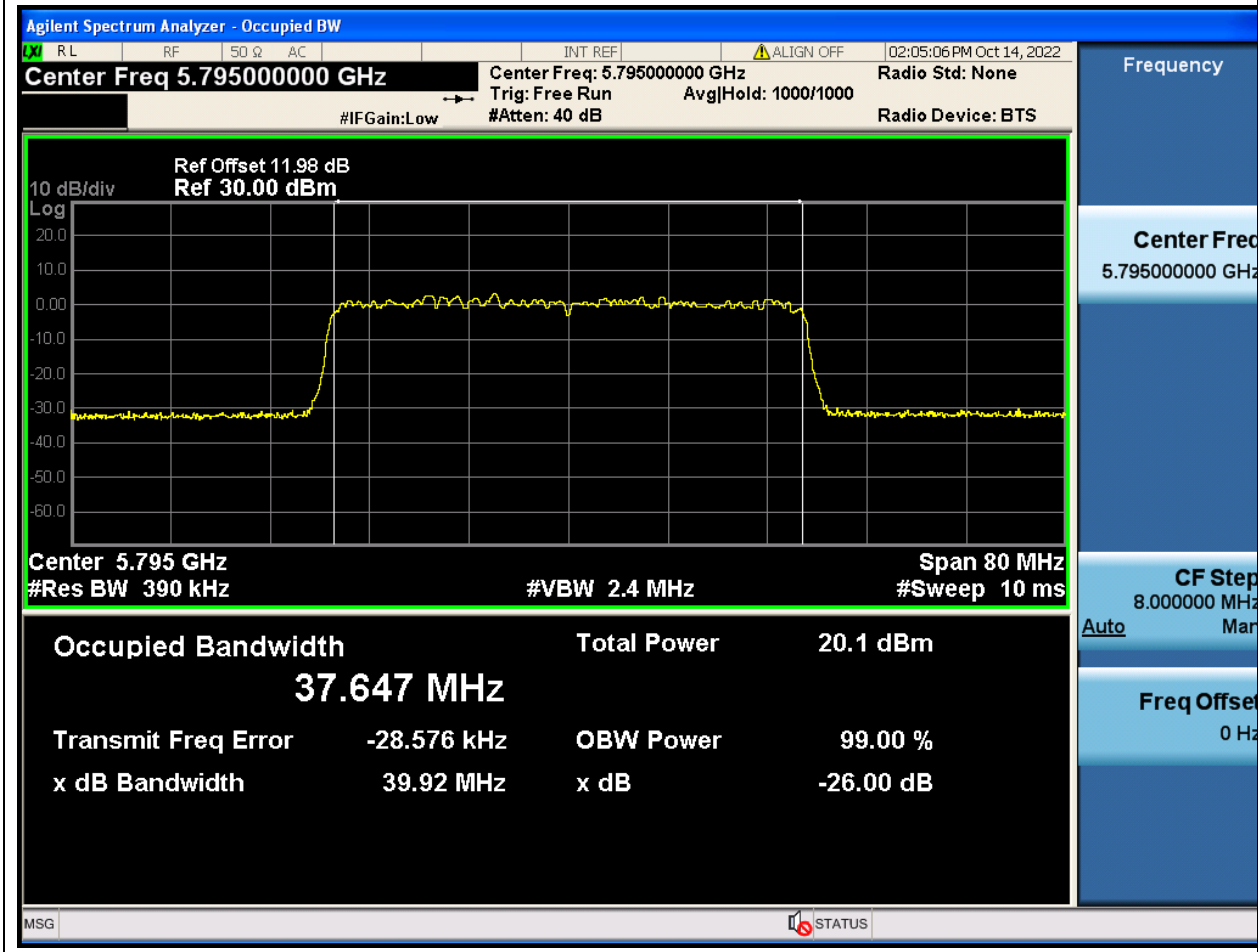

84. 802.11ax_40M_U-NII-3_H

84.1. A.2.2-99% Bandwidth(NTNV)

Center Frequency (MHz)	OBW Power (%)	RBW (MHz)	Detector	Limit (MHz)	OBW (MHz)	Verdict
5795	99	0.39	Peak	0	37.646594	Unknown