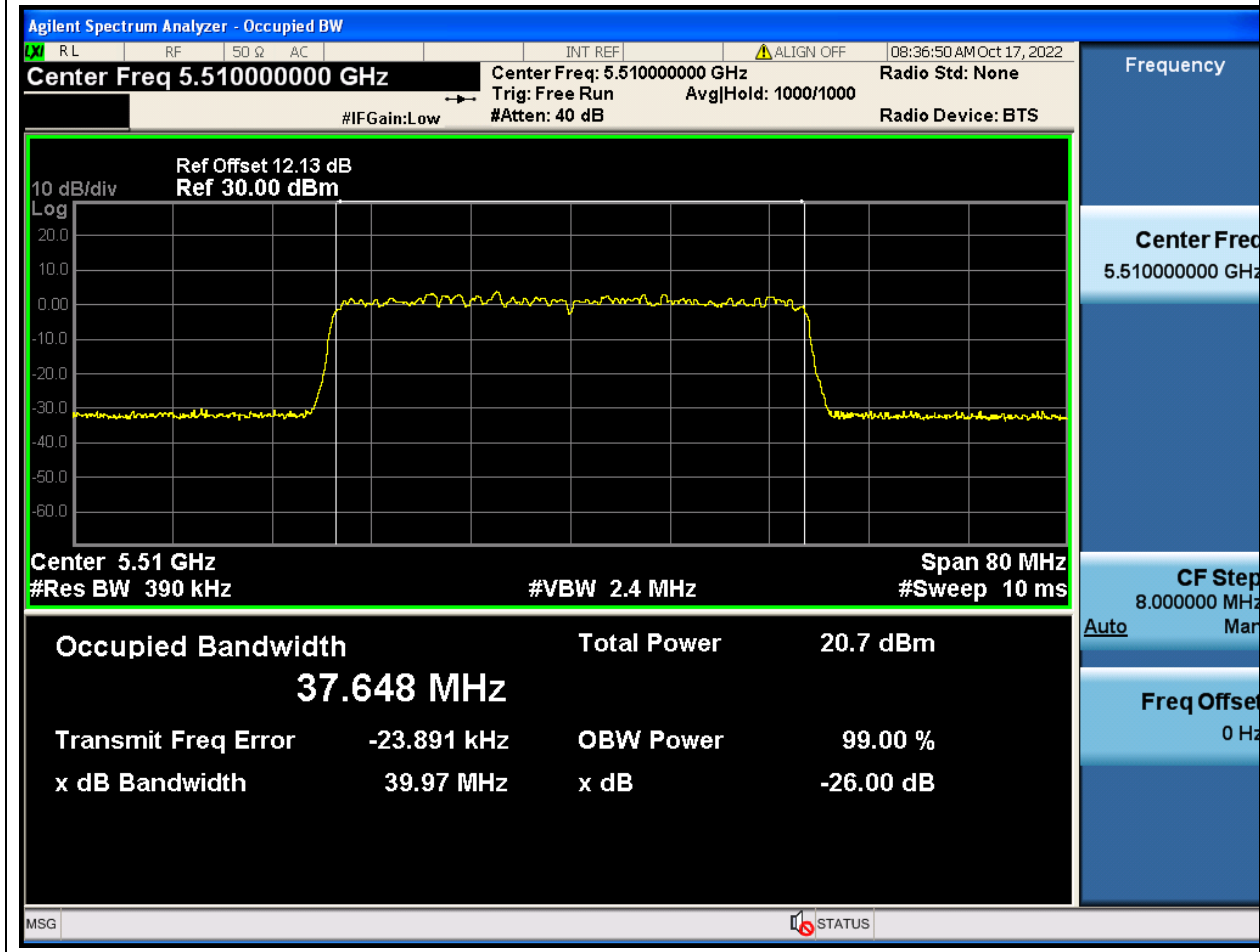

61. 802.11ax_40M_U-NII-2C_L

61.1. A.2.2-99% Bandwidth(NTNV)

Center Frequency (MHz)	OBW Power (%)	RBW (MHz)	Detector	Limit (MHz)	OBW (MHz)	Verdict
5510	99	0.39	Peak	0	37.648169	Unknown