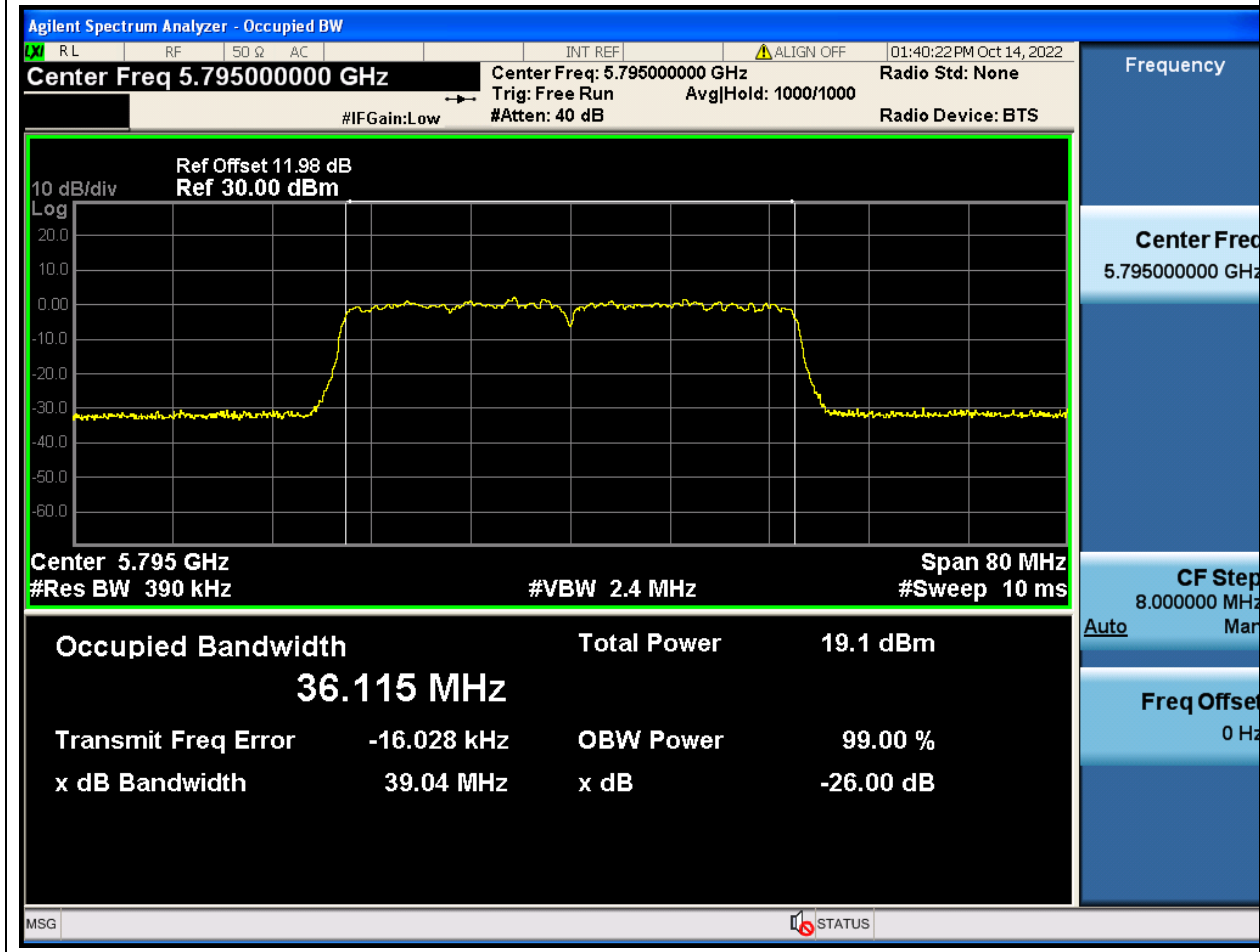

78. 802.11ac_40M_U-NII-3_H

78.1. A.2.2-99% Bandwidth(NTNV)

Center Frequency (MHz)	OBW Power (%)	RBW (MHz)	Detector	Limit (MHz)	OBW (MHz)	Verdict
5795	99	0.39	Peak	0	36.114708	Unknown