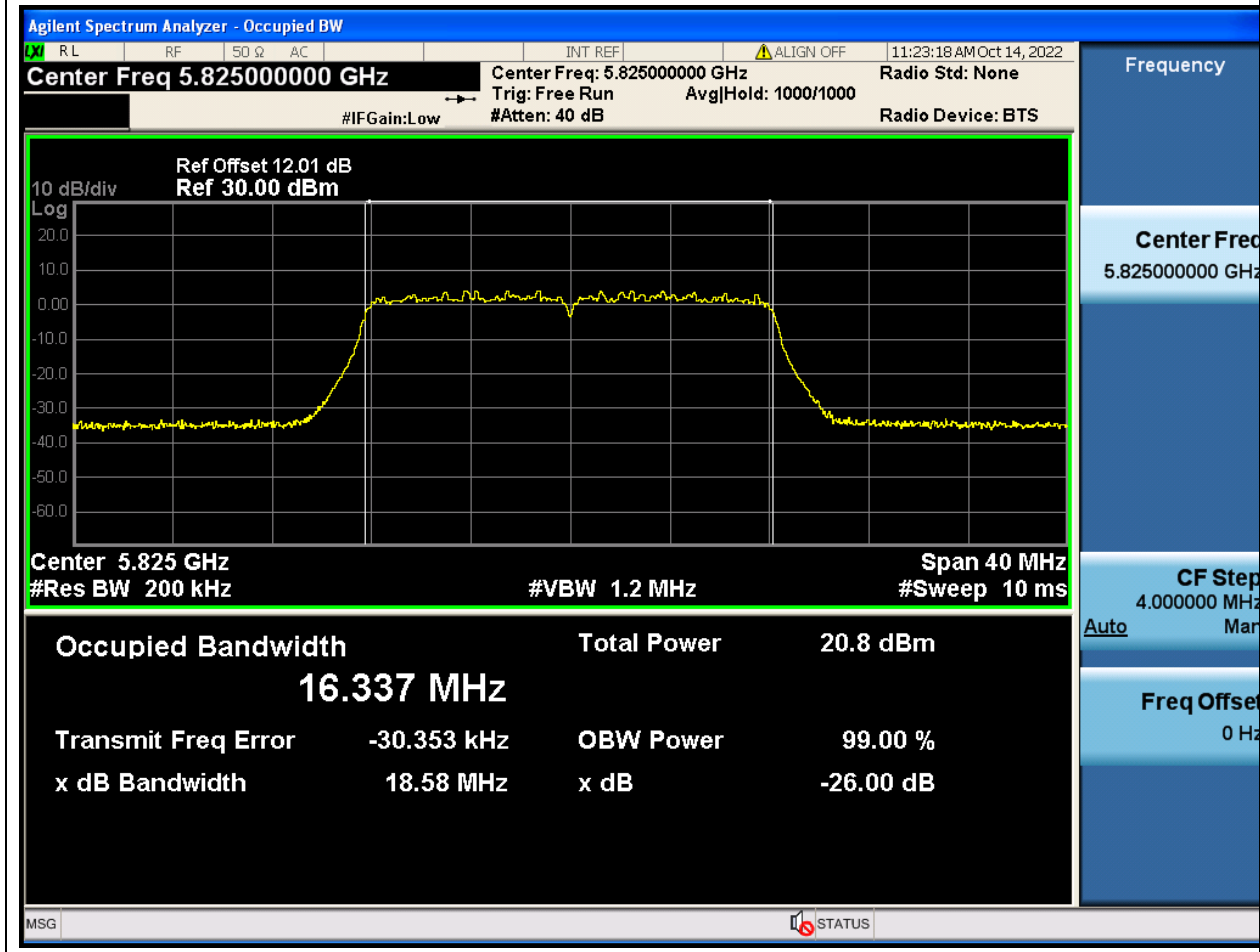

68. 802.11a_20M_U-NII-3_H

68.1. A.2.2-99% Bandwidth(NTNV)

Center Frequency (MHz)	OBW Power (%)	RBW (MHz)	Detector	Limit (MHz)	OBW (MHz)	Verdict
5825	99	0.2	Peak	0	16.33704	Unknown