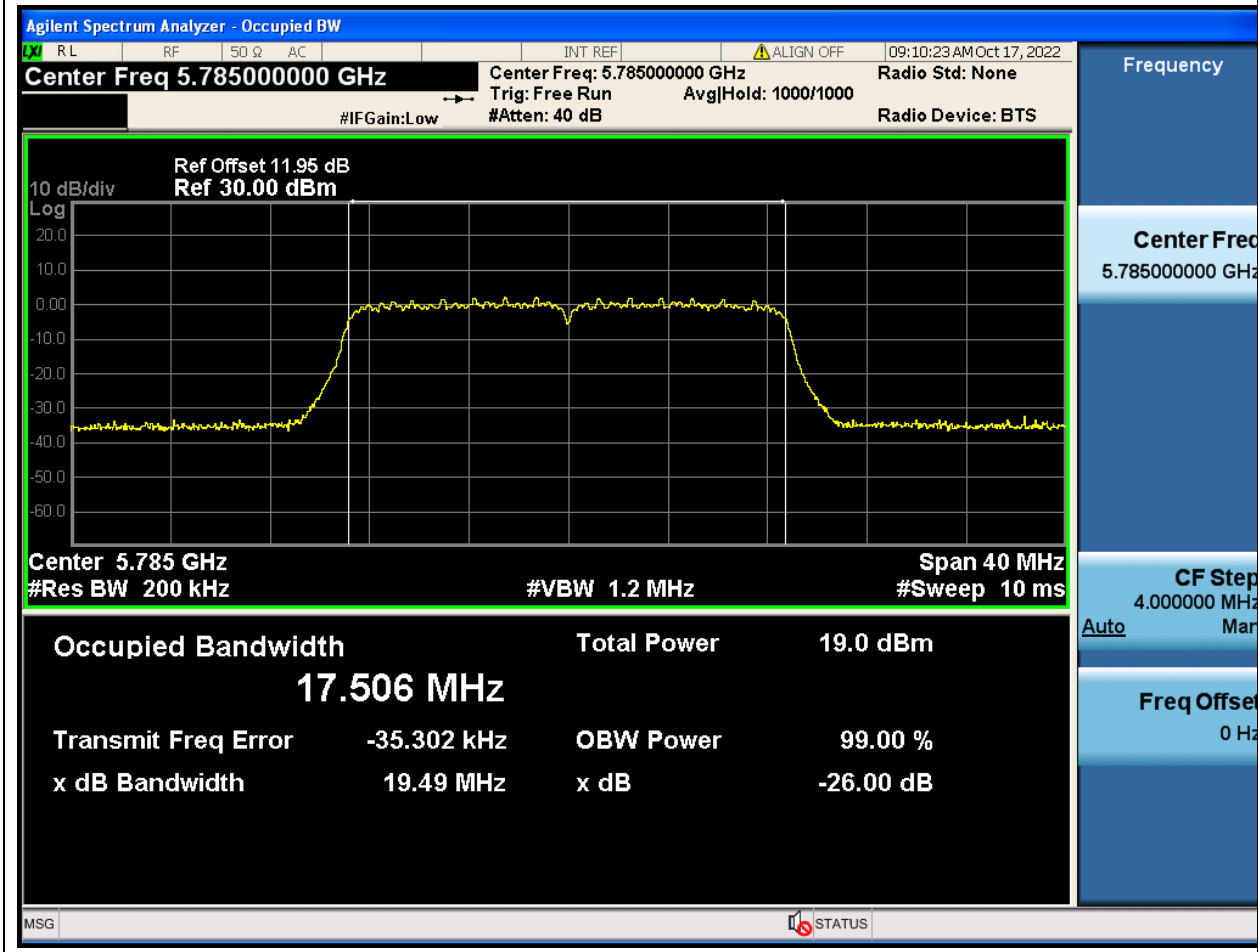

70. 802.11n_20M_U-NII-3_M

70.1. A.2.2-99% Bandwidth(NTNV)

Center Frequency (MHz)	OBW Power (%)	RBW (MHz)	Detector	Limit (MHz)	OBW (MHz)	Verdict
5785	99	0.2	Peak	0	17.50629	Unknown