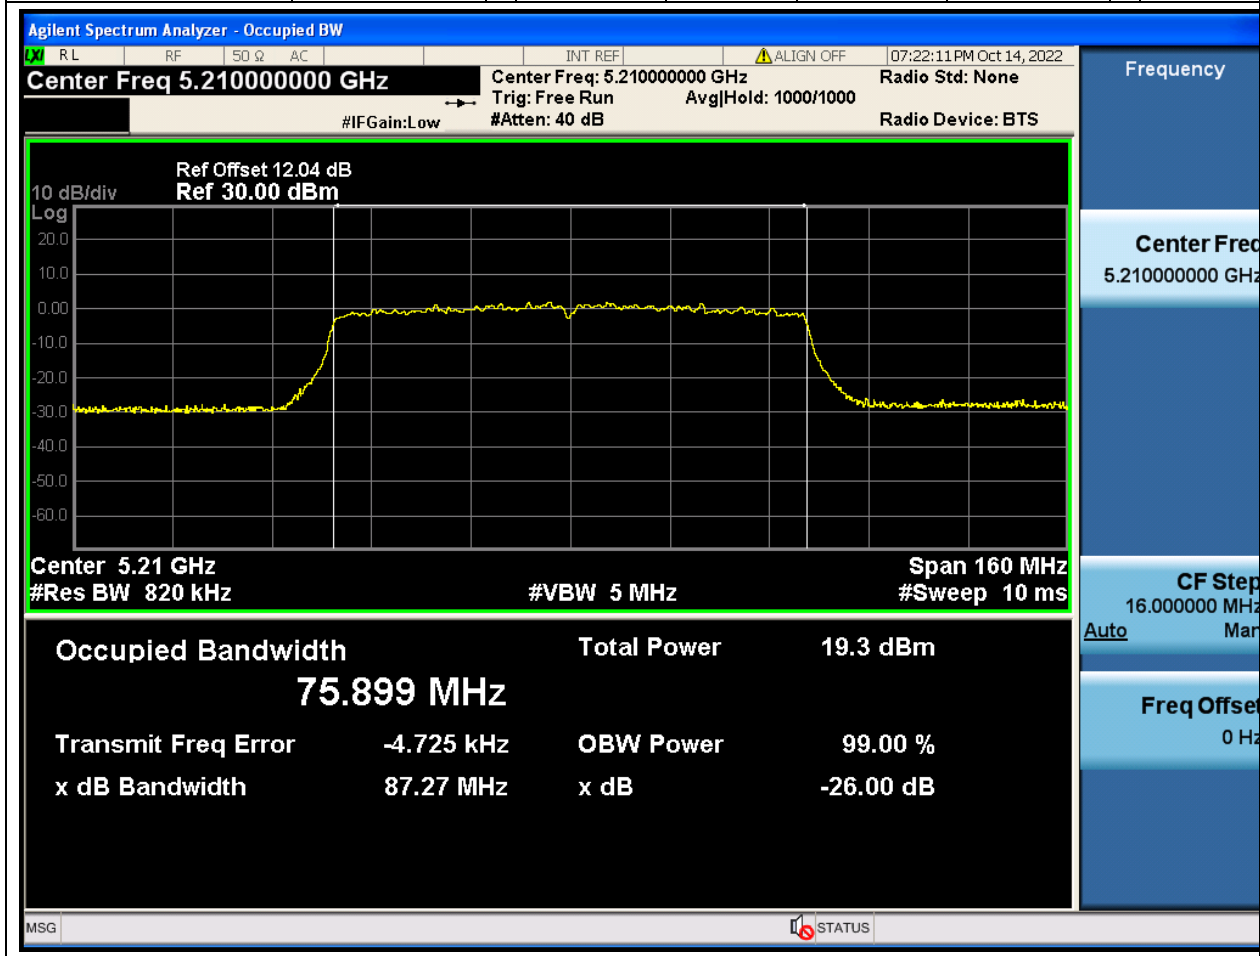

14. 802.11ac_80M_U-NII-1_M

14.1. A.2.2-99% Bandwidth(NTNV)

Center Frequency (MHz)	OBW Power (%)	RBW (MHz)	Detector	Limit (MHz)	OBW (MHz)	Verdict
5210	99	0.82	Peak	0	75.899414	Unknown