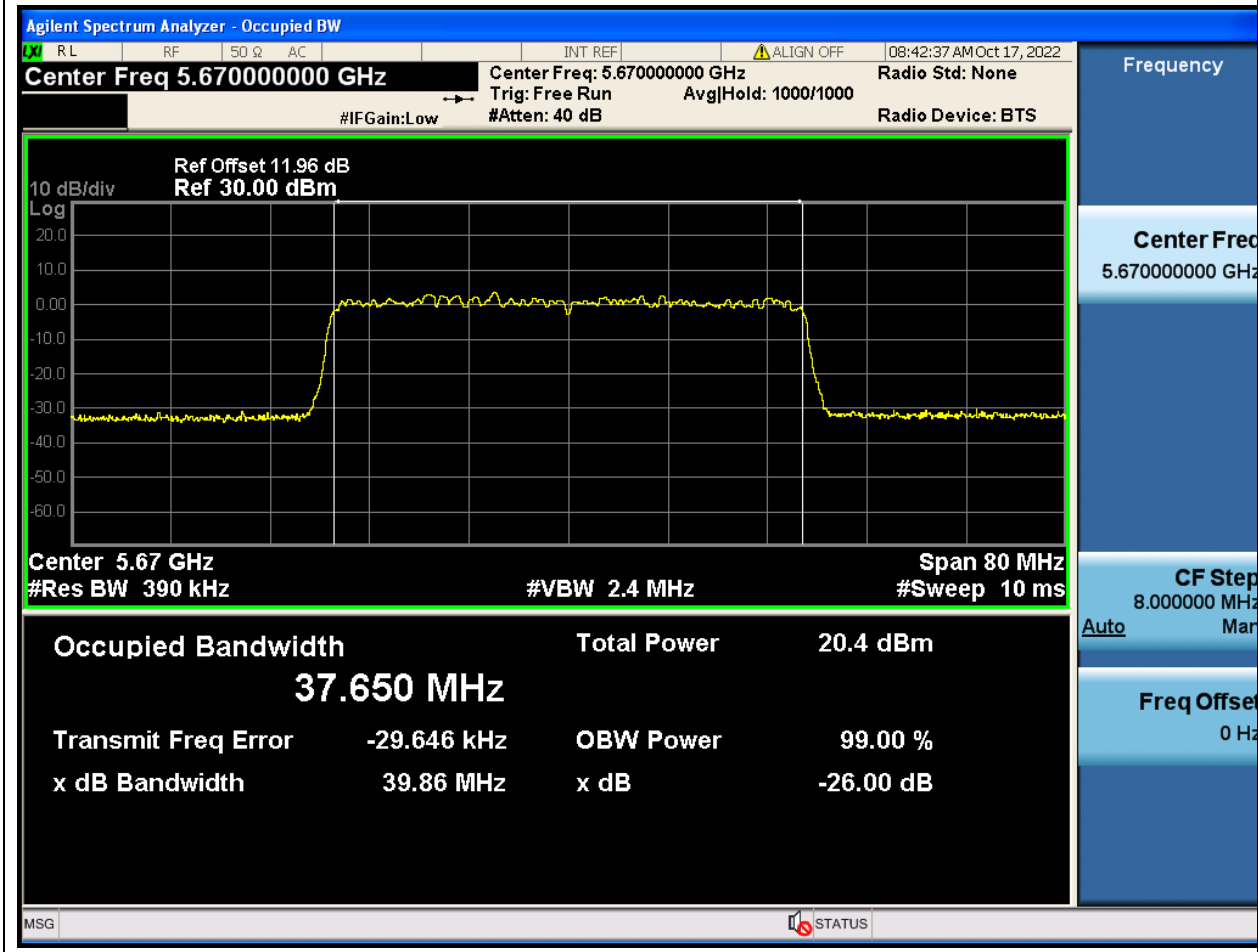

63. 802.11ax_40M_U-NII-2C_H

63.1. A.2.2-99% Bandwidth(NTNV)

Center Frequency (MHz)	OBW Power (%)	RBW (MHz)	Detector	Limit (MHz)	OBW (MHz)	Verdict
5670	99	0.39	Peak	0	37.649626	Unknown