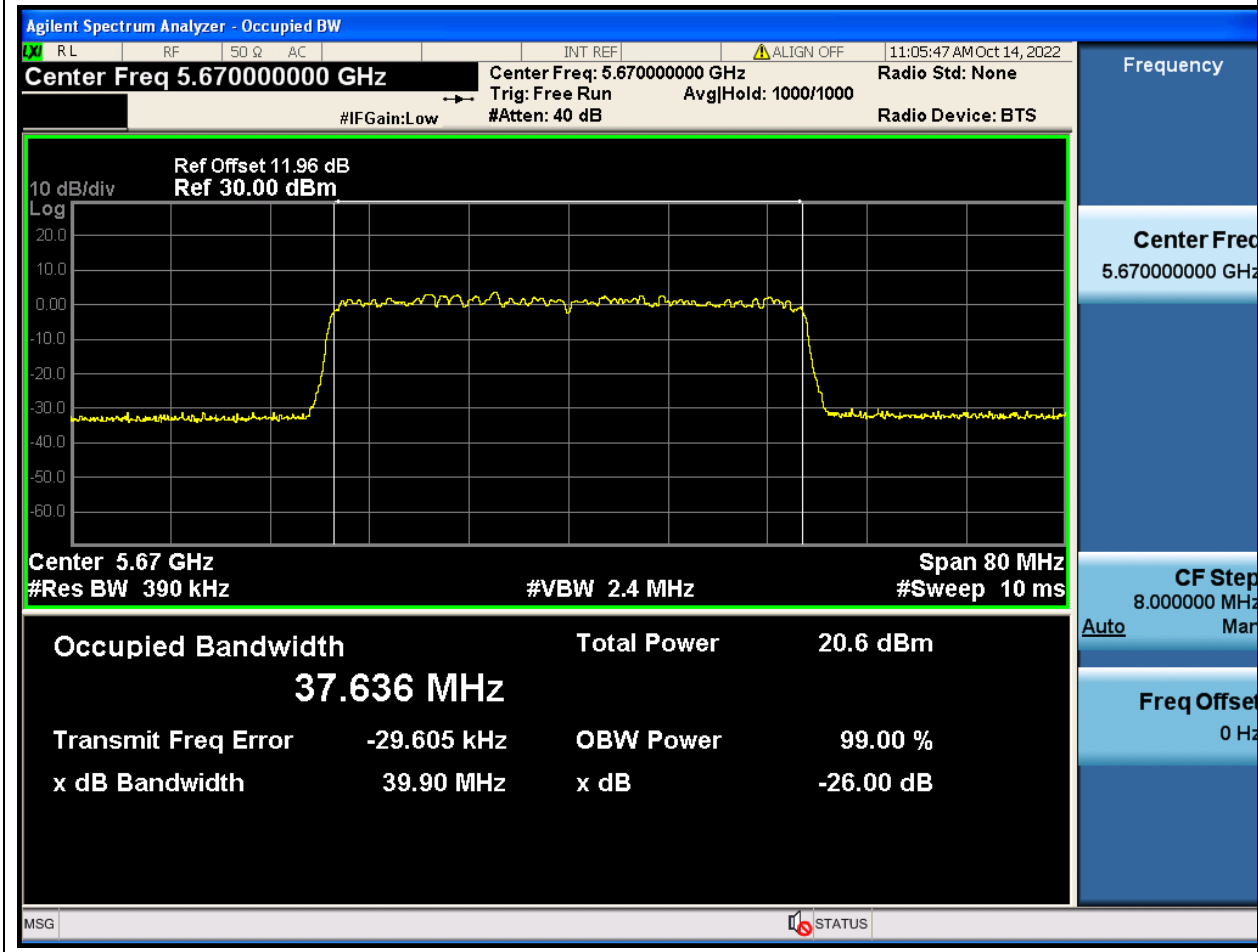

63. 802.11ax_40M_U-NII-2C_H

63.1. A.2.2-99% Bandwidth(NTNV)

Center Frequency (MHz)	OBW Power (%)	RBW (MHz)	Detector	Limit (MHz)	OBW (MHz)	Verdict
5670	99	0.39	Peak	0	37.636236	Unknown