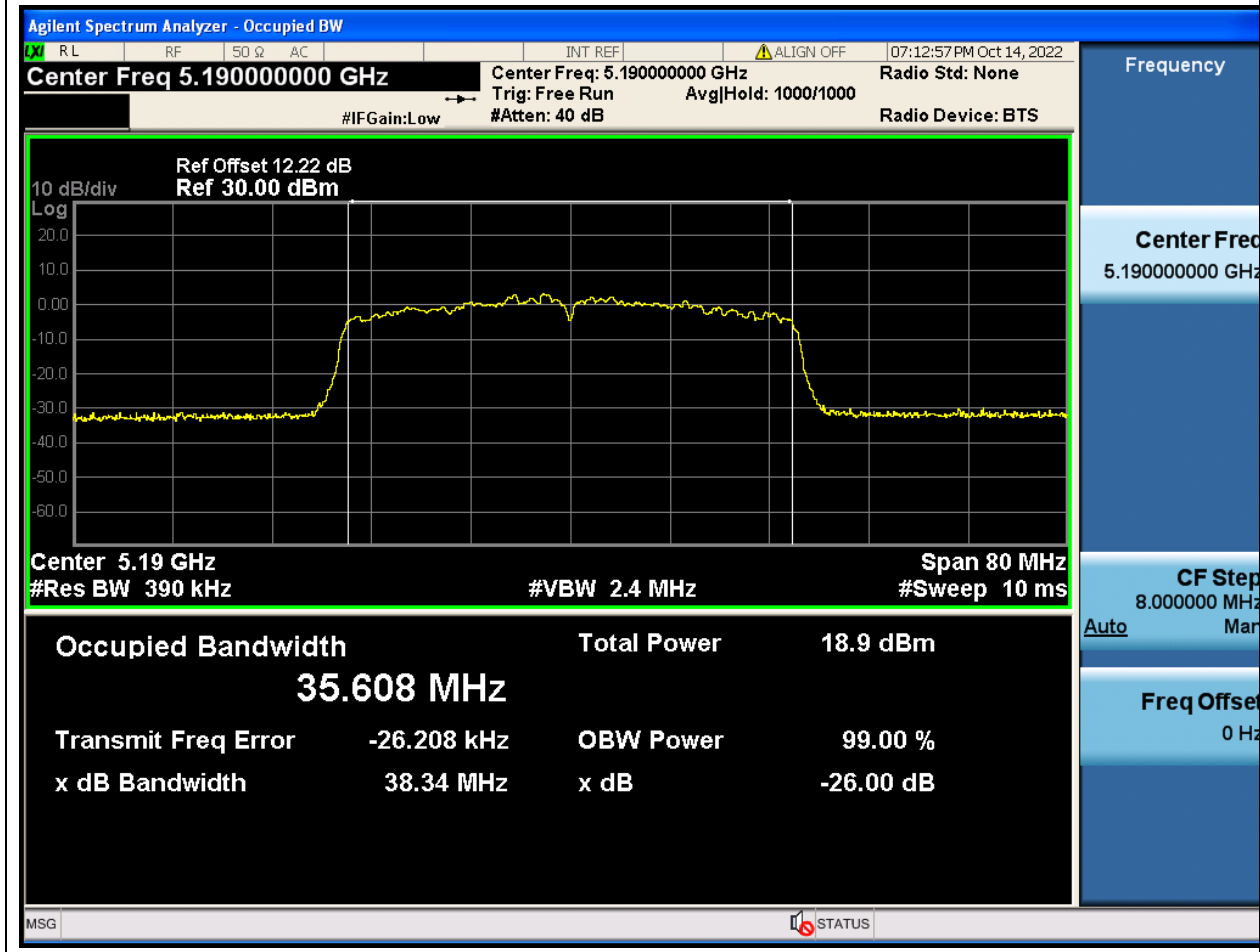

12. 802.11ac_40M_U-NII-1_L

12.1. A.2.2-99% Bandwidth(NTNV)

Center Frequency (MHz)	OBW Power (%)	RBW (MHz)	Detector	Limit (MHz)	OBW (MHz)	Verdict
5190	99	0.39	Peak	0	35.607536	Unknown