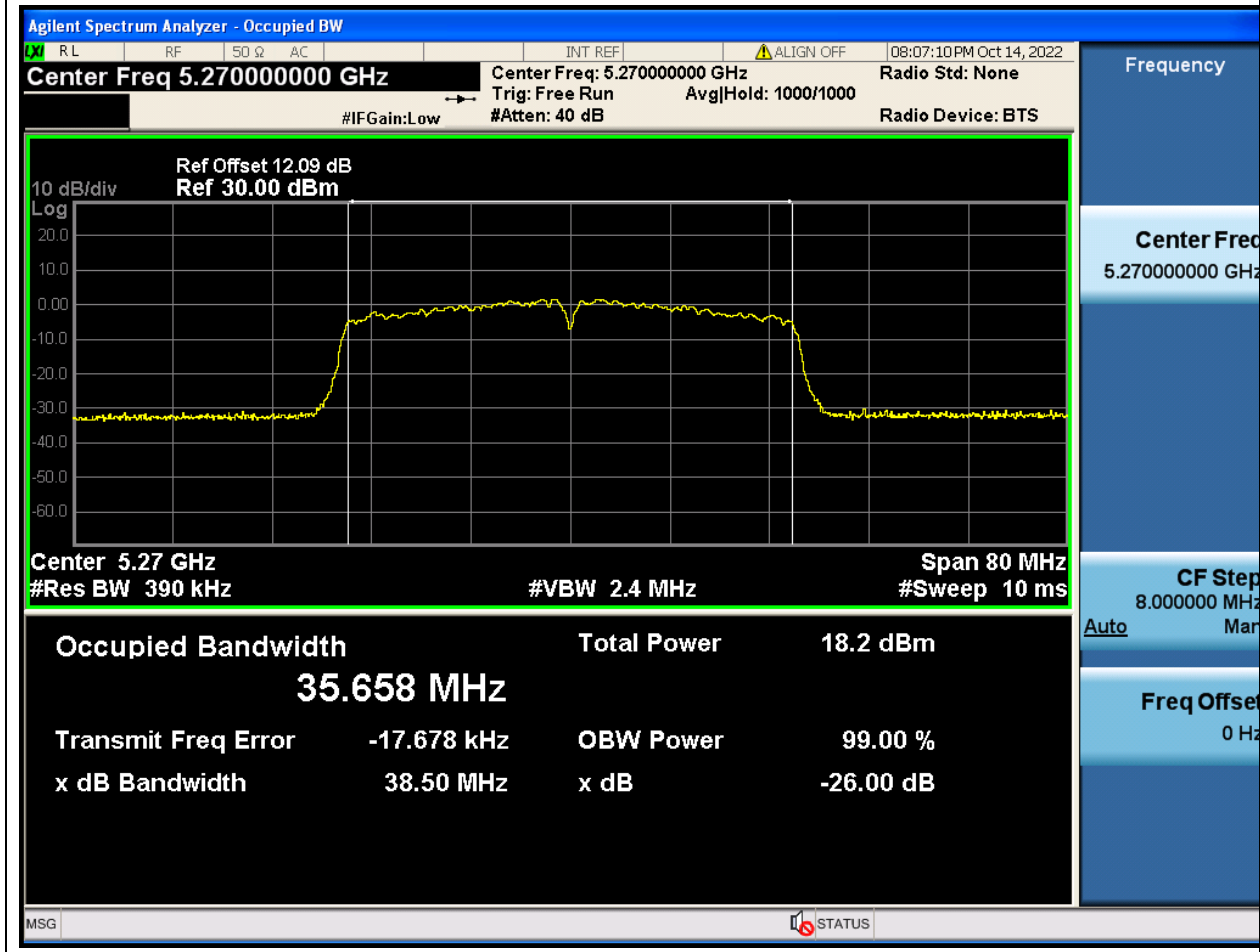

27. 802.11n_40M_U-NII-2A_L

27.1. A.2.2-99% Bandwidth(NTNV)

Center Frequency (MHz)	OBW Power (%)	RBW (MHz)	Detector	Limit (MHz)	OBW (MHz)	Verdict
5270	99	0.39	Peak	0	35.658422	Unknown