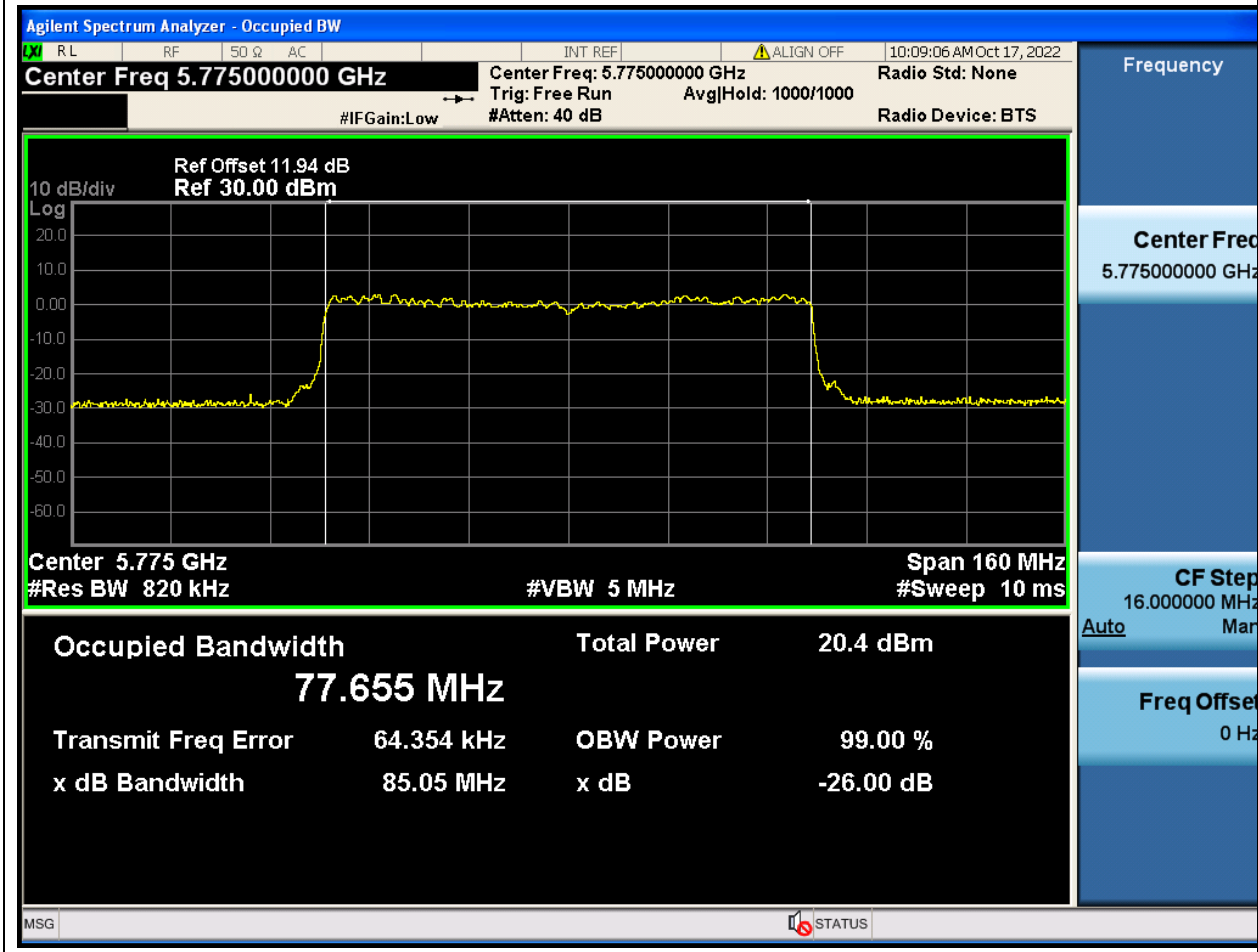

85. 802.11ax_80M_U-NII-3_M

85.1. A.2.2-99% Bandwidth(NTNV)

Center Frequency (MHz)	OBW Power (%)	RBW (MHz)	Detector	Limit (MHz)	OBW (MHz)	Verdict
5775	99	0.82	Peak	0	77.654972	Unknown