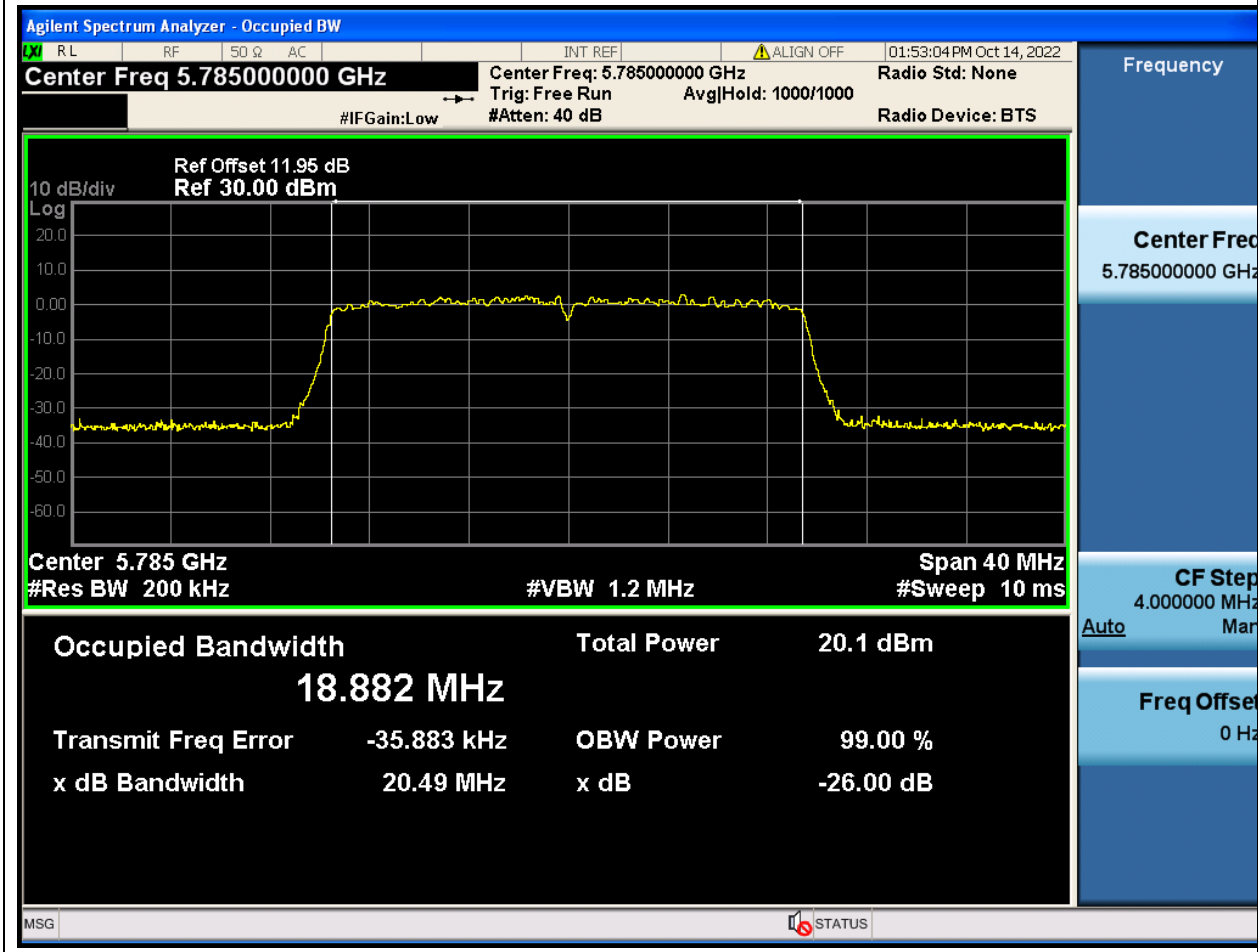

81. 802.11ax_20M_U-NII-3_M

81.1. A.2.2-99% Bandwidth(NTNV)

Center Frequency (MHz)	OBW Power (%)	RBW (MHz)	Detector	Limit (MHz)	OBW (MHz)	Verdict
5785	99	0.2	Peak	0	18.882248	Unknown