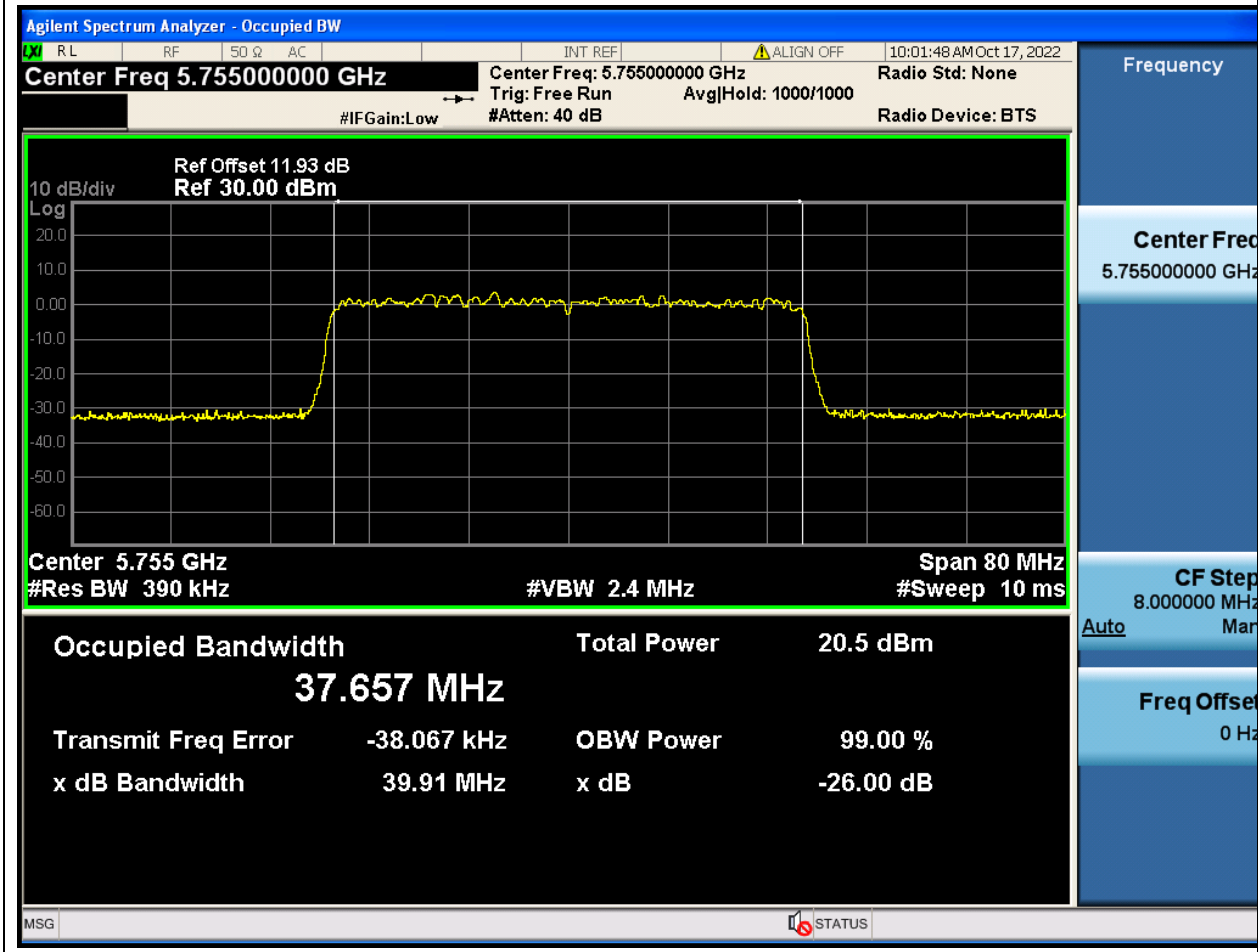

83. 802.11ax_40M_U-NII-3_L

83.1. A.2.2-99% Bandwidth(NTNV)

Center Frequency (MHz)	OBW Power (%)	RBW (MHz)	Detector	Limit (MHz)	OBW (MHz)	Verdict
5755	99	0.39	Peak	0	37.65738	Unknown