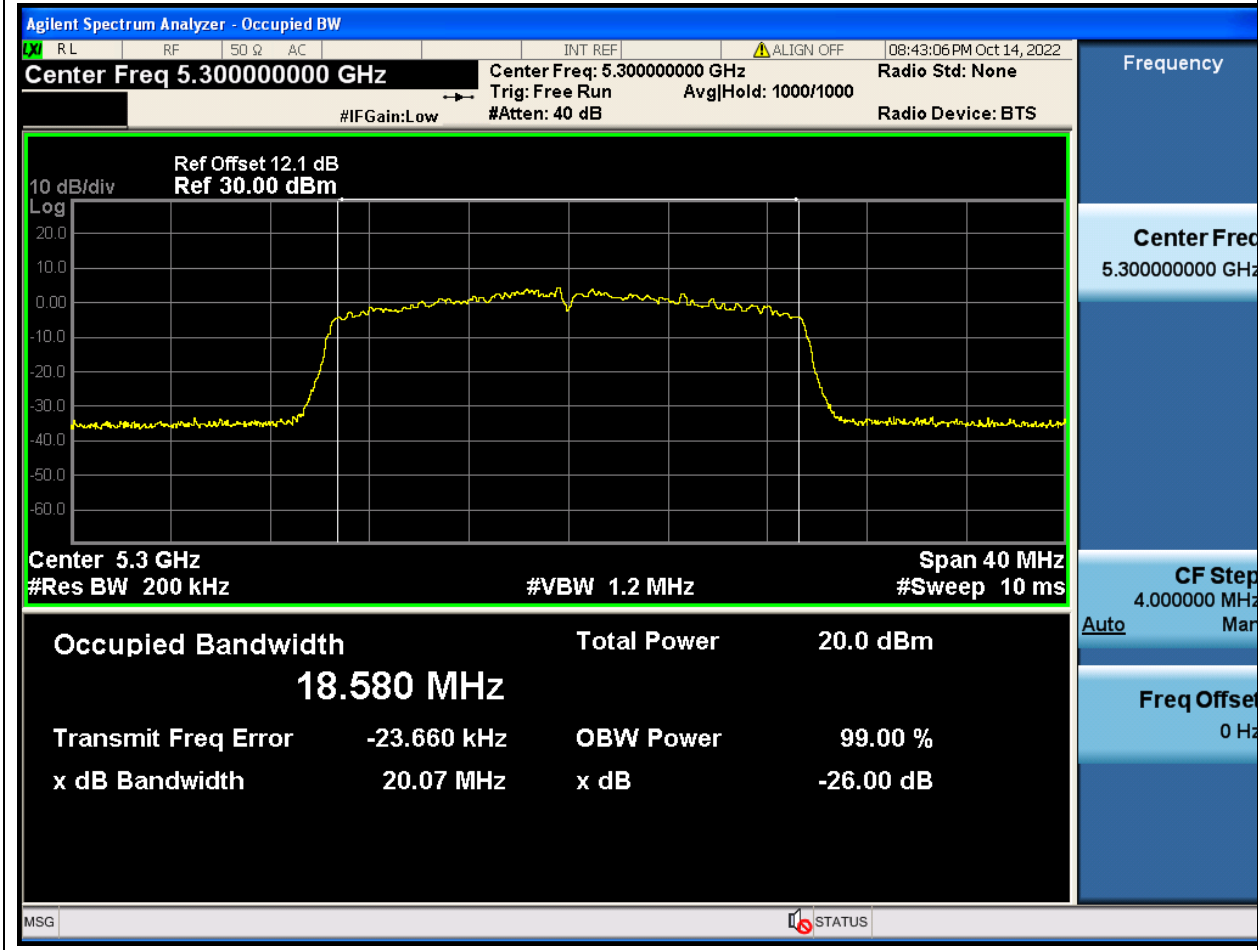

36. 802.11ax_20M_U-NII-2A_M

36.1. A.2.2-99% Bandwidth(NTNV)

Center Frequency (MHz)	OBW Power (%)	RBW (MHz)	Detector	Limit (MHz)	OBW (MHz)	Verdict
5300	99	0.2	Peak	0	18.580202	Unknown