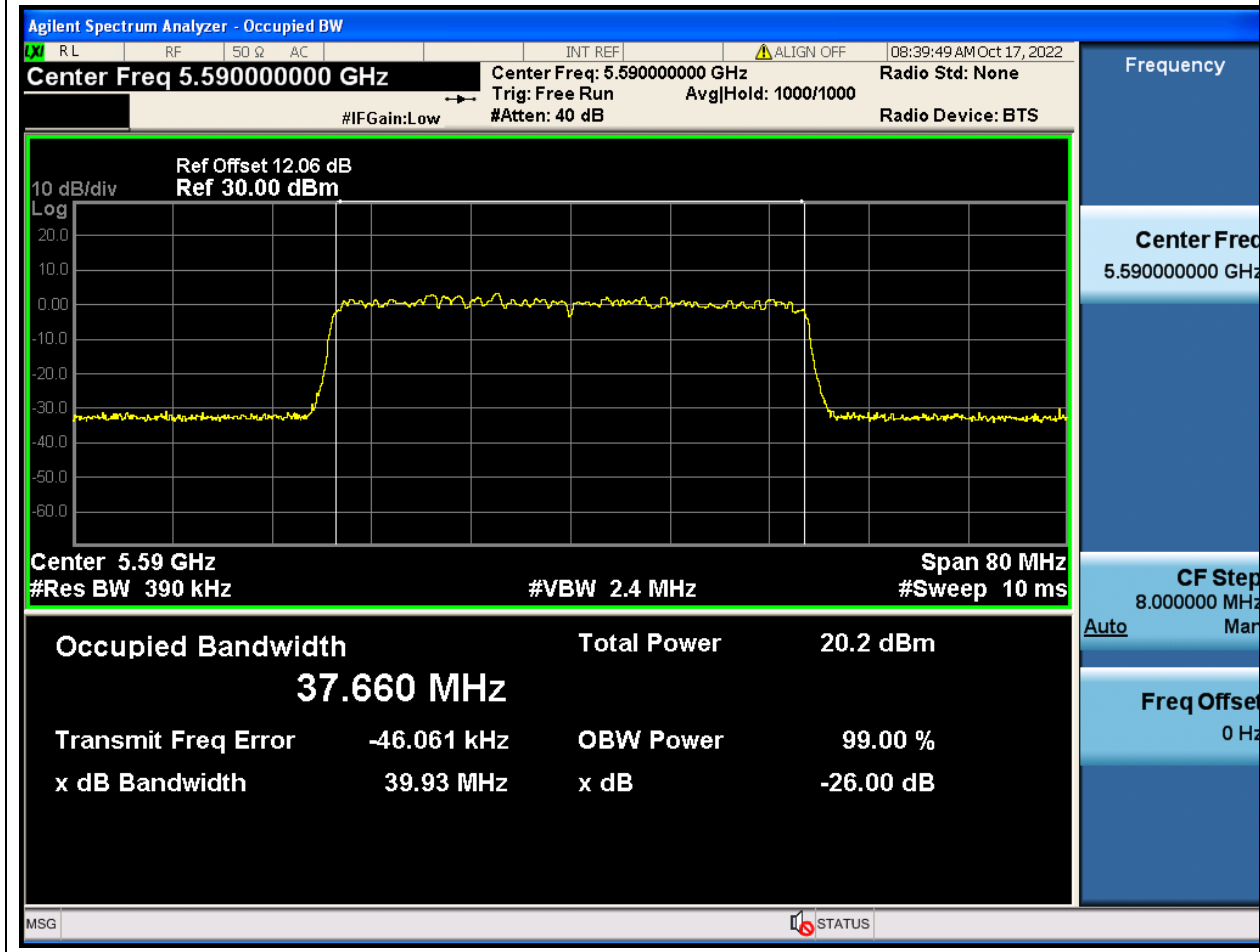

62. 802.11ax_40M_U-NII-2C_M

62.1. A.2.2-99% Bandwidth(NTNV)

Center Frequency (MHz)	OBW Power (%)	RBW (MHz)	Detector	Limit (MHz)	OBW (MHz)	Verdict
5590	99	0.39	Peak	0	37.659598	Unknown