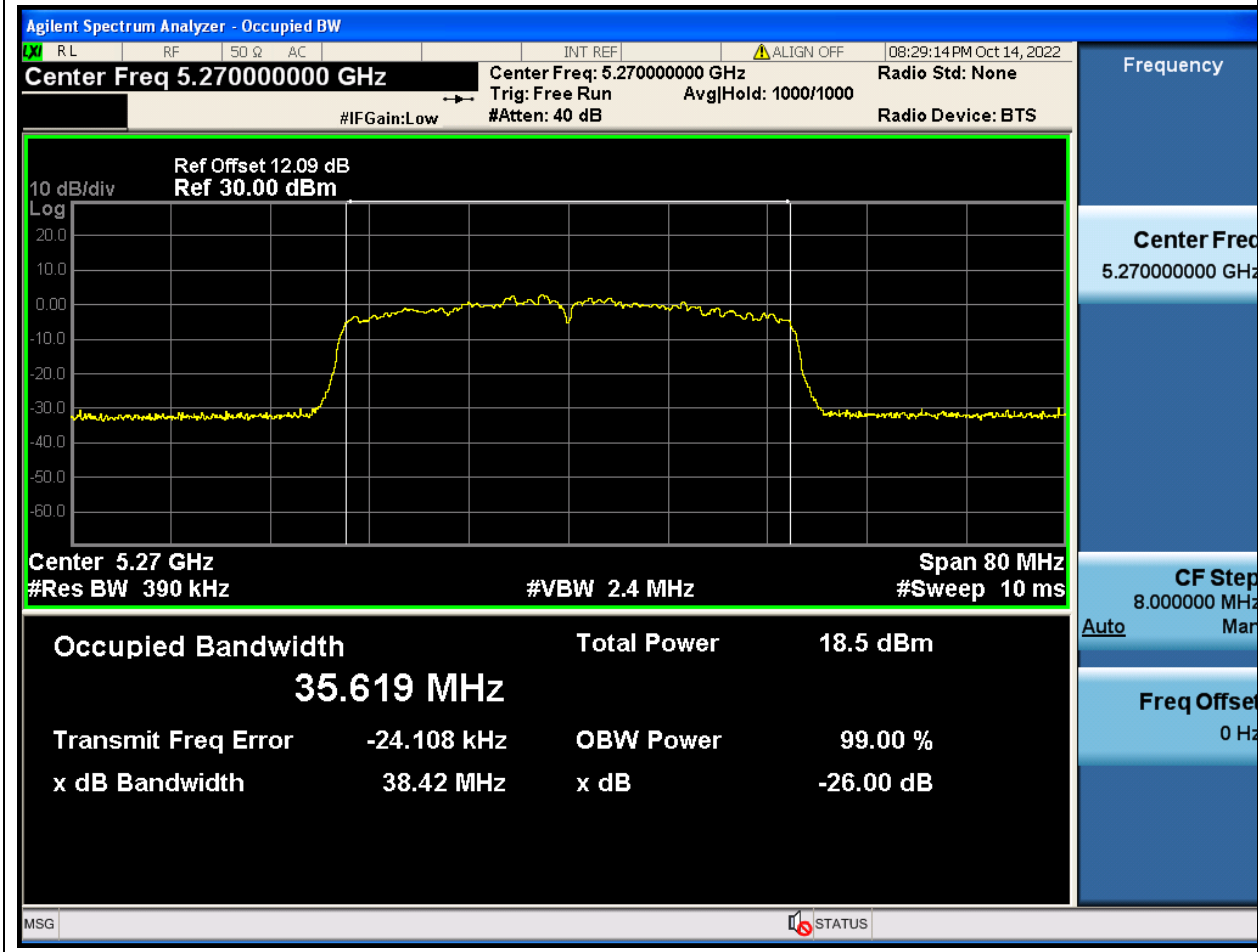

32. 802.11ac_40M_U-NII-2A_L

32.1. A.2.2-99% Bandwidth(NTNV)

Center Frequency (MHz)	OBW Power (%)	RBW (MHz)	Detector	Limit (MHz)	OBW (MHz)	Verdict
5270	99	0.39	Peak	0	35.61935	Unknown