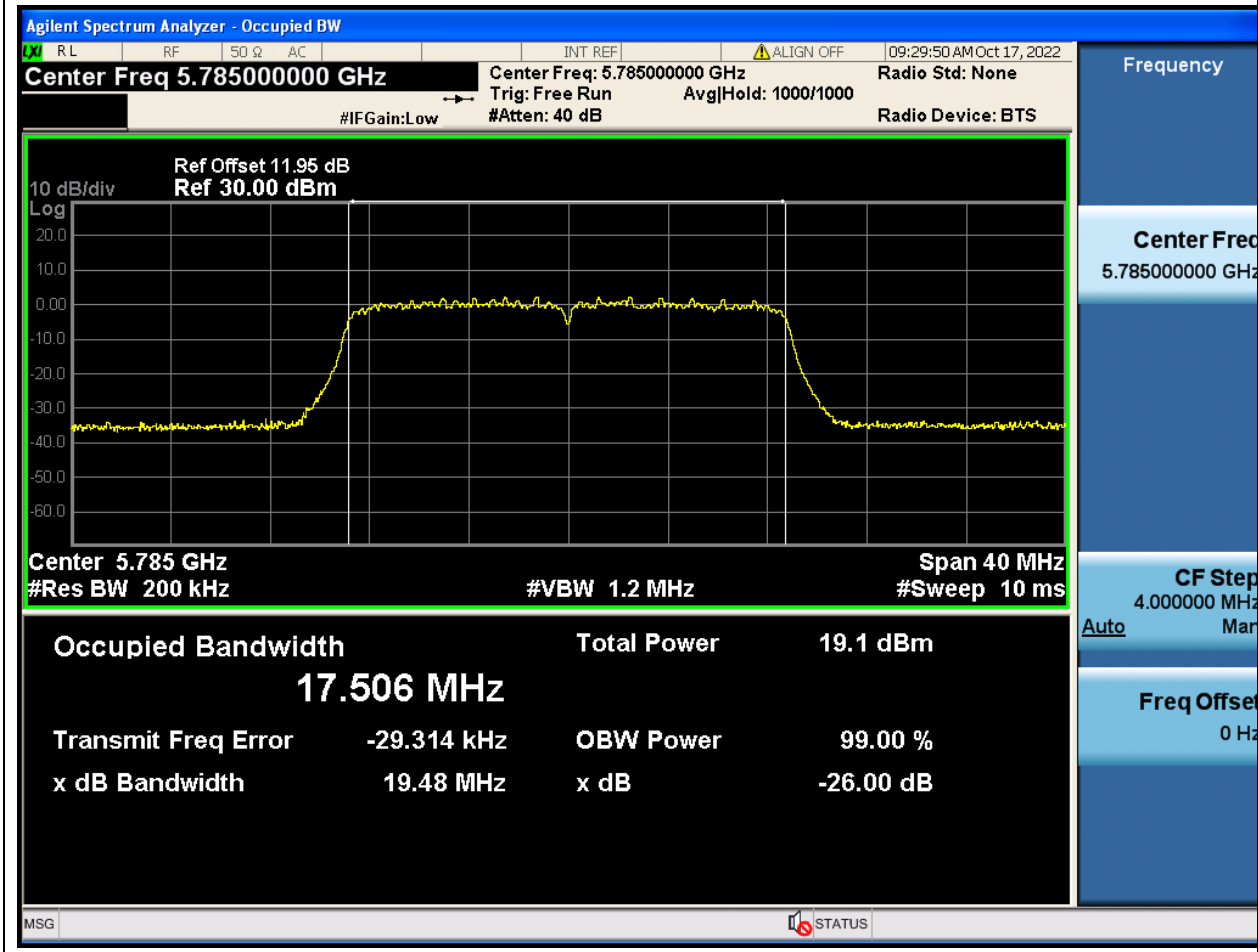

75. 802.11ac_20M_U-NII-3_M

75.1. A.2.2-99% Bandwidth(NTNV)

Center Frequency (MHz)	OBW Power (%)	RBW (MHz)	Detector	Limit (MHz)	OBW (MHz)	Verdict
5785	99	0.2	Peak	0	17.505627	Unknown