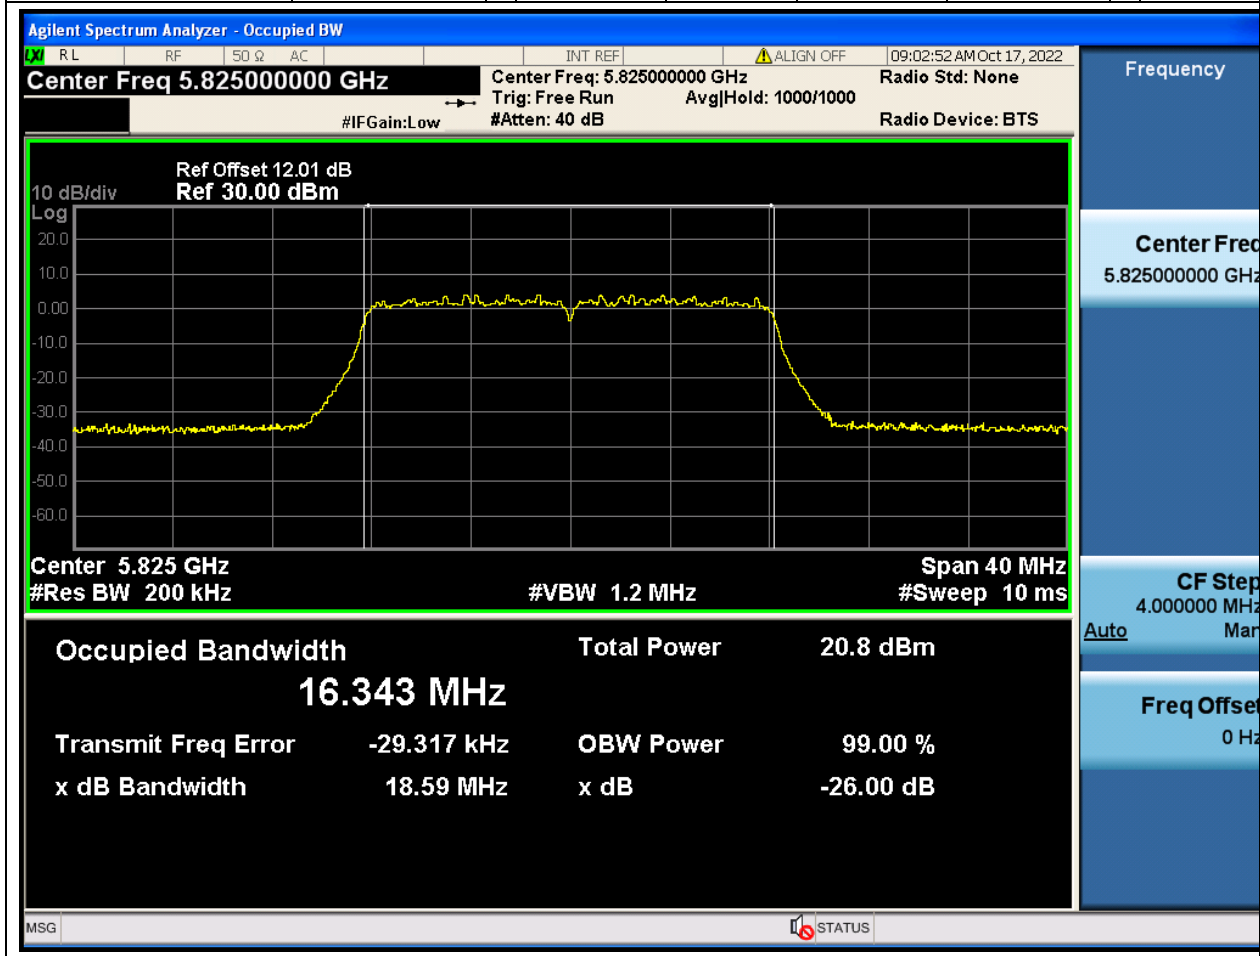

68. 802.11a_20M_U-NII-3_H

68.1. A.2.2-99% Bandwidth(NTNV)

Center Frequency (MHz)	OBW Power (%)	RBW (MHz)	Detector	Limit (MHz)	OBW (MHz)	Verdict
5825	99	0.2	Peak	0	16.342534	Unknown