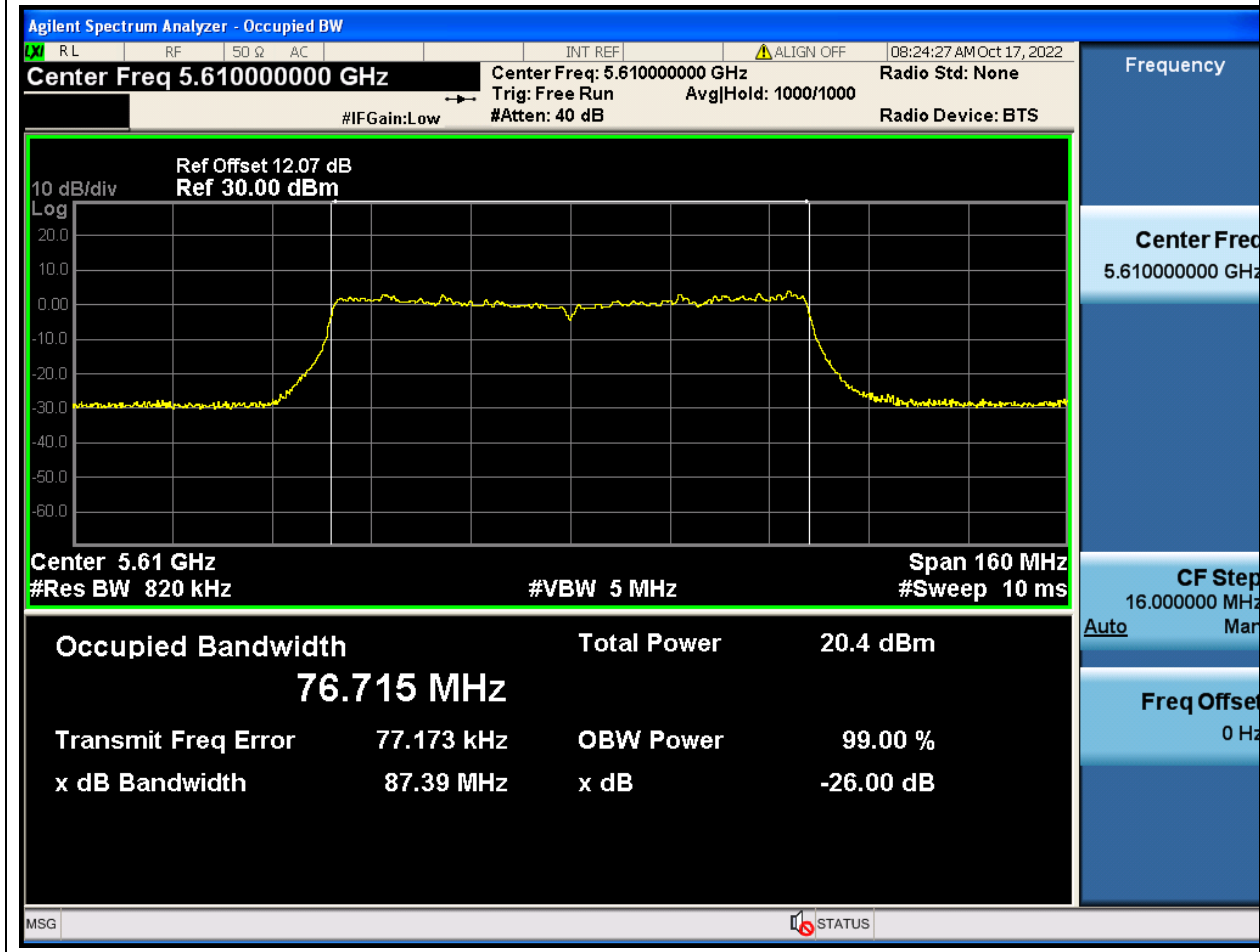

57. 802.11ac_80M_U-NII-2C_M

57.1. A.2.2-99% Bandwidth(NTNV)

Center Frequency (MHz)	OBW Power (%)	RBW (MHz)	Detector	Limit (MHz)	OBW (MHz)	Verdict
5610	99	0.82	Peak	0	76.714678	Unknown