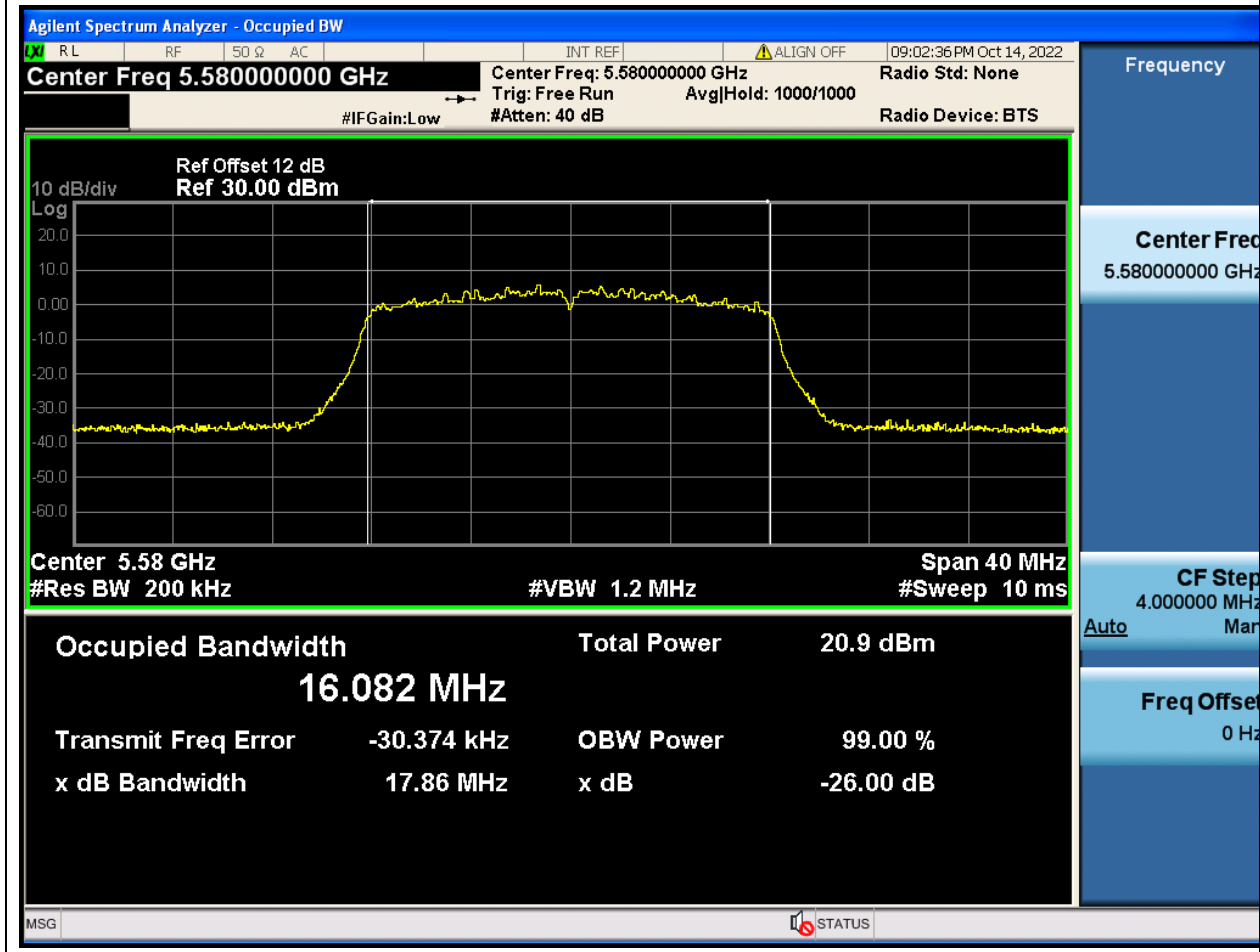

42. 802.11a_20M_U-NII-2C_M

42.1. A.2.2-99% Bandwidth(NTNV)

Center Frequency (MHz)	OBW Power (%)	RBW (MHz)	Detector	Limit (MHz)	OBW (MHz)	Verdict
5580	99	0.2	Peak	0	16.081958	Unknown