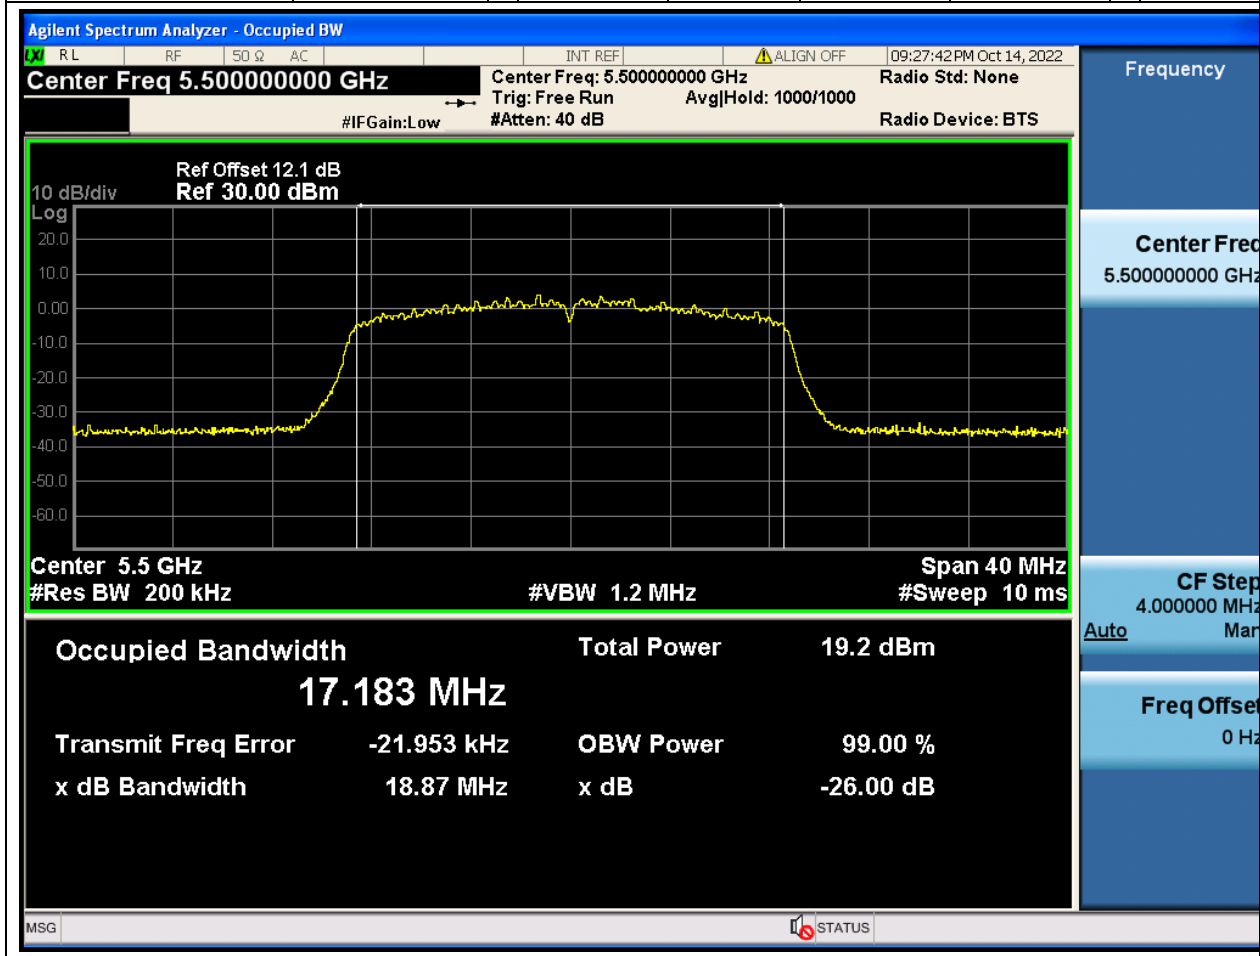

50. 802.11ac_20M_U-NII-2C_L

50.1. A.2.2-99% Bandwidth(NTNV)

Center Frequency (MHz)	OBW Power (%)	RBW (MHz)	Detector	Limit (MHz)	OBW (MHz)	Verdict
5500	99	0.2	Peak	0	17.18267	Unknown