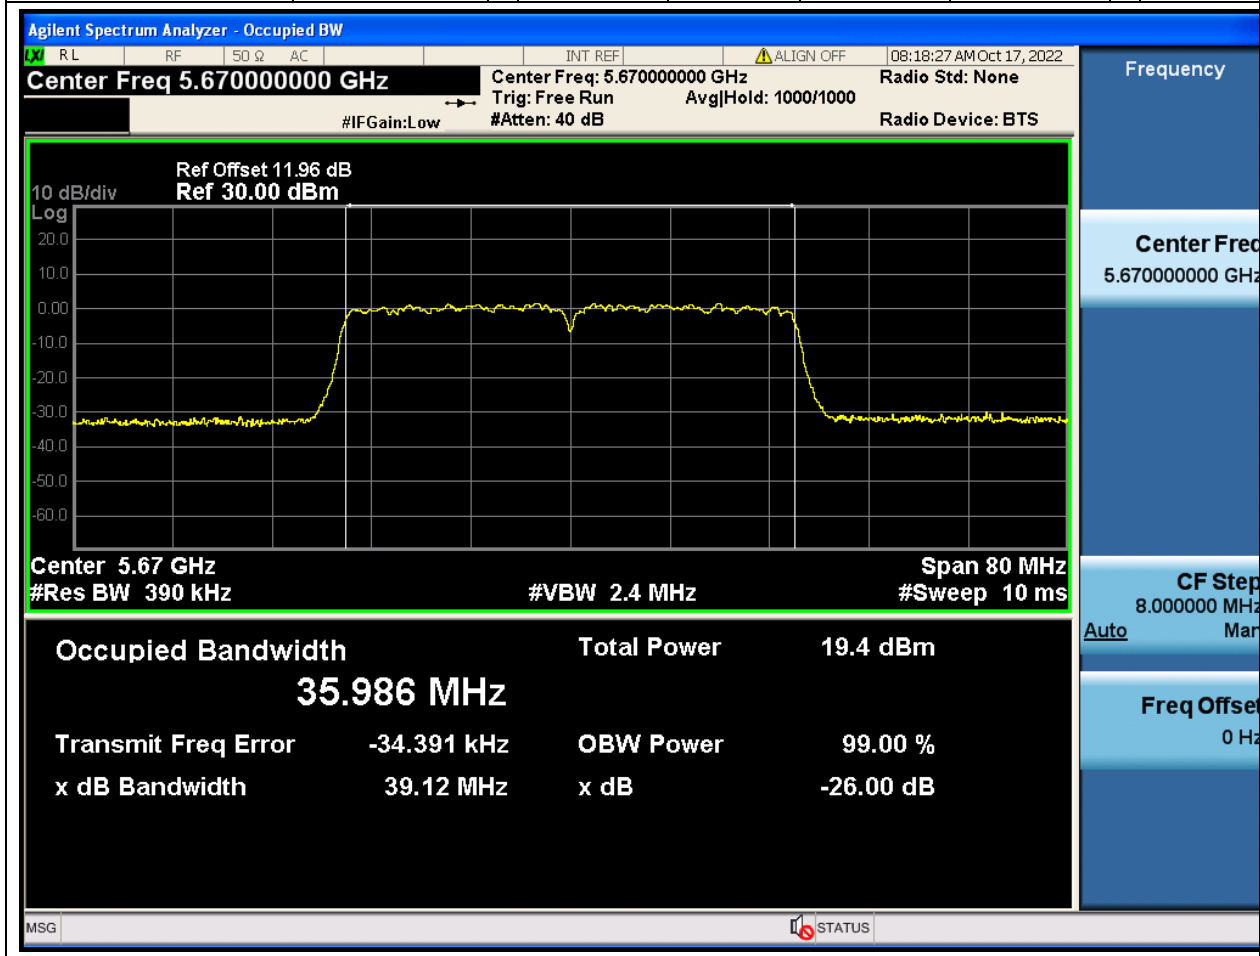

55. 802.11ac_40M_U-NII-2C_H

55.1. A.2.2-99% Bandwidth(NTNV)

Center Frequency (MHz)	OBW Power (%)	RBW (MHz)	Detector	Limit (MHz)	OBW (MHz)	Verdict
5670	99	0.39	Peak	0	35.98647	Unknown