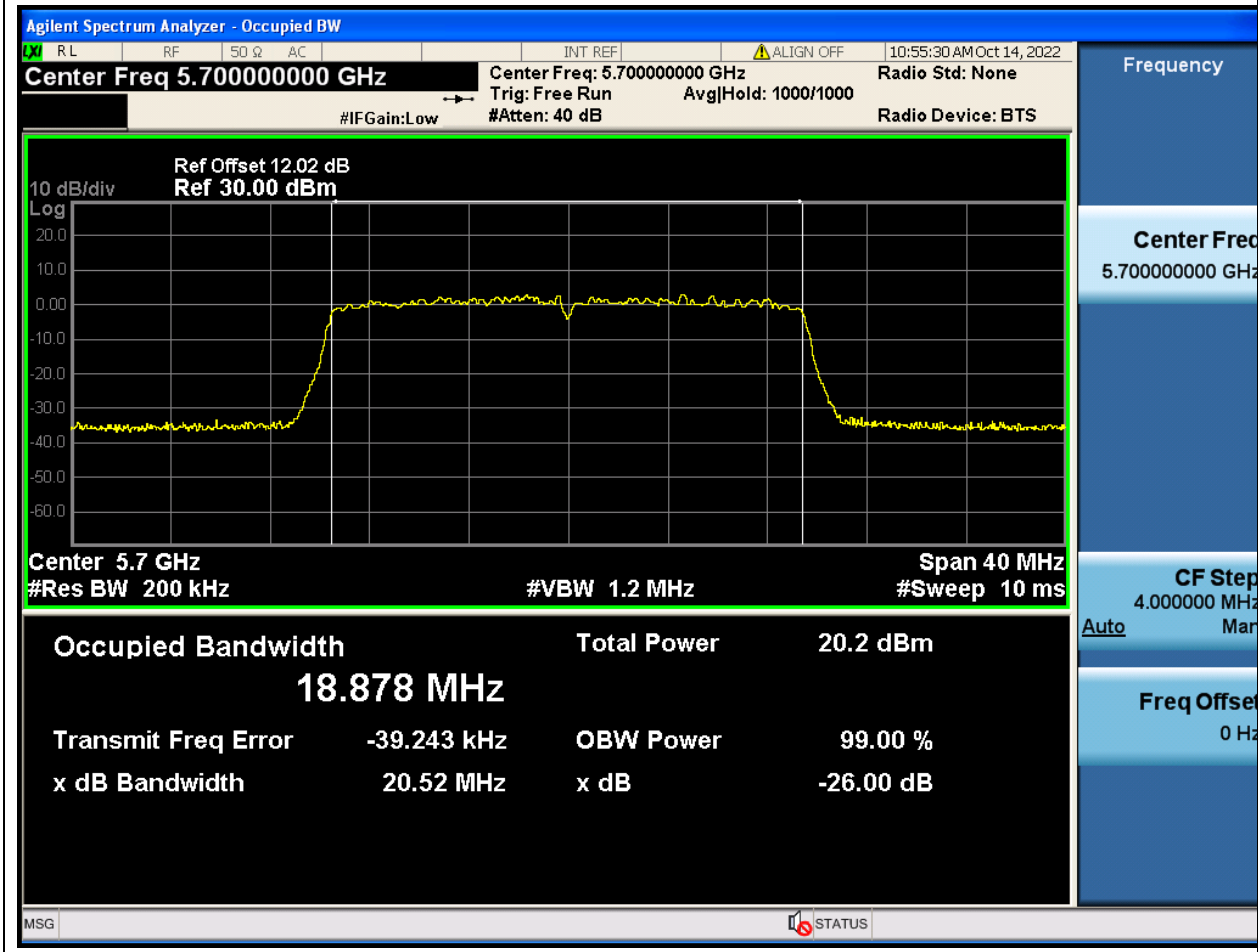

60. 802.11ax_20M_U-NII-2C_H

60.1. A.2.2-99% Bandwidth(NTNV)

Center Frequency (MHz)	OBW Power (%)	RBW (MHz)	Detector	Limit (MHz)	OBW (MHz)	Verdict
5700	99	0.2	Peak	0	18.877878	Unknown