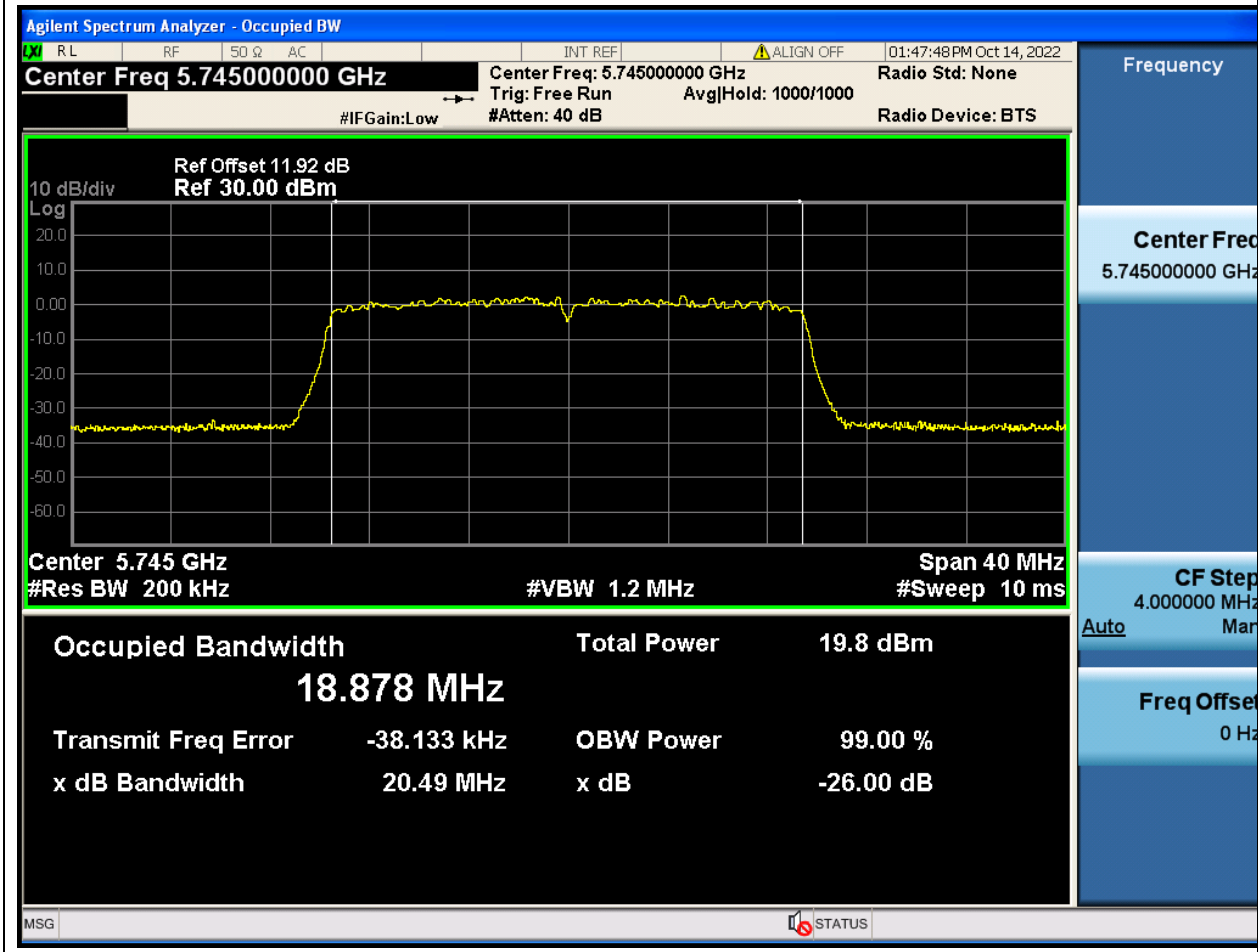

80. 802.11ax_20M_U-NII-3_L

80.1. A.2.2-99% Bandwidth(NTNV)

Center Frequency (MHz)	OBW Power (%)	RBW (MHz)	Detector	Limit (MHz)	OBW (MHz)	Verdict
5745	99	0.2	Peak	0	18.877851	Unknown