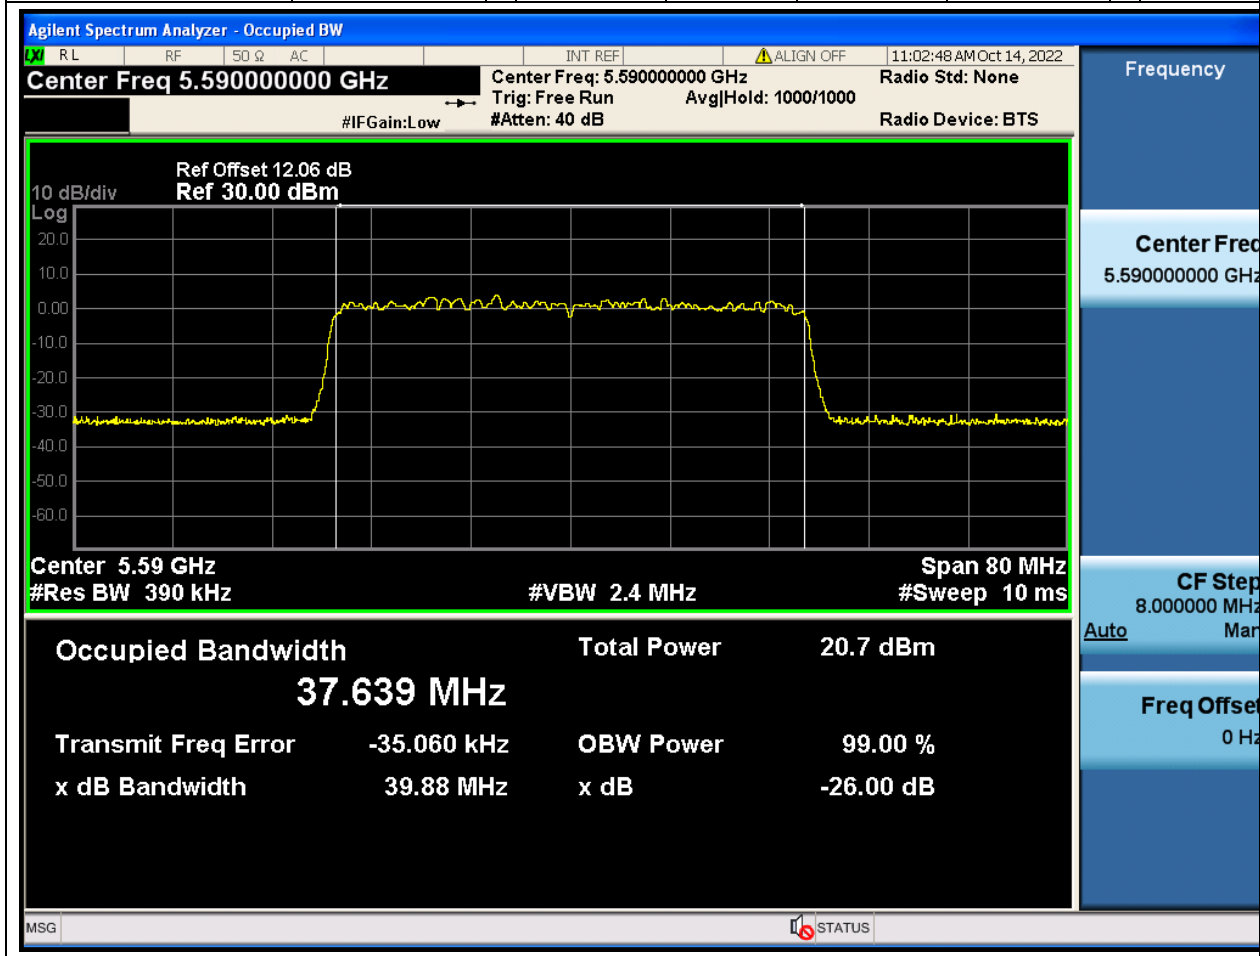

62. 802.11ax_40M_U-NII-2C_M

62.1. A.2.2-99% Bandwidth(NTNV)

Center Frequency (MHz)	OBW Power (%)	RBW (MHz)	Detector	Limit (MHz)	OBW (MHz)	Verdict
5590	99	0.39	Peak	0	37.638753	Unknown