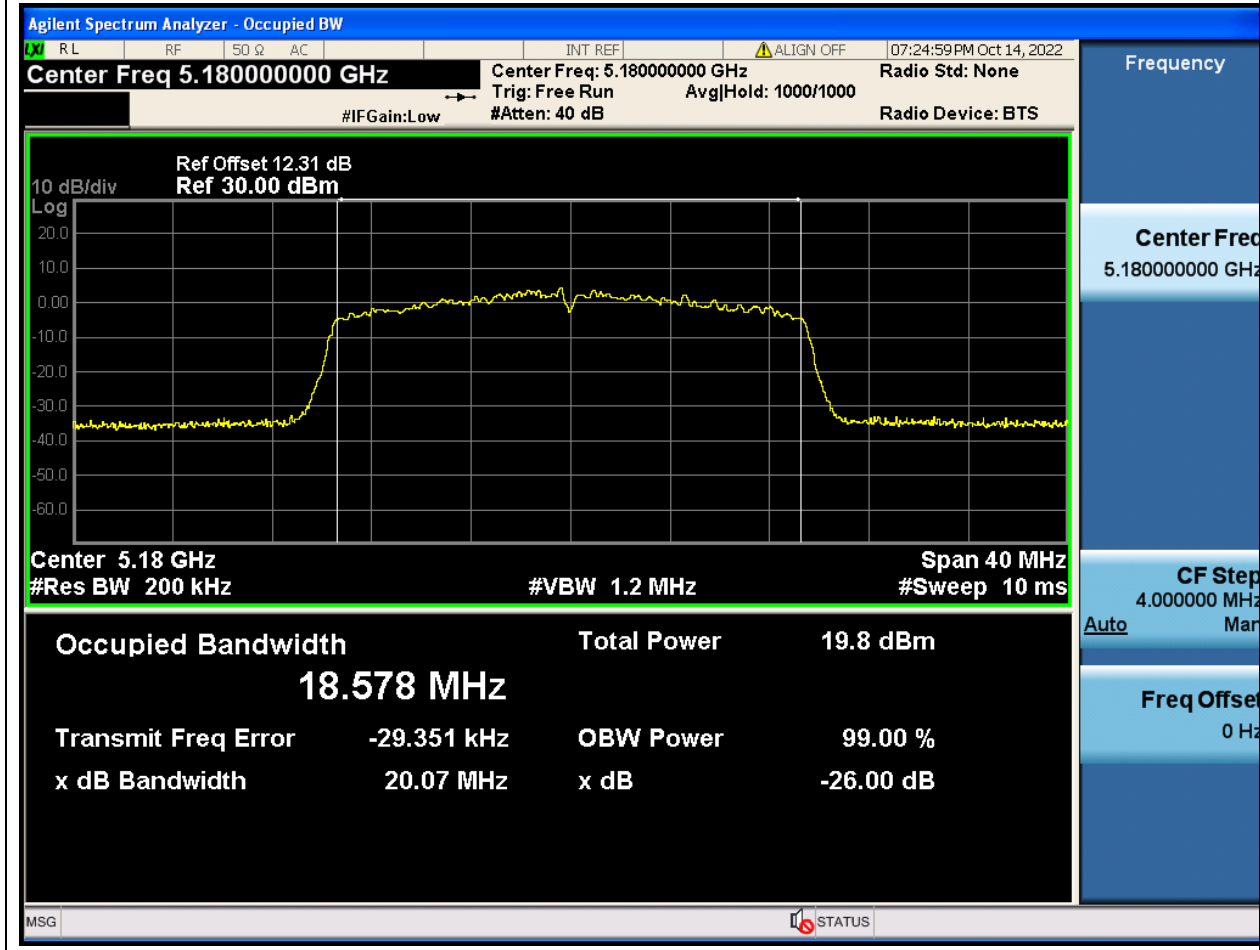

15. 802.11ax_20M_U-NII-1_L

15.1. A.2.2-99% Bandwidth(NTNV)

Center Frequency (MHz)	OBW Power (%)	RBW (MHz)	Detector	Limit (MHz)	OBW (MHz)	Verdict
5180	99	0.2	Peak	0	18.577652	Unknown