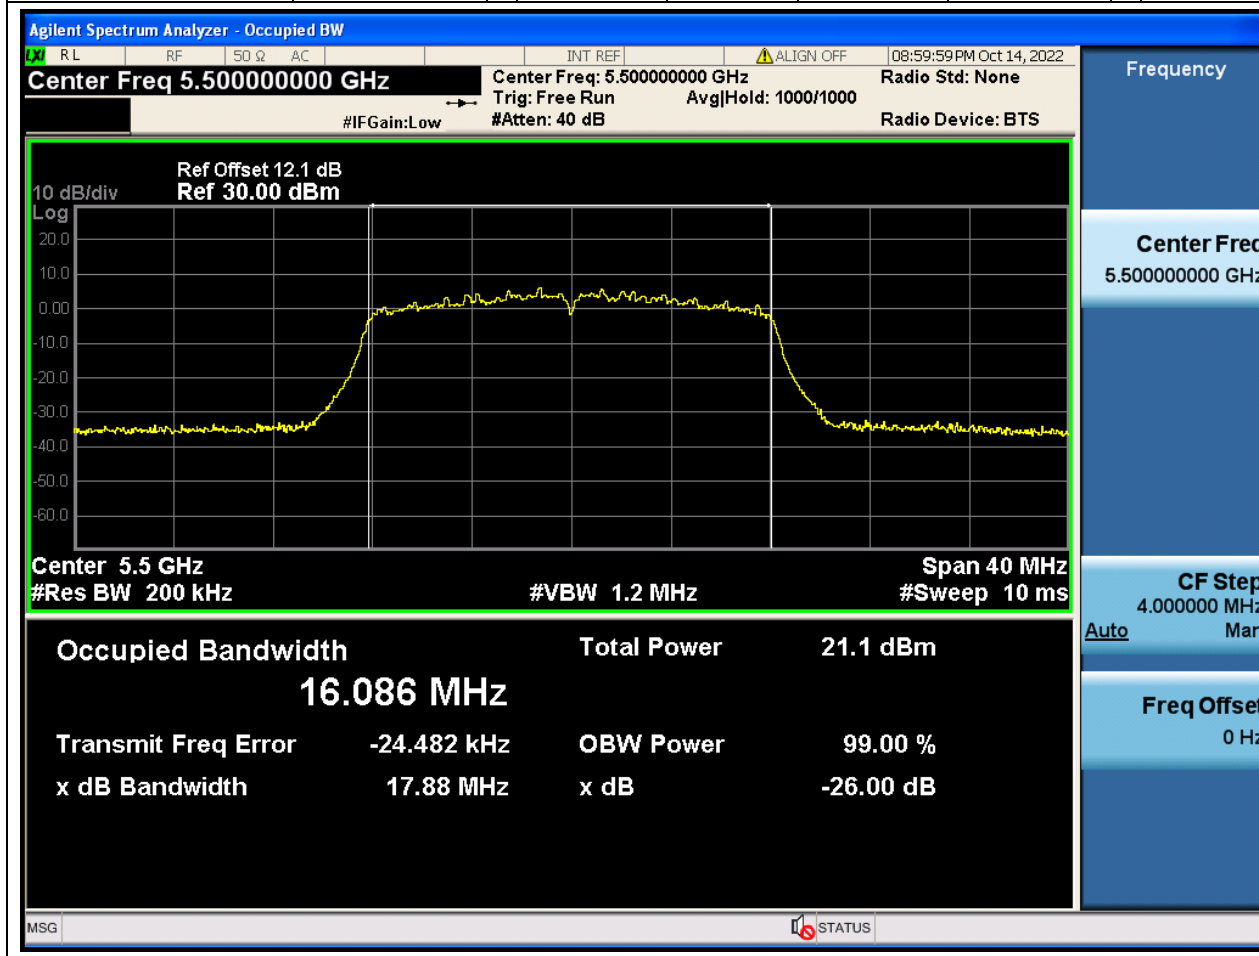

41. 802.11a_20M_U-NII-2C_L

41.1. A.2.2-99% Bandwidth(NTNV)

Center Frequency (MHz)	OBW Power (%)	RBW (MHz)	Detector	Limit (MHz)	OBW (MHz)	Verdict
5500	99	0.2	Peak	0	16.085794	Unknown