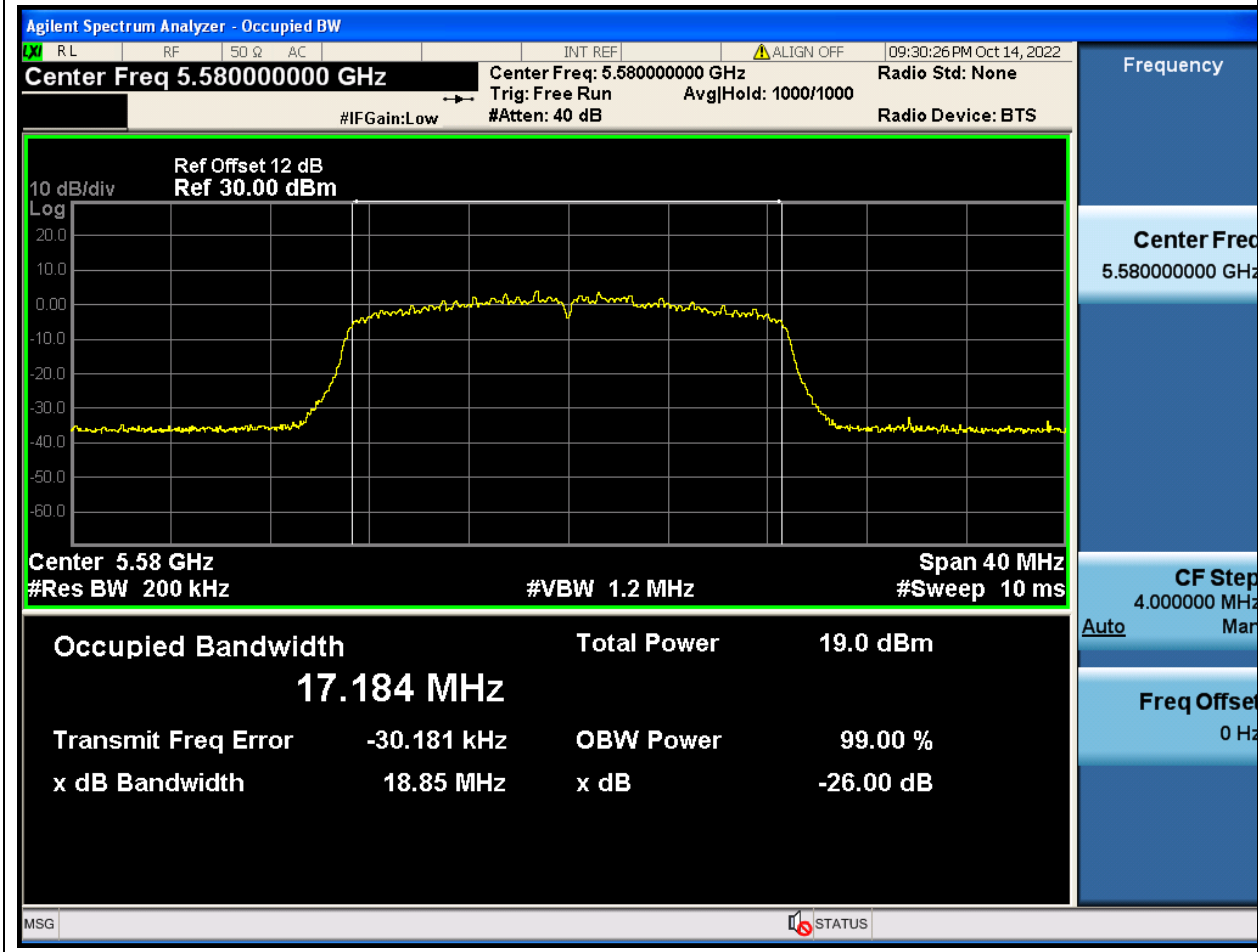

51. 802.11ac_20M_U-NII-2C_M

51.1. A.2.2-99% Bandwidth(NTNV)

Center Frequency (MHz)	OBW Power (%)	RBW (MHz)	Detector	Limit (MHz)	OBW (MHz)	Verdict
5580	99	0.2	Peak	0	17.183669	Unknown