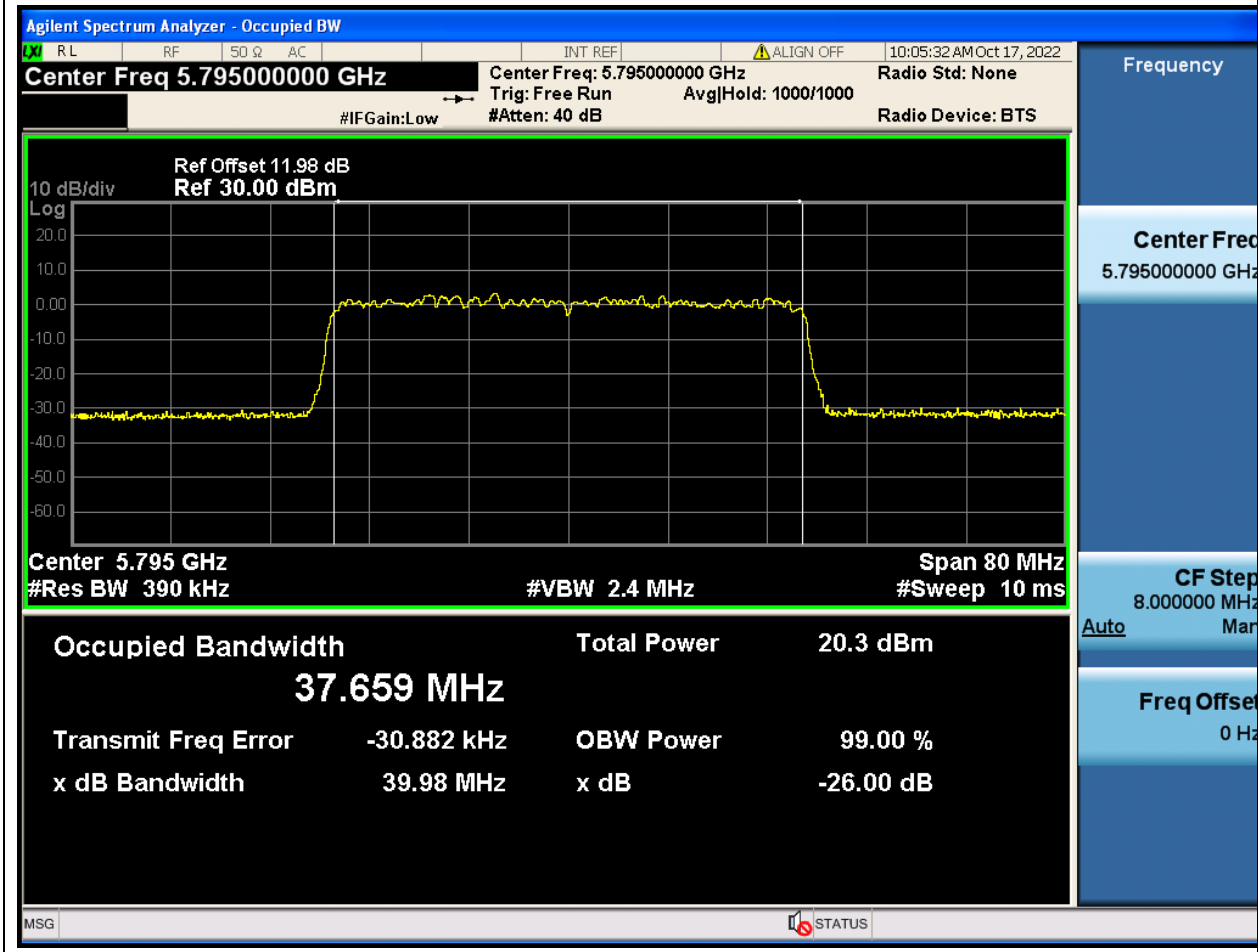

84. 802.11ax_40M_U-NII-3_H

84.1. A.2.2-99% Bandwidth(NTNV)

Center Frequency (MHz)	OBW Power (%)	RBW (MHz)	Detector	Limit (MHz)	OBW (MHz)	Verdict
5795	99	0.39	Peak	0	37.658823	Unknown