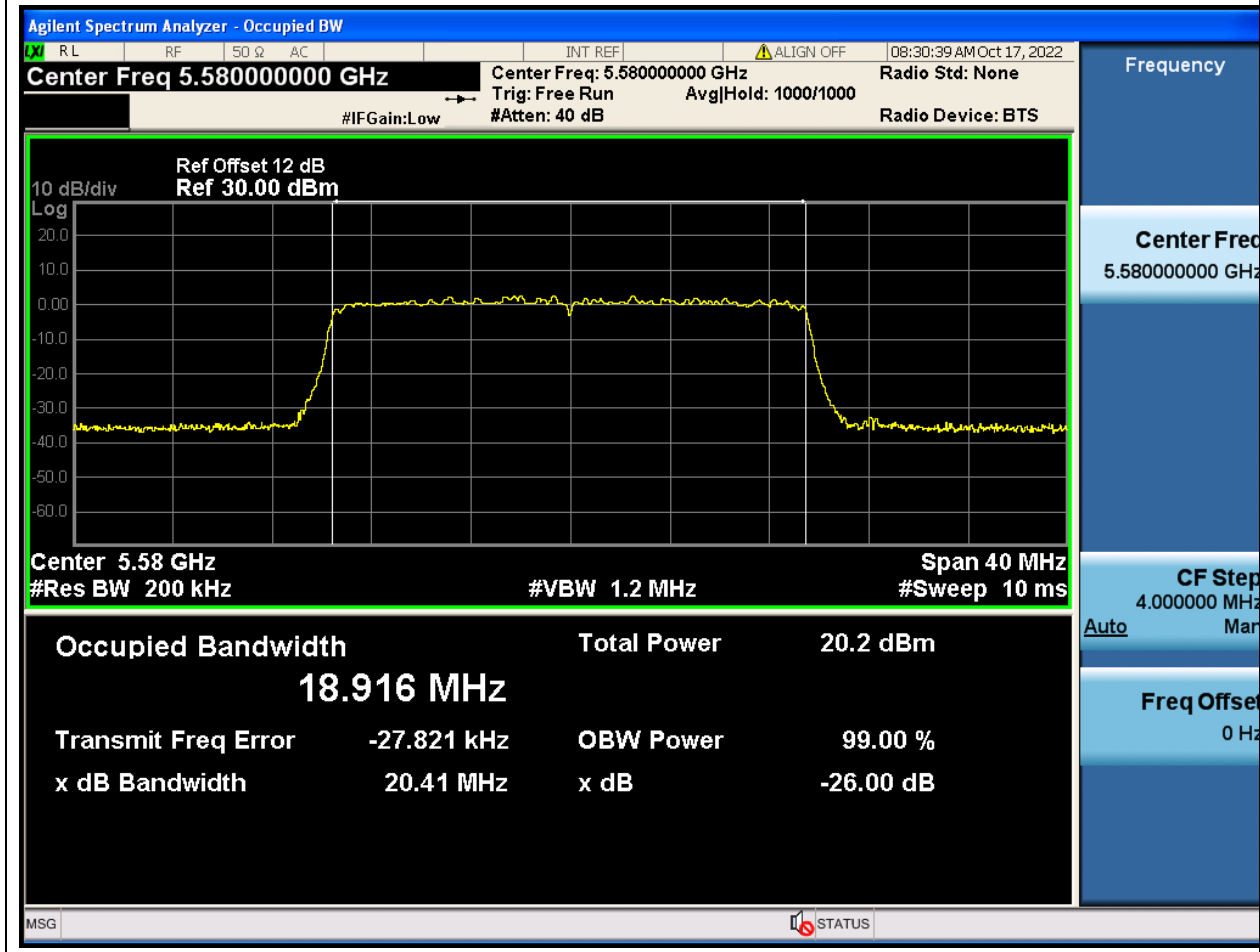

59. 802.11ax_20M_U-NII-2C_M

59.1. A.2.2-99% Bandwidth(NTNV)

Center Frequency (MHz)	OBW Power (%)	RBW (MHz)	Detector	Limit (MHz)	OBW (MHz)	Verdict
5580	99	0.2	Peak	0	18.915716	Unknown