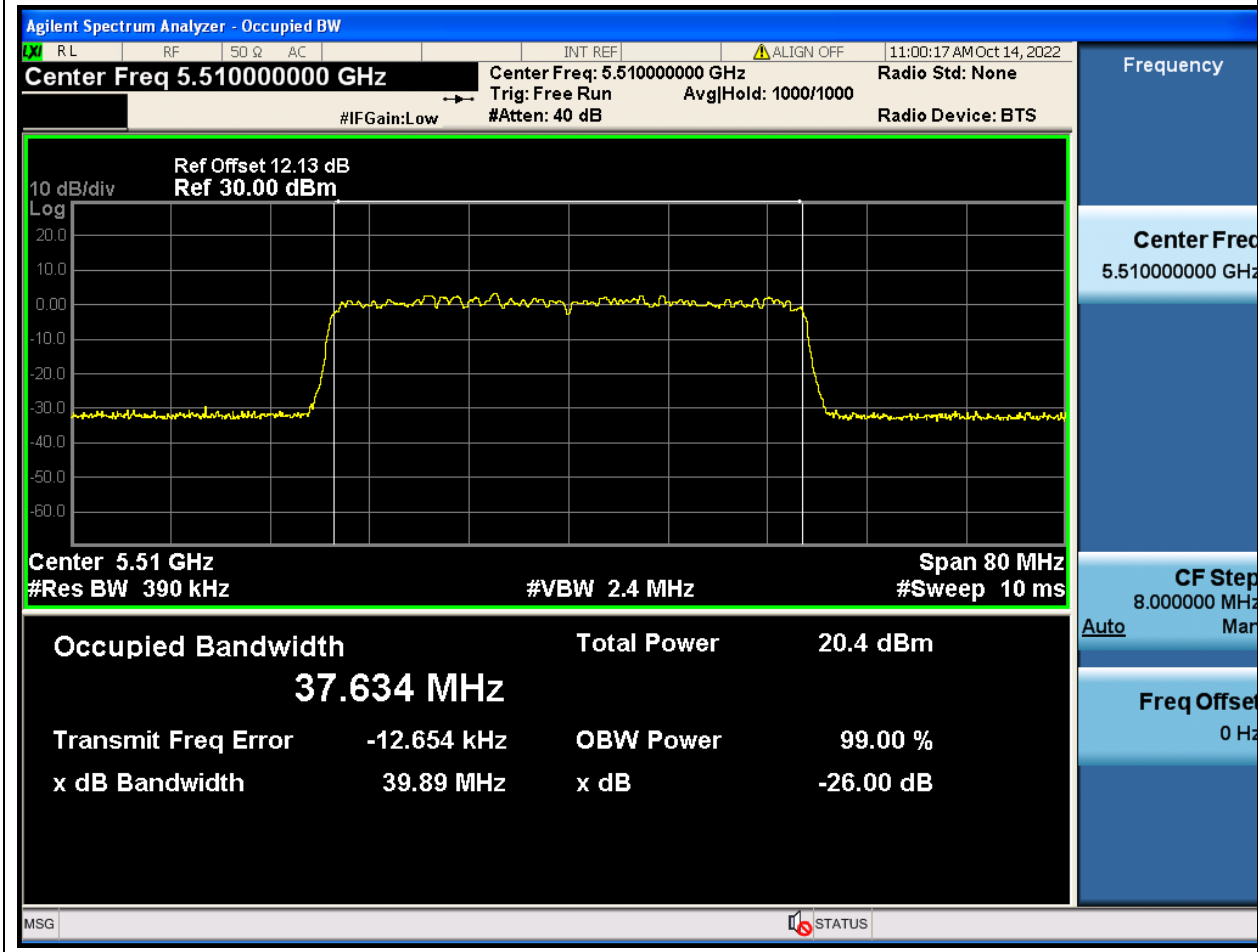

61. 802.11ax_40M_U-NII-2C_L

61.1. A.2.2-99% Bandwidth(NTNV)

Center Frequency (MHz)	OBW Power (%)	RBW (MHz)	Detector	Limit (MHz)	OBW (MHz)	Verdict
5510	99	0.39	Peak	0	37.633805	Unknown