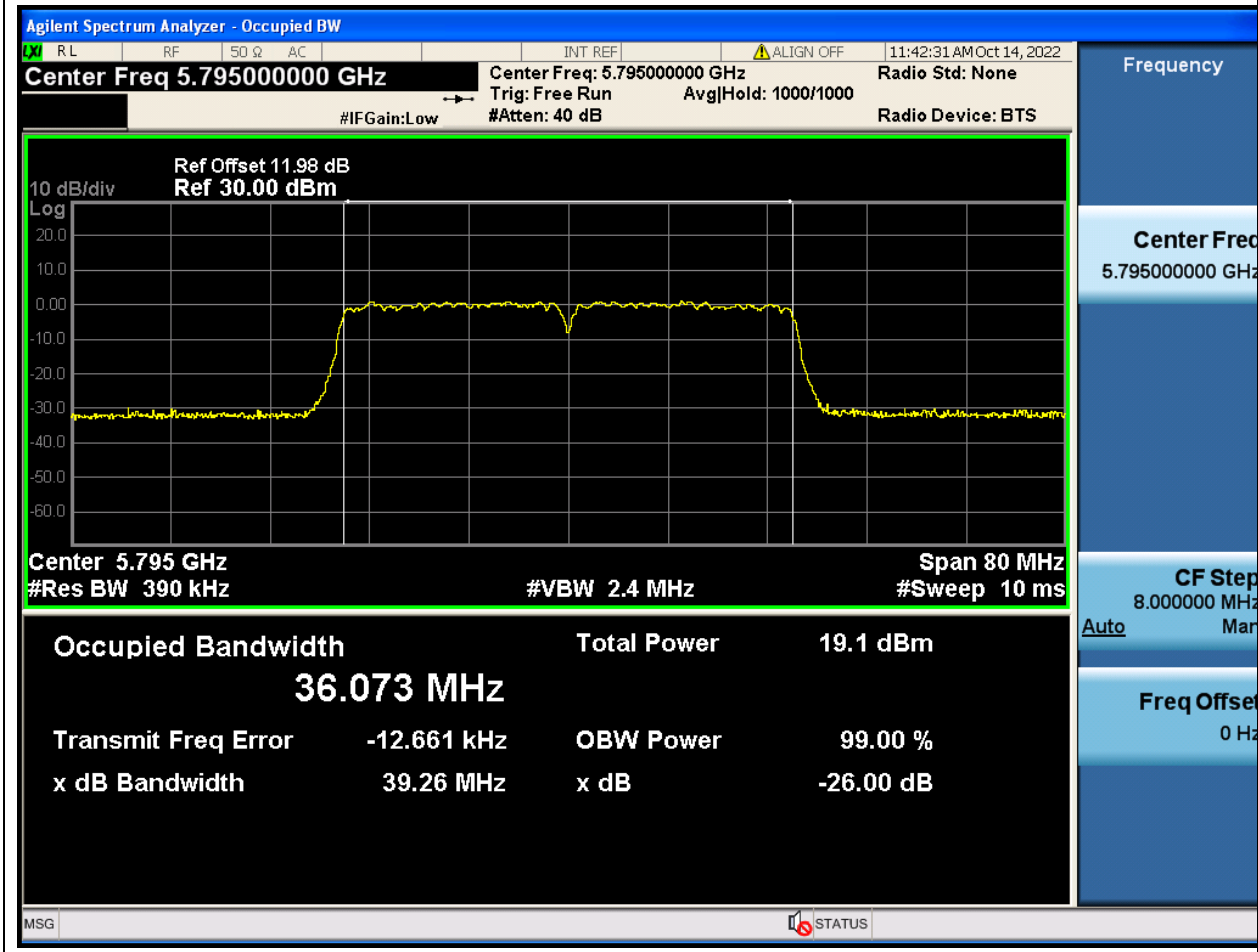

73. 802.11n_40M_U-NII-3_H

73.1. A.2.2-99% Bandwidth(NTNV)

Center Frequency (MHz)	OBW Power (%)	RBW (MHz)	Detector	Limit (MHz)	OBW (MHz)	Verdict
5795	99	0.39	Peak	0	36.073025	Unknown