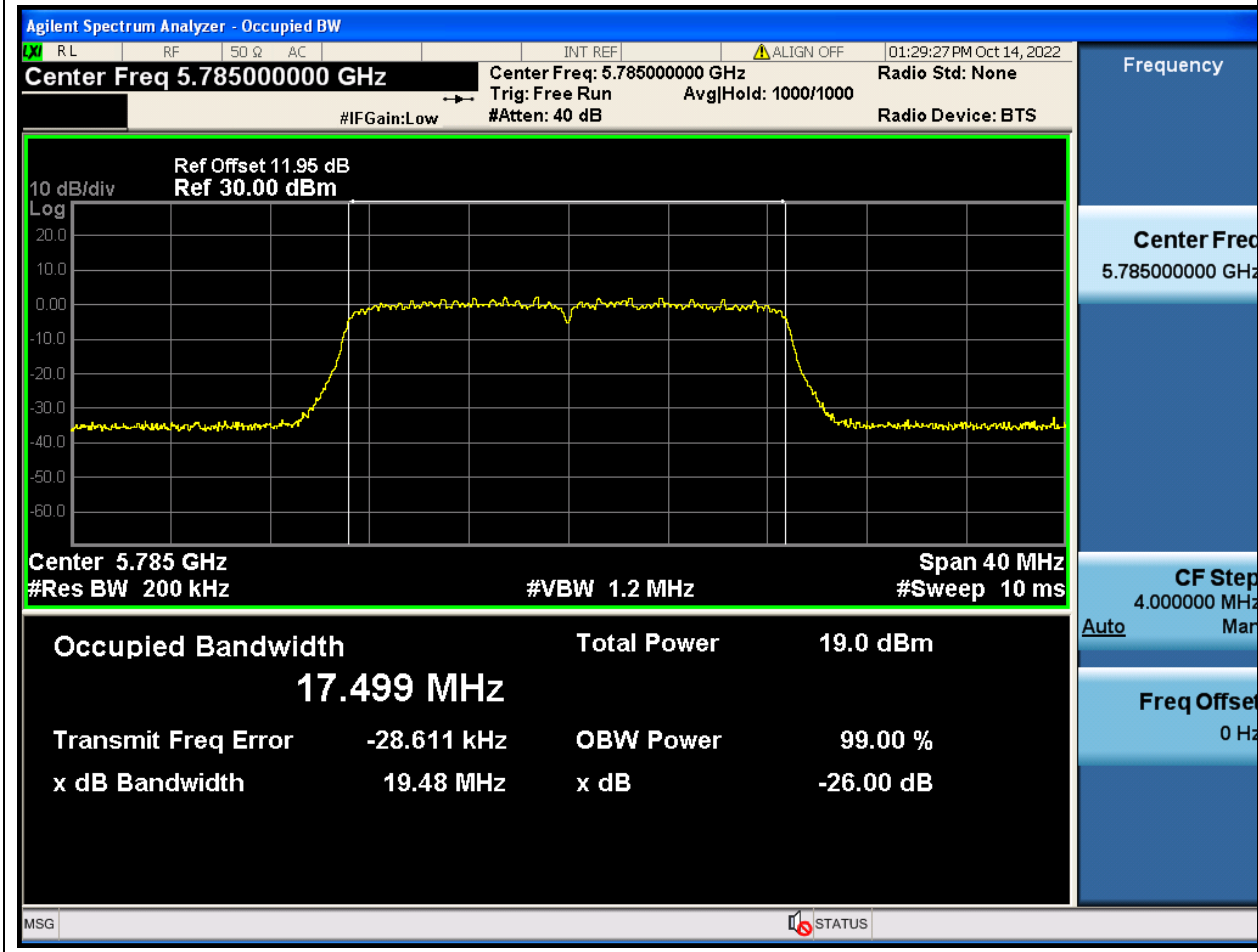

75. 802.11ac_20M_U-NII-3_M

75.1. A.2.2-99% Bandwidth(NTNV)

Center Frequency (MHz)	OBW Power (%)	RBW (MHz)	Detector	Limit (MHz)	OBW (MHz)	Verdict
5785	99	0.2	Peak	0	17.498617	Unknown