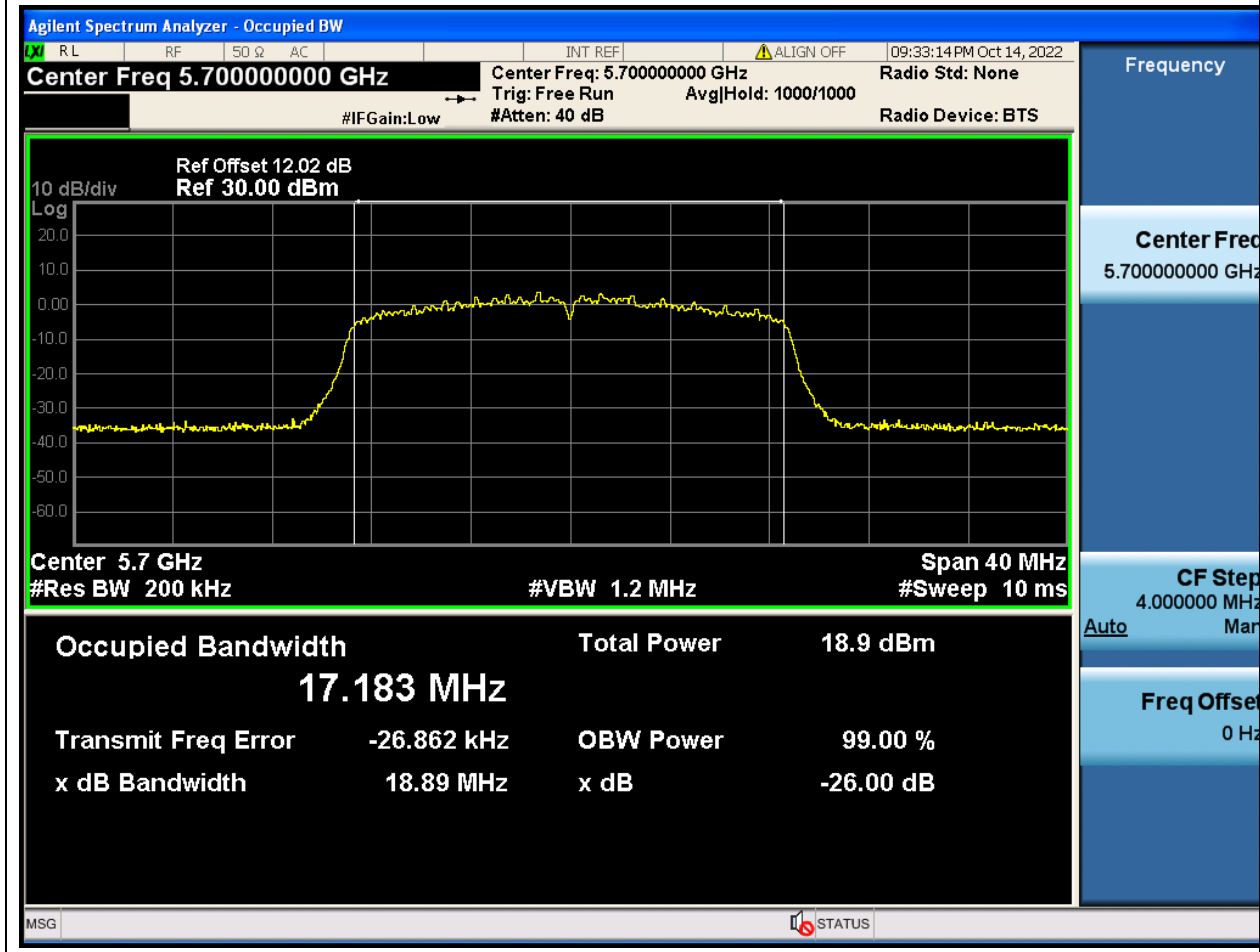

52. 802.11ac_20M_U-NII-2C_H

52.1. A.2.2-99% Bandwidth(NTNV)

Center Frequency (MHz)	OBW Power (%)	RBW (MHz)	Detector	Limit (MHz)	OBW (MHz)	Verdict
5700	99	0.2	Peak	0	17.183354	Unknown