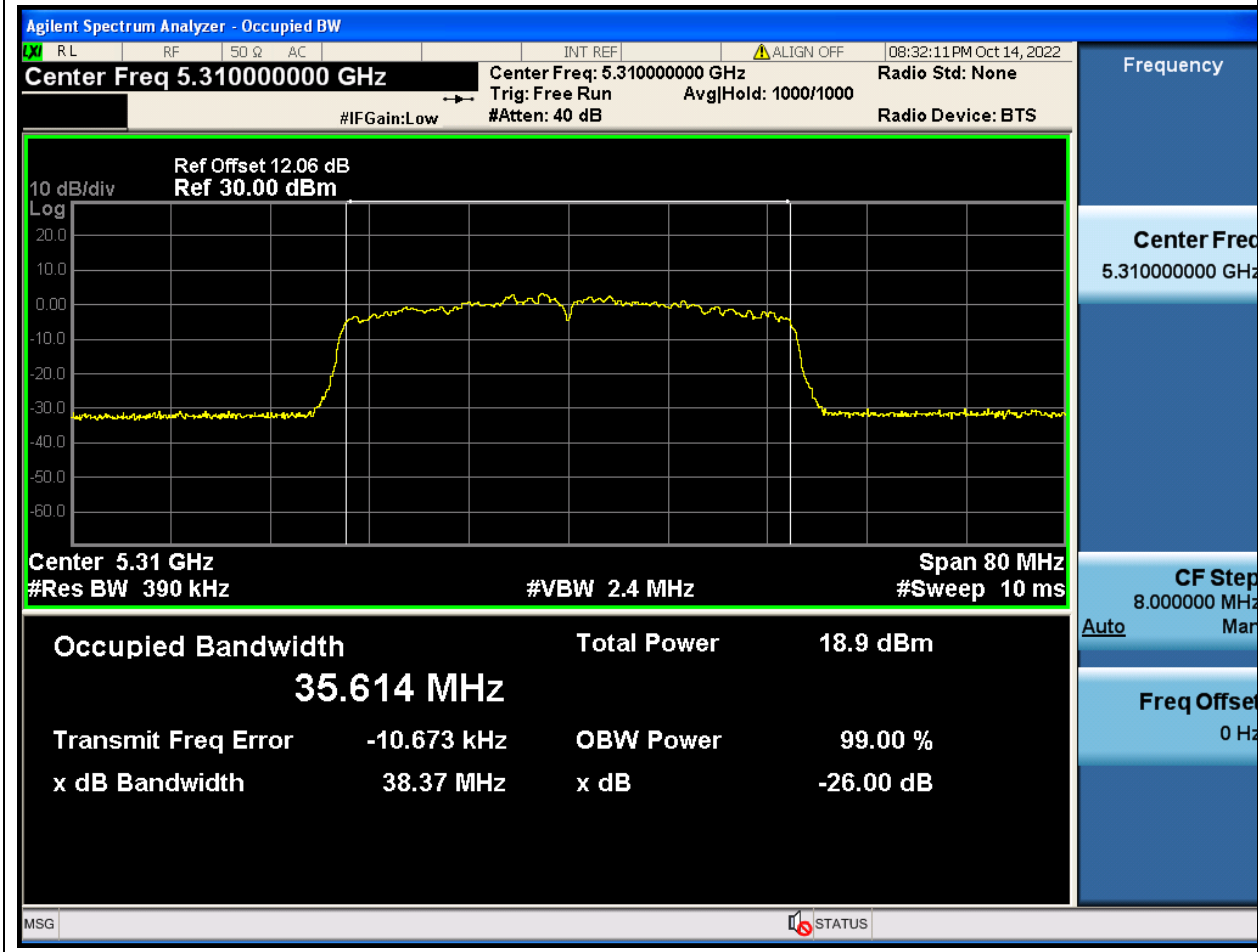

33. 802.11ac_40M_U-NII-2A_H

33.1. A.2.2-99% Bandwidth(NTNV)

Center Frequency (MHz)	OBW Power (%)	RBW (MHz)	Detector	Limit (MHz)	OBW (MHz)	Verdict
5310	99	0.39	Peak	0	35.614275	Unknown