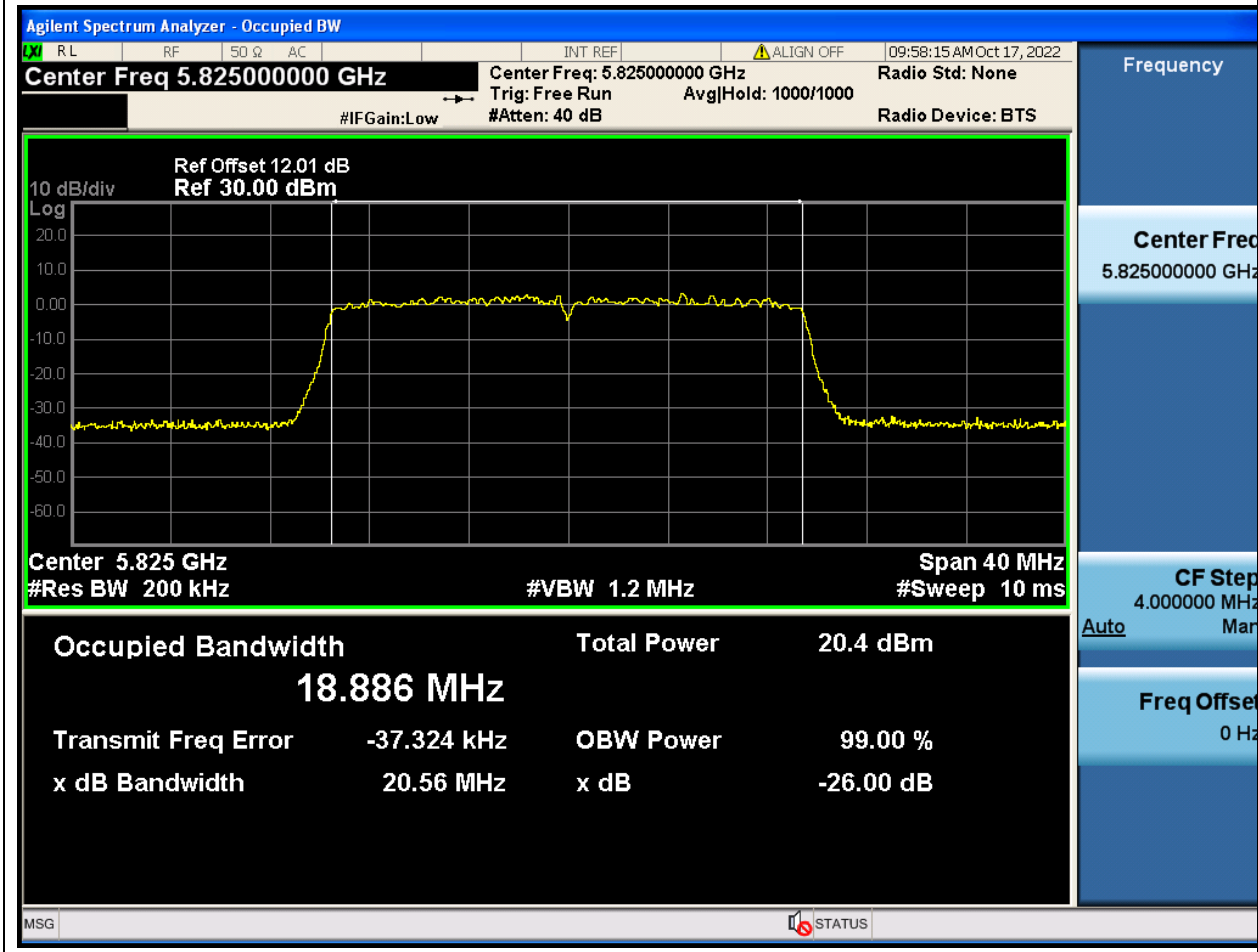

82. 802.11ax_20M_U-NII-3_H

82.1. A.2.2-99% Bandwidth(NTNV)

Center Frequency (MHz)	OBW Power (%)	RBW (MHz)	Detector	Limit (MHz)	OBW (MHz)	Verdict
5825	99	0.2	Peak	0	18.885864	Unknown