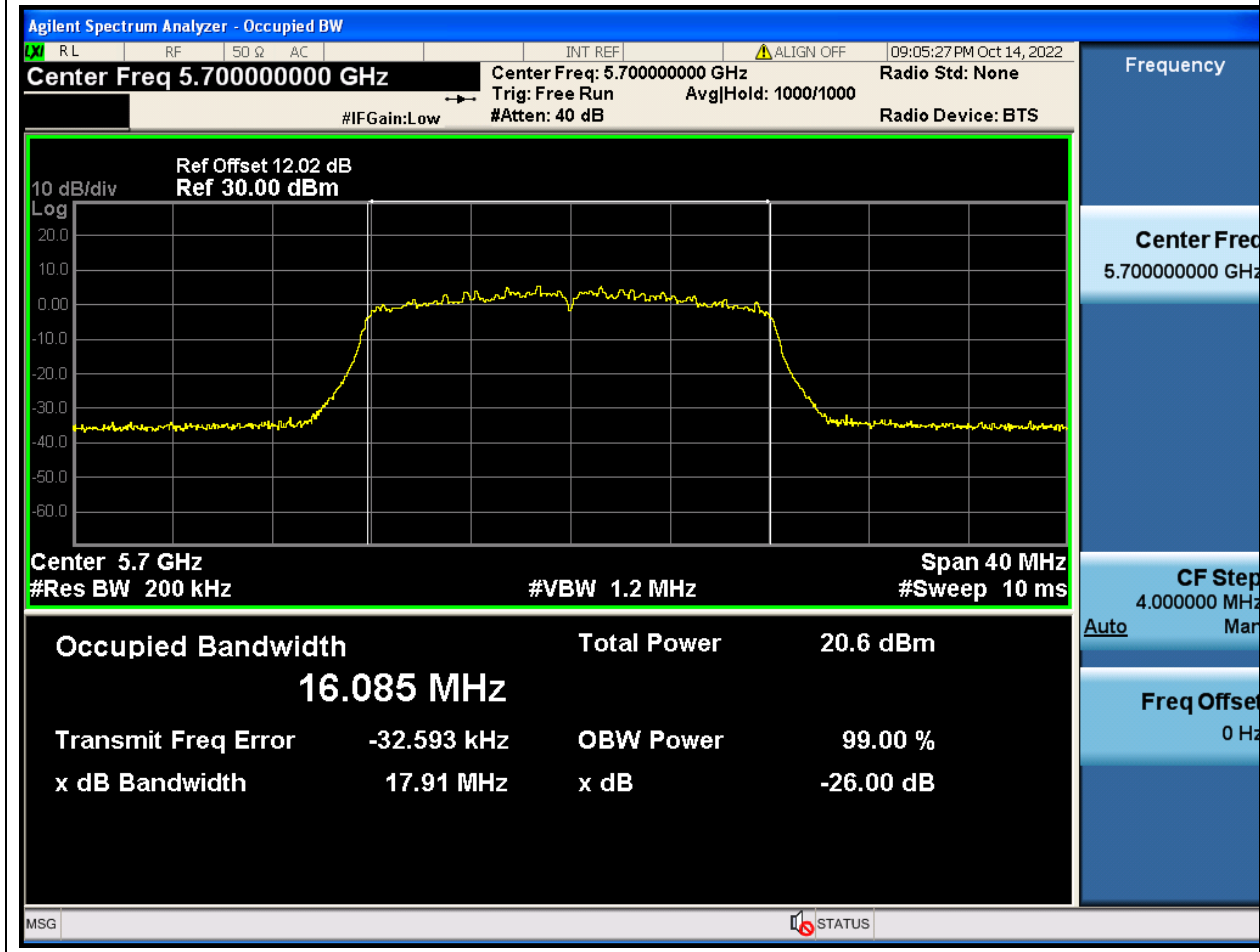

43. 802.11a_20M_U-NII-2C_H

43.1. A.2.2-99% Bandwidth(NTNV)

Center Frequency (MHz)	OBW Power (%)	RBW (MHz)	Detector	Limit (MHz)	OBW (MHz)	Verdict
5700	99	0.2	Peak	0	16.084852	Unknown