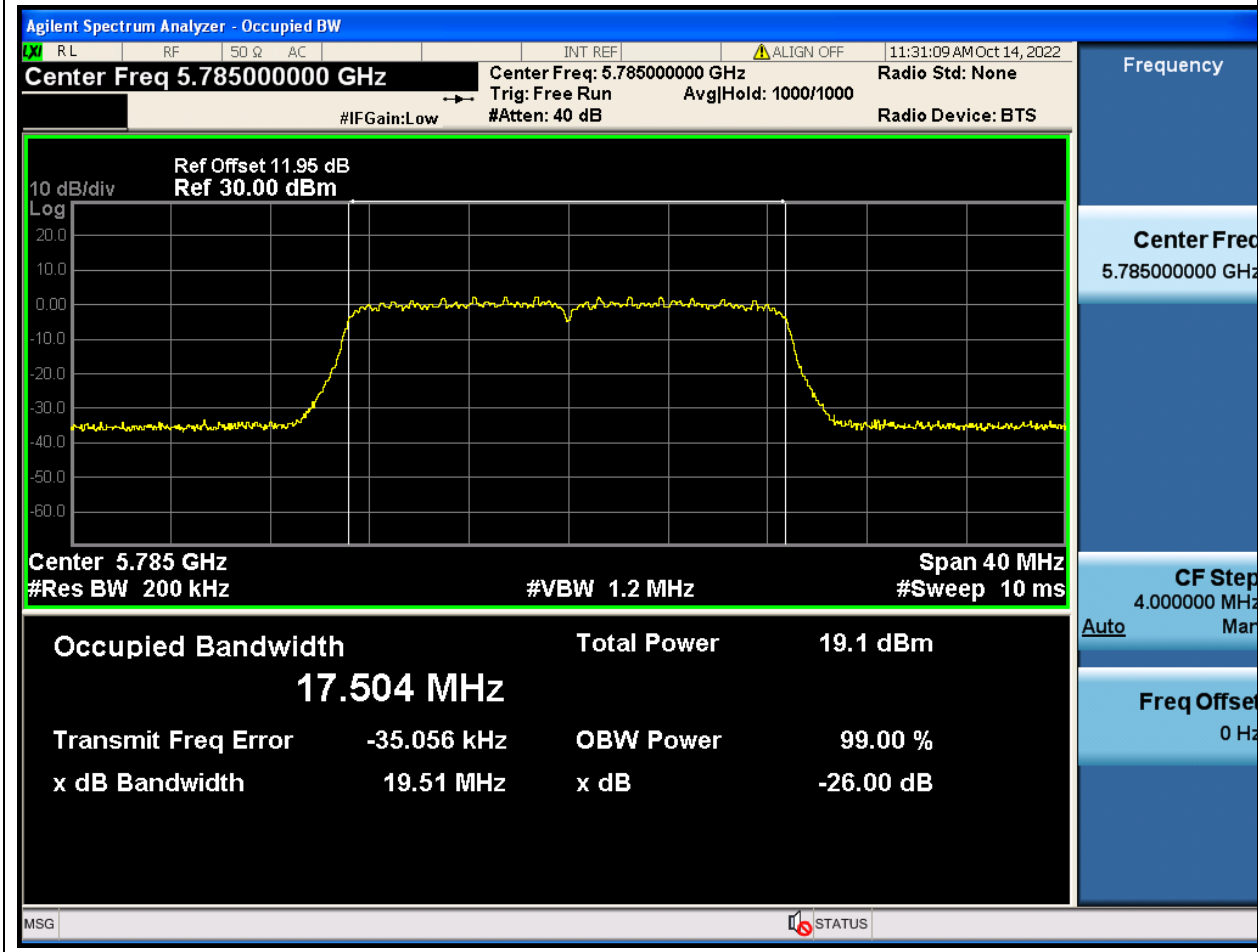

70. 802.11n_20M_U-NII-3_M

70.1. A.2.2-99% Bandwidth(NTNV)

Center Frequency (MHz)	OBW Power (%)	RBW (MHz)	Detector	Limit (MHz)	OBW (MHz)	Verdict
5785	99	0.2	Peak	0	17.503884	Unknown