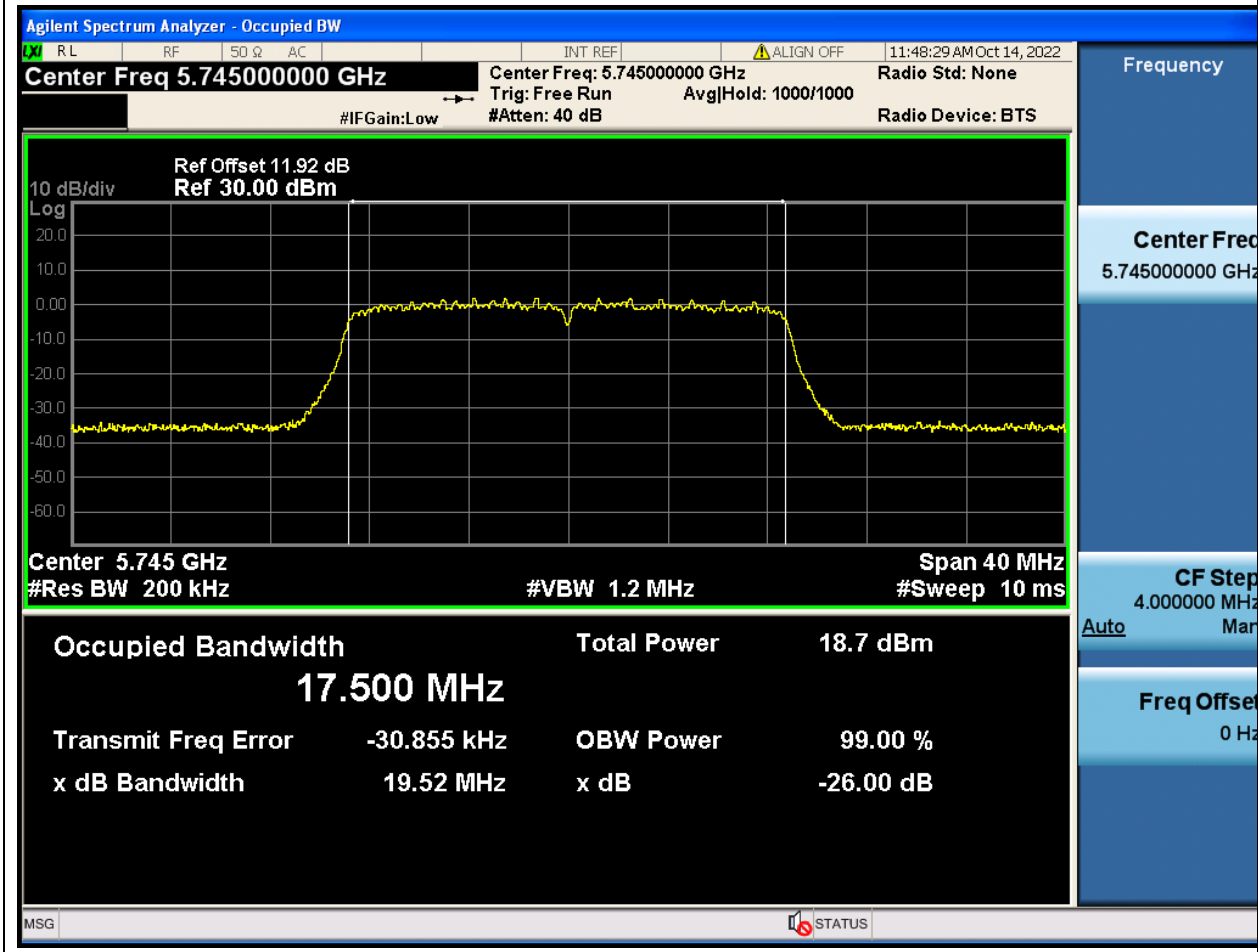

74. 802.11ac_20M_U-NII-3_L

74.1. A.2.2-99% Bandwidth(NTNV)

Center Frequency (MHz)	OBW Power (%)	RBW (MHz)	Detector	Limit (MHz)	OBW (MHz)	Verdict
5745	99	0.2	Peak	0	17.500115	Unknown