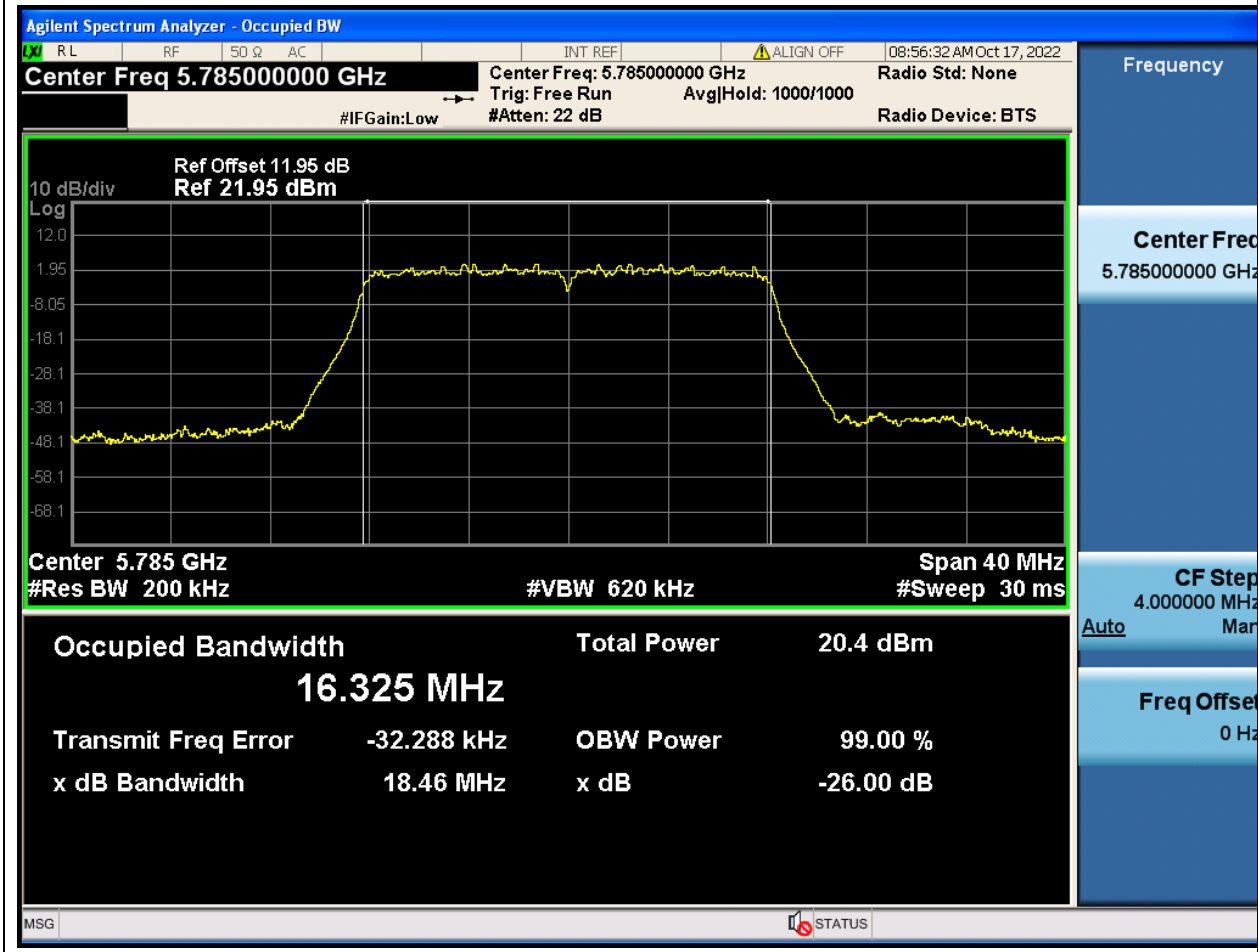

67. 802.11a_20M_U-NII-3_M

67.1. A.2-26dB Bandwidth(NTNV)

Center Frequency (MHz)	XdB Down	RBW (MHz)	Detector	Limit (MHz)	XdB BandWidth (MHz)	Verdict
5785	26	0.2	Peak	0	18.463746	Unknown