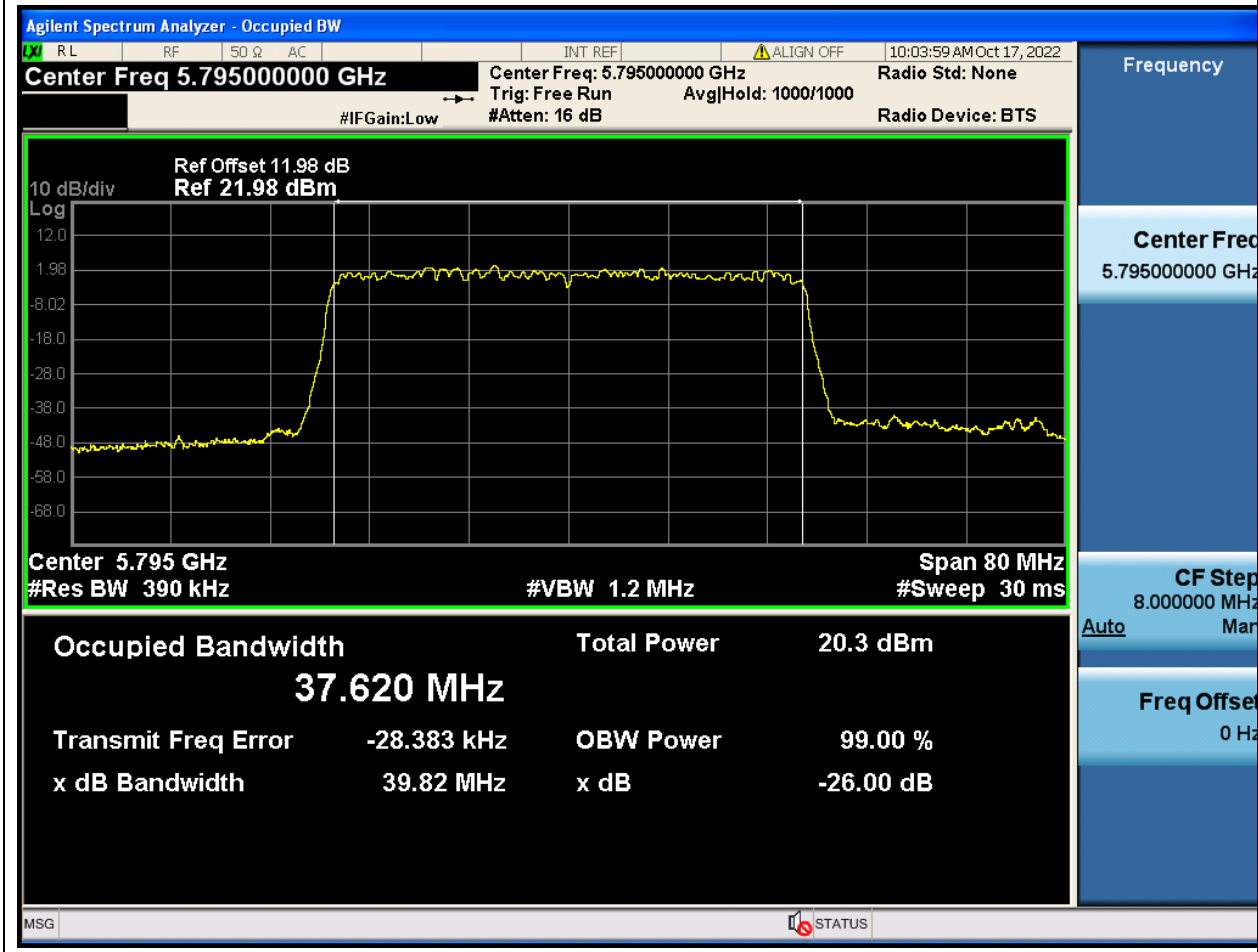

84. 802.11ax_40M_U-NII-3_H

84.1. A.2-26dB Bandwidth(NTNV)

Center Frequency (MHz)	XdB Down	RBW (MHz)	Detector	Limit (MHz)	XdB BandWidth (MHz)	Verdict
5795	26	0.39	Peak	0	39.816016	Unknown