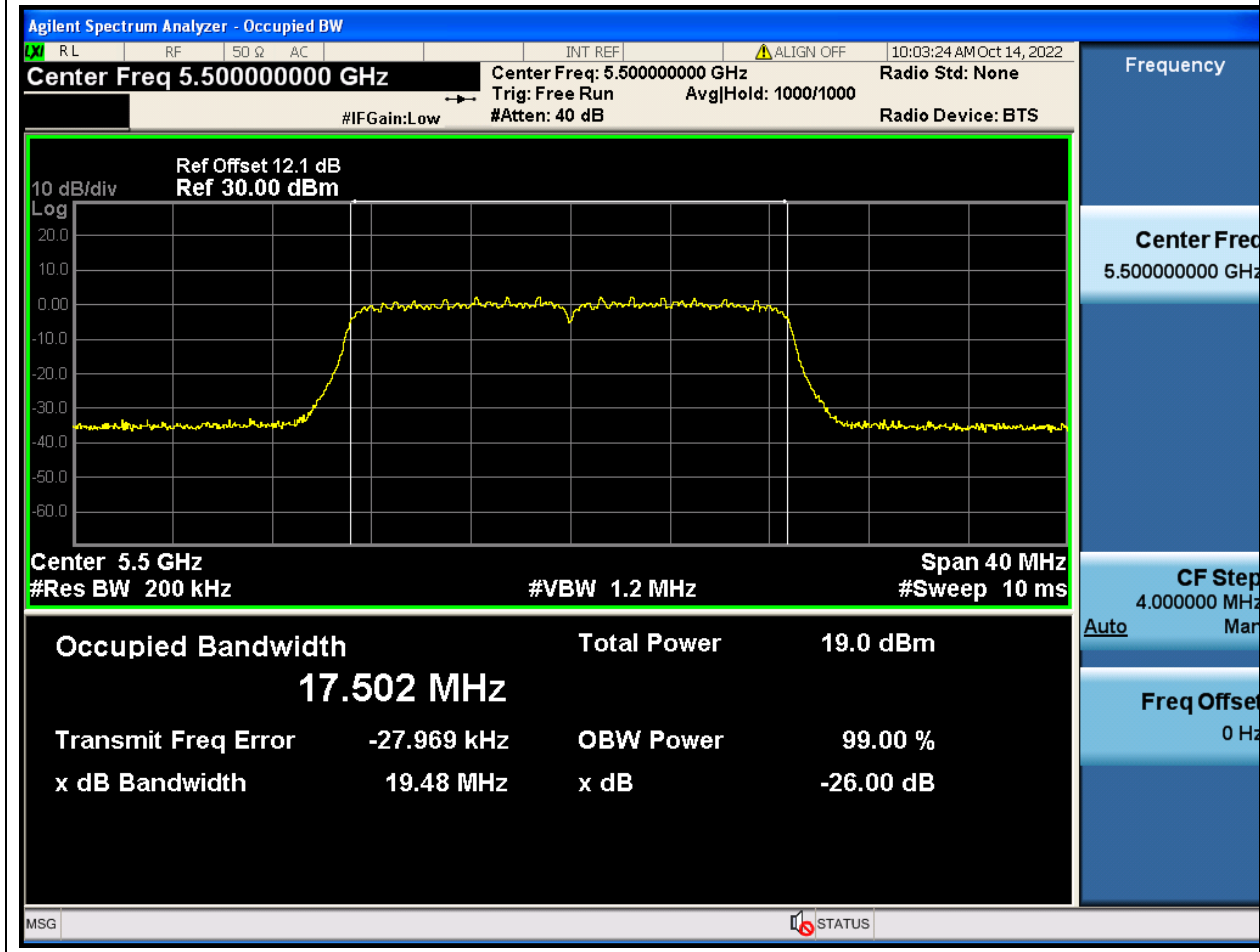

44. 802.11n_20M_U-NII-2C_L

44.1. A.2.2-99% Bandwidth(NTNV)

Center Frequency (MHz)	OBW Power (%)	RBW (MHz)	Detector	Limit (MHz)	OBW (MHz)	Verdict
5500	99	0.2	Peak	0	17.501728	Unknown