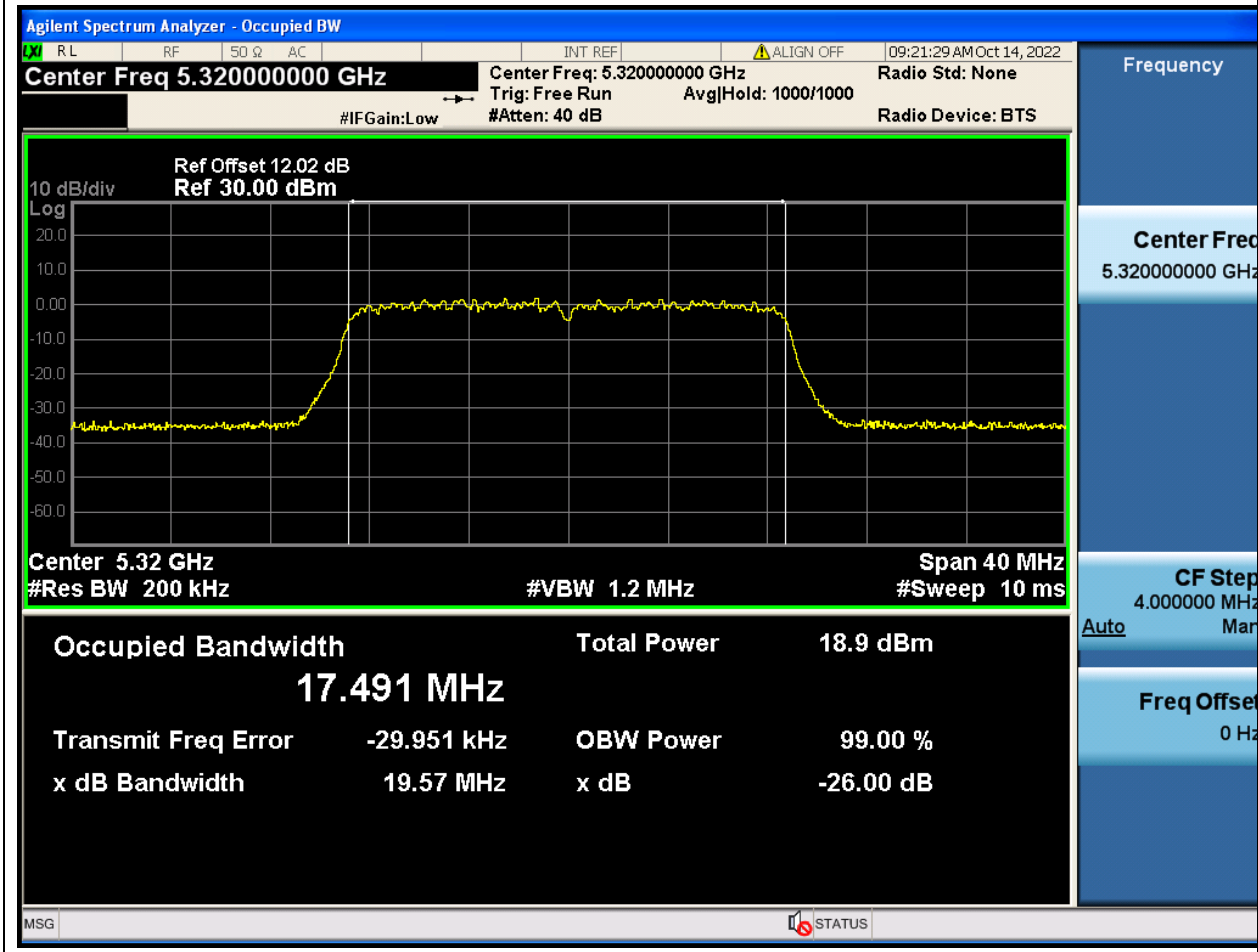

31. 802.11ac_20M_U-NII-2A_H

31.1. A.2.2-99% Bandwidth(NTNV)

Center Frequency (MHz)	OBW Power (%)	RBW (MHz)	Detector	Limit (MHz)	OBW (MHz)	Verdict
5320	99	0.2	Peak	0	17.491151	Unknown