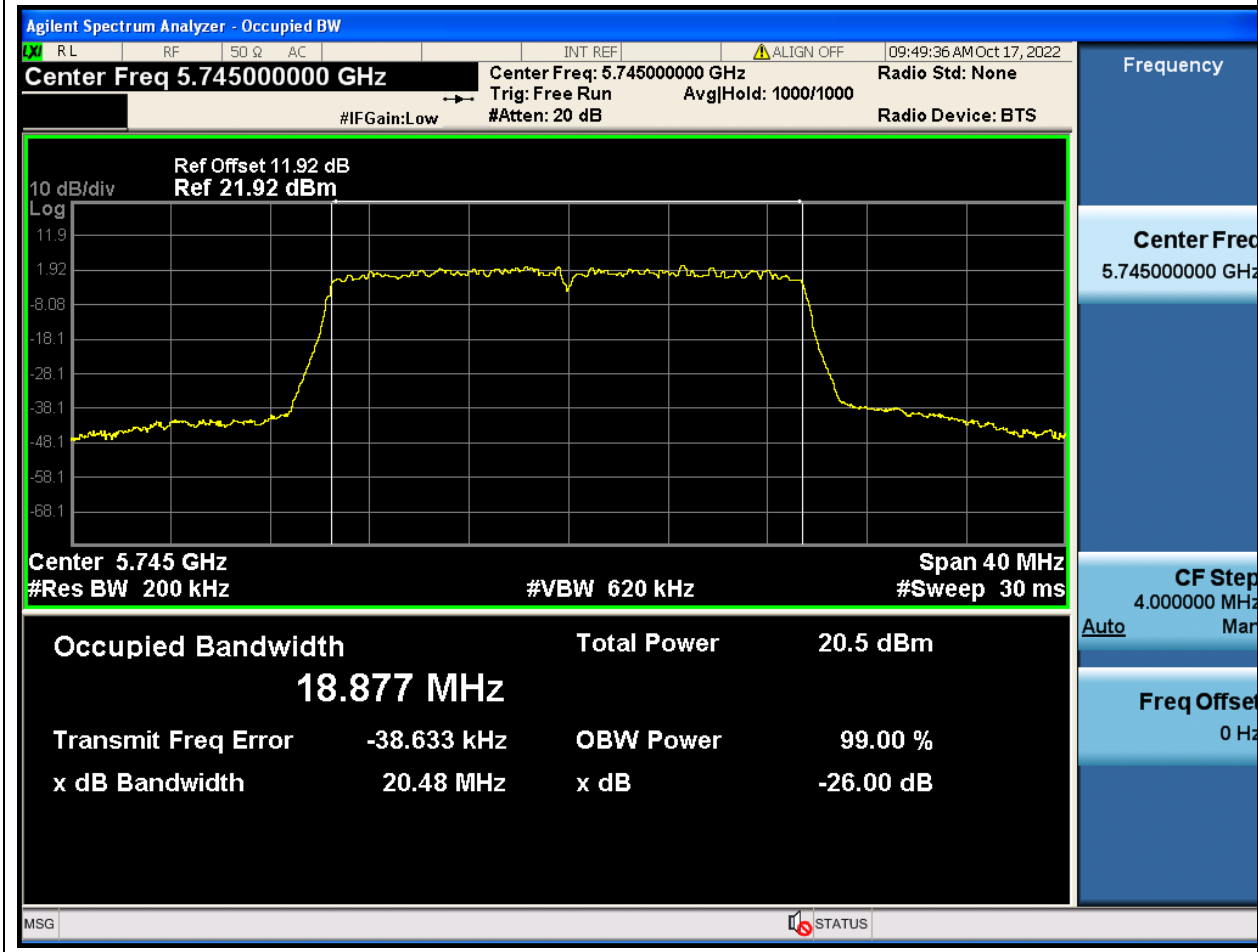

80. 802.11ax_20M_U-NII-3_L

80.1. A.2-26dB Bandwidth(NTNV)

Center Frequency (MHz)	XdB Down	RBW (MHz)	Detector	Limit (MHz)	XdB BandWidth (MHz)	Verdict
5745	26	0.2	Peak	0	20.478981	Unknown