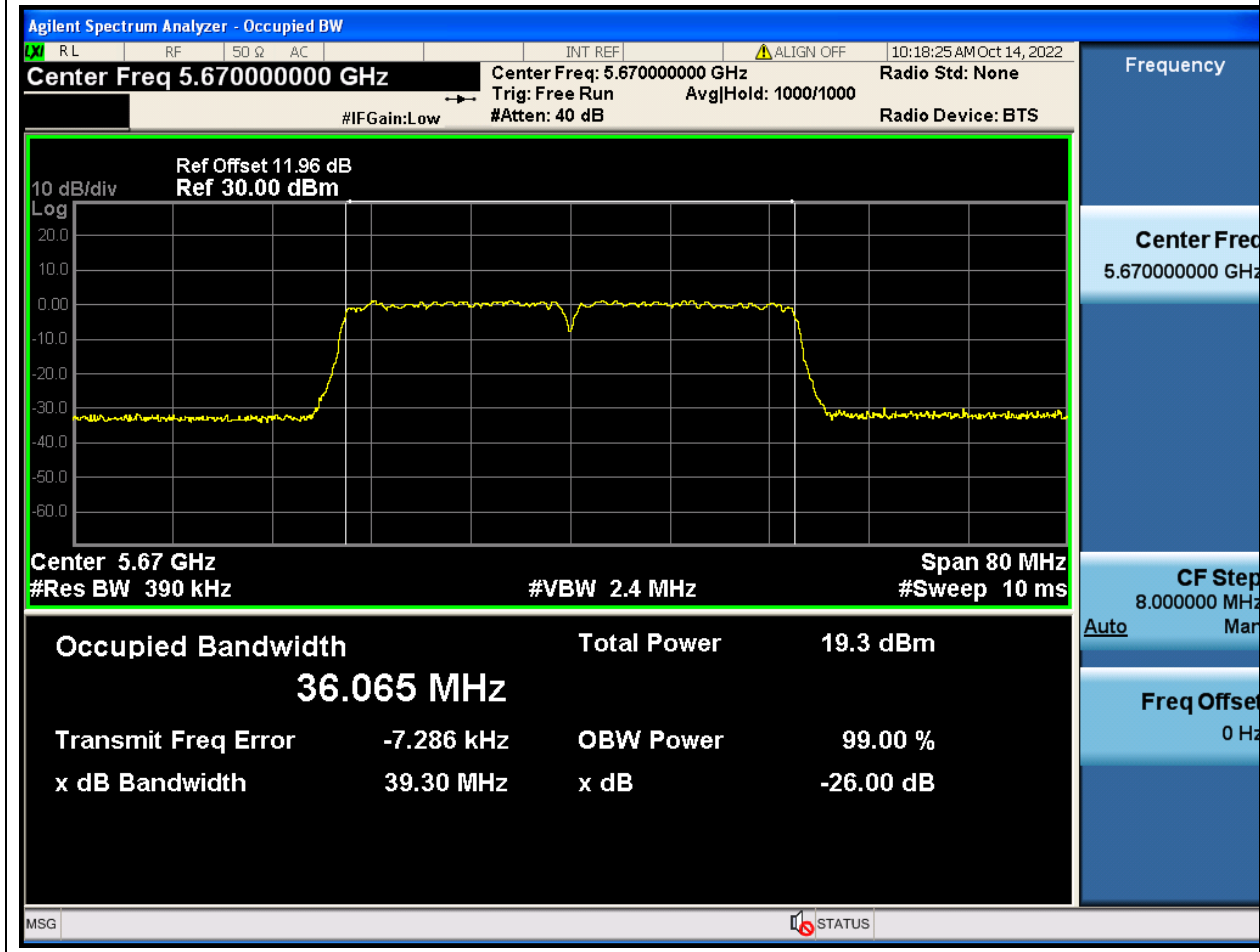

49. 802.11n_40M_U-NII-2C_H

49.1. A.2.2-99% Bandwidth(NTNV)

Center Frequency (MHz)	OBW Power (%)	RBW (MHz)	Detector	Limit (MHz)	OBW (MHz)	Verdict
5670	99	0.39	Peak	0	36.064901	Unknown