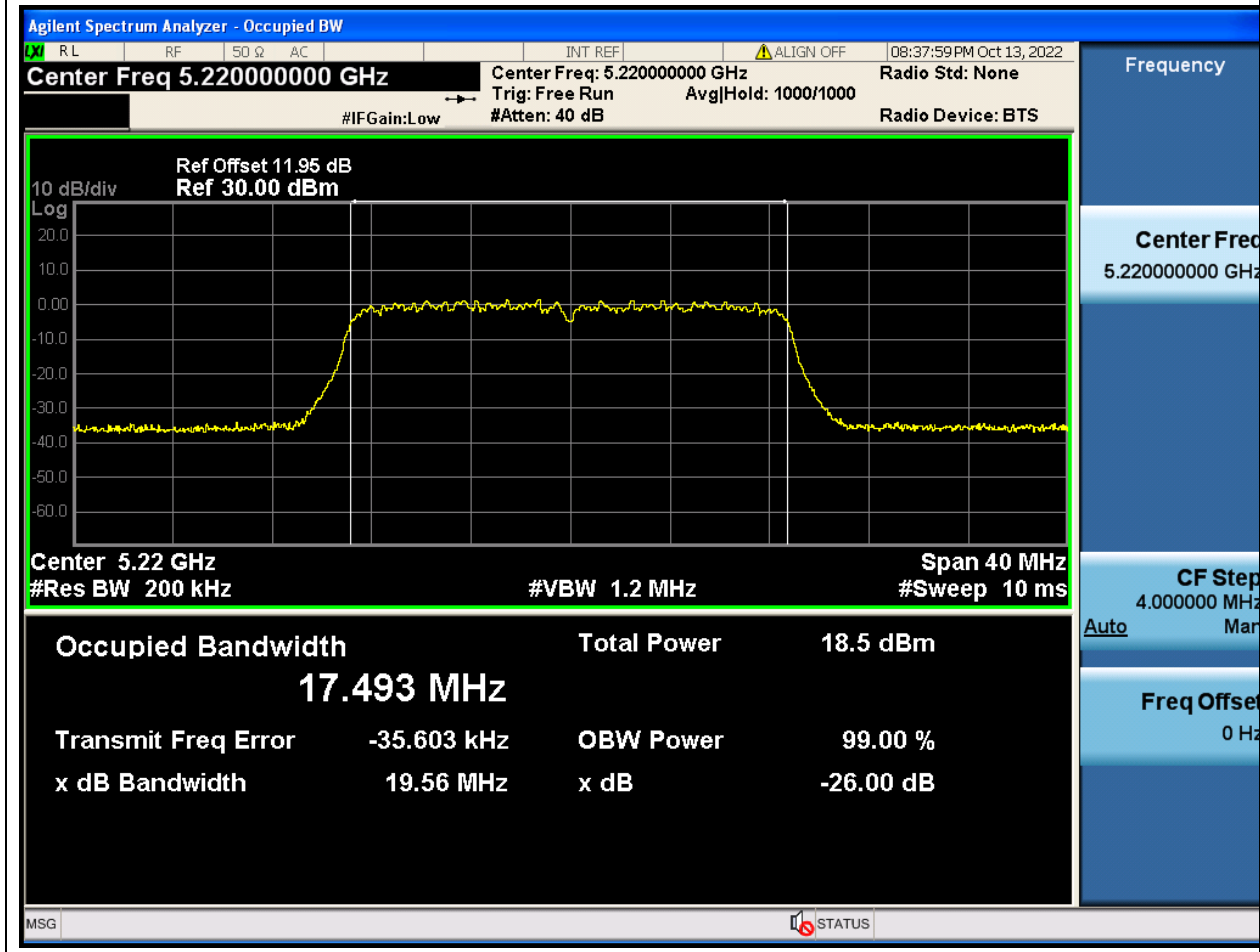

10. 802.11ac_20M_U-NII-1_M

10.1. A.2.2-99% Bandwidth(NTNV)

Center Frequency (MHz)	OBW Power (%)	RBW (MHz)	Detector	Limit (MHz)	OBW (MHz)	Verdict
5220	99	0.2	Peak	0	17.49253	Unknown