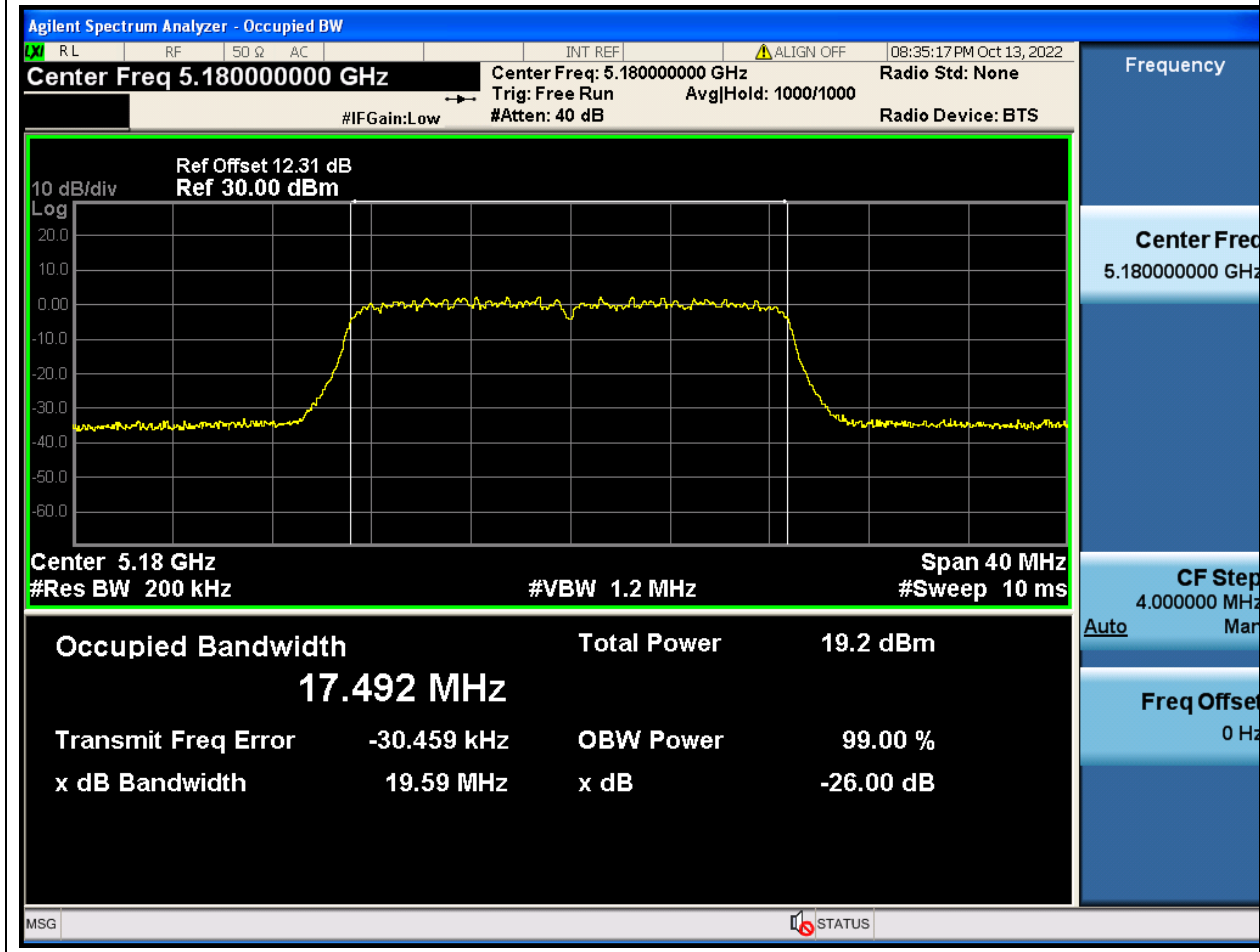

9. 802.11ac_20M_U-NII-1_L

9.1. A.2.2-99% Bandwidth(NTNV)

Center Frequency (MHz)	OBW Power (%)	RBW (MHz)	Detector	Limit (MHz)	OBW (MHz)	Verdict
5180	99	0.2	Peak	0	17.491985	Unknown