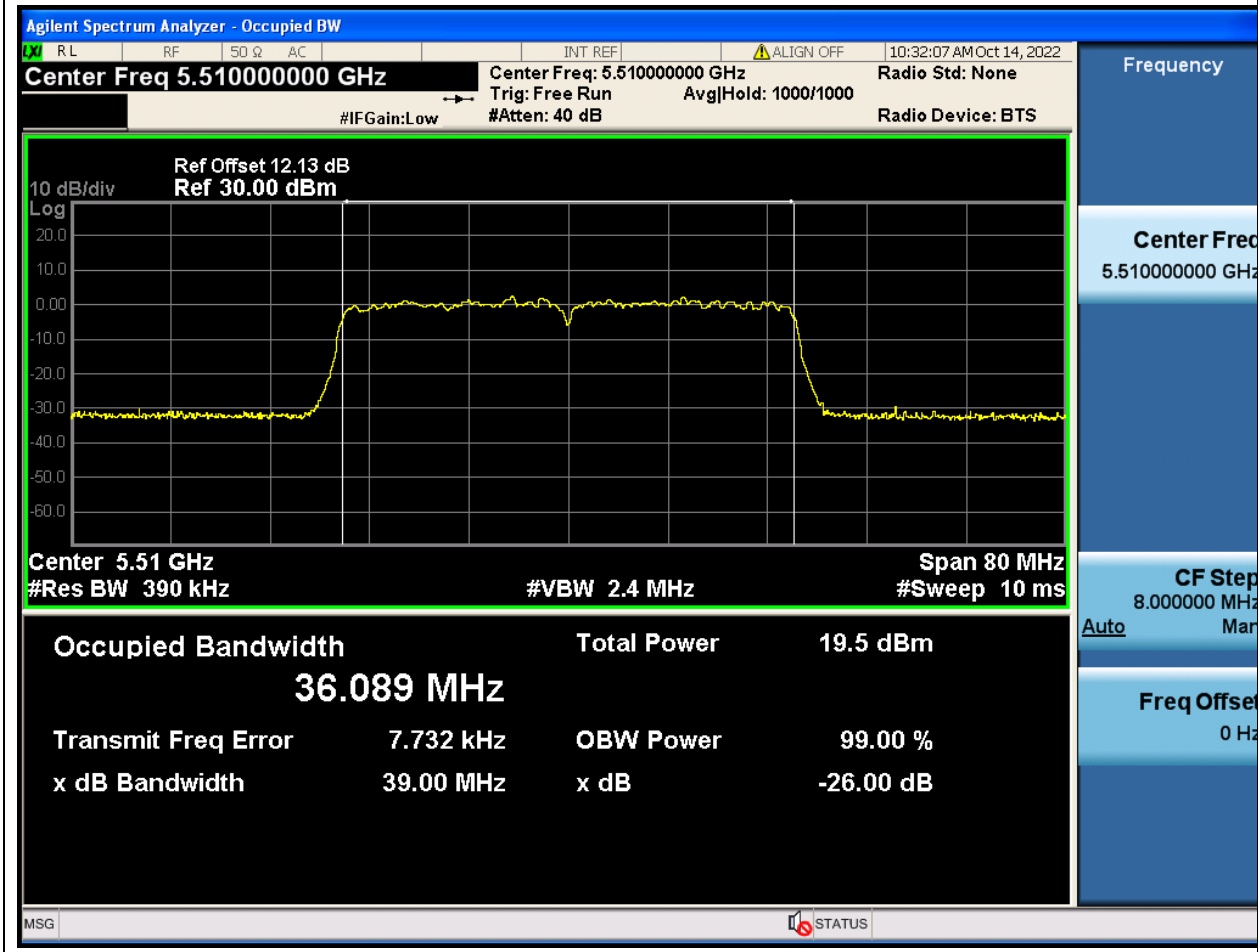

53. 802.11ac_40M_U-NII-2C_L

53.1. A.2.2-99% Bandwidth(NTNV)

Center Frequency (MHz)	OBW Power (%)	RBW (MHz)	Detector	Limit (MHz)	OBW (MHz)	Verdict
5510	99	0.39	Peak	0	36.089123	Unknown