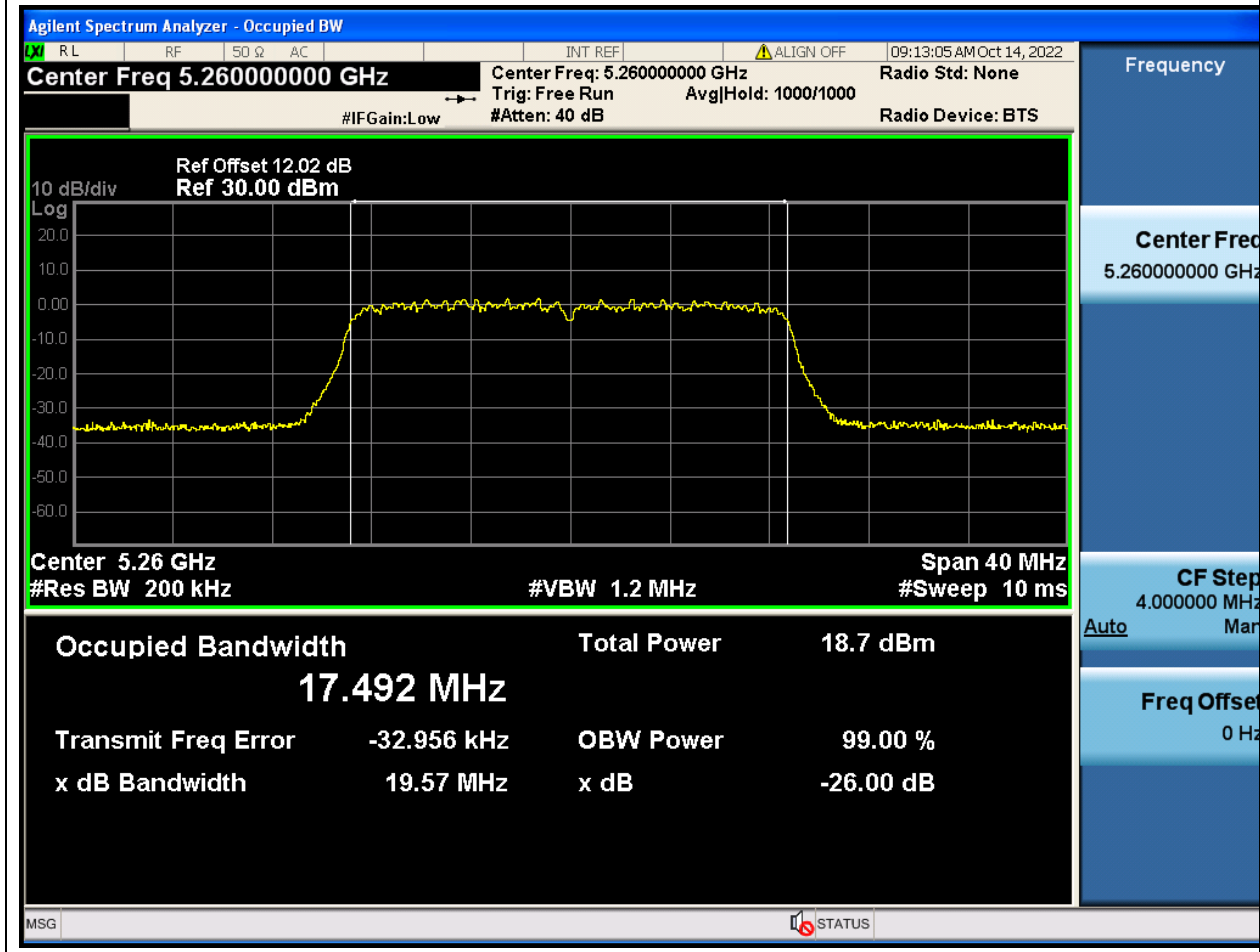

29. 802.11ac_20M_U-NII-2A_L

29.1. A.2.2-99% Bandwidth(NTNV)

Center Frequency (MHz)	OBW Power (%)	RBW (MHz)	Detector	Limit (MHz)	OBW (MHz)	Verdict
5260	99	0.2	Peak	0	17.492142	Unknown