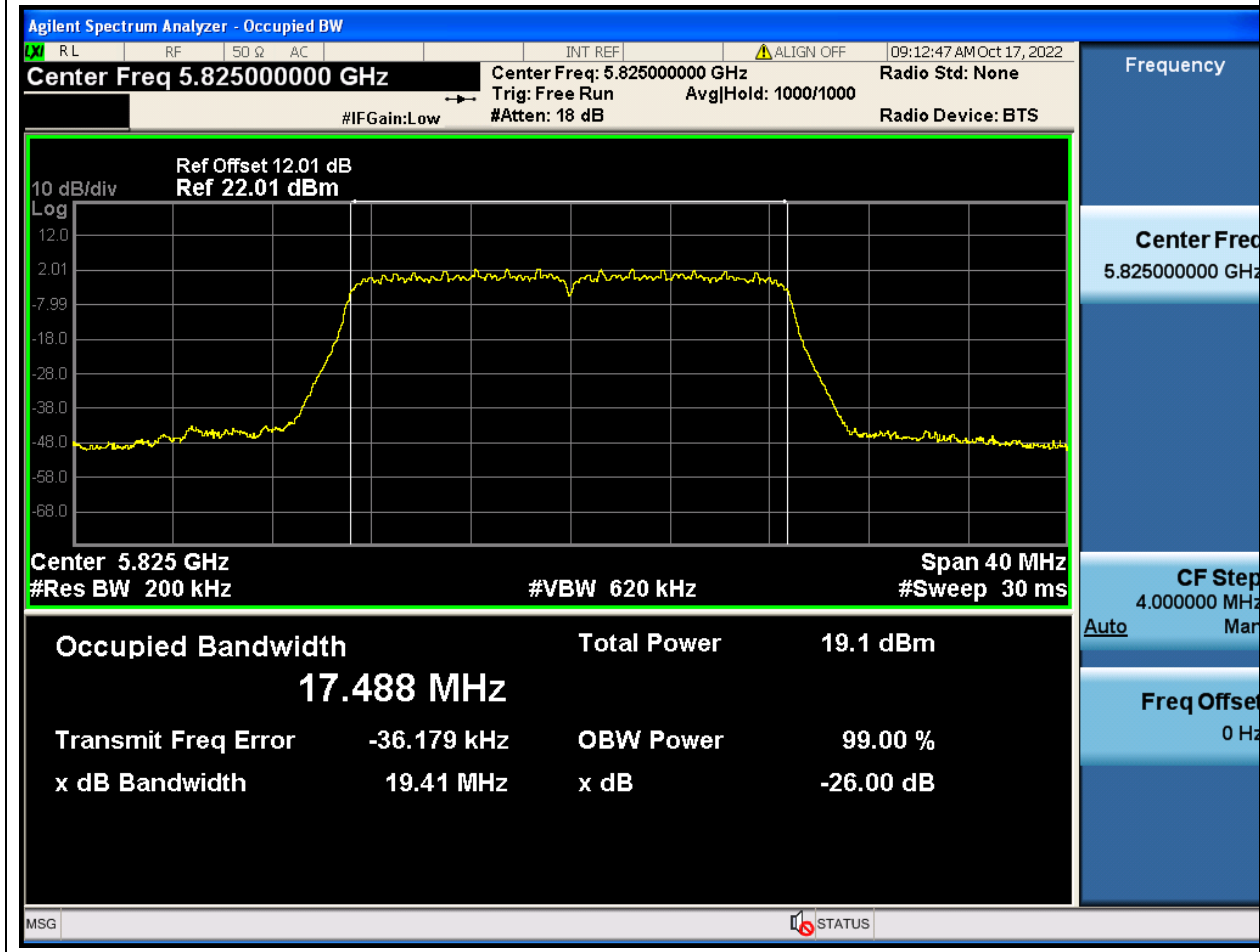

71. 802.11n_20M_U-NII-3_H

71.1. A.2-26dB Bandwidth(NTNV)

Center Frequency (MHz)	XdB Down	RBW (MHz)	Detector	Limit (MHz)	XdB BandWidth (MHz)	Verdict
5825	26	0.2	Peak	0	19.406233	Unknow