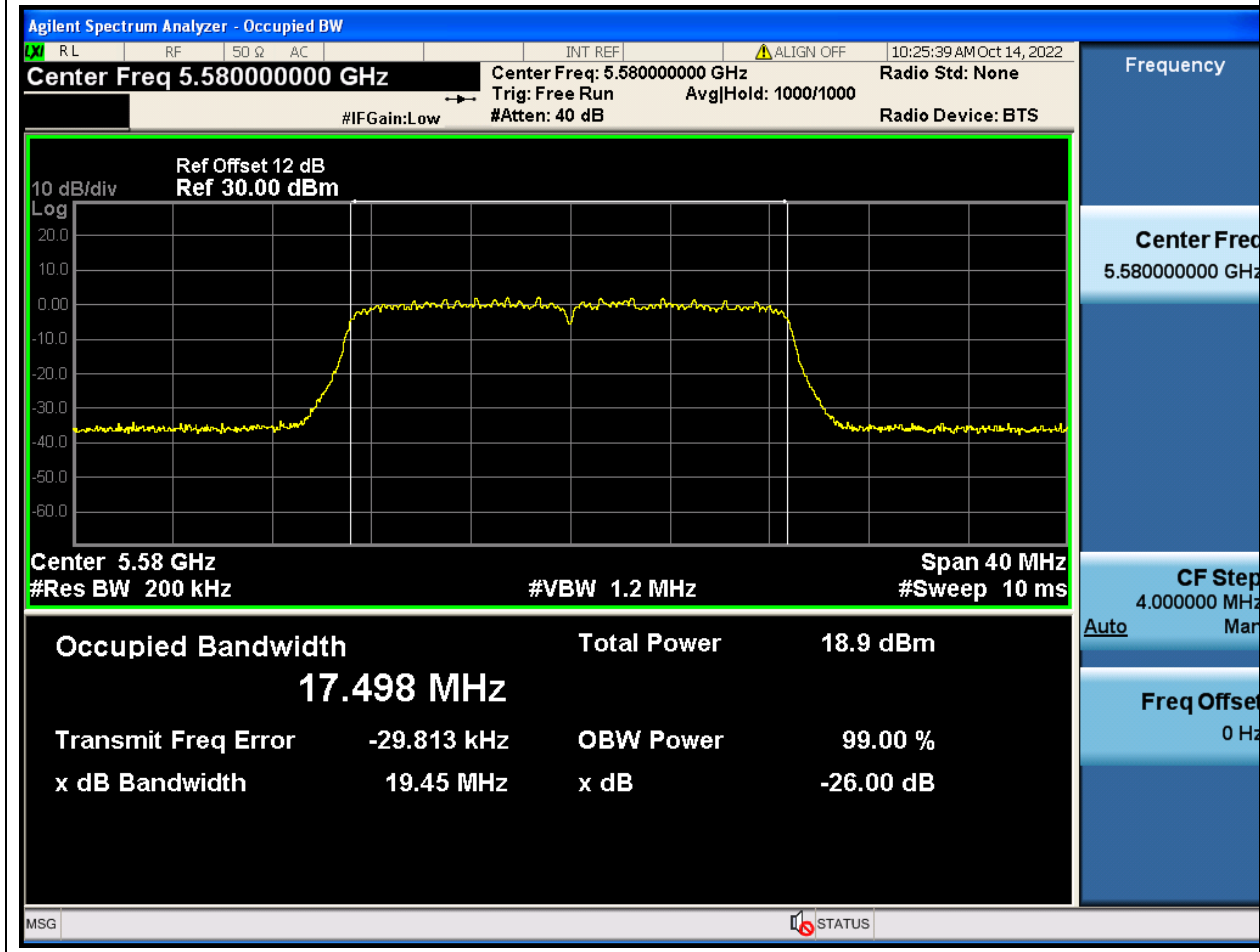

51. 802.11ac_20M_U-NII-2C_M

51.1. A.2.2-99% Bandwidth(NTNV)

Center Frequency (MHz)	OBW Power (%)	RBW (MHz)	Detector	Limit (MHz)	OBW (MHz)	Verdict
5580	99	0.2	Peak	0	17.498094	Unknown