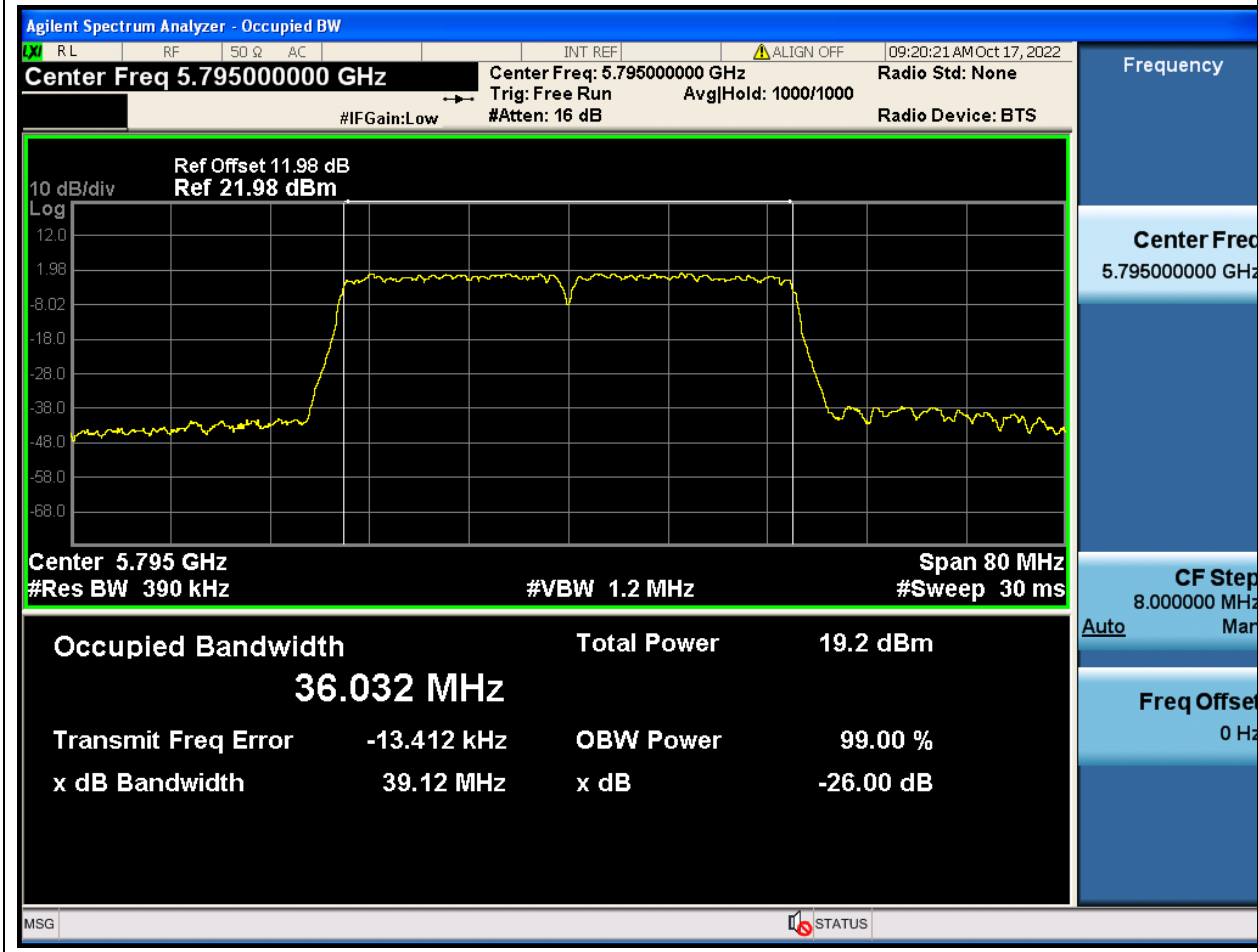

73. 802.11n_40M_U-NII-3_H

73.1. A.2-26dB Bandwidth(NTNV)

Center Frequency (MHz)	XdB Down	RBW (MHz)	Detector	Limit (MHz)	XdB BandWidth (MHz)	Verdict
5795	26	0.39	Peak	0	39.123454	Unknown