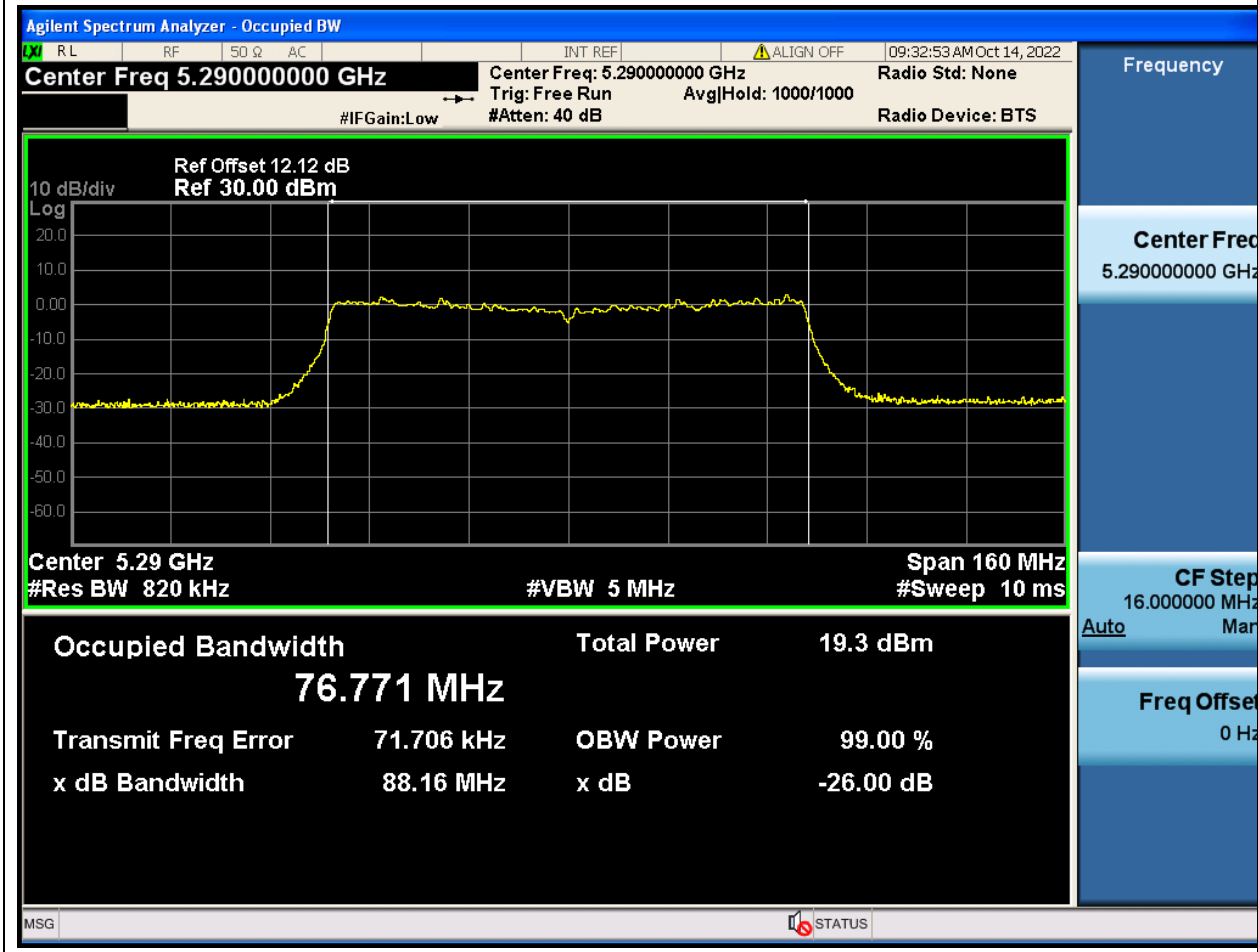

34. 802.11ac_80M_U-NII-2A_M

34.1. A.2.2-99% Bandwidth(NTNV)

Center Frequency (MHz)	OBW Power (%)	RBW (MHz)	Detector	Limit (MHz)	OBW (MHz)	Verdict
5290	99	0.82	Peak	0	76.770944	Unknown