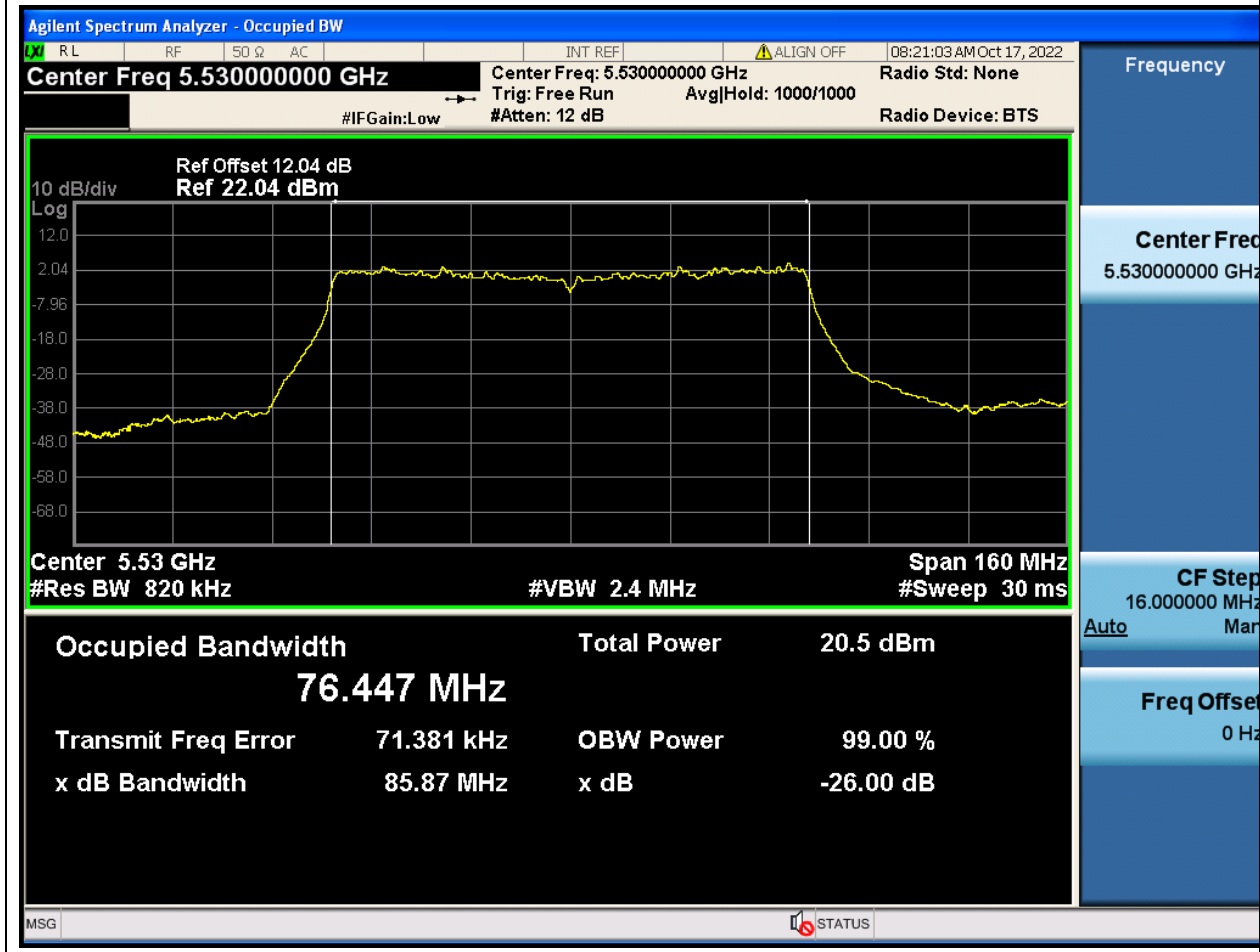

56. 802.11ac_80M_U-NII-2C_L

56.1. A.2-26dB Bandwidth(NTNV)

Center Frequency (MHz)	XdB Down	RBW (MHz)	Detector	Limit (MHz)	XdB BandWidth (MHz)	Verdict
5530	26	0.82	Peak	0	85.869188	Unknown