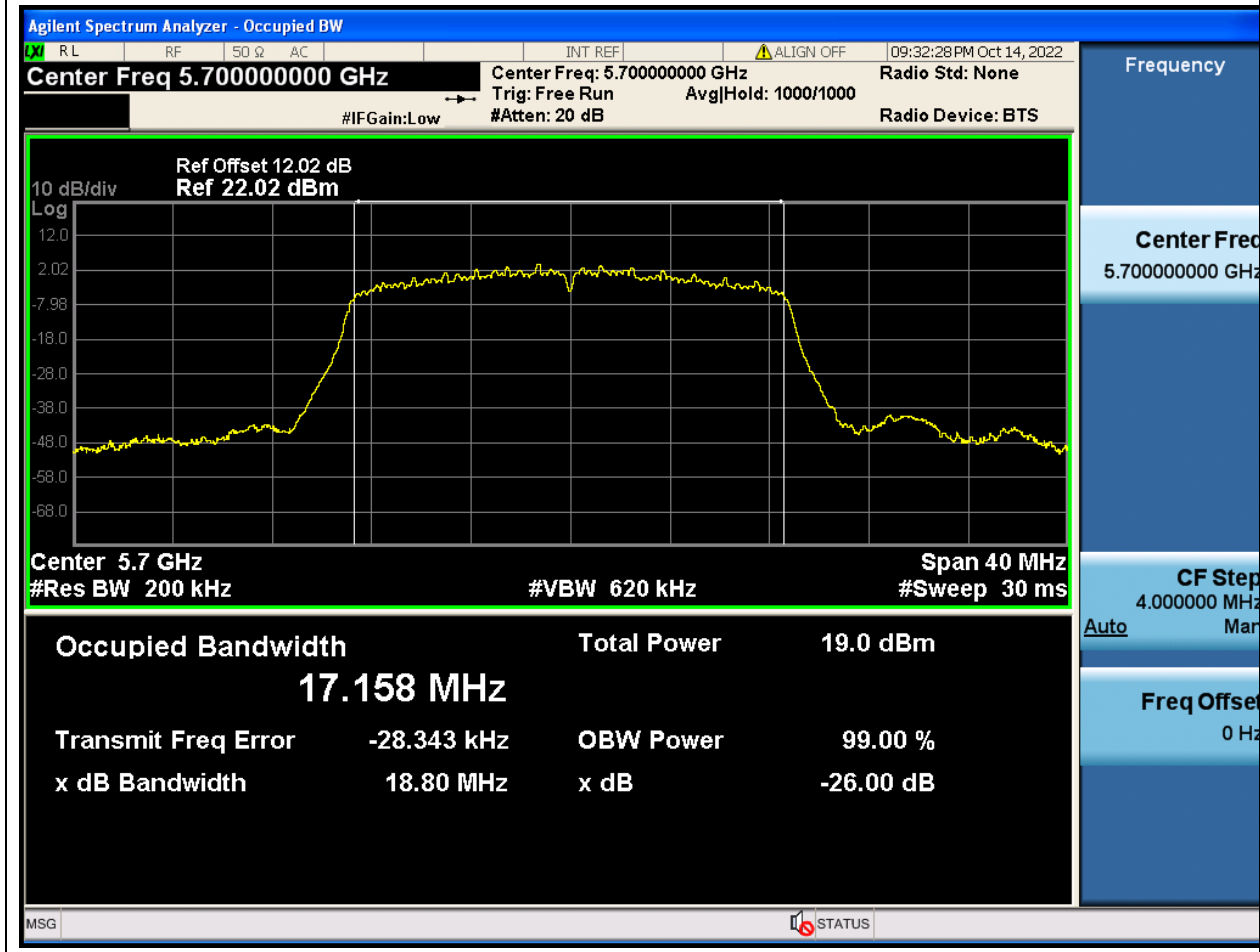

52. 802.11ac_20M_U-NII-2C_H

52.1. A.2-26dB Bandwidth(NTNV)

Center Frequency (MHz)	XdB Down	RBW (MHz)	Detector	Limit (MHz)	XdB BandWidth (MHz)	Verdict
5700	26	0.2	Peak	0	18.801235	Unknown