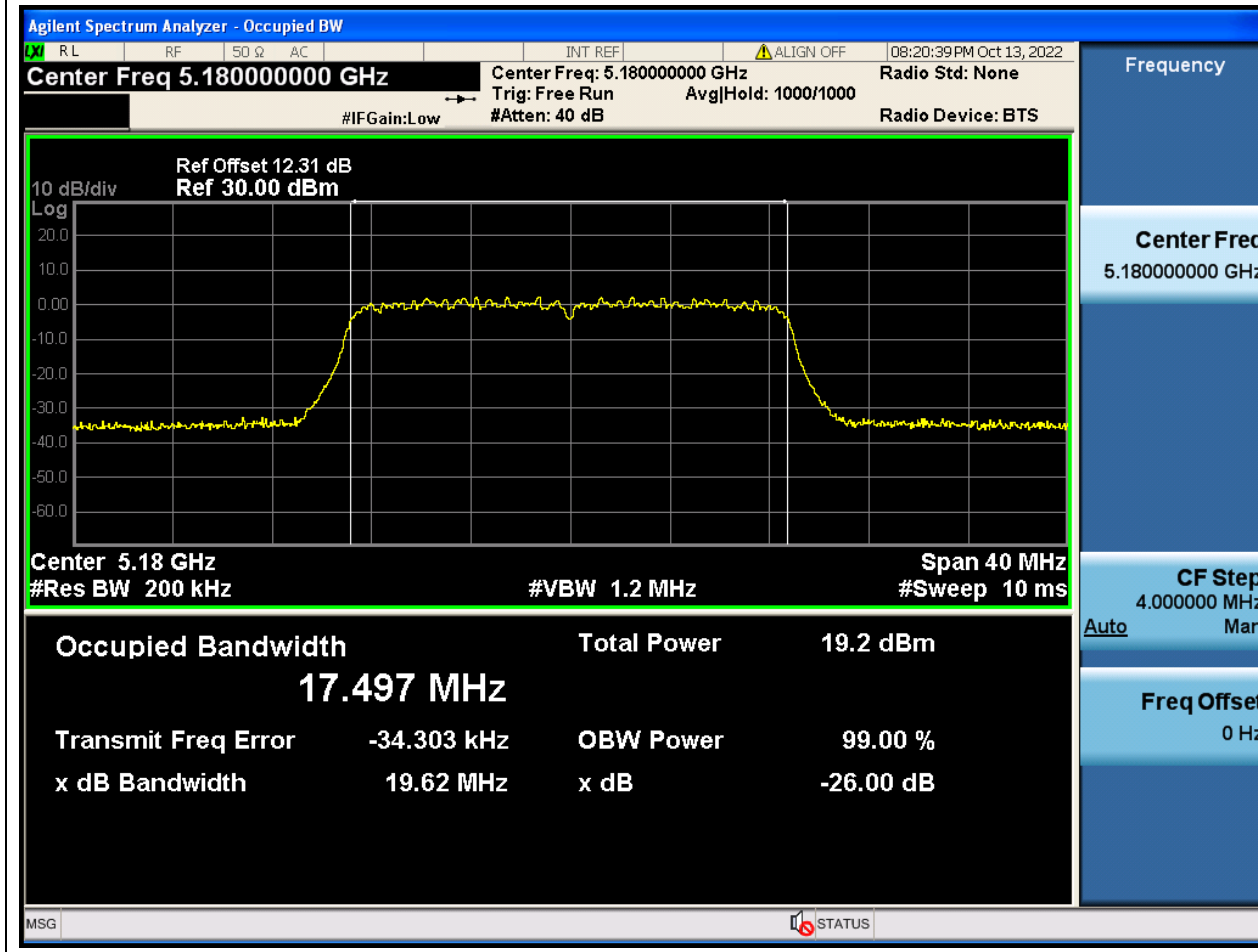

4. 802.11n_20M_U-NII-1_L

4.1. A.2.2-99% Bandwidth(NTNV)

Center Frequency (MHz)	OBW Power (%)	RBW (MHz)	Detector	Limit (MHz)	OBW (MHz)	Verdict
5180	99	0.2	Peak	0	17.497444	Unknown