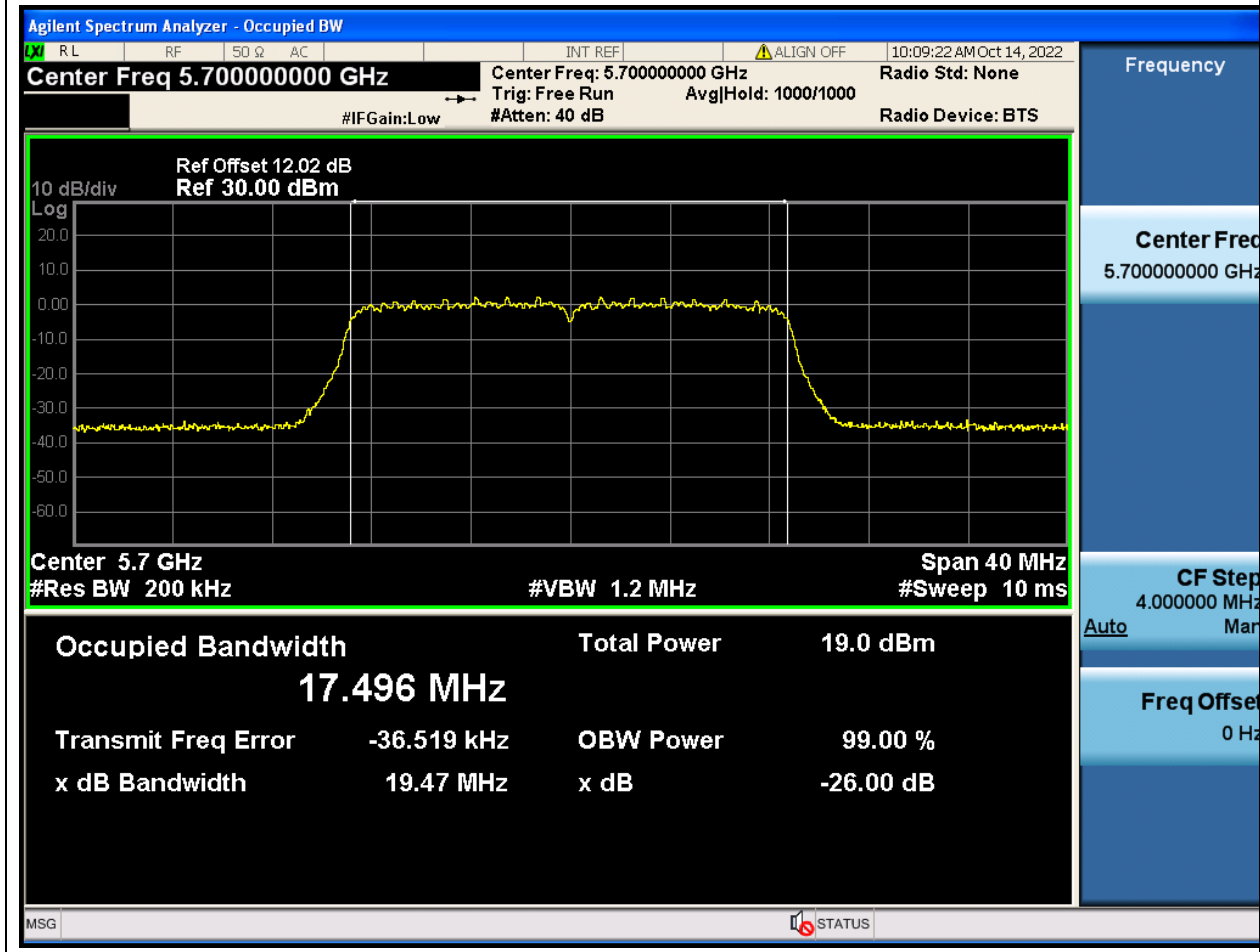

46. 802.11n_20M_U-NII-2C_H

46.1. A.2.2-99% Bandwidth(NTNV)

Center Frequency (MHz)	OBW Power (%)	RBW (MHz)	Detector	Limit (MHz)	OBW (MHz)	Verdict
5700	99	0.2	Peak	0	17.495733	Unknown