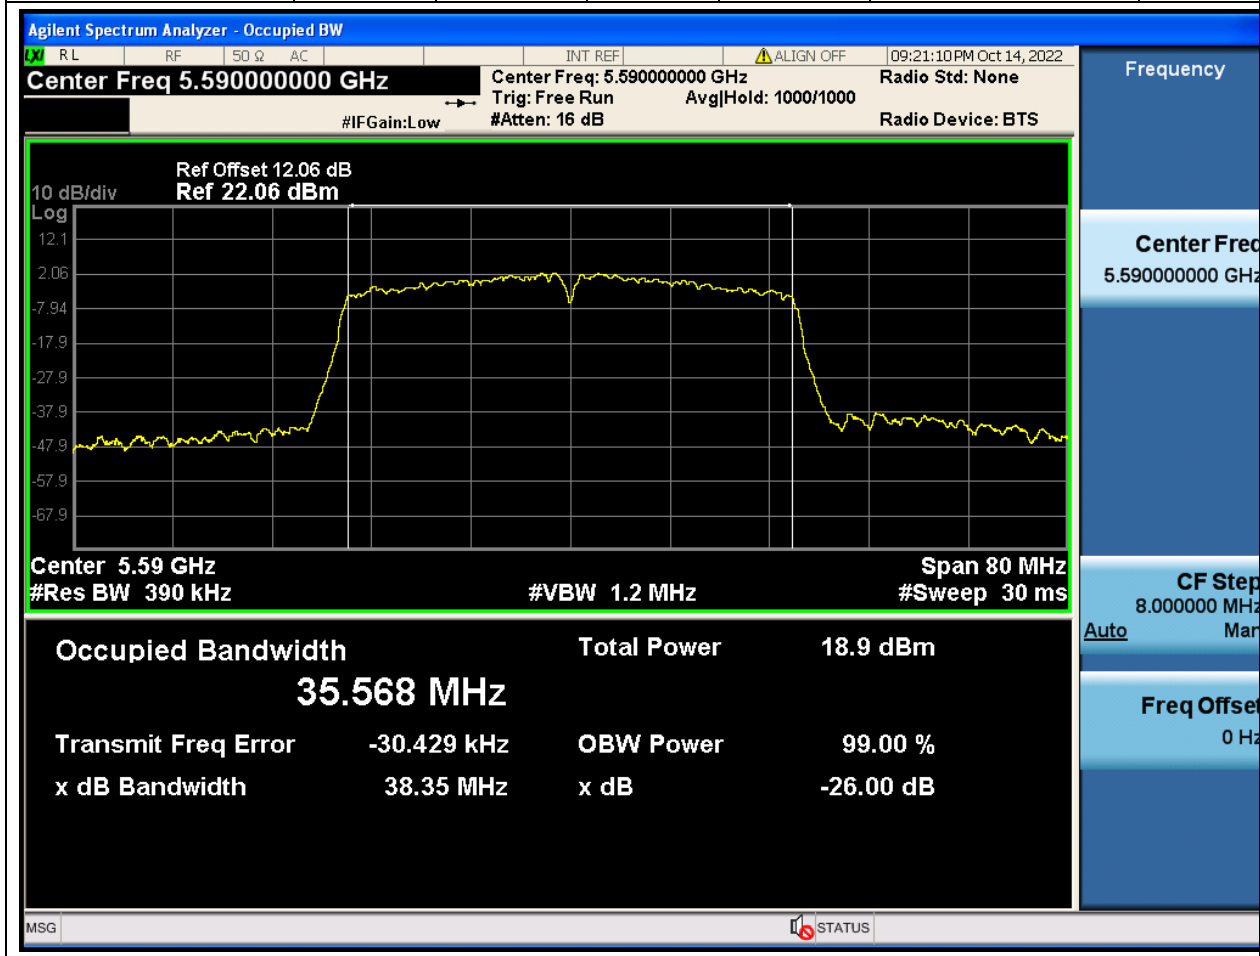

48. 802.11n_40M_U-NII-2C_M

48.1. A.2-26dB Bandwidth(NTNV)

Center Frequency (MHz)	XdB Down	RBW (MHz)	Detector	Limit (MHz)	XdB BandWidth (MHz)	Verdict
5590	26	0.39	Peak	0	38.350529	Unknown