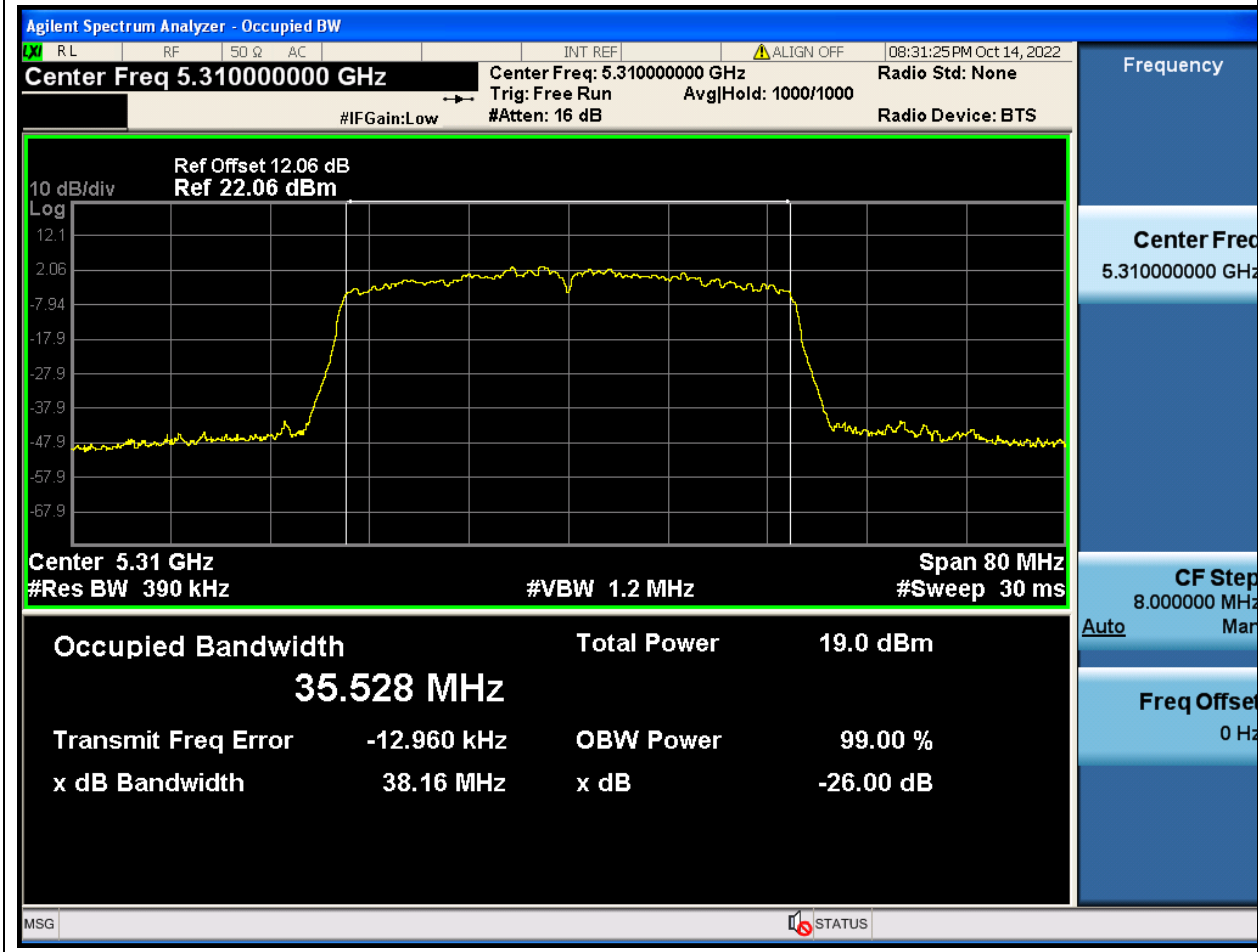

33. 802.11ac_40M_U-NII-2A_H

33.1. A.2-26dB Bandwidth(NTNV)

Center Frequency (MHz)	XdB Down	RBW (MHz)	Detector	Limit (MHz)	XdB BandWidth (MHz)	Verdict
5310	26	0.39	Peak	0	38.16225	Unknown