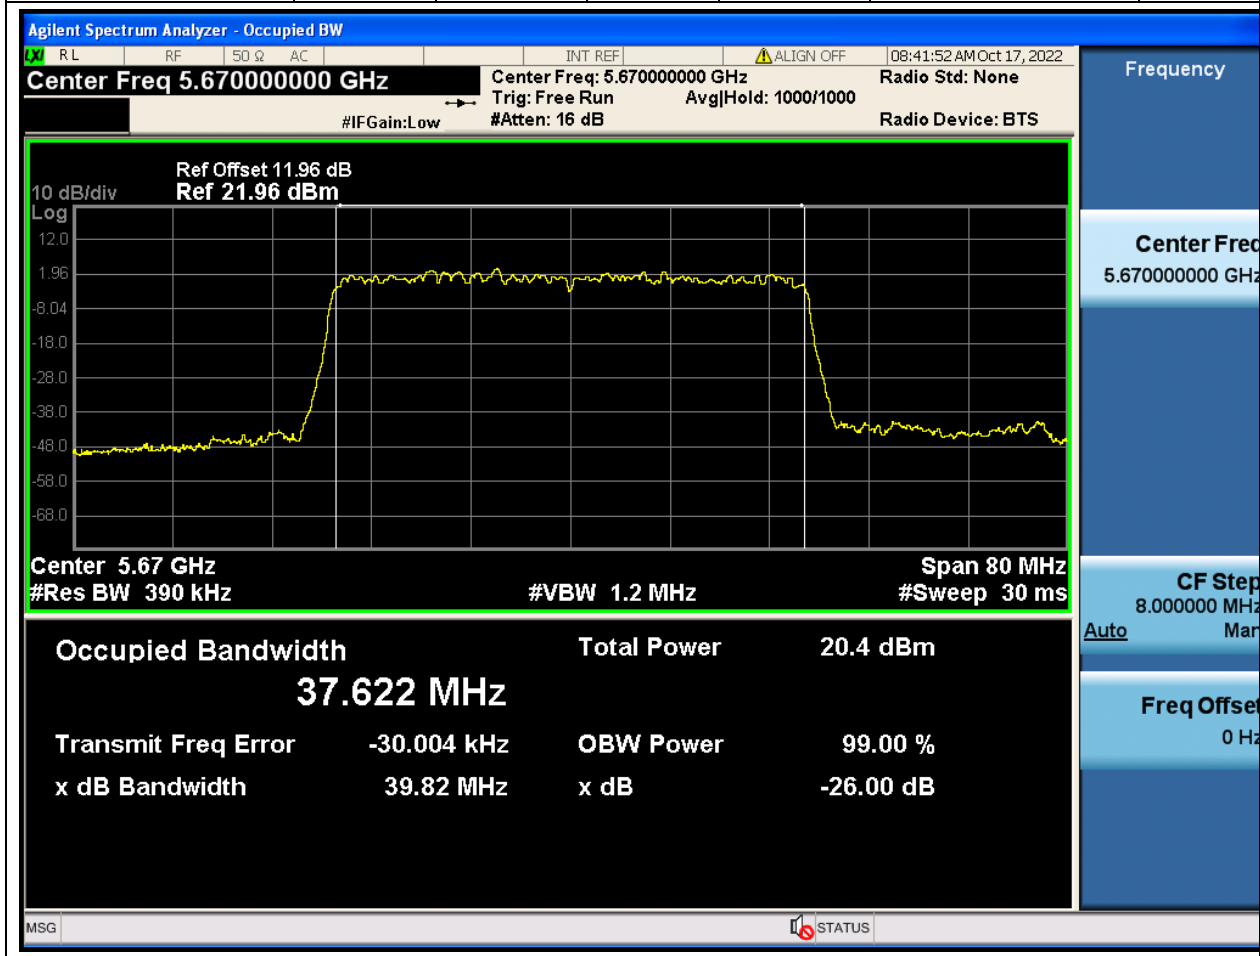

63. 802.11ax_40M_U-NII-2C_H

63.1. A.2-26dB Bandwidth(NTNV)

Center Frequency (MHz)	XdB Down	RBW (MHz)	Detector	Limit (MHz)	XdB Bandwidth (MHz)	Verdict
5670	26	0.39	Peak	0	39.816589	Unknow