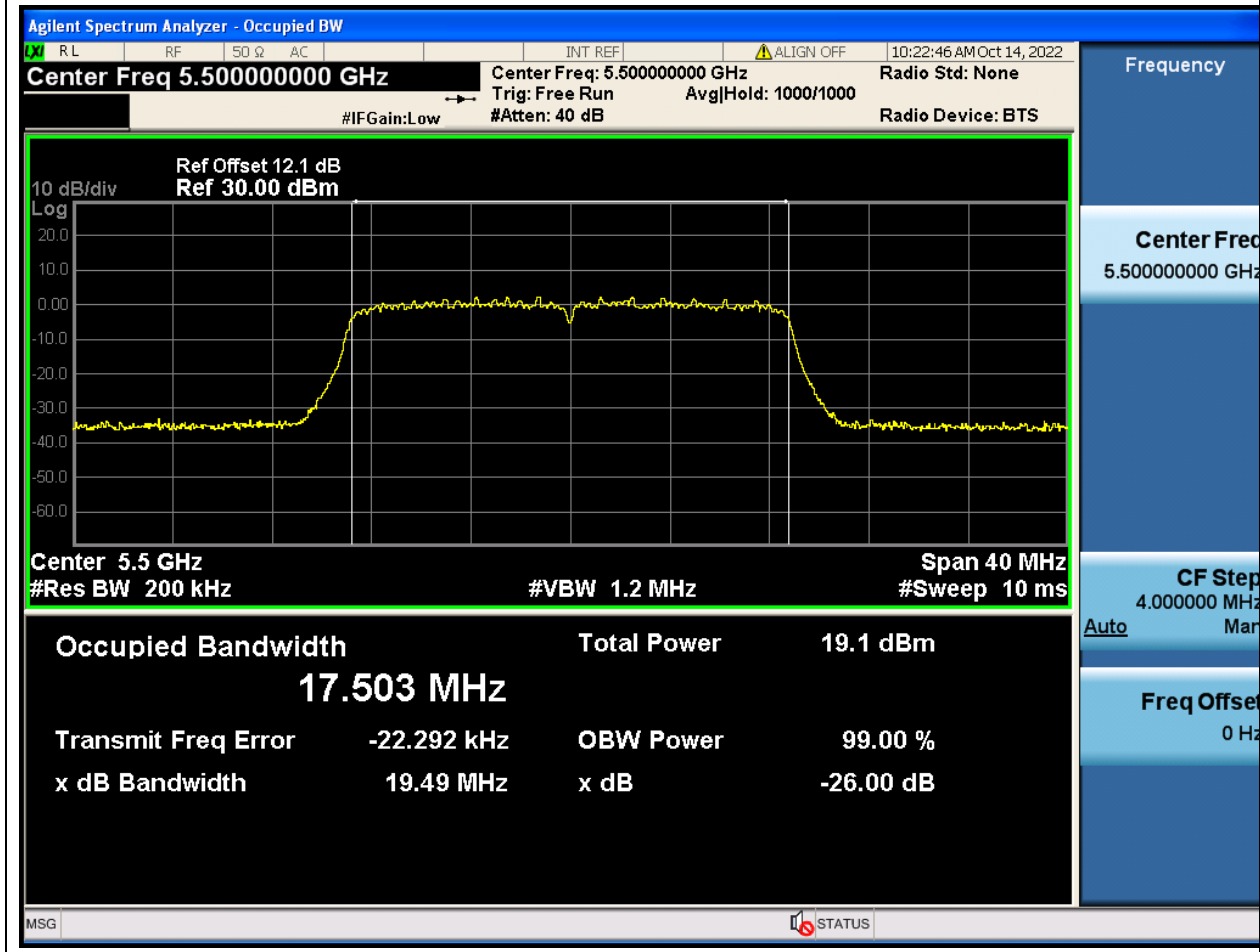

50. 802.11ac_20M_U-NII-2C_L

50.1. A.2.2-99% Bandwidth(NTNV)

Center Frequency (MHz)	OBW Power (%)	RBW (MHz)	Detector	Limit (MHz)	OBW (MHz)	Verdict
5500	99	0.2	Peak	0	17.503187	Unknown