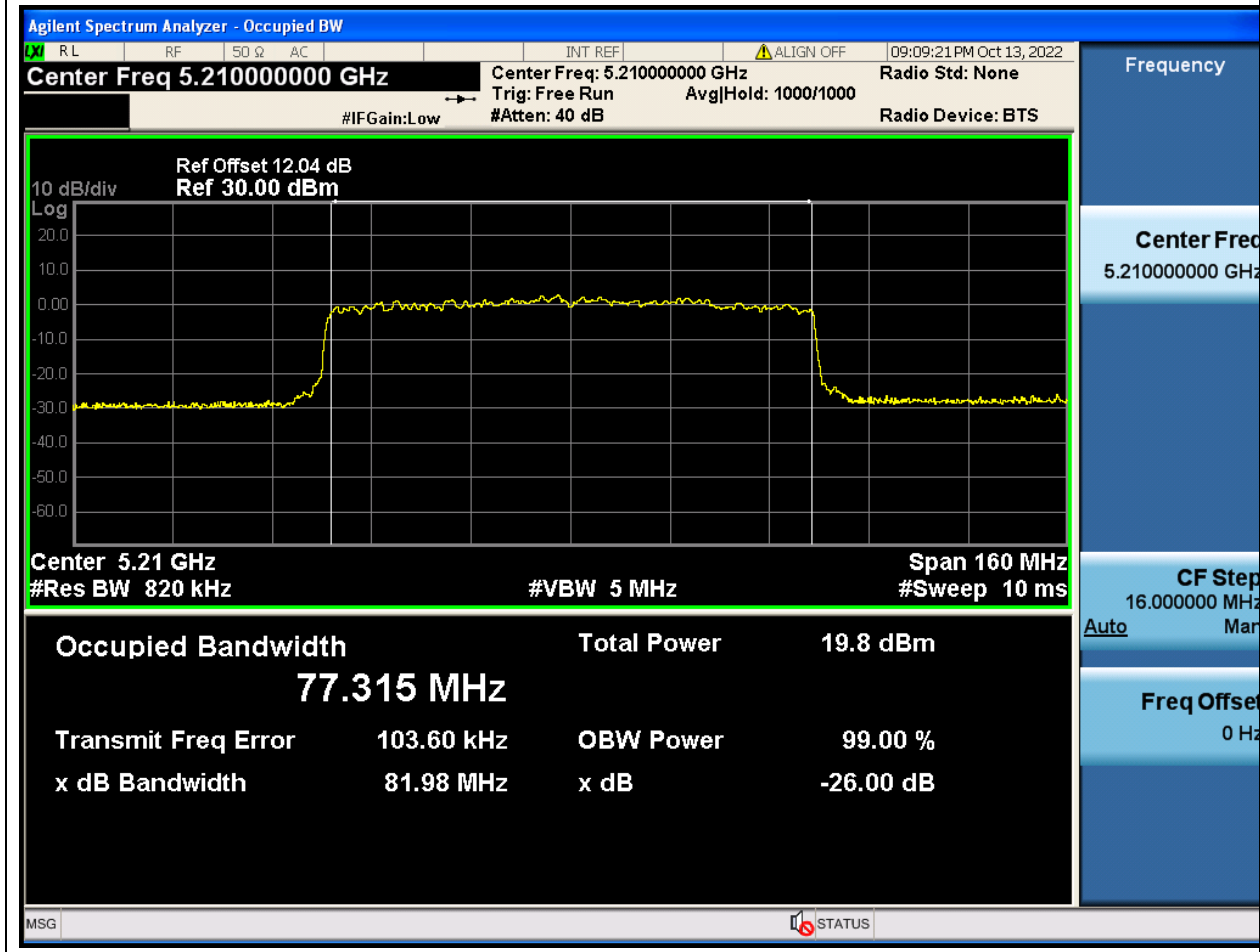

20. 802.11ax_80M_U-NII-1_M

20.1. A.2.2-99% Bandwidth(NTNV)

Center Frequency (MHz)	OBW Power (%)	RBW (MHz)	Detector	Limit (MHz)	OBW (MHz)	Verdict
5210	99	0.82	Peak	0	77.315178	Unknown