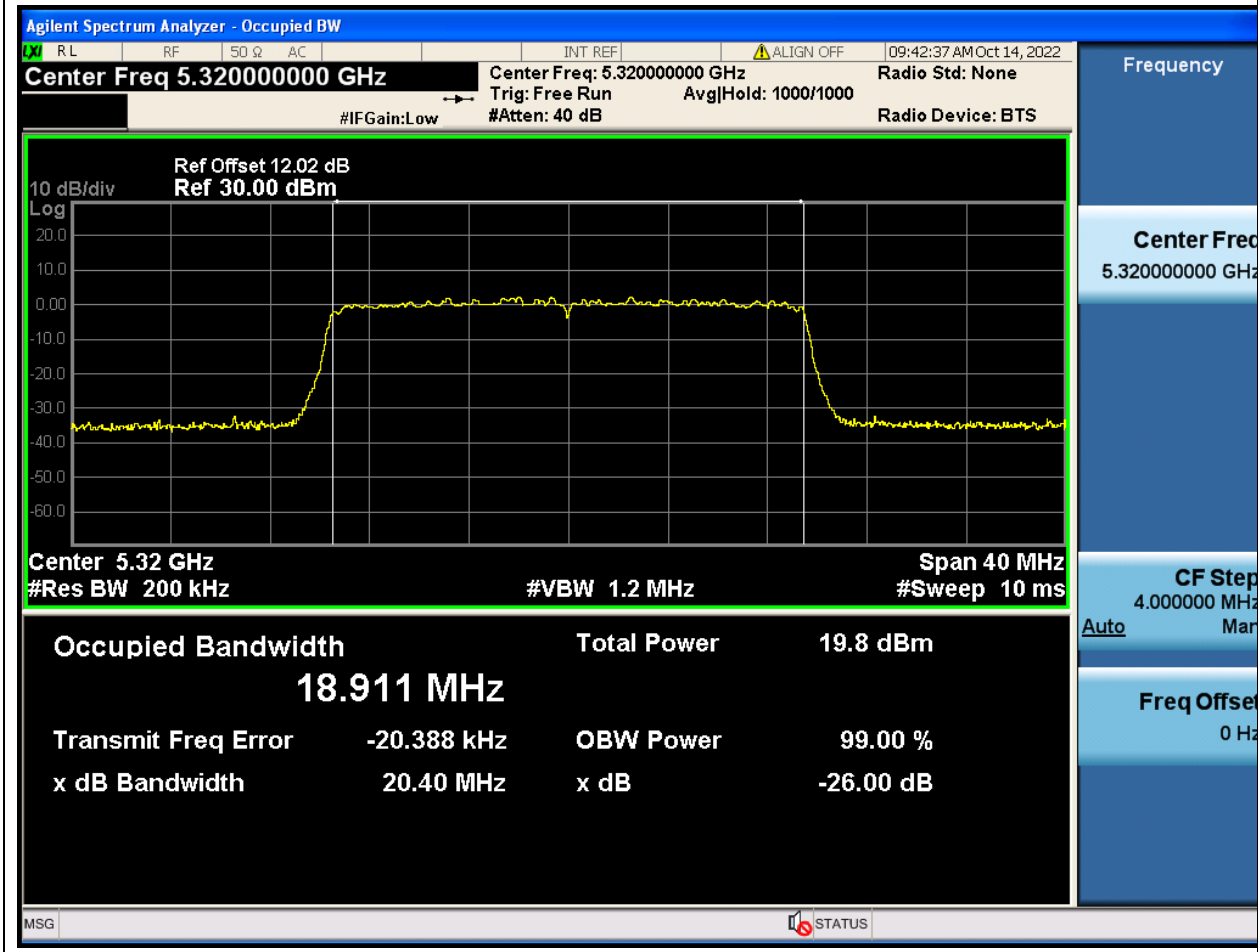

37. 802.11ax_20M_U-NII-2A_H

37.1. A.2.2-99% Bandwidth(NTNV)

Center Frequency (MHz)	OBW Power (%)	RBW (MHz)	Detector	Limit (MHz)	OBW (MHz)	Verdict
5320	99	0.2	Peak	0	18.911081	Unknown