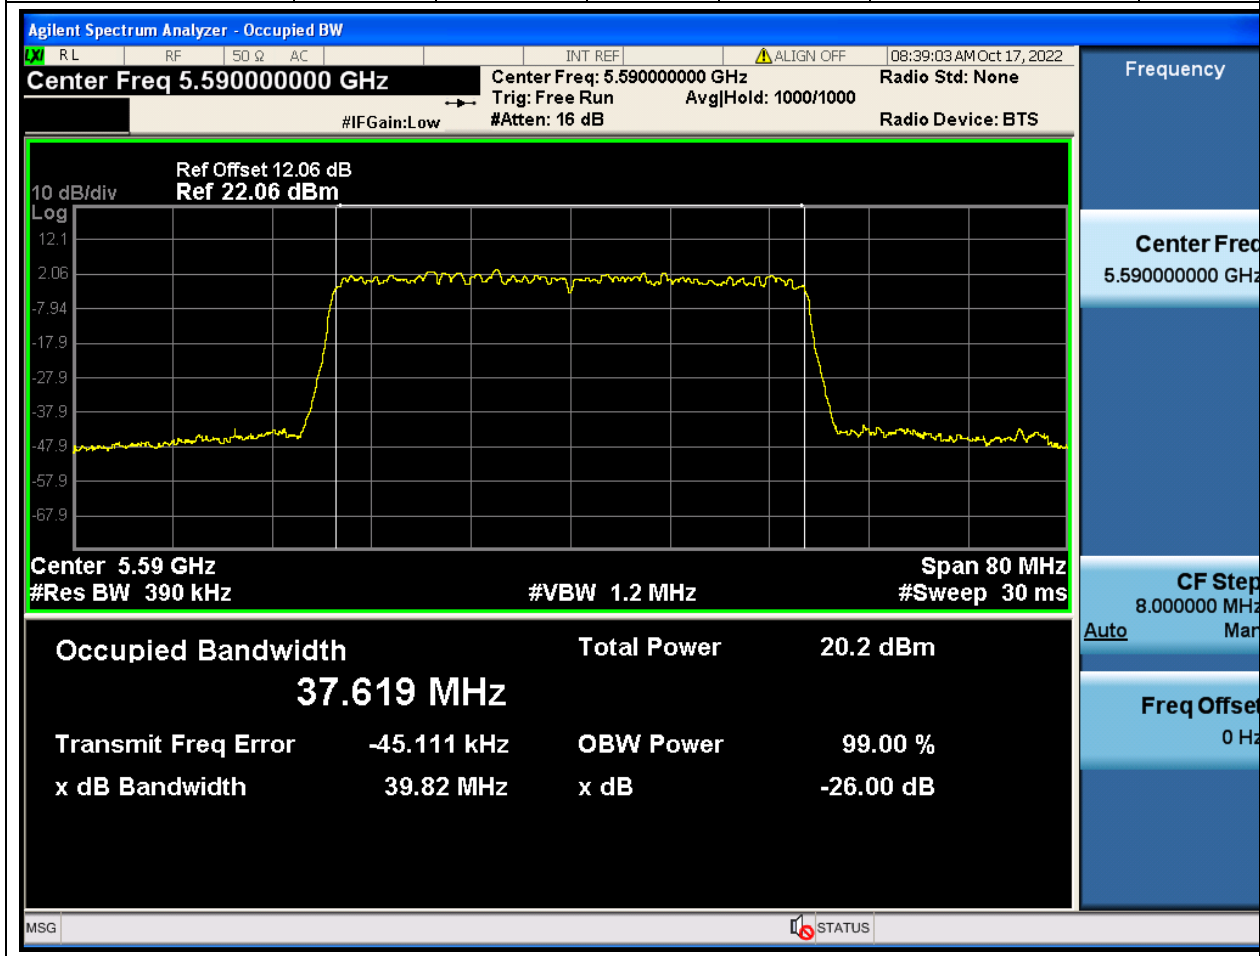

62. 802.11ax_40M_U-NII-2C_M

62.1. A.2-26dB Bandwidth(NTNV)

Center Frequency (MHz)	XdB Down	RBW (MHz)	Detector	Limit (MHz)	XdB BandWidth (MHz)	Verdict
5590	26	0.39	Peak	0	39.817221	Unknown