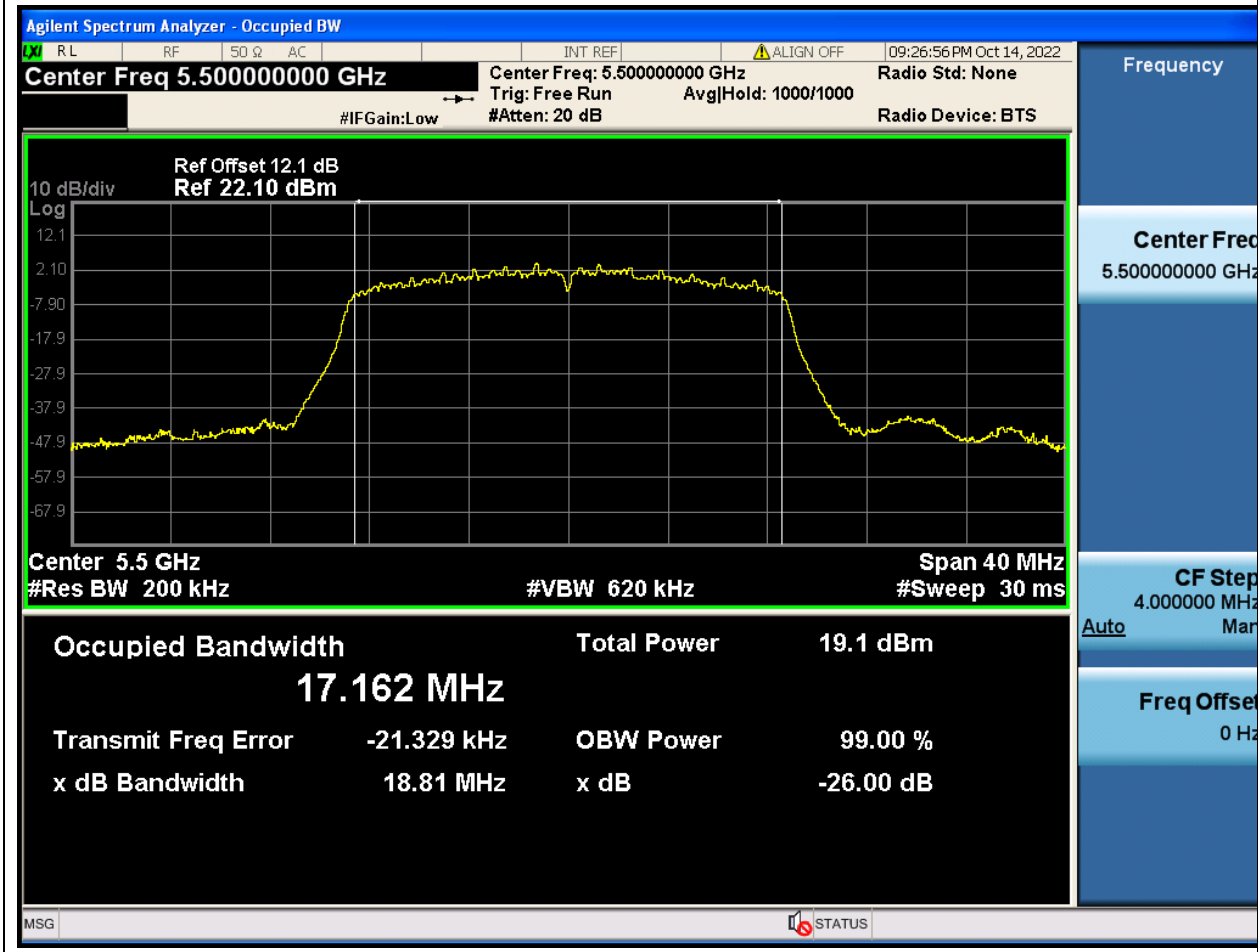

50. 802.11ac_20M_U-NII-2C_L

50.1. A.2-26dB Bandwidth(NTNV)

Center Frequency (MHz)	XdB Down	RBW (MHz)	Detector	Limit (MHz)	XdB BandWidth (MHz)	Verdict
5500	26	0.2	Peak	0	18.809365	Unknow