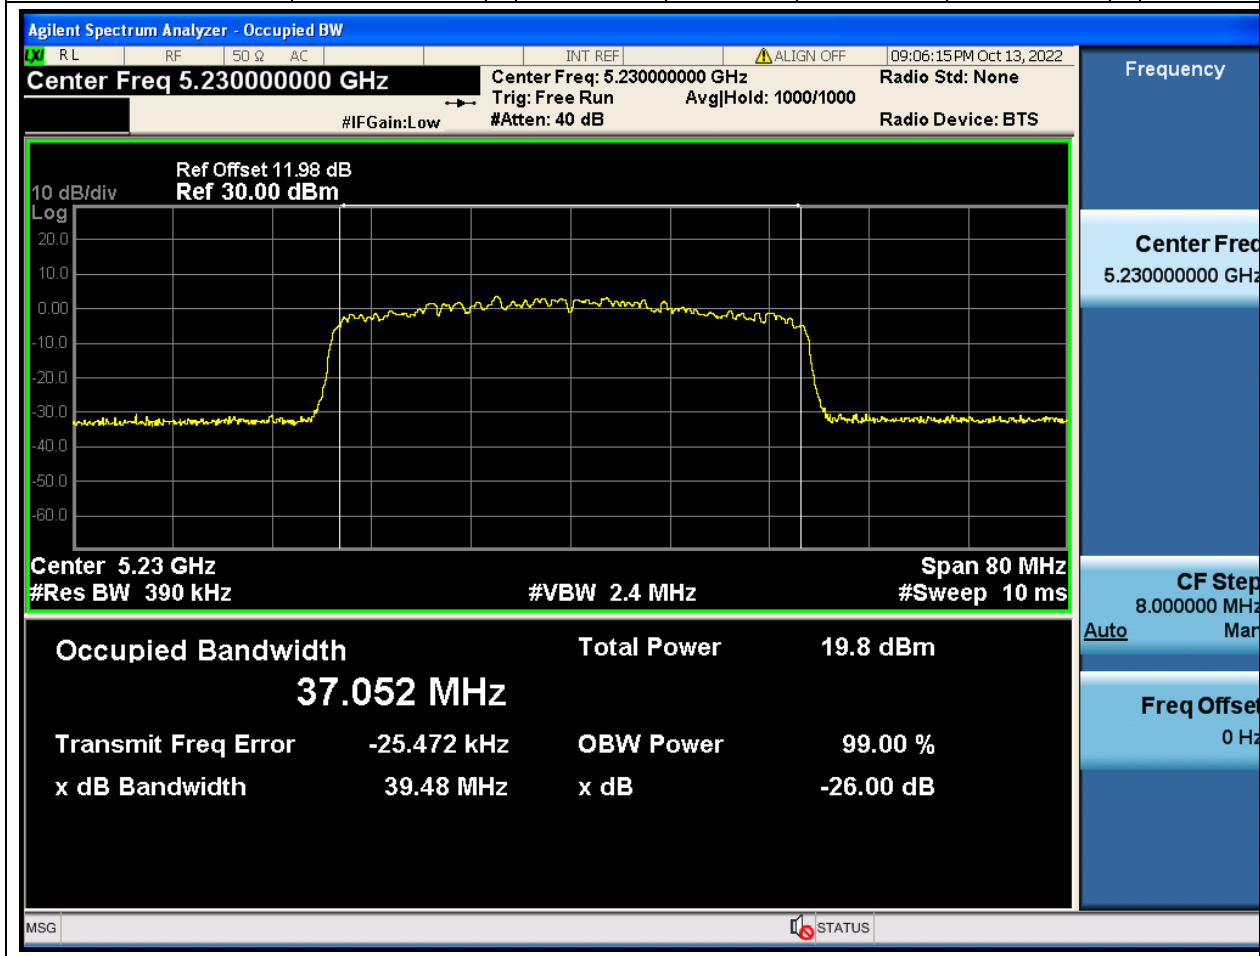

19. 802.11ax_40M_U-NII-1_H

19.1. A.2.2-99% Bandwidth(NTNV)

Center Frequency (MHz)	OBW Power (%)	RBW (MHz)	Detector	Limit (MHz)	OBW (MHz)	Verdict
5230	99	0.39	Peak	0	37.052203	Unknown