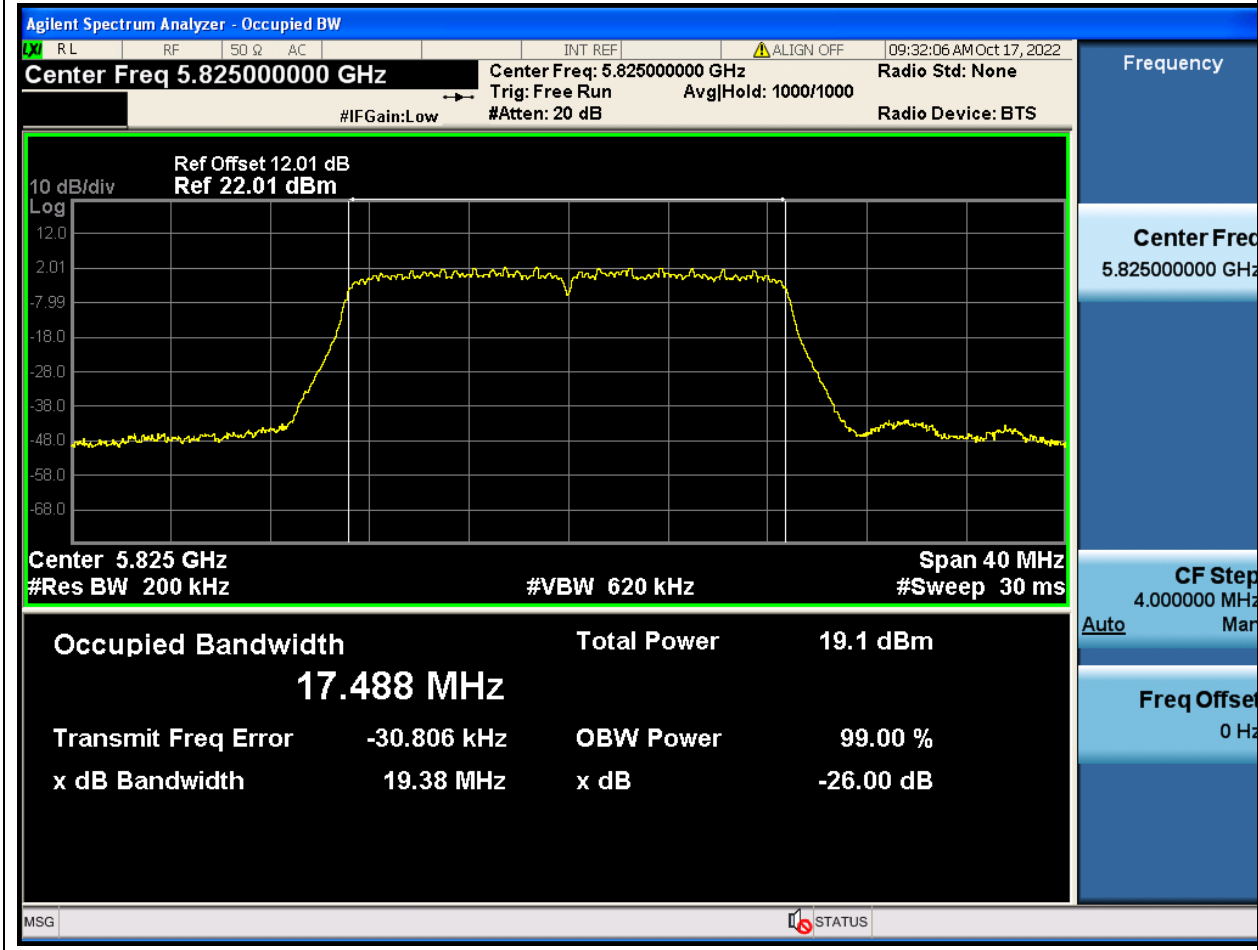

76. 802.11ac_20M_U-NII-3_H

76.1. A.2-26dB Bandwidth(NTNV)

Center Frequency (MHz)	XdB Down	RBW (MHz)	Detector	Limit (MHz)	XdB BandWidth (MHz)	Verdict
5825	26	0.2	Peak	0	19.381606	Unknow