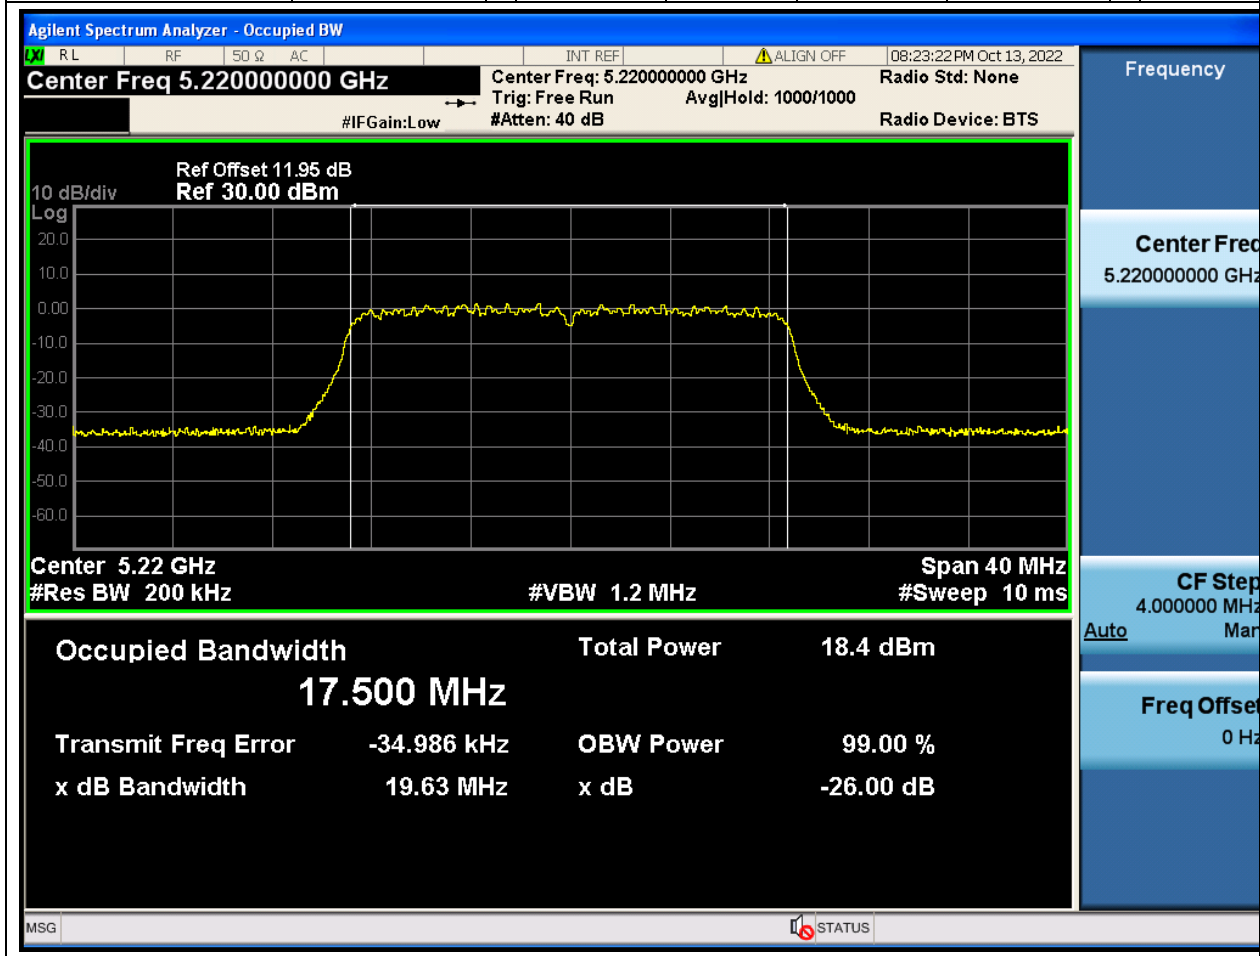

5. 802.11n_20M_U-NII-1_M

5.1. A.2.2-99% Bandwidth(NTNV)

Center Frequency (MHz)	OBW Power (%)	RBW (MHz)	Detector	Limit (MHz)	OBW (MHz)	Verdict
5220	99	0.2	Peak	0	17.500121	Unknown