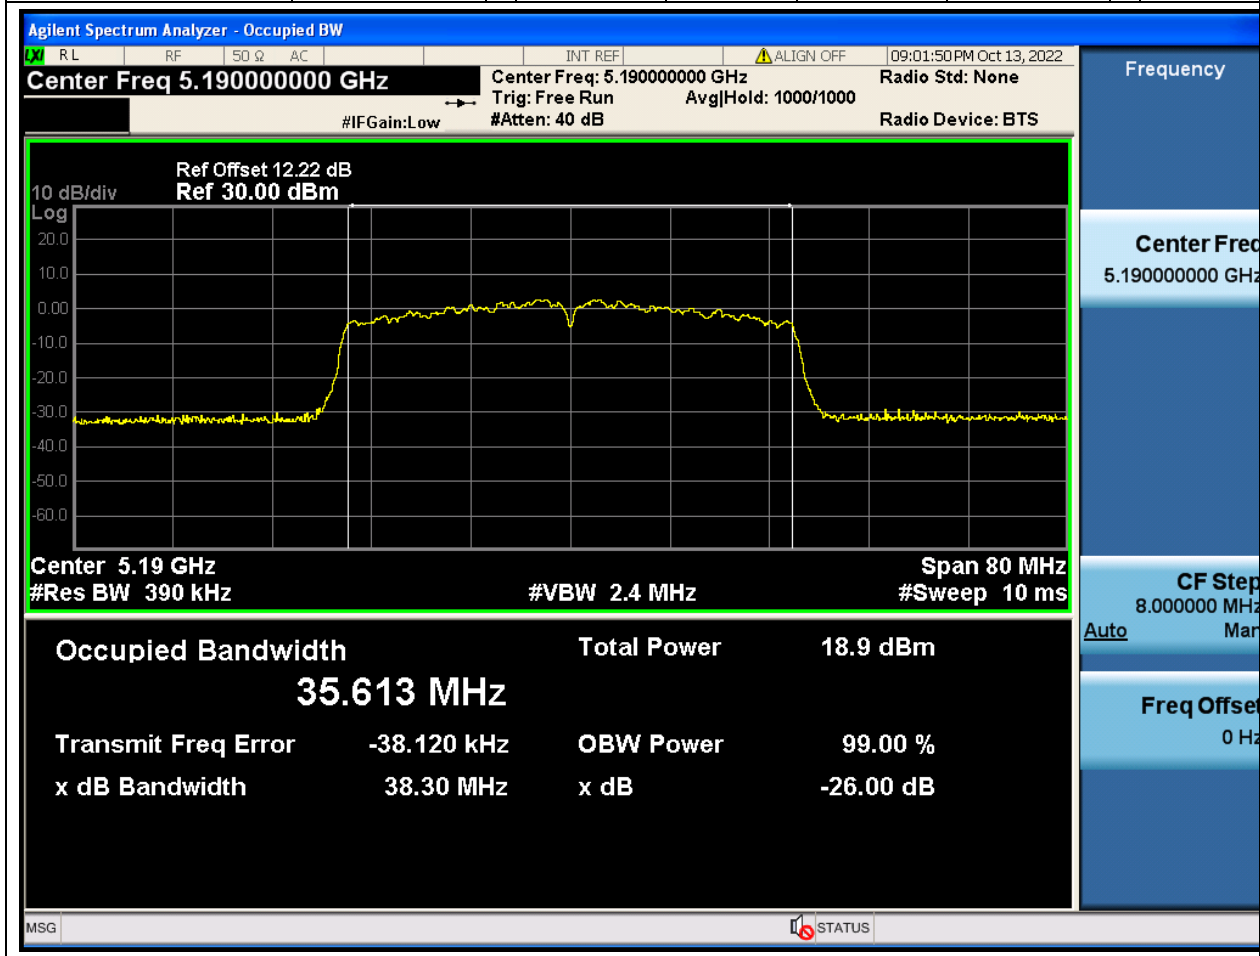

18. 802.11ax_40M_U-NII-1_L

18.1. A.2.2-99% Bandwidth(NTNV)

Center Frequency (MHz)	OBW Power (%)	RBW (MHz)	Detector	Limit (MHz)	OBW (MHz)	Verdict
5190	99	0.39	Peak	0	35.612581	Unknown