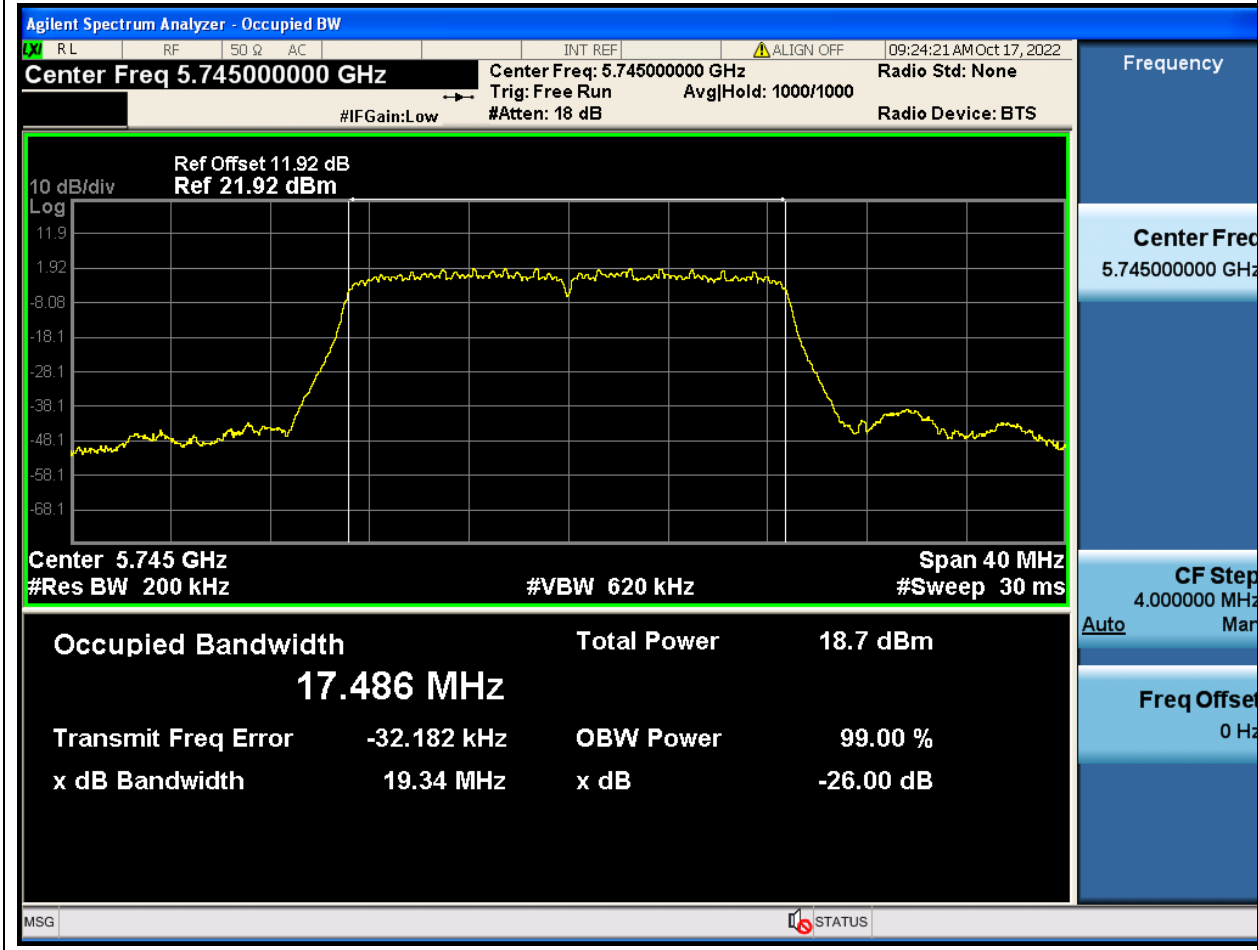

74. 802.11ac_20M_U-NII-3_L

74.1. A.2-26dB Bandwidth(NTNV)

Center Frequency (MHz)	XdB Down	RBW (MHz)	Detector	Limit (MHz)	XdB BandWidth (MHz)	Verdict
5745	26	0.2	Peak	0	19.338303	Unknown