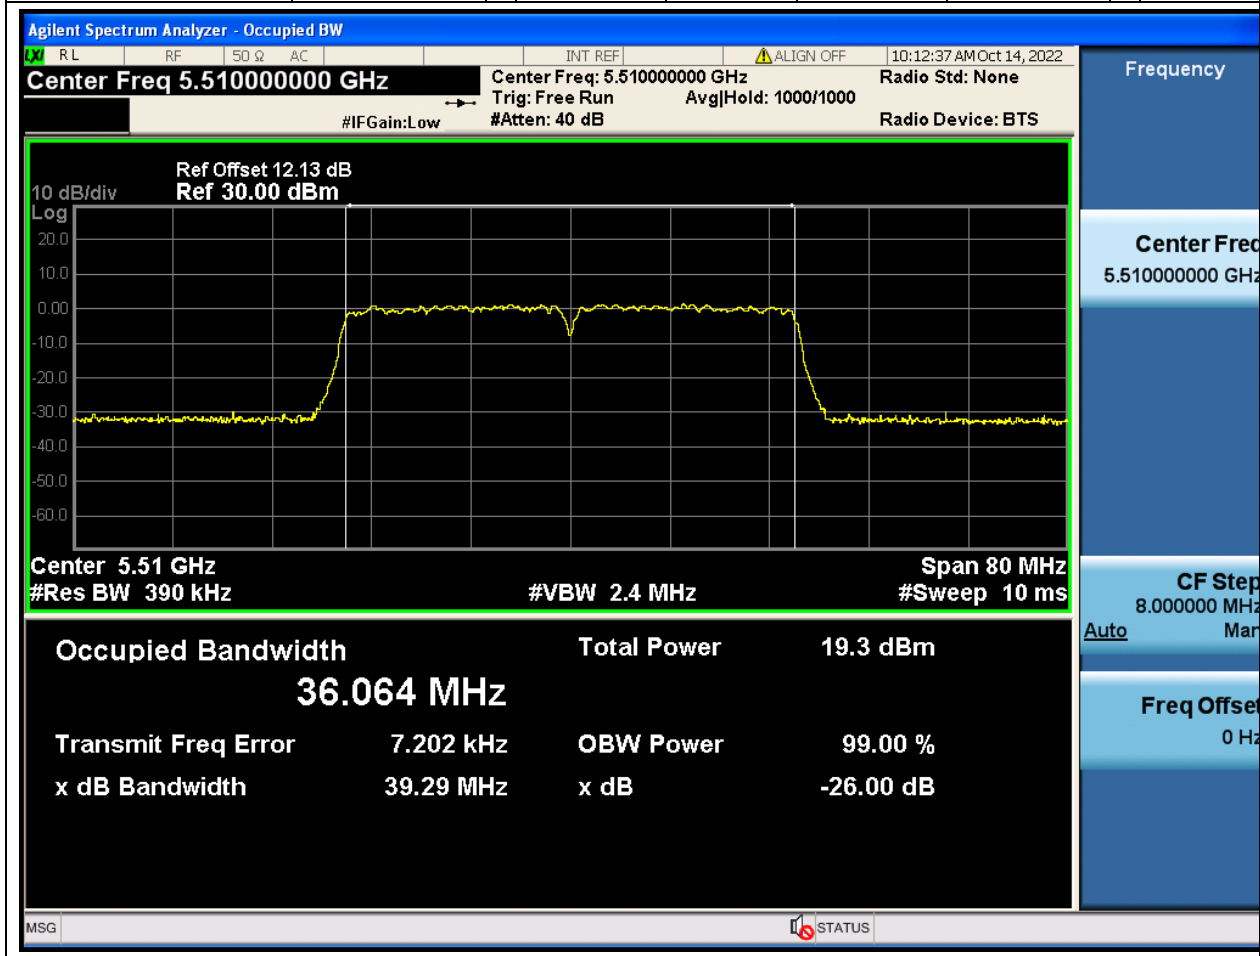

47. 802.11n_40M_U-NII-2C_L

47.1. A.2.2-99% Bandwidth(NTNV)

Center Frequency (MHz)	OBW Power (%)	RBW (MHz)	Detector	Limit (MHz)	OBW (MHz)	Verdict
5510	99	0.39	Peak	0	36.064237	Unknown