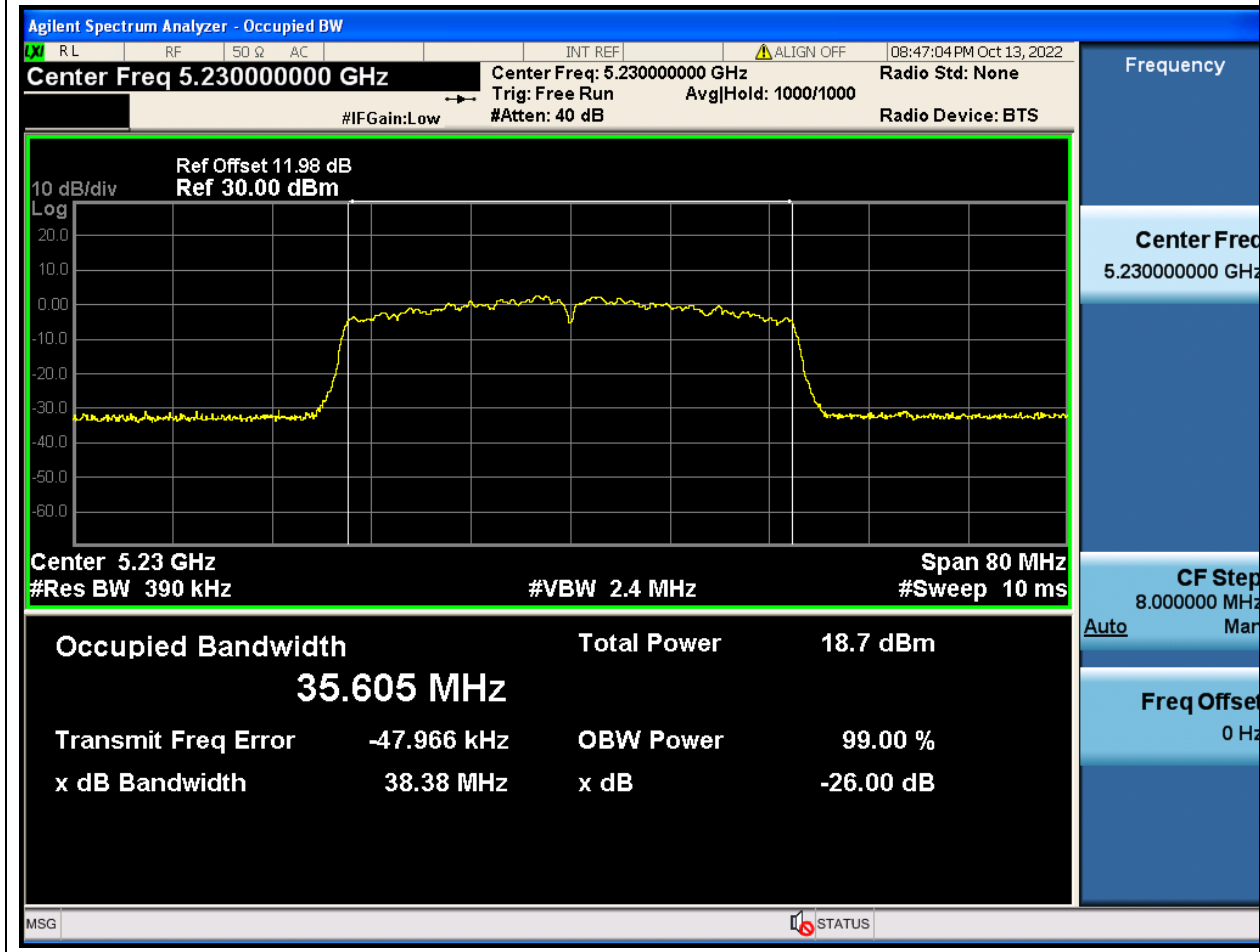

13. 802.11ac_40M_U-NII-1_H

13.1. A.2.2-99% Bandwidth(NTNV)

Center Frequency (MHz)	OBW Power (%)	RBW (MHz)	Detector	Limit (MHz)	OBW (MHz)	Verdict
5230	99	0.39	Peak	0	35.605233	Unknown