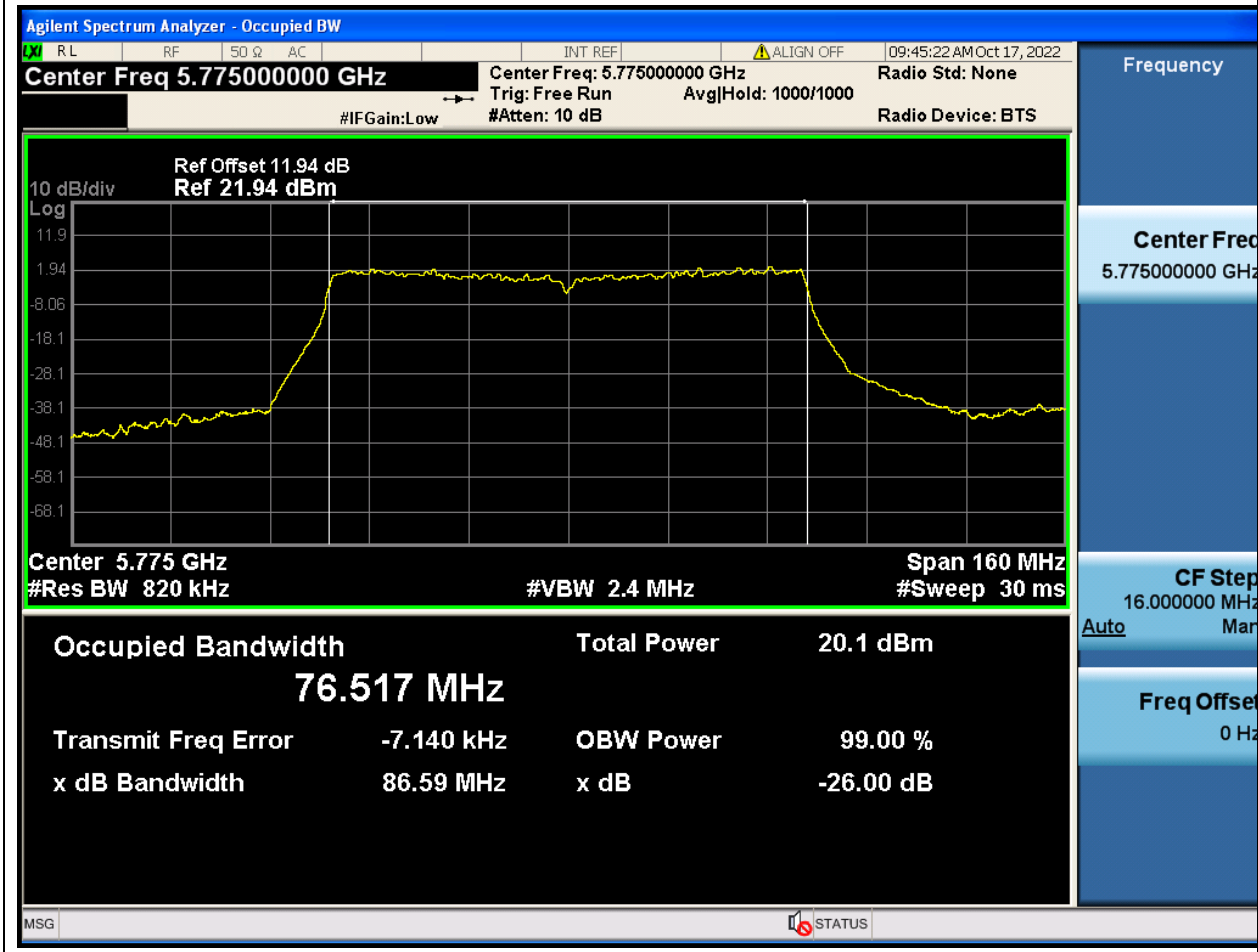

79. 802.11ac_80M_U-NII-3_M

79.1. A.2-26dB Bandwidth(NTNV)

Center Frequency (MHz)	XdB Down	RBW (MHz)	Detector	Limit (MHz)	XdB BandWidth (MHz)	Verdict
5775	26	0.82	Peak	0	86.591862	Unknown