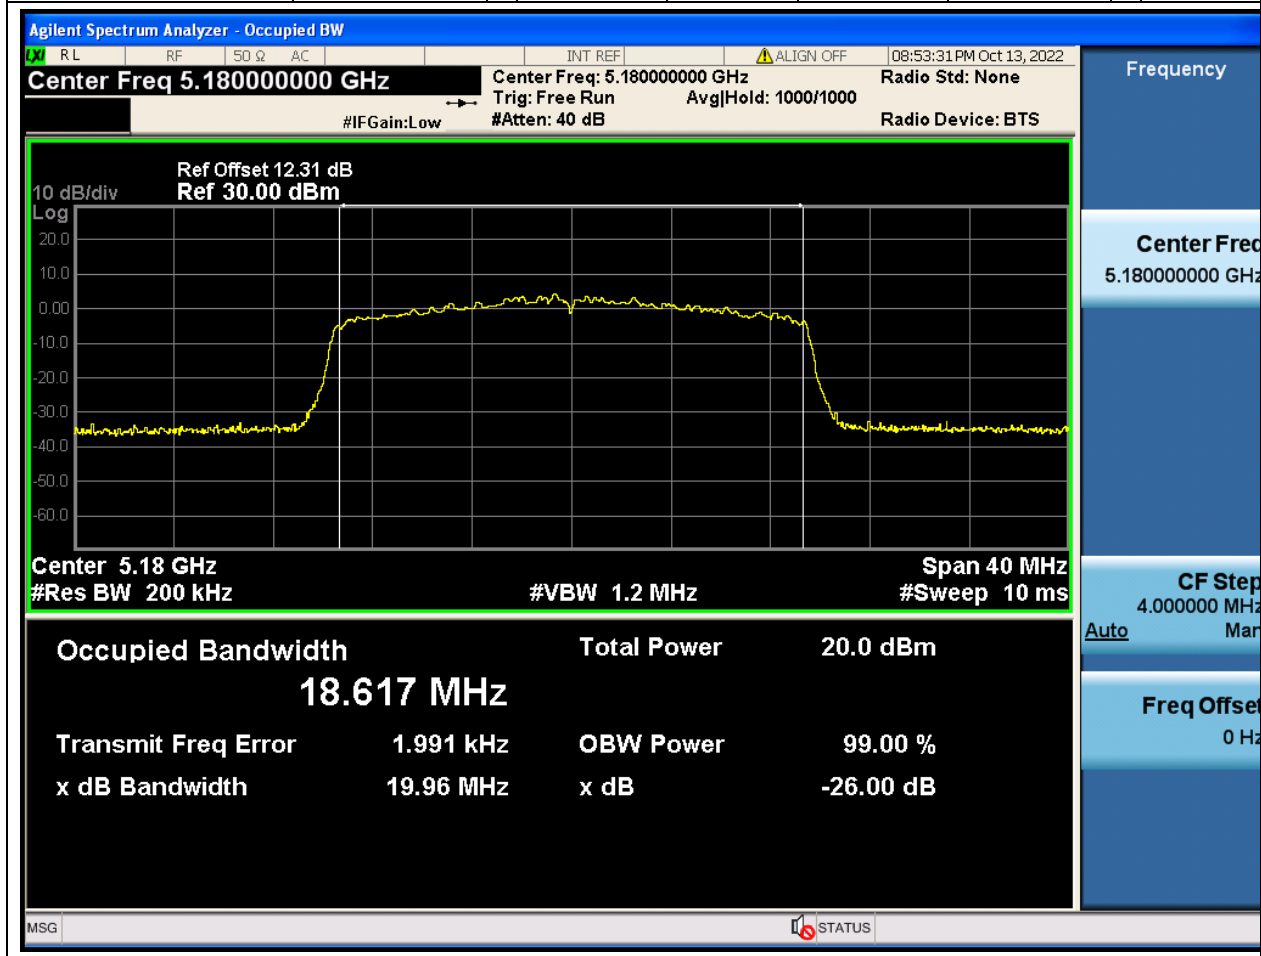

15. 802.11ax_20M_U-NII-1_L

15.1. A.2.2-99% Bandwidth(NTNV)

Center Frequency (MHz)	OBW Power (%)	RBW (MHz)	Detector	Limit (MHz)	OBW (MHz)	Verdict
5180	99	0.2	Peak	0	18.616844	Unknown