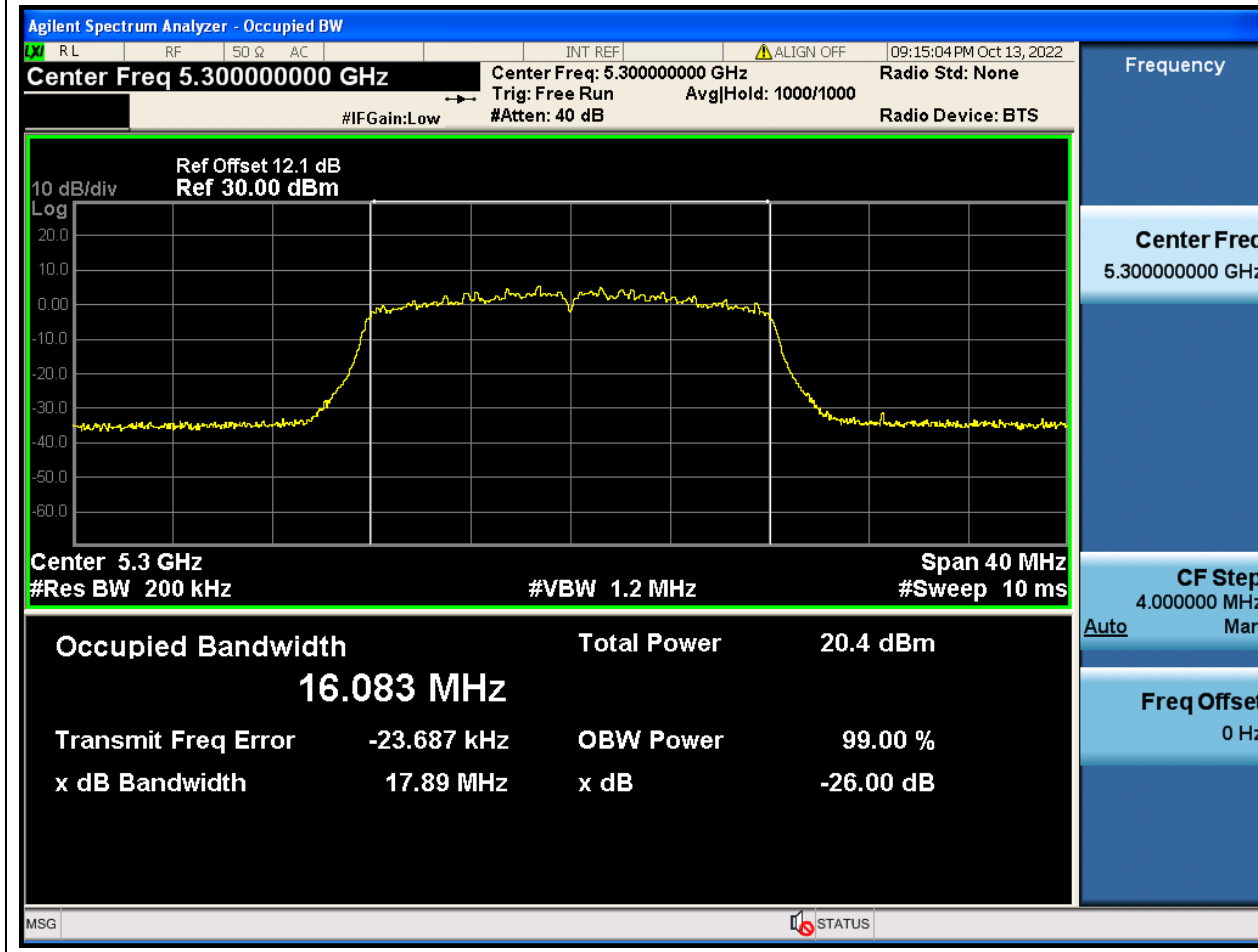

22. 802.11a_20M_U-NII-2A_M

22.1. A.2.2-99% Bandwidth(NTNV)

Center Frequency (MHz)	OBW Power (%)	RBW (MHz)	Detector	Limit (MHz)	OBW (MHz)	Verdict
5300	99	0.2	Peak	0	16.082883	Unknown