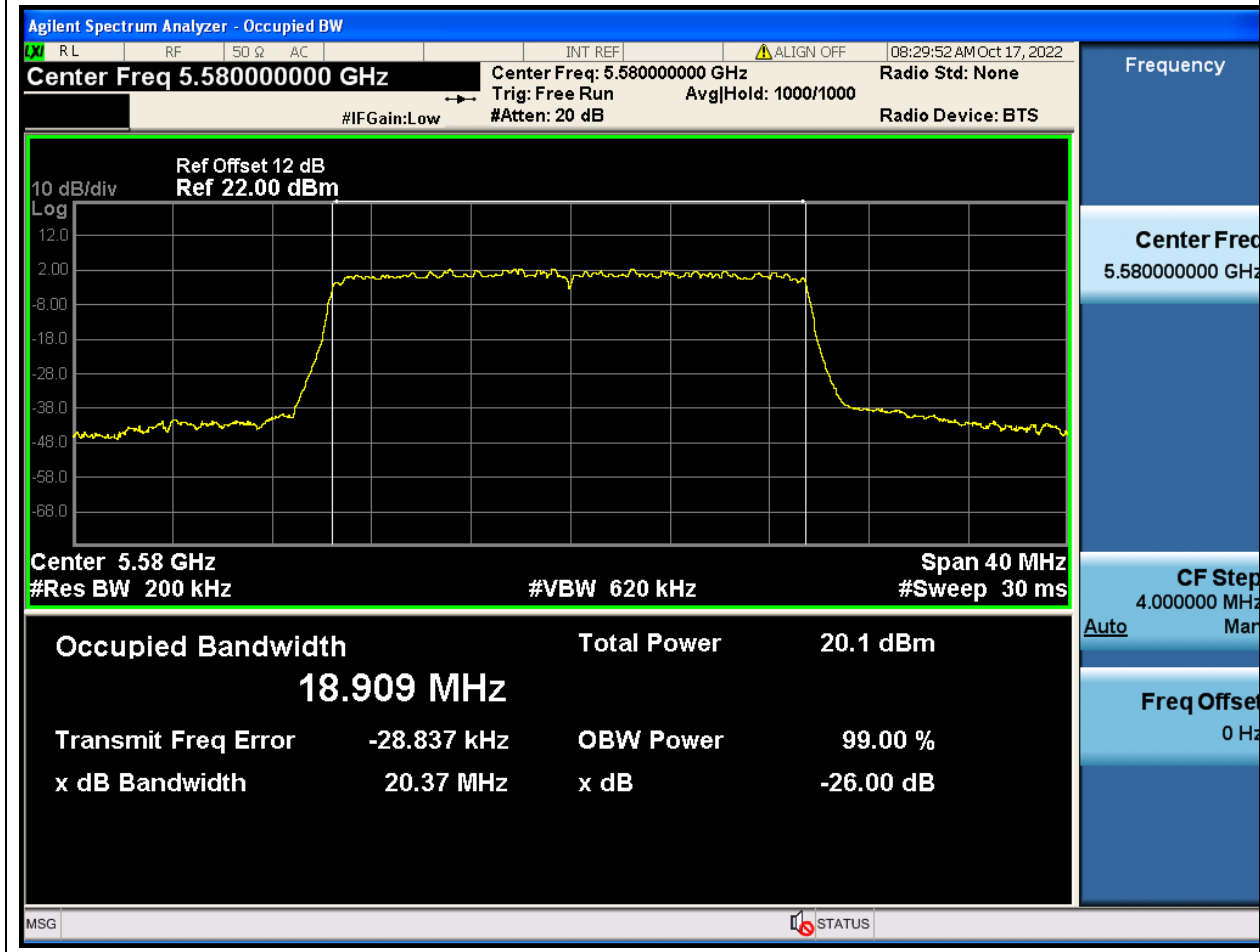

59. 802.11ax_20M_U-NII-2C_M

59.1. A.2-26dB Bandwidth(NTNV)

Center Frequency (MHz)	XdB Down	RBW (MHz)	Detector	Limit (MHz)	XdB BandWidth (MHz)	Verdict
5580	26	0.2	Peak	0	20.374249	Unknown