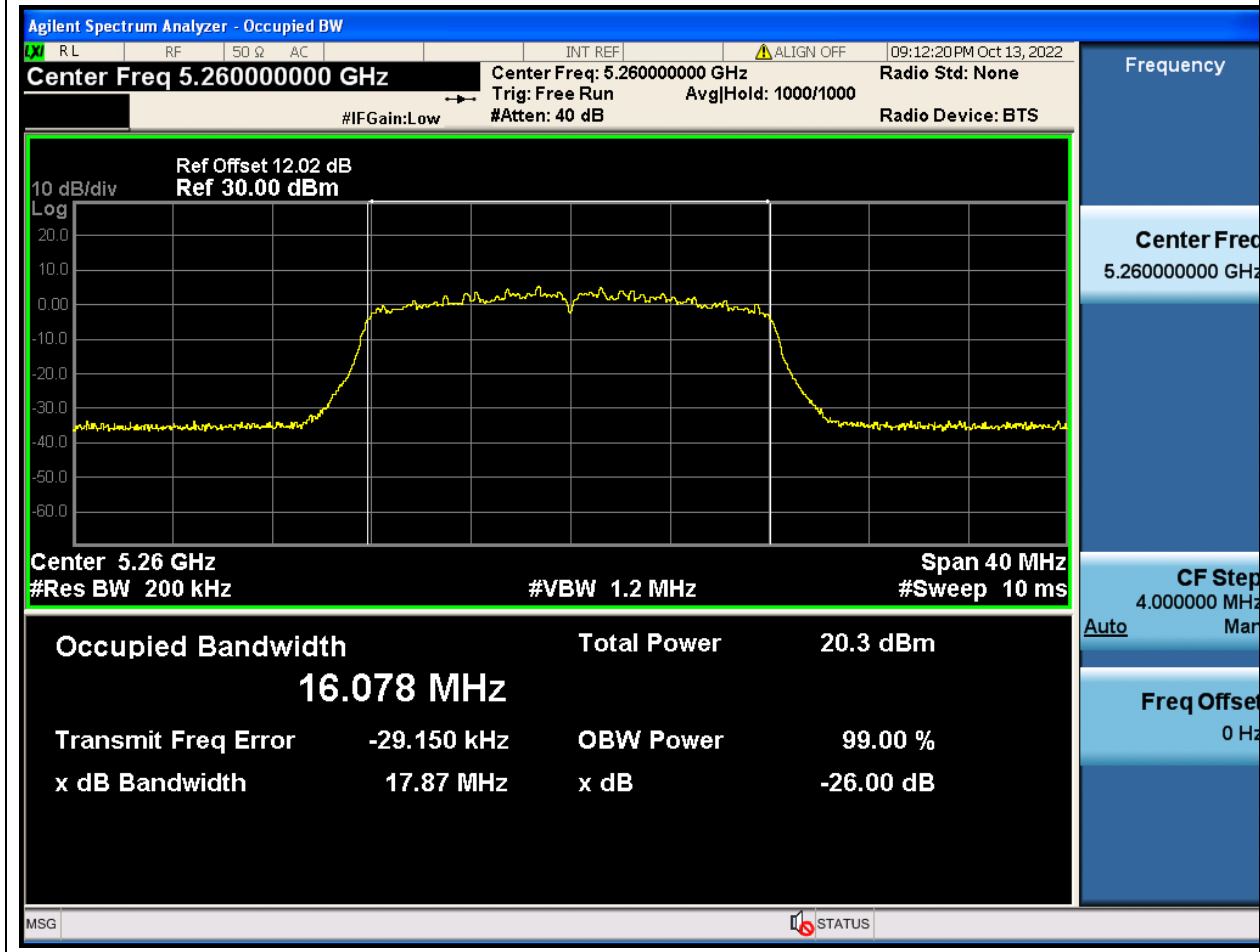

21. 802.11a_20M_U-NII-2A_L

21.1. A.2.2-99% Bandwidth(NTNV)

Center Frequency (MHz)	OBW Power (%)	RBW (MHz)	Detector	Limit (MHz)	OBW (MHz)	Verdict
5260	99	0.2	Peak	0	16.078454	Unknown