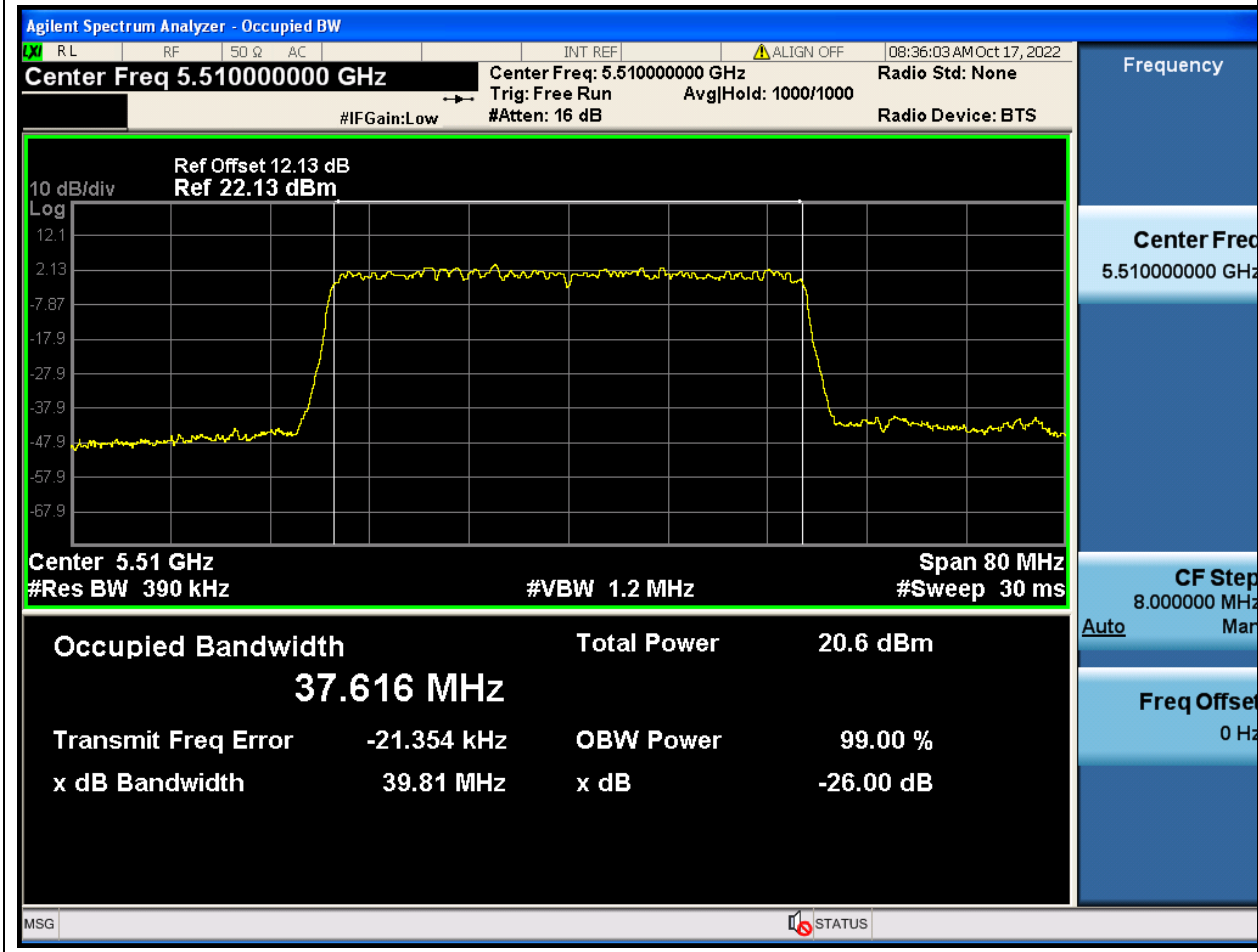

61. 802.11ax_40M_U-NII-2C_L

61.1. A.2-26dB Bandwidth(NTNV)

Center Frequency (MHz)	XdB Down	RBW (MHz)	Detector	Limit (MHz)	XdB BandWidth (MHz)	Verdict
5510	26	0.39	Peak	0	39.812503	Unknown