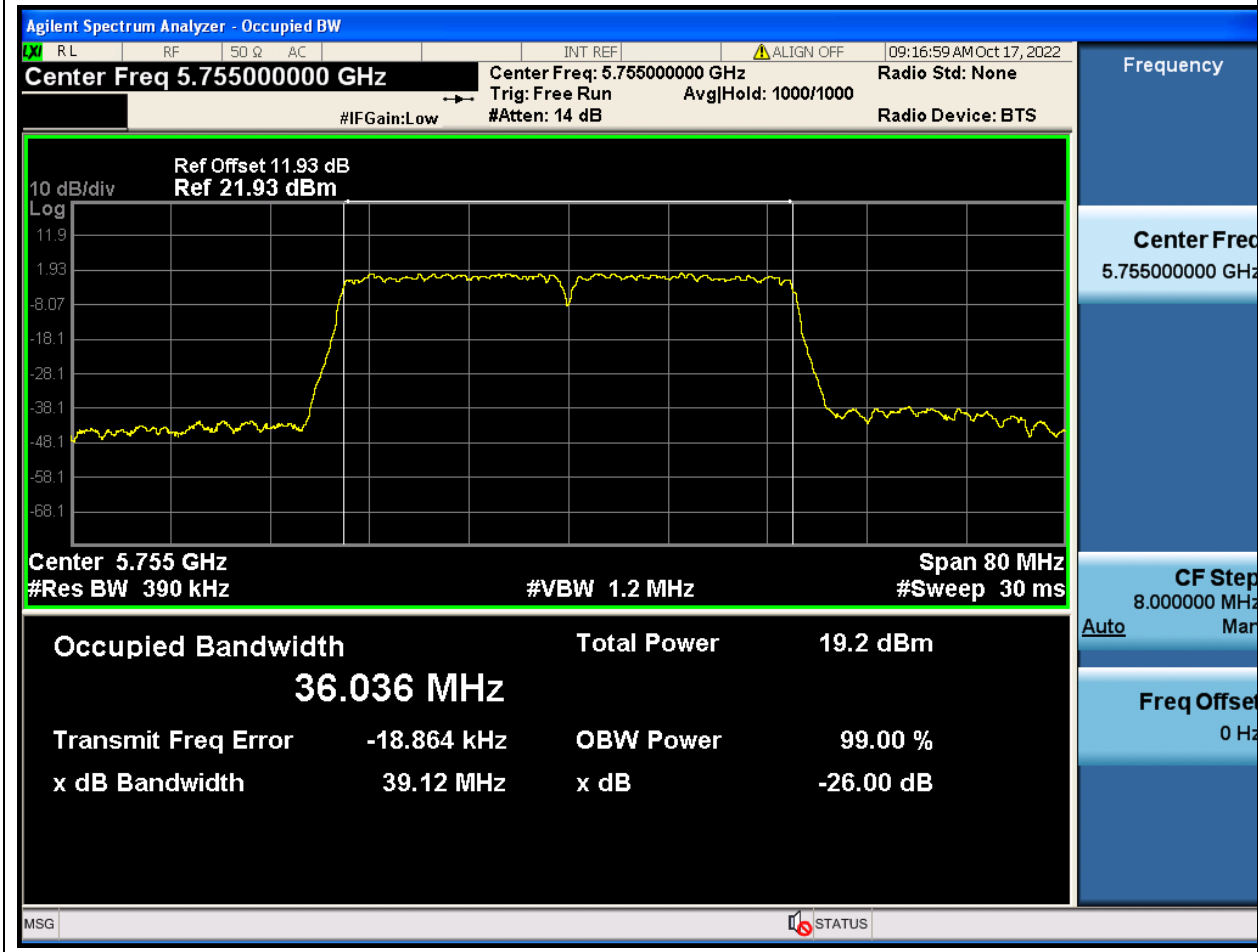

72. 802.11n_40M_U-NII-3_L

72.1. A.2-26dB Bandwidth(NTNV)

Center Frequency (MHz)	XdB Down	RBW (MHz)	Detector	Limit (MHz)	XdB BandWidth (MHz)	Verdict
5755	26	0.39	Peak	0	39.117054	Unknown