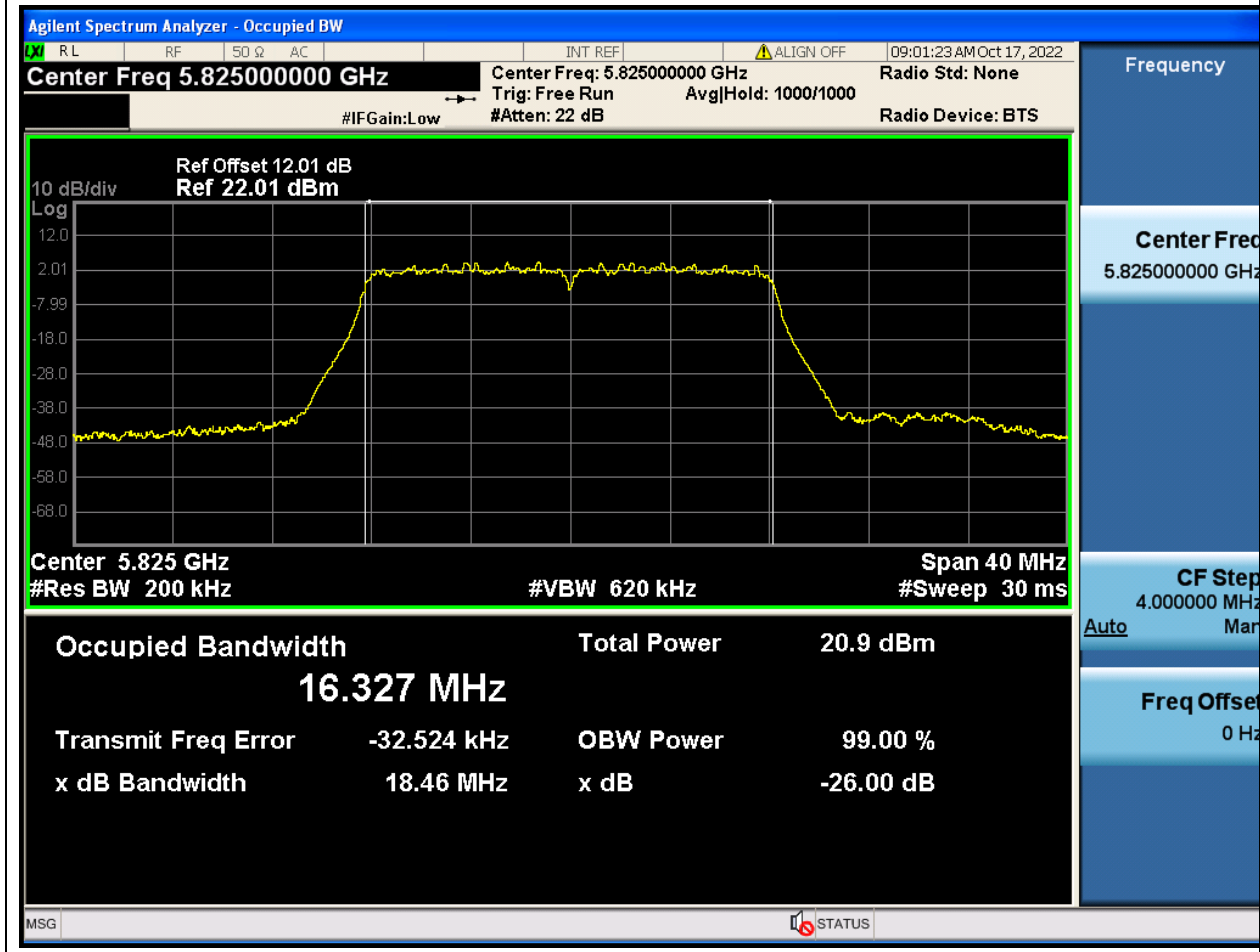

68. 802.11a_20M_U-NII-3_H

68.1. A.2-26dB Bandwidth(NTNV)

Center Frequency (MHz)	XdB Down	RBW (MHz)	Detector	Limit (MHz)	XdB BandWidth (MHz)	Verdict
5825	26	0.2	Peak	0	18.463529	Unknow