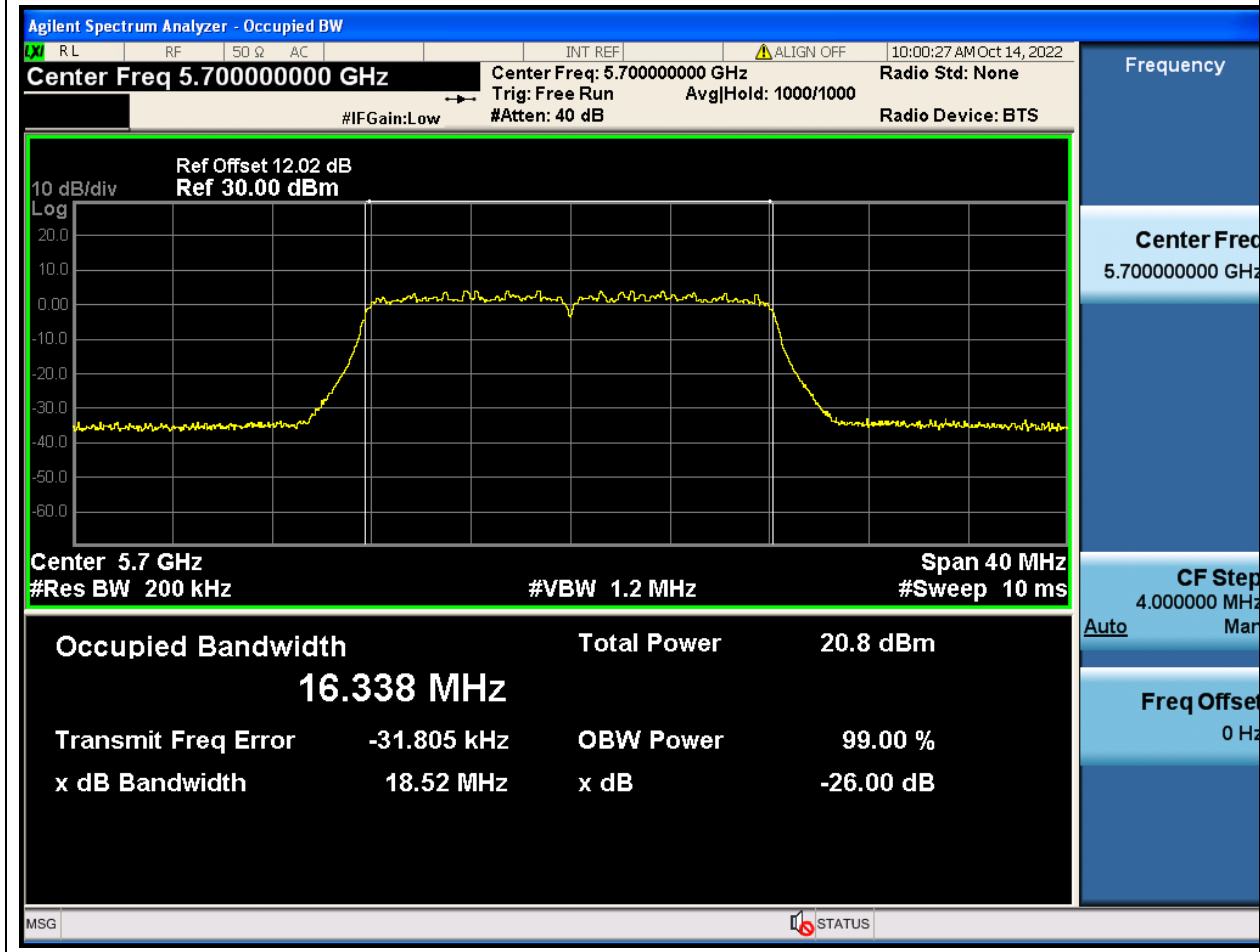

43. 802.11a_20M_U-NII-2C_H

43.1. A.2.2-99% Bandwidth(NTNV)

Center Frequency (MHz)	OBW Power (%)	RBW (MHz)	Detector	Limit (MHz)	OBW (MHz)	Verdict
5700	99	0.2	Peak	0	16.338302	Unknown