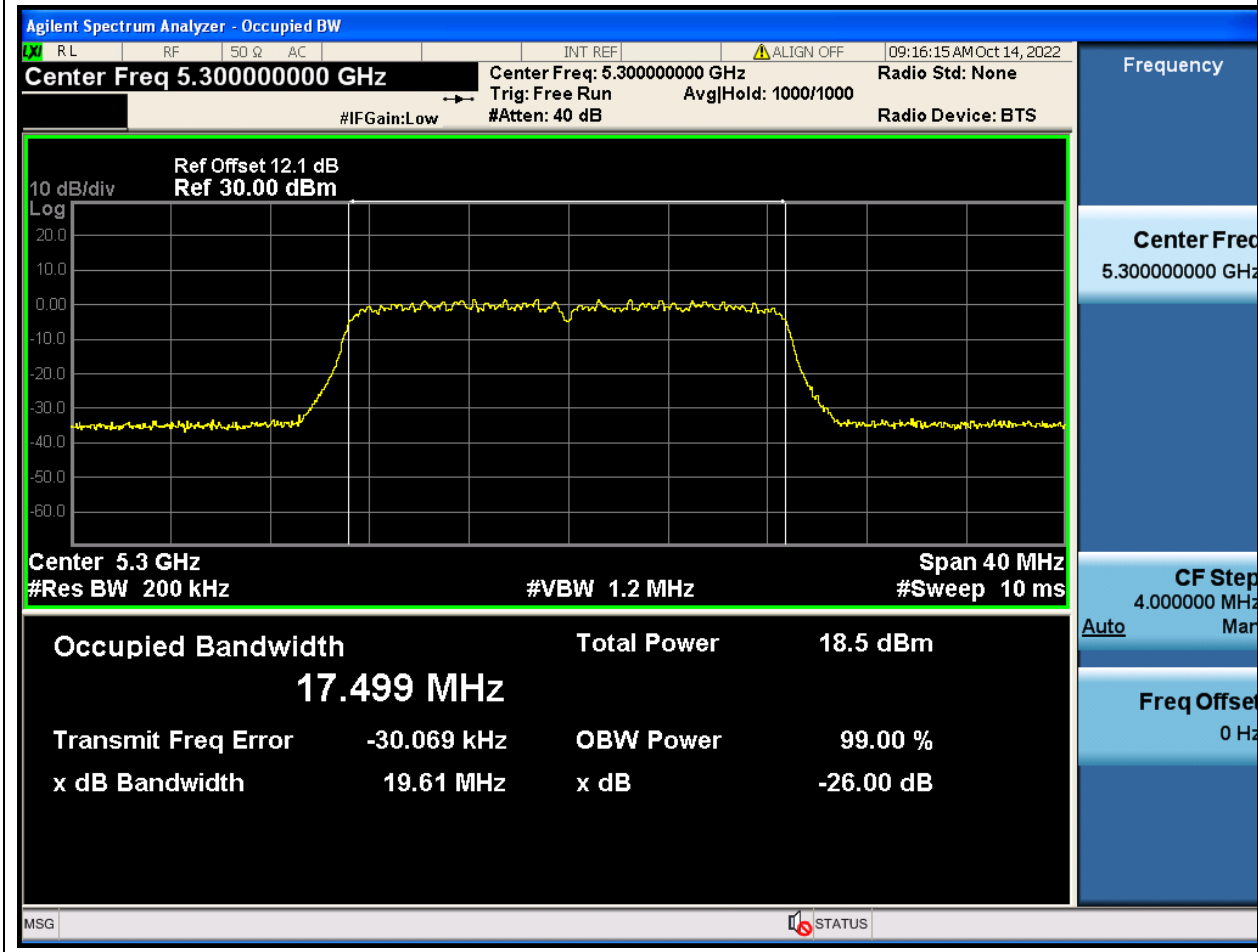

30. 802.11ac_20M_U-NII-2A_M

30.1. A.2.2-99% Bandwidth(NTNV)

Center Frequency (MHz)	OBW Power (%)	RBW (MHz)	Detector	Limit (MHz)	OBW (MHz)	Verdict
5300	99	0.2	Peak	0	17.499143	Unknown