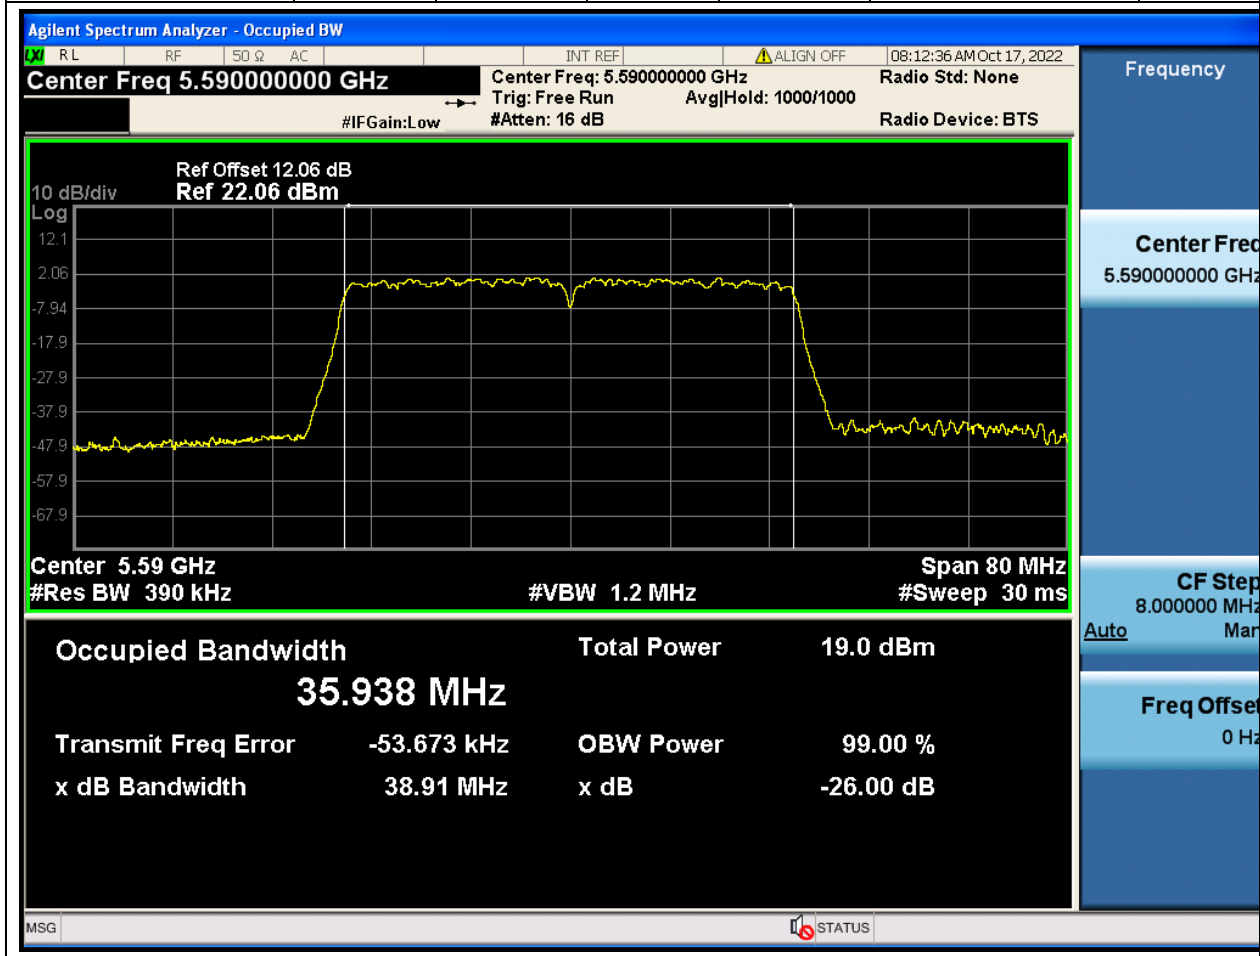

54. 802.11ac_40M_U-NII-2C_M

54.1. A.2-26dB Bandwidth(NTNV)

Center Frequency (MHz)	XdB Down	RBW (MHz)	Detector	Limit (MHz)	XdB BandWidth (MHz)	Verdict
5590	26	0.39	Peak	0	38.909998	Unknown