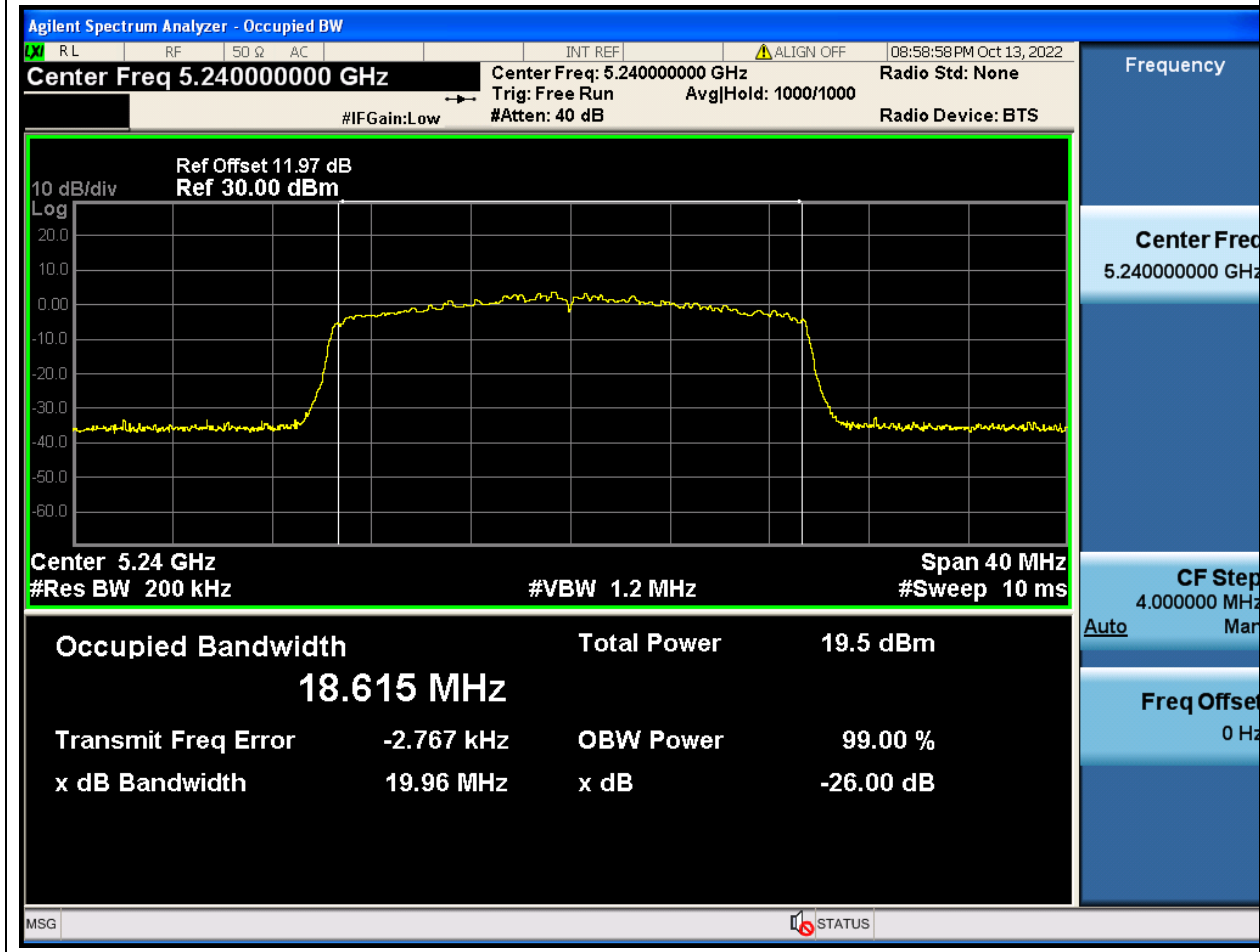

17. 802.11ax_20M_U-NII-1_H

17.1. A.2.2-99% Bandwidth(NTNV)

Center Frequency (MHz)	OBW Power (%)	RBW (MHz)	Detector	Limit (MHz)	OBW (MHz)	Verdict
5240	99	0.2	Peak	0	18.615455	Unknown