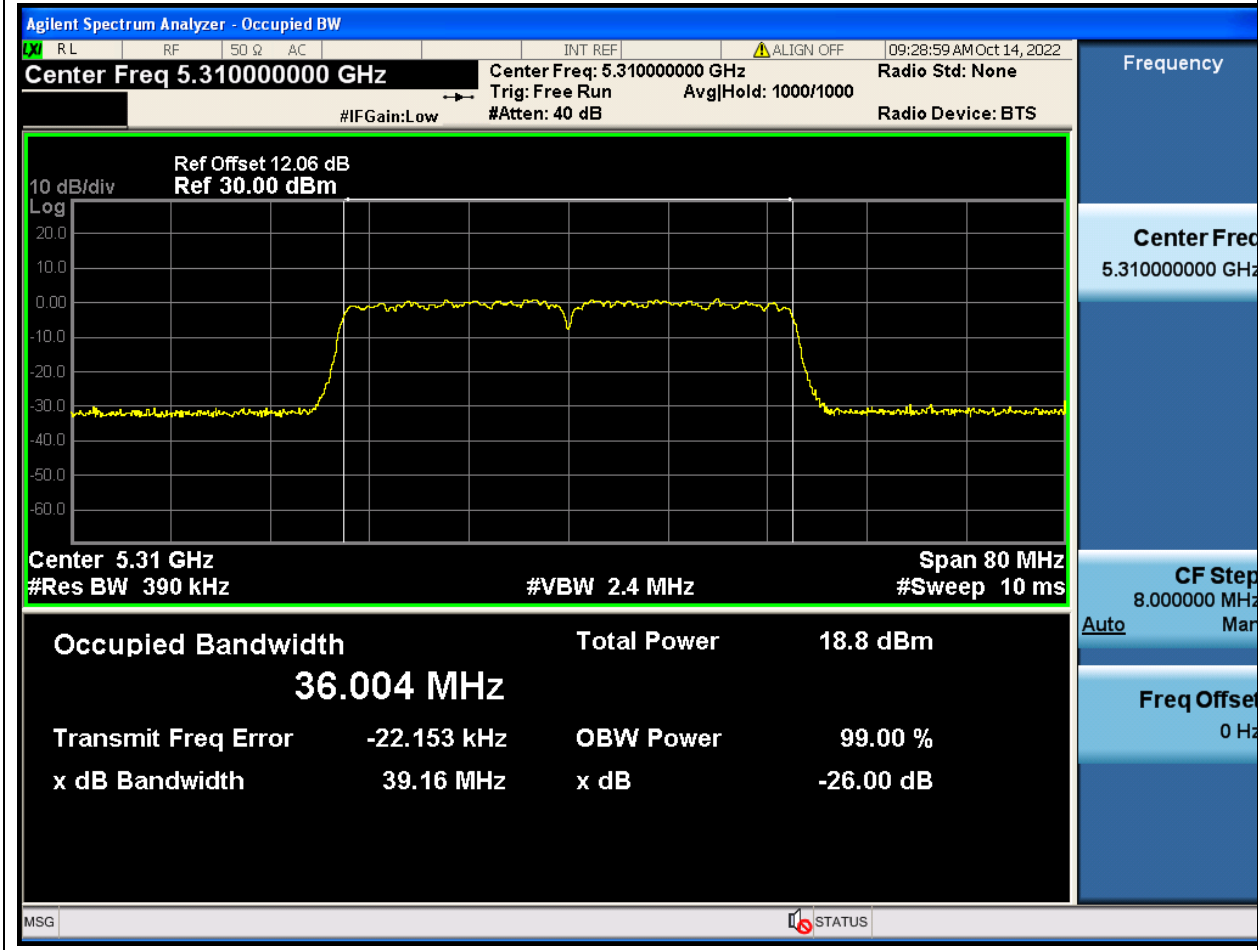

33. 802.11ac_40M_U-NII-2A_H

33.1. A.2.2-99% Bandwidth(NTNV)

Center Frequency (MHz)	OBW Power (%)	RBW (MHz)	Detector	Limit (MHz)	OBW (MHz)	Verdict
5310	99	0.39	Peak	0	36.004447	Unknown