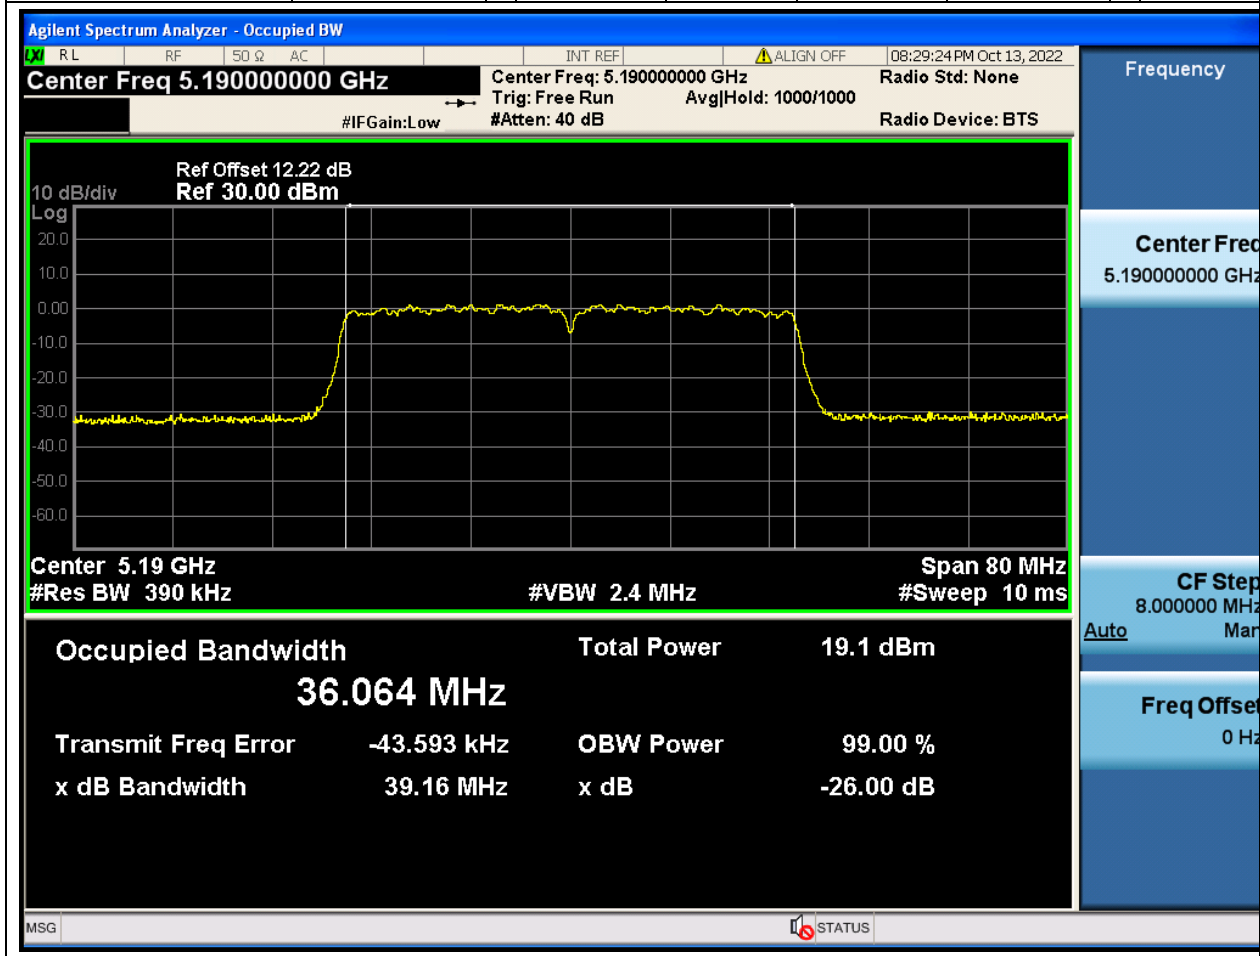

7. 802.11n_40M_U-NII-1_L

7.1. A.2.2-99% Bandwidth(NTNV)

Center Frequency (MHz)	OBW Power (%)	RBW (MHz)	Detector	Limit (MHz)	OBW (MHz)	Verdict
5190	99	0.39	Peak	0	36.064465	Unknown