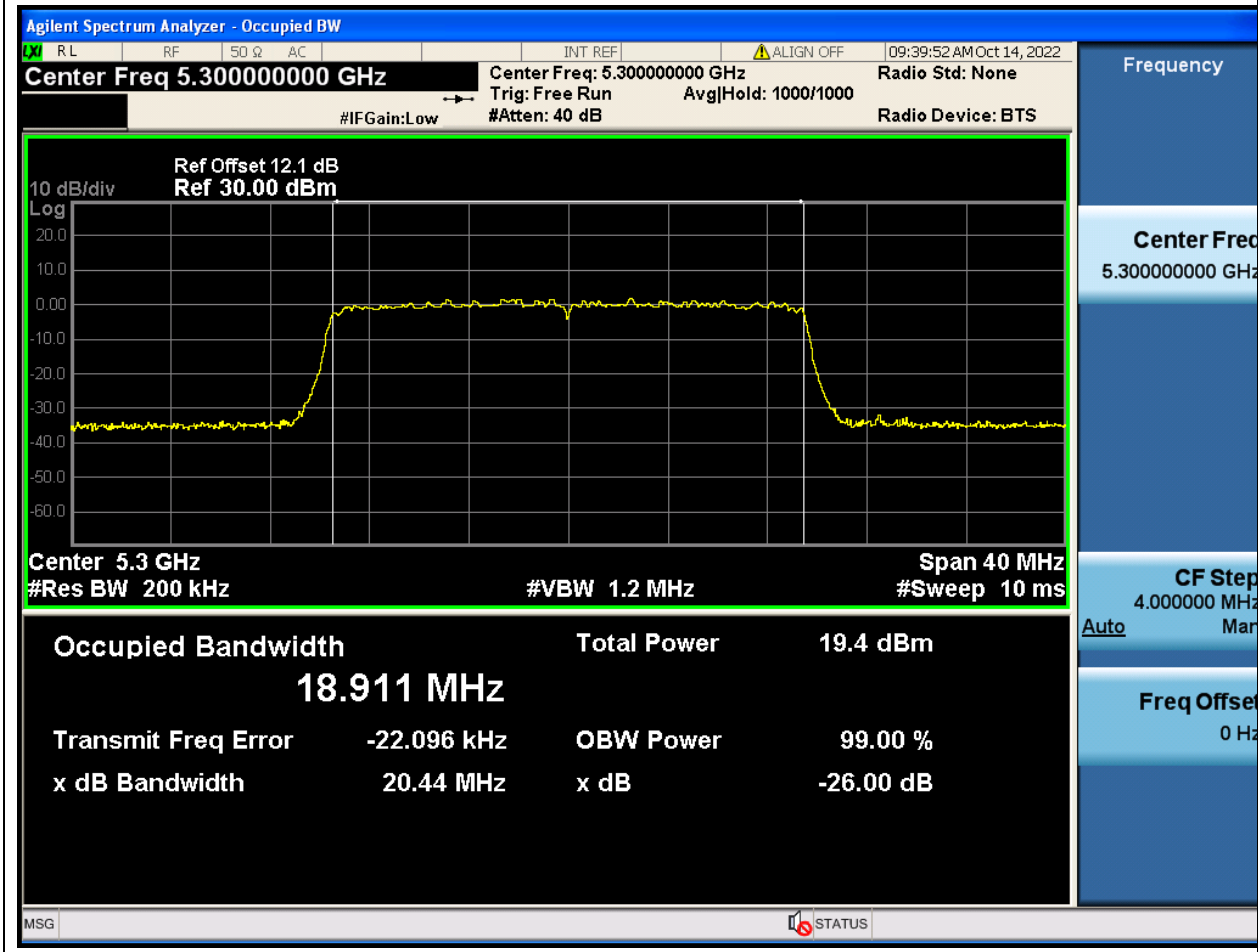

36. 802.11ax_20M_U-NII-2A_M

36.1. A.2.2-99% Bandwidth(NTNV)

Center Frequency (MHz)	OBW Power (%)	RBW (MHz)	Detector	Limit (MHz)	OBW (MHz)	Verdict
5300	99	0.2	Peak	0	18.910932	Unknown