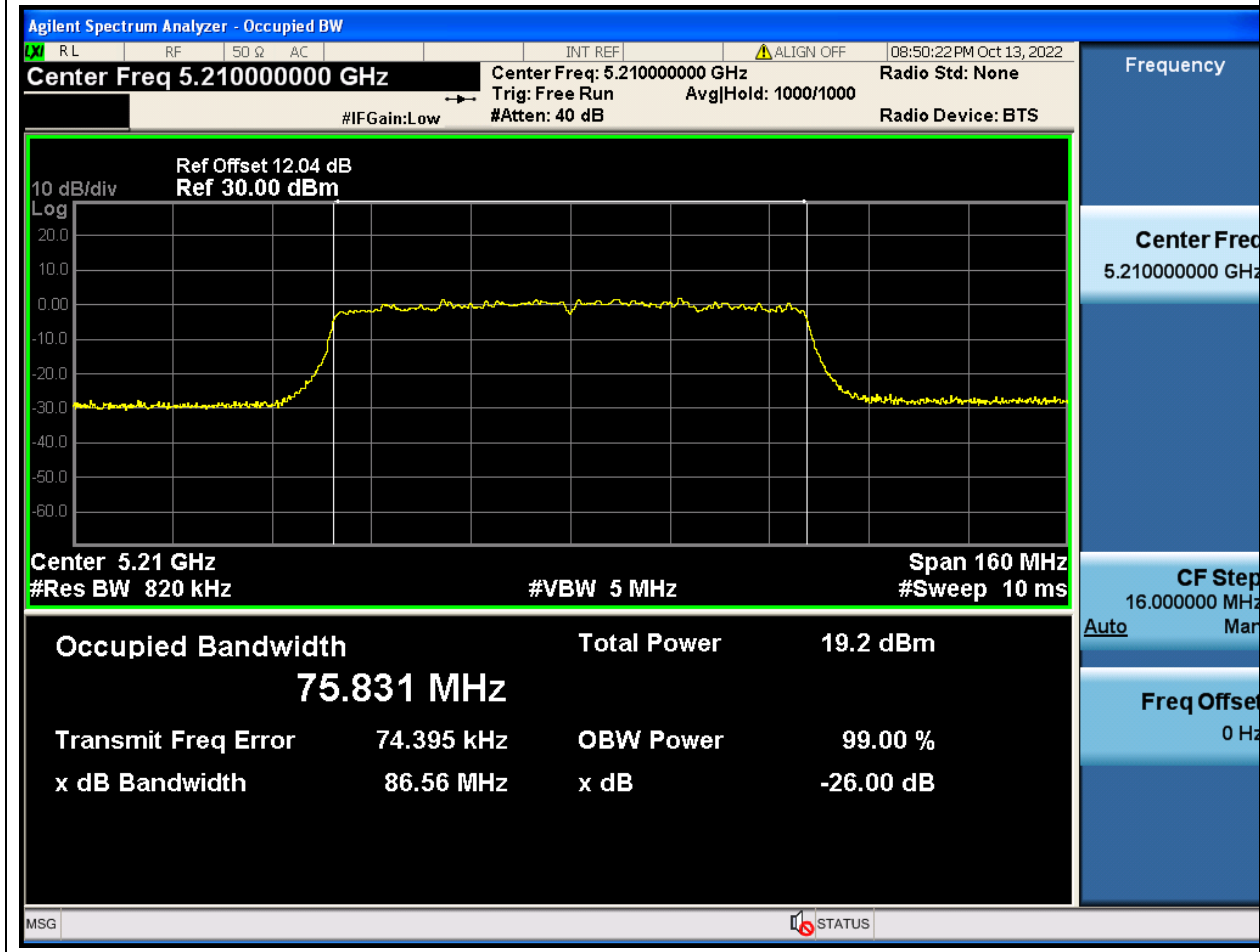

14. 802.11ac_80M_U-NII-1_M

14.1. A.2.2-99% Bandwidth(NTNV)

Center Frequency (MHz)	OBW Power (%)	RBW (MHz)	Detector	Limit (MHz)	OBW (MHz)	Verdict
5210	99	0.82	Peak	0	75.831366	Unknown