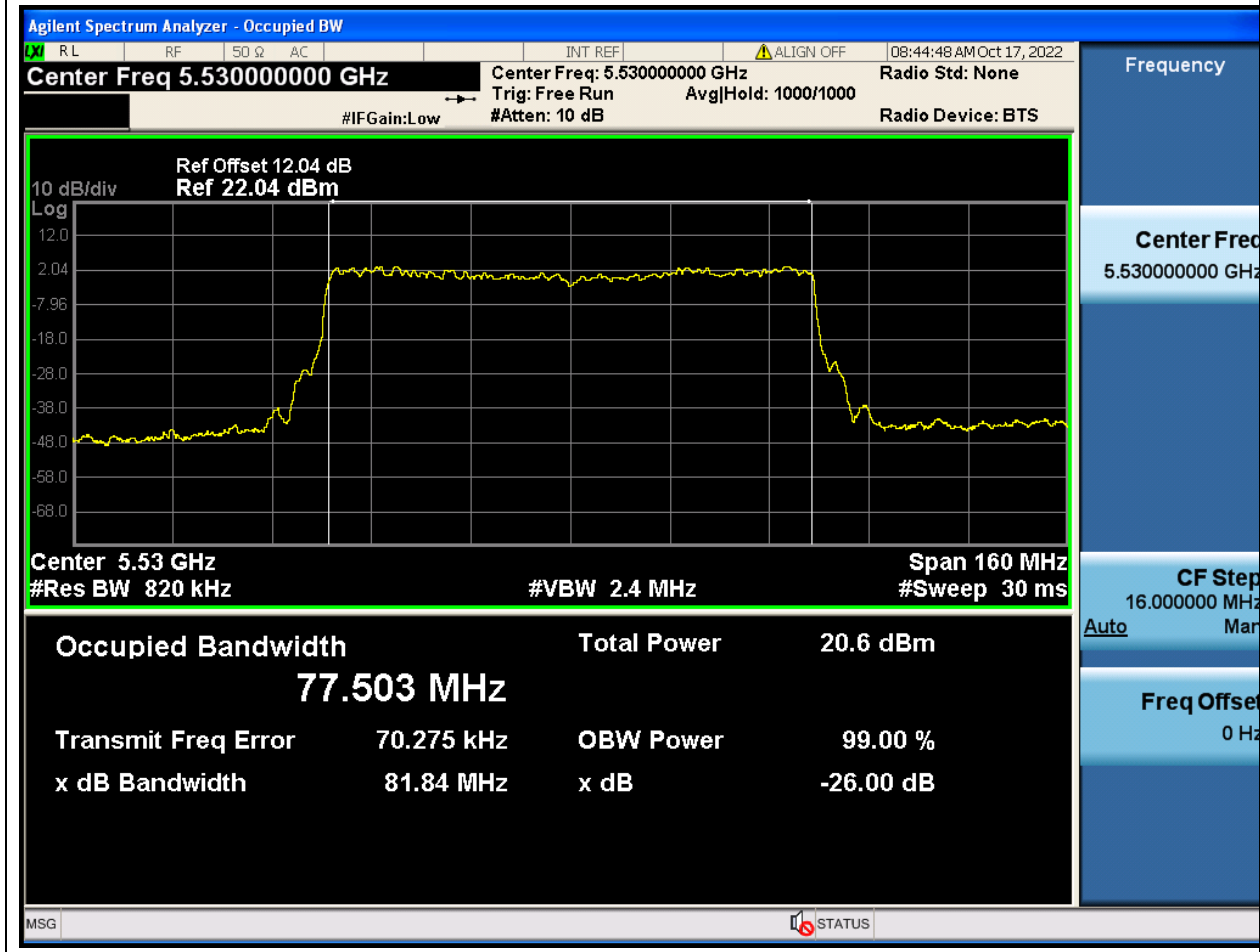

64. 802.11ax_80M_U-NII-2C_L

64.1. A.2-26dB Bandwidth(NTNV)

Center Frequency (MHz)	XdB Down	RBW (MHz)	Detector	Limit (MHz)	XdB BandWidth (MHz)	Verdict
5530	26	0.82	Peak	0	81.835927	Unknown