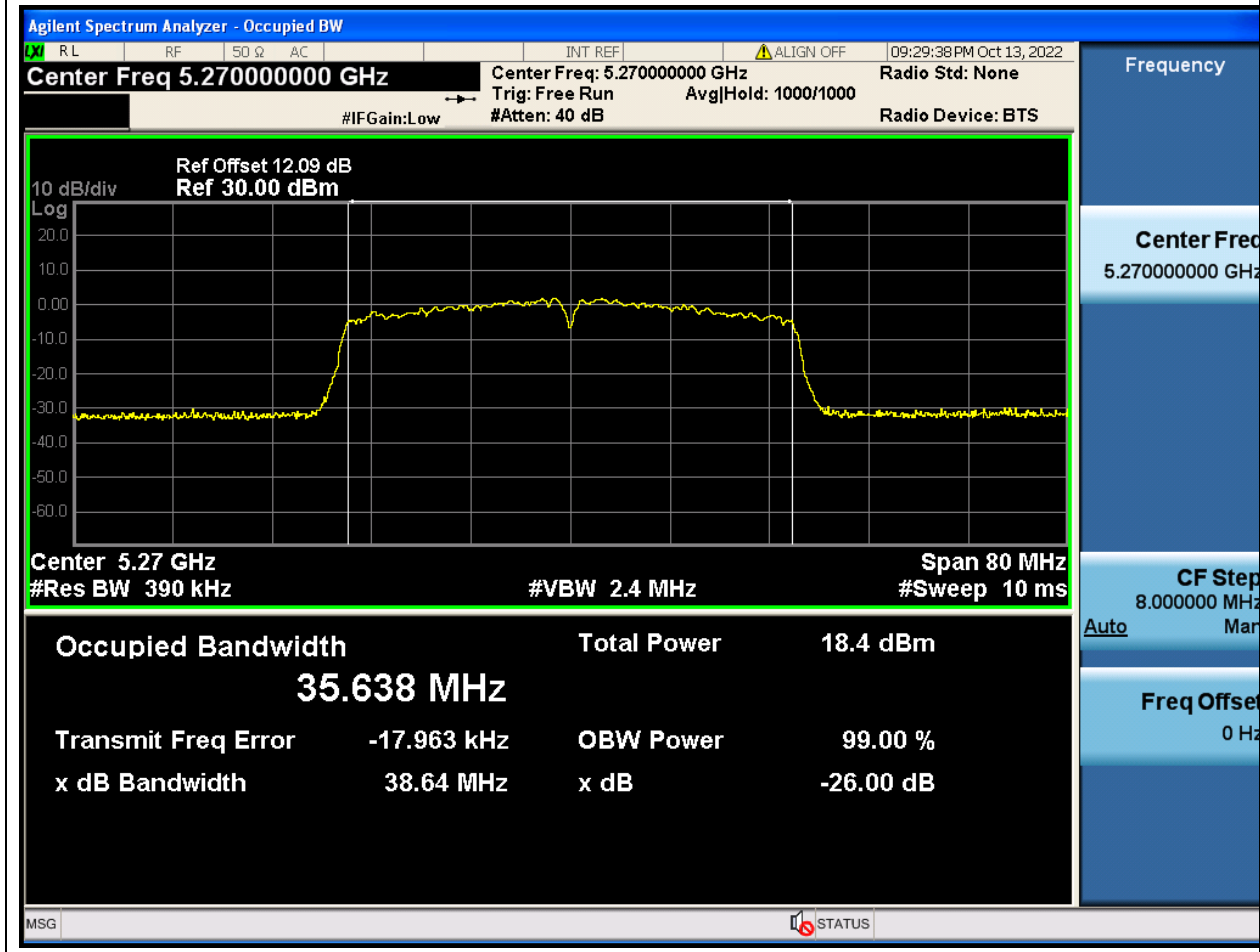

27. 802.11n_40M_U-NII-2A_L

27.1. A.2.2-99% Bandwidth(NTNV)

Center Frequency (MHz)	OBW Power (%)	RBW (MHz)	Detector	Limit (MHz)	OBW (MHz)	Verdict
5270	99	0.39	Peak	0	35.638048	Unknown