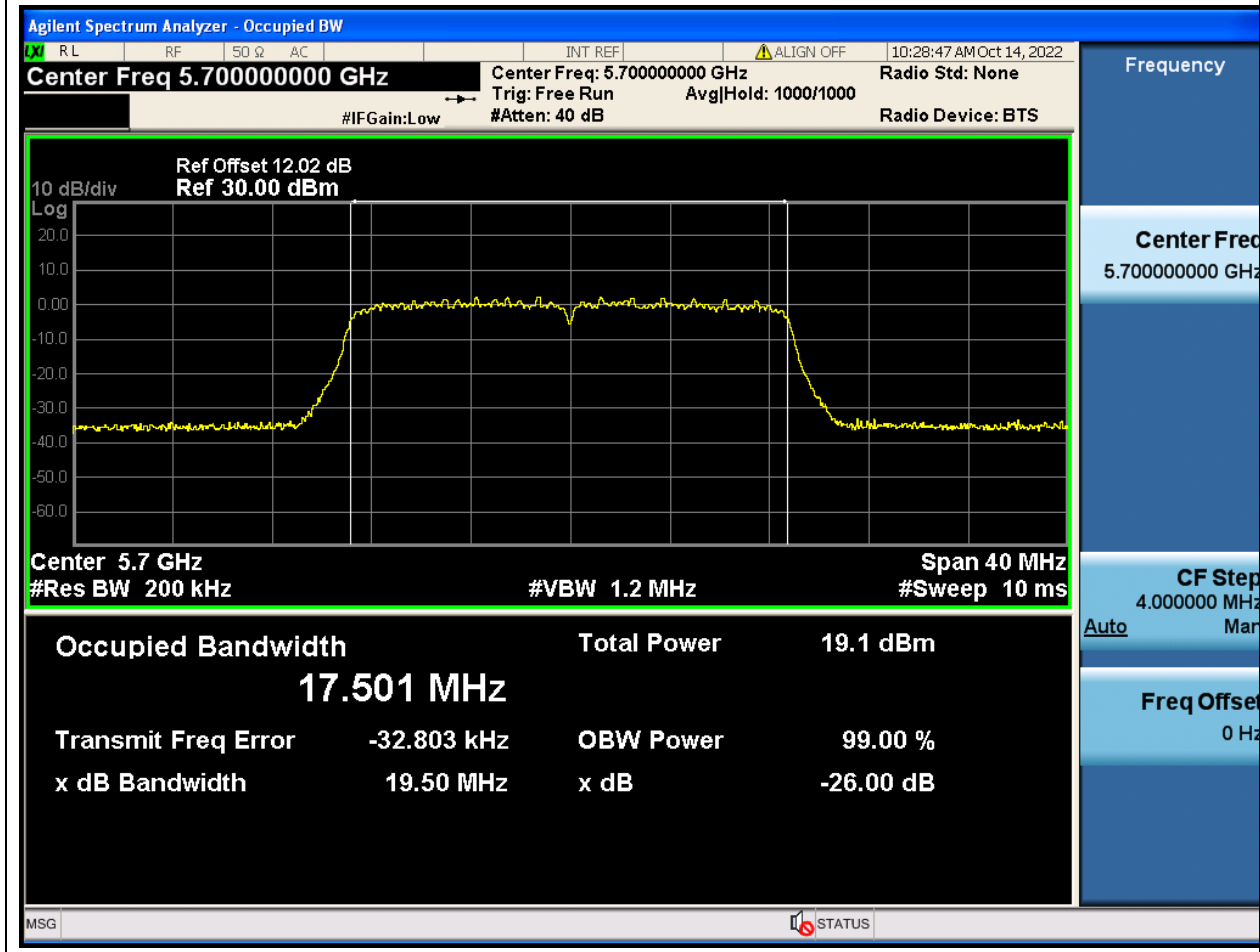

52. 802.11ac_20M_U-NII-2C_H

52.1. A.2.2-99% Bandwidth(NTNV)

Center Frequency (MHz)	OBW Power (%)	RBW (MHz)	Detector	Limit (MHz)	OBW (MHz)	Verdict
5700	99	0.2	Peak	0	17.501499	Unknown