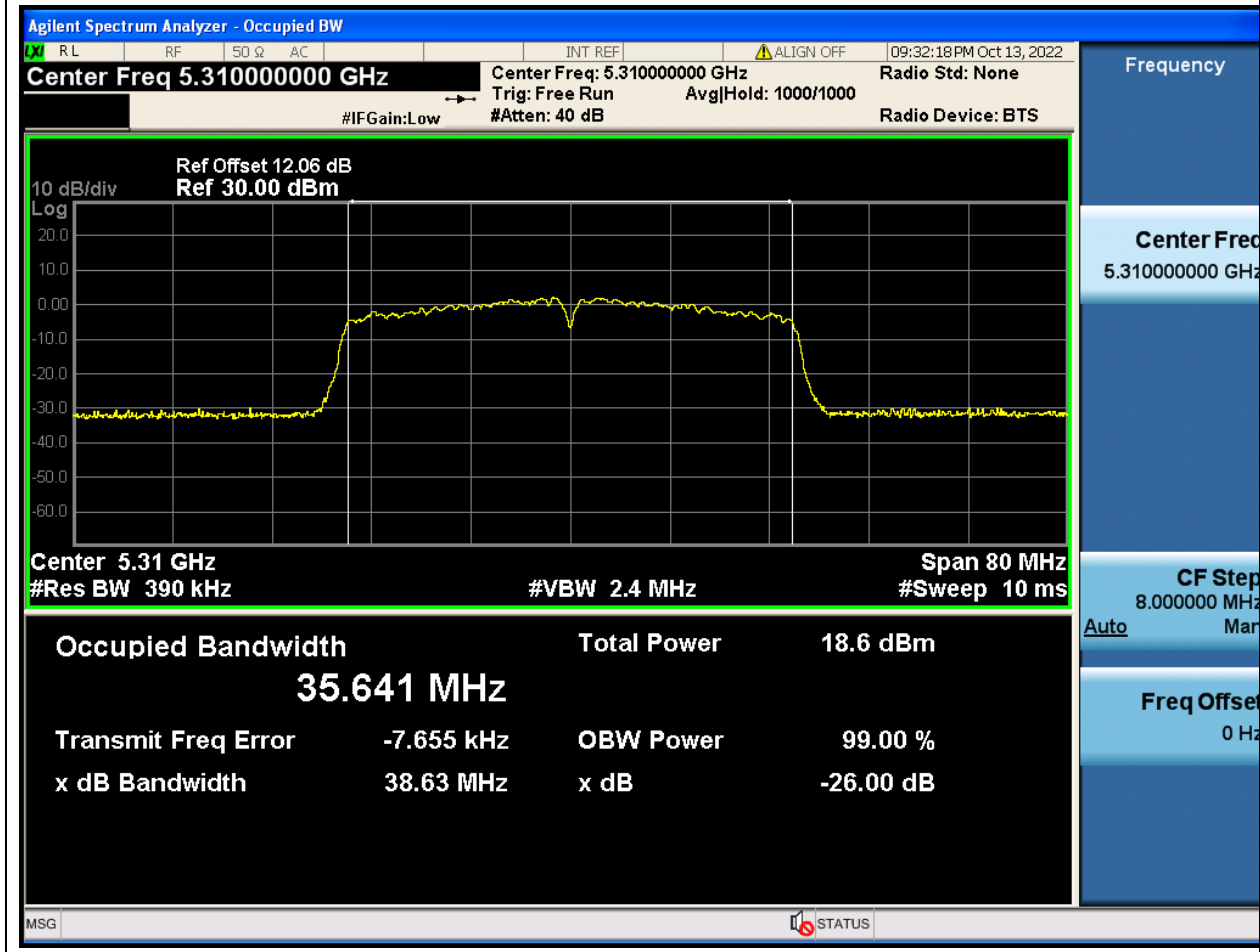

28. 802.11n_40M_U-NII-2A_H

28.1. A.2.2-99% Bandwidth(NTNV)

Center Frequency (MHz)	OBW Power (%)	RBW (MHz)	Detector	Limit (MHz)	OBW (MHz)	Verdict
5310	99	0.39	Peak	0	35.640888	Unknown