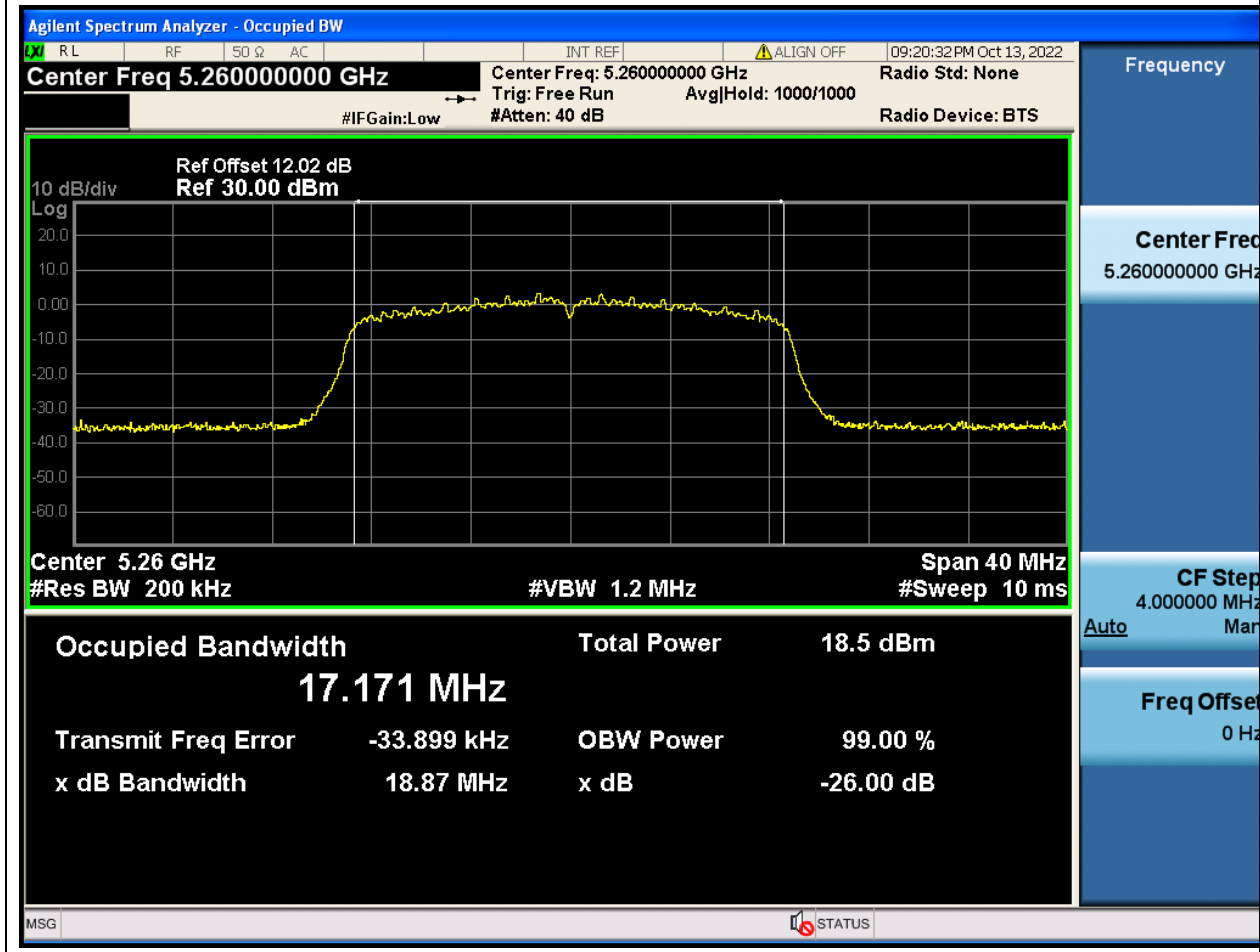

24. 802.11n_20M_U-NII-2A_L

24.1. A.2.2-99% Bandwidth(NTNV)

Center Frequency (MHz)	OBW Power (%)	RBW (MHz)	Detector	Limit (MHz)	OBW (MHz)	Verdict
5260	99	0.2	Peak	0	17.170576	Unknown