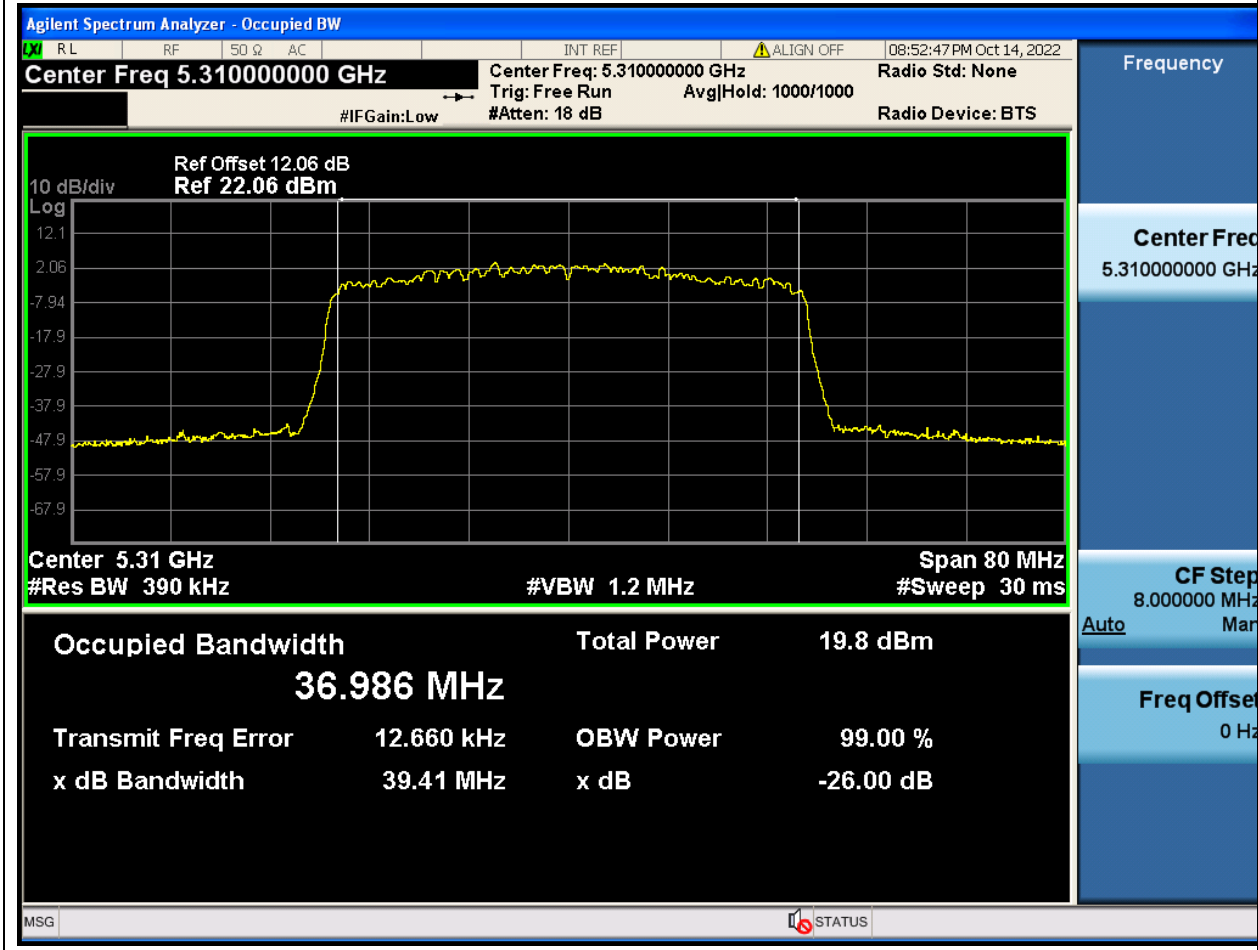

39. 802.11ax_40M_U-NII-2A_H

39.1. A.2-26dB Bandwidth(NTNV)

Center Frequency (MHz)	XdB Down	RBW (MHz)	Detector	Limit (MHz)	XdB BandWidth (MHz)	Verdict
5310	26	0.39	Peak	0	39.410751	Unknown