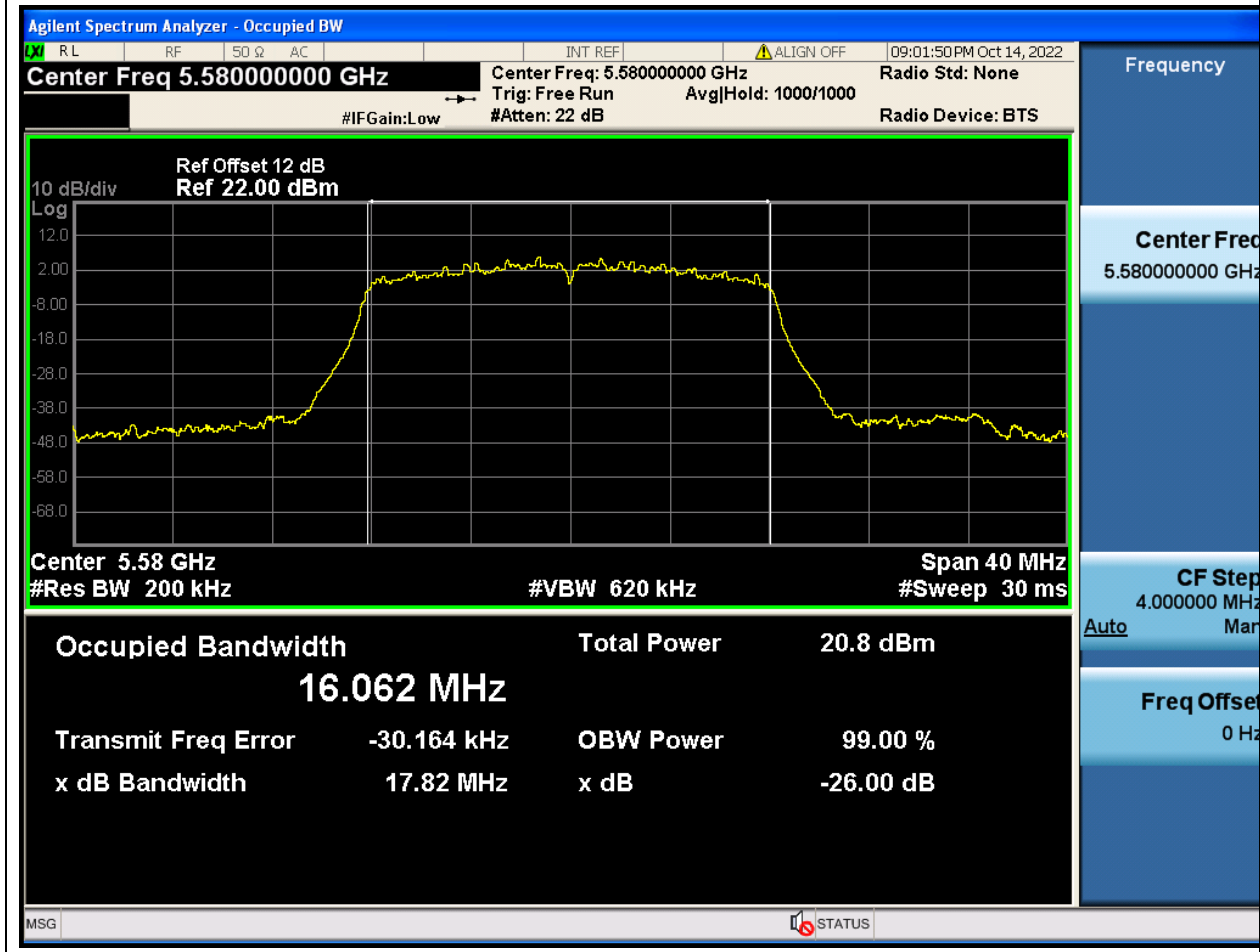

42. 802.11a_20M_U-NII-2C_M

42.1. A.2-26dB Bandwidth(NTNV)

Center Frequency (MHz)	XdB Down	RBW (MHz)	Detector	Limit (MHz)	XdB BandWidth (MHz)	Verdict
5580	26	0.2	Peak	0	17.815219	Unknown