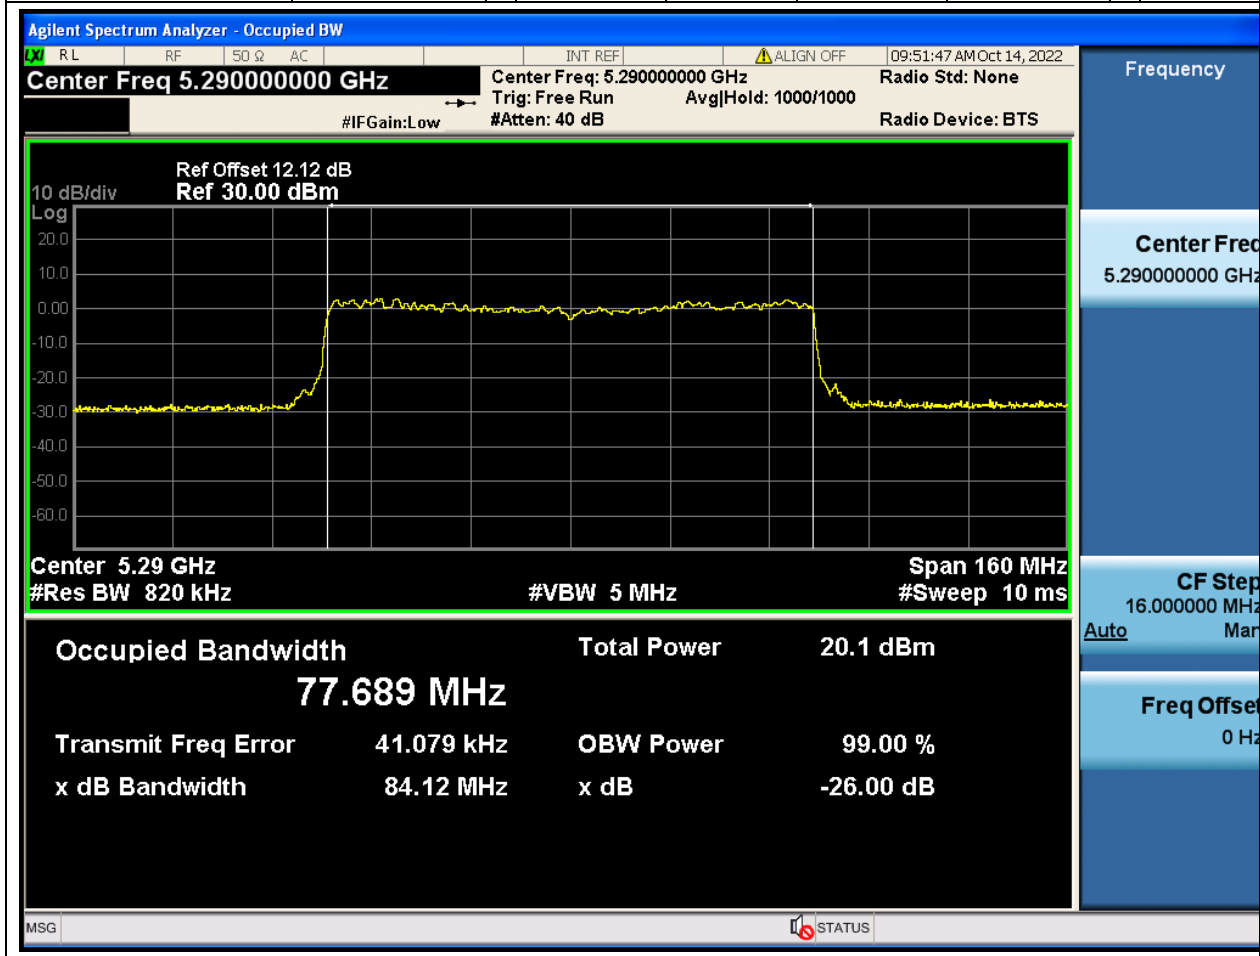

40. 802.11ax_80M_U-NII-2A_M

40.1. A.2.2-99% Bandwidth(NTNV)

Center Frequency (MHz)	OBW Power (%)	RBW (MHz)	Detector	Limit (MHz)	OBW (MHz)	Verdict
5290	99	0.82	Peak	0	77.688852	Unknown