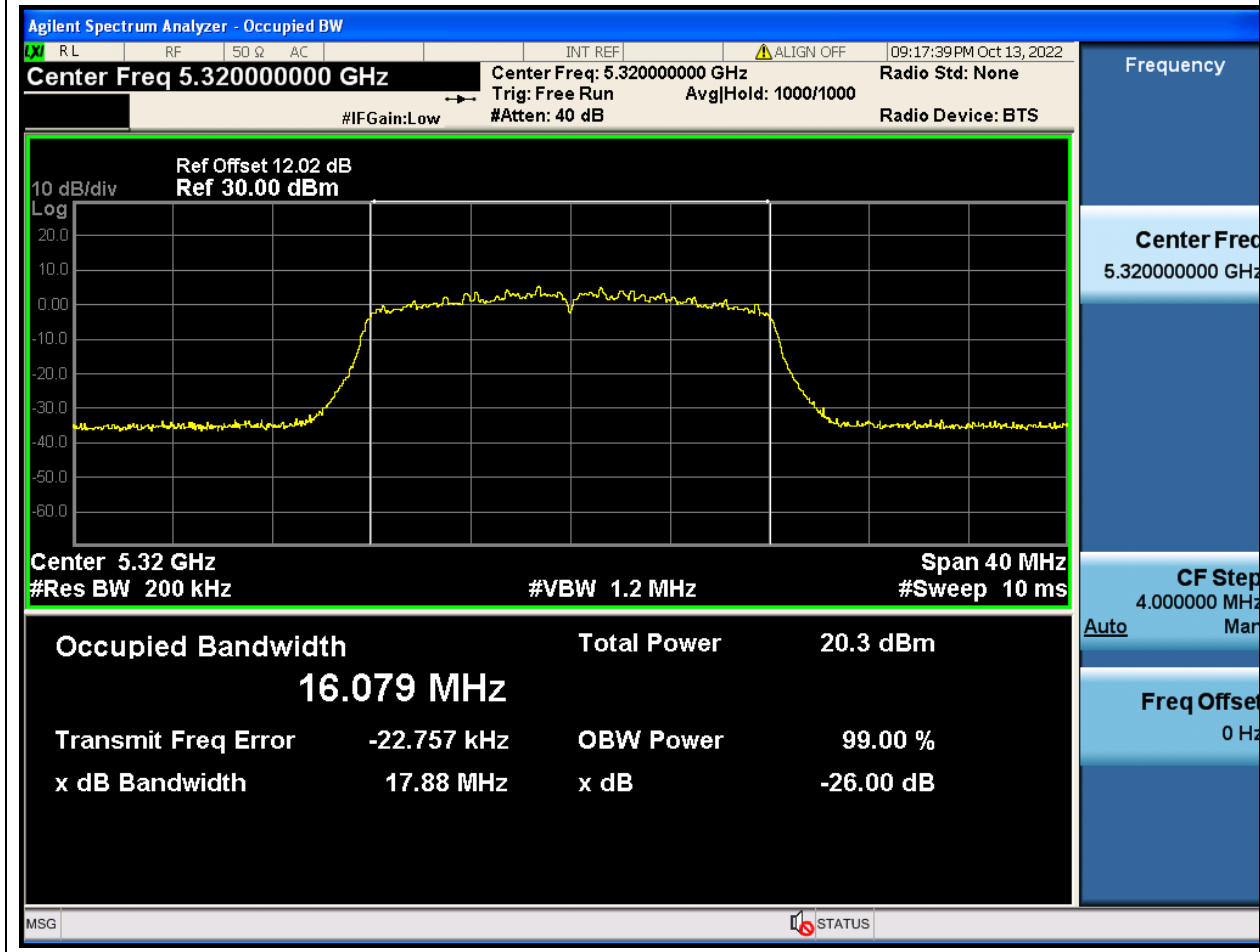

23. 802.11a_20M_U-NII-2A_H

23.1. A.2.2-99% Bandwidth(NTNV)

Center Frequency (MHz)	OBW Power (%)	RBW (MHz)	Detector	Limit (MHz)	OBW (MHz)	Verdict
5320	99	0.2	Peak	0	16.078717	Unknown