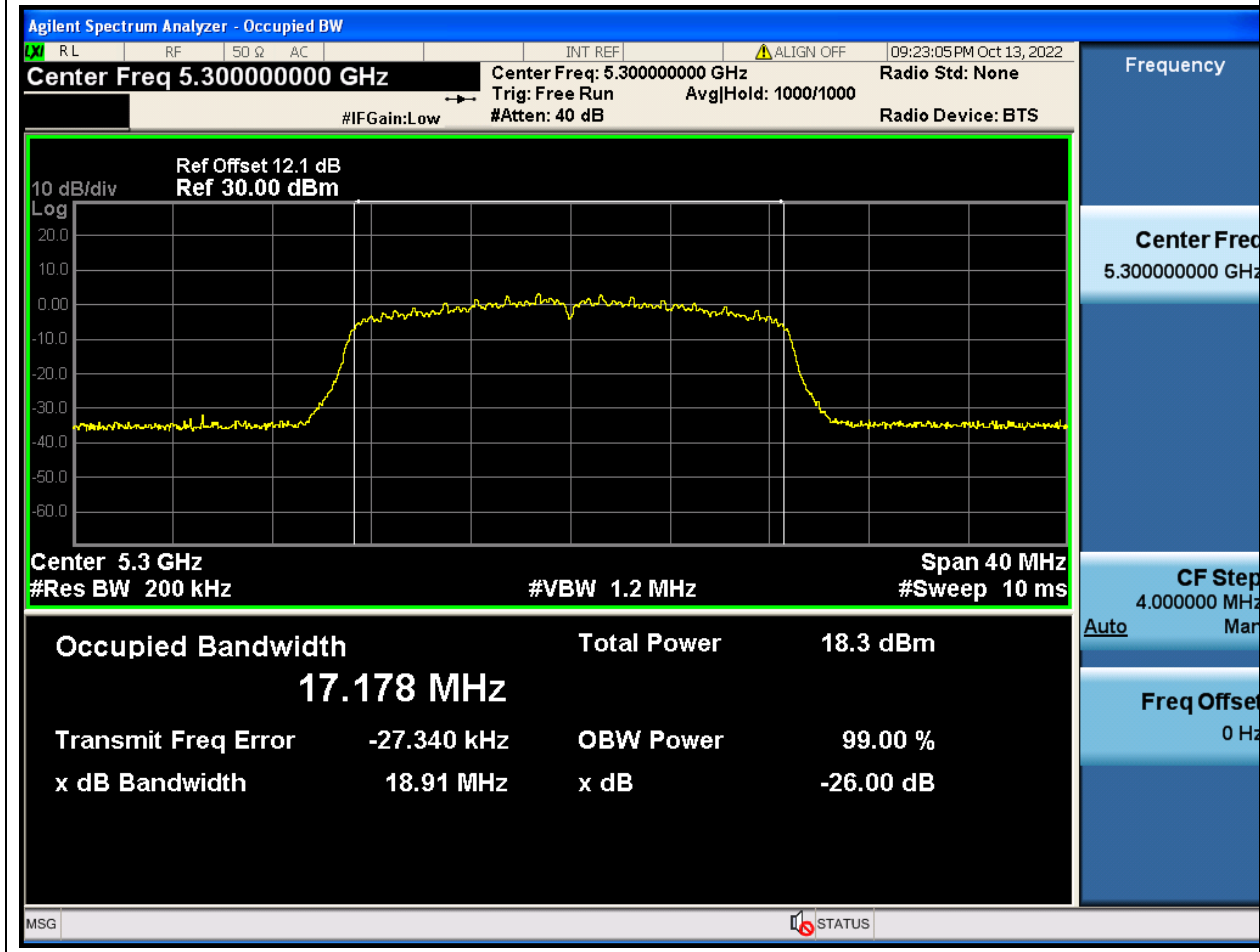

25. 802.11n_20M_U-NII-2A_M

25.1. A.2.2-99% Bandwidth(NTNV)

Center Frequency (MHz)	OBW Power (%)	RBW (MHz)	Detector	Limit (MHz)	OBW (MHz)	Verdict
5300	99	0.2	Peak	0	17.178421	Unknown