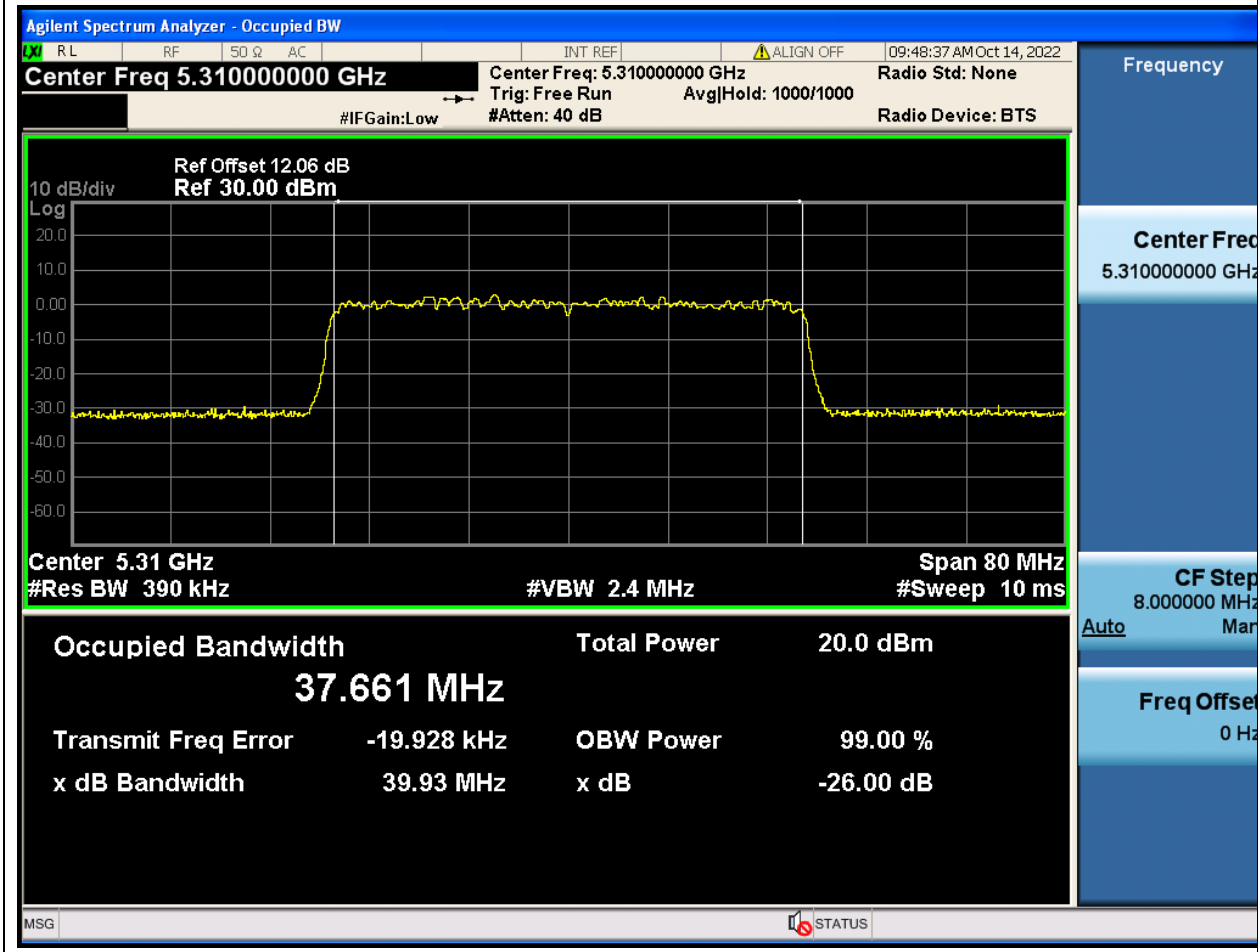

39. 802.11ax_40M_U-NII-2A_H

39.1. A.2.2-99% Bandwidth(NTNV)

Center Frequency (MHz)	OBW Power (%)	RBW (MHz)	Detector	Limit (MHz)	OBW (MHz)	Verdict
5310	99	0.39	Peak	0	37.660648	Unknown