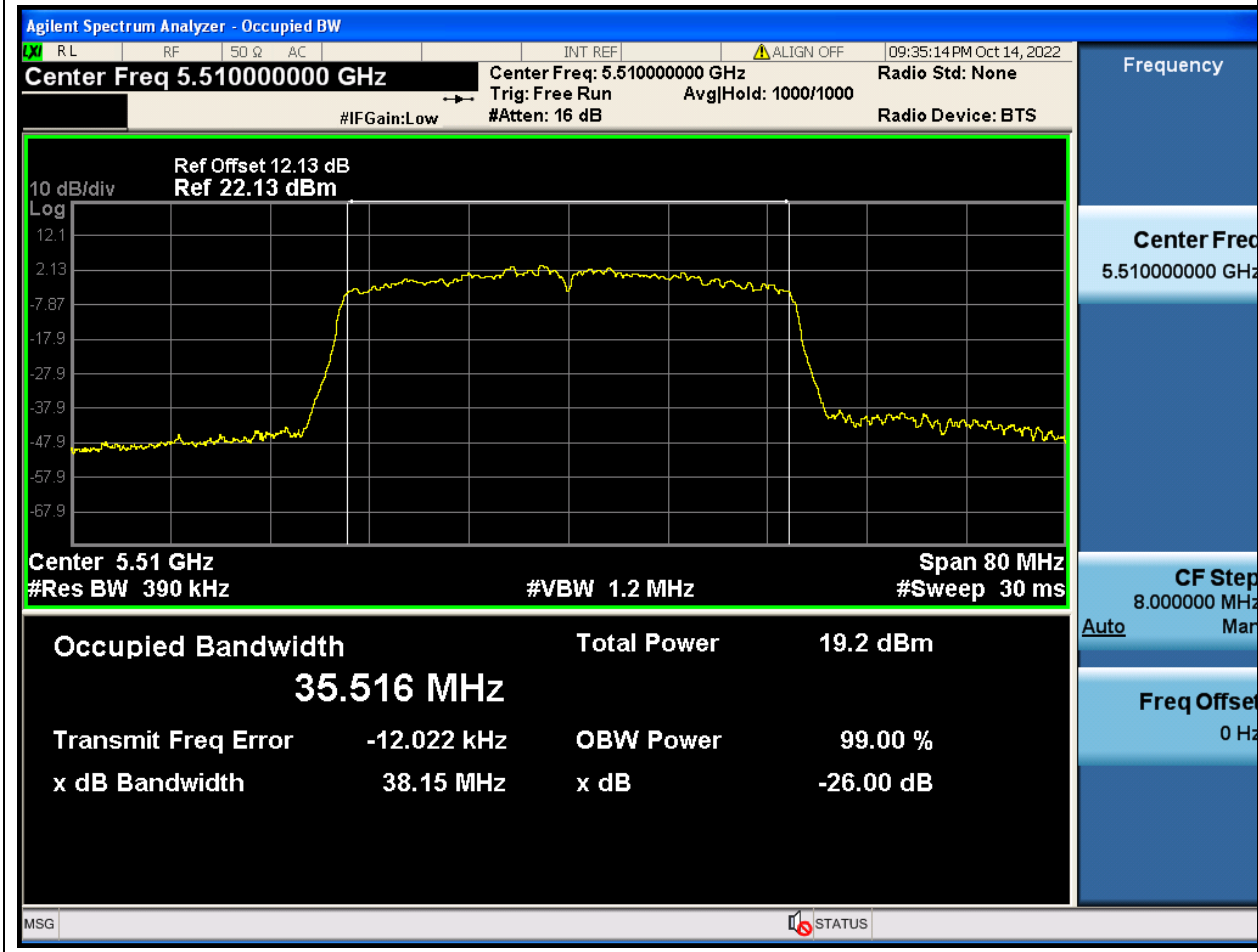

53. 802.11ac_40M_U-NII-2C_L

53.1. A.2-26dB Bandwidth(NTNV)

Center Frequency (MHz)	XdB Down	RBW (MHz)	Detector	Limit (MHz)	XdB BandWidth (MHz)	Verdict
5510	26	0.39	Peak	0	38.154661	Unknow