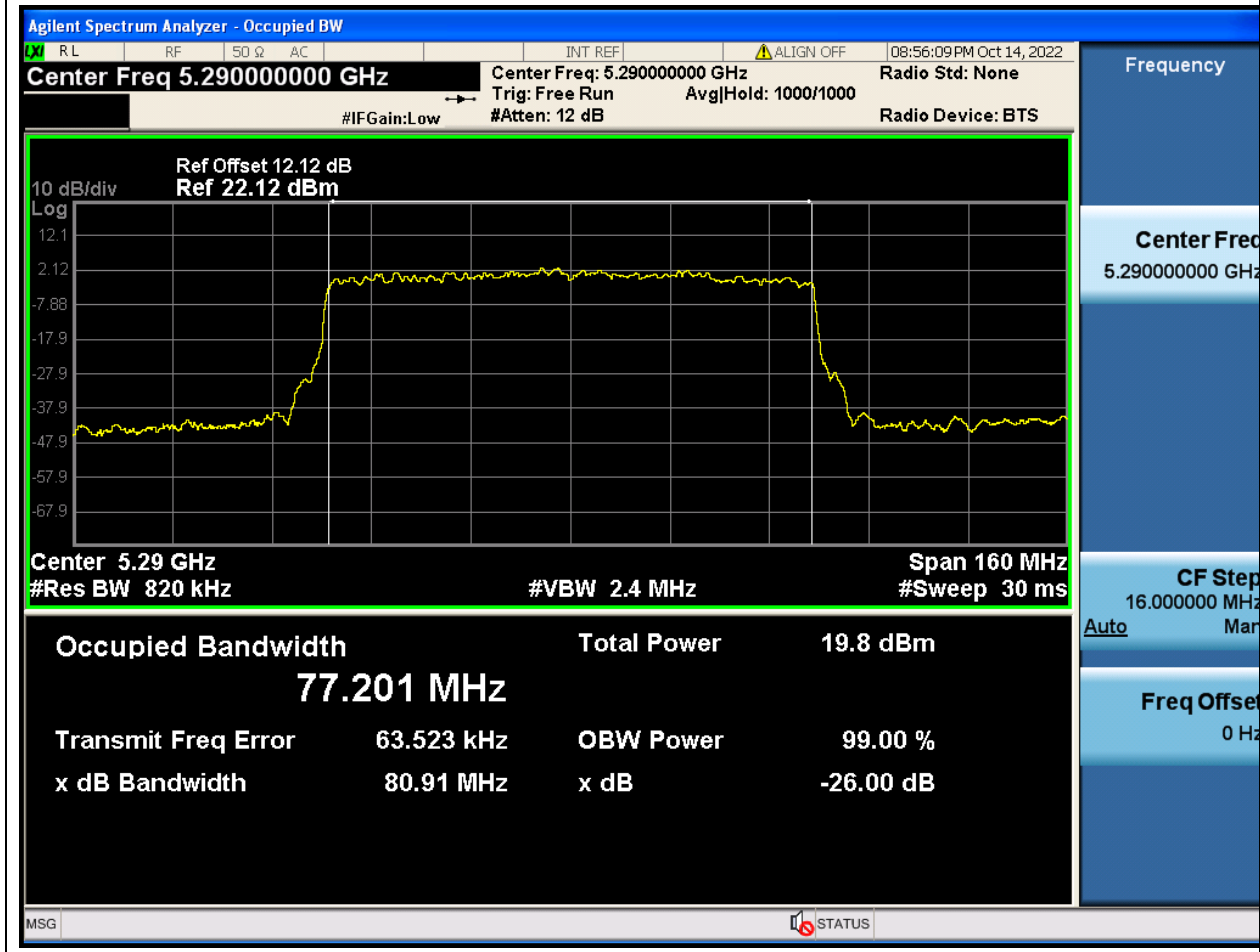

40. 802.11ax_80M_U-NII-2A_M

40.1. A.2-26dB Bandwidth(NTNV)

Center Frequency (MHz)	XdB Down	RBW (MHz)	Detector	Limit (MHz)	XdB BandWidth (MHz)	Verdict
5290	26	0.82	Peak	0	80.913718	Unknow