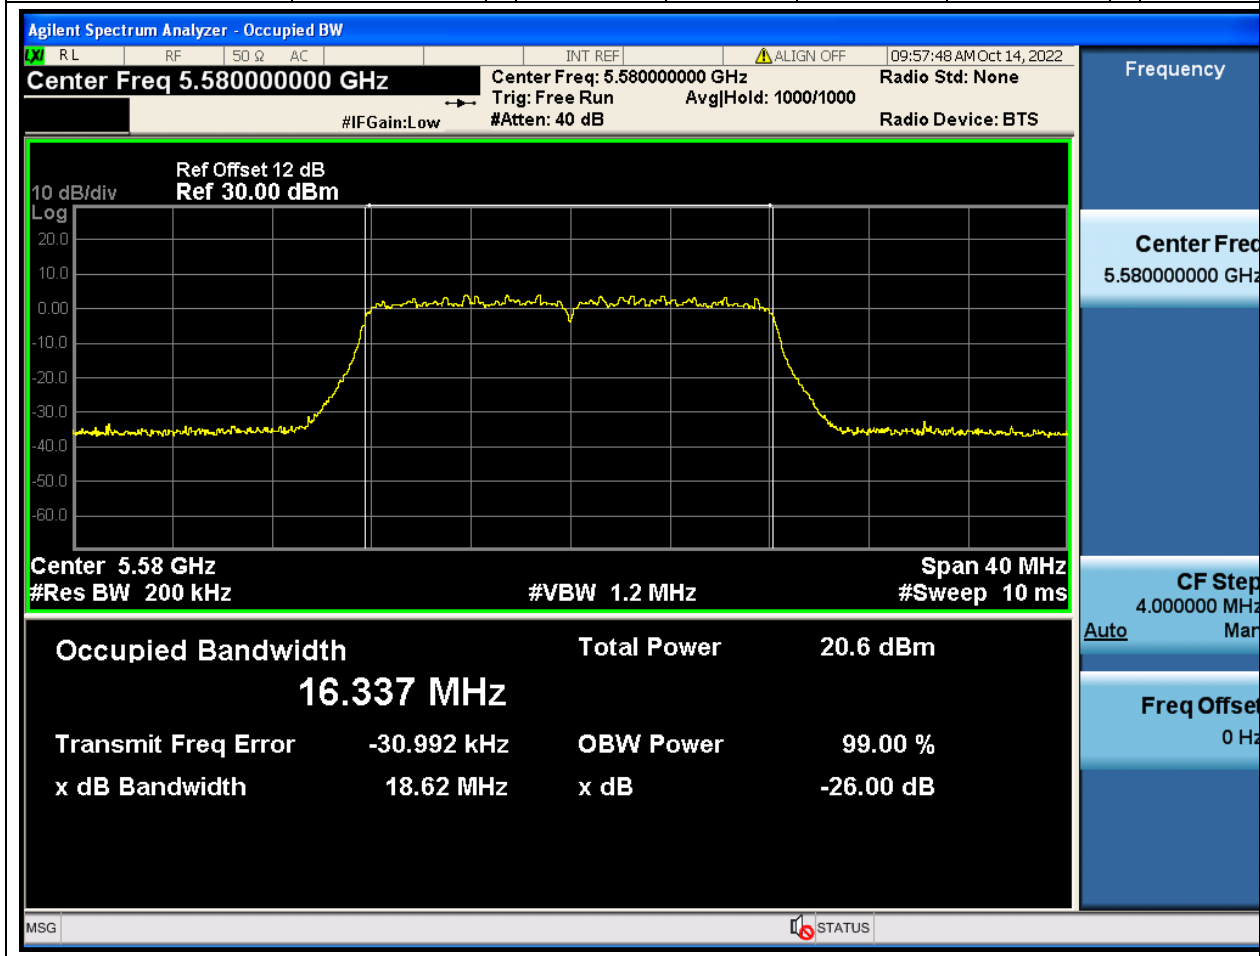

42. 802.11a_20M_U-NII-2C_M

42.1. A.2.2-99% Bandwidth(NTNV)

Center Frequency (MHz)	OBW Power (%)	RBW (MHz)	Detector	Limit (MHz)	OBW (MHz)	Verdict
5580	99	0.2	Peak	0	16.336962	Unknown