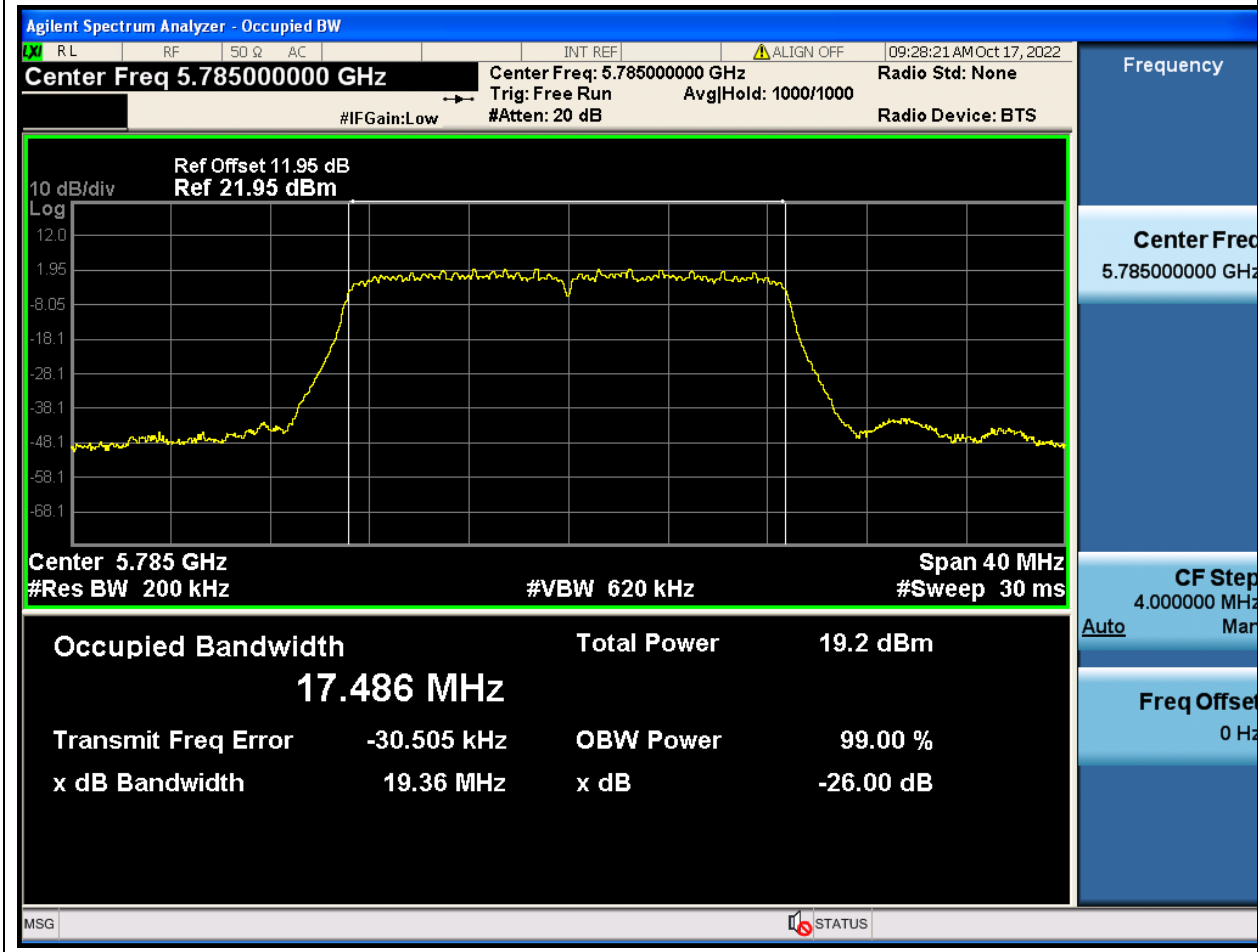

75. 802.11ac_20M_U-NII-3_M

75.1. A.2-26dB Bandwidth(NTNV)

Center Frequency (MHz)	XdB Down	RBW (MHz)	Detector	Limit (MHz)	XdB BandWidth (MHz)	Verdict
5785	26	0.2	Peak	0	19.35519	Unknown