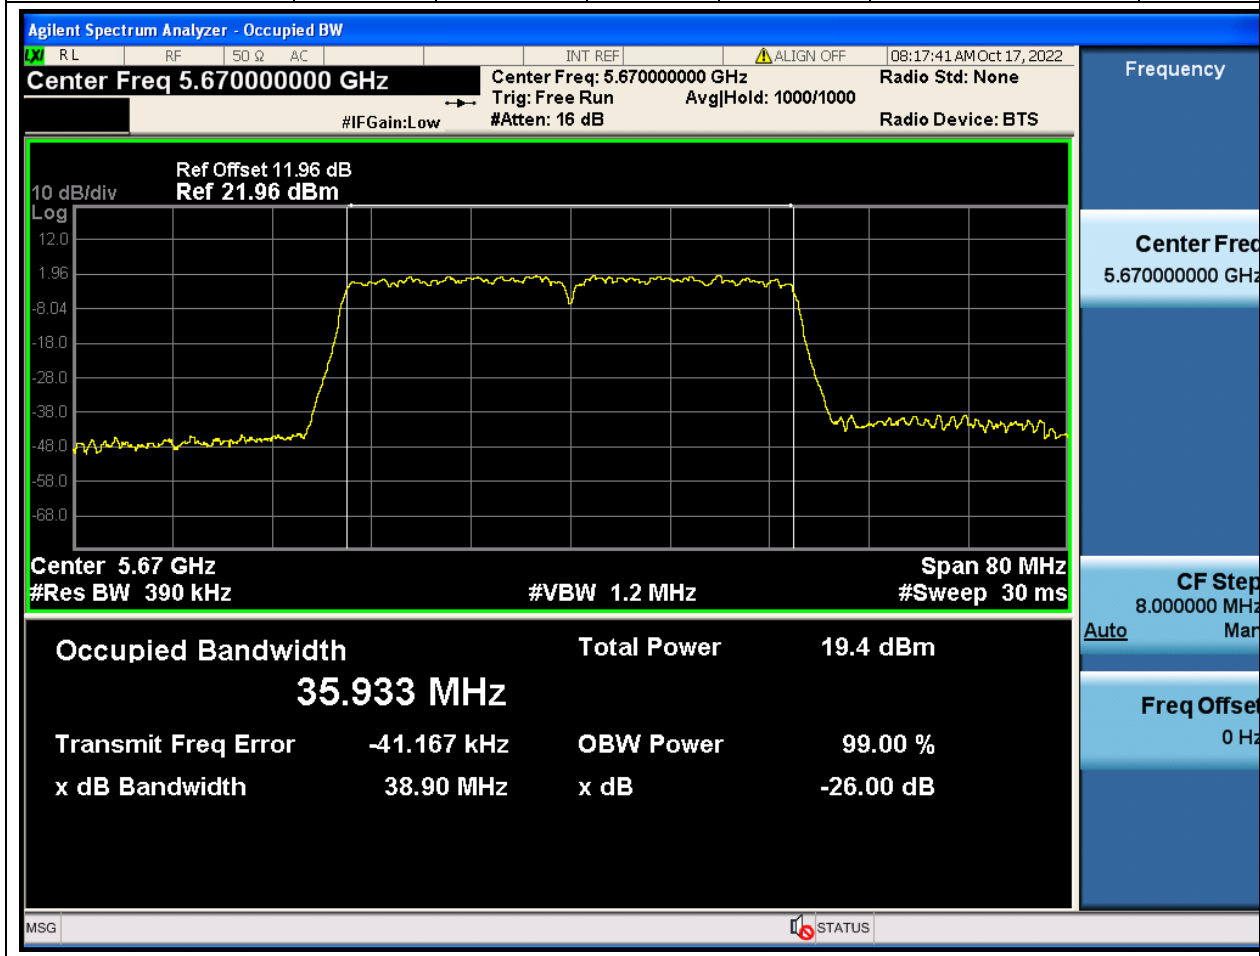

55. 802.11ac_40M_U-NII-2C_H

55.1. A.2-26dB Bandwidth(NTNV)

Center Frequency (MHz)	XdB Down	RBW (MHz)	Detector	Limit (MHz)	XdB BandWidth (MHz)	Verdict
5670	26	0.39	Peak	0	38.900341	Unknown