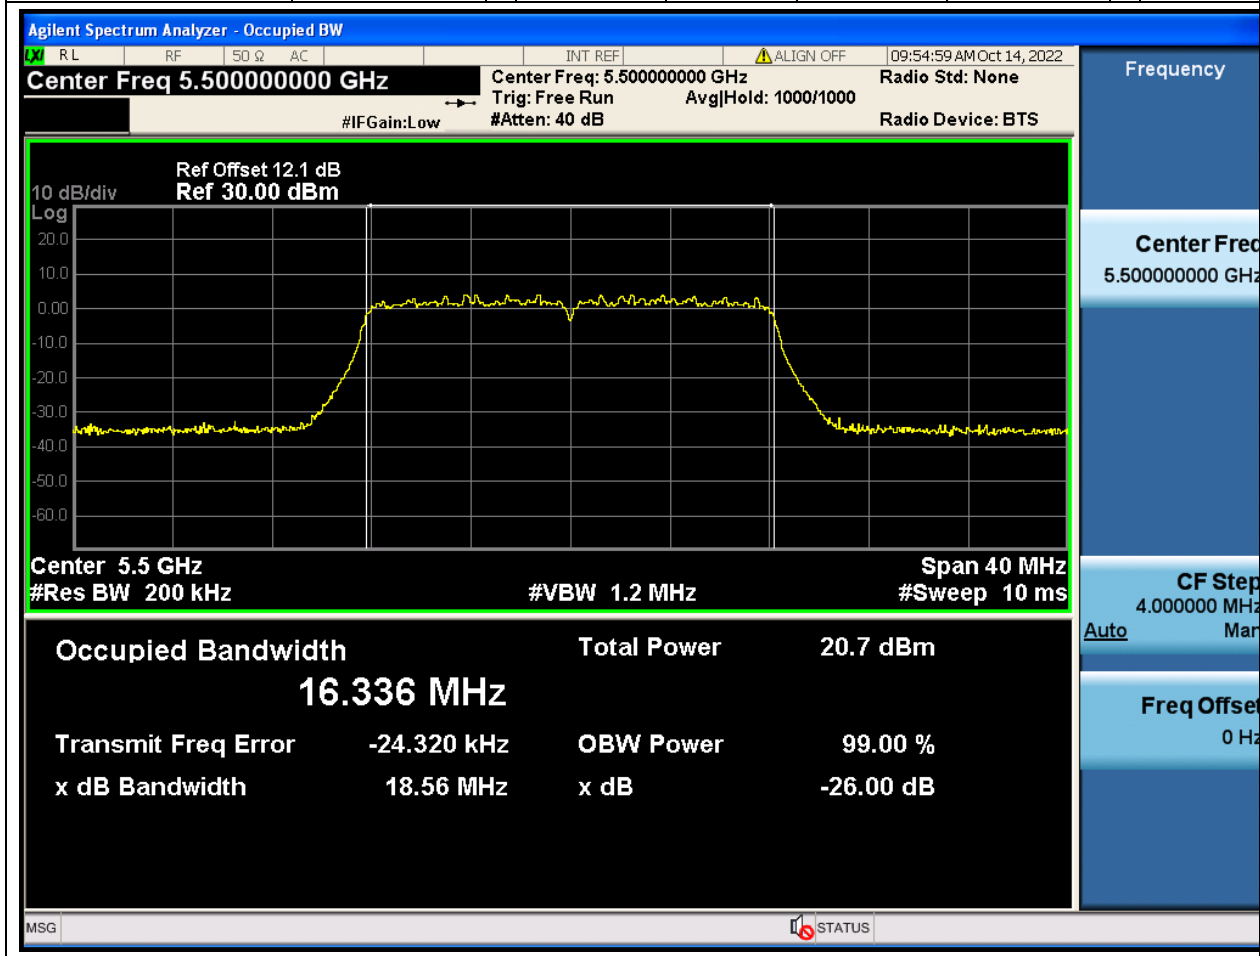

41. 802.11a_20M_U-NII-2C_L

41.1. A.2.2-99% Bandwidth(NTNV)

Center Frequency (MHz)	OBW Power (%)	RBW (MHz)	Detector	Limit (MHz)	OBW (MHz)	Verdict
5500	99	0.2	Peak	0	16.336014	Unknown