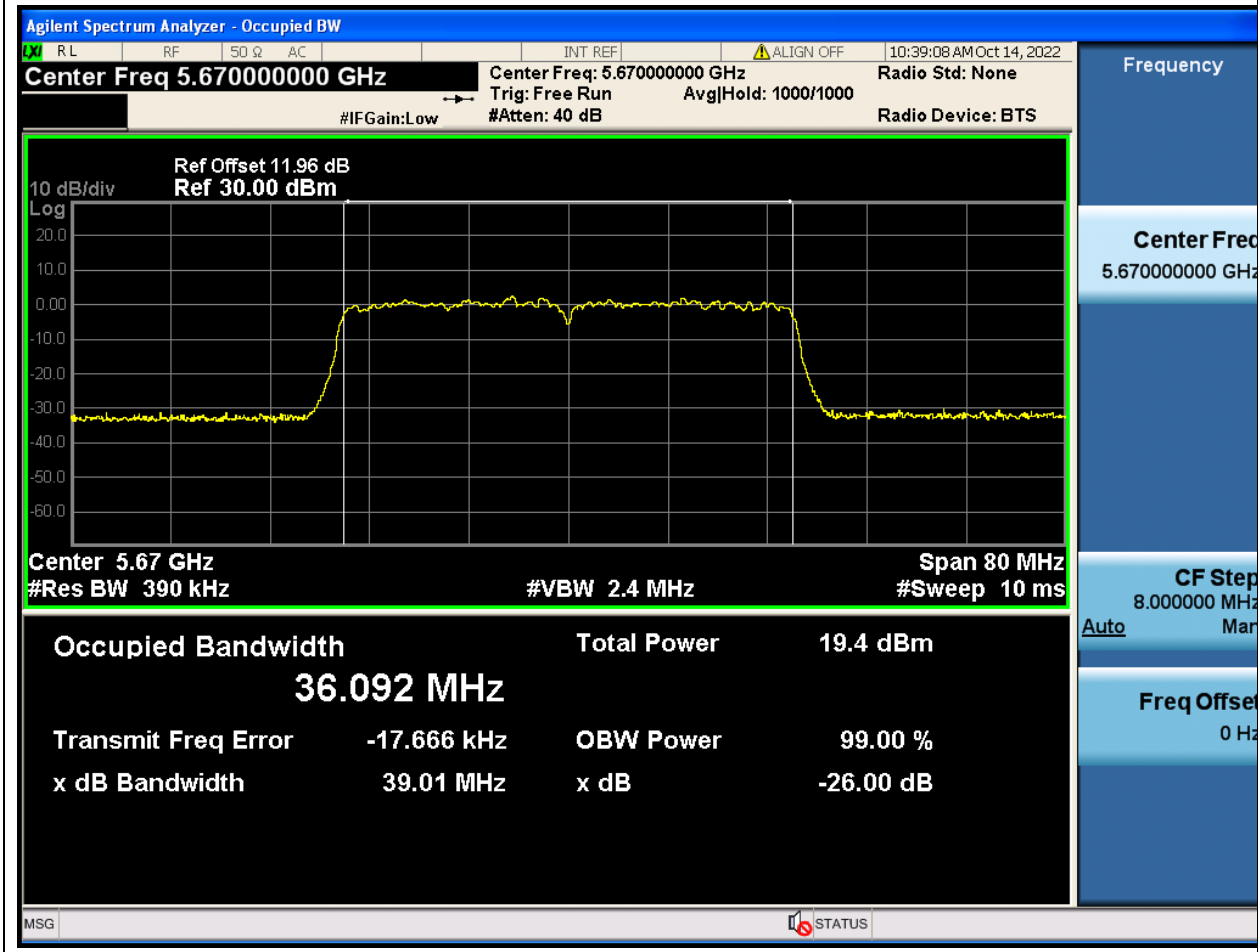

55. 802.11ac_40M_U-NII-2C_H

55.1. A.2.2-99% Bandwidth(NTNV)

Center Frequency (MHz)	OBW Power (%)	RBW (MHz)	Detector	Limit (MHz)	OBW (MHz)	Verdict
5670	99	0.39	Peak	0	36.091909	Unknown