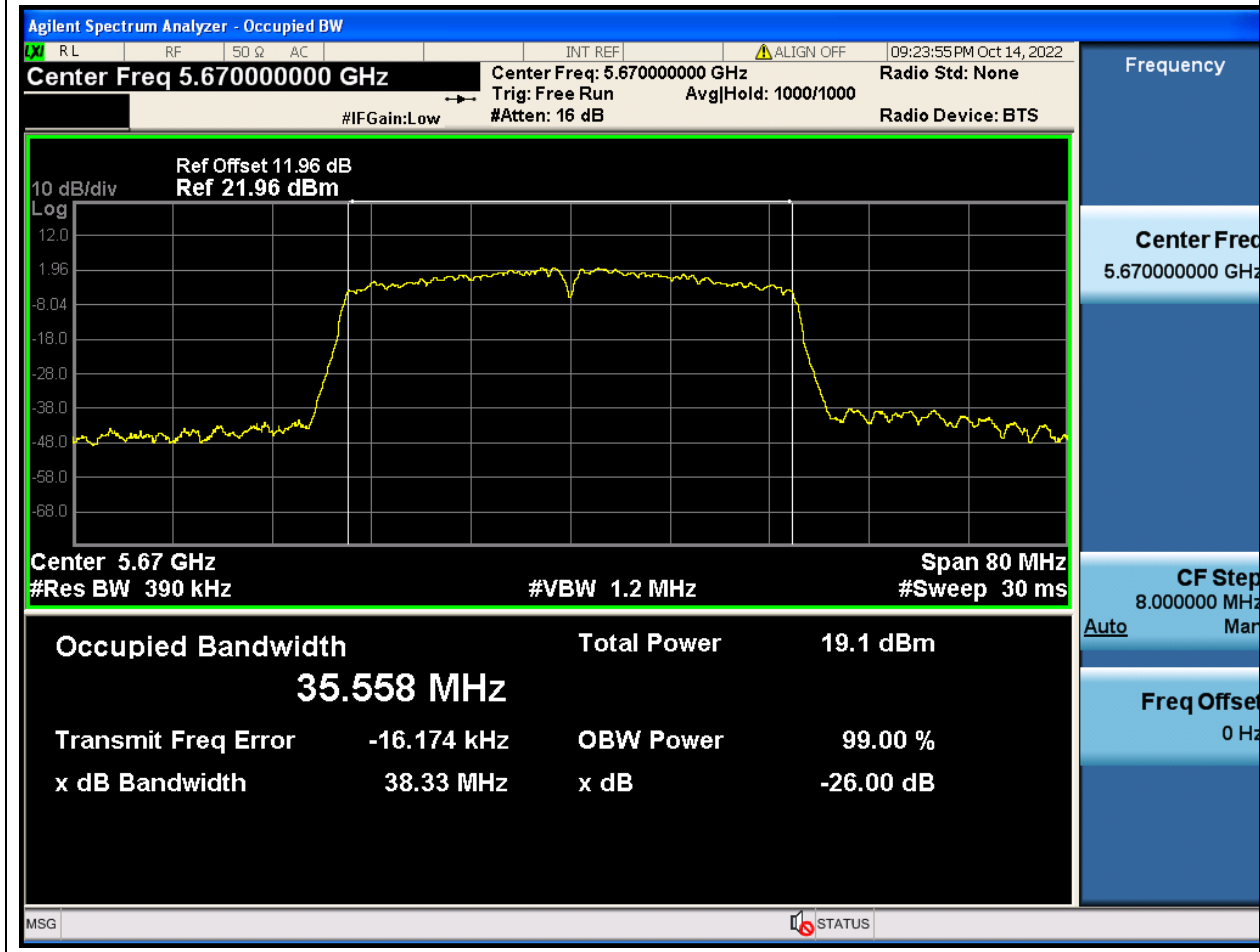

49. 802.11n_40M_U-NII-2C_H

49.1. A.2-26dB Bandwidth(NTNV)

Center Frequency (MHz)	XdB Down	RBW (MHz)	Detector	Limit (MHz)	XdB BandWidth (MHz)	Verdict
5670	26	0.39	Peak	0	38.333576	Unknown