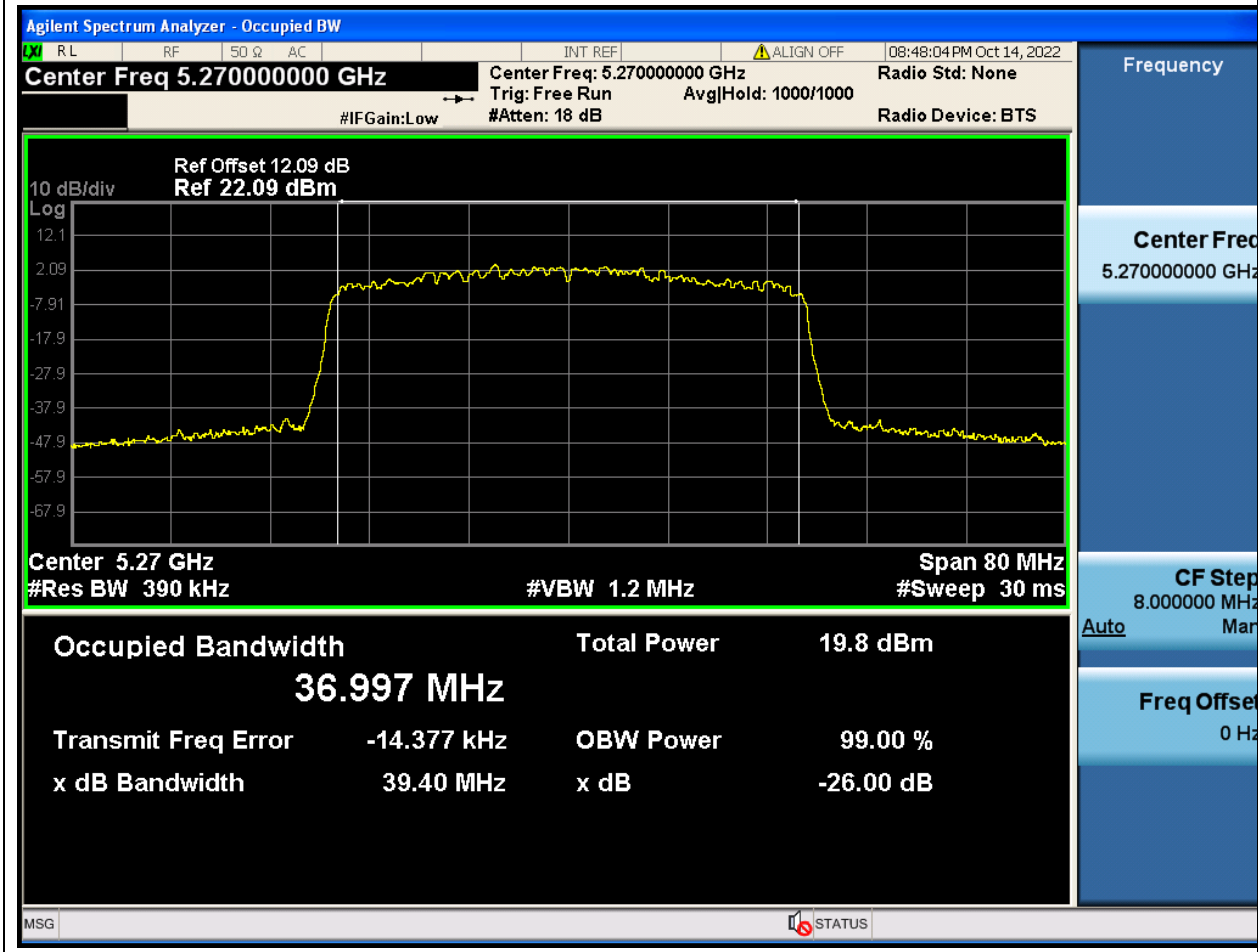

38. 802.11ax_40M_U-NII-2A_L

38.1. A.2-26dB Bandwidth(NTNV)

Center Frequency (MHz)	XdB Down	RBW (MHz)	Detector	Limit (MHz)	XdB BandWidth (MHz)	Verdict
5270	26	0.39	Peak	0	39.402572	Unknow