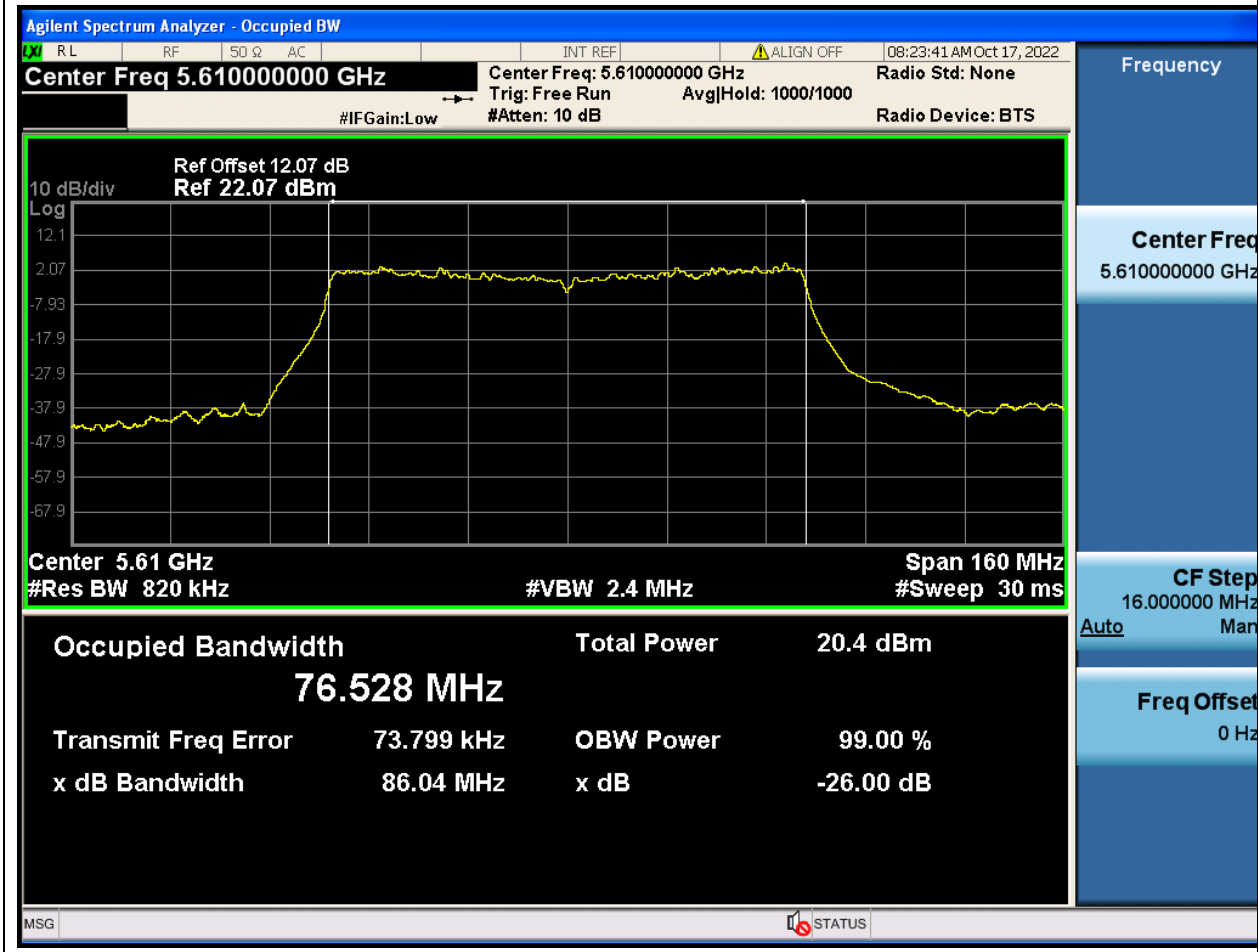

57. 802.11ac_80M_U-NII-2C_M

57.1. A.2-26dB Bandwidth(NTNV)

Center Frequency (MHz)	XdB Down	RBW (MHz)	Detector	Limit (MHz)	XdB BandWidth (MHz)	Verdict
5610	26	0.82	Peak	0	86.043664	Unknown