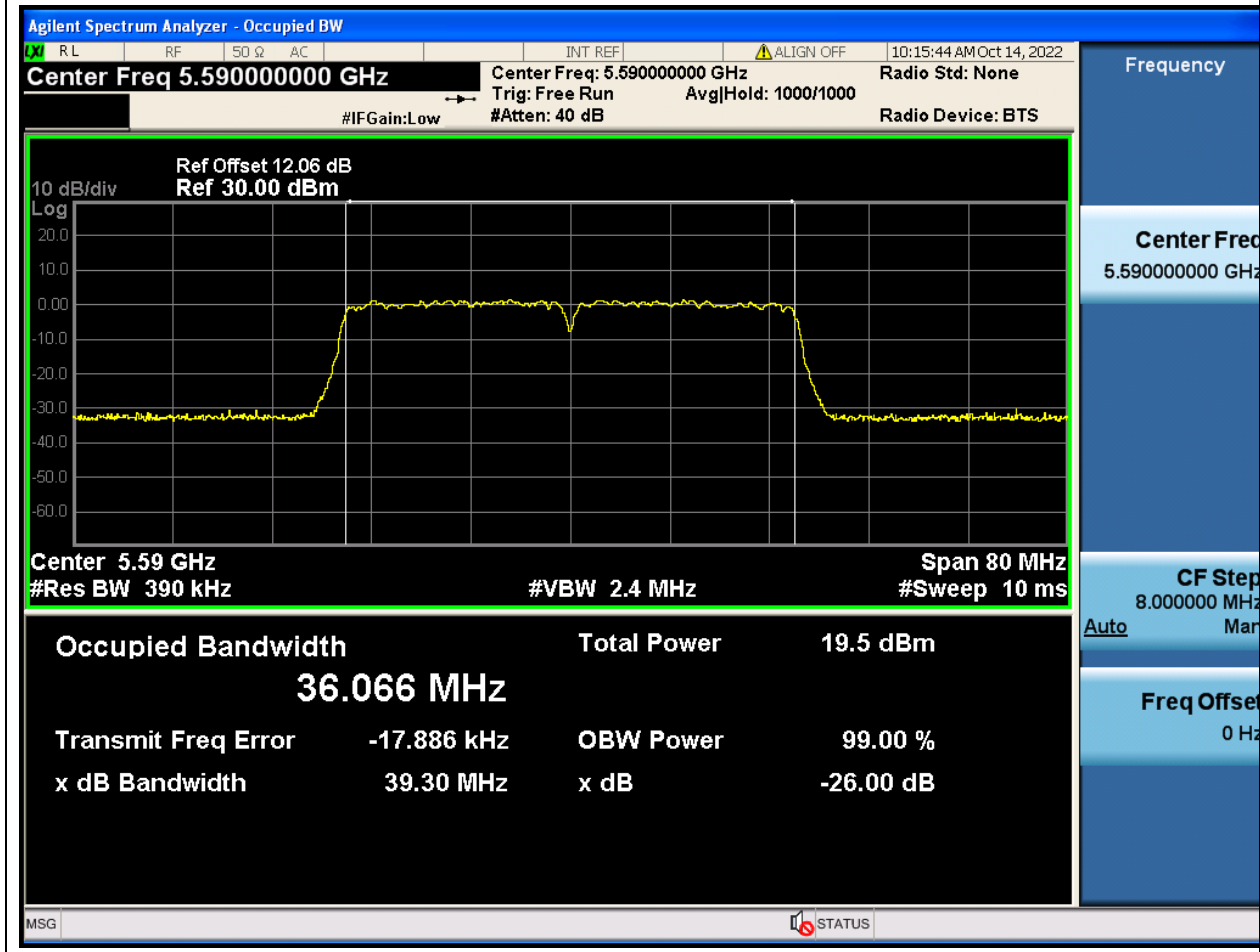

48. 802.11n_40M_U-NII-2C_M

48.1. A.2.2-99% Bandwidth(NTNV)

Center Frequency (MHz)	OBW Power (%)	RBW (MHz)	Detector	Limit (MHz)	OBW (MHz)	Verdict
5590	99	0.39	Peak	0	36.066055	Unknown