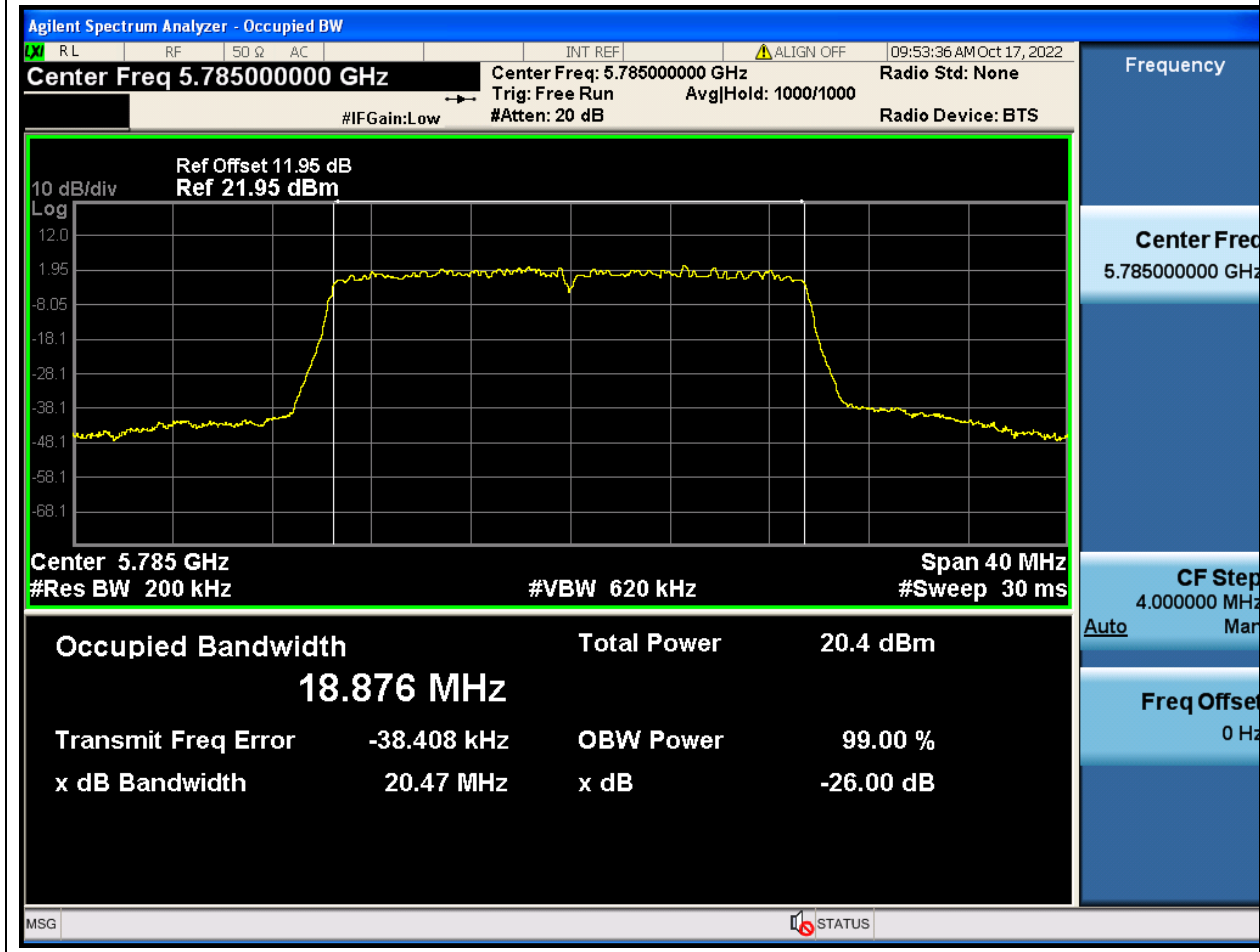

81. 802.11ax_20M_U-NII-3_M

81.1. A.2-26dB Bandwidth(NTNV)

Center Frequency (MHz)	XdB Down	RBW (MHz)	Detector	Limit (MHz)	XdB BandWidth (MHz)	Verdict
5785	26	0.2	Peak	0	20.468486	Unknow