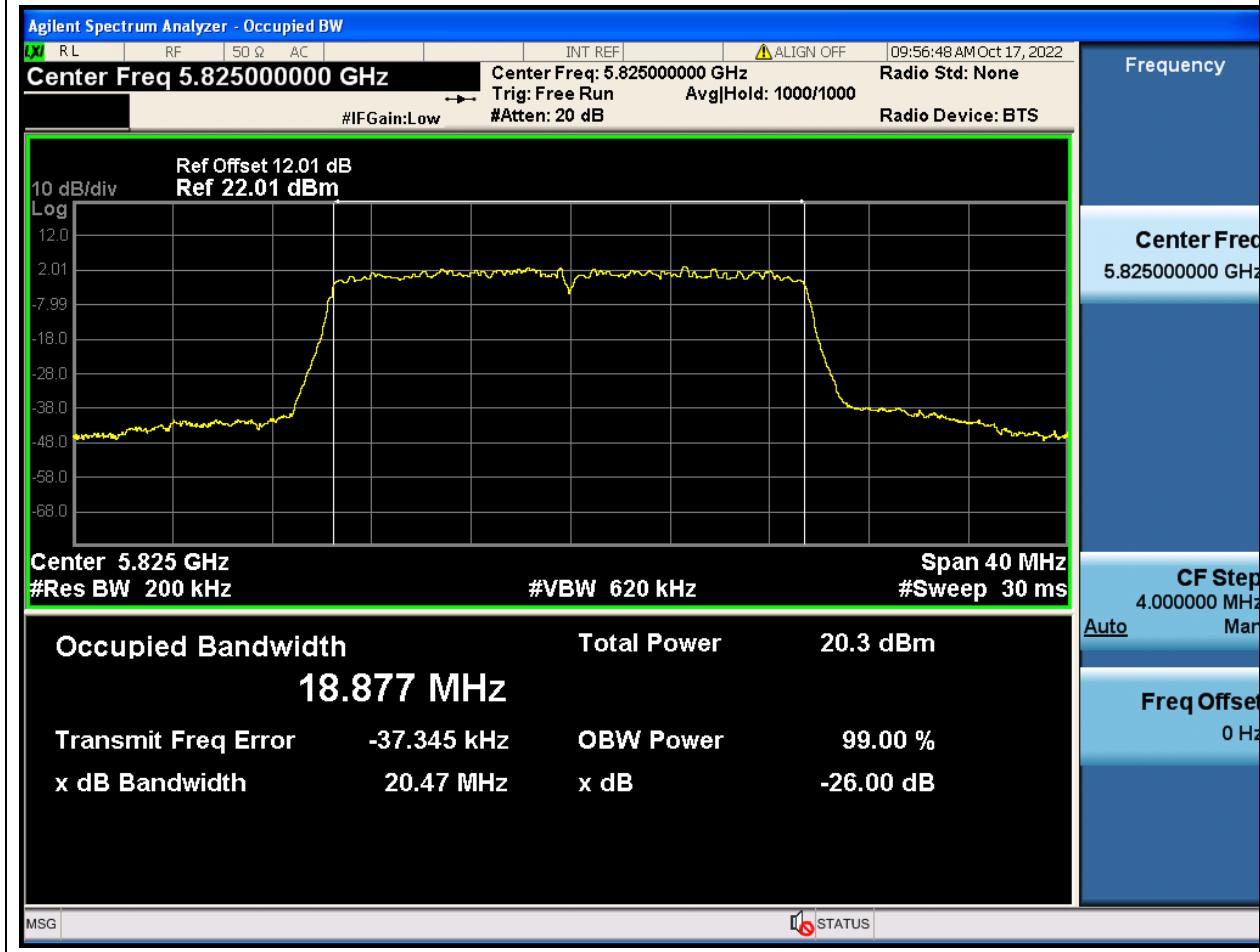

82. 802.11ax_20M_U-NII-3_H

82.1. A.2-26dB Bandwidth(NTNV)

Center Frequency (MHz)	XdB Down	RBW (MHz)	Detector	Limit (MHz)	XdB BandWidth (MHz)	Verdict
5825	26	0.2	Peak	0	20.472293	Unknow