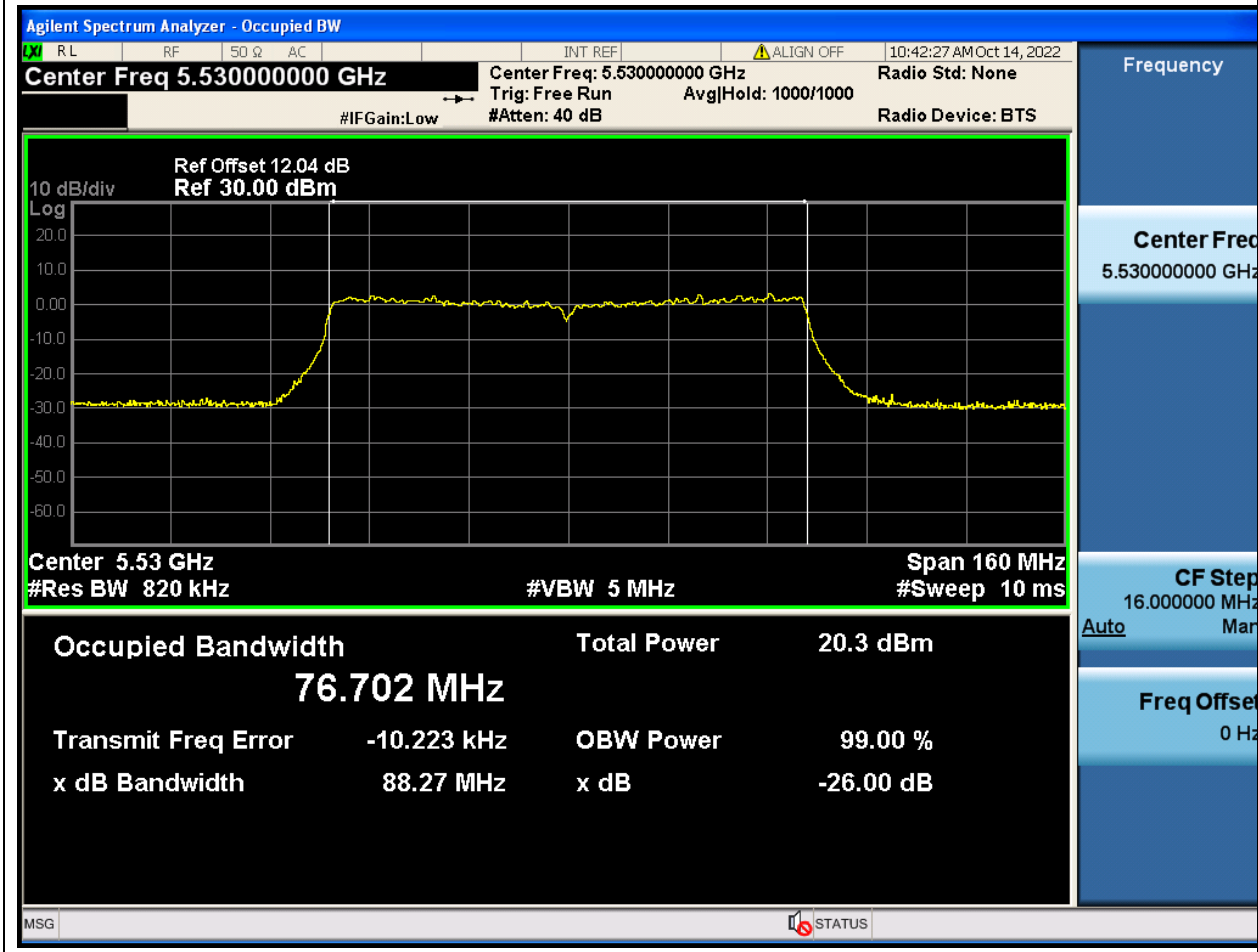

56. 802.11ac_80M_U-NII-2C_L

56.1. A.2.2-99% Bandwidth(NTNV)

Center Frequency (MHz)	OBW Power (%)	RBW (MHz)	Detector	Limit (MHz)	OBW (MHz)	Verdict
5530	99	0.82	Peak	0	76.702428	Unknown