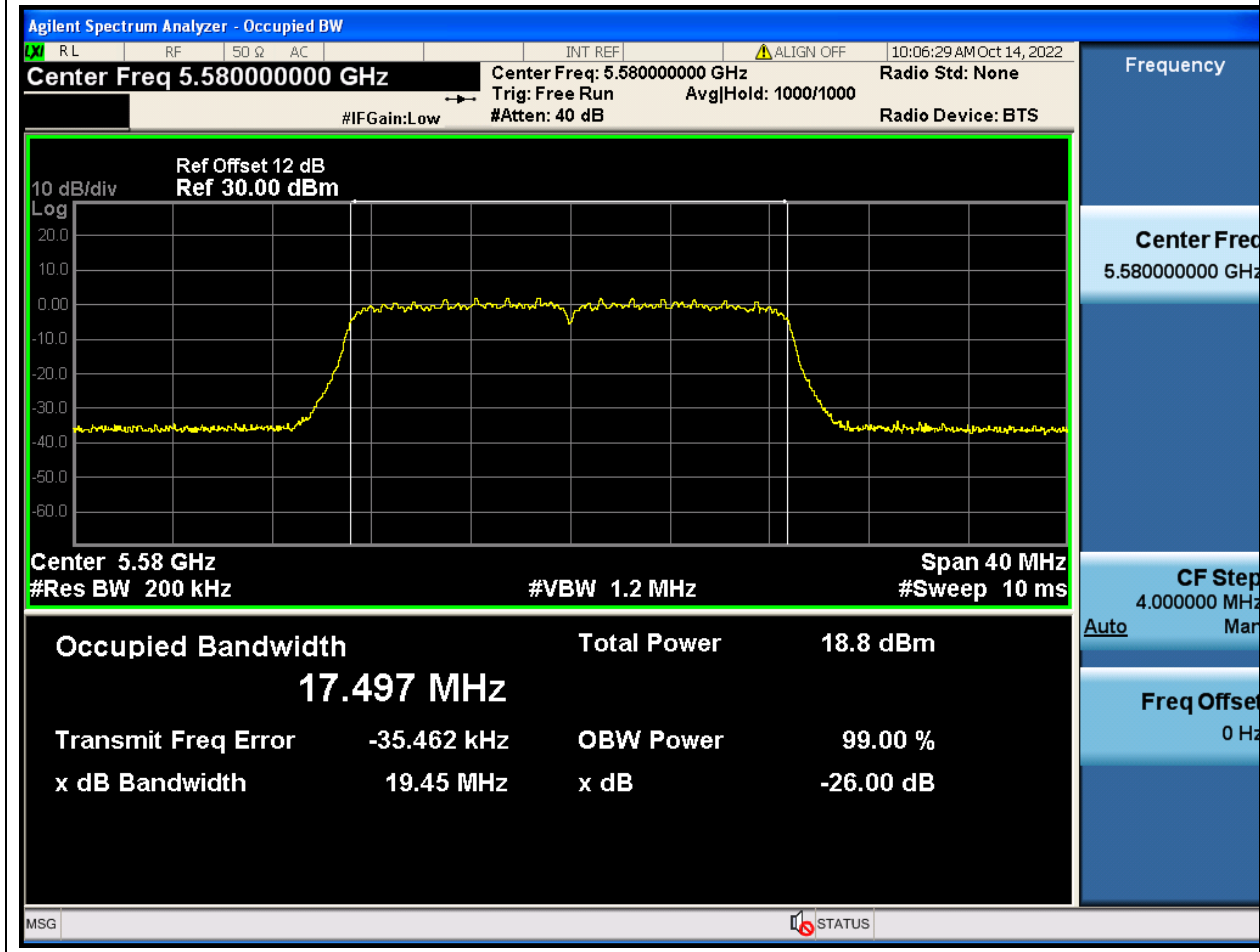

45. 802.11n_20M_U-NII-2C_M

45.1. A.2.2-99% Bandwidth(NTNV)

Center Frequency (MHz)	OBW Power (%)	RBW (MHz)	Detector	Limit (MHz)	OBW (MHz)	Verdict
5580	99	0.2	Peak	0	17.497364	Unknown