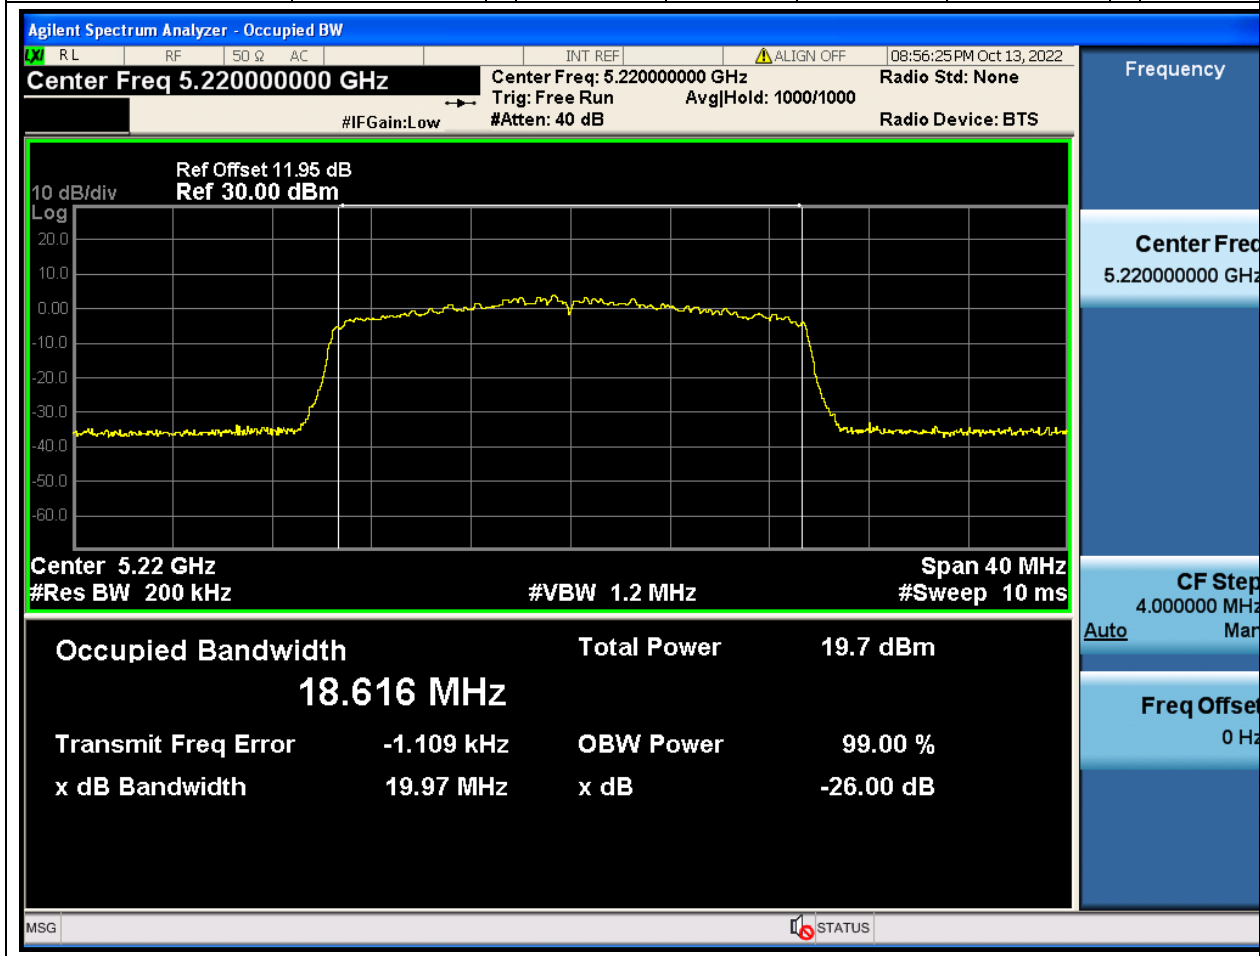

16. 802.11ax_20M_U-NII-1_M

16.1. A.2.2-99% Bandwidth(NTNV)

Center Frequency (MHz)	OBW Power (%)	RBW (MHz)	Detector	Limit (MHz)	OBW (MHz)	Verdict
5220	99	0.2	Peak	0	18.615787	Unknown