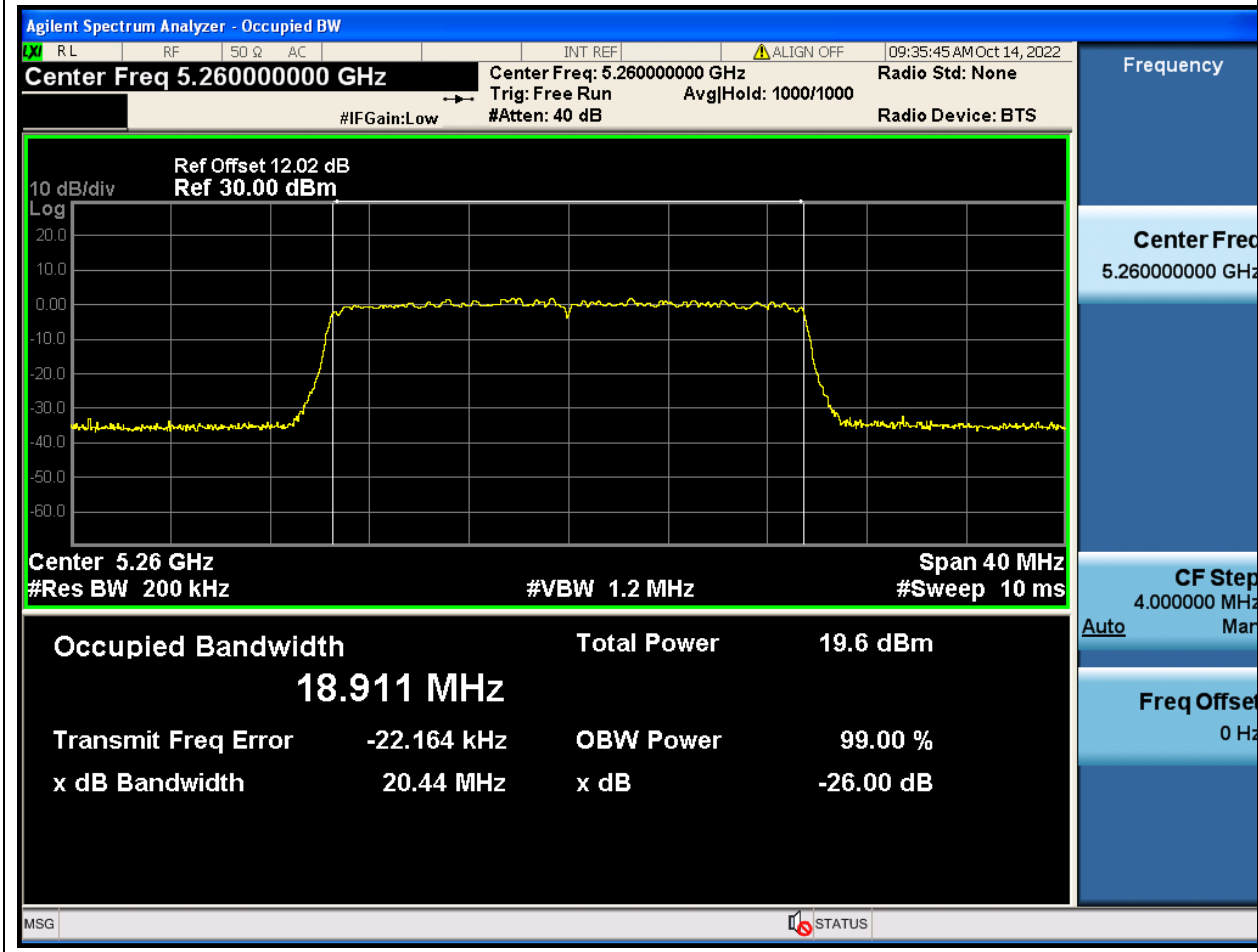

35. 802.11ax_20M_U-NII-2A_L

35.1. A.2.2-99% Bandwidth(NTNV)

Center Frequency (MHz)	OBW Power (%)	RBW (MHz)	Detector	Limit (MHz)	OBW (MHz)	Verdict
5260	99	0.2	Peak	0	18.910884	Unknown