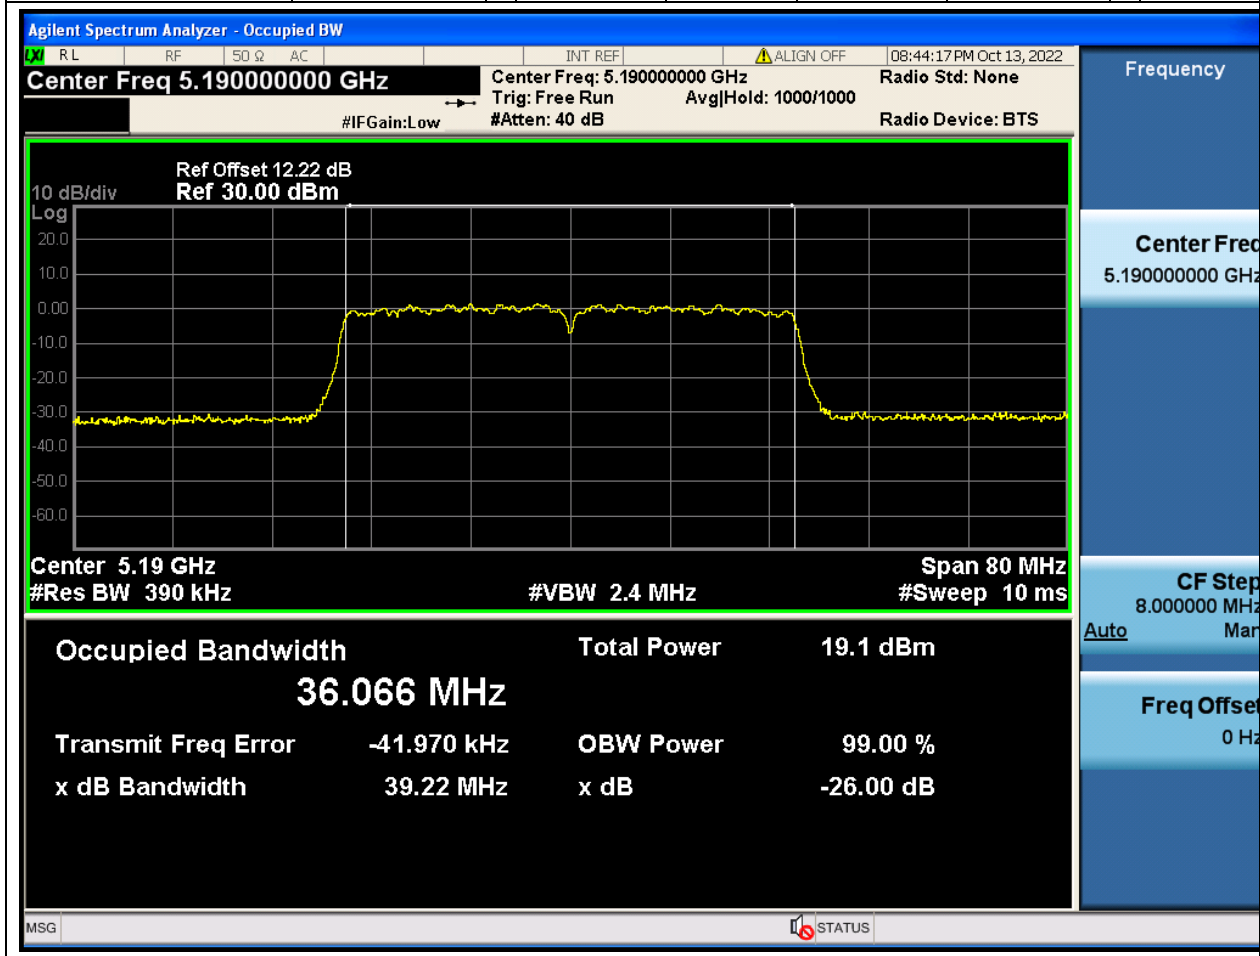

12. 802.11ac_40M_U-NII-1_L

12.1. A.2.2-99% Bandwidth(NTNV)

Center Frequency (MHz)	OBW Power (%)	RBW (MHz)	Detector	Limit (MHz)	OBW (MHz)	Verdict
5190	99	0.39	Peak	0	36.065722	Unknown