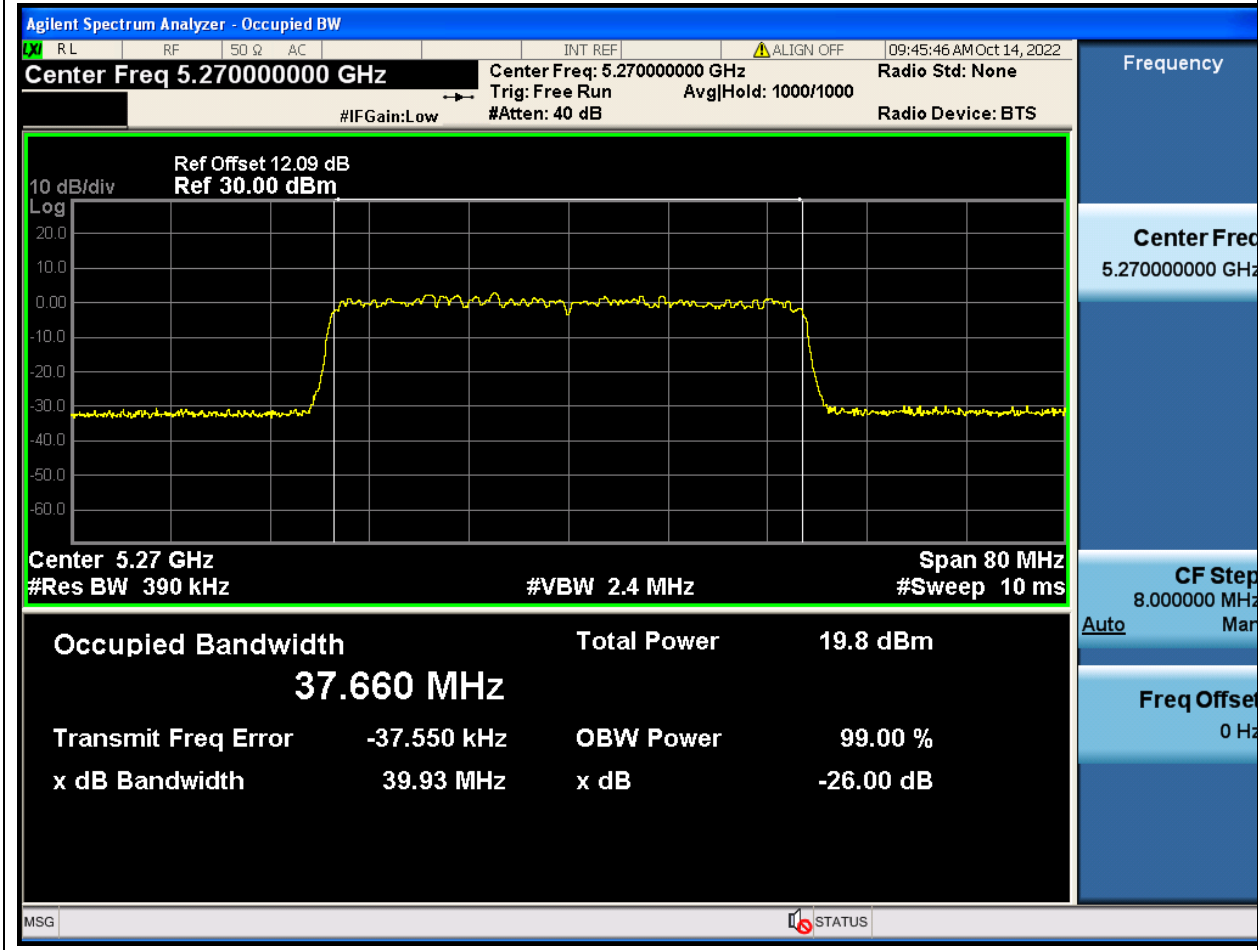

38. 802.11ax_40M_U-NII-2A_L

38.1. A.2.2-99% Bandwidth(NTNV)

Center Frequency (MHz)	OBW Power (%)	RBW (MHz)	Detector	Limit (MHz)	OBW (MHz)	Verdict
5270	99	0.39	Peak	0	37.660057	Unknown