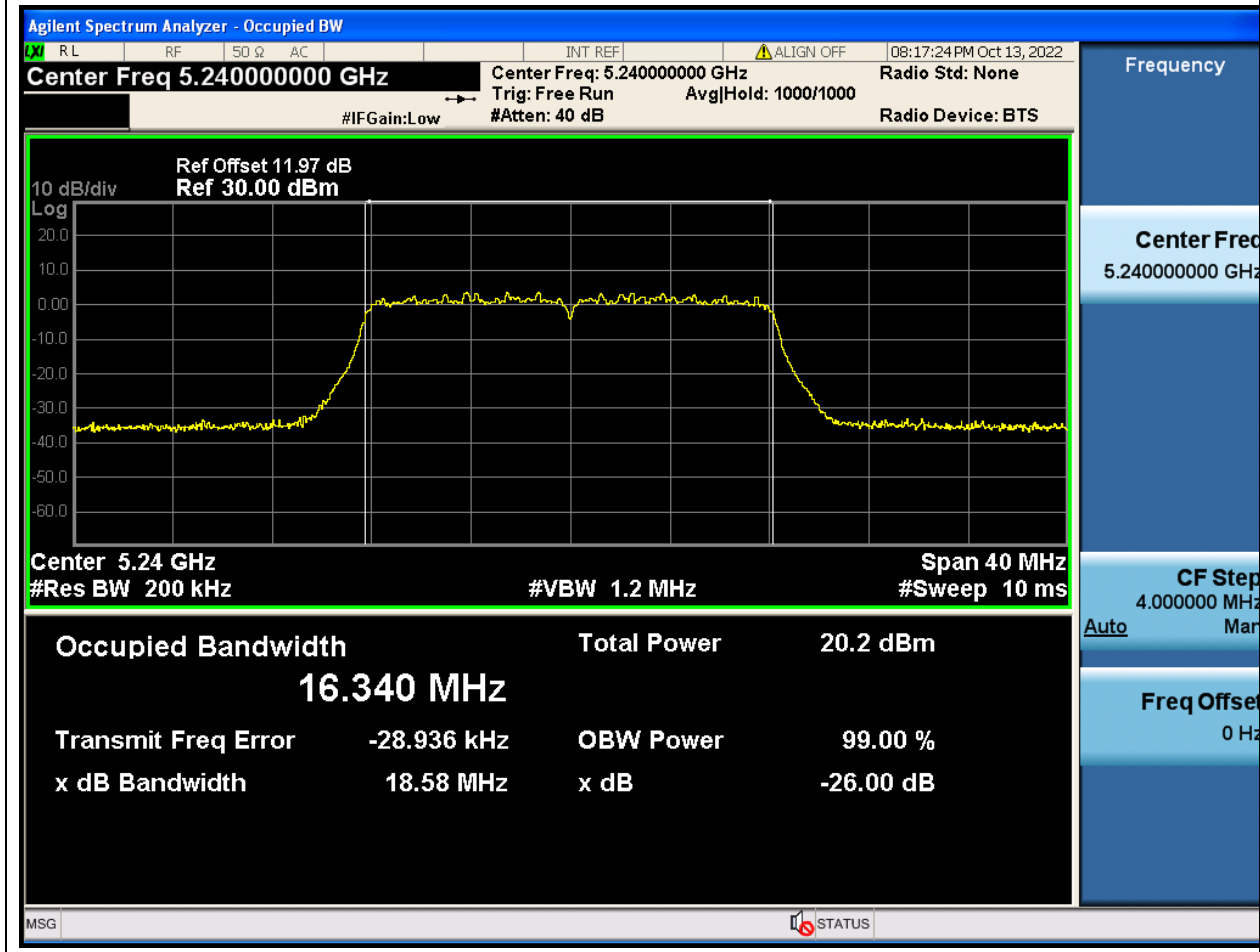

3. 802.11a_20M_U-NII-1_H

3.1. A.2.2-99% Bandwidth(NTNV)

Center Frequency (MHz)	OBW Power (%)	RBW (MHz)	Detector	Limit (MHz)	OBW (MHz)	Verdict
5240	99	0.2	Peak	0	16.340499	Unknown