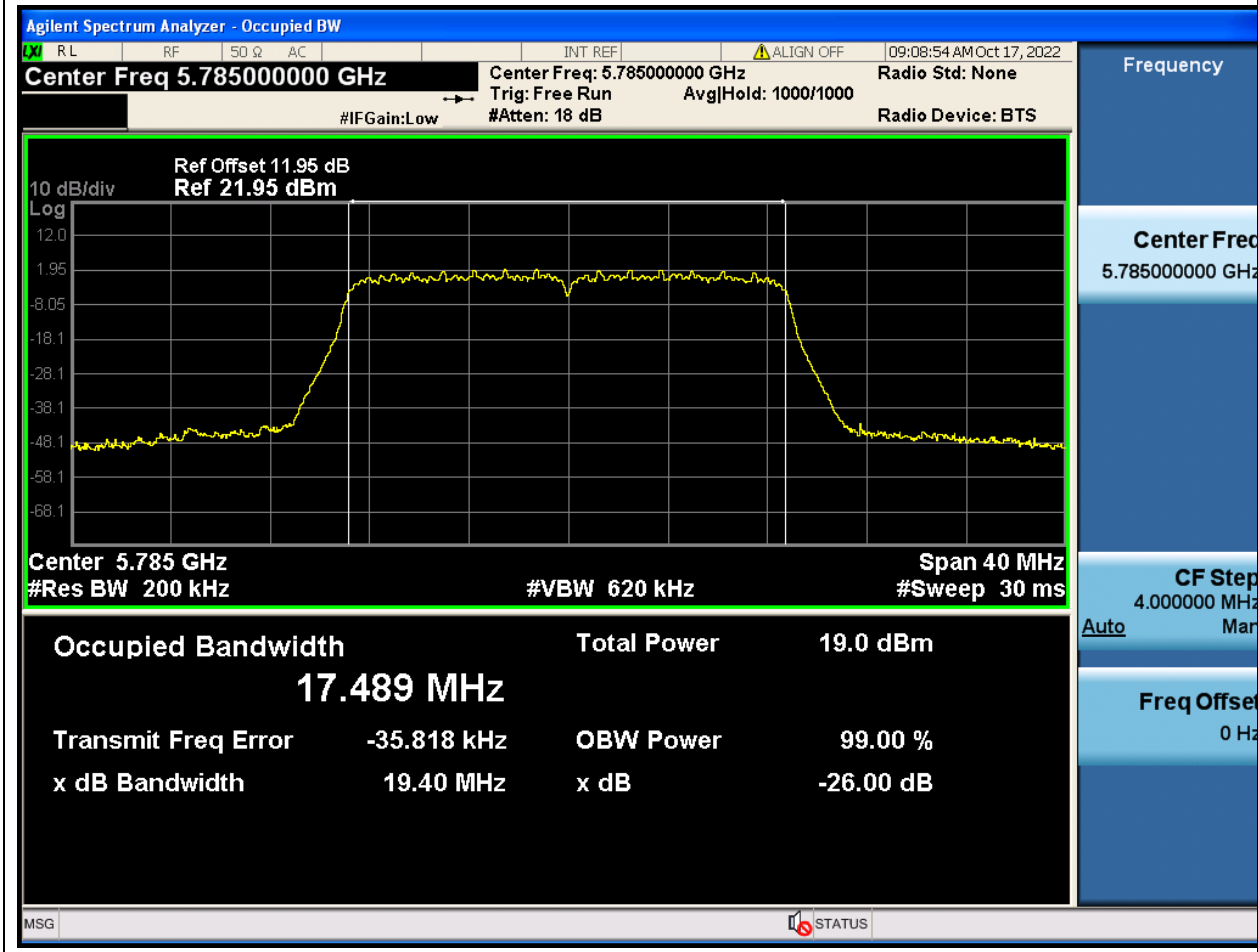

70. 802.11n_20M_U-NII-3_M

70.1. A.2-26dB Bandwidth(NTNV)

Center Frequency (MHz)	XdB Down	RBW (MHz)	Detector	Limit (MHz)	XdB BandWidth (MHz)	Verdict
5785	26	0.2	Peak	0	19.399218	Unknown