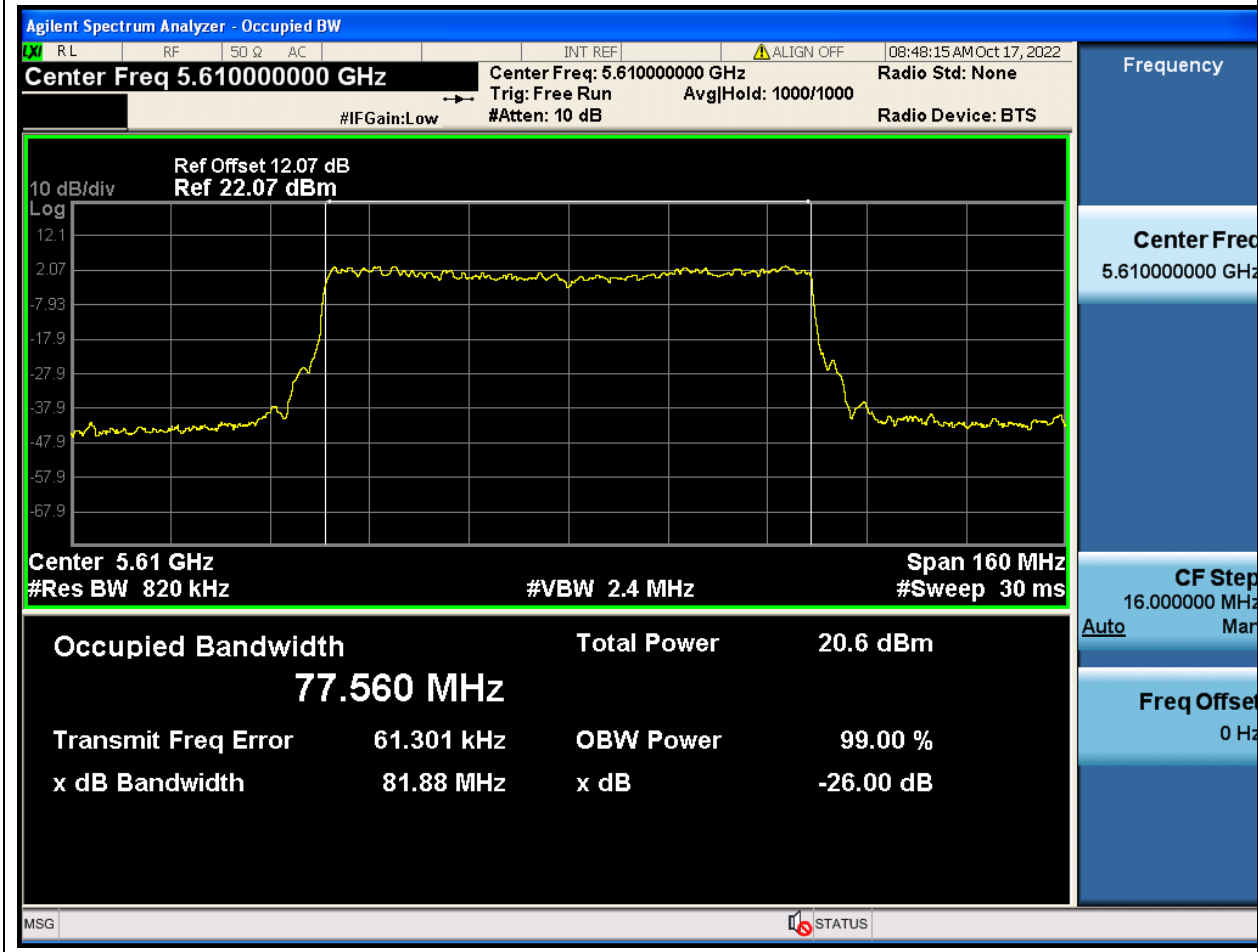

65. 802.11ax_80M_U-NII-2C_M

65.1. A.2-26dB Bandwidth(NTNV)

Center Frequency (MHz)	XdB Down	RBW (MHz)	Detector	Limit (MHz)	XdB BandWidth (MHz)	Verdict
5610	26	0.82	Peak	0	81.879707	Unknown