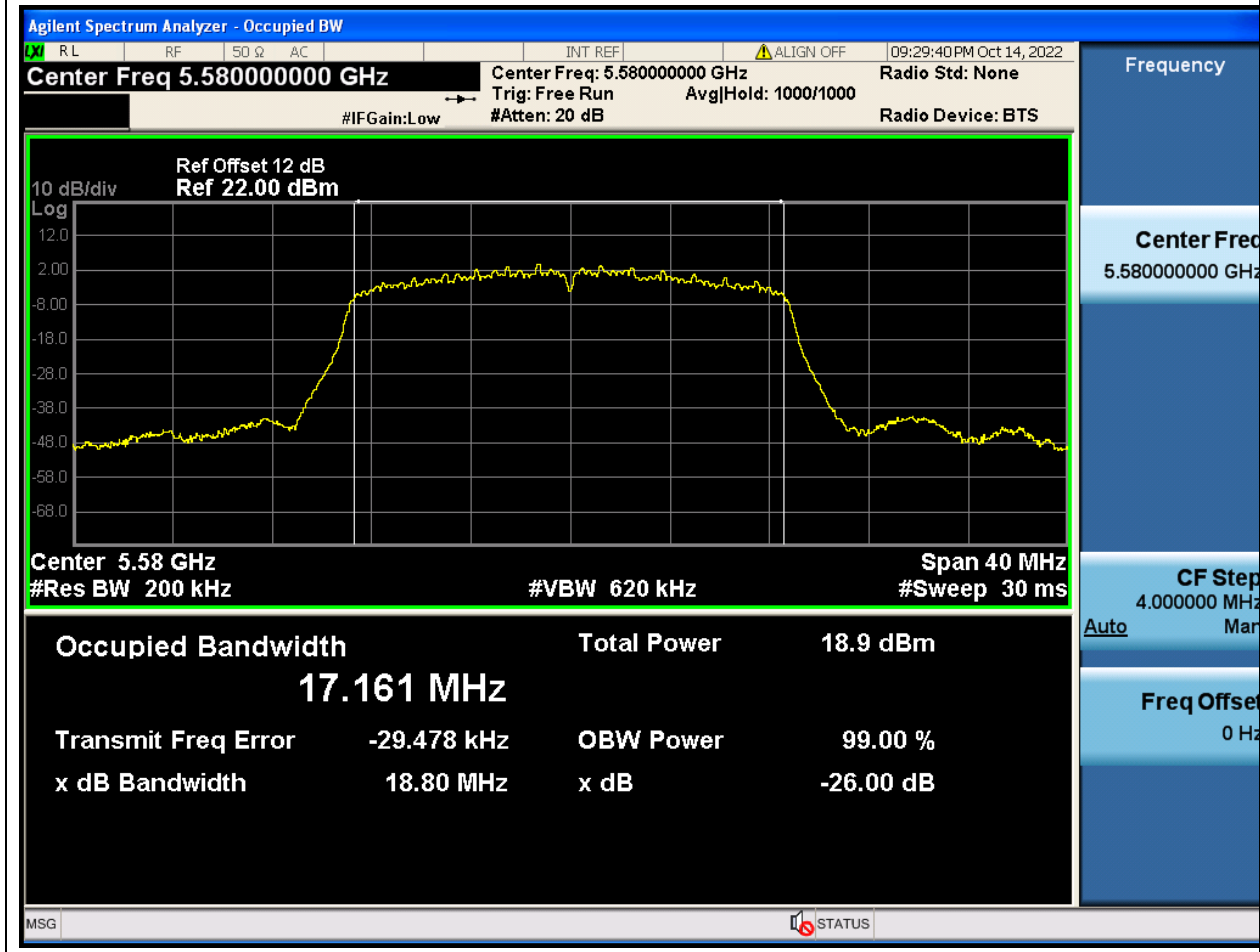

51. 802.11ac_20M_U-NII-2C_M

51.1. A.2-26dB Bandwidth(NTNV)

Center Frequency (MHz)	XdB Down	RBW (MHz)	Detector	Limit (MHz)	XdB BandWidth (MHz)	Verdict
5580	26	0.2	Peak	0	18.801669	Unknown