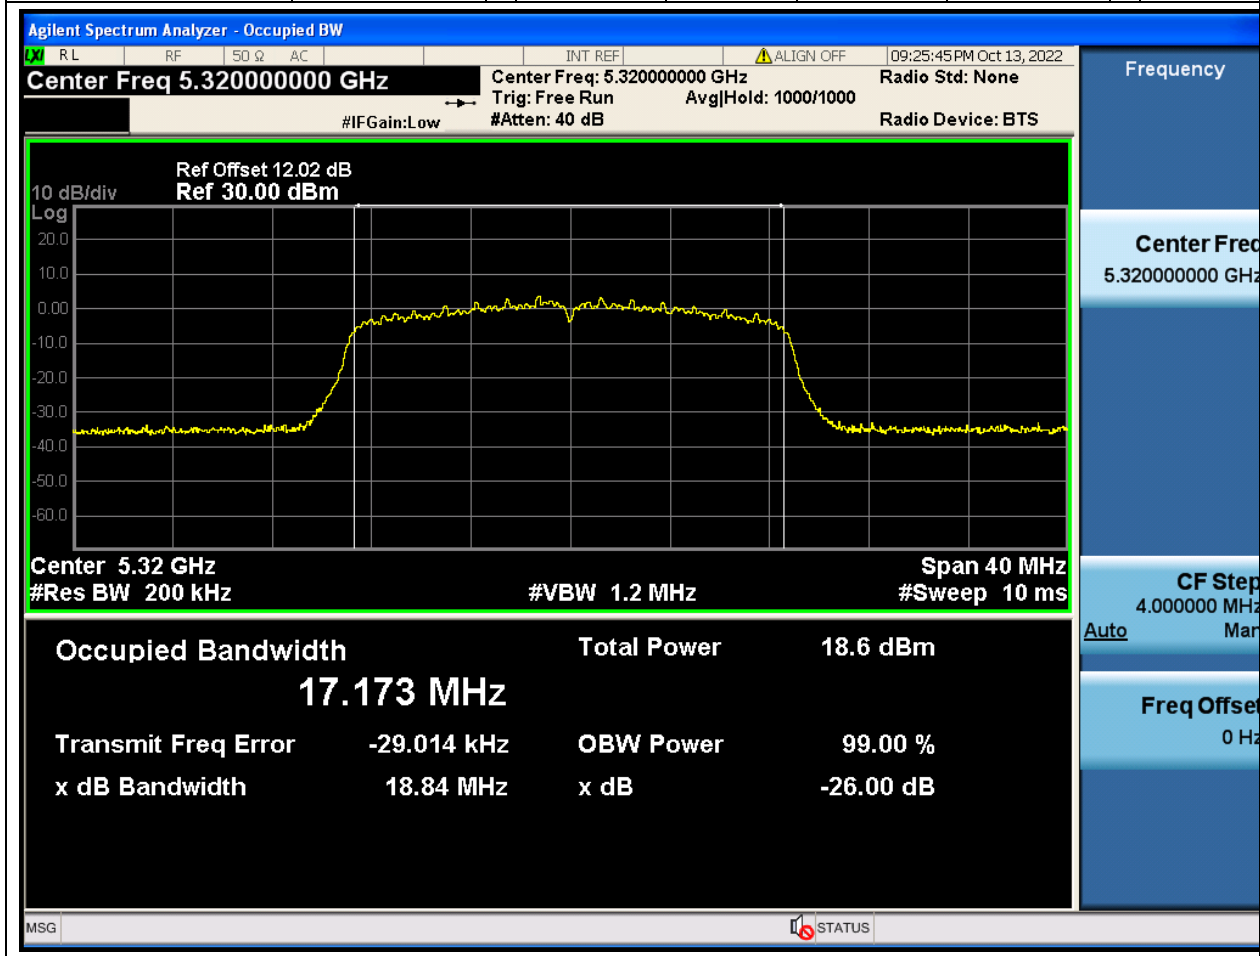

26. 802.11n_20M_U-NII-2A_H

26.1. A.2.2-99% Bandwidth(NTNV)

Center Frequency (MHz)	OBW Power (%)	RBW (MHz)	Detector	Limit (MHz)	OBW (MHz)	Verdict
5320	99	0.2	Peak	0	17.172676	Unknown