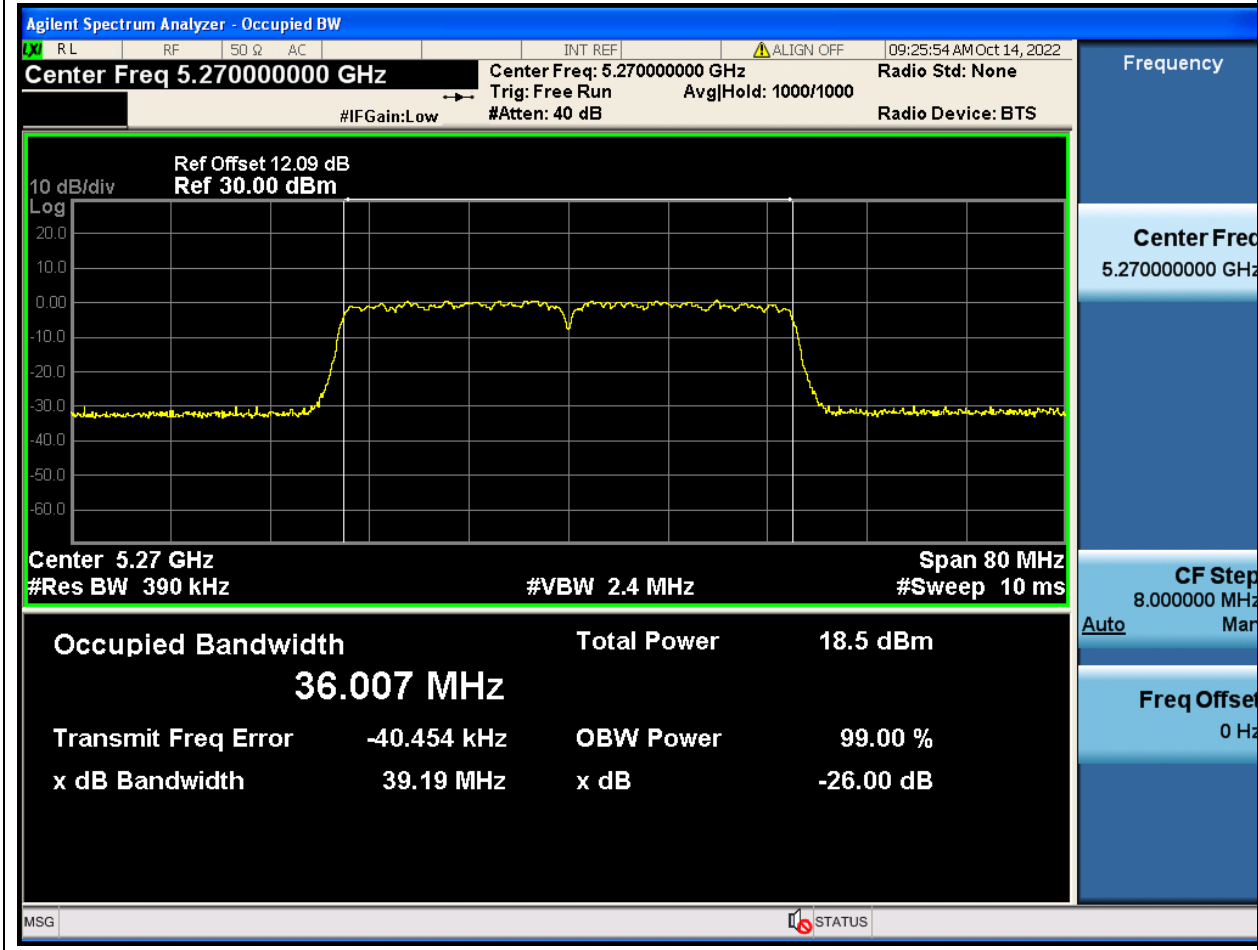

32. 802.11ac_40M_U-NII-2A_L

32.1. A.2.2-99% Bandwidth(NTNV)

Center Frequency (MHz)	OBW Power (%)	RBW (MHz)	Detector	Limit (MHz)	OBW (MHz)	Verdict
5270	99	0.39	Peak	0	36.006512	Unknown