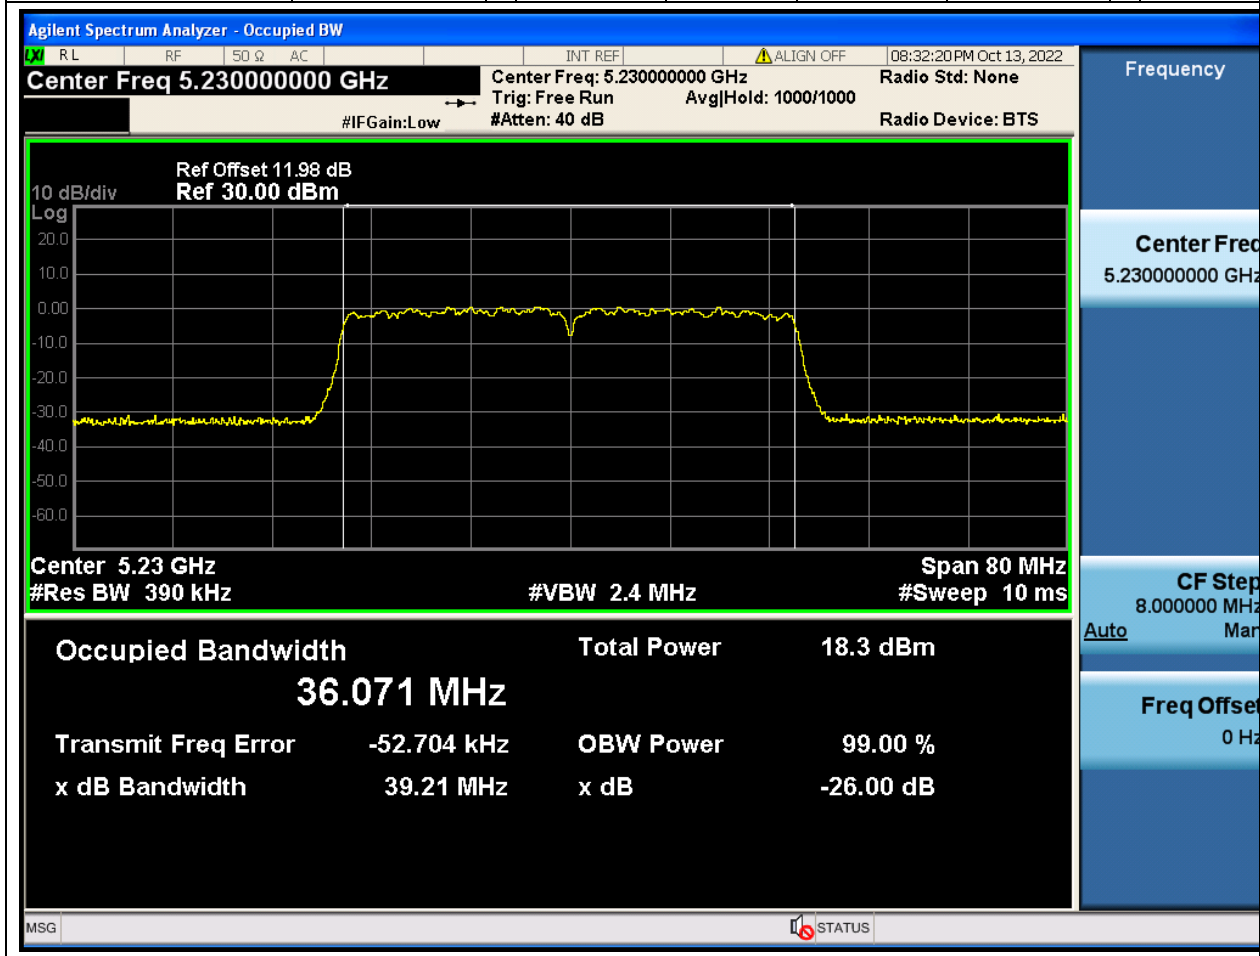

8. 802.11n_40M_U-NII-1_H

8.1. A.2.2-99% Bandwidth(NTNV)

Center Frequency (MHz)	OBW Power (%)	RBW (MHz)	Detector	Limit (MHz)	OBW (MHz)	Verdict
5230	99	0.39	Peak	0	36.071463	Unknown