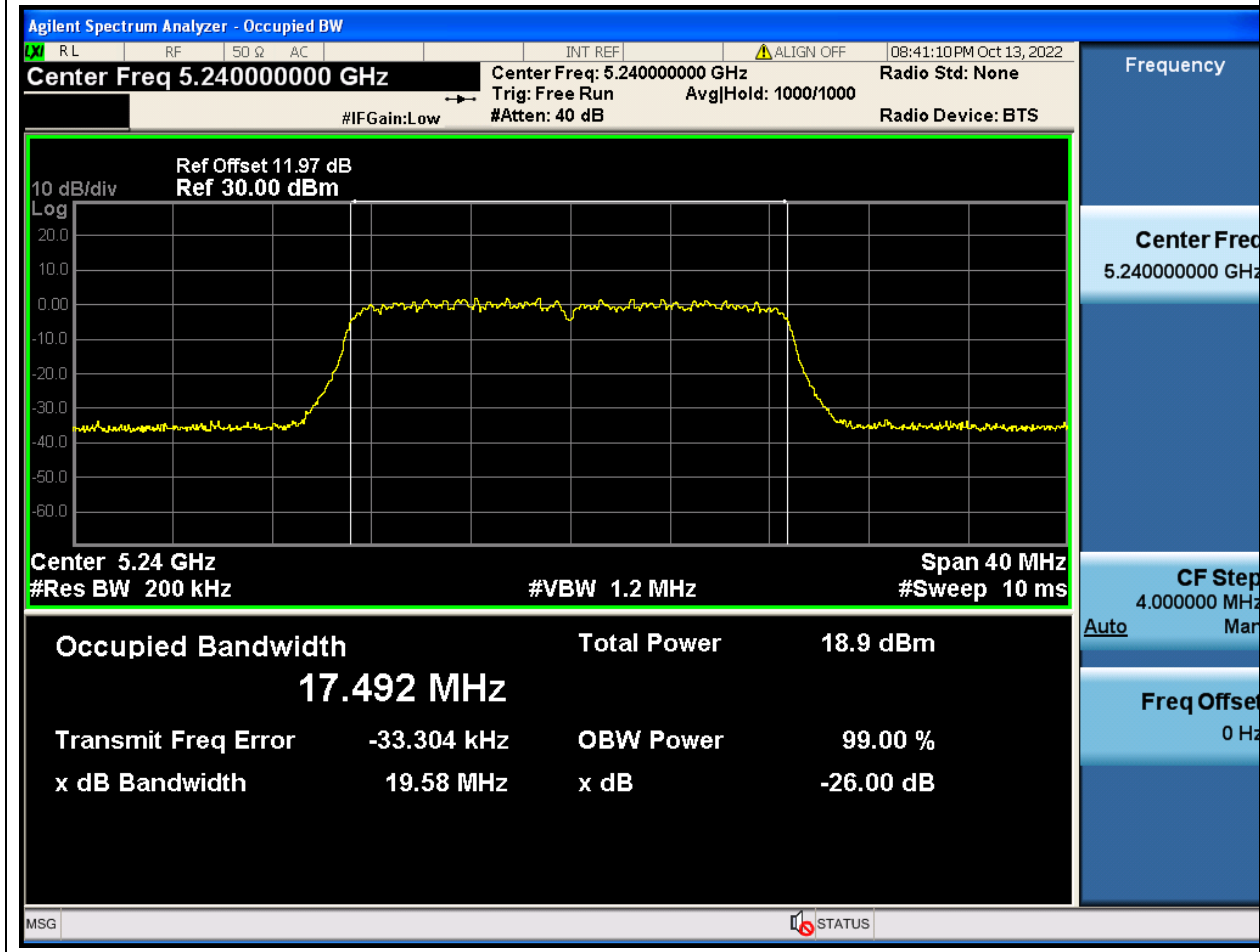

11. 802.11ac_20M_U-NII-1_H

11.1. A.2.2-99% Bandwidth(NTNV)

Center Frequency (MHz)	OBW Power (%)	RBW (MHz)	Detector	Limit (MHz)	OBW (MHz)	Verdict
5240	99	0.2	Peak	0	17.491525	Unknown