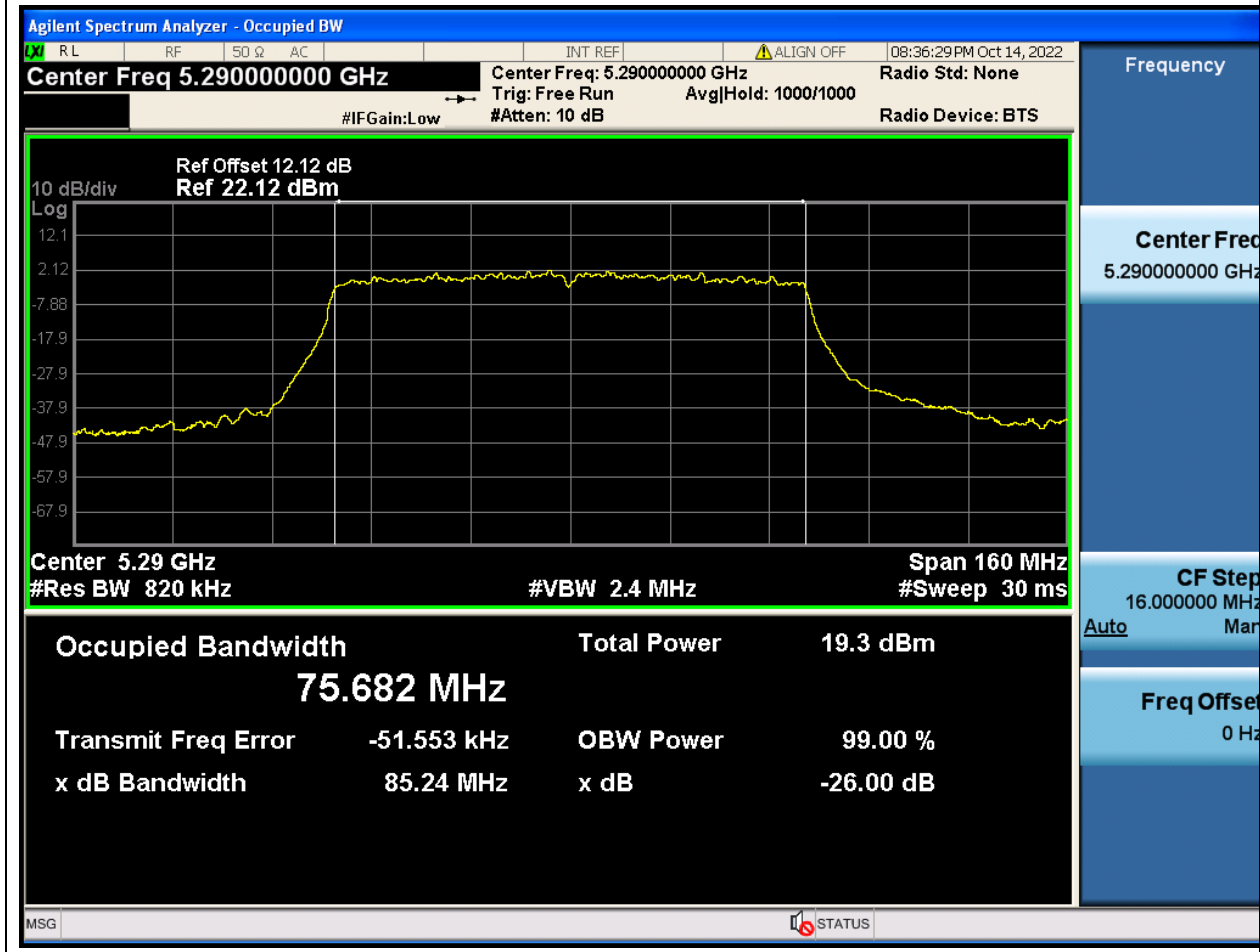

34. 802.11ac_80M_U-NII-2A_M

34.1. A.2-26dB Bandwidth(NTNV)

Center Frequency (MHz)	XdB Down	RBW (MHz)	Detector	Limit (MHz)	XdB BandWidth (MHz)	Verdict
5290	26	0.82	Peak	0	85.244955	Unknown