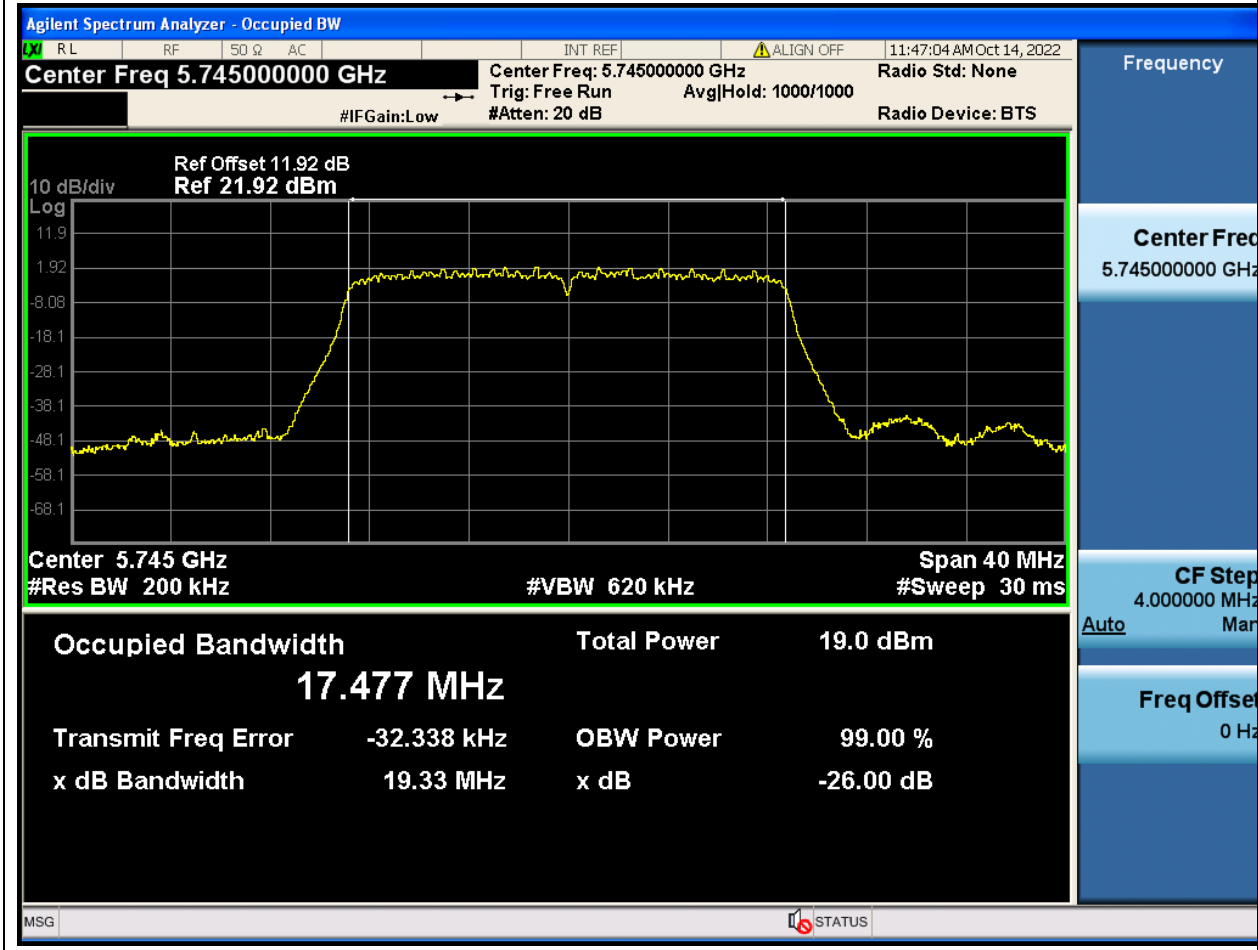

74. 802.11ac_20M_U-NII-3_L

74.1. A.2-26dB Bandwidth(NTNV)

Center Frequency (MHz)	XdB Down	RBW (MHz)	Detector	Limit (MHz)	XdB BandWidth (MHz)	Verdict
5745	26	0.2	Peak	0	19.333316	Unknown