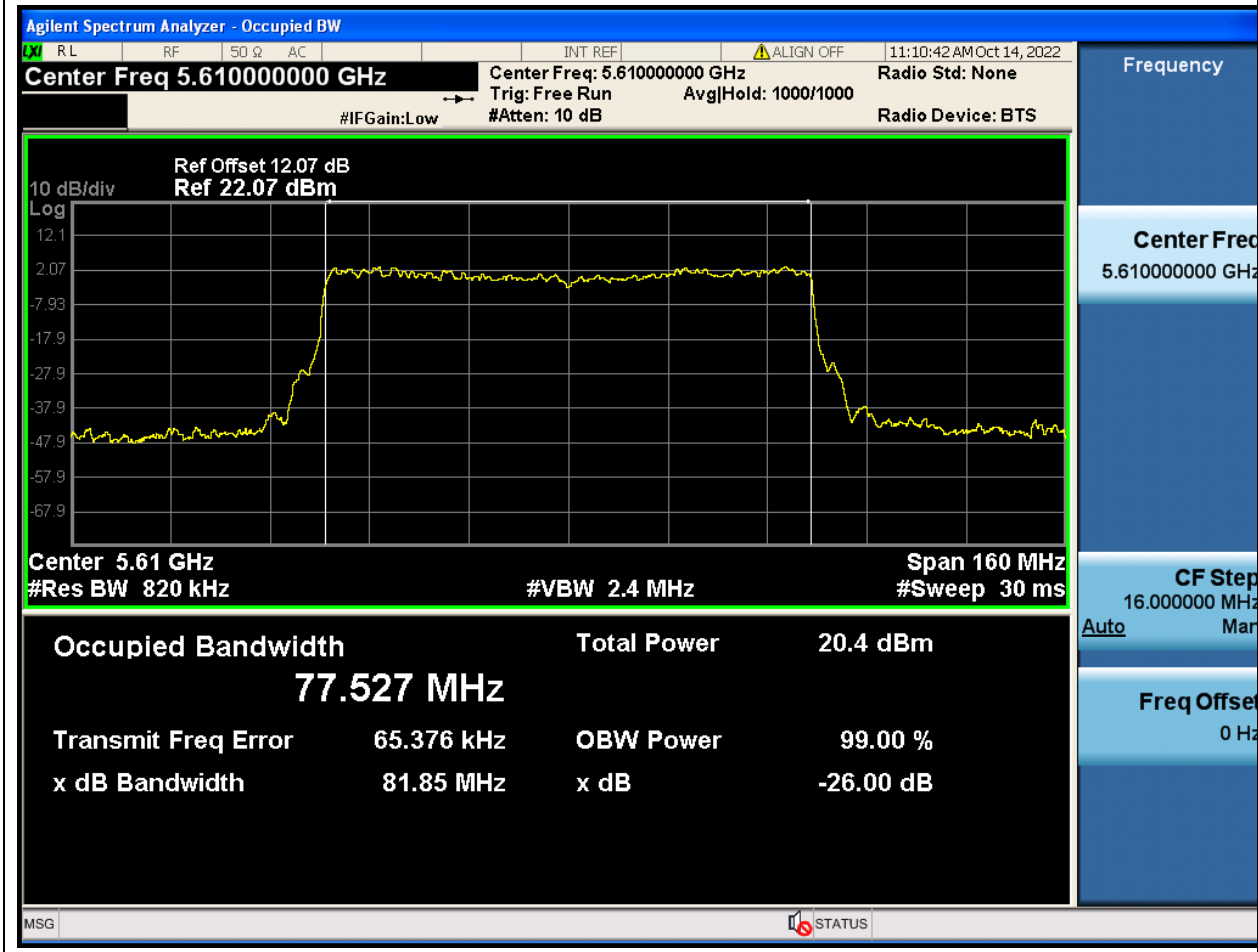

65. 802.11ax_80M_U-NII-2C_M

65.1. A.2-26dB Bandwidth(NTNV)

Center Frequency (MHz)	XdB Down	RBW (MHz)	Detector	Limit (MHz)	XdB BandWidth (MHz)	Verdict
5610	26	0.82	Peak	0	81.845107	Unknown