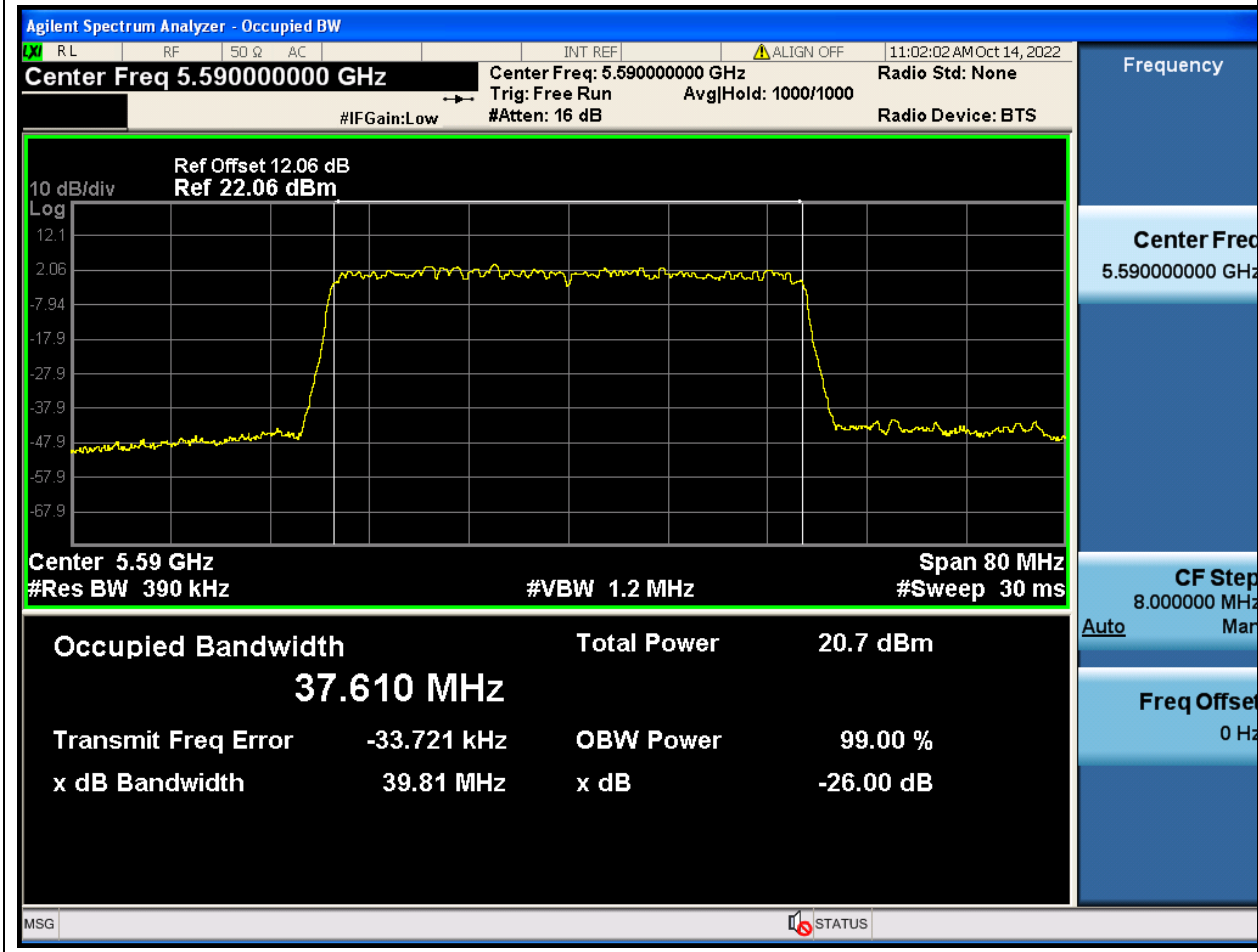

62. 802.11ax_40M_U-NII-2C_M

62.1. A.2-26dB Bandwidth(NTNV)

Center Frequency (MHz)	XdB Down	RBW (MHz)	Detector	Limit (MHz)	XdB BandWidth (MHz)	Verdict
5590	26	0.39	Peak	0	39.81184	Unknown