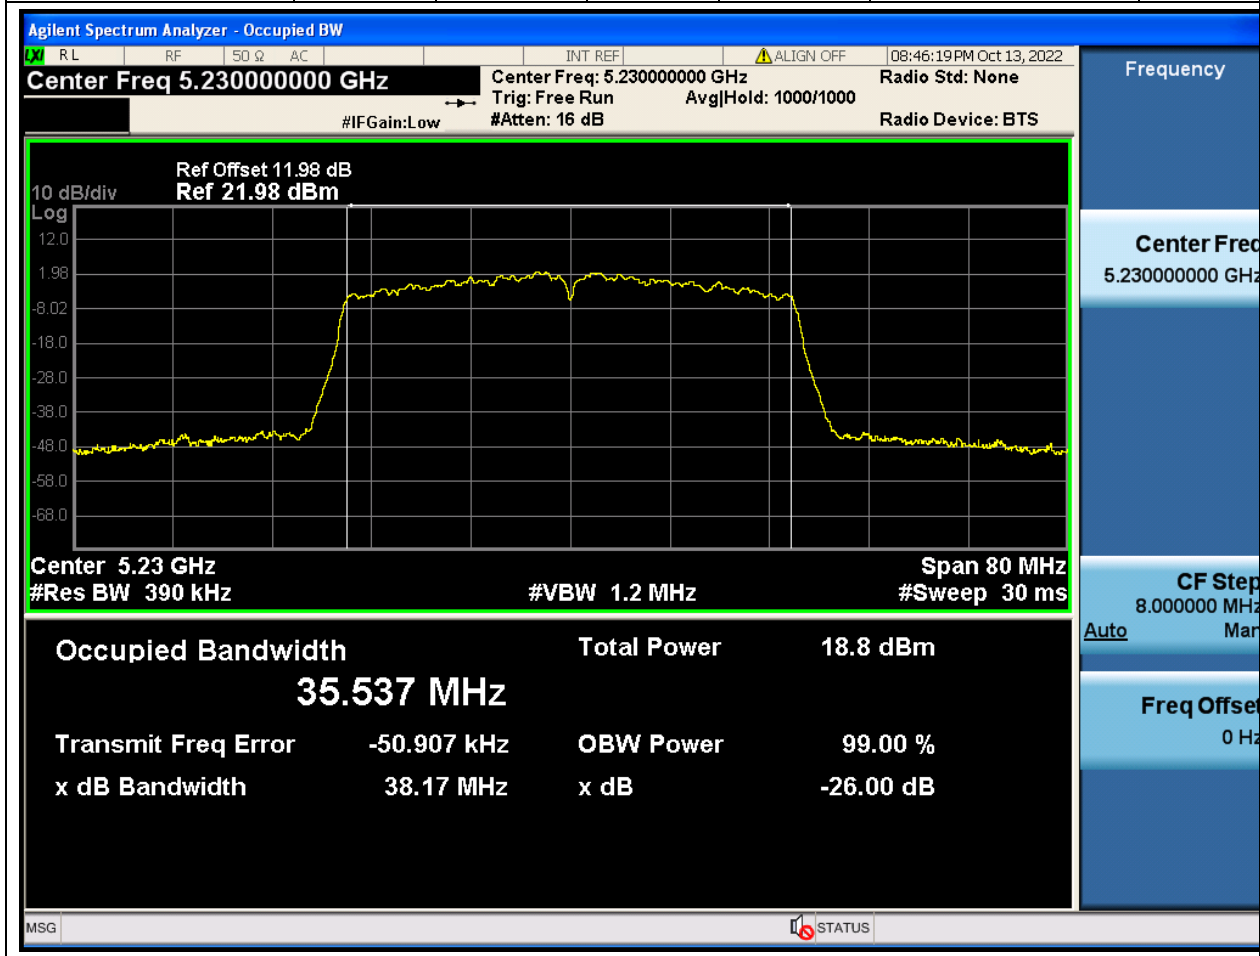

13. 802.11ac_40M_U-NII-1_H

13.1. A.2-26dB Bandwidth(NTNV)

Center Frequency (MHz)	XdB Down	RBW (MHz)	Detector	Limit (MHz)	XdB BandWidth (MHz)	Verdict
5230	26	0.39	Peak	0	38.174487	Unknown