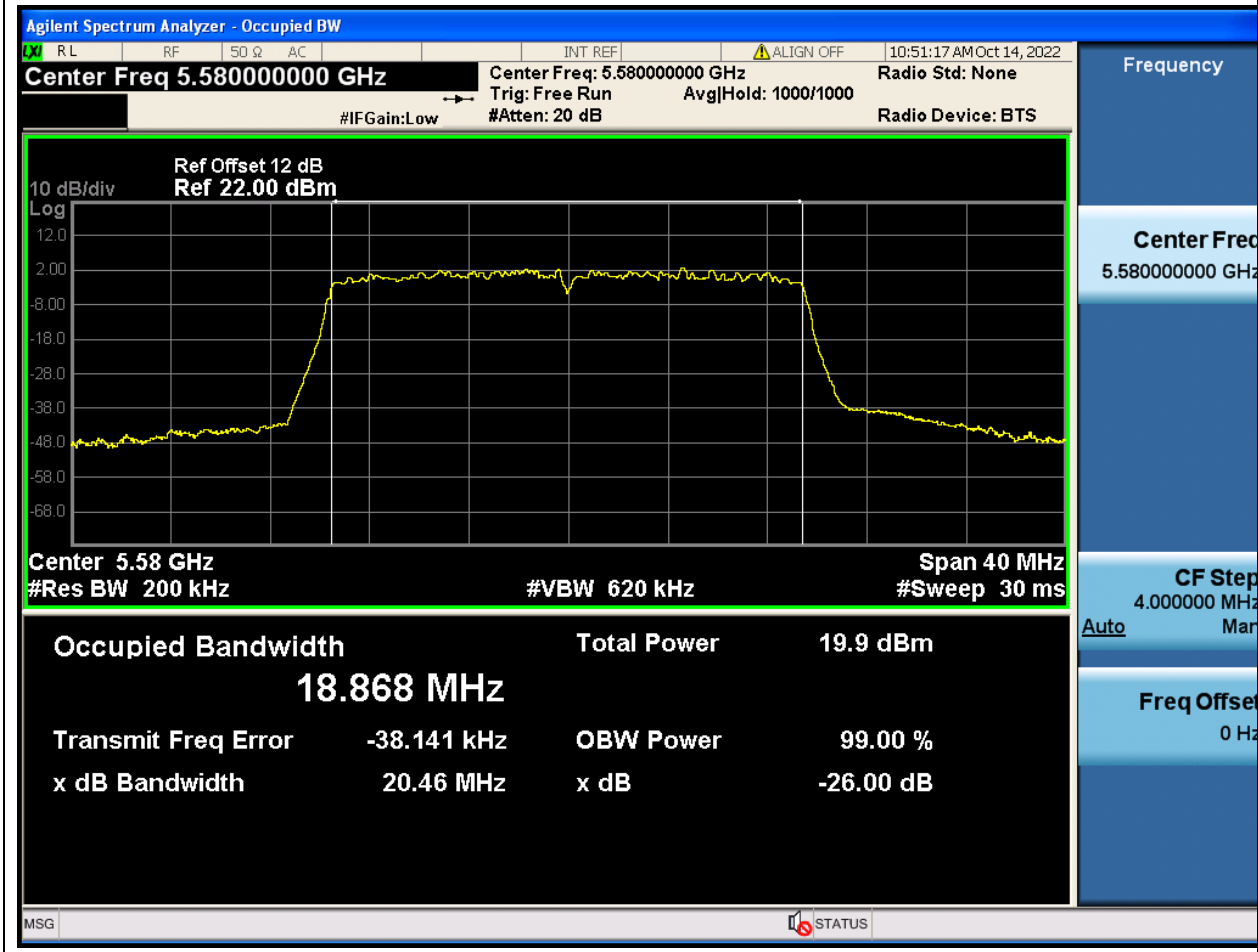

59. 802.11ax_20M_U-NII-2C_M

59.1. A.2-26dB Bandwidth(NTNV)

Center Frequency (MHz)	XdB Down	RBW (MHz)	Detector	Limit (MHz)	XdB BandWidth (MHz)	Verdict
5580	26	0.2	Peak	0	20.464434	Unknown