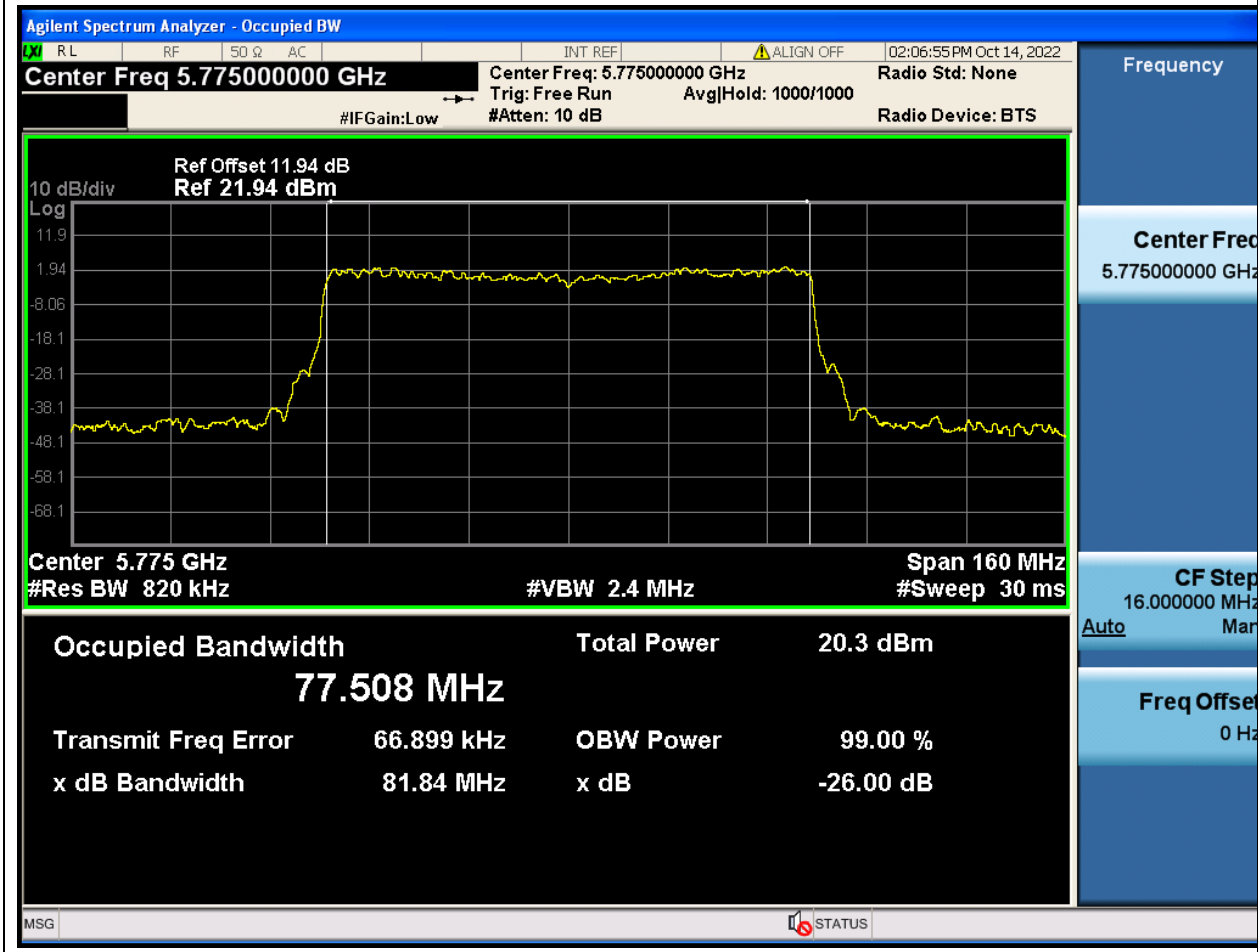

85. 802.11ax_80M_U-NII-3_M

85.1. A.2-26dB Bandwidth(NTNV)

Center Frequency (MHz)	XdB Down	RBW (MHz)	Detector	Limit (MHz)	XdB BandWidth (MHz)	Verdict
5775	26	0.82	Peak	0	81.841878	Unknow