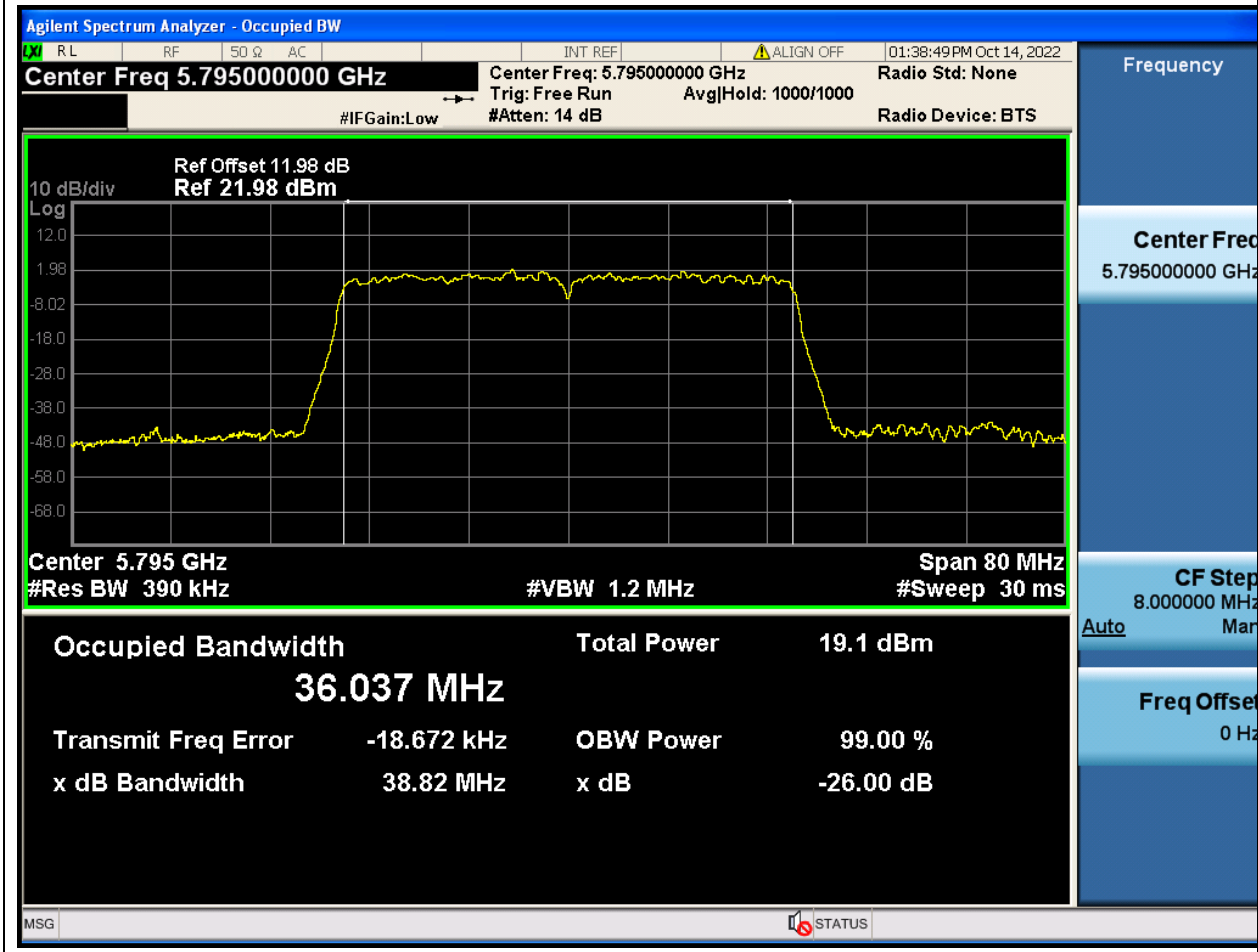

78. 802.11ac_40M_U-NII-3_H

78.1. A.2-26dB Bandwidth(NTNV)

Center Frequency (MHz)	XdB Down	RBW (MHz)	Detector	Limit (MHz)	XdB BandWidth (MHz)	Verdict
5795	26	0.39	Peak	0	38.81809	Unknown