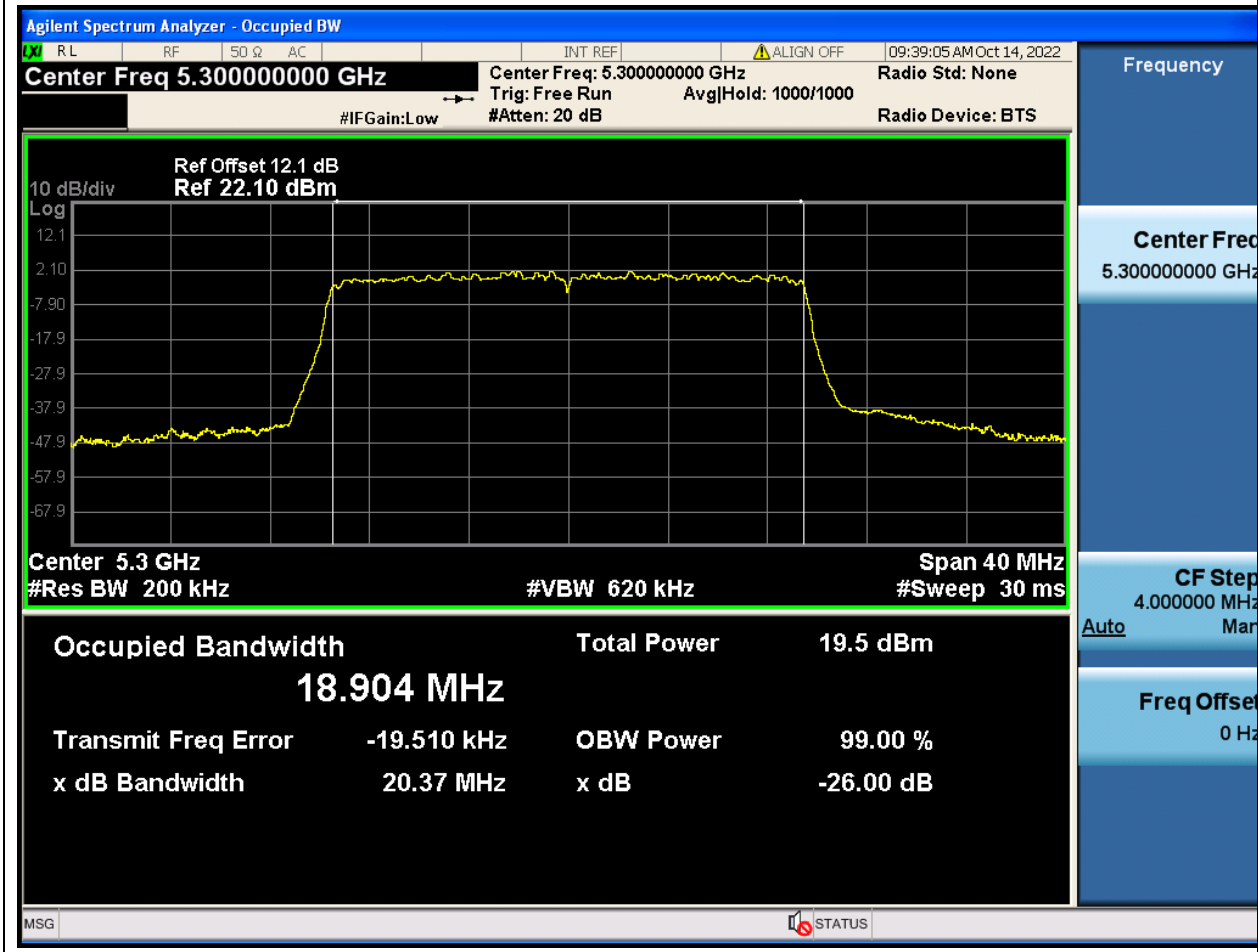

36. 802.11ax_20M_U-NII-2A_M

36.1. A.2-26dB Bandwidth(NTNV)

Center Frequency (MHz)	XdB Down	RBW (MHz)	Detector	Limit (MHz)	XdB BandWidth (MHz)	Verdict
5300	26	0.2	Peak	0	20.374037	Unknown