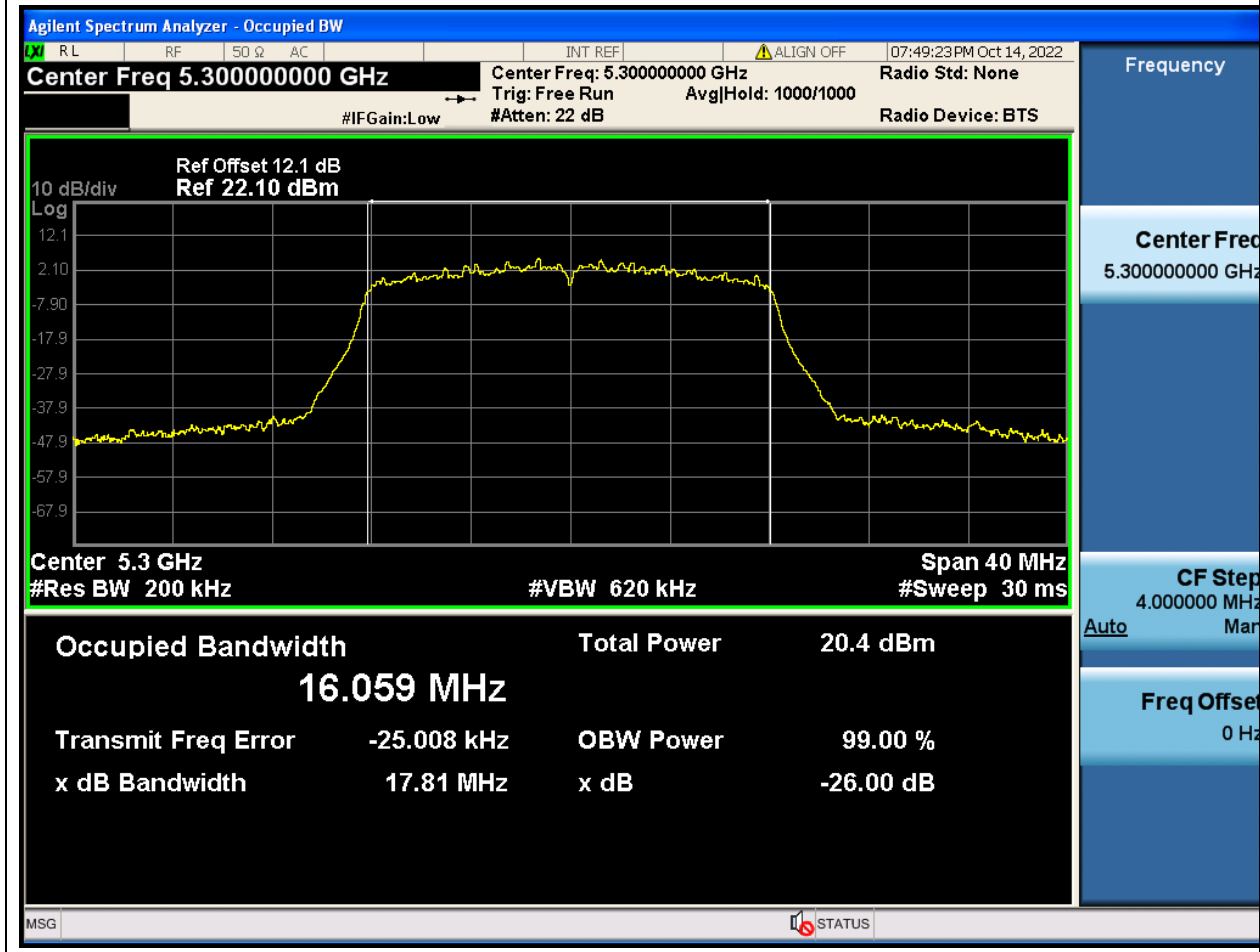

22. 802.11a_20M_U-NII-2A_M

22.1. A.2-26dB Bandwidth(NTNV)

Center Frequency (MHz)	XdB Down	RBW (MHz)	Detector	Limit (MHz)	XdB BandWidth (MHz)	Verdict
5300	26	0.2	Peak	0	17.805871	Unknown