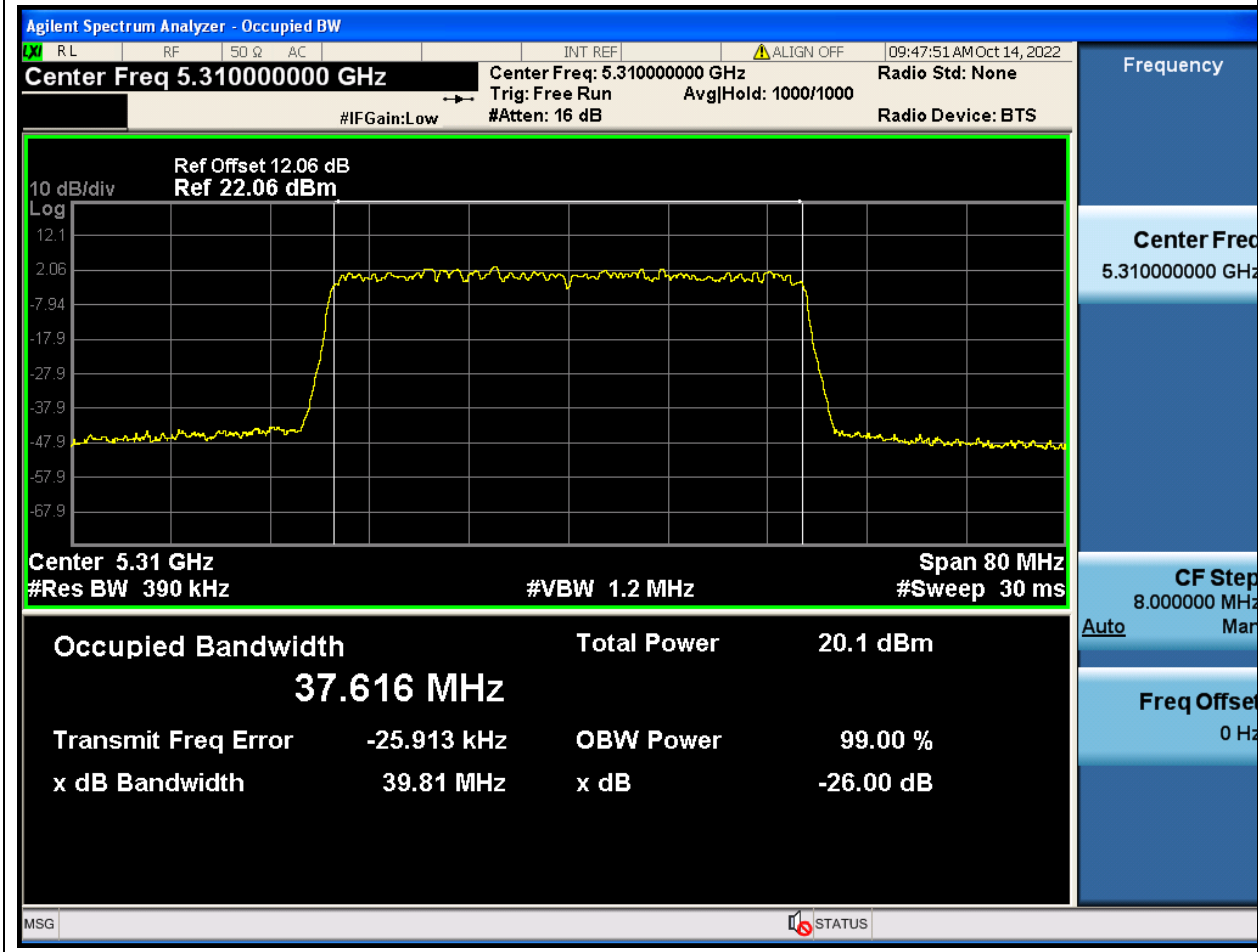

39. 802.11ax_40M_U-NII-2A_H

39.1. A.2-26dB Bandwidth(NTNV)

Center Frequency (MHz)	XdB Down	RBW (MHz)	Detector	Limit (MHz)	XdB BandWidth (MHz)	Verdict
5310	26	0.39	Peak	0	39.814289	Unknow