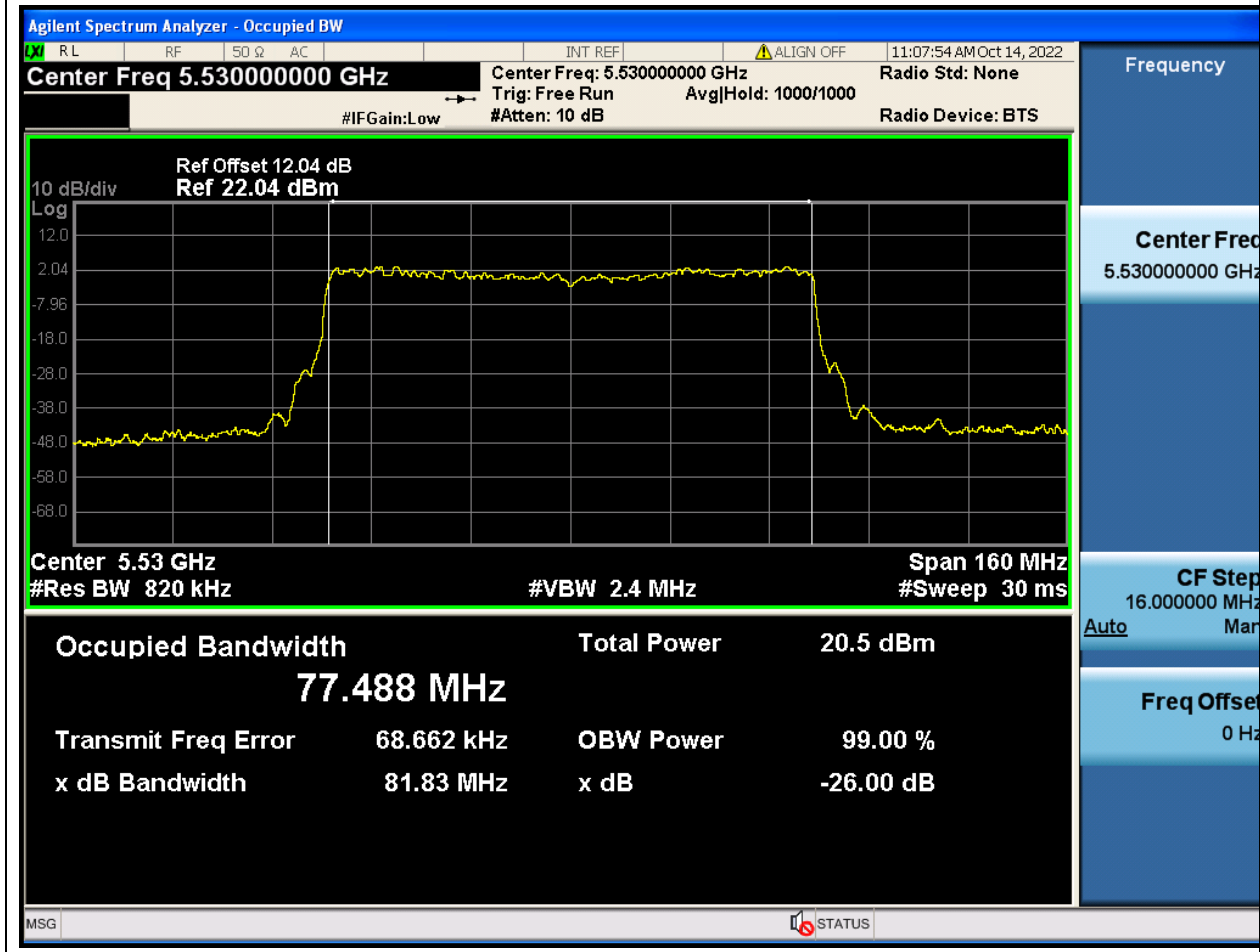

64. 802.11ax_80M_U-NII-2C_L

64.1. A.2-26dB Bandwidth(NTNV)

Center Frequency (MHz)	XdB Down	RBW (MHz)	Detector	Limit (MHz)	XdB BandWidth (MHz)	Verdict
5530	26	0.82	Peak	0	81.825805	Unknown