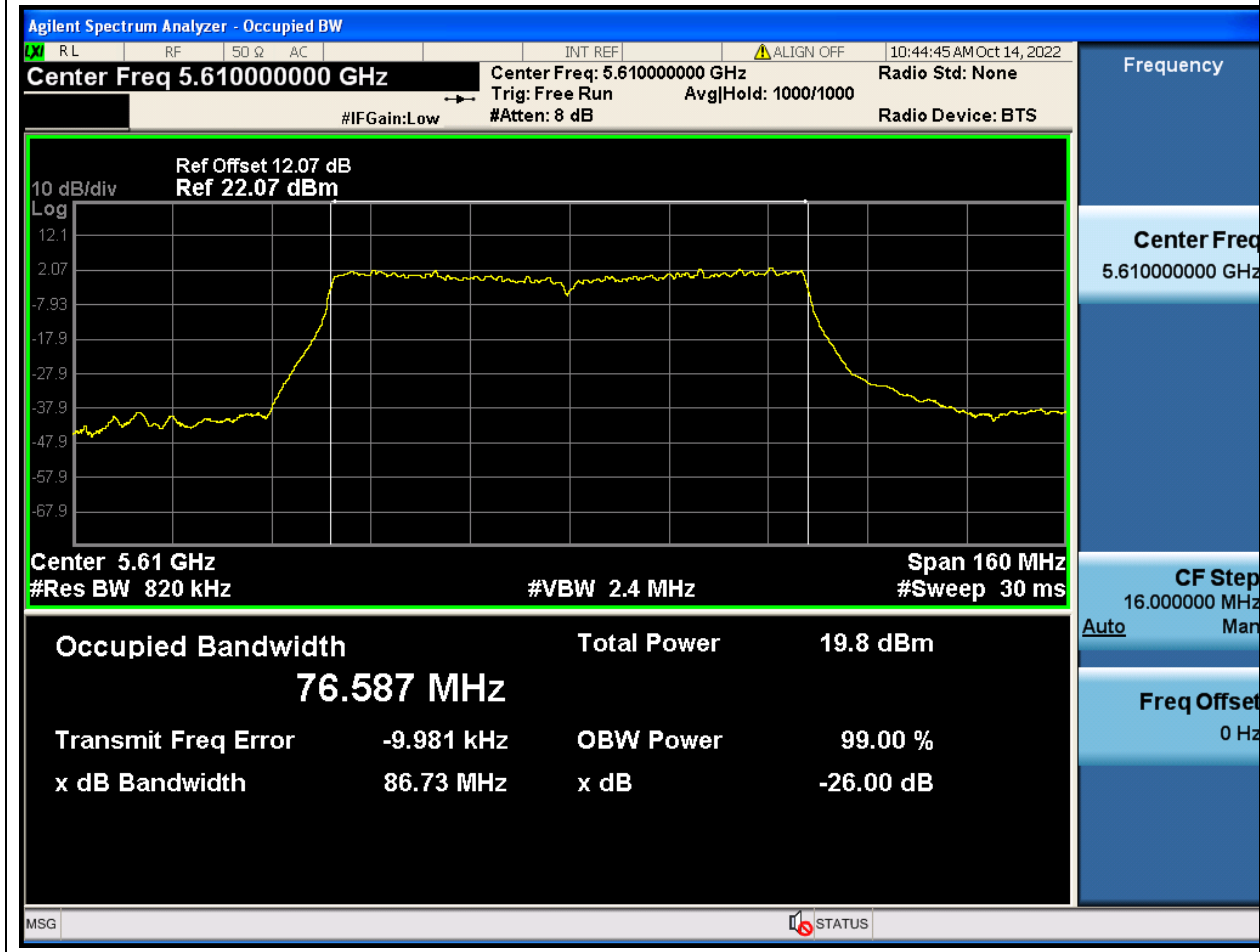

57. 802.11ac_80M_U-NII-2C_M

57.1. A.2-26dB Bandwidth(NTNV)

Center Frequency (MHz)	XdB Down	RBW (MHz)	Detector	Limit (MHz)	XdB BandWidth (MHz)	Verdict
5610	26	0.82	Peak	0	86.727233	Unknown