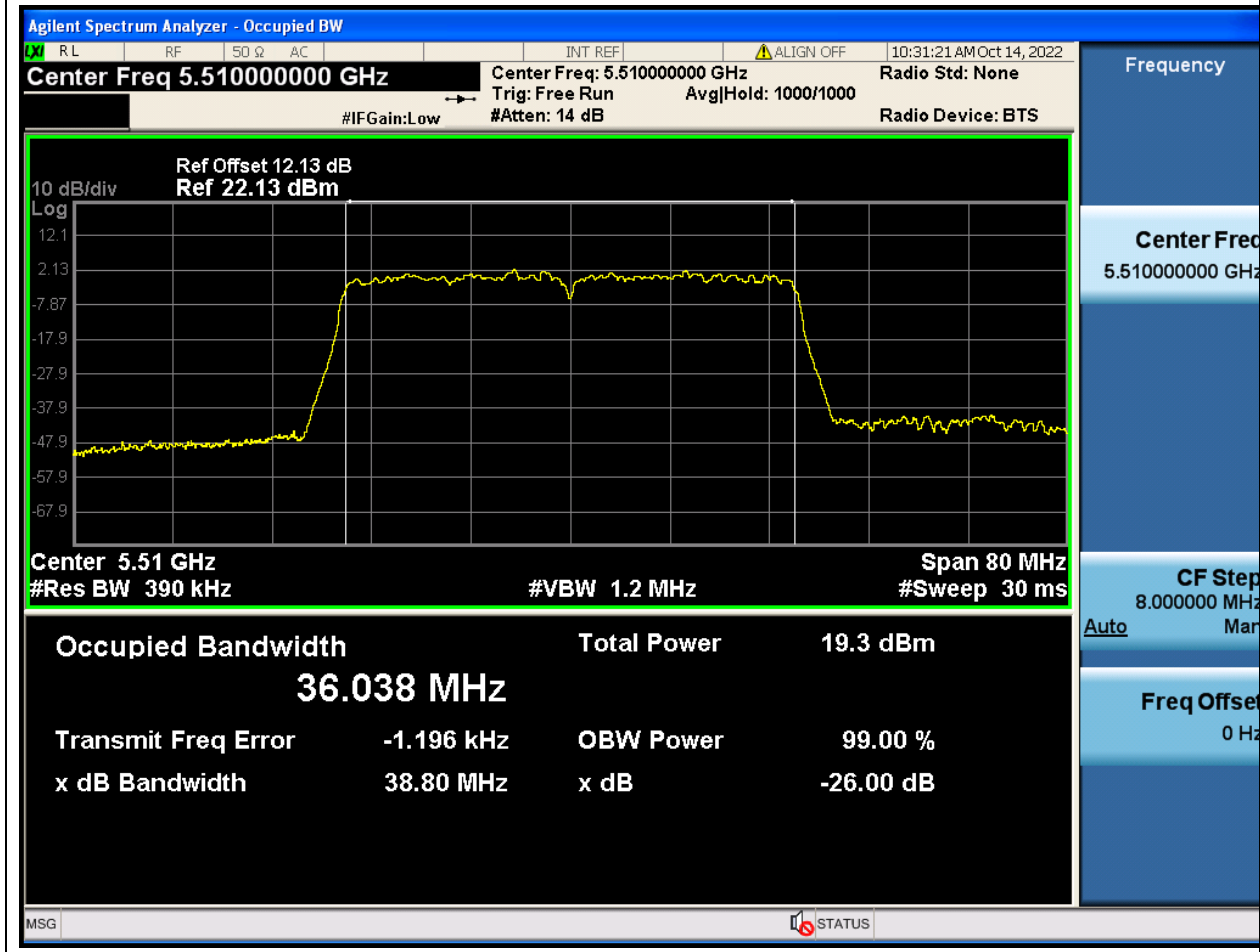

53. 802.11ac_40M_U-NII-2C_L

53.1. A.2-26dB Bandwidth(NTNV)

Center Frequency (MHz)	XdB Down	RBW (MHz)	Detector	Limit (MHz)	XdB BandWidth (MHz)	Verdict
5510	26	0.39	Peak	0	38.795244	Unknown