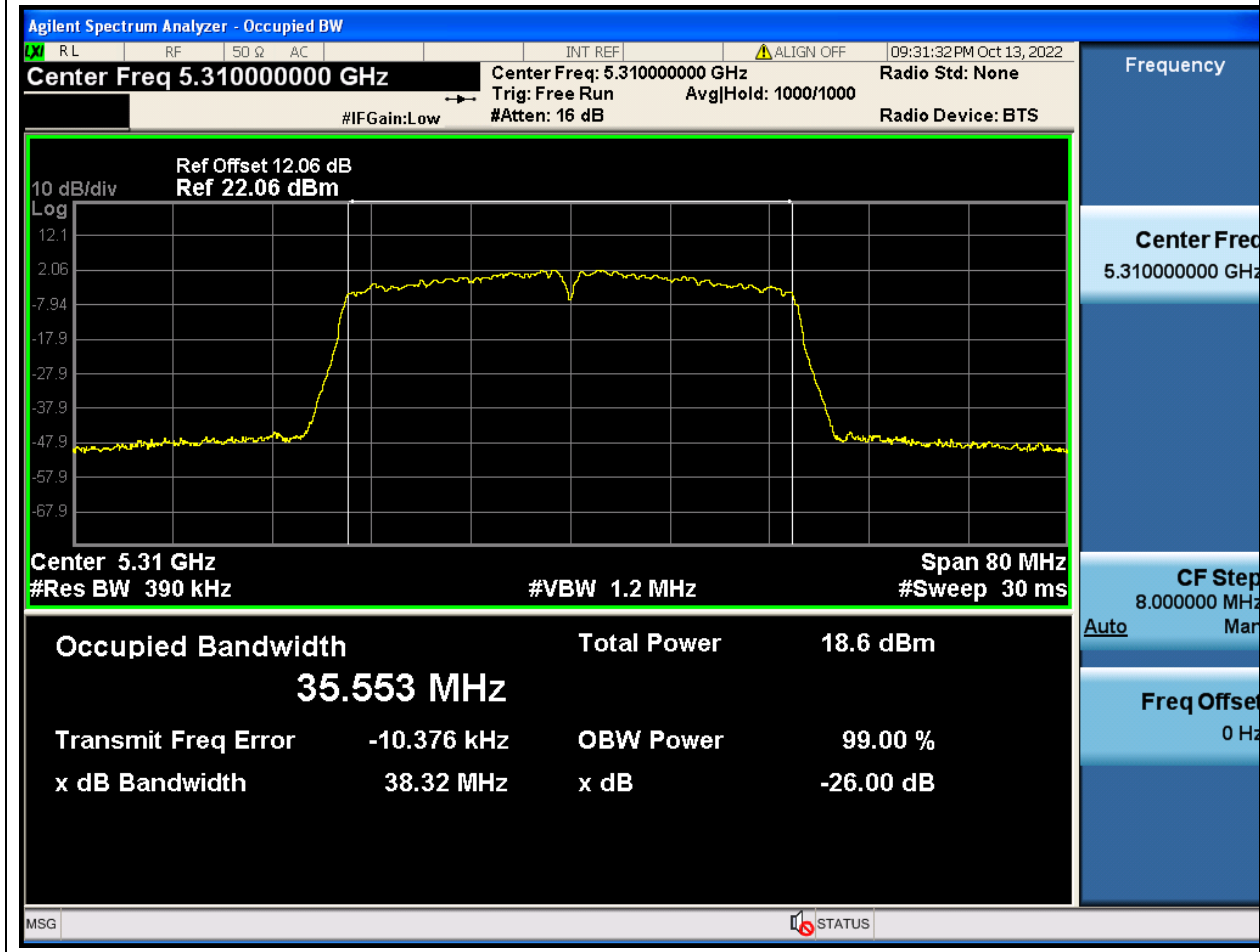

28. 802.11n_40M_U-NII-2A_H

28.1. A.2-26dB Bandwidth(NTNV)

Center Frequency (MHz)	XdB Down	RBW (MHz)	Detector	Limit (MHz)	XdB BandWidth (MHz)	Verdict
5310	26	0.39	Peak	0	38.317862	Unknown