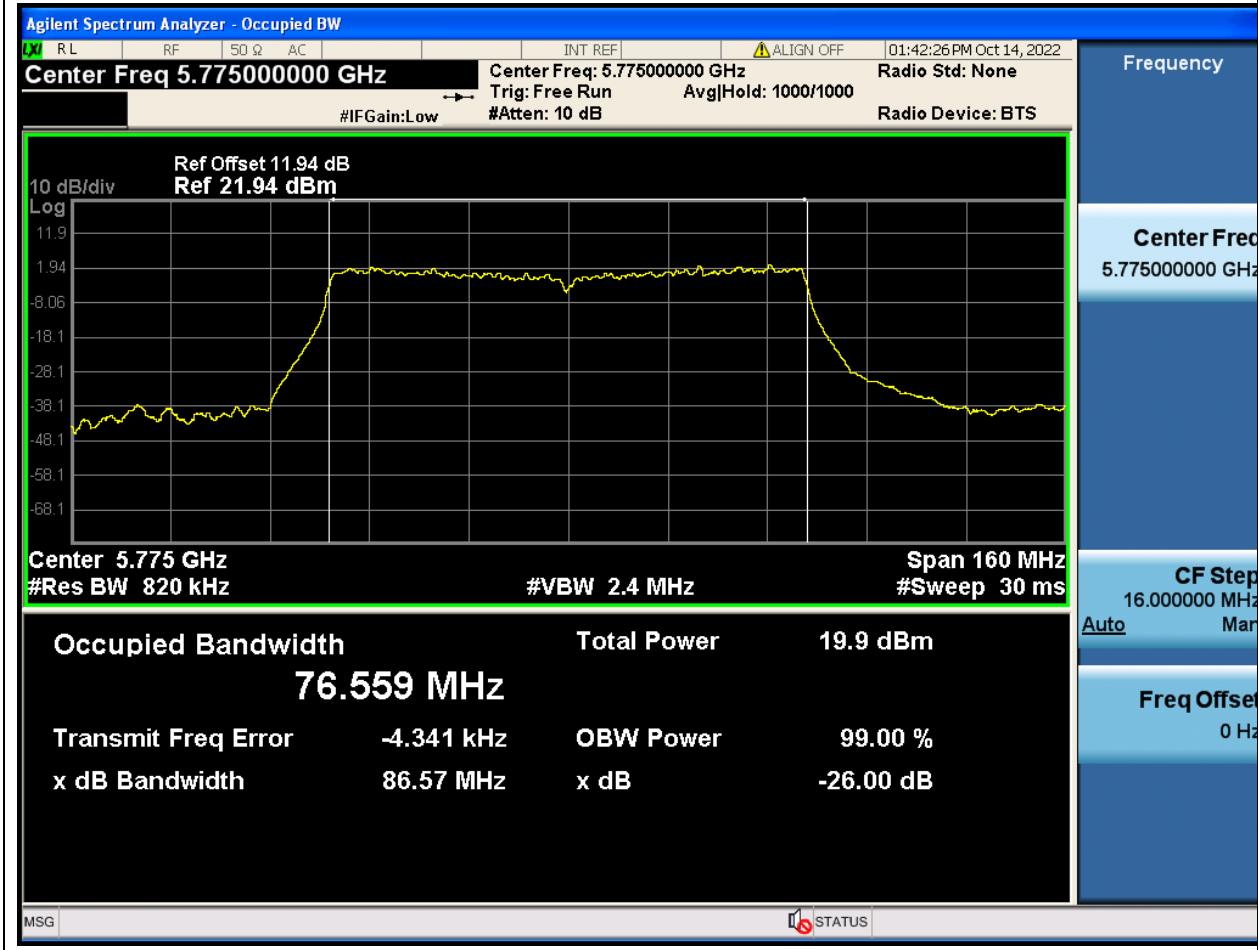

79. 802.11ac_80M_U-NII-3_M

79.1. A.2-26dB Bandwidth(NTNV)

Center Frequency (MHz)	XdB Down	RBW (MHz)	Detector	Limit (MHz)	XdB BandWidth (MHz)	Verdict
5775	26	0.82	Peak	0	86.57365	Unknown