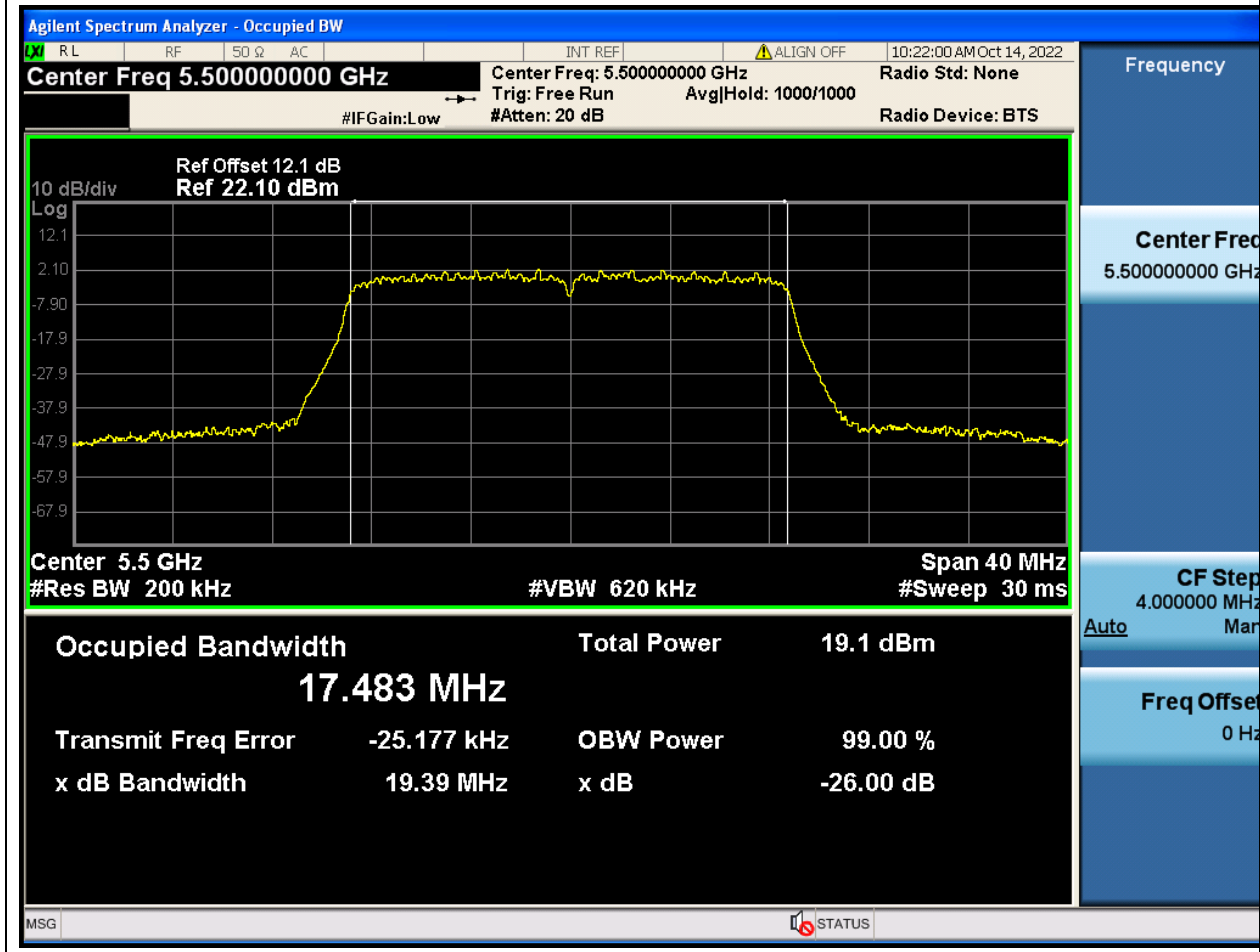

50. 802.11ac_20M_U-NII-2C_L

50.1. A.2-26dB Bandwidth(NTNV)

Center Frequency (MHz)	XdB Down	RBW (MHz)	Detector	Limit (MHz)	XdB BandWidth (MHz)	Verdict
5500	26	0.2	Peak	0	19.390703	Unknown