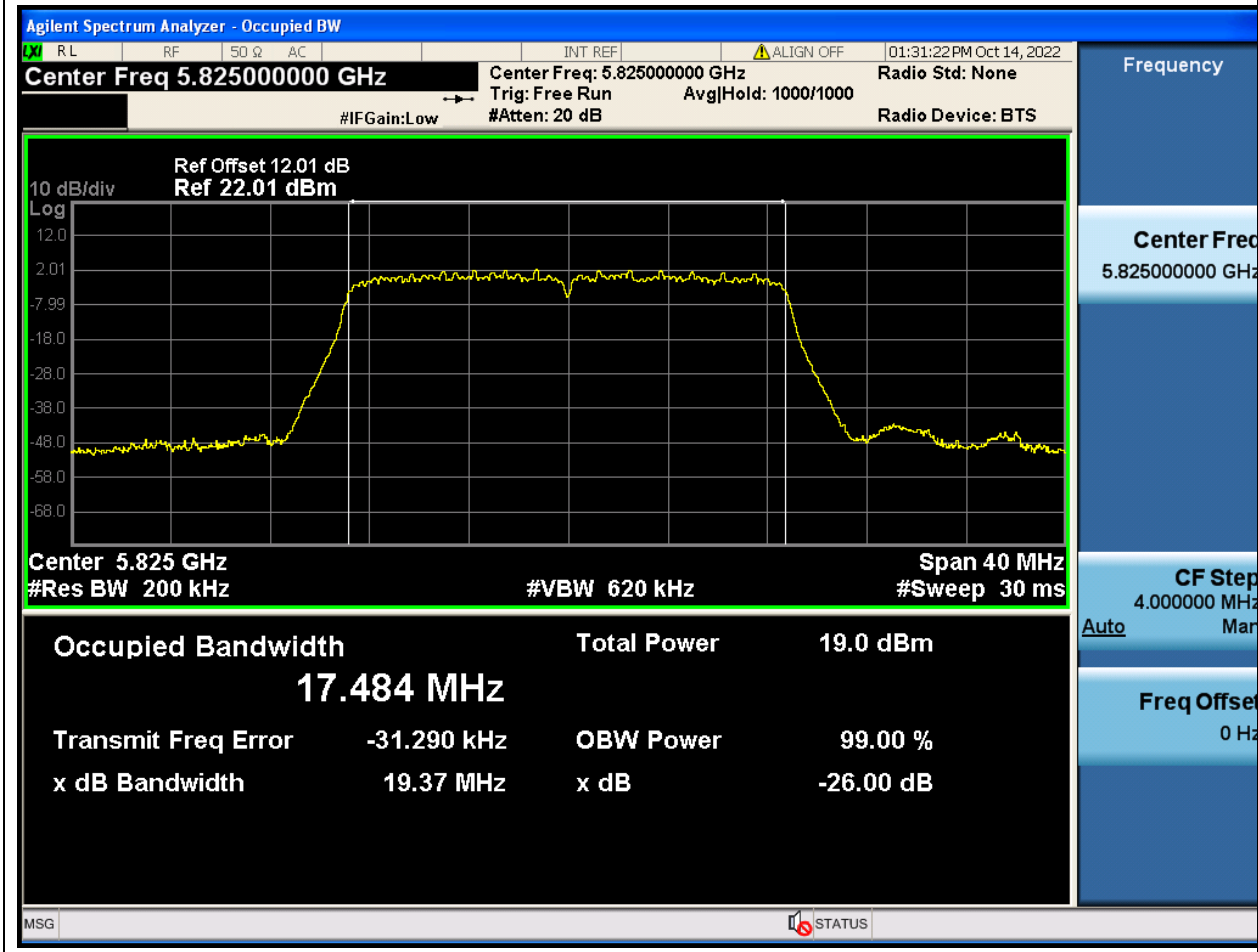

76. 802.11ac_20M_U-NII-3_H

76.1. A.2-26dB Bandwidth(NTNV)

Center Frequency (MHz)	XdB Down	RBW (MHz)	Detector	Limit (MHz)	XdB BandWidth (MHz)	Verdict
5825	26	0.2	Peak	0	19.368028	Unknow