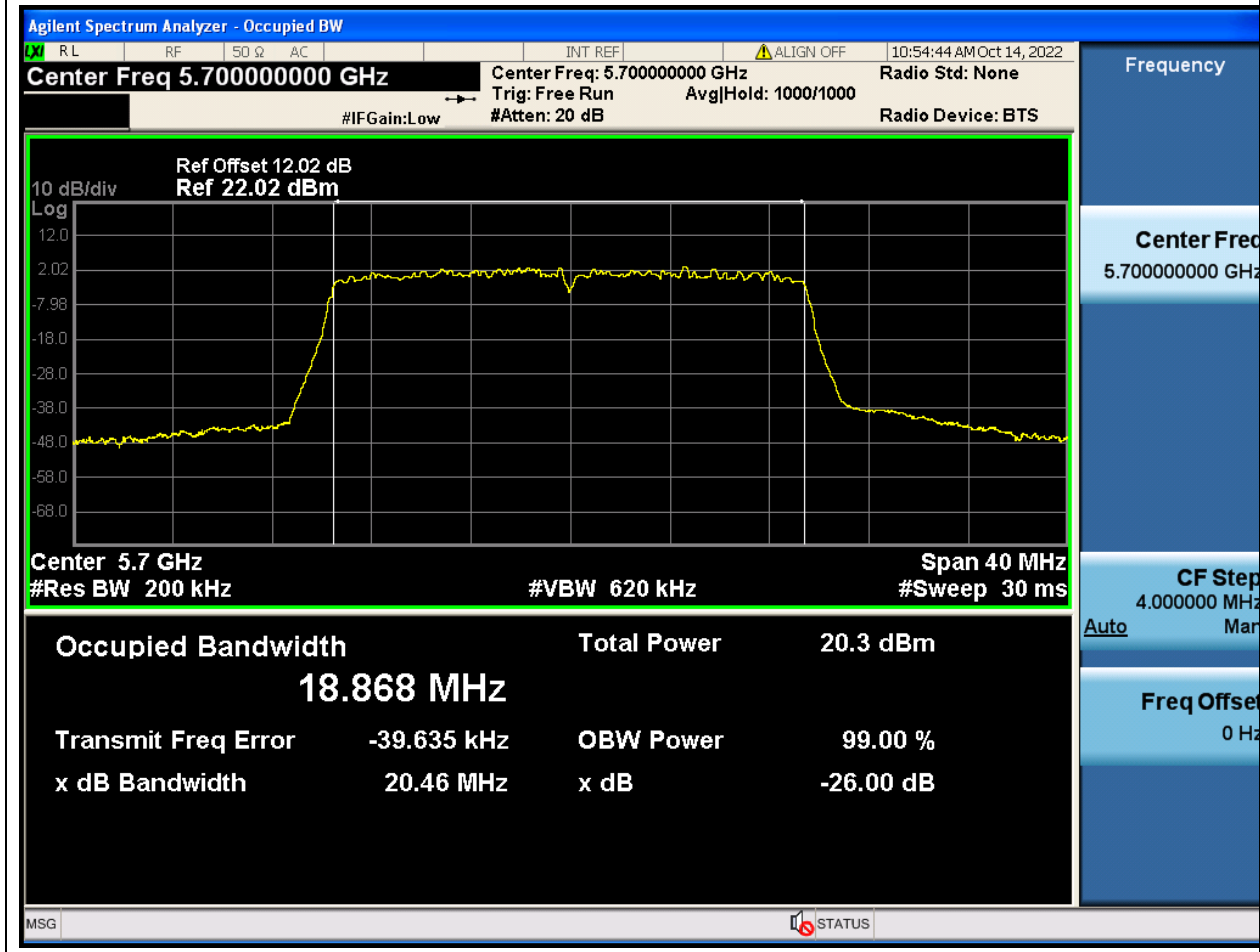

60. 802.11ax_20M_U-NII-2C_H

60.1. A.2-26dB Bandwidth(NTNV)

Center Frequency (MHz)	XdB Down	RBW (MHz)	Detector	Limit (MHz)	XdB BandWidth (MHz)	Verdict
5700	26	0.2	Peak	0	20.457307	Unknown