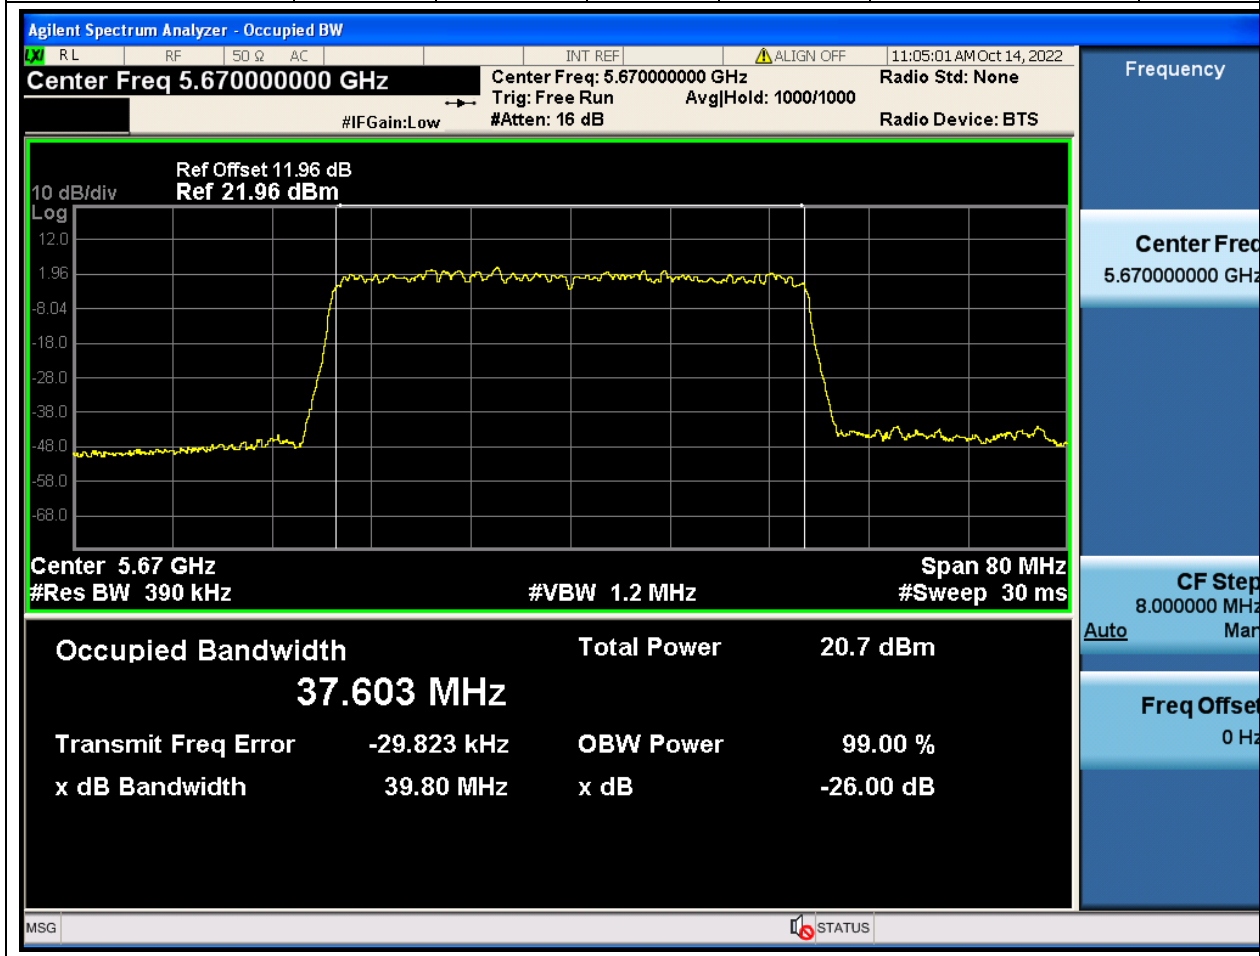

63. 802.11ax_40M_U-NII-2C_H

63.1. A.2-26dB Bandwidth(NTNV)

Center Frequency (MHz)	XdB Down	RBW (MHz)	Detector	Limit (MHz)	XdB BandWidth (MHz)	Verdict
5670	26	0.39	Peak	0	39.801248	Unknow