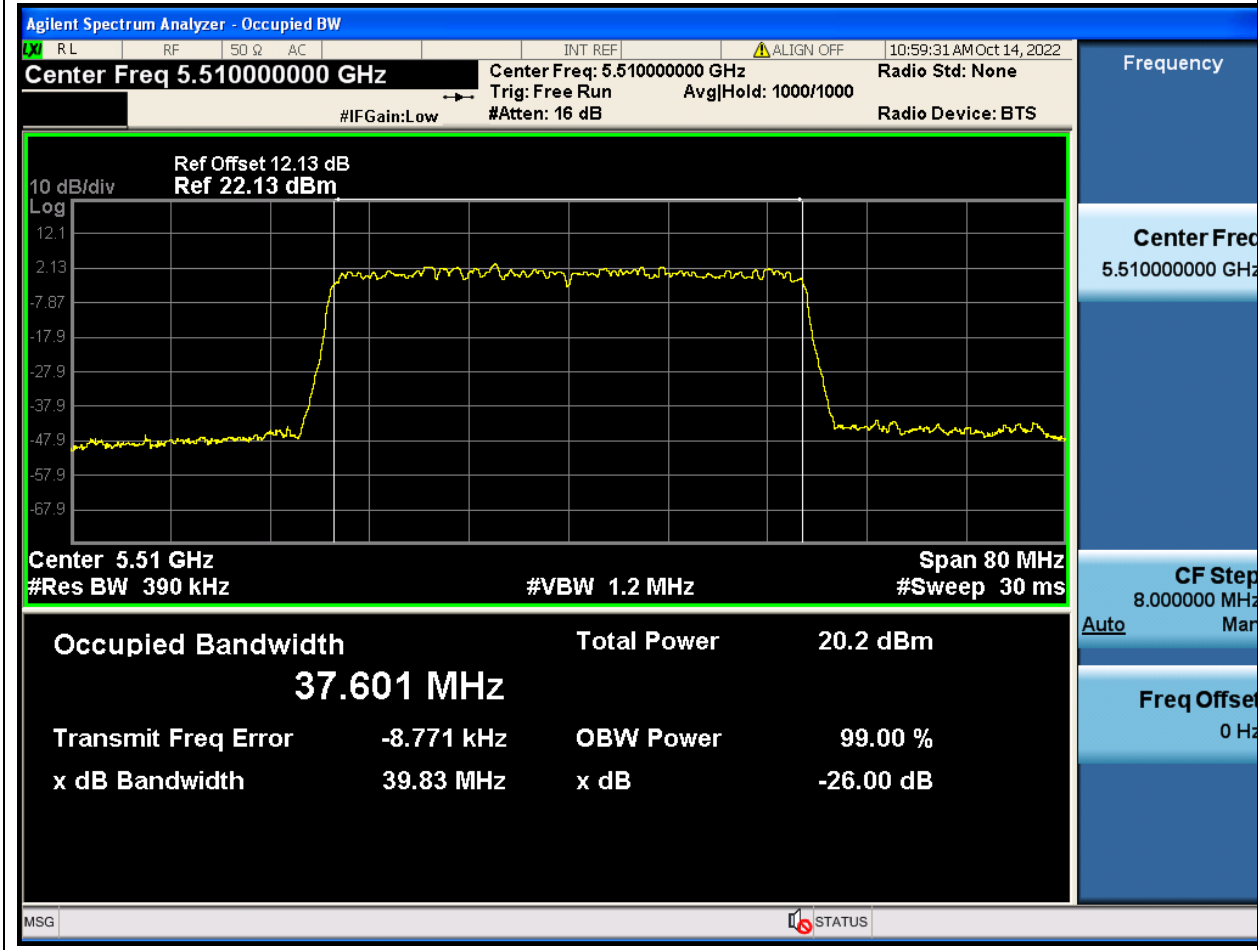

61. 802.11ax_40M_U-NII-2C_L

61.1. A.2-26dB Bandwidth(NTNV)

Center Frequency (MHz)	XdB Down	RBW (MHz)	Detector	Limit (MHz)	XdB BandWidth (MHz)	Verdict
5510	26	0.39	Peak	0	39.83015	Unknown