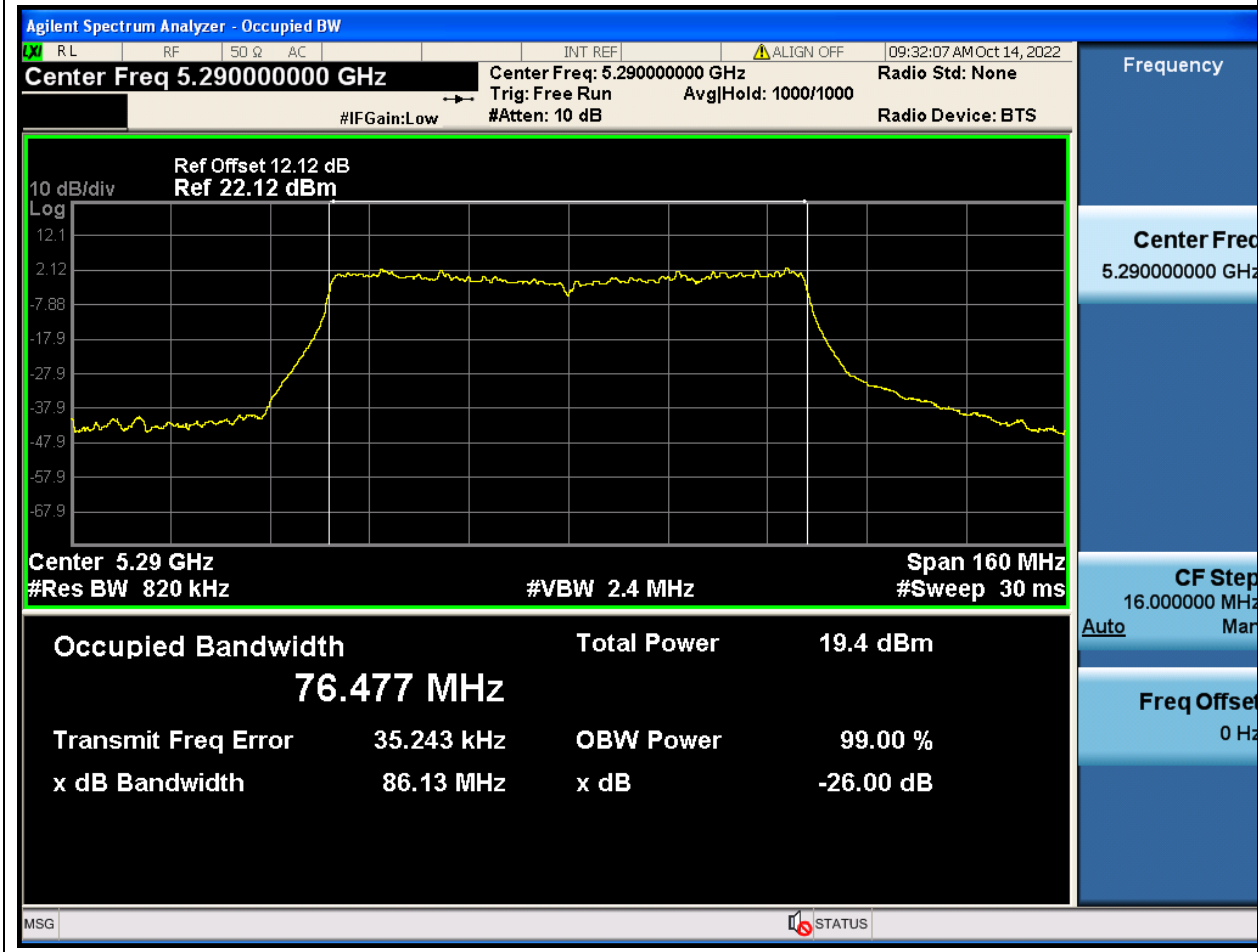

34. 802.11ac_80M_U-NII-2A_M

34.1. A.2-26dB Bandwidth(NTNV)

Center Frequency (MHz)	XdB Down	RBW (MHz)	Detector	Limit (MHz)	XdB BandWidth (MHz)	Verdict
5290	26	0.82	Peak	0	86.131574	Unknown