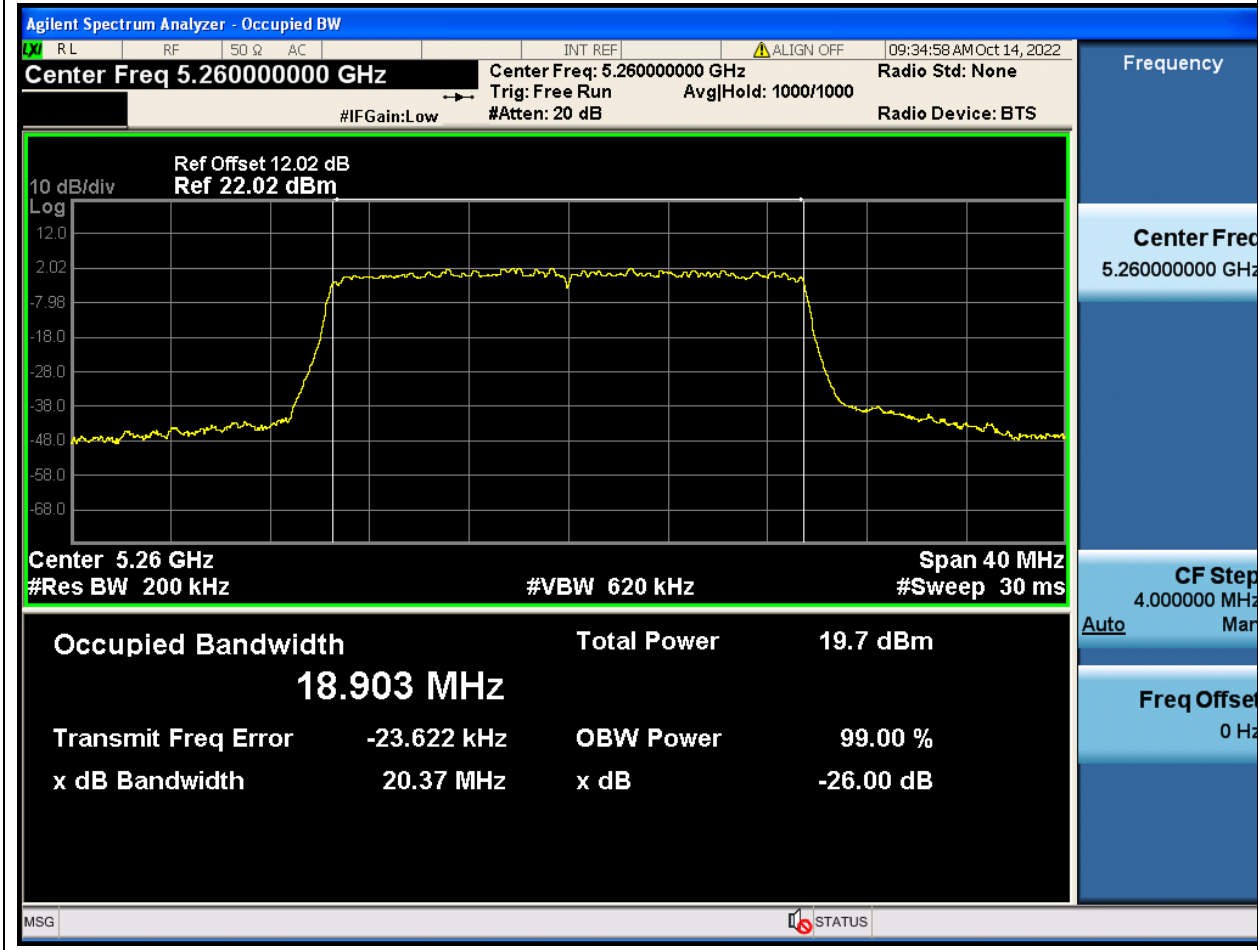

35. 802.11ax_20M_U-NII-2A_L

35.1. A.2-26dB Bandwidth(NTNV)

Center Frequency (MHz)	XdB Down	RBW (MHz)	Detector	Limit (MHz)	XdB BandWidth (MHz)	Verdict
5260	26	0.2	Peak	0	20.371658	Unknown