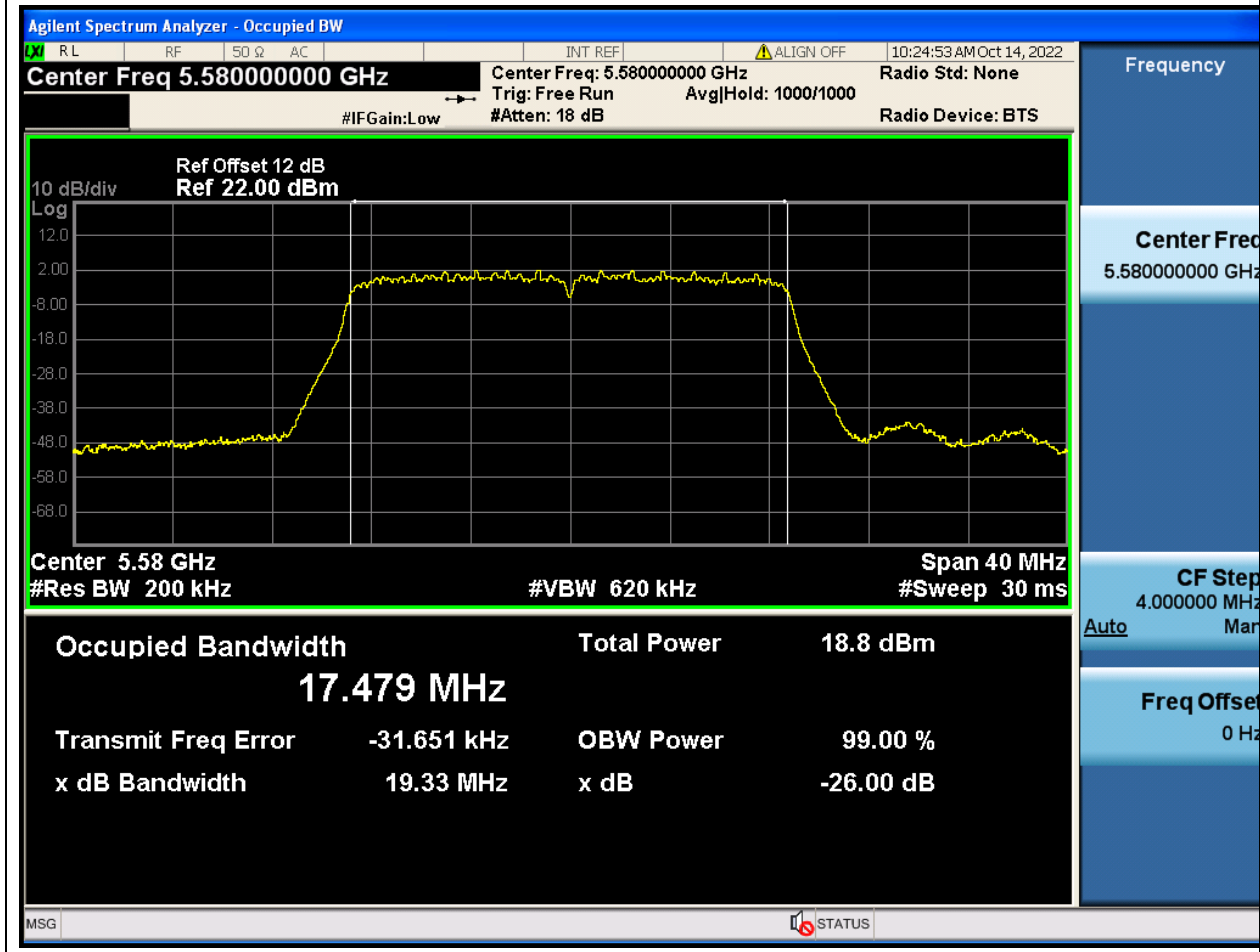

51. 802.11ac_20M_U-NII-2C_M

51.1. A.2-26dB Bandwidth(NTNV)

Center Frequency (MHz)	XdB Down	RBW (MHz)	Detector	Limit (MHz)	XdB BandWidth (MHz)	Verdict
5580	26	0.2	Peak	0	19.334017	Unknown