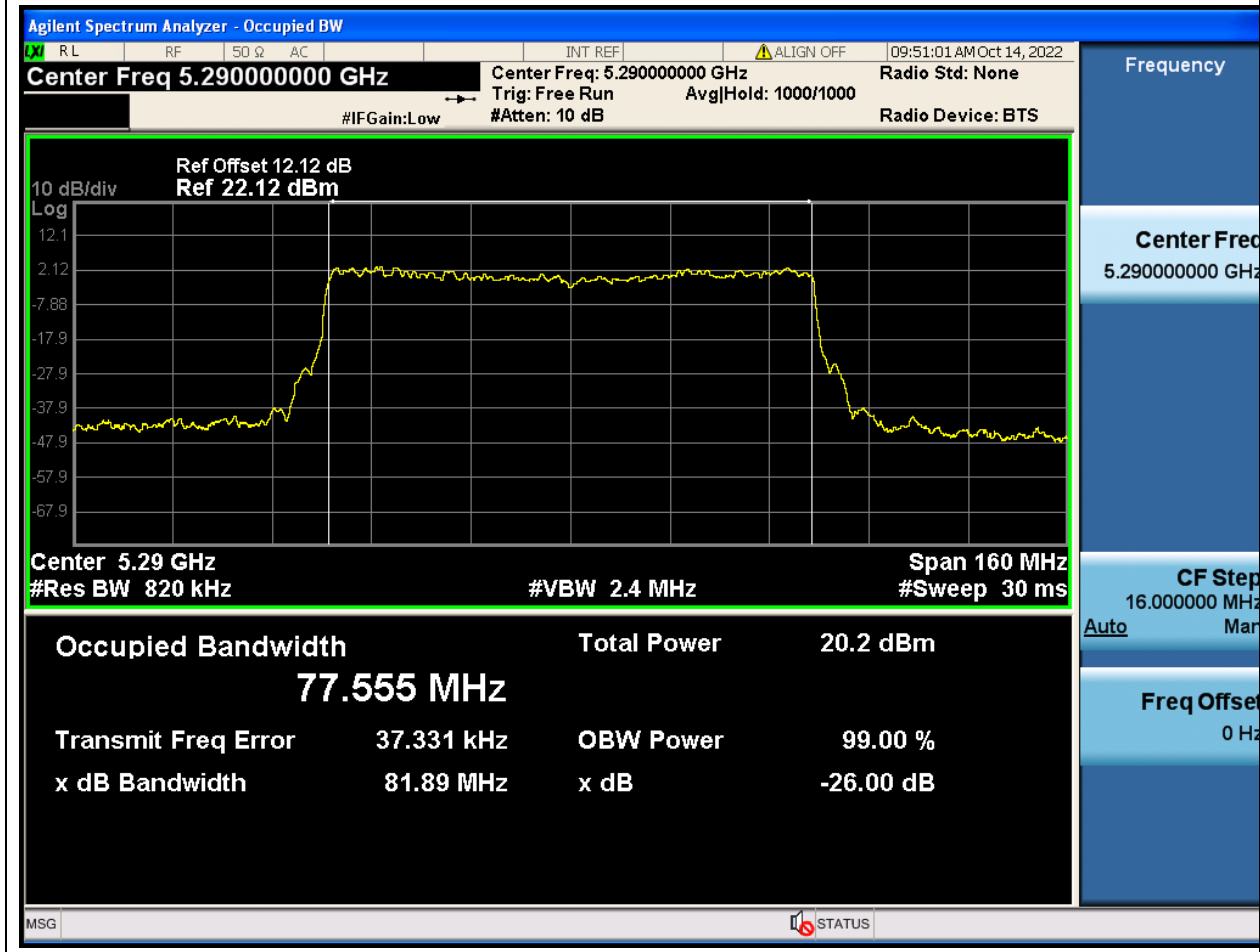

40. 802.11ax_80M_U-NII-2A_M

40.1. A.2-26dB Bandwidth(NTNV)

Center Frequency (MHz)	XdB Down	RBW (MHz)	Detector	Limit (MHz)	XdB BandWidth (MHz)	Verdict
5290	26	0.82	Peak	0	81.885529	Unknown