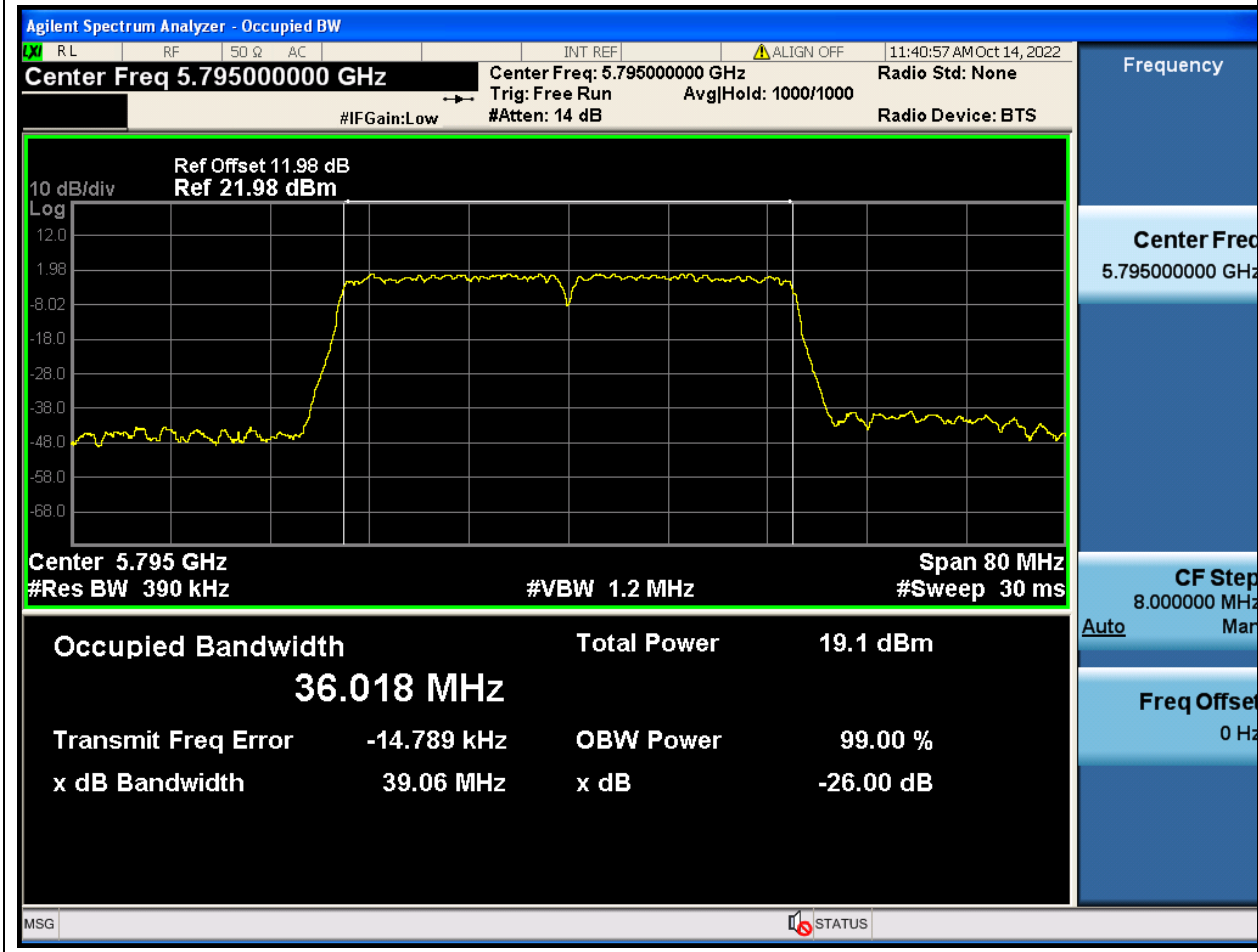

73. 802.11n_40M_U-NII-3_H

73.1. A.2-26dB Bandwidth(NTNV)

Center Frequency (MHz)	XdB Down	RBW (MHz)	Detector	Limit (MHz)	XdB BandWidth (MHz)	Verdict
5795	26	0.39	Peak	0	39.062738	Unknown