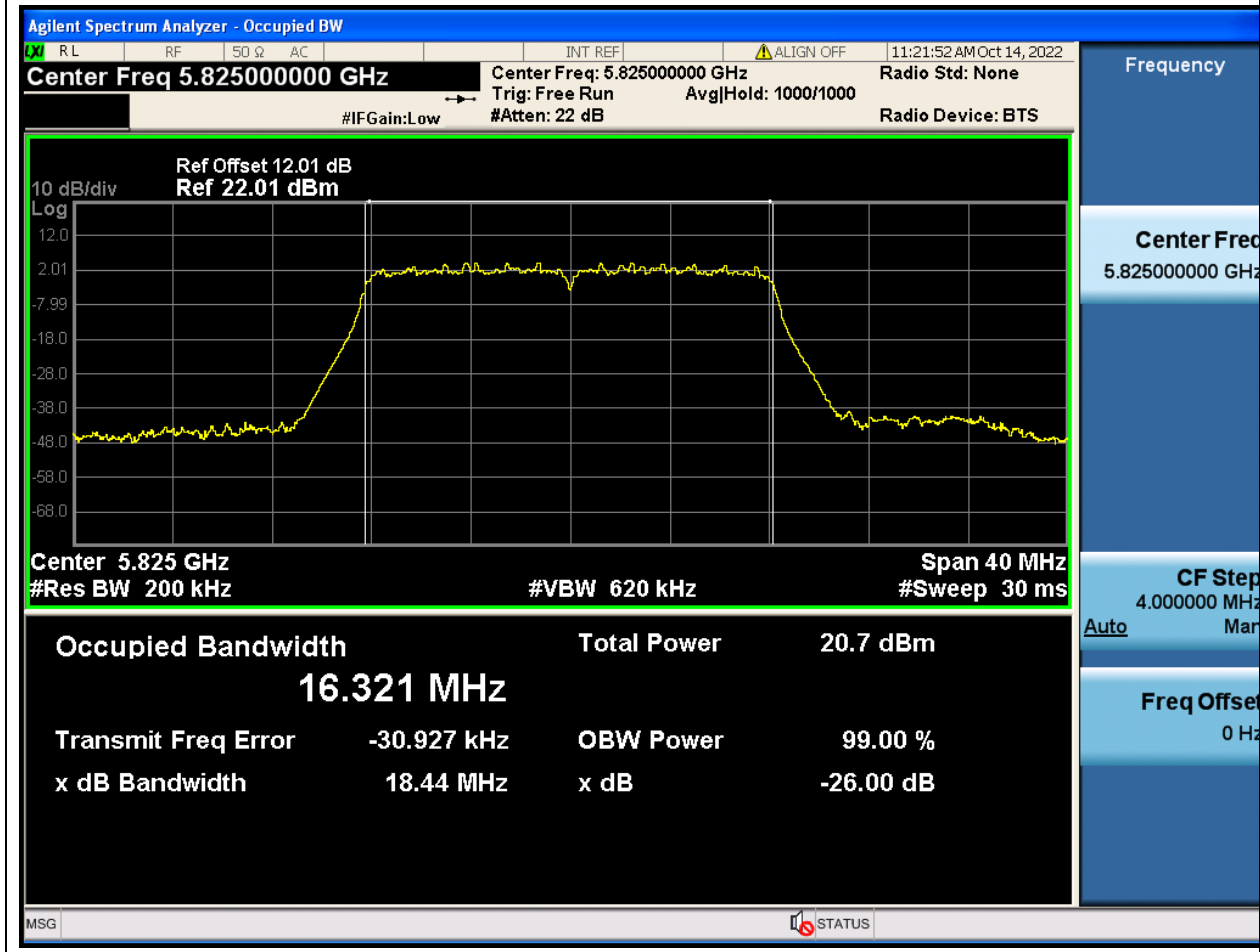

68. 802.11a_20M_U-NII-3_H

68.1. A.2-26dB Bandwidth(NTNV)

Center Frequency (MHz)	XdB Down	RBW (MHz)	Detector	Limit (MHz)	XdB BandWidth (MHz)	Verdict
5825	26	0.2	Peak	0	18.444905	Unknown