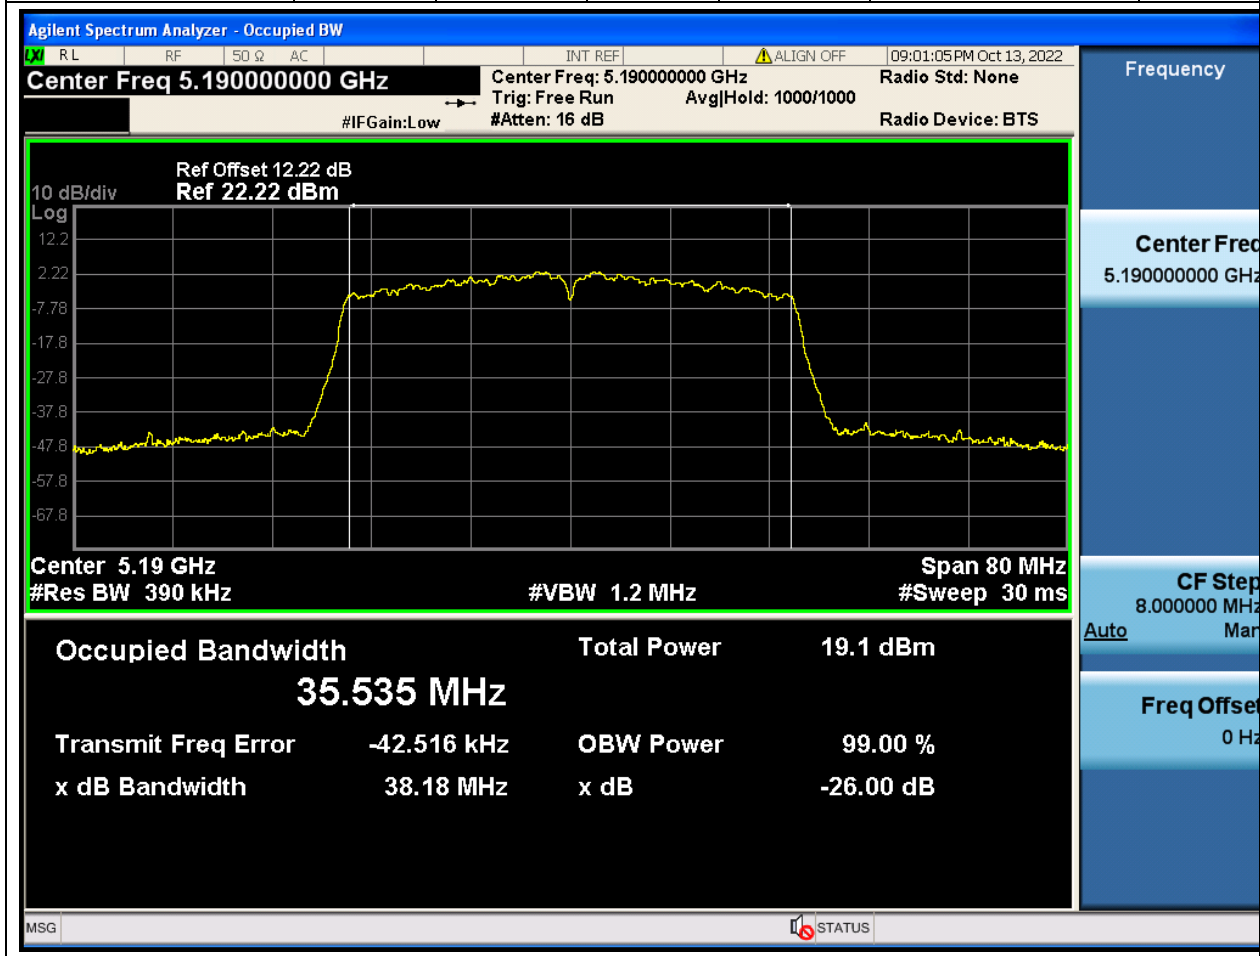

18. 802.11ax_40M_U-NII-1_L

18.1. A.2-26dB Bandwidth(NTNV)

Center Frequency (MHz)	XdB Down	RBW (MHz)	Detector	Limit (MHz)	XdB Bandwidth (MHz)	Verdict
5190	26	0.39	Peak	0	38.182845	Unknow