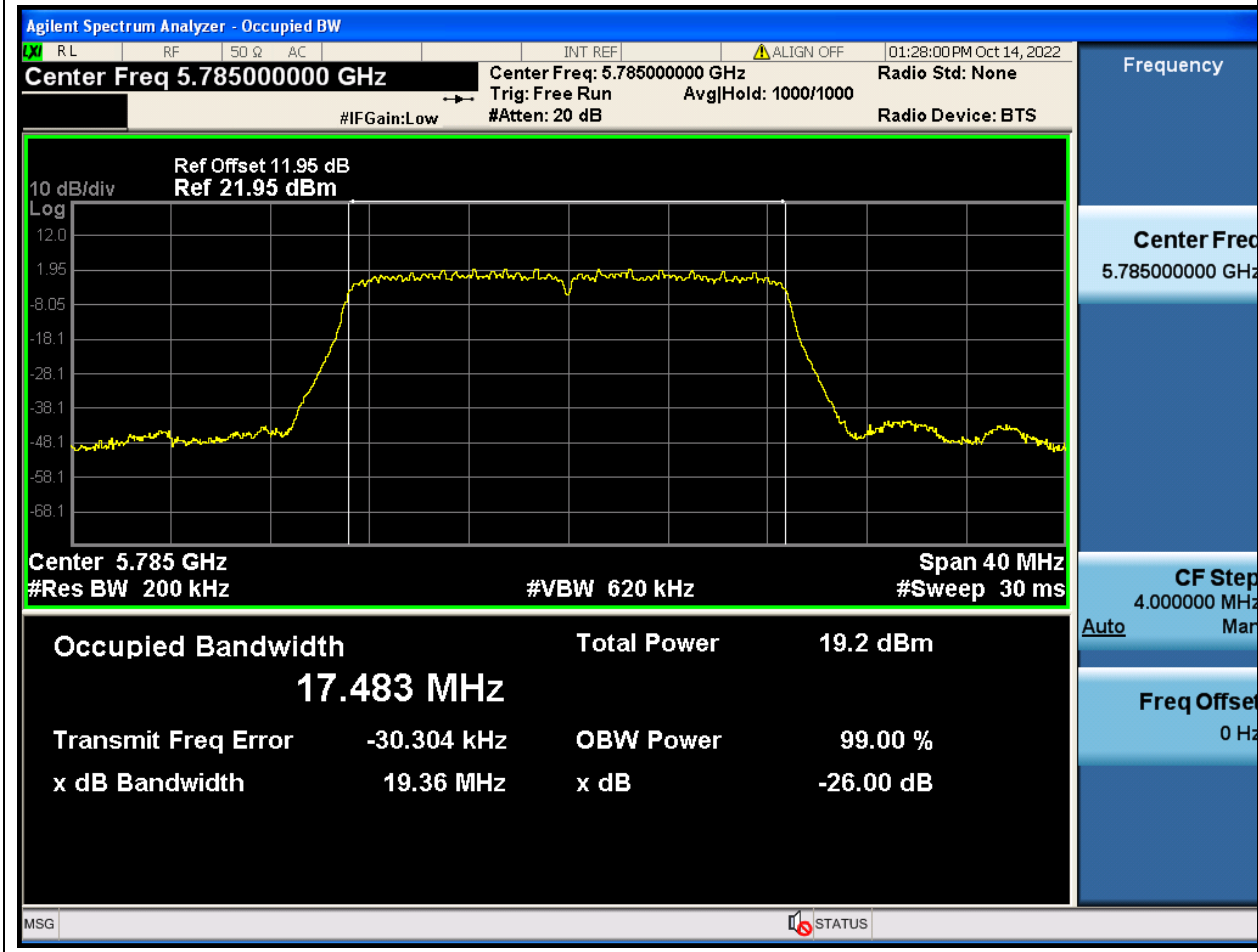

75. 802.11ac_20M_U-NII-3_M

75.1. A.2-26dB Bandwidth(NTNV)

Center Frequency (MHz)	XdB Down	RBW (MHz)	Detector	Limit (MHz)	XdB BandWidth (MHz)	Verdict
5785	26	0.2	Peak	0	19.357015	Unknown