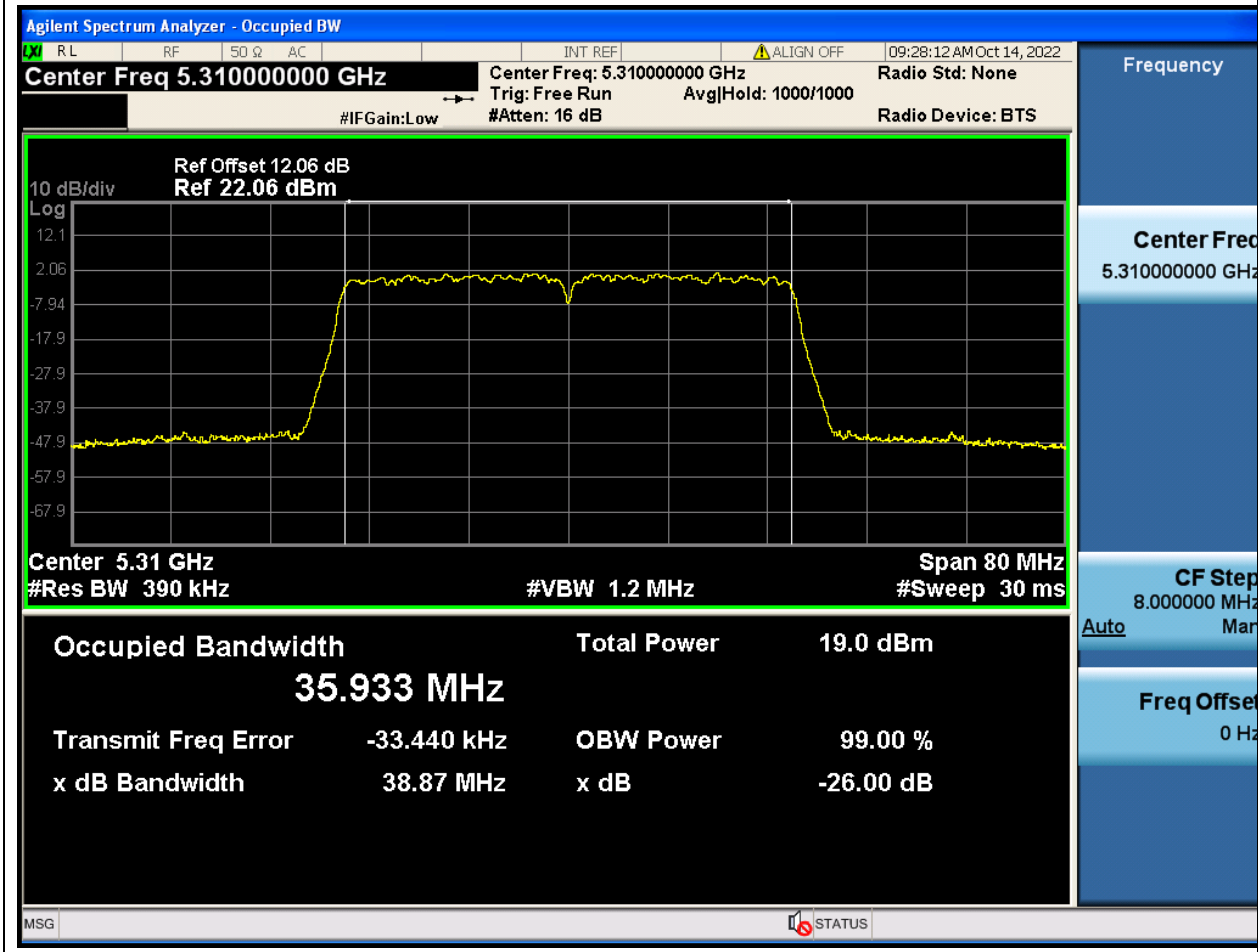

33. 802.11ac_40M_U-NII-2A_H

33.1. A.2-26dB Bandwidth(NTNV)

Center Frequency (MHz)	XdB Down	RBW (MHz)	Detector	Limit (MHz)	XdB BandWidth (MHz)	Verdict
5310	26	0.39	Peak	0	38.871874	Unknown