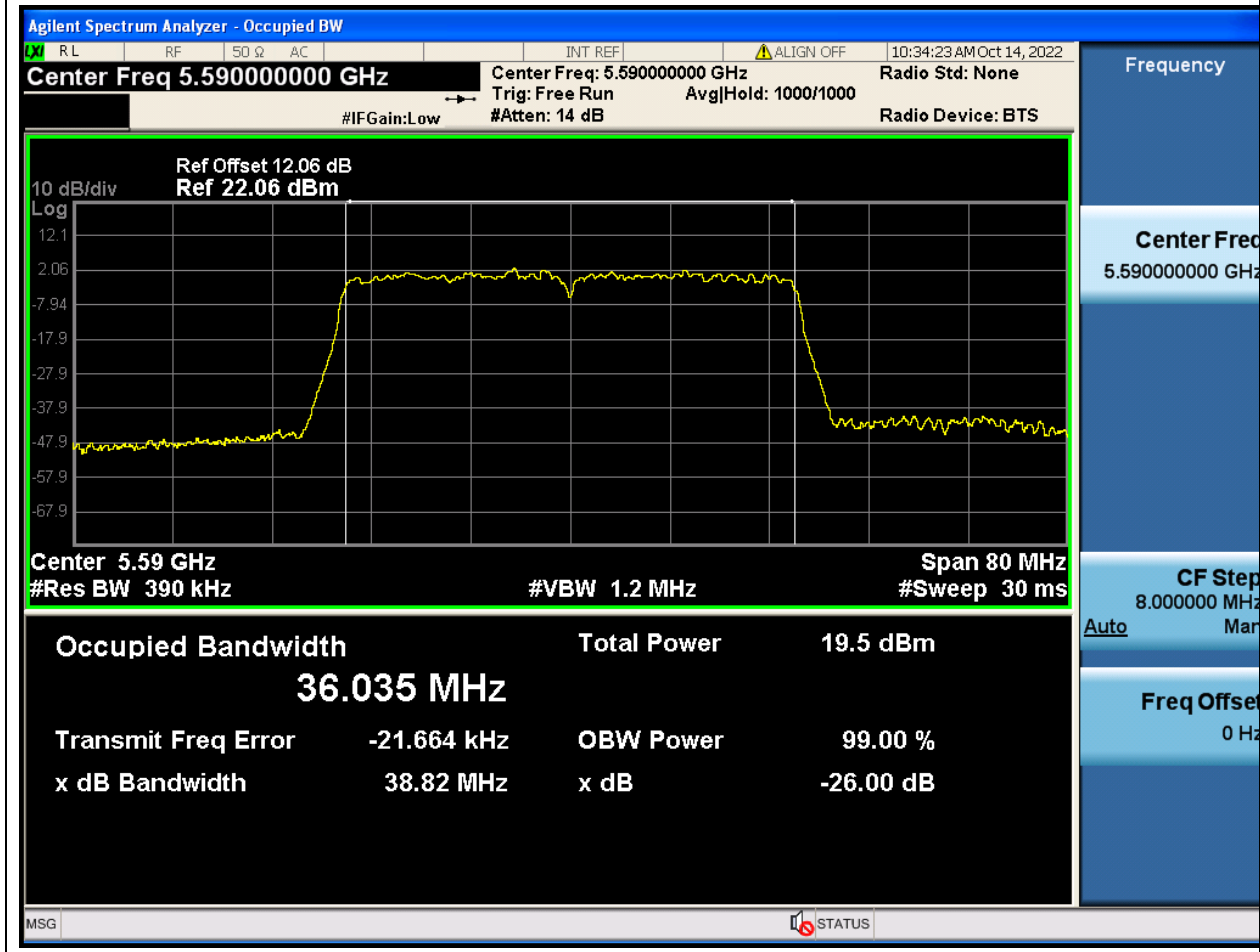

54. 802.11ac_40M_U-NII-2C_M

54.1. A.2-26dB Bandwidth(NTNV)

Center Frequency (MHz)	XdB Down	RBW (MHz)	Detector	Limit (MHz)	XdB BandWidth (MHz)	Verdict
5590	26	0.39	Peak	0	38.816943	Unknown