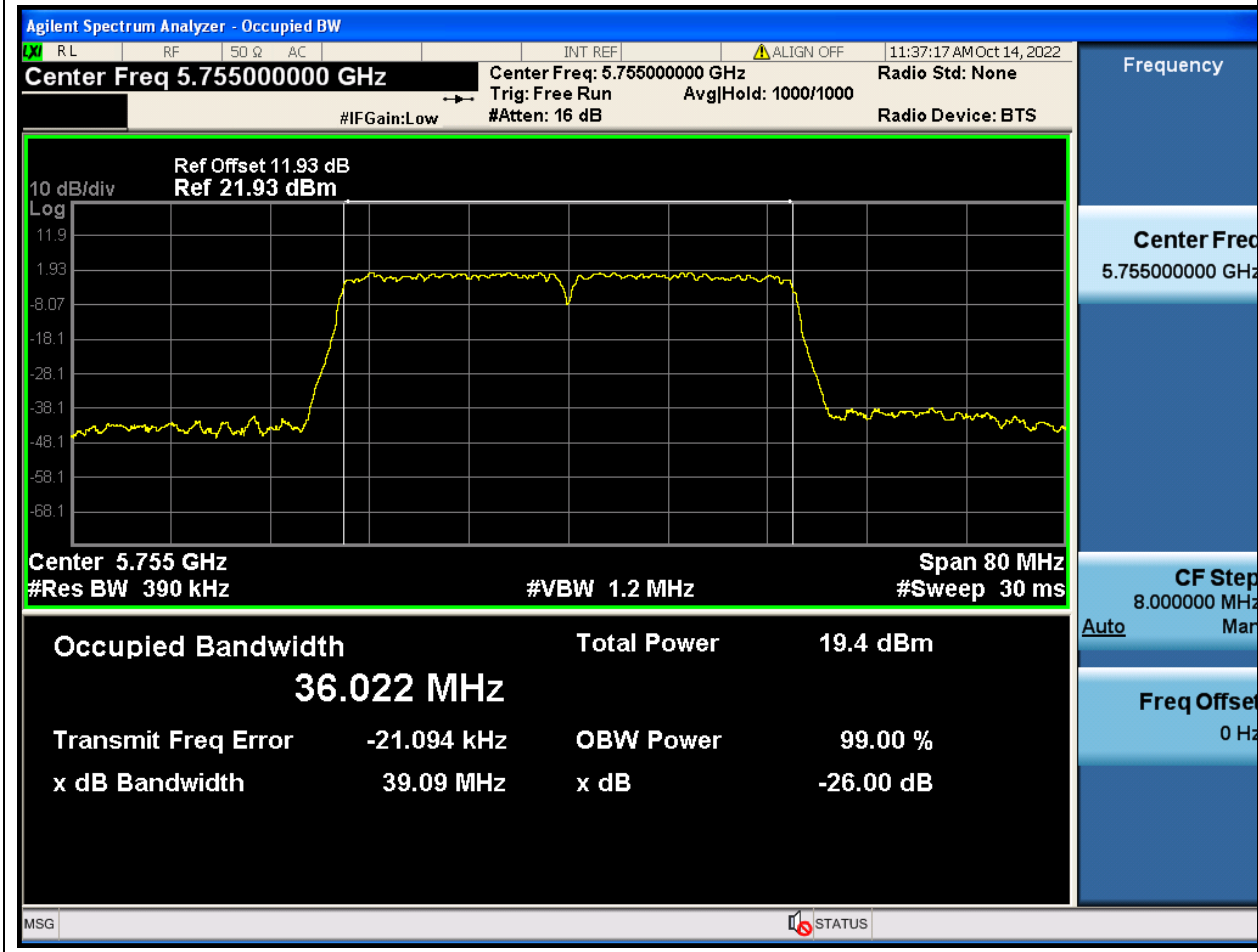

72. 802.11n_40M_U-NII-3_L

72.1. A.2-26dB Bandwidth(NTNV)

Center Frequency (MHz)	XdB Down	RBW (MHz)	Detector	Limit (MHz)	XdB BandWidth (MHz)	Verdict
5755	26	0.39	Peak	0	39.088357	Unknown