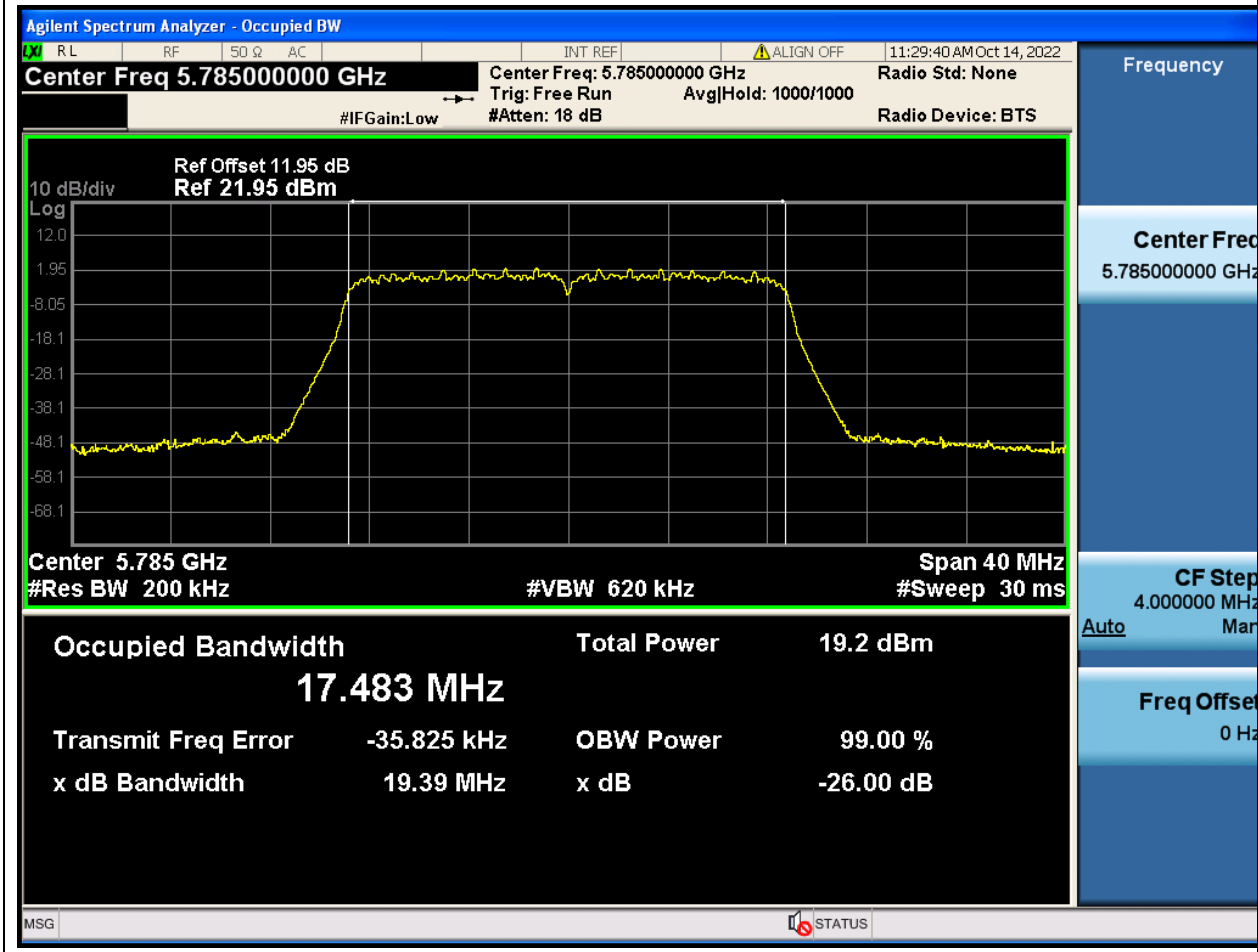

70. 802.11n_20M_U-NII-3_M

70.1. A.2-26dB Bandwidth(NTNV)

Center Frequency (MHz)	XdB Down	RBW (MHz)	Detector	Limit (MHz)	XdB BandWidth (MHz)	Verdict
5785	26	0.2	Peak	0	19.388027	Unknown