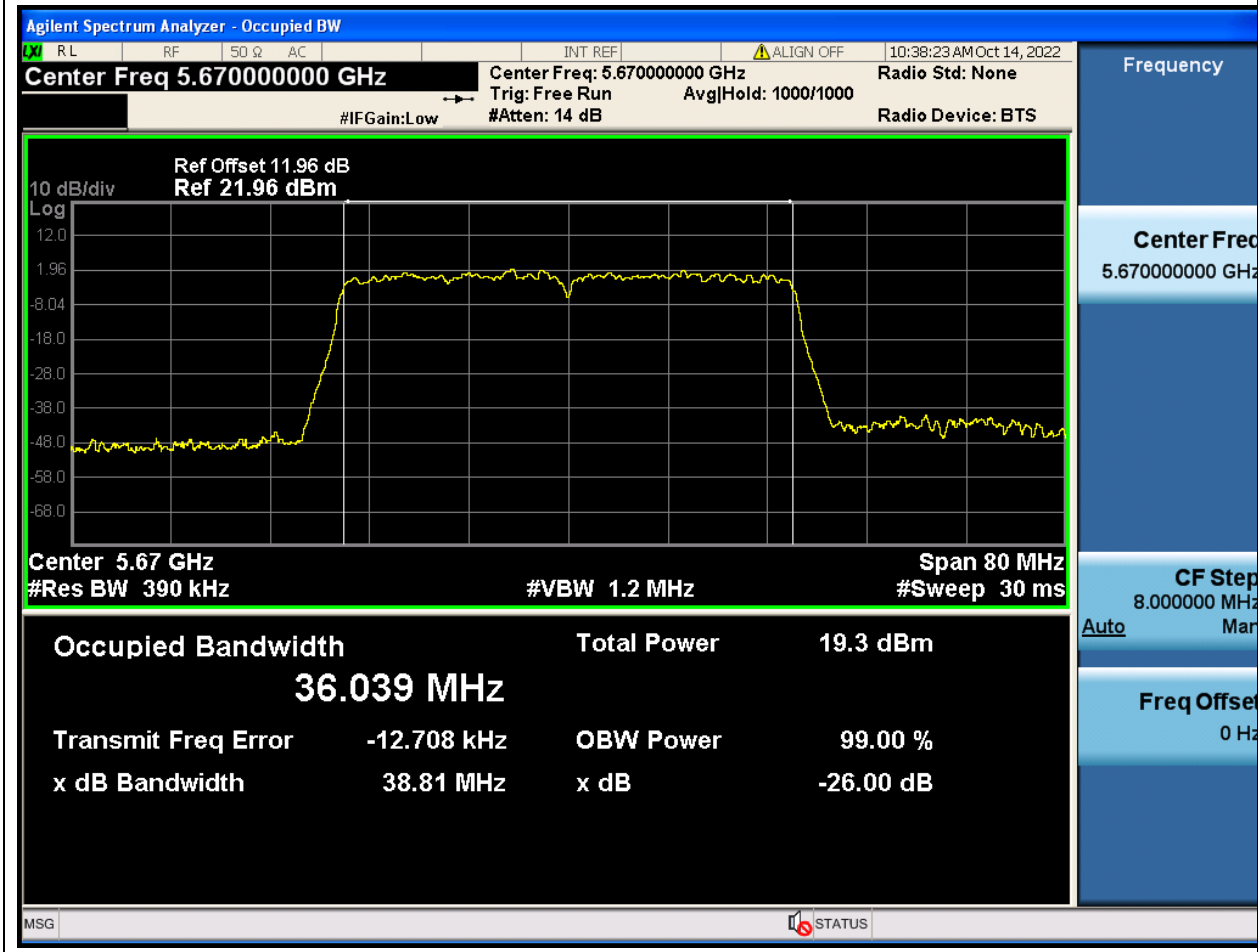

55. 802.11ac_40M_U-NII-2C_H

55.1. A.2-26dB Bandwidth(NTNV)

Center Frequency (MHz)	XdB Down	RBW (MHz)	Detector	Limit (MHz)	XdB BandWidth (MHz)	Verdict
5670	26	0.39	Peak	0	38.808806	Unknow