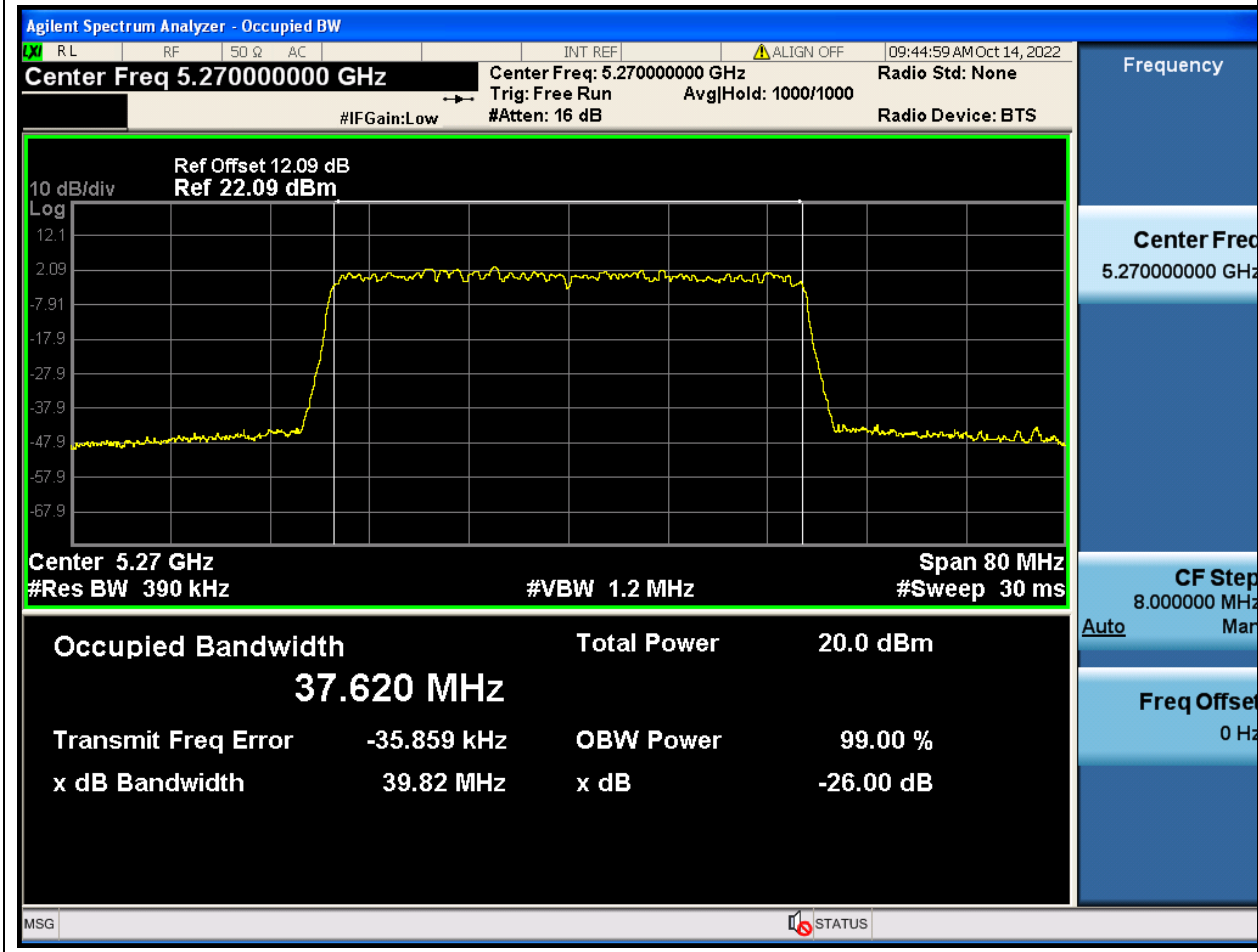

38. 802.11ax_40M_U-NII-2A_L

38.1. A.2-26dB Bandwidth(NTNV)

Center Frequency (MHz)	XdB Down	RBW (MHz)	Detector	Limit (MHz)	XdB BandWidth (MHz)	Verdict
5270	26	0.39	Peak	0	39.817516	Unknown