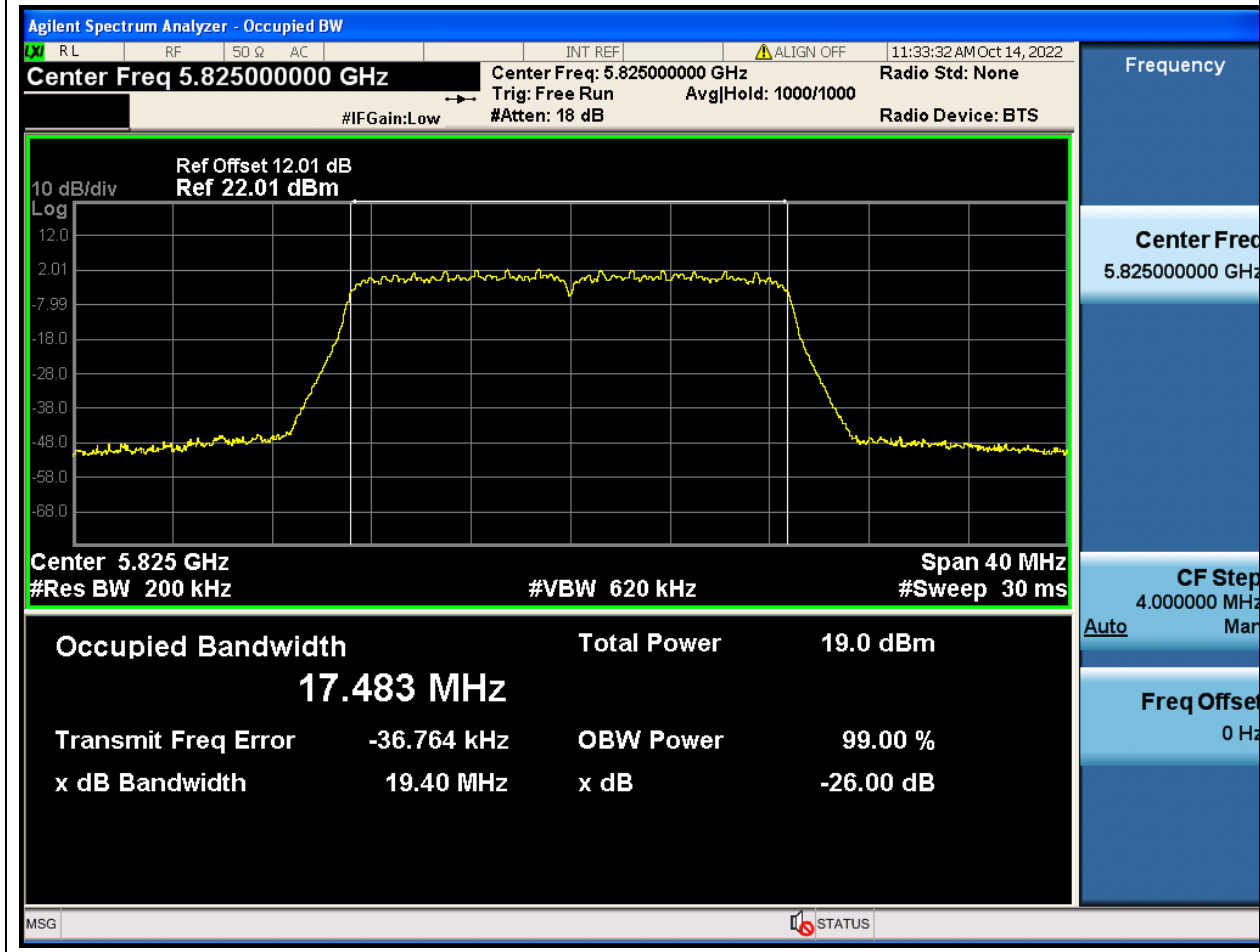

71. 802.11n_20M_U-NII-3_H

71.1. A.2-26dB Bandwidth(NTNV)

Center Frequency (MHz)	XdB Down	RBW (MHz)	Detector	Limit (MHz)	XdB BandWidth (MHz)	Verdict
5825	26	0.2	Peak	0	19.397174	Unknow