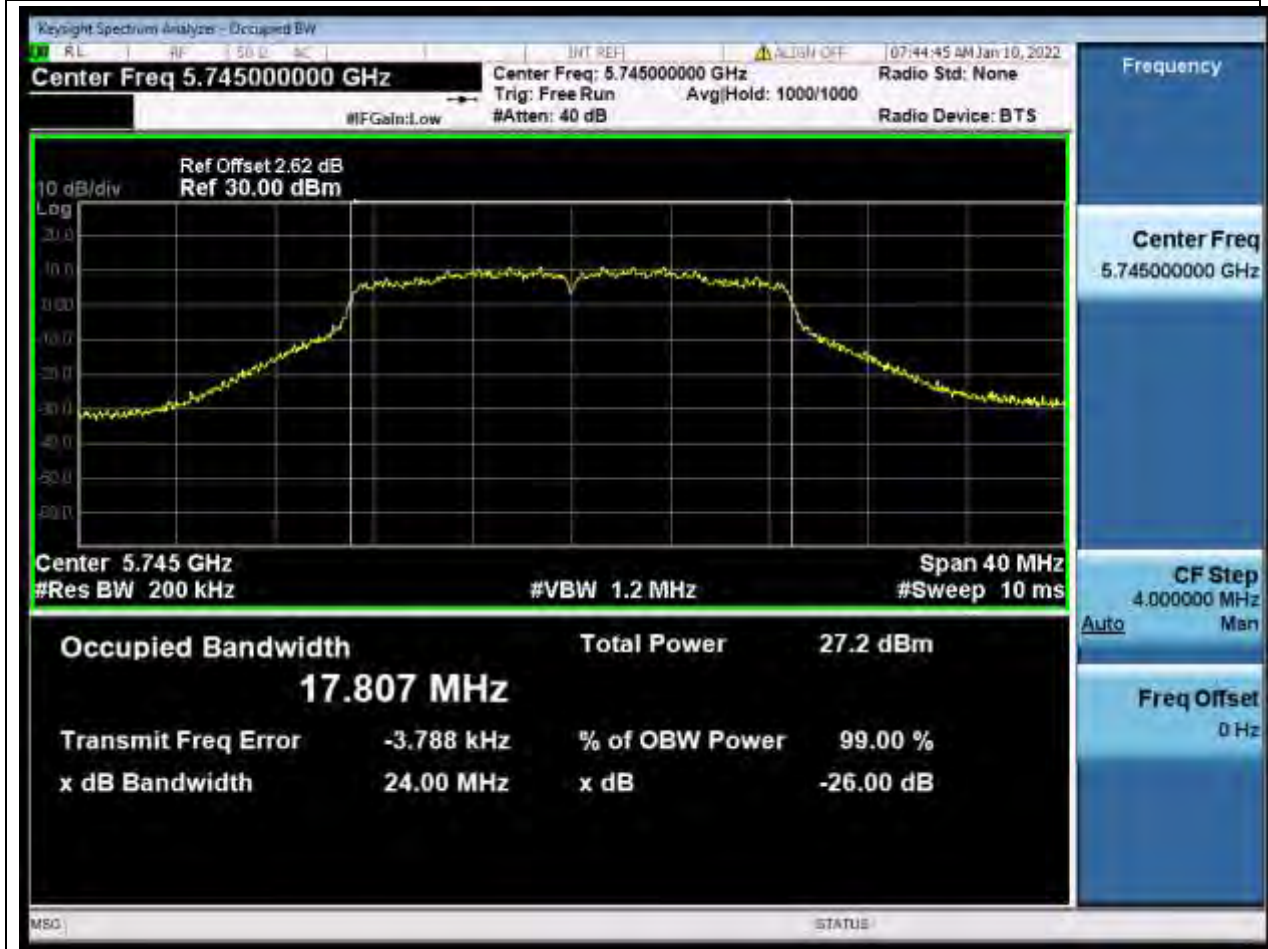

74. 802.11ac_20M_U-NII-3_L

74.1. A.2.2-99% Bandwidth(NTNV)

Center Frequency (MHz)	OBW Power (%)	RBW (MHz)	Detector	Limit (MHz)	OBW (MHz)	Verdict
5745	99	0.2	Peak	0	17.806685	Unknown