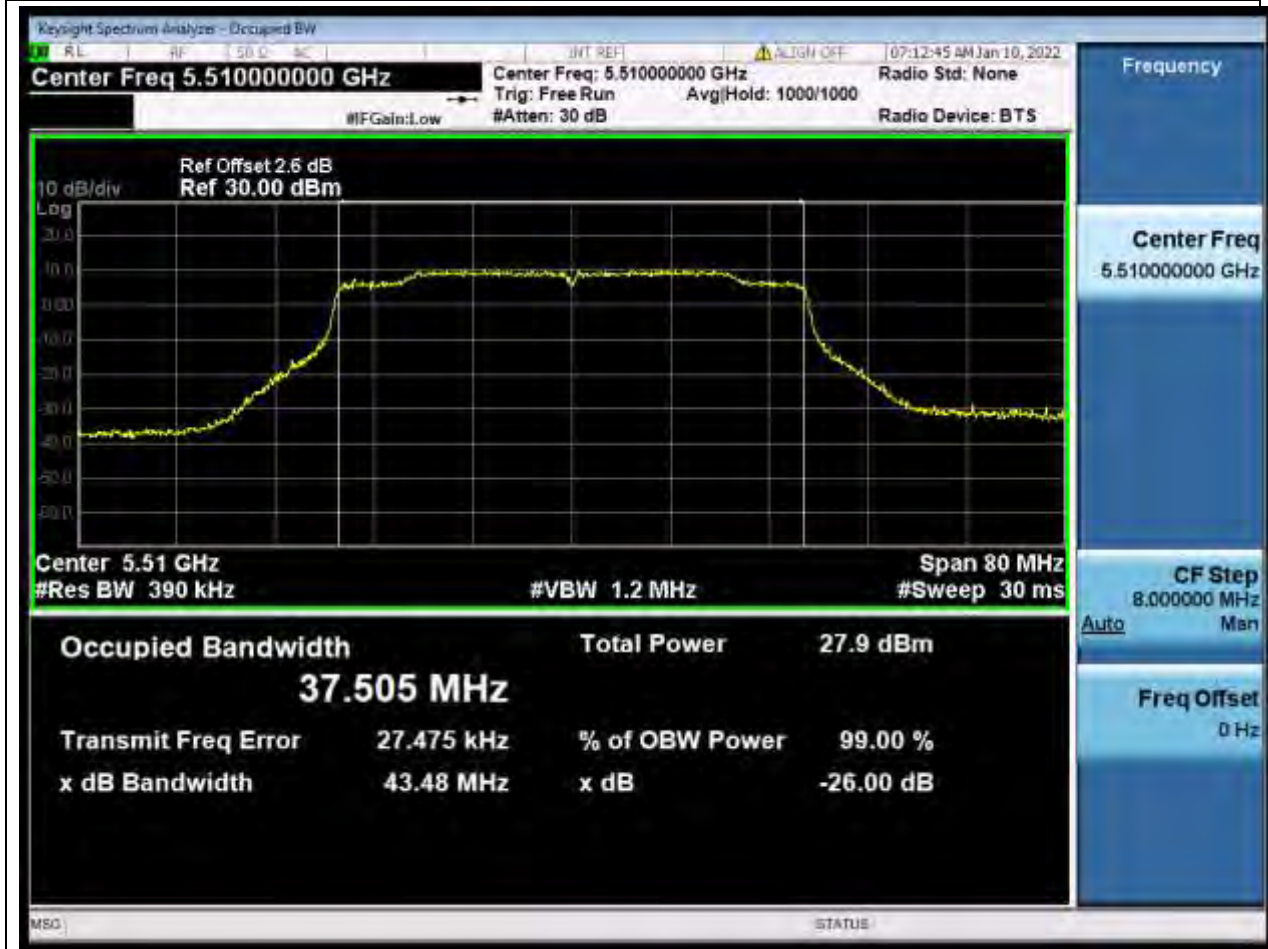

61. 802.11ax_40M_U-NII-2C_L

61.1. A.2-26dB Bandwidth(NTNV)

Center Frequency (MHz)	XdB Down	RBW (MHz)	Detector	Limit (MHz)	XdB BandWidth (MHz)	Verdict
5510	26	0.39	Peak	0	43.476976	Unknown