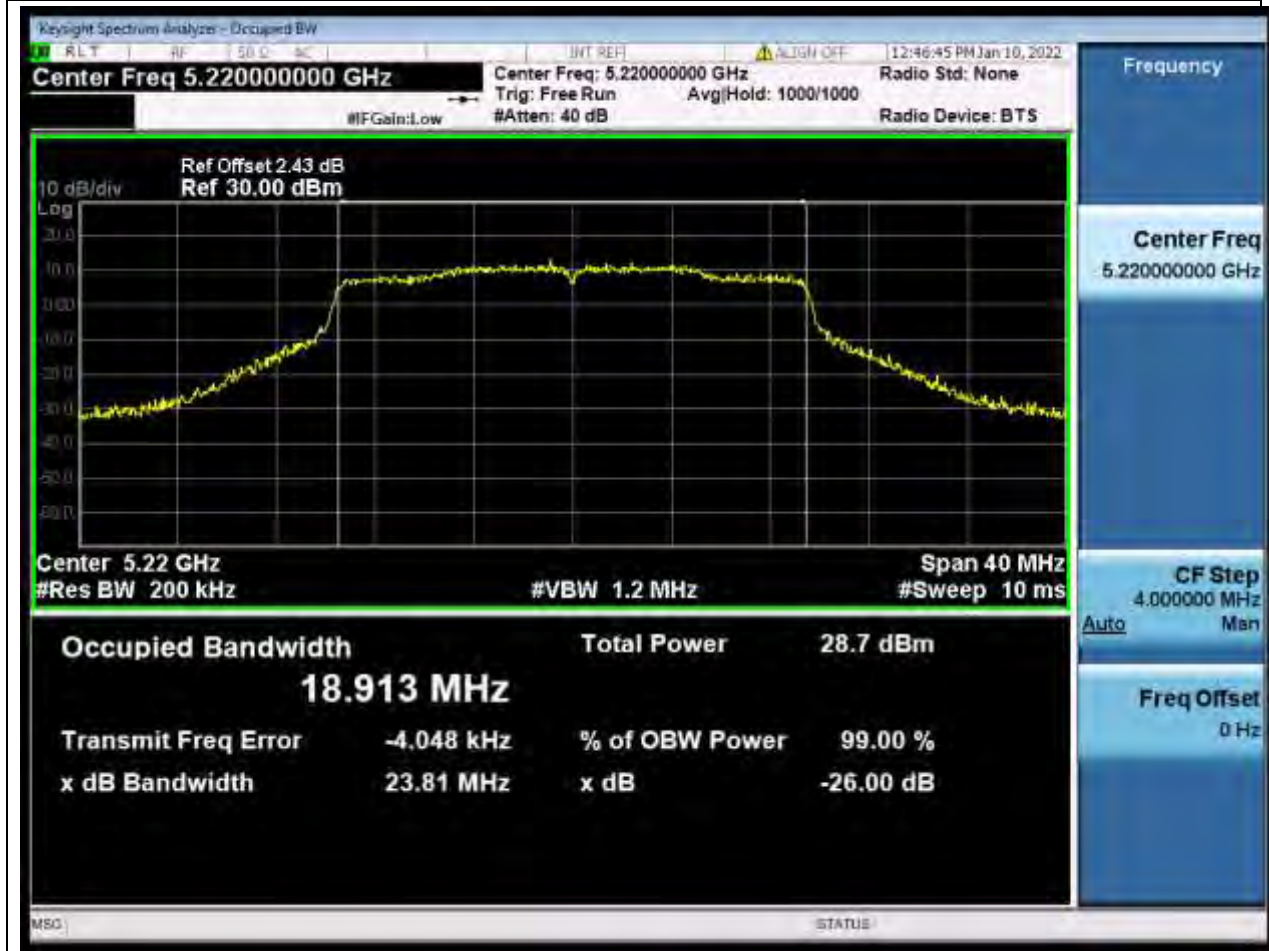

16. 802.11ax_20M_U-NII-1_M

16.1. A.2.2-99% Bandwidth(NTNV)

Center Frequency (MHz)	OBW Power (%)	RBW (MHz)	Detector	Limit (MHz)	OBW (MHz)	Verdict
5220	99	0.2	Peak	0	18.913352	Unknown