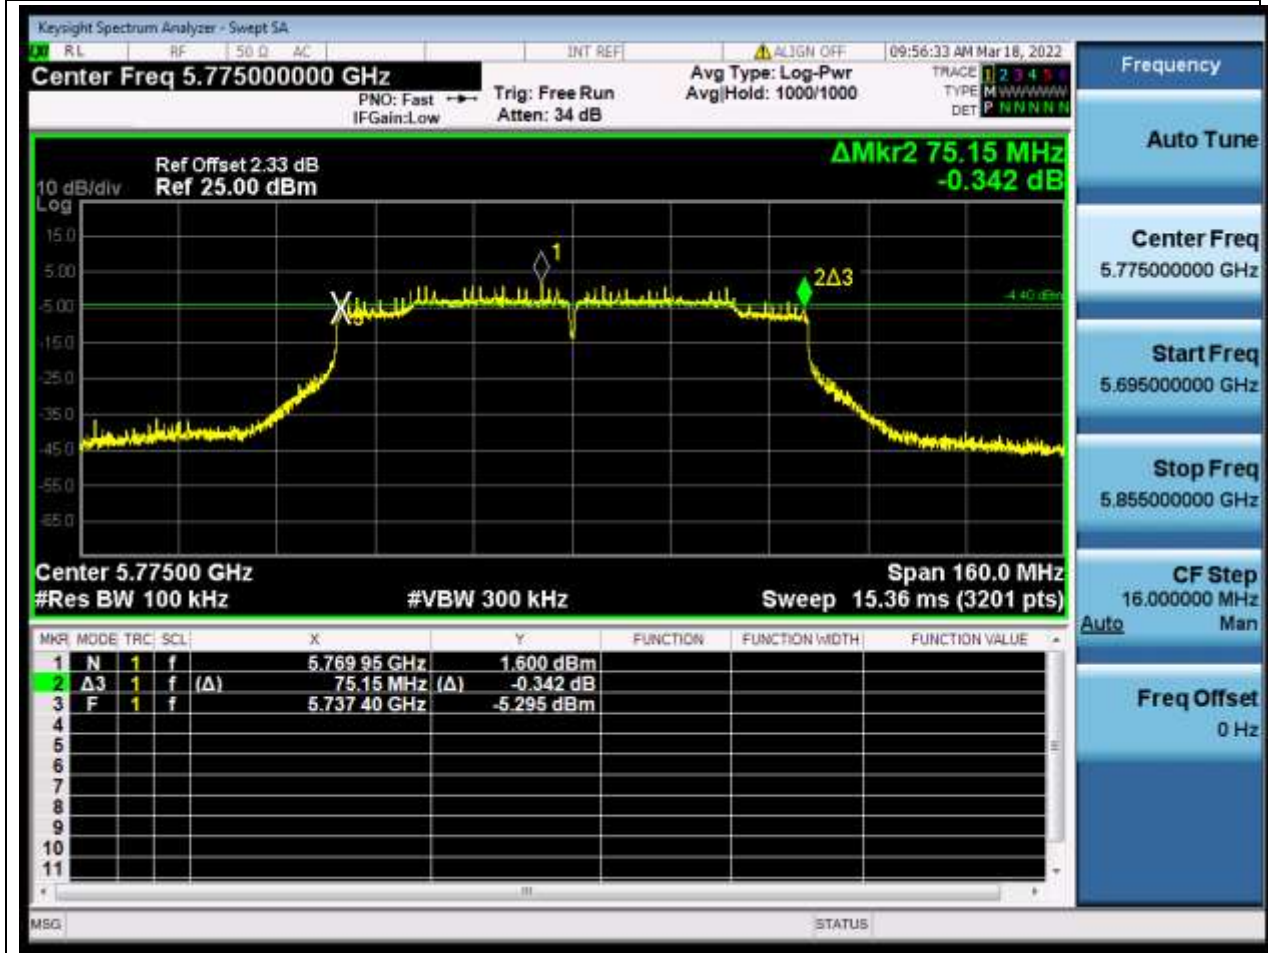

14. 802.11ac_80M_U-NII-3_M

14.1. A.2.1-6dB BandWidth(NTNV)

Center Frequency (MHz)	XdB Down	RBW (MHz)	Detector	Limit (MHz)	XdB BandWidth (MHz)	Verdict
5775	6	0.1	Peak	0.5	75.149902	Pass