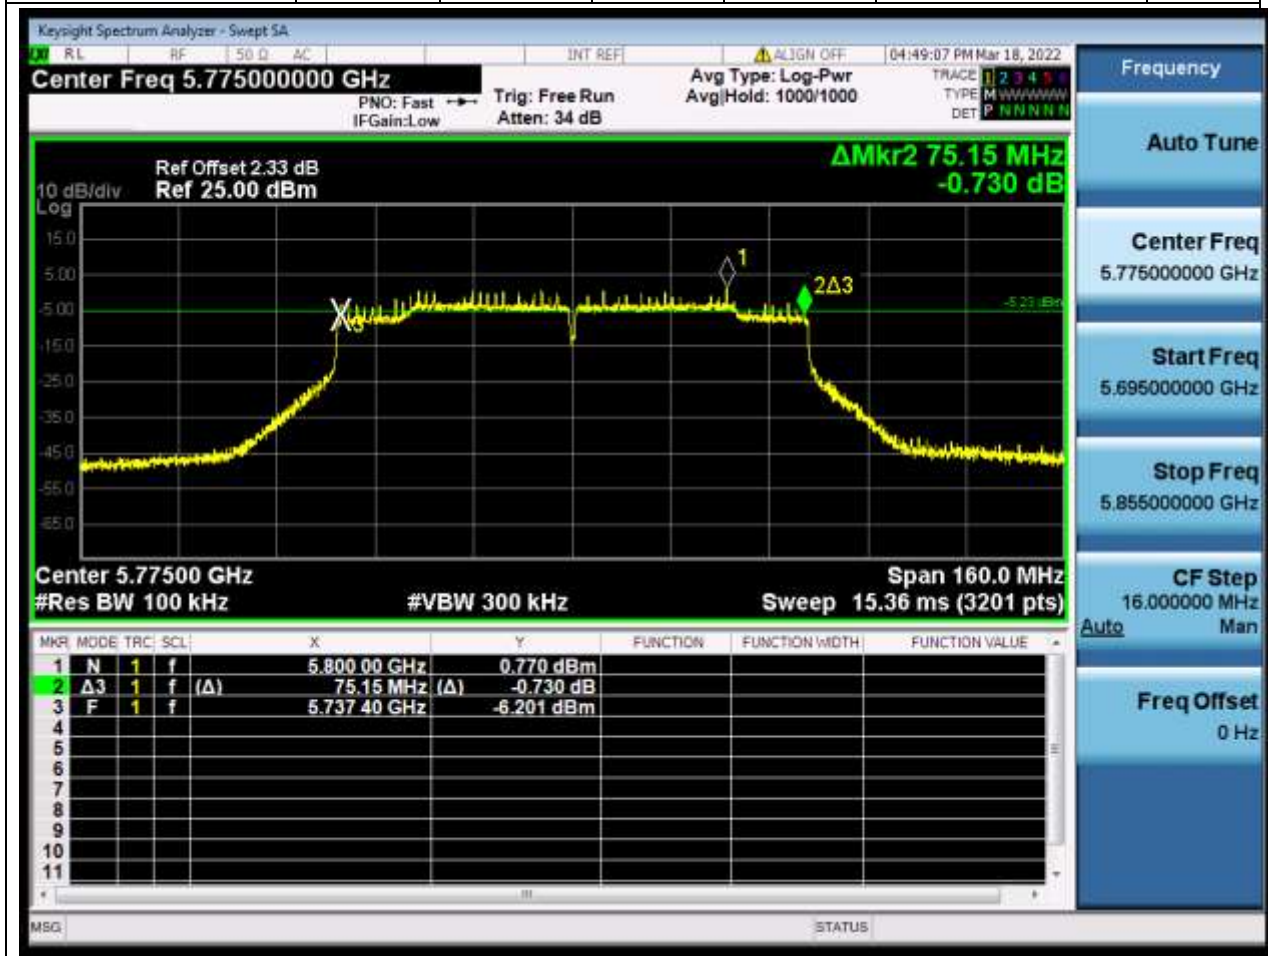

14. 802.11ac_80M_U-NII-3_M

14.1. A.2.1-6dB BandWidth(NTNV)

Center Frequency (MHz)	XdB Down	RBW (MHz)	Detector	Limit (MHz)	XdB BandWidth (MHz)	Verdict
5775	6	0.1	Peak	0.5	75.149902	Pass