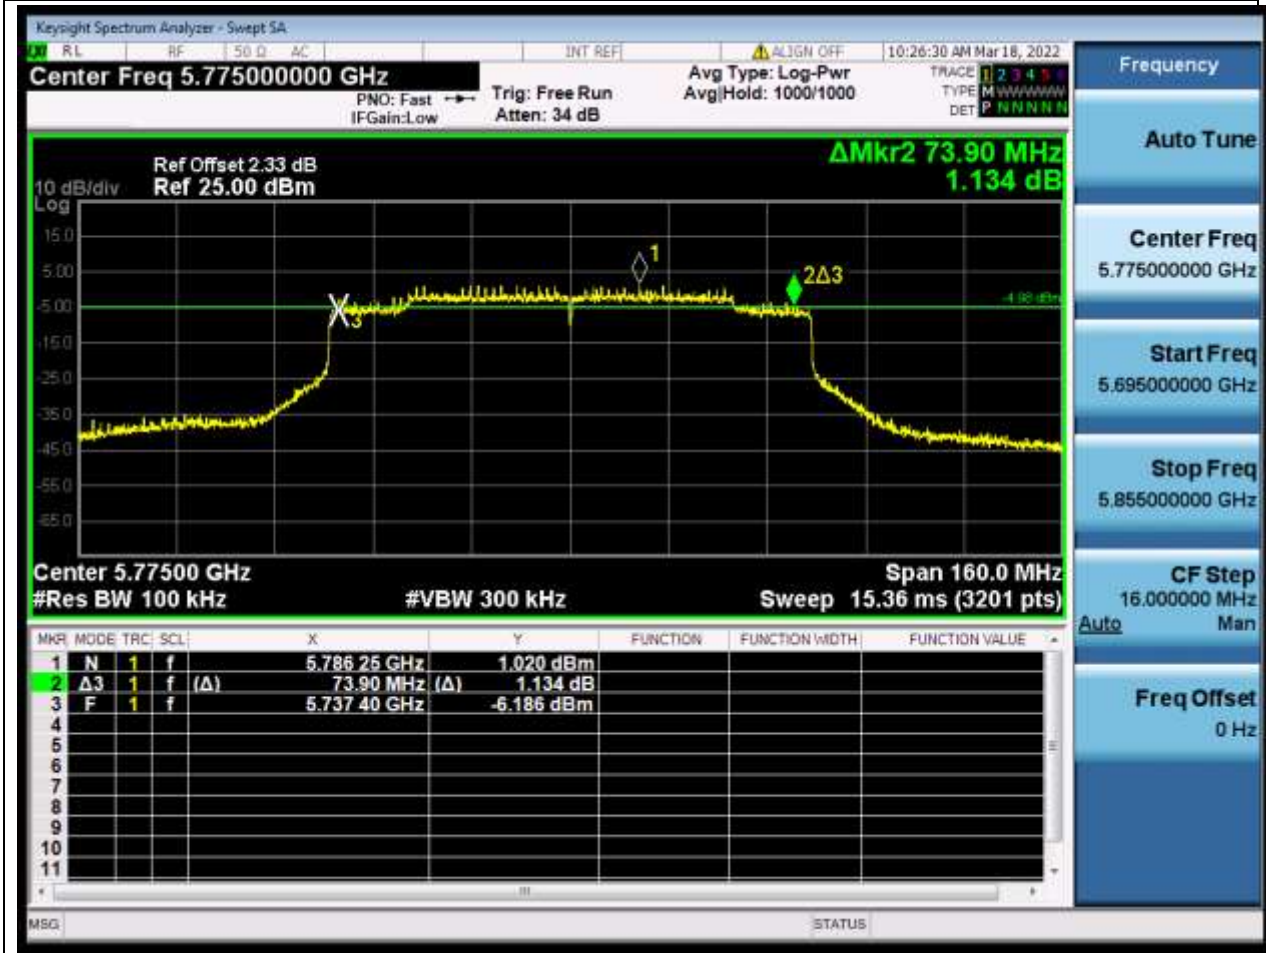

20. 802.11ax_80M_U-NII-3_M

20.1. A.2.1-6dB BandWidth(NTNV)

Center Frequency (MHz)	XdB Down	RBW (MHz)	Detector	Limit (MHz)	XdB BandWidth (MHz)	Verdict
5775	6	0.1	Peak	0.5	73.899902	Pass