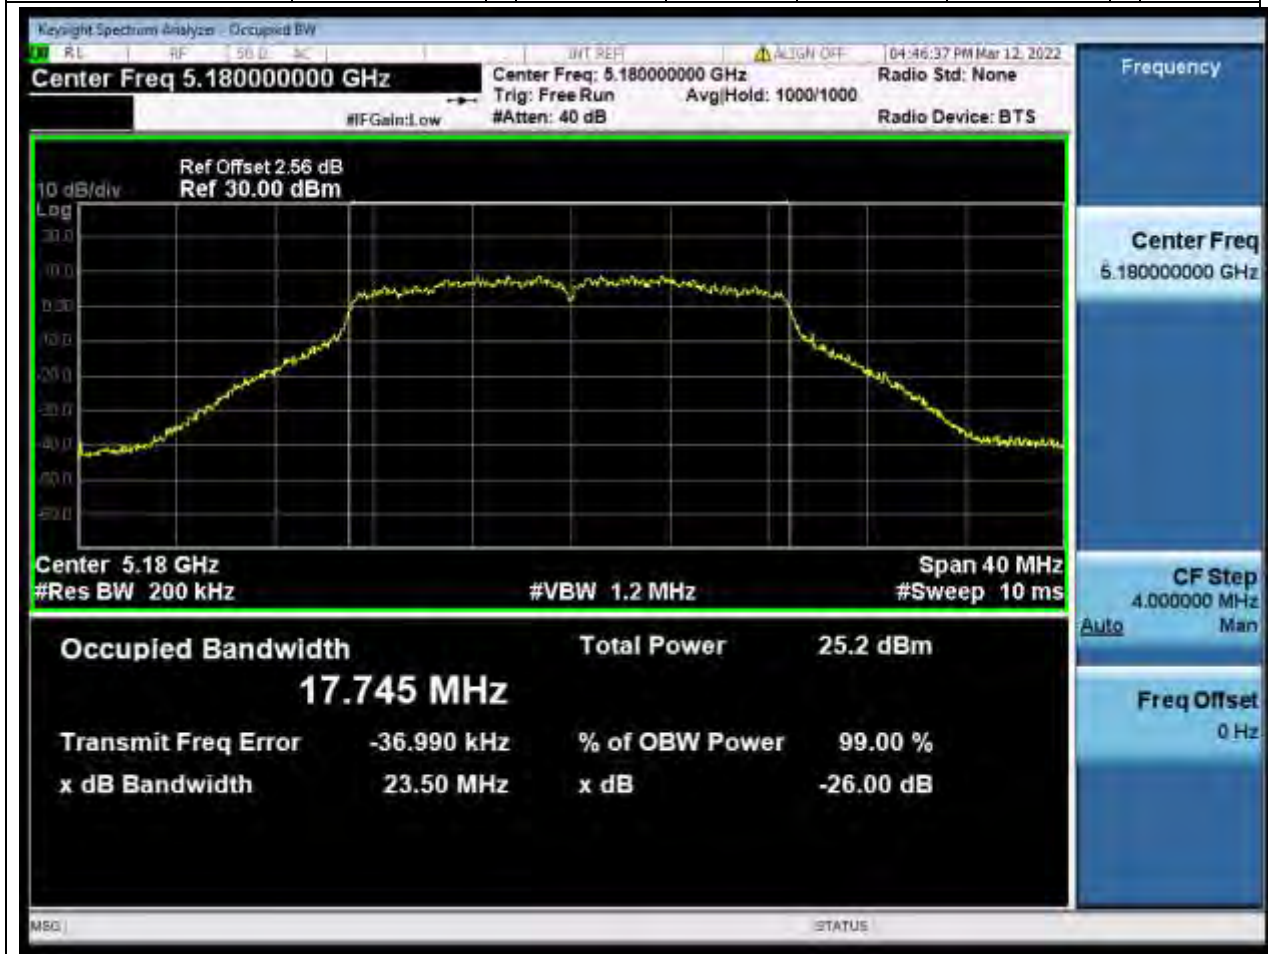

4. 802.11n_20M_U-NII-1_L

4.1. A.2.2-99% Bandwidth(NTNV)

Center Frequency (MHz)	OBW Power (%)	RBW (MHz)	Detector	Limit (MHz)	OBW (MHz)	Verdict
5180	99	0.2	Peak	0	17.744893	Unknown