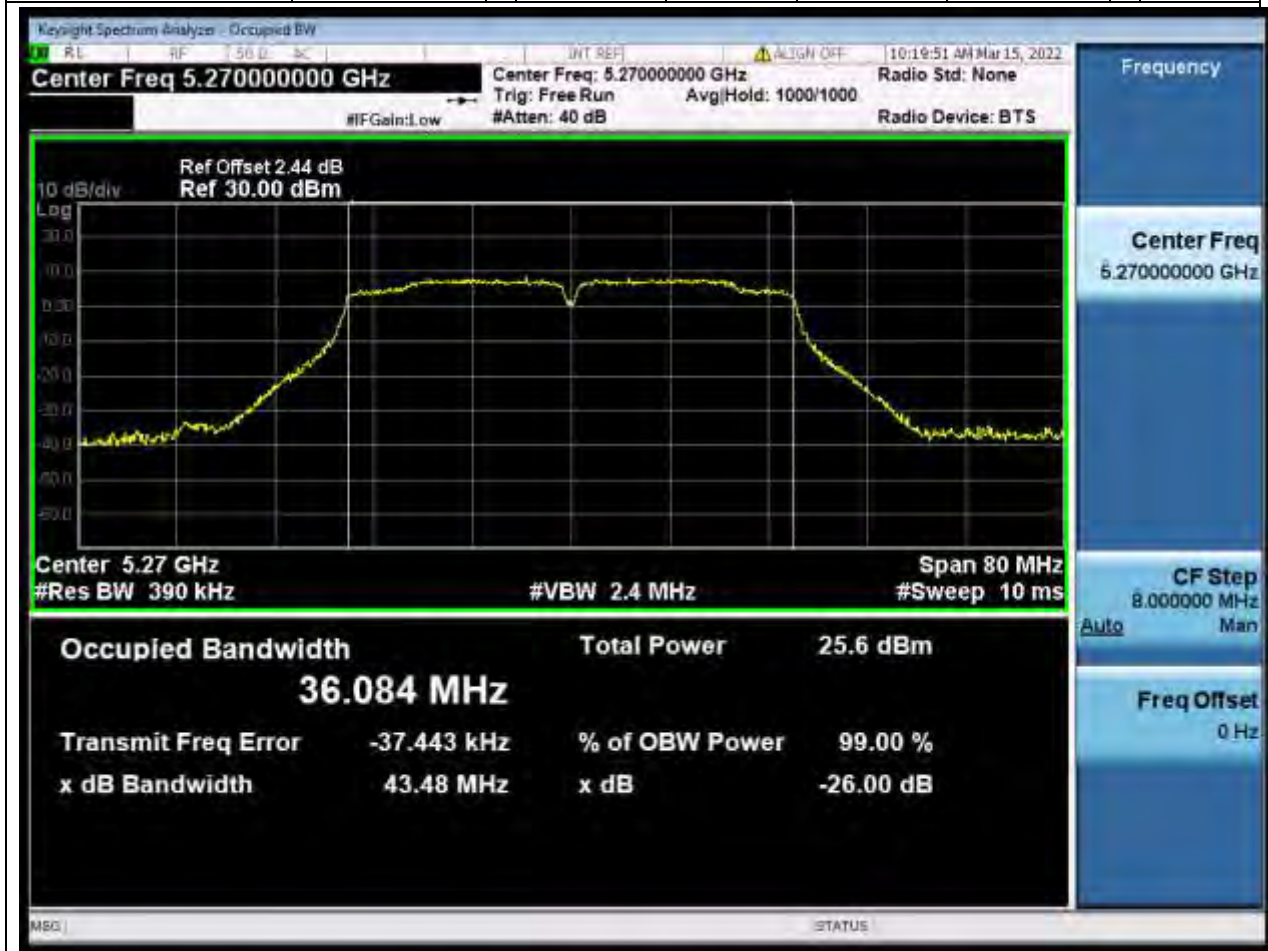

29. 802.11n_40M_U-NII-2A_L

29.1. A.2.2-99% Bandwidth(NTNV)

Center Frequency (MHz)	OBW Power (%)	RBW (MHz)	Detector	Limit (MHz)	OBW (MHz)	Verdict
5270	99	0.39	Peak	0	36.084256	Unknown