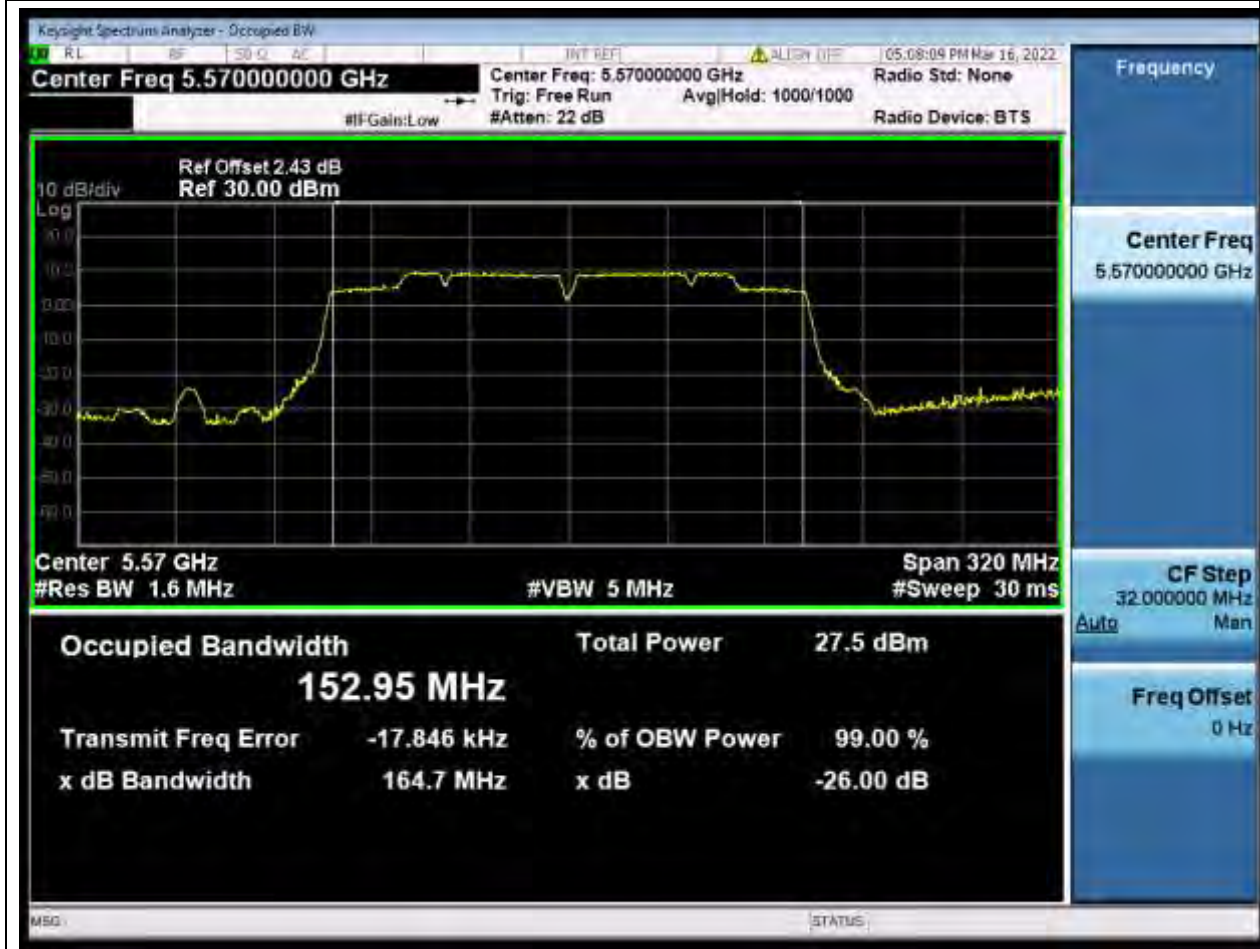

60. 802.11ac_160M_U-NII-2C_M

60.1. A.2-26dB Bandwidth(NTNV)

Center Frequency (MHz)	XdB Down	RBW (MHz)	Detector	Limit (MHz)	XdB BandWidth (MHz)	Verdict
5570	26	1.6	Peak	0	164.736648	Unknow