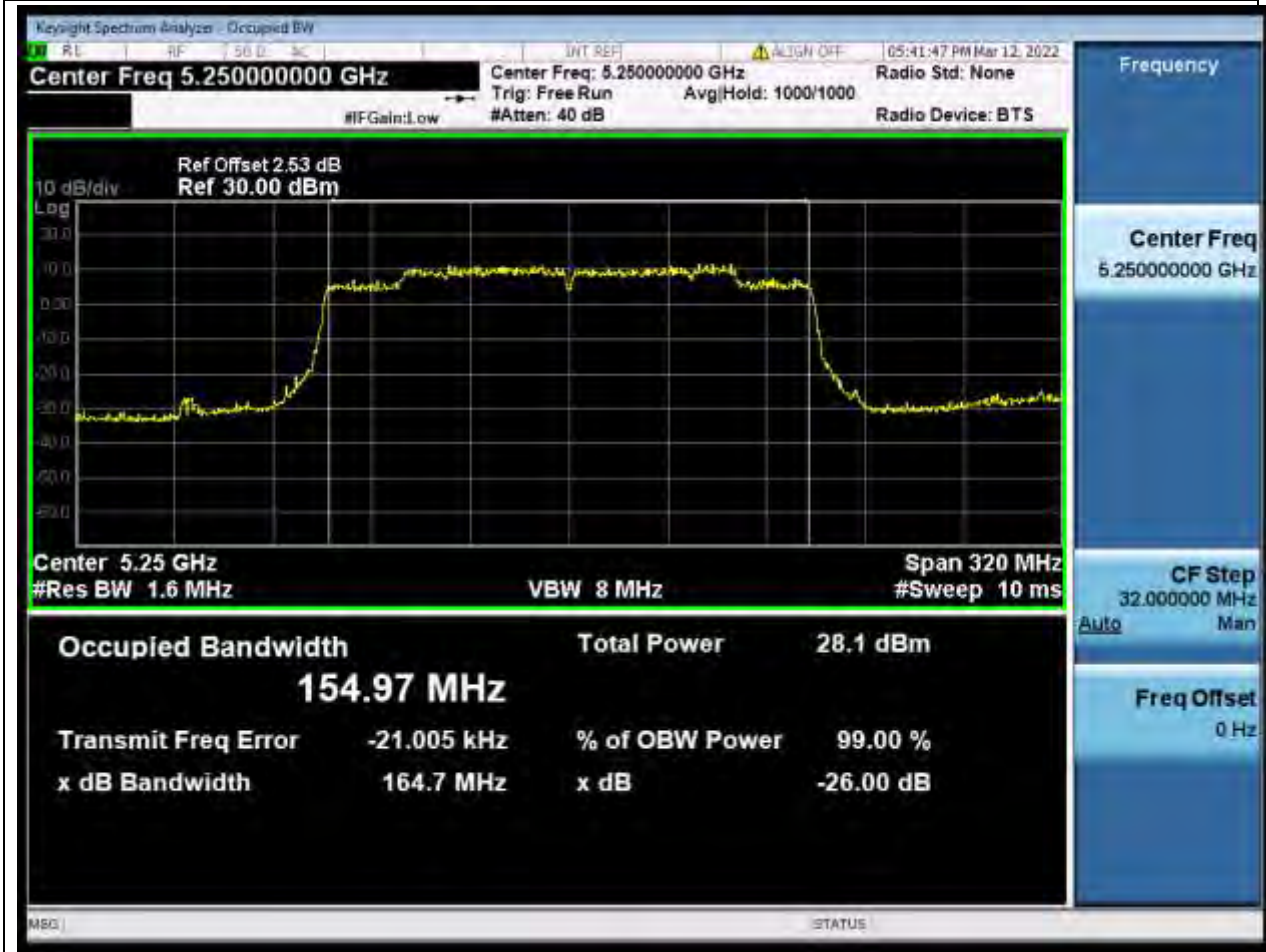

22. 802.11ax_160M_U-NII-2A_M

22.1. A.2.2-99% Bandwidth(NTNV)

Center Frequency (MHz)	OBW Power (%)	RBW (MHz)	Detector	Limit (MHz)	OBW (MHz)	Verdict
5250	99	1.6	Peak	0	154.965101	Unknown