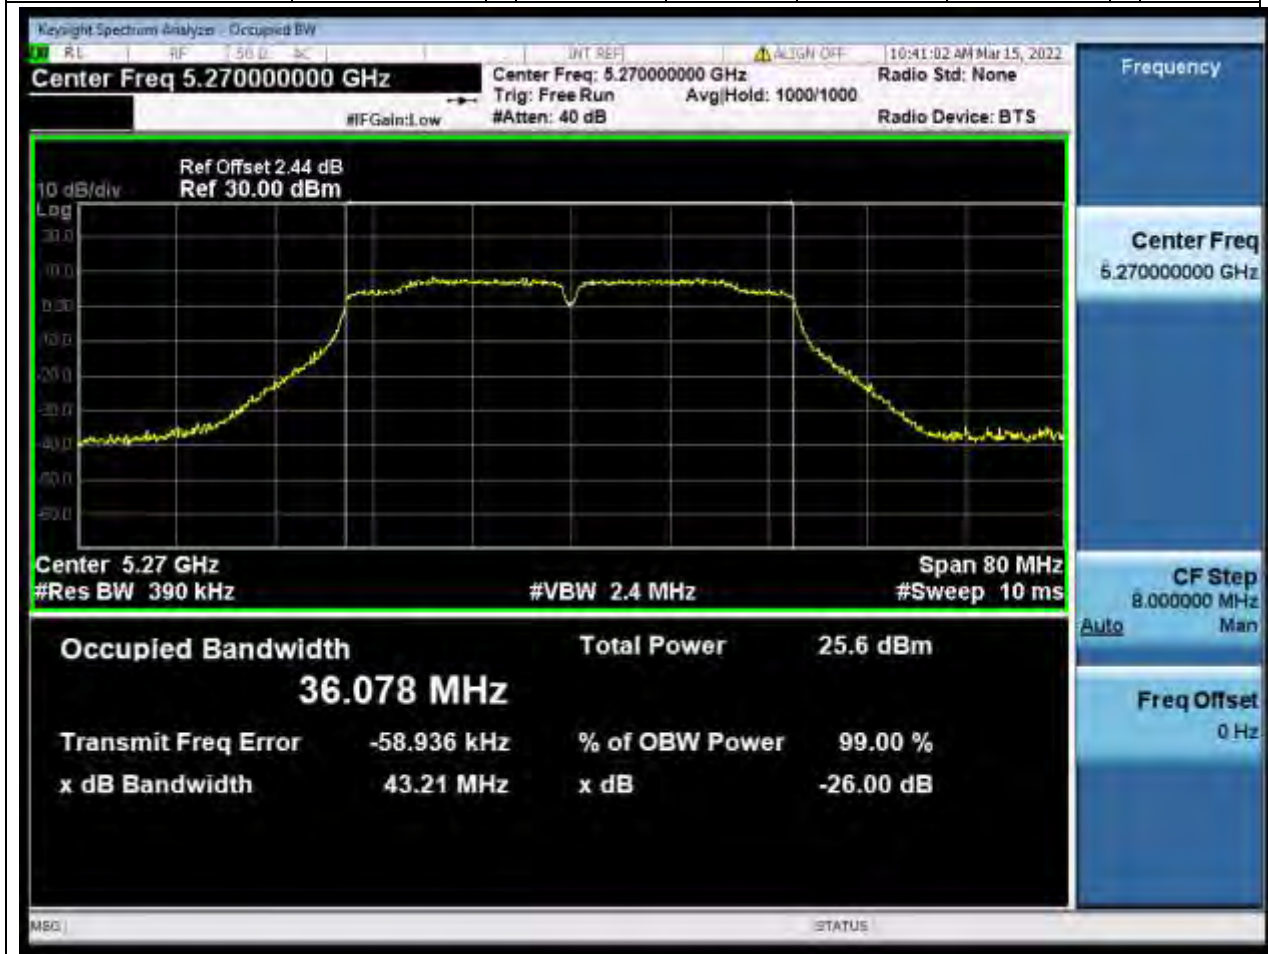

34. 802.11ac_40M_U-NII-2A_L

34.1. A.2.2-99% Bandwidth(NTNV)

Center Frequency (MHz)	OBW Power (%)	RBW (MHz)	Detector	Limit (MHz)	OBW (MHz)	Verdict
5270	99	0.39	Peak	0	36.077621	Unknown