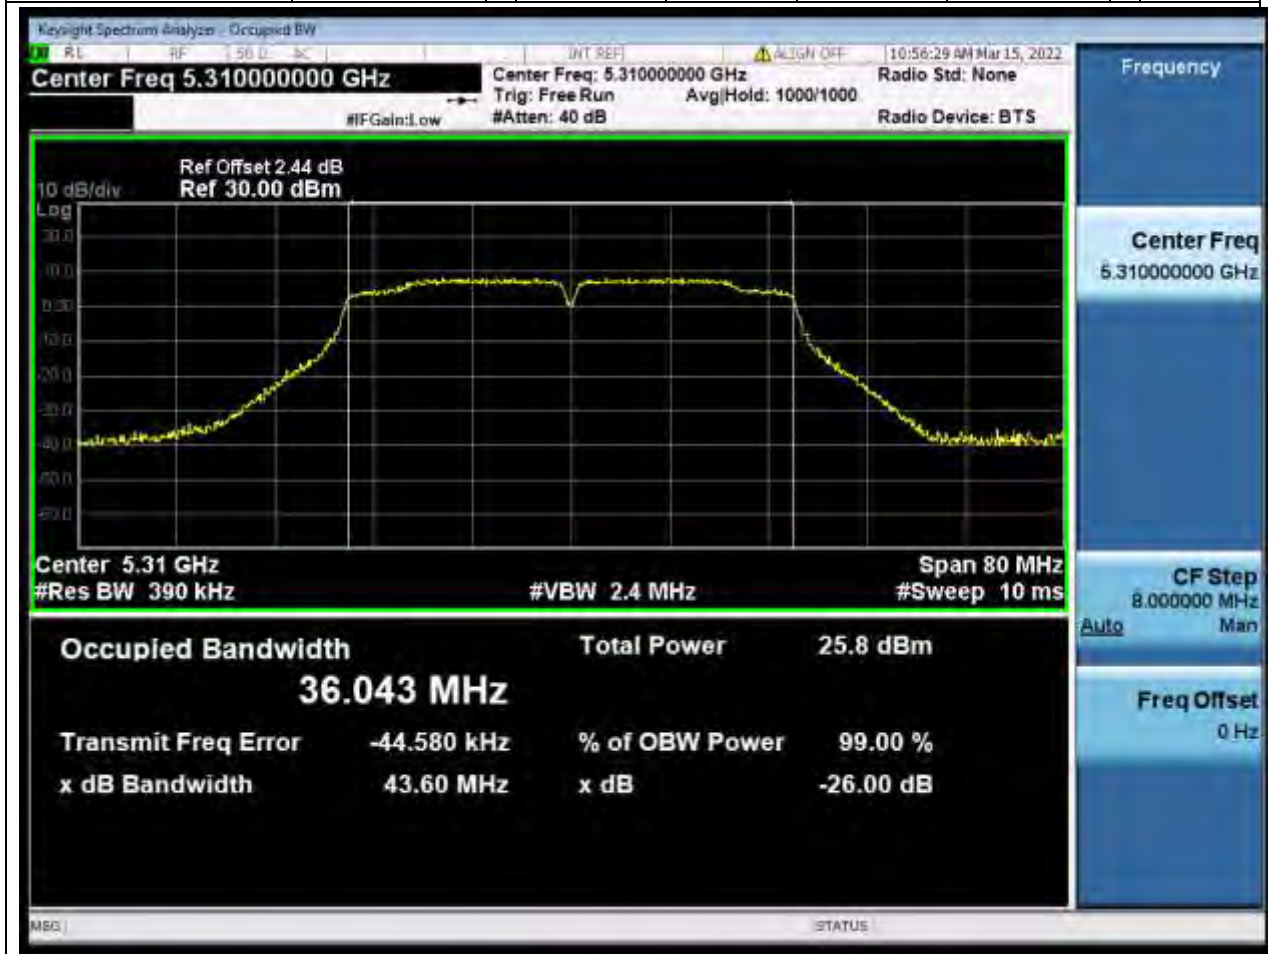

35. 802.11ac_40M_U-NII-2A_H

35.1. A.2.2-99% Bandwidth(NTNV)

Center Frequency (MHz)	OBW Power (%)	RBW (MHz)	Detector	Limit (MHz)	OBW (MHz)	Verdict
5310	99	0.39	Peak	0	36.042926	Unknown