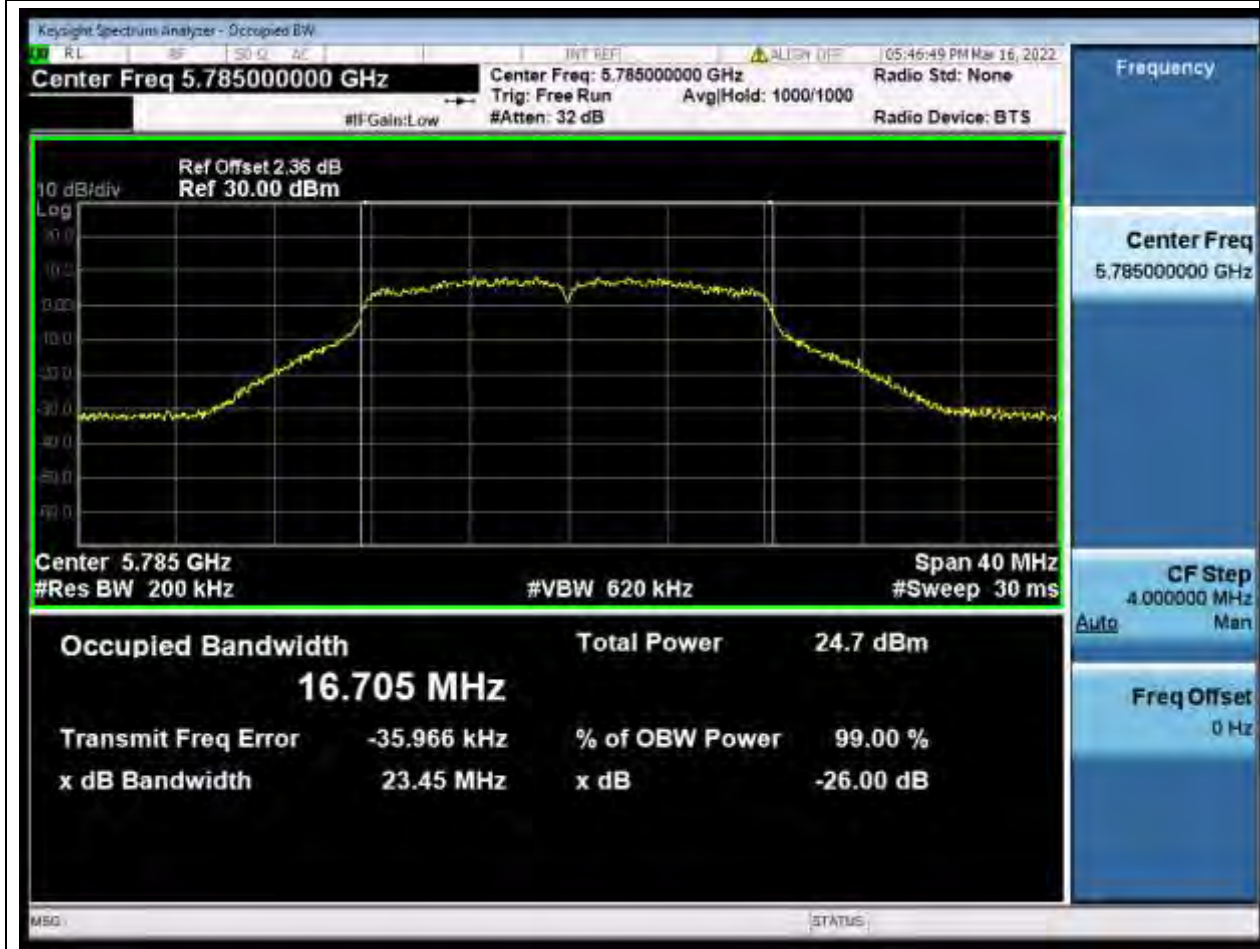

71. 802.11a_20M_U-NII-3_M

71.1. A.2-26dB Bandwidth(NTNV)

Center Frequency (MHz)	XdB Down	RBW (MHz)	Detector	Limit (MHz)	XdB BandWidth (MHz)	Verdict
5785	26	0.2	Peak	0	23.445402	Unknow