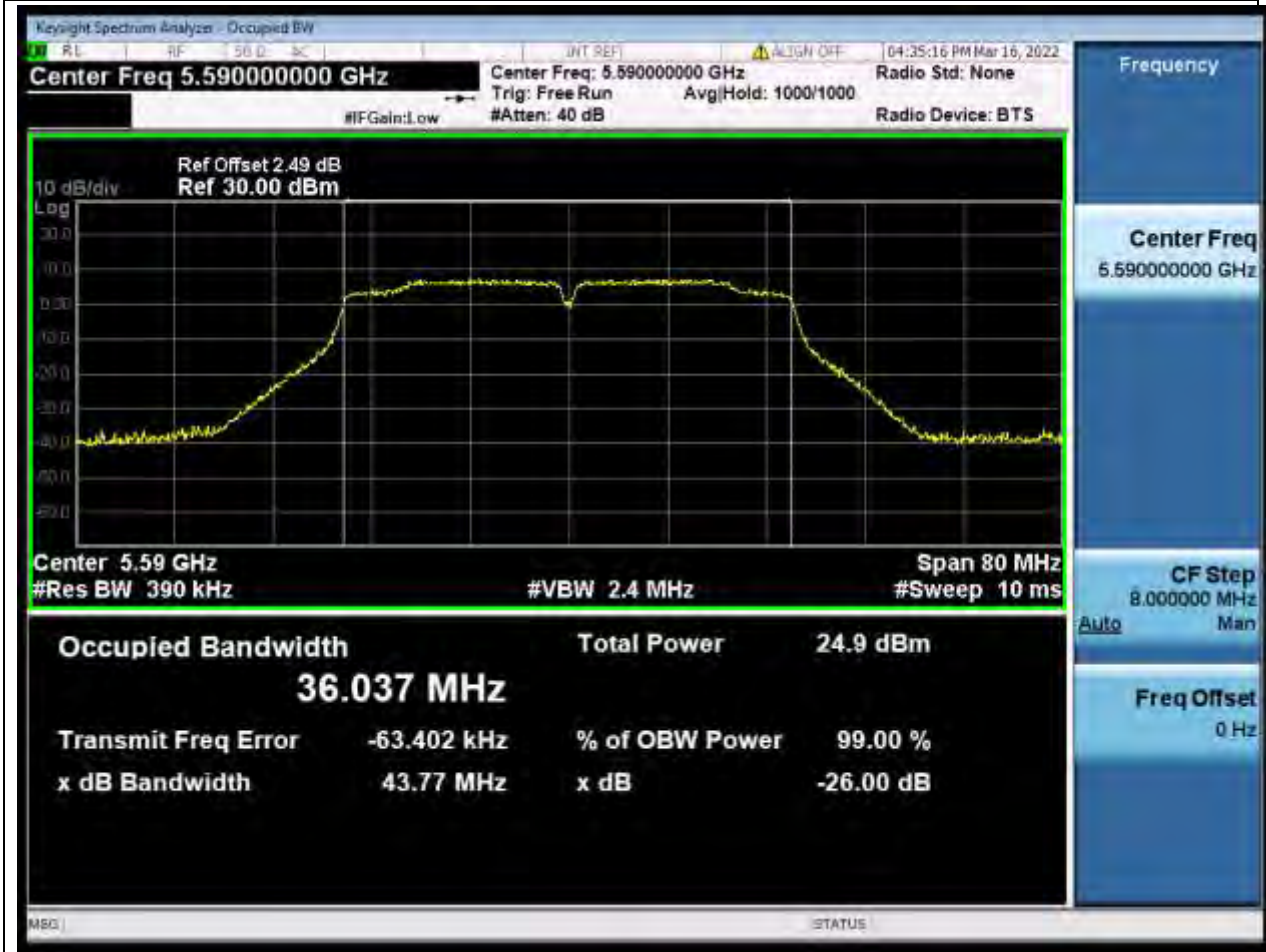

50. 802.11n_40M_U-NII-2C_M

50.1. A.2.2-99% Bandwidth(NTNV)

Center Frequency (MHz)	OBW Power (%)	RBW (MHz)	Detector	Limit (MHz)	OBW (MHz)	Verdict
5590	99	0.39	Peak	0	36.036541	Unknow