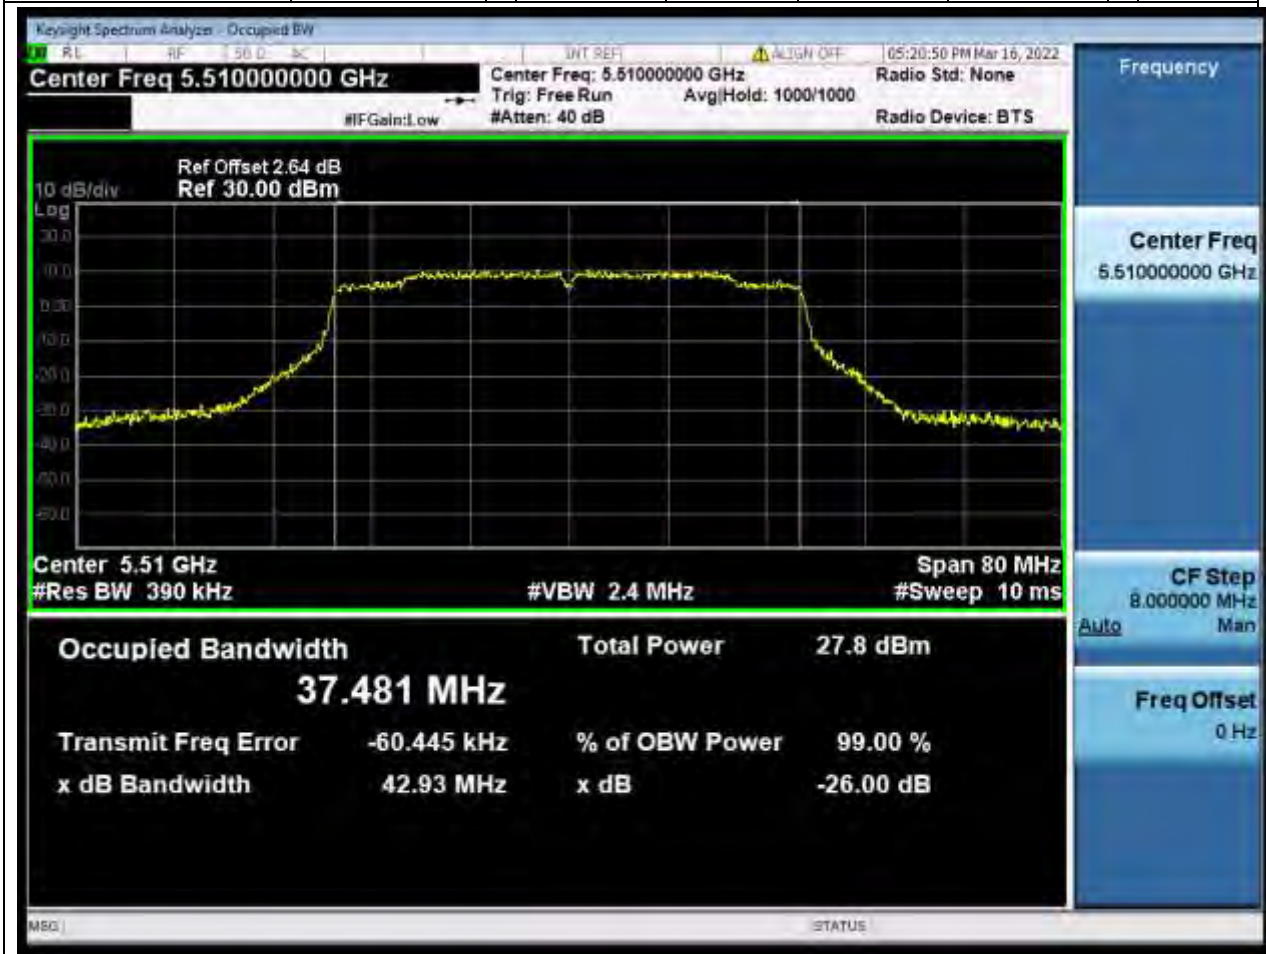

64. 802.11ax_40M_U-NII-2C_L

64.1. A.2.2-99% Bandwidth(NTNV)

Center Frequency (MHz)	OBW Power (%)	RBW (MHz)	Detector	Limit (MHz)	OBW (MHz)	Verdict
5510	99	0.39	Peak	0	37.48145	Unknown