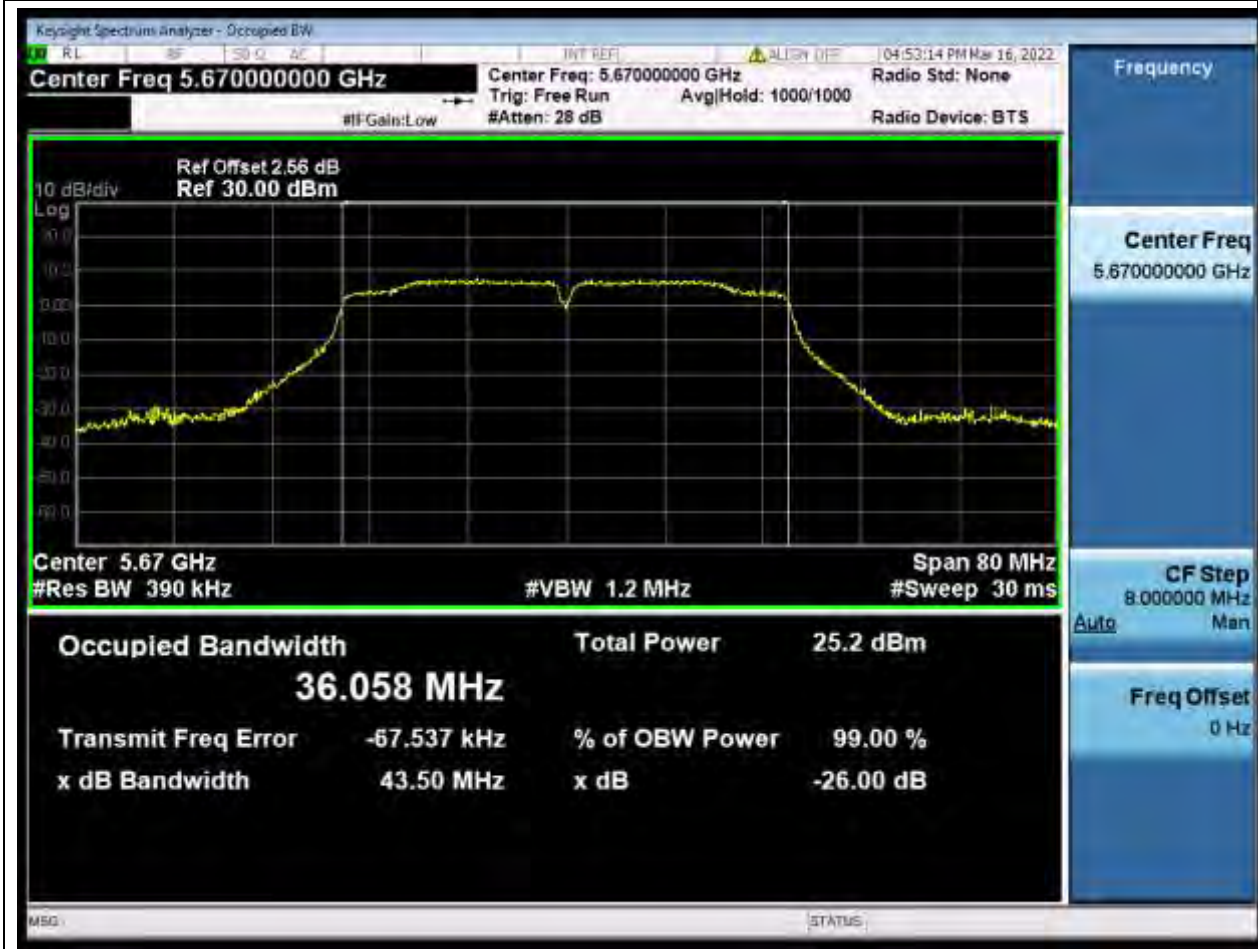

57. 802.11ac_40M_U-NII-2C_H

57.1. A.2-26dB Bandwidth(NTNV)

Center Frequency (MHz)	XdB Down	RBW (MHz)	Detector	Limit (MHz)	XdB BandWidth (MHz)	Verdict
5670	26	0.39	Peak	0	43.500727	Unknow