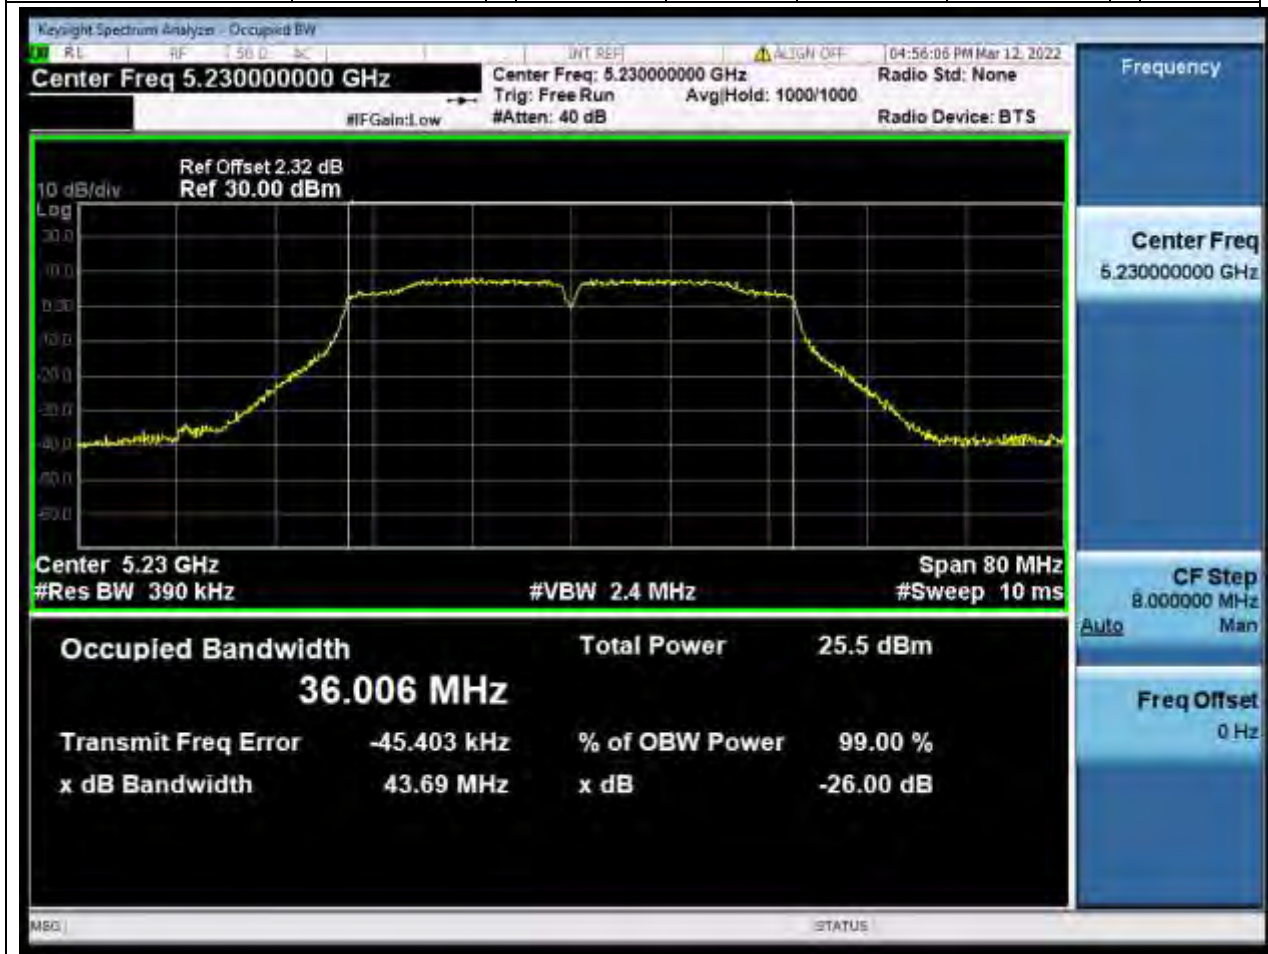

8. 802.11n_40M_U-NII-1_H

8.1. A.2.2-99% Bandwidth(NTNV)

Center Frequency (MHz)	OBW Power (%)	RBW (MHz)	Detector	Limit (MHz)	OBW (MHz)	Verdict
5230	99	0.39	Peak	0	36.005671	Unknown