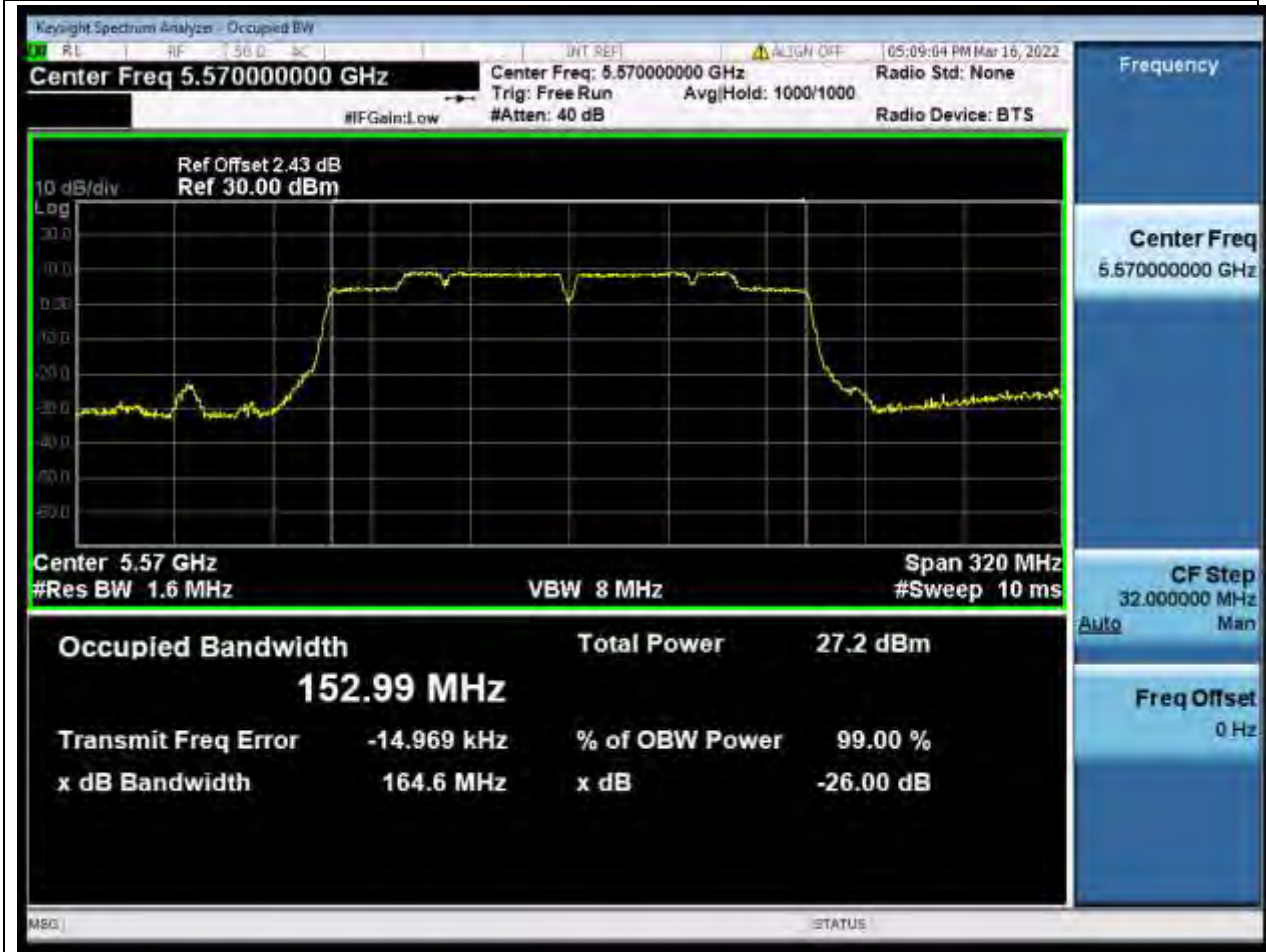

60. 802.11ac_160M_U-NII-2C_M

60.1. A.2.2-99% Bandwidth(NTNV)

Center Frequency (MHz)	OBW Power (%)	RBW (MHz)	Detector	Limit (MHz)	OBW (MHz)	Verdict
5570	99	1.6	Peak	0	152.990024	Unknown