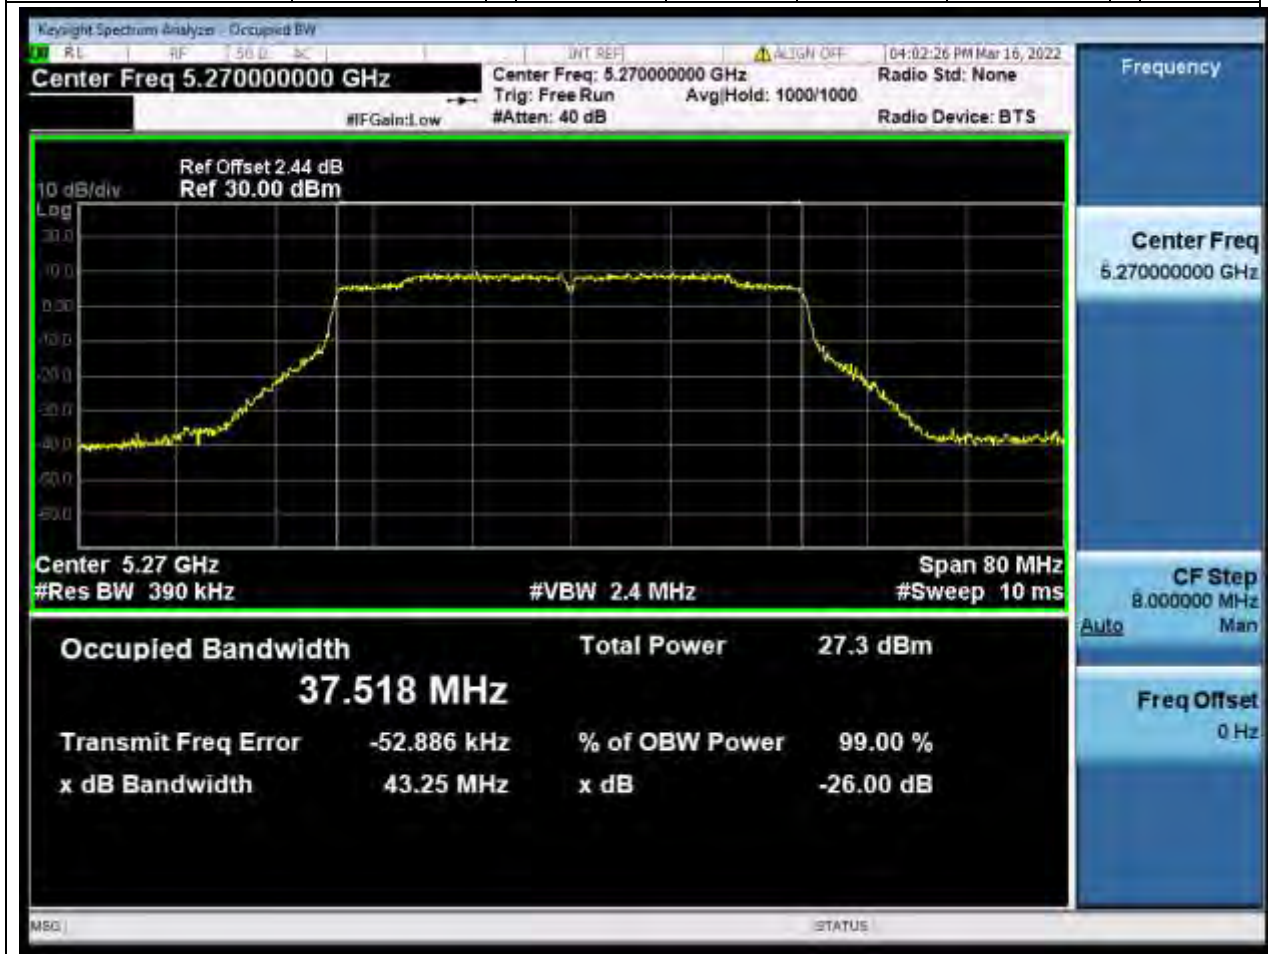

40. 802.11ax_40M_U-NII-2A_L

40.1. A.2.2-99% Bandwidth(NTNV)

Center Frequency (MHz)	OBW Power (%)	RBW (MHz)	Detector	Limit (MHz)	OBW (MHz)	Verdict
5270	99	0.39	Peak	0	37.518106	Unknow