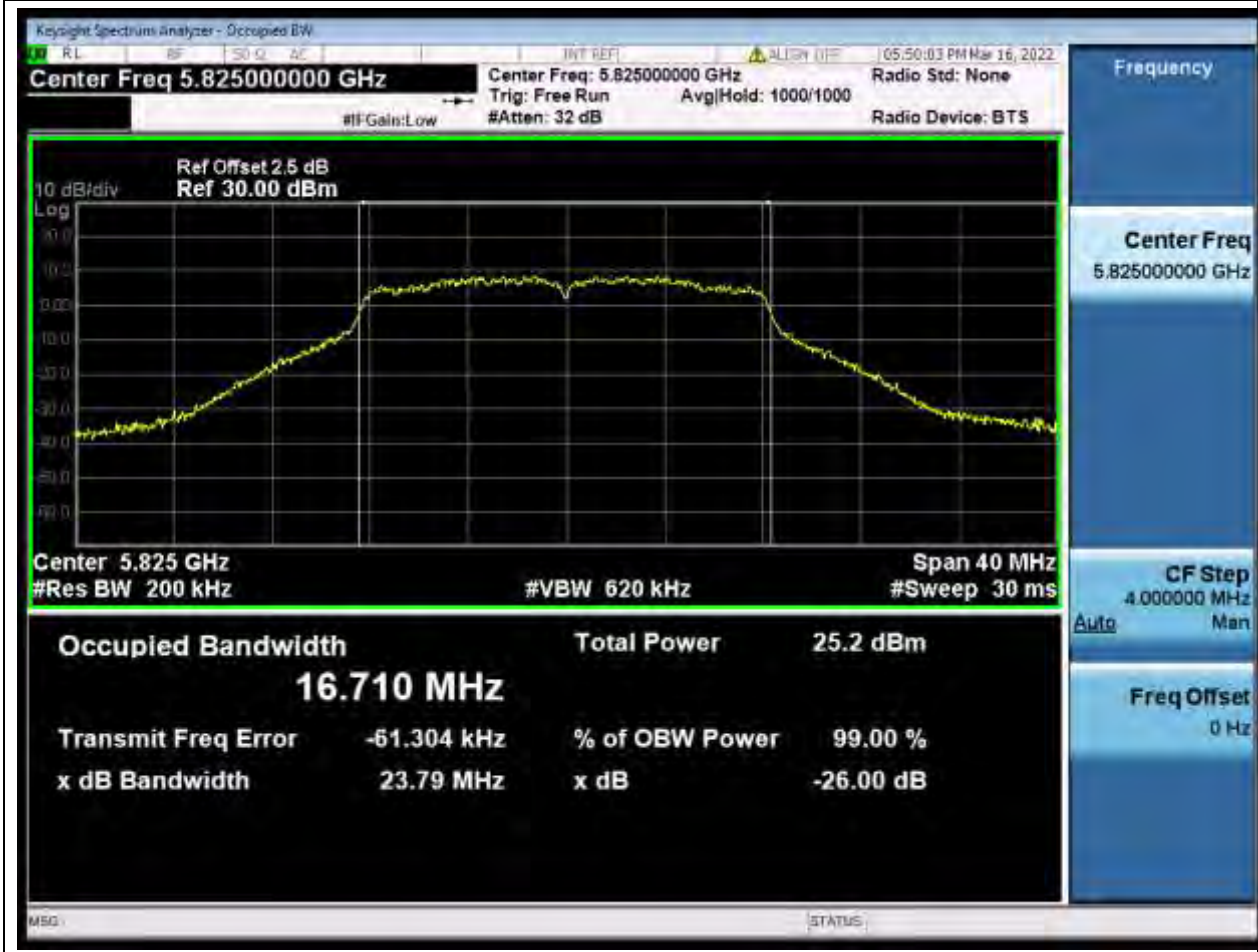

72. 802.11a_20M_U-NII-3_H

72.1. A.2-26dB Bandwidth(NTNV)

Center Frequency (MHz)	XdB Down	RBW (MHz)	Detector	Limit (MHz)	XdB BandWidth (MHz)	Verdict
5825	26	0.2	Peak	0	23.79483	Unknow