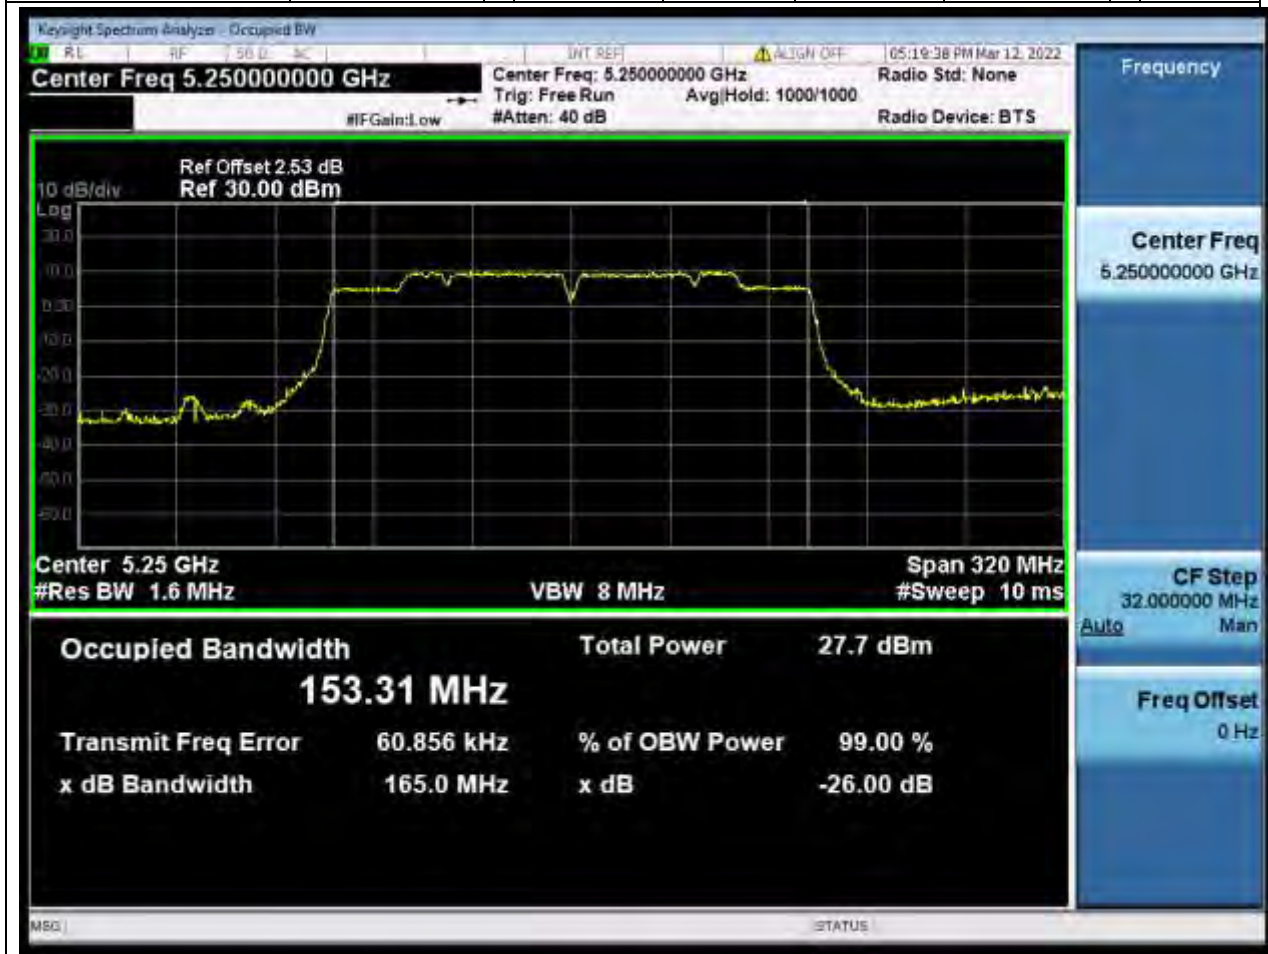

15. 802.11ac_160M_U-NII-2A_M

15.1. A.2.2-99% Bandwidth(NTNV)

Center Frequency (MHz)	OBW Power (%)	RBW (MHz)	Detector	Limit (MHz)	OBW (MHz)	Verdict
5250	99	1.6	Peak	0	153.308087	Unknown