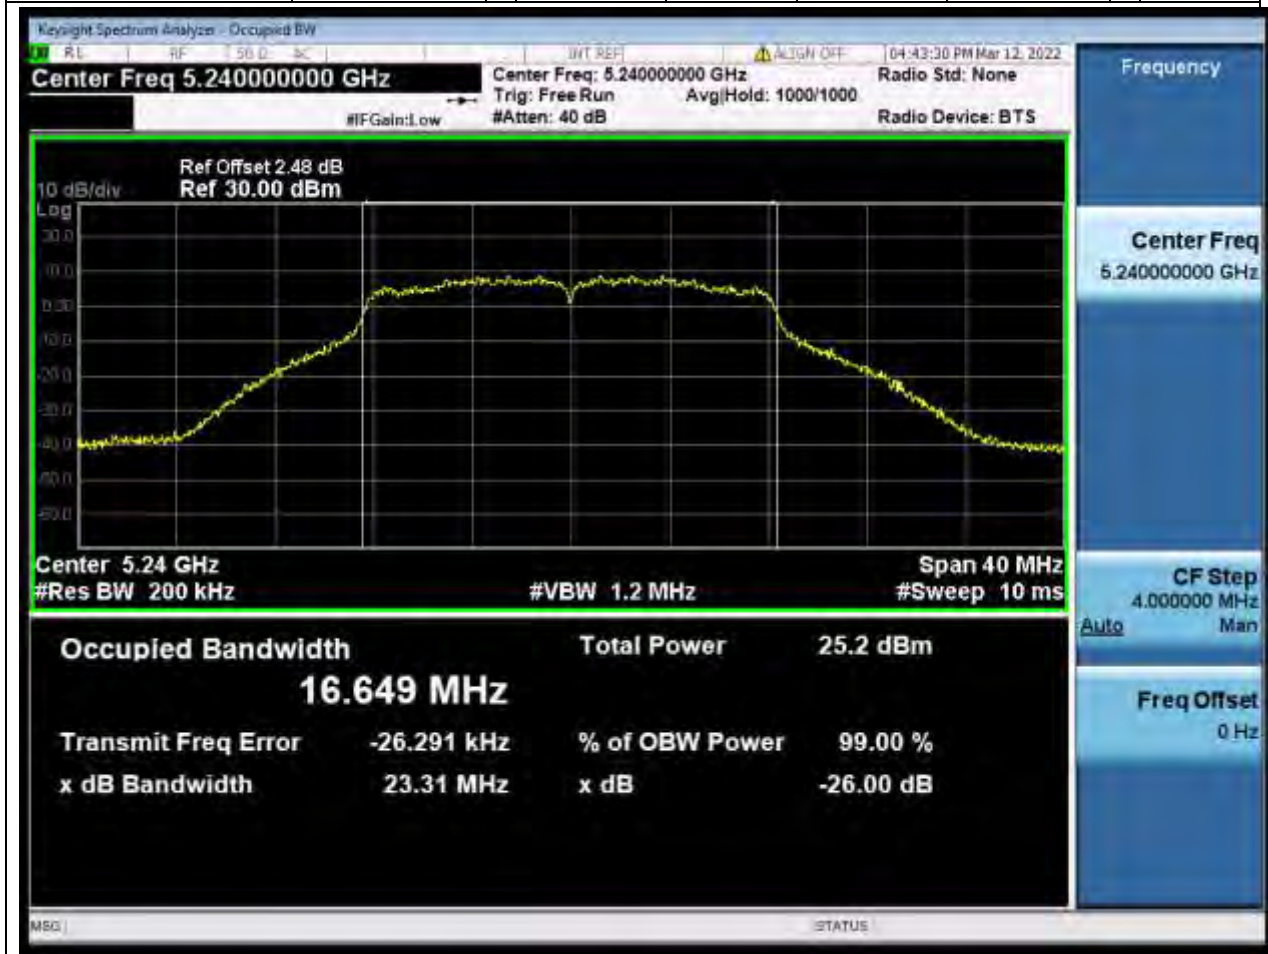

3. 802.11a_20M_U-NII-1_H

3.1. A.2.2-99% Bandwidth(NTNV)

Center Frequency (MHz)	OBW Power (%)	RBW (MHz)	Detector	Limit (MHz)	OBW (MHz)	Verdict
5240	99	0.2	Peak	0	16.648684	Unknown