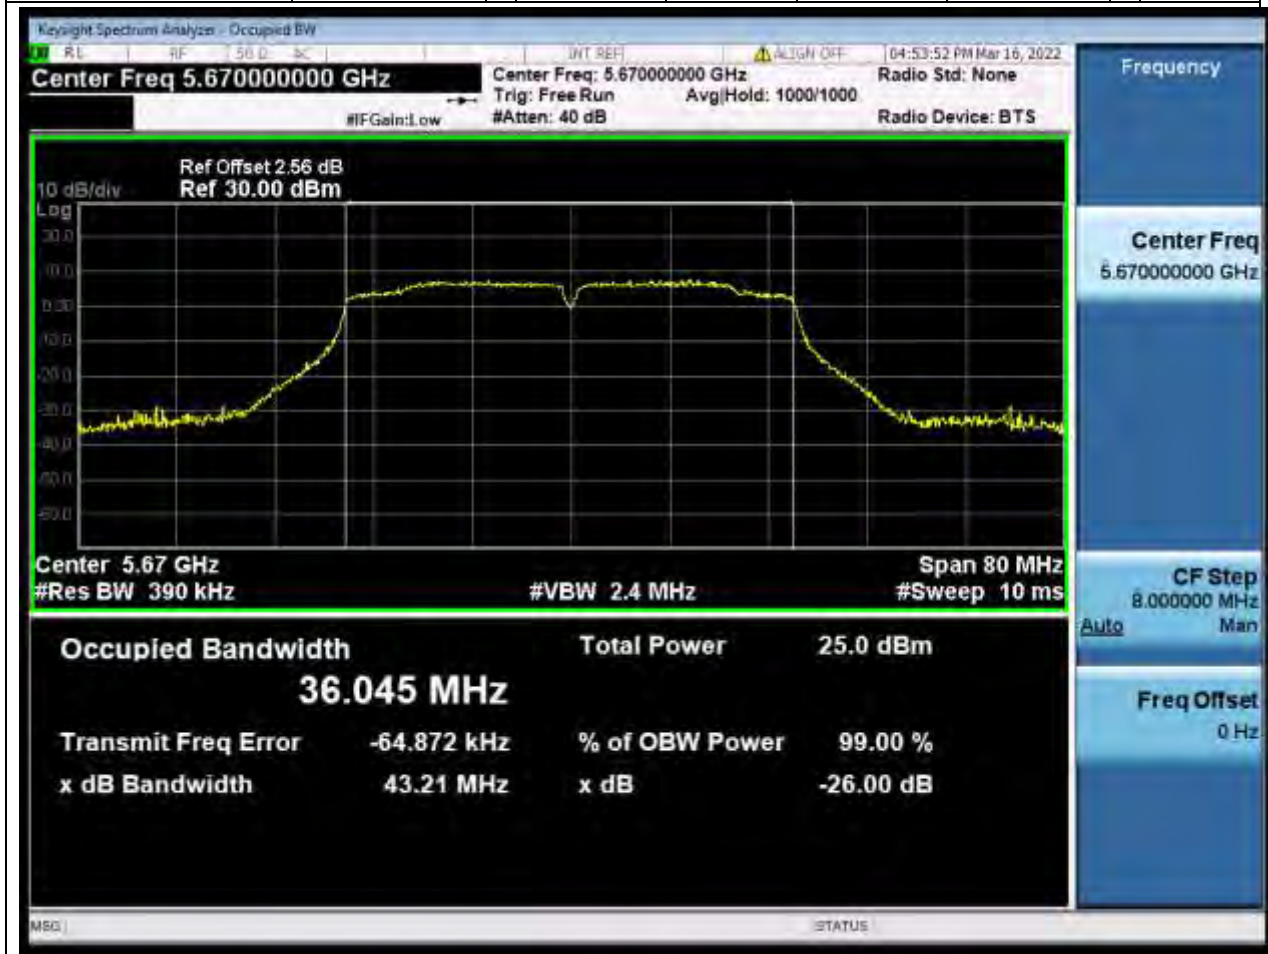

57. 802.11ac_40M_U-NII-2C_H

57.1. A.2.2-99% Bandwidth(NTNV)

Center Frequency (MHz)	OBW Power (%)	RBW (MHz)	Detector	Limit (MHz)	OBW (MHz)	Verdict
5670	99	0.39	Peak	0	36.045299	Unknown