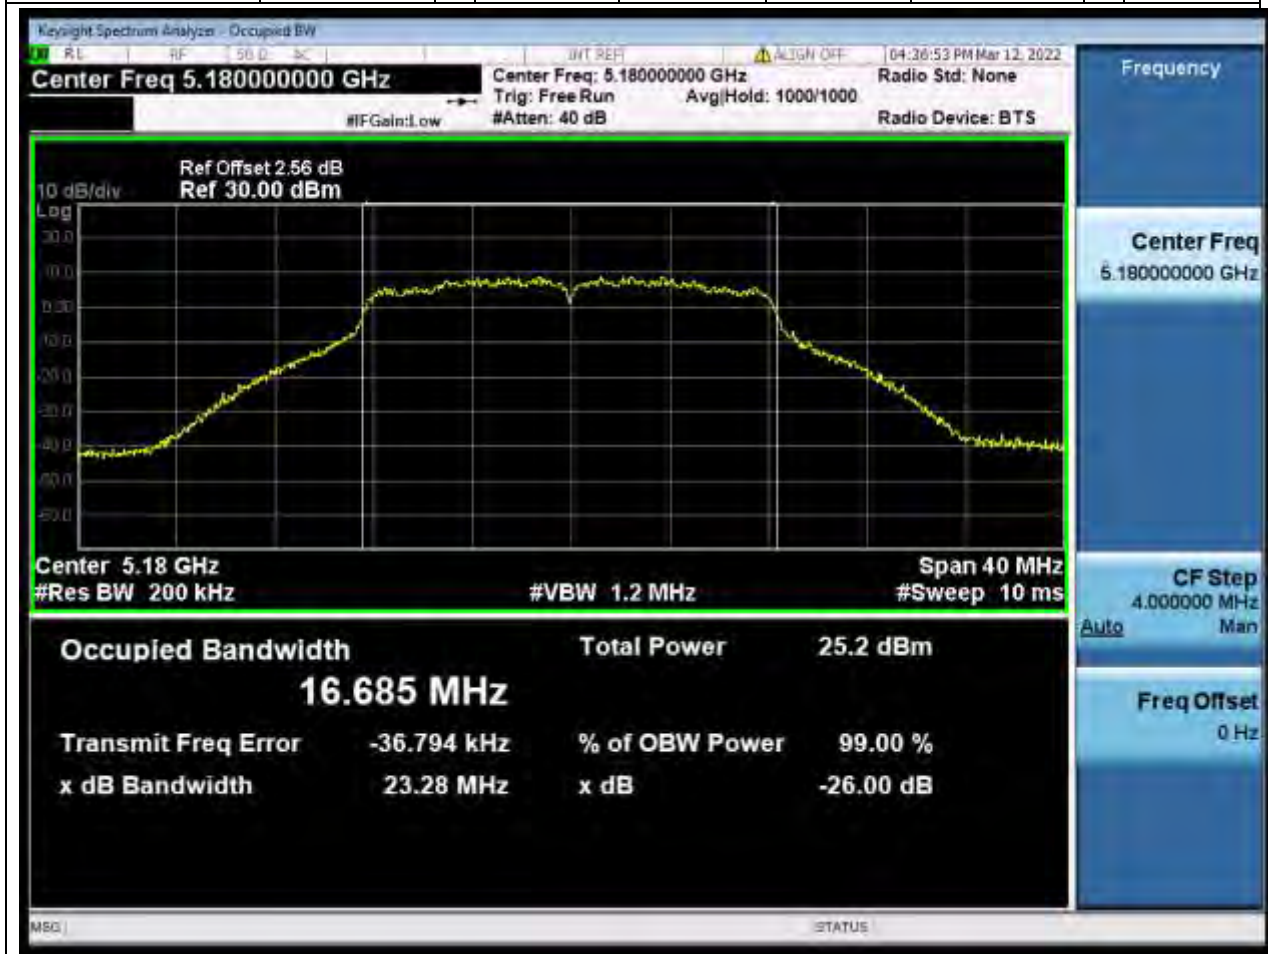

99% Bandwidth

1. 802.11a_20M_U-NII-1_L

1.1. A.2.2-99% Bandwidth(NTNV)

Center Frequency (MHz)	OBW Power (%)	RBW (MHz)	Detector	Limit (MHz)	OBW (MHz)	Verdict
5180	99	0.2	Peak	0	16.684973	Unknow