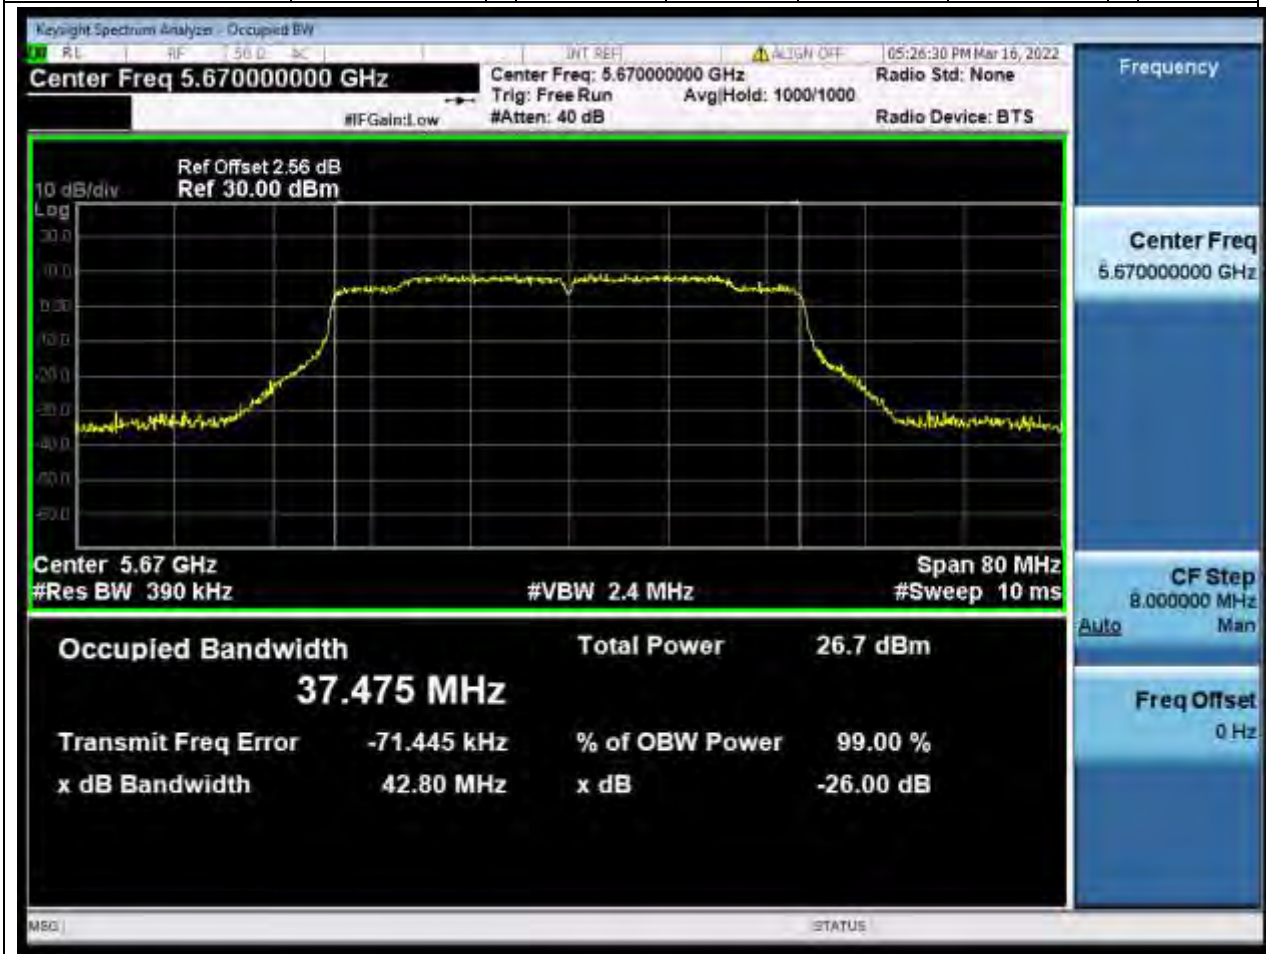

66. 802.11ax_40M_U-NII-2C_H

66.1. A.2.2-99% Bandwidth(NTNV)

Center Frequency (MHz)	OBW Power (%)	RBW (MHz)	Detector	Limit (MHz)	OBW (MHz)	Verdict
5670	99	0.39	Peak	0	37.47481	Unknown