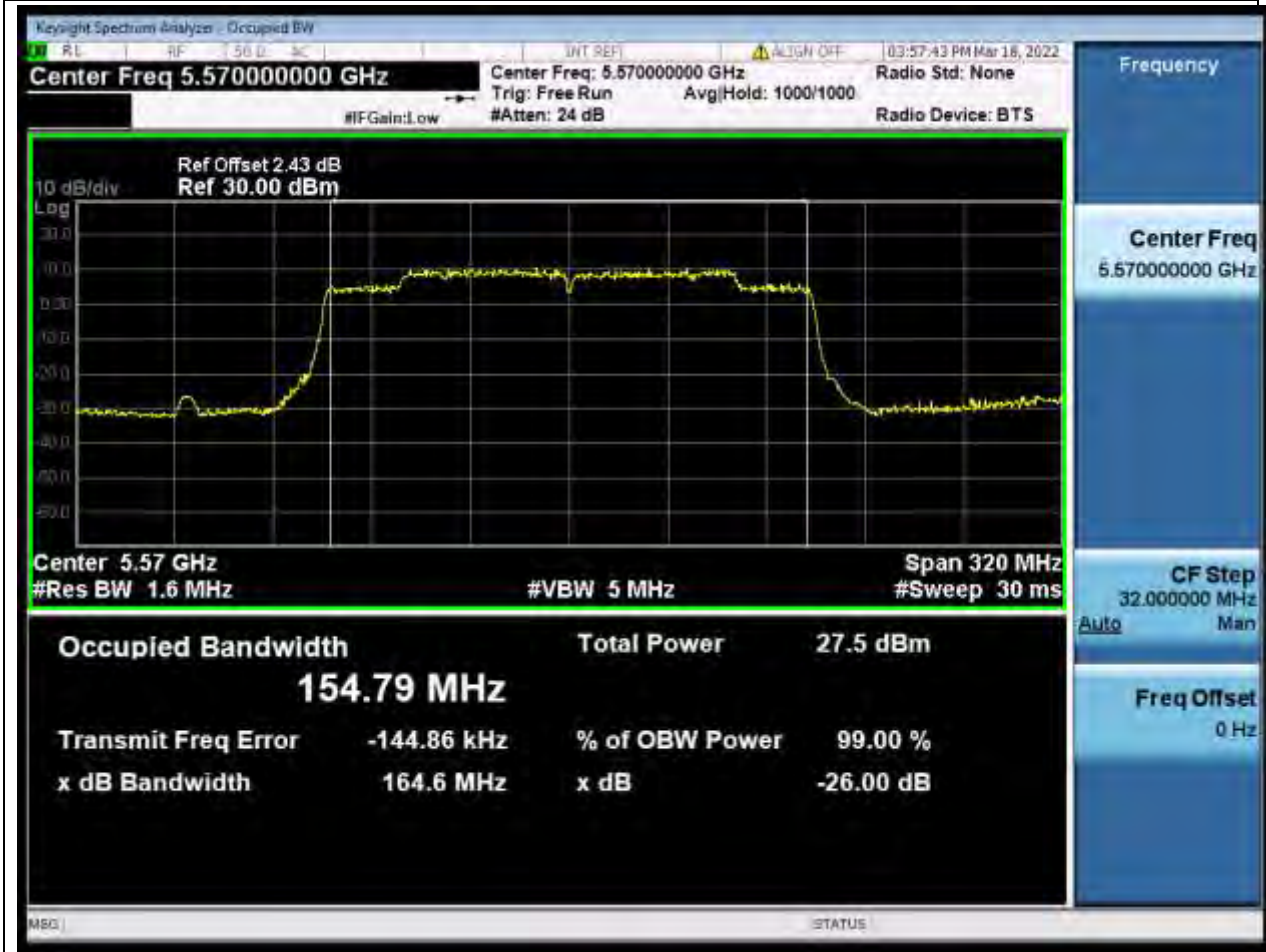

69. 802.11ax_160M_U-NII-2C_M

69.1. A.2-26dB Bandwidth(NTNV)

Center Frequency (MHz)	XdB Down	RBW (MHz)	Detector	Limit (MHz)	XdB BandWidth (MHz)	Verdict
5570	26	1.6	Peak	0	164.625412	Unknow