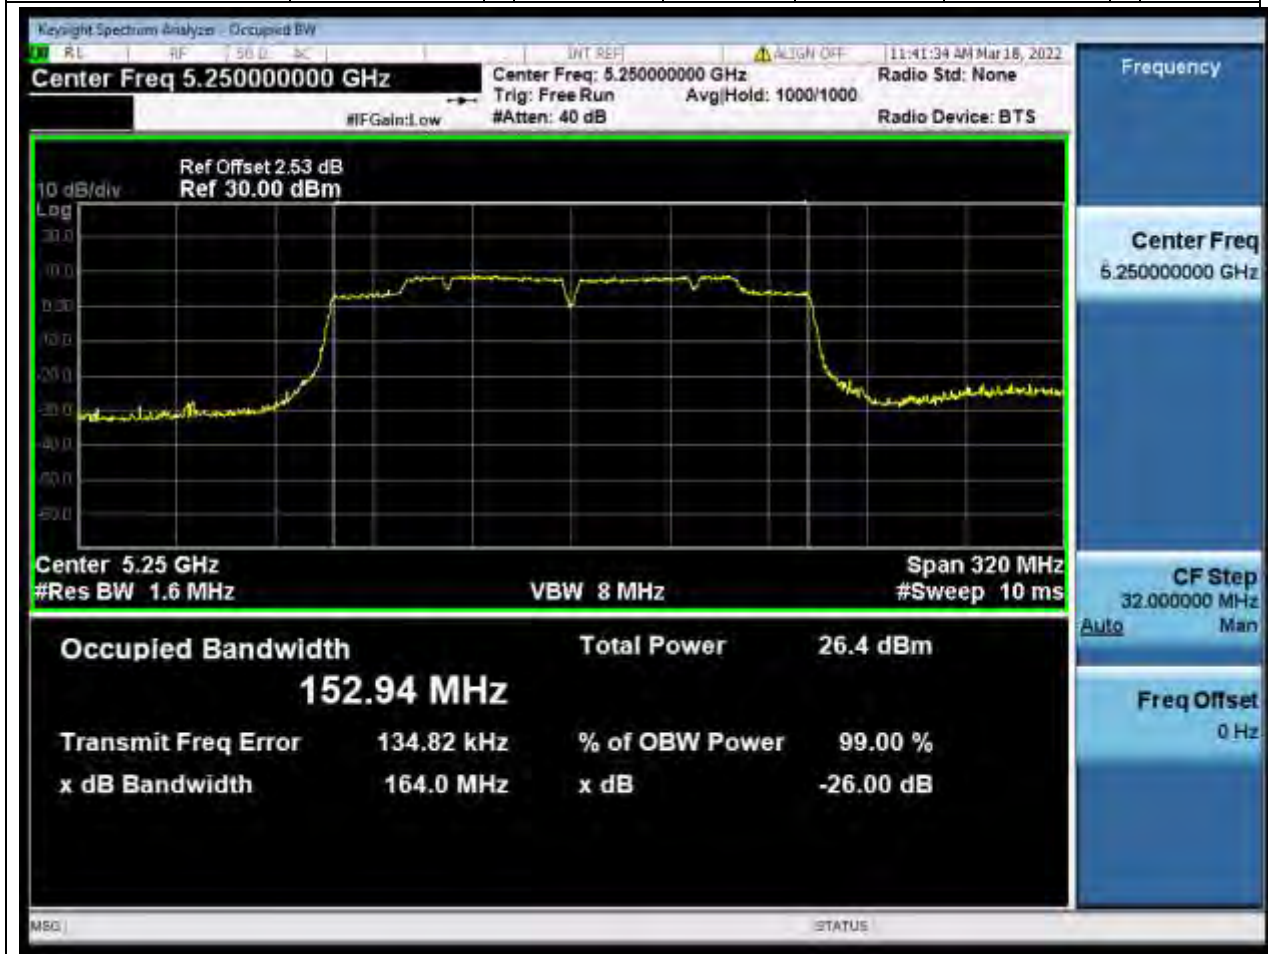

15. 802.11ac_160M_U-NII-2A_M

15.1. A.2.2-99% Bandwidth(NTNV)

Center Frequency (MHz)	OBW Power (%)	RBW (MHz)	Detector	Limit (MHz)	OBW (MHz)	Verdict
5250	99	1.6	Peak	0	152.936164	Unknown