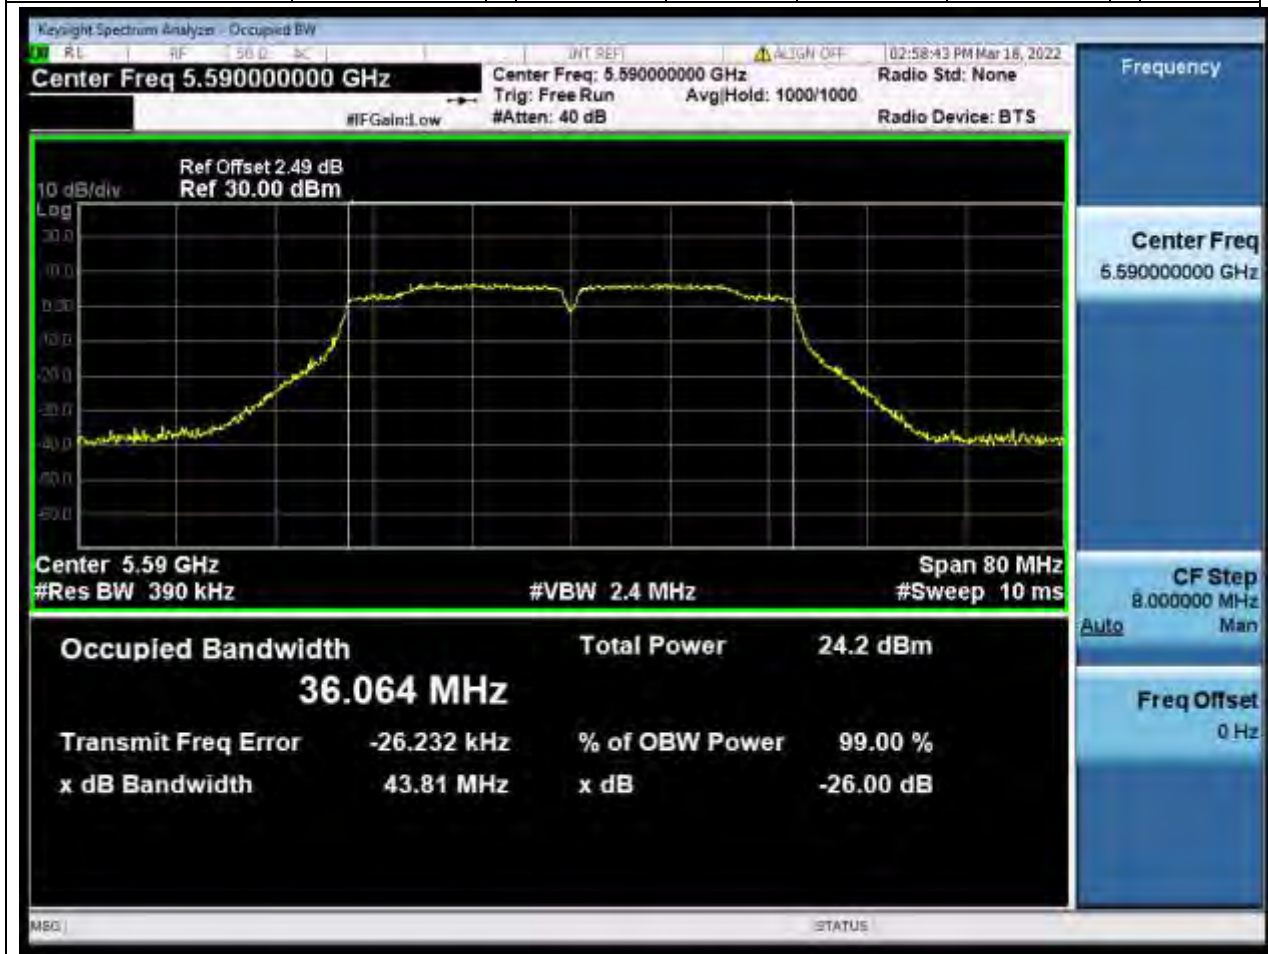

50. 802.11n_40M_U-NII-2C_M

50.1. A.2.2-99% Bandwidth(NTNV)

Center Frequency (MHz)	OBW Power (%)	RBW (MHz)	Detector	Limit (MHz)	OBW (MHz)	Verdict
5590	99	0.39	Peak	0	36.063994	Unknown