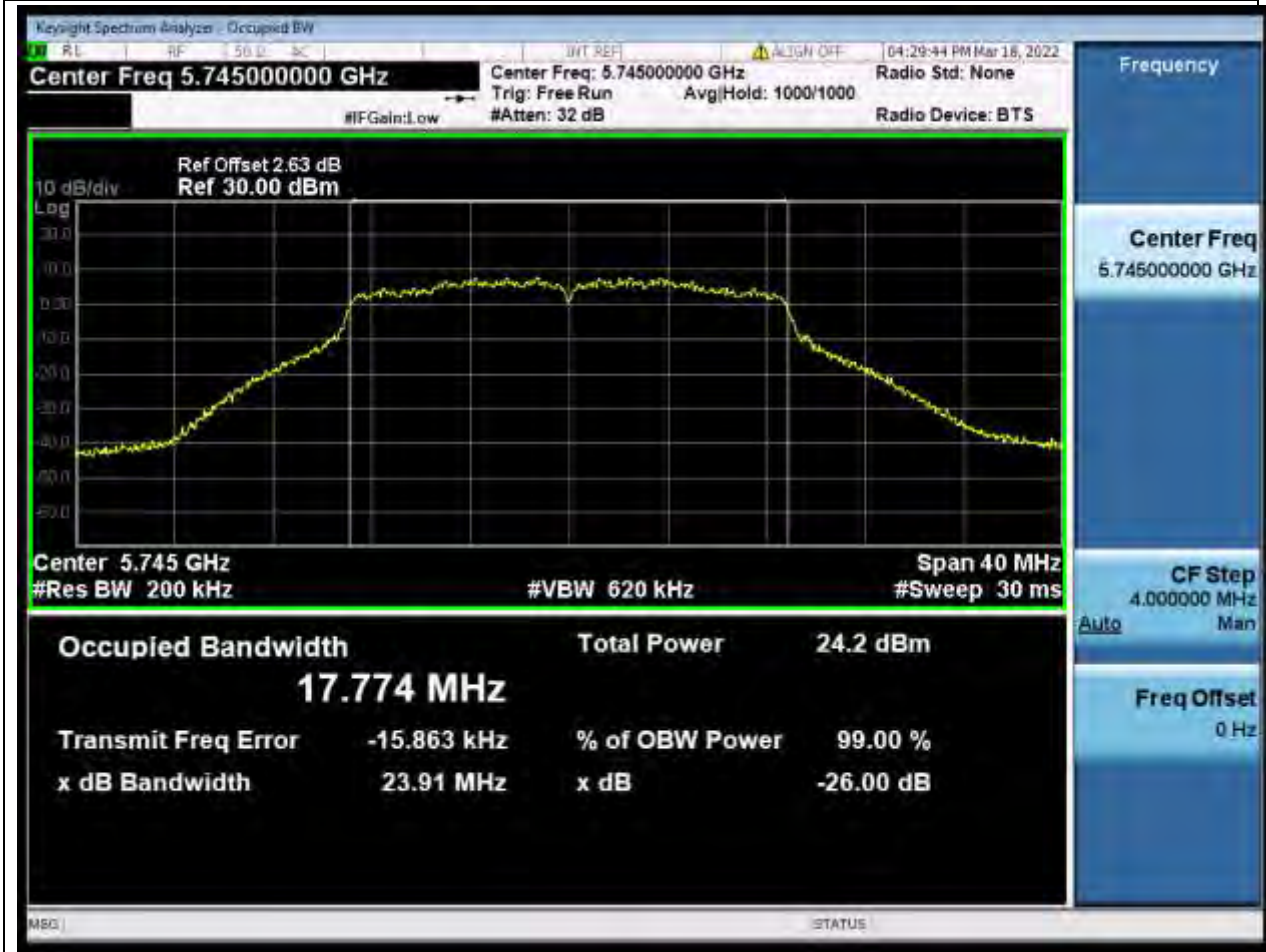

78. 802.11ac_20M_U-NII-3_L

78.1. A.2-26dB Bandwidth(NTNV)

Center Frequency (MHz)	XdB Down	RBW (MHz)	Detector	Limit (MHz)	XdB BandWidth (MHz)	Verdict
5745	26	0.2	Peak	0	23.914294	Unknow