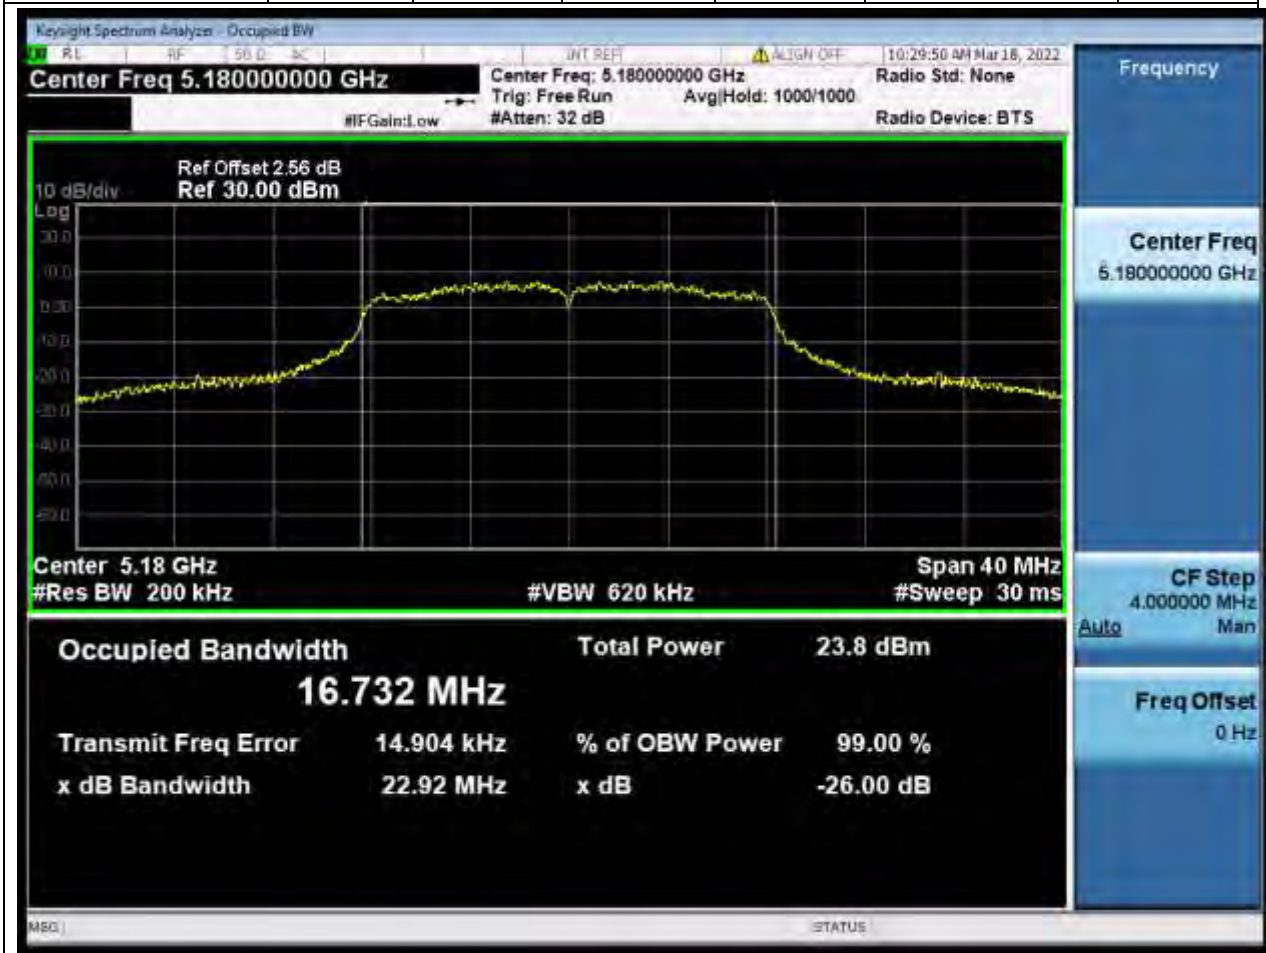

Annex A.2 26dB Bandwidth & 99% Bandwidth

Main Antenna

26 dB Bandwidth

1. 802.11a_20M_U-NII-1_L

1.1. A.2-26dB Bandwidth(NTNV)

Center Frequency (MHz)	XdB Down	RBW (MHz)	Detector	Limit (MHz)	XdB BandWidth (MHz)	Verdict
5180	26	0.2	Peak	0	22.920431	Unknow