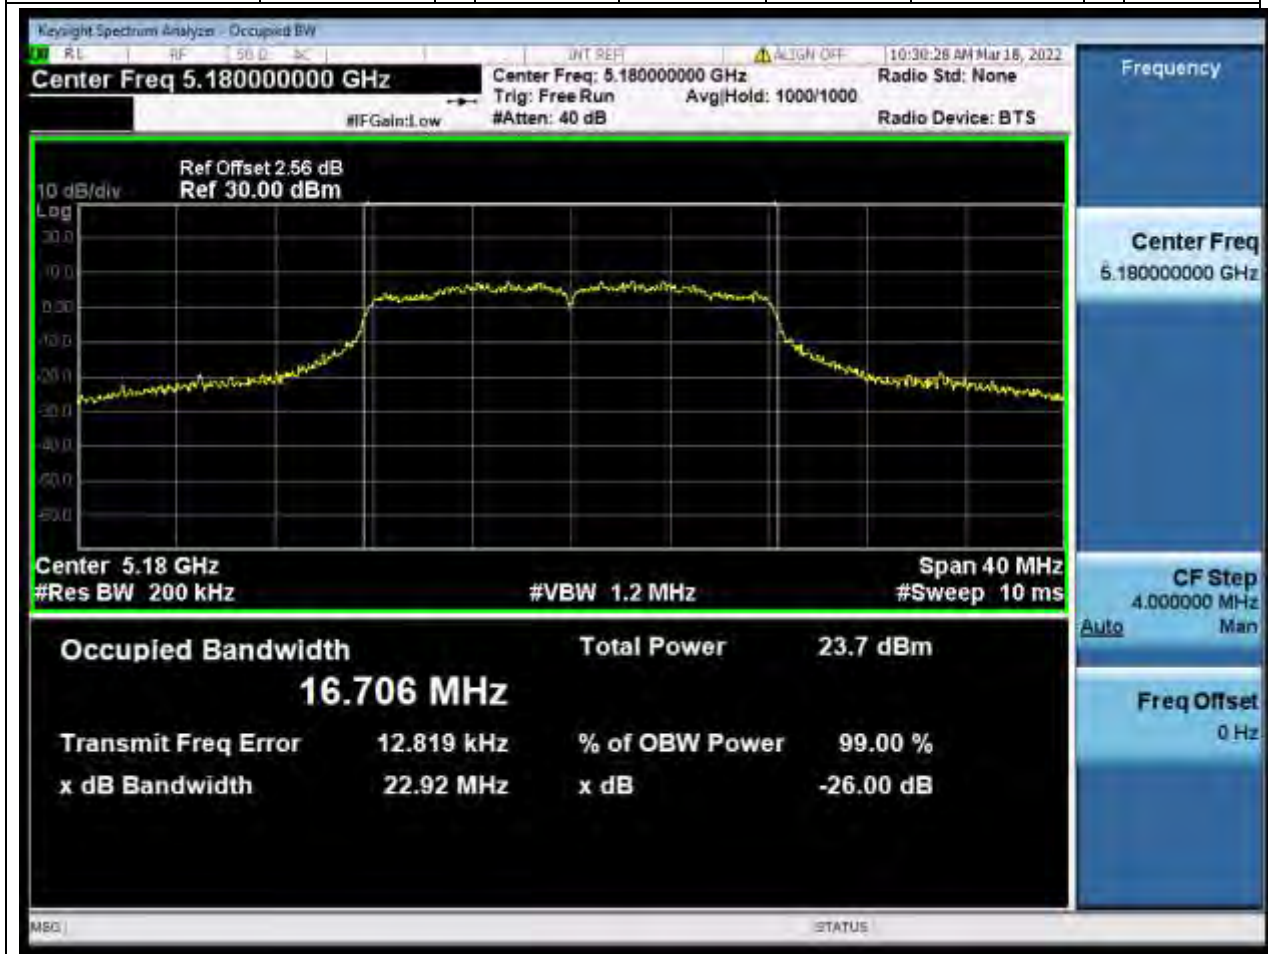

99% Bandwidth

1. 802.11a_20M_U-NII-1_L

1.1. A.2.2-99% Bandwidth(NTNV)

Center Frequency (MHz)	OBW Power (%)	RBW (MHz)	Detector	Limit (MHz)	OBW (MHz)	Verdict
5180	99	0.2	Peak	0	16.705789	Unknow