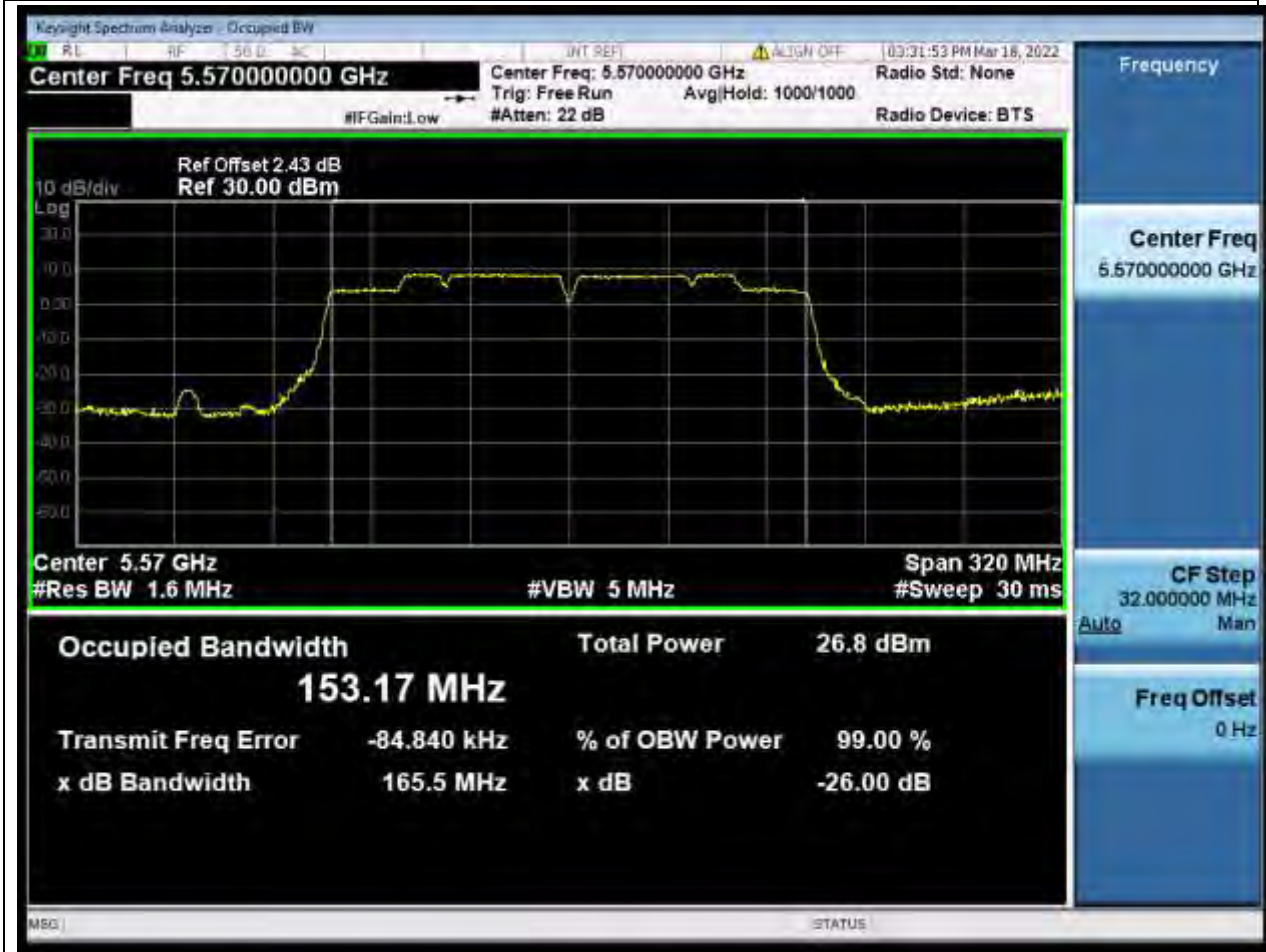

60. 802.11ac_160M_U-NII-2C_M

60.1. A.2-26dB Bandwidth(NTNV)

Center Frequency (MHz)	XdB Down	RBW (MHz)	Detector	Limit (MHz)	XdB BandWidth (MHz)	Verdict
5570	26	1.6	Peak	0	165.525509	Unknow