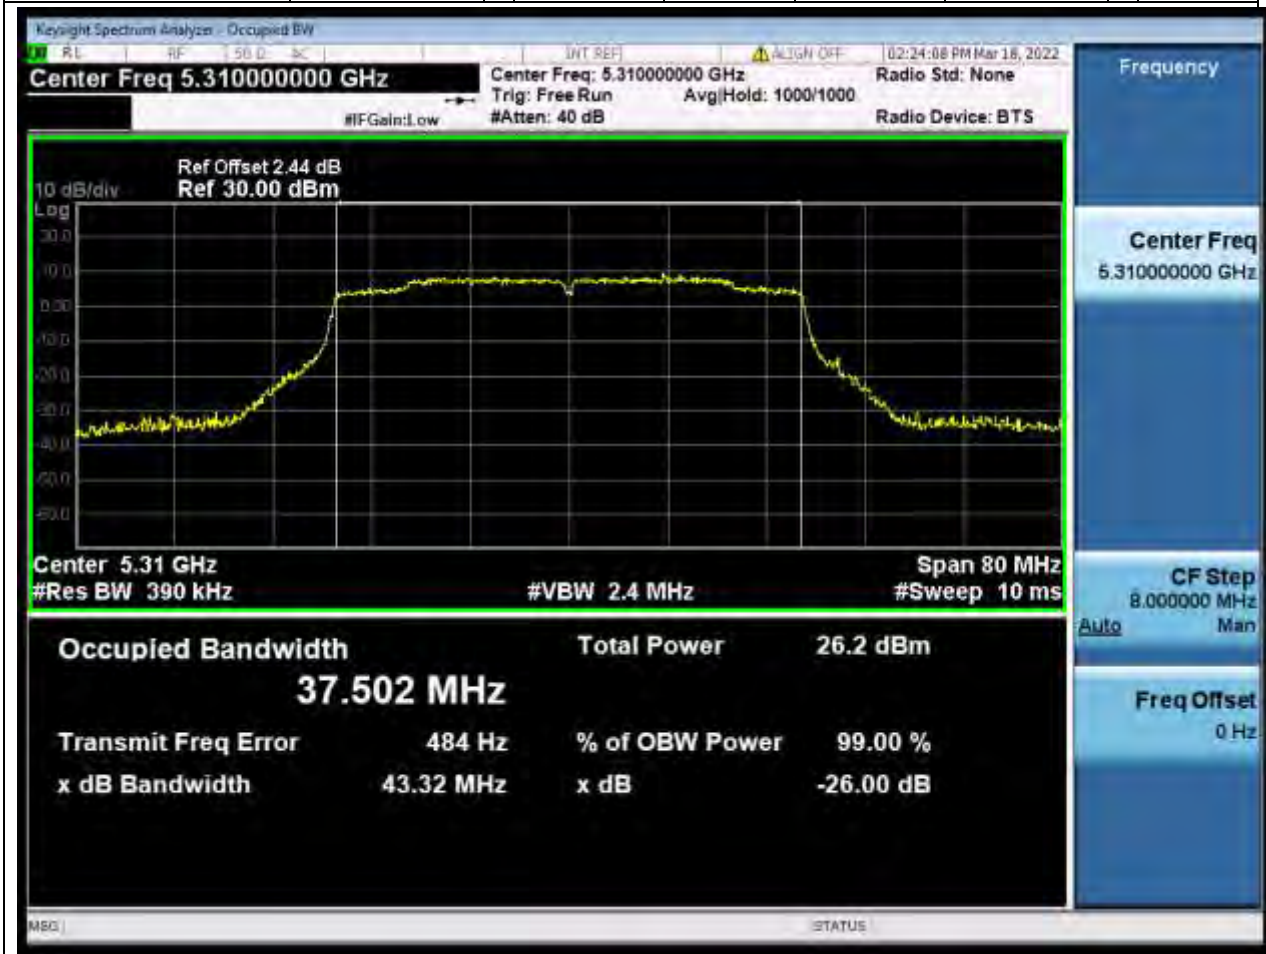

41. 802.11ax_40M_U-NII-2A_H

41.1. A.2.2-99% Bandwidth(NTNV)

Center Frequency (MHz)	OBW Power (%)	RBW (MHz)	Detector	Limit (MHz)	OBW (MHz)	Verdict
5310	99	0.39	Peak	0	37.501517	Unknown