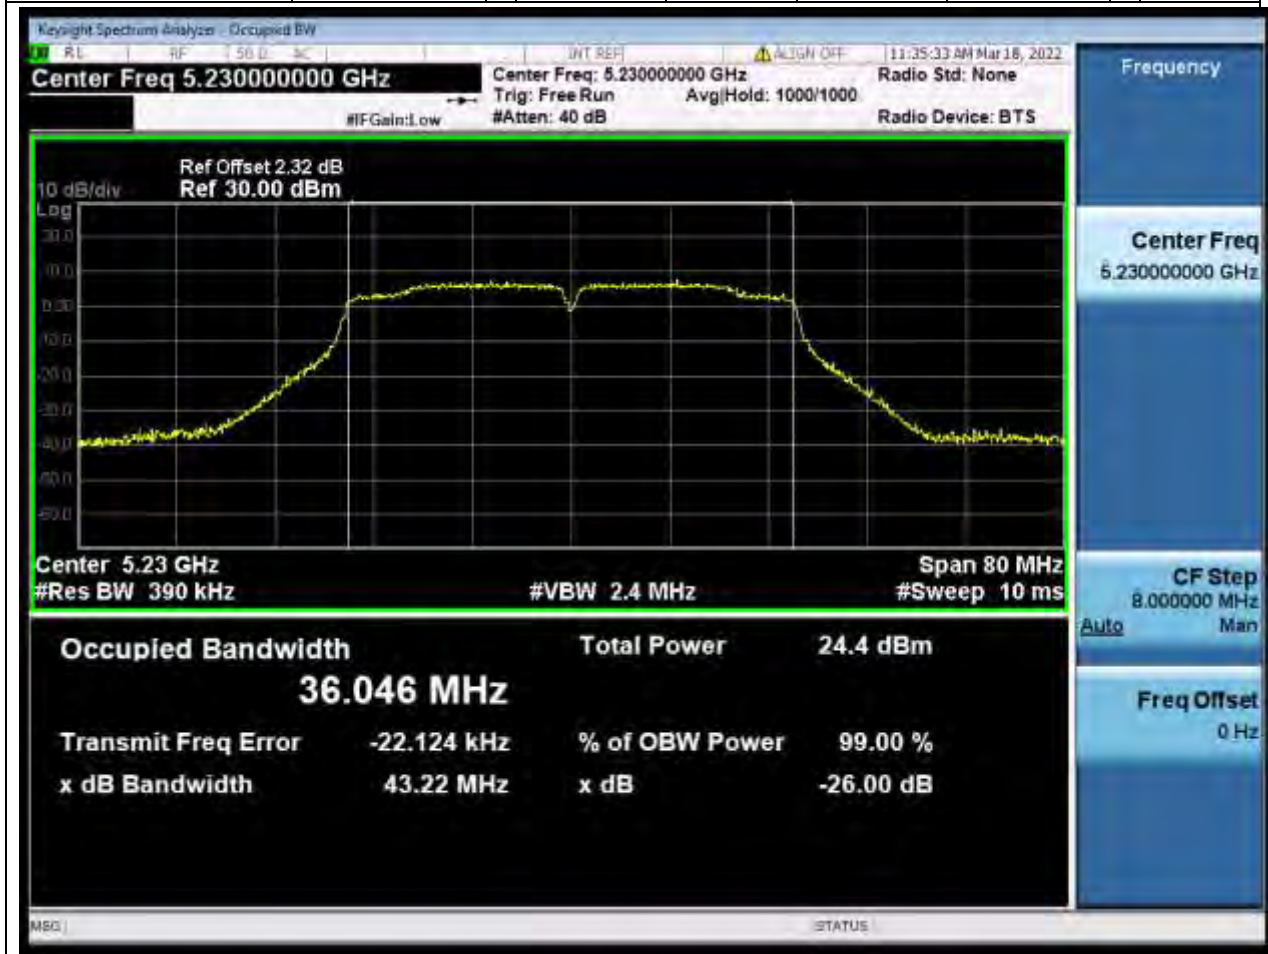

13. 802.11ac_40M_U-NII-1_H

13.1. A.2.2-99% Bandwidth(NTNV)

Center Frequency (MHz)	OBW Power (%)	RBW (MHz)	Detector	Limit (MHz)	OBW (MHz)	Verdict
5230	99	0.39	Peak	0	36.045875	Unknown