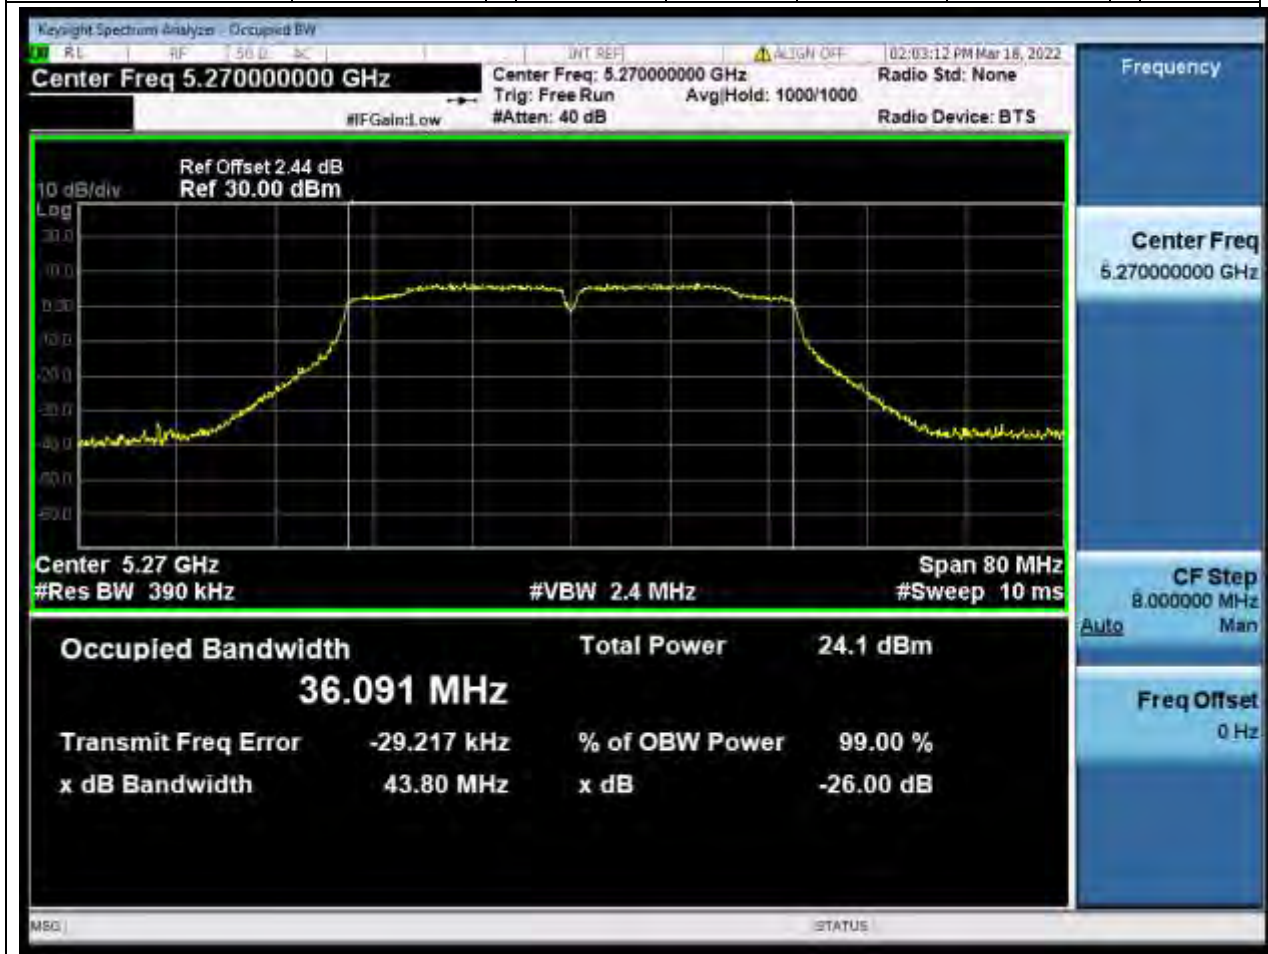

34. 802.11ac_40M_U-NII-2A_L

34.1. A.2.2-99% Bandwidth(NTNV)

Center Frequency (MHz)	OBW Power (%)	RBW (MHz)	Detector	Limit (MHz)	OBW (MHz)	Verdict
5270	99	0.39	Peak	0	36.090824	Unknow