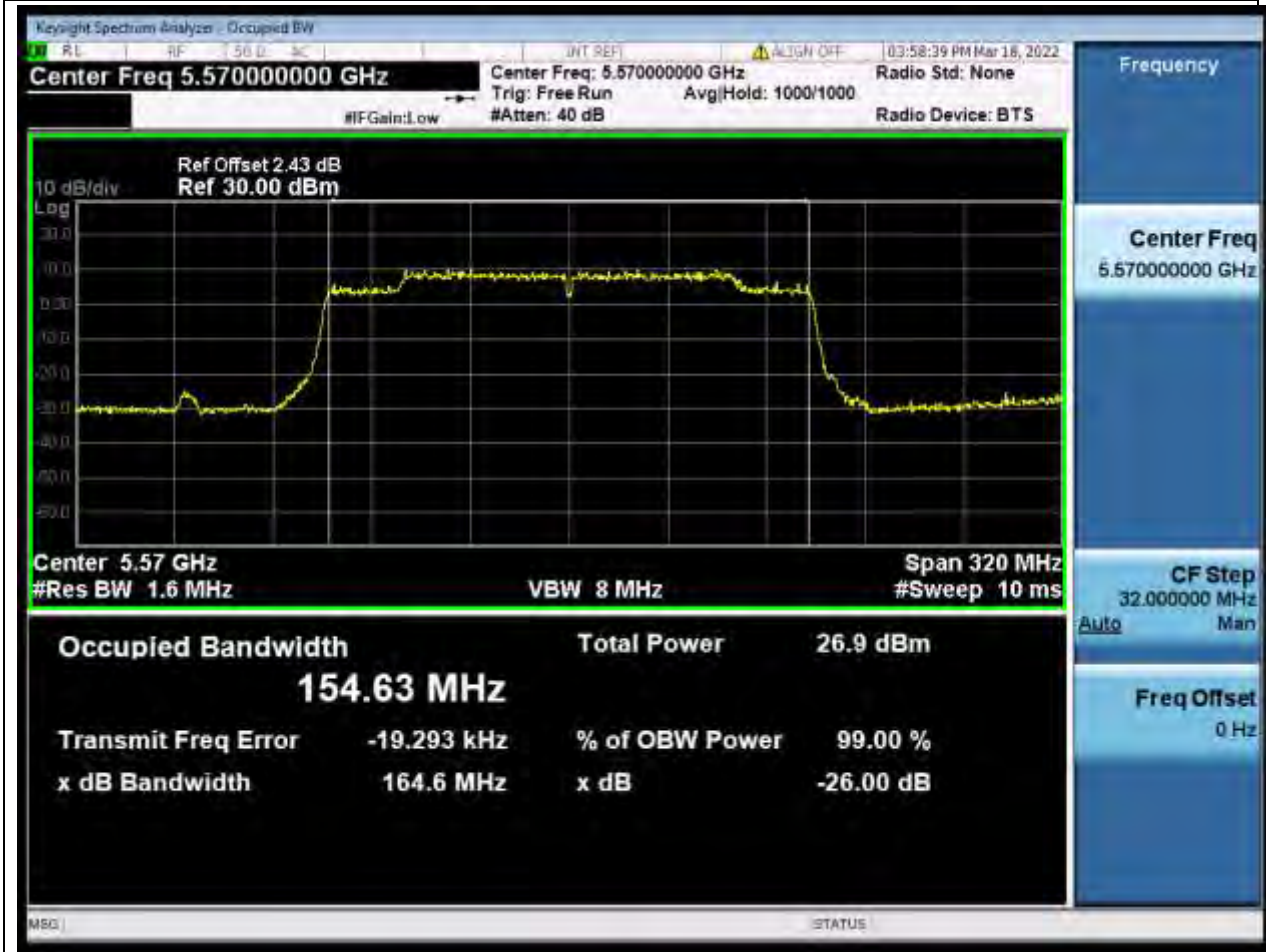

69. 802.11ax_160M_U-NII-2C_M

69.1. A.2.2-99% Bandwidth(NTNV)

Center Frequency (MHz)	OBW Power (%)	RBW (MHz)	Detector	Limit (MHz)	OBW (MHz)	Verdict
5570	99	1.6	Peak	0	154.63316	Unknown