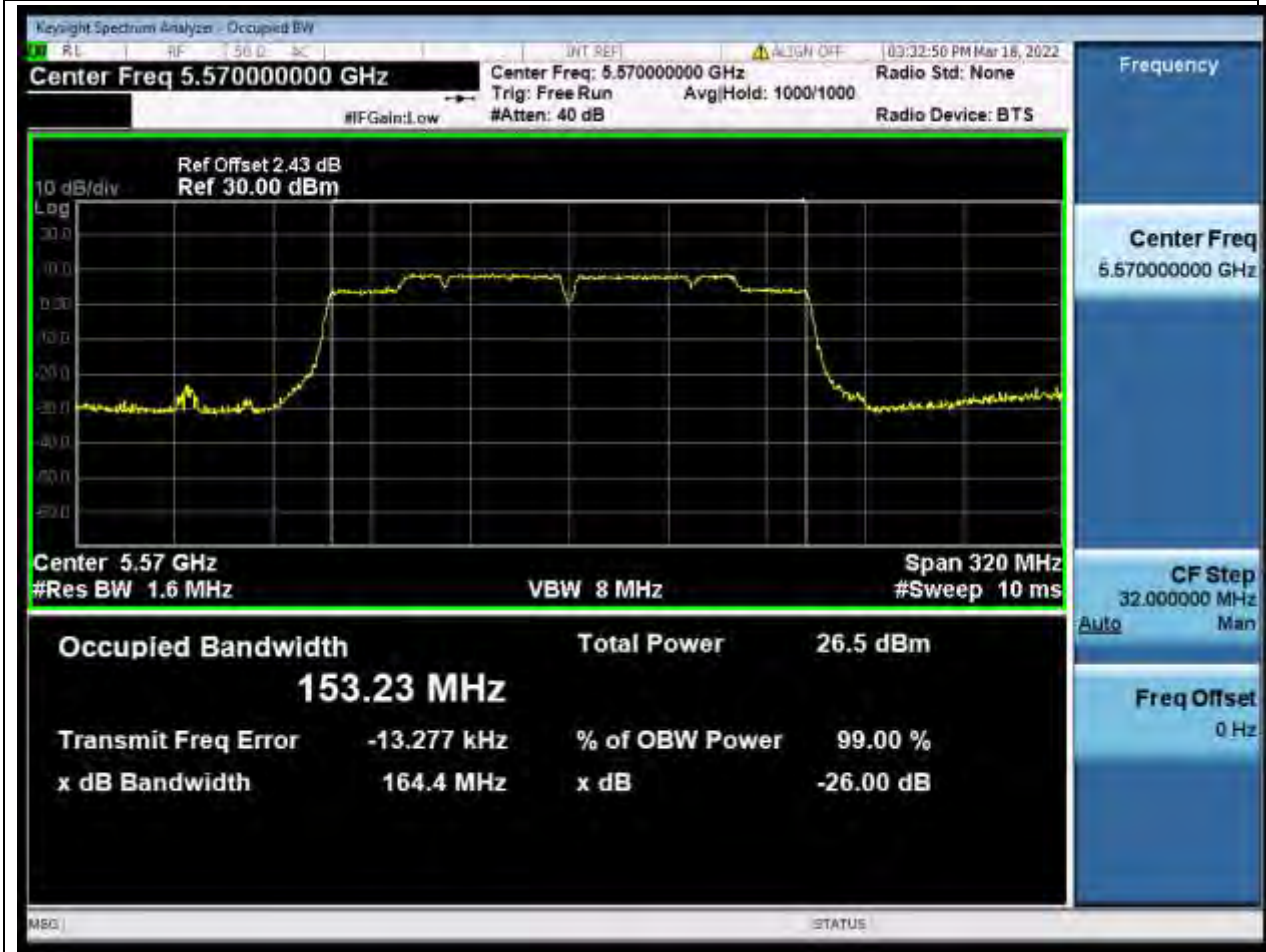

60. 802.11ac_160M_U-NII-2C_M

60.1. A.2.2-99% Bandwidth(NTNV)

Center Frequency (MHz)	OBW Power (%)	RBW (MHz)	Detector	Limit (MHz)	OBW (MHz)	Verdict
5570	99	1.6	Peak	0	153.226897	Unknown