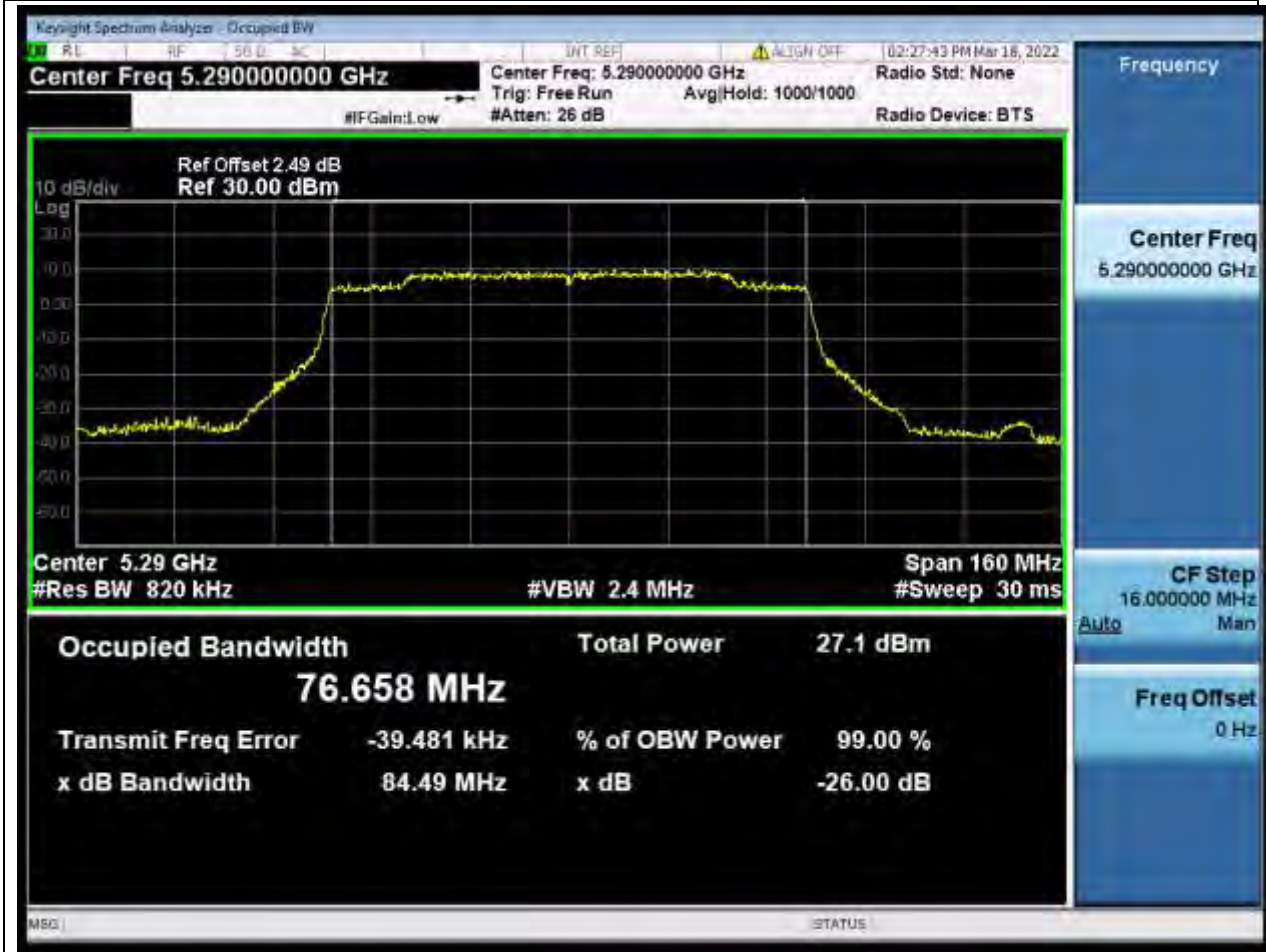

42. 802.11ax_80M_U-NII-2A_M

42.1. A.2-26dB Bandwidth(NTNV)

Center Frequency (MHz)	XdB Down	RBW (MHz)	Detector	Limit (MHz)	XdB BandWidth (MHz)	Verdict
5290	26	0.82	Peak	0	84.490409	Unknow