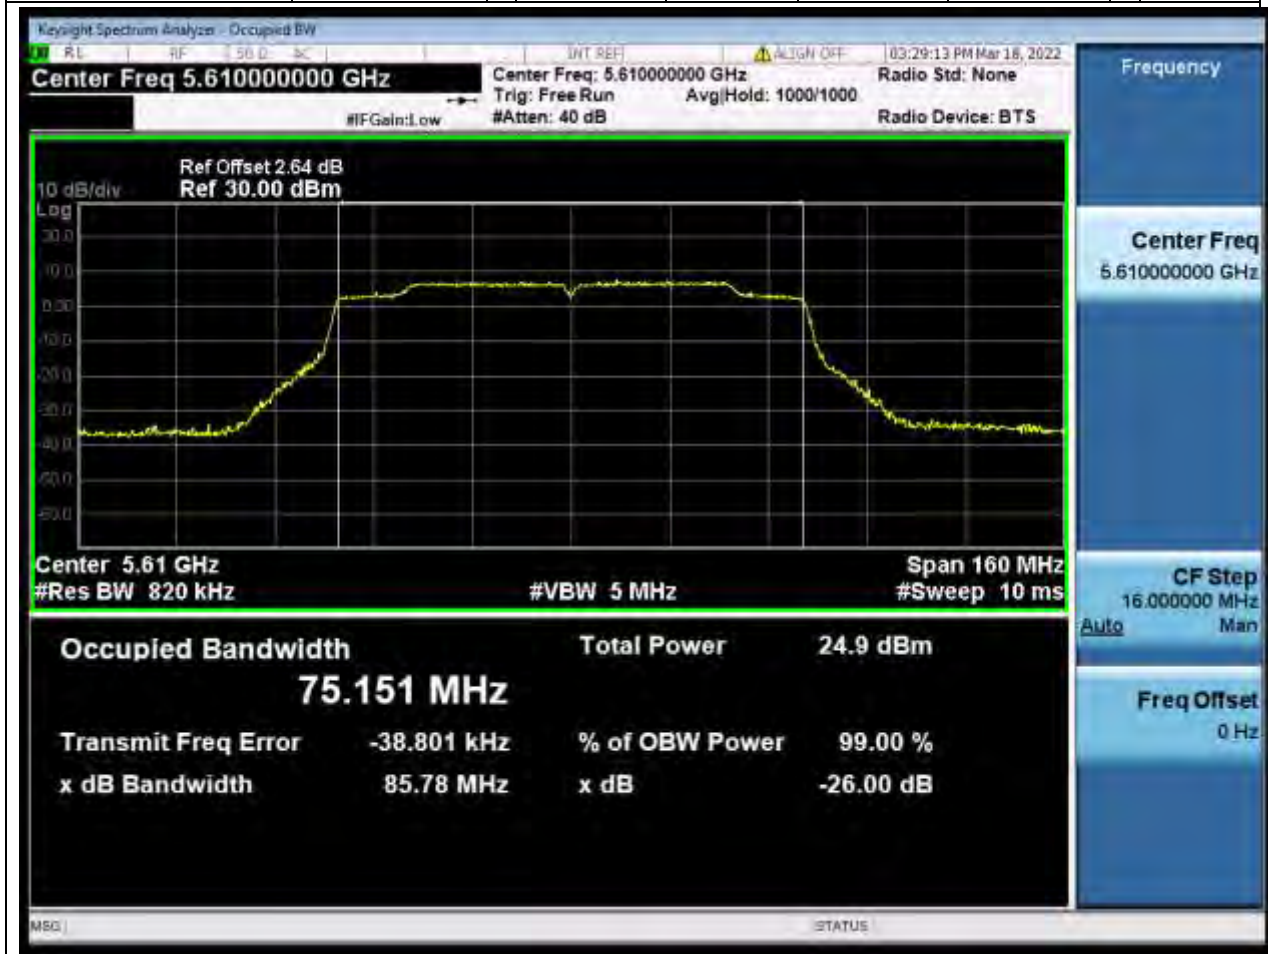

59. 802.11ac_80M_U-NII-2C_M

59.1. A.2.2-99% Bandwidth(NTNV)

Center Frequency (MHz)	OBW Power (%)	RBW (MHz)	Detector	Limit (MHz)	OBW (MHz)	Verdict
5610	99	0.82	Peak	0	75.151141	Unknown