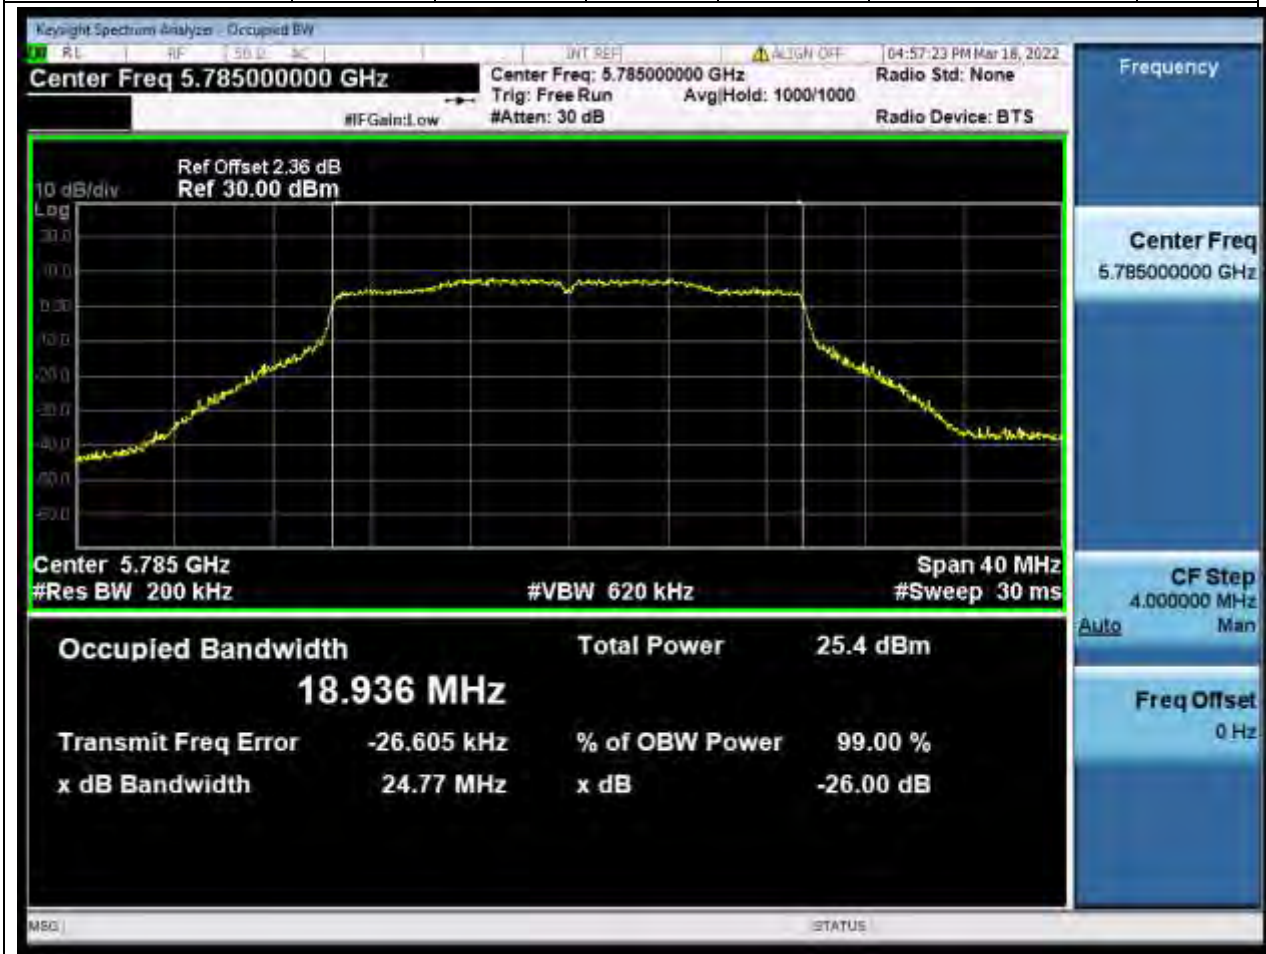

85. 802.11ax_20M_U-NII-3_M

85.1. A.2-26dB Bandwidth(NTNV)

Center Frequency (MHz)	XdB Down	RBW (MHz)	Detector	Limit (MHz)	XdB BandWidth (MHz)	Verdict
5785	26	0.2	Peak	0	24.771848	Unknow