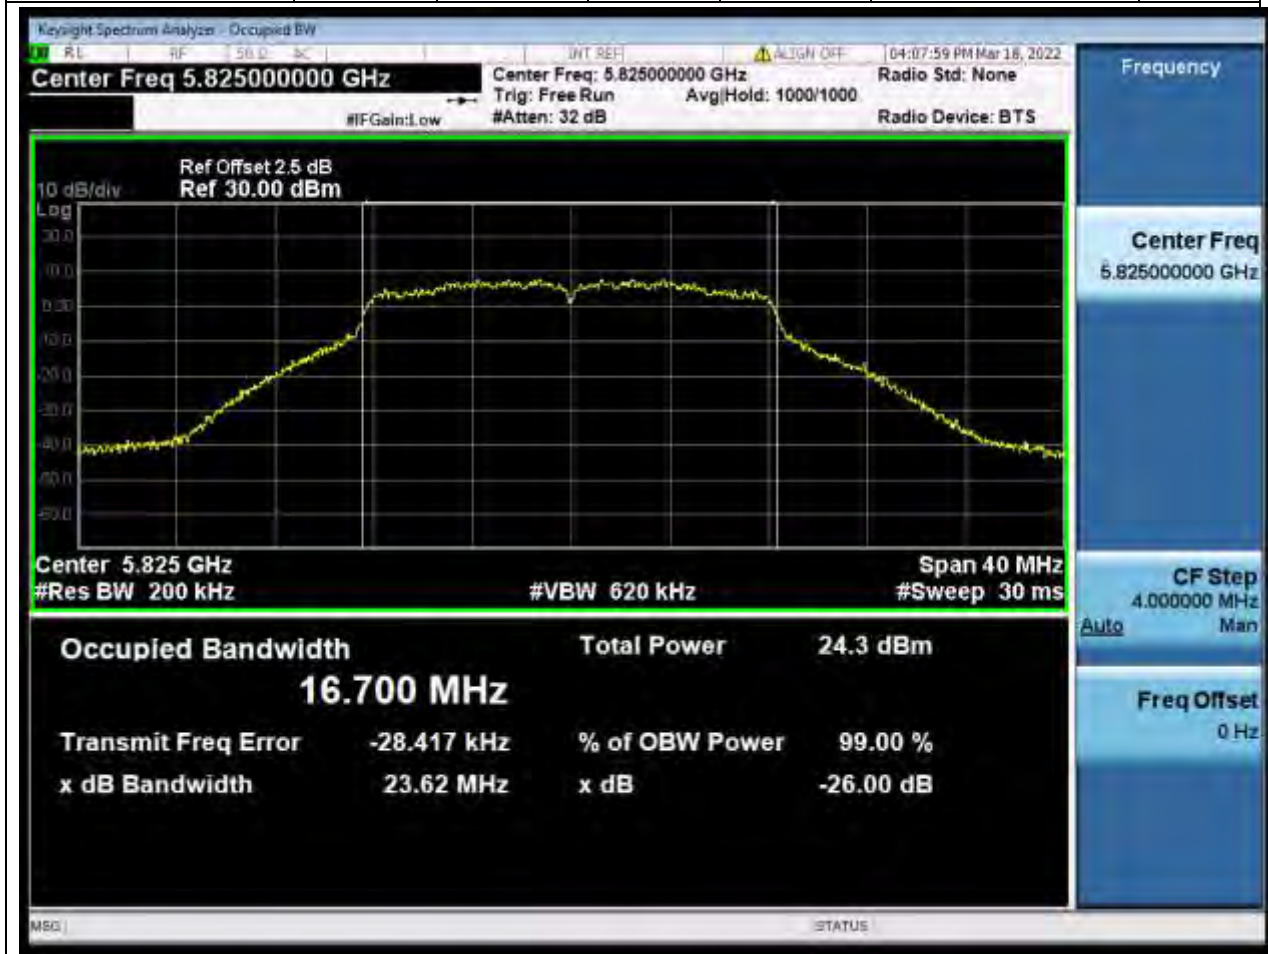

72. 802.11a_20M_U-NII-3_H

72.1. A.2-26dB Bandwidth(NTNV)

Center Frequency (MHz)	XdB Down	RBW (MHz)	Detector	Limit (MHz)	XdB BandWidth (MHz)	Verdict
5825	26	0.2	Peak	0	23.621735	Unknow