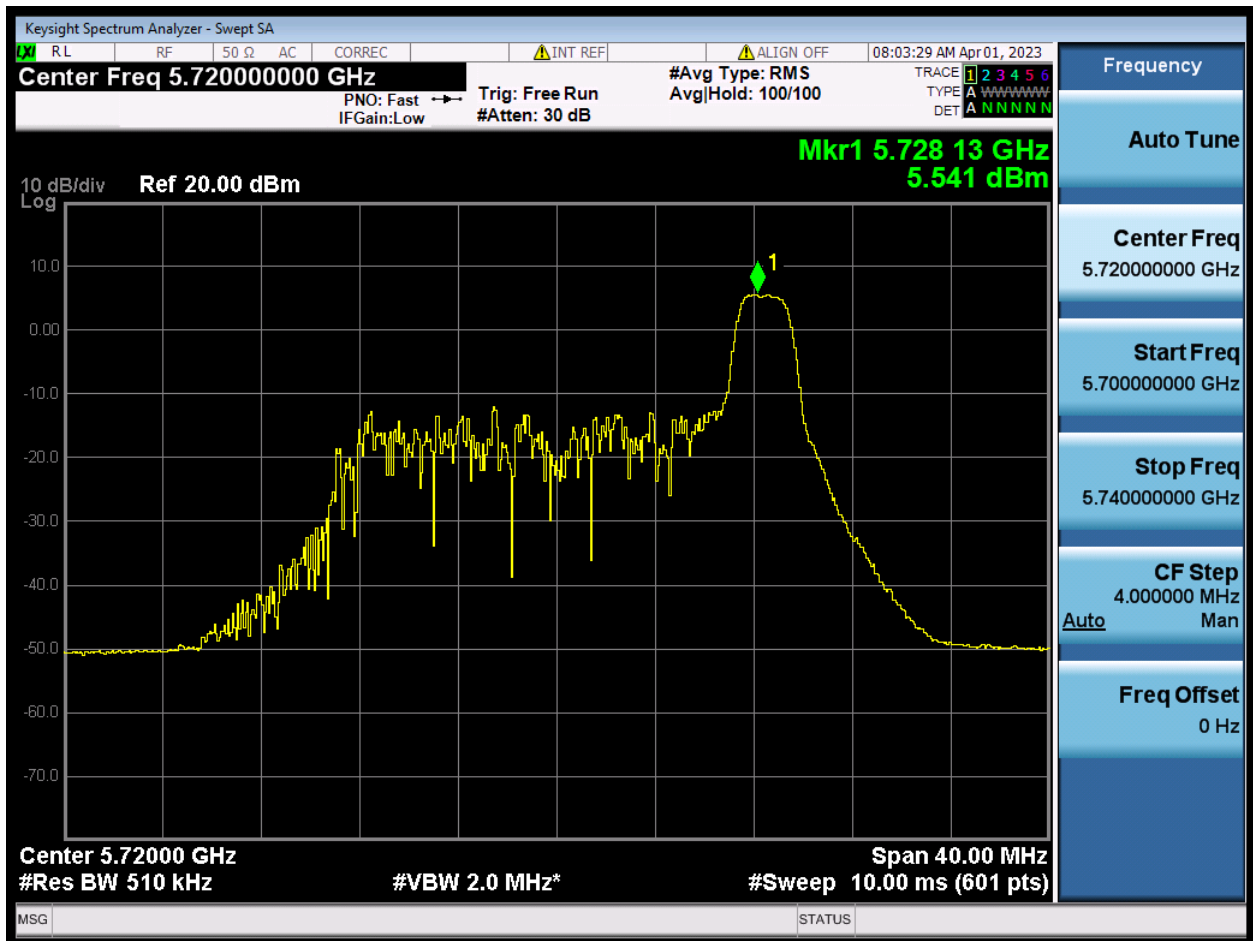

## 9. 802.11ax\_80M\_U-NII-3\_CH138

### 9.2. A.4-RMS Power Spectral Density (PSD)(NTNV)

## 1.1. A.4-RMS Power Spectral Density (PSD)(RU26)