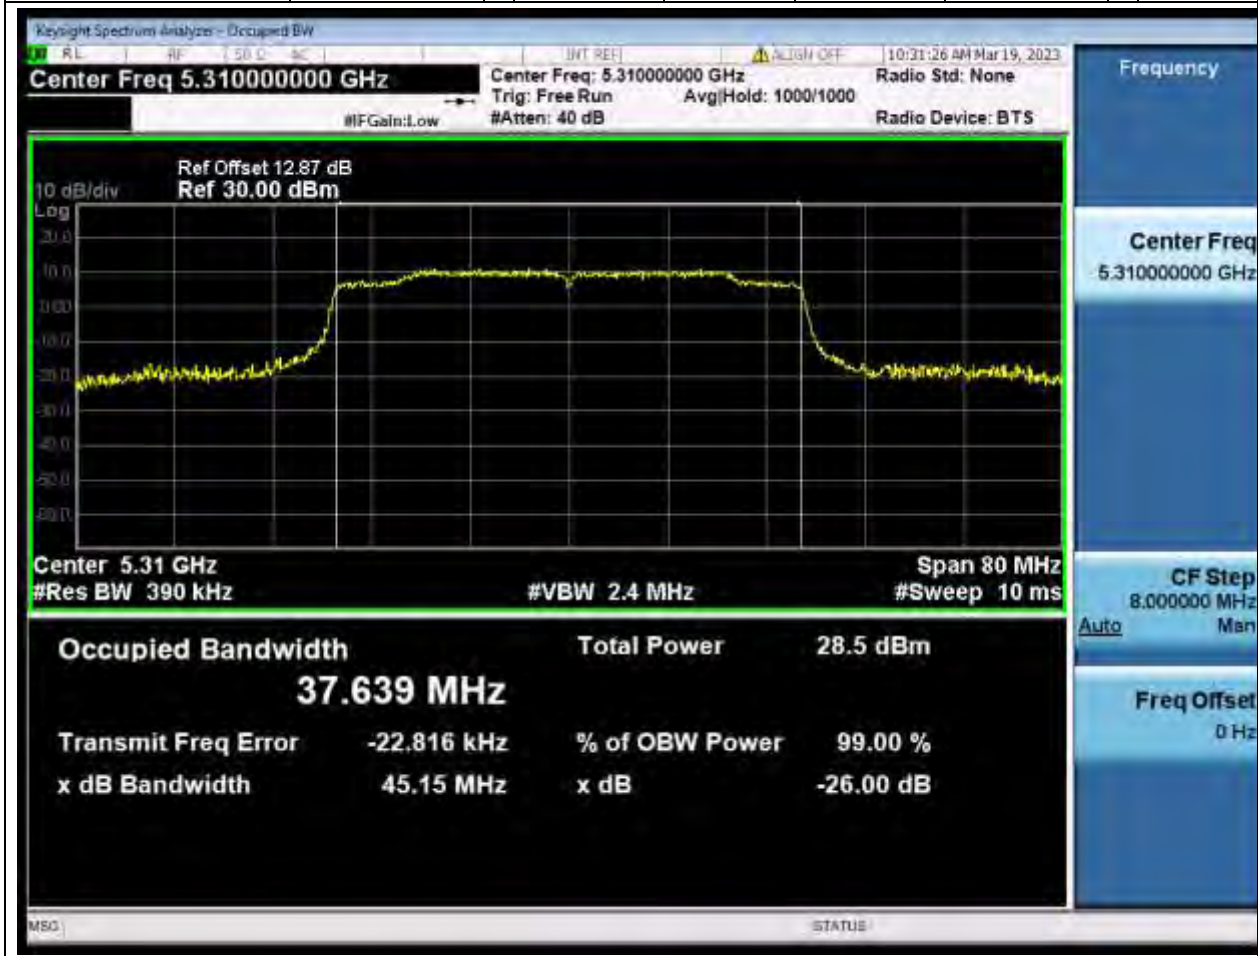

39. 802.11ax_40M_U-NII-2A_H

39.1. A.2.2-99% Bandwidth(NTNV)

Center Frequency (MHz)	OBW Power (%)	RBW (MHz)	Detector	Limit (MHz)	OBW (MHz)	Verdict
5310	99	0.39	Peak	0	37.639314	Unknown