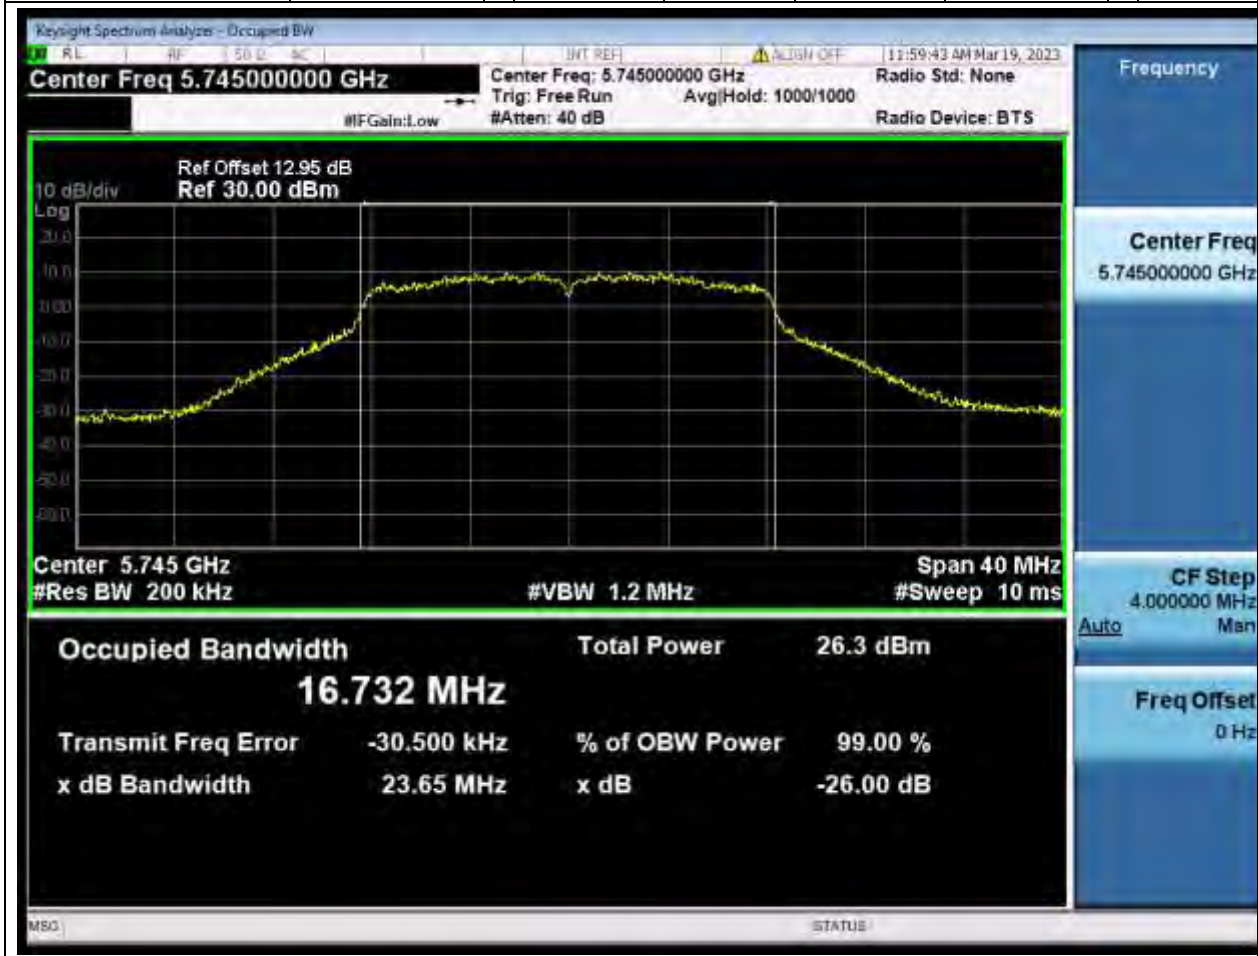

66. 802.11a_20M_U-NII-3_L

66.1. A.2.2-99% Bandwidth(NTNV)

Center Frequency (MHz)	OBW Power (%)	RBW (MHz)	Detector	Limit (MHz)	OBW (MHz)	Verdict
5745	99	0.2	Peak	0	16.732092	Unknown