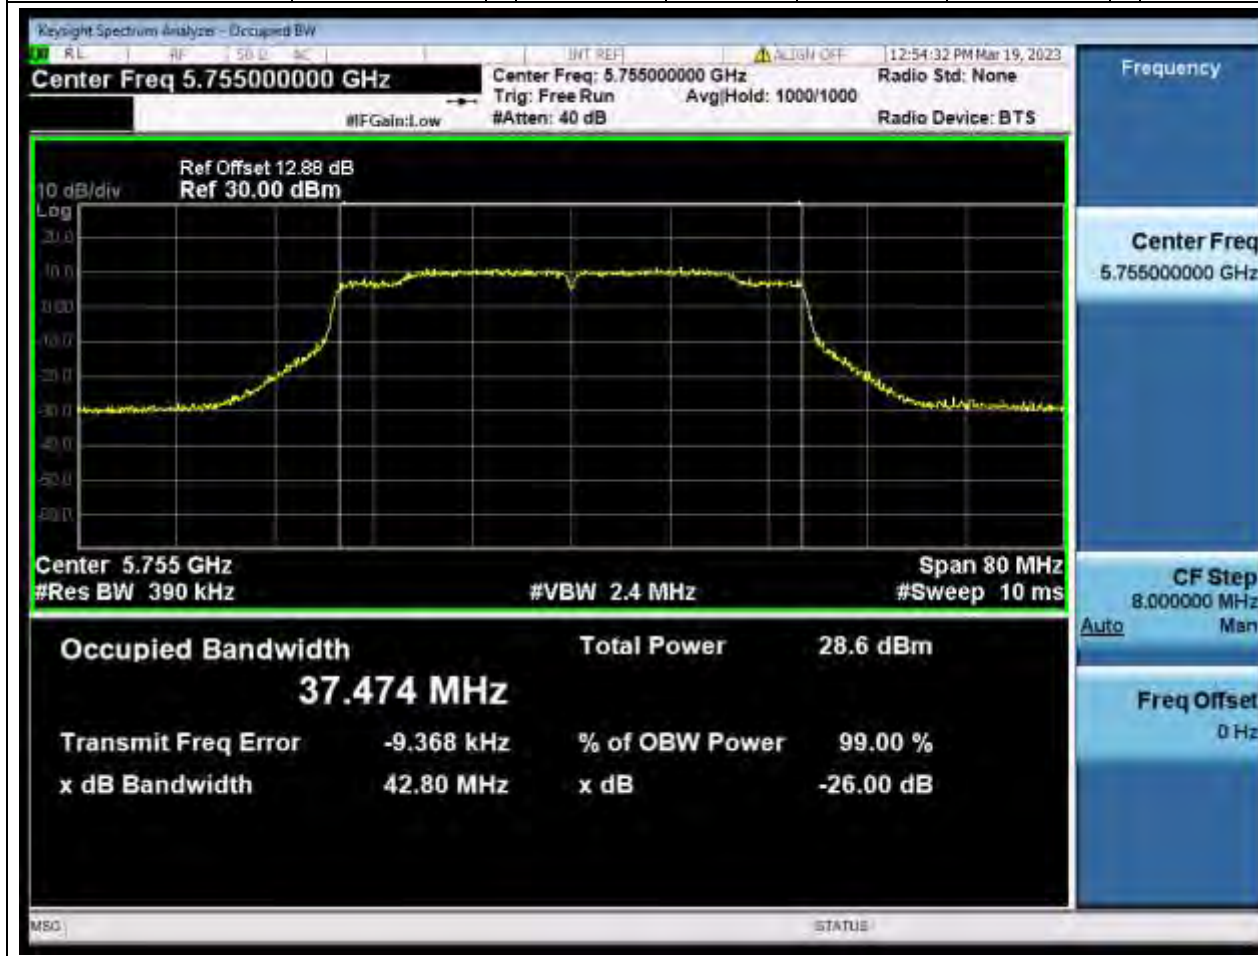

83. 802.11ax_40M_U-NII-3_L

83.1. A.2.2-99% Bandwidth(NTNV)

Center Frequency (MHz)	OBW Power (%)	RBW (MHz)	Detector	Limit (MHz)	OBW (MHz)	Verdict
5755	99	0.39	Peak	0	37.473885	Unknown