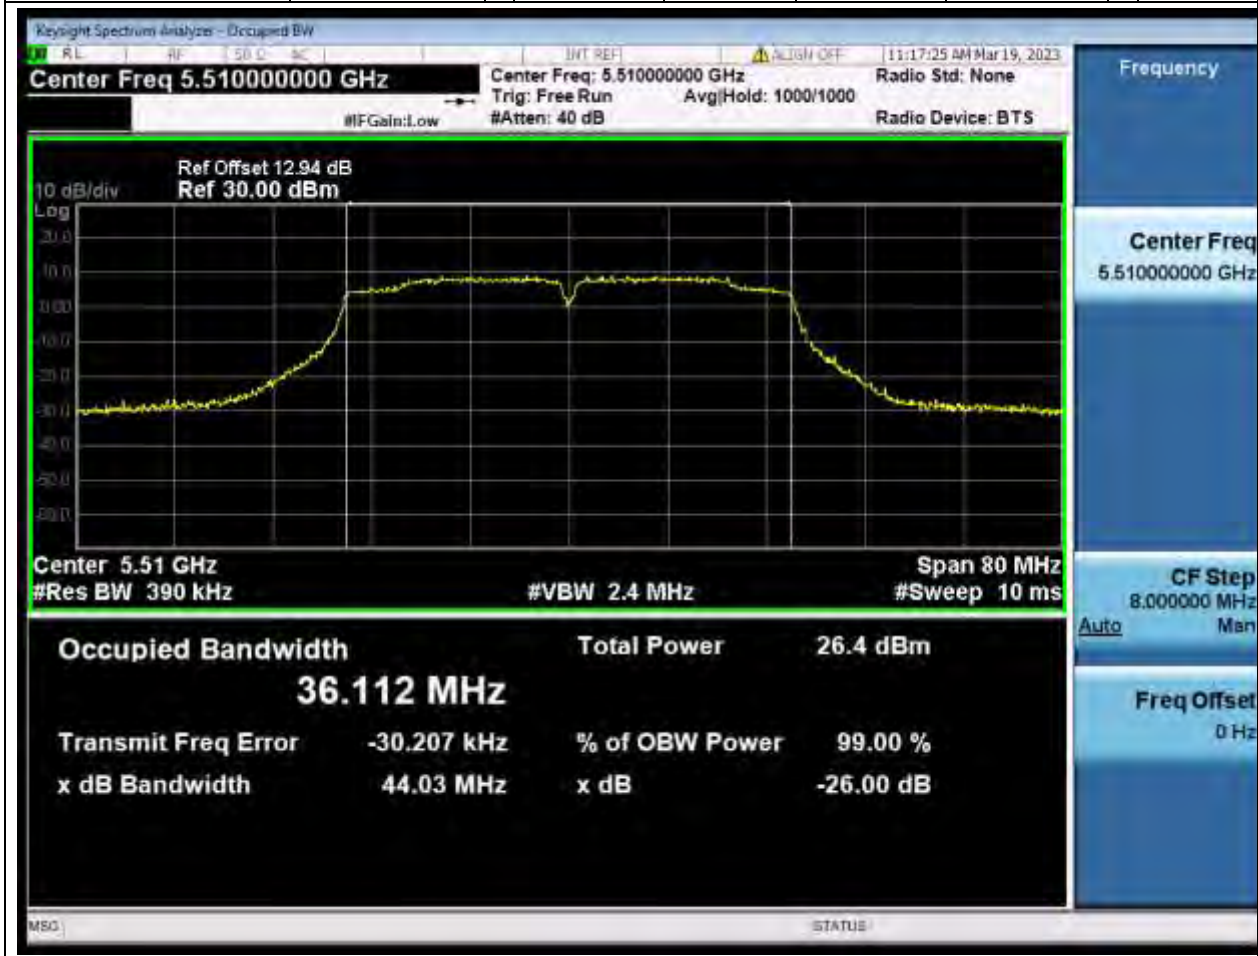

53. 802.11ac_40M_U-NII-2C_L

53.1. A.2.2-99% Bandwidth(NTNV)

Center Frequency (MHz)	OBW Power (%)	RBW (MHz)	Detector	Limit (MHz)	OBW (MHz)	Verdict
5510	99	0.39	Peak	0	36.112186	Unknown