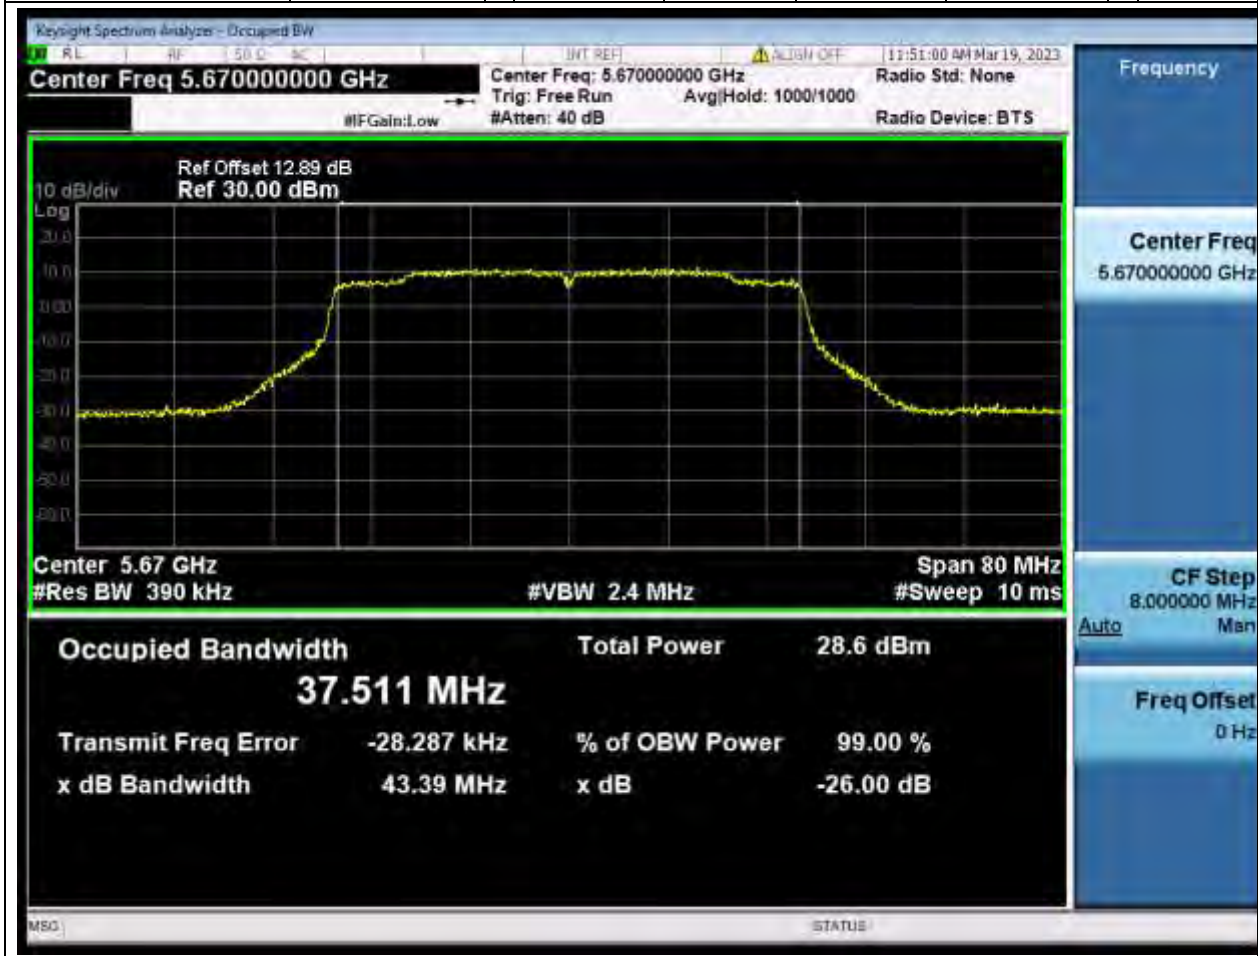

63. 802.11ax_40M_U-NII-2C_H

63.1. A.2.2-99% Bandwidth(NTNV)

Center Frequency (MHz)	OBW Power (%)	RBW (MHz)	Detector	Limit (MHz)	OBW (MHz)	Verdict
5670	99	0.39	Peak	0	37.511265	Unknow