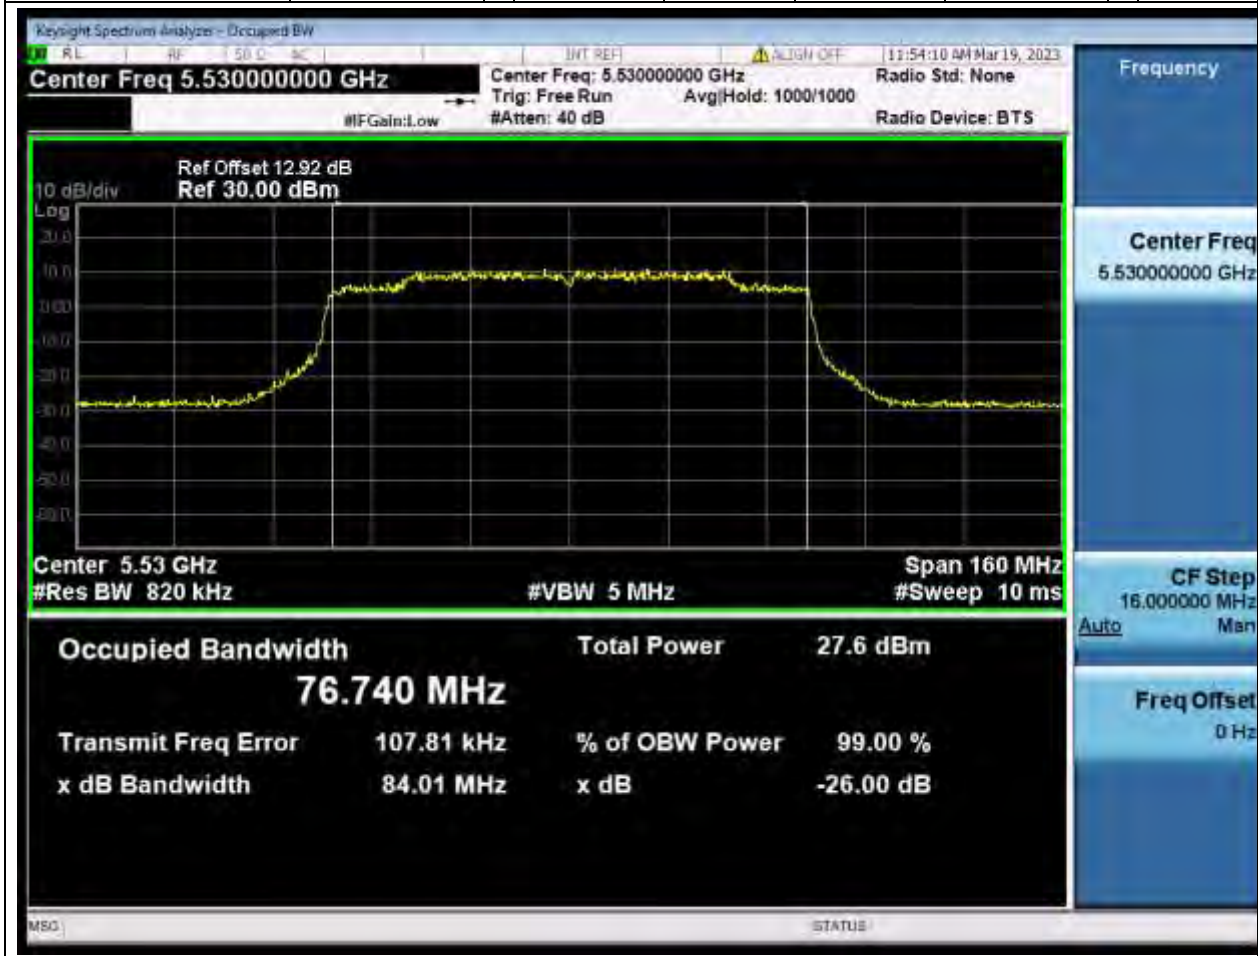

64. 802.11ax_80M_U-NII-2C_L

64.1. A.2.2-99% Bandwidth(NTNV)

Center Frequency (MHz)	OBW Power (%)	RBW (MHz)	Detector	Limit (MHz)	OBW (MHz)	Verdict
5530	99	0.82	Peak	0	76.739787	Unknown