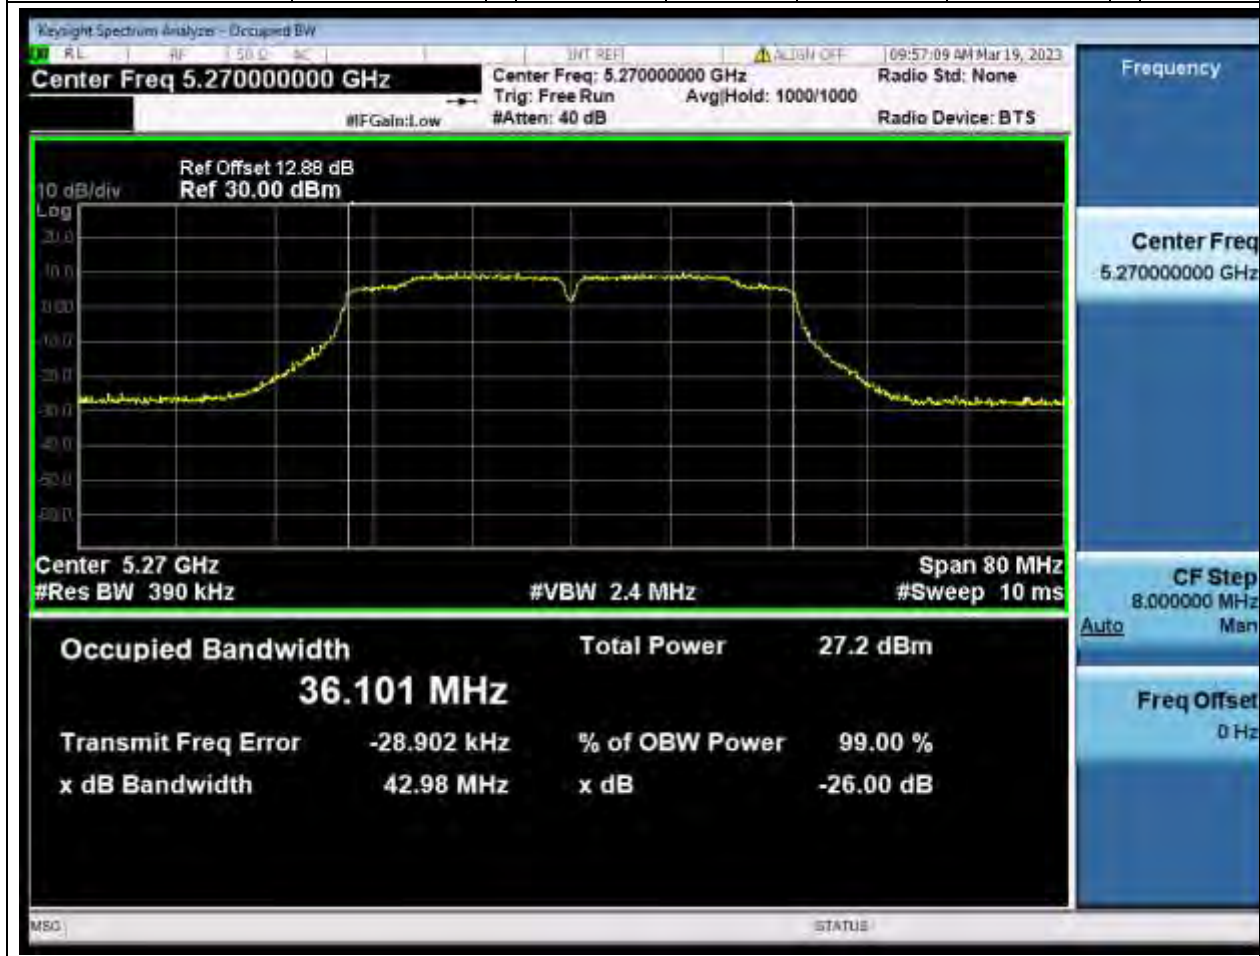

27. 802.11n_40M_U-NII-2A_L

27.1. A.2.2-99% Bandwidth(NTNV)

Center Frequency (MHz)	OBW Power (%)	RBW (MHz)	Detector	Limit (MHz)	OBW (MHz)	Verdict
5270	99	0.39	Peak	0	36.101234	Unknown