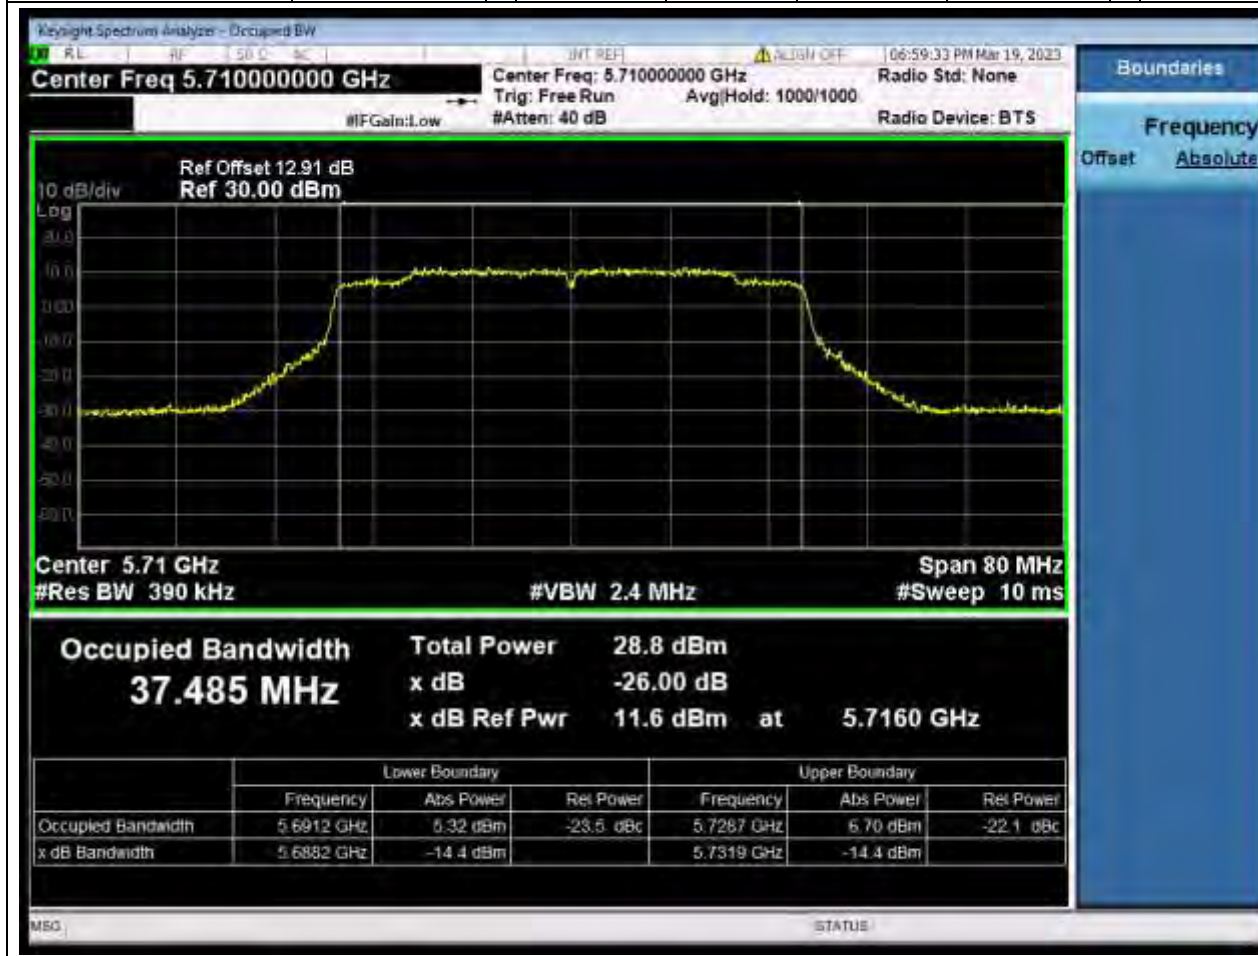

8. 802.11ax_40M_U-NII-2C&U-NII-3_CH142

8.1. A.2.2-99% Bandwidth(NTNV)

Center Frequency (MHz)	OBW Power (%)	RBW (MHz)	Detector	Limit (MHz)	OBW (MHz)	Verdict
5710	99	0.39	Peak	0	37.485008	Unknown