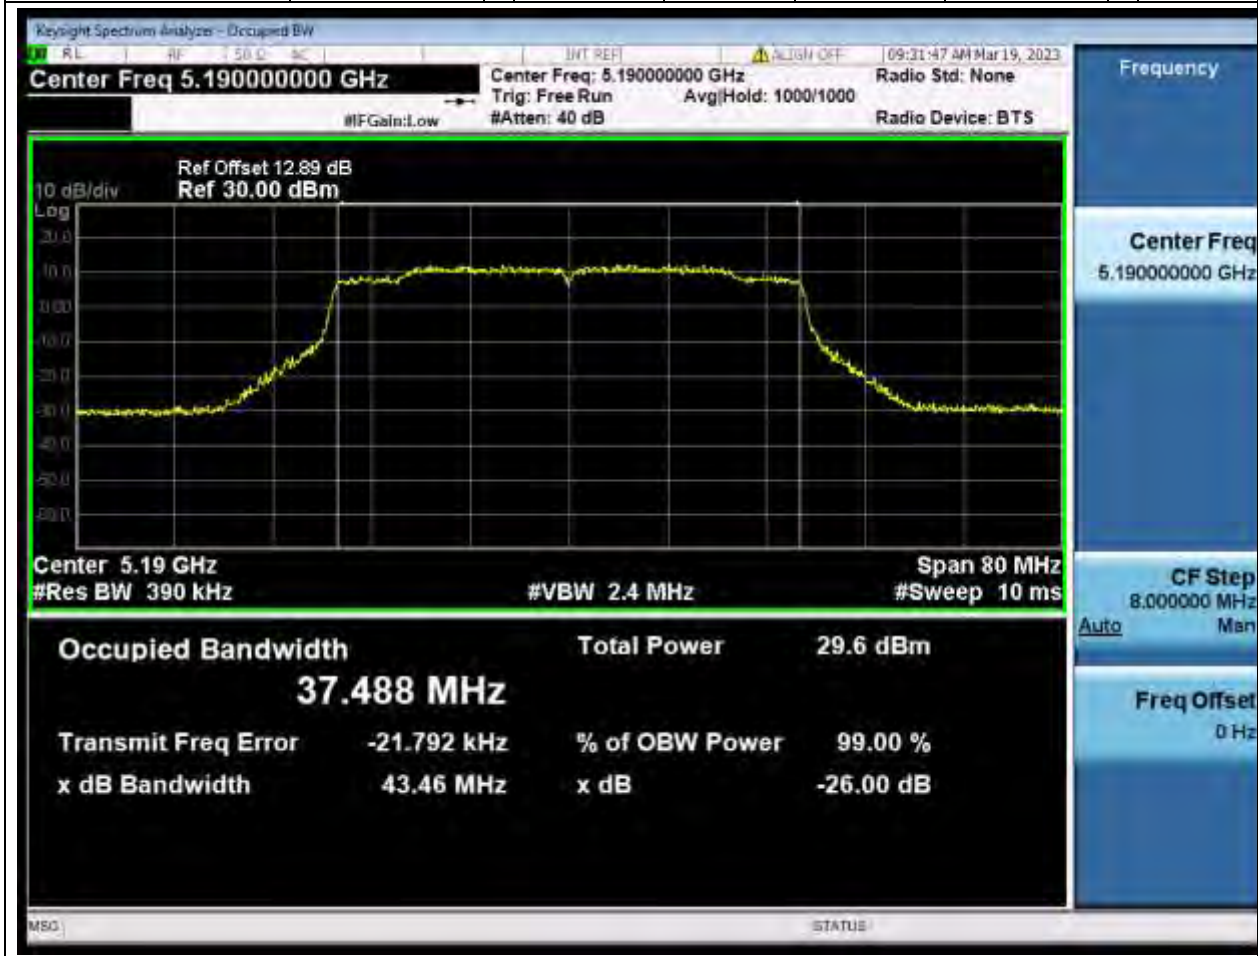

18. 802.11ax_40M_U-NII-1_L

18.1. A.2.2-99% Bandwidth(NTNV)

Center Frequency (MHz)	OBW Power (%)	RBW (MHz)	Detector	Limit (MHz)	OBW (MHz)	Verdict
5190	99	0.39	Peak	0	37.488197	Unknow