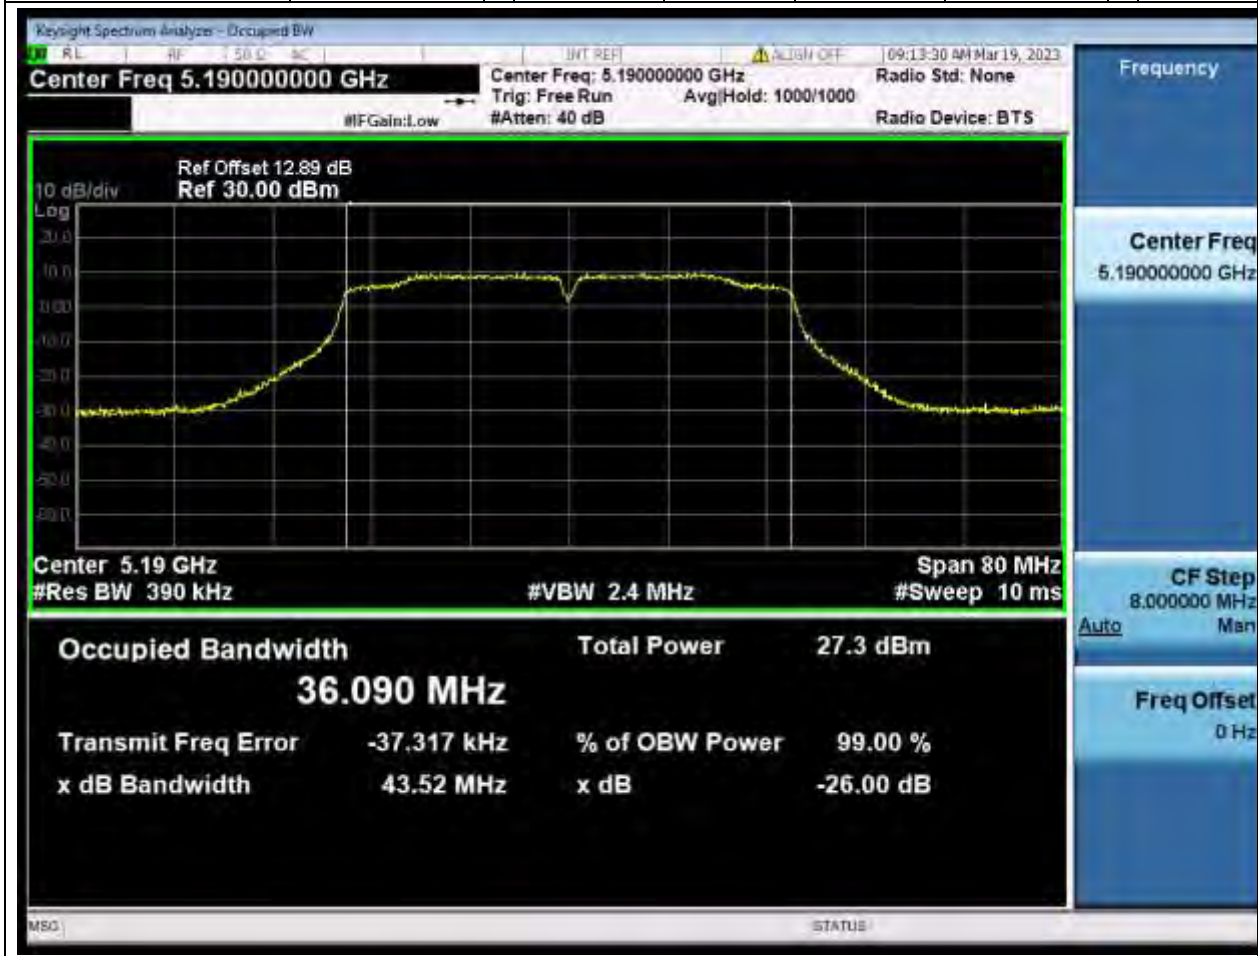

12. 802.11ac_40M_U-NII-1_L

12.1. A.2.2-99% Bandwidth(NTNV)

Center Frequency (MHz)	OBW Power (%)	RBW (MHz)	Detector	Limit (MHz)	OBW (MHz)	Verdict
5190	99	0.39	Peak	0	36.089542	Unknow