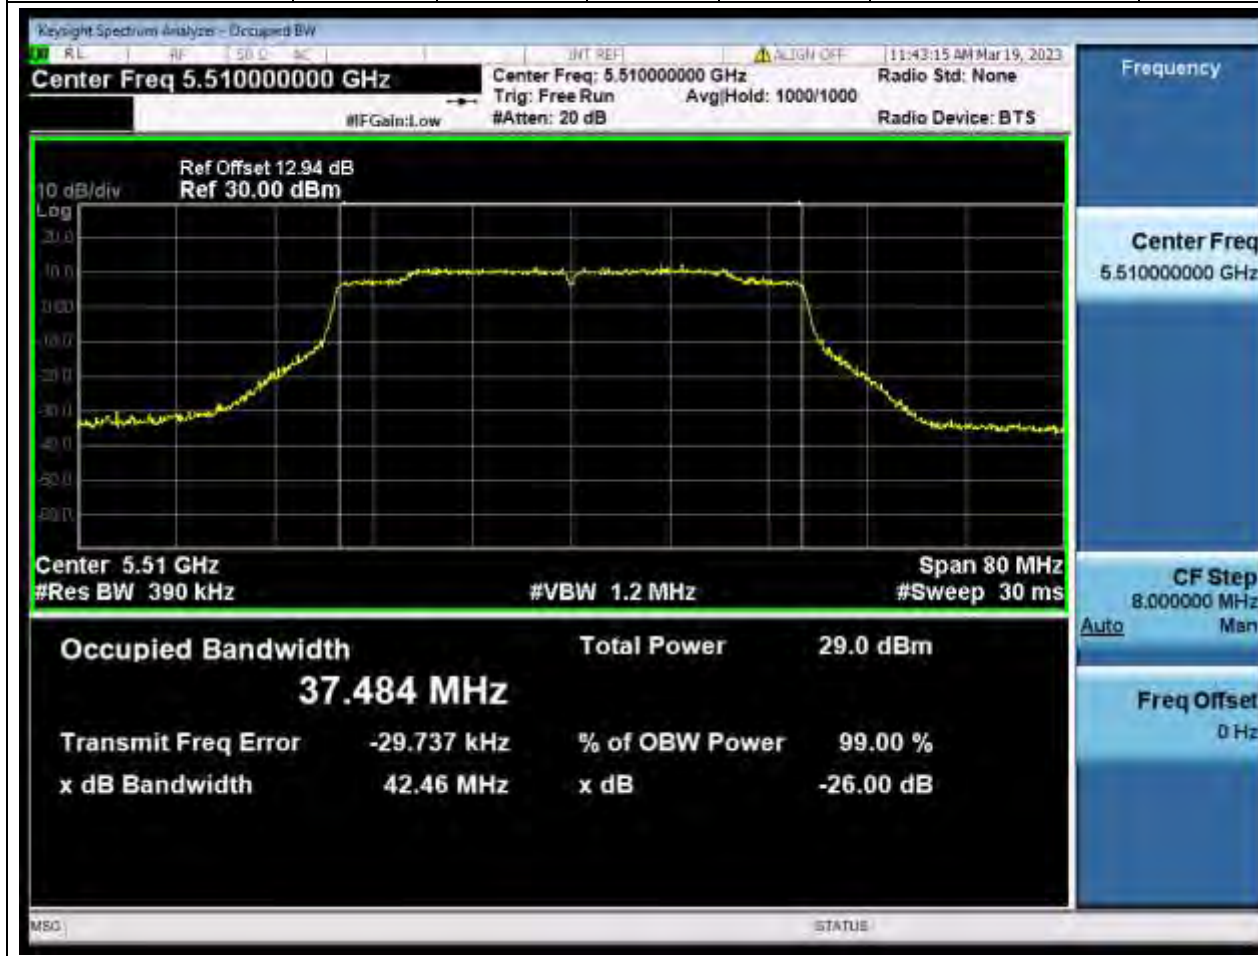

61. 802.11ax_40M_U-NII-2C_L

61.1. A.2-26dB Bandwidth(NTNV)

Center Frequency (MHz)	XdB Down	RBW (MHz)	Detector	Limit (MHz)	XdB BandWidth (MHz)	Verdict
5510	26	0.39	Peak	0	42.462674	Unknow