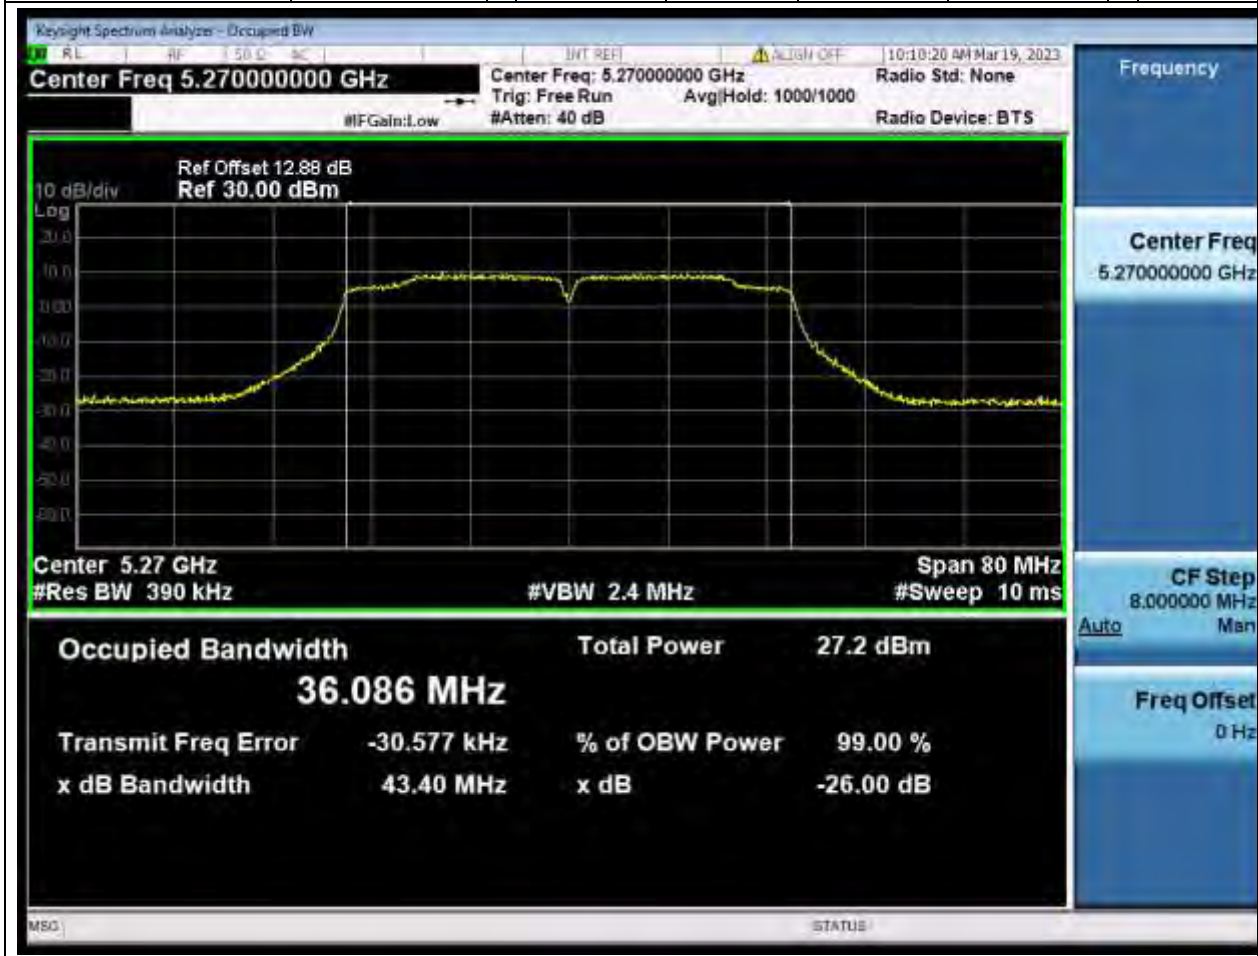

32. 802.11ac_40M_U-NII-2A_L

32.1. A.2.2-99% Bandwidth(NTNV)

Center Frequency (MHz)	OBW Power (%)	RBW (MHz)	Detector	Limit (MHz)	OBW (MHz)	Verdict
5270	99	0.39	Peak	0	36.08555	Unknown