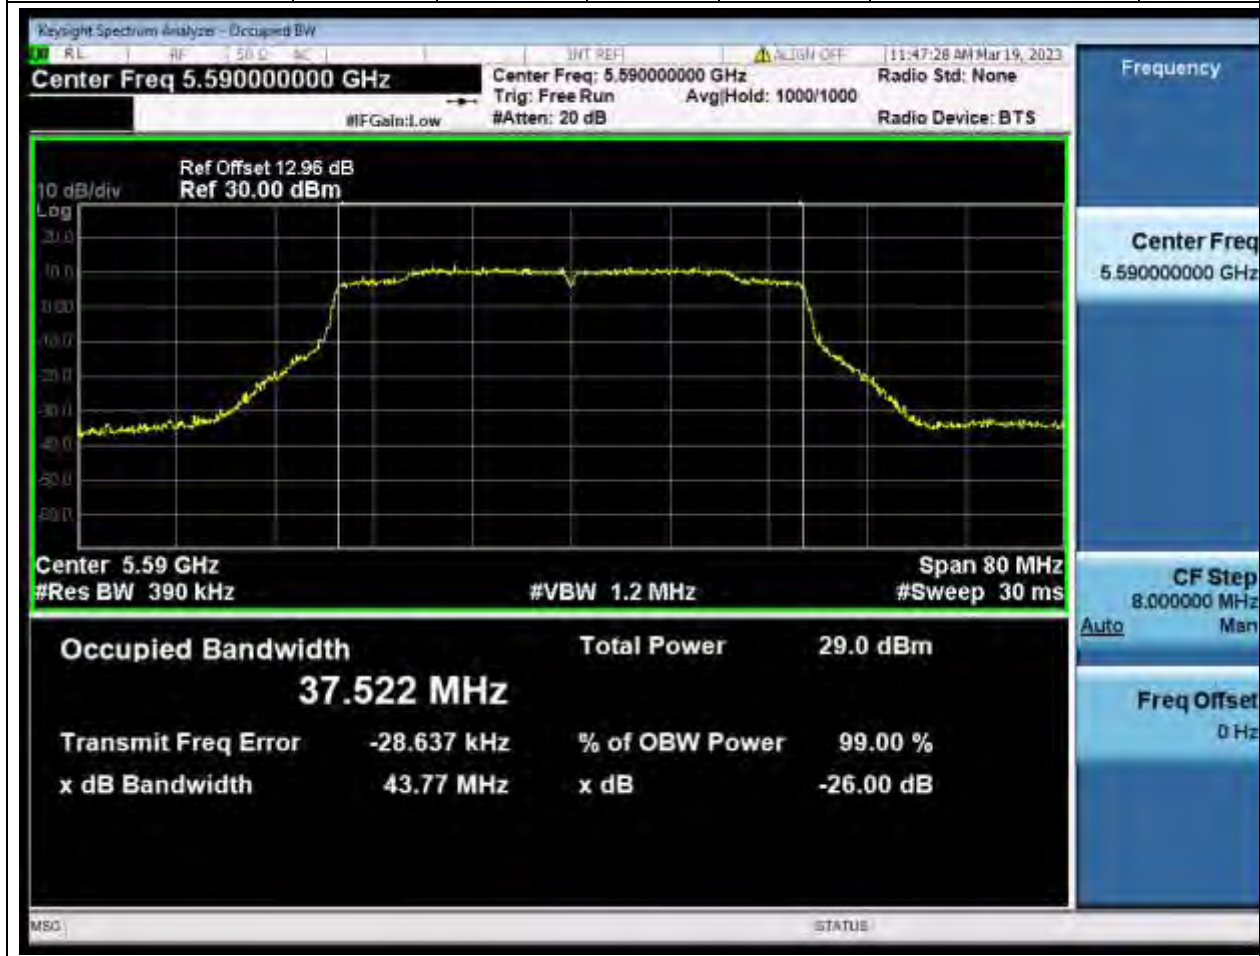

62. 802.11ax_40M_U-NII-2C_M

62.1. A.2-26dB Bandwidth(NTNV)

Center Frequency (MHz)	XdB Down	RBW (MHz)	Detector	Limit (MHz)	XdB BandWidth (MHz)	Verdict
5590	26	0.39	Peak	0	43.773821	Unknow