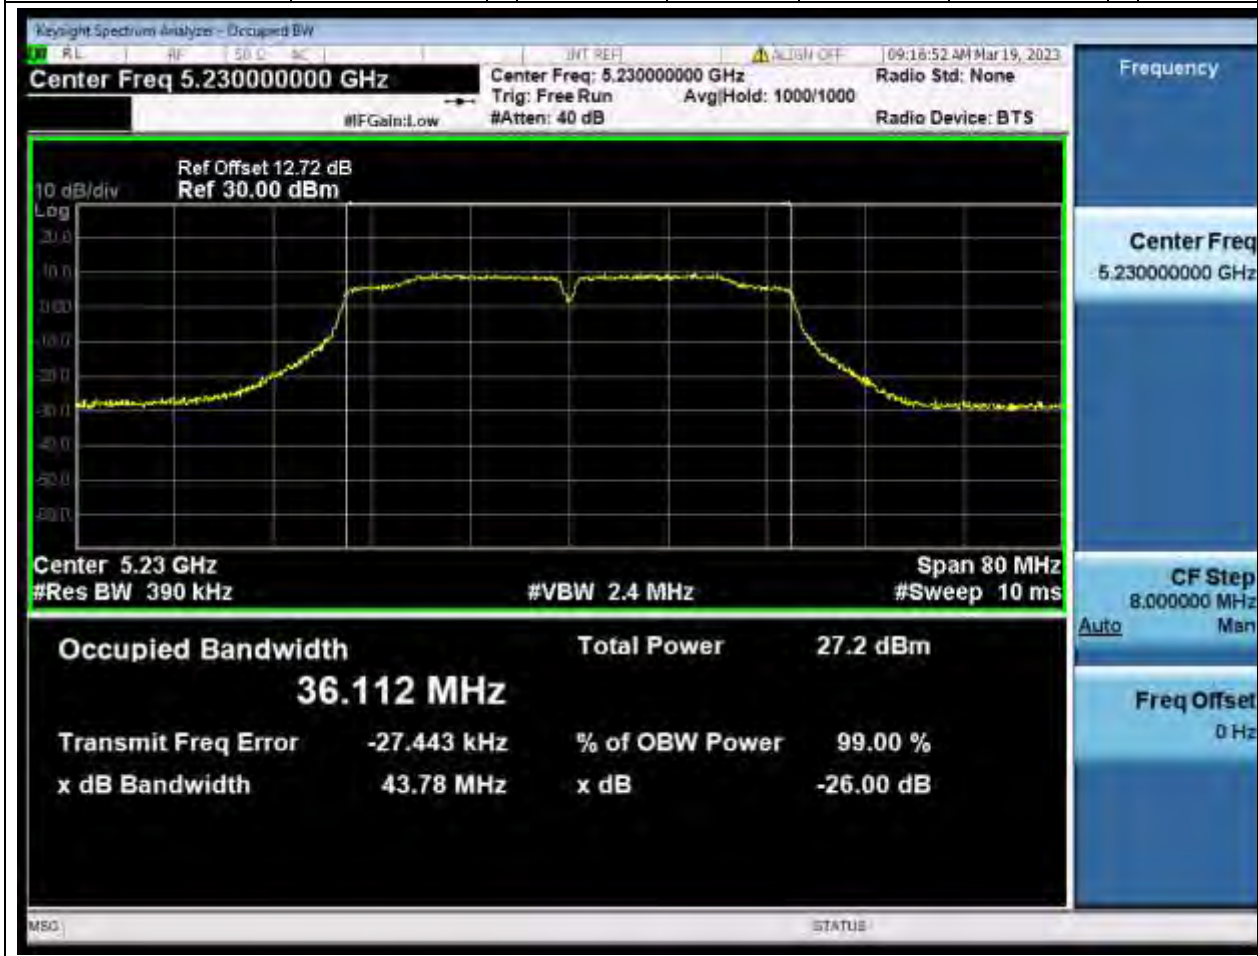

13. 802.11ac_40M_U-NII-1_H

13.1. A.2.2-99% Bandwidth(NTNV)

Center Frequency (MHz)	OBW Power (%)	RBW (MHz)	Detector	Limit (MHz)	OBW (MHz)	Verdict
5230	99	0.39	Peak	0	36.11188	Unknown