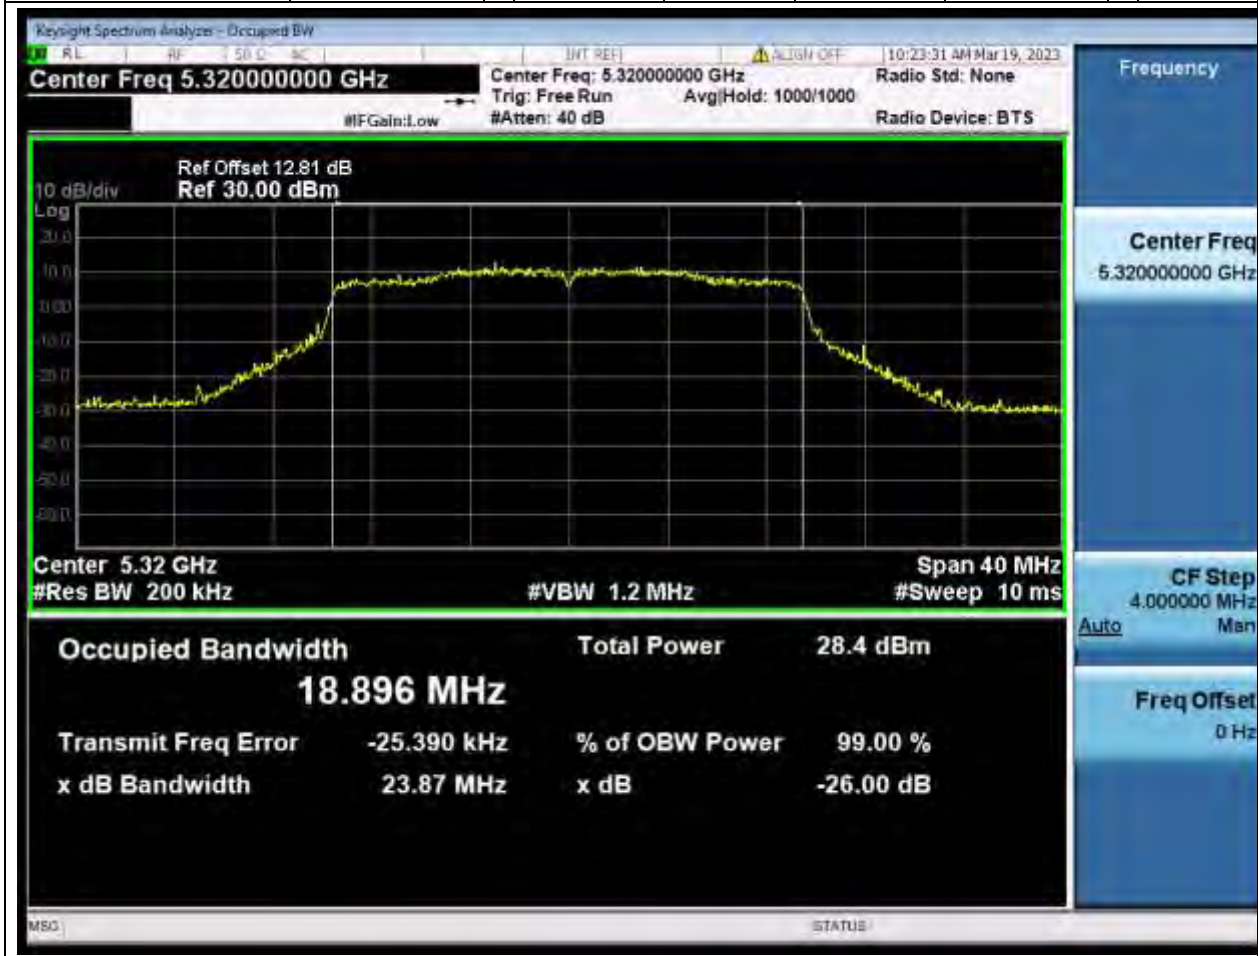

37. 802.11ax_20M_U-NII-2A_H

37.1. A.2.2-99% Bandwidth(NTNV)

Center Frequency (MHz)	OBW Power (%)	RBW (MHz)	Detector	Limit (MHz)	OBW (MHz)	Verdict
5320	99	0.2	Peak	0	18.896376	Unknown