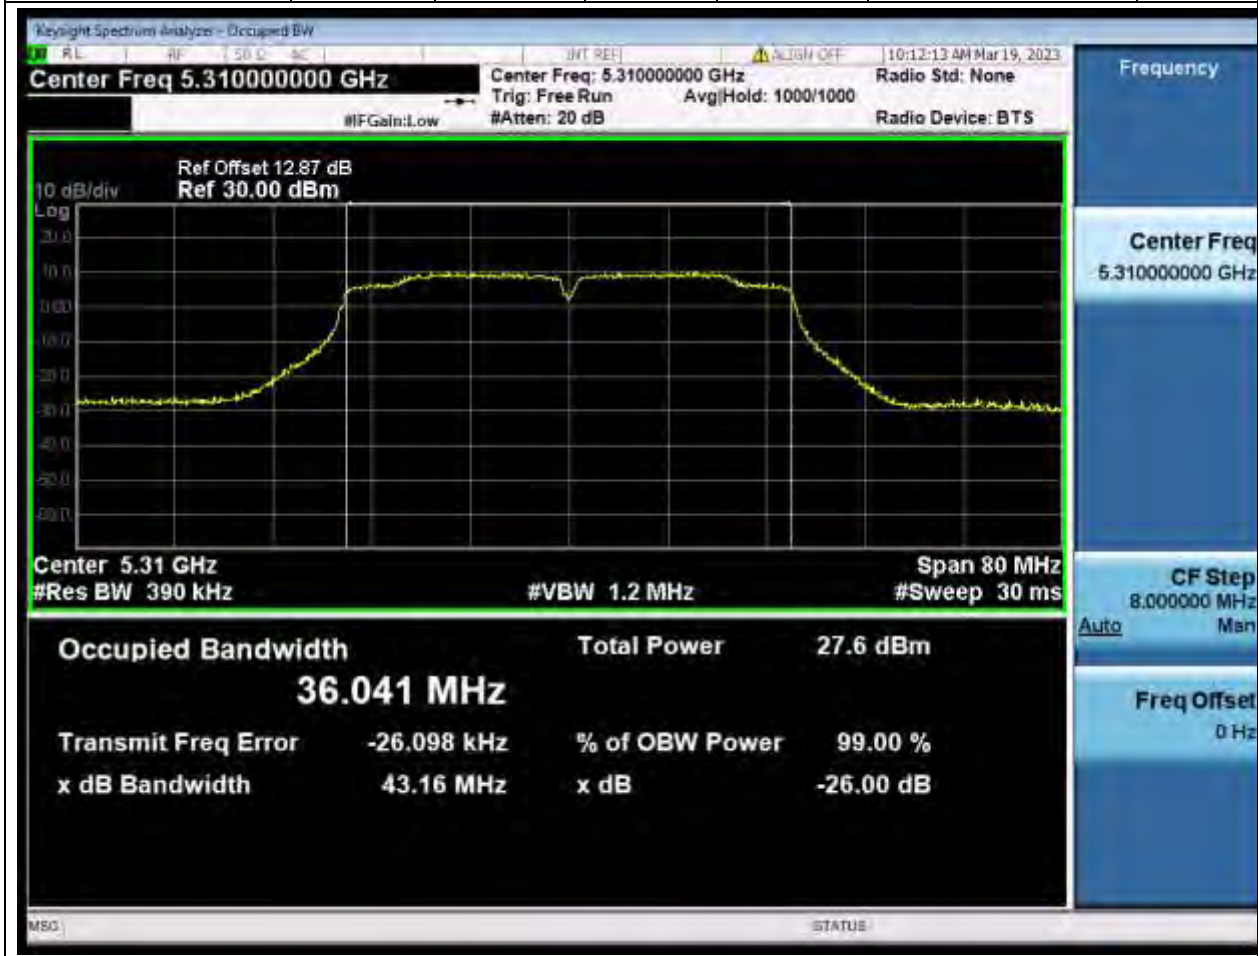

33. 802.11ac_40M_U-NII-2A_H

33.1. A.2-26dB Bandwidth(NTNV)

Center Frequency (MHz)	XdB Down	RBW (MHz)	Detector	Limit (MHz)	XdB BandWidth (MHz)	Verdict
5310	26	0.39	Peak	0	43.161599	Unknow