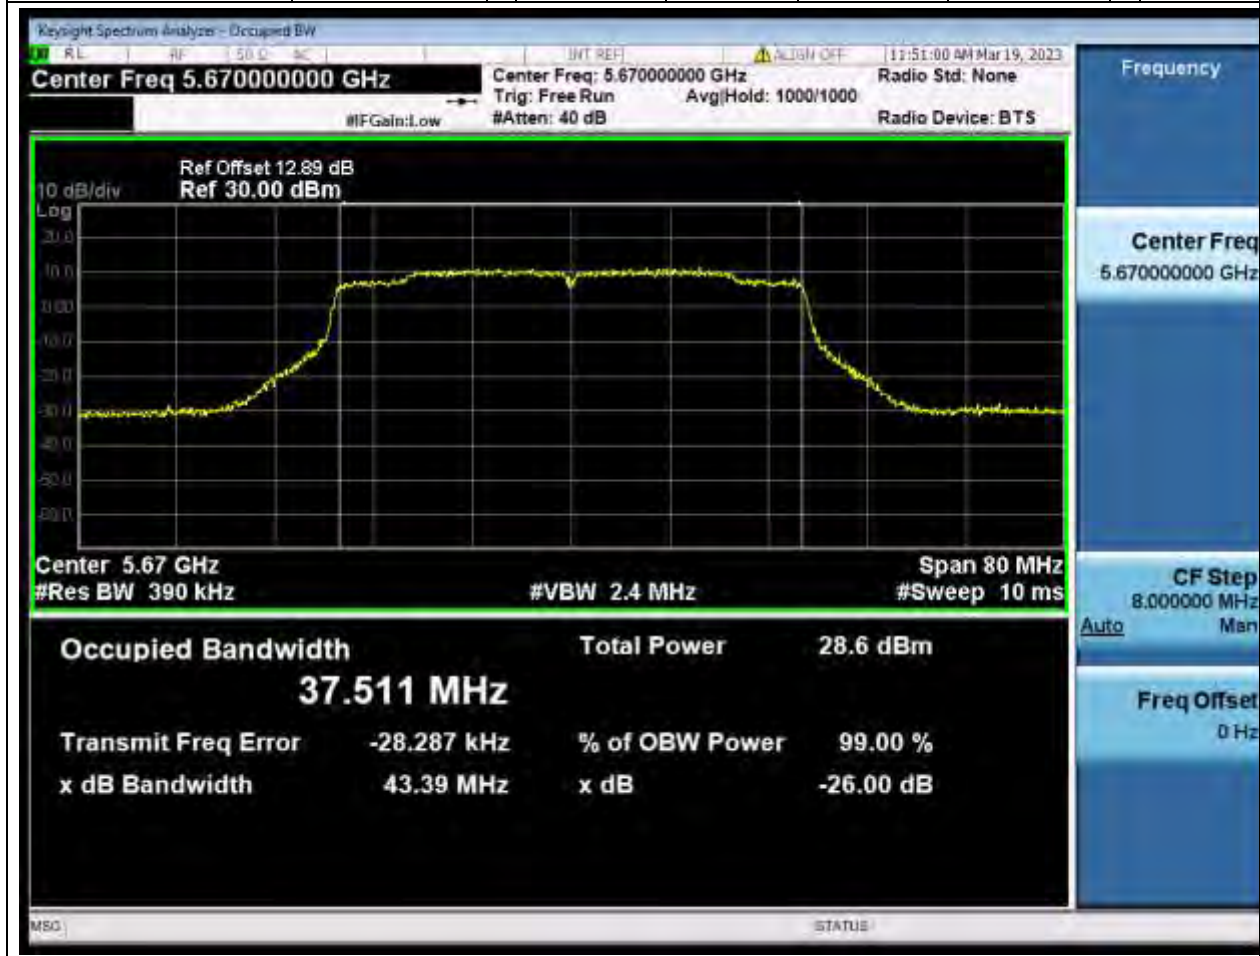

63. 802.11ax_40M_U-NII-2C_H

63.1. A.2.2-99% Bandwidth(NTNV)

Center Frequency (MHz)	OBW Power (%)	RBW (MHz)	Detector	Limit (MHz)	OBW (MHz)	Verdict
5670	99	0.39	Peak	0	37.511265	Unknow