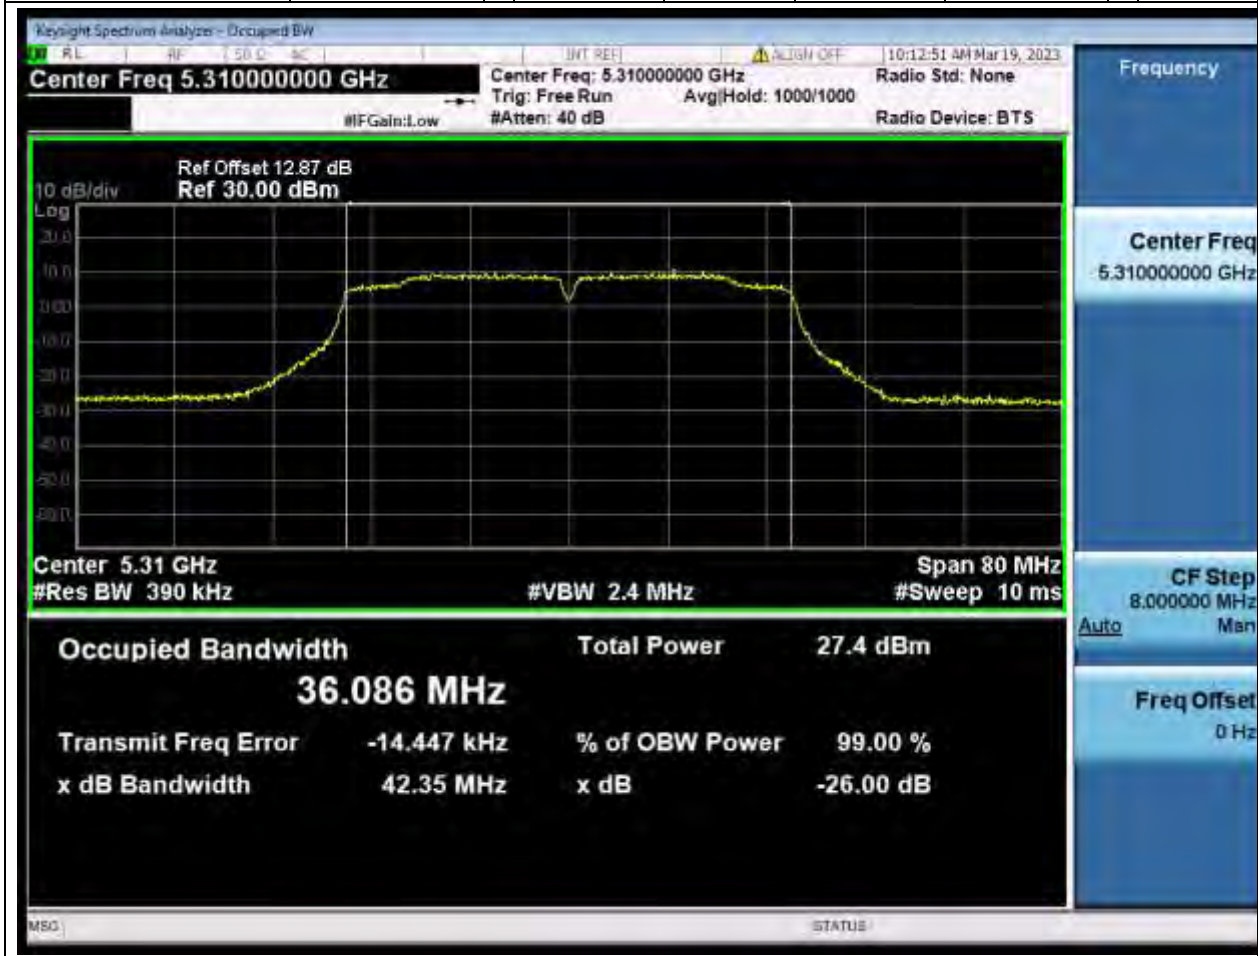

33. 802.11ac_40M_U-NII-2A_H

33.1. A.2.2-99% Bandwidth(NTNV)

Center Frequency (MHz)	OBW Power (%)	RBW (MHz)	Detector	Limit (MHz)	OBW (MHz)	Verdict
5310	99	0.39	Peak	0	36.086258	Unknow