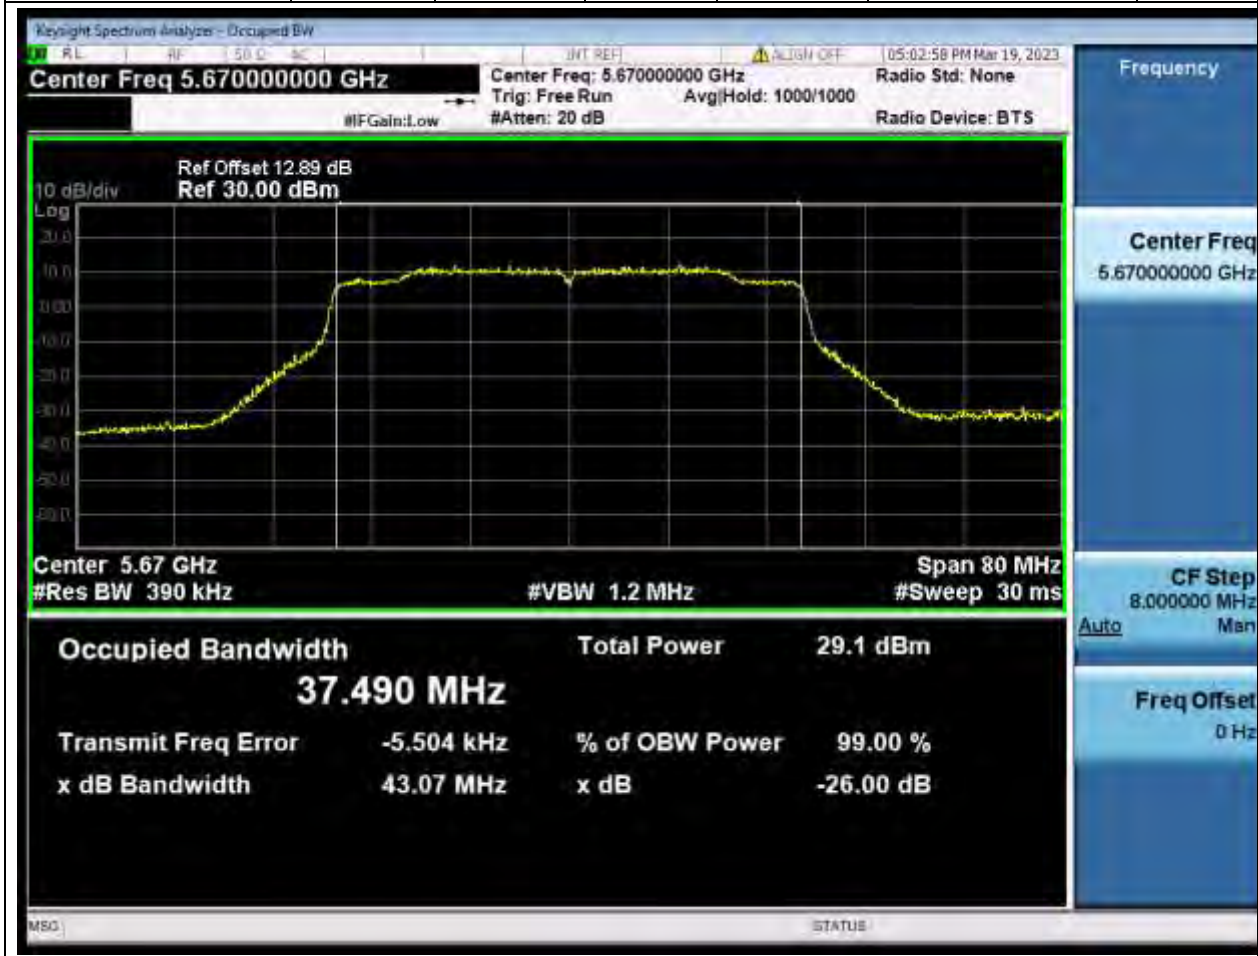

63. 802.11ax_40M_U-NII-2C_H

63.1. A.2-26dB Bandwidth(NTNV)

Center Frequency (MHz)	XdB Down	RBW (MHz)	Detector	Limit (MHz)	XdB BandWidth (MHz)	Verdict
5670	26	0.39	Peak	0	43.072191	Unknow