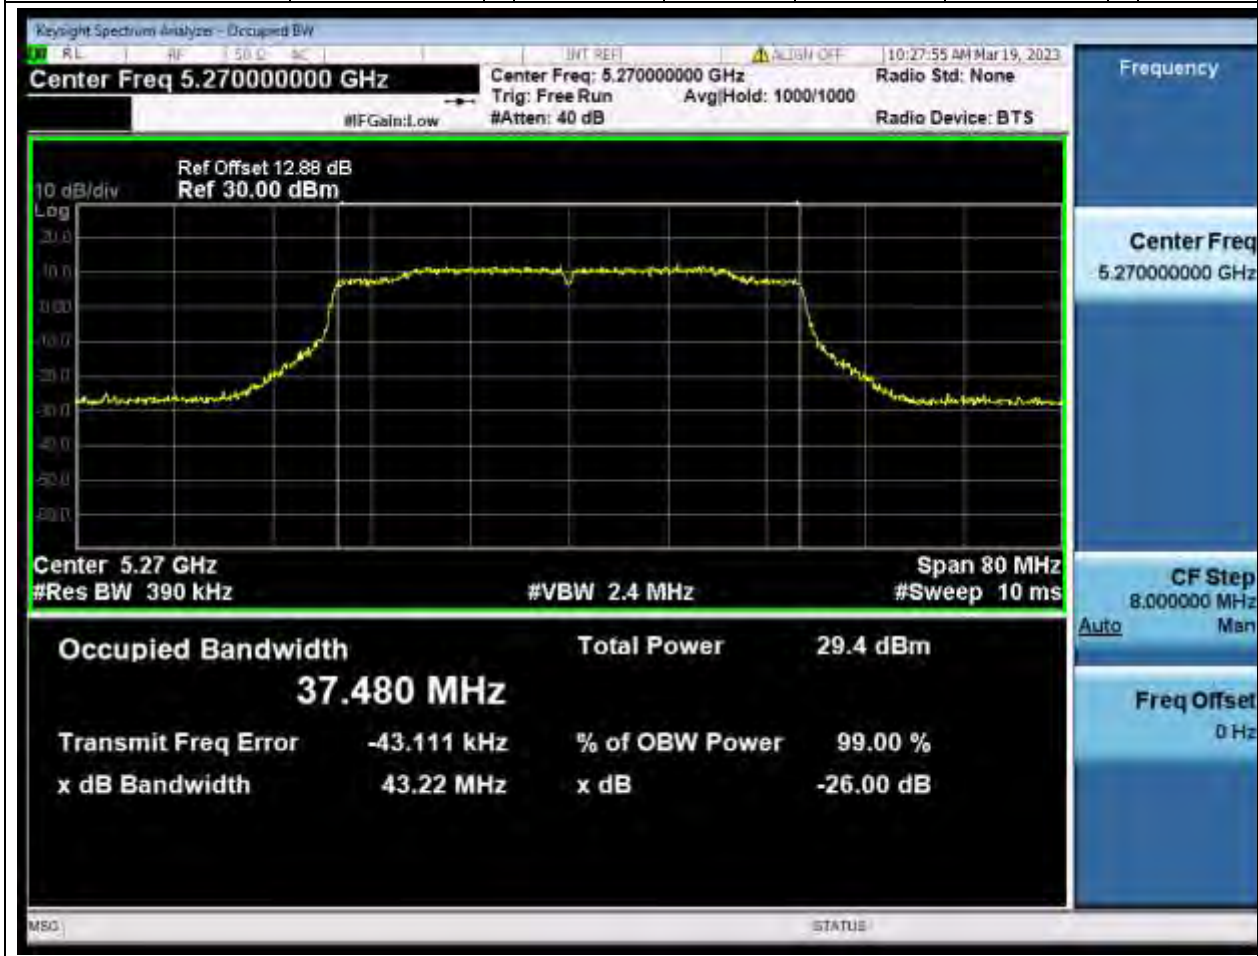

38. 802.11ax_40M_U-NII-2A_L

38.1. A.2.2-99% Bandwidth(NTNV)

Center Frequency (MHz)	OBW Power (%)	RBW (MHz)	Detector	Limit (MHz)	OBW (MHz)	Verdict
5270	99	0.39	Peak	0	37.480239	Unknow