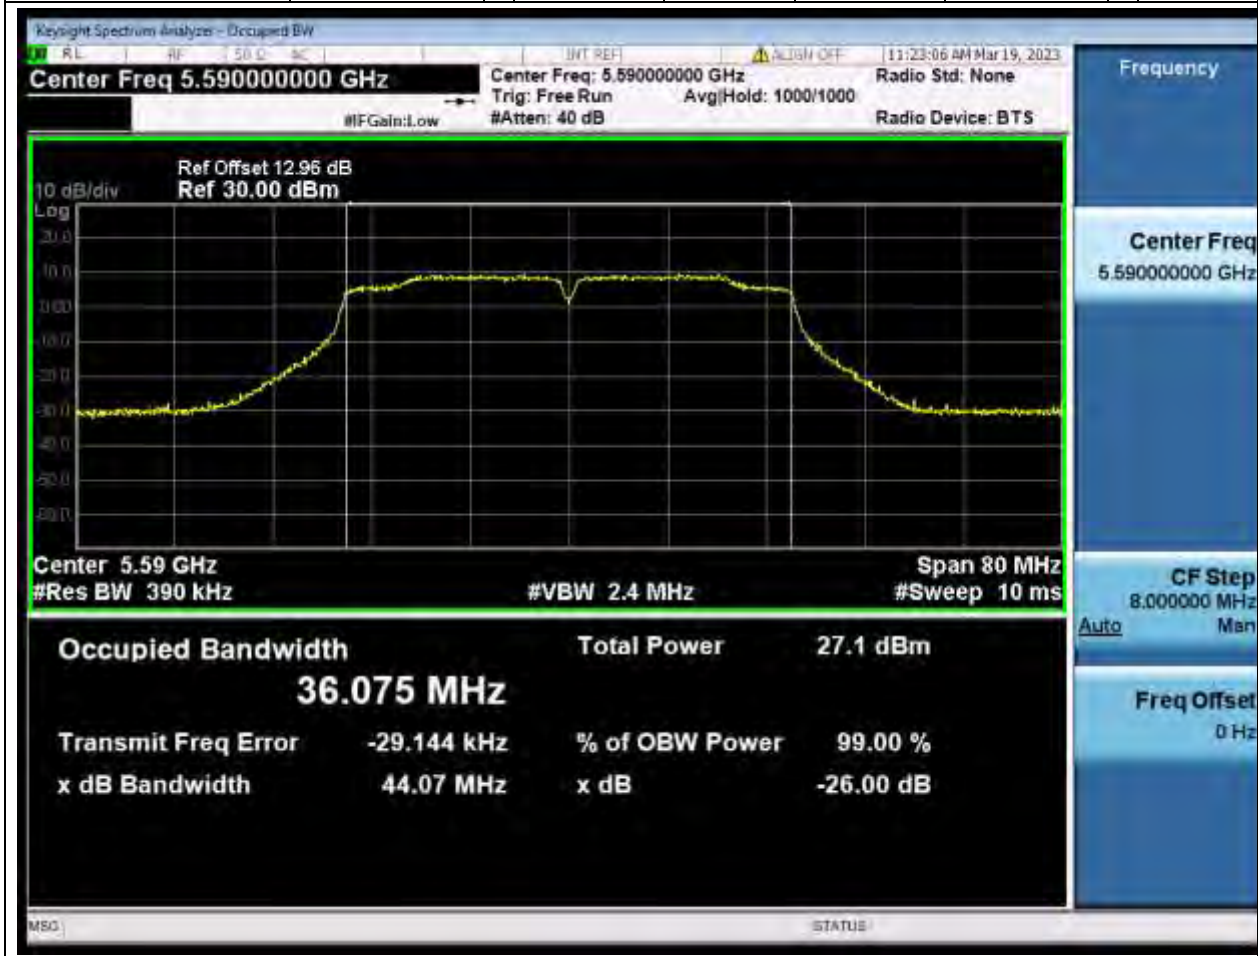

54. 802.11ac_40M_U-NII-2C_M

54.1. A.2.2-99% Bandwidth(NTNV)

Center Frequency (MHz)	OBW Power (%)	RBW (MHz)	Detector	Limit (MHz)	OBW (MHz)	Verdict
5590	99	0.39	Peak	0	36.075018	Unknown