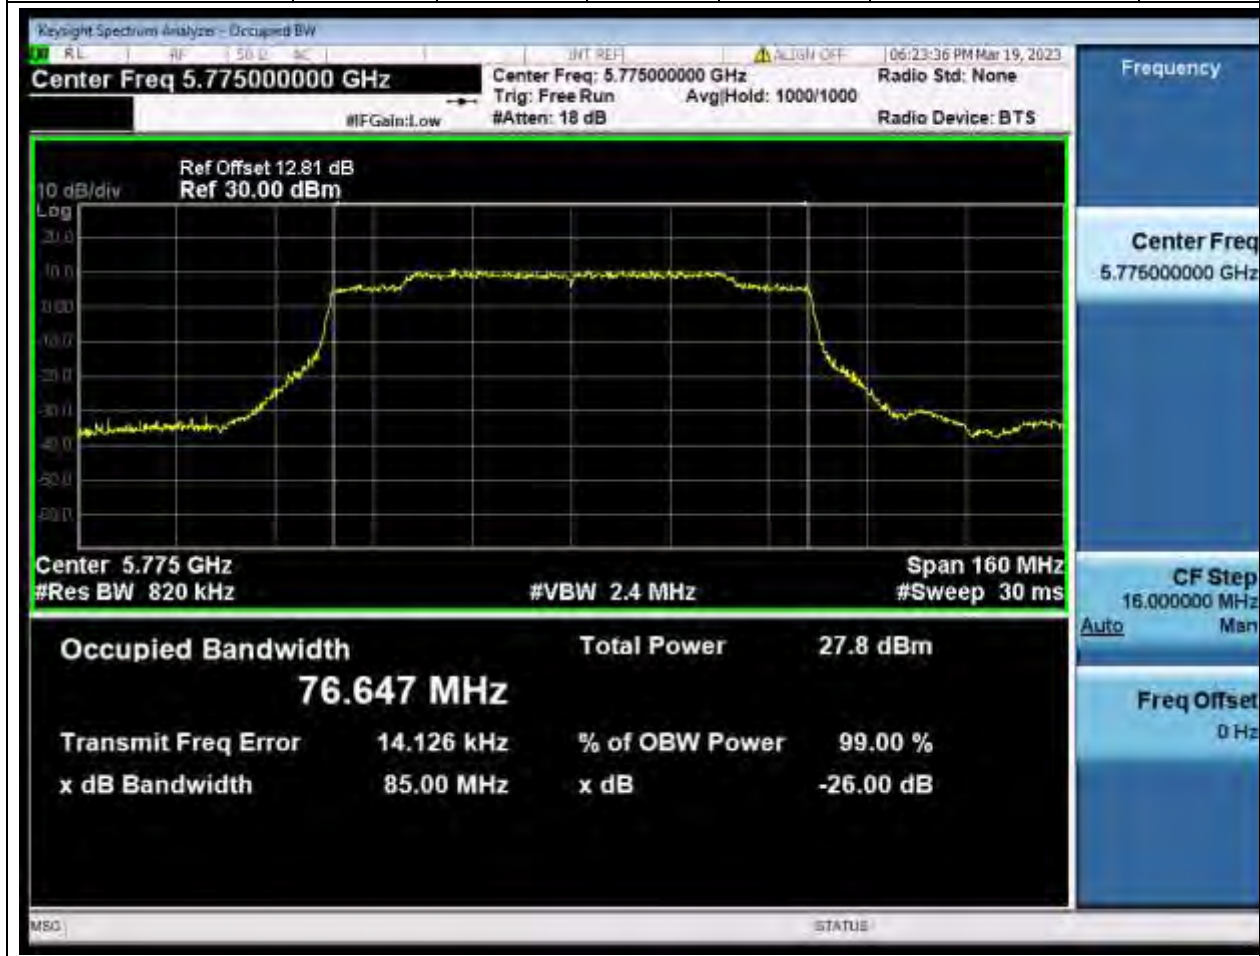

85. 802.11ax_80M_U-NII-3_M

85.1. A.2-26dB Bandwidth(NTNV)

Center Frequency (MHz)	XdB Down	RBW (MHz)	Detector	Limit (MHz)	XdB BandWidth (MHz)	Verdict
5775	26	0.82	Peak	0	84.999559	Unknow