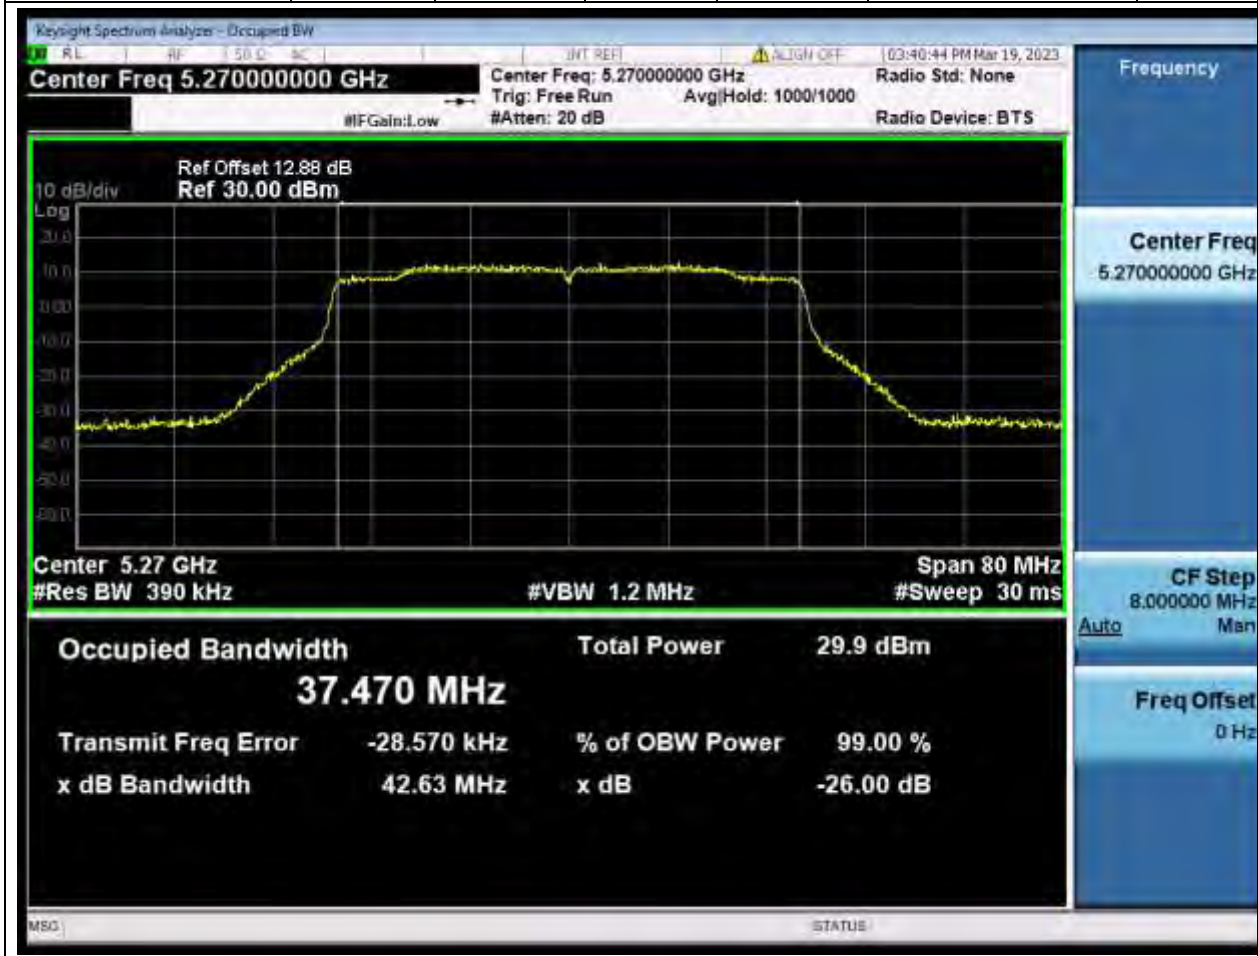

38. 802.11ax_40M_U-NII-2A_L

38.1. A.2-26dB Bandwidth(NTNV)

Center Frequency (MHz)	XdB Down	RBW (MHz)	Detector	Limit (MHz)	XdB BandWidth (MHz)	Verdict
5270	26	0.39	Peak	0	42.631634	Unknow