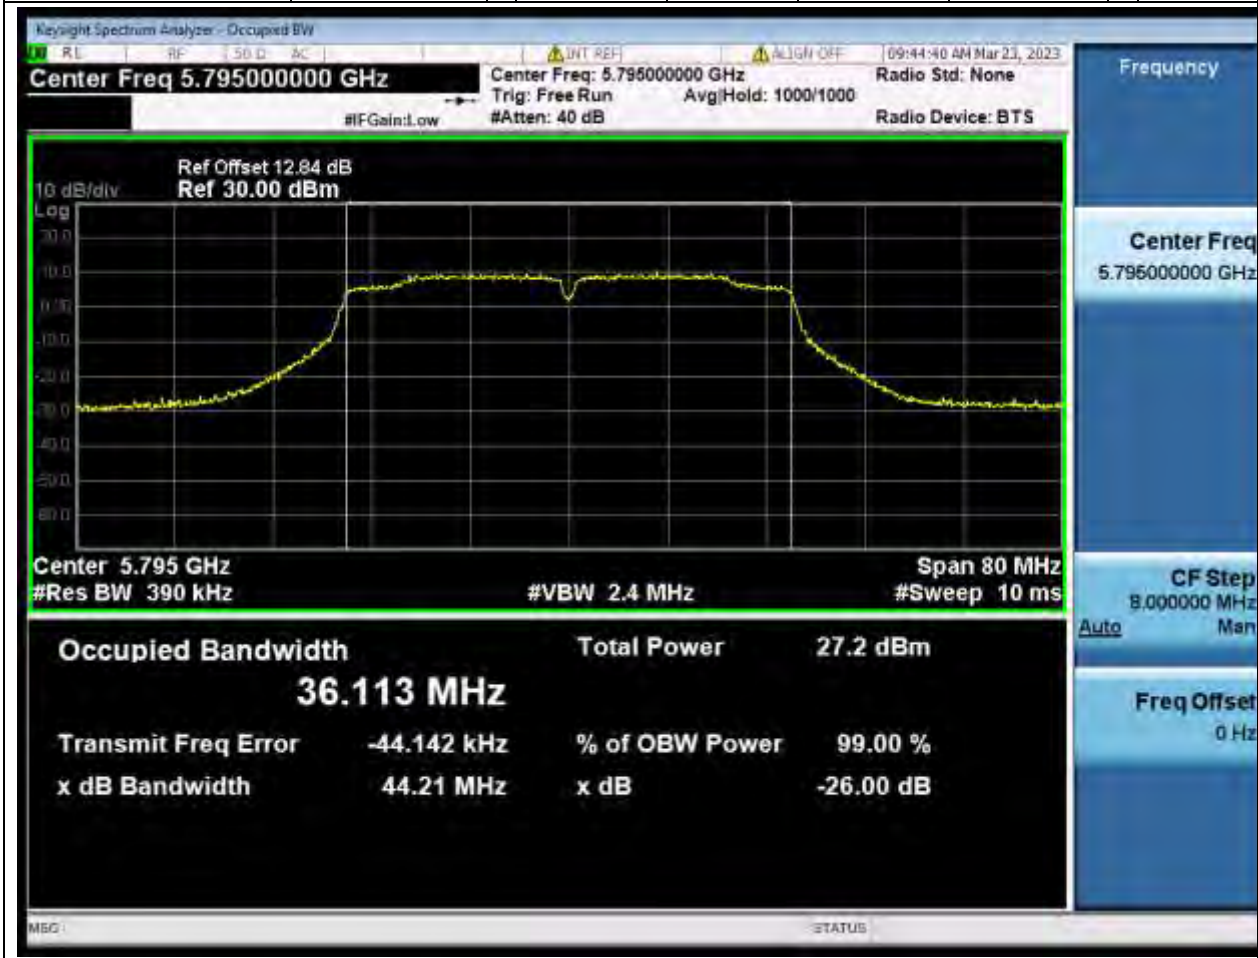

73. 802.11n_40M_U-NII-3_H

73.1. A.2.2-99% Bandwidth(NTNV)

Center Frequency (MHz)	OBW Power (%)	RBW (MHz)	Detector	Limit (MHz)	OBW (MHz)	Verdict
5795	99	0.39	Peak	0	36.11307	Unknown