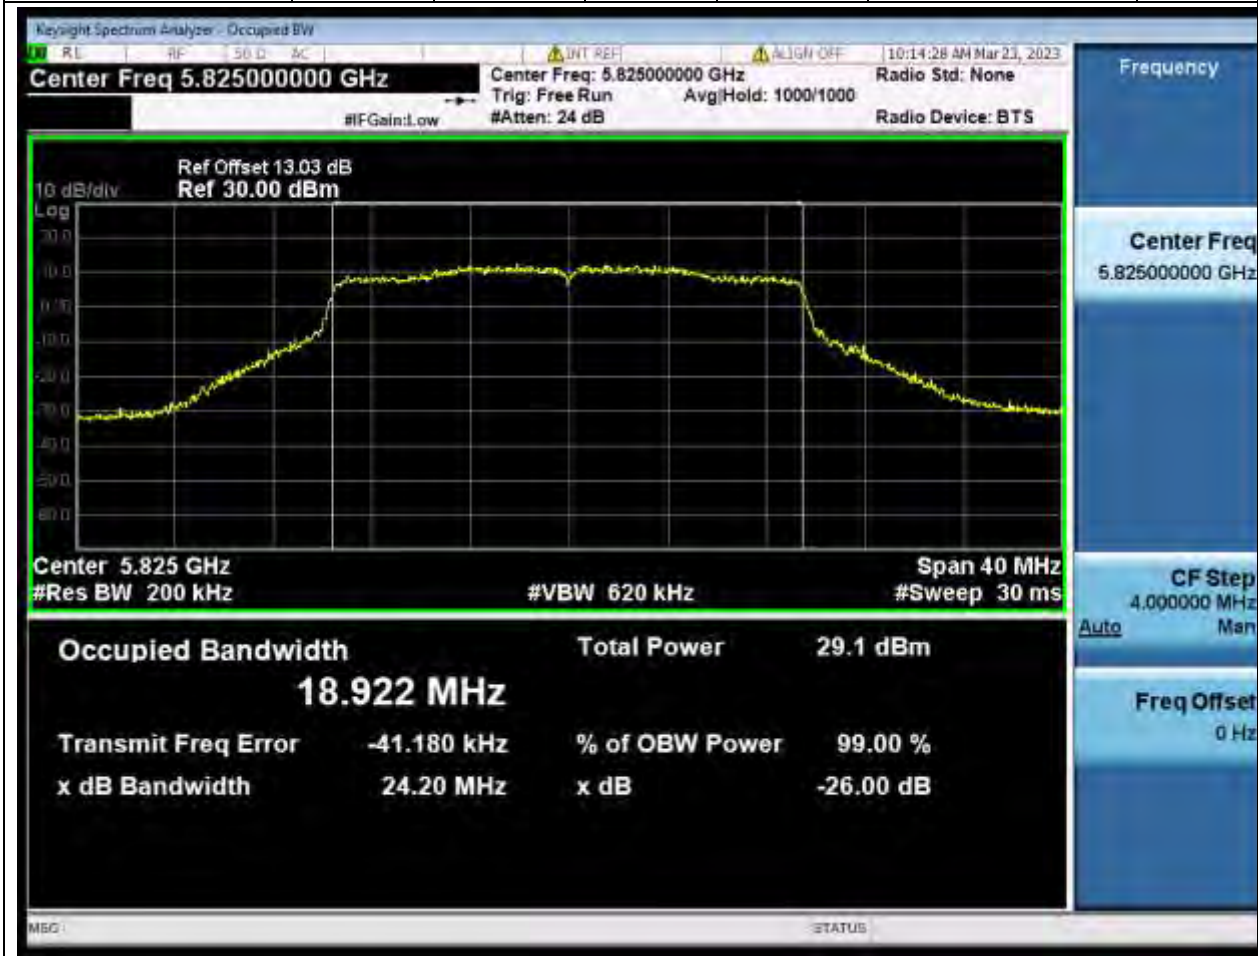

82. 802.11ax_20M_U-NII-3_H

82.1. A.2-26dB Bandwidth(NTNV)

Center Frequency (MHz)	XdB Down	RBW (MHz)	Detector	Limit (MHz)	XdB BandWidth (MHz)	Verdict
5825	26	0.2	Peak	0	24.198891	Unknow