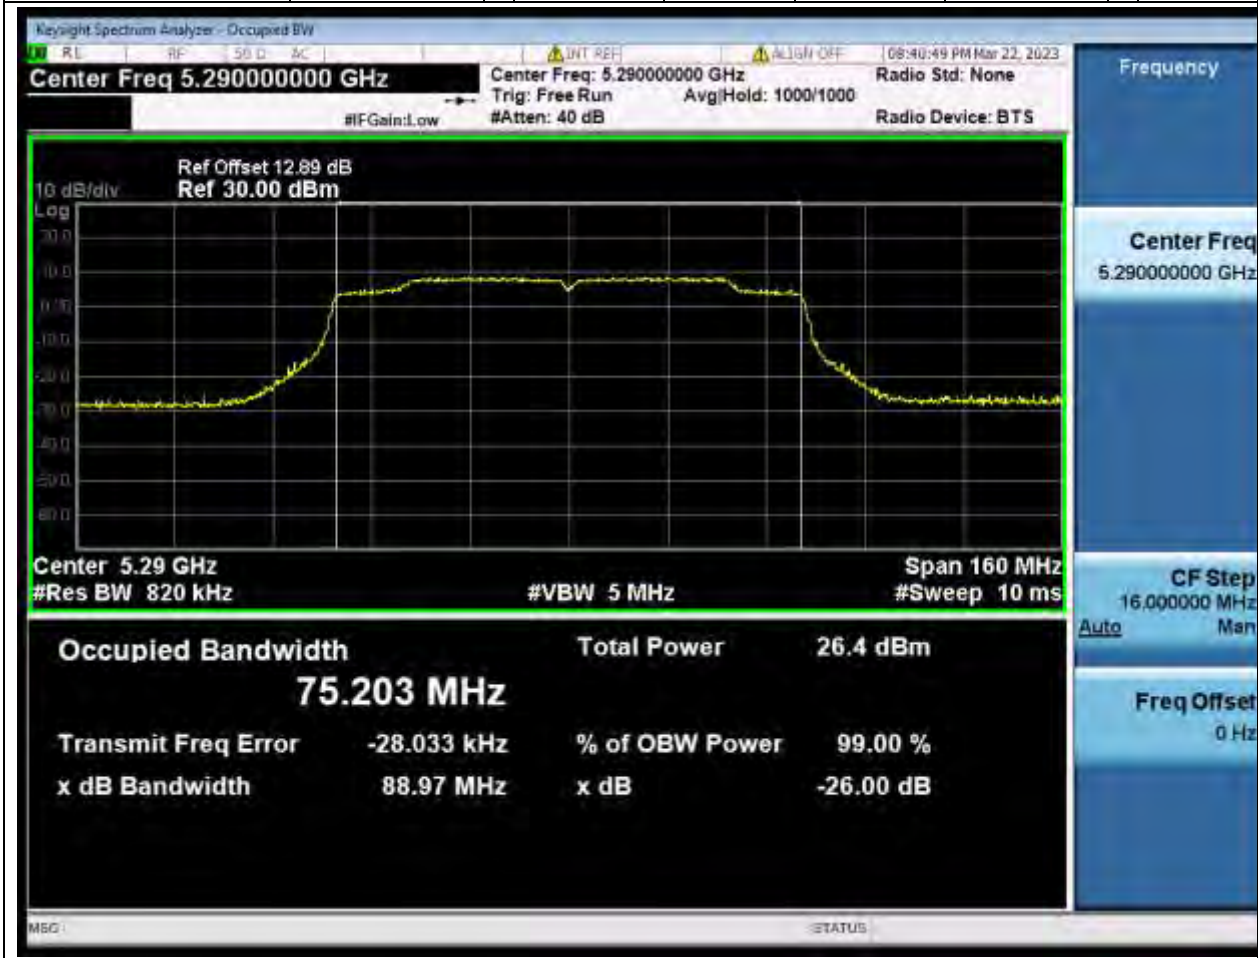

34. 802.11ac_80M_U-NII-2A_M

34.1. A.2.2-99% Bandwidth(NTNV)

Center Frequency (MHz)	OBW Power (%)	RBW (MHz)	Detector	Limit (MHz)	OBW (MHz)	Verdict
5290	99	0.82	Peak	0	75.202716	Unknown