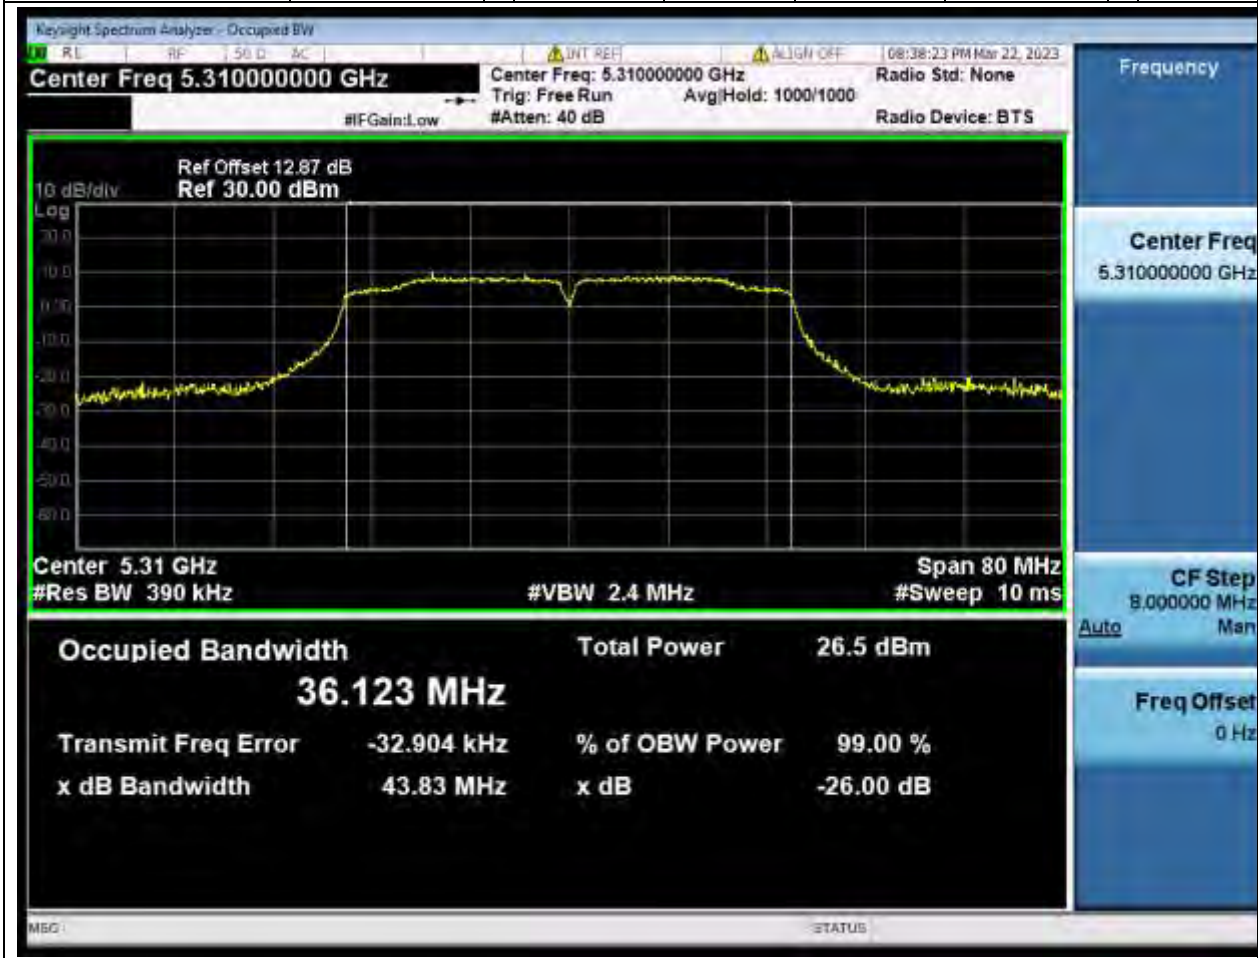

33. 802.11ac_40M_U-NII-2A_H

33.1. A.2.2-99% Bandwidth(NTNV)

Center Frequency (MHz)	OBW Power (%)	RBW (MHz)	Detector	Limit (MHz)	OBW (MHz)	Verdict
5310	99	0.39	Peak	0	36.122668	Unknown