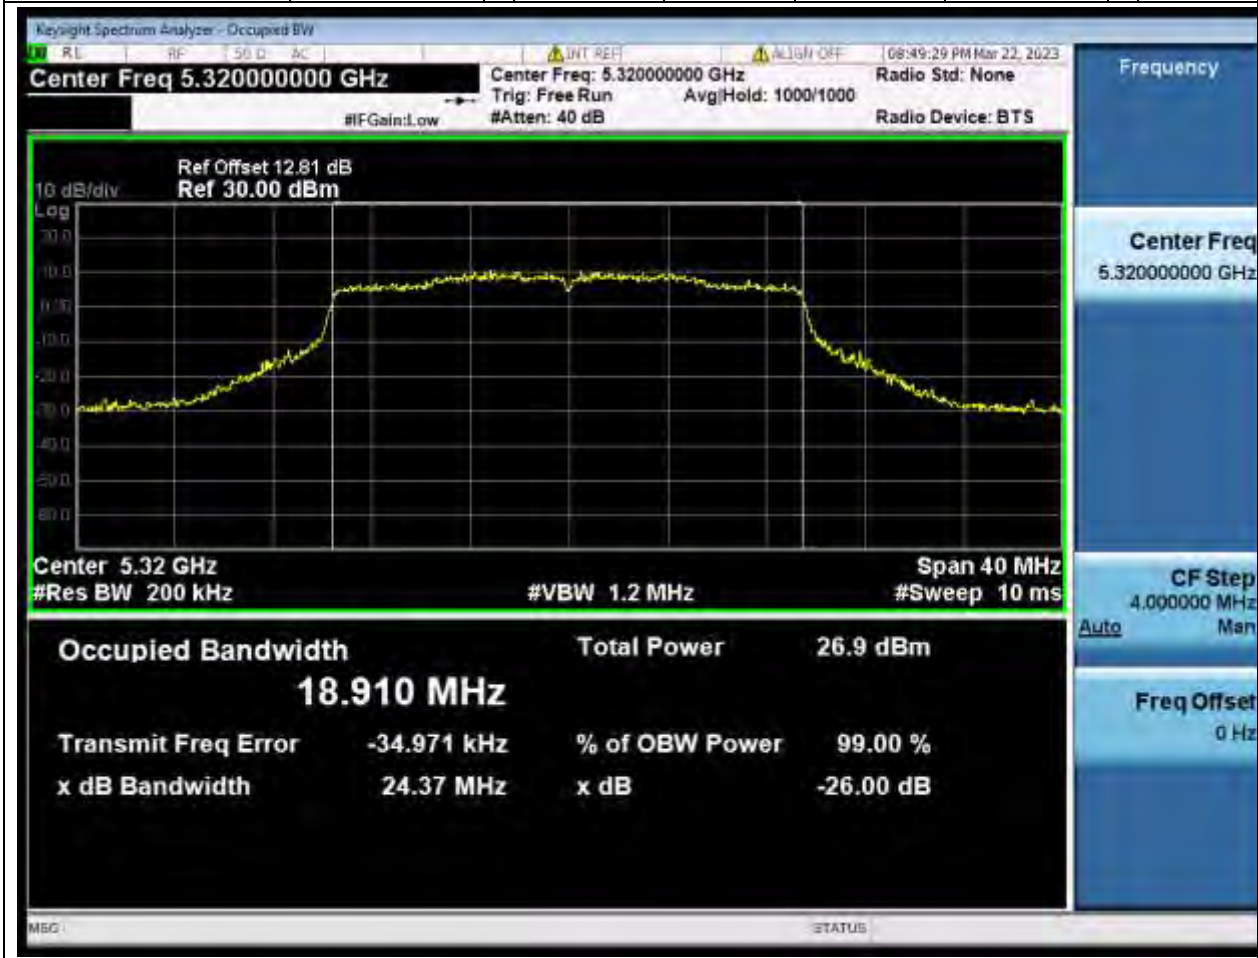

37. 802.11ax_20M_U-NII-2A_H

37.1. A.2.2-99% Bandwidth(NTNV)

Center Frequency (MHz)	OBW Power (%)	RBW (MHz)	Detector	Limit (MHz)	OBW (MHz)	Verdict
5320	99	0.2	Peak	0	18.909604	Unknown