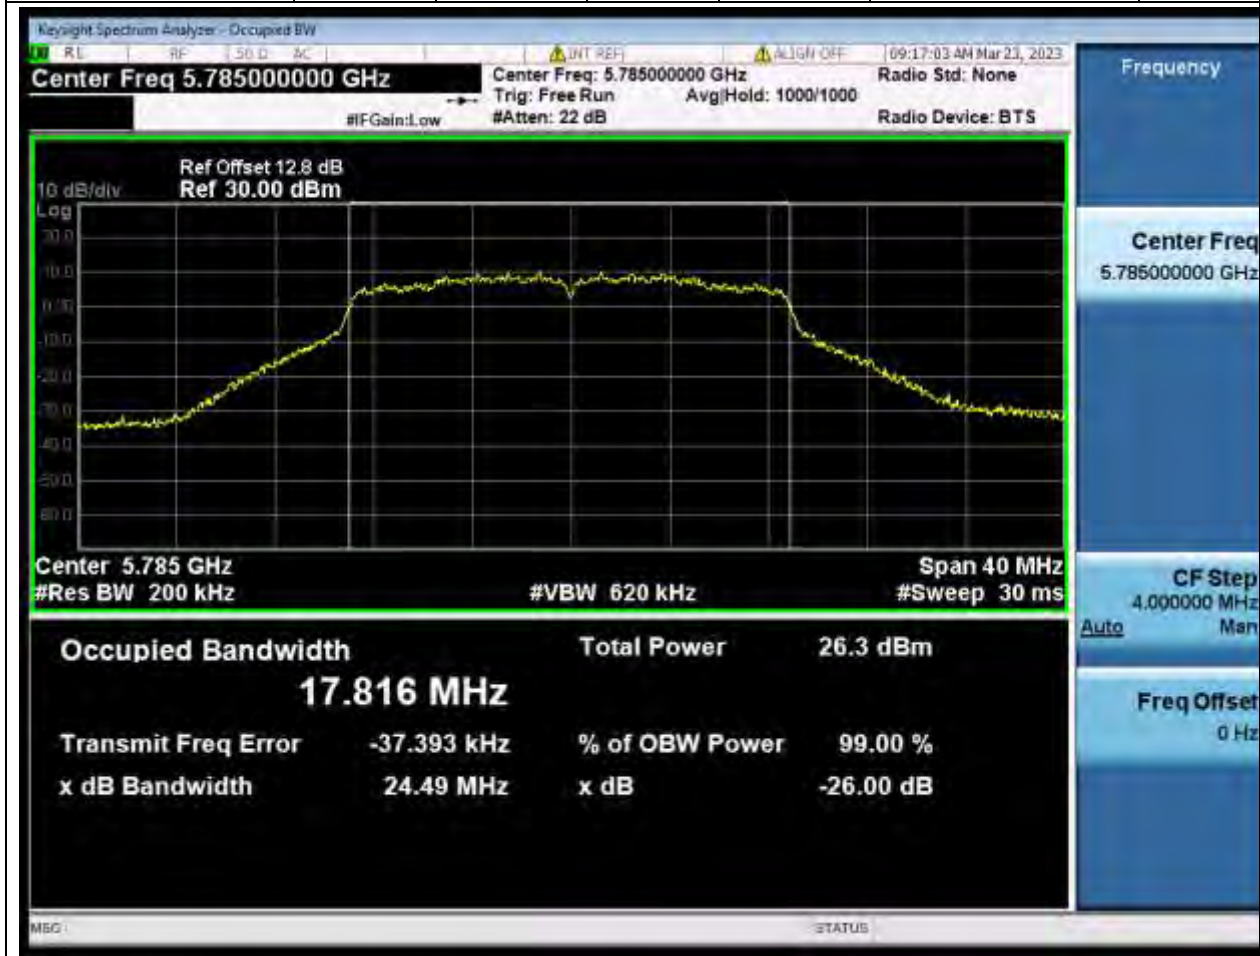

70. 802.11n_20M_U-NII-3_M

70.1. A.2-26dB Bandwidth(NTNV)

Center Frequency (MHz)	XdB Down	RBW (MHz)	Detector	Limit (MHz)	XdB BandWidth (MHz)	Verdict
5785	26	0.2	Peak	0	24.489647	Unknown