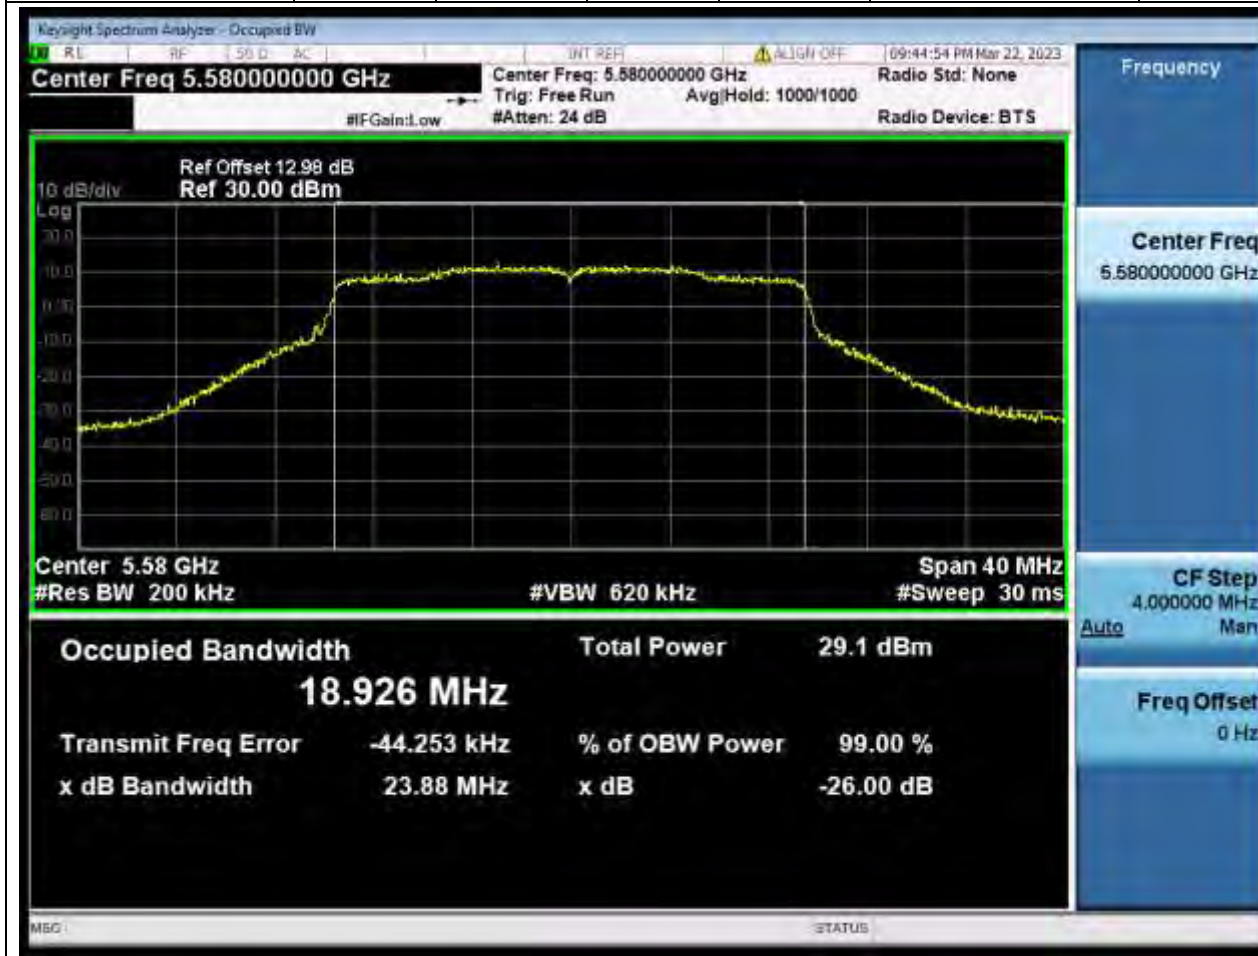

59. 802.11ax_20M_U-NII-2C_M

59.1. A.2-26dB Bandwidth(NTNV)

Center Frequency (MHz)	XdB Down	RBW (MHz)	Detector	Limit (MHz)	XdB BandWidth (MHz)	Verdict
5580	26	0.2	Peak	0	23.882092	Unknow