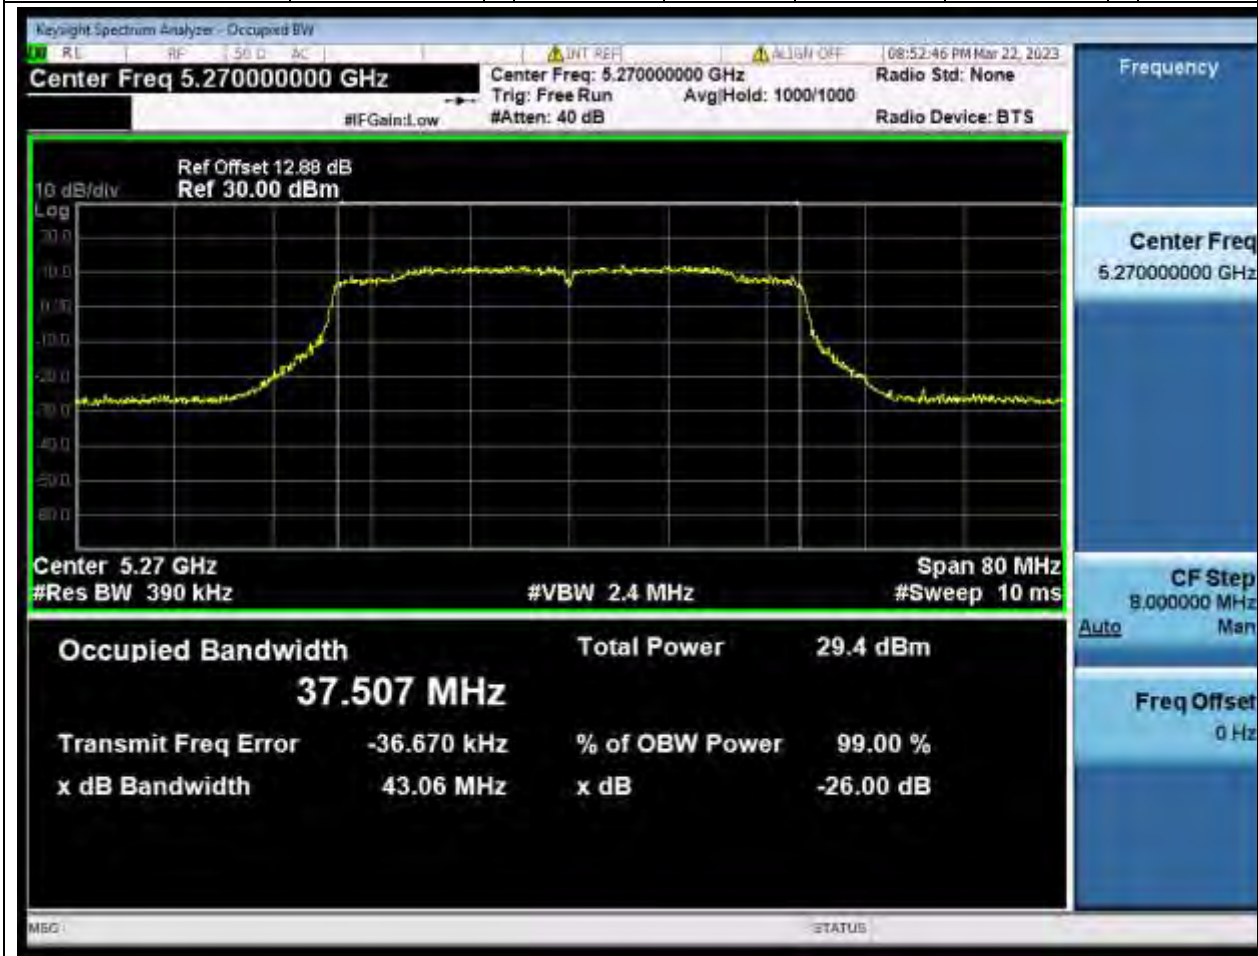

38. 802.11ax_40M_U-NII-2A_L

38.1. A.2.2-99% Bandwidth(NTNV)

Center Frequency (MHz)	OBW Power (%)	RBW (MHz)	Detector	Limit (MHz)	OBW (MHz)	Verdict
5270	99	0.39	Peak	0	37.506969	Unknown