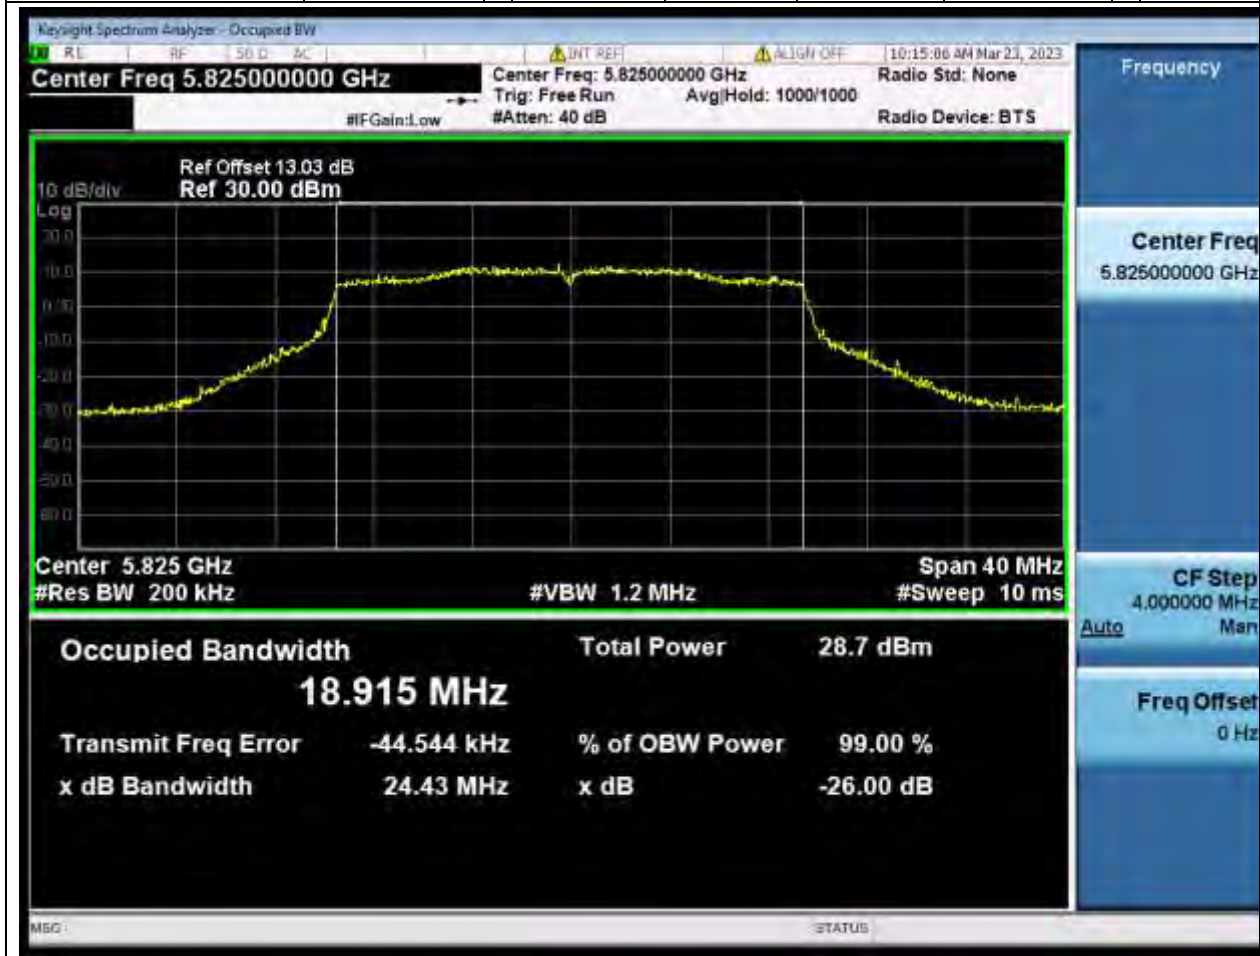

82. 802.11ax_20M_U-NII-3_H

82.1. A.2.2-99% Bandwidth(NTNV)

Center Frequency (MHz)	OBW Power (%)	RBW (MHz)	Detector	Limit (MHz)	OBW (MHz)	Verdict
5825	99	0.2	Peak	0	18.914527	Unknown