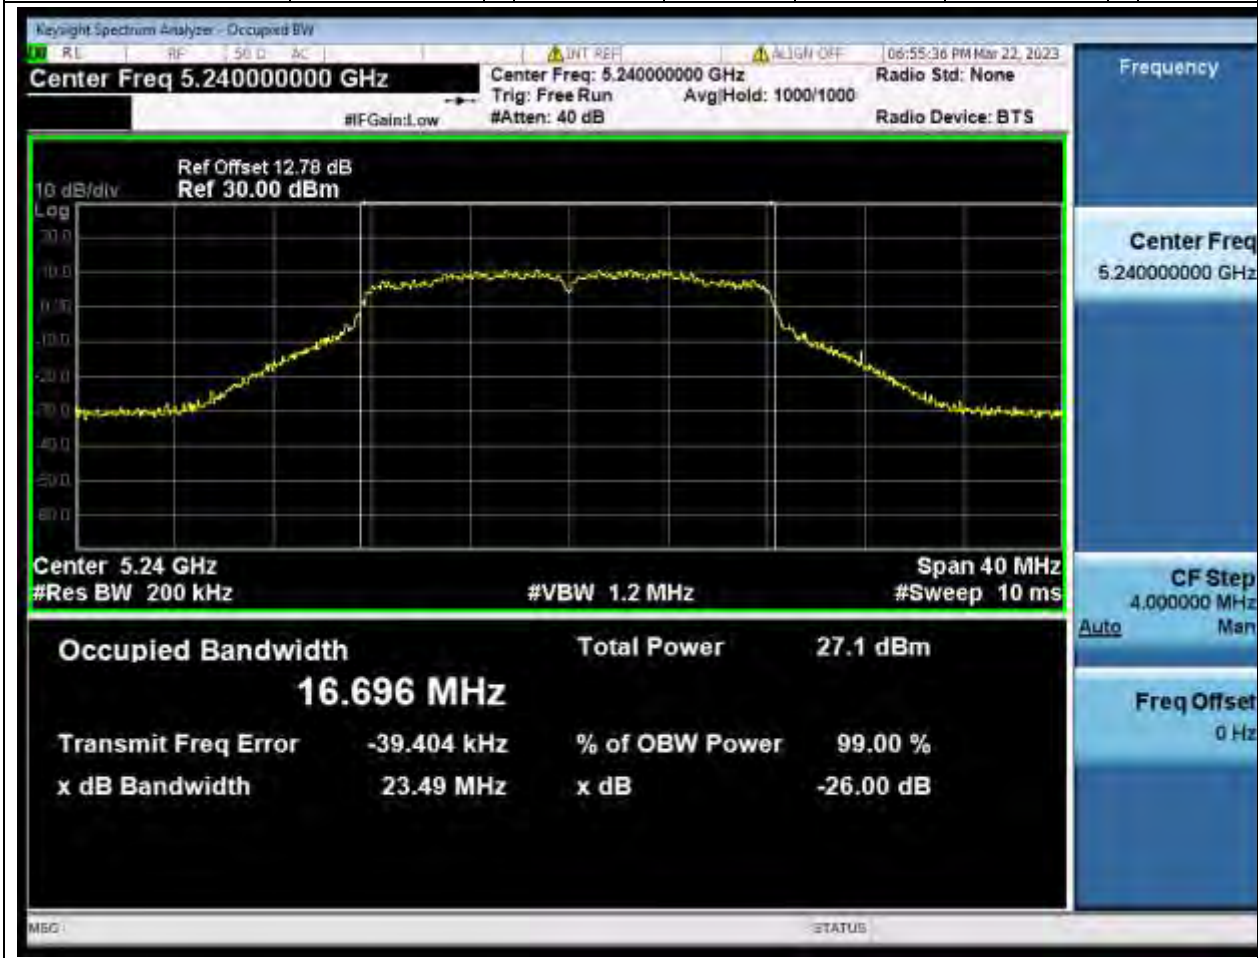

3. 802.11a_20M_U-NII-1_H

3.1. A.2.2-99% Bandwidth(NTNV)

Center Frequency (MHz)	OBW Power (%)	RBW (MHz)	Detector	Limit (MHz)	OBW (MHz)	Verdict
5240	99	0.2	Peak	0	16.695768	Unknown