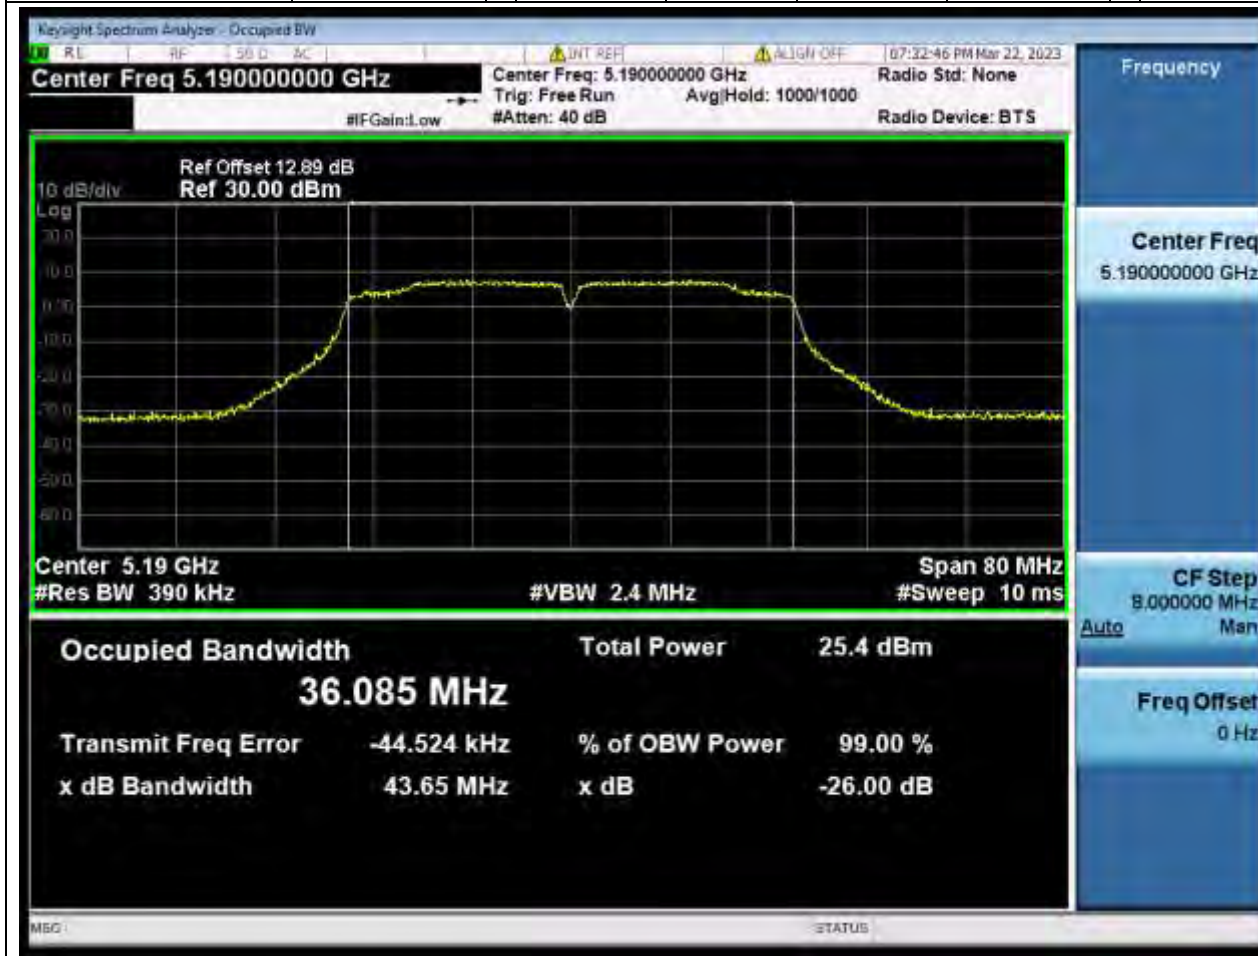

12. 802.11ac_40M_U-NII-1_L

12.1. A.2.2-99% Bandwidth(NTNV)

Center Frequency (MHz)	OBW Power (%)	RBW (MHz)	Detector	Limit (MHz)	OBW (MHz)	Verdict
5190	99	0.39	Peak	0	36.085204	Unknow