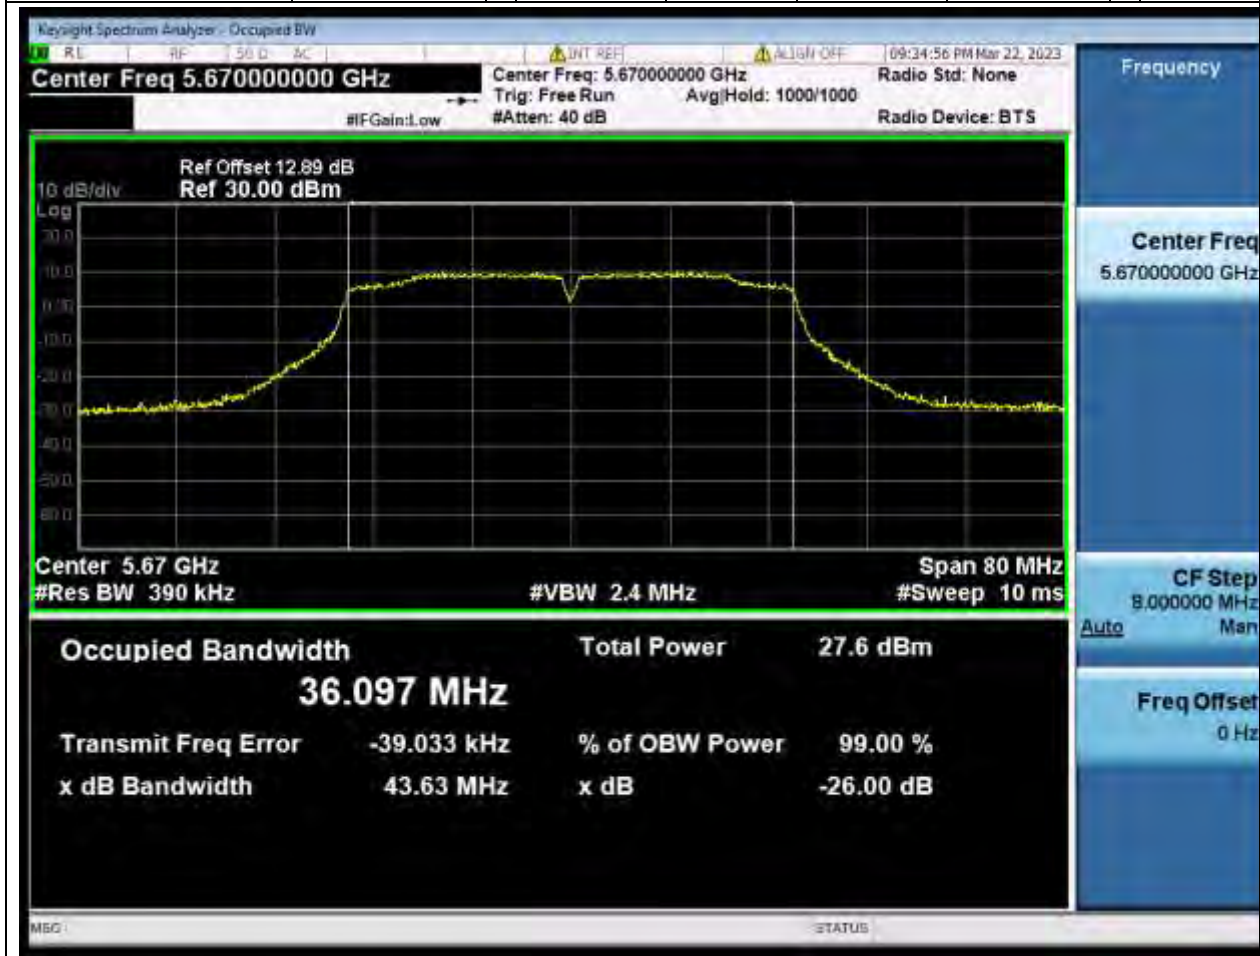

55. 802.11ac_40M_U-NII-2C_H

55.1. A.2.2-99% Bandwidth(NTNV)

Center Frequency (MHz)	OBW Power (%)	RBW (MHz)	Detector	Limit (MHz)	OBW (MHz)	Verdict
5670	99	0.39	Peak	0	36.097424	Unknown