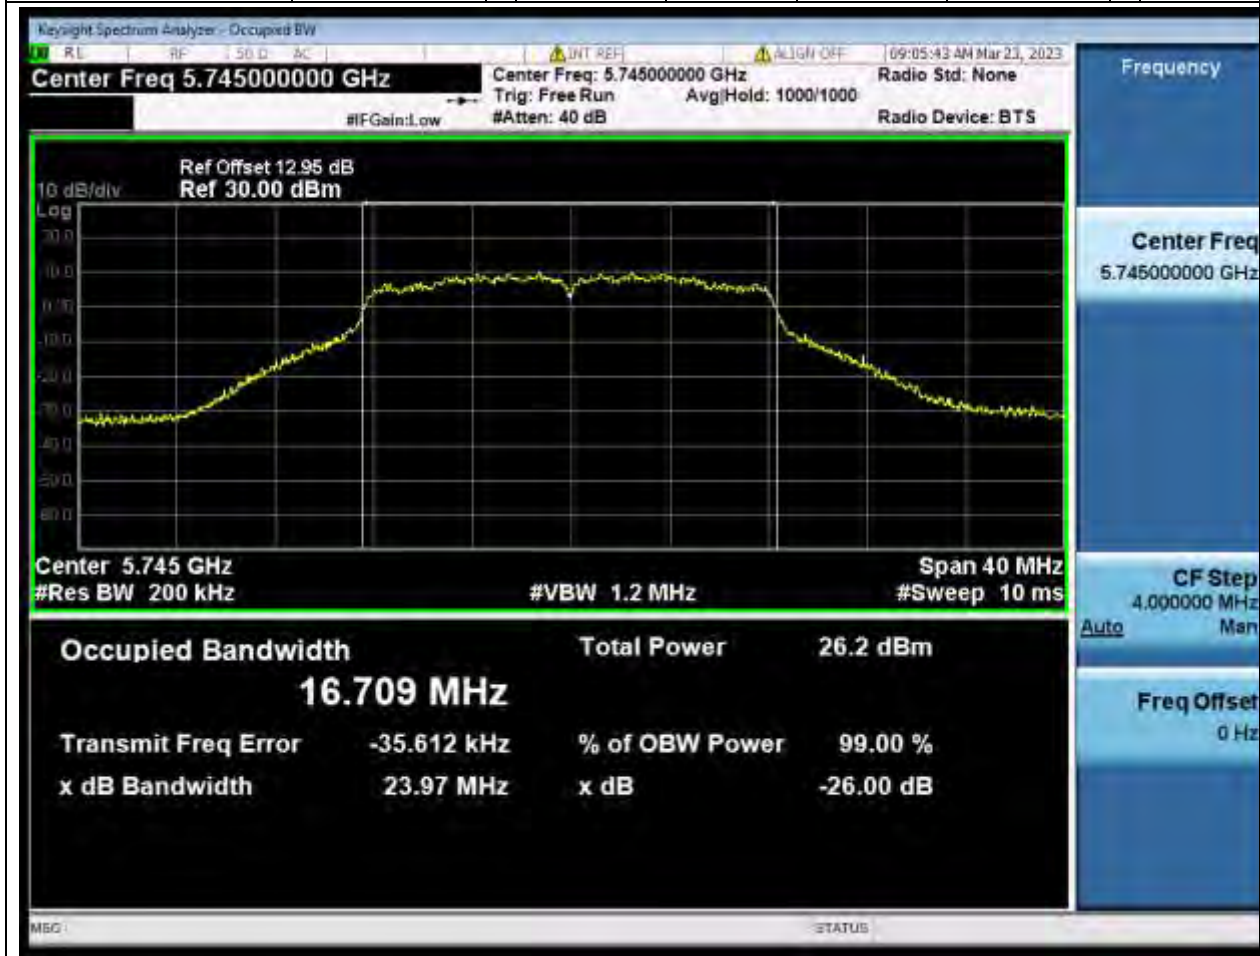

66. 802.11a_20M_U-NII-3_L

66.1. A.2.2-99% Bandwidth(NTNV)

Center Frequency (MHz)	OBW Power (%)	RBW (MHz)	Detector	Limit (MHz)	OBW (MHz)	Verdict
5745	99	0.2	Peak	0	16.709313	Unknown