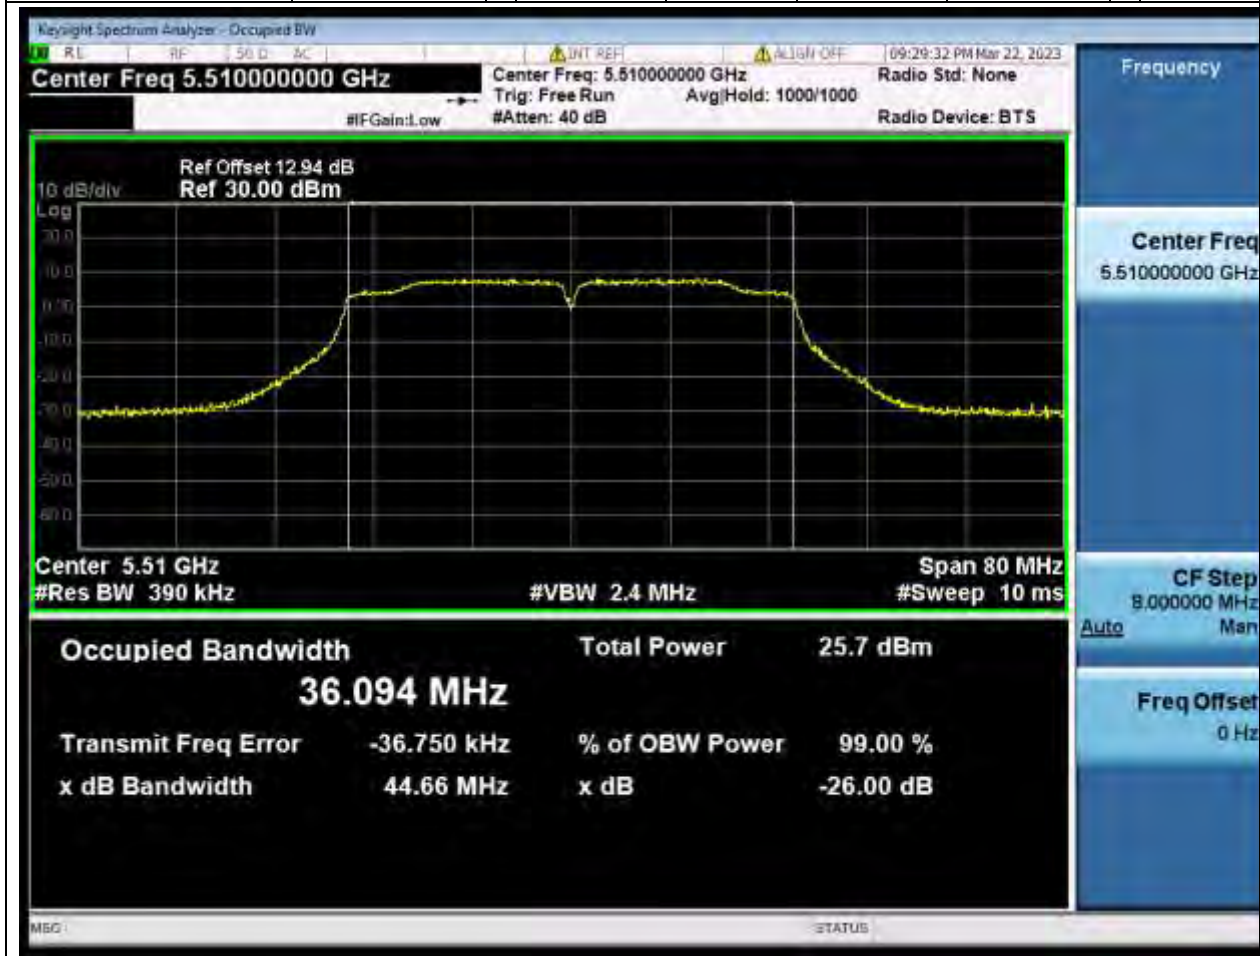

53. 802.11ac_40M_U-NII-2C_L

53.1. A.2.2-99% Bandwidth(NTNV)

Center Frequency (MHz)	OBW Power (%)	RBW (MHz)	Detector	Limit (MHz)	OBW (MHz)	Verdict
5510	99	0.39	Peak	0	36.093542	Unknown