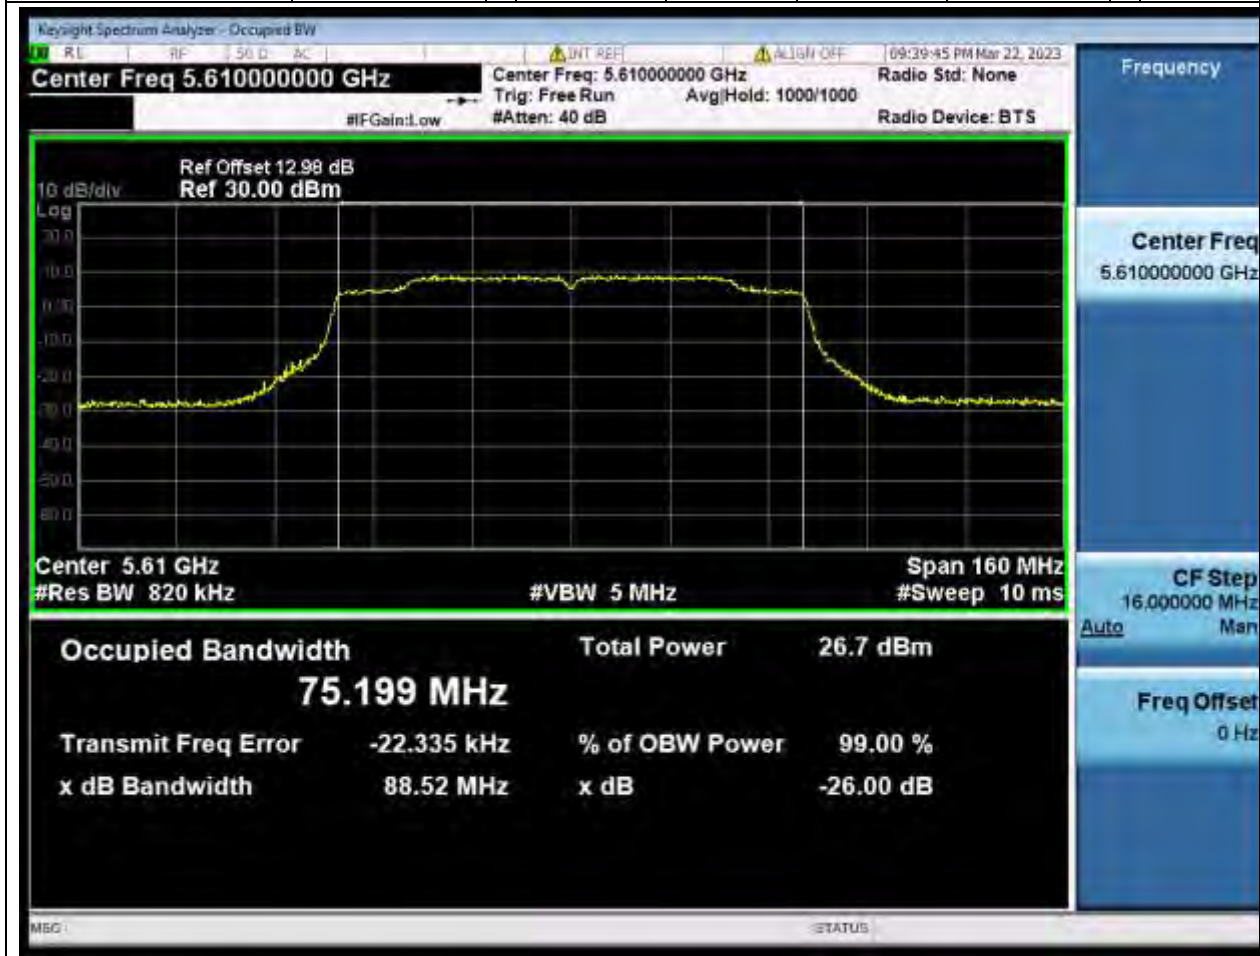

57. 802.11ac_80M_U-NII-2C_M

57.1. A.2.2-99% Bandwidth(NTNV)

Center Frequency (MHz)	OBW Power (%)	RBW (MHz)	Detector	Limit (MHz)	OBW (MHz)	Verdict
5610	99	0.82	Peak	0	75.199223	Unknown