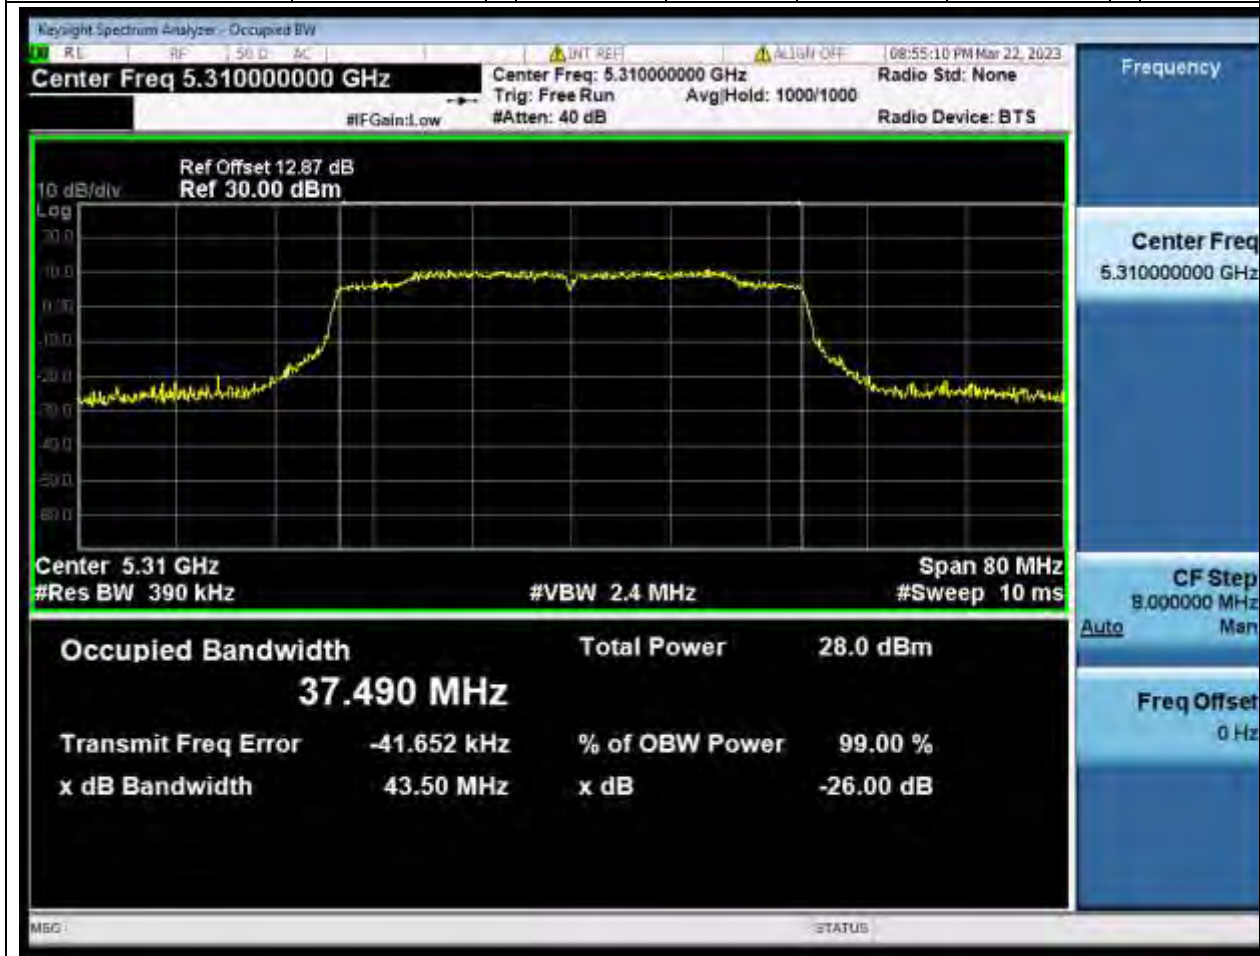

39. 802.11ax_40M_U-NII-2A_H

39.1. A.2.2-99% Bandwidth(NTNV)

Center Frequency (MHz)	OBW Power (%)	RBW (MHz)	Detector	Limit (MHz)	OBW (MHz)	Verdict
5310	99	0.39	Peak	0	37.490333	Unknown