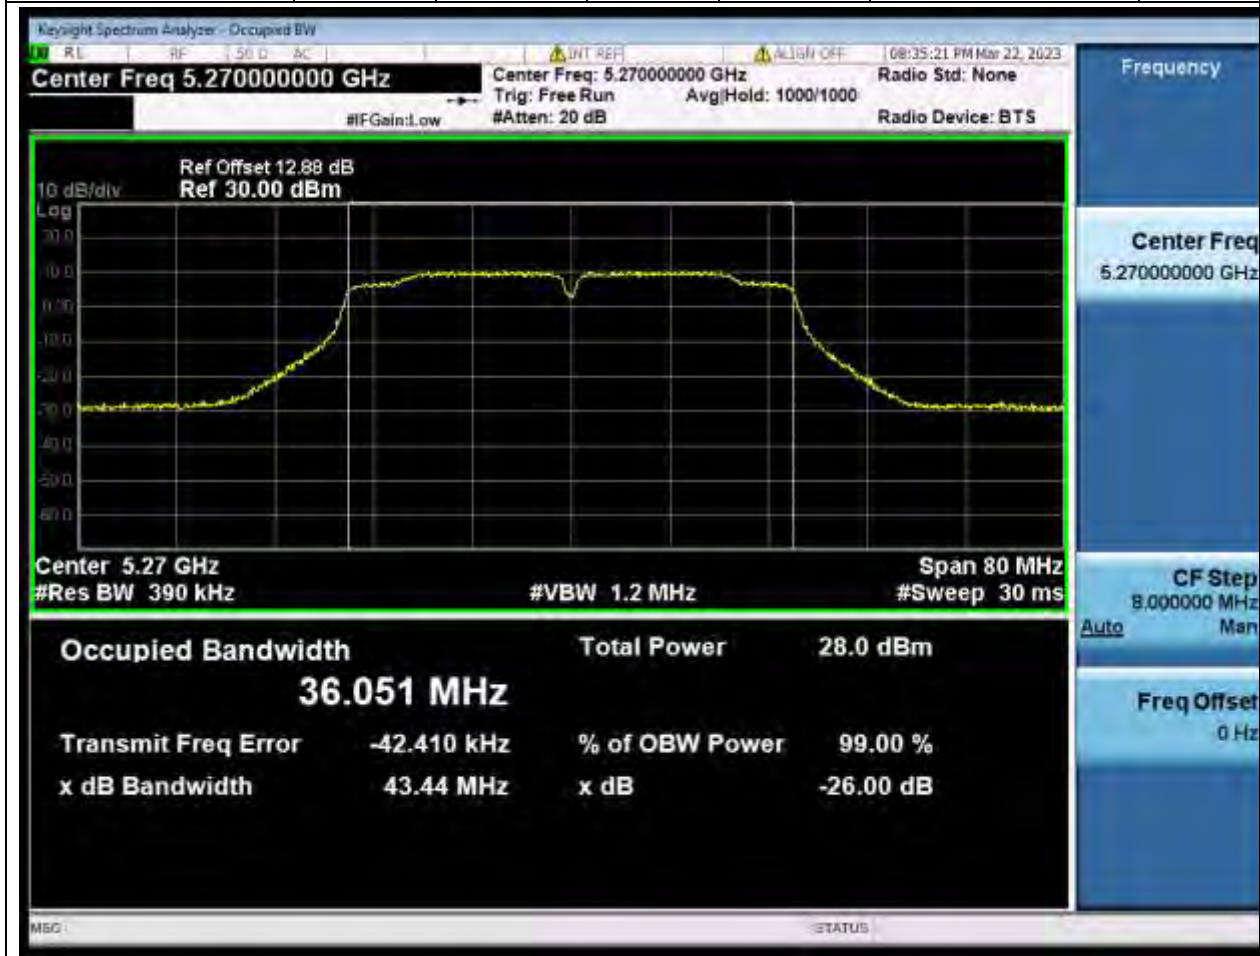

32. 802.11ac_40M_U-NII-2A_L

32.1. A.2-26dB Bandwidth(NTNV)

Center Frequency (MHz)	XdB Down	RBW (MHz)	Detector	Limit (MHz)	XdB BandWidth (MHz)	Verdict
5270	26	0.39	Peak	0	43.439798	Unknown