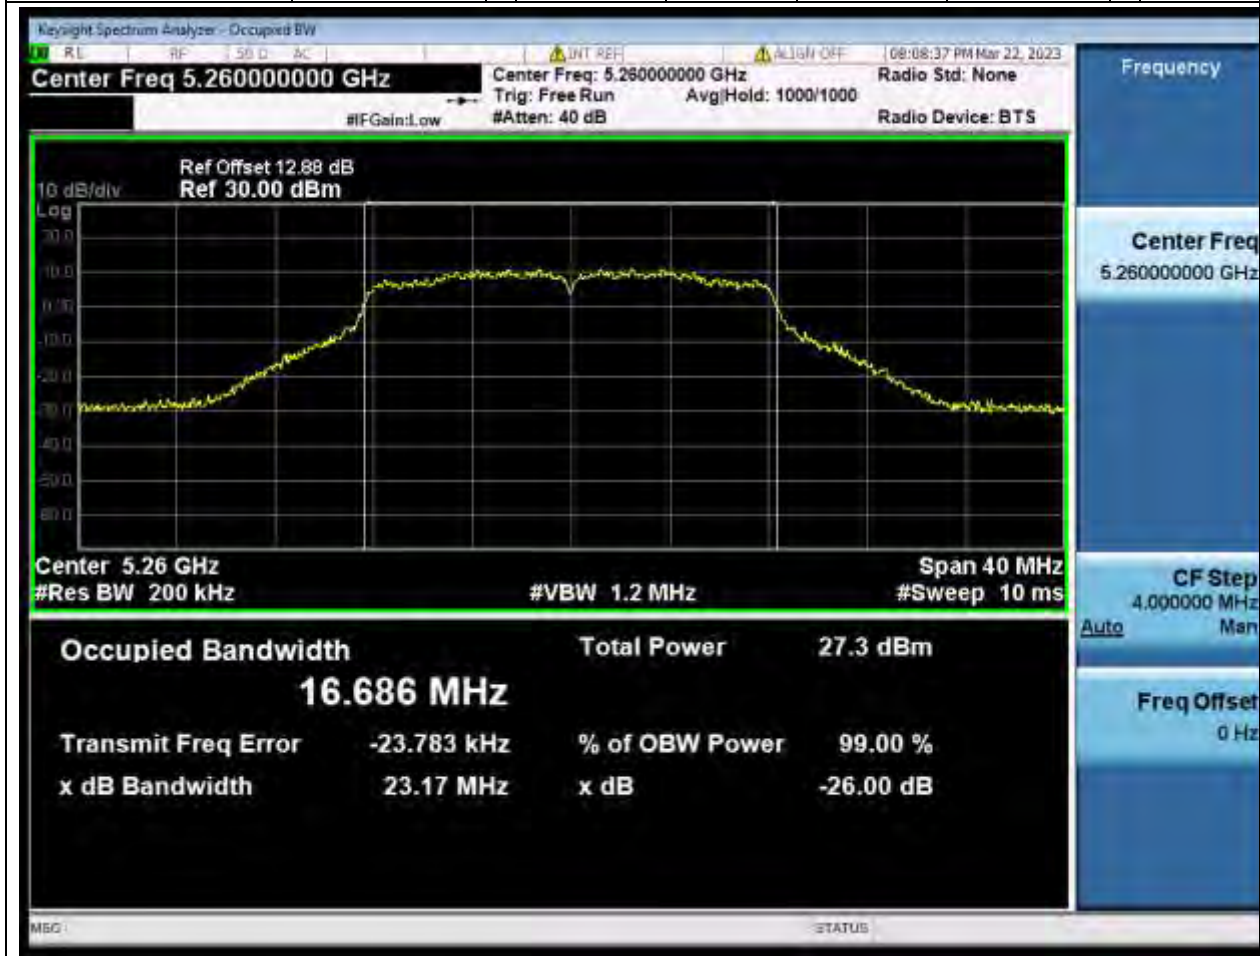

21.1. A.2.2-99% Bandwidth(NTNV)

Center Frequency (MHz)	OBW Power (%)	RBW (MHz)	Detector	Limit (MHz)	OBW (MHz)	Verdict
5260	99	0.2	Peak	0	16.685998	Unknown

22. 802.11a_20M_U-NII-2A_M

22.1. A.2.2-99% Bandwidth(NTNV)