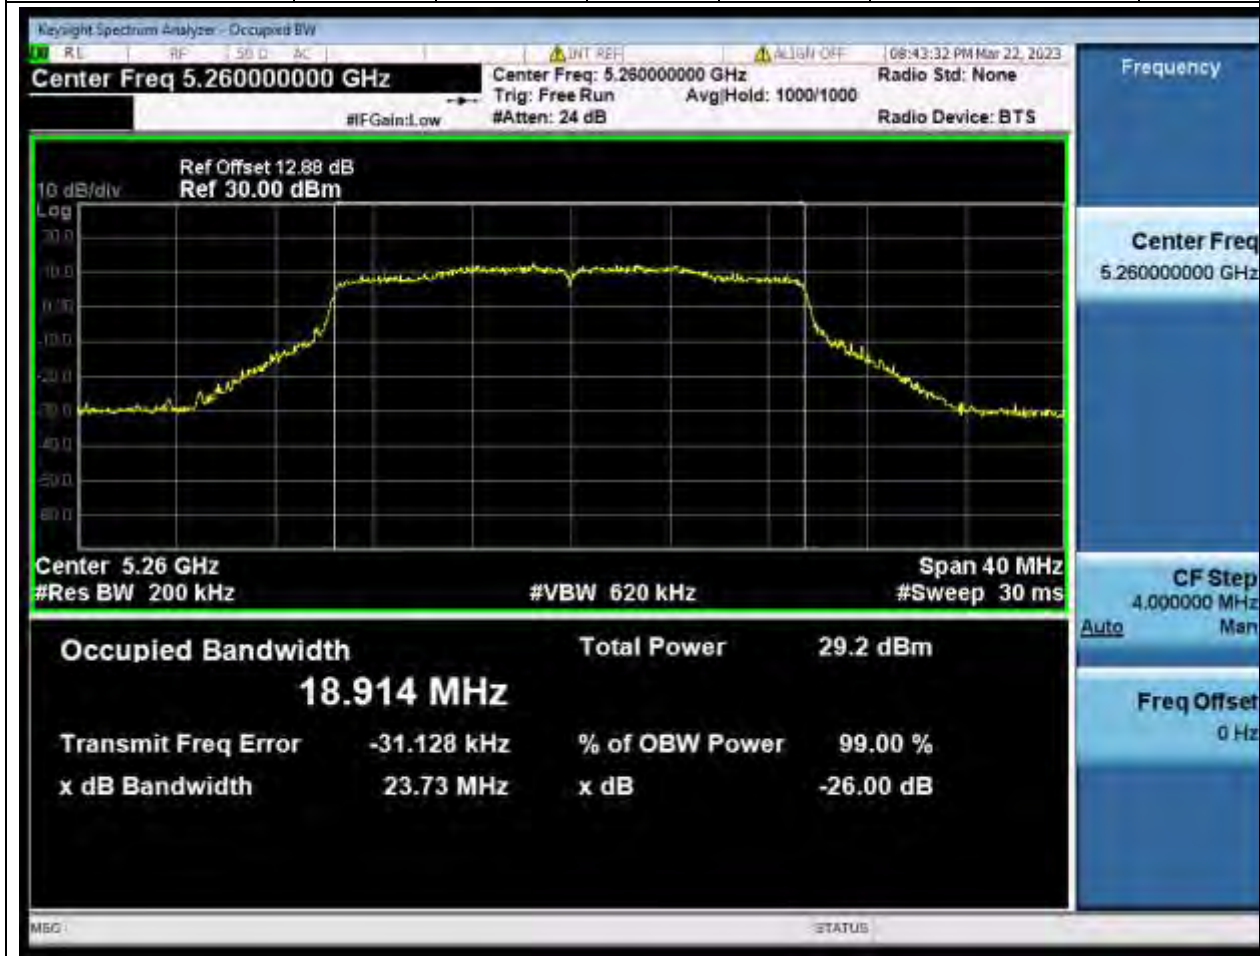

35. 802.11ax_20M_U-NII-2A_L

35.1. A.2-26dB Bandwidth(NTNV)

Center Frequency (MHz)	XdB Down	RBW (MHz)	Detector	Limit (MHz)	XdB BandWidth (MHz)	Verdict
5260	26	0.2	Peak	0	23.729208	Unknown