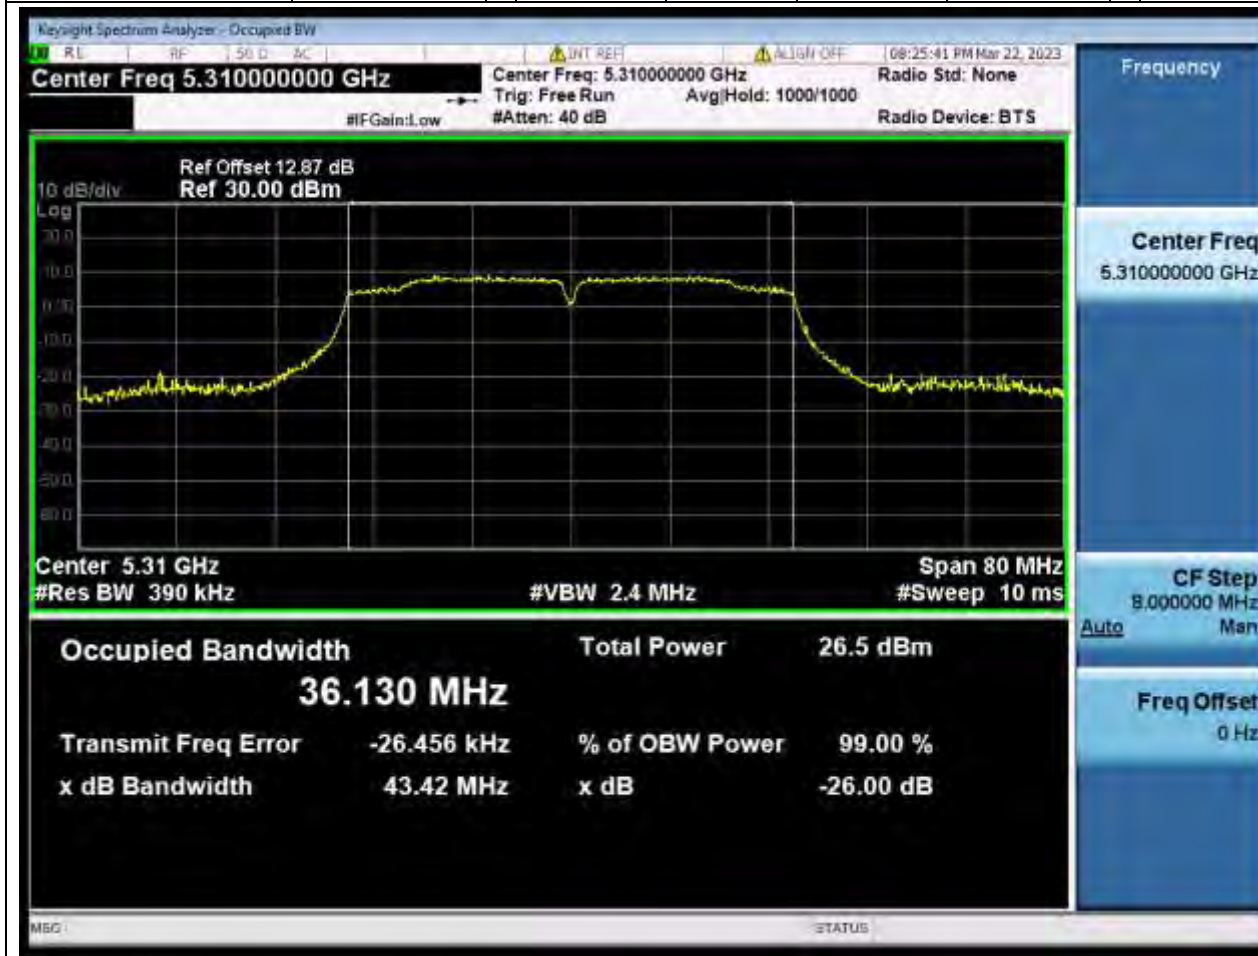

28. 802.11n_40M_U-NII-2A_H

28.1. A.2.2-99% Bandwidth(NTNV)

Center Frequency (MHz)	OBW Power (%)	RBW (MHz)	Detector	Limit (MHz)	OBW (MHz)	Verdict
5310	99	0.39	Peak	0	36.129553	Unknown