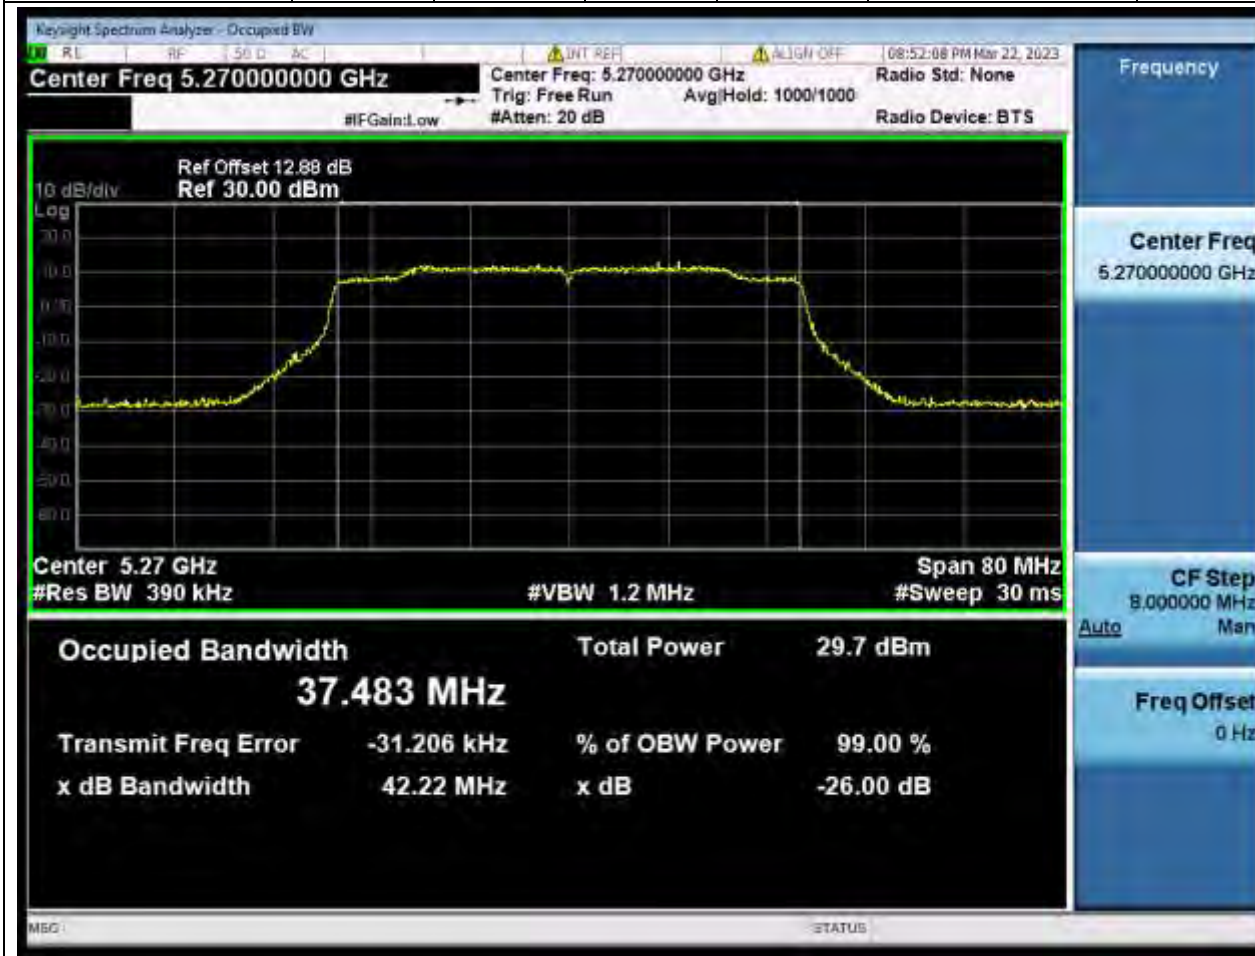

38. 802.11ax_40M_U-NII-2A_L

38.1. A.2-26dB Bandwidth(NTNV)

Center Frequency (MHz)	XdB Down	RBW (MHz)	Detector	Limit (MHz)	XdB BandWidth (MHz)	Verdict
5270	26	0.39	Peak	0	42.217123	Unknown