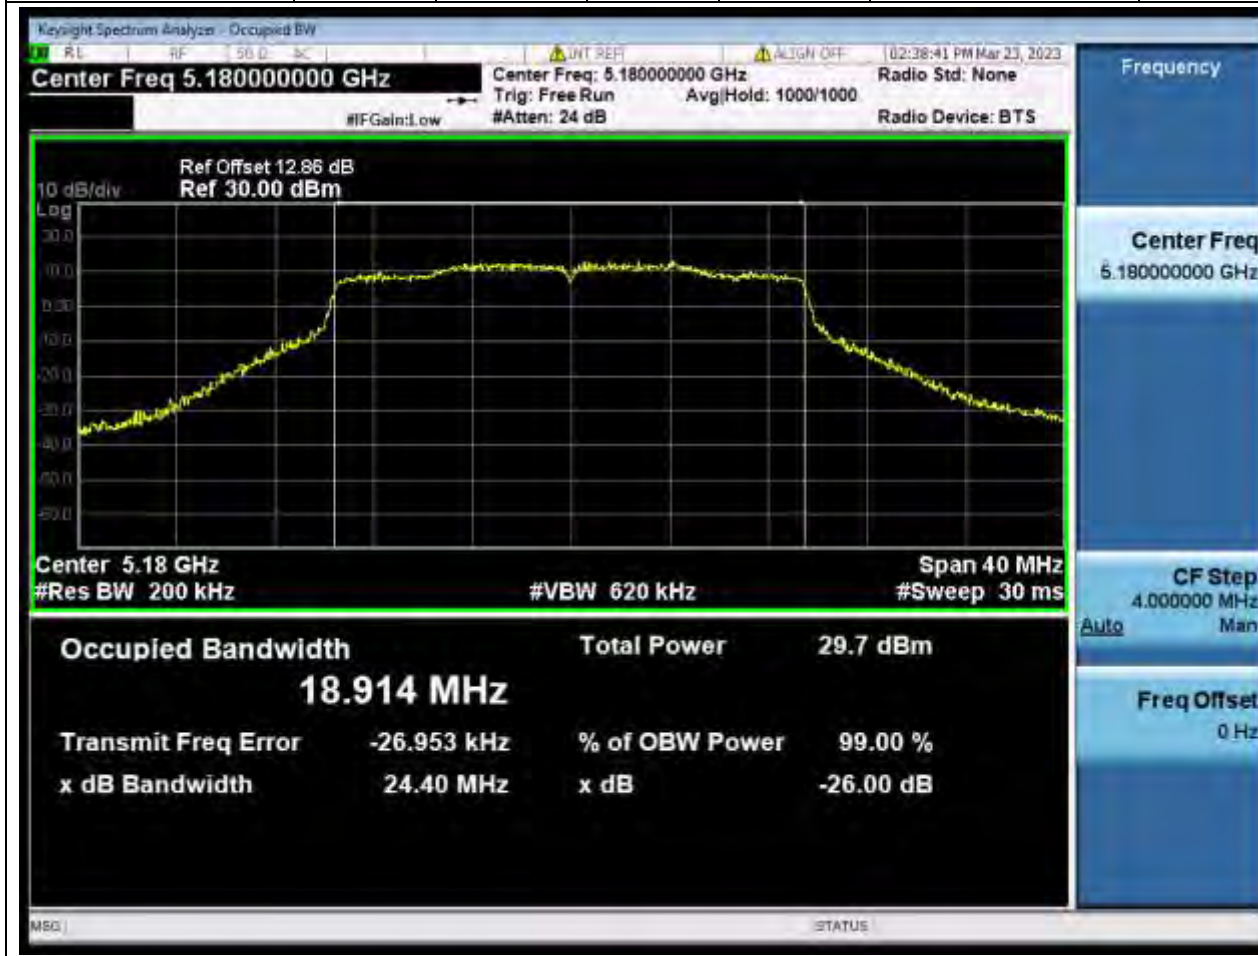

15. 802.11ax_20M_U-NII-1_L

15.1. A.2-26dB Bandwidth(NTNV)

Center Frequency (MHz)	XdB Down	RBW (MHz)	Detector	Limit (MHz)	XdB BandWidth (MHz)	Verdict
5180	26	0.2	Peak	0	24.399073	Unknown