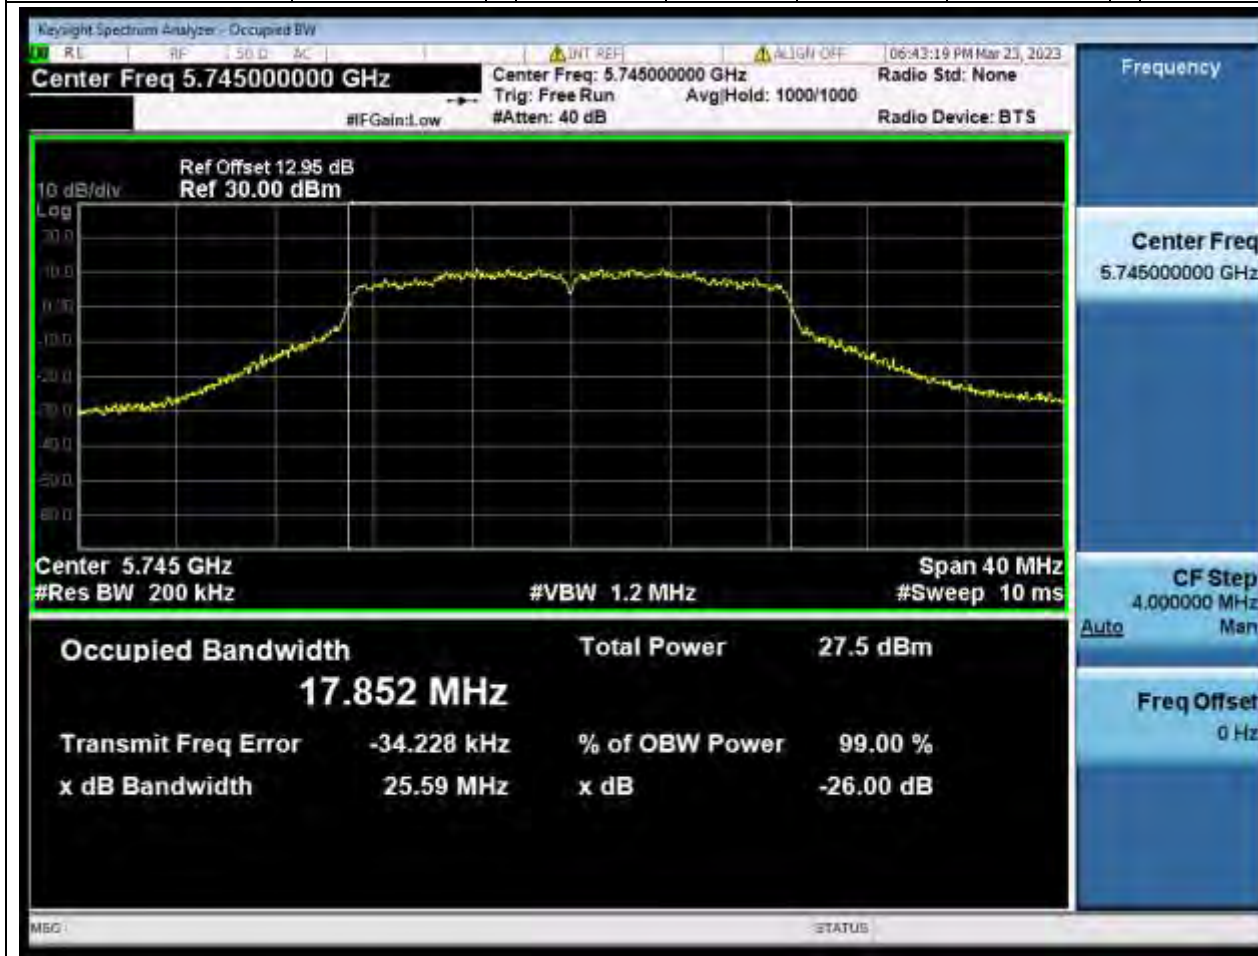

74. 802.11ac_20M_U-NII-3_L

74.1. A.2.2-99% Bandwidth(NTNV)

Center Frequency (MHz)	OBW Power (%)	RBW (MHz)	Detector	Limit (MHz)	OBW (MHz)	Verdict
5745	99	0.2	Peak	0	17.852046	Unknown