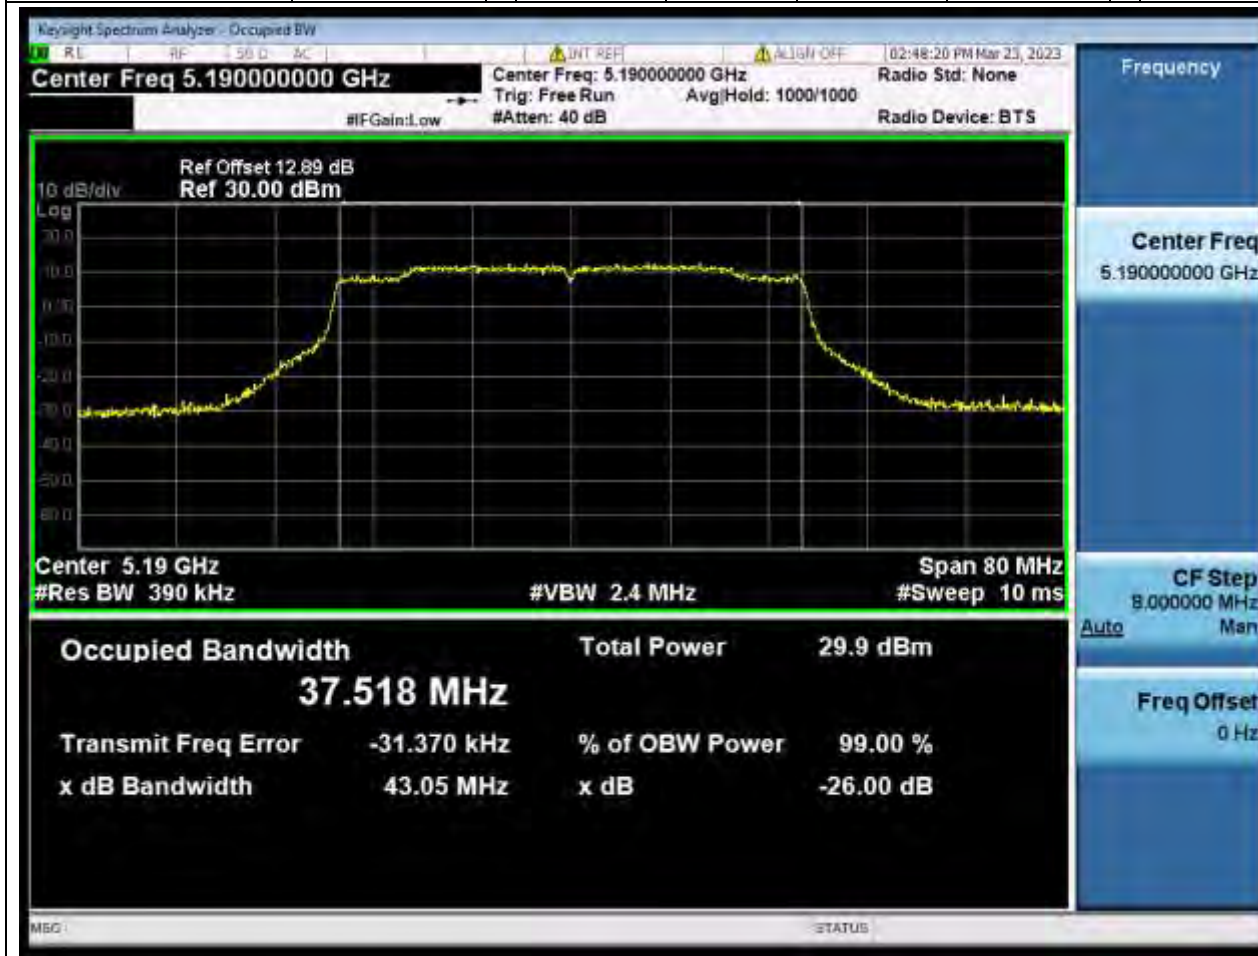

18. 802.11ax_40M_U-NII-1_L

18.1. A.2.2-99% Bandwidth(NTNV)

Center Frequency (MHz)	OBW Power (%)	RBW (MHz)	Detector	Limit (MHz)	OBW (MHz)	Verdict
5190	99	0.39	Peak	0	37.518376	Unknow