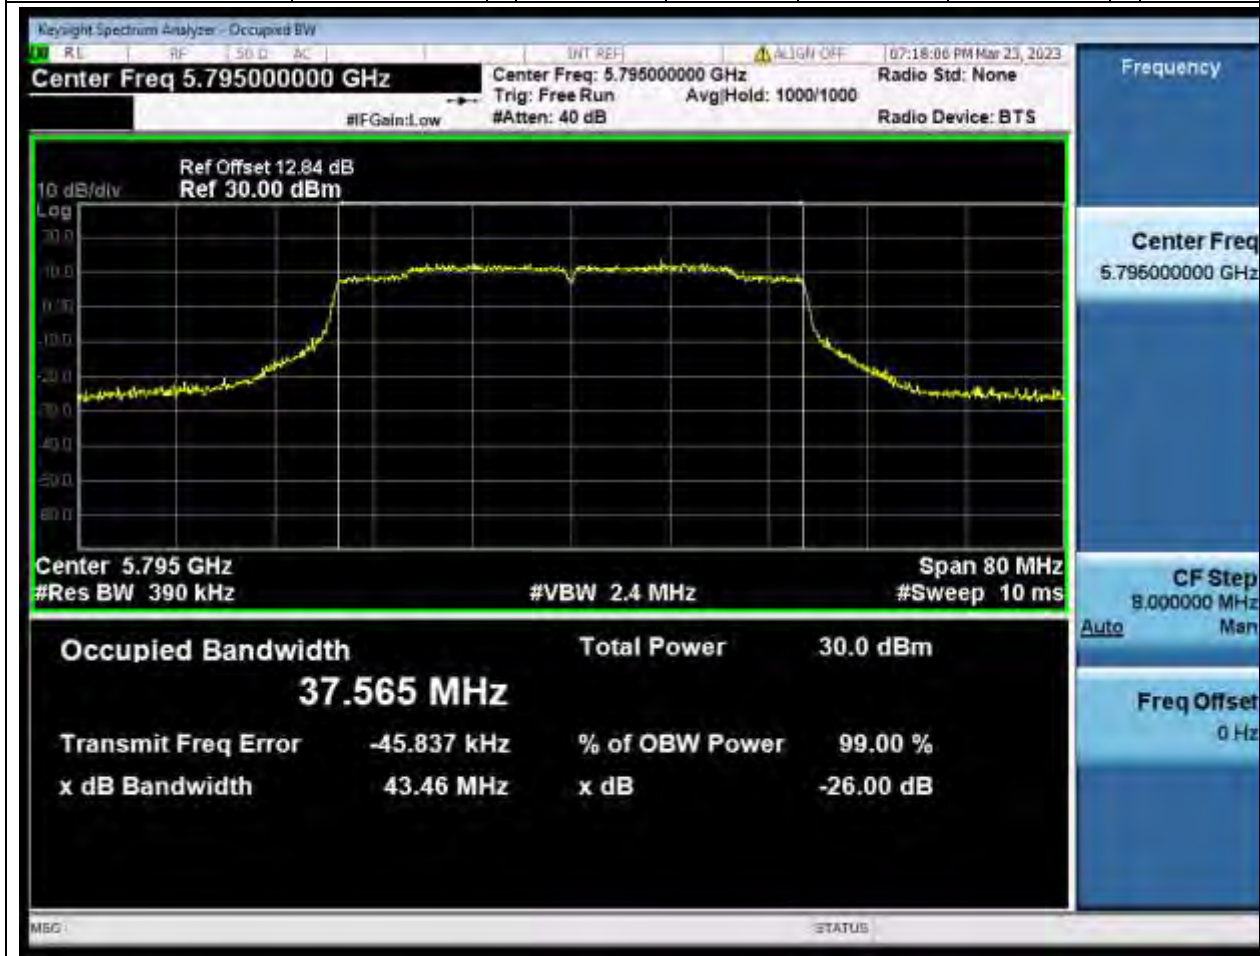

84. 802.11ax_40M_U-NII-3_H

84.1. A.2.2-99% Bandwidth(NTNV)

Center Frequency (MHz)	OBW Power (%)	RBW (MHz)	Detector	Limit (MHz)	OBW (MHz)	Verdict
5795	99	0.39	Peak	0	37.564711	Unknown