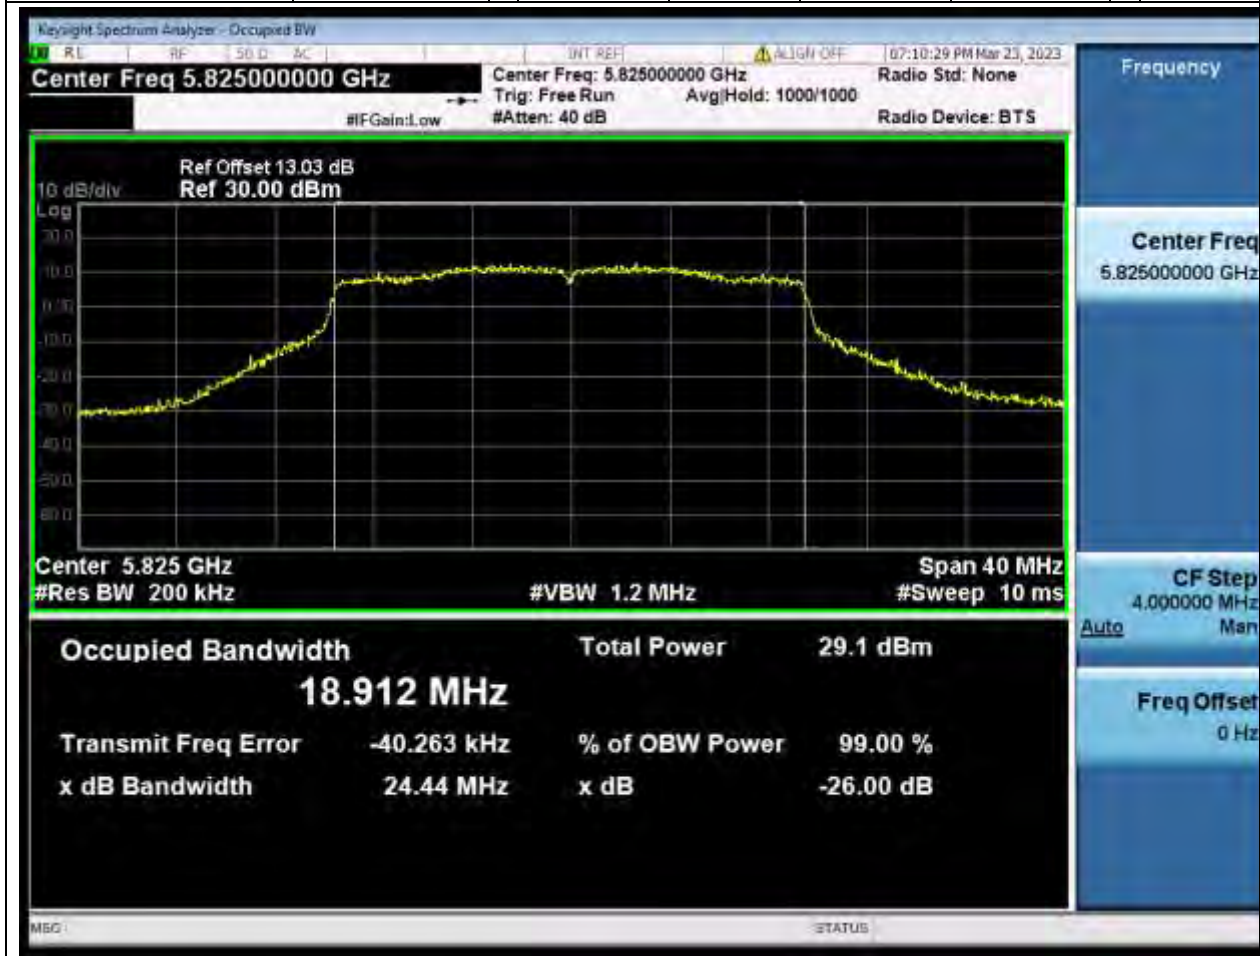

82. 802.11ax_20M_U-NII-3_H

82.1. A.2.2-99% Bandwidth(NTNV)

Center Frequency (MHz)	OBW Power (%)	RBW (MHz)	Detector	Limit (MHz)	OBW (MHz)	Verdict
5825	99	0.2	Peak	0	18.91186	Unknown