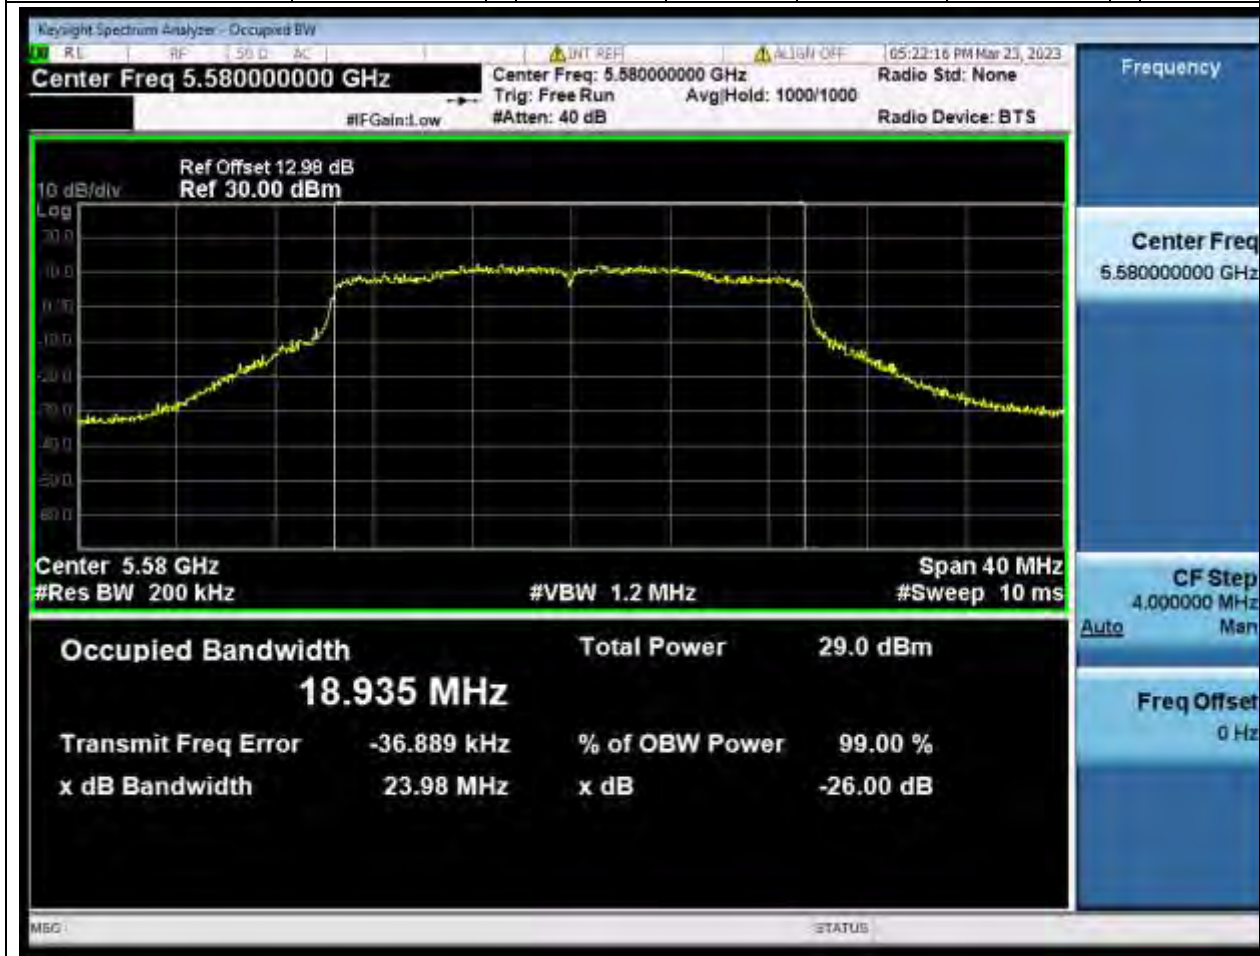

59. 802.11ax_20M_U-NII-2C_M

59.1. A.2.2-99% Bandwidth(NTNV)

Center Frequency (MHz)	OBW Power (%)	RBW (MHz)	Detector	Limit (MHz)	OBW (MHz)	Verdict
5580	99	0.2	Peak	0	18.935317	Unknown