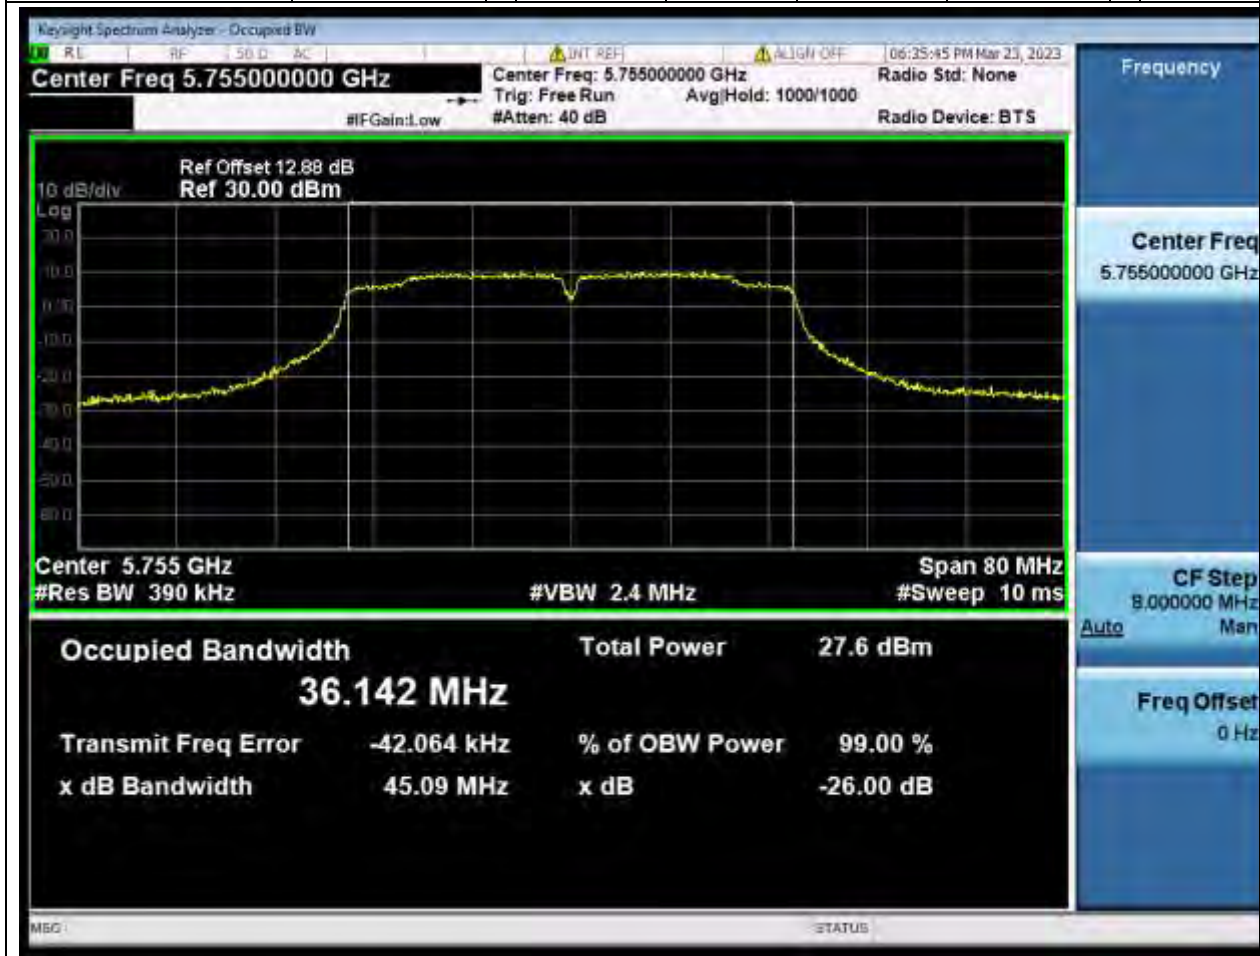

72. 802.11n_40M_U-NII-3_L

72.1. A.2.2-99% Bandwidth(NTNV)

Center Frequency (MHz)	OBW Power (%)	RBW (MHz)	Detector	Limit (MHz)	OBW (MHz)	Verdict
5755	99	0.39	Peak	0	36.142001	Unknown