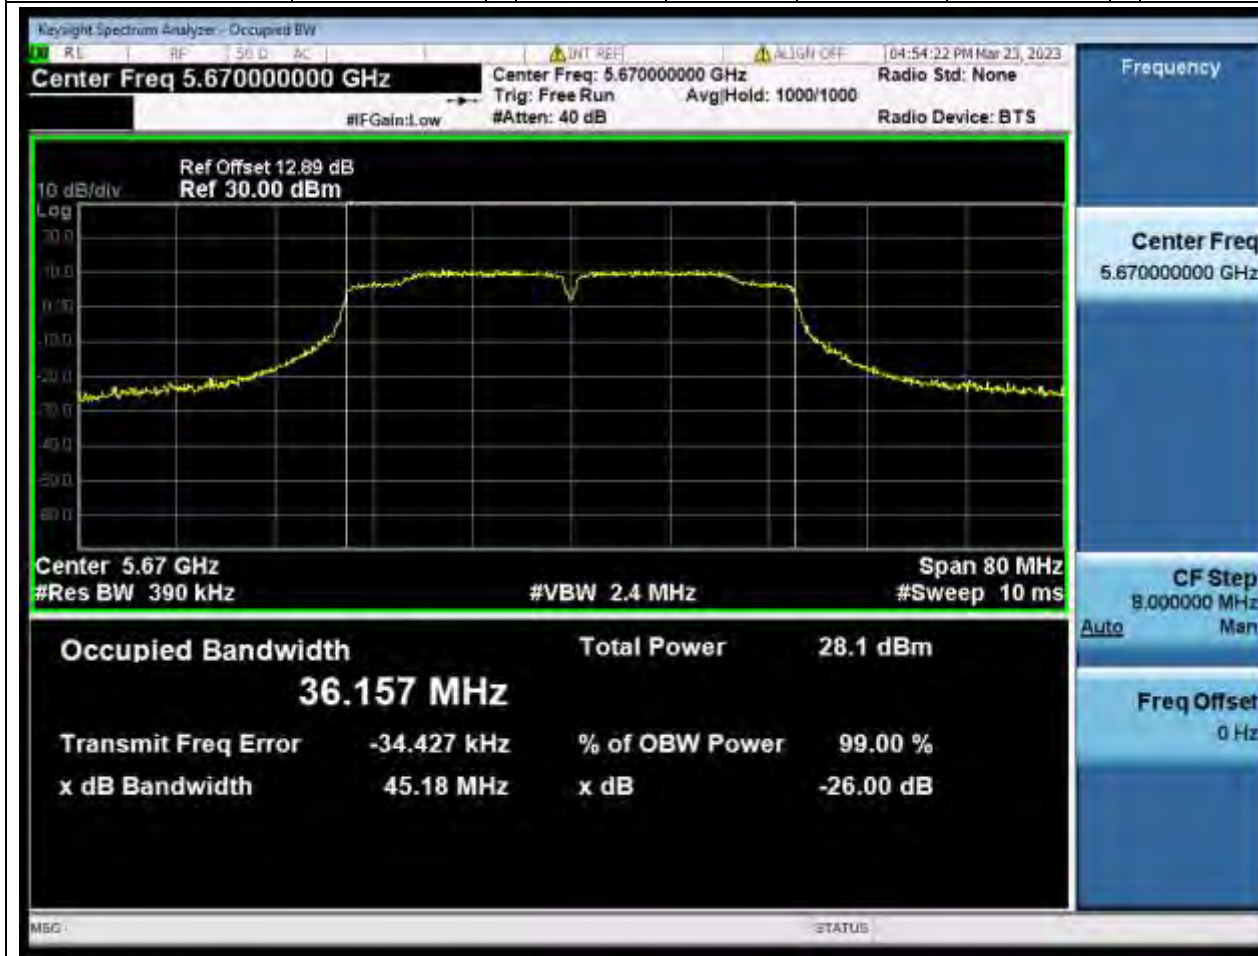

49. 802.11n_40M_U-NII-2C_H

49.1. A.2.2-99% Bandwidth(NTNV)

Center Frequency (MHz)	OBW Power (%)	RBW (MHz)	Detector	Limit (MHz)	OBW (MHz)	Verdict
5670	99	0.39	Peak	0	36.157335	Unknown