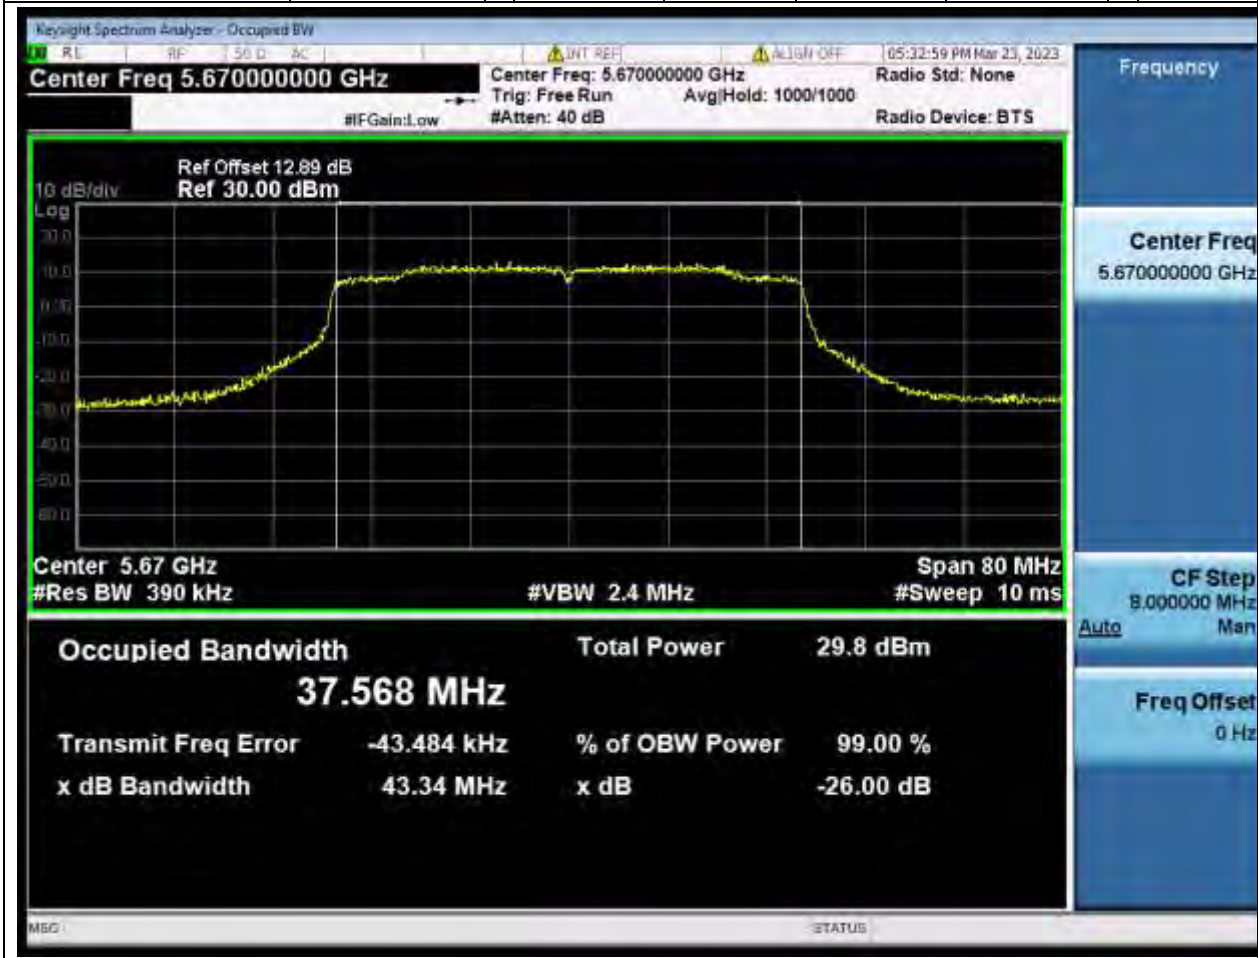

63. 802.11ax_40M_U-NII-2C_H

63.1. A.2.2-99% Bandwidth(NTNV)

Center Frequency (MHz)	OBW Power (%)	RBW (MHz)	Detector	Limit (MHz)	OBW (MHz)	Verdict
5670	99	0.39	Peak	0	37.567611	Unknown