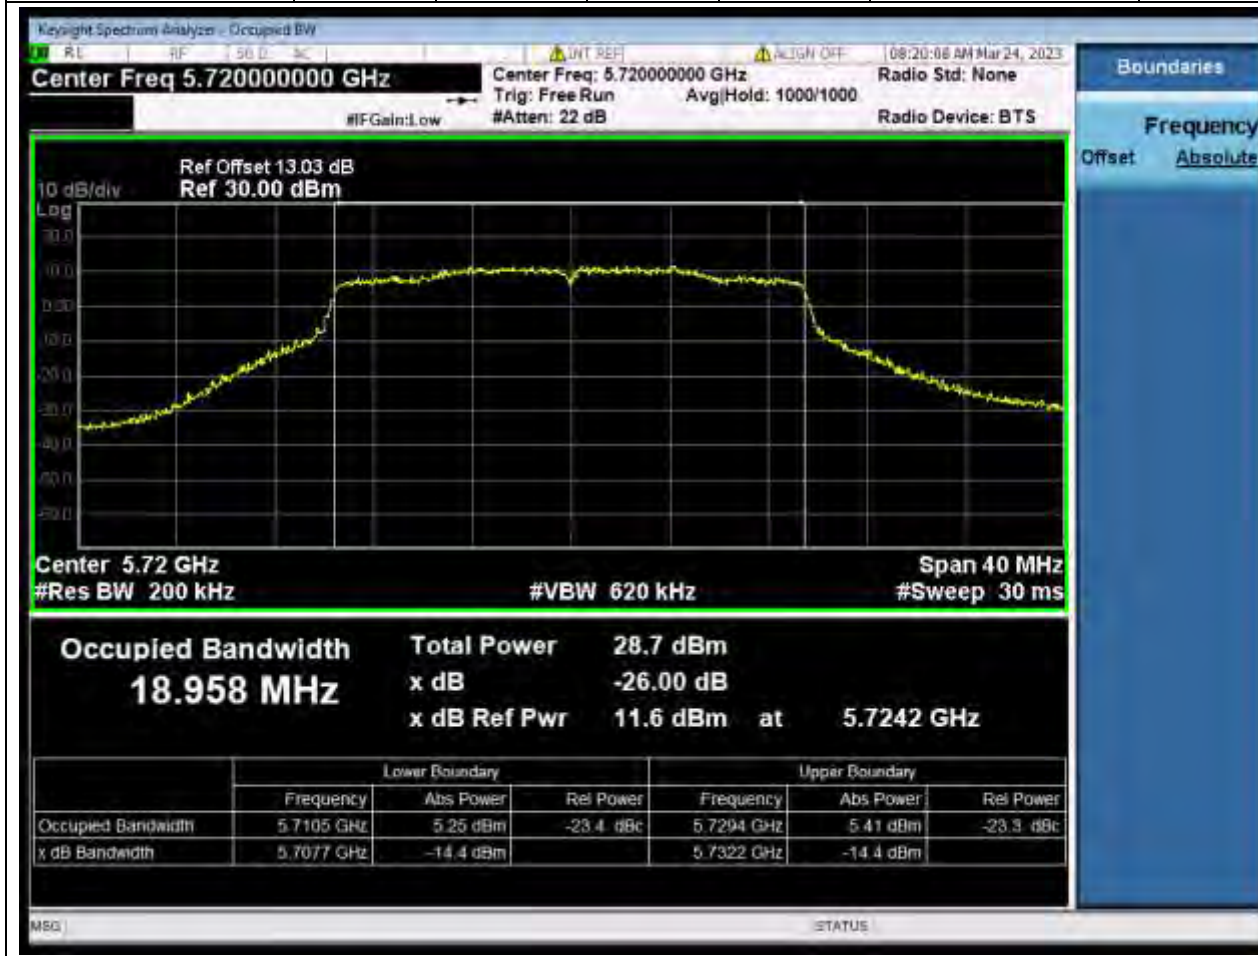

7. 802.11ax_20M_U-NII-2C&U-NII-3_CH144

7.1. A.2-26dB Bandwidth(NTNV)

Center Frequency (MHz)	XdB Down	RBW (MHz)	Detector	Limit (MHz)	XdB BandWidth (MHz)	Verdict
5720	26	0.2	Peak	0	24.50952	Unknow