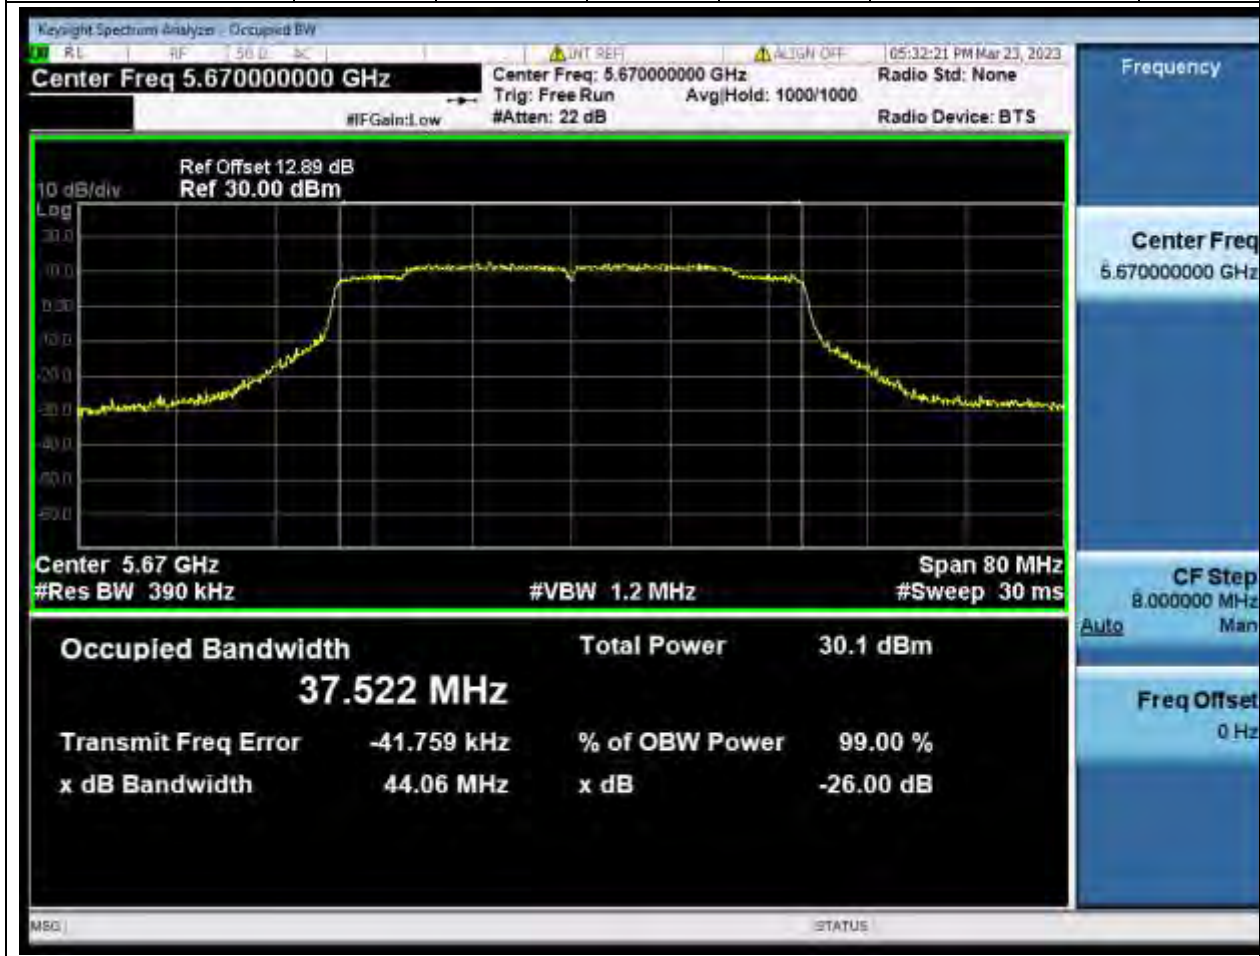

63. 802.11ax_40M_U-NII-2C_H

63.1. A.2-26dB Bandwidth(NTNV)

Center Frequency (MHz)	XdB Down	RBW (MHz)	Detector	Limit (MHz)	XdB BandWidth (MHz)	Verdict
5670	26	0.39	Peak	0	44.056613	Unknown