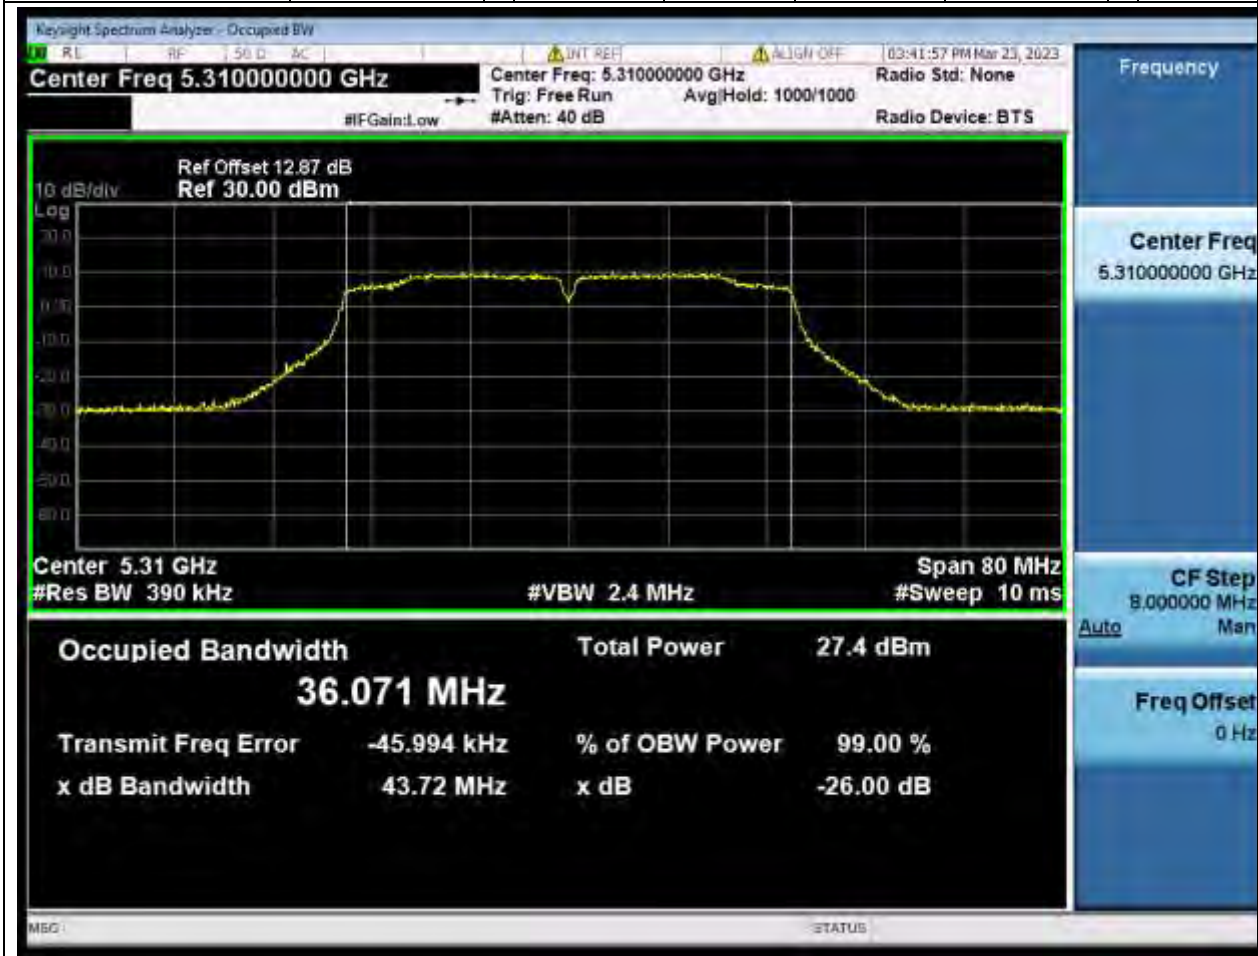

33. 802.11ac_40M_U-NII-2A_H

33.1. A.2.2-99% Bandwidth(NTNV)

Center Frequency (MHz)	OBW Power (%)	RBW (MHz)	Detector	Limit (MHz)	OBW (MHz)	Verdict
5310	99	0.39	Peak	0	36.071397	Unknown