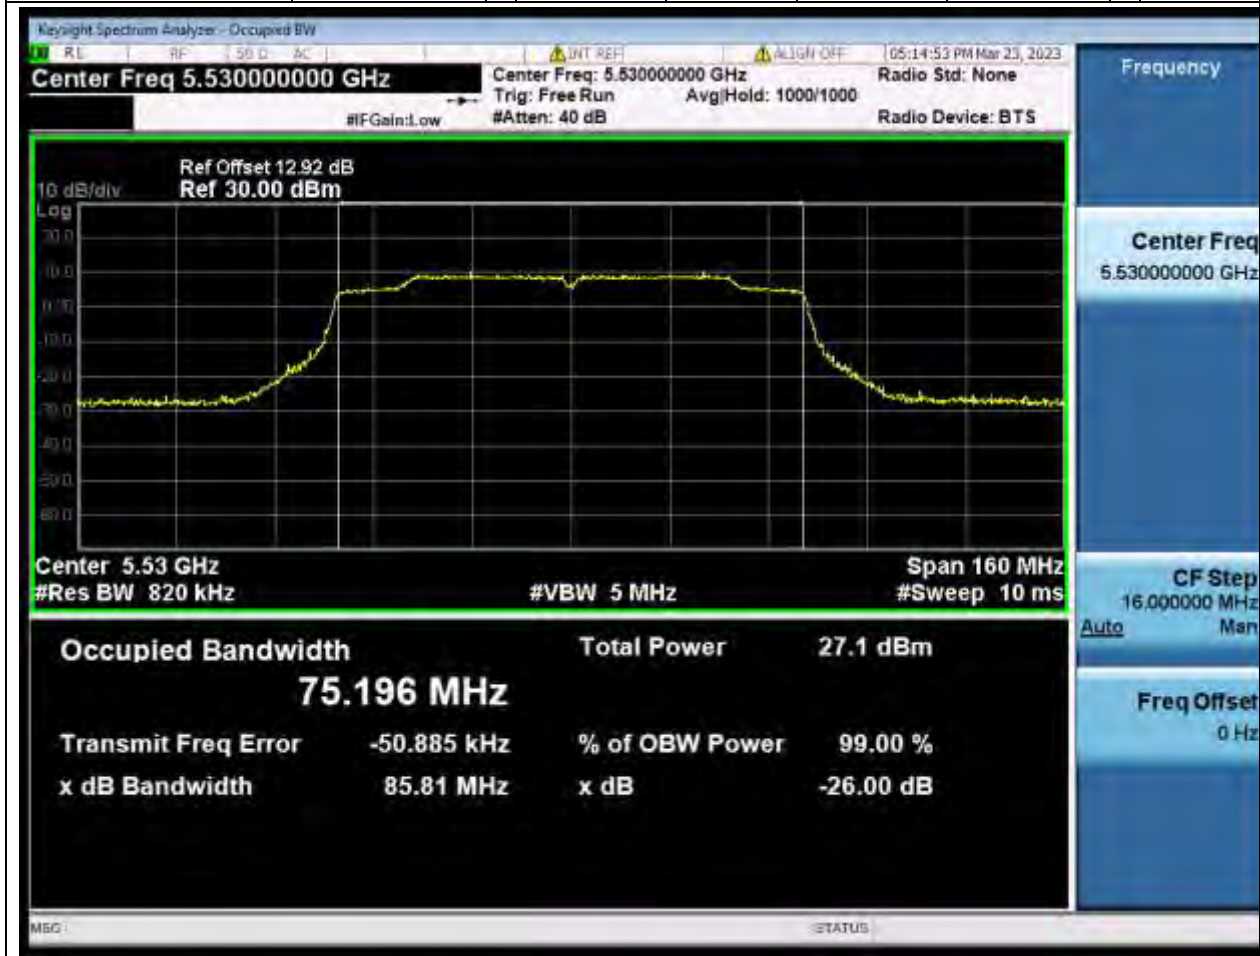

56. 802.11ac_80M_U-NII-2C_L

56.1. A.2.2-99% Bandwidth(NTNV)

Center Frequency (MHz)	OBW Power (%)	RBW (MHz)	Detector	Limit (MHz)	OBW (MHz)	Verdict
5530	99	0.82	Peak	0	75.196135	Unknown