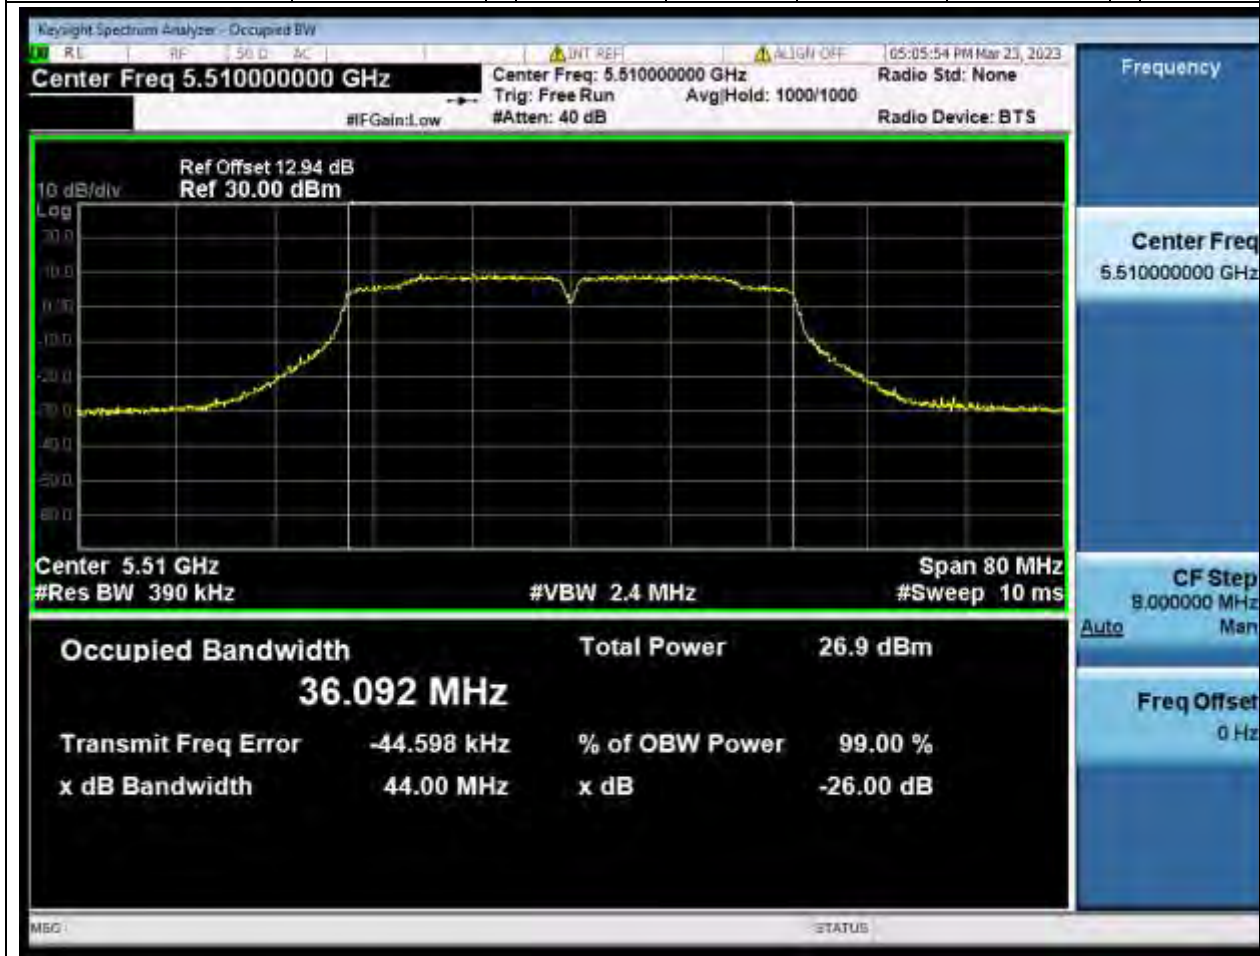

53. 802.11ac_40M_U-NII-2C_L

53.1. A.2.2-99% Bandwidth(NTNV)

Center Frequency (MHz)	OBW Power (%)	RBW (MHz)	Detector	Limit (MHz)	OBW (MHz)	Verdict
5510	99	0.39	Peak	0	36.091954	Unknown