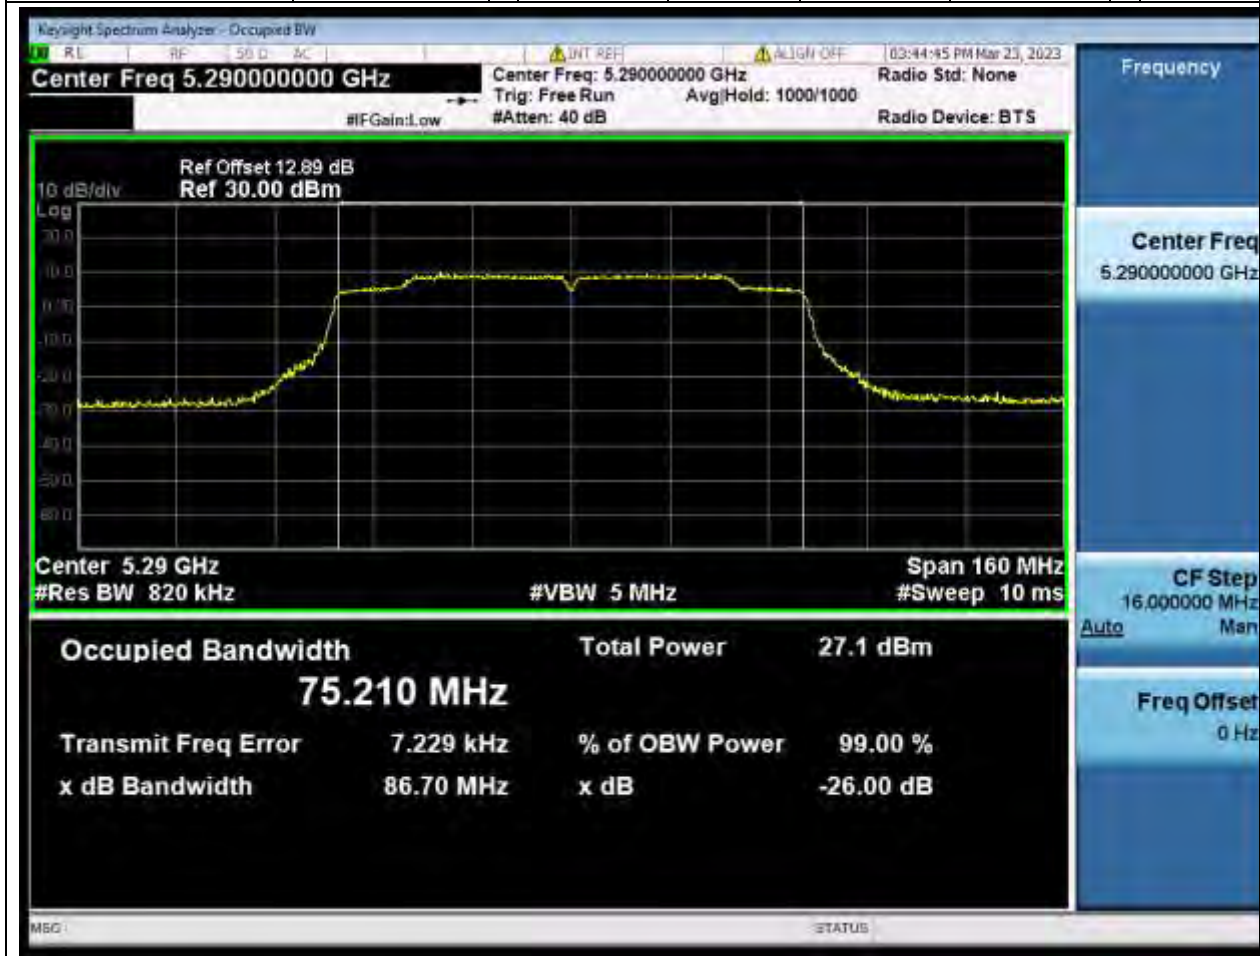

34. 802.11ac_80M_U-NII-2A_M

34.1. A.2.2-99% Bandwidth(NTNV)

Center Frequency (MHz)	OBW Power (%)	RBW (MHz)	Detector	Limit (MHz)	OBW (MHz)	Verdict
5290	99	0.82	Peak	0	75.20973	Unknown