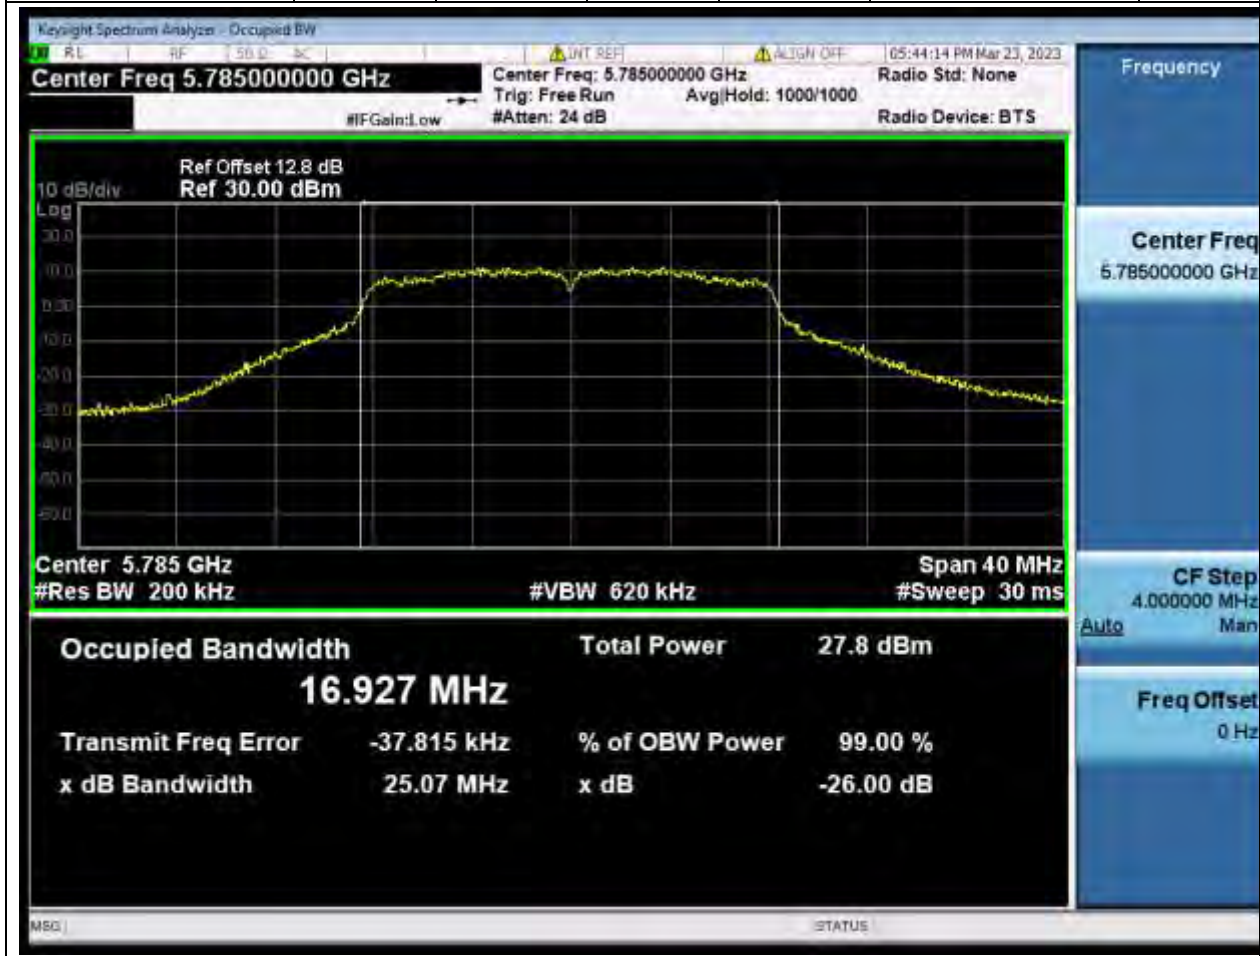

67. 802.11a_20M_U-NII-3_M

67.1. A.2-26dB Bandwidth(NTNV)

Center Frequency (MHz)	XdB Down	RBW (MHz)	Detector	Limit (MHz)	XdB BandWidth (MHz)	Verdict
5785	26	0.2	Peak	0	25.070325	Unknown