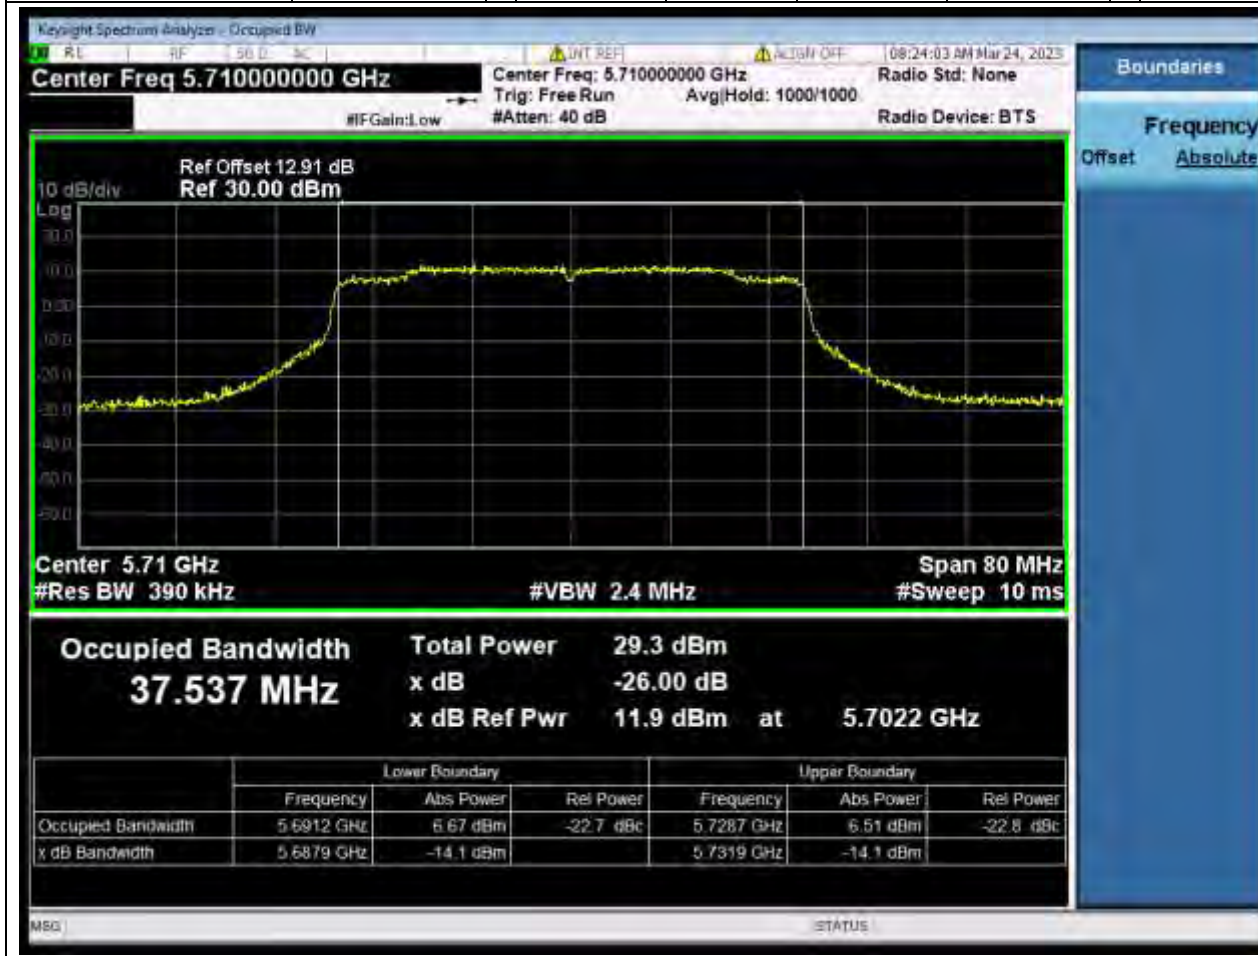

8. 802.11ax_40M_U-NII-2C&U-NII-3_CH142

8.1. A.2.2-99% Bandwidth(NTNV)

Center Frequency (MHz)	OBW Power (%)	RBW (MHz)	Detector	Limit (MHz)	OBW (MHz)	Verdict
5710	99	0.39	Peak	0	37.537328	Unknown