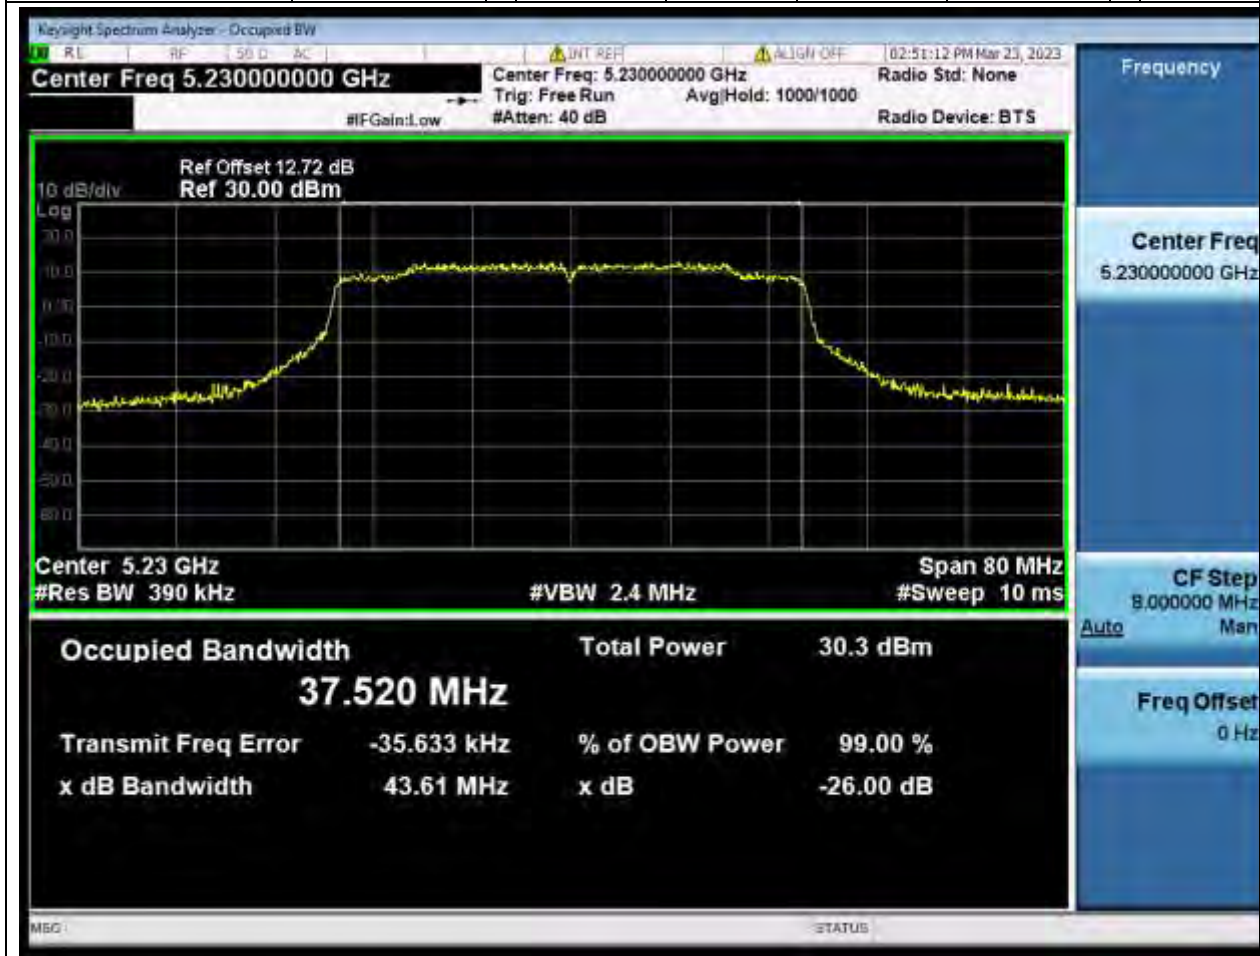

19. 802.11ax_40M_U-NII-1_H

19.1. A.2.2-99% Bandwidth(NTNV)

Center Frequency (MHz)	OBW Power (%)	RBW (MHz)	Detector	Limit (MHz)	OBW (MHz)	Verdict
5230	99	0.39	Peak	0	37.519556	Unknown