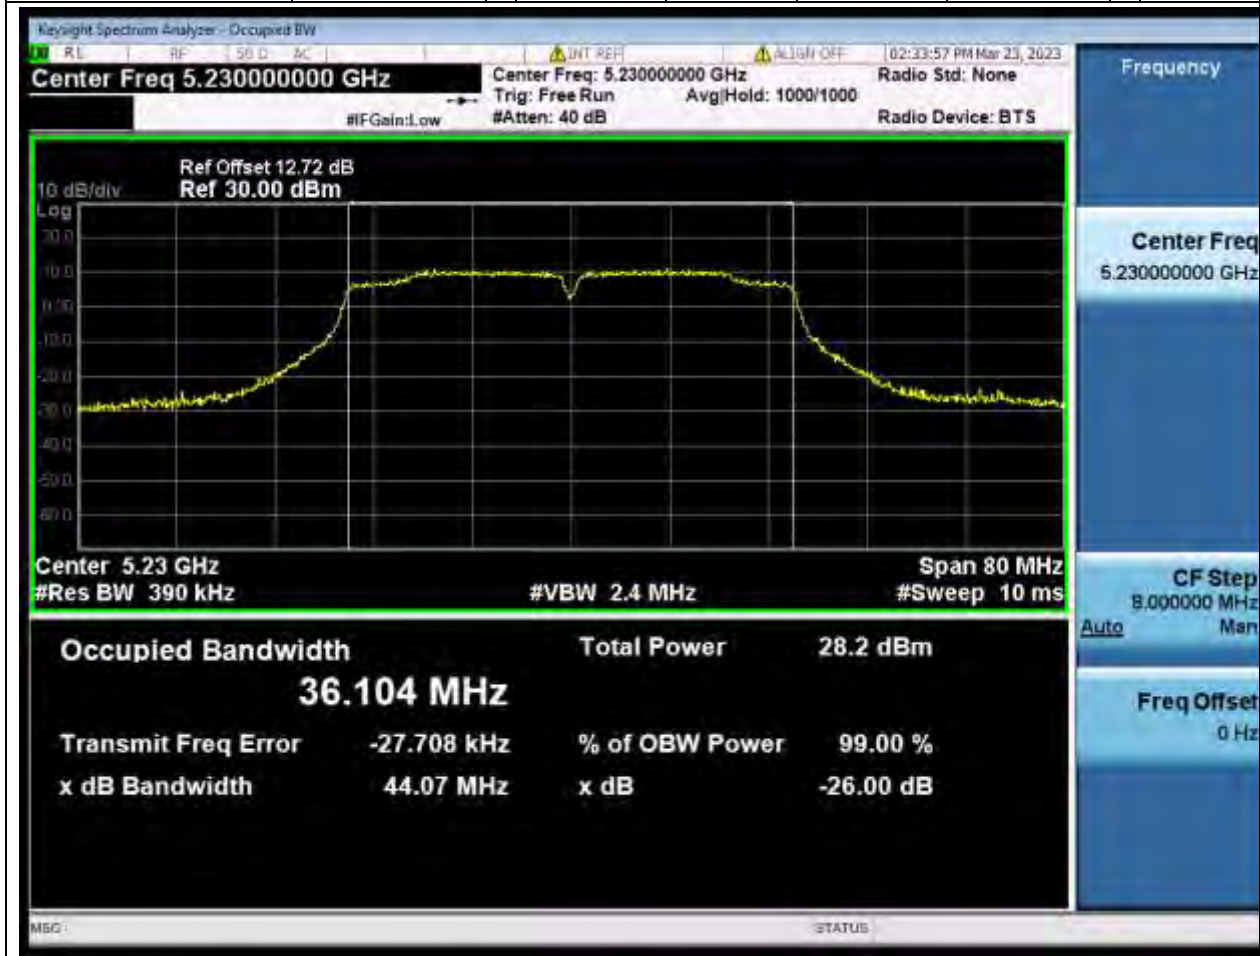

13. 802.11ac_40M_U-NII-1_H

13.1. A.2.2-99% Bandwidth(NTNV)

Center Frequency (MHz)	OBW Power (%)	RBW (MHz)	Detector	Limit (MHz)	OBW (MHz)	Verdict
5230	99	0.39	Peak	0	36.104226	Unknow