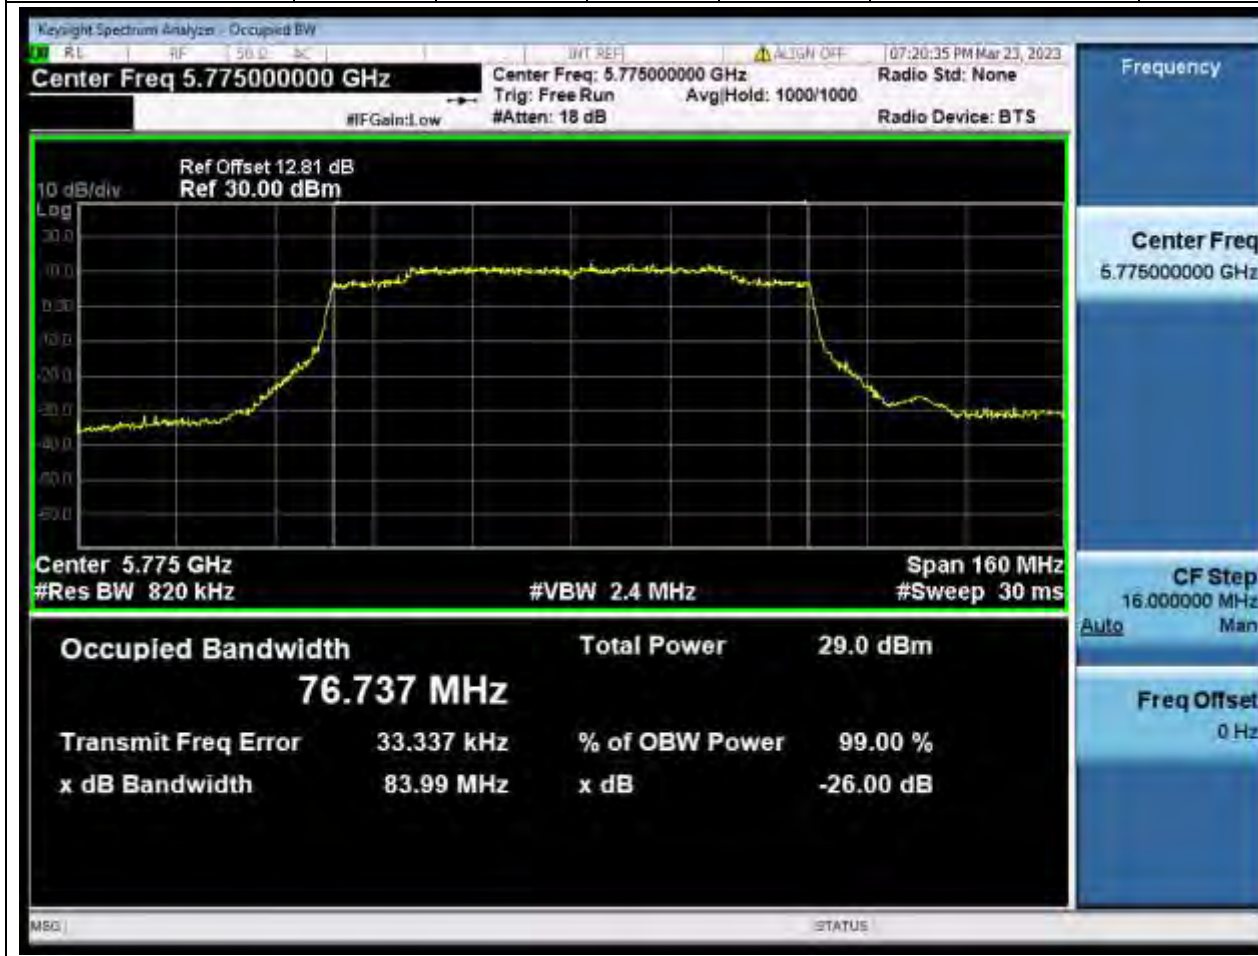

85. 802.11ax_80M_U-NII-3_M

85.1. A.2-26dB Bandwidth(NTNV)

Center Frequency (MHz)	XdB Down	RBW (MHz)	Detector	Limit (MHz)	XdB BandWidth (MHz)	Verdict
5775	26	0.82	Peak	0	83.988533	Unknow