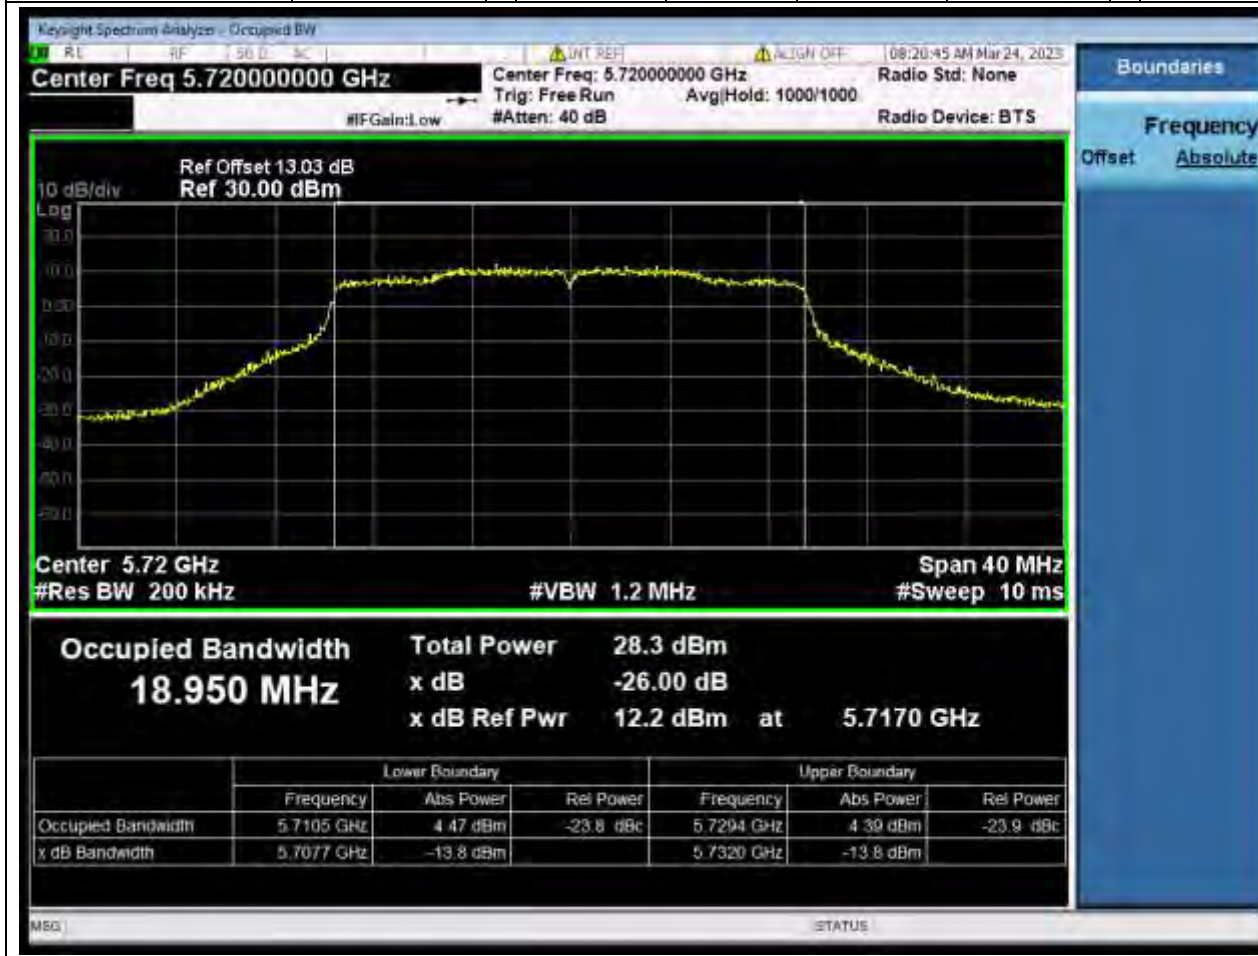

7. 802.11ax_20M_U-NII-2C&U-NII-3_CH144

7.1. A.2.2-99% Bandwidth(NTNV)

Center Frequency (MHz)	OBW Power (%)	RBW (MHz)	Detector	Limit (MHz)	OBW (MHz)	Verdict
5720	99	0.2	Peak	0	18.950304	Unknown