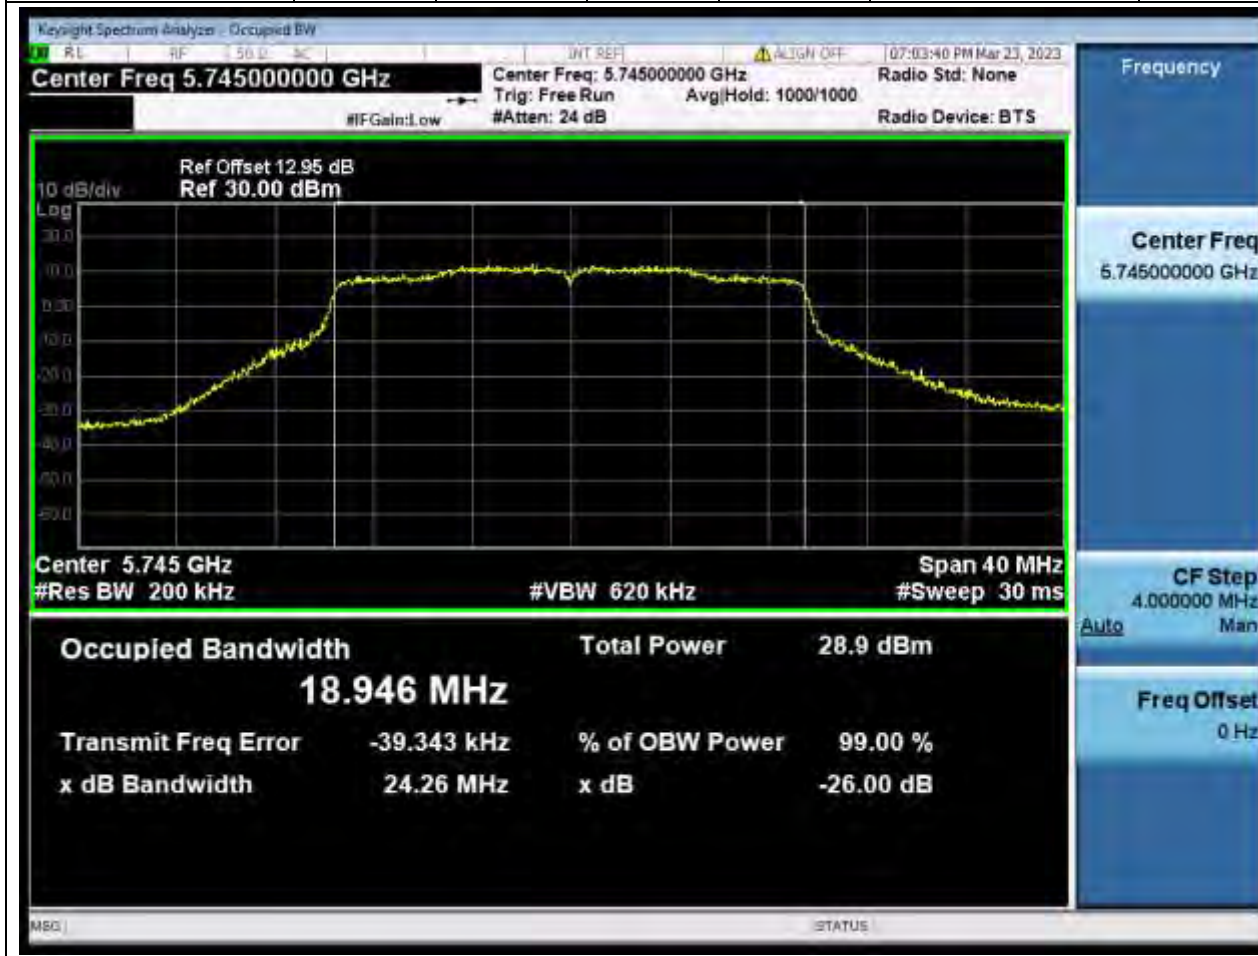

80. 802.11ax_20M_U-NII-3_L

80.1. A.2-26dB Bandwidth(NTNV)

Center Frequency (MHz)	XdB Down	RBW (MHz)	Detector	Limit (MHz)	XdB BandWidth (MHz)	Verdict
5745	26	0.2	Peak	0	24.255738	Unknow