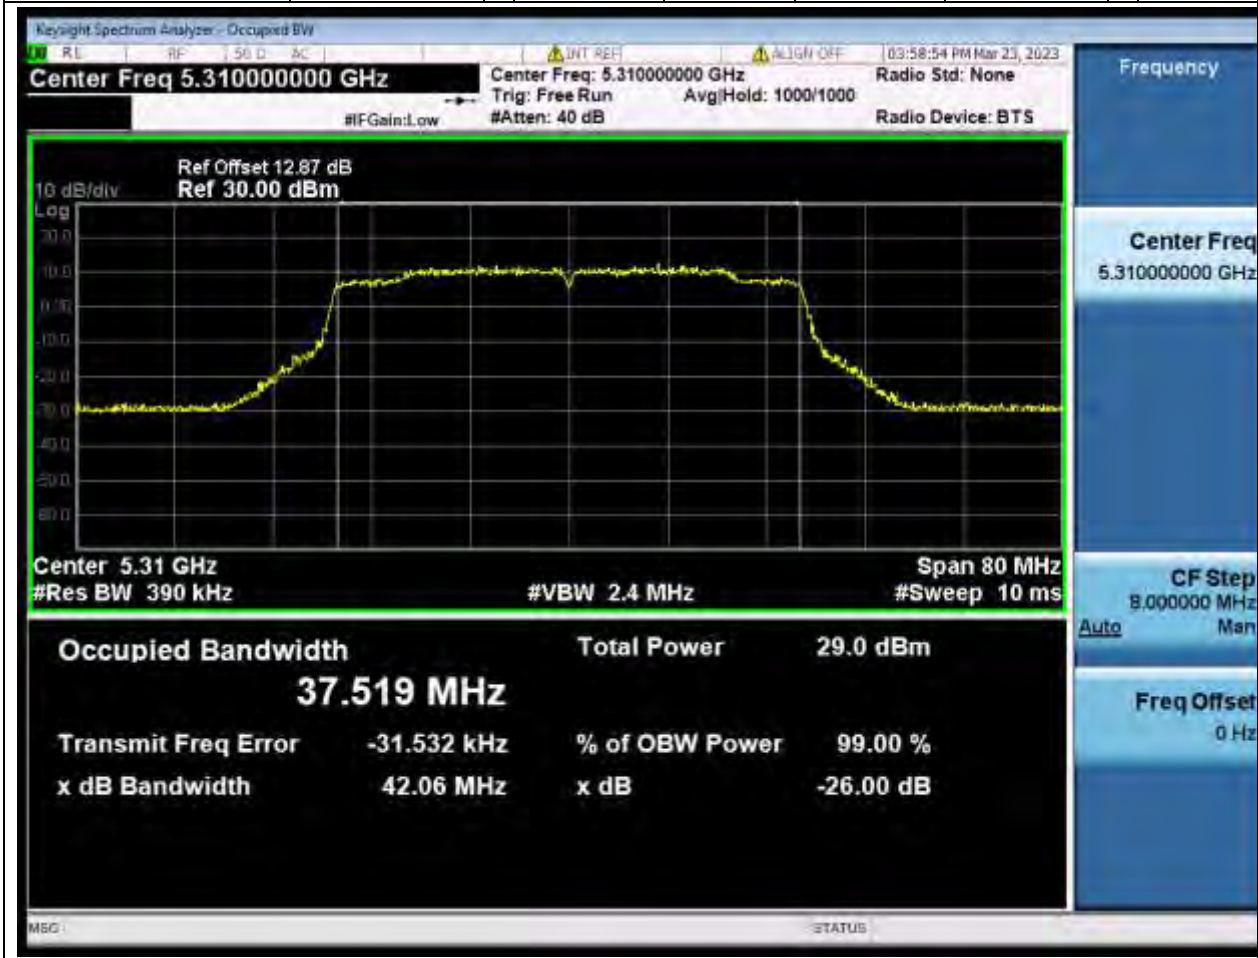

39. 802.11ax_40M_U-NII-2A_H

39.1. A.2.2-99% Bandwidth(NTNV)

Center Frequency (MHz)	OBW Power (%)	RBW (MHz)	Detector	Limit (MHz)	OBW (MHz)	Verdict
5310	99	0.39	Peak	0	37.519351	Unknown