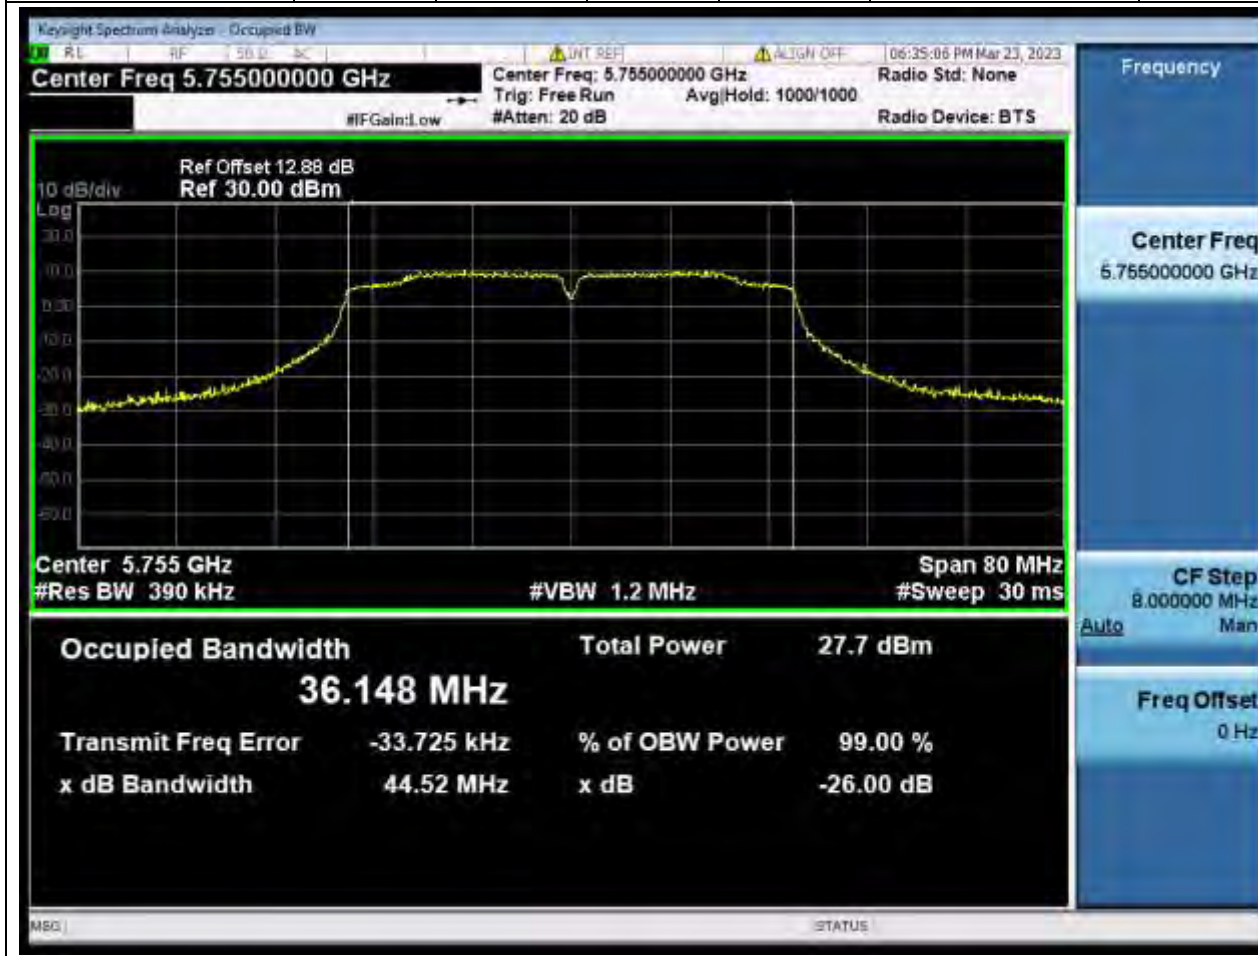

72. 802.11n_40M_U-NII-3_L

72.1. A.2-26dB Bandwidth(NTNV)

Center Frequency (MHz)	XdB Down	RBW (MHz)	Detector	Limit (MHz)	XdB BandWidth (MHz)	Verdict
5755	26	0.39	Peak	0	44.521956	Unknown