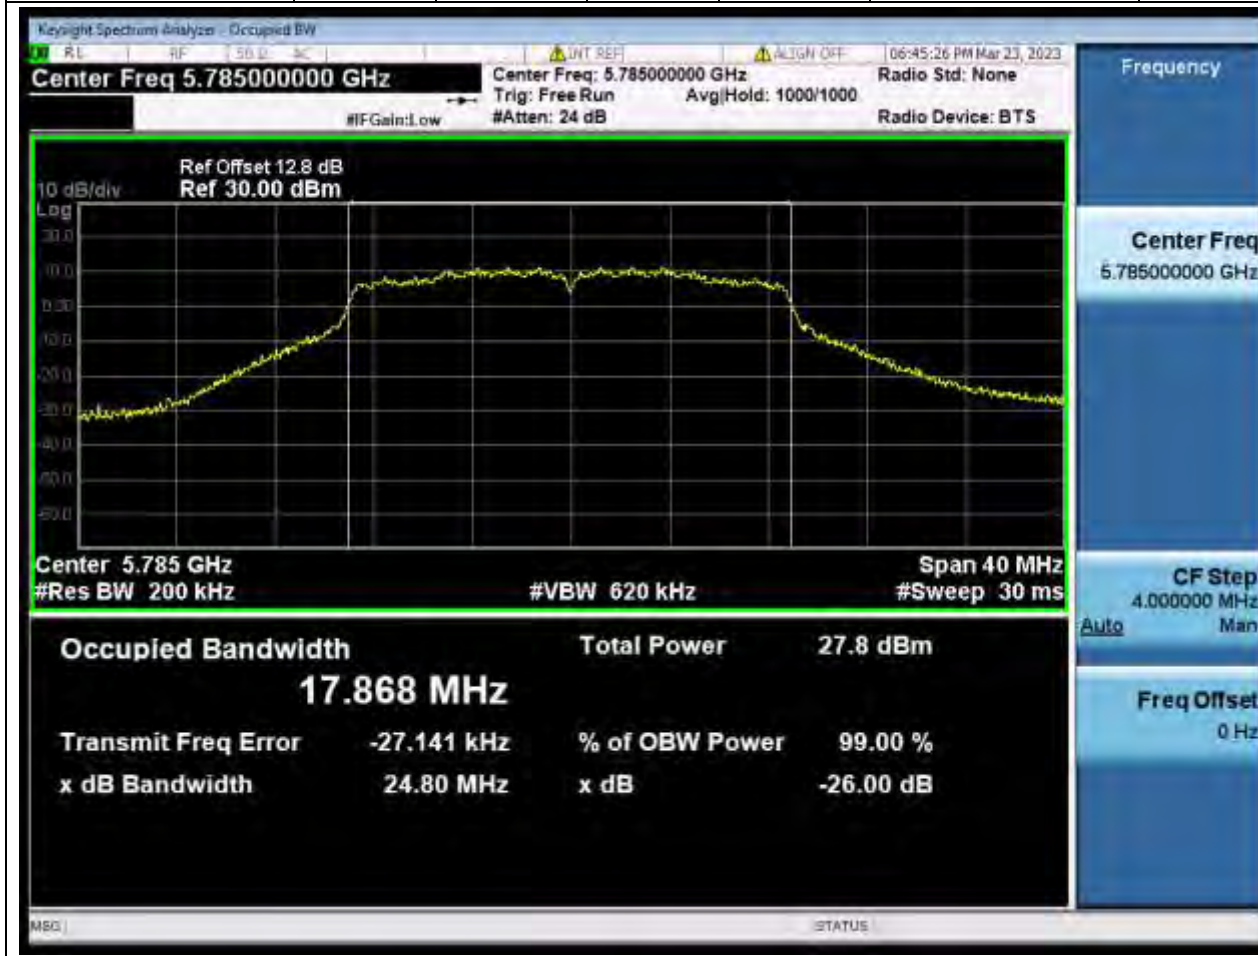

75. 802.11ac_20M_U-NII-3_M

75.1. A.2-26dB Bandwidth(NTNV)

Center Frequency (MHz)	XdB Down	RBW (MHz)	Detector	Limit (MHz)	XdB BandWidth (MHz)	Verdict
5785	26	0.2	Peak	0	24.798097	Unknown