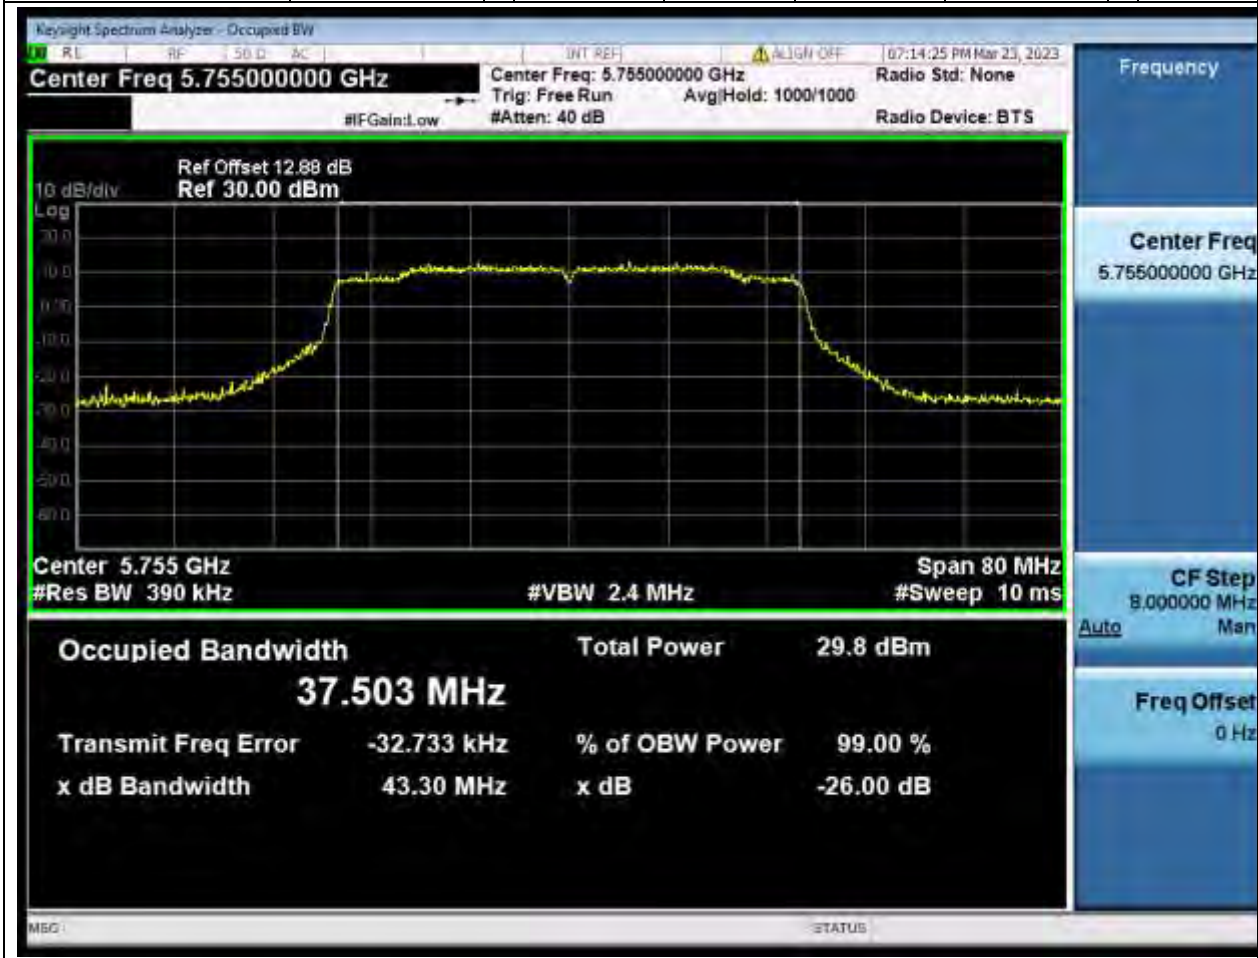

83. 802.11ax_40M_U-NII-3_L

83.1. A.2.2-99% Bandwidth(NTNV)

Center Frequency (MHz)	OBW Power (%)	RBW (MHz)	Detector	Limit (MHz)	OBW (MHz)	Verdict
5755	99	0.39	Peak	0	37.502923	Unknown