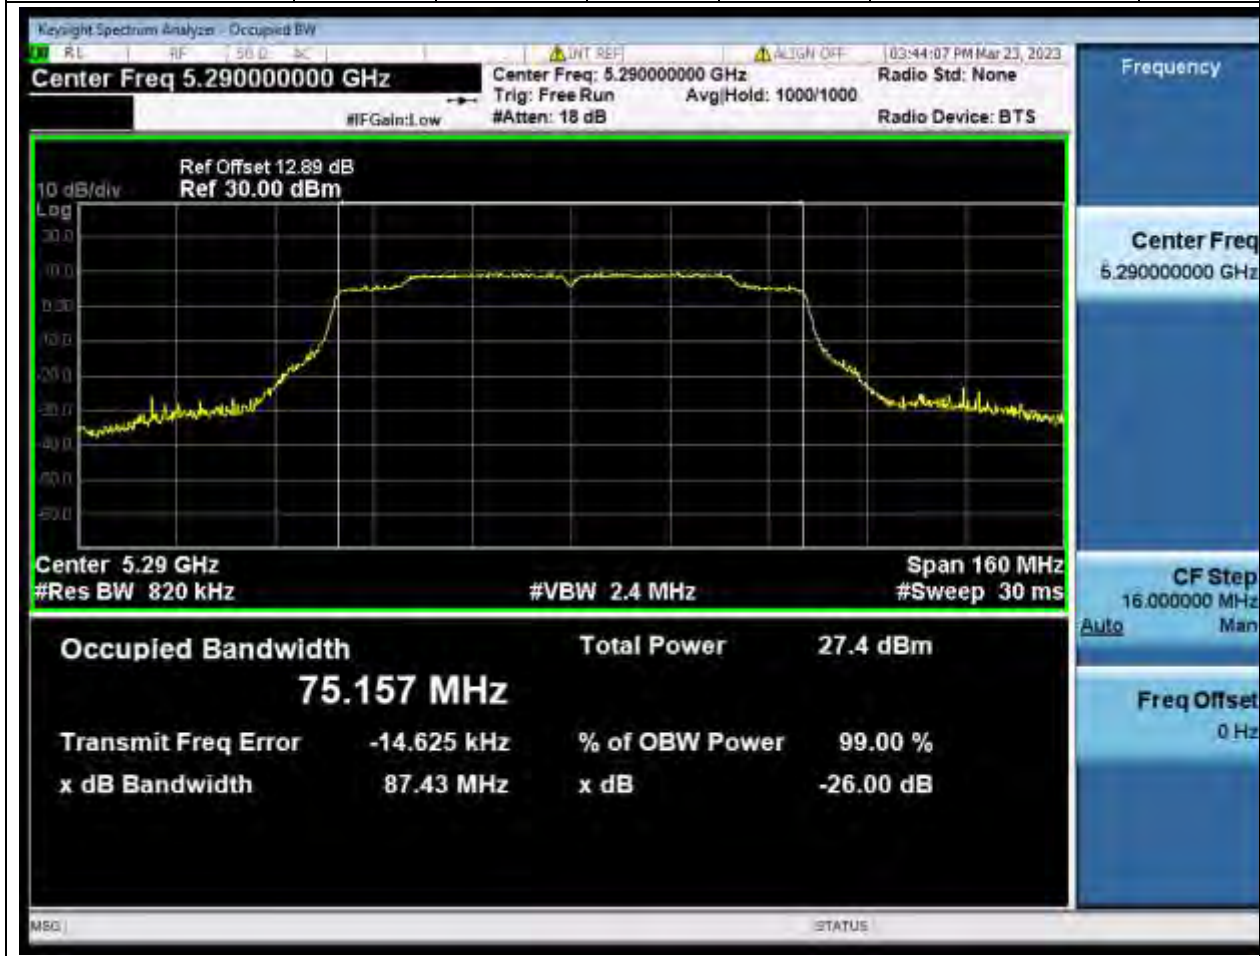

34. 802.11ac_80M_U-NII-2A_M

34.1. A.2-26dB Bandwidth(NTNV)

Center Frequency (MHz)	XdB Down	RBW (MHz)	Detector	Limit (MHz)	XdB BandWidth (MHz)	Verdict
5290	26	0.82	Peak	0	87.428591	Unknown