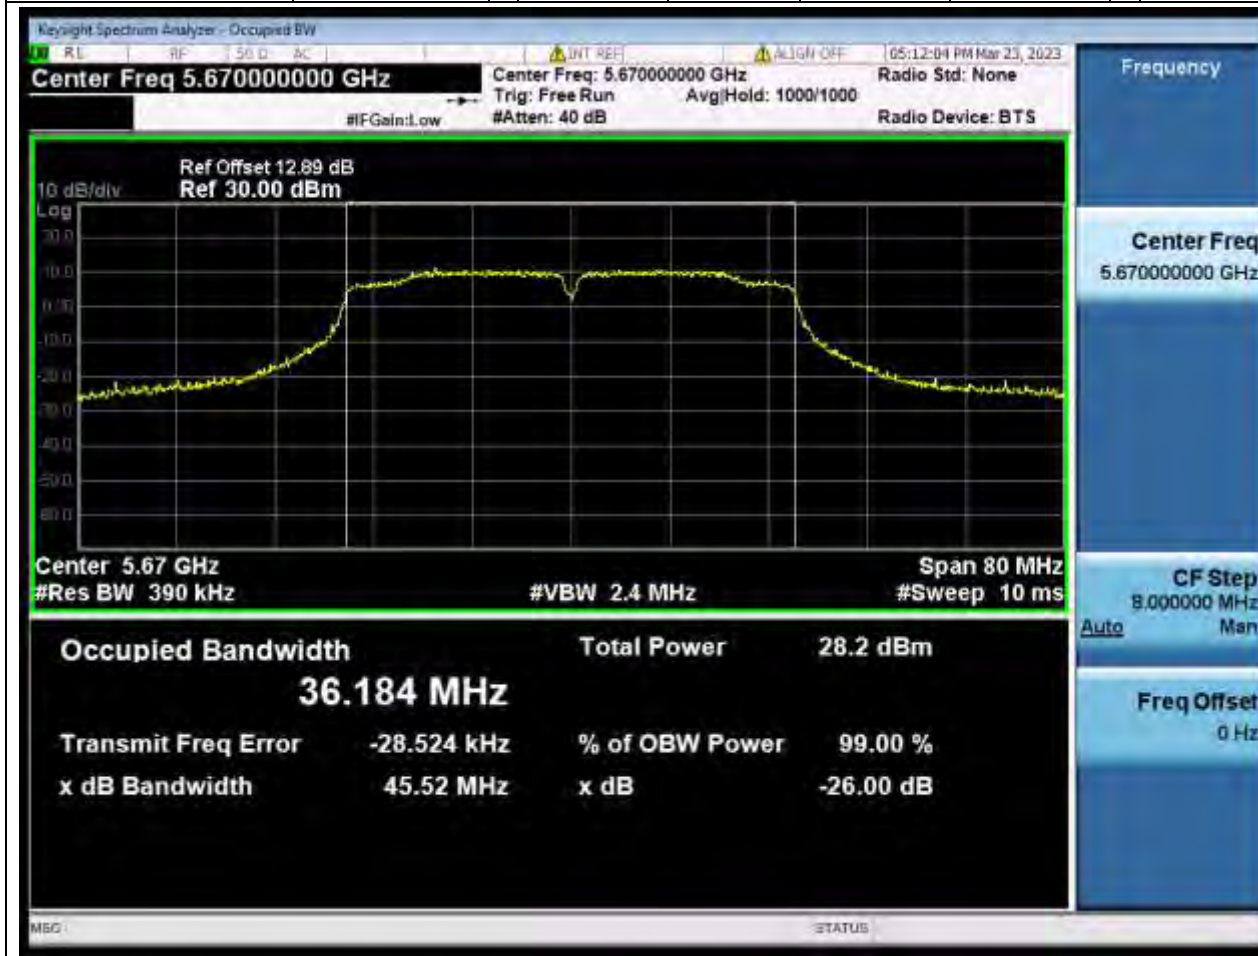

55. 802.11ac_40M_U-NII-2C_H

55.1. A.2.2-99% Bandwidth(NTNV)

Center Frequency (MHz)	OBW Power (%)	RBW (MHz)	Detector	Limit (MHz)	OBW (MHz)	Verdict
5670	99	0.39	Peak	0	36.18428	Unknown