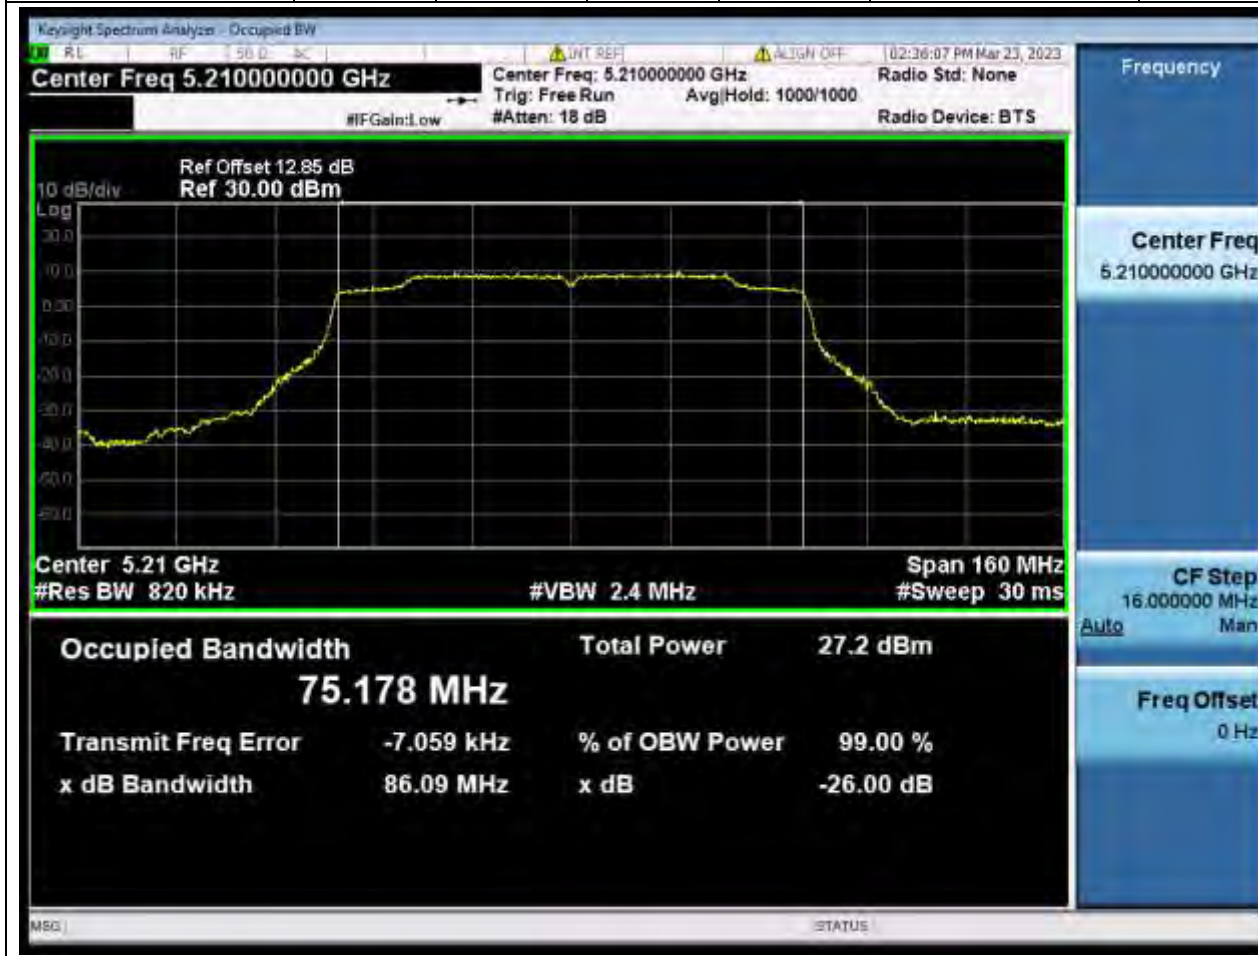

14. 802.11ac_80M_U-NII-1_M

14.1. A.2-26dB Bandwidth(NTNV)

Center Frequency (MHz)	XdB Down	RBW (MHz)	Detector	Limit (MHz)	XdB BandWidth (MHz)	Verdict
5210	26	0.82	Peak	0	86.091794	Unknown