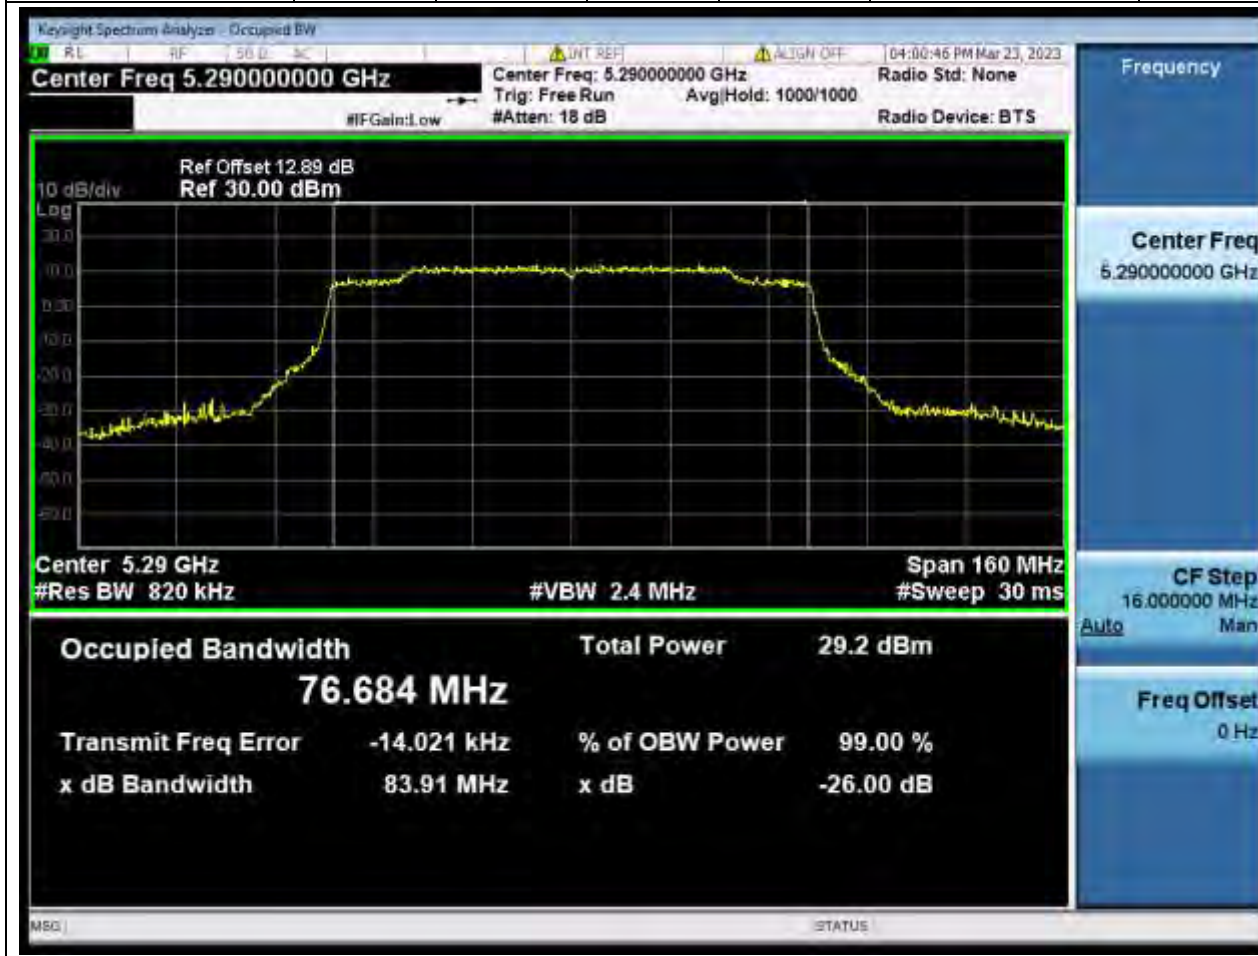

40. 802.11ax_80M_U-NII-2A_M

40.1. A.2-26dB Bandwidth(NTNV)

Center Frequency (MHz)	XdB Down	RBW (MHz)	Detector	Limit (MHz)	XdB BandWidth (MHz)	Verdict
5290	26	0.82	Peak	0	83.911291	Unknown