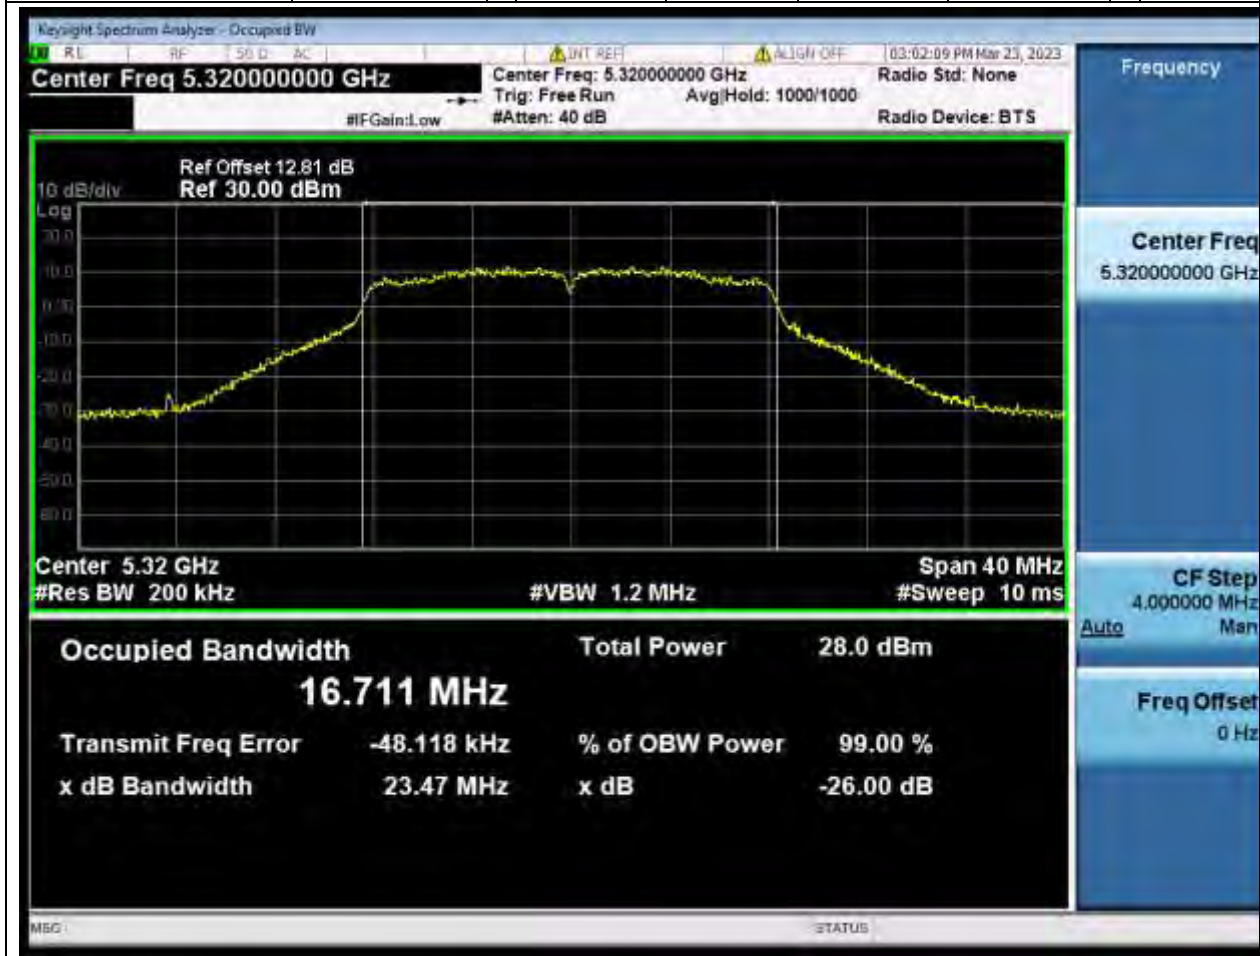

23. 802.11a_20M_U-NII-2A_H

23.1. A.2.2-99% Bandwidth(NTNV)

Center Frequency (MHz)	OBW Power (%)	RBW (MHz)	Detector	Limit (MHz)	OBW (MHz)	Verdict
5320	99	0.2	Peak	0	16.711406	Unknown