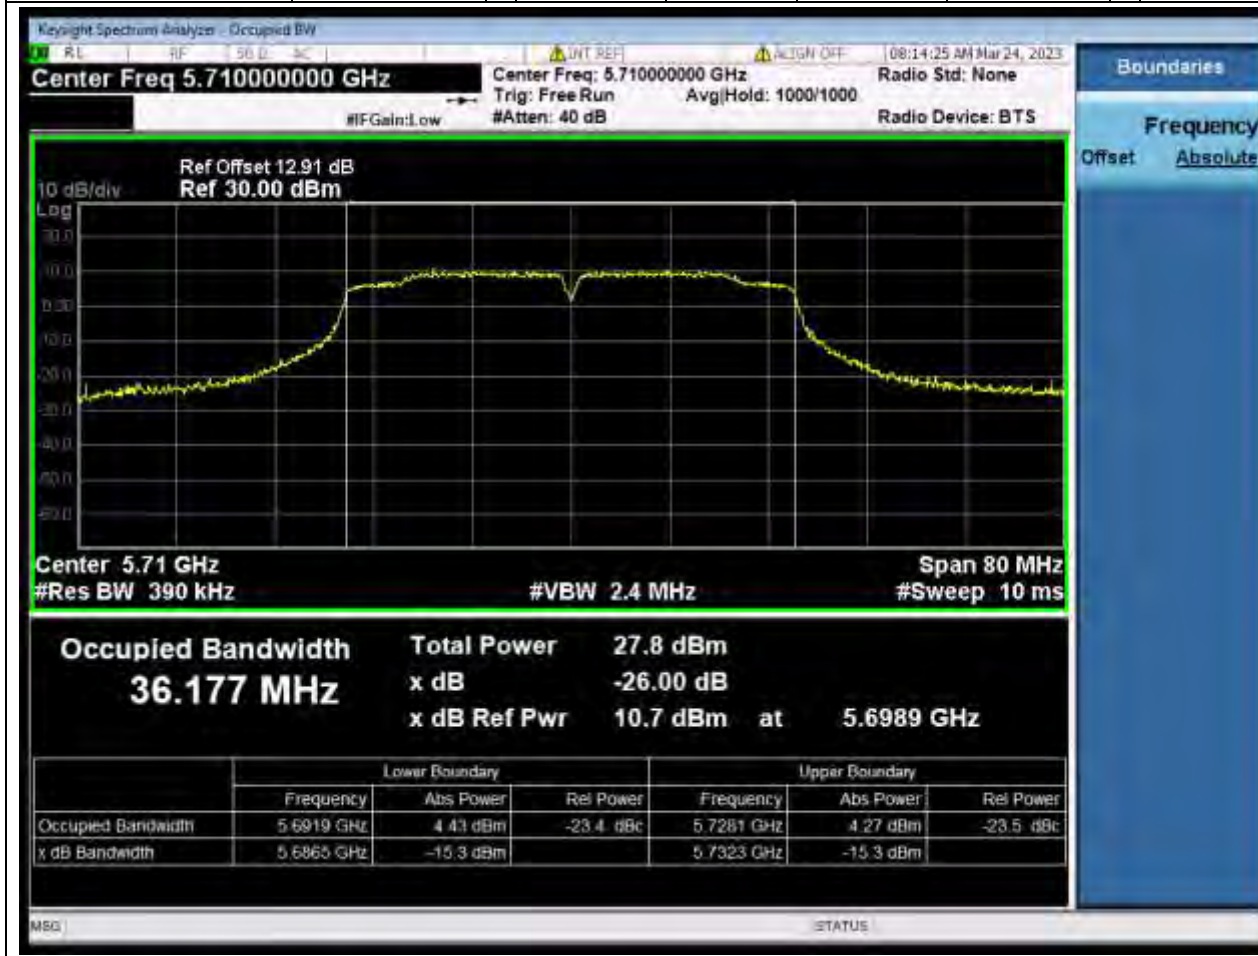

5. 802.11ac_40M_U-NII-2C&U-NII-3_CH142

5.1. A.2.2-99% Bandwidth(NTNV)

Center Frequency (MHz)	OBW Power (%)	RBW (MHz)	Detector	Limit (MHz)	OBW (MHz)	Verdict
5710	99	0.39	Peak	0	36.177496	Unknown