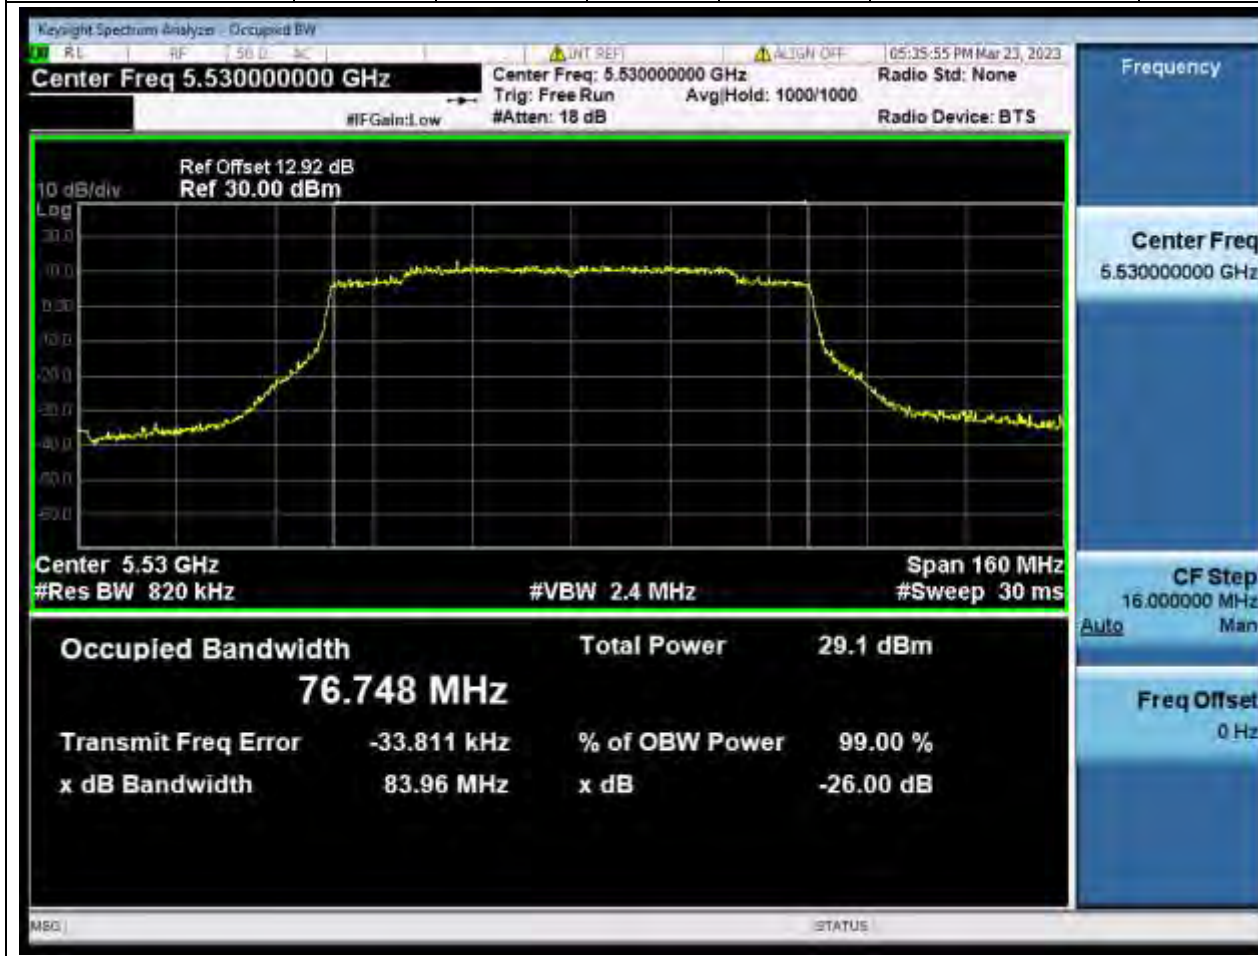

64. 802.11ax_80M_U-NII-2C_L

64.1. A.2-26dB Bandwidth(NTNV)

Center Frequency (MHz)	XdB Down	RBW (MHz)	Detector	Limit (MHz)	XdB BandWidth (MHz)	Verdict
5530	26	0.82	Peak	0	83.964647	Unknow