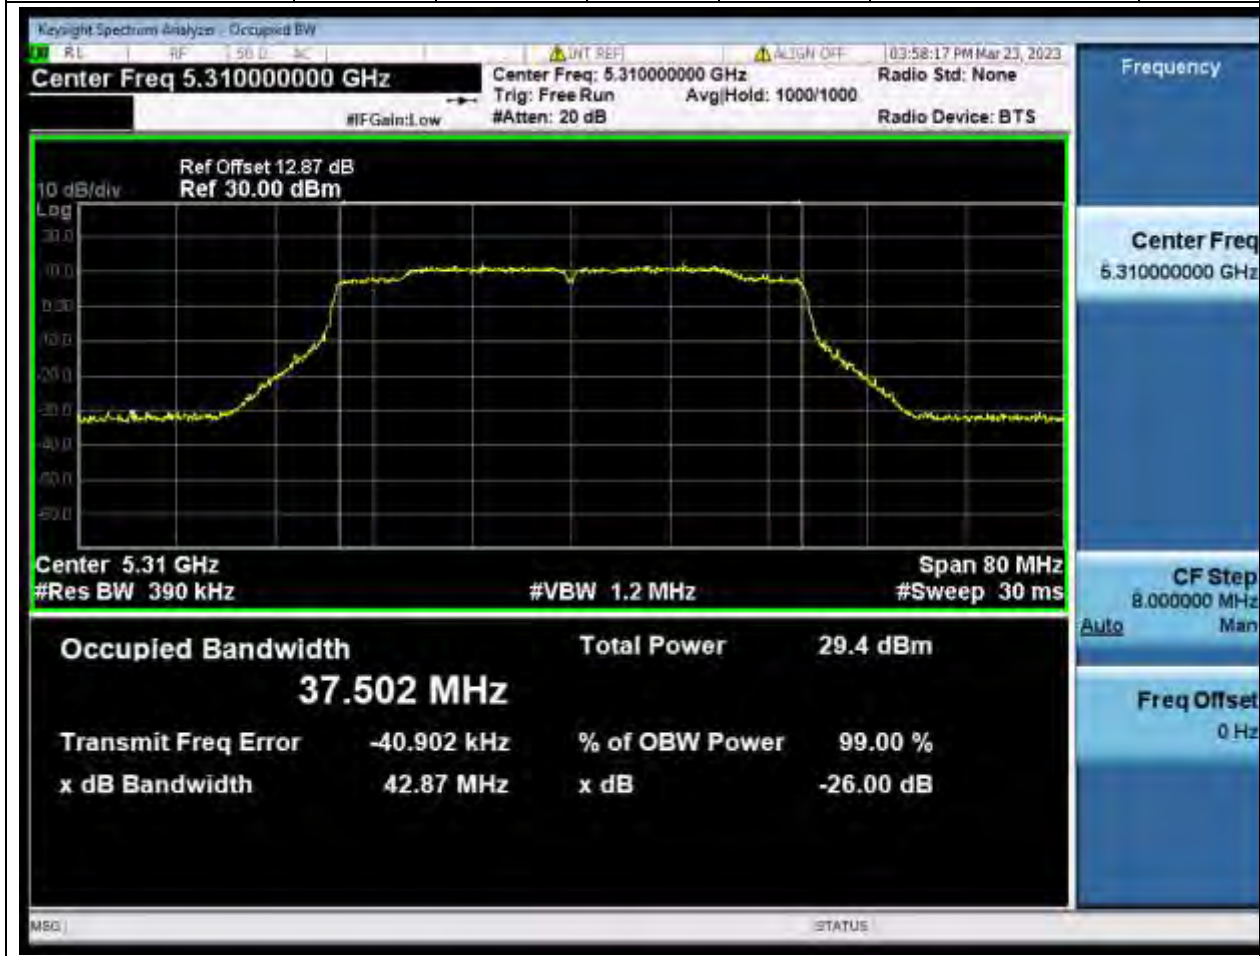

39. 802.11ax_40M_U-NII-2A_H

39.1. A.2-26dB Bandwidth(NTNV)

Center Frequency (MHz)	XdB Down	RBW (MHz)	Detector	Limit (MHz)	XdB BandWidth (MHz)	Verdict
5310	26	0.39	Peak	0	42.873999	Unknown