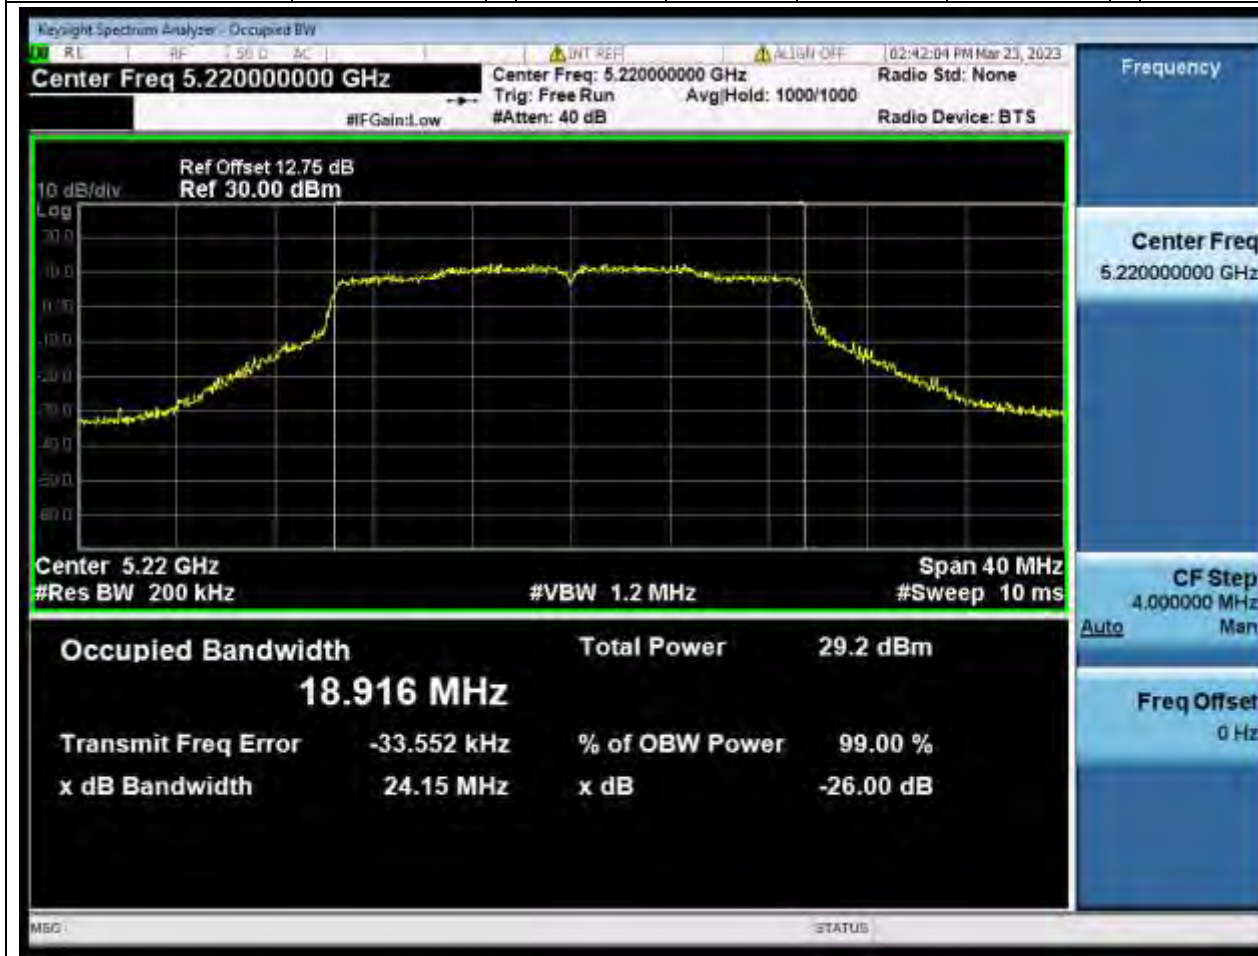

16. 802.11ax_20M_U-NII-1_M

16.1. A.2.2-99% Bandwidth(NTNV)

Center Frequency (MHz)	OBW Power (%)	RBW (MHz)	Detector	Limit (MHz)	OBW (MHz)	Verdict
5220	99	0.2	Peak	0	18.915999	Unknown