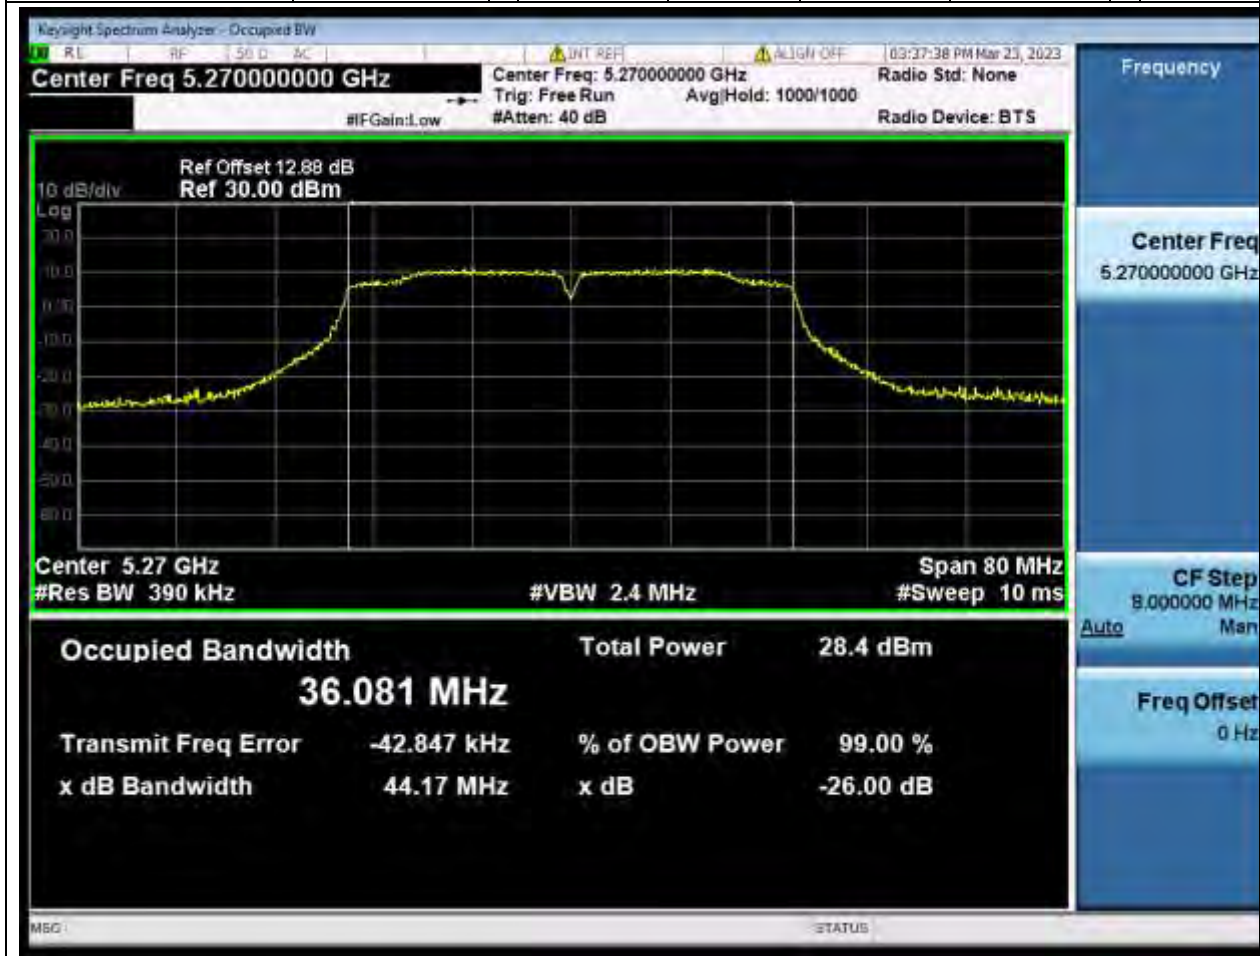

32. 802.11ac_40M_U-NII-2A_L

32.1. A.2.2-99% Bandwidth(NTNV)

Center Frequency (MHz)	OBW Power (%)	RBW (MHz)	Detector	Limit (MHz)	OBW (MHz)	Verdict
5270	99	0.39	Peak	0	36.08121	Unknown