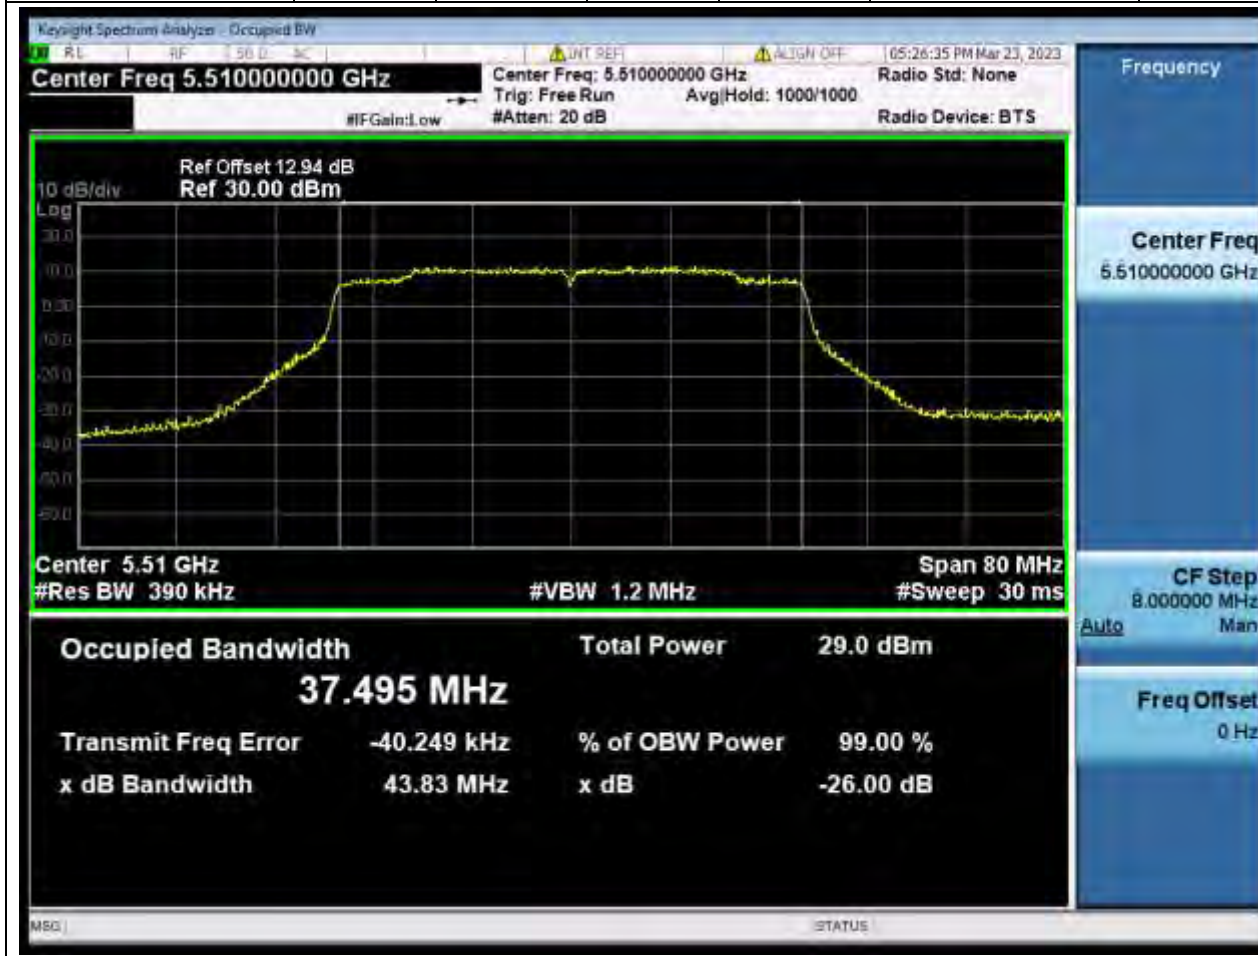

61. 802.11ax_40M_U-NII-2C_L

61.1. A.2-26dB Bandwidth(NTNV)

Center Frequency (MHz)	XdB Down	RBW (MHz)	Detector	Limit (MHz)	XdB BandWidth (MHz)	Verdict
5510	26	0.39	Peak	0	43.831624	Unknown