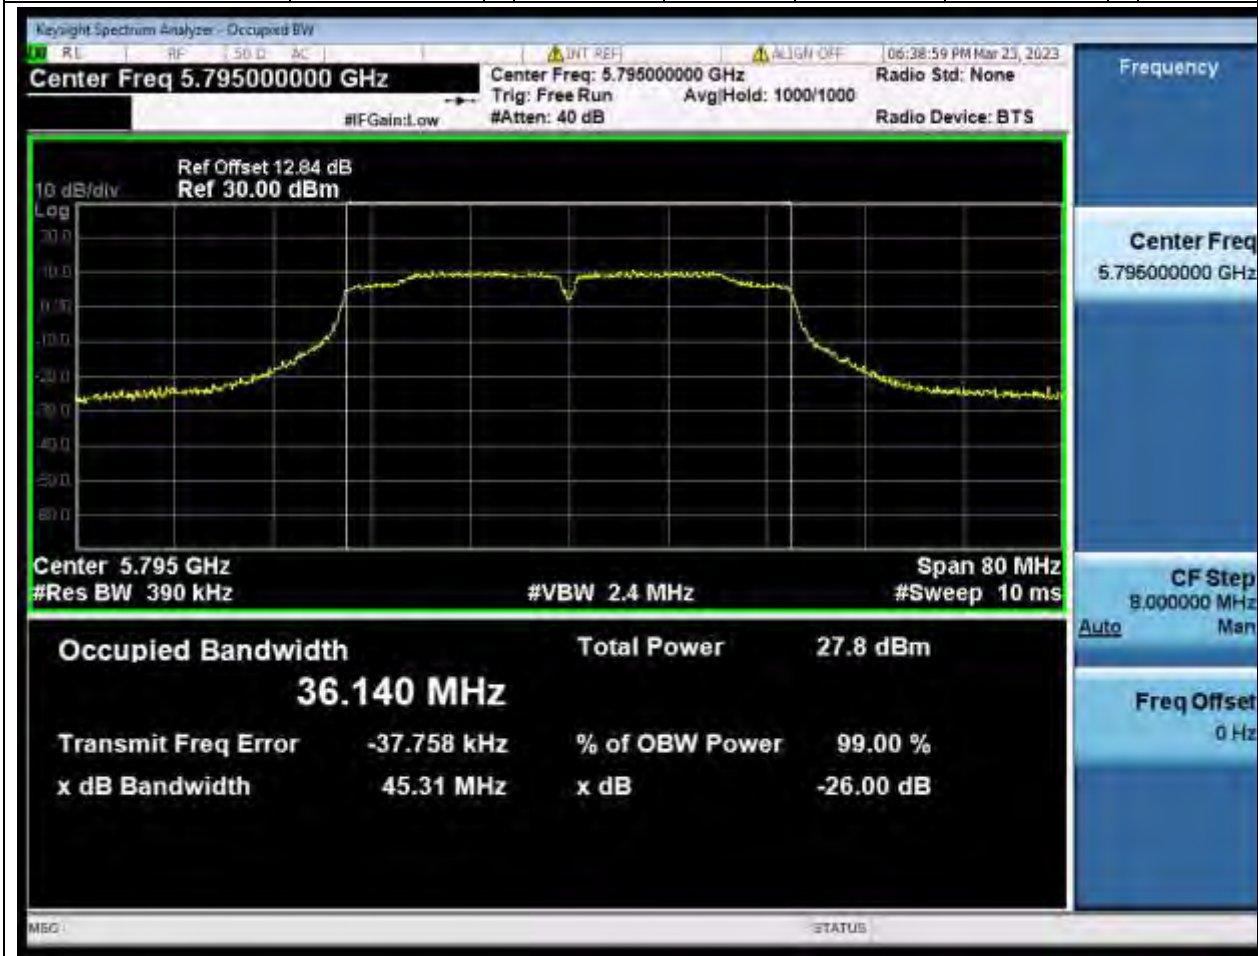

73. 802.11n_40M_U-NII-3_H

73.1. A.2.2-99% Bandwidth(NTNV)

Center Frequency (MHz)	OBW Power (%)	RBW (MHz)	Detector	Limit (MHz)	OBW (MHz)	Verdict
5795	99	0.39	Peak	0	36.140077	Unknown