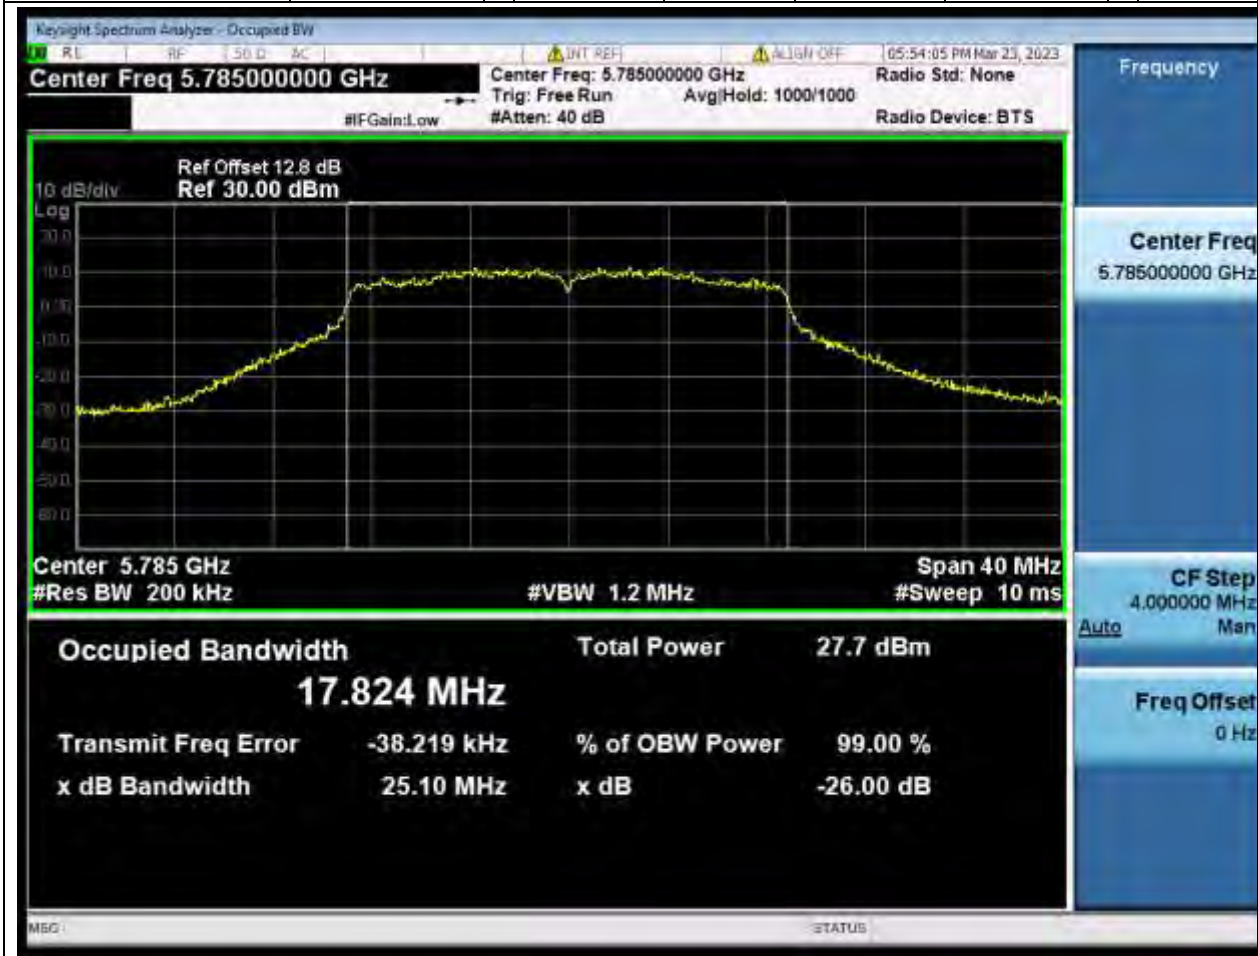

70. 802.11n_20M_U-NII-3_M

70.1. A.2.2-99% Bandwidth(NTNV)

Center Frequency (MHz)	OBW Power (%)	RBW (MHz)	Detector	Limit (MHz)	OBW (MHz)	Verdict
5785	99	0.2	Peak	0	17.824087	Unknown