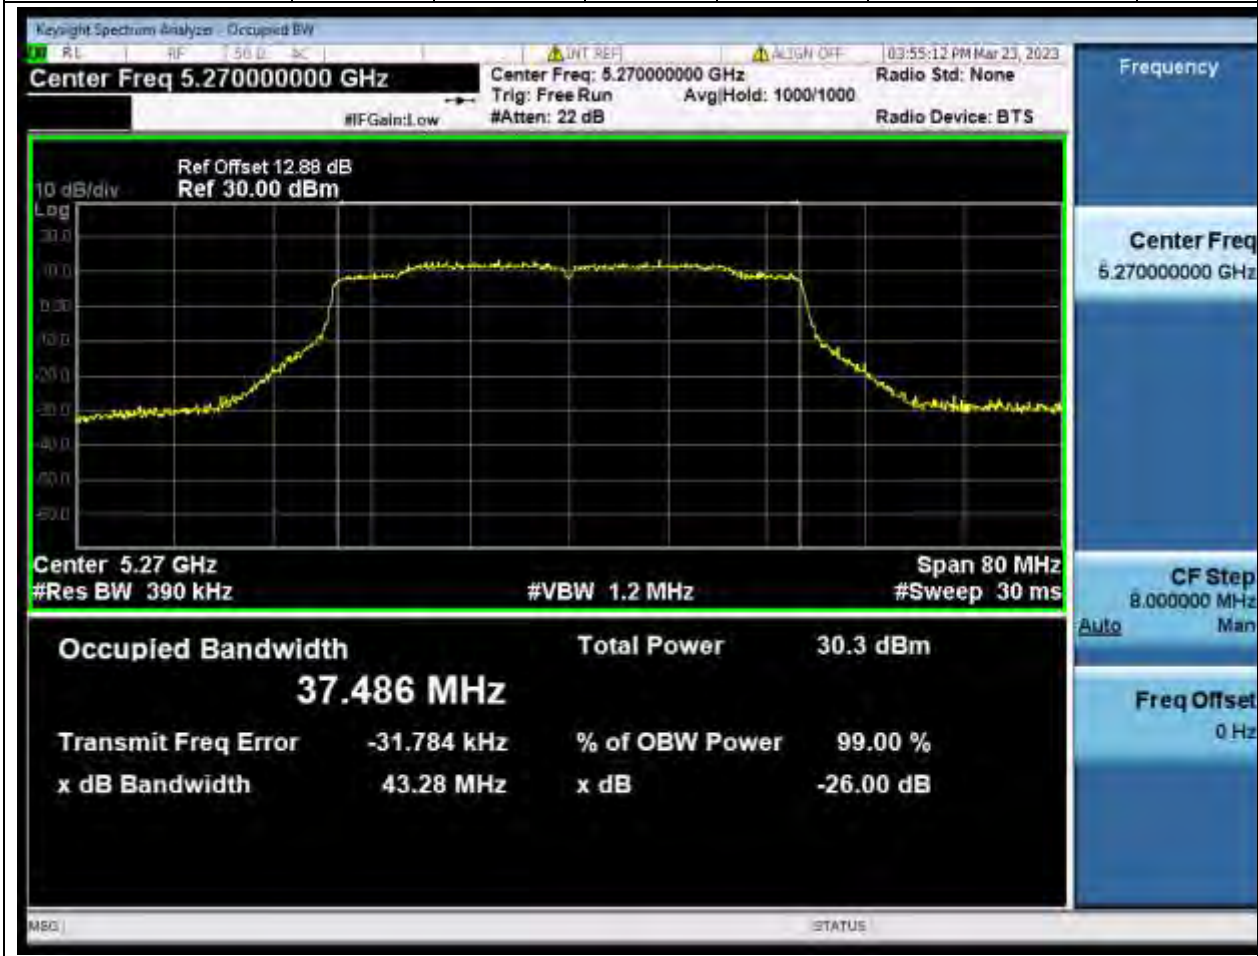

38. 802.11ax_40M_U-NII-2A_L

38.1. A.2-26dB Bandwidth(NTNV)

Center Frequency (MHz)	XdB Down	RBW (MHz)	Detector	Limit (MHz)	XdB BandWidth (MHz)	Verdict
5270	26	0.39	Peak	0	43.283937	Unknown