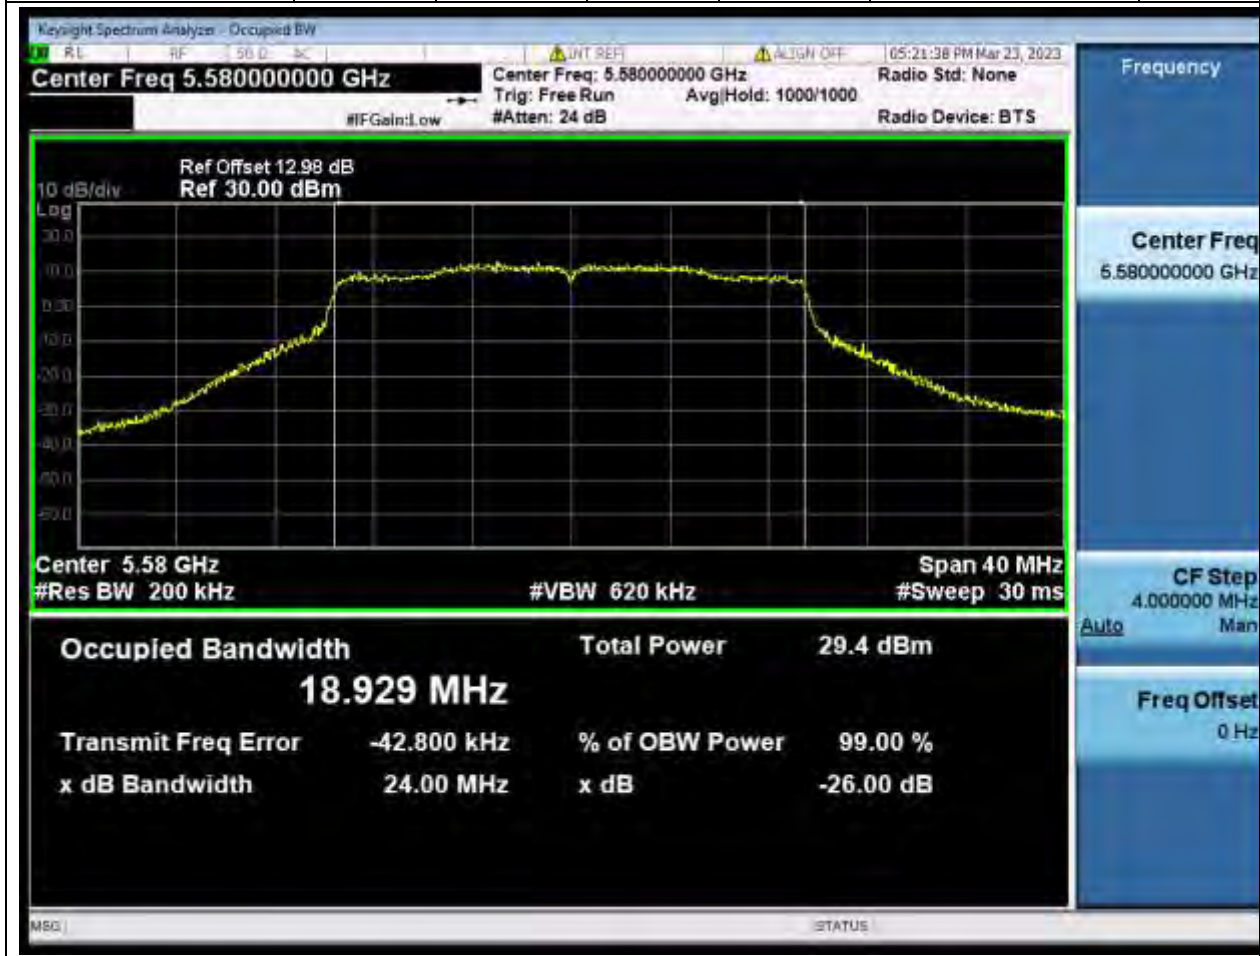

59. 802.11ax_20M_U-NII-2C_M

59.1. A.2-26dB Bandwidth(NTNV)

Center Frequency (MHz)	XdB Down	RBW (MHz)	Detector	Limit (MHz)	XdB BandWidth (MHz)	Verdict
5580	26	0.2	Peak	0	23.997075	Unknown