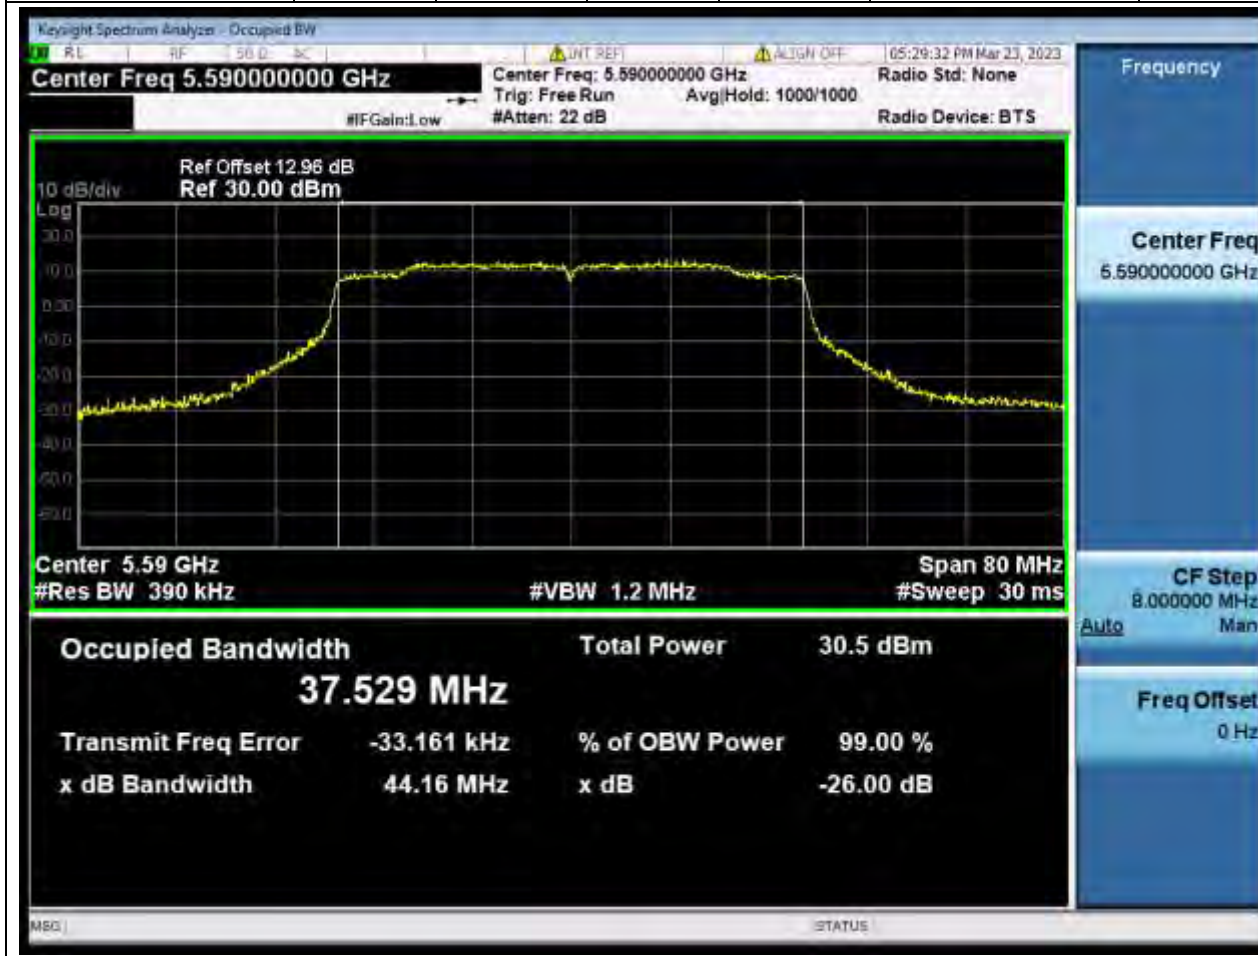

62. 802.11ax_40M_U-NII-2C_M

62.1. A.2-26dB Bandwidth(NTNV)

Center Frequency (MHz)	XdB Down	RBW (MHz)	Detector	Limit (MHz)	XdB BandWidth (MHz)	Verdict
5590	26	0.39	Peak	0	44.157572	Unknow