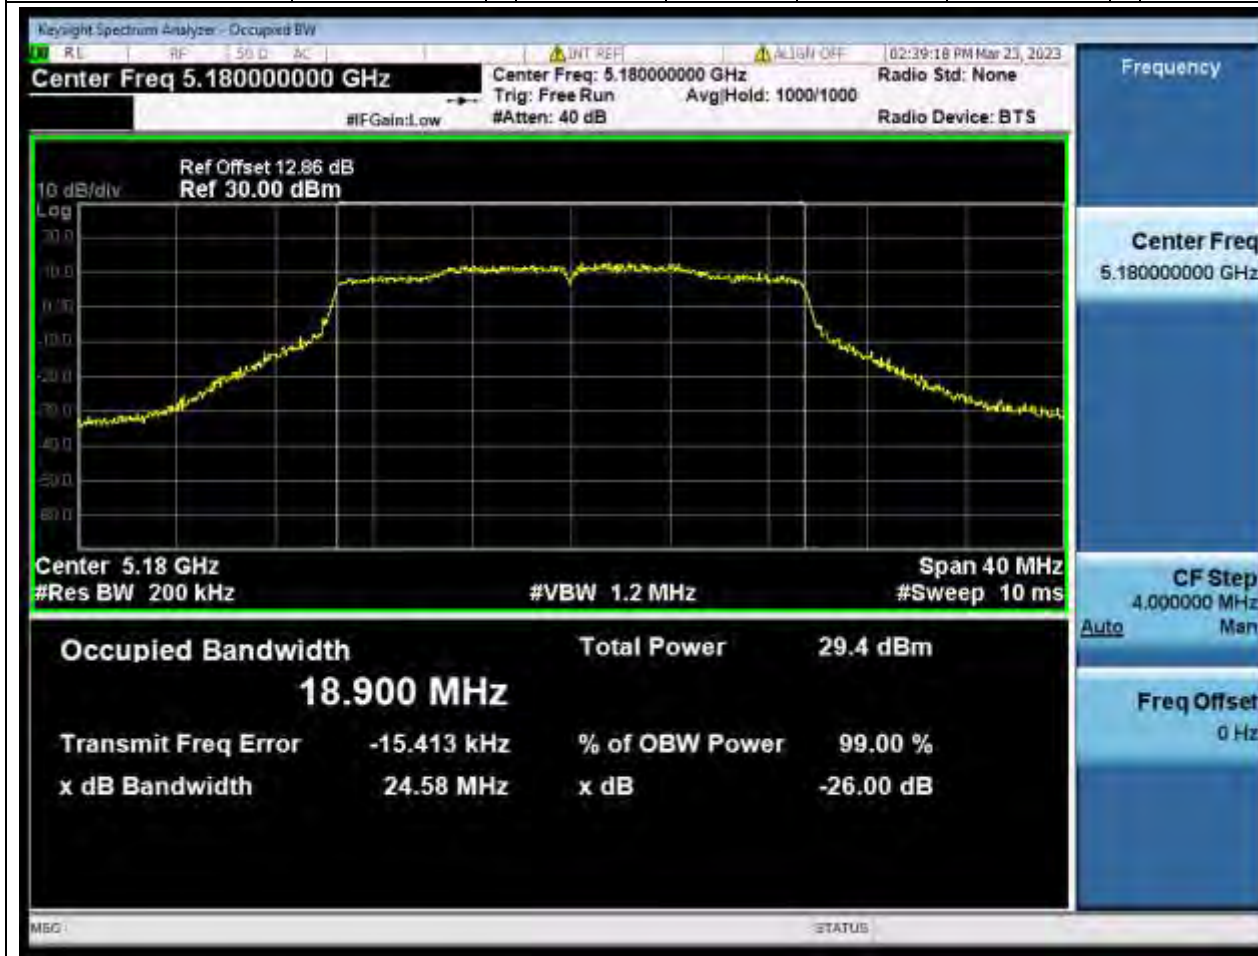

15. 802.11ax_20M_U-NII-1_L

15.1. A.2.2-99% Bandwidth(NTNV)

Center Frequency (MHz)	OBW Power (%)	RBW (MHz)	Detector	Limit (MHz)	OBW (MHz)	Verdict
5180	99	0.2	Peak	0	18.899586	Unknown