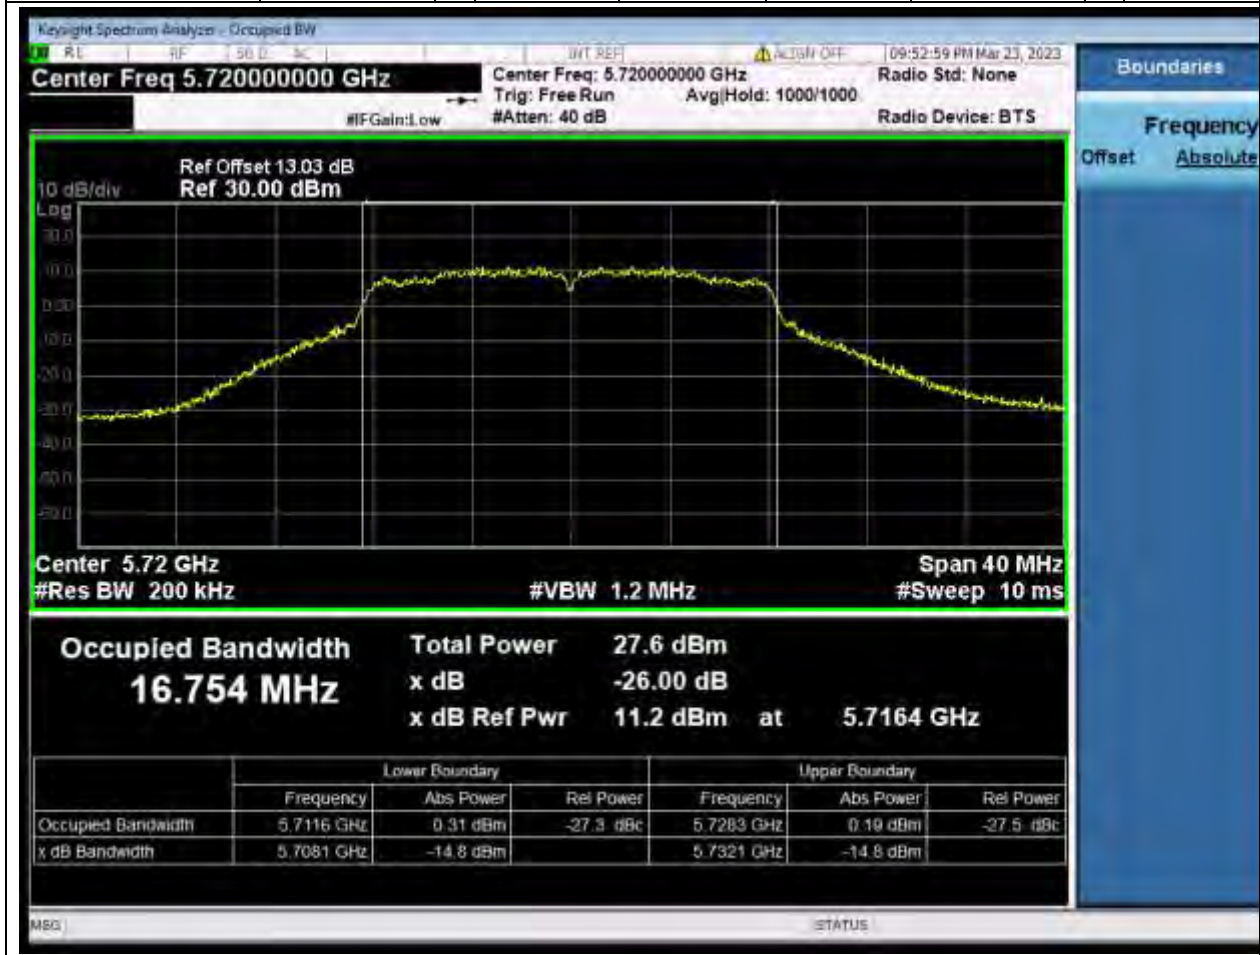

1. 802.11a_20M_U-NII-2C&U-NII-3_CH144

1.1. A.2.2-99% Bandwidth(NTNV)

Center Frequency (MHz)	OBW Power (%)	RBW (MHz)	Detector	Limit (MHz)	OBW (MHz)	Verdict
5720	99	0.2	Peak	0	16.753675	Unknow