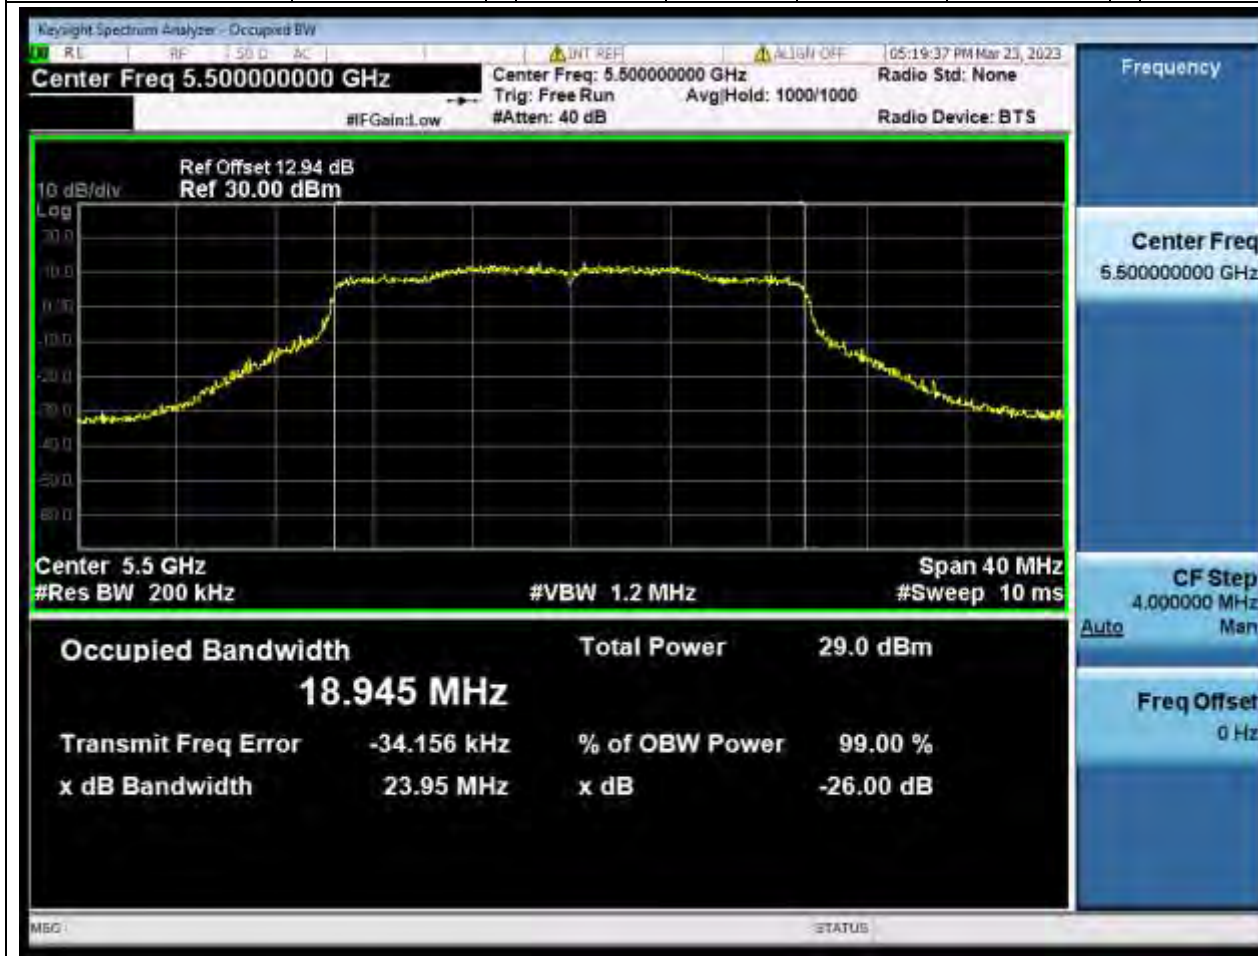

58. 802.11ax_20M_U-NII-2C_L

58.1. A.2.2-99% Bandwidth(NTNV)

Center Frequency (MHz)	OBW Power (%)	RBW (MHz)	Detector	Limit (MHz)	OBW (MHz)	Verdict
5500	99	0.2	Peak	0	18.944628	Unknown