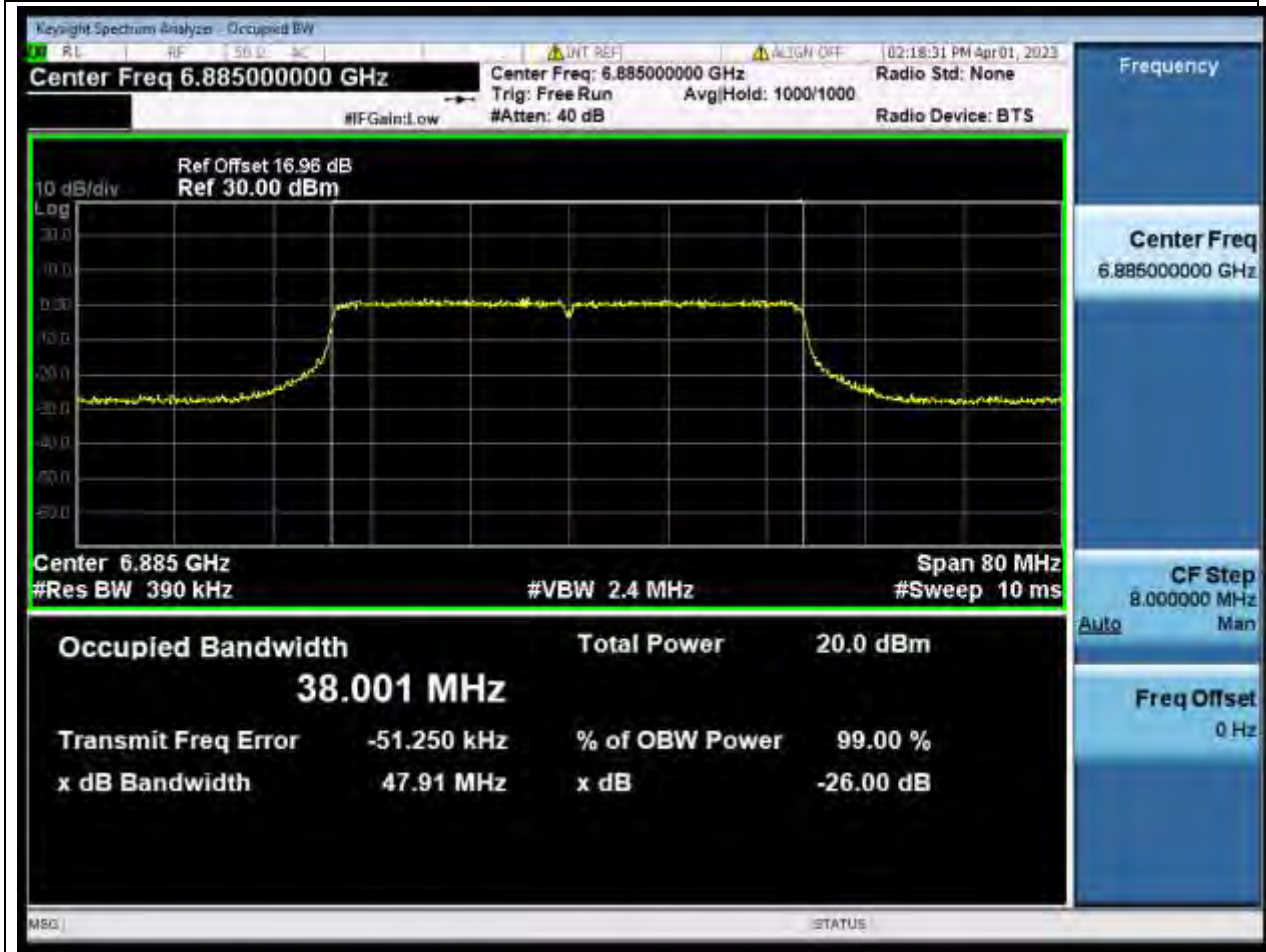

37. 802.11ax_40M_U-NII-8_CH187

37.1. A.2.2-99% Bandwidth(NTNV)

Center Frequency (MHz)	OBW Power (%)	RBW (MHz)	Detector	Limit (MHz)	OBW (MHz)	Verdict
6885	99	0.39	Peak	0	38.000599	Unknown