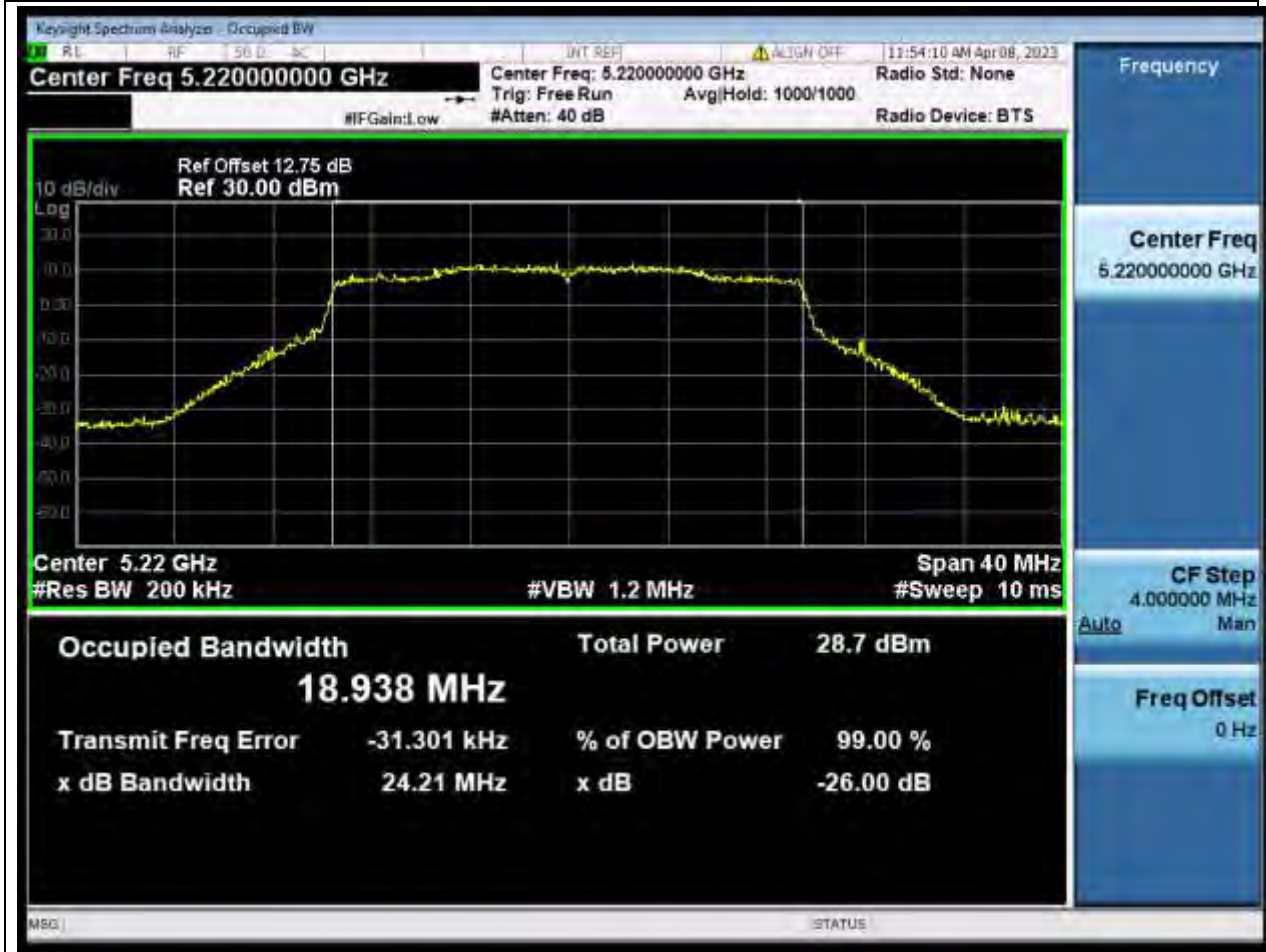

17. 802.11ax_20M_U-NII-1_M

17.1. A.2.2-99% Bandwidth(NTNV)

Center Frequency (MHz)	OBW Power (%)	RBW (MHz)	Detector	Limit (MHz)	OBW (MHz)	Verdict
5220	99	0.2	Peak	0	18.937686	Unknown