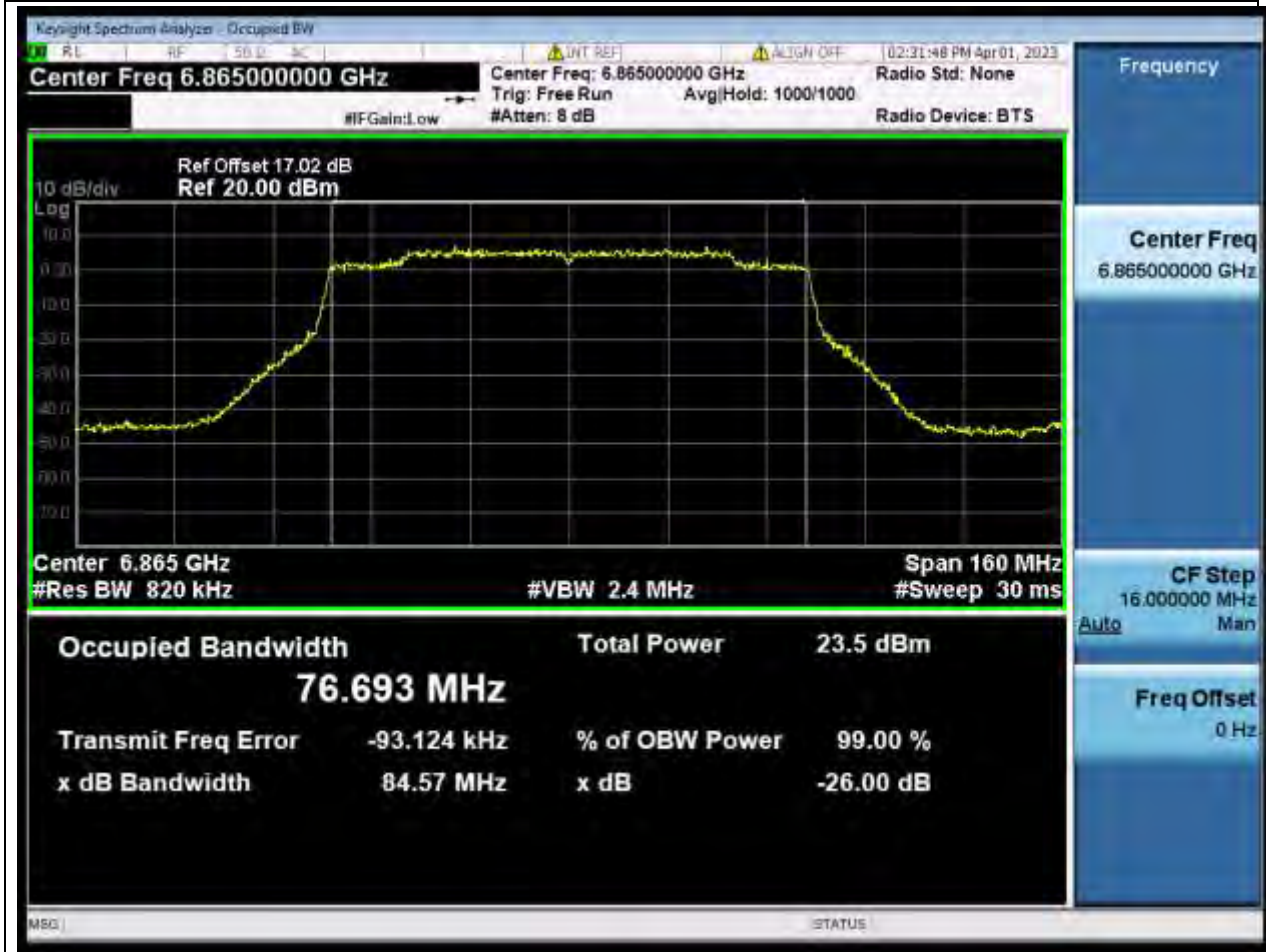

40. 802.11ax_80M_U-NII-8_CH183

40.1. A.2-26dB Bandwidth(NTNV)

Center Frequency (MHz)	XdB Down	RBW (MHz)	Detector	Limit (MHz)	XdB BandWidth (MHz)	Verdict
6865	26	0.82	Peak	0	84.572233	Unknow