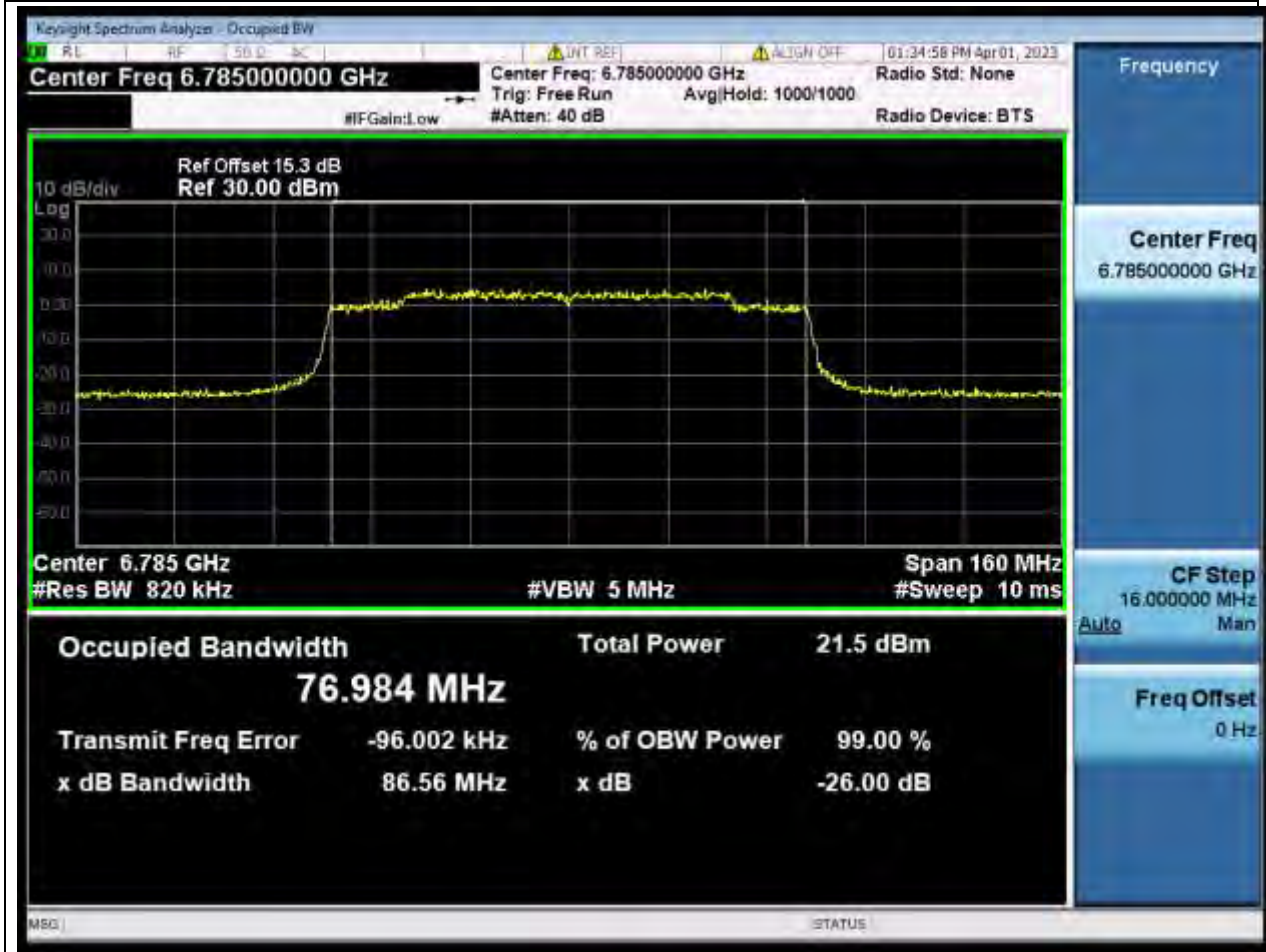

30. 802.11ax_80M_U-NII-7_CH167

30.1. A.2.2-99% Bandwidth(NTNV)

Center Frequency (MHz)	OBW Power (%)	RBW (MHz)	Detector	Limit (MHz)	OBW (MHz)	Verdict
6785	99	0.82	Peak	0	76.984079	Unknow