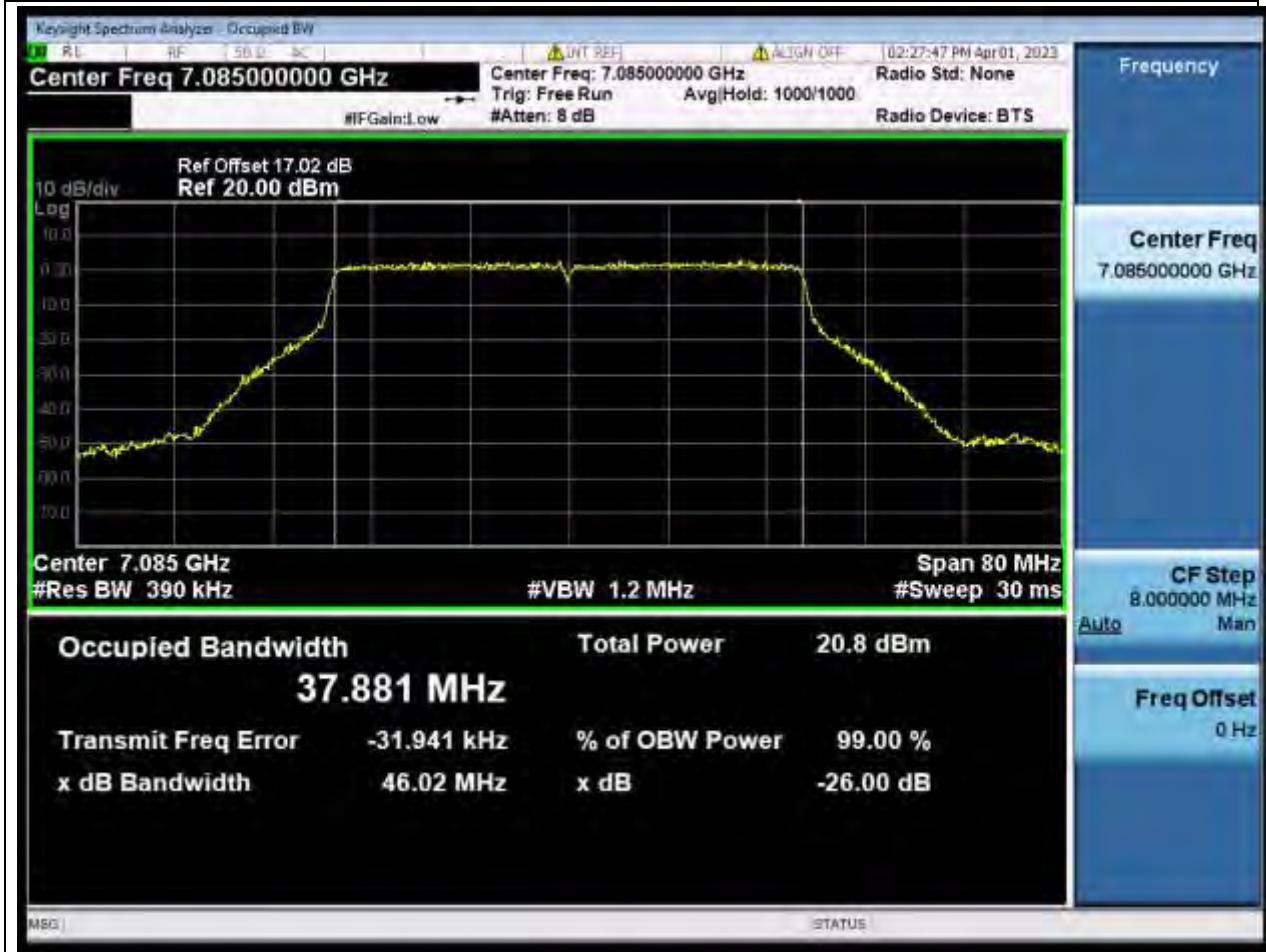

39. 802.11ax_40M_U-NII-8_CH227

39.1. A.2-26dB Bandwidth(NTNV)

Center Frequency (MHz)	XdB Down	RBW (MHz)	Detector	Limit (MHz)	XdB BandWidth (MHz)	Verdict
7085	26	0.39	Peak	0	46.021661	Unknow