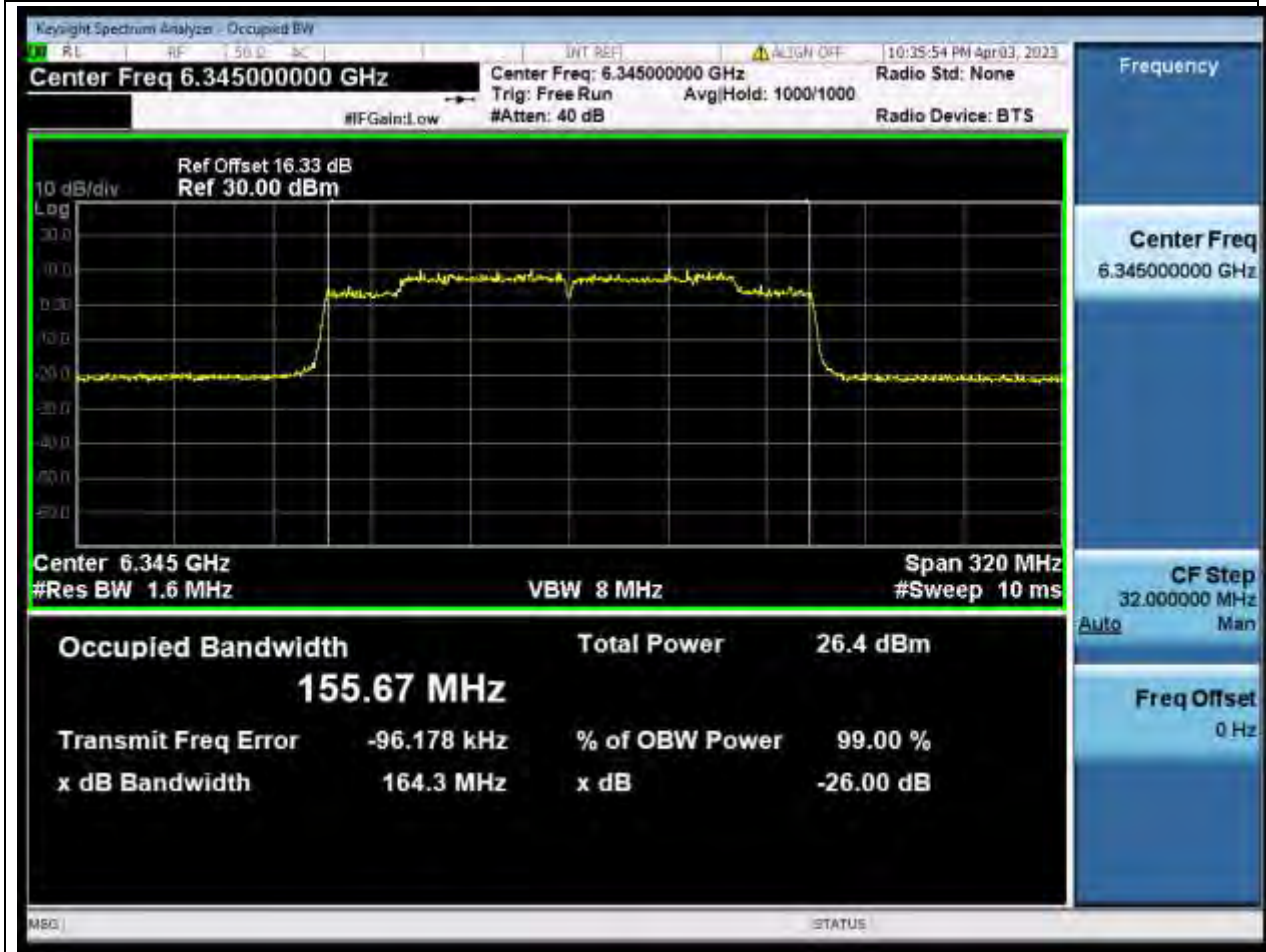

12. 802.11ax_160M_U-NII-5_CH79

12.2. A.2.2-99% Bandwidth(NTNV)

Center Frequency (MHz)	OBW Power (%)	RBW (MHz)	Detector	Limit (MHz)	OBW (MHz)	Verdict
6345	99	1.6	Peak	0	155.670139	Unknown