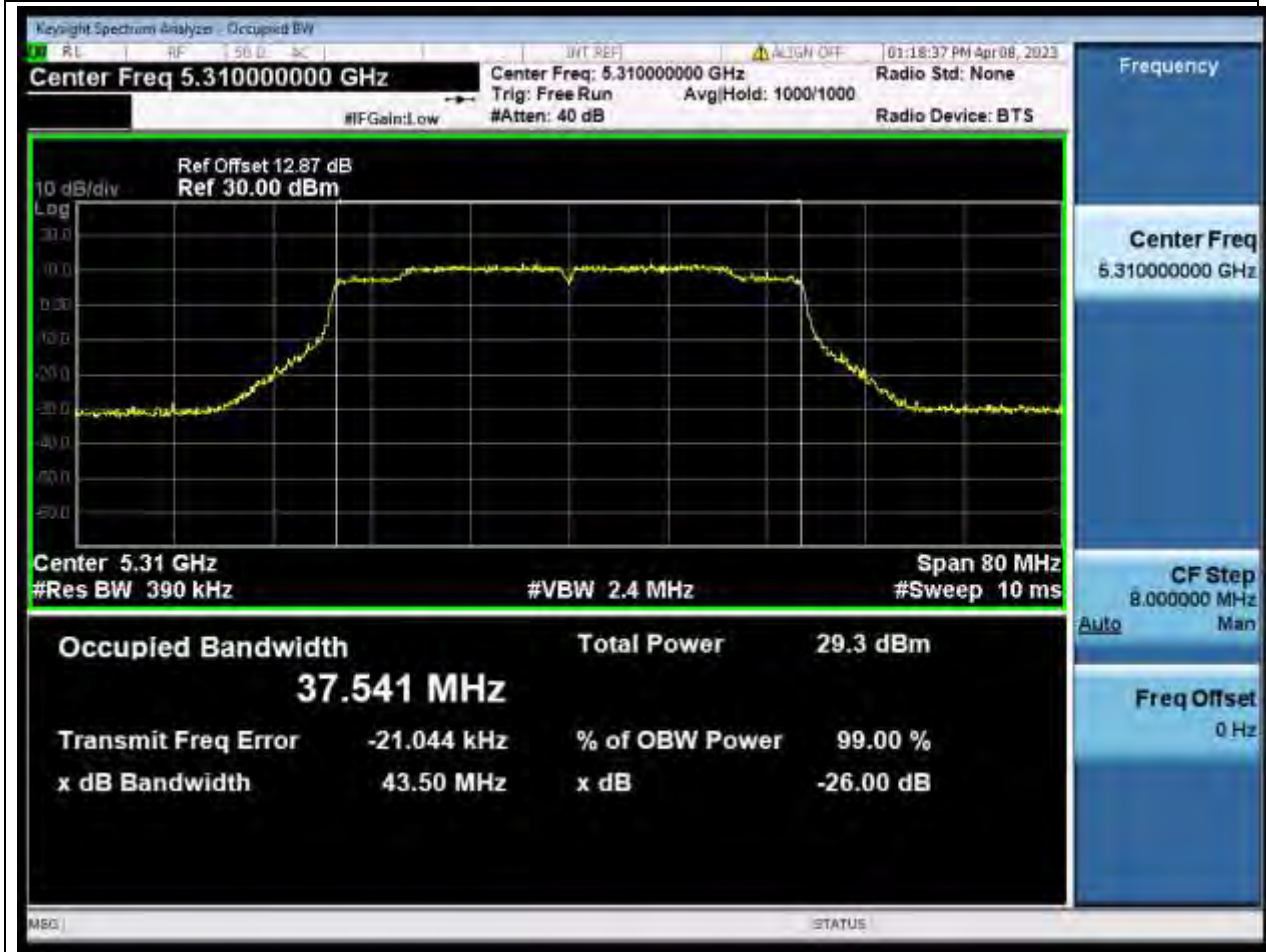

41. 802.11ax_40M_U-NII-2A_H

41.1. A.2.2-99% Bandwidth(NTNV)

Center Frequency (MHz)	OBW Power (%)	RBW (MHz)	Detector	Limit (MHz)	OBW (MHz)	Verdict
5310	99	0.39	Peak	0	37.540647	Unknown