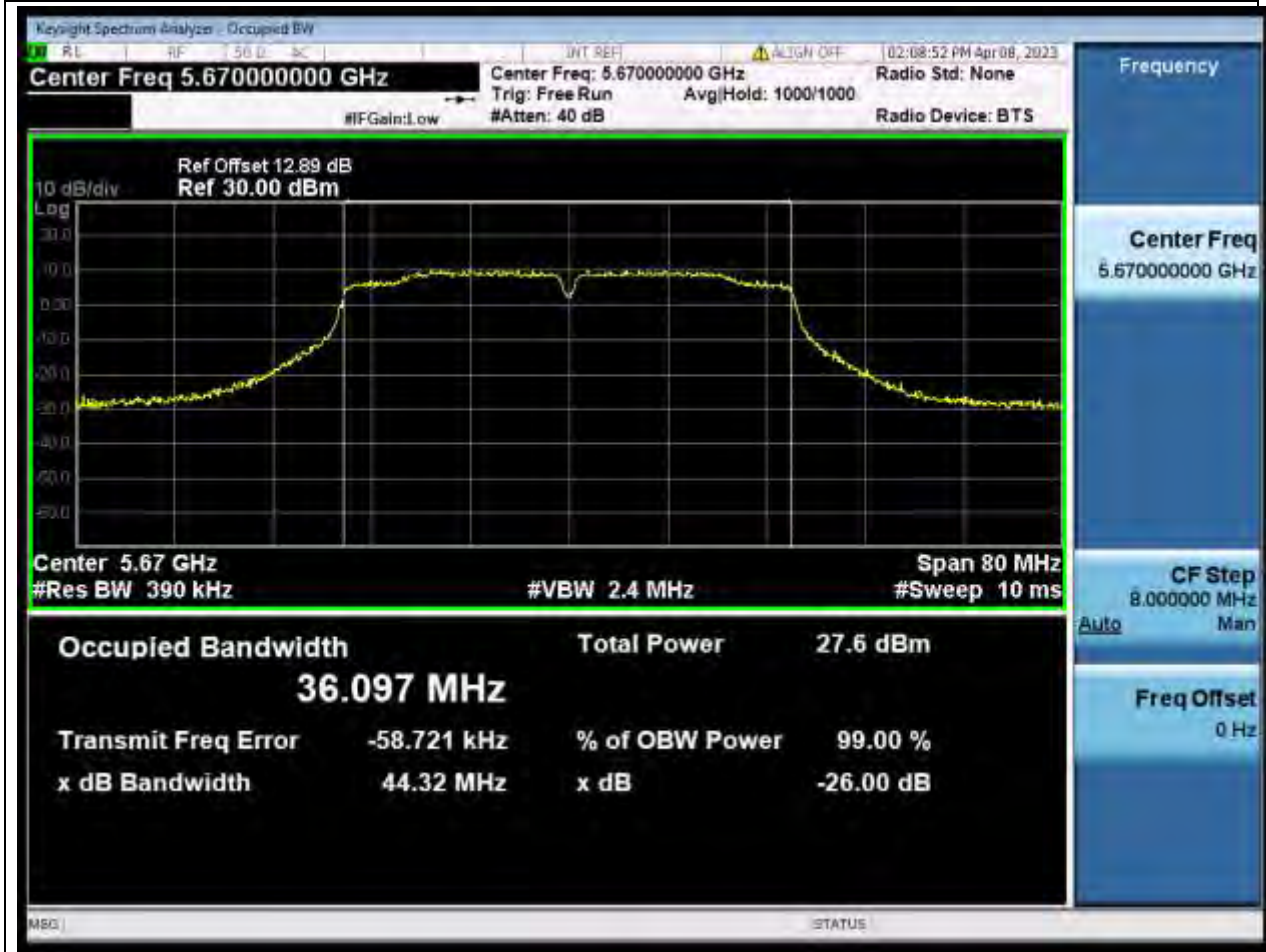

51. 802.11n_40M_U-NII-2C_H

51.1. A.2.2-99% Bandwidth(NTNV)

Center Frequency (MHz)	OBW Power (%)	RBW (MHz)	Detector	Limit (MHz)	OBW (MHz)	Verdict
5670	99	0.39	Peak	0	36.096782	Unknown