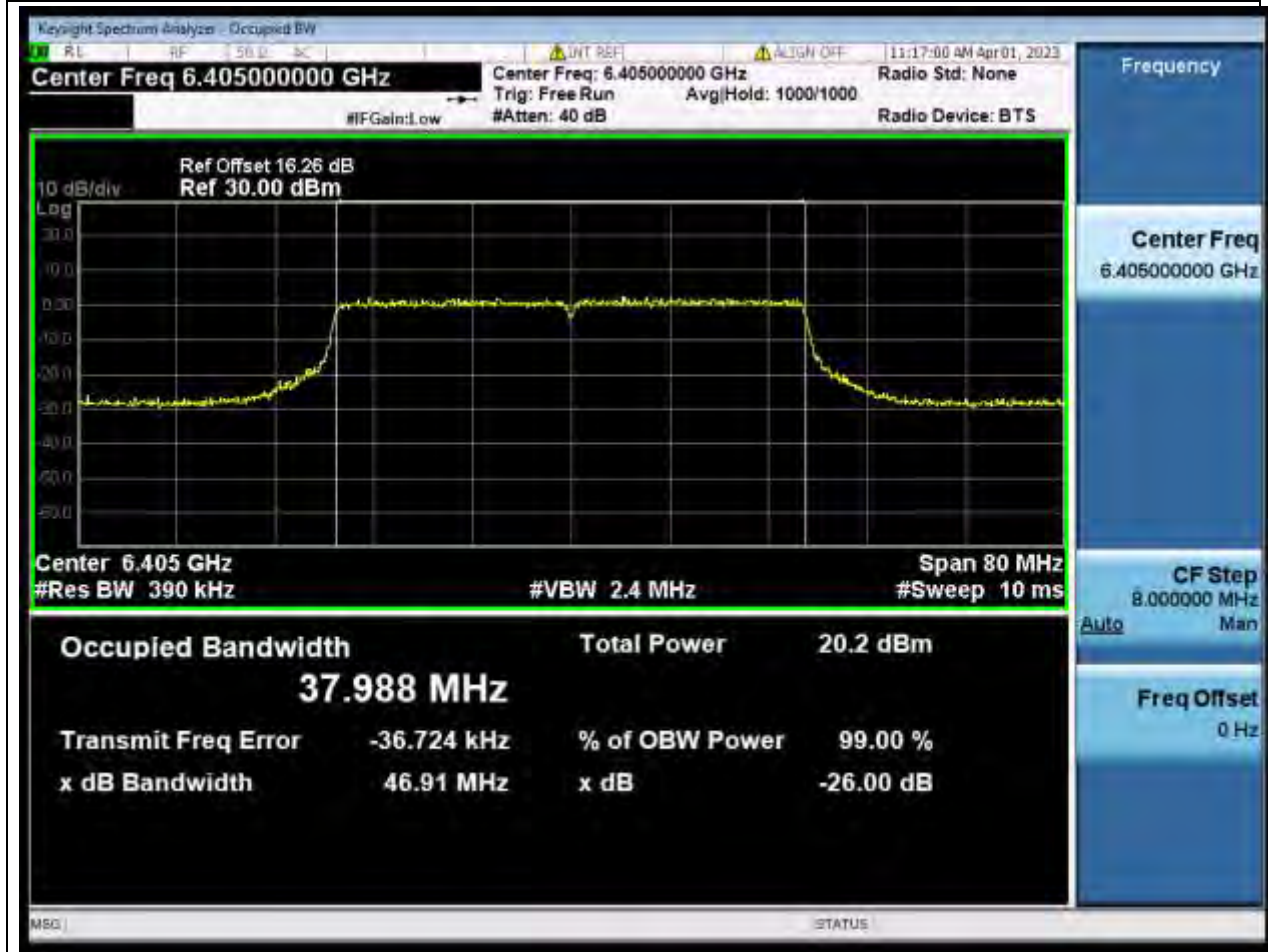

6. 802.11ax_40M_U-NII-5_CH91

6.1. A.2.2-99% Bandwidth(NTNV)

Center Frequency (MHz)	OBW Power (%)	RBW (MHz)	Detector	Limit (MHz)	OBW (MHz)	Verdict
6405	99	0.39	Peak	0	37.988353	Unknown