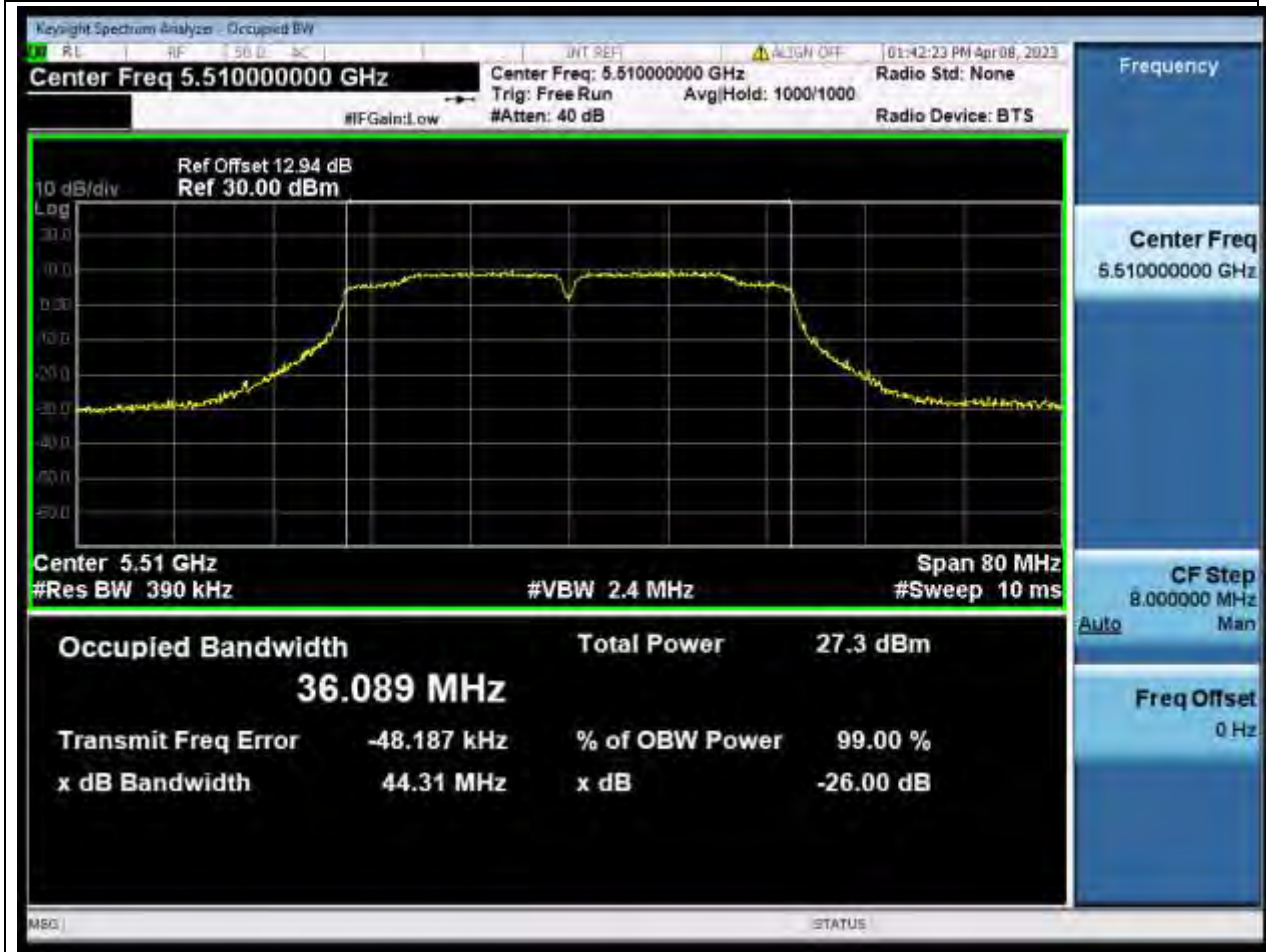

49. 802.11n_40M_U-NII-2C_L

49.1. A.2.2-99% Bandwidth(NTNV)

Center Frequency (MHz)	OBW Power (%)	RBW (MHz)	Detector	Limit (MHz)	OBW (MHz)	Verdict
5510	99	0.39	Peak	0	36.088547	Unknown