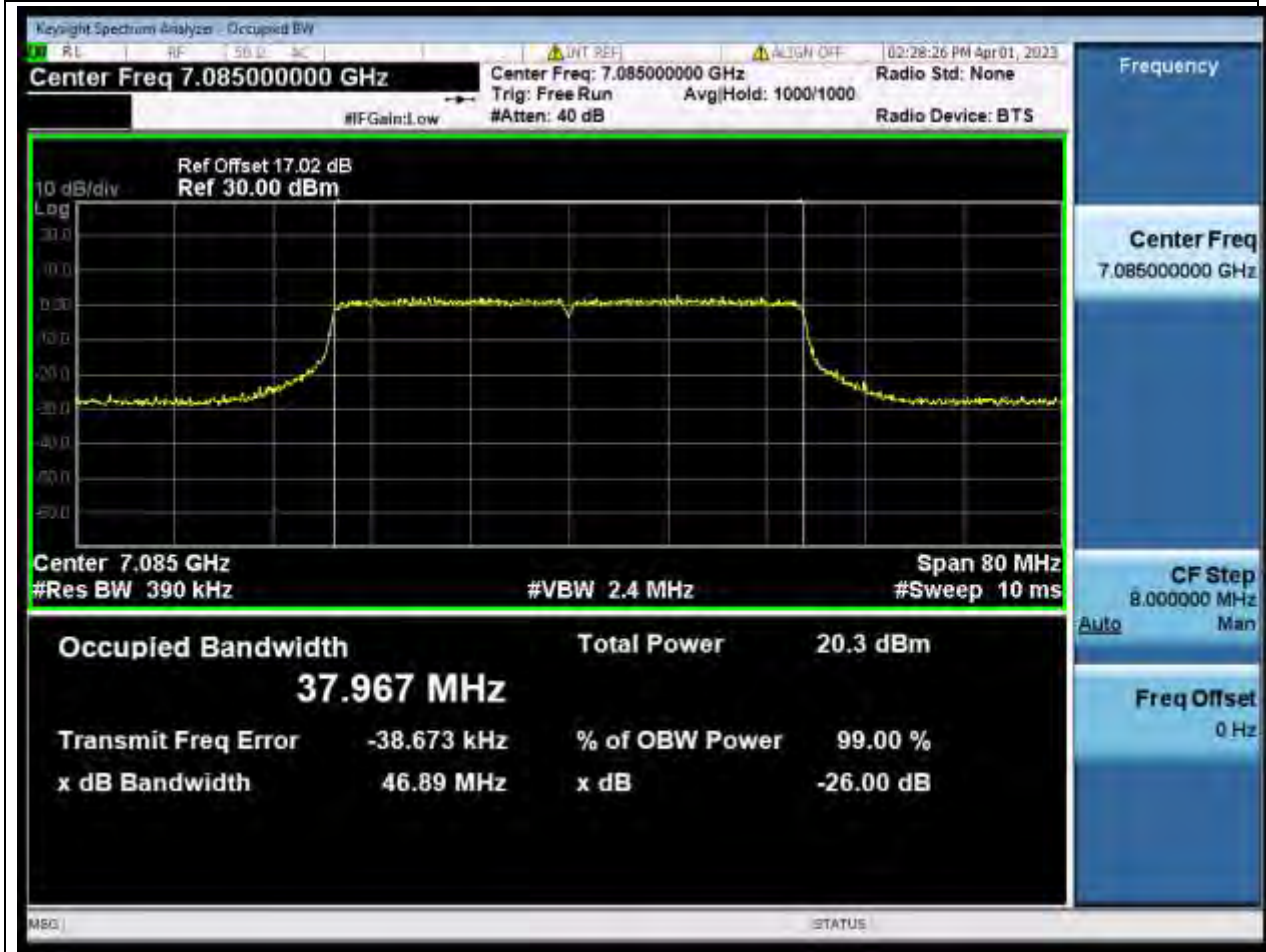

39. 802.11ax_40M_U-NII-8_CH227

39.1. A.2.2-99% Bandwidth(NTNV)

Center Frequency (MHz)	OBW Power (%)	RBW (MHz)	Detector	Limit (MHz)	OBW (MHz)	Verdict
7085	99	0.39	Peak	0	37.967368	Unknown