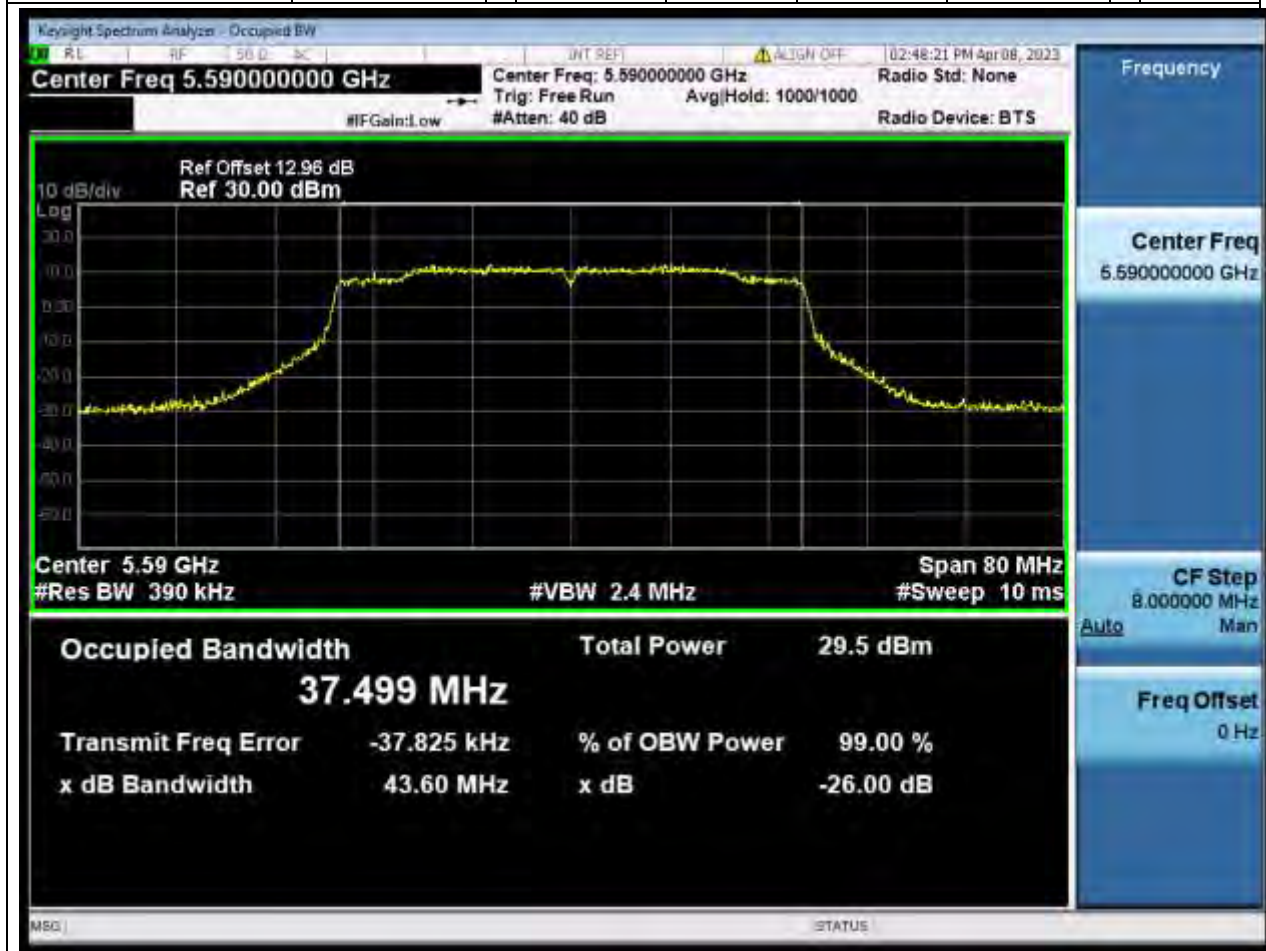

65. 802.11ax_40M_U-NII-2C_M

65.1. A.2.2-99% Bandwidth(NTNV)

Center Frequency (MHz)	OBW Power (%)	RBW (MHz)	Detector	Limit (MHz)	OBW (MHz)	Verdict
5590	99	0.39	Peak	0	37.498506	Unknown