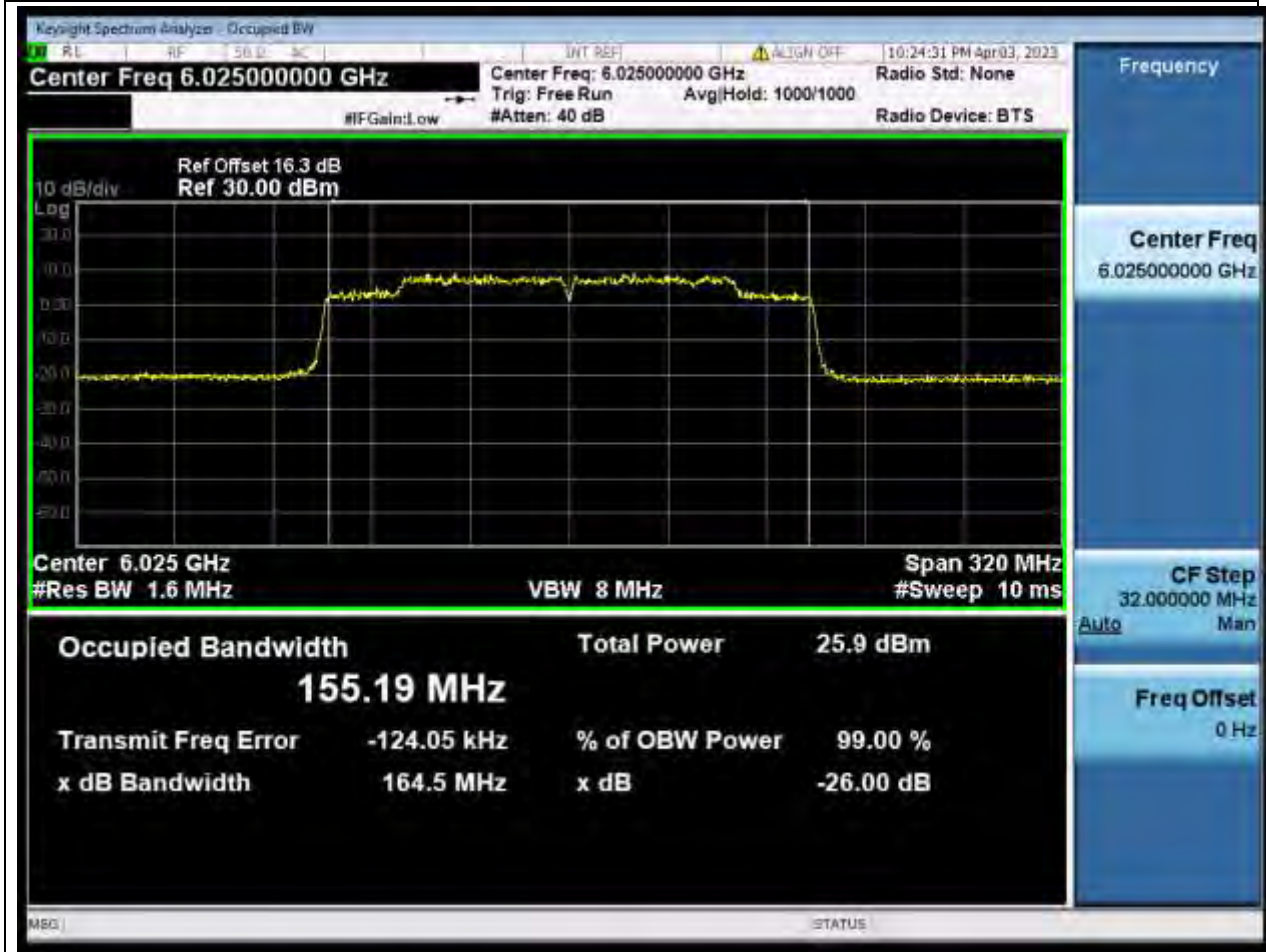

10. 802.11ax_160M_U-NII-5_CH15

10.3. A.2.2-99% Bandwidth(NTNV)

Center Frequency (MHz)	OBW Power (%)	RBW (MHz)	Detector	Limit (MHz)	OBW (MHz)	Verdict
6025	99	1.6	Peak	0	155.191057	Unknown