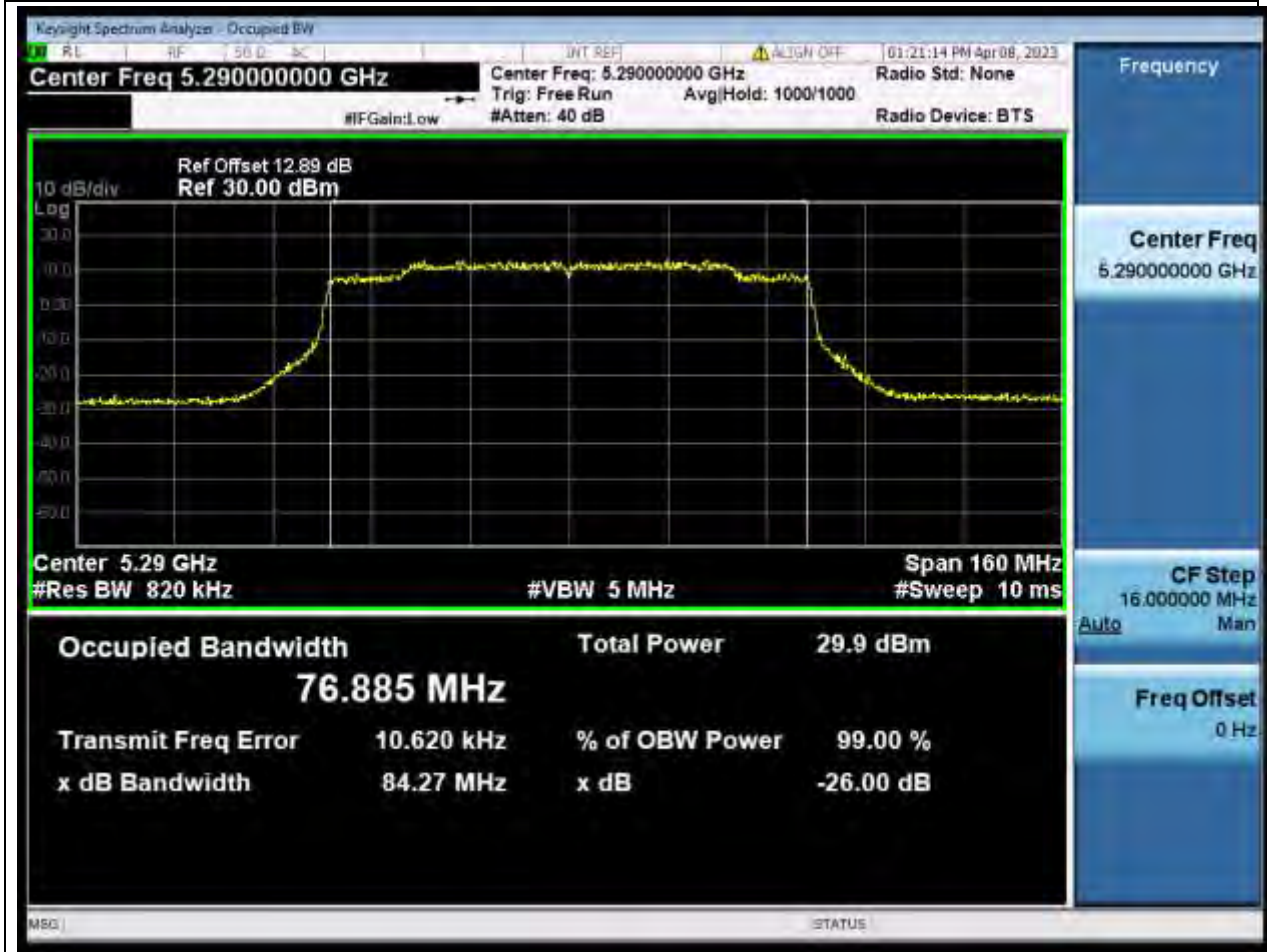

42. 802.11ax_80M_U-NII-2A_M

42.1. A.2.2-99% Bandwidth(NTNV)

Center Frequency (MHz)	OBW Power (%)	RBW (MHz)	Detector	Limit (MHz)	OBW (MHz)	Verdict
5290	99	0.82	Peak	0	76.885091	Unknow