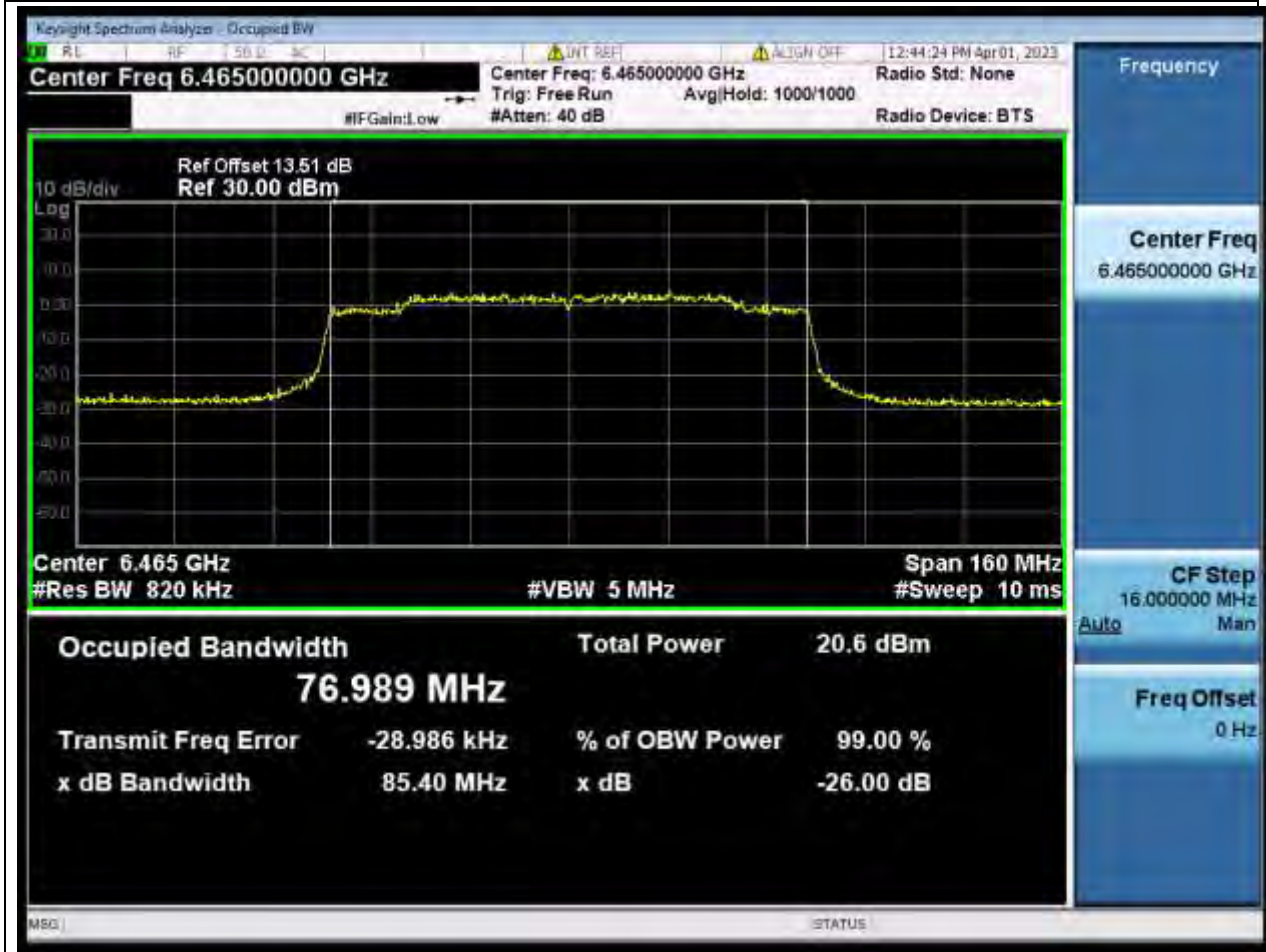

19. 802.11ax_80M_U-NII-6_CH103

19.1. A.2.2-99% Bandwidth(NTNV)

Center Frequency (MHz)	OBW Power (%)	RBW (MHz)	Detector	Limit (MHz)	OBW (MHz)	Verdict
6465	99	0.82	Peak	0	76.989301	Unknow