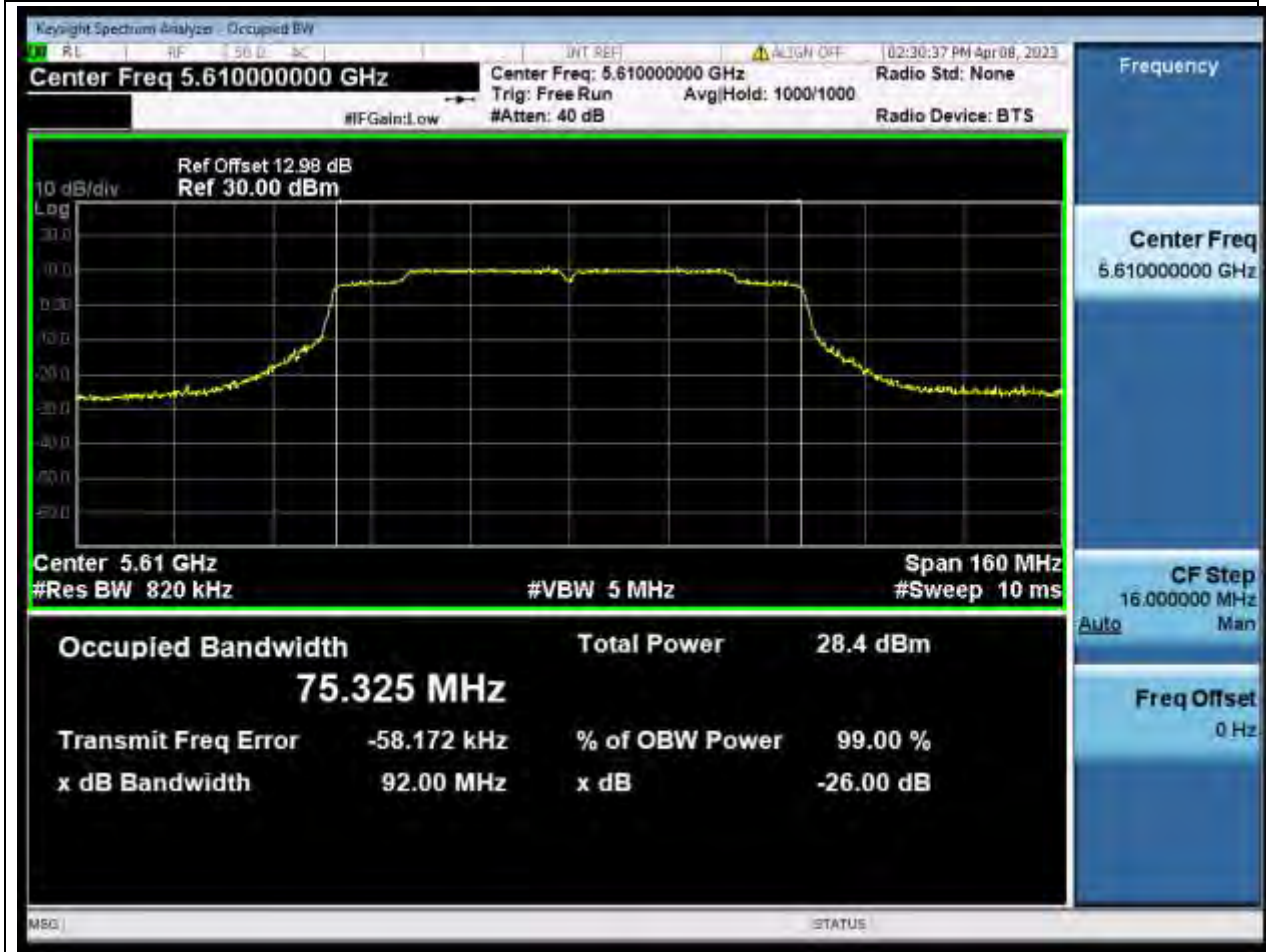

59. 802.11ac_80M_U-NII-2C_M

59.1. A.2.2-99% Bandwidth(NTNV)

Center Frequency (MHz)	OBW Power (%)	RBW (MHz)	Detector	Limit (MHz)	OBW (MHz)	Verdict
5610	99	0.82	Peak	0	75.325028	Unknown