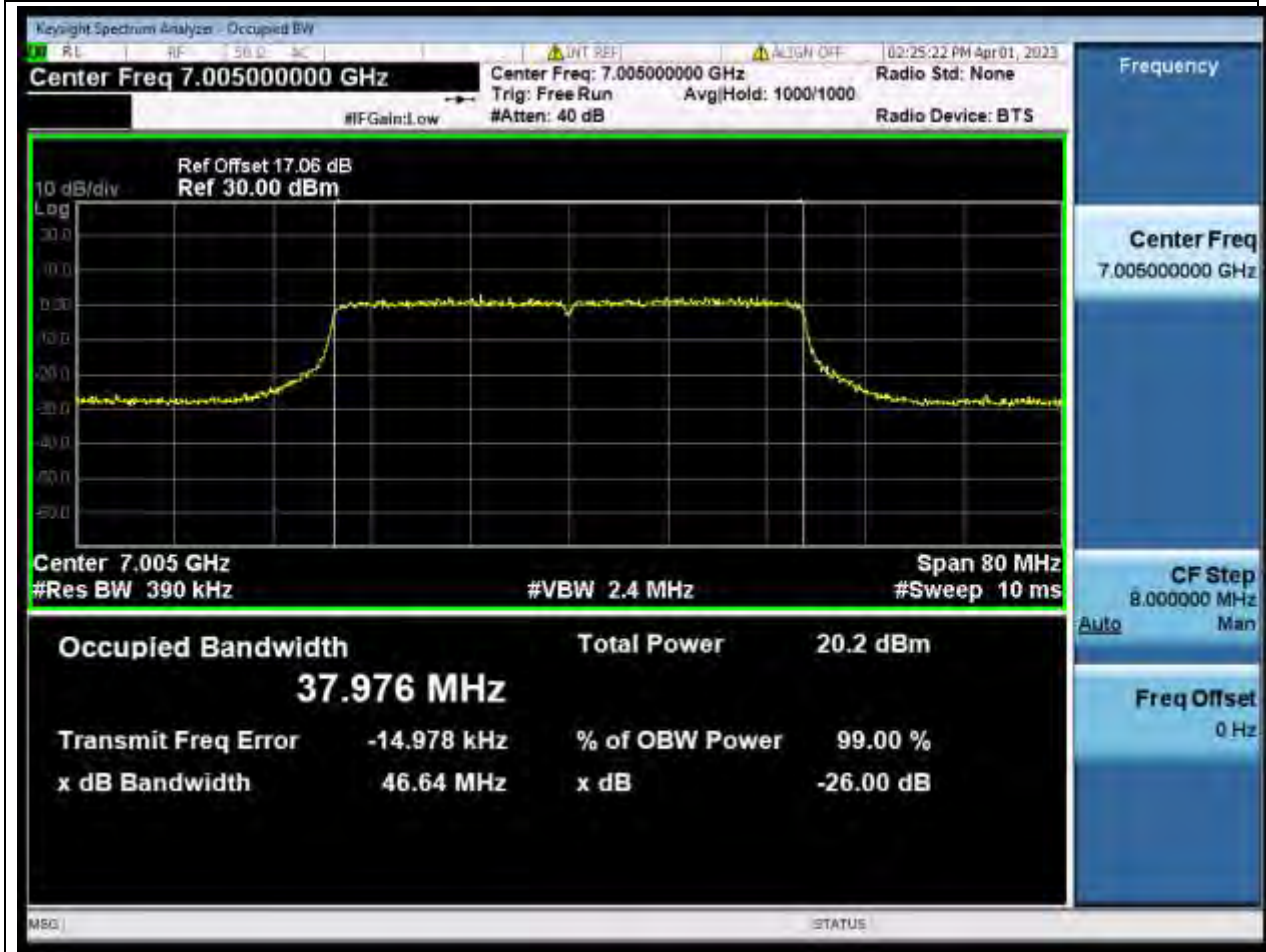

38. 802.11ax_40M_U-NII-8_CH211

38.1. A.2.2-99% Bandwidth(NTNV)

Center Frequency (MHz)	OBW Power (%)	RBW (MHz)	Detector	Limit (MHz)	OBW (MHz)	Verdict
7005	99	0.39	Peak	0	37.976398	Unknown