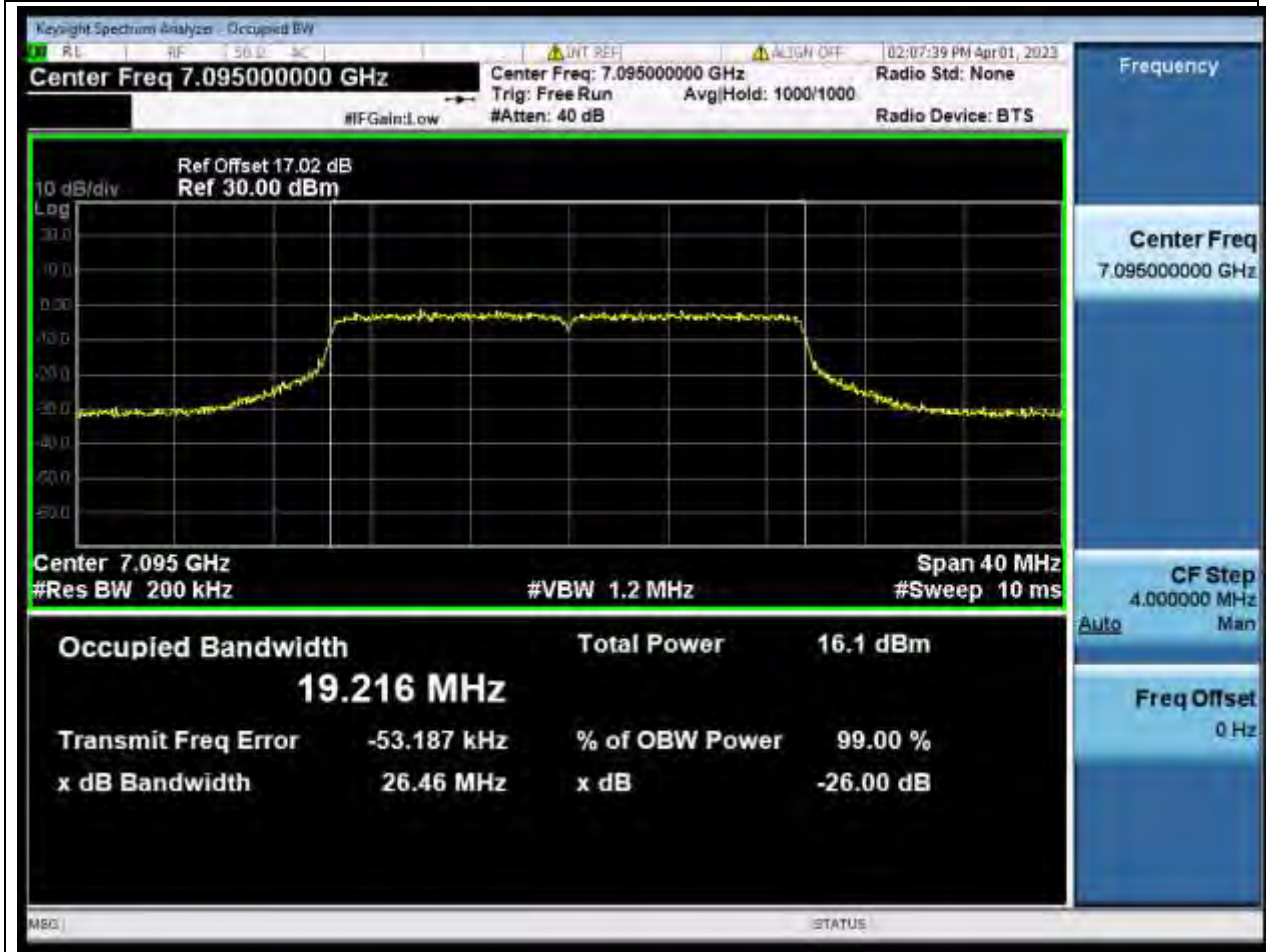

35. 802.11ax_20M_U-NII-8_CH229

35.1. A.2.2-99% Bandwidth(NTNV)

Center Frequency (MHz)	OBW Power (%)	RBW (MHz)	Detector	Limit (MHz)	OBW (MHz)	Verdict
7095	99	0.2	Peak	0	19.215772	Unknown