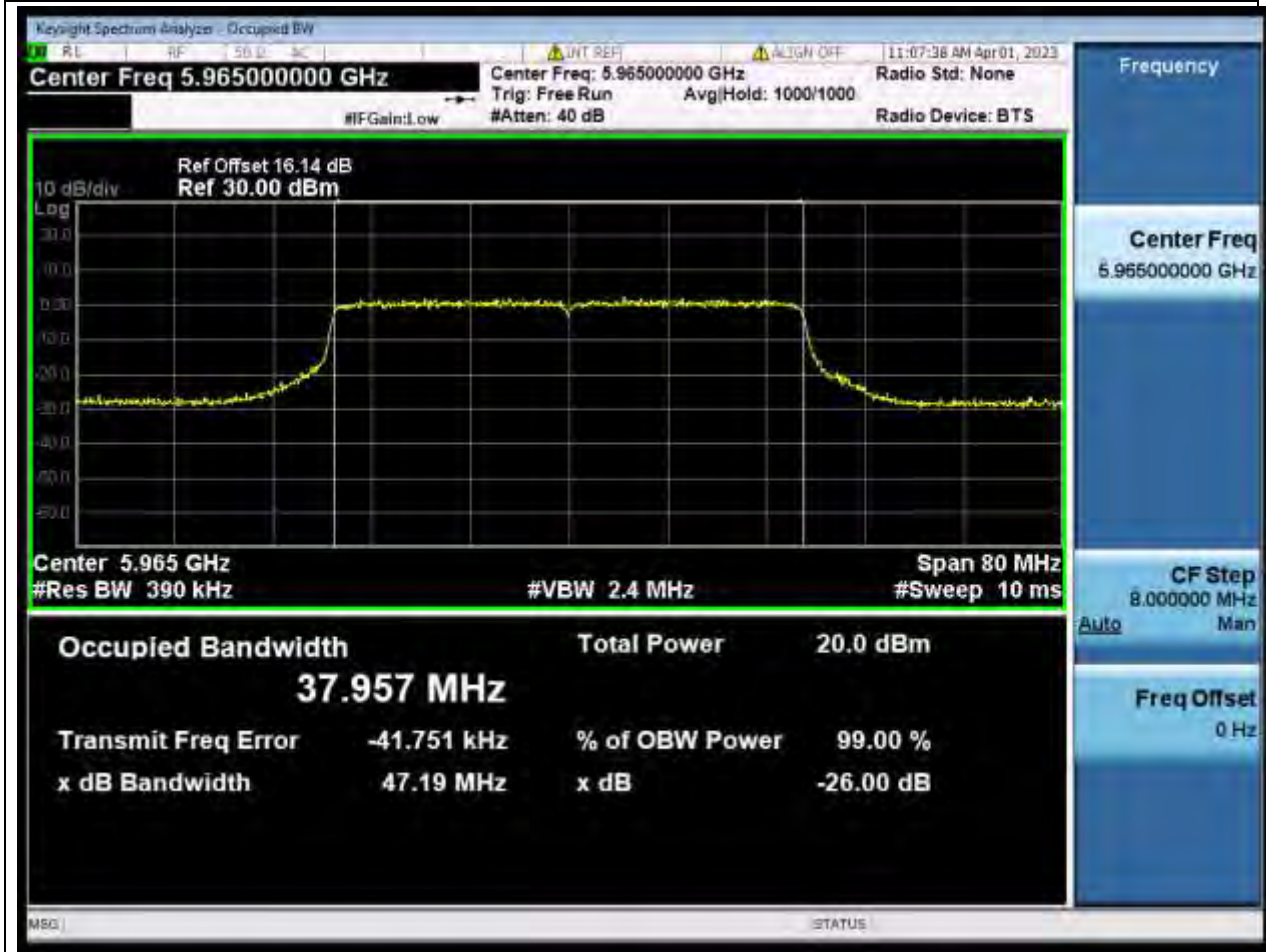

4.1. A.2.2-99% Bandwidth(NTNV)

Center Frequency (MHz)	OBW Power (%)	RBW (MHz)	Detector	Limit (MHz)	OBW (MHz)	Verdict
5965	99	0.39	Peak	0	37.95663	Unknown

5. 802.11ax_40M_U-NII-5_CH43

5.1. A.2.2-99% Bandwidth(NTNV)