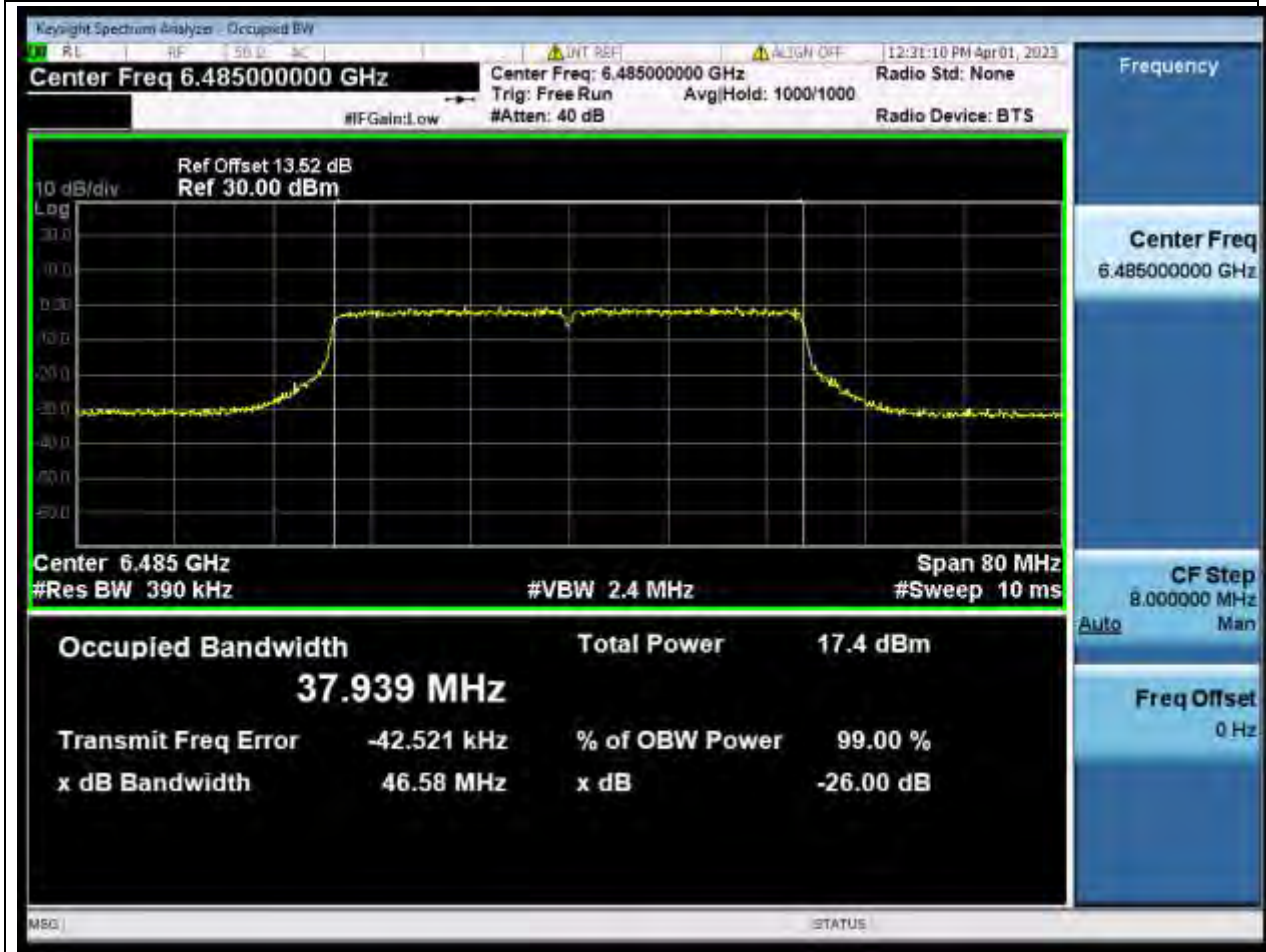

17. 802.11ax_40M_U-NII-6_CH107

17.1. A.2.2-99% Bandwidth(NTNV)

Center Frequency (MHz)	OBW Power (%)	RBW (MHz)	Detector	Limit (MHz)	OBW (MHz)	Verdict
6485	99	0.39	Peak	0	37.939175	Unknown