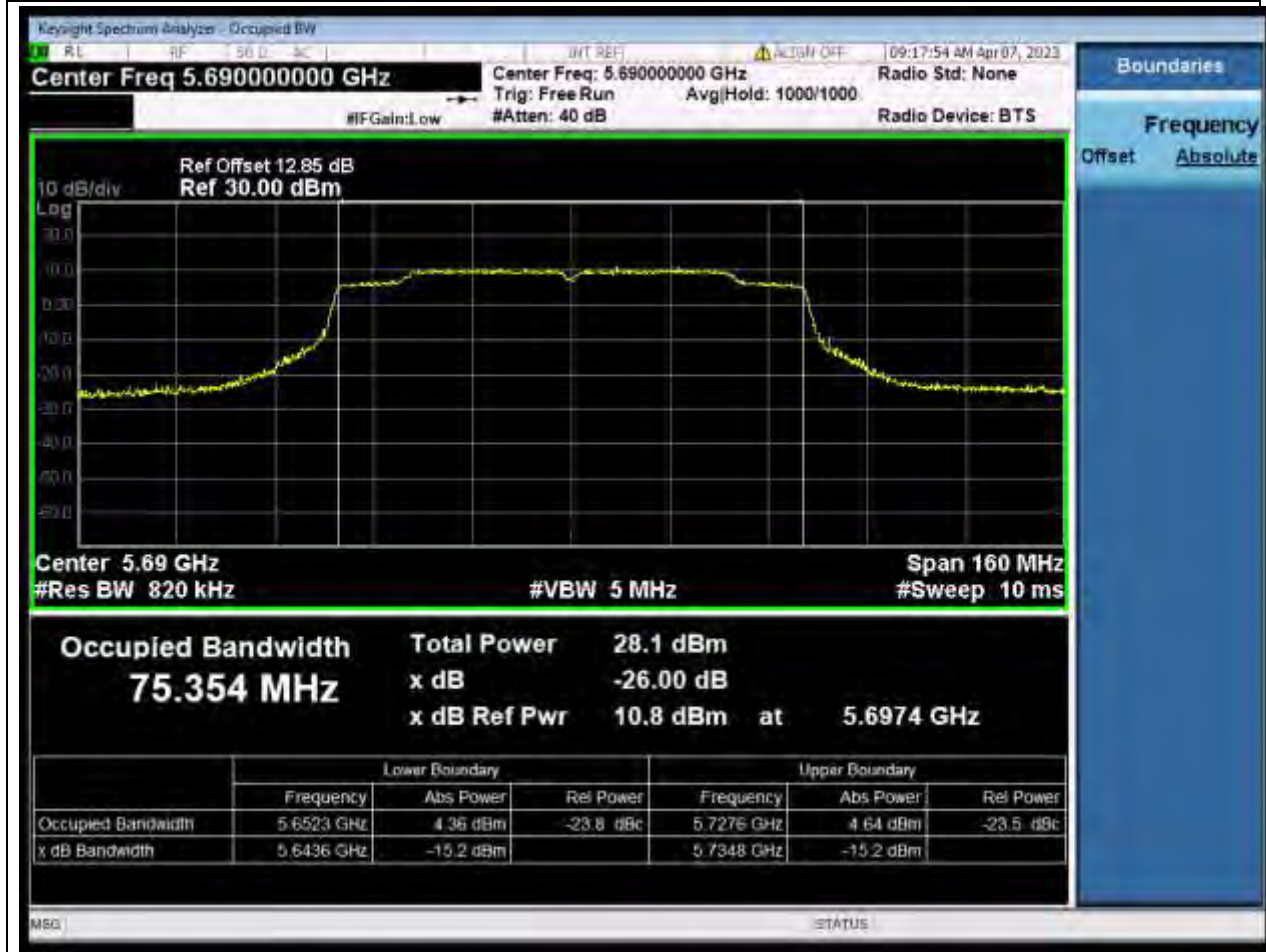

6. 802.11ac_80M_U-NII-2C&U-NII-3_CH138

6.2. A.2.2-99% Bandwidth(NTNV)

Center Frequency (MHz)	OBW Power (%)	RBW (MHz)	Detector	Limit (MHz)	OBW (MHz)	Verdict
5690	99	0.82	Peak	0	75.353771	Unknown