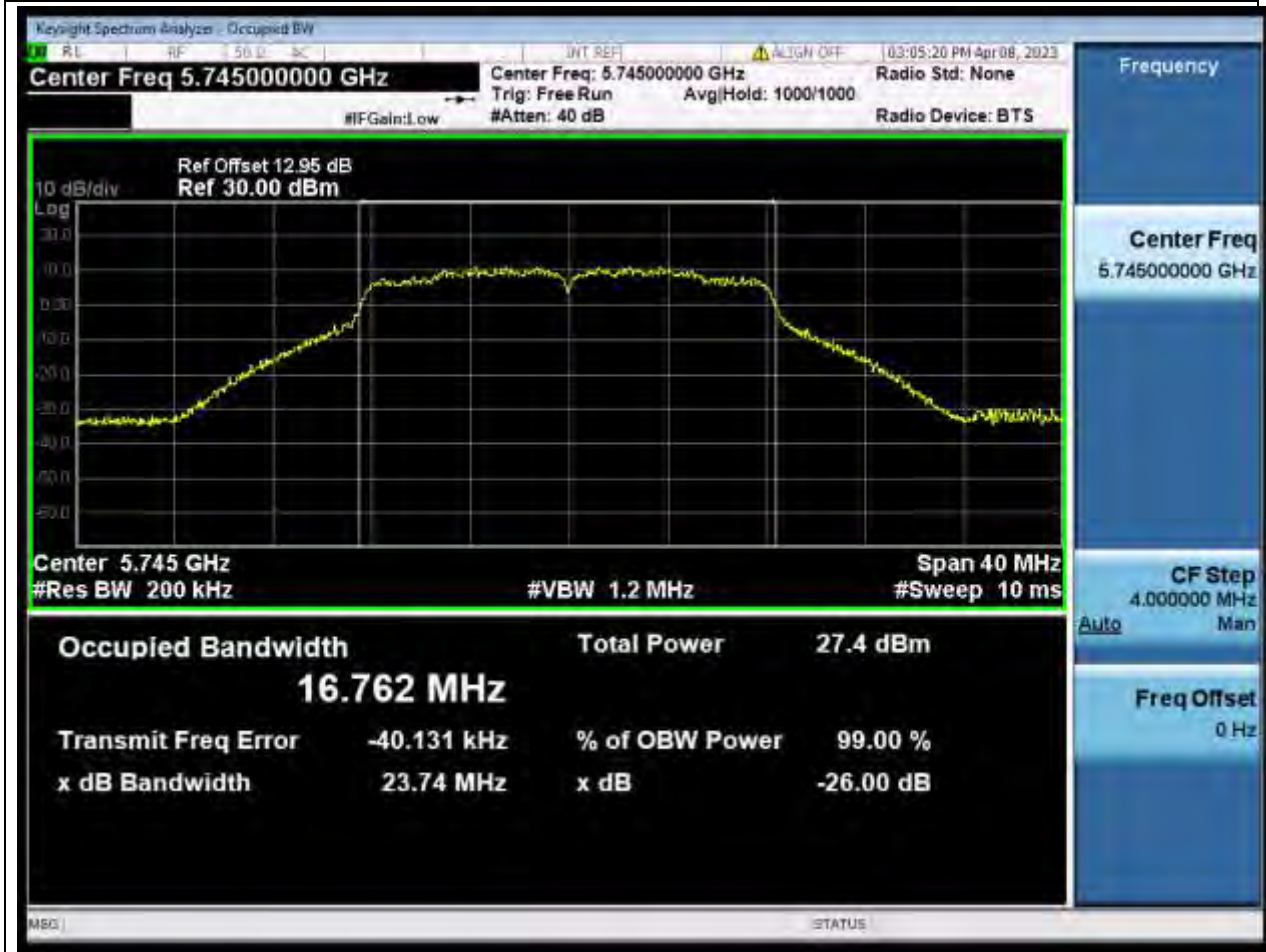

70. 802.11a_20M_U-NII-3_L

70.1. A.2.2-99% Bandwidth(NTNV)

Center Frequency (MHz)	OBW Power (%)	RBW (MHz)	Detector	Limit (MHz)	OBW (MHz)	Verdict
5745	99	0.2	Peak	0	16.762109	Unknown