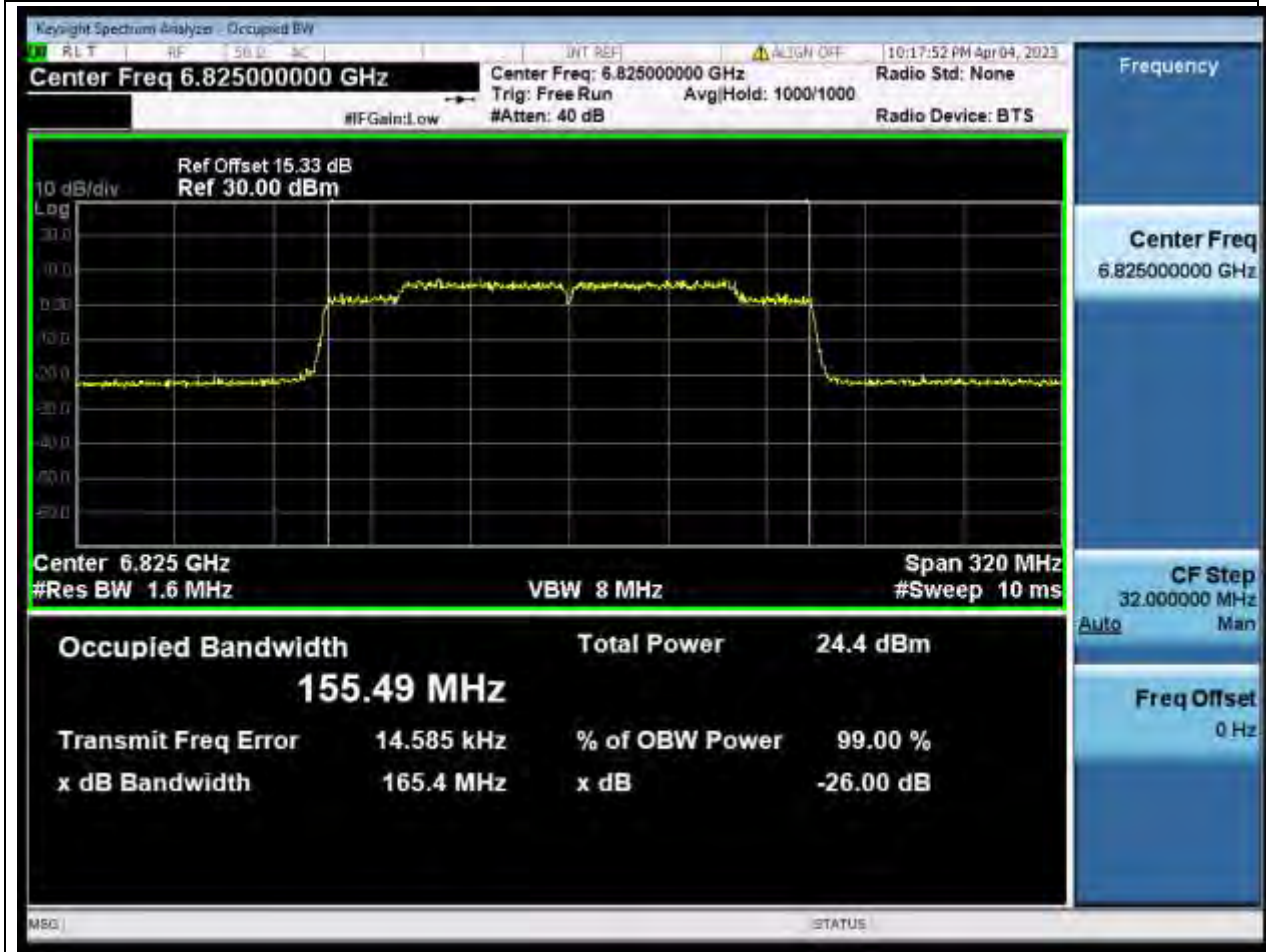

32. 802.11ax_160M_U-NII-7_CH175

32.2. A.2.2-99% Bandwidth(NTNV)

Center Frequency (MHz)	OBW Power (%)	RBW (MHz)	Detector	Limit (MHz)	OBW (MHz)	Verdict
6825	99	1.6	Peak	0	155.485571	Unknown