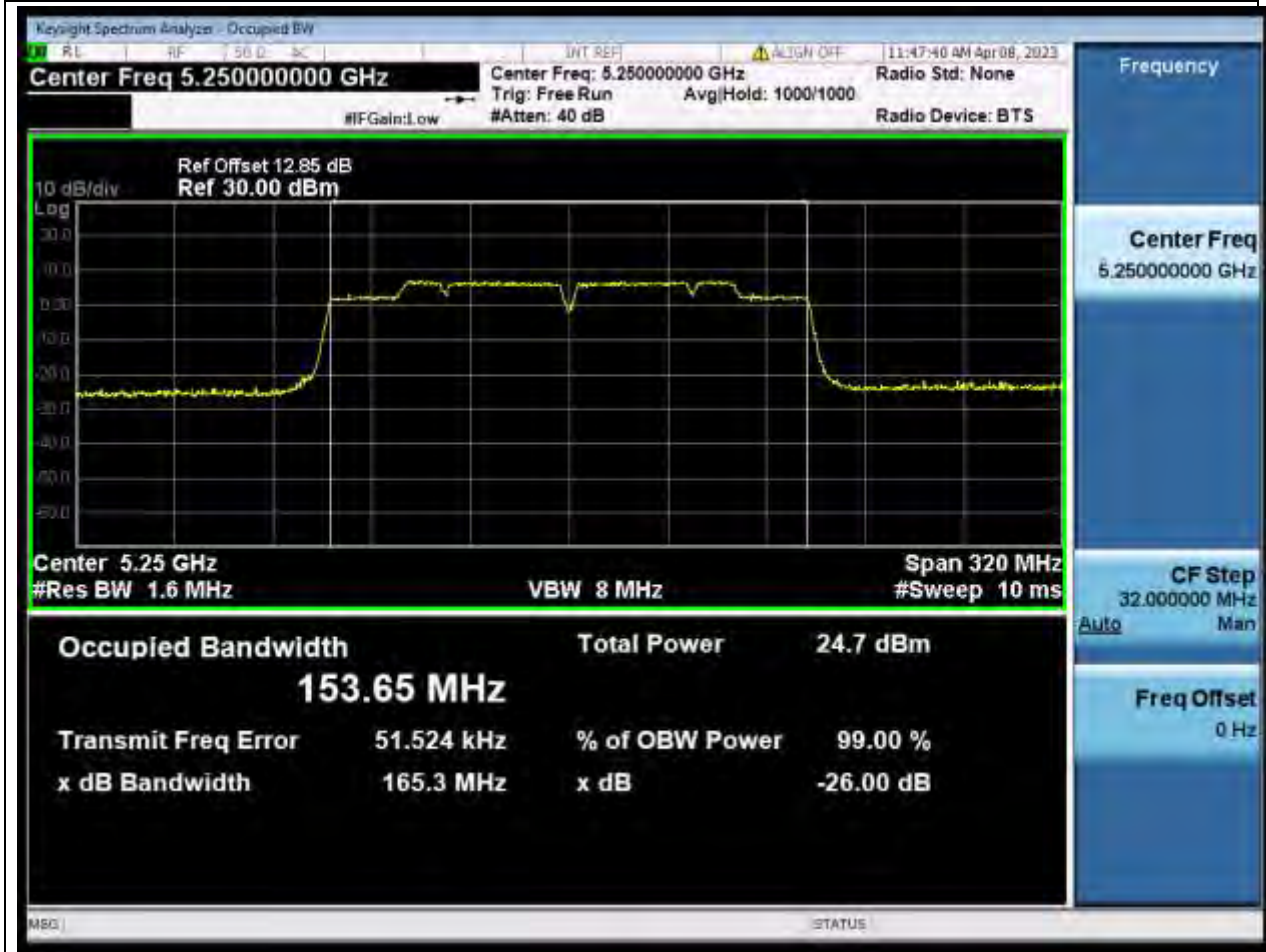

15. 802.11ac_160M_U-NII-2A_M

15.1. A.2.2-99% Bandwidth(NTNV)

Center Frequency (MHz)	OBW Power (%)	RBW (MHz)	Detector	Limit (MHz)	OBW (MHz)	Verdict
5250	99	1.6	Peak	0	153.645892	Unknown