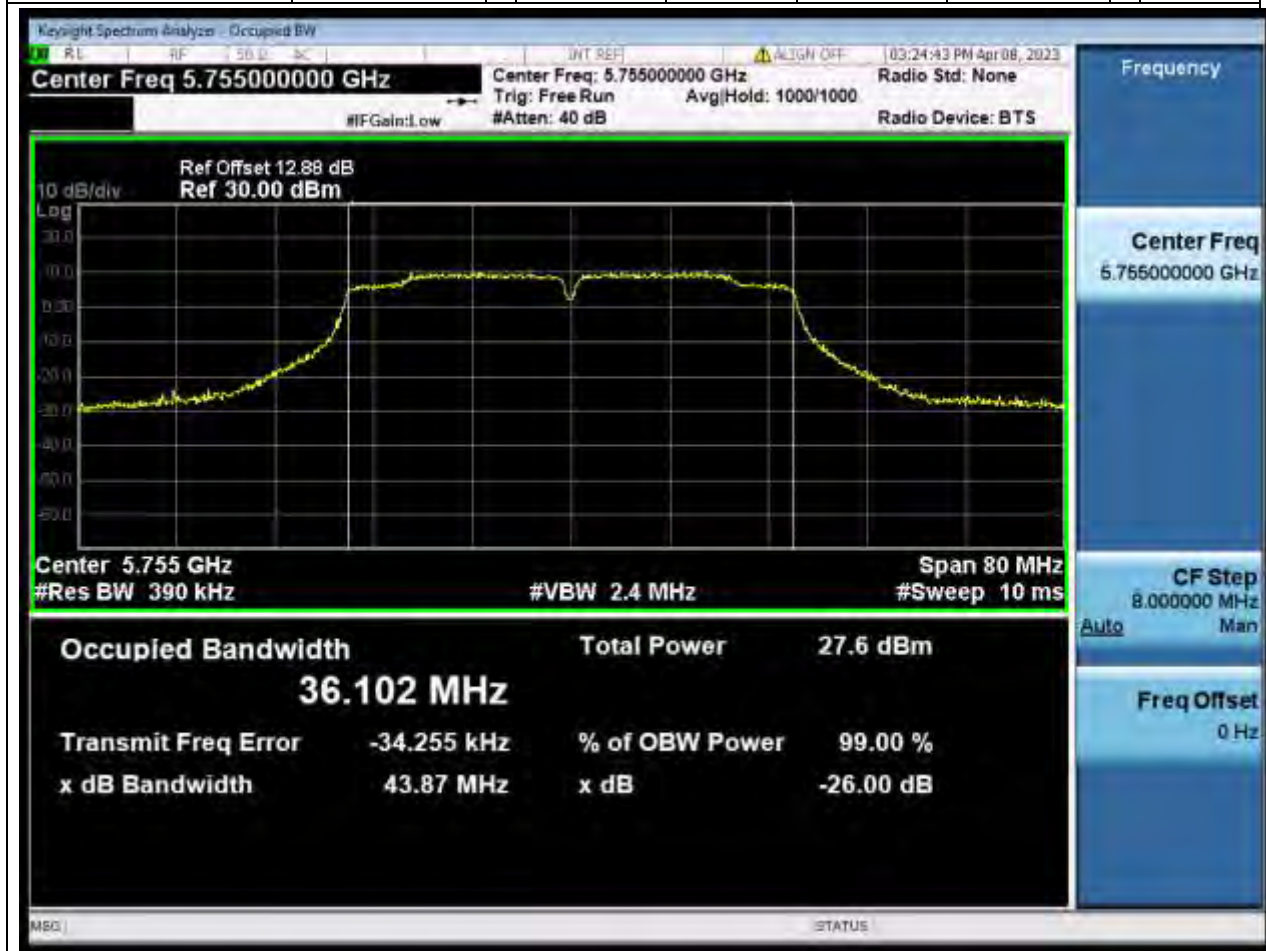

76. 802.11n_40M_U-NII-3_L

76.1. A.2.2-99% Bandwidth(NTNV)

Center Frequency (MHz)	OBW Power (%)	RBW (MHz)	Detector	Limit (MHz)	OBW (MHz)	Verdict
5755	99	0.39	Peak	0	36.102082	Unknown