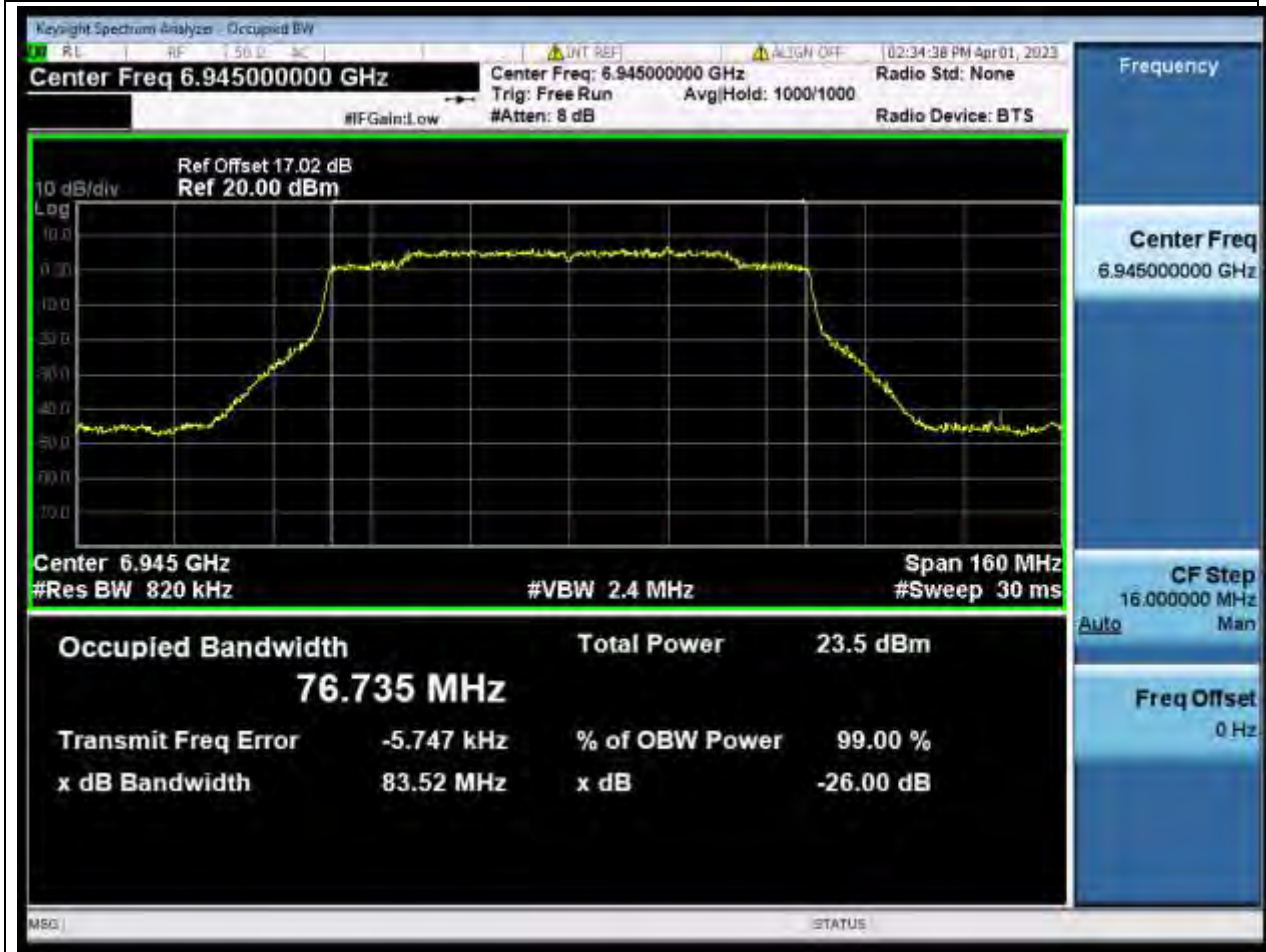

41. 802.11ax_80M_U-NII-8_CH199

41.1. A.2-26dB Bandwidth(NTNV)

Center Frequency (MHz)	XdB Down	RBW (MHz)	Detector	Limit (MHz)	XdB BandWidth (MHz)	Verdict
6945	26	0.82	Peak	0	83.516523	Unknow