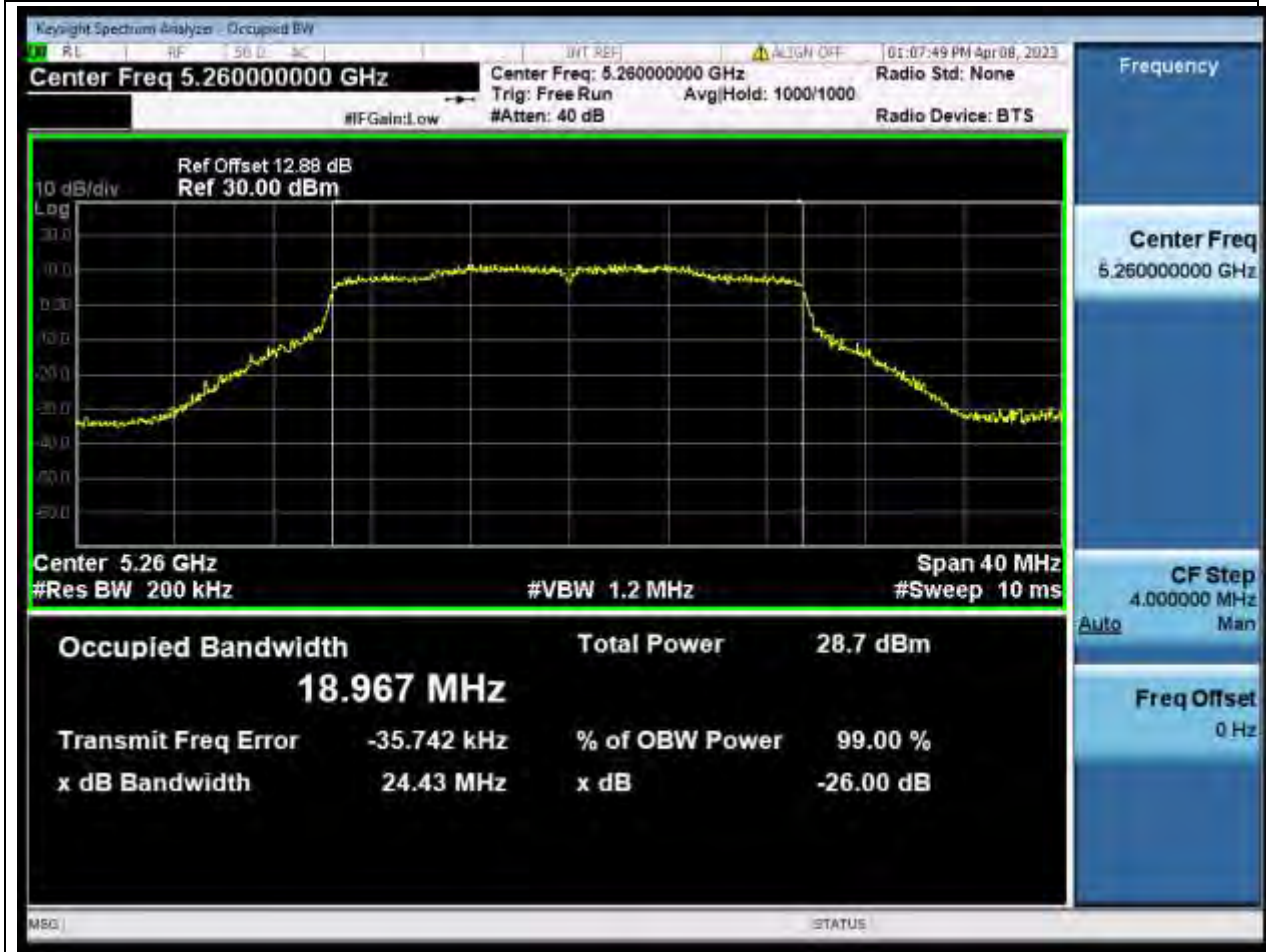

37. 802.11ax_20M_U-NII-2A_L

37.1. A.2.2-99% Bandwidth(NTNV)

Center Frequency (MHz)	OBW Power (%)	RBW (MHz)	Detector	Limit (MHz)	OBW (MHz)	Verdict
5260	99	0.2	Peak	0	18.967072	Unknown