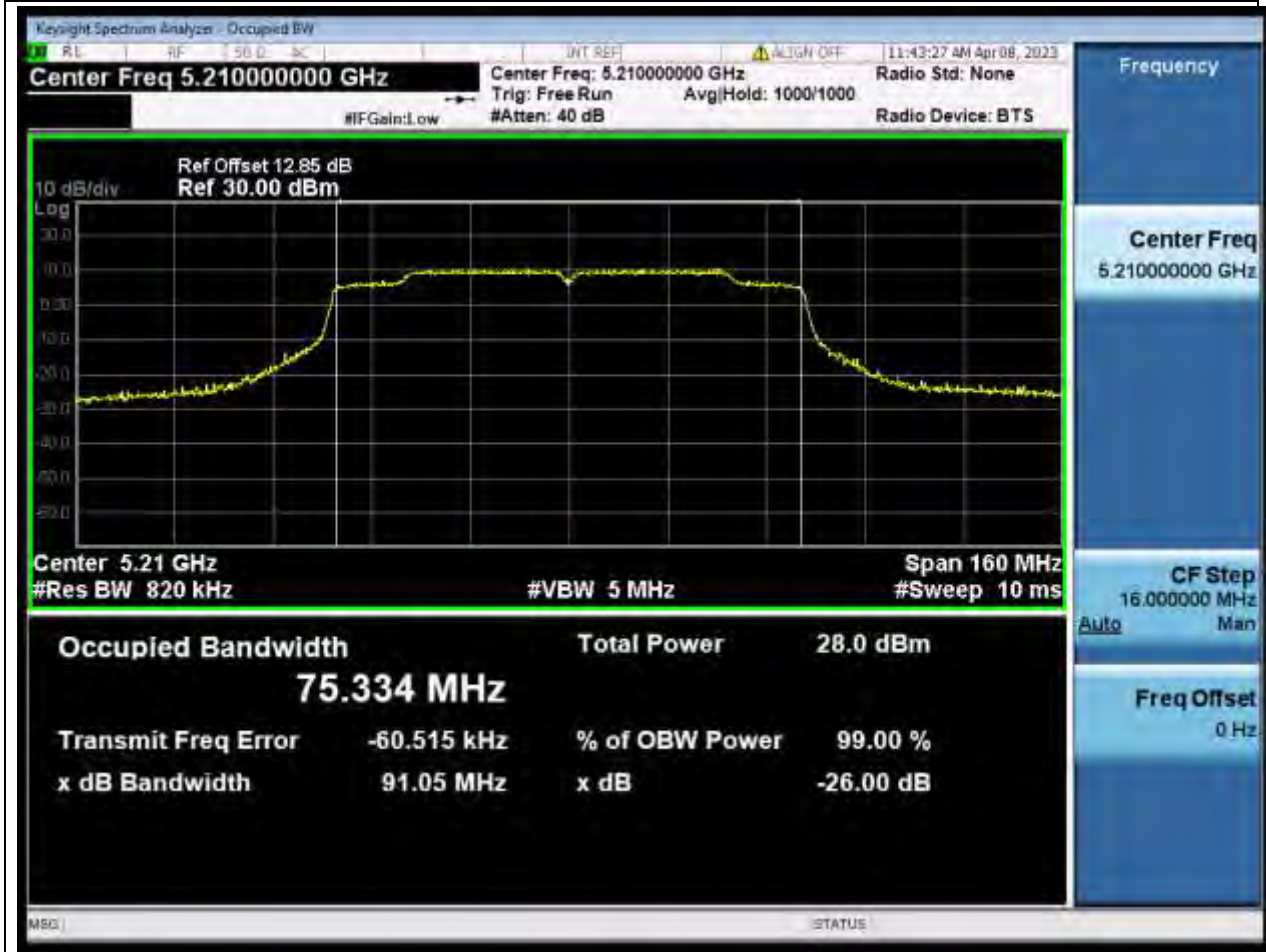

14.1. A.2.2-99% Bandwidth(NTNV)

Center Frequency (MHz)	OBW Power (%)	RBW (MHz)	Detector	Limit (MHz)	OBW (MHz)	Verdict
5210	99	0.82	Peak	0	75.334318	Unknown

15. 802.11ac_160M_U-NII-2A_M

15.1. A.2.2-99% Bandwidth(NTNV)