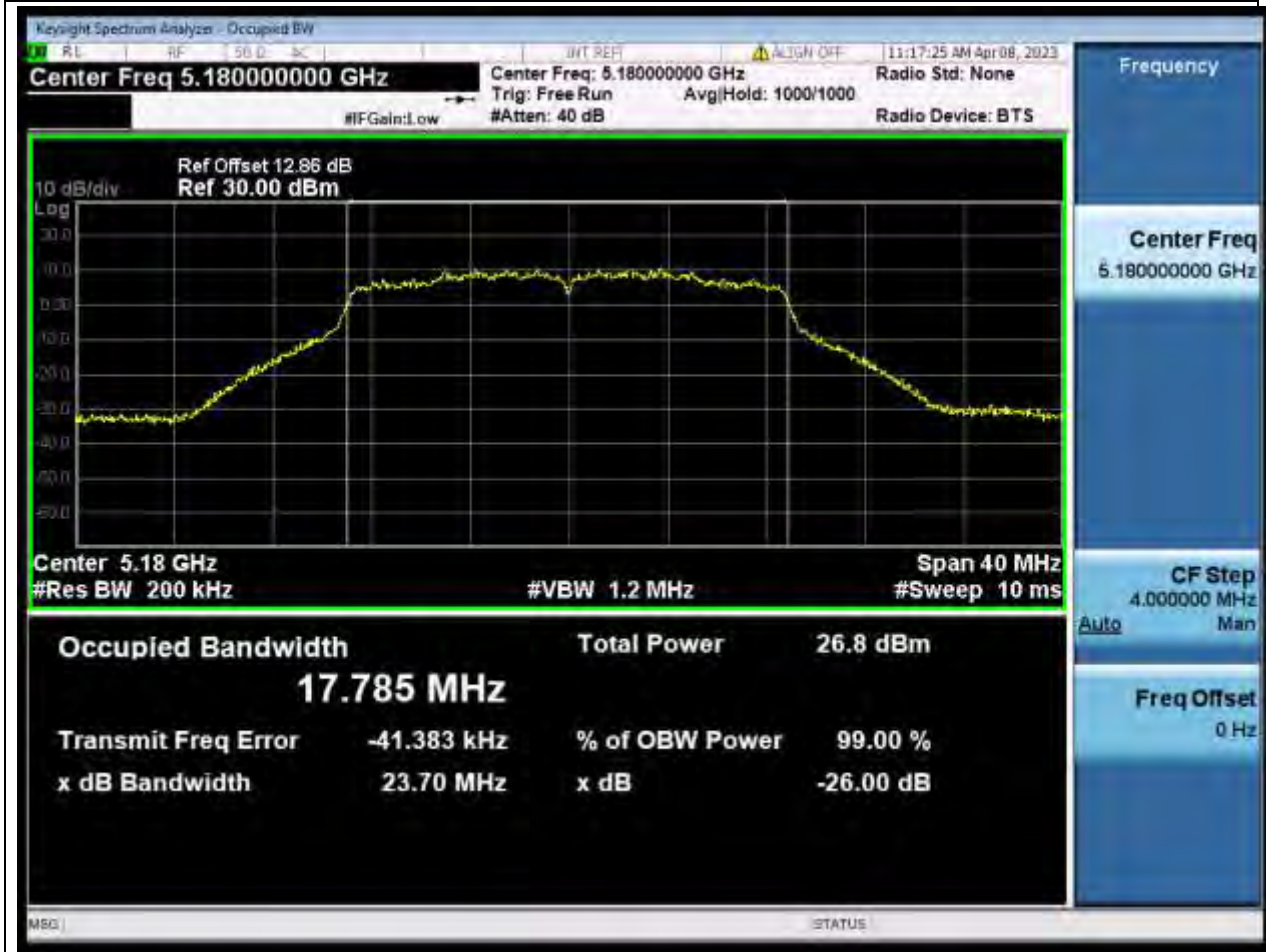

4. 802.11n_20M_U-NII-1_L

4.1. A.2.2-99% Bandwidth(NTNV)

Center Frequency (MHz)	OBW Power (%)	RBW (MHz)	Detector	Limit (MHz)	OBW (MHz)	Verdict
5180	99	0.2	Peak	0	17.78478	Unknown