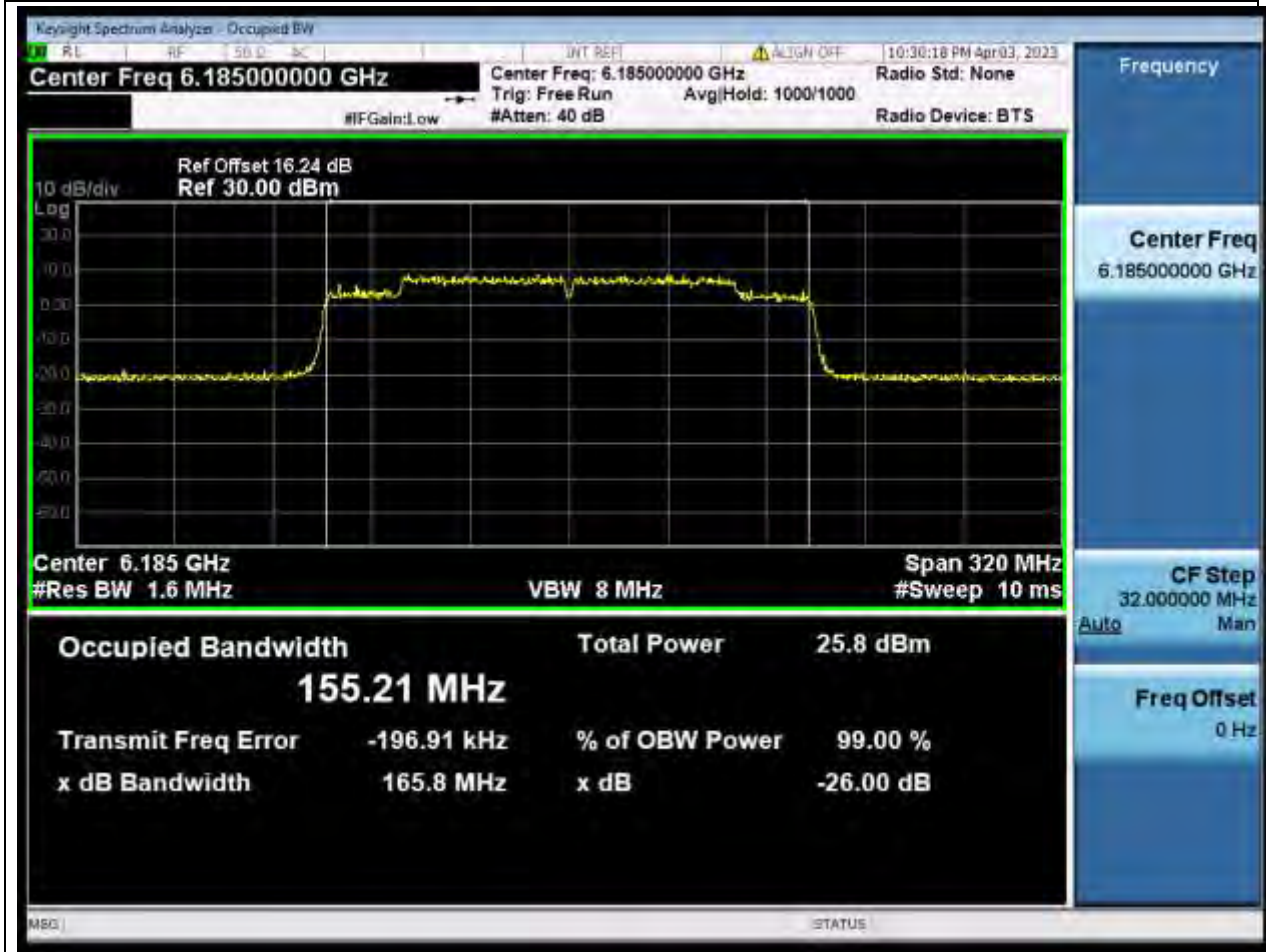

11. 802.11ax_160M_U-NII-5_CH47

11.2. A.2.2-99% Bandwidth(NTNV)

Center Frequency (MHz)	OBW Power (%)	RBW (MHz)	Detector	Limit (MHz)	OBW (MHz)	Verdict
6185	99	1.6	Peak	0	155.210265	Unknown