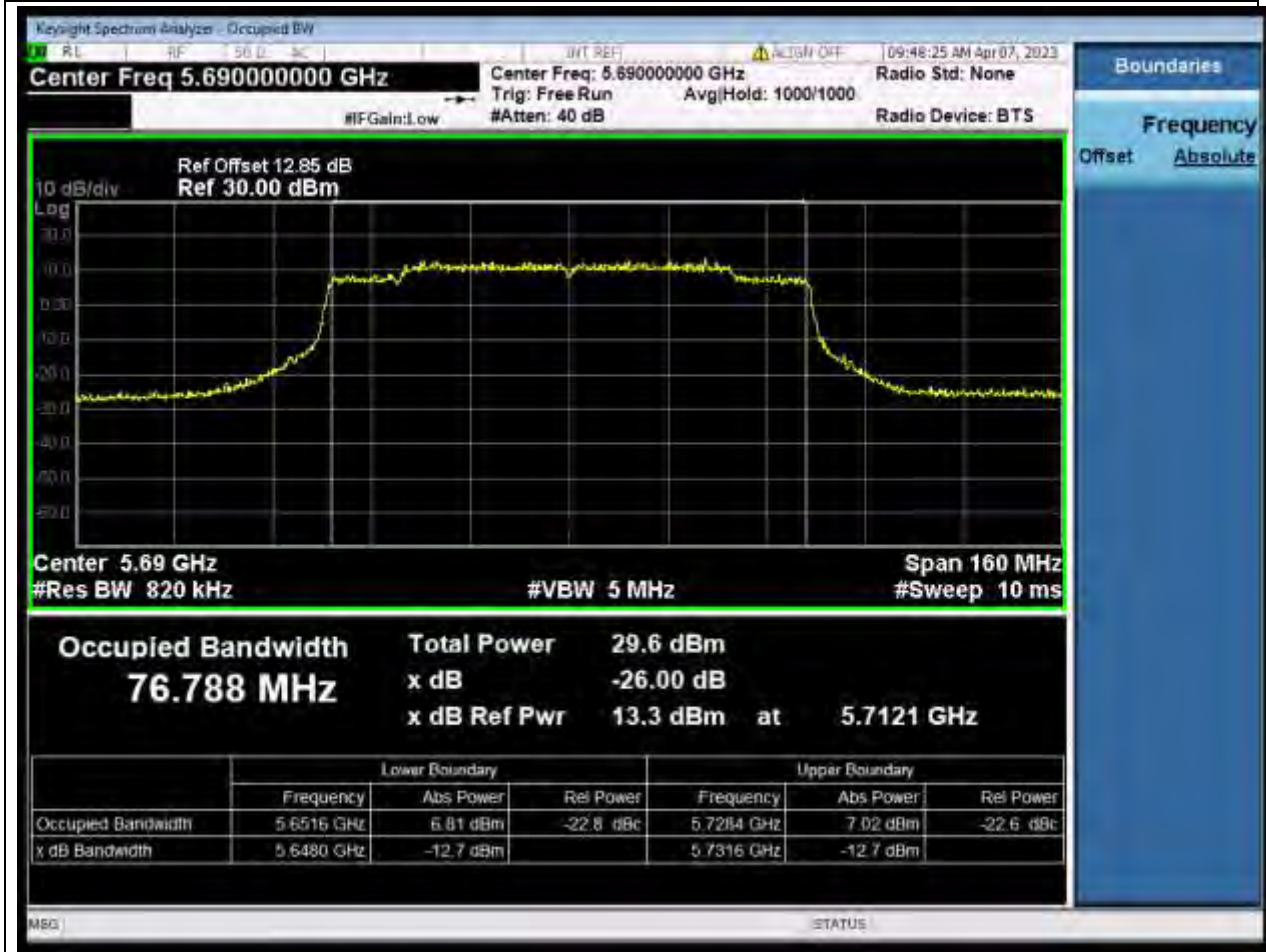

9. 802.11ax_80M_U-NII-2C&U-NII-3_CH138

9.1. A.2.2-99% Bandwidth(NTNV)

Center Frequency (MHz)	OBW Power (%)	RBW (MHz)	Detector	Limit (MHz)	OBW (MHz)	Verdict
5690	99	0.82	Peak	0	76.787914	Unknown