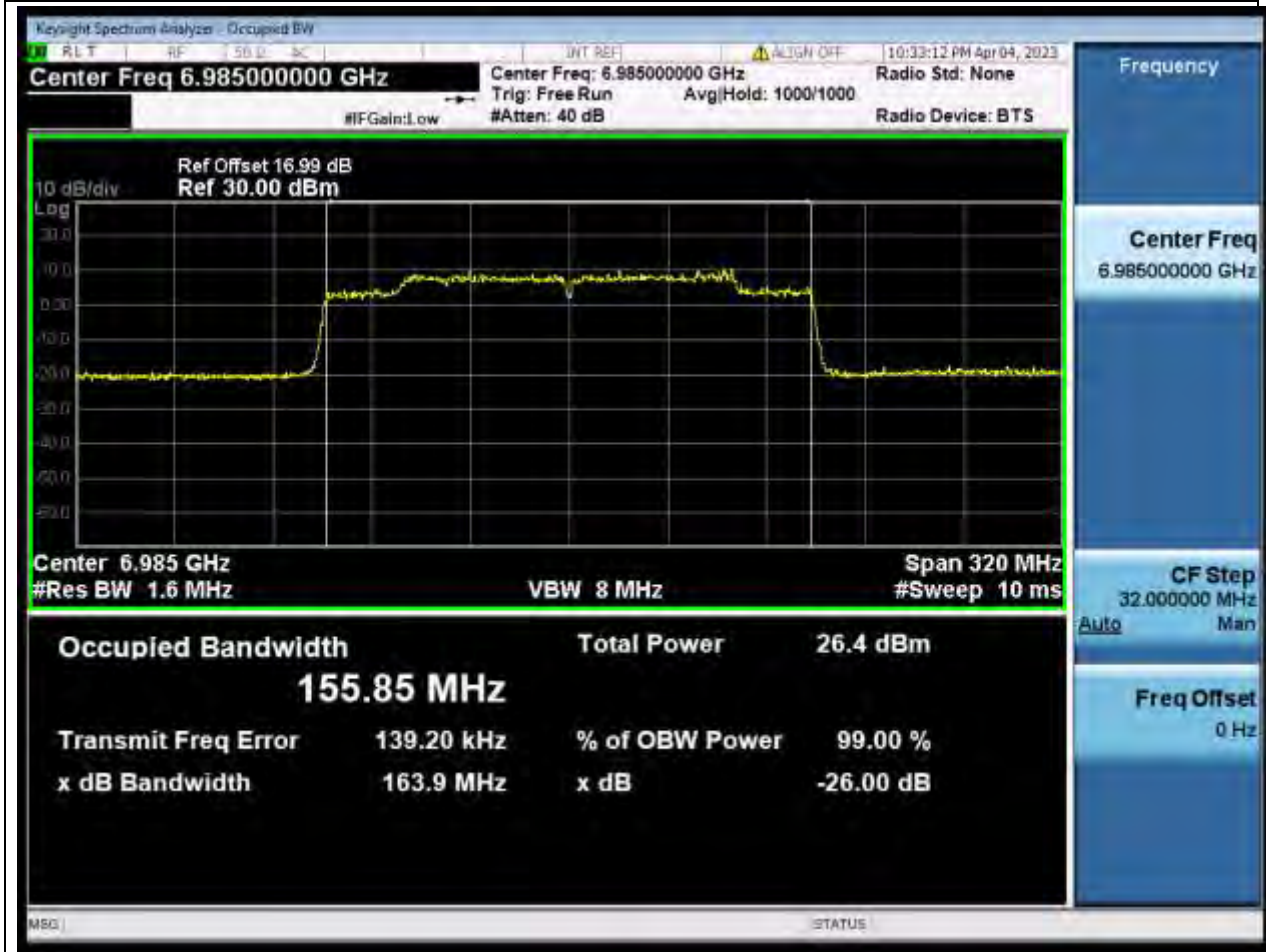

43. 802.11ax_160M_U-NII-8_CH207

43.2. A.2.2-99% Bandwidth(NTNV)

Center Frequency (MHz)	OBW Power (%)	RBW (MHz)	Detector	Limit (MHz)	OBW (MHz)	Verdict
6985	99	1.6	Peak	0	155.84992	Unknown