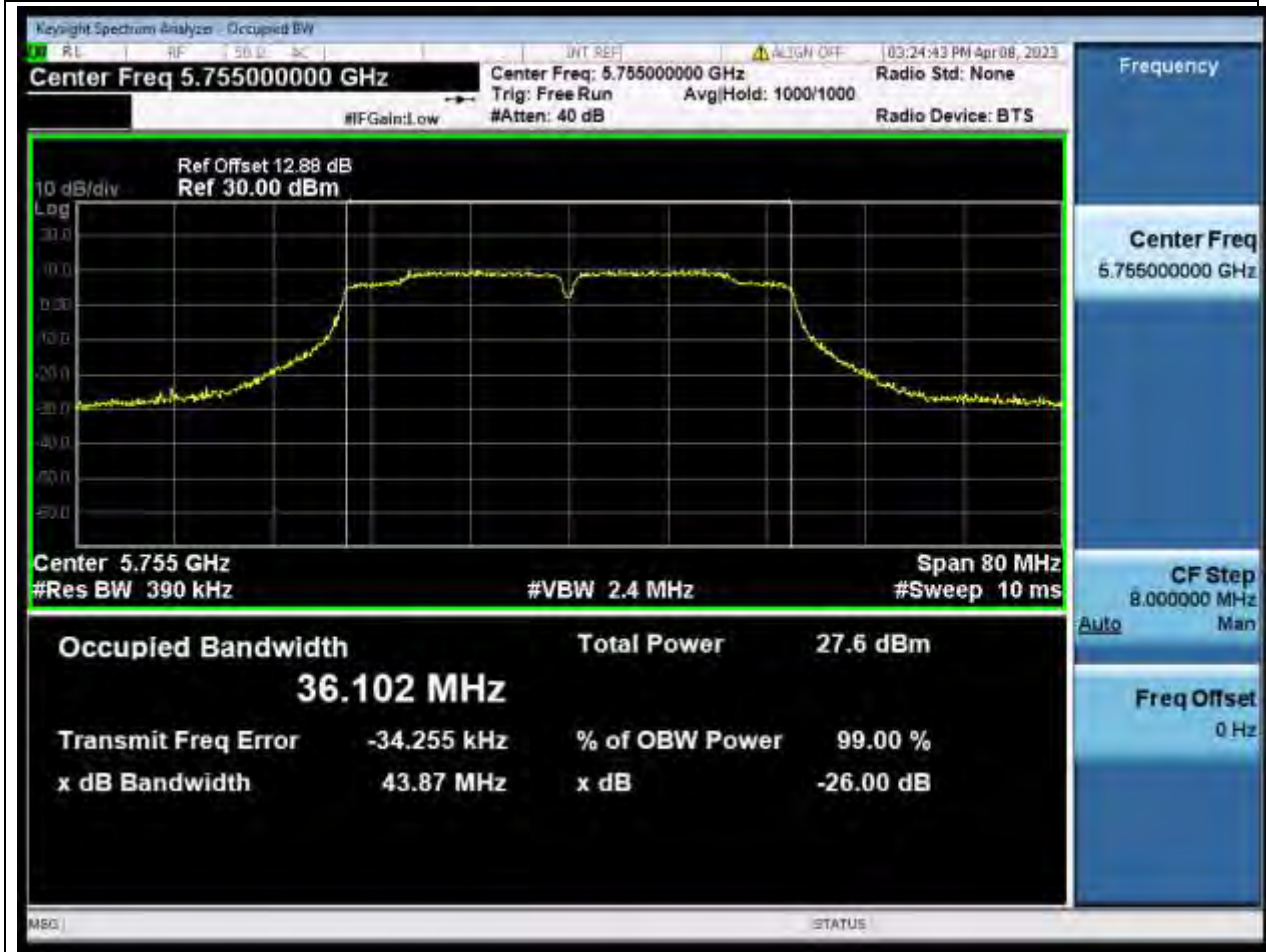

76. 802.11n_40M_U-NII-3_L

76.1. A.2.2-99% Bandwidth(NTNV)

Center Frequency (MHz)	OBW Power (%)	RBW (MHz)	Detector	Limit (MHz)	OBW (MHz)	Verdict
5755	99	0.39	Peak	0	36.102082	Unknown