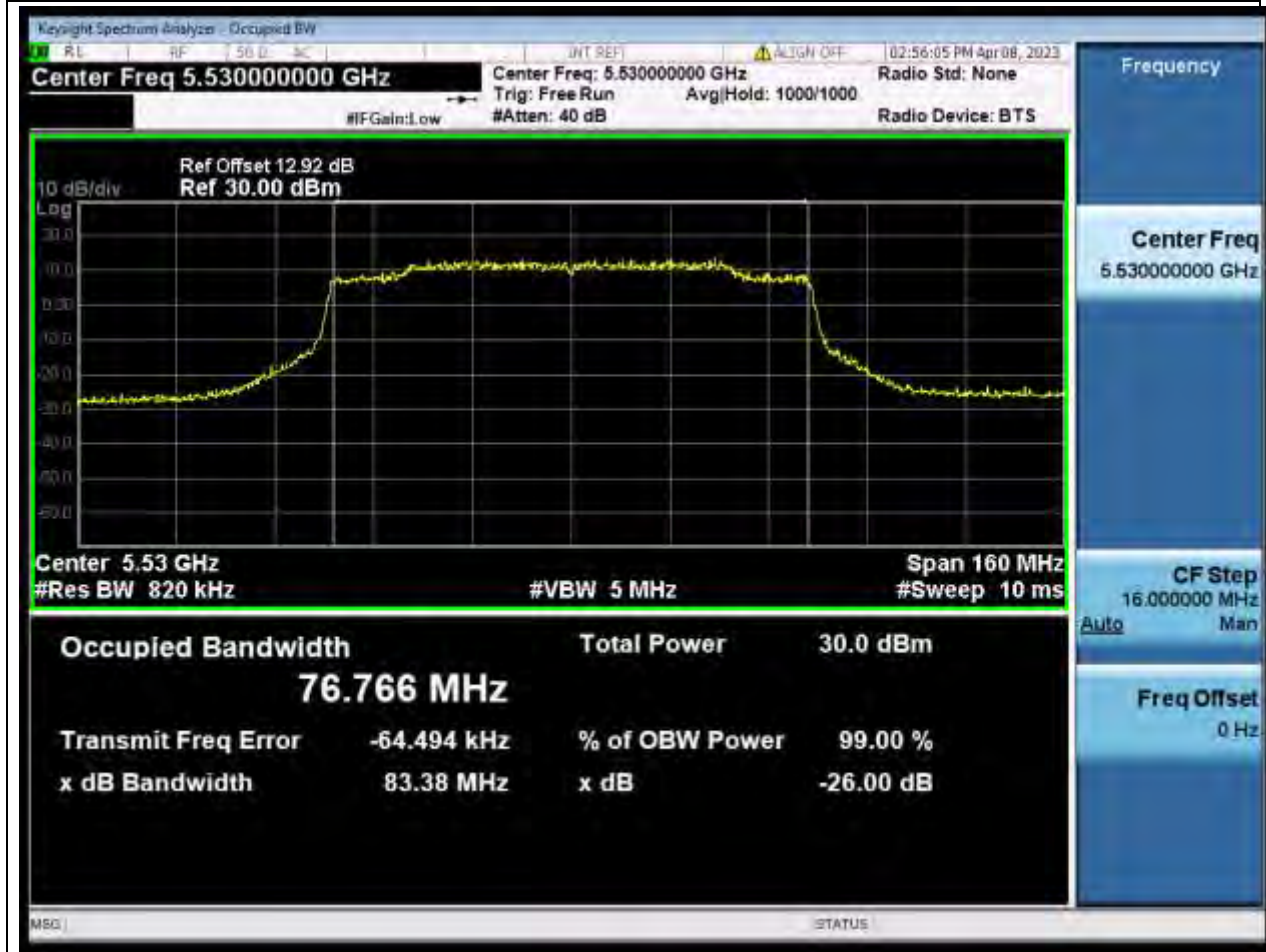

67. 802.11ax_80M_U-NII-2C_L

67.1. A.2.2-99% Bandwidth(NTNV)

Center Frequency (MHz)	OBW Power (%)	RBW (MHz)	Detector	Limit (MHz)	OBW (MHz)	Verdict
5530	99	0.82	Peak	0	76.766082	Unknown