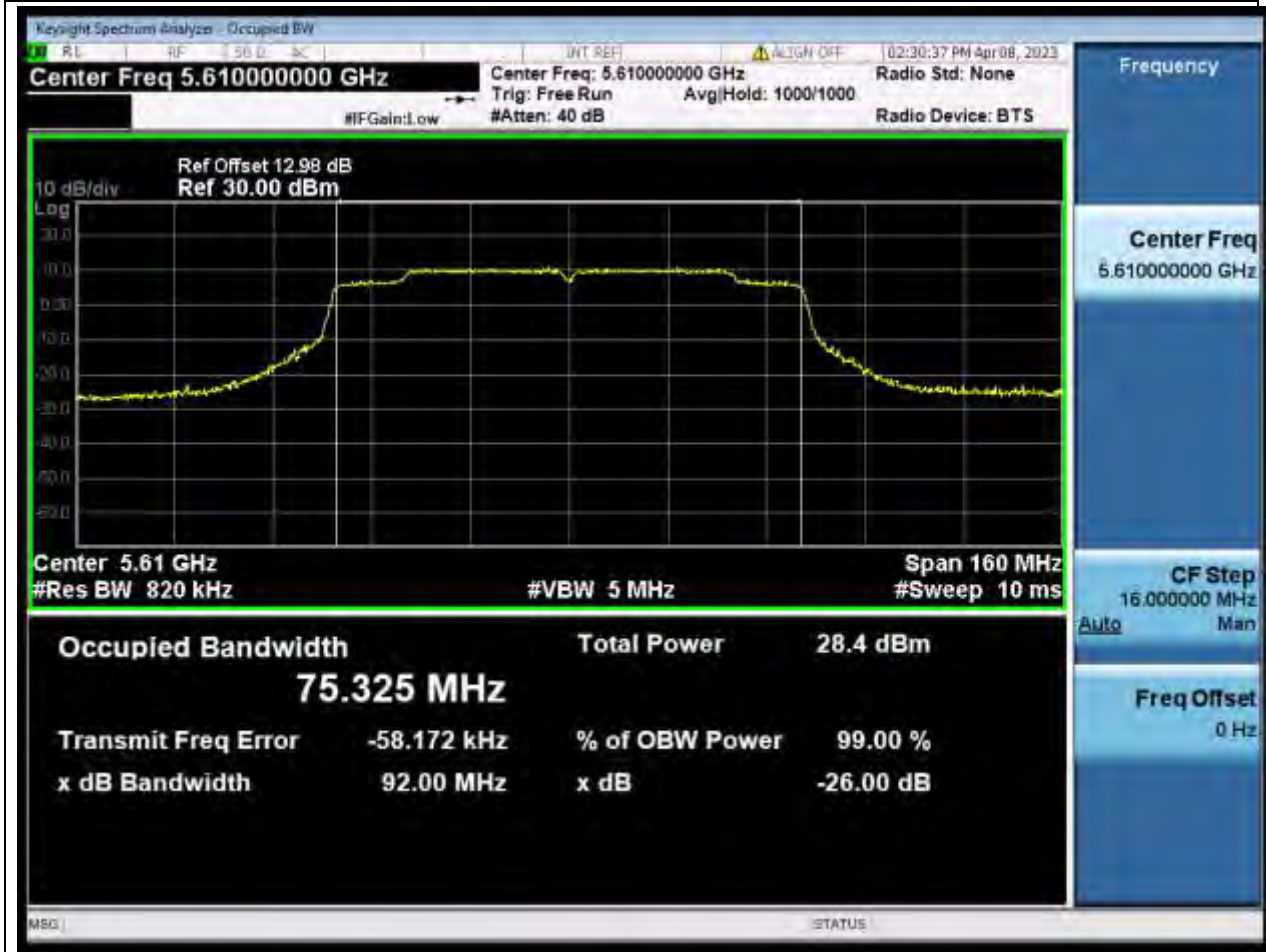

59. 802.11ac_80M_U-NII-2C_M

59.1. A.2.2-99% Bandwidth(NTNV)

Center Frequency (MHz)	OBW Power (%)	RBW (MHz)	Detector	Limit (MHz)	OBW (MHz)	Verdict
5610	99	0.82	Peak	0	75.325028	Unknown

60. 802.11ac_160M_U-NII-2C_M