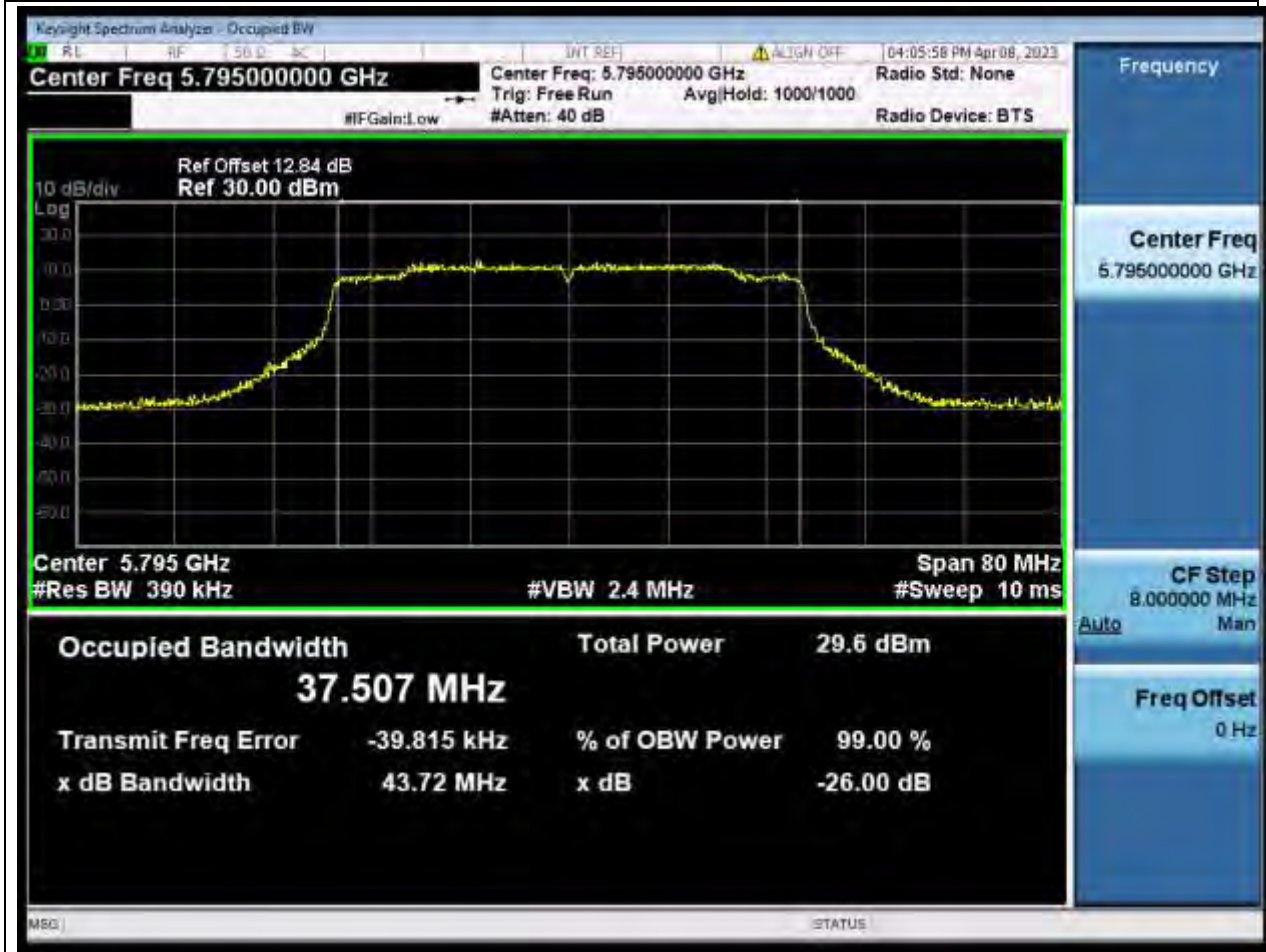

88. 802.11ax_40M_U-NII-3_H

88.1. A.2.2-99% Bandwidth(NTNV)

Center Frequency (MHz)	OBW Power (%)	RBW (MHz)	Detector	Limit (MHz)	OBW (MHz)	Verdict
5795	99	0.39	Peak	0	37.506975	Unknown