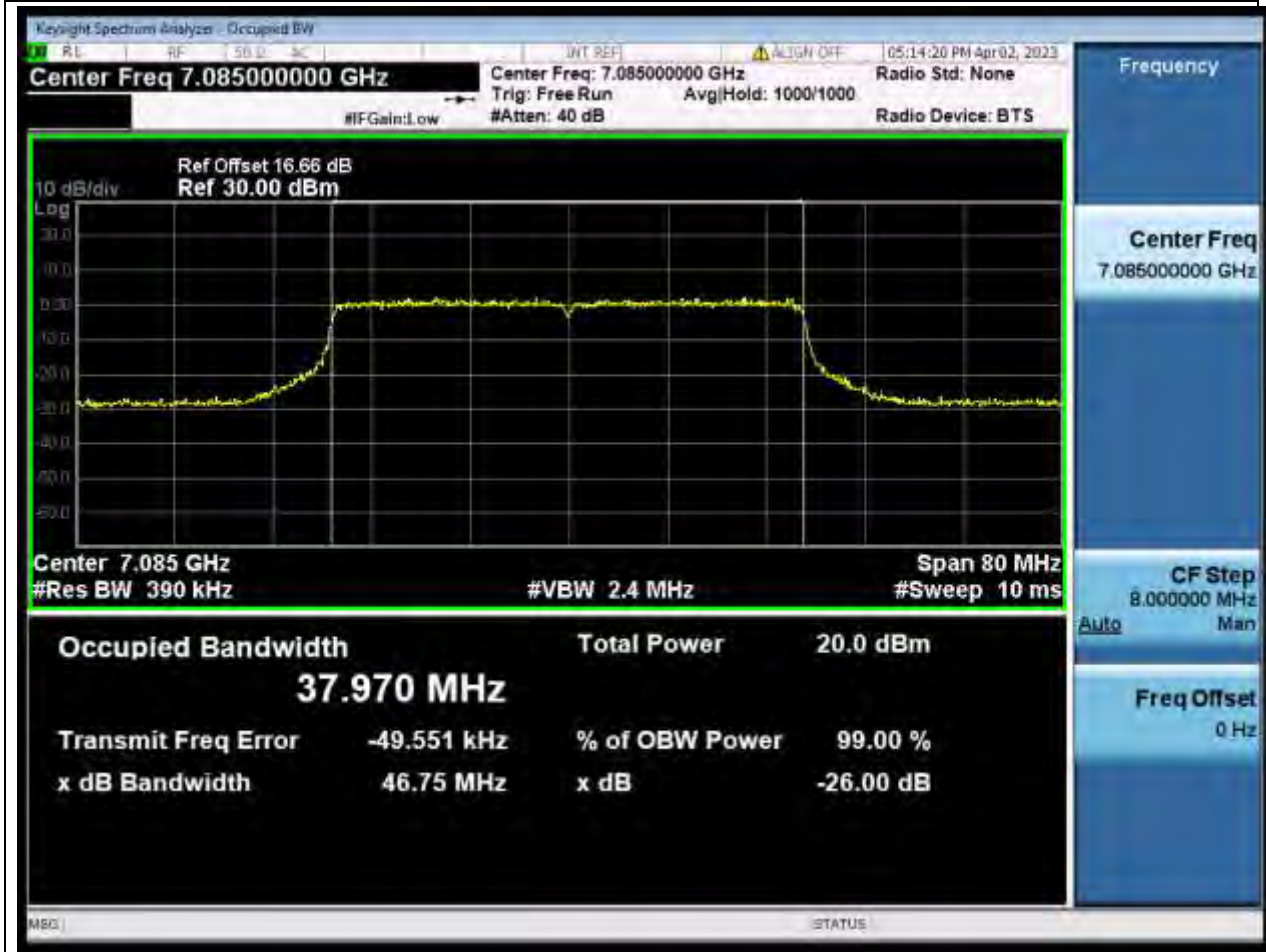

39. 802.11ax_40M_U-NII-8_CH227

39.1. A.2.2-99% Bandwidth(NTNV)

Center Frequency (MHz)	OBW Power (%)	RBW (MHz)	Detector	Limit (MHz)	OBW (MHz)	Verdict
7085	99	0.39	Peak	0	37.969725	Unknown