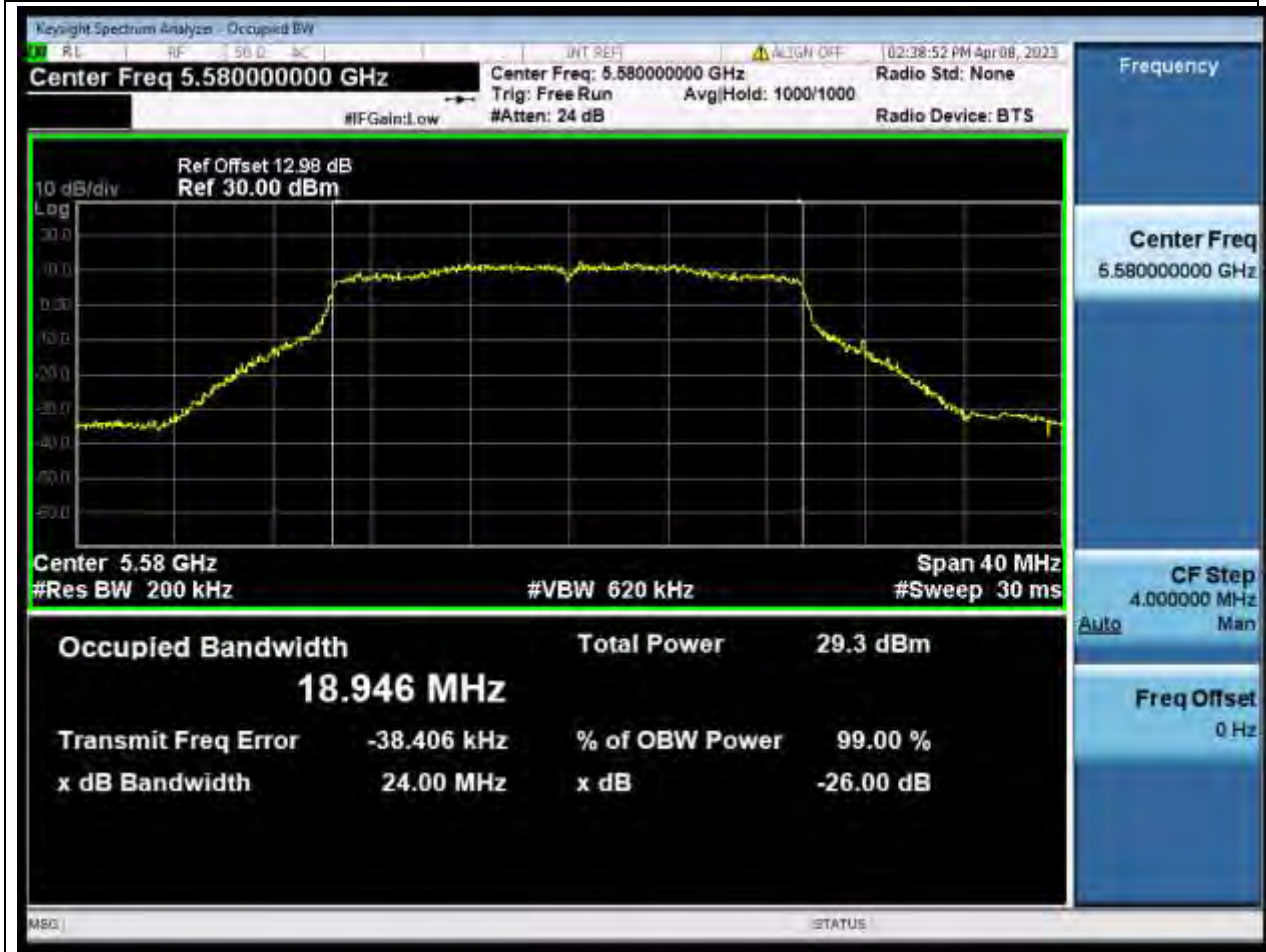

62. 802.11ax_20M_U-NII-2C_M

62.1. A.2-26dB Bandwidth(NTNV)

Center Frequency (MHz)	XdB Down	RBW (MHz)	Detector	Limit (MHz)	XdB BandWidth (MHz)	Verdict
5580	26	0.2	Peak	0	24.000845	Unknow