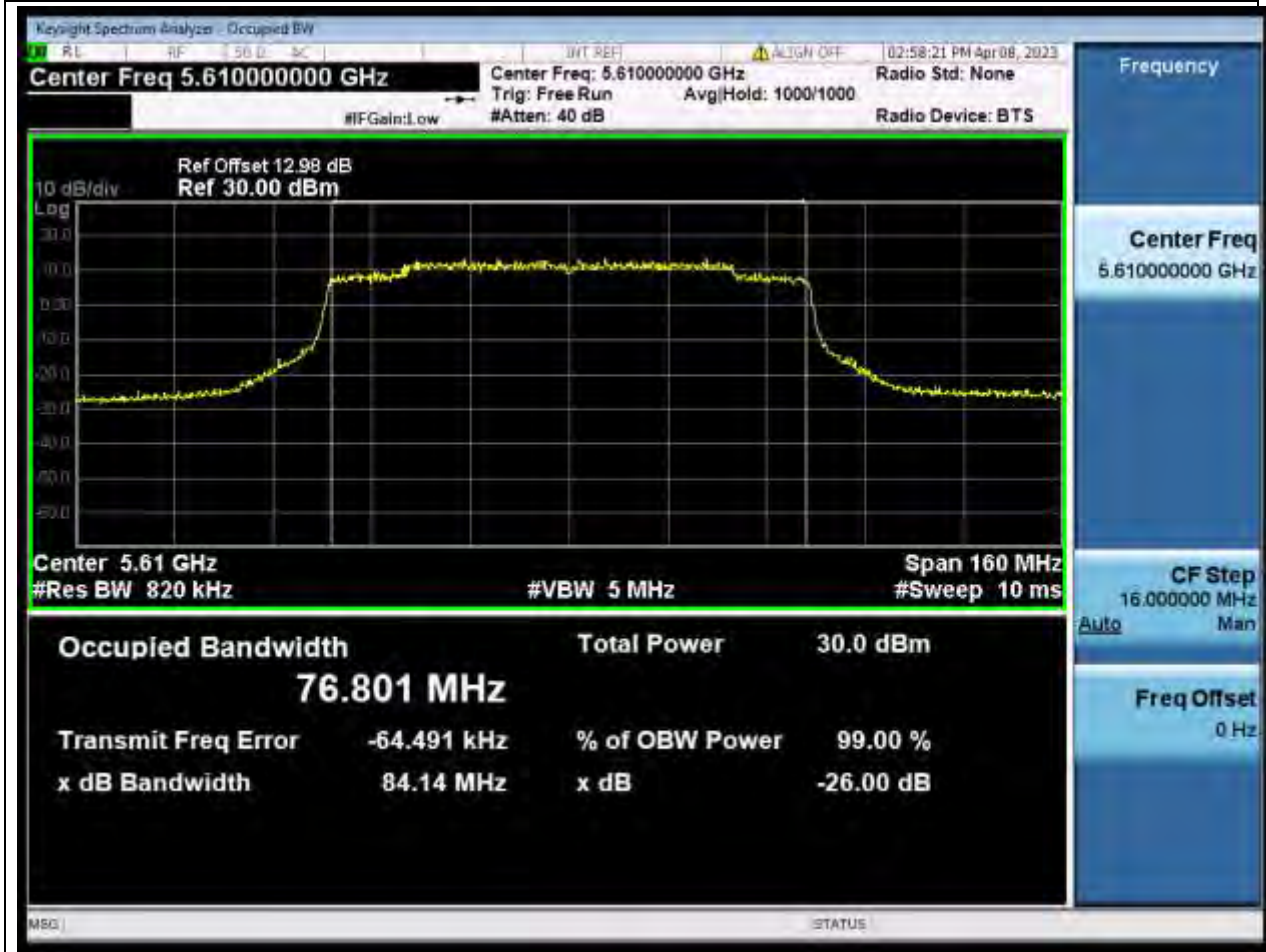

68. 802.11ax_80M_U-NII-2C_M

68.1. A.2.2-99% Bandwidth(NTNV)

Center Frequency (MHz)	OBW Power (%)	RBW (MHz)	Detector	Limit (MHz)	OBW (MHz)	Verdict
5610	99	0.82	Peak	0	76.800647	Unknown