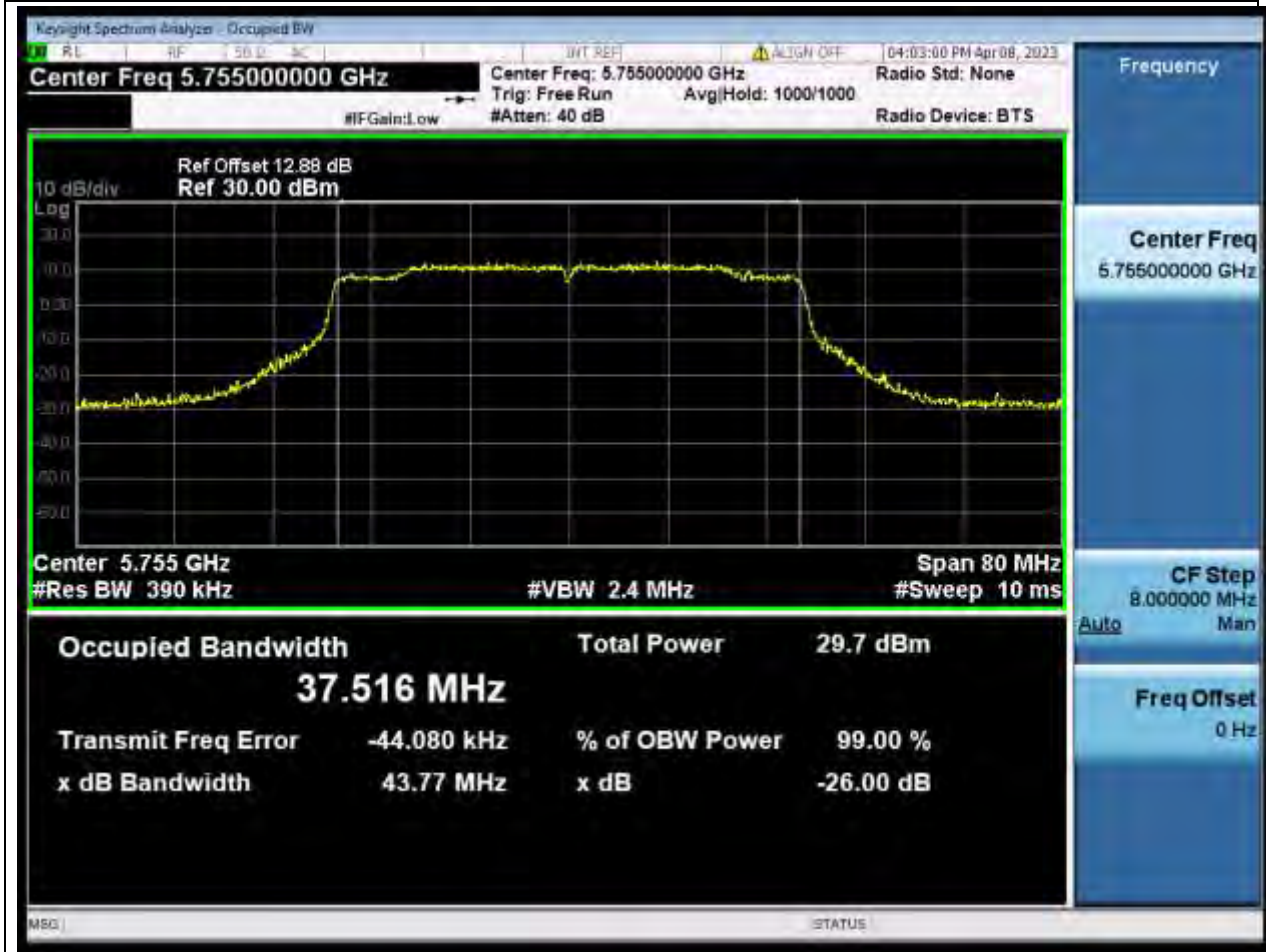

87. 802.11ax_40M_U-NII-3_L

87.1. A.2.2-99% Bandwidth(NTNV)

Center Frequency (MHz)	OBW Power (%)	RBW (MHz)	Detector	Limit (MHz)	OBW (MHz)	Verdict
5755	99	0.39	Peak	0	37.51555	Unknown