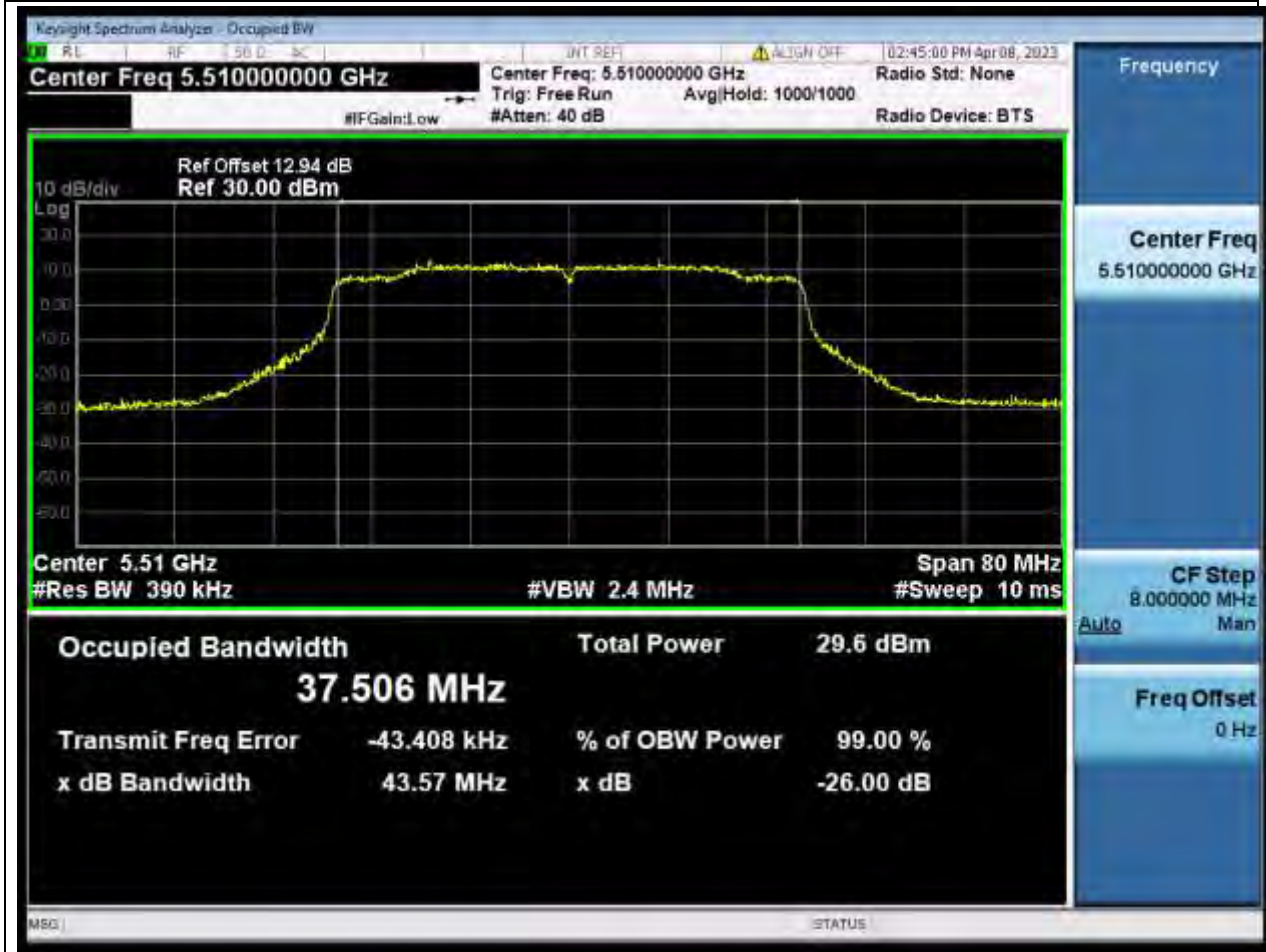

64. 802.11ax_40M_U-NII-2C_L

64.1. A.2.2-99% Bandwidth(NTNV)

Center Frequency (MHz)	OBW Power (%)	RBW (MHz)	Detector	Limit (MHz)	OBW (MHz)	Verdict
5510	99	0.39	Peak	0	37.506306	Unknown