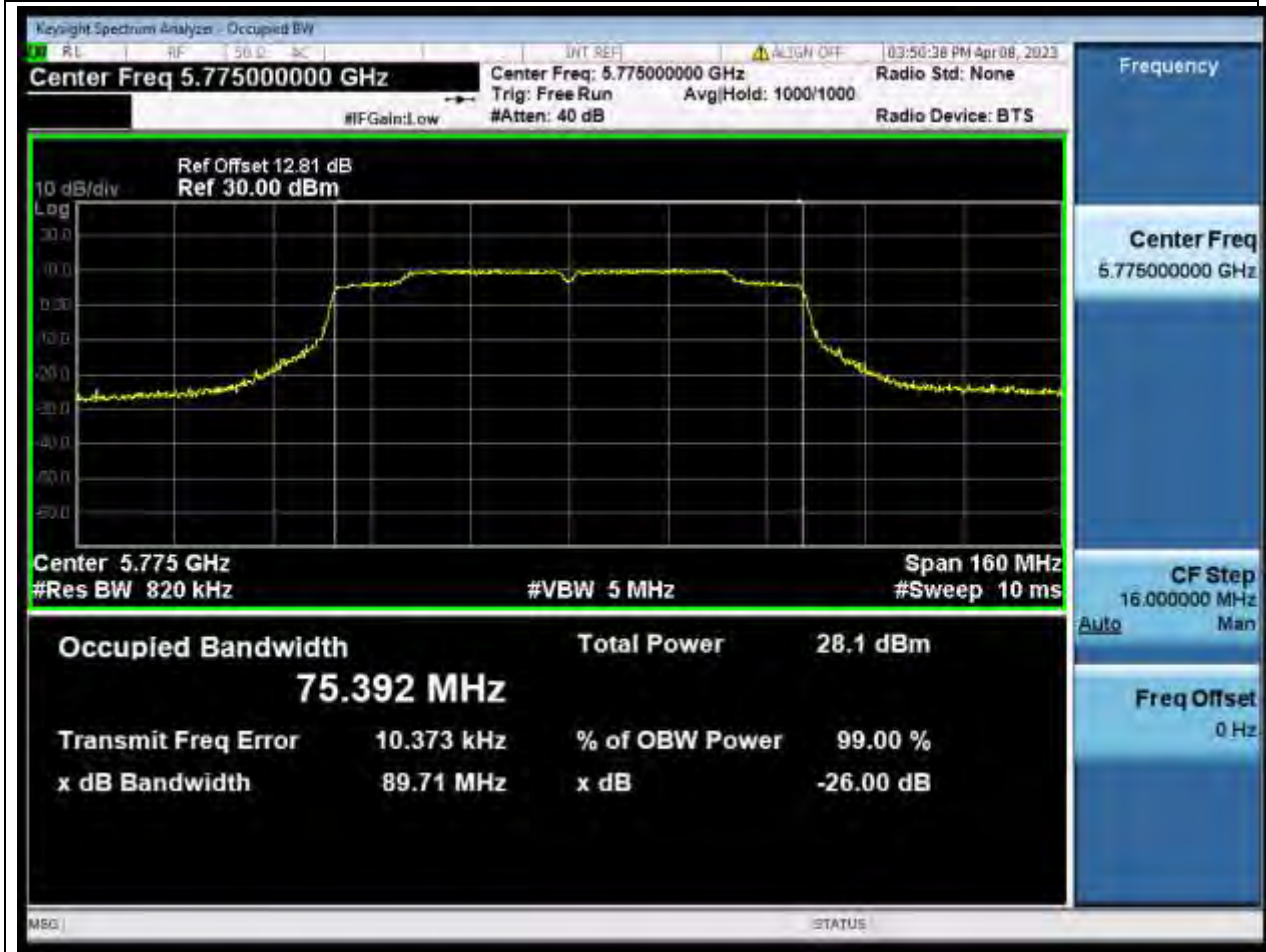

83. 802.11ac_80M_U-NII-3_M

83.1. A.2.2-99% Bandwidth(NTNV)

Center Frequency (MHz)	OBW Power (%)	RBW (MHz)	Detector	Limit (MHz)	OBW (MHz)	Verdict
5775	99	0.82	Peak	0	75.392396	Unknown