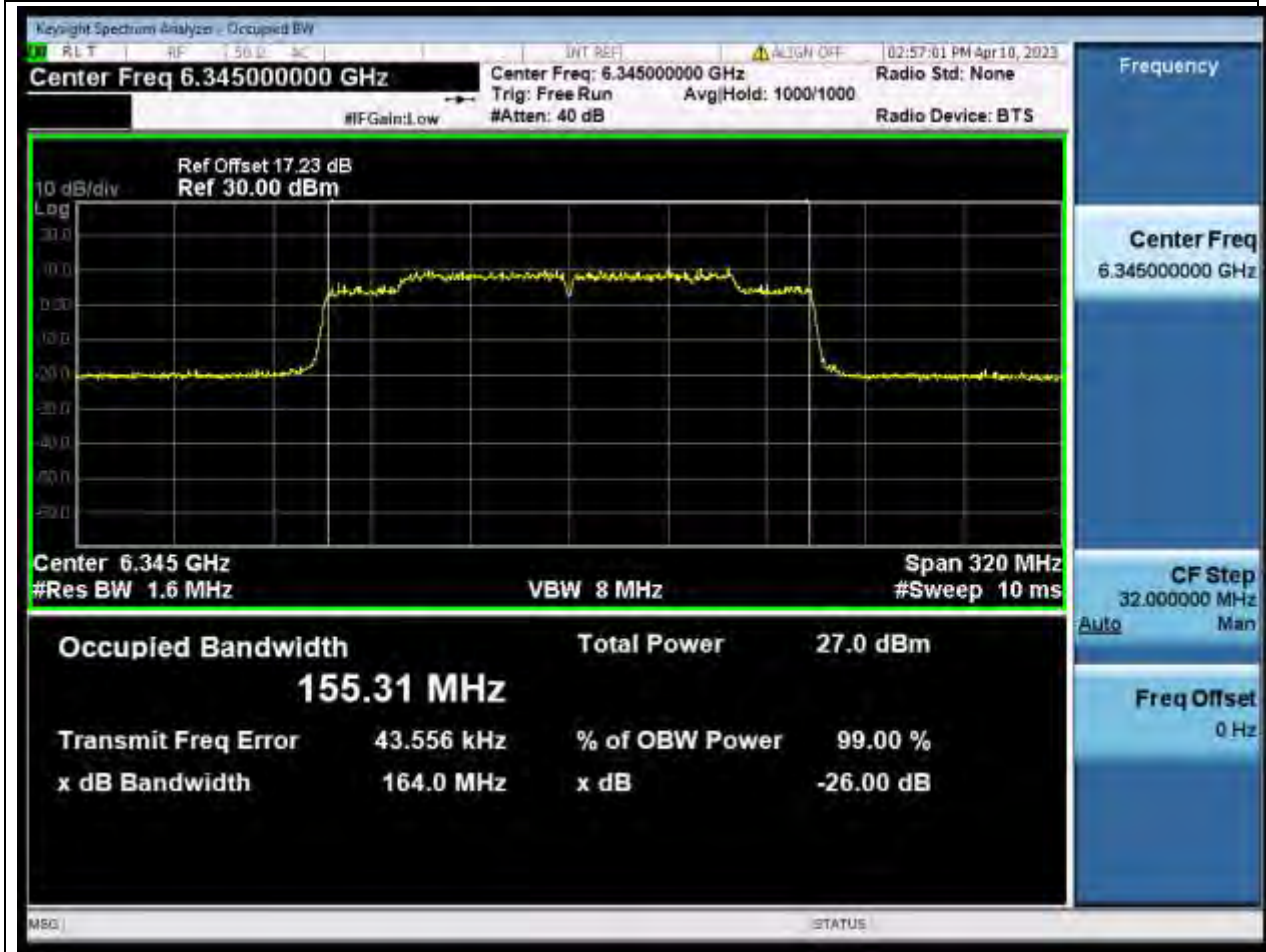

12. 802.11ax_160M_U-NII-5_CH79

12.3. A.2.2-99% Bandwidth(NTNV)

Center Frequency (MHz)	OBW Power (%)	RBW (MHz)	Detector	Limit (MHz)	OBW (MHz)	Verdict
6345	99	1.6	Peak	0	155.311464	Unknown