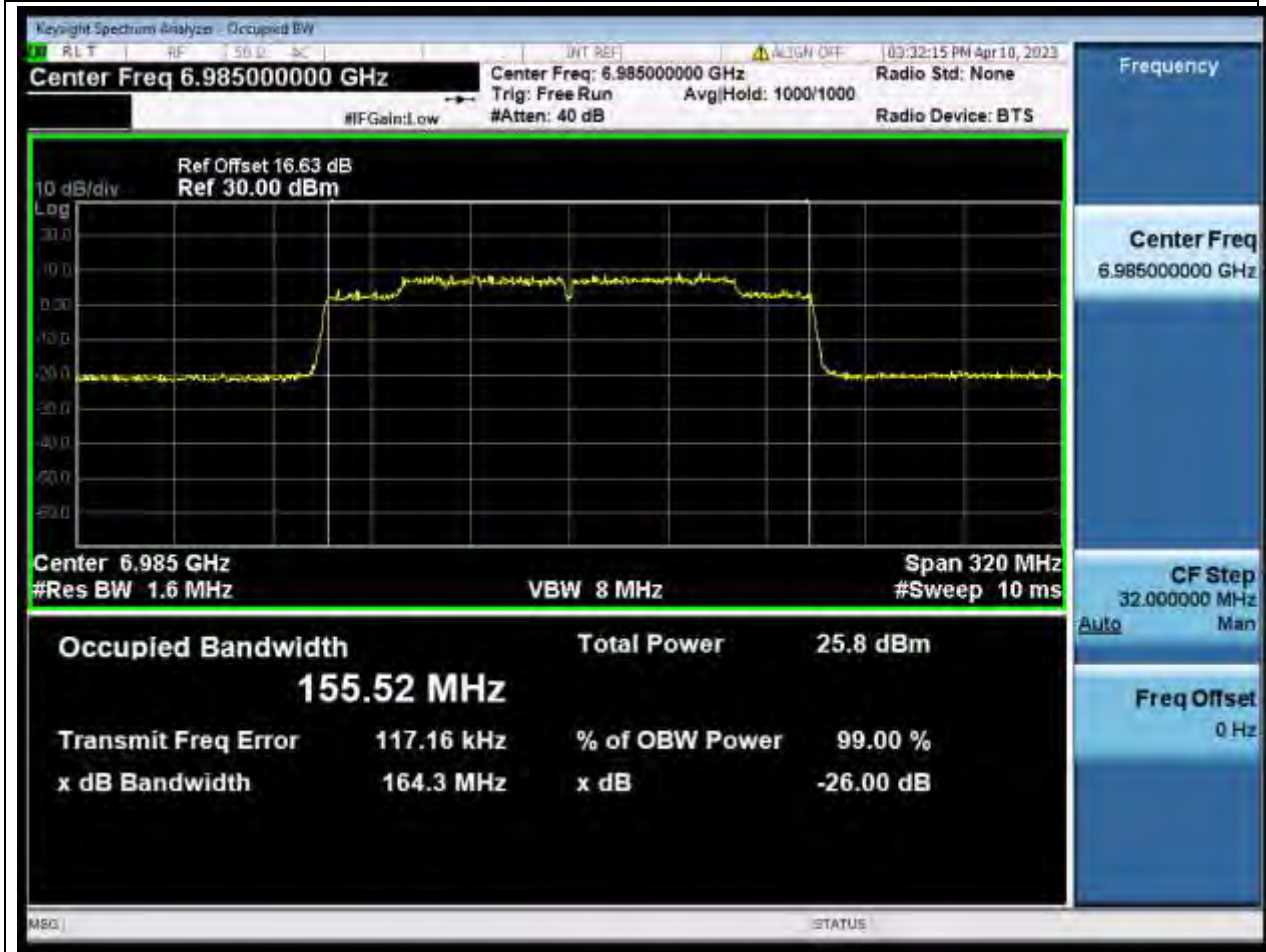

43. 802.11ax_160M_U-NII-8_CH207

43.2. A.2.2-99% Bandwidth(NTNV)

Center Frequency (MHz)	OBW Power (%)	RBW (MHz)	Detector	Limit (MHz)	OBW (MHz)	Verdict
6985	99	1.6	Peak	0	155.522116	Unknown