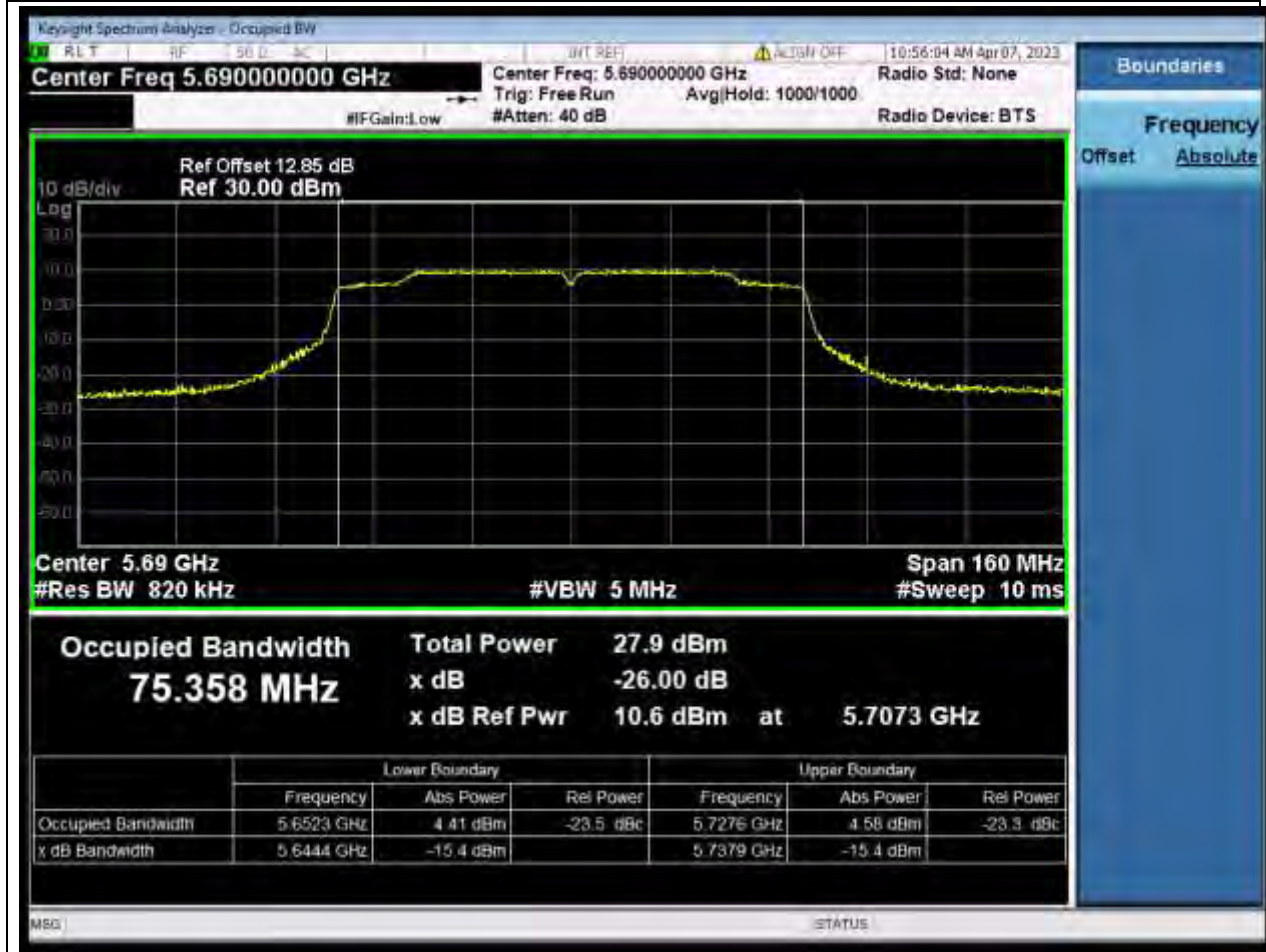

6. 802.11ac_80M_U-NII-2C&U-NII-3_CH138

6.1. A.2.2-99% Bandwidth(NTNV)

Center Frequency (MHz)	OBW Power (%)	RBW (MHz)	Detector	Limit (MHz)	OBW (MHz)	Verdict
5690	99	0.82	Peak	0	75.357691	Unknown