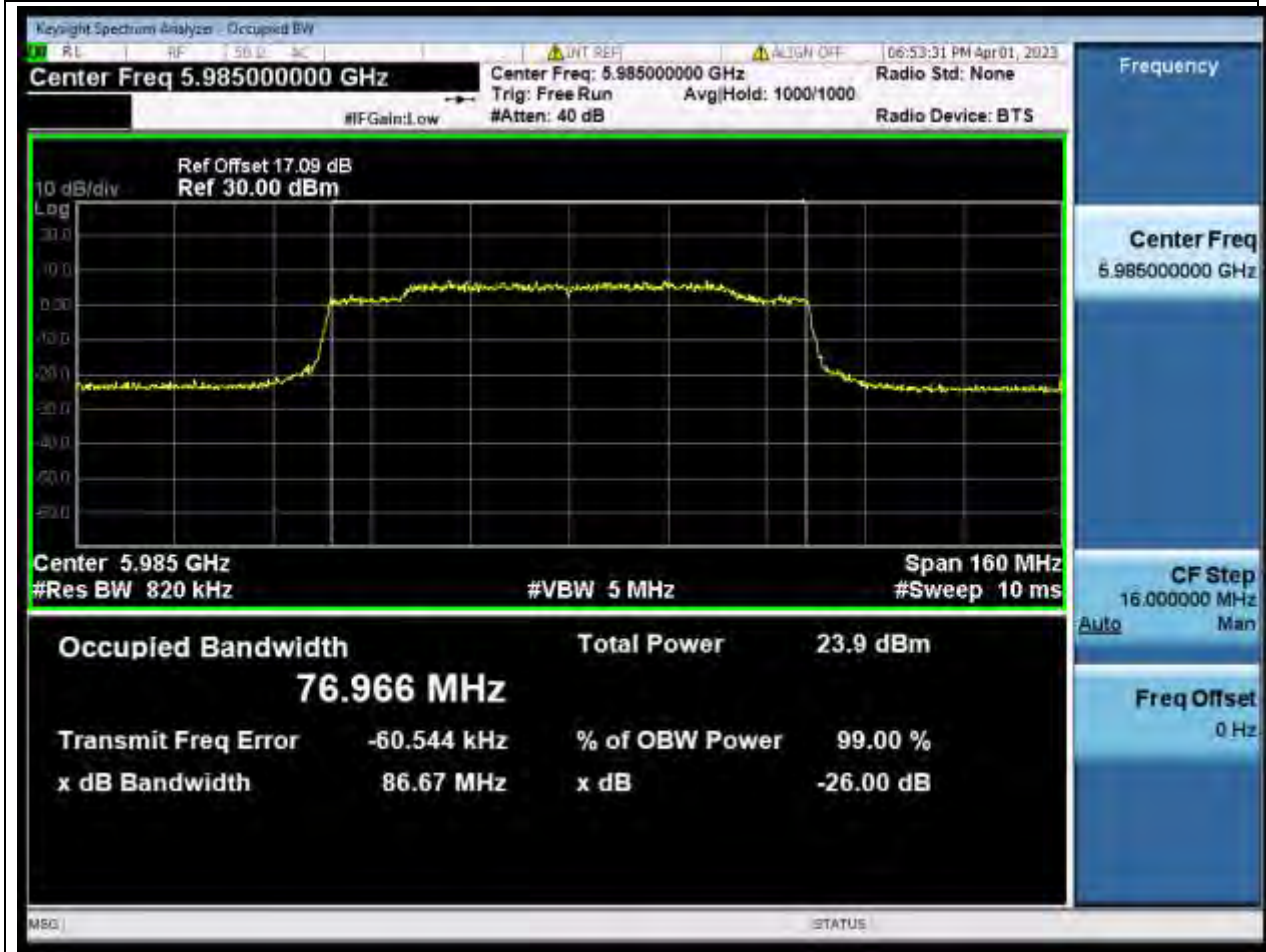

7. 802.11ax_80M_U-NII-5_CH7

7.1. A.2.2-99% Bandwidth(NTNV)

Center Frequency (MHz)	OBW Power (%)	RBW (MHz)	Detector	Limit (MHz)	OBW (MHz)	Verdict
5985	99	0.82	Peak	0	76.966186	Unknown