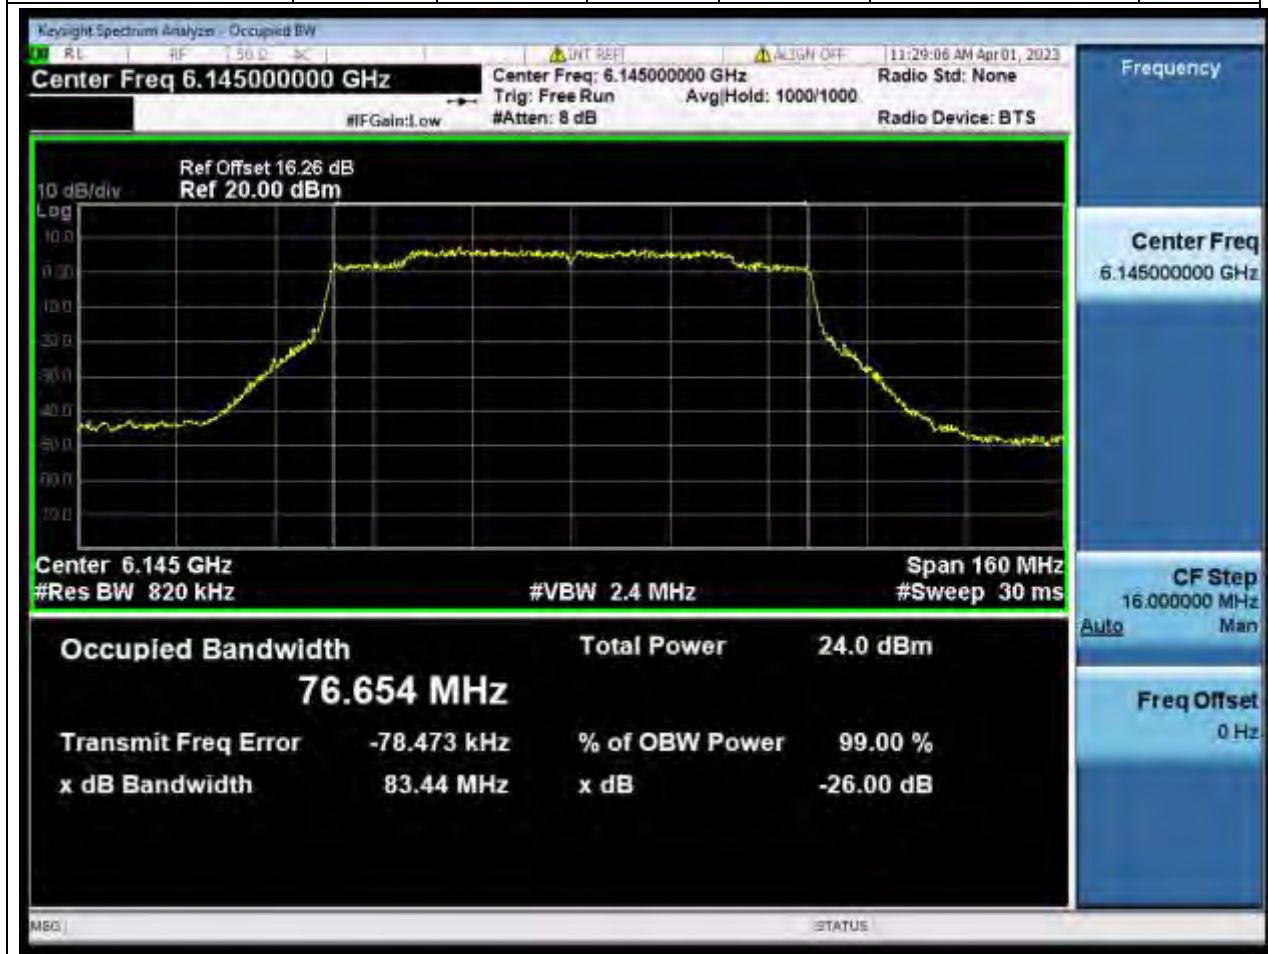

8. 802.11ax_80M_U-NII-5_CH39

8.1. A.2-26dB Bandwidth(NTNV)

Center Frequency (MHz)	XdB Down	RBW (MHz)	Detector	Limit (MHz)	XdB BandWidth (MHz)	Verdict
6145	26	0.82	Peak	0	83.435514	Unknow