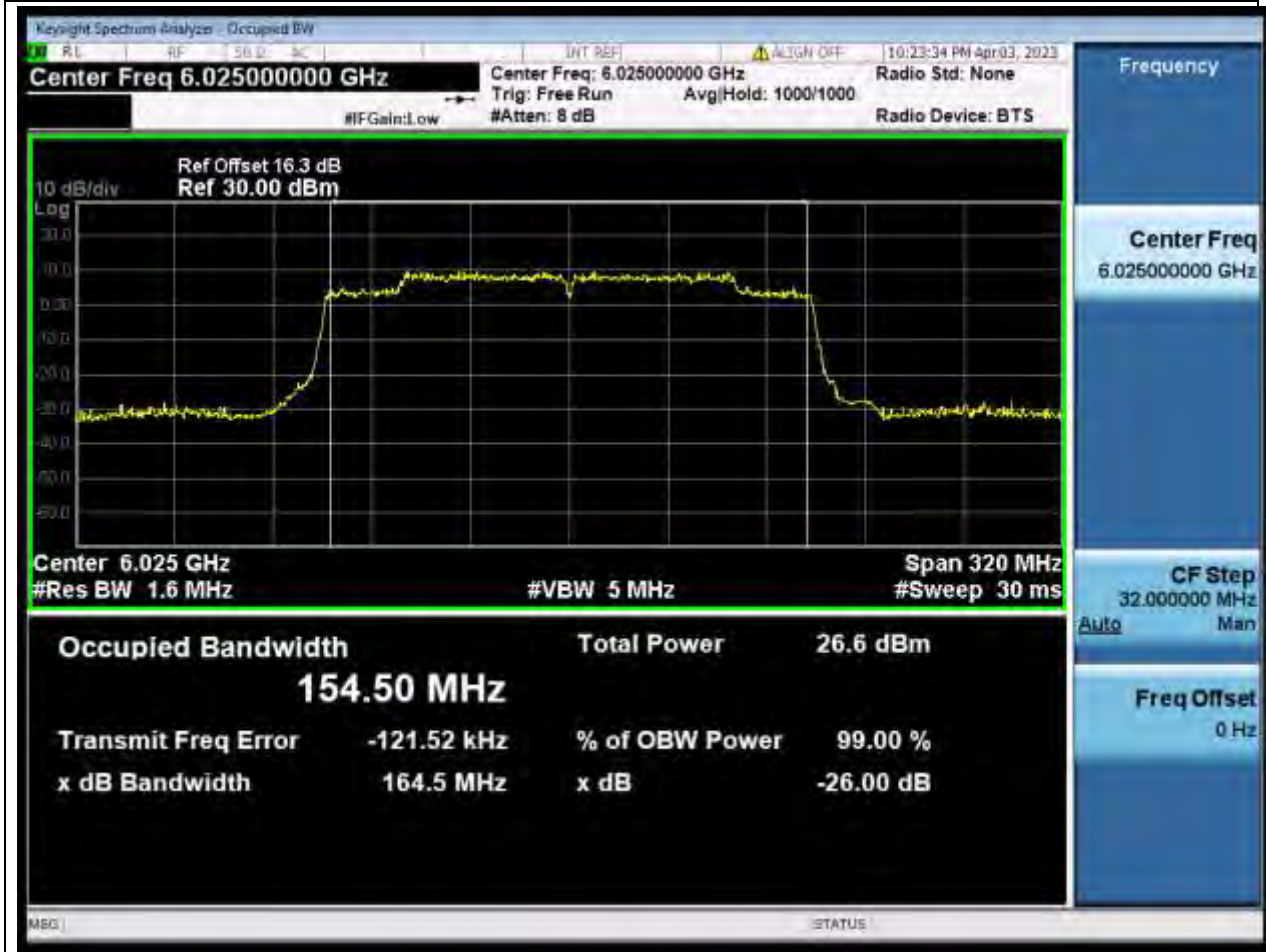

10. 802.11ax_160M_U-NII-5_CH15

10.3. A.2-26dB Bandwidth(NTNV)

Center Frequency (MHz)	XdB Down	RBW (MHz)	Detector	Limit (MHz)	XdB BandWidth (MHz)	Verdict
6025	26	1.6	Peak	0	164.546171	Unknow