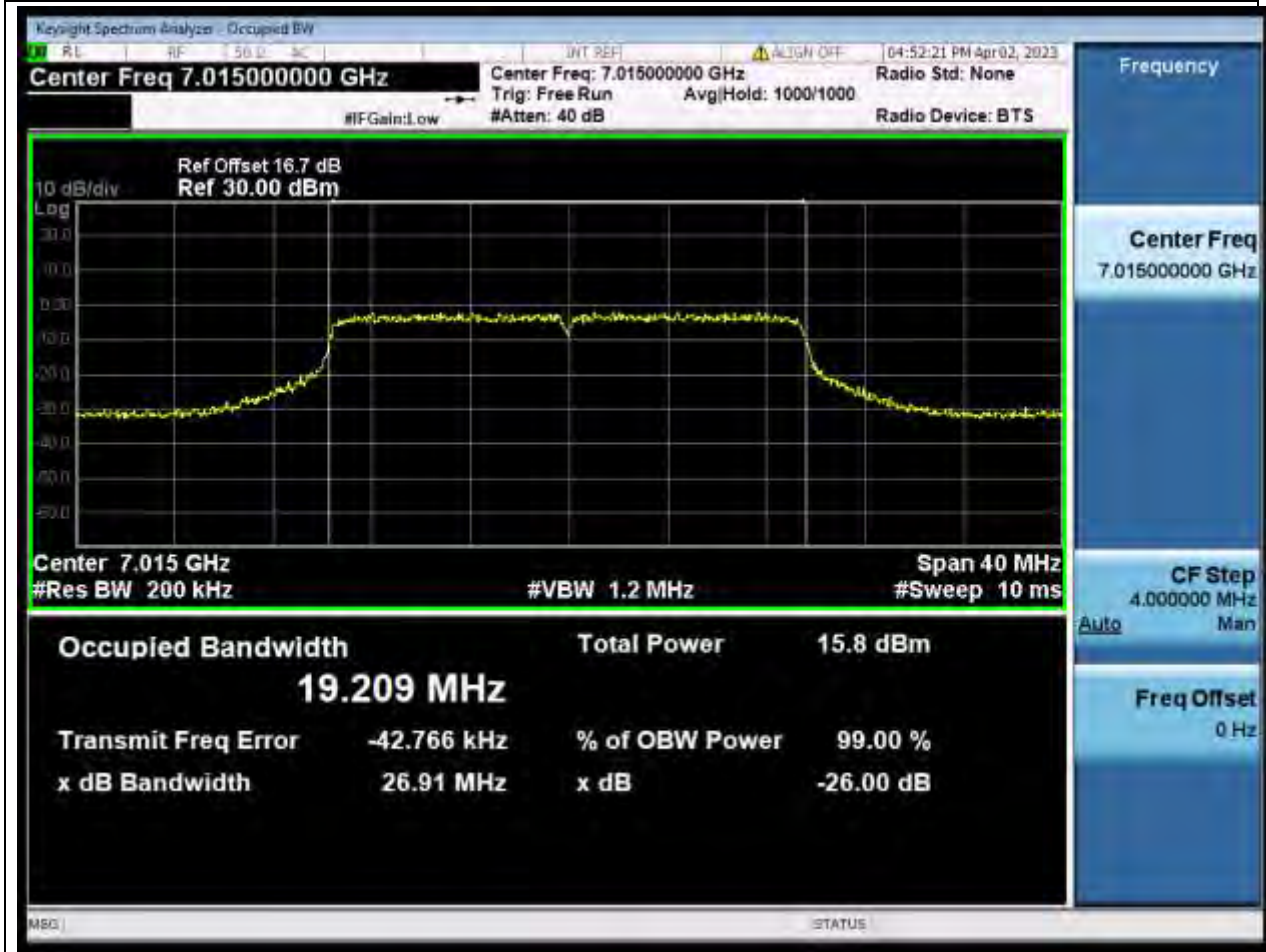

34. 802.11ax_20M_U-NII-8_CH213

34.1. A.2.2-99% Bandwidth(NTNV)

Center Frequency (MHz)	OBW Power (%)	RBW (MHz)	Detector	Limit (MHz)	OBW (MHz)	Verdict
7015	99	0.2	Peak	0	19.209151	Unknown