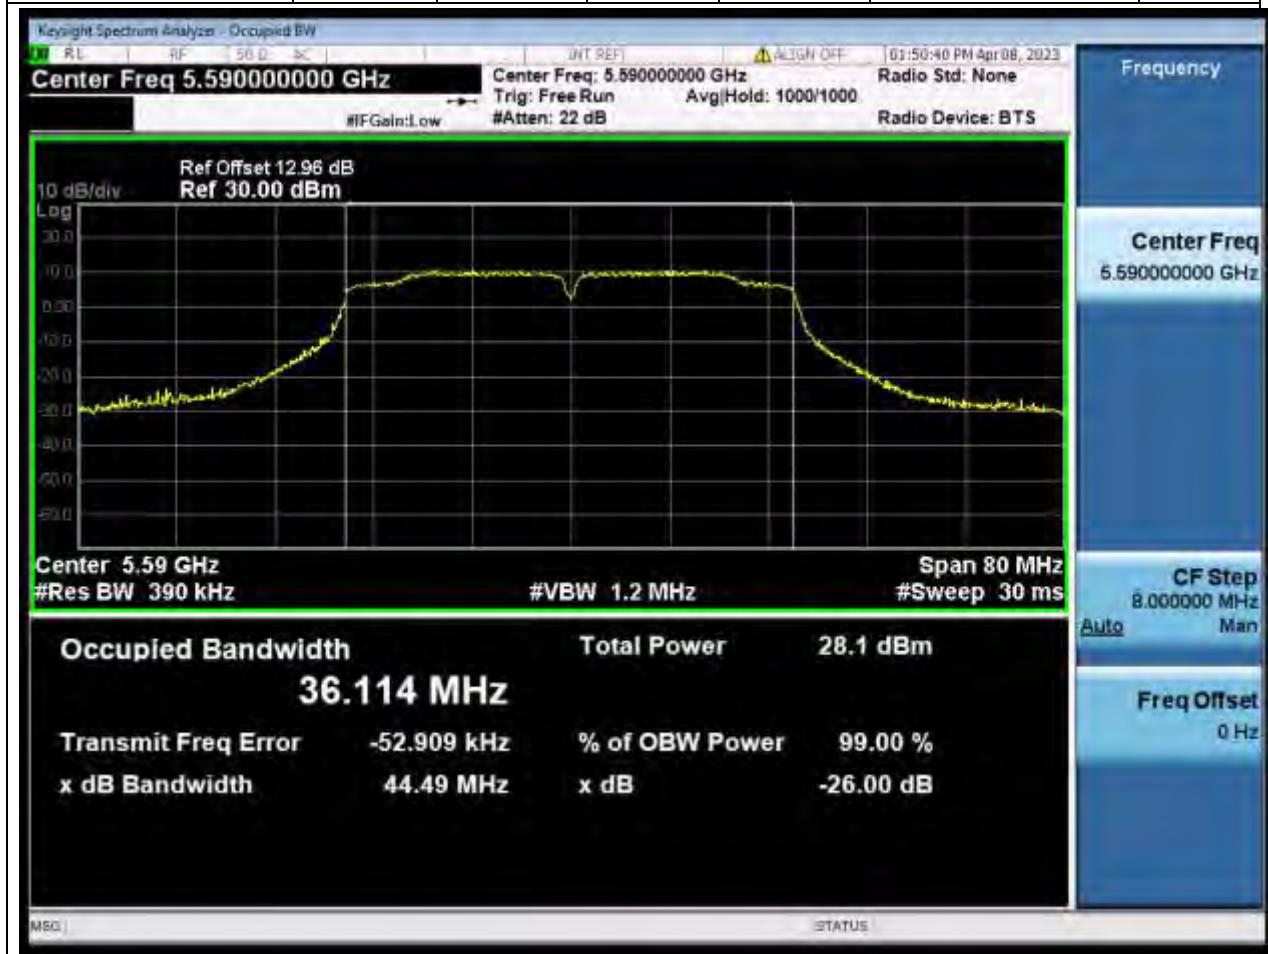

50. 802.11n_40M_U-NII-2C_M

50.1. A.2-26dB Bandwidth(NTNV)

Center Frequency (MHz)	XdB Down	RBW (MHz)	Detector	Limit (MHz)	XdB BandWidth (MHz)	Verdict
5590	26	0.39	Peak	0	44.493001	Unknow