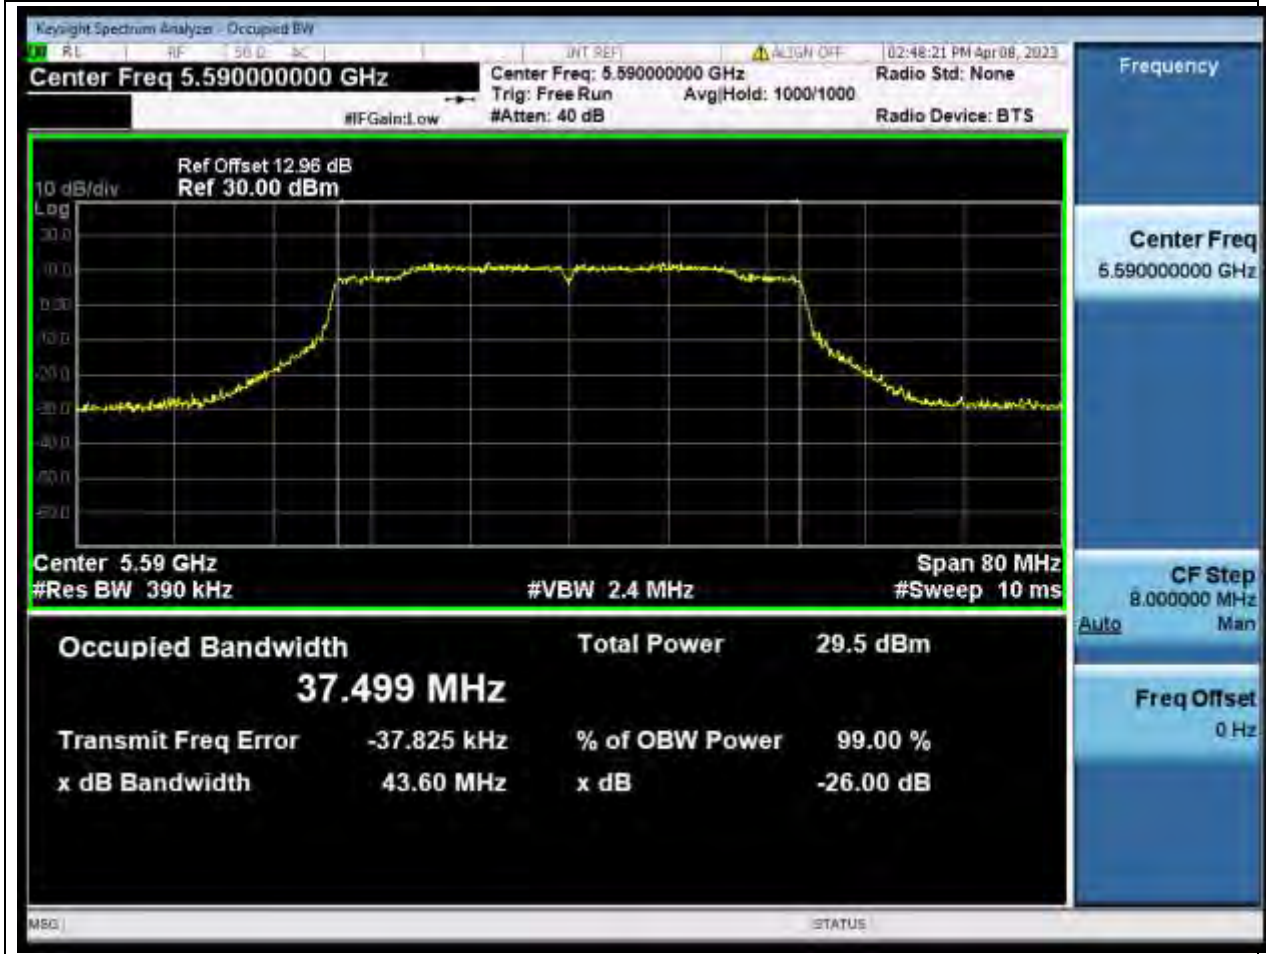

65. 802.11ax_40M_U-NII-2C_M

65.1. A.2.2-99% Bandwidth(NTNV)

Center Frequency (MHz)	OBW Power (%)	RBW (MHz)	Detector	Limit (MHz)	OBW (MHz)	Verdict
5590	99	0.39	Peak	0	37.498506	Unknown