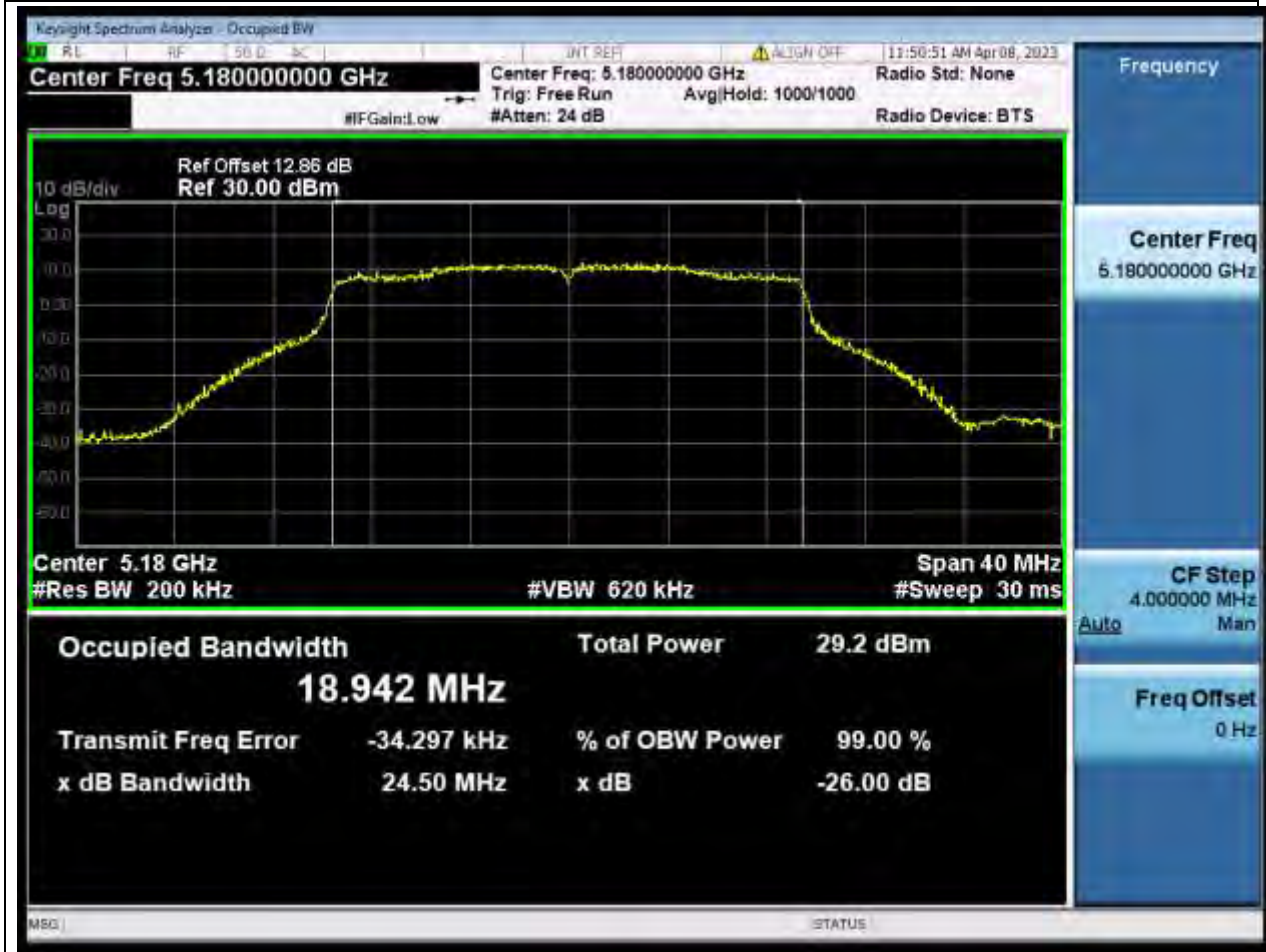

16. 802.11ax_20M_U-NII-1_L

16.1. A.2-26dB Bandwidth(NTNV)

Center Frequency (MHz)	XdB Down	RBW (MHz)	Detector	Limit (MHz)	XdB BandWidth (MHz)	Verdict
5180	26	0.2	Peak	0	24.501882	Unknow