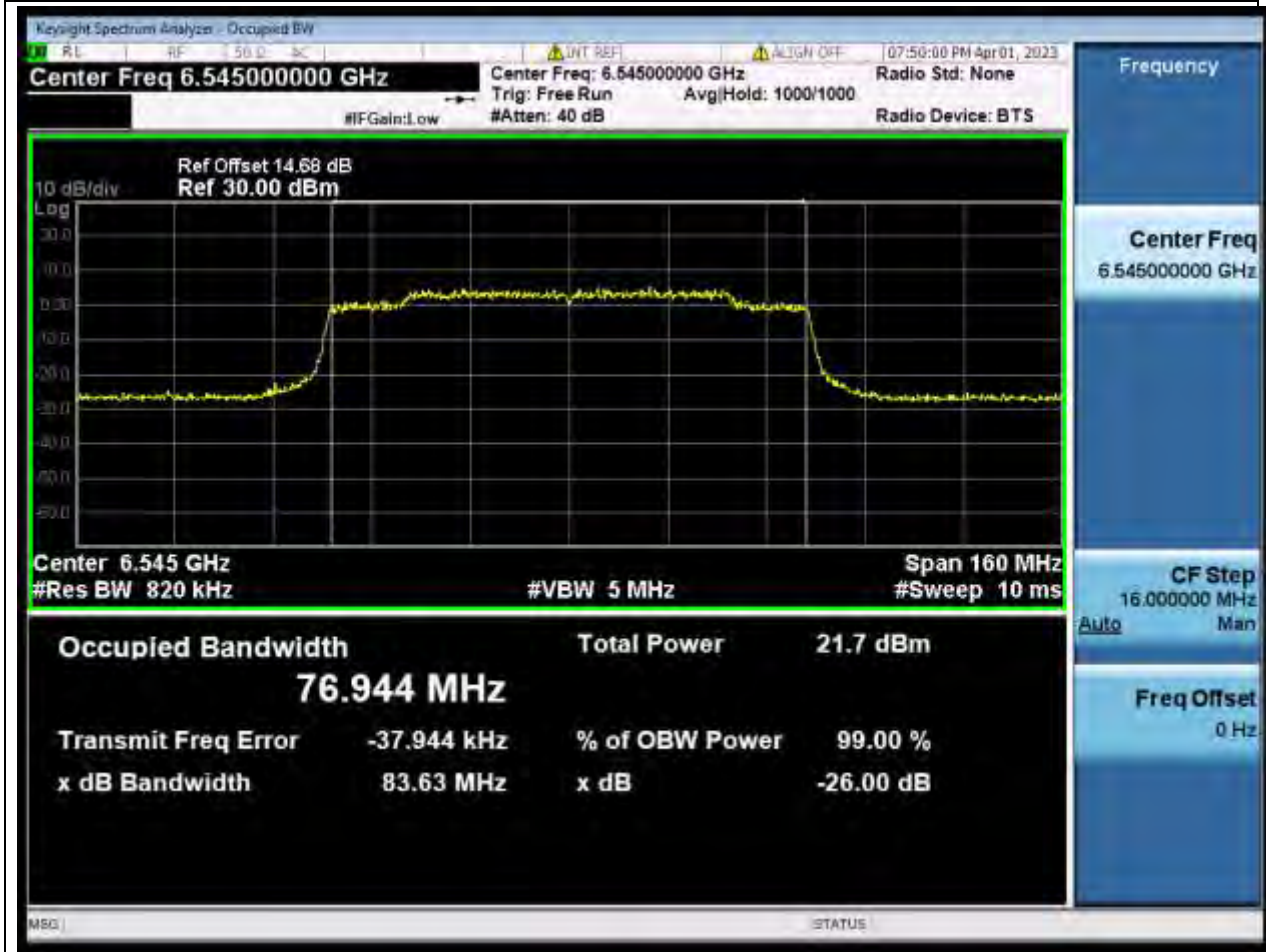

20. 802.11ax_80M_U-NII-6_CH119

20.1. A.2.2-99% Bandwidth(NTNV)

Center Frequency (MHz)	OBW Power (%)	RBW (MHz)	Detector	Limit (MHz)	OBW (MHz)	Verdict
6545	99	0.82	Peak	0	76.94362	Unknown