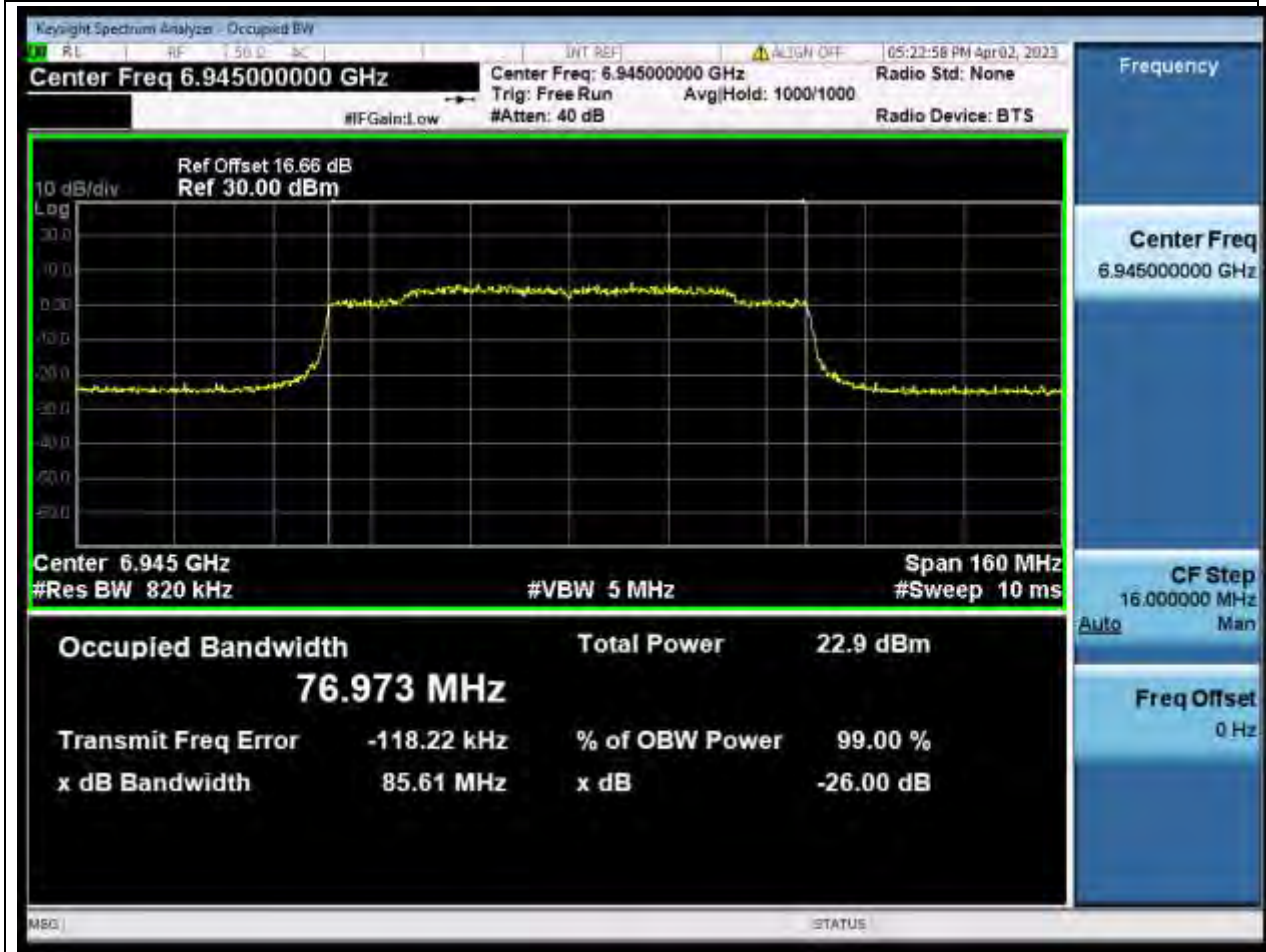

41. 802.11ax_80M_U-NII-8_CH199

41.1. A.2.2-99% Bandwidth(NTNV)

Center Frequency (MHz)	OBW Power (%)	RBW (MHz)	Detector	Limit (MHz)	OBW (MHz)	Verdict
6945	99	0.82	Peak	0	76.973185	Unknown