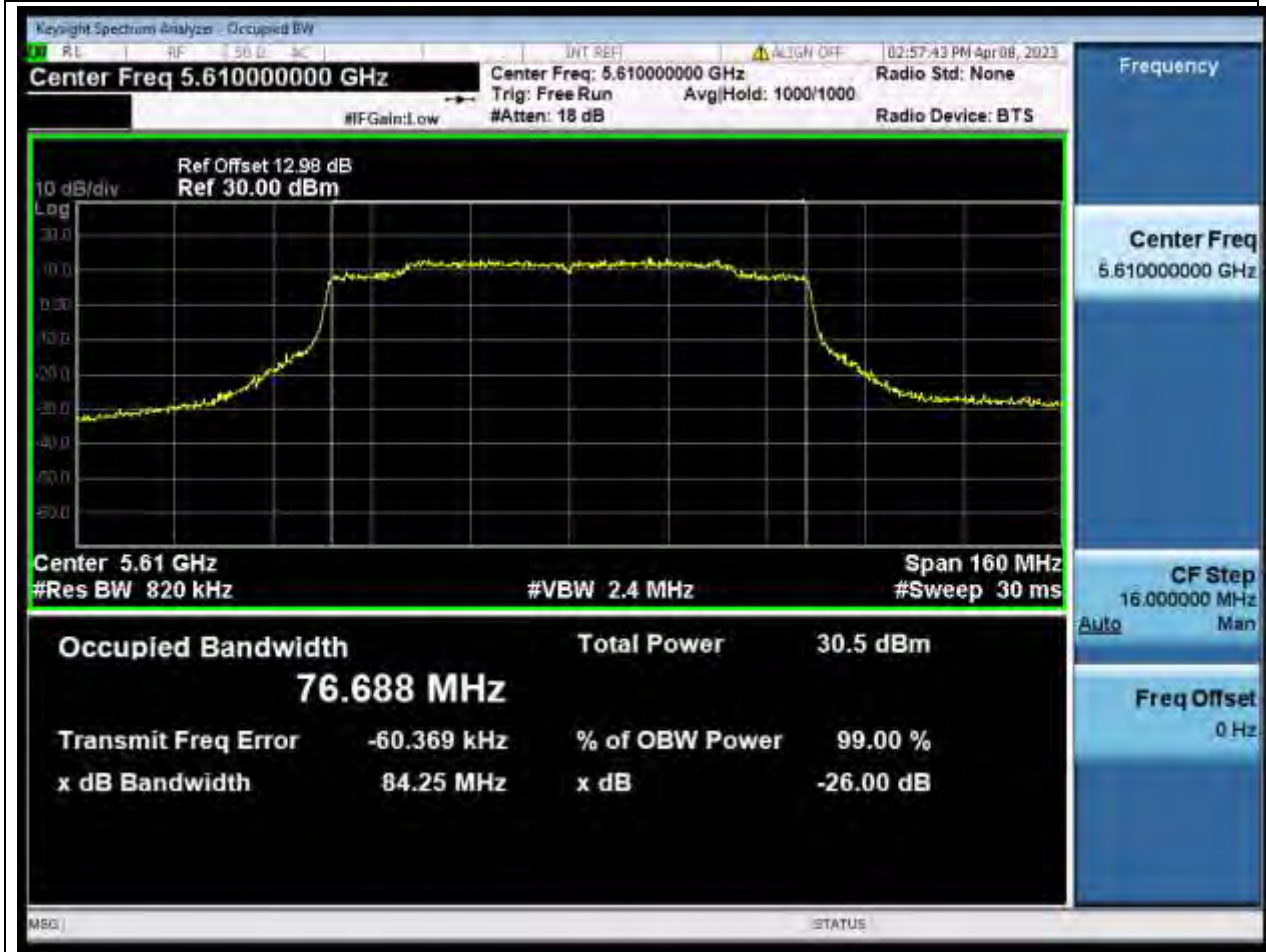

68. 802.11ax_80M_U-NII-2C_M

68.1. A.2-26dB Bandwidth(NTNV)

Center Frequency (MHz)	XdB Down	RBW (MHz)	Detector	Limit (MHz)	XdB BandWidth (MHz)	Verdict
5610	26	0.82	Peak	0	84.252314	Unknow