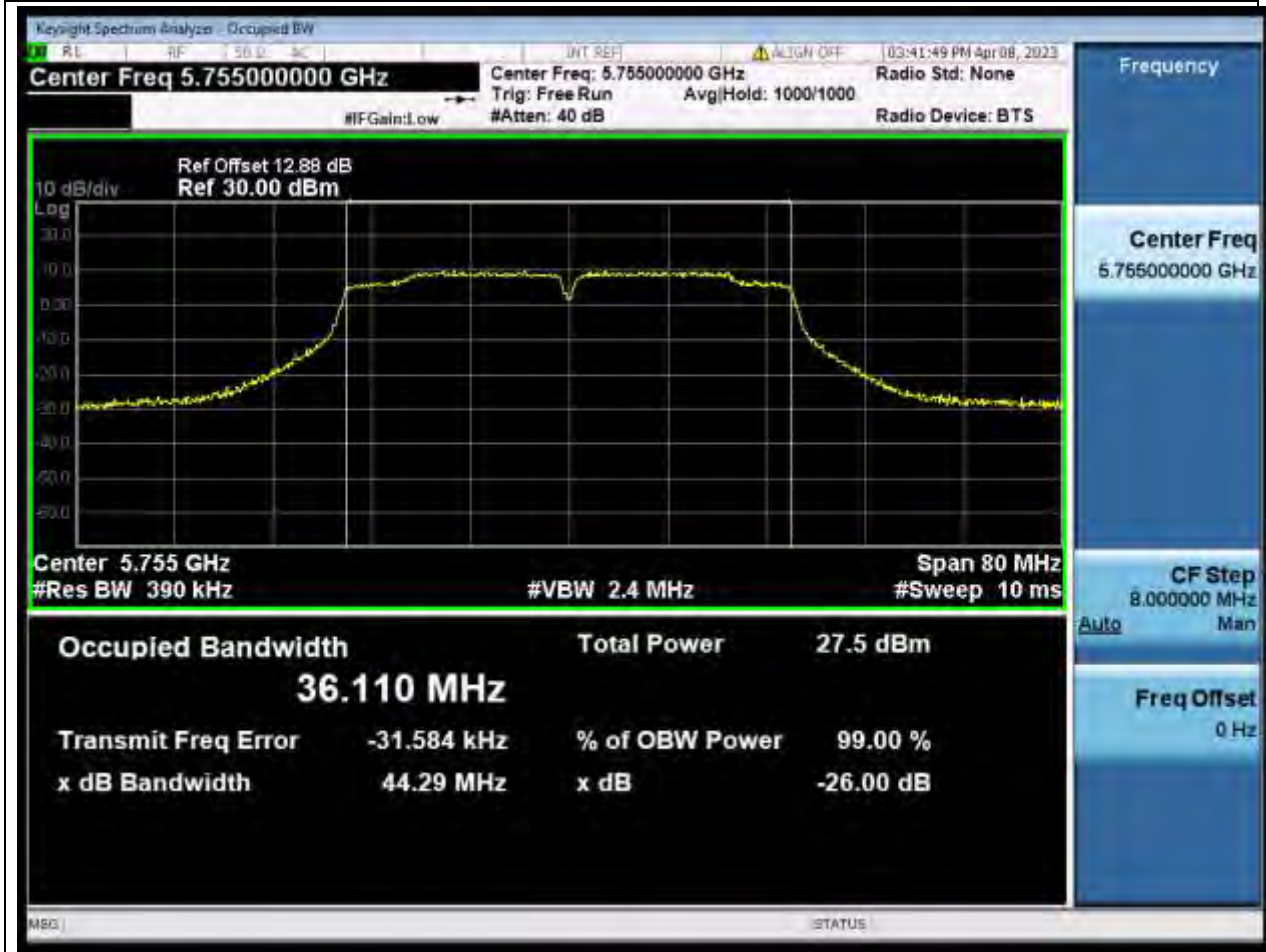

81. 802.11ac_40M_U-NII-3_L

81.1. A.2.2-99% Bandwidth(NTNV)

Center Frequency (MHz)	OBW Power (%)	RBW (MHz)	Detector	Limit (MHz)	OBW (MHz)	Verdict
5755	99	0.39	Peak	0	36.110313	Unknown