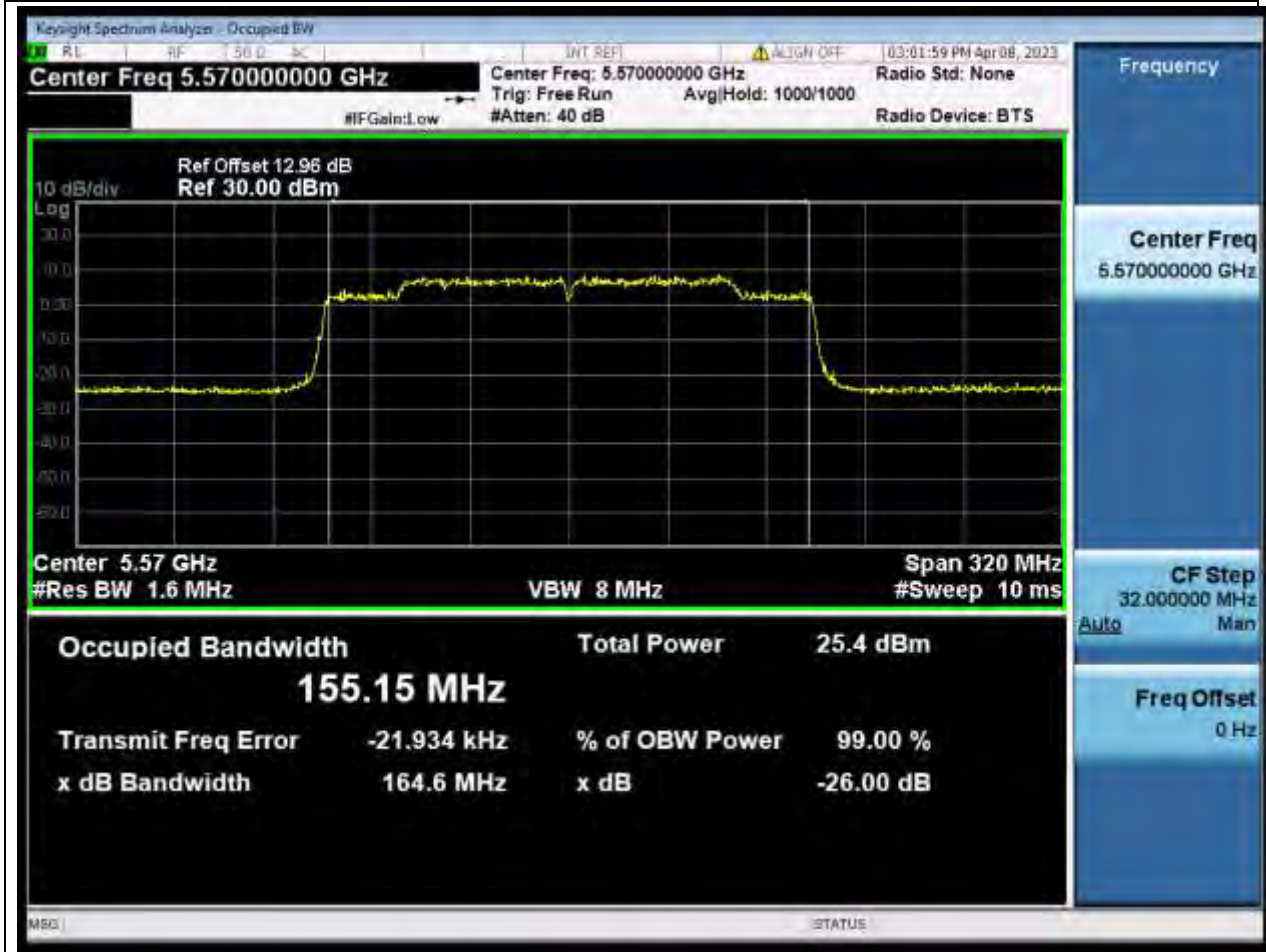

69. 802.11ax_160M_U-NII-2C_M

69.1. A.2.2-99% Bandwidth(NTNV)

Center Frequency (MHz)	OBW Power (%)	RBW (MHz)	Detector	Limit (MHz)	OBW (MHz)	Verdict
5570	99	1.6	Peak	0	155.146422	Unknown