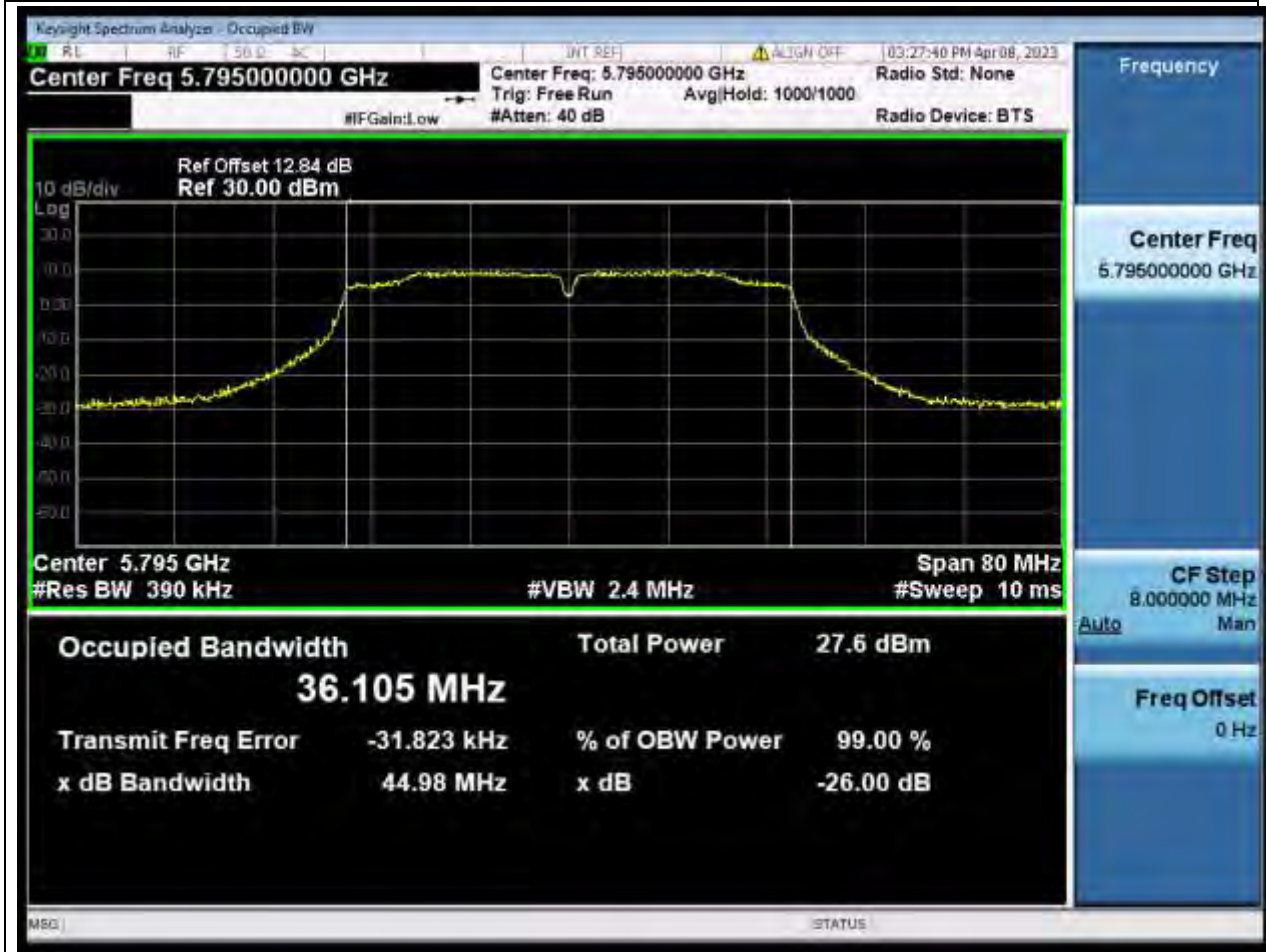

77. 802.11n_40M_U-NII-3_H

77.1. A.2.2-99% Bandwidth(NTNV)

Center Frequency (MHz)	OBW Power (%)	RBW (MHz)	Detector	Limit (MHz)	OBW (MHz)	Verdict
5795	99	0.39	Peak	0	36.105385	Unknown