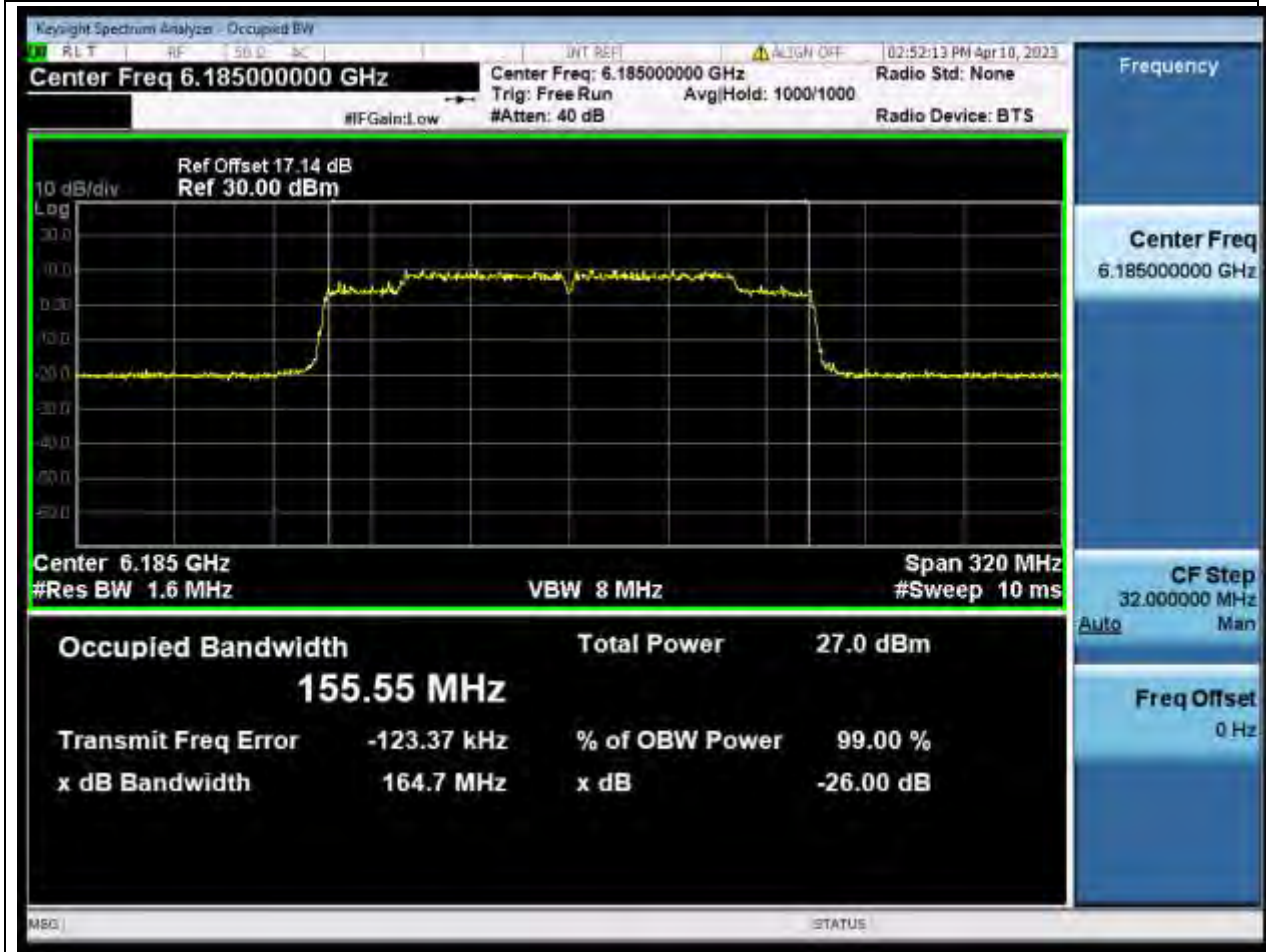

11. 802.11ax_160M_U-NII-5_CH47

11.3. A.2.2-99% Bandwidth(NTNV)

Center Frequency (MHz)	OBW Power (%)	RBW (MHz)	Detector	Limit (MHz)	OBW (MHz)	Verdict
6185	99	1.6	Peak	0	155.54916	Unknown