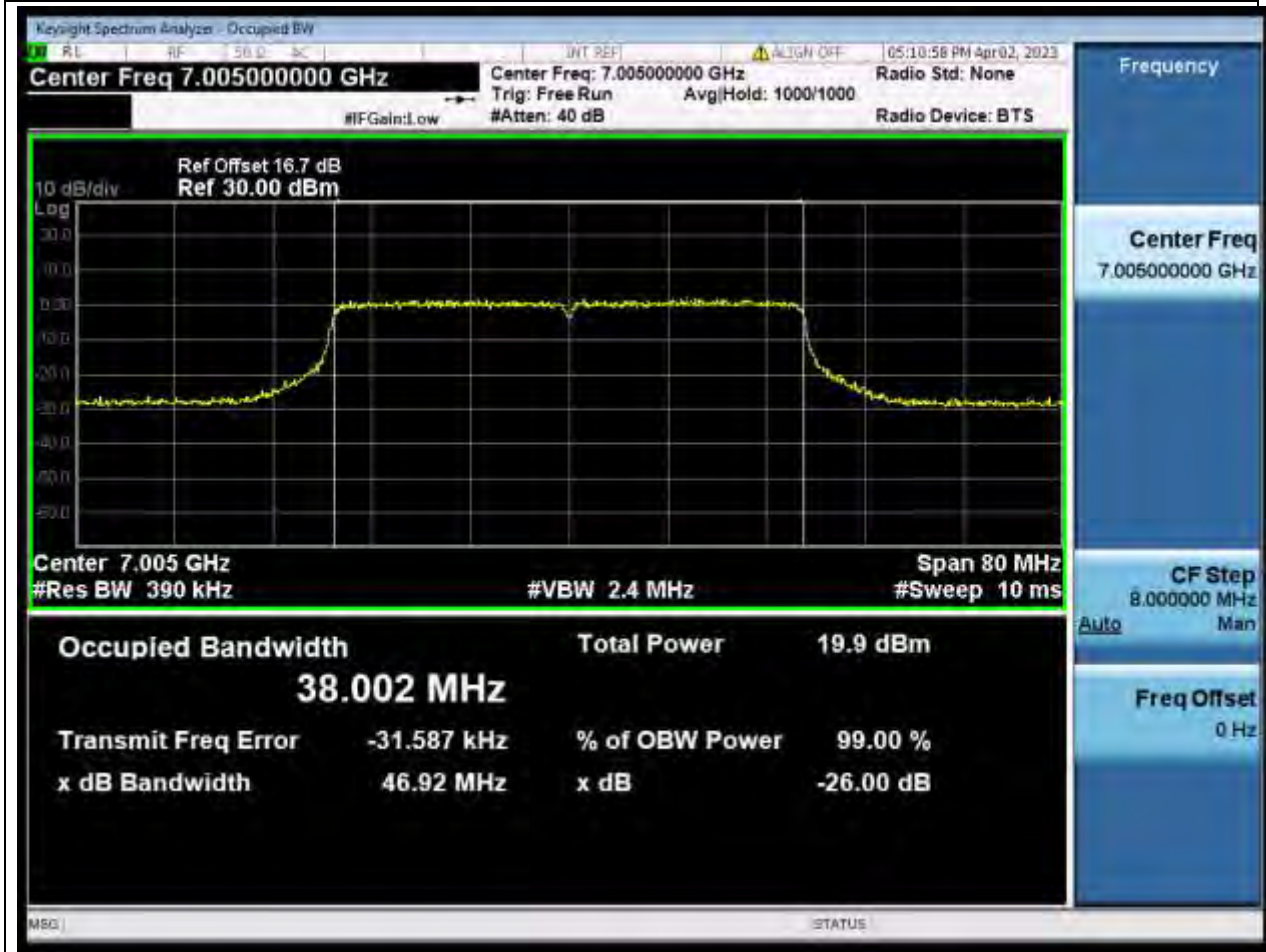

38. 802.11ax_40M_U-NII-8_CH211

38.1. A.2.2-99% Bandwidth(NTNV)

Center Frequency (MHz)	OBW Power (%)	RBW (MHz)	Detector	Limit (MHz)	OBW (MHz)	Verdict
7005	99	0.39	Peak	0	38.001698	Unknown