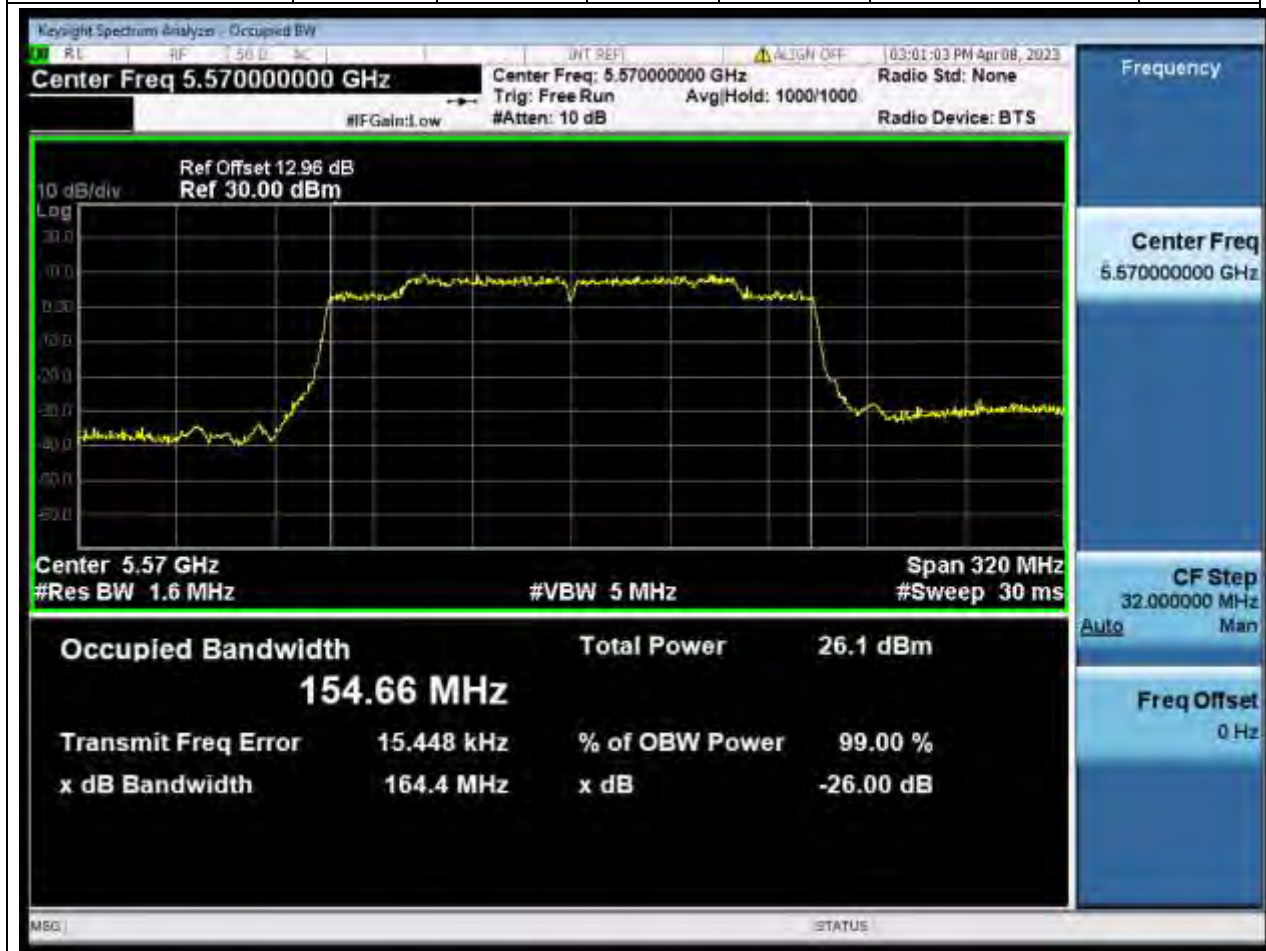

69. 802.11ax_160M_U-NII-2C_M

69.1. A.2-26dB Bandwidth(NTNV)

Center Frequency (MHz)	XdB Down	RBW (MHz)	Detector	Limit (MHz)	XdB BandWidth (MHz)	Verdict
5570	26	1.6	Peak	0	164.402455	Unknow