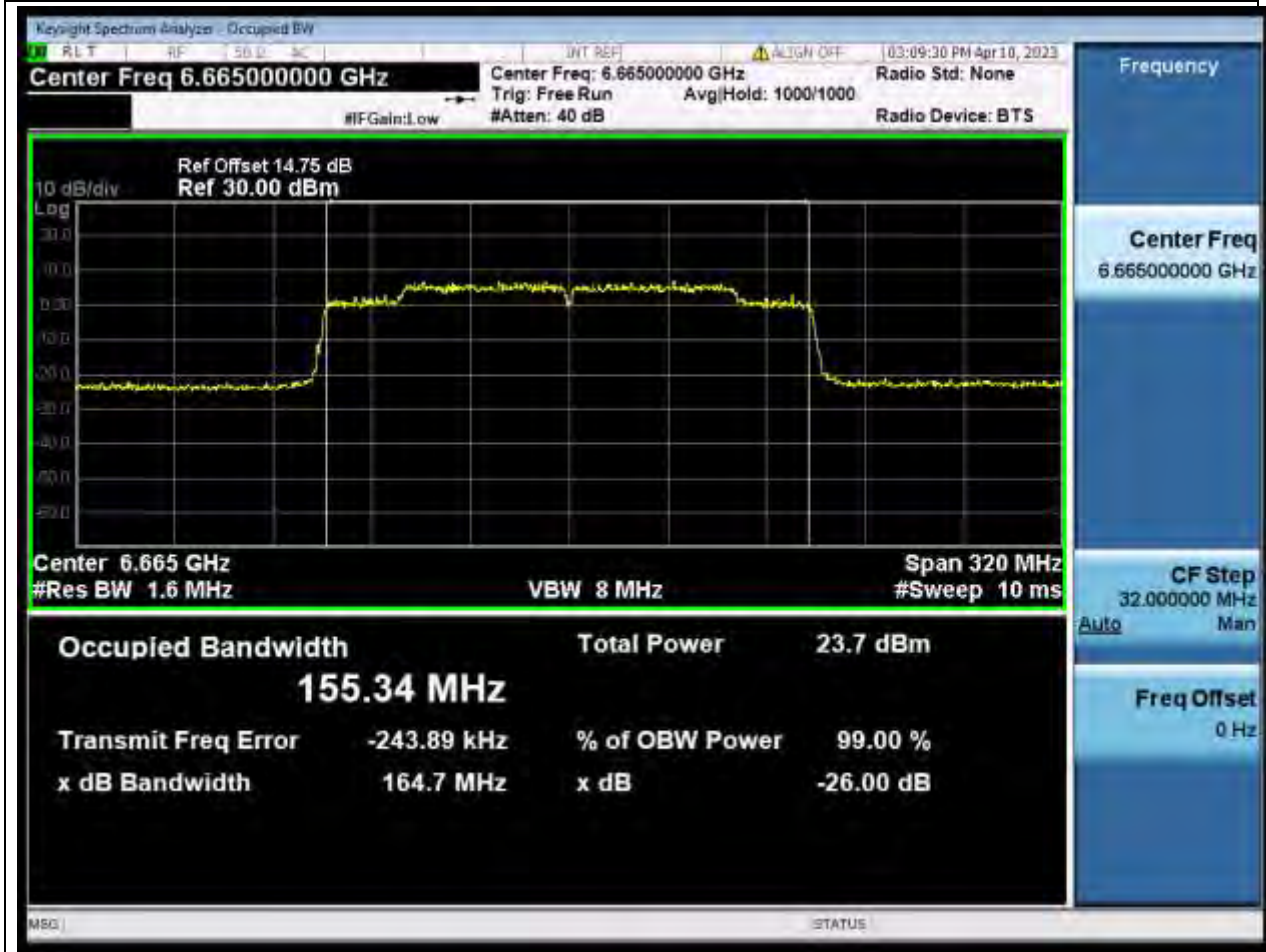

31. 802.11ax_160M_U-NII-7_CH143

31.4. A.2.2-99% Bandwidth(NTNV)

Center Frequency (MHz)	OBW Power (%)	RBW (MHz)	Detector	Limit (MHz)	OBW (MHz)	Verdict
6665	99	1.6	Peak	0	155.343128	Unknown