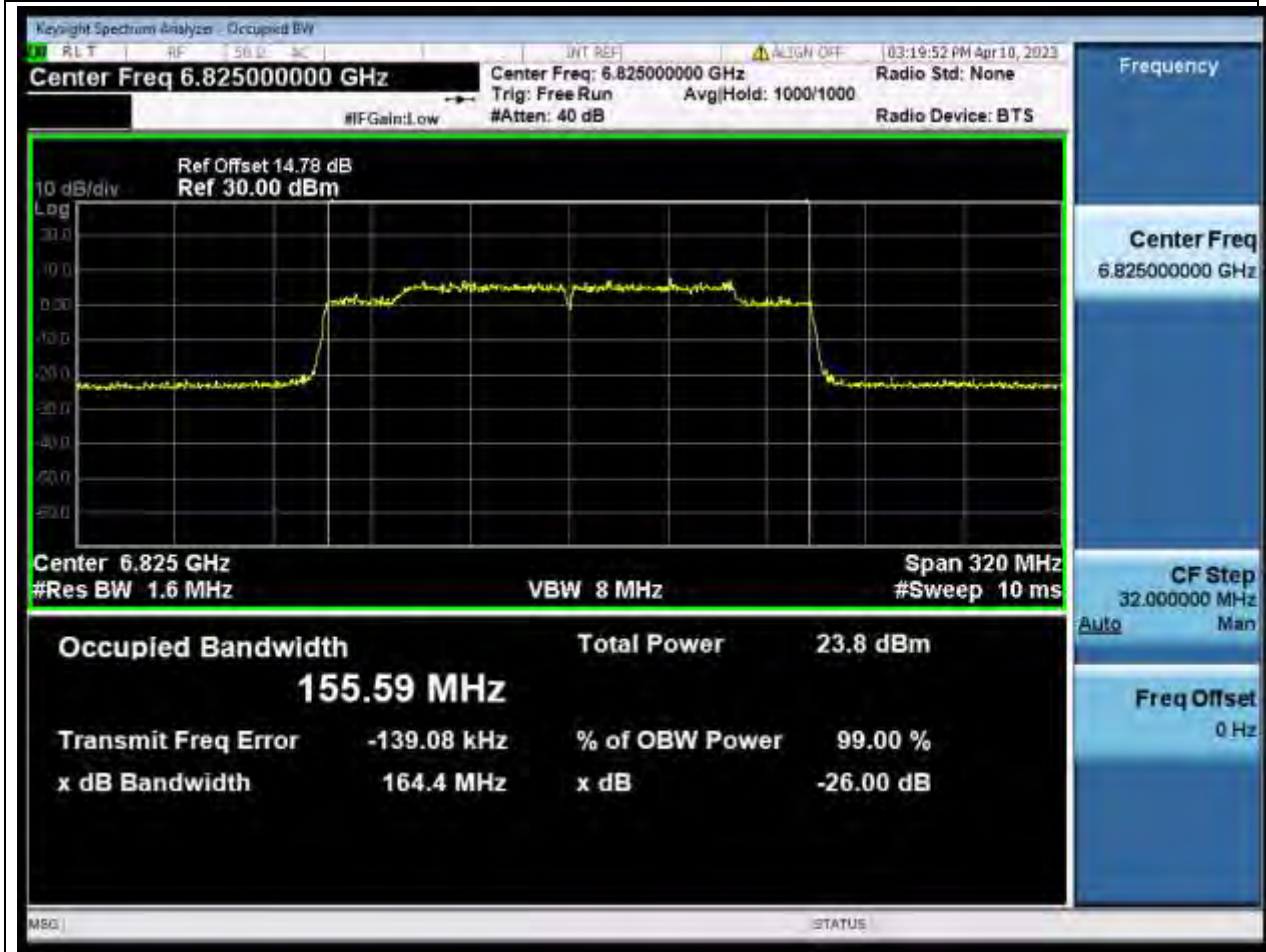

32. 802.11ax_160M_U-NII-7_CH175

32.3. A.2.2-99% Bandwidth(NTNV)

Center Frequency (MHz)	OBW Power (%)	RBW (MHz)	Detector	Limit (MHz)	OBW (MHz)	Verdict
6825	99	1.6	Peak	0	155.585677	Unknown