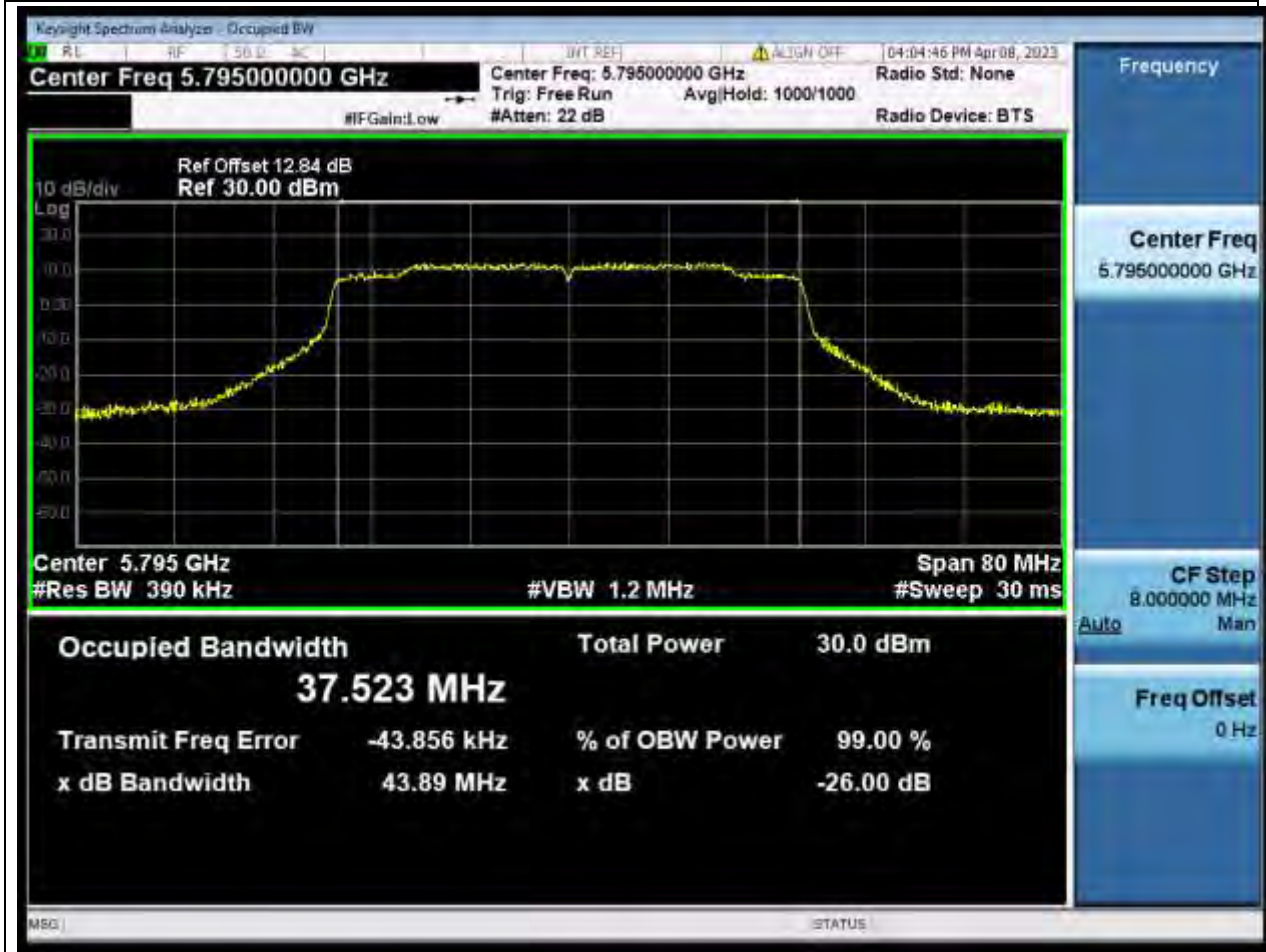

88. 802.11ax_40M_U-NII-3_H

88.1. A.2-26dB Bandwidth(NTNV)

Center Frequency (MHz)	XdB Down	RBW (MHz)	Detector	Limit (MHz)	XdB BandWidth (MHz)	Verdict
5795	26	0.39	Peak	0	43.89462	Unknow