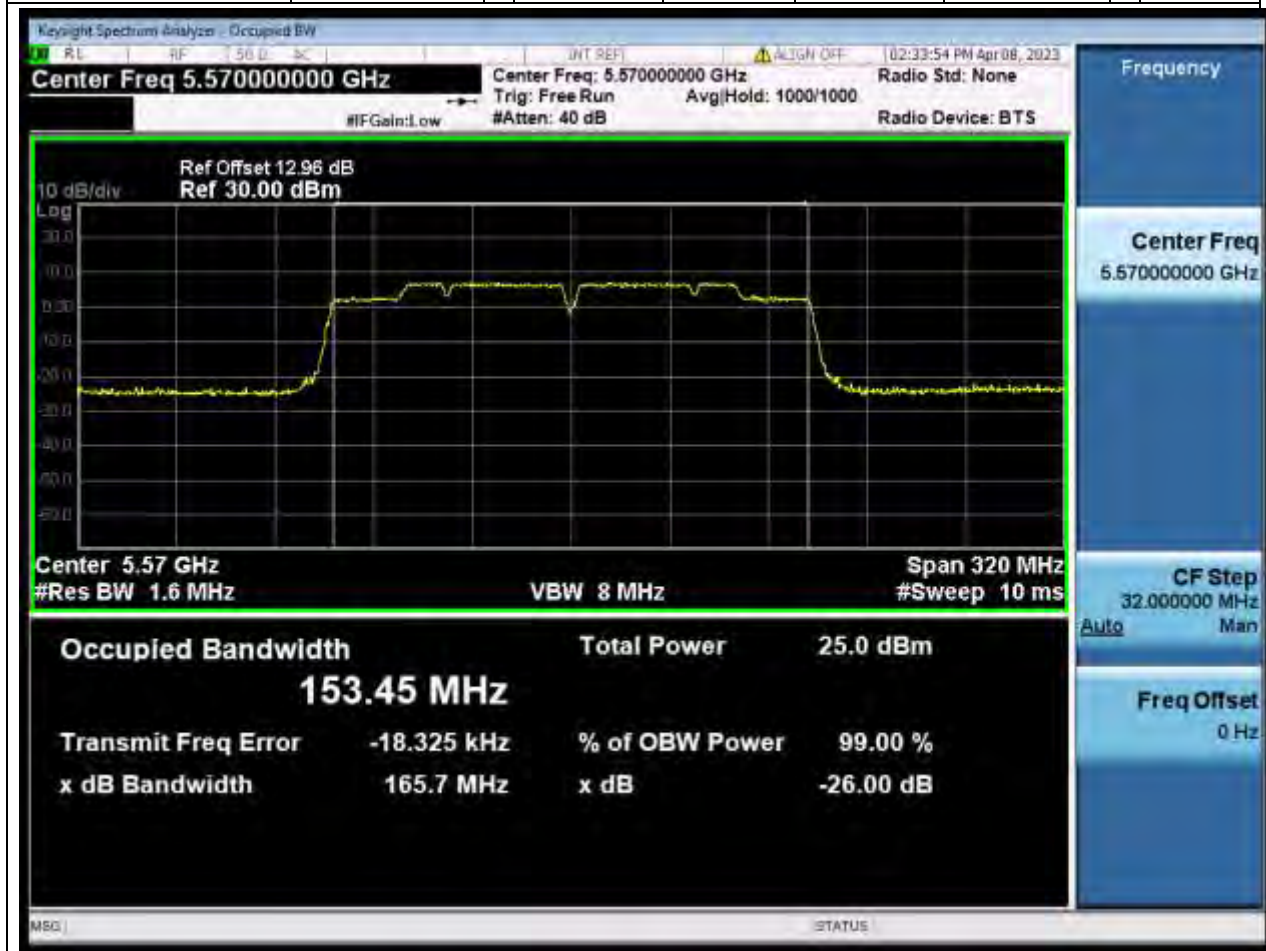

60. 802.11ac_160M_U-NII-2C_M

60.1. A.2.2-99% Bandwidth(NTNV)

Center Frequency (MHz)	OBW Power (%)	RBW (MHz)	Detector	Limit (MHz)	OBW (MHz)	Verdict
5570	99	1.6	Peak	0	153.446105	Unknown