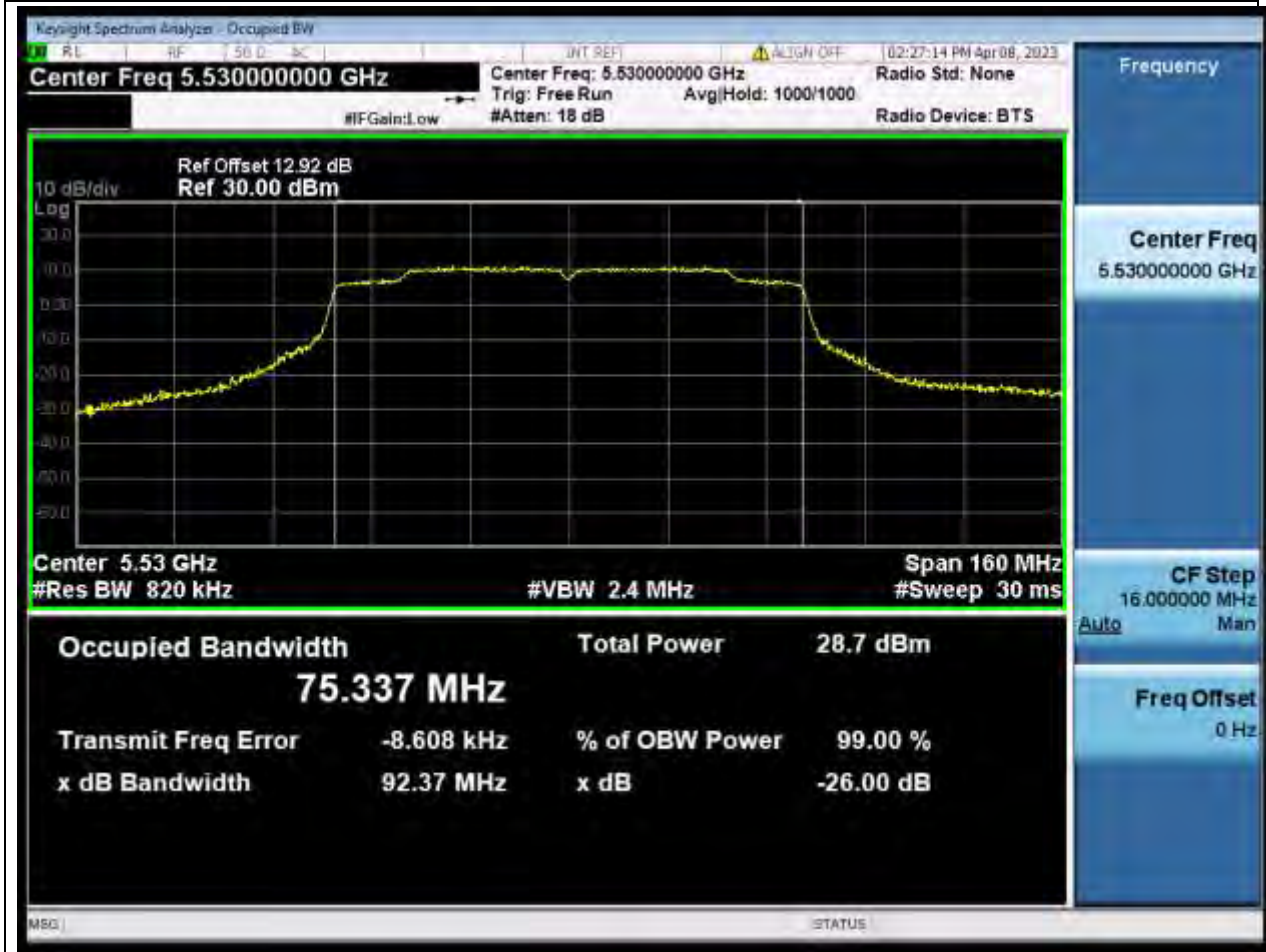

58. 802.11ac_80M_U-NII-2C_L

58.1. A.2-26dB Bandwidth(NTNV)

Center Frequency (MHz)	XdB Down	RBW (MHz)	Detector	Limit (MHz)	XdB BandWidth (MHz)	Verdict
5530	26	0.82	Peak	0	92.373636	Unknow