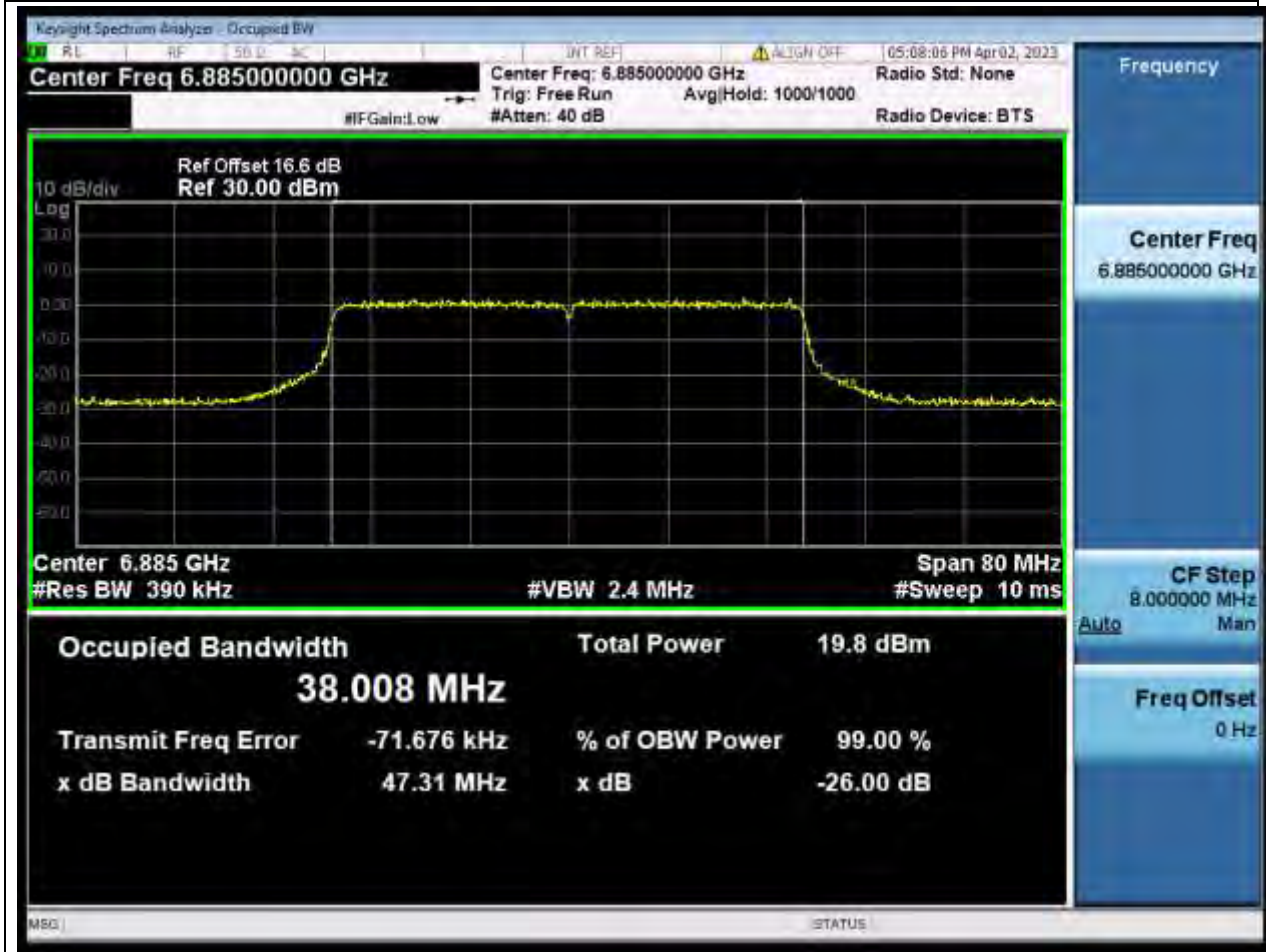

37. 802.11ax_40M_U-NII-8_CH187

37.1. A.2.2-99% Bandwidth(NTNV)

Center Frequency (MHz)	OBW Power (%)	RBW (MHz)	Detector	Limit (MHz)	OBW (MHz)	Verdict
6885	99	0.39	Peak	0	38.007854	Unknown