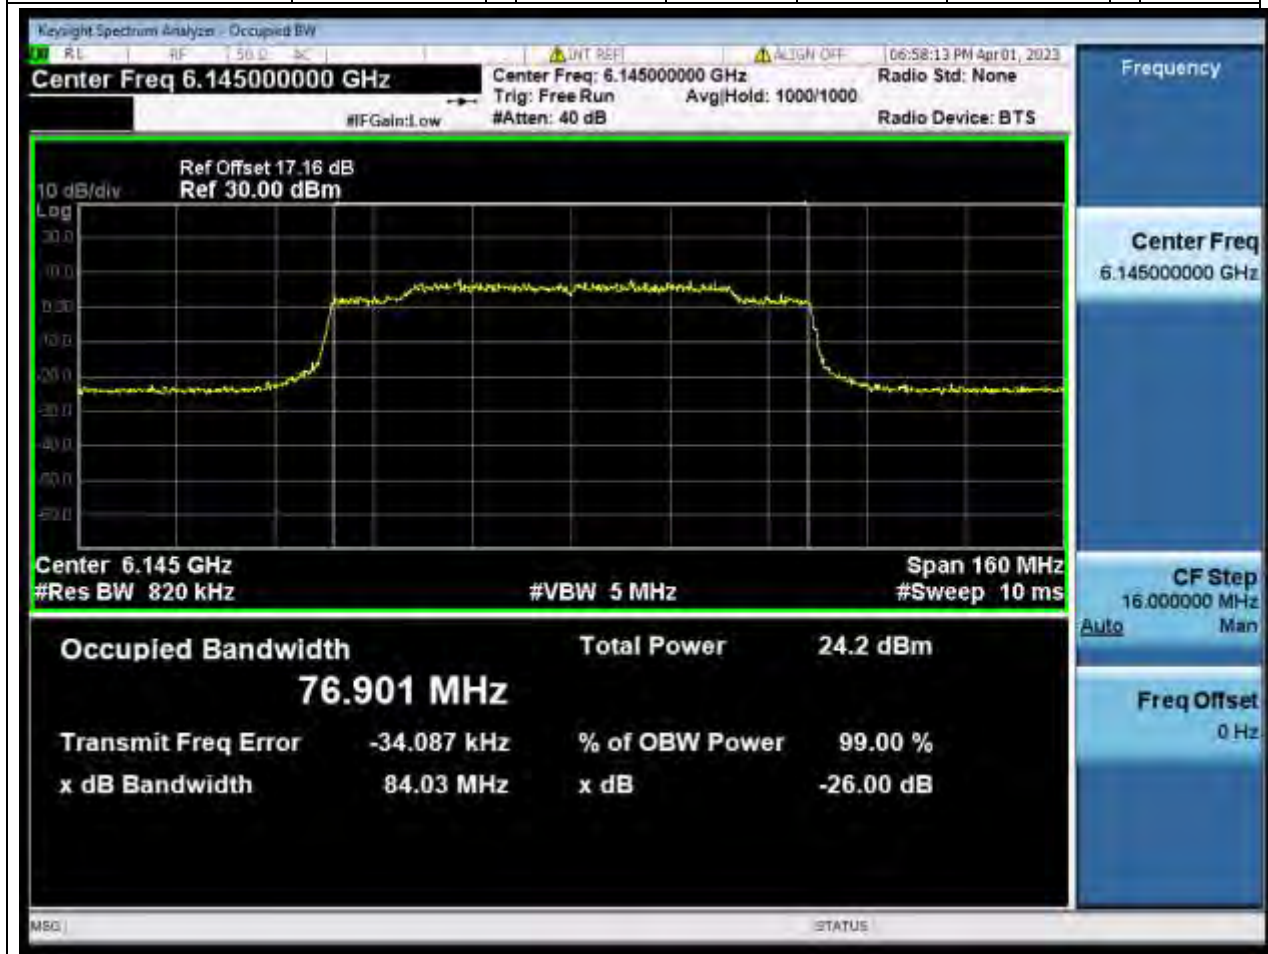

8. 802.11ax_80M_U-NII-5_CH39

8.1. A.2.2-99% Bandwidth(NTNV)

Center Frequency (MHz)	OBW Power (%)	RBW (MHz)	Detector	Limit (MHz)	OBW (MHz)	Verdict
6145	99	0.82	Peak	0	76.900534	Unknown