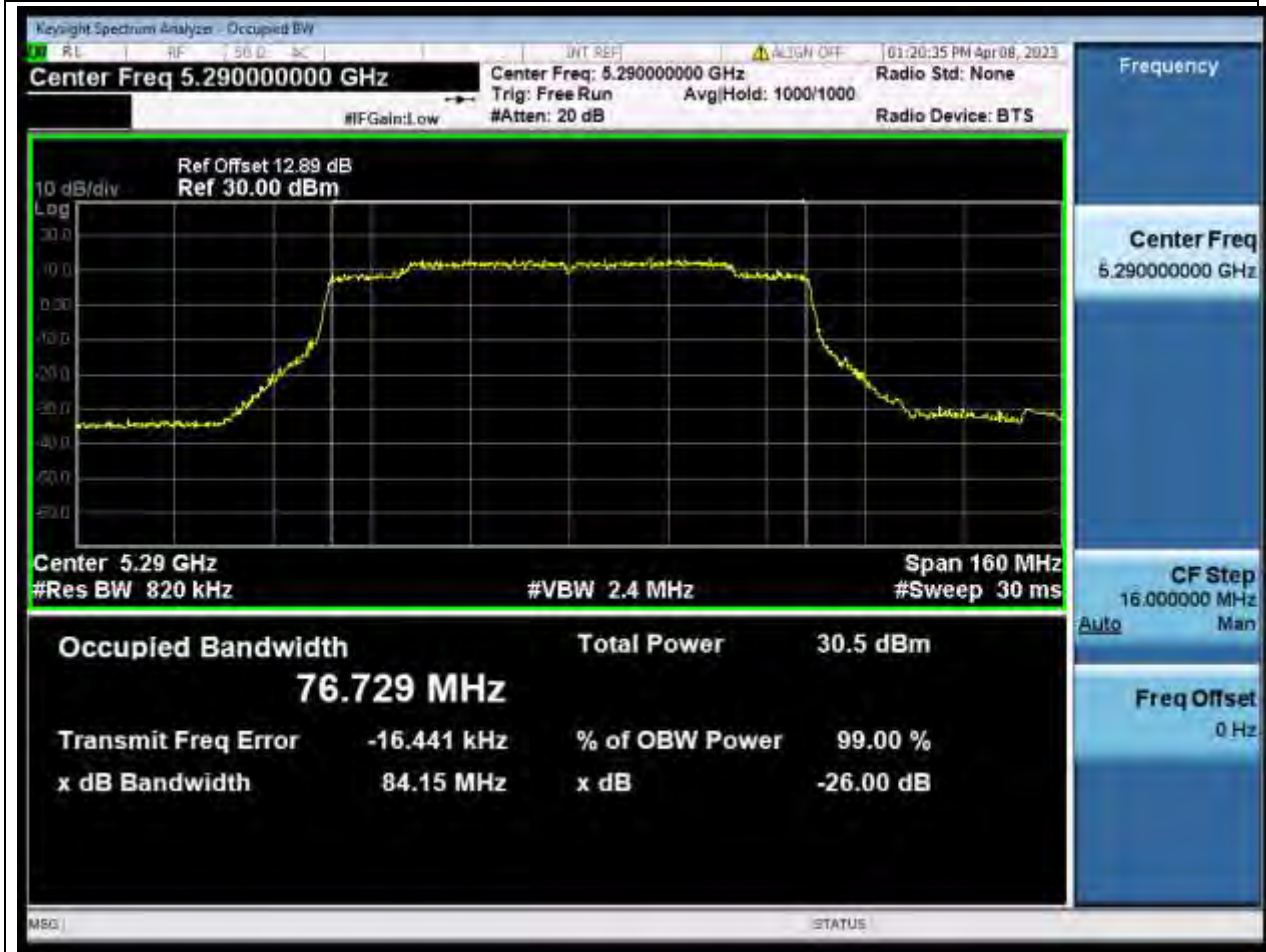

42. 802.11ax_80M_U-NII-2A_M

42.1. A.2-26dB Bandwidth(NTNV)

Center Frequency (MHz)	XdB Down	RBW (MHz)	Detector	Limit (MHz)	XdB BandWidth (MHz)	Verdict
5290	26	0.82	Peak	0	84.145635	Unknow