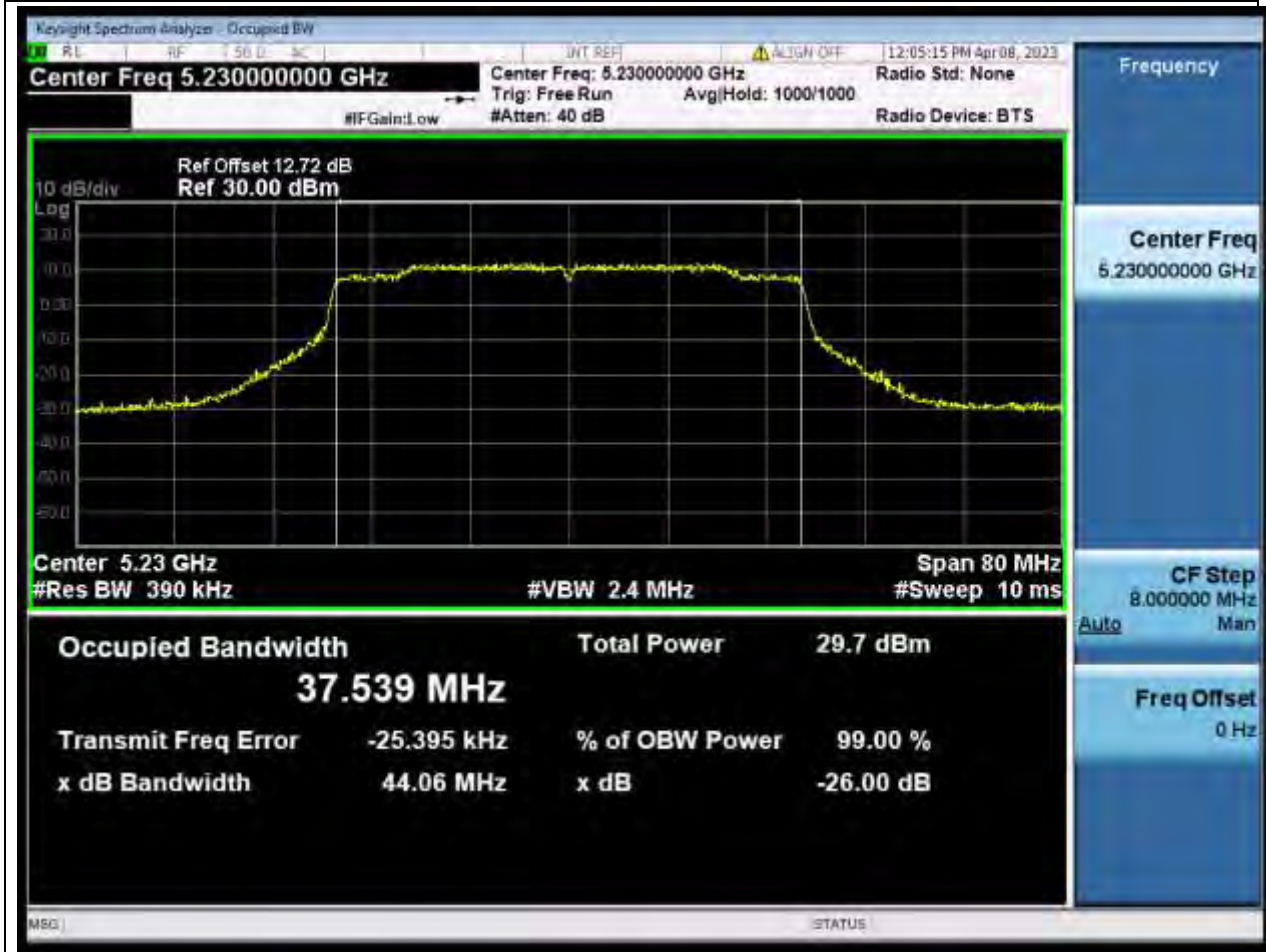

20. 802.11ax_40M_U-NII-1_H

20.1. A.2.2-99% Bandwidth(NTNV)

Center Frequency (MHz)	OBW Power (%)	RBW (MHz)	Detector	Limit (MHz)	OBW (MHz)	Verdict
5230	99	0.39	Peak	0	37.538949	Unknown