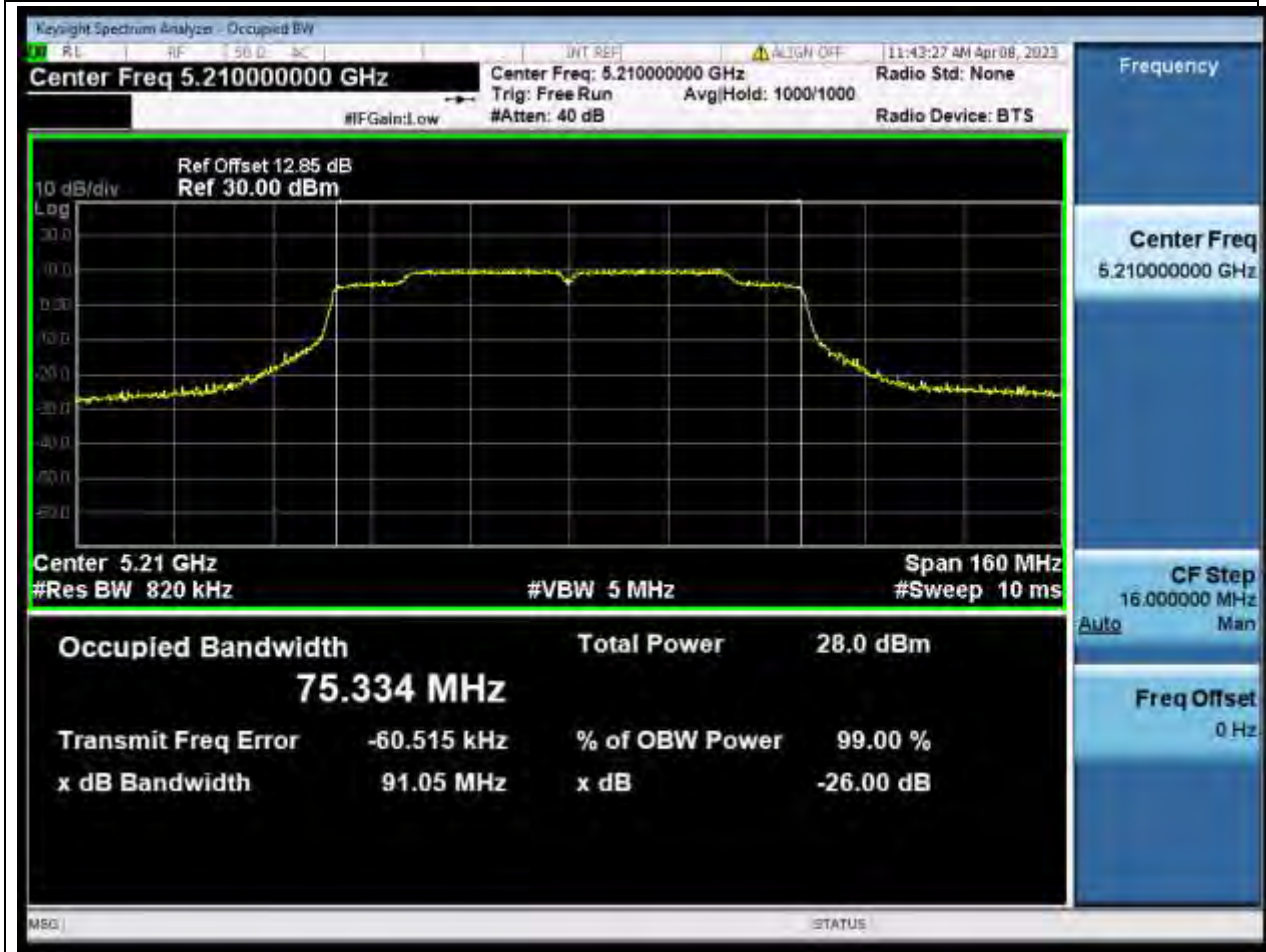

14. 802.11ac_80M_U-NII-1_M

14.1. A.2.2-99% Bandwidth(NTNV)

Center Frequency (MHz)	OBW Power (%)	RBW (MHz)	Detector	Limit (MHz)	OBW (MHz)	Verdict
5210	99	0.82	Peak	0	75.334318	Unknown