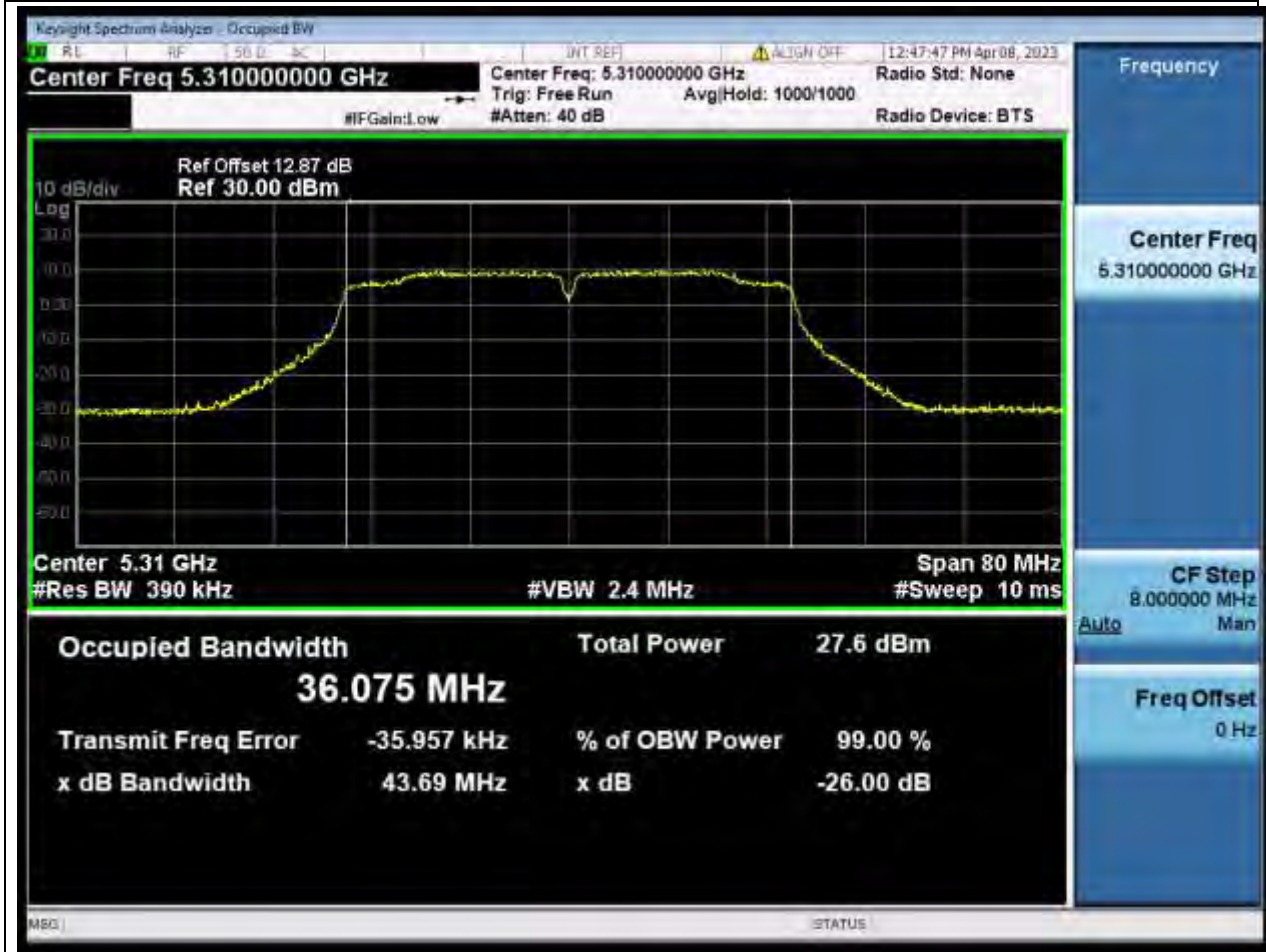

30. 802.11n_40M_U-NII-2A_H

30.1. A.2.2-99% Bandwidth(NTNV)

Center Frequency (MHz)	OBW Power (%)	RBW (MHz)	Detector	Limit (MHz)	OBW (MHz)	Verdict
5310	99	0.39	Peak	0	36.074539	Unknown