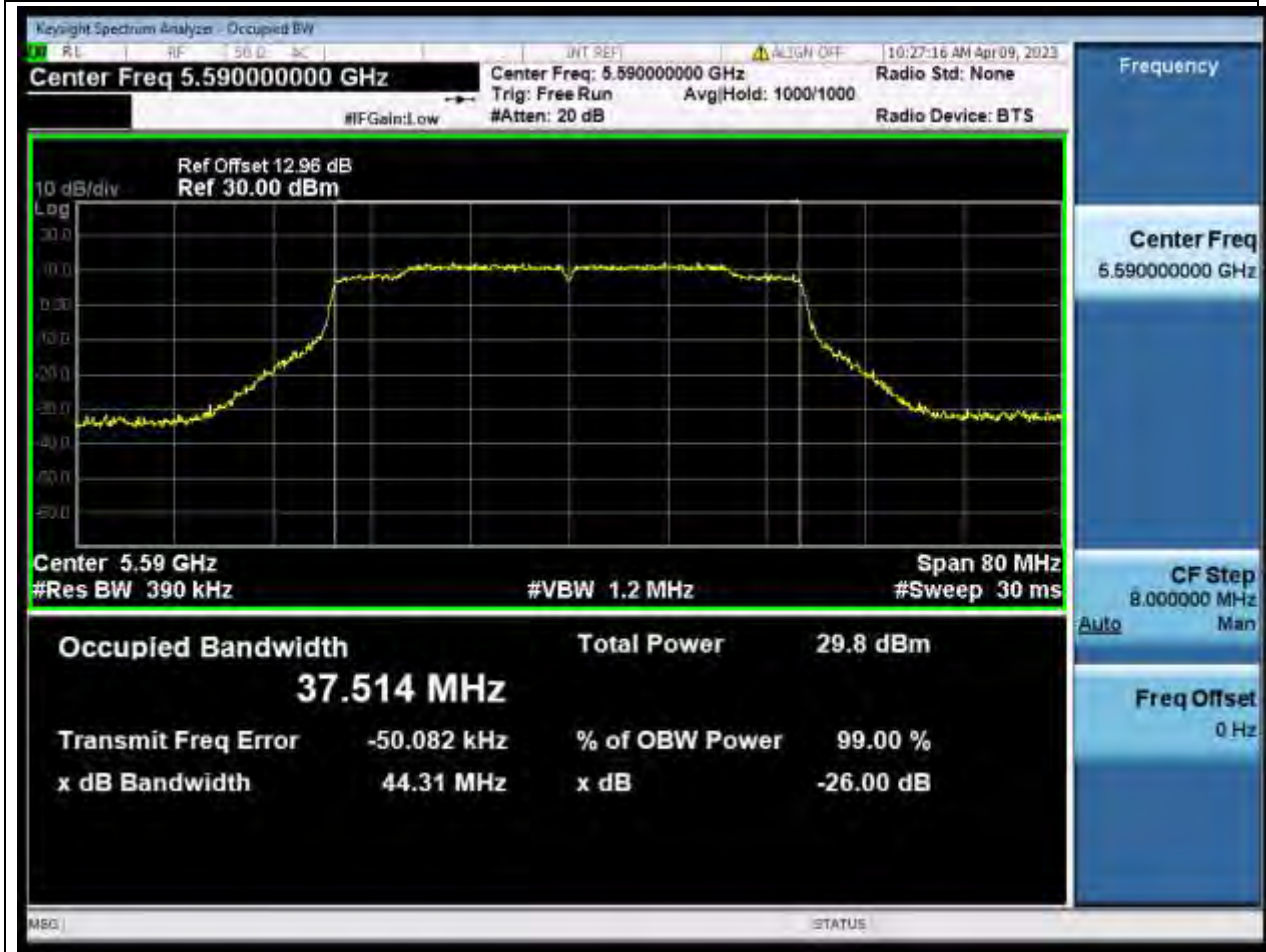

65. 802.11ax_40M_U-NII-2C_M

65.1. A.2-26dB Bandwidth(NTNV)

Center Frequency (MHz)	XdB Down	RBW (MHz)	Detector	Limit (MHz)	XdB BandWidth (MHz)	Verdict
5590	26	0.39	Peak	0	44.305706	Unknow