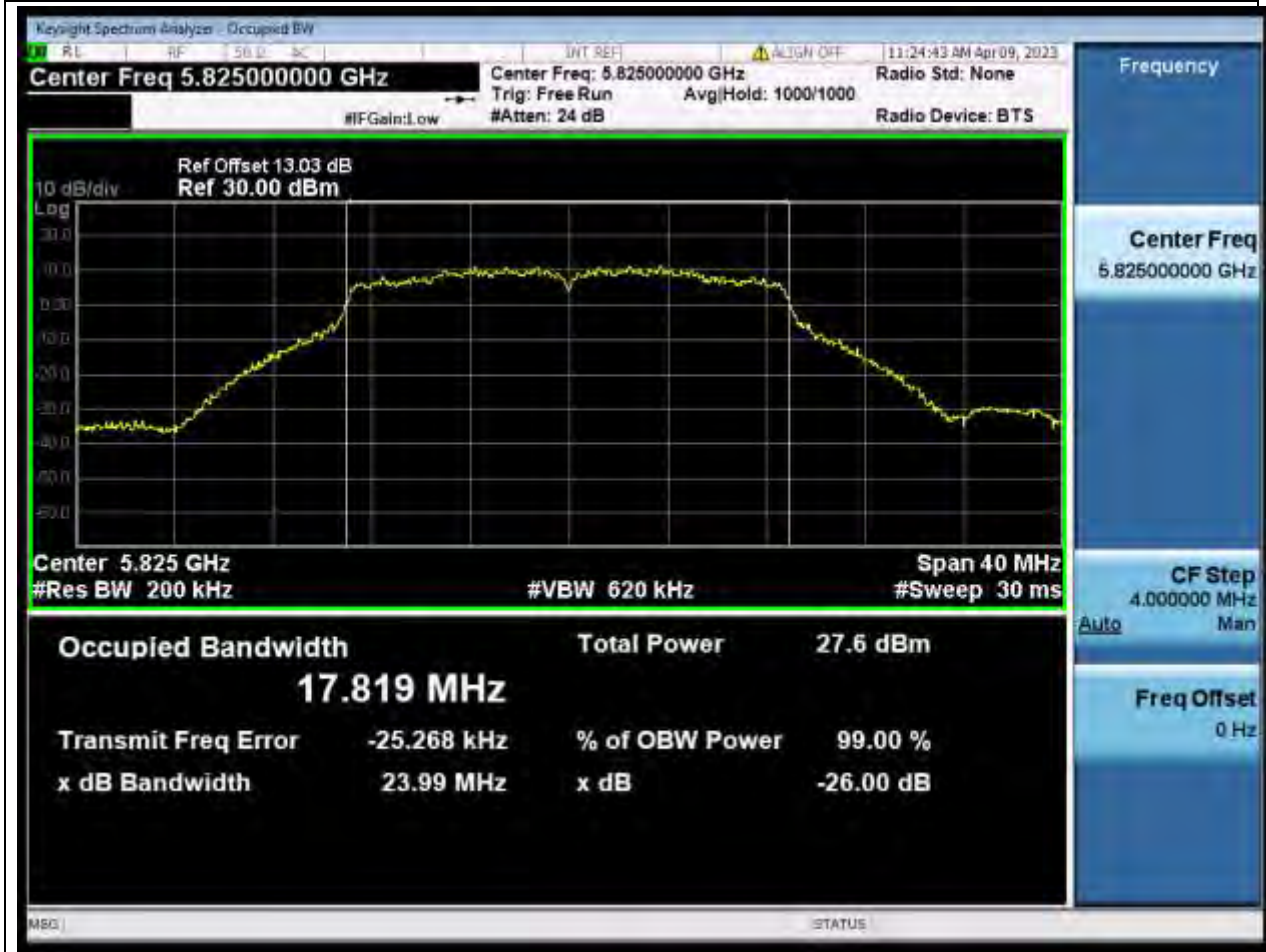

80. 802.11ac_20M_U-NII-3_H

80.1. A.2-26dB Bandwidth(NTNV)

Center Frequency (MHz)	XdB Down	RBW (MHz)	Detector	Limit (MHz)	XdB BandWidth (MHz)	Verdict
5825	26	0.2	Peak	0	23.991912	Unknow