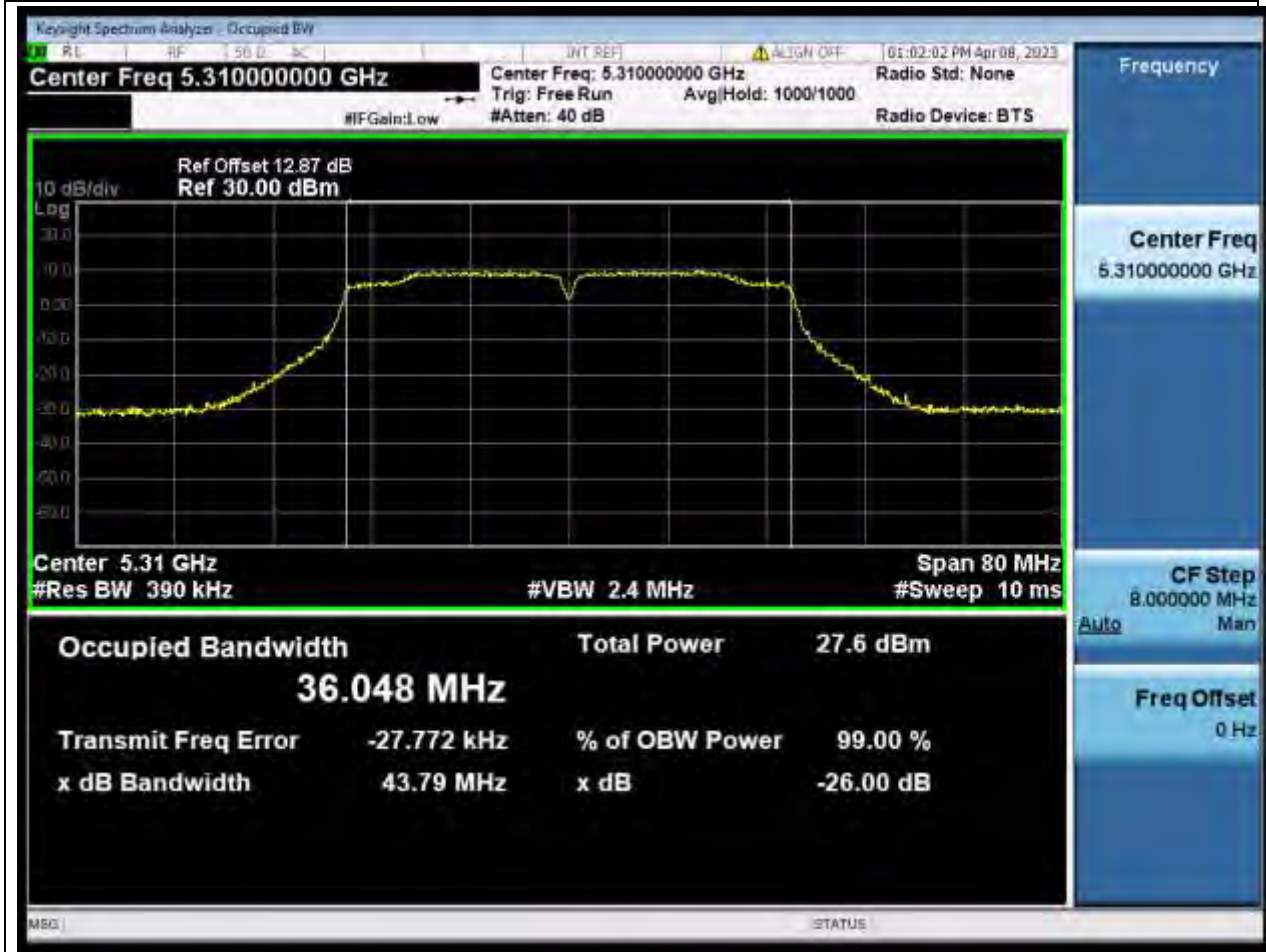

35. 802.11ac_40M_U-NII-2A_H

35.1. A.2.2-99% Bandwidth(NTNV)

Center Frequency (MHz)	OBW Power (%)	RBW (MHz)	Detector	Limit (MHz)	OBW (MHz)	Verdict
5310	99	0.39	Peak	0	36.047569	Unknown