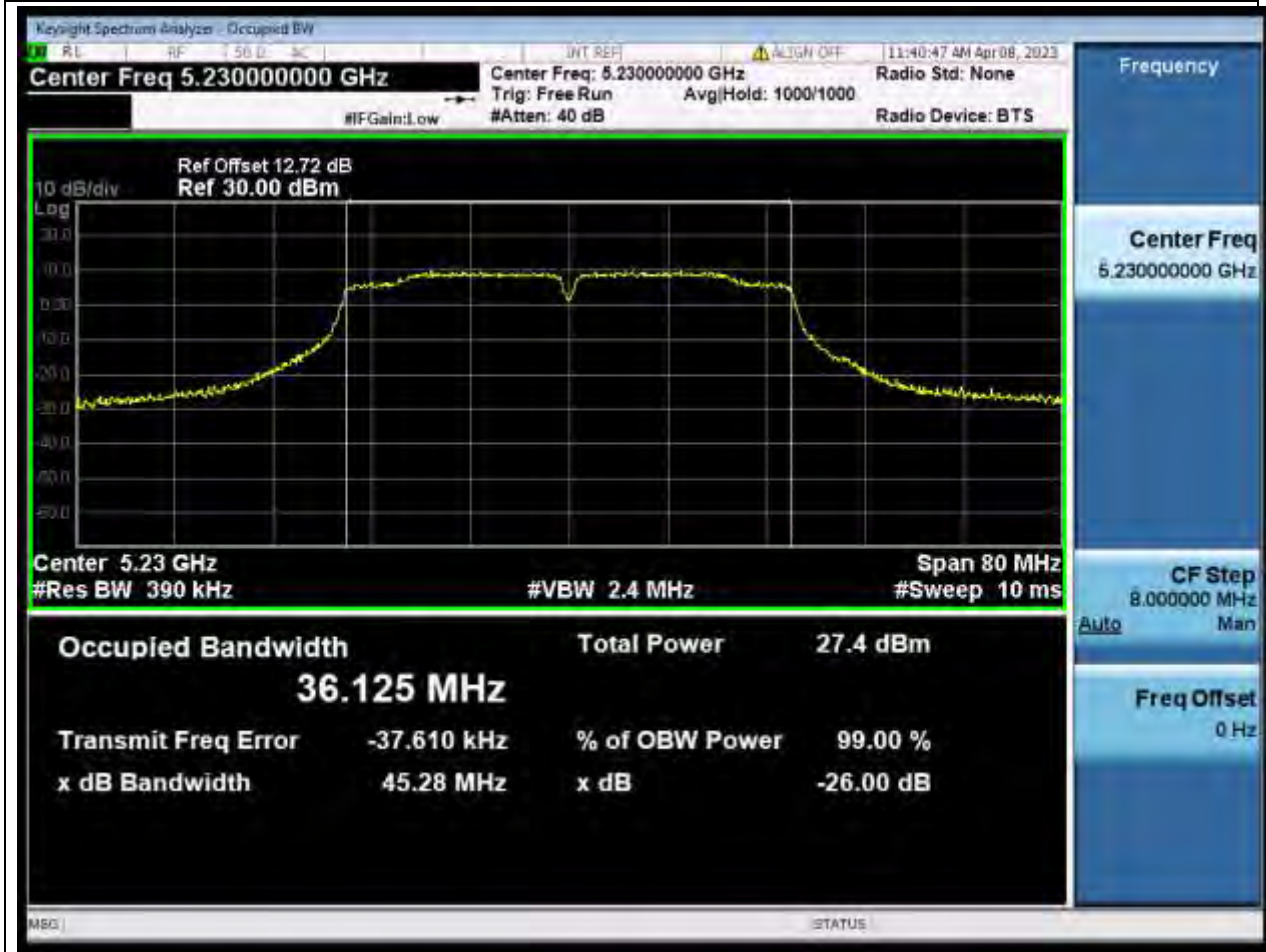

13. 802.11ac_40M_U-NII-1_H

13.1. A.2.2-99% Bandwidth(NTNV)

Center Frequency (MHz)	OBW Power (%)	RBW (MHz)	Detector	Limit (MHz)	OBW (MHz)	Verdict
5230	99	0.39	Peak	0	36.124747	Unknown