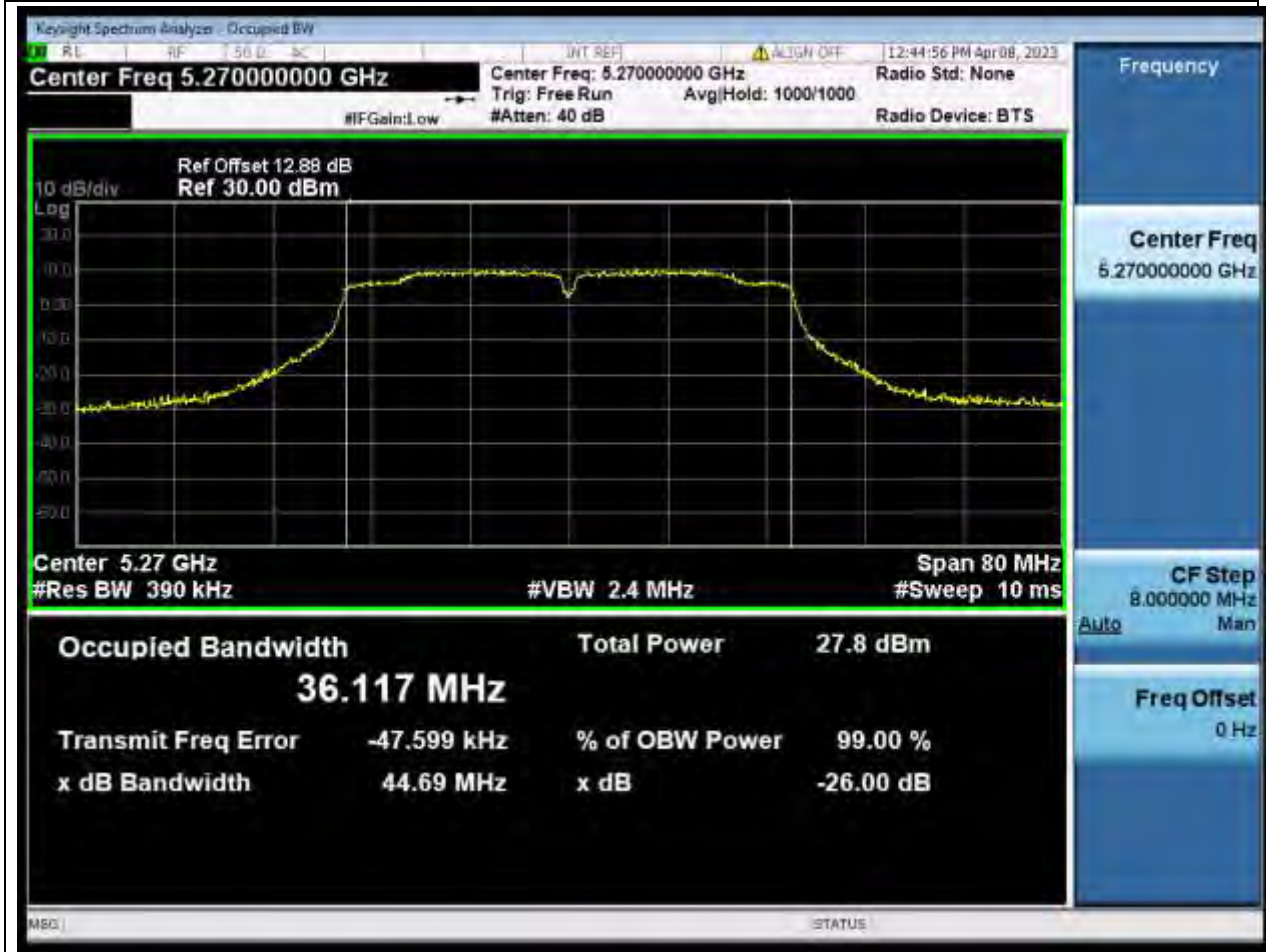

29. 802.11n_40M_U-NII-2A_L

29.1. A.2.2-99% Bandwidth(NTNV)

Center Frequency (MHz)	OBW Power (%)	RBW (MHz)	Detector	Limit (MHz)	OBW (MHz)	Verdict
5270	99	0.39	Peak	0	36.117067	Unknown