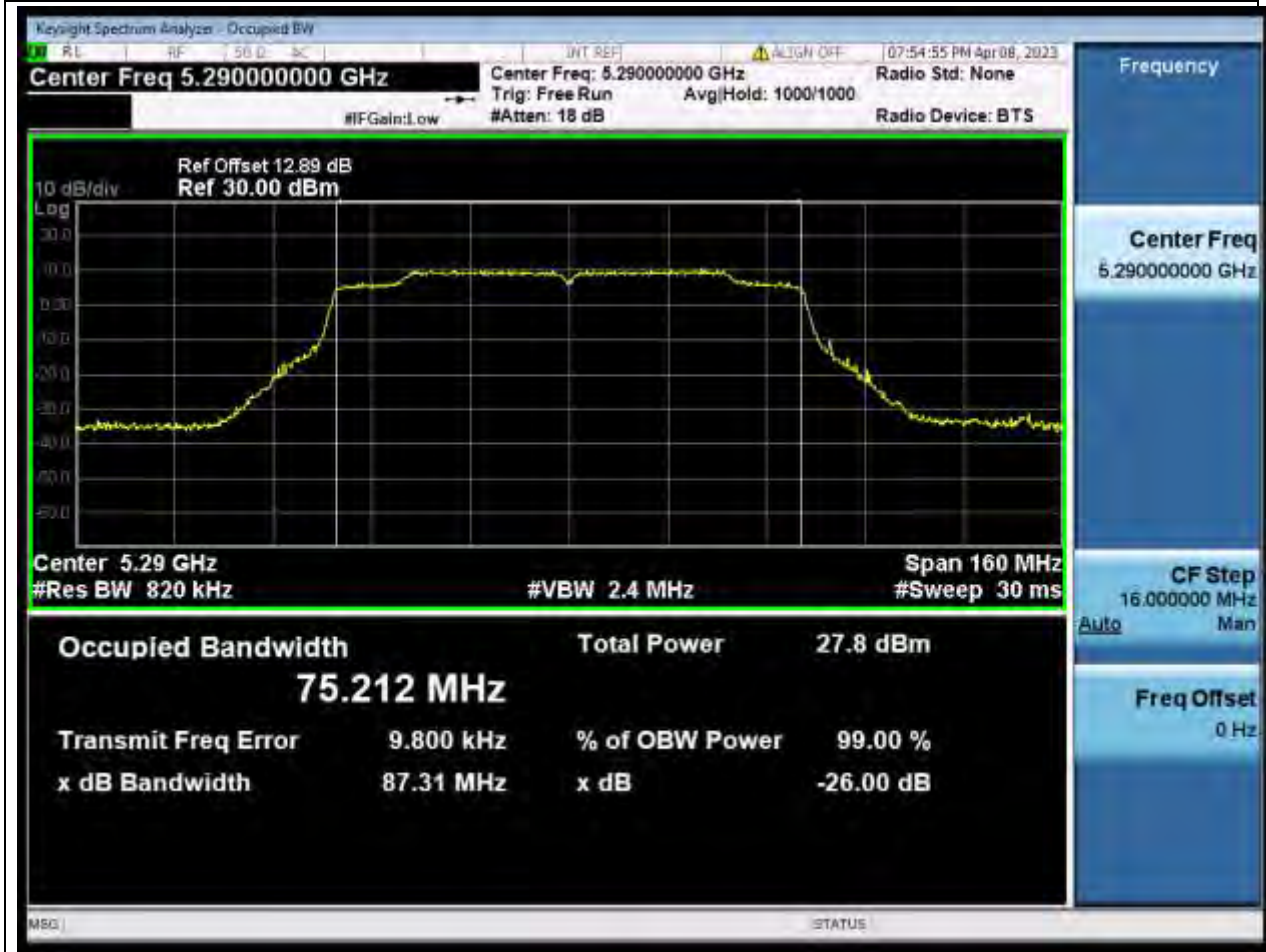

36. 802.11ac_80M_U-NII-2A_M

36.1. A.2-26dB Bandwidth(NTNV)

Center Frequency (MHz)	XdB Down	RBW (MHz)	Detector	Limit (MHz)	XdB BandWidth (MHz)	Verdict
5290	26	0.82	Peak	0	87.309632	Unknow