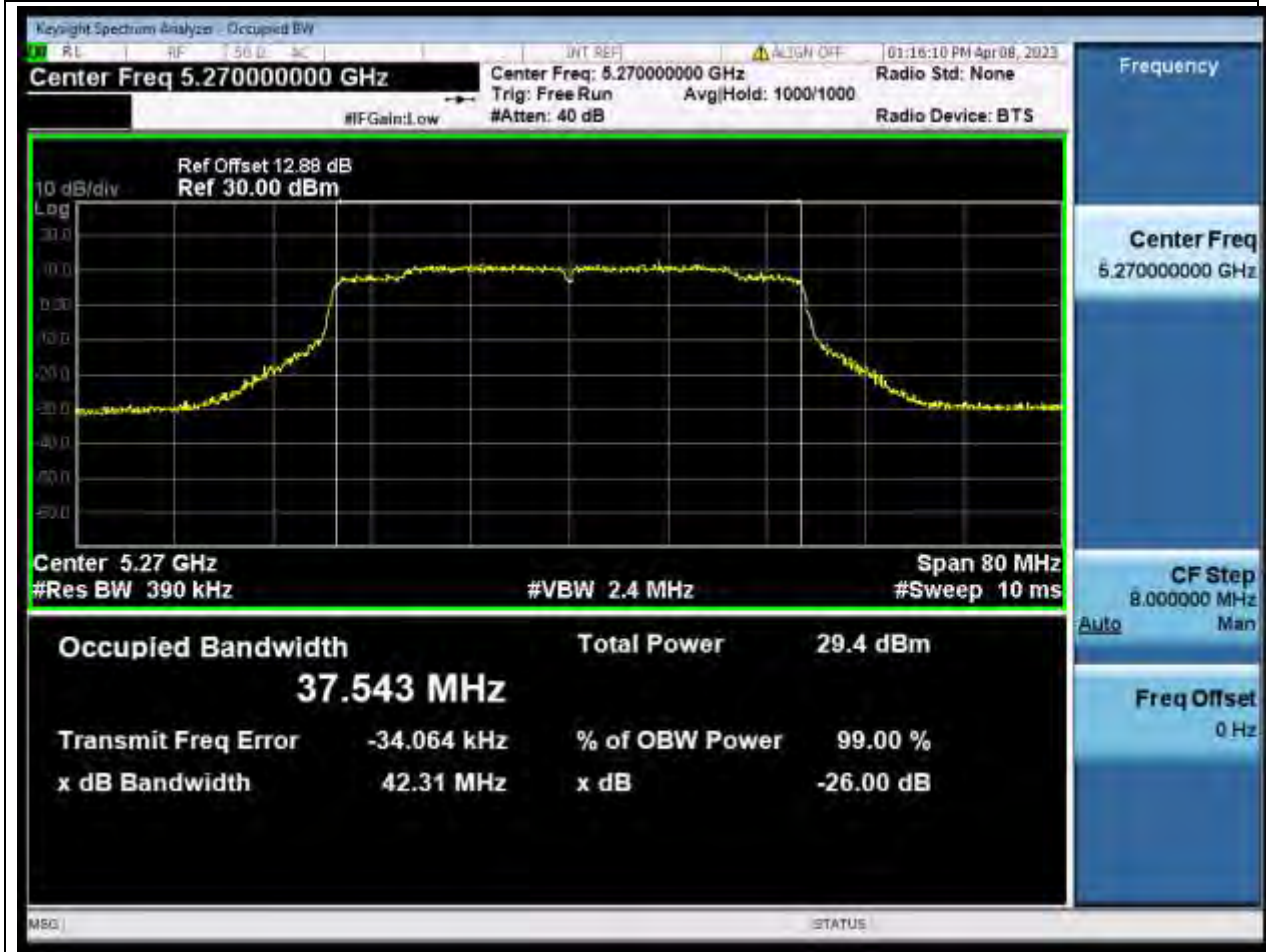

40. 802.11ax_40M_U-NII-2A_L

40.1. A.2.2-99% Bandwidth(NTNV)

Center Frequency (MHz)	OBW Power (%)	RBW (MHz)	Detector	Limit (MHz)	OBW (MHz)	Verdict
5270	99	0.39	Peak	0	37.543054	Unknown