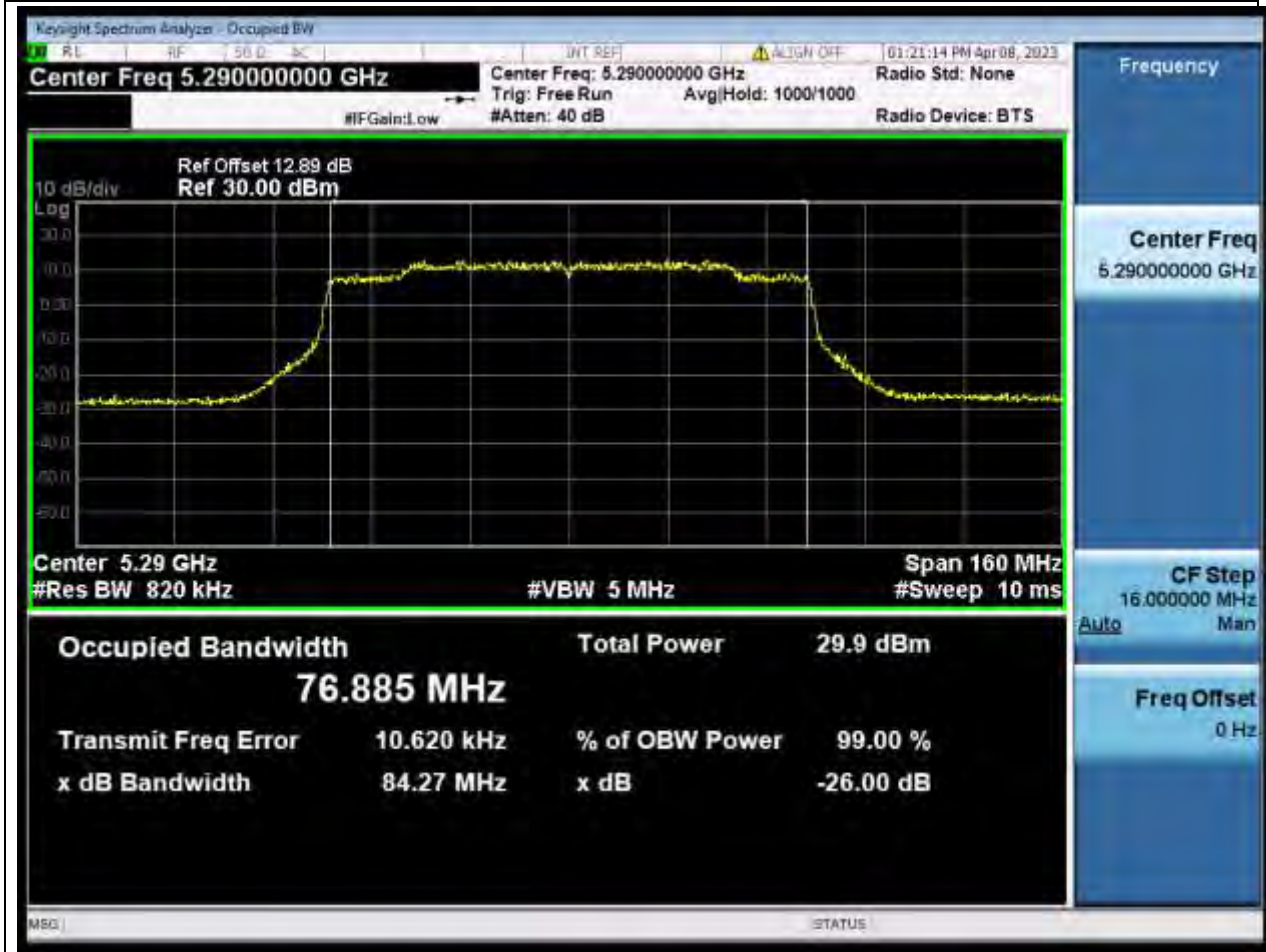

42. 802.11ax_80M_U-NII-2A_M

42.1. A.2.2-99% Bandwidth(NTNV)

Center Frequency (MHz)	OBW Power (%)	RBW (MHz)	Detector	Limit (MHz)	OBW (MHz)	Verdict
5290	99	0.82	Peak	0	76.885091	Unknown