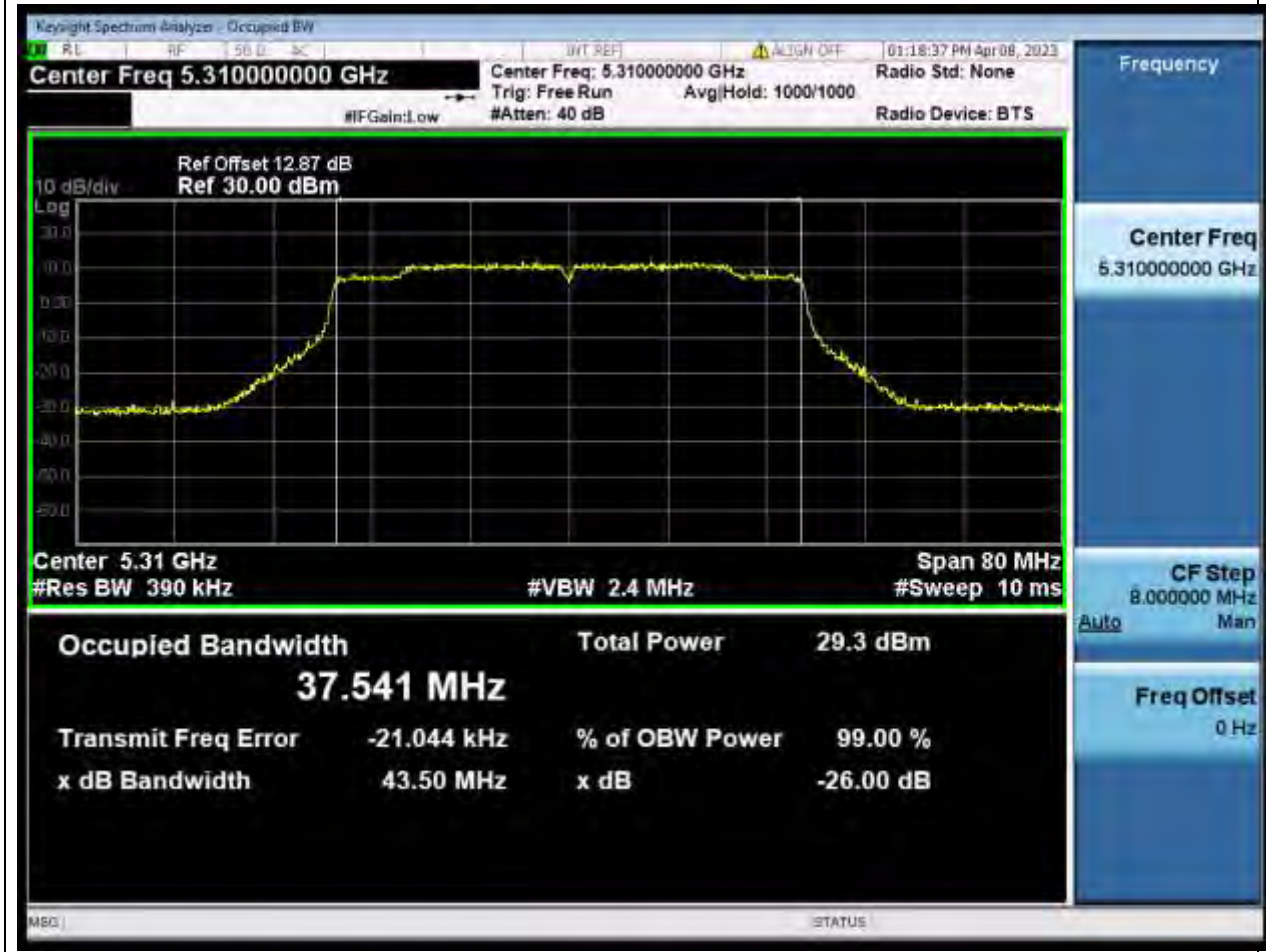

41. 802.11ax_40M_U-NII-2A_H

41.1. A.2.2-99% Bandwidth(NTNV)

Center Frequency (MHz)	OBW Power (%)	RBW (MHz)	Detector	Limit (MHz)	OBW (MHz)	Verdict
5310	99	0.39	Peak	0	37.540647	Unknown