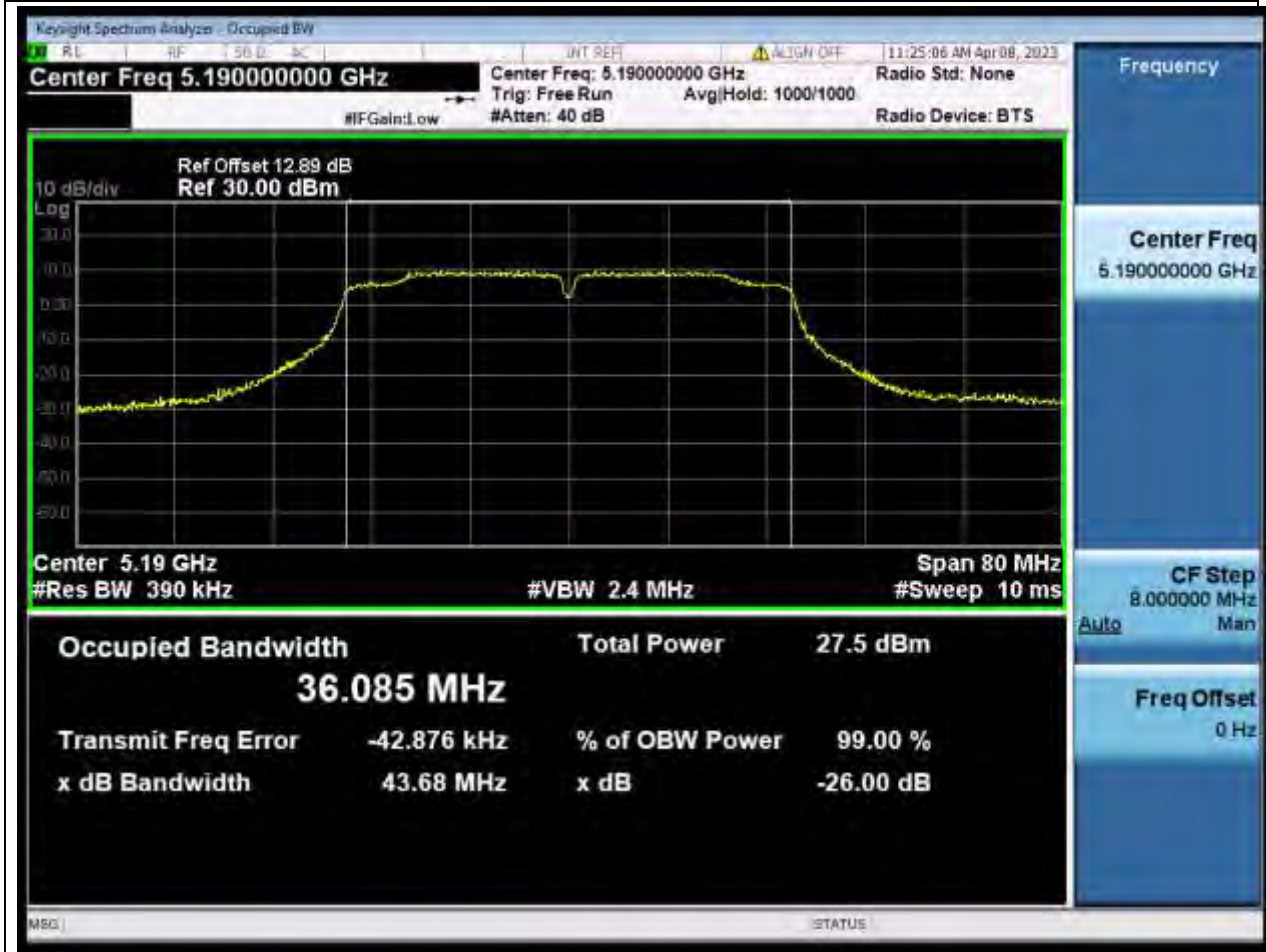

7. 802.11n_40M_U-NII-1_L

7.1. A.2.2-99% Bandwidth(NTNV)

Center Frequency (MHz)	OBW Power (%)	RBW (MHz)	Detector	Limit (MHz)	OBW (MHz)	Verdict
5190	99	0.39	Peak	0	36.085351	Unknown