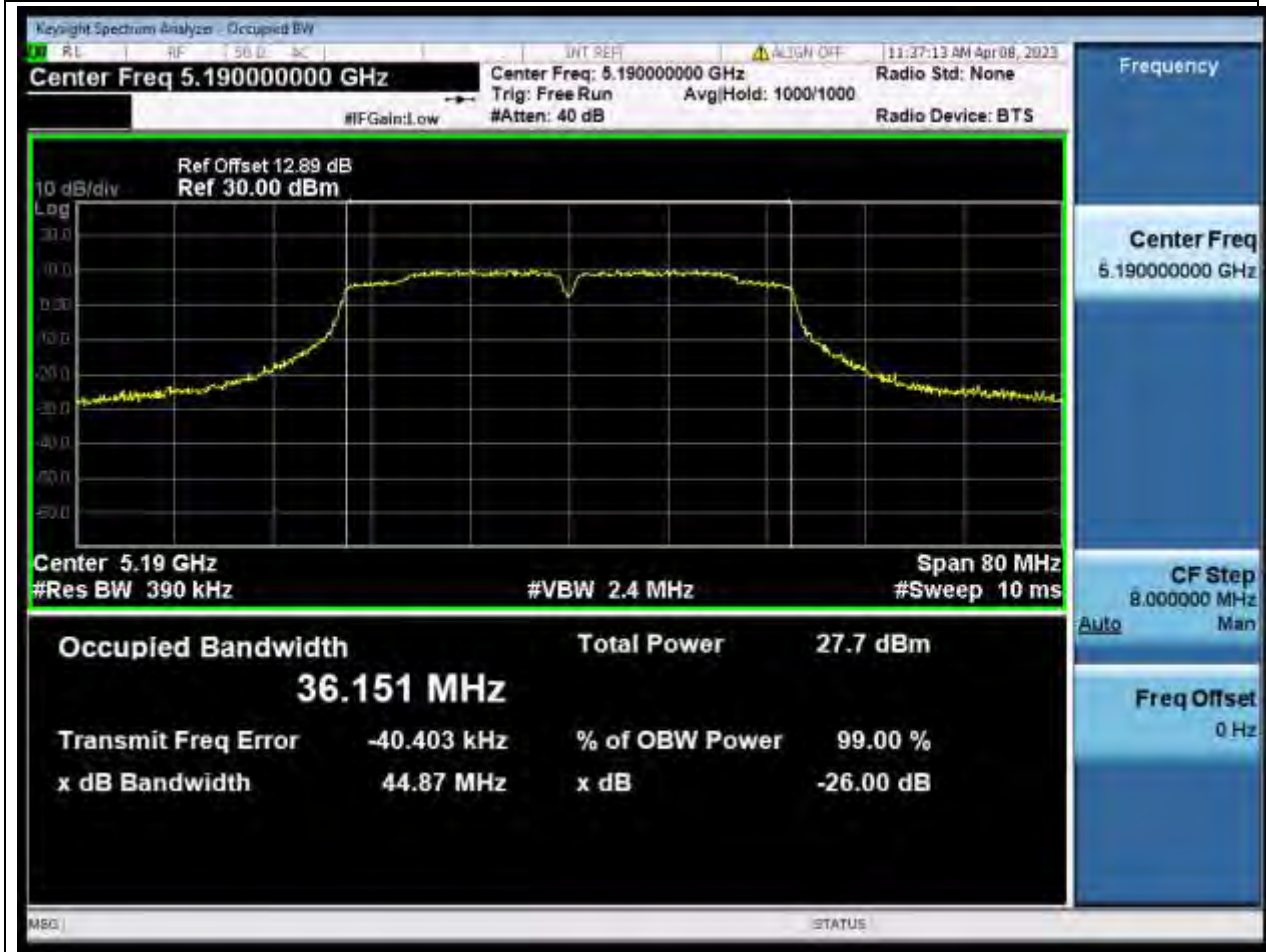

12. 802.11ac_40M_U-NII-1_L

12.1. A.2.2-99% Bandwidth(NTNV)

Center Frequency (MHz)	OBW Power (%)	RBW (MHz)	Detector	Limit (MHz)	OBW (MHz)	Verdict
5190	99	0.39	Peak	0	36.151345	Unknown