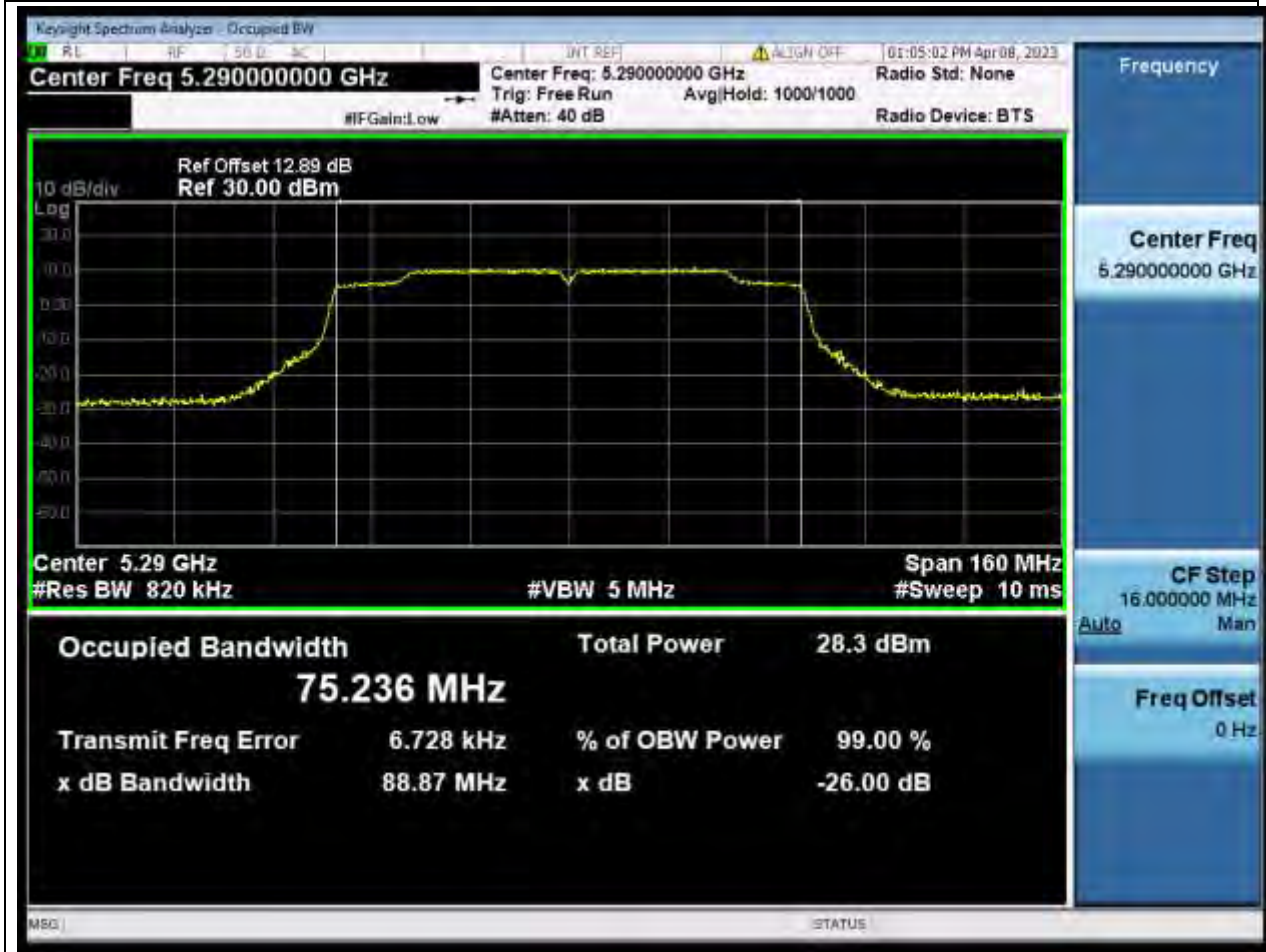

36. 802.11ac_80M_U-NII-2A_M

36.1. A.2.2-99% Bandwidth(NTNV)

Center Frequency (MHz)	OBW Power (%)	RBW (MHz)	Detector	Limit (MHz)	OBW (MHz)	Verdict
5290	99	0.82	Peak	0	75.235739	Unknown