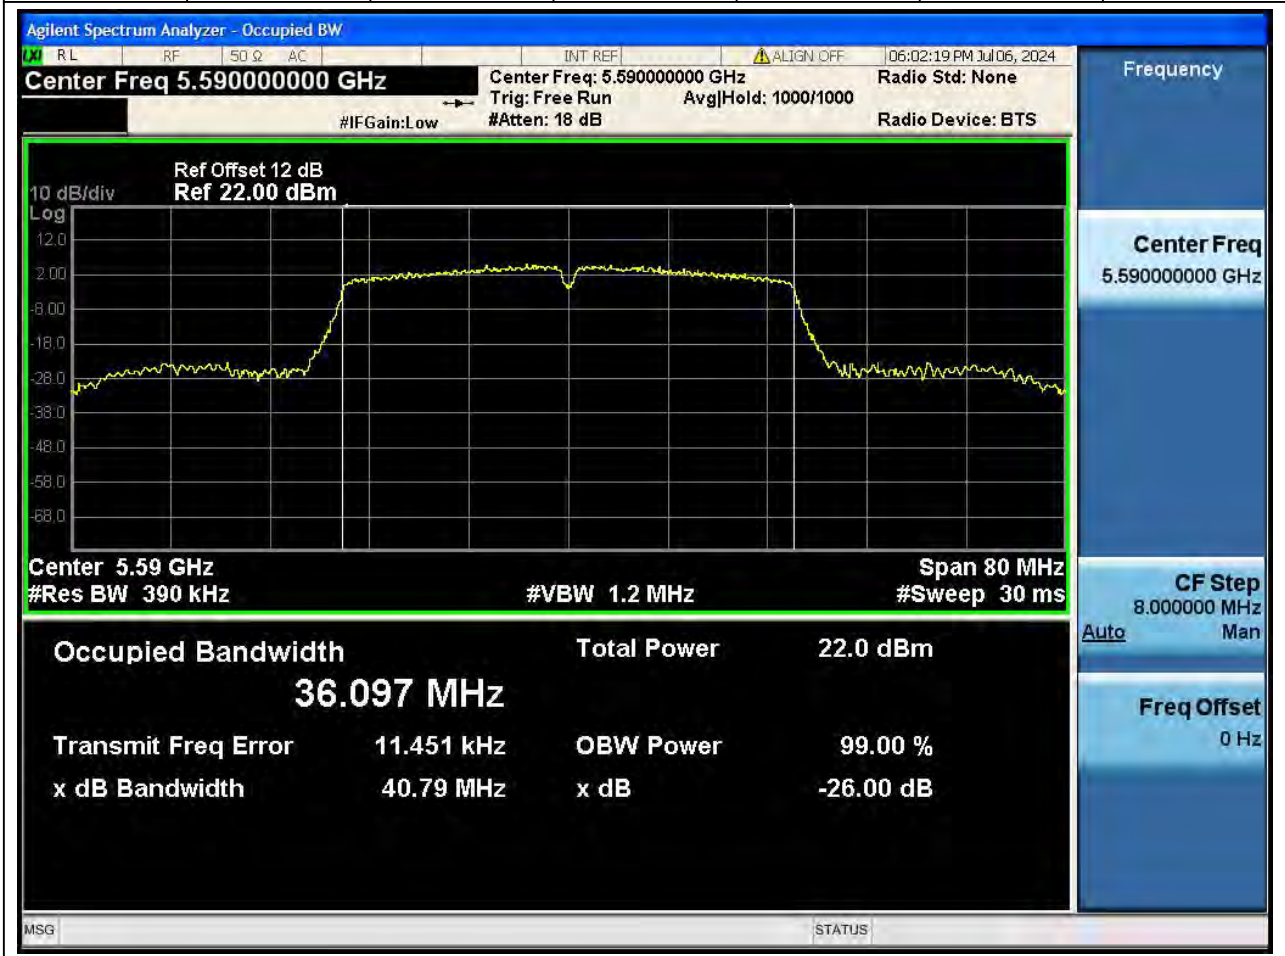

36. 802.11n_40M_U-NII-2C_M

36.1. A.2-26dB Bandwidth(NTNV)

Center Frequency (MHz)	XdB Down	RBW (MHz)	Detector	Limit (MHz)	XdB BandWidth (MHz)	Verdict
5590	26	0.39	Peak	0	40.788437	N/A