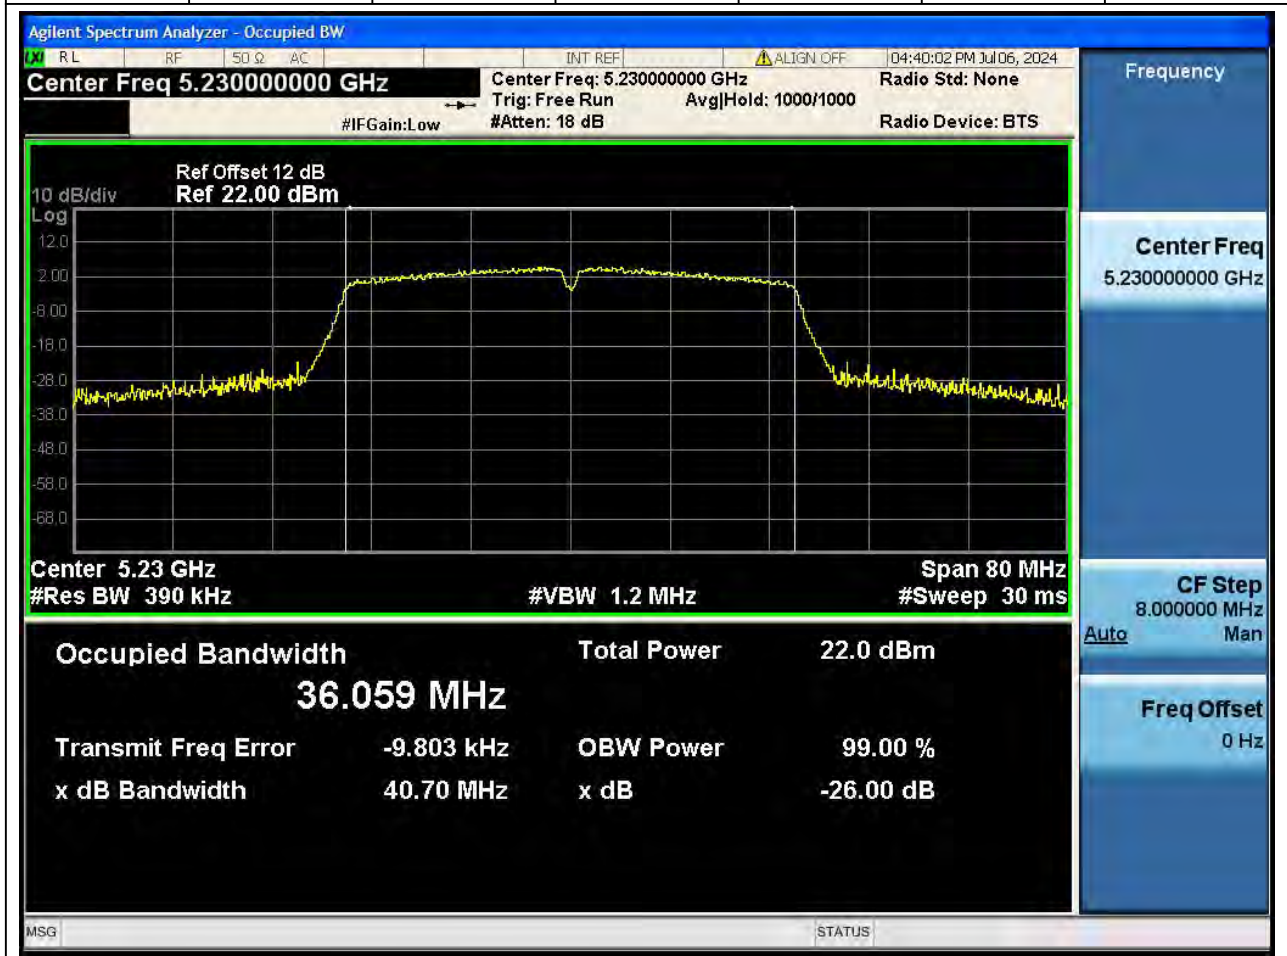

13. 802.11ac_40M_U-NII-1_H

13.1. A.2-26dB Bandwidth(NTNV)

Center Frequency (MHz)	XdB Down	RBW (MHz)	Detector	Limit (MHz)	XdB BandWidth (MHz)	Verdict
5230	26	0.39	Peak	0	40.701015	N/A