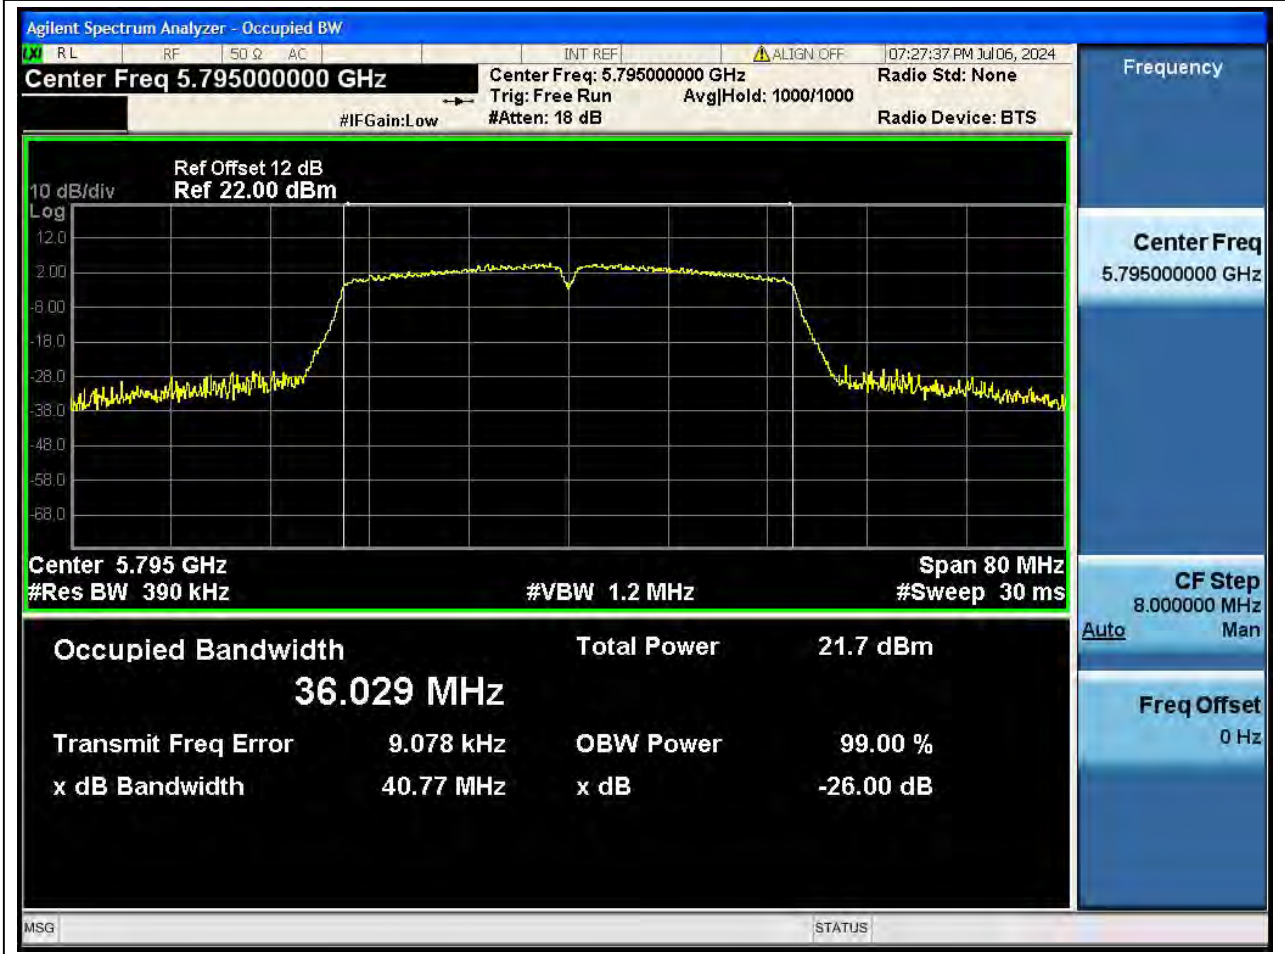

58. 802.11ac_40M_U-NII-3_H

58.1. A.2-26dB Bandwidth(NTNV)

Center Frequency (MHz)	XdB Down	RBW (MHz)	Detector	Limit (MHz)	XdB BandWidth (MHz)	Verdict
5795	26	0.39	Peak	0	40.773502	N/A