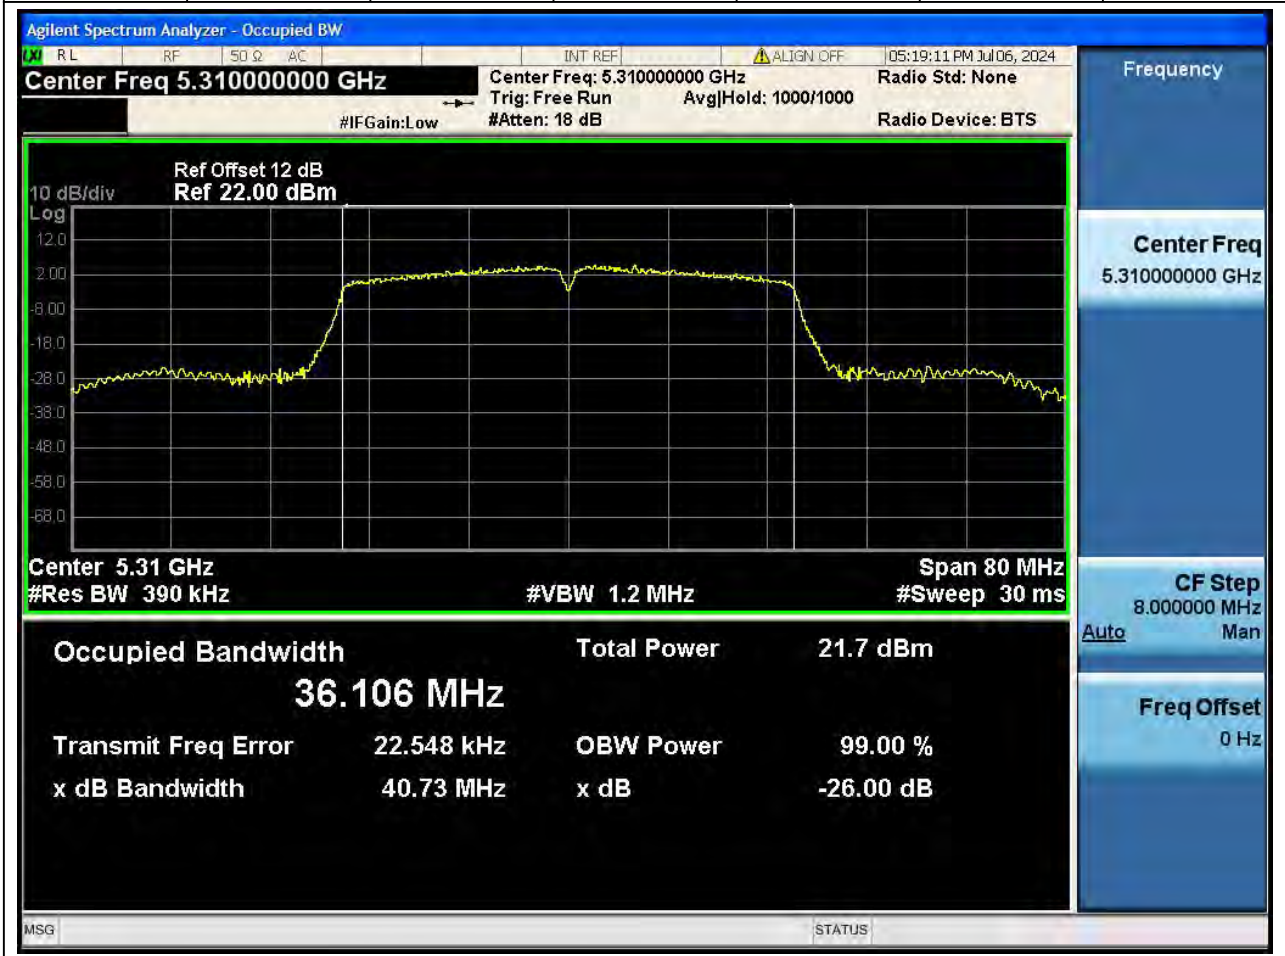

22. 802.11n_40M_U-NII-2A_H

22.1. A.2-26dB Bandwidth(NTNV)

Center Frequency (MHz)	XdB Down	RBW (MHz)	Detector	Limit (MHz)	XdB BandWidth (MHz)	Verdict
5310	26	0.39	Peak	0	40.731151	N/A