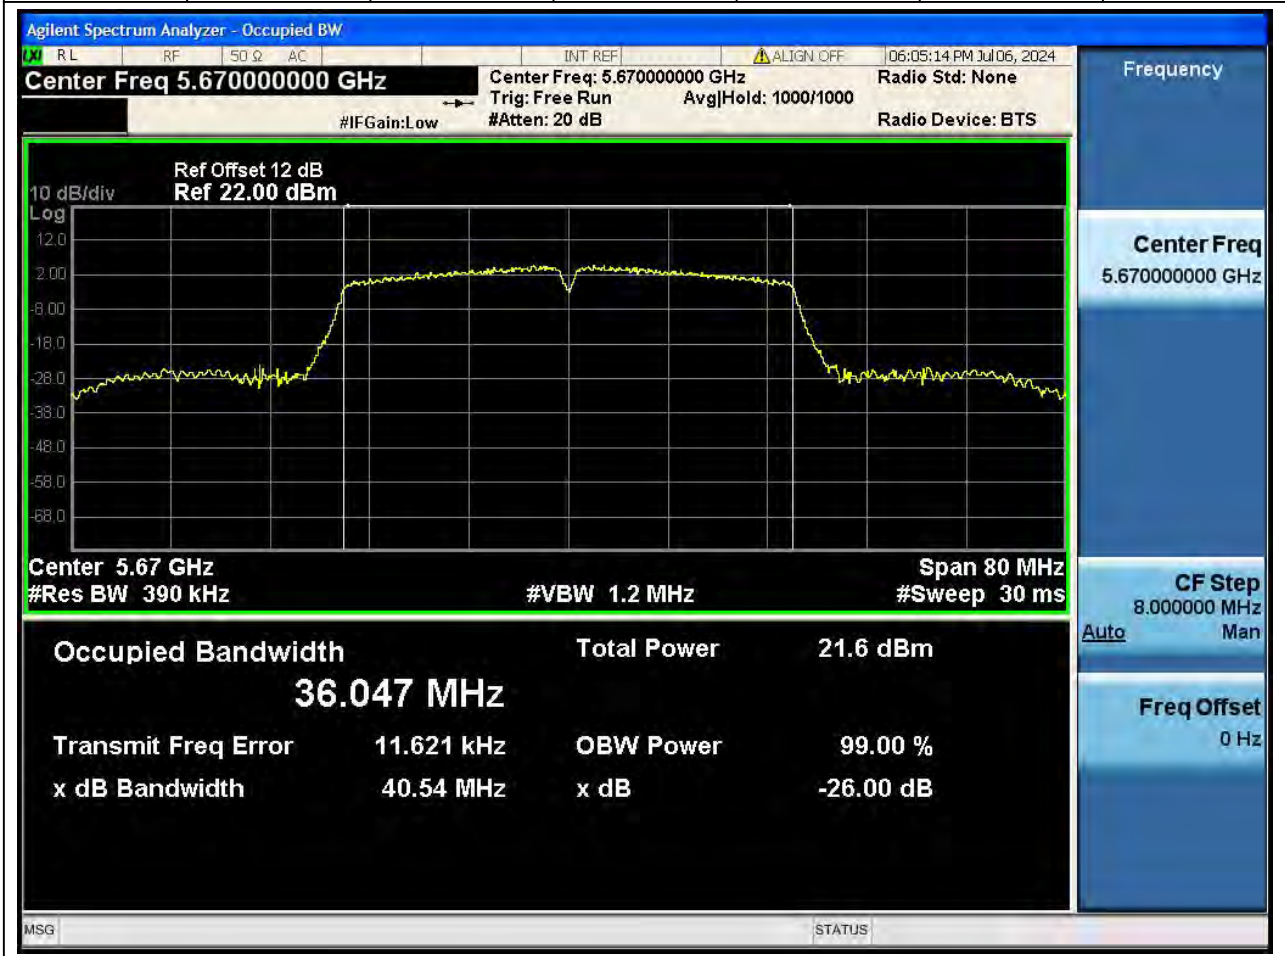

37. 802.11n_40M_U-NII-2C_H

37.1. A.2-26dB Bandwidth(NTNV)

Center Frequency (MHz)	XdB Down	RBW (MHz)	Detector	Limit (MHz)	XdB BandWidth (MHz)	Verdict
5670	26	0.39	Peak	0	40.544672	N/A