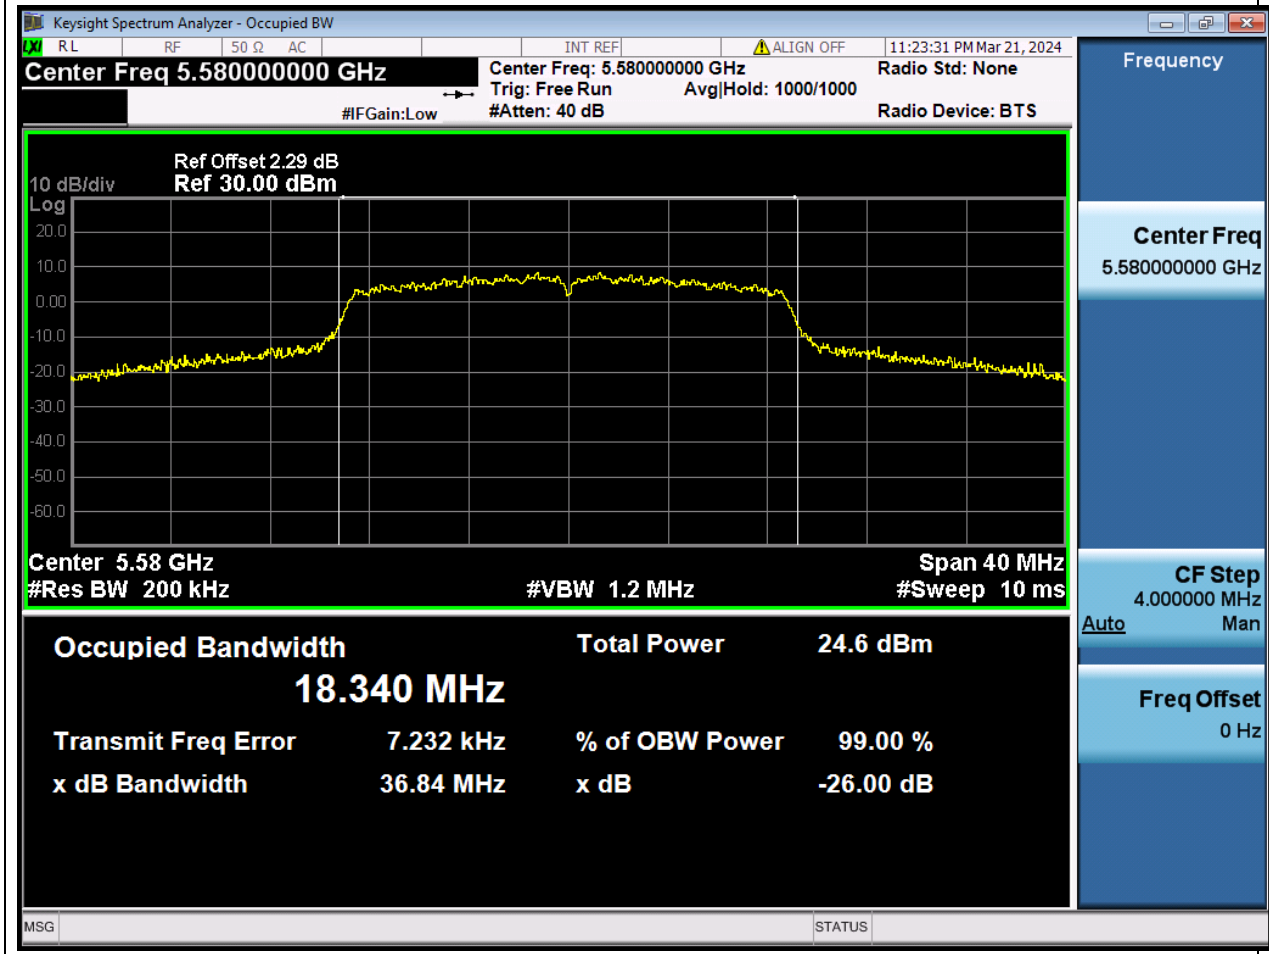

33. 802.11n_20M_U-NII-2C_M

33.1. A.2.2-99% Bandwidth(NTNV)

Center Frequency (MHz)	OBW Power (%)	RBW (MHz)	Detector	Limit (MHz)	OBW (MHz)	Verdict
5580	99	0.2	Peak	0	18.339608	N/A