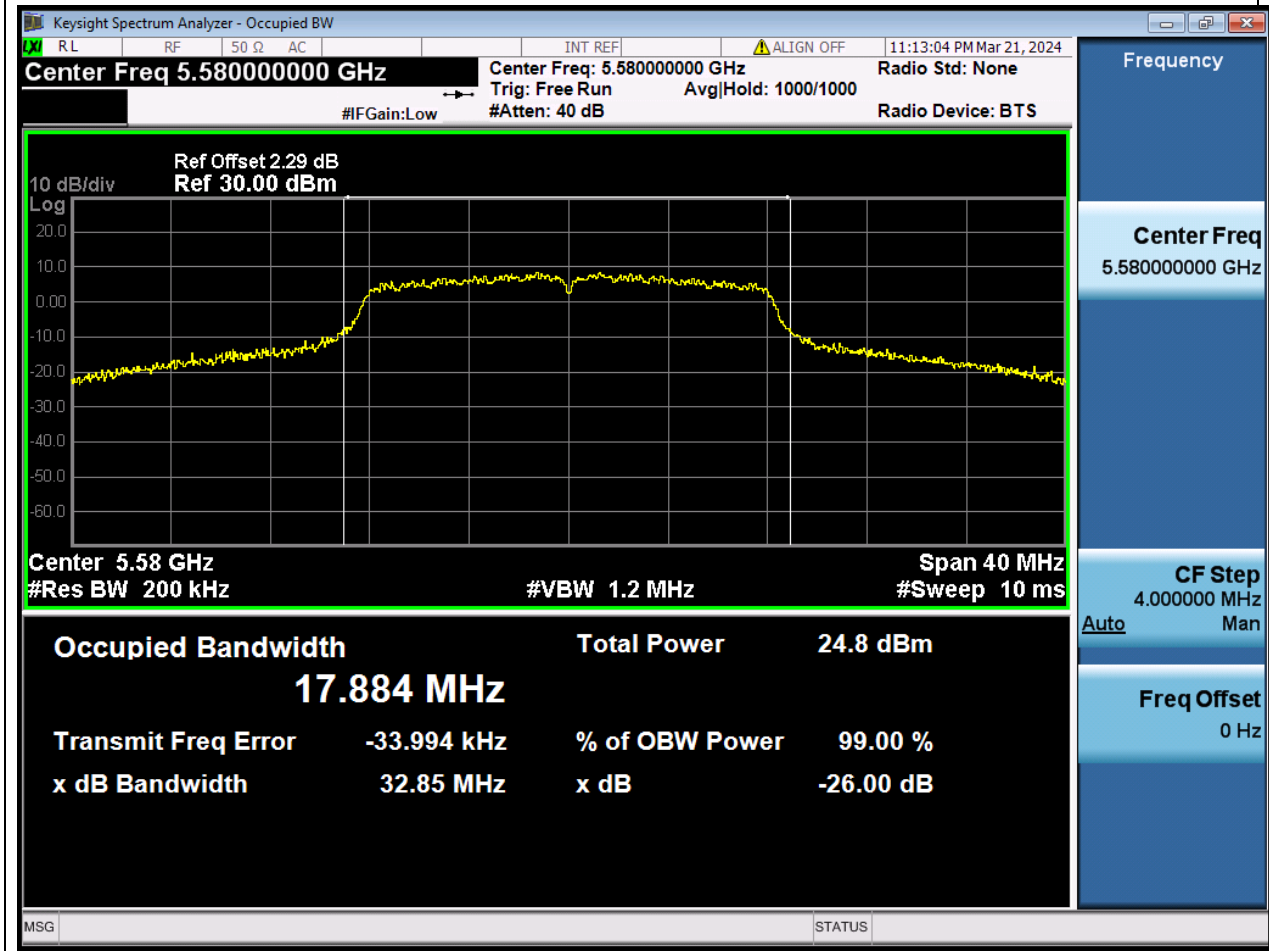

30. 802.11a_20M_U-NII-2C_M

30.1. A.2.2-99% Bandwidth(NTNV)

Center Frequency (MHz)	OBW Power (%)	RBW (MHz)	Detector	Limit (MHz)	OBW (MHz)	Verdict
5580	99	0.2	Peak	0	17.884068	N/A