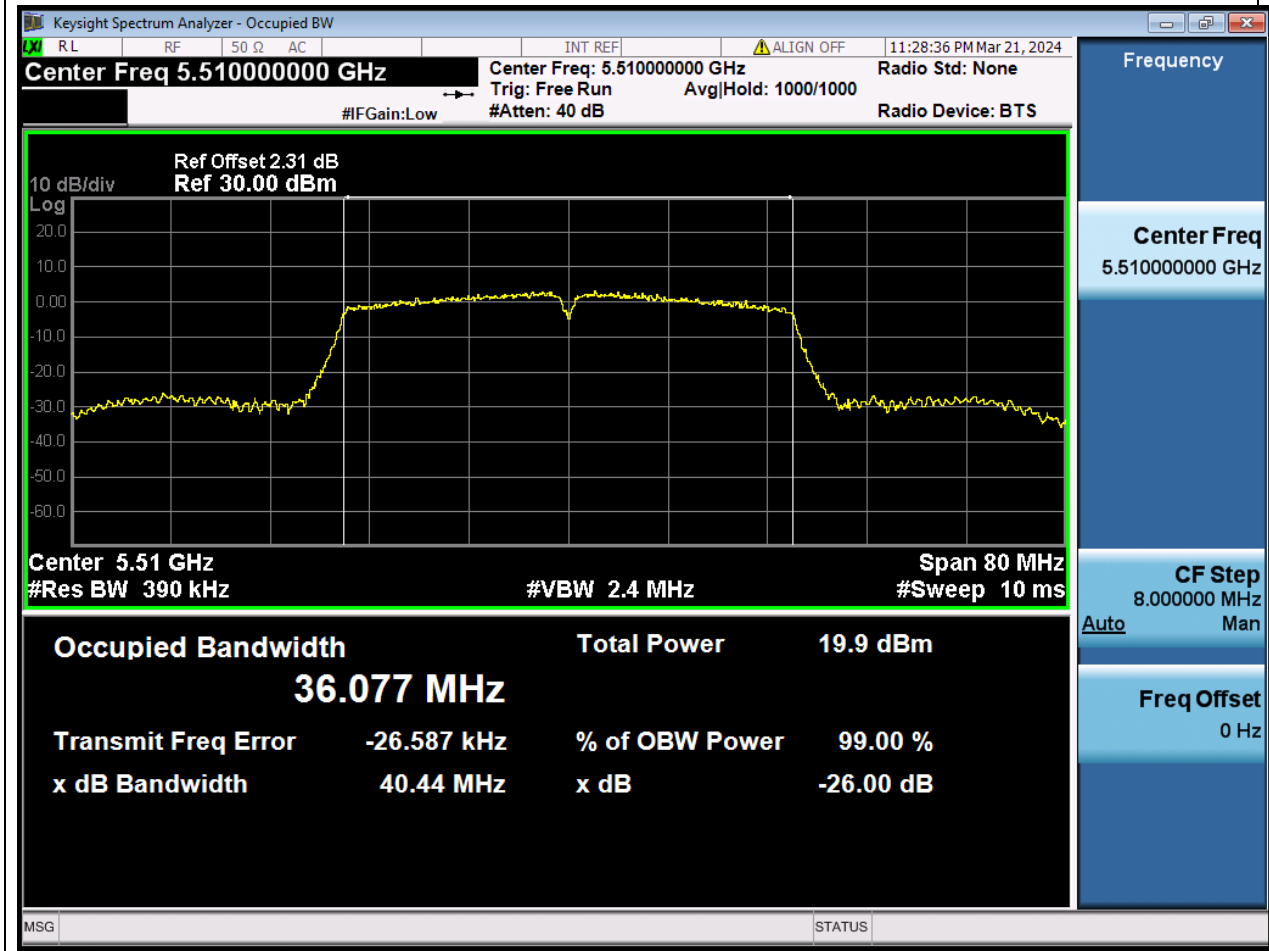

35. 802.11n_40M_U-NII-2C_L

35.1. A.2.2-99% Bandwidth(NTNV)

Center Frequency (MHz)	OBW Power (%)	RBW (MHz)	Detector	Limit (MHz)	OBW (MHz)	Verdict
5510	99	0.39	Peak	0	36.076552	N/A