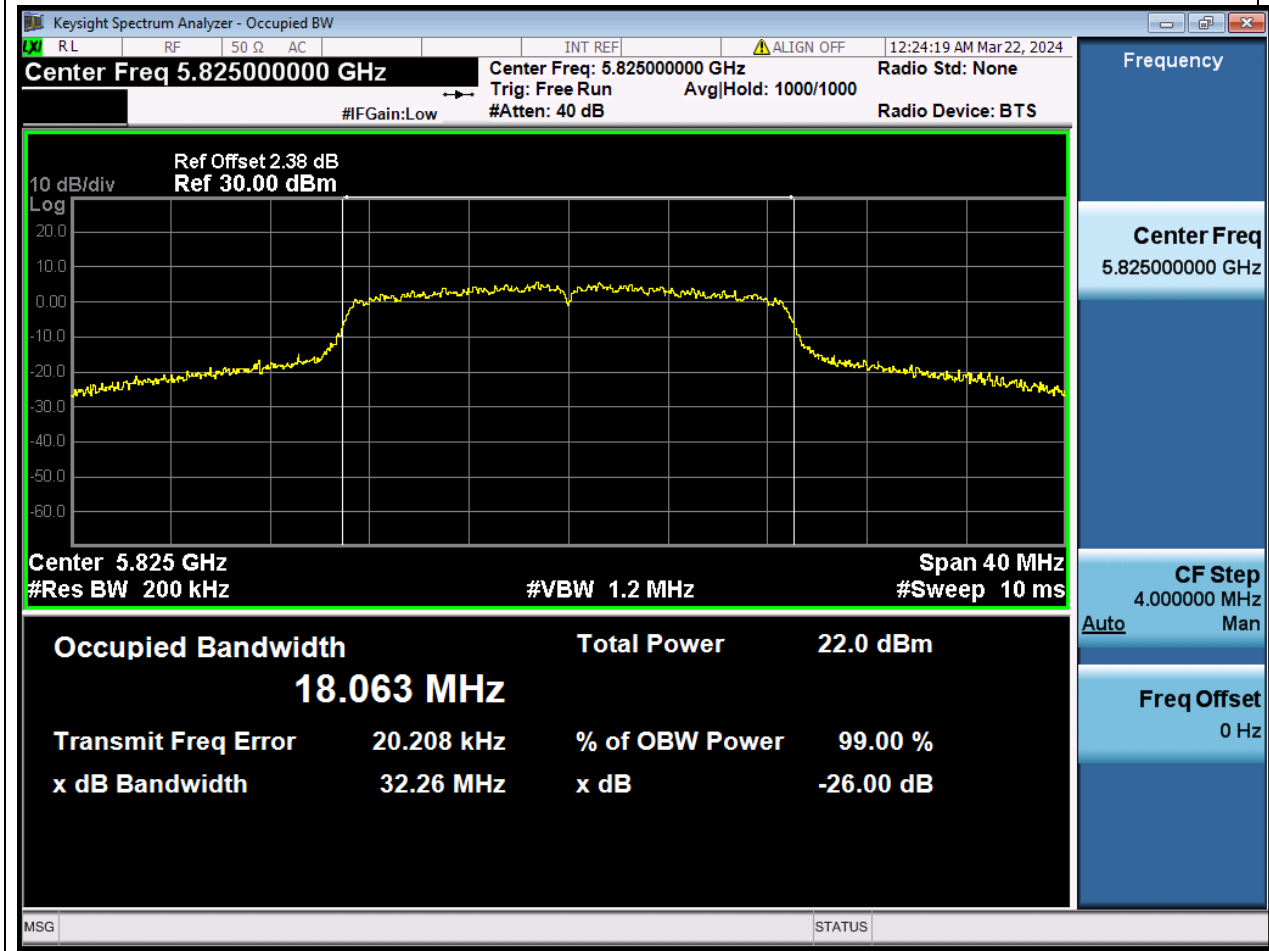

51. 802.11n_20M_U-NII-3_H

51.1. A.2.2-99% Bandwidth(NTNV)

Center Frequency (MHz)	OBW Power (%)	RBW (MHz)	Detector	Limit (MHz)	OBW (MHz)	Verdict
5825	99	0.2	Peak	0	18.063354	N/A