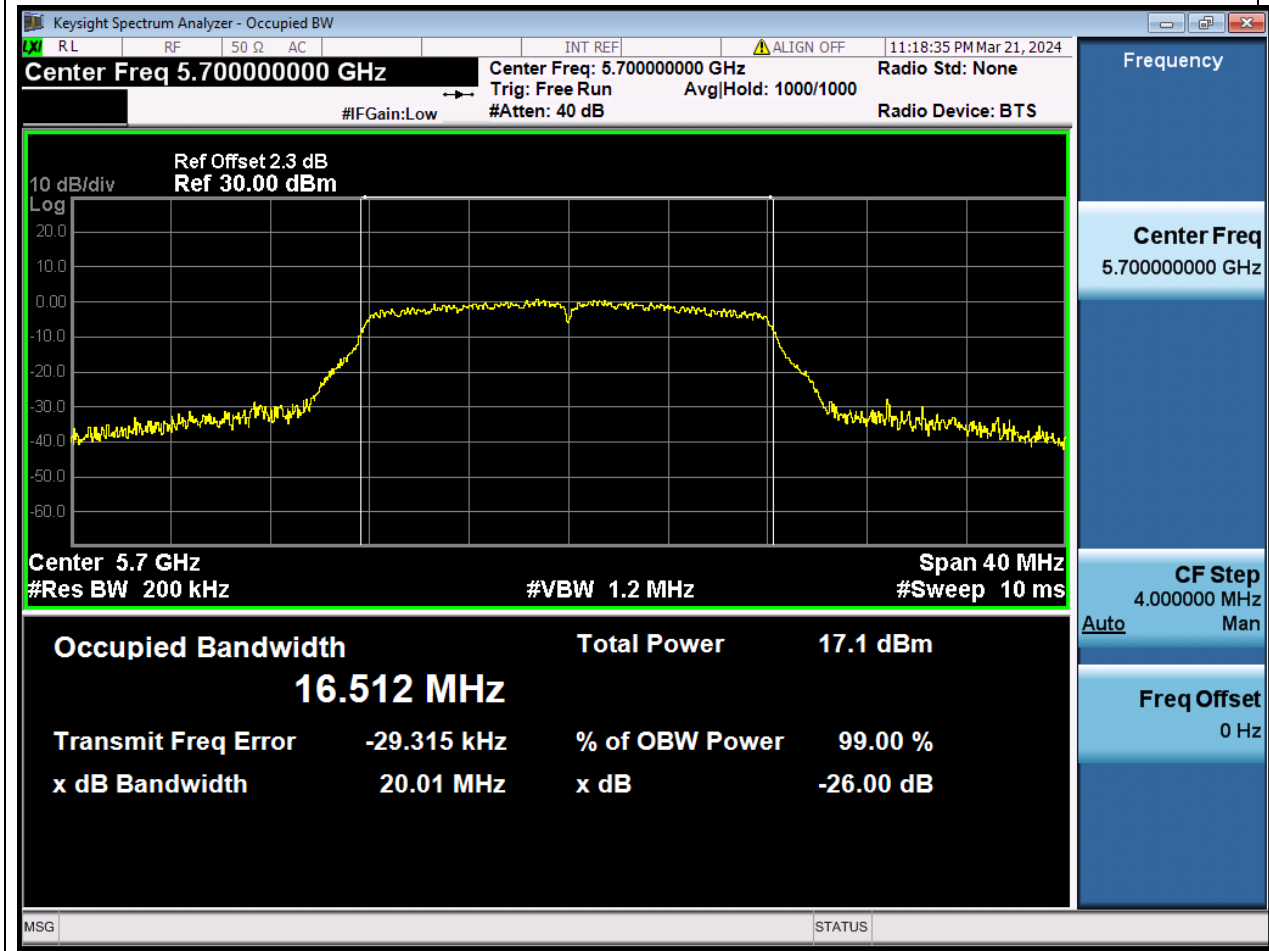

31. 802.11a_20M_U-NII-2C_H

31.1. A.2.2-99% Bandwidth(NTNV)

Center Frequency (MHz)	OBW Power (%)	RBW (MHz)	Detector	Limit (MHz)	OBW (MHz)	Verdict
5700	99	0.2	Peak	0	16.511551	N/A