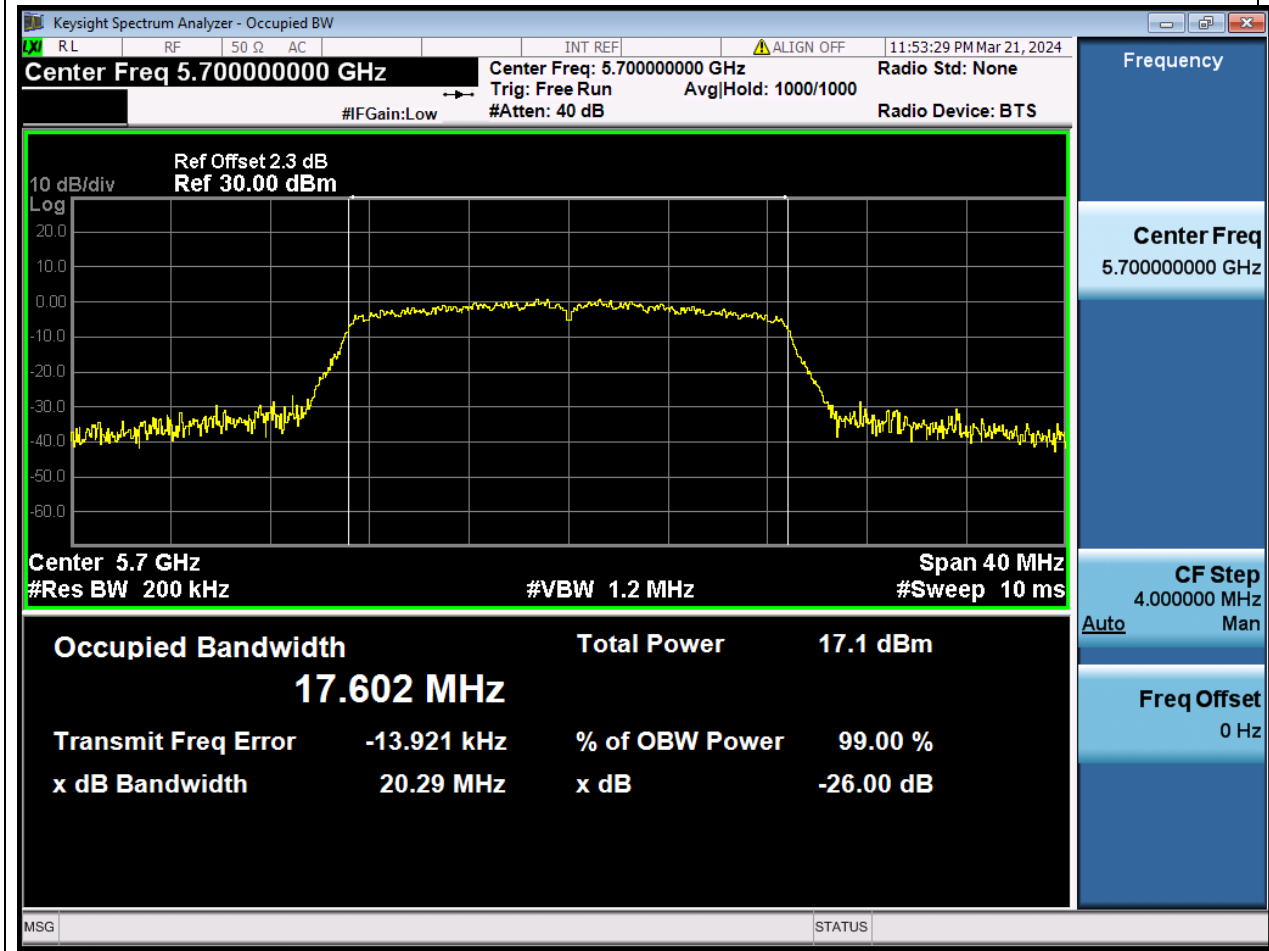

40. 802.11ac_20M_U-NII-2C_H

40.1. A.2.2-99% Bandwidth(NTNV)

Center Frequency (MHz)	OBW Power (%)	RBW (MHz)	Detector	Limit (MHz)	OBW (MHz)	Verdict
5700	99	0.2	Peak	0	17.601961	N/A