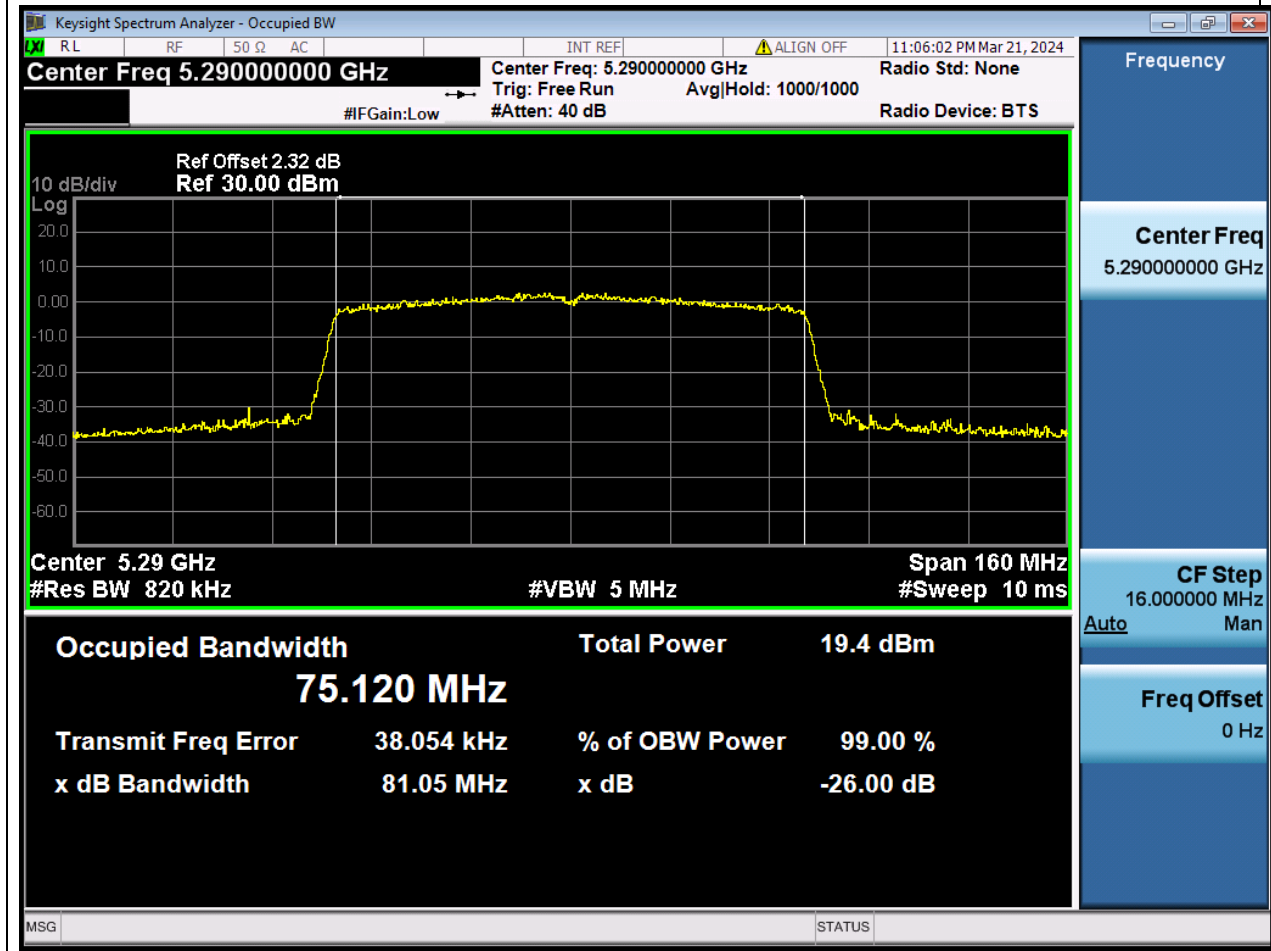

28. 802.11ac_80M_U-NII-2A_M

28.1. A.2.2-99% Bandwidth(NTNV)

Center Frequency (MHz)	OBW Power (%)	RBW (MHz)	Detector	Limit (MHz)	OBW (MHz)	Verdict
5290	99	0.82	Peak	0	75.119814	N/A