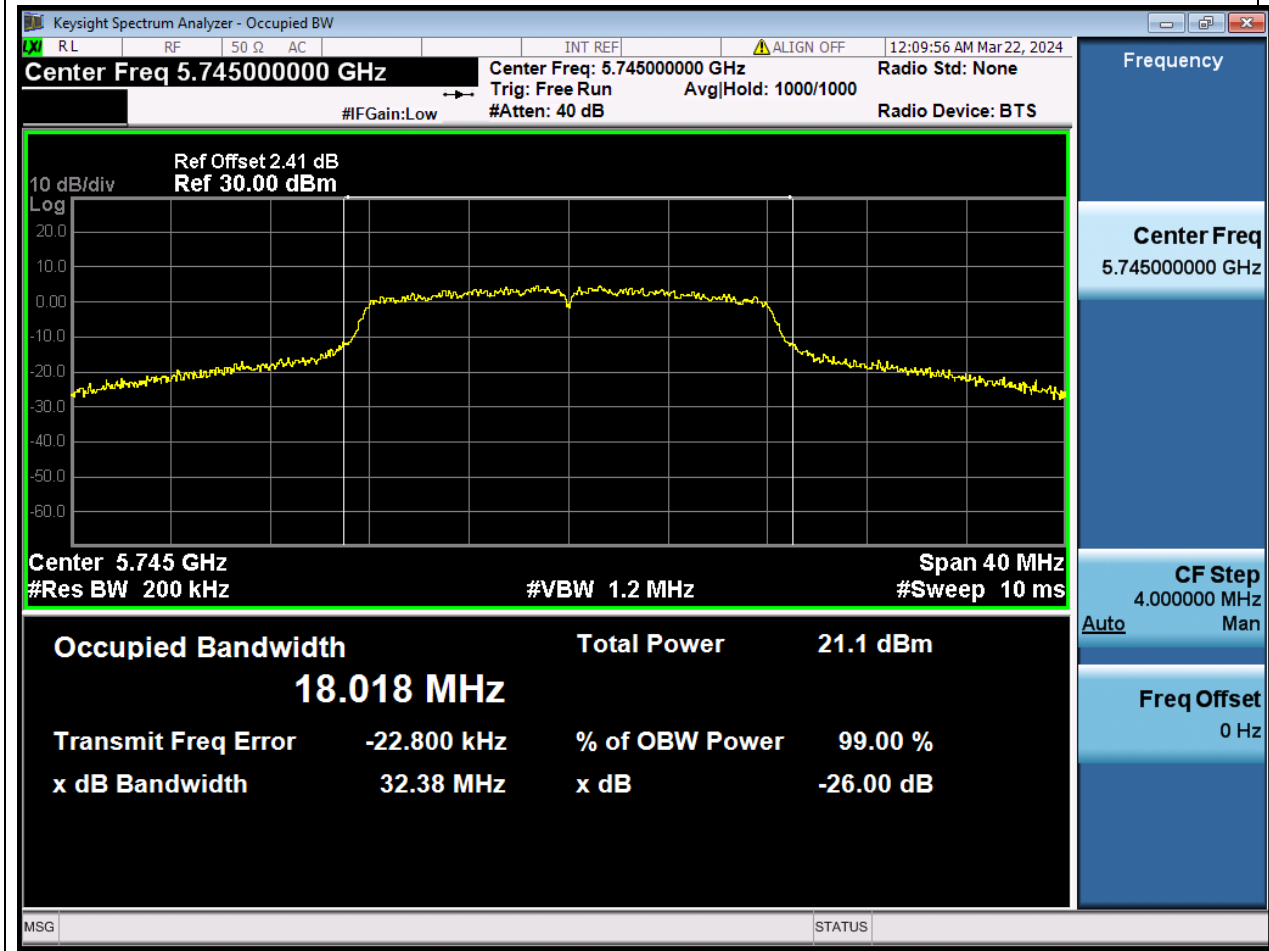

46. 802.11a_20M_U-NII-3_L

46.1. A.2.2-99% Bandwidth(NTNV)

Center Frequency (MHz)	OBW Power (%)	RBW (MHz)	Detector	Limit (MHz)	OBW (MHz)	Verdict
5745	99	0.2	Peak	0	18.018322	N/A