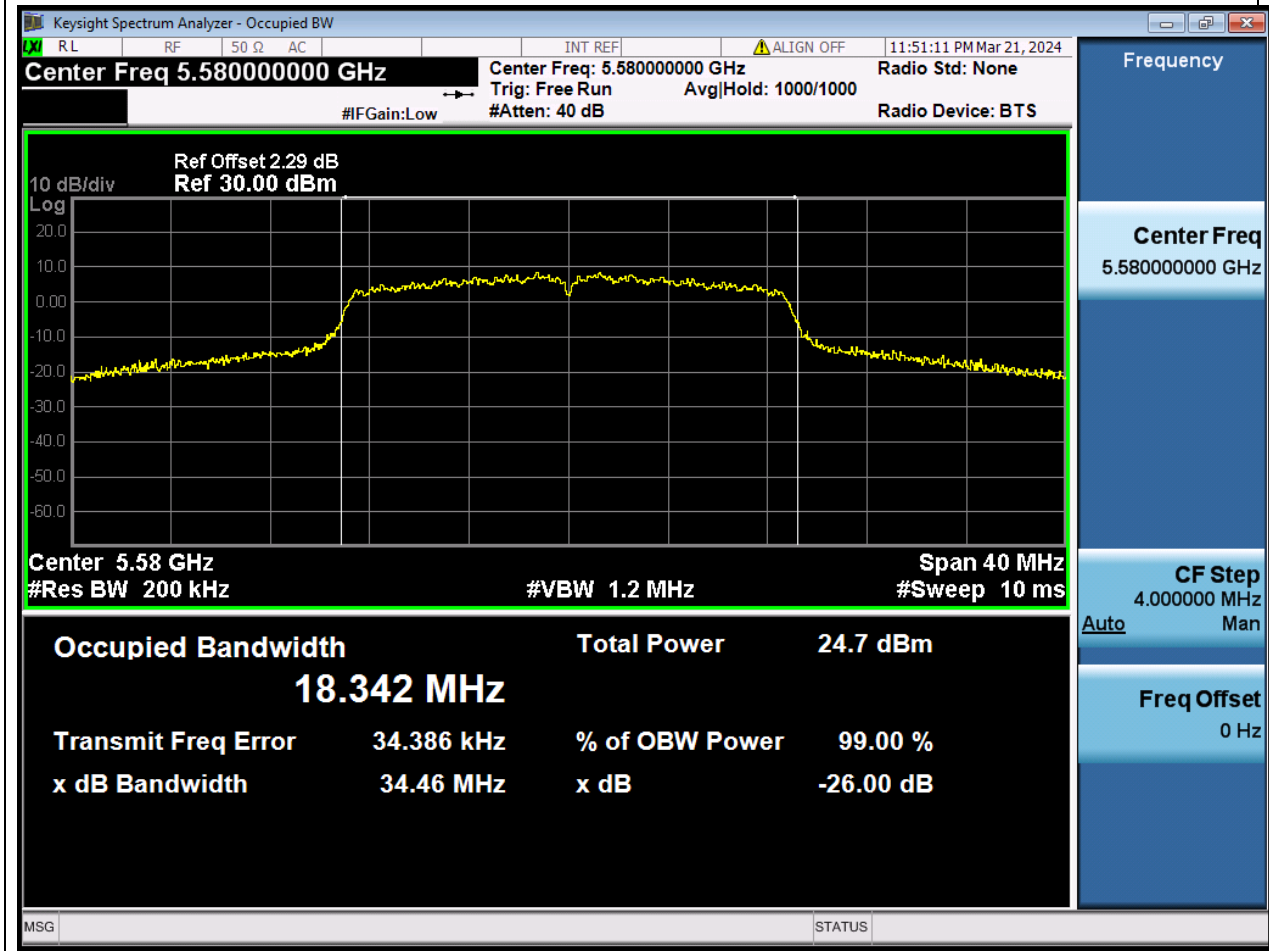

39. 802.11ac_20M_U-NII-2C_M

39.1. A.2.2-99% Bandwidth(NTNV)

Center Frequency (MHz)	OBW Power (%)	RBW (MHz)	Detector	Limit (MHz)	OBW (MHz)	Verdict
5580	99	0.2	Peak	0	18.342005	N/A