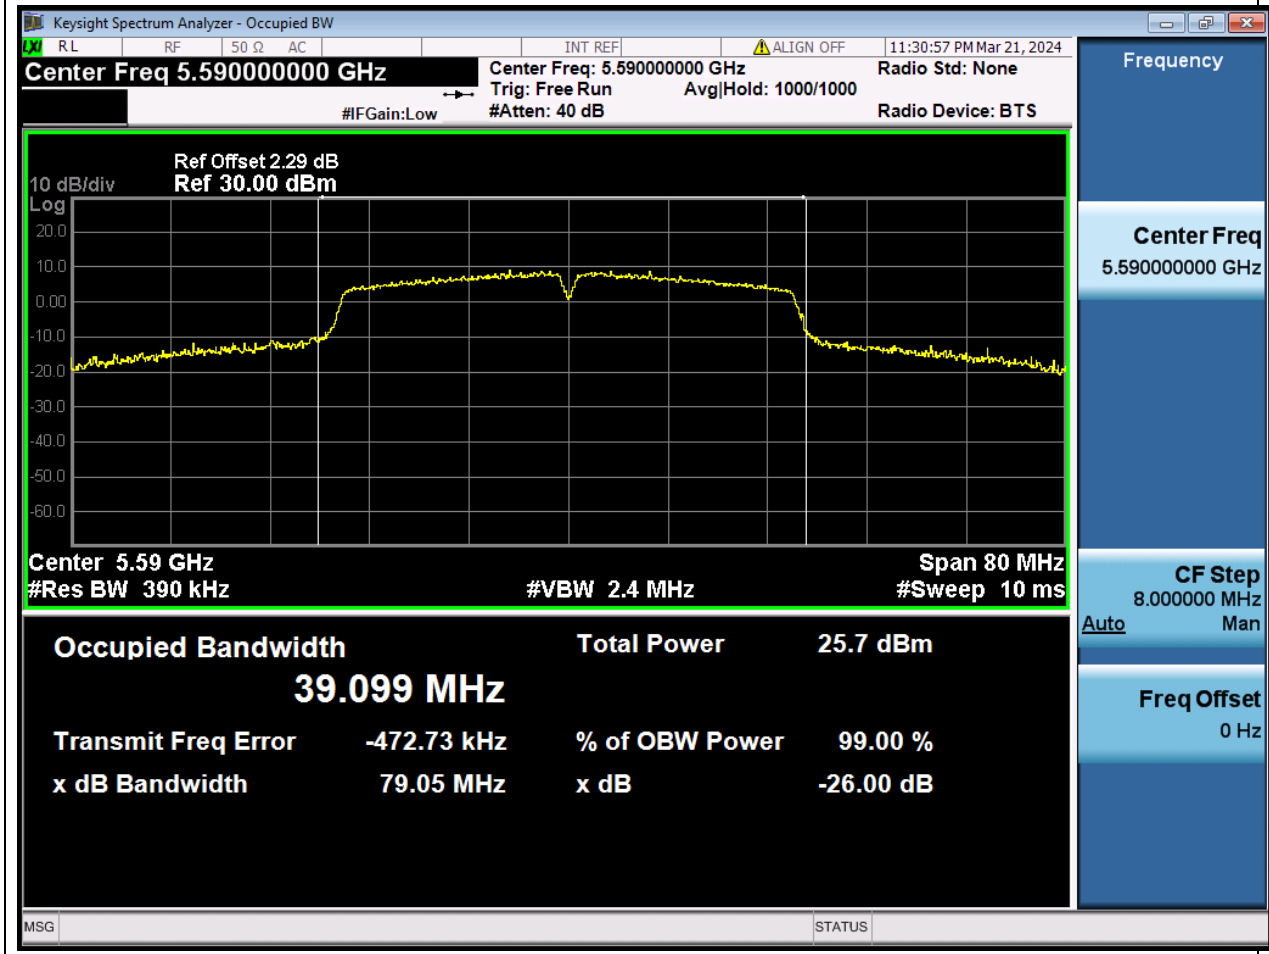

36. 802.11n_40M_U-NII-2C_M

36.1. A.2.2-99% Bandwidth(NTNV)

Center Frequency (MHz)	OBW Power (%)	RBW (MHz)	Detector	Limit (MHz)	OBW (MHz)	Verdict
5590	99	0.39	Peak	0	39.099201	N/A