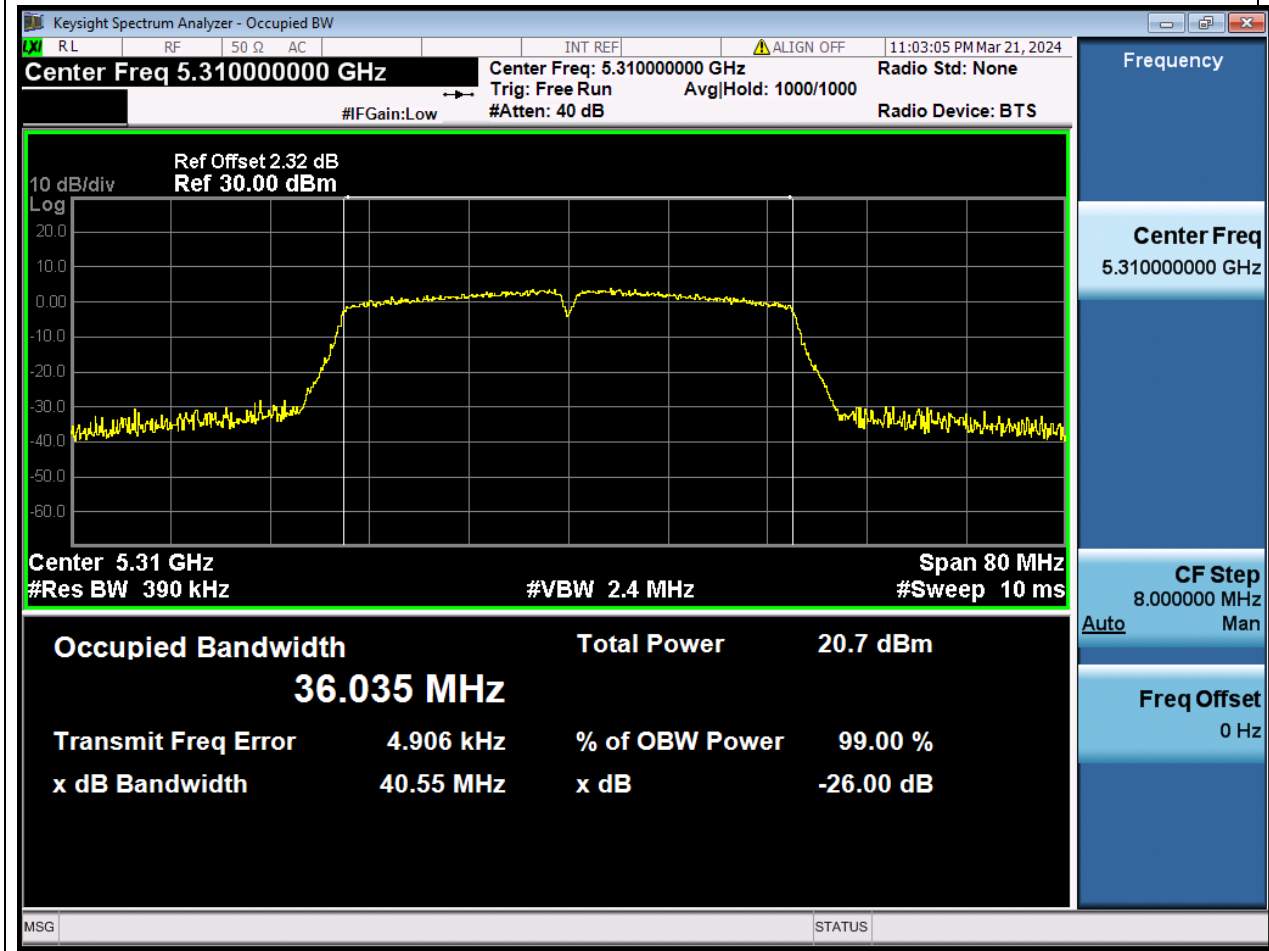

27. 802.11ac_40M_U-NII-2A_H

27.1. A.2.2-99% Bandwidth(NTNV)

Center Frequency (MHz)	OBW Power (%)	RBW (MHz)	Detector	Limit (MHz)	OBW (MHz)	Verdict
5310	99	0.39	Peak	0	36.034922	N/A