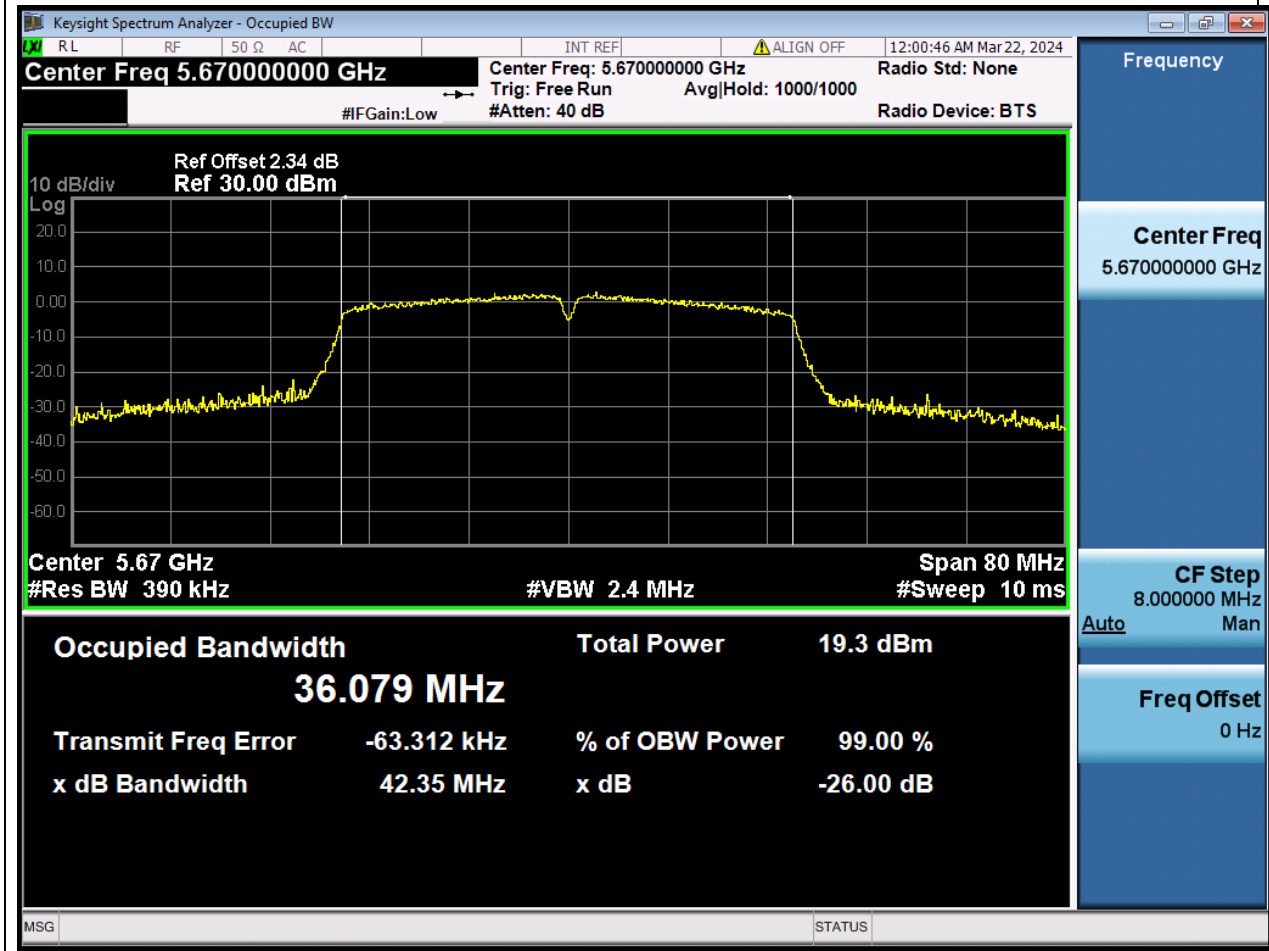

43. 802.11ac_40M_U-NII-2C_H

43.1. A.2.2-99% Bandwidth(NTNV)

Center Frequency (MHz)	OBW Power (%)	RBW (MHz)	Detector	Limit (MHz)	OBW (MHz)	Verdict
5670	99	0.39	Peak	0	36.078666	N/A