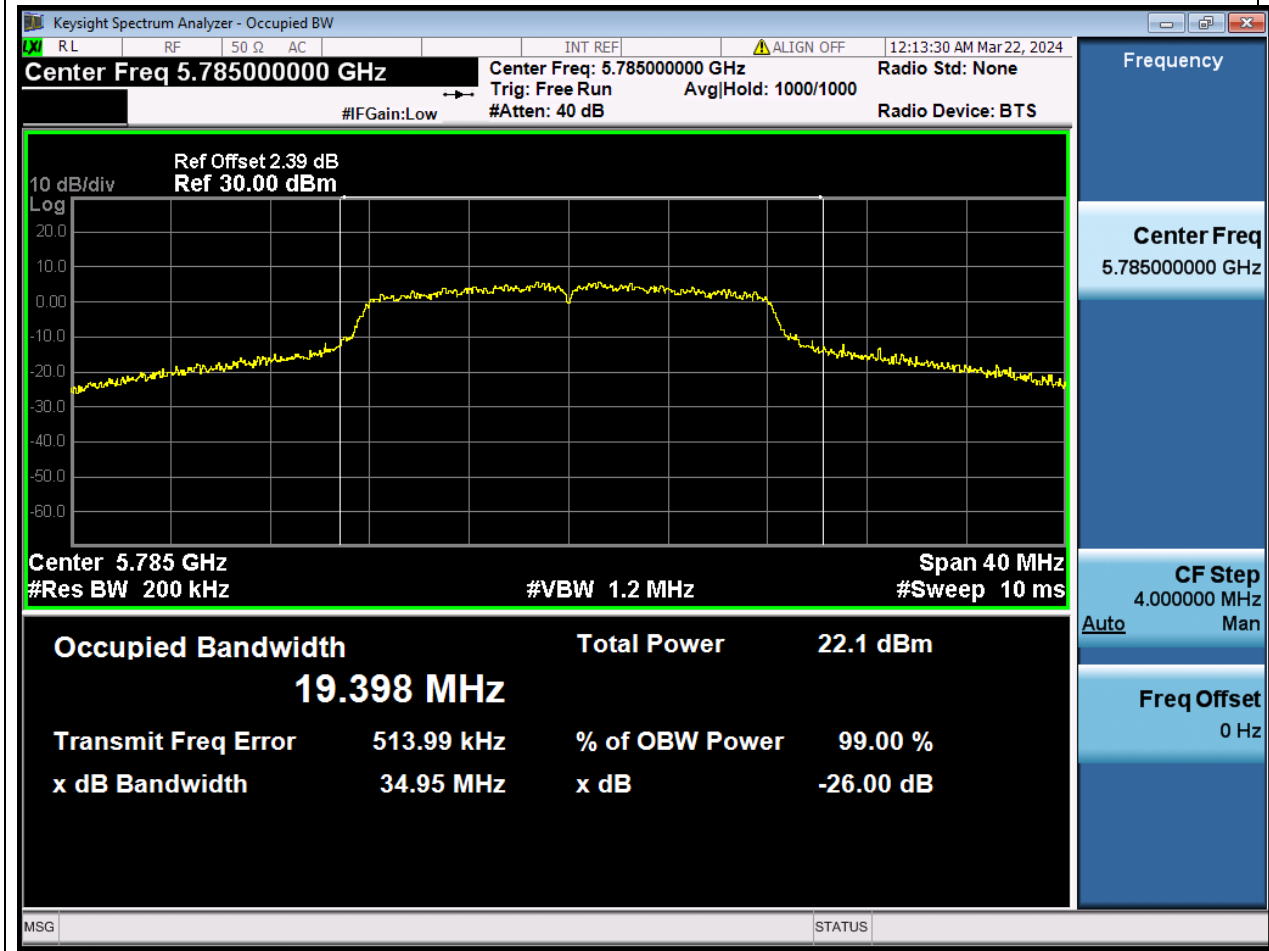

47. 802.11a_20M_U-NII-3_M

47.1. A.2.2-99% Bandwidth(NTNV)

Center Frequency (MHz)	OBW Power (%)	RBW (MHz)	Detector	Limit (MHz)	OBW (MHz)	Verdict
5785	99	0.2	Peak	0	19.398324	N/A