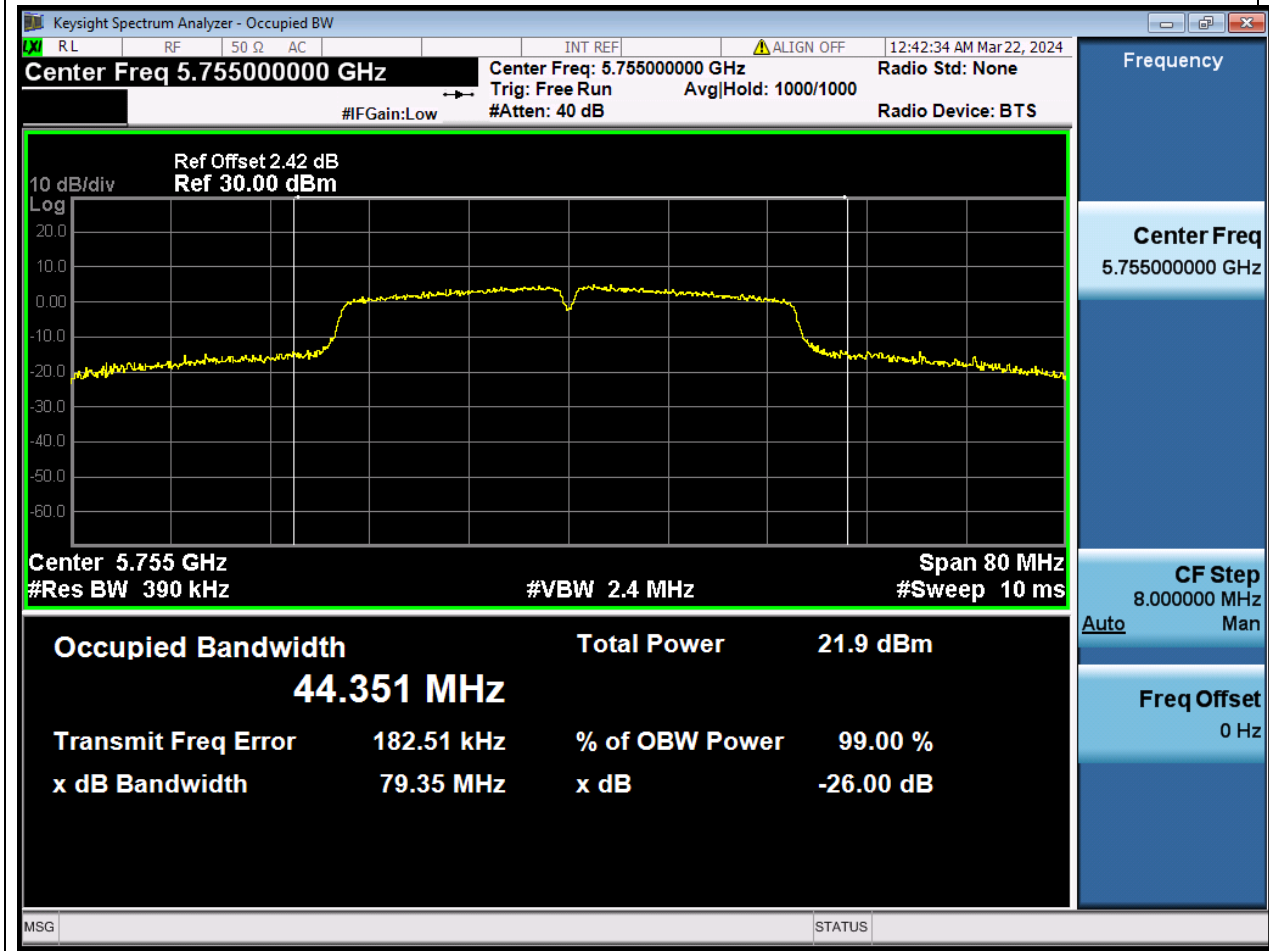

57. 802.11ac_40M_U-NII-3_L

57.1. A.2.2-99% Bandwidth(NTNV)

Center Frequency (MHz)	OBW Power (%)	RBW (MHz)	Detector	Limit (MHz)	OBW (MHz)	Verdict
5755	99	0.39	Peak	0	44.35124	N/A