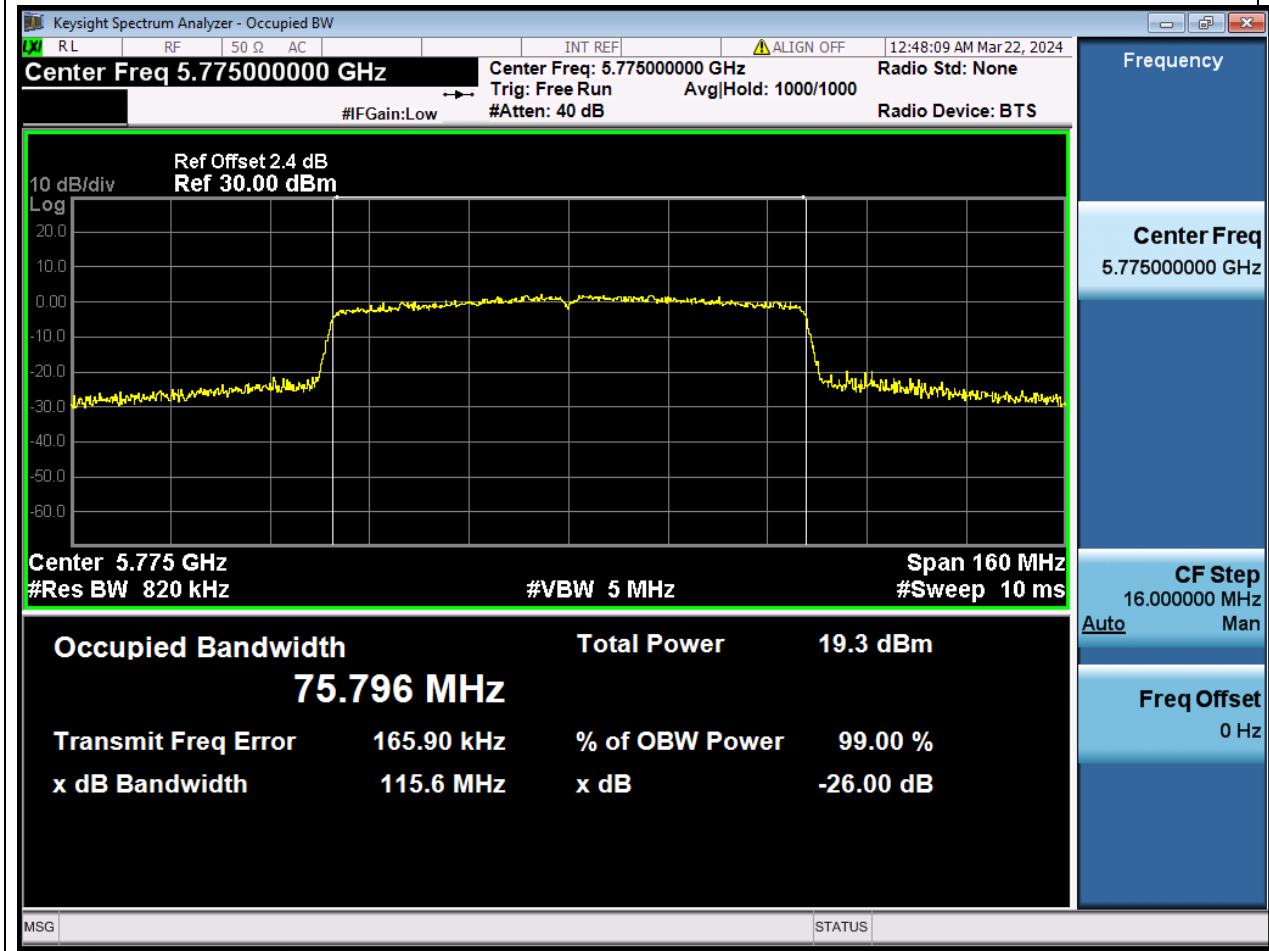

59. 802.11ac_80M_U-NII-3_M

59.1. A.2.2-99% Bandwidth(NTNV)

Center Frequency (MHz)	OBW Power (%)	RBW (MHz)	Detector	Limit (MHz)	OBW (MHz)	Verdict
5775	99	0.82	Peak	0	75.796106	N/A