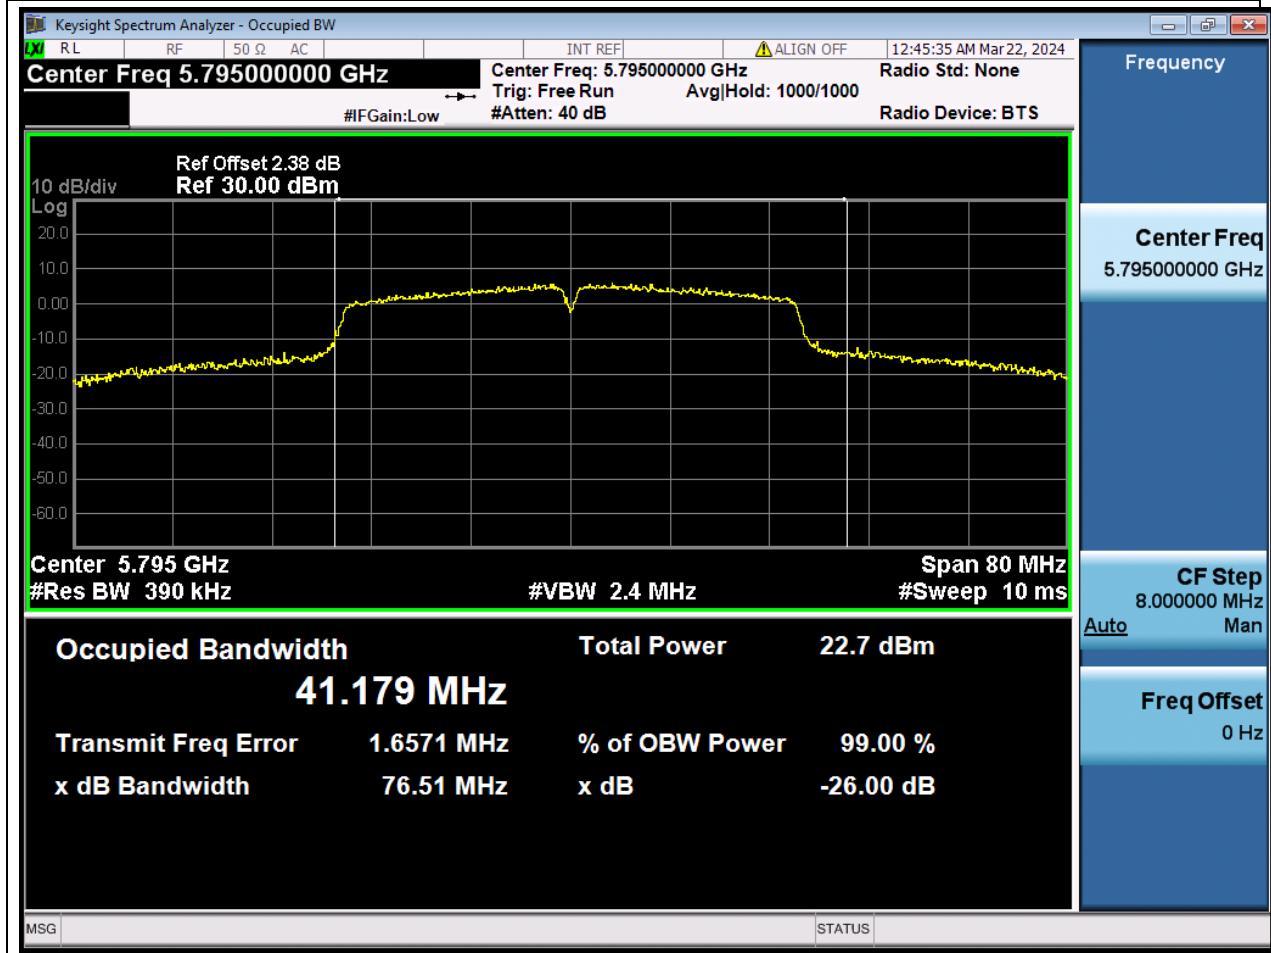

58. 802.11ac_40M_U-NII-3_H

58.1. A.2.2-99% Bandwidth(NTNV)

Center Frequency (MHz)	OBW Power (%)	RBW (MHz)	Detector	Limit (MHz)	OBW (MHz)	Verdict
5795	99	0.39	Peak	0	41.179117	N/A