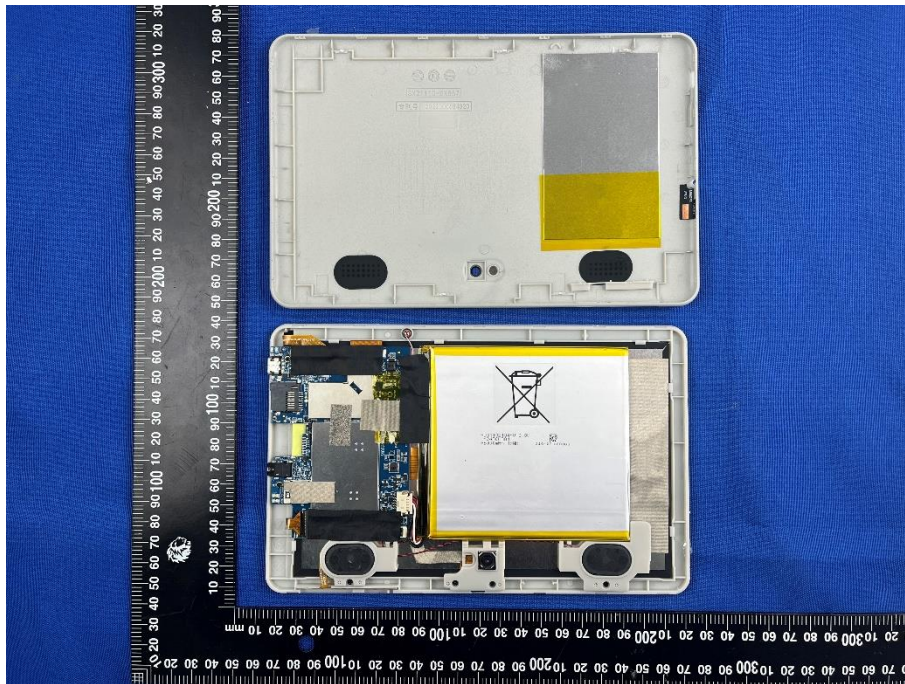

# EUT INTERNAL PHOTOS

EUT UNCOVER VIEW 1

CLOSE-UP

EUT UNCOVER VIEW 2

EUT UNCOVER VIEW 3

EUT UNCOVER VIEW 4

MAIN BOARD TOP VIEW (WITH SHIELDING)

MAIN BOARD TOP VIEW (WITHOUT SHIELDING)

MAIN BOARD REAR VIEW (WITH SHIELDING)

MAIN BOARD REAR VIEW (WITHOUT SHIELDING)

BATTERY (FRONT)

BATTERY (REAR)

--BLANK BELOW--