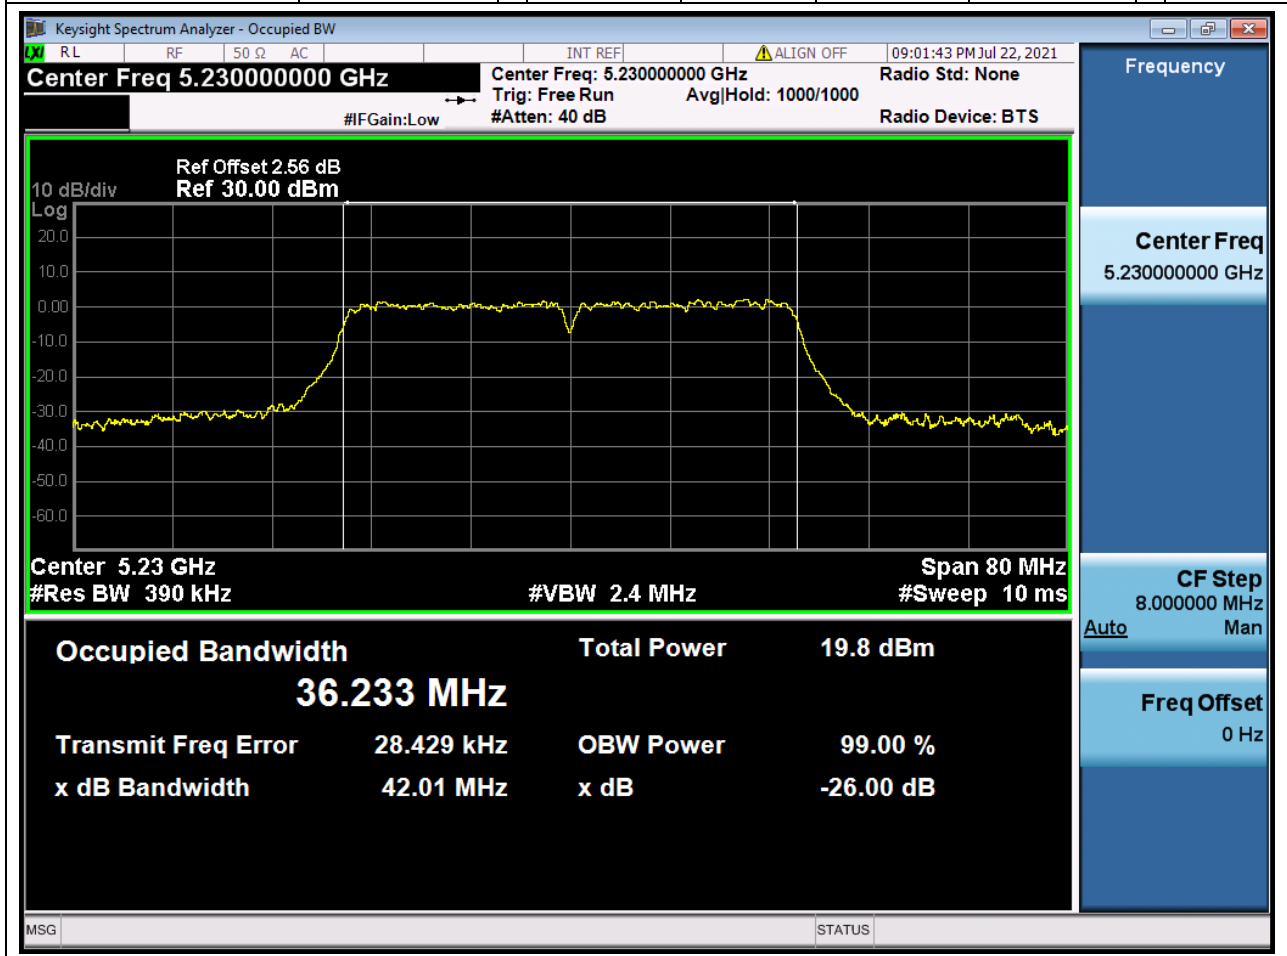

13. 802.11ac_40M_U-NII-1_H

13.1. A.2.2-99% Bandwidth(NTNV)

Center Frequency (MHz)	OBW Power (%)	RBW (MHz)	Detector	Limit (MHz)	OBW (MHz)	Verdict
5230	99	0.39	Peak	0	36.232503	Unknown