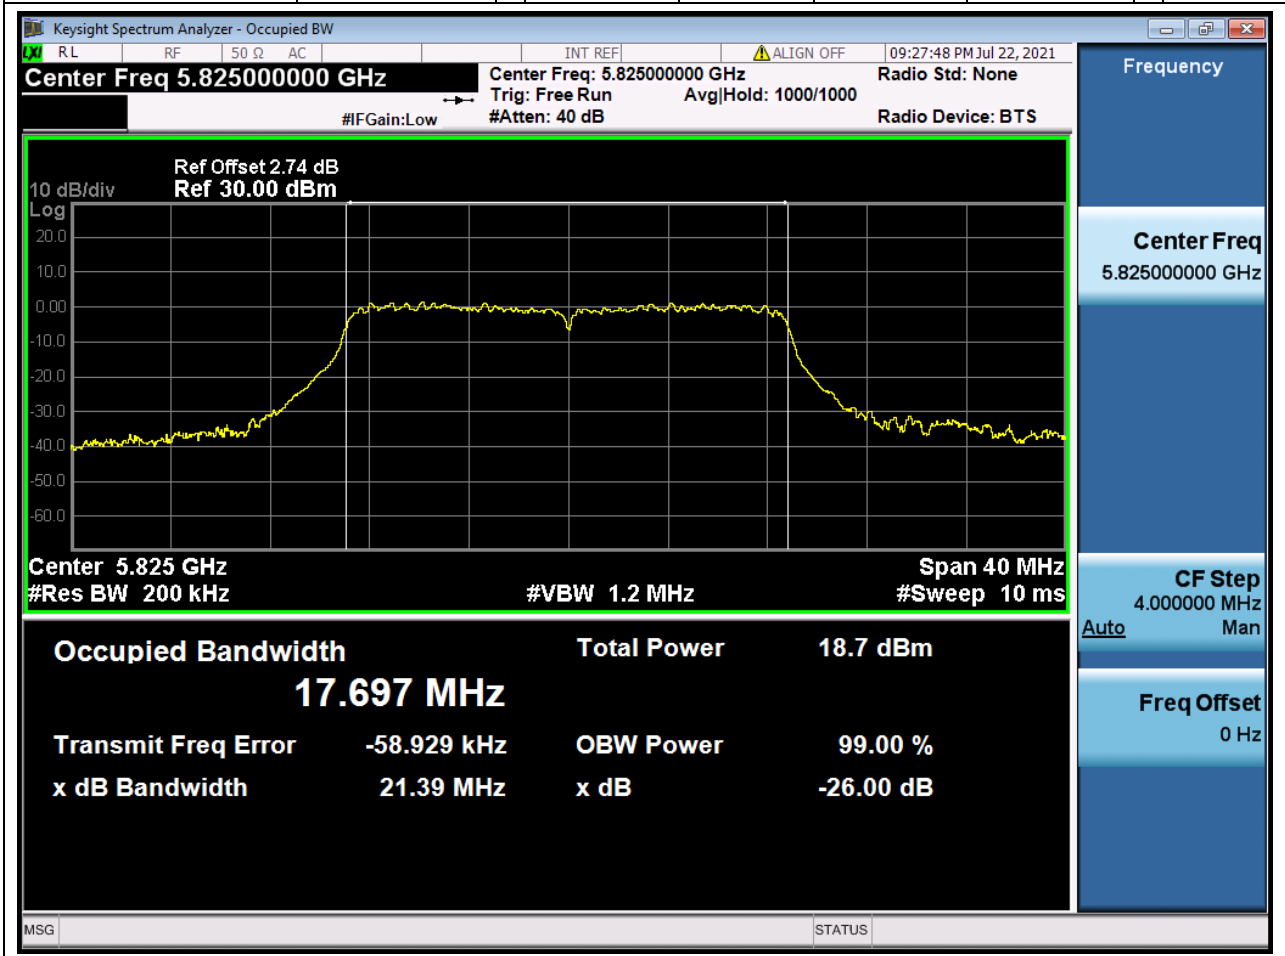

20. 802.11n_20M_U-NII-3_H

20.1. A.2.2-99% Bandwidth(NTNV)

Center Frequency (MHz)	OBW Power (%)	RBW (MHz)	Detector	Limit (MHz)	OBW (MHz)	Verdict
5825	99	0.2	Peak	0	17.696572	Unknown