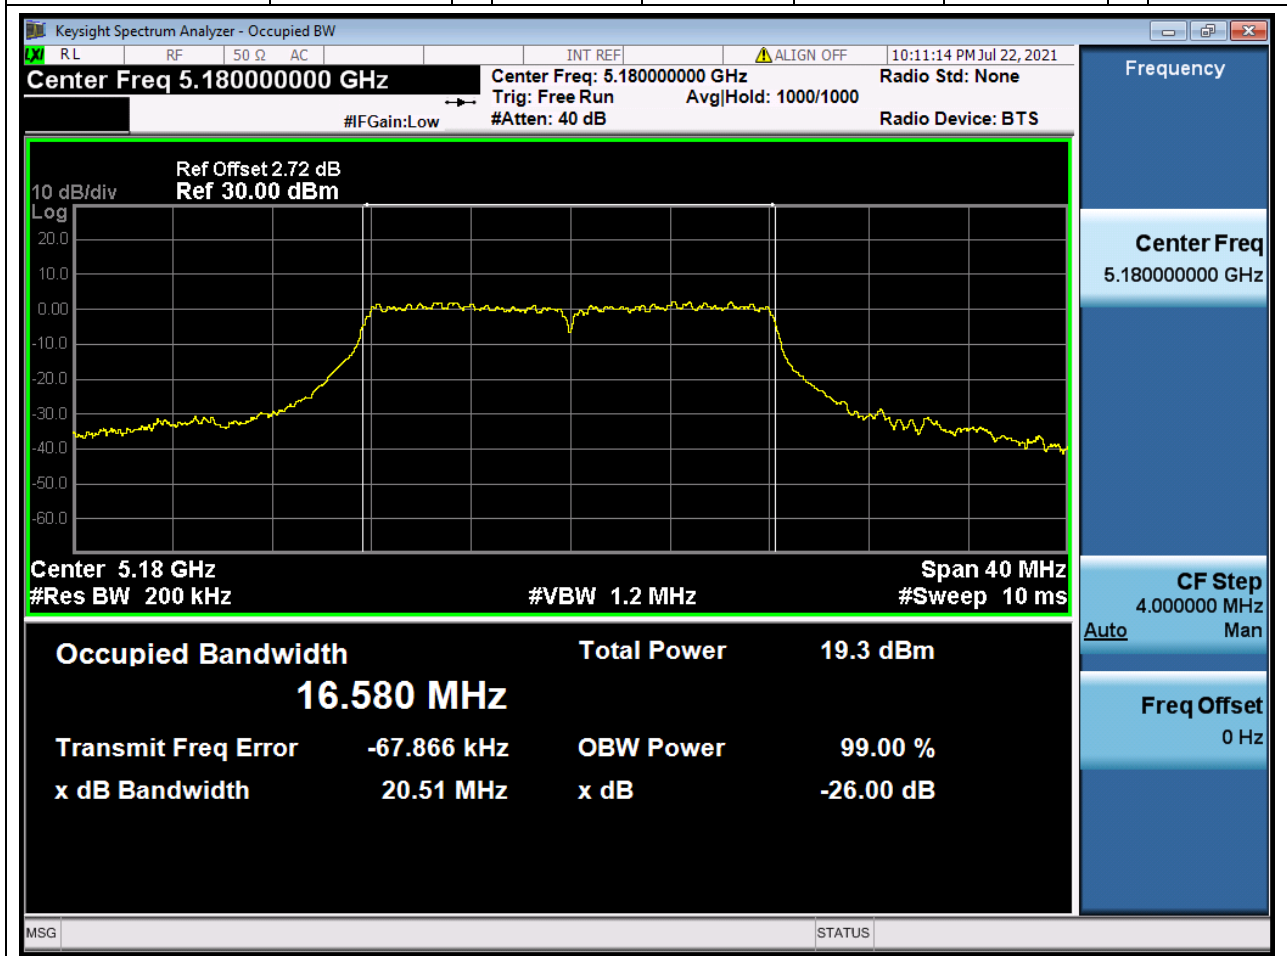

99% Bandwidth

Antenna 0

1. 802.11a_20M_U-NII-1_L

1.1. A.2.2-99% Bandwidth(NTNV)

Center Frequency (MHz)	OBW Power (%)	RBW (MHz)	Detector	Limit (MHz)	OBW (MHz)	Verdict
5180	99	0.2	Peak	0	16.5802	Unknown