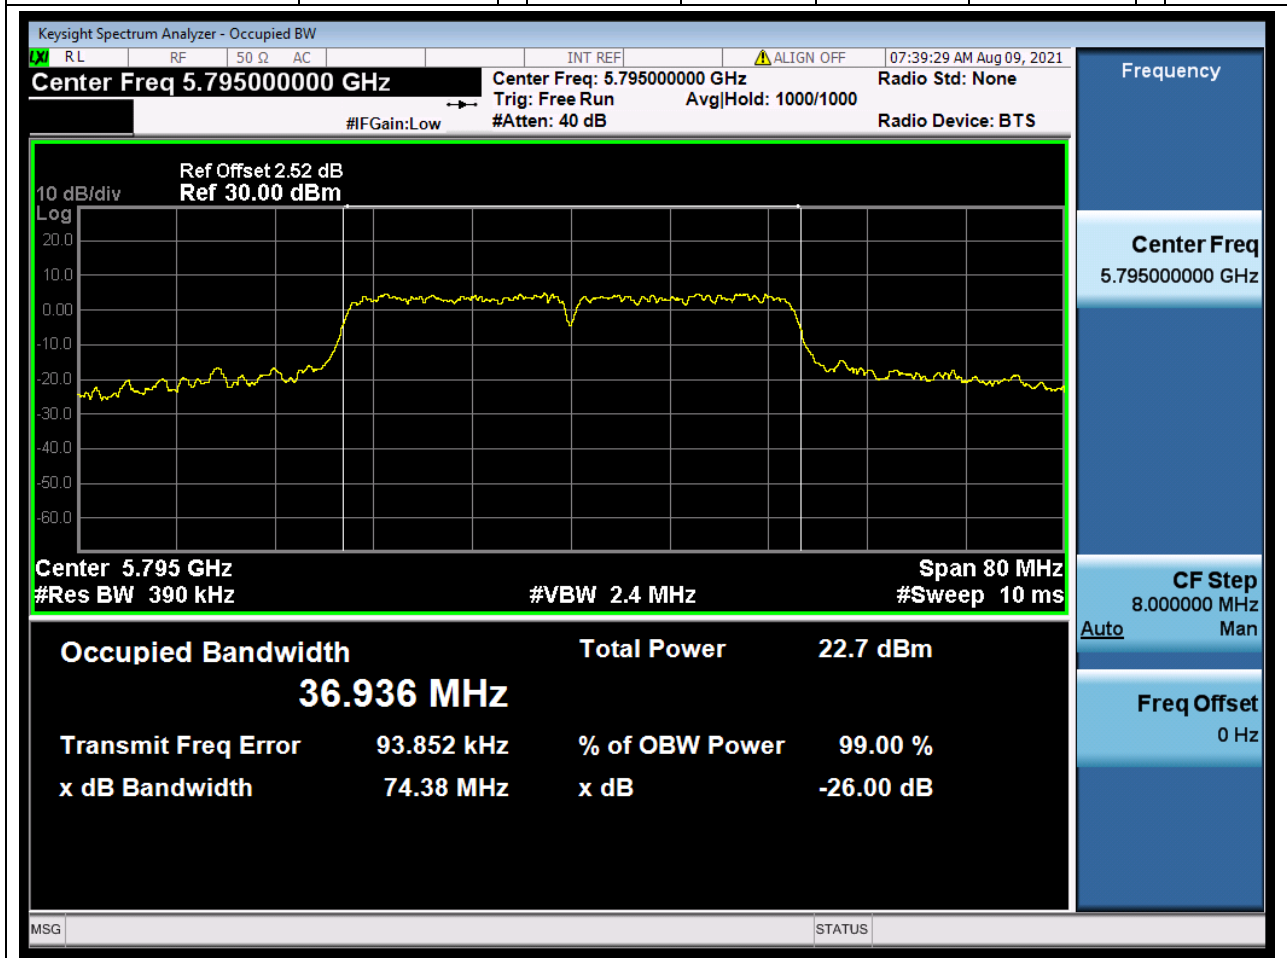

27. 802.11ac_40M_U-NII-3_H

27.1. A.2.2-99% Bandwidth(NTNV)

Center Frequency (MHz)	OBW Power (%)	RBW (MHz)	Detector	Limit (MHz)	OBW (MHz)	Verdict
5795	99	0.39	Peak	0	36.935839	Unknown