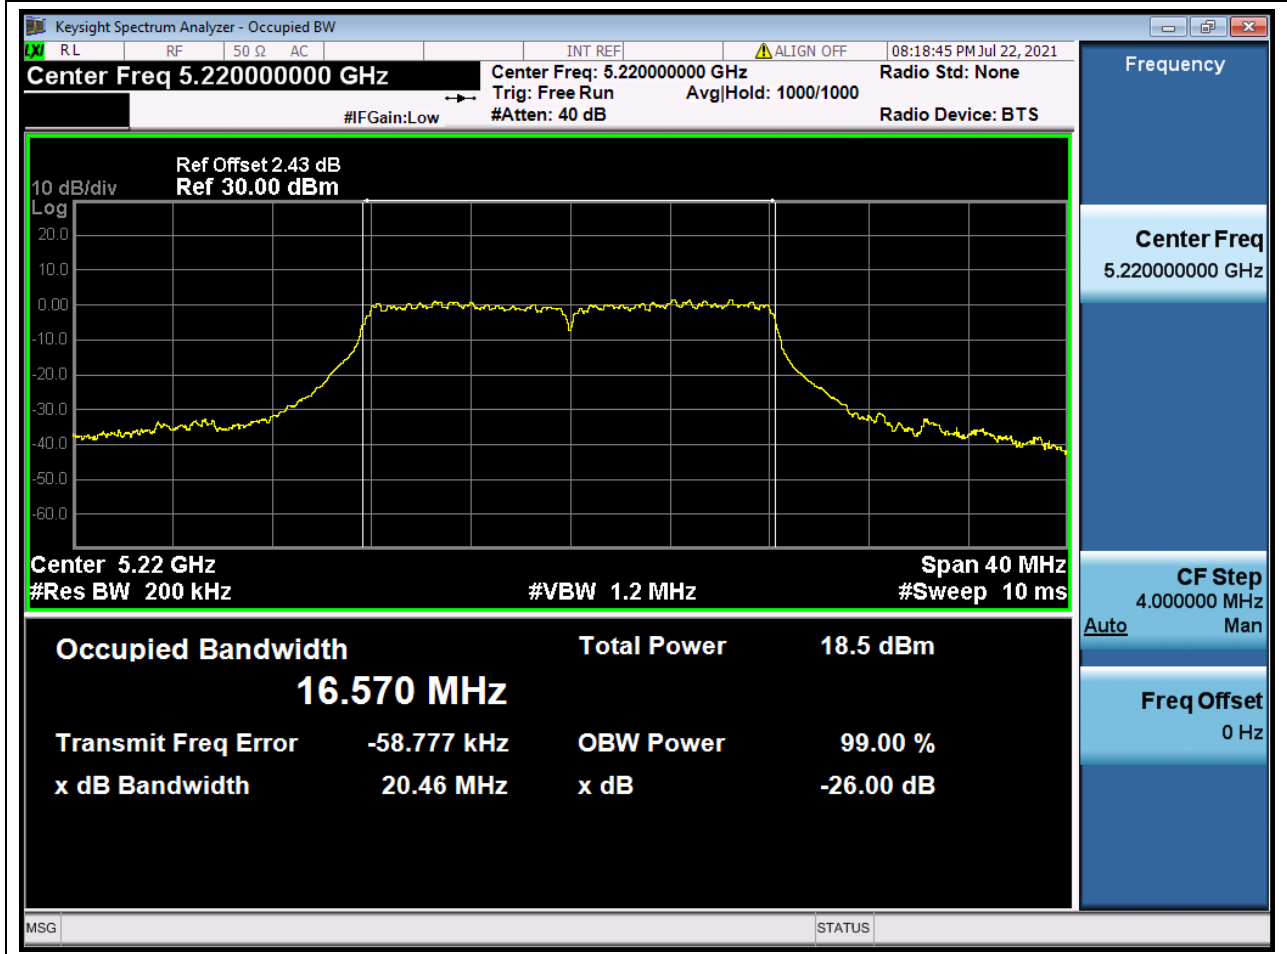

2. 802.11a_20M_U-NII-1_M

2.1. A.2.2-99% Bandwidth(NTNV)

Center Frequency (MHz)	OBW Power (%)	RBW (MHz)	Detector	Limit (MHz)	OBW (MHz)	Verdict
5220	99	0.2	Peak	0	16.570485	Unknown