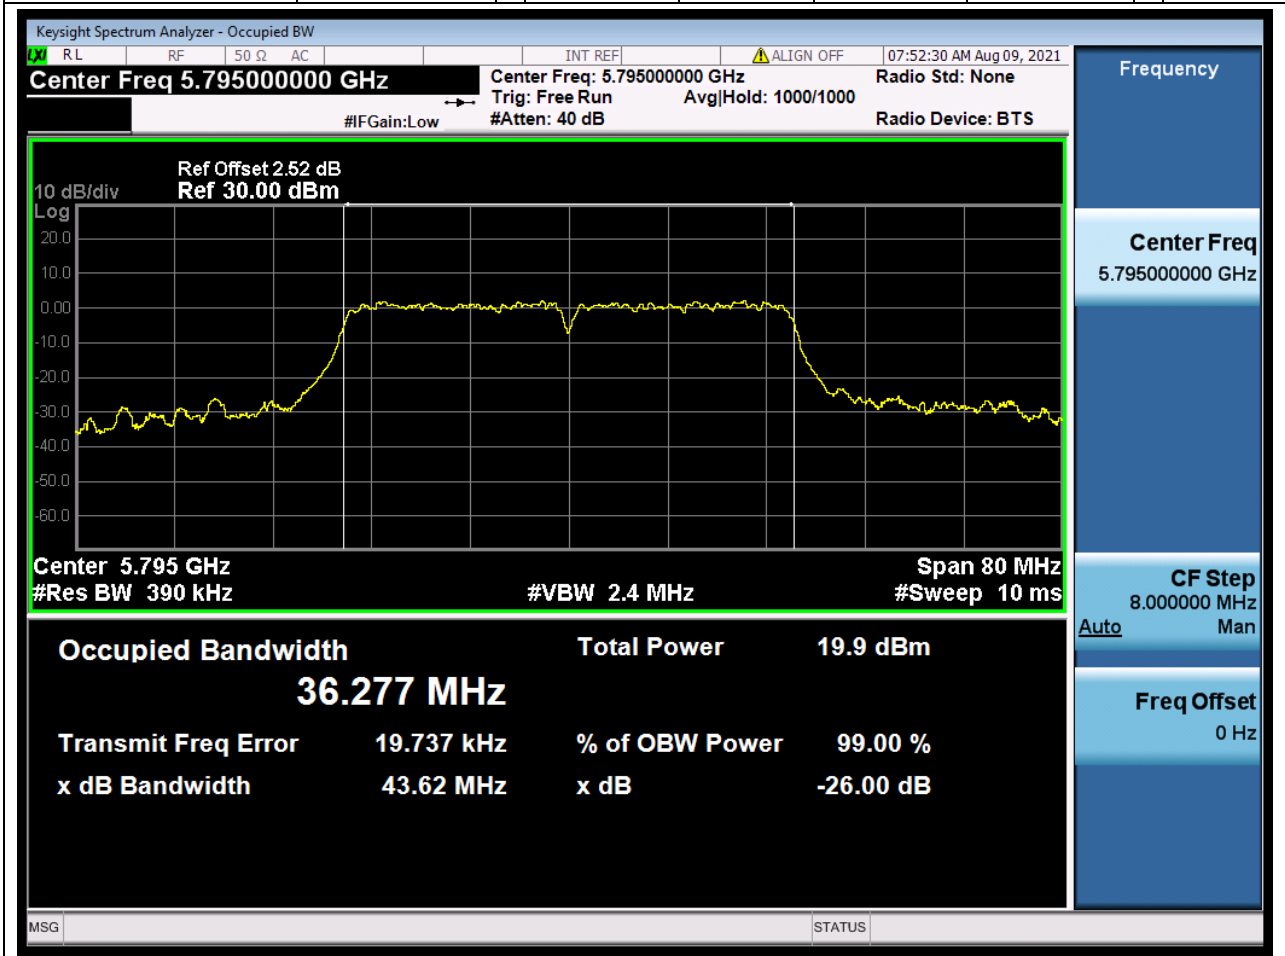

22. 802.11n_40M_U-NII-3_H

22.2. A.2.2-99% Bandwidth(NTNV)

Center Frequency (MHz)	OBW Power (%)	RBW (MHz)	Detector	Limit (MHz)	OBW (MHz)	Verdict
5795	99	0.39	Peak	0	36.277285	Unknown