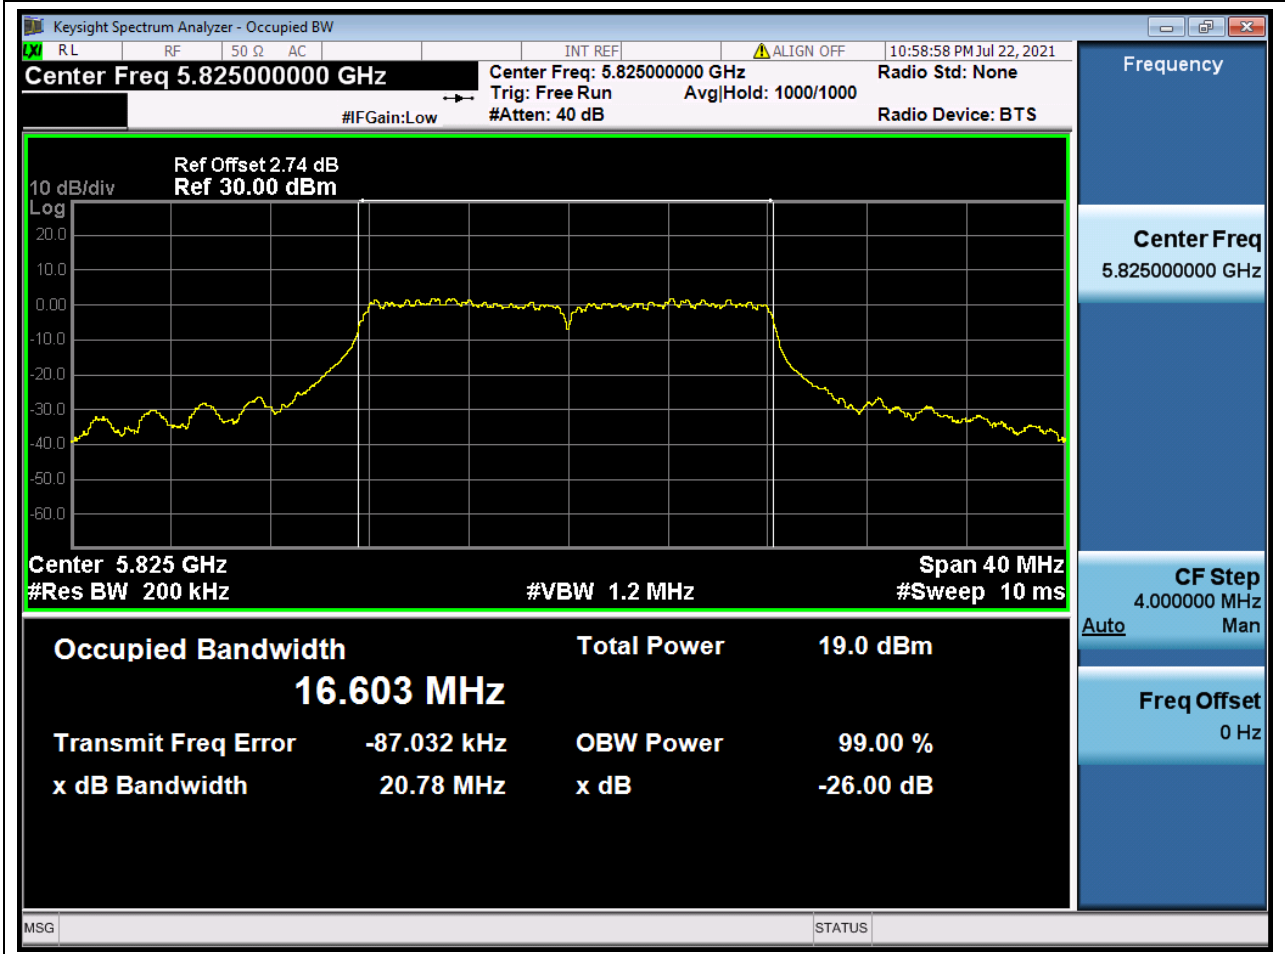

17. 802.11a_20M_U-NII-3_H

17.1. A.2.2-99% Bandwidth(NTNV)

Center Frequency (MHz)	OBW Power (%)	RBW (MHz)	Detector	Limit (MHz)	OBW (MHz)	Verdict
5825	99	0.2	Peak	0	16.602844	Unknown