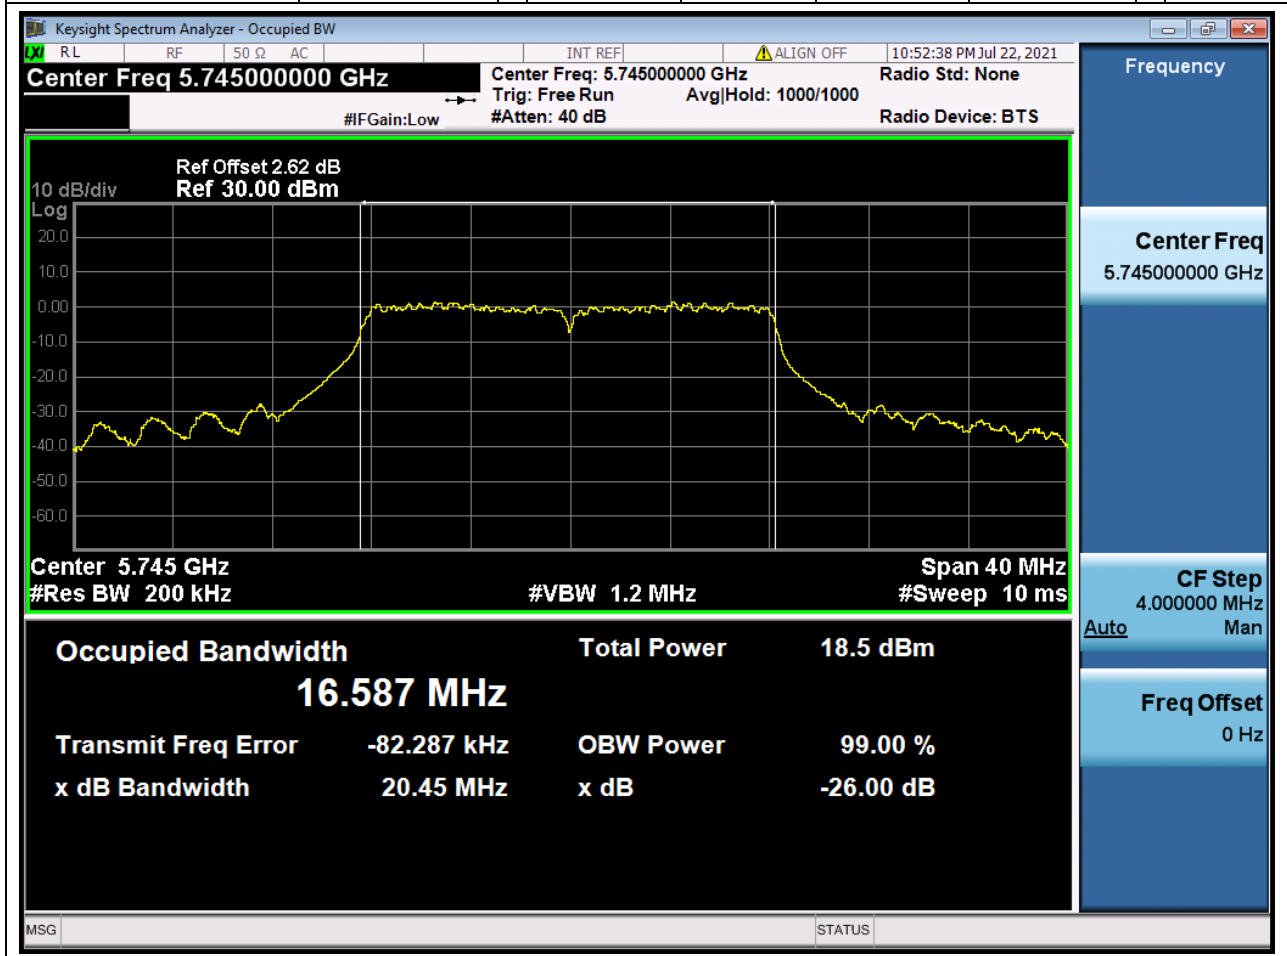

15. 802.11a_20M_U-NII-3_L

15.1. A.2.2-99% Bandwidth(NTNV)

Center Frequency (MHz)	OBW Power (%)	RBW (MHz)	Detector	Limit (MHz)	OBW (MHz)	Verdict
5745	99	0.2	Peak	0	16.587273	Unknown