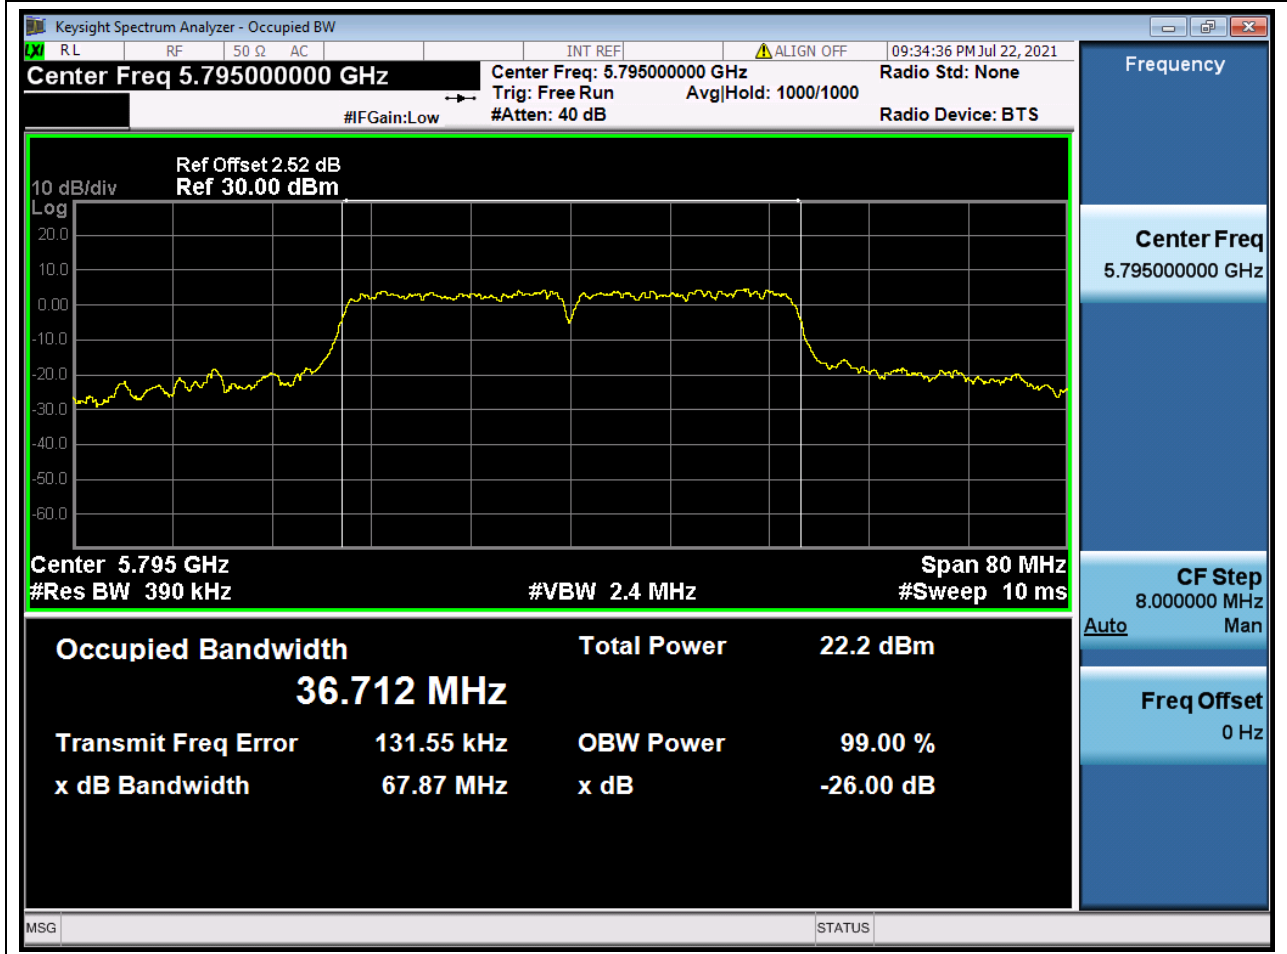

22. 802.11n_40M_U-NII-3_H

22.1. A.2.2-99% Bandwidth(NTNV)

Center Frequency (MHz)	OBW Power (%)	RBW (MHz)	Detector	Limit (MHz)	OBW (MHz)	Verdict
5795	99	0.39	Peak	0	36.711829	Unknown