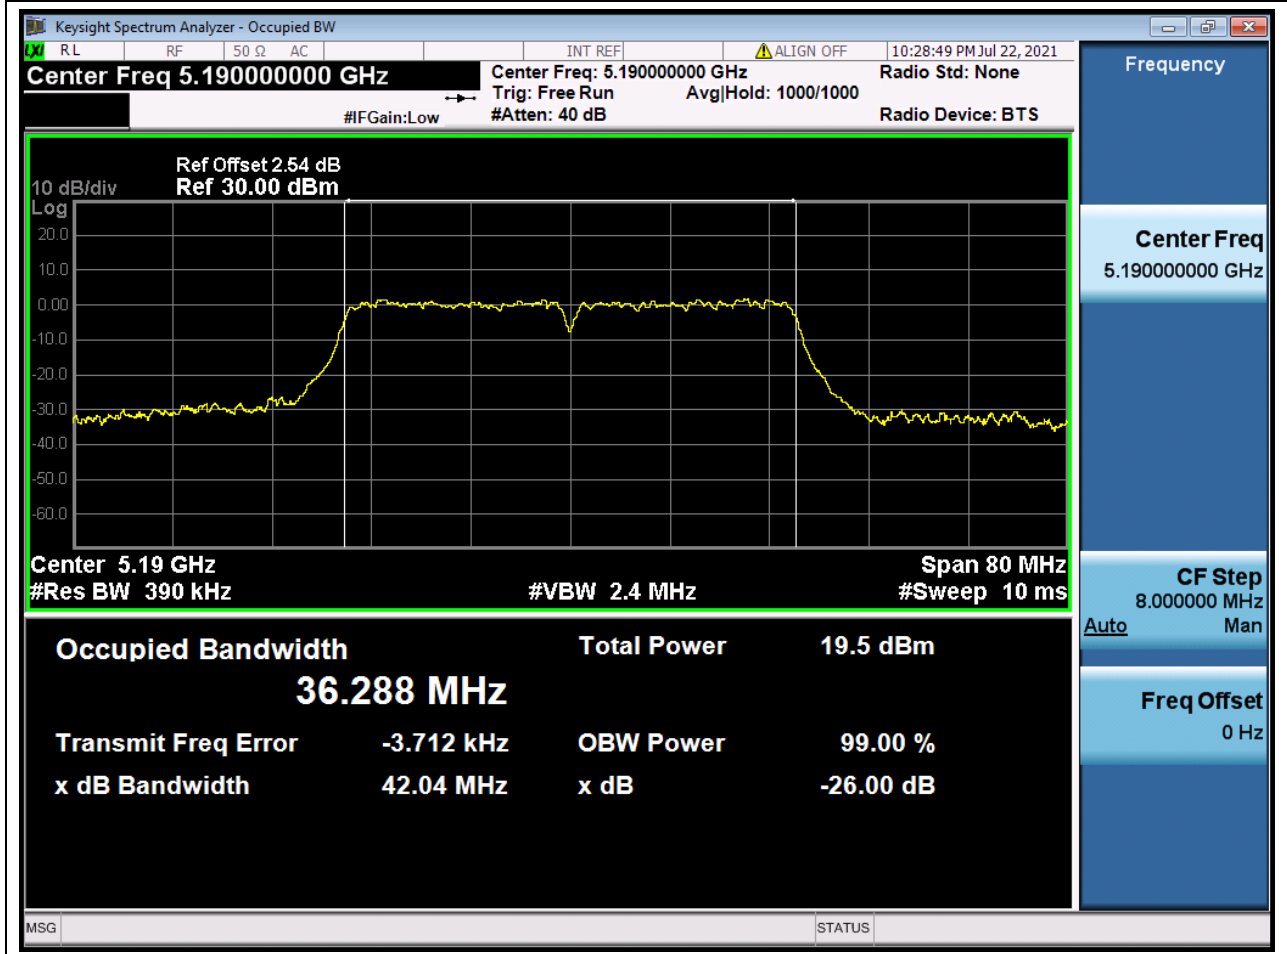

7. 802.11n_40M_U-NII-1_L

7.1. A.2.2-99% Bandwidth(NTNV)

Center Frequency (MHz)	OBW Power (%)	RBW (MHz)	Detector	Limit (MHz)	OBW (MHz)	Verdict
5190	99	0.39	Peak	0	36.287753	Unknown