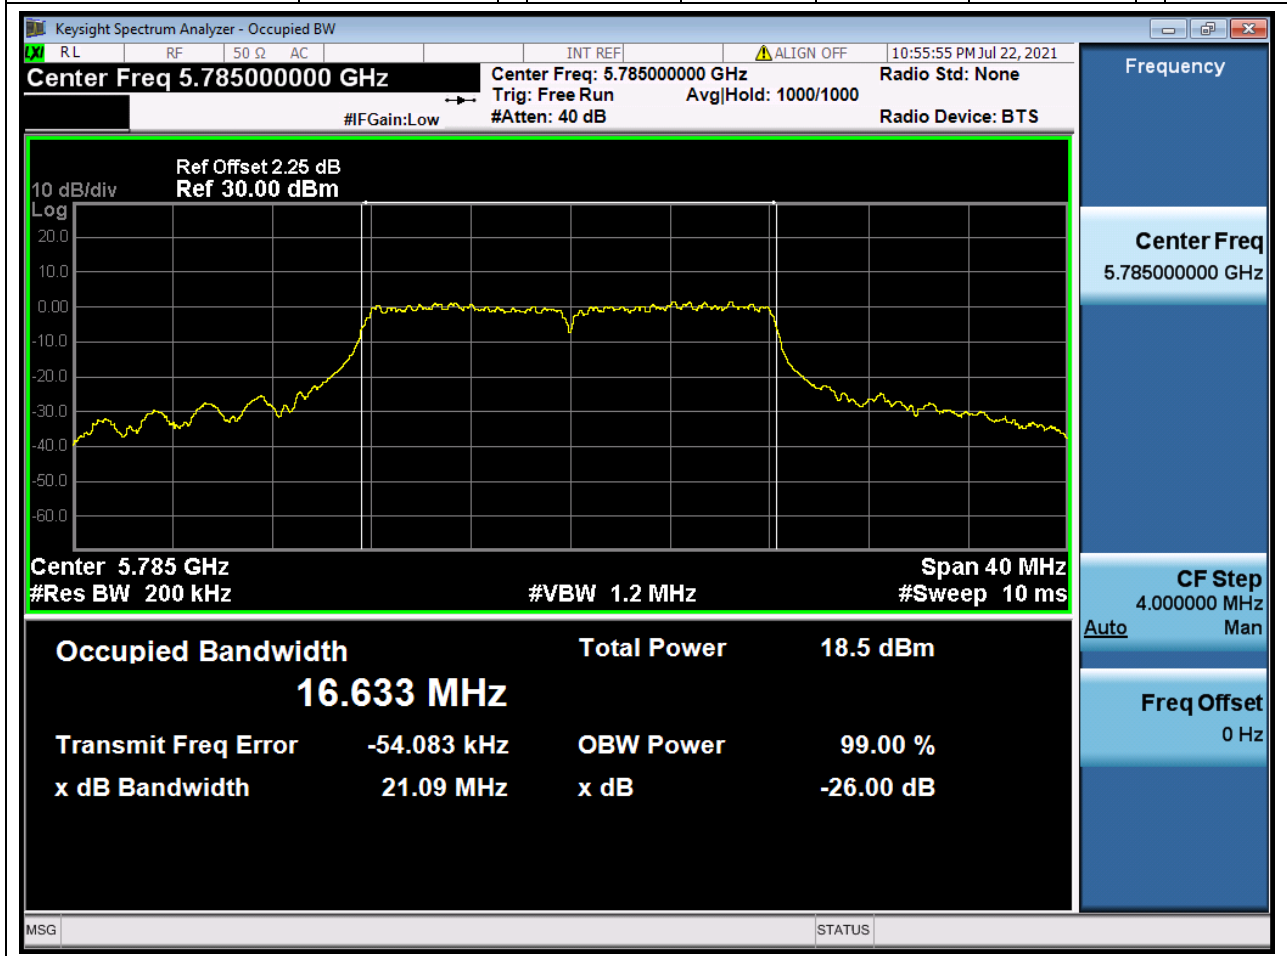

16. 802.11a_20M_U-NII-3_M

16.1. A.2.2-99% Bandwidth(NTNV)

Center Frequency (MHz)	OBW Power (%)	RBW (MHz)	Detector	Limit (MHz)	OBW (MHz)	Verdict
5785	99	0.2	Peak	0	16.633336	Unknown