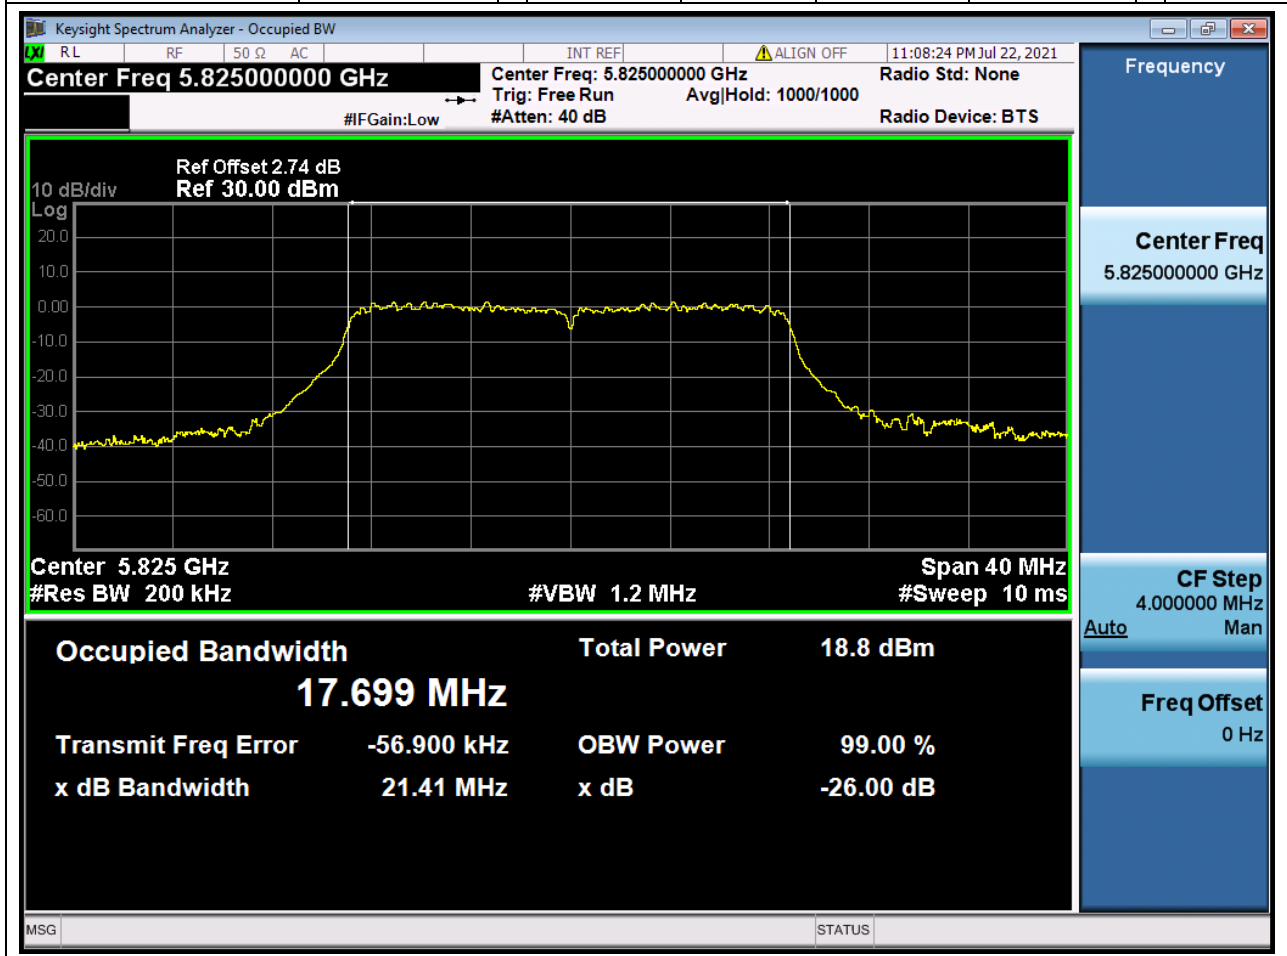

20. 802.11n_20M_U-NII-3_H

20.1. A.2.2-99% Bandwidth(NTNV)

Center Frequency (MHz)	OBW Power (%)	RBW (MHz)	Detector	Limit (MHz)	OBW (MHz)	Verdict
5825	99	0.2	Peak	0	17.698969	Unknown