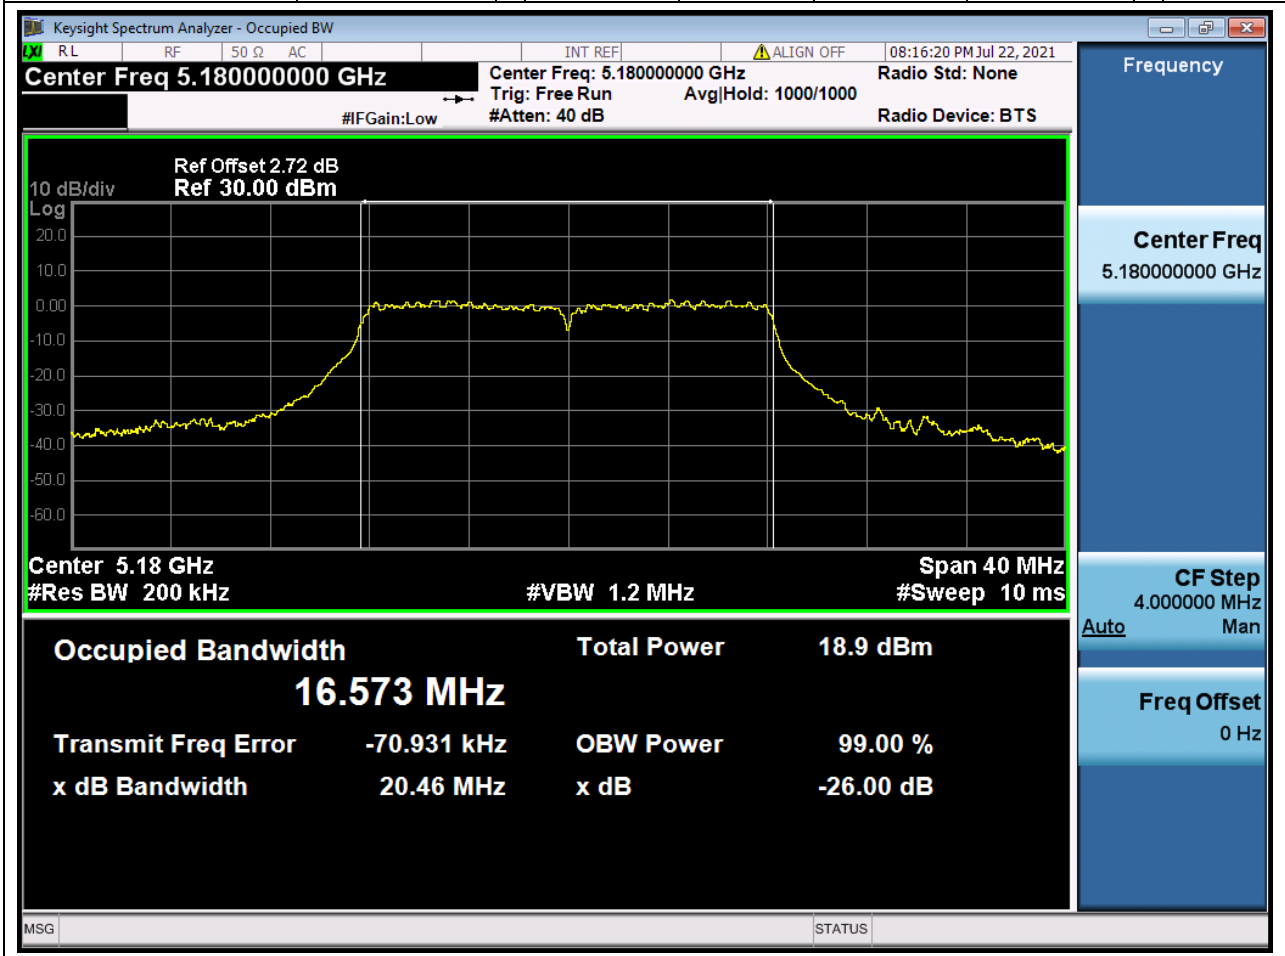

Antenna 1

1. 802.11a_20M_U-NII-1_L

1.2. A.2.2-99% Bandwidth(NTNV)

Center Frequency (MHz)	OBW Power (%)	RBW (MHz)	Detector	Limit (MHz)	OBW (MHz)	Verdict
5180	99	0.2	Peak	0	16.573152	Unknown