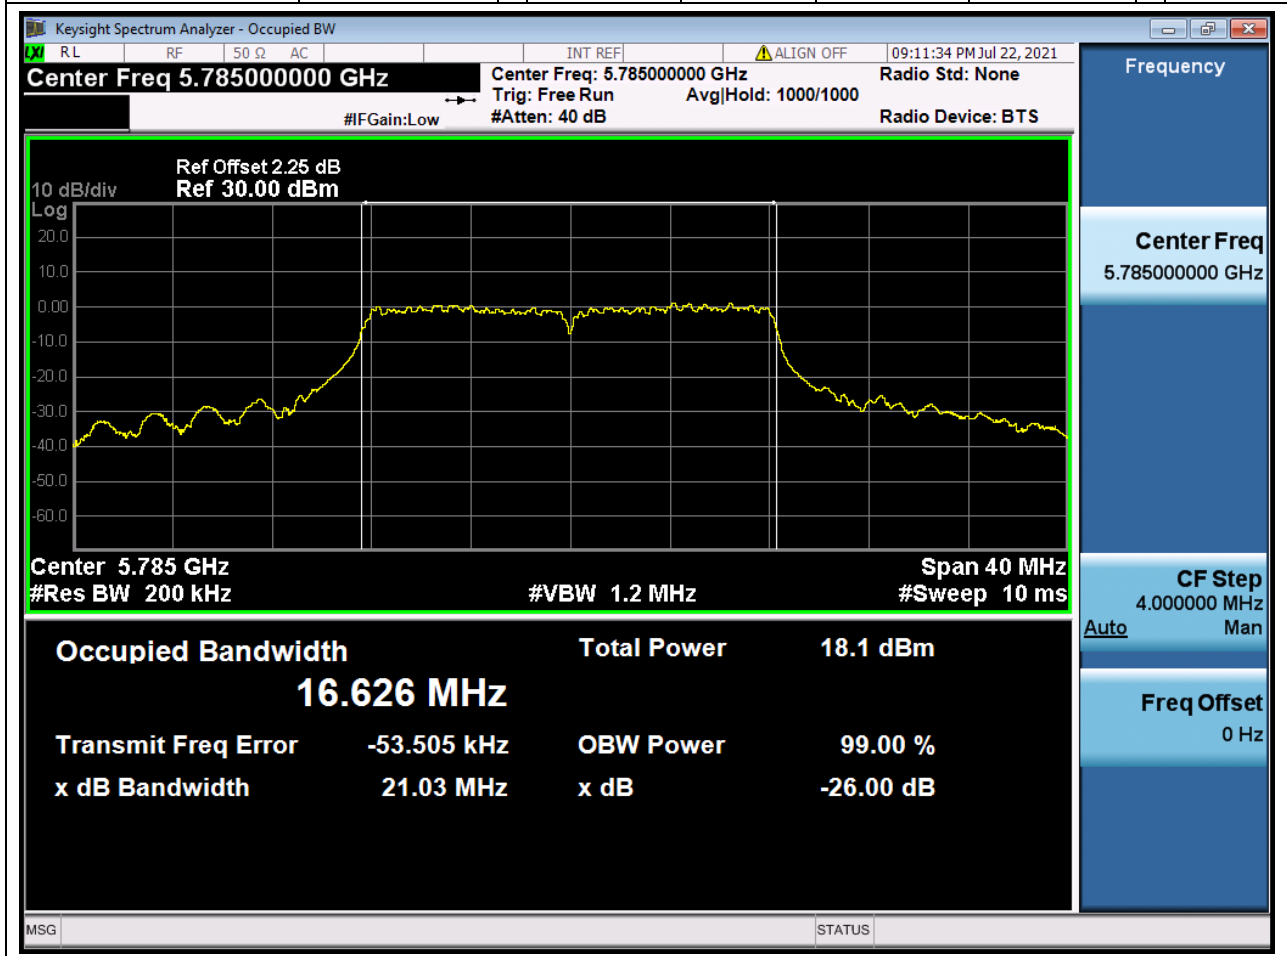

16. 802.11a_20M_U-NII-3_M

16.1. A.2.2-99% Bandwidth(NTNV)

Center Frequency (MHz)	OBW Power (%)	RBW (MHz)	Detector	Limit (MHz)	OBW (MHz)	Verdict
5785	99	0.2	Peak	0	16.626462	Unknown