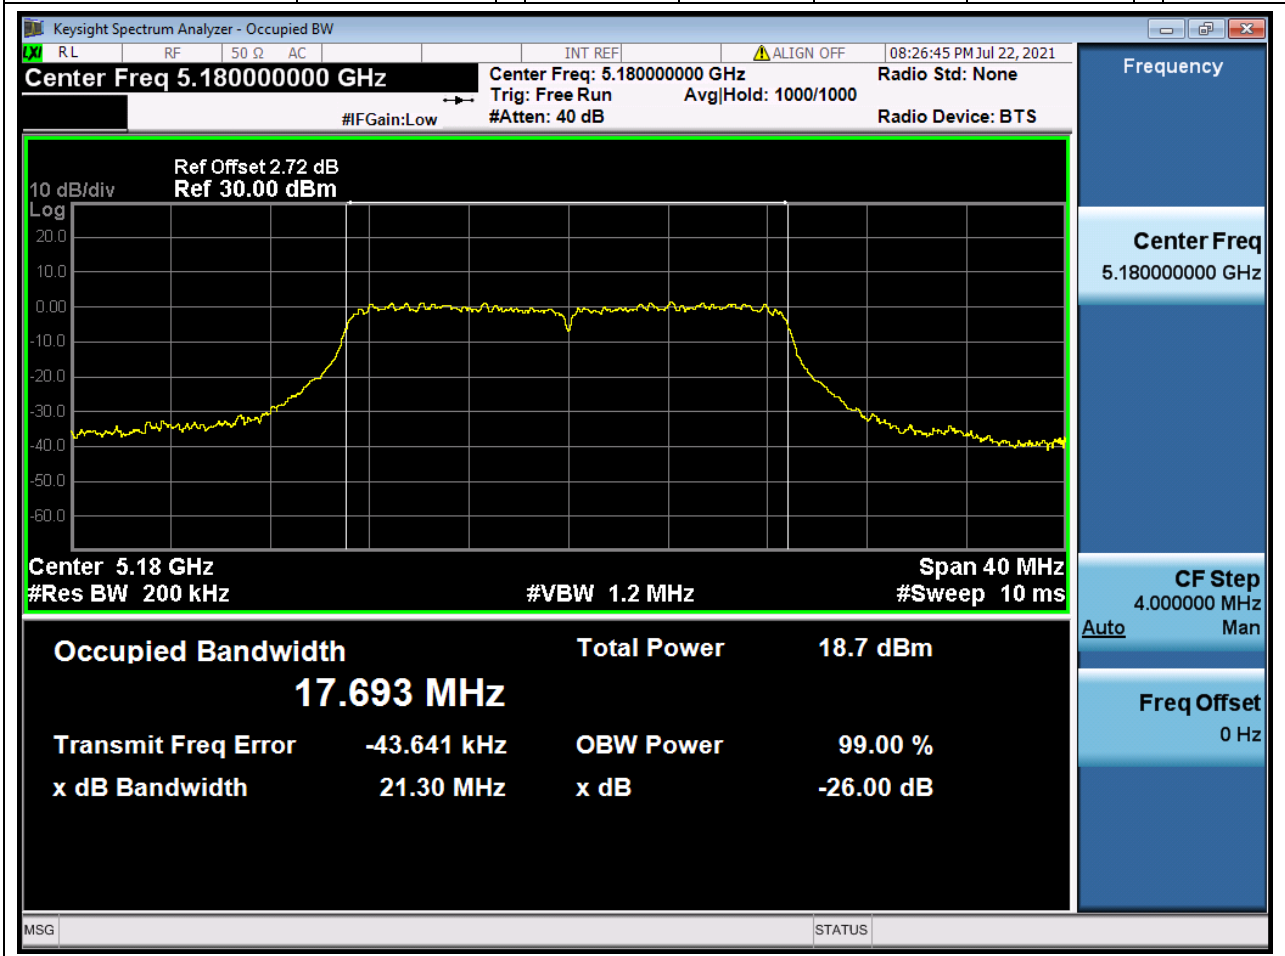

4. 802.11n_20M_U-NII-1_L

4.1. A.2.2-99% Bandwidth(NTNV)

Center Frequency (MHz)	OBW Power (%)	RBW (MHz)	Detector	Limit (MHz)	OBW (MHz)	Verdict
5180	99	0.2	Peak	0	17.693064	Unknown