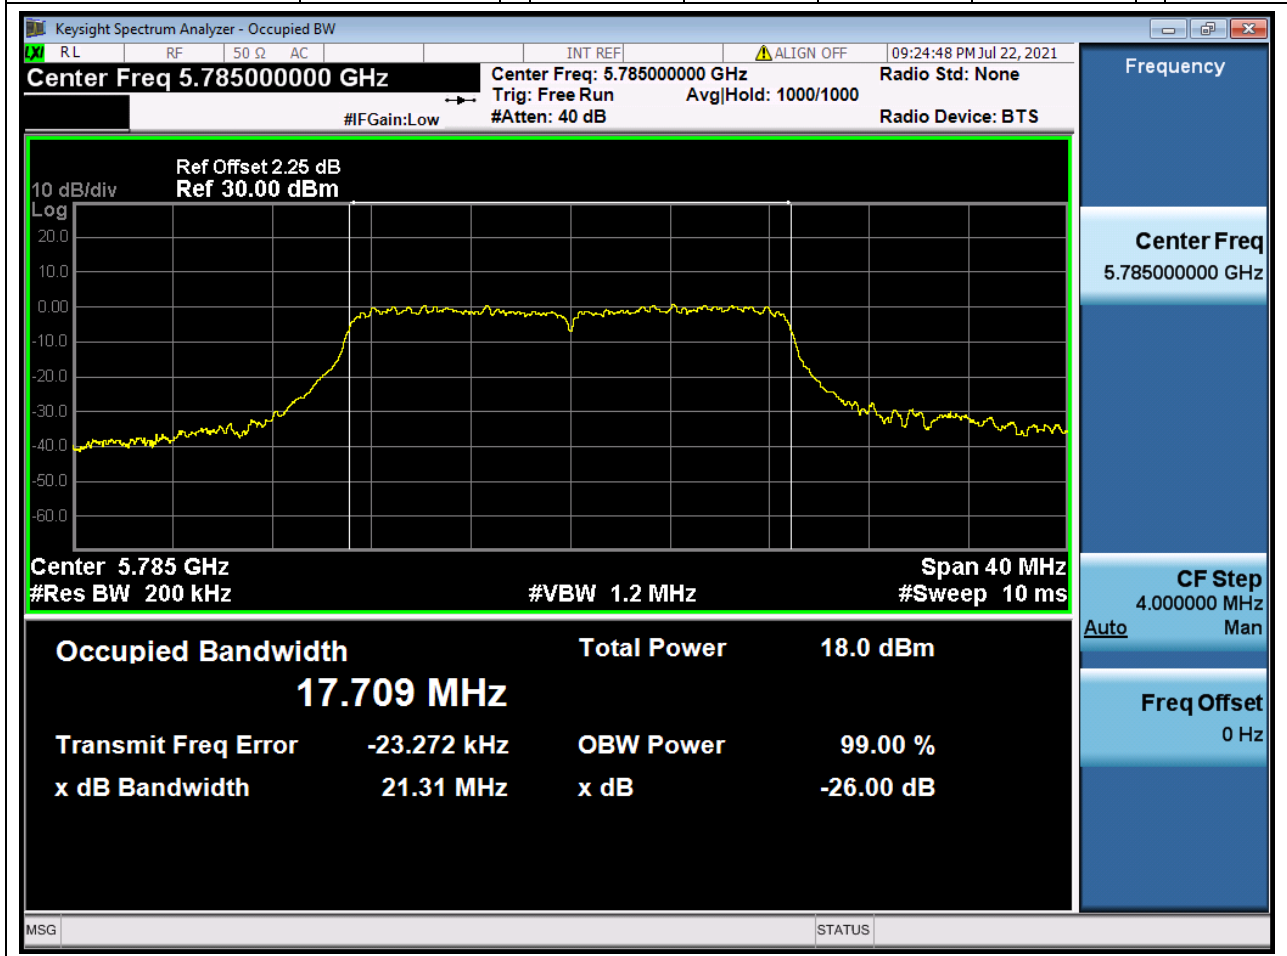

19. 802.11n_20M_U-NII-3_M

19.1. A.2.2-99% Bandwidth(NTNV)

Center Frequency (MHz)	OBW Power (%)	RBW (MHz)	Detector	Limit (MHz)	OBW (MHz)	Verdict
5785	99	0.2	Peak	0	17.70873	Unknown