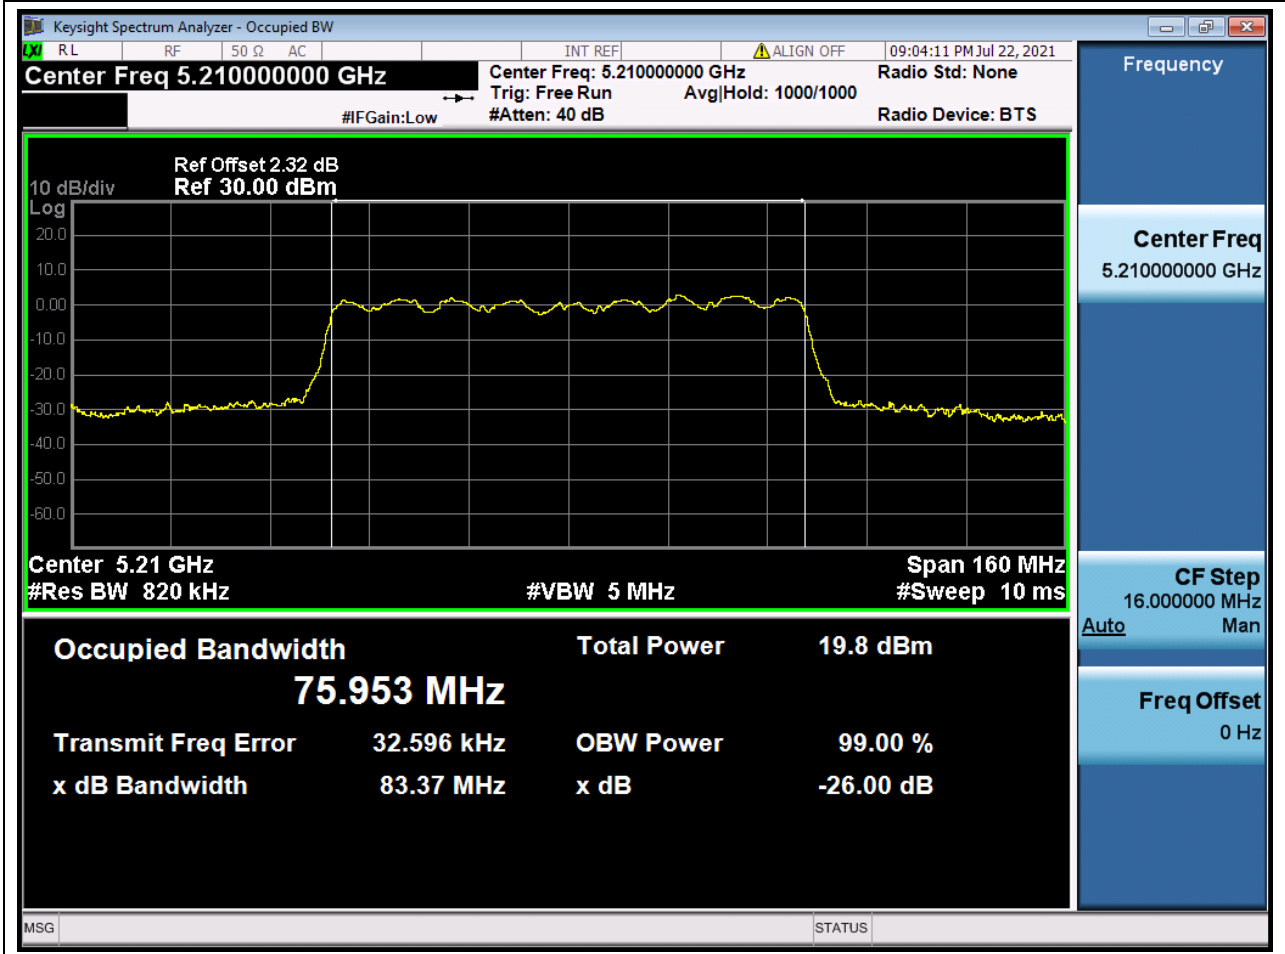

14. 802.11ac_80M_U-NII-1_M

14.1. A.2.2-99% Bandwidth(NTNV)

Center Frequency (MHz)	OBW Power (%)	RBW (MHz)	Detector	Limit (MHz)	OBW (MHz)	Verdict
5210	99	0.82	Peak	0	75.952863	Unknown