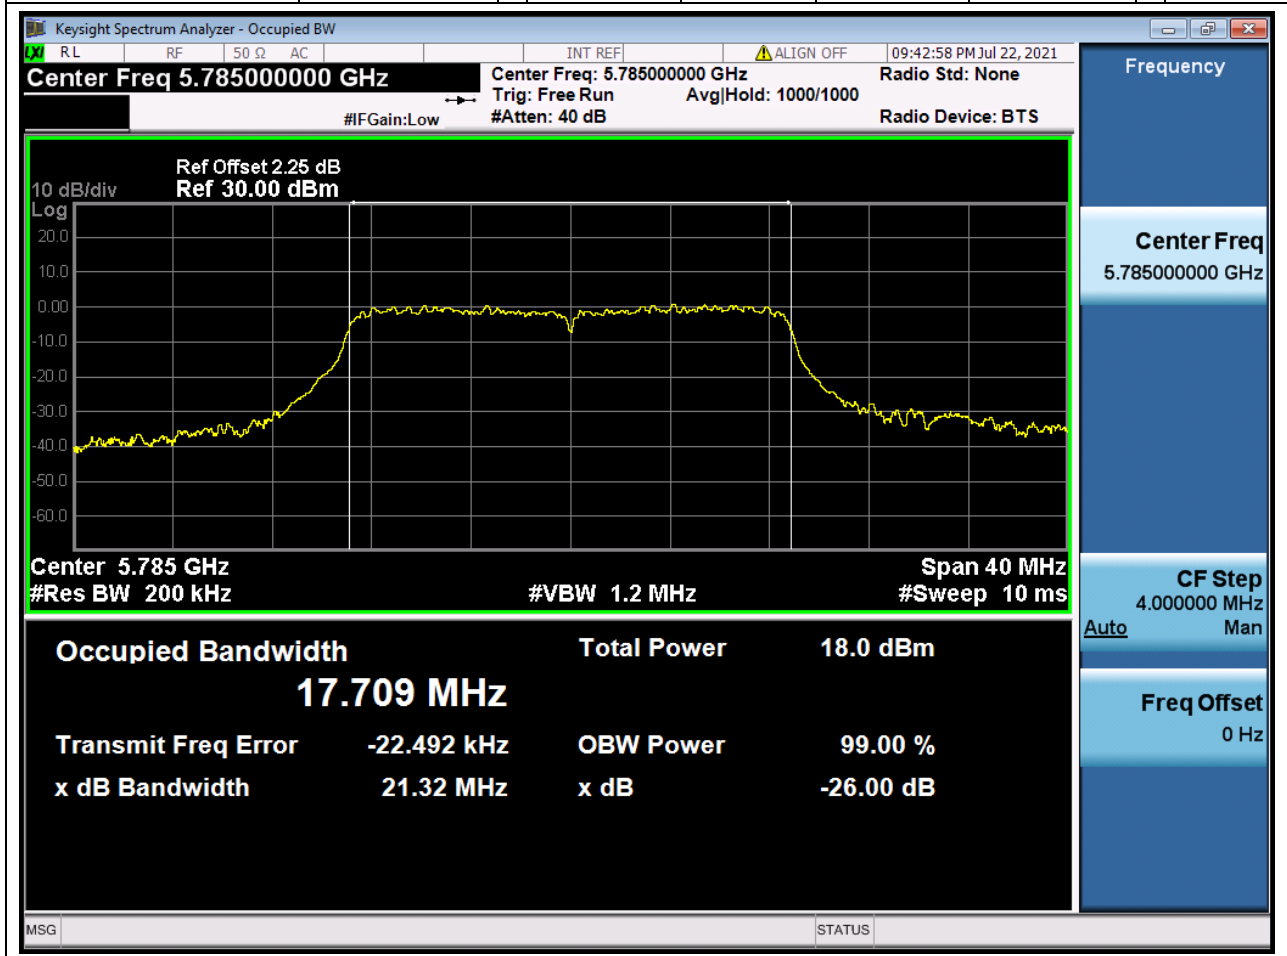

24. 802.11ac_20M_U-NII-3_M

24.1. A.2.2-99% Bandwidth(NTNV)

Center Frequency (MHz)	OBW Power (%)	RBW (MHz)	Detector	Limit (MHz)	OBW (MHz)	Verdict
5785	99	0.2	Peak	0	17.709199	Unknown