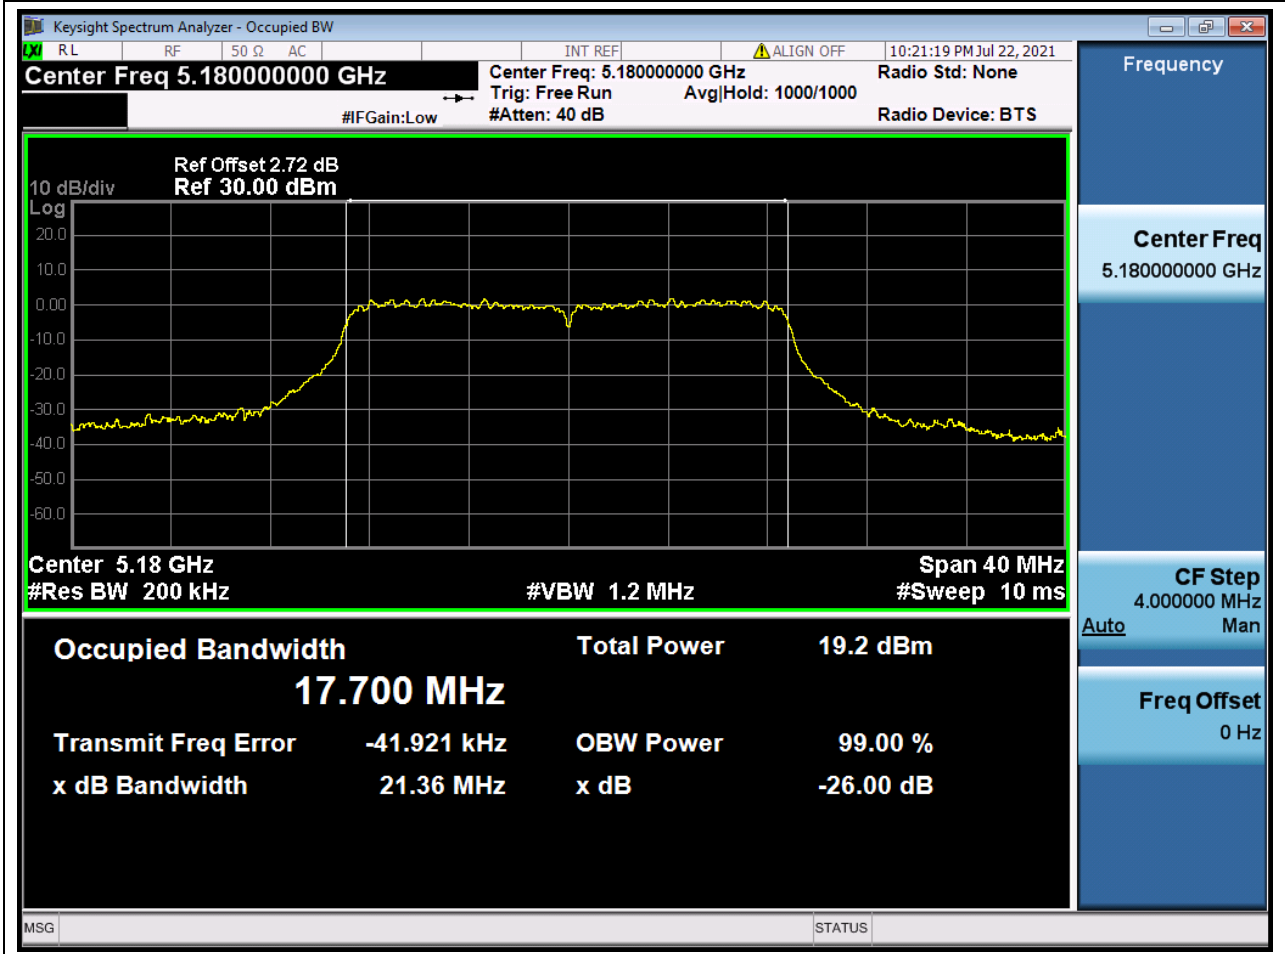

4. 802.11n_20M_U-NII-1_L

4.1. A.2.2-99% Bandwidth(NTNV)

Center Frequency (MHz)	OBW Power (%)	RBW (MHz)	Detector	Limit (MHz)	OBW (MHz)	Verdict
5180	99	0.2	Peak	0	17.699605	Unknown