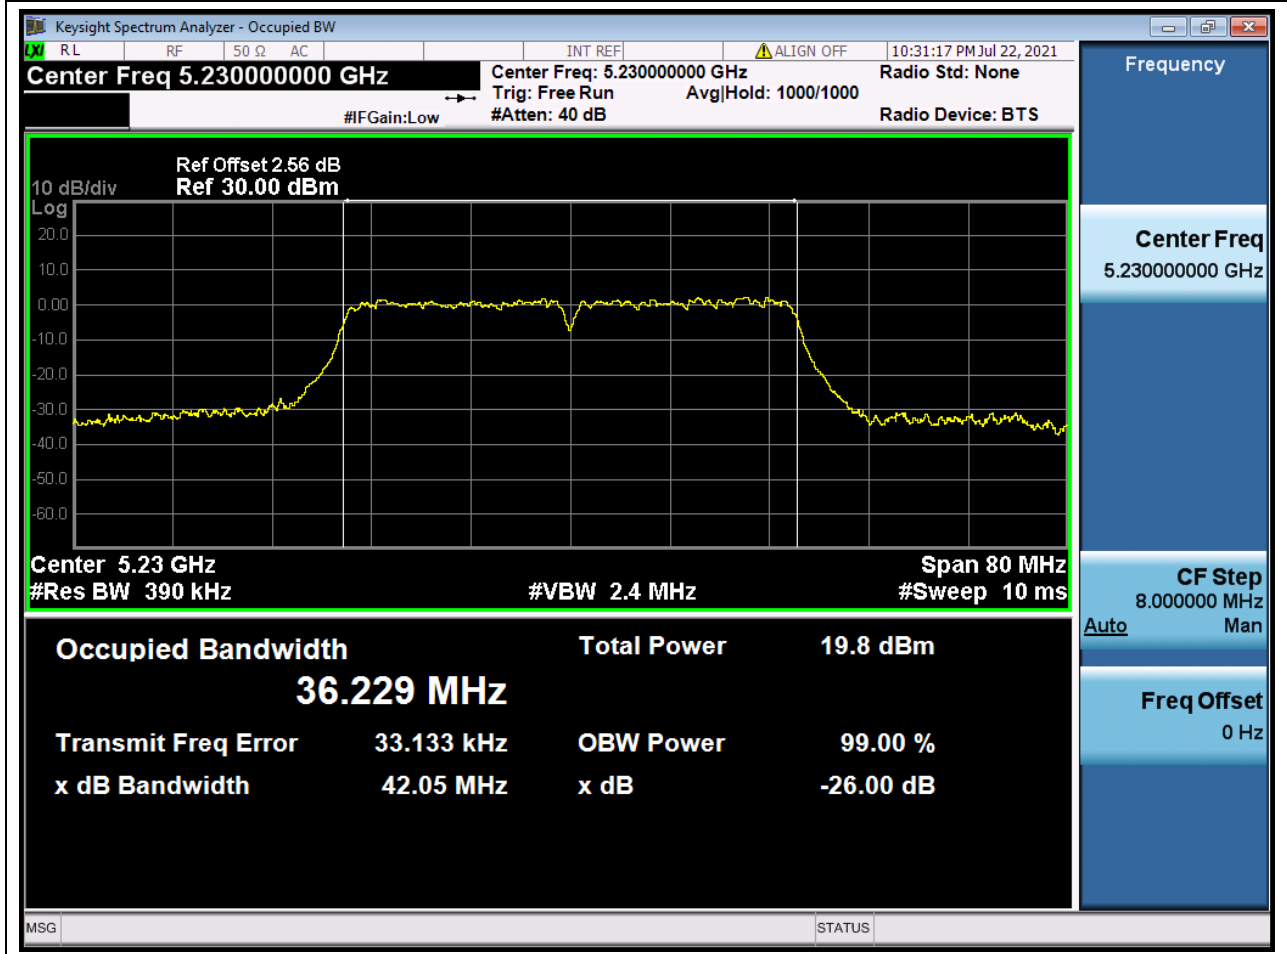

8. 802.11n_40M_U-NII-1_H

8.1. A.2.2-99% Bandwidth(NTNV)

Center Frequency (MHz)	OBW Power (%)	RBW (MHz)	Detector	Limit (MHz)	OBW (MHz)	Verdict
5230	99	0.39	Peak	0	36.229281	Unknown