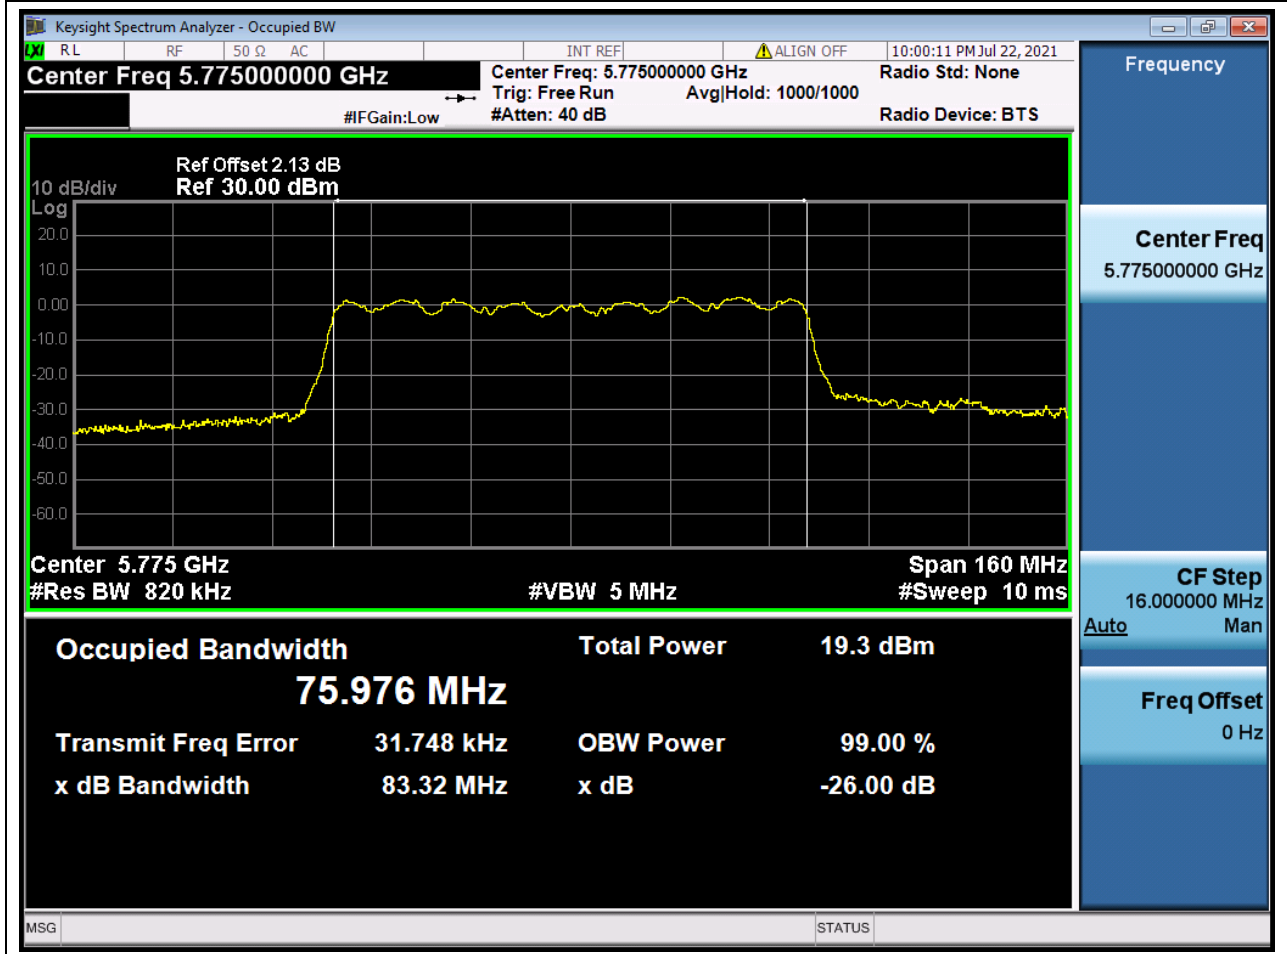

28. 802.11ac_80M_U-NII-3_M

28.1. A.2.2-99% Bandwidth(NTNV)

Center Frequency (MHz)	OBW Power (%)	RBW (MHz)	Detector	Limit (MHz)	OBW (MHz)	Verdict
5775	99	0.82	Peak	0	75.976226	Unknown