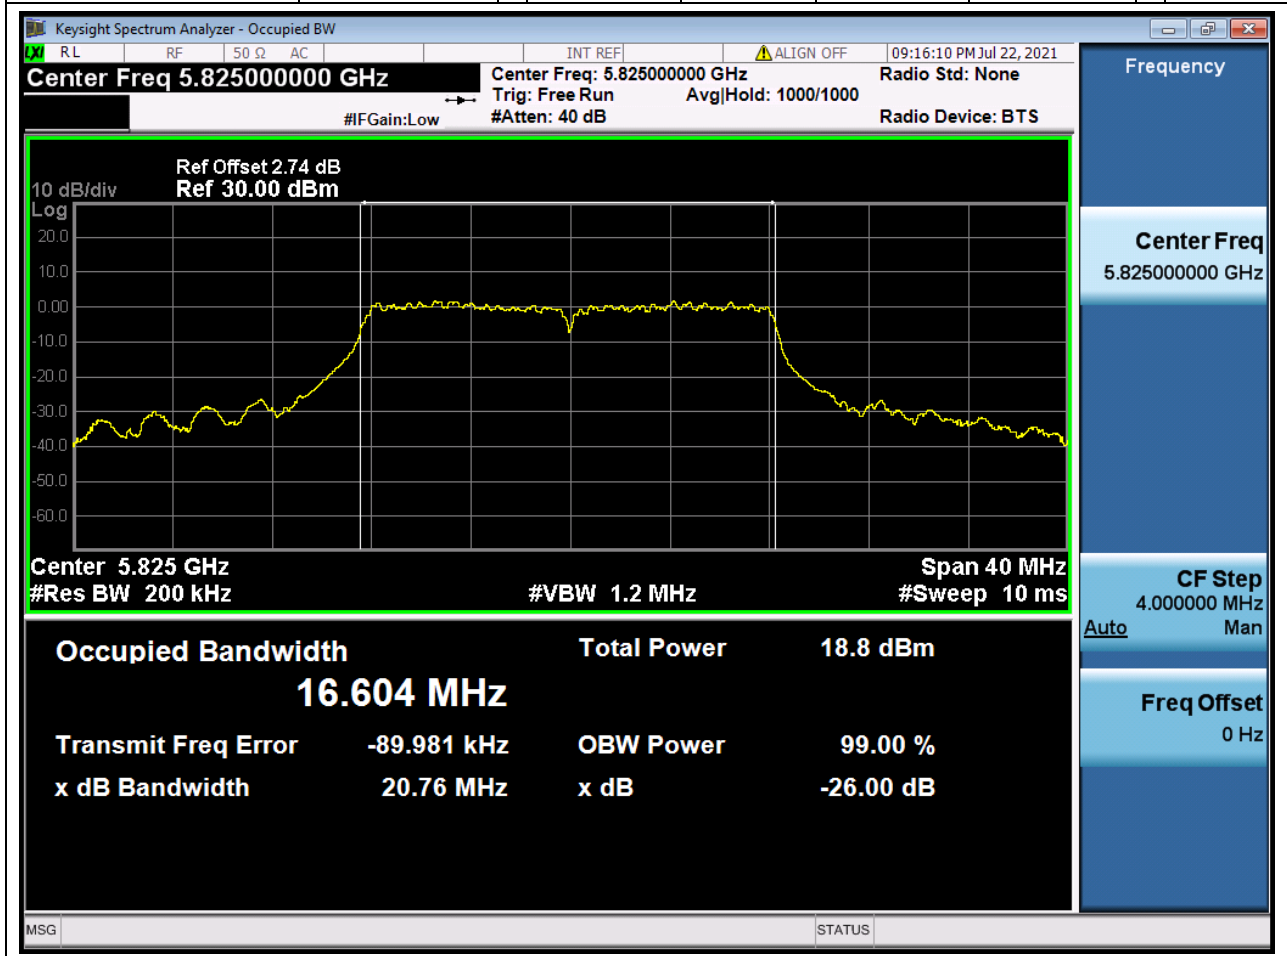

17. 802.11a_20M_U-NII-3_H

17.1. A.2.2-99% Bandwidth(NTNV)

Center Frequency (MHz)	OBW Power (%)	RBW (MHz)	Detector	Limit (MHz)	OBW (MHz)	Verdict
5825	99	0.2	Peak	0	16.603735	Unknown