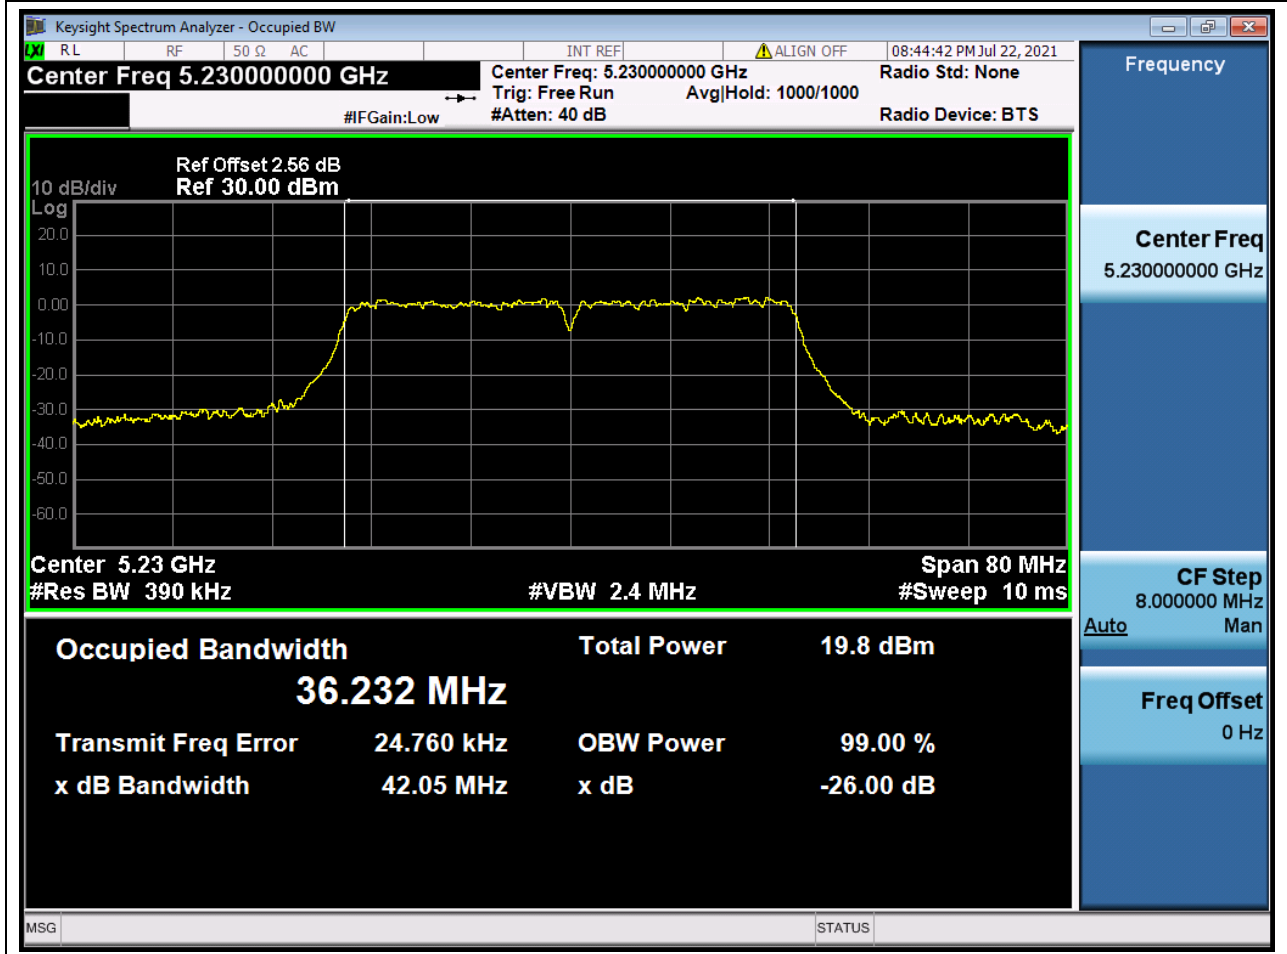

8. 802.11n_40M_U-NII-1_H

8.1. A.2.2-99% Bandwidth(NTNV)

Center Frequency (MHz)	OBW Power (%)	RBW (MHz)	Detector	Limit (MHz)	OBW (MHz)	Verdict
5230	99	0.39	Peak	0	36.232233	Unknown