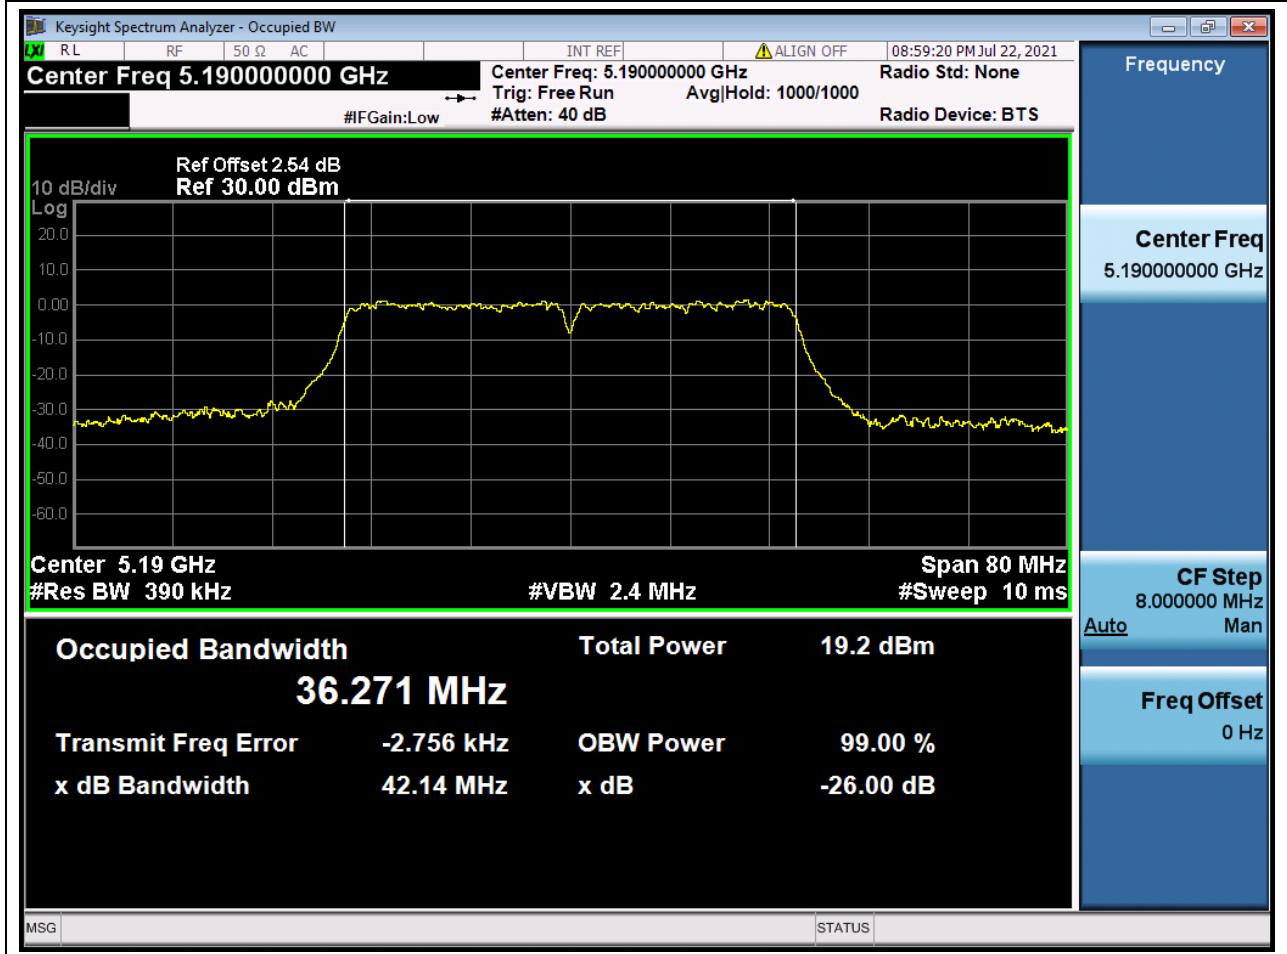

12. 802.11ac_40M_U-NII-1_L

12.1. A.2.2-99% Bandwidth(NTNV)

Center Frequency (MHz)	OBW Power (%)	RBW (MHz)	Detector	Limit (MHz)	OBW (MHz)	Verdict
5190	99	0.39	Peak	0	36.270704	Unknown