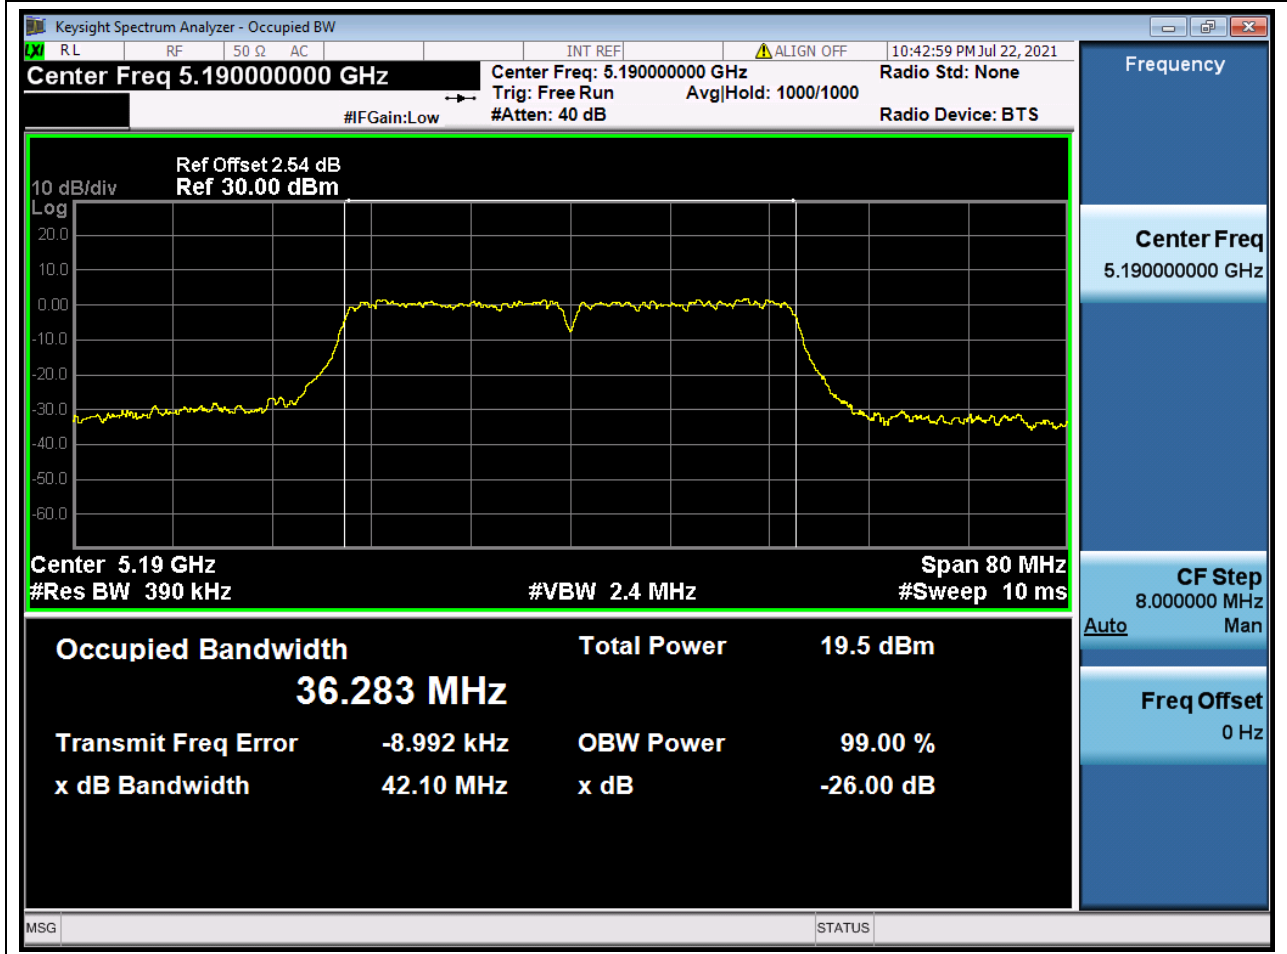

12. 802.11ac_40M_U-NII-1_L

12.1. A.2.2-99% Bandwidth(NTNV)

Center Frequency (MHz)	OBW Power (%)	RBW (MHz)	Detector	Limit (MHz)	OBW (MHz)	Verdict
5190	99	0.39	Peak	0	36.283348	Unknown