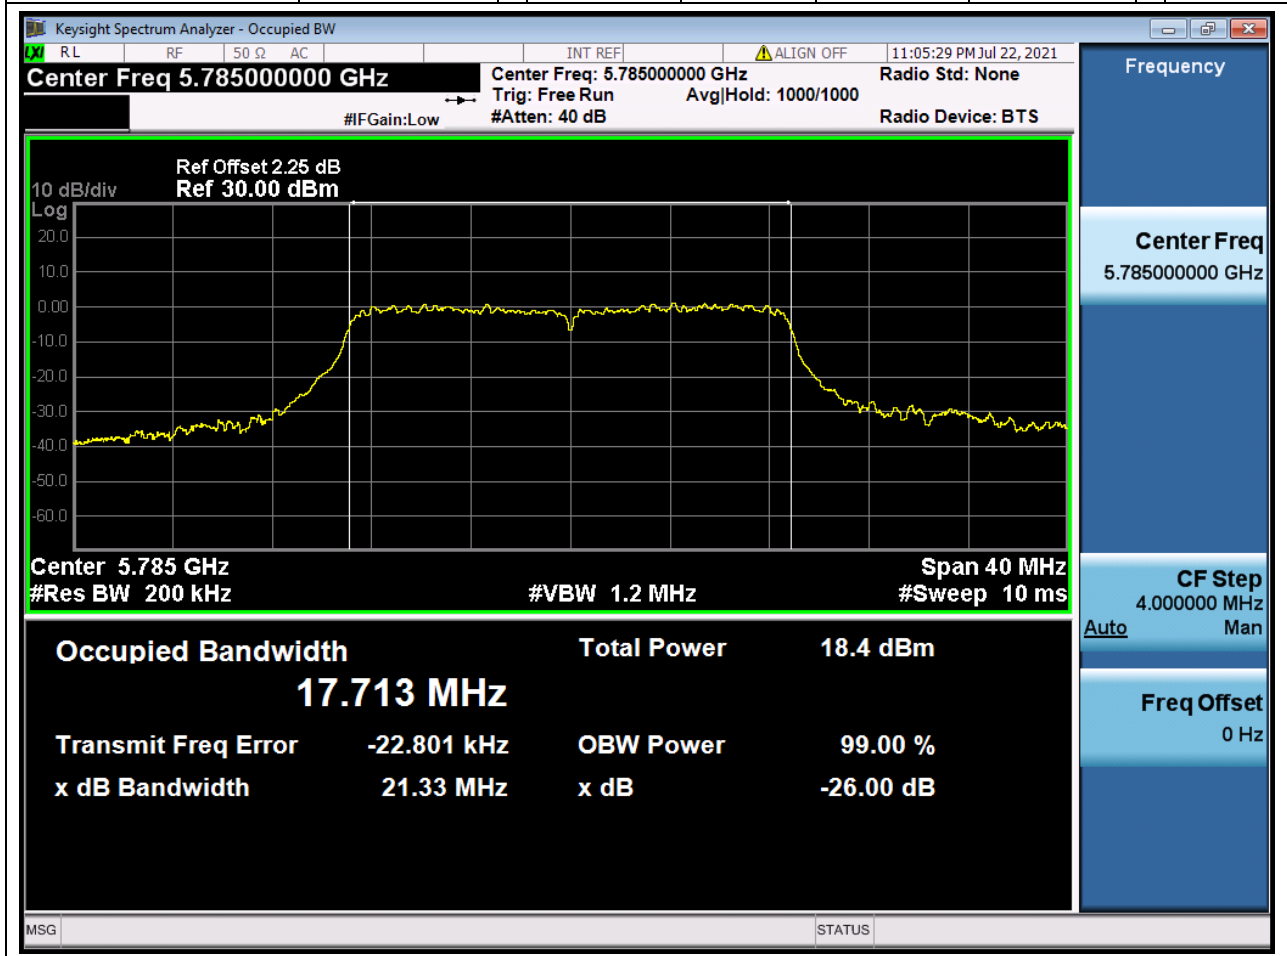

19. 802.11n_20M_U-NII-3_M

19.1. A.2.2-99% Bandwidth(NTNV)

Center Frequency (MHz)	OBW Power (%)	RBW (MHz)	Detector	Limit (MHz)	OBW (MHz)	Verdict
5785	99	0.2	Peak	0	17.713209	Unknown