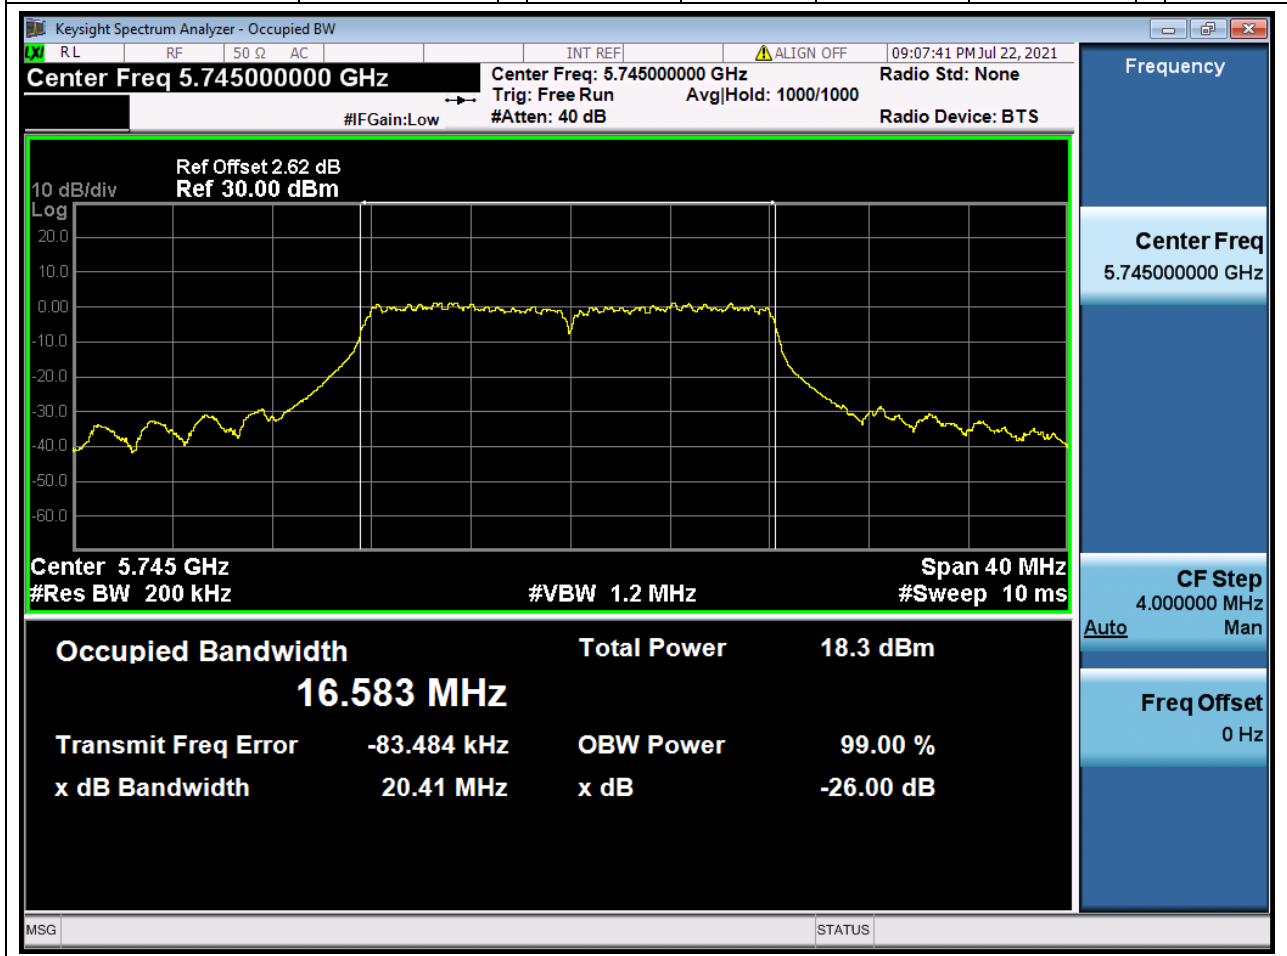

15. 802.11a_20M_U-NII-3_L

15.1. A.2.2-99% Bandwidth(NTNV)

Center Frequency (MHz)	OBW Power (%)	RBW (MHz)	Detector	Limit (MHz)	OBW (MHz)	Verdict
5745	99	0.2	Peak	0	16.582953	Unknown