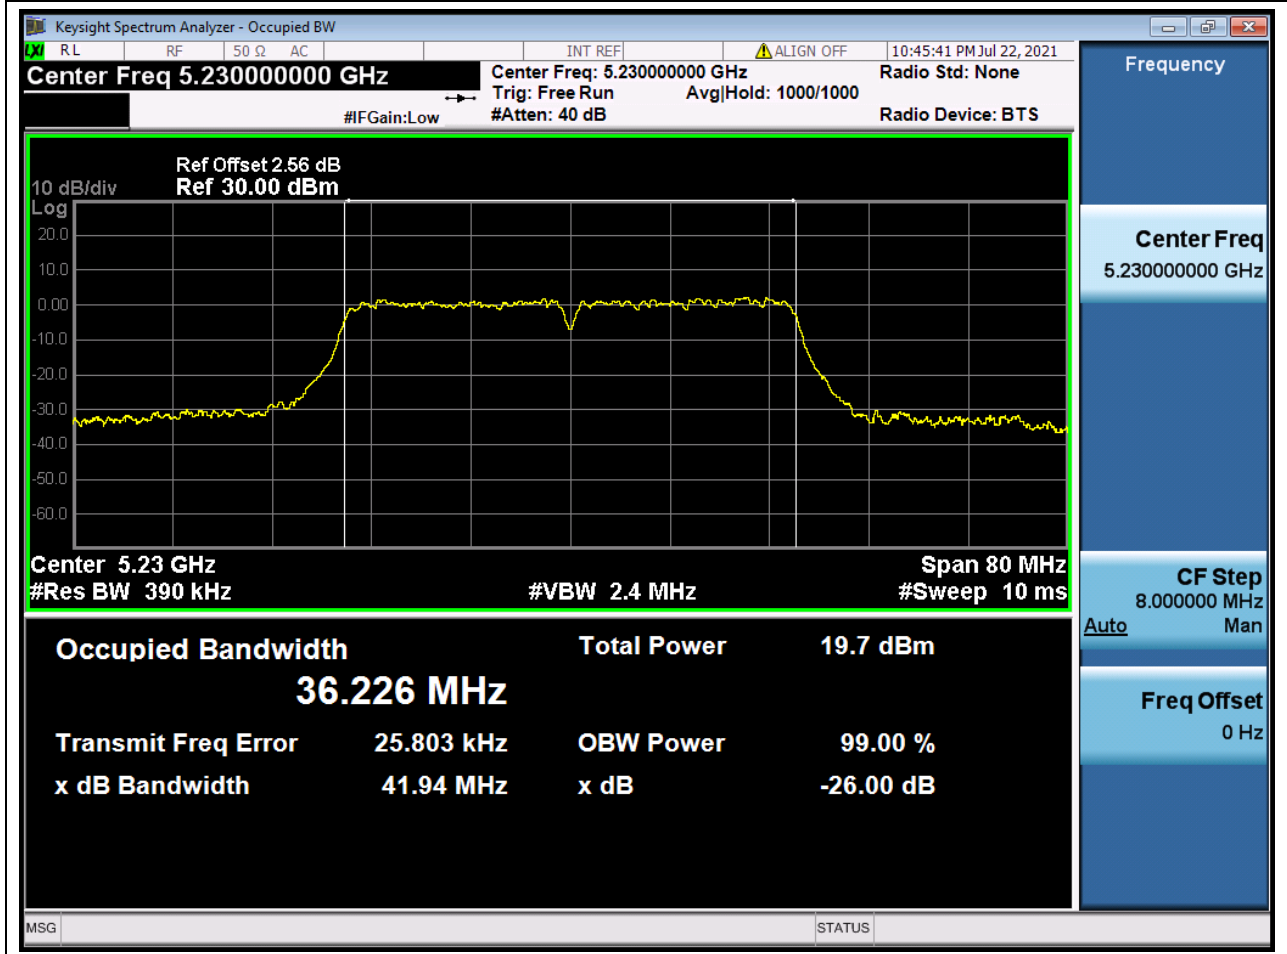

13. 802.11ac_40M_U-NII-1_H

13.1. A.2.2-99% Bandwidth(NTNV)

Center Frequency (MHz)	OBW Power (%)	RBW (MHz)	Detector	Limit (MHz)	OBW (MHz)	Verdict
5230	99	0.39	Peak	0	36.225701	Unknown