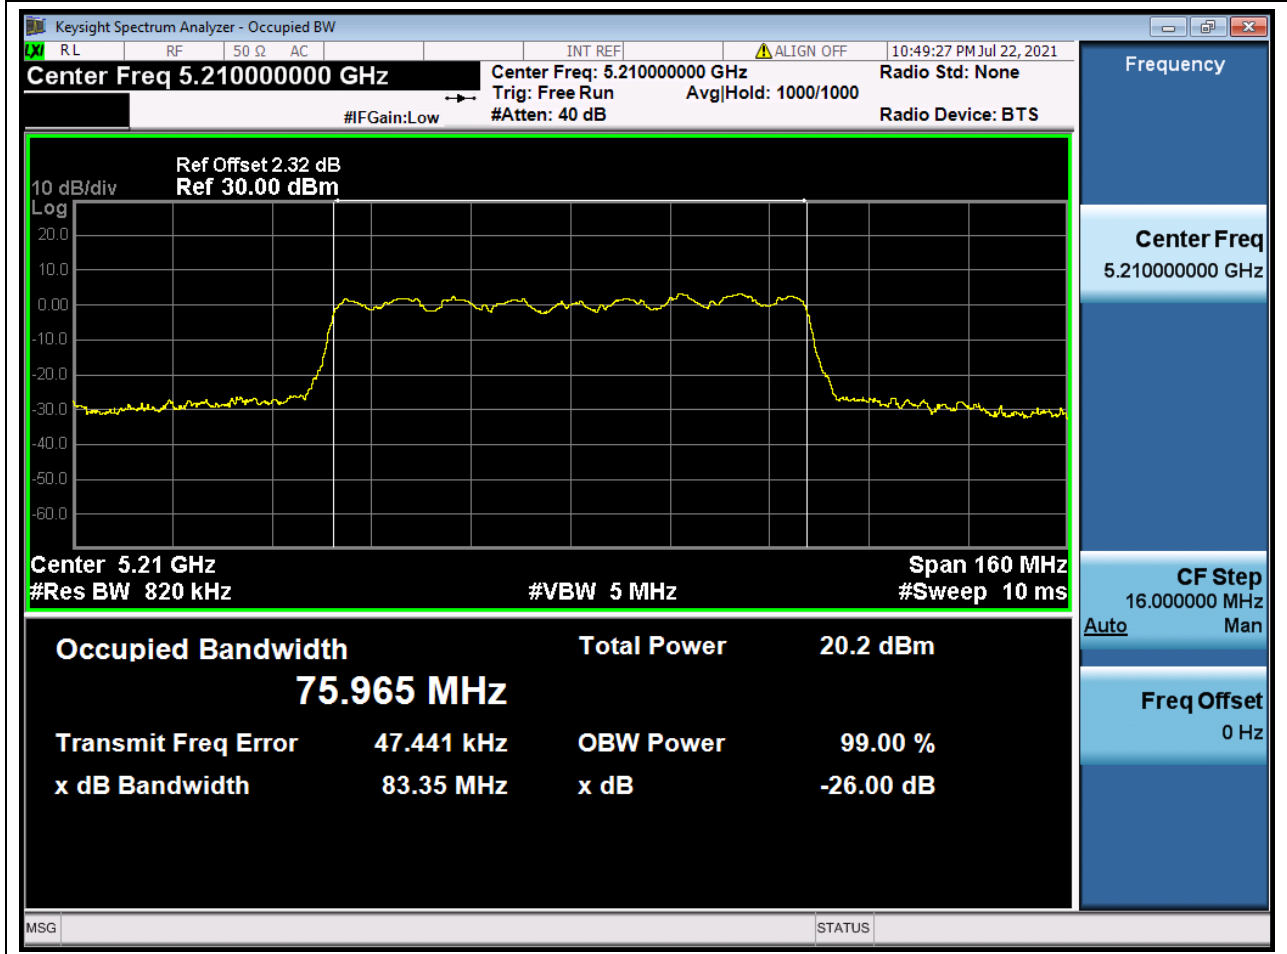

14. 802.11ac_80M_U-NII-1_M

14.1. A.2.2-99% Bandwidth(NTNV)

Center Frequency (MHz)	OBW Power (%)	RBW (MHz)	Detector	Limit (MHz)	OBW (MHz)	Verdict
5210	99	0.82	Peak	0	75.965466	Unknown