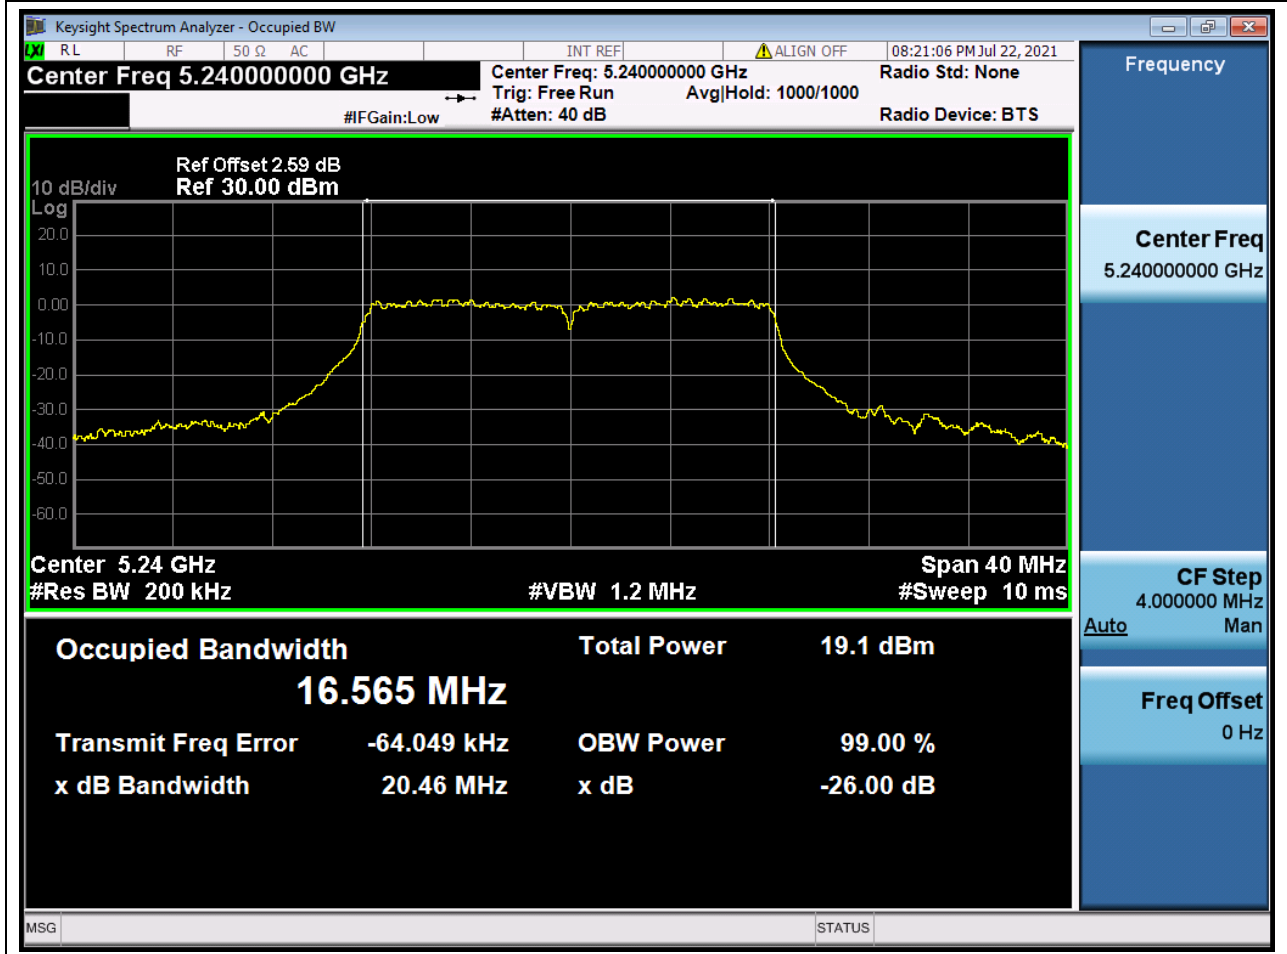

3. 802.11a_20M_U-NII-1_H

3.1. A.2.2-99% Bandwidth(NTNV)

Center Frequency (MHz)	OBW Power (%)	RBW (MHz)	Detector	Limit (MHz)	OBW (MHz)	Verdict
5240	99	0.2	Peak	0	16.565353	Unknown