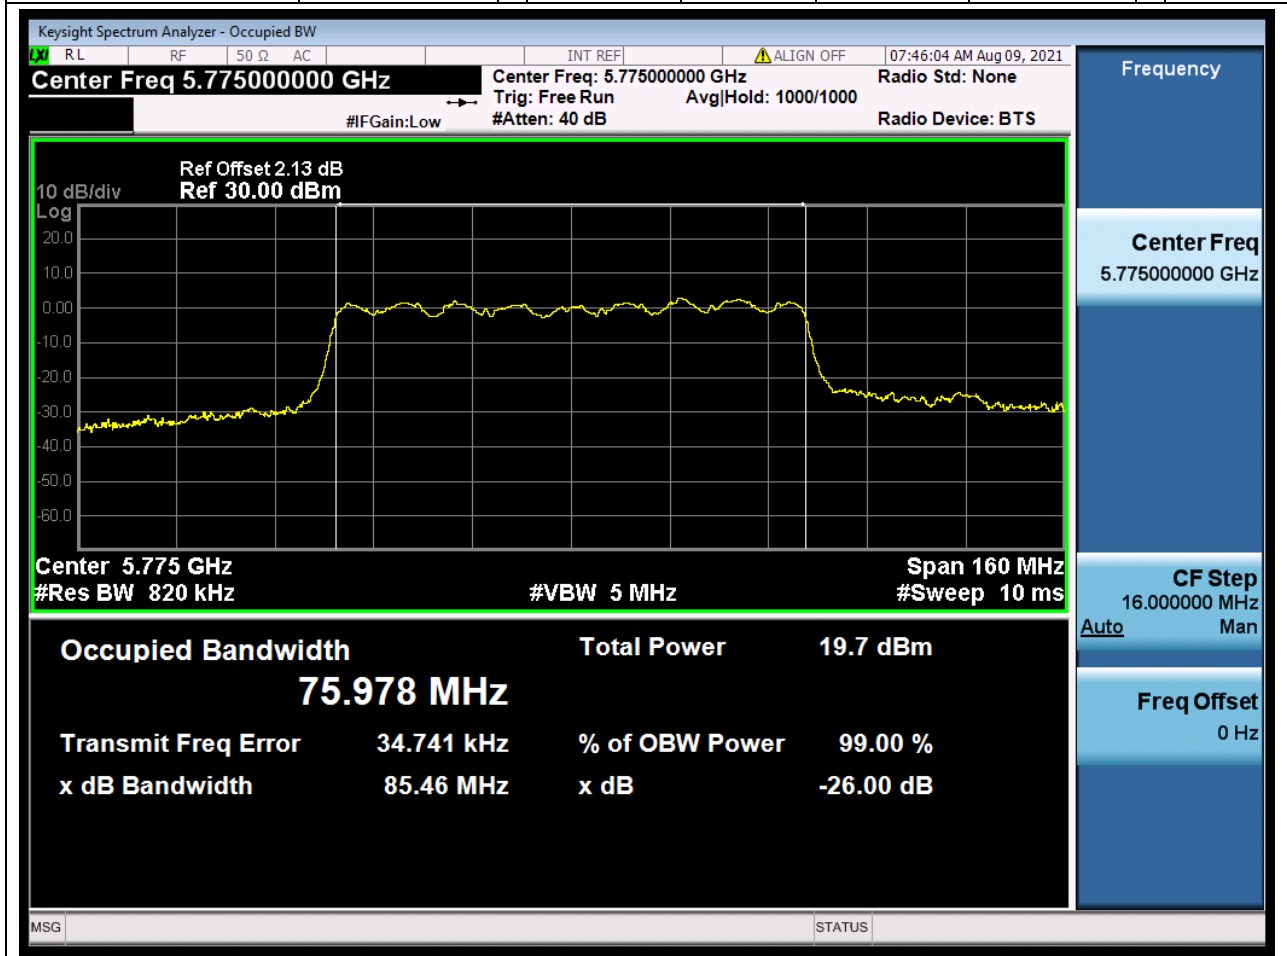

28. 802.11ac_80M_U-NII-3_M

28.1. A.2.2-99% Bandwidth(NTNV)

Center Frequency (MHz)	OBW Power (%)	RBW (MHz)	Detector	Limit (MHz)	OBW (MHz)	Verdict
5775	99	0.82	Peak	0	75.978466	Unknown