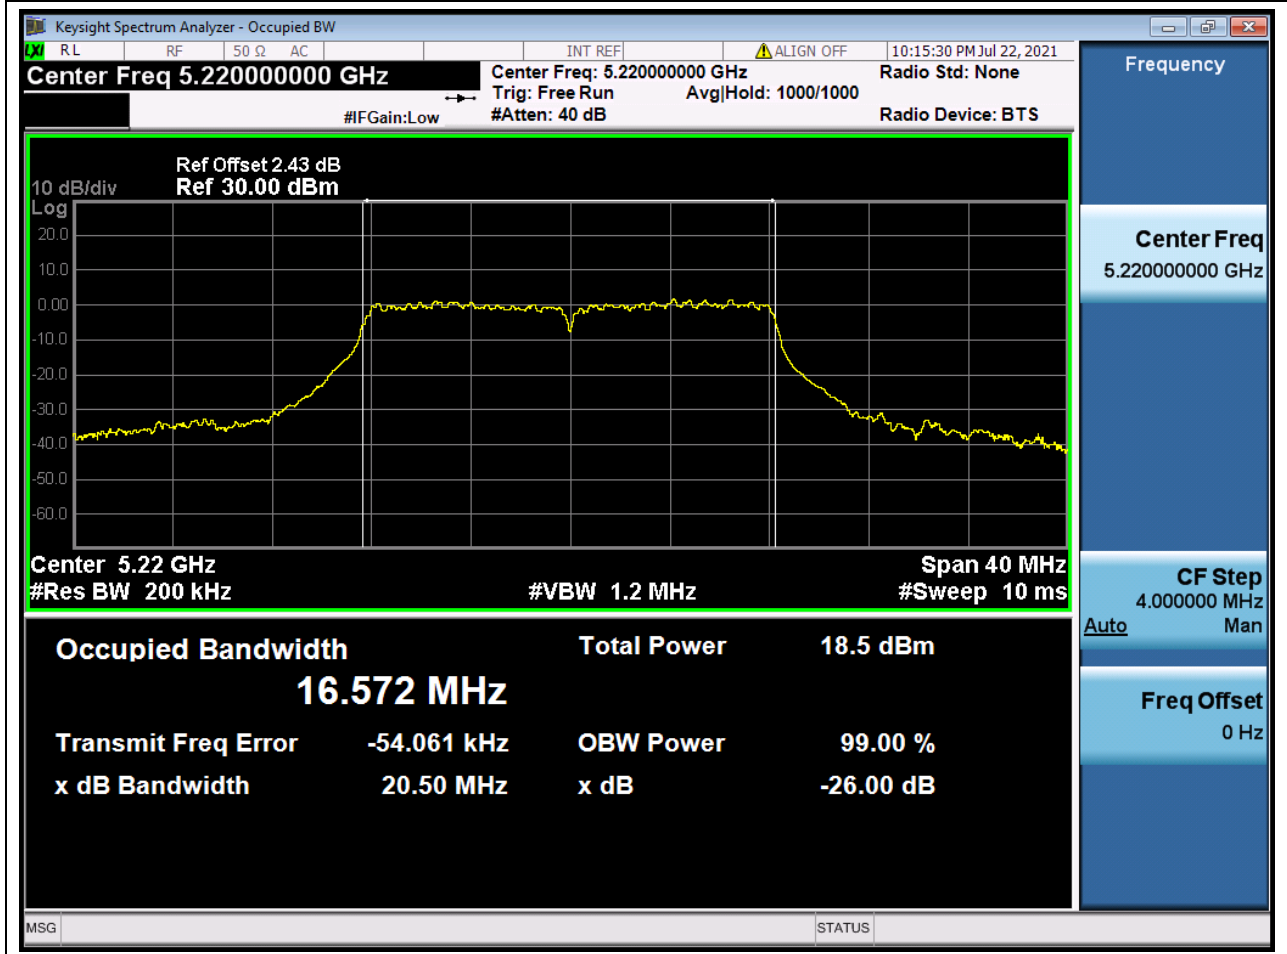

2. 802.11a_20M_U-NII-1_M

2.1. A.2.2-99% Bandwidth(NTNV)

Center Frequency (MHz)	OBW Power (%)	RBW (MHz)	Detector	Limit (MHz)	OBW (MHz)	Verdict
5220	99	0.2	Peak	0	16.572434	Unknown