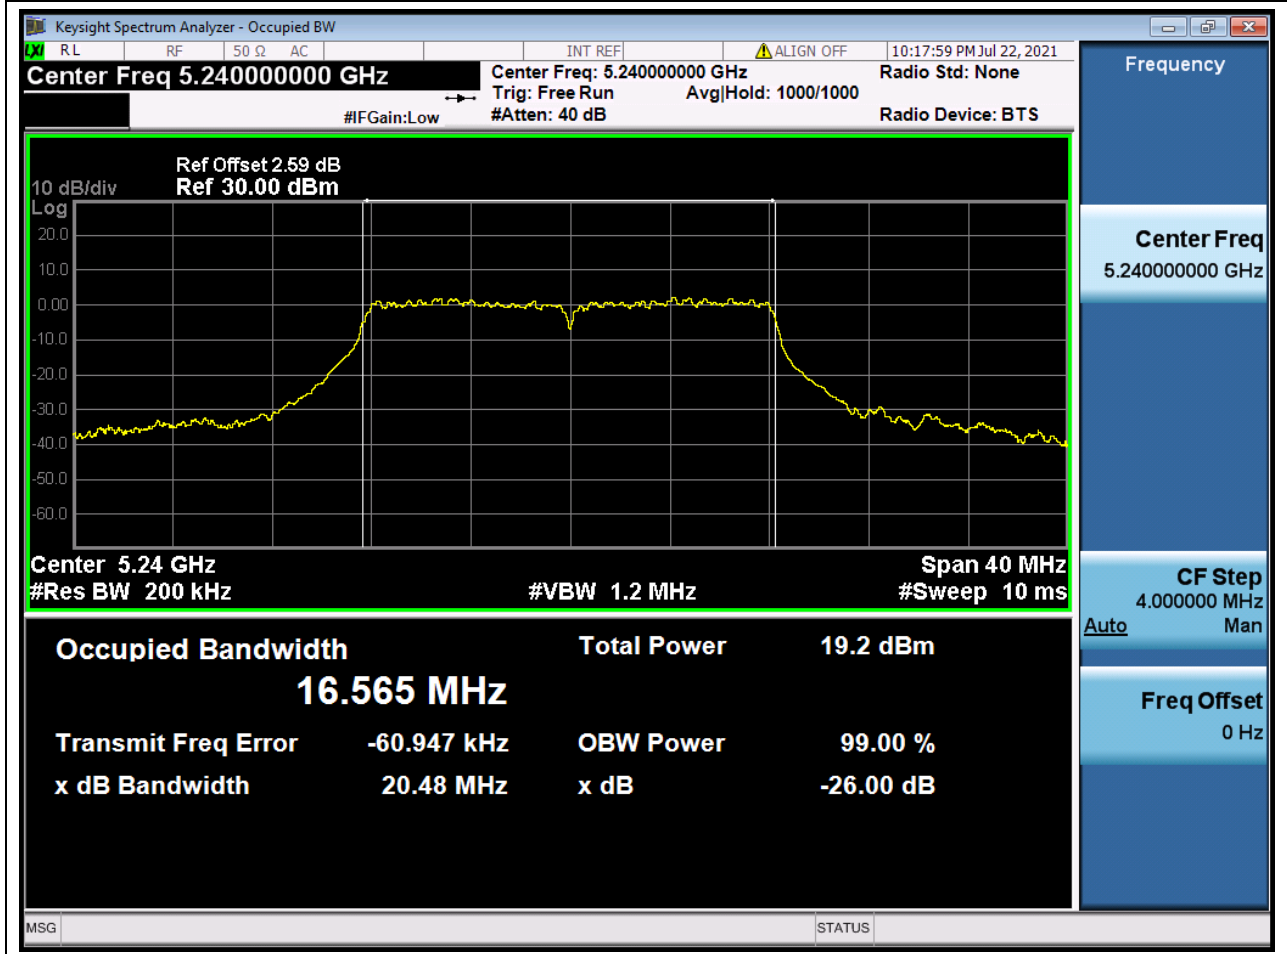

3. 802.11a_20M_U-NII-1_H

3.1. A.2.2-99% Bandwidth(NTNV)

Center Frequency (MHz)	OBW Power (%)	RBW (MHz)	Detector	Limit (MHz)	OBW (MHz)	Verdict
5240	99	0.2	Peak	0	16.565344	Unknown