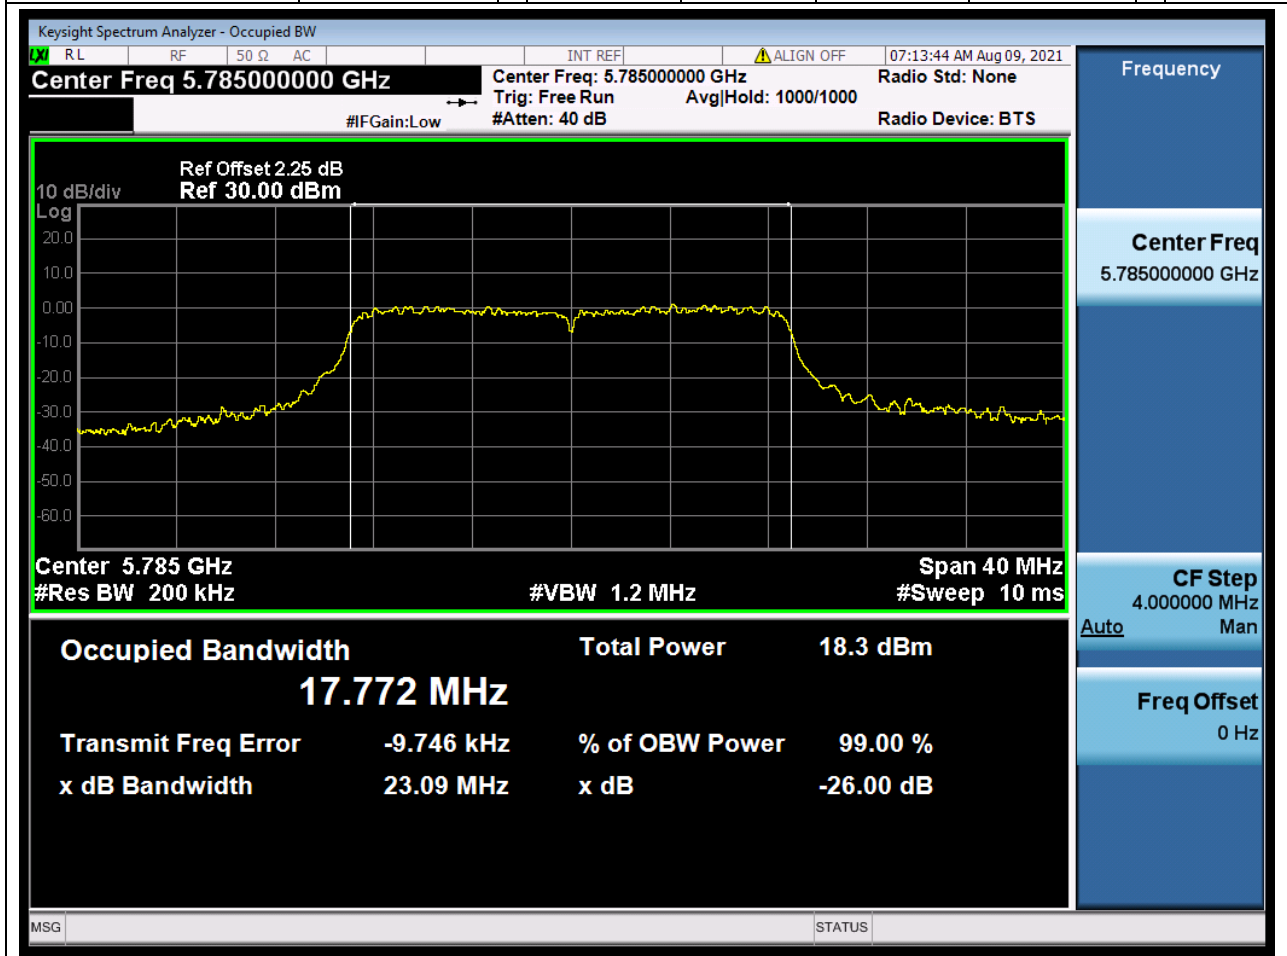

24. 802.11ac_20M_U-NII-3_M

24.1. A.2.2-99% Bandwidth(NTNV)

Center Frequency (MHz)	OBW Power (%)	RBW (MHz)	Detector	Limit (MHz)	OBW (MHz)	Verdict
5785	99	0.2	Peak	0	17.772484	Unknown