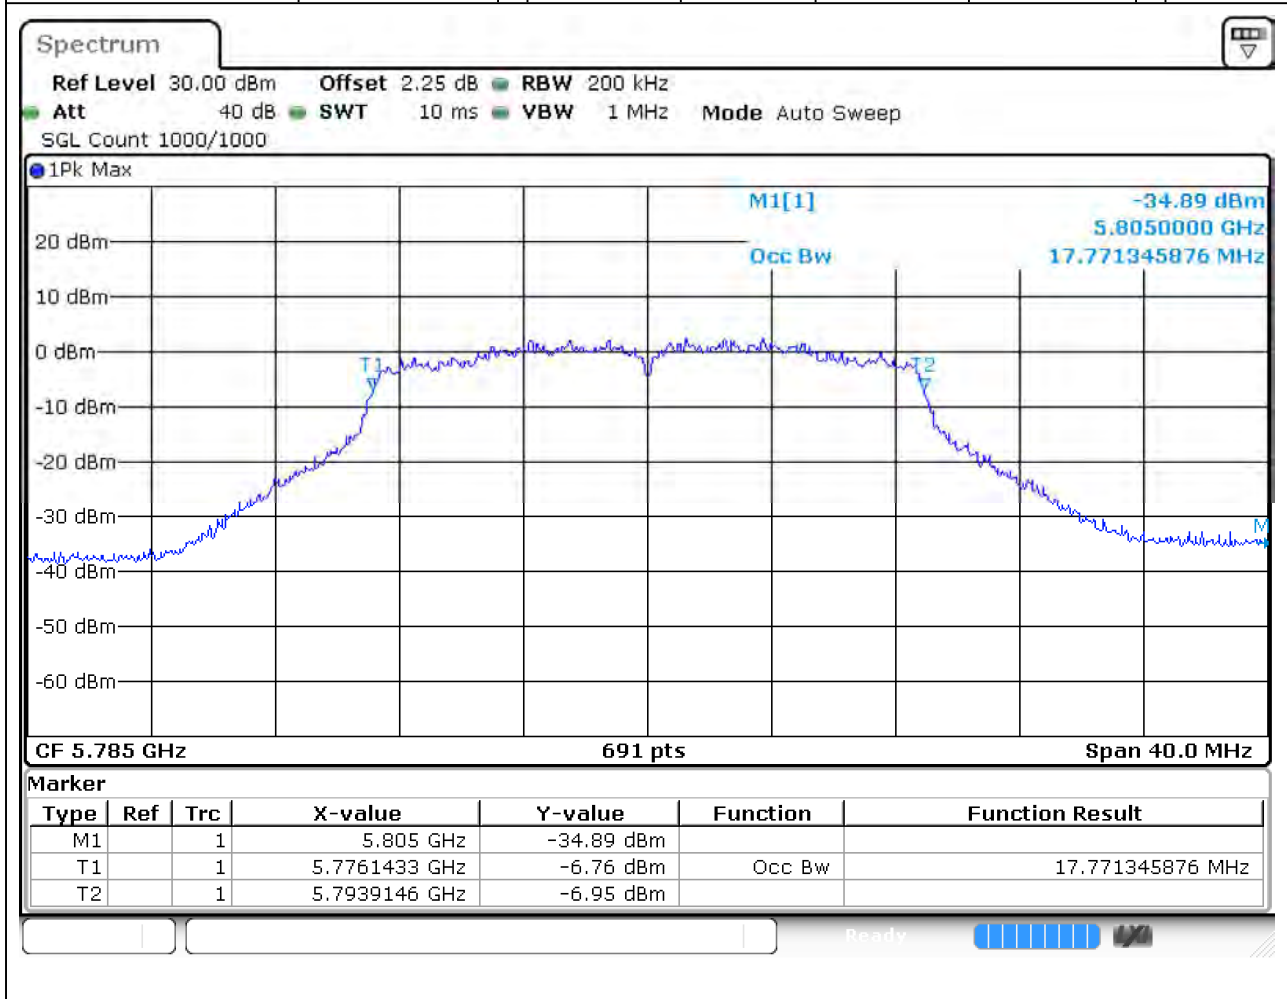

25. 802.11n_20M_U-NII-3_M

25.1. A.2.2-99% Bandwidth(NTNV)

Center Frequency (MHz)	OBW Power (%)	RBW (MHz)	Detector	Limit (MHz)	OBW (MHz)	Verdict
5785	99	0.2	Peak	0	17.771346	Unknown