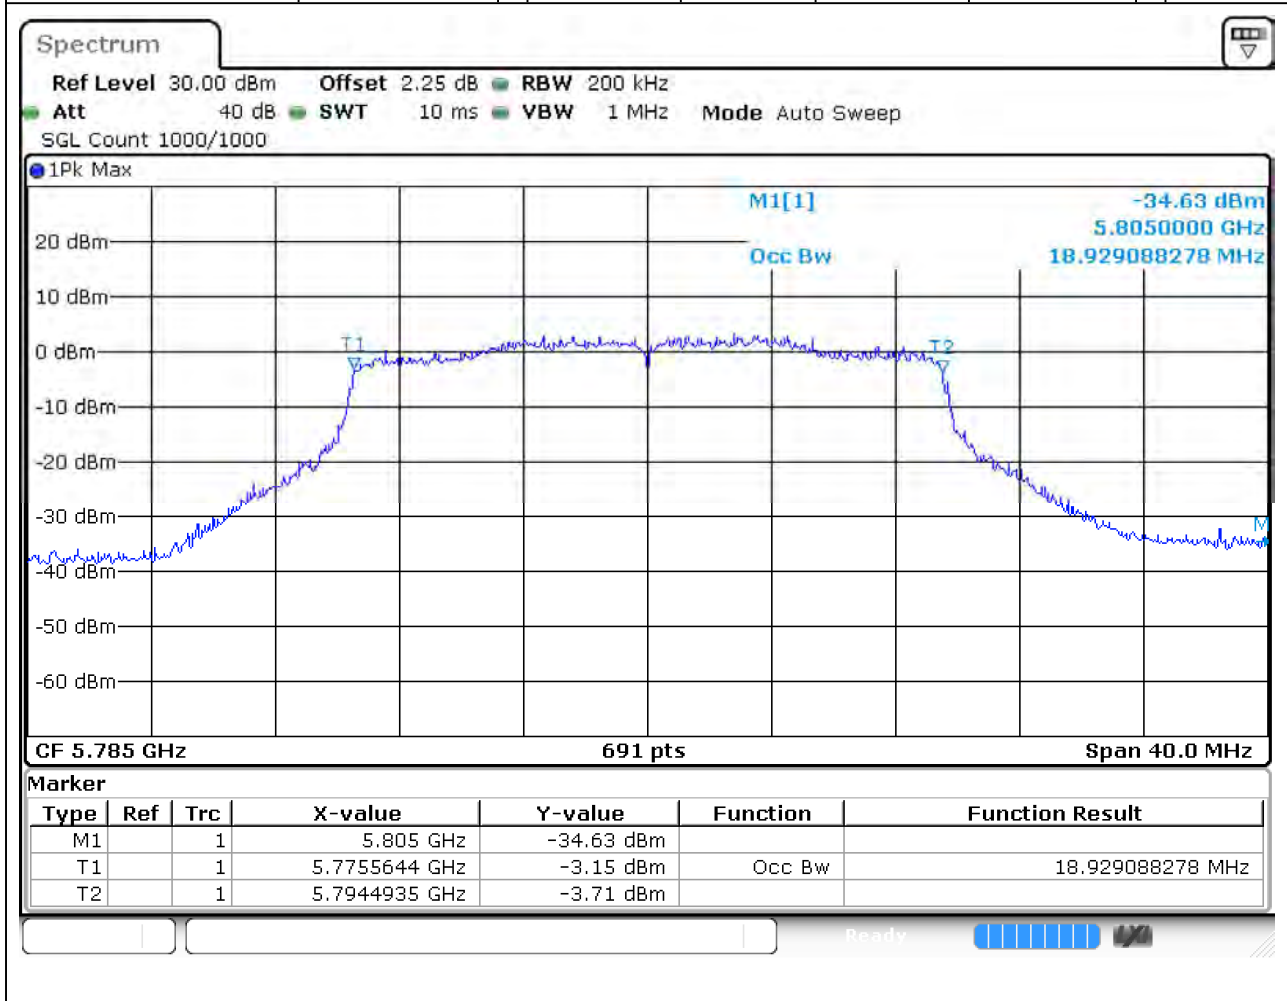

36. 802.11ax_20M_U-NII-3_M

36.1. A.2.2-99% Bandwidth(NTNV)

Center Frequency (MHz)	OBW Power (%)	RBW (MHz)	Detector	Limit (MHz)	OBW (MHz)	Verdict
5785	99	0.2	Peak	0	18.929088	Unknown