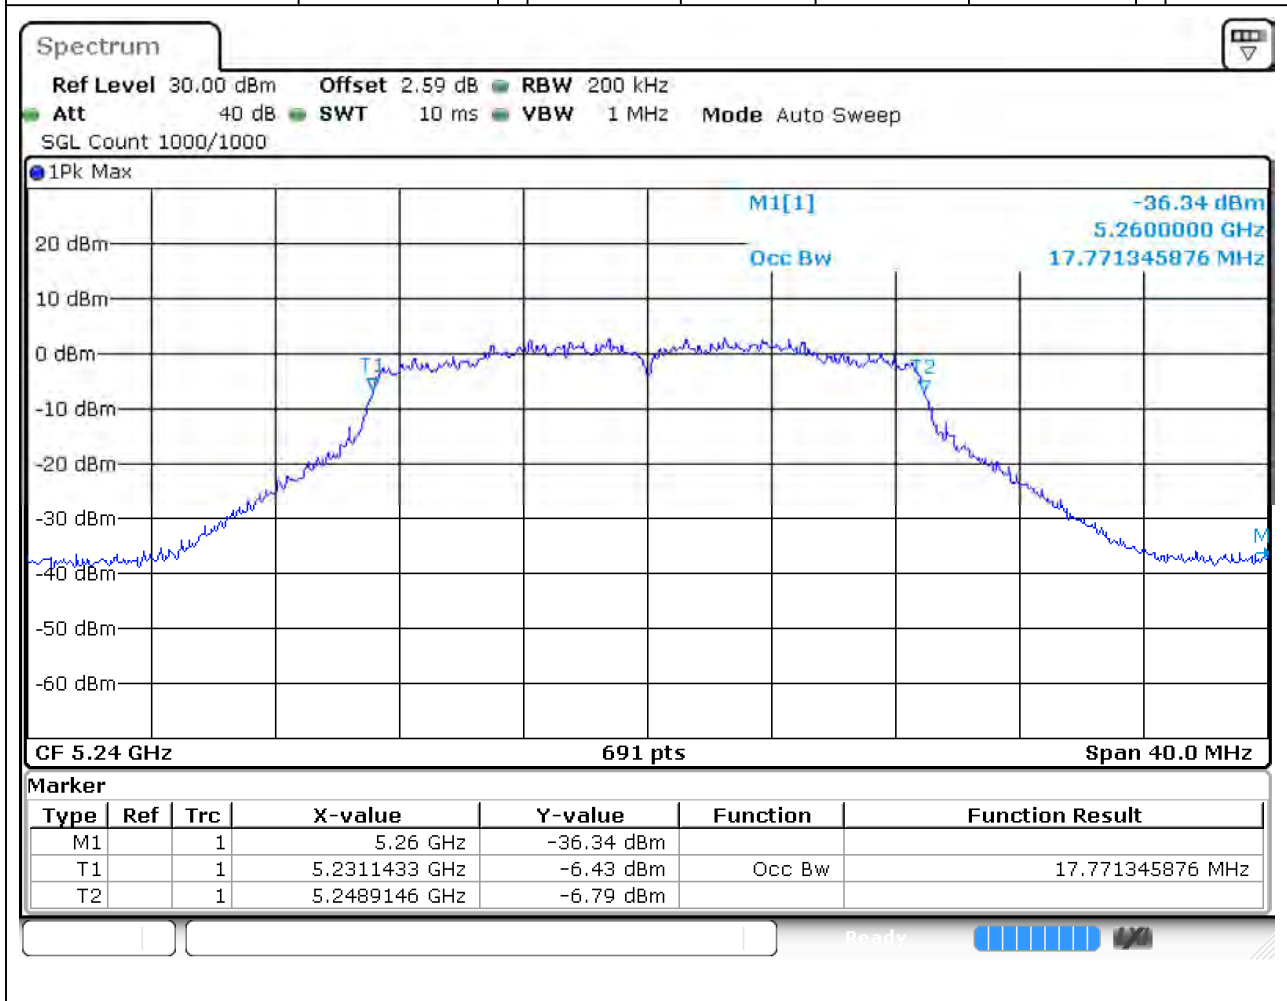

11. 802.11ac_20M_U-NII-1_H

11.1. A.2.2-99% Bandwidth(NTNV)

Center Frequency (MHz)	OBW Power (%)	RBW (MHz)	Detector	Limit (MHz)	OBW (MHz)	Verdict
5240	99	0.2	Peak	0	17.771346	Unknown