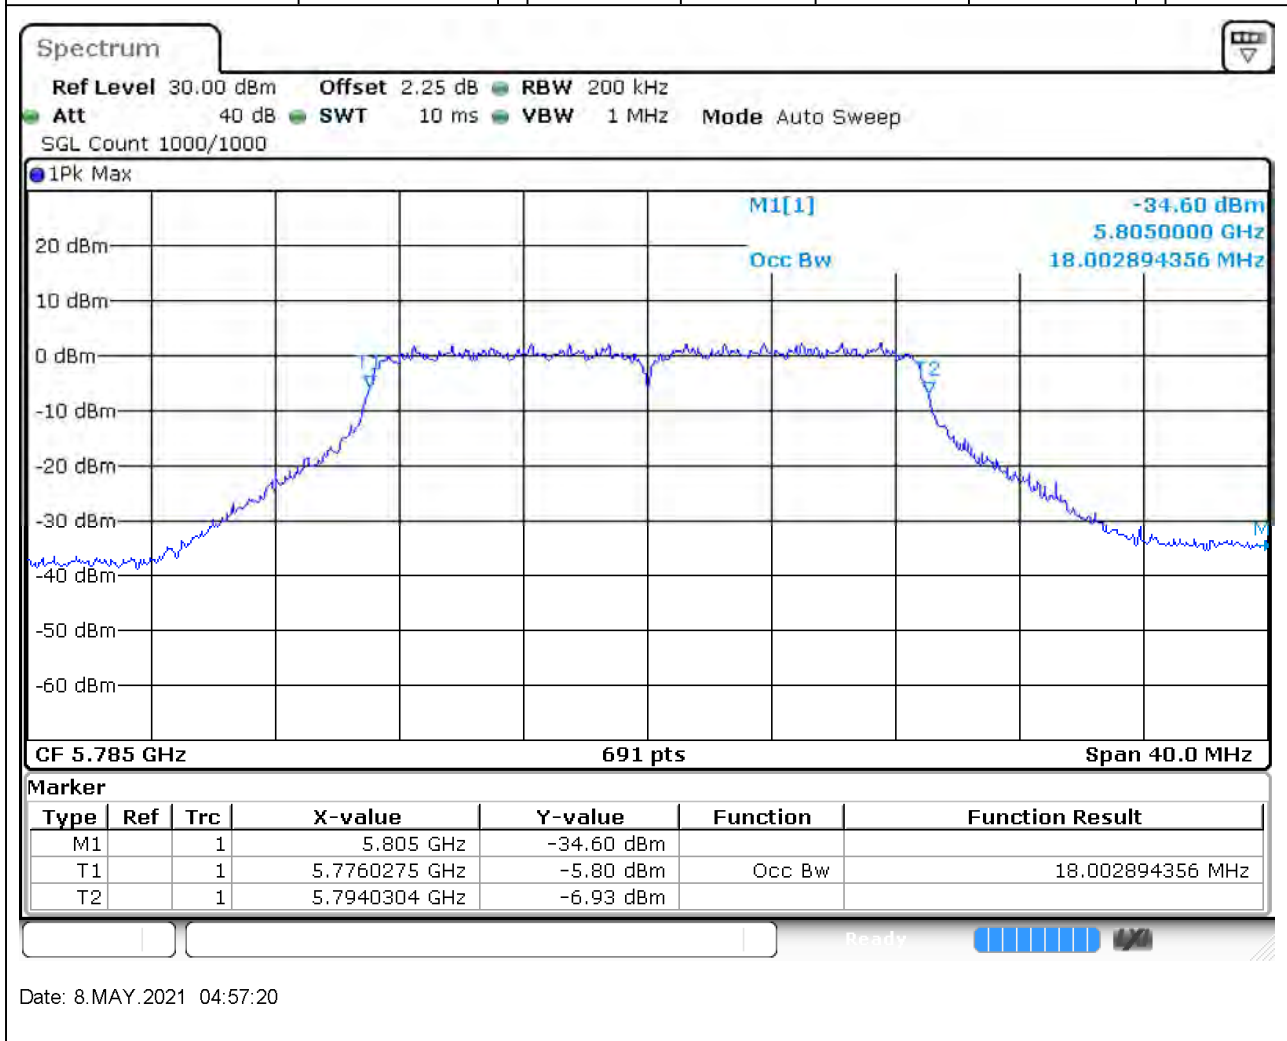

30. 802.11ac_20M_U-NII-3_M

30.1. A.2.2-99% Bandwidth(NTNV)

Center Frequency (MHz)	OBW Power (%)	RBW (MHz)	Detector	Limit (MHz)	OBW (MHz)	Verdict
5785	99	0.2	Peak	0	18.002894	Unknow