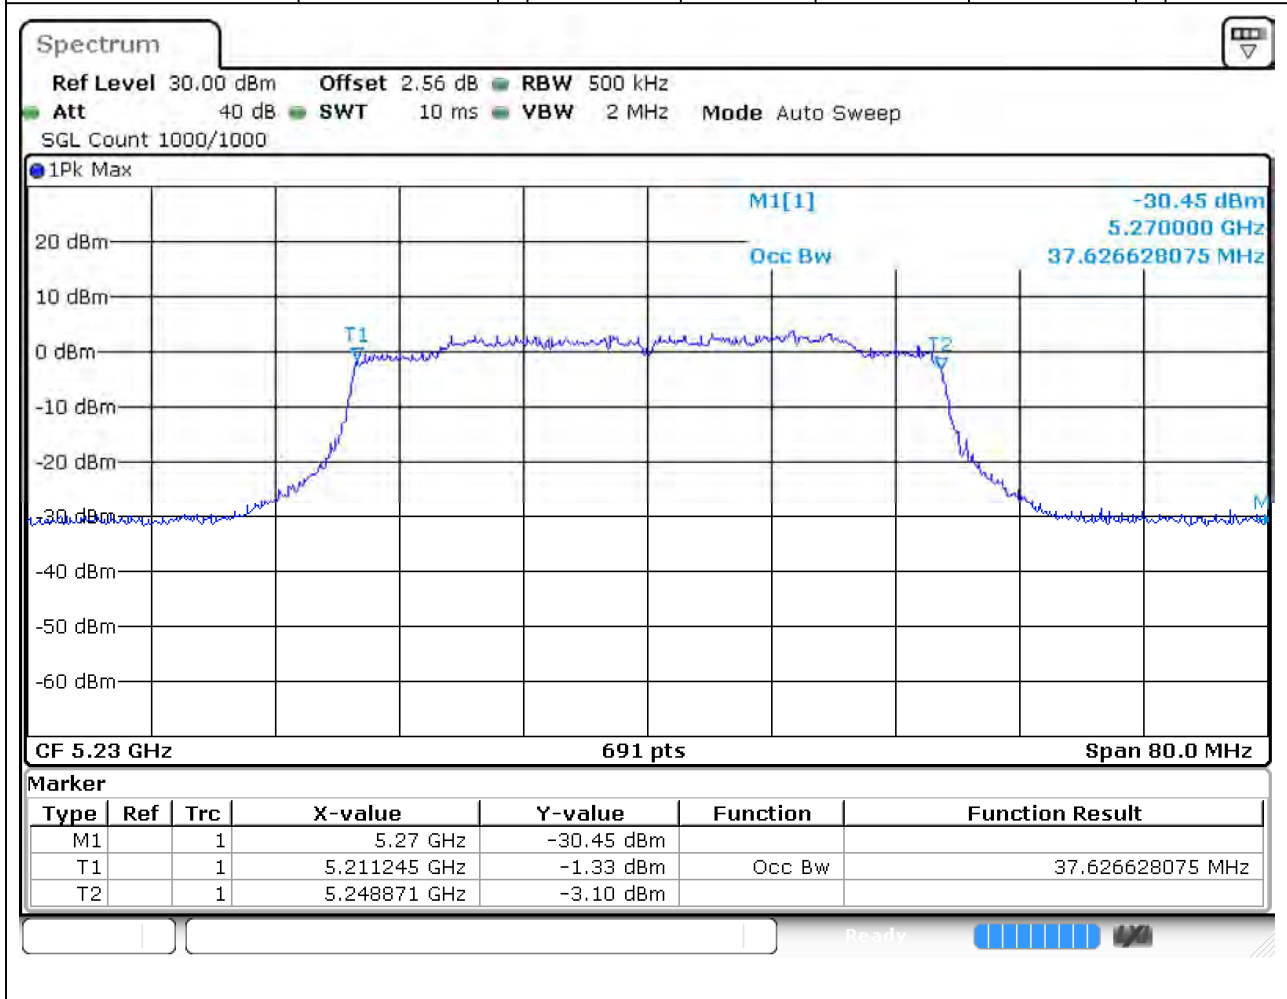

19. 802.11ax_40M_U-NII-1_H

19.1. A.2.2-99% Bandwidth(NTNV)

Center Frequency (MHz)	OBW Power (%)	RBW (MHz)	Detector	Limit (MHz)	OBW (MHz)	Verdict
5230	99	0.5	Peak	0	37.626628	Unknown