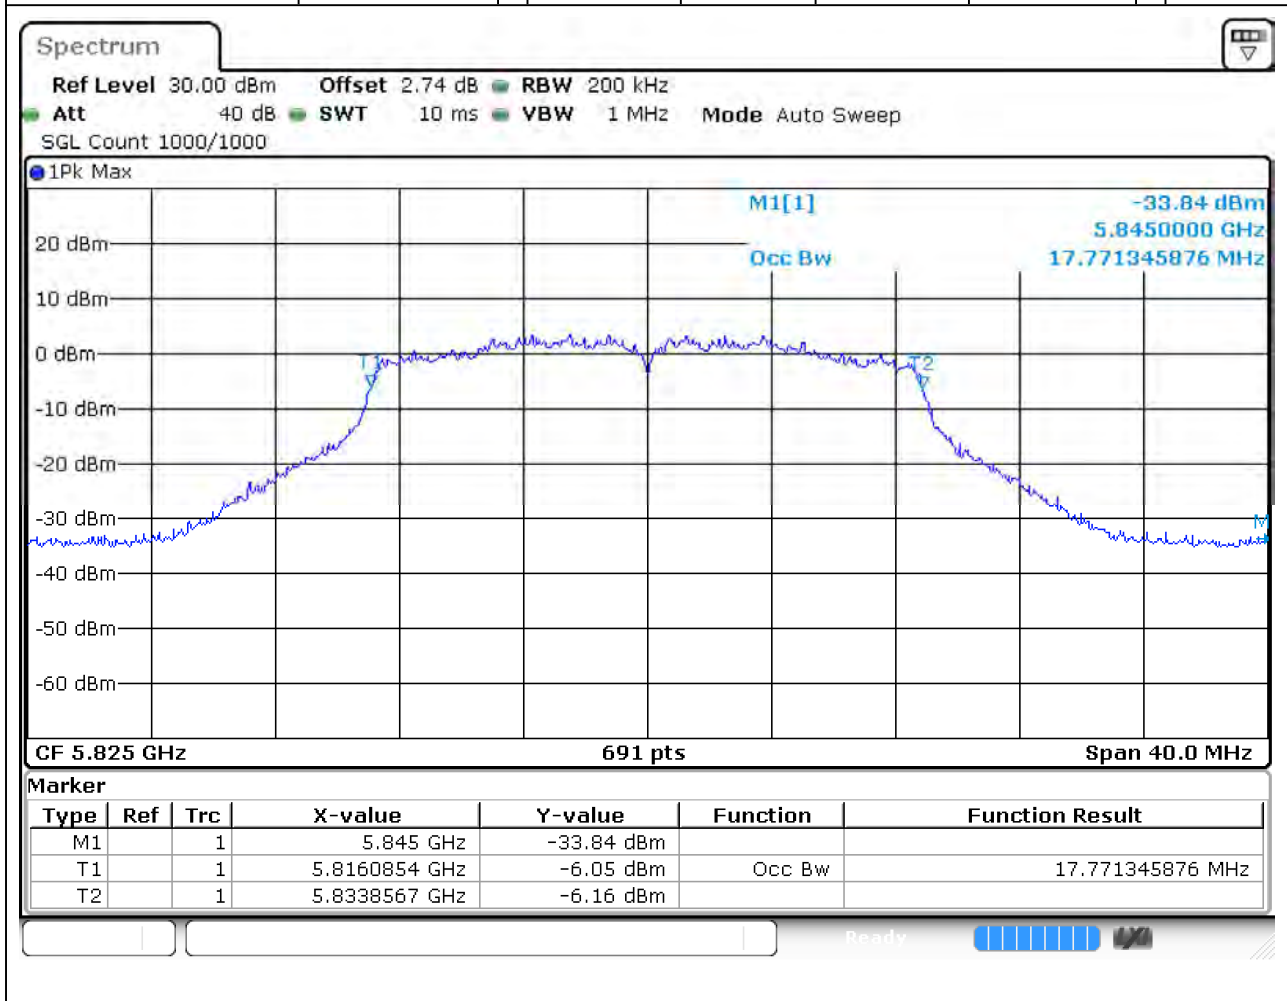

26. 802.11n_20M_U-NII-3_H

26.1. A.2.2-99% Bandwidth(NTNV)

Center Frequency (MHz)	OBW Power (%)	RBW (MHz)	Detector	Limit (MHz)	OBW (MHz)	Verdict
5825	99	0.2	Peak	0	17.771346	Unknown