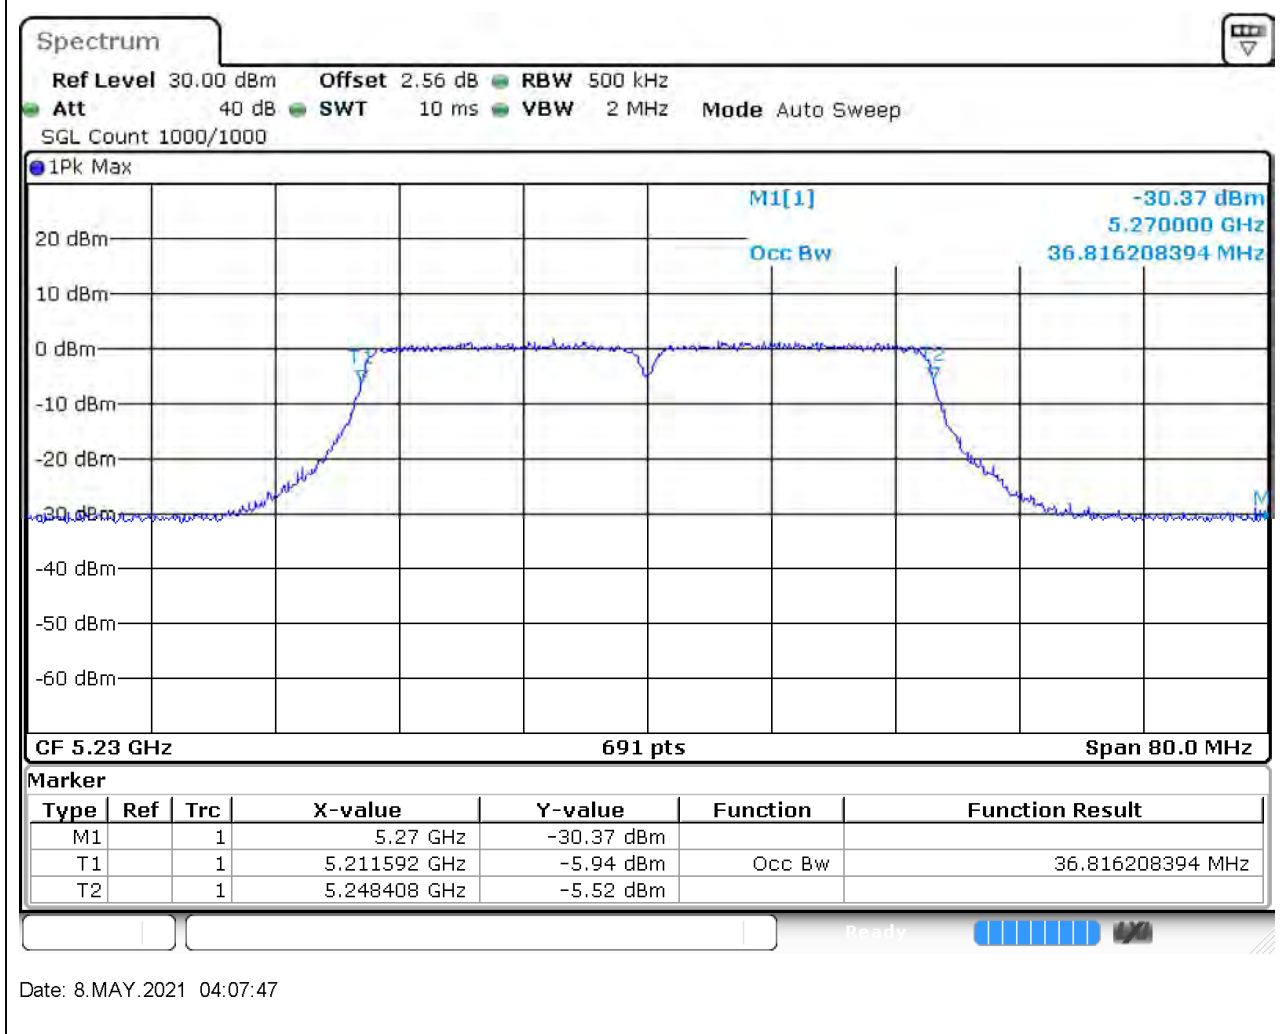

13. 802.11ac_40M_U-NII-1_H

13.1. A.2.2-99% Bandwidth(NTNV)

Center Frequency (MHz)	OBW Power (%)	RBW (MHz)	Detector	Limit (MHz)	OBW (MHz)	Verdict
5230	99	0.5	Peak	0	36.816208	Unknown