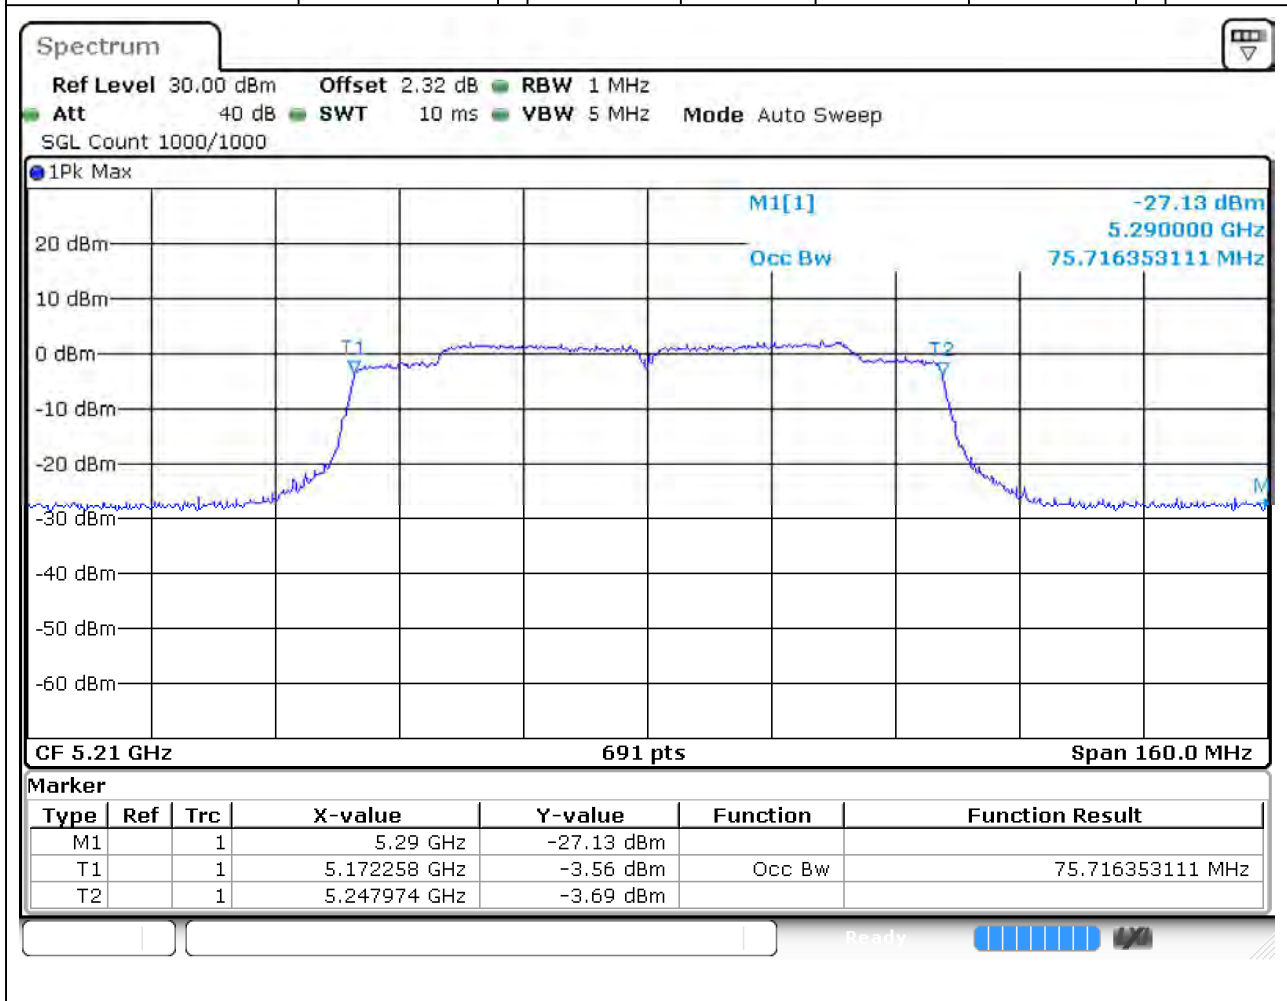

14. 802.11ac_80M_U-NII-1_M

14.1. A.2.2-99% Bandwidth(NTNV)

Center Frequency (MHz)	OBW Power (%)	RBW (MHz)	Detector	Limit (MHz)	OBW (MHz)	Verdict
5210	99	1	Peak	0	75.716353	Unknown