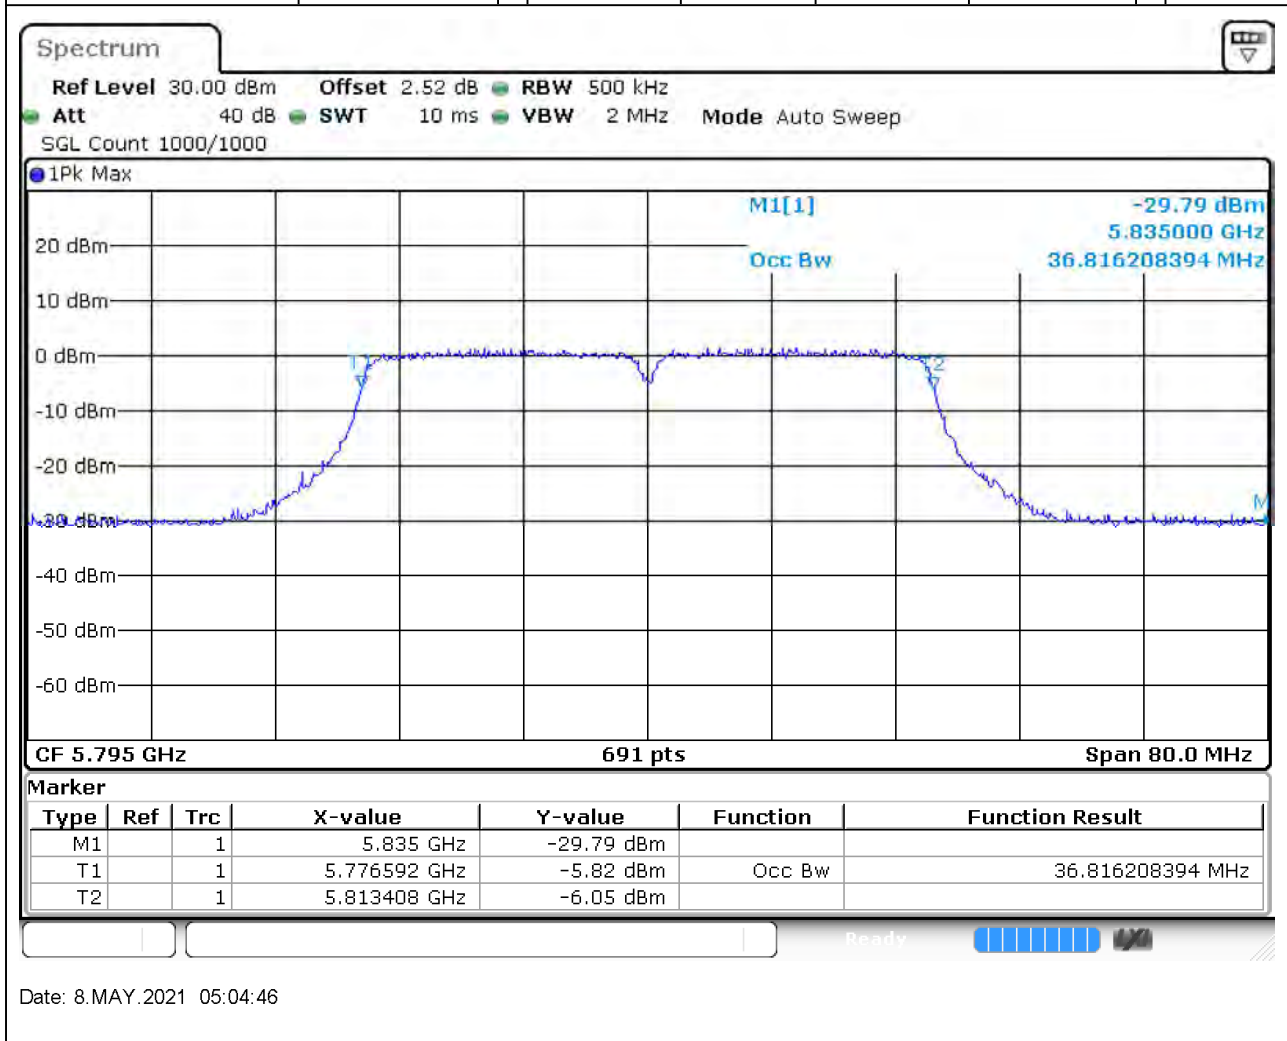

33. 802.11ac_40M_U-NII-3_H

33.1. A.2.2-99% Bandwidth(NTNV)

Center Frequency (MHz)	OBW Power (%)	RBW (MHz)	Detector	Limit (MHz)	OBW (MHz)	Verdict
5795	99	0.5	Peak	0	36.816208	Unknown