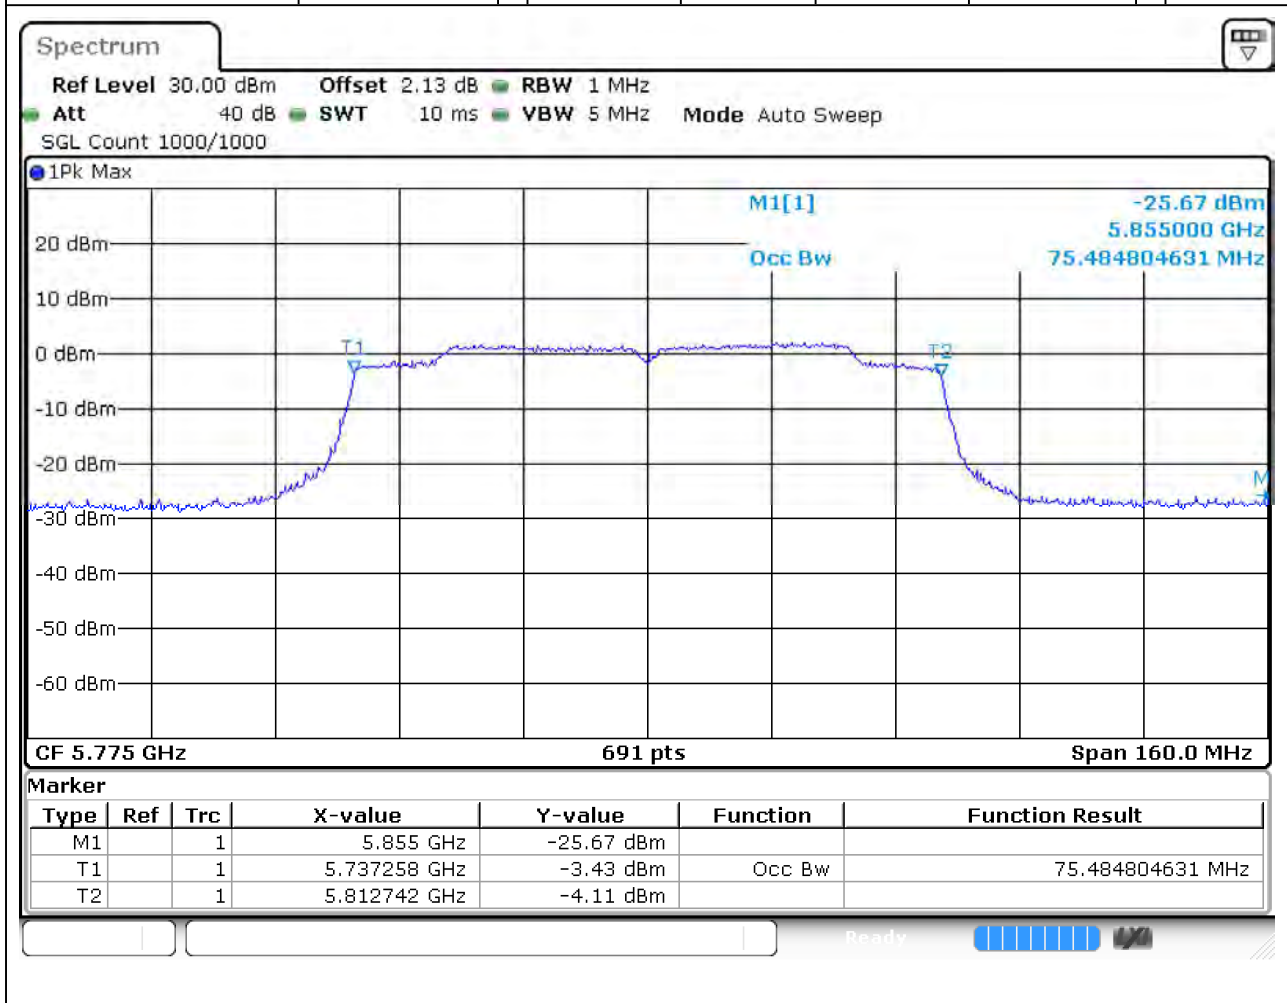

34. 802.11ac_80M_U-NII-3_M

34.1. A.2.2-99% Bandwidth(NTNV)

Center Frequency (MHz)	OBW Power (%)	RBW (MHz)	Detector	Limit (MHz)	OBW (MHz)	Verdict
5775	99	1	Peak	0	75.484805	Unknown