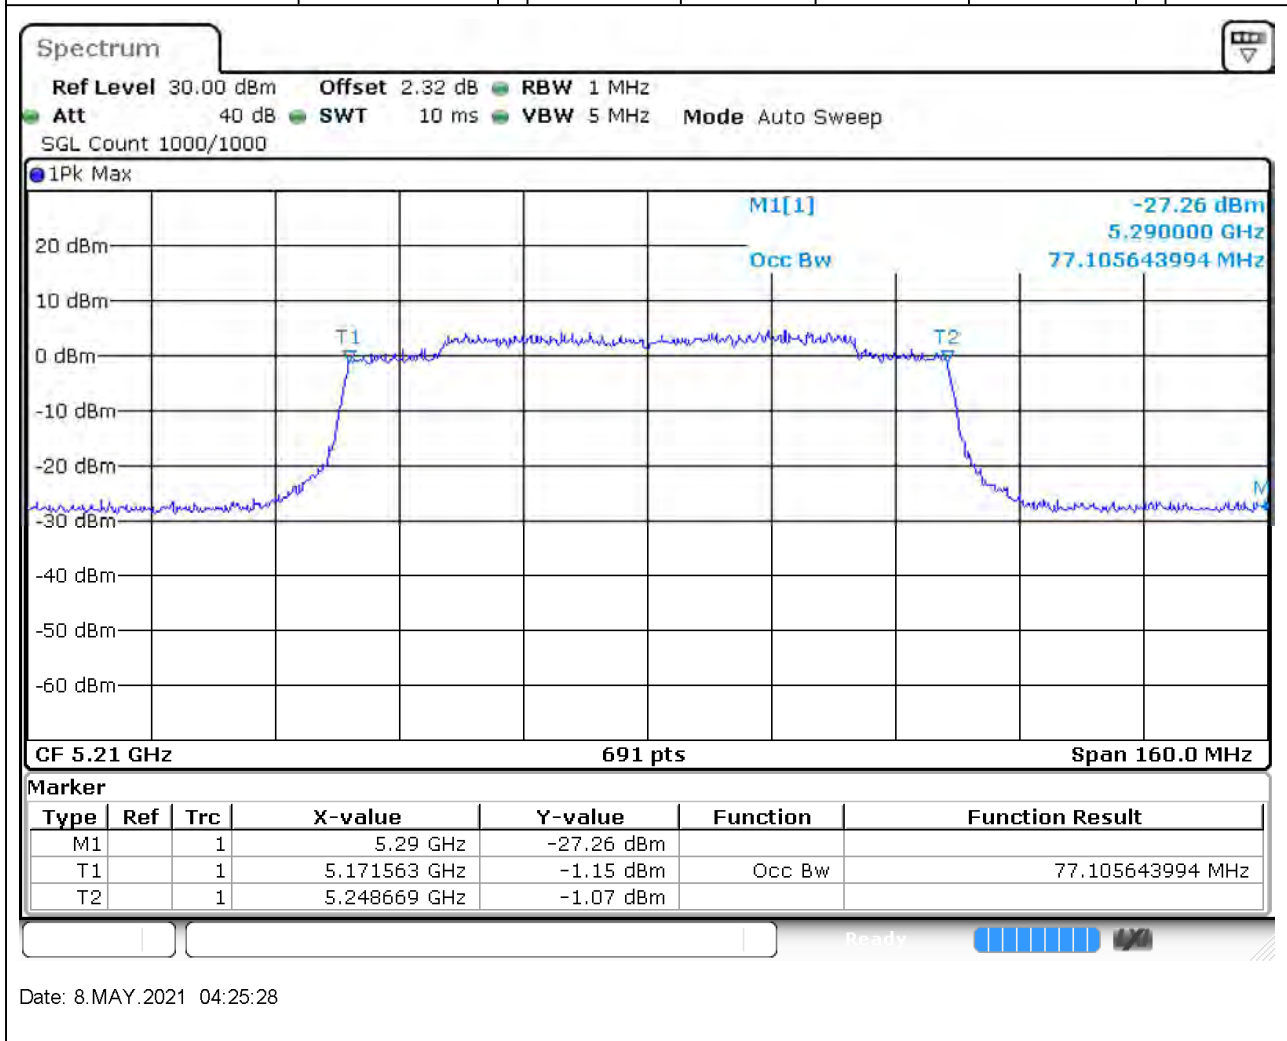

20. 802.11ax_80M_U-NII-1_M

20.1. A.2.2-99% Bandwidth(NTNV)

Center Frequency (MHz)	OBW Power (%)	RBW (MHz)	Detector	Limit (MHz)	OBW (MHz)	Verdict
5210	99	1	Peak	0	77.105644	Unknown