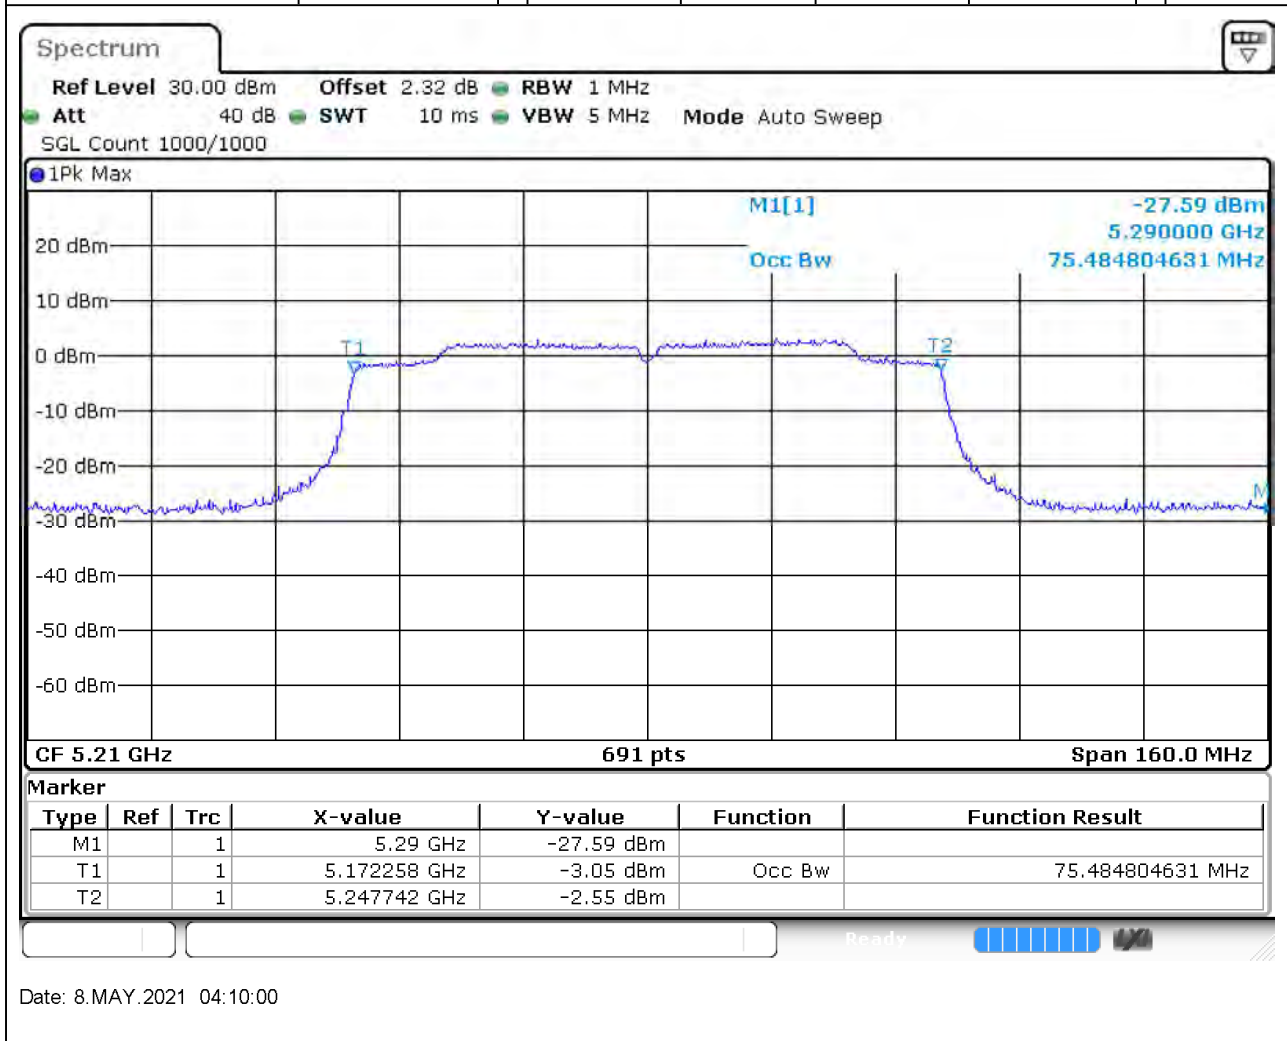

14. 802.11ac_80M_U-NII-1_M

14.1. A.2.2-99% Bandwidth(NTNV)

Center Frequency (MHz)	OBW Power (%)	RBW (MHz)	Detector	Limit (MHz)	OBW (MHz)	Verdict
5210	99	1	Peak	0	75.484805	Unknown