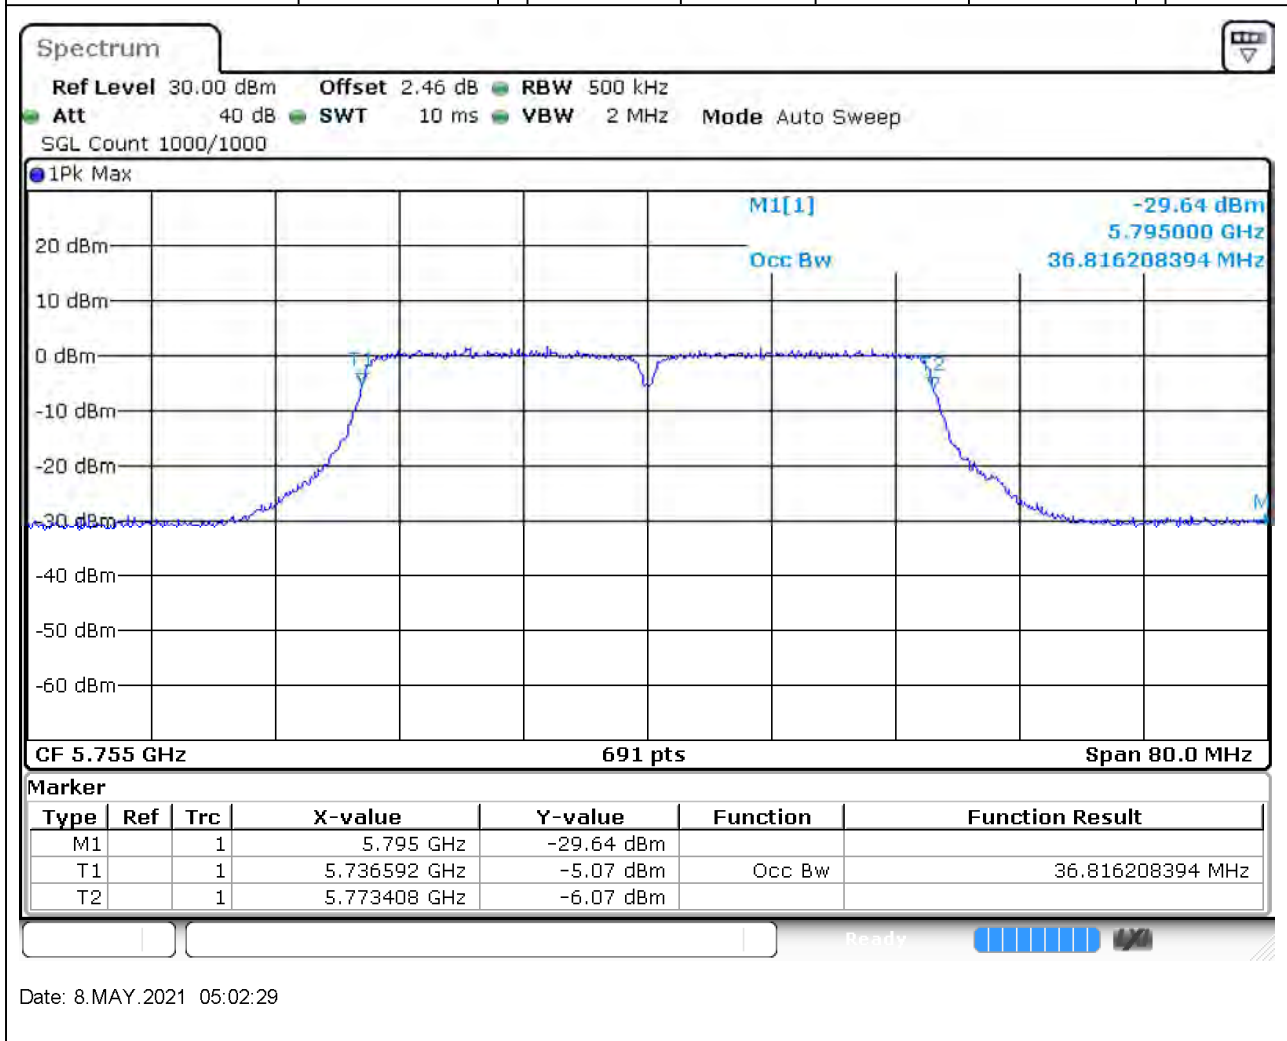

32. 802.11ac_40M_U-NII-3_L

32.1. A.2.2-99% Bandwidth(NTNV)

Center Frequency (MHz)	OBW Power (%)	RBW (MHz)	Detector	Limit (MHz)	OBW (MHz)	Verdict
5755	99	0.5	Peak	0	36.816208	Unknown