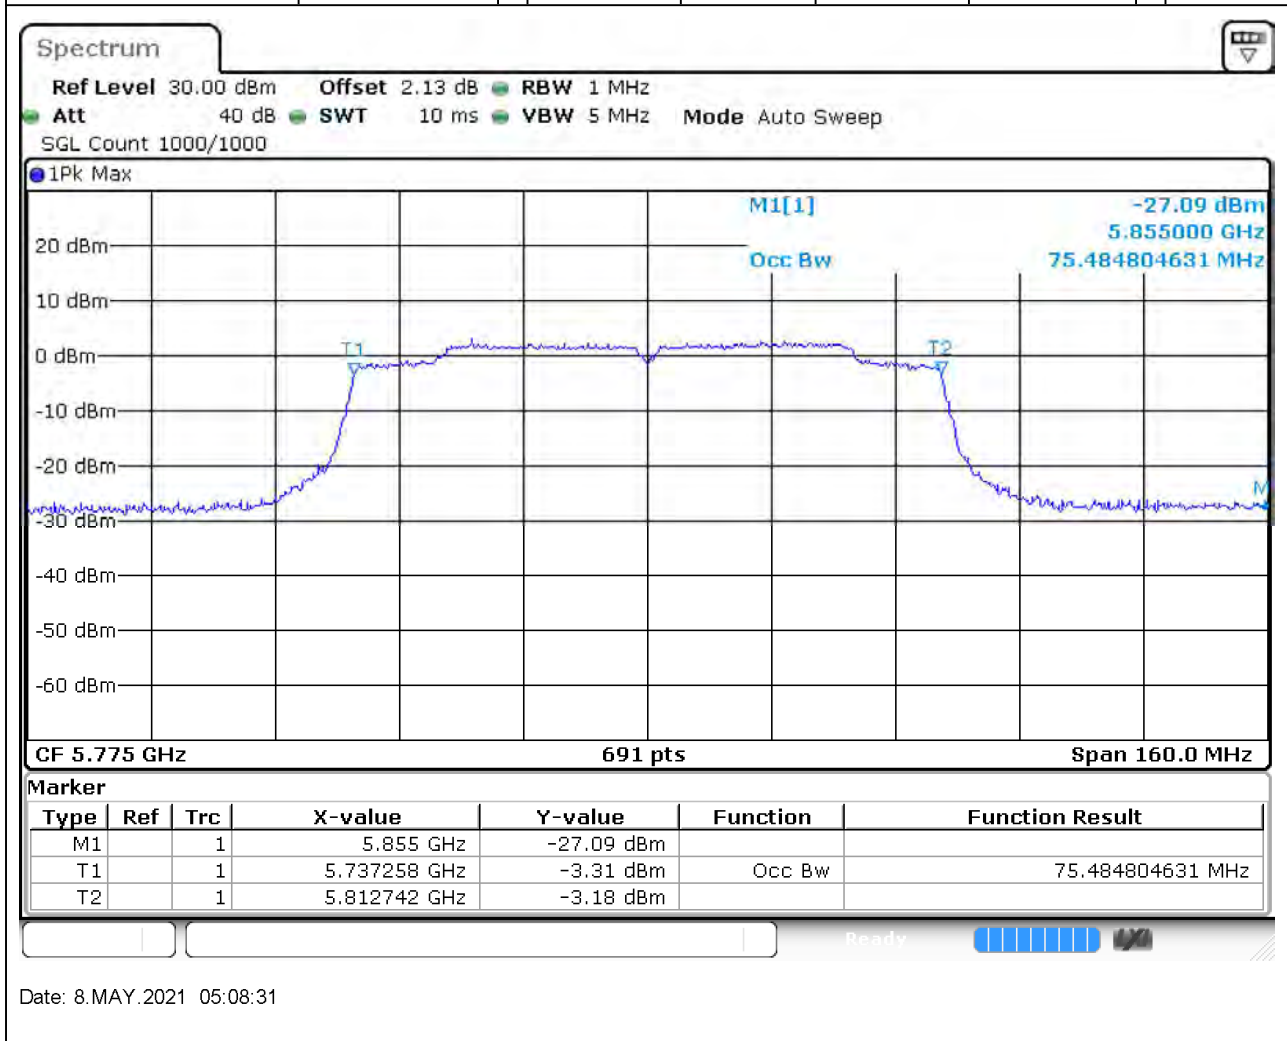

34. 802.11ac_80M_U-NII-3_M

34.1. A.2.2-99% Bandwidth(NTNV)

Center Frequency (MHz)	OBW Power (%)	RBW (MHz)	Detector	Limit (MHz)	OBW (MHz)	Verdict
5775	99	1	Peak	0	75.484805	Unknown