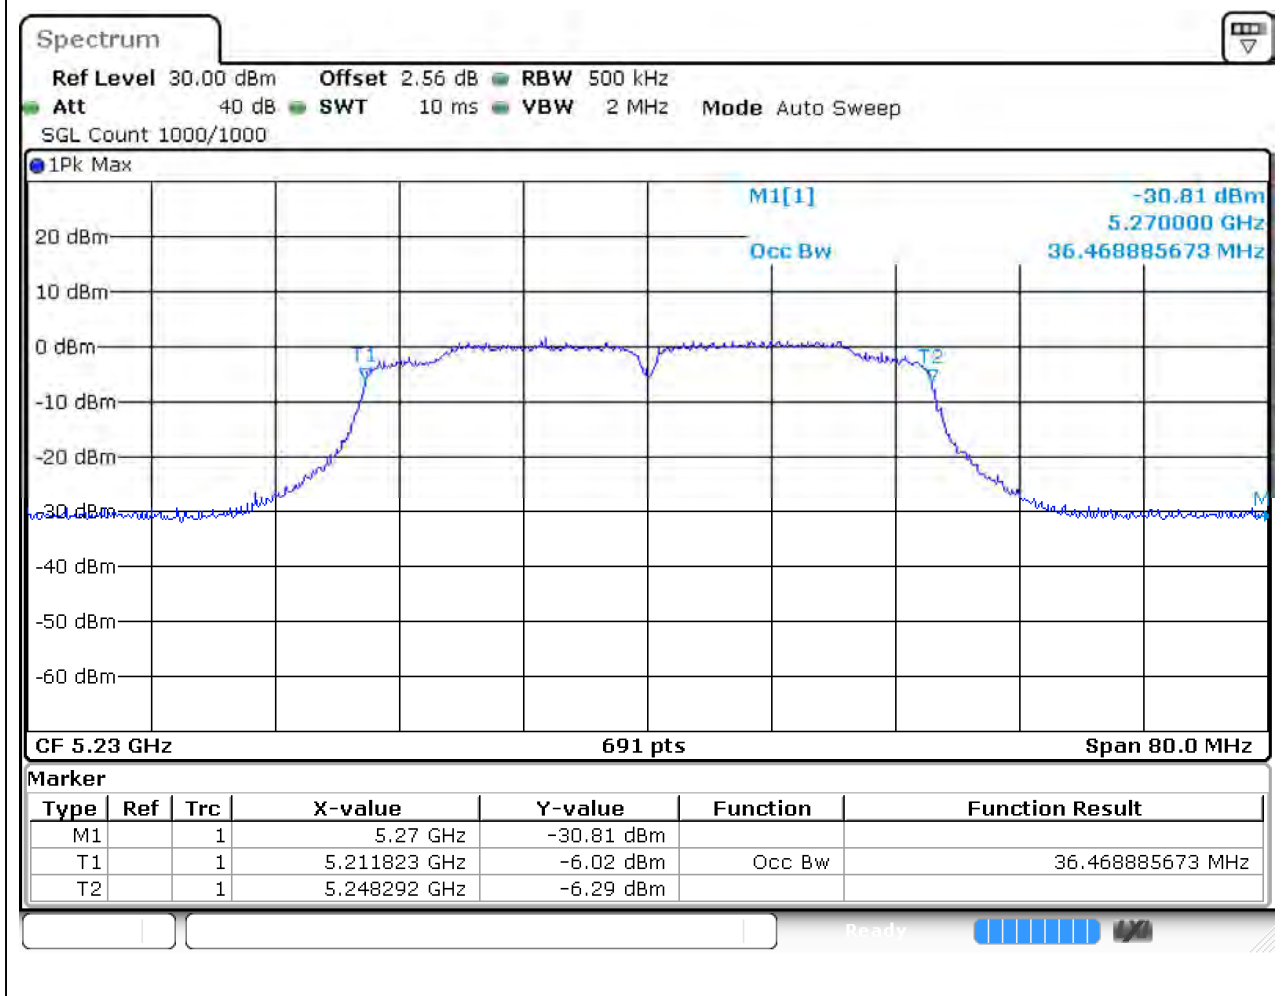

13. 802.11ac_40M_U-NII-1_H

13.1. A.2.2-99% Bandwidth(NTNV)

Center Frequency (MHz)	OBW Power (%)	RBW (MHz)	Detector	Limit (MHz)	OBW (MHz)	Verdict
5230	99	0.5	Peak	0	36.468886	Unknown