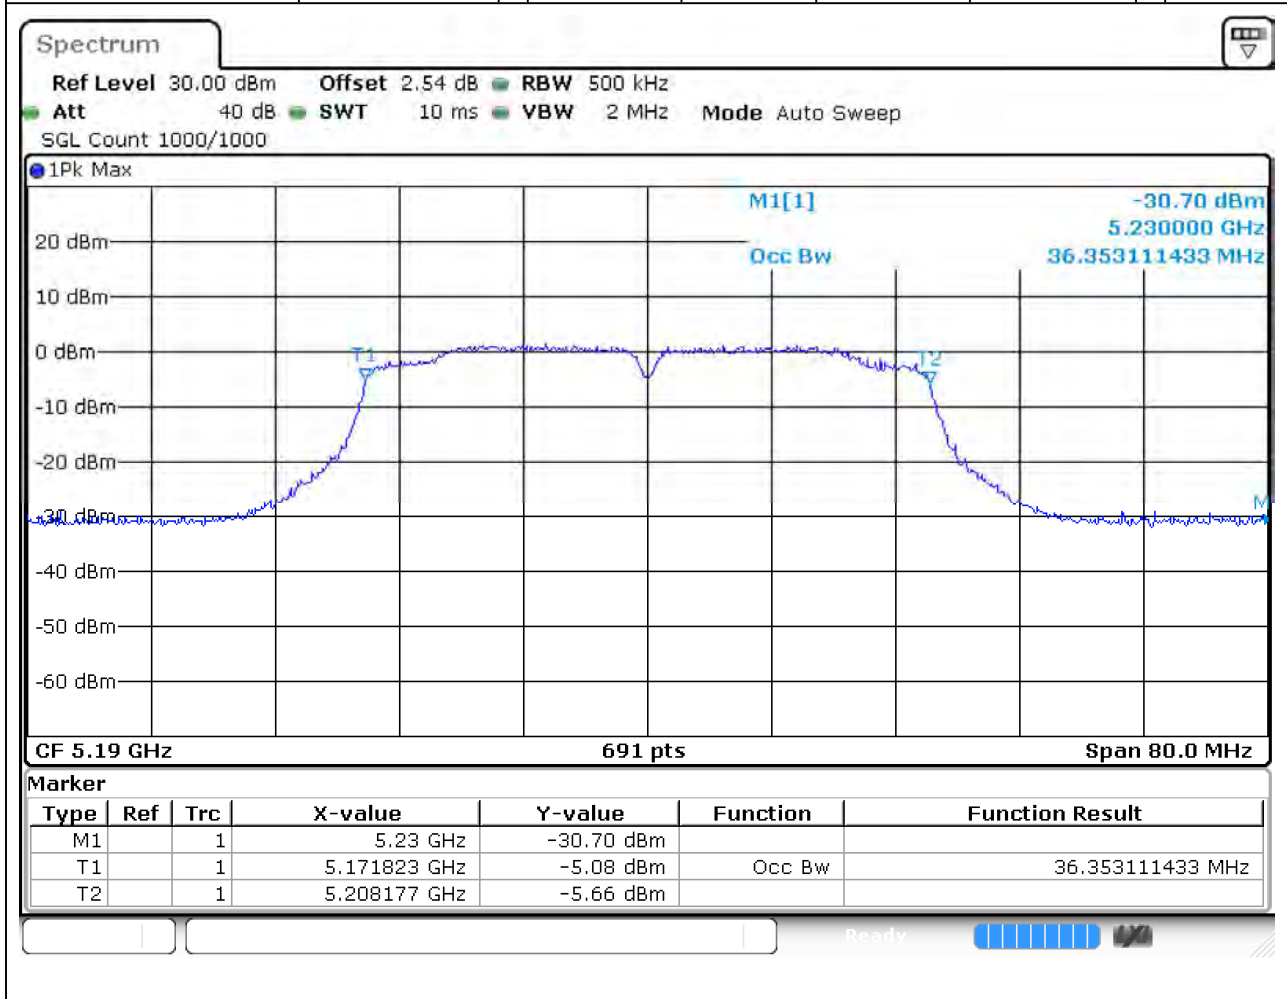

12. 802.11ac_40M_U-NII-1_L

12.1. A.2.2-99% Bandwidth(NTNV)

Center Frequency (MHz)	OBW Power (%)	RBW (MHz)	Detector	Limit (MHz)	OBW (MHz)	Verdict
5190	99	0.5	Peak	0	36.353111	Unknown