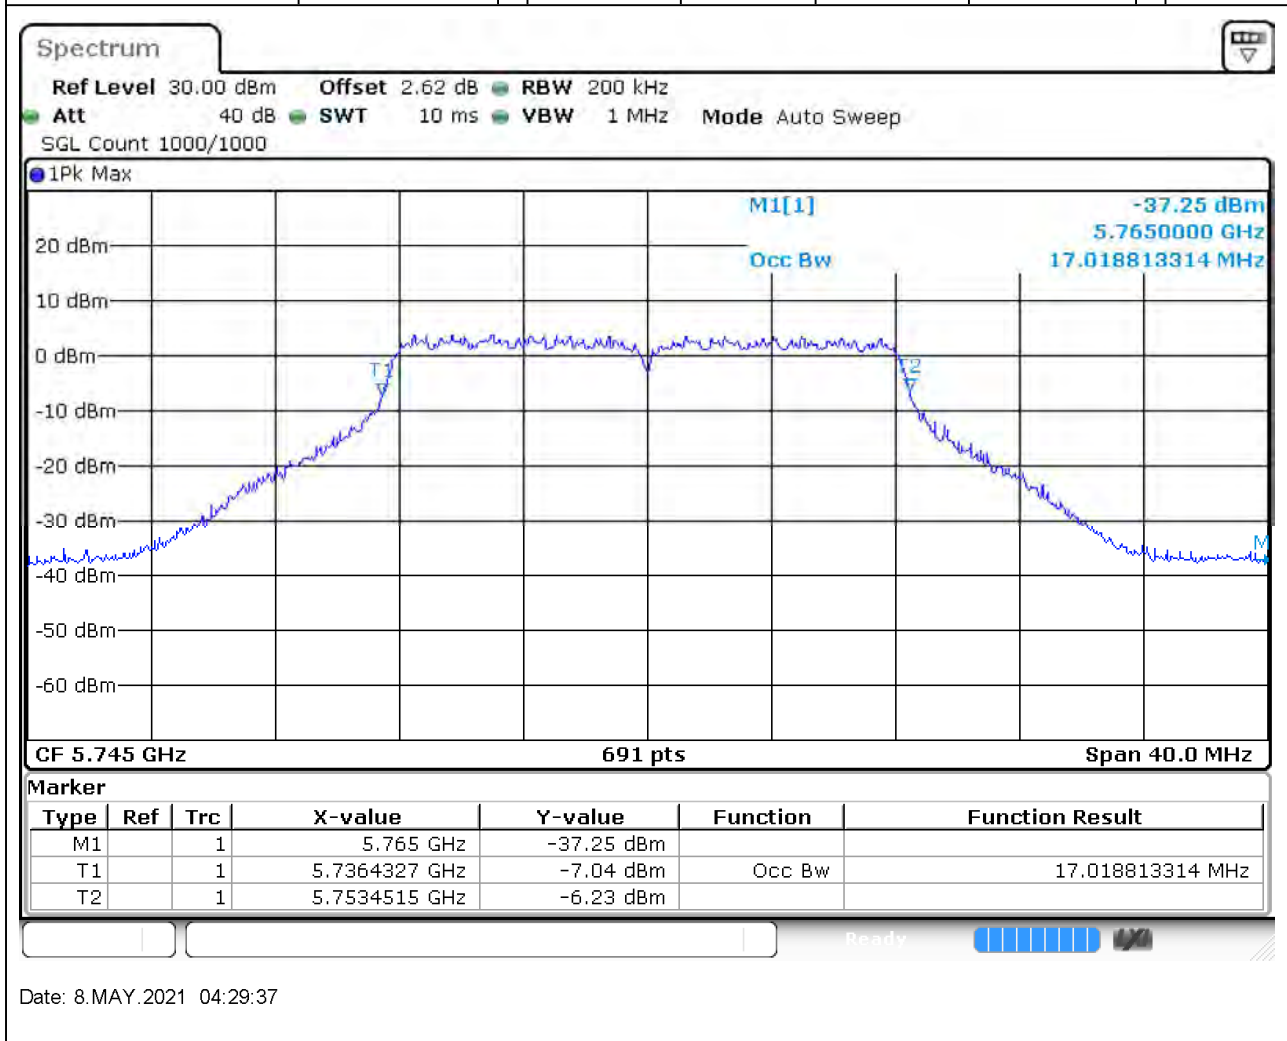

21. 802.11a_20M_U-NII-3_L

21.1. A.2.2-99% Bandwidth(NTNV)

Center Frequency (MHz)	OBW Power (%)	RBW (MHz)	Detector	Limit (MHz)	OBW (MHz)	Verdict
5745	99	0.2	Peak	0	17.018813	Unknown