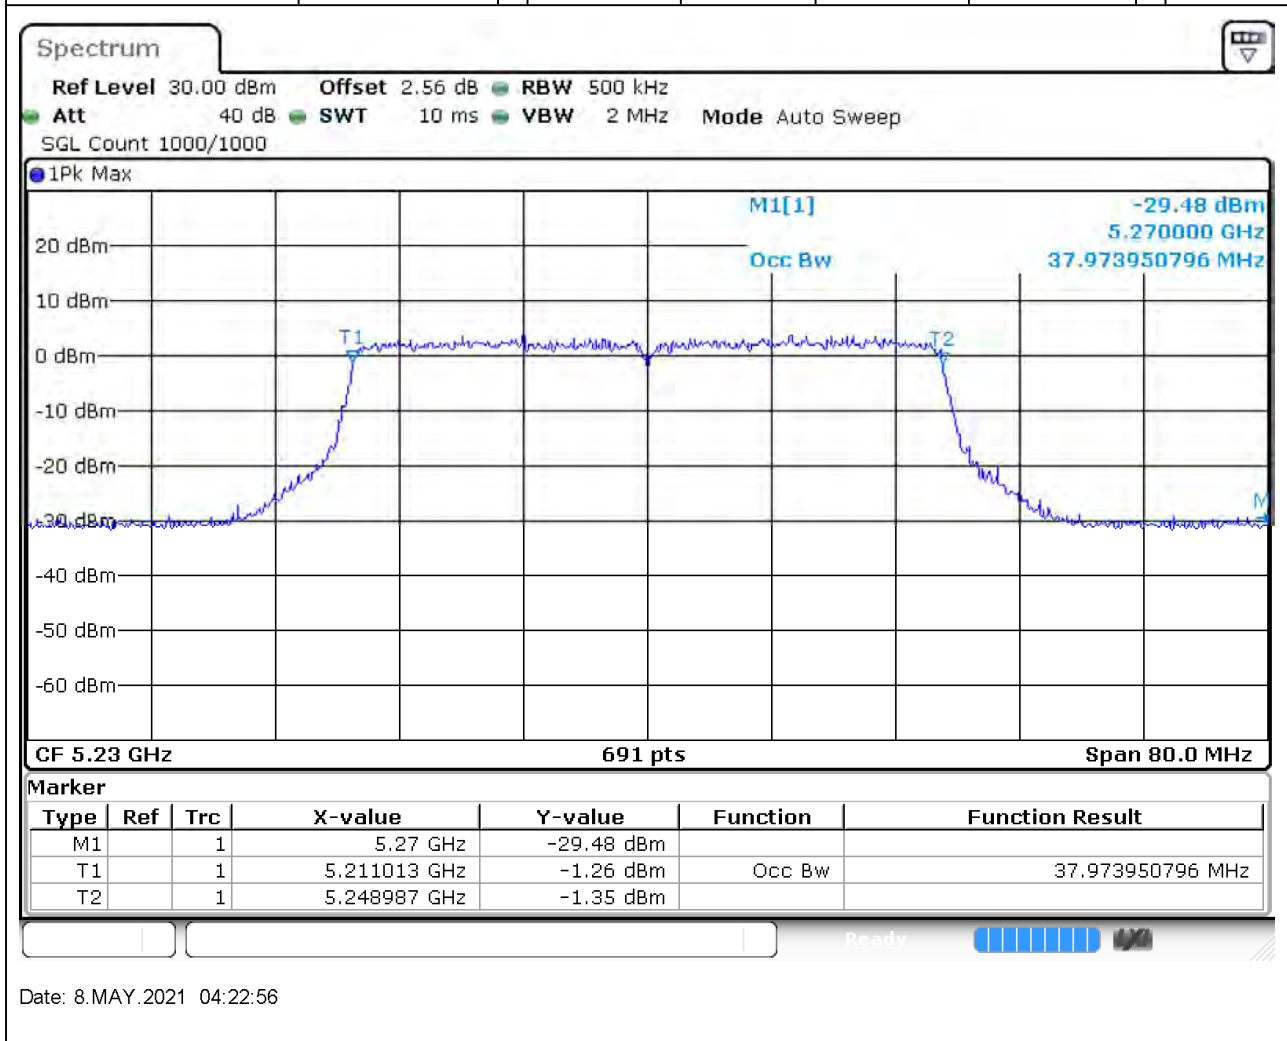

19. 802.11ax_40M_U-NII-1_H

19.1. A.2.2-99% Bandwidth(NTNV)

Center Frequency (MHz)	OBW Power (%)	RBW (MHz)	Detector	Limit (MHz)	OBW (MHz)	Verdict
5230	99	0.5	Peak	0	37.973951	Unknown