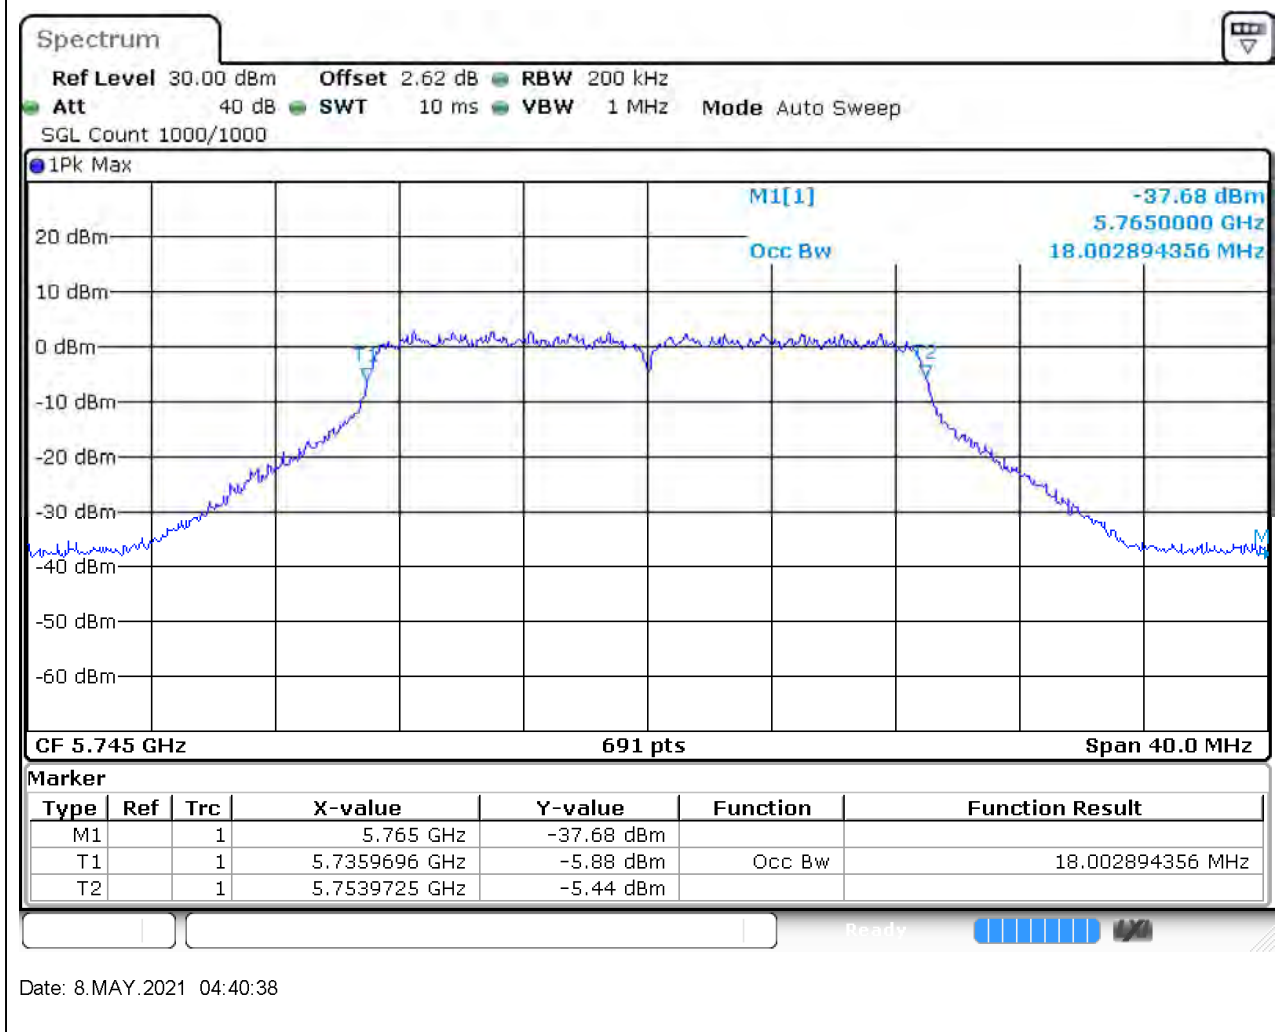

24. 802.11n_20M_U-NII-3_L

24.1. A.2.2-99% Bandwidth(NTNV)

Center Frequency (MHz)	OBW Power (%)	RBW (MHz)	Detector	Limit (MHz)	OBW (MHz)	Verdict
5745	99	0.2	Peak	0	18.002894	Unknown