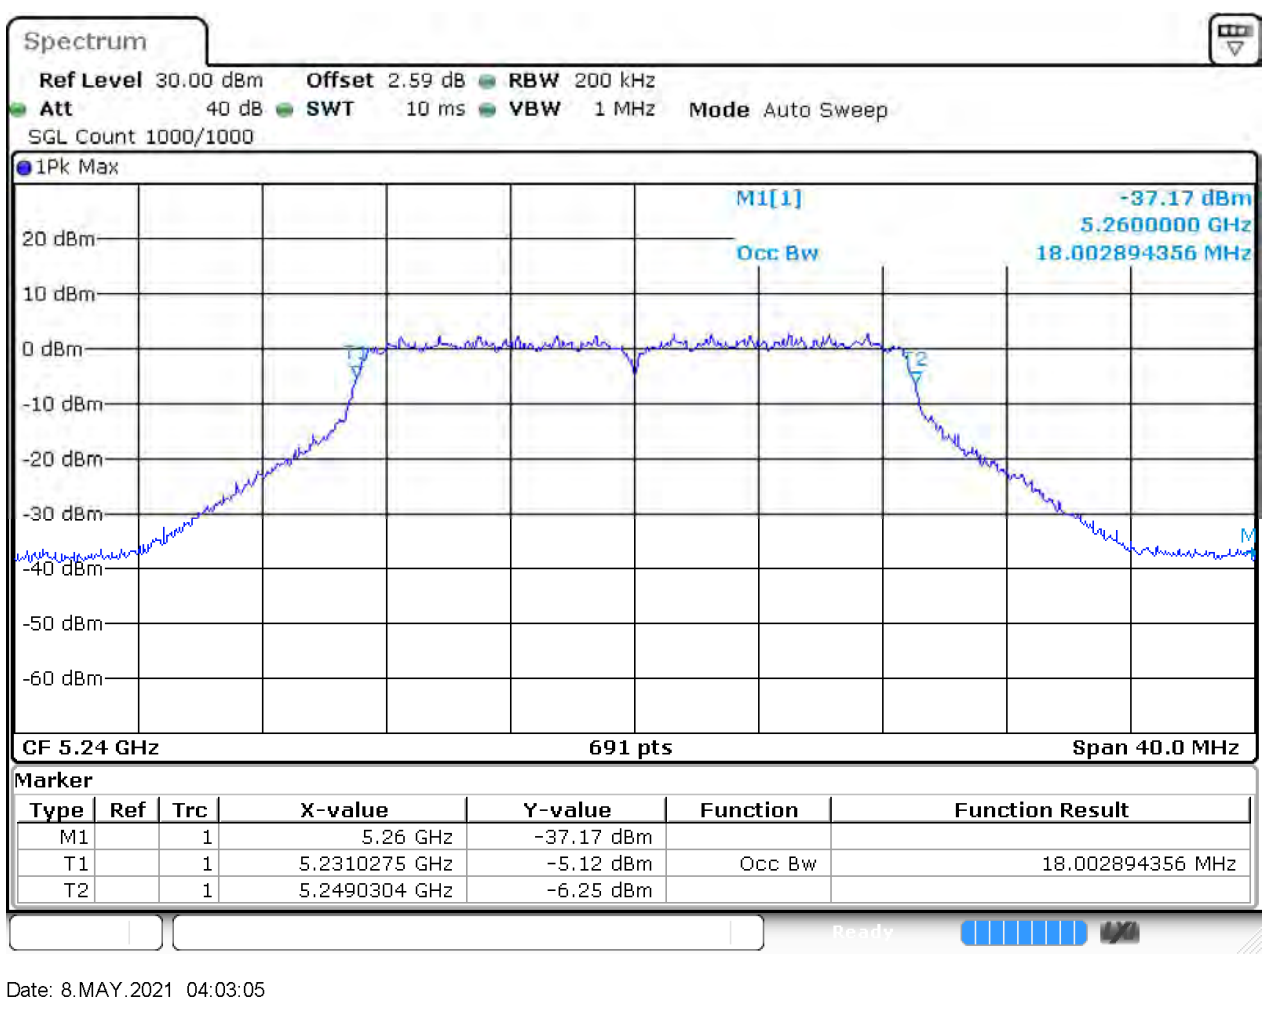

11. 802.11ac_20M_U-NII-1_H

11.1. A.2.2-99% Bandwidth(NTNV)

Center Frequency (MHz)	OBW Power (%)	RBW (MHz)	Detector	Limit (MHz)	OBW (MHz)	Verdict
5240	99	0.2	Peak	0	18.002894	Unknown