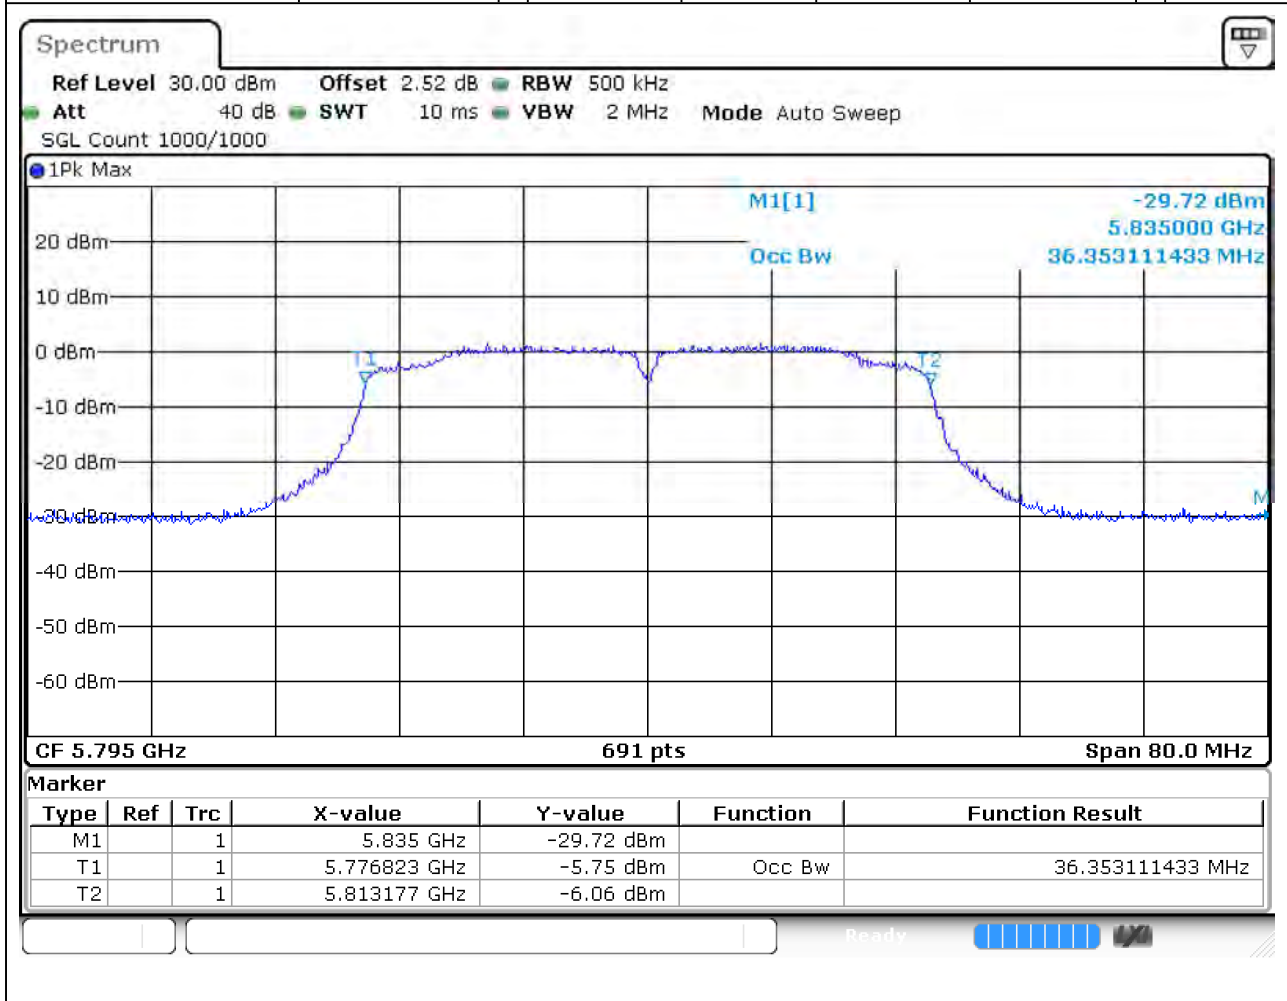

33. 802.11ac_40M_U-NII-3_H

33.1. A.2.2-99% Bandwidth(NTNV)

Center Frequency (MHz)	OBW Power (%)	RBW (MHz)	Detector	Limit (MHz)	OBW (MHz)	Verdict
5795	99	0.5	Peak	0	36.353111	Unknown