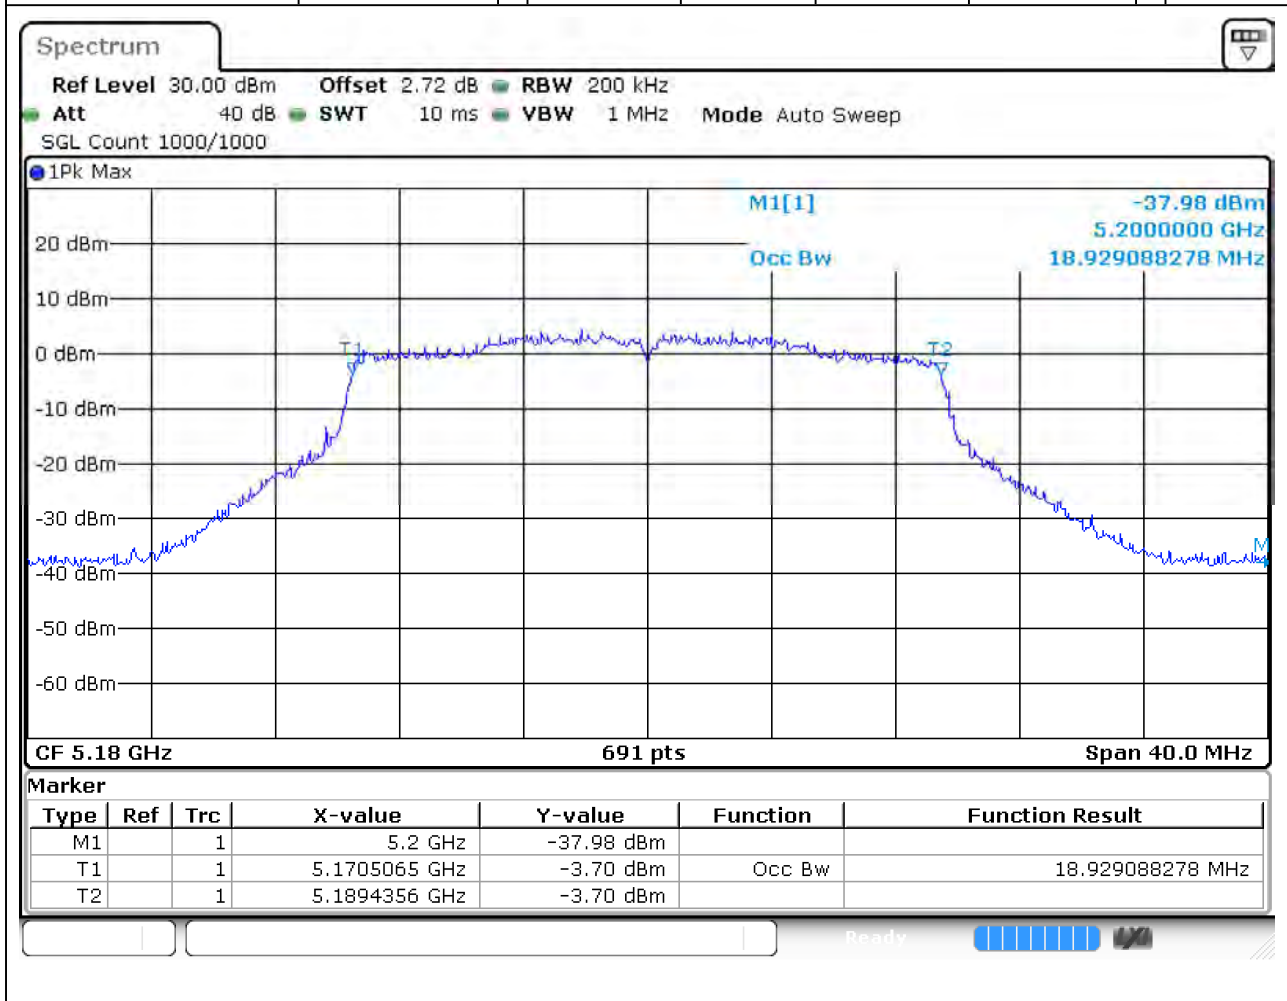

15. 802.11ax_20M_U-NII-1_L

15.1. A.2.2-99% Bandwidth(NTNV)

Center Frequency (MHz)	OBW Power (%)	RBW (MHz)	Detector	Limit (MHz)	OBW (MHz)	Verdict
5180	99	0.2	Peak	0	18.929088	Unknown