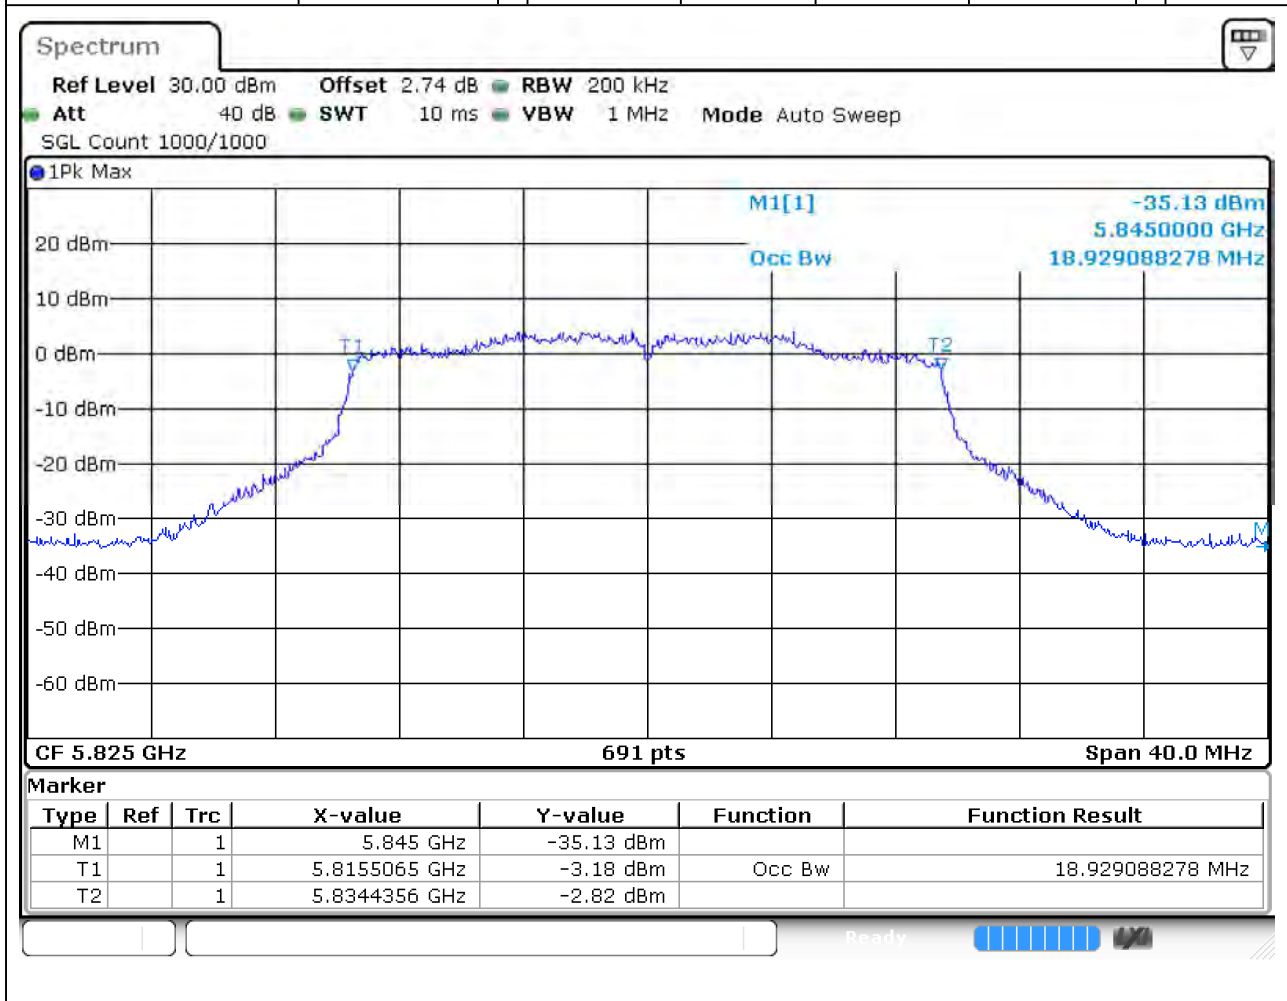

37. 802.11ax_20M_U-NII-3_H

37.1. A.2.2-99% Bandwidth(NTNV)

Center Frequency (MHz)	OBW Power (%)	RBW (MHz)	Detector	Limit (MHz)	OBW (MHz)	Verdict
5825	99	0.2	Peak	0	18.929088	Unknown