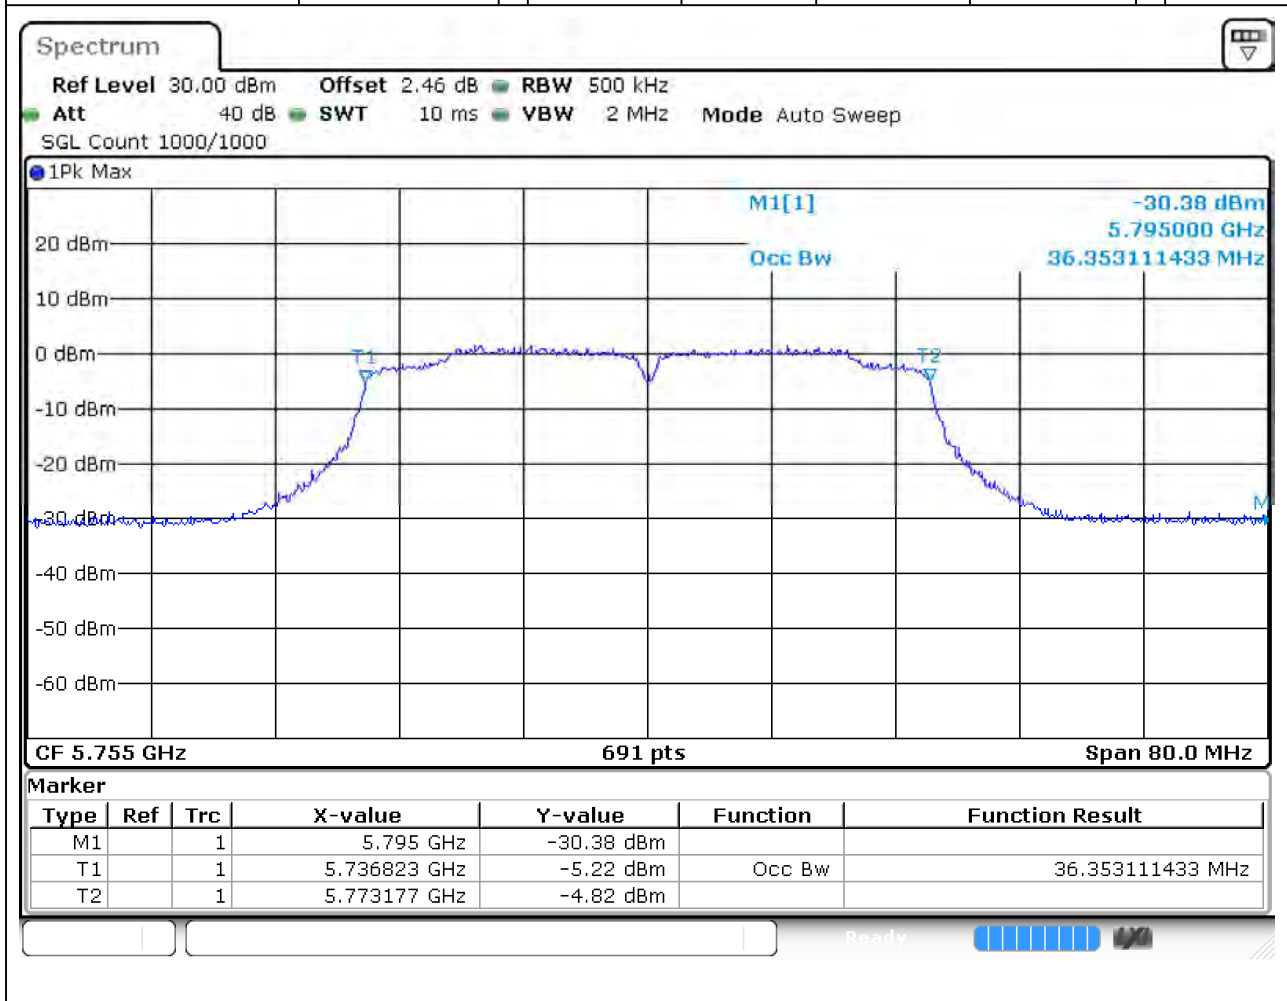

27. 802.11n_40M_U-NII-3_L

27.1. A.2.2-99% Bandwidth(NTNV)

Center Frequency (MHz)	OBW Power (%)	RBW (MHz)	Detector	Limit (MHz)	OBW (MHz)	Verdict
5755	99	0.5	Peak	0	36.353111	Unknown