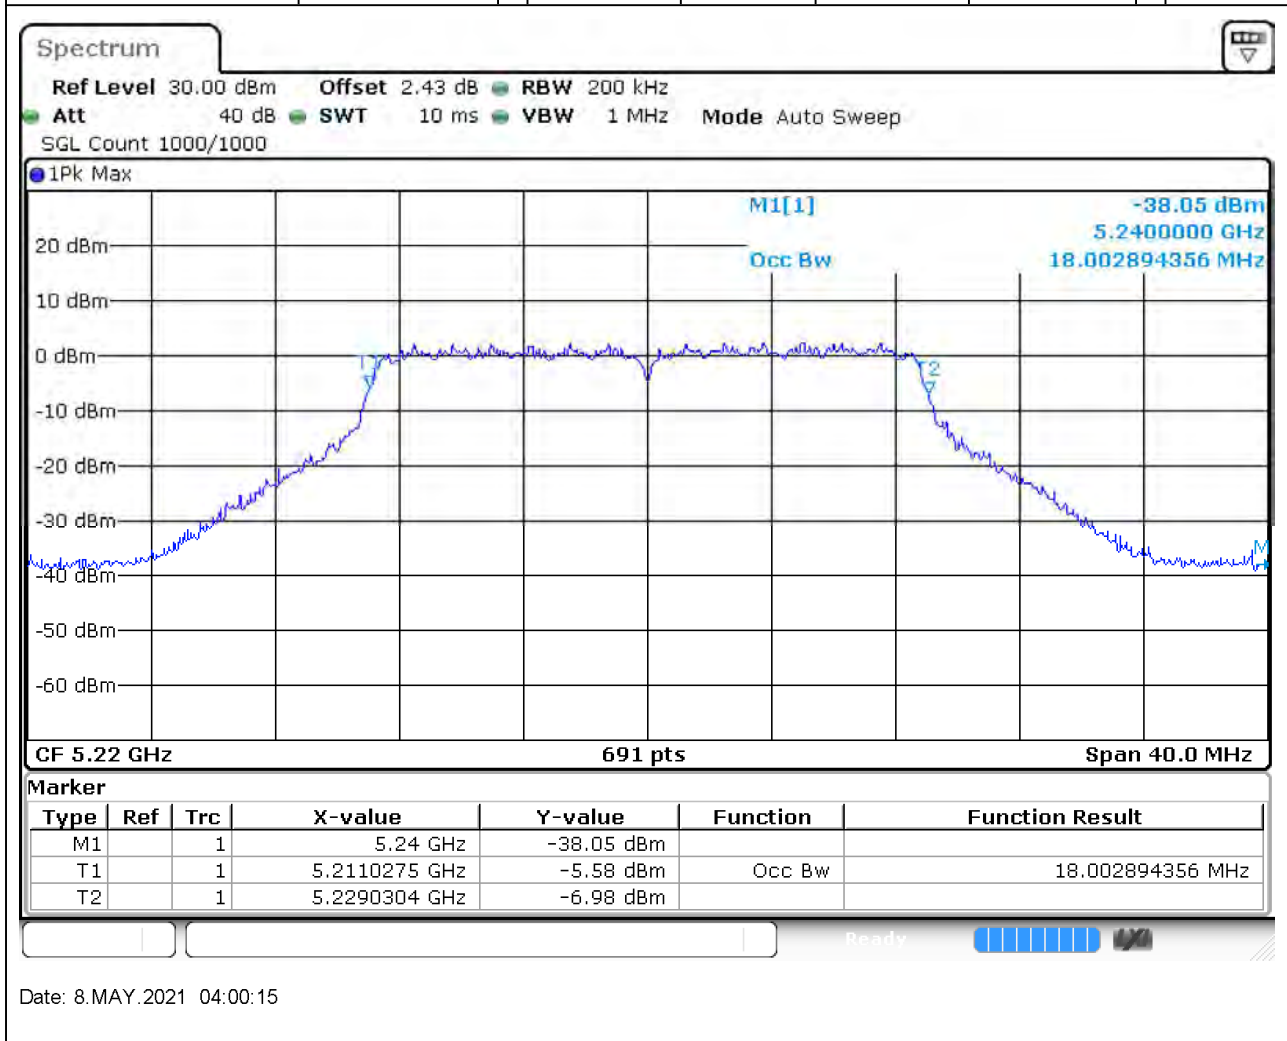

10. 802.11ac_20M_U-NII-1_M

10.1. A.2.2-99% Bandwidth(NTNV)

Center Frequency (MHz)	OBW Power (%)	RBW (MHz)	Detector	Limit (MHz)	OBW (MHz)	Verdict
5220	99	0.2	Peak	0	18.002894	Unknown