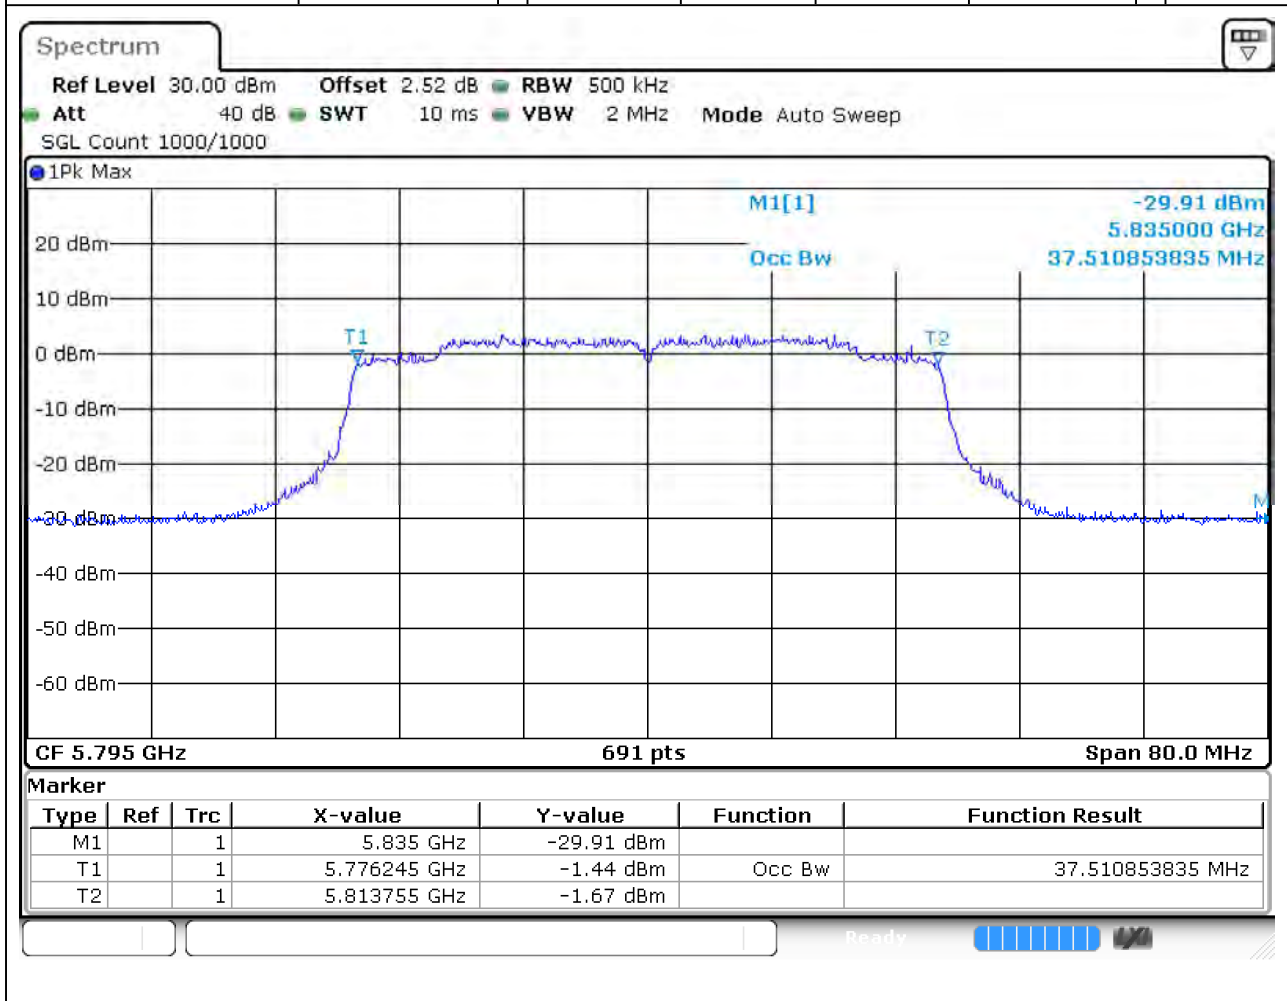

39. 802.11ax_40M_U-NII-3_H

39.1. A.2.2-99% Bandwidth(NTNV)

Center Frequency (MHz)	OBW Power (%)	RBW (MHz)	Detector	Limit (MHz)	OBW (MHz)	Verdict
5795	99	0.5	Peak	0	37.510854	Unknown