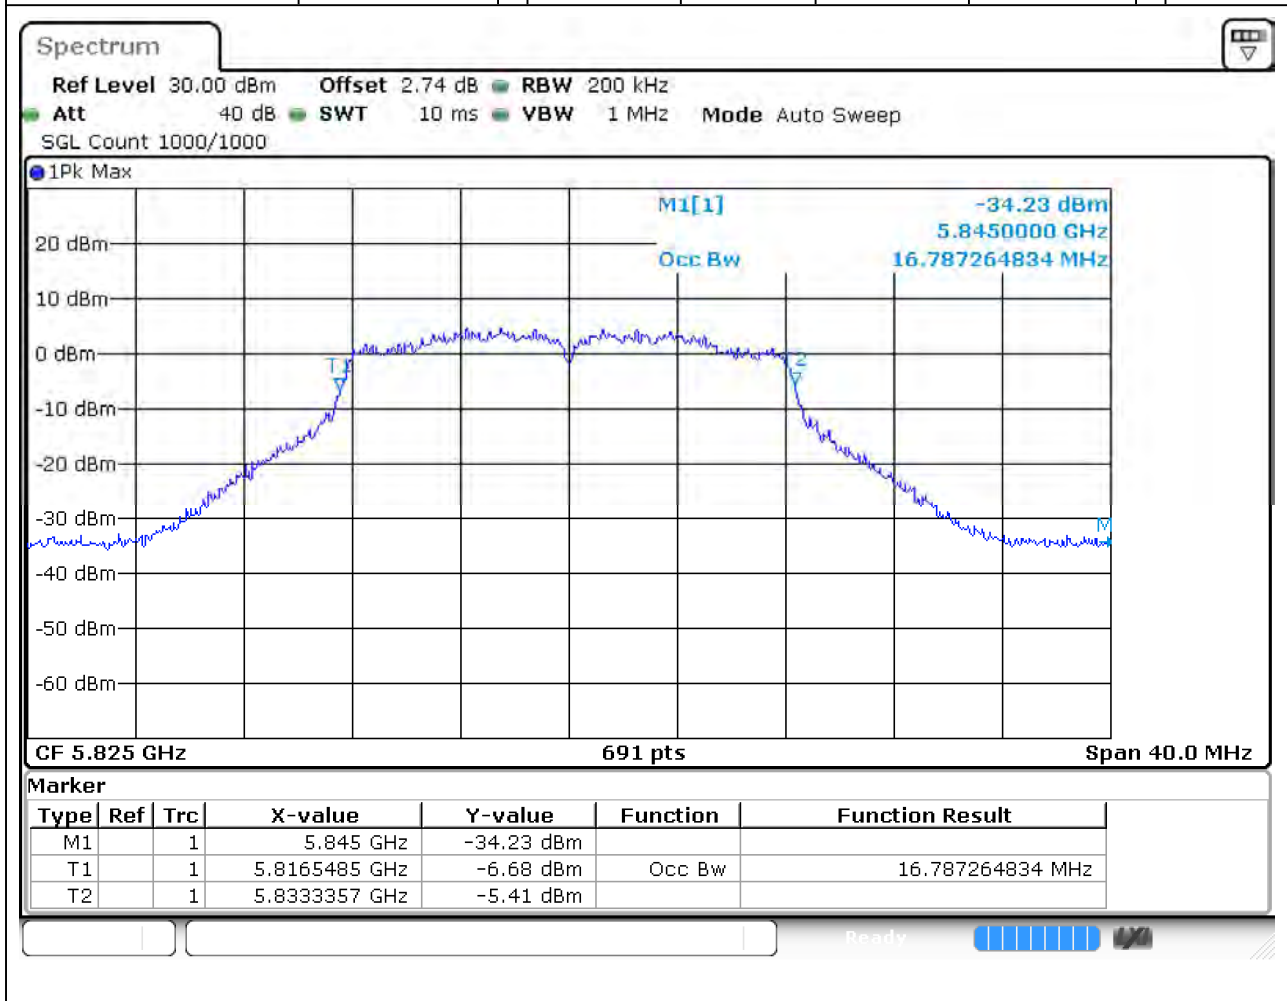

23. 802.11a_20M_U-NII-3_H

23.1. A.2.2-99% Bandwidth(NTNV)

Center Frequency (MHz)	OBW Power (%)	RBW (MHz)	Detector	Limit (MHz)	OBW (MHz)	Verdict
5825	99	0.2	Peak	0	16.787265	Unknown