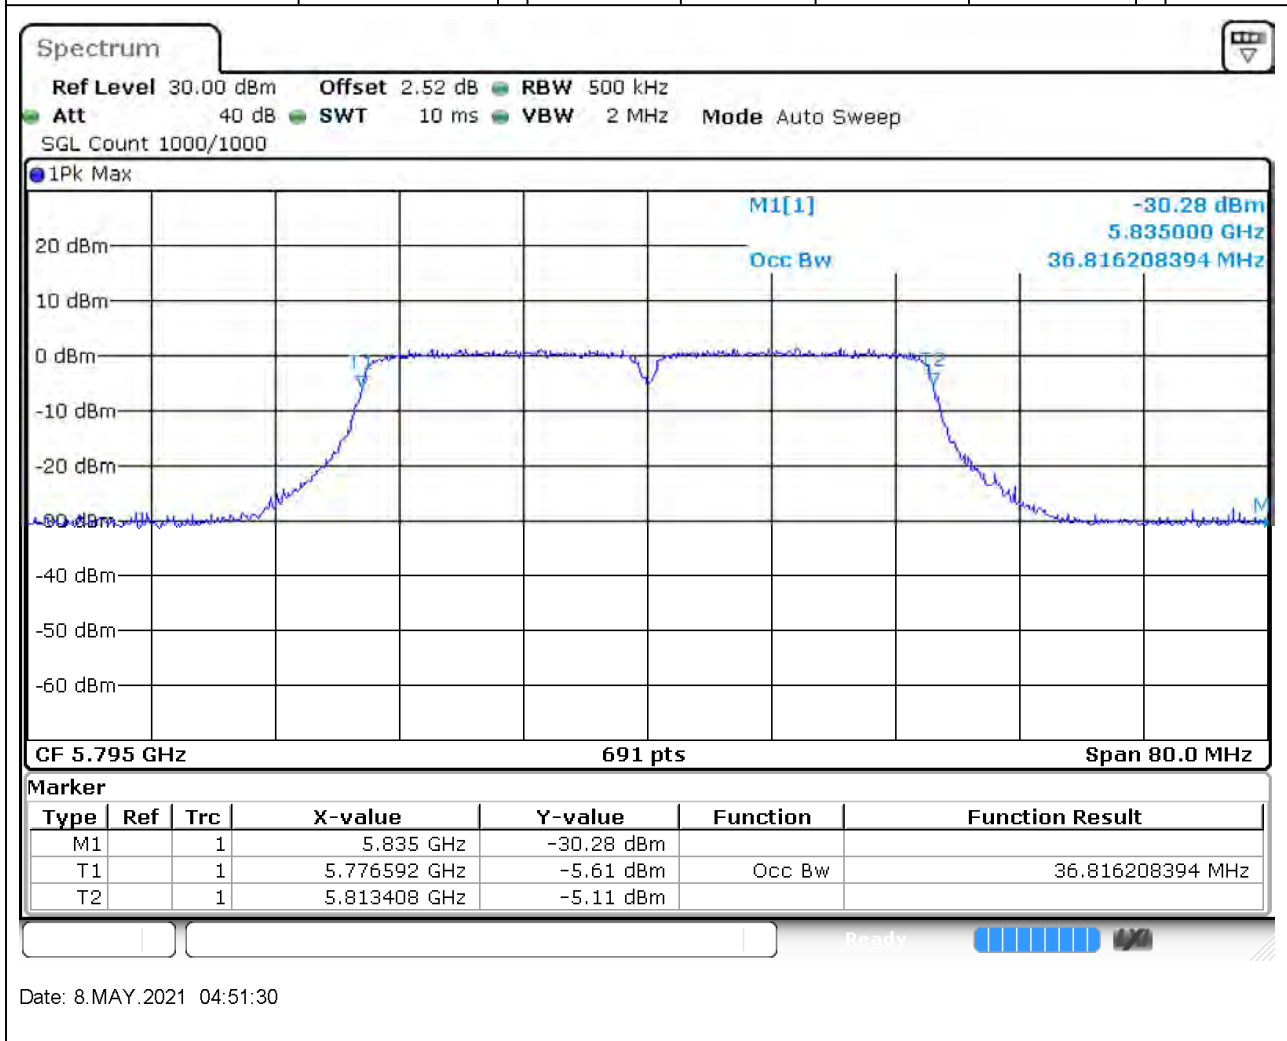

28. 802.11n_40M_U-NII-3_H

28.1. A.2.2-99% Bandwidth(NTNV)

Center Frequency (MHz)	OBW Power (%)	RBW (MHz)	Detector	Limit (MHz)	OBW (MHz)	Verdict
5795	99	0.5	Peak	0	36.816208	Unknown