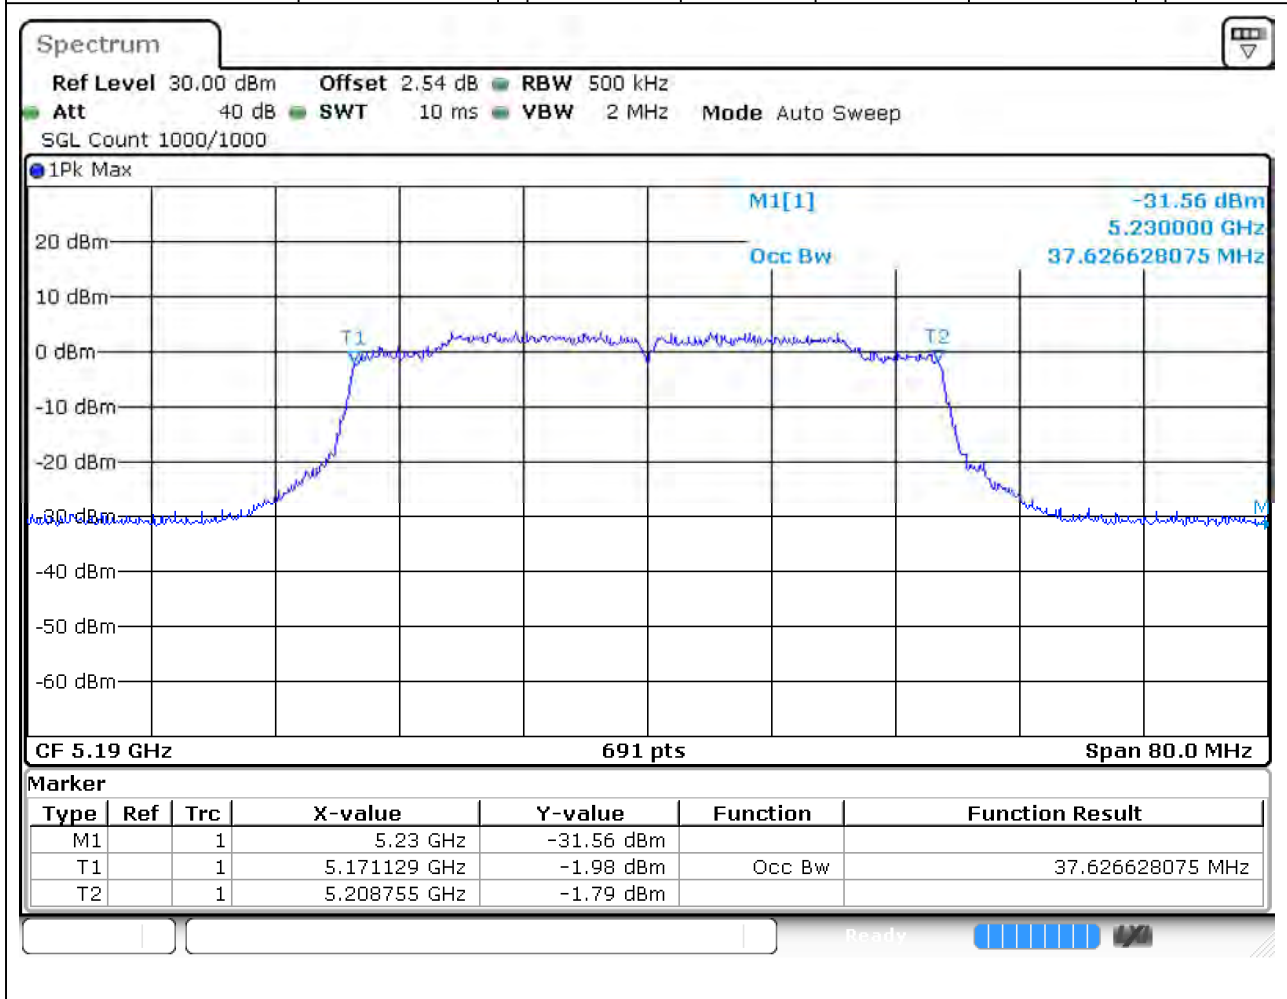

18. 802.11ax_40M_U-NII-1_L

18.1. A.2.2-99% Bandwidth(NTNV)

Center Frequency (MHz)	OBW Power (%)	RBW (MHz)	Detector	Limit (MHz)	OBW (MHz)	Verdict
5190	99	0.5	Peak	0	37.626628	Unknown