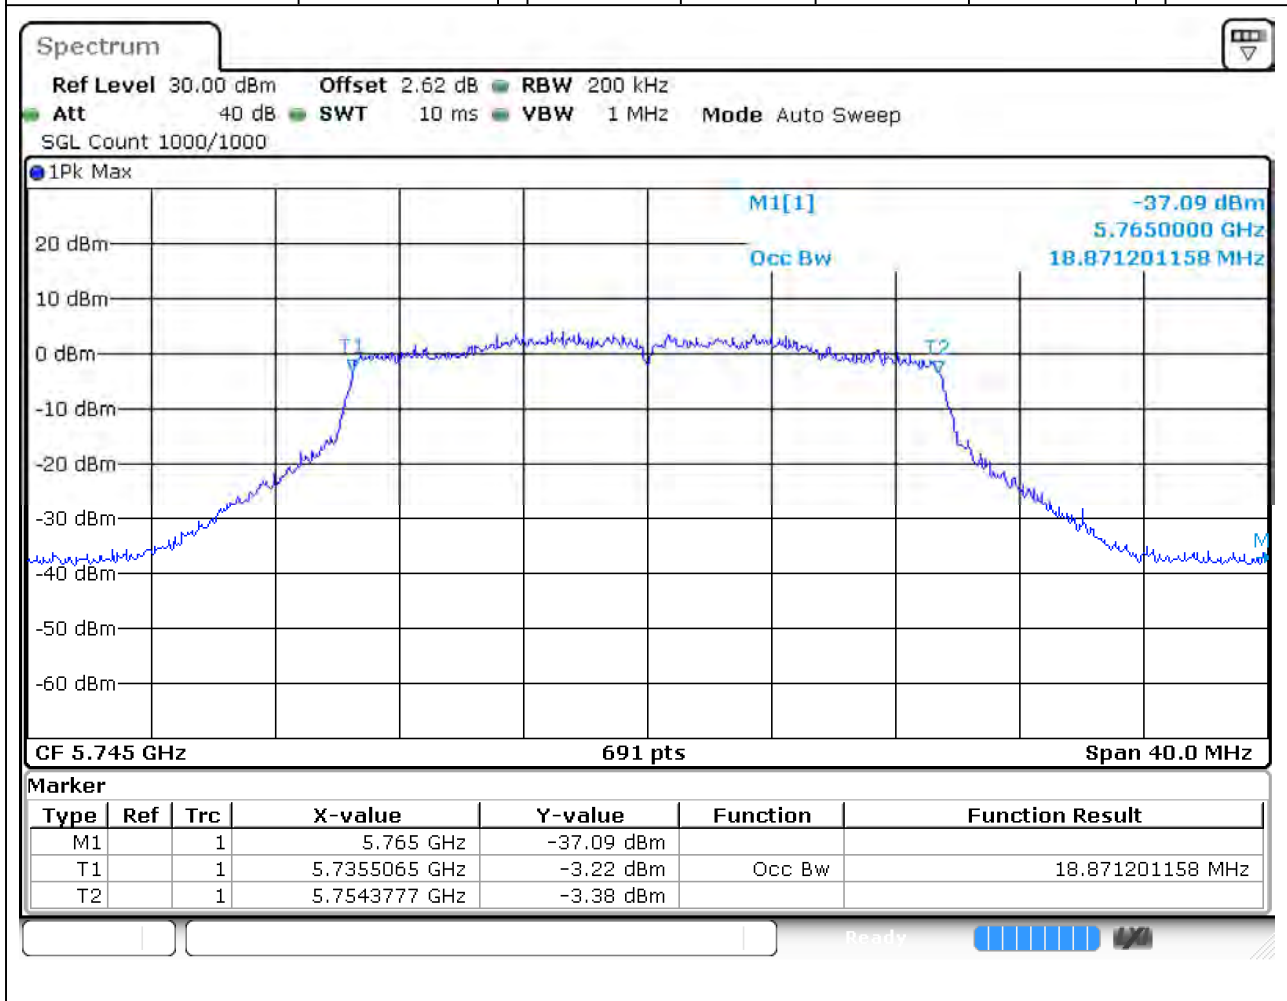

35. 802.11ax_20M_U-NII-3_L

35.1. A.2.2-99% Bandwidth(NTNV)

Center Frequency (MHz)	OBW Power (%)	RBW (MHz)	Detector	Limit (MHz)	OBW (MHz)	Verdict
5745	99	0.2	Peak	0	18.871201	Unknown