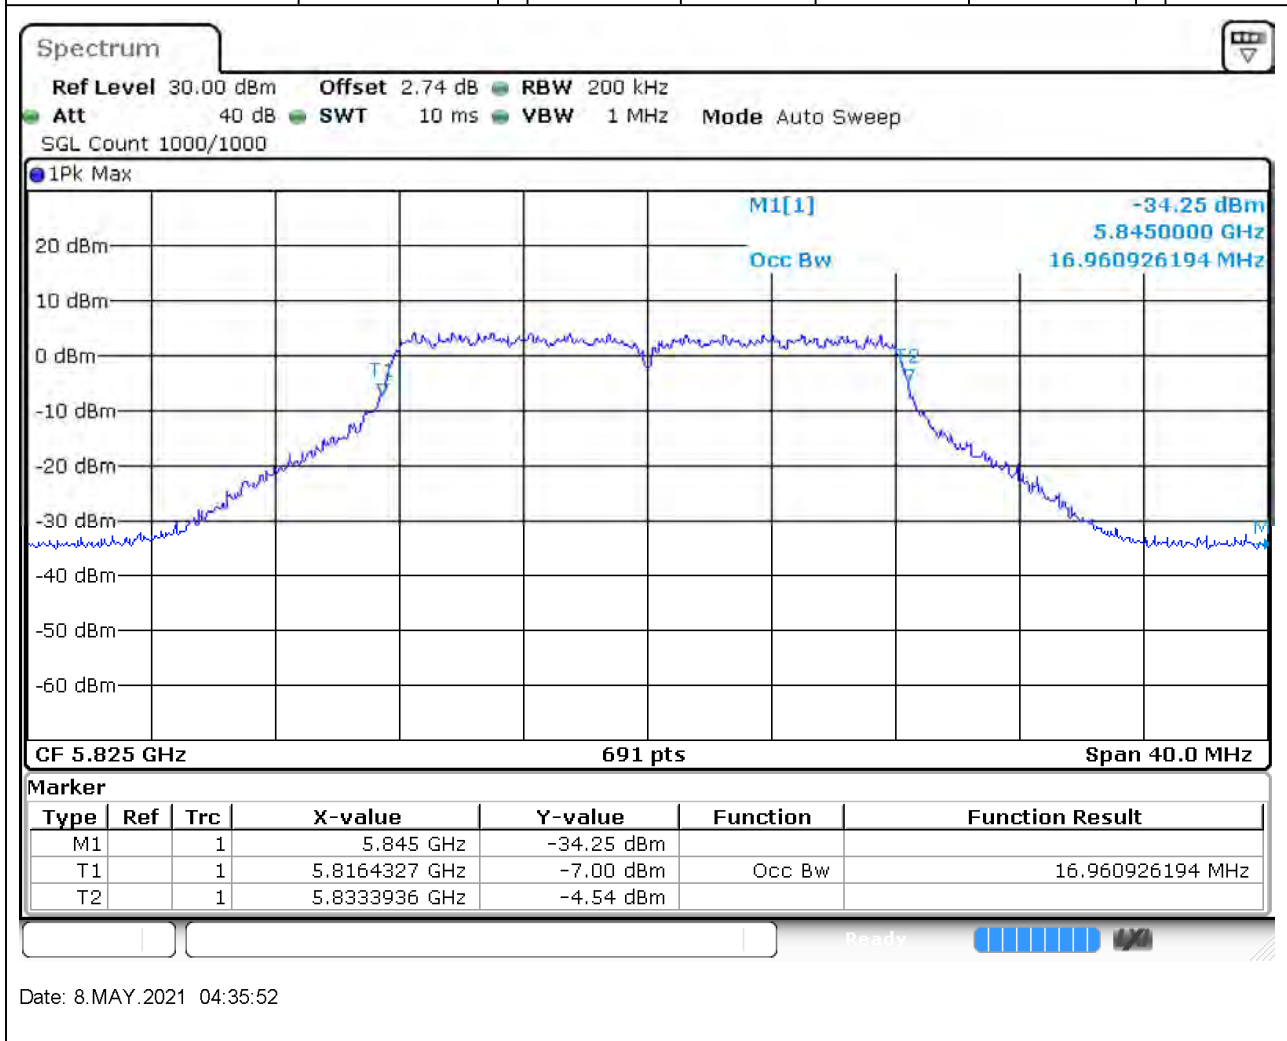

23. 802.11a_20M_U-NII-3_H

23.1. A.2.2-99% Bandwidth(NTNV)

Center Frequency (MHz)	OBW Power (%)	RBW (MHz)	Detector	Limit (MHz)	OBW (MHz)	Verdict
5825	99	0.2	Peak	0	16.960926	Unknown