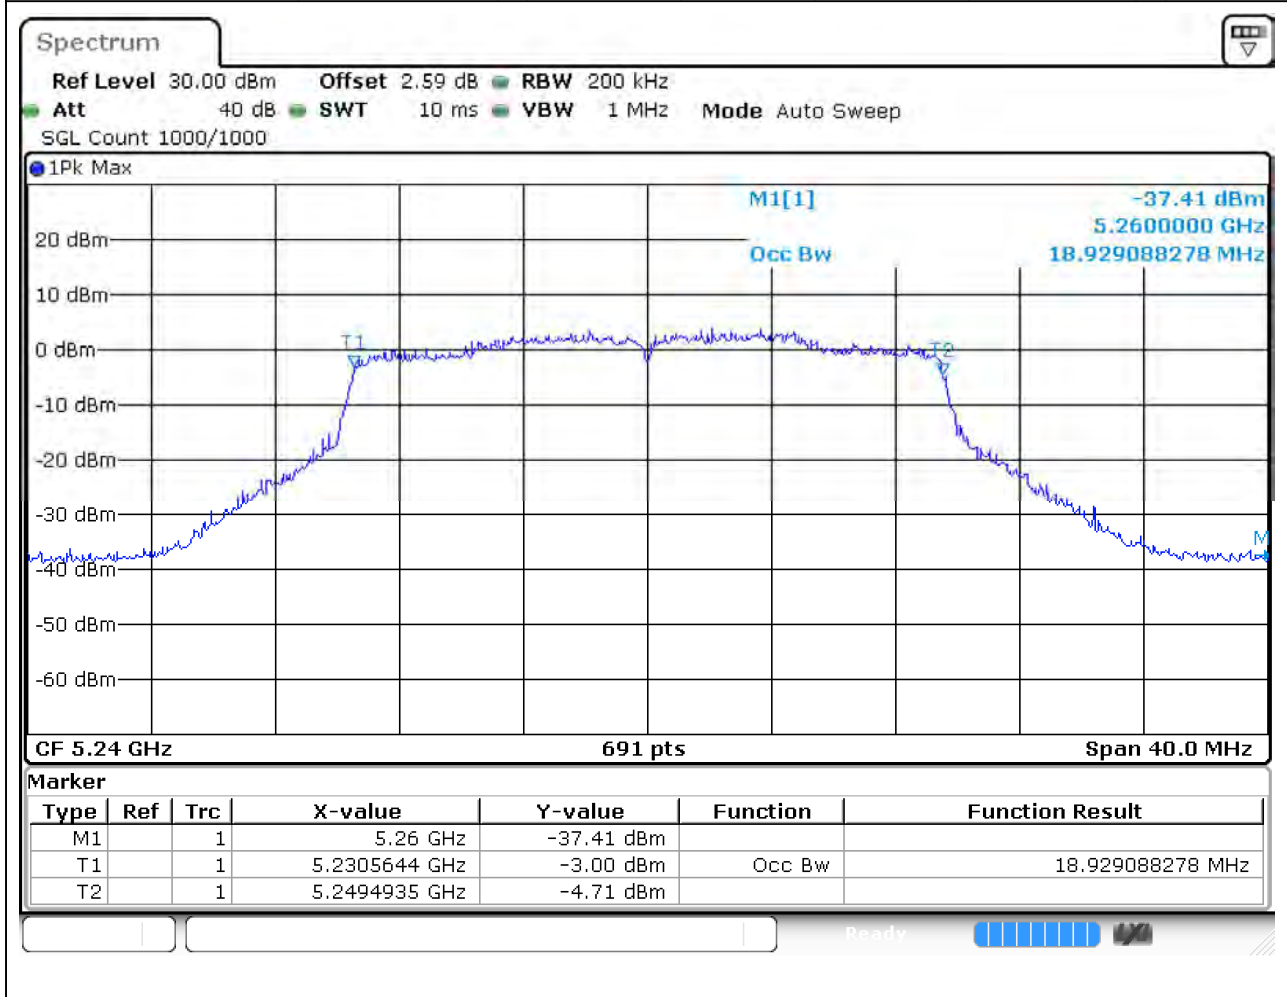

17. 802.11ax_20M_U-NII-1_H

17.1. A.2.2-99% Bandwidth(NTNV)

Center Frequency (MHz)	OBW Power (%)	RBW (MHz)	Detector	Limit (MHz)	OBW (MHz)	Verdict
5240	99	0.2	Peak	0	18.929088	Unknown