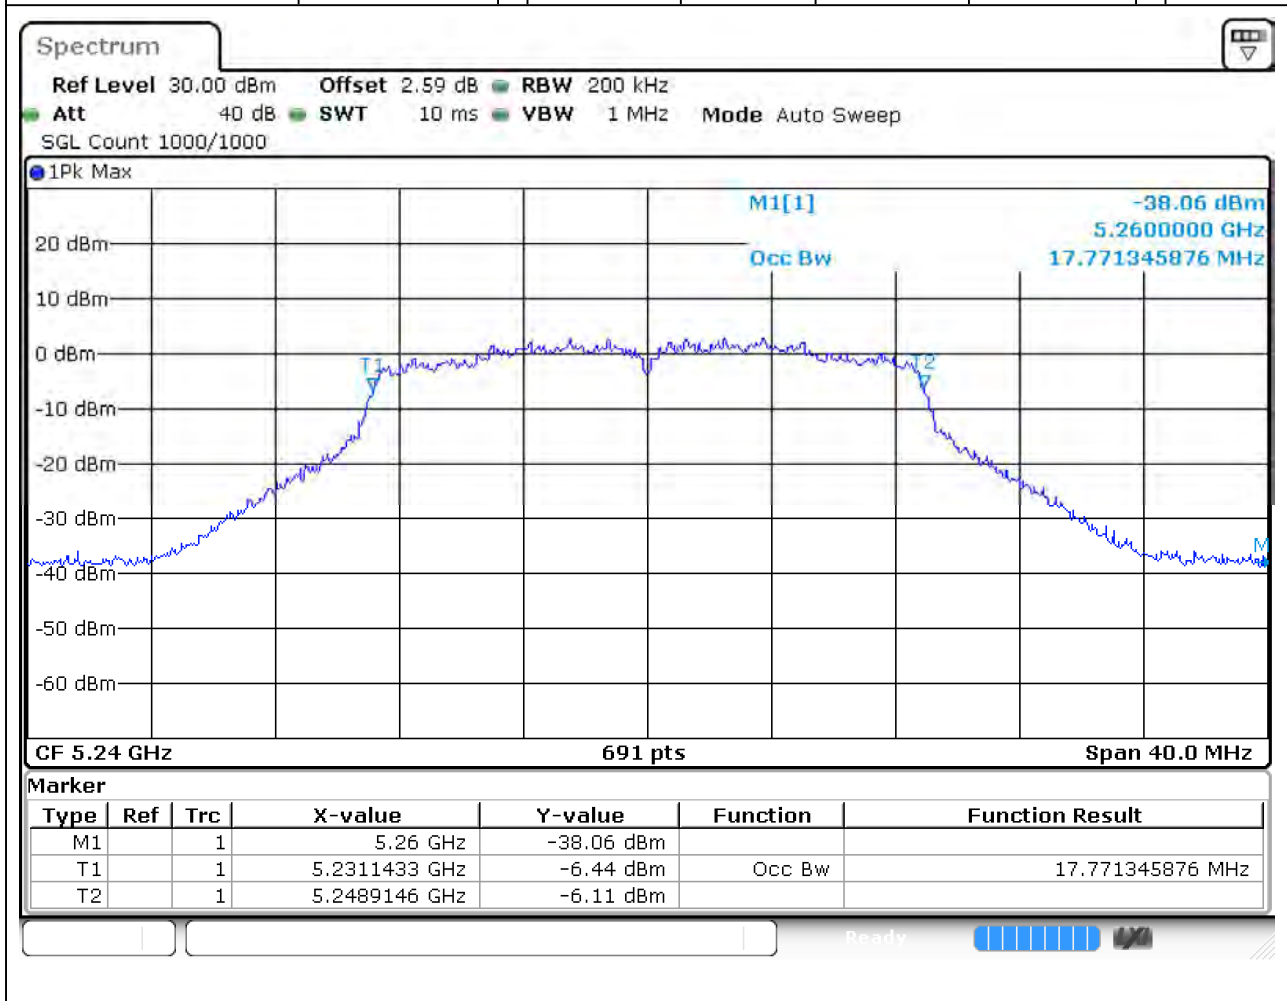

6. 802.11n_20M_U-NII-1_H

6.1. A.2.2-99% Bandwidth(NTNV)

Center Frequency (MHz)	OBW Power (%)	RBW (MHz)	Detector	Limit (MHz)	OBW (MHz)	Verdict
5240	99	0.2	Peak	0	17.771346	Unknown