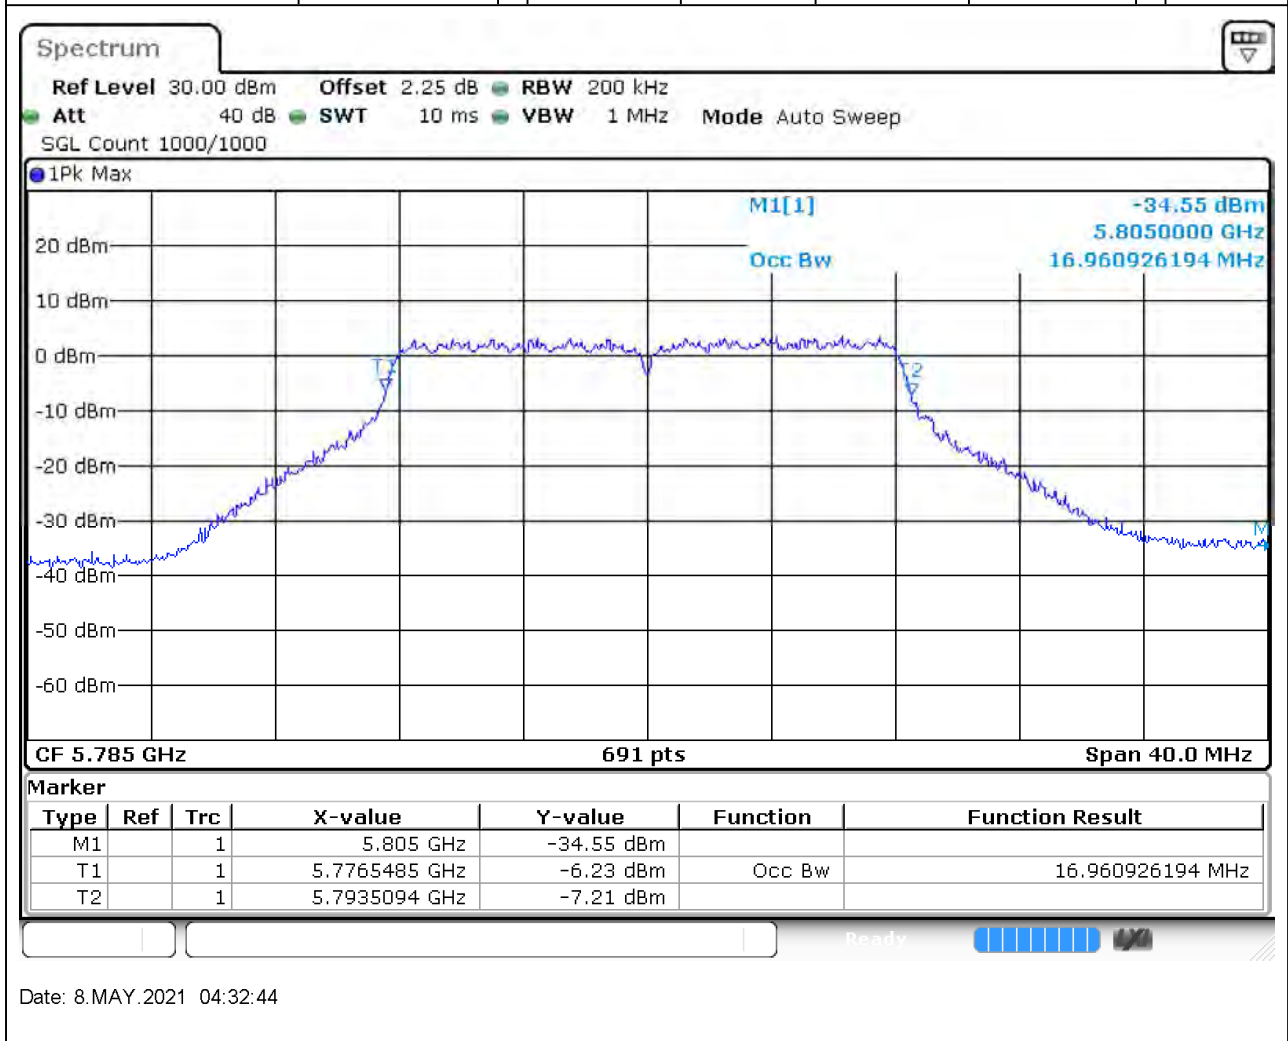

22. 802.11a_20M_U-NII-3_M

22.1. A.2.2-99% Bandwidth(NTNV)

Center Frequency (MHz)	OBW Power (%)	RBW (MHz)	Detector	Limit (MHz)	OBW (MHz)	Verdict
5785	99	0.2	Peak	0	16.960926	Unknown