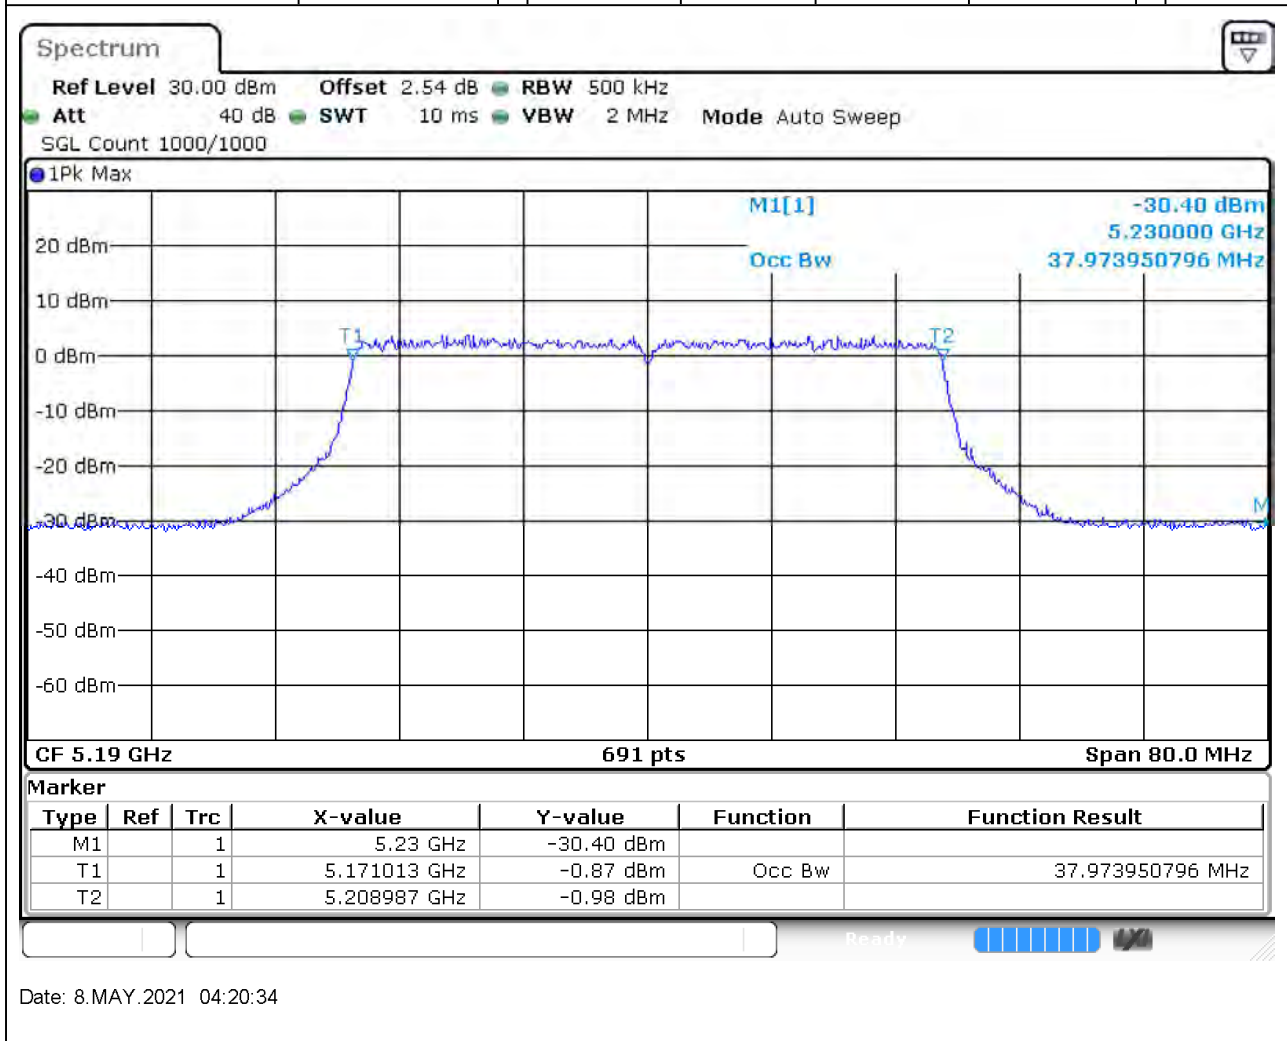

18. 802.11ax_40M_U-NII-1_L

18.1. A.2.2-99% Bandwidth(NTNV)

Center Frequency (MHz)	OBW Power (%)	RBW (MHz)	Detector	Limit (MHz)	OBW (MHz)	Verdict
5190	99	0.5	Peak	0	37.973951	Unknown