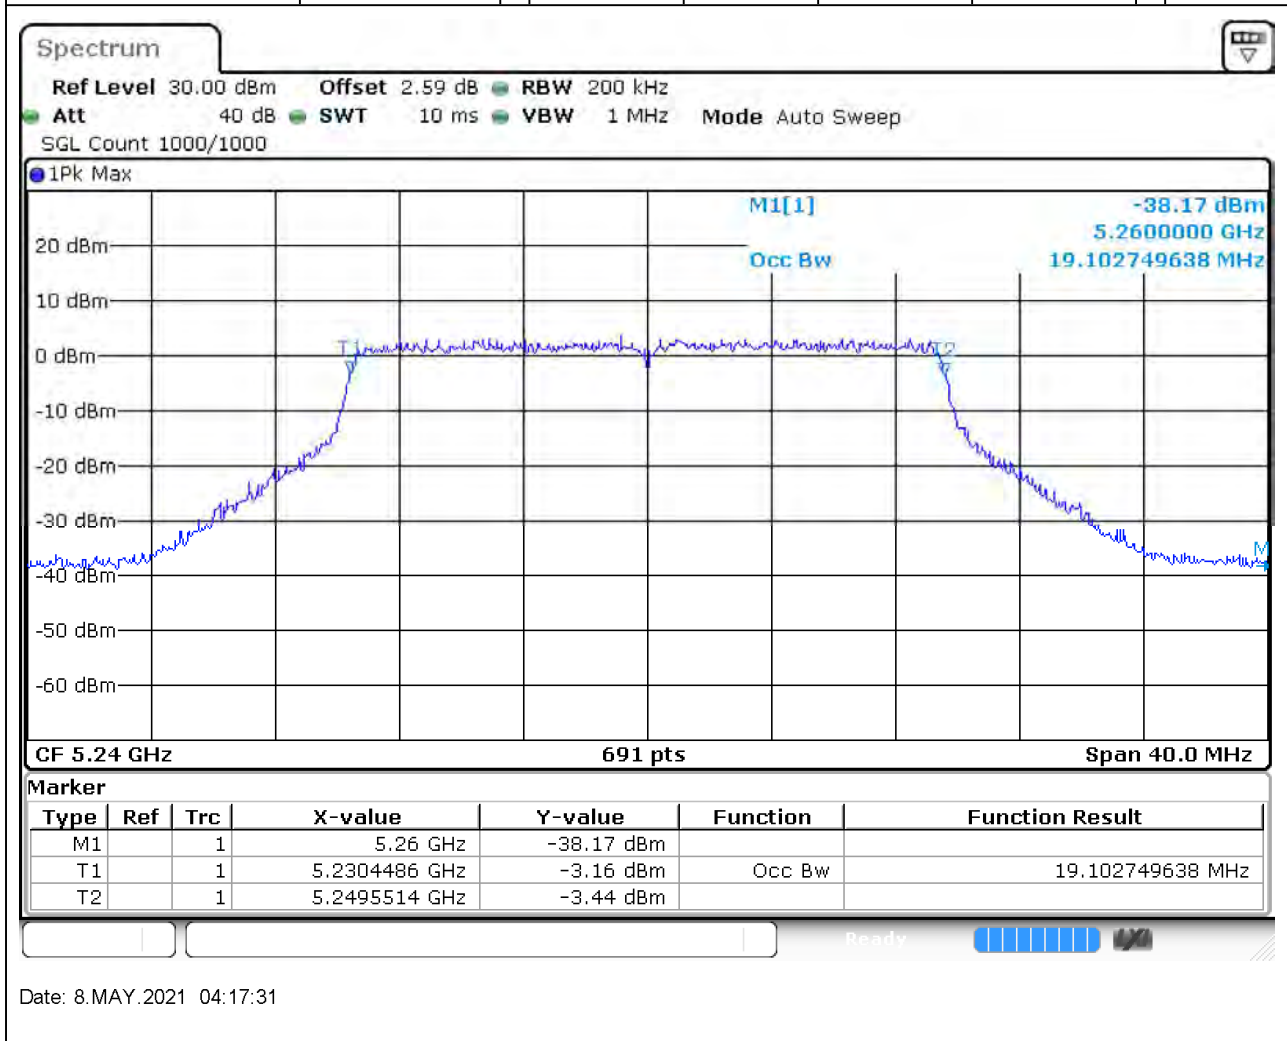

17. 802.11ax_20M_U-NII-1_H

17.1. A.2.2-99% Bandwidth(NTNV)

Center Frequency (MHz)	OBW Power (%)	RBW (MHz)	Detector	Limit (MHz)	OBW (MHz)	Verdict
5240	99	0.2	Peak	0	19.10275	Unknown