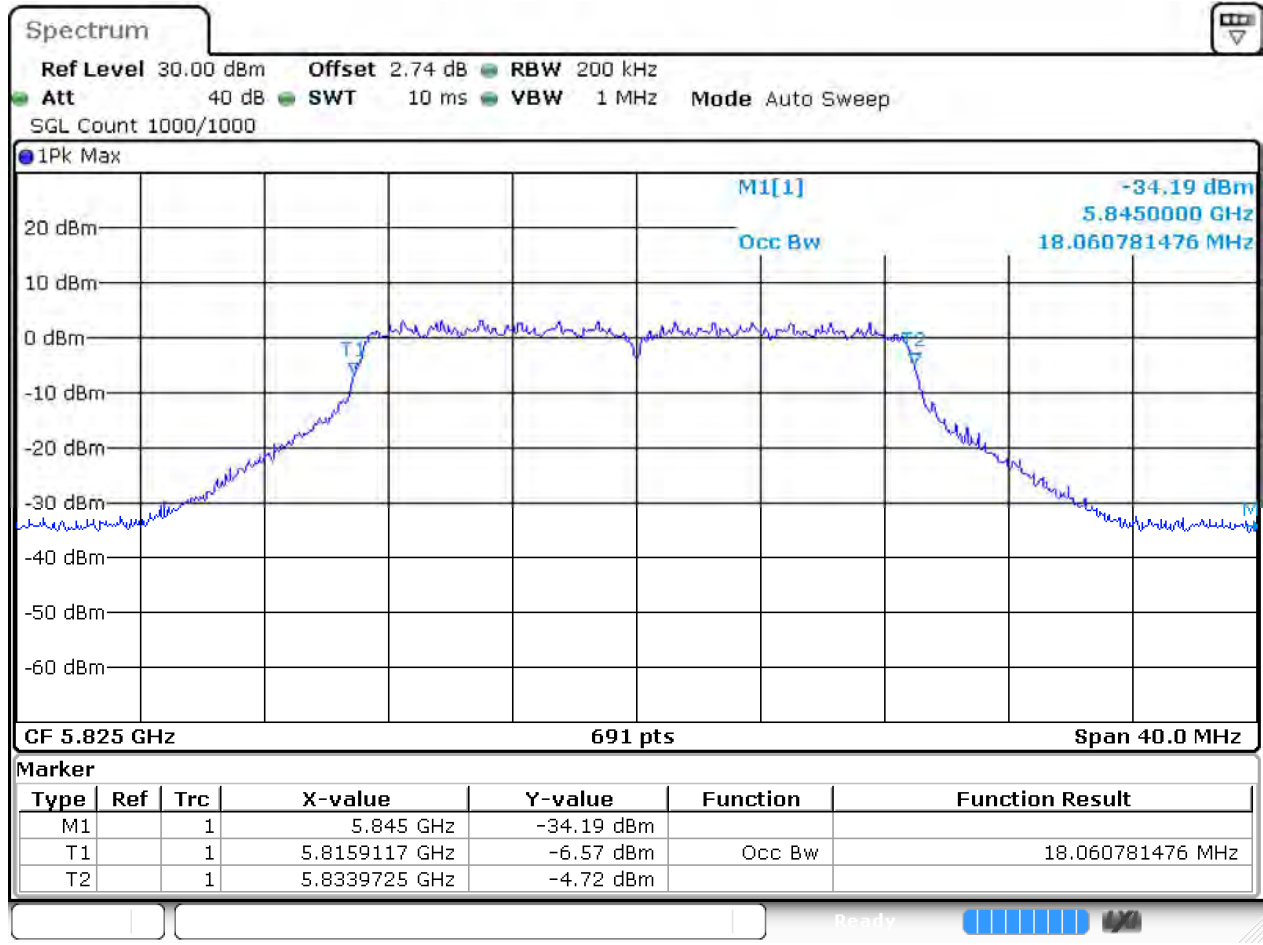

31. 802.11ac_20M_U-NII-3_H

31.1. A.2.2-99% Bandwidth(NTNV)

Center Frequency (MHz)	OBW Power (%)	RBW (MHz)	Detector	Limit (MHz)	OBW (MHz)	Verdict
5825	99	0.2	Peak	0	18.060781	Unknown

Date: 8.MAY.2021 04:59:55