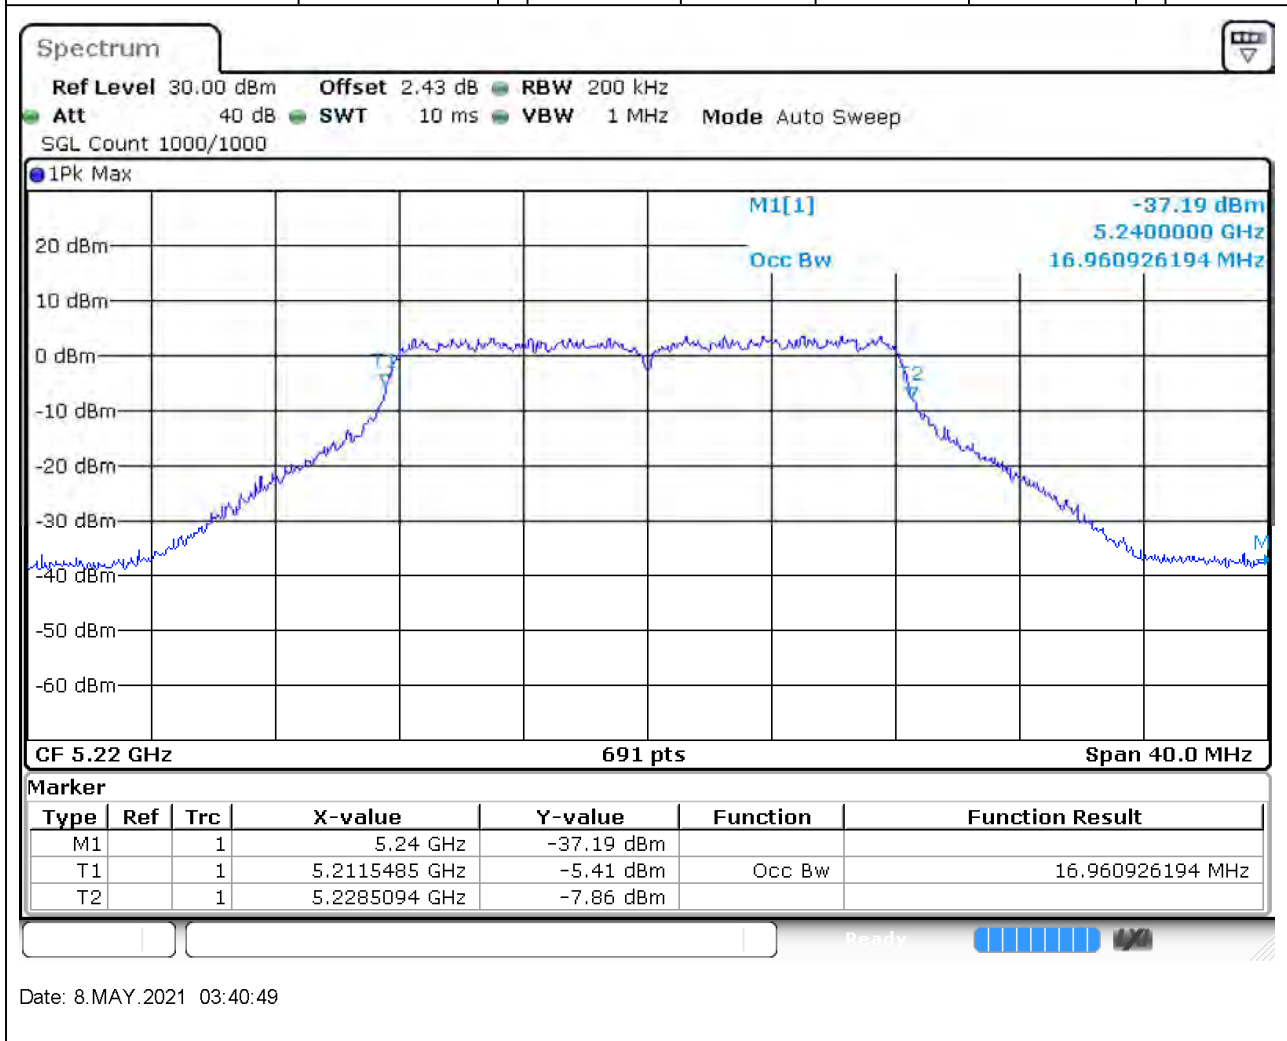

2. 802.11a_20M_U-NII-1_M

2.1. A.2.2-99% Bandwidth(NTNV)

Center Frequency (MHz)	OBW Power (%)	RBW (MHz)	Detector	Limit (MHz)	OBW (MHz)	Verdict
5220	99	0.2	Peak	0	16.960926	Unknown