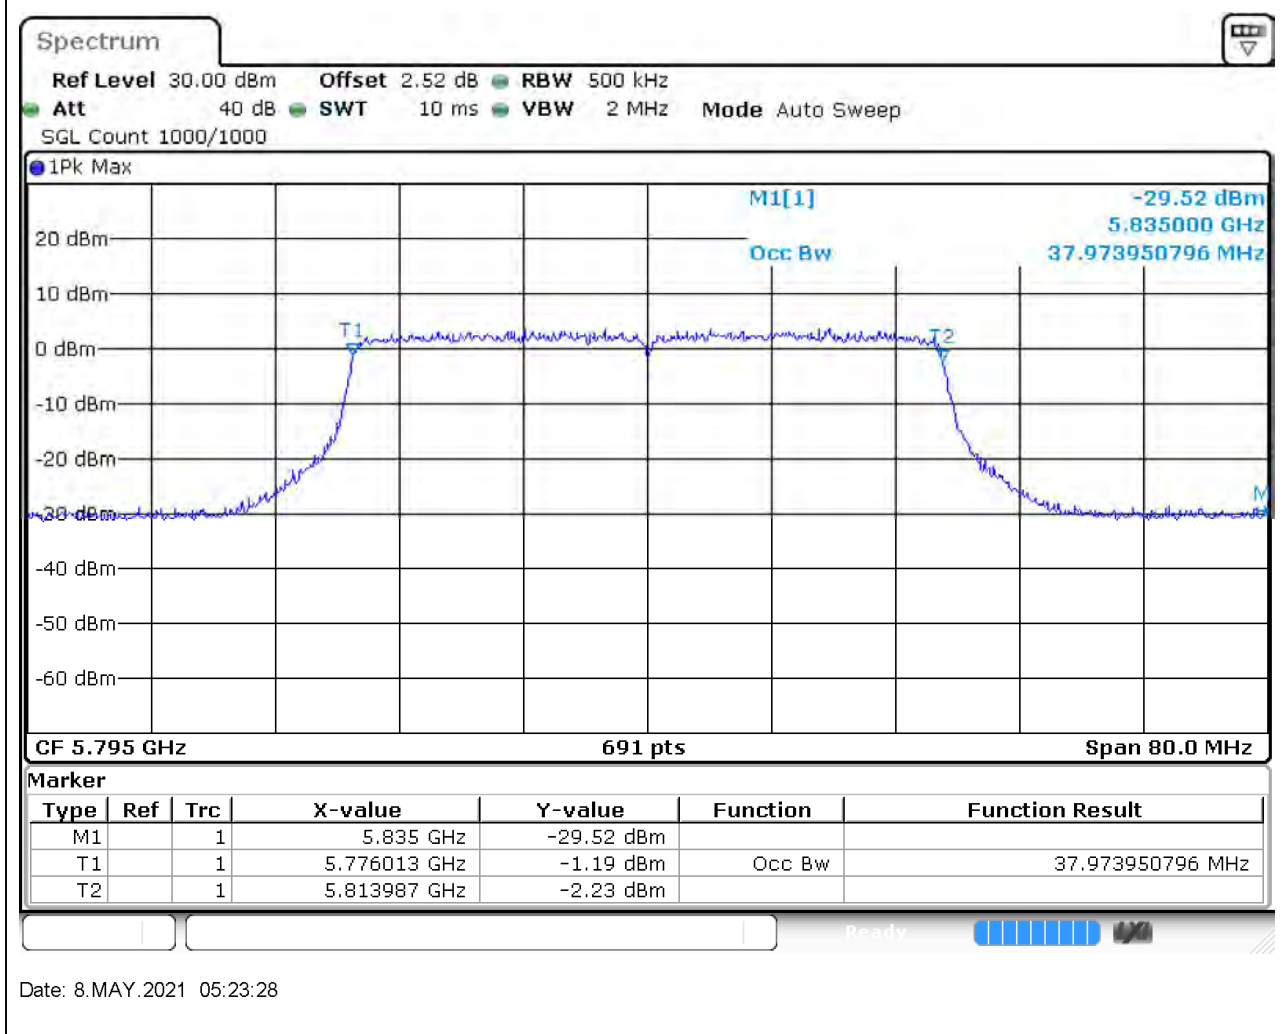

39. 802.11ax_40M_U-NII-3_H

39.1. A.2.2-99% Bandwidth(NTNV)

Center Frequency (MHz)	OBW Power (%)	RBW (MHz)	Detector	Limit (MHz)	OBW (MHz)	Verdict
5795	99	0.5	Peak	0	37.973951	Unknown