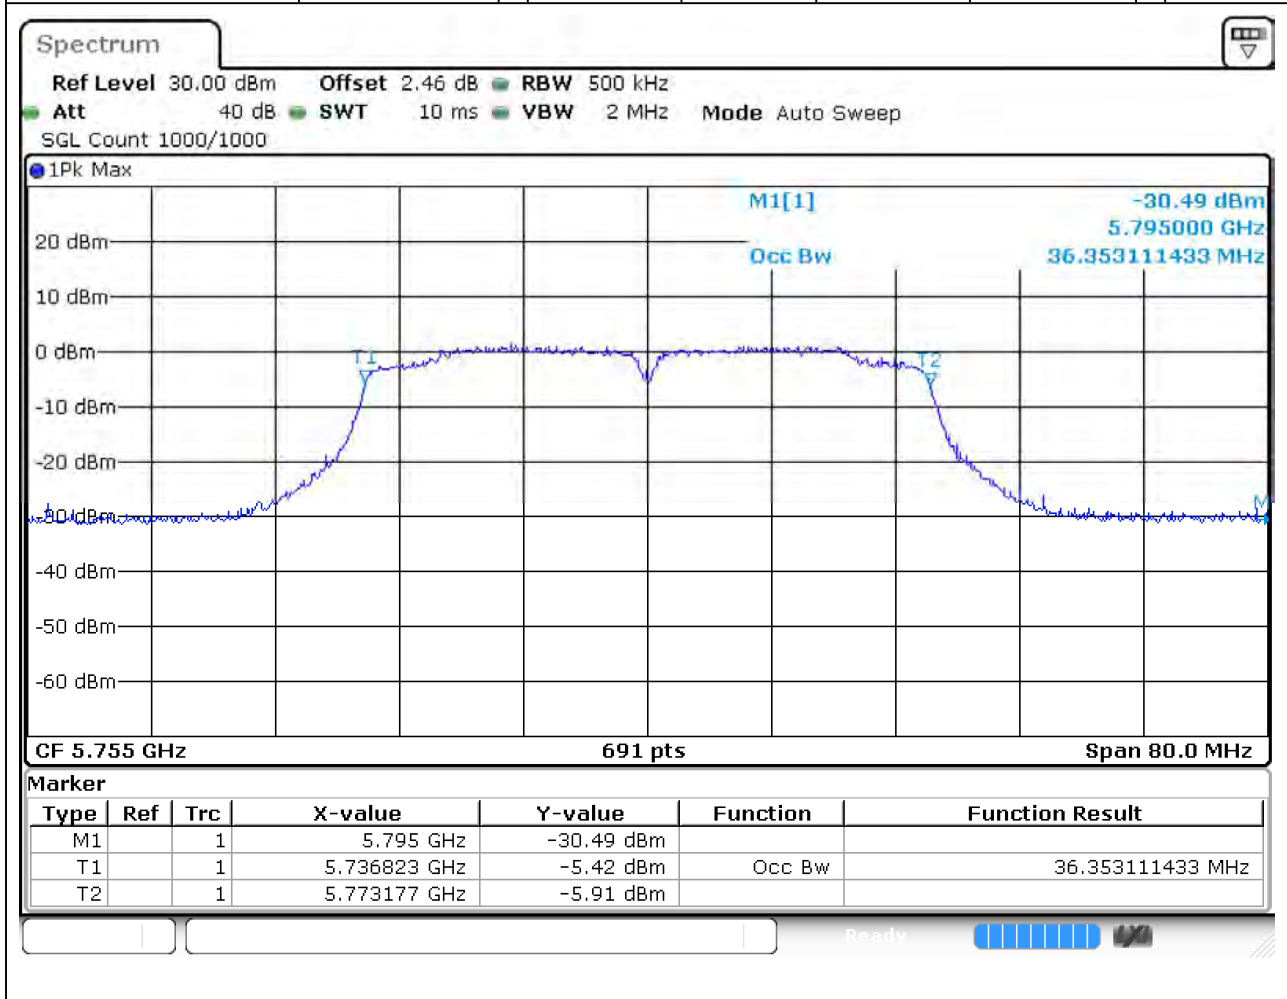

32. 802.11ac_40M_U-NII-3_L

32.1. A.2.2-99% Bandwidth(NTNV)

Center Frequency (MHz)	OBW Power (%)	RBW (MHz)	Detector	Limit (MHz)	OBW (MHz)	Verdict
5755	99	0.5	Peak	0	36.353111	Unknown