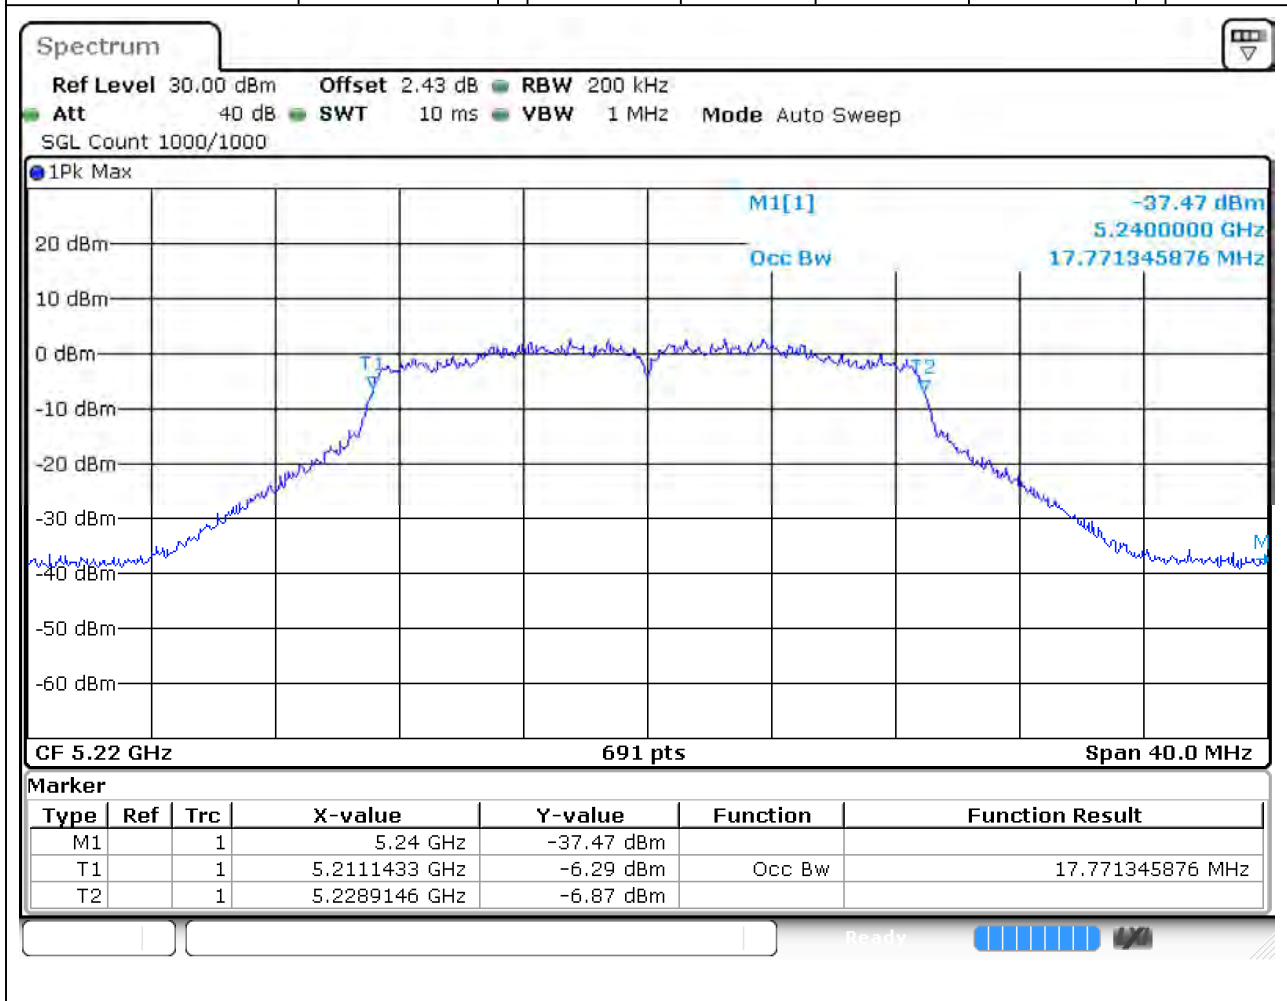

5. 802.11n_20M_U-NII-1_M

5.1. A.2.2-99% Bandwidth(NTNV)

Center Frequency (MHz)	OBW Power (%)	RBW (MHz)	Detector	Limit (MHz)	OBW (MHz)	Verdict
5220	99	0.2	Peak	0	17.771346	Unknown