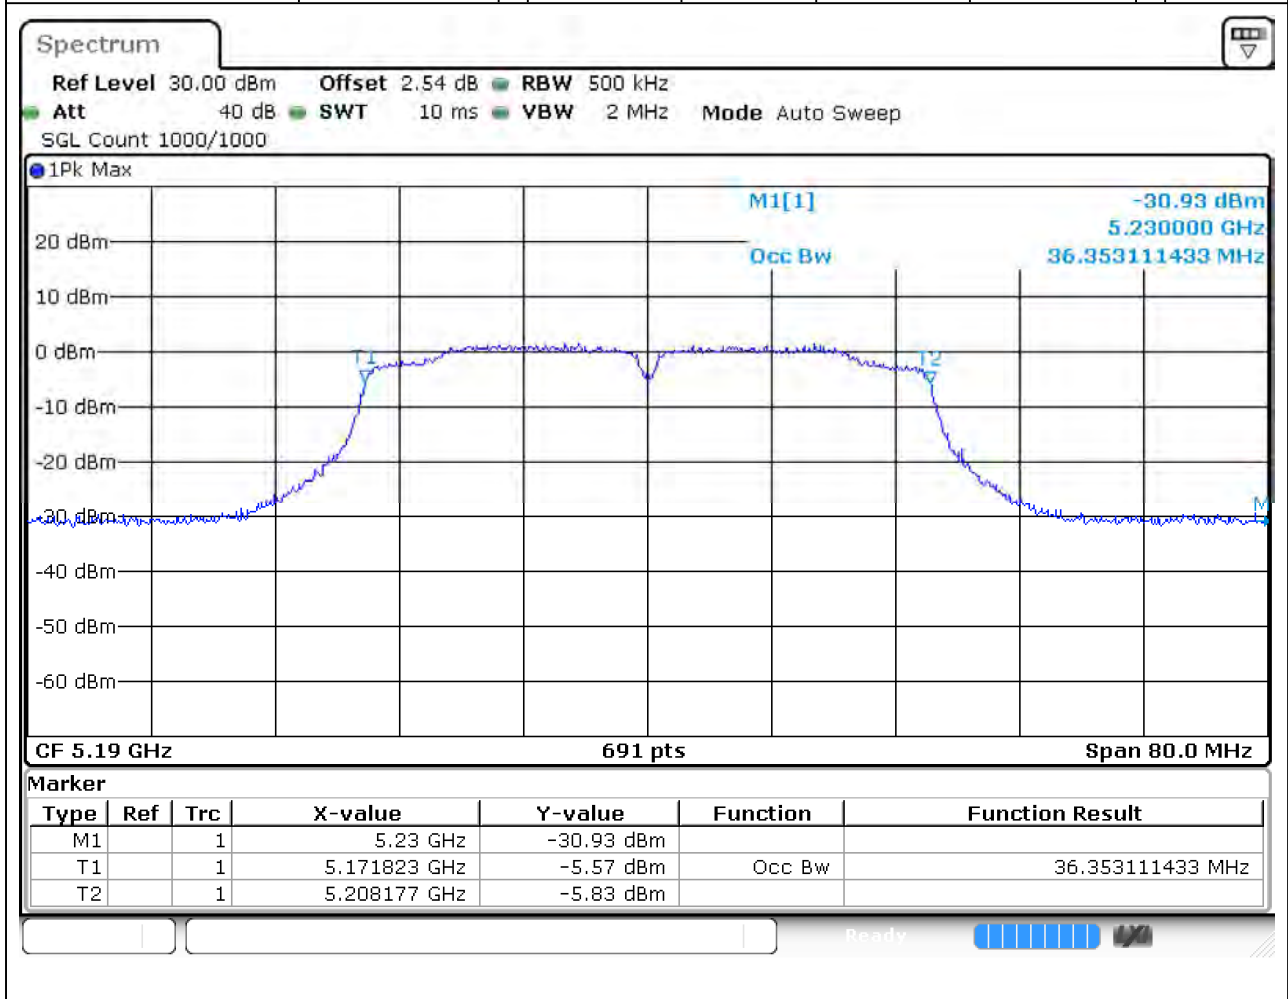

7. 802.11n_40M_U-NII-1_L

7.1. A.2.2-99% Bandwidth(NTNV)

Center Frequency (MHz)	OBW Power (%)	RBW (MHz)	Detector	Limit (MHz)	OBW (MHz)	Verdict
5190	99	0.5	Peak	0	36.353111	Unknown