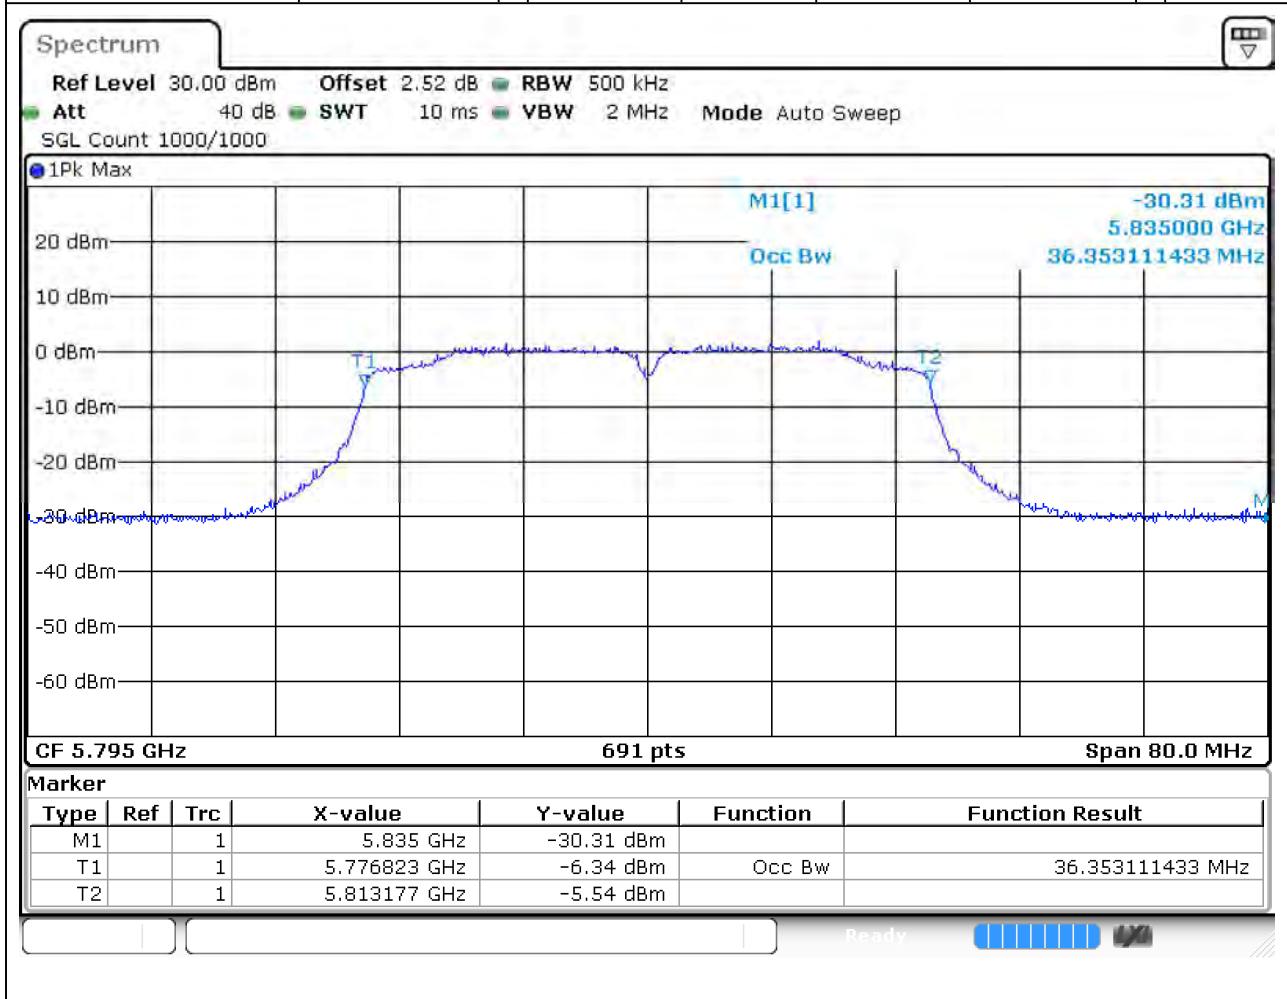

28. 802.11n_40M_U-NII-3_H

28.1. A.2.2-99% Bandwidth(NTNV)

Center Frequency (MHz)	OBW Power (%)	RBW (MHz)	Detector	Limit (MHz)	OBW (MHz)	Verdict
5795	99	0.5	Peak	0	36.353111	Unknown