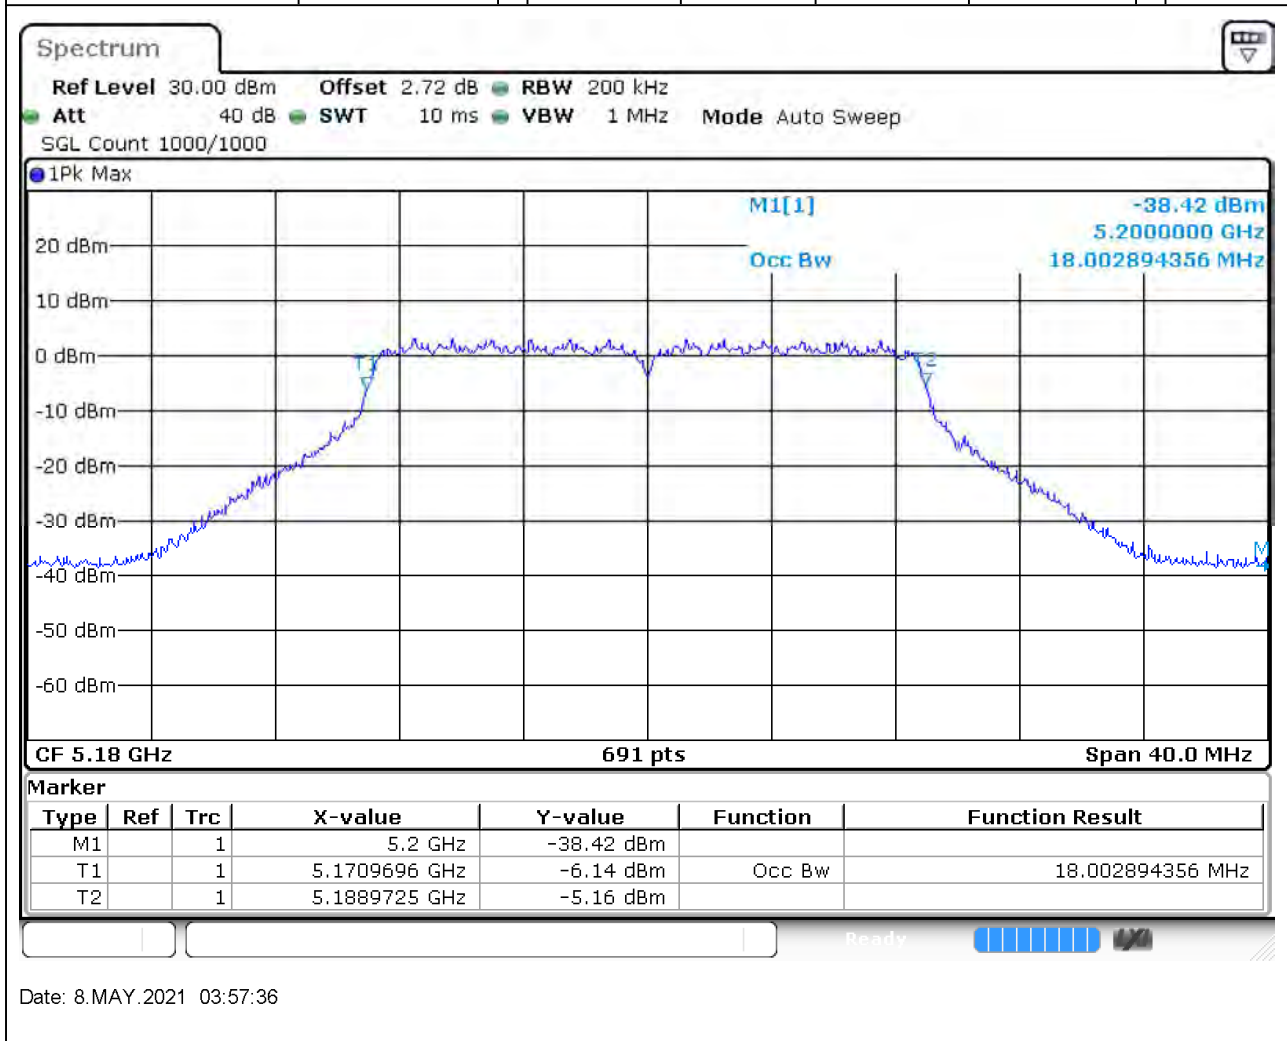

9. 802.11ac_20M_U-NII-1_L

9.1. A.2.2-99% Bandwidth(NTNV)

Center Frequency (MHz)	OBW Power (%)	RBW (MHz)	Detector	Limit (MHz)	OBW (MHz)	Verdict
5180	99	0.2	Peak	0	18.002894	Unknown