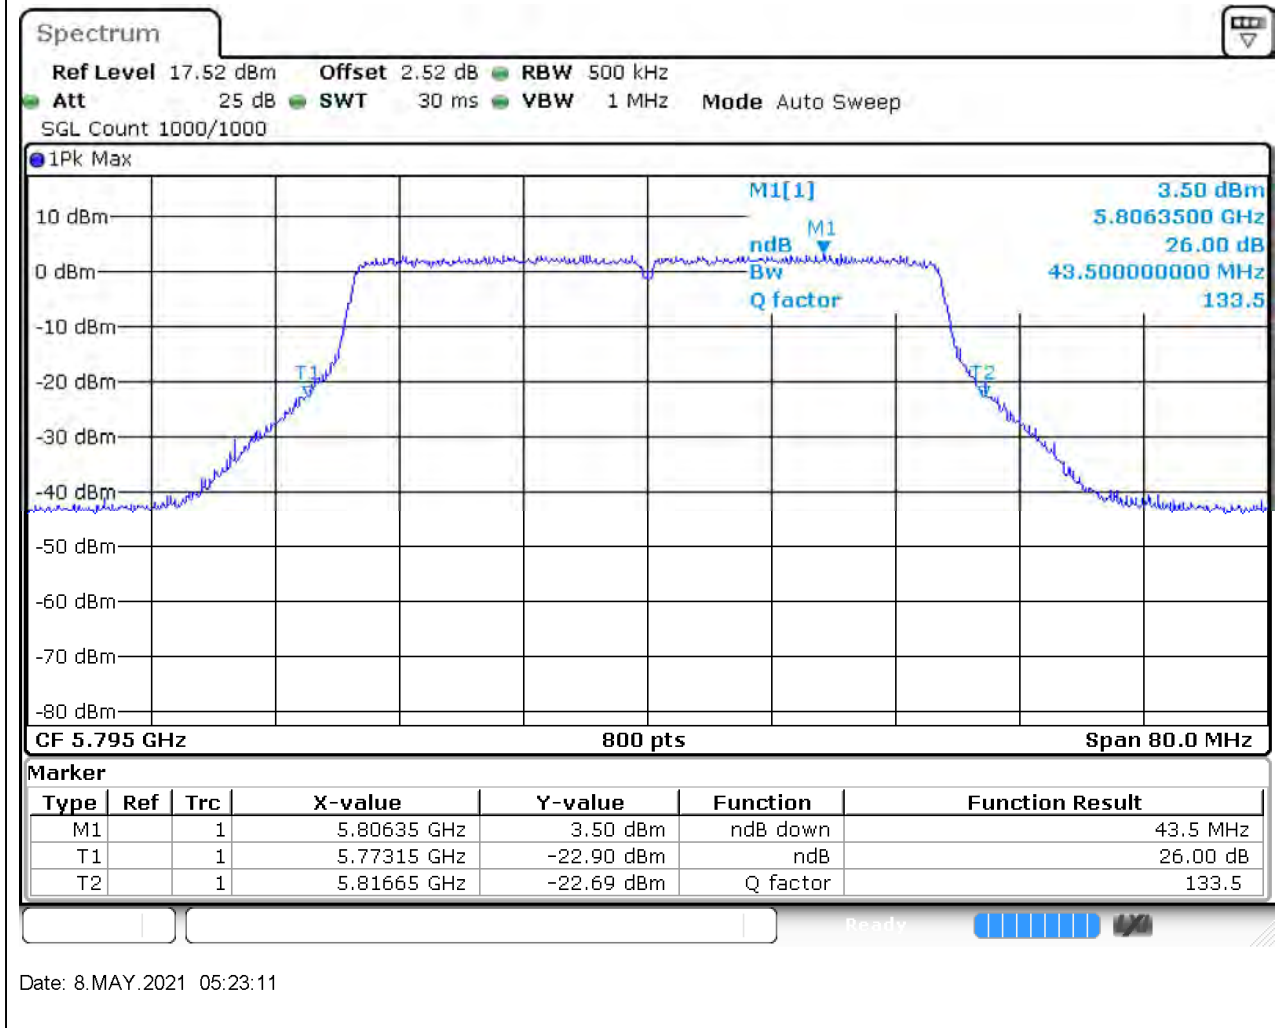

39. 802.11ax_40M_U-NII-3_H

39.1. A.2-26dB Bandwidth(NTNV)

Center Frequency (MHz)	XdB Down	RBW (MHz)	Detector	Limit (MHz)	XdB BandWidth (MHz)	Verdict
5795	26	0.5	Peak	0	43.5	Unknow