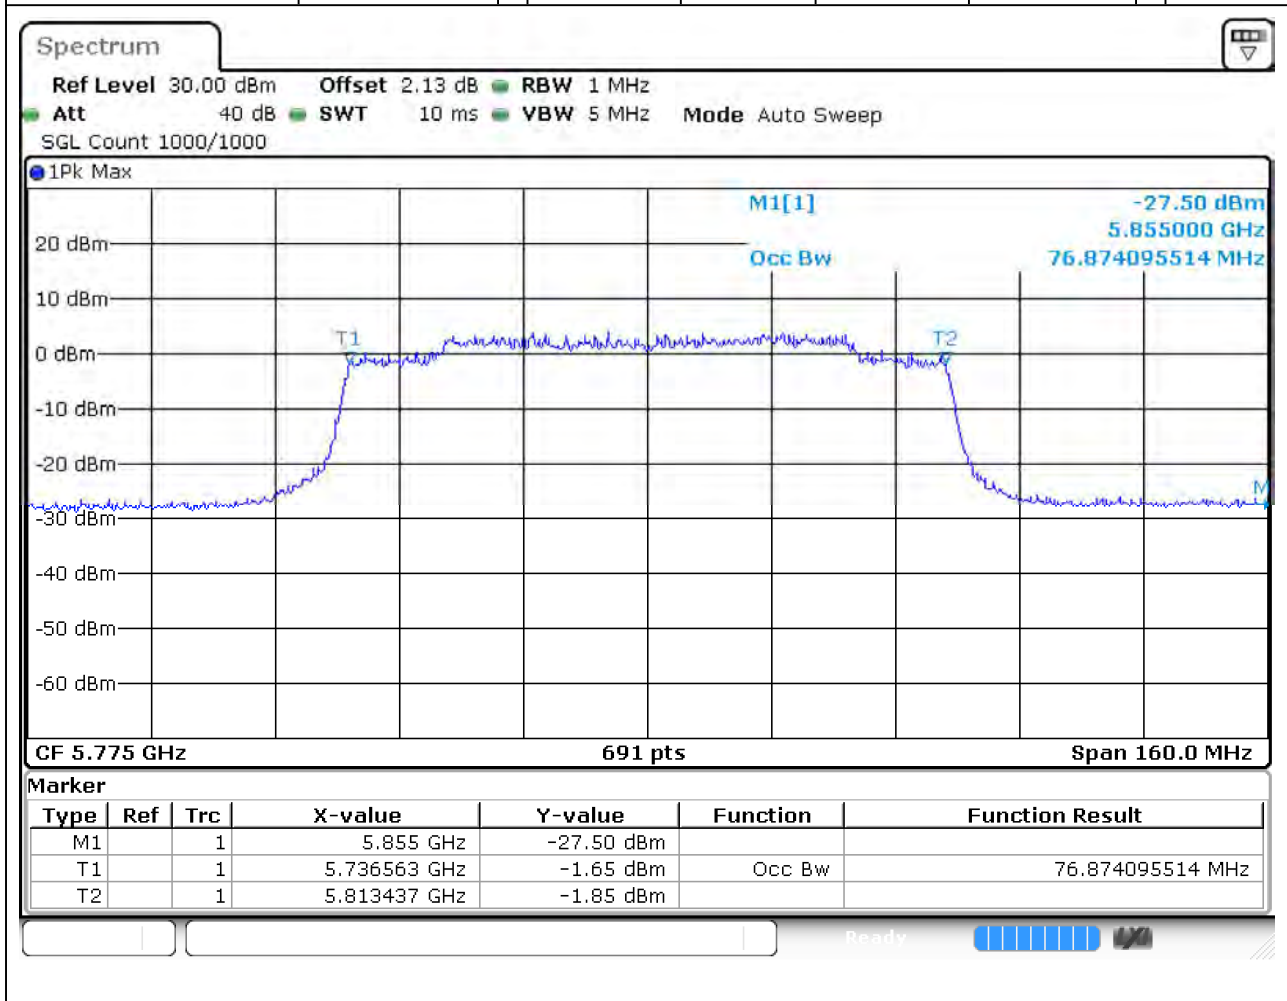

40. 802.11ax_80M_U-NII-3_M

40.1. A.2.2-99% Bandwidth(NTNV)

Center Frequency (MHz)	OBW Power (%)	RBW (MHz)	Detector	Limit (MHz)	OBW (MHz)	Verdict
5775	99	1	Peak	0	76.874096	Unknown