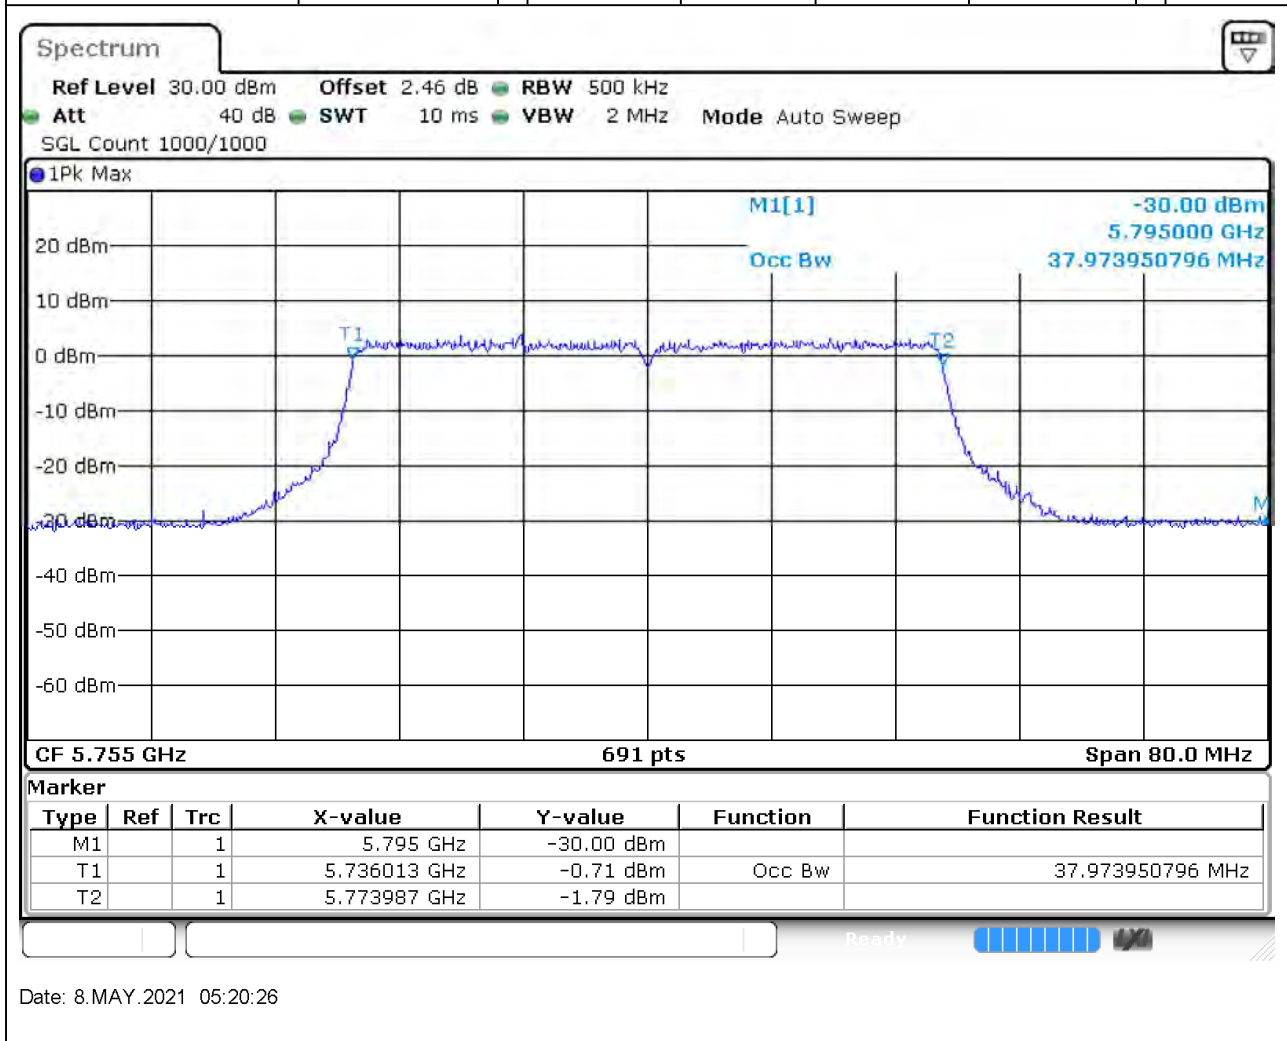

38. 802.11ax_40M_U-NII-3_L

38.1. A.2.2-99% Bandwidth(NTNV)

Center Frequency (MHz)	OBW Power (%)	RBW (MHz)	Detector	Limit (MHz)	OBW (MHz)	Verdict
5755	99	0.5	Peak	0	37.973951	Unknown