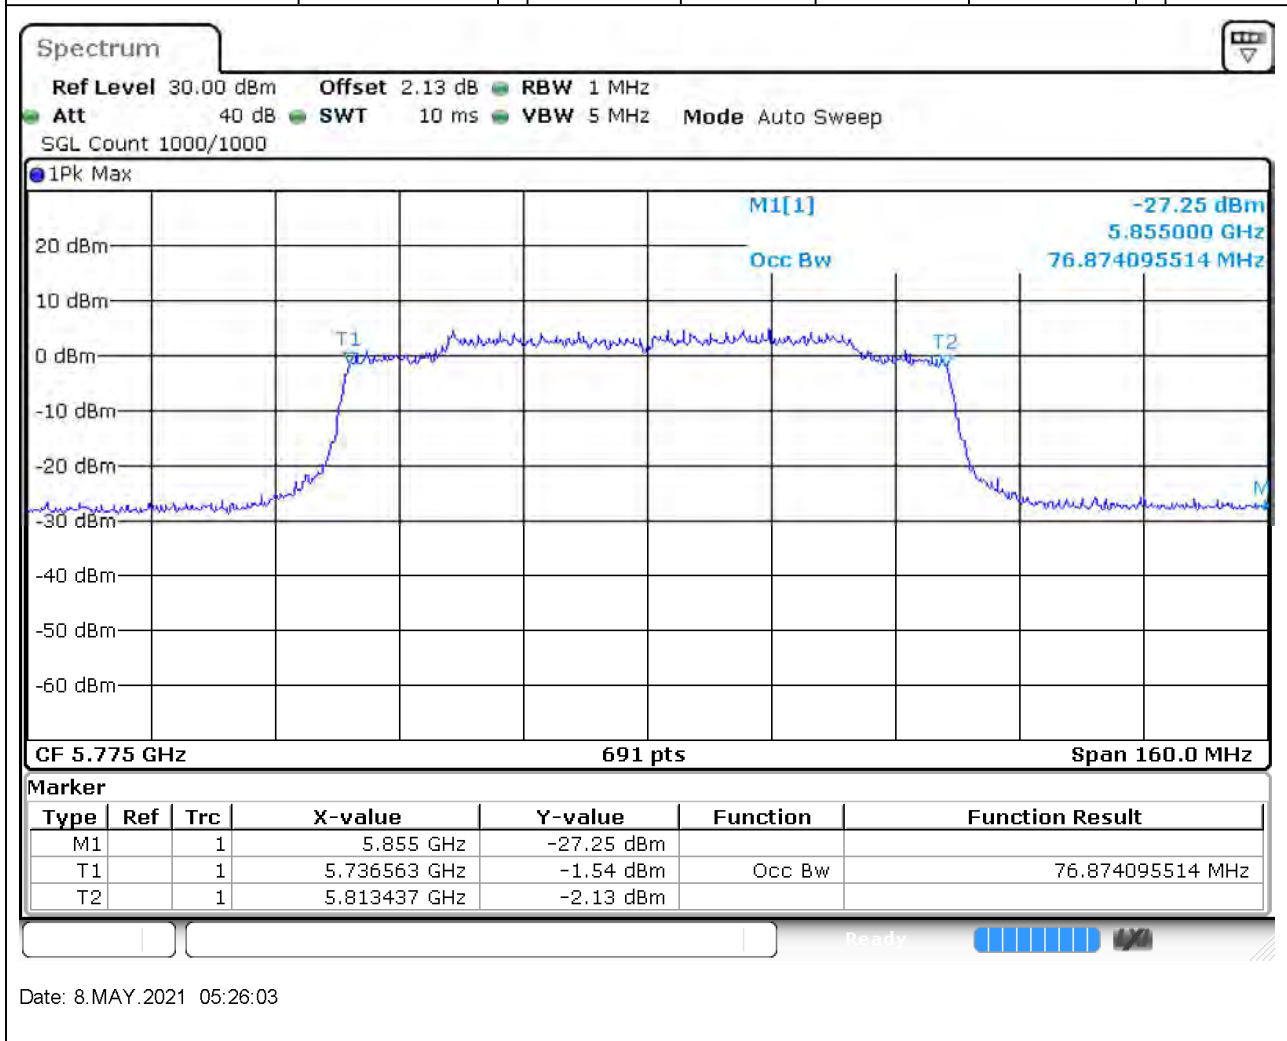

40. 802.11ax_80M_U-NII-3_M

40.1. A.2.2-99% Bandwidth(NTNV)

Center Frequency (MHz)	OBW Power (%)	RBW (MHz)	Detector	Limit (MHz)	OBW (MHz)	Verdict
5775	99	1	Peak	0	76.874096	Unknown