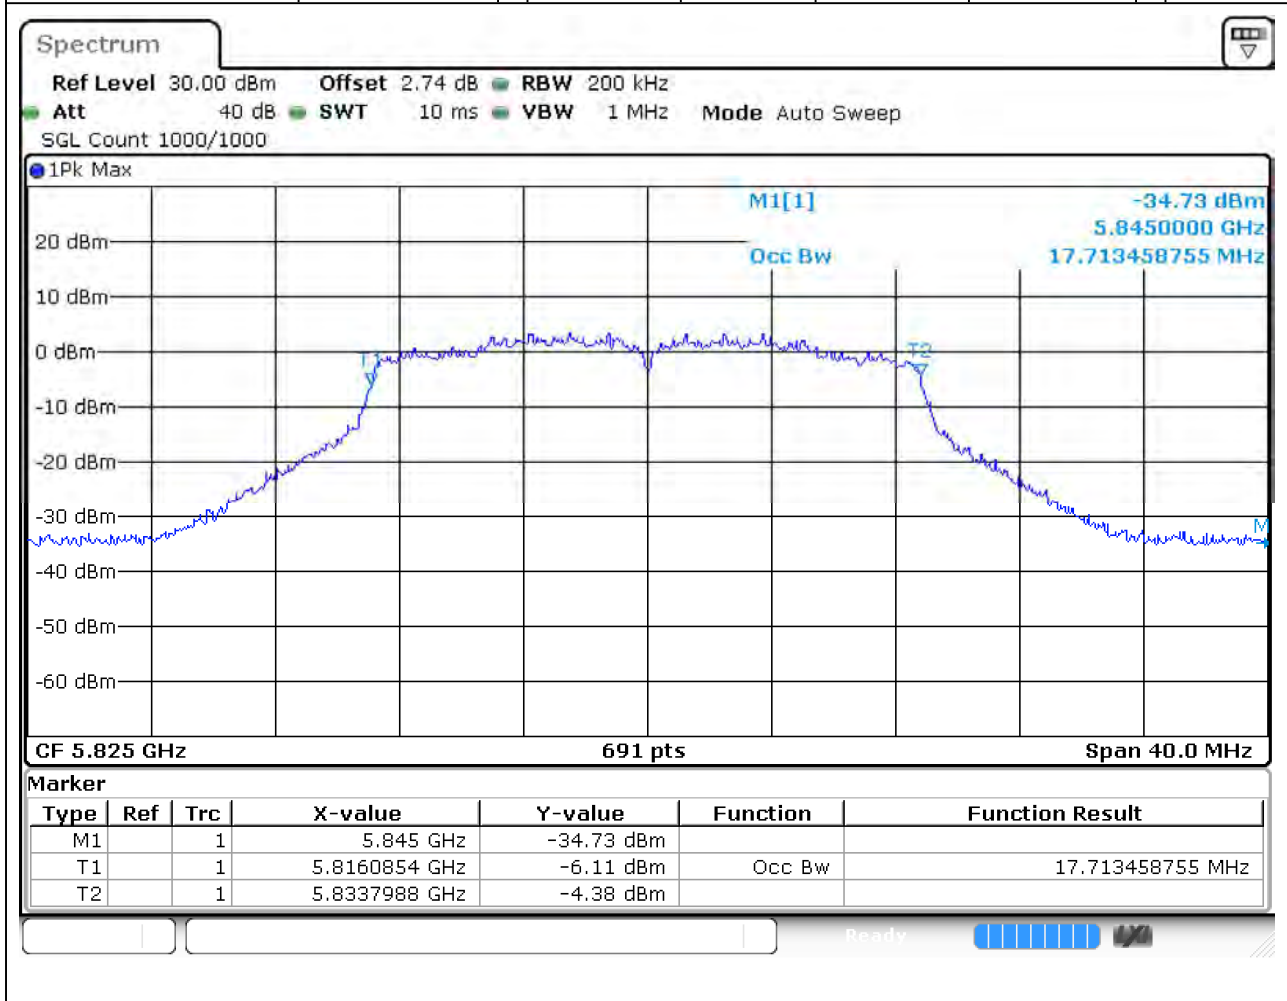

31. 802.11ac_20M_U-NII-3_H

31.1. A.2.2-99% Bandwidth(NTNV)

Center Frequency (MHz)	OBW Power (%)	RBW (MHz)	Detector	Limit (MHz)	OBW (MHz)	Verdict
5825	99	0.2	Peak	0	17.713459	Unknown