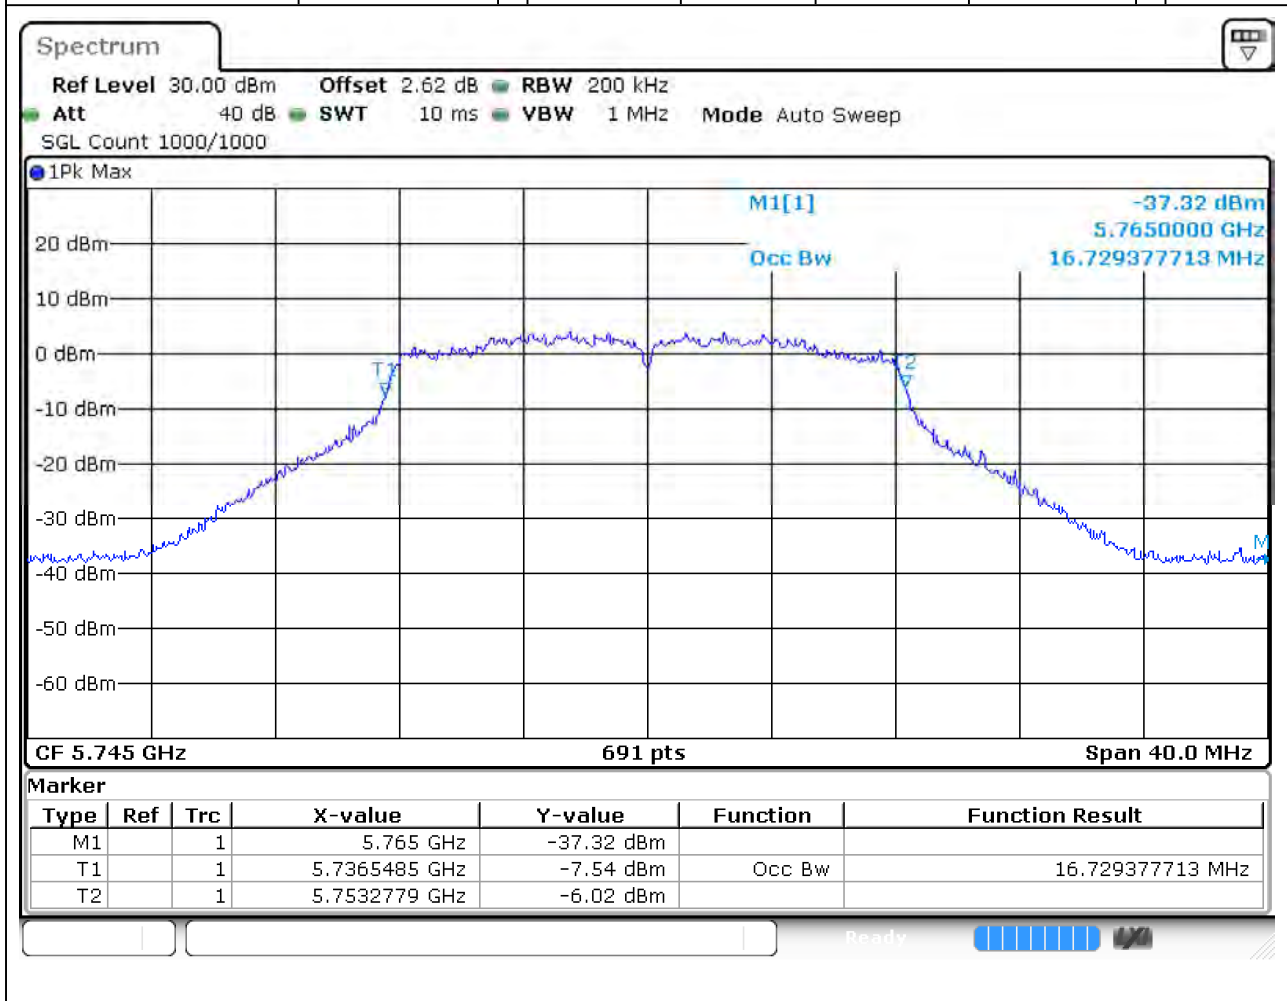

21. 802.11a_20M_U-NII-3_L

21.1. A.2.2-99% Bandwidth(NTNV)

Center Frequency (MHz)	OBW Power (%)	RBW (MHz)	Detector	Limit (MHz)	OBW (MHz)	Verdict
5745	99	0.2	Peak	0	16.729378	Unknown