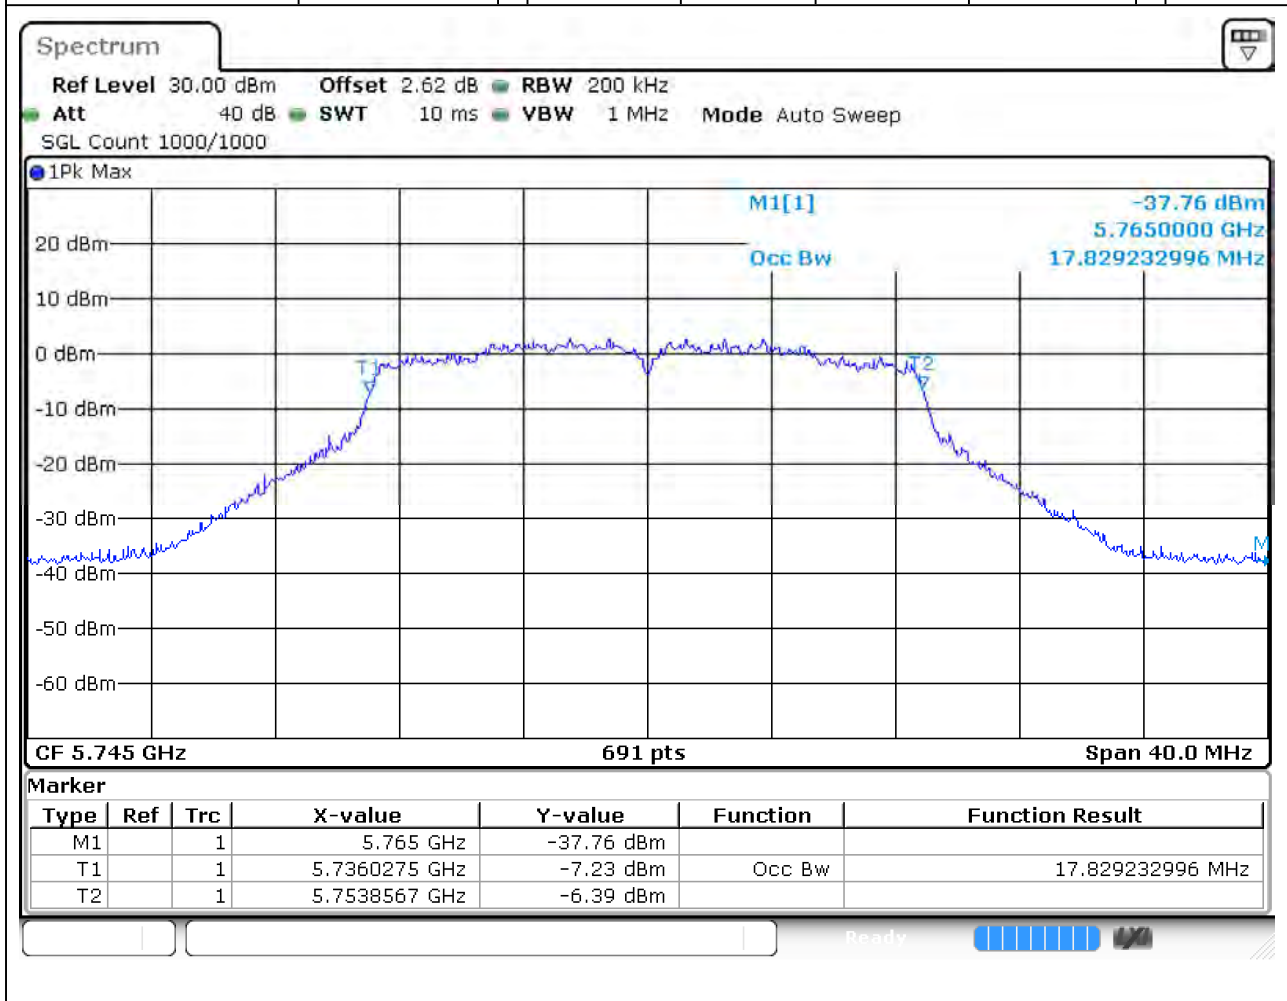

24. 802.11n_20M_U-NII-3_L

24.1. A.2.2-99% Bandwidth(NTNV)

Center Frequency (MHz)	OBW Power (%)	RBW (MHz)	Detector	Limit (MHz)	OBW (MHz)	Verdict
5745	99	0.2	Peak	0	17.829233	Unknown