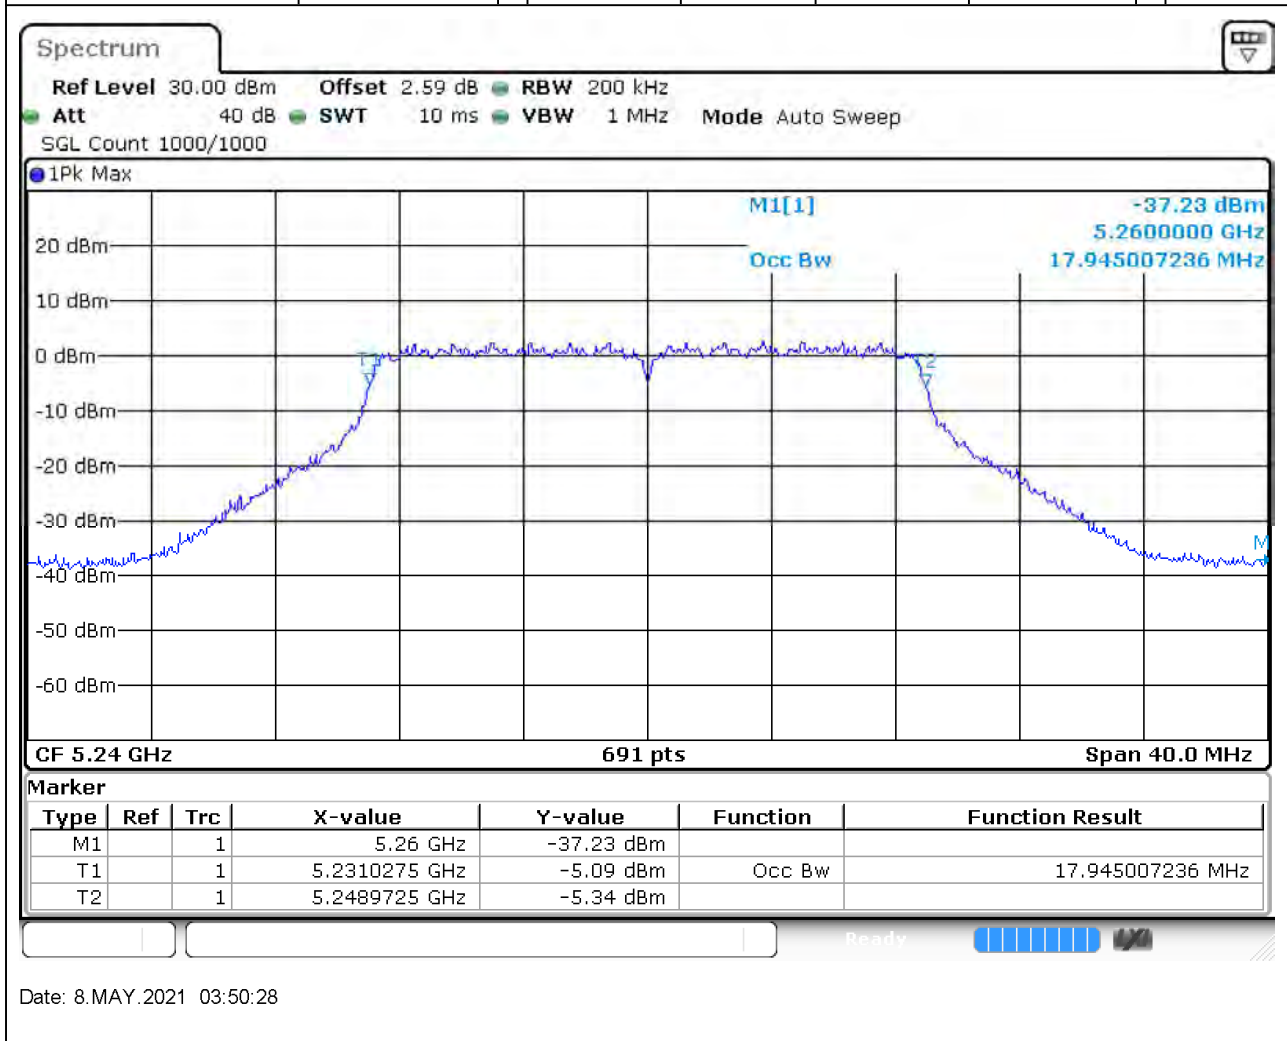

6. 802.11n_20M_U-NII-1_H

6.1. A.2.2-99% Bandwidth(NTNV)

Center Frequency (MHz)	OBW Power (%)	RBW (MHz)	Detector	Limit (MHz)	OBW (MHz)	Verdict
5240	99	0.2	Peak	0	17.945007	Unknown