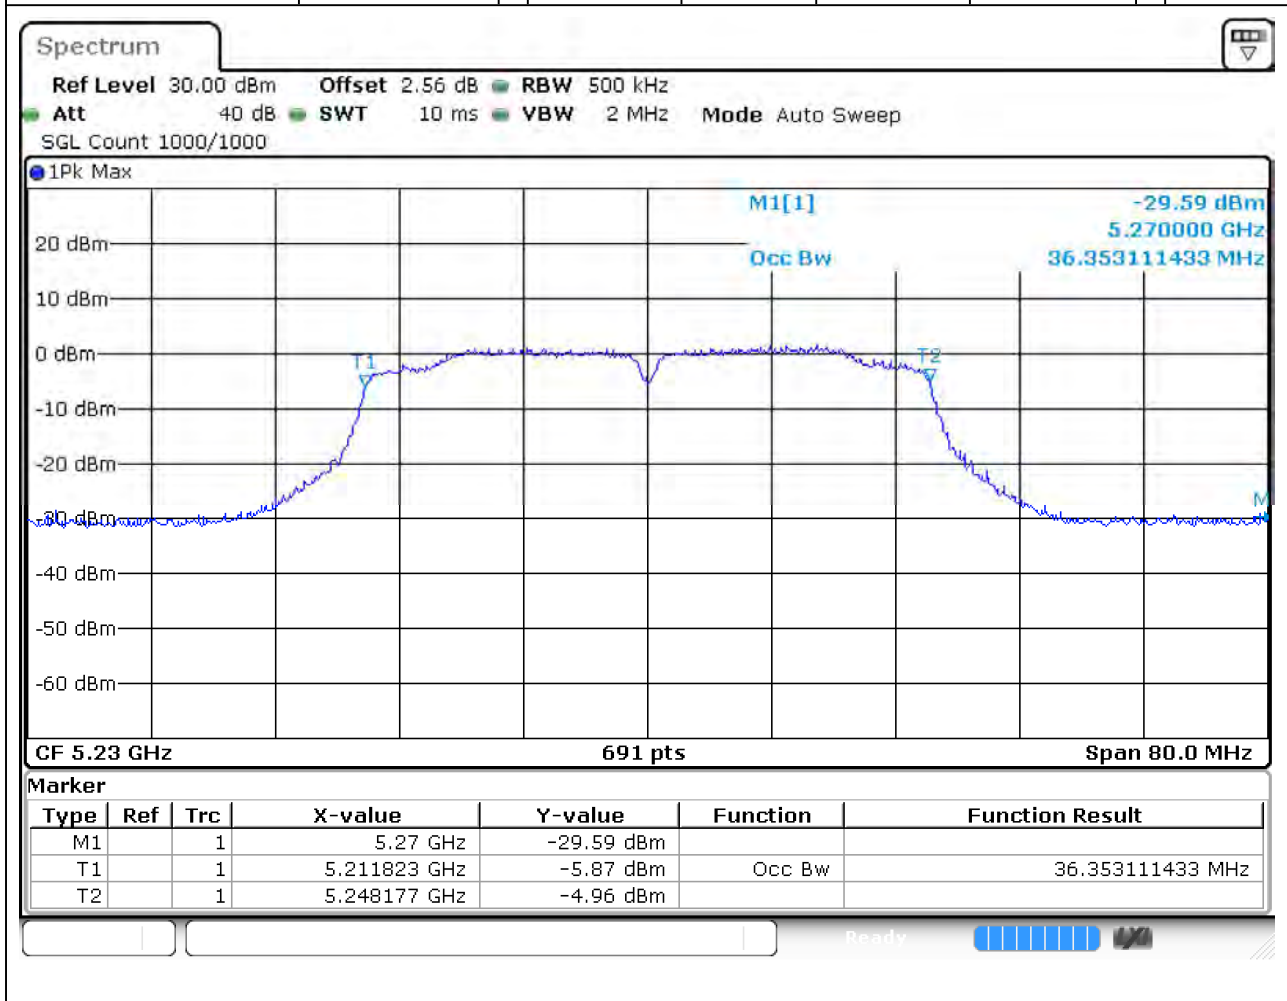

8. 802.11n_40M_U-NII-1_H

8.1. A.2.2-99% Bandwidth(NTNV)

Center Frequency (MHz)	OBW Power (%)	RBW (MHz)	Detector	Limit (MHz)	OBW (MHz)	Verdict
5230	99	0.5	Peak	0	36.353111	Unknown