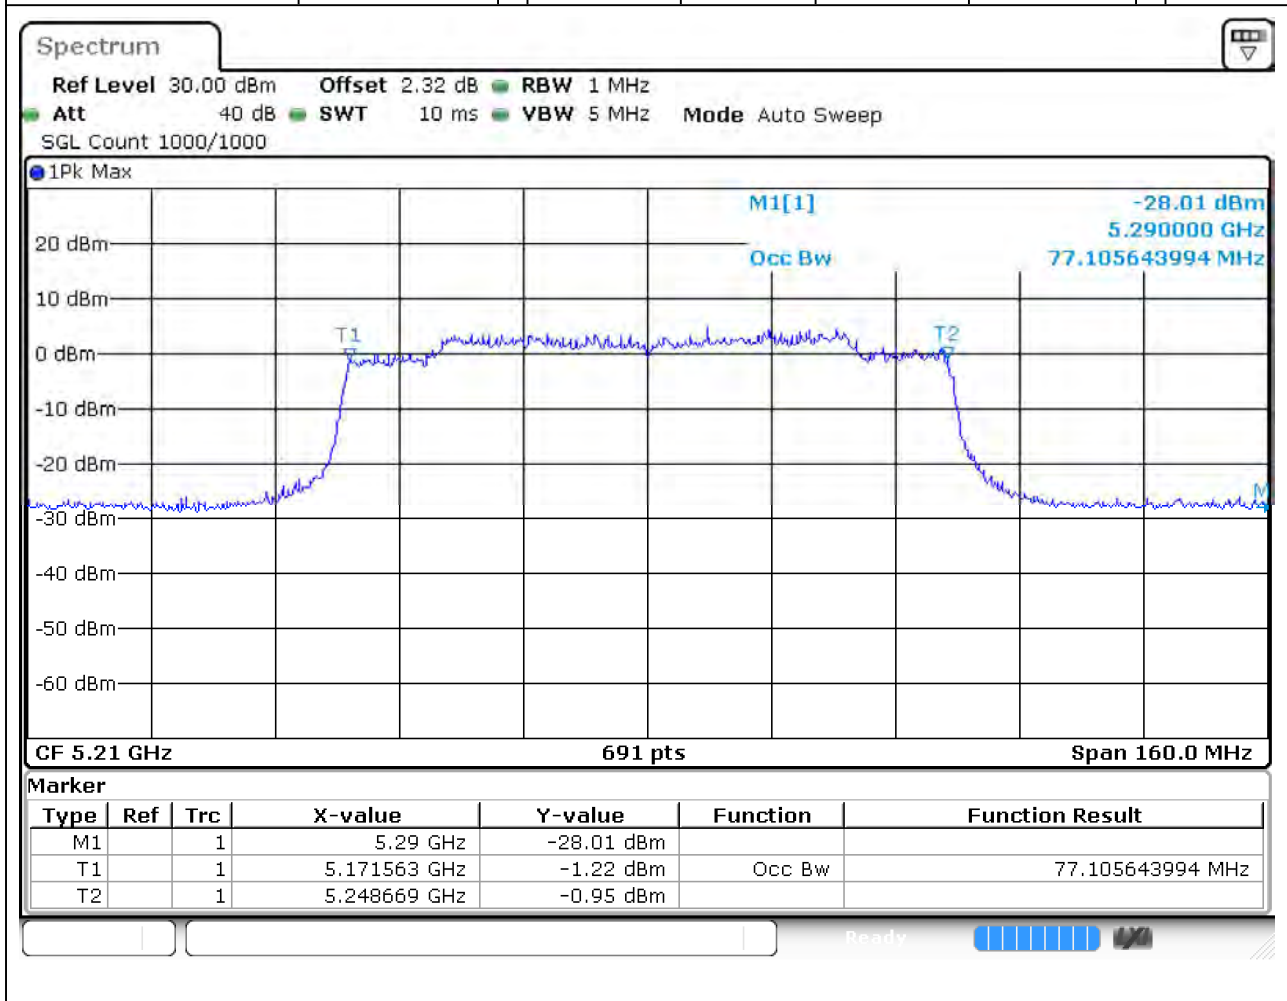

20. 802.11ax_80M_U-NII-1_M

20.1. A.2.2-99% Bandwidth(NTNV)

Center Frequency (MHz)	OBW Power (%)	RBW (MHz)	Detector	Limit (MHz)	OBW (MHz)	Verdict
5210	99	1	Peak	0	77.105644	Unknown