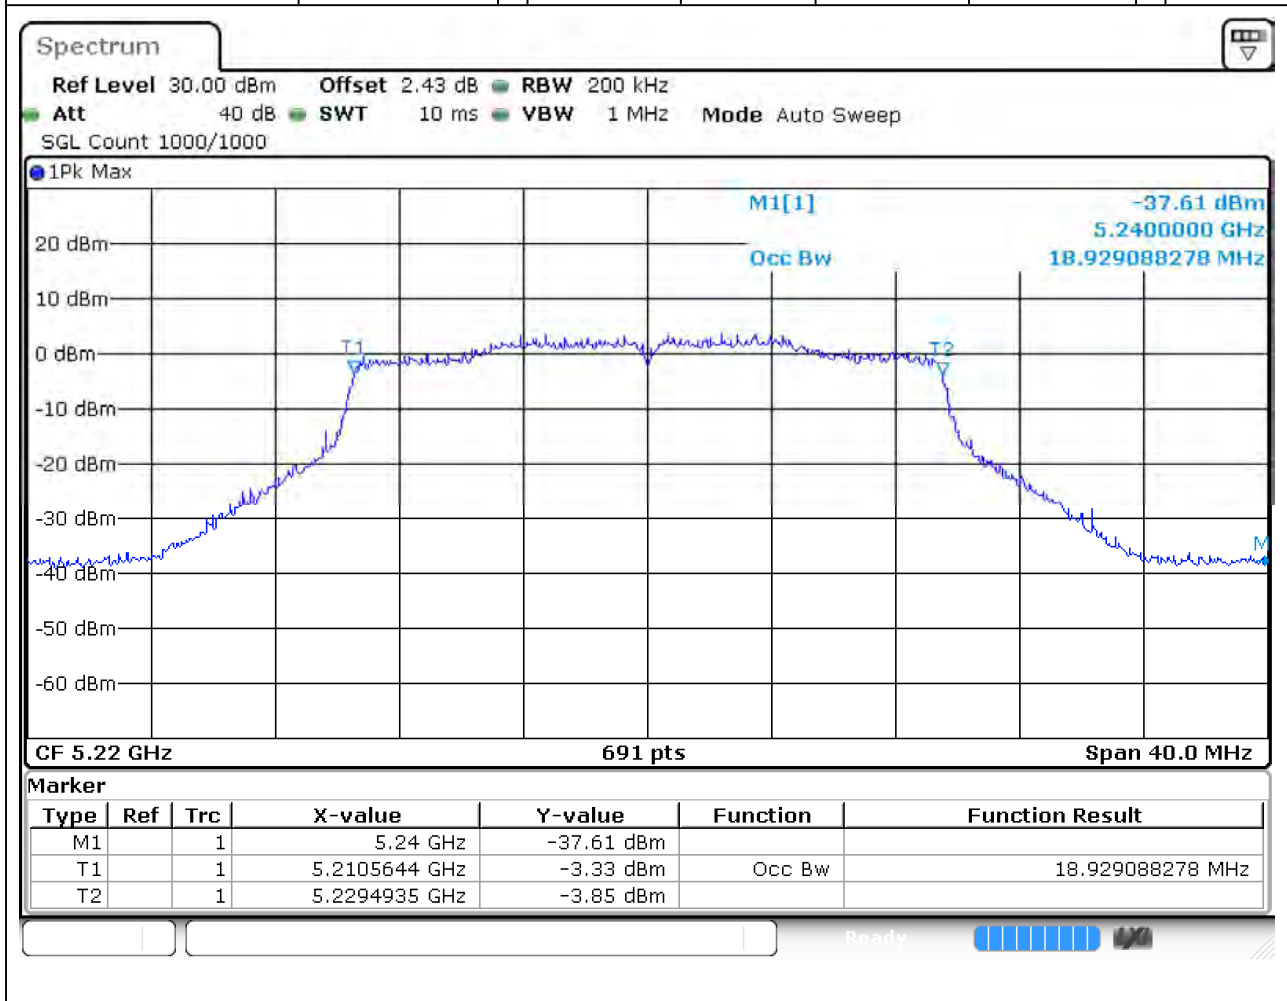

16. 802.11ax_20M_U-NII-1_M

16.1. A.2.2-99% Bandwidth(NTNV)

Center Frequency (MHz)	OBW Power (%)	RBW (MHz)	Detector	Limit (MHz)	OBW (MHz)	Verdict
5220	99	0.2	Peak	0	18.929088	Unknown