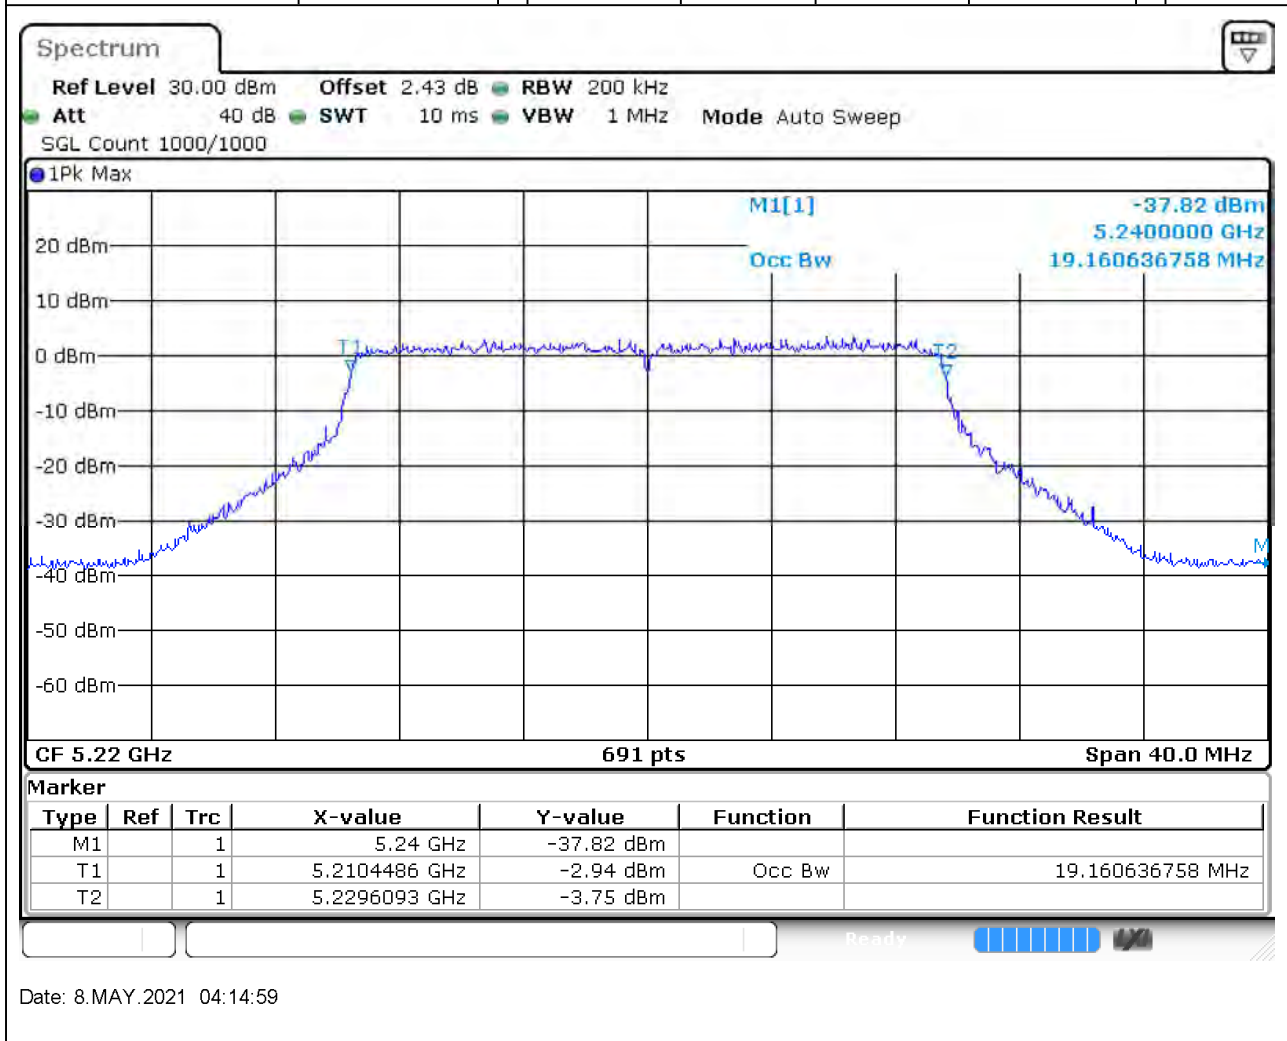

16. 802.11ax_20M_U-NII-1_M

16.1. A.2.2-99% Bandwidth(NTNV)

Center Frequency (MHz)	OBW Power (%)	RBW (MHz)	Detector	Limit (MHz)	OBW (MHz)	Verdict
5220	99	0.2	Peak	0	19.160637	Unknown