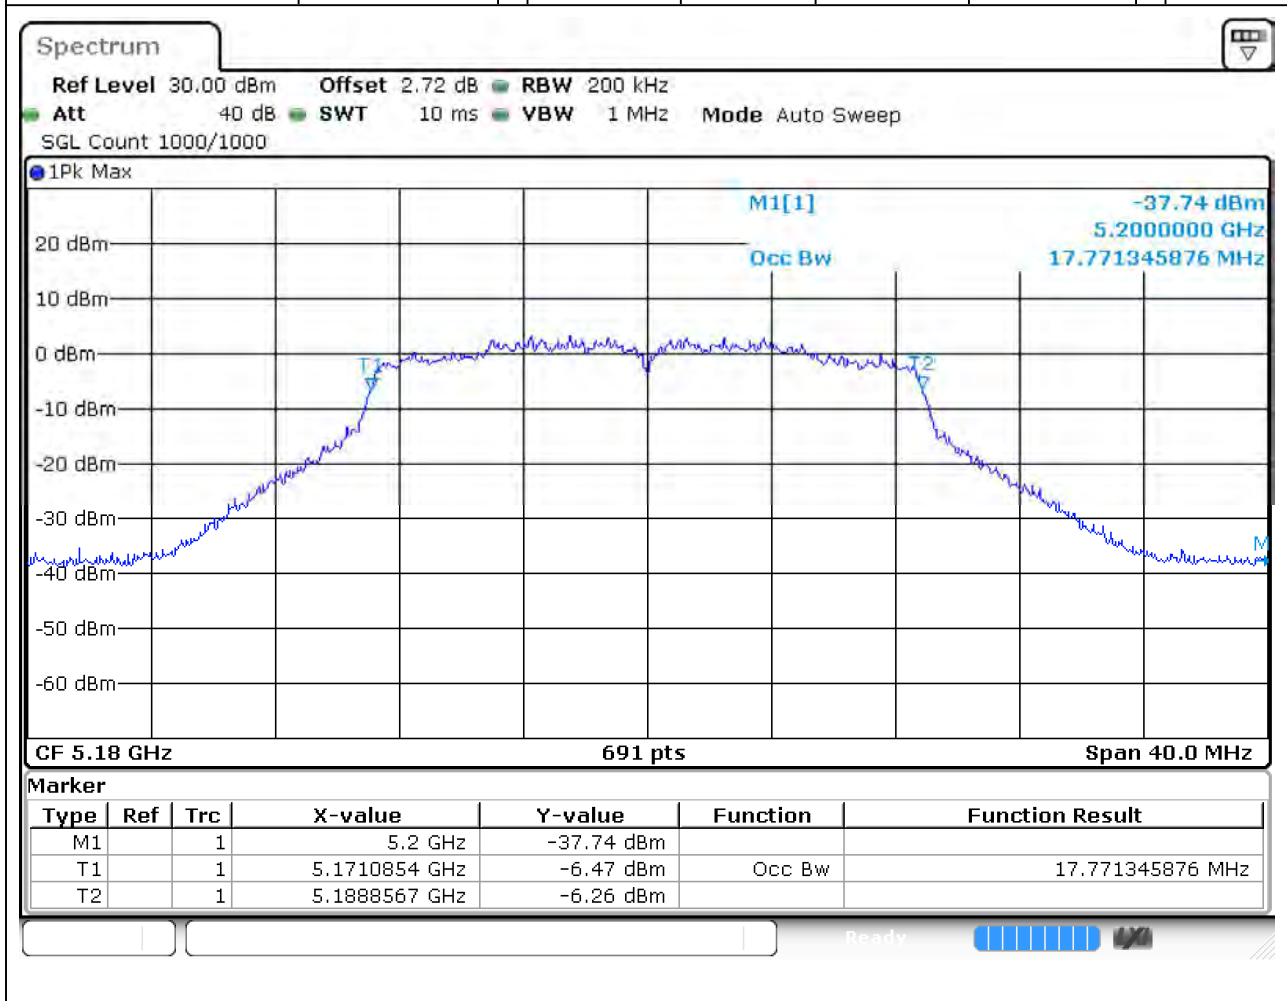

4. 802.11n_20M_U-NII-1_L

4.1. A.2.2-99% Bandwidth(NTNV)

Center Frequency (MHz)	OBW Power (%)	RBW (MHz)	Detector	Limit (MHz)	OBW (MHz)	Verdict
5180	99	0.2	Peak	0	17.771346	Unknown