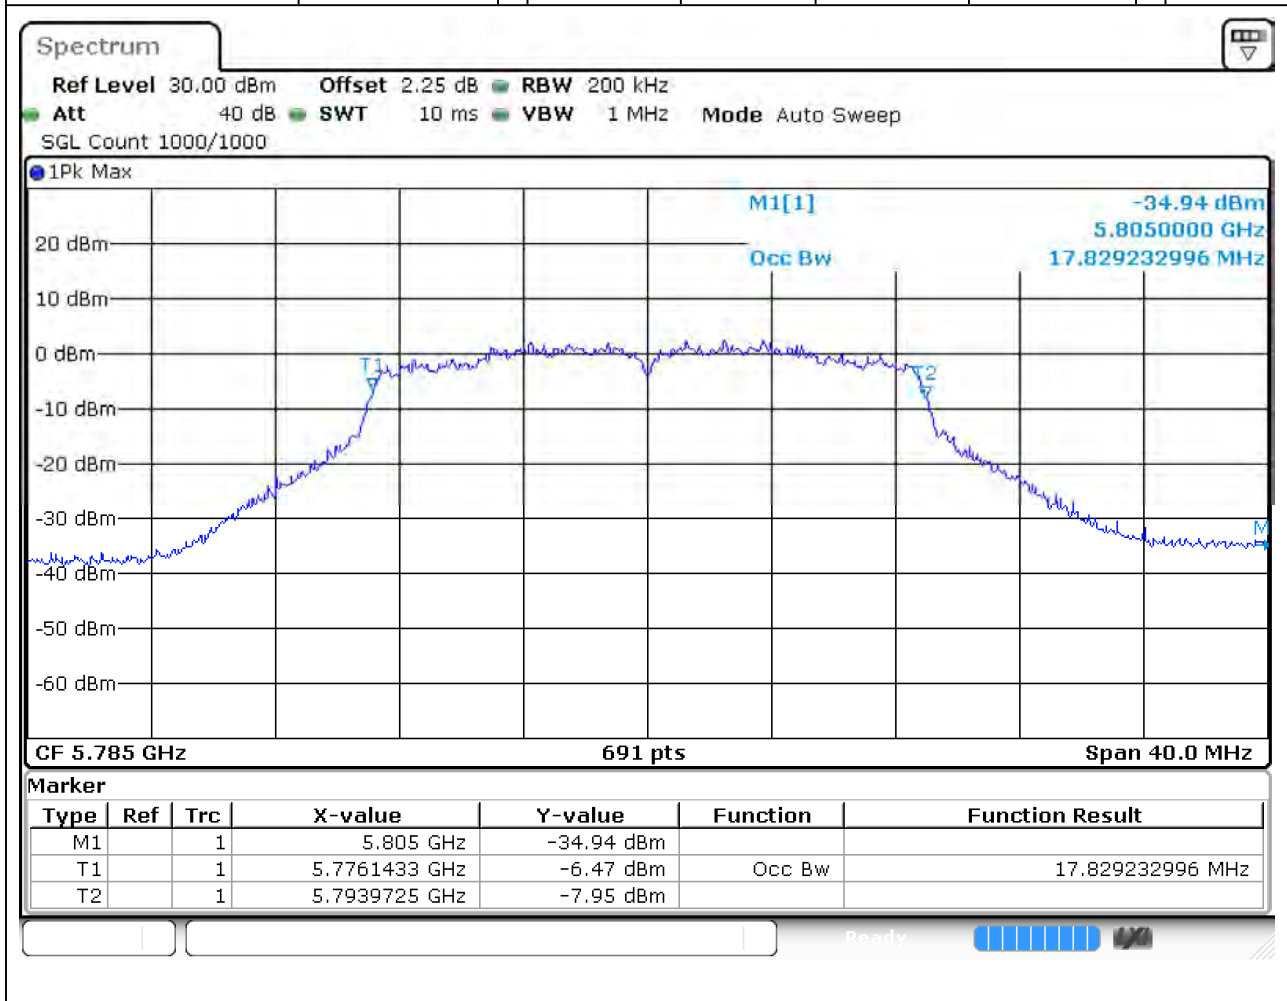

30. 802.11ac_20M_U-NII-3_M

30.1. A.2.2-99% Bandwidth(NTNV)

Center Frequency (MHz)	OBW Power (%)	RBW (MHz)	Detector	Limit (MHz)	OBW (MHz)	Verdict
5785	99	0.2	Peak	0	17.829233	Unknown