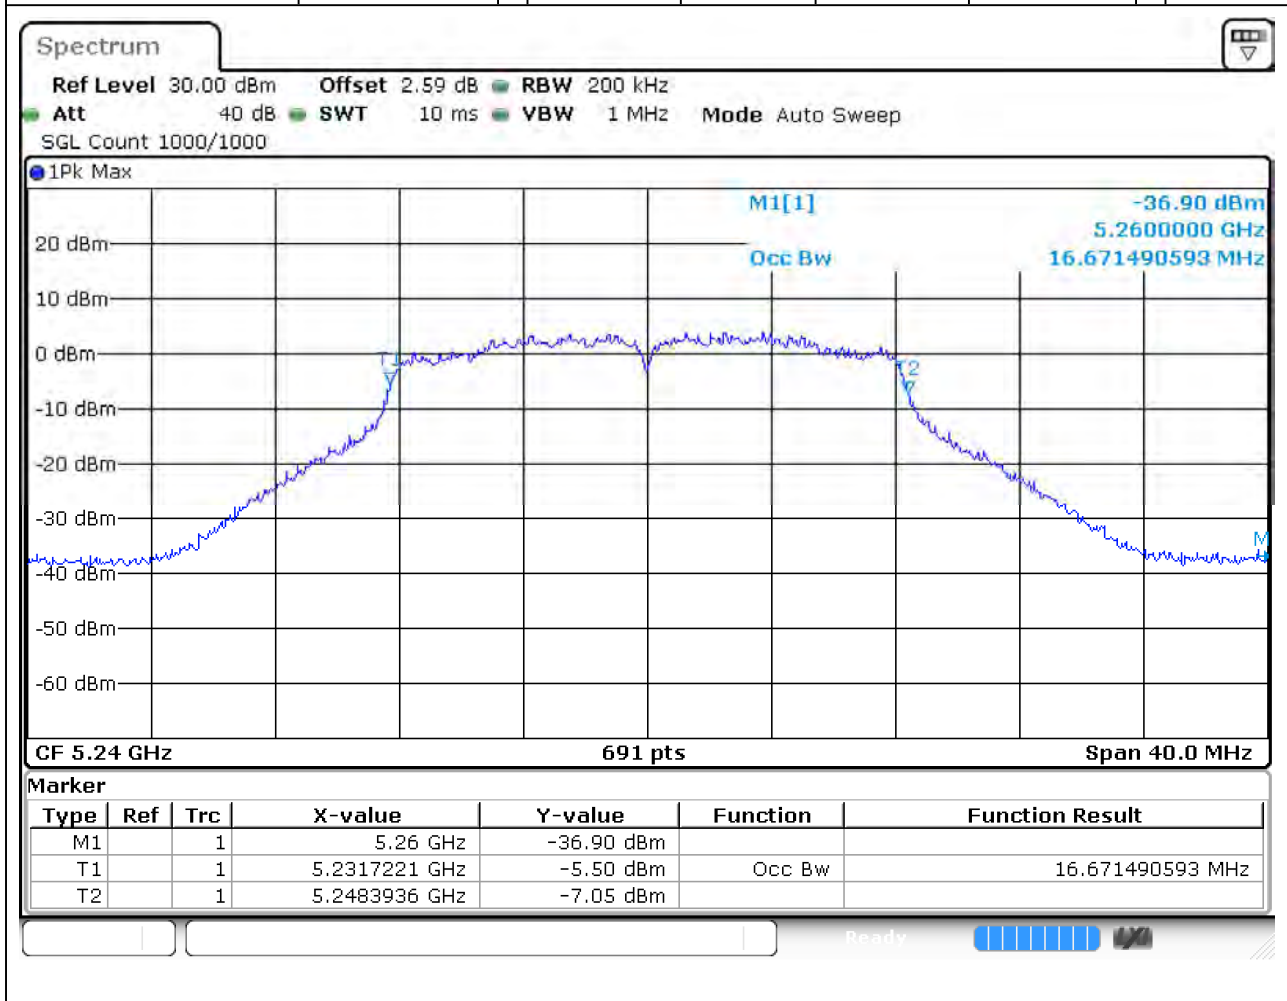

3. 802.11a_20M_U-NII-1_H

3.1. A.2.2-99% Bandwidth(NTNV)

Center Frequency (MHz)	OBW Power (%)	RBW (MHz)	Detector	Limit (MHz)	OBW (MHz)	Verdict
5240	99	0.2	Peak	0	16.671491	Unknown