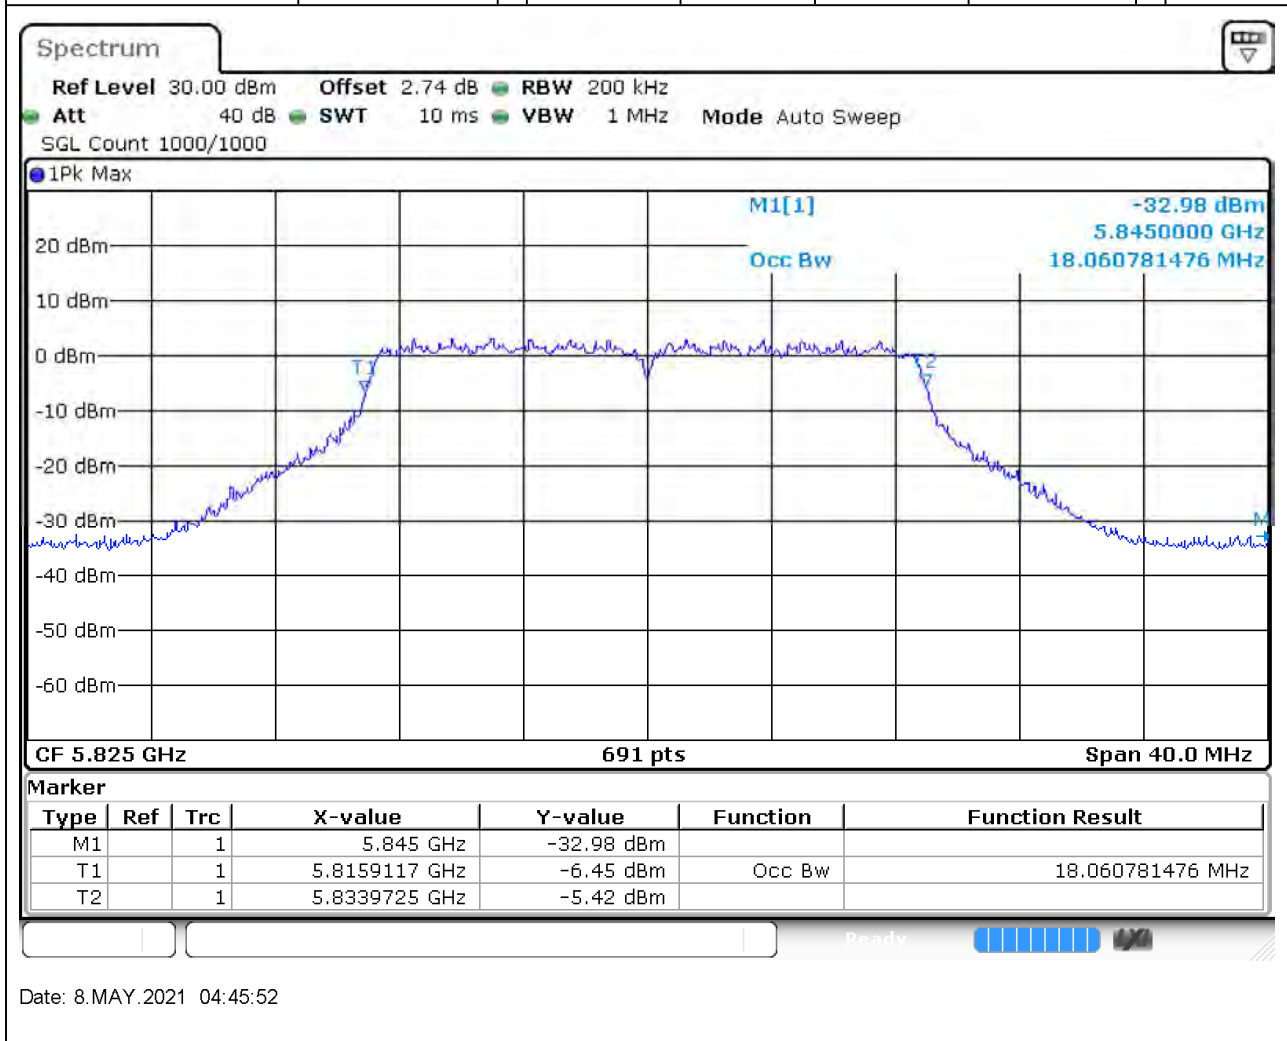

26. 802.11n_20M_U-NII-3_H

26.1. A.2.2-99% Bandwidth(NTNV)

Center Frequency (MHz)	OBW Power (%)	RBW (MHz)	Detector	Limit (MHz)	OBW (MHz)	Verdict
5825	99	0.2	Peak	0	18.060781	Unknown