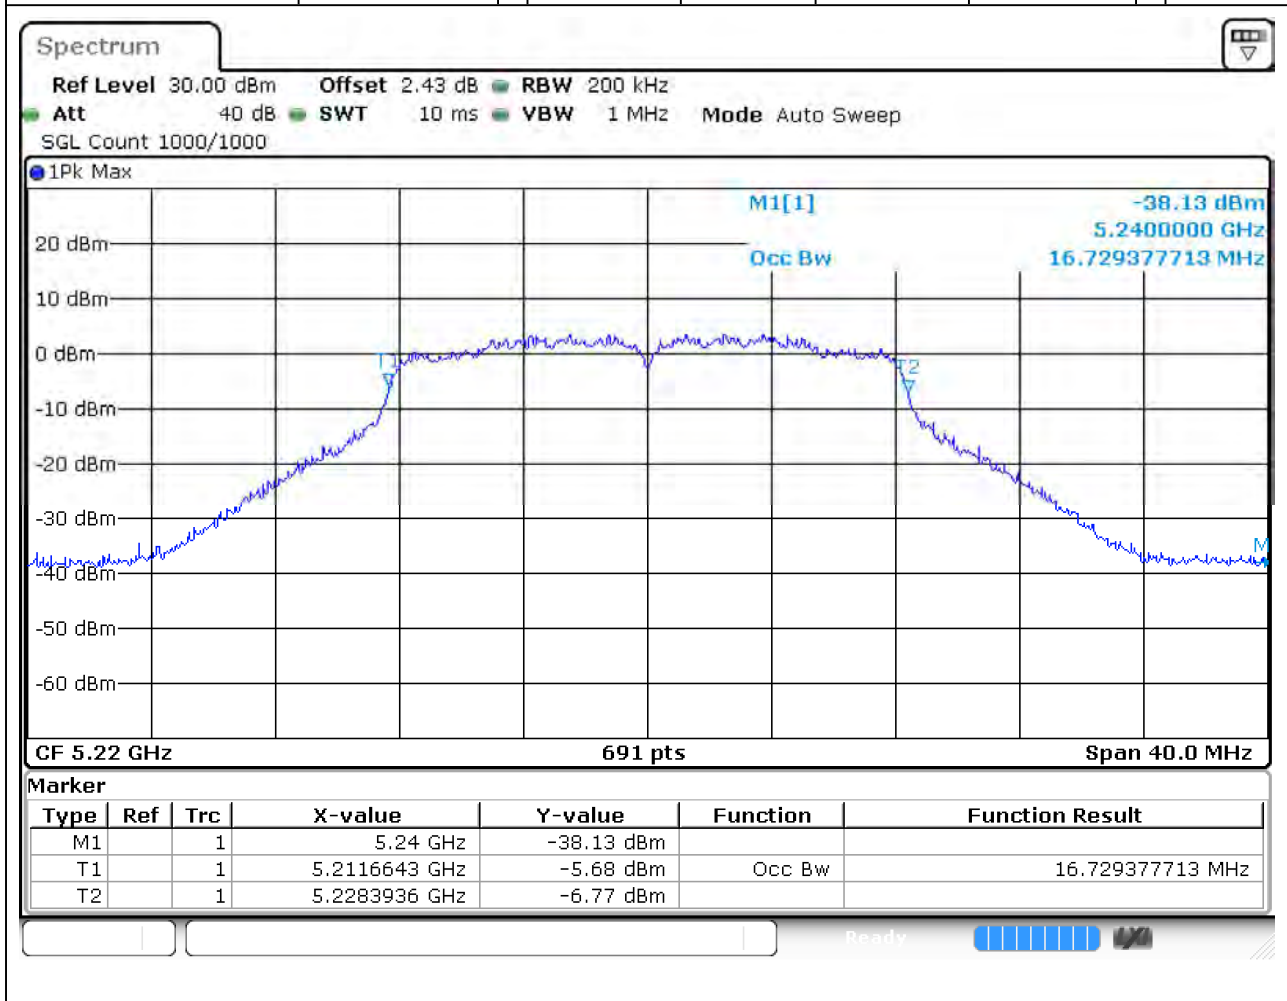

2. 802.11a_20M_U-NII-1_M

2.1. A.2.2-99% Bandwidth(NTNV)

Center Frequency (MHz)	OBW Power (%)	RBW (MHz)	Detector	Limit (MHz)	OBW (MHz)	Verdict
5220	99	0.2	Peak	0	16.729378	Unknown