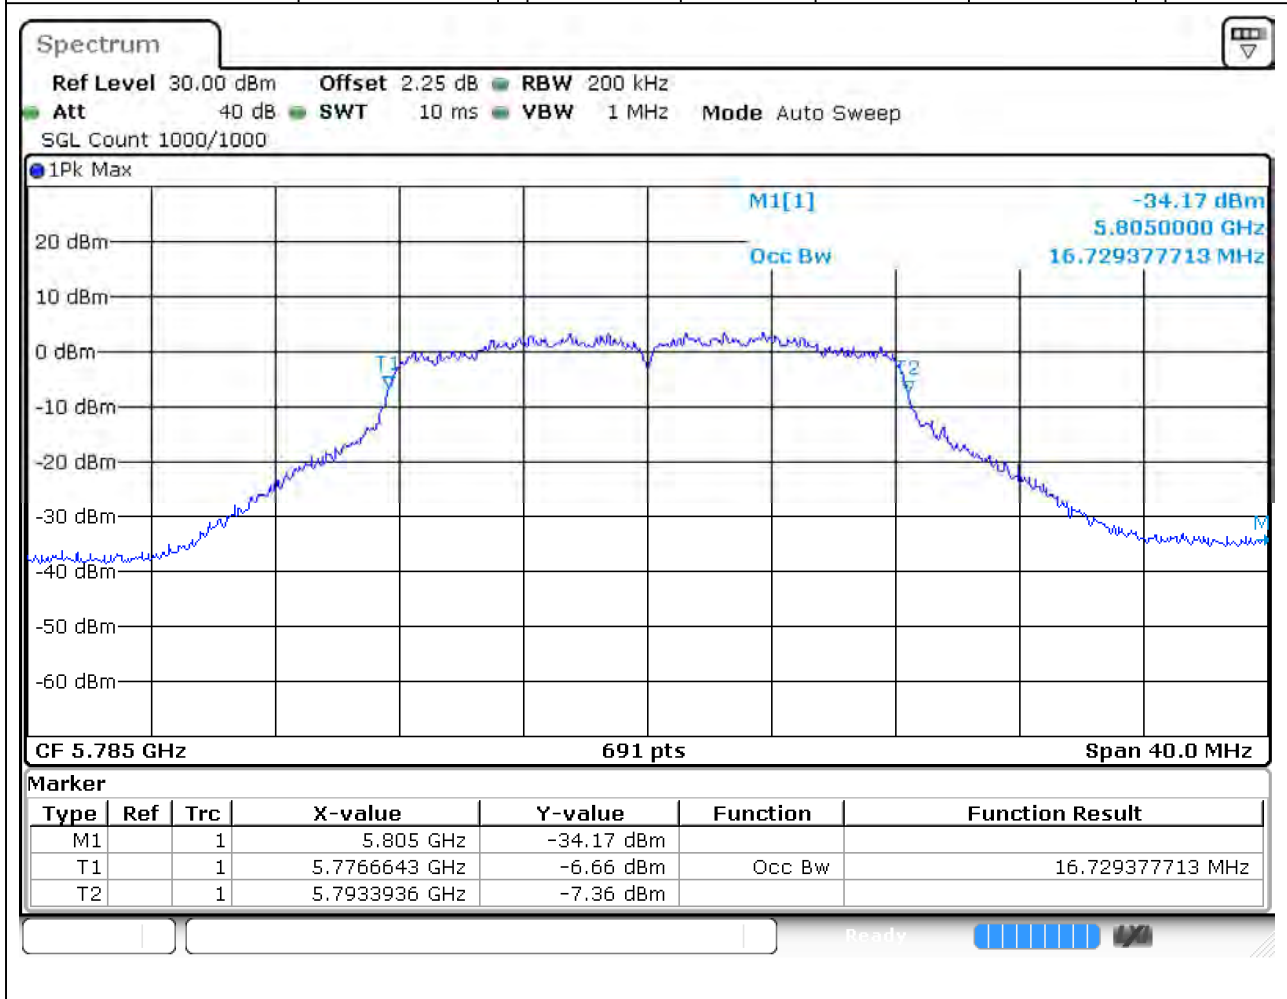

22. 802.11a_20M_U-NII-3_M

22.1. A.2.2-99% Bandwidth(NTNV)

Center Frequency (MHz)	OBW Power (%)	RBW (MHz)	Detector	Limit (MHz)	OBW (MHz)	Verdict
5785	99	0.2	Peak	0	16.729378	Unknown