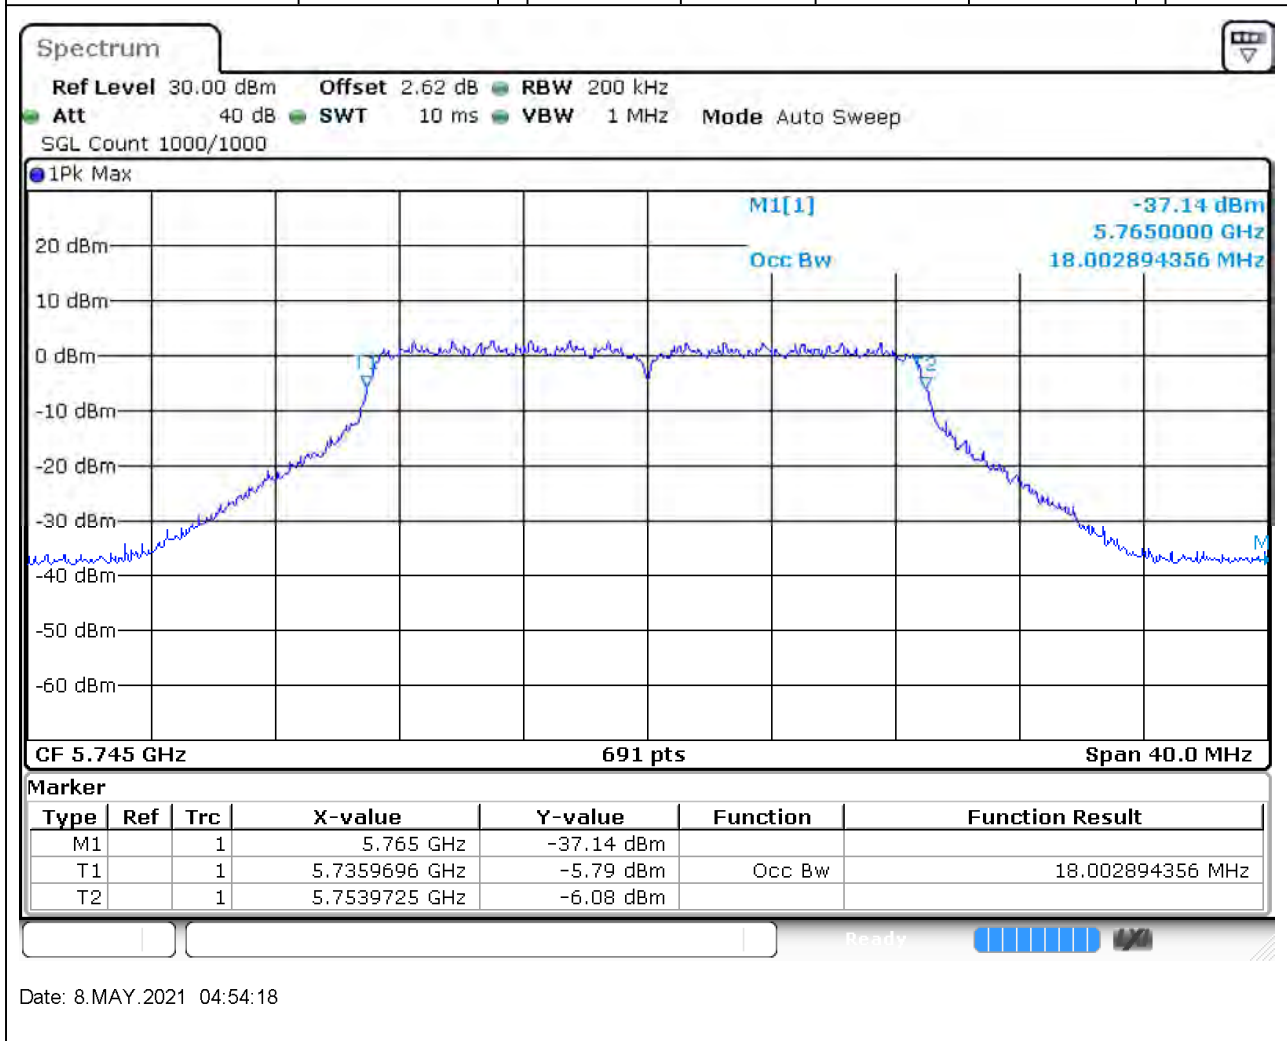

29. 802.11ac_20M_U-NII-3_L

29.1. A.2.2-99% Bandwidth(NTNV)

Center Frequency (MHz)	OBW Power (%)	RBW (MHz)	Detector	Limit (MHz)	OBW (MHz)	Verdict
5745	99	0.2	Peak	0	18.002894	Unknown