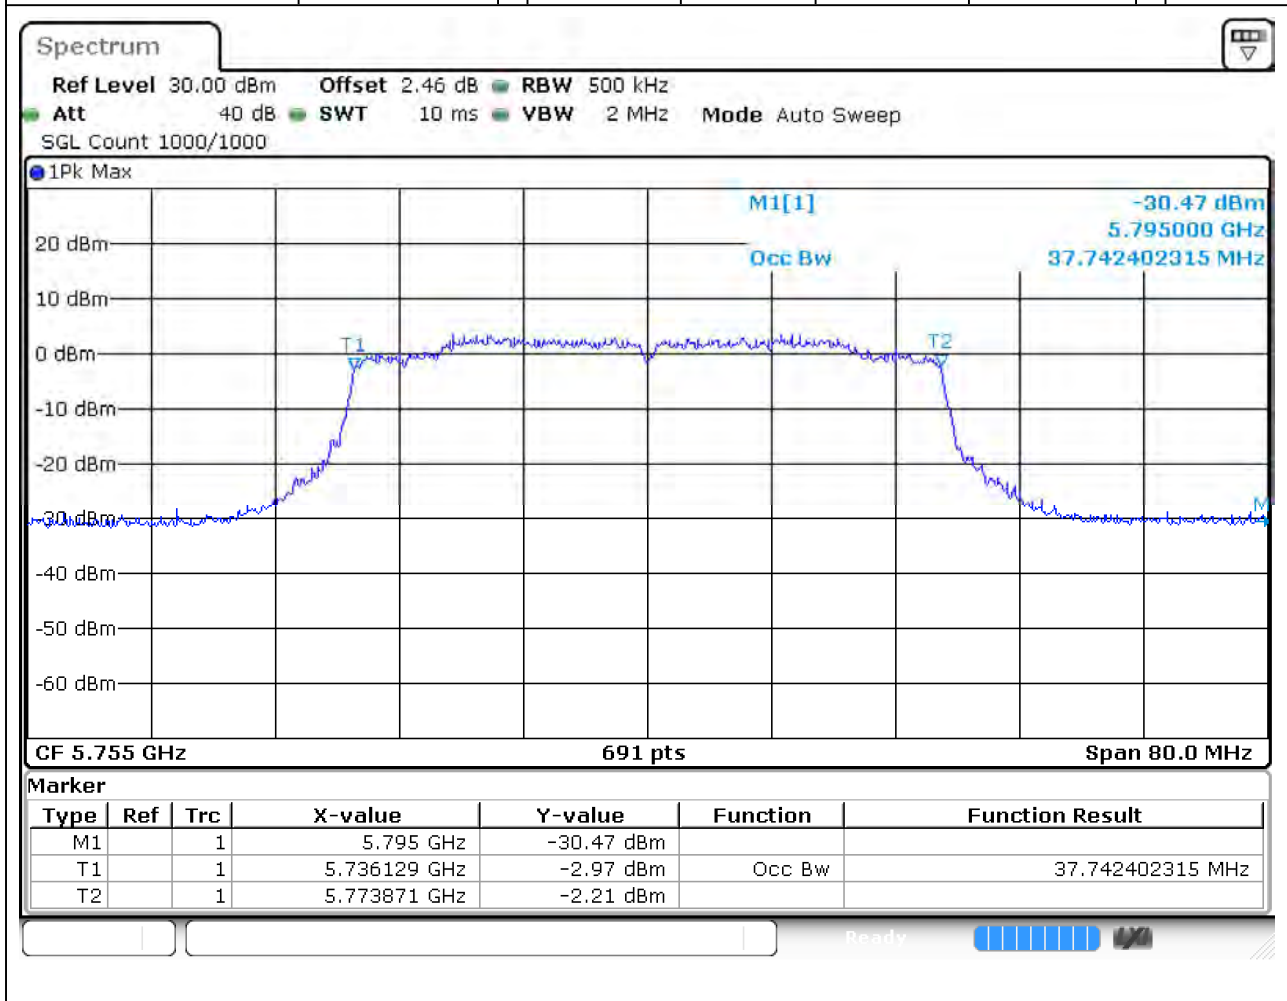

38. 802.11ax_40M_U-NII-3_L

38.1. A.2.2-99% Bandwidth(NTNV)

Center Frequency (MHz)	OBW Power (%)	RBW (MHz)	Detector	Limit (MHz)	OBW (MHz)	Verdict
5755	99	0.5	Peak	0	37.742402	Unknown