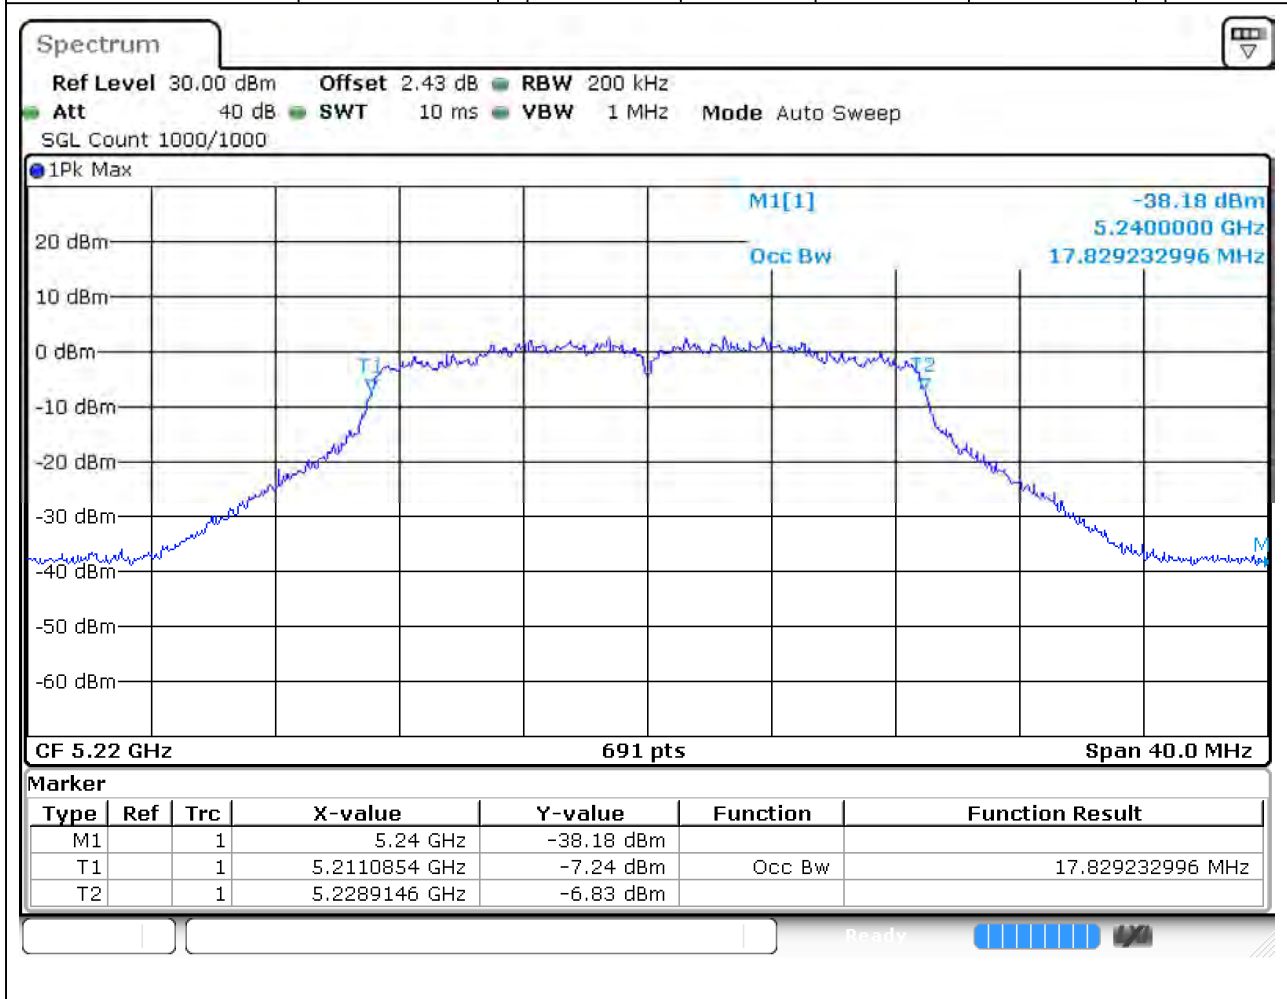

10. 802.11ac_20M_U-NII-1_M

10.1. A.2.2-99% Bandwidth(NTNV)

Center Frequency (MHz)	OBW Power (%)	RBW (MHz)	Detector	Limit (MHz)	OBW (MHz)	Verdict
5220	99	0.2	Peak	0	17.829233	Unknown