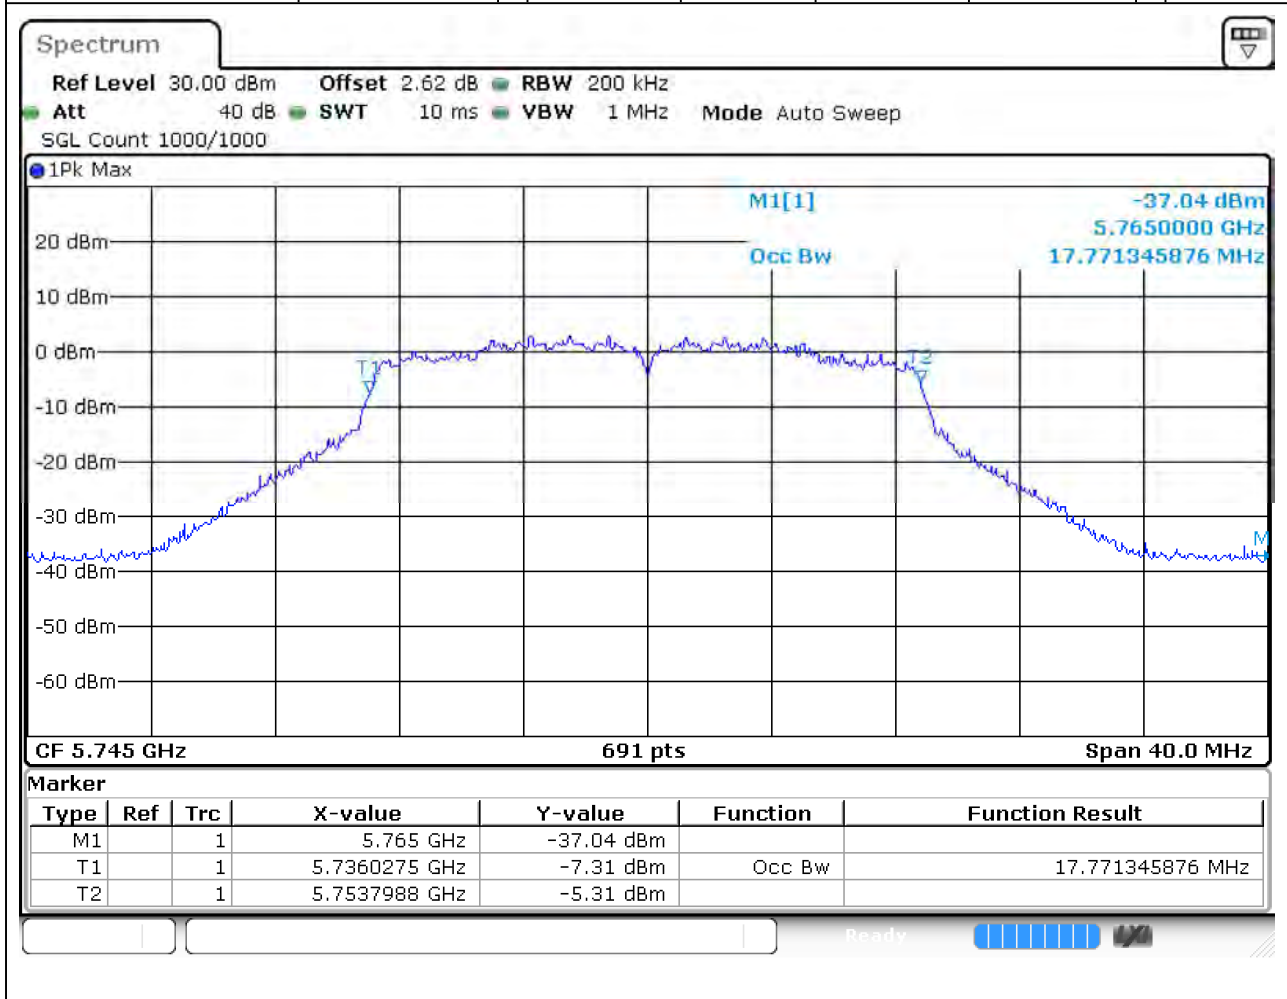

29. 802.11ac_20M_U-NII-3_L

29.1. A.2.2-99% Bandwidth(NTNV)

Center Frequency (MHz)	OBW Power (%)	RBW (MHz)	Detector	Limit (MHz)	OBW (MHz)	Verdict
5745	99	0.2	Peak	0	17.771346	Unknown