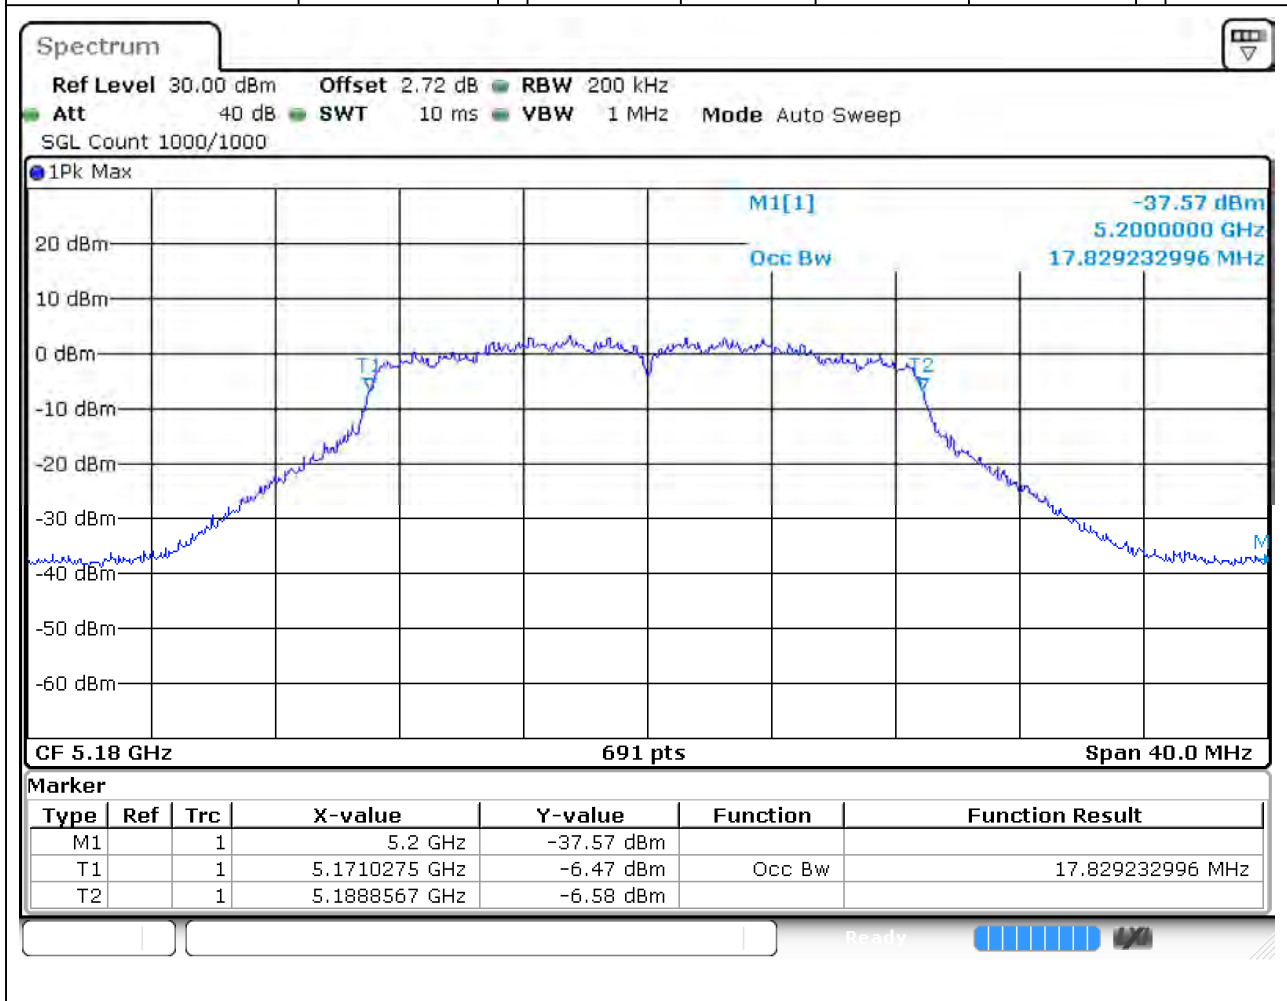

9. 802.11ac_20M_U-NII-1_L

9.1. A.2.2-99% Bandwidth(NTNV)

Center Frequency (MHz)	OBW Power (%)	RBW (MHz)	Detector	Limit (MHz)	OBW (MHz)	Verdict
5180	99	0.2	Peak	0	17.829233	Unknown