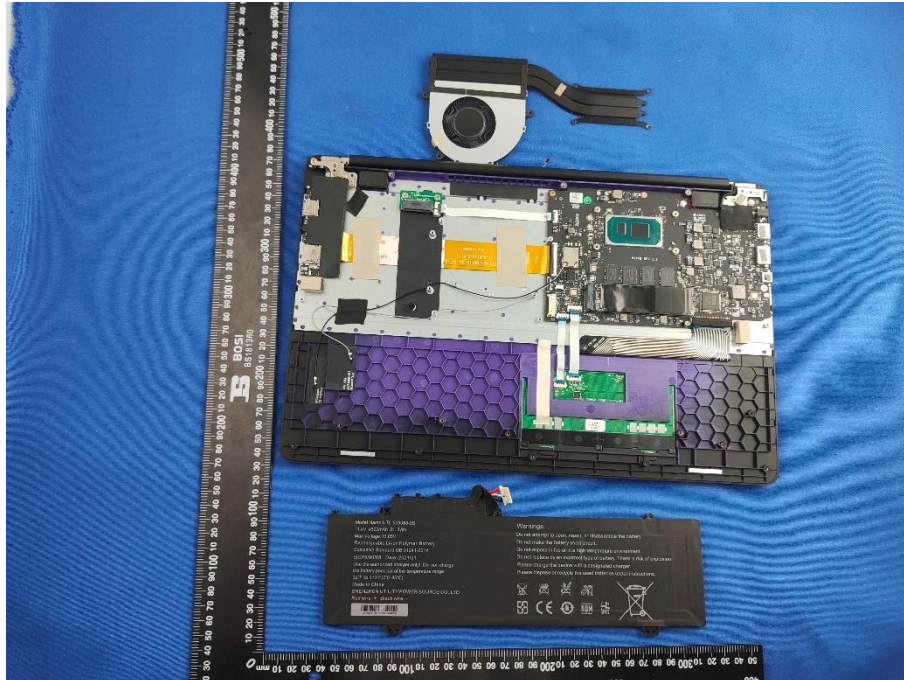

EUT INTERNAL PHOTOS

EUT UNCOVER VIEW

EUT UNCOVER VIEW

EUT UNCOVER VIEW

EUT UNCOVER VIEW

ANTENNA

EUT UNCOVER VIEW

MAIN BOARD TOP VIEW (WITH SHIELDING)

MAIN BOARD TOP VIEW (WITHOUT SHIELDING)

MAIN BOARD REAR VIEW

SECONDARY BOARD 1 TOP VIEW

SECONDARY BOARD 1 REAR VIEW

SECONDARY BOARD 2 TOP VIEW

SECONDARY BOARD 2 REAR VIEW

SECONDARY BOARD 3 TOP VIEW

SECONDARY BOARD 3 REAR VIEW

SECONDARY BOARD 4 TOP VIEW

SECONDARY BOARD 4 REAR VIEW

Battery Photo (FRONT)

Battery Photo (REAR)