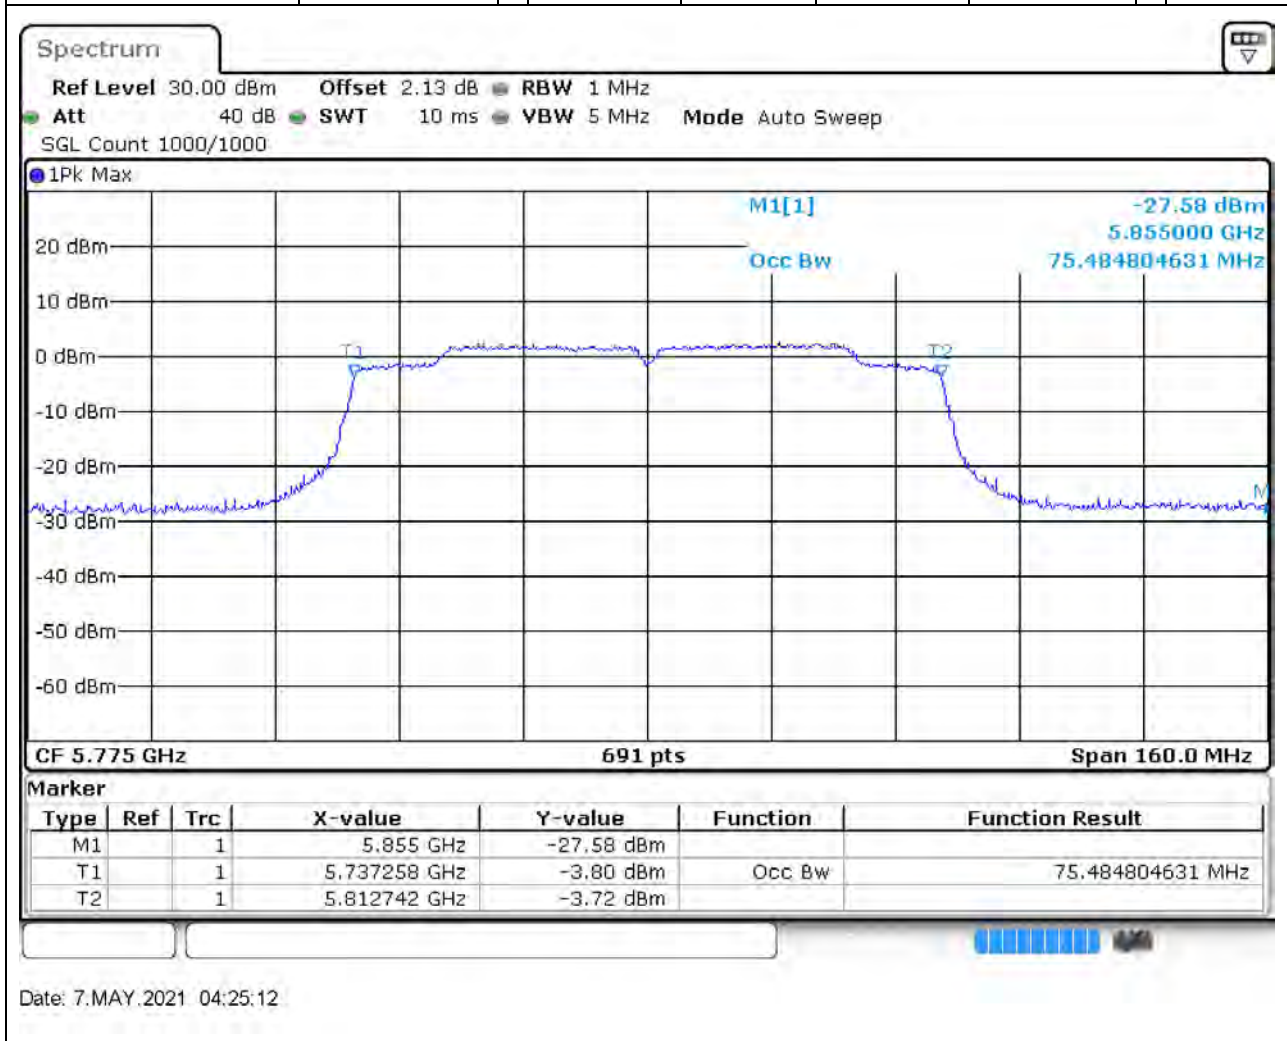

34. 802.11ac_80M_U-NII-3_M

34.1. A.2.2-99% Bandwidth(NTNV)

Center Frequency (MHz)	OBW Power (%)	RBW (MHz)	Detector	Limit (MHz)	OBW (MHz)	Verdict
5775	99	1	Peak	0	75.484805	Unknown