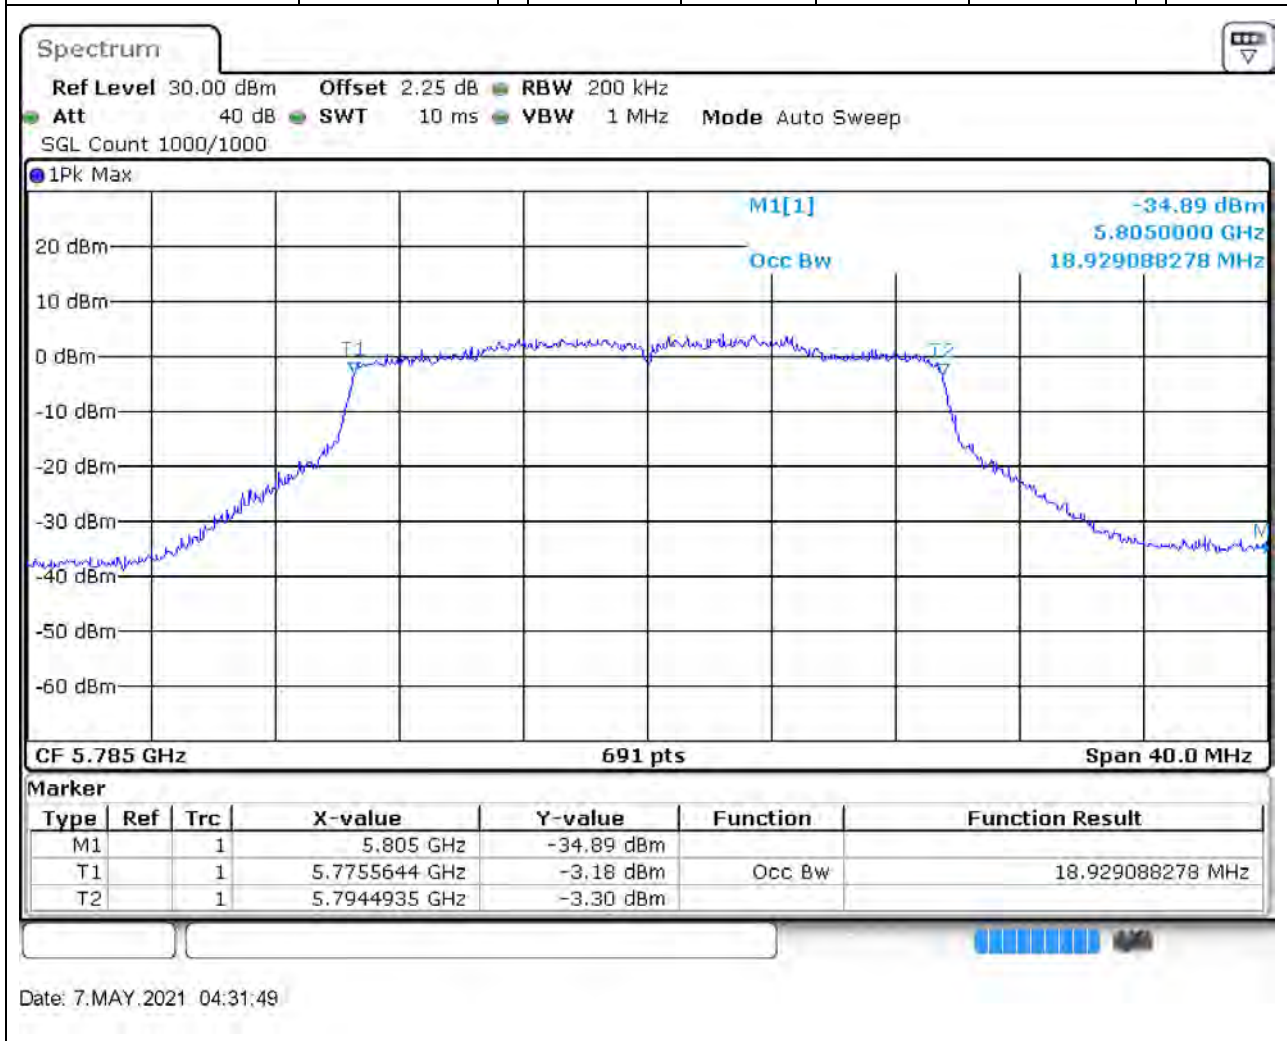

36. 802.11ax_20M_U-NII-3_M

36.1. A.2.2-99% Bandwidth(NTNV)

Center Frequency (MHz)	OBW Power (%)	RBW (MHz)	Detector	Limit (MHz)	OBW (MHz)	Verdict
5785	99	0.2	Peak	0	18.929088	Unknown