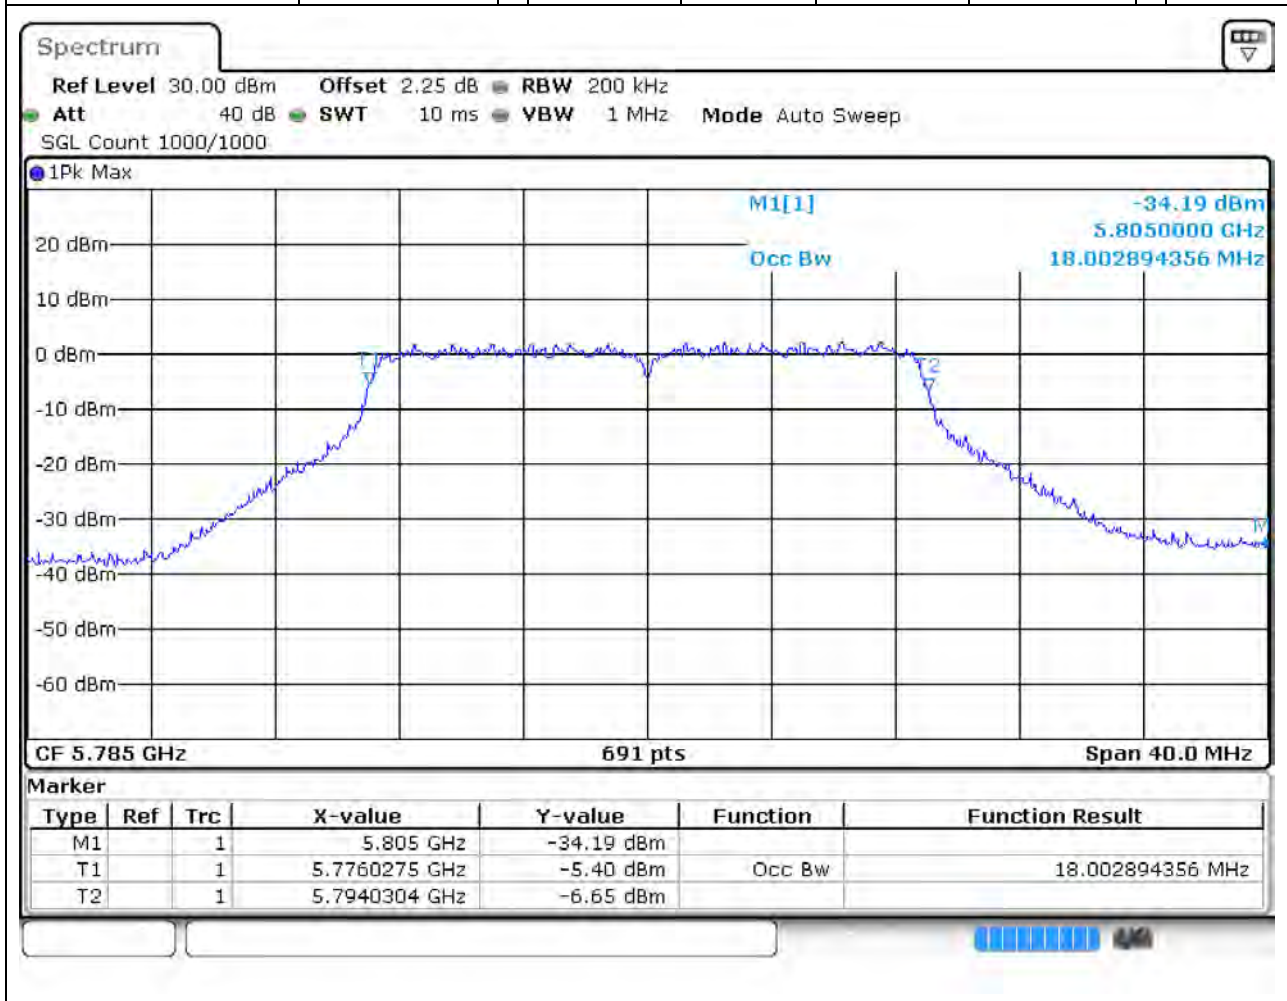

30. 802.11ac_20M_U-NII-3_M

30.1. A.2.2-99% Bandwidth(NTNV)

Center Frequency (MHz)	OBW Power (%)	RBW (MHz)	Detector	Limit (MHz)	OBW (MHz)	Verdict
5785	99	0.2	Peak	0	18.002894	Unknown