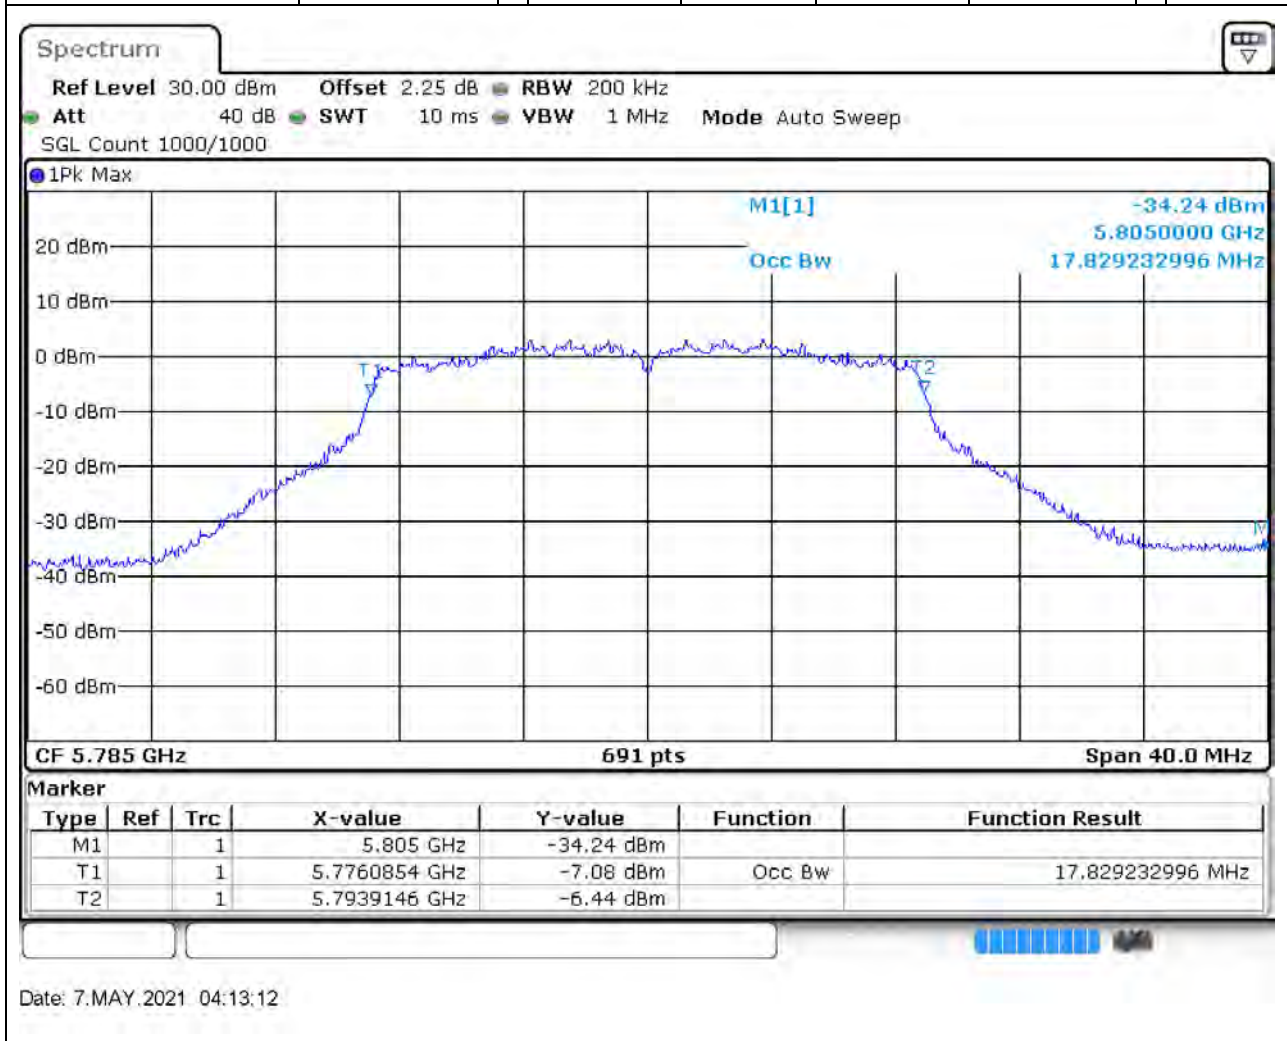

30. 802.11ac_20M_U-NII-3_M

30.1. A.2.2-99% Bandwidth(NTNV)

Center Frequency (MHz)	OBW Power (%)	RBW (MHz)	Detector	Limit (MHz)	OBW (MHz)	Verdict
5785	99	0.2	Peak	0	17.829233	Unknown