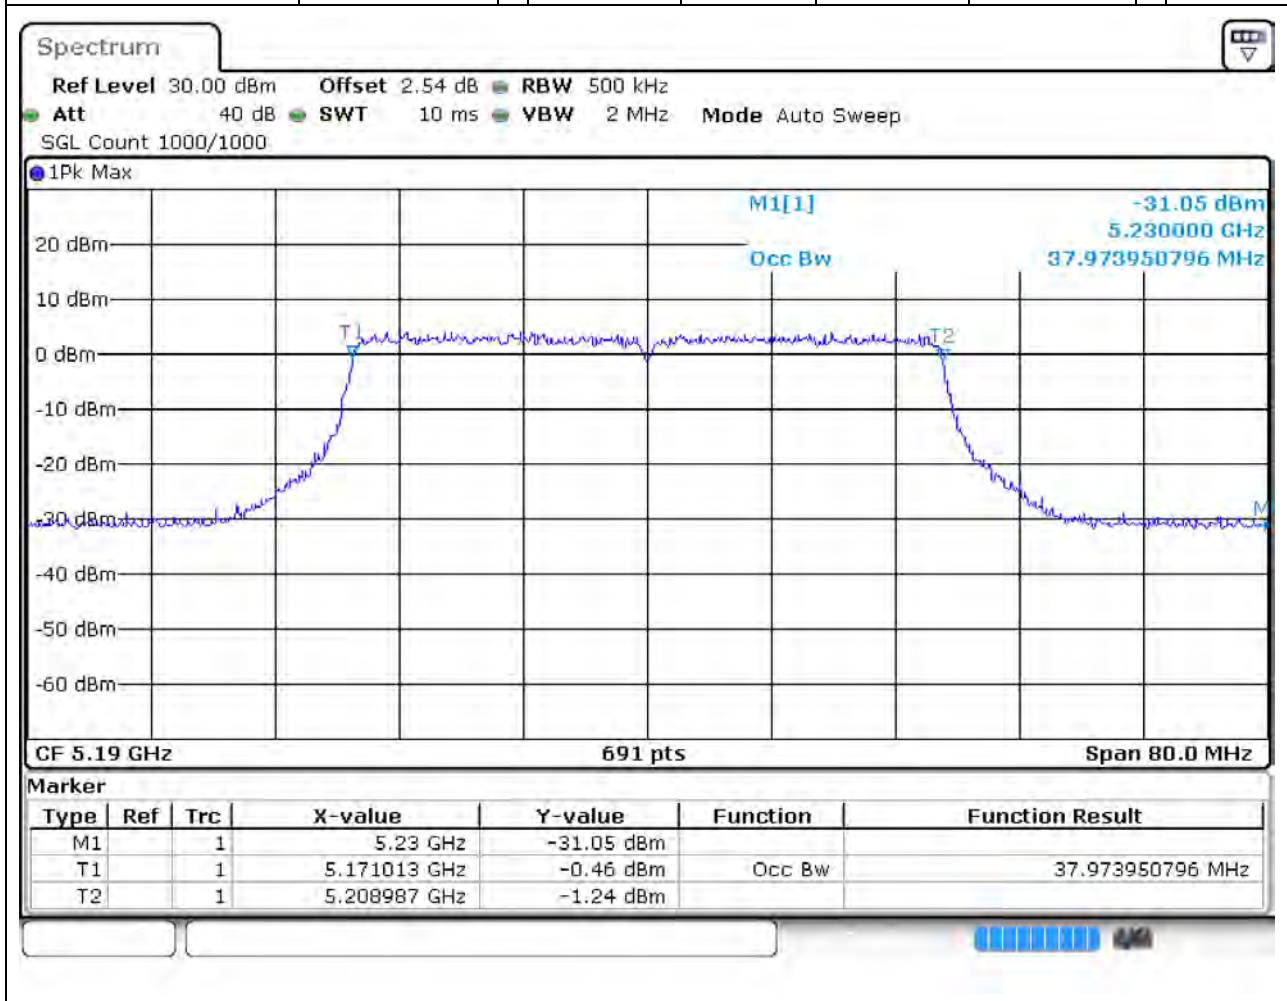

18. 802.11ax_40M_U-NII-1_L

18.1. A.2.2-99% Bandwidth(NTNV)

Center Frequency (MHz)	OBW Power (%)	RBW (MHz)	Detector	Limit (MHz)	OBW (MHz)	Verdict
5190	99	0.5	Peak	0	37.973951	Unknown