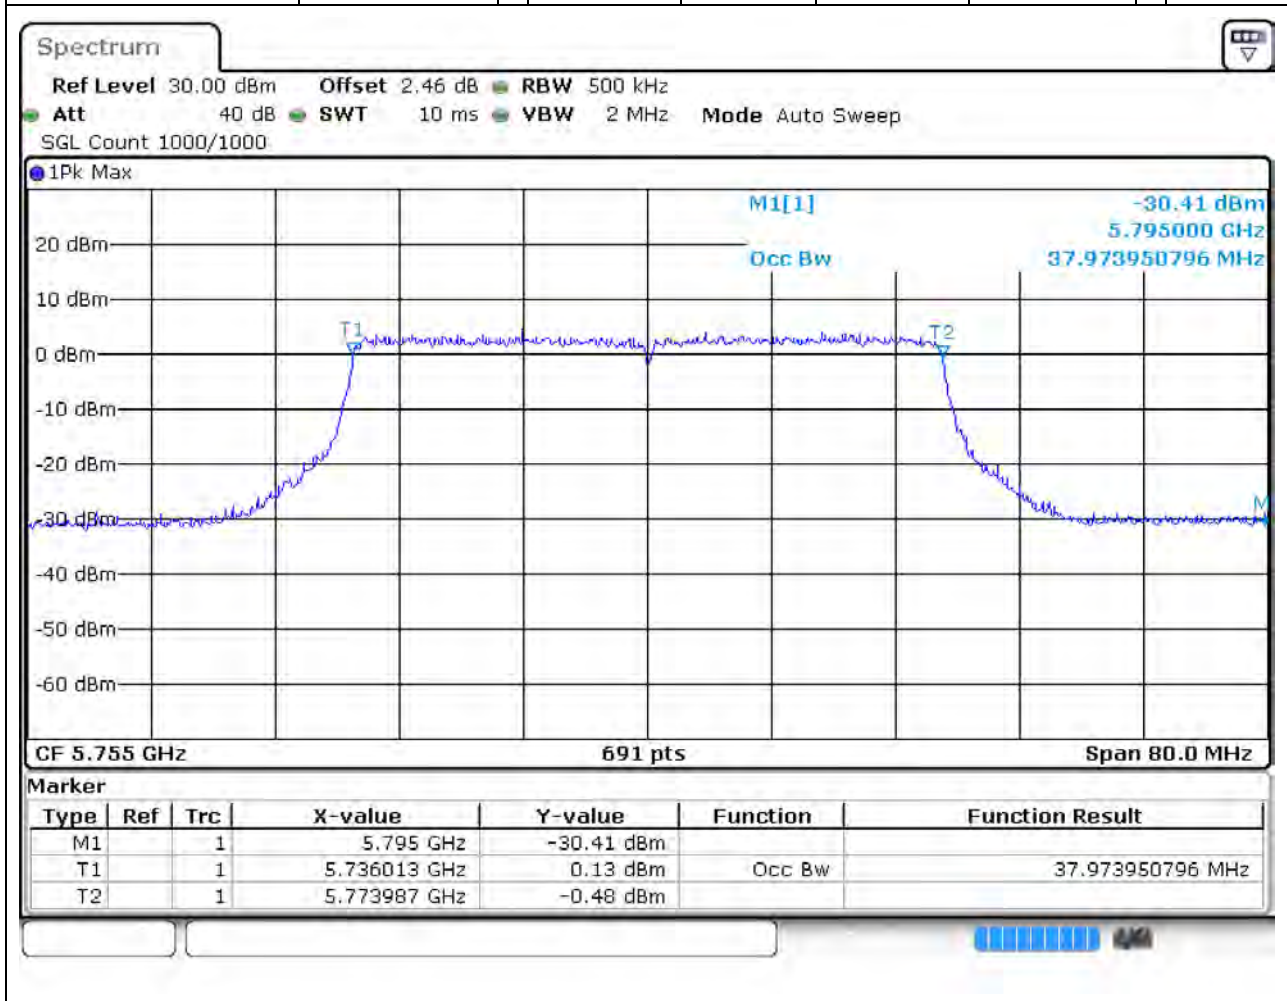

38. 802.11ax_40M_U-NII-3_L

38.1. A.2.2-99% Bandwidth(NTNV)

Center Frequency (MHz)	OBW Power (%)	RBW (MHz)	Detector	Limit (MHz)	OBW (MHz)	Verdict
5755	99	0.5	Peak	0	37.973951	Unknown