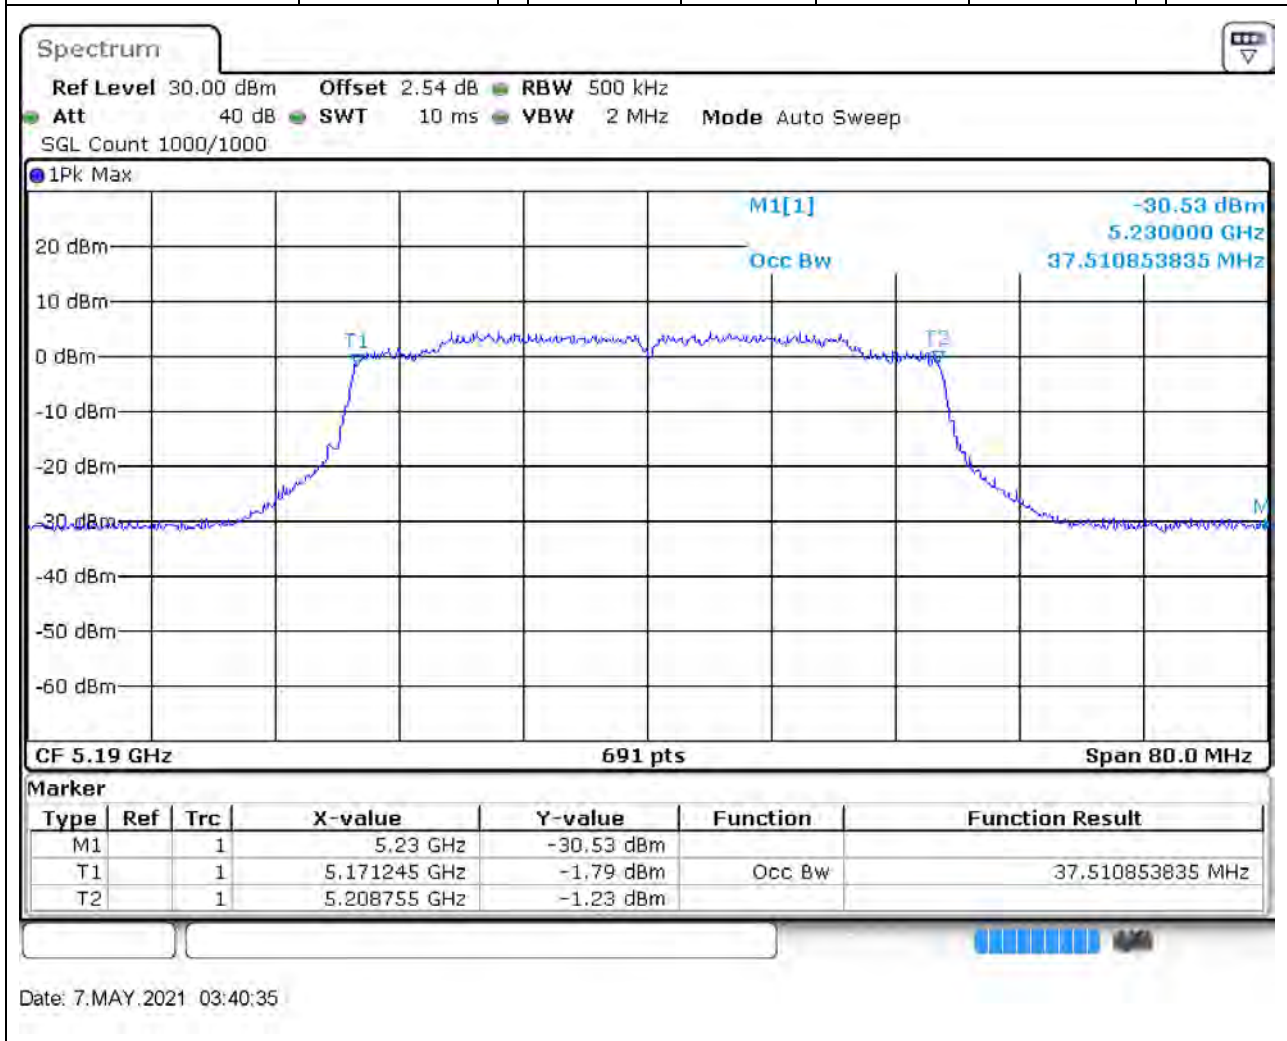

18. 802.11ax_40M_U-NII-1_L

18.1. A.2.2-99% Bandwidth(NTNV)

Center Frequency (MHz)	OBW Power (%)	RBW (MHz)	Detector	Limit (MHz)	OBW (MHz)	Verdict
5190	99	0.5	Peak	0	37.510854	Unknown