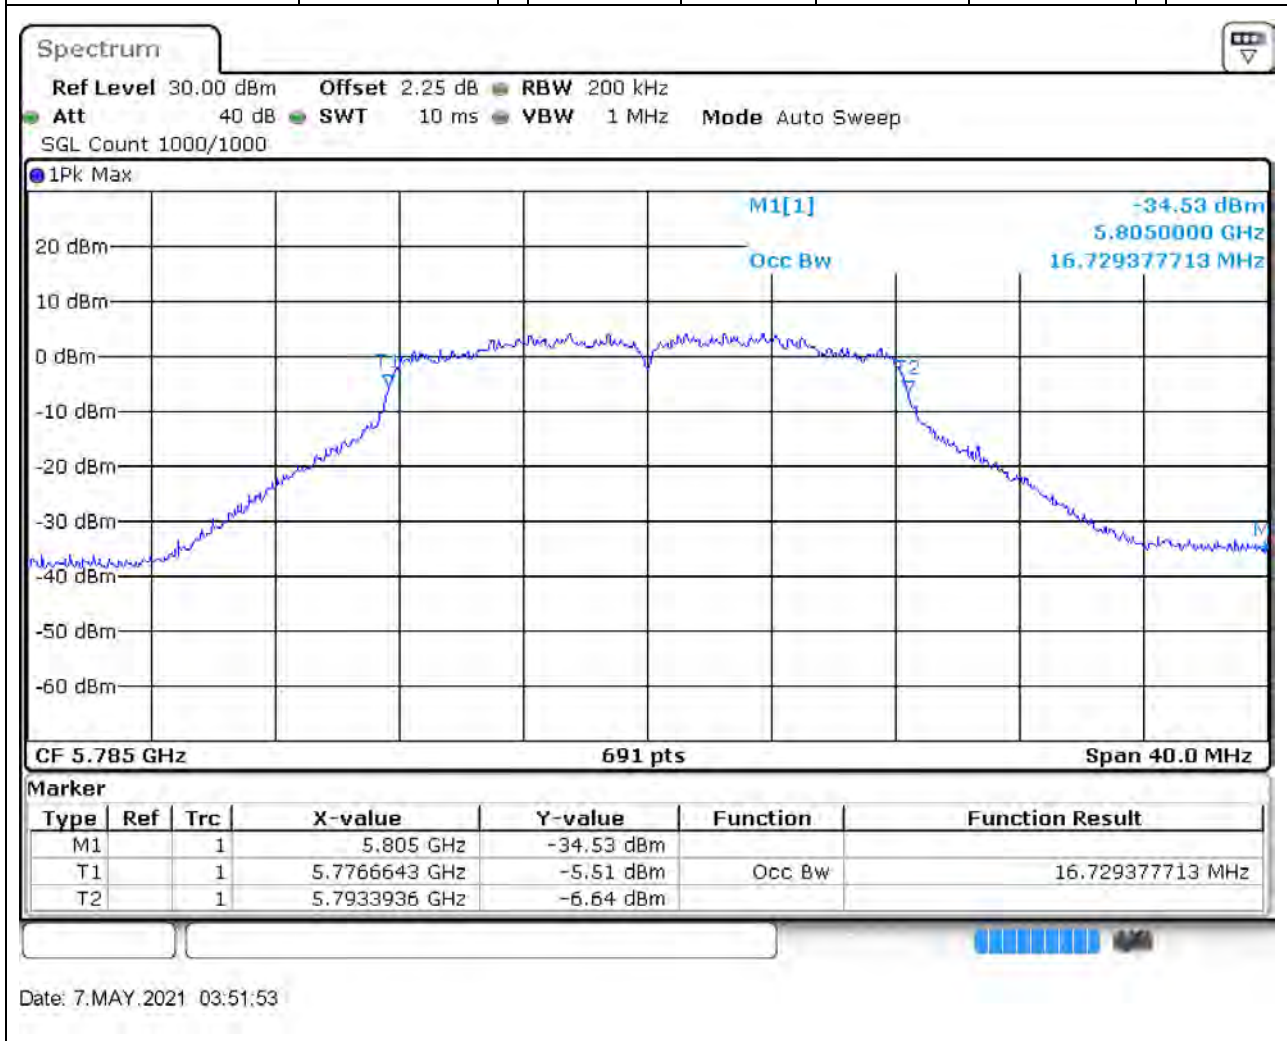

22. 802.11a_20M_U-NII-3_M

22.1. A.2.2-99% Bandwidth(NTNV)

Center Frequency (MHz)	OBW Power (%)	RBW (MHz)	Detector	Limit (MHz)	OBW (MHz)	Verdict
5785	99	0.2	Peak	0	16.729378	Unknown