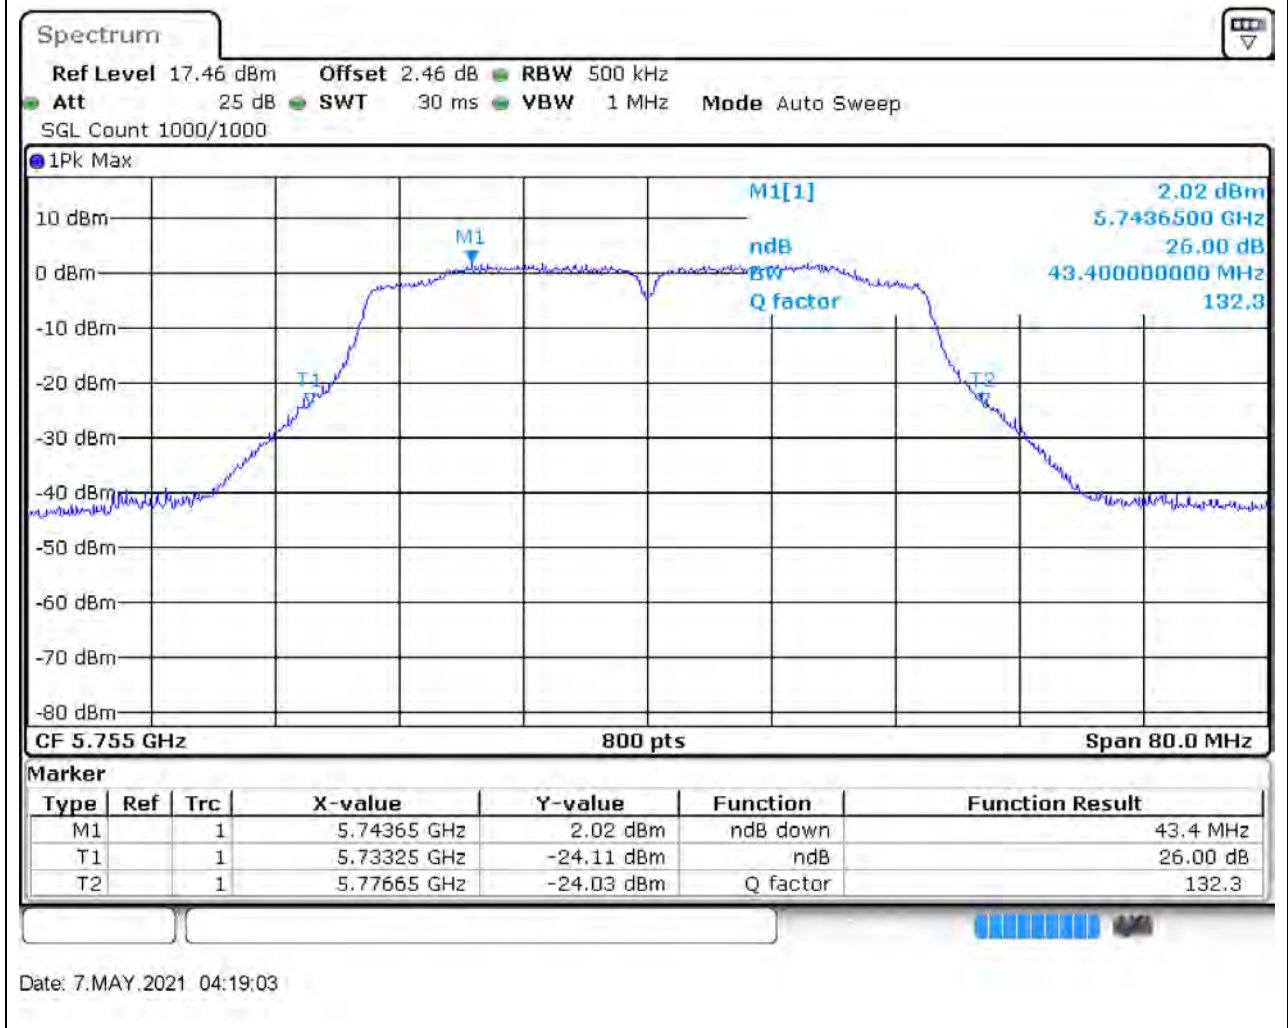

32. 802.11ac_40M_U-NII-3_L

32.1. A.2-26dB Bandwidth(NTNV)

Center Frequency (MHz)	XdB Down	RBW (MHz)	Detector	Limit (MHz)	XdB BandWidth (MHz)	Verdict
5755	26	0.5	Peak	0	43.4	Unknow