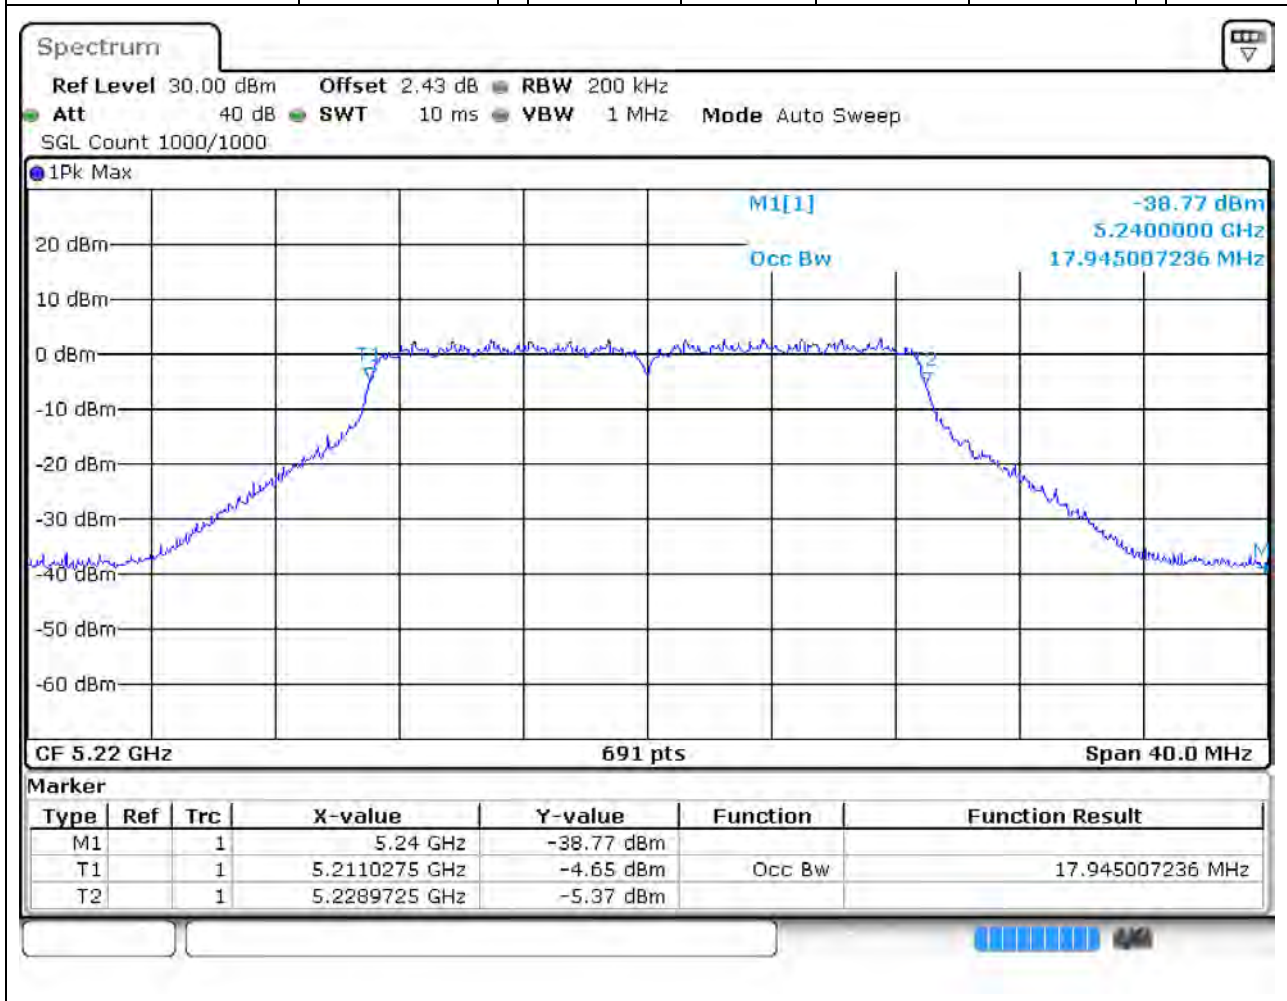

10. 802.11ac_20M_U-NII-1_M

10.1. A.2.2-99% Bandwidth(NTNV)

Center Frequency (MHz)	OBW Power (%)	RBW (MHz)	Detector	Limit (MHz)	OBW (MHz)	Verdict
5220	99	0.2	Peak	0	17.945007	Unknown