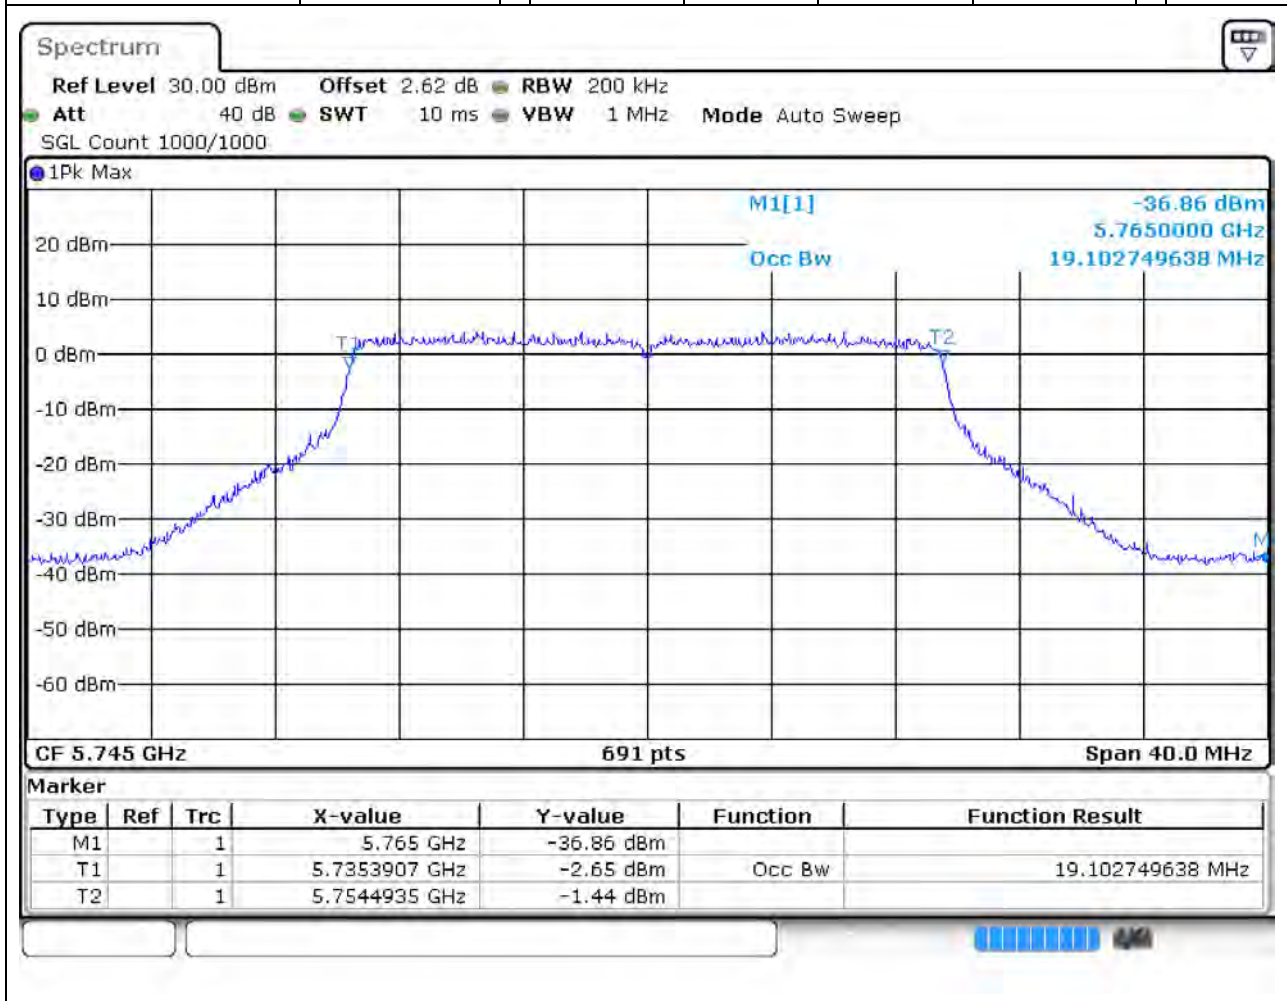

35. 802.11ax_20M_U-NII-3_L

35.1. A.2.2-99% Bandwidth(NTNV)

Center Frequency (MHz)	OBW Power (%)	RBW (MHz)	Detector	Limit (MHz)	OBW (MHz)	Verdict
5745	99	0.2	Peak	0	19.10275	Unknown