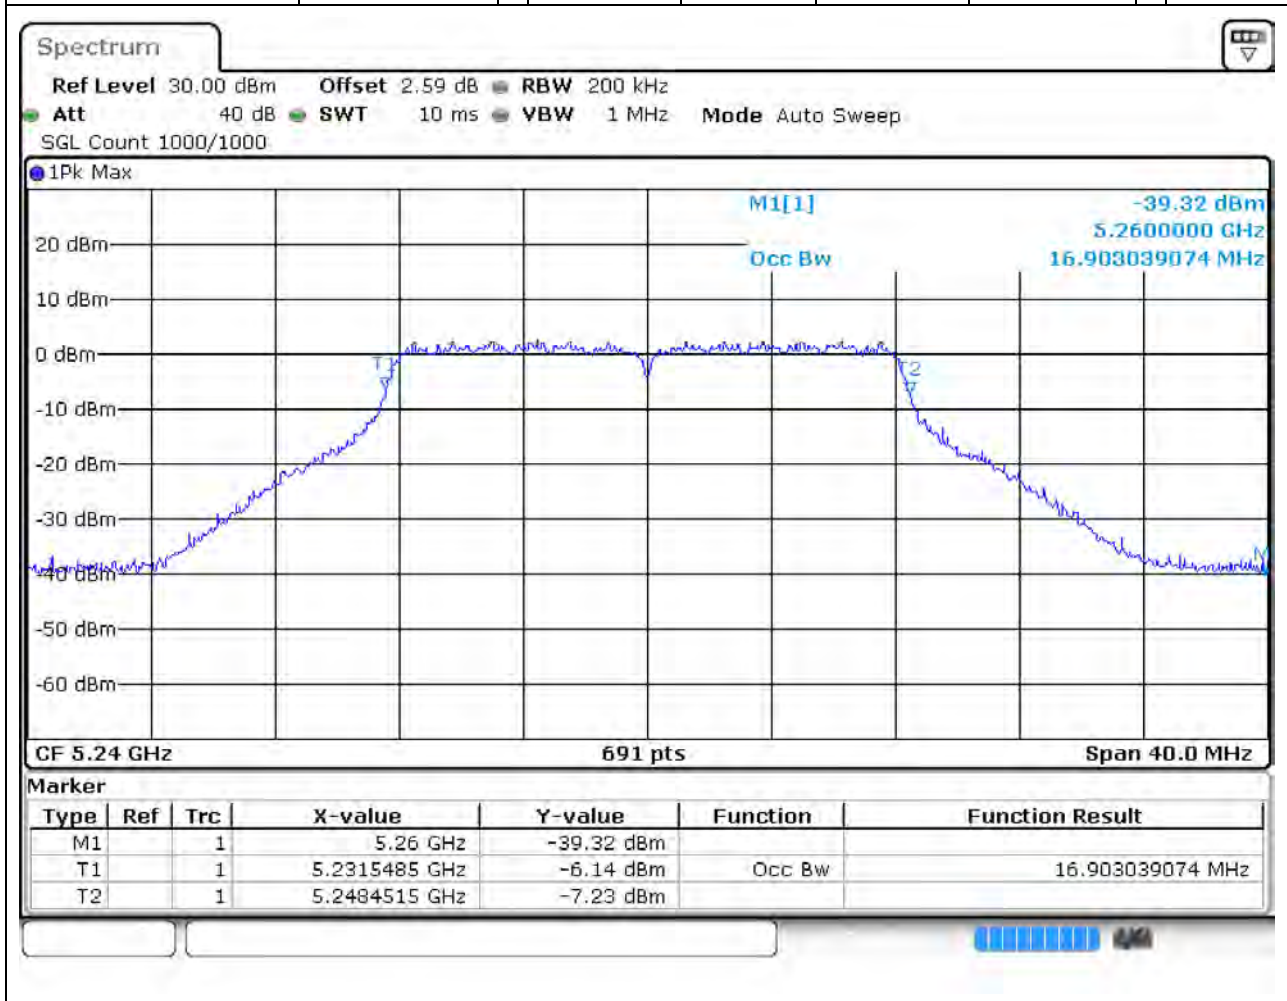

3. 802.11a_20M_U-NII-1_H

3.1. A.2.2-99% Bandwidth(NTNV)

Center Frequency (MHz)	OBW Power (%)	RBW (MHz)	Detector	Limit (MHz)	OBW (MHz)	Verdict
5240	99	0.2	Peak	0	16.903039	Unknown