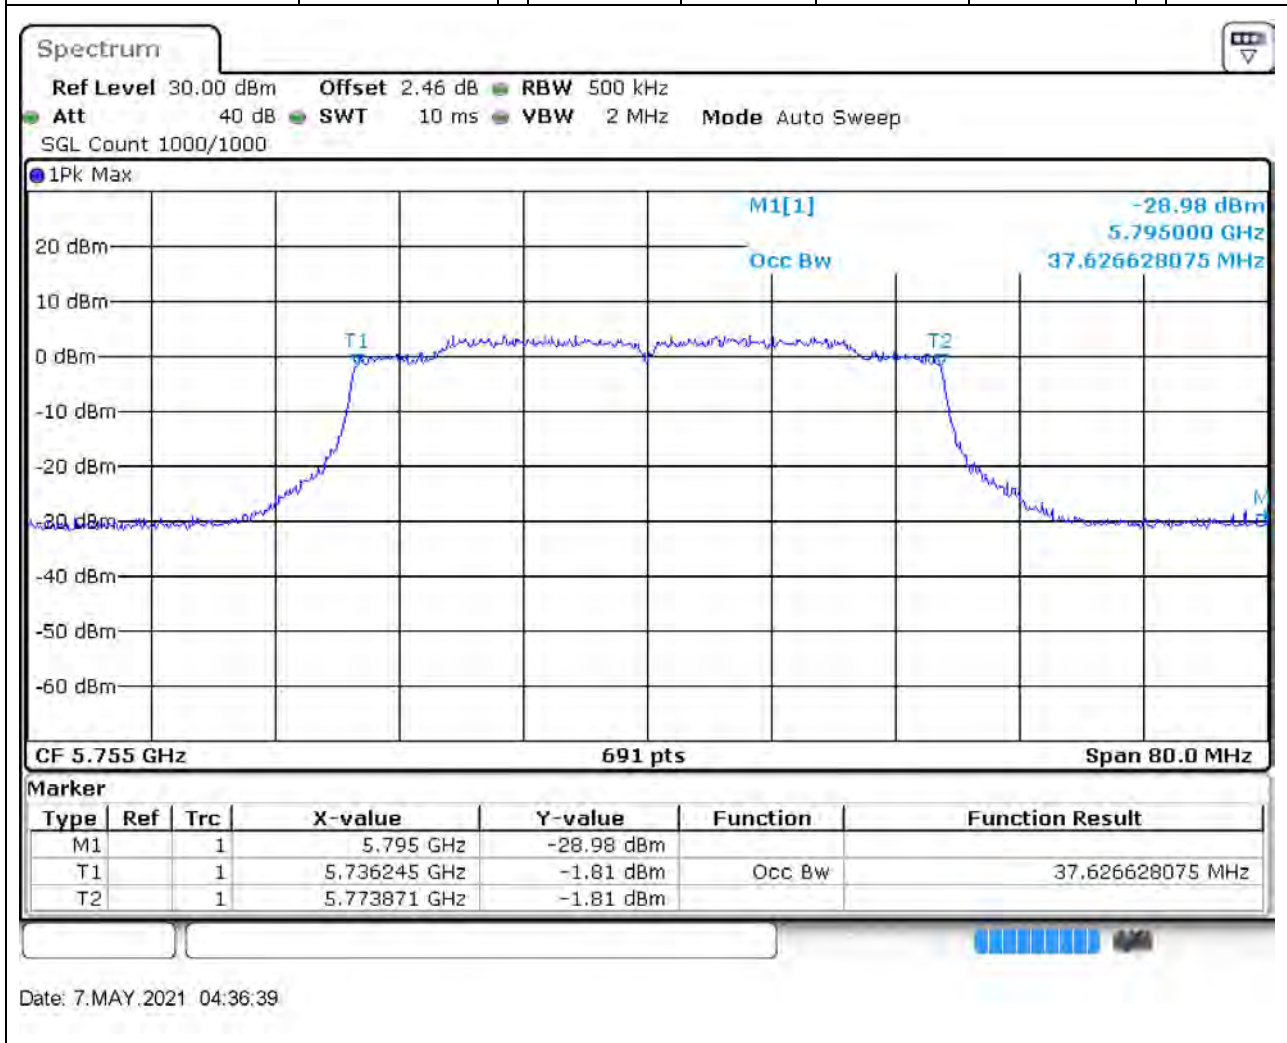

38. 802.11ax_40M_U-NII-3_L

38.1. A.2.2-99% Bandwidth(NTNV)

Center Frequency (MHz)	OBW Power (%)	RBW (MHz)	Detector	Limit (MHz)	OBW (MHz)	Verdict
5755	99	0.5	Peak	0	37.626628	Unknown