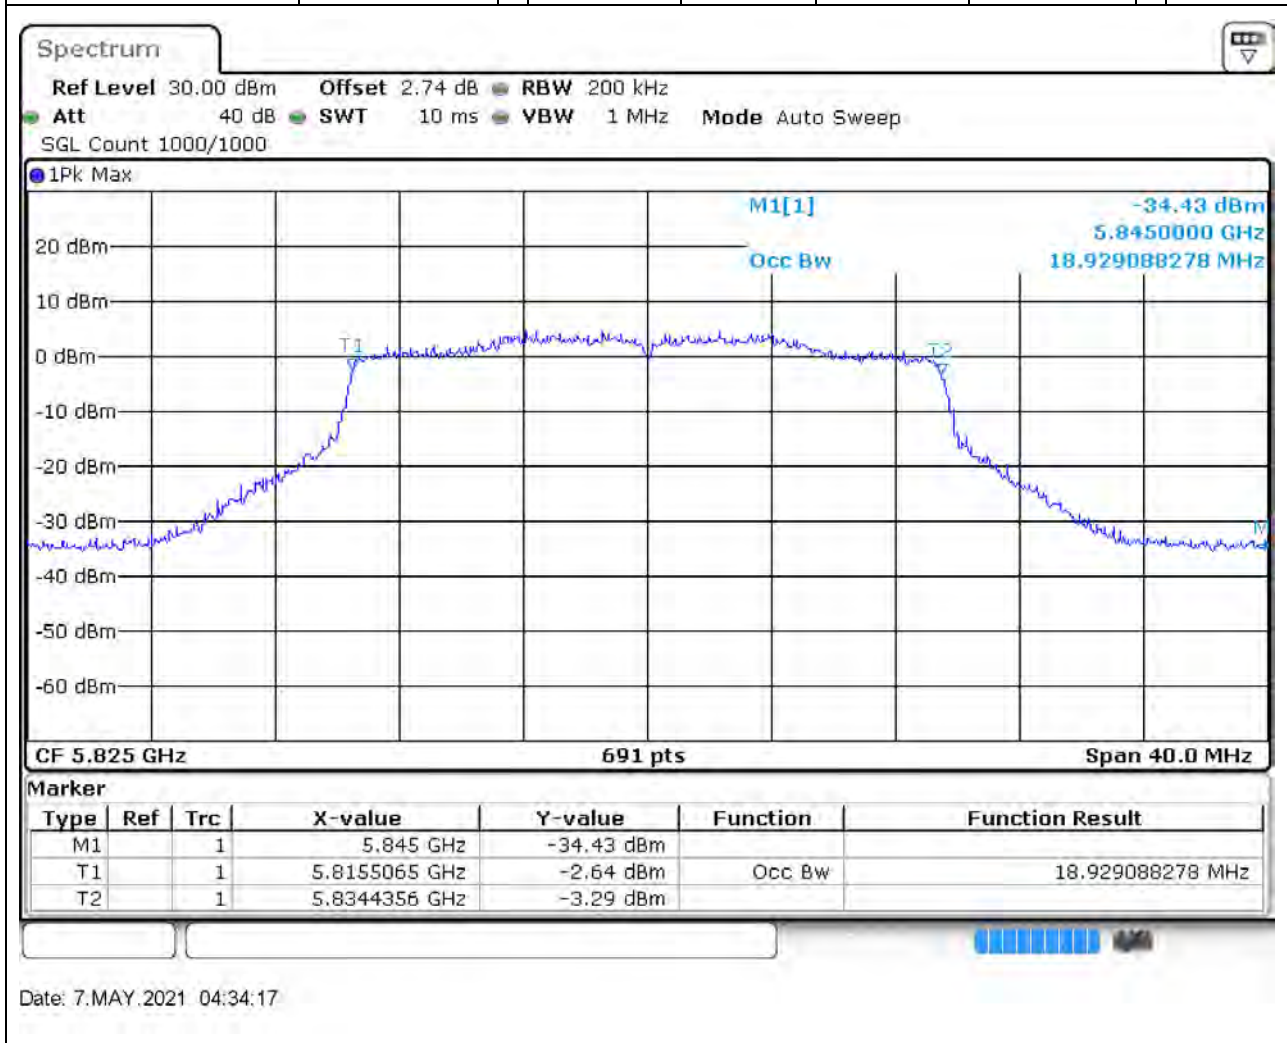

37. 802.11ax_20M_U-NII-3_H

37.1. A.2.2-99% Bandwidth(NTNV)

Center Frequency (MHz)	OBW Power (%)	RBW (MHz)	Detector	Limit (MHz)	OBW (MHz)	Verdict
5825	99	0.2	Peak	0	18.929088	Unknown