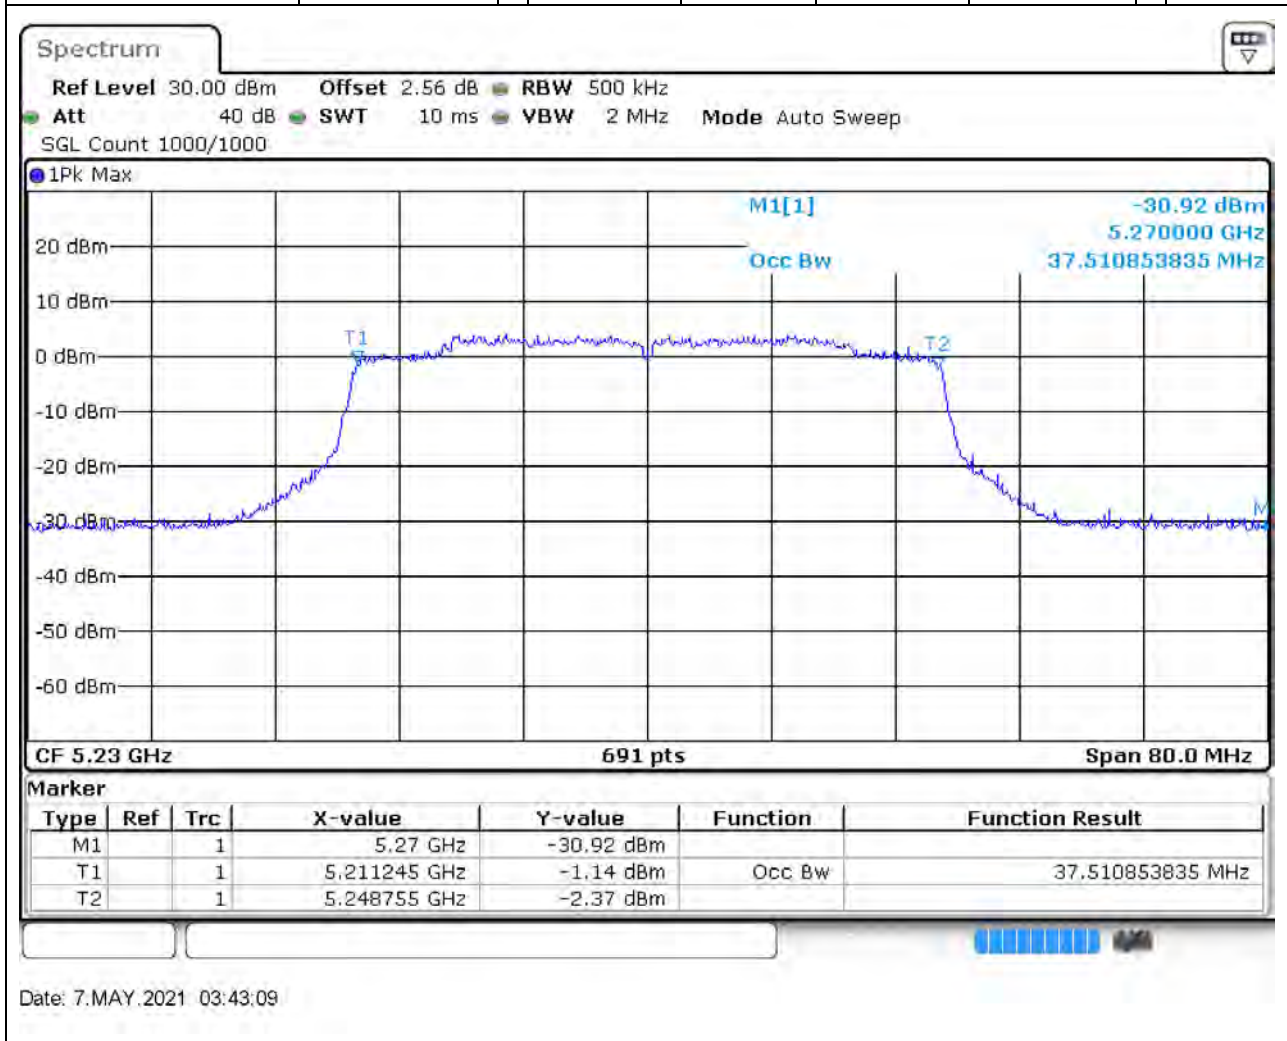

19. 802.11ax_40M_U-NII-1_H

19.1. A.2.2-99% Bandwidth(NTNV)

Center Frequency (MHz)	OBW Power (%)	RBW (MHz)	Detector	Limit (MHz)	OBW (MHz)	Verdict
5230	99	0.5	Peak	0	37.510854	Unknown