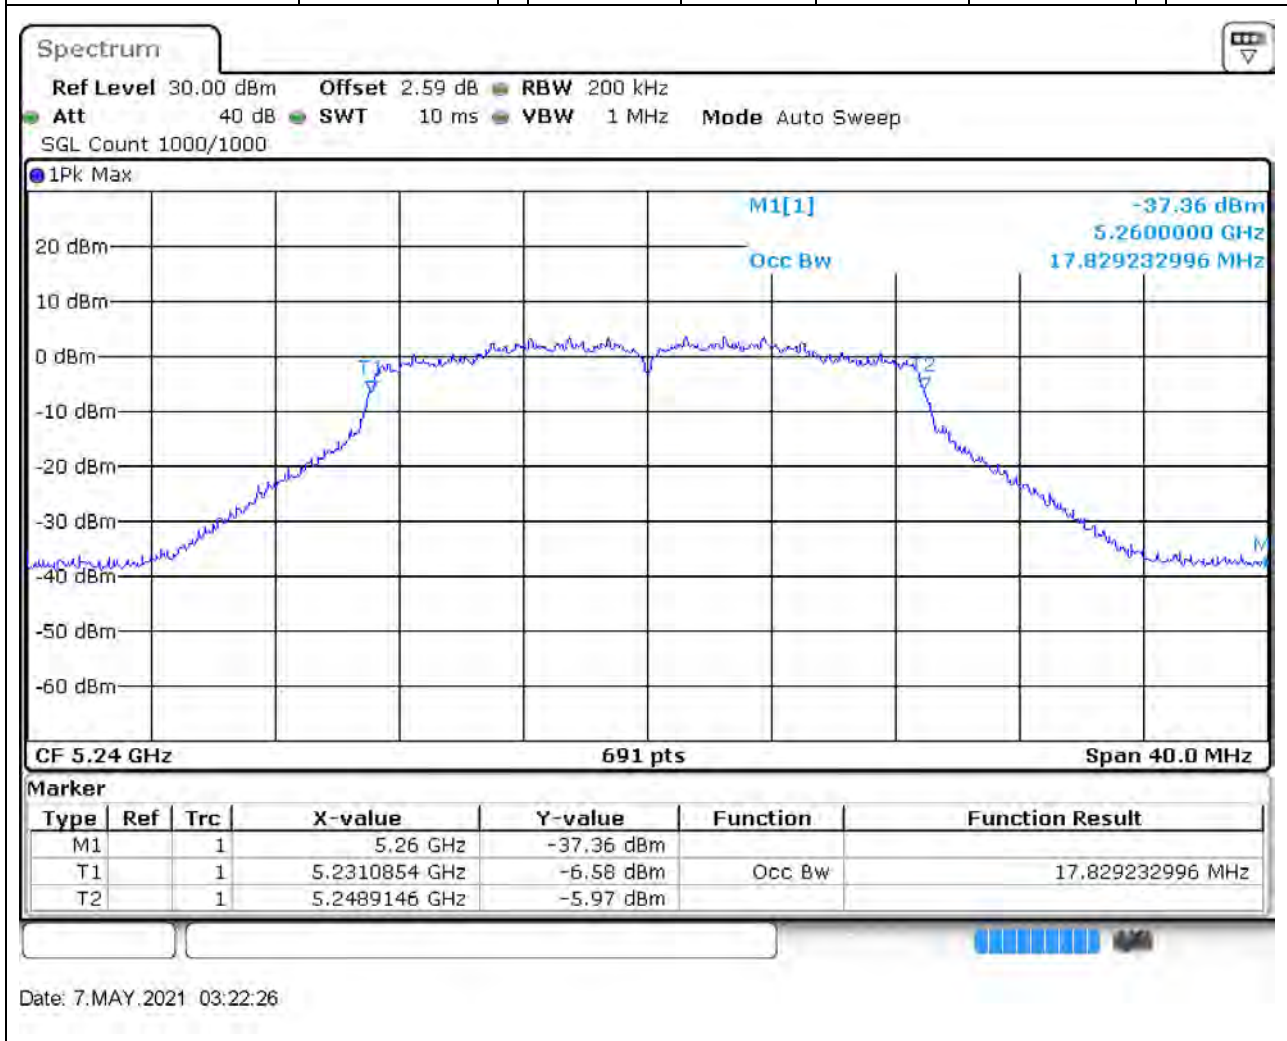

11. 802.11ac_20M_U-NII-1_H

11.1. A.2.2-99% Bandwidth(NTNV)

Center Frequency (MHz)	OBW Power (%)	RBW (MHz)	Detector	Limit (MHz)	OBW (MHz)	Verdict
5240	99	0.2	Peak	0	17.829233	Unknown