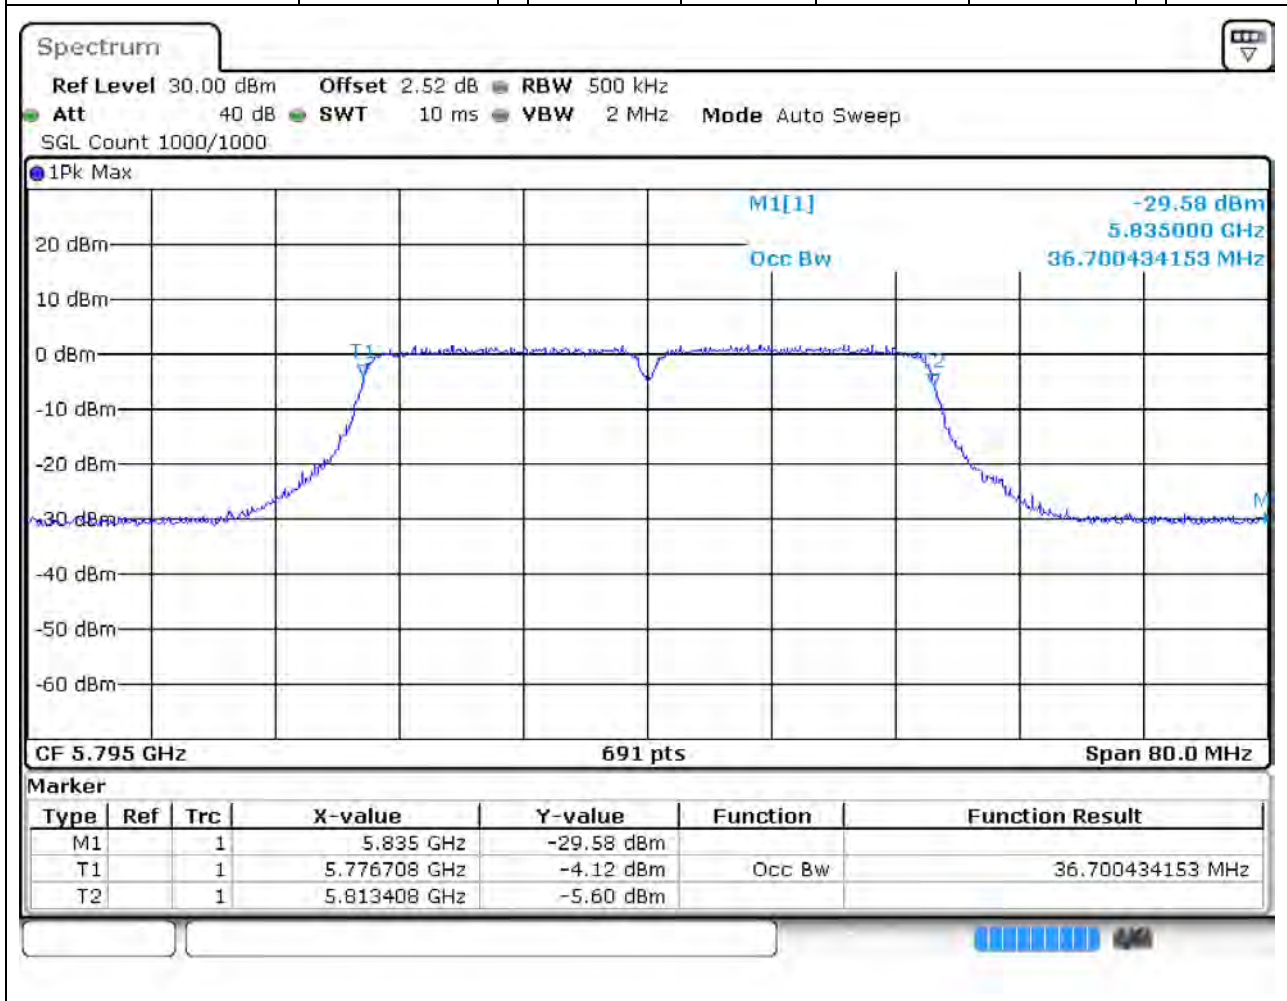

33. 802.11ac_40M_U-NII-3_H

33.1. A.2.2-99% Bandwidth(NTNV)

Center Frequency (MHz)	OBW Power (%)	RBW (MHz)	Detector	Limit (MHz)	OBW (MHz)	Verdict
5795	99	0.5	Peak	0	36.700434	Unknown