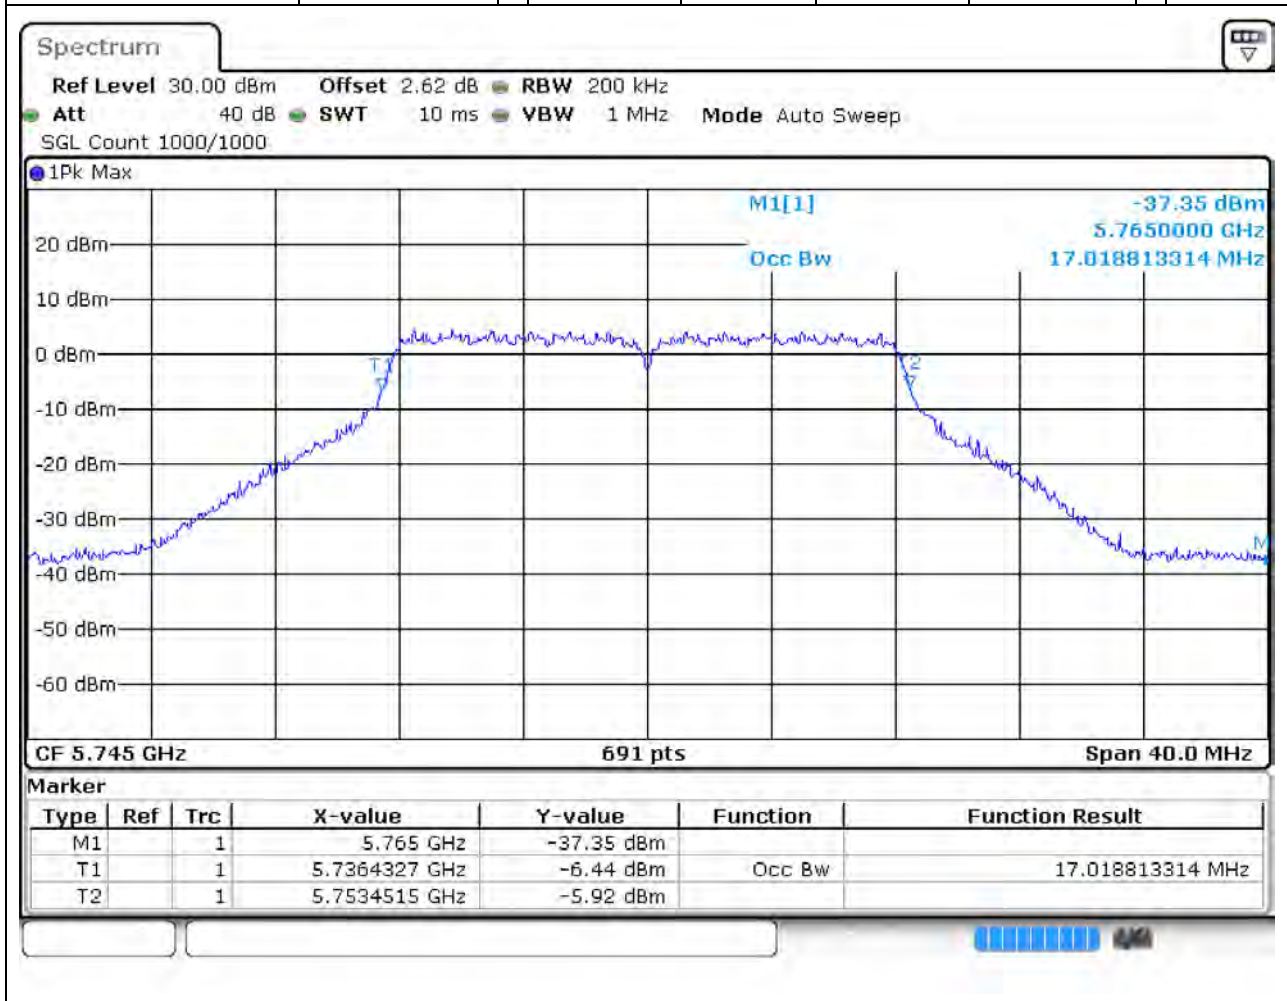

21. 802.11a_20M_U-NII-3_L

21.1. A.2.2-99% Bandwidth(NTNV)

Center Frequency (MHz)	OBW Power (%)	RBW (MHz)	Detector	Limit (MHz)	OBW (MHz)	Verdict
5745	99	0.2	Peak	0	17.018813	Unknown