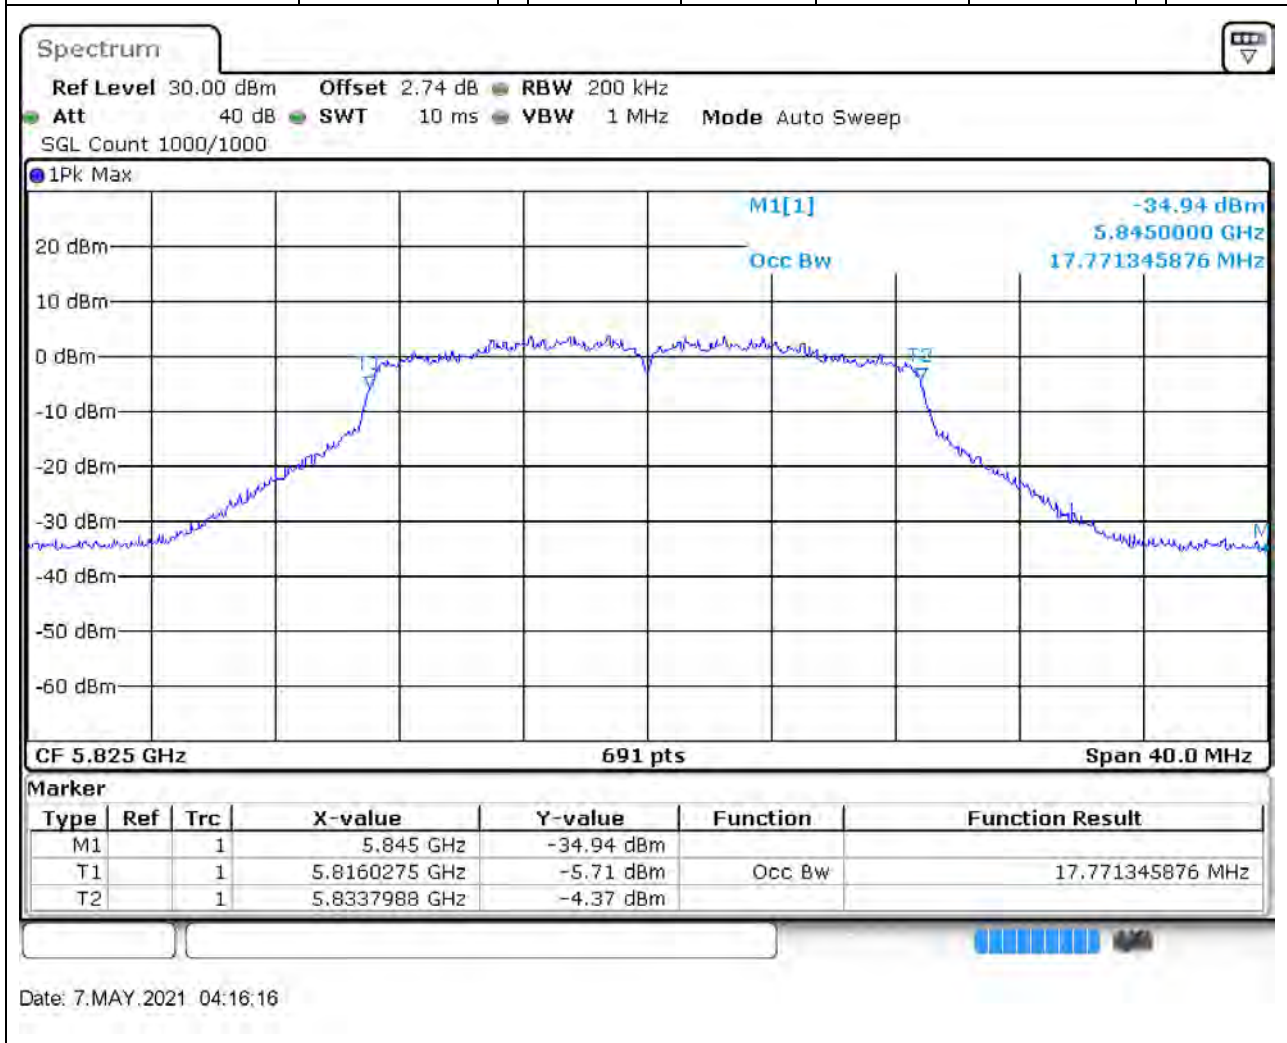

31. 802.11ac_20M_U-NII-3_H

31.1. A.2.2-99% Bandwidth(NTNV)

Center Frequency (MHz)	OBW Power (%)	RBW (MHz)	Detector	Limit (MHz)	OBW (MHz)	Verdict
5825	99	0.2	Peak	0	17.771346	Unknown