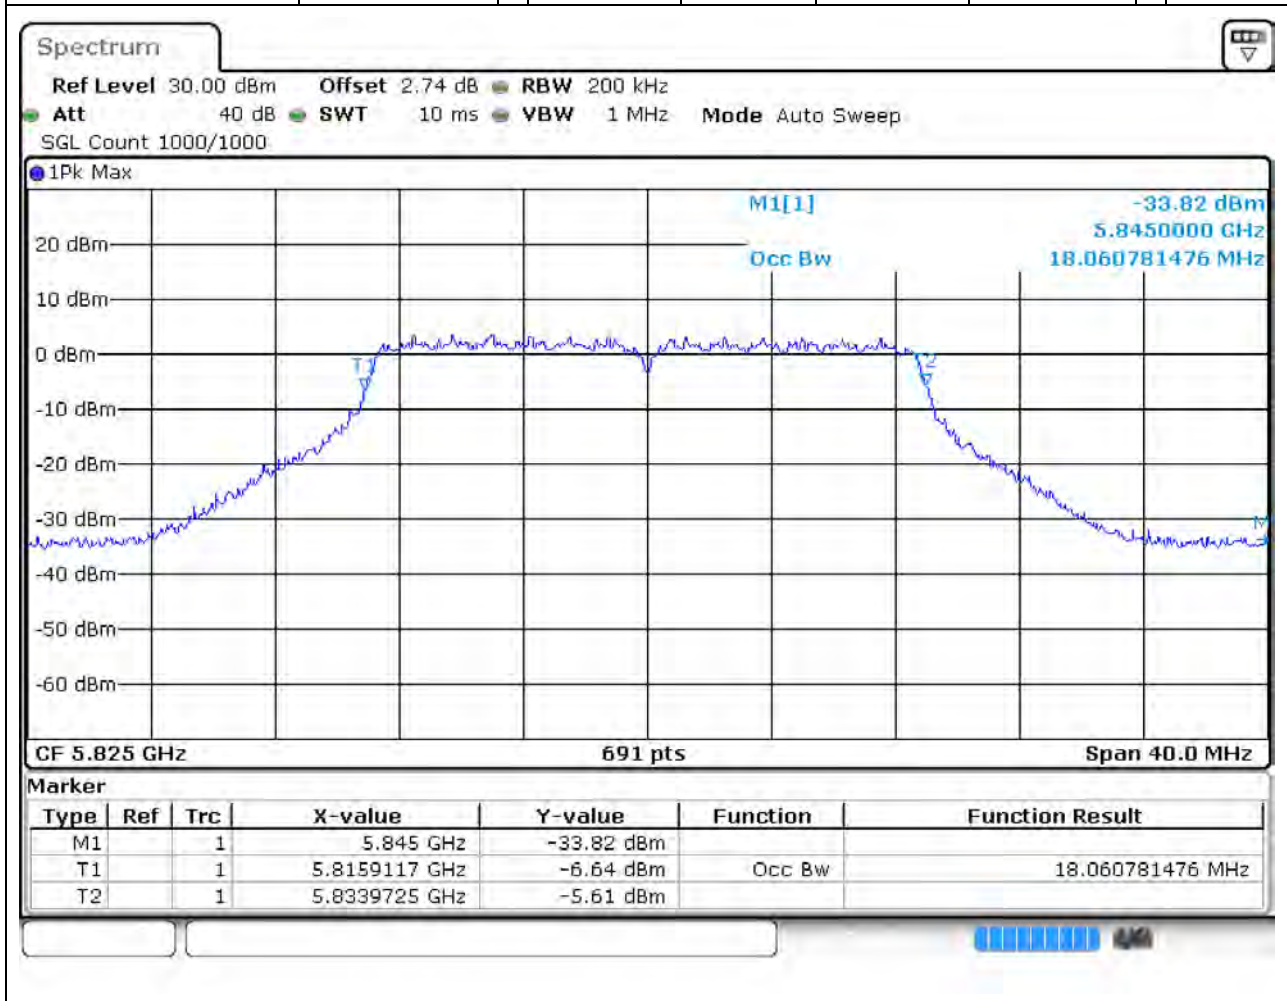

26. 802.11n_20M_U-NII-3_H

26.1. A.2.2-99% Bandwidth(NTNV)

Center Frequency (MHz)	OBW Power (%)	RBW (MHz)	Detector	Limit (MHz)	OBW (MHz)	Verdict
5825	99	0.2	Peak	0	18.060781	Unknown