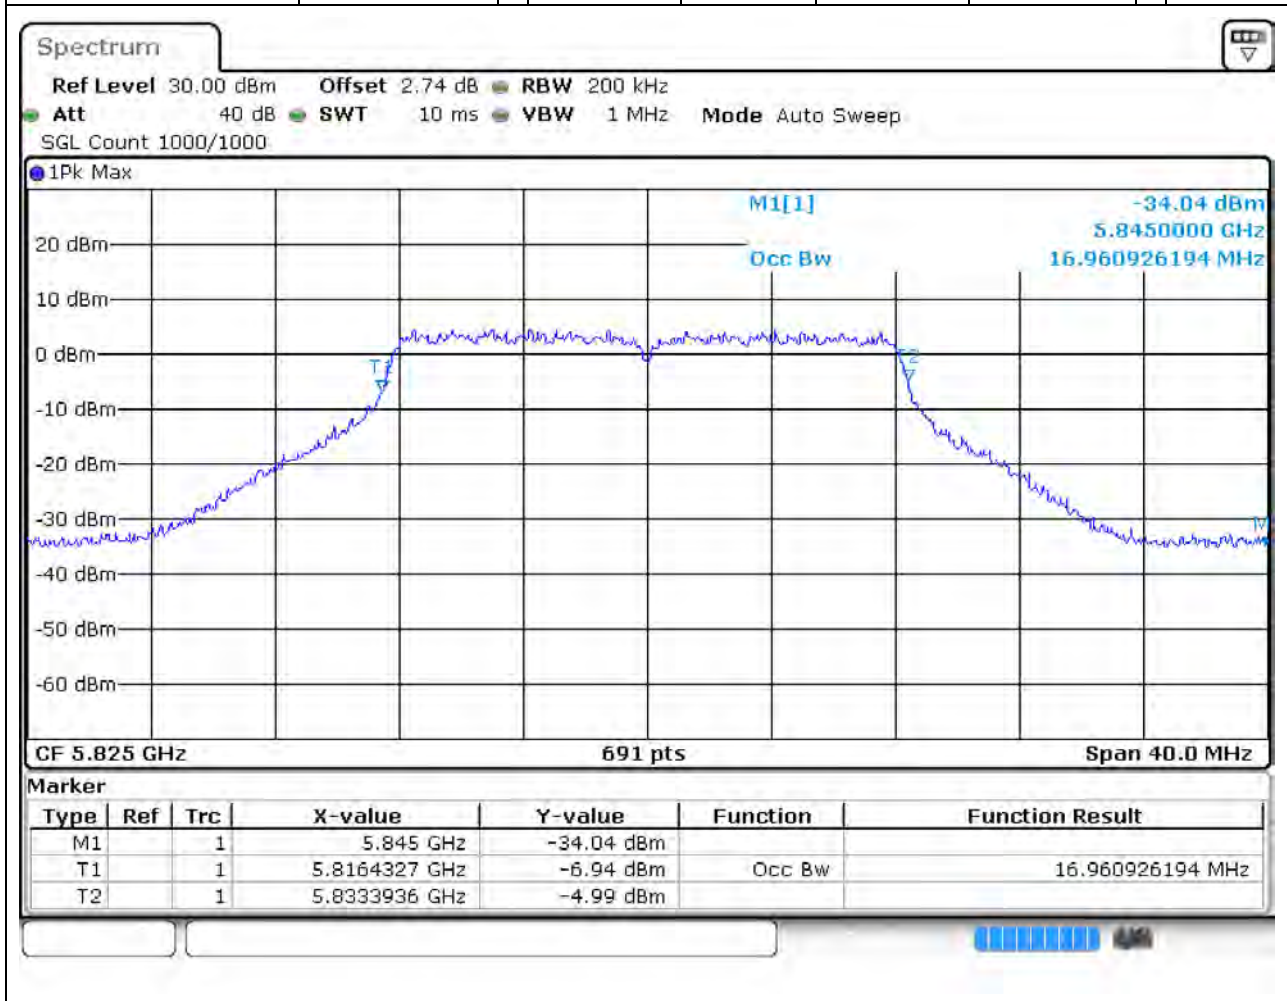

23. 802.11a_20M_U-NII-3_H

23.1. A.2.2-99% Bandwidth(NTNV)

Center Frequency (MHz)	OBW Power (%)	RBW (MHz)	Detector	Limit (MHz)	OBW (MHz)	Verdict
5825	99	0.2	Peak	0	16.960926	Unknown