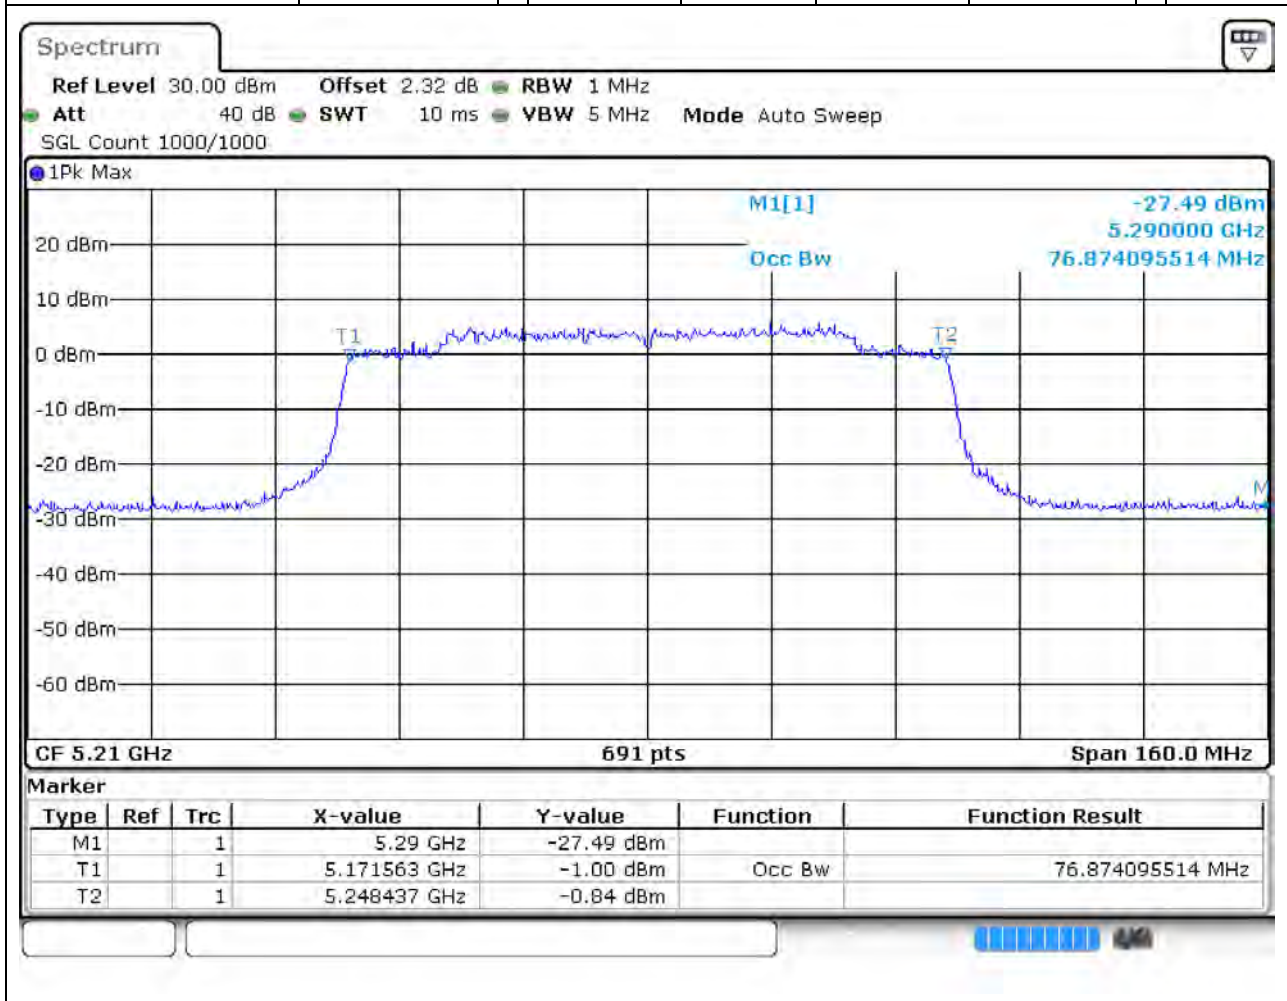

20. 802.11ax_80M_U-NII-1_M

20.1. A.2.2-99% Bandwidth(NTNV)

Center Frequency (MHz)	OBW Power (%)	RBW (MHz)	Detector	Limit (MHz)	OBW (MHz)	Verdict
5210	99	1	Peak	0	76.874096	Unknown