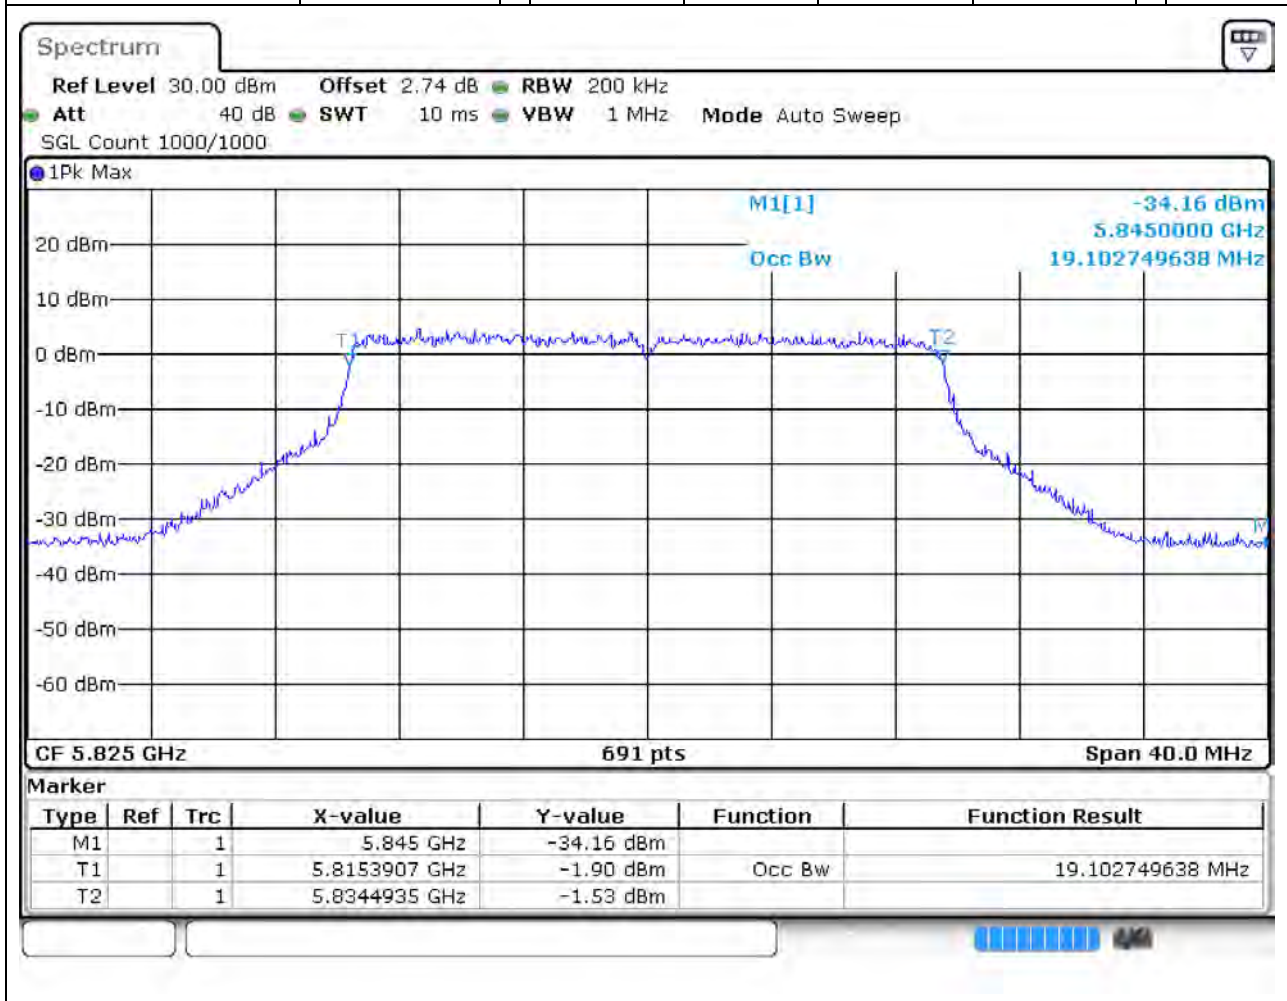

37. 802.11ax_20M_U-NII-3_H

37.1. A.2.2-99% Bandwidth(NTNV)

Center Frequency (MHz)	OBW Power (%)	RBW (MHz)	Detector	Limit (MHz)	OBW (MHz)	Verdict
5825	99	0.2	Peak	0	19.10275	Unknown