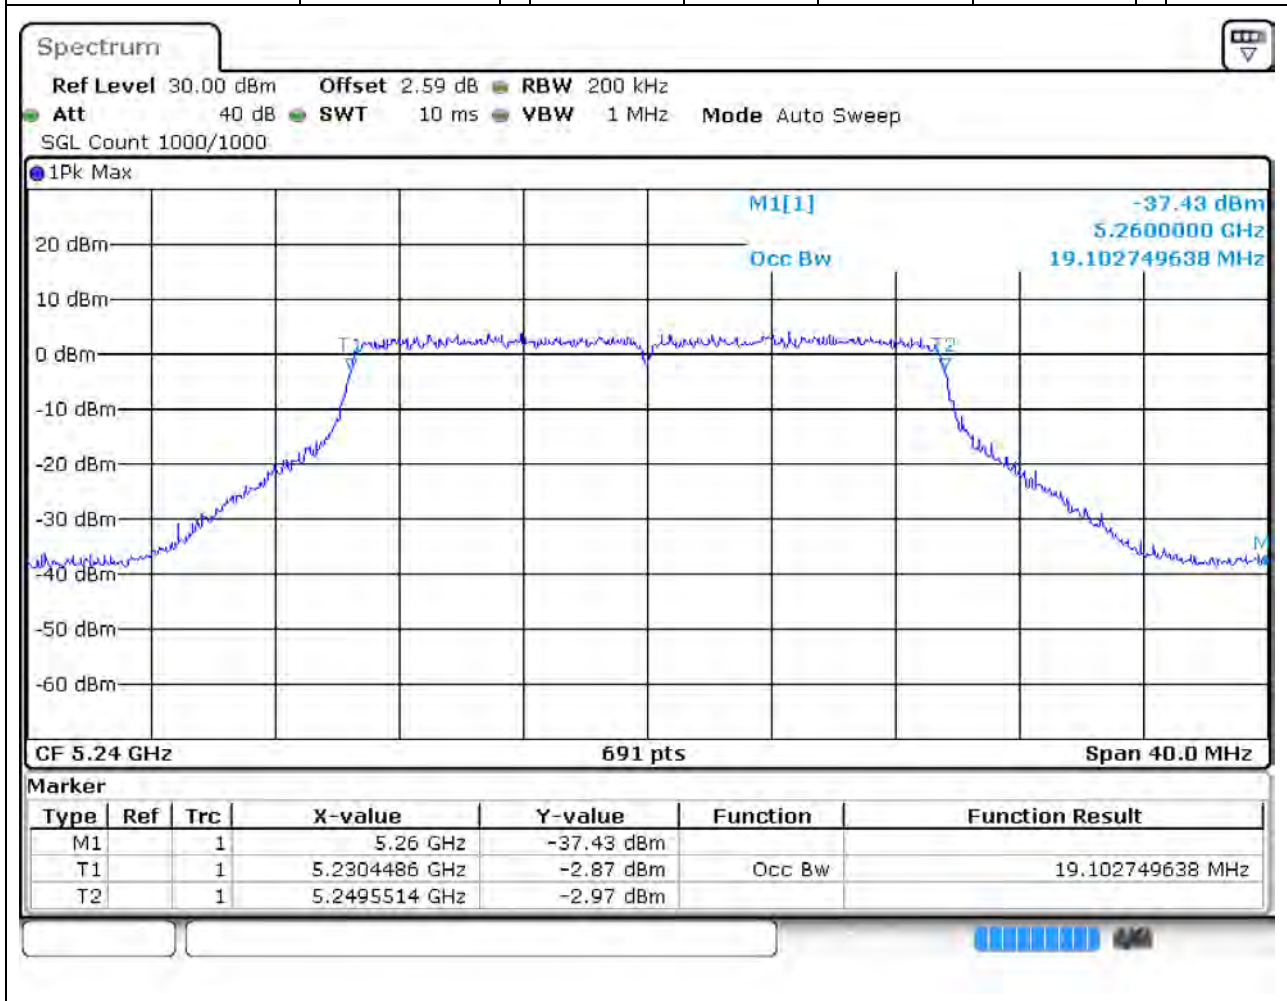

17. 802.11ax_20M_U-NII-1_H

17.1. A.2.2-99% Bandwidth(NTNV)

Center Frequency (MHz)	OBW Power (%)	RBW (MHz)	Detector	Limit (MHz)	OBW (MHz)	Verdict
5240	99	0.2	Peak	0	19.10275	Unknown