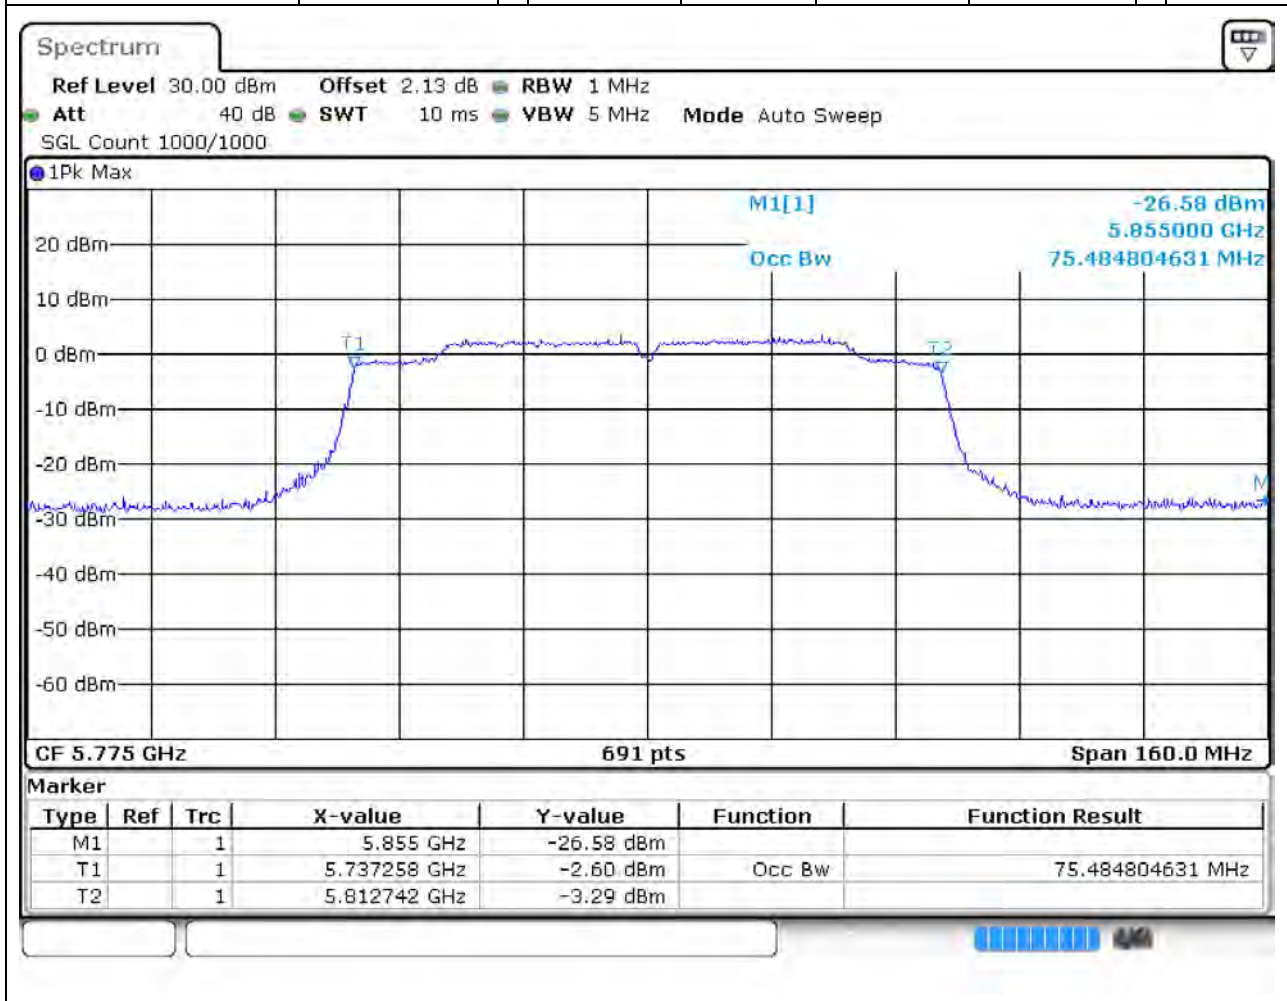

34. 802.11ac_80M_U-NII-3_M

34.1. A.2.2-99% Bandwidth(NTNV)

Center Frequency (MHz)	OBW Power (%)	RBW (MHz)	Detector	Limit (MHz)	OBW (MHz)	Verdict
5775	99	1	Peak	0	75.484805	Unknown