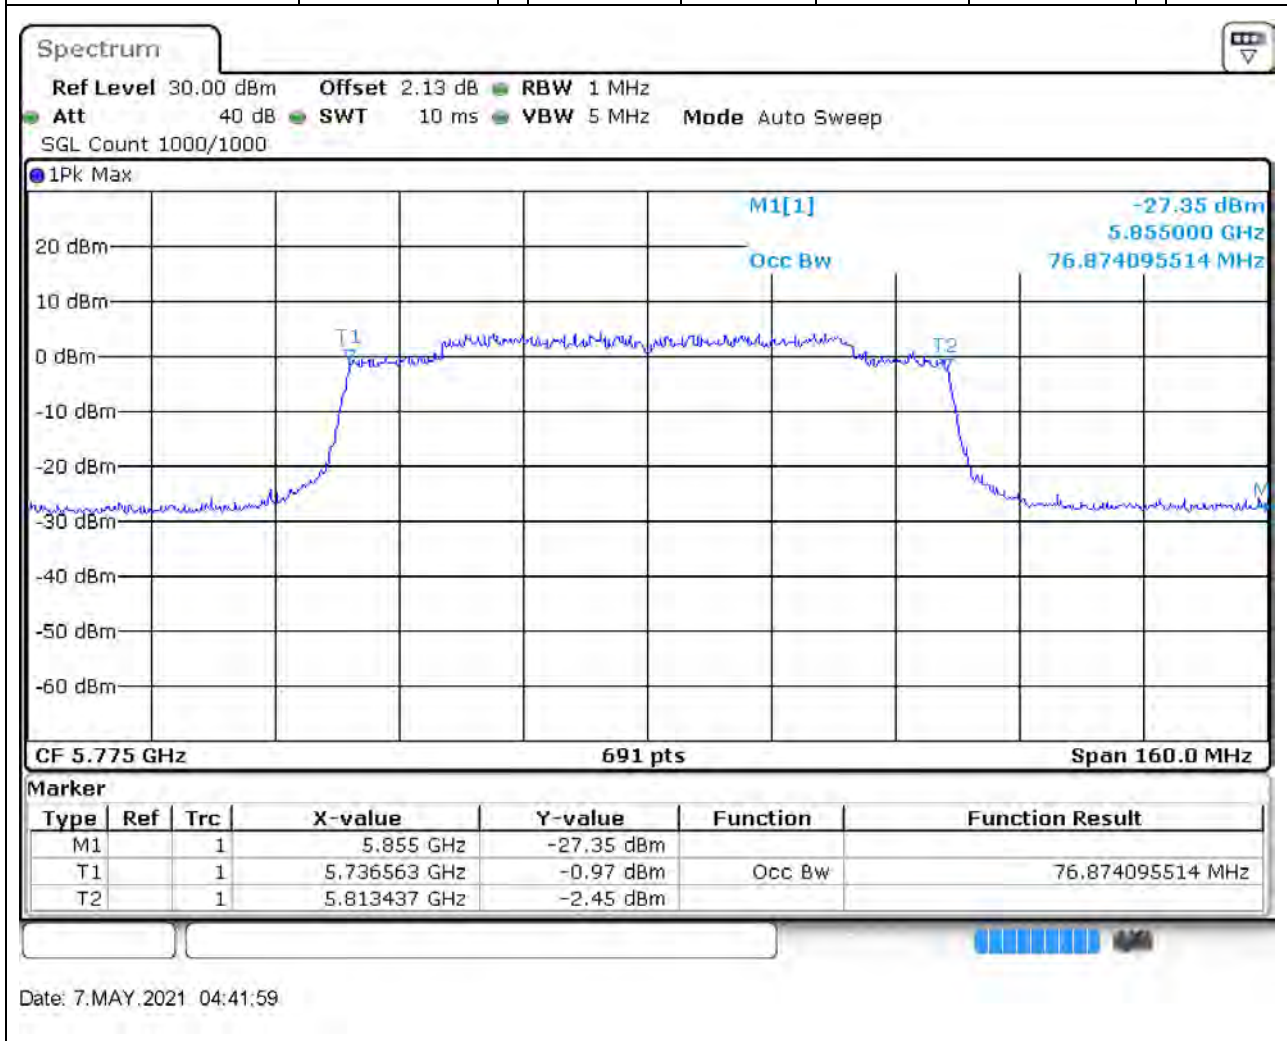

40. 802.11ax_80M_U-NII-3_M

40.1. A.2.2-99% Bandwidth(NTNV)

Center Frequency (MHz)	OBW Power (%)	RBW (MHz)	Detector	Limit (MHz)	OBW (MHz)	Verdict
5775	99	1	Peak	0	76.874096	Unknown