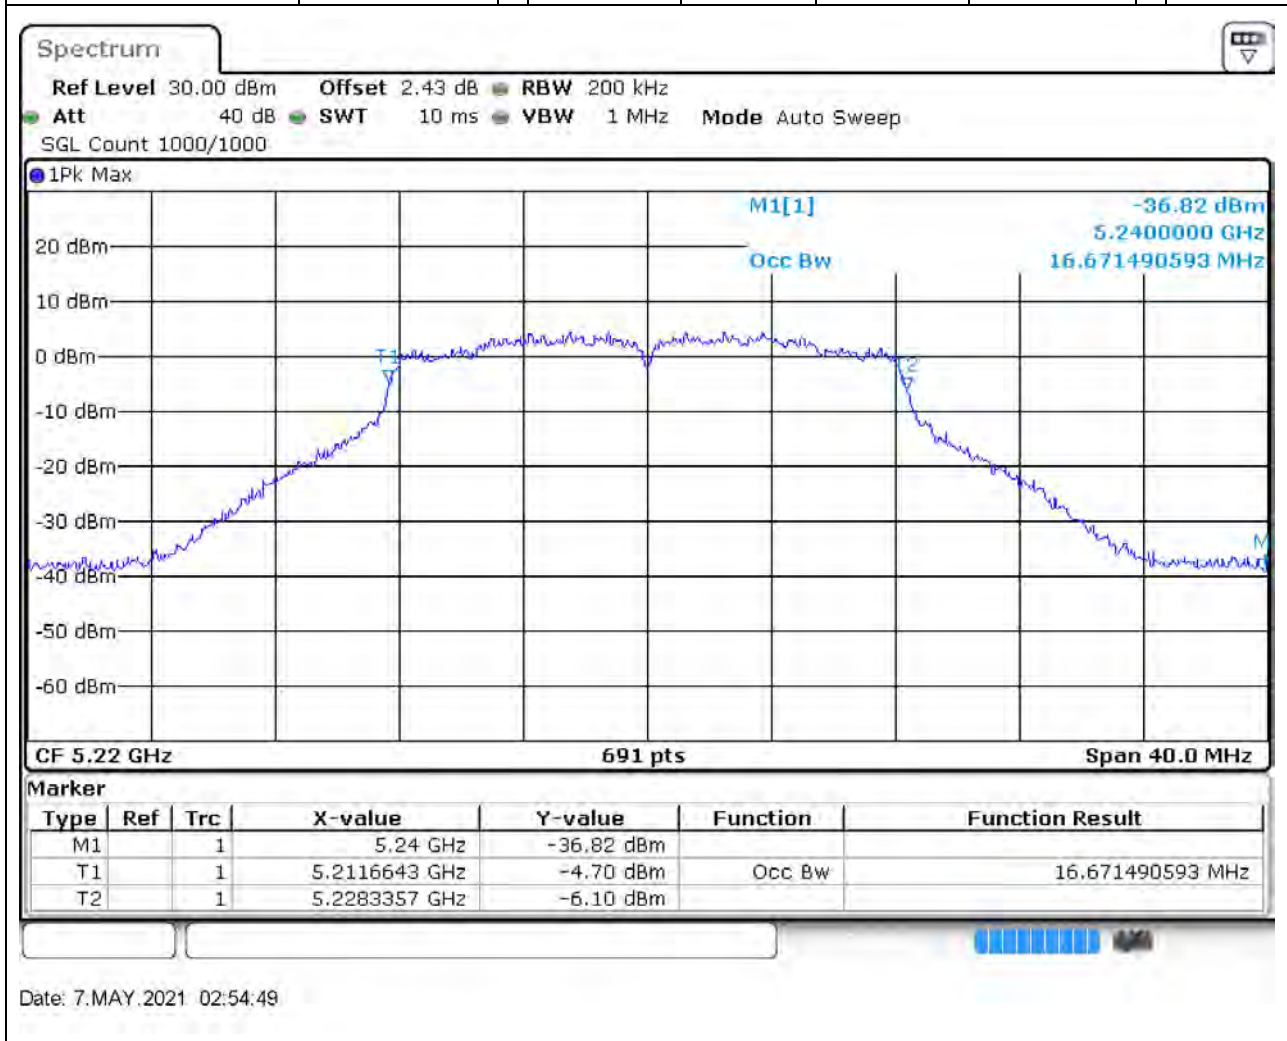

2. 802.11a_20M_U-NII-1_M

2.1. A.2.2-99% Bandwidth(NTNV)

Center Frequency (MHz)	OBW Power (%)	RBW (MHz)	Detector	Limit (MHz)	OBW (MHz)	Verdict
5220	99	0.2	Peak	0	16.671491	Unknown