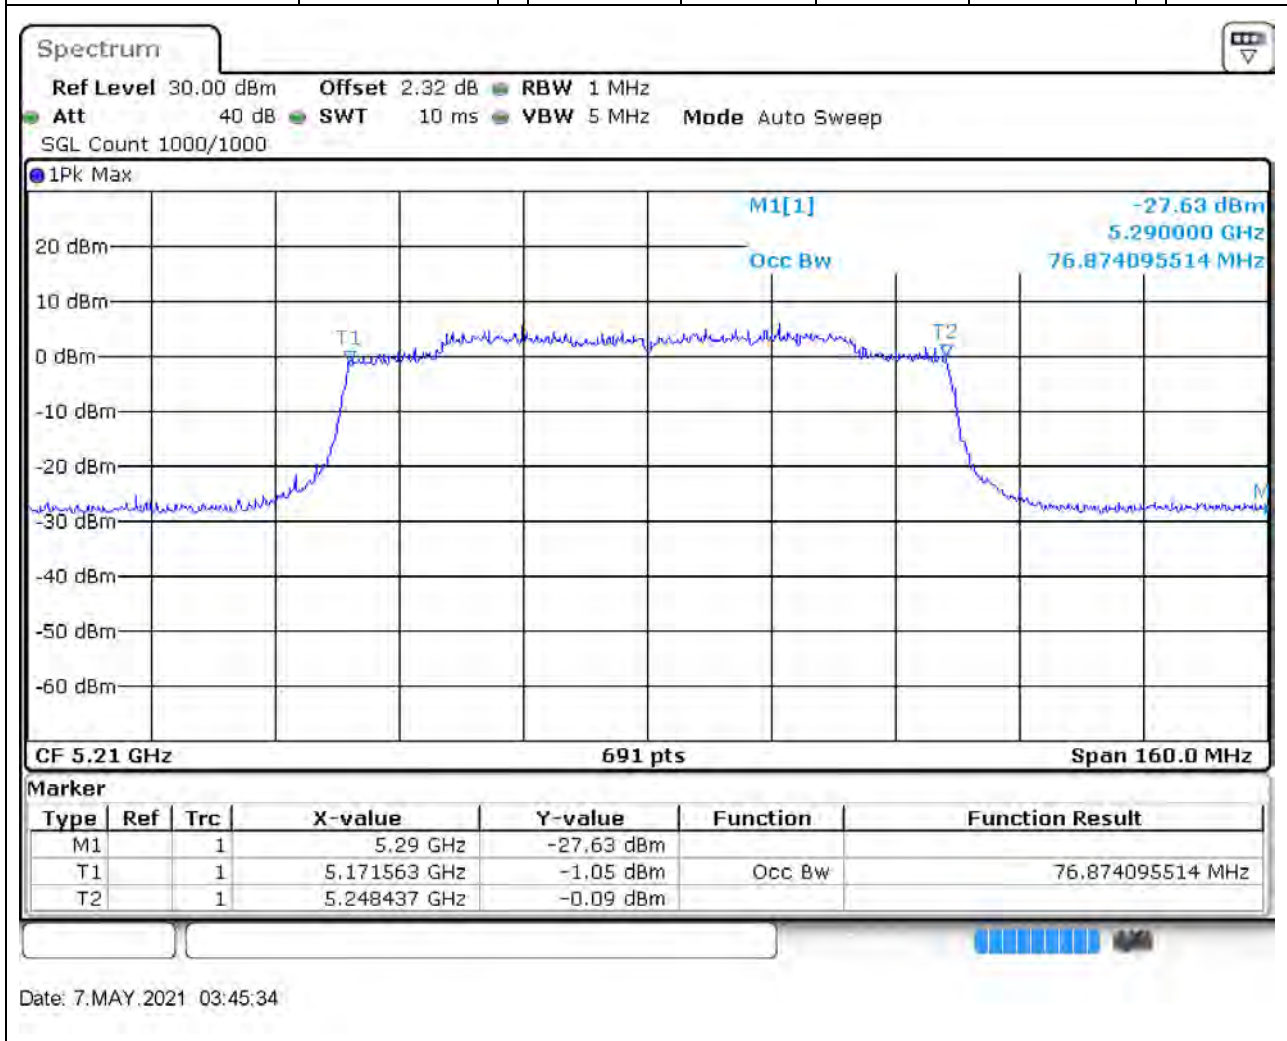

20. 802.11ax_80M_U-NII-1_M

20.1. A.2.2-99% Bandwidth(NTNV)

Center Frequency (MHz)	OBW Power (%)	RBW (MHz)	Detector	Limit (MHz)	OBW (MHz)	Verdict
5210	99	1	Peak	0	76.874096	Unknown