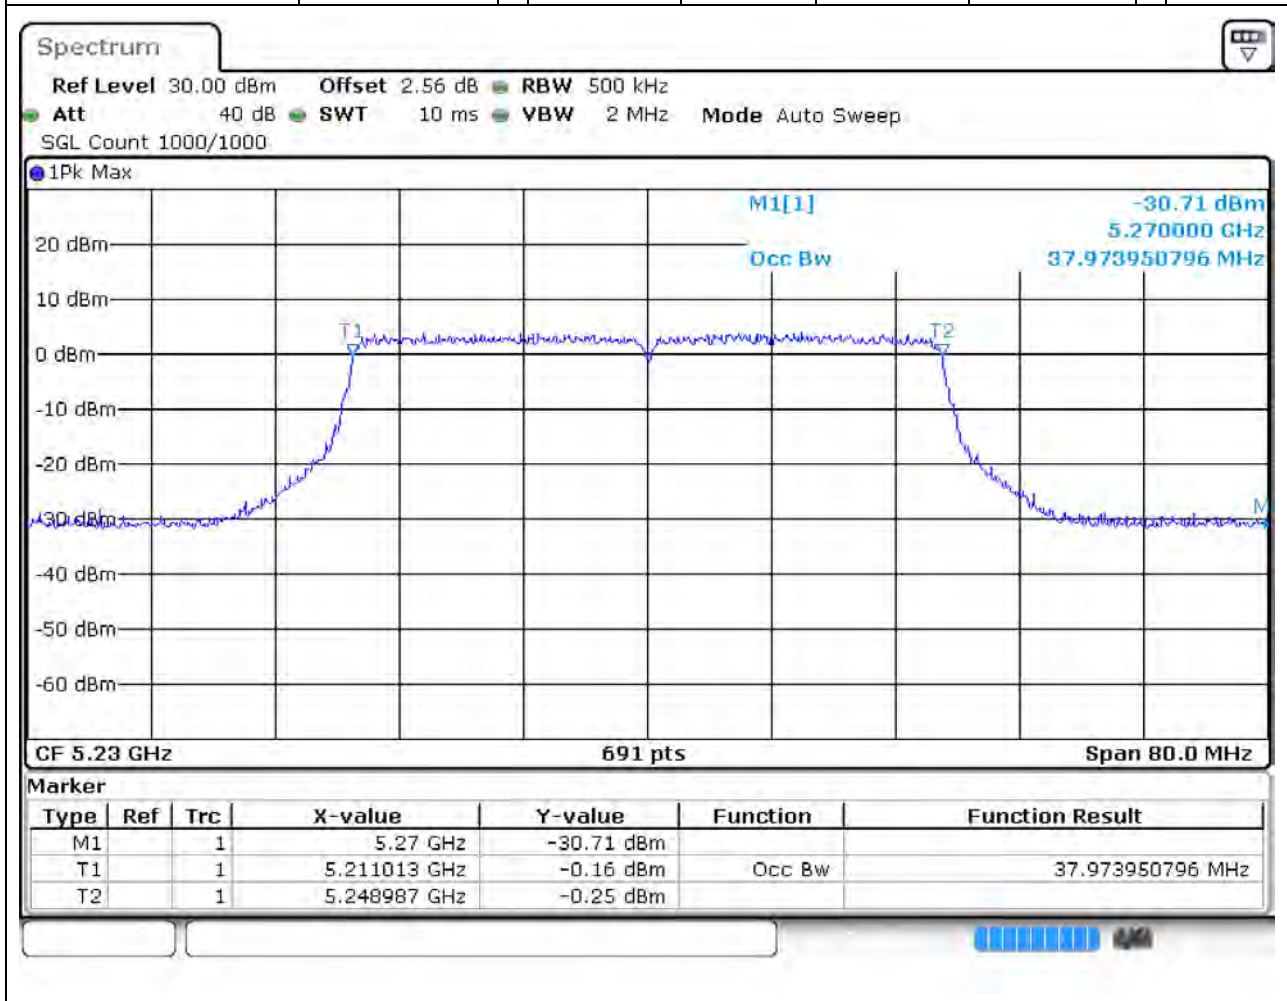

19. 802.11ax_40M_U-NII-1_H

19.1. A.2.2-99% Bandwidth(NTNV)

Center Frequency (MHz)	OBW Power (%)	RBW (MHz)	Detector	Limit (MHz)	OBW (MHz)	Verdict
5230	99	0.5	Peak	0	37.973951	Unknown