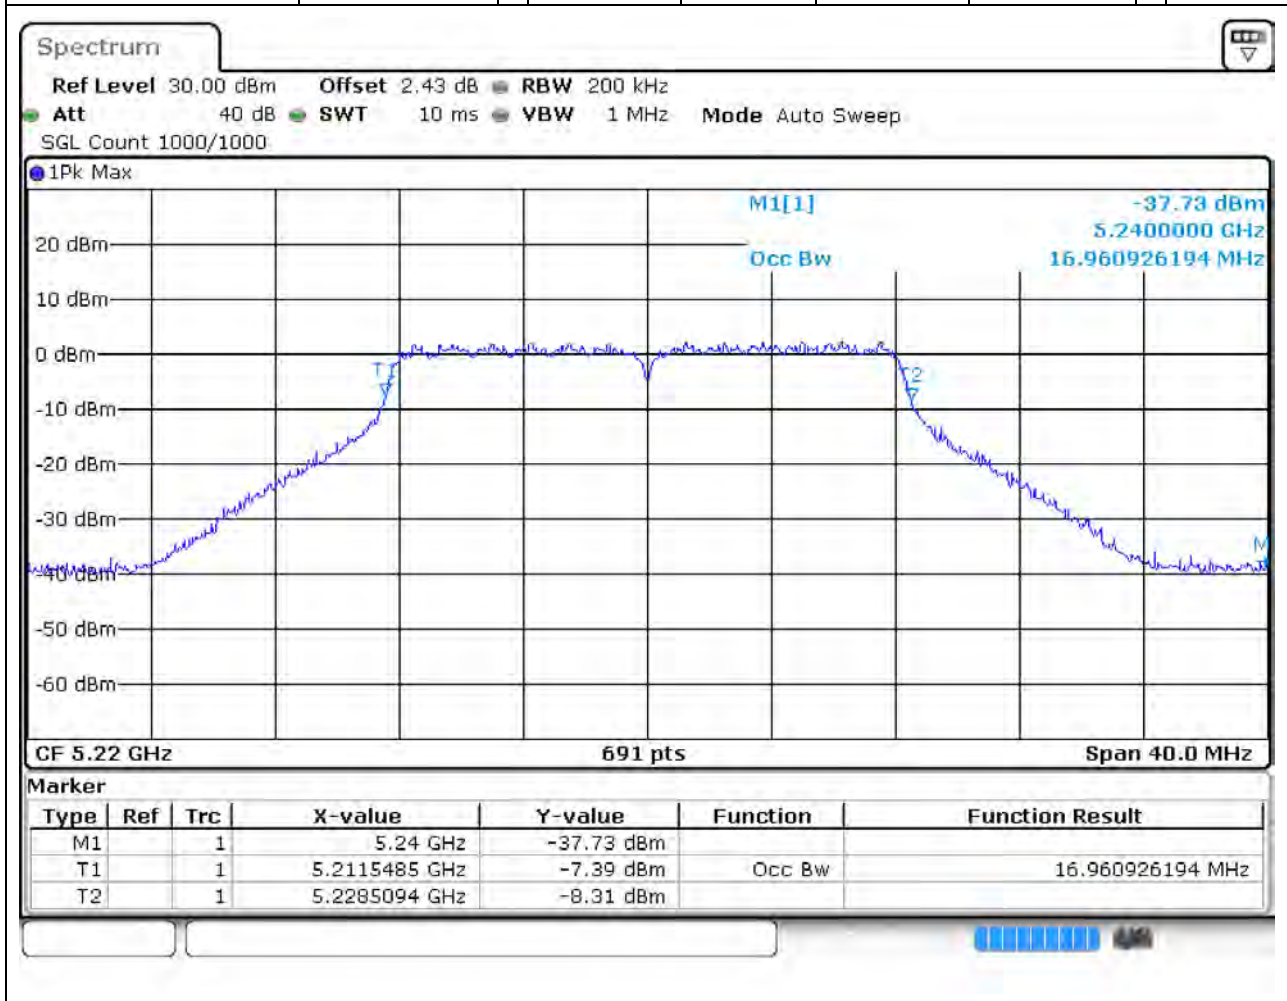

2. 802.11a_20M_U-NII-1_M

2.1. A.2.2-99% Bandwidth(NTNV)

Center Frequency (MHz)	OBW Power (%)	RBW (MHz)	Detector	Limit (MHz)	OBW (MHz)	Verdict
5220	99	0.2	Peak	0	16.960926	Unknown