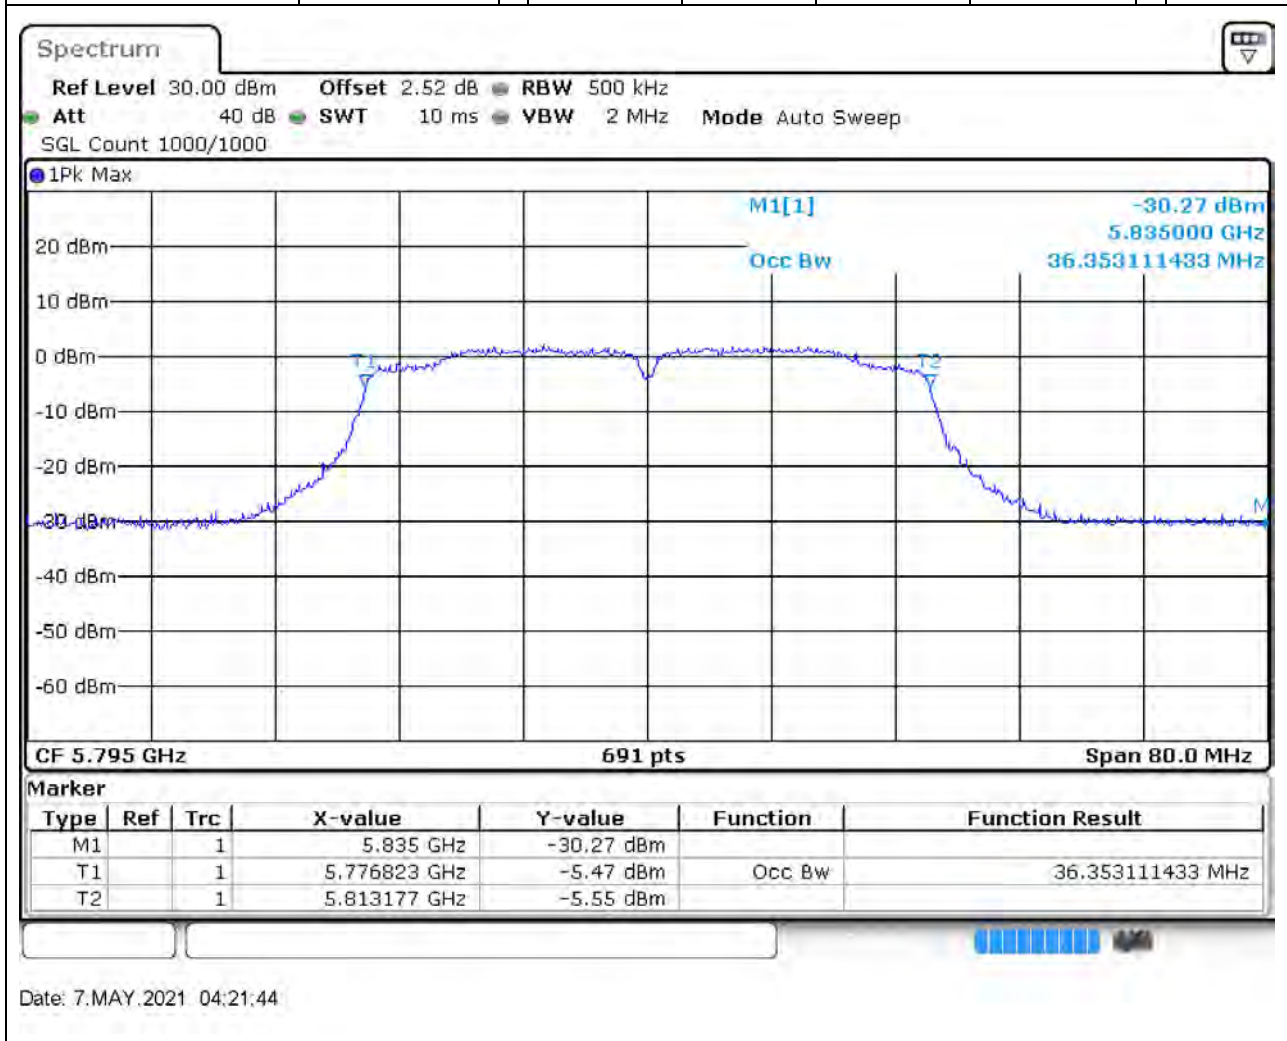

33. 802.11ac_40M_U-NII-3_H

33.1. A.2.2-99% Bandwidth(NTNV)

Center Frequency (MHz)	OBW Power (%)	RBW (MHz)	Detector	Limit (MHz)	OBW (MHz)	Verdict
5795	99	0.5	Peak	0	36.353111	Unknown