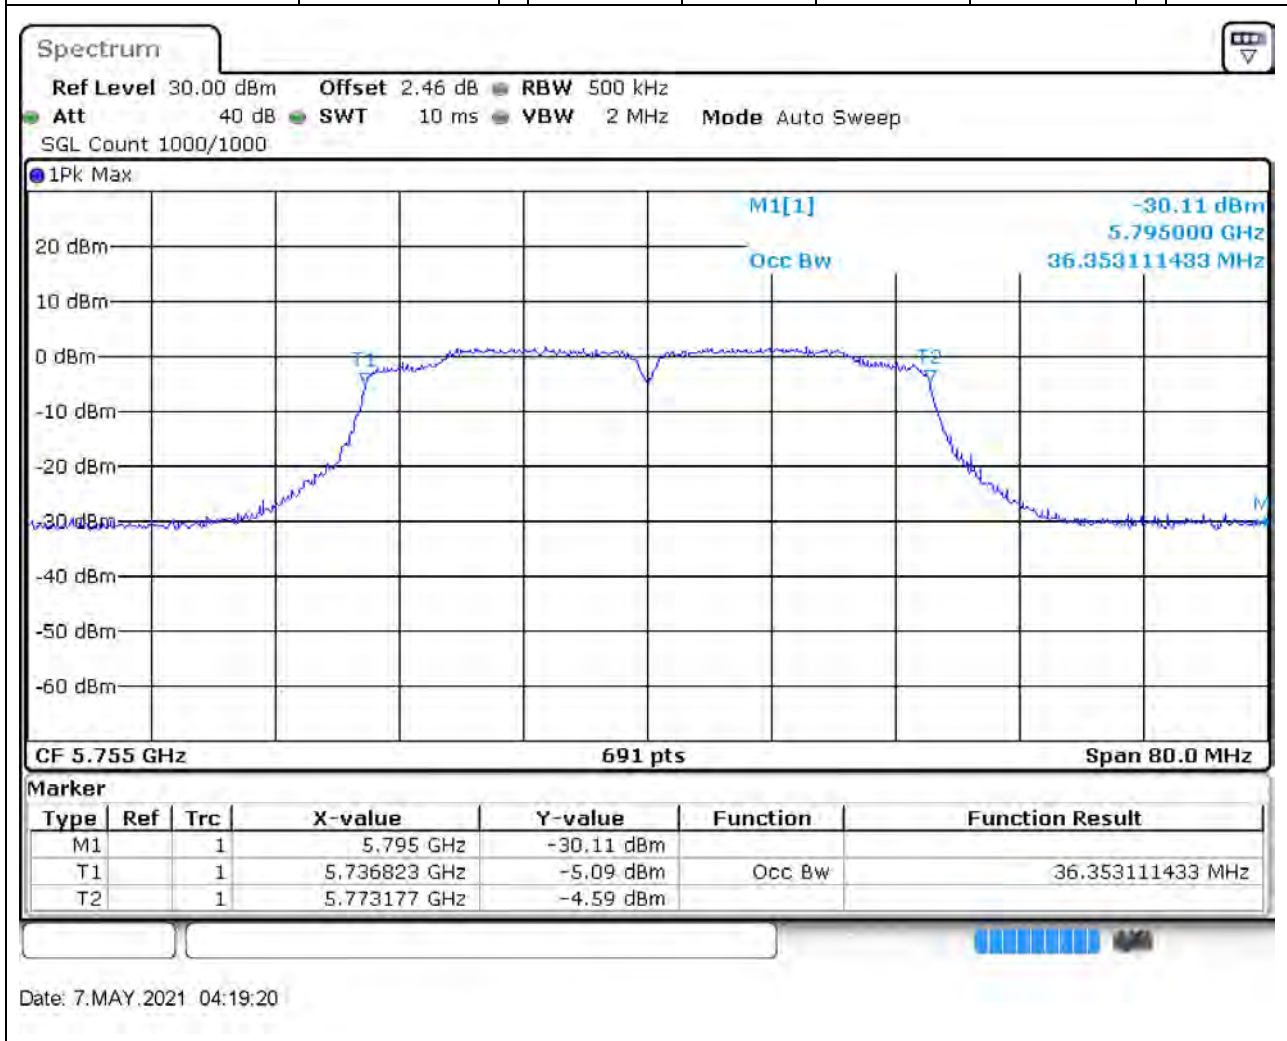

32. 802.11ac_40M_U-NII-3_L

32.1. A.2.2-99% Bandwidth(NTNV)

Center Frequency (MHz)	OBW Power (%)	RBW (MHz)	Detector	Limit (MHz)	OBW (MHz)	Verdict
5755	99	0.5	Peak	0	36.353111	Unknown