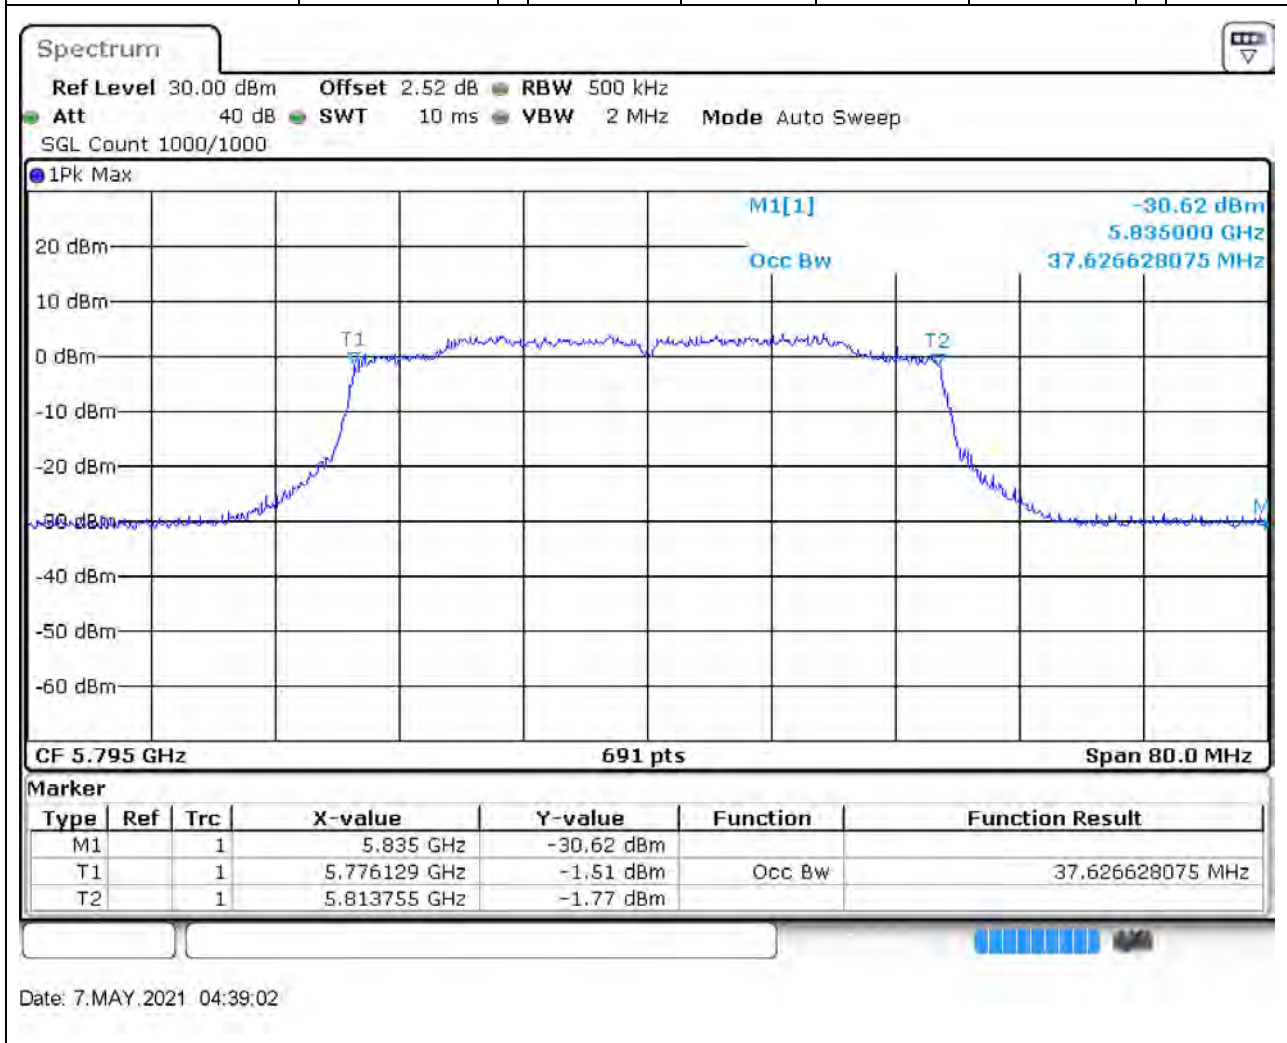

39. 802.11ax_40M_U-NII-3_H

39.1. A.2.2-99% Bandwidth(NTNV)

Center Frequency (MHz)	OBW Power (%)	RBW (MHz)	Detector	Limit (MHz)	OBW (MHz)	Verdict
5795	99	0.5	Peak	0	37.626628	Unknown