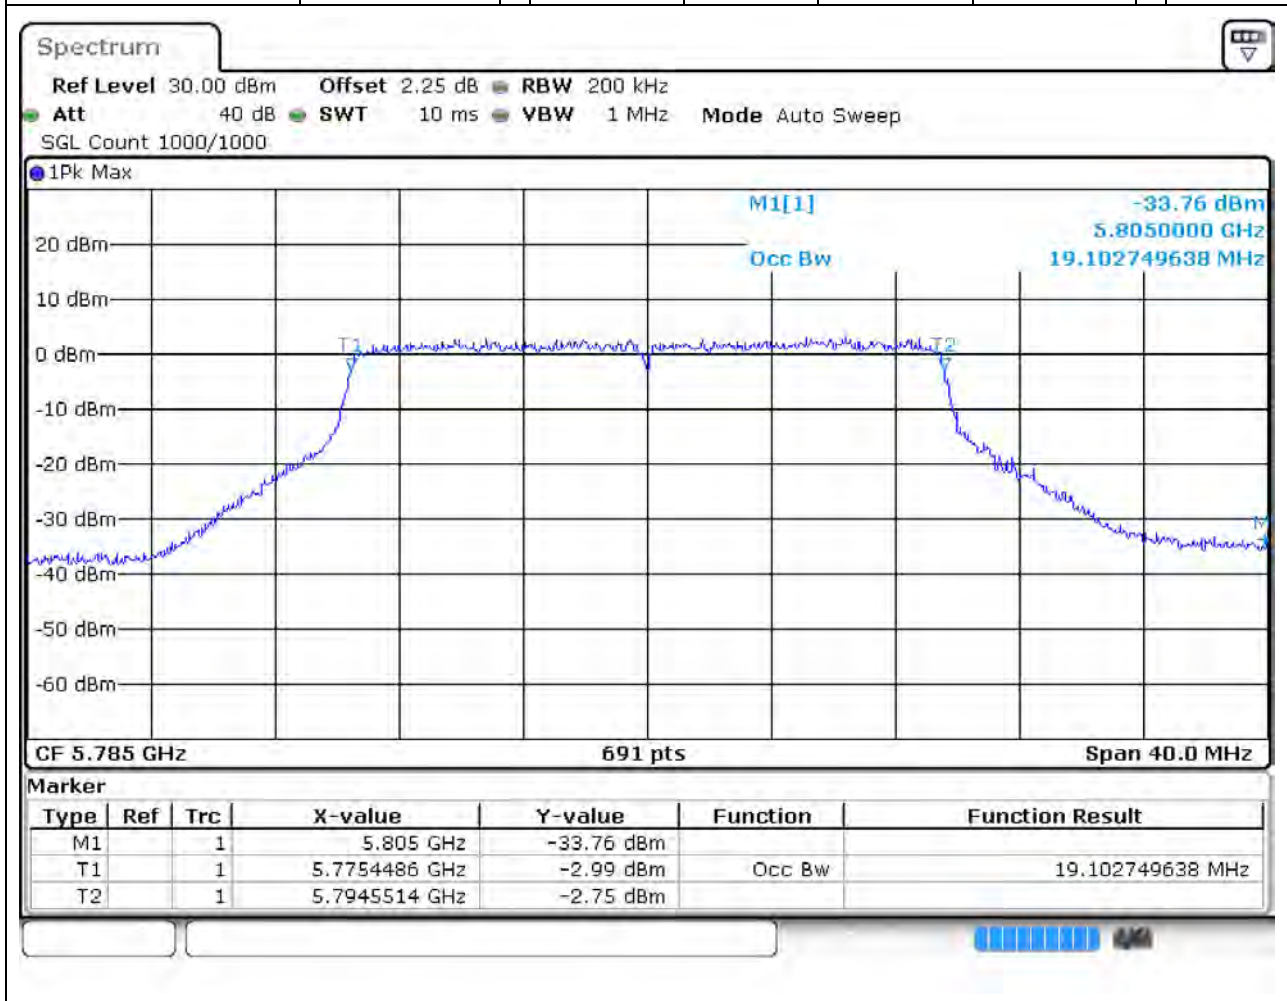

36. 802.11ax_20M_U-NII-3_M

36.1. A.2.2-99% Bandwidth(NTNV)

Center Frequency (MHz)	OBW Power (%)	RBW (MHz)	Detector	Limit (MHz)	OBW (MHz)	Verdict
5785	99	0.2	Peak	0	19.10275	Unknown