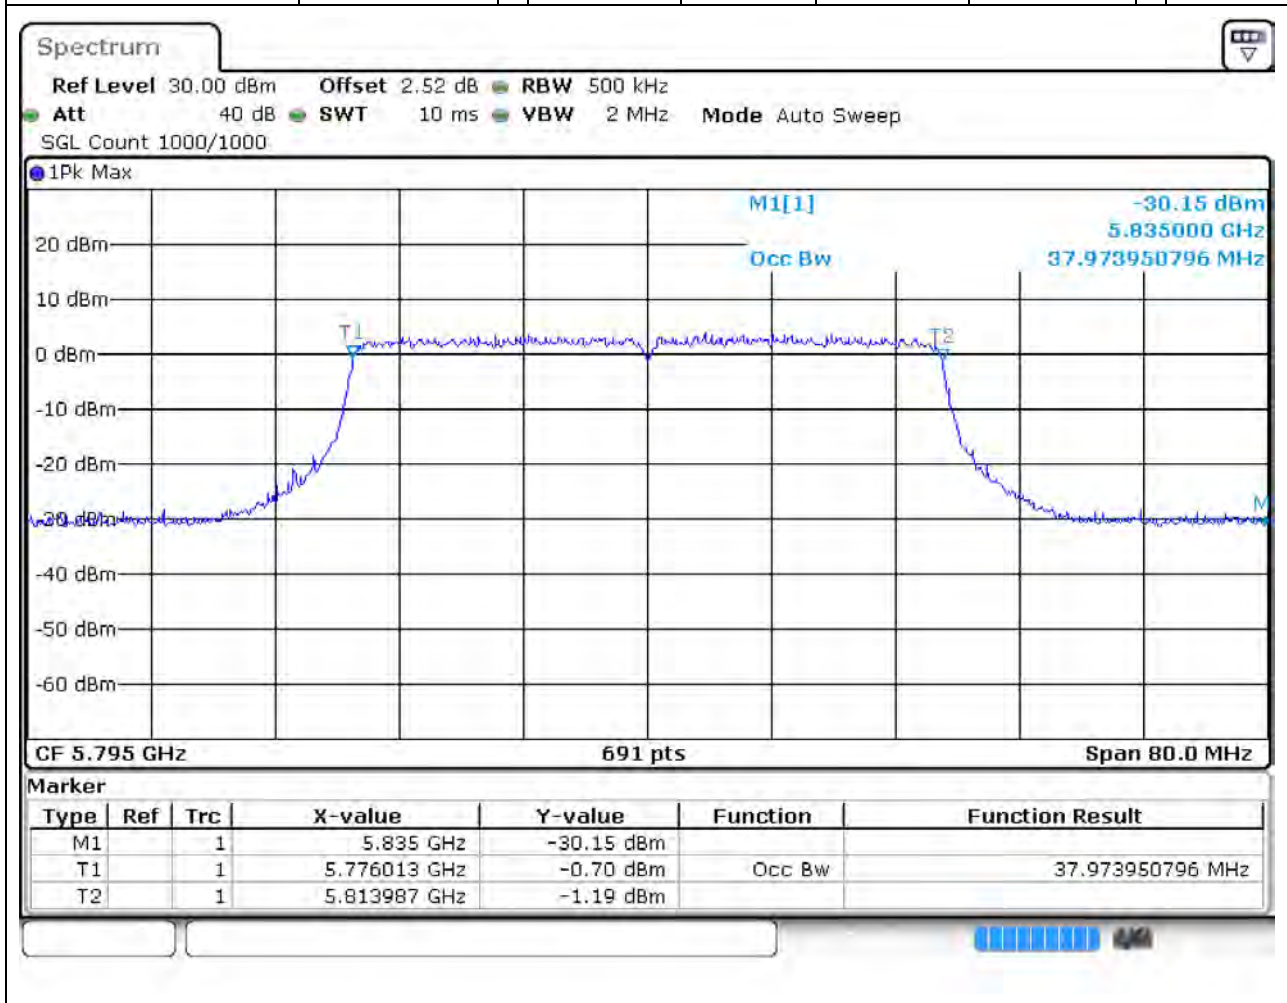

39. 802.11ax_40M_U-NII-3_H

39.1. A.2.2-99% Bandwidth(NTNV)

Center Frequency (MHz)	OBW Power (%)	RBW (MHz)	Detector	Limit (MHz)	OBW (MHz)	Verdict
5795	99	0.5	Peak	0	37.973951	Unknown