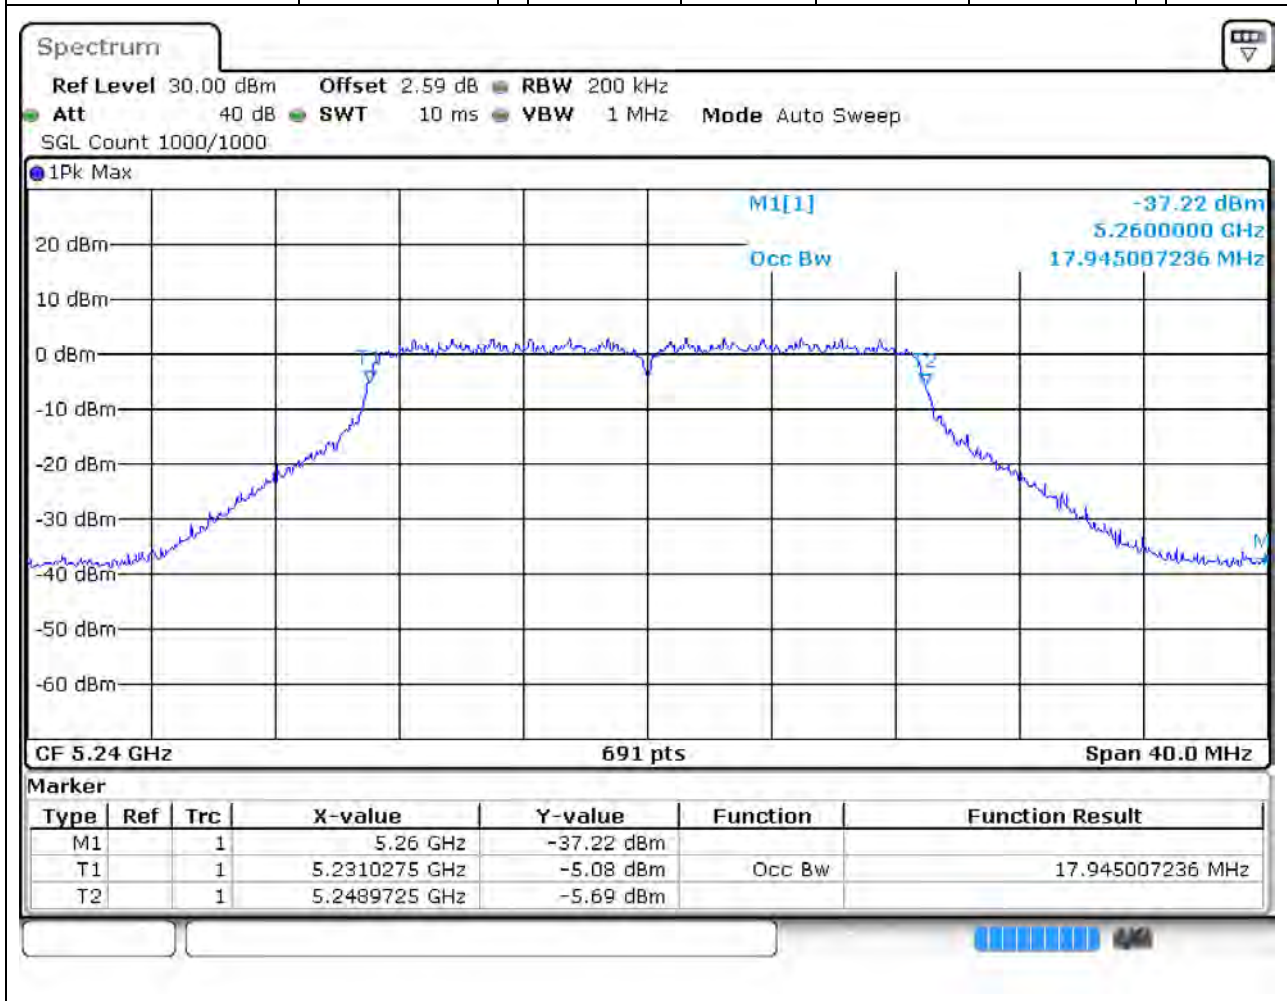

6. 802.11n_20M_U-NII-1_H

6.1. A.2.2-99% Bandwidth(NTNV)

Center Frequency (MHz)	OBW Power (%)	RBW (MHz)	Detector	Limit (MHz)	OBW (MHz)	Verdict
5240	99	0.2	Peak	0	17.945007	Unknown