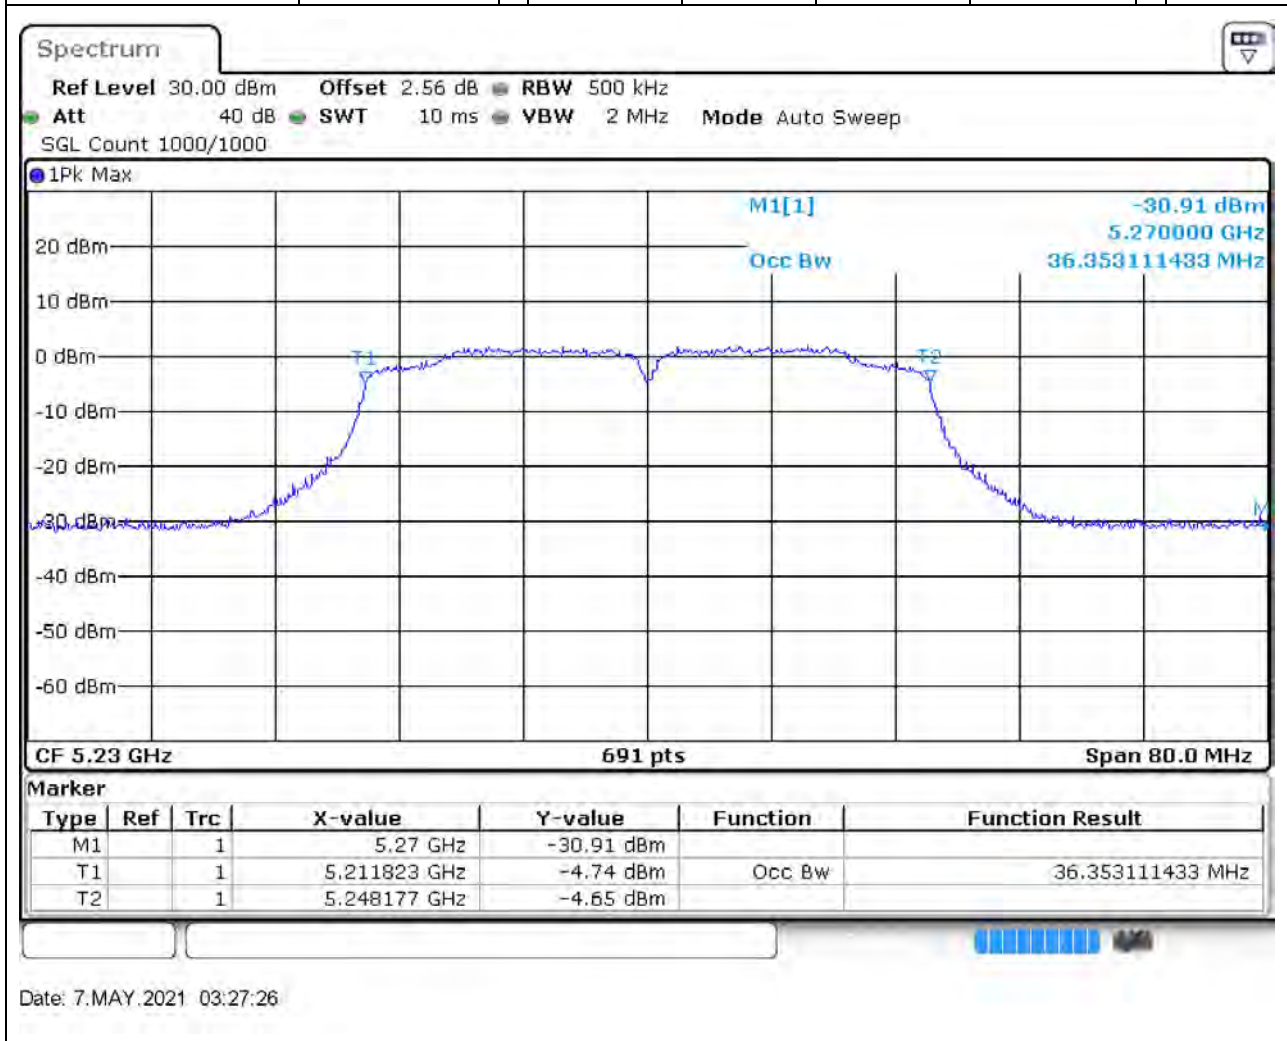

13. 802.11ac_40M_U-NII-1_H

13.1. A.2.2-99% Bandwidth(NTNV)

Center Frequency (MHz)	OBW Power (%)	RBW (MHz)	Detector	Limit (MHz)	OBW (MHz)	Verdict
5230	99	0.5	Peak	0	36.353111	Unknown