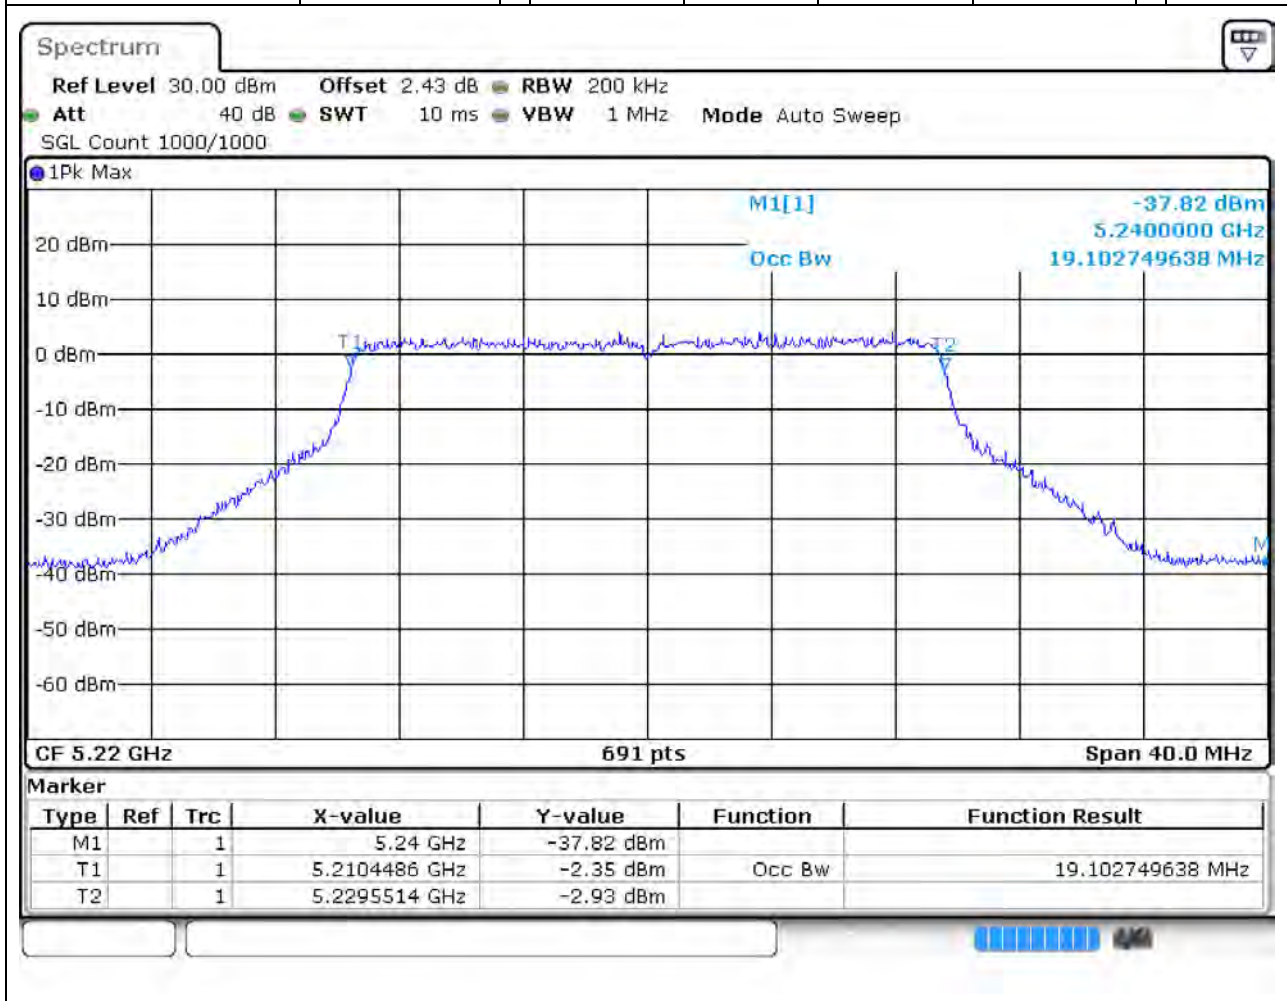

16. 802.11ax_20M_U-NII-1_M

16.1. A.2.2-99% Bandwidth(NTNV)

Center Frequency (MHz)	OBW Power (%)	RBW (MHz)	Detector	Limit (MHz)	OBW (MHz)	Verdict
5220	99	0.2	Peak	0	19.10275	Unknown