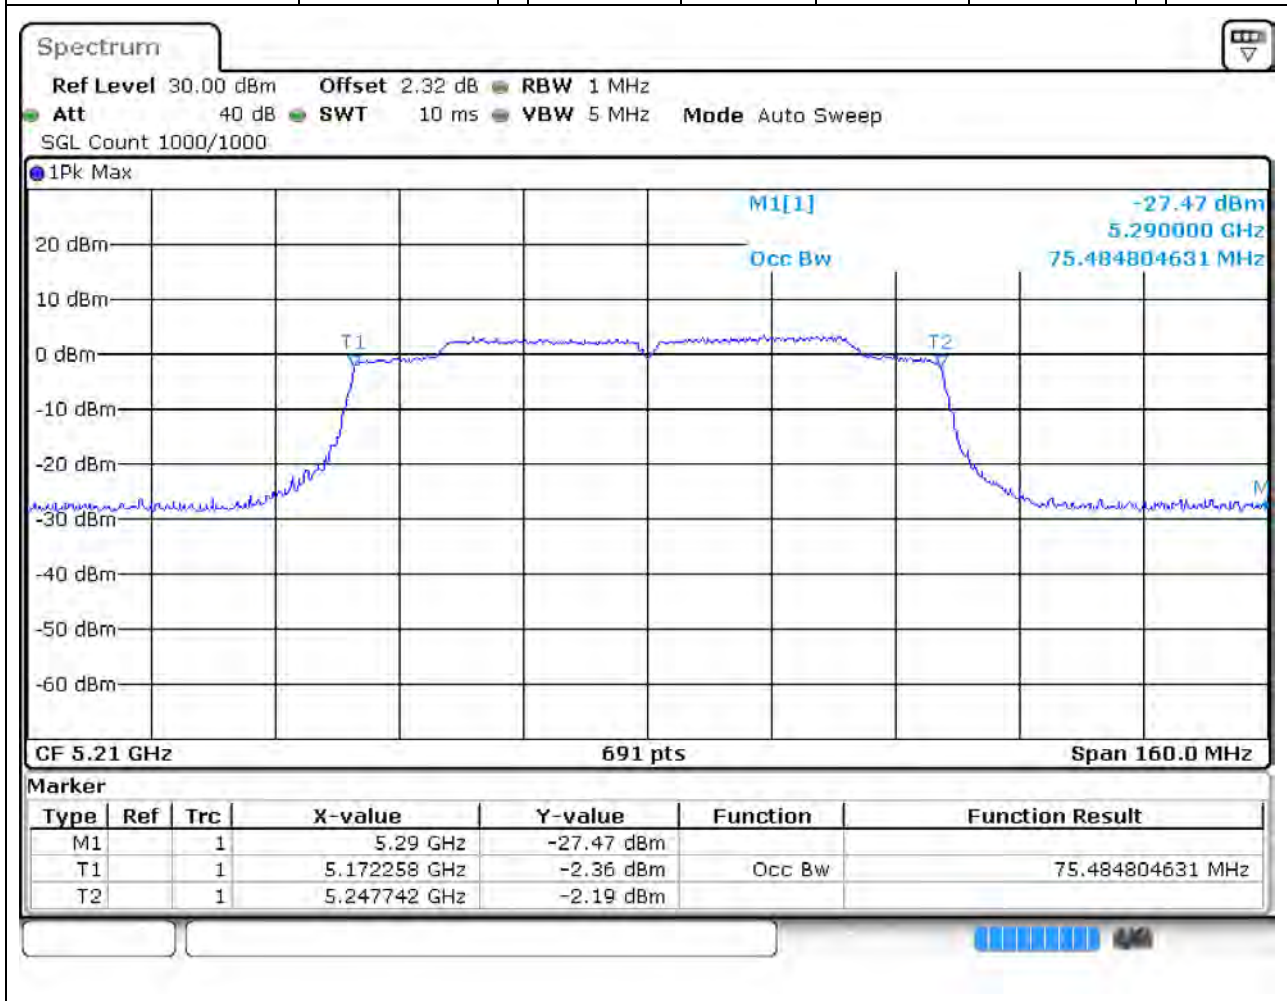

14. 802.11ac_80M_U-NII-1_M

14.1. A.2.2-99% Bandwidth(NTNV)

Center Frequency (MHz)	OBW Power (%)	RBW (MHz)	Detector	Limit (MHz)	OBW (MHz)	Verdict
5210	99	1	Peak	0	75.484805	Unknown