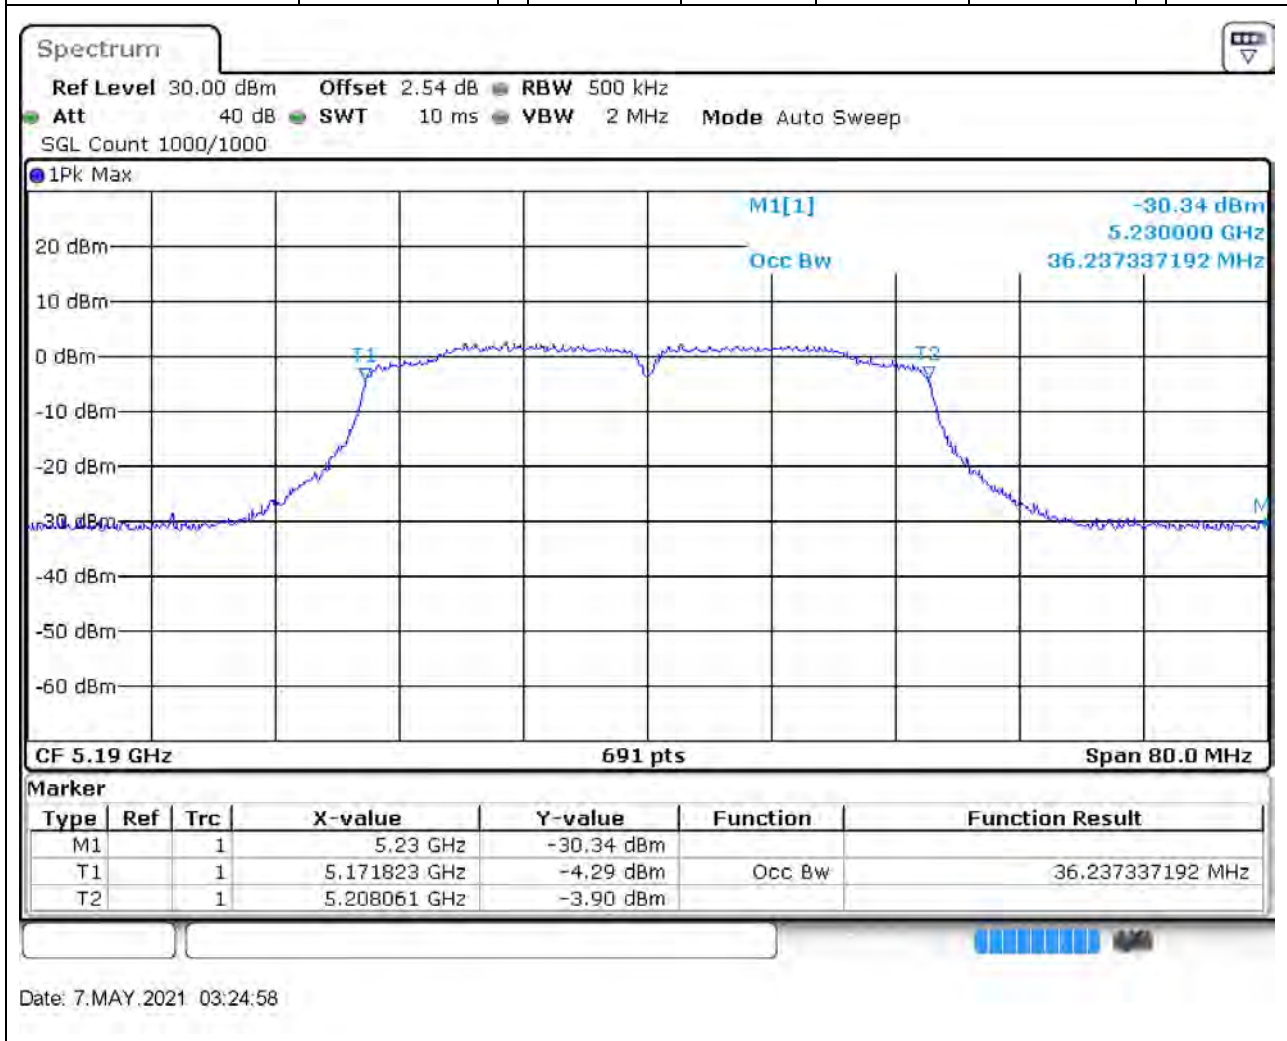

12. 802.11ac_40M_U-NII-1_L

12.1. A.2.2-99% Bandwidth(NTNV)

Center Frequency (MHz)	OBW Power (%)	RBW (MHz)	Detector	Limit (MHz)	OBW (MHz)	Verdict
5190	99	0.5	Peak	0	36.237337	Unknown