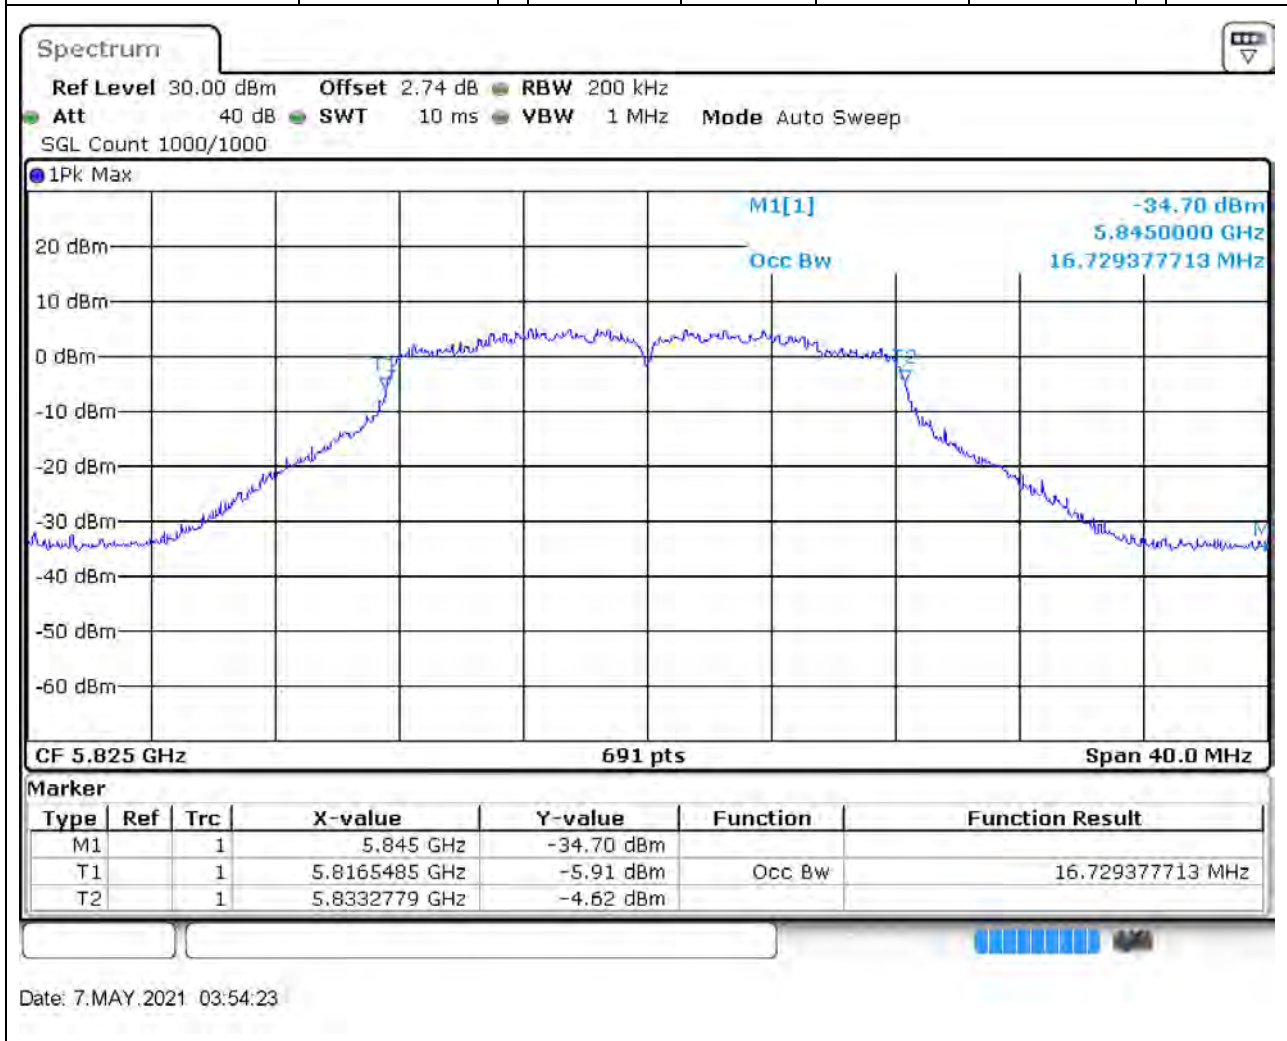

23. 802.11a_20M_U-NII-3_H

23.1. A.2.2-99% Bandwidth(NTNV)

Center Frequency (MHz)	OBW Power (%)	RBW (MHz)	Detector	Limit (MHz)	OBW (MHz)	Verdict
5825	99	0.2	Peak	0	16.729378	Unknown