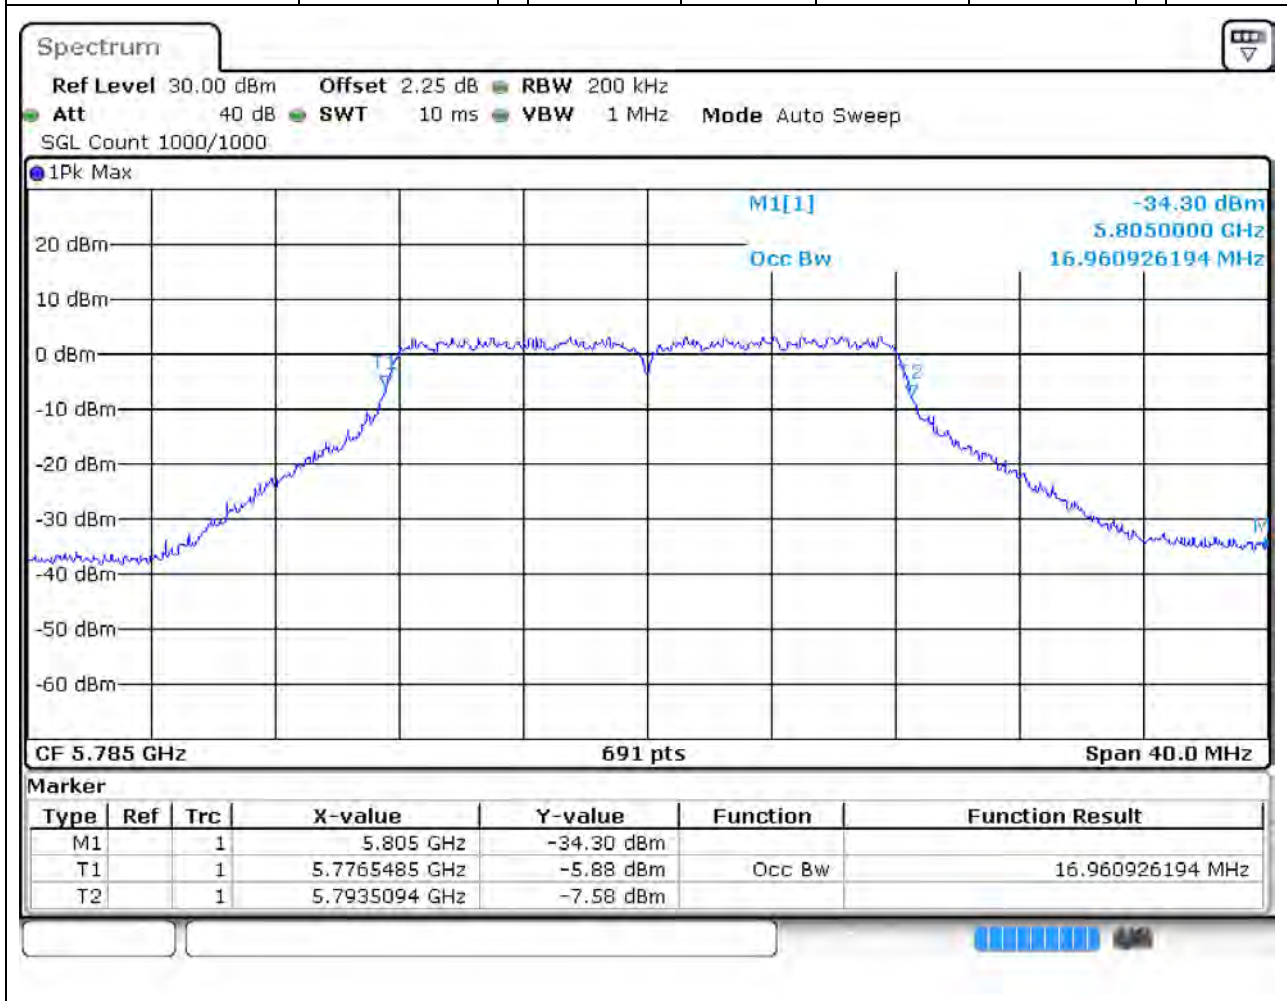

22. 802.11a_20M_U-NII-3_M

22.1. A.2.2-99% Bandwidth(NTNV)

Center Frequency (MHz)	OBW Power (%)	RBW (MHz)	Detector	Limit (MHz)	OBW (MHz)	Verdict
5785	99	0.2	Peak	0	16.960926	Unknown