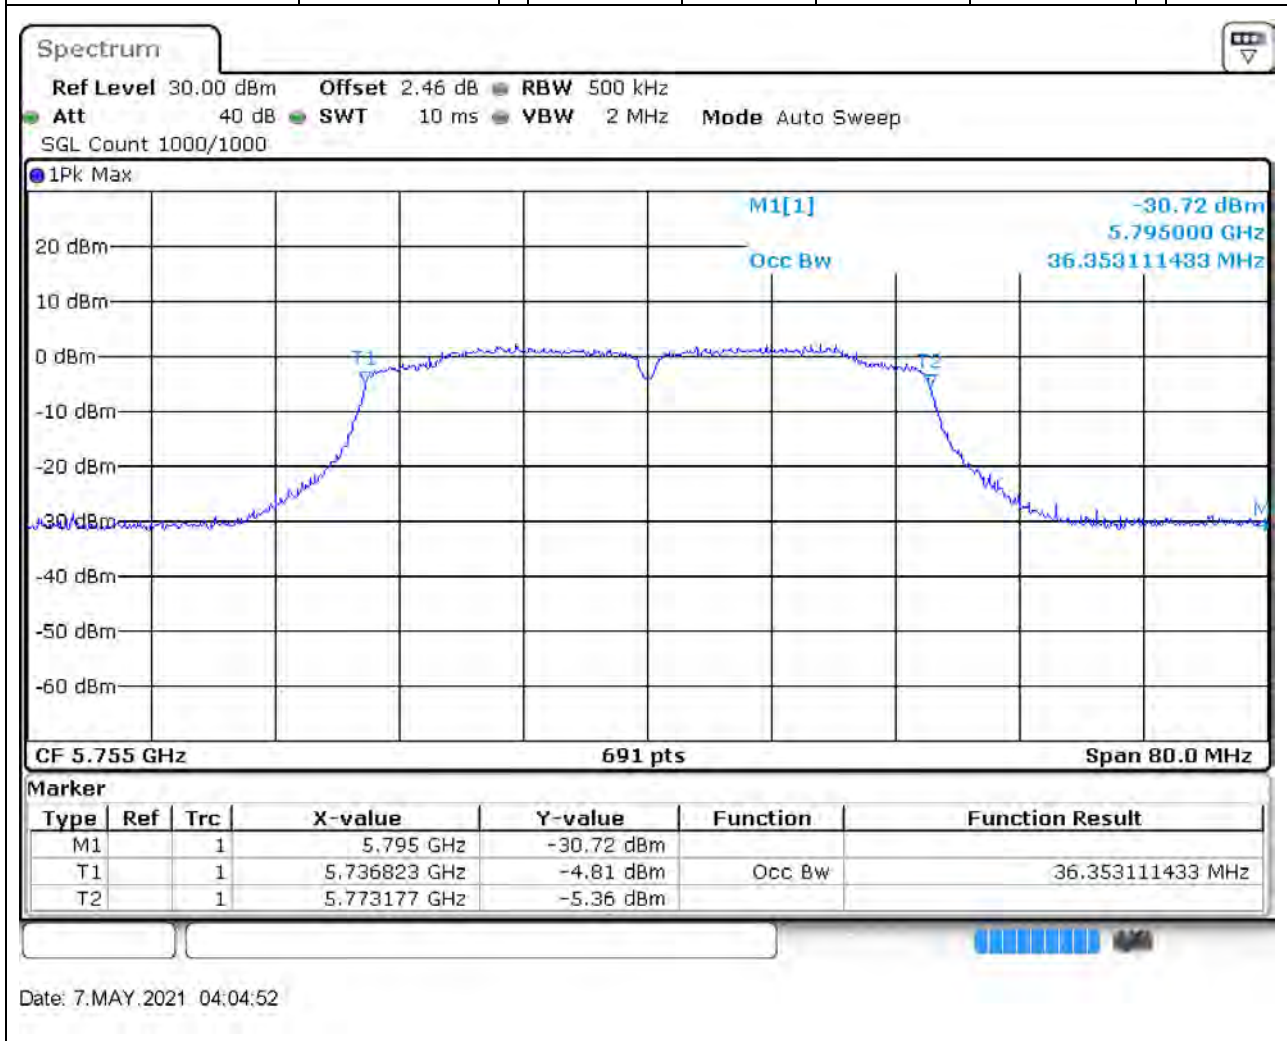

27. 802.11n_40M_U-NII-3_L

27.1. A.2.2-99% Bandwidth(NTNV)

Center Frequency (MHz)	OBW Power (%)	RBW (MHz)	Detector	Limit (MHz)	OBW (MHz)	Verdict
5755	99	0.5	Peak	0	36.353111	Unknown