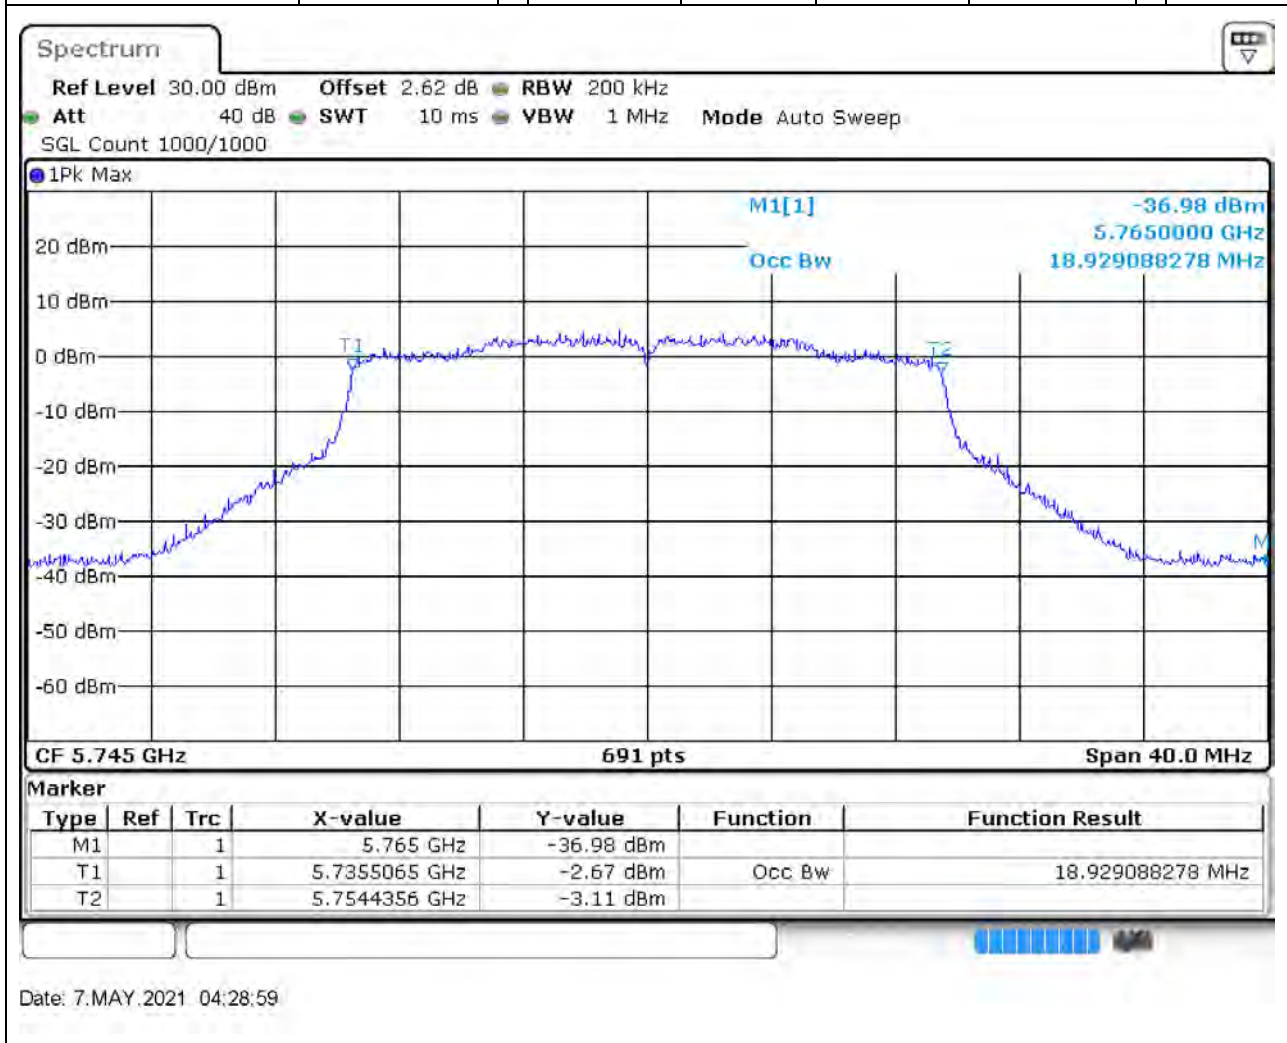

35. 802.11ax_20M_U-NII-3_L

35.1. A.2.2-99% Bandwidth(NTNV)

Center Frequency (MHz)	OBW Power (%)	RBW (MHz)	Detector	Limit (MHz)	OBW (MHz)	Verdict
5745	99	0.2	Peak	0	18.929088	Unknown