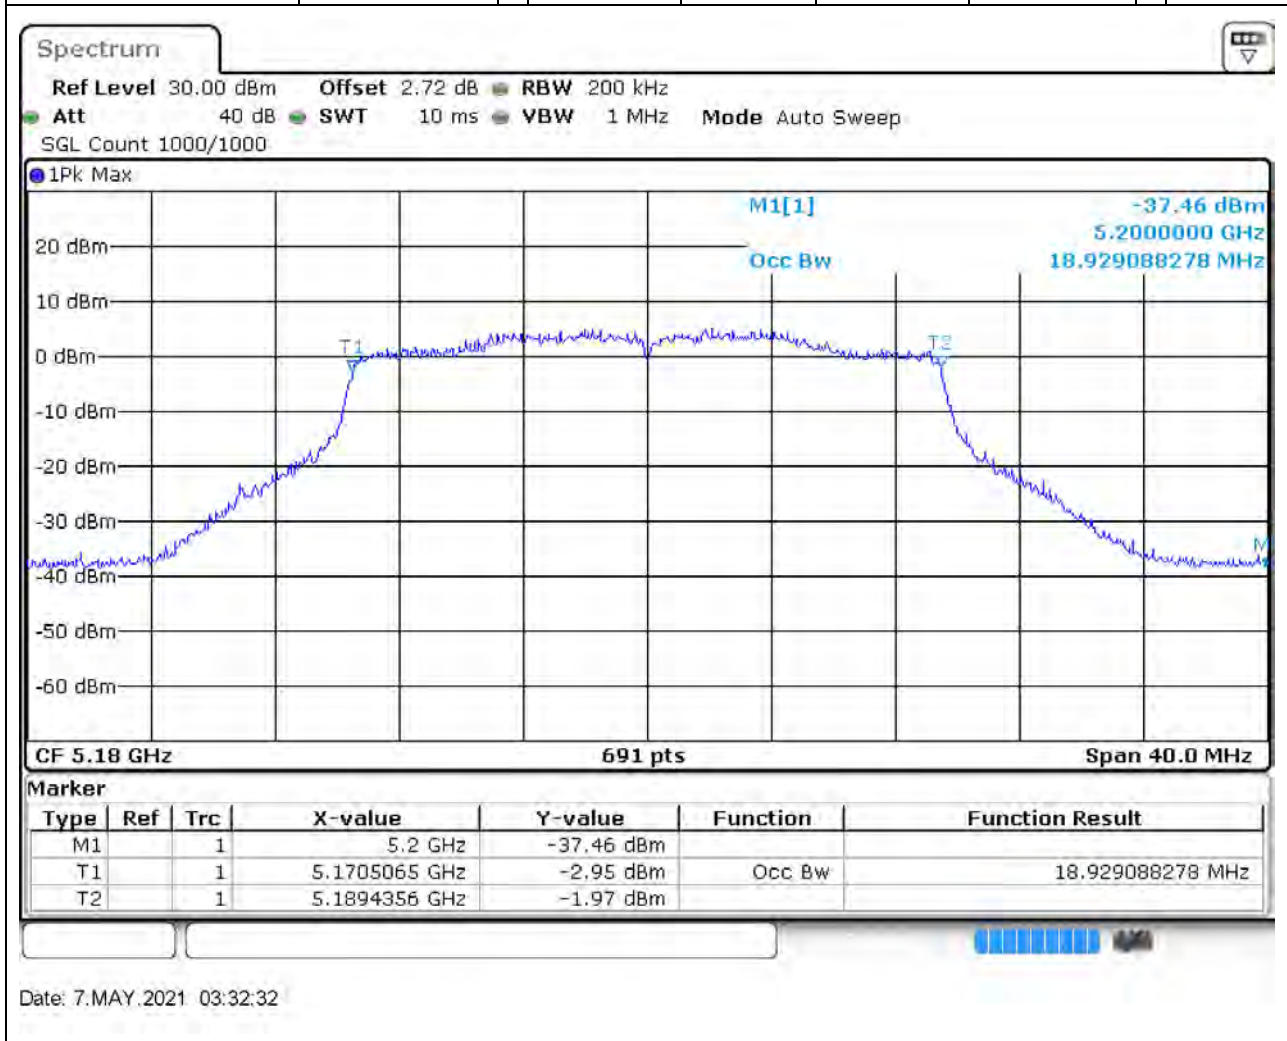

15. 802.11ax_20M_U-NII-1_L

15.1. A.2.2-99% Bandwidth(NTNV)

Center Frequency (MHz)	OBW Power (%)	RBW (MHz)	Detector	Limit (MHz)	OBW (MHz)	Verdict
5180	99	0.2	Peak	0	18.929088	Unknown