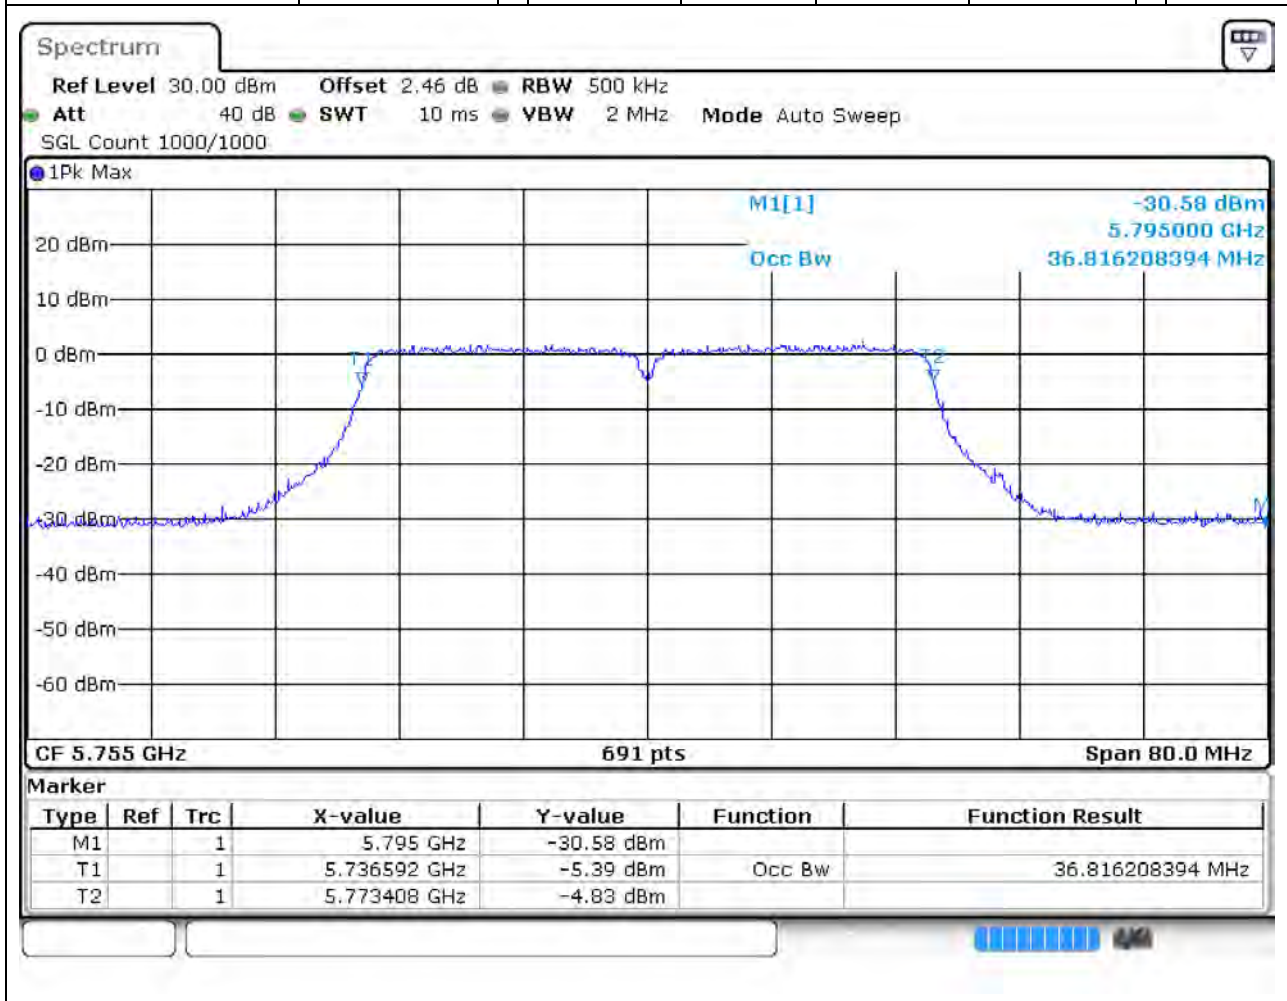

32. 802.11ac_40M_U-NII-3_L

32.1. A.2.2-99% Bandwidth(NTNV)

Center Frequency (MHz)	OBW Power (%)	RBW (MHz)	Detector	Limit (MHz)	OBW (MHz)	Verdict
5755	99	0.5	Peak	0	36.816208	Unknown