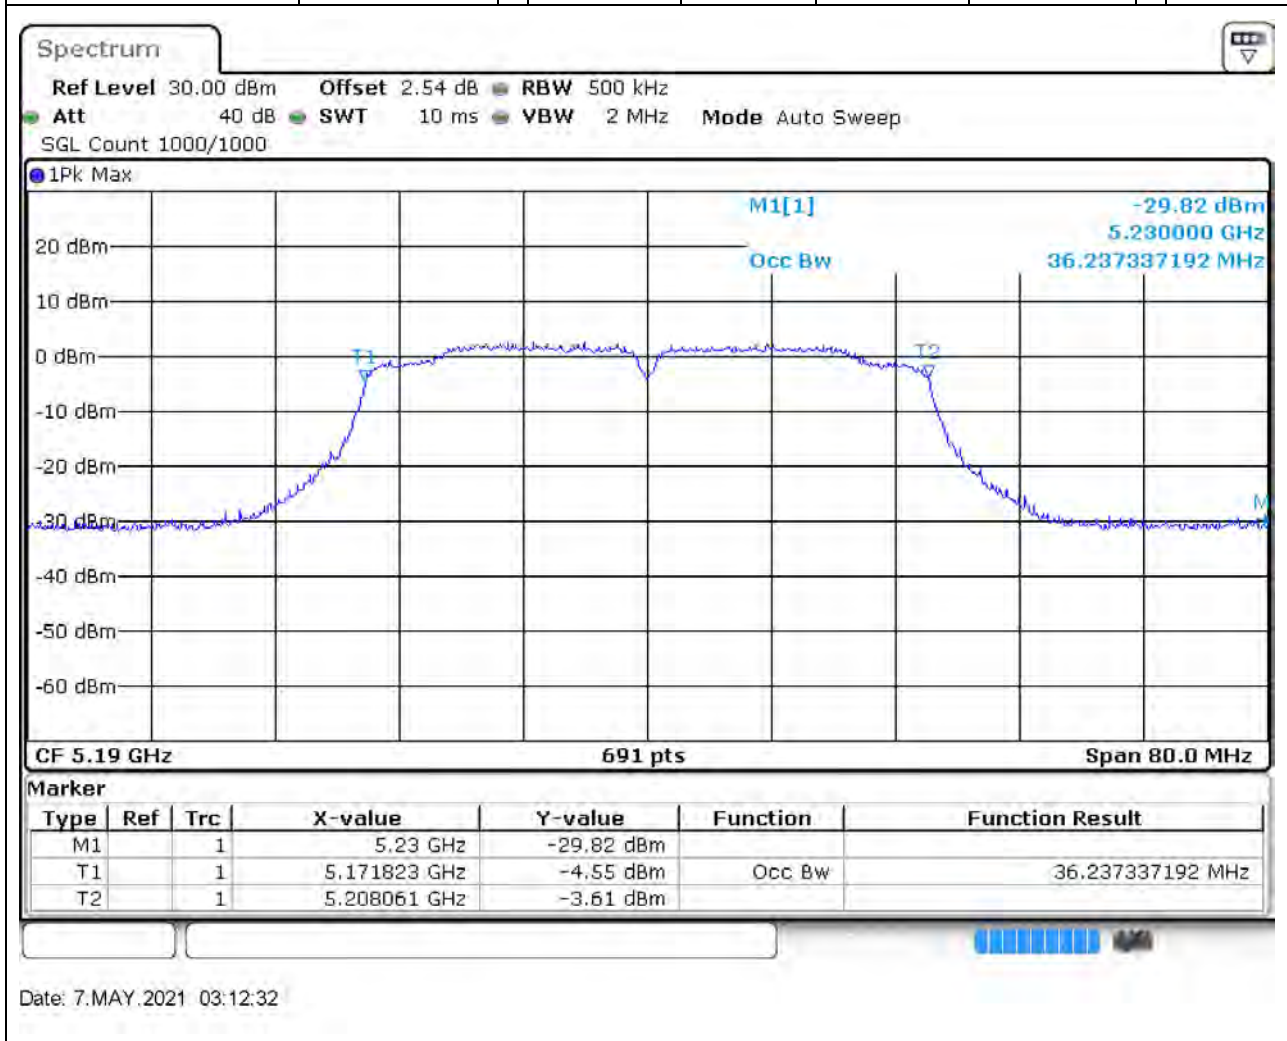

7. 802.11n_40M_U-NII-1_L

7.2. A.2.2-99% Bandwidth(NTNV)

Center Frequency (MHz)	OBW Power (%)	RBW (MHz)	Detector	Limit (MHz)	OBW (MHz)	Verdict
5190	99	0.5	Peak	0	36.237337	Unknown