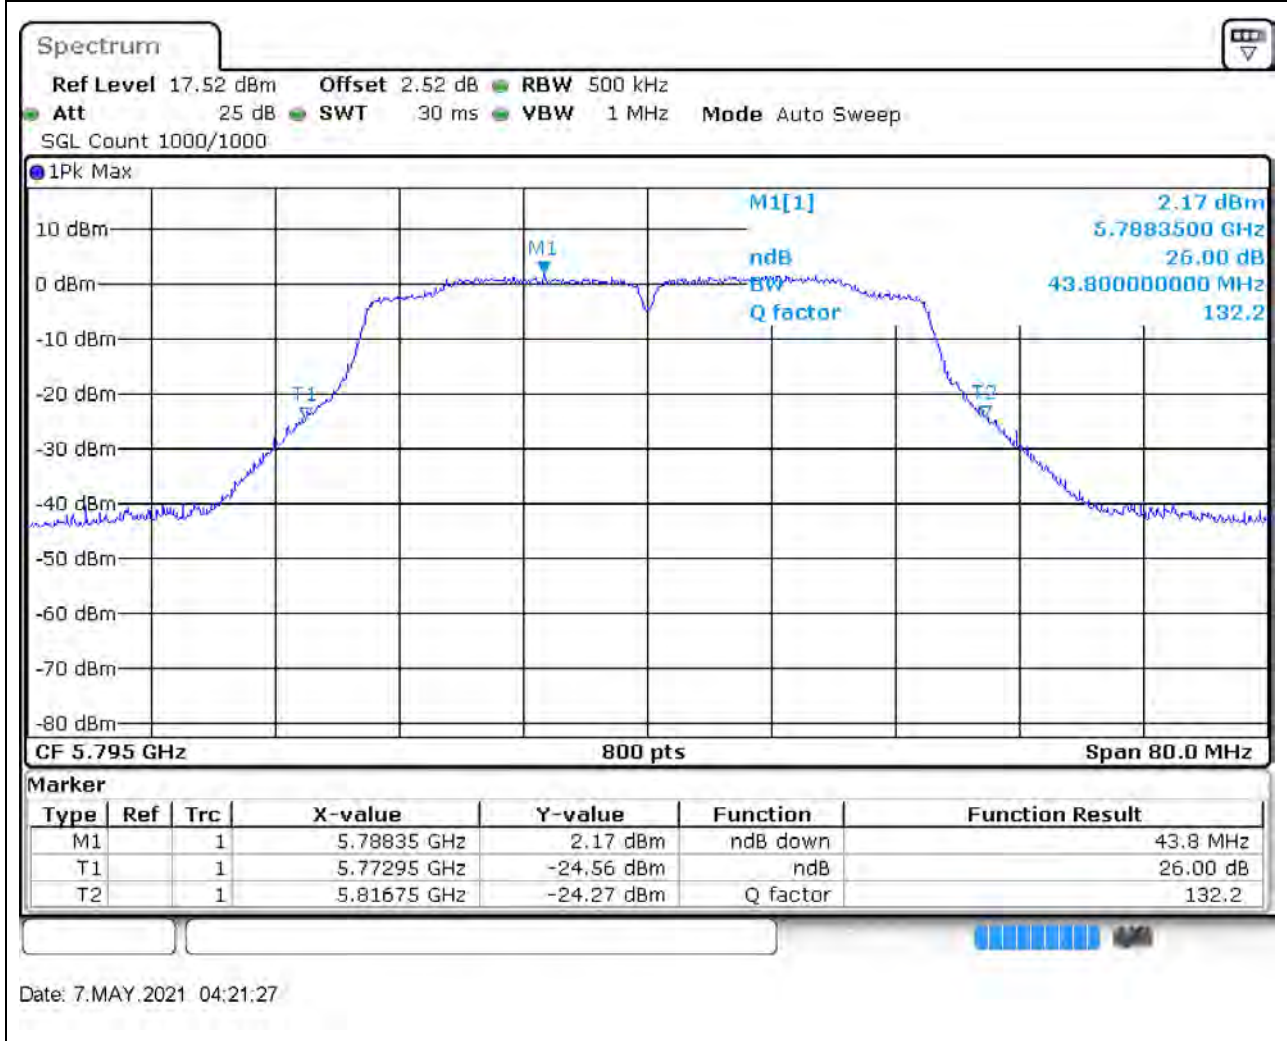

33. 802.11ac_40M_U-NII-3_H

33.1. A.2-26dB Bandwidth(NTNV)

Center Frequency (MHz)	XdB Down	RBW (MHz)	Detector	Limit (MHz)	XdB BandWidth (MHz)	Verdict
5795	26	0.5	Peak	0	43.8	Unknow