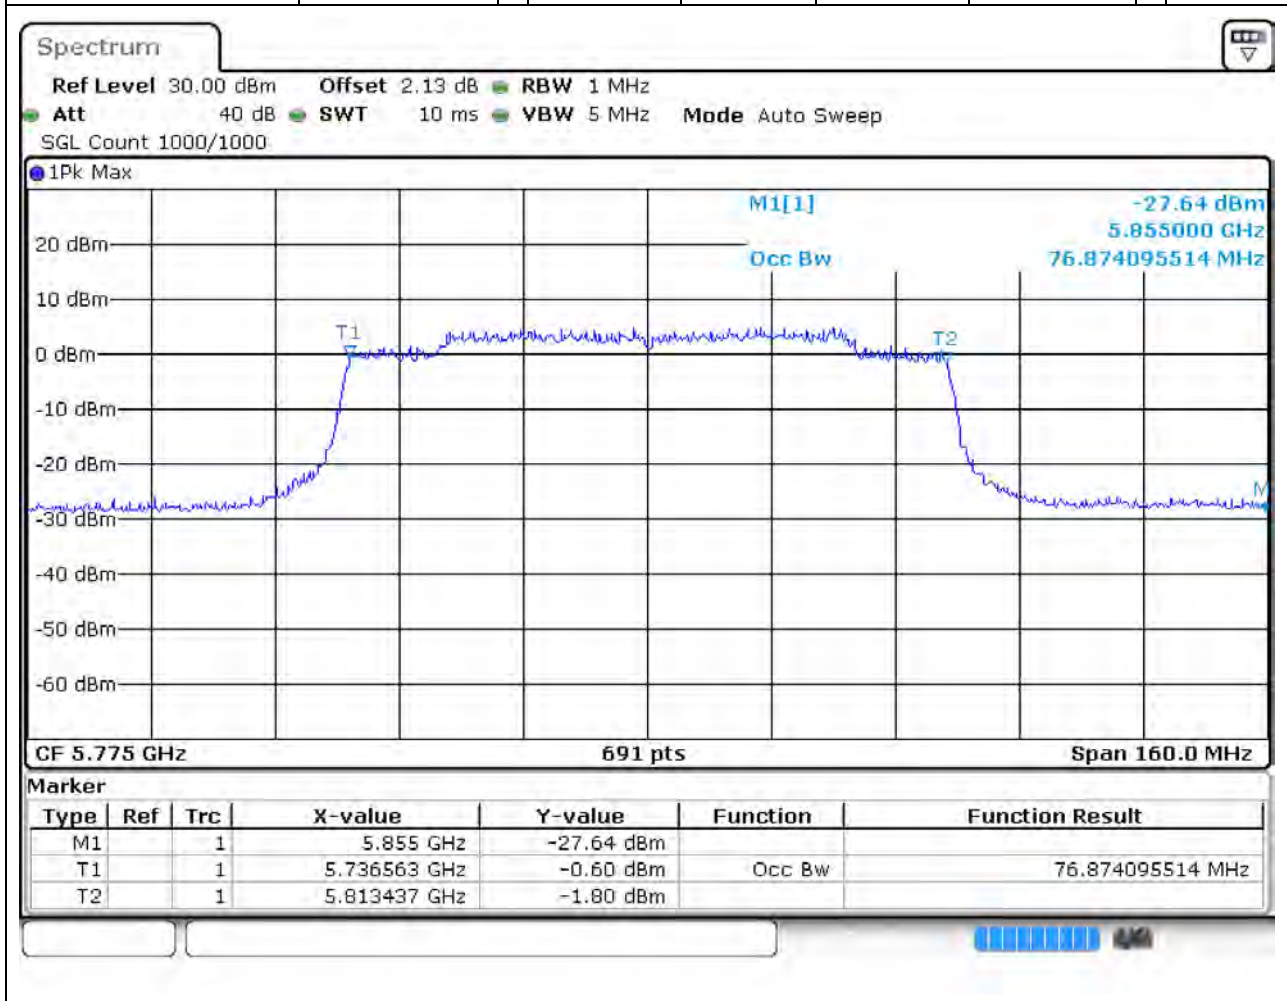

40. 802.11ax_80M_U-NII-3_M

40.1. A.2.2-99% Bandwidth(NTNV)

Center Frequency (MHz)	OBW Power (%)	RBW (MHz)	Detector	Limit (MHz)	OBW (MHz)	Verdict
5775	99	1	Peak	0	76.874096	Unknown