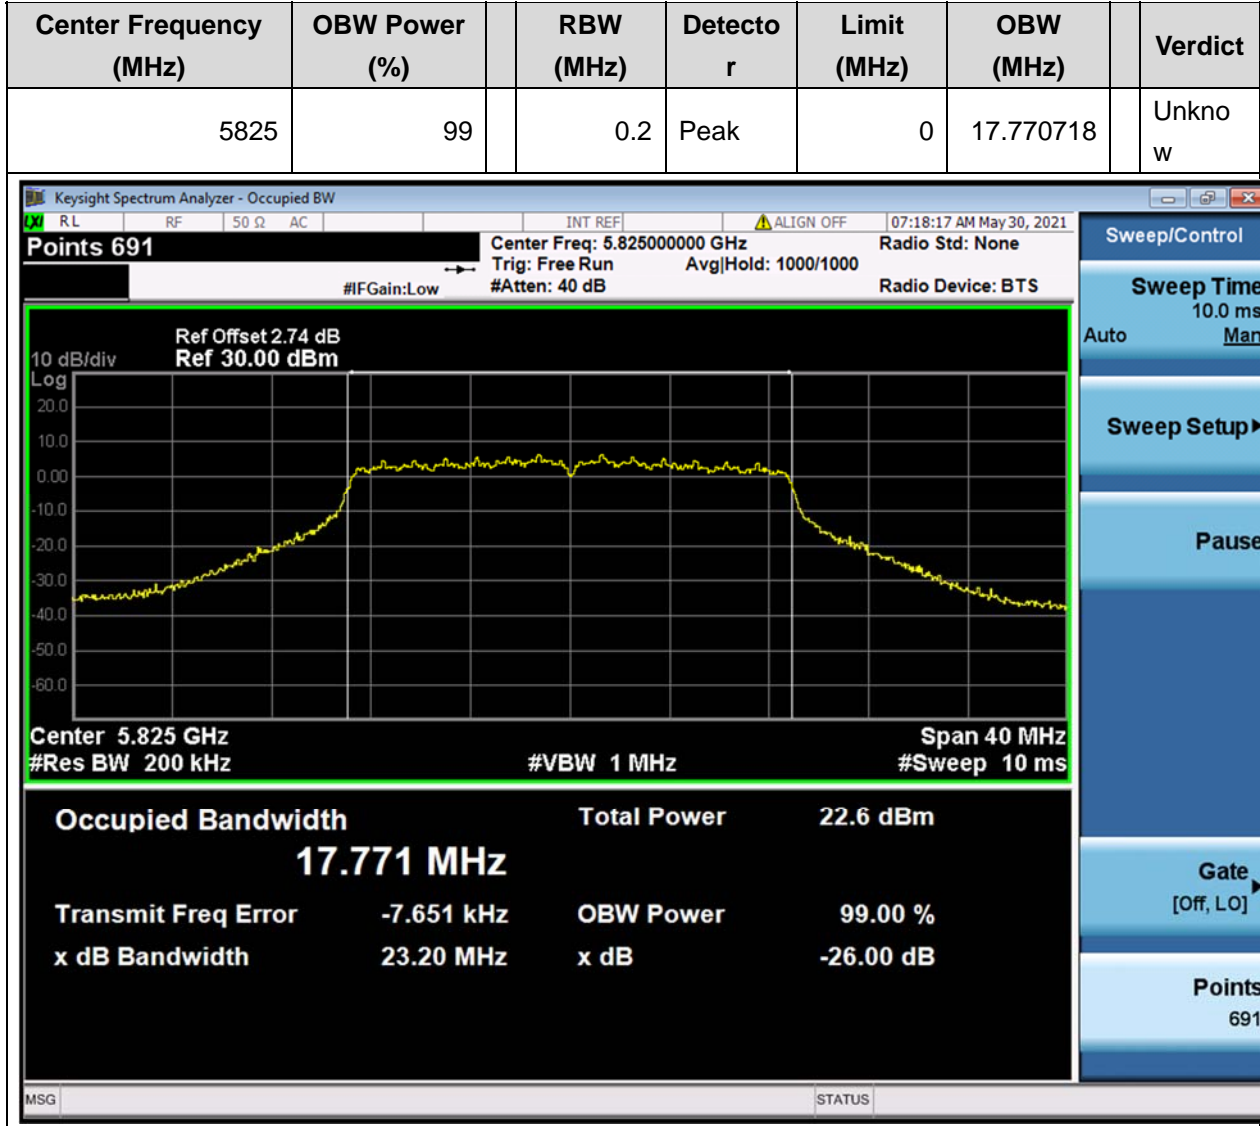

51. 802.11n_20M_U-NII-3_H

51.2. A.2.2-99% Bandwidth(NTNV)