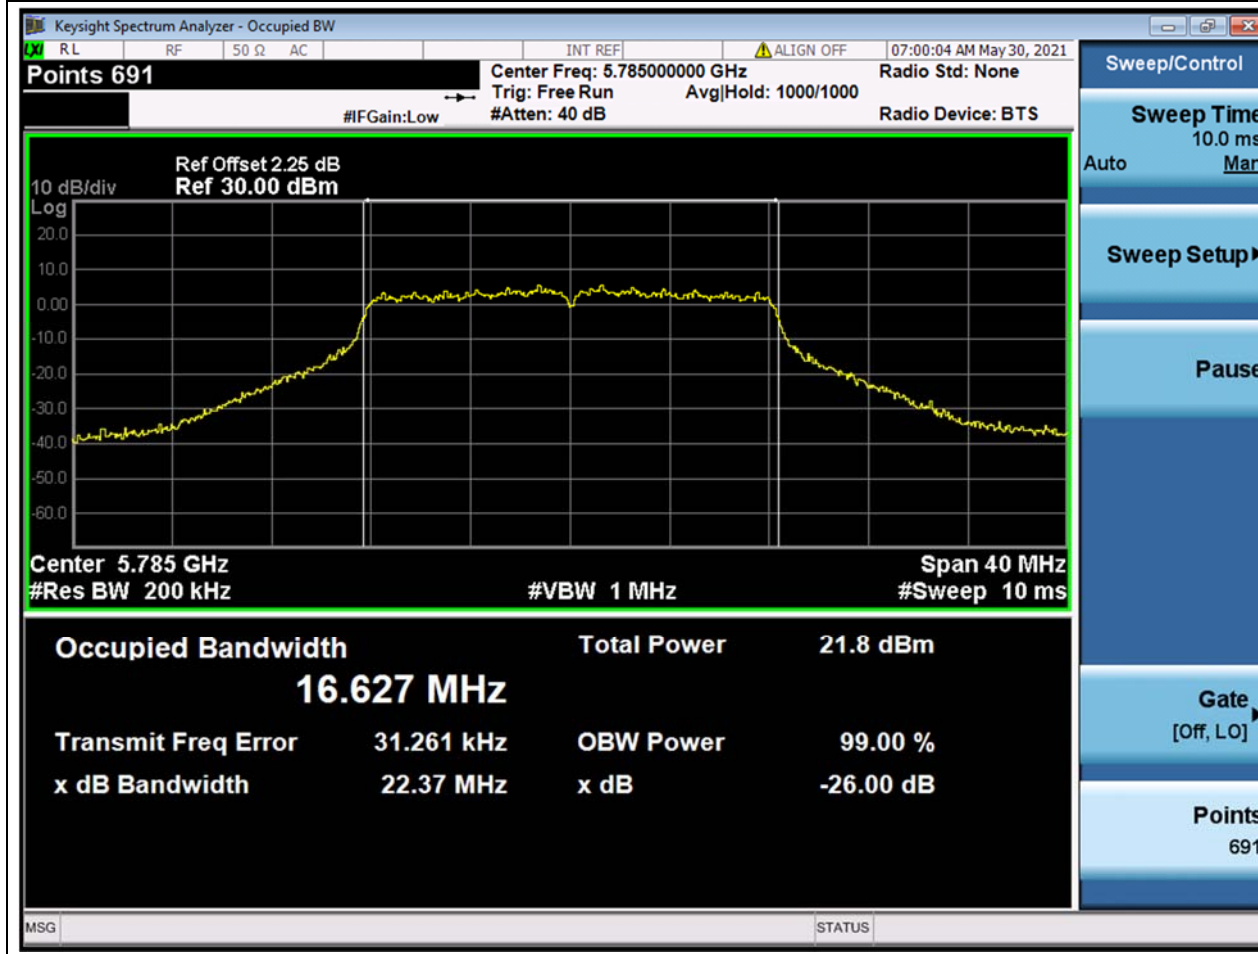

47. 802.11a_20M_U-NII-3_M

47.3. A.2.2-99% Bandwidth(NTNV)

Center Frequency (MHz)	OBW Power (%)	RBW (MHz)	Detector	Limit (MHz)	OBW (MHz)	Verdict
5785	99	0.2	Peak	0	16.626917	Unknown