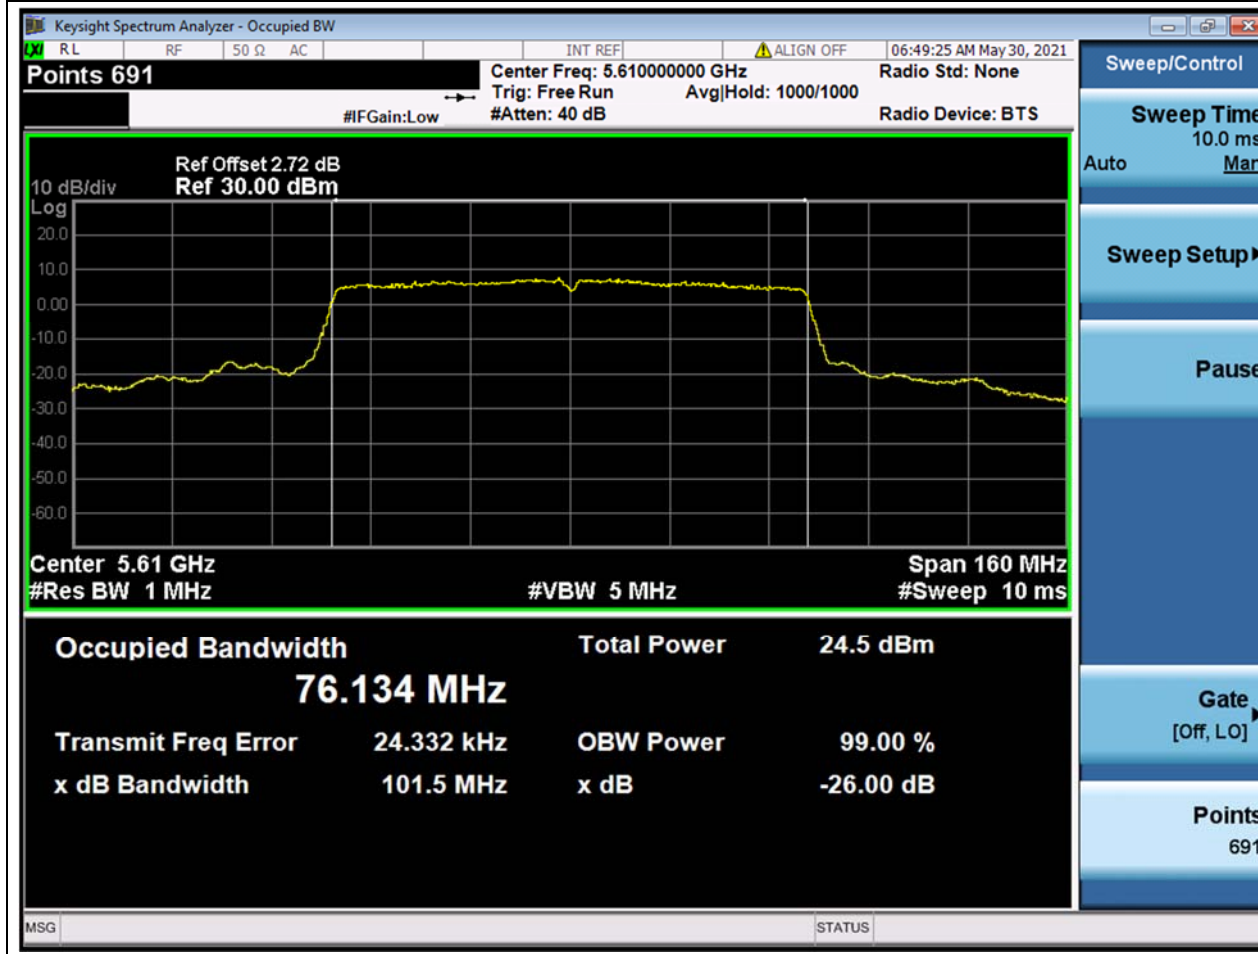

45. 802.11ac_80M_U-NII-2C_M

45.2. A.2.2-99% Bandwidth(NTNV)

Center Frequency (MHz)	OBW Power (%)	RBW (MHz)	Detector	Limit (MHz)	OBW (MHz)	Verdict
5610	99	0.82	Peak	0	76.134302	Unknown