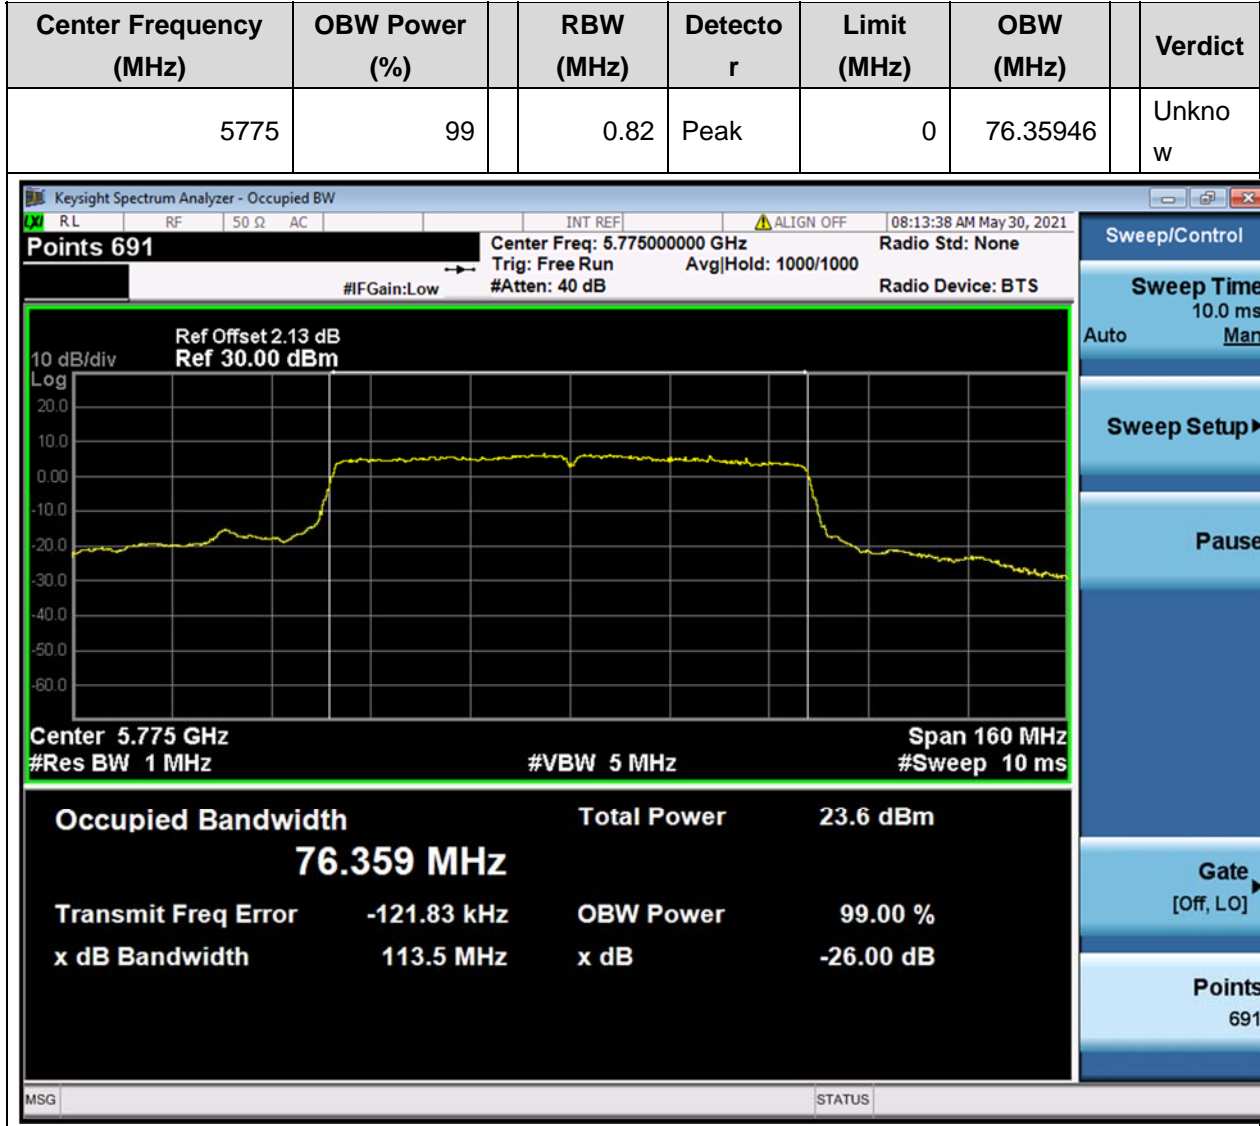

59. 802.11ac_80M_U-NII-3_M

59.1. A.2.2-99% Bandwidth(NTNV)