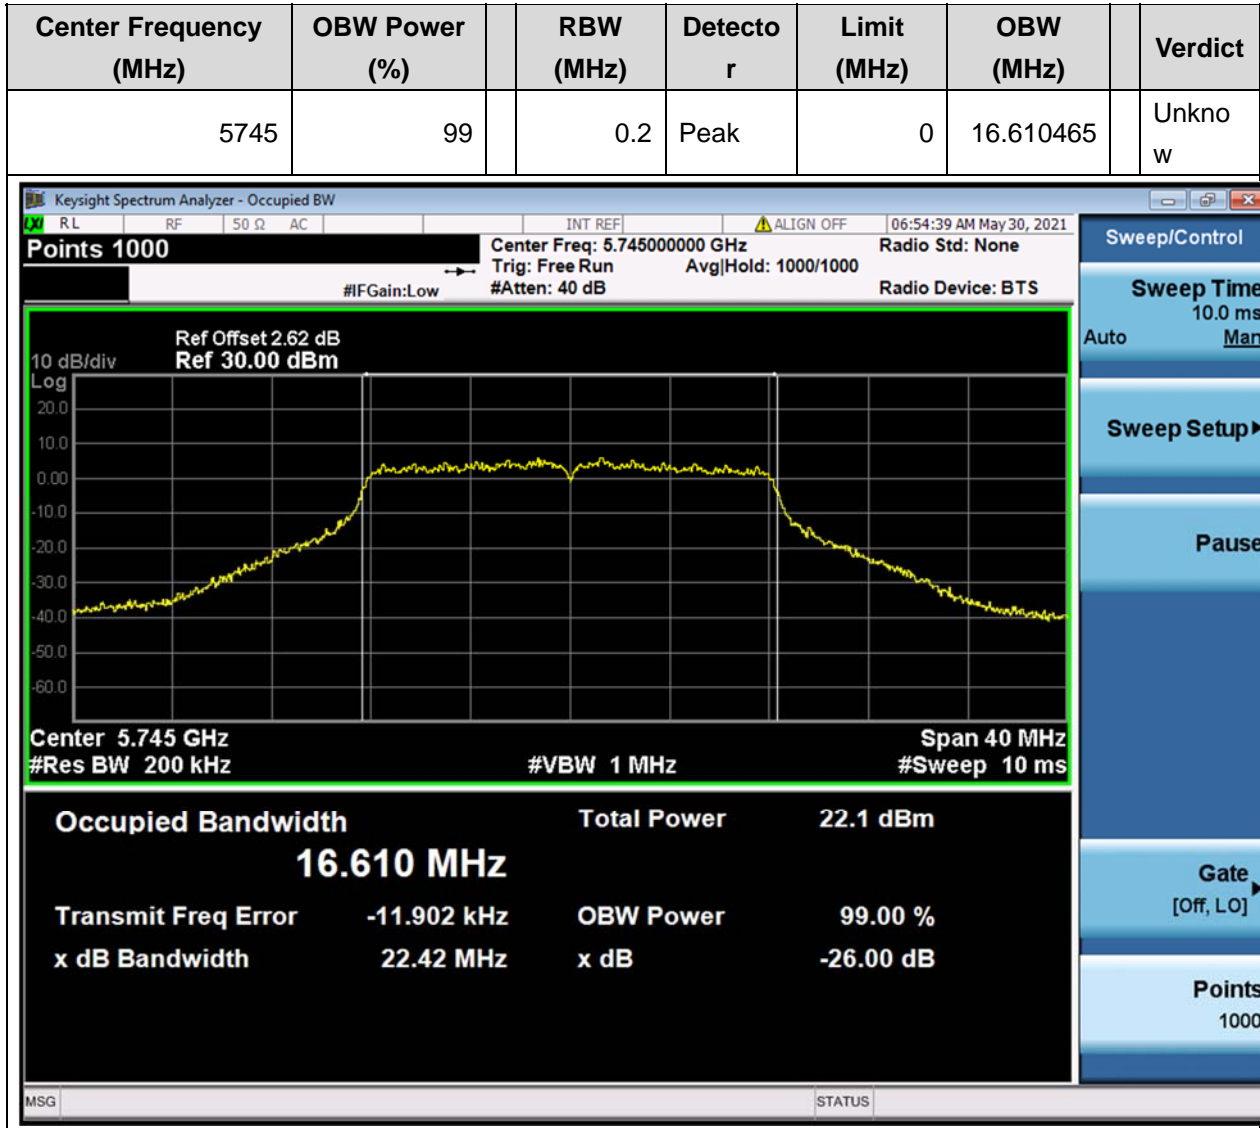

45. 802.11ac_80M_U-NII-2C_M

45.2. A.2.2-99% Bandwidth(NTNV)

Center Frequency (MHz)	OBW Power (%)	RBW (MHz)	Detector	Limit (MHz)	OBW (MHz)	Verdict
5610	99	0.82	Peak	0	76.134302	Unknown

46. 802.11a_20M_U-NII-3_L

46.2. A.2.2-99% Bandwidth(NTNV)

47. 802.11a_20M_U-NII-3_M

47.3. A.2.2-99% Bandwidth(NTNV)

Center Frequency (MHz)	OBW Power (%)	RBW (MHz)	Detector	Limit (MHz)	OBW (MHz)	Verdict
5785	99	0.2	Peak	0	16.626917	Unknown