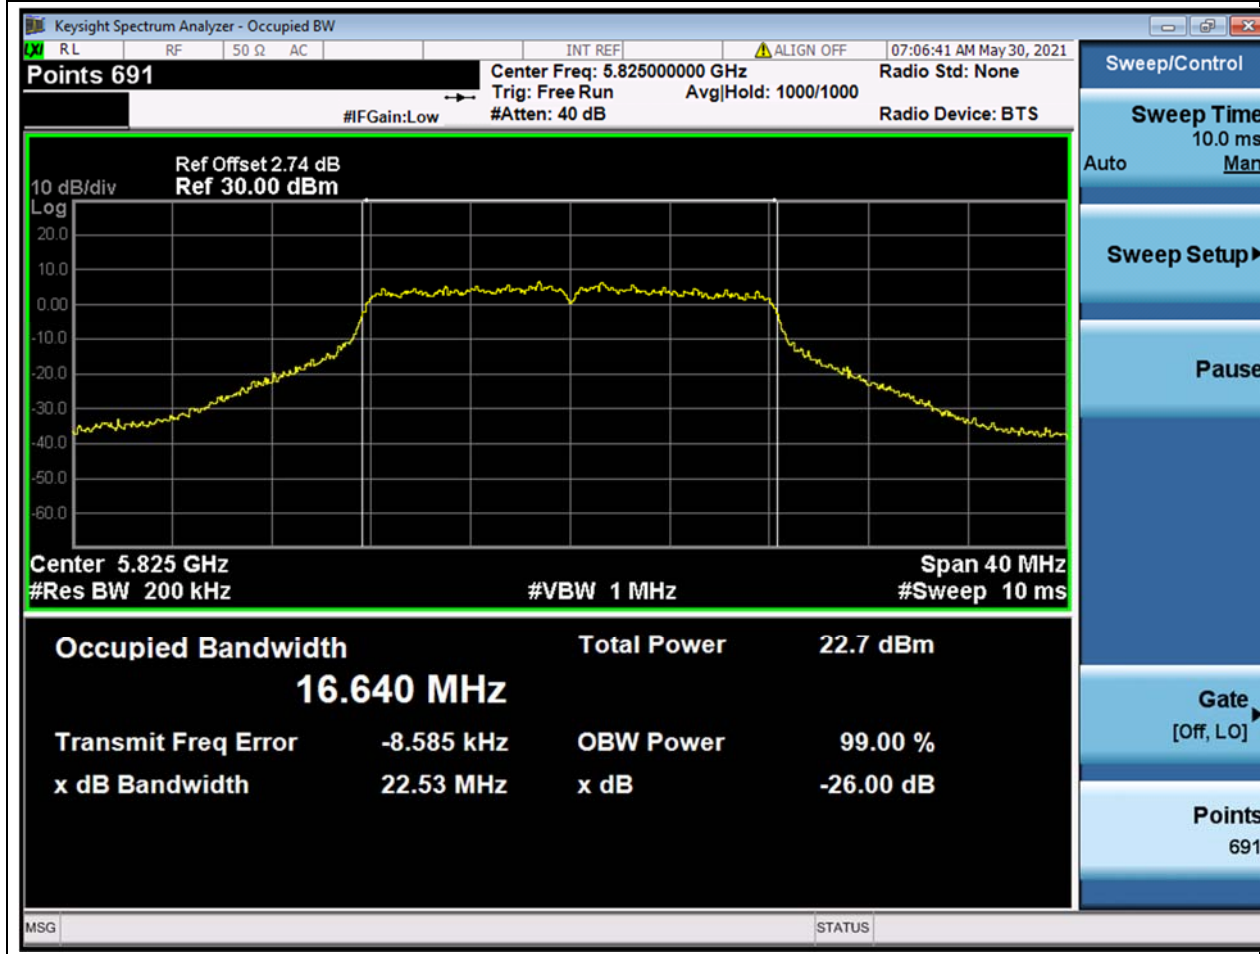

48. 802.11a_20M_U-NII-3_H

48.2. A.2.2-99% Bandwidth(NTNV)

Center Frequency (MHz)	OBW Power (%)	RBW (MHz)	Detector	Limit (MHz)	OBW (MHz)	Verdict
5825	99	0.2	Peak	0	16.639685	Unknown