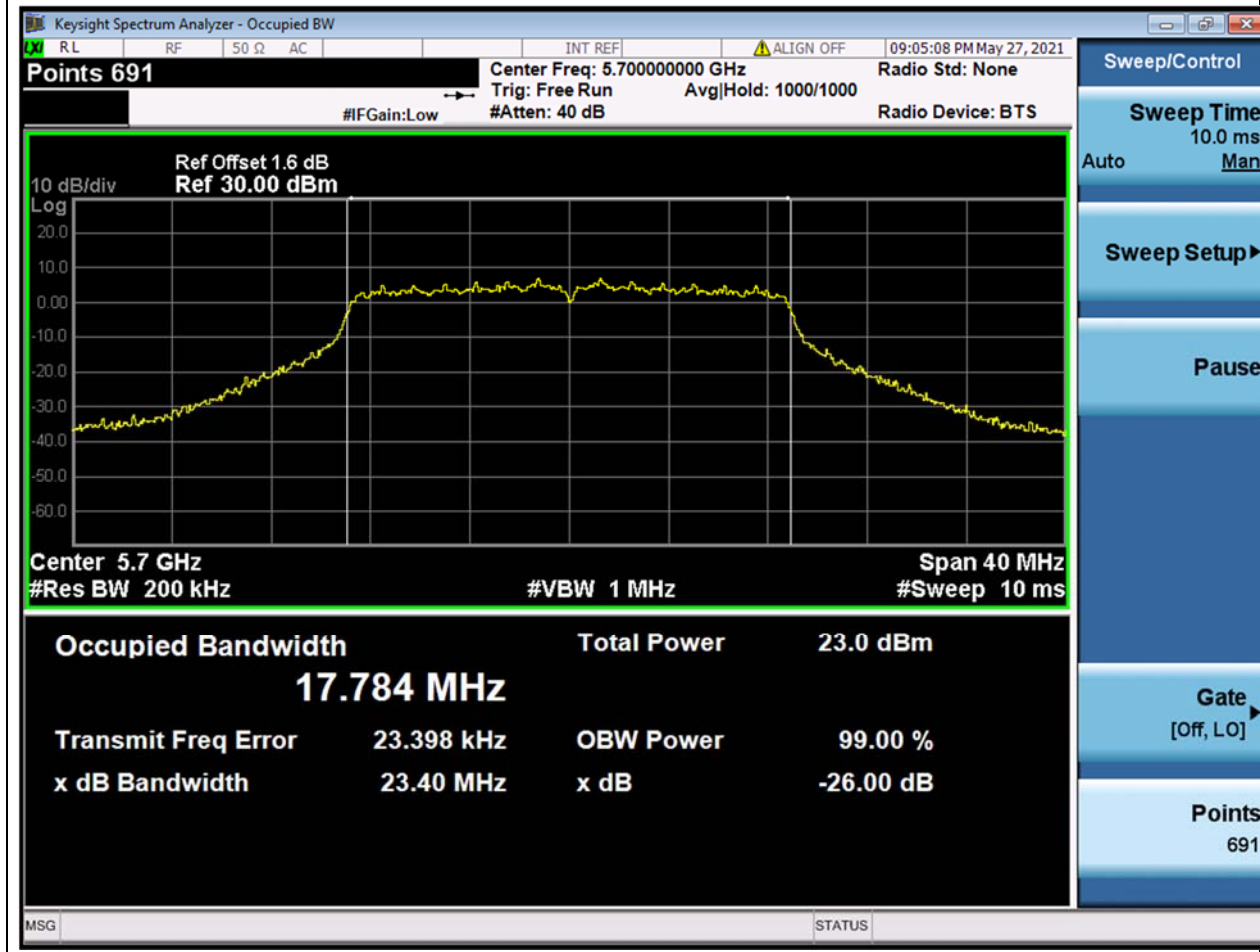

34. 802.11n_20M_U-NII-2C_H

34.1. A.2.2-99% Bandwidth(NTNV)

Center Frequency (MHz)	OBW Power (%)	RBW (MHz)	Detector	Limit (MHz)	OBW (MHz)	Verdict
5700	99	0.2	Peak	0	17.783916	Unknown