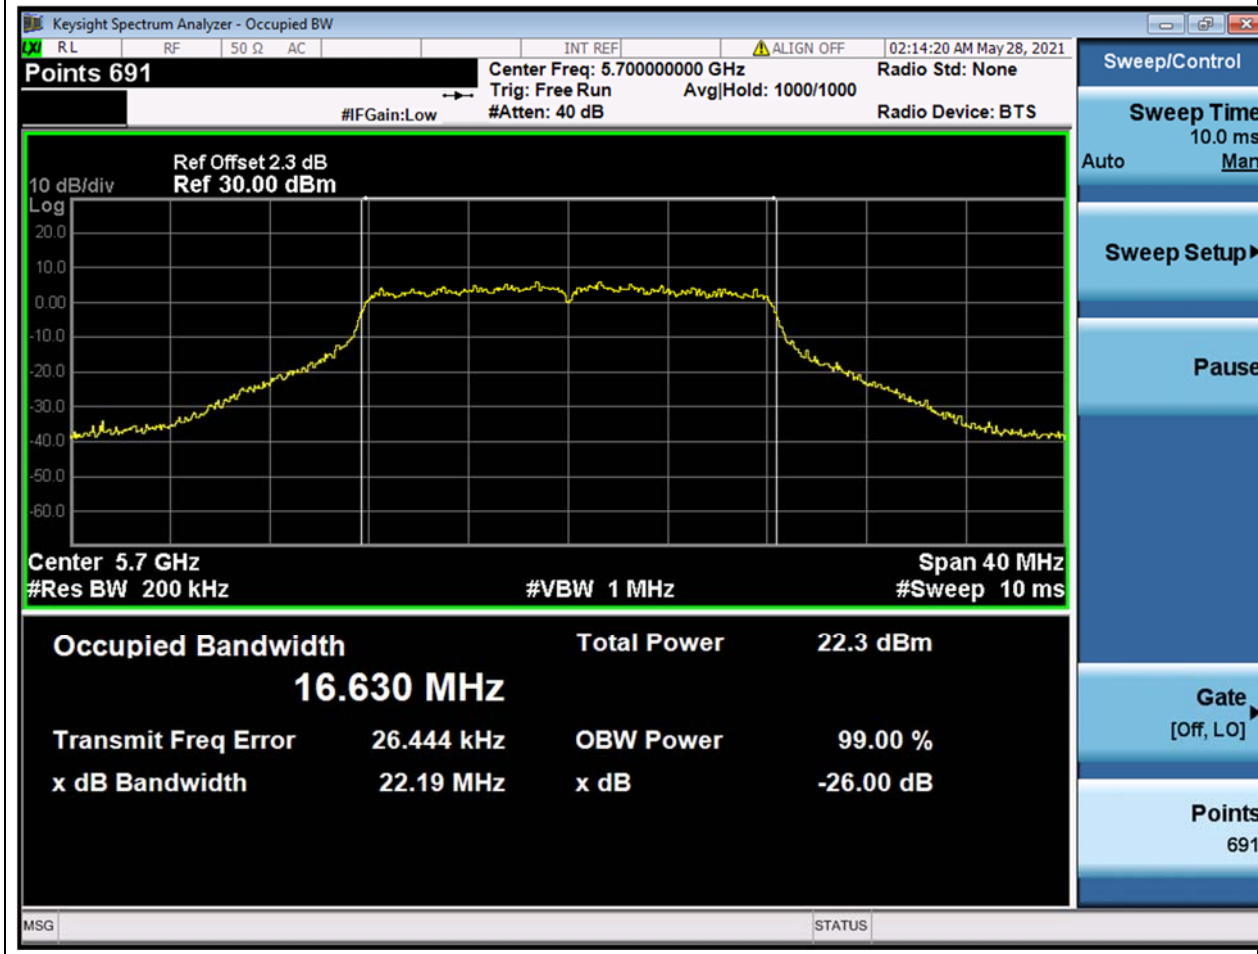

31. 802.11a_20M_U-NII-2C_H

31.2. A.2.2-99% Bandwidth(NTNV)

Center Frequency (MHz)	OBW Power (%)	RBW (MHz)	Detector	Limit (MHz)	OBW (MHz)	Verdict
5700	99	0.2	Peak	0	16.630207	Unknown