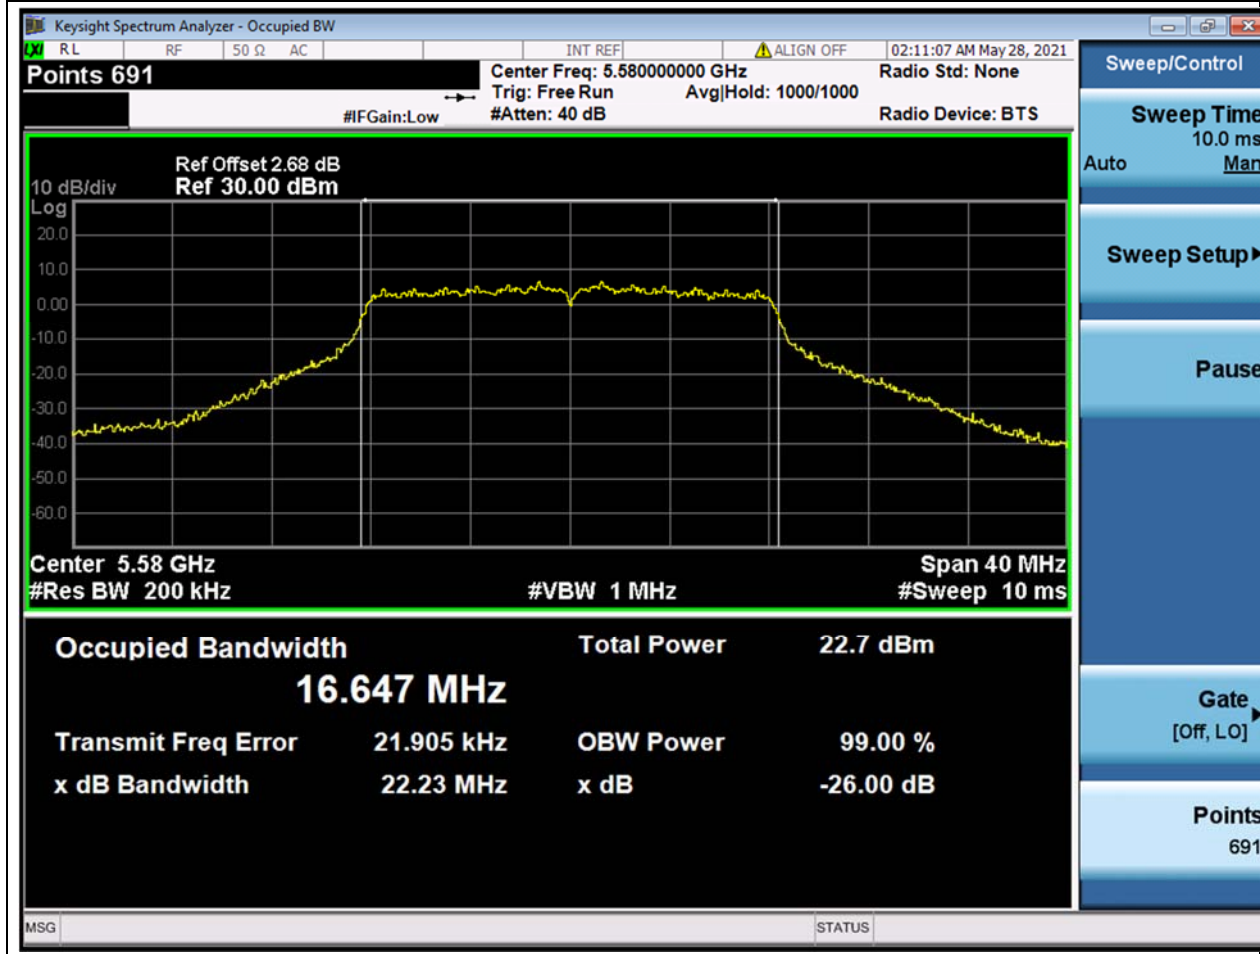

30. 802.11a_20M_U-NII-2C_M

30.2. A.2.2-99% Bandwidth(NTNV)

Center Frequency (MHz)	OBW Power (%)	RBW (MHz)	Detector	Limit (MHz)	OBW (MHz)	Verdict
5580	99	0.2	Peak	0	16.646722	Unknown