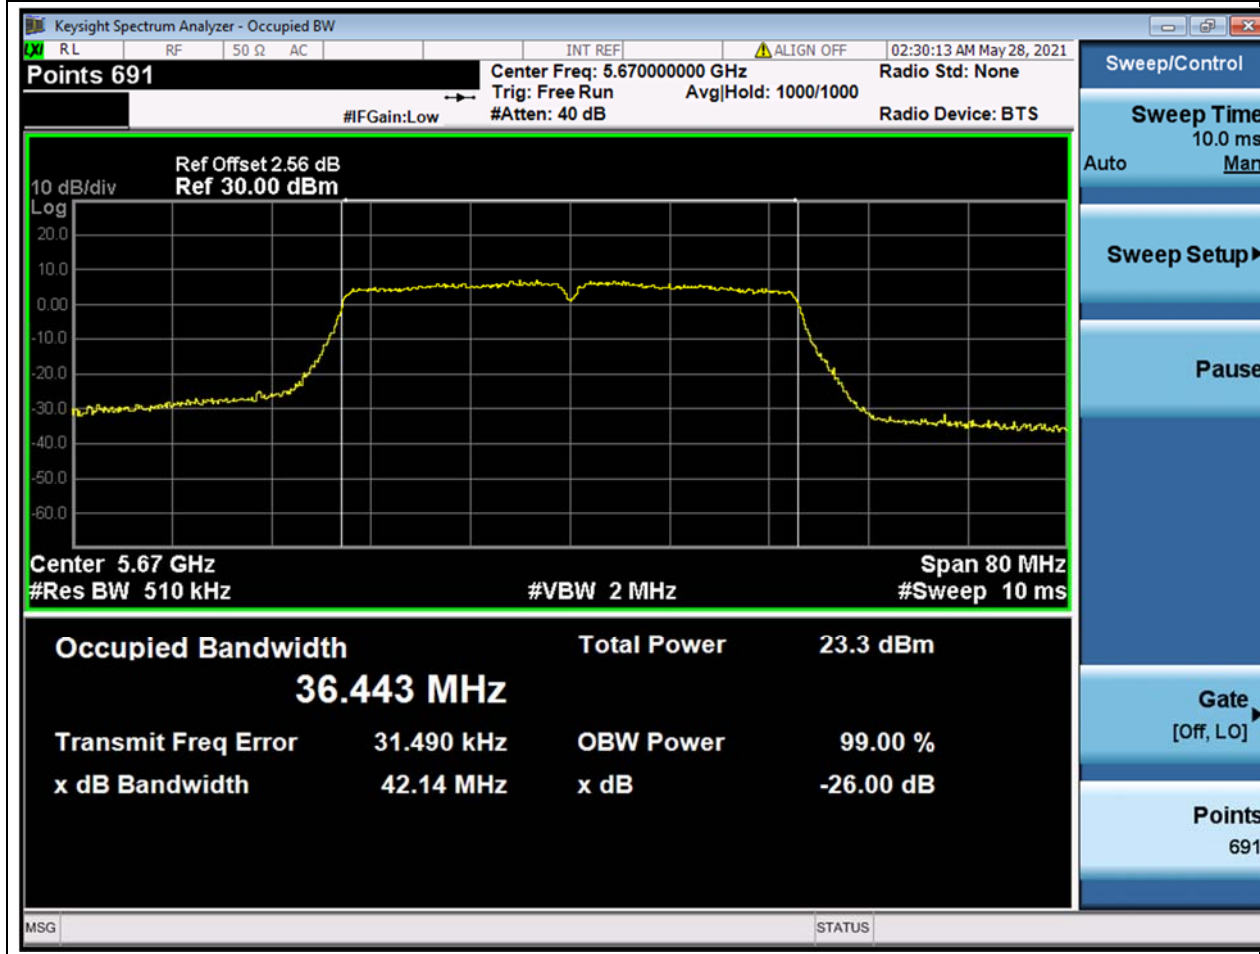

37. 802.11n_40M_U-NII-2C_H

37.2. A.2.2-99% Bandwidth(NTNV)

Center Frequency (MHz)	OBW Power (%)	RBW (MHz)	Detector	Limit (MHz)	OBW (MHz)	Verdict
5670	99	0.39	Peak	0	36.44252	Unknown