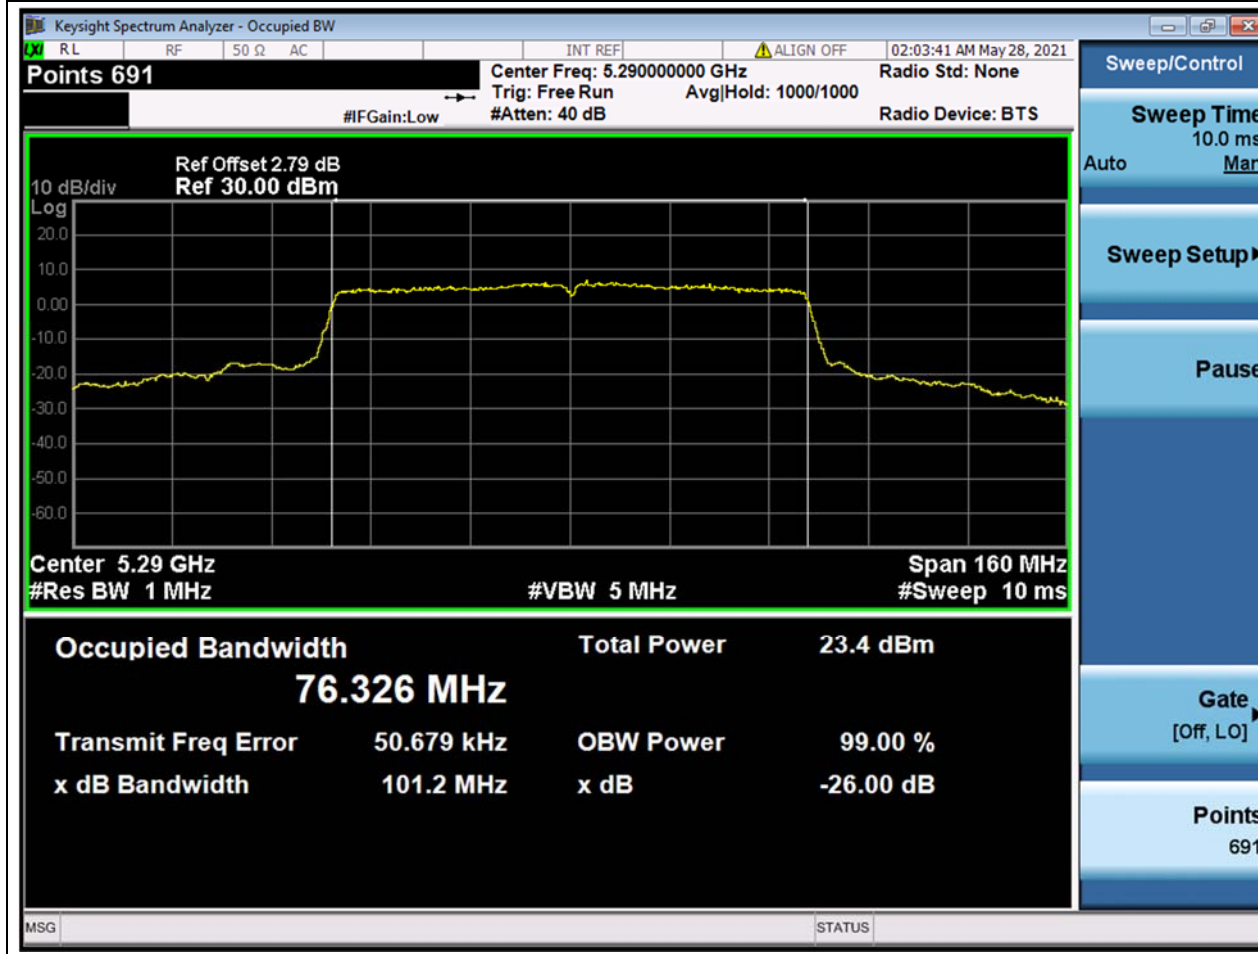

28. 802.11ac_80M_U-NII-2A_M

28.2. A.2.2-99% Bandwidth(NTNV)

Center Frequency (MHz)	OBW Power (%)	RBW (MHz)	Detector	Limit (MHz)	OBW (MHz)	Verdict
5290	99	0.82	Peak	0	76.326045	Unknown