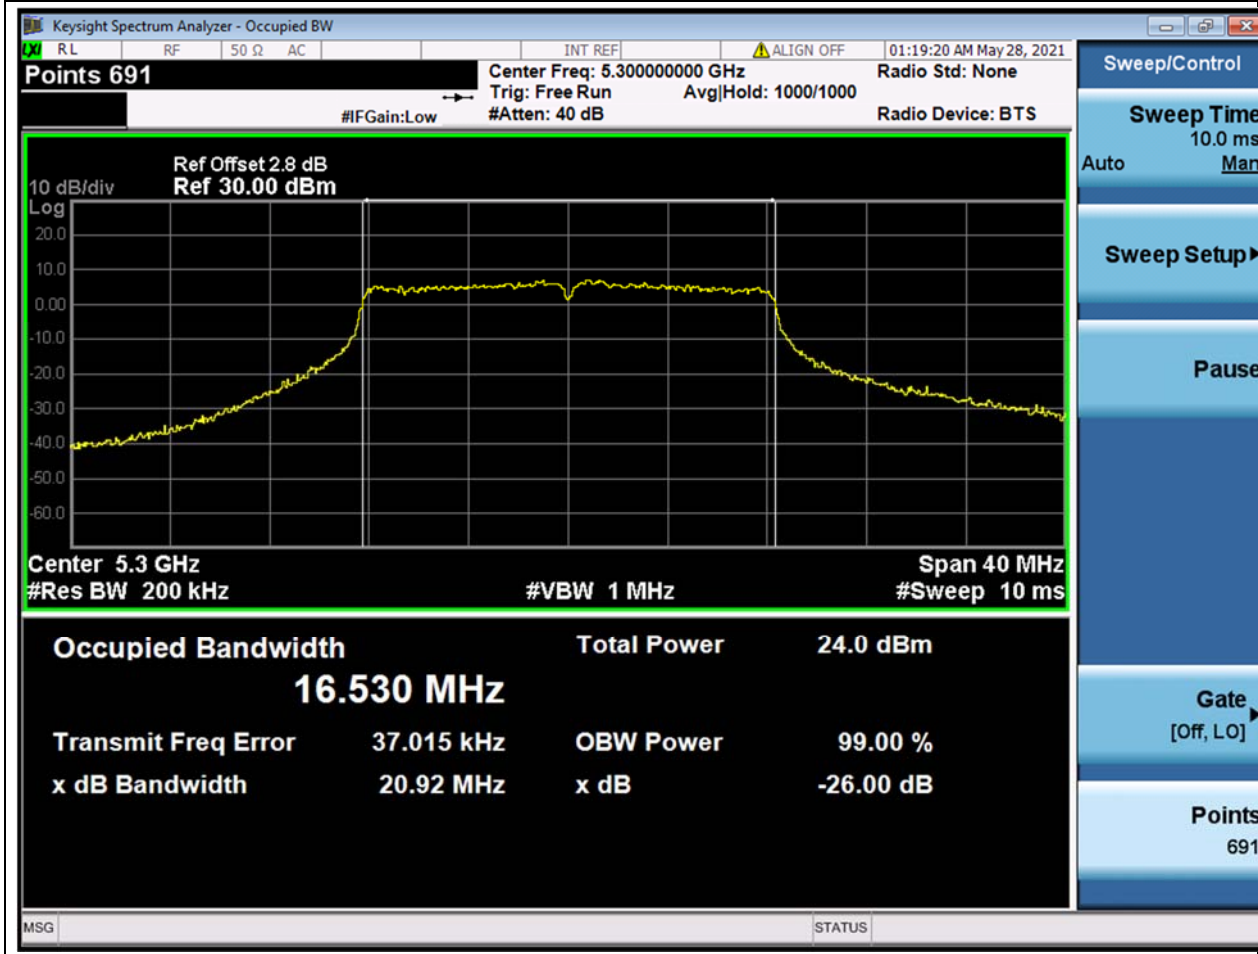

16. 802.11a_20M_U-NII-2A_M

16.2. A.2.2-99% Bandwidth(NTNV)

Center Frequency (MHz)	OBW Power (%)	RBW (MHz)	Detector	Limit (MHz)	OBW (MHz)	Verdict
5300	99	0.2	Peak	0	16.529701	Unknown