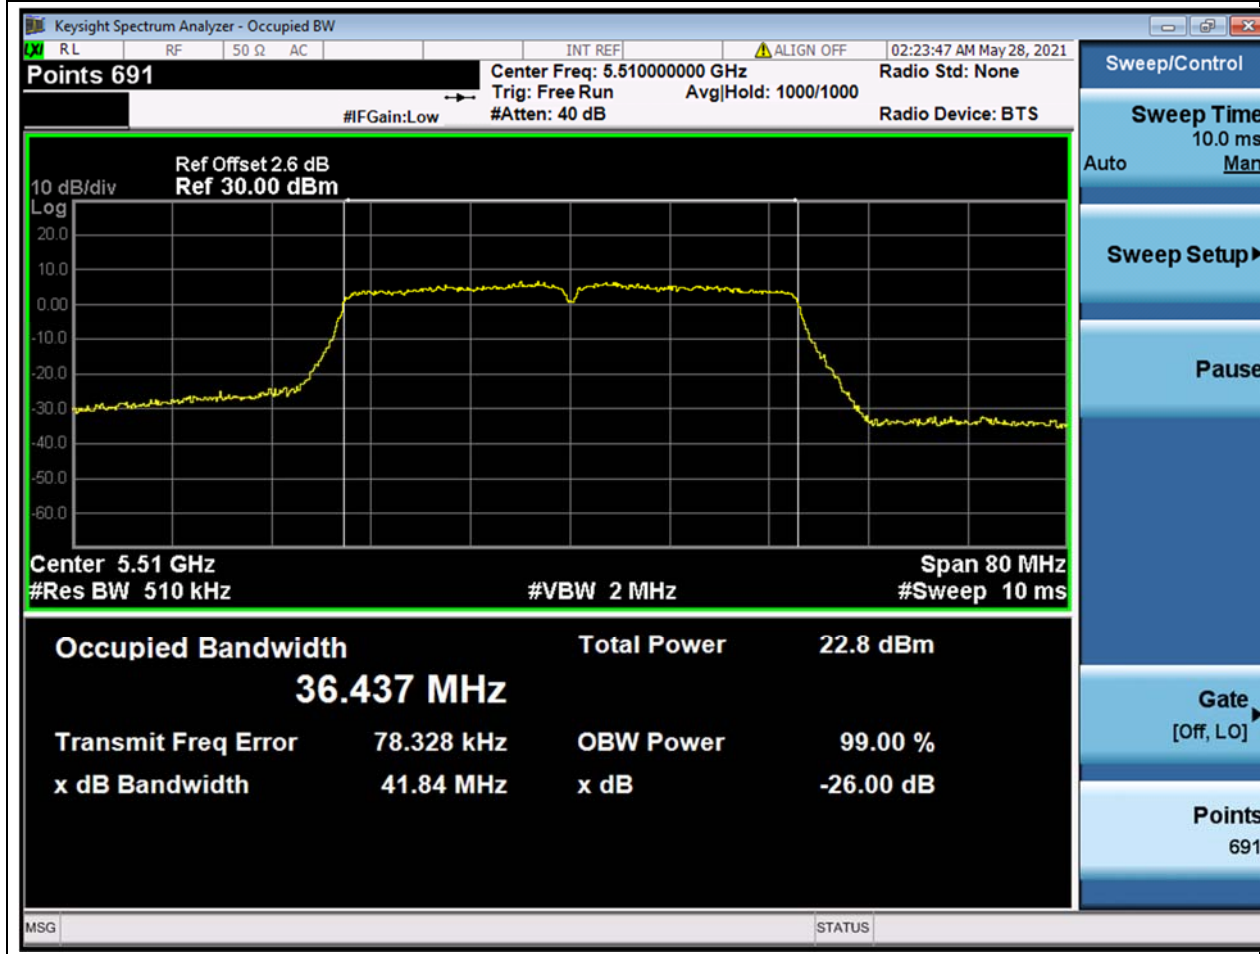

35. 802.11n_40M_U-NII-2C_L

35.2. A.2.2-99% Bandwidth(NTNV)

Center Frequency (MHz)	OBW Power (%)	RBW (MHz)	Detector	Limit (MHz)	OBW (MHz)	Verdict
5510	99	0.39	Peak	0	36.437005	Unknown