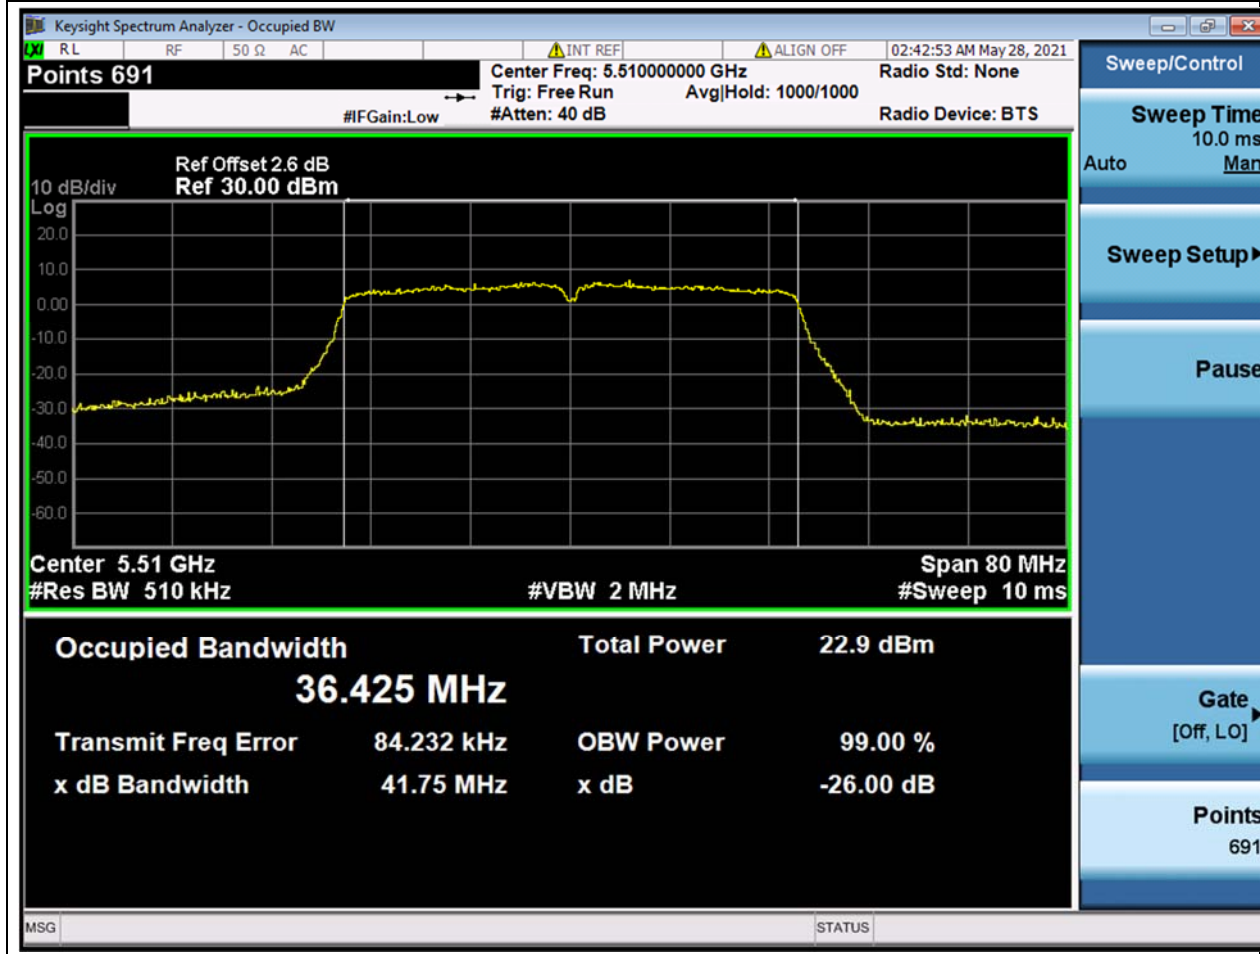

41. 802.11ac_40M_U-NII-2C_L

41.2. A.2.2-99% Bandwidth(NTNV)

Center Frequency (MHz)	OBW Power (%)	RBW (MHz)	Detector	Limit (MHz)	OBW (MHz)	Verdict
5510	99	0.39	Peak	0	36.424557	Unknown