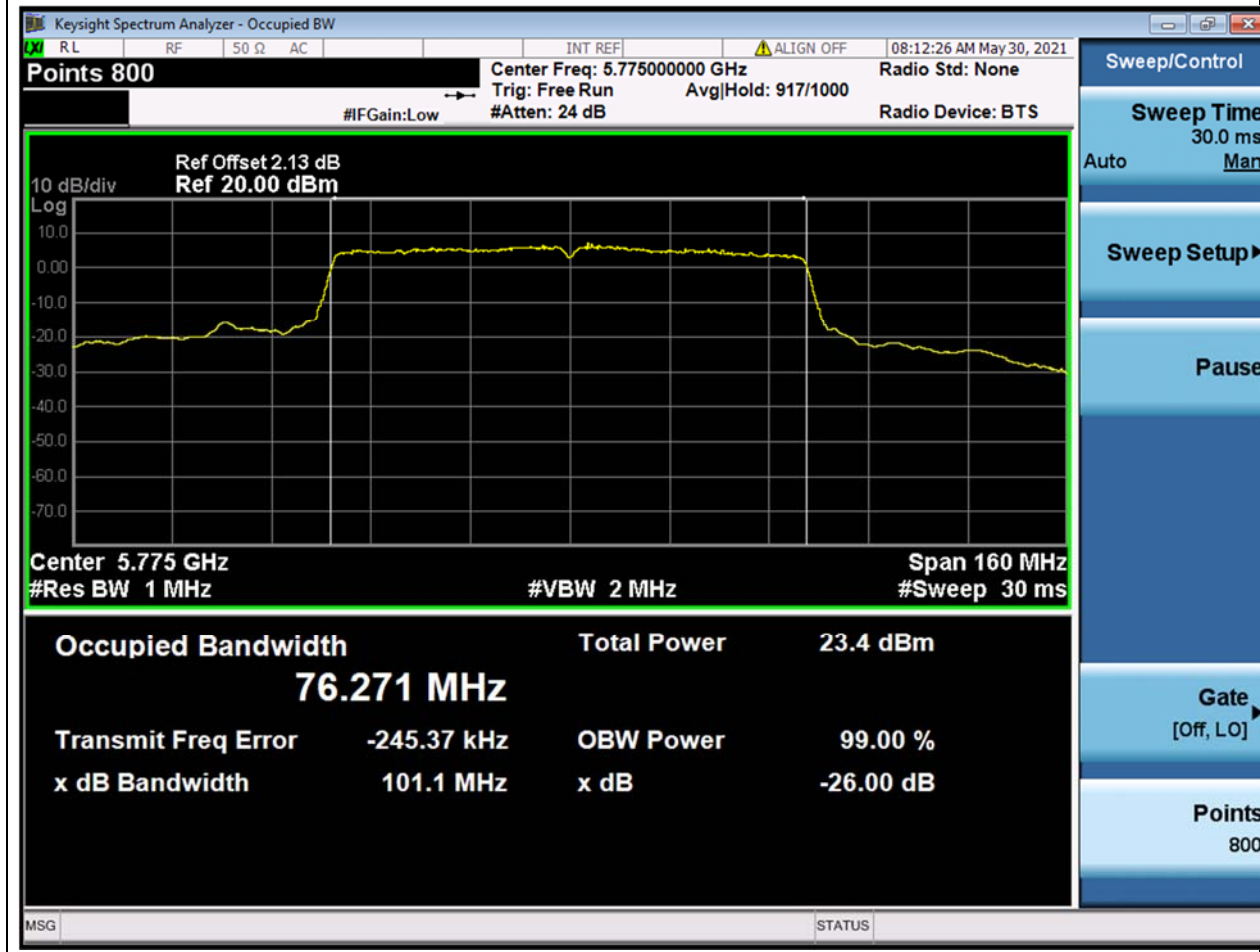

59. 802.11ac_80M_U-NII-3_M

59.1. A.2-26dB Bandwidth(NTNV)

Center Frequency (MHz)	XdB Down	RBW (MHz)	Detector	Limit (MHz)	XdB BandWidth (MHz)	Verdict
5775	26	0.82	Peak	0	101.095098	Unknown