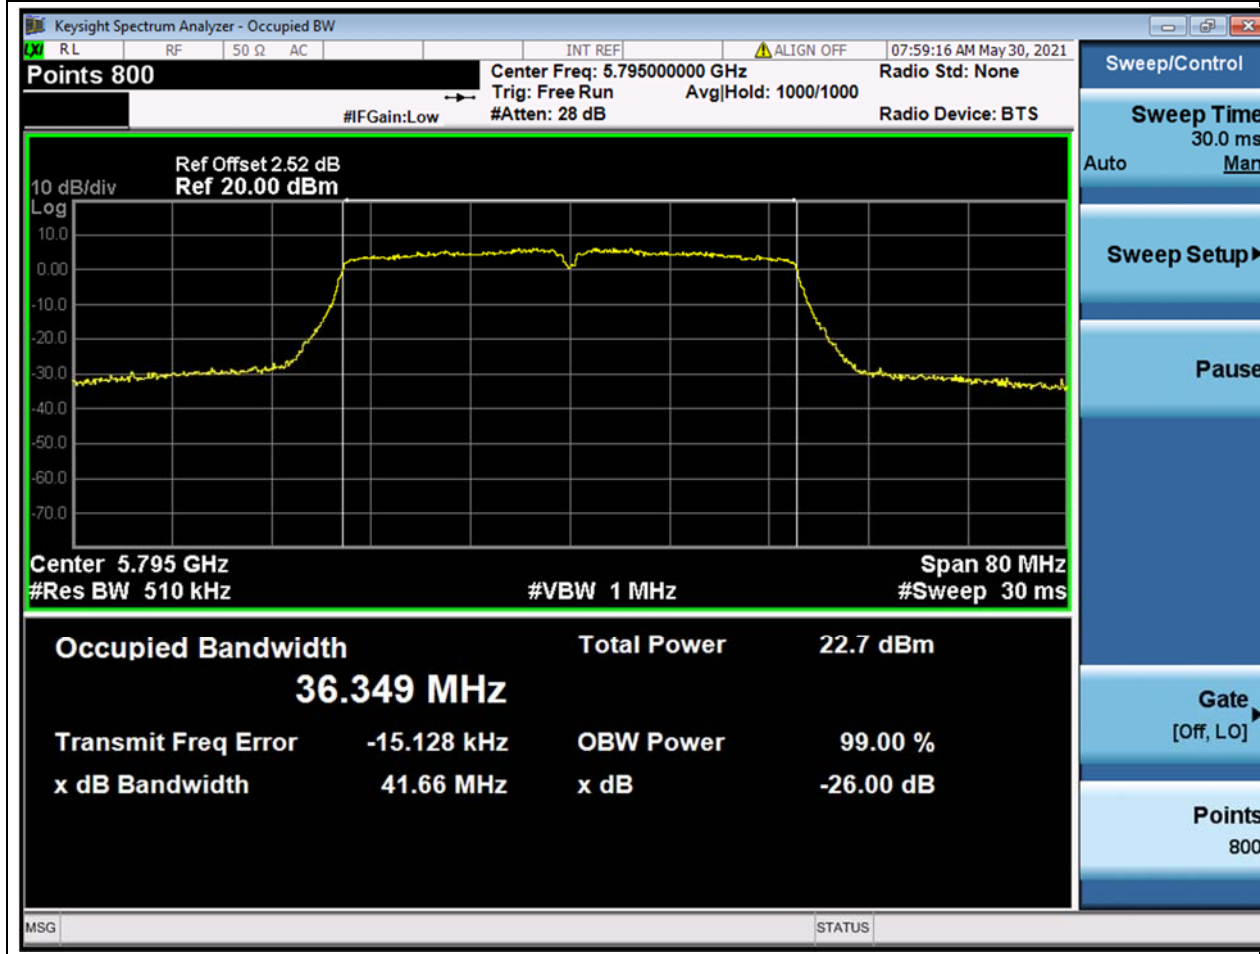

58. 802.11ac_40M_U-NII-3_H

58.1. A.2-26dB Bandwidth(NTNV)

Center Frequency (MHz)	XdB Down	RBW (MHz)	Detector	Limit (MHz)	XdB BandWidth (MHz)	Verdict
5795	26	0.39	Peak	0	41.660764	Unknown