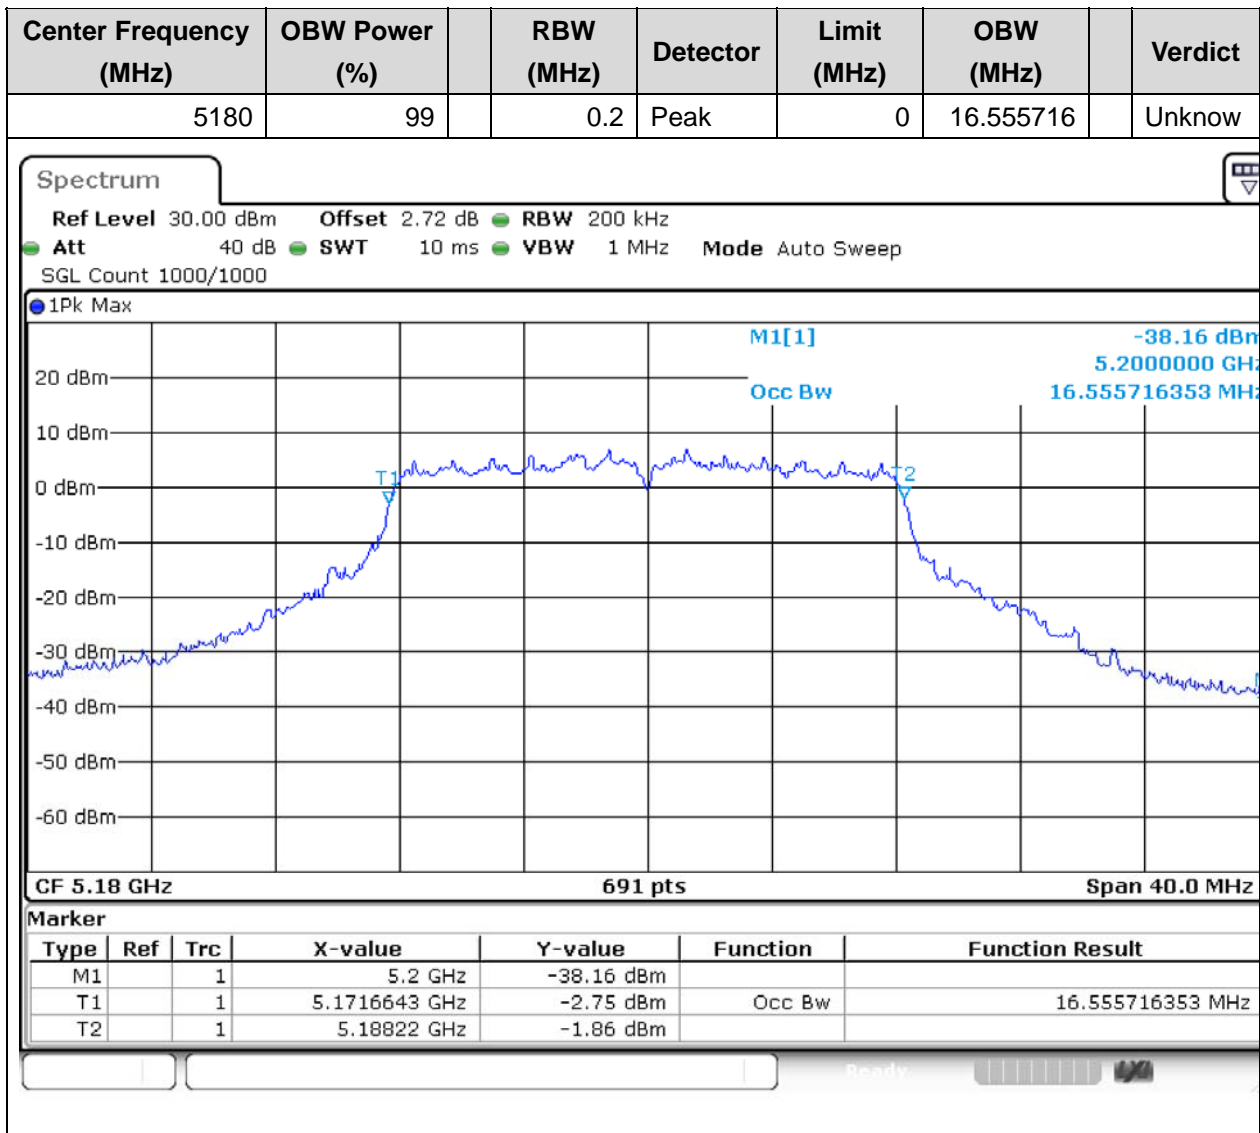

99% Bandwidth

Main Antenna

1. 802.11a_20M_U-NII-1_L

1.1. A.2.2-99% Bandwidth(NTNV)