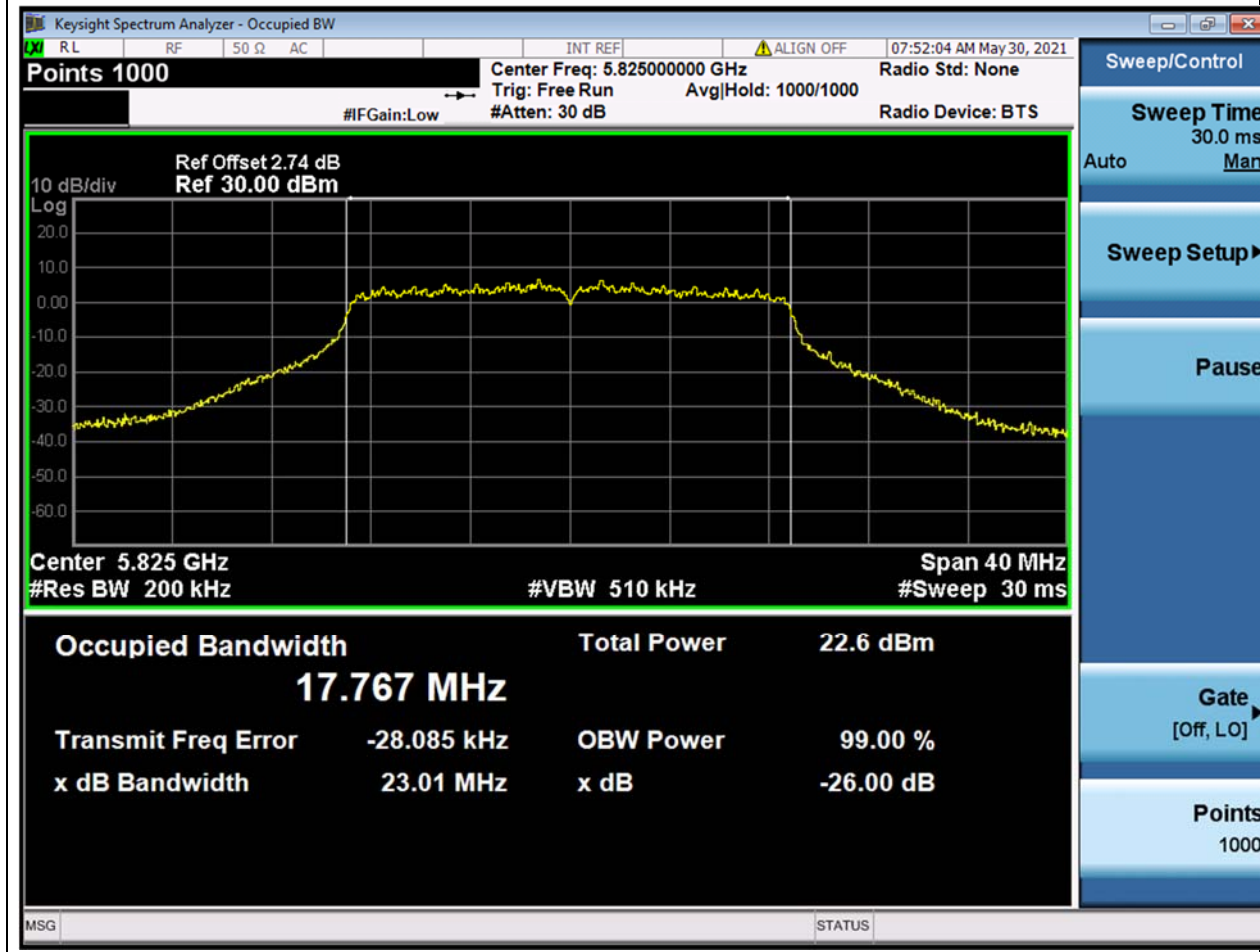

56. 802.11ac_20M_U-NII-3_H

56.1. A.2-26dB Bandwidth(NTNV)

Center Frequency (MHz)	XdB Down	RBW (MHz)	Detector	Limit (MHz)	XdB BandWidth (MHz)	Verdict
5825	26	0.2	Peak	0	23.013568	Unknown