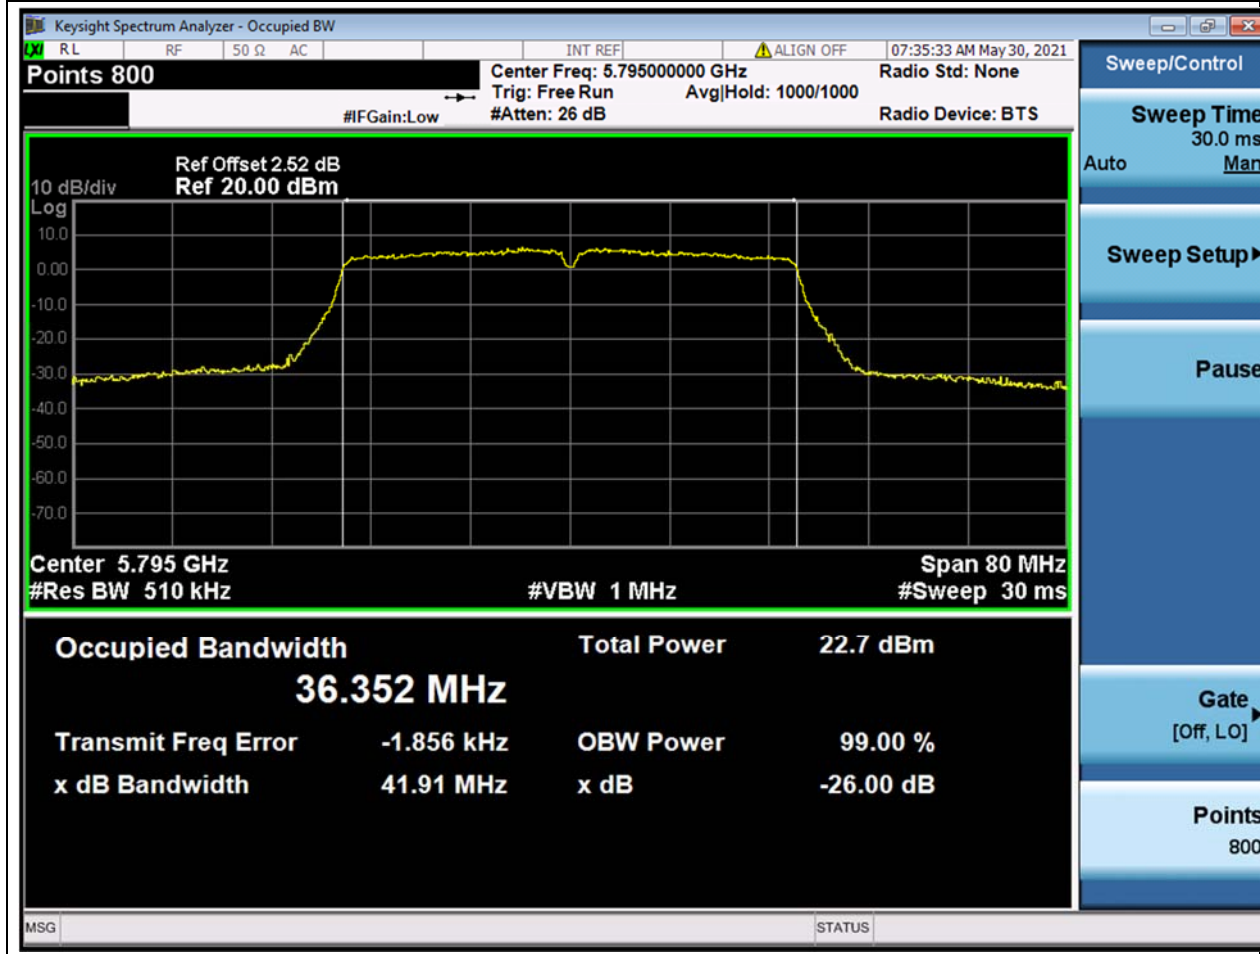

53. 802.11n_40M_U-NII-3_H

53.1. A.2-26dB Bandwidth(NTNV)

Center Frequency (MHz)	XdB Down	RBW (MHz)	Detector	Limit (MHz)	XdB BandWidth (MHz)	Verdict
5795	26	0.39	Peak	0	41.907681	Unknown