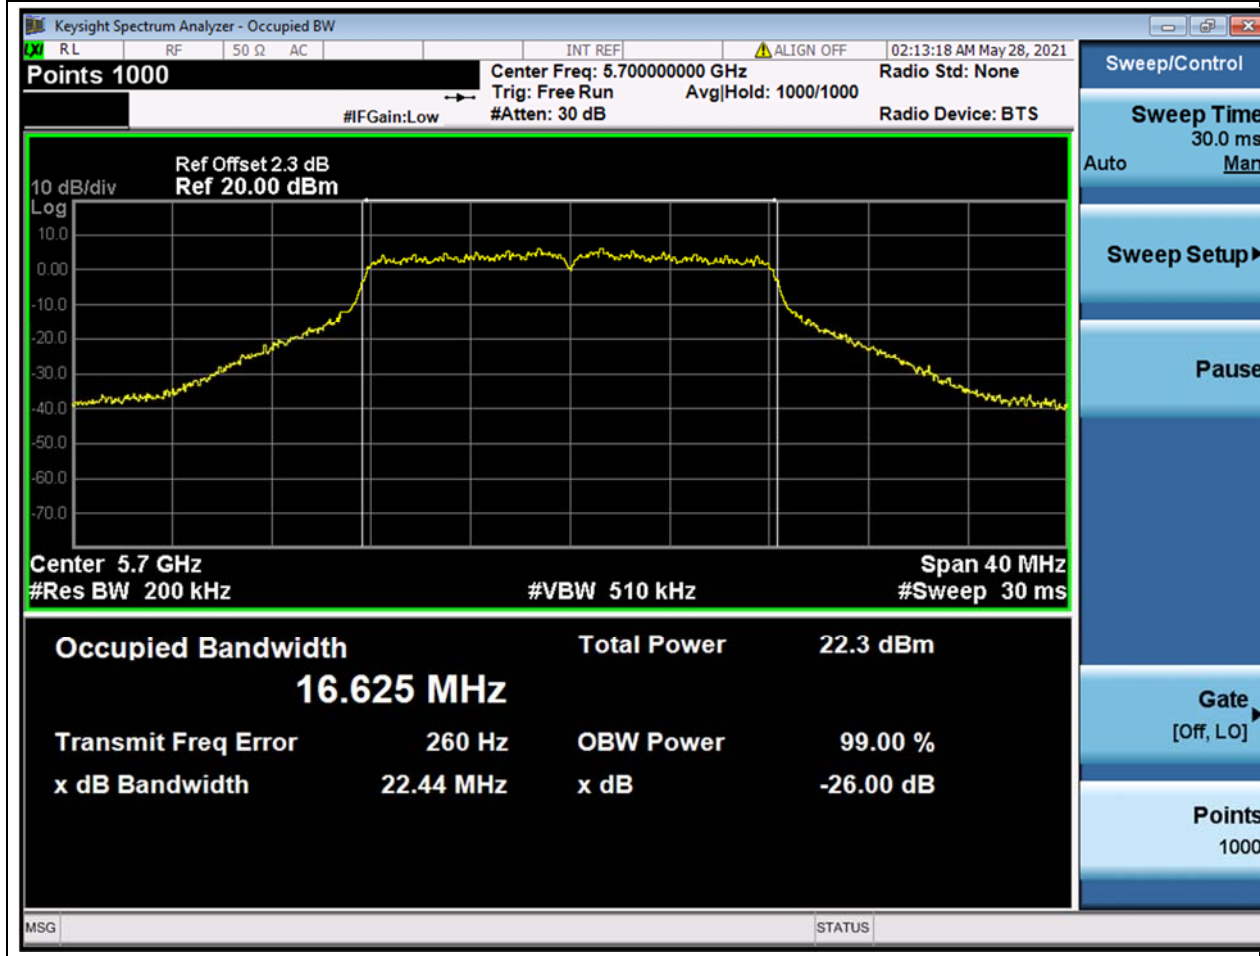

31. 802.11a_20M_U-NII-2C_H

31.2. A.2-26dB Bandwidth(NTNV)

Center Frequency (MHz)	XdB Down	RBW (MHz)	Detector	Limit (MHz)	XdB BandWidth (MHz)	Verdict
5700	26	0.2	Peak	0	22.438564	Unknown