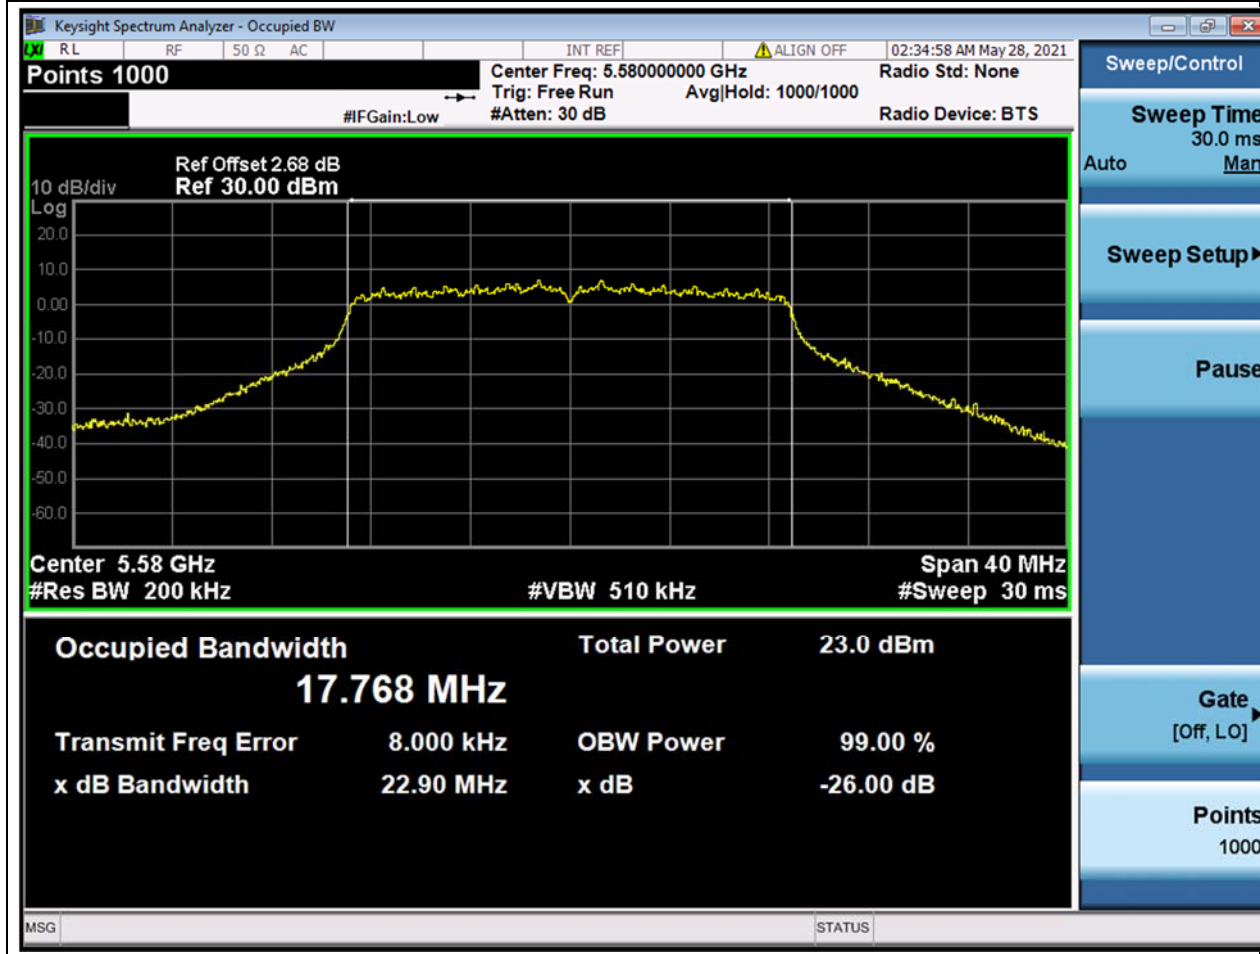

39. 802.11ac_20M_U-NII-2C_M

39.2. A.2-26dB Bandwidth(NTNV)

Center Frequency (MHz)	XdB Down	RBW (MHz)	Detector	Limit (MHz)	XdB BandWidth (MHz)	Verdict
5580	26	0.2	Peak	0	22.90145	Unknown