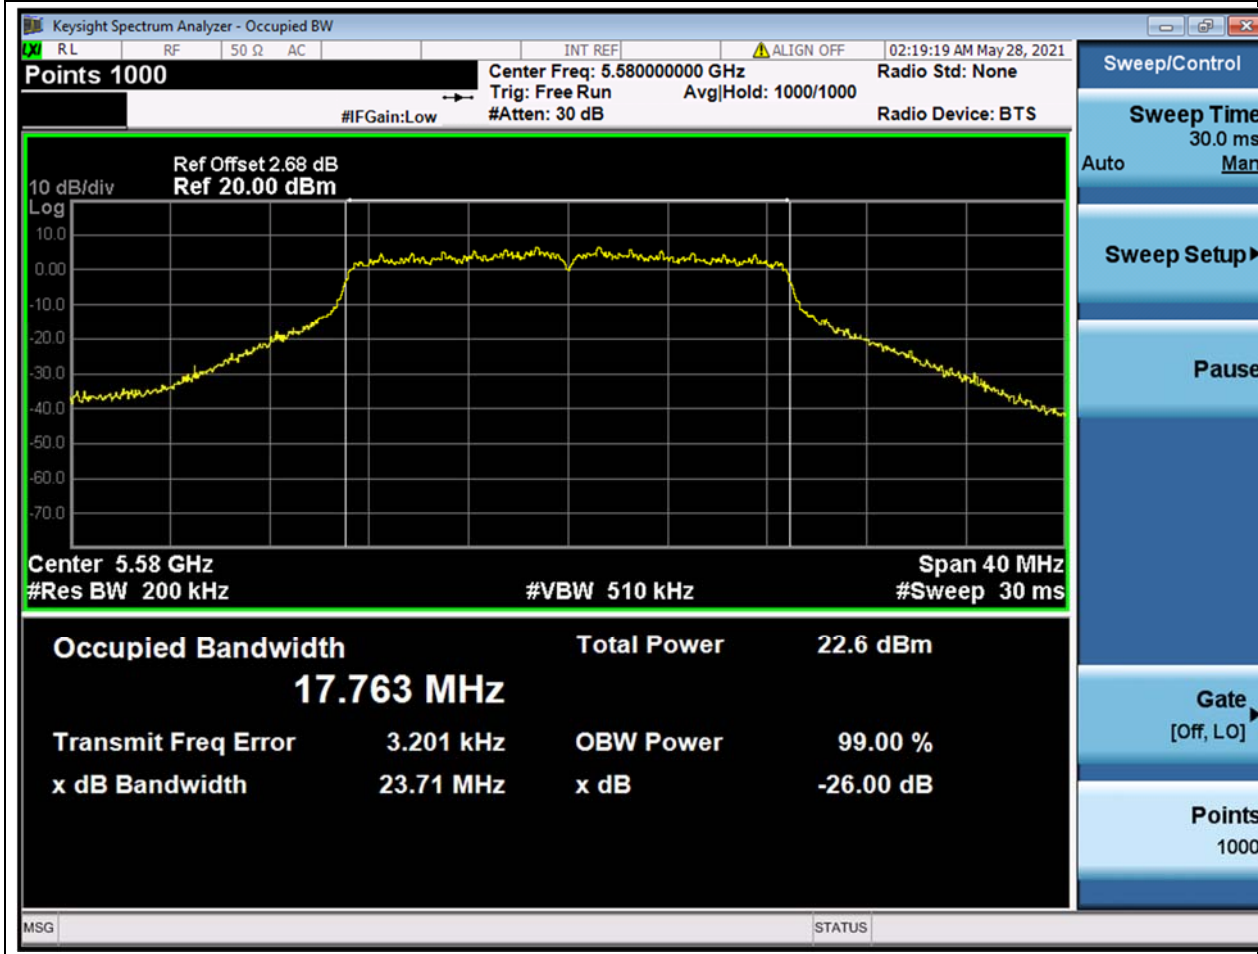

33. 802.11n_20M_U-NII-2C_M

33.2. A.2-26dB Bandwidth(NTNV)

Center Frequency (MHz)	XdB Down	RBW (MHz)	Detector	Limit (MHz)	XdB BandWidth (MHz)	Verdict
5580	26	0.2	Peak	0	23.708427	Unknown