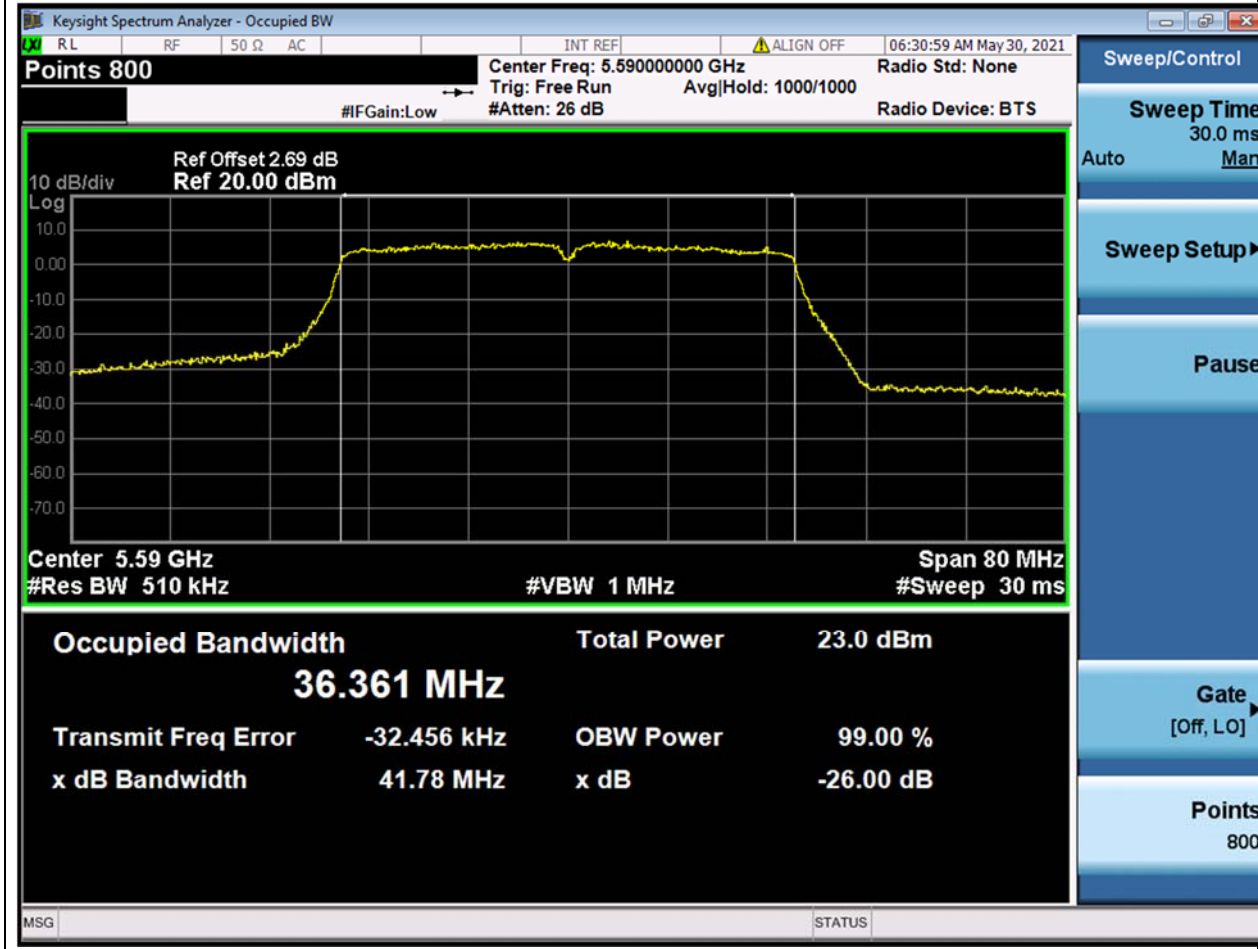

42. 802.11ac_40M_U-NII-2C_M

42.2. A.2-26dB Bandwidth(NTNV)

Center Frequency (MHz)	XdB Down	RBW (MHz)	Detector	Limit (MHz)	XdB BandWidth (MHz)	Verdict
5590	26	0.39	Peak	0	41.780212	Unknown