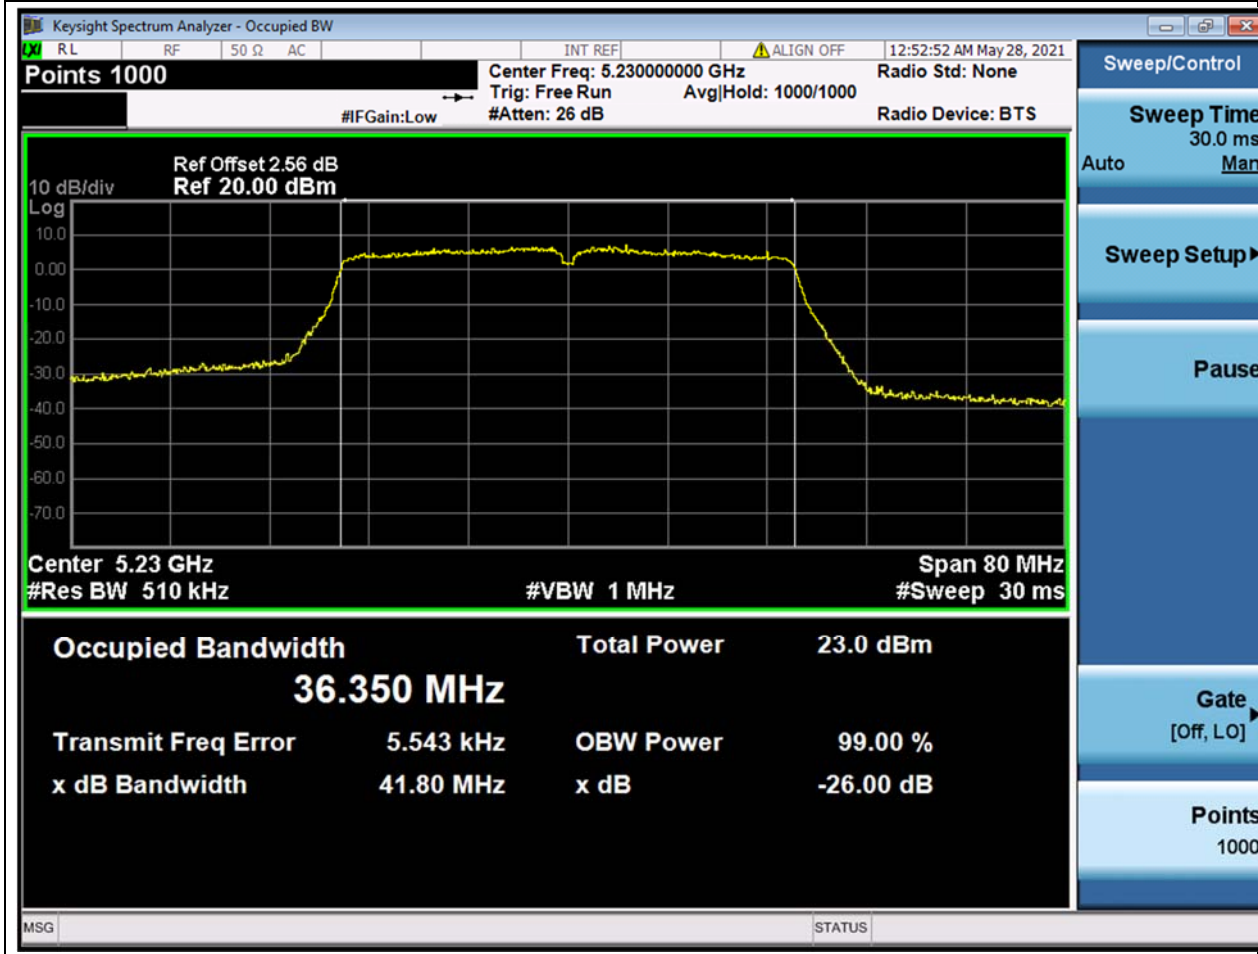

13. 802.11ac_40M_U-NII-1_H

13.2. A.2-26dB Bandwidth(NTNV)

Center Frequency (MHz)	XdB Down	RBW (MHz)	Detector	Limit (MHz)	XdB BandWidth (MHz)	Verdict
5230	26	0.39	Peak	0	41.79695	Unknown