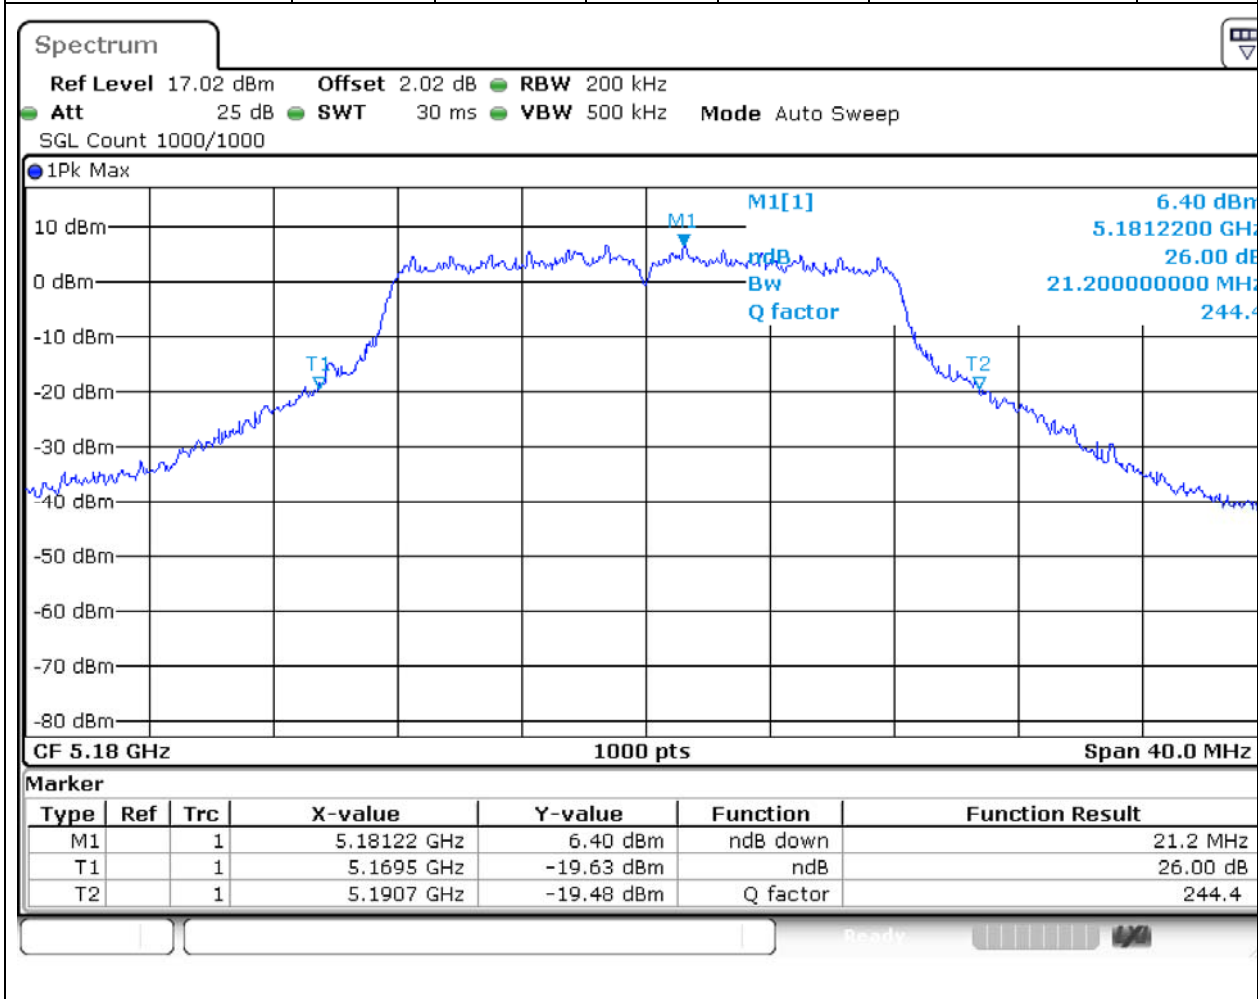

Aux. Antenna

1. 802.11a_20M_U-NII-1_L

1.2. A.2-26dB Bandwidth(NTNV)

Center Frequency (MHz)	XdB Down	RBW (MHz)	Detector	Limit (MHz)	XdB BandWidth (MHz)	Verdict
5180	26	0.2	Peak	0	21.2	Unknown