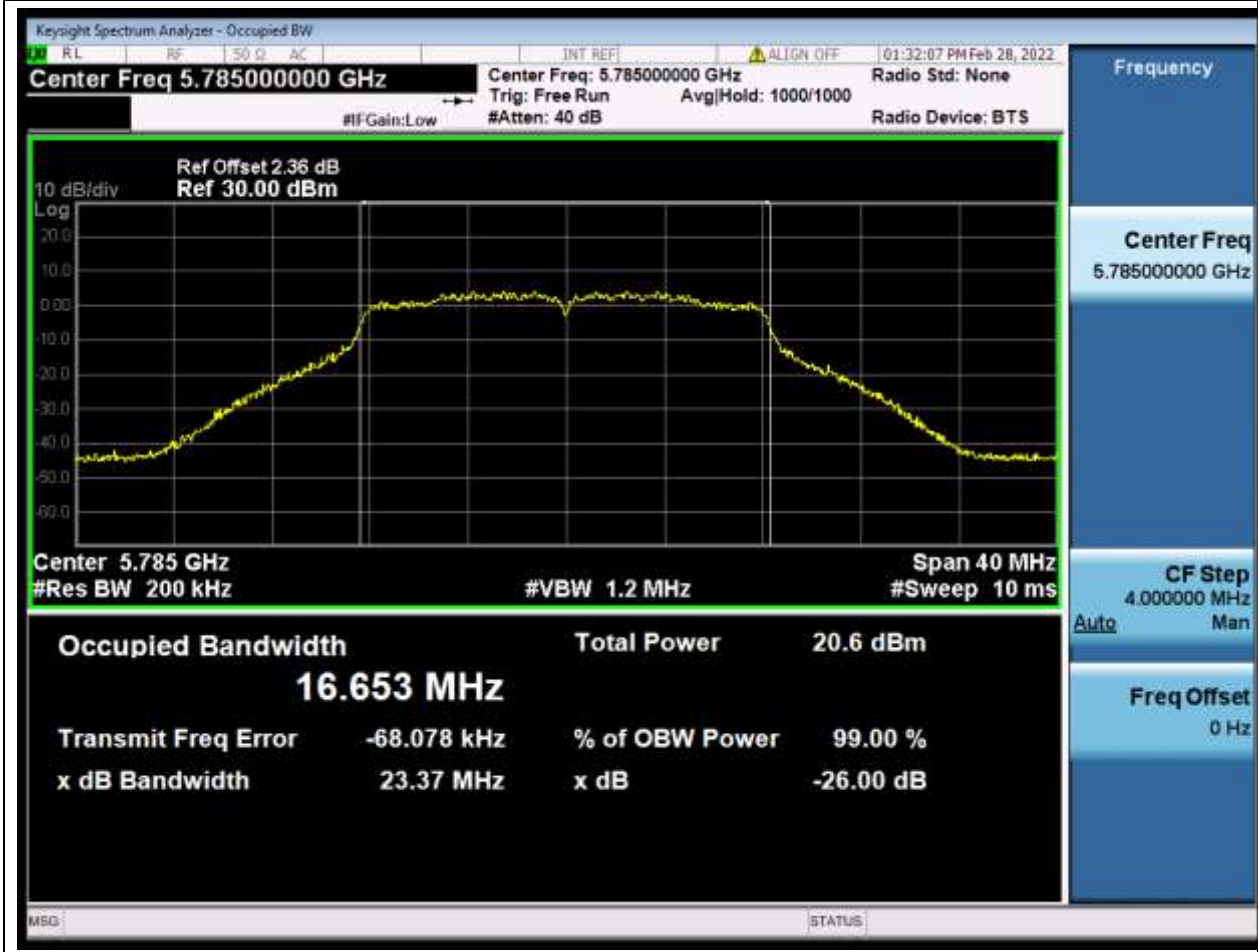

47. 802.11a_20M_U-NII-3_M

47.1. A.2.2-99% Bandwidth(NTNV)

Center Frequency (MHz)	OBW Power (%)	RBW (MHz)	Detector	Limit (MHz)	OBW (MHz)	Verdict
5785	99	0.2	Peak	0	16.653483	Unknown