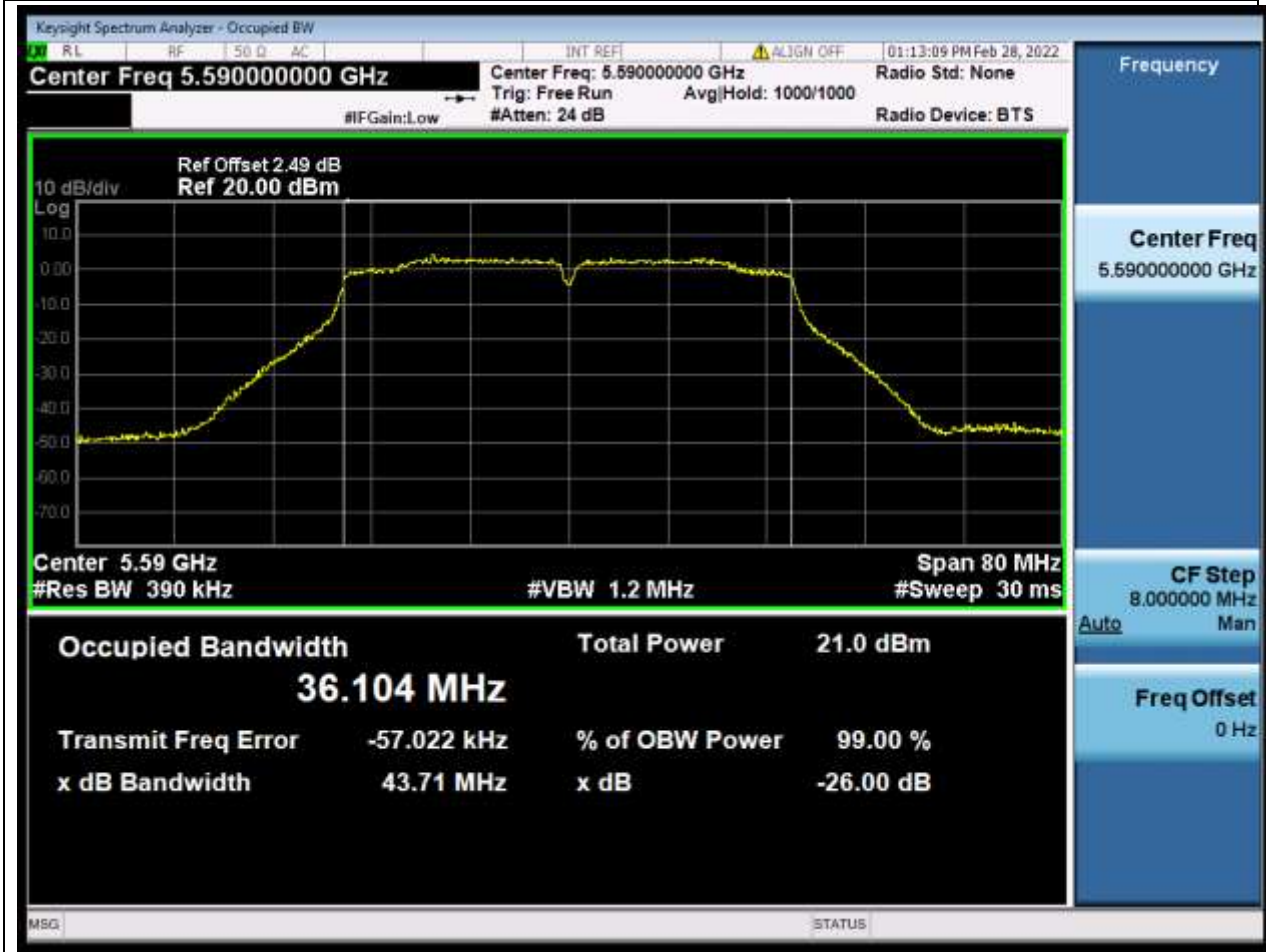

42. 802.11ac_40M_U-NII-2C_M

42.1. A.2-26dB Bandwidth(NTNV)

Center Frequency (MHz)	XdB Down	RBW (MHz)	Detector	Limit (MHz)	XdB BandWidth (MHz)	Verdict
5590	26	0.39	Peak	0	43.711771	Unknow