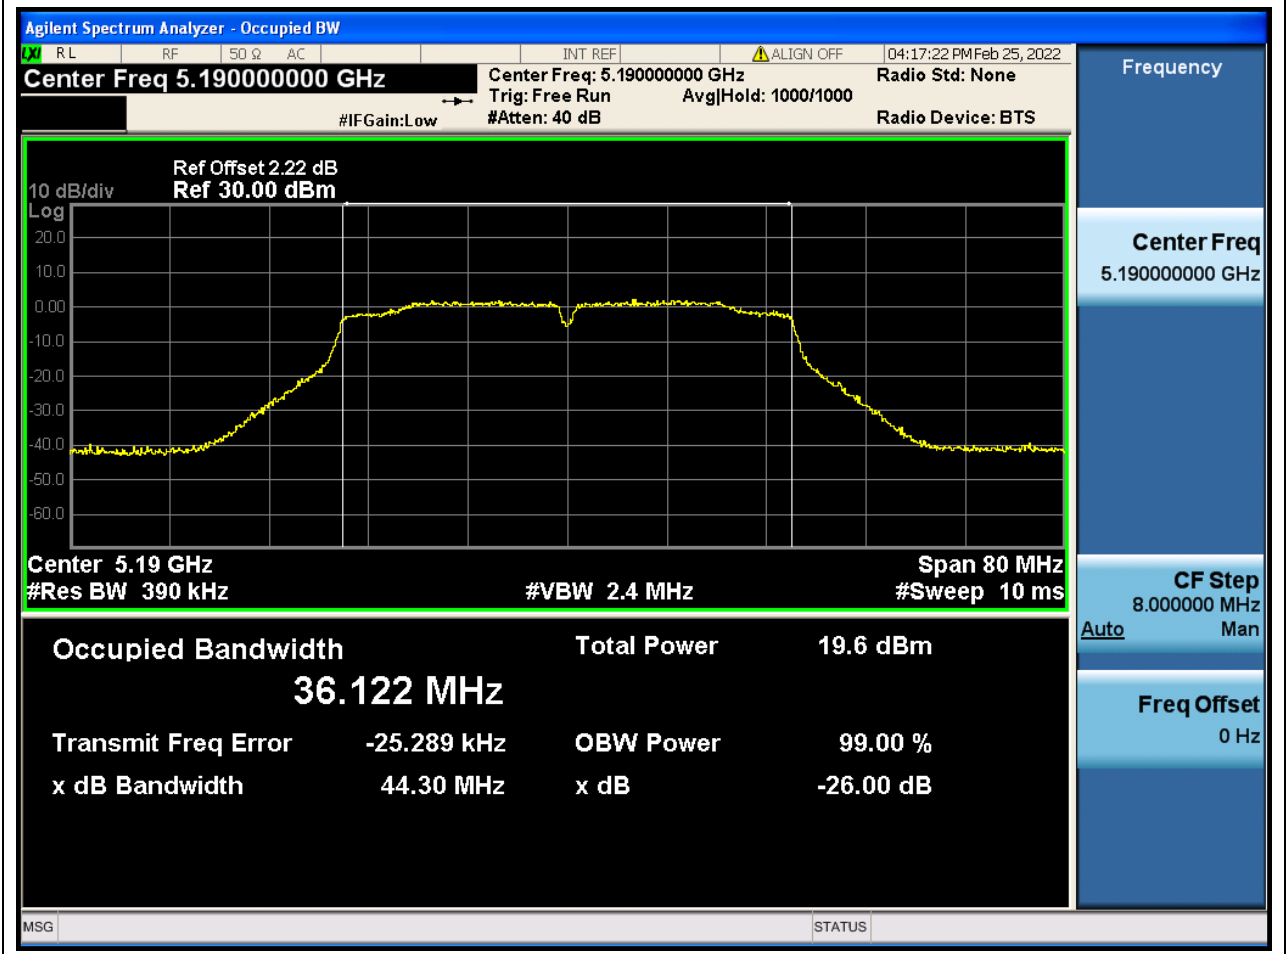

7. 802.11n_40M_U-NII-1_L

7.1. A.2.2-99% Bandwidth(NTNV)

Center Frequency (MHz)	OBW Power (%)	RBW (MHz)	Detector	Limit (MHz)	OBW (MHz)	Verdict
5190	99	0.39	Peak	0	36.121858	Unknown