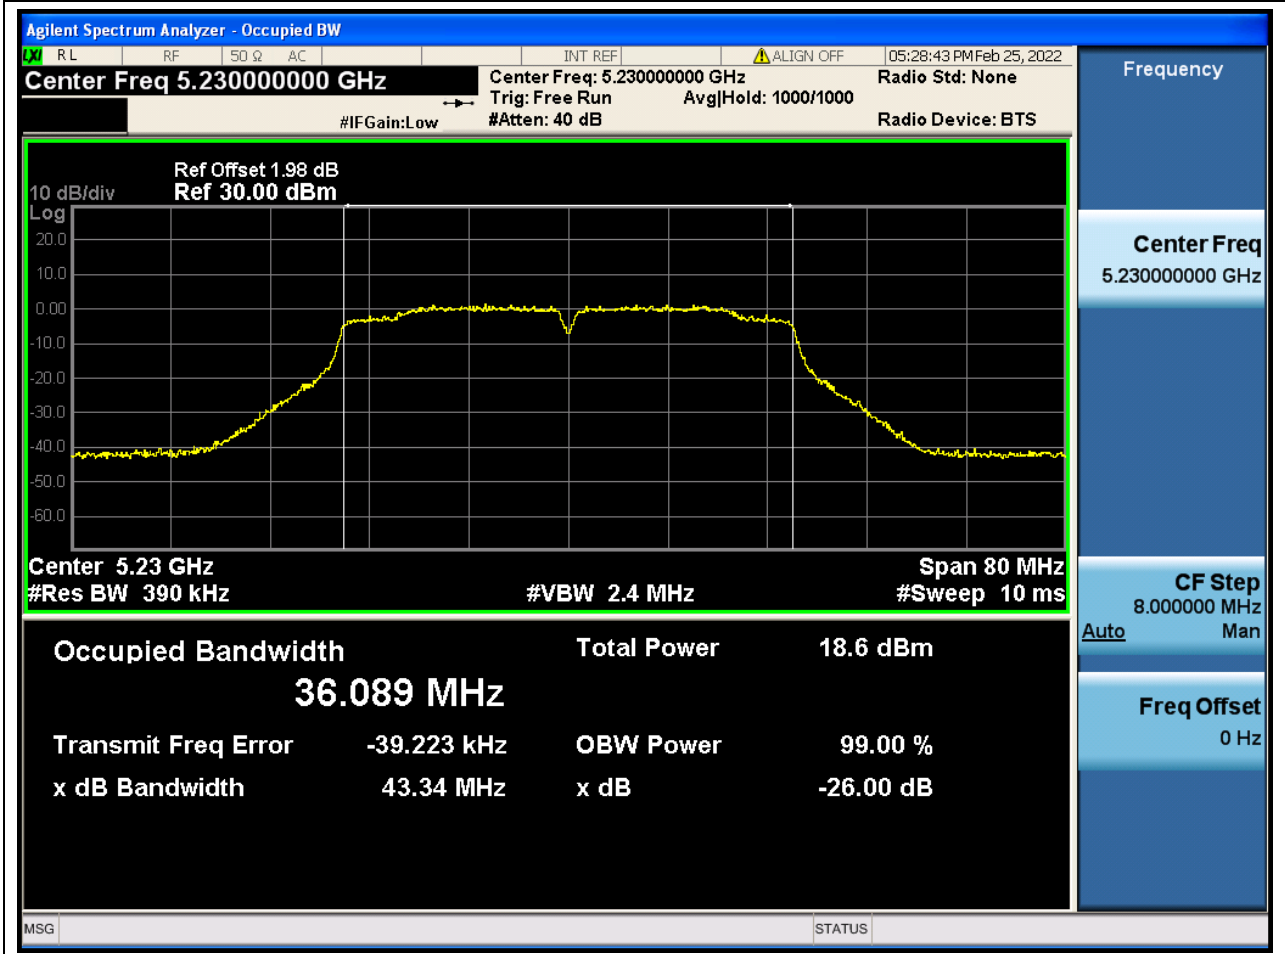

13. 802.11ac_40M_U-NII-1_H

13.1. A.2.2-99% Bandwidth(NTNV)

Center Frequency (MHz)	OBW Power (%)	RBW (MHz)	Detector	Limit (MHz)	OBW (MHz)	Verdict
5230	99	0.39	Peak	0	36.088537	Unknown