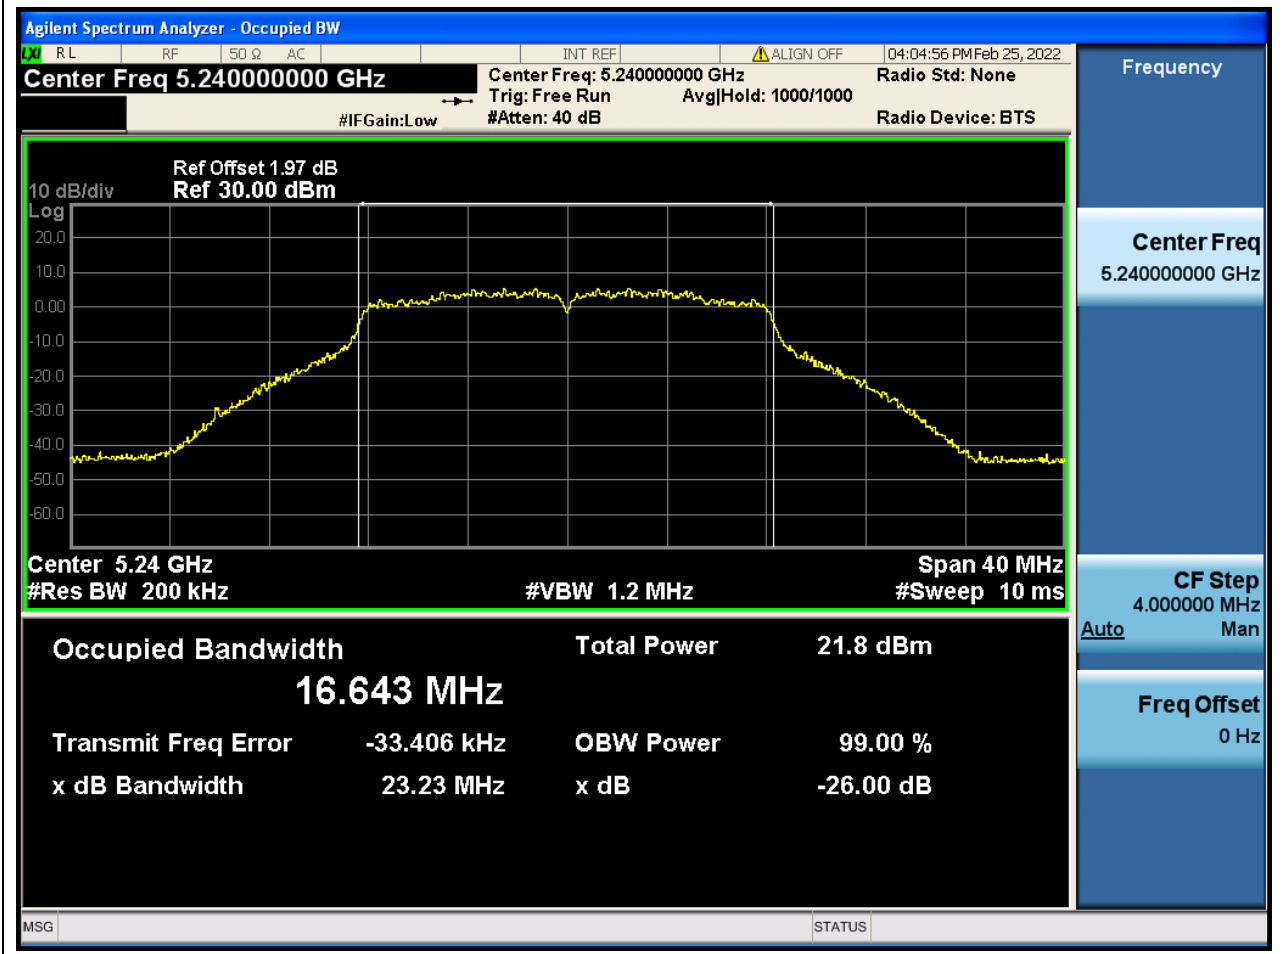

3. 802.11a_20M_U-NII-1_H

3.1. A.2.2-99% Bandwidth(NTNV)

Center Frequency (MHz)	OBW Power (%)	RBW (MHz)	Detector	Limit (MHz)	OBW (MHz)	Verdict
5240	99	0.2	Peak	0	16.64274	Unknown