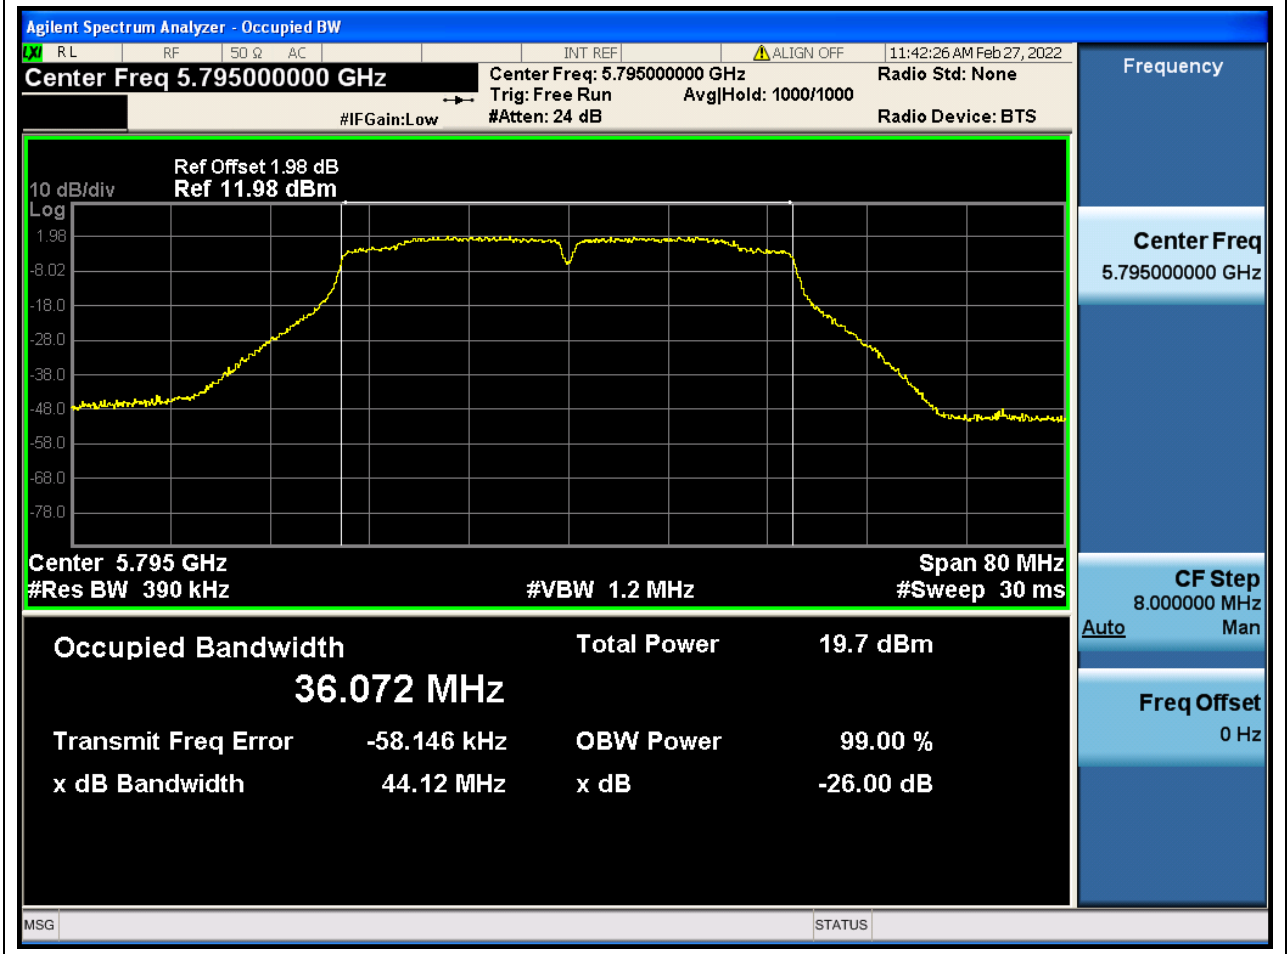

58. 802.11ac_40M_U-NII-3_H

58.1. A.2-26dB Bandwidth(NTNV)

Center Frequency (MHz)	XdB Down	RBW (MHz)	Detector	Limit (MHz)	XdB BandWidth (MHz)	Verdict
5795	26	0.39	Peak	0	44.121731	Unknow