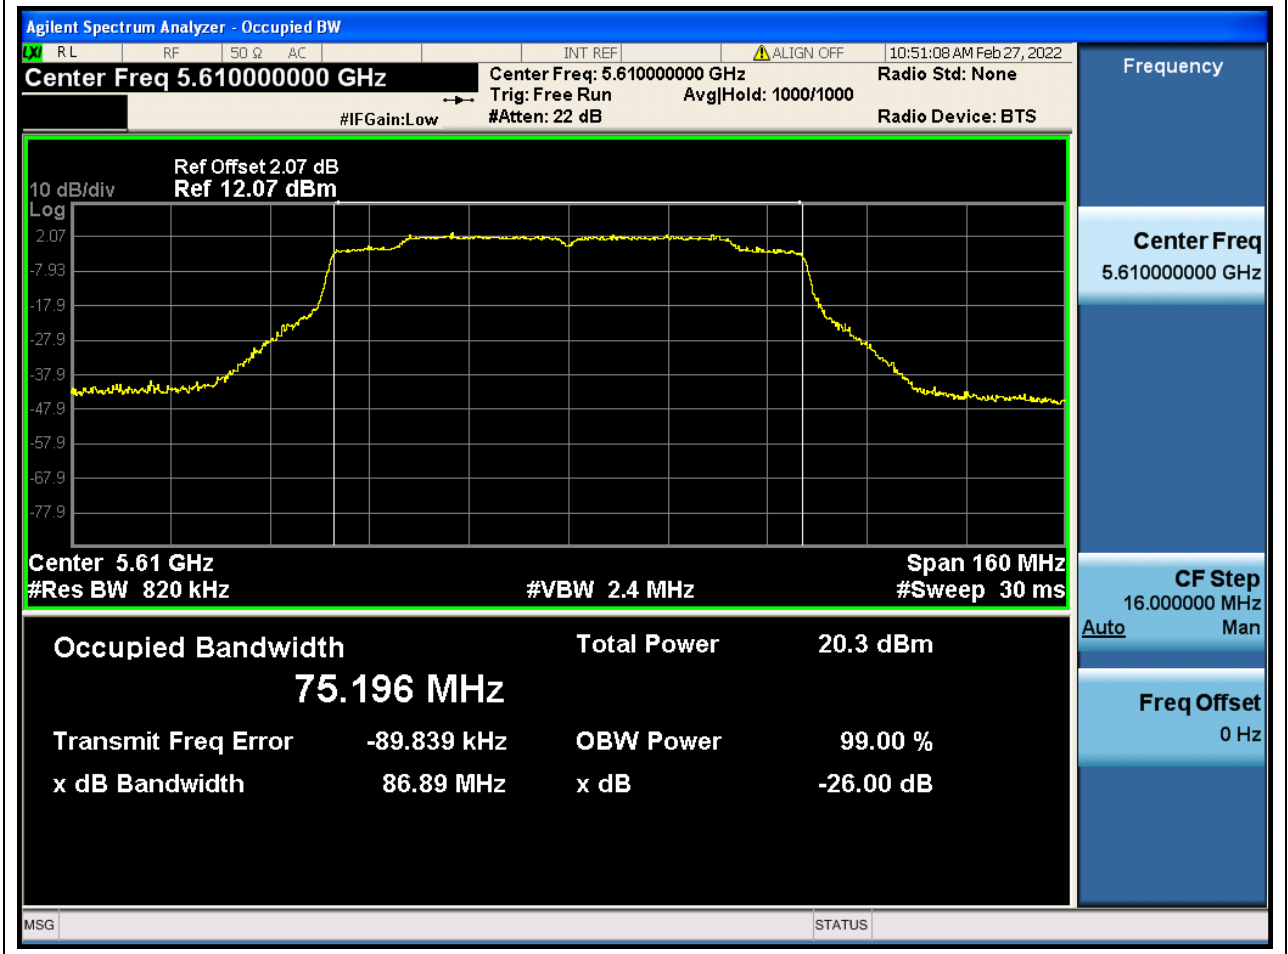

45. 802.11ac_80M_U-NII-2C_M

45.1. A.2-26dB Bandwidth(NTNV)

Center Frequency (MHz)	XdB Down	RBW (MHz)	Detector	Limit (MHz)	XdB BandWidth (MHz)	Verdict
5610	26	0.82	Peak	0	86.892128	Unknow