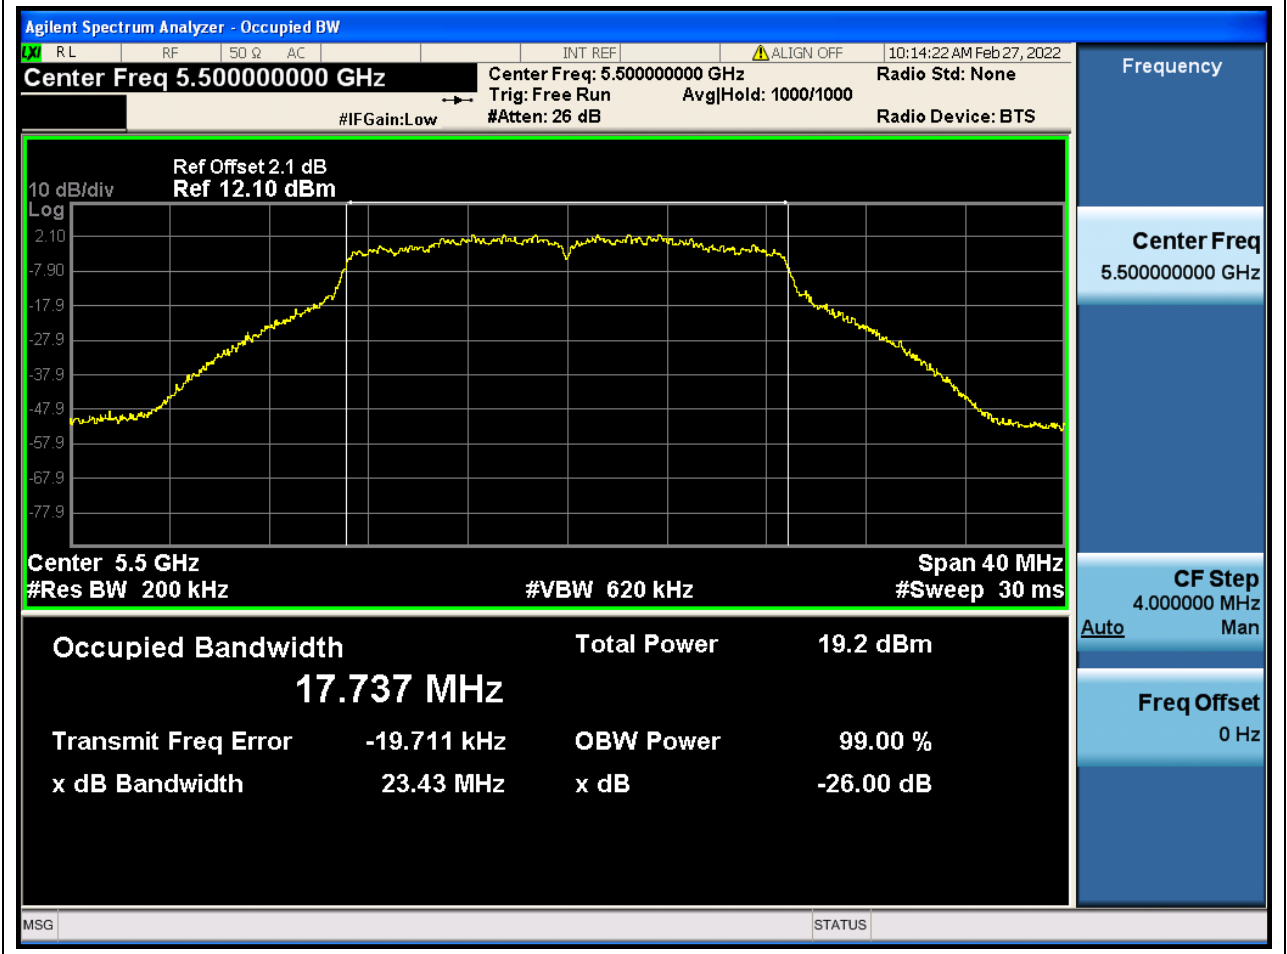

38. 802.11ac_20M_U-NII-2C_L

38.1. A.2-26dB Bandwidth(NTNV)

Center Frequency (MHz)	XdB Down	RBW (MHz)	Detector	Limit (MHz)	XdB BandWidth (MHz)	Verdict
5500	26	0.2	Peak	0	23.434653	Unknow