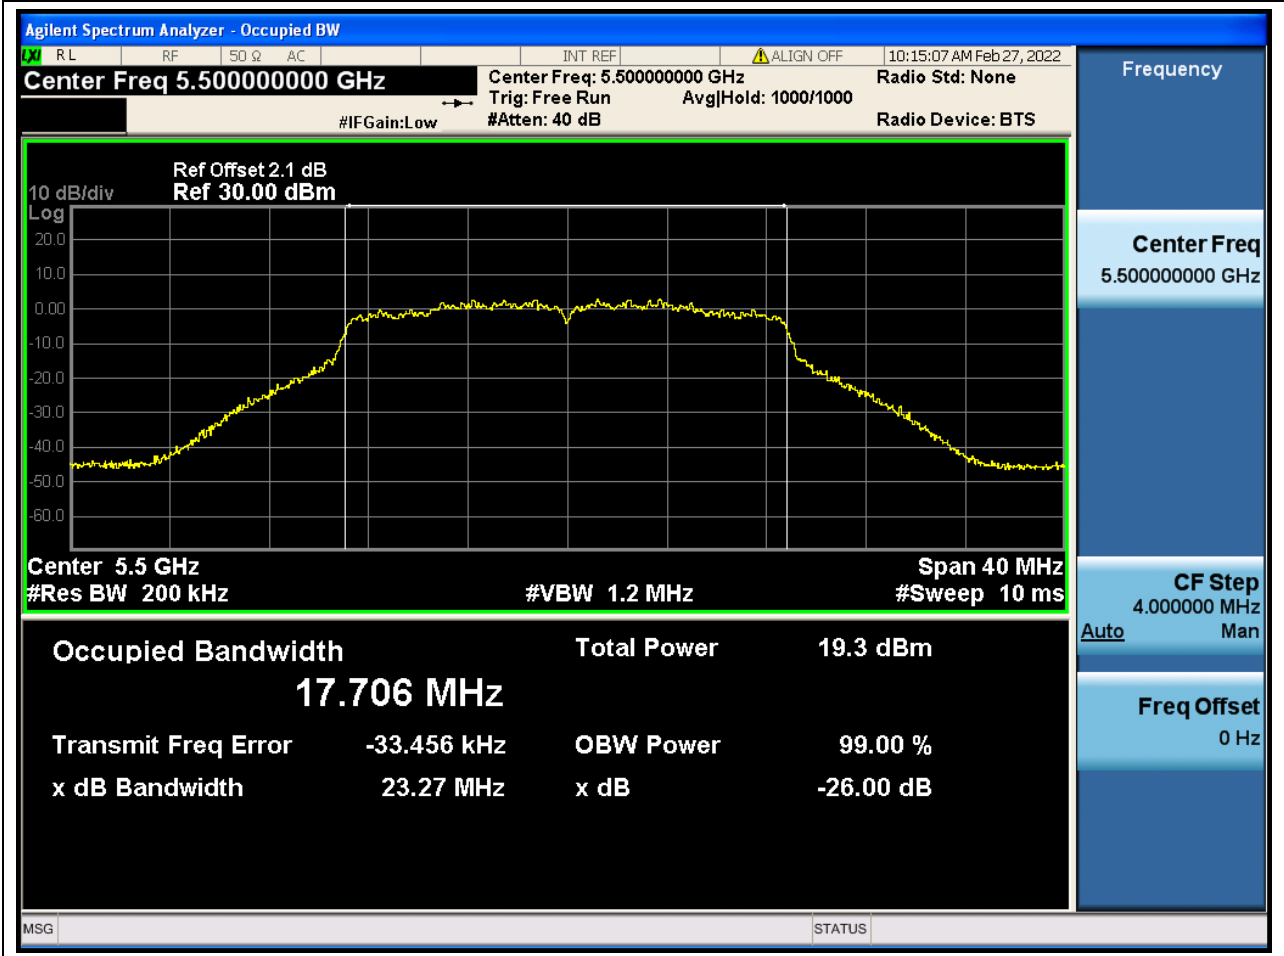

38. 802.11ac_20M_U-NII-2C_L

38.1. A.2.2-99% Bandwidth(NTNV)

Center Frequency (MHz)	OBW Power (%)	RBW (MHz)	Detector	Limit (MHz)	OBW (MHz)	Verdict
5500	99	0.2	Peak	0	17.70614	Unknown