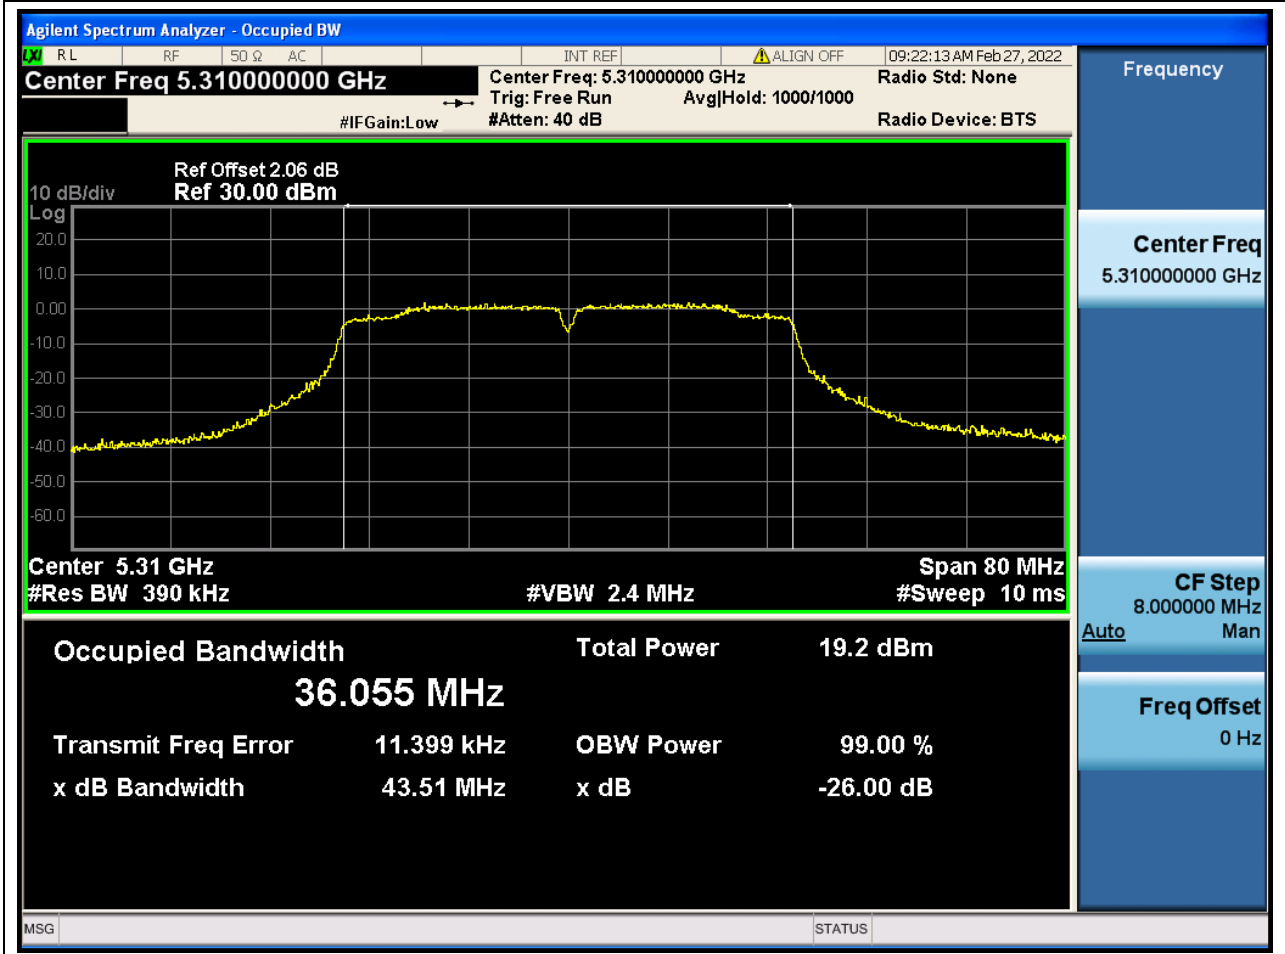

22. 802.11n_40M_U-NII-2A_H

22.1. A.2.2-99% Bandwidth(NTNV)

Center Frequency (MHz)	OBW Power (%)	RBW (MHz)	Detector	Limit (MHz)	OBW (MHz)	Verdict
5310	99	0.39	Peak	0	36.054937	Unknown