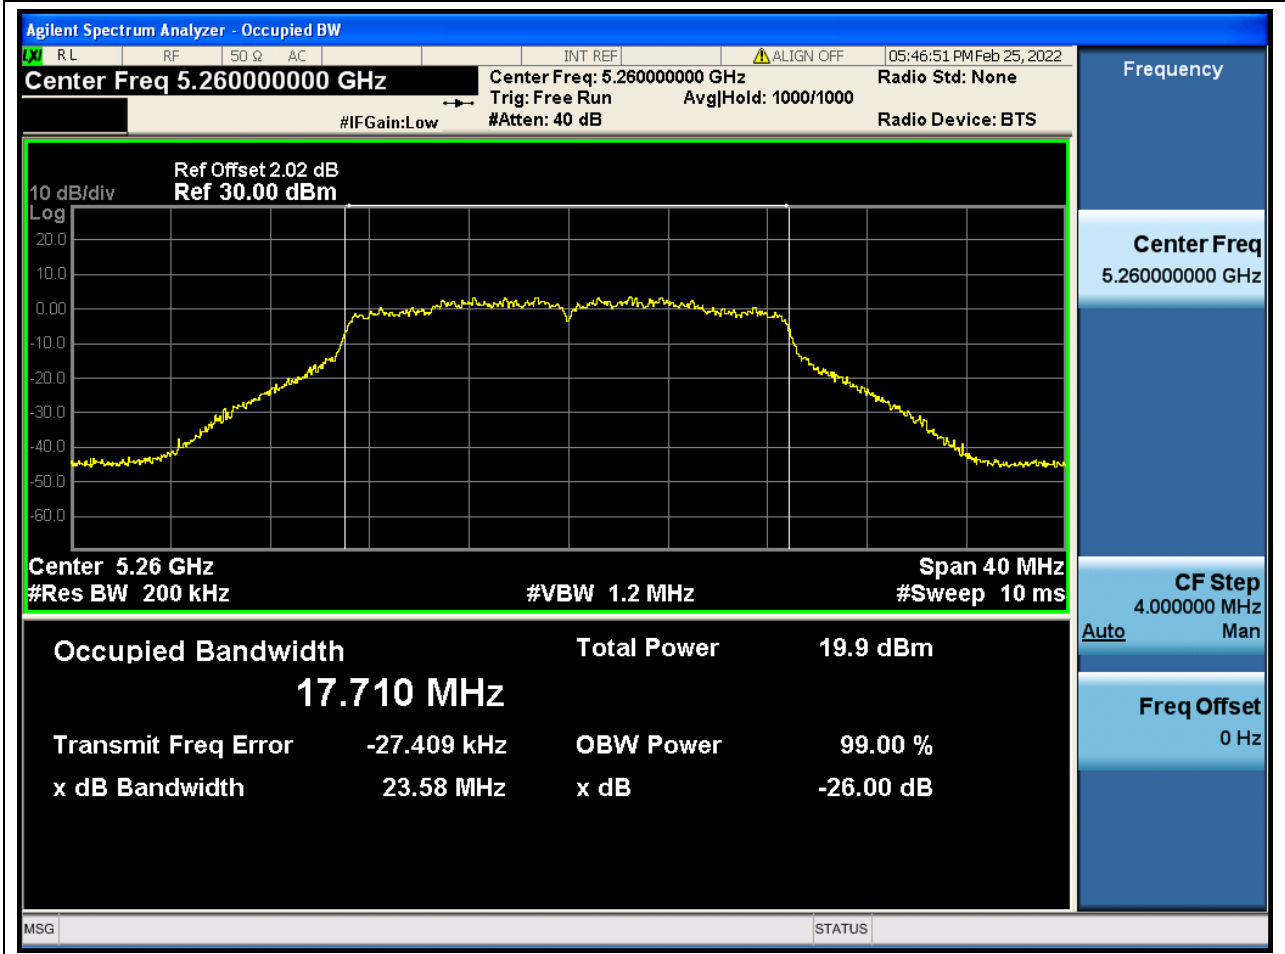

18. 802.11n_20M_U-NII-2A_L

18.1. A.2.2-99% Bandwidth(NTNV)

Center Frequency (MHz)	OBW Power (%)	RBW (MHz)	Detector	Limit (MHz)	OBW (MHz)	Verdict
5260	99	0.2	Peak	0	17.710057	Unknown