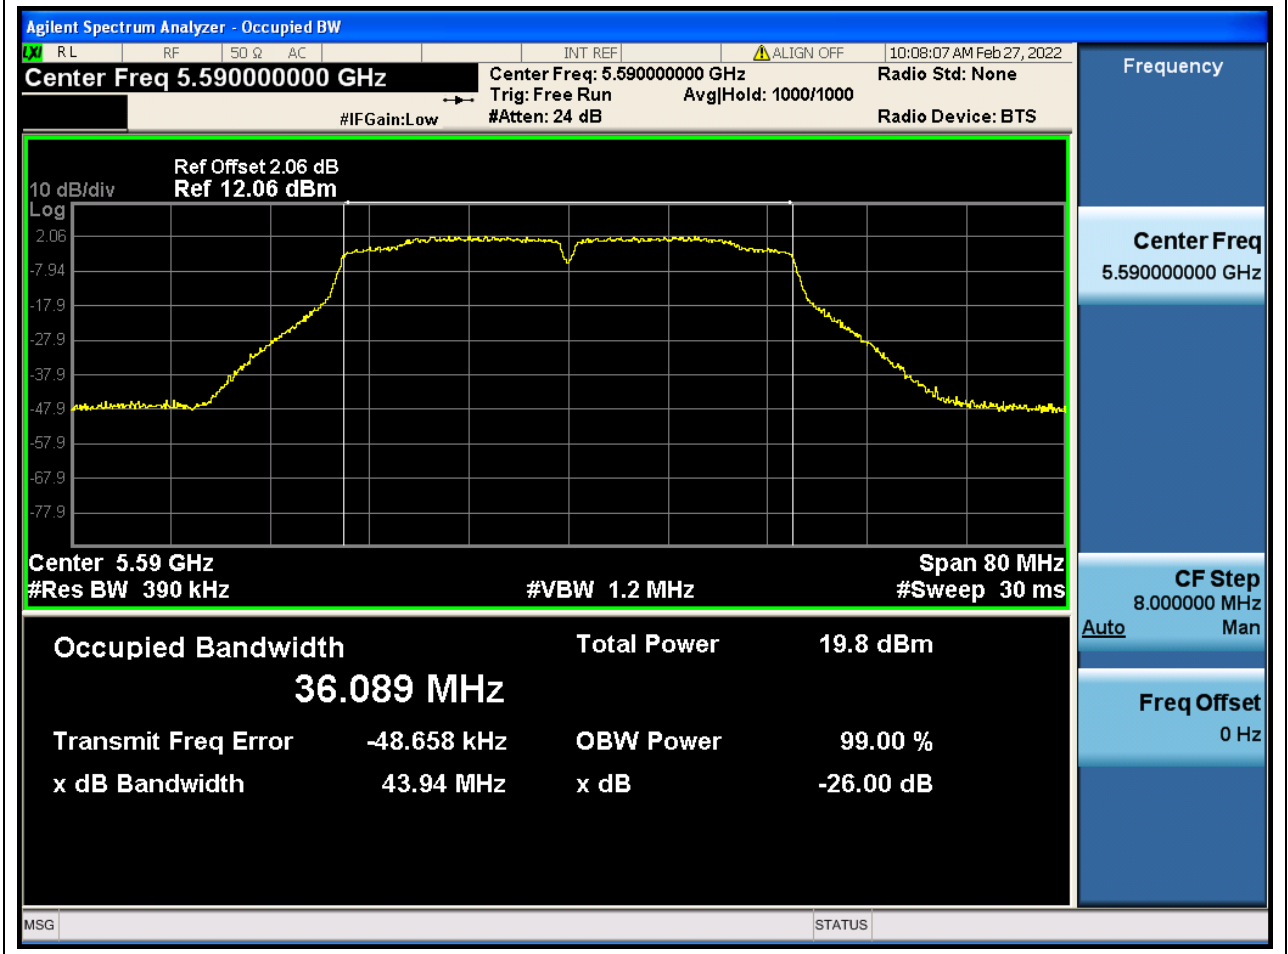

36. 802.11n_40M_U-NII-2C_M

36.1. A.2-26dB Bandwidth(NTNV)

Center Frequency (MHz)	XdB Down	RBW (MHz)	Detector	Limit (MHz)	XdB BandWidth (MHz)	Verdict
5590	26	0.39	Peak	0	43.935438	Unknow