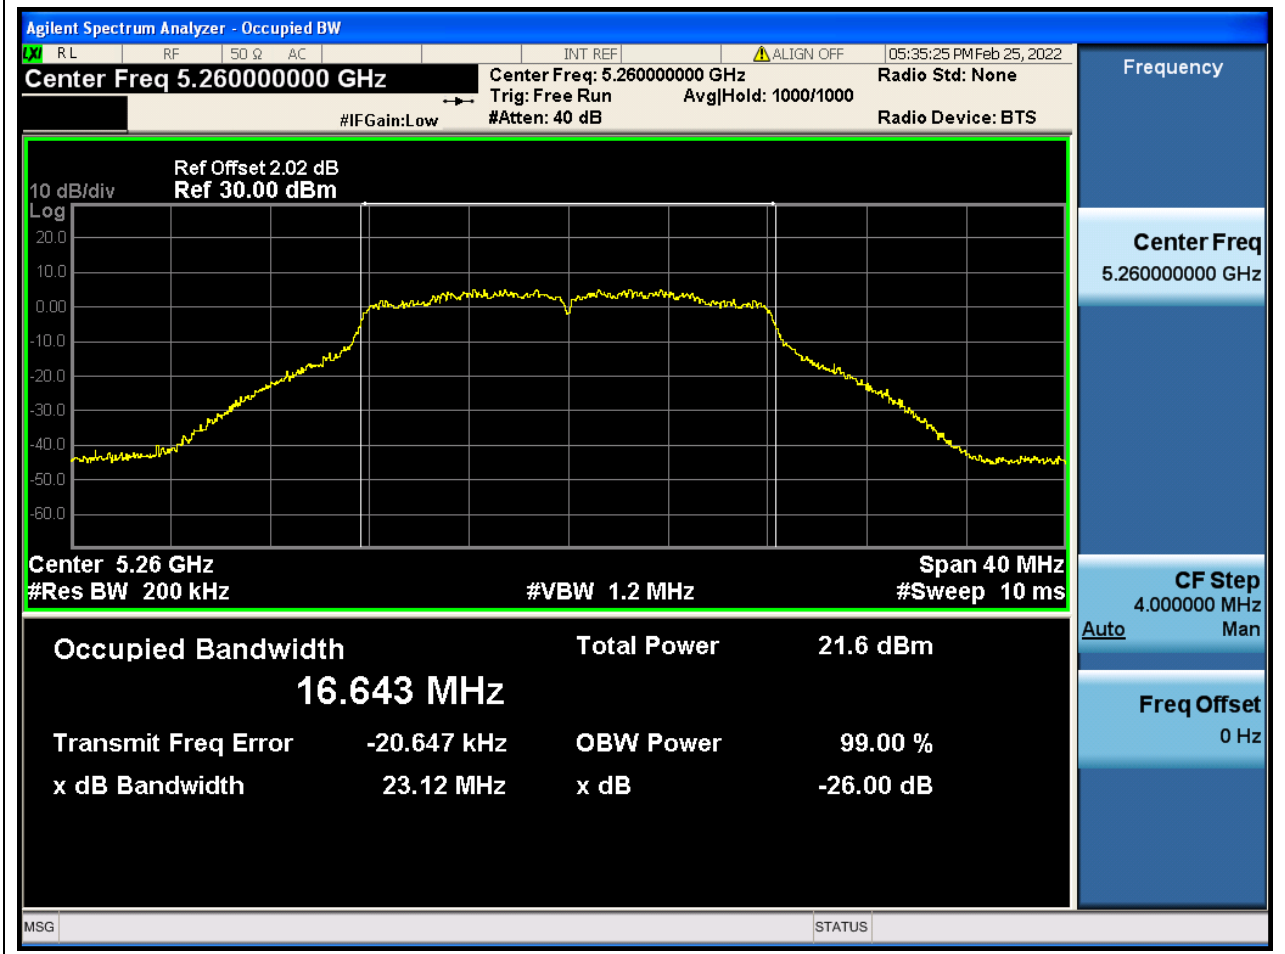

15. 802.11a_20M_U-NII-2A_L

15.1. A.2.2-99% Bandwidth(NTNV)

Center Frequency (MHz)	OBW Power (%)	RBW (MHz)	Detector	Limit (MHz)	OBW (MHz)	Verdict
5260	99	0.2	Peak	0	16.643187	Unknown