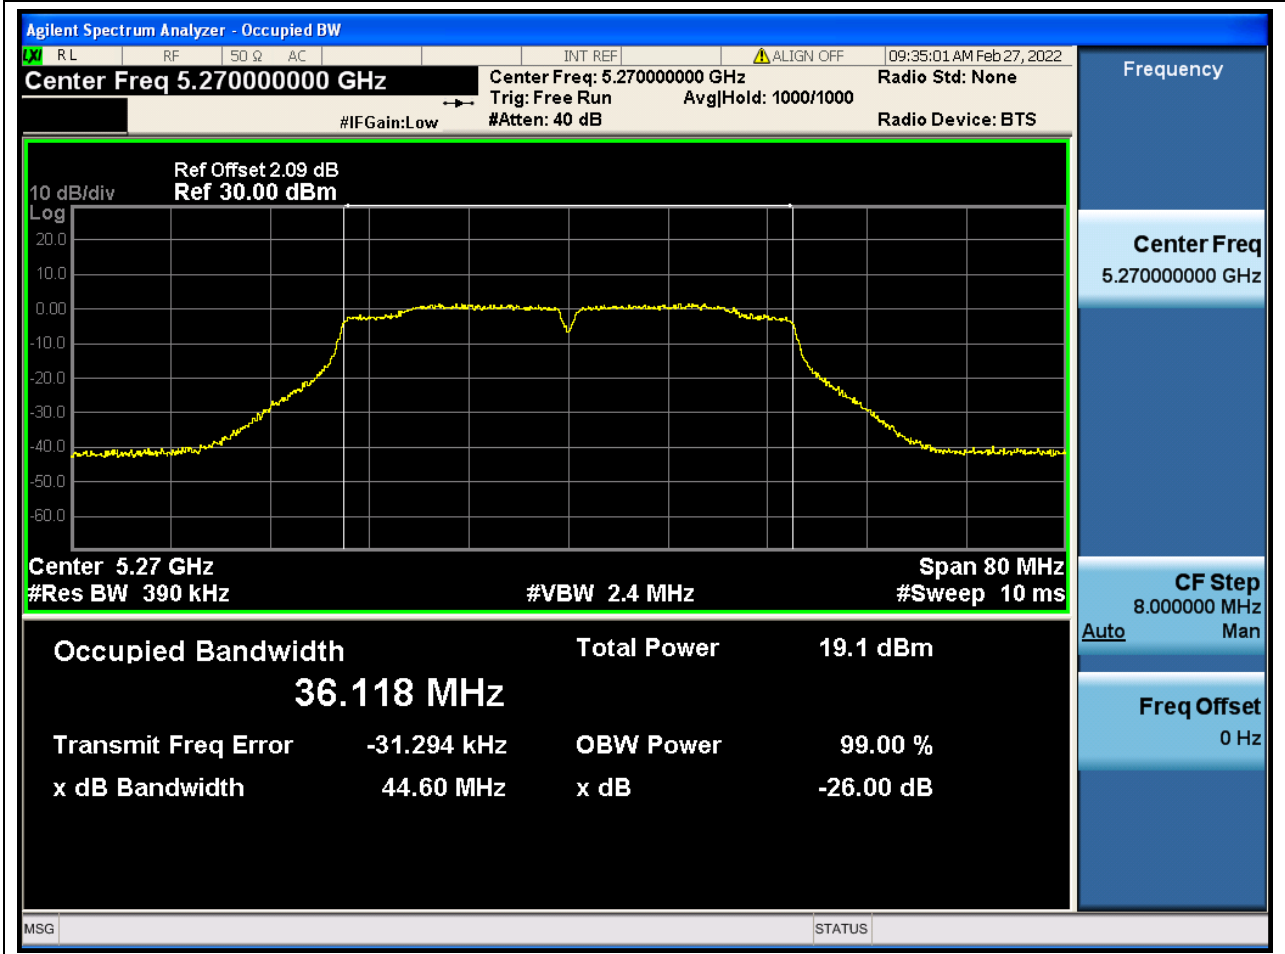

26. 802.11ac_40M_U-NII-2A_L

26.1. A.2.2-99% Bandwidth(NTNV)

Center Frequency (MHz)	OBW Power (%)	RBW (MHz)	Detector	Limit (MHz)	OBW (MHz)	Verdict
5270	99	0.39	Peak	0	36.117959	Unknown