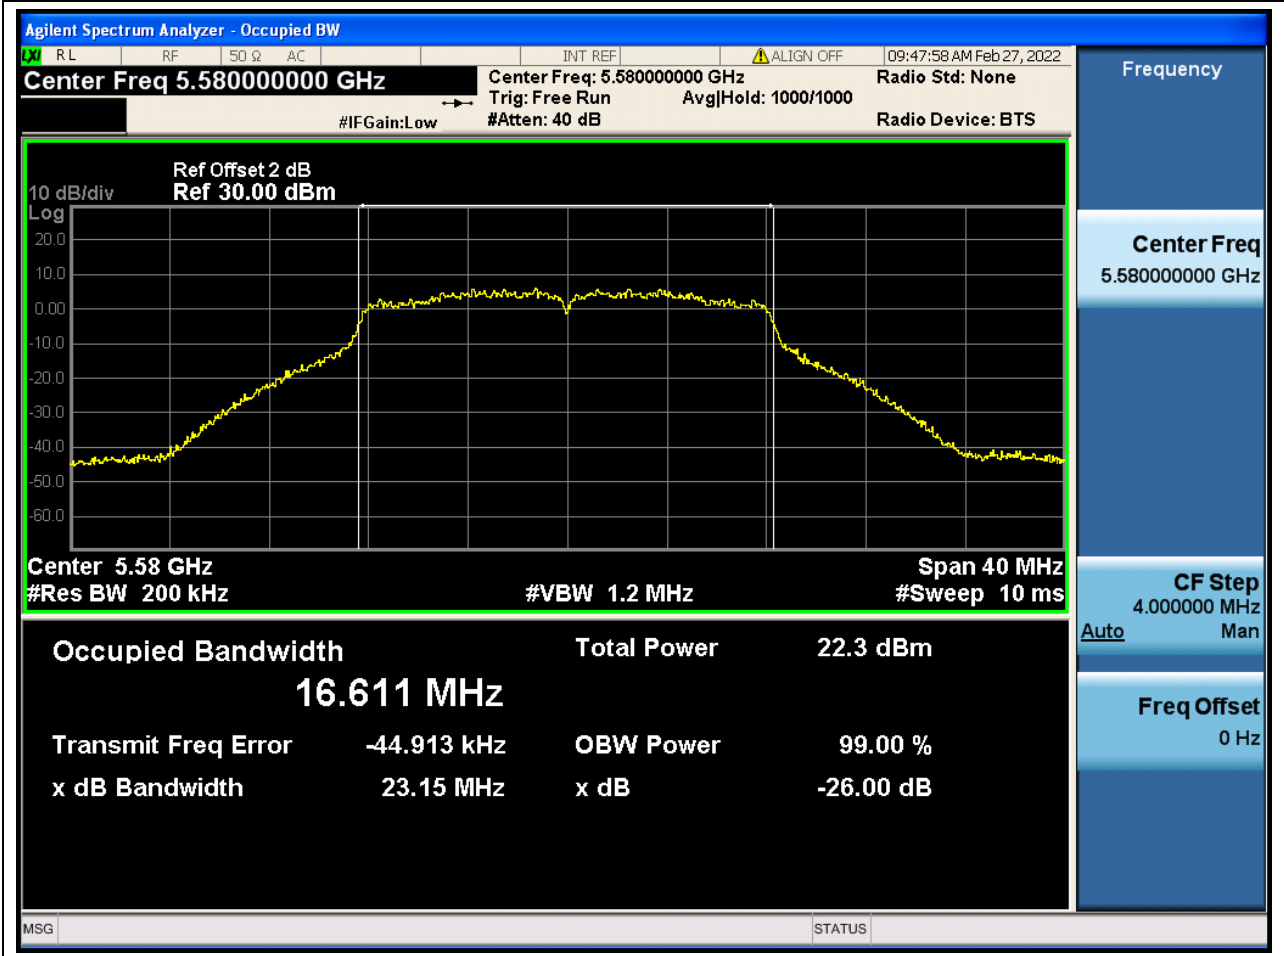

30. 802.11a_20M_U-NII-2C_M

30.1. A.2.2-99% Bandwidth(NTNV)

Center Frequency (MHz)	OBW Power (%)	RBW (MHz)	Detector	Limit (MHz)	OBW (MHz)	Verdict
5580	99	0.2	Peak	0	16.610934	Unknown