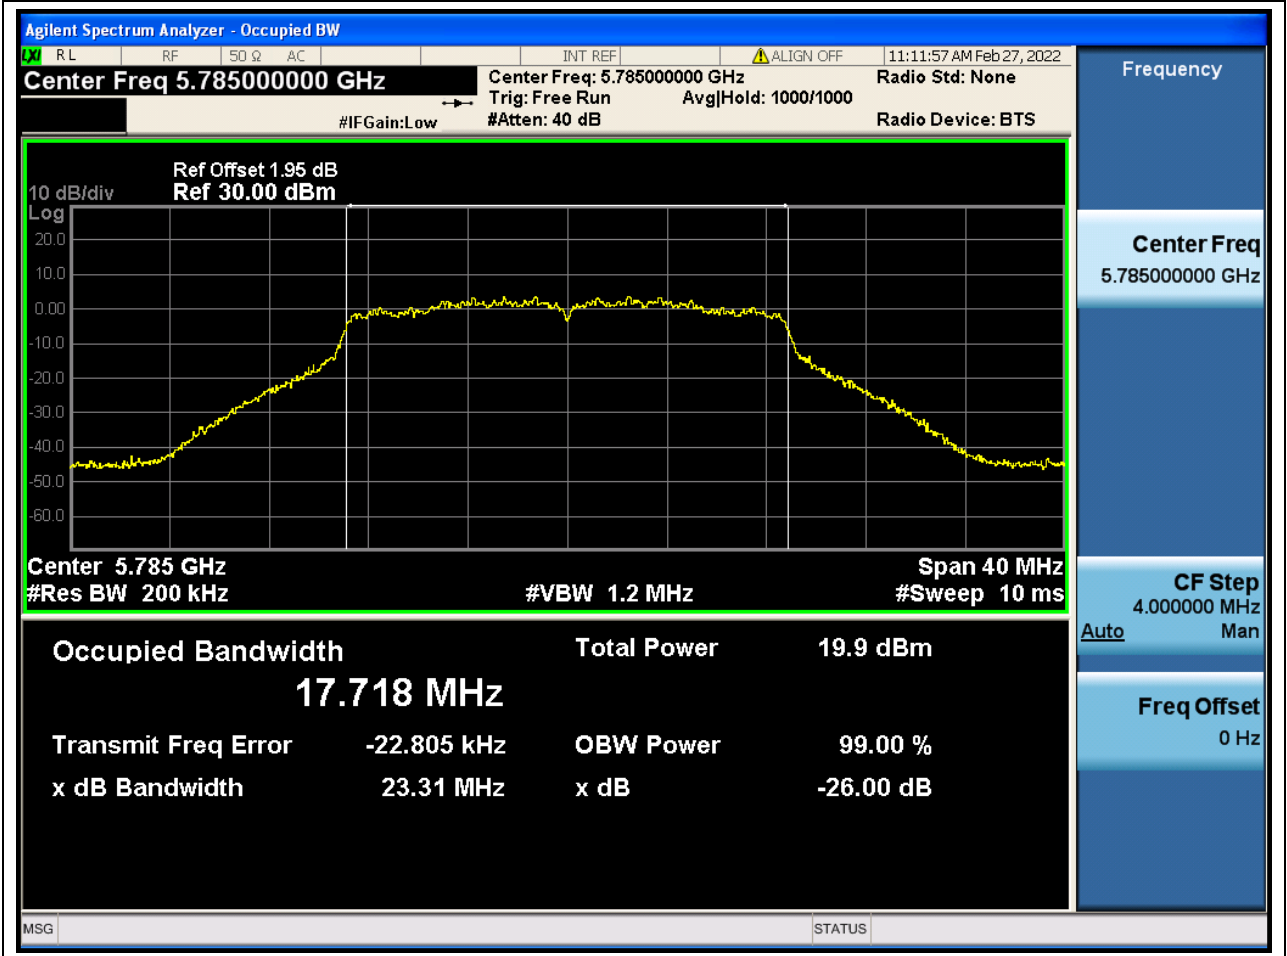

50. 802.11n_20M_U-NII-3_M

50.1. A.2.2-99% Bandwidth(NTNV)

Center Frequency (MHz)	OBW Power (%)	RBW (MHz)	Detector	Limit (MHz)	OBW (MHz)	Verdict
5785	99	0.2	Peak	0	17.718468	Unknown