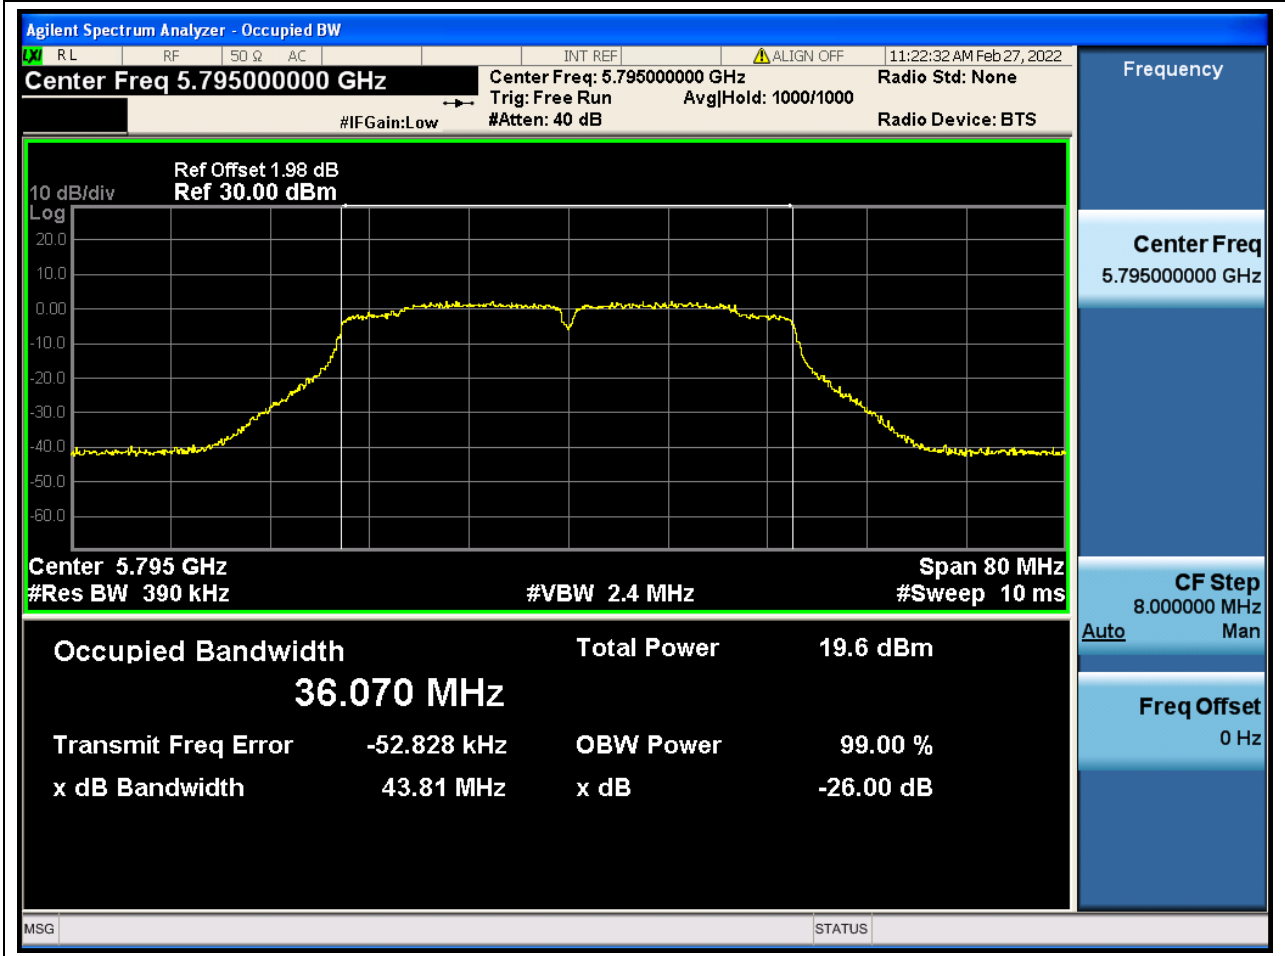

53. 802.11n_40M_U-NII-3_H

53.1. A.2.2-99% Bandwidth(NTNV)

Center Frequency (MHz)	OBW Power (%)	RBW (MHz)	Detector	Limit (MHz)	OBW (MHz)	Verdict
5795	99	0.39	Peak	0	36.070118	Unknown