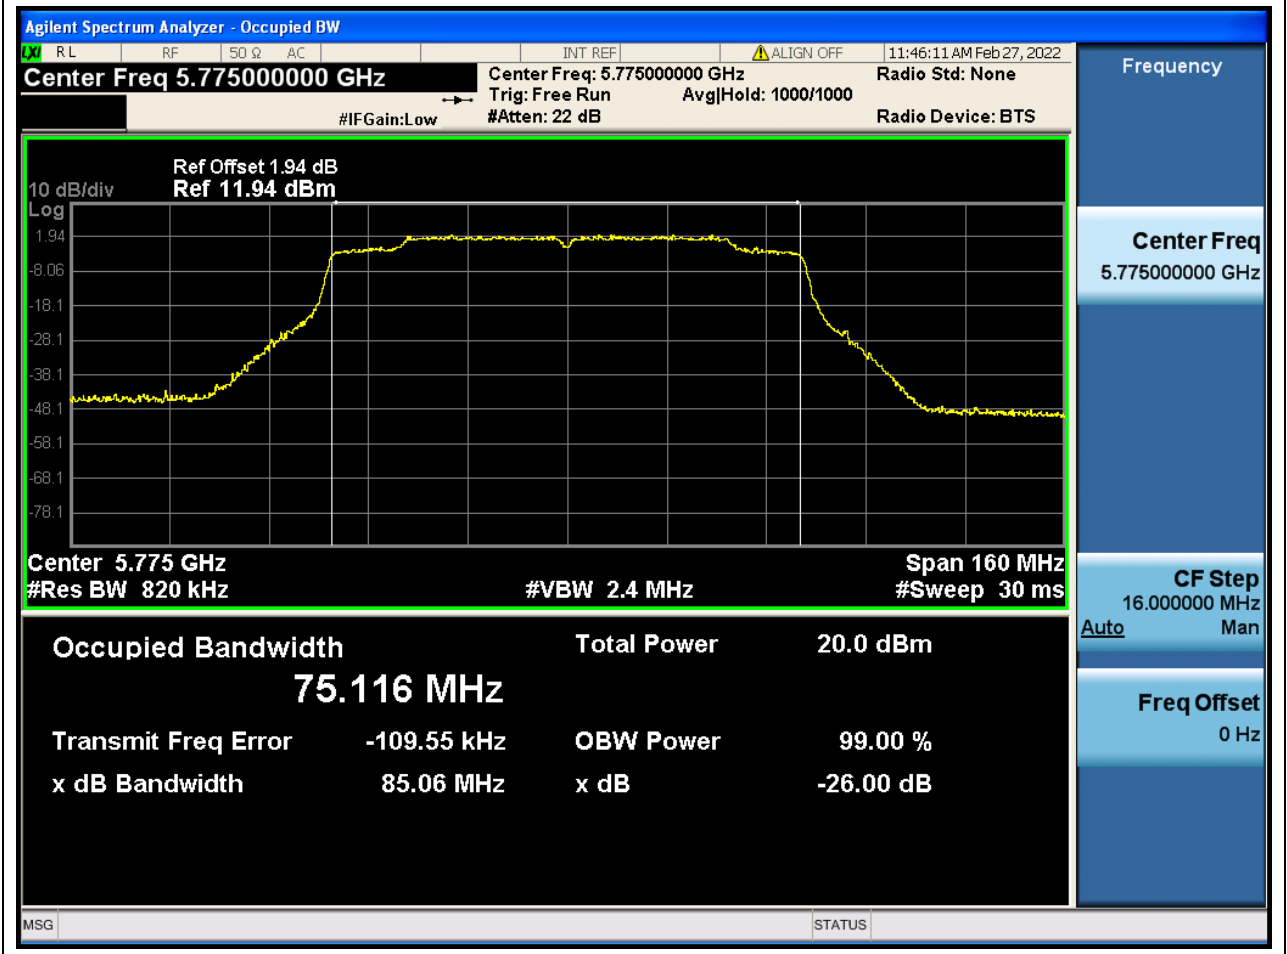

59. 802.11ac_80M_U-NII-3_M

59.1. A.2-26dB Bandwidth(NTNV)

Center Frequency (MHz)	XdB Down	RBW (MHz)	Detector	Limit (MHz)	XdB BandWidth (MHz)	Verdict
5775	26	0.82	Peak	0	85.055027	Unknow