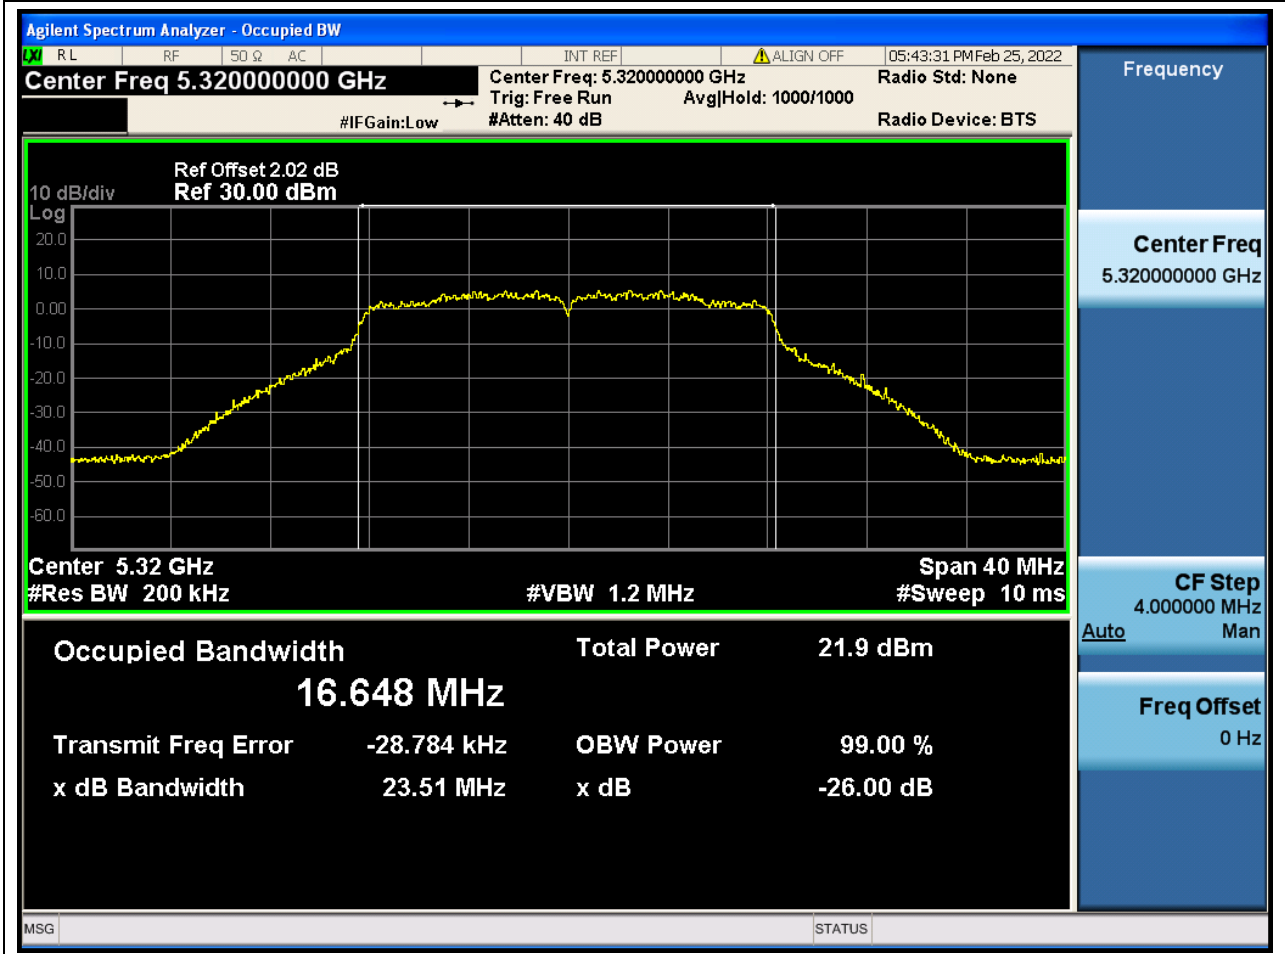

17. 802.11a_20M_U-NII-2A_H

17.1. A.2.2-99% Bandwidth(NTNV)

Center Frequency (MHz)	OBW Power (%)	RBW (MHz)	Detector	Limit (MHz)	OBW (MHz)	Verdict
5320	99	0.2	Peak	0	16.647885	Unknown