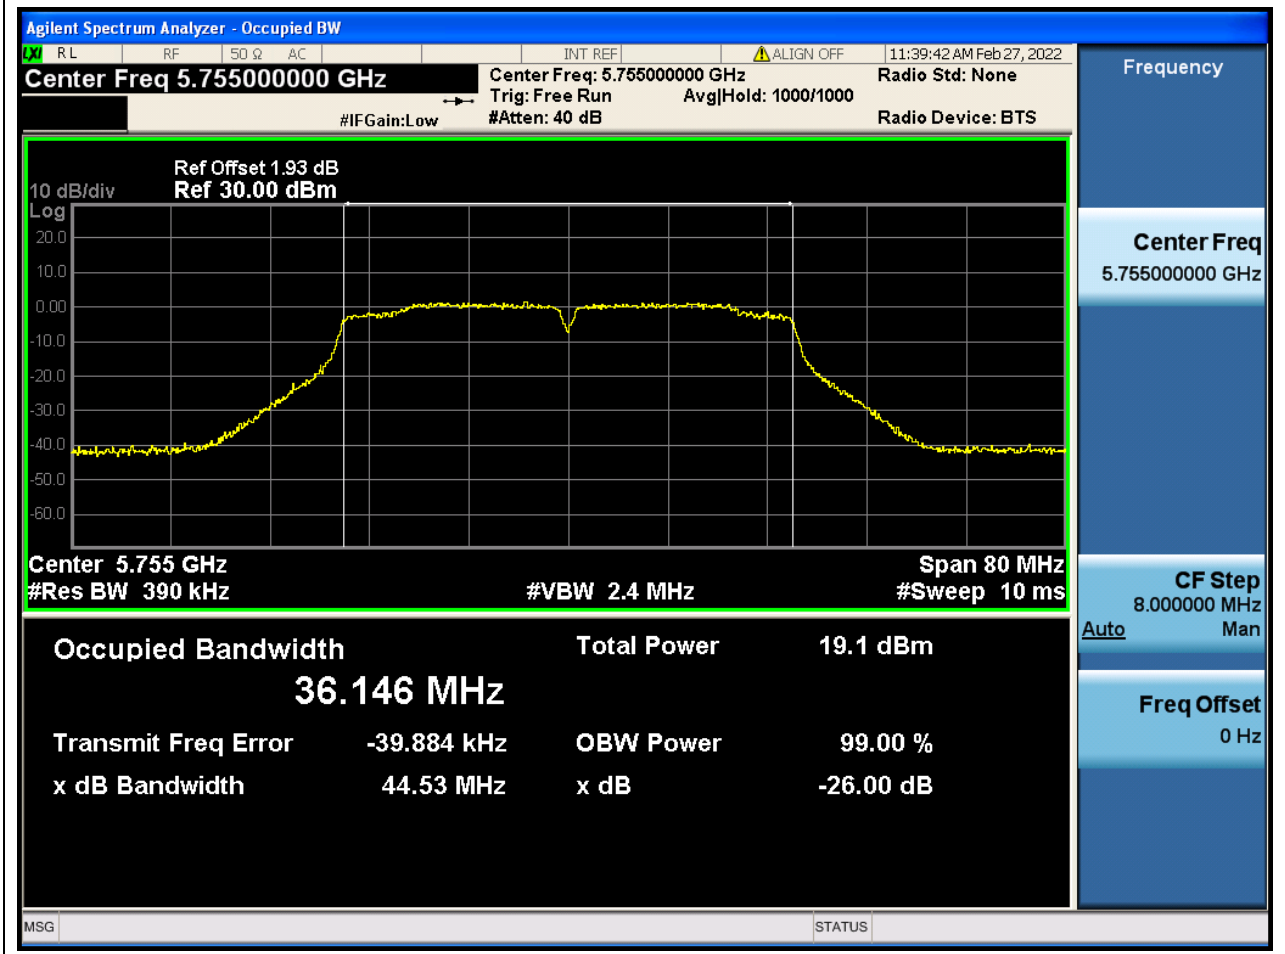

57. 802.11ac_40M_U-NII-3_L

57.1. A.2.2-99% Bandwidth(NTNV)

Center Frequency (MHz)	OBW Power (%)	RBW (MHz)	Detector	Limit (MHz)	OBW (MHz)	Verdict
5755	99	0.39	Peak	0	36.146203	Unknown