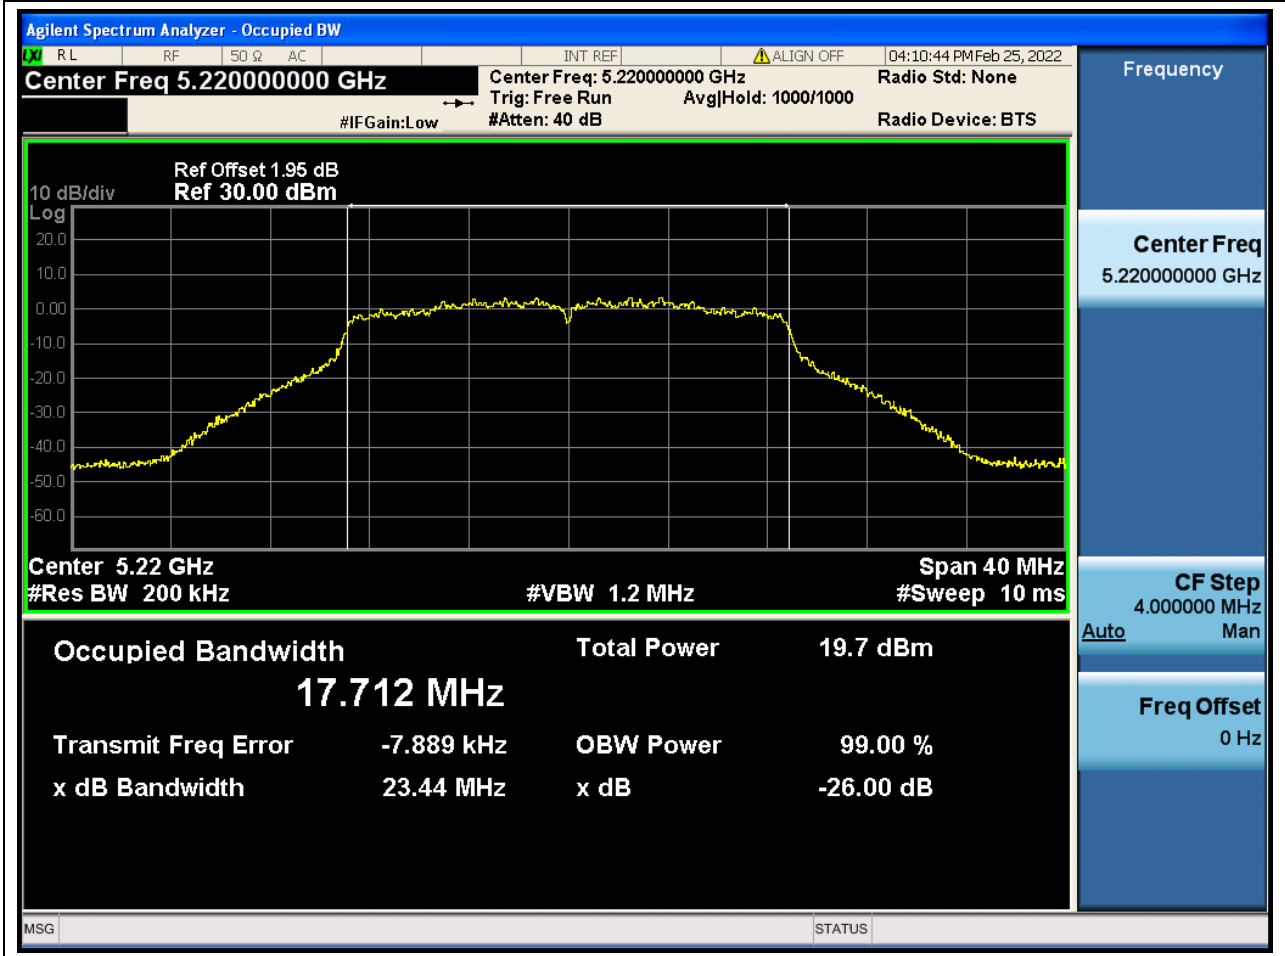

5. 802.11n_20M_U-NII-1_M

5.1. A.2.2-99% Bandwidth(NTNV)

Center Frequency (MHz)	OBW Power (%)	RBW (MHz)	Detector	Limit (MHz)	OBW (MHz)	Verdict
5220	99	0.2	Peak	0	17.712491	Unknown