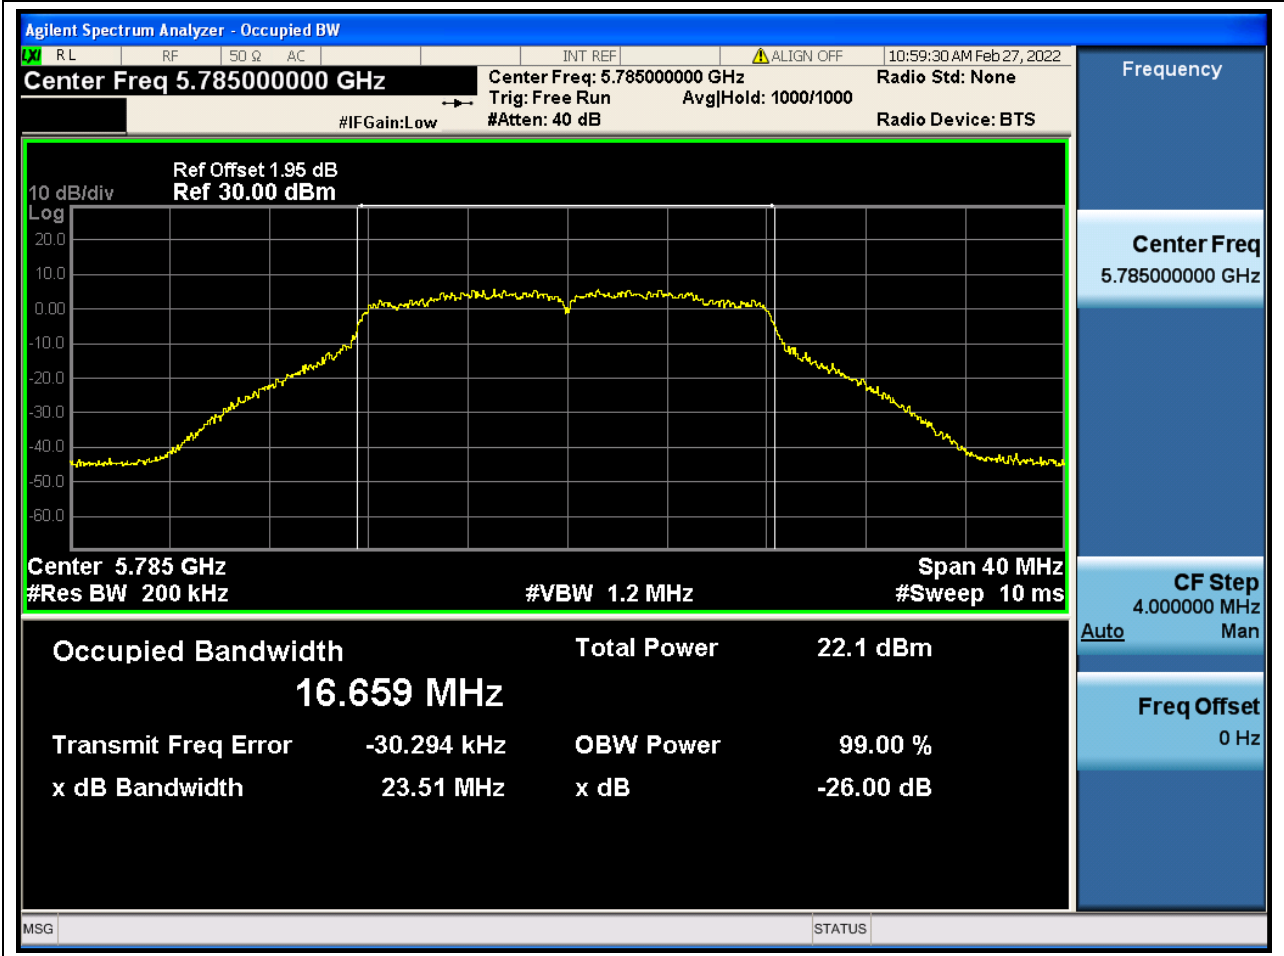

47. 802.11a_20M_U-NII-3_M

47.1. A.2.2-99% Bandwidth(NTNV)

Center Frequency (MHz)	OBW Power (%)	RBW (MHz)	Detector	Limit (MHz)	OBW (MHz)	Verdict
5785	99	0.2	Peak	0	16.65913	Unknown