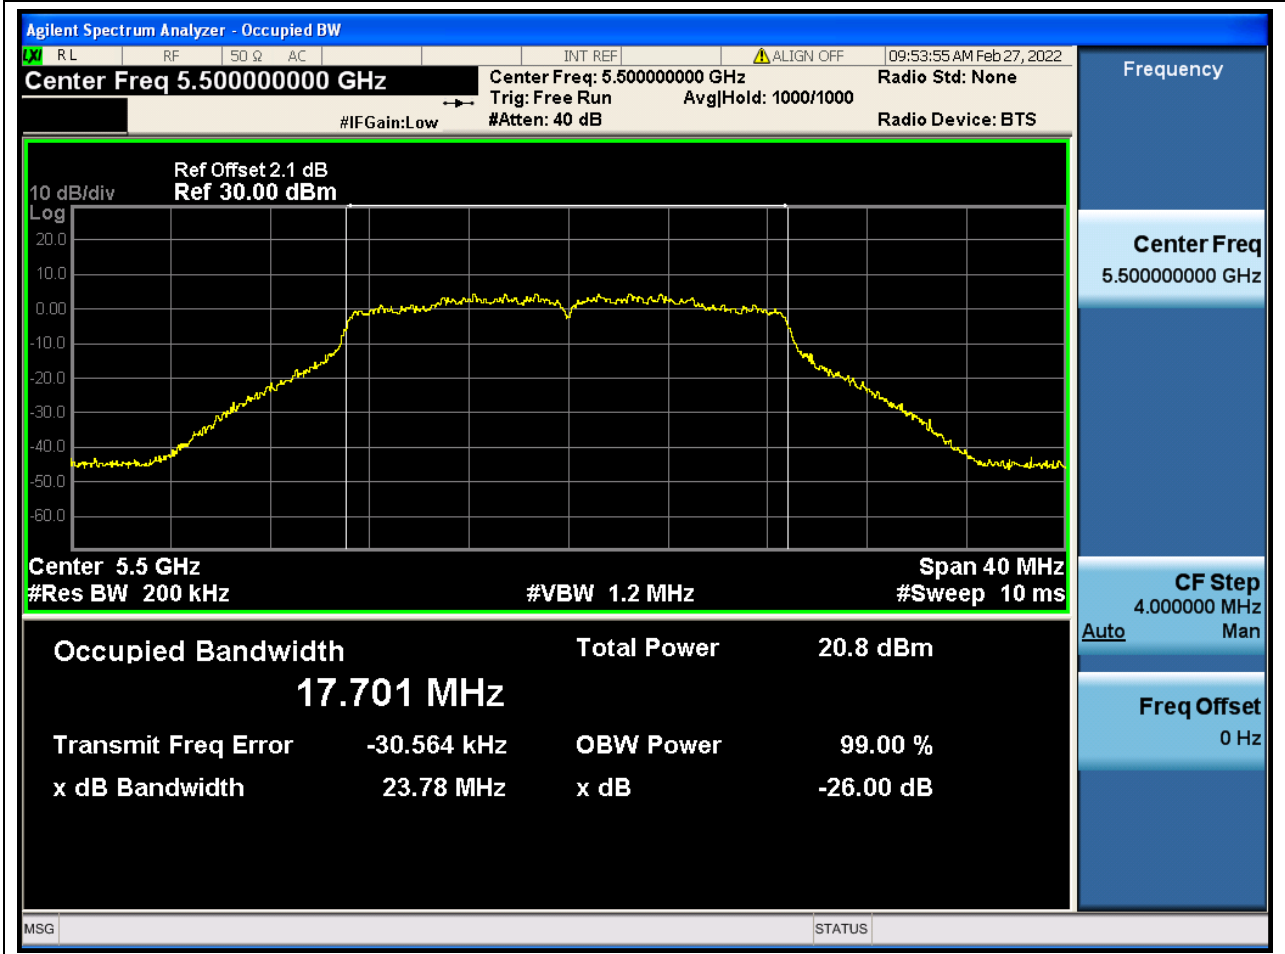

32. 802.11n_20M_U-NII-2C_L

32.1. A.2.2-99% Bandwidth(NTNV)

Center Frequency (MHz)	OBW Power (%)	RBW (MHz)	Detector	Limit (MHz)	OBW (MHz)	Verdict
5500	99	0.2	Peak	0	17.701339	Unknown