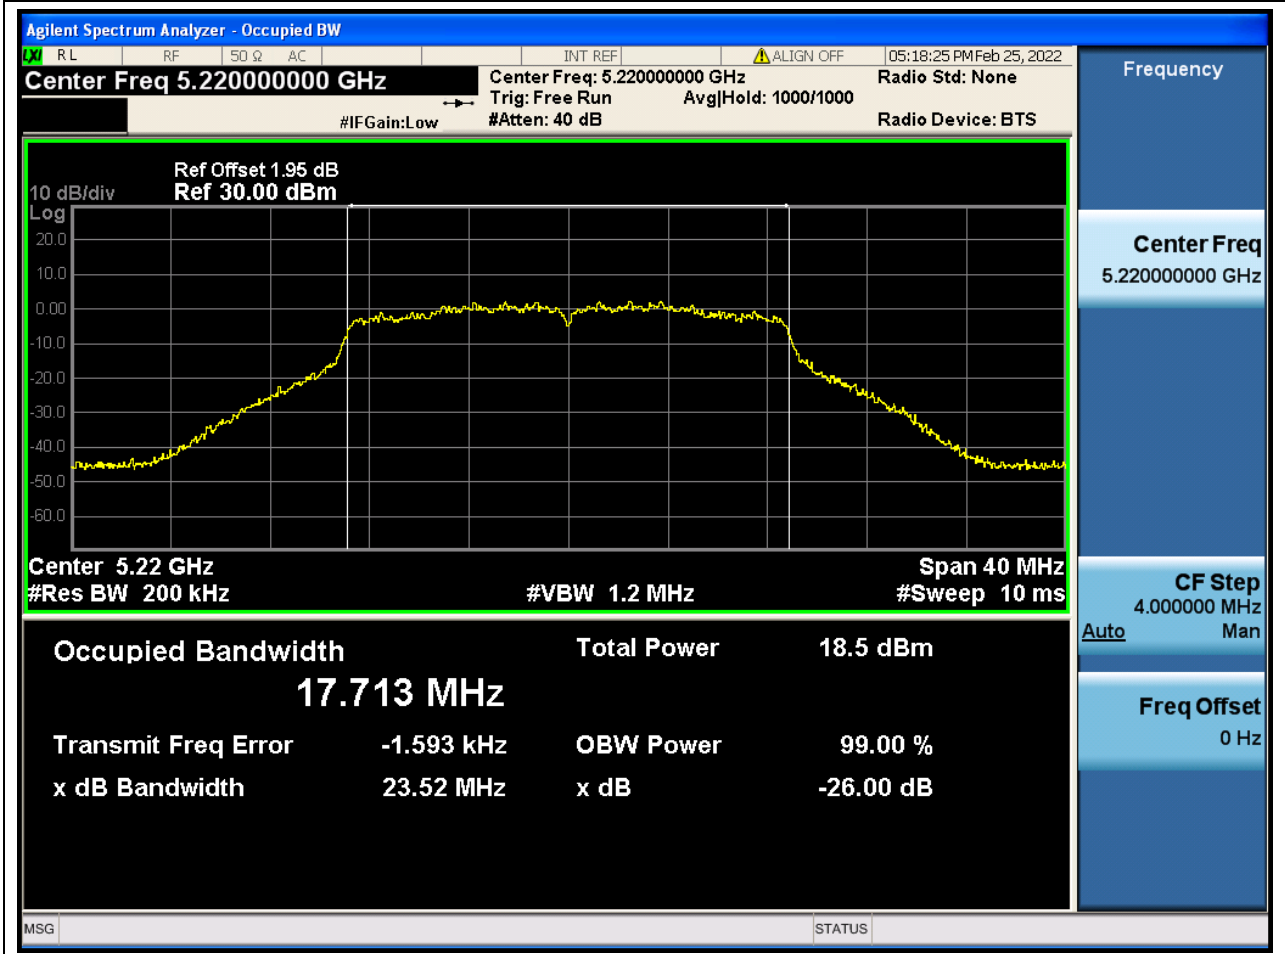

10. 802.11ac_20M_U-NII-1_M

10.1. A.2.2-99% Bandwidth(NTNV)

Center Frequency (MHz)	OBW Power (%)	RBW (MHz)	Detector	Limit (MHz)	OBW (MHz)	Verdict
5220	99	0.2	Peak	0	17.712831	Unknown