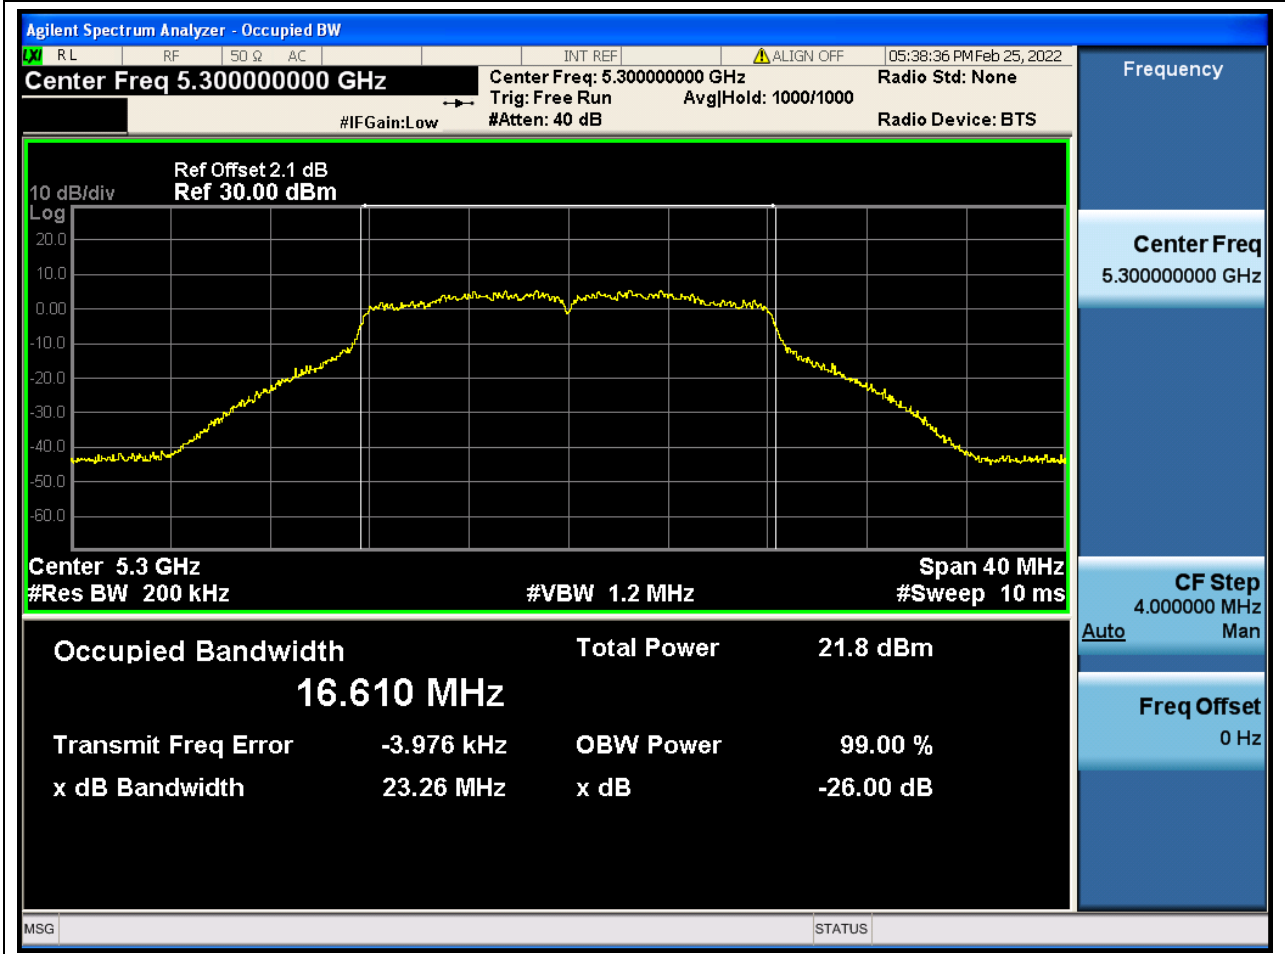

16. 802.11a_20M_U-NII-2A_M

16.1. A.2.2-99% Bandwidth(NTNV)

Center Frequency (MHz)	OBW Power (%)	RBW (MHz)	Detector	Limit (MHz)	OBW (MHz)	Verdict
5300	99	0.2	Peak	0	16.609808	Unknown