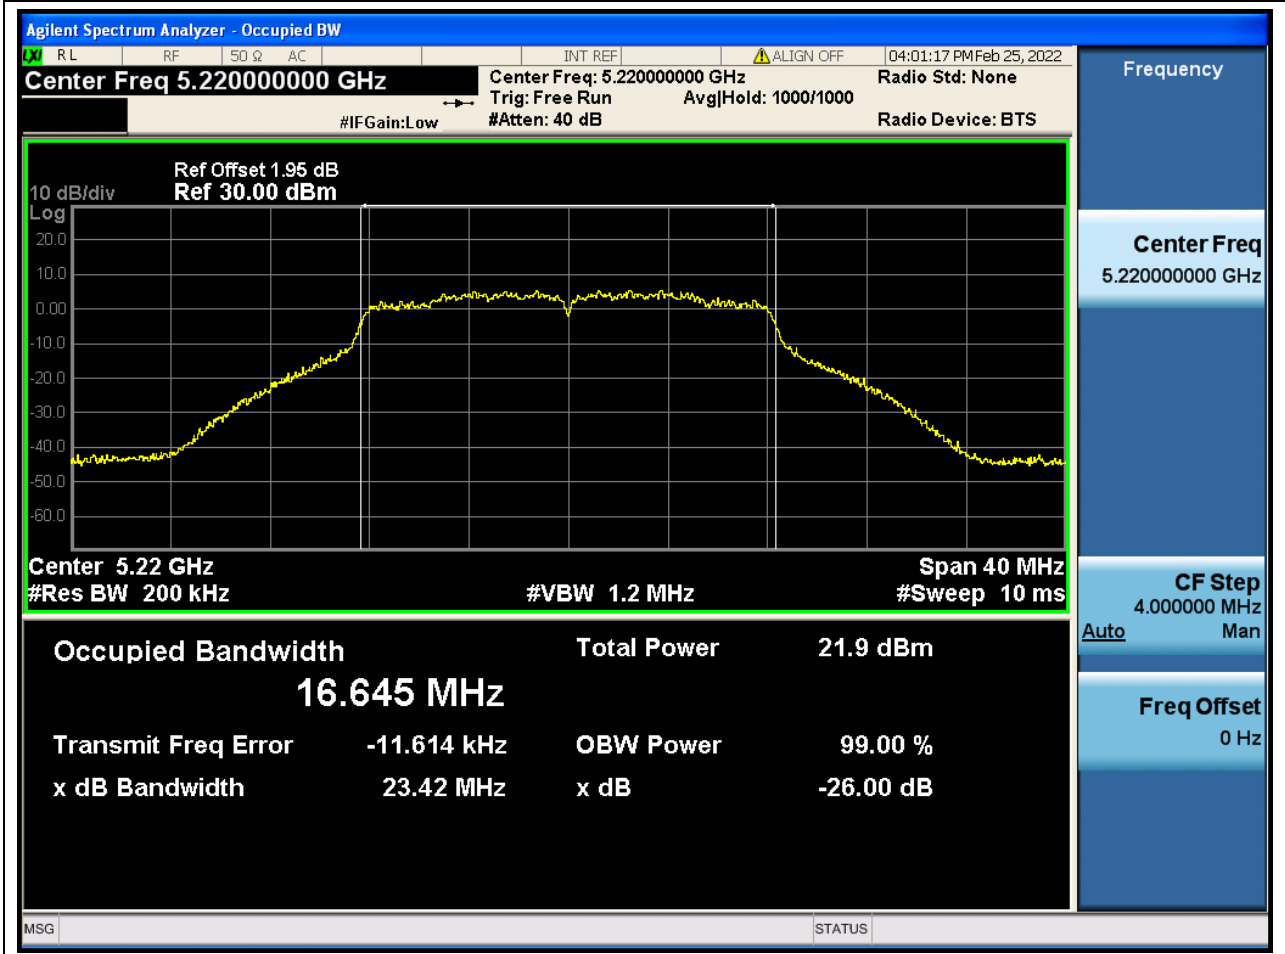

2. 802.11a_20M_U-NII-1_M

2.1. A.2.2-99% Bandwidth(NTNV)

Center Frequency (MHz)	OBW Power (%)	RBW (MHz)	Detector	Limit (MHz)	OBW (MHz)	Verdict
5220	99	0.2	Peak	0	16.64454	Unknown