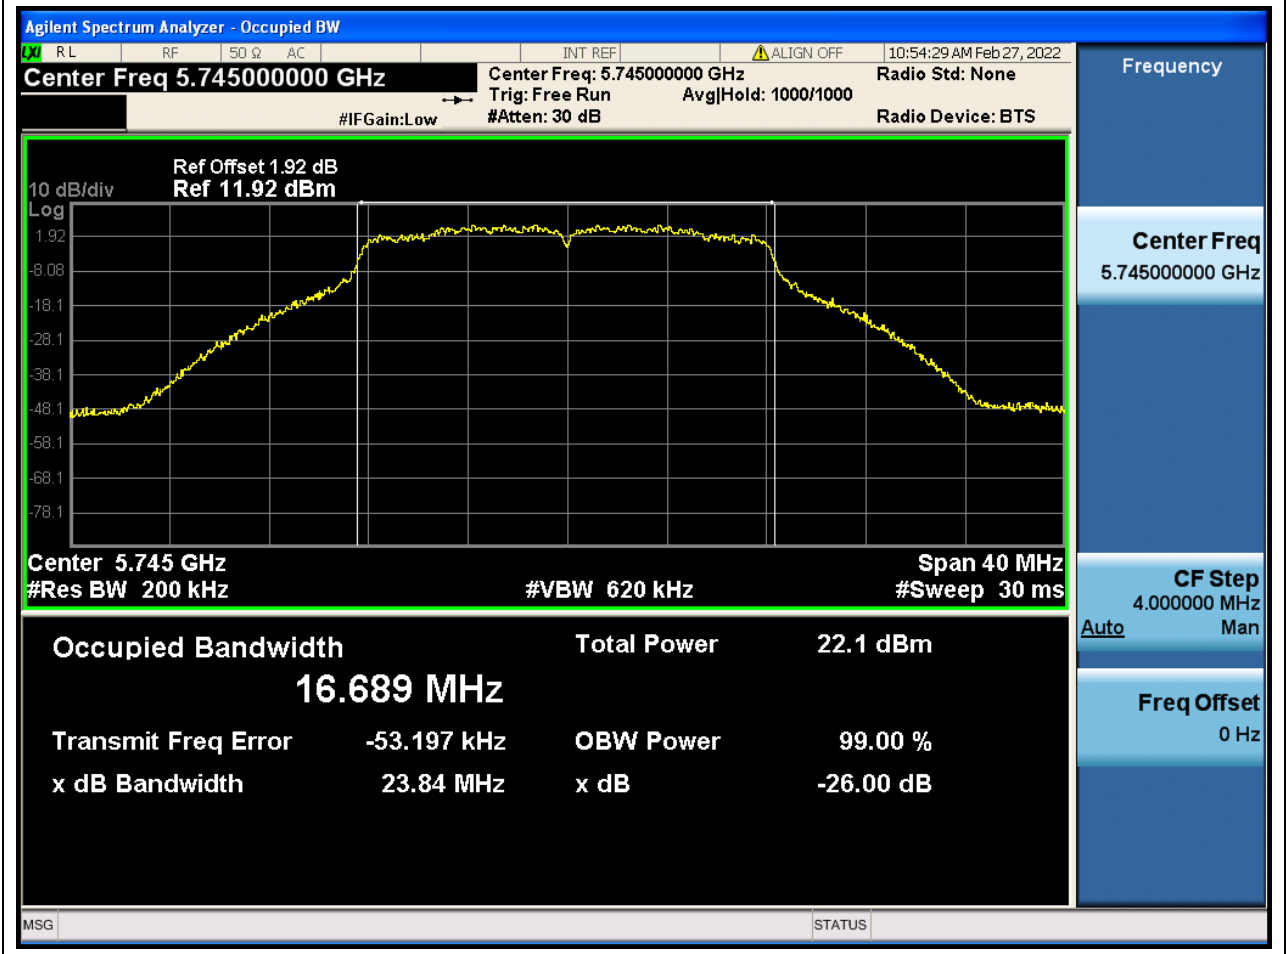

46. 802.11a_20M_U-NII-3_L

46.1. A.2-26dB Bandwidth(NTNV)

Center Frequency (MHz)	XdB Down	RBW (MHz)	Detector	Limit (MHz)	XdB BandWidth (MHz)	Verdict
5745	26	0.2	Peak	0	23.842244	Unknow