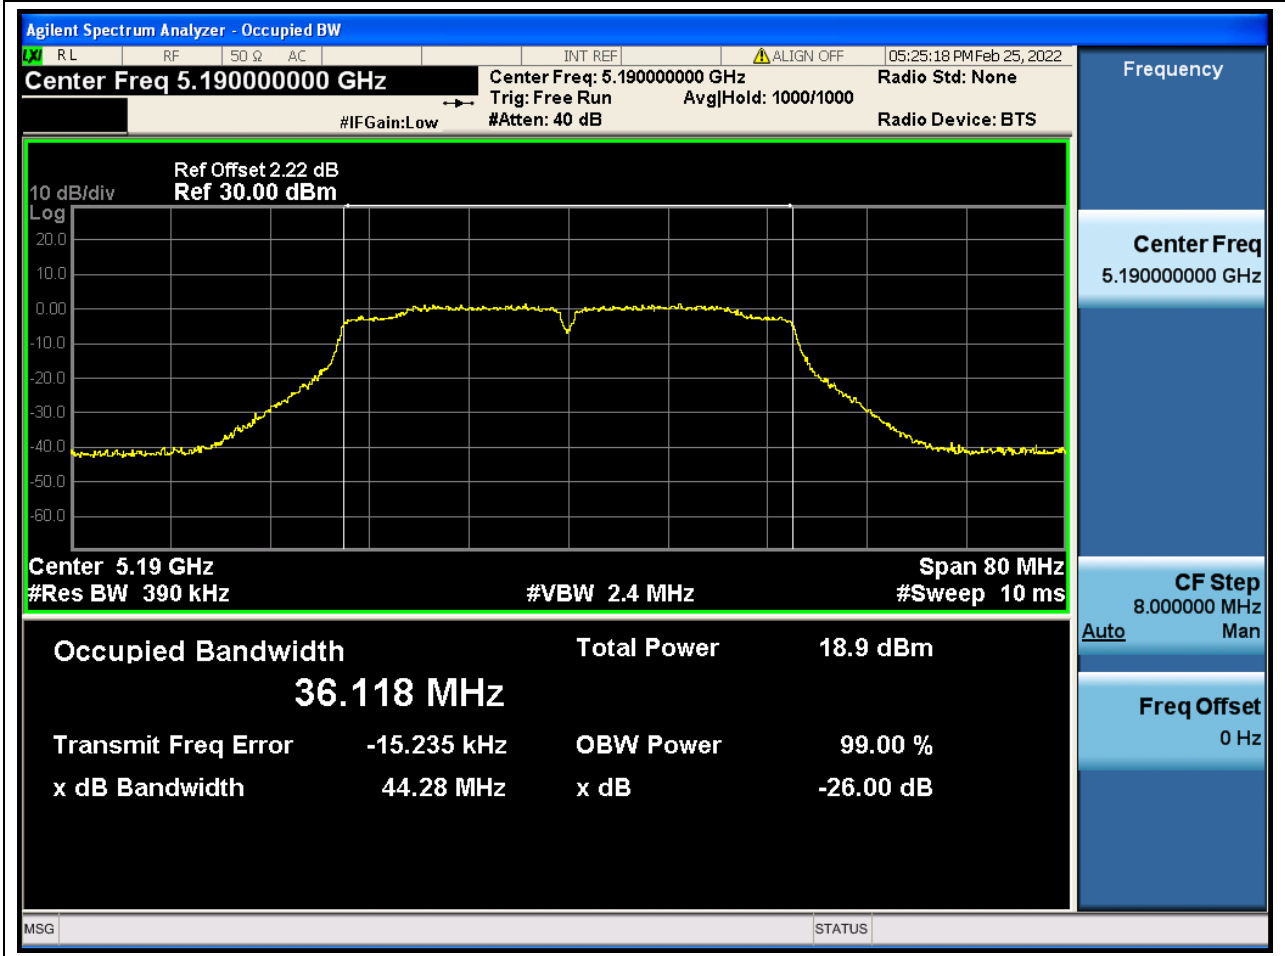

12. 802.11ac_40M_U-NII-1_L

12.1. A.2.2-99% Bandwidth(NTNV)

Center Frequency (MHz)	OBW Power (%)	RBW (MHz)	Detector	Limit (MHz)	OBW (MHz)	Verdict
5190	99	0.39	Peak	0	36.118323	Unknown