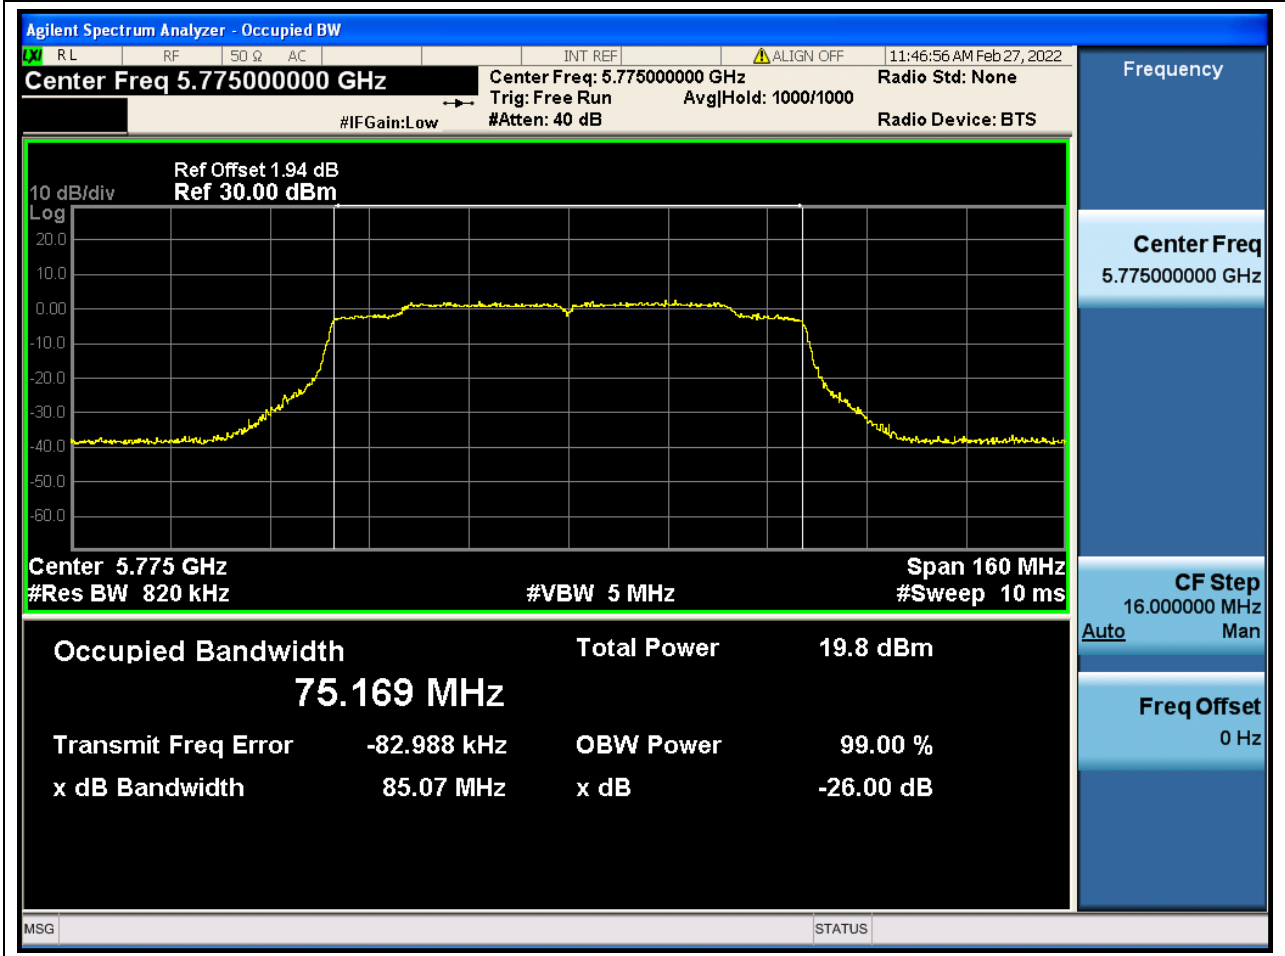

59. 802.11ac_80M_U-NII-3_M

59.1. A.2.2-99% Bandwidth(NTNV)

Center Frequency (MHz)	OBW Power (%)	RBW (MHz)	Detector	Limit (MHz)	OBW (MHz)	Verdict
5775	99	0.82	Peak	0	75.169126	Unknown