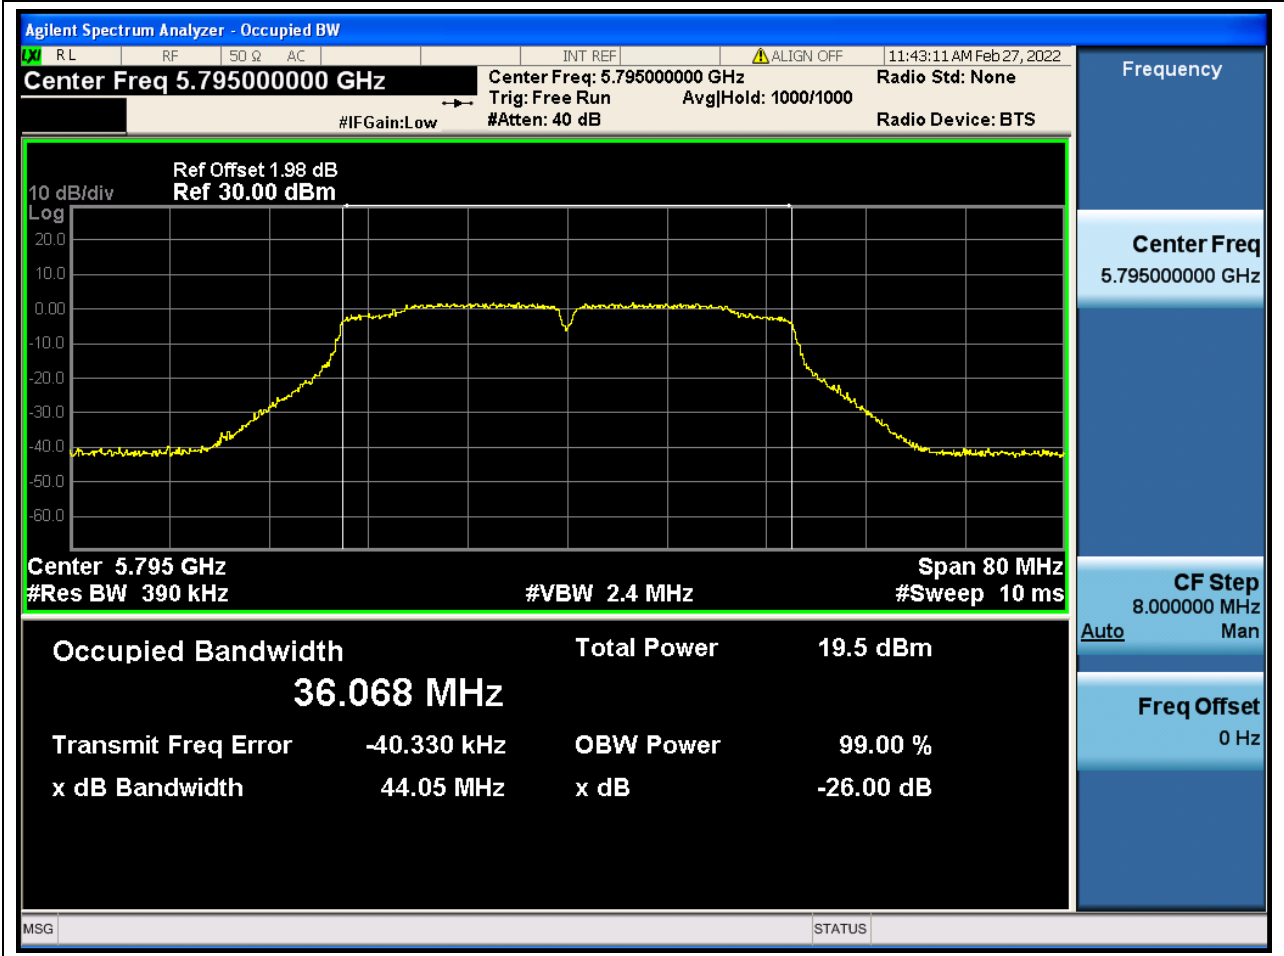

58. 802.11ac_40M_U-NII-3_H

58.1. A.2.2-99% Bandwidth(NTNV)

Center Frequency (MHz)	OBW Power (%)	RBW (MHz)	Detector	Limit (MHz)	OBW (MHz)	Verdict
5795	99	0.39	Peak	0	36.068115	Unknown