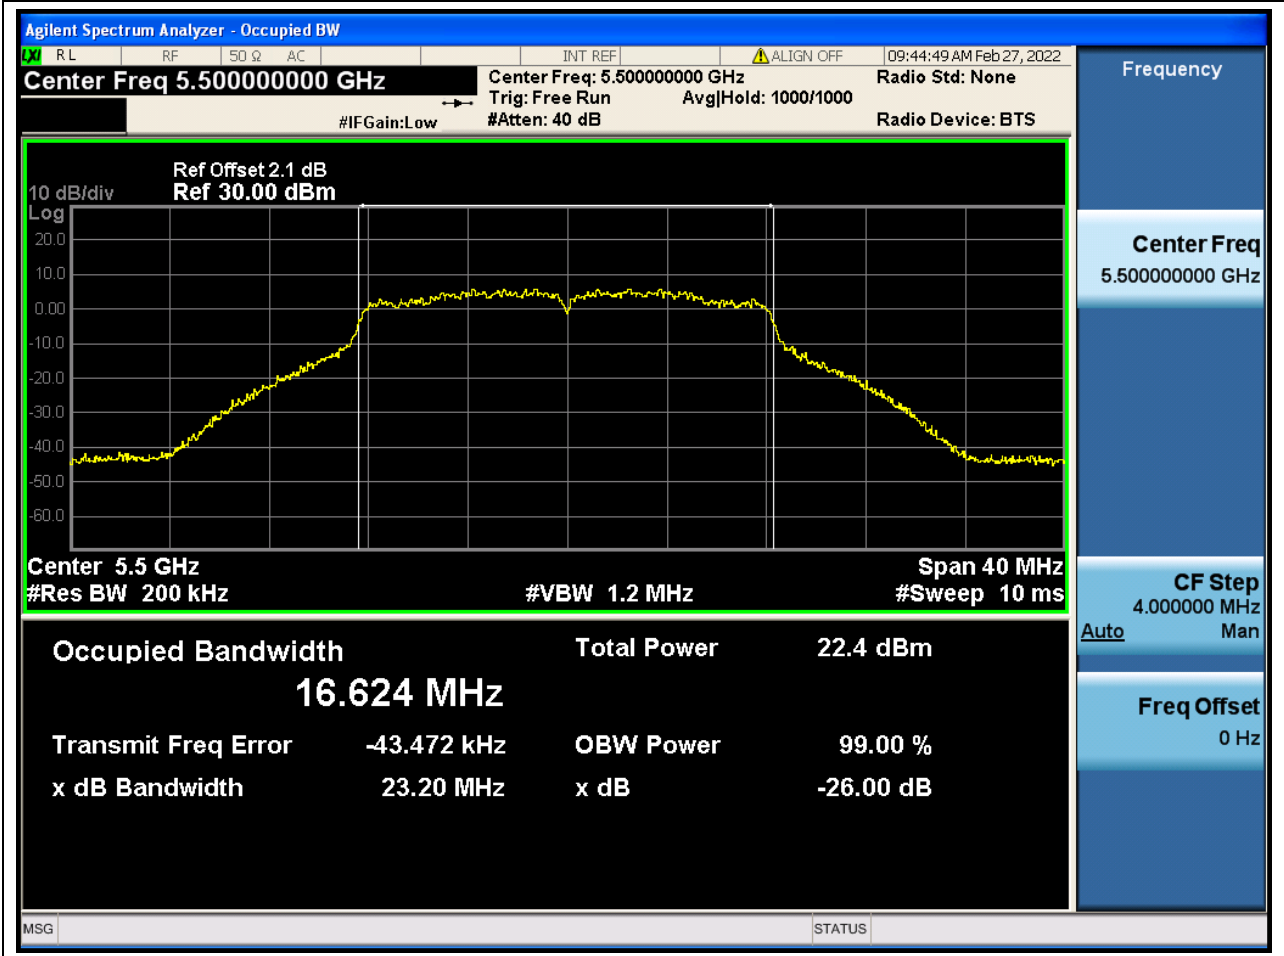

29. 802.11a_20M_U-NII-2C_L

29.1. A.2.2-99% Bandwidth(NTNV)

Center Frequency (MHz)	OBW Power (%)	RBW (MHz)	Detector	Limit (MHz)	OBW (MHz)	Verdict
5500	99	0.2	Peak	0	16.623634	Unknown