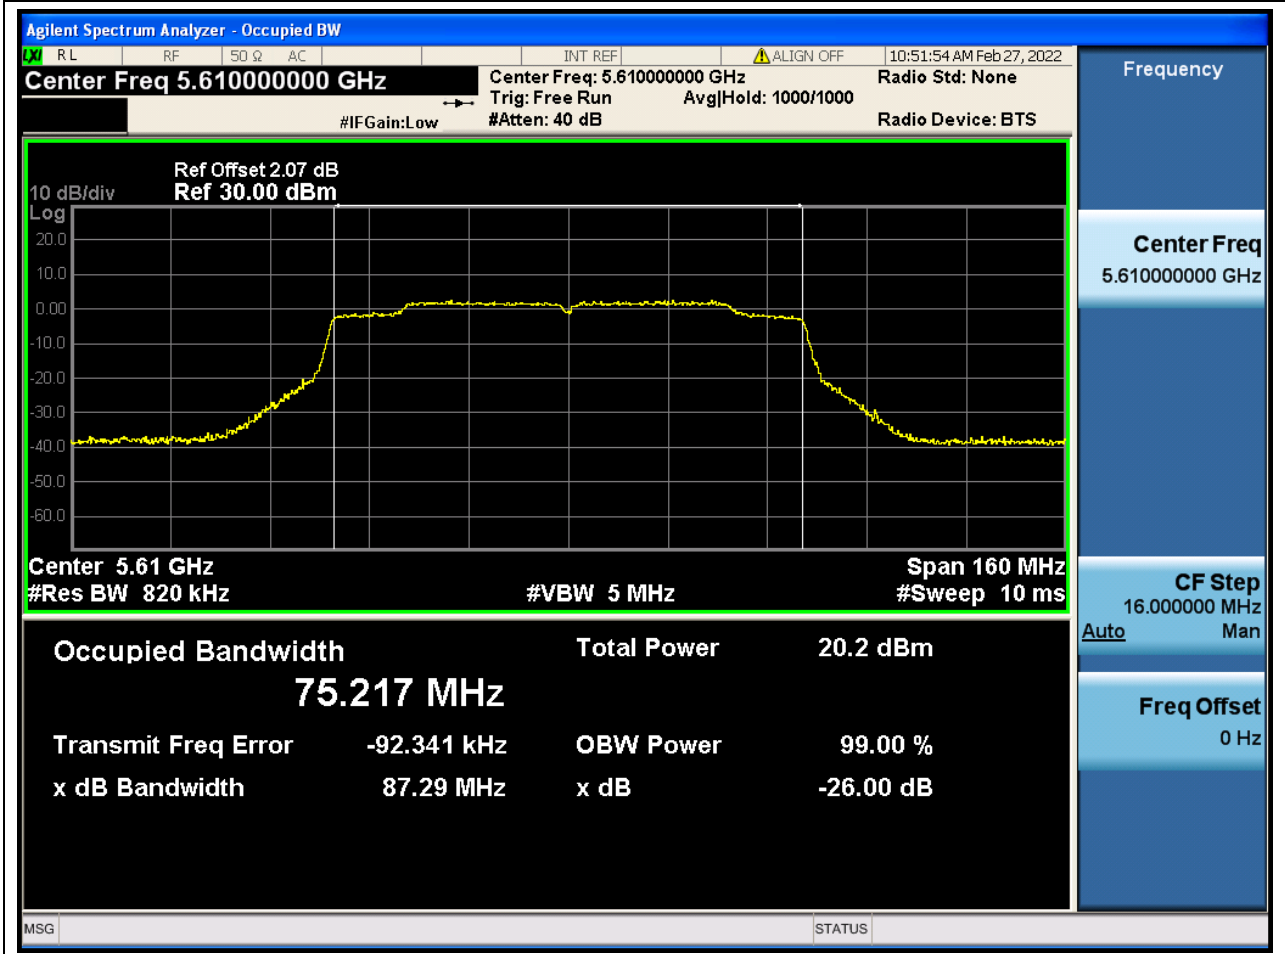

45. 802.11ac_80M_U-NII-2C_M

45.1. A.2.2-99% Bandwidth(NTNV)

Center Frequency (MHz)	OBW Power (%)	RBW (MHz)	Detector	Limit (MHz)	OBW (MHz)	Verdict
5610	99	0.82	Peak	0	75.21731	Unknown