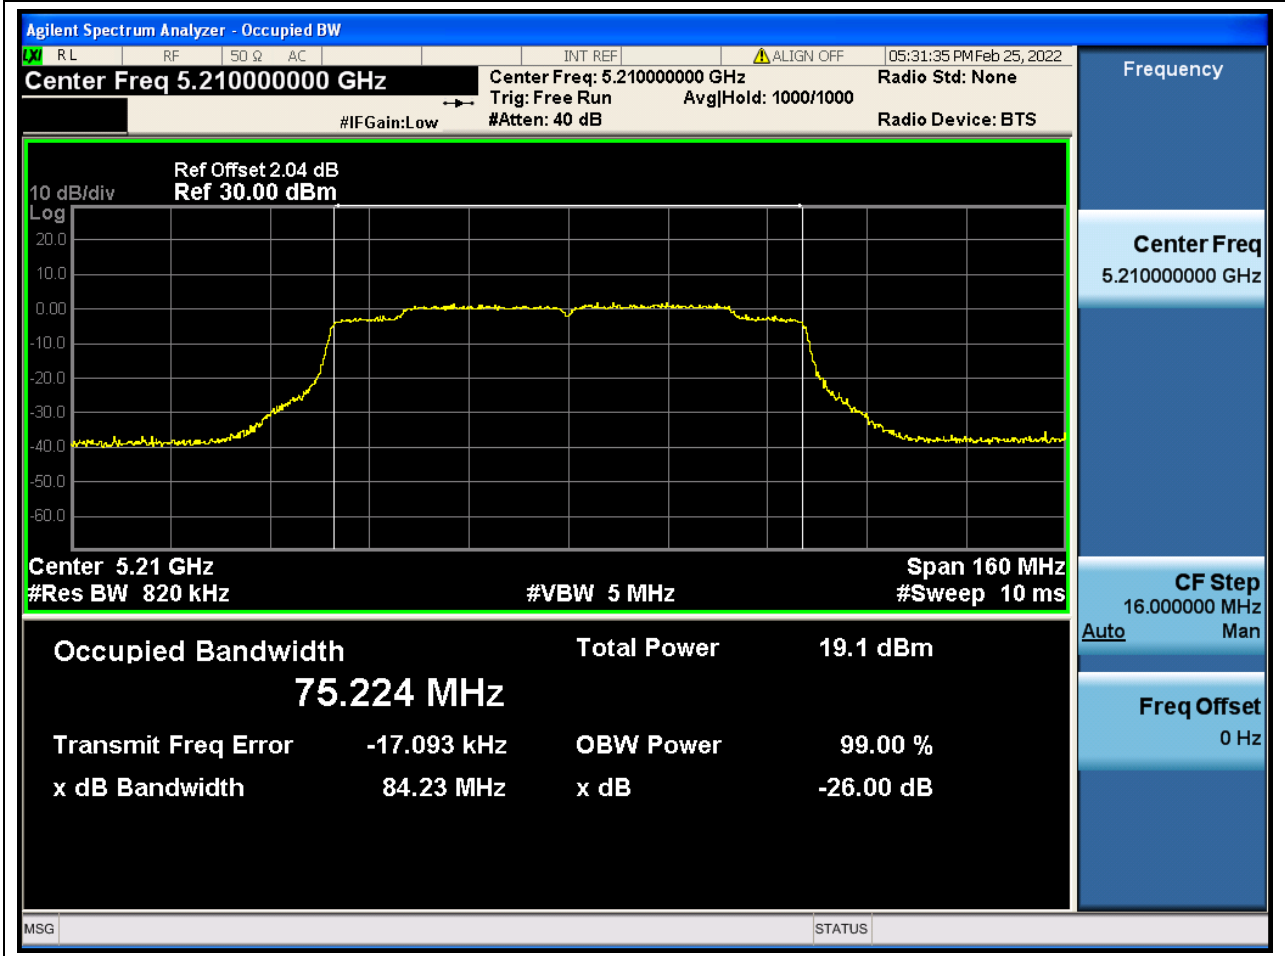

14. 802.11ac_80M_U-NII-1_M

14.1. A.2.2-99% Bandwidth(NTNV)

Center Frequency (MHz)	OBW Power (%)	RBW (MHz)	Detector	Limit (MHz)	OBW (MHz)	Verdict
5210	99	0.82	Peak	0	75.22429	Unknown