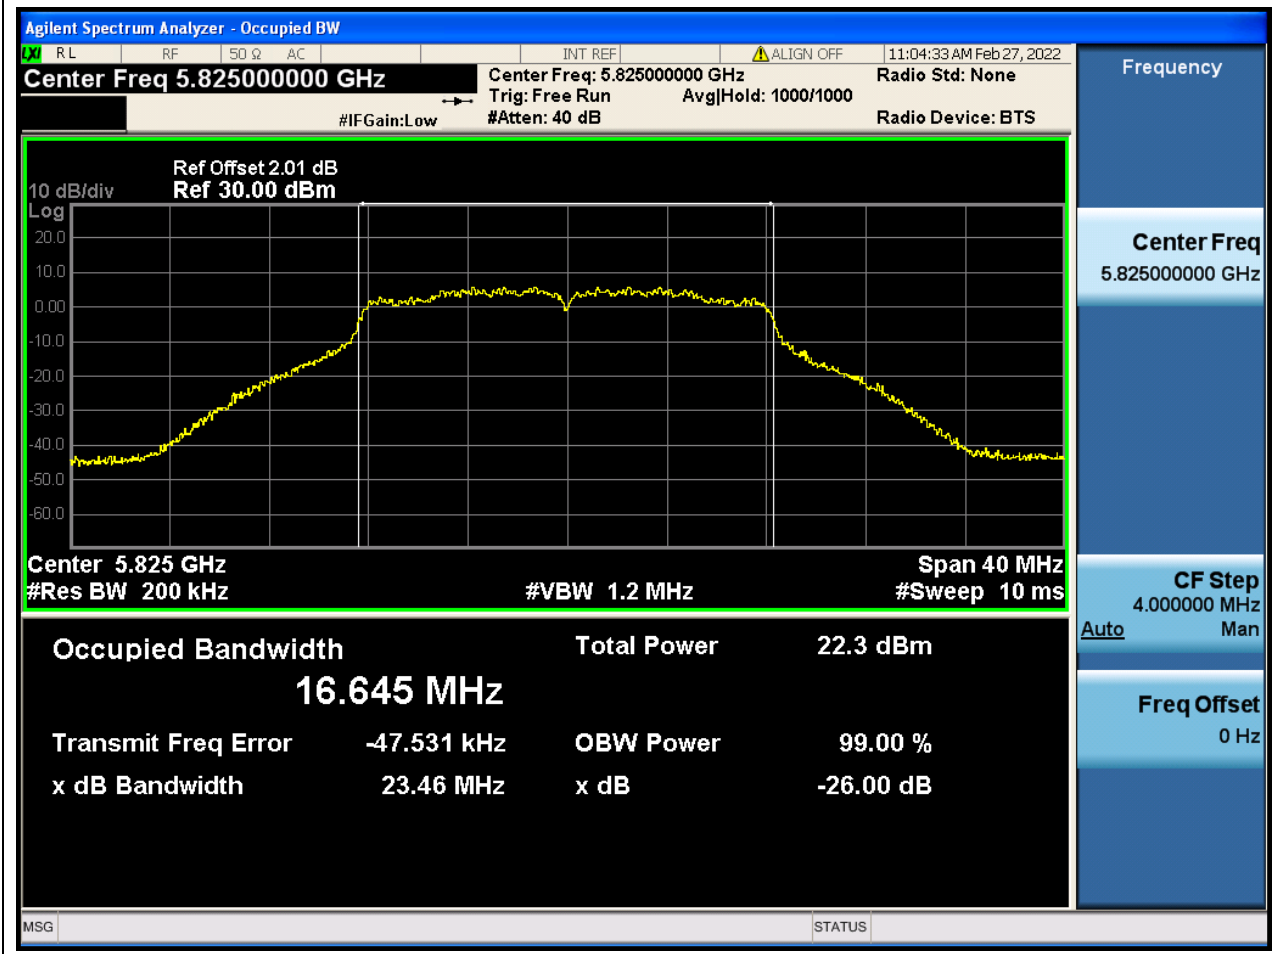

48. 802.11a_20M_U-NII-3_H

48.1. A.2.2-99% Bandwidth(NTNV)

Center Frequency (MHz)	OBW Power (%)	RBW (MHz)	Detector	Limit (MHz)	OBW (MHz)	Verdict
5825	99	0.2	Peak	0	16.645285	Unknown