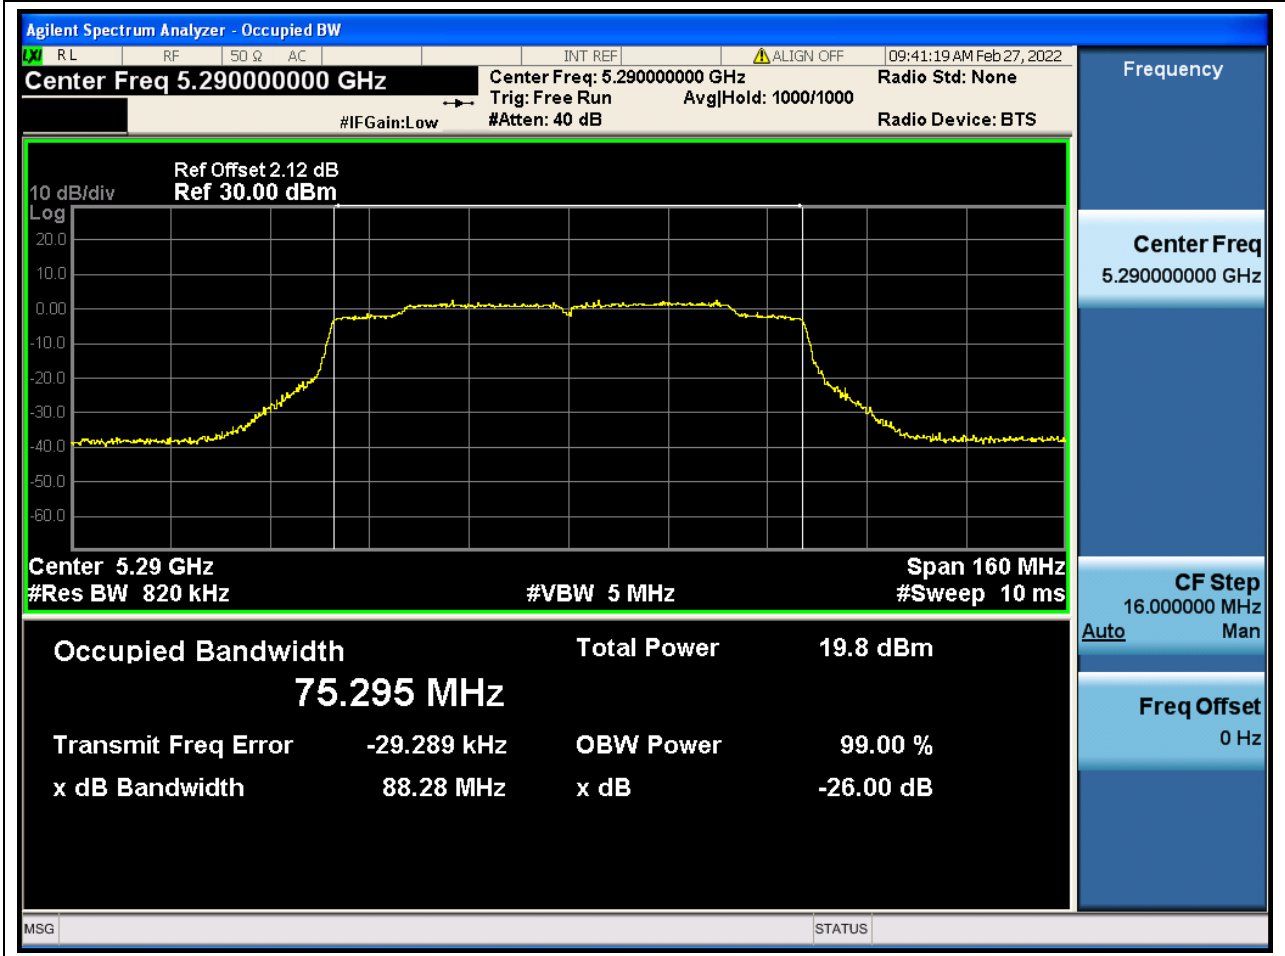

28. 802.11ac_80M_U-NII-2A_M

28.1. A.2.2-99% Bandwidth(NTNV)

Center Frequency (MHz)	OBW Power (%)	RBW (MHz)	Detector	Limit (MHz)	OBW (MHz)	Verdict
5290	99	0.82	Peak	0	75.294703	Unknown