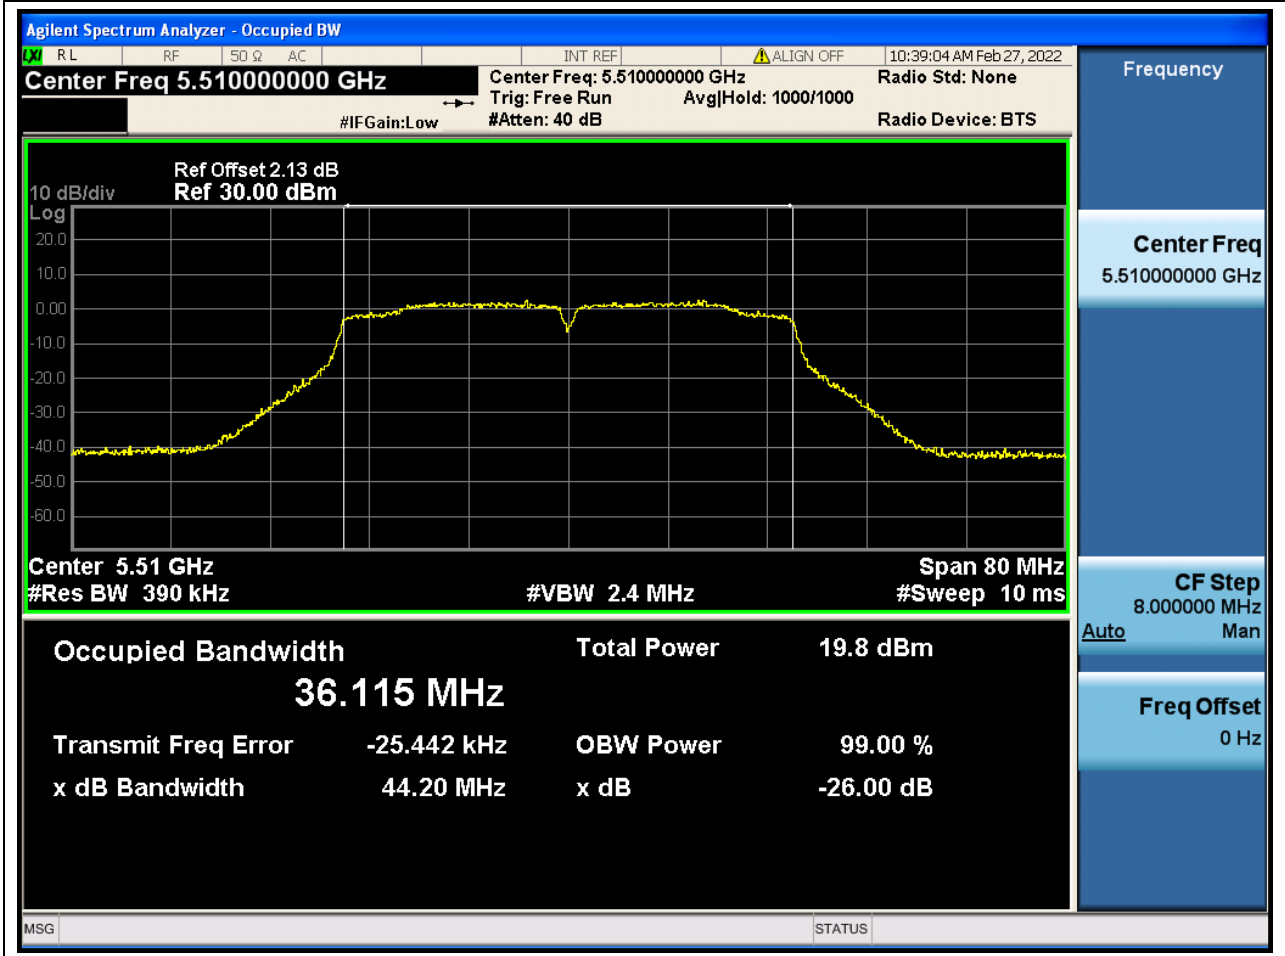

41. 802.11ac_40M_U-NII-2C_L

41.1. A.2.2-99% Bandwidth(NTNV)

Center Frequency (MHz)	OBW Power (%)	RBW (MHz)	Detector	Limit (MHz)	OBW (MHz)	Verdict
5510	99	0.39	Peak	0	36.1151	Unknown