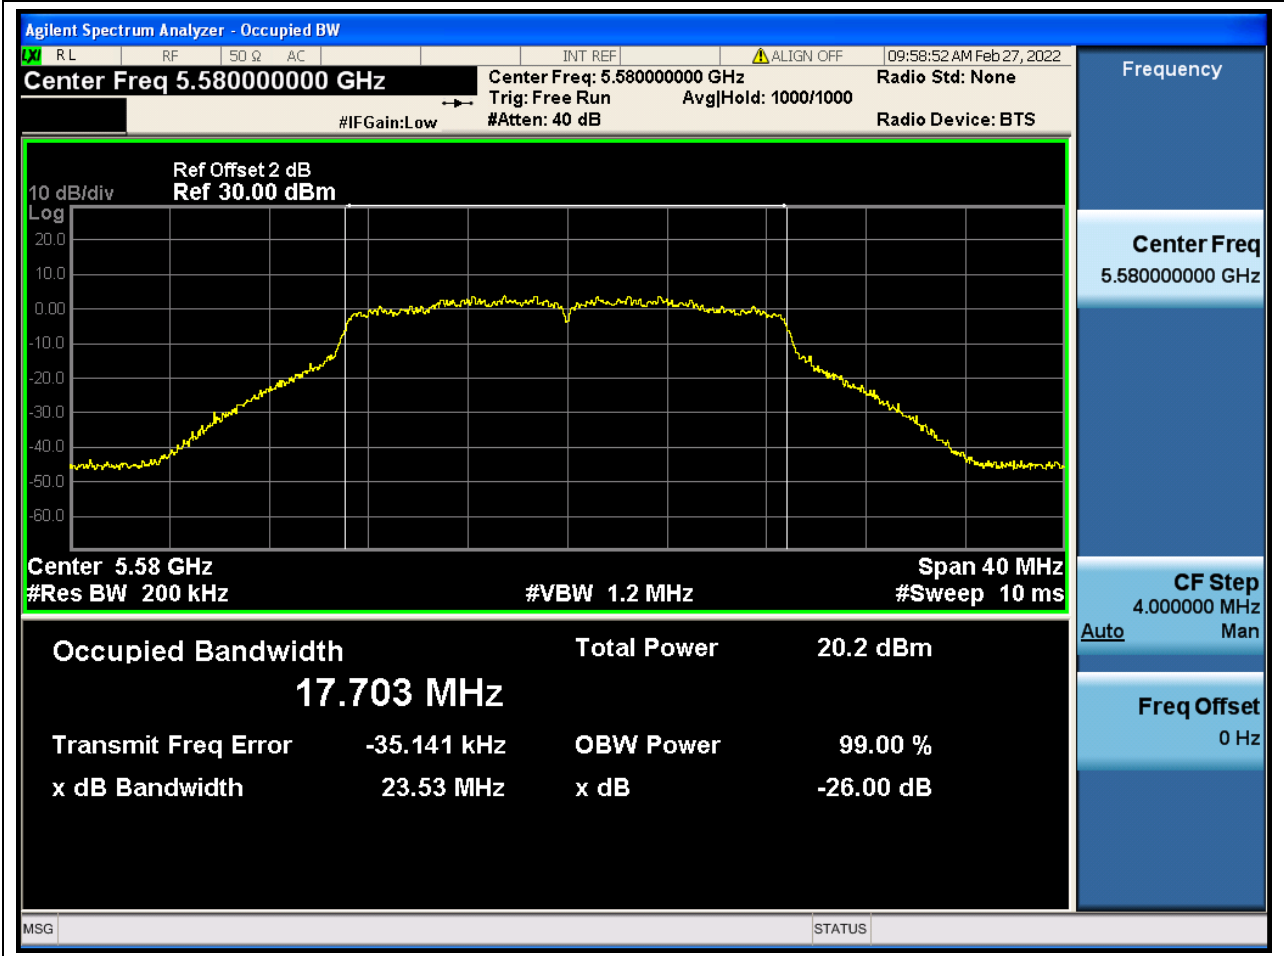

33. 802.11n_20M_U-NII-2C_M

33.1. A.2.2-99% Bandwidth(NTNV)

Center Frequency (MHz)	OBW Power (%)	RBW (MHz)	Detector	Limit (MHz)	OBW (MHz)	Verdict
5580	99	0.2	Peak	0	17.702805	Unknown