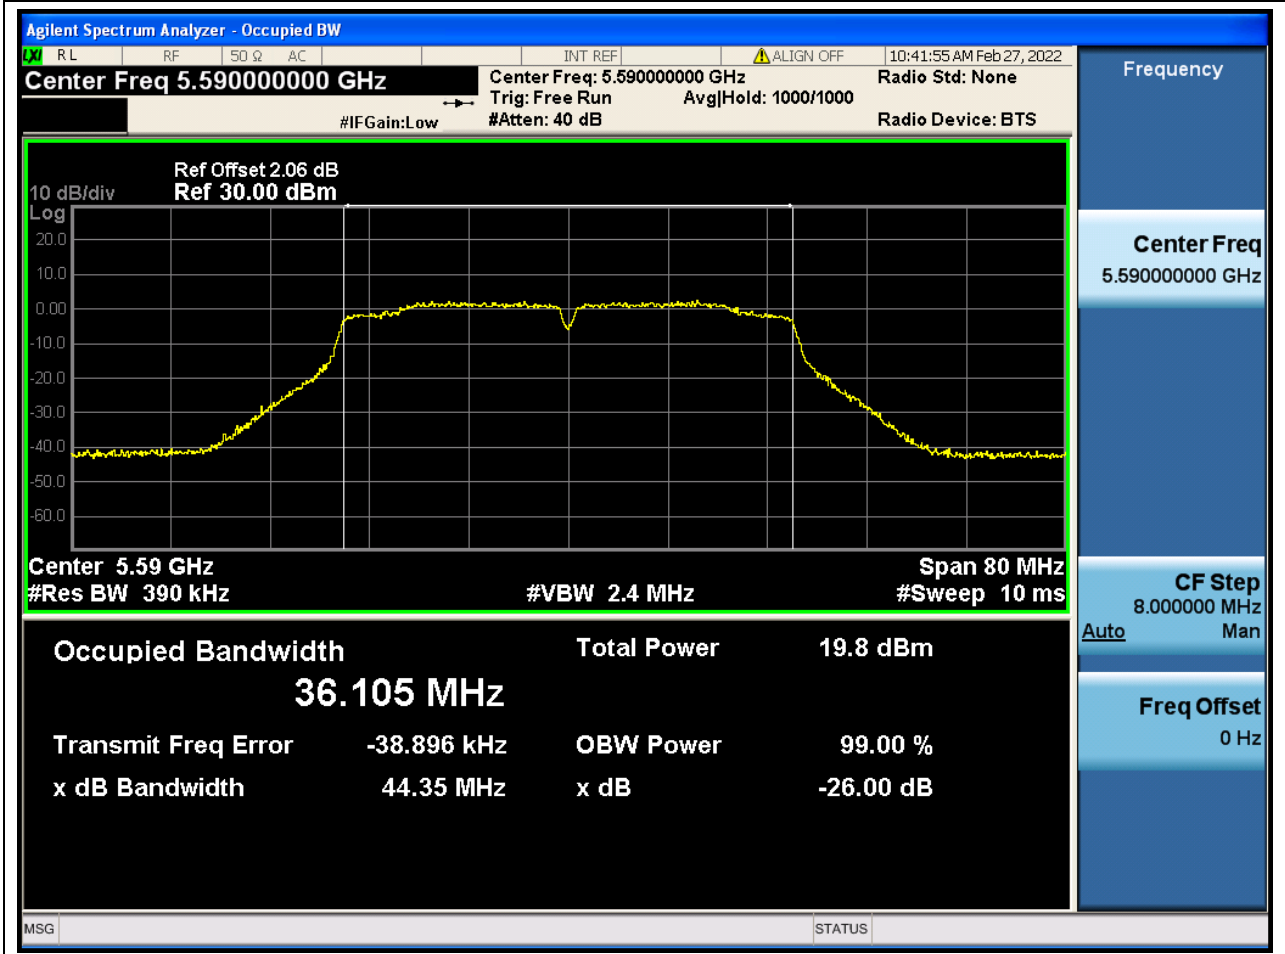

42. 802.11ac_40M_U-NII-2C_M

42.1. A.2.2-99% Bandwidth(NTNV)

Center Frequency (MHz)	OBW Power (%)	RBW (MHz)	Detector	Limit (MHz)	OBW (MHz)	Verdict
5590	99	0.39	Peak	0	36.105171	Unknown