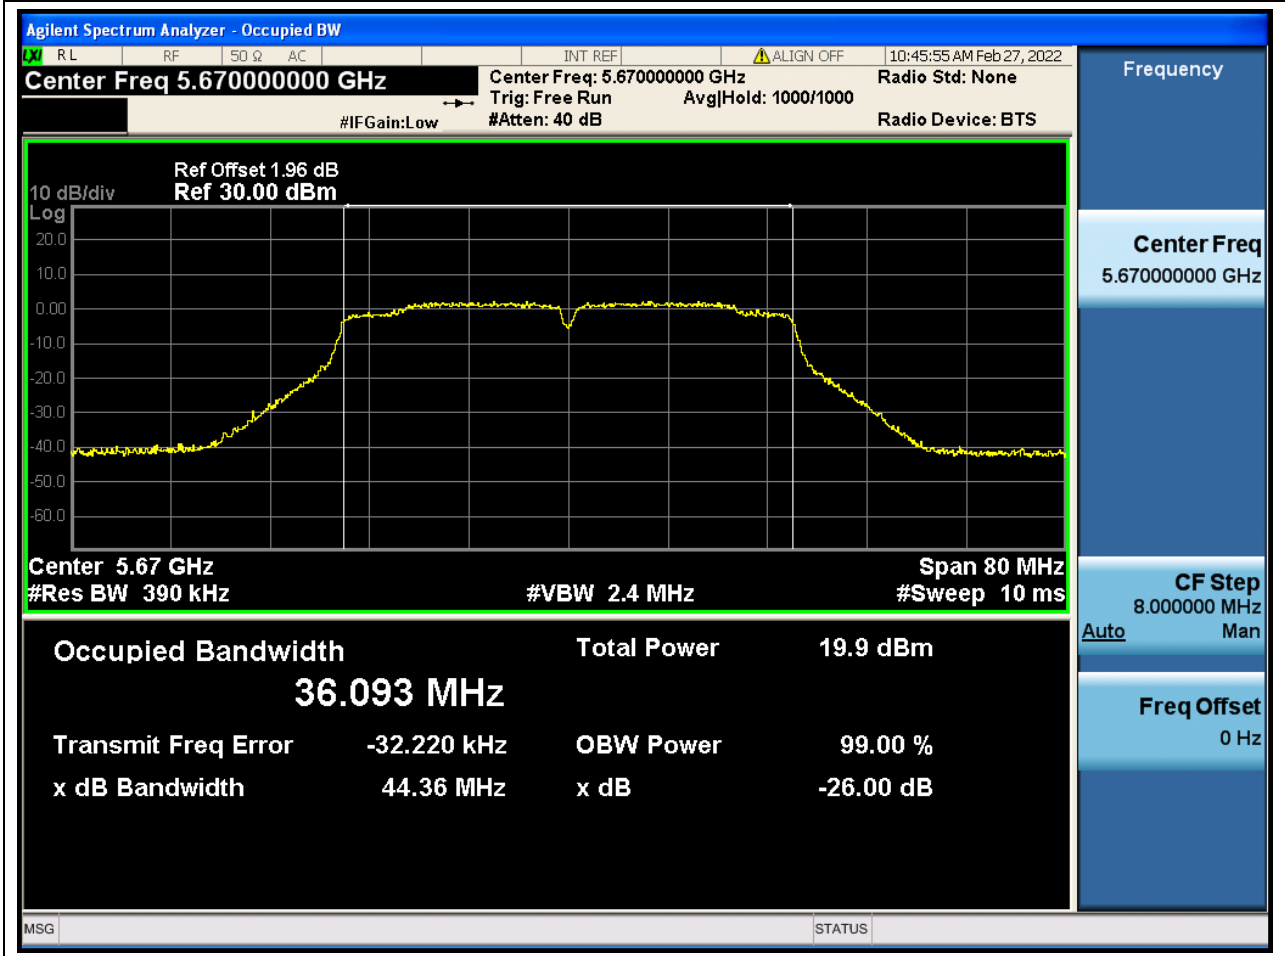

43. 802.11ac_40M_U-NII-2C_H

43.1. A.2.2-99% Bandwidth(NTNV)

Center Frequency (MHz)	OBW Power (%)	RBW (MHz)	Detector	Limit (MHz)	OBW (MHz)	Verdict
5670	99	0.39	Peak	0	36.093382	Unknown