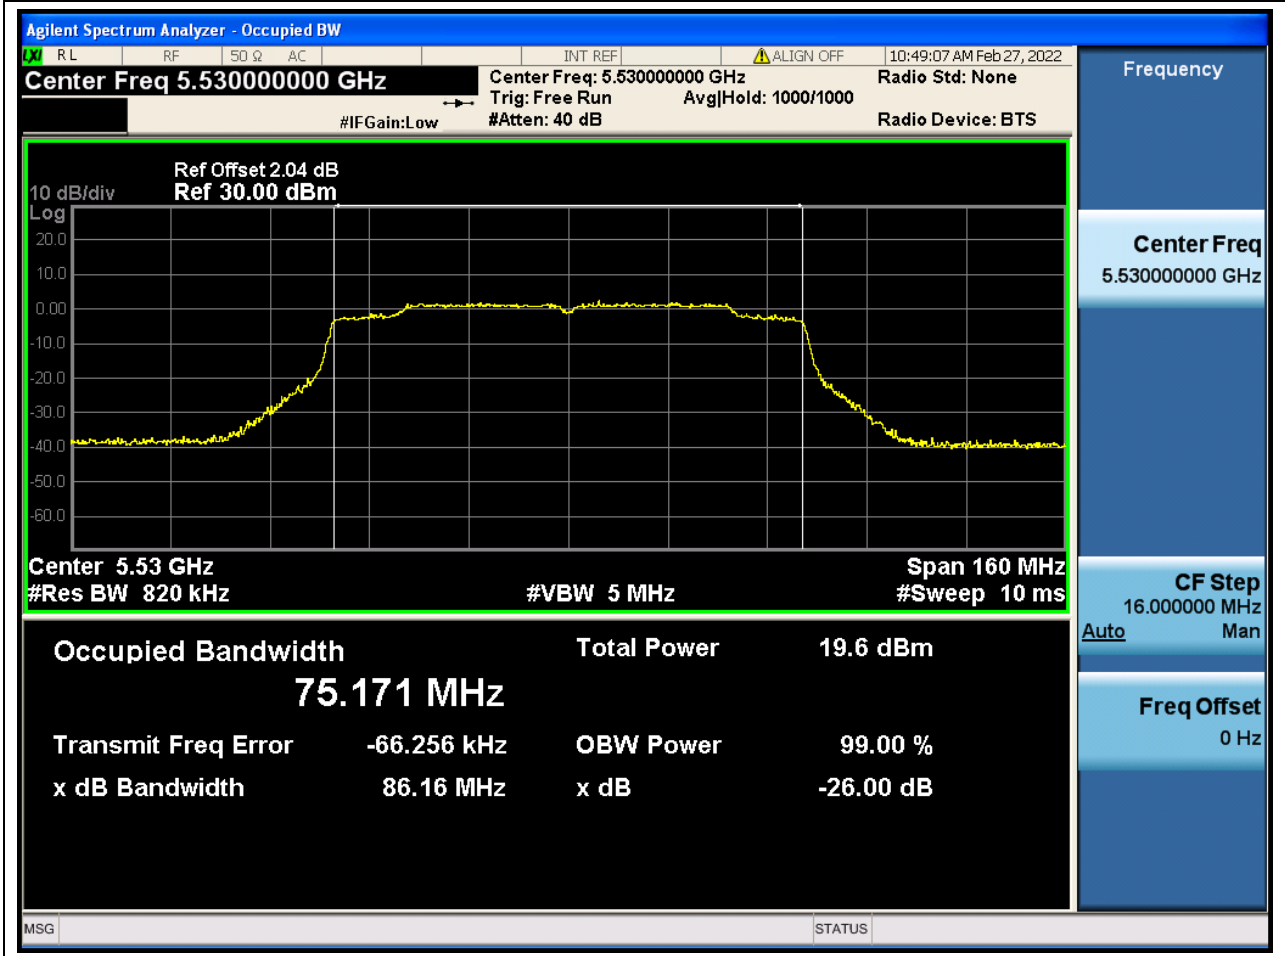

44. 802.11ac_80M_U-NII-2C_L

44.1. A.2.2-99% Bandwidth(NTNV)

Center Frequency (MHz)	OBW Power (%)	RBW (MHz)	Detector	Limit (MHz)	OBW (MHz)	Verdict
5530	99	0.82	Peak	0	75.171109	Unknown