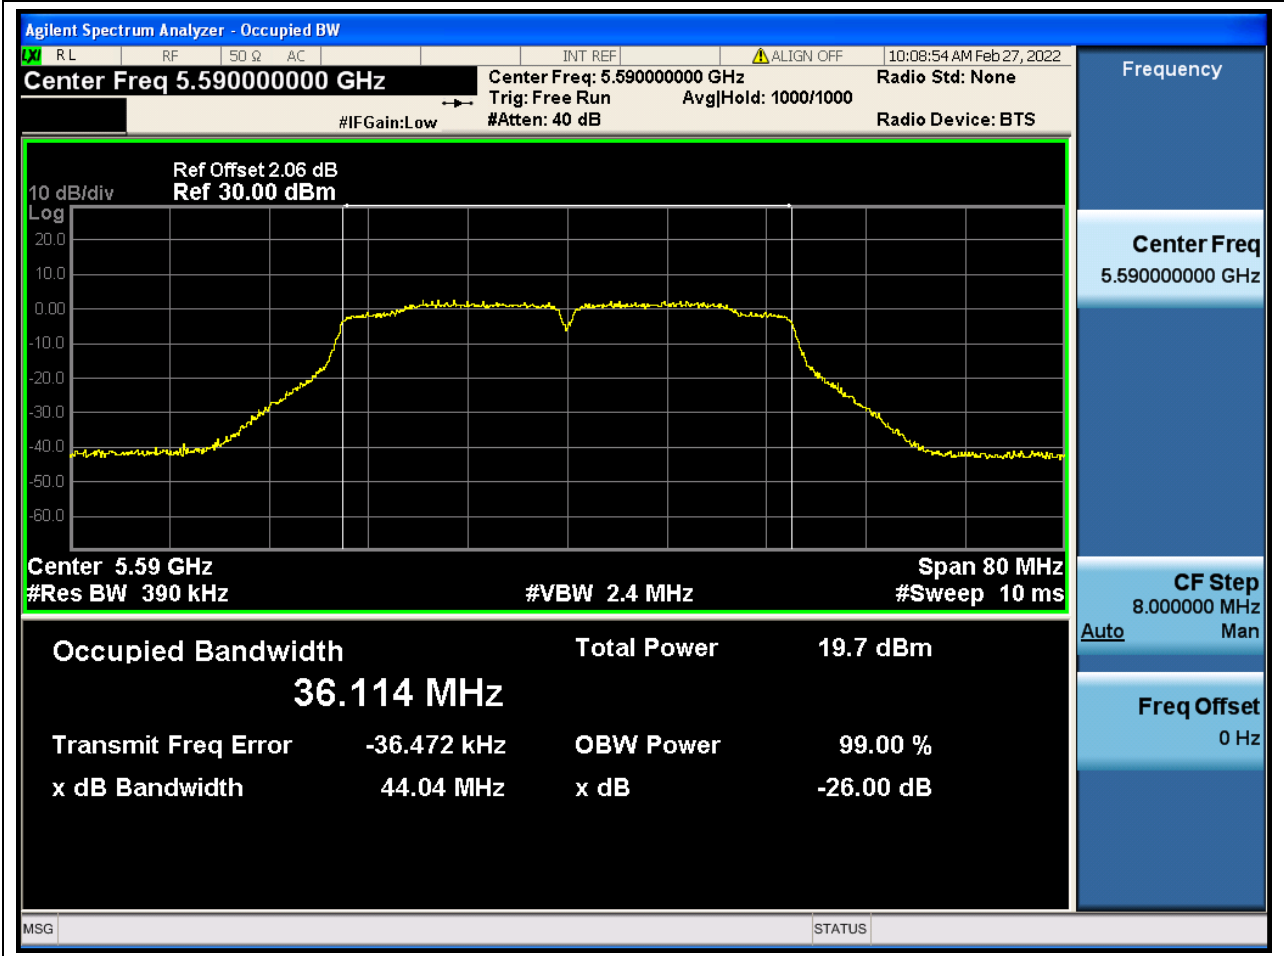

36. 802.11n_40M_U-NII-2C_M

36.1. A.2.2-99% Bandwidth(NTNV)

Center Frequency (MHz)	OBW Power (%)	RBW (MHz)	Detector	Limit (MHz)	OBW (MHz)	Verdict
5590	99	0.39	Peak	0	36.114103	Unknown