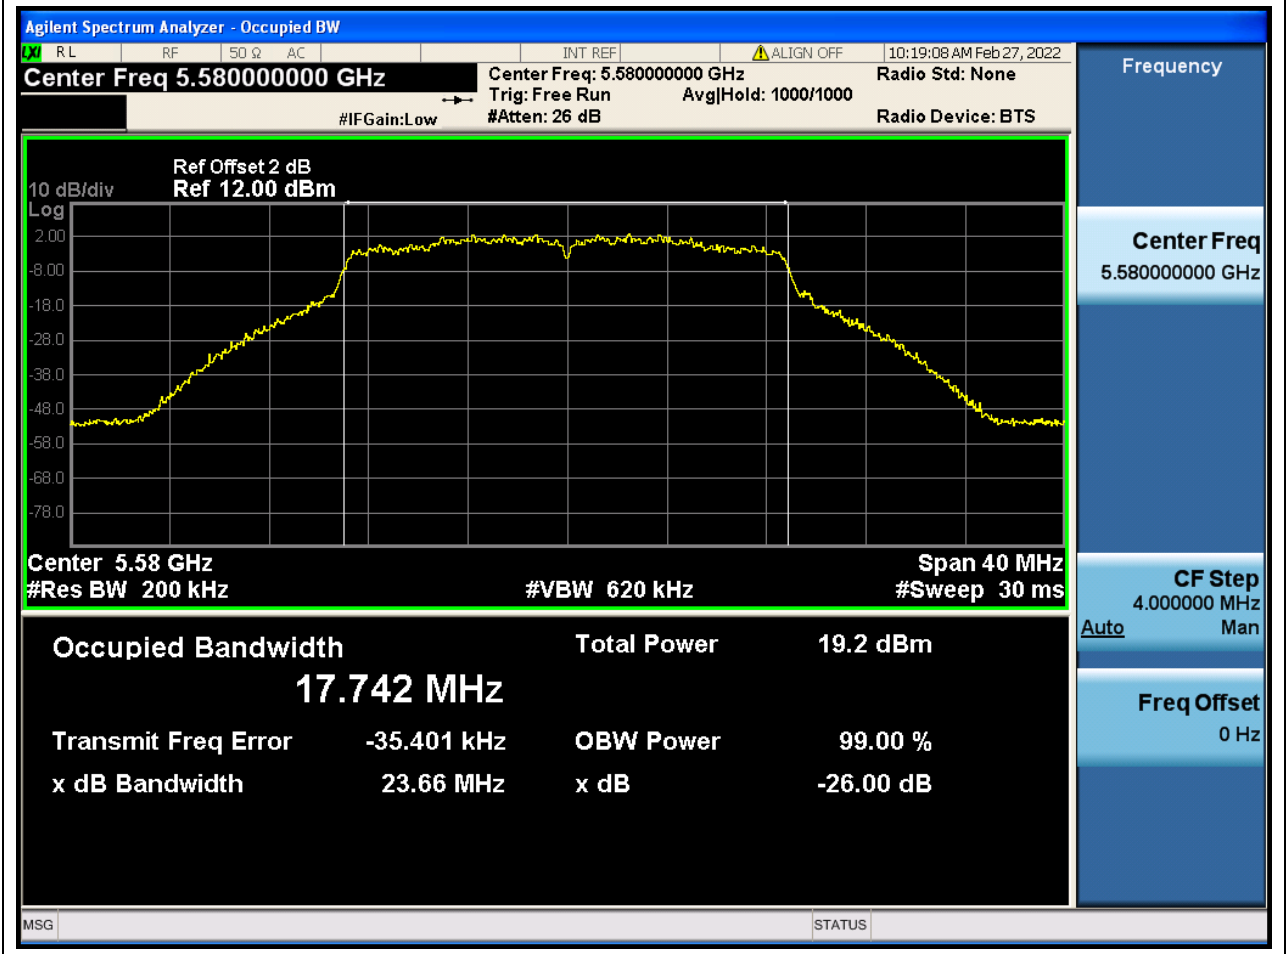

39. 802.11ac_20M_U-NII-2C_M

39.1. A.2-26dB Bandwidth(NTNV)

Center Frequency (MHz)	XdB Down	RBW (MHz)	Detector	Limit (MHz)	XdB BandWidth (MHz)	Verdict
5580	26	0.2	Peak	0	23.661074	Unknow