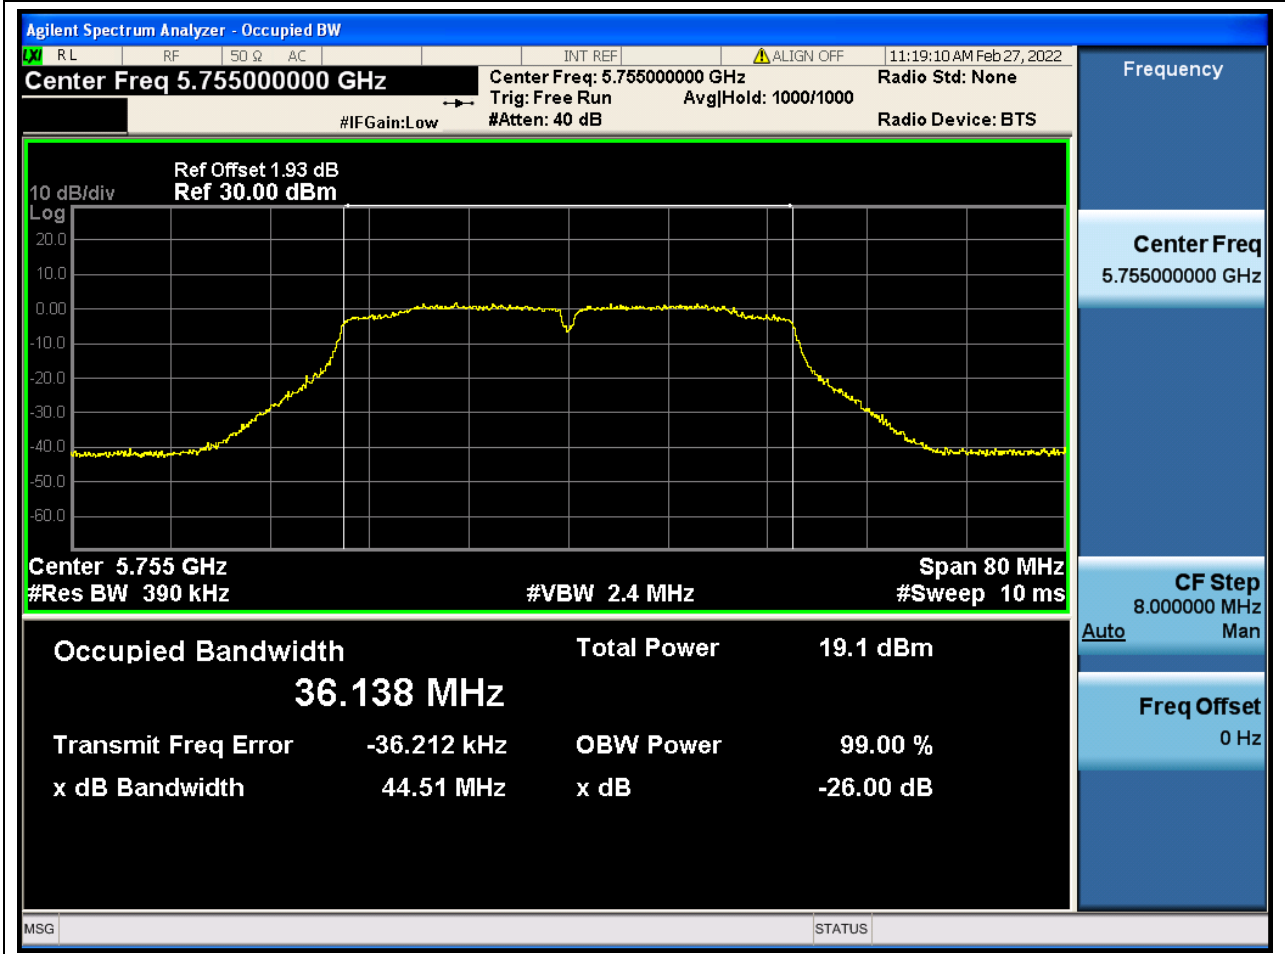

52. 802.11n_40M_U-NII-3_L

52.1. A.2.2-99% Bandwidth(NTNV)

Center Frequency (MHz)	OBW Power (%)	RBW (MHz)	Detector	Limit (MHz)	OBW (MHz)	Verdict
5755	99	0.39	Peak	0	36.138181	Unknown