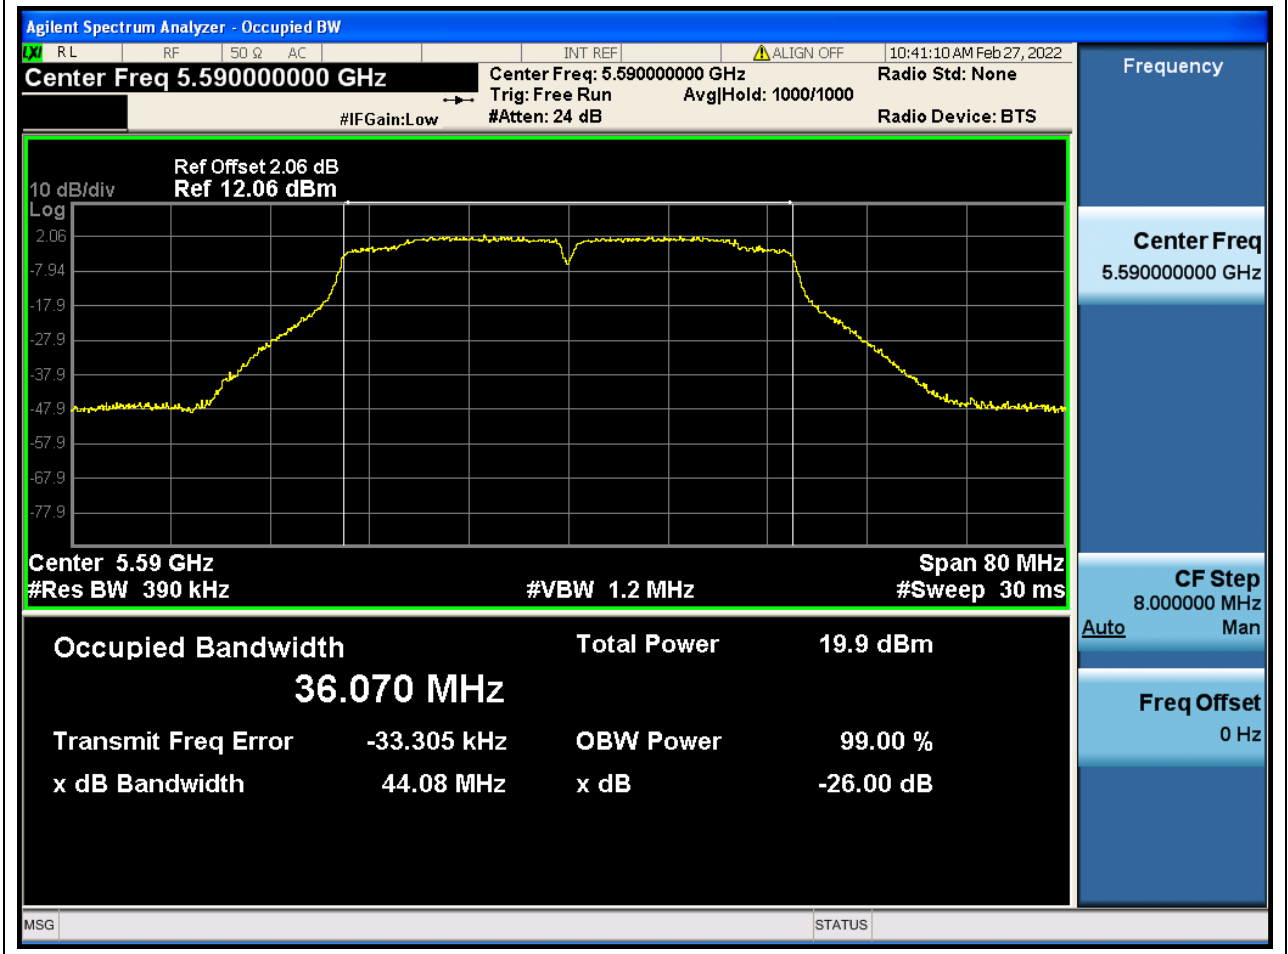

42. 802.11ac_40M_U-NII-2C_M

42.1. A.2-26dB Bandwidth(NTNV)

Center Frequency (MHz)	XdB Down	RBW (MHz)	Detector	Limit (MHz)	XdB BandWidth (MHz)	Verdict
5590	26	0.39	Peak	0	44.078632	Unknow