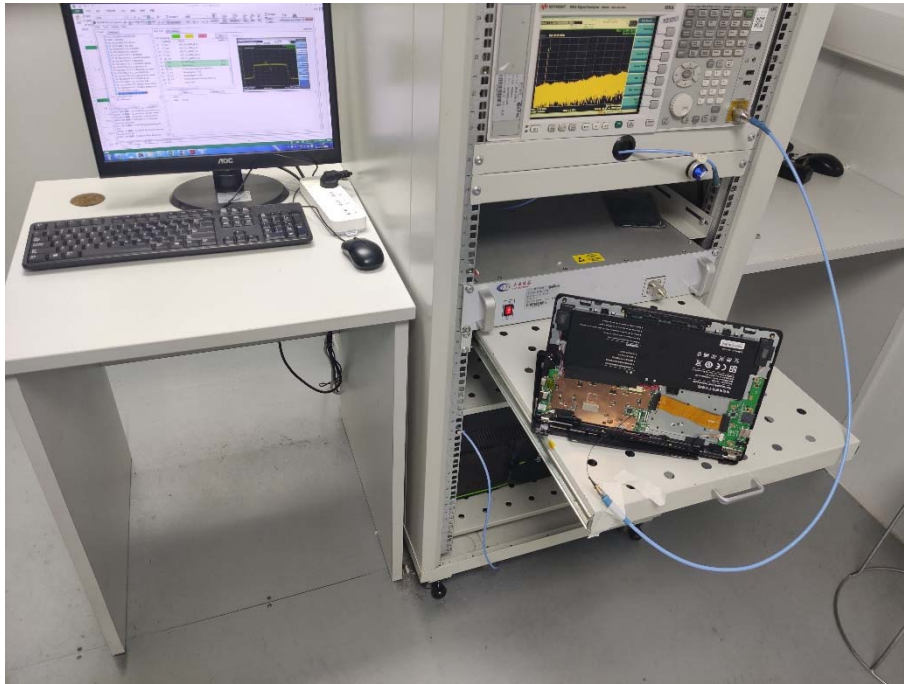

TEST SETUP PHOTOS

1 Radiated Test Photo

Below 30MHz

30MHz-1GHz

Close-up

Above 1GHz

Close-up

2 Conducted Test Photo

Conducted Test-BT

Conducted Test-2.4G WIFI

3 Conducted Emissions

Test Photo 1

Test Photo 2