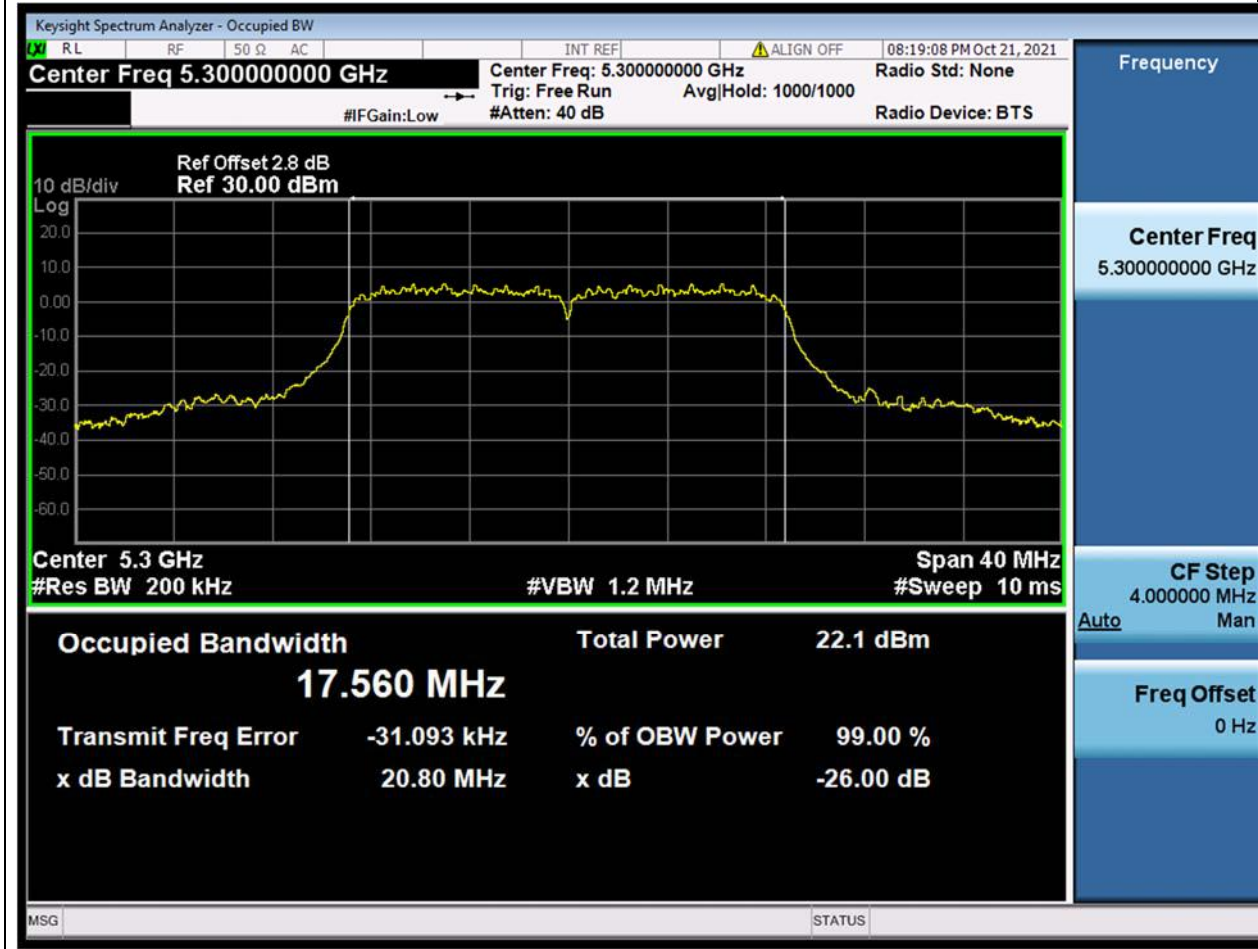

19. 802.11n_20M_Band2_M

19.1. A.2.2-99% Bandwidth(NTNV)

Center Frequency (MHz)	OBW Power (%)	RBW (MHz)	Detector	Limit (MHz)	OBW (MHz)	Verdict
5300	99	0.2	Peak	0	17.559625	Unknown