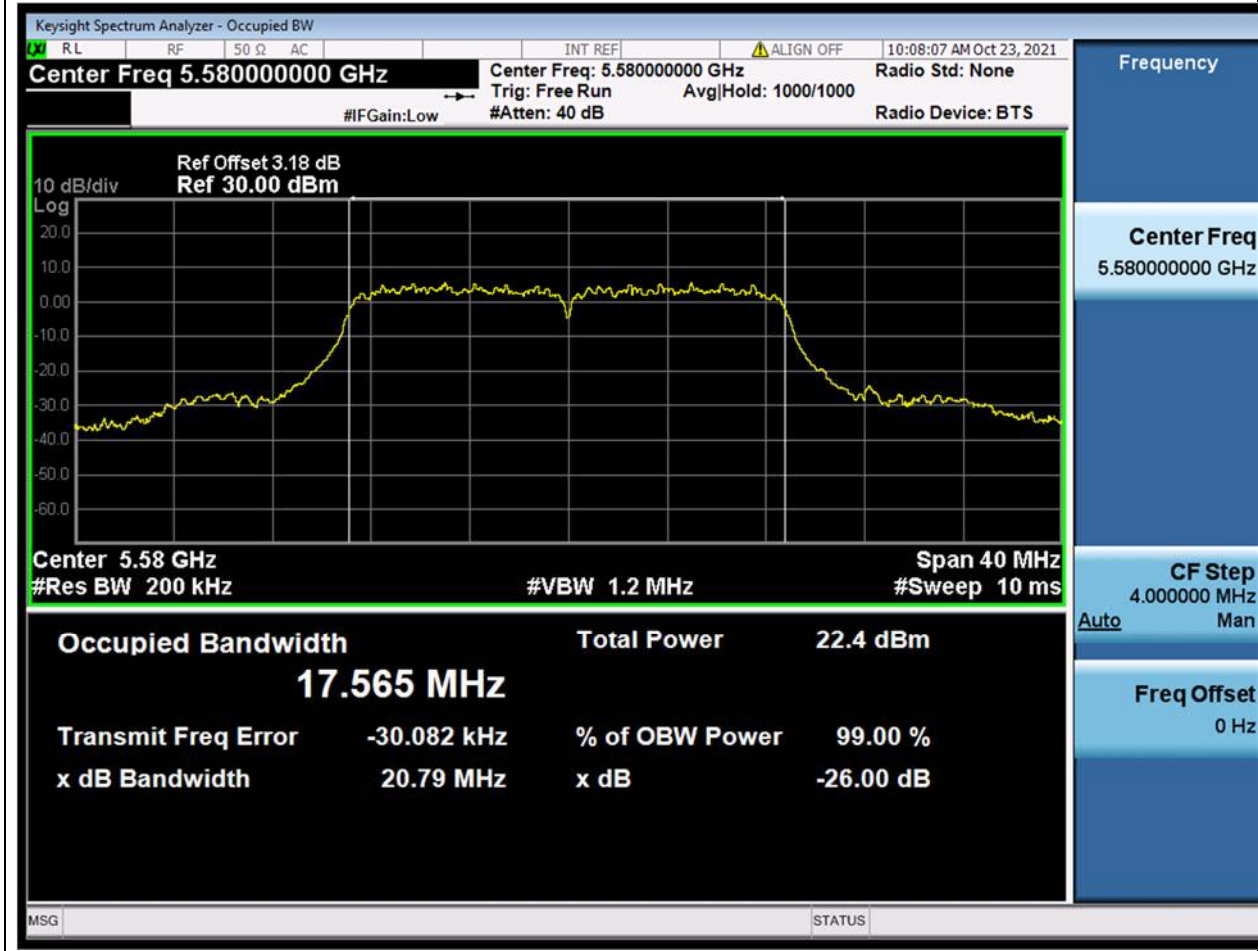

33. 802.11n_20M_Band3_M

33.1. A.2.2-99% Bandwidth(NTNV)

Center Frequency (MHz)	OBW Power (%)	RBW (MHz)	Detector	Limit (MHz)	OBW (MHz)	Verdict
5580	99	0.2	Peak	0	17.565233	Unknown