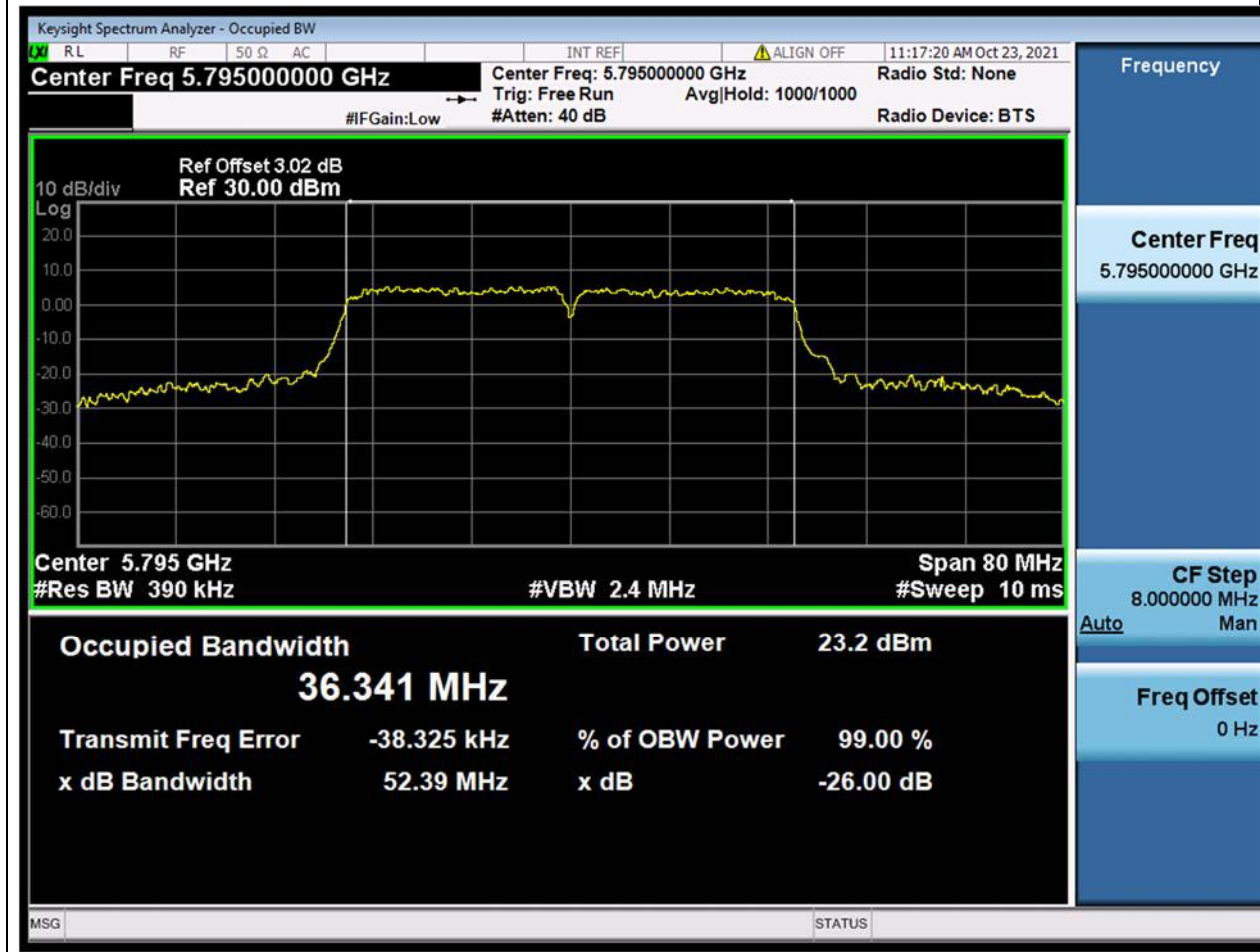

53. 802.11n_40M_Band4_H

53.1. A.2.2-99% Bandwidth(NTNV)

Center Frequency (MHz)	OBW Power (%)	RBW (MHz)	Detector	Limit (MHz)	OBW (MHz)	Verdict
5795	99	0.39	Peak	0	36.340528	Unknown