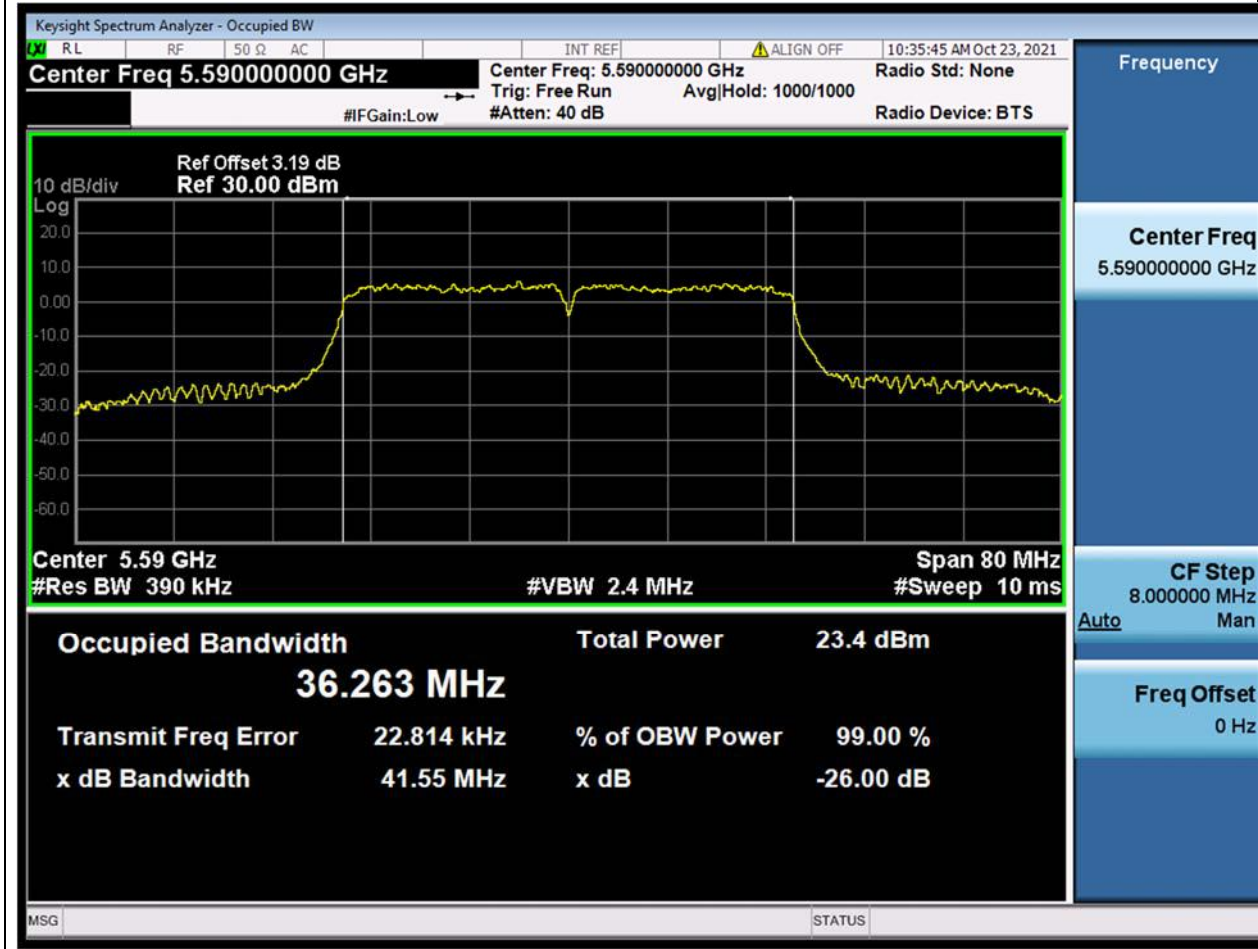

42. 802.11ac_40M_Band3_M

42.1. A.2.2-99% Bandwidth(NTNV)

Center Frequency (MHz)	OBW Power (%)	RBW (MHz)	Detector	Limit (MHz)	OBW (MHz)	Verdict
5590	99	0.39	Peak	0	36.263238	Unknown