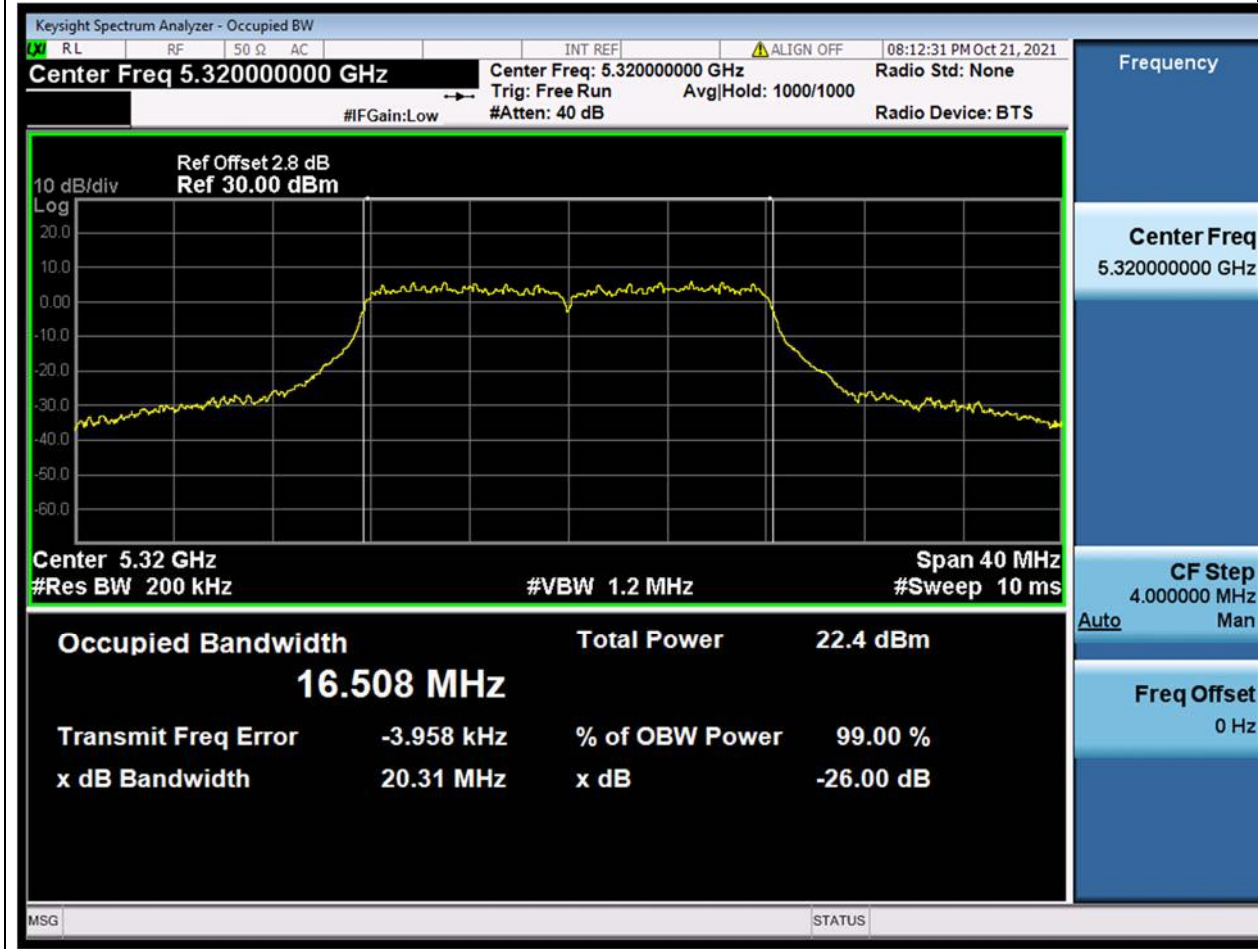

17. 802.11a_20M_Band2_H

17.1. A.2.2-99% Bandwidth(NTNV)

Center Frequency (MHz)	OBW Power (%)	RBW (MHz)	Detector	Limit (MHz)	OBW (MHz)	Verdict
5320	99	0.2	Peak	0	16.507874	Unknown