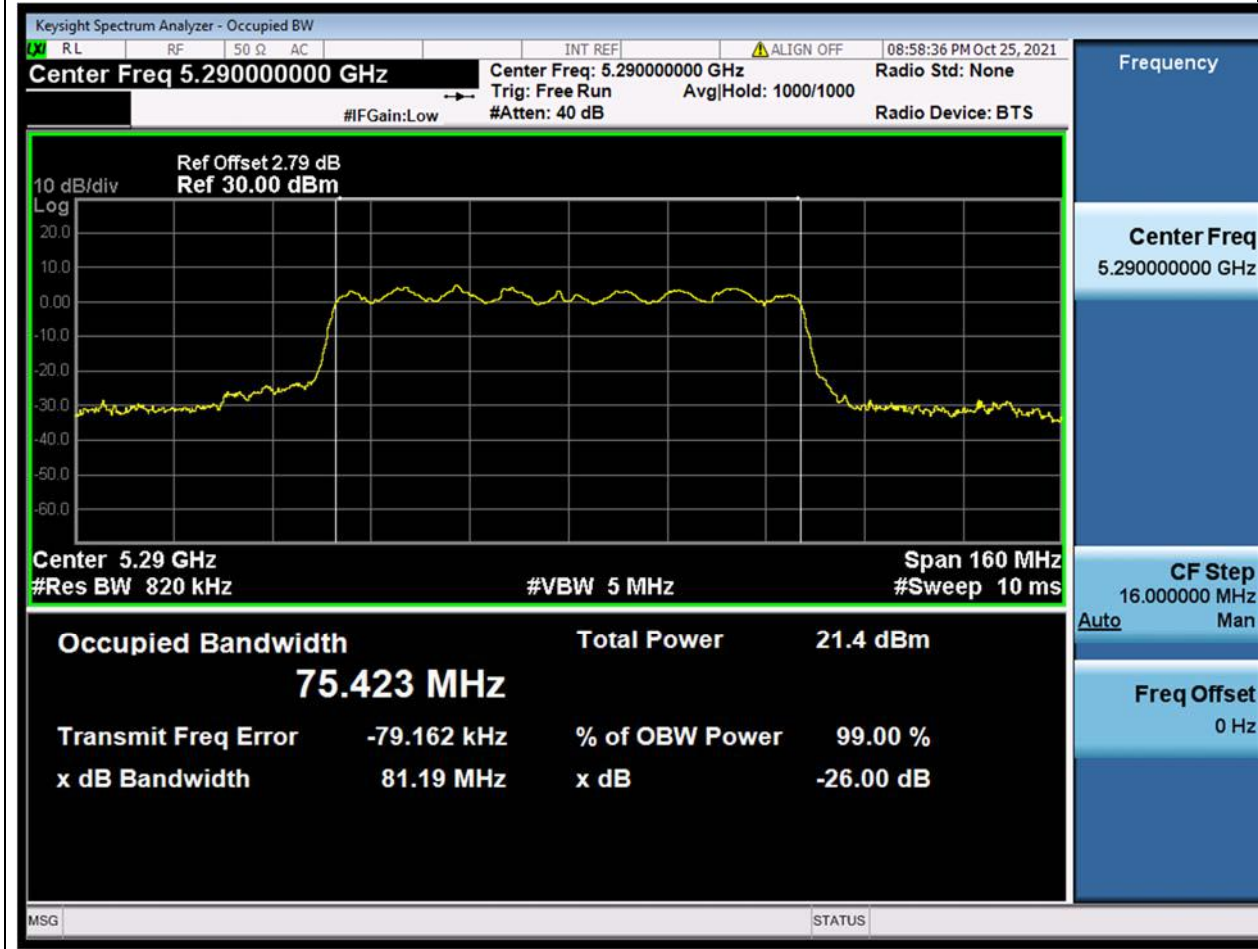

28. 802.11ac_80M_Band2_M

28.3. A.2.2-99% Bandwidth(NTNV)

Center Frequency (MHz)	OBW Power (%)	RBW (MHz)	Detector	Limit (MHz)	OBW (MHz)	Verdict
5290	99	0.82	Peak	0	75.423235	Unknown