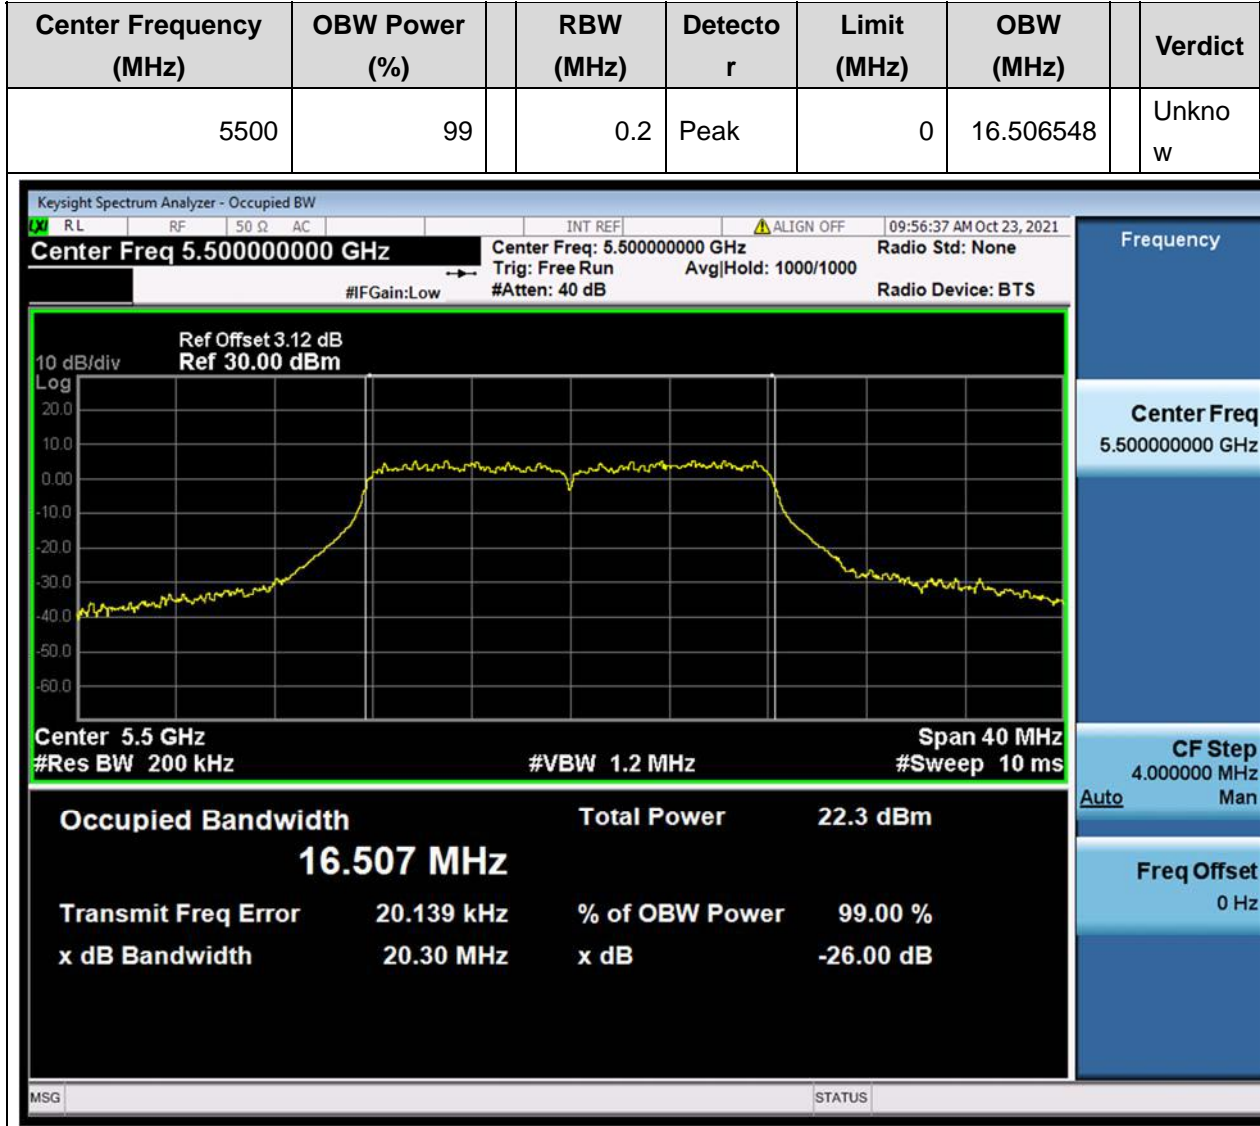

29. 802.11a_20M_Band3_L

29.1. A.2.2-99% Bandwidth(NTNV)