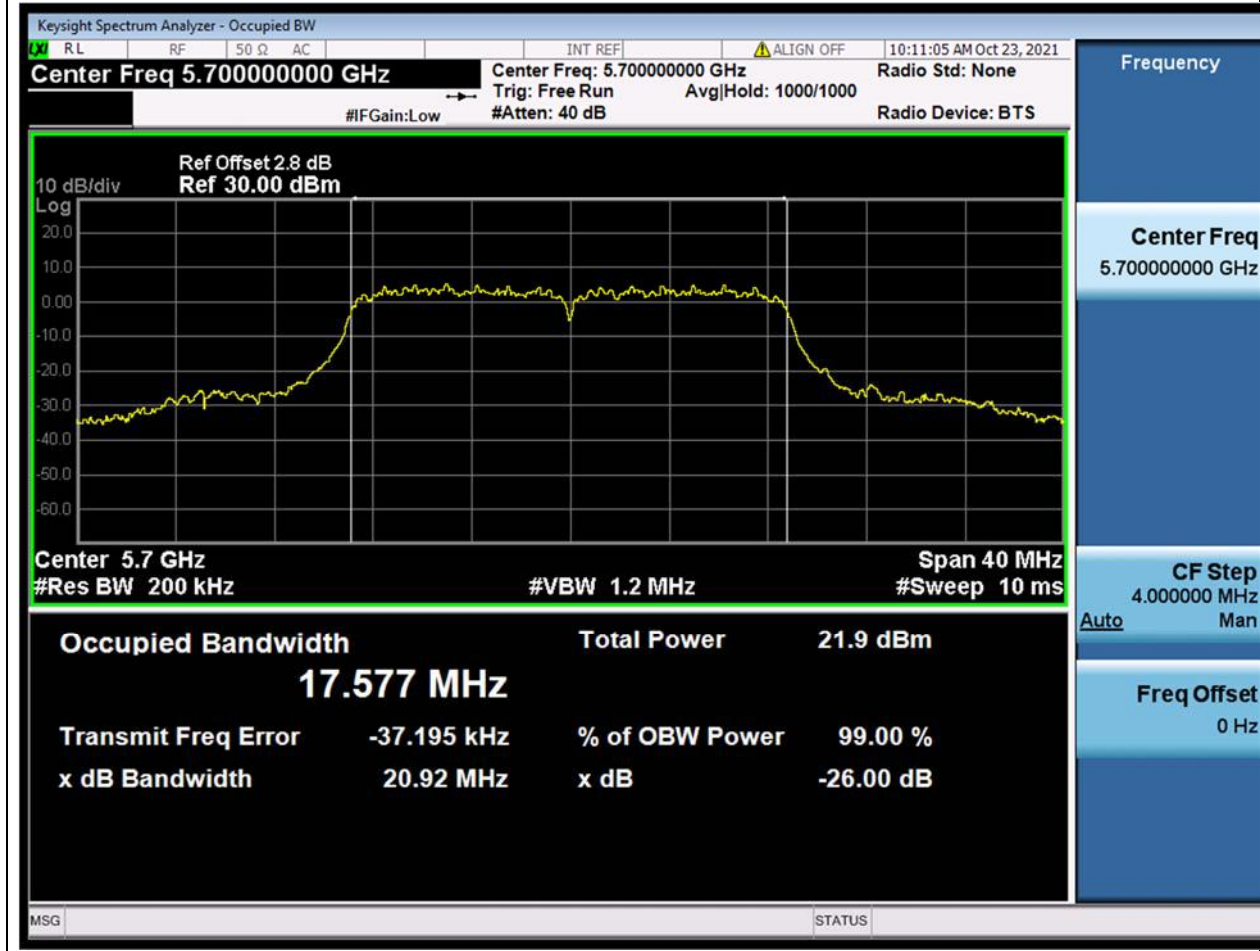

34. 802.11n_20M_Band3_H

34.1. A.2.2-99% Bandwidth(NTNV)

Center Frequency (MHz)	OBW Power (%)	RBW (MHz)	Detector	Limit (MHz)	OBW (MHz)	Verdict
5700	99	0.2	Peak	0	17.576674	Unknown