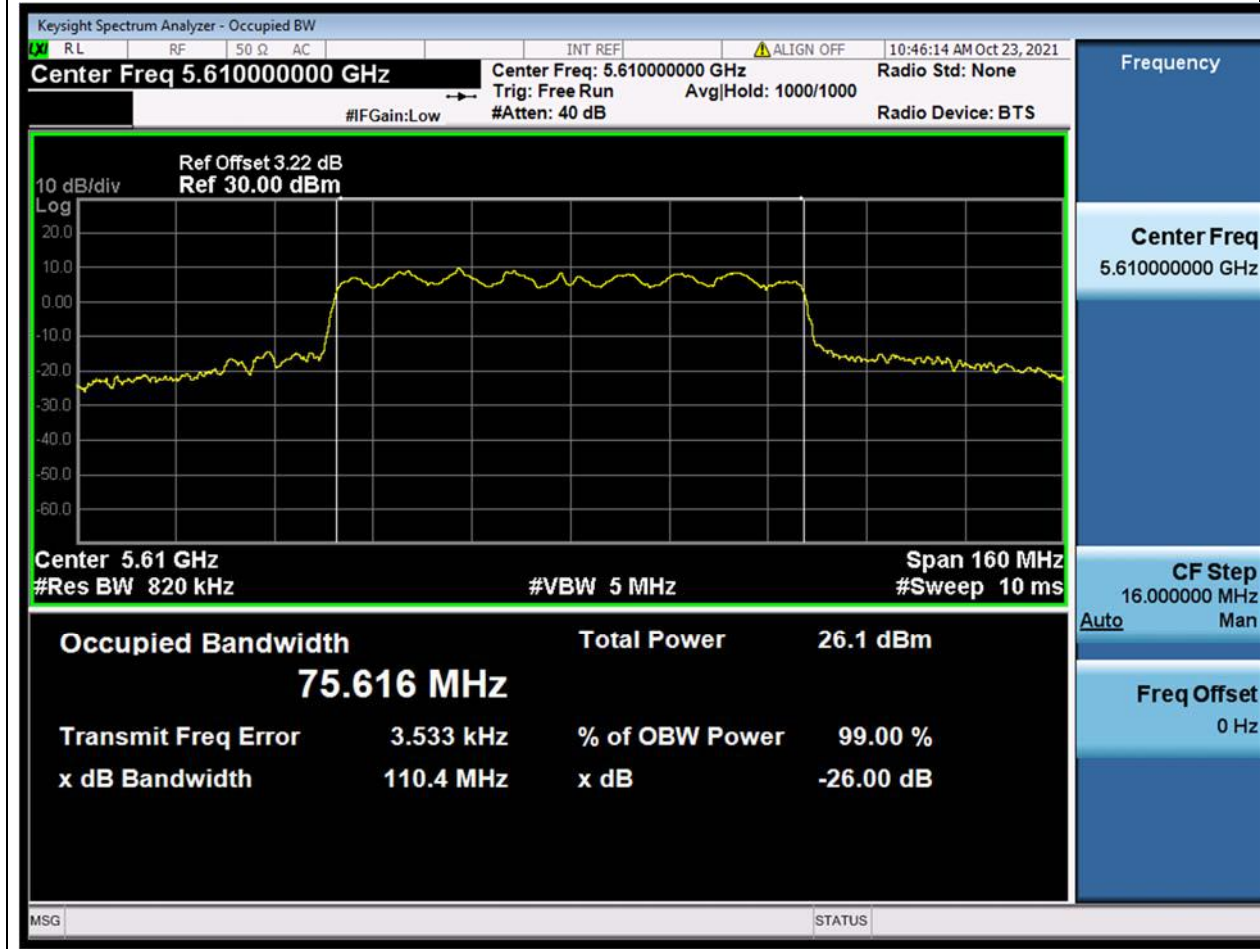

45. 802.11ac_80M_Band3_M

45.1. A.2.2-99% Bandwidth(NTNV)

Center Frequency (MHz)	OBW Power (%)	RBW (MHz)	Detector	Limit (MHz)	OBW (MHz)	Verdict
5610	99	0.82	Peak	0	75.615738	Unknown