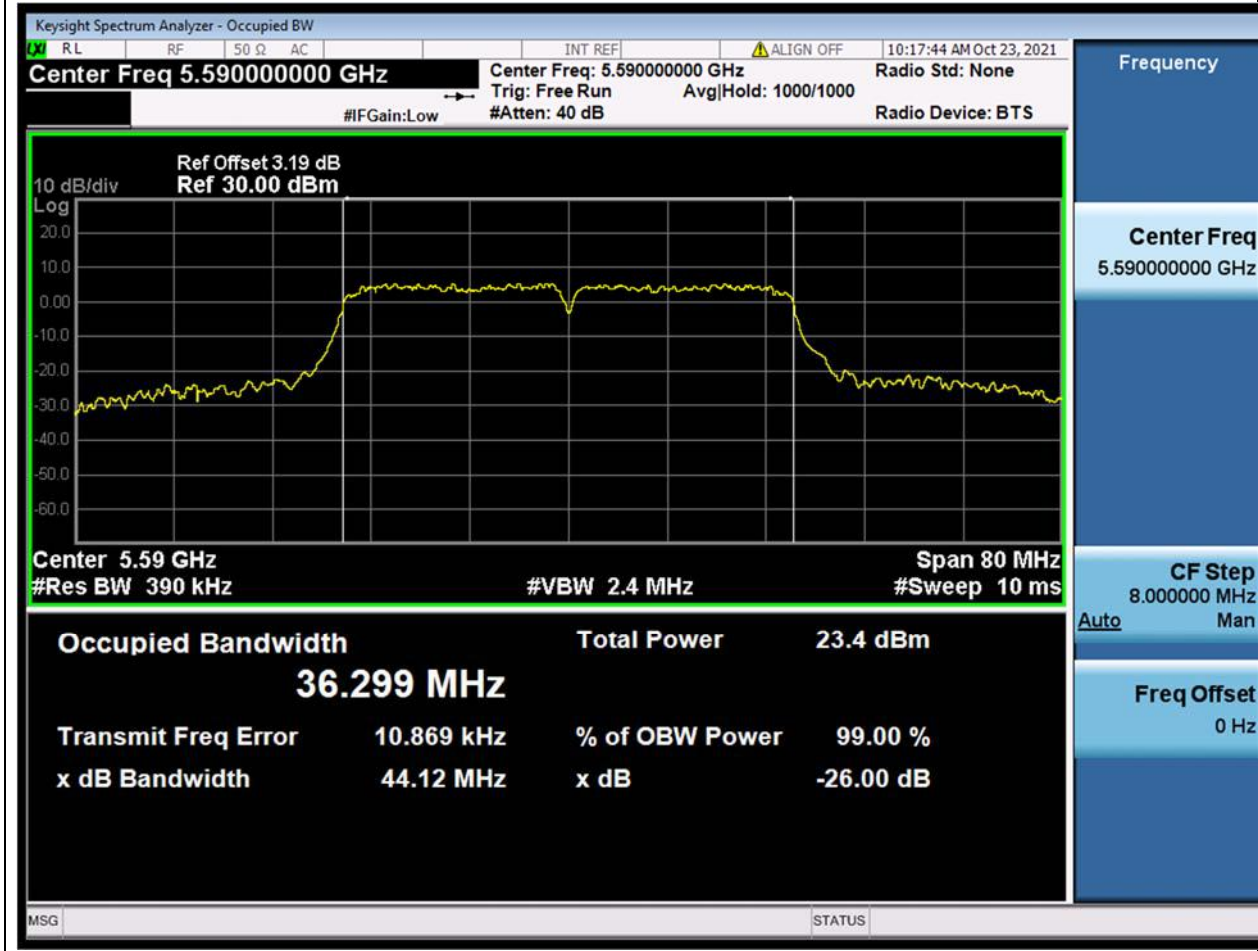

36. 802.11n_40M_Band3_M

36.1. A.2.2-99% Bandwidth(NTNV)

Center Frequency (MHz)	OBW Power (%)	RBW (MHz)	Detector	Limit (MHz)	OBW (MHz)	Verdict
5590	99	0.39	Peak	0	36.29929	Unknown