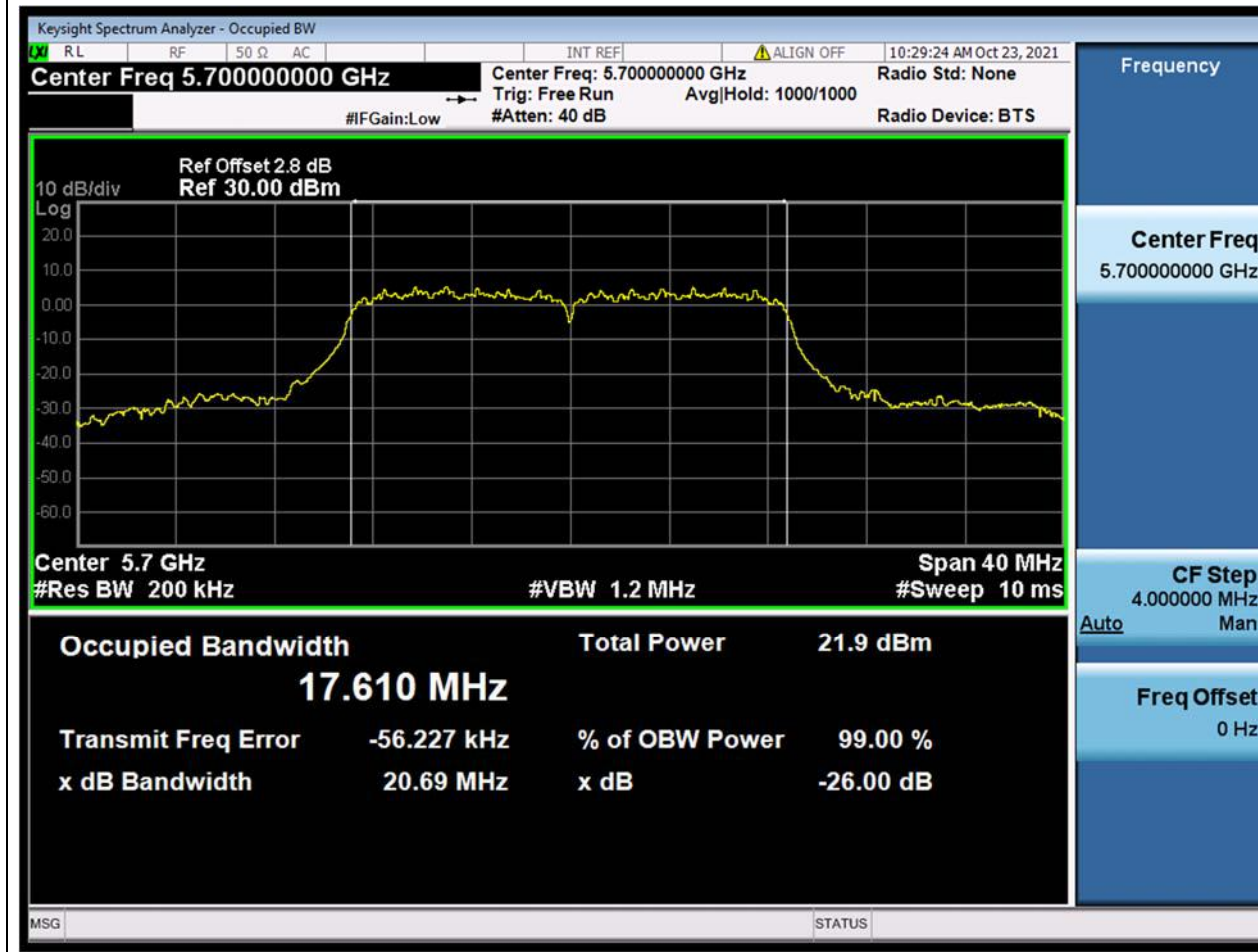

38.1. A.2.2-99% Bandwidth(NTNV)

39. 802.11ac_20M_Band3_M

39.1. A.2.2-99% Bandwidth(NTNV)

40. 802.11ac_20M_Band3_H

40.1. A.2.2-99% Bandwidth(NTNV)

Center Frequency (MHz)	OBW Power (%)	RBW (MHz)	Detector	Limit (MHz)	OBW (MHz)	Verdict
5700	99	0.2	Peak	0	17.610045	Unknown