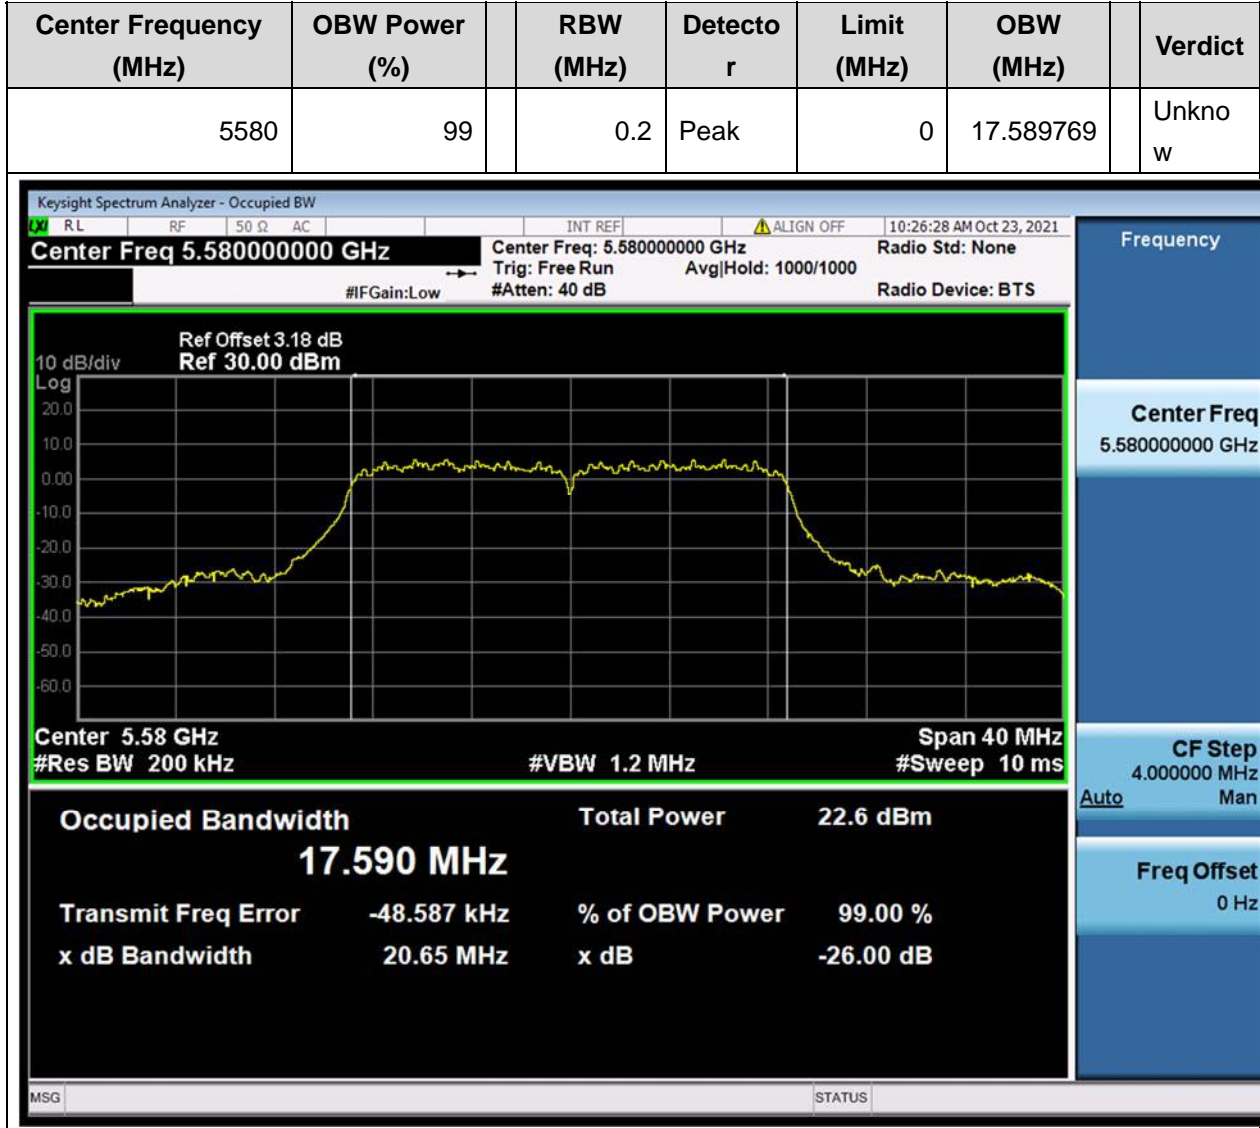

37. 802.11n_40M_Band3_H

37.1. A.2.2-99% Bandwidth(NTNV)

Center Frequency (MHz)	OBW Power (%)	RBW (MHz)	Detector	Limit (MHz)	OBW (MHz)	Verdict
5670	99	0.39	Peak	0	36.31987	Unknown

38. 802.11ac_20M_Band3_L

38.1. A.2.2-99% Bandwidth(NTNV)

39. 802.11ac_20M_Band3_M

39.1. A.2.2-99% Bandwidth(NTNV)

40. 802.11ac_20M_Band3_H

40.1. A.2.2-99% Bandwidth(NTNV)

Center Frequency (MHz)	OBW Power (%)	RBW (MHz)	Detector	Limit (MHz)	OBW (MHz)	Verdict
5700	99	0.2	Peak	0	17.610045	Unknown