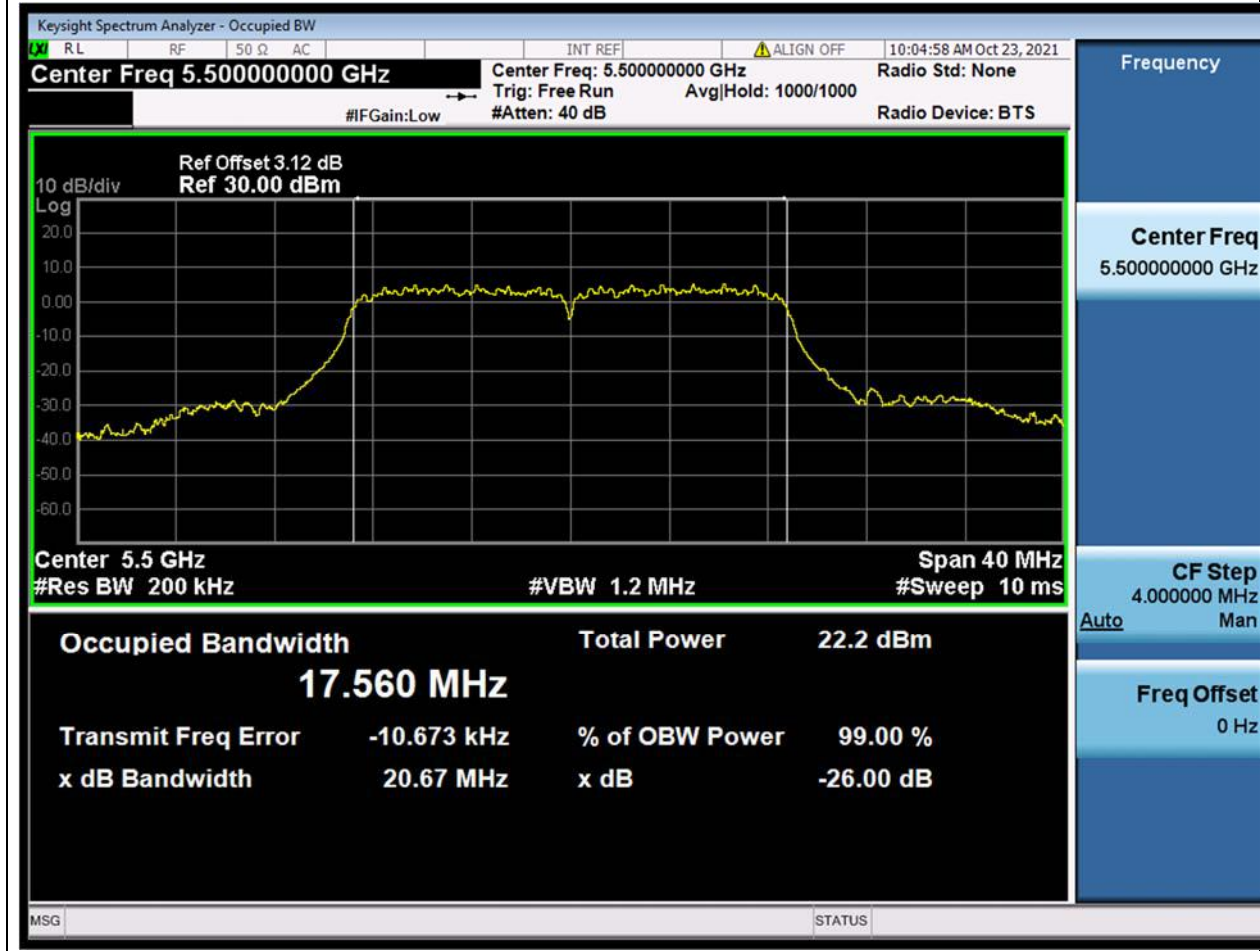

32. 802.11n_20M_Band3_L

32.1. A.2.2-99% Bandwidth(NTNV)

Center Frequency (MHz)	OBW Power (%)	RBW (MHz)	Detector	Limit (MHz)	OBW (MHz)	Verdict
5500	99	0.2	Peak	0	17.559945	Unknown