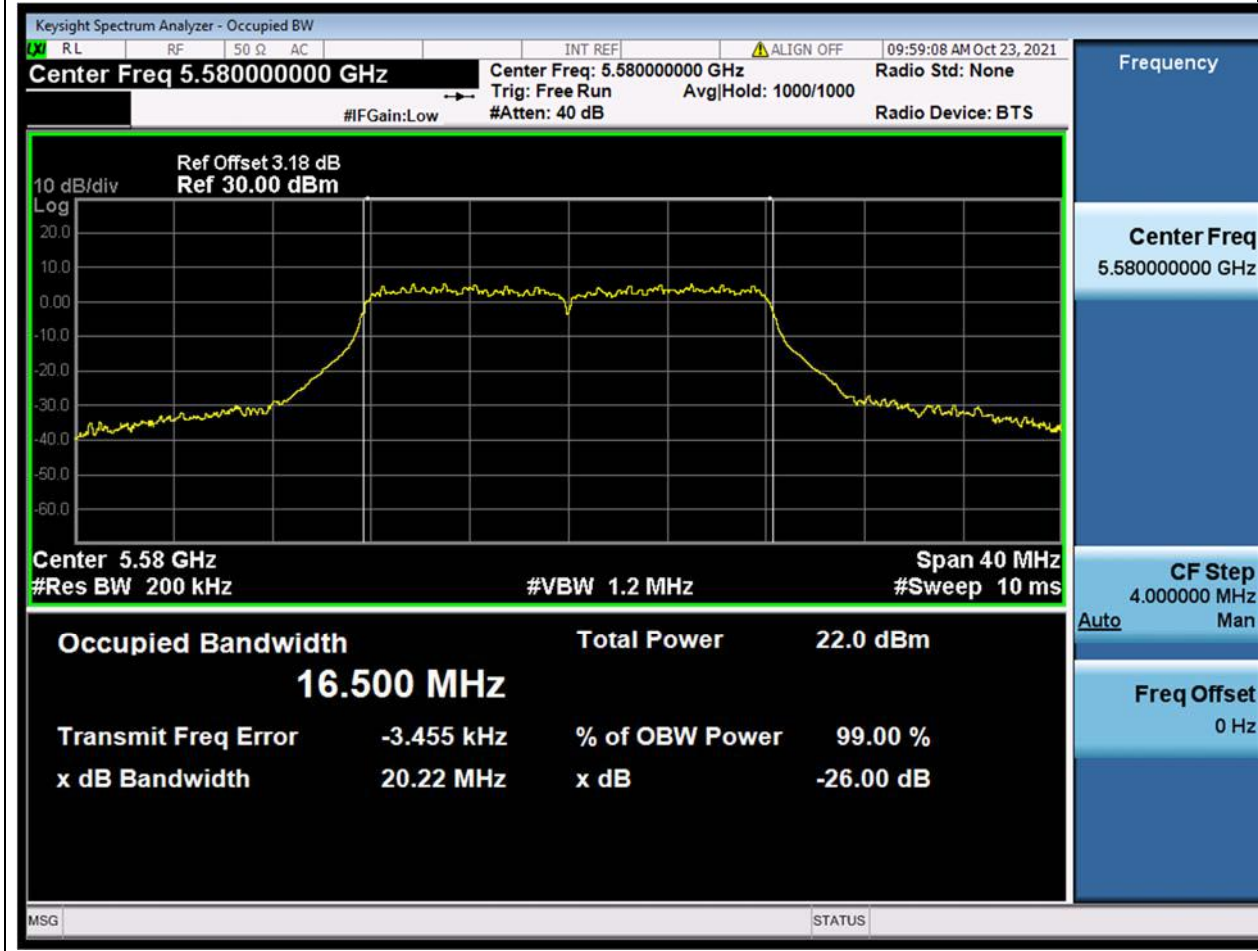

30. 802.11a_20M_Band3_M

30.1. A.2.2-99% Bandwidth(NTNV)

Center Frequency (MHz)	OBW Power (%)	RBW (MHz)	Detector	Limit (MHz)	OBW (MHz)	Verdict
5580	99	0.2	Peak	0	16.500402	Unknown