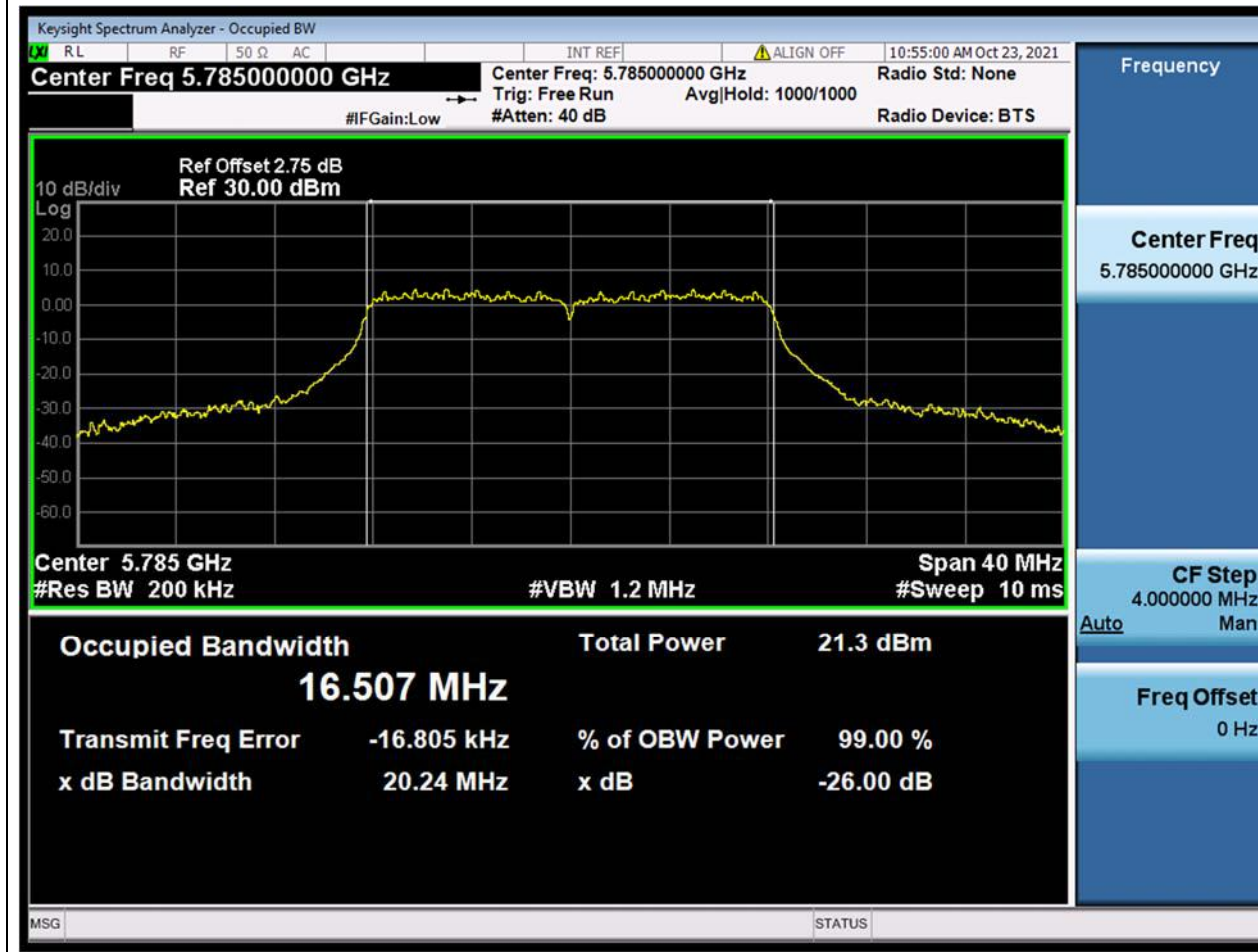

47. 802.11a_20M_Band4_M

47.1. A.2.2-99% Bandwidth(NTNV)

Center Frequency (MHz)	OBW Power (%)	RBW (MHz)	Detector	Limit (MHz)	OBW (MHz)	Verdict
5785	99	0.2	Peak	0	16.506989	Unknown