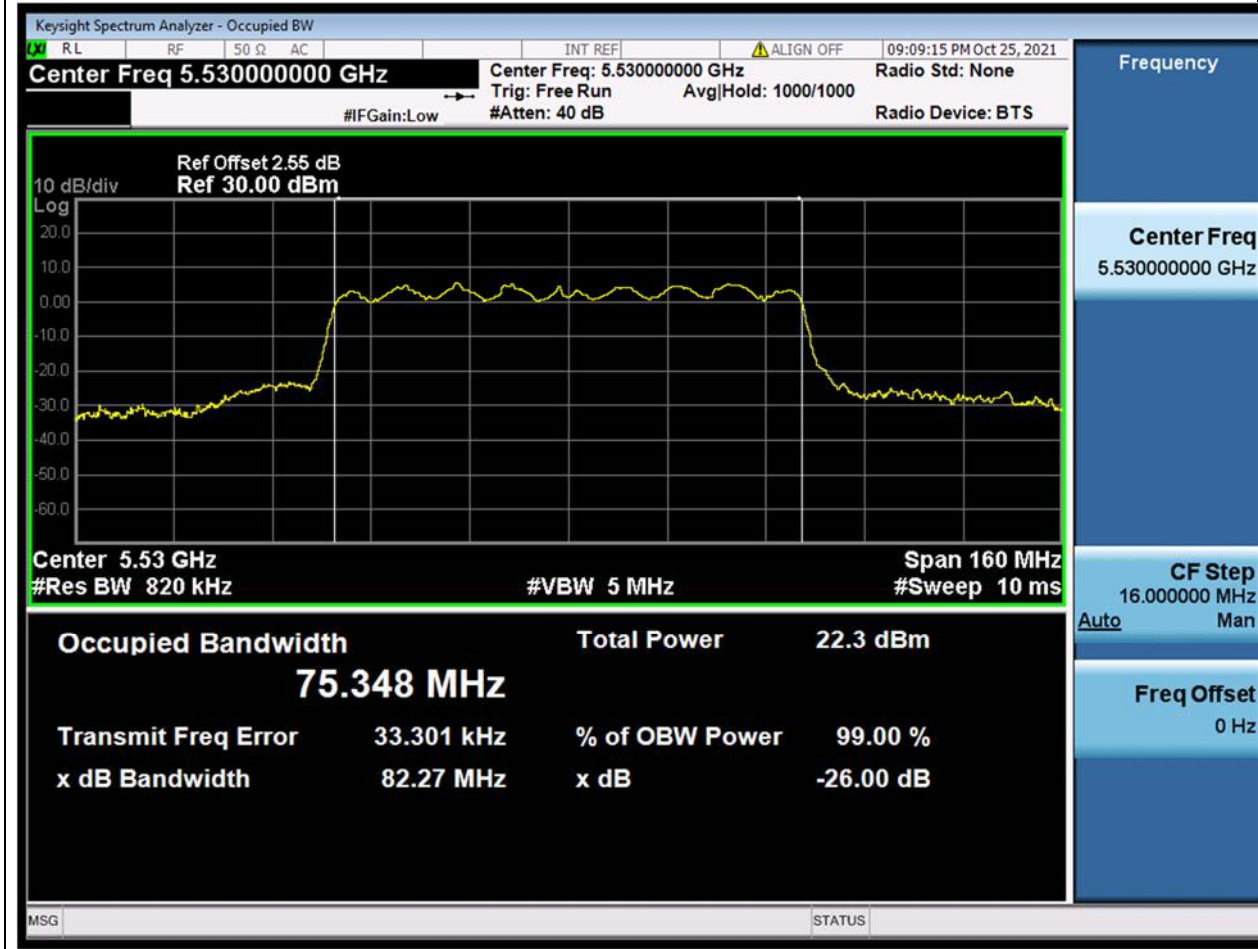

44. 802.11ac_80M_Band3_L

44.2. A.2.2-99% Bandwidth(NTNV)

Center Frequency (MHz)	OBW Power (%)	RBW (MHz)	Detector	Limit (MHz)	OBW (MHz)	Verdict
5530	99	0.82	Peak	0	75.347591	Unknown