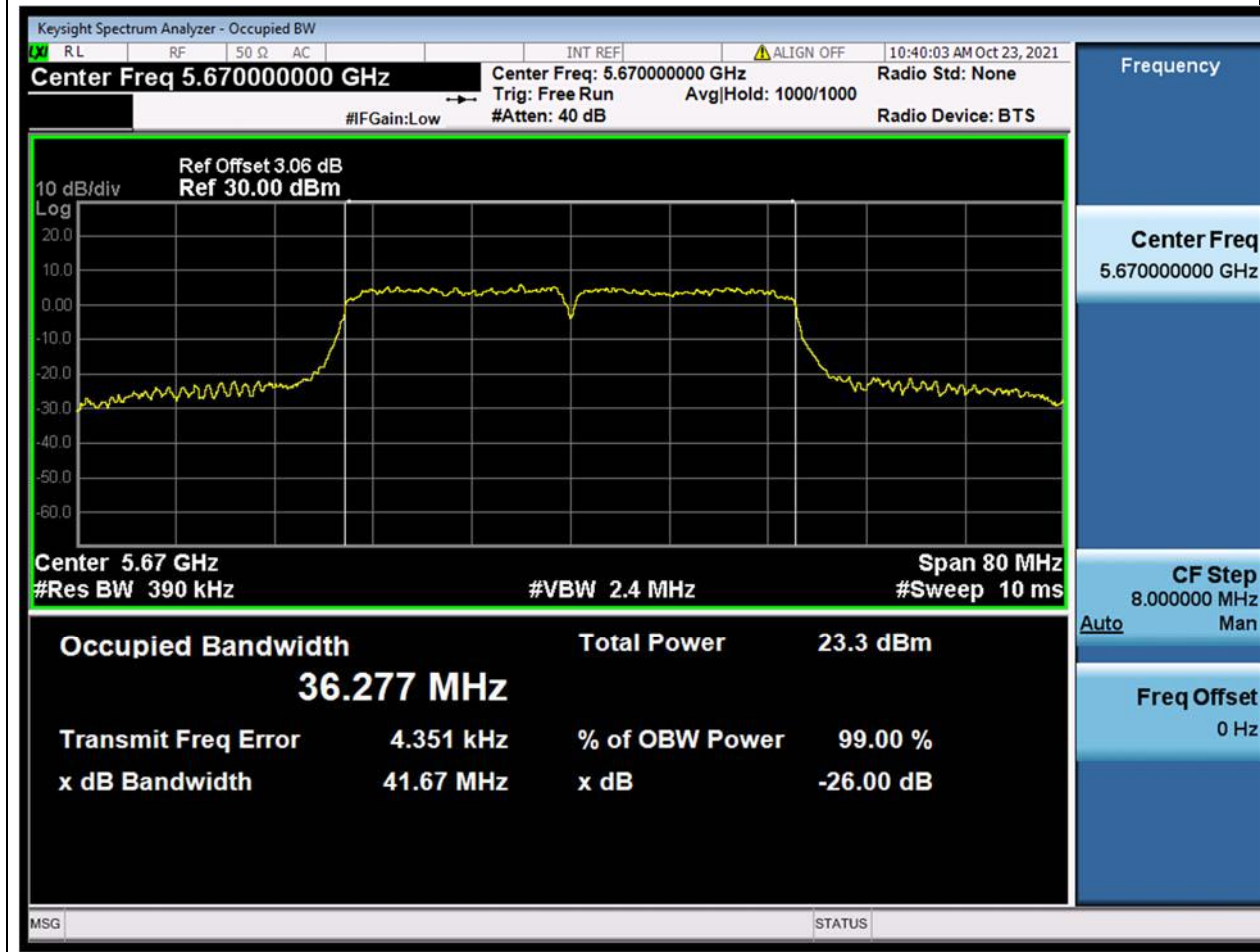

43. 802.11ac_40M_Band3_H

43.1. A.2.2-99% Bandwidth(NTNV)

Center Frequency (MHz)	OBW Power (%)	RBW (MHz)	Detector	Limit (MHz)	OBW (MHz)	Verdict
5670	99	0.39	Peak	0	36.276935	Unknown