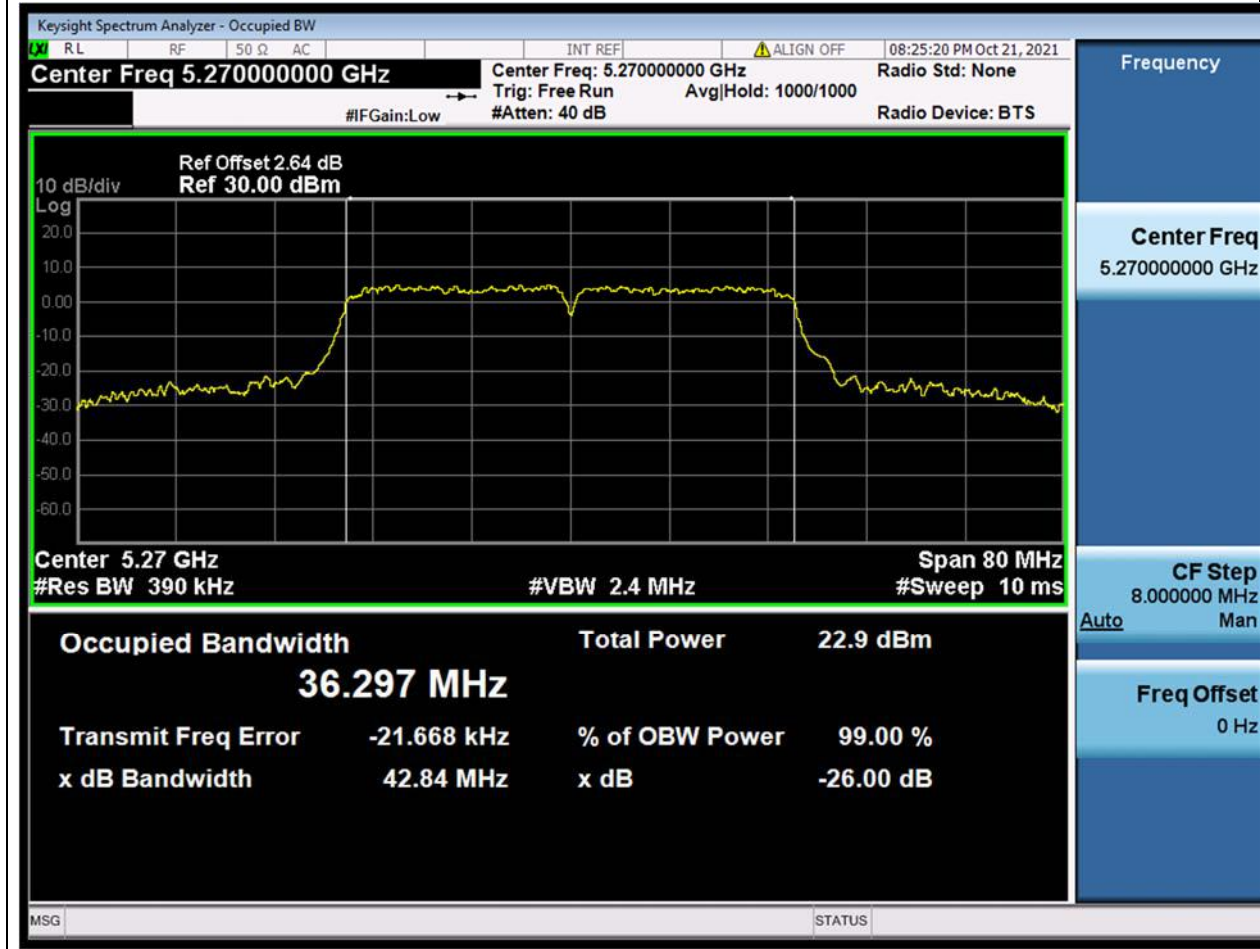

21. 802.11n_40M_Band2_L

21.1. A.2.2-99% Bandwidth(NTNV)

Center Frequency (MHz)	OBW Power (%)	RBW (MHz)	Detector	Limit (MHz)	OBW (MHz)	Verdict
5270	99	0.39	Peak	0	36.297404	Unknown