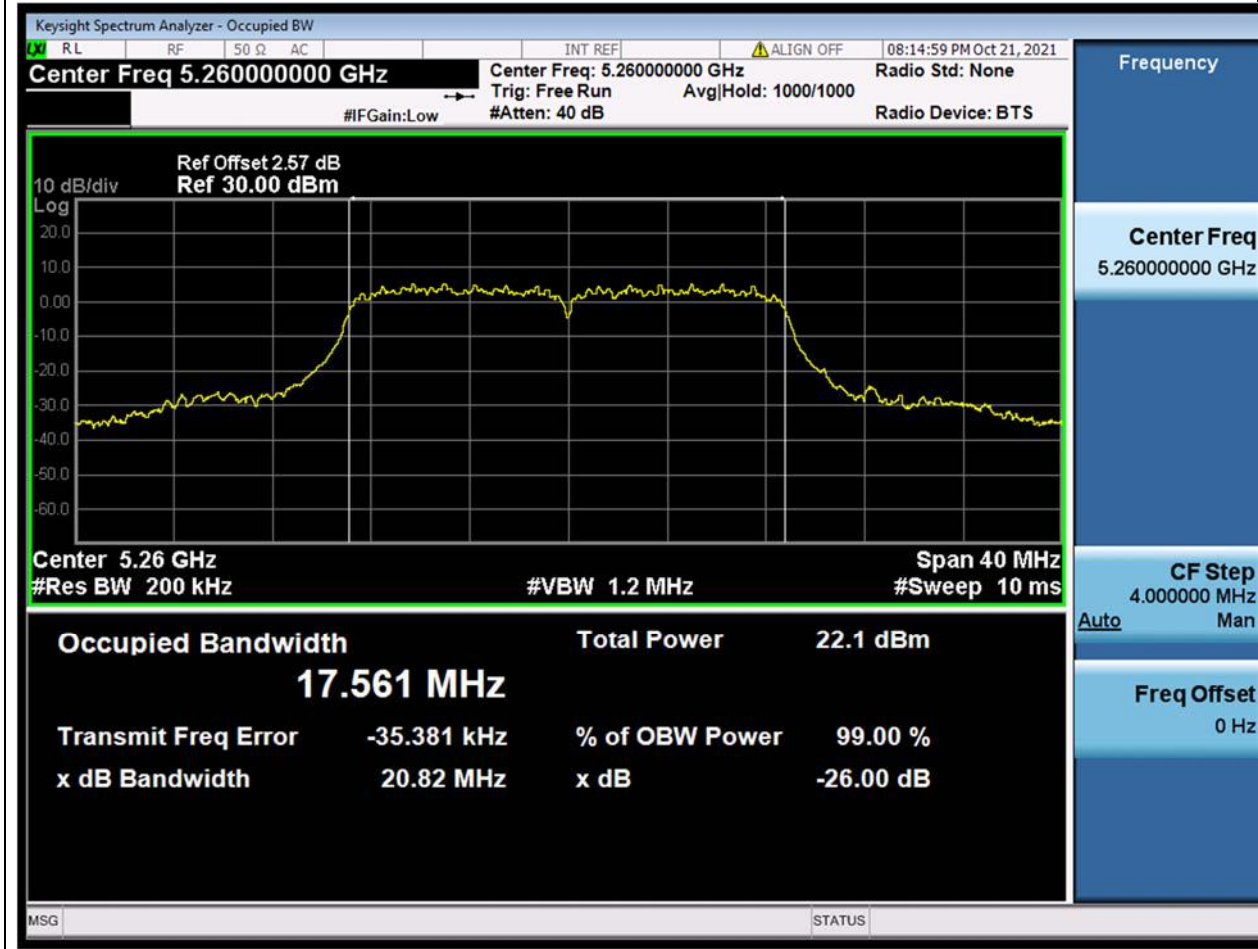

18. 802.11n_20M_Band2_L

18.1. A.2.2-99% Bandwidth(NTNV)

Center Frequency (MHz)	OBW Power (%)	RBW (MHz)	Detector	Limit (MHz)	OBW (MHz)	Verdict
5260	99	0.2	Peak	0	17.561393	Unknown