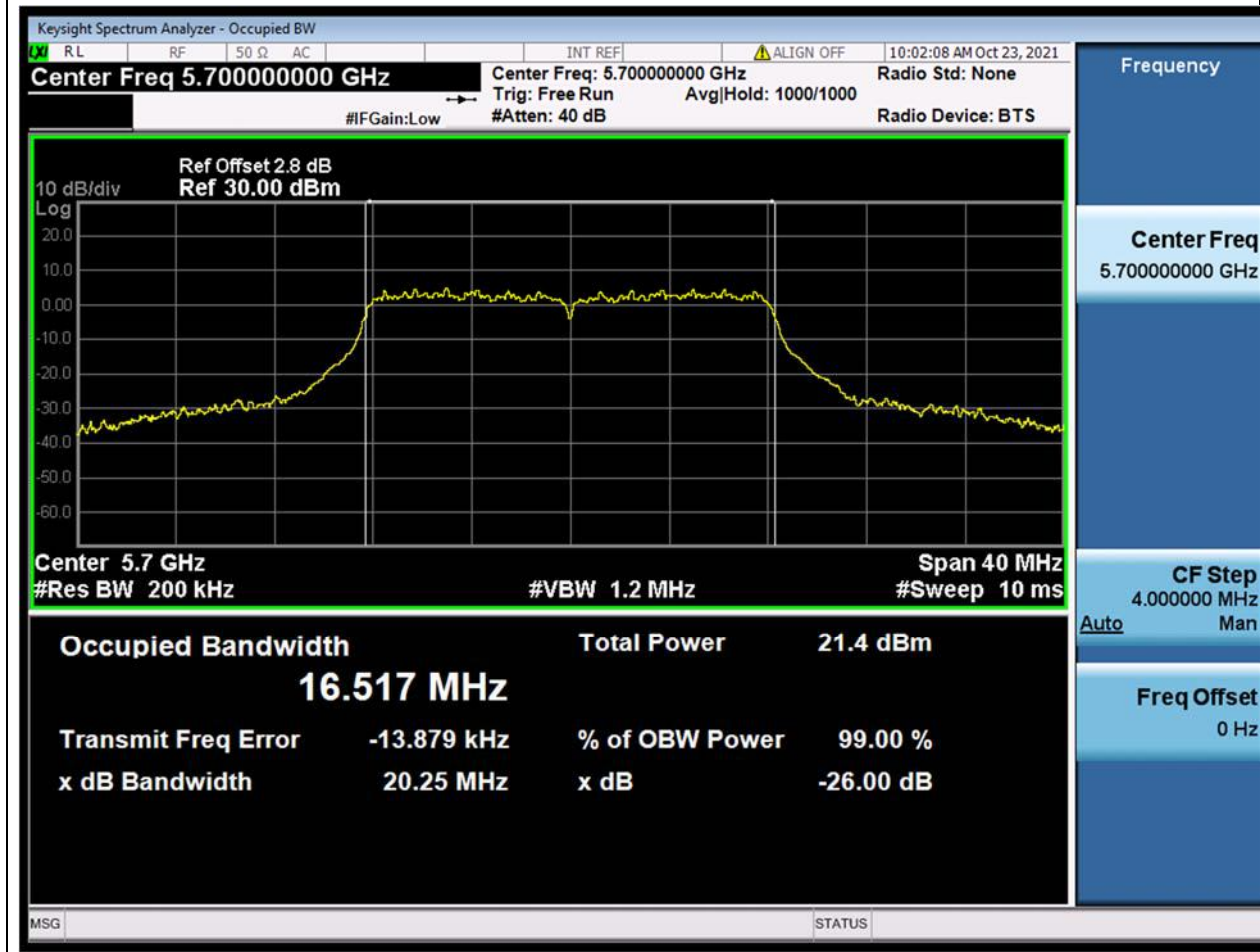

31. 802.11a_20M_Band3_H

31.1. A.2.2-99% Bandwidth(NTNV)

Center Frequency (MHz)	OBW Power (%)	RBW (MHz)	Detector	Limit (MHz)	OBW (MHz)	Verdict
5700	99	0.2	Peak	0	16.517488	Unknown