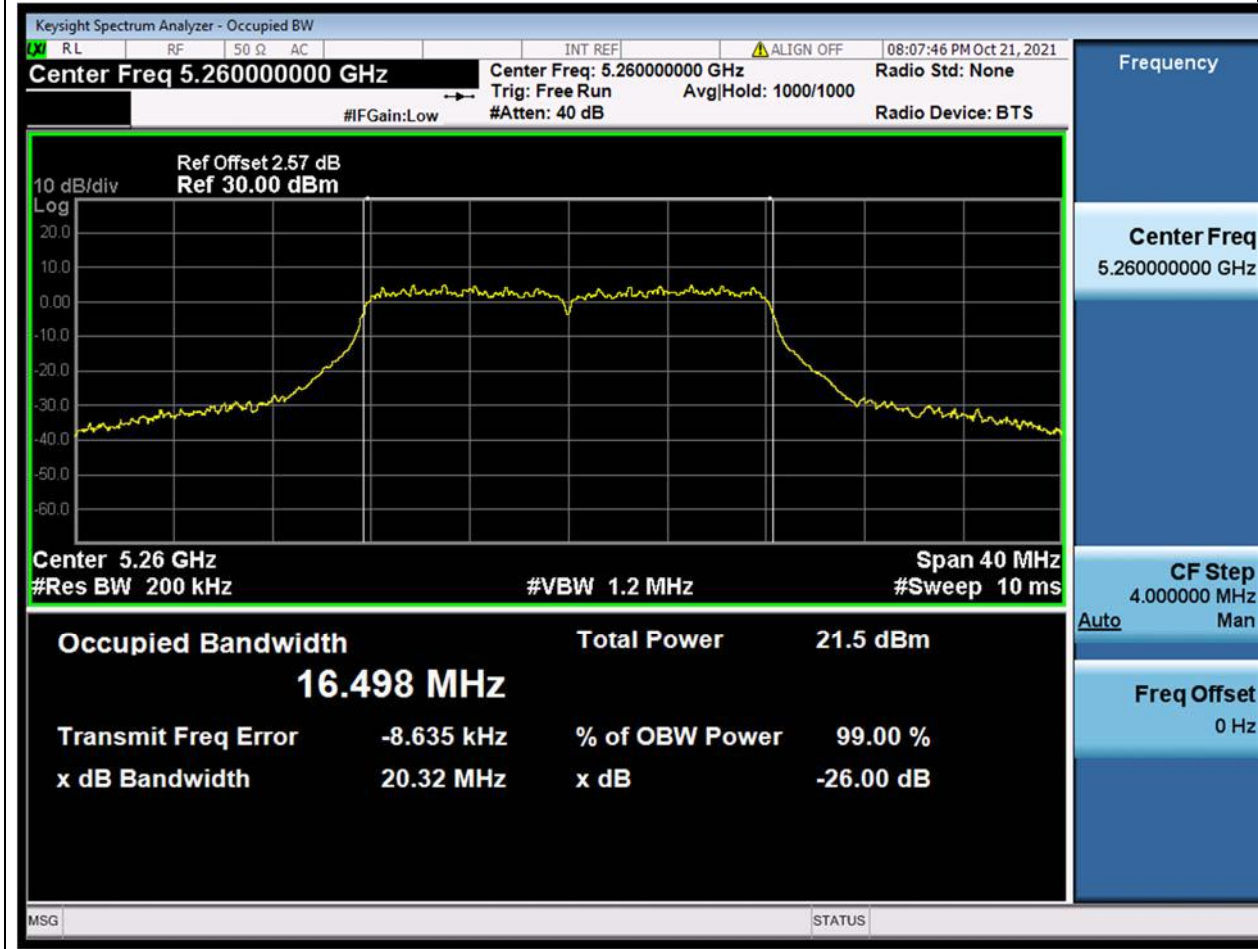

15. 802.11a_20M_Band2_L

15.1. A.2.2-99% Bandwidth(NTNV)

Center Frequency (MHz)	OBW Power (%)	RBW (MHz)	Detector	Limit (MHz)	OBW (MHz)	Verdict
5260	99	0.2	Peak	0	16.498102	Unknown