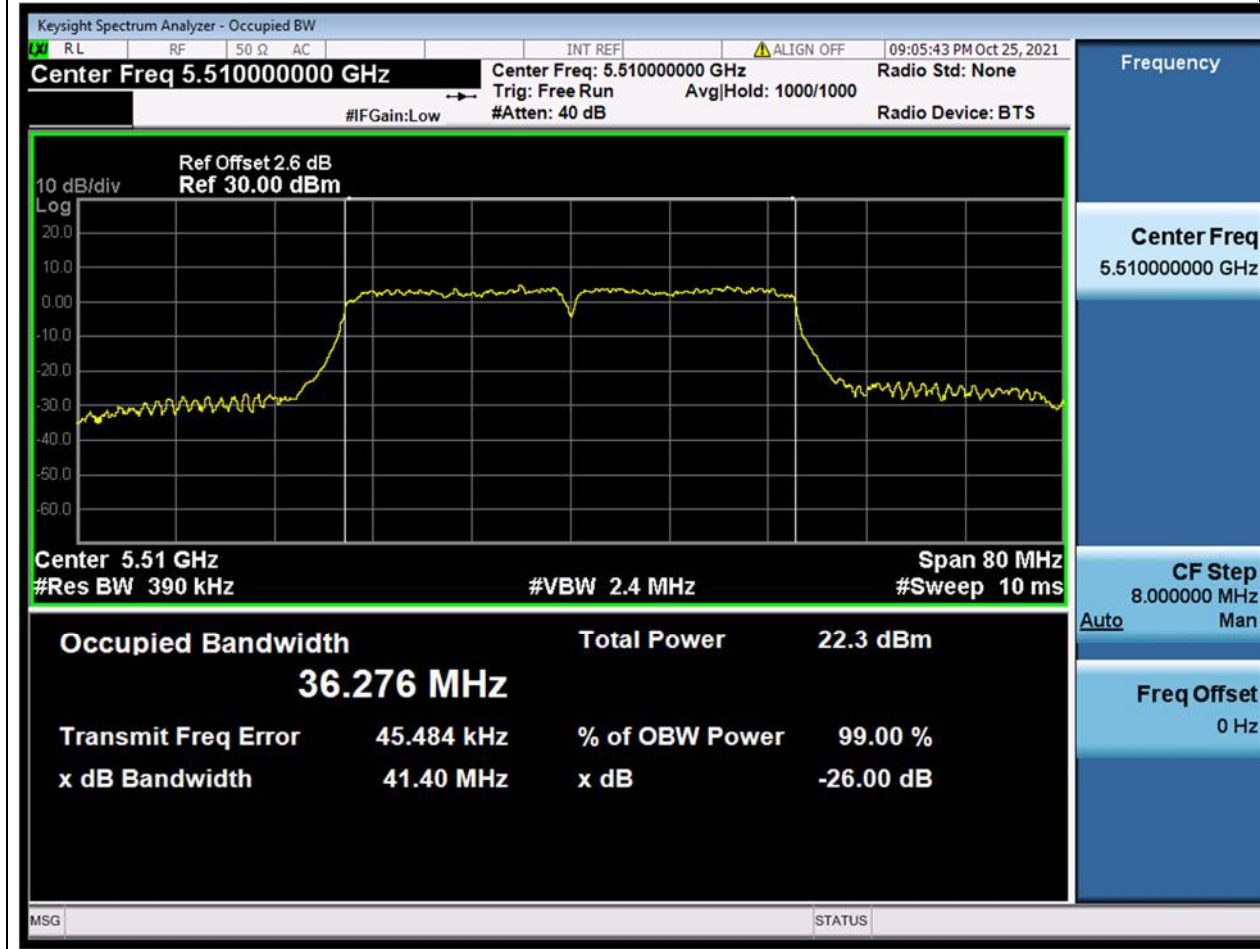

41. 802.11ac_40M_Band3_L

41.2. A.2.2-99% Bandwidth(NTNV)

Center Frequency (MHz)	OBW Power (%)	RBW (MHz)	Detector	Limit (MHz)	OBW (MHz)	Verdict
5510	99	0.39	Peak	0	36.275636	Unknown