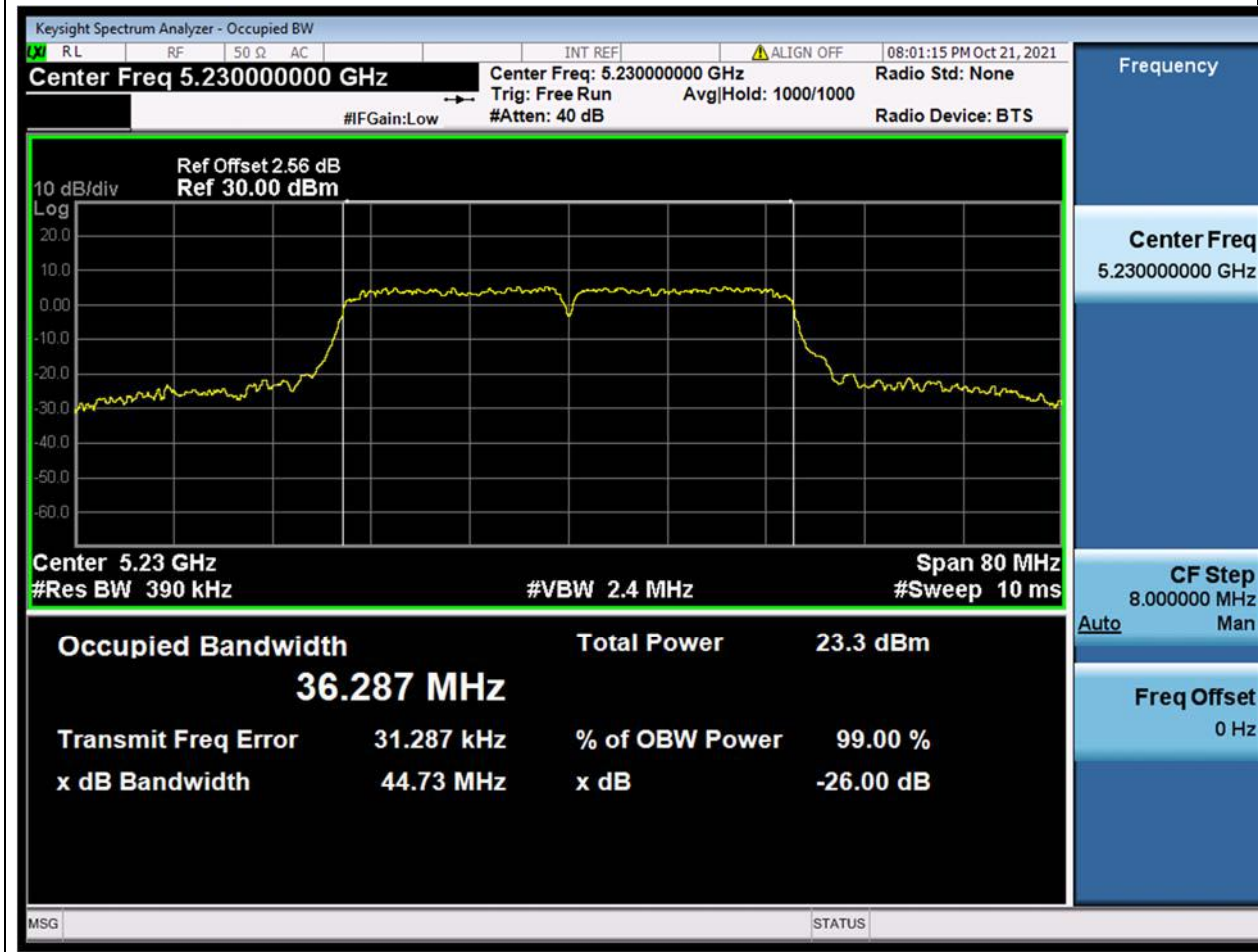

13. 802.11ac_40M_Band1_H

13.1. A.2.2-99% Bandwidth(NTNV)

Center Frequency (MHz)	OBW Power (%)	RBW (MHz)	Detector	Limit (MHz)	OBW (MHz)	Verdict
5230	99	0.39	Peak	0	36.2869	Unknown