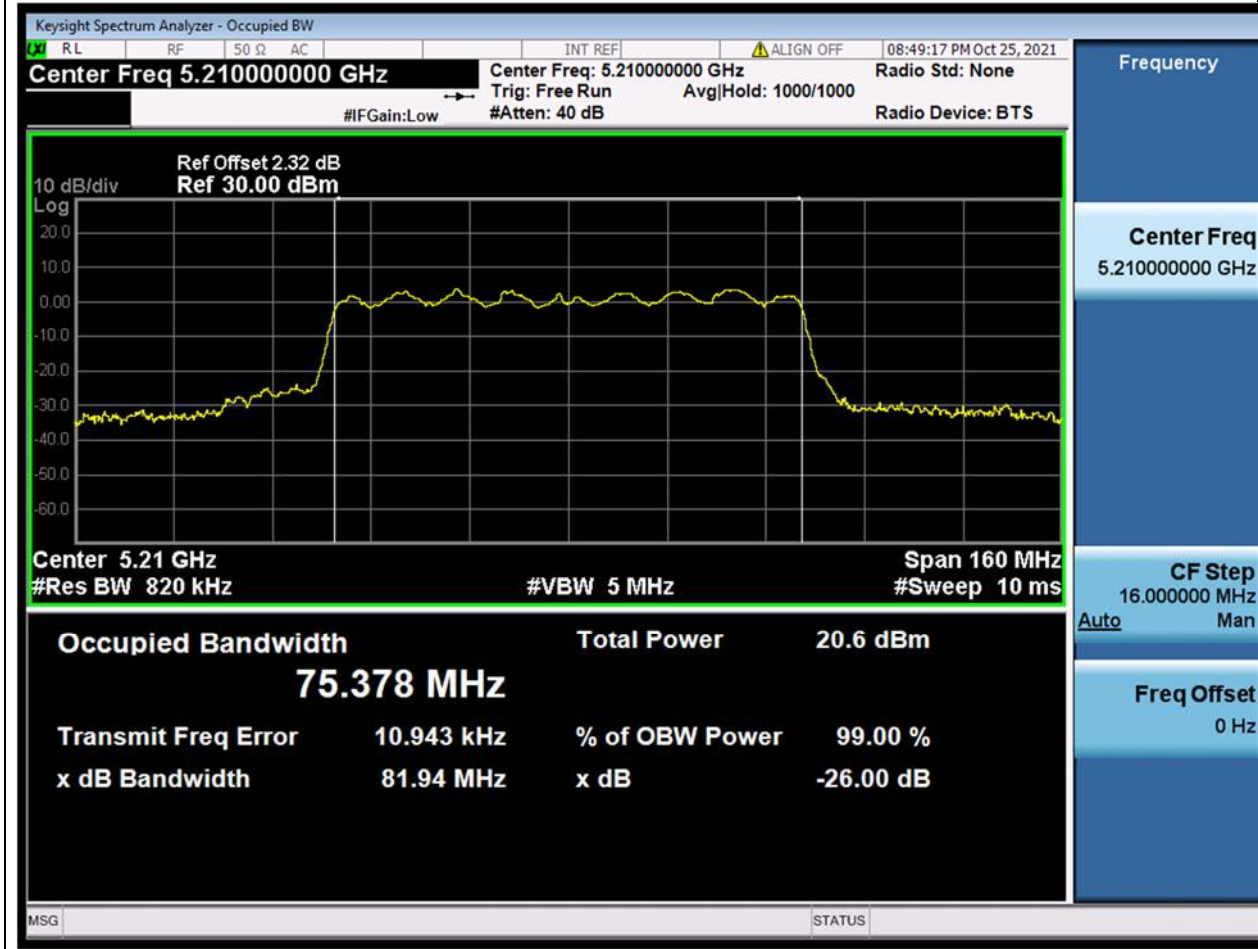

14. 802.11ac_80M_Band1_M

14.2. A.2.2-99% Bandwidth(NTNV)

Center Frequency (MHz)	OBW Power (%)	RBW (MHz)	Detector	Limit (MHz)	OBW (MHz)	Verdict
5210	99	0.82	Peak	0	75.378137	Unknown