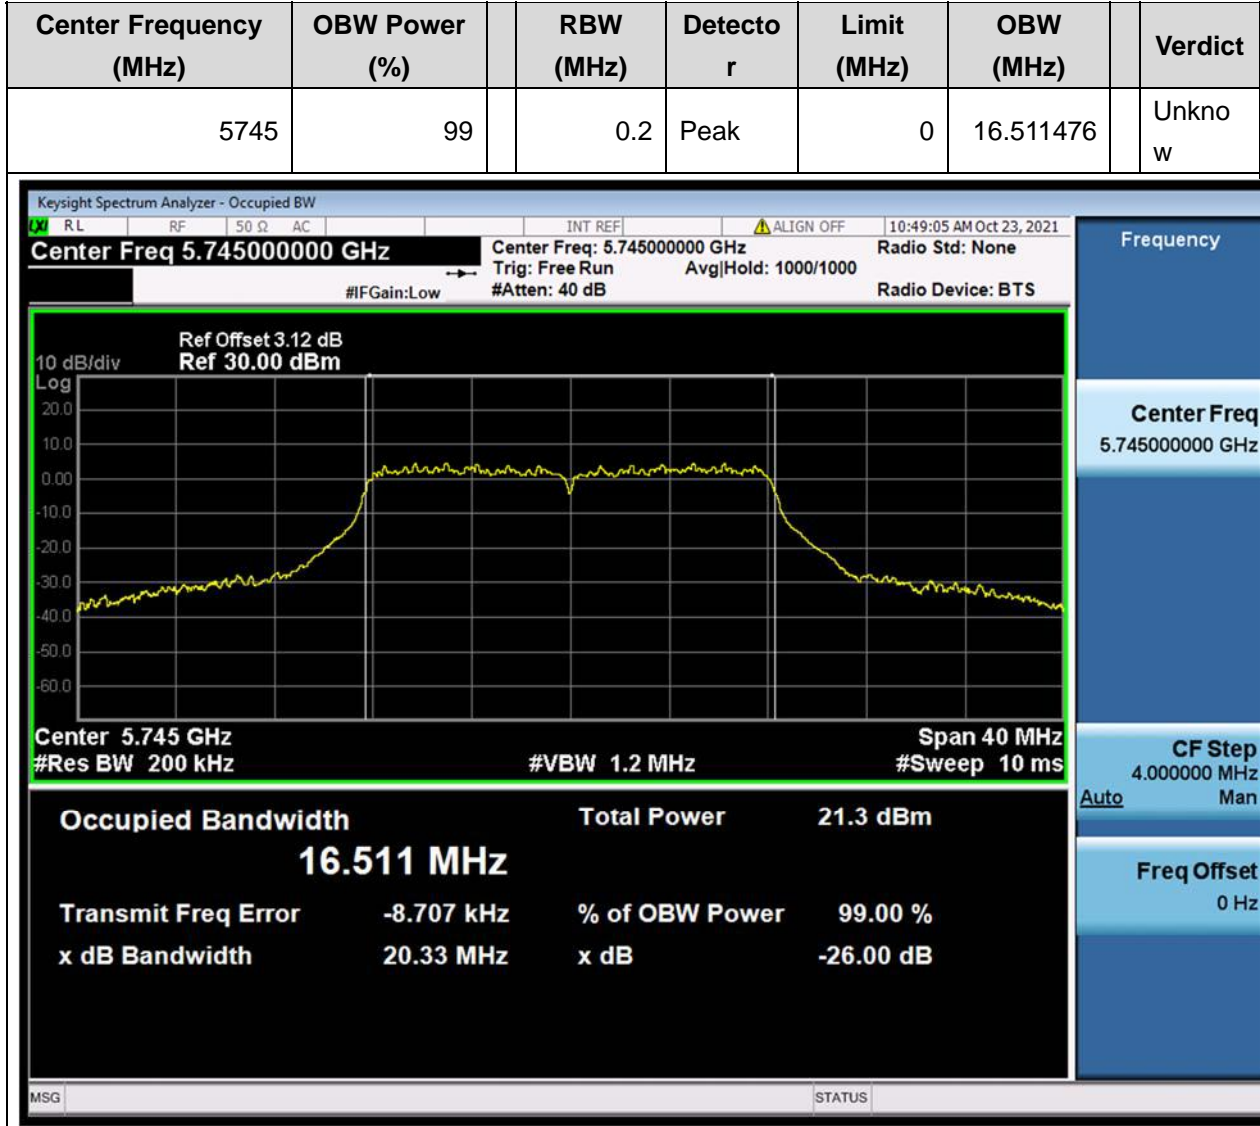

Center Frequency (MHz)	OBW Power (%)	RBW (MHz)	Detector	Limit (MHz)	OBW (MHz)	Verdict
5670	99	0.39	Peak	0	36.276935	Unknown

44. 802.11ac_80M_Band3_L

44.2. A.2.2-99% Bandwidth(NTNV)

Center Frequency (MHz)	OBW Power (%)	RBW (MHz)	Detector	Limit (MHz)	OBW (MHz)	Verdict
5530	99	0.82	Peak	0	75.347591	Unknown

45. 802.11ac_80M_Band3_M

45.1. A.2.2-99% Bandwidth(NTNV)

Center Frequency (MHz)	OBW Power (%)	RBW (MHz)	Detector	Limit (MHz)	OBW (MHz)	Verdict
5610	99	0.82	Peak	0	75.615738	Unknown

46. 802.11a_20M_Band4_L

46.1. A.2.2-99% Bandwidth(NTNV)

47. 802.11a_20M_Band4_M

47.1. A.2.2-99% Bandwidth(NTNV)

Center Frequency (MHz)	OBW Power (%)	RBW (MHz)	Detector	Limit (MHz)	OBW (MHz)	Verdict
5785	99	0.2	Peak	0	16.506989	Unknown