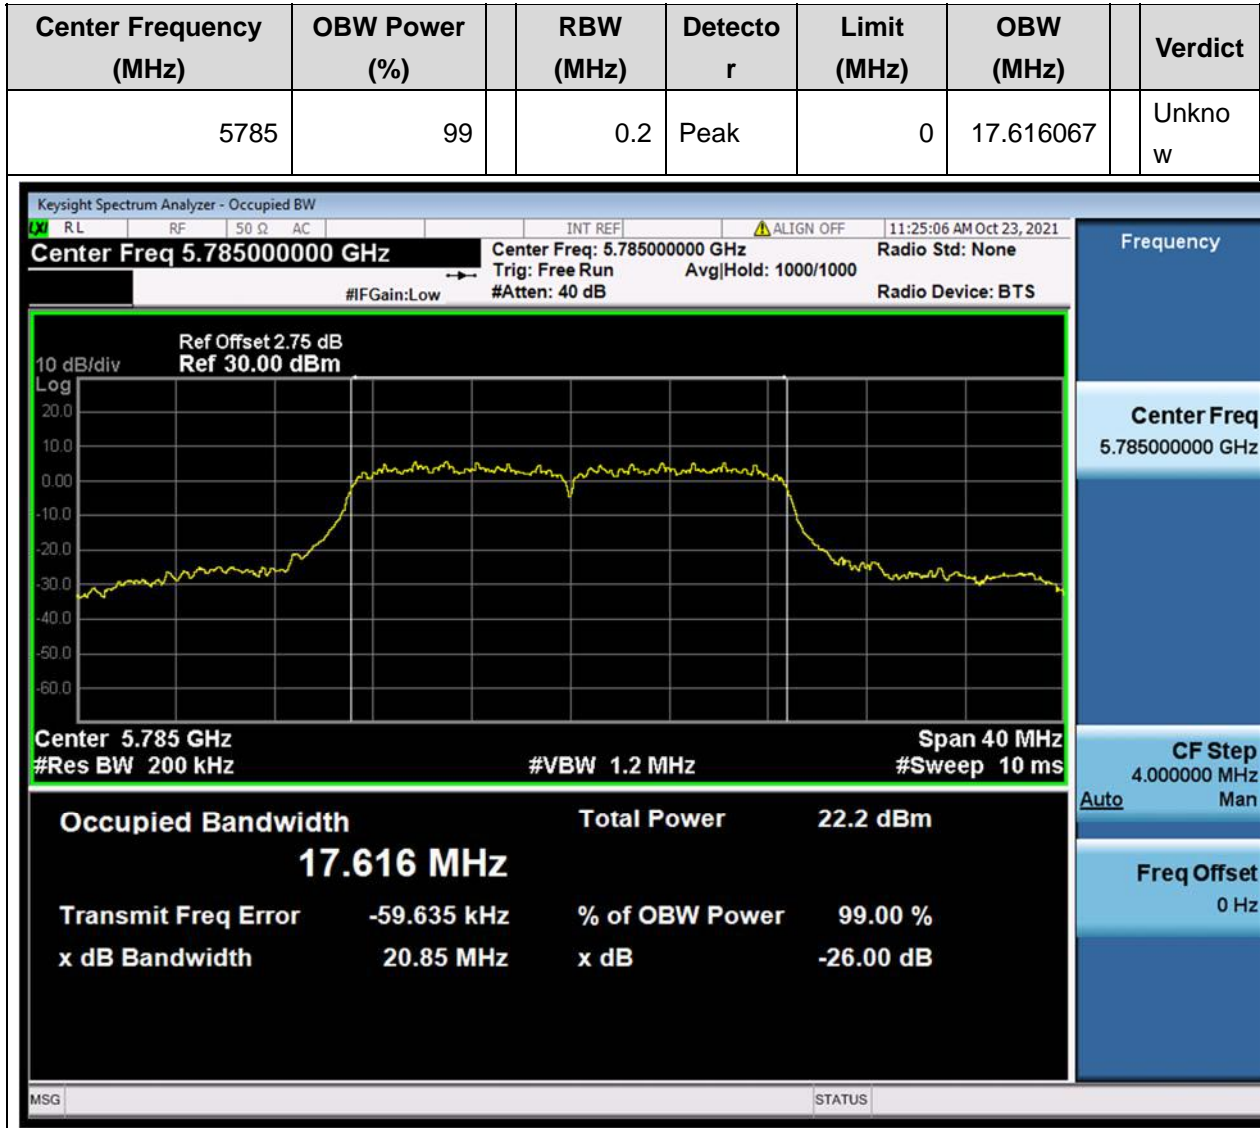

55. 802.11ac_20M_Band4_M

55.1. A.2.2-99% Bandwidth(NTNV)