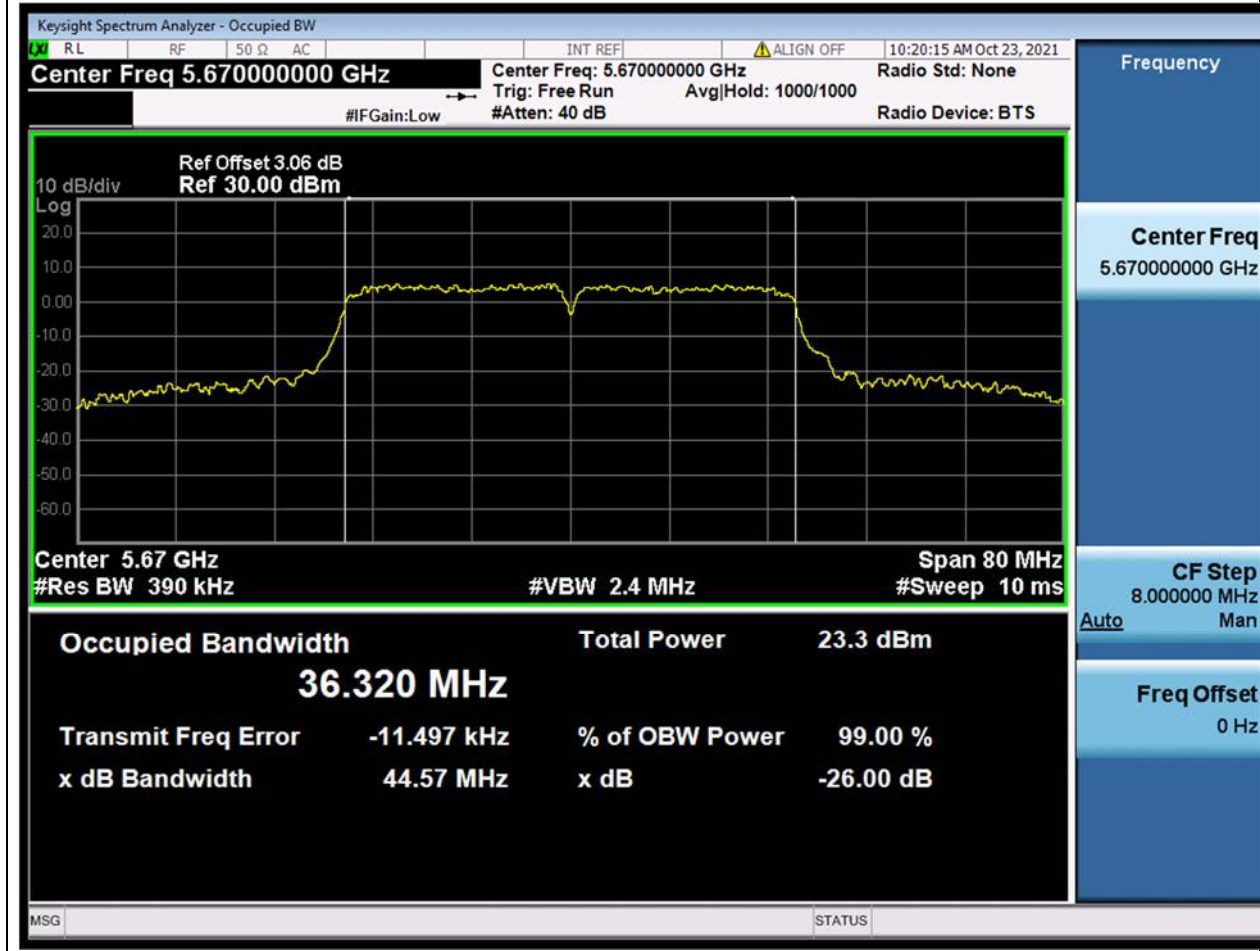

37. 802.11n_40M_Band3_H

37.1. A.2.2-99% Bandwidth(NTNV)

Center Frequency (MHz)	OBW Power (%)	RBW (MHz)	Detector	Limit (MHz)	OBW (MHz)	Verdict
5670	99	0.39	Peak	0	36.31987	Unknown