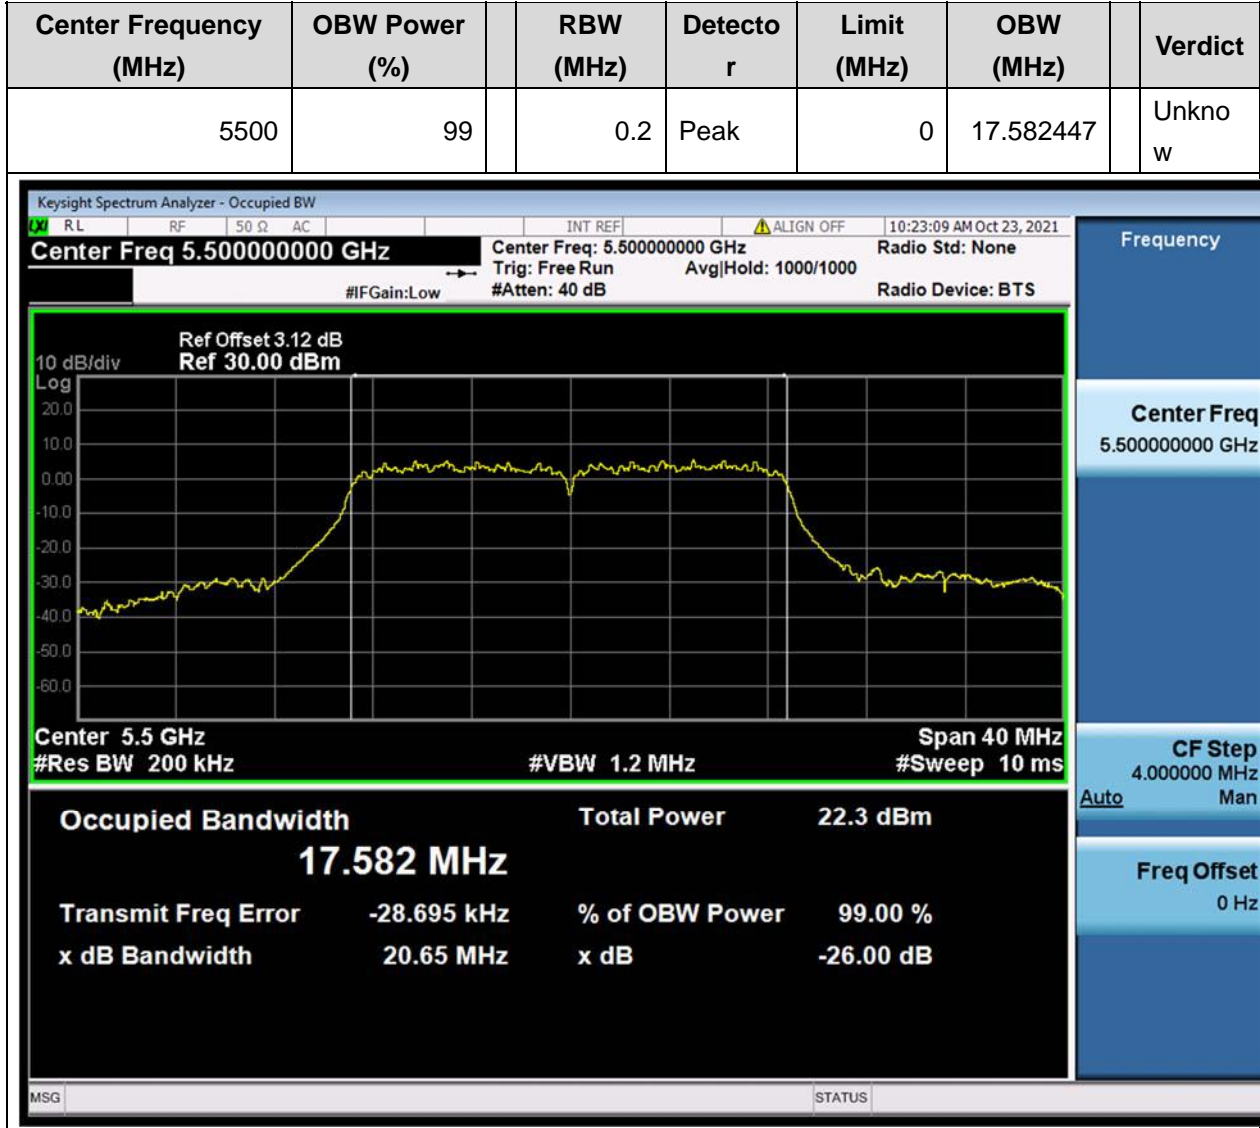

37. 802.11n_40M_Band3_H

37.1. A.2.2-99% Bandwidth(NTNV)

Center Frequency (MHz)	OBW Power (%)	RBW (MHz)	Detector	Limit (MHz)	OBW (MHz)	Verdict
5670	99	0.39	Peak	0	36.31987	Unknown

38. 802.11ac_20M_Band3_L

38.1. A.2.2-99% Bandwidth(NTNV)

39. 802.11ac_20M_Band3_M

39.1. A.2.2-99% Bandwidth(NTNV)

40. 802.11ac_20M_Band3_H

40.1. A.2.2-99% Bandwidth(NTNV)

Center Frequency (MHz)	OBW Power (%)	RBW (MHz)	Detector	Limit (MHz)	OBW (MHz)	Verdict
5700	99	0.2	Peak	0	17.610045	Unknown