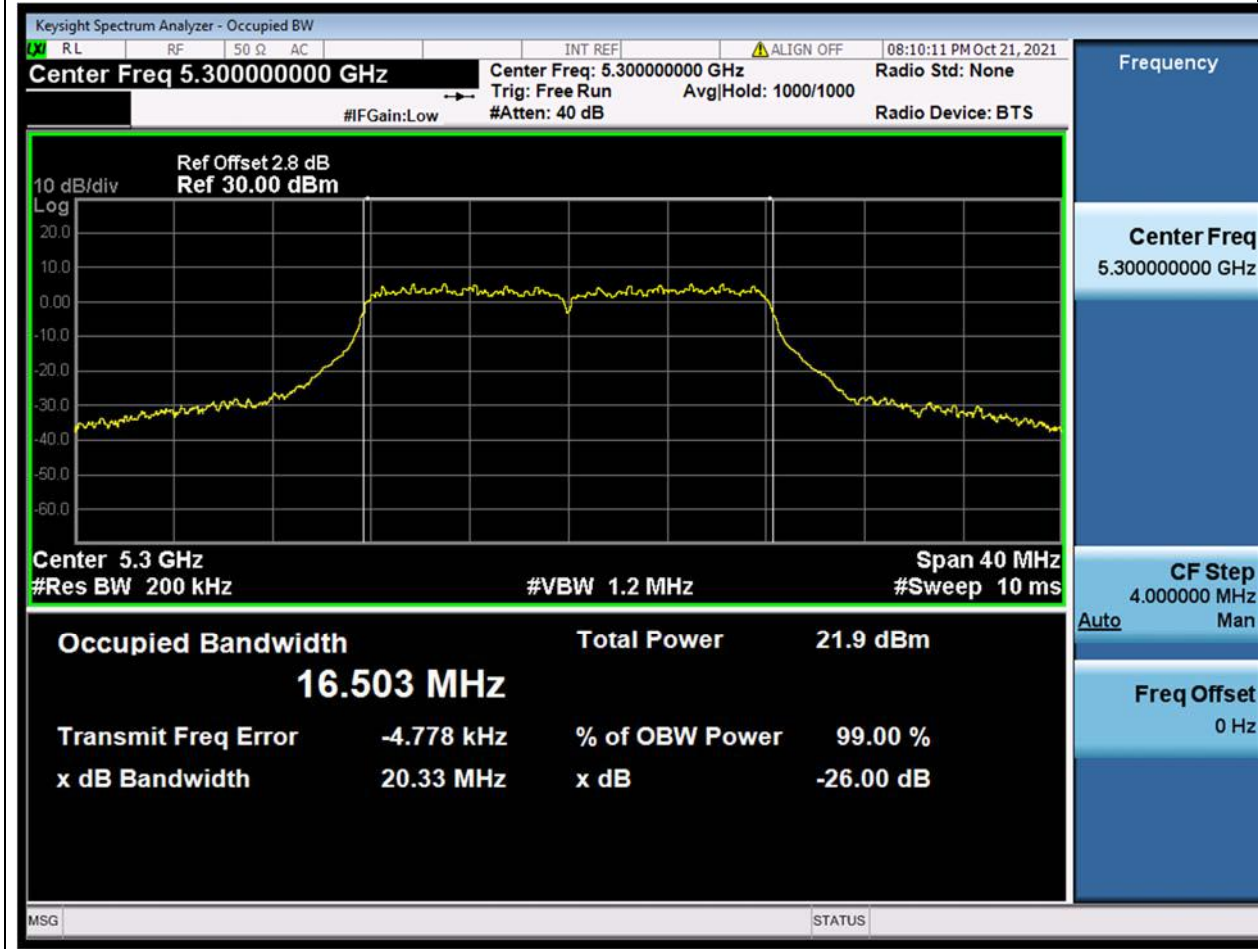

16. 802.11a_20M_Band2_M

16.1. A.2.2-99% Bandwidth(NTNV)

Center Frequency (MHz)	OBW Power (%)	RBW (MHz)	Detector	Limit (MHz)	OBW (MHz)	Verdict
5300	99	0.2	Peak	0	16.503076	Unknown