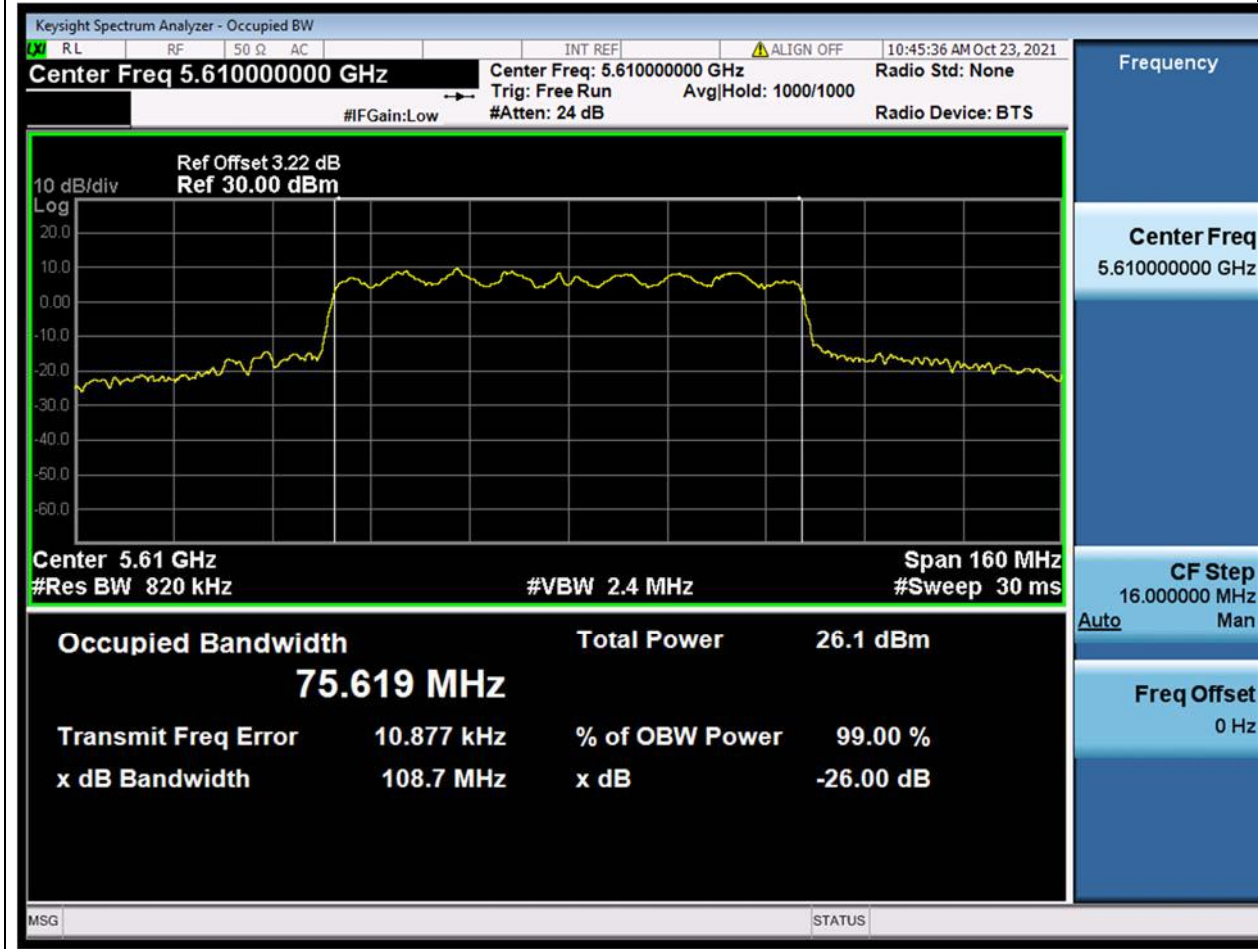

45. 802.11ac_80M_Band3_M

45.1. A.2-26dB Bandwidth(NTNV)

Center Frequency (MHz)	XdB Down	RBW (MHz)	Detector	Limit (MHz)	XdB BandWidth (MHz)	Verdict
5610	26	0.82	Peak	0	108.690173	Unknown