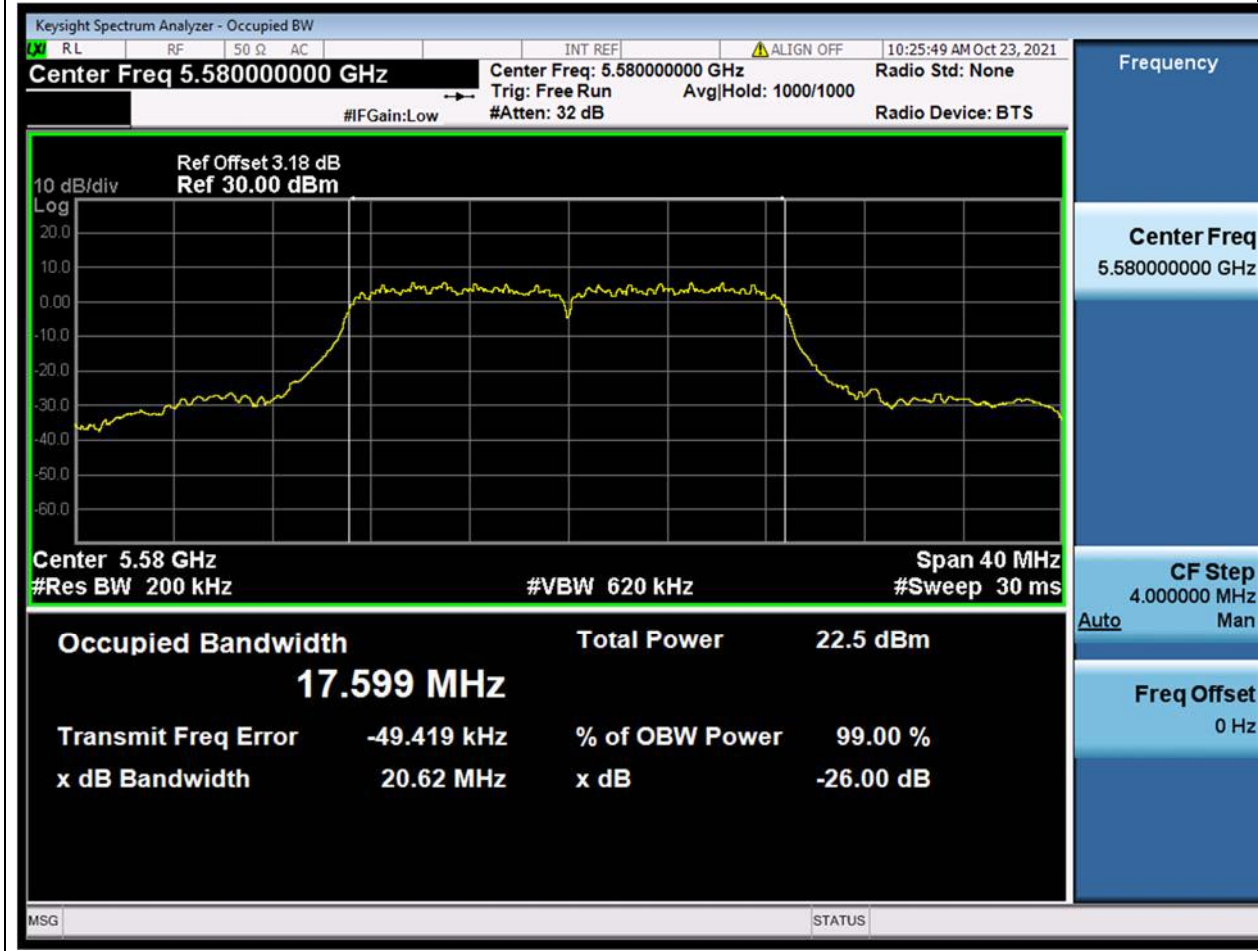

39. 802.11ac_20M_Band3_M

39.1. A.2-26dB Bandwidth(NTNV)

Center Frequency (MHz)	XdB Down	RBW (MHz)	Detector	Limit (MHz)	XdB BandWidth (MHz)	Verdict
5580	26	0.2	Peak	0	20.624758	Unknown