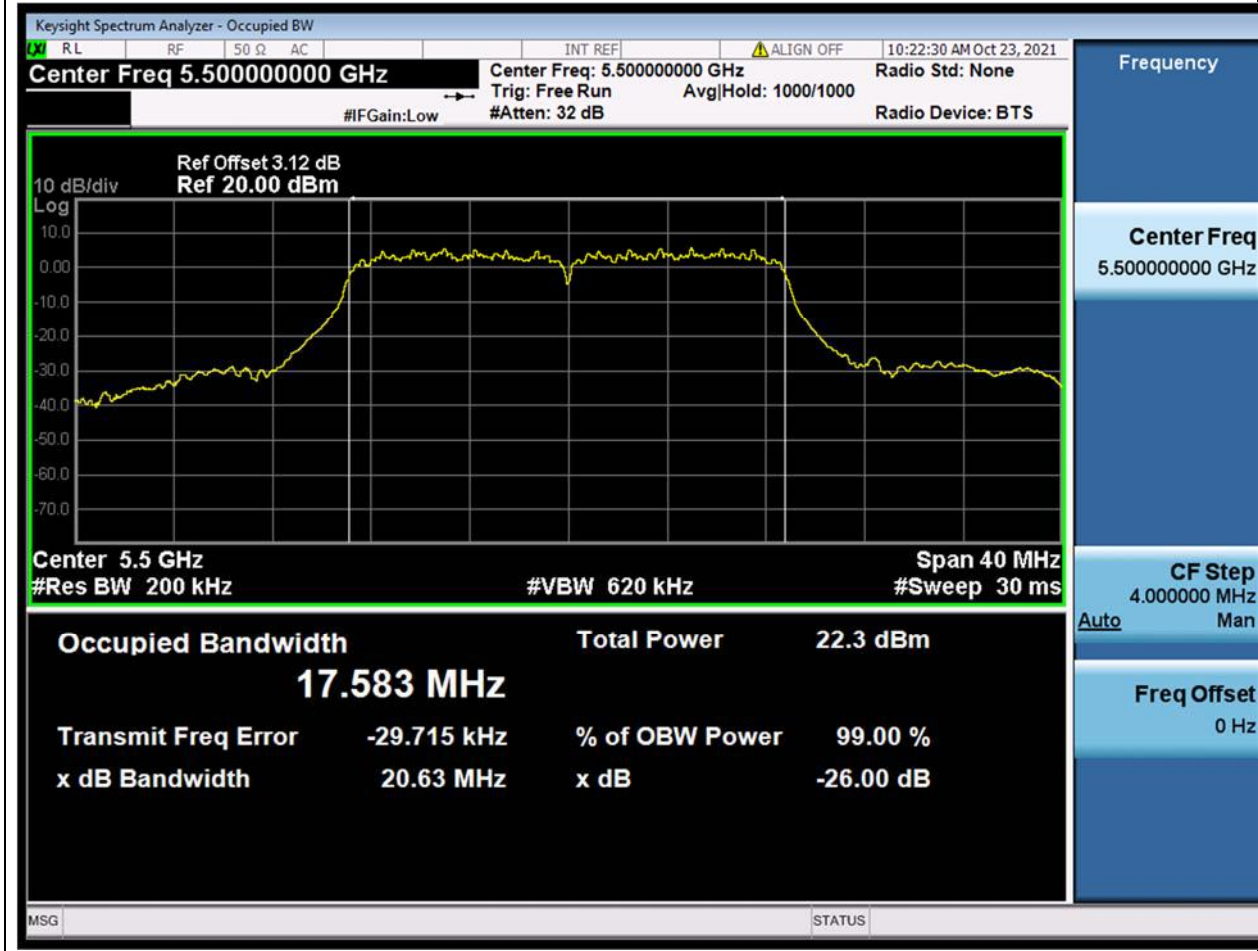

38. 802.11ac_20M_Band3_L

38.1. A.2-26dB Bandwidth(NTNV)

Center Frequency (MHz)	XdB Down	RBW (MHz)	Detector	Limit (MHz)	XdB BandWidth (MHz)	Verdict
5500	26	0.2	Peak	0	20.631591	Unknown