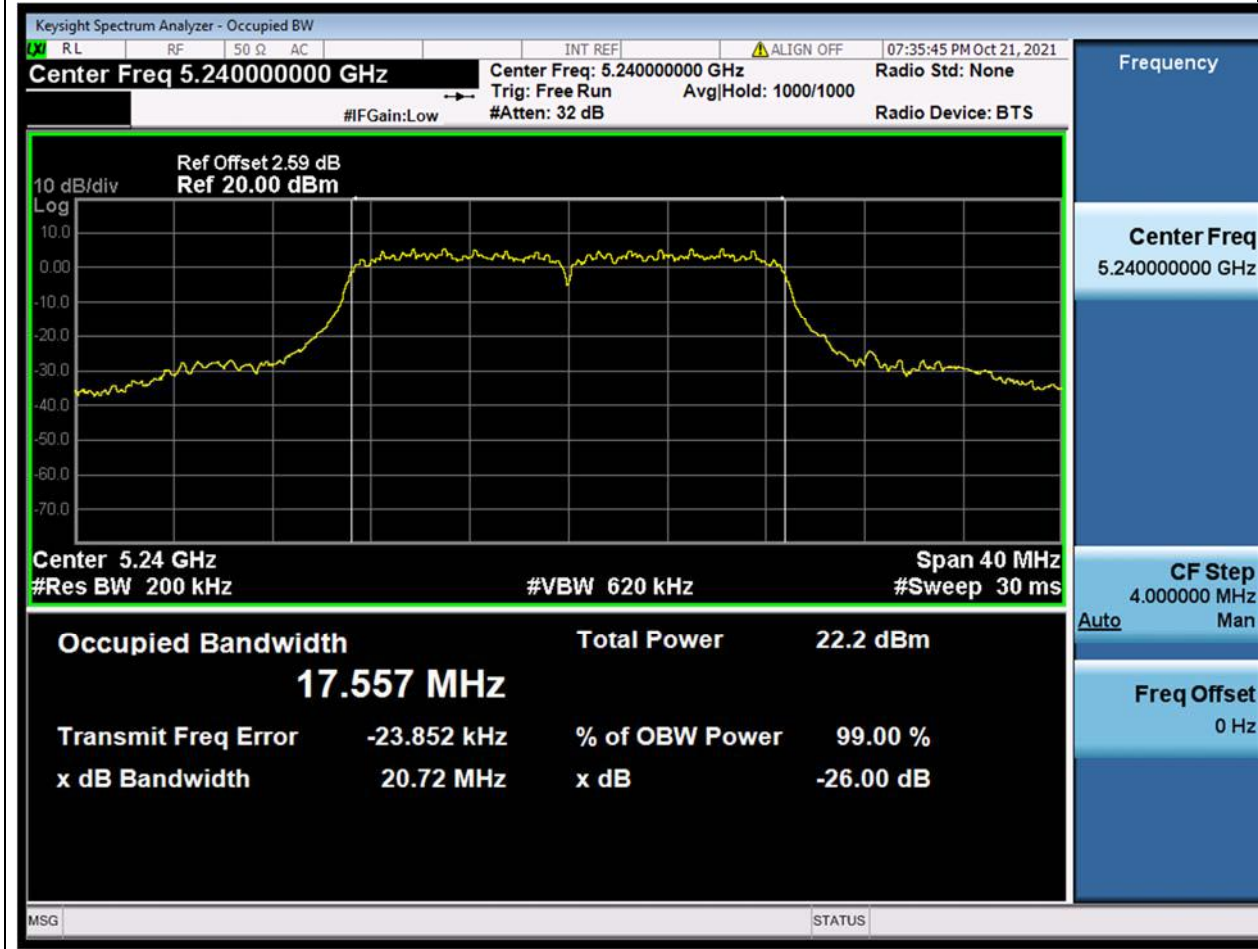

6. 802.11n_20M_Band1_H

6.1. A.2-26dB Bandwidth(NTNV)

Center Frequency (MHz)	XdB Down	RBW (MHz)	Detector	Limit (MHz)	XdB BandWidth (MHz)	Verdict
5240	26	0.2	Peak	0	20.723202	Unknown