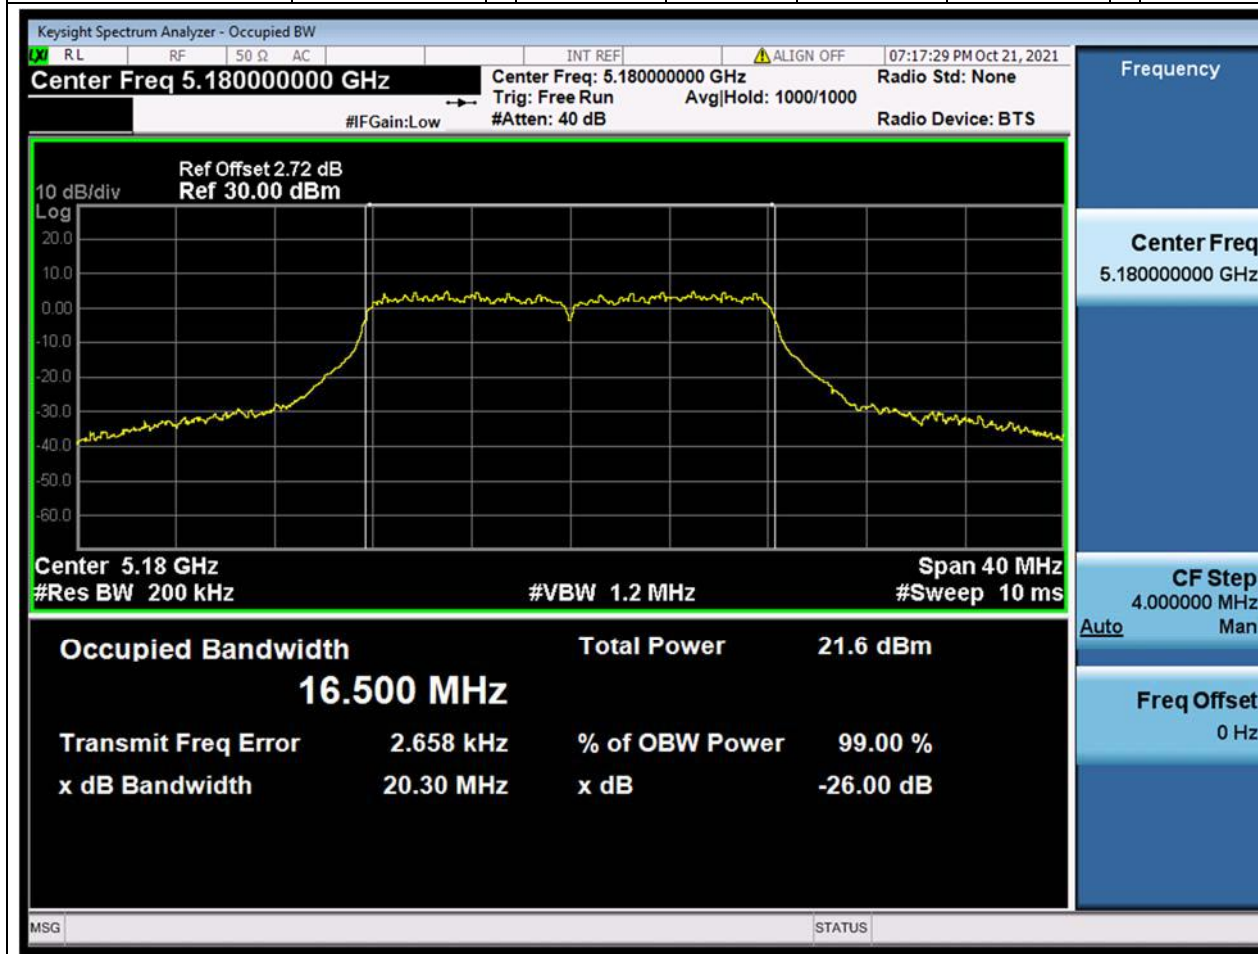

99% Bandwidth

1. 802.11a_20M_Band1_L

1.1. A.2.2-99% Bandwidth(NTNV)

Center Frequency (MHz)	OBW Power (%)	RBW (MHz)	Detector	Limit (MHz)	OBW (MHz)	Verdict
5180	99	0.2	Peak	0	16.500371	Unknown