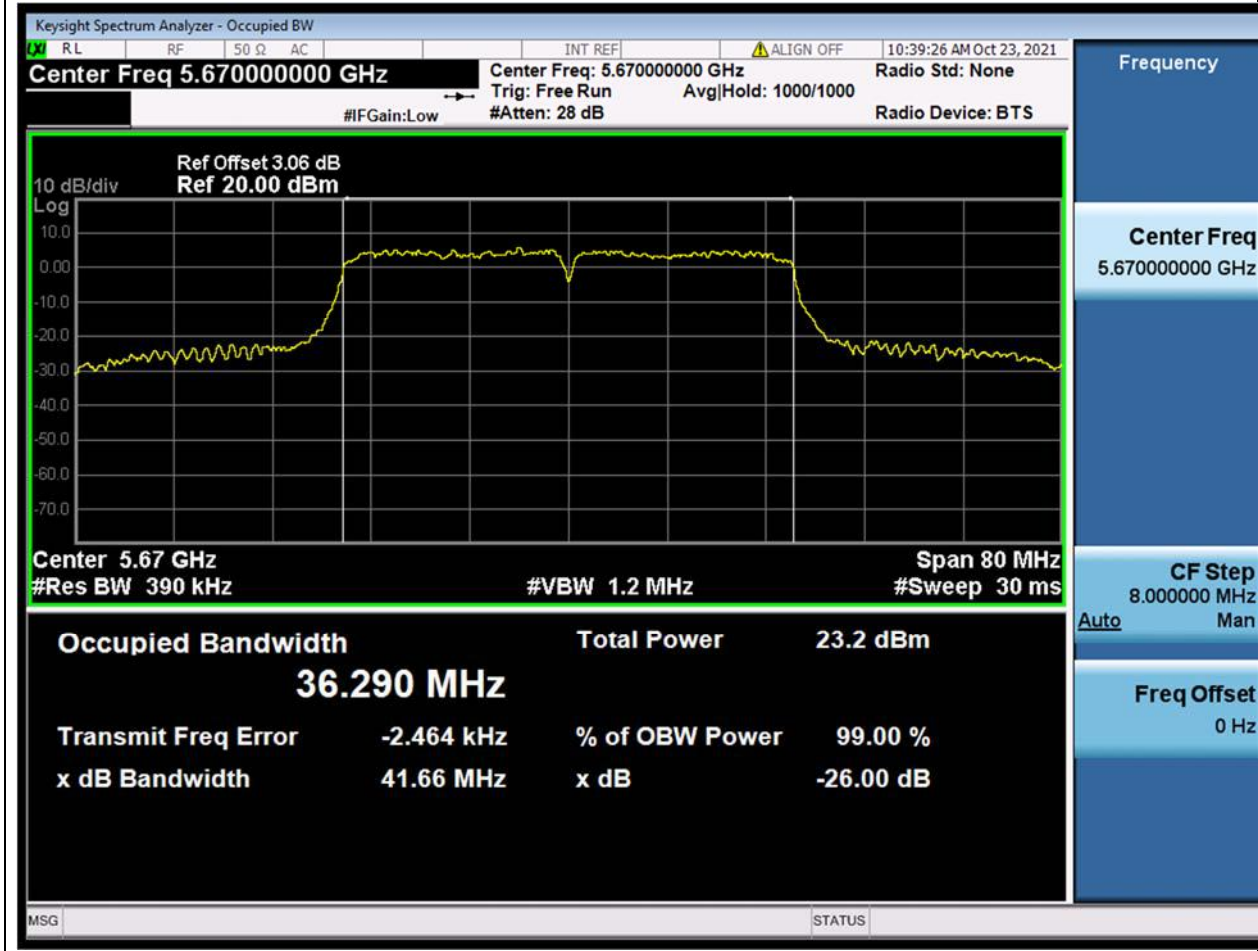

43. 802.11ac_40M_Band3_H

43.1. A.2-26dB Bandwidth(NTNV)

Center Frequency (MHz)	XdB Down	RBW (MHz)	Detector	Limit (MHz)	XdB BandWidth (MHz)	Verdict
5670	26	0.39	Peak	0	41.661518	Unknown