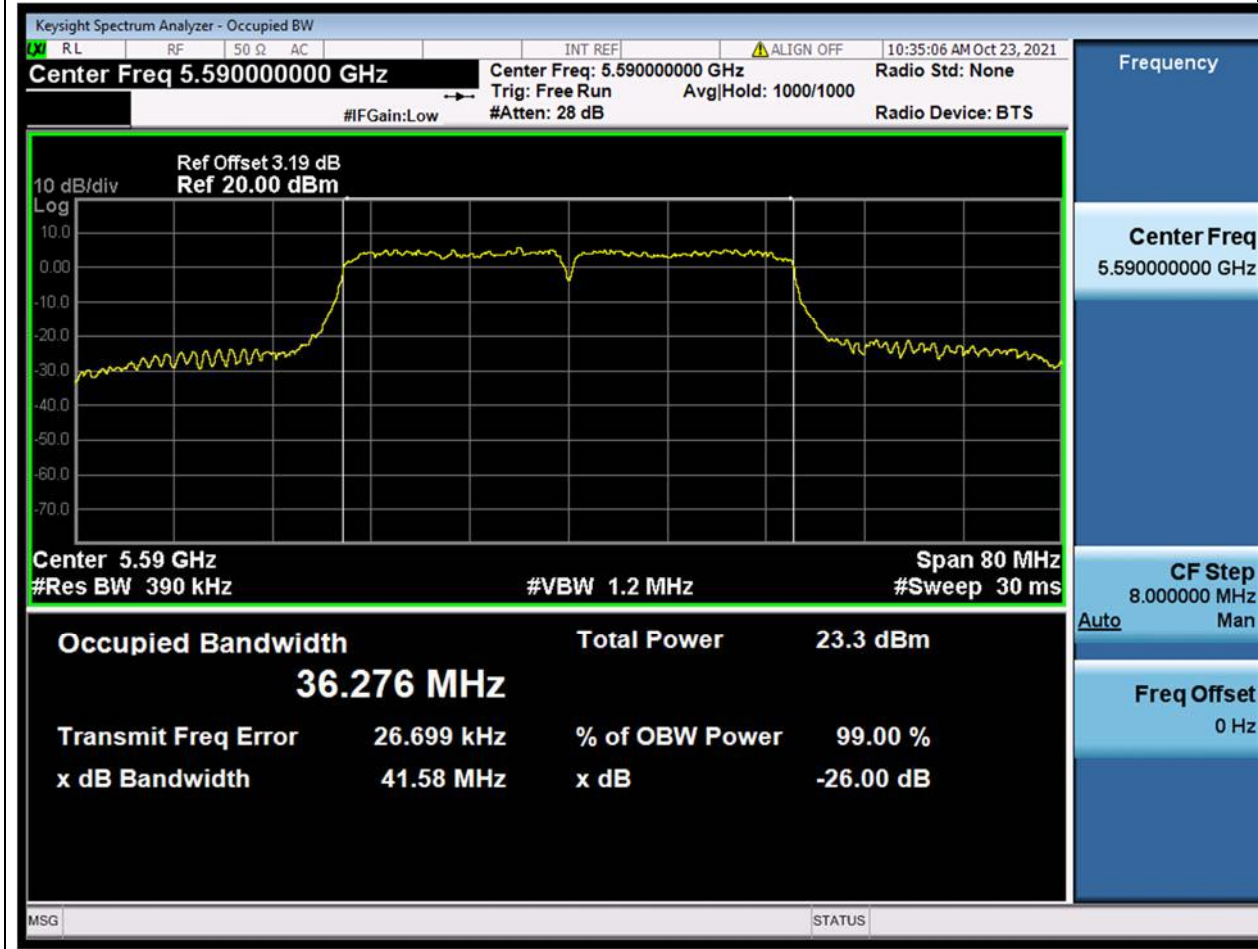

42. 802.11ac_40M_Band3_M

42.1. A.2-26dB Bandwidth(NTNV)

Center Frequency (MHz)	XdB Down	RBW (MHz)	Detector	Limit (MHz)	XdB BandWidth (MHz)	Verdict
5590	26	0.39	Peak	0	41.582803	Unknown