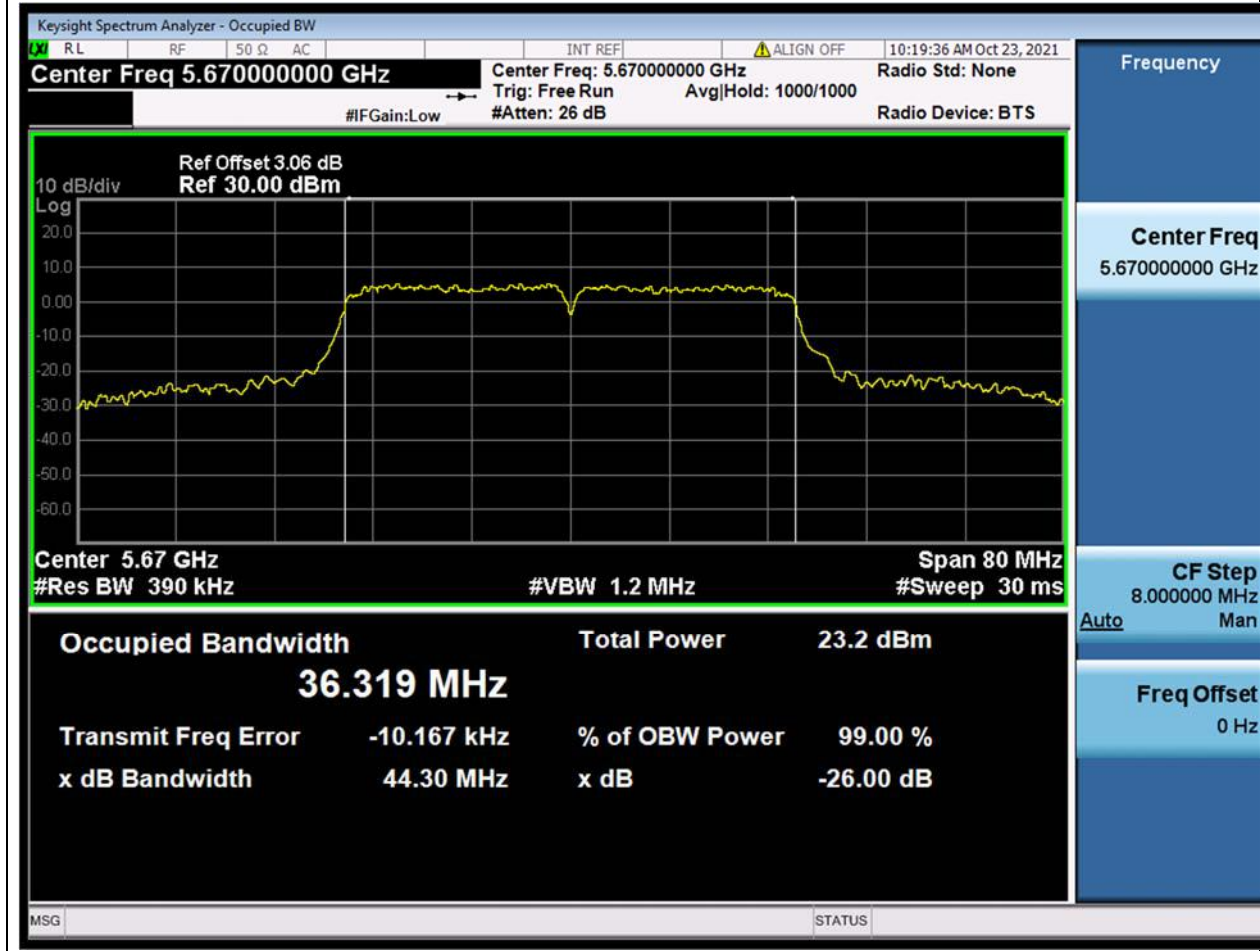

37. 802.11n_40M_Band3_H

37.1. A.2-26dB Bandwidth(NTNV)

Center Frequency (MHz)	XdB Down	RBW (MHz)	Detector	Limit (MHz)	XdB BandWidth (MHz)	Verdict
5670	26	0.39	Peak	0	44.30114	Unknown