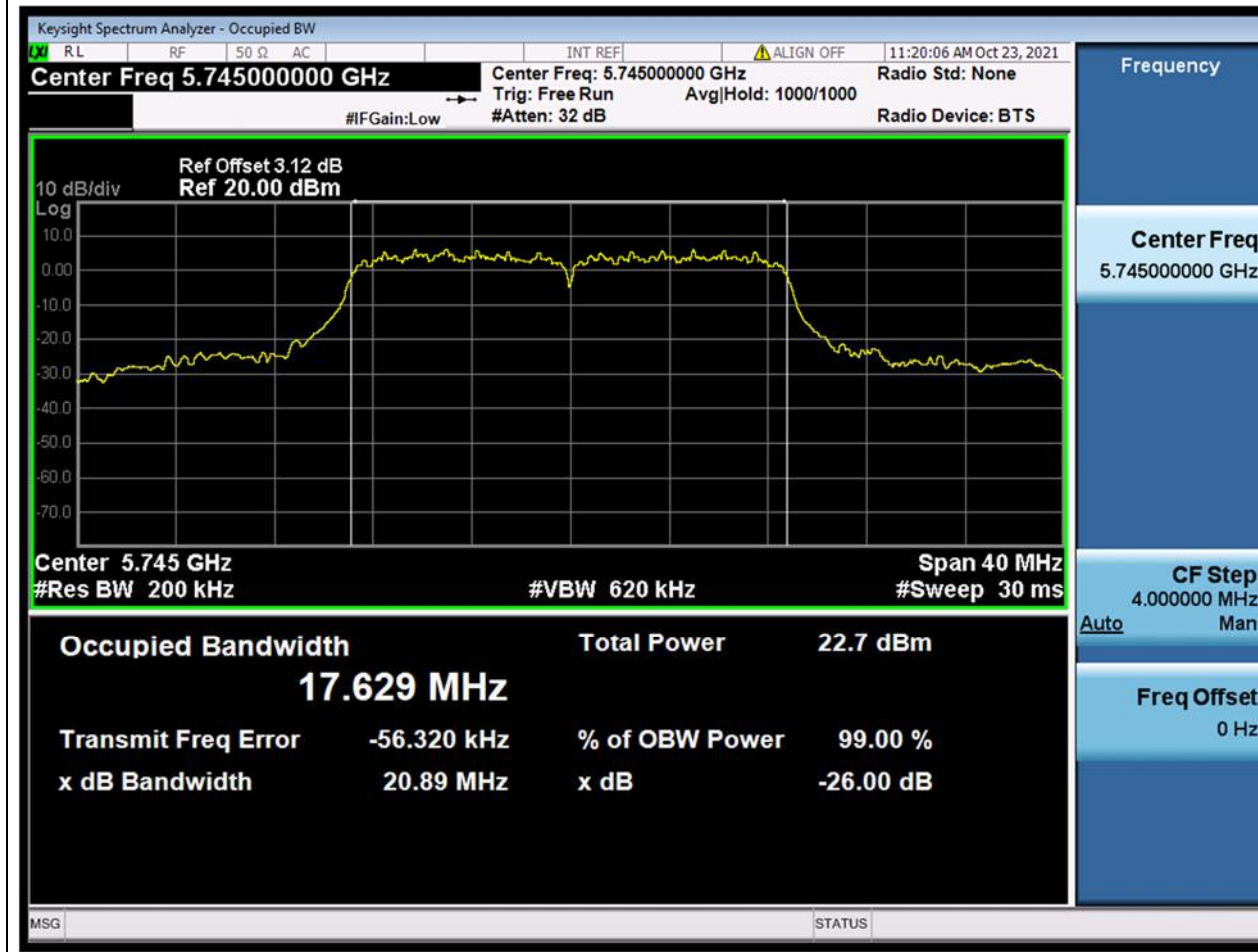

54. 802.11ac_20M_Band4_L

54.1. A.2-26dB Bandwidth(NTNV)

Center Frequency (MHz)	XdB Down	RBW (MHz)	Detector	Limit (MHz)	XdB BandWidth (MHz)	Verdict
5745	26	0.2	Peak	0	20.88634	Unknown