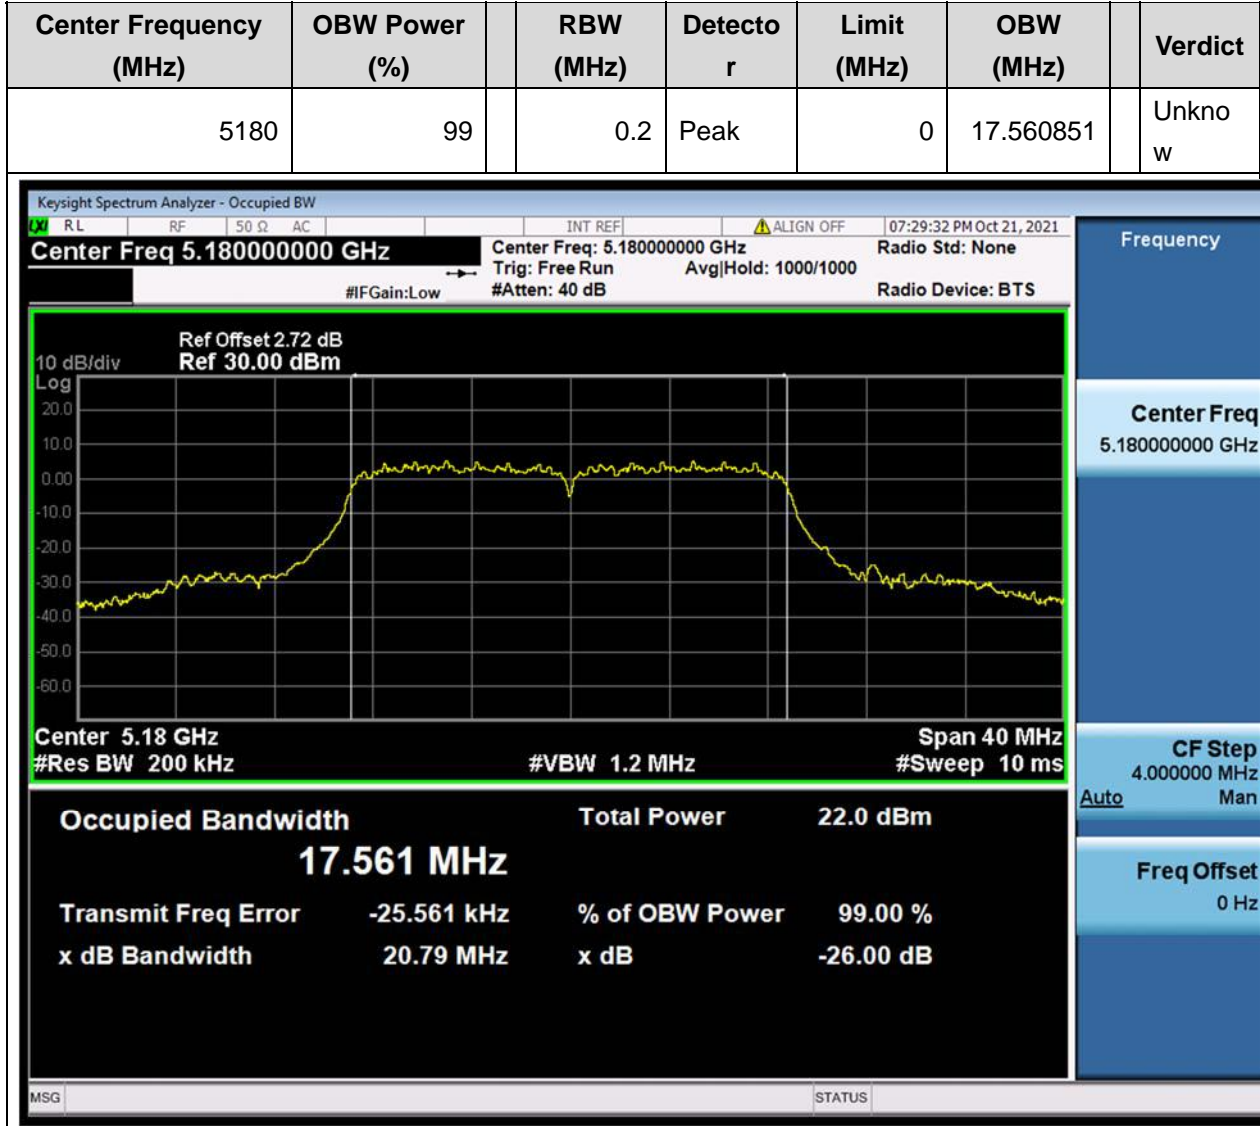

4. 802.11n_20M_Band1_L

4.1. A.2.2-99% Bandwidth(NTNV)