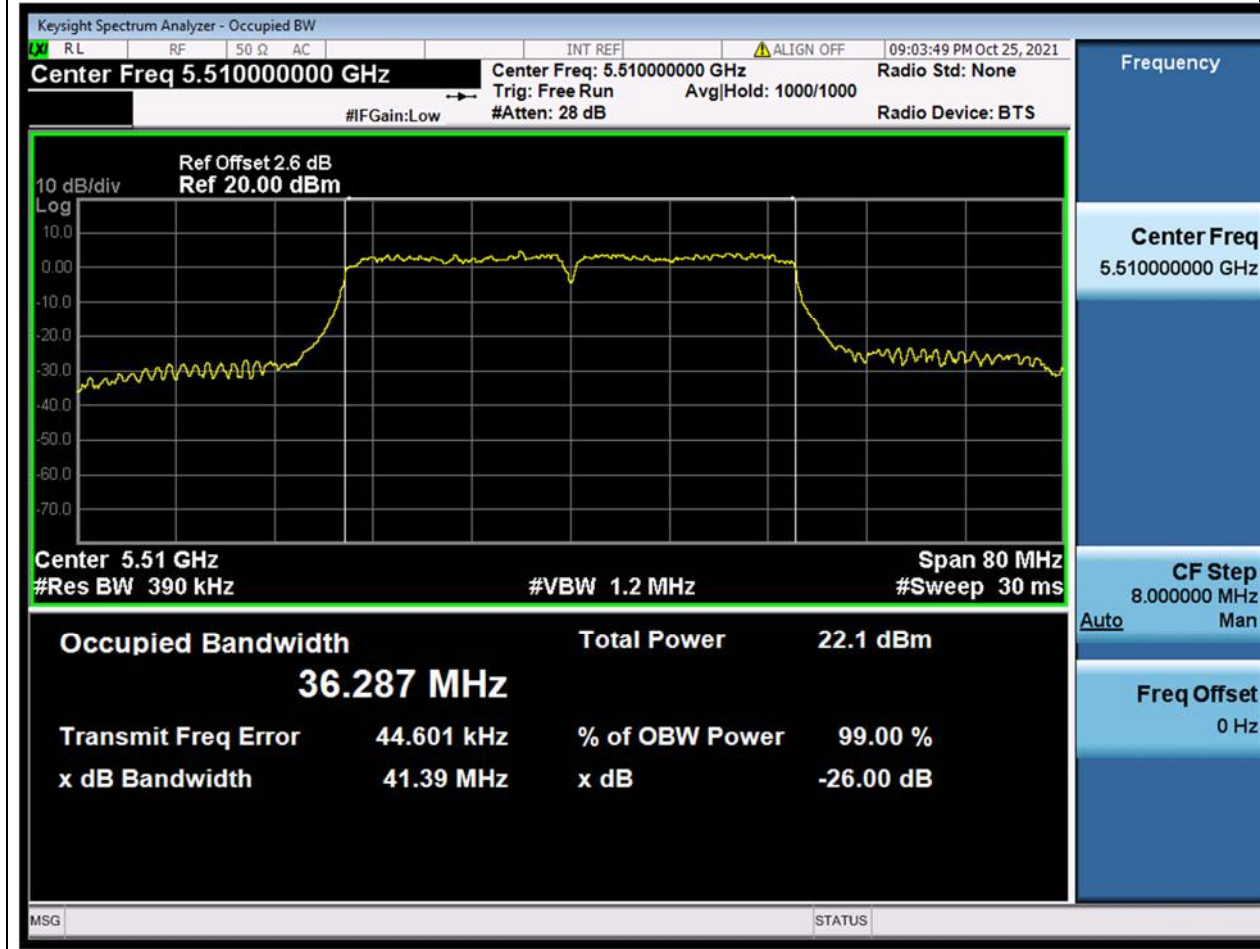

41. 802.11ac_40M_Band3_L

41.2. A.2-26dB Bandwidth(NTNV)

Center Frequency (MHz)	XdB Down	RBW (MHz)	Detector	Limit (MHz)	XdB BandWidth (MHz)	Verdict
5510	26	0.39	Peak	0	41.388743	Unknown