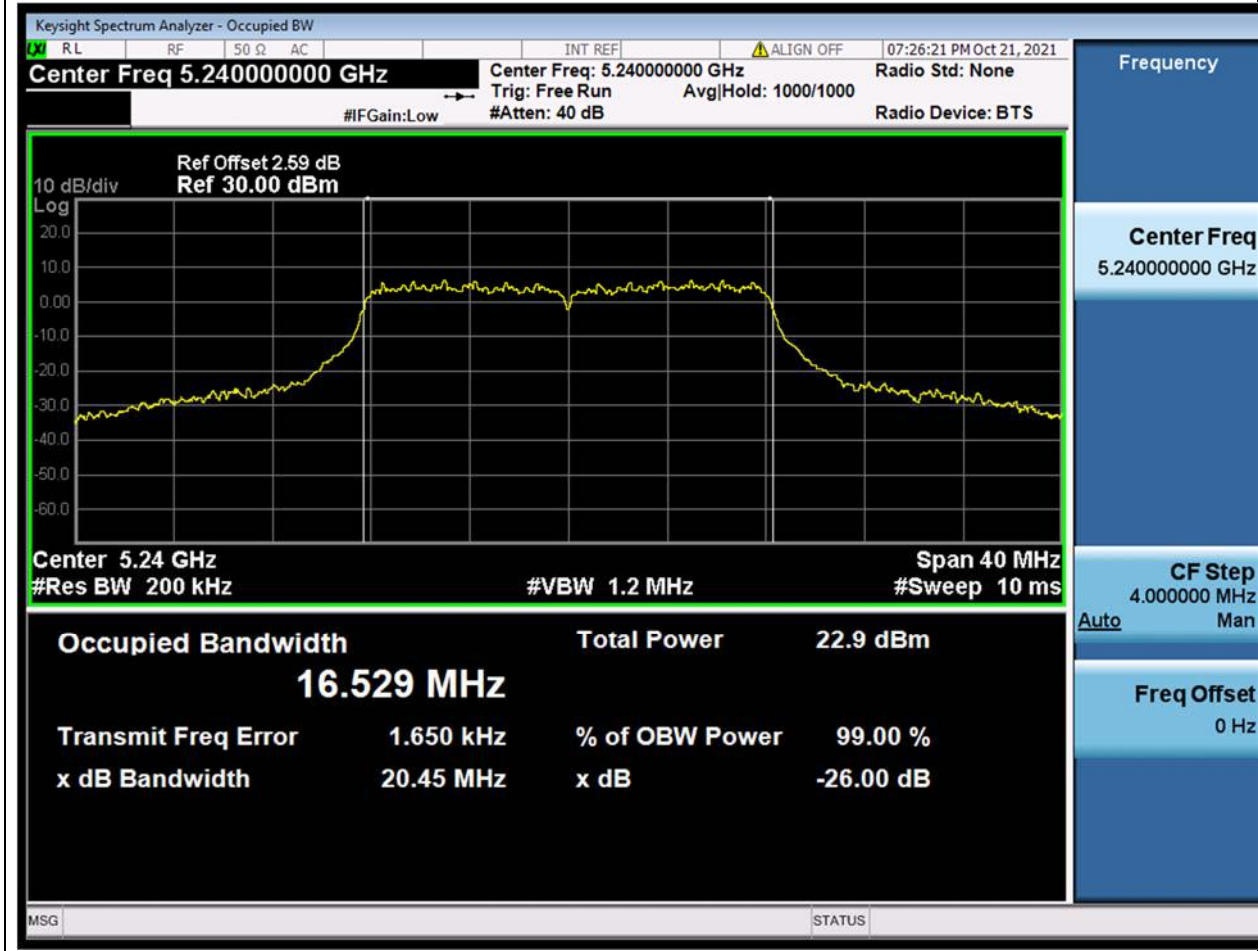

3. 802.11a_20M_Band1_H

3.1. A.2.2-99% Bandwidth(NTNV)

Center Frequency (MHz)	OBW Power (%)	RBW (MHz)	Detector	Limit (MHz)	OBW (MHz)	Verdict
5240	99	0.2	Peak	0	16.528663	Unknown