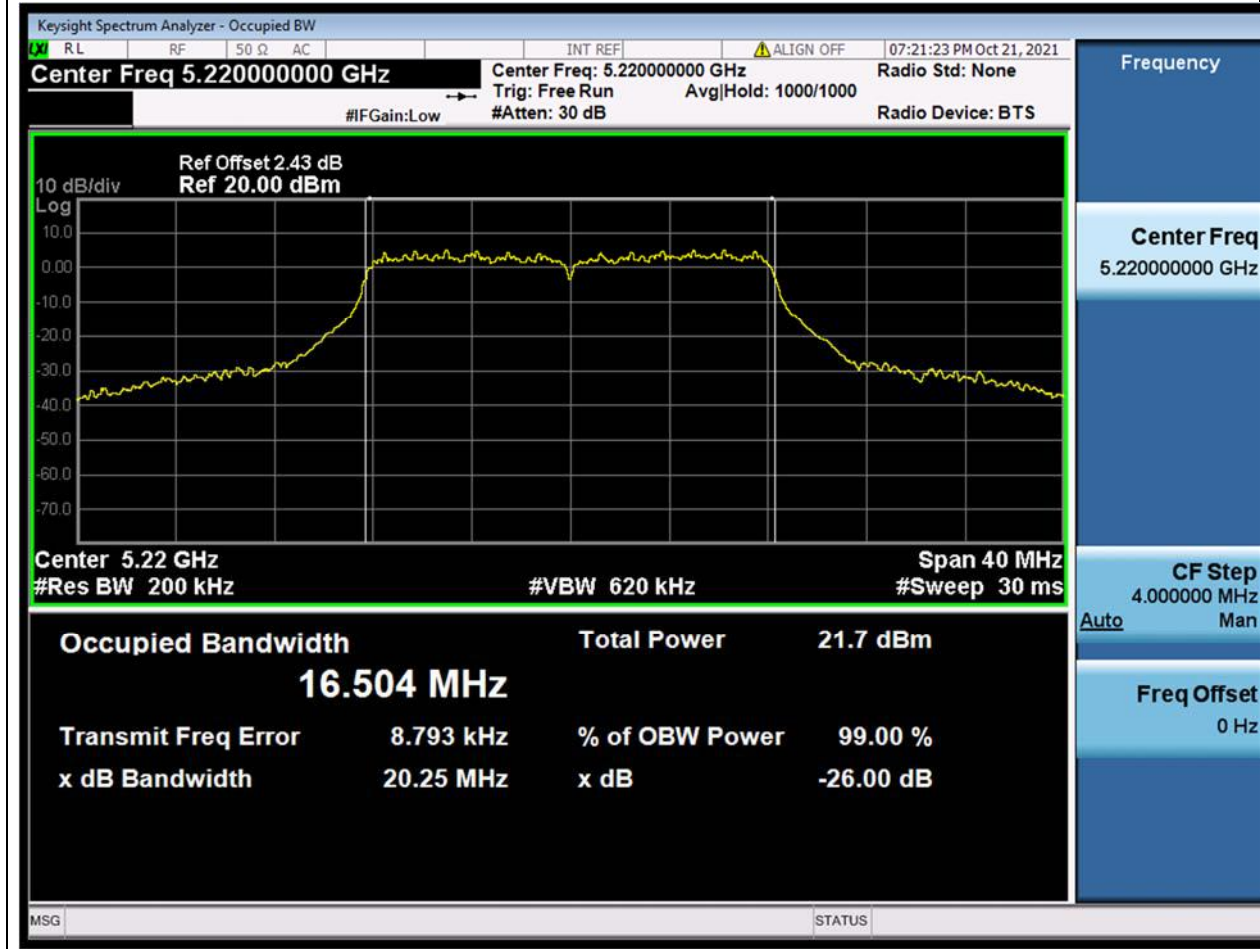

2. 802.11a_20M_Band1_M

2.1. A.2-26dB Bandwidth(NTNV)

Center Frequency (MHz)	XdB Down	RBW (MHz)	Detector	Limit (MHz)	XdB BandWidth (MHz)	Verdict
5220	26	0.2	Peak	0	20.254276	Unknown