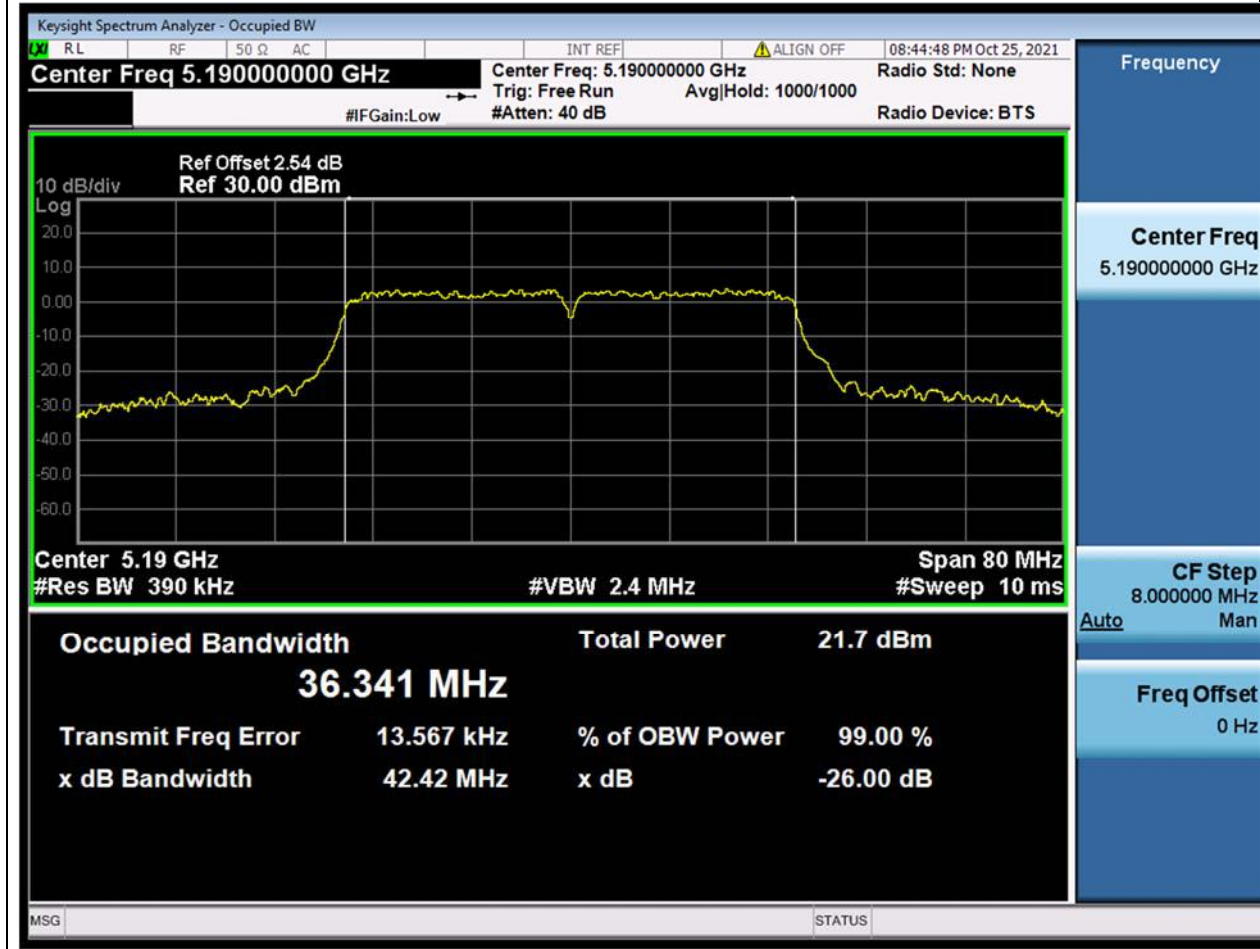

7. 802.11n_40M_Band1_L

7.2. A.2.2-99% Bandwidth(NTNV)

Center Frequency (MHz)	OBW Power (%)	RBW (MHz)	Detector	Limit (MHz)	OBW (MHz)	Verdict
5190	99	0.39	Peak	0	36.340798	Unknown