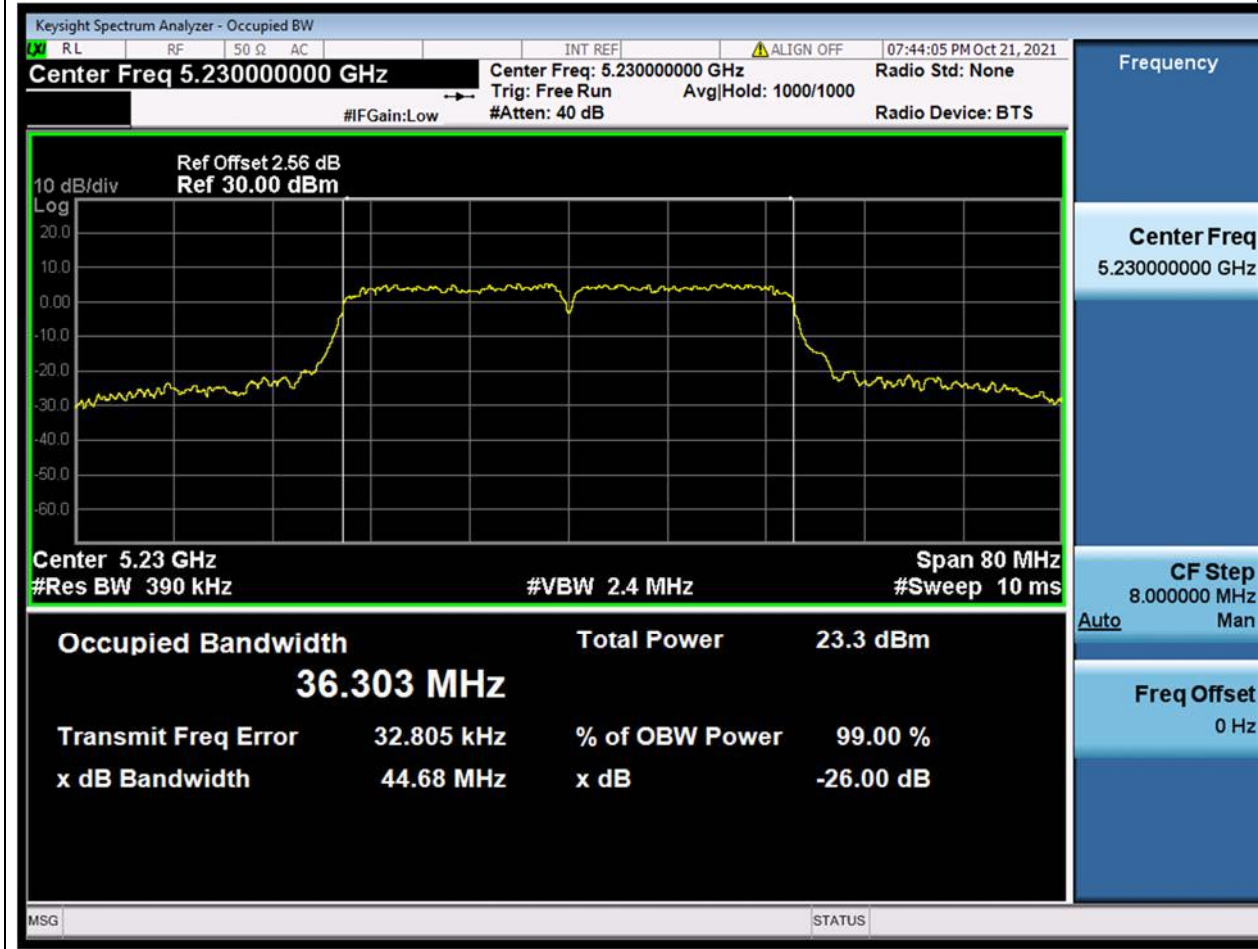

8. 802.11n_40M_Band1_H

8.1. A.2.2-99% Bandwidth(NTNV)

Center Frequency (MHz)	OBW Power (%)	RBW (MHz)	Detector	Limit (MHz)	OBW (MHz)	Verdict
5230	99	0.39	Peak	0	36.303495	Unknown