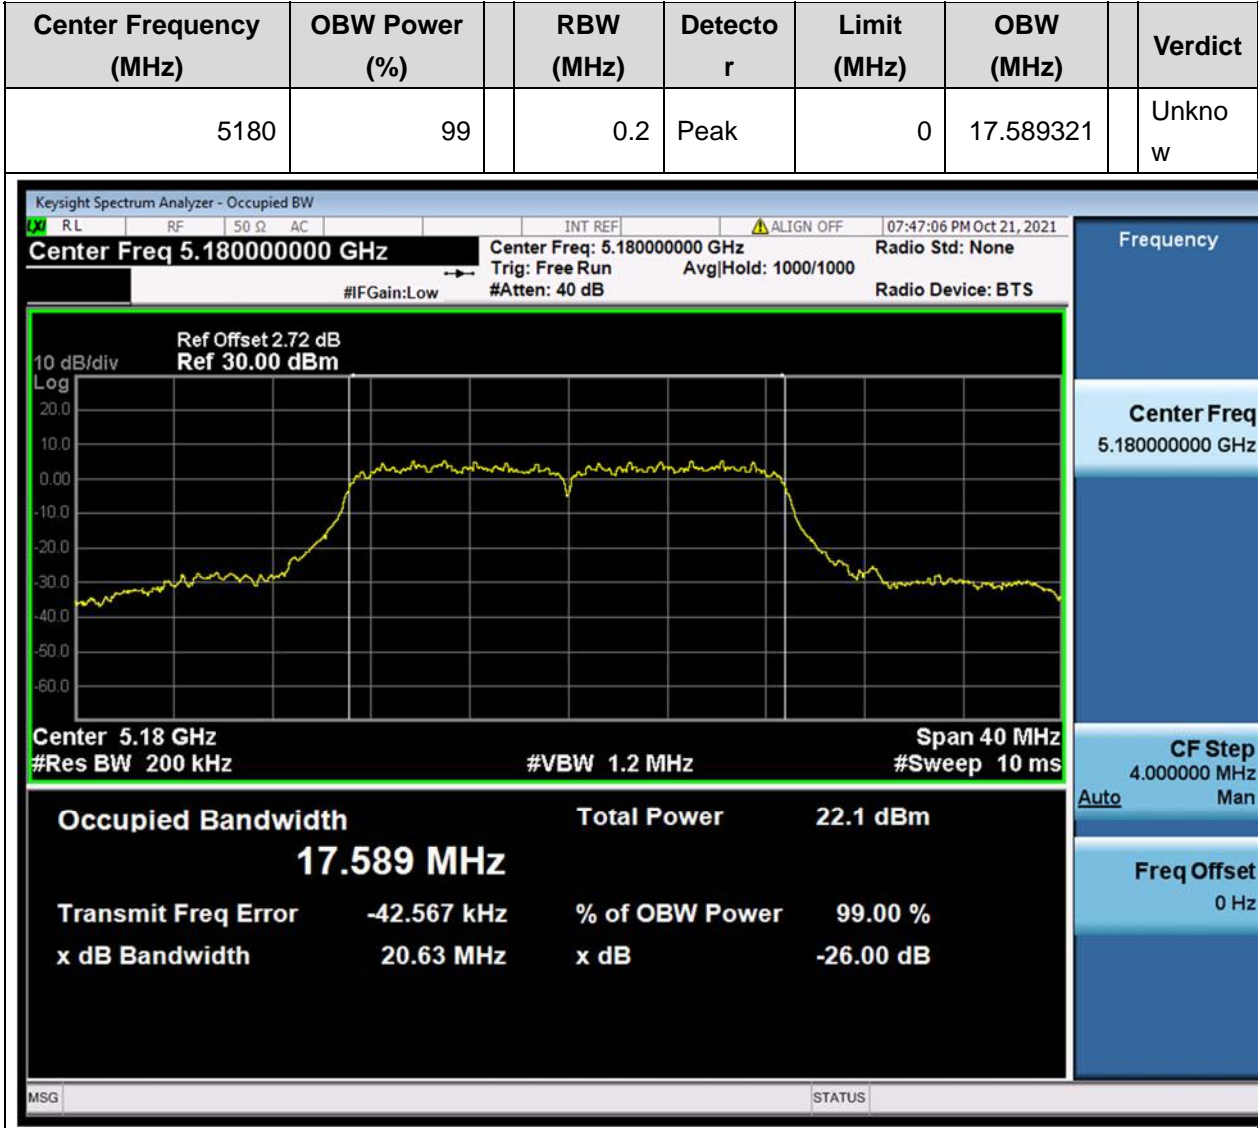

9. 802.11ac_20M_Band1_L

9.1. A.2.2-99% Bandwidth(NTNV)