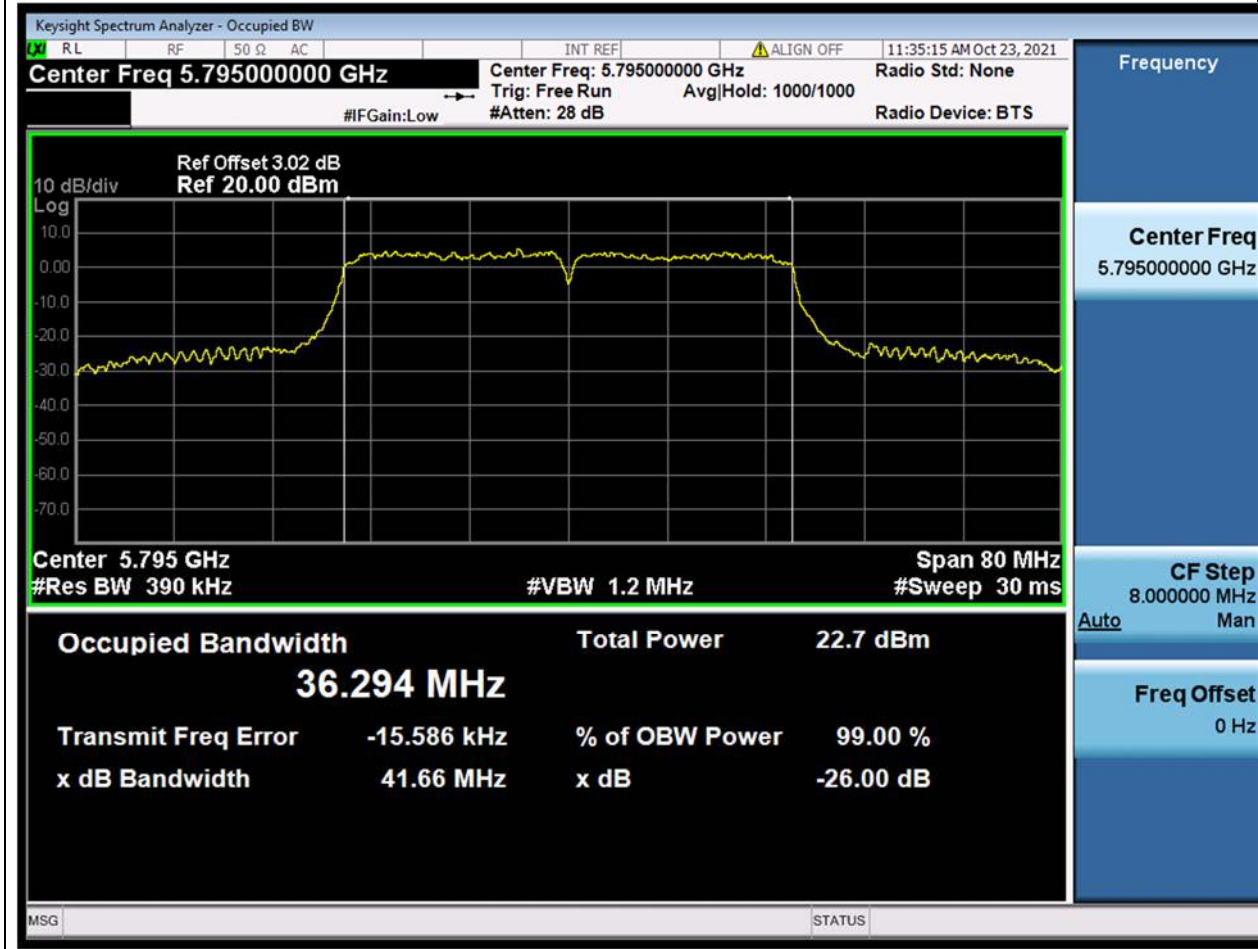

58. 802.11ac_40M_Band4_H

58.1. A.2-26dB Bandwidth(NTNV)

Center Frequency (MHz)	XdB Down	RBW (MHz)	Detector	Limit (MHz)	XdB BandWidth (MHz)	Verdict
5795	26	0.39	Peak	0	41.656666	Unknown