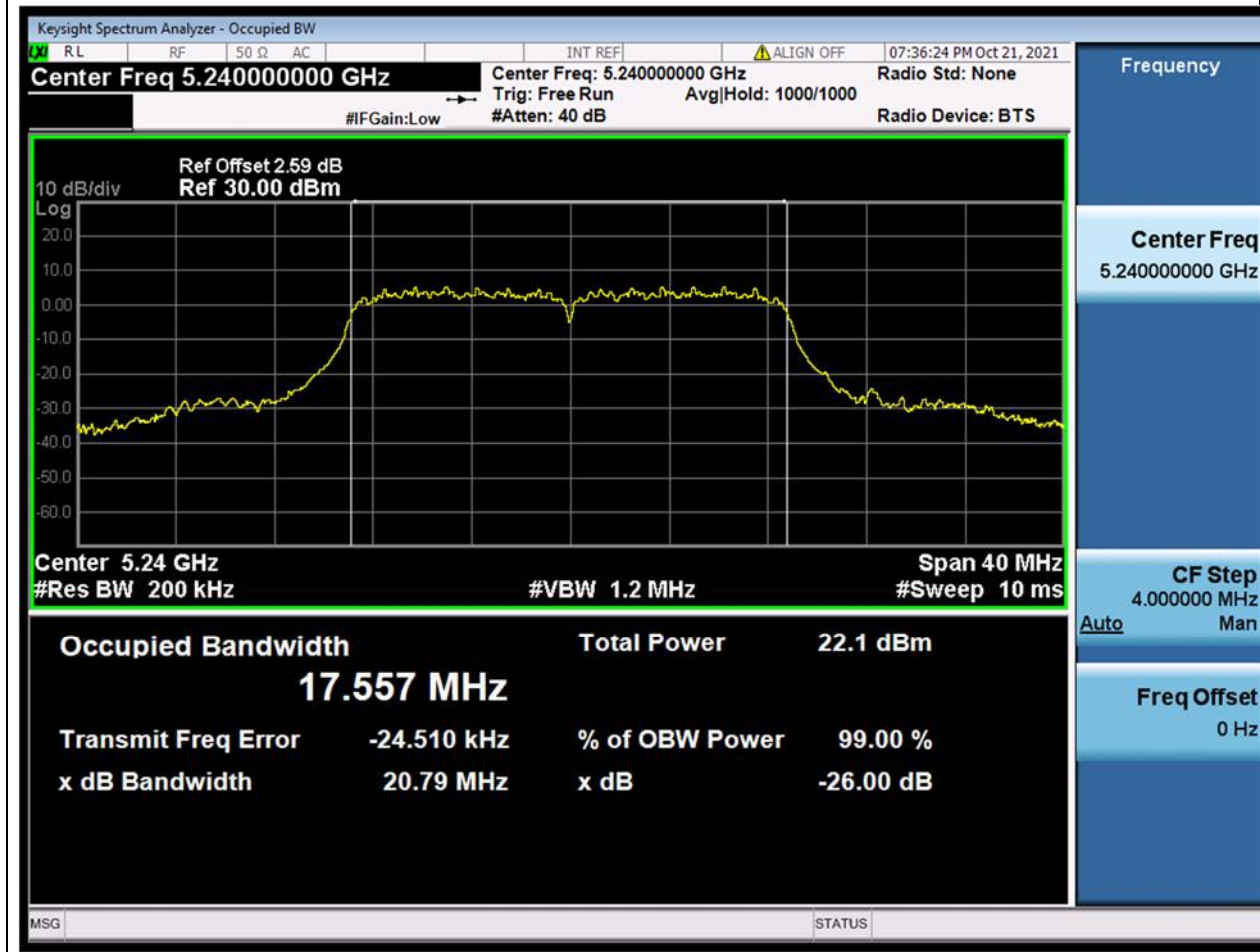

6. 802.11n_20M_Band1_H

6.1. A.2.2-99% Bandwidth(NTNV)

Center Frequency (MHz)	OBW Power (%)	RBW (MHz)	Detector	Limit (MHz)	OBW (MHz)	Verdict
5240	99	0.2	Peak	0	17.557014	Unknown