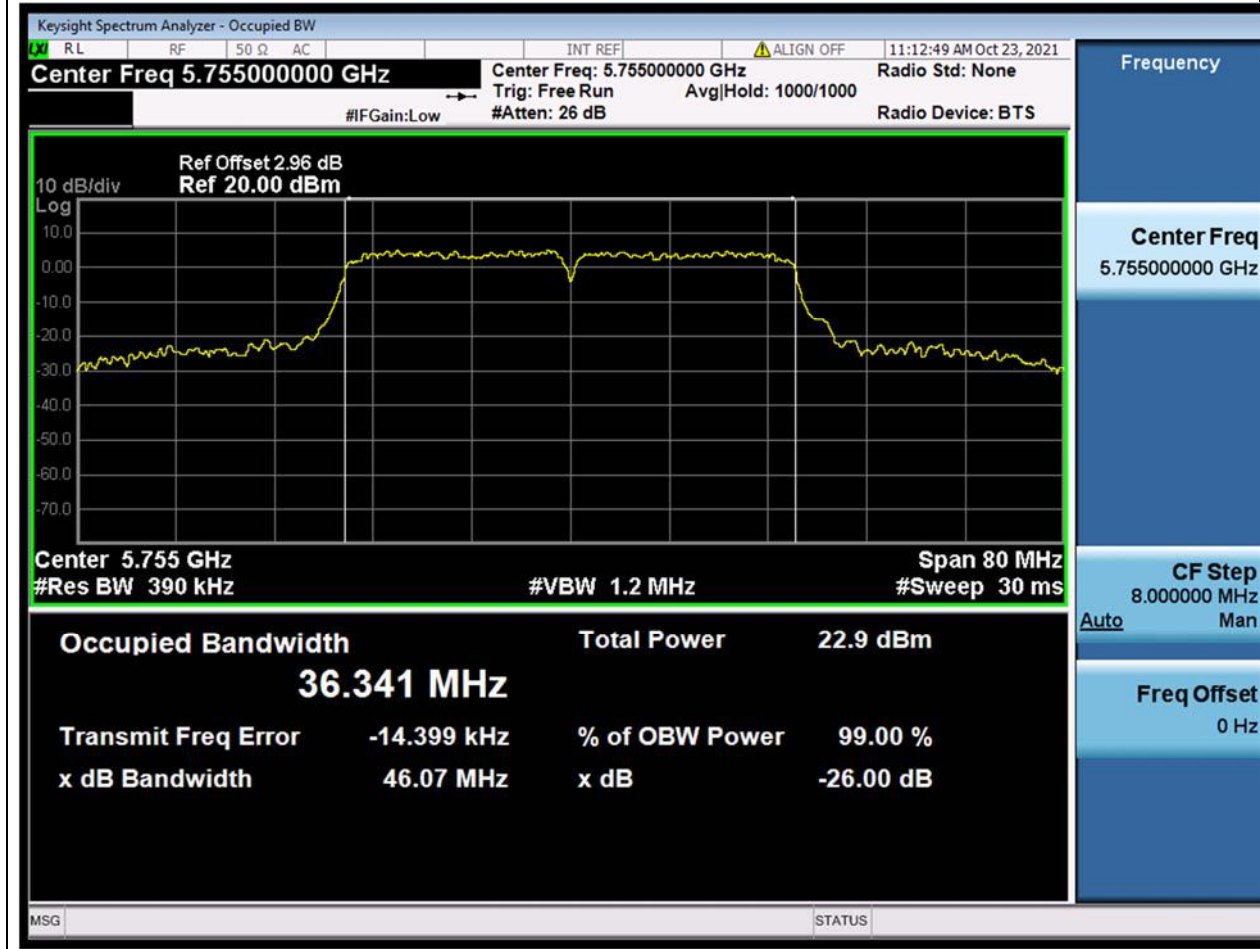

52. 802.11n_40M_Band4_L

52.1. A.2-26dB Bandwidth(NTNV)

Center Frequency (MHz)	XdB Down	RBW (MHz)	Detector	Limit (MHz)	XdB BandWidth (MHz)	Verdict
5755	26	0.39	Peak	0	46.071954	Unknown