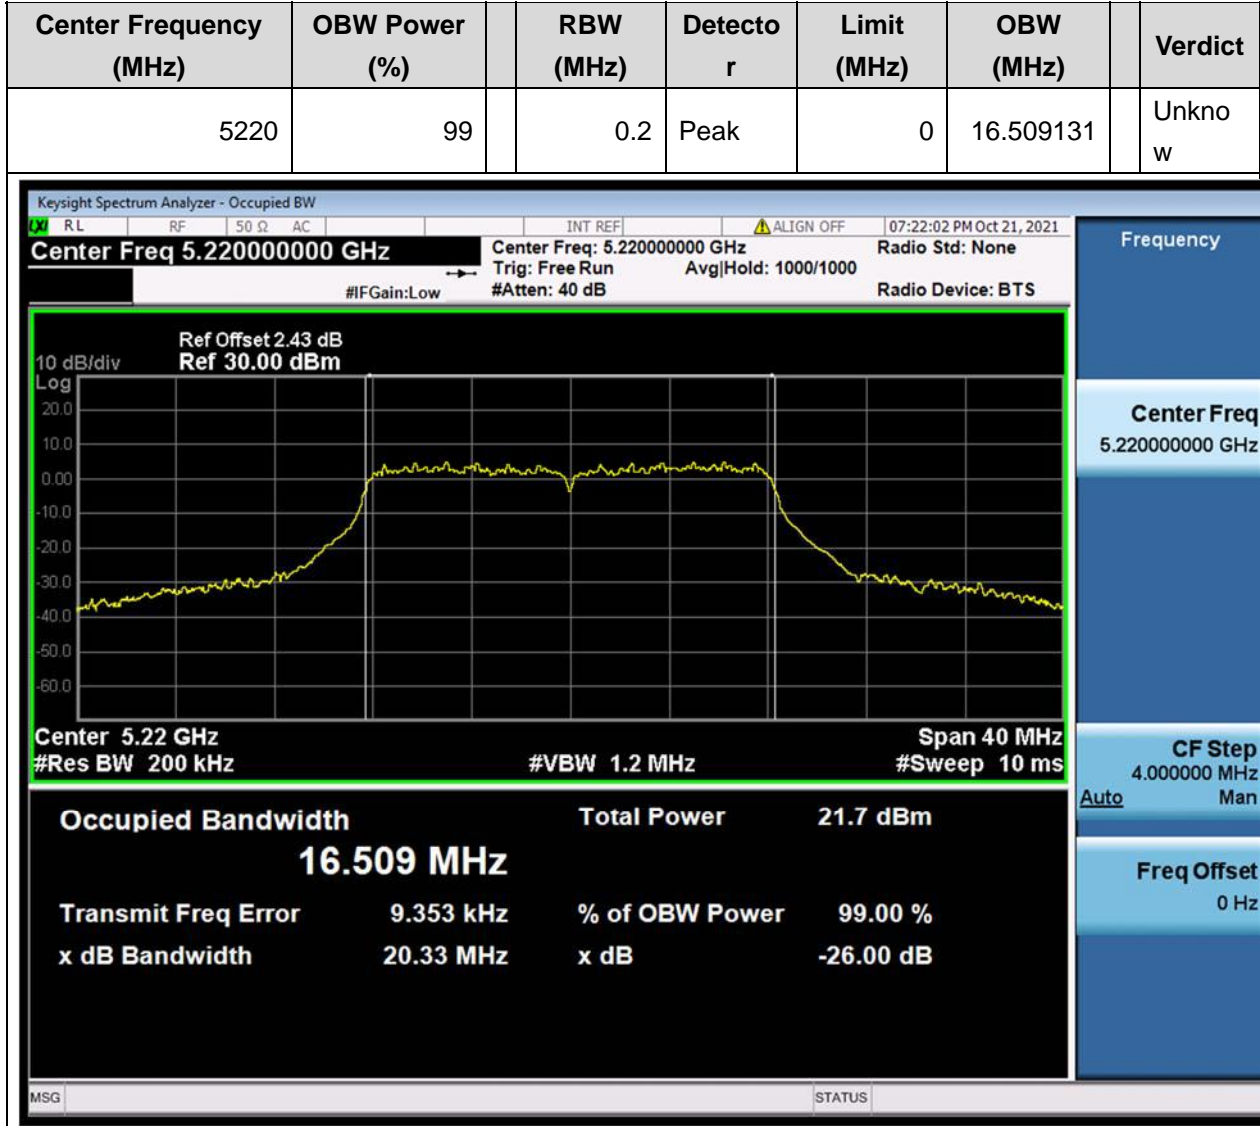

2. 802.11a_20M_Band1_M

2.1. A.2.2-99% Bandwidth(NTNV)