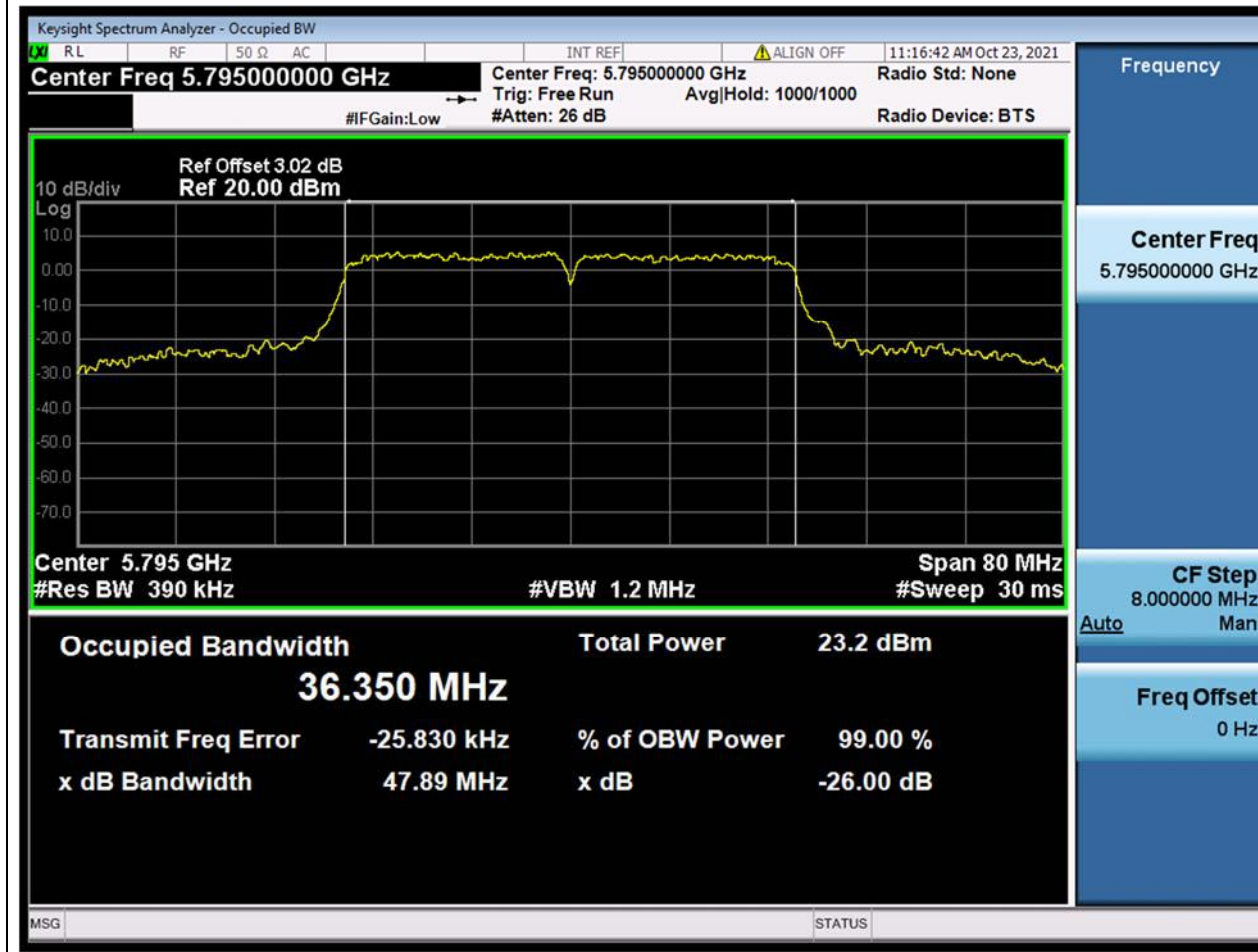

53. 802.11n_40M_Band4_H

53.1. A.2-26dB Bandwidth(NTNV)

Center Frequency (MHz)	XdB Down	RBW (MHz)	Detector	Limit (MHz)	XdB BandWidth (MHz)	Verdict
5795	26	0.39	Peak	0	47.894734	Unknown