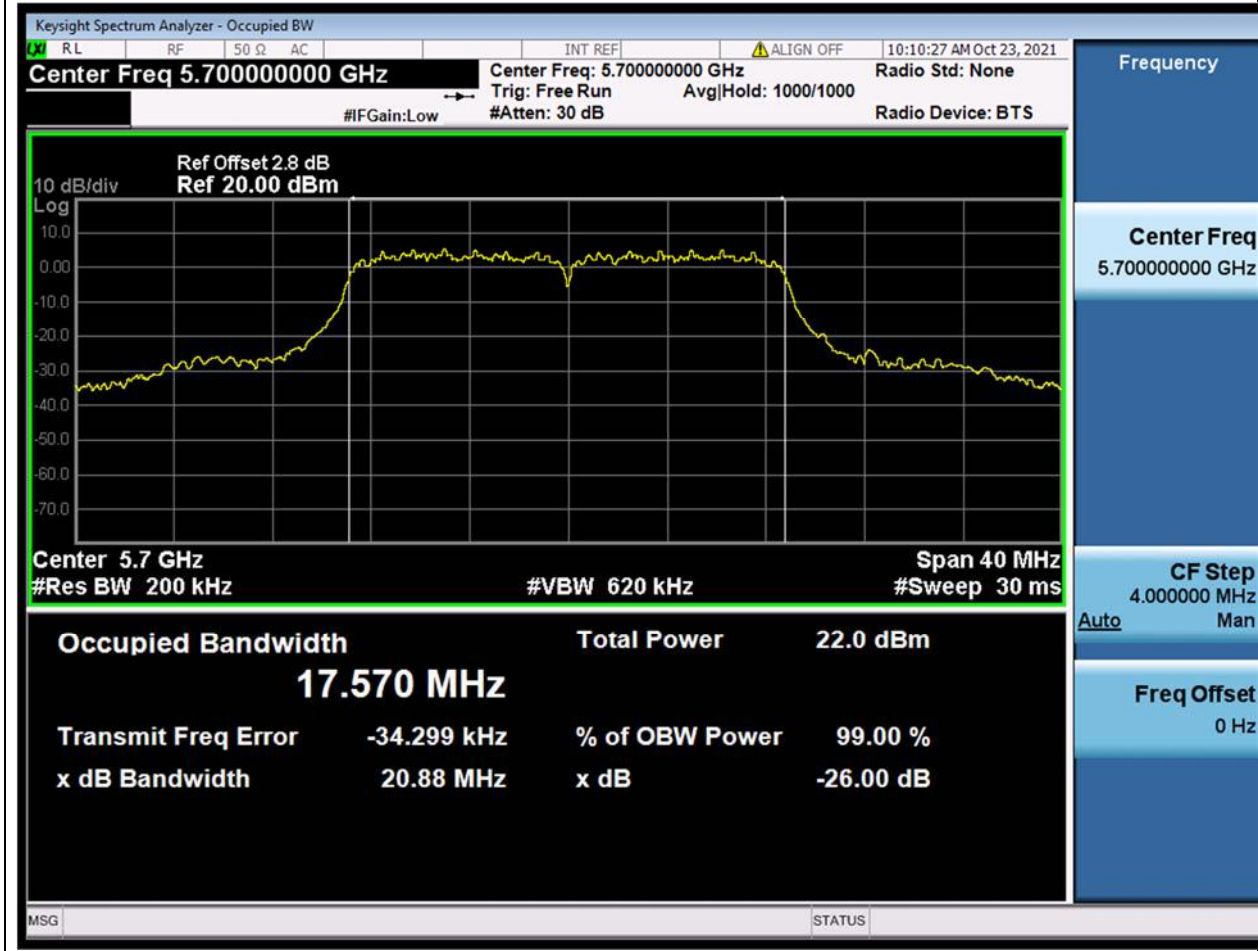

34. 802.11n_20M_Band3_H

34.1. A.2-26dB Bandwidth(NTNV)

Center Frequency (MHz)	XdB Down	RBW (MHz)	Detector	Limit (MHz)	XdB BandWidth (MHz)	Verdict
5700	26	0.2	Peak	0	20.876717	Unknown