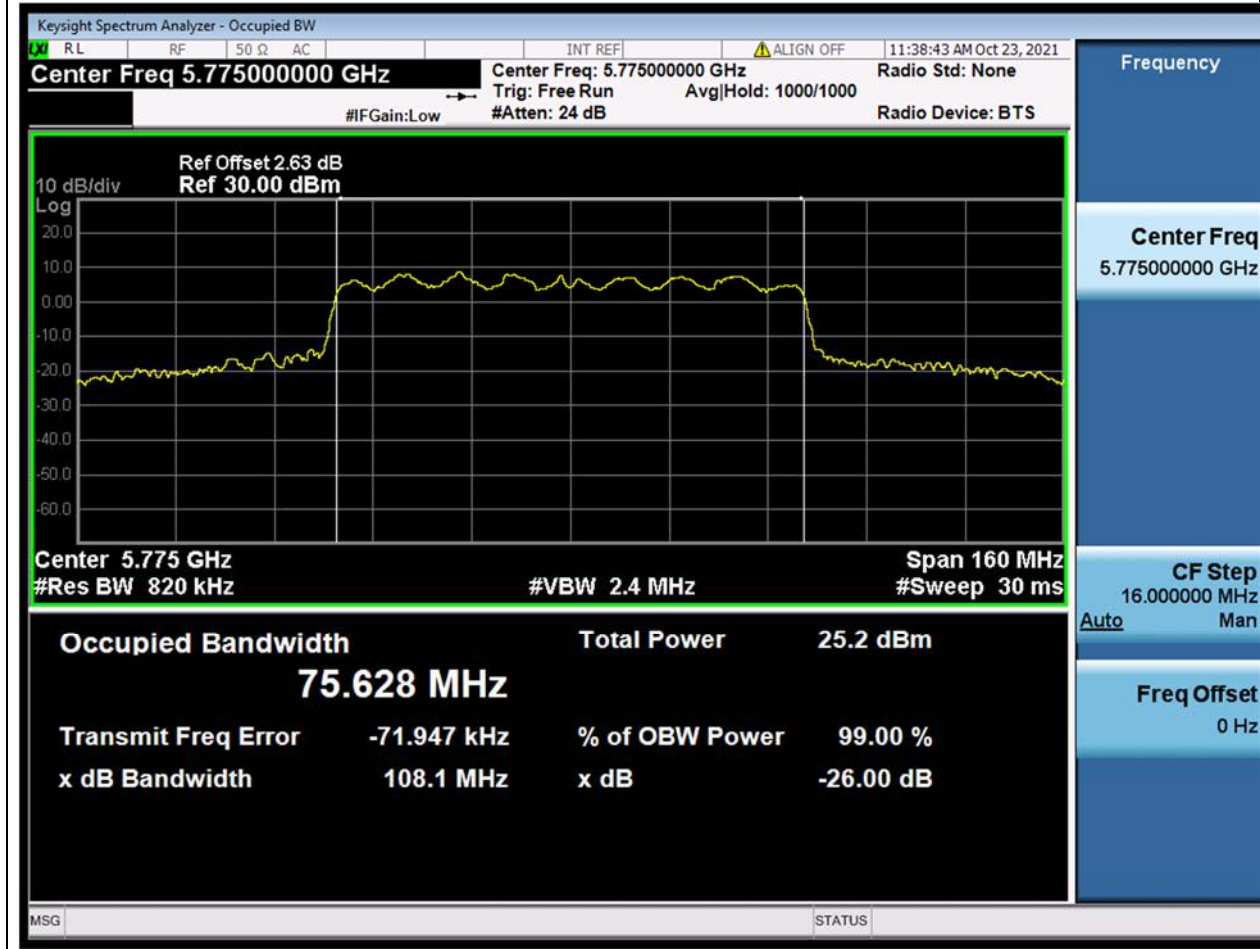

59. 802.11ac_80M_Band4_M

59.1. A.2-26dB Bandwidth(NTNV)

Center Frequency (MHz)	XdB Down	RBW (MHz)	Detector	Limit (MHz)	XdB BandWidth (MHz)	Verdict
5775	26	0.82	Peak	0	108.109081	Unknown