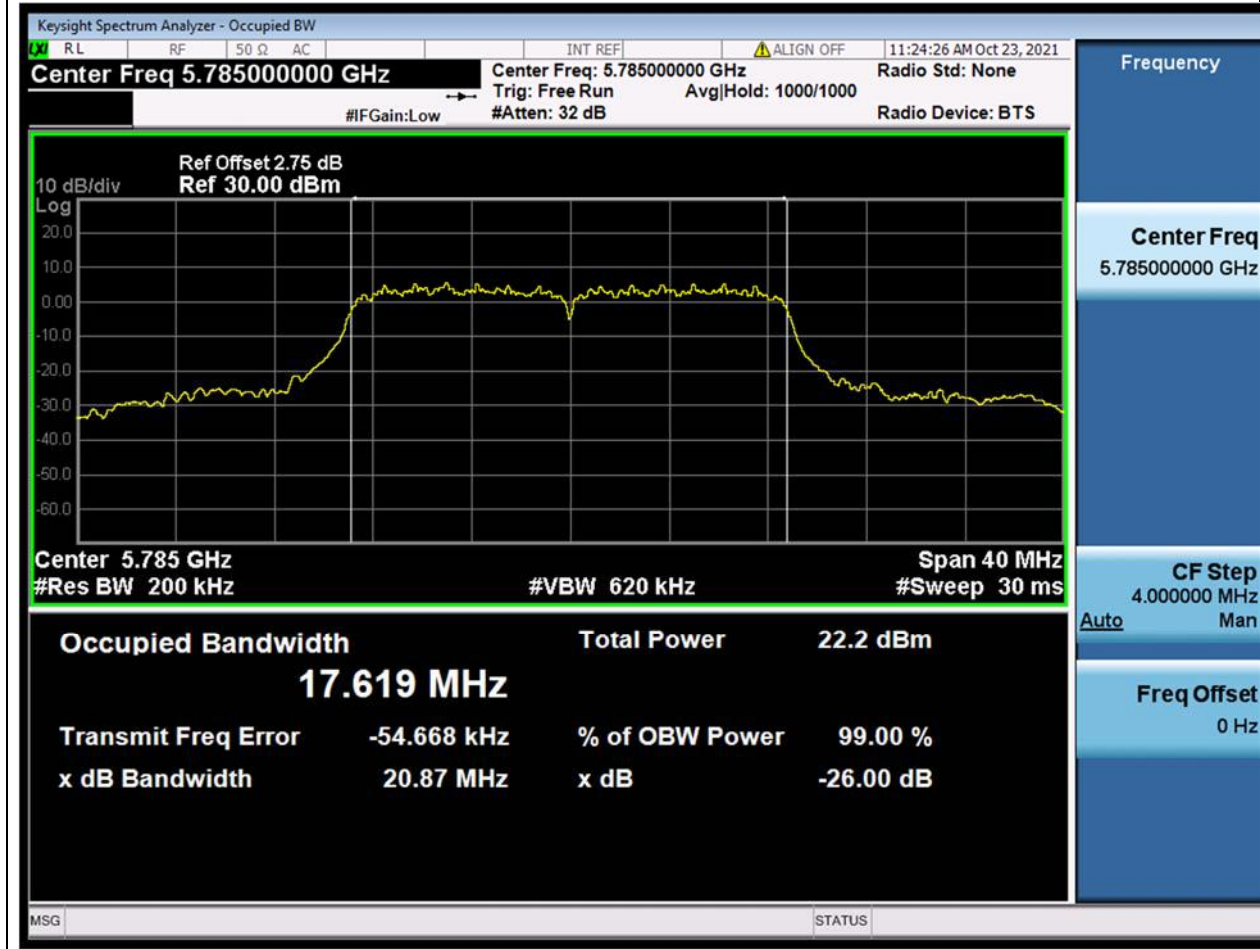

55. 802.11ac_20M_Band4_M

55.1. A.2-26dB Bandwidth(NTNV)

Center Frequency (MHz)	XdB Down	RBW (MHz)	Detector	Limit (MHz)	XdB BandWidth (MHz)	Verdict
5785	26	0.2	Peak	0	20.872664	Unknown