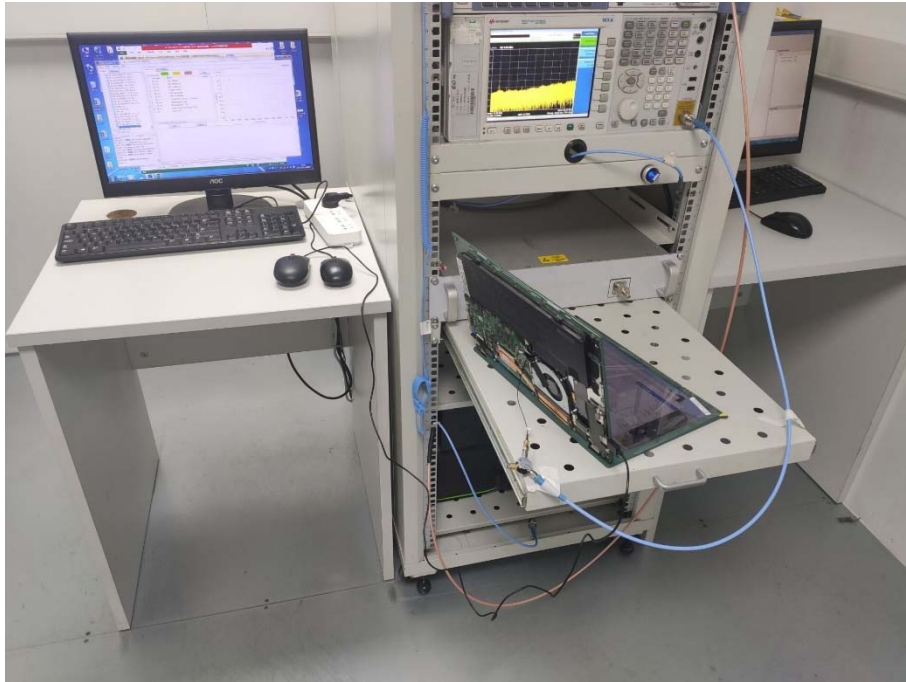

## TEST SETUP PHOTOS

### 1 Radiated Test Photo

Below 30MHz

30MHz-1GHz

Close-up

Above 1GHz

Close-up

## 2 Conducted Test Photo

Conducted Test-BT

Conducted Test-BLE

Conducted Test-WIFI

DFS Test