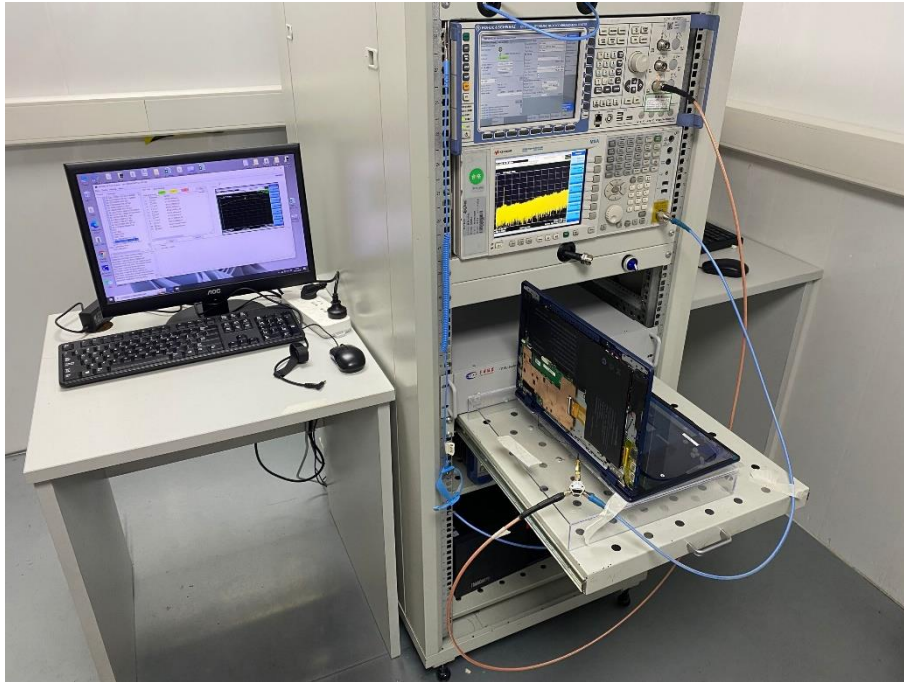

## TEST SETUP PHOTOS

### 1 Radiated Test Photo

Below 30MHz

Close-up

30MHz-1GHz

Close-up

Above 1GHz

Close-up

## 2 Conducted Test Photo

Conducted Test-BT

Conducted Test-BLE

Conducted Test-2.4G WIFI