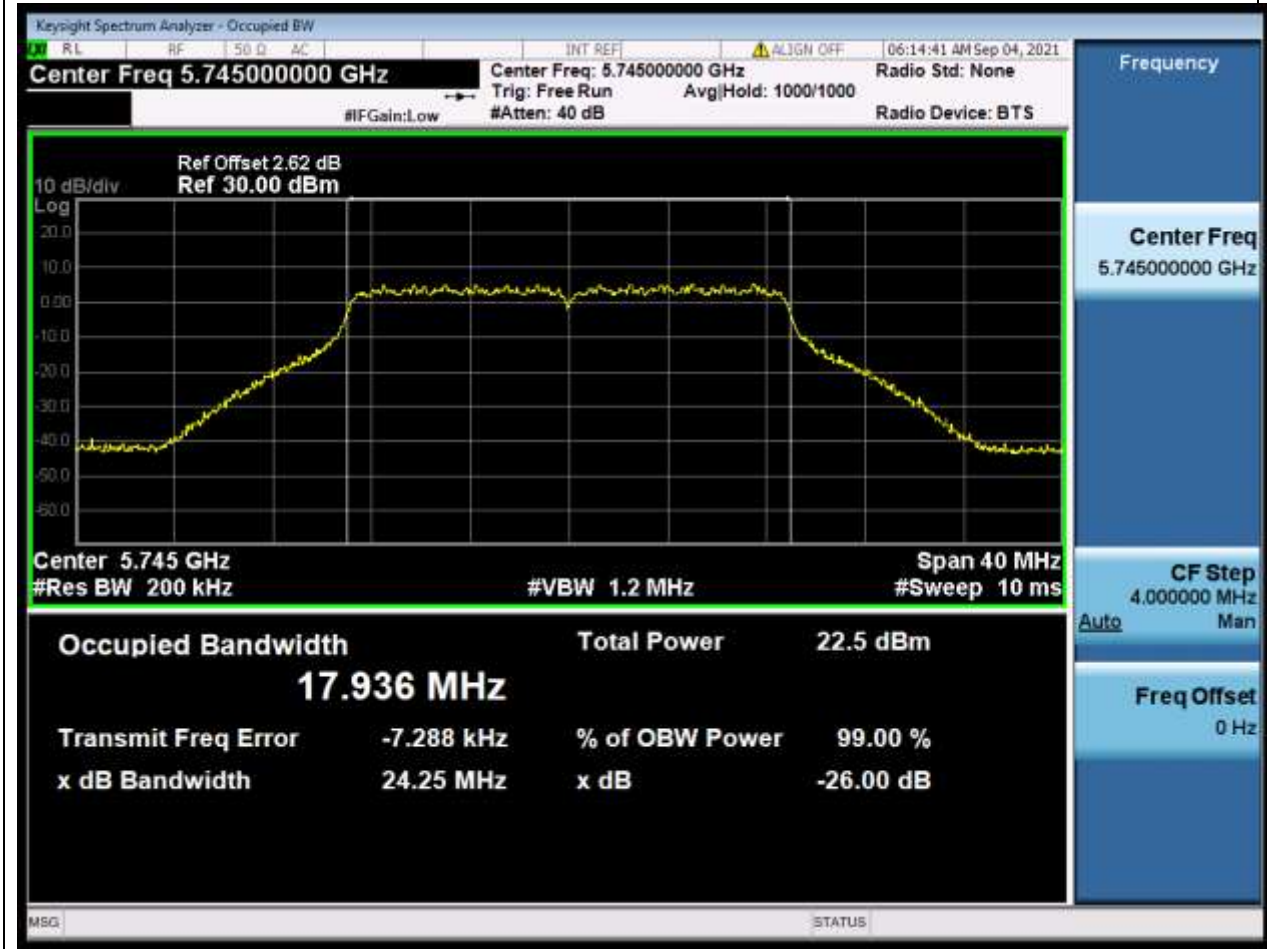

49. 802.11n_20M_Band4_L

49.1. A.2.2-99% Bandwidth(NTNV)

Center Frequency (MHz)	OBW Power (%)	RBW (MHz)	Detector	Limit (MHz)	OBW (MHz)	Verdict
5745	99	0.2	Peak	0	17.935825	Unknown