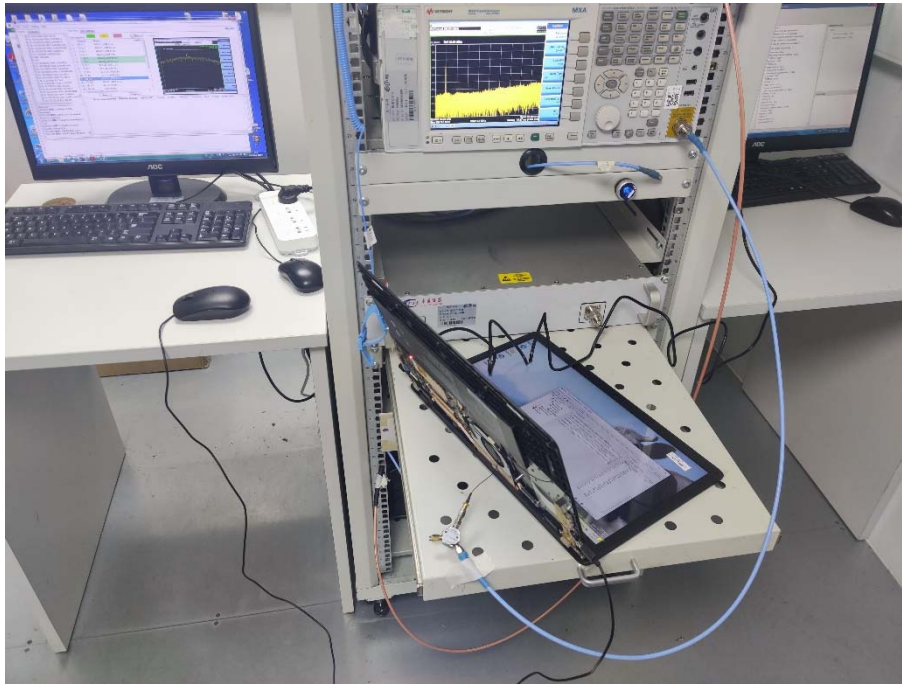

## TEST SETUP PHOTOS

### 1 Radiated Test Photo

Below 30MHz

30MHz-1GHz

Close-up

Above 1GHz

Close-up

## 2 Conducted Test Photo

Conducted Test-BT

Conducted Test-BLE

Conducted Test-WIFI