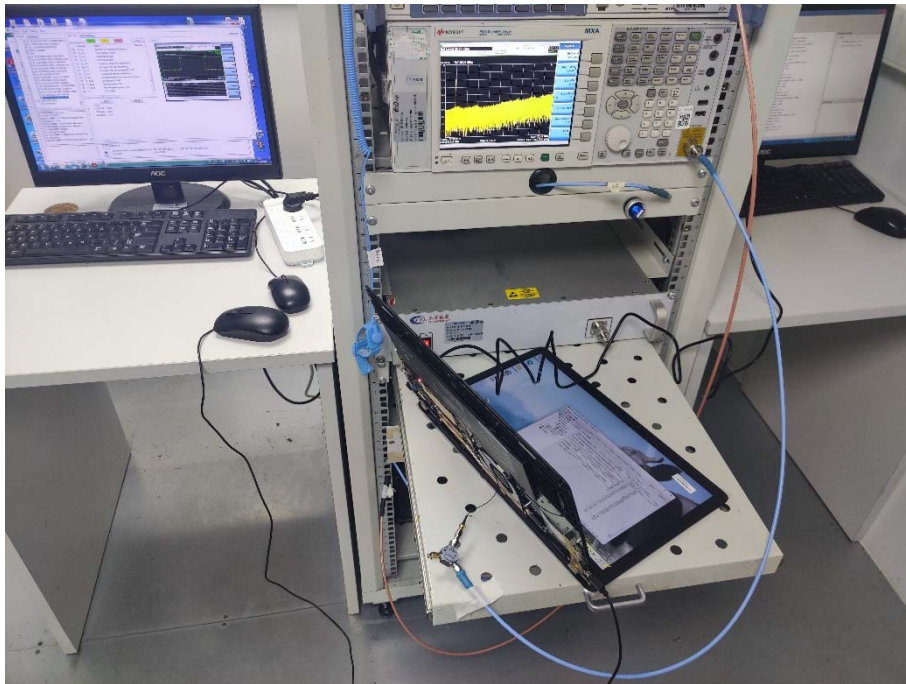

## TEST SETUP PHOTOS

### 1 Radiated Test Photo

Below 30MHz

30MHz-1GHz

Close-up

Above 1GHz

Close-up

## 2 Conducted Test Photo

Conducted Test-BT

Conducted Test-BLE

Conducted Test-WIFI