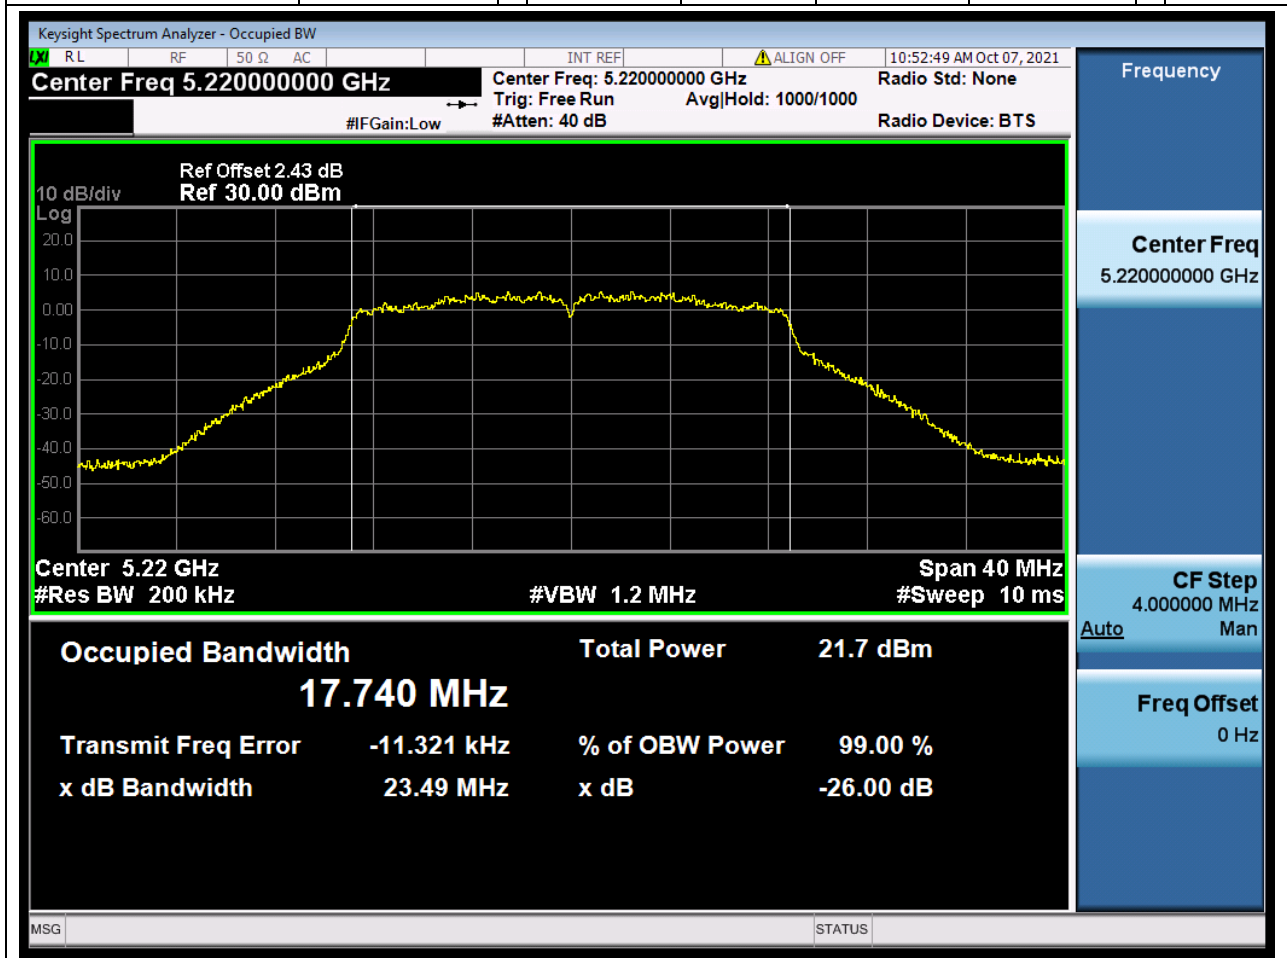

5. 802.11n_20M_U-NII-1_M

5.1. A.2.2-99% Bandwidth(NTNV)

Center Frequency (MHz)	OBW Power (%)	RBW (MHz)	Detector	Limit (MHz)	OBW (MHz)	Verdict
5220	99	0.2	Peak	0	17.739871	Unknow