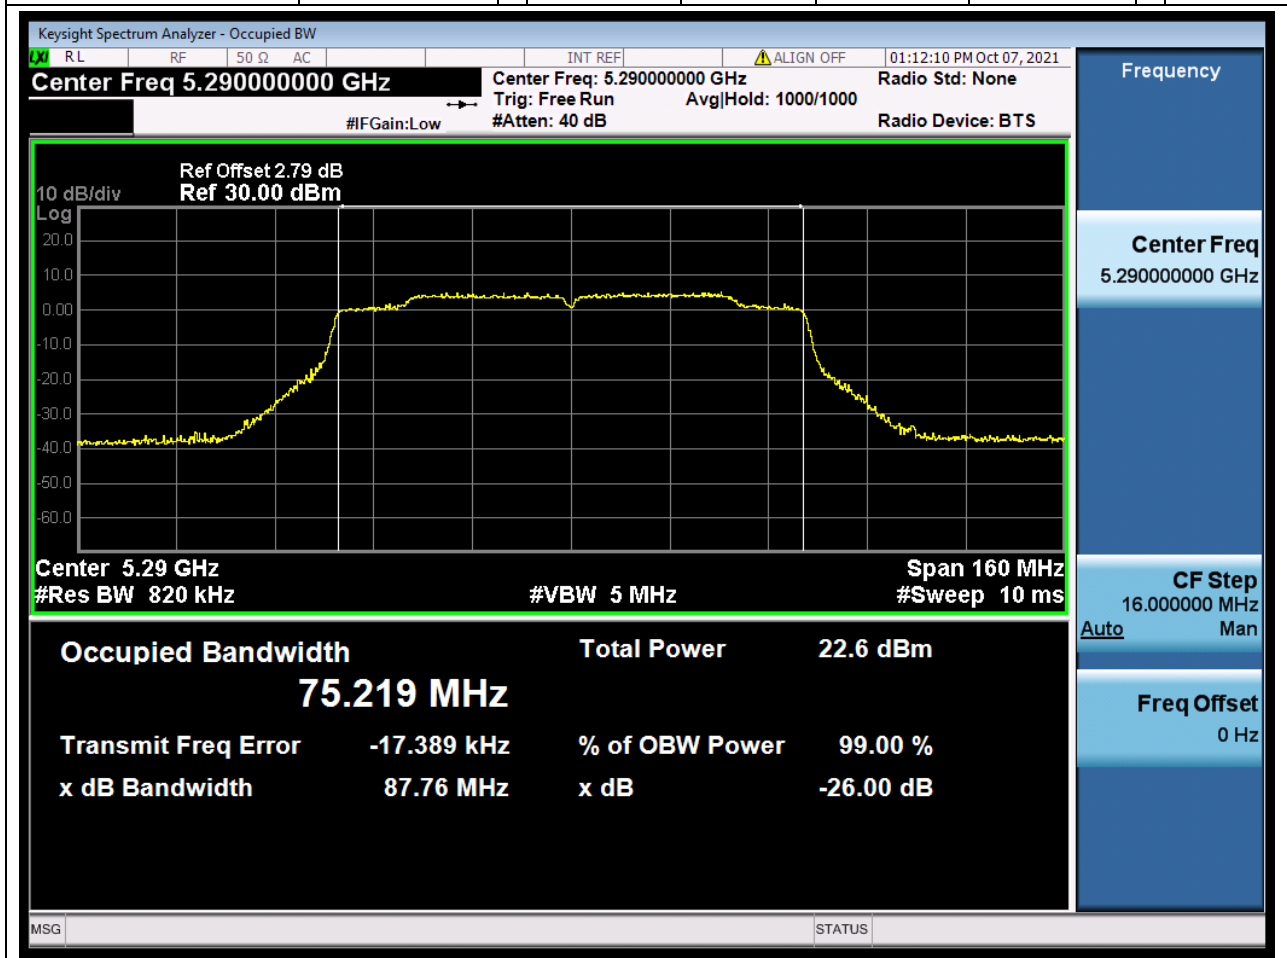

28. 802.11ac_80M_U-NII-2A_M

28.1. A.2.2-99% Bandwidth(NTNV)

Center Frequency (MHz)	OBW Power (%)	RBW (MHz)	Detector	Limit (MHz)	OBW (MHz)	Verdict
5290	99	0.82	Peak	0	75.219159	Unknow