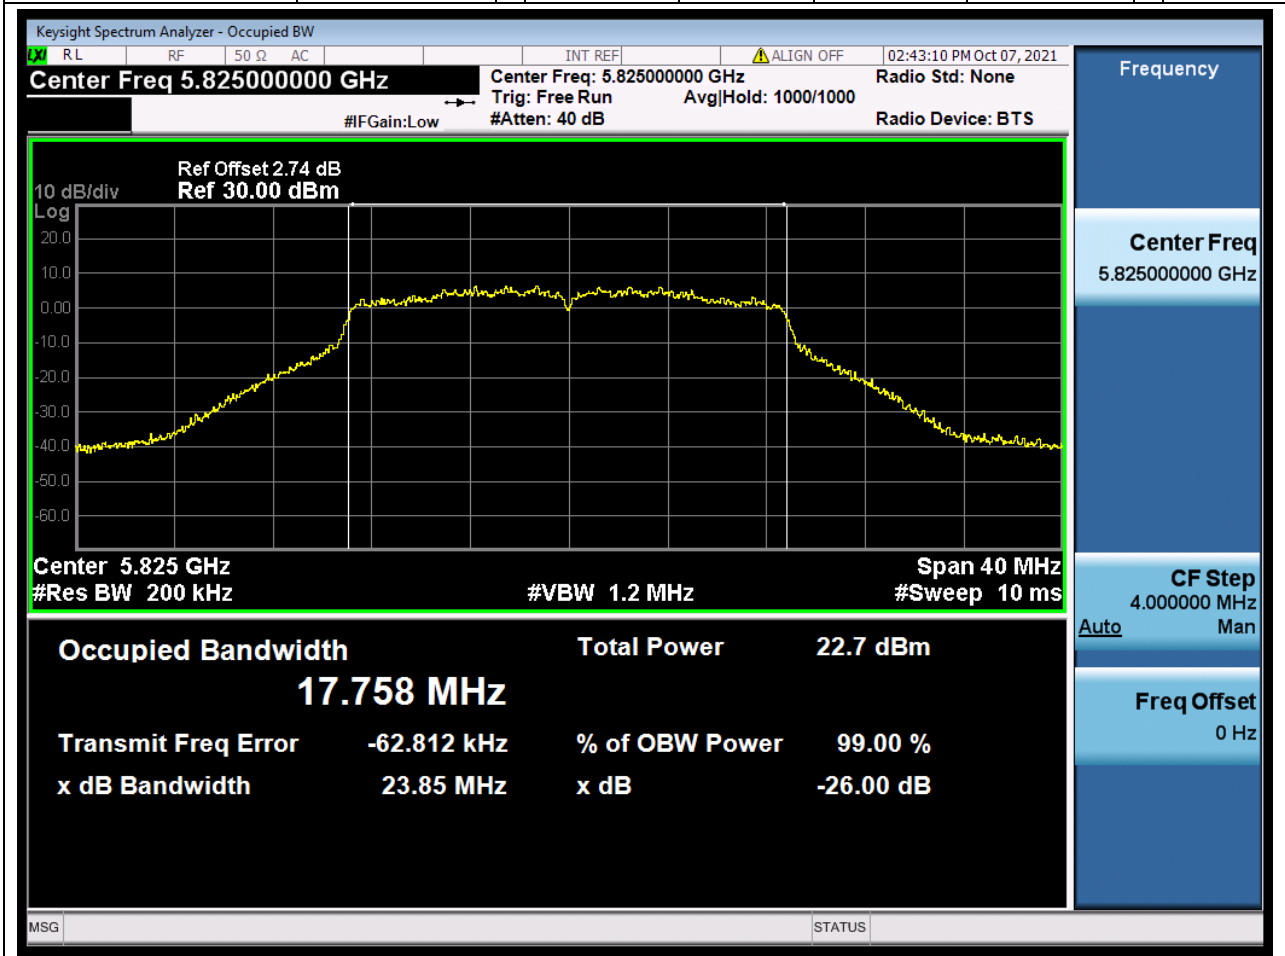

56. 802.11ac_20M_U-NII-3_H

56.1. A.2.2-99% Bandwidth(NTNV)

Center Frequency (MHz)	OBW Power (%)	RBW (MHz)	Detector	Limit (MHz)	OBW (MHz)	Verdict
5825	99	0.2	Peak	0	17.758453	Unknow