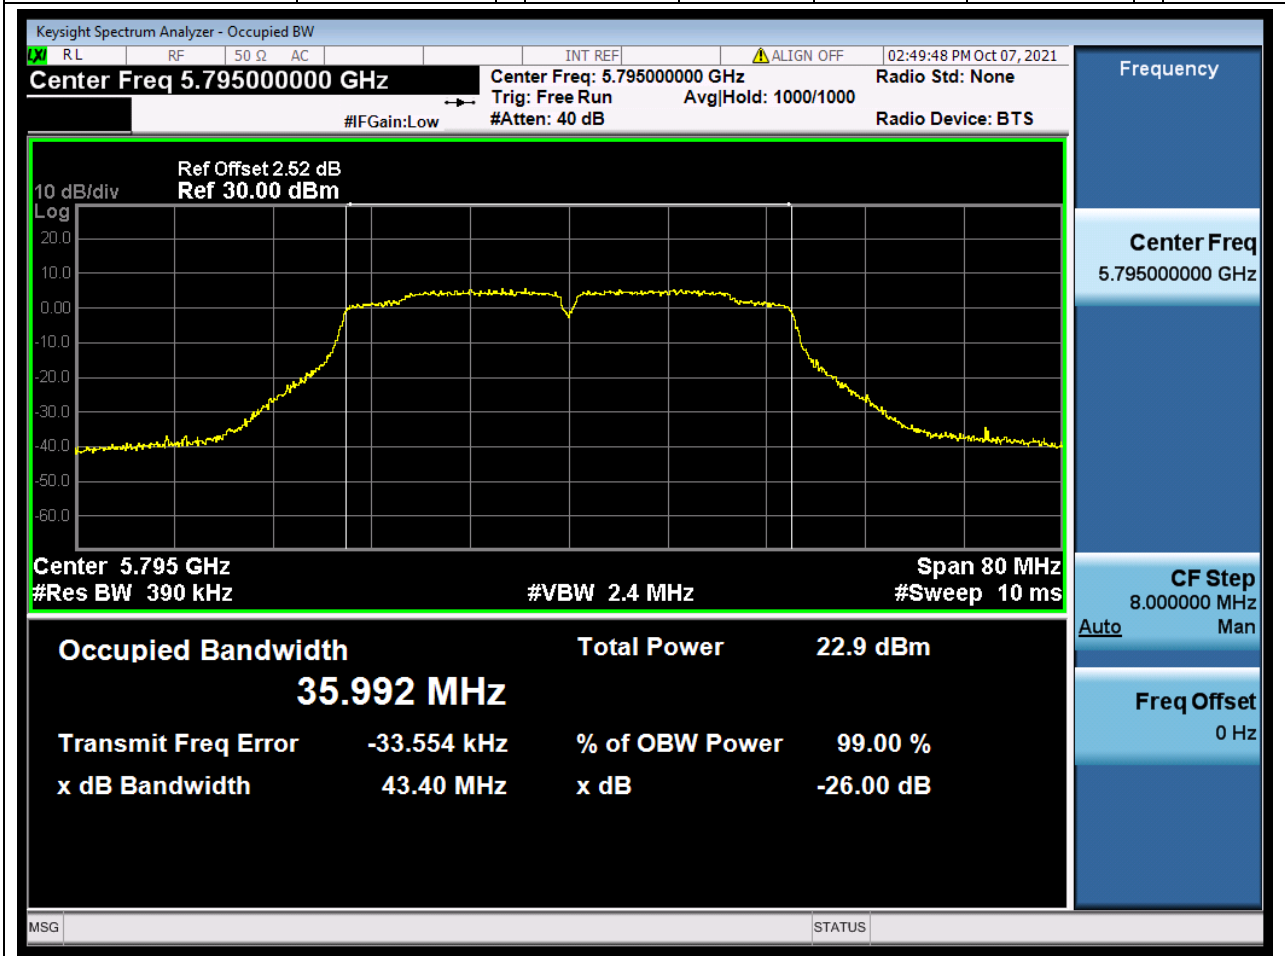

58. 802.11n_40M_U-NII-3_H

58.1. A.2.2-99% Bandwidth(NTNV)

Center Frequency (MHz)	OBW Power (%)	RBW (MHz)	Detector	Limit (MHz)	OBW (MHz)	Verdict
5795	99	0.39	Peak	0	35.991644	Unknown