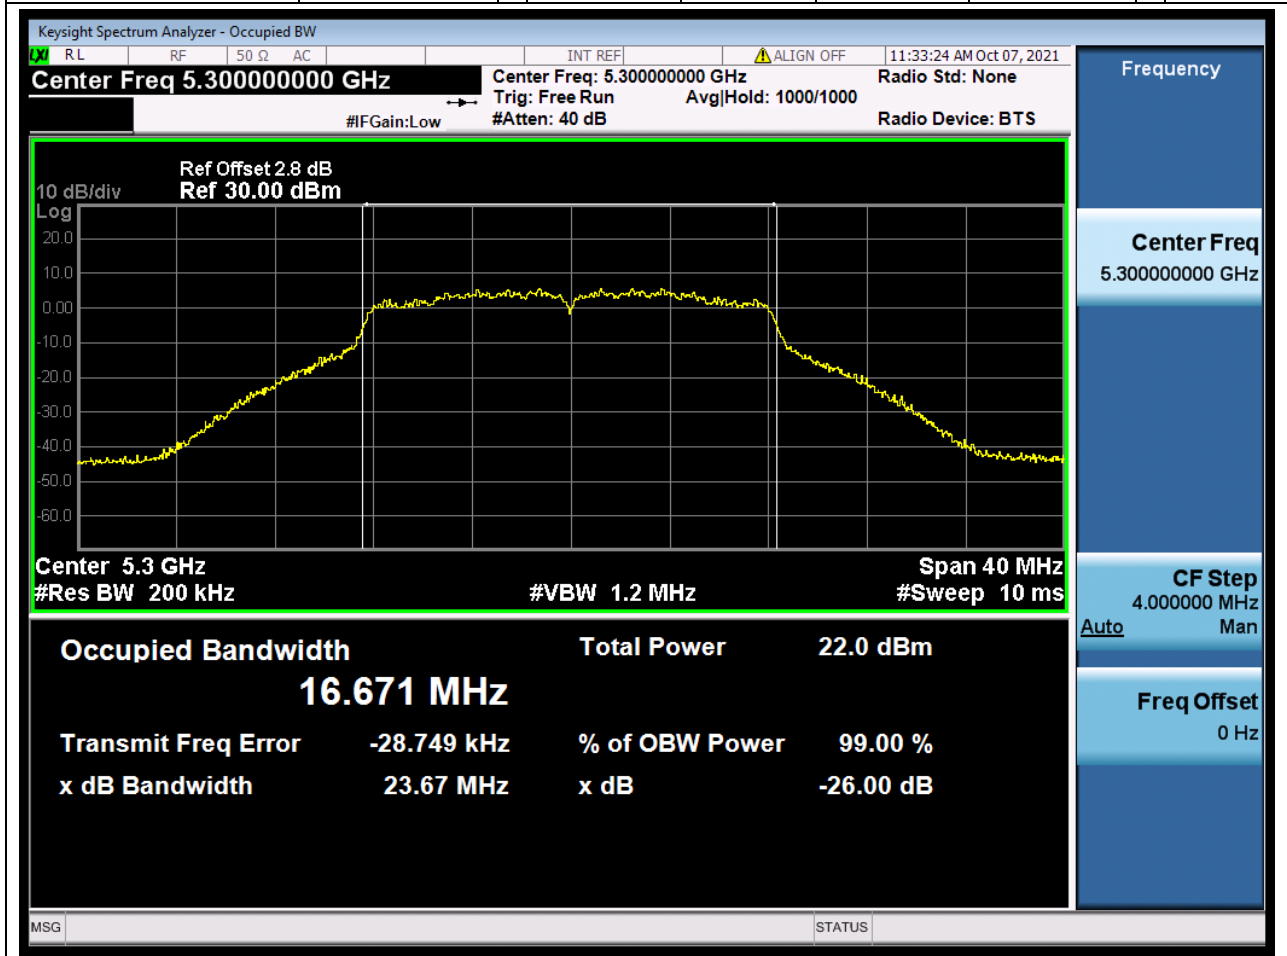

16. 802.11a_20M_U-NII-2A_M

16.1. A.2.2-99% Bandwidth(NTNV)

Center Frequency (MHz)	OBW Power (%)	RBW (MHz)	Detector	Limit (MHz)	OBW (MHz)	Verdict
5300	99	0.2	Peak	0	16.670733	Unknow