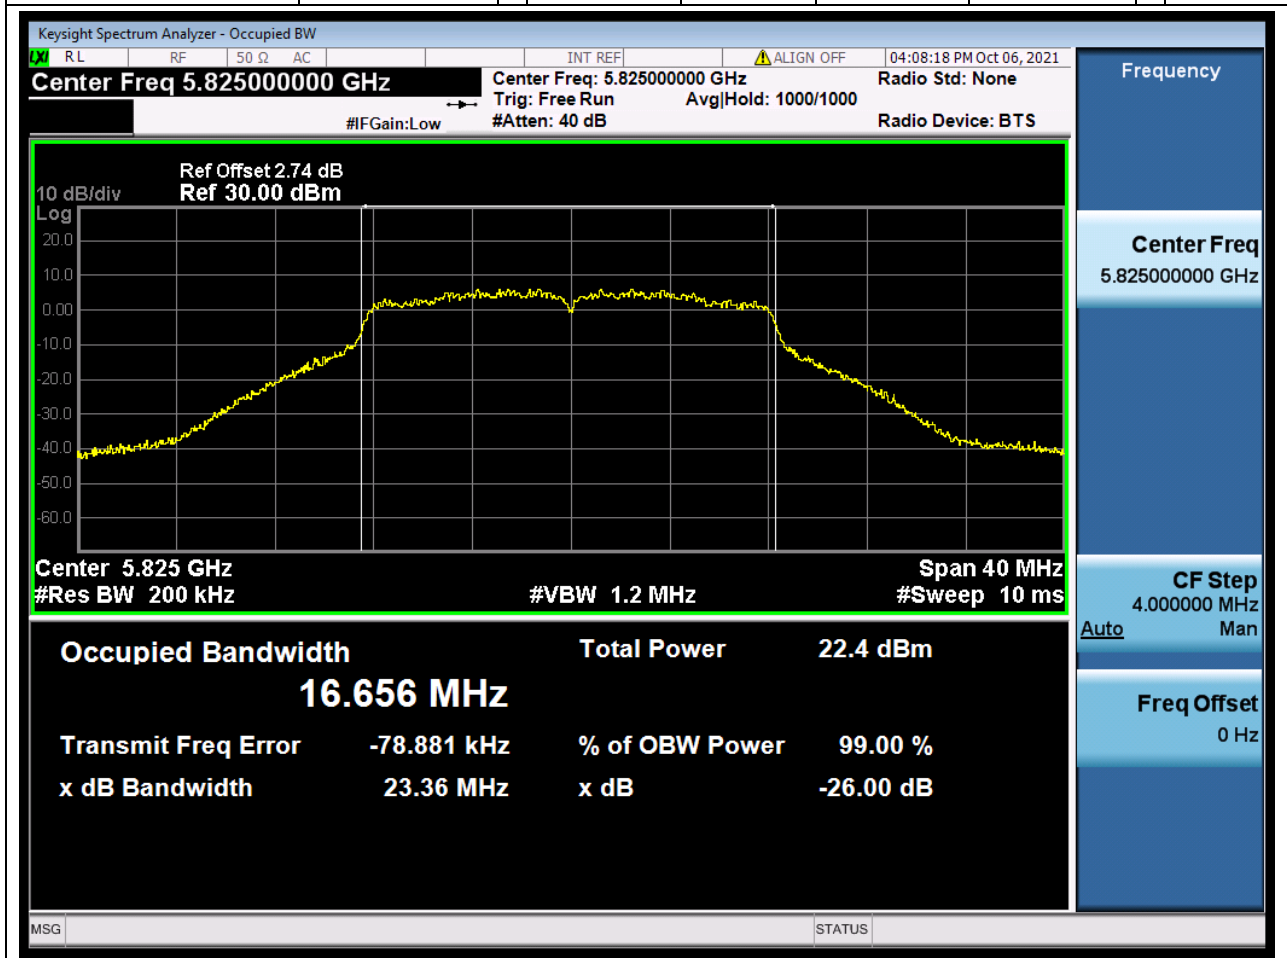

50. 802.11a_20M_U-NII-3_H

50.1. A.2.2-99% Bandwidth(NTNV)

Center Frequency (MHz)	OBW Power (%)	RBW (MHz)	Detector	Limit (MHz)	OBW (MHz)	Verdict
5825	99	0.2	Peak	0	16.656445	Unknow