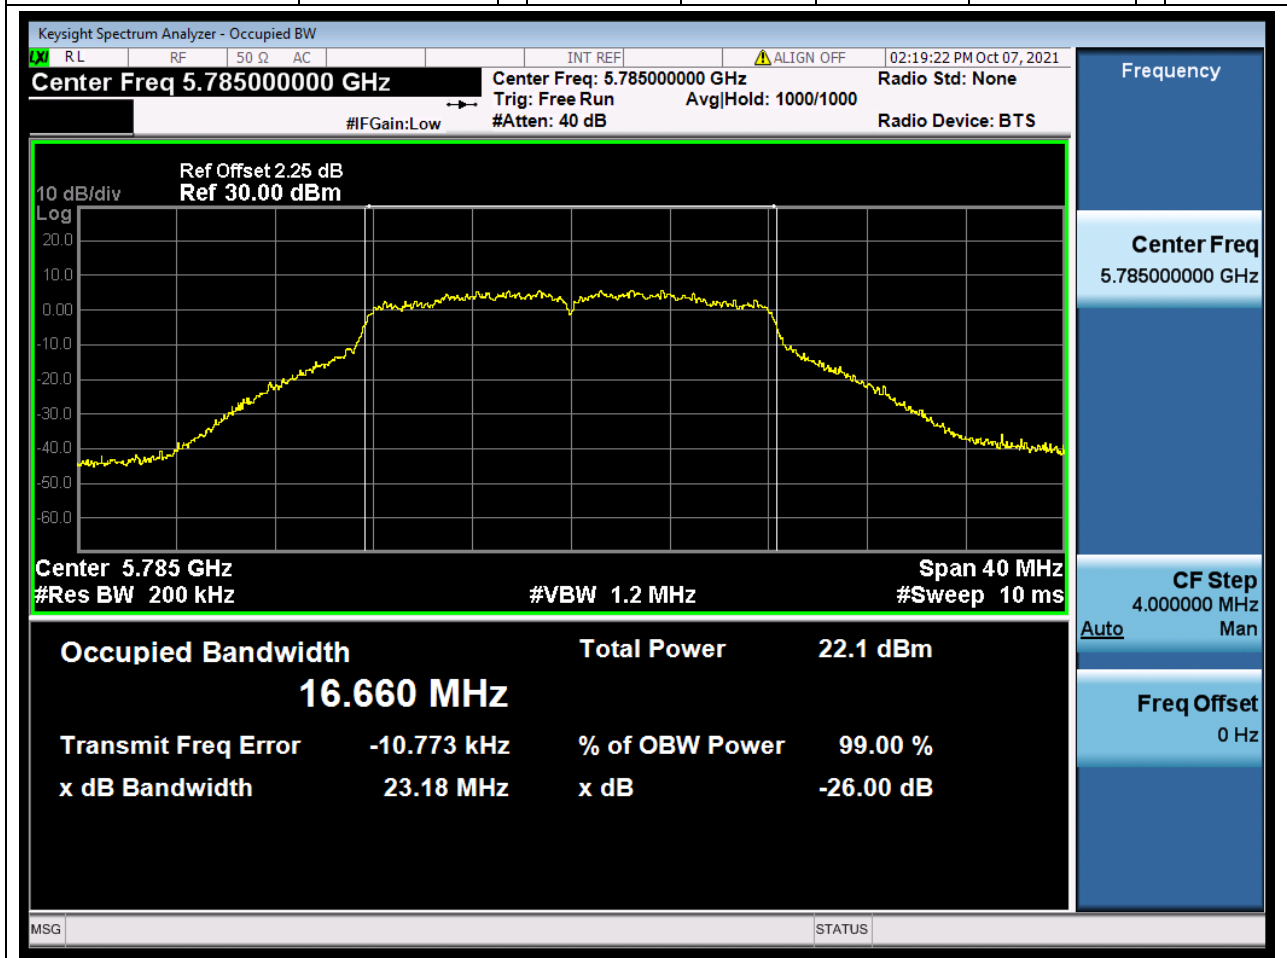

49. 802.11a_20M_U-NII-3_M

49.1. A.2.2-99% Bandwidth(NTNV)

Center Frequency (MHz)	OBW Power (%)	RBW (MHz)	Detector	Limit (MHz)	OBW (MHz)	Verdict
5785	99	0.2	Peak	0	16.659821	Unknown