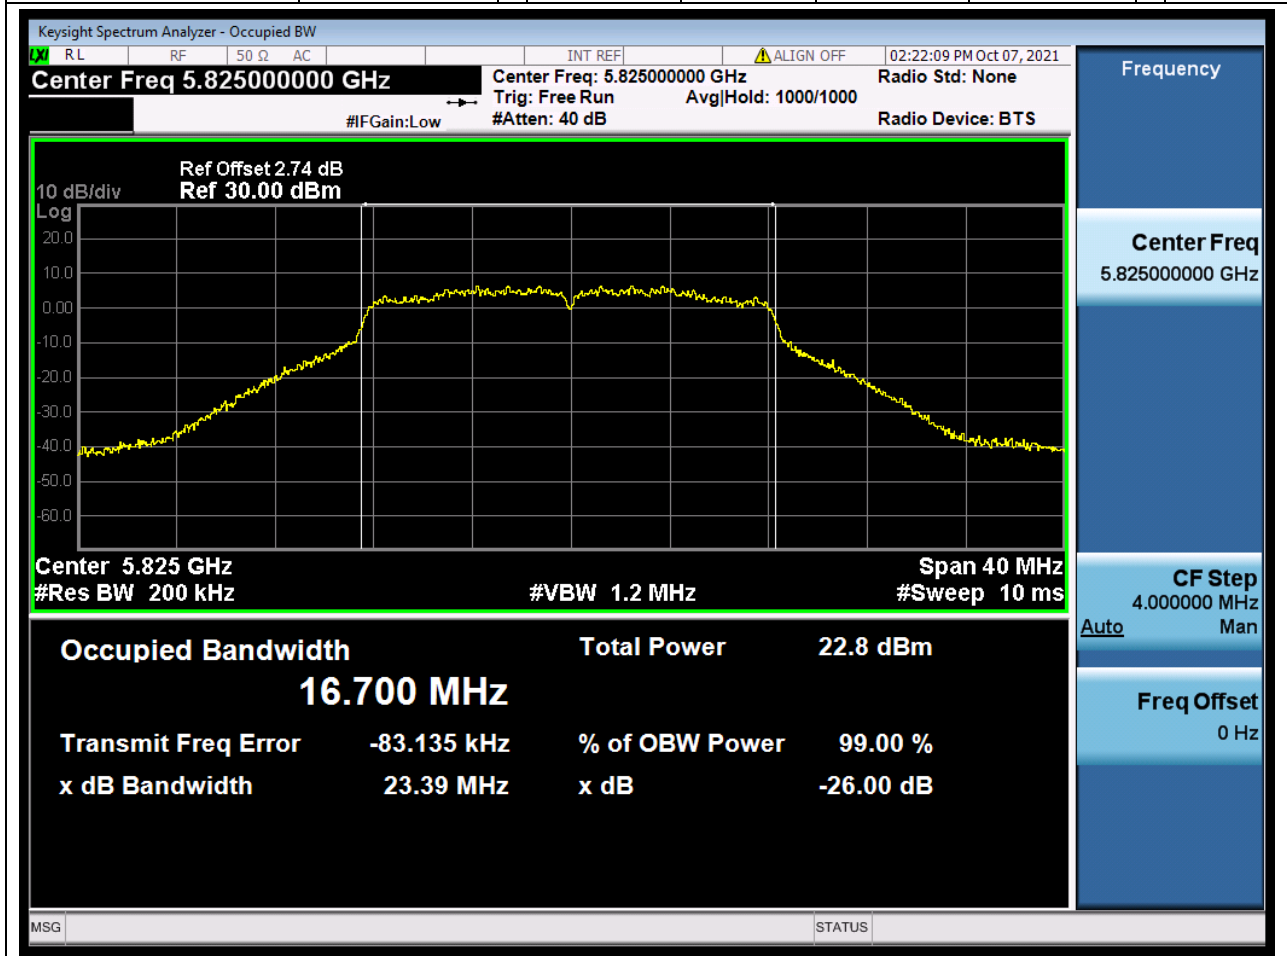

50. 802.11a_20M_U-NII-3_H

50.1. A.2.2-99% Bandwidth(NTNV)

Center Frequency (MHz)	OBW Power (%)	RBW (MHz)	Detector	Limit (MHz)	OBW (MHz)	Verdict
5825	99	0.2	Peak	0	16.699644	Unknow