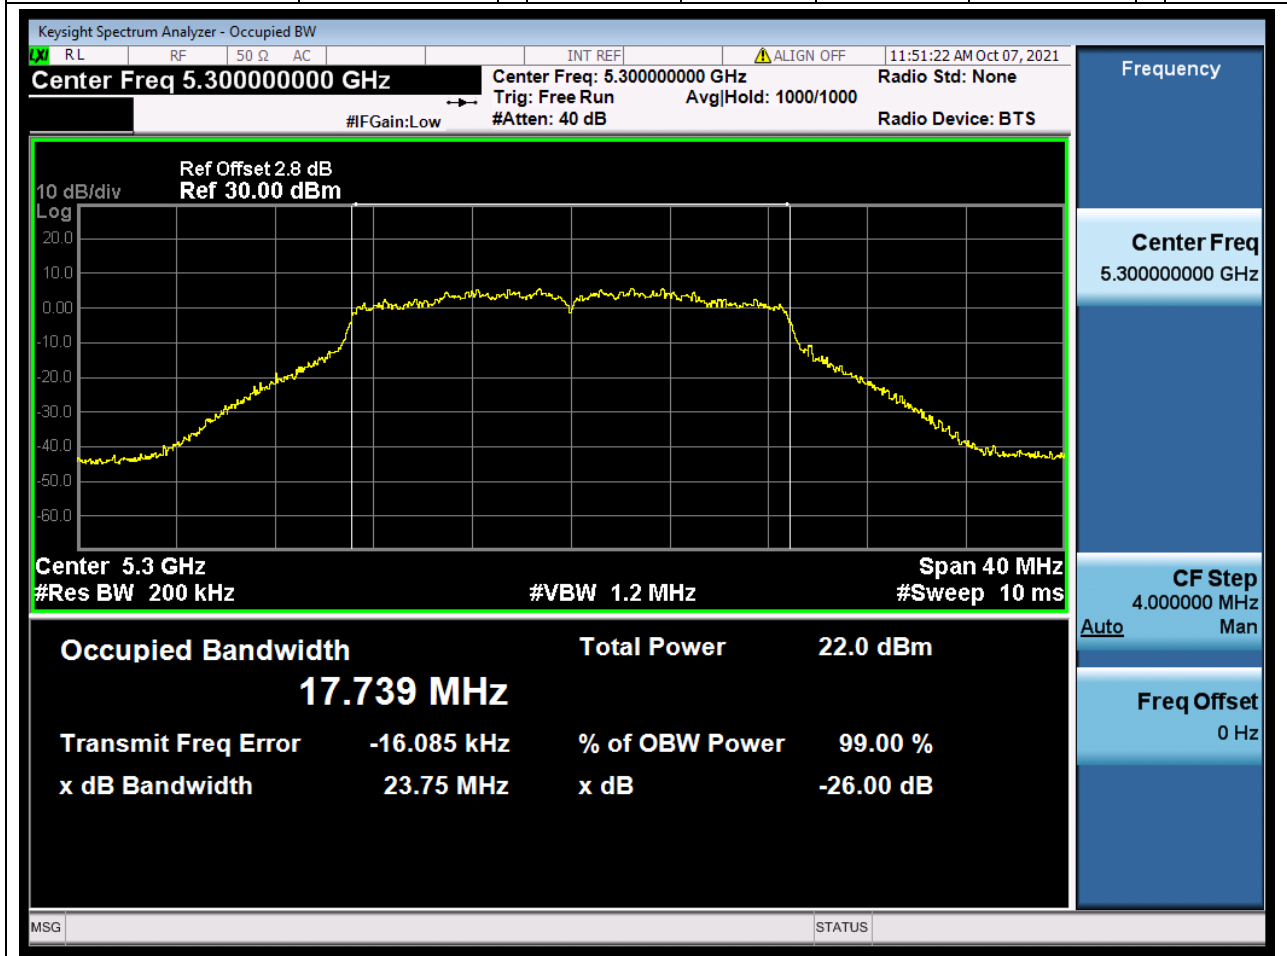

22. 802.11ac_20M_U-NII-2A_M

22.1. A.2.2-99% Bandwidth(NTNV)

Center Frequency (MHz)	OBW Power (%)	RBW (MHz)	Detector	Limit (MHz)	OBW (MHz)	Verdict
5300	99	0.2	Peak	0	17.738675	Unknown