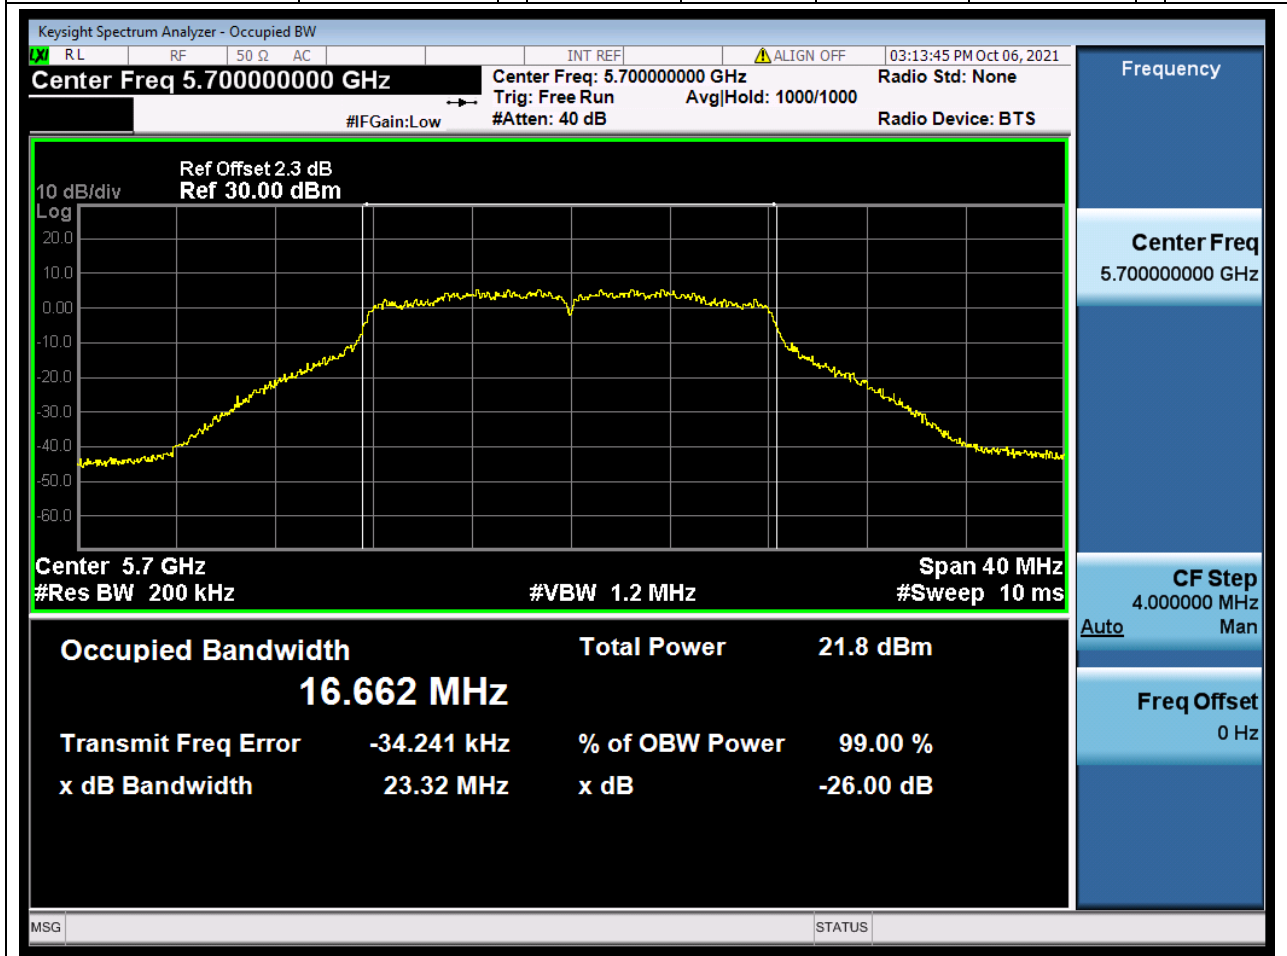

32. 802.11a_20M_U-NII-2C_H

32.1. A.2.2-99% Bandwidth(NTNV)

Center Frequency (MHz)	OBW Power (%)	RBW (MHz)	Detector	Limit (MHz)	OBW (MHz)	Verdict
5700	99	0.2	Peak	0	16.661745	Unknow