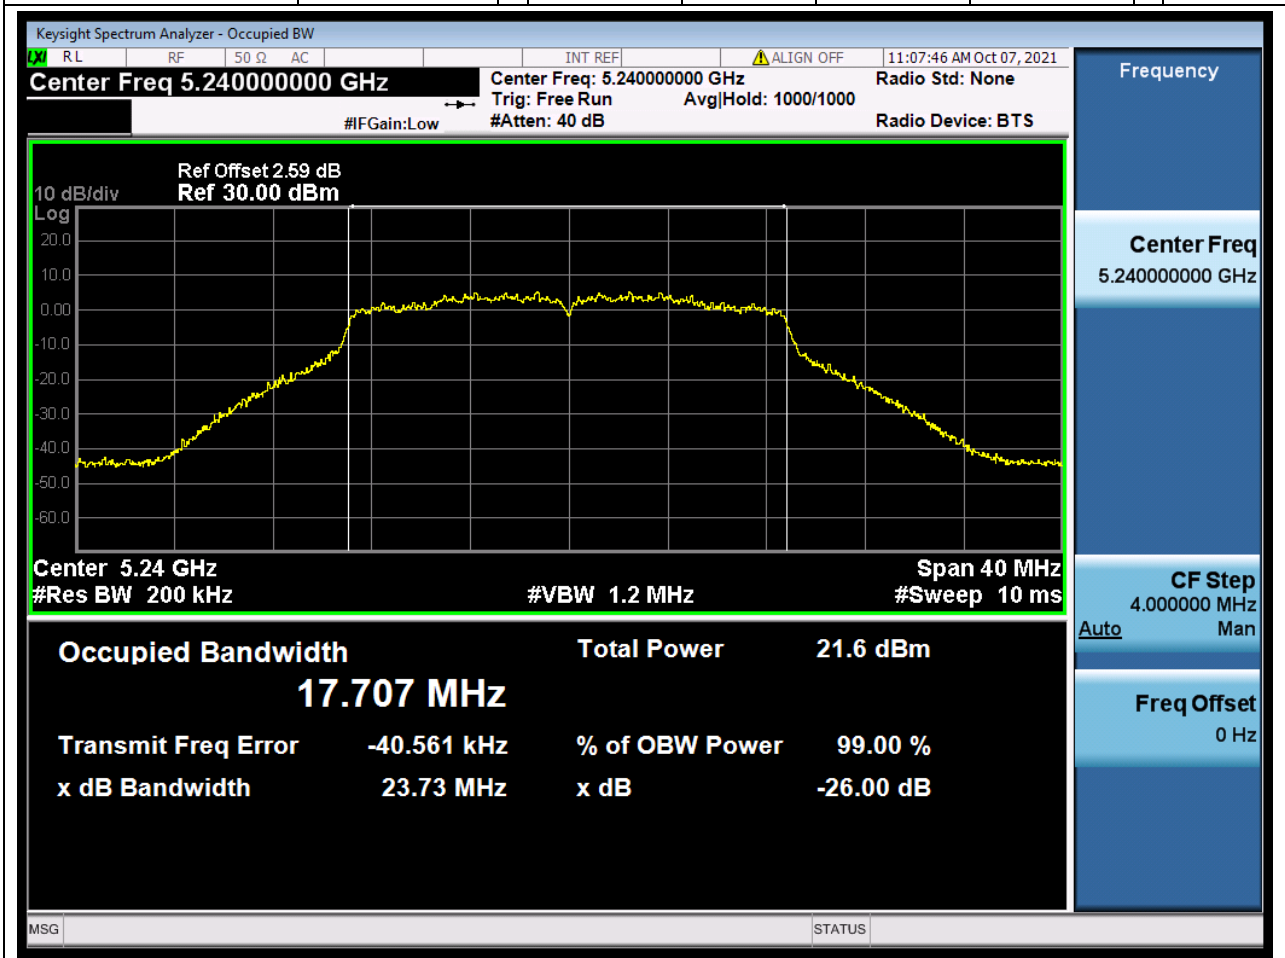

9. 802.11ac_20M_U-NII-1_H

9.1. A.2.2-99% Bandwidth(NTNV)

Center Frequency (MHz)	OBW Power (%)	RBW (MHz)	Detector	Limit (MHz)	OBW (MHz)	Verdict
5240	99	0.2	Peak	0	17.70749	Unknown