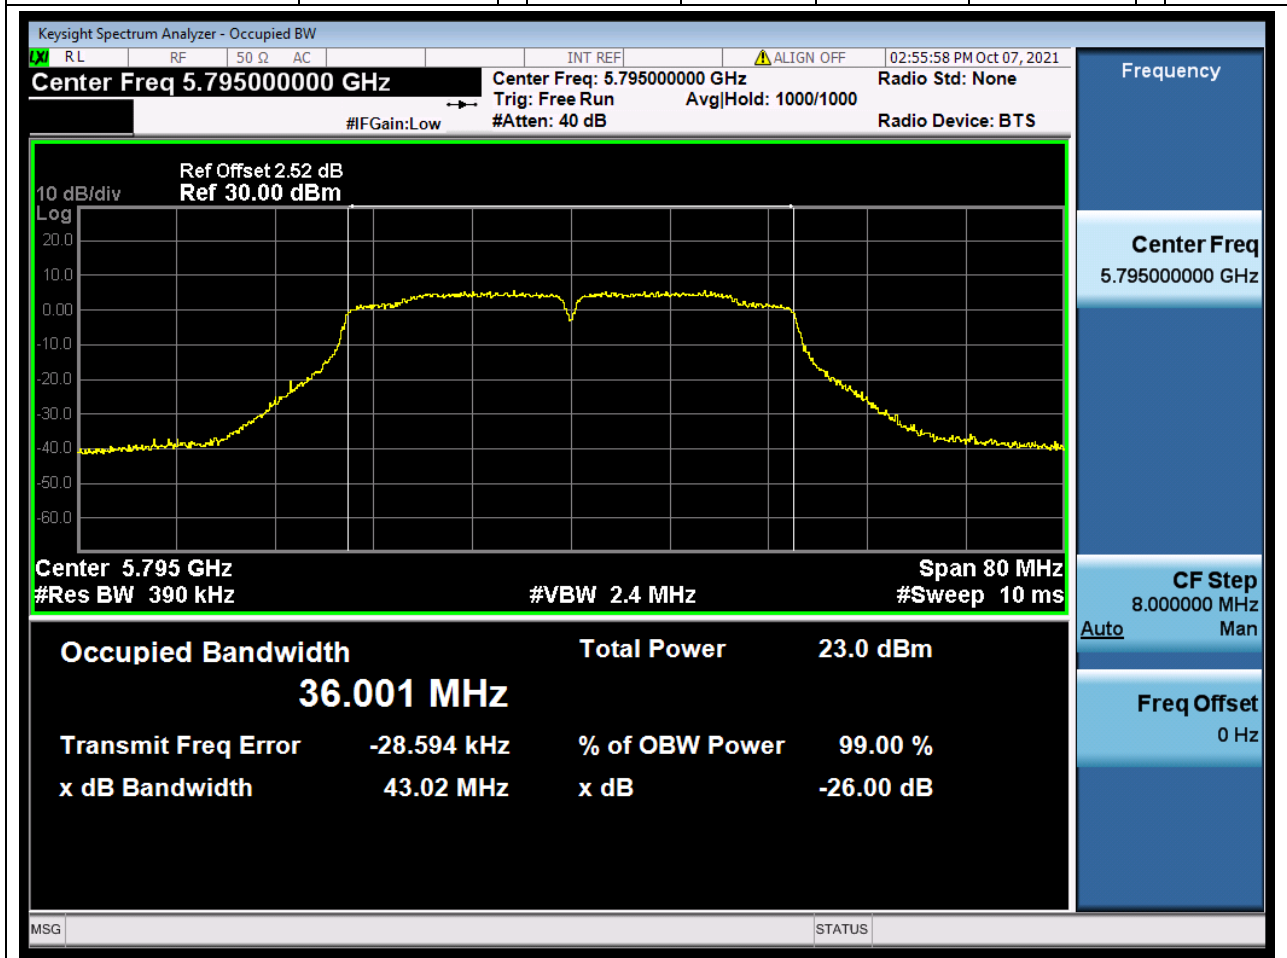

60. 802.11ac_40M_U-NII-3_H

60.1. A.2.2-99% Bandwidth(NTNV)

Center Frequency (MHz)	OBW Power (%)	RBW (MHz)	Detector	Limit (MHz)	OBW (MHz)	Verdict
5795	99	0.39	Peak	0	36.000701	Unknown