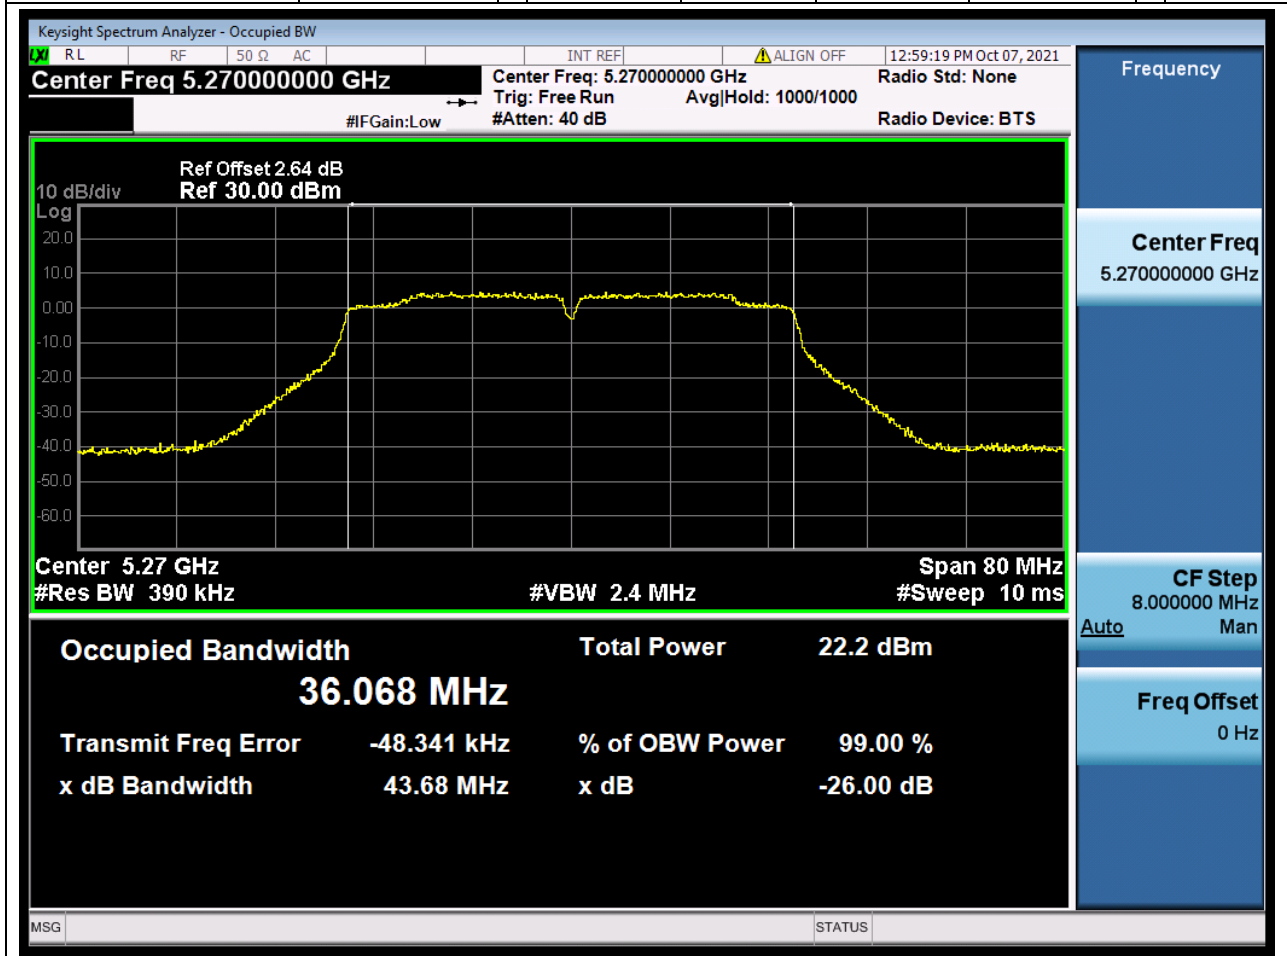

24. 802.11n_40M_U-NII-2A_L

24.1. A.2.2-99% Bandwidth(NTNV)

Center Frequency (MHz)	OBW Power (%)	RBW (MHz)	Detector	Limit (MHz)	OBW (MHz)	Verdict
5270	99	0.39	Peak	0	36.068281	Unknown