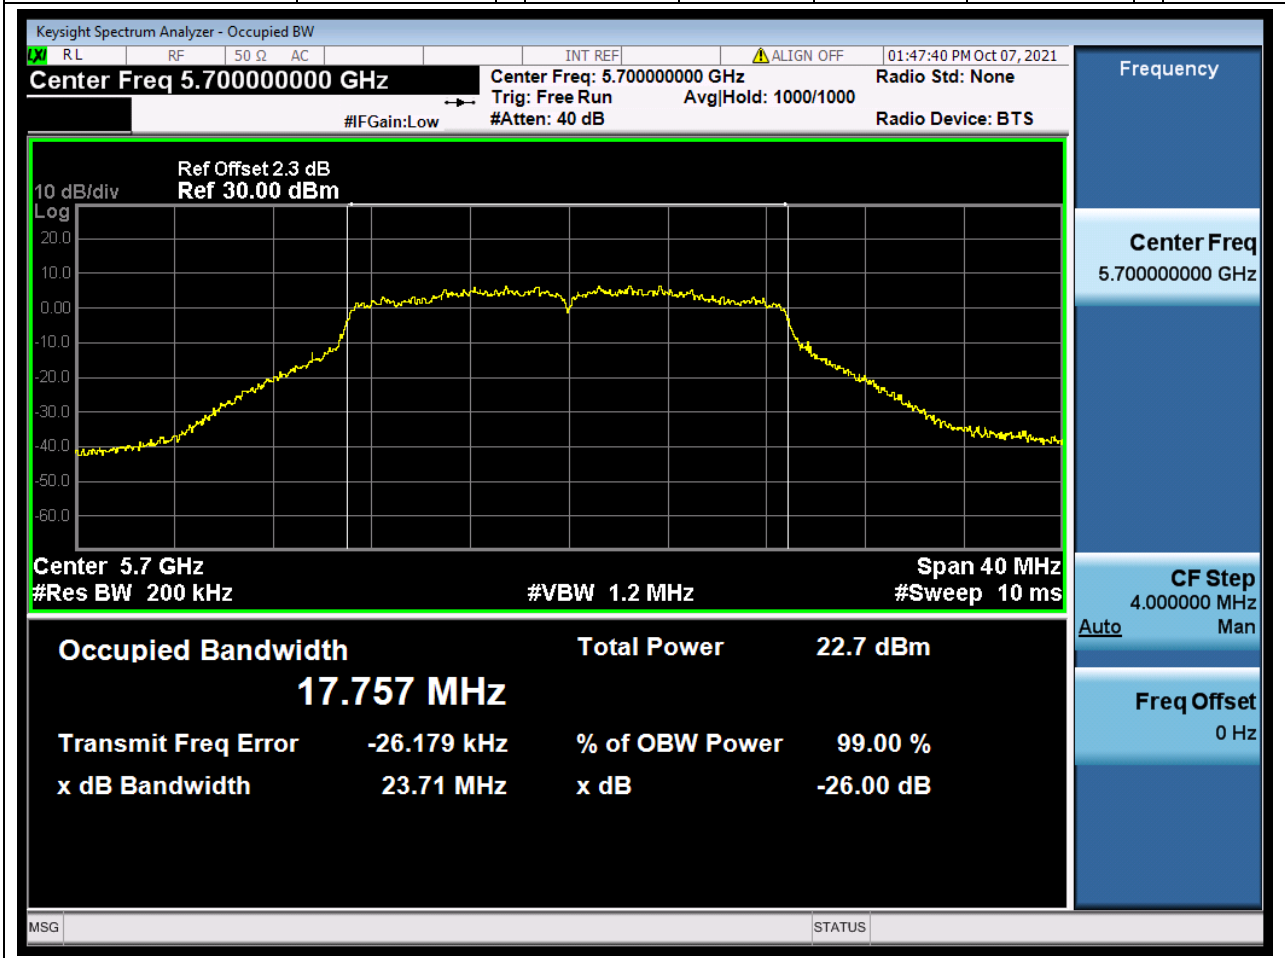

38. 802.11ac_20M_U-NII-2C_H

38.1. A.2.2-99% Bandwidth(NTNV)

Center Frequency (MHz)	OBW Power (%)	RBW (MHz)	Detector	Limit (MHz)	OBW (MHz)	Verdict
5700	99	0.2	Peak	0	17.756965	Unknown