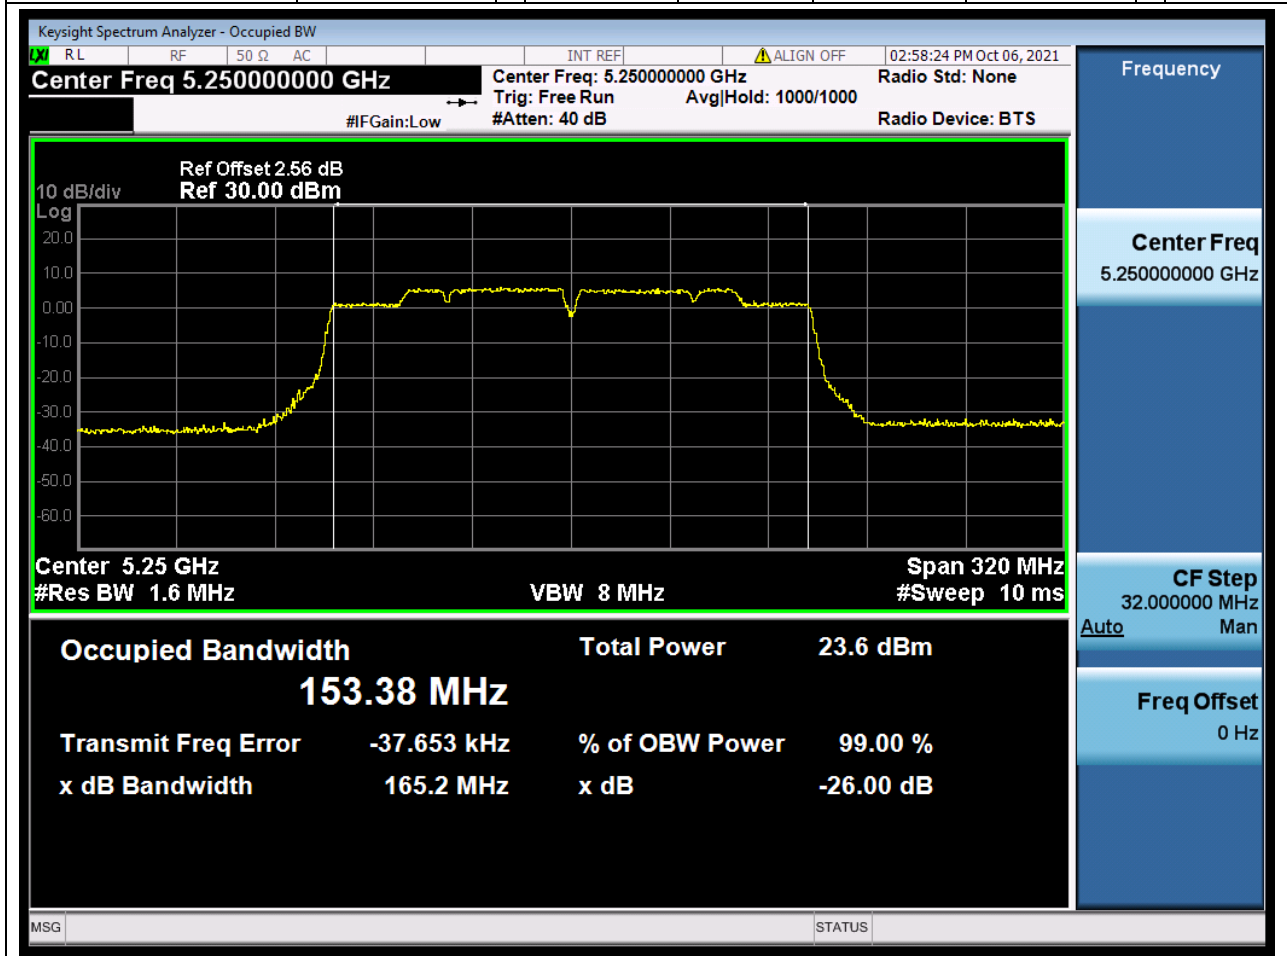

29. 802.11ac_160M_U-NII-2A_M

29.1. A.2.2-99% Bandwidth(NTNV)

Center Frequency (MHz)	OBW Power (%)	RBW (MHz)	Detector	Limit (MHz)	OBW (MHz)	Verdict
5250	99	1.6	Peak	0	153.382896	Unknow