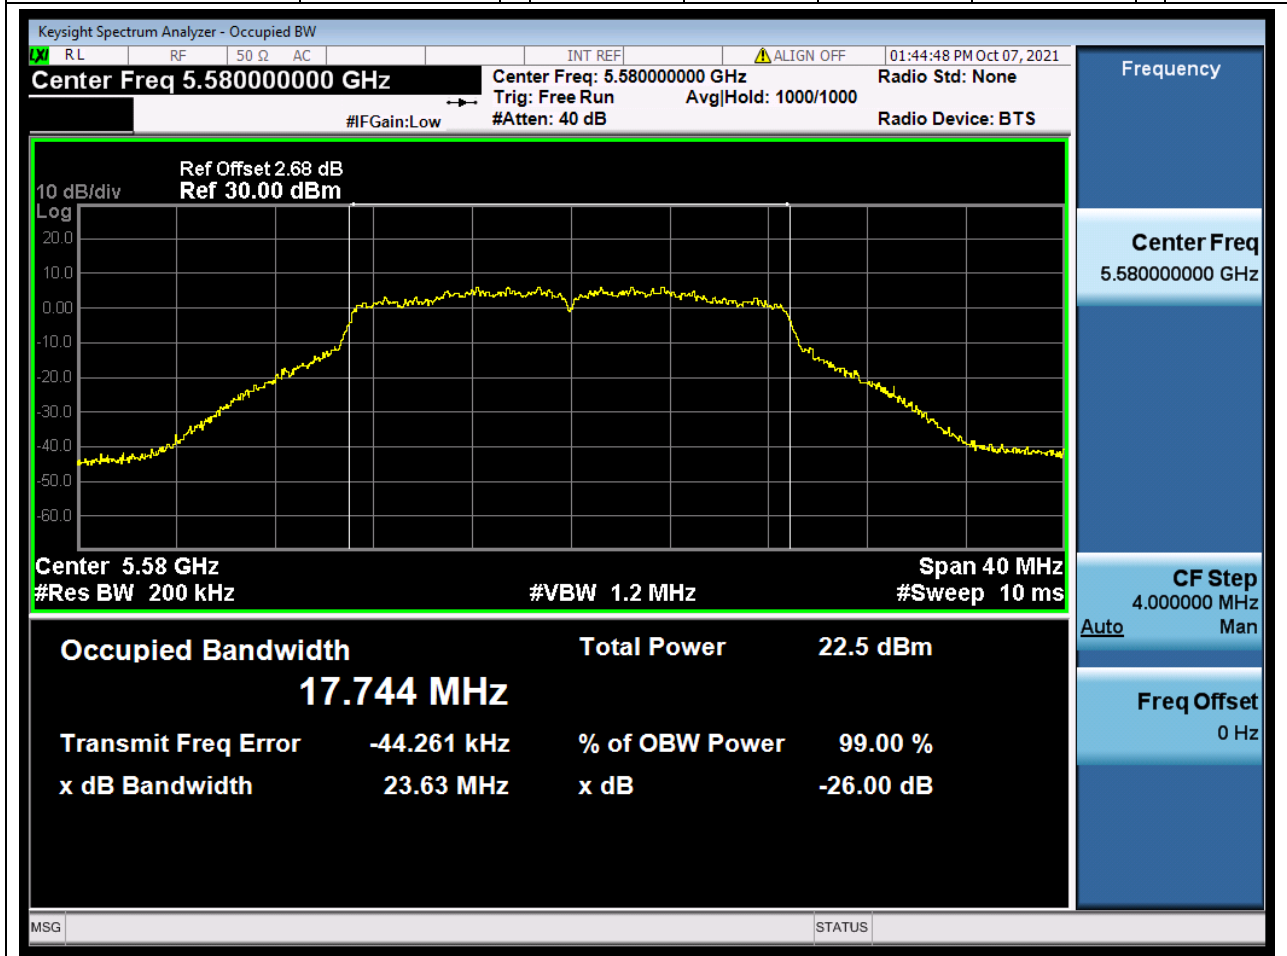

37. 802.11ac_20M_U-NII-2C_M

37.1. A.2.2-99% Bandwidth(NTNV)

Center Frequency (MHz)	OBW Power (%)	RBW (MHz)	Detector	Limit (MHz)	OBW (MHz)	Verdict
5580	99	0.2	Peak	0	17.74359	Unknow