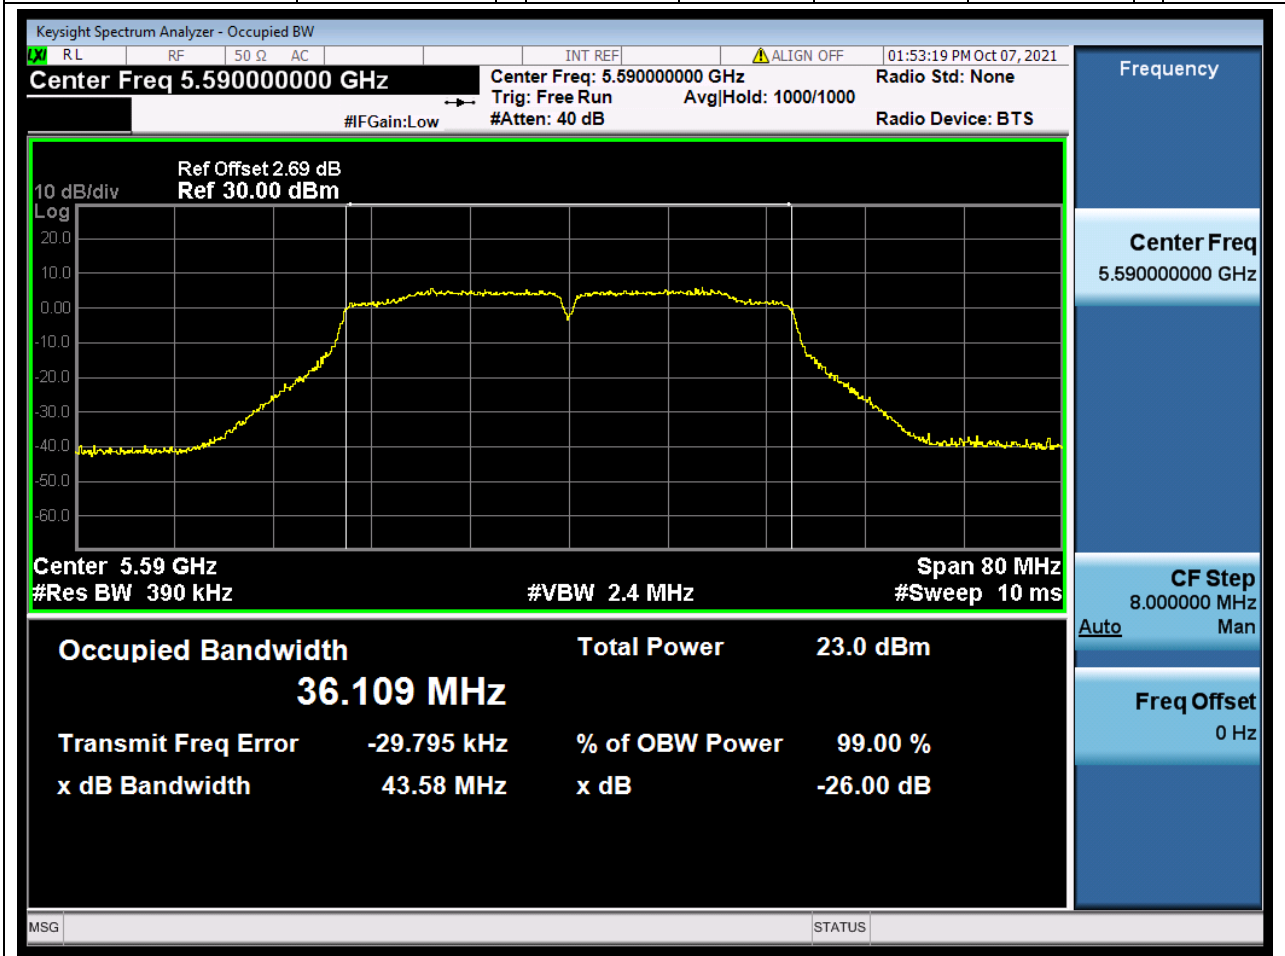

40. 802.11n_40M_U-NII-2C_M

40.1. A.2.2-99% Bandwidth(NTNV)

Center Frequency (MHz)	OBW Power (%)	RBW (MHz)	Detector	Limit (MHz)	OBW (MHz)	Verdict
5590	99	0.39	Peak	0	36.109011	Unknow