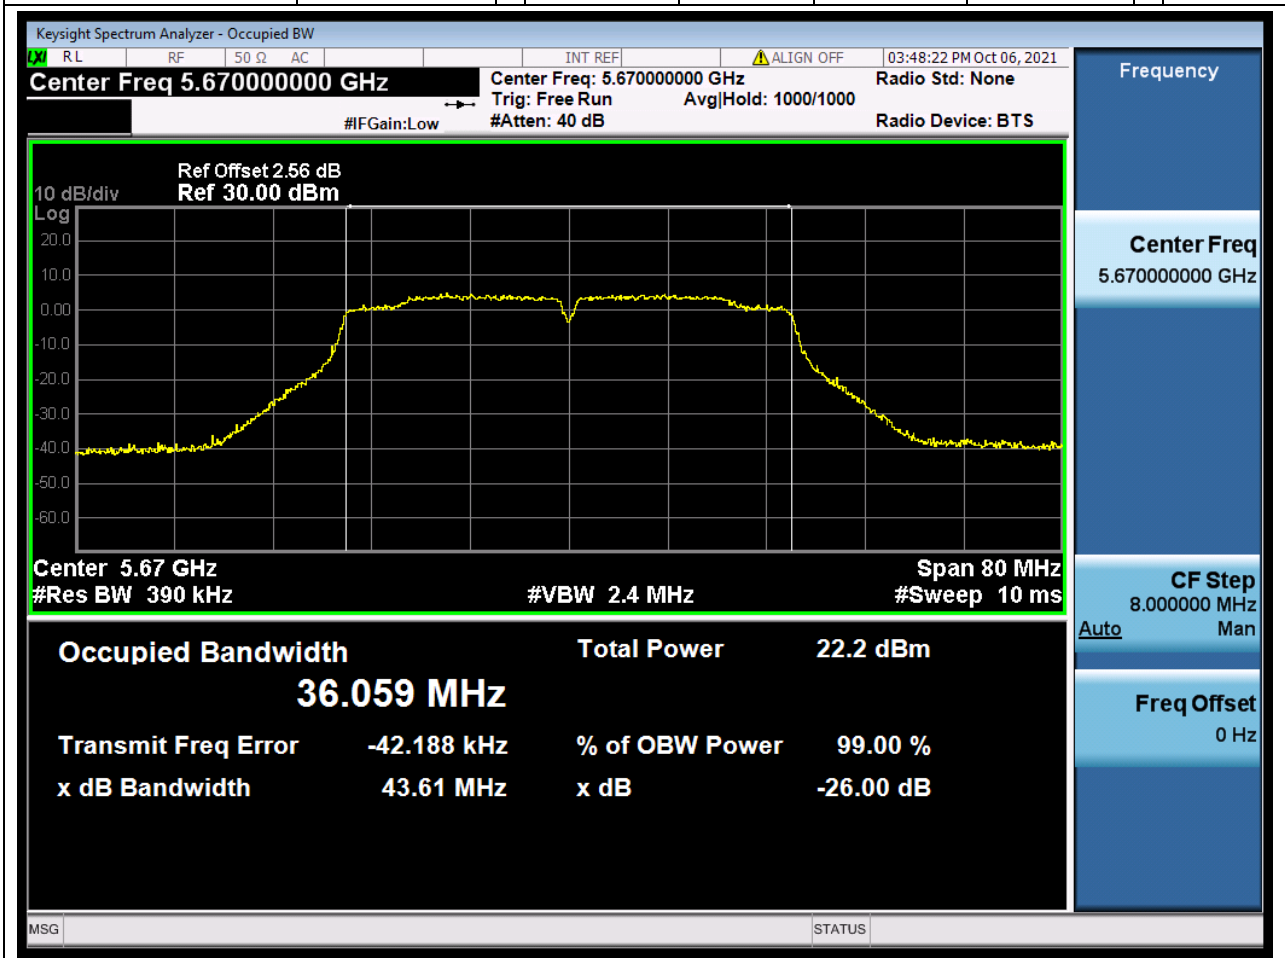

44. 802.11ac_40M_U-NII-2C_H

44.1. A.2.2-99% Bandwidth(NTNV)

Center Frequency (MHz)	OBW Power (%)	RBW (MHz)	Detector	Limit (MHz)	OBW (MHz)	Verdict
5670	99	0.39	Peak	0	36.058509	Unknow