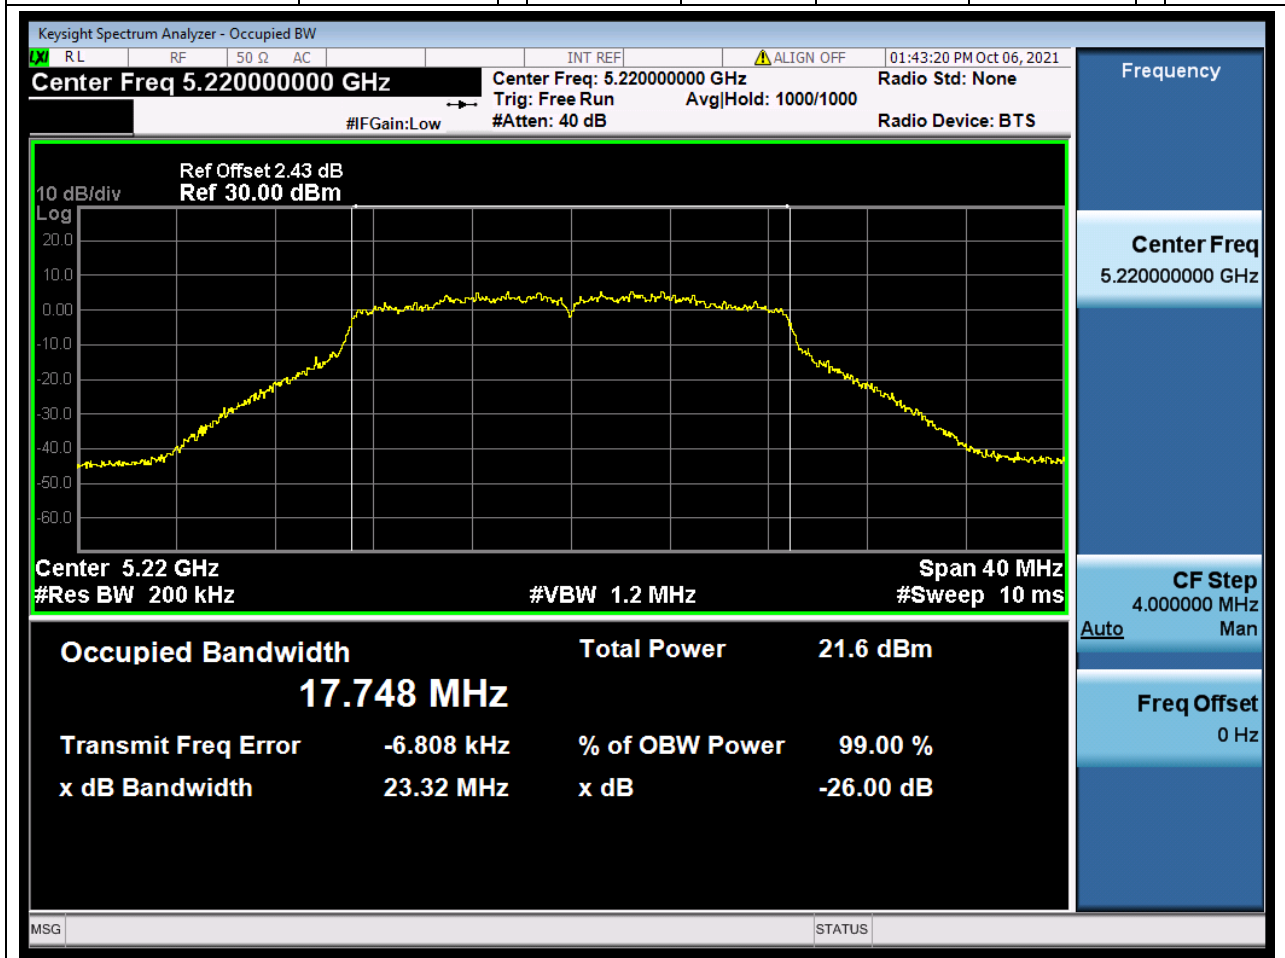

8. 802.11ac_20M_U-NII-1_M

8.1. A.2.2-99% Bandwidth(NTNV)

Center Frequency (MHz)	OBW Power (%)	RBW (MHz)	Detector	Limit (MHz)	OBW (MHz)	Verdict
5220	99	0.2	Peak	0	17.747624	Unknown