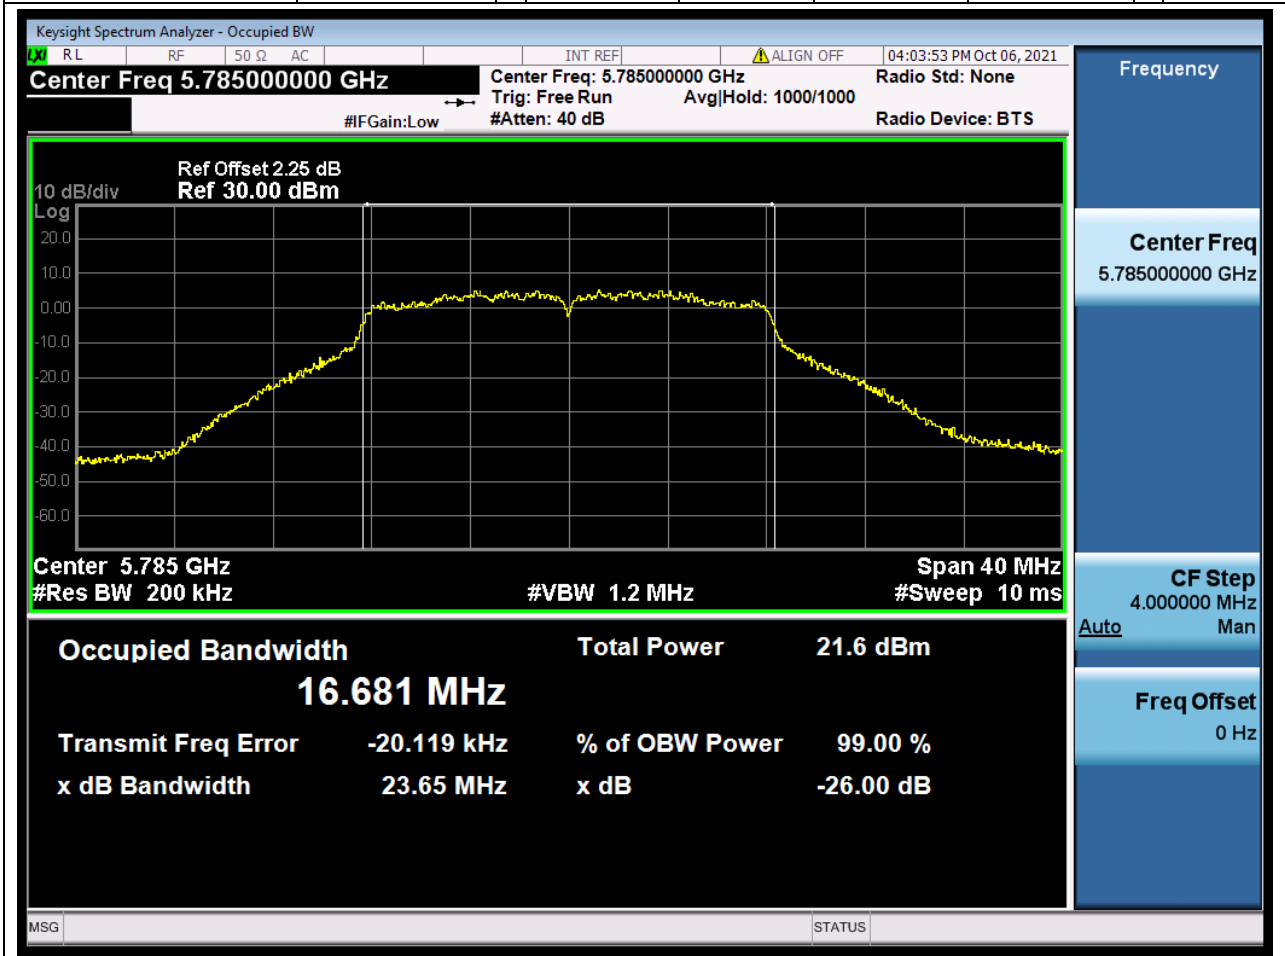

49. 802.11a_20M_U-NII-3_M

49.1. A.2.2-99% Bandwidth(NTNV)

Center Frequency (MHz)	OBW Power (%)	RBW (MHz)	Detector	Limit (MHz)	OBW (MHz)	Verdict
5785	99	0.2	Peak	0	16.681123	Unknow