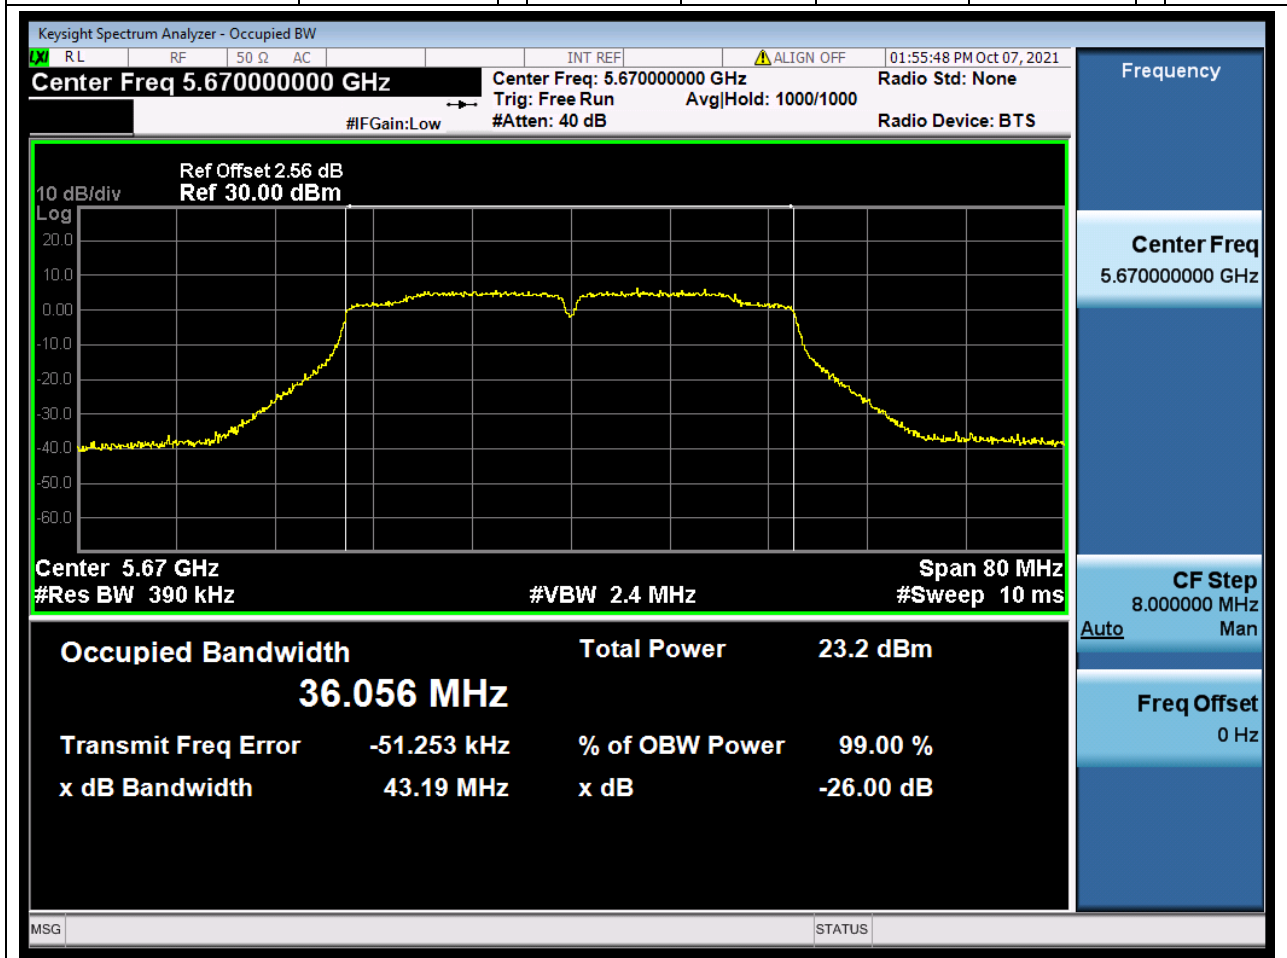

41. 802.11n_40M_U-NII-2C_H

41.1. A.2.2-99% Bandwidth(NTNV)

Center Frequency (MHz)	OBW Power (%)	RBW (MHz)	Detector	Limit (MHz)	OBW (MHz)	Verdict
5670	99	0.39	Peak	0	36.055876	Unknown