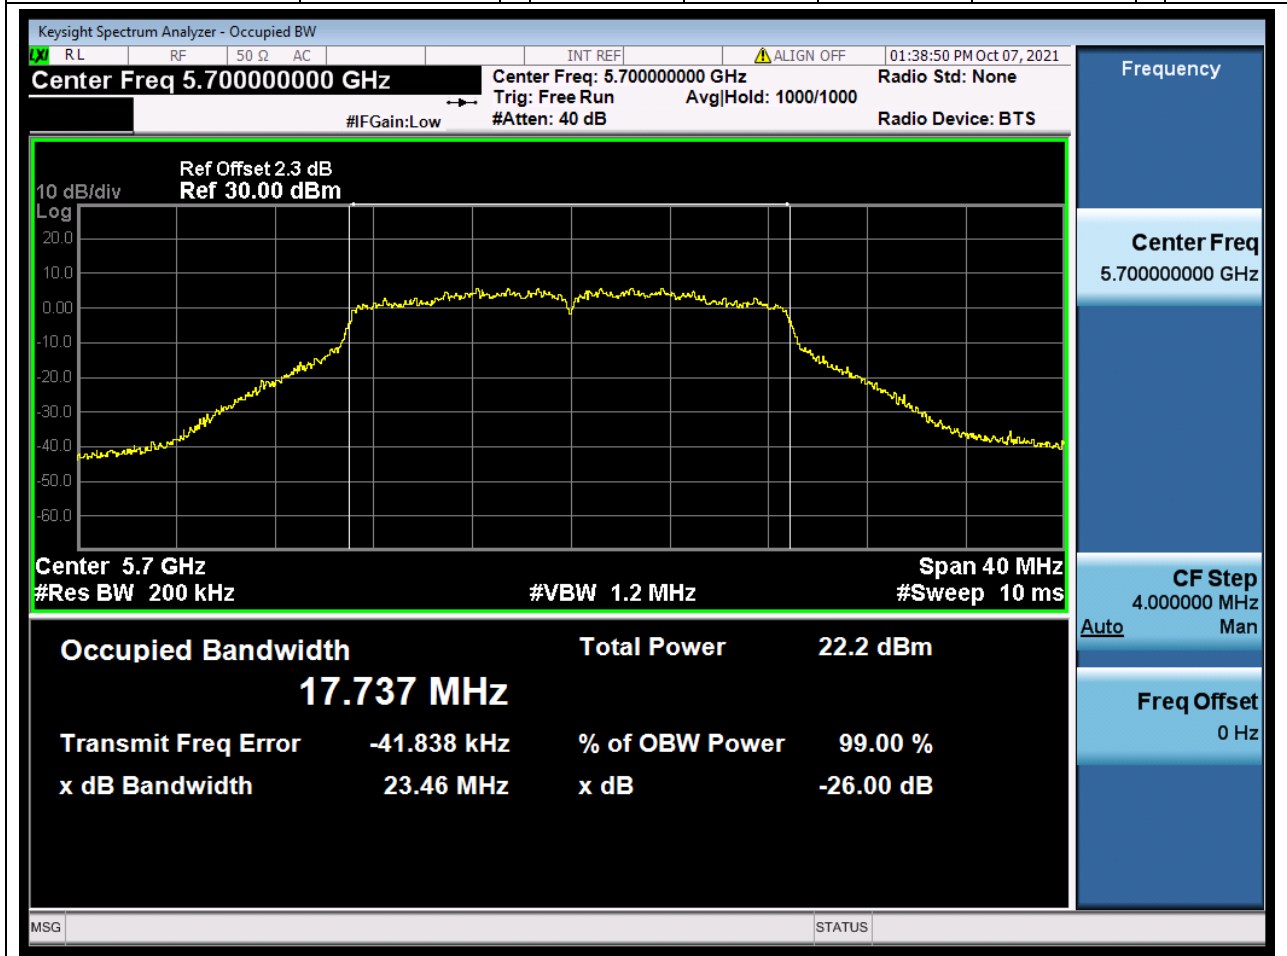

35. 802.11n_20M_U-NII-2C_H

35.1. A.2.2-99% Bandwidth(NTNV)

Center Frequency (MHz)	OBW Power (%)	RBW (MHz)	Detector	Limit (MHz)	OBW (MHz)	Verdict
5700	99	0.2	Peak	0	17.73672	Unknow