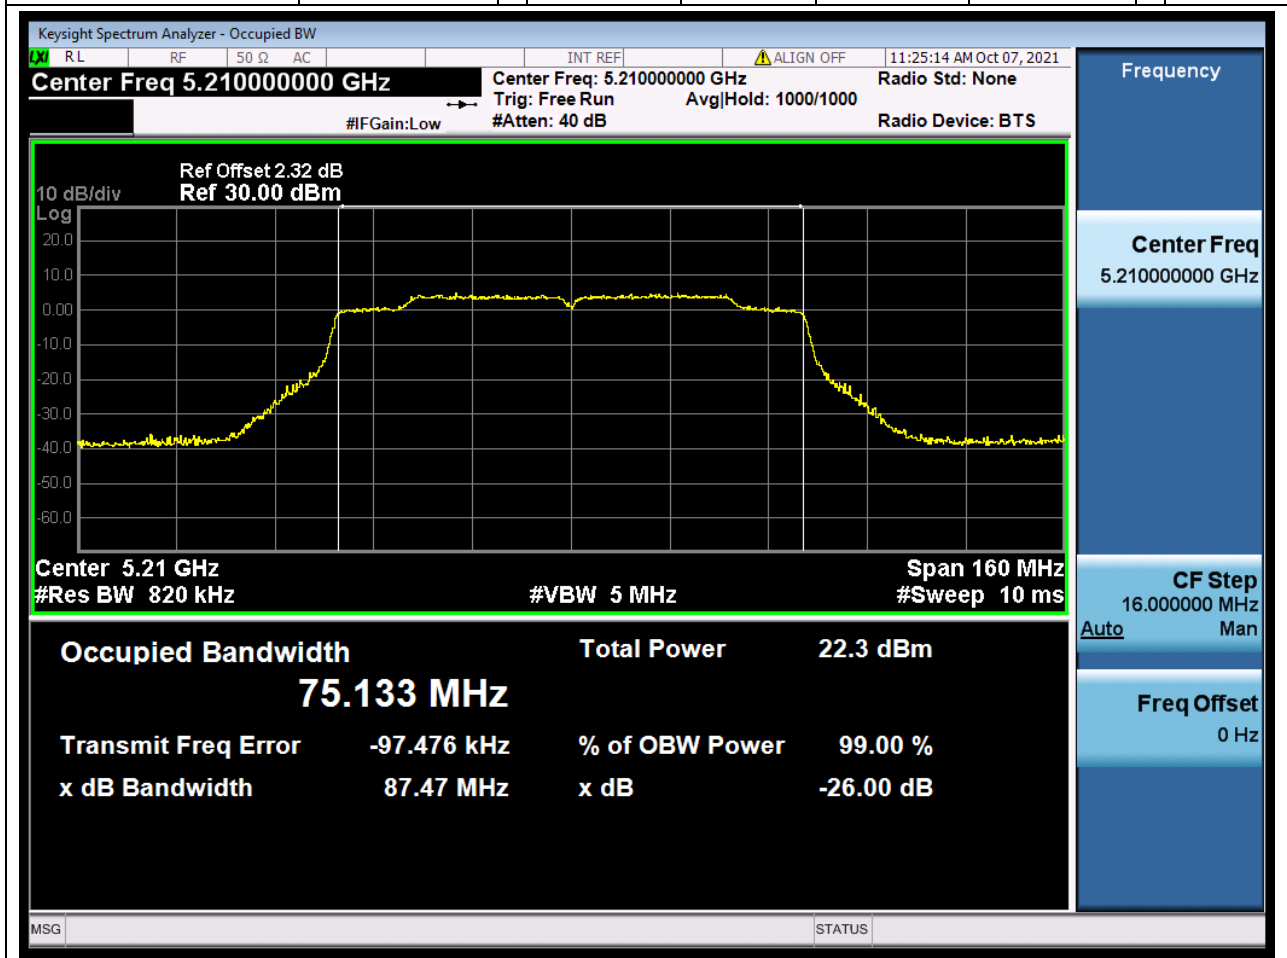

14. 802.11ac_80M_U-NII-1_M

14.1. A.2.2-99% Bandwidth(NTNV)

Center Frequency (MHz)	OBW Power (%)	RBW (MHz)	Detector	Limit (MHz)	OBW (MHz)	Verdict
5210	99	0.82	Peak	0	75.132946	Unknow