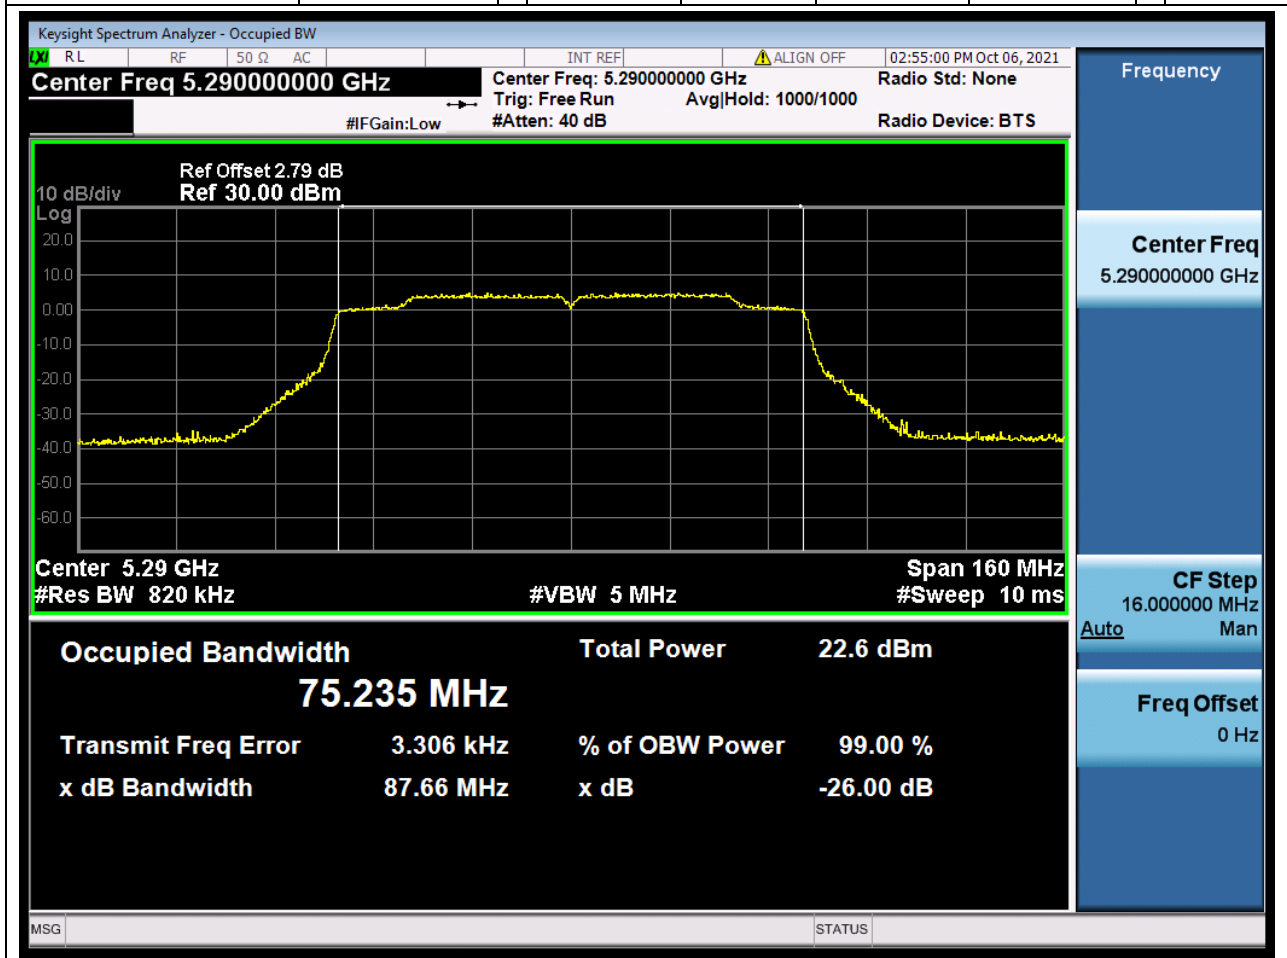

28. 802.11ac_80M_U-NII-2A_M

28.1. A.2.2-99% Bandwidth(NTNV)

Center Frequency (MHz)	OBW Power (%)	RBW (MHz)	Detector	Limit (MHz)	OBW (MHz)	Verdict
5290	99	0.82	Peak	0	75.234769	Unknown