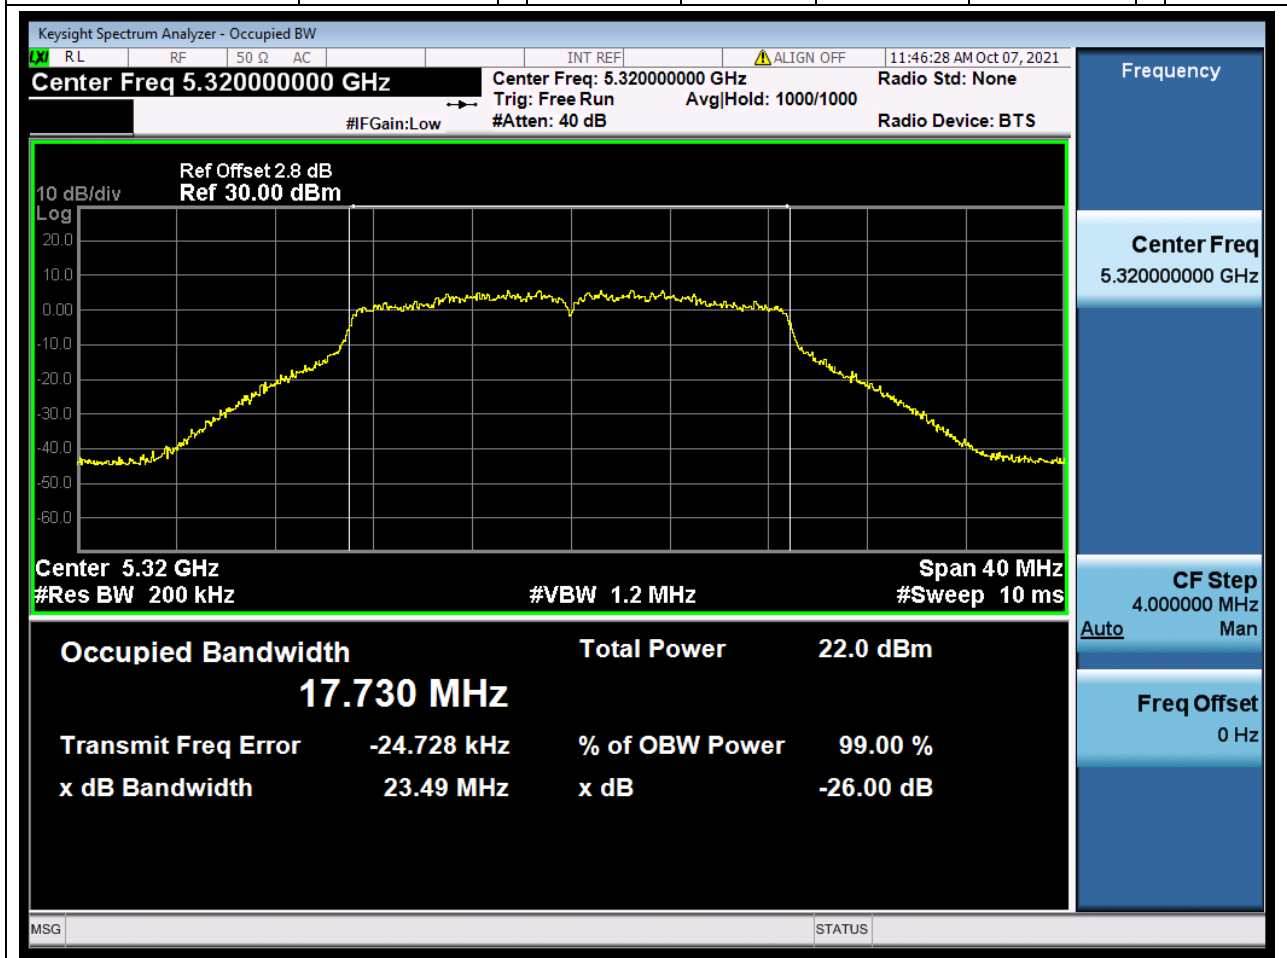

20. 802.11n_20M_U-NII-2A_H

20.1. A.2.2-99% Bandwidth(NTNV)

Center Frequency (MHz)	OBW Power (%)	RBW (MHz)	Detector	Limit (MHz)	OBW (MHz)	Verdict
5320	99	0.2	Peak	0	17.729544	Unknown