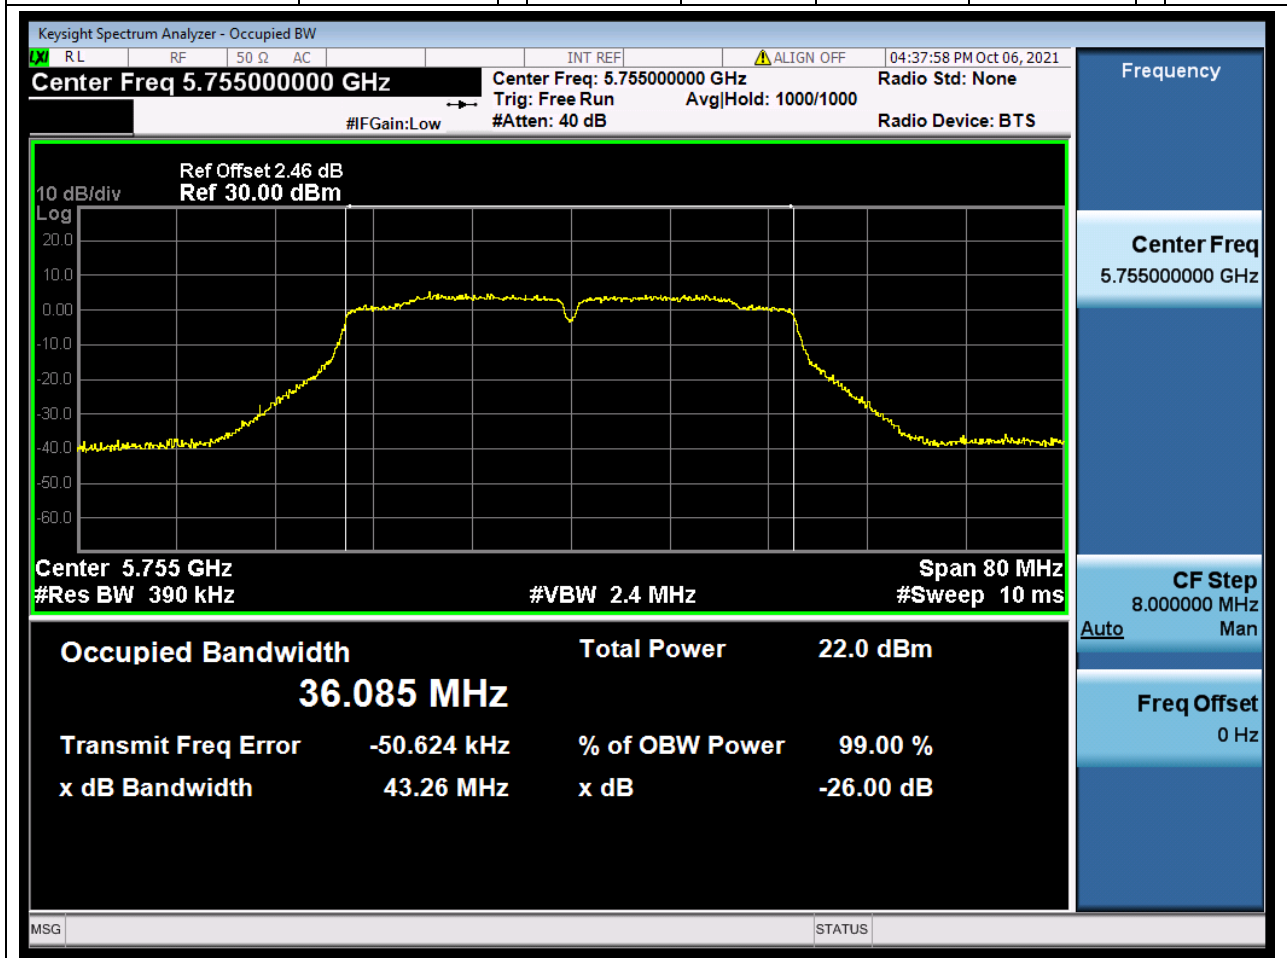

59. 802.11ac_40M_U-NII-3_L

59.1. A.2.2-99% Bandwidth(NTNV)

Center Frequency (MHz)	OBW Power (%)	RBW (MHz)	Detector	Limit (MHz)	OBW (MHz)	Verdict
5755	99	0.39	Peak	0	36.085024	Unknown