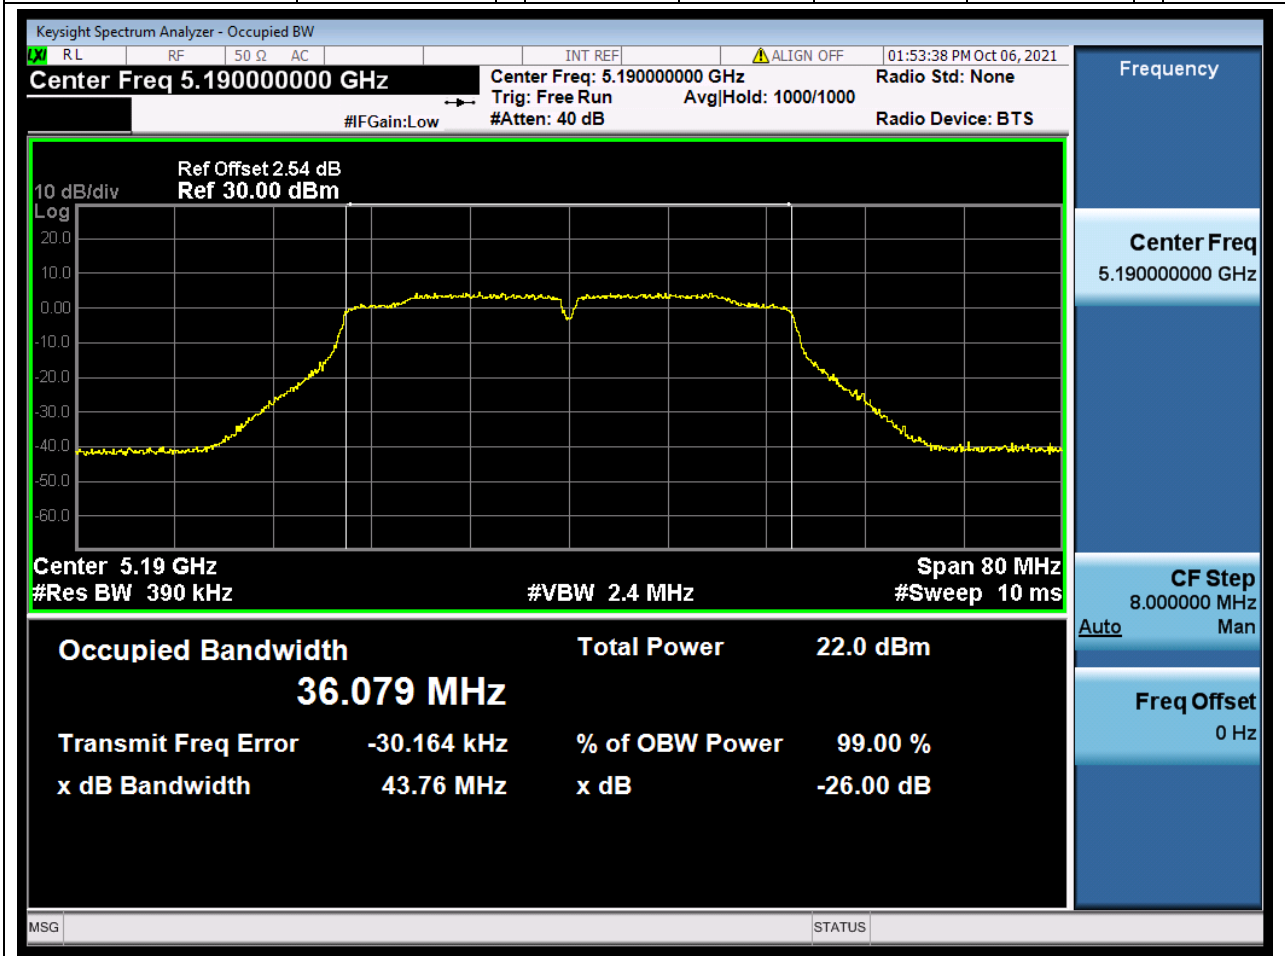

12. 802.11ac_40M_U-NII-1_L

12.1. A.2.2-99% Bandwidth(NTNV)

Center Frequency (MHz)	OBW Power (%)	RBW (MHz)	Detector	Limit (MHz)	OBW (MHz)	Verdict
5190	99	0.39	Peak	0	36.079495	Unknow