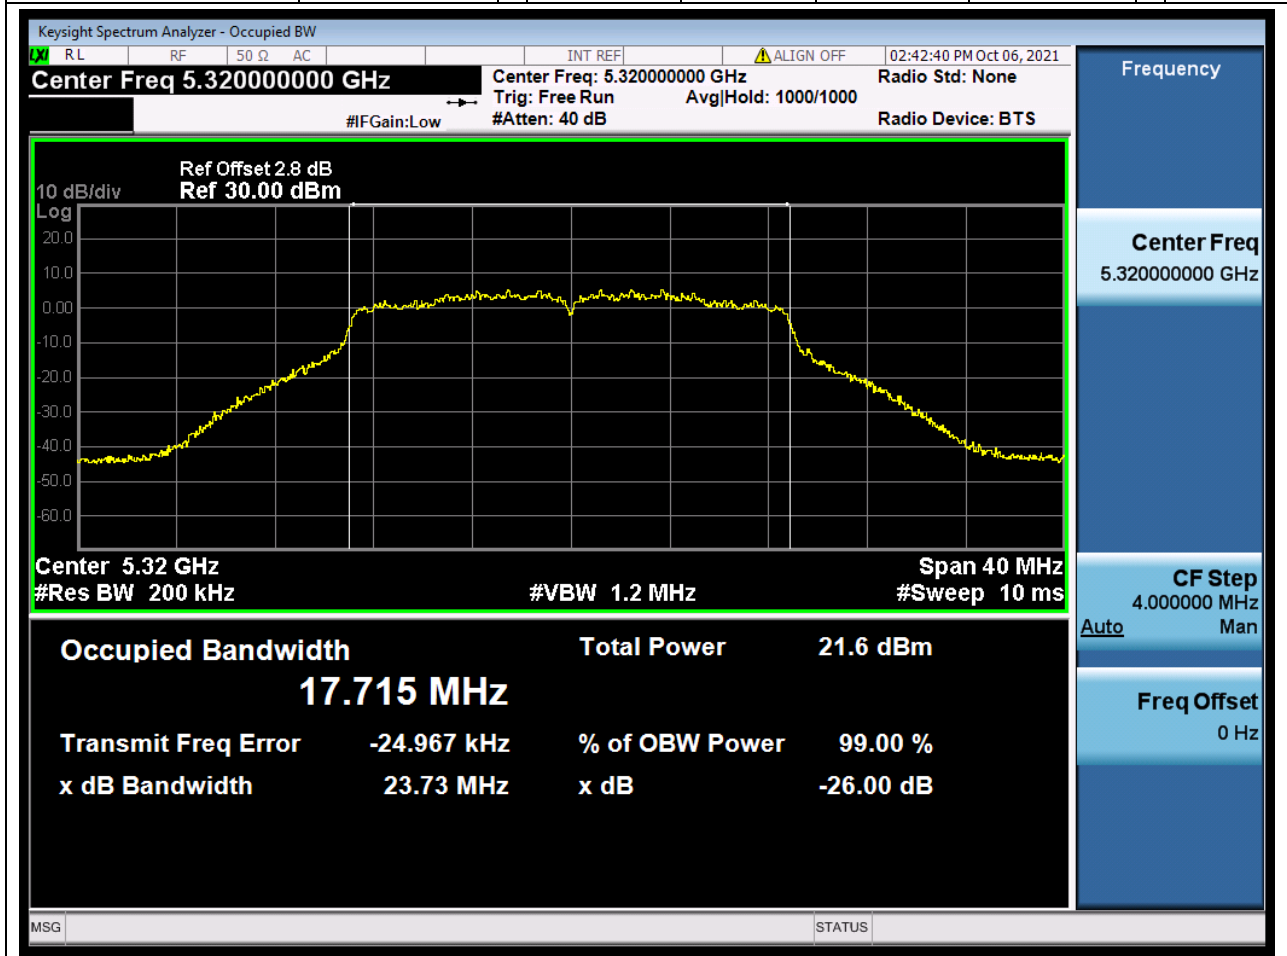

23. 802.11ac_20M_U-NII-2A_H

23.1. A.2.2-99% Bandwidth(NTNV)

Center Frequency (MHz)	OBW Power (%)	RBW (MHz)	Detector	Limit (MHz)	OBW (MHz)	Verdict
5320	99	0.2	Peak	0	17.714563	Unknown