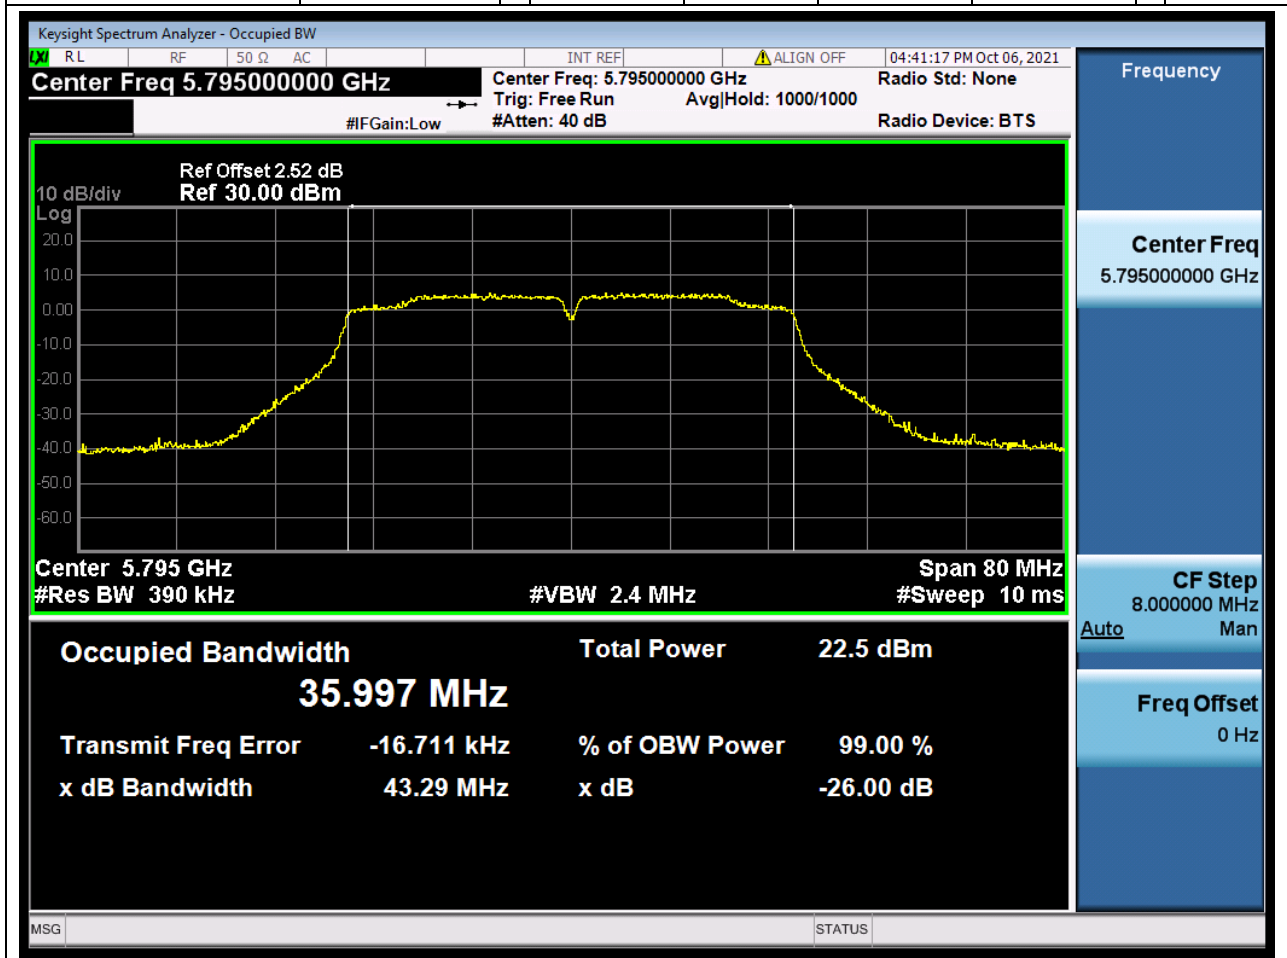

60. 802.11ac_40M_U-NII-3_H

60.1. A.2.2-99% Bandwidth(NTNV)

Center Frequency (MHz)	OBW Power (%)	RBW (MHz)	Detector	Limit (MHz)	OBW (MHz)	Verdict
5795	99	0.39	Peak	0	35.99733	Unknow