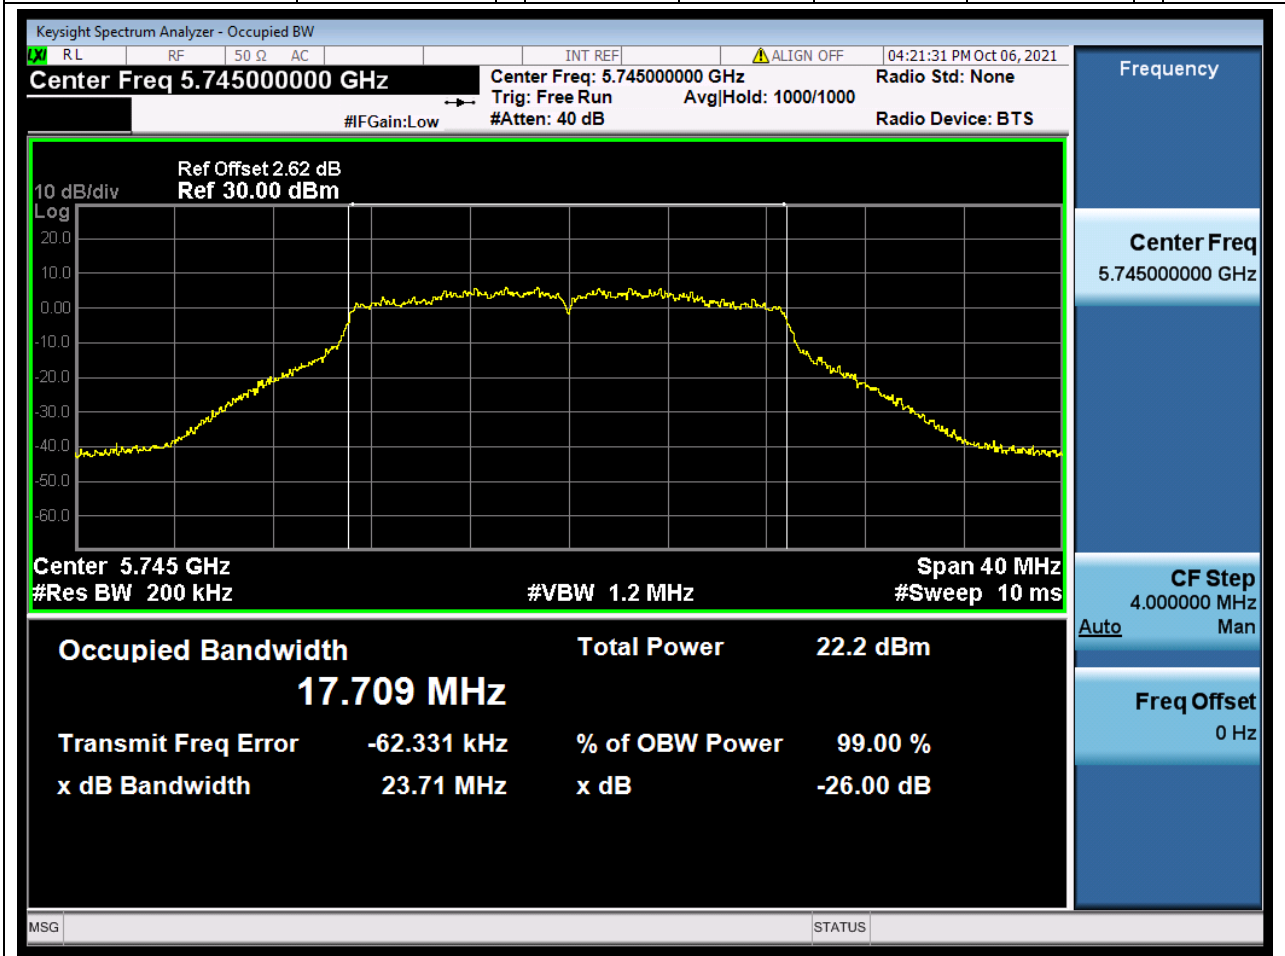

54. 802.11ac_20M_U-NII-3_L

54.1. A.2.2-99% Bandwidth(NTNV)

Center Frequency (MHz)	OBW Power (%)	RBW (MHz)	Detector	Limit (MHz)	OBW (MHz)	Verdict
5745	99	0.2	Peak	0	17.709442	Unknow