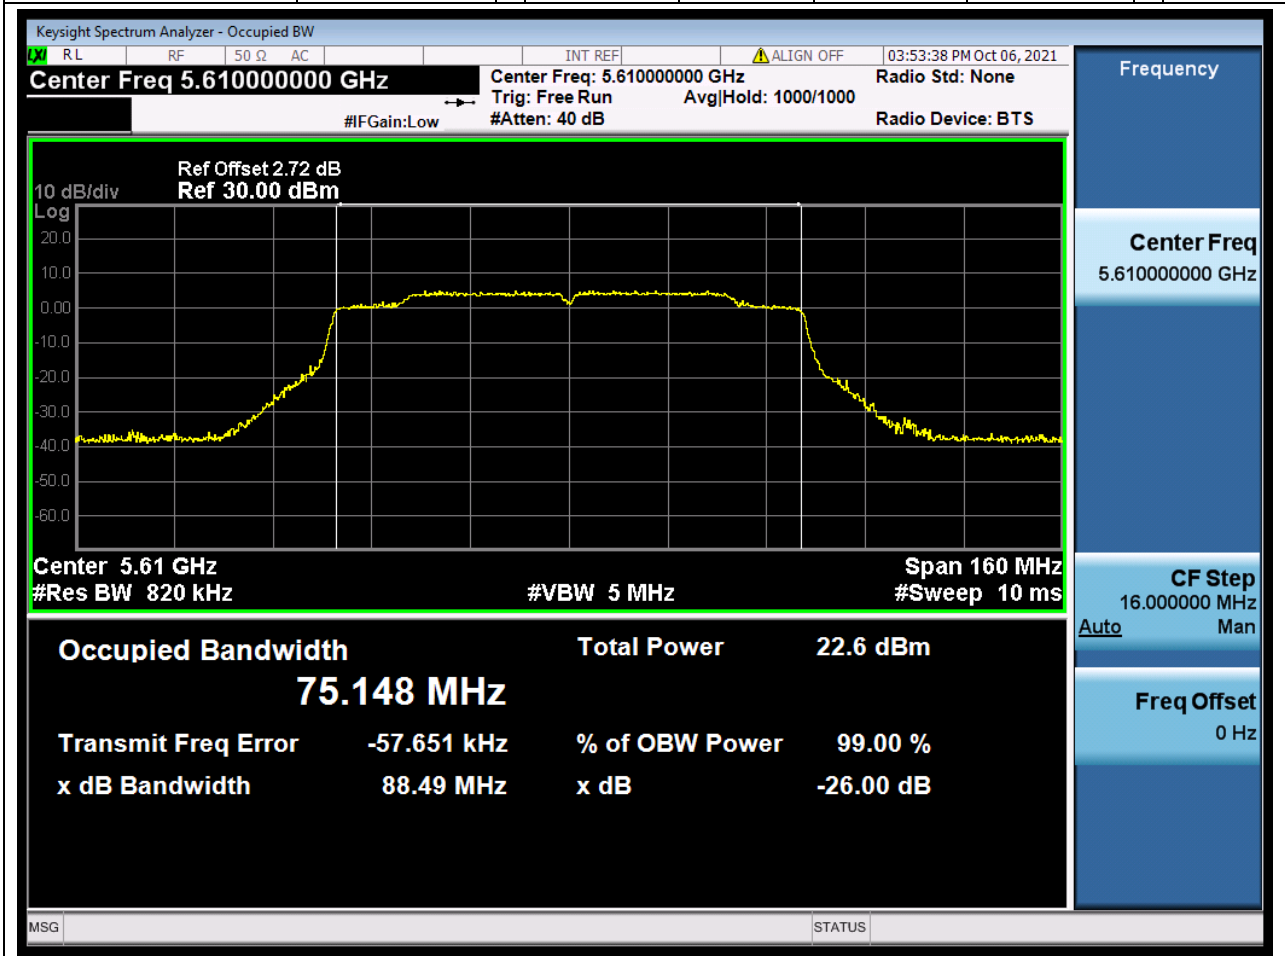

46. 802.11ac_80M_U-NII-2C_M

46.1. A.2.2-99% Bandwidth(NTNV)

Center Frequency (MHz)	OBW Power (%)	RBW (MHz)	Detector	Limit (MHz)	OBW (MHz)	Verdict
5610	99	0.82	Peak	0	75.147776	Unknow