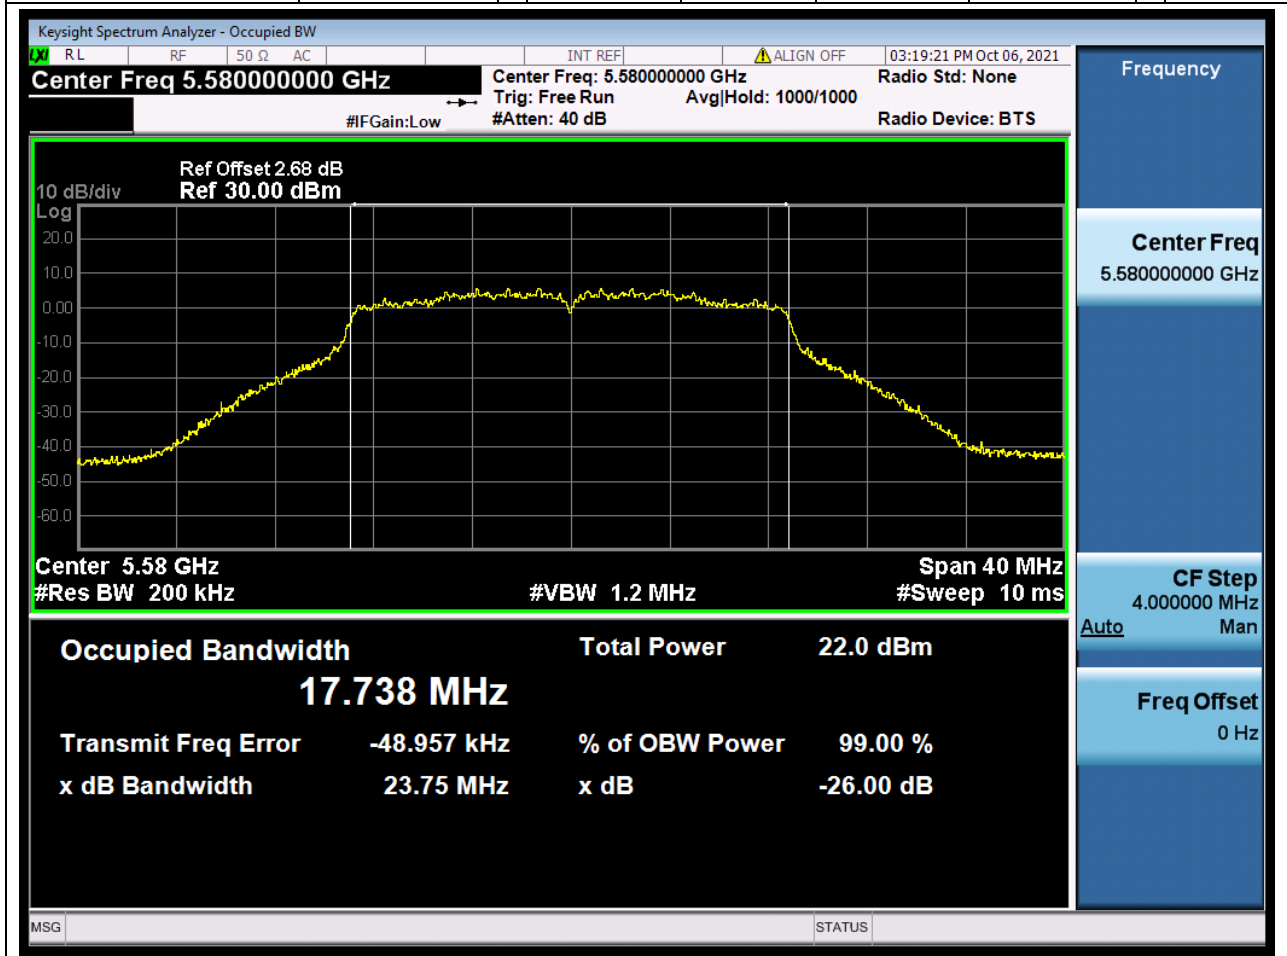

34. 802.11n_20M_U-NII-2C_M

34.1. A.2.2-99% Bandwidth(NTNV)

Center Frequency (MHz)	OBW Power (%)	RBW (MHz)	Detector	Limit (MHz)	OBW (MHz)	Verdict
5580	99	0.2	Peak	0	17.737937	Unknow