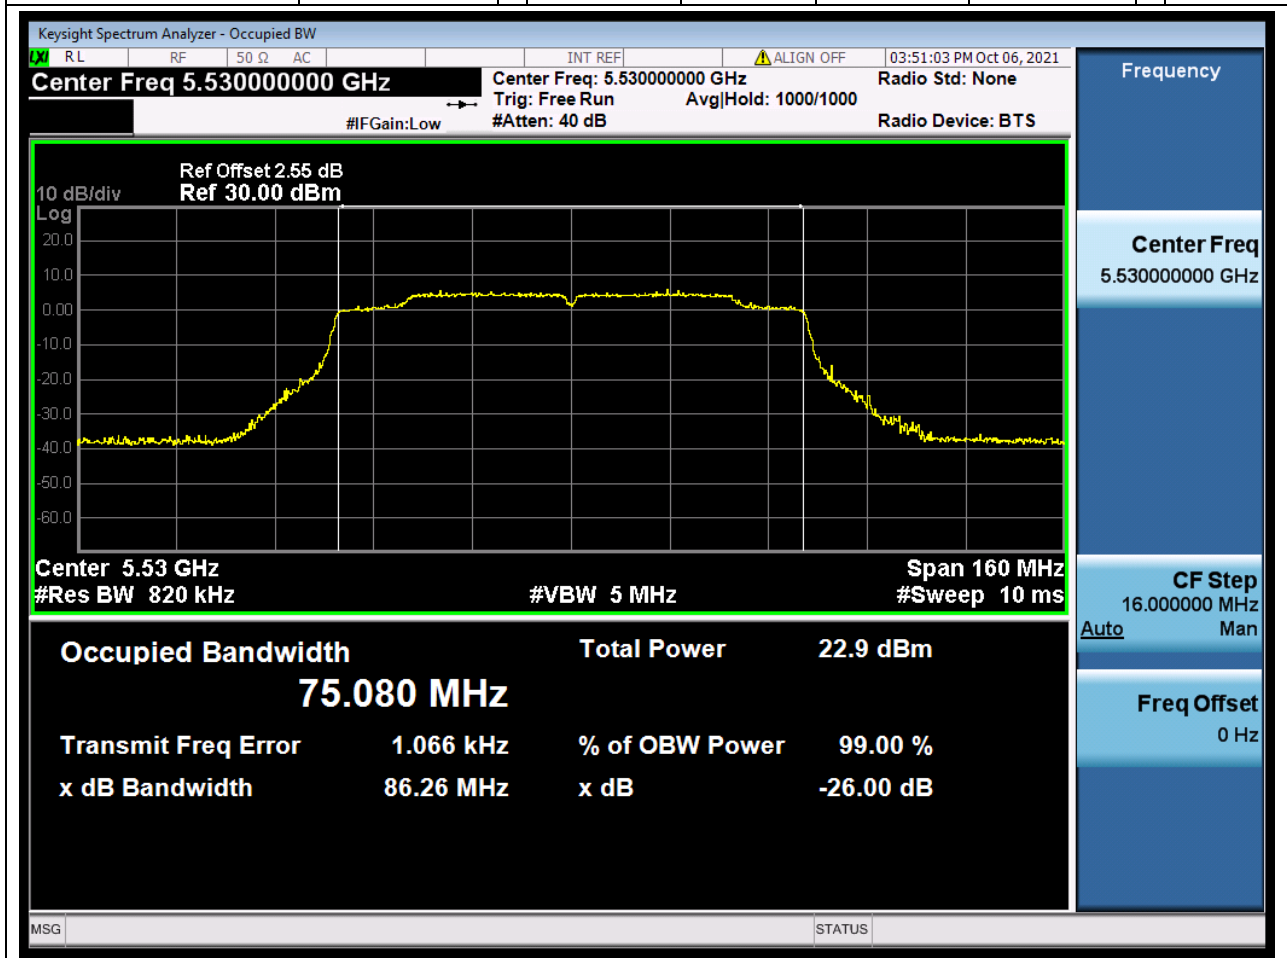

45. 802.11ac_80M_U-NII-2C_L

45.1. A.2.2-99% Bandwidth(NTNV)

Center Frequency (MHz)	OBW Power (%)	RBW (MHz)	Detector	Limit (MHz)	OBW (MHz)	Verdict
5530	99	0.82	Peak	0	75.080482	Unknow