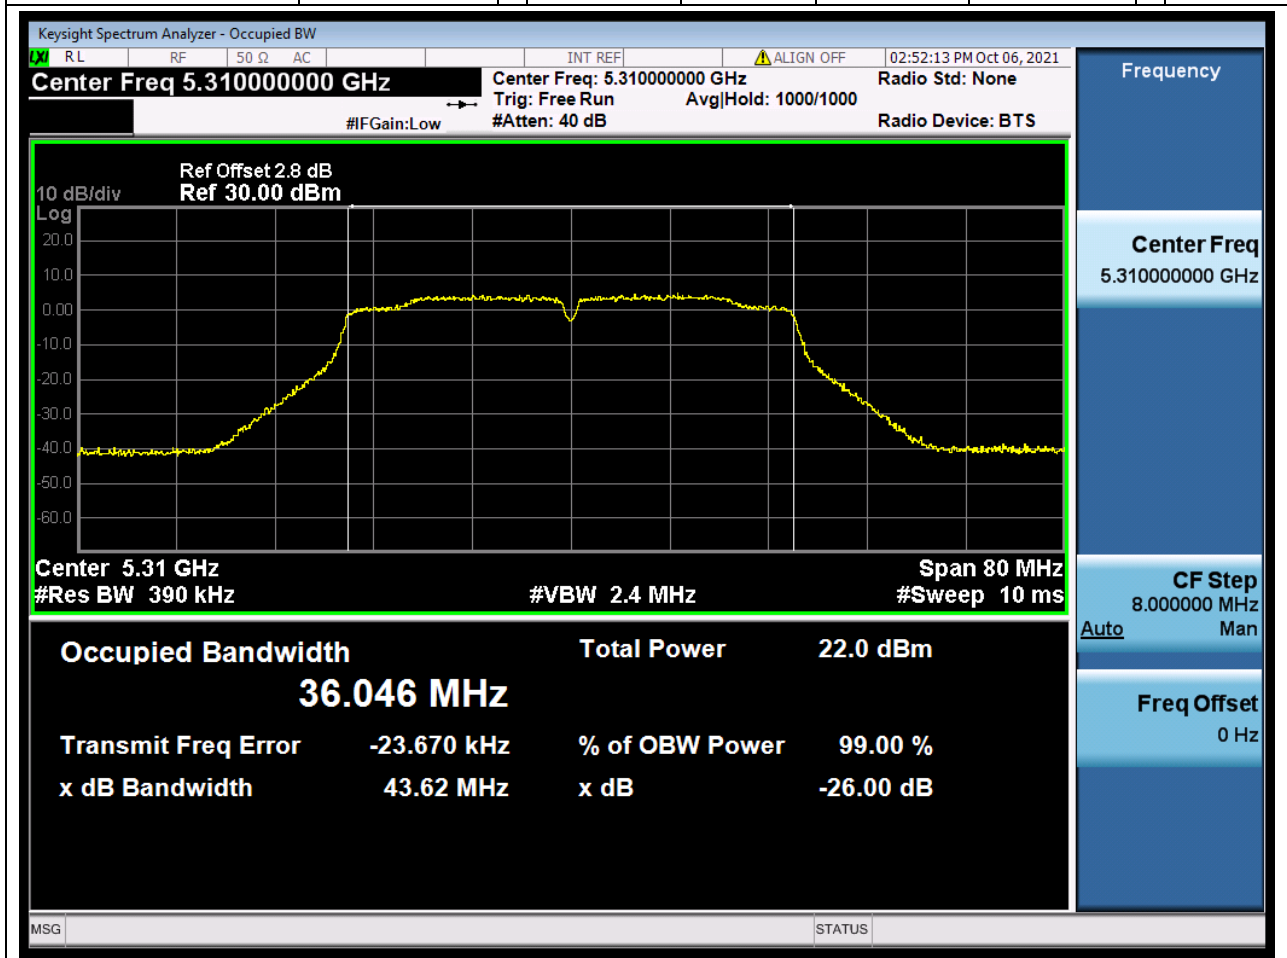

27. 802.11ac_40M_U-NII-2A_H

27.1. A.2.2-99% Bandwidth(NTNV)

Center Frequency (MHz)	OBW Power (%)	RBW (MHz)	Detector	Limit (MHz)	OBW (MHz)	Verdict
5310	99	0.39	Peak	0	36.046401	Unknow