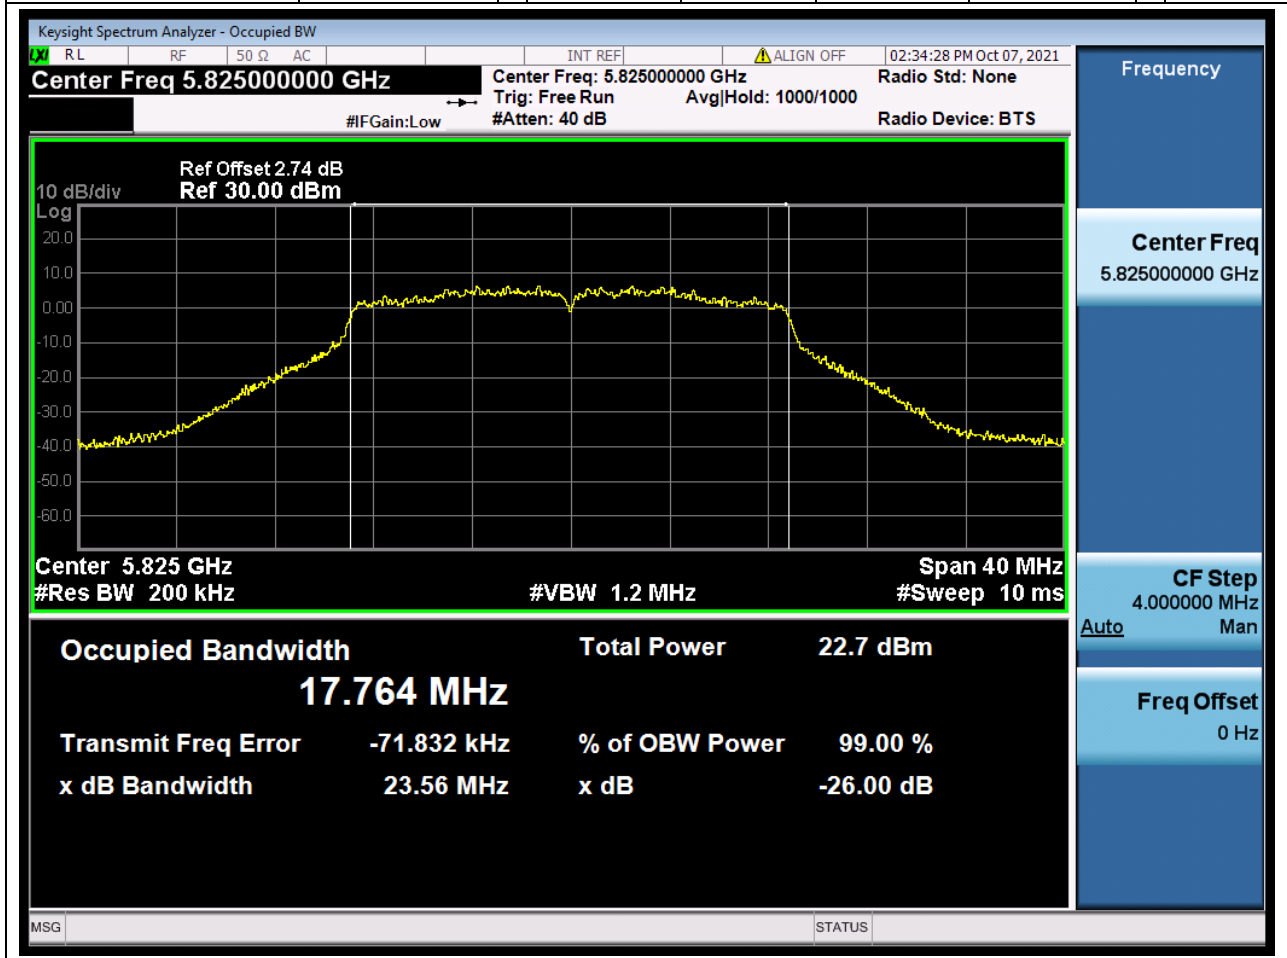

53. 802.11n_20M_U-NII-3_H

53.1. A.2.2-99% Bandwidth(NTNV)

Center Frequency (MHz)	OBW Power (%)	RBW (MHz)	Detector	Limit (MHz)	OBW (MHz)	Verdict
5825	99	0.2	Peak	0	17.764059	Unknow