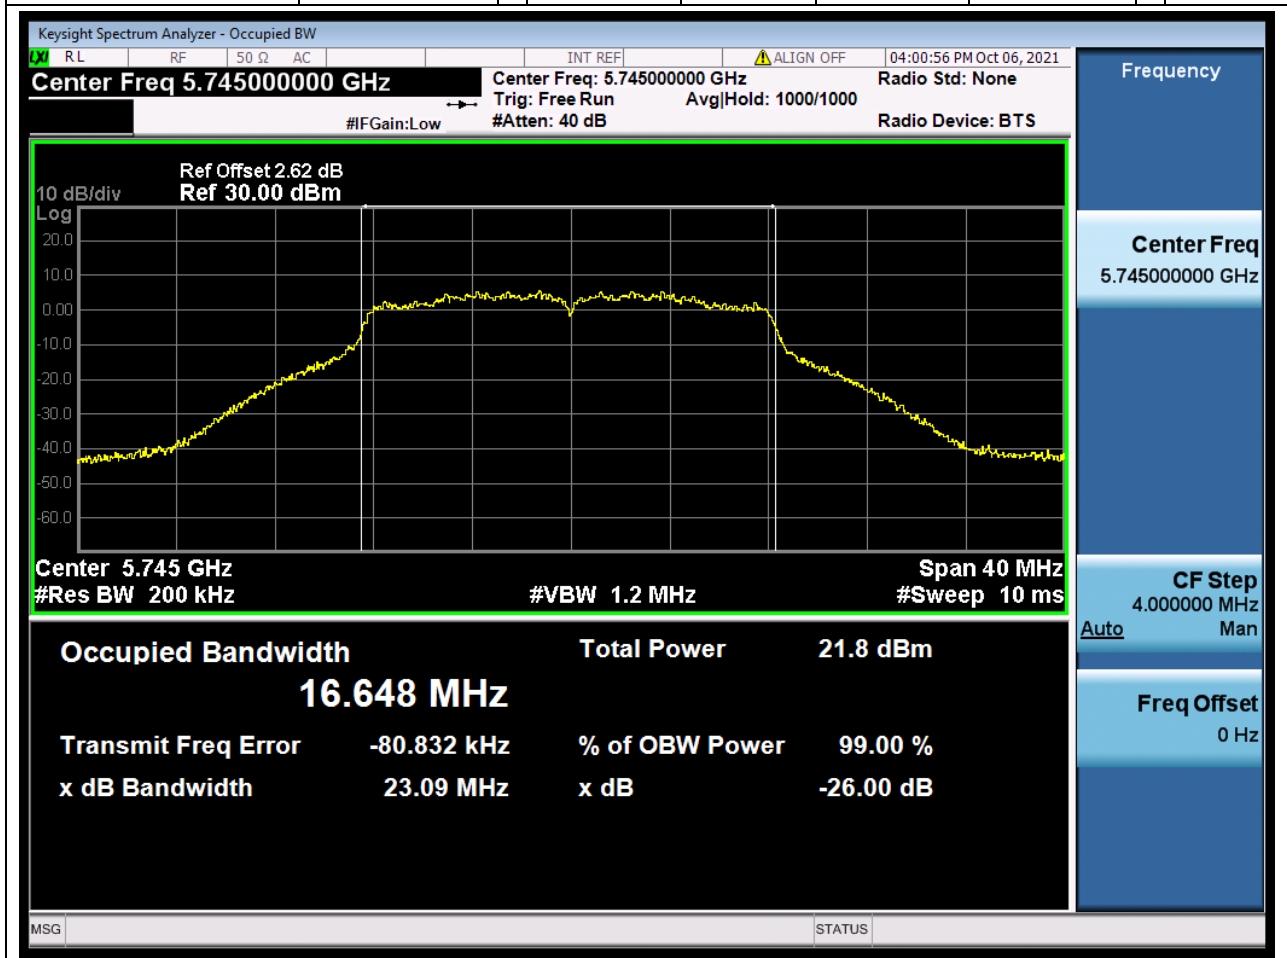

48. 802.11a_20M_U-NII-3_L

48.1. A.2.2-99% Bandwidth(NTNV)

Center Frequency (MHz)	OBW Power (%)	RBW (MHz)	Detector	Limit (MHz)	OBW (MHz)	Verdict
5745	99	0.2	Peak	0	16.648497	Unknow