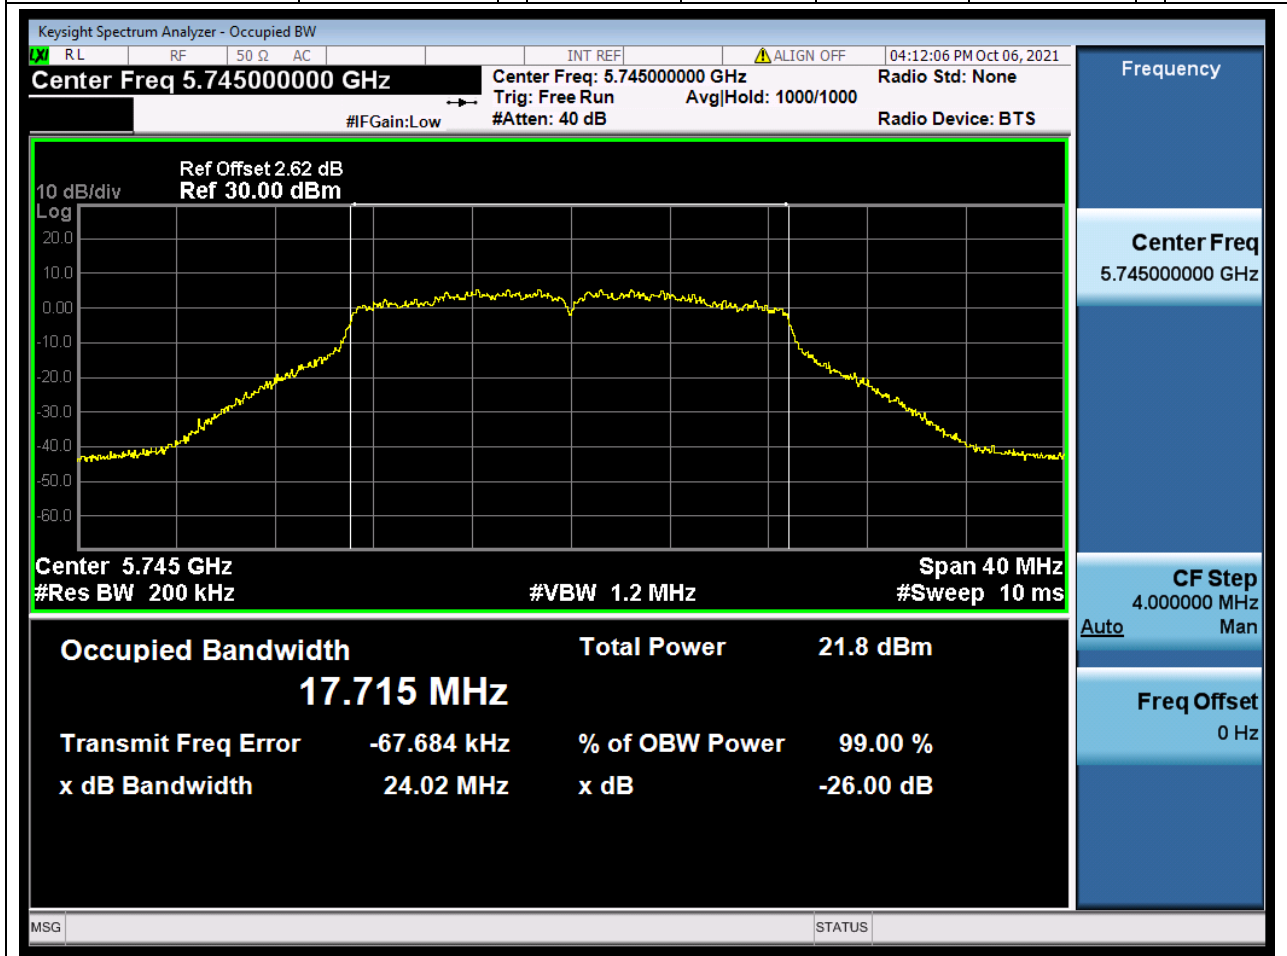

51. 802.11n_20M_U-NII-3_L

51.1. A.2.2-99% Bandwidth(NTNV)

Center Frequency (MHz)	OBW Power (%)	RBW (MHz)	Detector	Limit (MHz)	OBW (MHz)	Verdict
5745	99	0.2	Peak	0	17.715143	Unknow