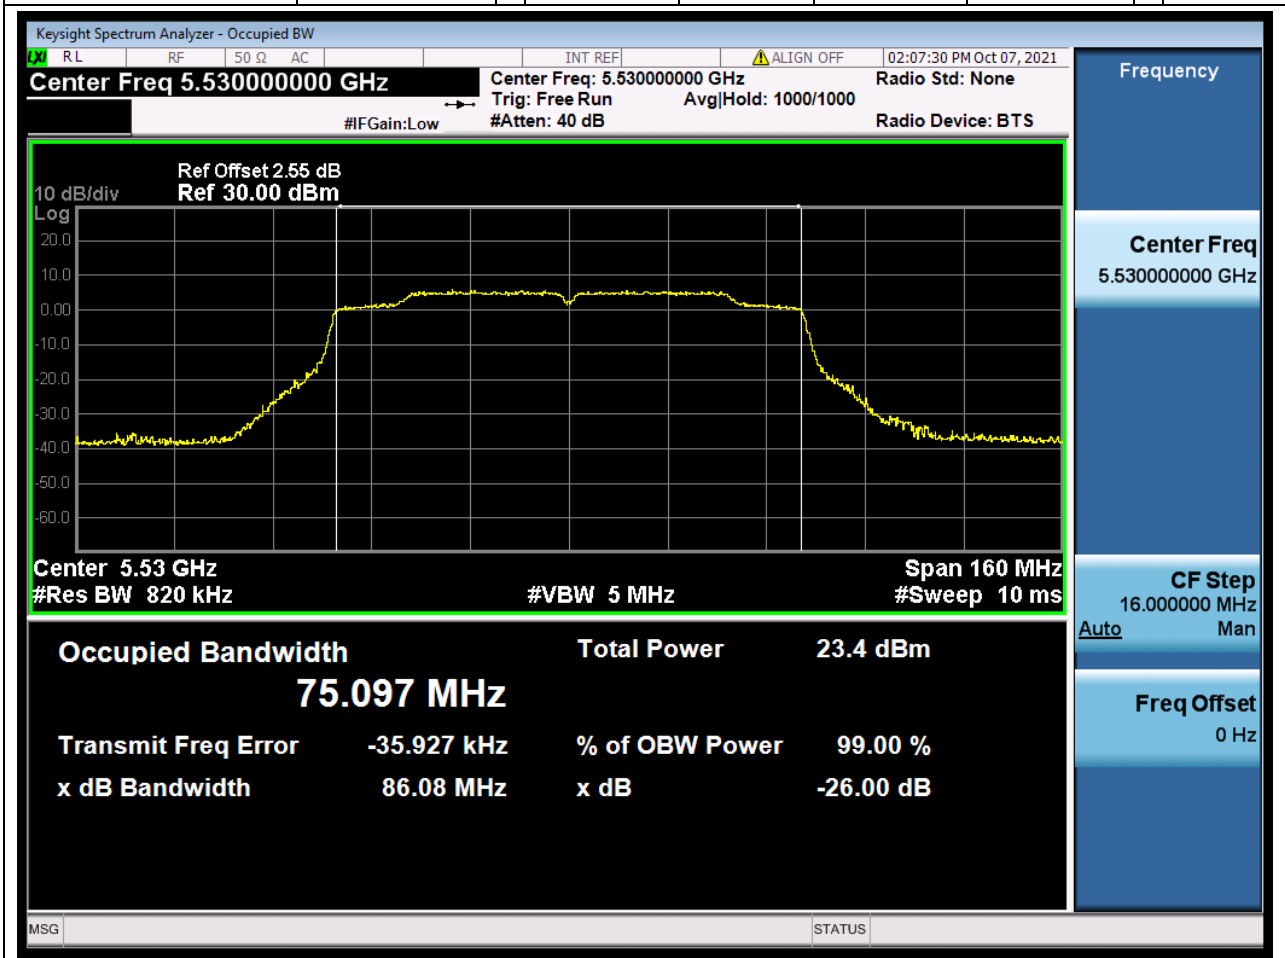

45. 802.11ac_80M_U-NII-2C_L

45.1. A.2.2-99% Bandwidth(NTNV)

Center Frequency (MHz)	OBW Power (%)	RBW (MHz)	Detector	Limit (MHz)	OBW (MHz)	Verdict
5530	99	0.82	Peak	0	75.097398	Unknow