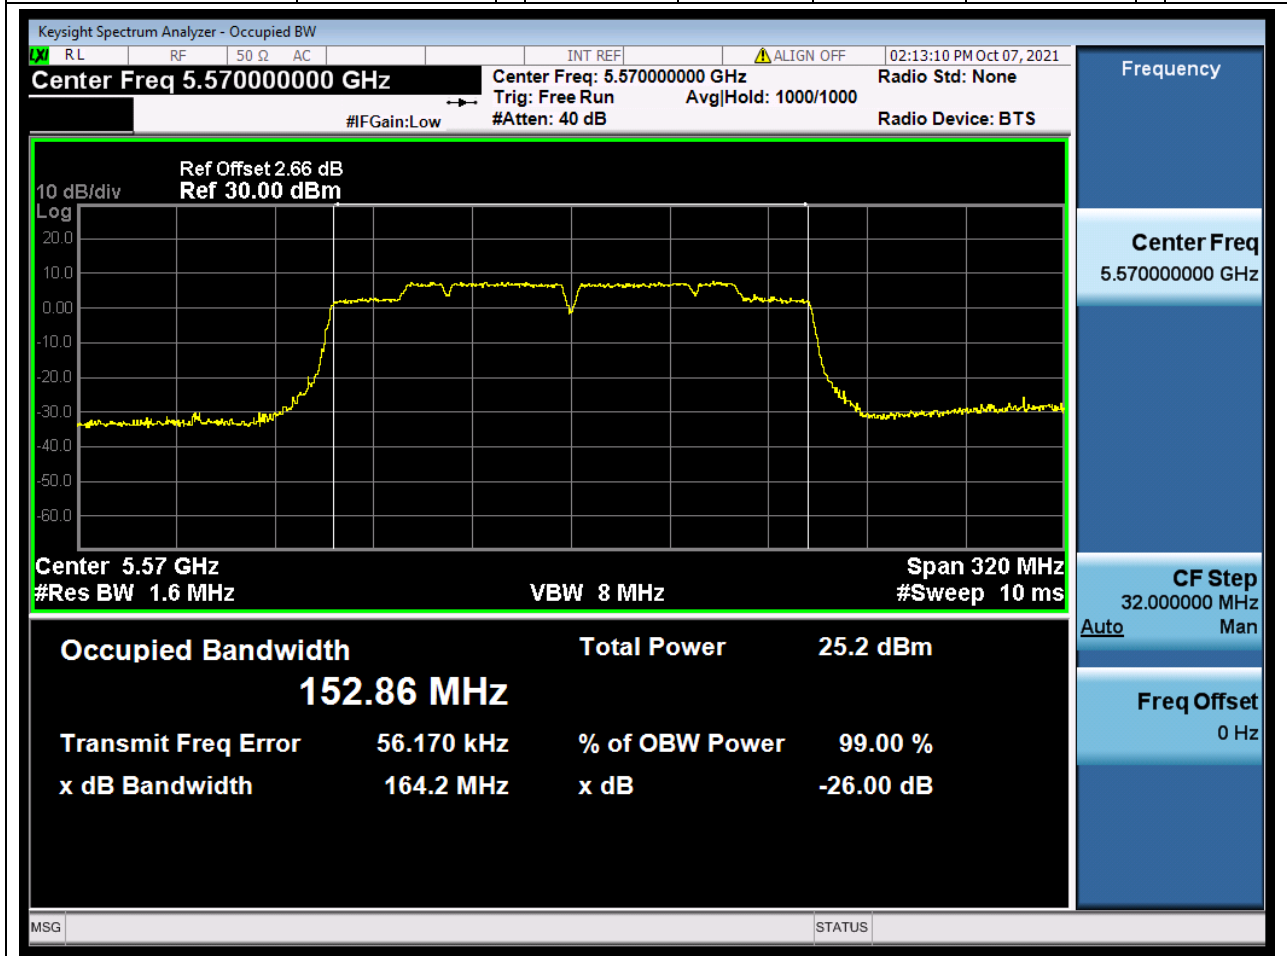

47. 802.11ac_160M_U-NII-2C_M

47.1. A.2.2-99% Bandwidth(NTNV)

Center Frequency (MHz)	OBW Power (%)	RBW (MHz)	Detector	Limit (MHz)	OBW (MHz)	Verdict
5570	99	1.6	Peak	0	152.855899	Unknow