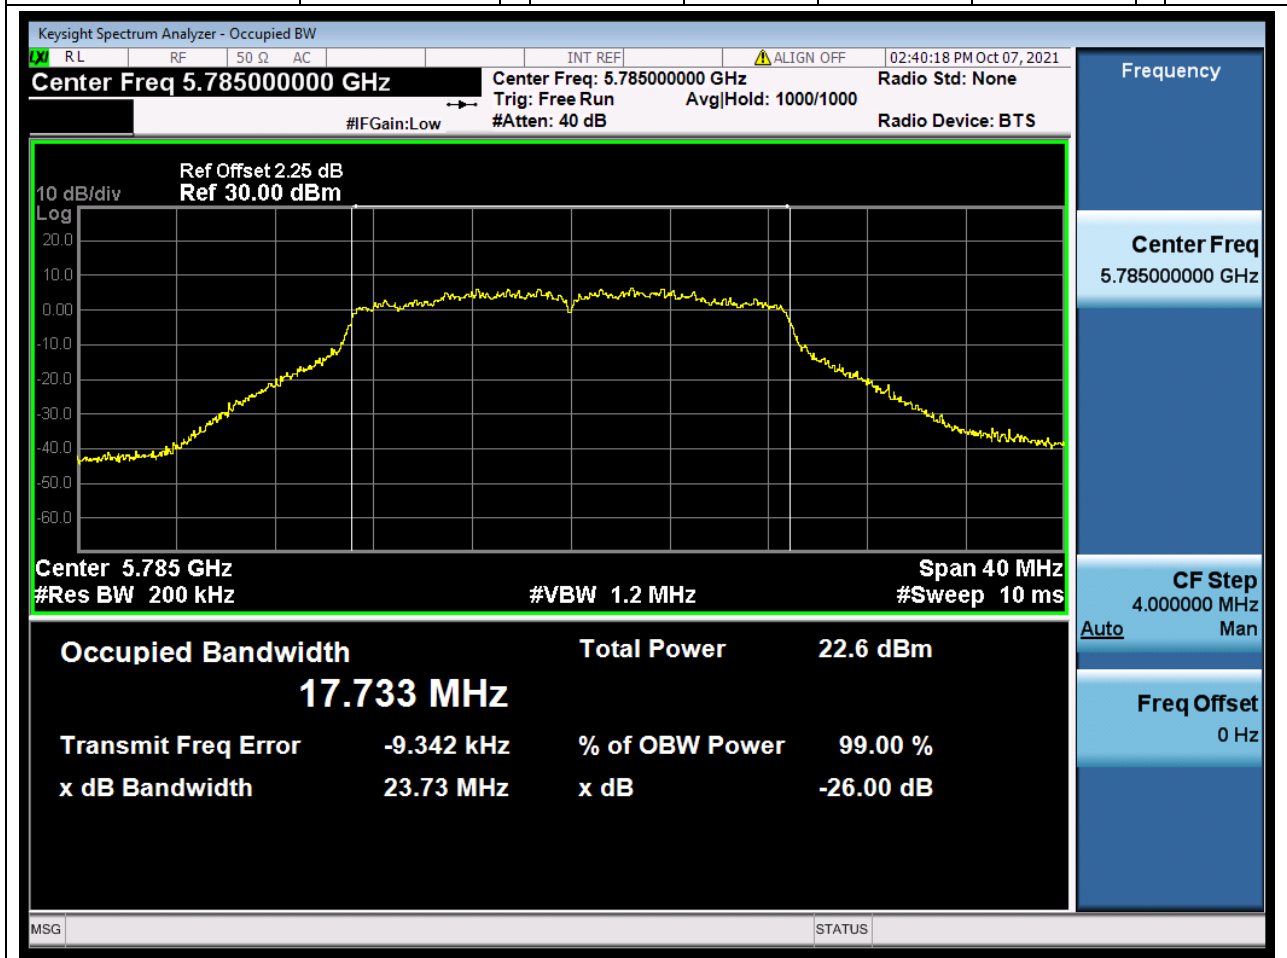

55. 802.11ac_20M_U-NII-3_M

55.1. A.2.2-99% Bandwidth(NTNV)

Center Frequency (MHz)	OBW Power (%)	RBW (MHz)	Detector	Limit (MHz)	OBW (MHz)	Verdict
5785	99	0.2	Peak	0	17.73277	Unknow