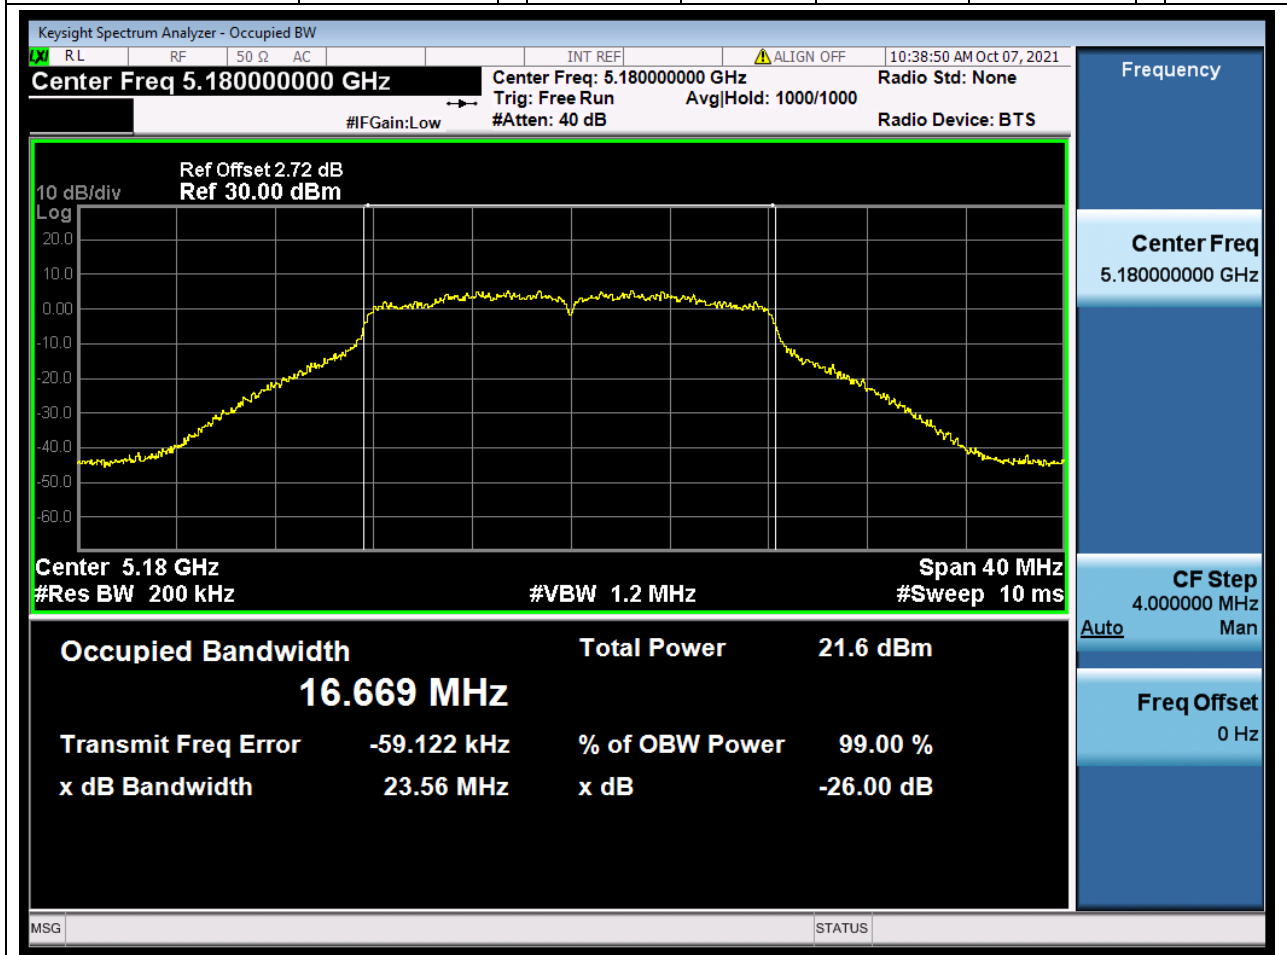

99% Bandwidth

Main Antenna

1. 802.11a_20M_U-NII-1_L

1.2. A.2.2-99% Bandwidth(NTNV)

Center Frequency (MHz)	OBW Power (%)	RBW (MHz)	Detector	Limit (MHz)	OBW (MHz)	Verdict
5180	99	0.2	Peak	0	16.669125	Unknown