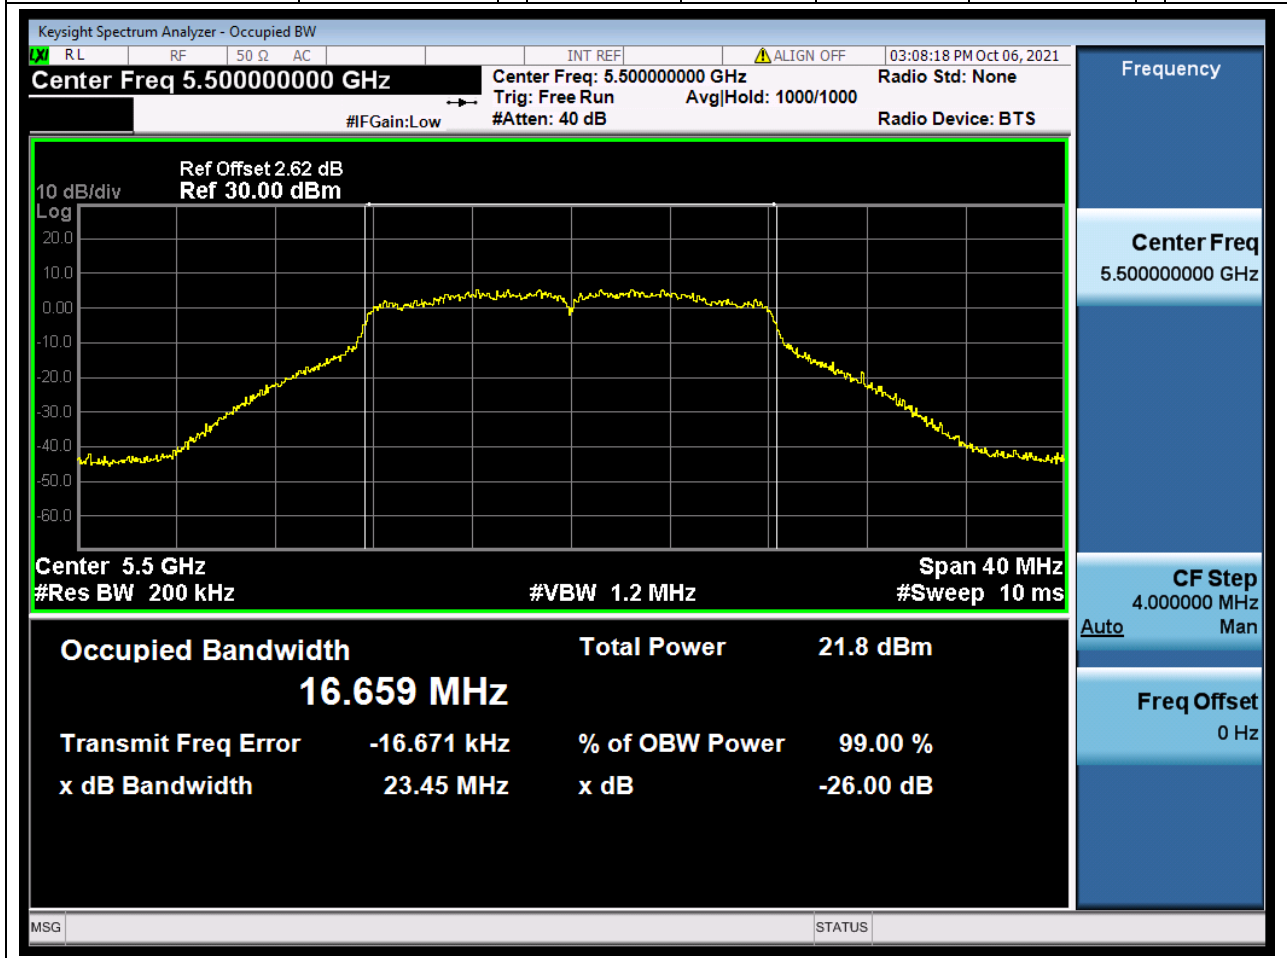

30. 802.11a_20M_U-NII-2C_L

30.1. A.2.2-99% Bandwidth(NTNV)

Center Frequency (MHz)	OBW Power (%)	RBW (MHz)	Detector	Limit (MHz)	OBW (MHz)	Verdict
5500	99	0.2	Peak	0	16.659282	Unknow