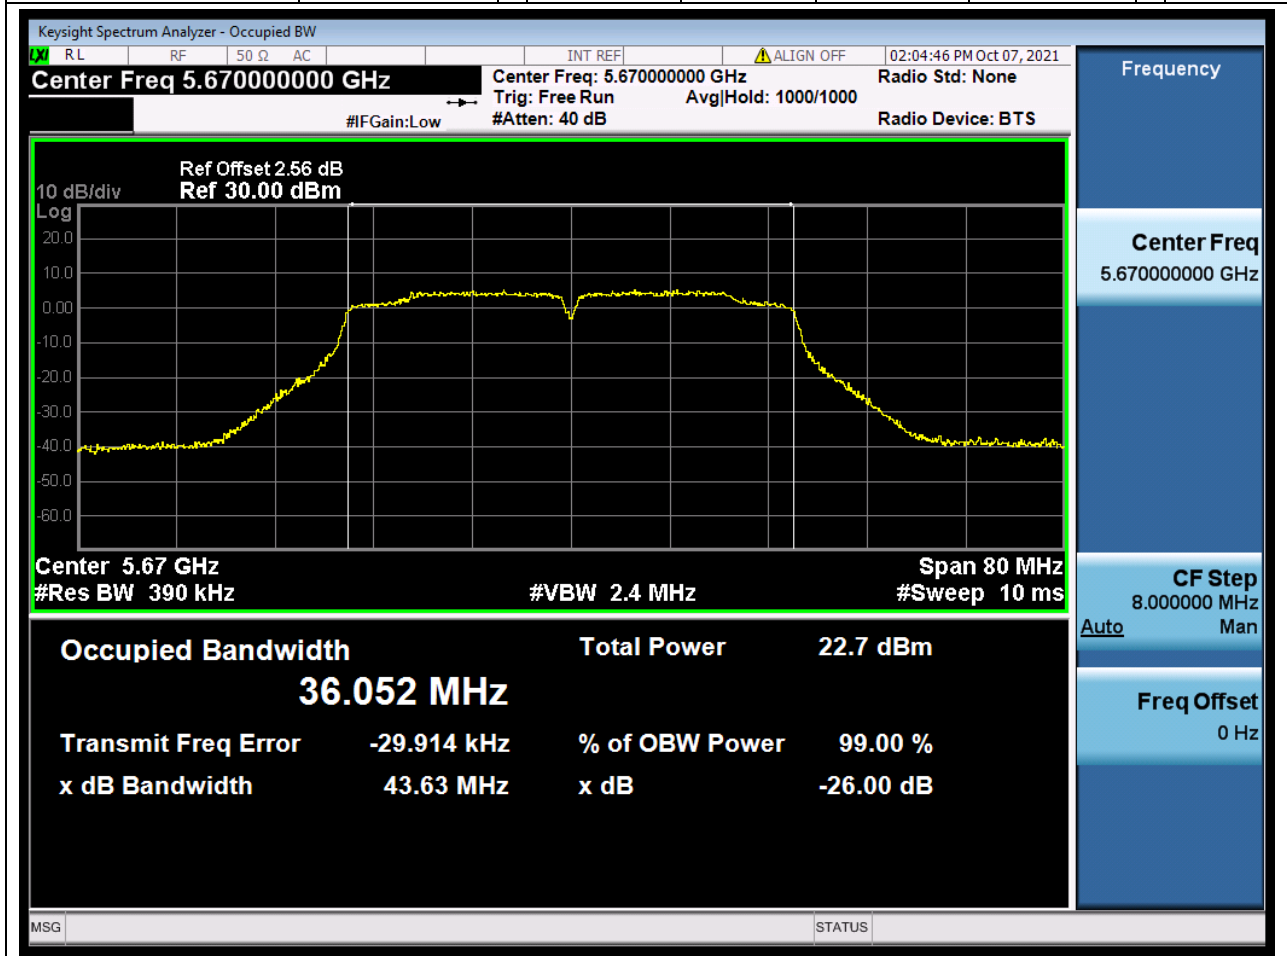

44. 802.11ac_40M_U-NII-2C_H

44.1. A.2.2-99% Bandwidth(NTNV)

Center Frequency (MHz)	OBW Power (%)	RBW (MHz)	Detector	Limit (MHz)	OBW (MHz)	Verdict
5670	99	0.39	Peak	0	36.052247	Unknow