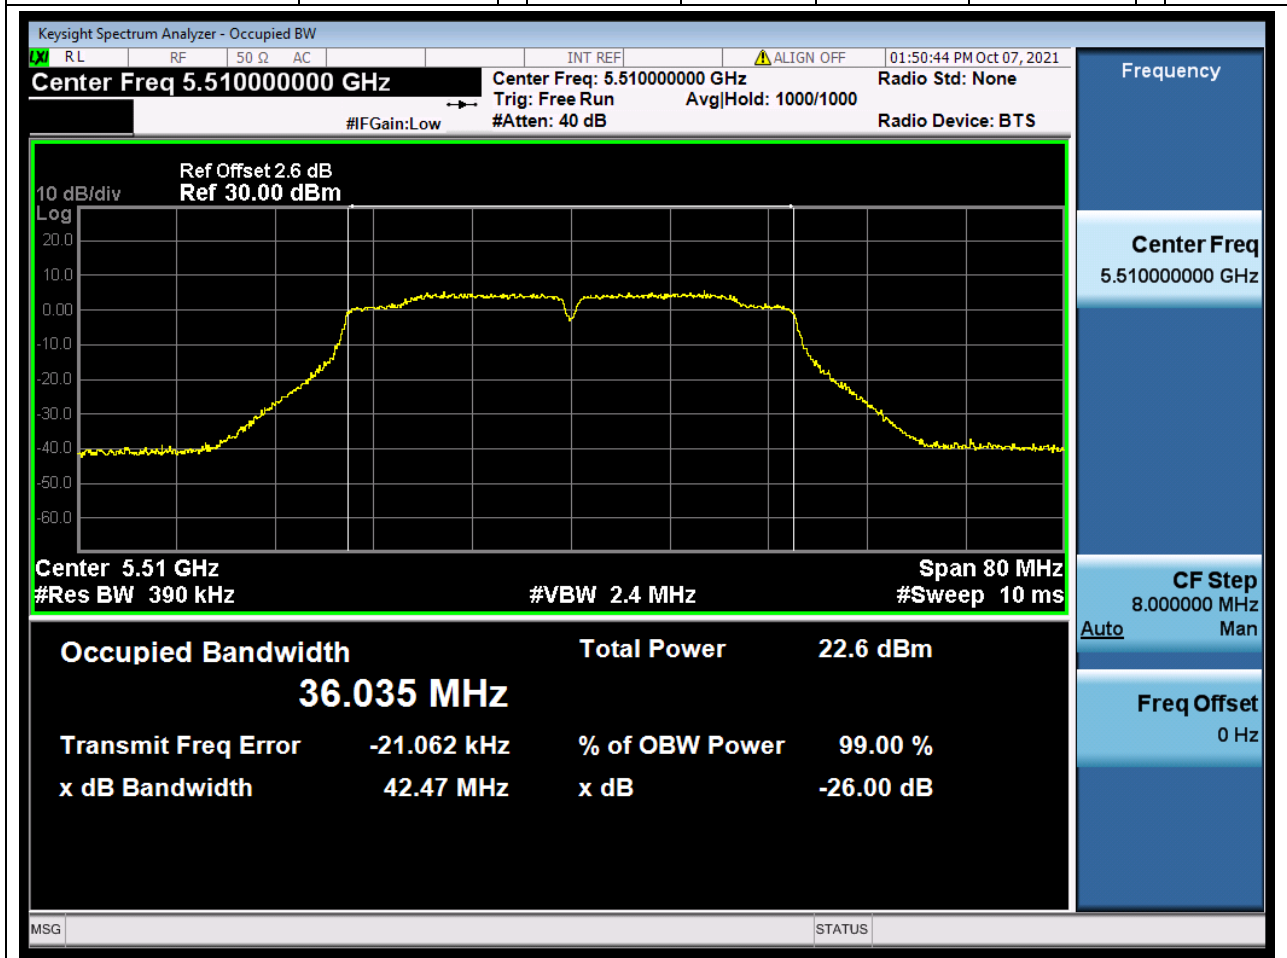

39. 802.11n_40M_U-NII-2C_L

39.1. A.2.2-99% Bandwidth(NTNV)

Center Frequency (MHz)	OBW Power (%)	RBW (MHz)	Detector	Limit (MHz)	OBW (MHz)	Verdict
5510	99	0.39	Peak	0	36.034626	Unknown