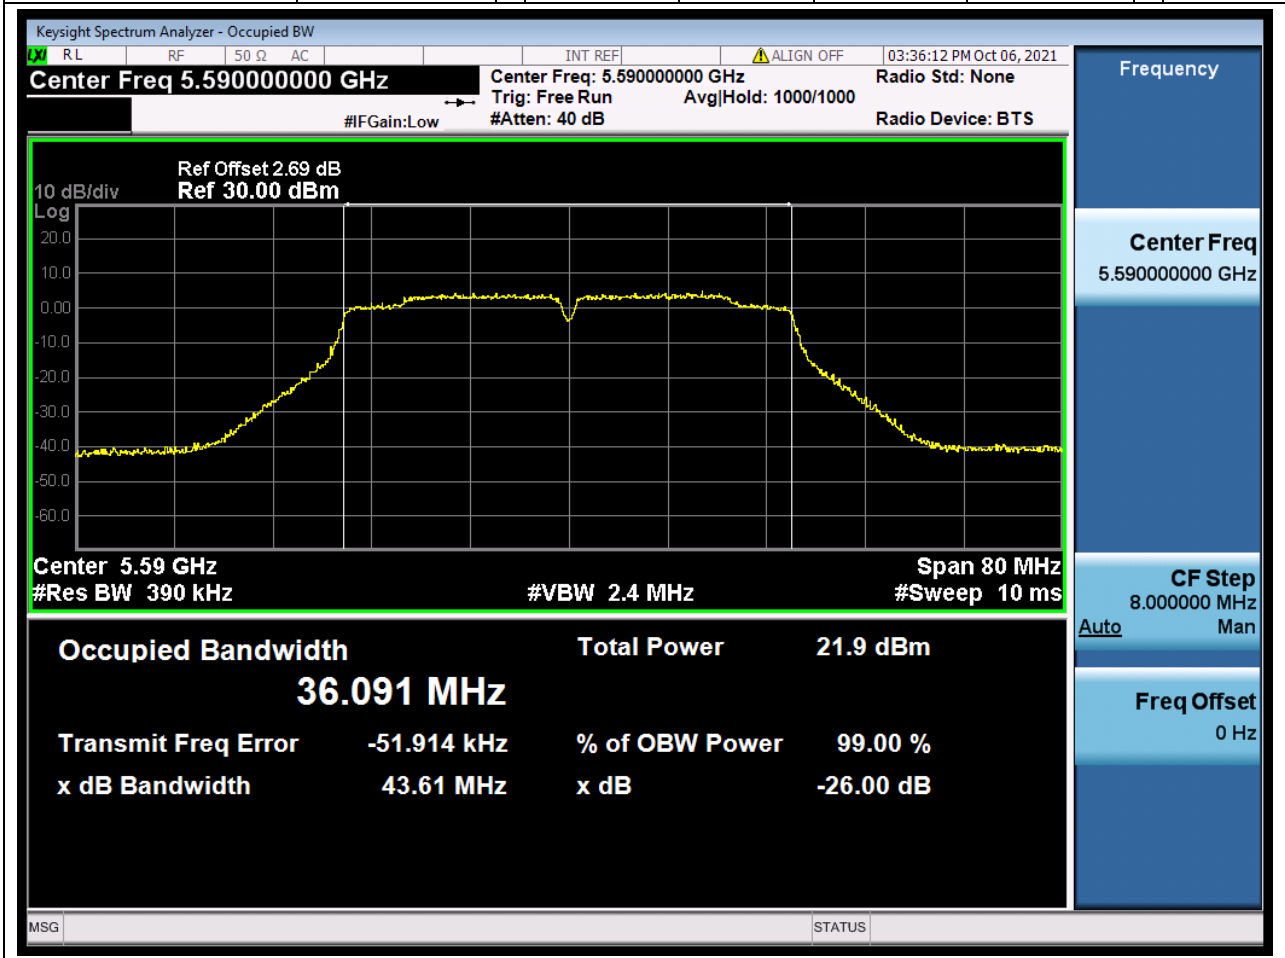

40. 802.11n_40M_U-NII-2C_M

40.1. A.2.2-99% Bandwidth(NTNV)

Center Frequency (MHz)	OBW Power (%)	RBW (MHz)	Detector	Limit (MHz)	OBW (MHz)	Verdict
5590	99	0.39	Peak	0	36.091424	Unknow