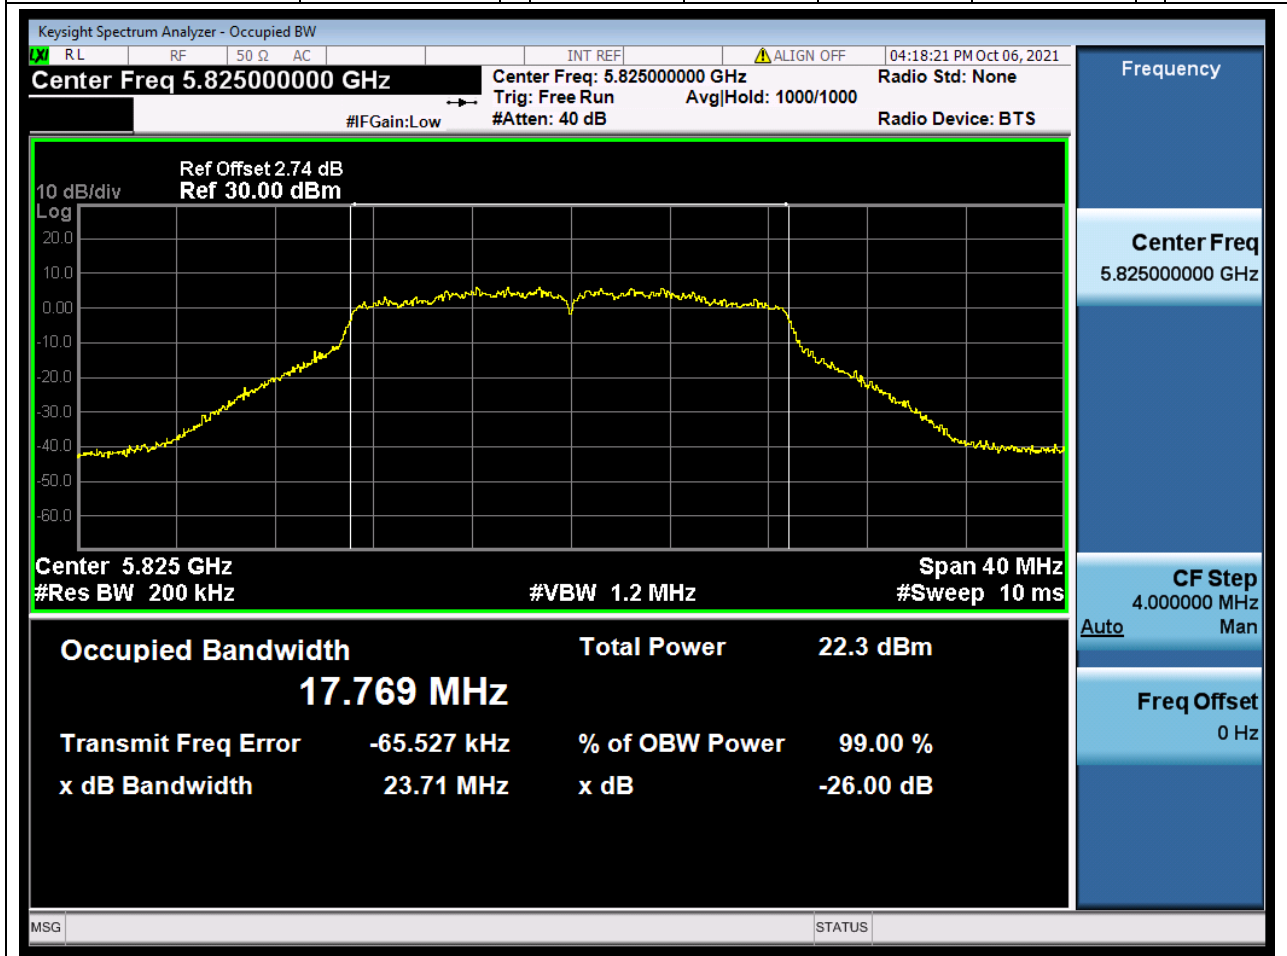

53. 802.11n_20M_U-NII-3_H

53.1. A.2.2-99% Bandwidth(NTNV)

Center Frequency (MHz)	OBW Power (%)	RBW (MHz)	Detector	Limit (MHz)	OBW (MHz)	Verdict
5825	99	0.2	Peak	0	17.76949	Unknow