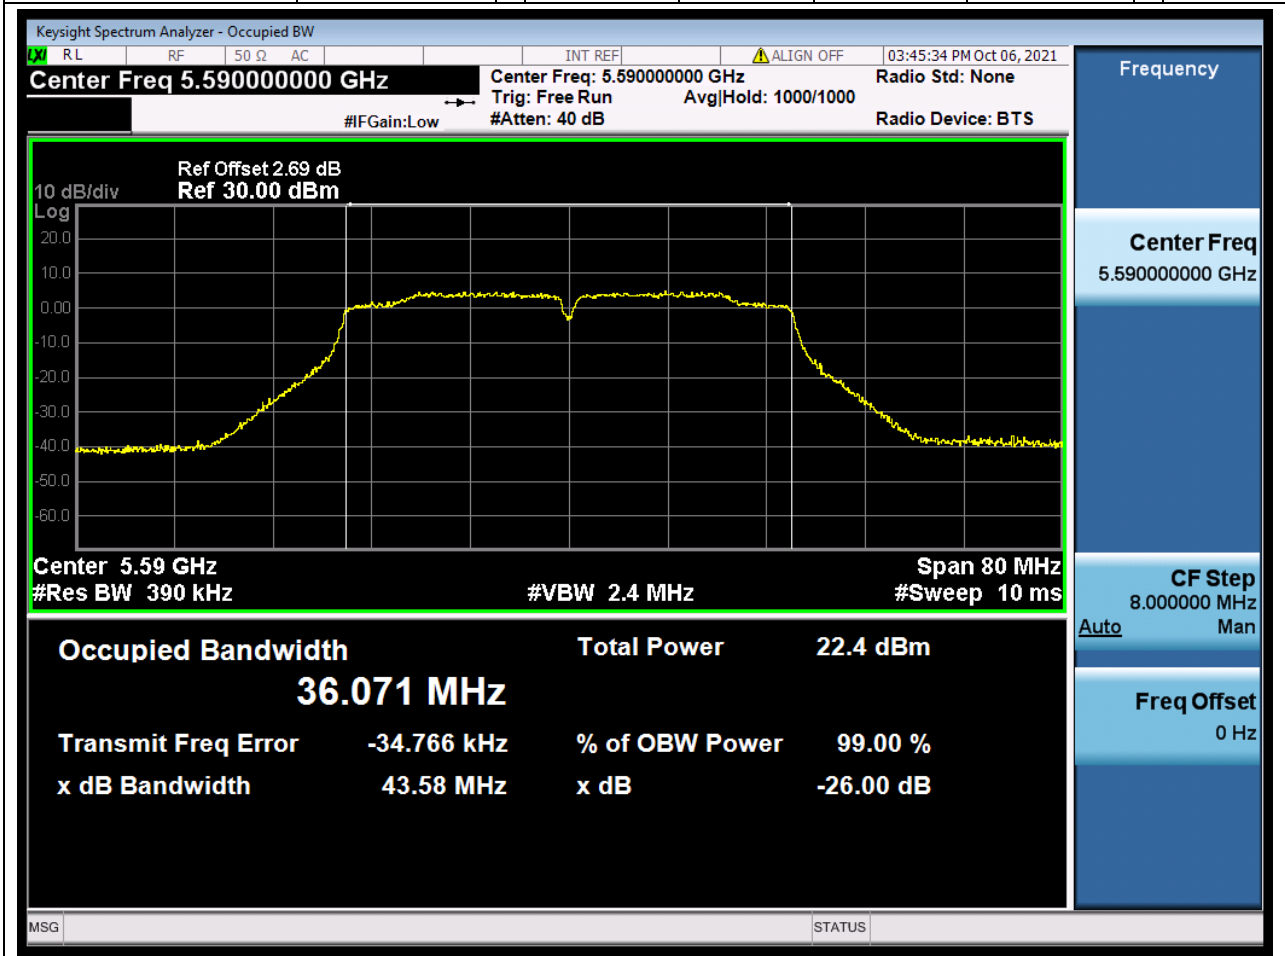

43. 802.11ac_40M_U-NII-2C_M

43.1. A.2.2-99% Bandwidth(NTNV)

Center Frequency (MHz)	OBW Power (%)	RBW (MHz)	Detector	Limit (MHz)	OBW (MHz)	Verdict
5590	99	0.39	Peak	0	36.071214	Unknown