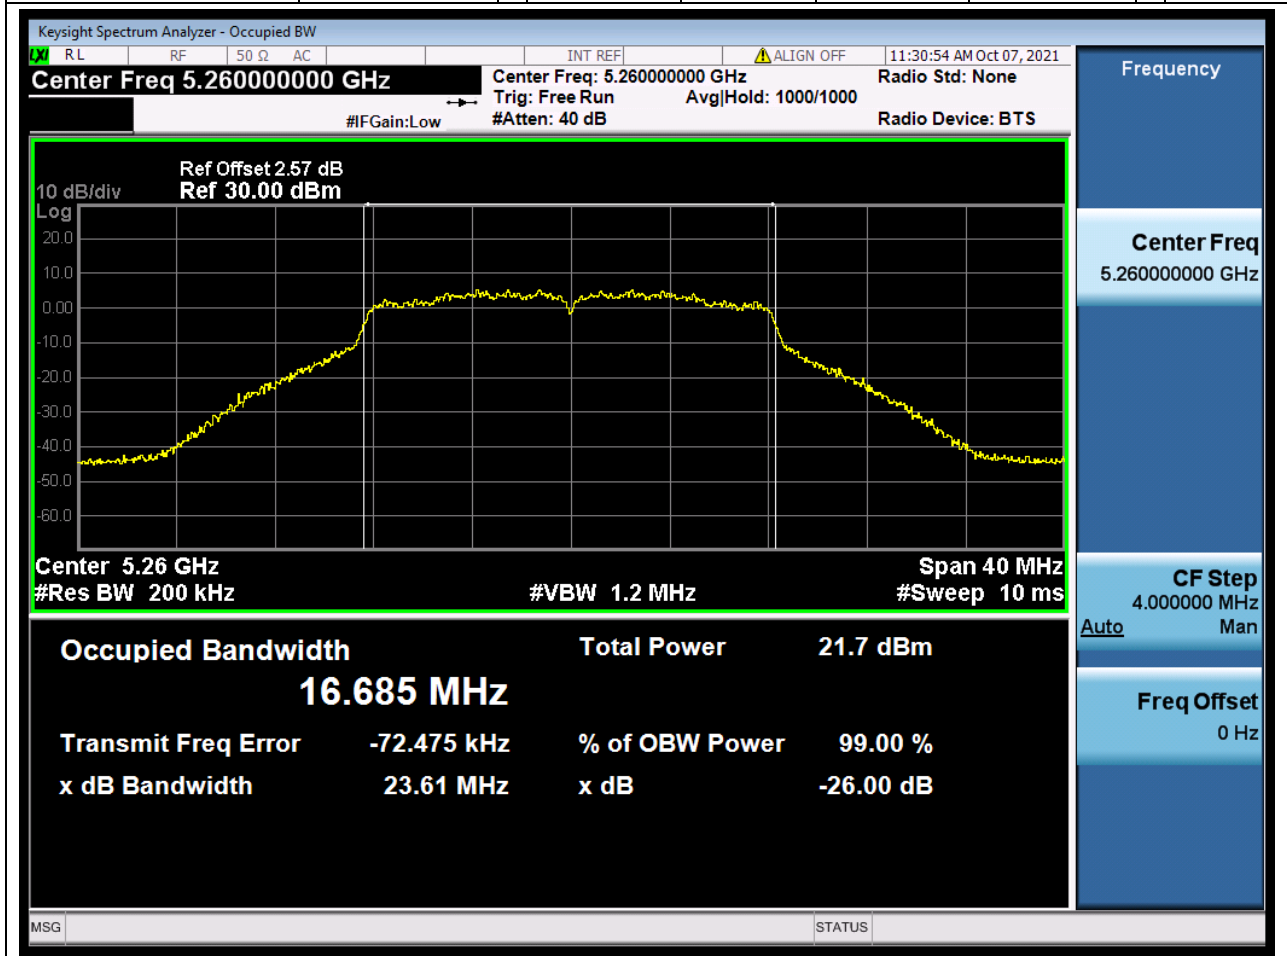

15. 802.11a_20M_U-NII-2A_L

15.1. A.2.2-99% Bandwidth(NTNV)

Center Frequency (MHz)	OBW Power (%)	RBW (MHz)	Detector	Limit (MHz)	OBW (MHz)	Verdict
5260	99	0.2	Peak	0	16.684693	Unknow