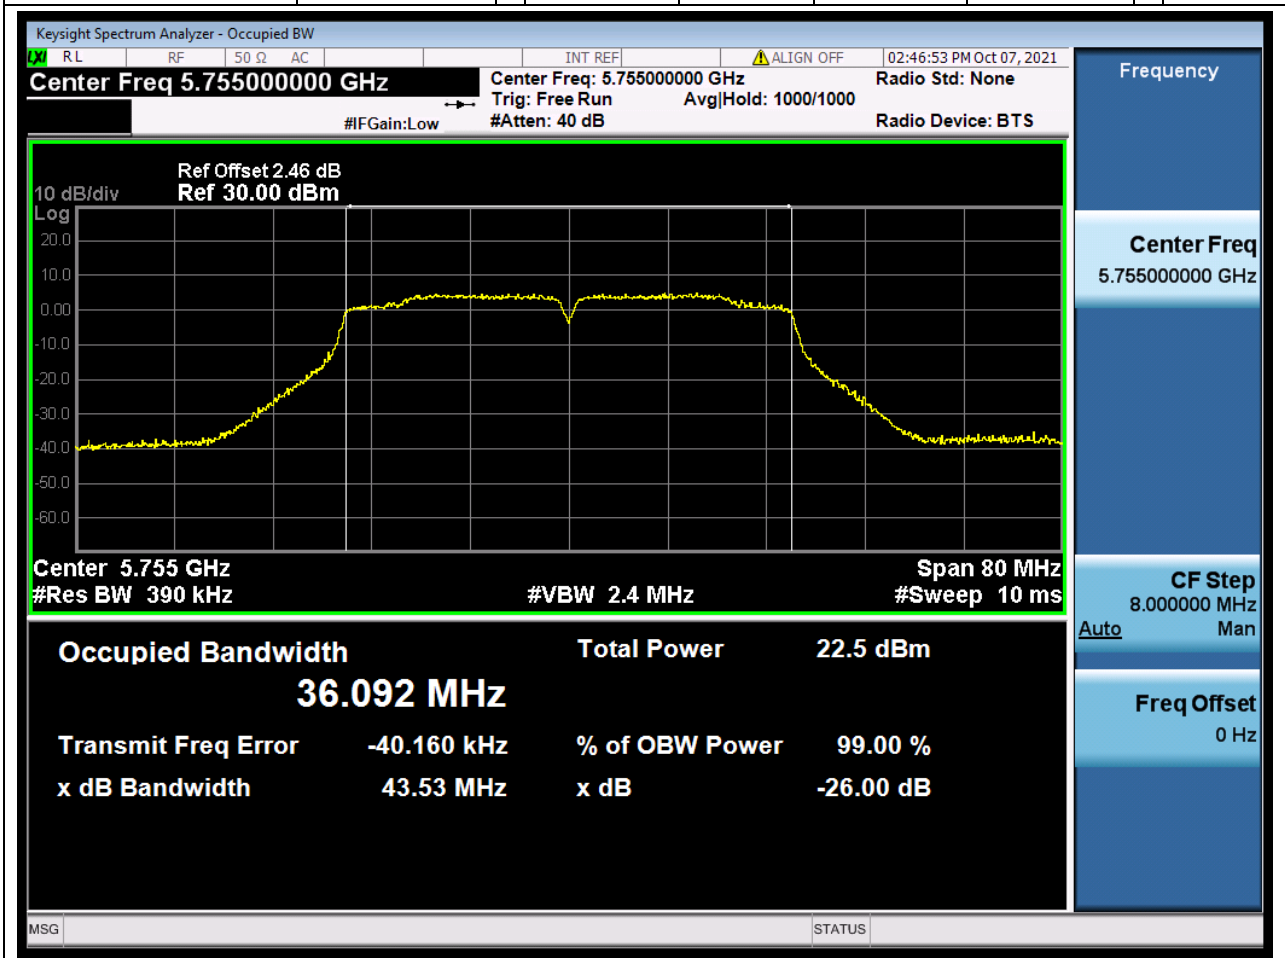

57. 802.11n_40M_U-NII-3_L

57.1. A.2.2-99% Bandwidth(NTNV)

Center Frequency (MHz)	OBW Power (%)	RBW (MHz)	Detector	Limit (MHz)	OBW (MHz)	Verdict
5755	99	0.39	Peak	0	36.091948	Unknown