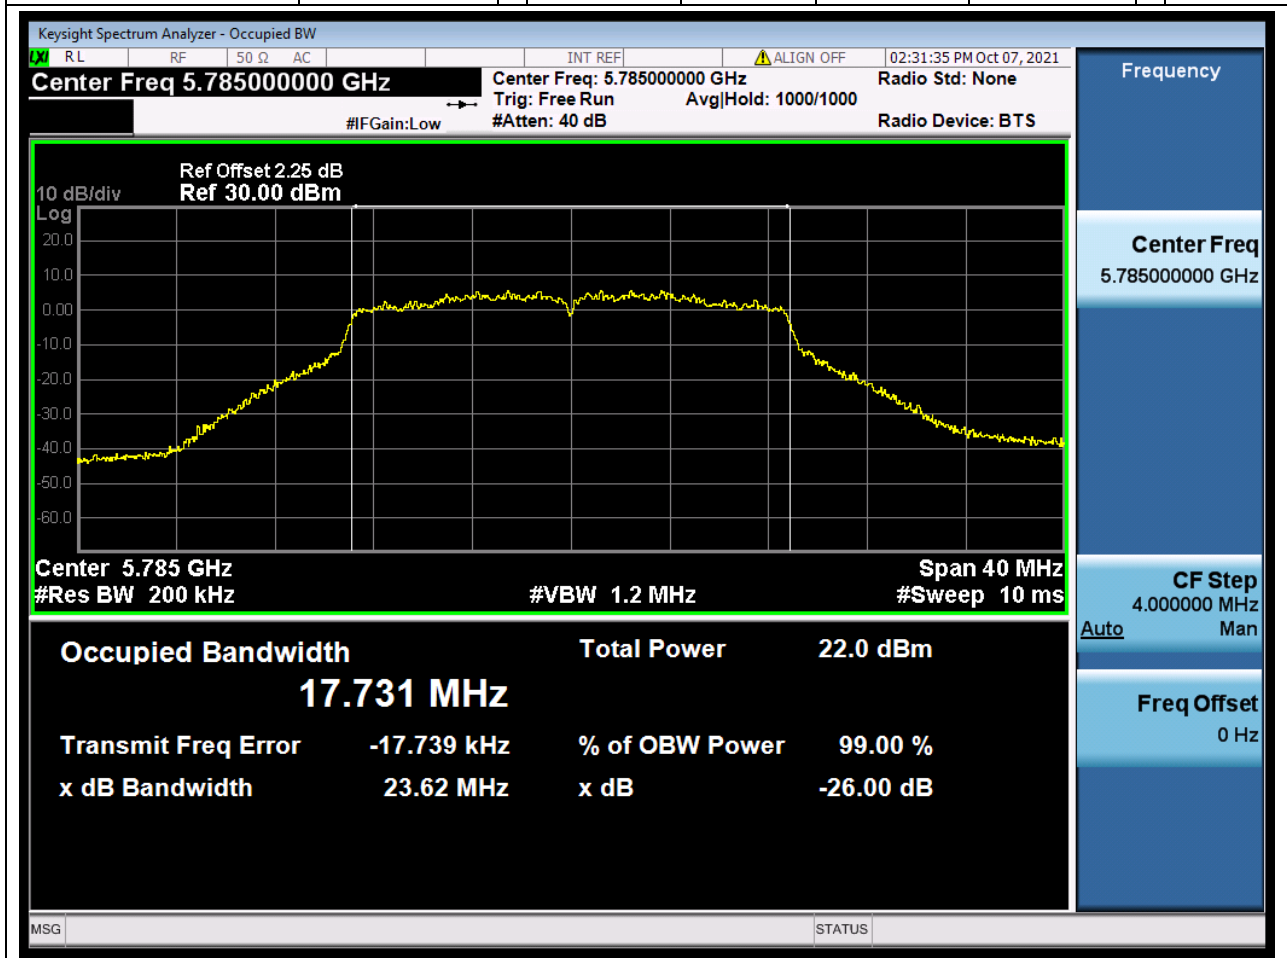

52. 802.11n_20M_U-NII-3_M

52.1. A.2.2-99% Bandwidth(NTNV)

Center Frequency (MHz)	OBW Power (%)	RBW (MHz)	Detector	Limit (MHz)	OBW (MHz)	Verdict
5785	99	0.2	Peak	0	17.731016	Unknown