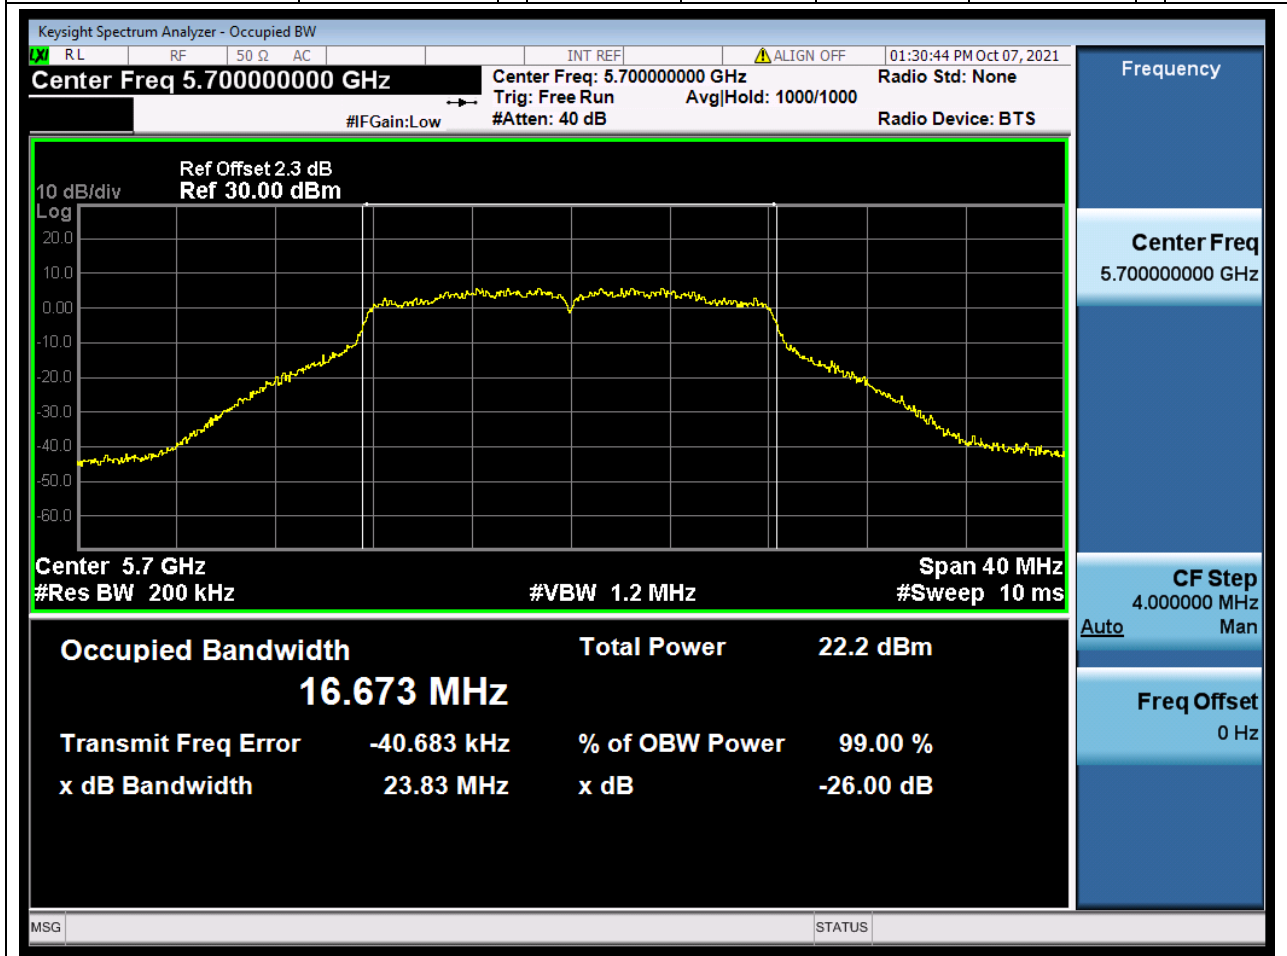

32. 802.11a_20M_U-NII-2C_H

32.1. A.2.2-99% Bandwidth(NTNV)

Center Frequency (MHz)	OBW Power (%)	RBW (MHz)	Detector	Limit (MHz)	OBW (MHz)	Verdict
5700	99	0.2	Peak	0	16.672677	Unknow