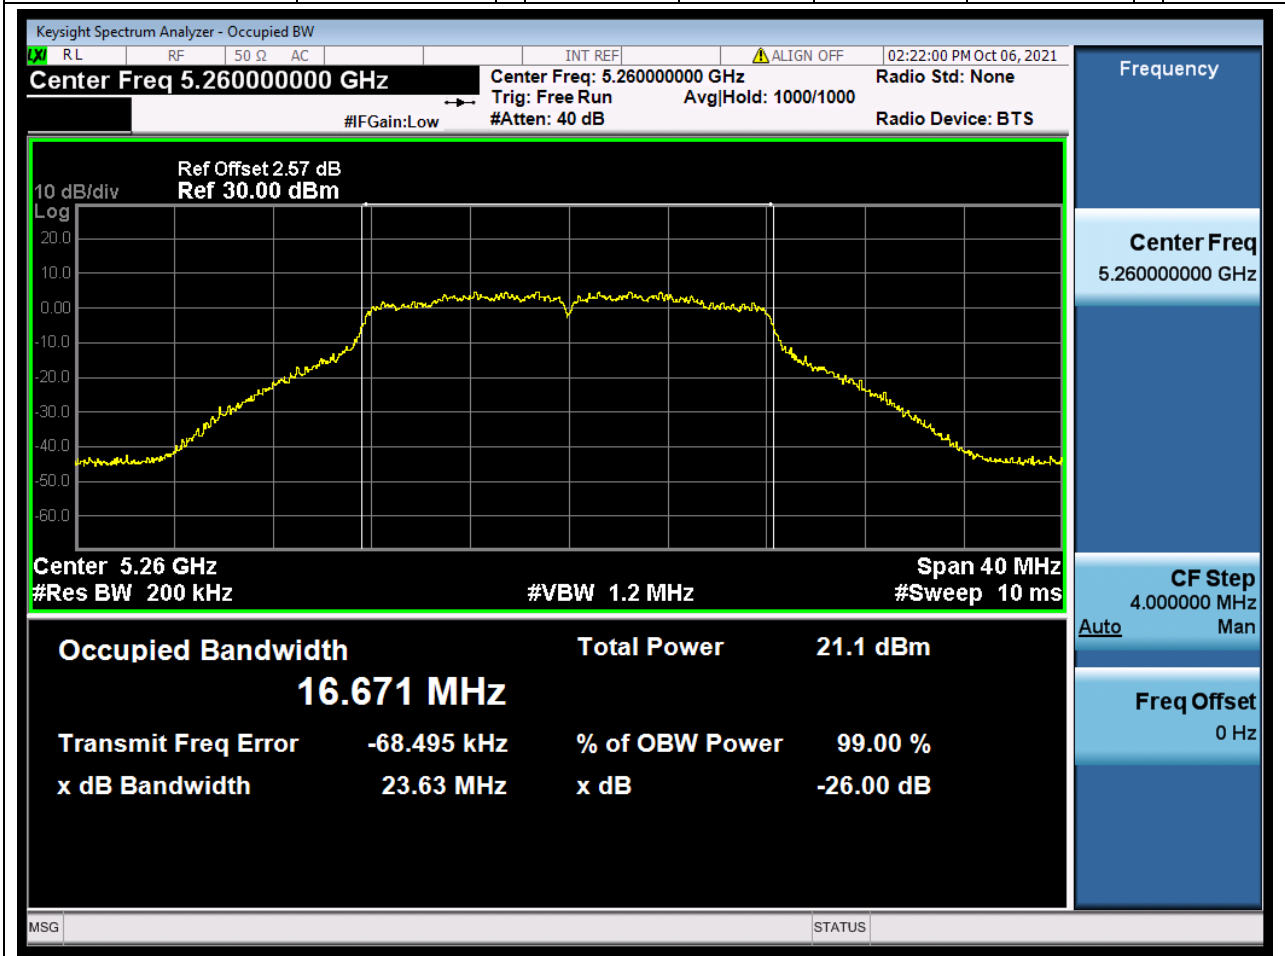

15. 802.11a_20M_U-NII-2A_L

15.1. A.2.2-99% Bandwidth(NTNV)

Center Frequency (MHz)	OBW Power (%)	RBW (MHz)	Detector	Limit (MHz)	OBW (MHz)	Verdict
5260	99	0.2	Peak	0	16.671251	Unknow