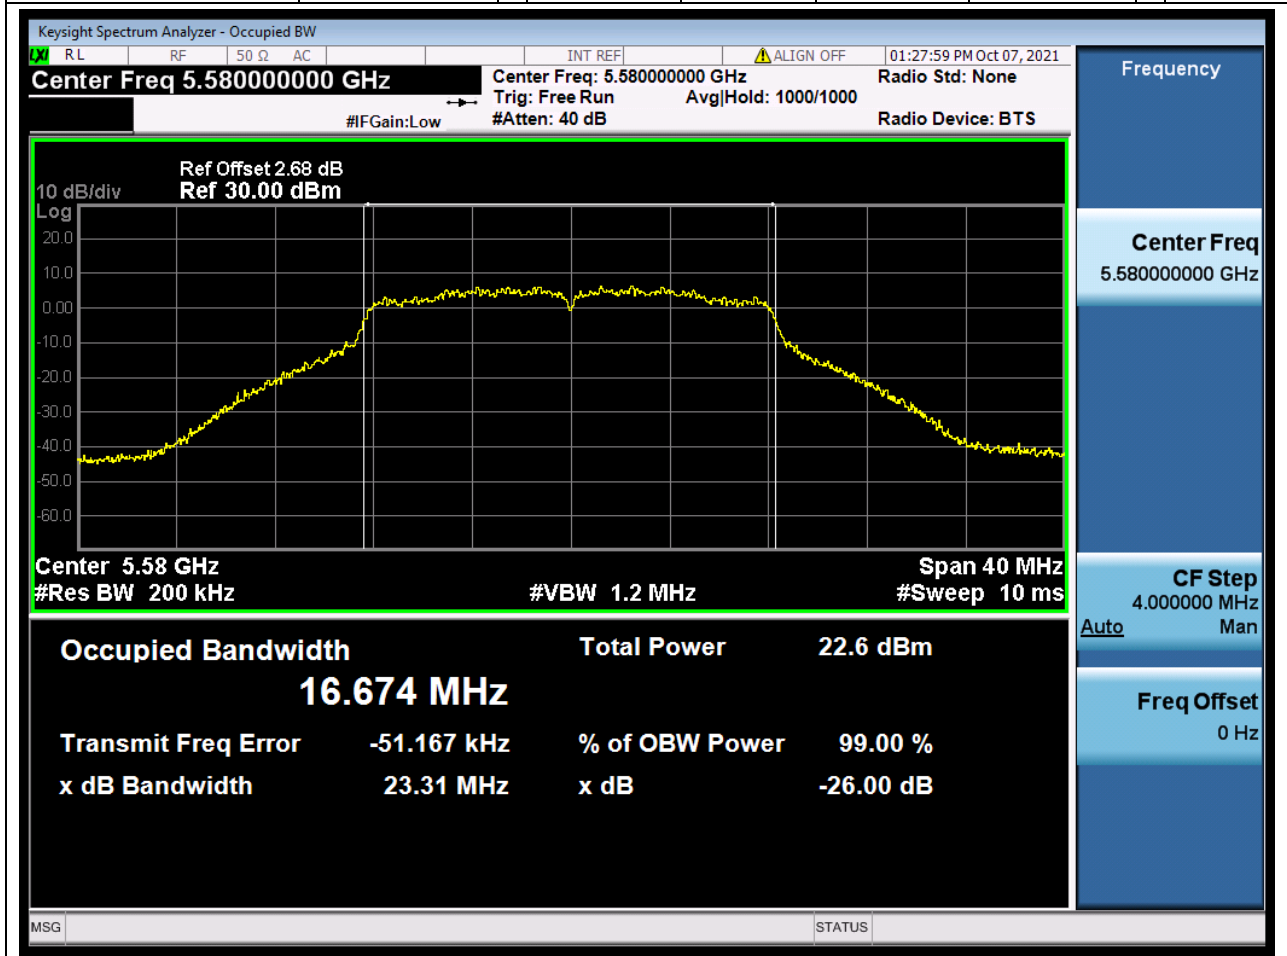

31. 802.11a_20M_U-NII-2C_M

31.1. A.2.2-99% Bandwidth(NTNV)

Center Frequency (MHz)	OBW Power (%)	RBW (MHz)	Detector	Limit (MHz)	OBW (MHz)	Verdict
5580	99	0.2	Peak	0	16.673607	Unknow