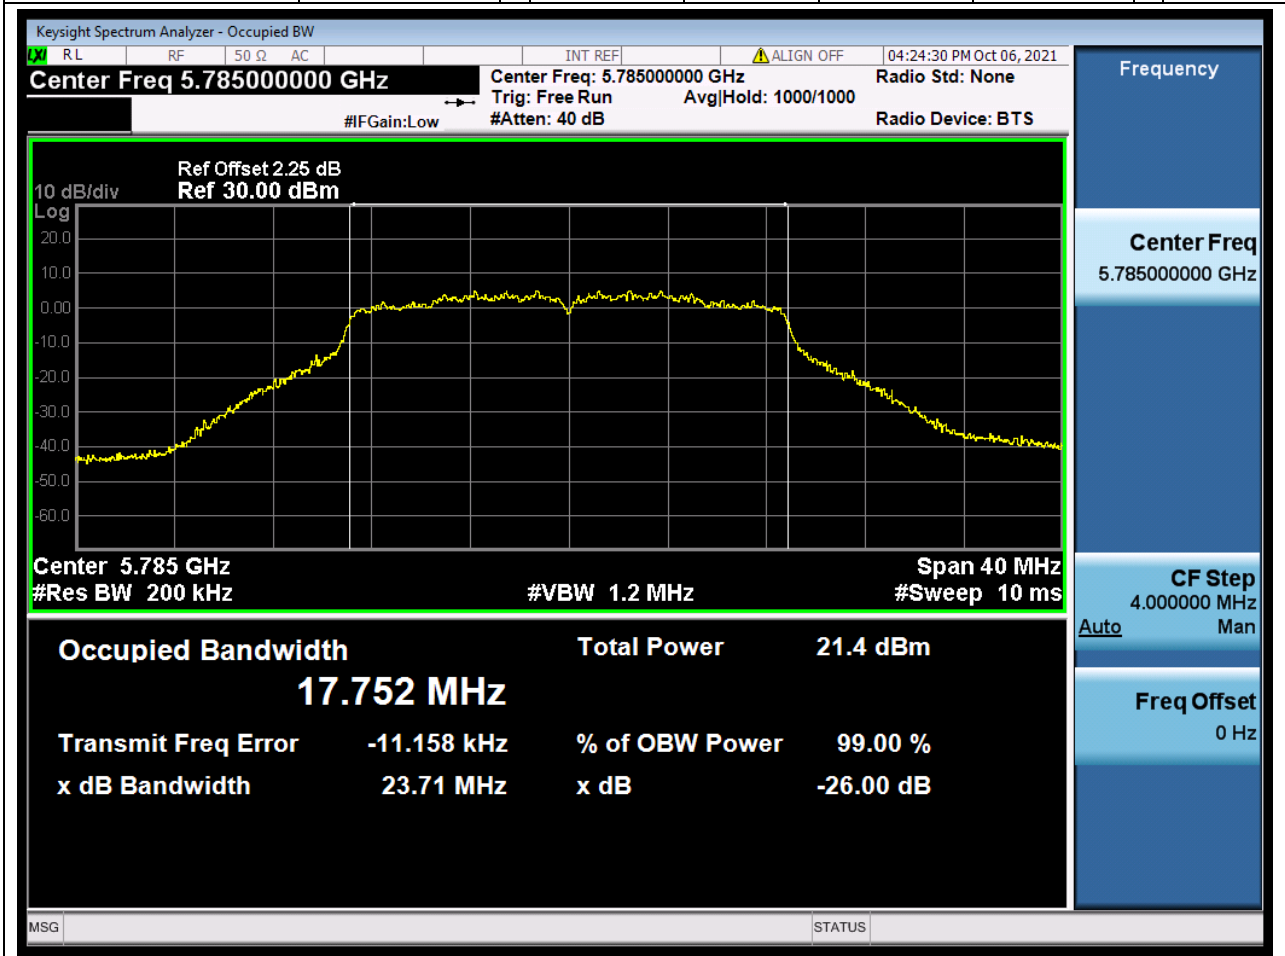

55. 802.11ac_20M_U-NII-3_M

55.1. A.2.2-99% Bandwidth(NTNV)

Center Frequency (MHz)	OBW Power (%)	RBW (MHz)	Detector	Limit (MHz)	OBW (MHz)	Verdict
5785	99	0.2	Peak	0	17.7515	Unknow