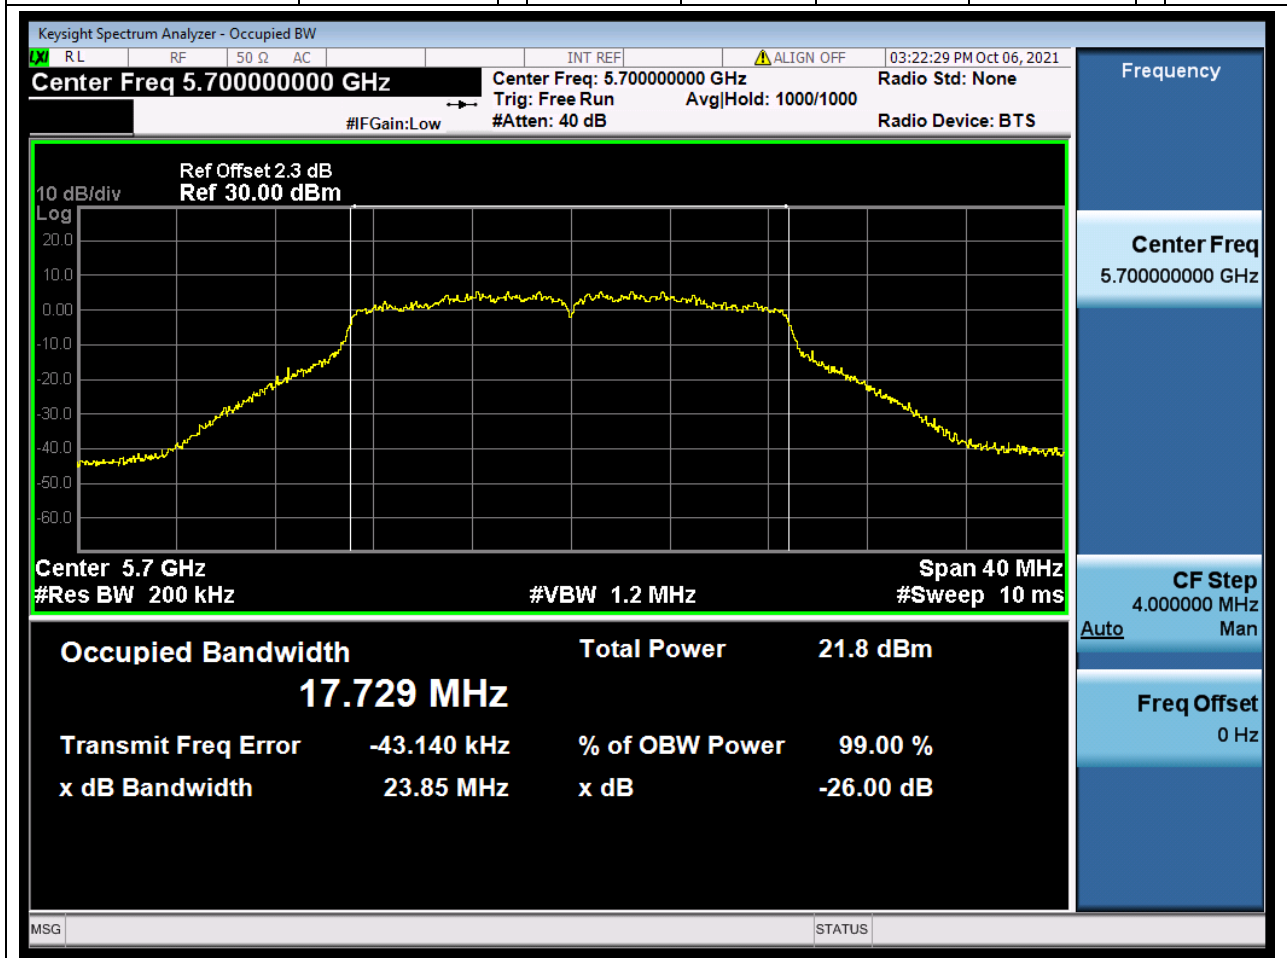

35. 802.11n_20M_U-NII-2C_H

35.1. A.2.2-99% Bandwidth(NTNV)

Center Frequency (MHz)	OBW Power (%)	RBW (MHz)	Detector	Limit (MHz)	OBW (MHz)	Verdict
5700	99	0.2	Peak	0	17.729396	Unknown