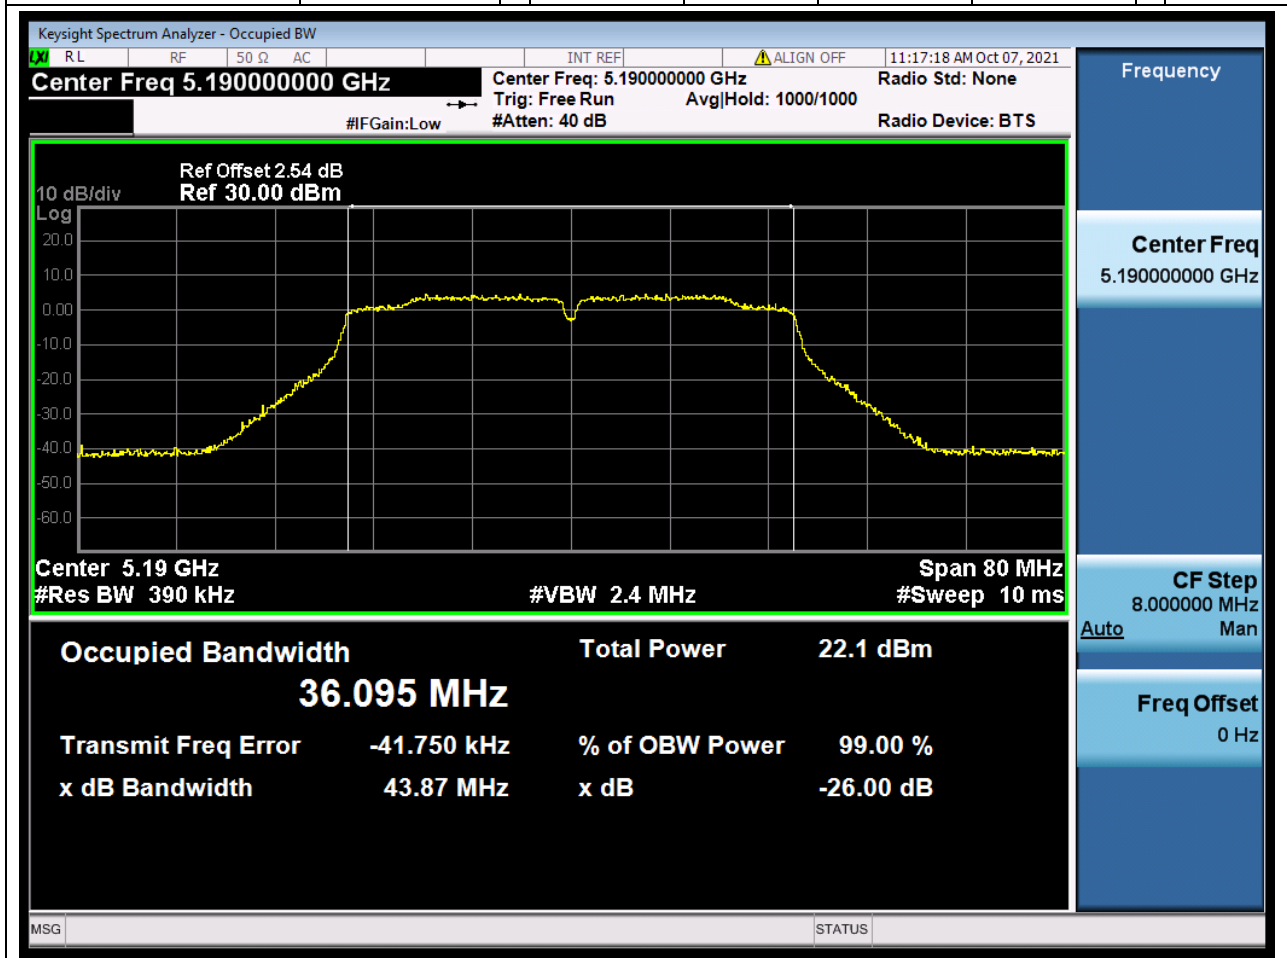

12. 802.11ac_40M_U-NII-1_L

12.1. A.2.2-99% Bandwidth(NTNV)

Center Frequency (MHz)	OBW Power (%)	RBW (MHz)	Detector	Limit (MHz)	OBW (MHz)	Verdict
5190	99	0.39	Peak	0	36.09531	Unknown