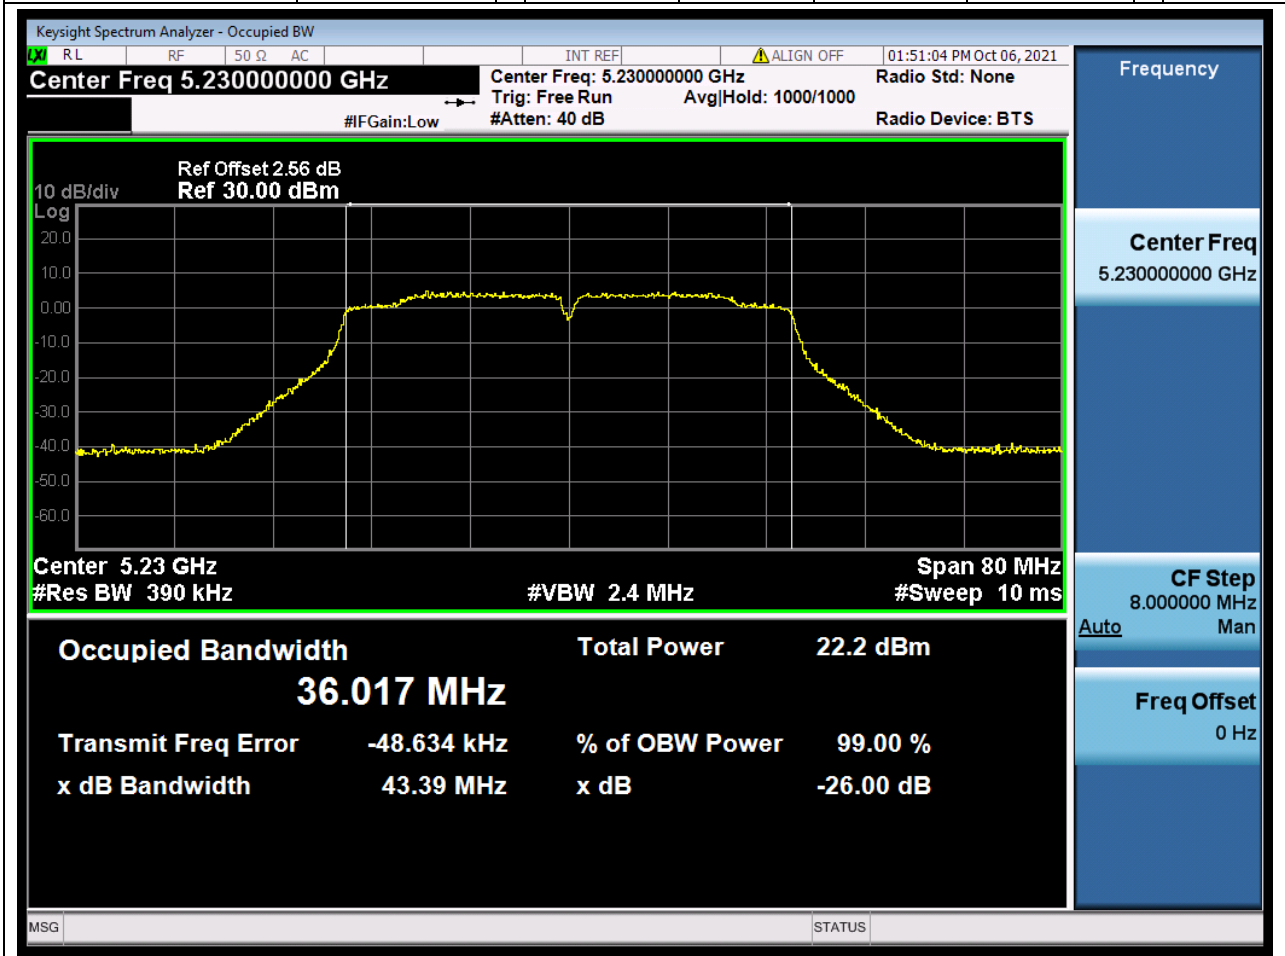

11. 802.11n_40M_U-NII-1_H

11.1. A.2.2-99% Bandwidth(NTNV)

Center Frequency (MHz)	OBW Power (%)	RBW (MHz)	Detector	Limit (MHz)	OBW (MHz)	Verdict
5230	99	0.39	Peak	0	36.017282	Unknow