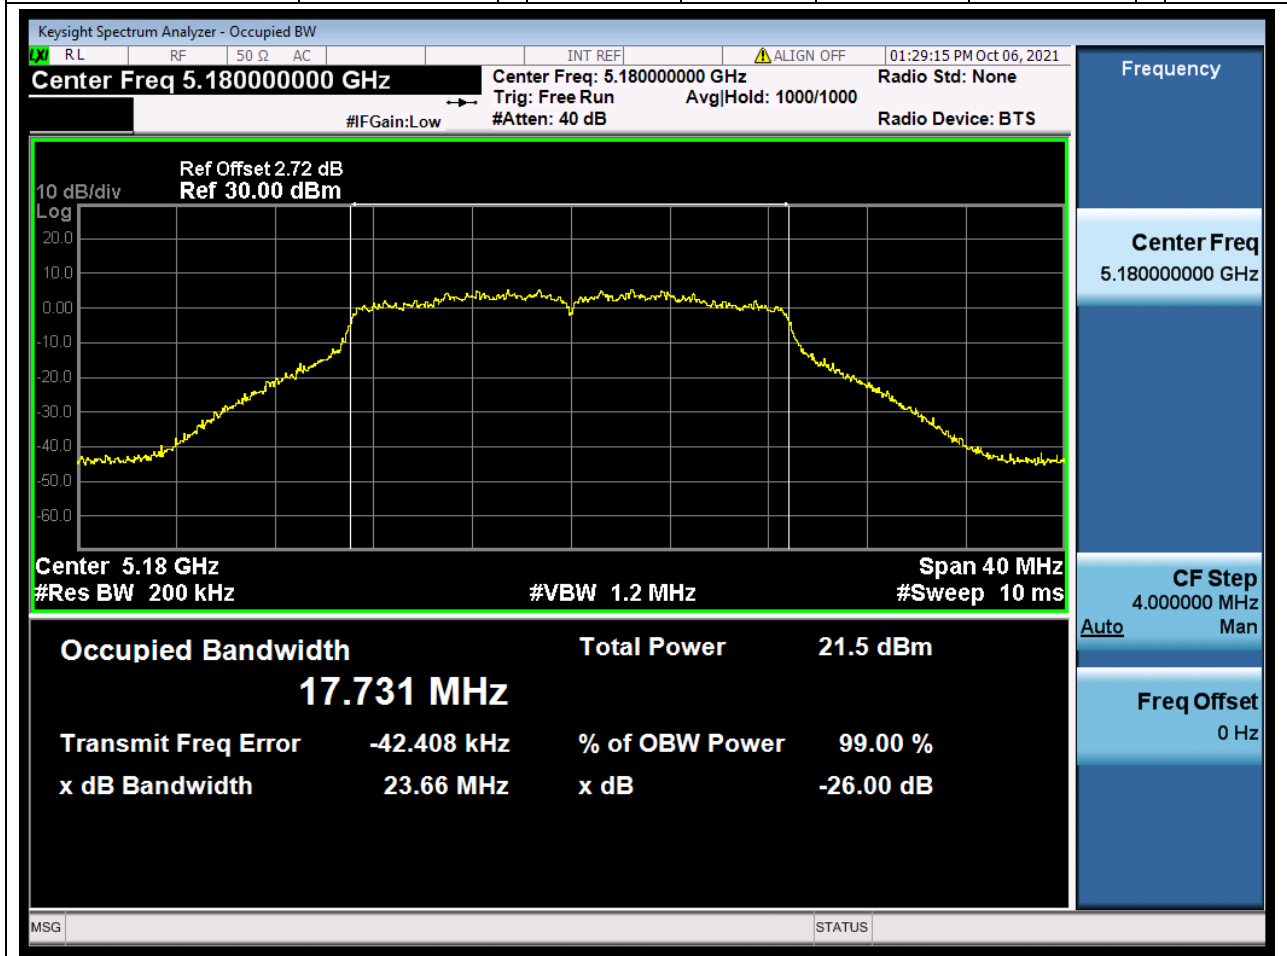

7. 802.11ac_20M_U-NII-1_L

7.1. A.2.2-99% Bandwidth(NTNV)

Center Frequency (MHz)	OBW Power (%)	RBW (MHz)	Detector	Limit (MHz)	OBW (MHz)	Verdict
5180	99	0.2	Peak	0	17.731349	Unknow