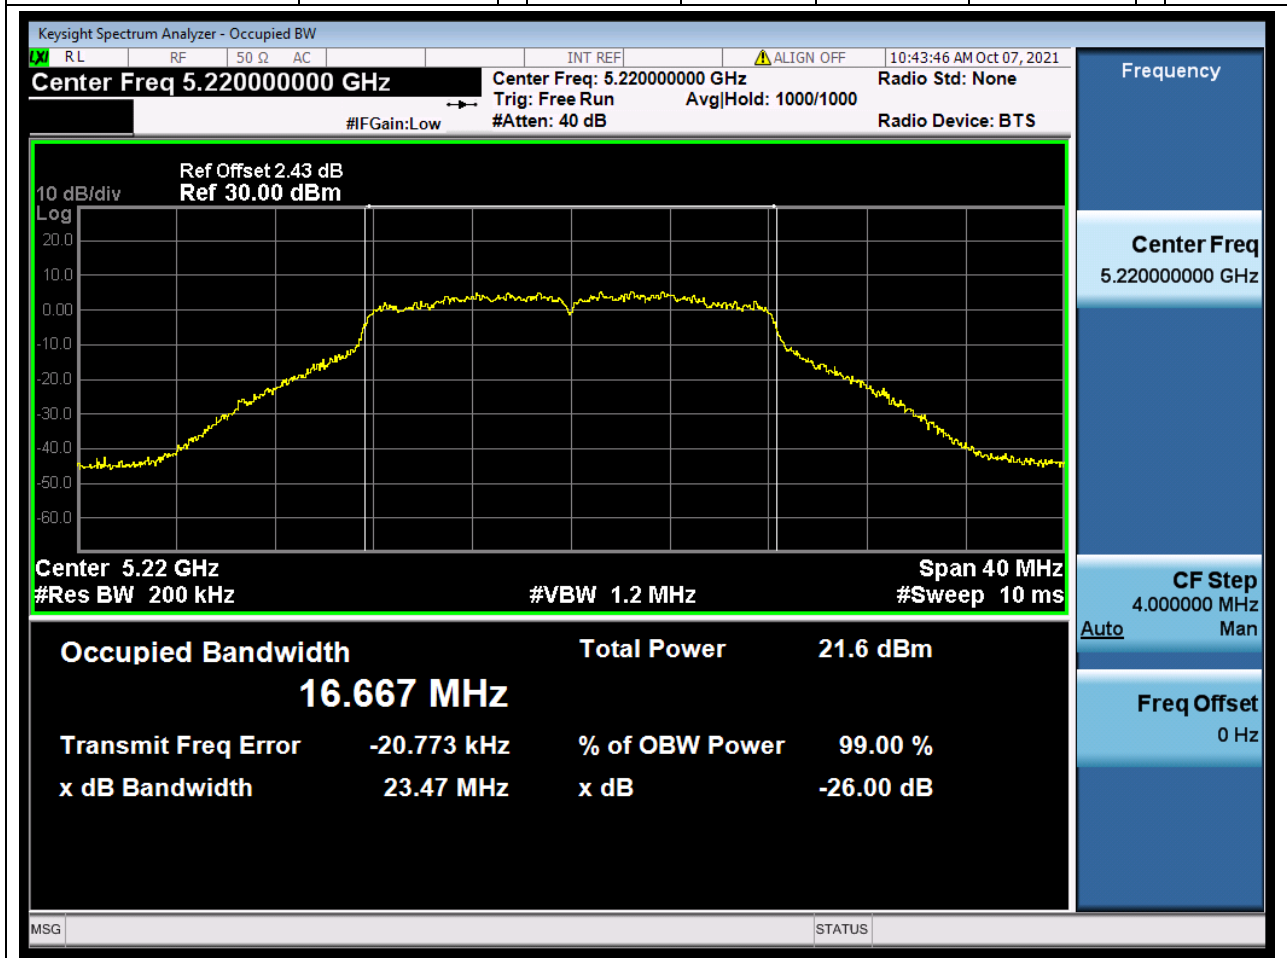

2. 802.11a_20M_U-NII-1_M

2.1. A.2.2-99% Bandwidth(NTNV)

Center Frequency (MHz)	OBW Power (%)	RBW (MHz)	Detector	Limit (MHz)	OBW (MHz)	Verdict
5220	99	0.2	Peak	0	16.666953	Unknow