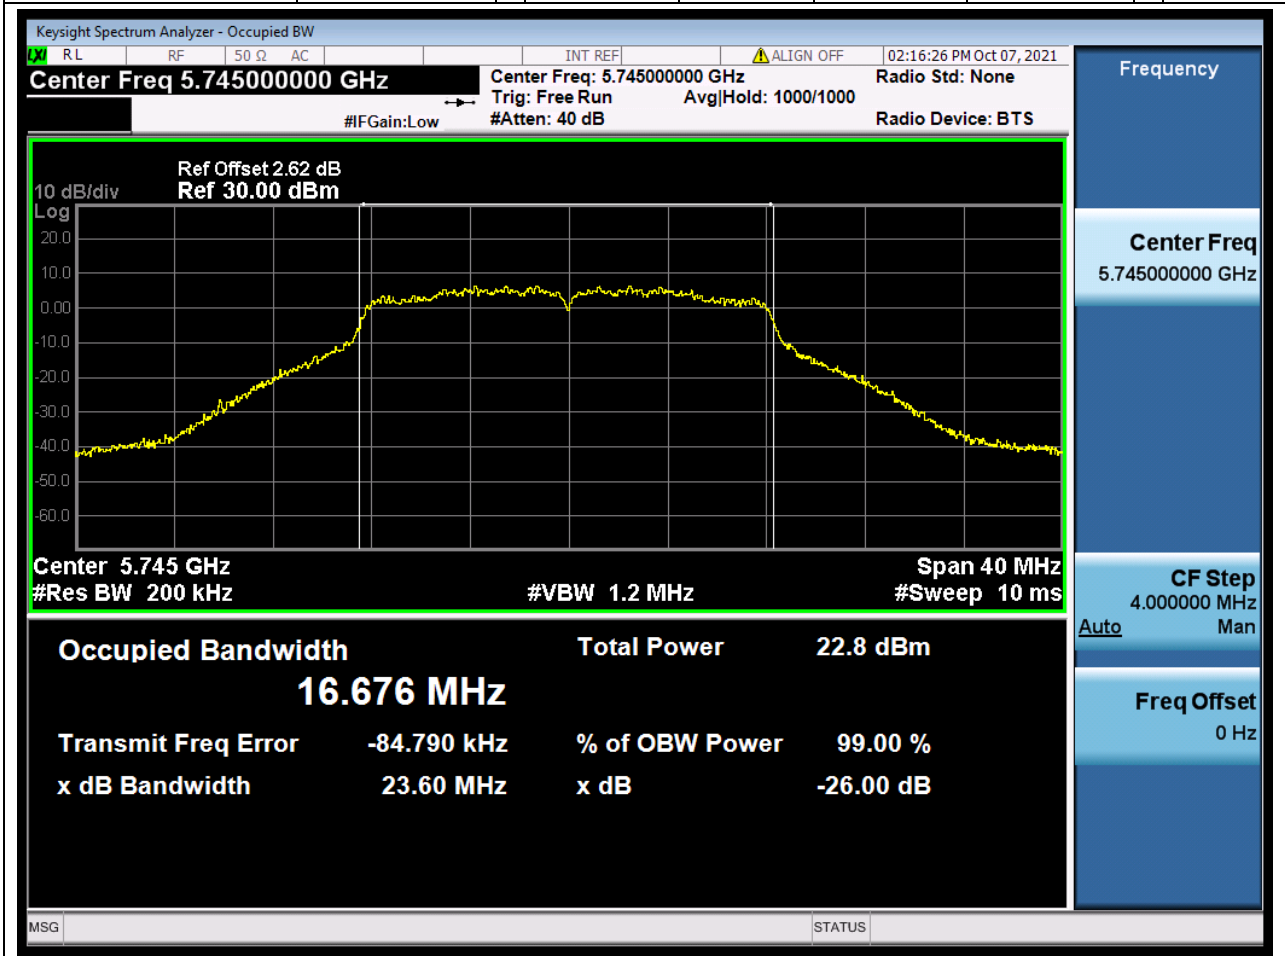

48. 802.11a_20M_U-NII-3_L

48.1. A.2.2-99% Bandwidth(NTNV)

Center Frequency (MHz)	OBW Power (%)	RBW (MHz)	Detector	Limit (MHz)	OBW (MHz)	Verdict
5745	99	0.2	Peak	0	16.675686	Unknow