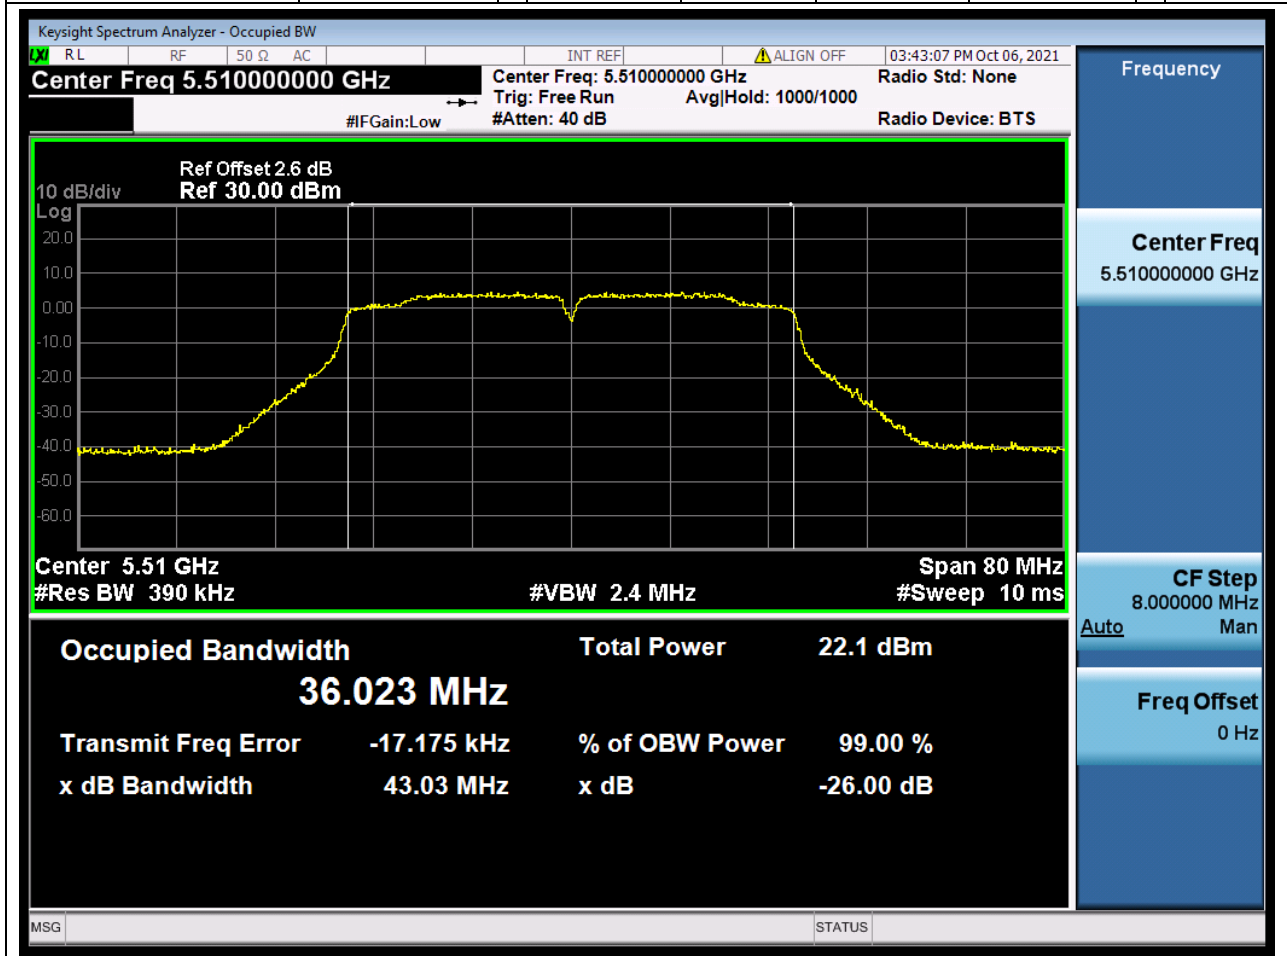

42. 802.11ac_40M_U-NII-2C_L

42.1. A.2.2-99% Bandwidth(NTNV)

Center Frequency (MHz)	OBW Power (%)	RBW (MHz)	Detector	Limit (MHz)	OBW (MHz)	Verdict
5510	99	0.39	Peak	0	36.023386	Unknow