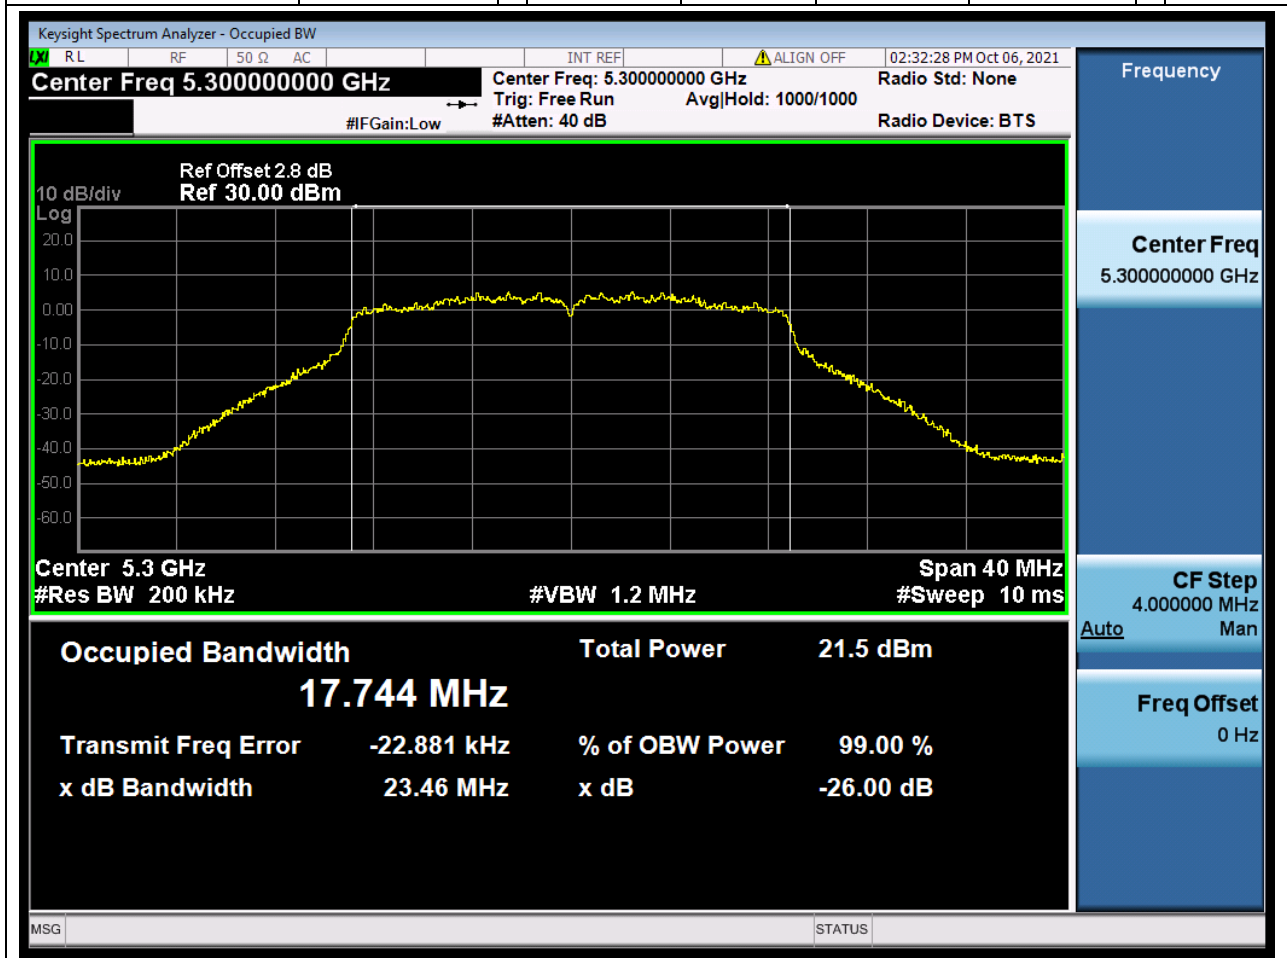

19. 802.11n_20M_U-NII-2A_M

19.1. A.2.2-99% Bandwidth(NTNV)

Center Frequency (MHz)	OBW Power (%)	RBW (MHz)	Detector	Limit (MHz)	OBW (MHz)	Verdict
5300	99	0.2	Peak	0	17.744372	Unknow