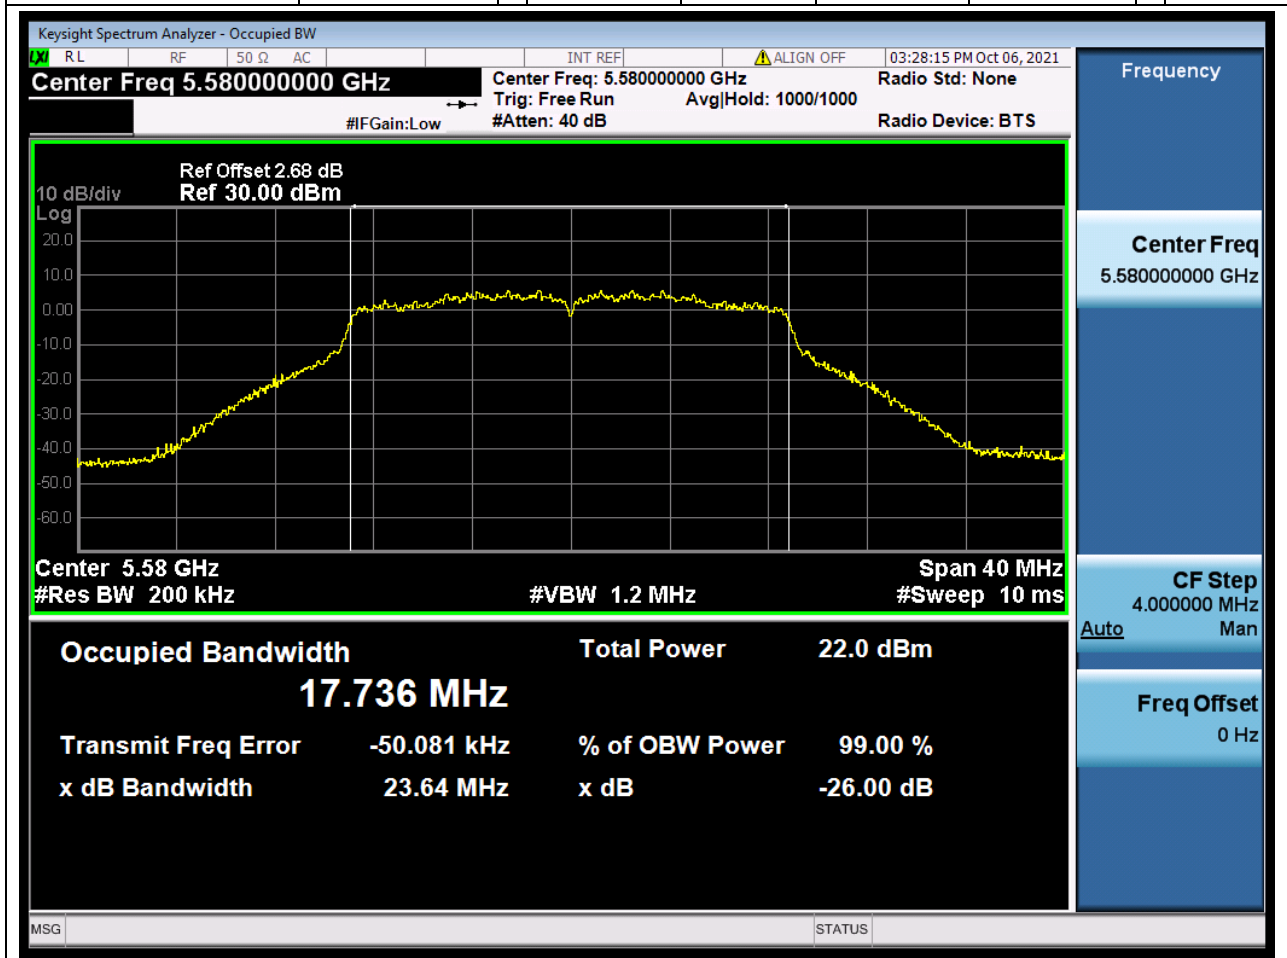

37. 802.11ac_20M_U-NII-2C_M

37.1. A.2.2-99% Bandwidth(NTNV)

Center Frequency (MHz)	OBW Power (%)	RBW (MHz)	Detector	Limit (MHz)	OBW (MHz)	Verdict
5580	99	0.2	Peak	0	17.735946	Unknown