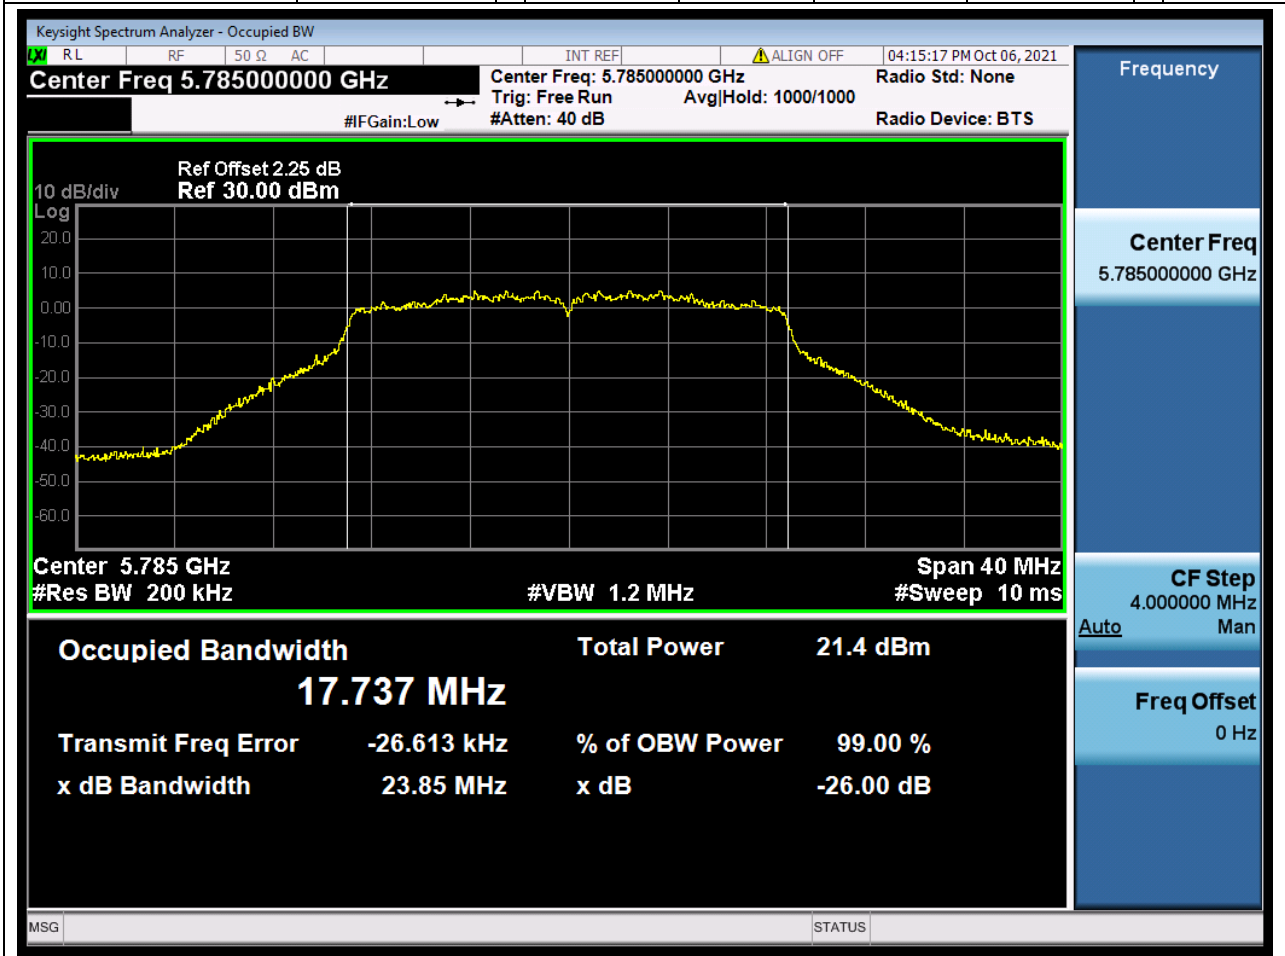

52. 802.11n_20M_U-NII-3_M

52.1. A.2.2-99% Bandwidth(NTNV)

Center Frequency (MHz)	OBW Power (%)	RBW (MHz)	Detector	Limit (MHz)	OBW (MHz)	Verdict
5785	99	0.2	Peak	0	17.736595	Unknown