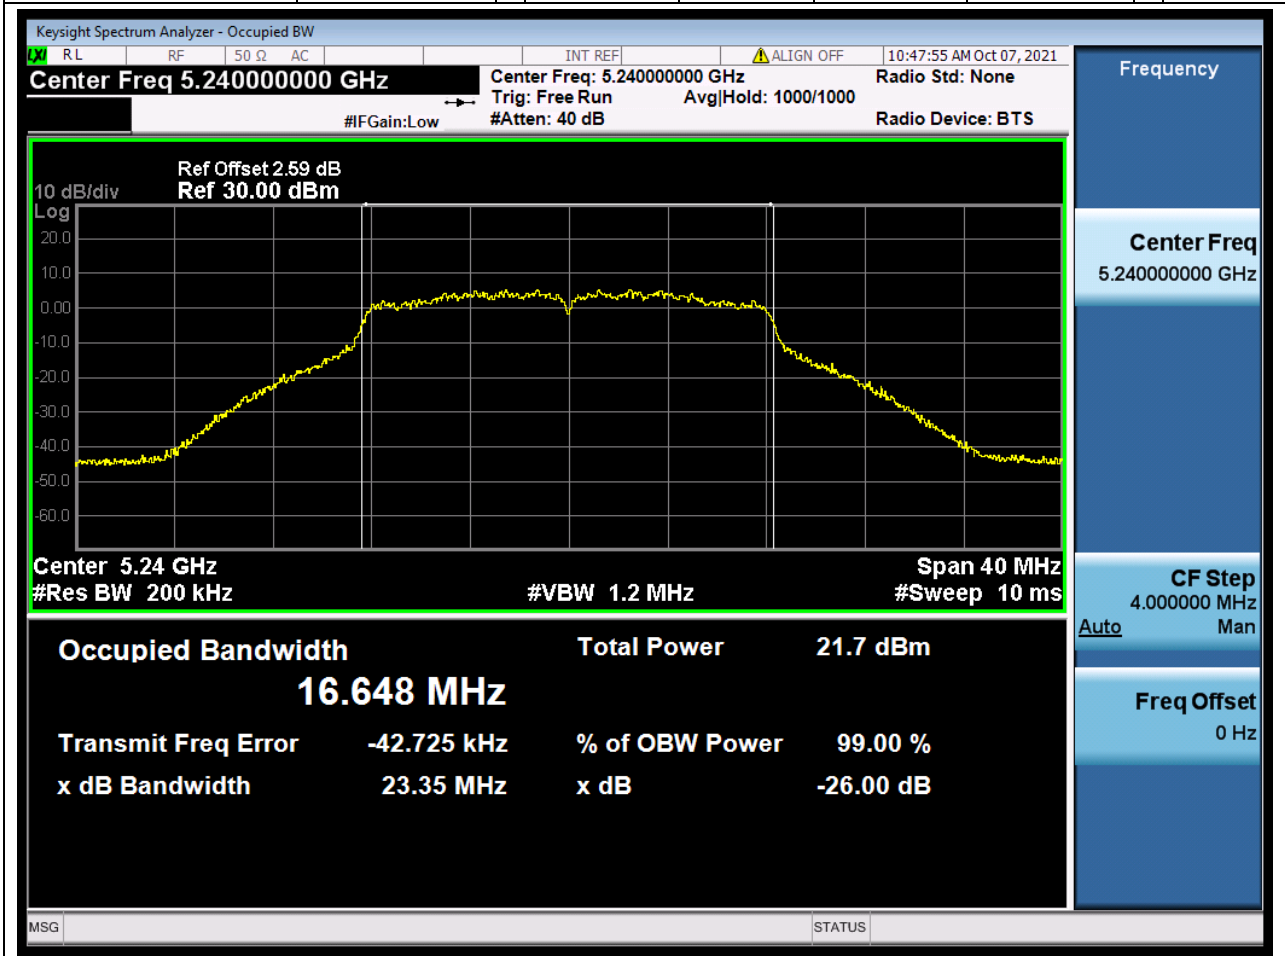

3. 802.11a_20M_U-NII-1_H

3.1. A.2.2-99% Bandwidth(NTNV)

Center Frequency (MHz)	OBW Power (%)	RBW (MHz)	Detector	Limit (MHz)	OBW (MHz)	Verdict
5240	99	0.2	Peak	0	16.648019	Unknown