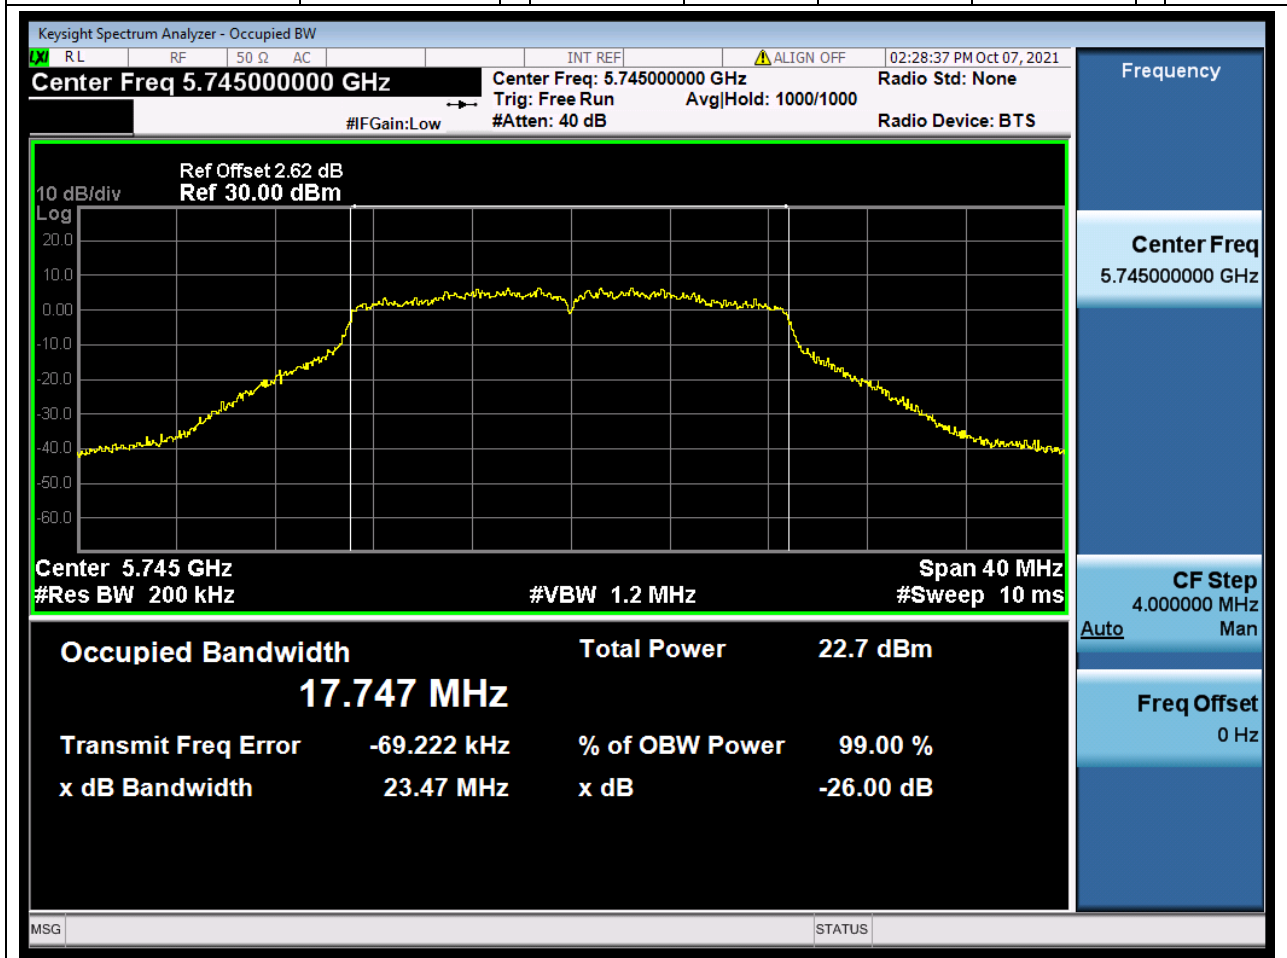

51. 802.11n_20M_U-NII-3_L

51.1. A.2.2-99% Bandwidth(NTNV)

Center Frequency (MHz)	OBW Power (%)	RBW (MHz)	Detector	Limit (MHz)	OBW (MHz)	Verdict
5745	99	0.2	Peak	0	17.74673	Unknown