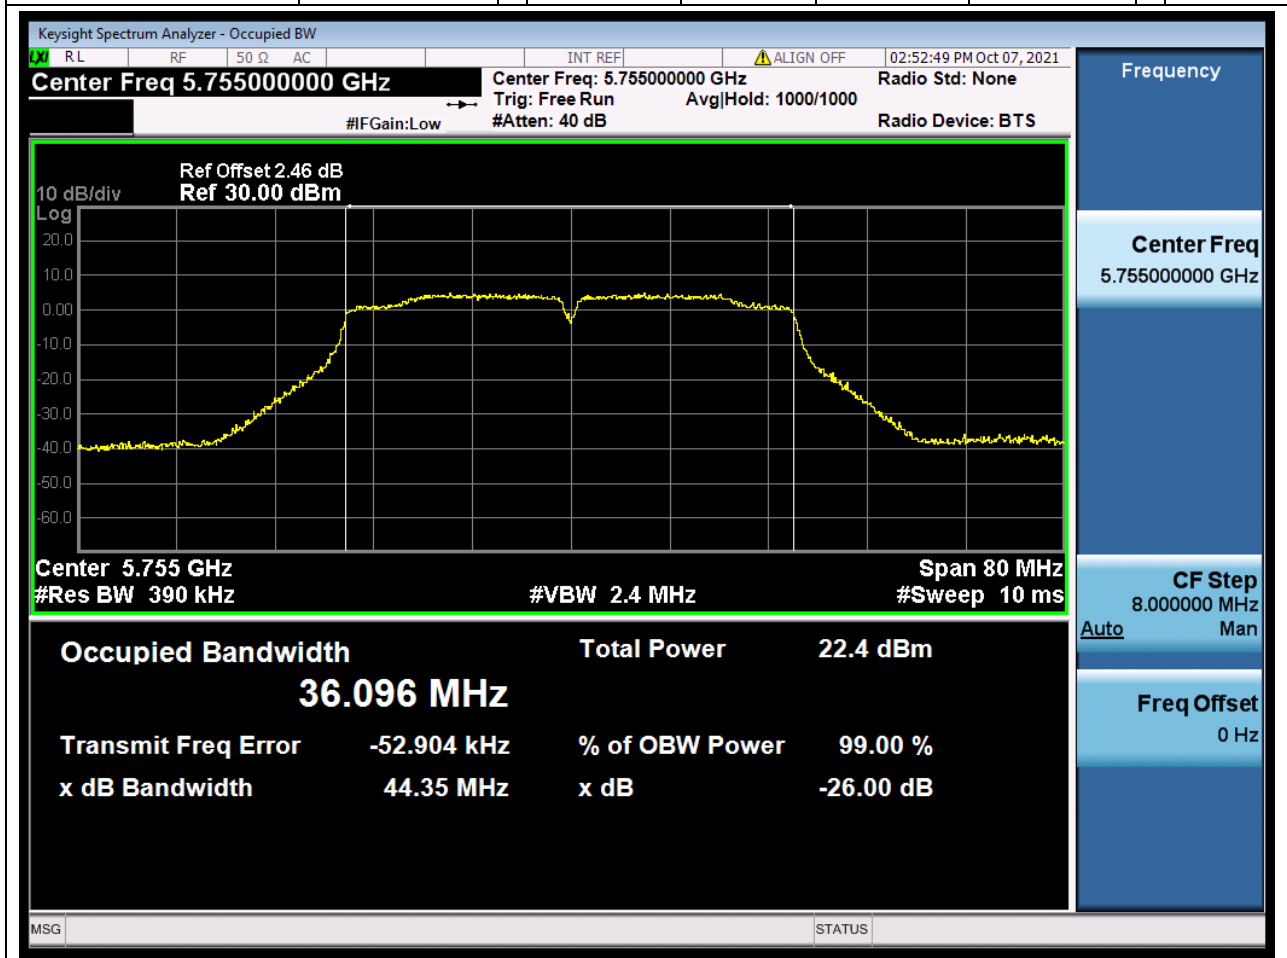

59. 802.11ac_40M_U-NII-3_L

59.1. A.2.2-99% Bandwidth(NTNV)

Center Frequency (MHz)	OBW Power (%)	RBW (MHz)	Detector	Limit (MHz)	OBW (MHz)	Verdict
5755	99	0.39	Peak	0	36.096464	Unknown