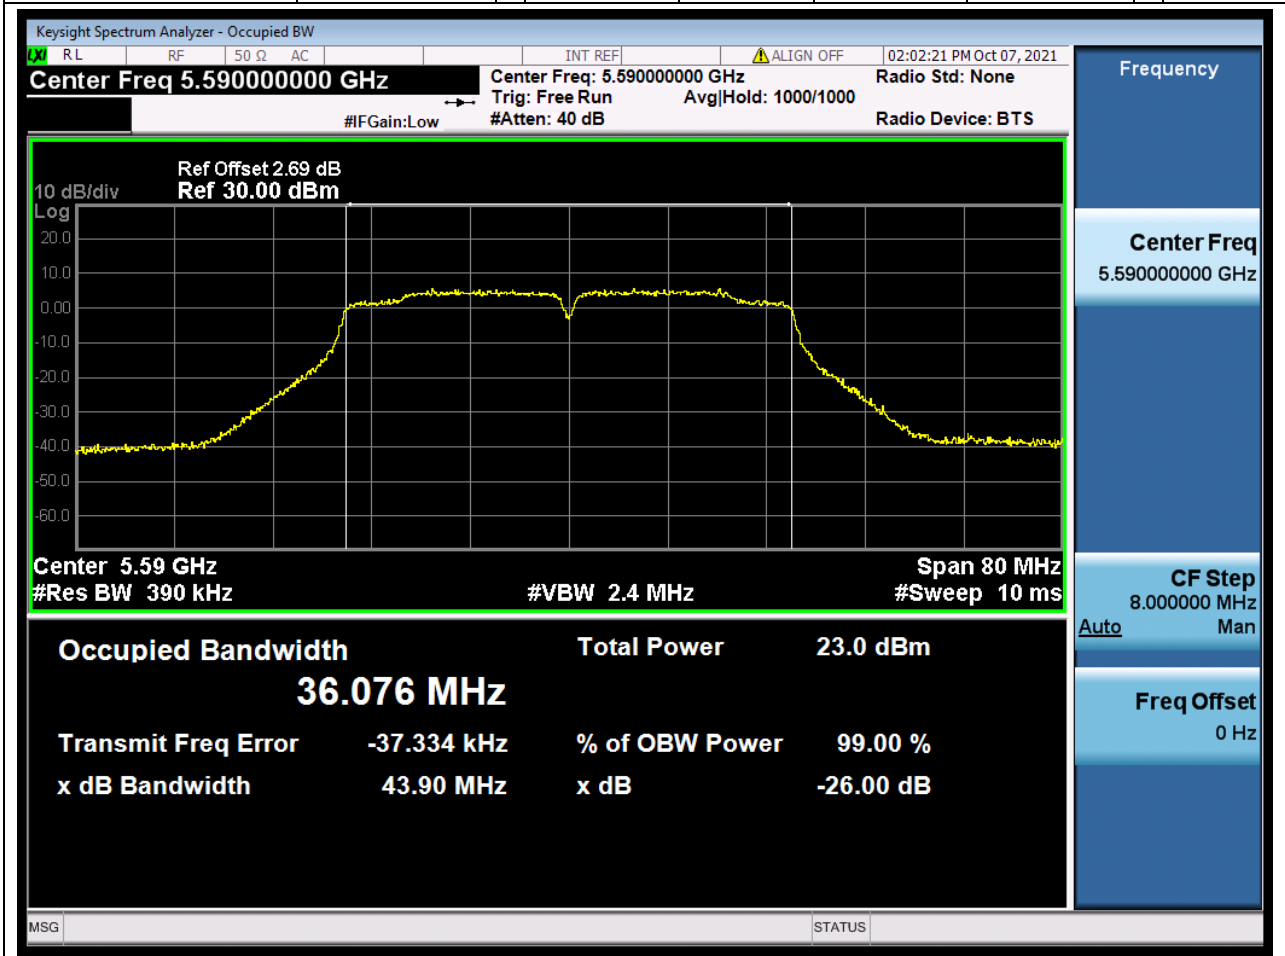

43. 802.11ac_40M_U-NII-2C_M

43.1. A.2.2-99% Bandwidth(NTNV)

Center Frequency (MHz)	OBW Power (%)	RBW (MHz)	Detector	Limit (MHz)	OBW (MHz)	Verdict
5590	99	0.39	Peak	0	36.076325	Unknow