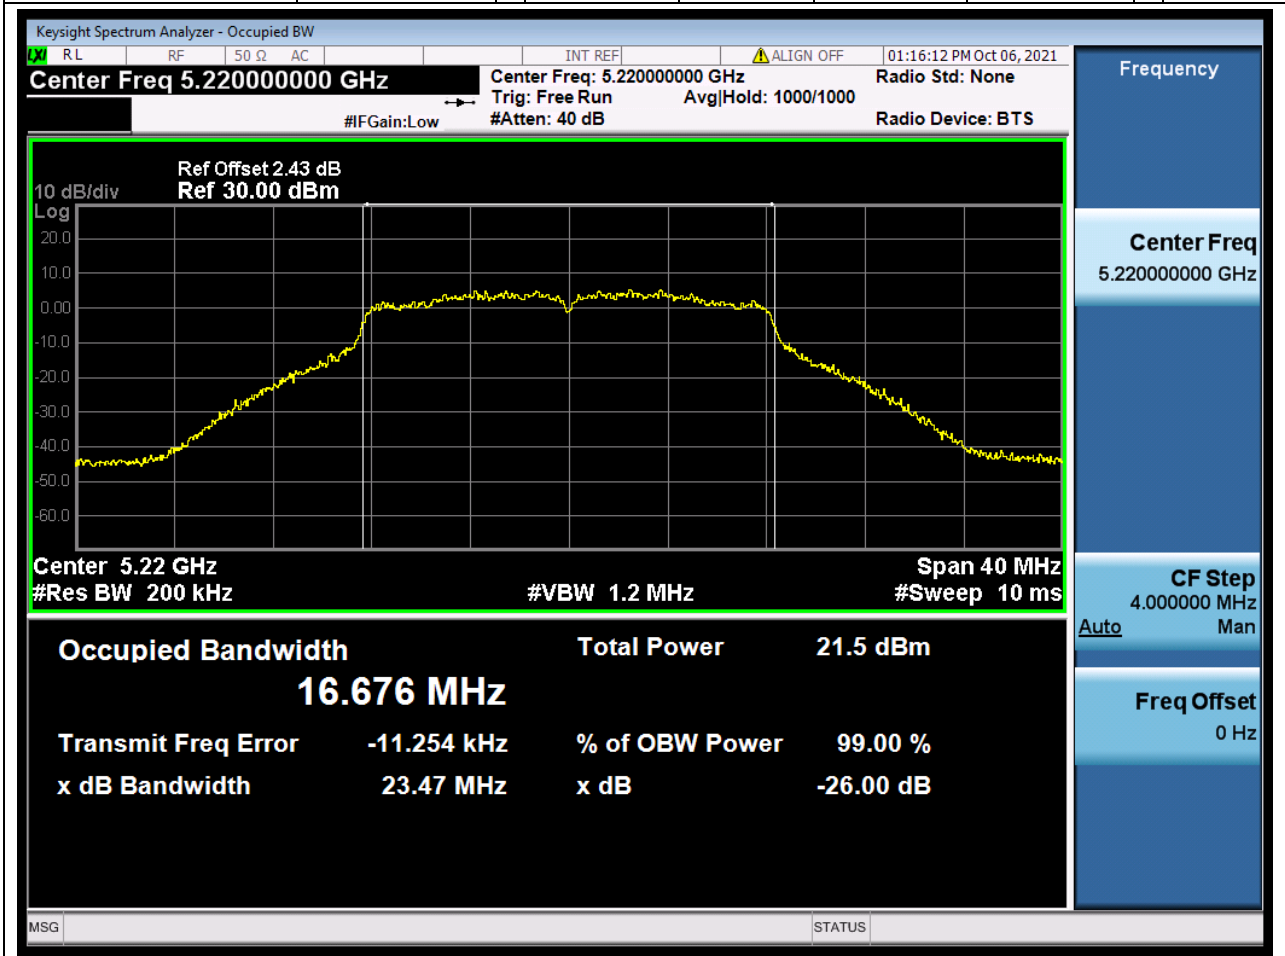

2. 802.11a_20M_U-NII-1_M

2.1. A.2.2-99% Bandwidth(NTNV)

Center Frequency (MHz)	OBW Power (%)	RBW (MHz)	Detector	Limit (MHz)	OBW (MHz)	Verdict
5220	99	0.2	Peak	0	16.676496	Unknown