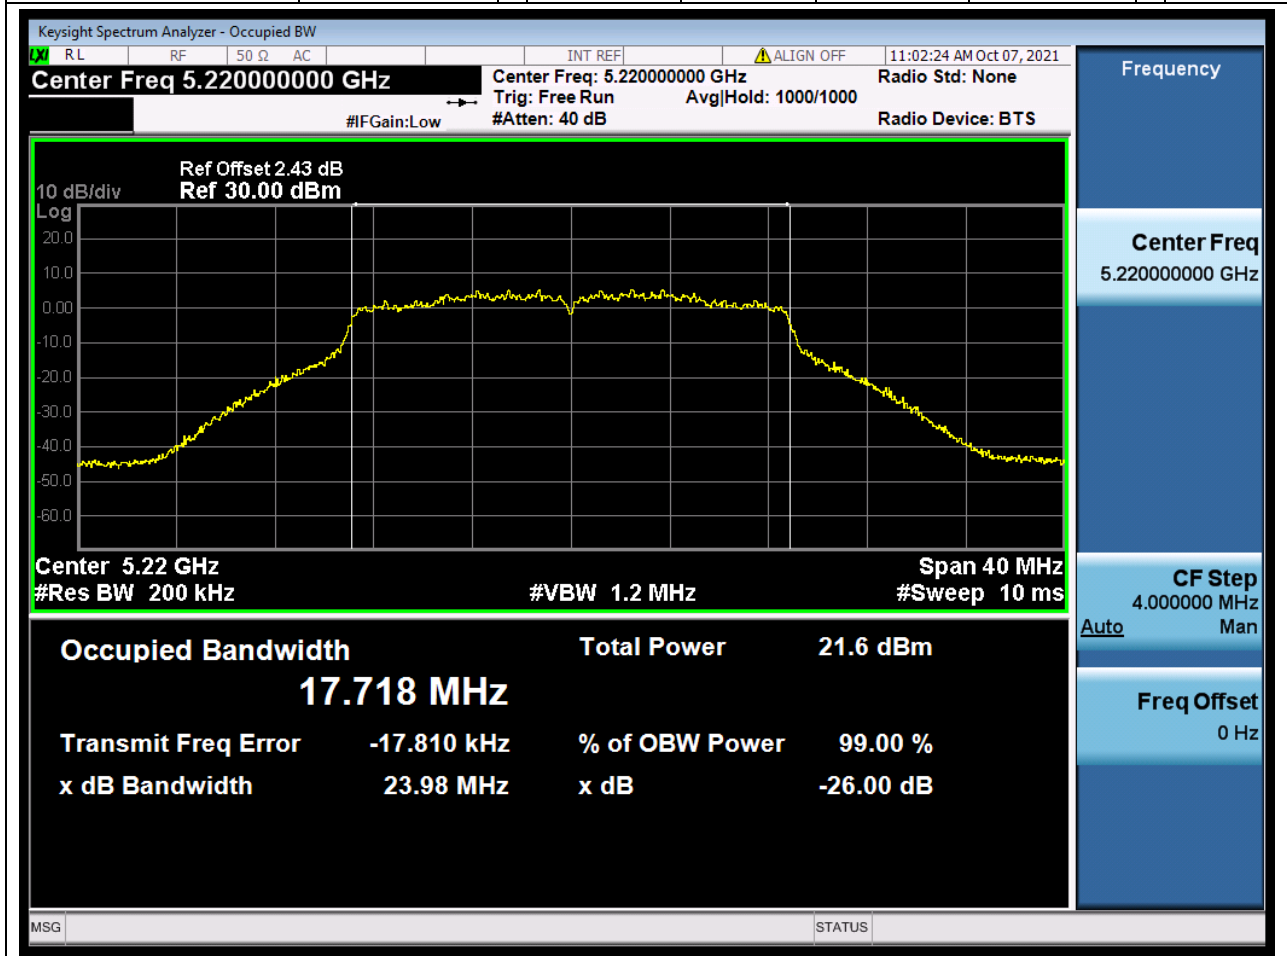

8. 802.11ac_20M_U-NII-1_M

8.1. A.2.2-99% Bandwidth(NTNV)

Center Frequency (MHz)	OBW Power (%)	RBW (MHz)	Detector	Limit (MHz)	OBW (MHz)	Verdict
5220	99	0.2	Peak	0	17.718488	Unknown