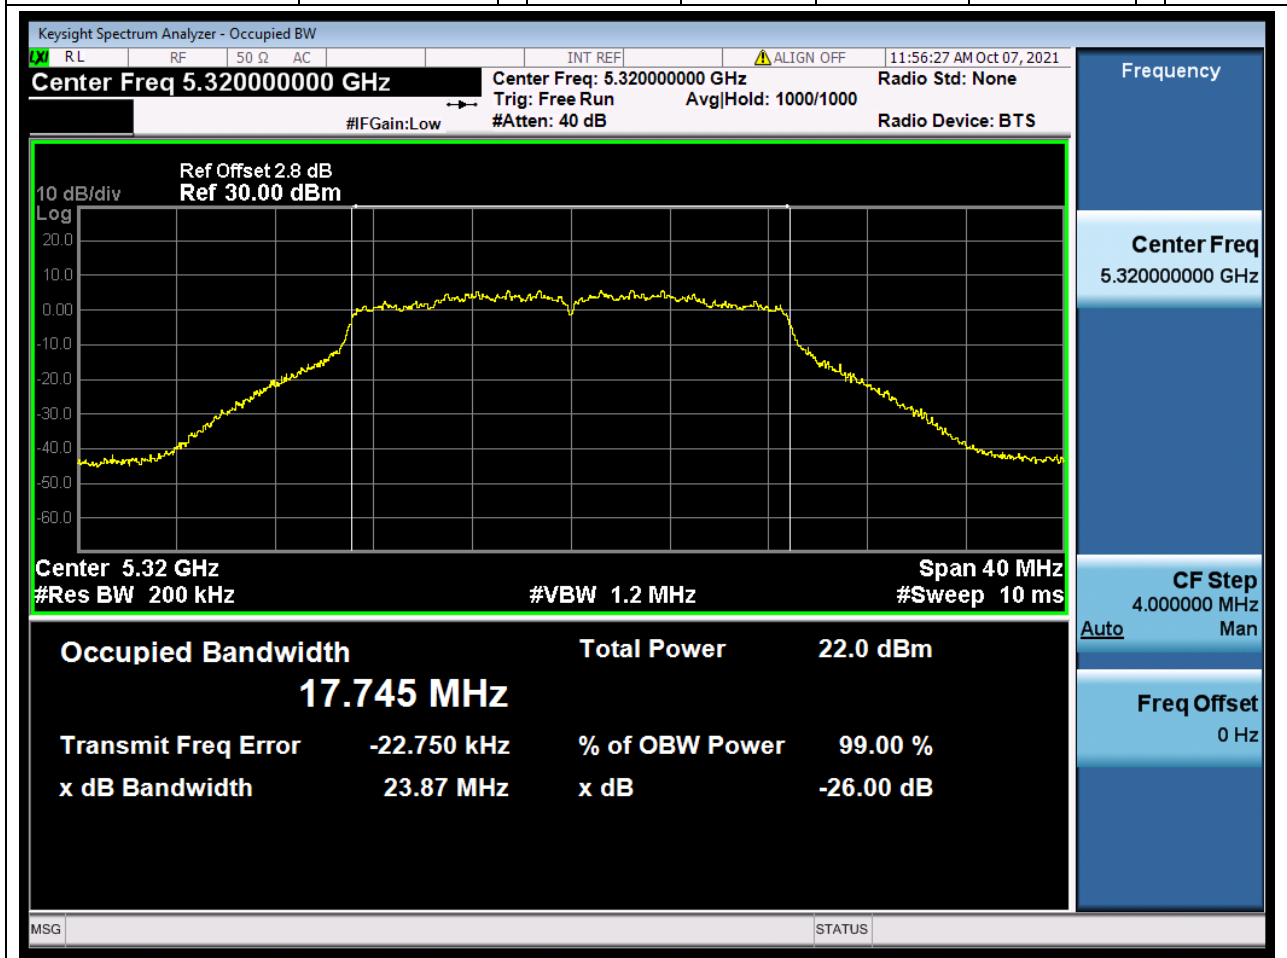

23. 802.11ac_20M_U-NII-2A_H

23.1. A.2.2-99% Bandwidth(NTNV)

Center Frequency (MHz)	OBW Power (%)	RBW (MHz)	Detector	Limit (MHz)	OBW (MHz)	Verdict
5320	99	0.2	Peak	0	17.744673	Unknow