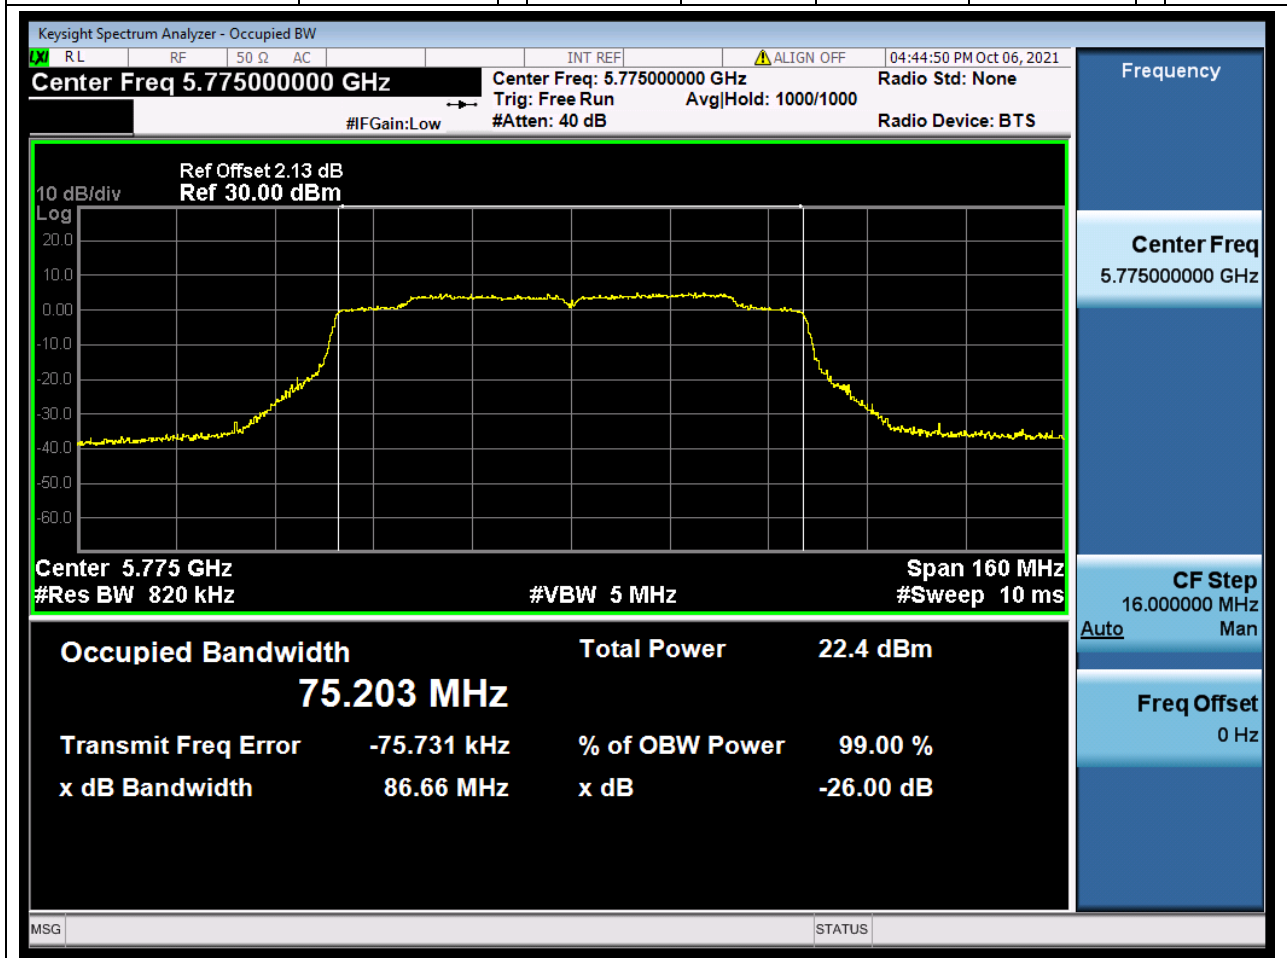

61. 802.11ac_80M_U-NII-3_M

61.1. A.2.2-99% Bandwidth(NTNV)

Center Frequency (MHz)	OBW Power (%)	RBW (MHz)	Detector	Limit (MHz)	OBW (MHz)	Verdict
5775	99	0.82	Peak	0	75.203419	Unknown