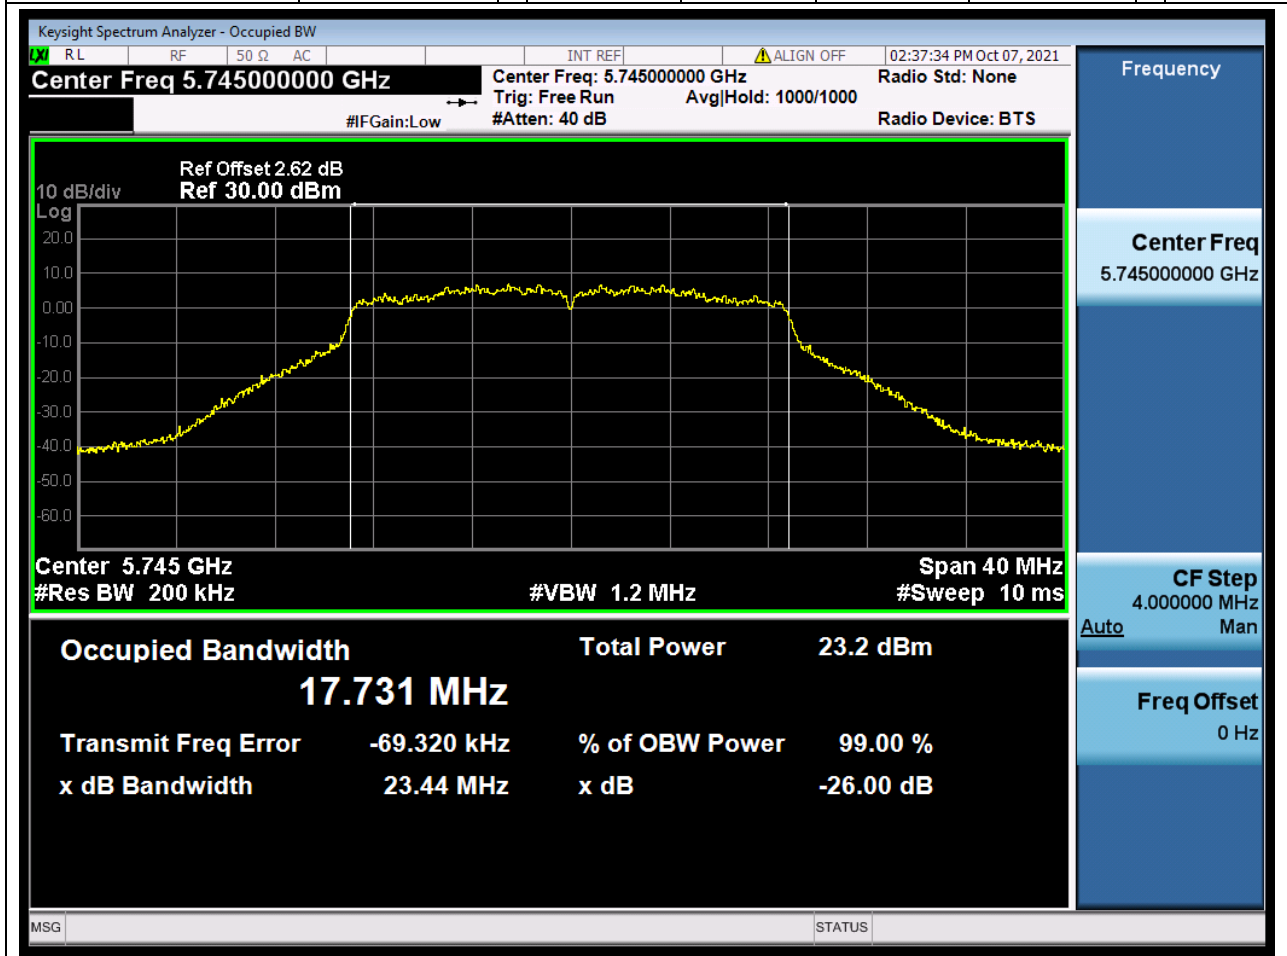

54. 802.11ac_20M_U-NII-3_L

54.1. A.2.2-99% Bandwidth(NTNV)

Center Frequency (MHz)	OBW Power (%)	RBW (MHz)	Detector	Limit (MHz)	OBW (MHz)	Verdict
5745	99	0.2	Peak	0	17.731203	Unknown