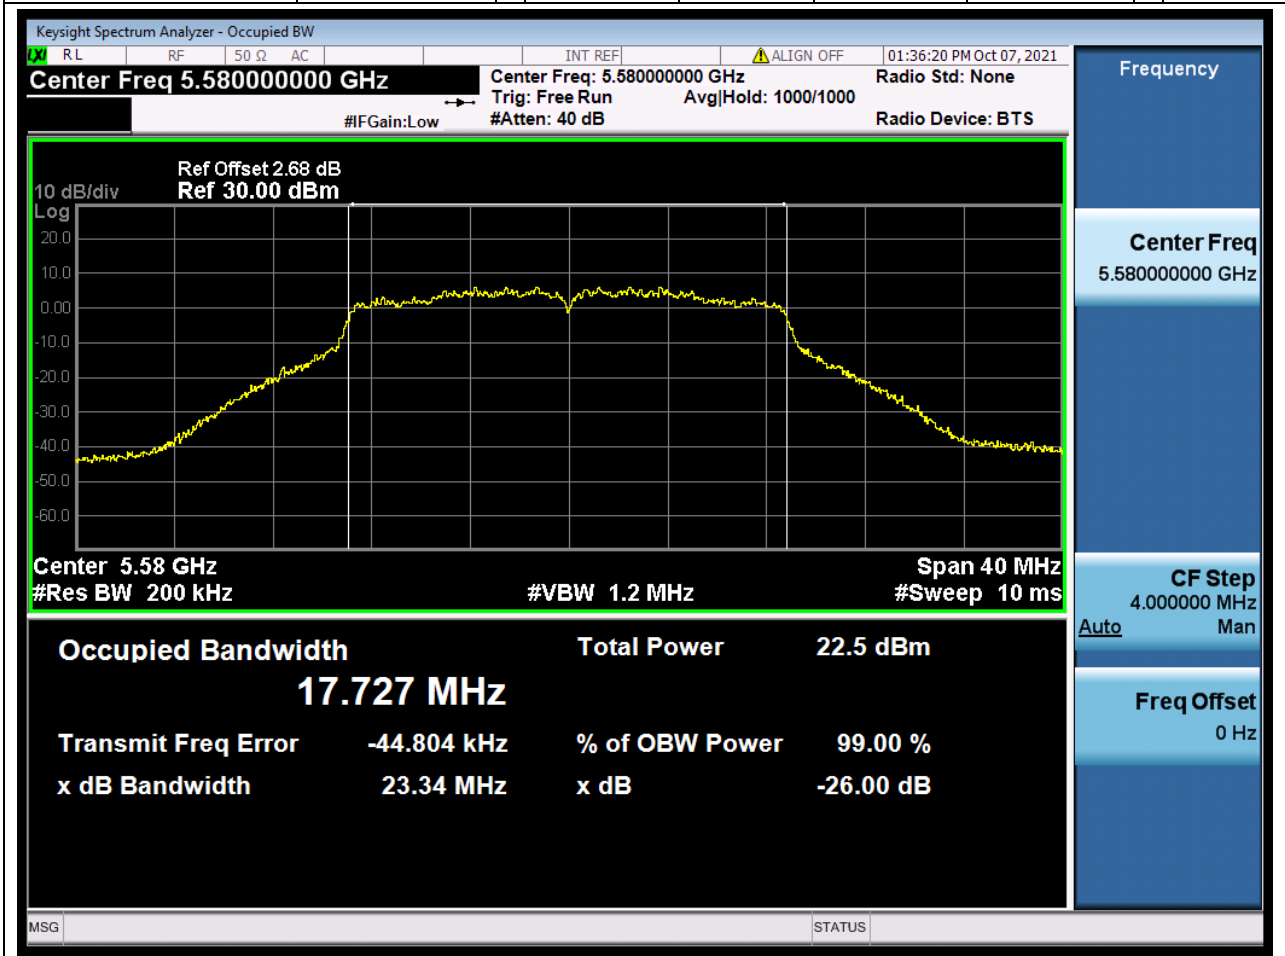

34. 802.11n_20M_U-NII-2C_M

34.1. A.2.2-99% Bandwidth(NTNV)

Center Frequency (MHz)	OBW Power (%)	RBW (MHz)	Detector	Limit (MHz)	OBW (MHz)	Verdict
5580	99	0.2	Peak	0	17.726848	Unknown