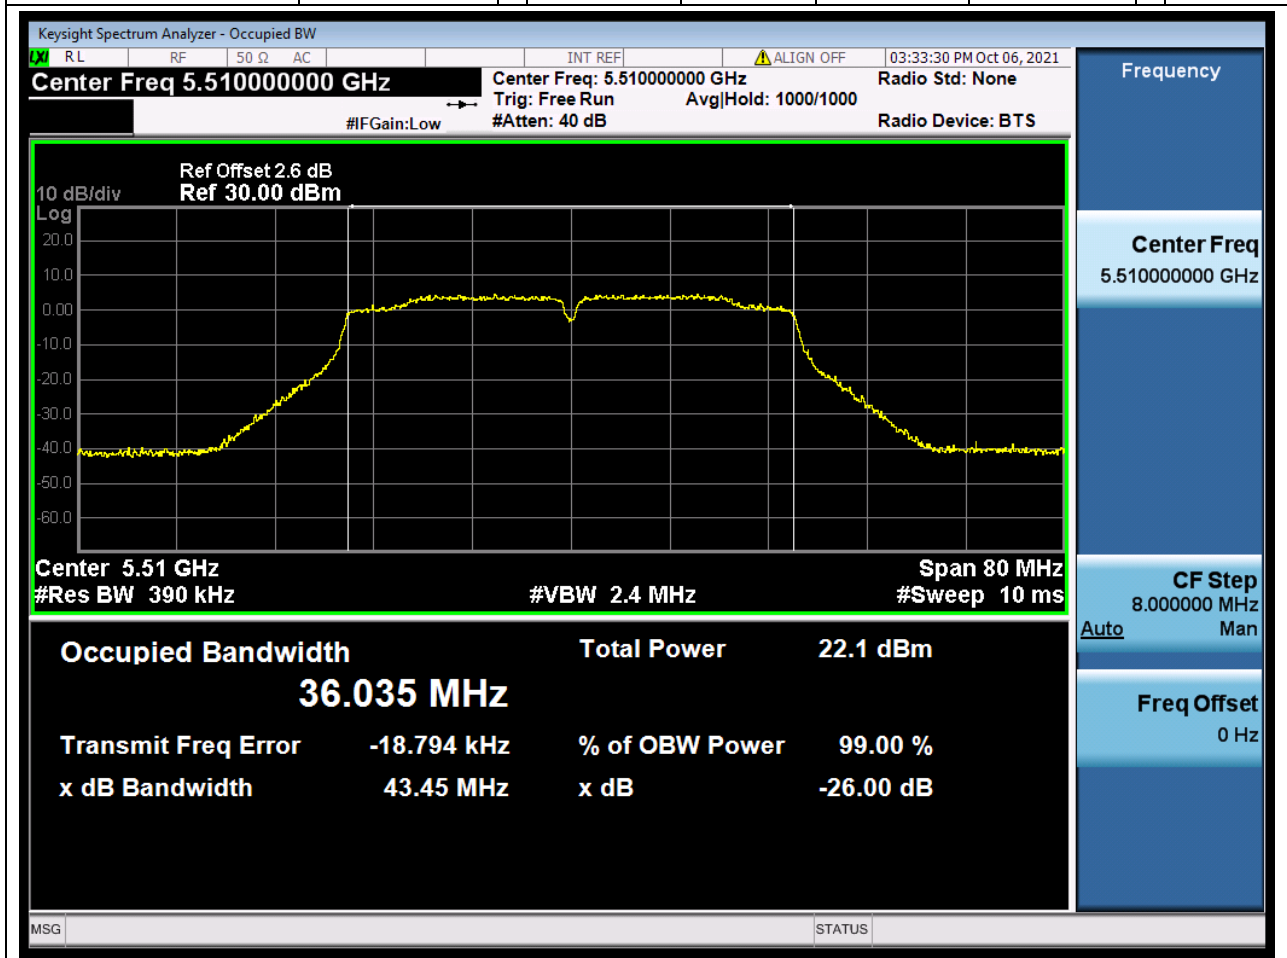

39. 802.11n_40M_U-NII-2C_L

39.1. A.2.2-99% Bandwidth(NTNV)

Center Frequency (MHz)	OBW Power (%)	RBW (MHz)	Detector	Limit (MHz)	OBW (MHz)	Verdict
5510	99	0.39	Peak	0	36.034854	Unknow