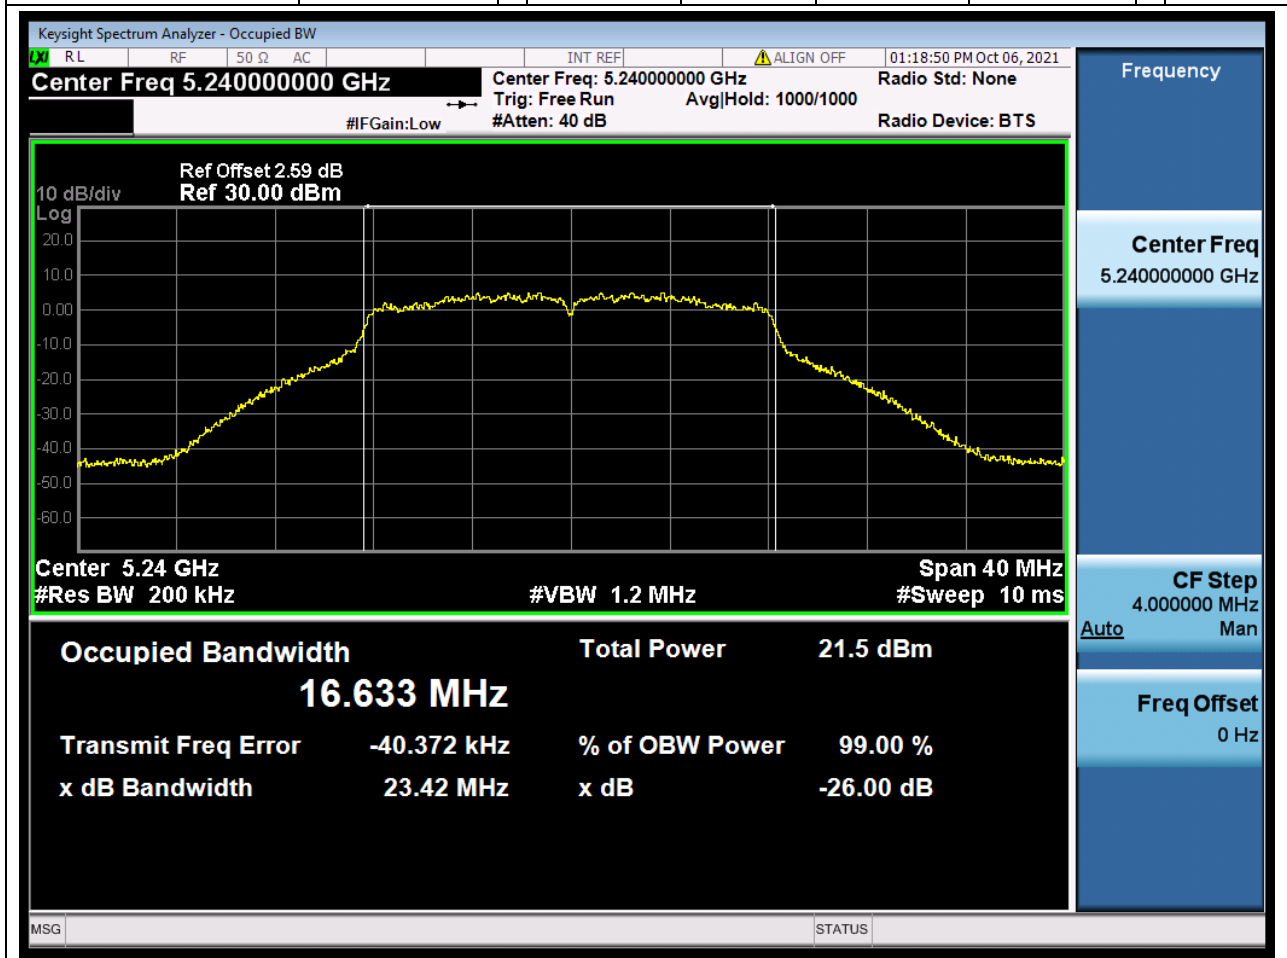

3. 802.11a_20M_U-NII-1_H

3.1. A.2.2-99% Bandwidth(NTNV)

Center Frequency (MHz)	OBW Power (%)	RBW (MHz)	Detector	Limit (MHz)	OBW (MHz)	Verdict
5240	99	0.2	Peak	0	16.633109	Unknown