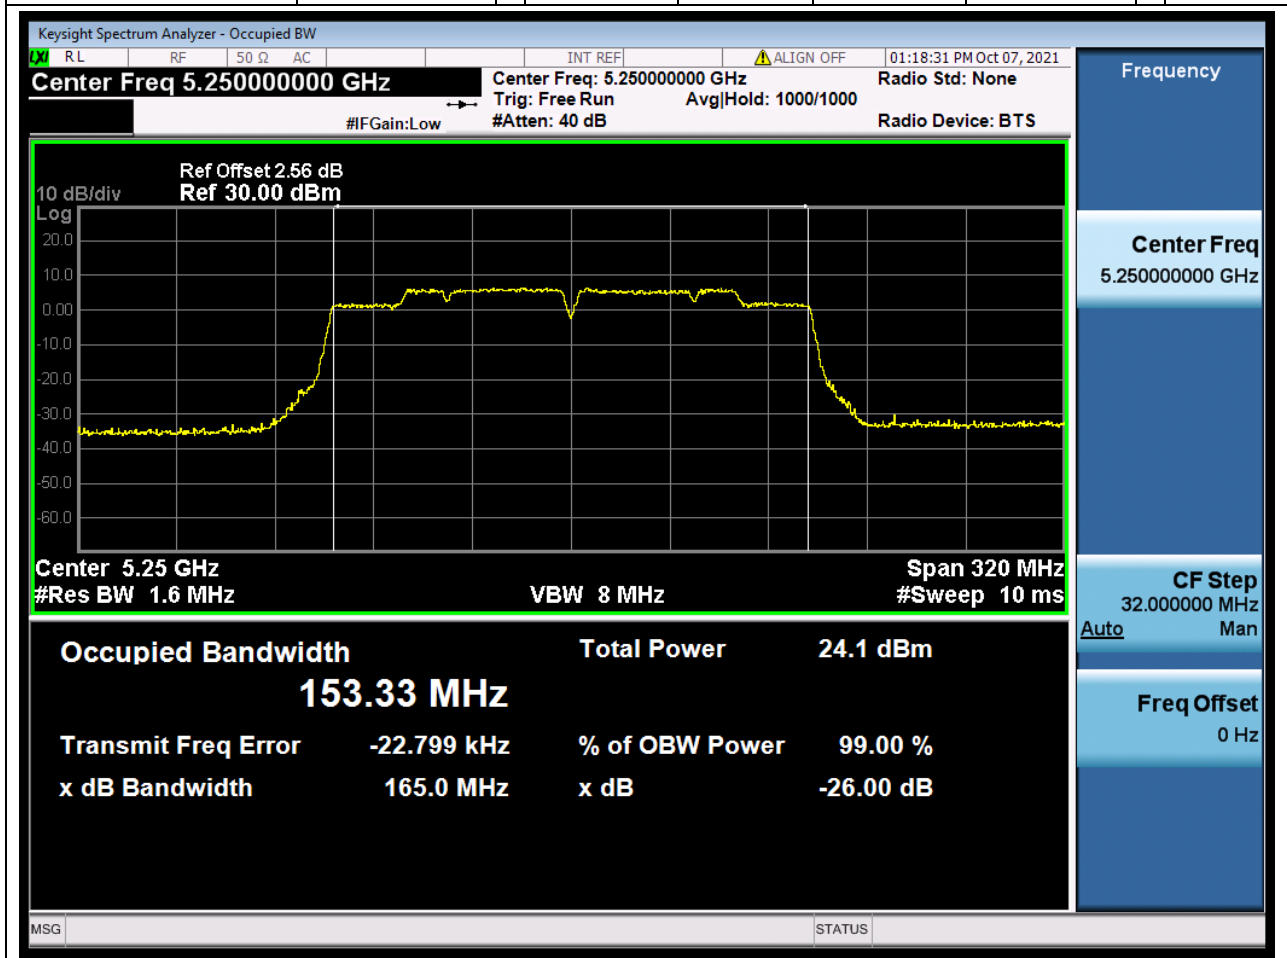

29. 802.11ac_160M_U-NII-2A_M

29.1. A.2.2-99% Bandwidth(NTNV)

Center Frequency (MHz)	OBW Power (%)	RBW (MHz)	Detector	Limit (MHz)	OBW (MHz)	Verdict
5250	99	1.6	Peak	0	153.330659	Unknow