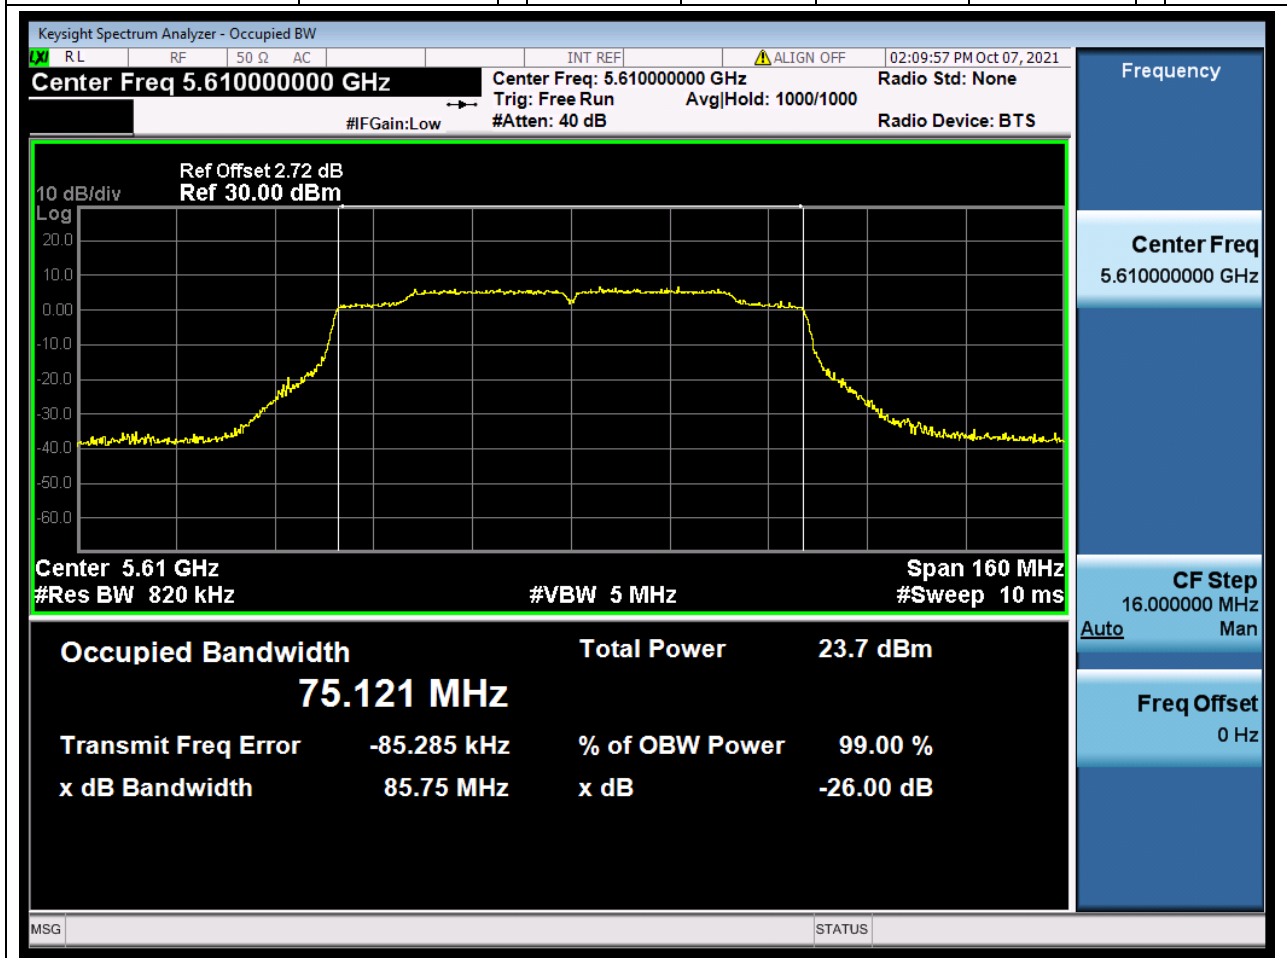

46. 802.11ac_80M_U-NII-2C_M

46.1. A.2.2-99% Bandwidth(NTNV)

Center Frequency (MHz)	OBW Power (%)	RBW (MHz)	Detector	Limit (MHz)	OBW (MHz)	Verdict
5610	99	0.82	Peak	0	75.120717	Unknow