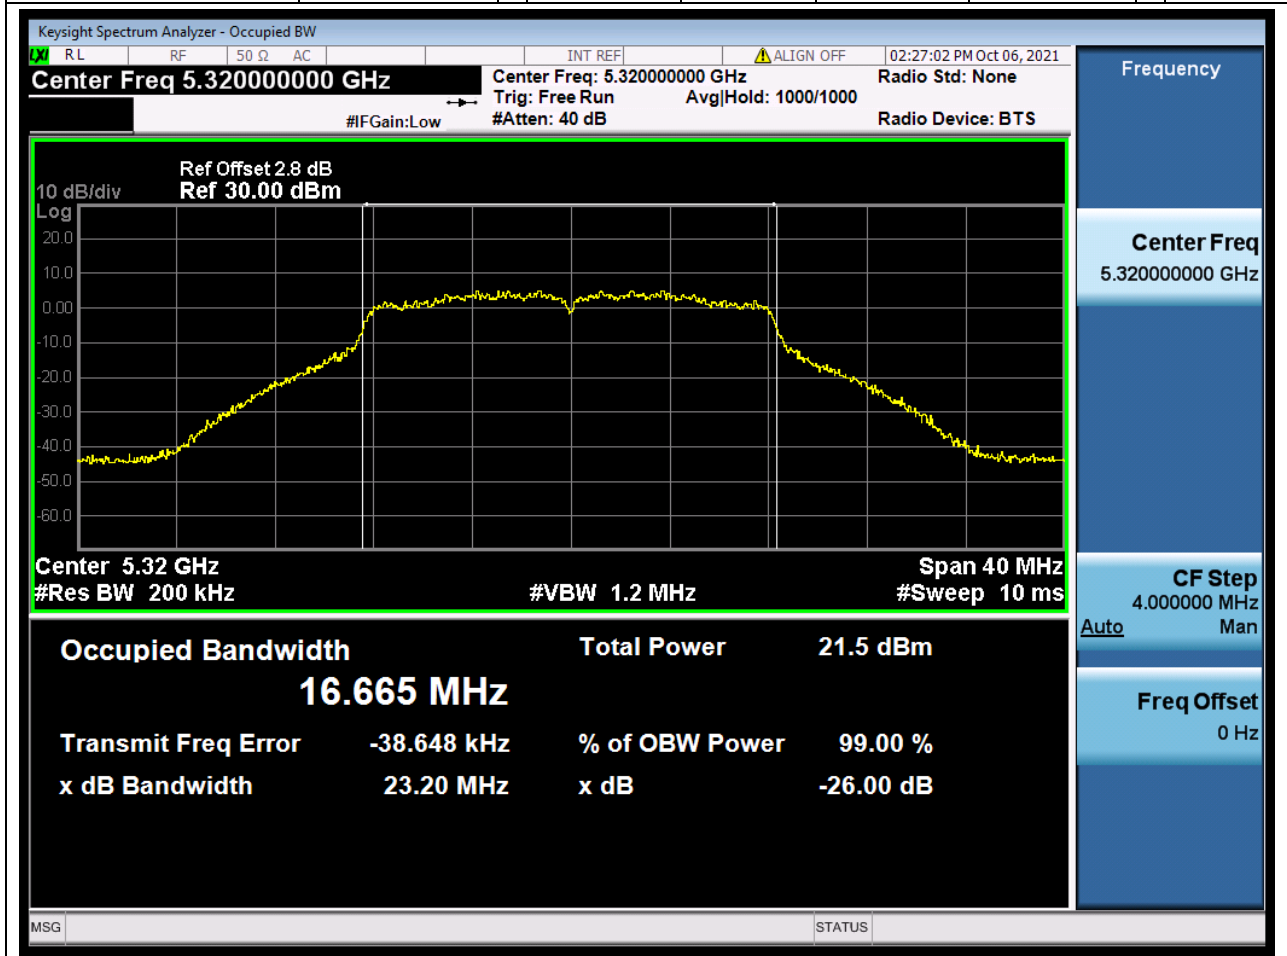

17. 802.11a_20M_U-NII-2A_H

17.1. A.2.2-99% Bandwidth(NTNV)

Center Frequency (MHz)	OBW Power (%)	RBW (MHz)	Detector	Limit (MHz)	OBW (MHz)	Verdict
5320	99	0.2	Peak	0	16.664833	Unknown