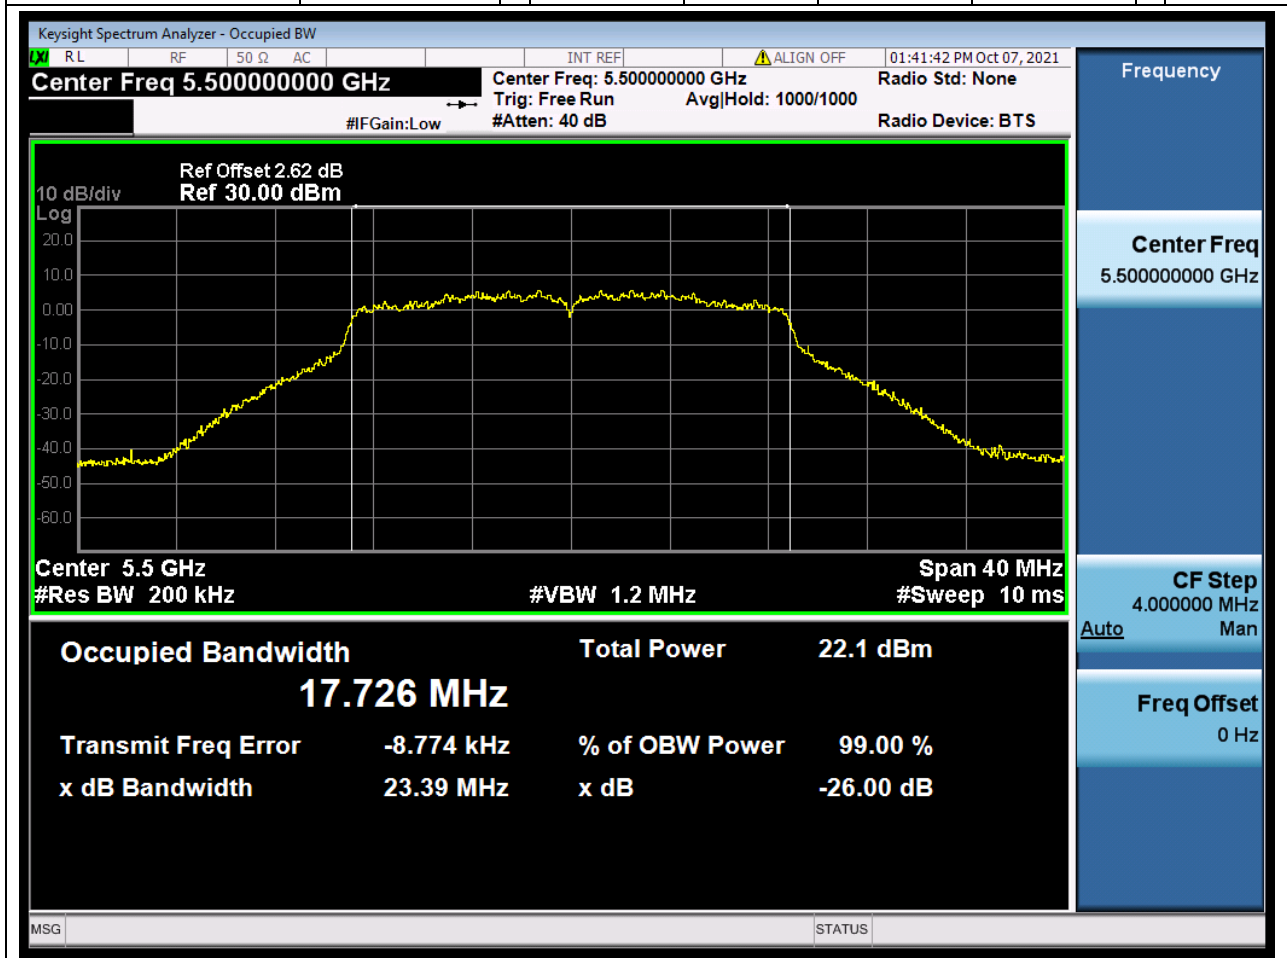

36. 802.11ac_20M_U-NII-2C_L

36.1. A.2.2-99% Bandwidth(NTNV)

Center Frequency (MHz)	OBW Power (%)	RBW (MHz)	Detector	Limit (MHz)	OBW (MHz)	Verdict
5500	99	0.2	Peak	0	17.72602	Unknow