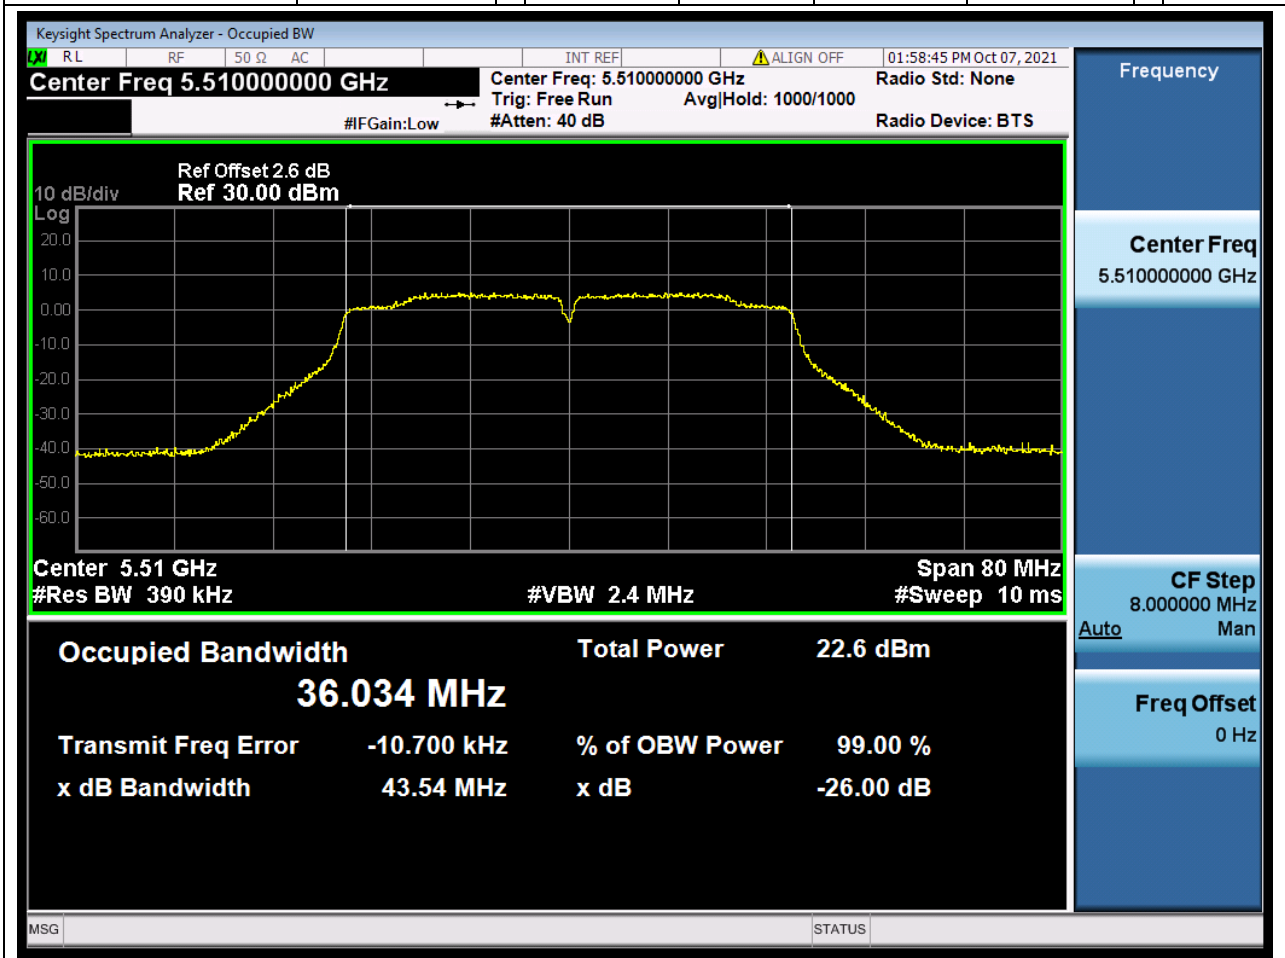

42. 802.11ac_40M_U-NII-2C_L

42.1. A.2.2-99% Bandwidth(NTNV)

Center Frequency (MHz)	OBW Power (%)	RBW (MHz)	Detector	Limit (MHz)	OBW (MHz)	Verdict
5510	99	0.39	Peak	0	36.033792	Unknown