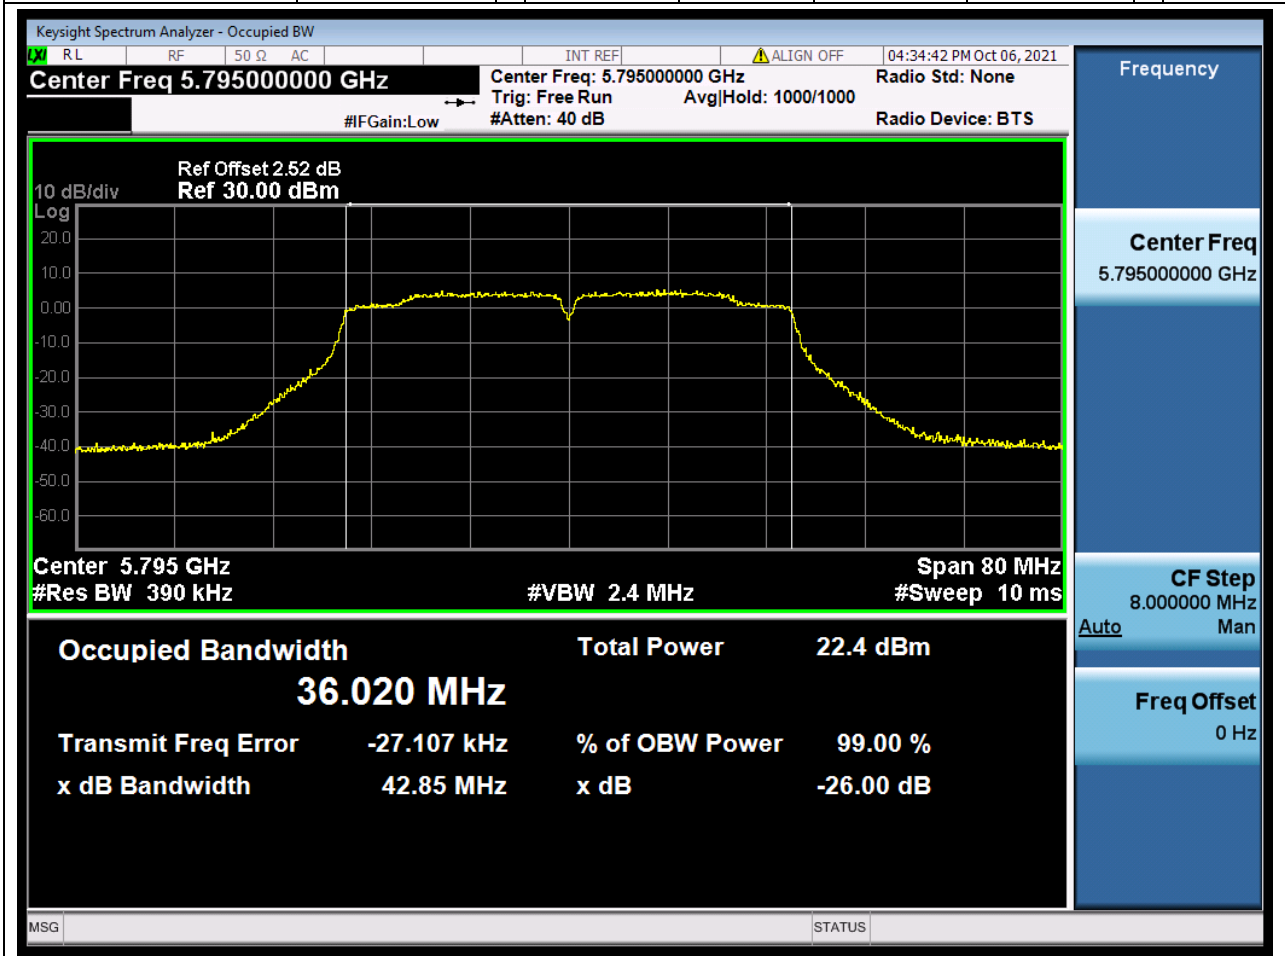

58. 802.11n_40M_U-NII-3_H

58.1. A.2.2-99% Bandwidth(NTNV)

Center Frequency (MHz)	OBW Power (%)	RBW (MHz)	Detector	Limit (MHz)	OBW (MHz)	Verdict
5795	99	0.39	Peak	0	36.019579	Unknow