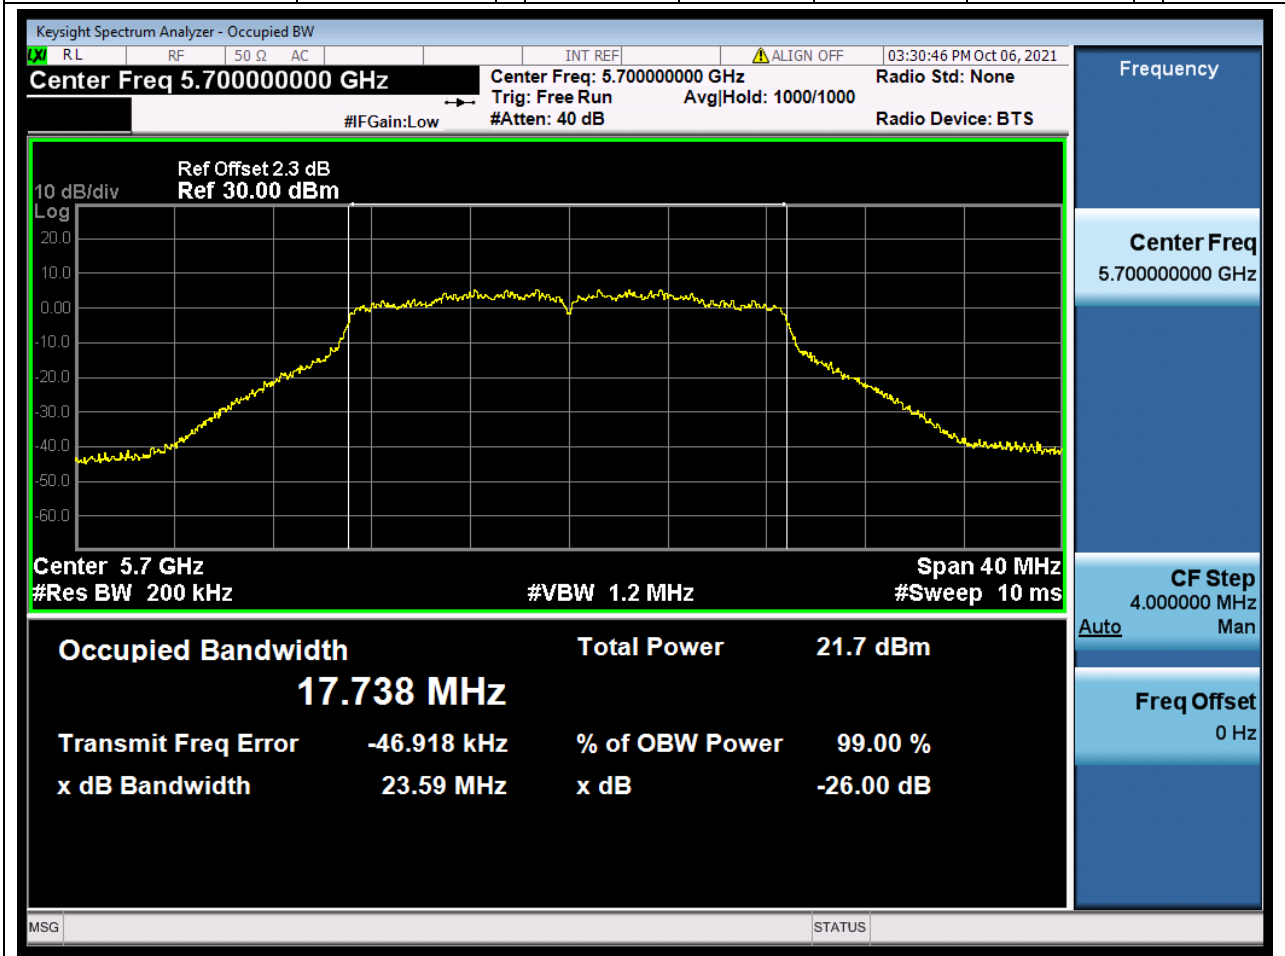

38. 802.11ac_20M_U-NII-2C_H

38.1. A.2.2-99% Bandwidth(NTNV)

Center Frequency (MHz)	OBW Power (%)	RBW (MHz)	Detector	Limit (MHz)	OBW (MHz)	Verdict
5700	99	0.2	Peak	0	17.737823	Unknow