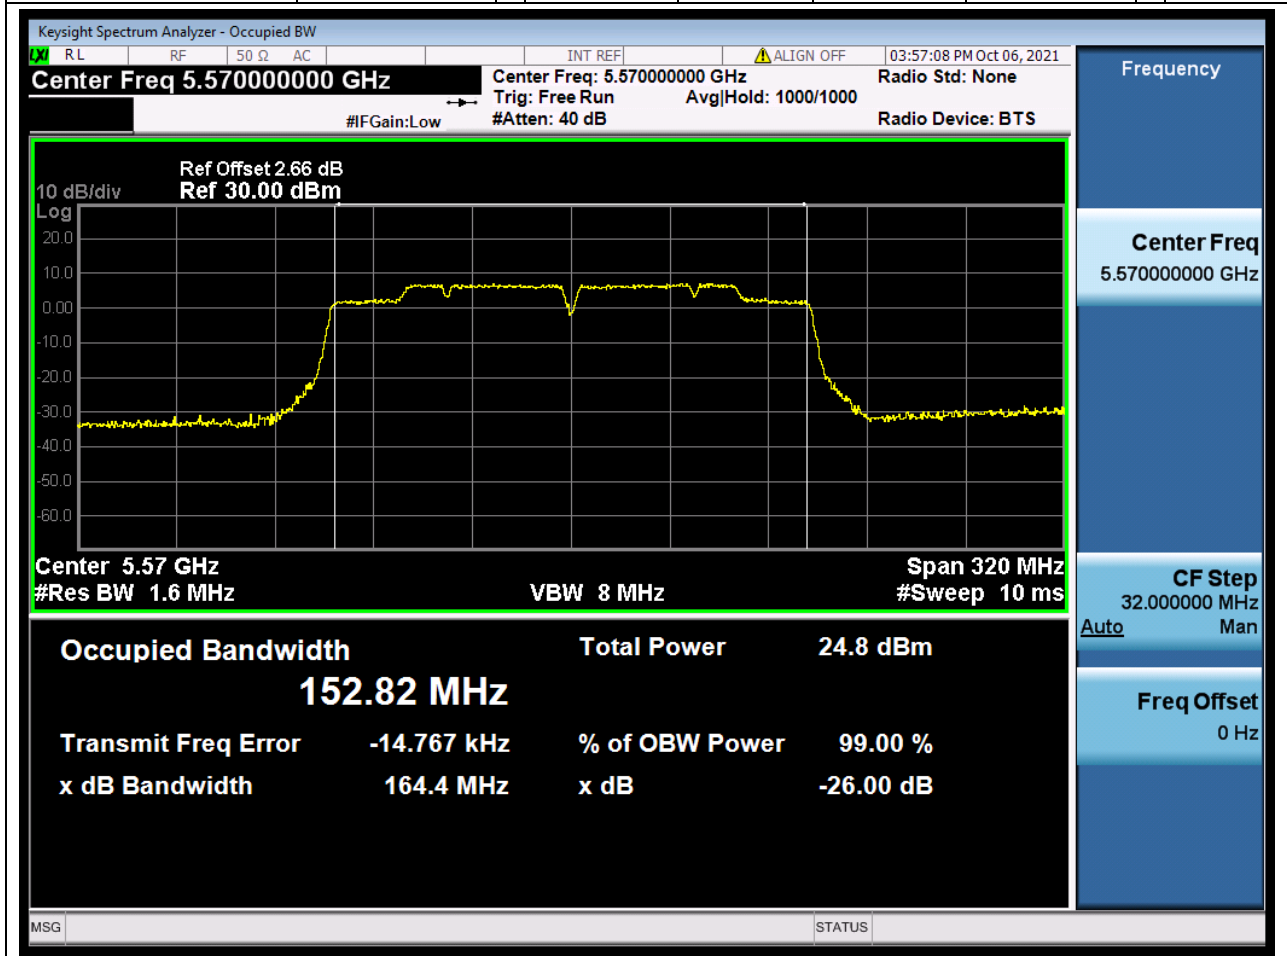

47. 802.11ac_160M_U-NII-2C_M

47.1. A.2.2-99% Bandwidth(NTNV)

Center Frequency (MHz)	OBW Power (%)	RBW (MHz)	Detector	Limit (MHz)	OBW (MHz)	Verdict
5570	99	1.6	Peak	0	152.824168	Unknow