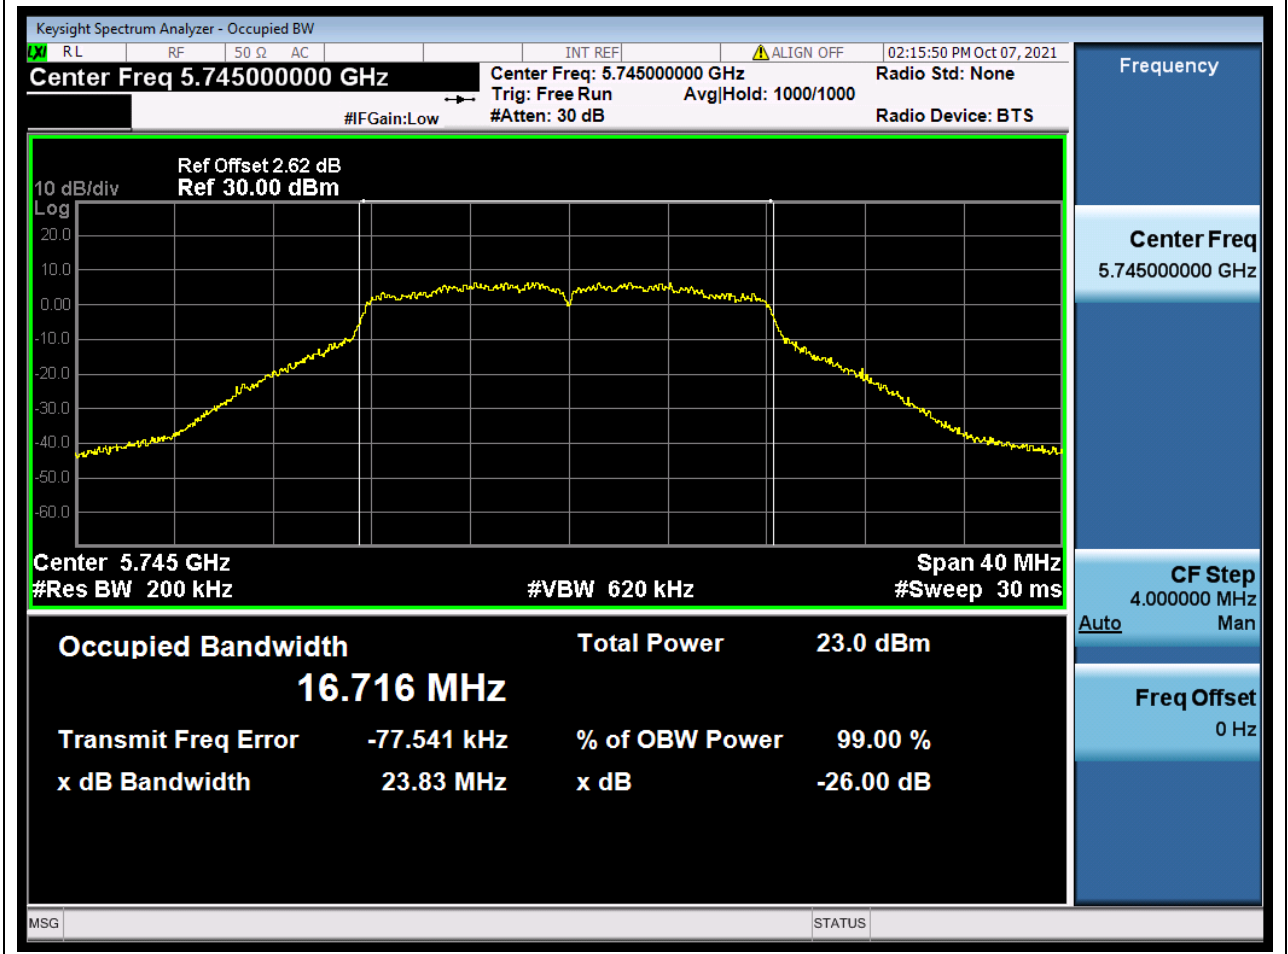

48. 802.11a_20M_U-NII-3_L

48.1. A.2-26dB Bandwidth(NTNV)

Center Frequency (MHz)	XdB Down	RBW (MHz)	Detector	Limit (MHz)	XdB BandWidth (MHz)	Verdict
5745	26	0.2	Peak	0	23.827823	Unknow