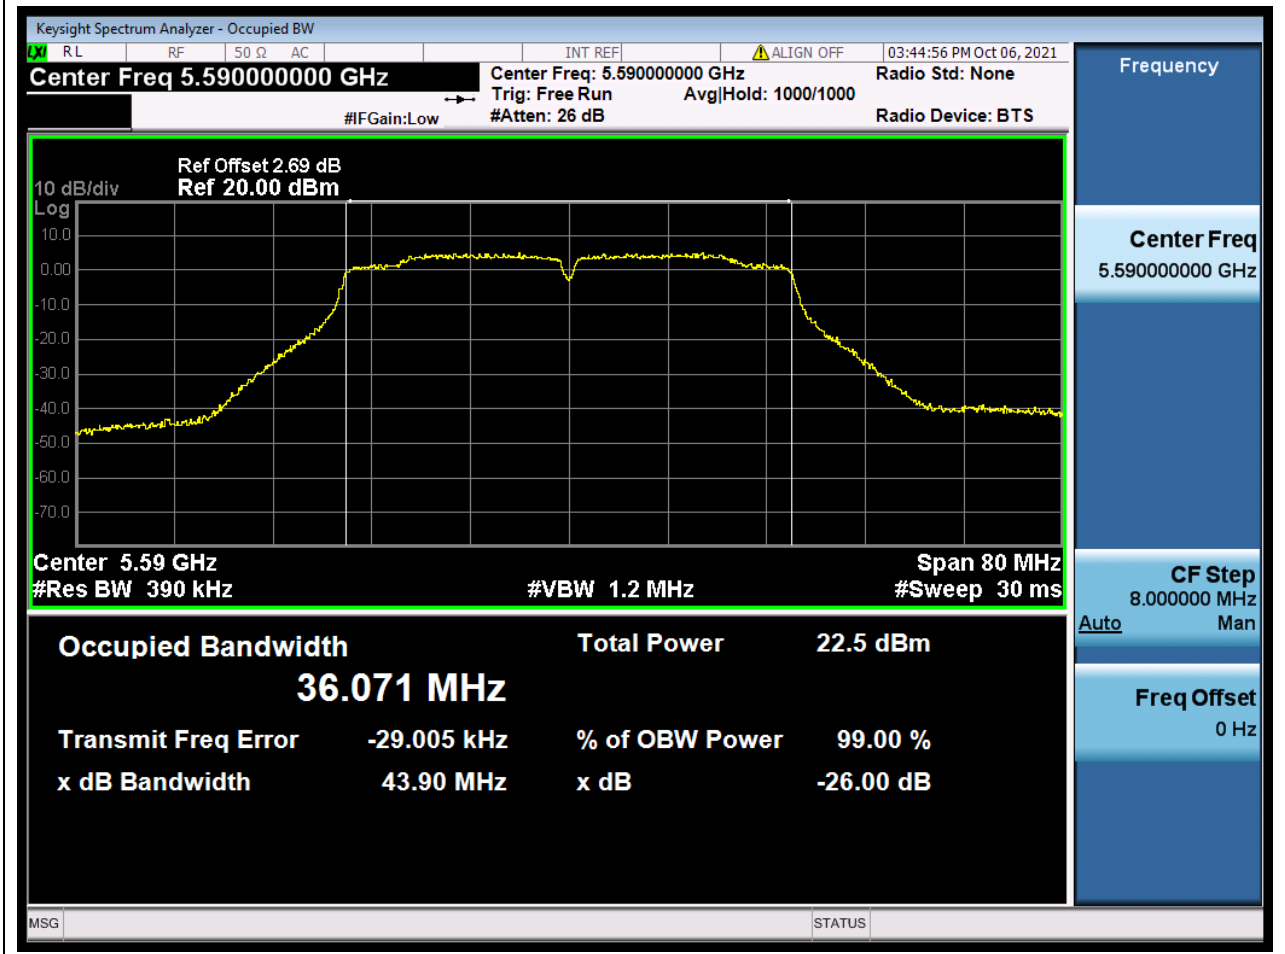

43. 802.11ac_40M_U-NII-2C_M

43.1. A.2-26dB Bandwidth(NTNV)

Center Frequency (MHz)	XdB Down	RBW (MHz)	Detector	Limit (MHz)	XdB BandWidth (MHz)	Verdict
5590	26	0.39	Peak	0	43.89544	Unknow