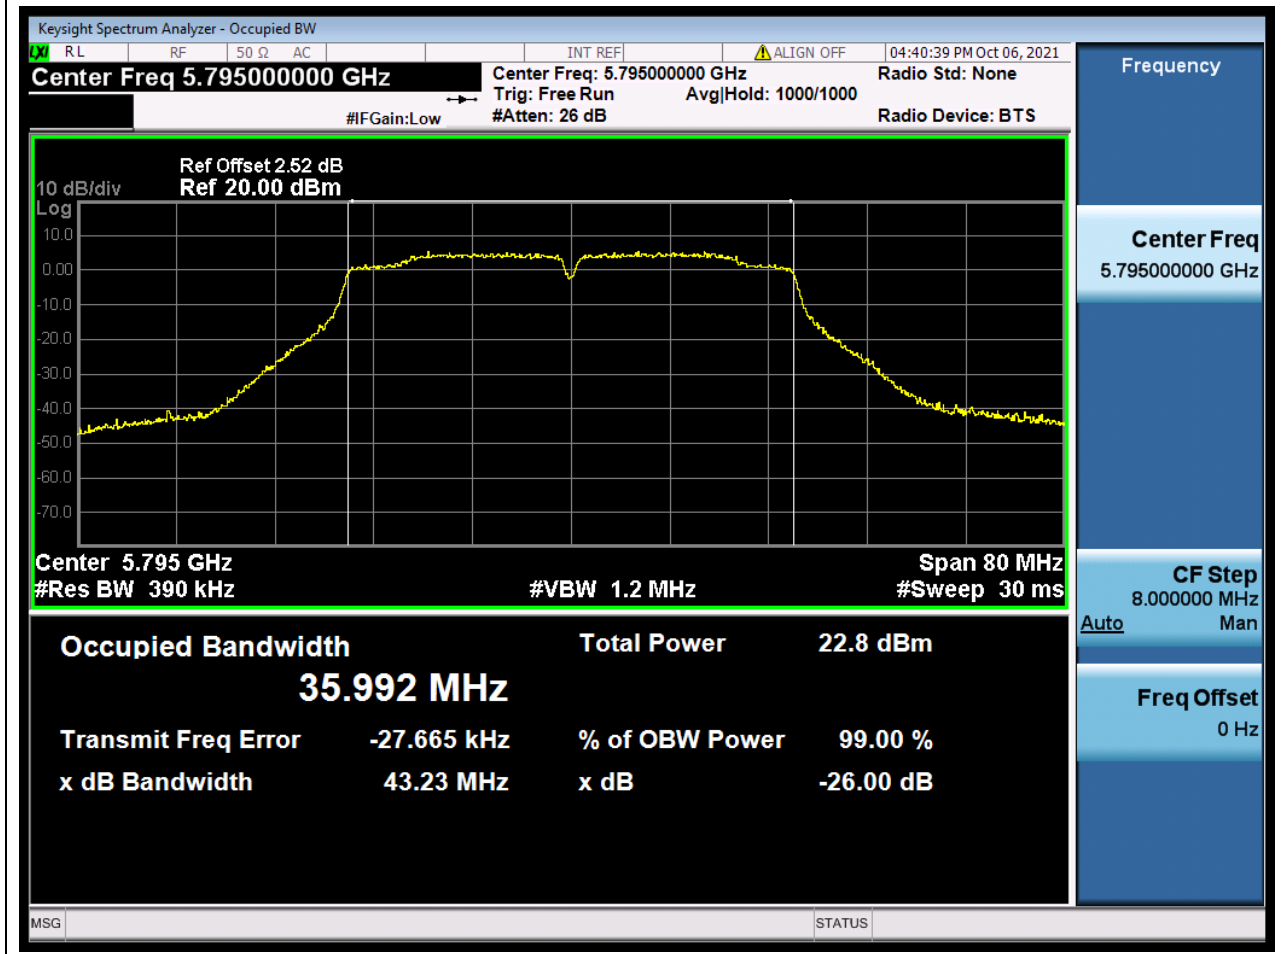

60. 802.11ac_40M_U-NII-3_H

60.1. A.2-26dB Bandwidth(NTNV)

Center Frequency (MHz)	XdB Down	RBW (MHz)	Detector	Limit (MHz)	XdB BandWidth (MHz)	Verdict
5795	26	0.39	Peak	0	43.226775	Unknow