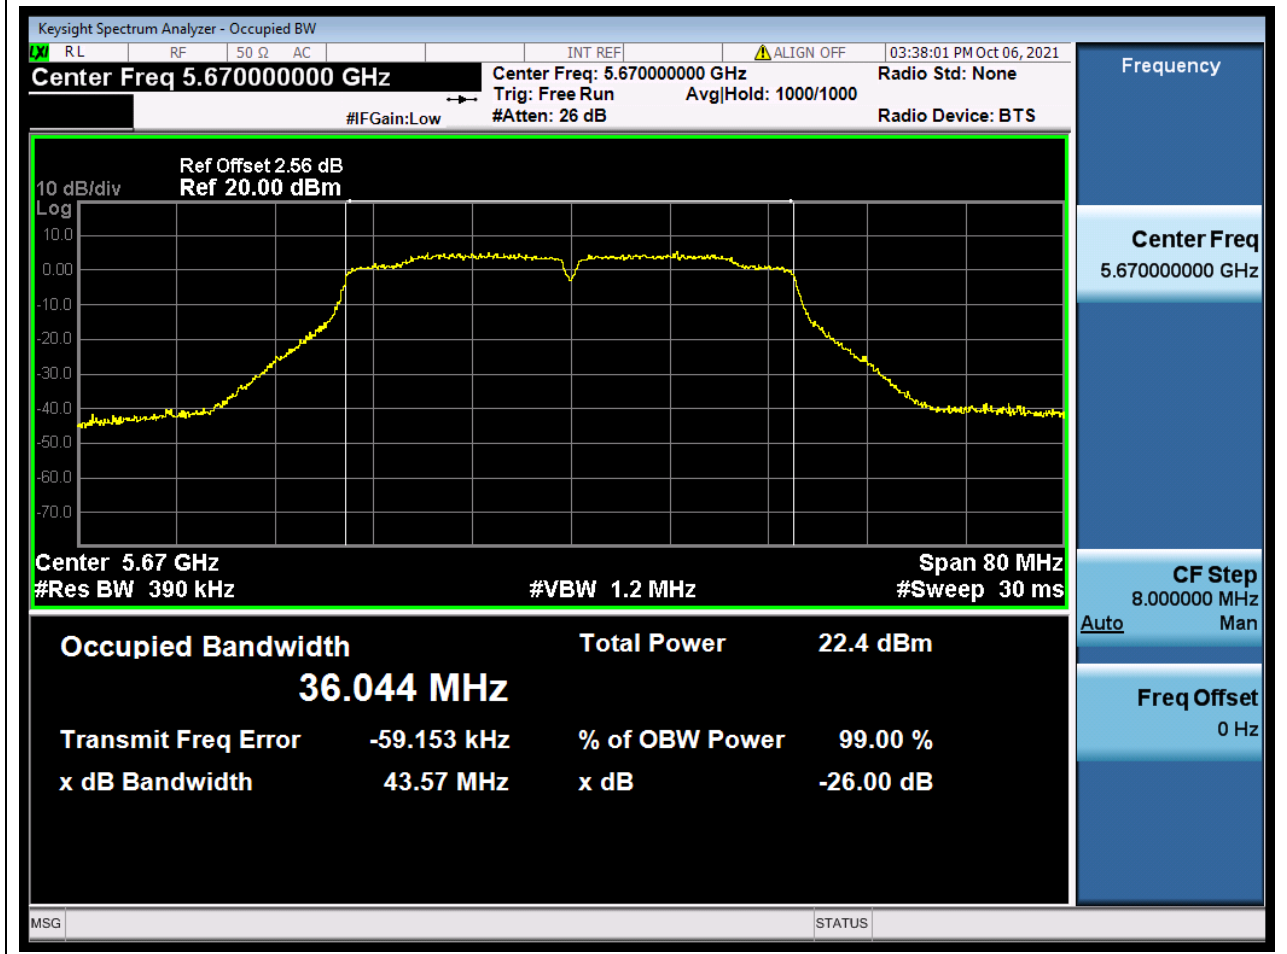

41. 802.11n_40M_U-NII-2C_H

41.1. A.2-26dB Bandwidth(NTNV)

Center Frequency (MHz)	XdB Down	RBW (MHz)	Detector	Limit (MHz)	XdB BandWidth (MHz)	Verdict
5670	26	0.39	Peak	0	43.56729	Unknow