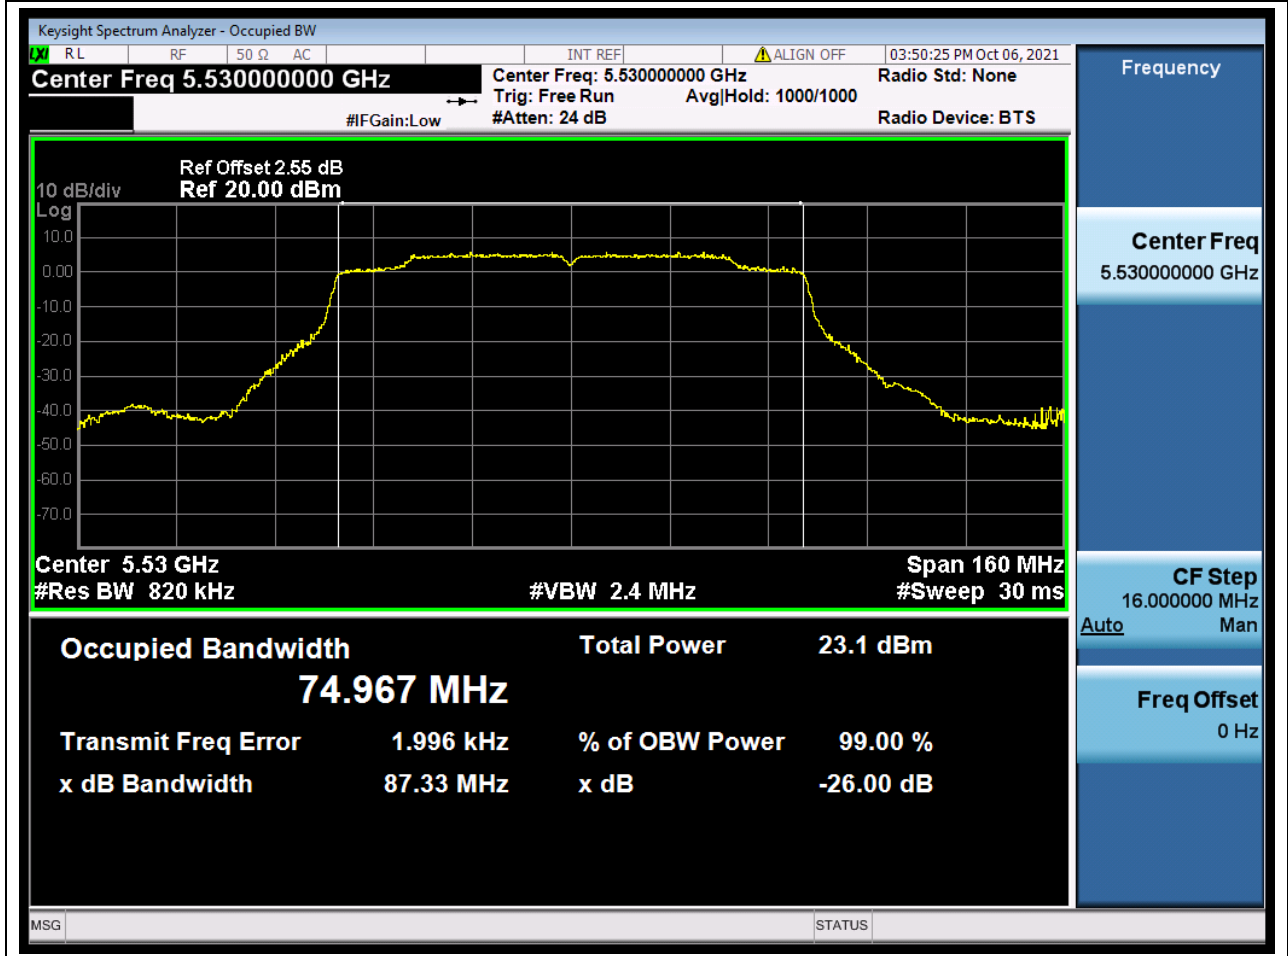

45. 802.11ac_80M_U-NII-2C_L

45.1. A.2-26dB Bandwidth(NTNV)

Center Frequency (MHz)	XdB Down	RBW (MHz)	Detector	Limit (MHz)	XdB BandWidth (MHz)	Verdict
5530	26	0.82	Peak	0	87.334665	Unknow