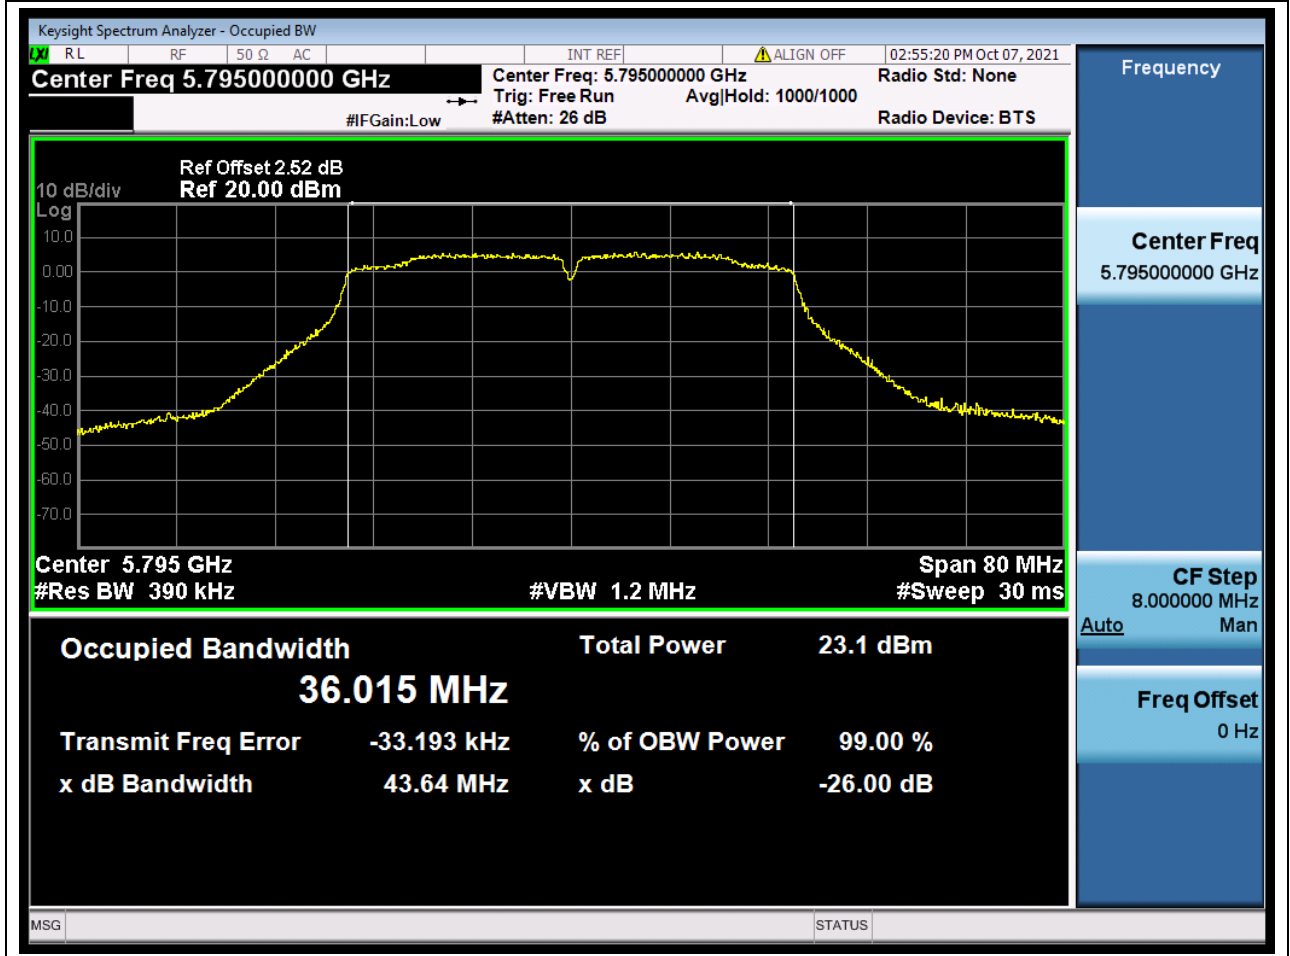

60. 802.11ac_40M_U-NII-3_H

60.1. A.2-26dB Bandwidth(NTNV)

Center Frequency (MHz)	XdB Down	RBW (MHz)	Detector	Limit (MHz)	XdB BandWidth (MHz)	Verdict
5795	26	0.39	Peak	0	43.637563	Unknow