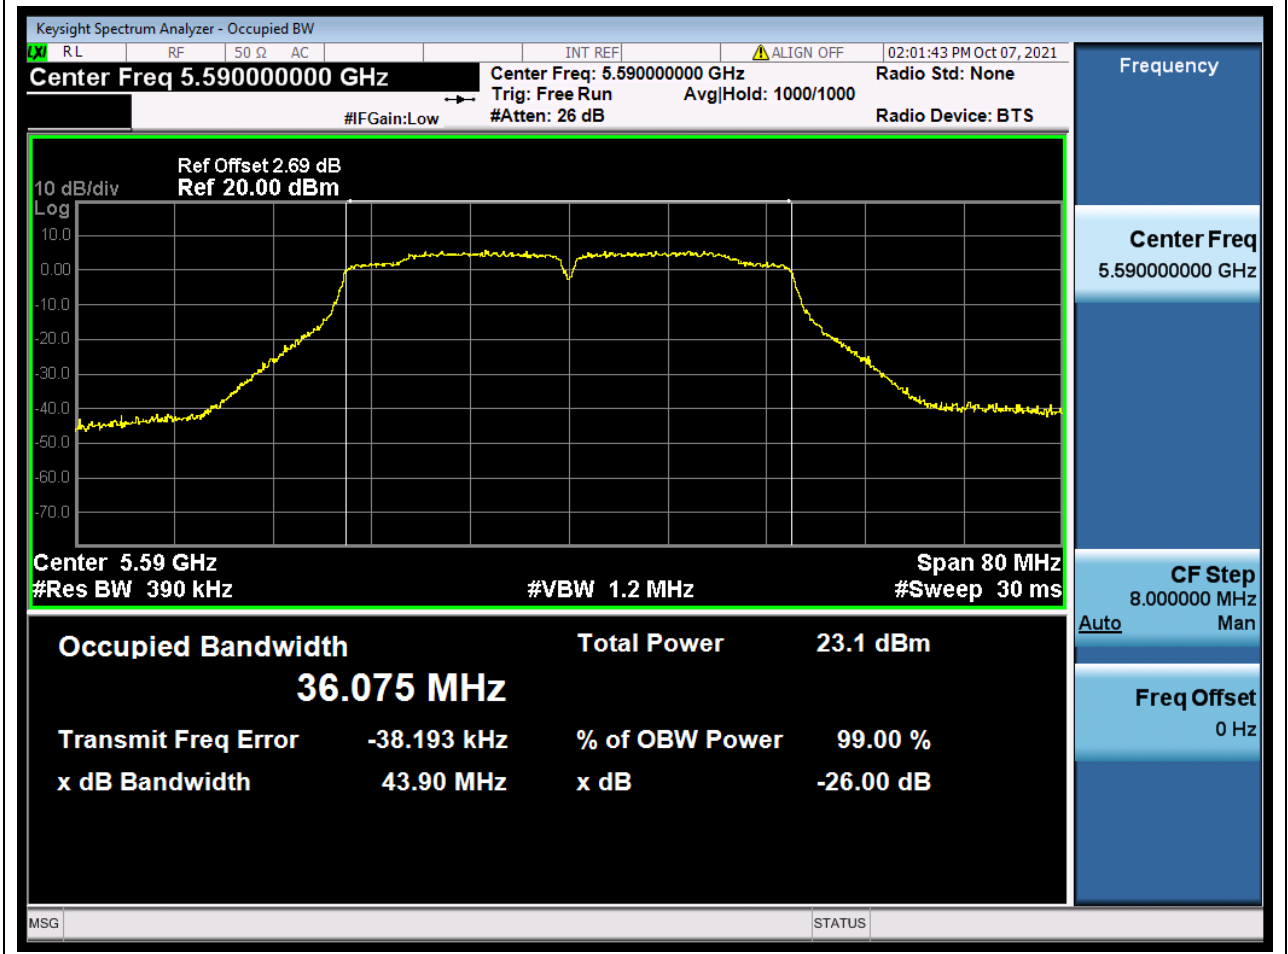

43. 802.11ac_40M_U-NII-2C_M

43.1. A.2-26dB Bandwidth(NTNV)

Center Frequency (MHz)	XdB Down	RBW (MHz)	Detector	Limit (MHz)	XdB BandWidth (MHz)	Verdict
5590	26	0.39	Peak	0	43.898555	Unknow