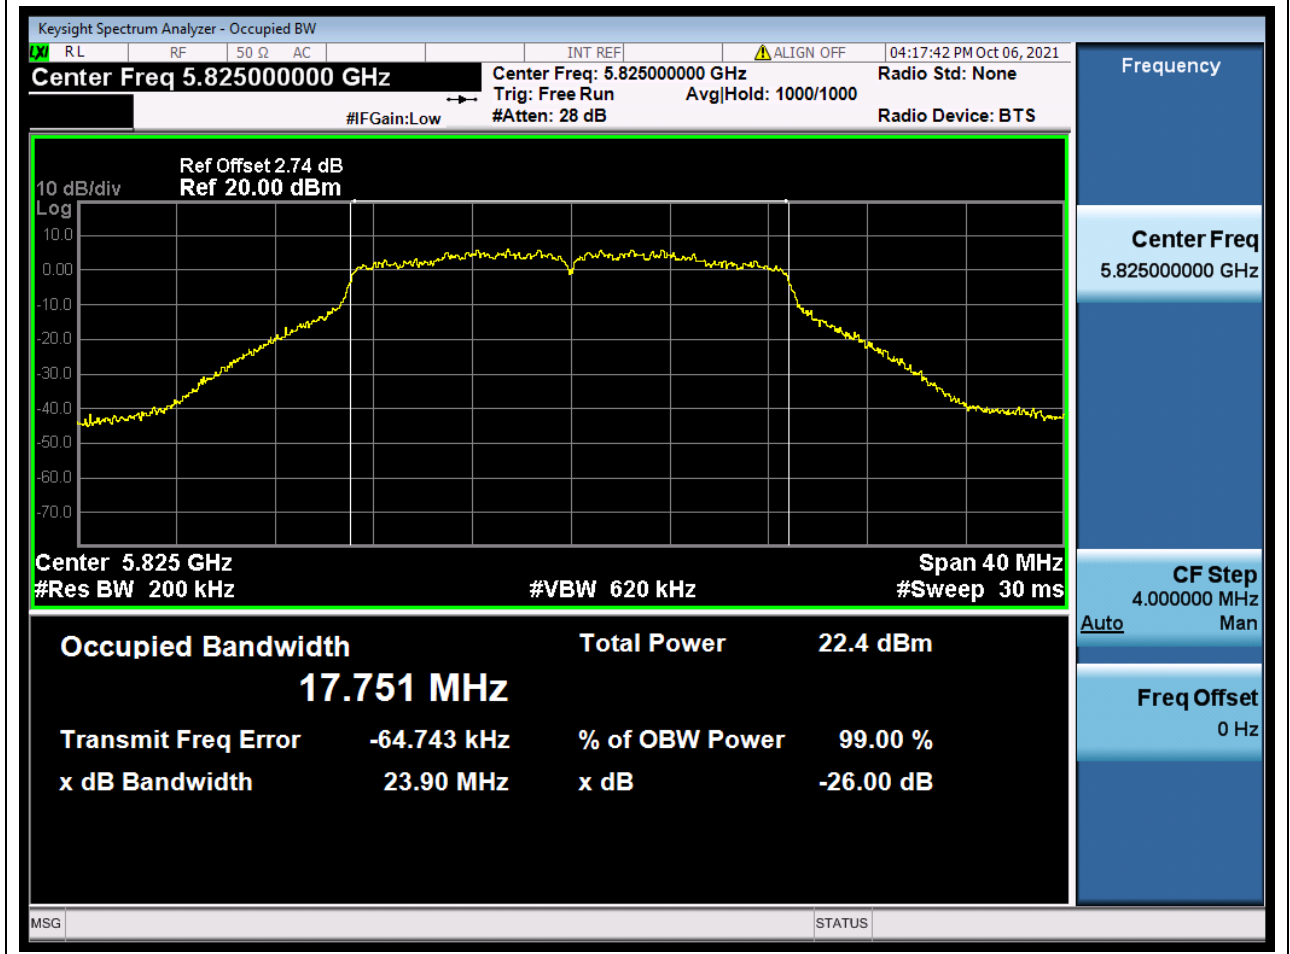

53. 802.11n_20M_U-NII-3_H

53.1. A.2-26dB Bandwidth(NTNV)

Center Frequency (MHz)	XdB Down	RBW (MHz)	Detector	Limit (MHz)	XdB BandWidth (MHz)	Verdict
5825	26	0.2	Peak	0	23.900934	Unknow