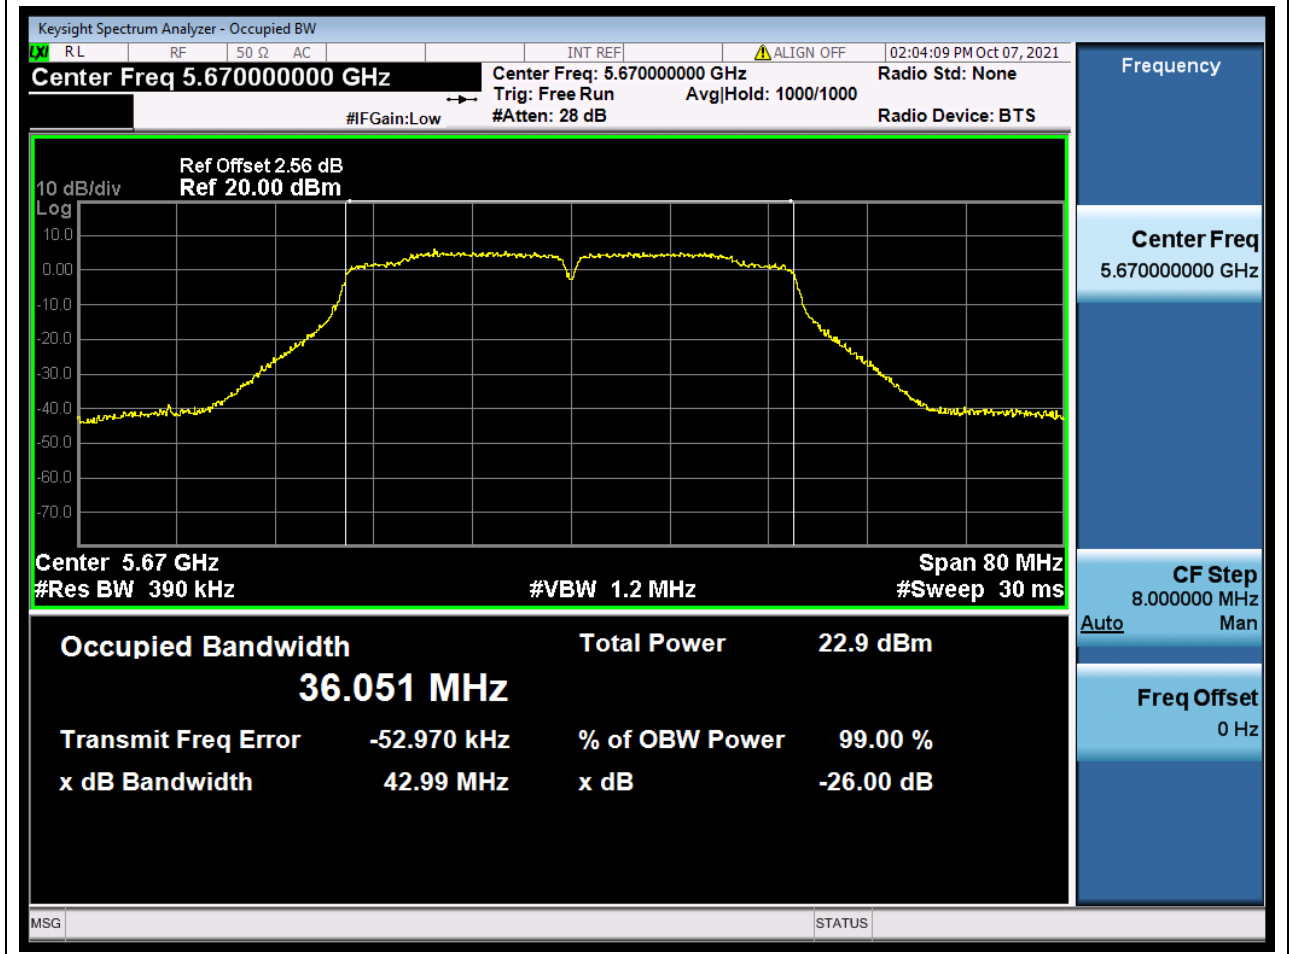

44. 802.11ac_40M_U-NII-2C_H

44.1. A.2-26dB Bandwidth(NTNV)

Center Frequency (MHz)	XdB Down	RBW (MHz)	Detector	Limit (MHz)	XdB BandWidth (MHz)	Verdict
5670	26	0.39	Peak	0	42.991858	Unknow