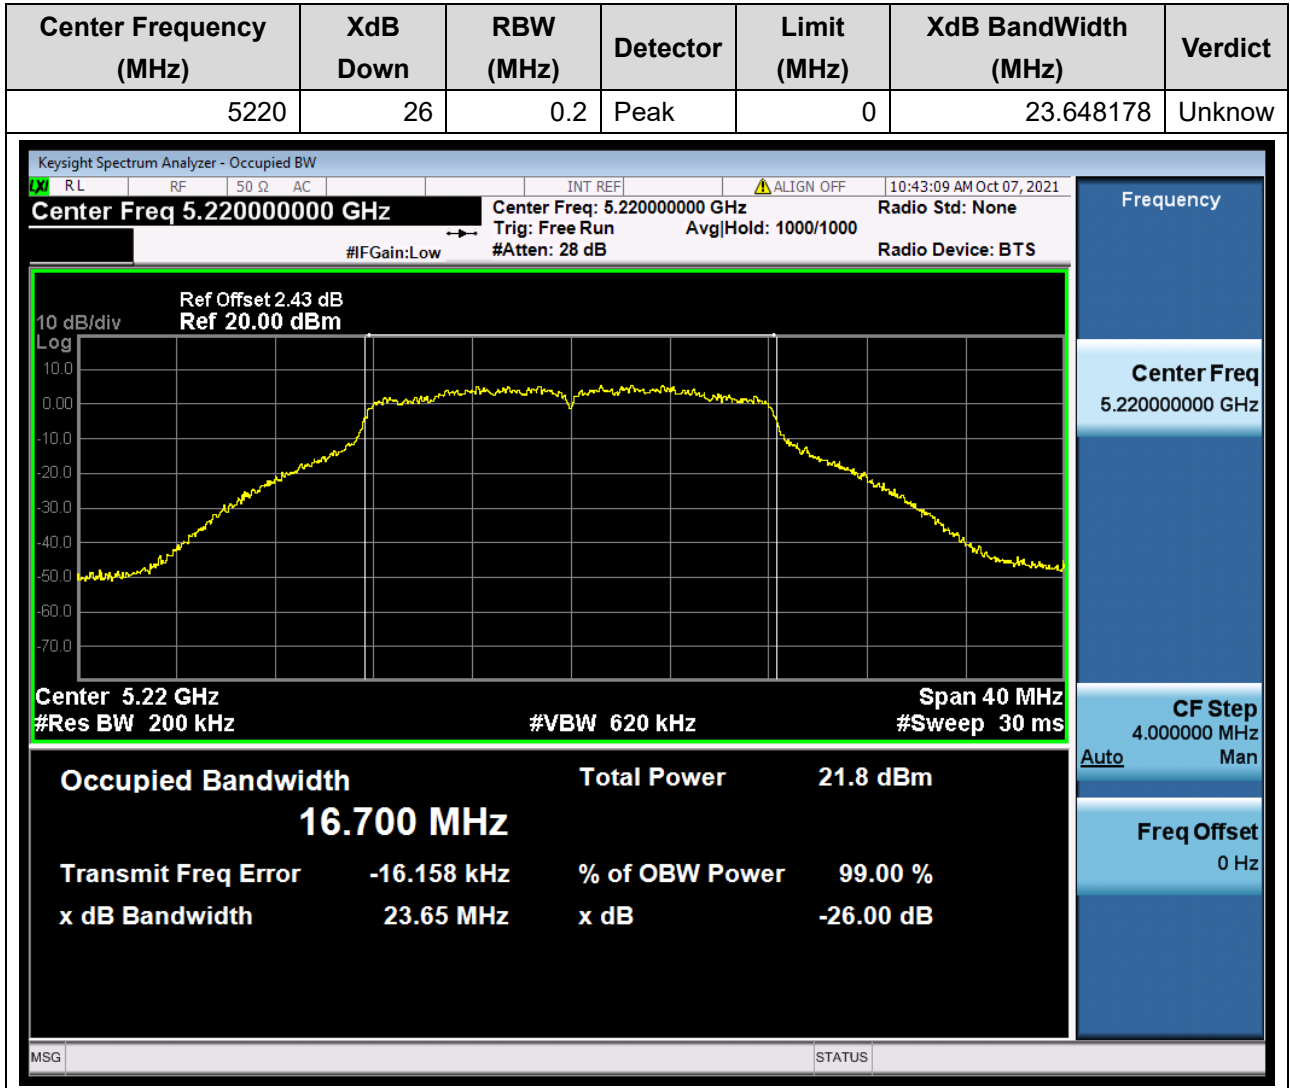

2. 802.11a_20M_U-NII-1_M

2.1. A.2-26dB Bandwidth(NTNV)