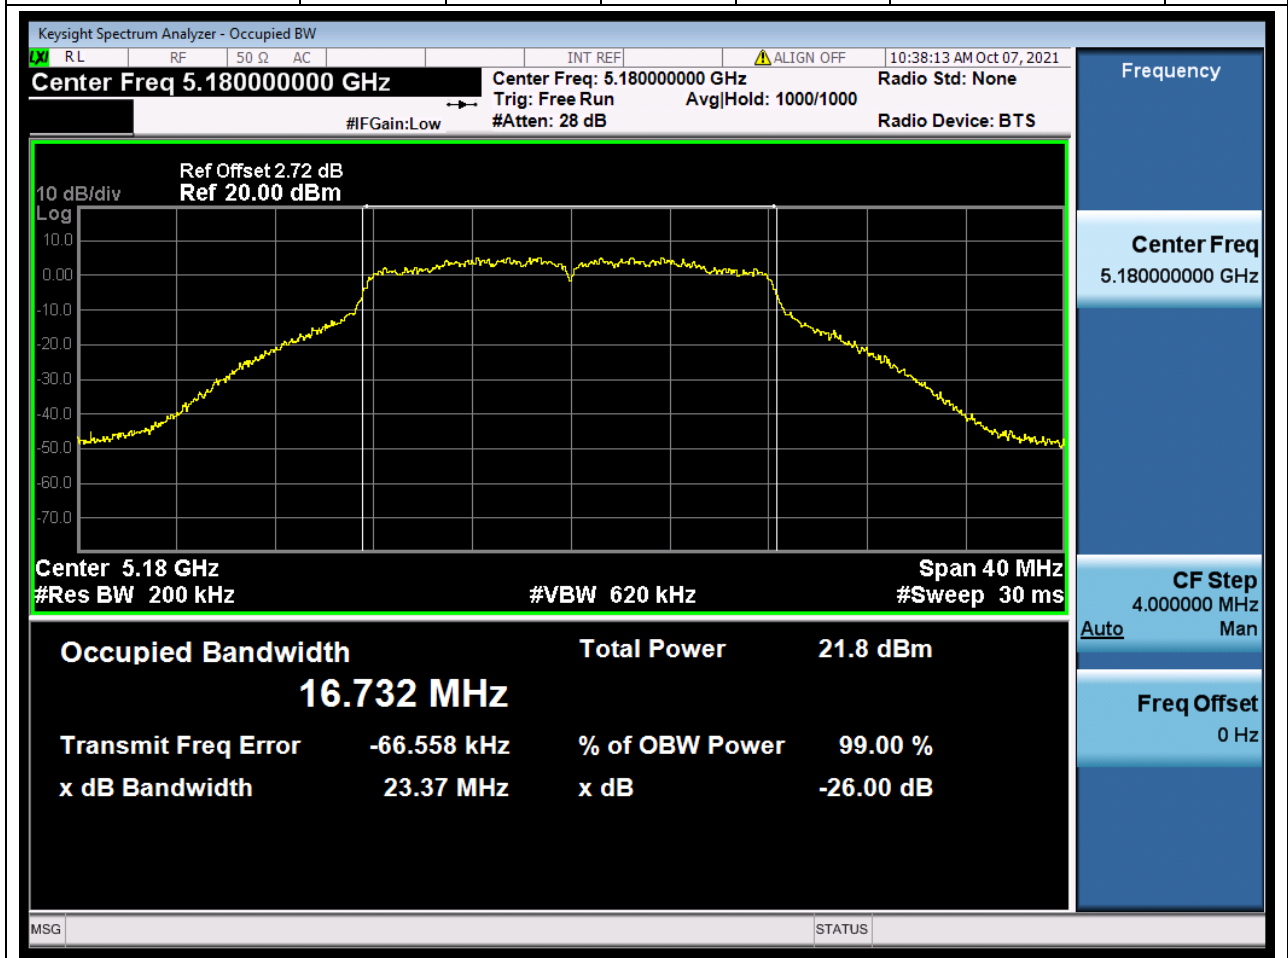

Annex A.2 26dB Bandwidth & 99% Bandwidth

26dB Bandwidth

Main Antenna

1. 802.11a_20M_U-NII-1_L

1.2. A.2-26dB Bandwidth(NTNV)

Center Frequency (MHz)	XdB Down	RBW (MHz)	Detector	Limit (MHz)	XdB BandWidth (MHz)	Verdict
5180	26	0.2	Peak	0	23.371282	Unknow