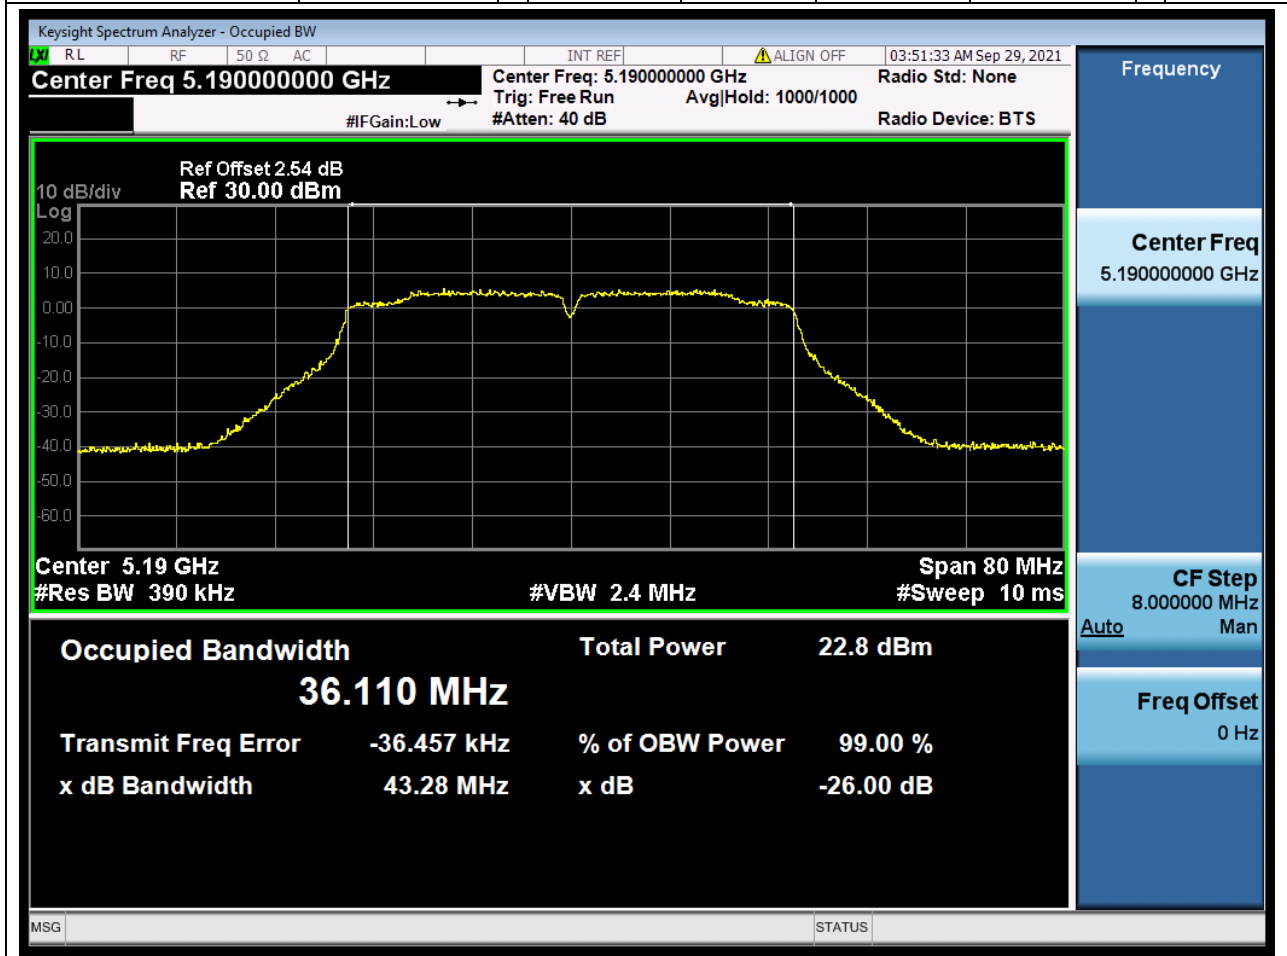

7. 802.11n_40M_U-NII-1_L

7.1. A.2.2-99% Bandwidth(NTNV)

Center Frequency (MHz)	OBW Power (%)	RBW (MHz)	Detector	Limit (MHz)	OBW (MHz)	Verdict
5190	99	0.39	Peak	0	36.110447	Unknown