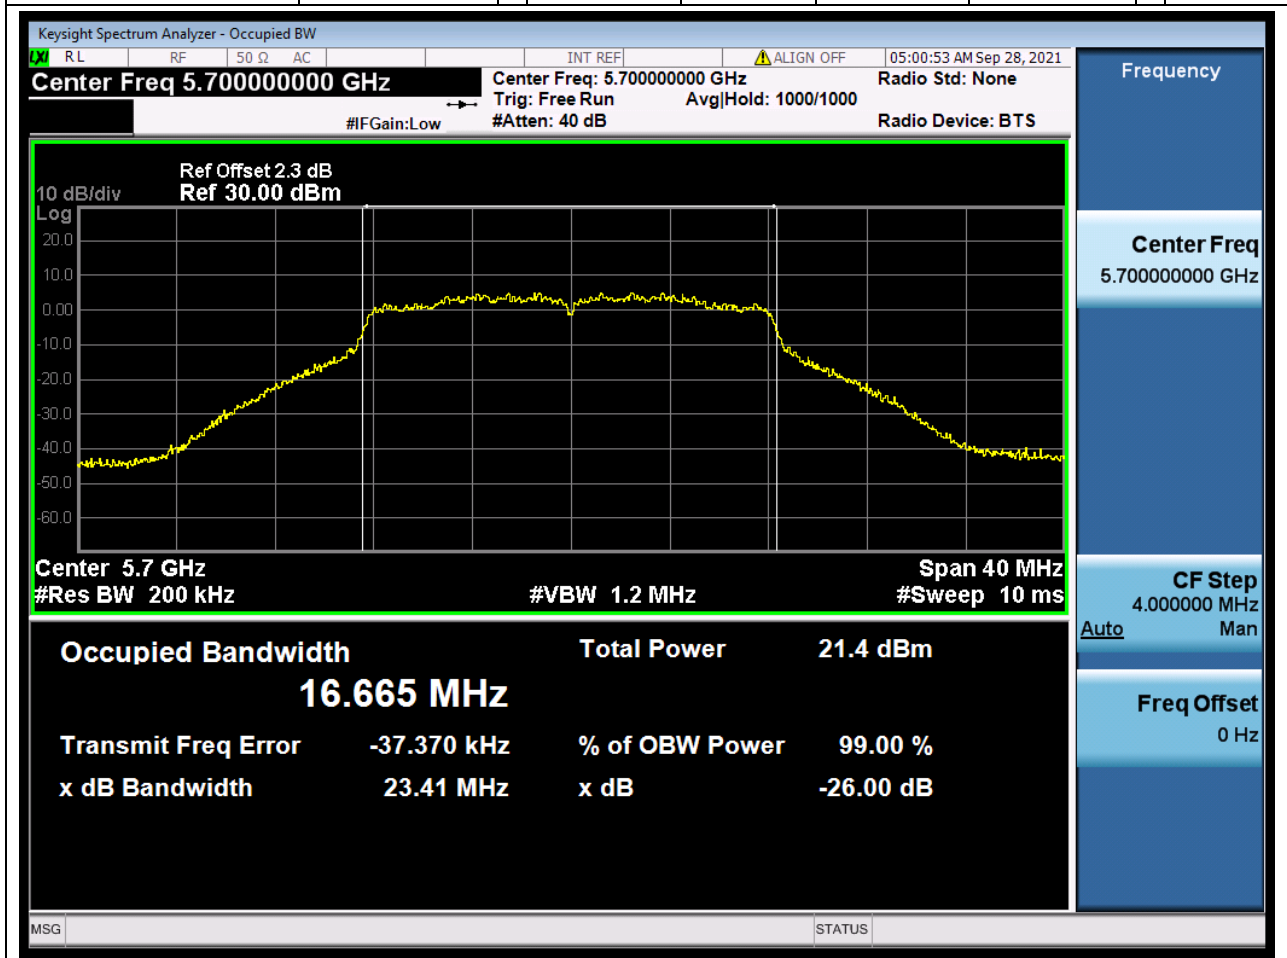

32. 802.11a_20M_U-NII-2C_H

32.1. A.2.2-99% Bandwidth(NTNV)

Center Frequency (MHz)	OBW Power (%)	RBW (MHz)	Detector	Limit (MHz)	OBW (MHz)	Verdict
5700	99	0.2	Peak	0	16.664794	Unknown