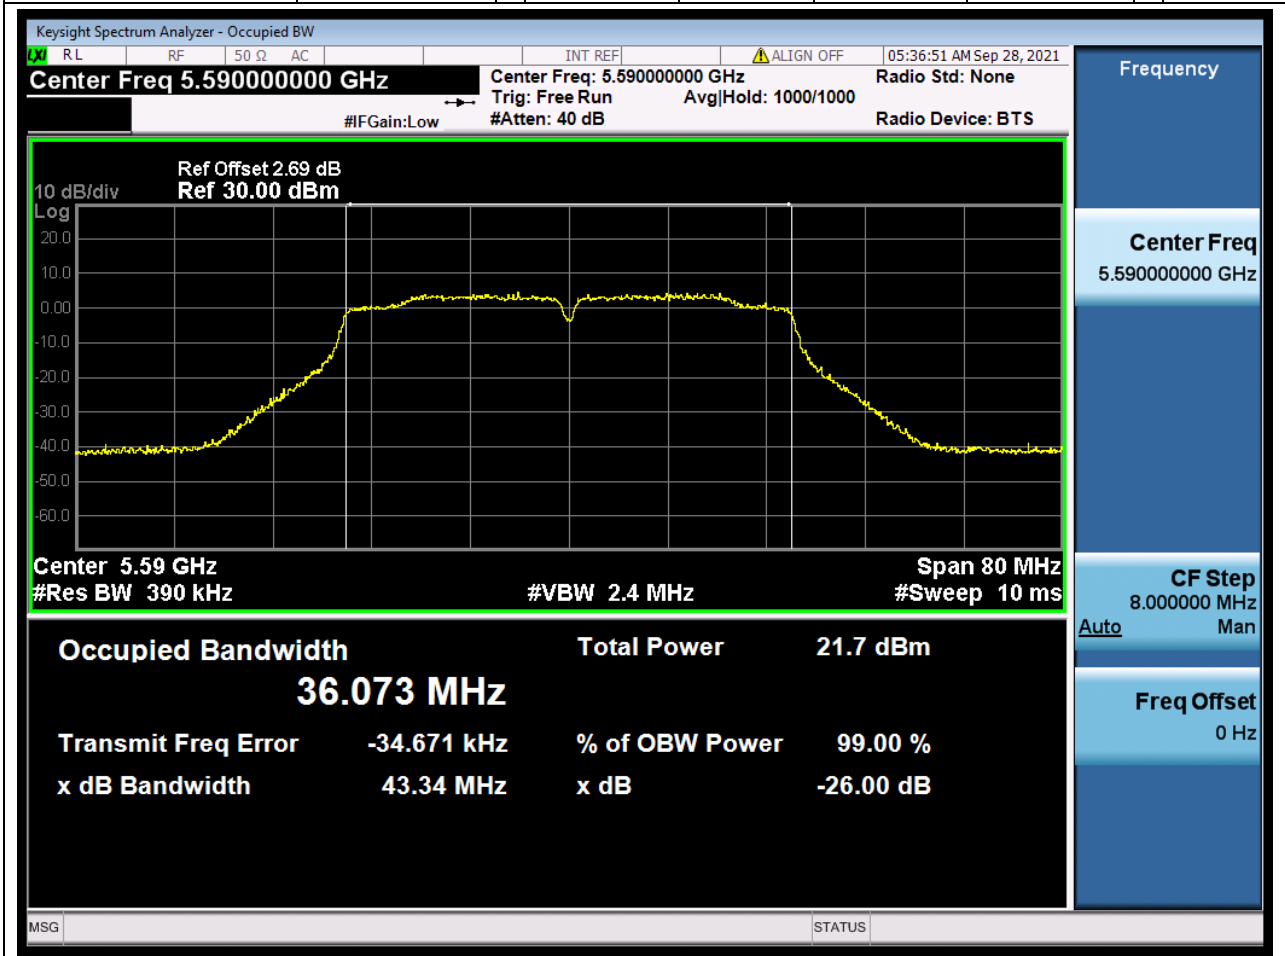

43. 802.11ac_40M_U-NII-2C_M

43.1. A.2.2-99% Bandwidth(NTNV)

Center Frequency (MHz)	OBW Power (%)	RBW (MHz)	Detector	Limit (MHz)	OBW (MHz)	Verdict
5590	99	0.39	Peak	0	36.073055	Unknown