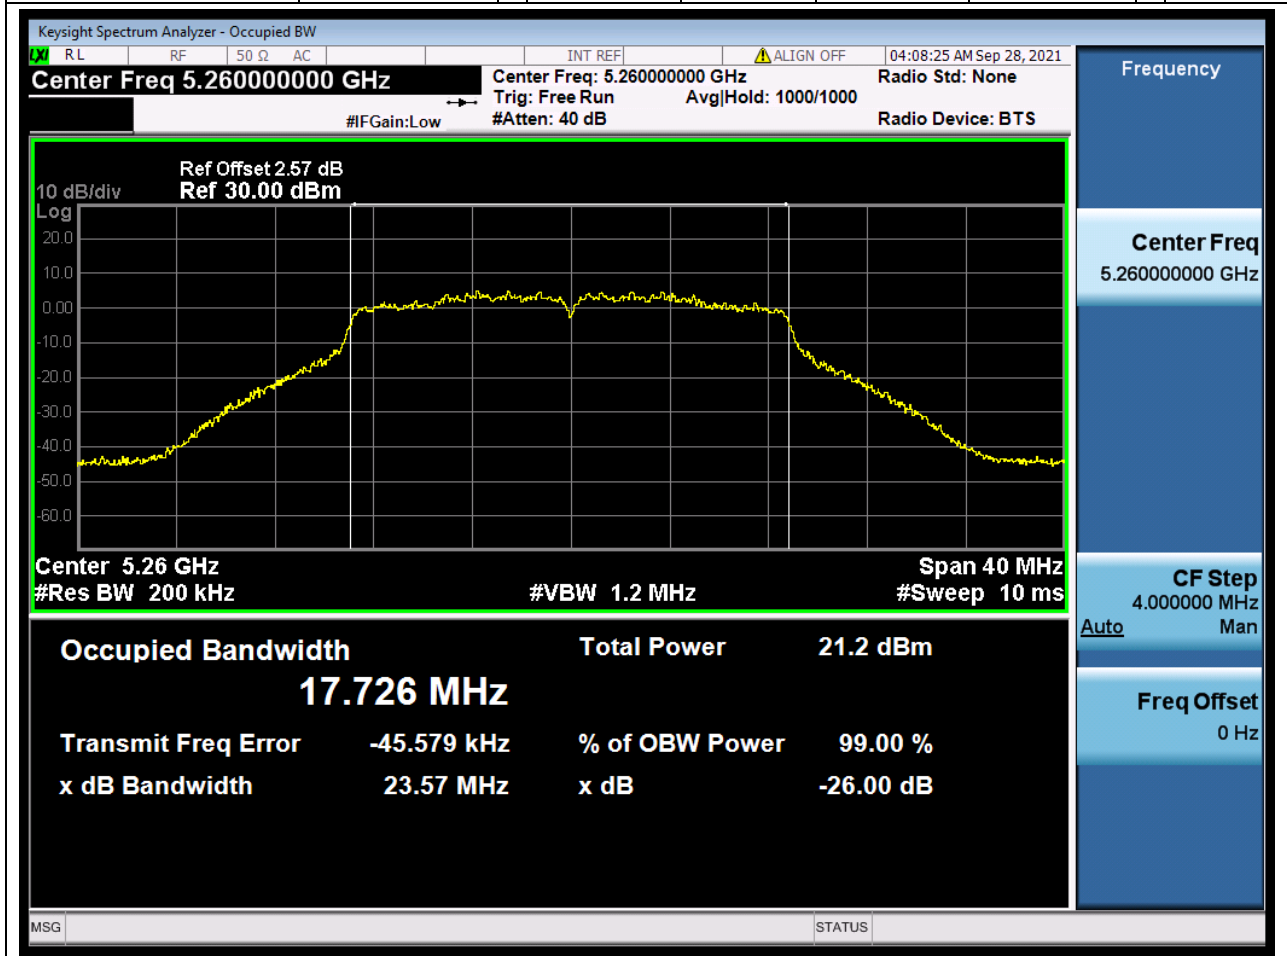

18. 802.11n_20M_U-NII-2A_L

18.1. A.2.2-99% Bandwidth(NTNV)

Center Frequency (MHz)	OBW Power (%)	RBW (MHz)	Detector	Limit (MHz)	OBW (MHz)	Verdict
5260	99	0.2	Peak	0	17.725685	Unknow