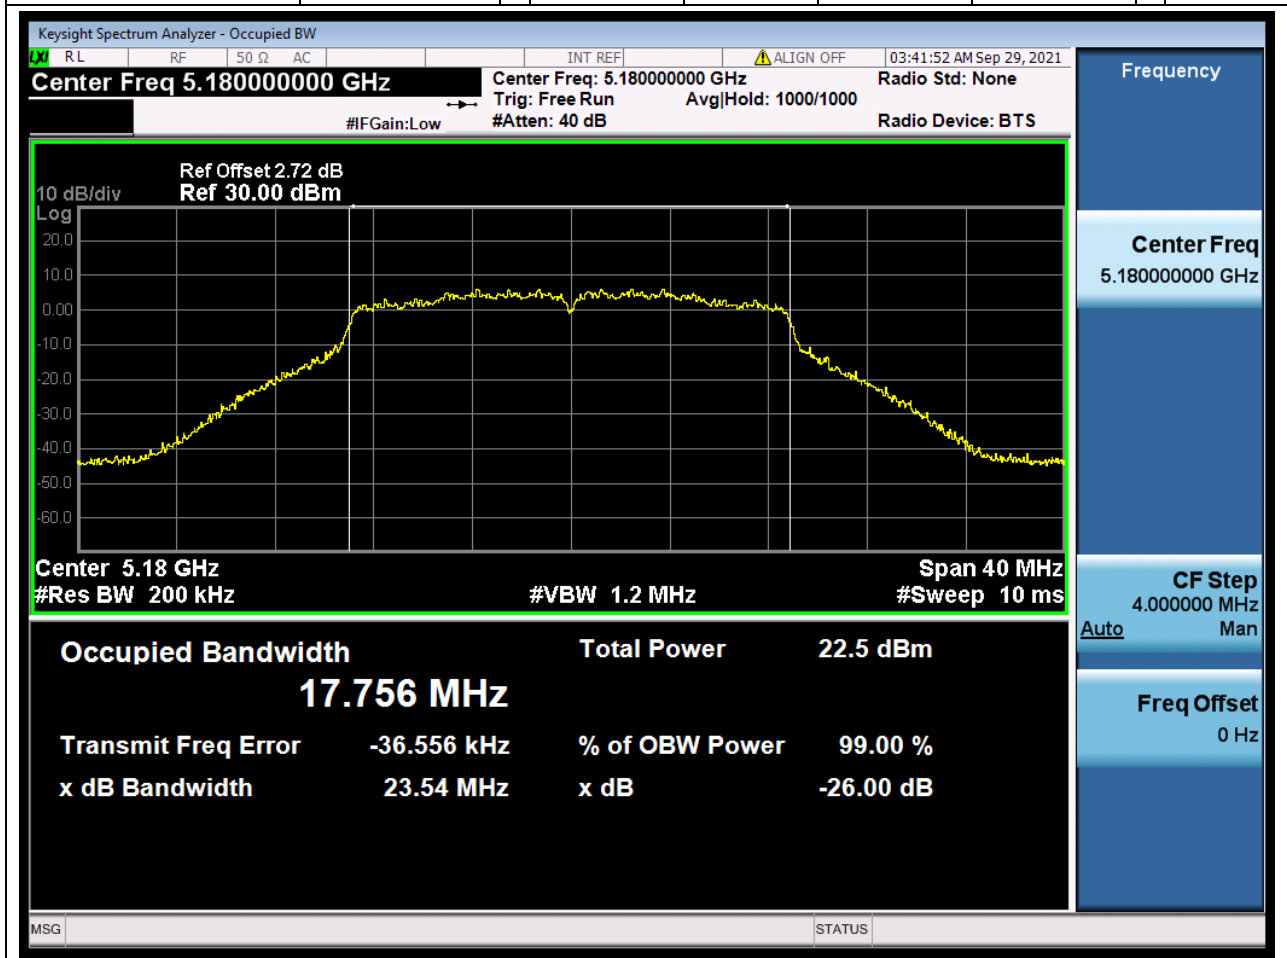

4. 802.11n_20M_U-NII-1_L

4.1. A.2.2-99% Bandwidth(NTNV)

Center Frequency (MHz)	OBW Power (%)	RBW (MHz)	Detector	Limit (MHz)	OBW (MHz)	Verdict
5180	99	0.2	Peak	0	17.75644	Unknow