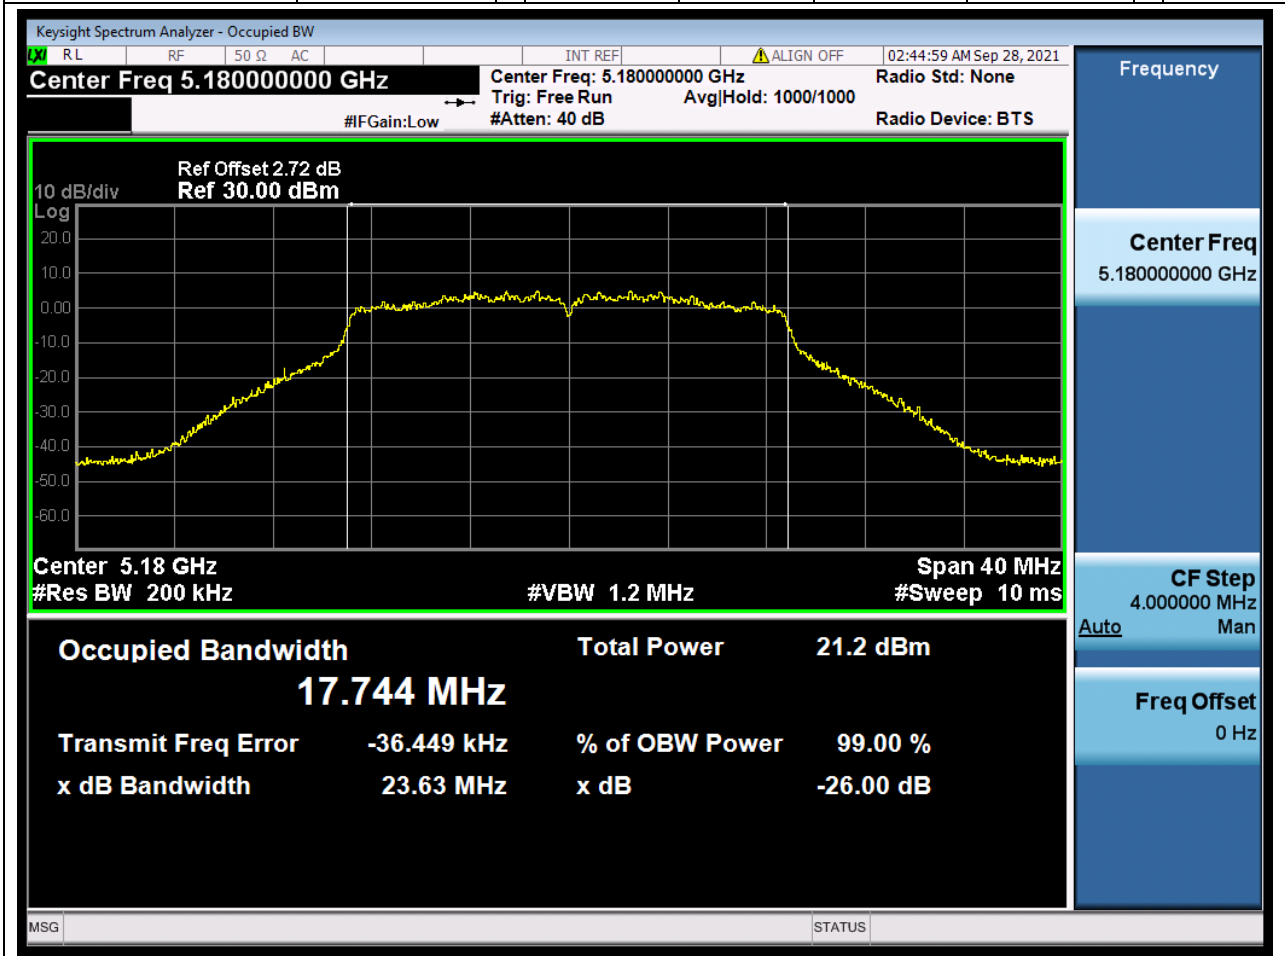

4. 802.11n_20M_U-NII-1_L

4.2. A.2.2-99% Bandwidth(NTNV)

Center Frequency (MHz)	OBW Power (%)	RBW (MHz)	Detector	Limit (MHz)	OBW (MHz)	Verdict
5180	99	0.2	Peak	0	17.744268	Unknown