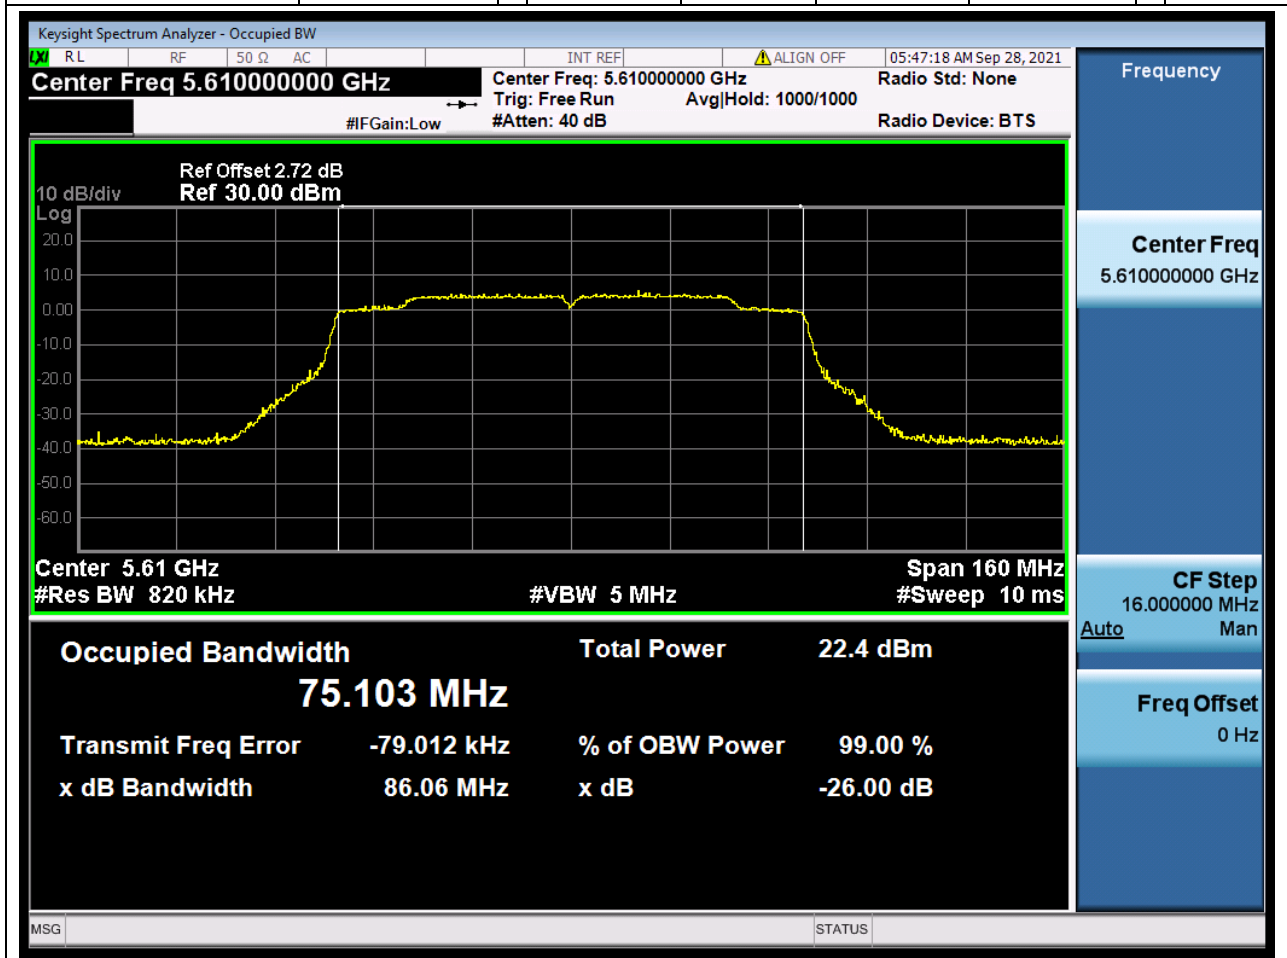

46. 802.11ac_80M_U-NII-2C_M

46.1. A.2.2-99% Bandwidth(NTNV)

Center Frequency (MHz)	OBW Power (%)	RBW (MHz)	Detector	Limit (MHz)	OBW (MHz)	Verdict
5610	99	0.82	Peak	0	75.102996	Unknow