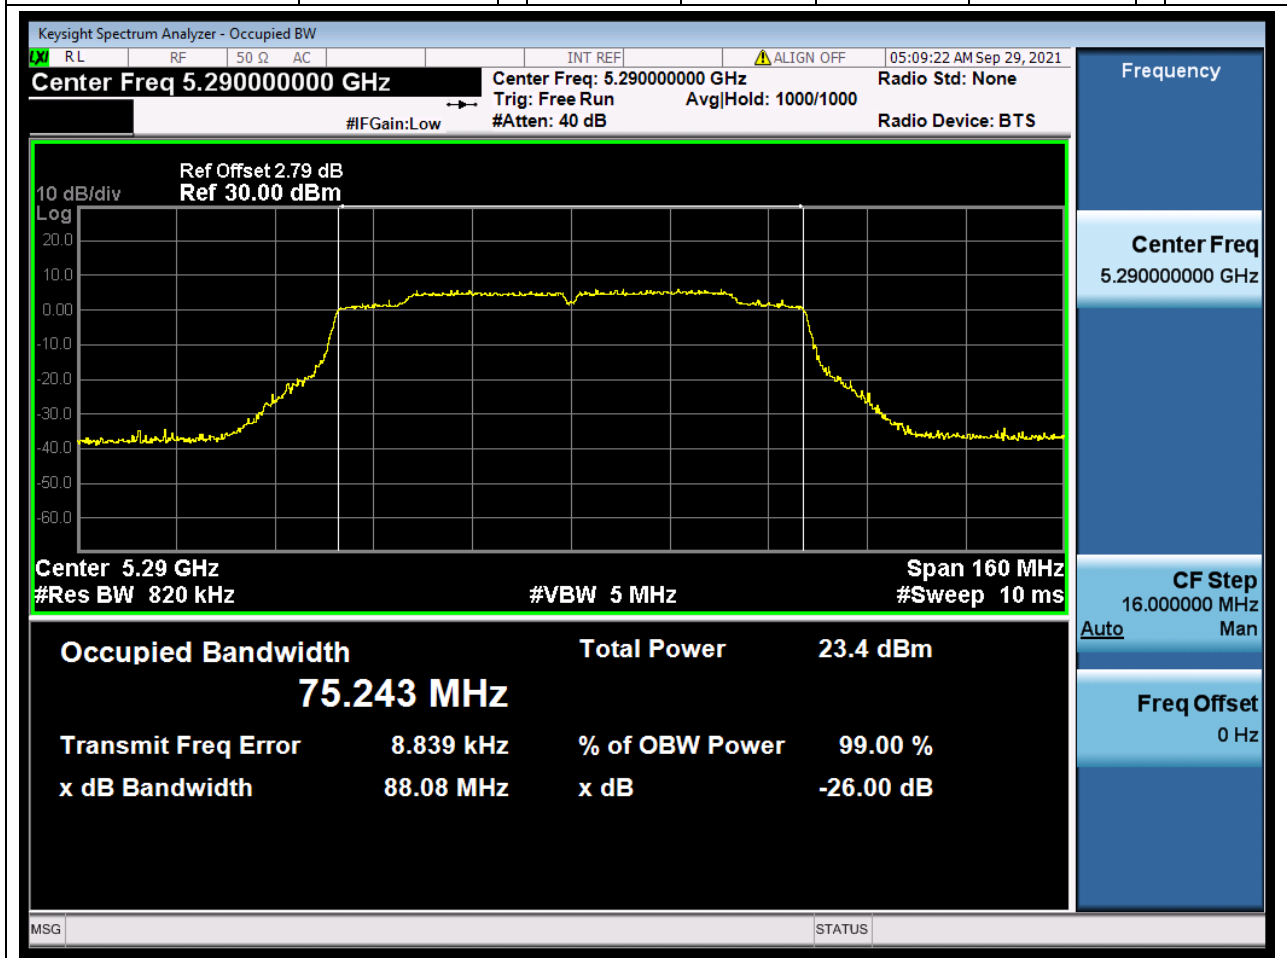

28. 802.11ac_80M_U-NII-2A_M

28.1. A.2.2-99% Bandwidth(NTNV)

Center Frequency (MHz)	OBW Power (%)	RBW (MHz)	Detector	Limit (MHz)	OBW (MHz)	Verdict
5290	99	0.82	Peak	0	75.243294	Unknow