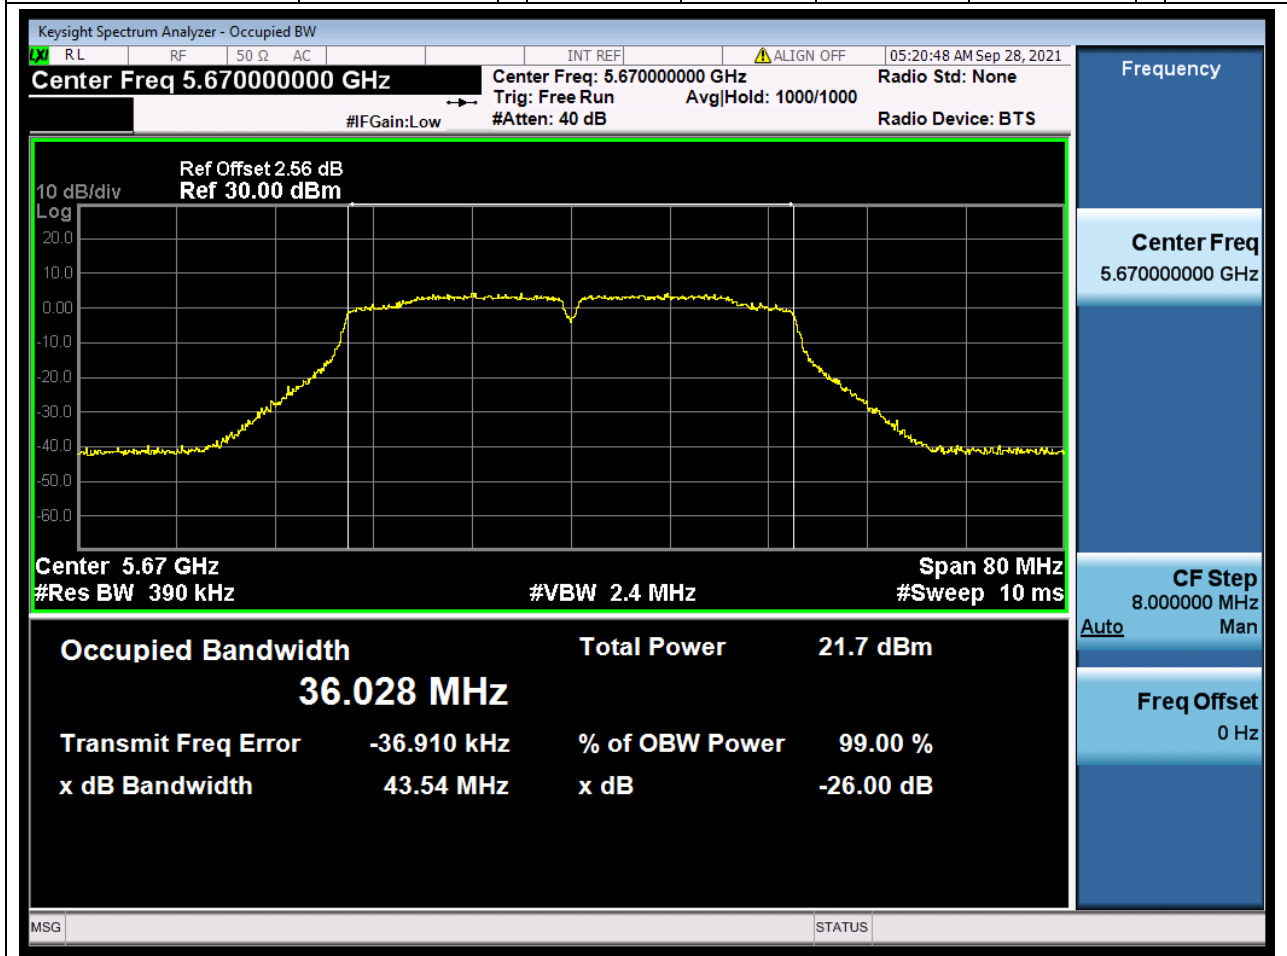

38. 802.11n_40M_U-NII-2C_H

38.1. A.2.2-99% Bandwidth(NTNV)

Center Frequency (MHz)	OBW Power (%)	RBW (MHz)	Detector	Limit (MHz)	OBW (MHz)	Verdict
5670	99	0.39	Peak	0	36.028399	Unknow