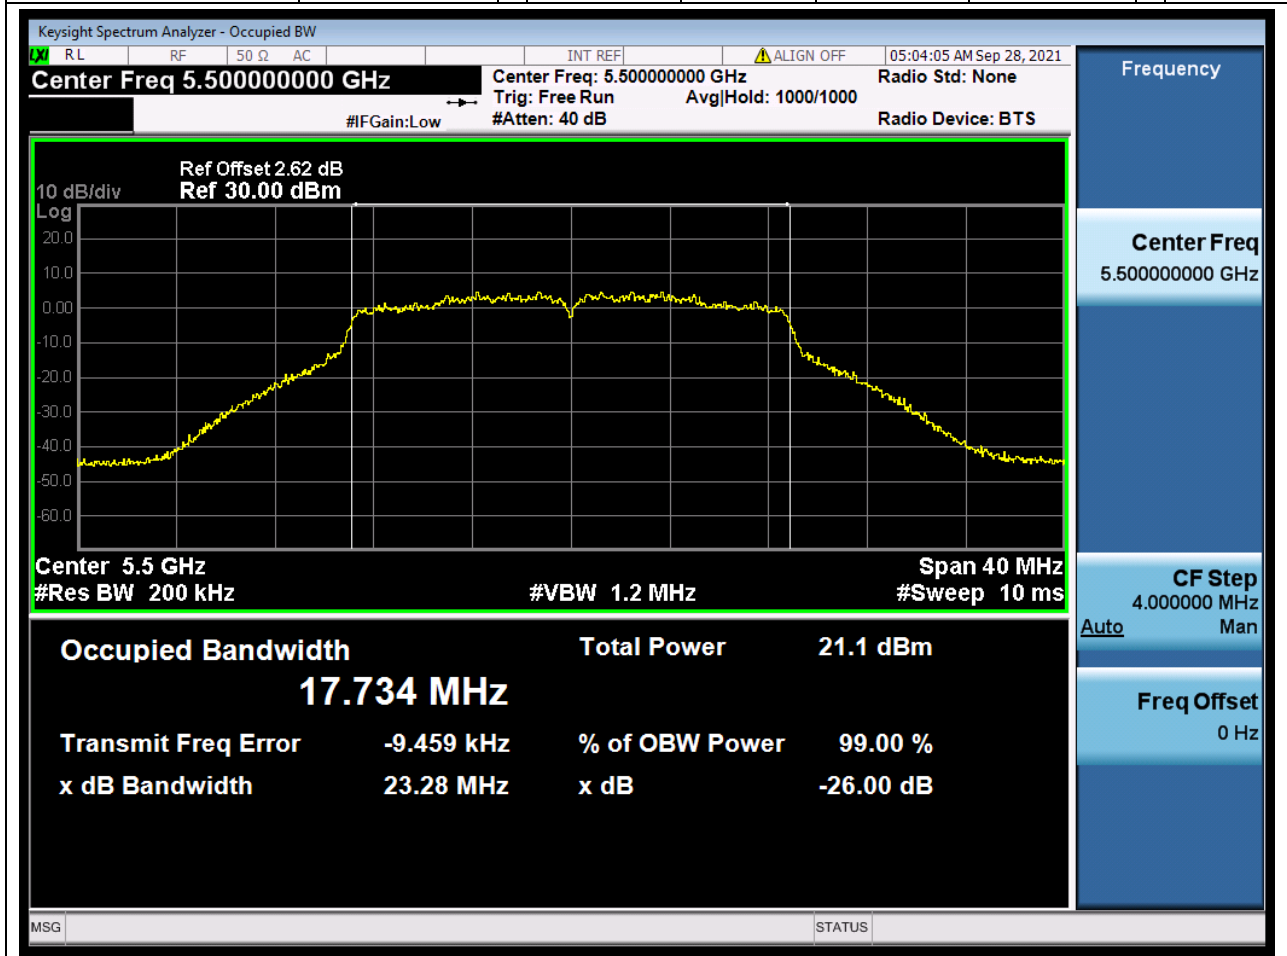

33. 802.11n_20M_U-NII-2C_L

33.1. A.2.2-99% Bandwidth(NTNV)

Center Frequency (MHz)	OBW Power (%)	RBW (MHz)	Detector	Limit (MHz)	OBW (MHz)	Verdict
5500	99	0.2	Peak	0	17.733913	Unknow