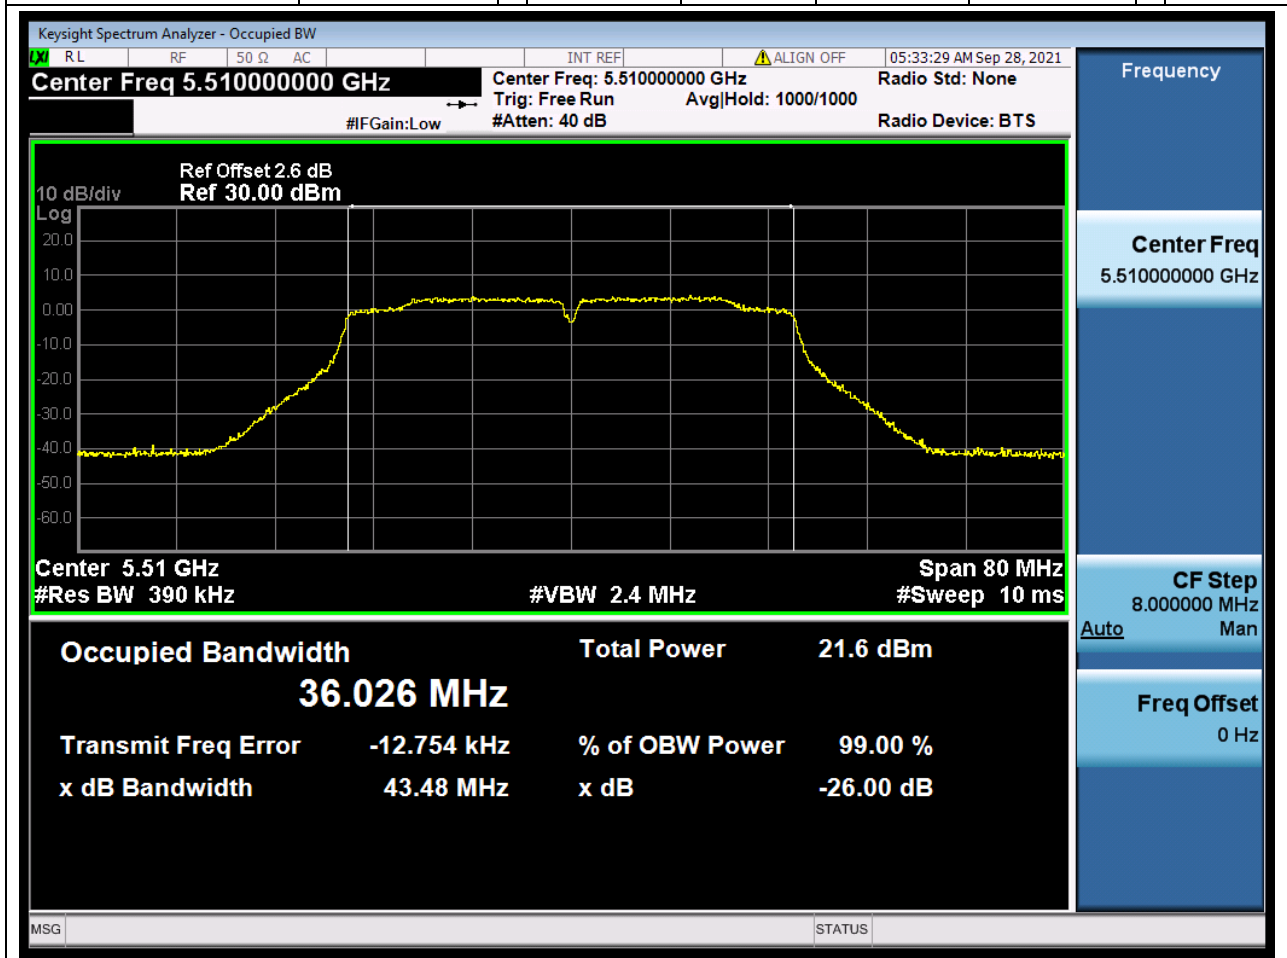

42. 802.11ac_40M_U-NII-2C_L

42.1. A.2.2-99% Bandwidth(NTNV)

Center Frequency (MHz)	OBW Power (%)	RBW (MHz)	Detector	Limit (MHz)	OBW (MHz)	Verdict
5510	99	0.39	Peak	0	36.026262	Unknown