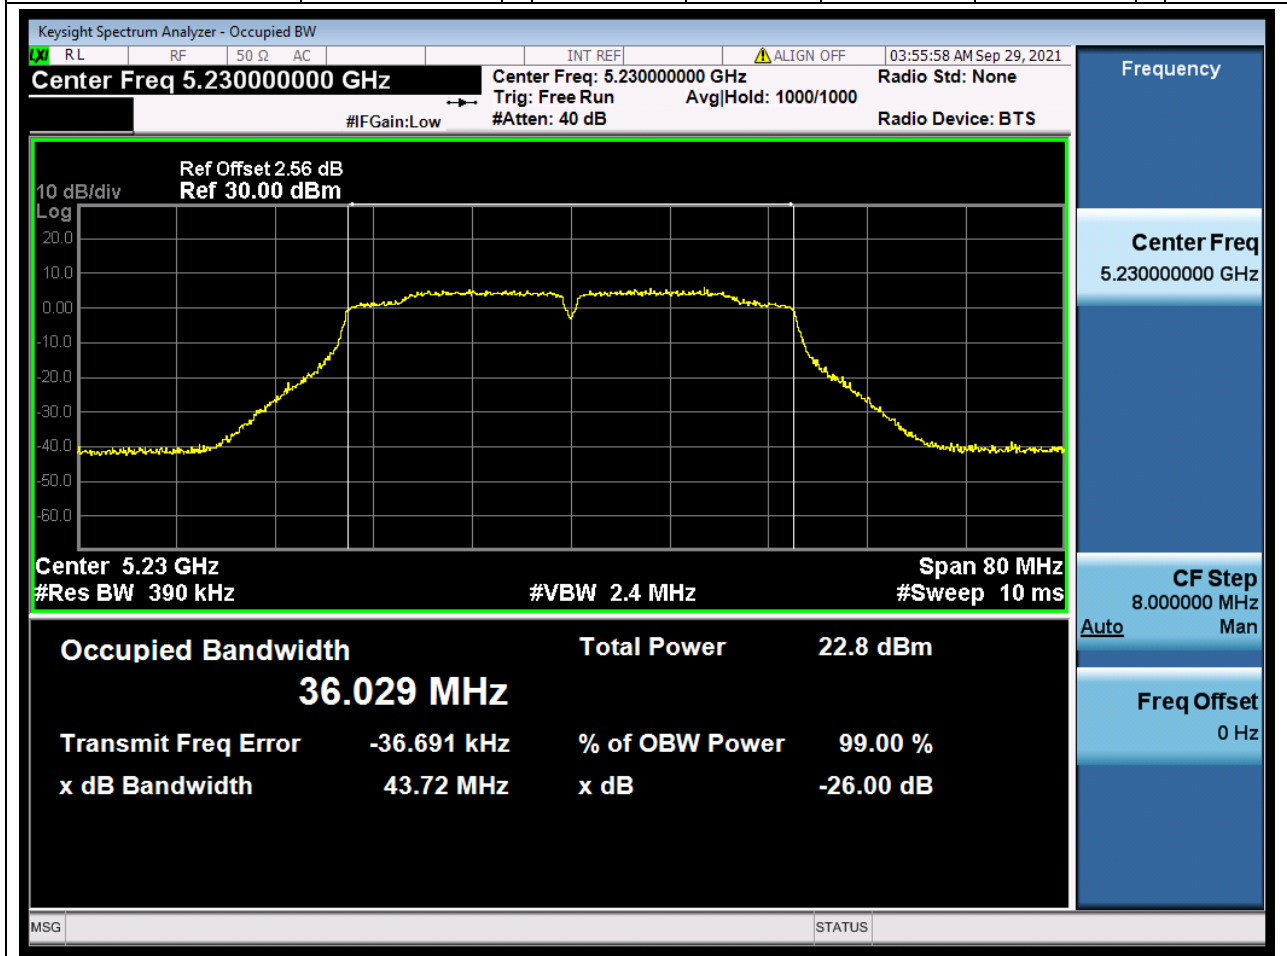

8. 802.11n_40M_U-NII-1_H

8.1. A.2.2-99% Bandwidth(NTNV)

Center Frequency (MHz)	OBW Power (%)	RBW (MHz)	Detector	Limit (MHz)	OBW (MHz)	Verdict
5230	99	0.39	Peak	0	36.0287	Unknown