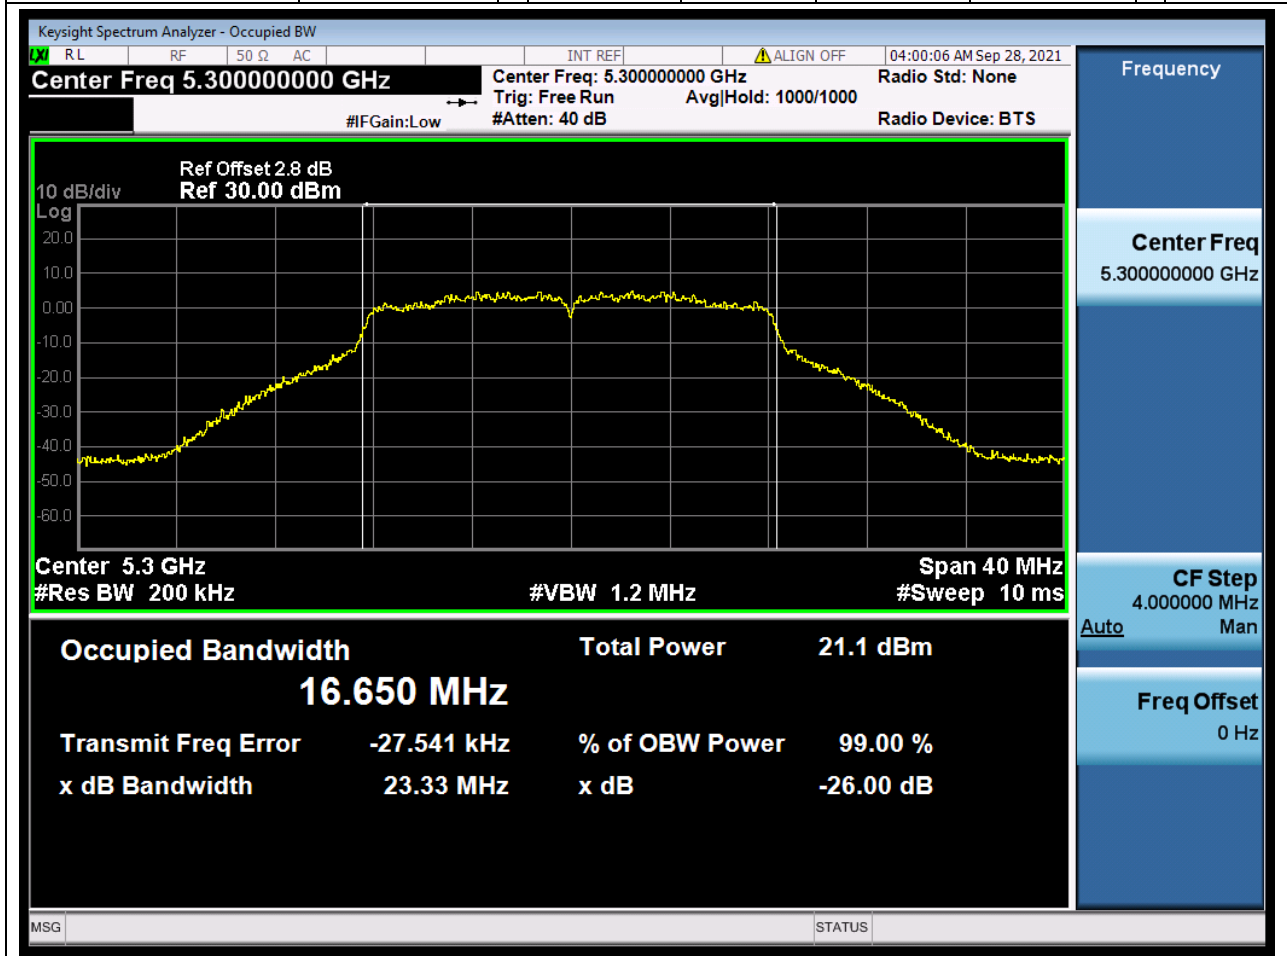

16. 802.11a_20M_U-NII-2A_M

16.1. A.2.2-99% Bandwidth(NTNV)

Center Frequency (MHz)	OBW Power (%)	RBW (MHz)	Detector	Limit (MHz)	OBW (MHz)	Verdict
5300	99	0.2	Peak	0	16.649611	Unknow