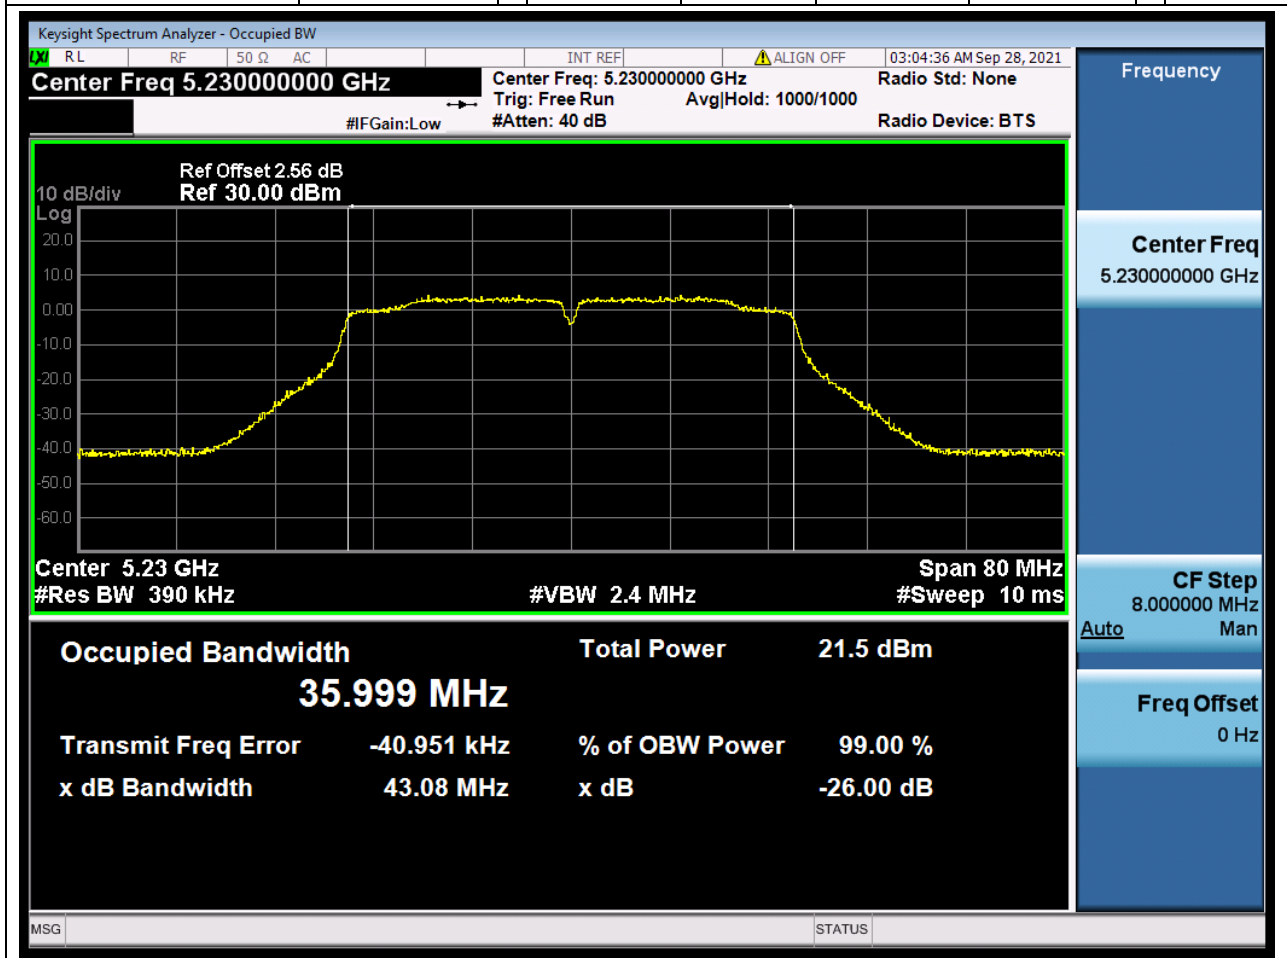

8. 802.11n_40M_U-NII-1_H

8.1. A.2.2-99% Bandwidth(NTNV)

Center Frequency (MHz)	OBW Power (%)	RBW (MHz)	Detector	Limit (MHz)	OBW (MHz)	Verdict
5230	99	0.39	Peak	0	35.999256	Unknown