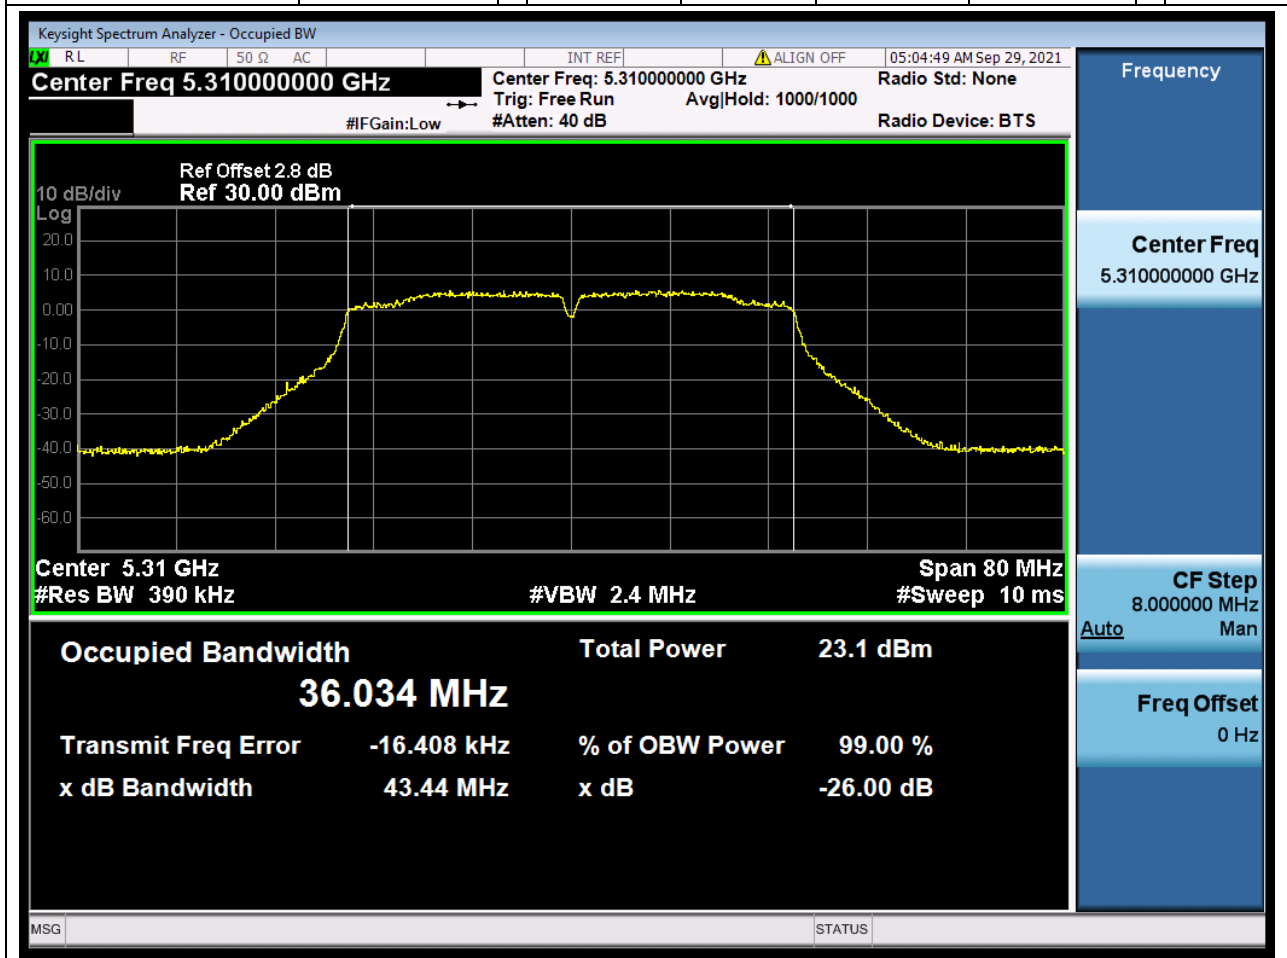

27. 802.11ac_40M_U-NII-2A_H

27.1. A.2.2-99% Bandwidth(NTNV)

Center Frequency (MHz)	OBW Power (%)	RBW (MHz)	Detector	Limit (MHz)	OBW (MHz)	Verdict
5310	99	0.39	Peak	0	36.034356	Unknown