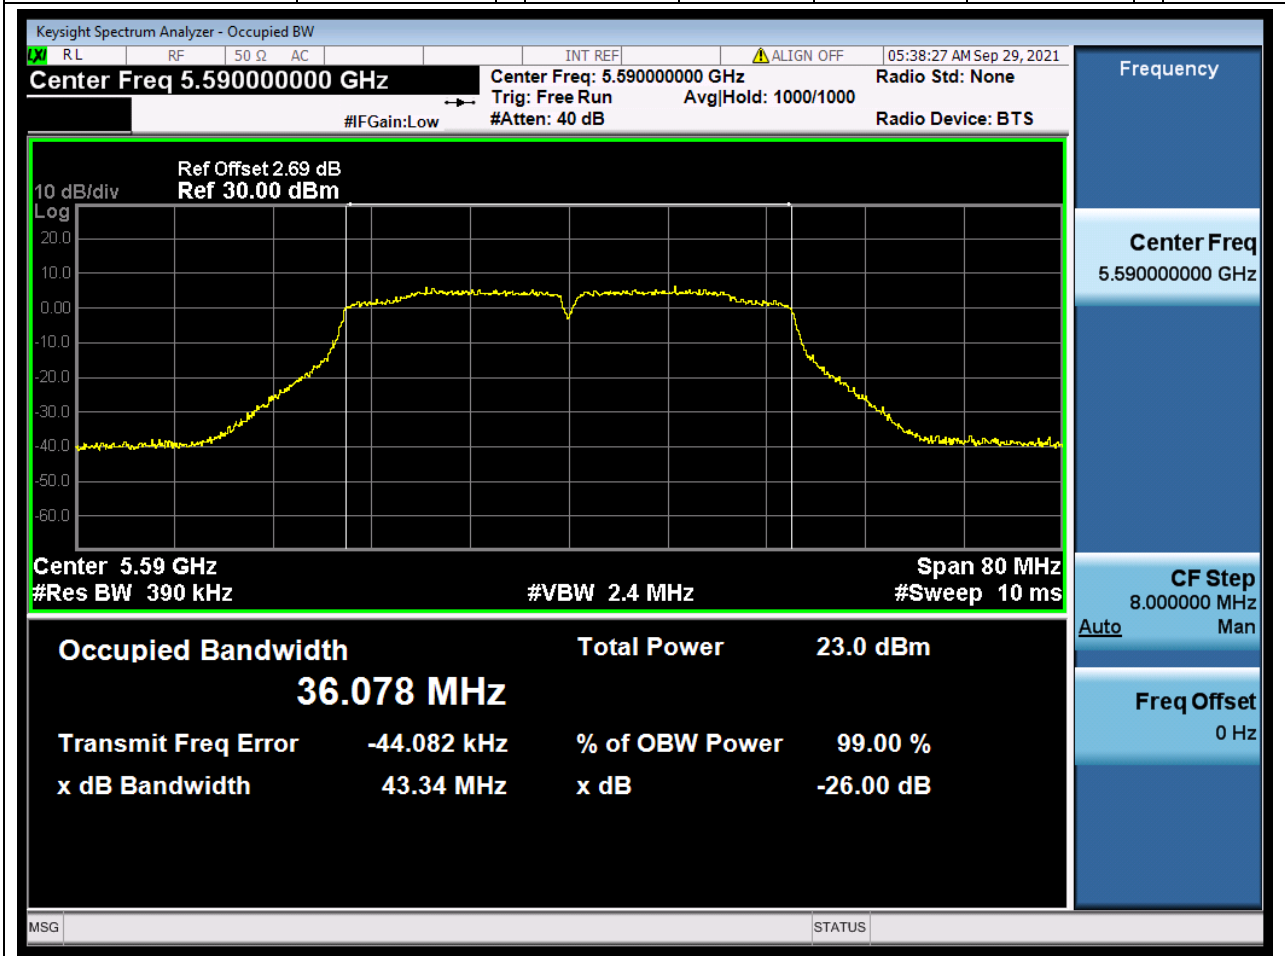

37. 802.11n_40M_U-NII-2C_M

37.1. A.2.2-99% Bandwidth(NTNV)

Center Frequency (MHz)	OBW Power (%)	RBW (MHz)	Detector	Limit (MHz)	OBW (MHz)	Verdict
5590	99	0.39	Peak	0	36.077899	Unknow