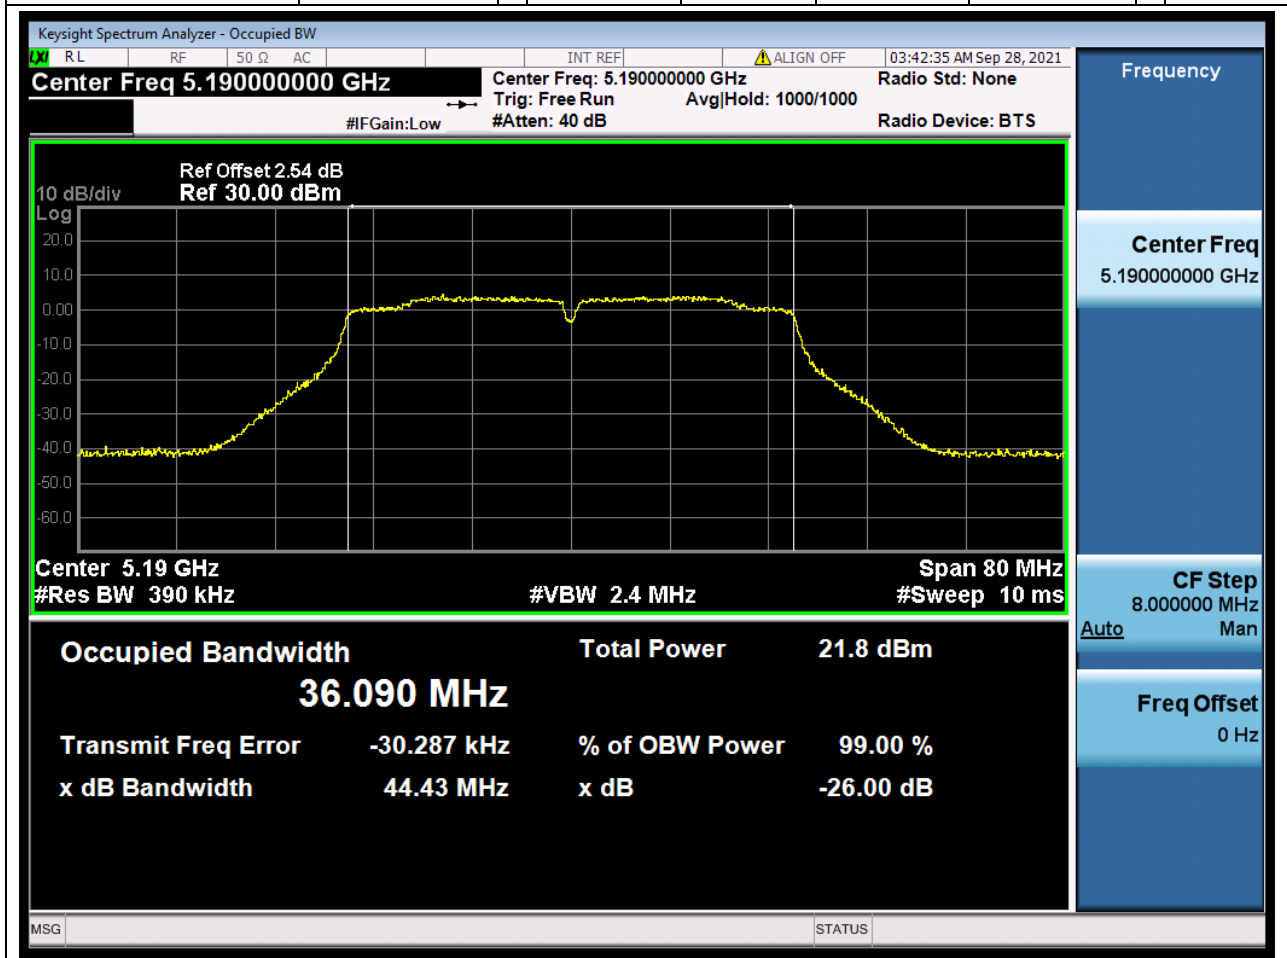

12. 802.11ac_40M_U-NII-1_L

12.1. A.2.2-99% Bandwidth(NTNV)

Center Frequency (MHz)	OBW Power (%)	RBW (MHz)	Detector	Limit (MHz)	OBW (MHz)	Verdict
5190	99	0.39	Peak	0	36.089617	Unknow