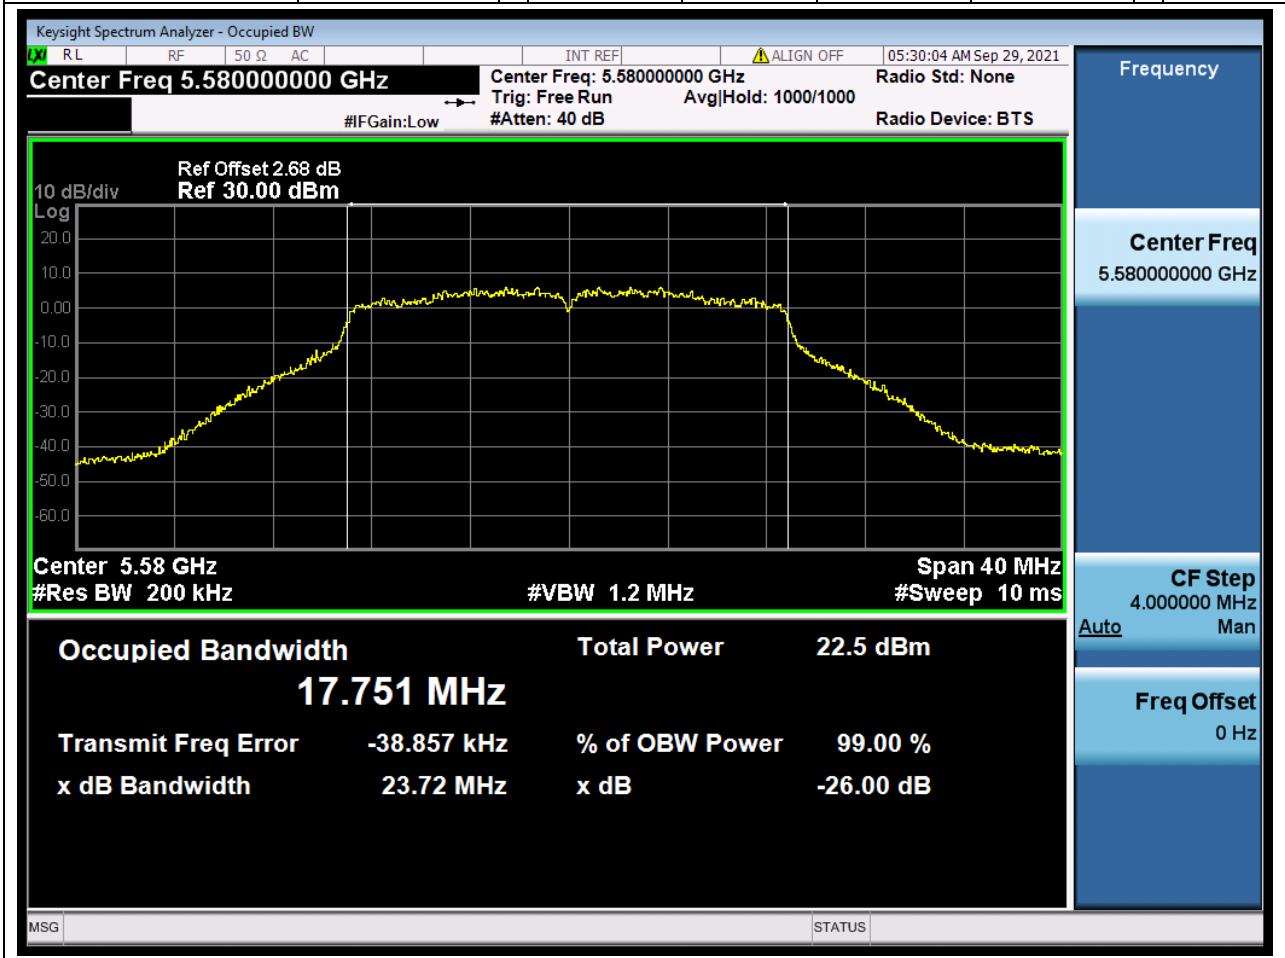

34. 802.11n_20M_U-NII-2C_M

34.1. A.2.2-99% Bandwidth(NTNV)

Center Frequency (MHz)	OBW Power (%)	RBW (MHz)	Detector	Limit (MHz)	OBW (MHz)	Verdict
5580	99	0.2	Peak	0	17.75118	Unknow