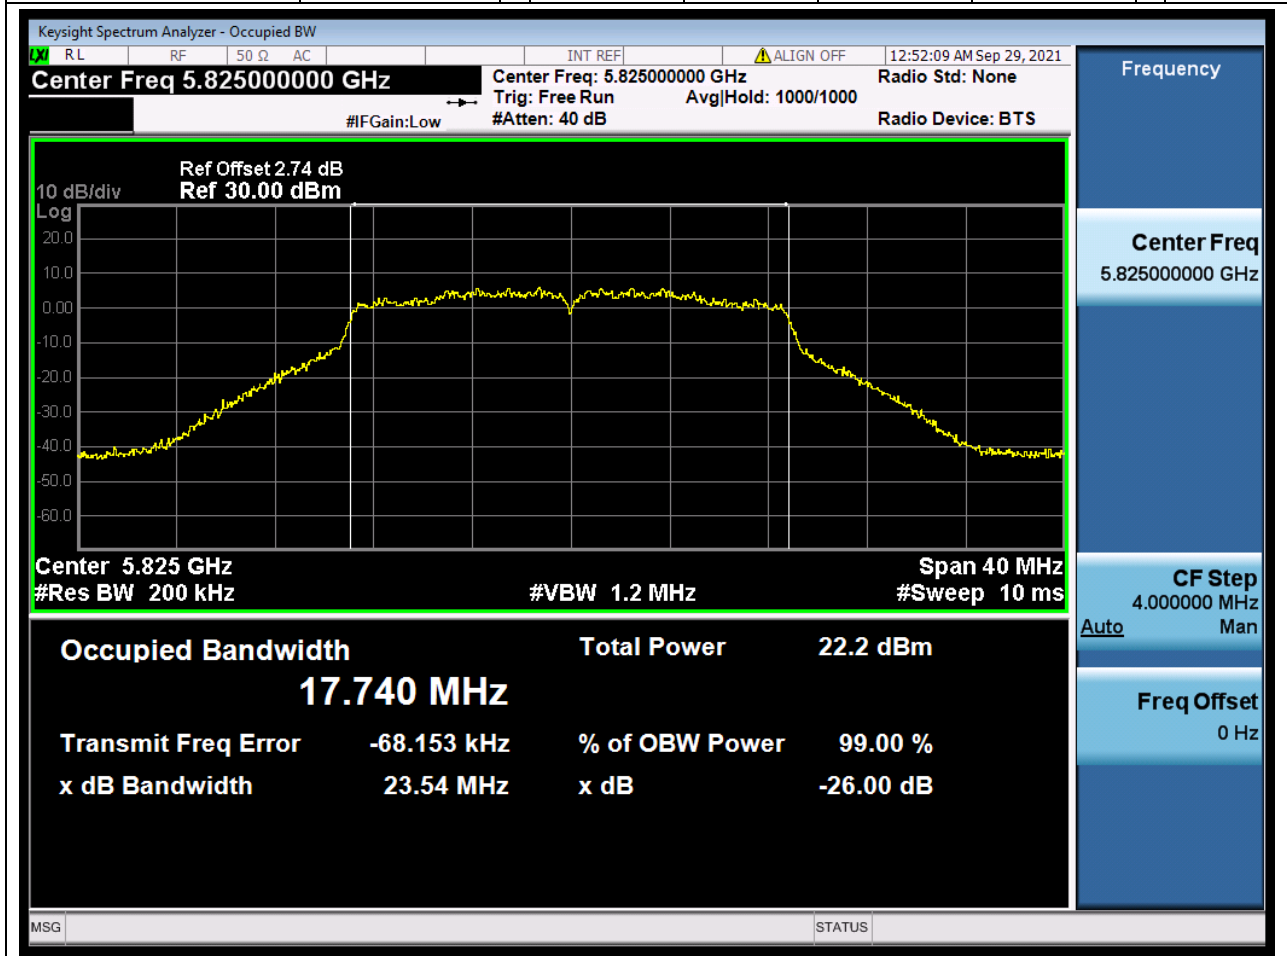

53. 802.11n_20M_U-NII-3_H

53.1. A.2.2-99% Bandwidth(NTNV)

Center Frequency (MHz)	OBW Power (%)	RBW (MHz)	Detector	Limit (MHz)	OBW (MHz)	Verdict
5825	99	0.2	Peak	0	17.74015	Unknown