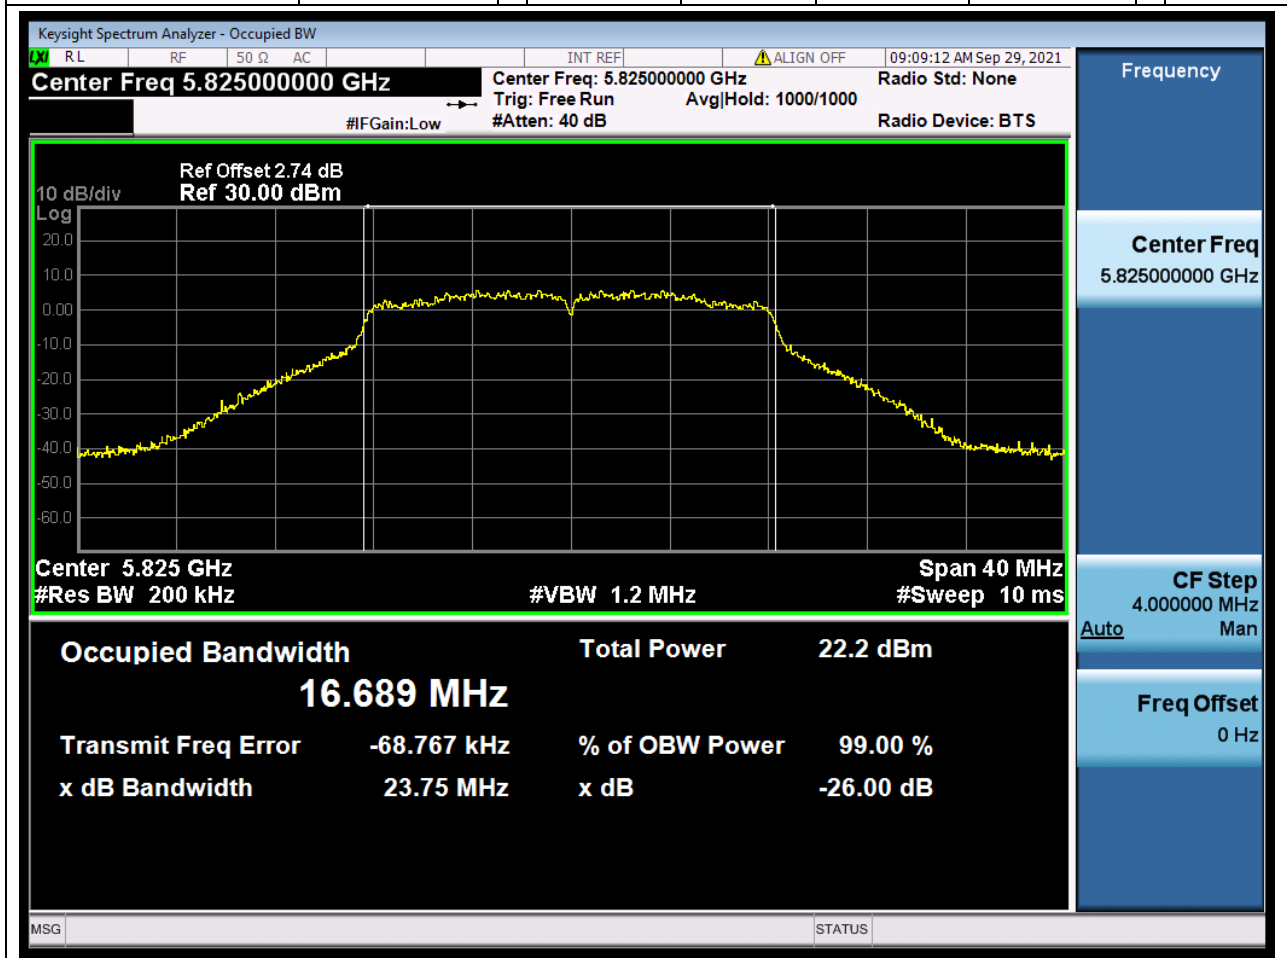

50. 802.11a_20M_U-NII-3_H

50.1. A.2.2-99% Bandwidth(NTNV)

Center Frequency (MHz)	OBW Power (%)	RBW (MHz)	Detector	Limit (MHz)	OBW (MHz)	Verdict
5825	99	0.2	Peak	0	16.689285	Unknow