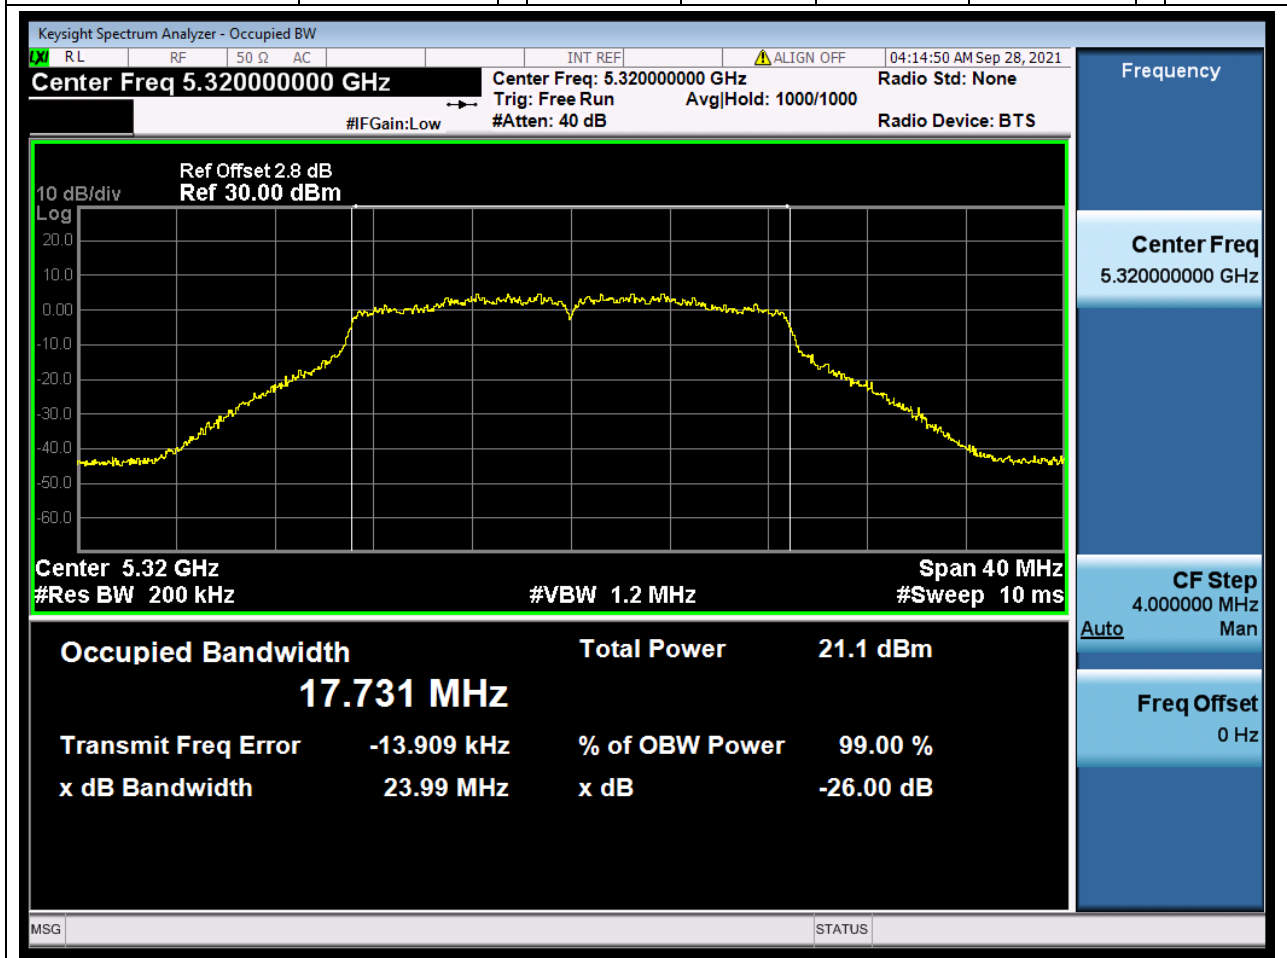

20. 802.11n_20M_U-NII-2A_H

20.1. A.2.2-99% Bandwidth(NTNV)

Center Frequency (MHz)	OBW Power (%)	RBW (MHz)	Detector	Limit (MHz)	OBW (MHz)	Verdict
5320	99	0.2	Peak	0	17.731254	Unknown