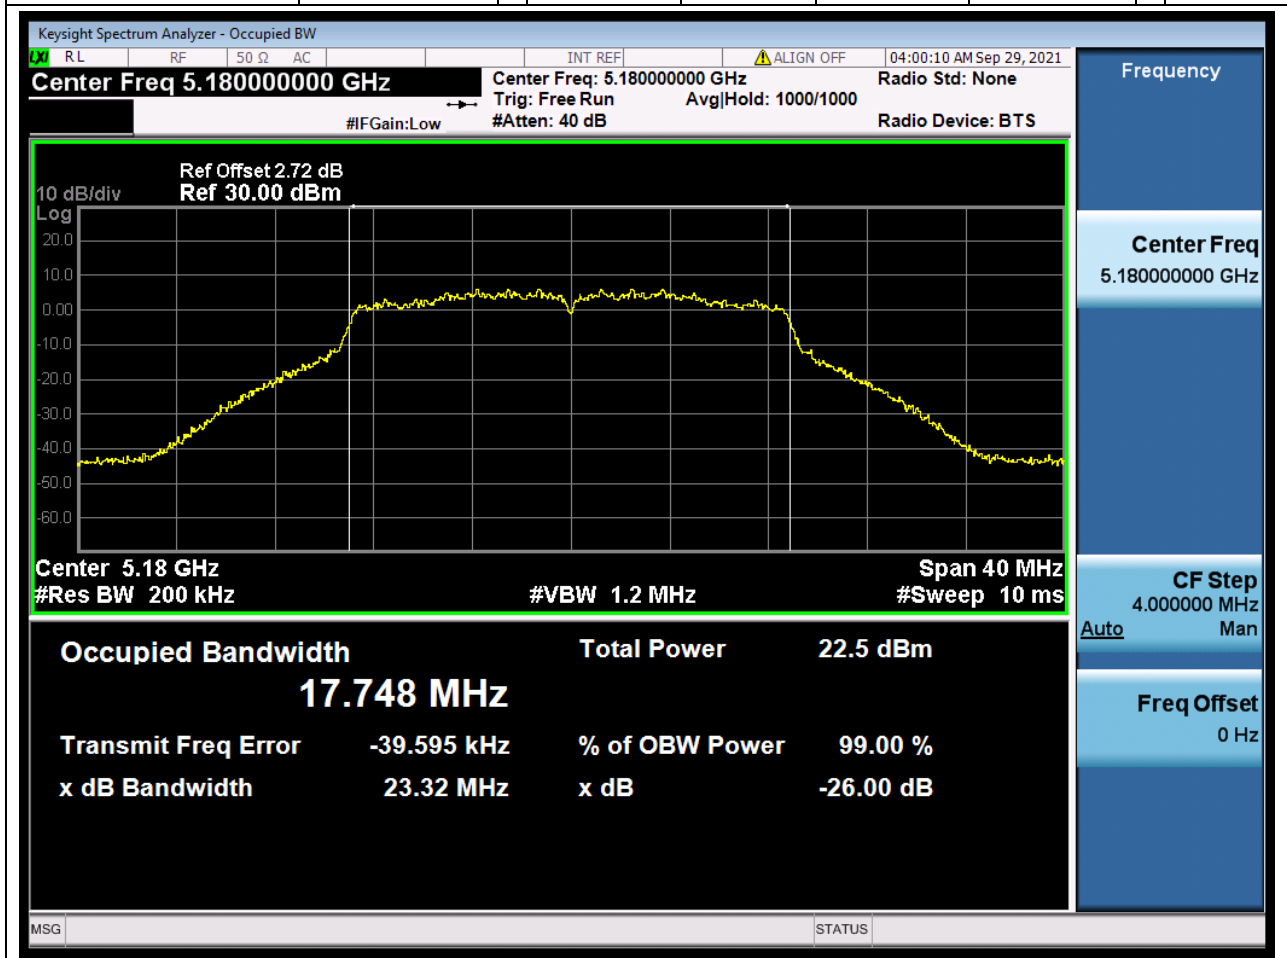

9. 802.11ac_20M_U-NII-1_L

9.1. A.2.2-99% Bandwidth(NTNV)

Center Frequency (MHz)	OBW Power (%)	RBW (MHz)	Detector	Limit (MHz)	OBW (MHz)	Verdict
5180	99	0.2	Peak	0	17.748274	Unknown