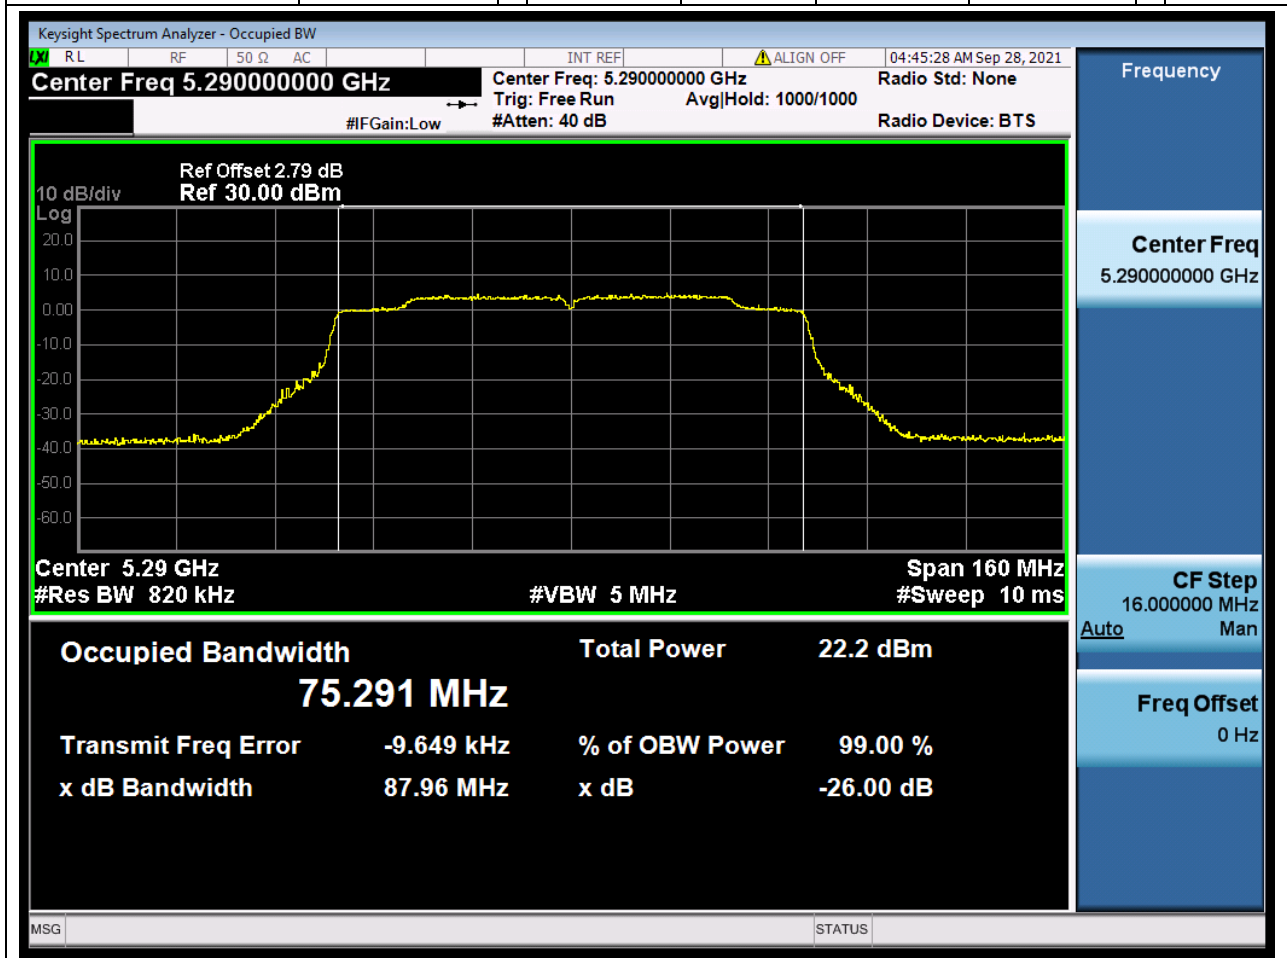

28. 802.11ac_80M_U-NII-2A_M

28.1. A.2.2-99% Bandwidth(NTNV)

Center Frequency (MHz)	OBW Power (%)	RBW (MHz)	Detector	Limit (MHz)	OBW (MHz)	Verdict
5290	99	0.82	Peak	0	75.290736	Unknow