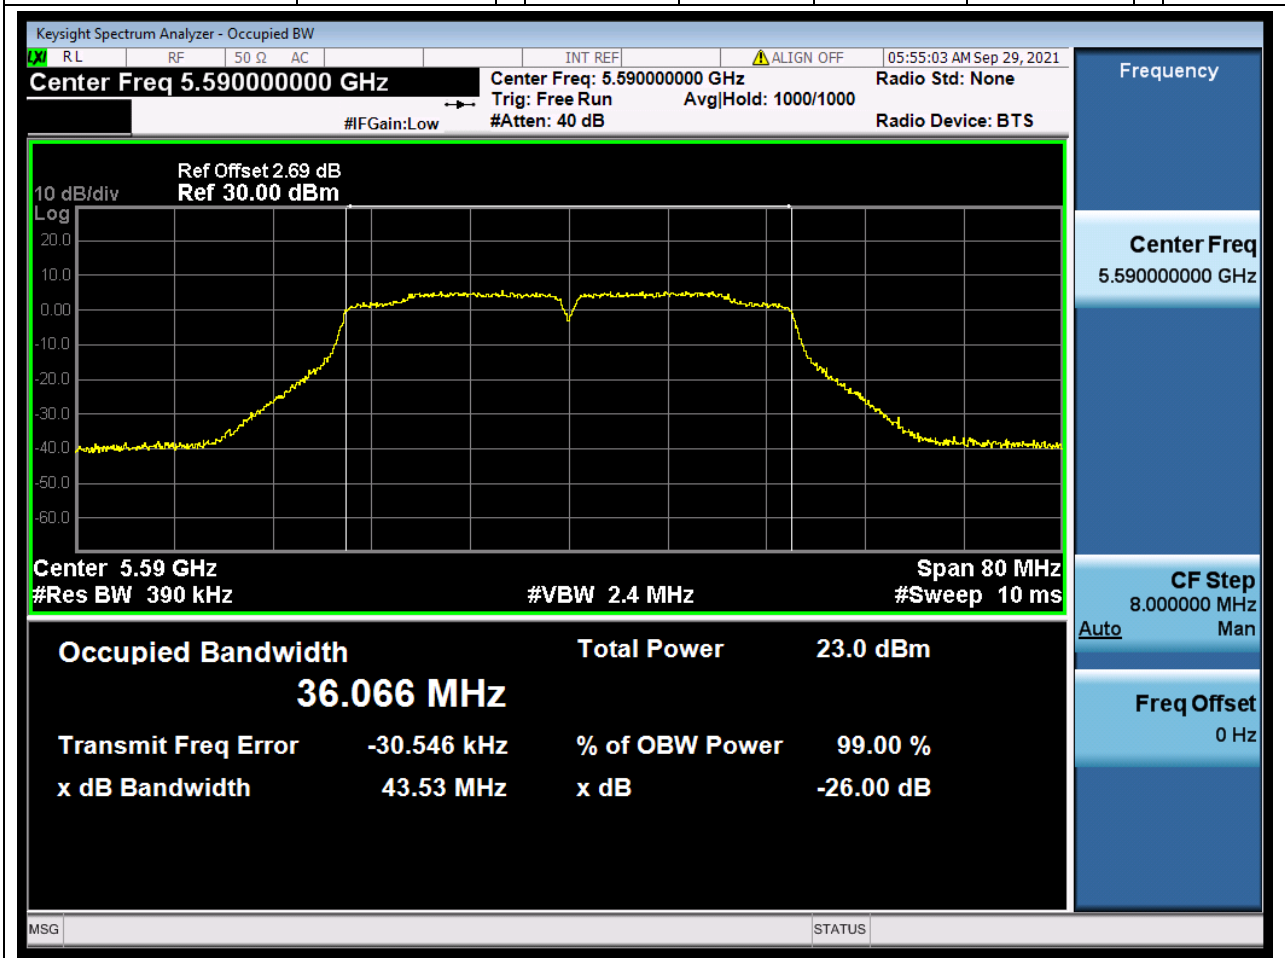

43. 802.11ac_40M_U-NII-2C_M

43.1. A.2.2-99% Bandwidth(NTNV)

Center Frequency (MHz)	OBW Power (%)	RBW (MHz)	Detector	Limit (MHz)	OBW (MHz)	Verdict
5590	99	0.39	Peak	0	36.065709	Unknown