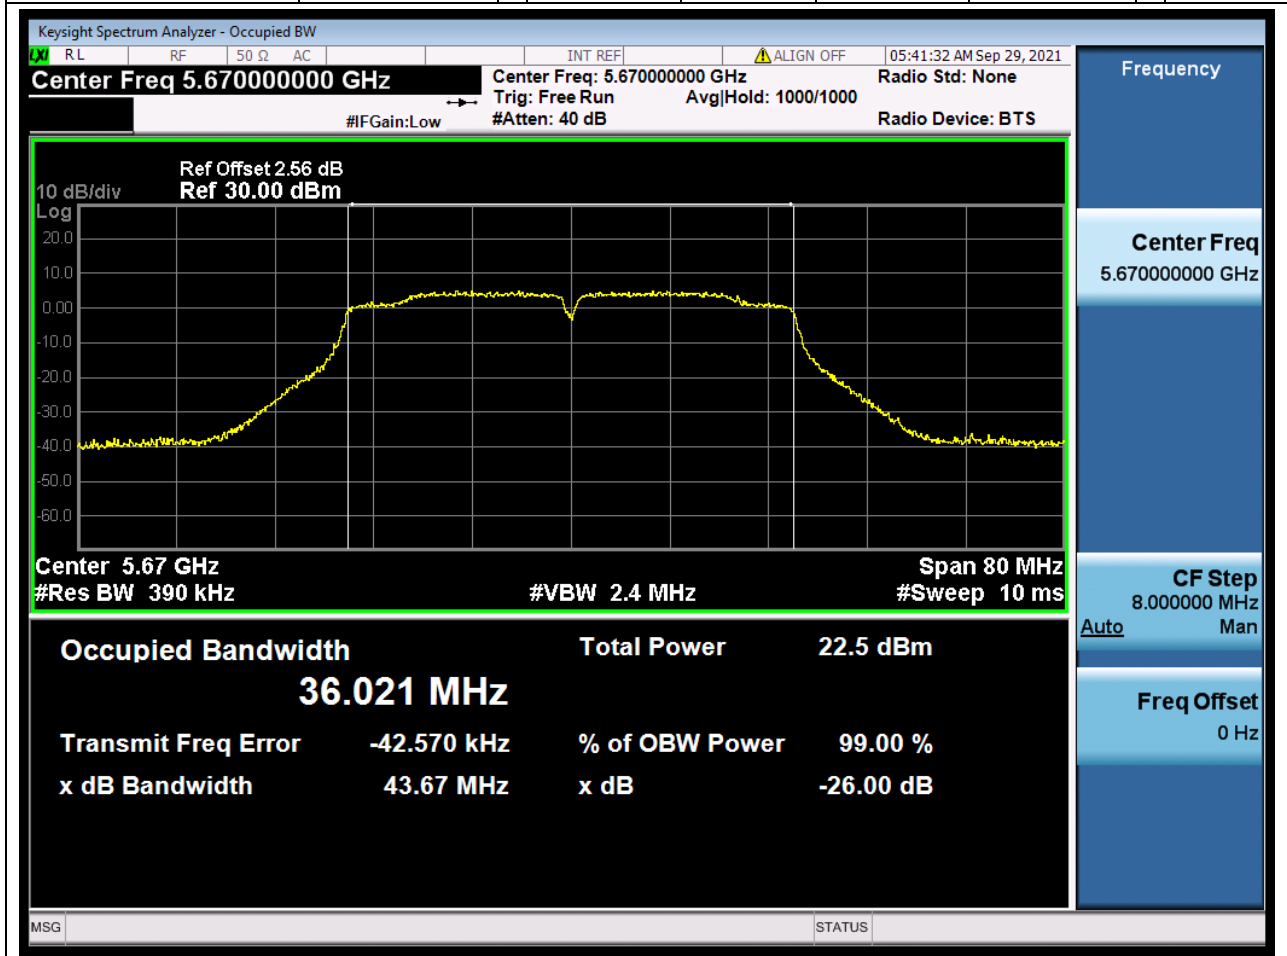

38. 802.11n_40M_U-NII-2C_H

38.1. A.2.2-99% Bandwidth(NTNV)

Center Frequency (MHz)	OBW Power (%)	RBW (MHz)	Detector	Limit (MHz)	OBW (MHz)	Verdict
5670	99	0.39	Peak	0	36.020558	Unknow