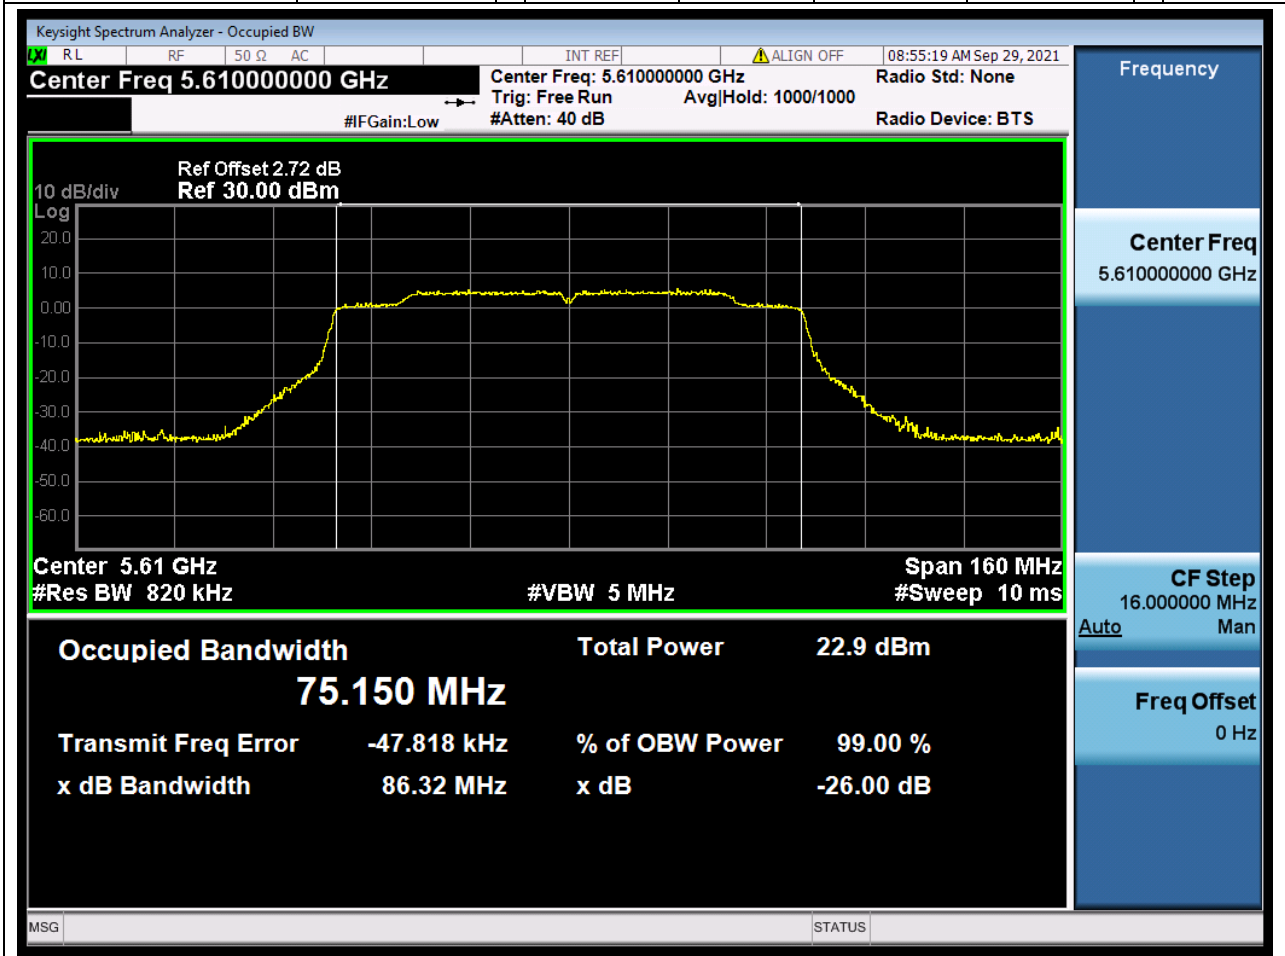

46. 802.11ac_80M_U-NII-2C_M

46.1. A.2.2-99% Bandwidth(NTNV)

Center Frequency (MHz)	OBW Power (%)	RBW (MHz)	Detector	Limit (MHz)	OBW (MHz)	Verdict
5610	99	0.82	Peak	0	75.150489	Unknow