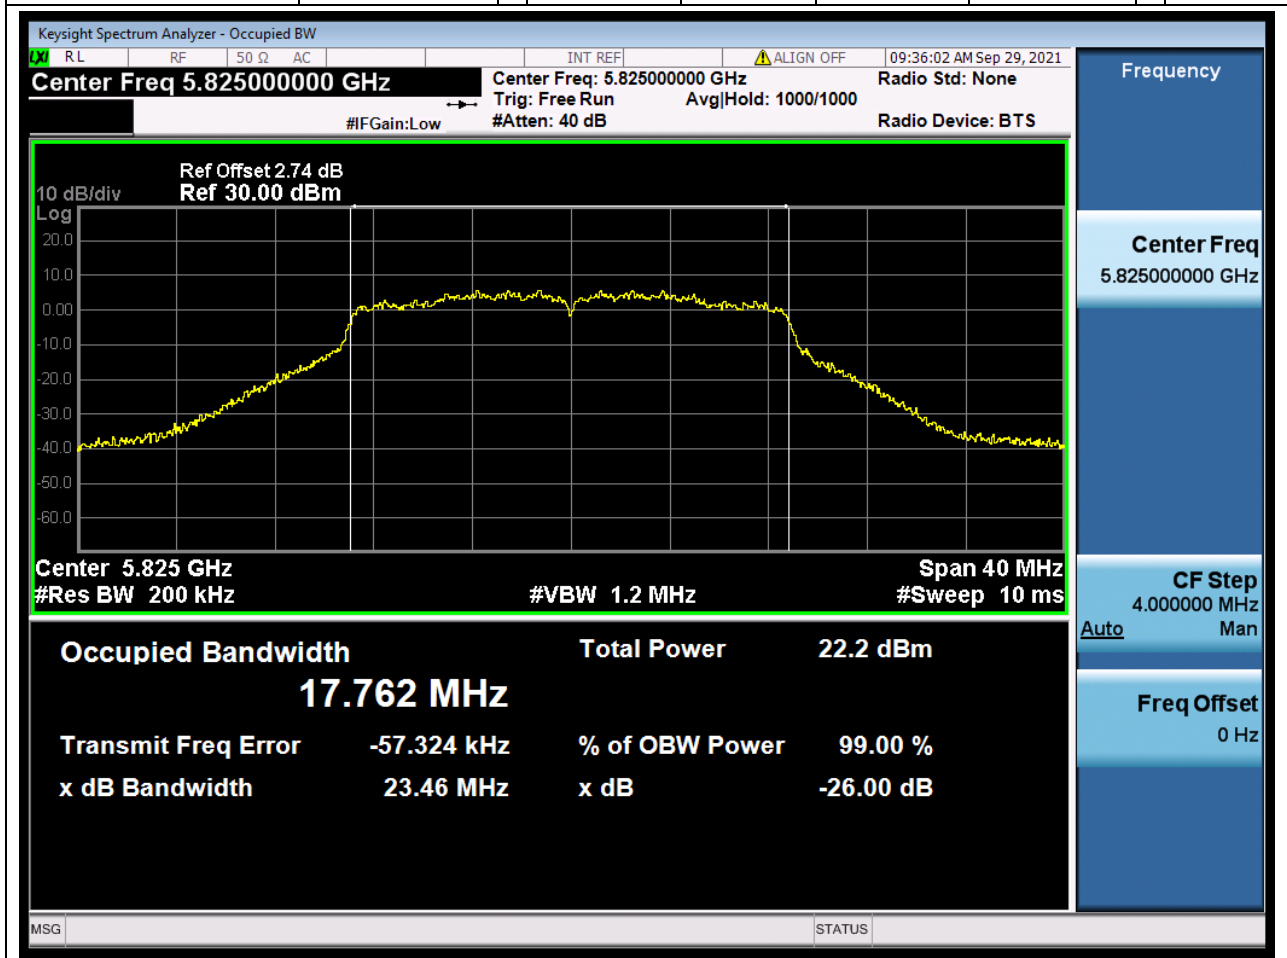

58. 802.11ac_20M_U-NII-3_H

58.1. A.2.2-99% Bandwidth(NTNV)

Center Frequency (MHz)	OBW Power (%)	RBW (MHz)	Detector	Limit (MHz)	OBW (MHz)	Verdict
5825	99	0.2	Peak	0	17.762274	Unknow