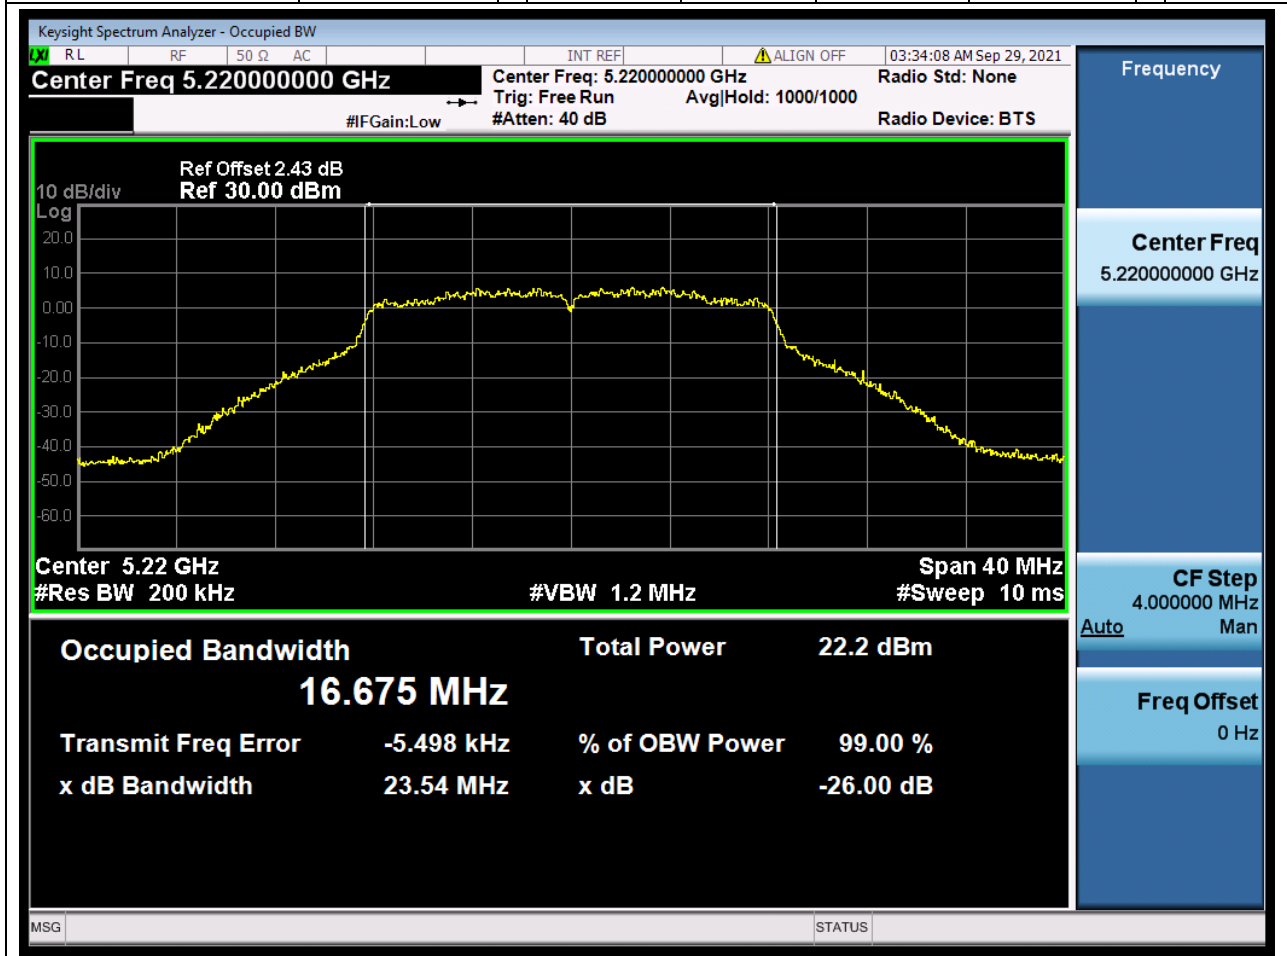

2. 802.11a_20M_U-NII-1_M

2.1. A.2.2-99% Bandwidth(NTNV)

Center Frequency (MHz)	OBW Power (%)	RBW (MHz)	Detector	Limit (MHz)	OBW (MHz)	Verdict
5220	99	0.2	Peak	0	16.675398	Unknow