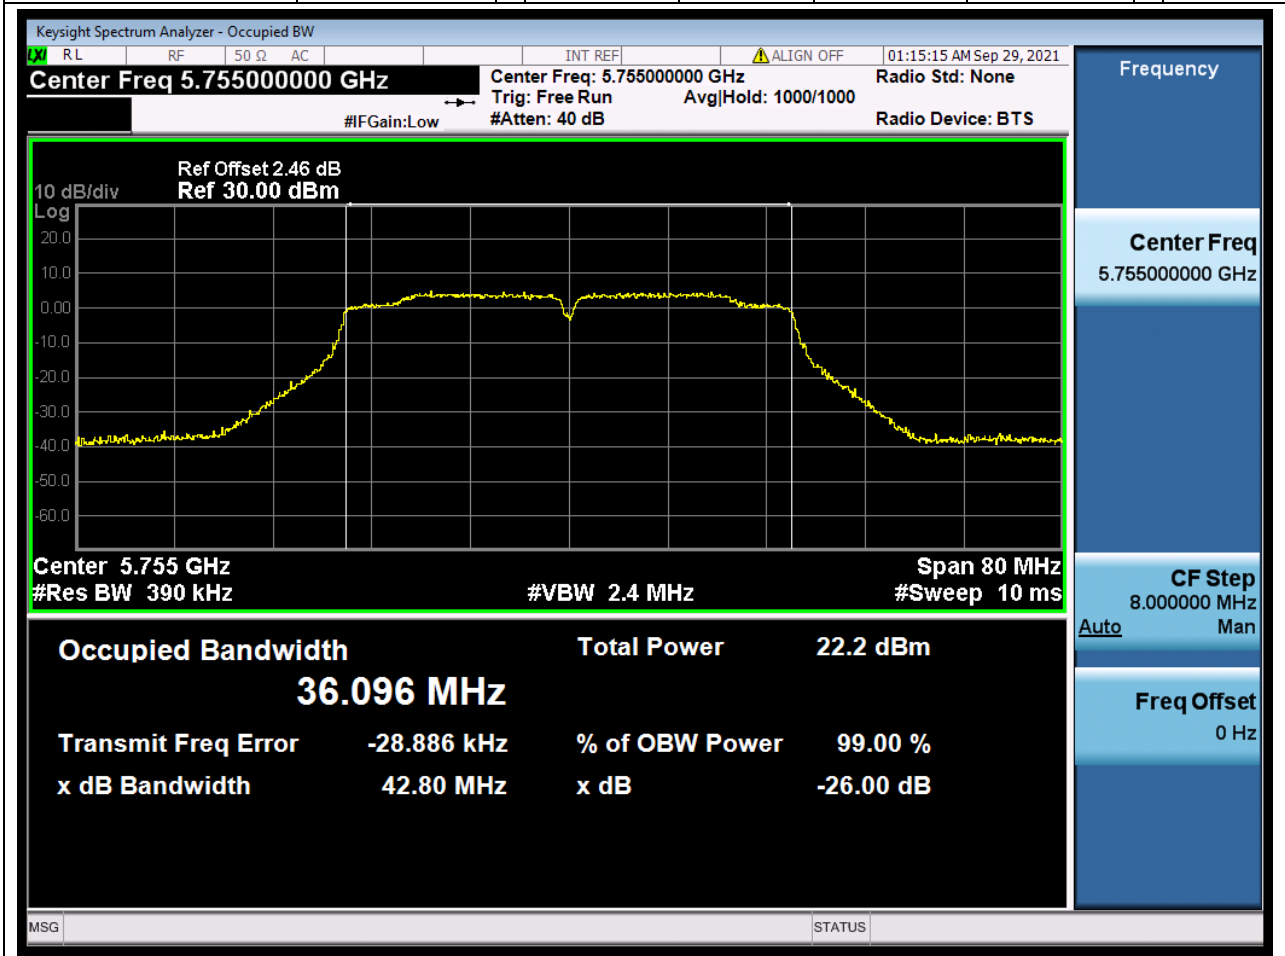

59. 802.11ac_40M_U-NII-3_L

59.1. A.2.2-99% Bandwidth(NTNV)

Center Frequency (MHz)	OBW Power (%)	RBW (MHz)	Detector	Limit (MHz)	OBW (MHz)	Verdict
5755	99	0.39	Peak	0	36.096457	Unknow