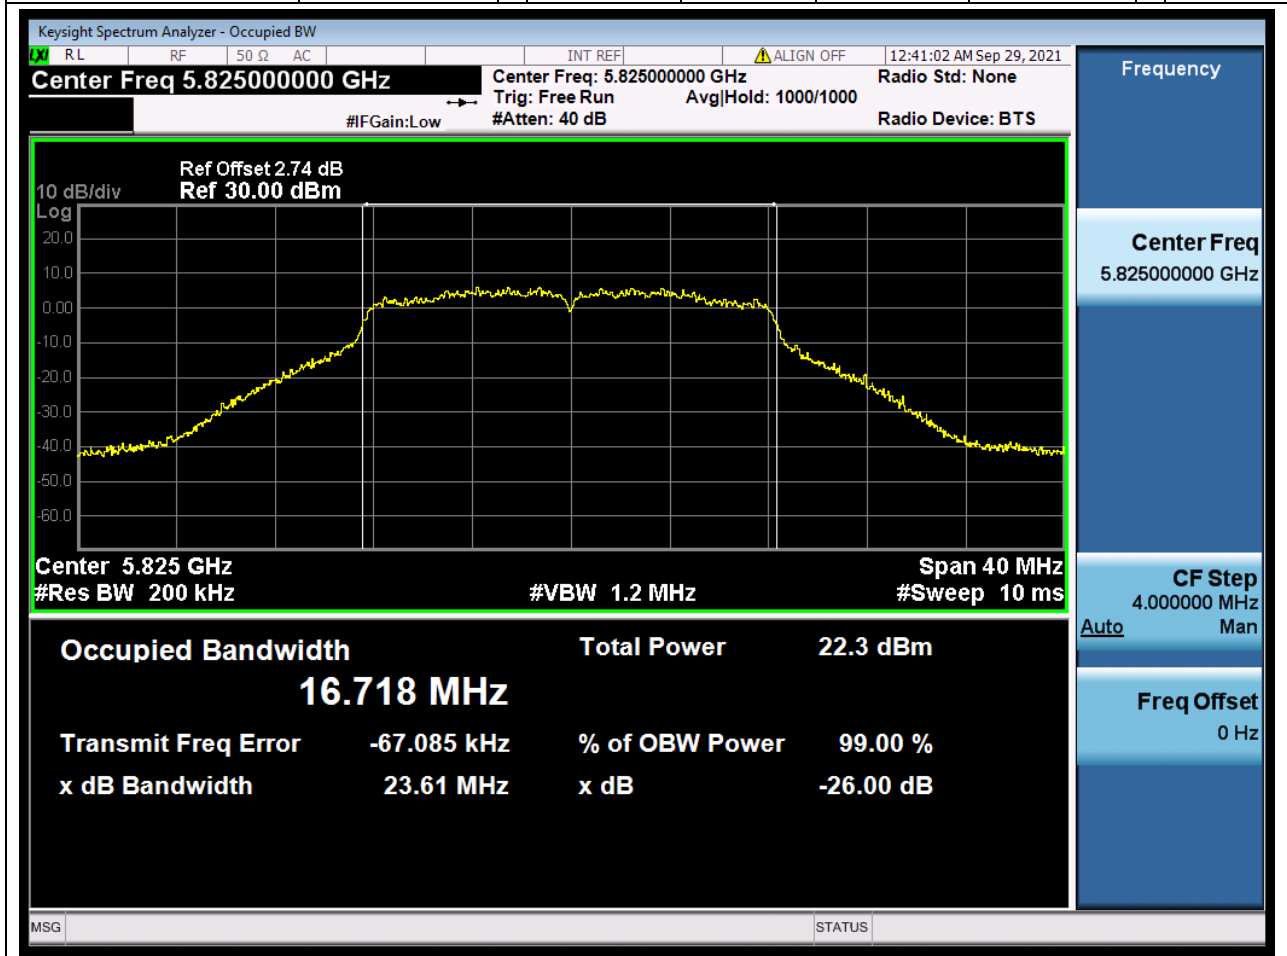

50. 802.11a_20M_U-NII-3_H

50.1. A.2.2-99% Bandwidth(NTNV)

Center Frequency (MHz)	OBW Power (%)	RBW (MHz)	Detector	Limit (MHz)	OBW (MHz)	Verdict
5825	99	0.2	Peak	0	16.718229	Unknow