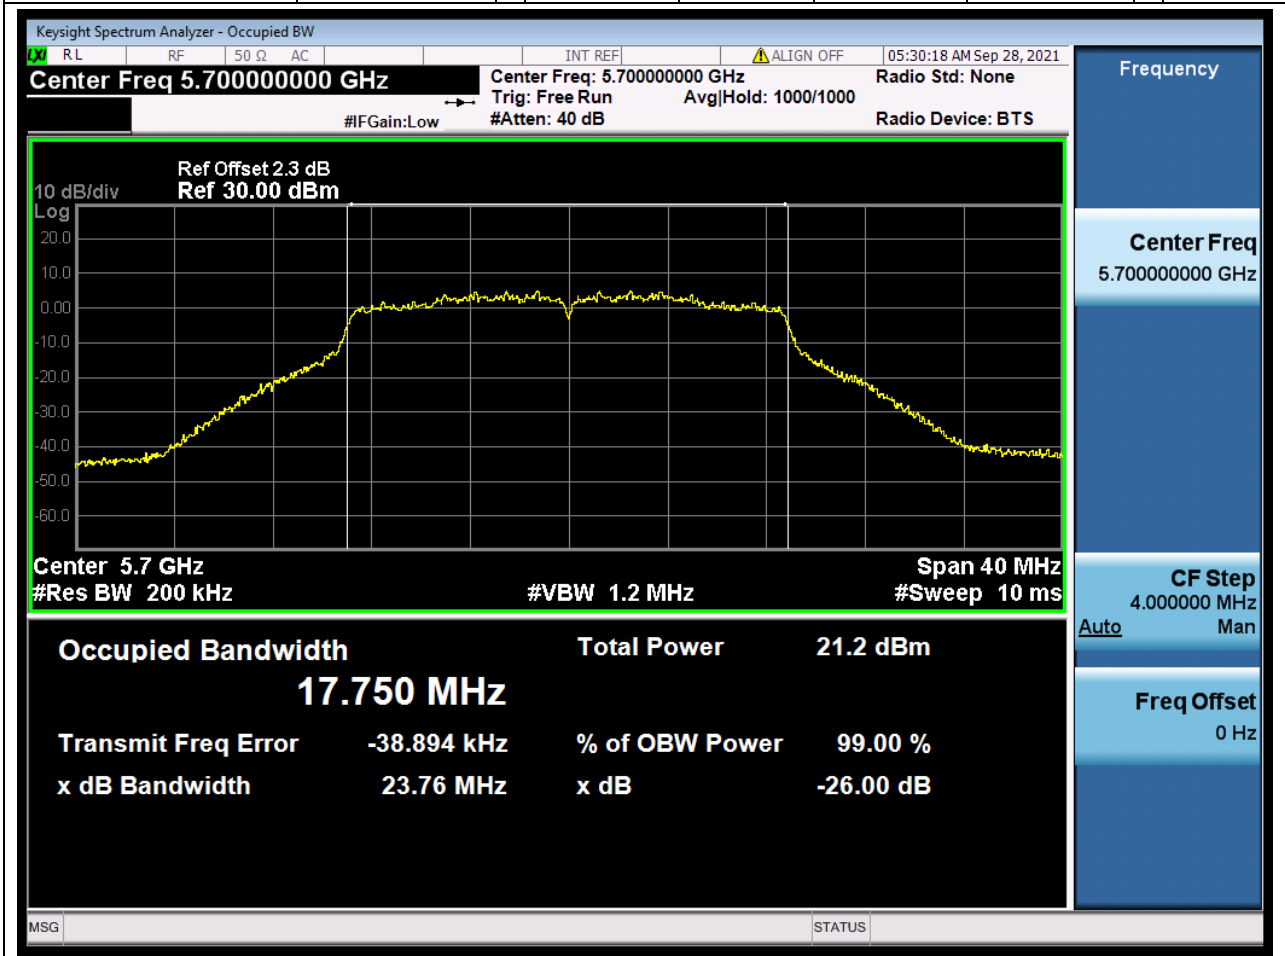

41. 802.11ac_20M_U-NII-2C_H

41.1. A.2.2-99% Bandwidth(NTNV)

Center Frequency (MHz)	OBW Power (%)	RBW (MHz)	Detector	Limit (MHz)	OBW (MHz)	Verdict
5700	99	0.2	Peak	0	17.750152	Unknow