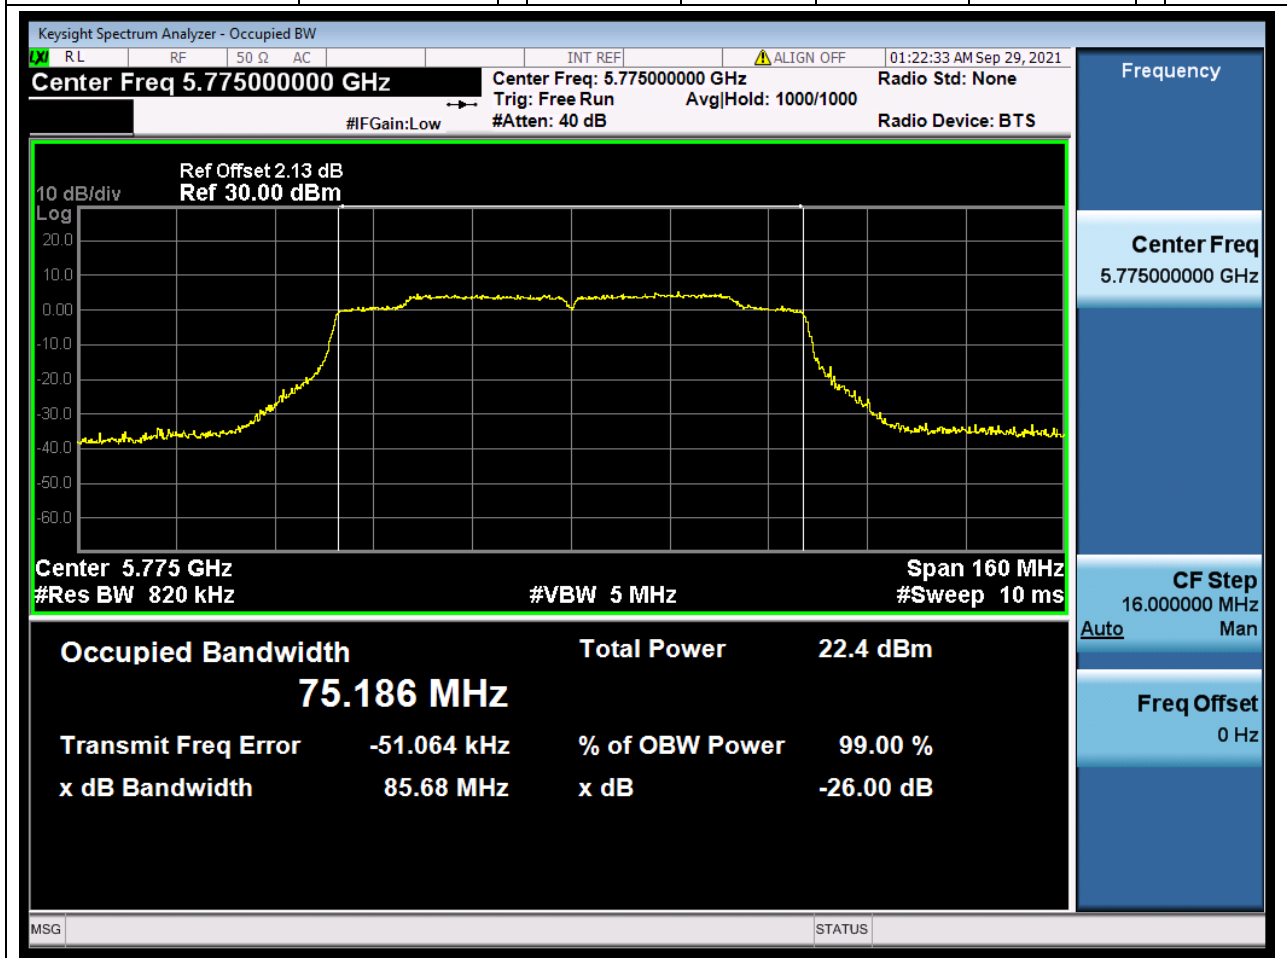

61. 802.11ac_80M_U-NII-3_M

61.1. A.2.2-99% Bandwidth(NTNV)

Center Frequency (MHz)	OBW Power (%)	RBW (MHz)	Detector	Limit (MHz)	OBW (MHz)	Verdict
5775	99	0.82	Peak	0	75.186245	Unknow