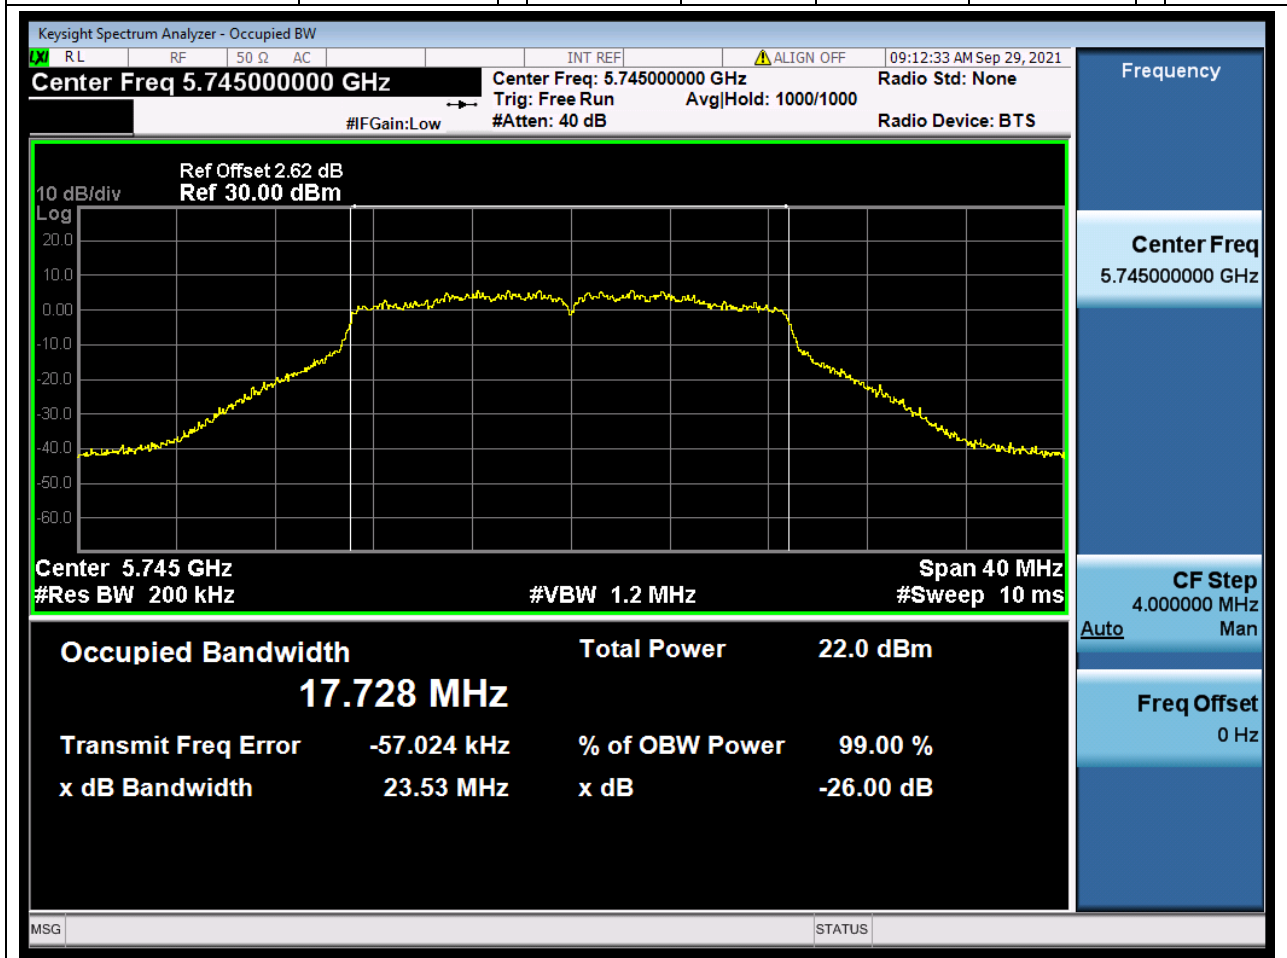

51. 802.11n_20M_U-NII-3_L

51.1. A.2.2-99% Bandwidth(NTNV)

Center Frequency (MHz)	OBW Power (%)	RBW (MHz)	Detector	Limit (MHz)	OBW (MHz)	Verdict
5745	99	0.2	Peak	0	17.728352	Unknown