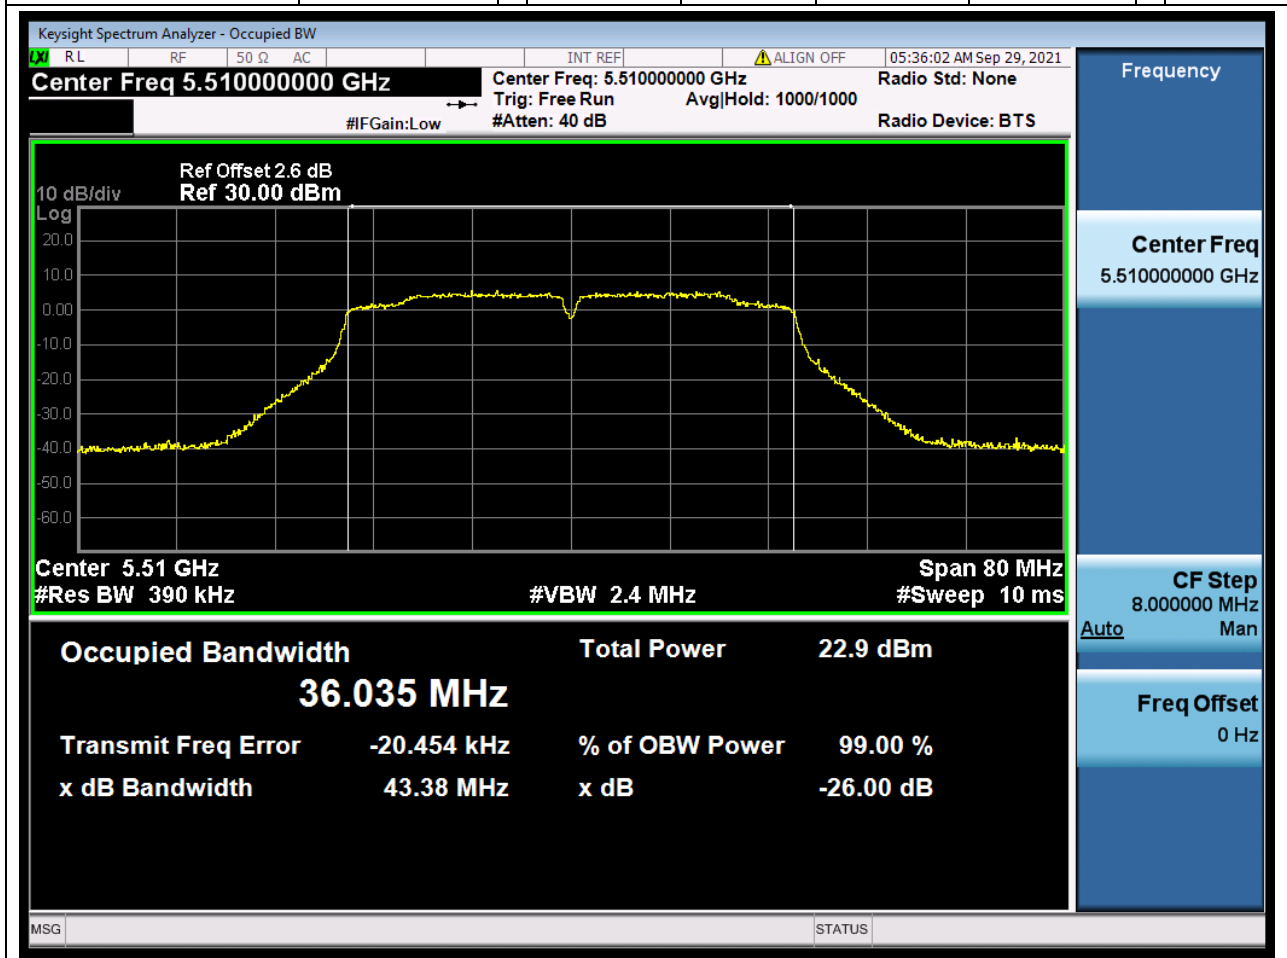

36. 802.11n_40M_U-NII-2C_L

36.1. A.2.2-99% Bandwidth(NTNV)

Center Frequency (MHz)	OBW Power (%)	RBW (MHz)	Detector	Limit (MHz)	OBW (MHz)	Verdict
5510	99	0.39	Peak	0	36.034626	Unknown