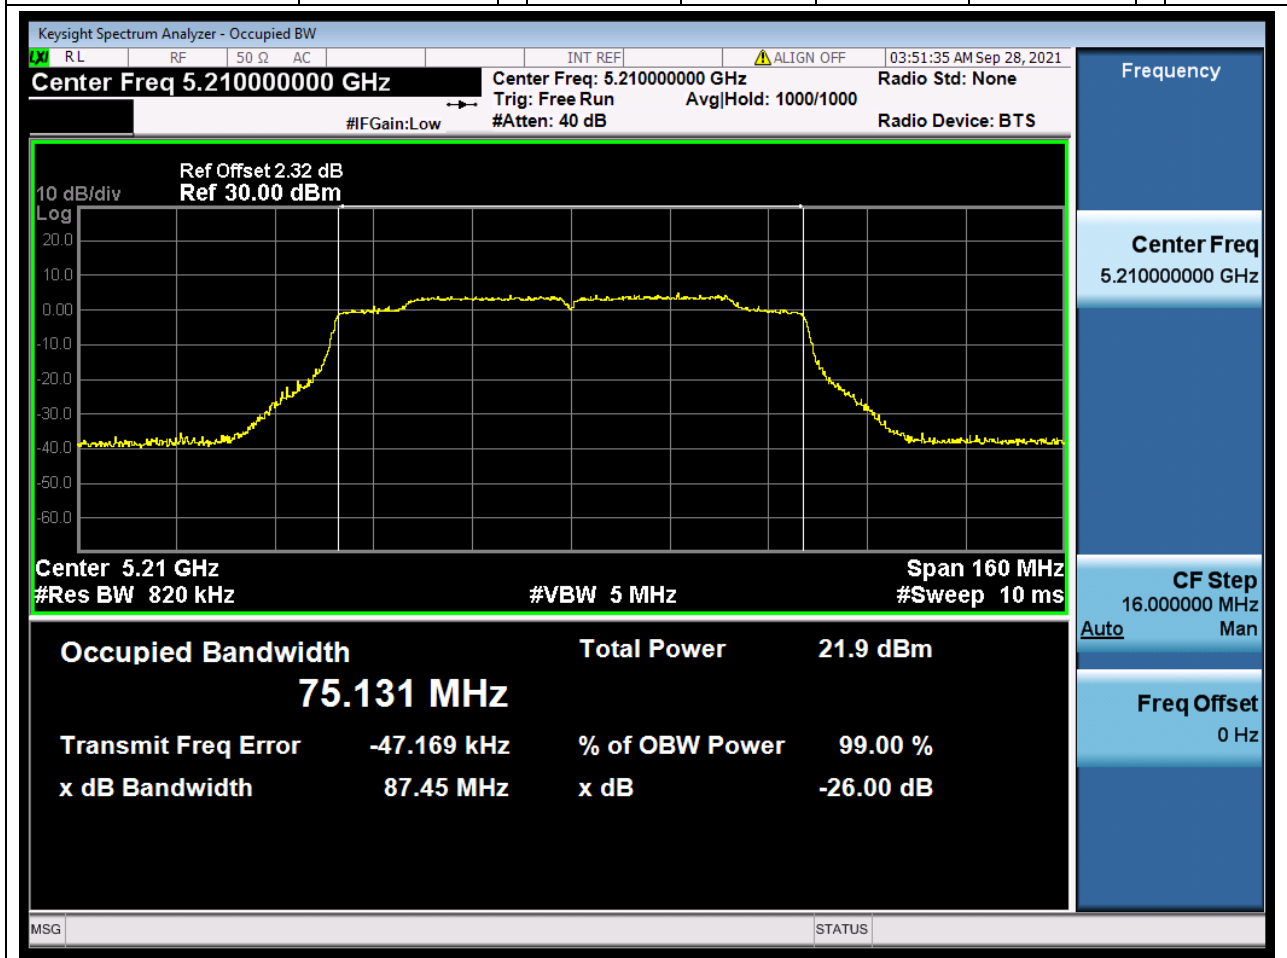

14. 802.11ac_80M_U-NII-1_M

14.1. A.2.2-99% Bandwidth(NTNV)

Center Frequency (MHz)	OBW Power (%)	RBW (MHz)	Detector	Limit (MHz)	OBW (MHz)	Verdict
5210	99	0.82	Peak	0	75.131372	Unknow