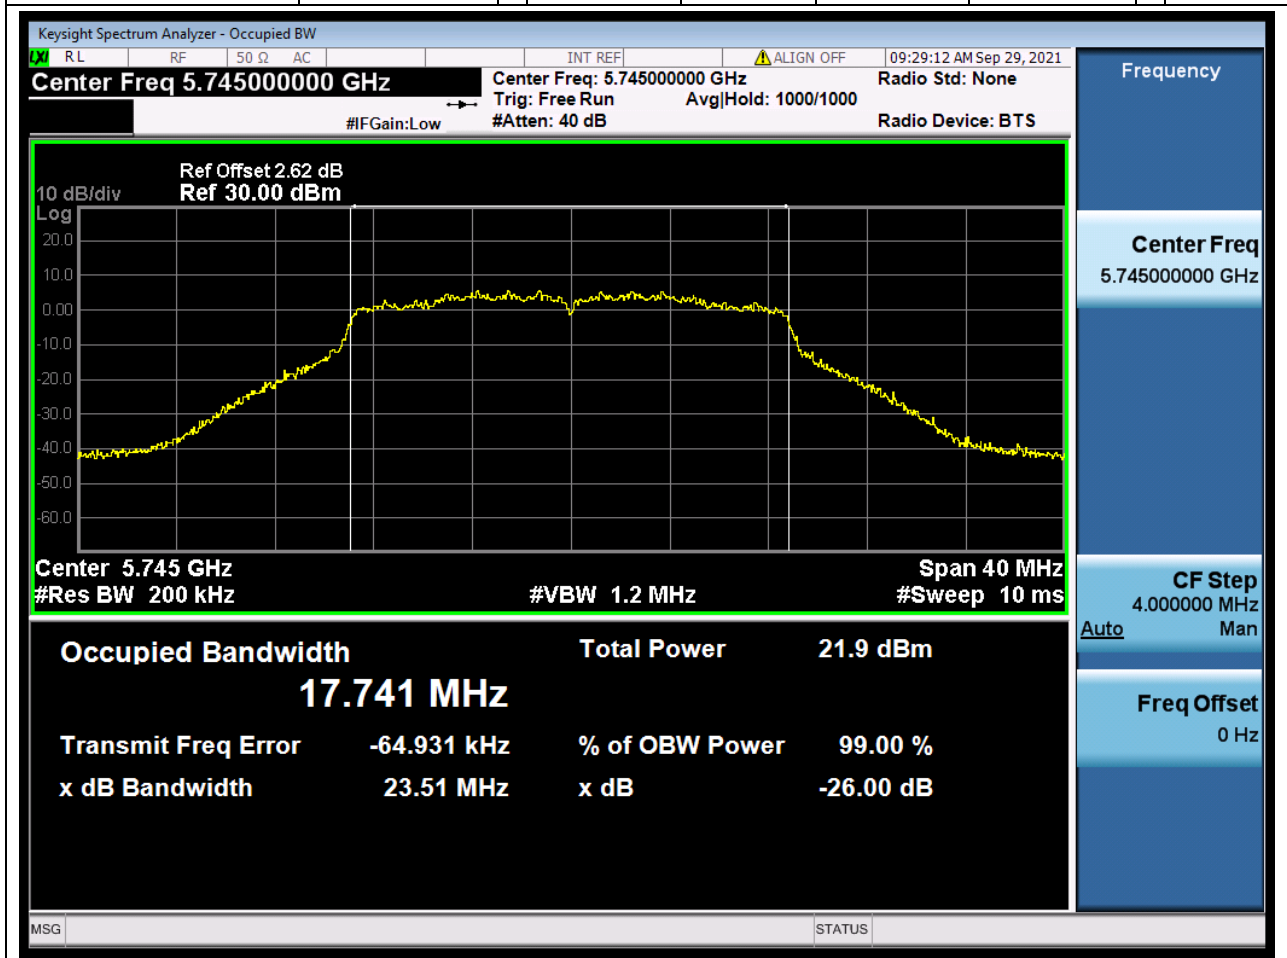

56. 802.11ac_20M_U-NII-3_L

56.1. A.2.2-99% Bandwidth(NTNV)

Center Frequency (MHz)	OBW Power (%)	RBW (MHz)	Detector	Limit (MHz)	OBW (MHz)	Verdict
5745	99	0.2	Peak	0	17.741061	Unknown