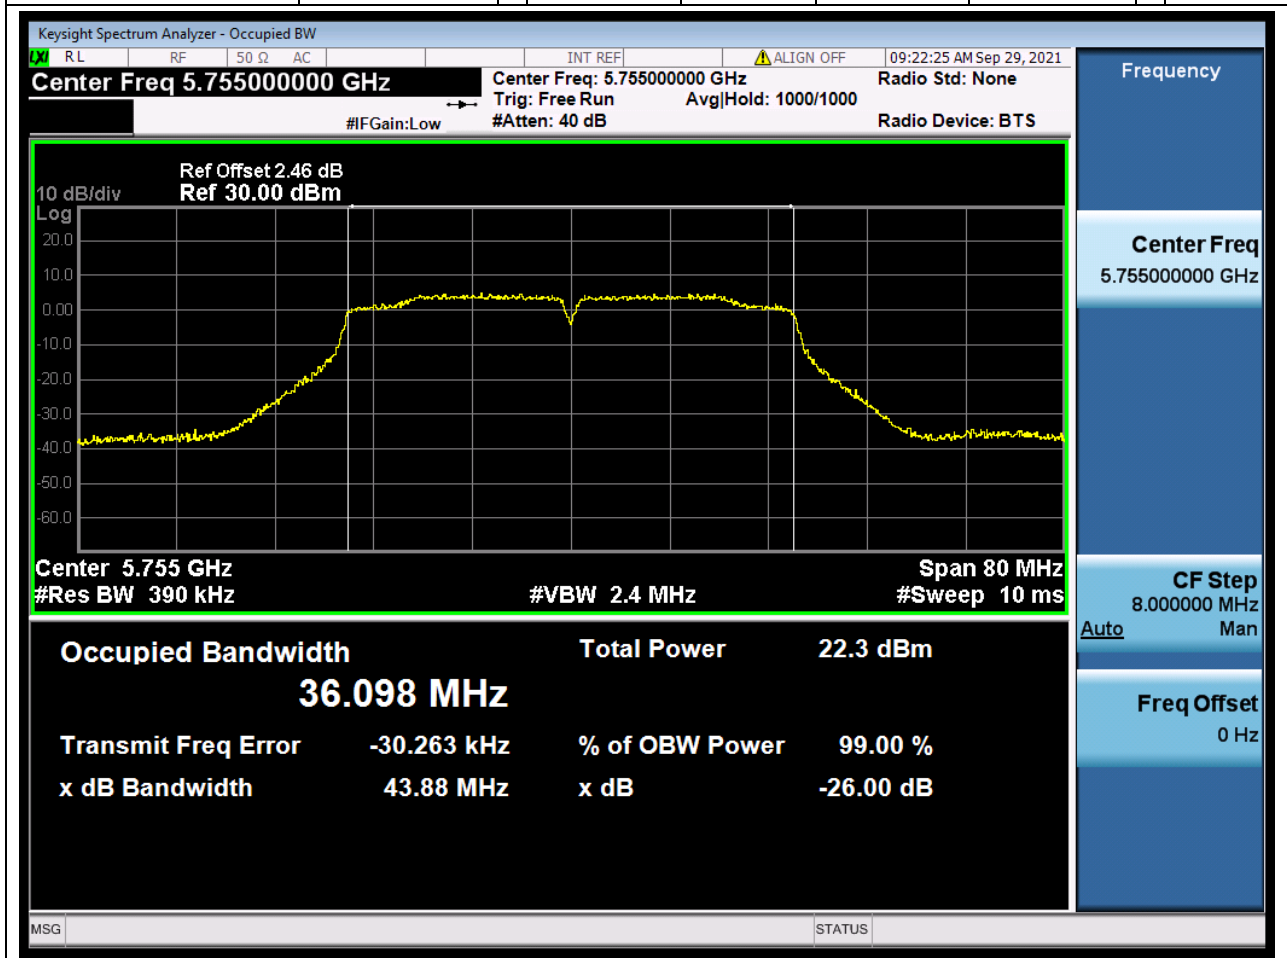

54. 802.11n_40M_U-NII-3_L

54.1. A.2.2-99% Bandwidth(NTNV)

Center Frequency (MHz)	OBW Power (%)	RBW (MHz)	Detector	Limit (MHz)	OBW (MHz)	Verdict
5755	99	0.39	Peak	0	36.097556	Unknow