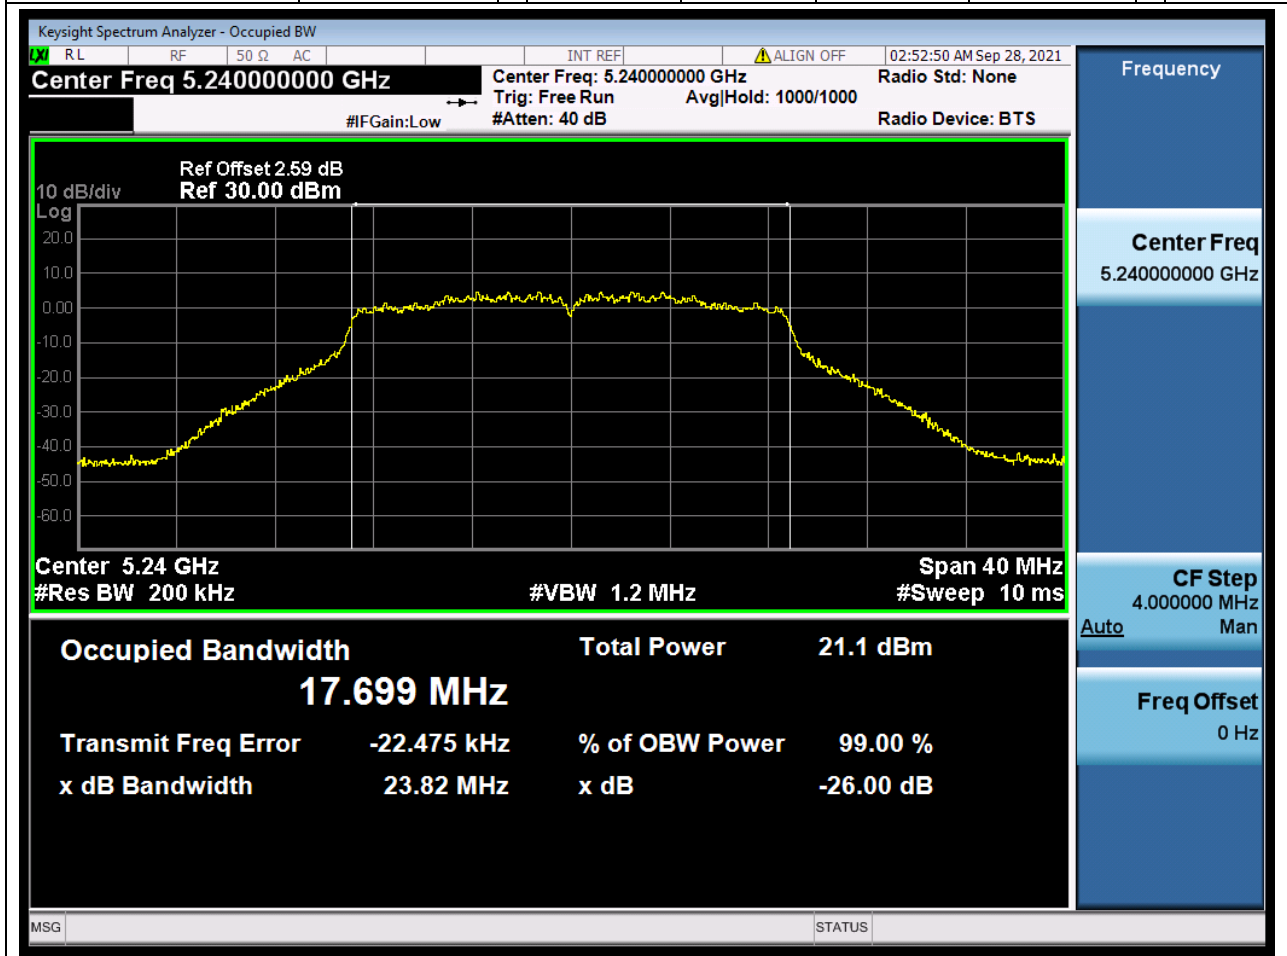

6. 802.11n_20M_U-NII-1_H

6.1. A.2.2-99% Bandwidth(NTNV)

Center Frequency (MHz)	OBW Power (%)	RBW (MHz)	Detector	Limit (MHz)	OBW (MHz)	Verdict
5240	99	0.2	Peak	0	17.698509	Unknown