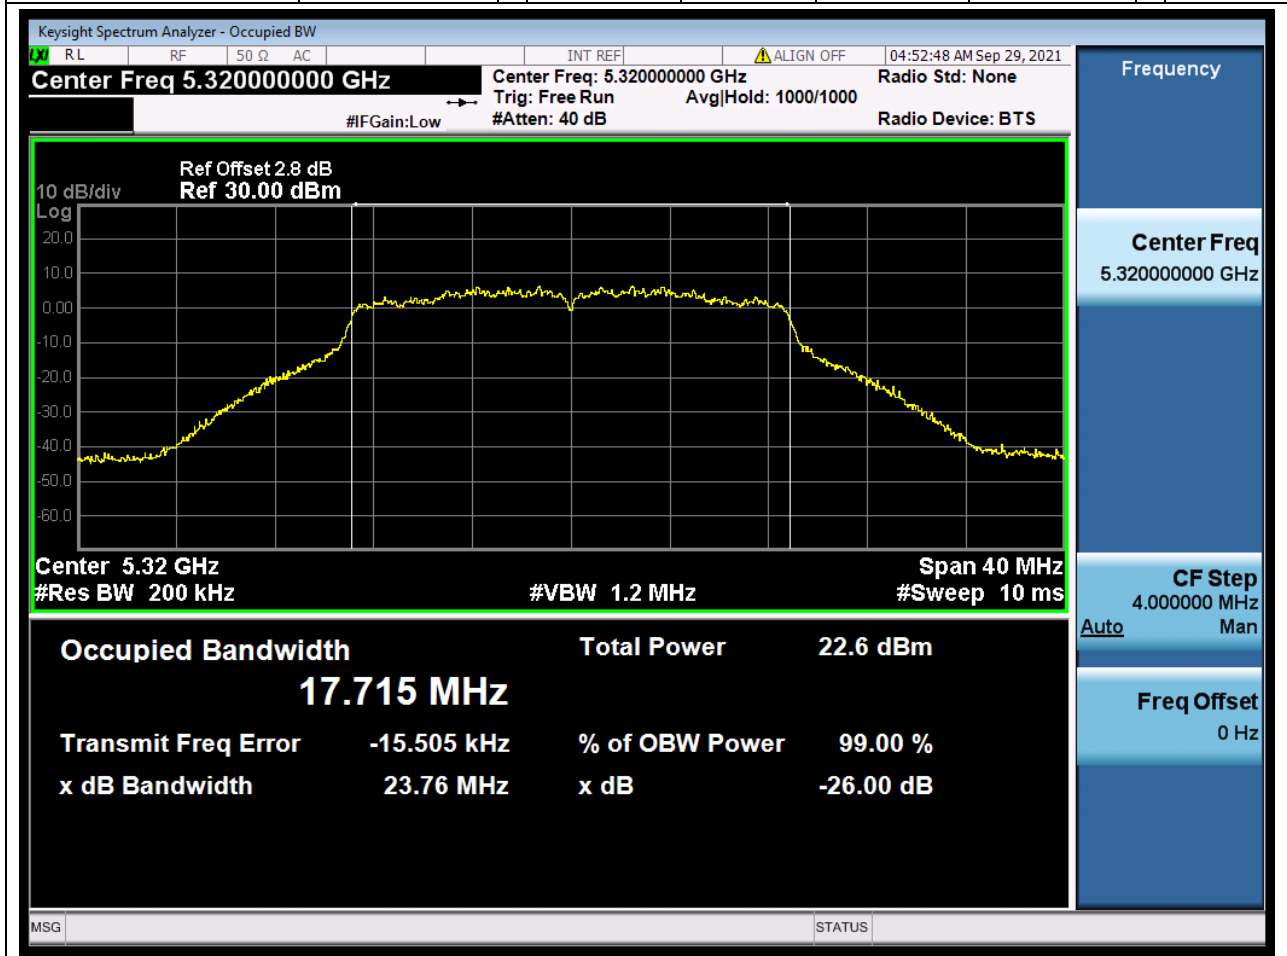

25. 802.11ac_20M_U-NII-2A_H

25.1. A.2.2-99% Bandwidth(NTNV)

Center Frequency (MHz)	OBW Power (%)	RBW (MHz)	Detector	Limit (MHz)	OBW (MHz)	Verdict
5320	99	0.2	Peak	0	17.715369	Unknown