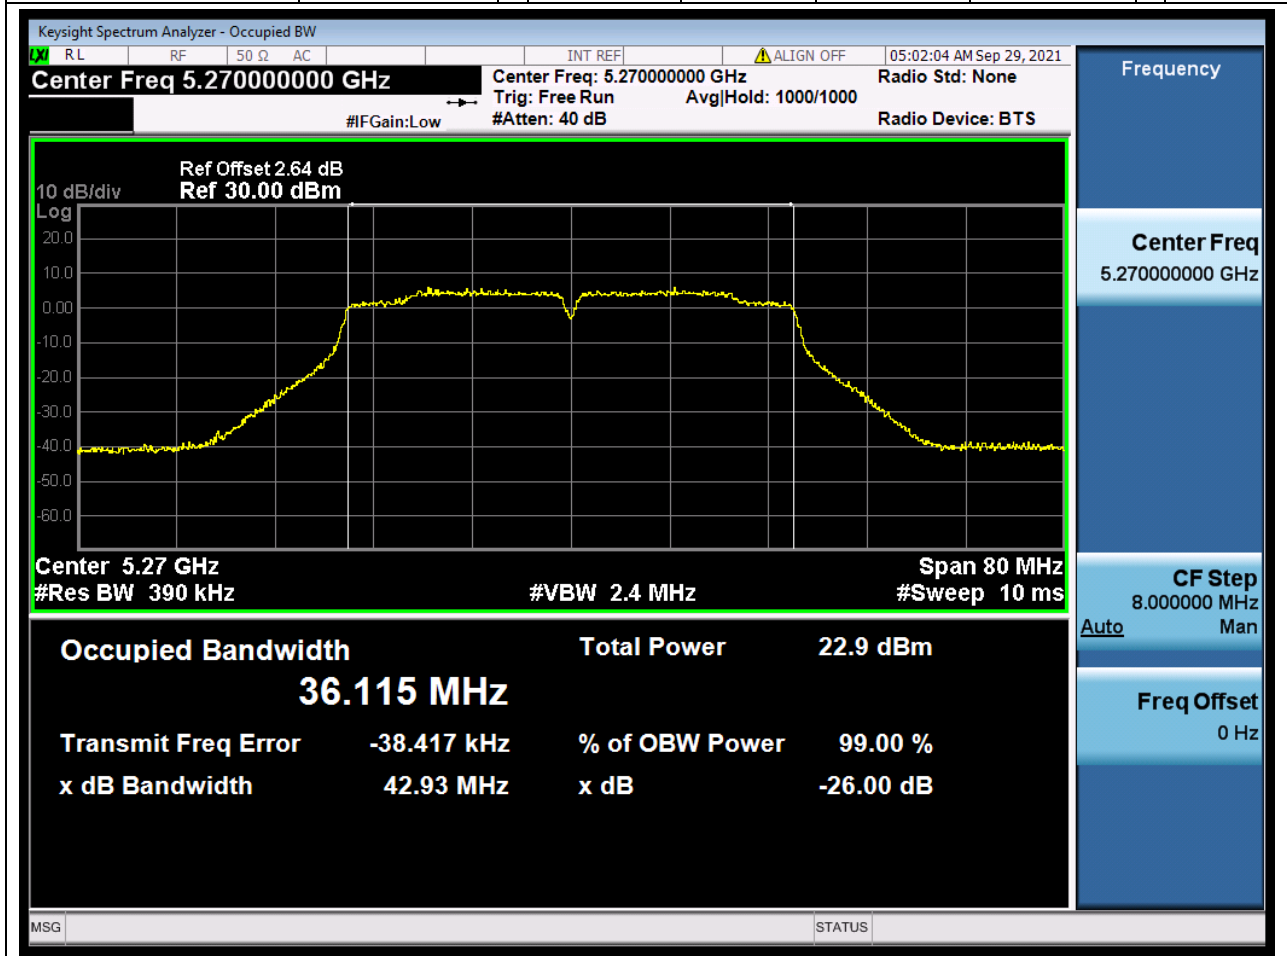

26. 802.11ac_40M_U-NII-2A_L

26.3. A.2.2-99% Bandwidth(NTNV)

Center Frequency (MHz)	OBW Power (%)	RBW (MHz)	Detector	Limit (MHz)	OBW (MHz)	Verdict
5270	99	0.39	Peak	0	36.114929	Unknown