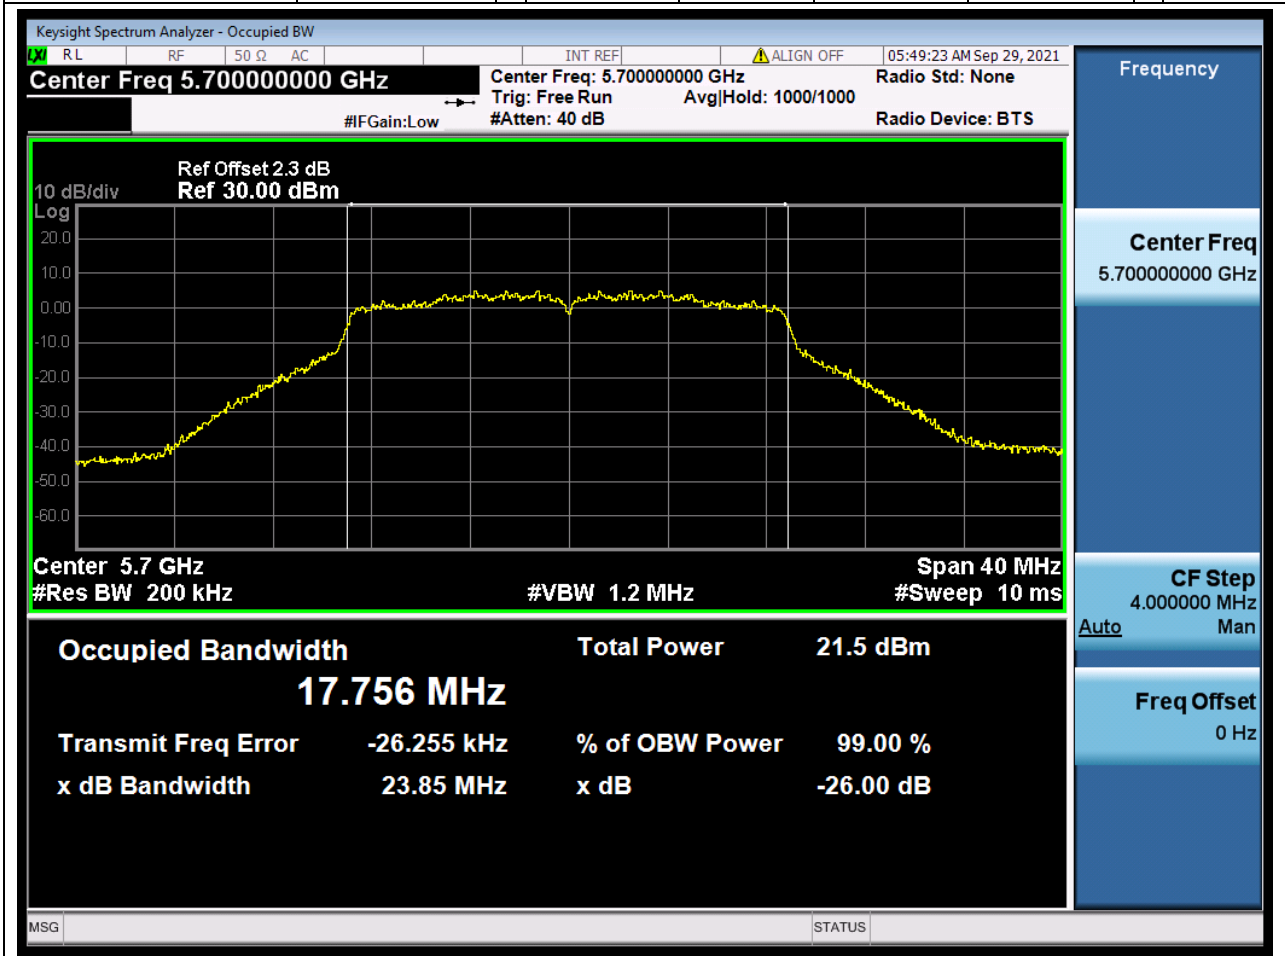

41. 802.11ac_20M_U-NII-2C_H

41.1. A.2.2-99% Bandwidth(NTNV)

Center Frequency (MHz)	OBW Power (%)	RBW (MHz)	Detector	Limit (MHz)	OBW (MHz)	Verdict
5700	99	0.2	Peak	0	17.756411	Unknow