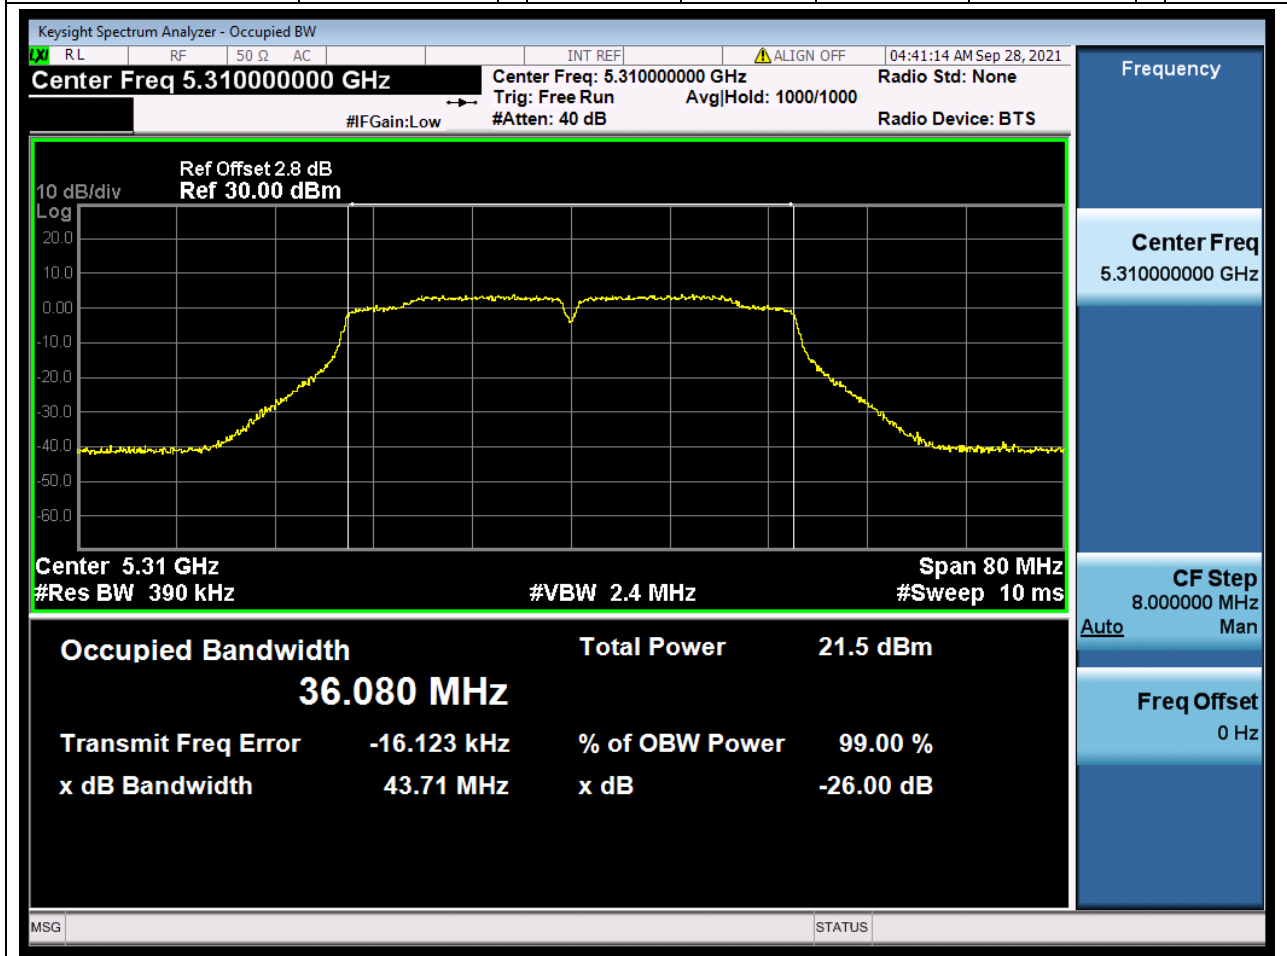

27. 802.11ac_40M_U-NII-2A_H

27.1. A.2.2-99% Bandwidth(NTNV)

Center Frequency (MHz)	OBW Power (%)	RBW (MHz)	Detector	Limit (MHz)	OBW (MHz)	Verdict
5310	99	0.39	Peak	0	36.079612	Unknow