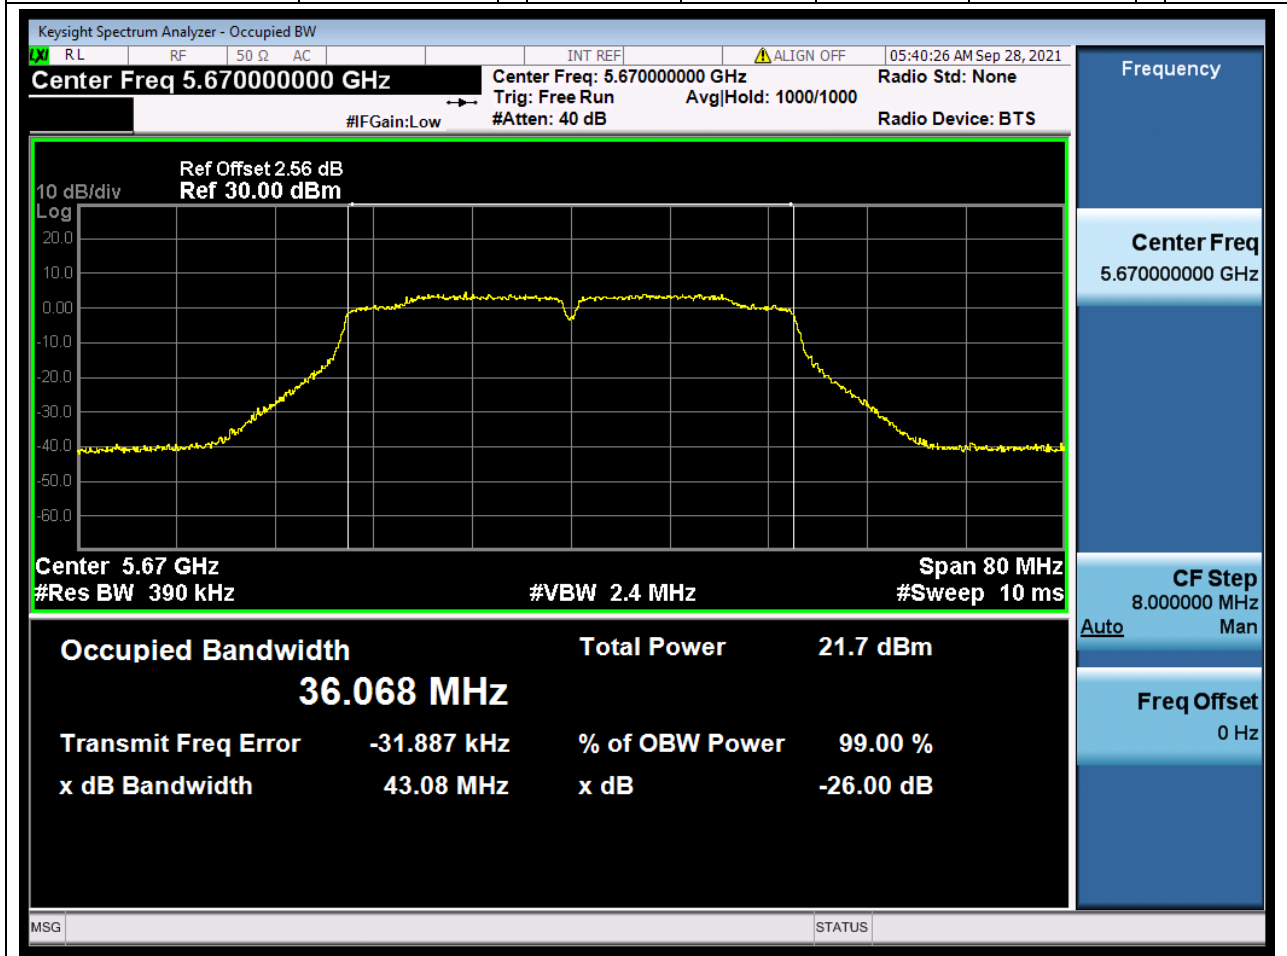

44. 802.11ac_40M_U-NII-2C_H

44.1. A.2.2-99% Bandwidth(NTNV)

Center Frequency (MHz)	OBW Power (%)	RBW (MHz)	Detector	Limit (MHz)	OBW (MHz)	Verdict
5670	99	0.39	Peak	0	36.067781	Unknown