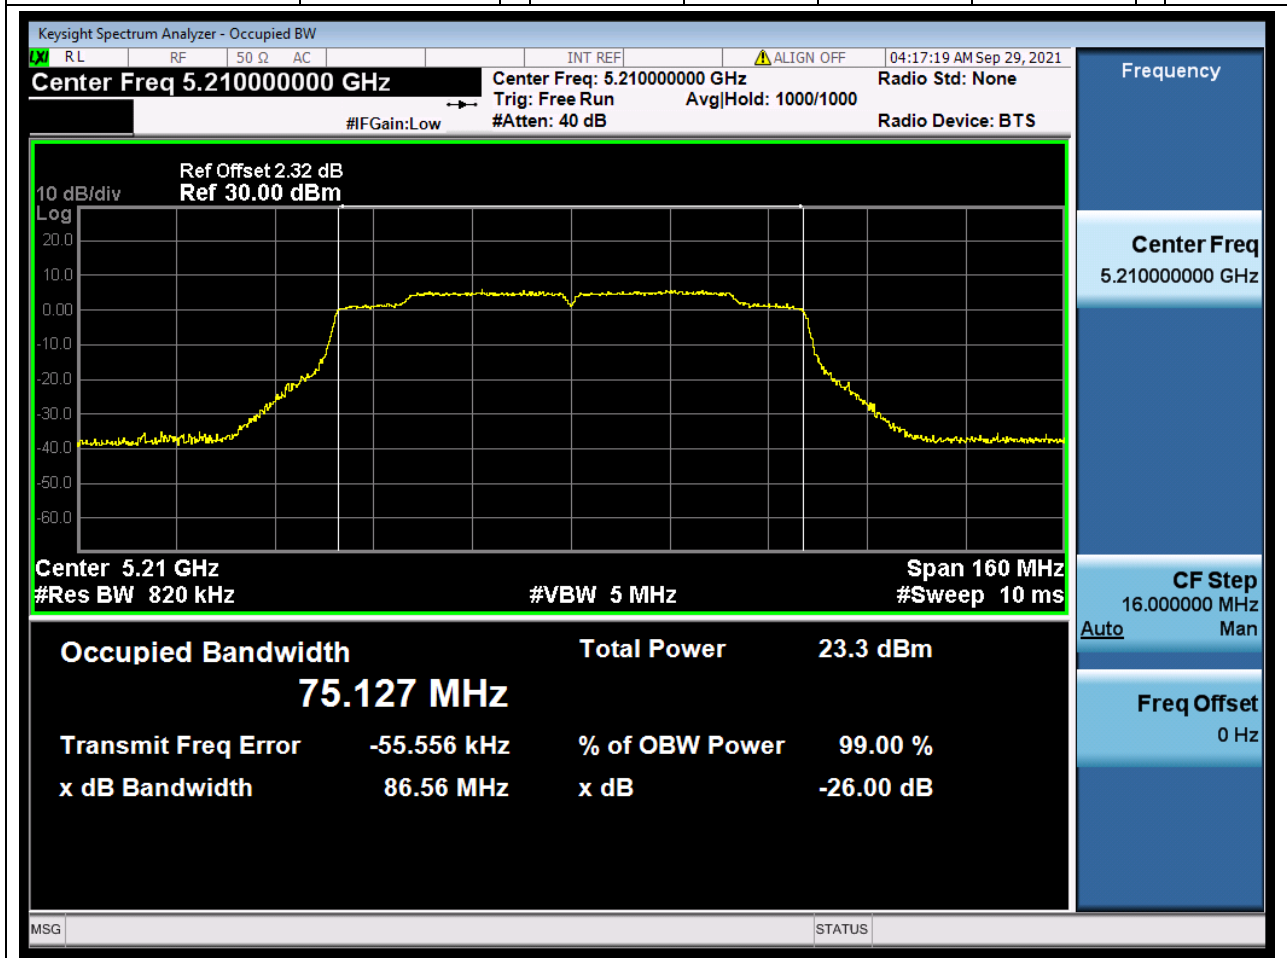

14. 802.11ac_80M_U-NII-1_M

14.1. A.2.2-99% Bandwidth(NTNV)

Center Frequency (MHz)	OBW Power (%)	RBW (MHz)	Detector	Limit (MHz)	OBW (MHz)	Verdict
5210	99	0.82	Peak	0	75.12672	Unknow