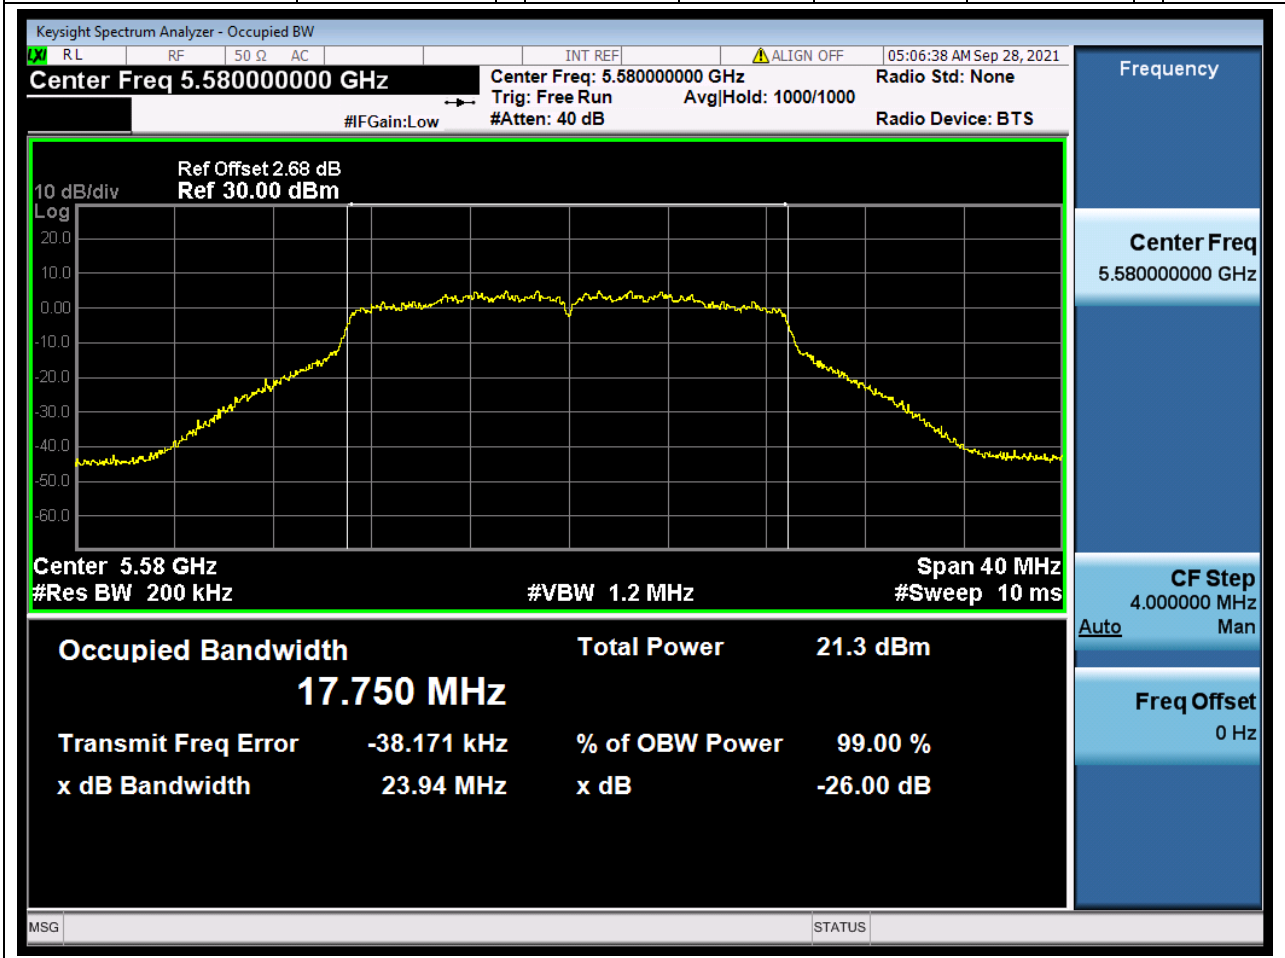

34. 802.11n_20M_U-NII-2C_M

34.1. A.2.2-99% Bandwidth(NTNV)

Center Frequency (MHz)	OBW Power (%)	RBW (MHz)	Detector	Limit (MHz)	OBW (MHz)	Verdict
5580	99	0.2	Peak	0	17.750399	Unknow