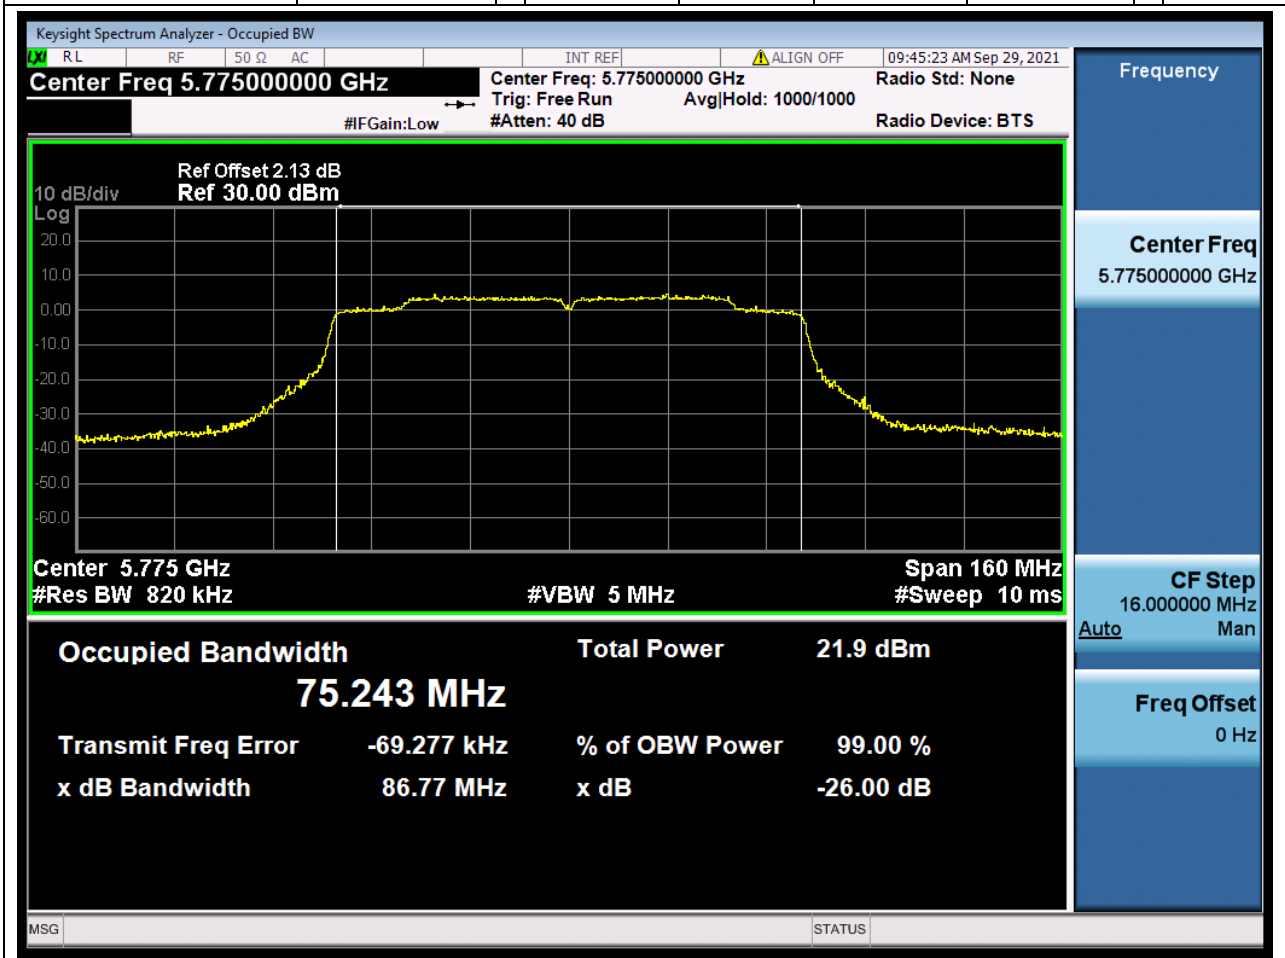

61. 802.11ac_80M_U-NII-3_M

61.1. A.2.2-99% Bandwidth(NTNV)

Center Frequency (MHz)	OBW Power (%)	RBW (MHz)	Detector	Limit (MHz)	OBW (MHz)	Verdict
5775	99	0.82	Peak	0	75.242978	Unknow