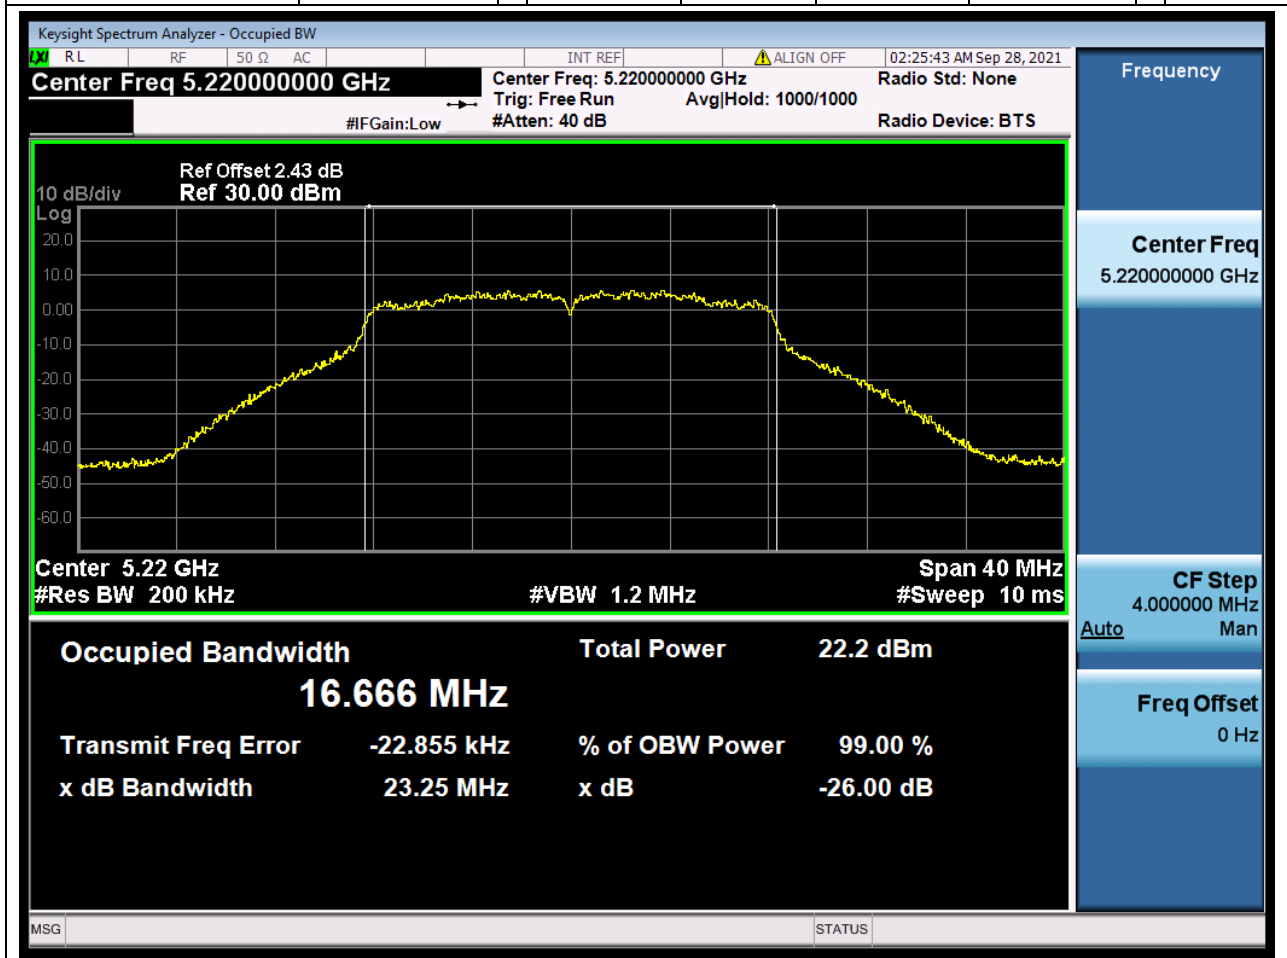

2. 802.11a_20M_U-NII-1_M

2.1. A.2.2-99% Bandwidth(NTNV)

Center Frequency (MHz)	OBW Power (%)	RBW (MHz)	Detector	Limit (MHz)	OBW (MHz)	Verdict
5220	99	0.2	Peak	0	16.665819	Unknown