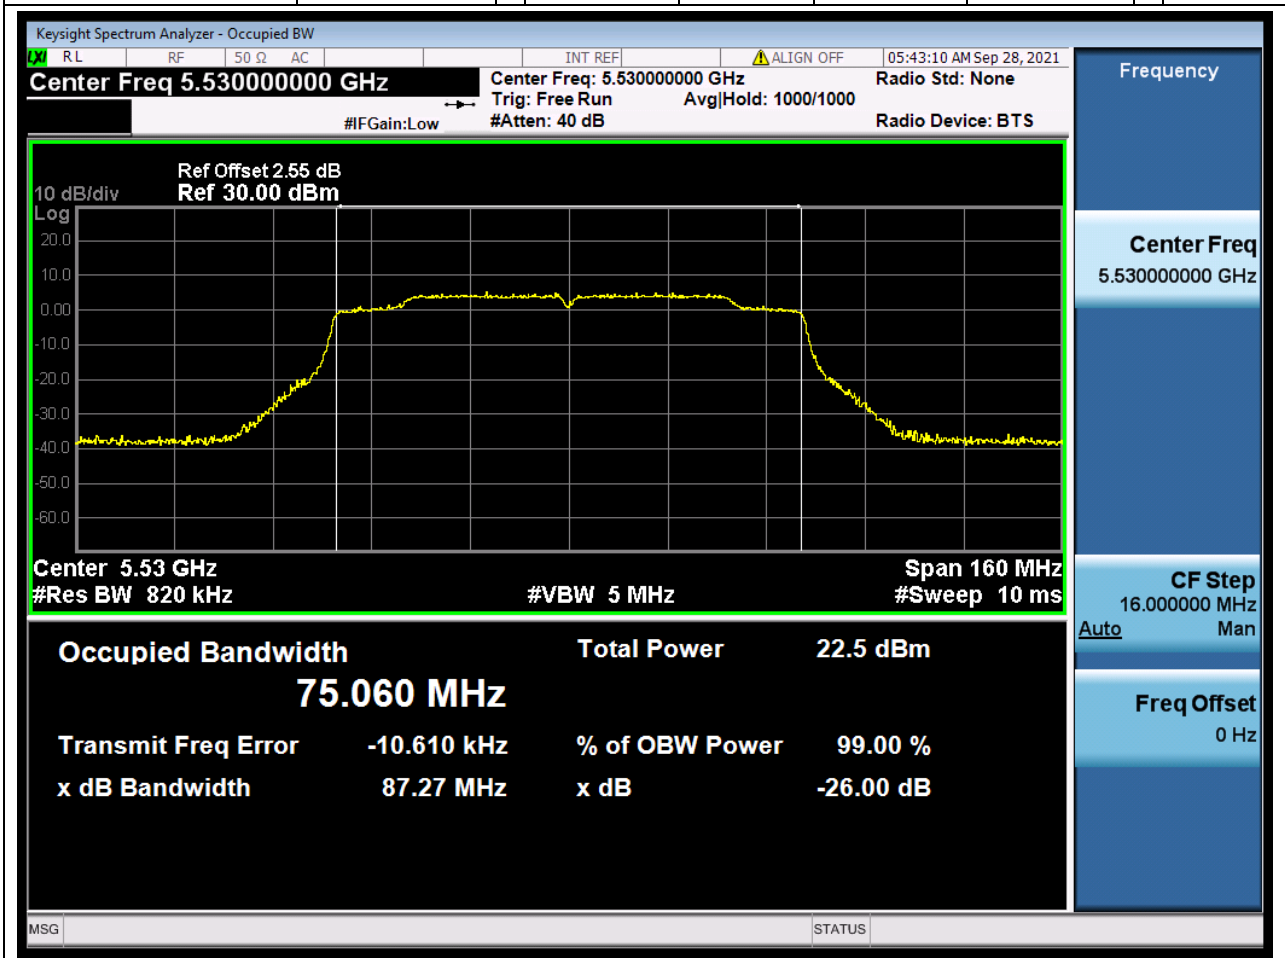

45. 802.11ac_80M_U-NII-2C_L

45.1. A.2.2-99% Bandwidth(NTNV)

Center Frequency (MHz)	OBW Power (%)	RBW (MHz)	Detector	Limit (MHz)	OBW (MHz)	Verdict
5530	99	0.82	Peak	0	75.059601	Unknown