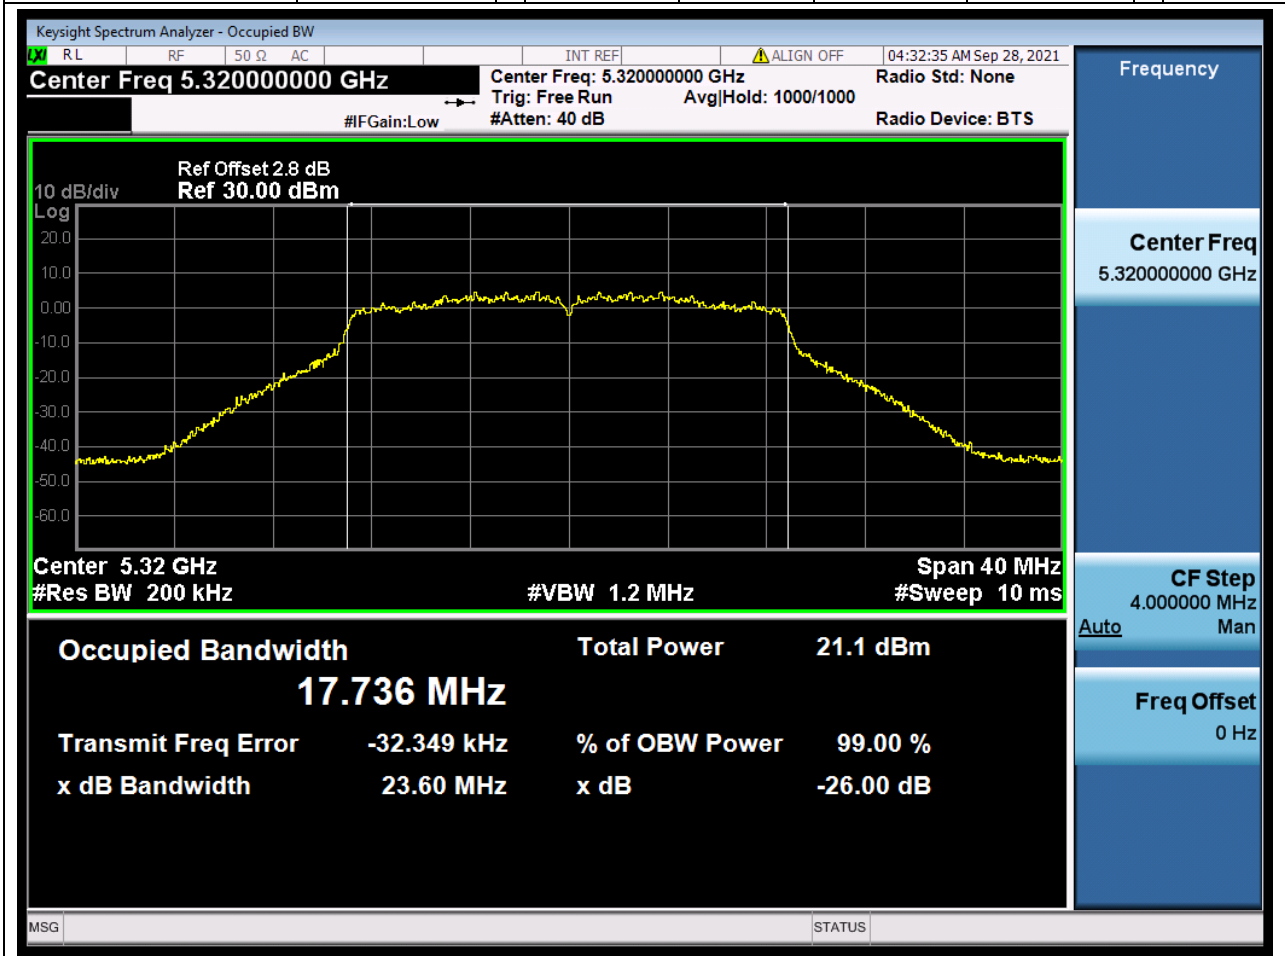

25. 802.11ac_20M_U-NII-2A_H

25.1. A.2.2-99% Bandwidth(NTNV)

Center Frequency (MHz)	OBW Power (%)	RBW (MHz)	Detector	Limit (MHz)	OBW (MHz)	Verdict
5320	99	0.2	Peak	0	17.736105	Unknown