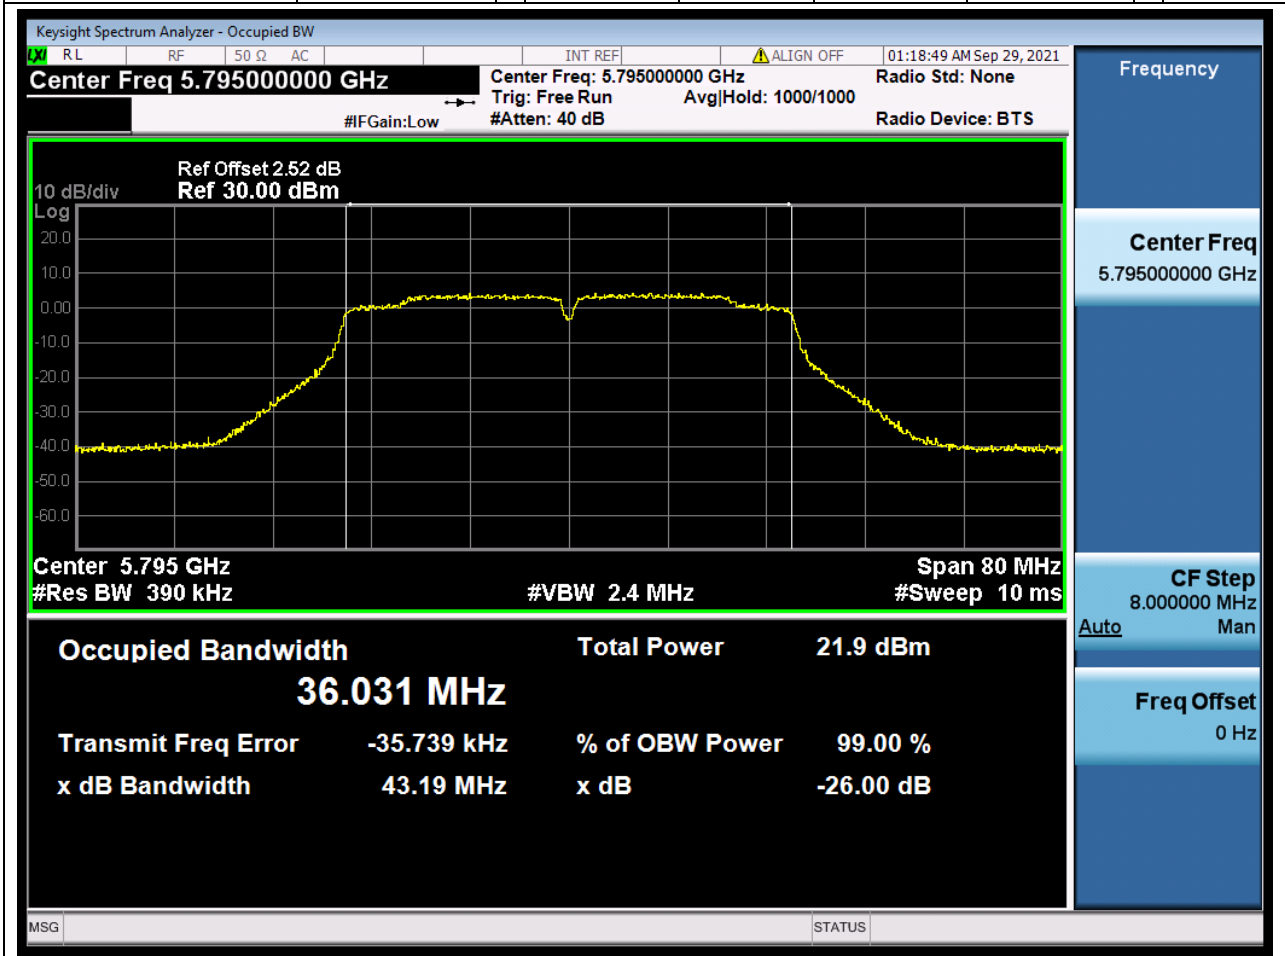

60. 802.11ac_40M_U-NII-3_H

60.1. A.2.2-99% Bandwidth(NTNV)

Center Frequency (MHz)	OBW Power (%)	RBW (MHz)	Detector	Limit (MHz)	OBW (MHz)	Verdict
5795	99	0.39	Peak	0	36.030978	Unknown