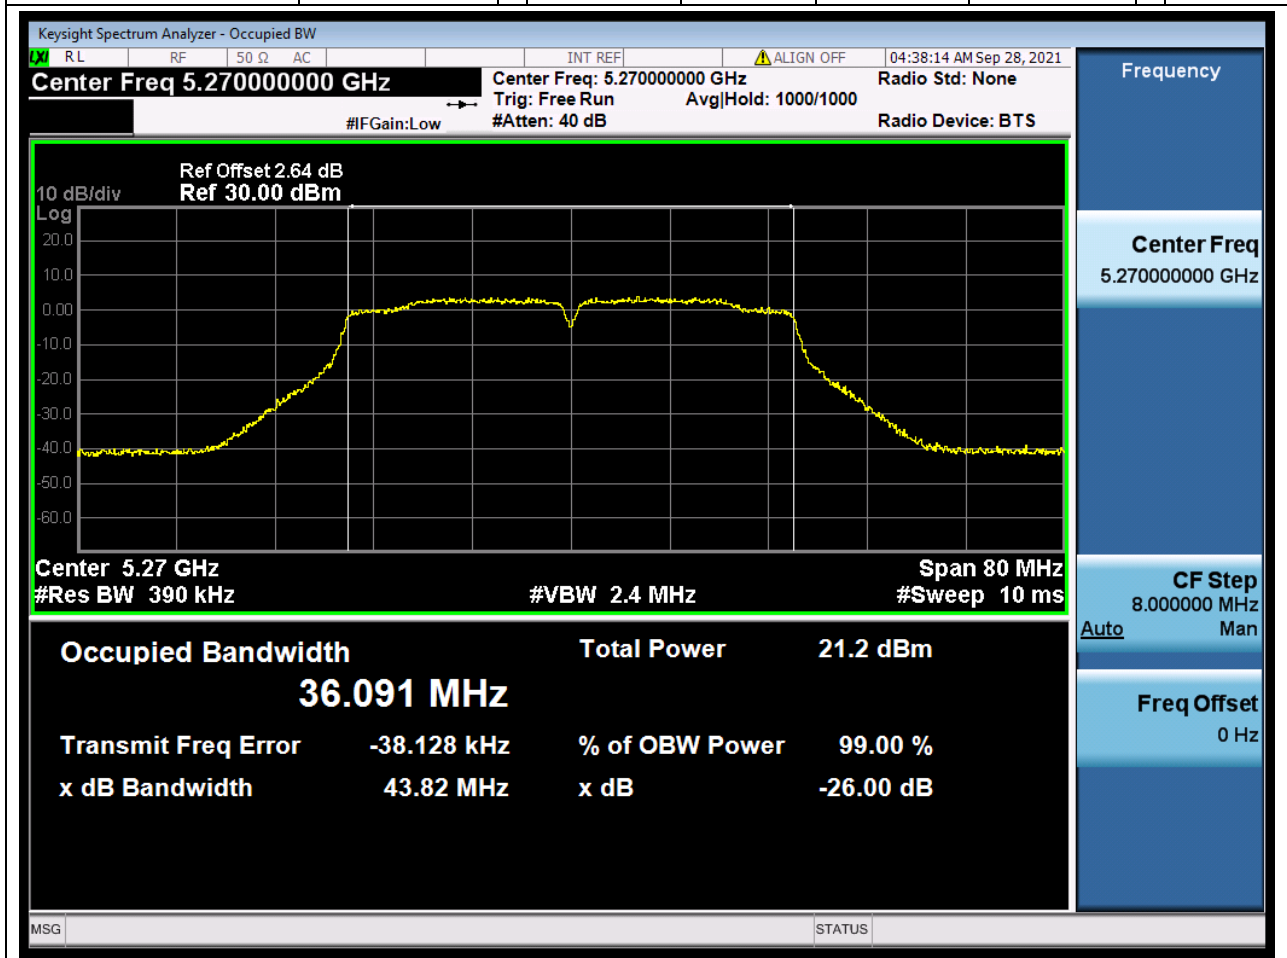

26. 802.11ac_40M_U-NII-2A_L

26.1. A.2.2-99% Bandwidth(NTNV)

Center Frequency (MHz)	OBW Power (%)	RBW (MHz)	Detector	Limit (MHz)	OBW (MHz)	Verdict
5270	99	0.39	Peak	0	36.090871	Unknow