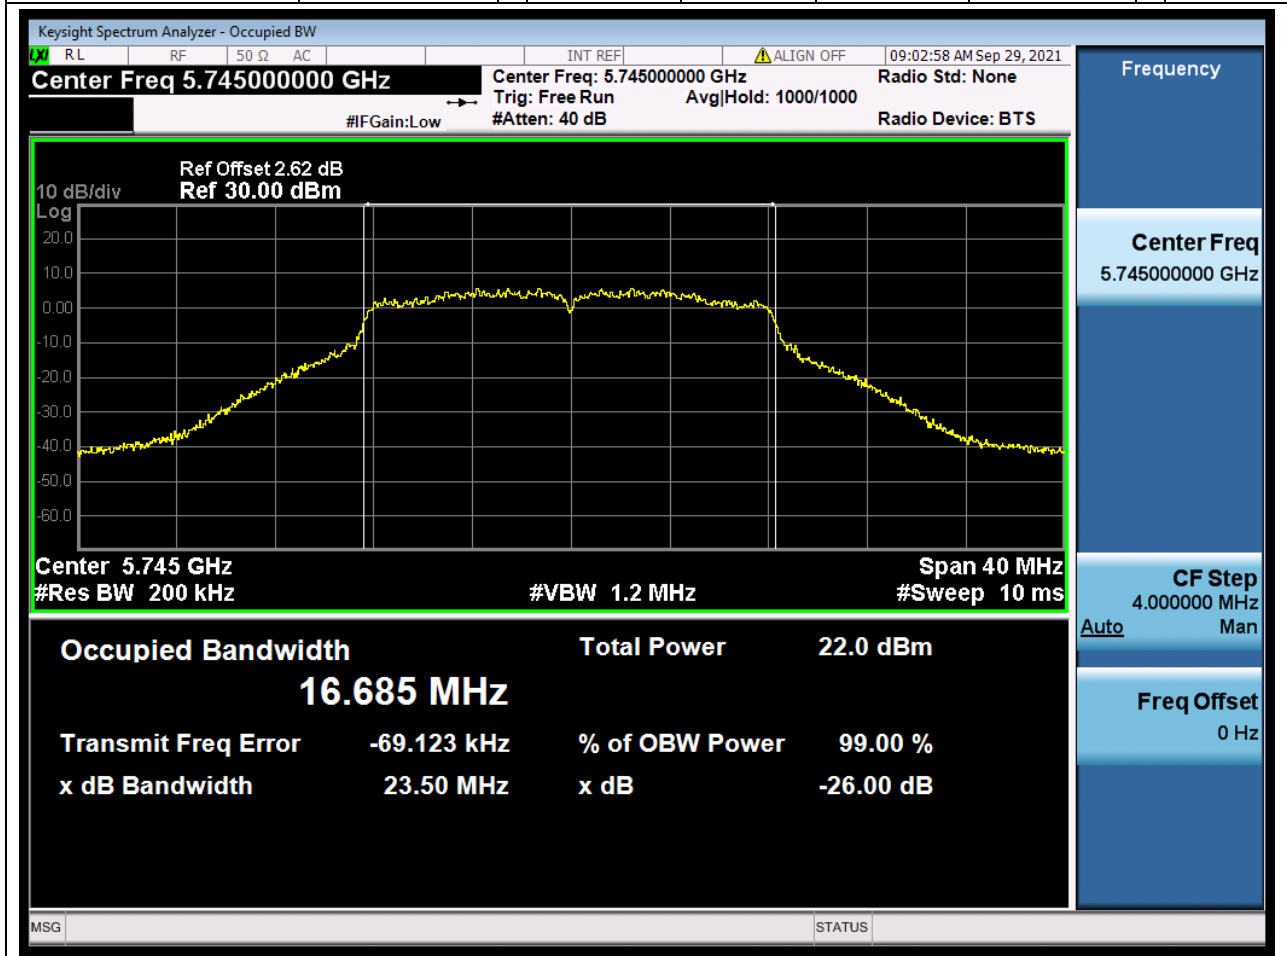

48. 802.11a_20M_U-NII-3_L

48.1. A.2.2-99% Bandwidth(NTNV)

Center Frequency (MHz)	OBW Power (%)	RBW (MHz)	Detector	Limit (MHz)	OBW (MHz)	Verdict
5745	99	0.2	Peak	0	16.684902	Unknow