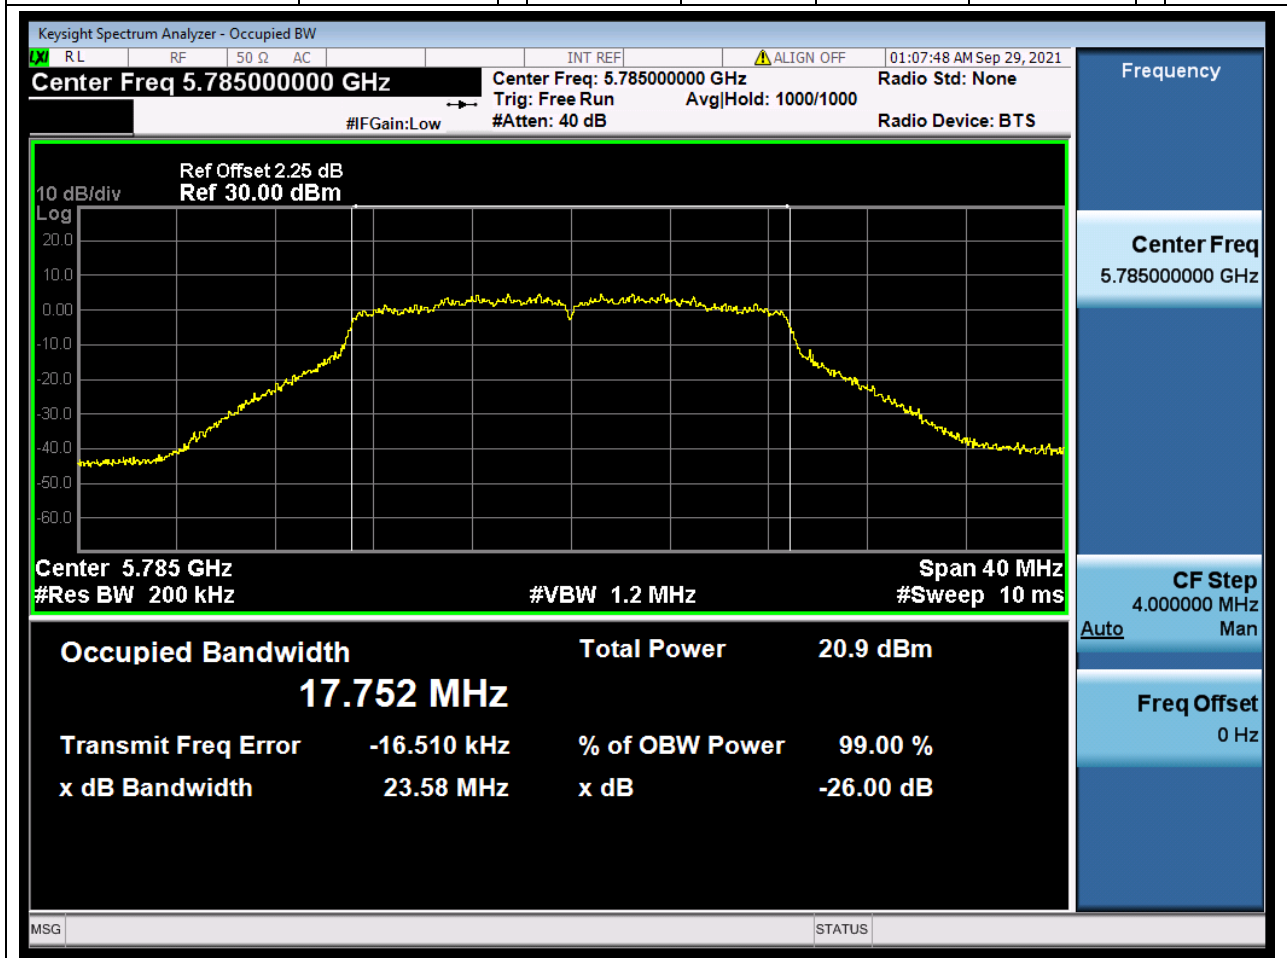

57. 802.11ac_20M_U-NII-3_M

57.1. A.2.2-99% Bandwidth(NTNV)

Center Frequency (MHz)	OBW Power (%)	RBW (MHz)	Detector	Limit (MHz)	OBW (MHz)	Verdict
5785	99	0.2	Peak	0	17.751684	Unknow