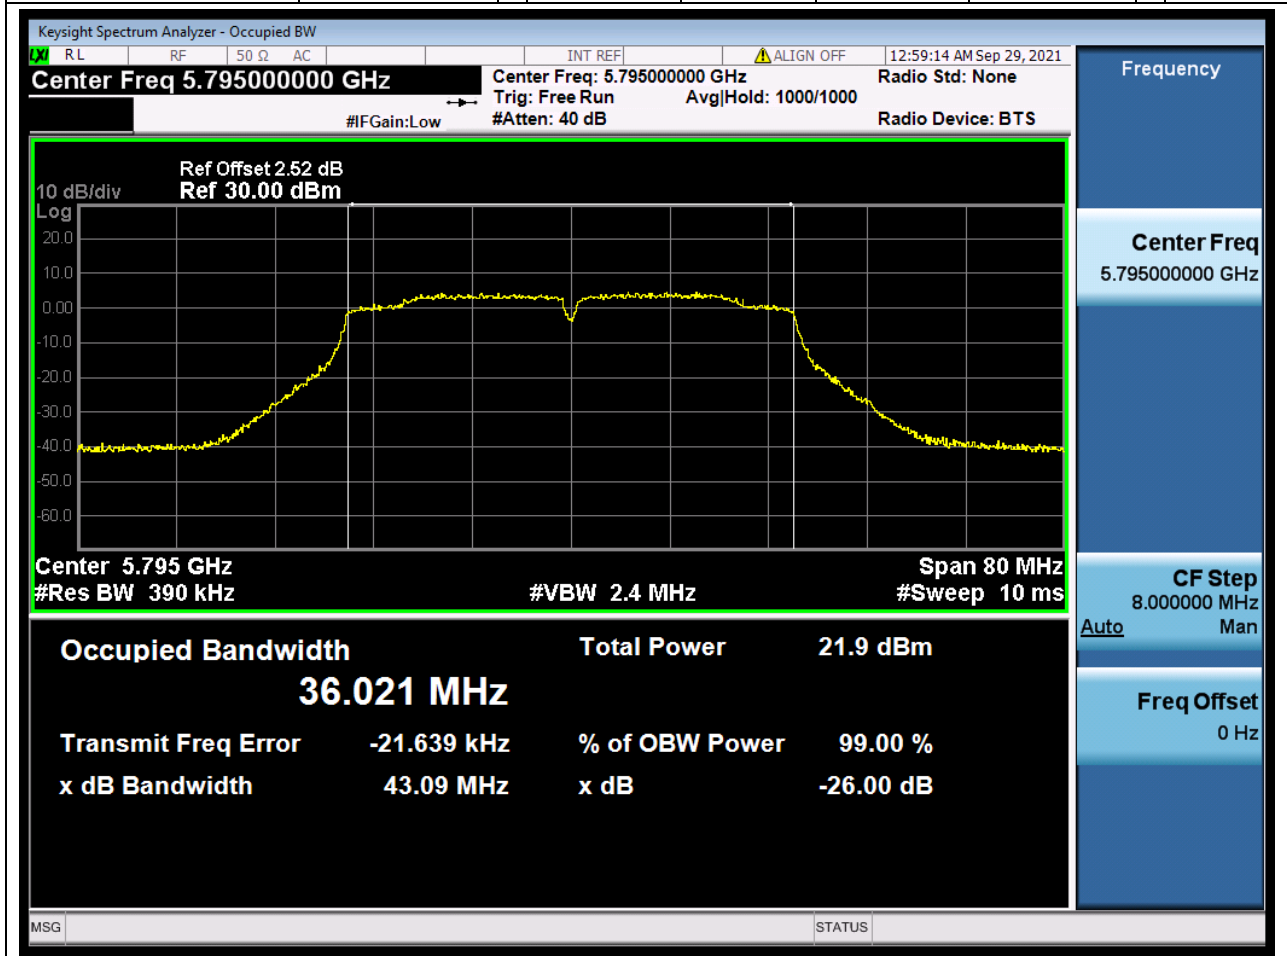

55. 802.11n_40M_U-NII-3_H

55.1. A.2.2-99% Bandwidth(NTNV)

Center Frequency (MHz)	OBW Power (%)	RBW (MHz)	Detector	Limit (MHz)	OBW (MHz)	Verdict
5795	99	0.39	Peak	0	36.020756	Unknow