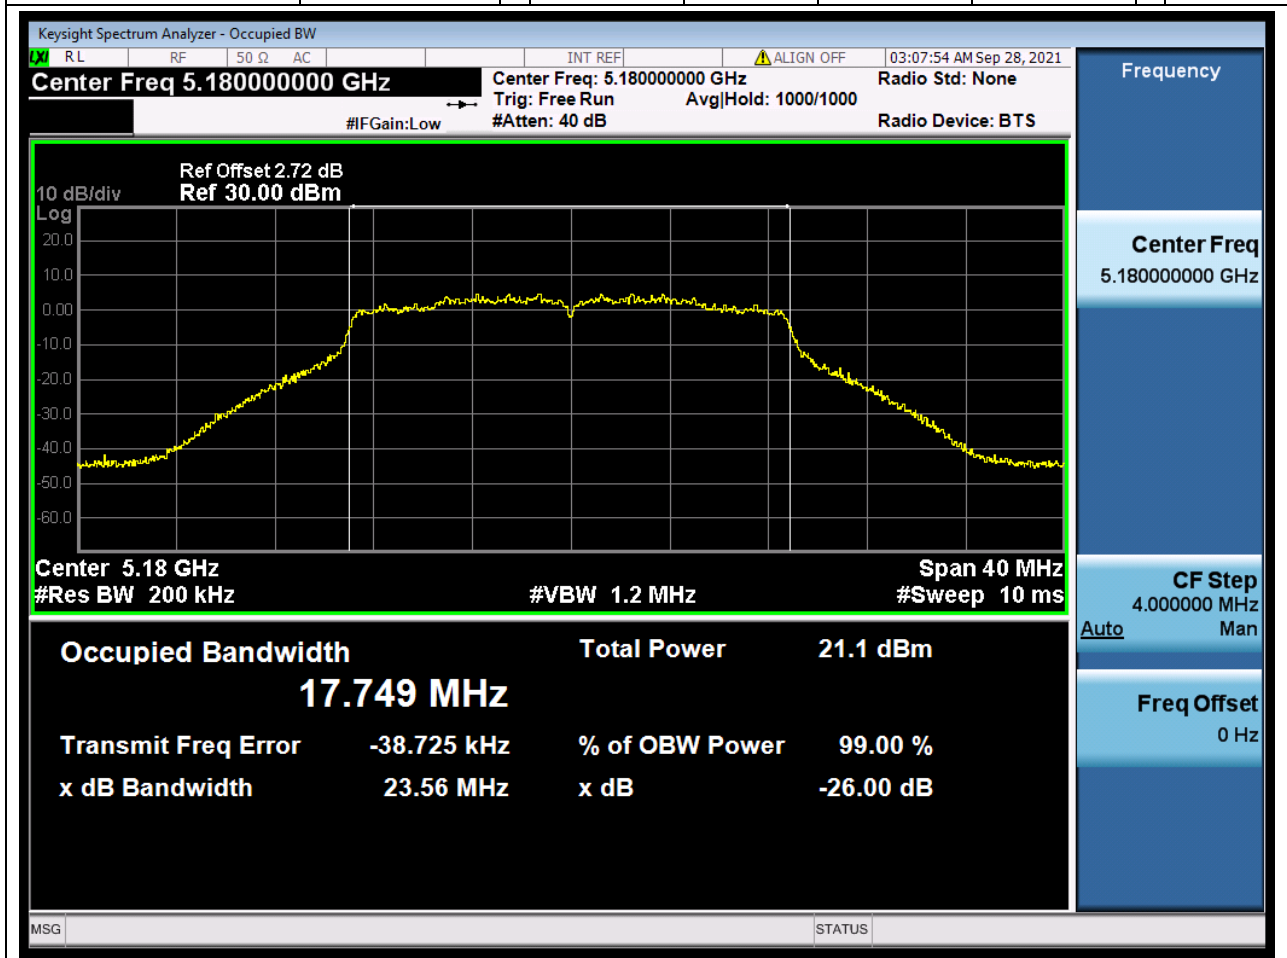

9. 802.11ac_20M_U-NII-1_L

9.1. A.2.2-99% Bandwidth(NTNV)

Center Frequency (MHz)	OBW Power (%)	RBW (MHz)	Detector	Limit (MHz)	OBW (MHz)	Verdict
5180	99	0.2	Peak	0	17.74925	Unknow