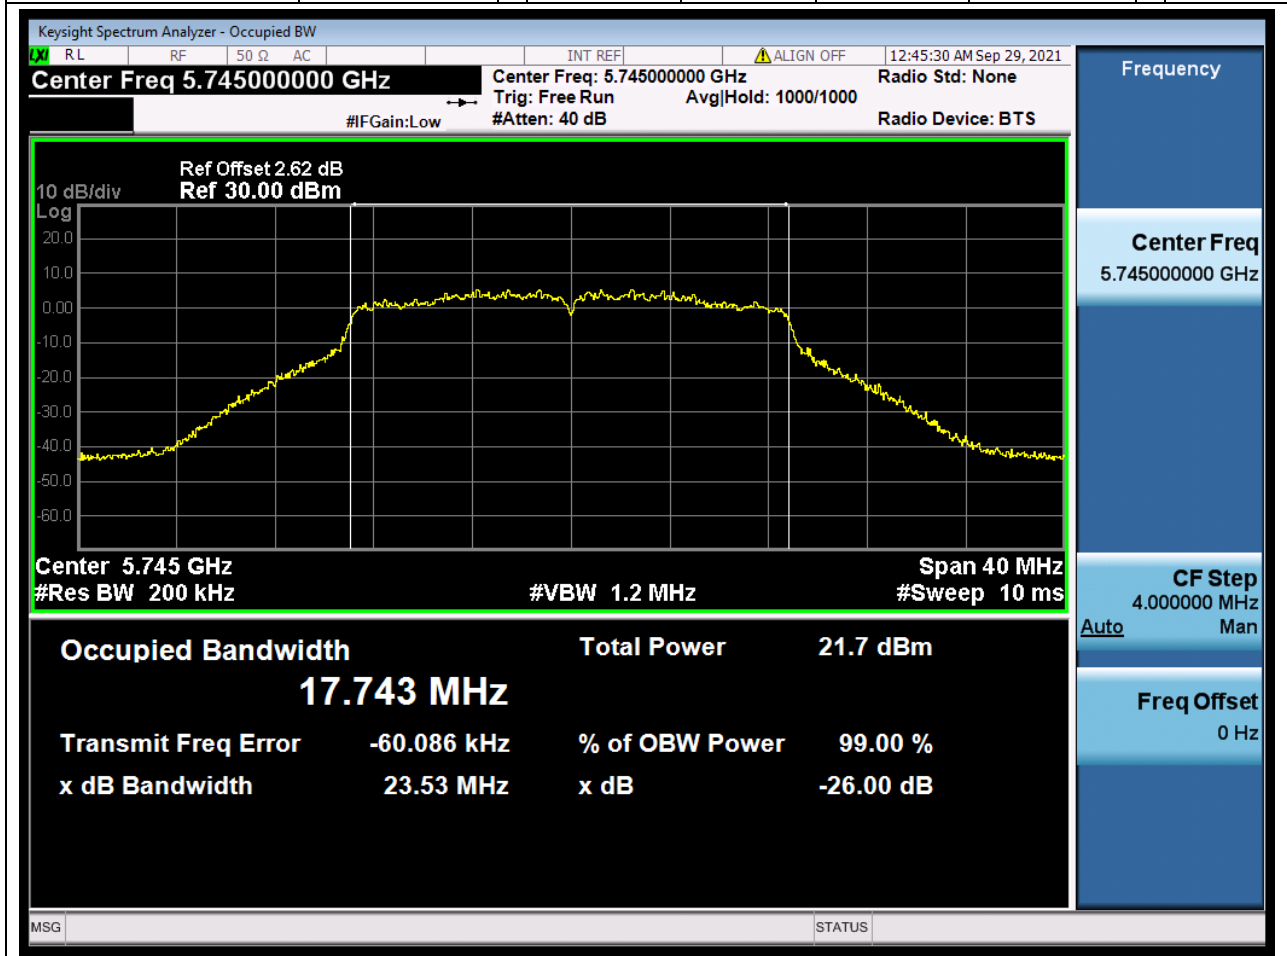

51. 802.11n_20M_U-NII-3_L

51.1. A.2.2-99% Bandwidth(NTNV)

Center Frequency (MHz)	OBW Power (%)	RBW (MHz)	Detector	Limit (MHz)	OBW (MHz)	Verdict
5745	99	0.2	Peak	0	17.742544	Unknown