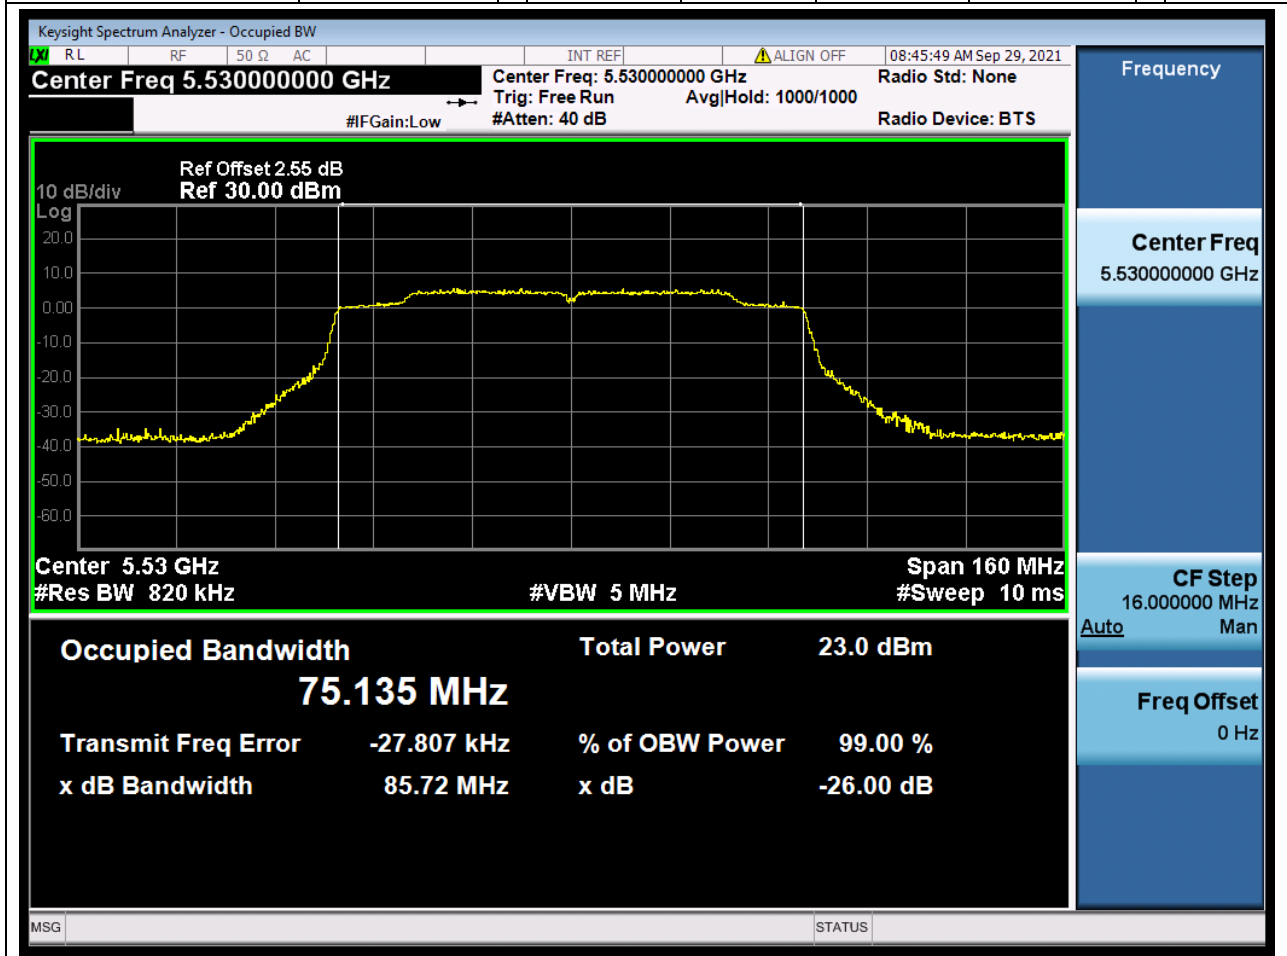

45. 802.11ac_80M_U-NII-2C_L

45.1. A.2.2-99% Bandwidth(NTNV)

Center Frequency (MHz)	OBW Power (%)	RBW (MHz)	Detector	Limit (MHz)	OBW (MHz)	Verdict
5530	99	0.82	Peak	0	75.134747	Unknow