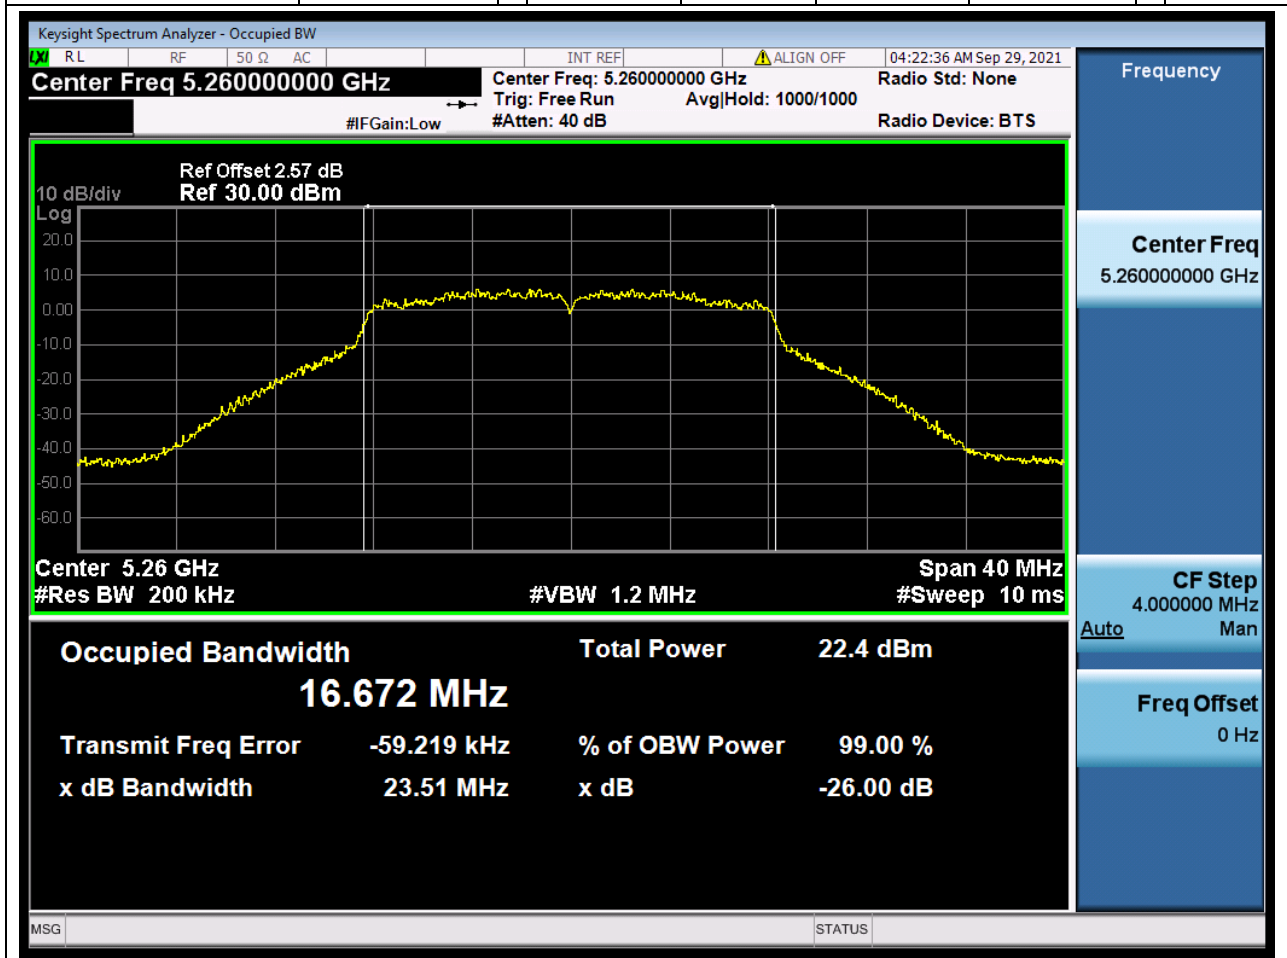

15. 802.11a_20M_U-NII-2A_L

15.1. A.2.2-99% Bandwidth(NTNV)

Center Frequency (MHz)	OBW Power (%)	RBW (MHz)	Detector	Limit (MHz)	OBW (MHz)	Verdict
5260	99	0.2	Peak	0	16.672378	Unknow