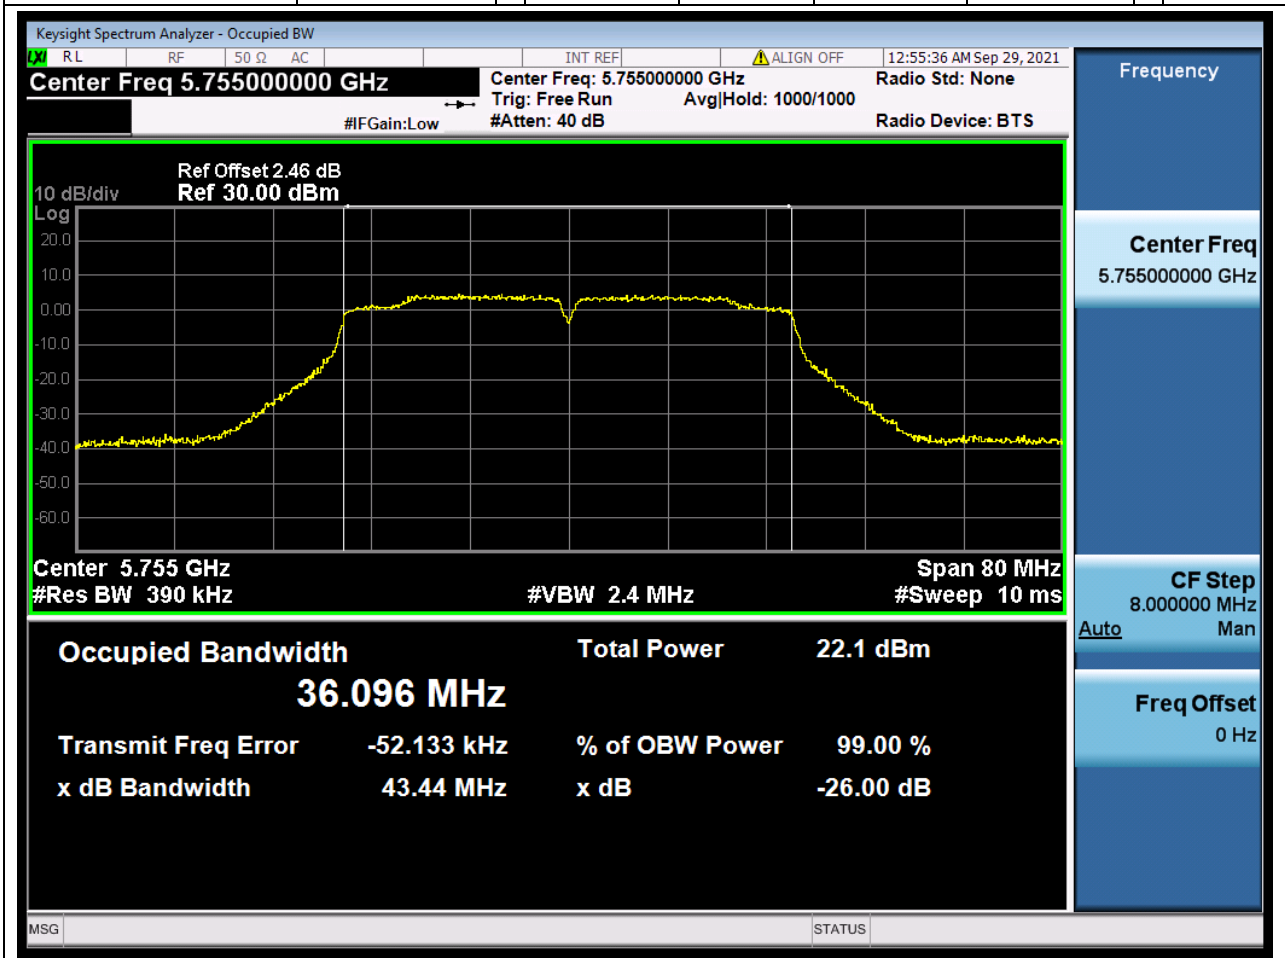

54. 802.11n_40M_U-NII-3_L

54.1. A.2.2-99% Bandwidth(NTNV)

Center Frequency (MHz)	OBW Power (%)	RBW (MHz)	Detector	Limit (MHz)	OBW (MHz)	Verdict
5755	99	0.39	Peak	0	36.096295	Unknow