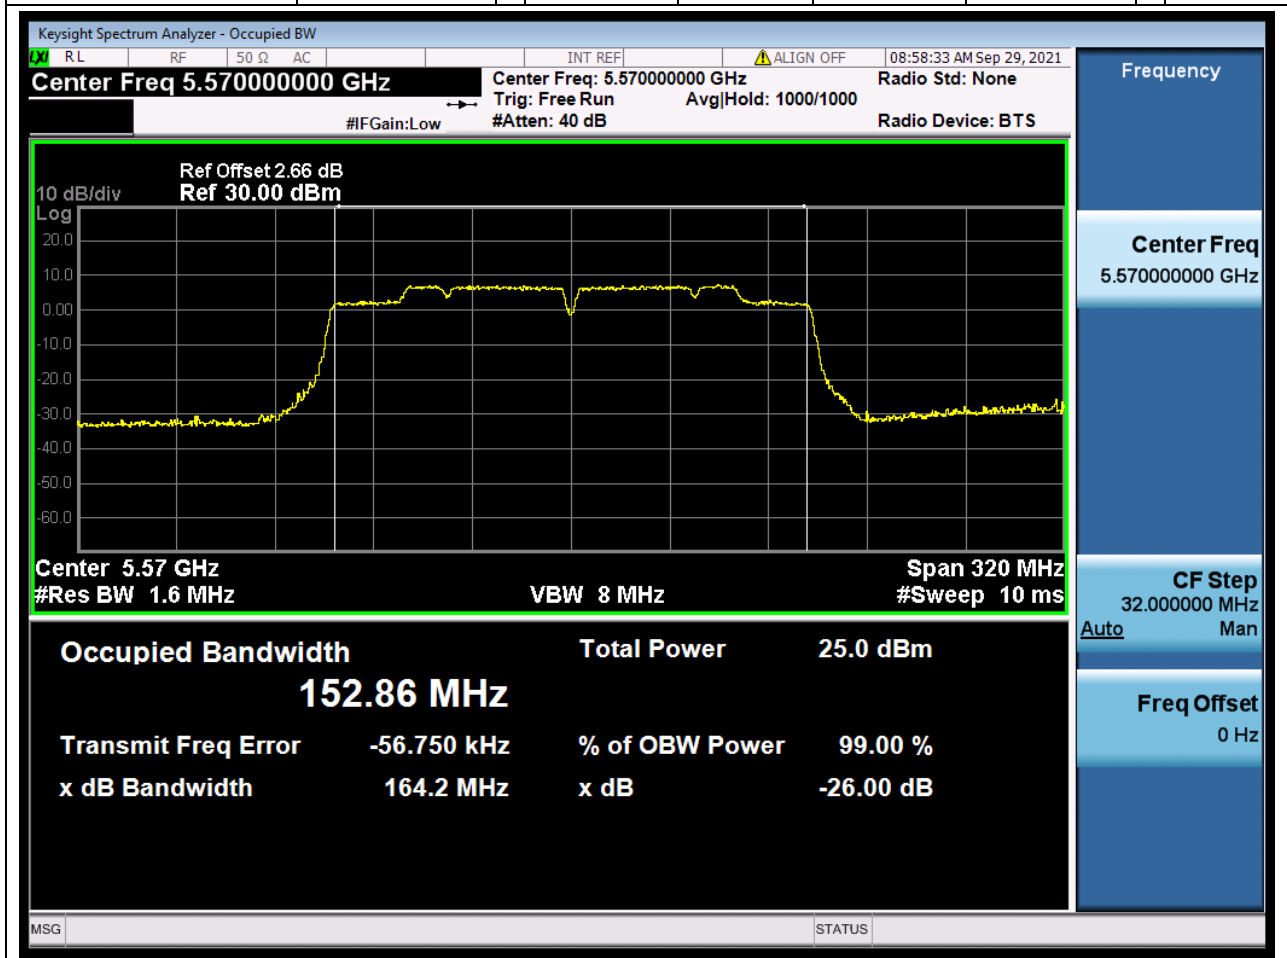

47. 802.11ac_160M_U-NII-2C_M

47.1. A.2.2-99% Bandwidth(NTNV)

Center Frequency (MHz)	OBW Power (%)	RBW (MHz)	Detector	Limit (MHz)	OBW (MHz)	Verdict
5570	99	1.6	Peak	0	152.858189	Unknow