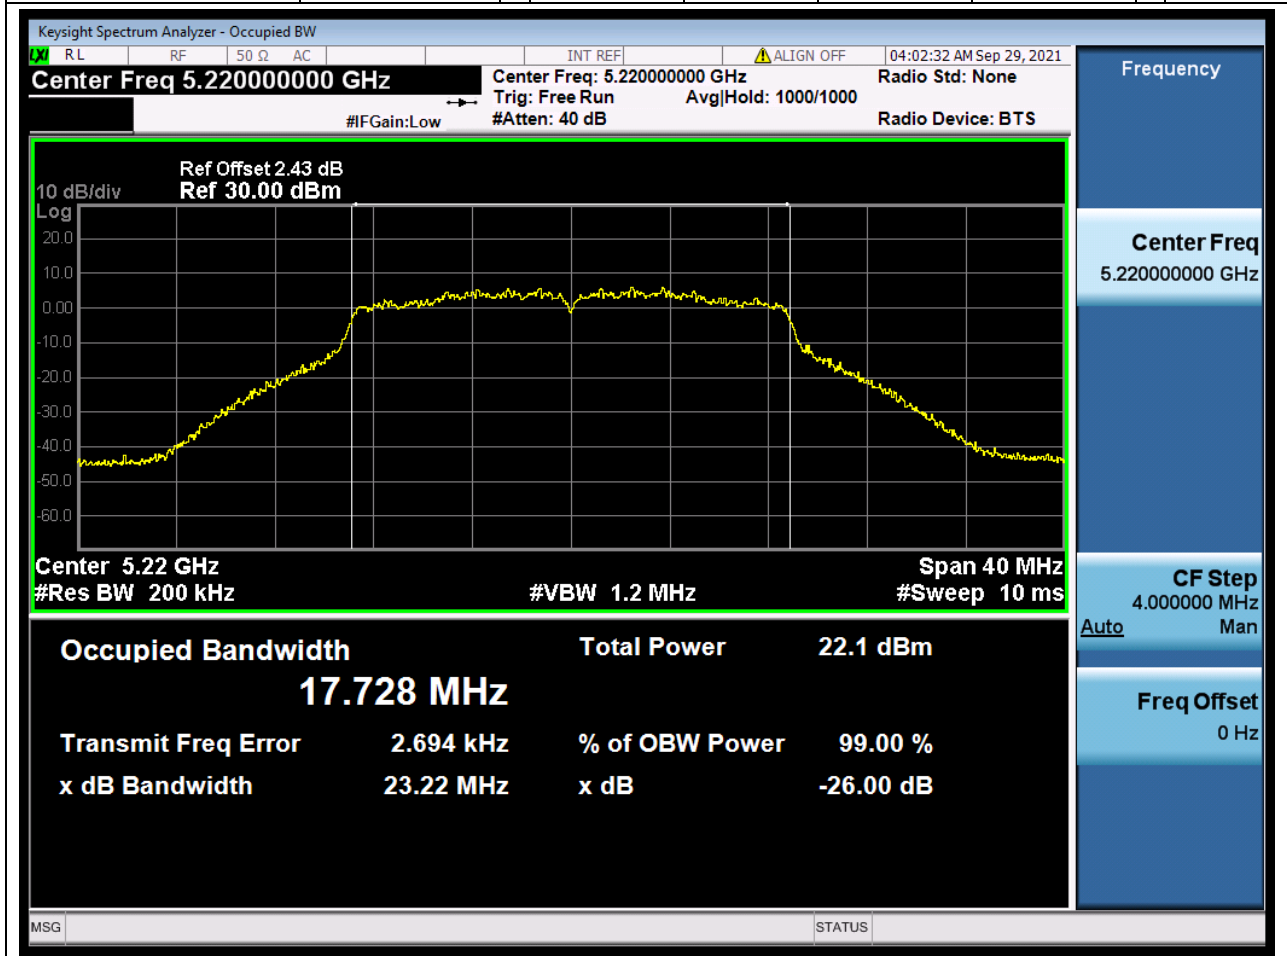

10. 802.11ac_20M_U-NII-1_M

10.1. A.2.2-99% Bandwidth(NTNV)

Center Frequency (MHz)	OBW Power (%)	RBW (MHz)	Detector	Limit (MHz)	OBW (MHz)	Verdict
5220	99	0.2	Peak	0	17.72824	Unknow