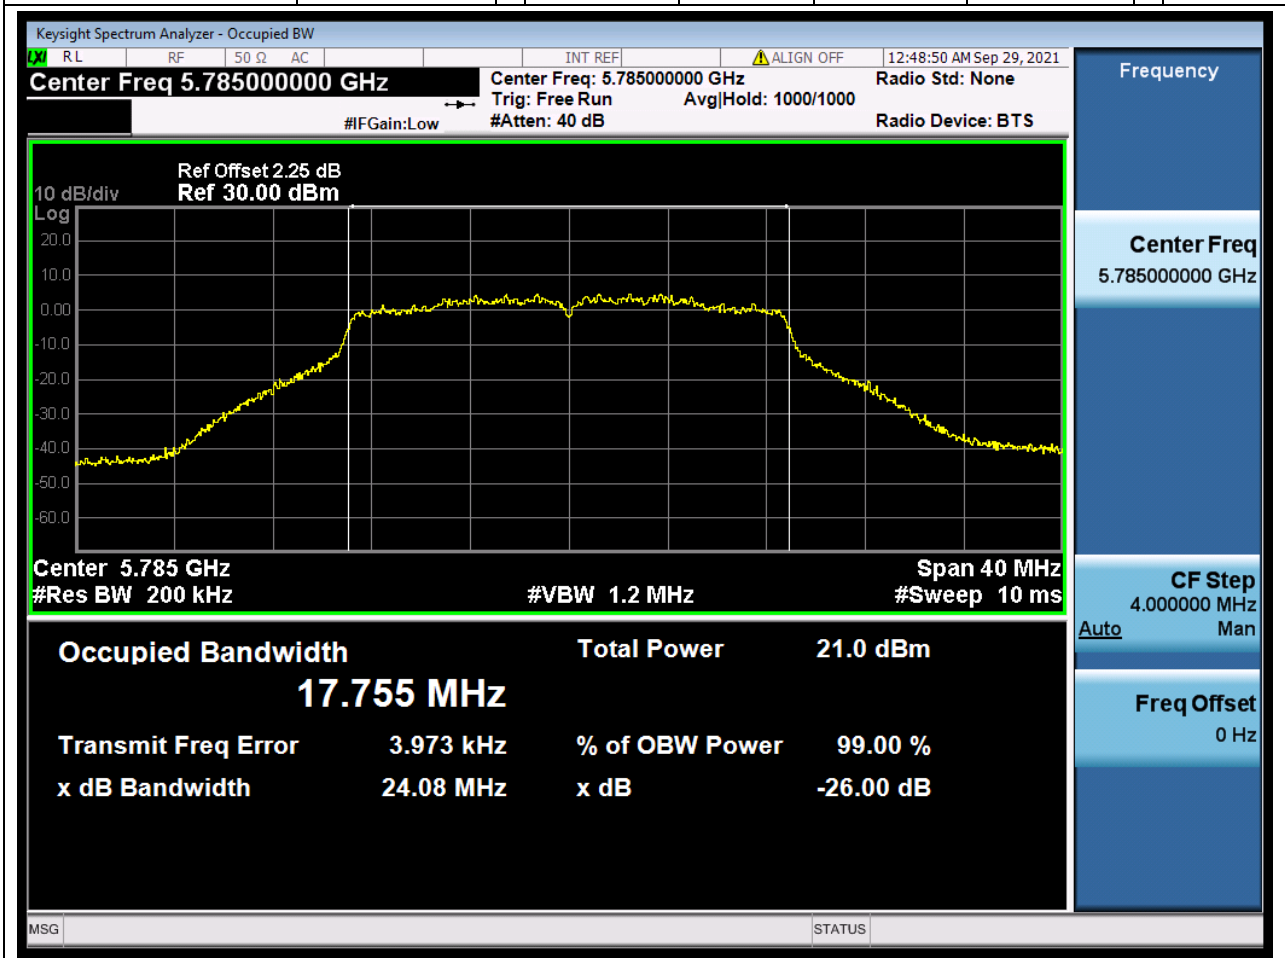

52. 802.11n_20M_U-NII-3_M

52.1. A.2.2-99% Bandwidth(NTNV)

Center Frequency (MHz)	OBW Power (%)	RBW (MHz)	Detector	Limit (MHz)	OBW (MHz)	Verdict
5785	99	0.2	Peak	0	17.754919	Unknown