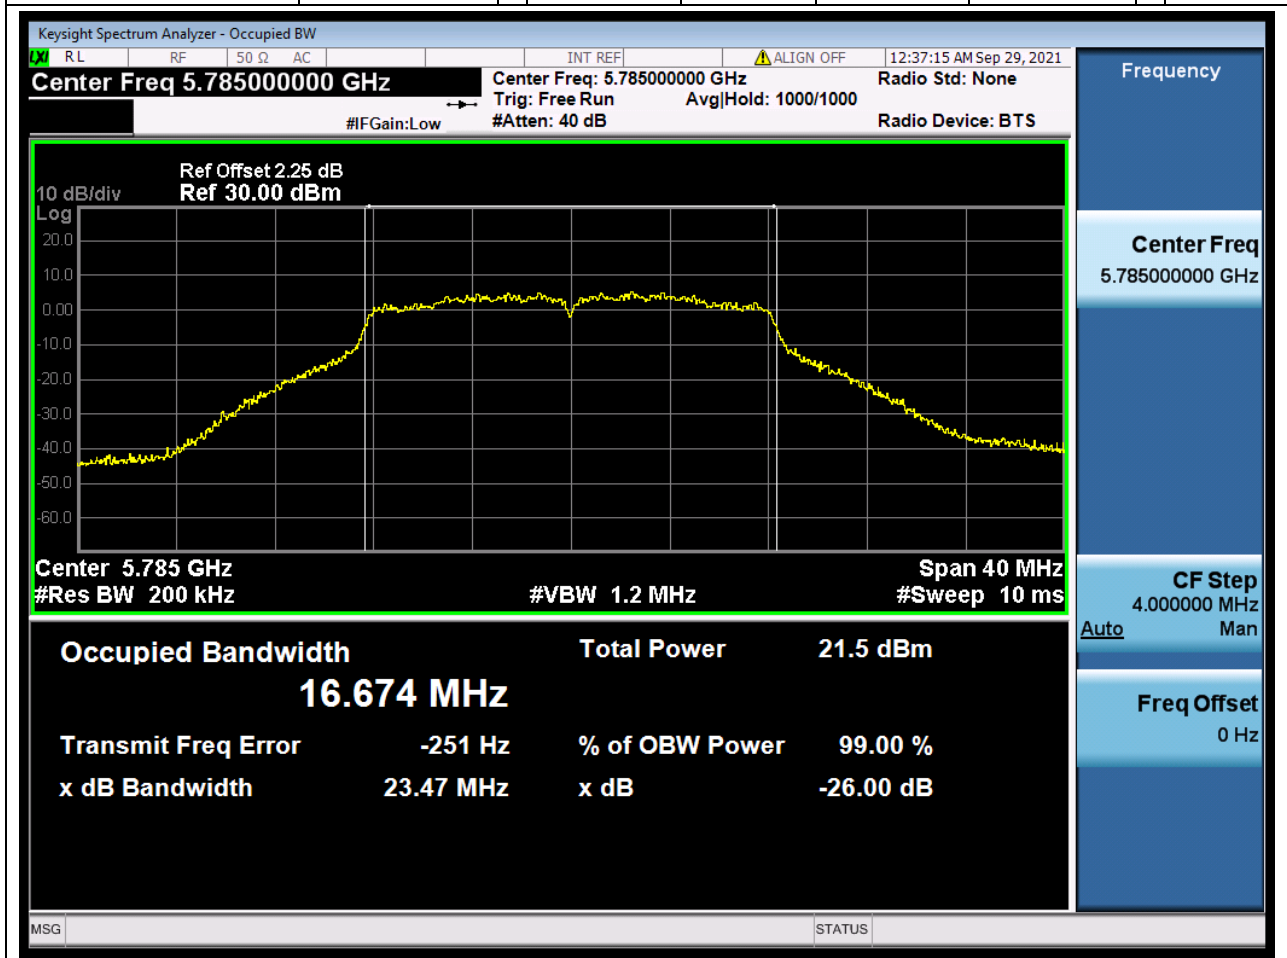

49. 802.11a_20M_U-NII-3_M

49.1. A.2.2-99% Bandwidth(NTNV)

Center Frequency (MHz)	OBW Power (%)	RBW (MHz)	Detector	Limit (MHz)	OBW (MHz)	Verdict
5785	99	0.2	Peak	0	16.674033	Unknow