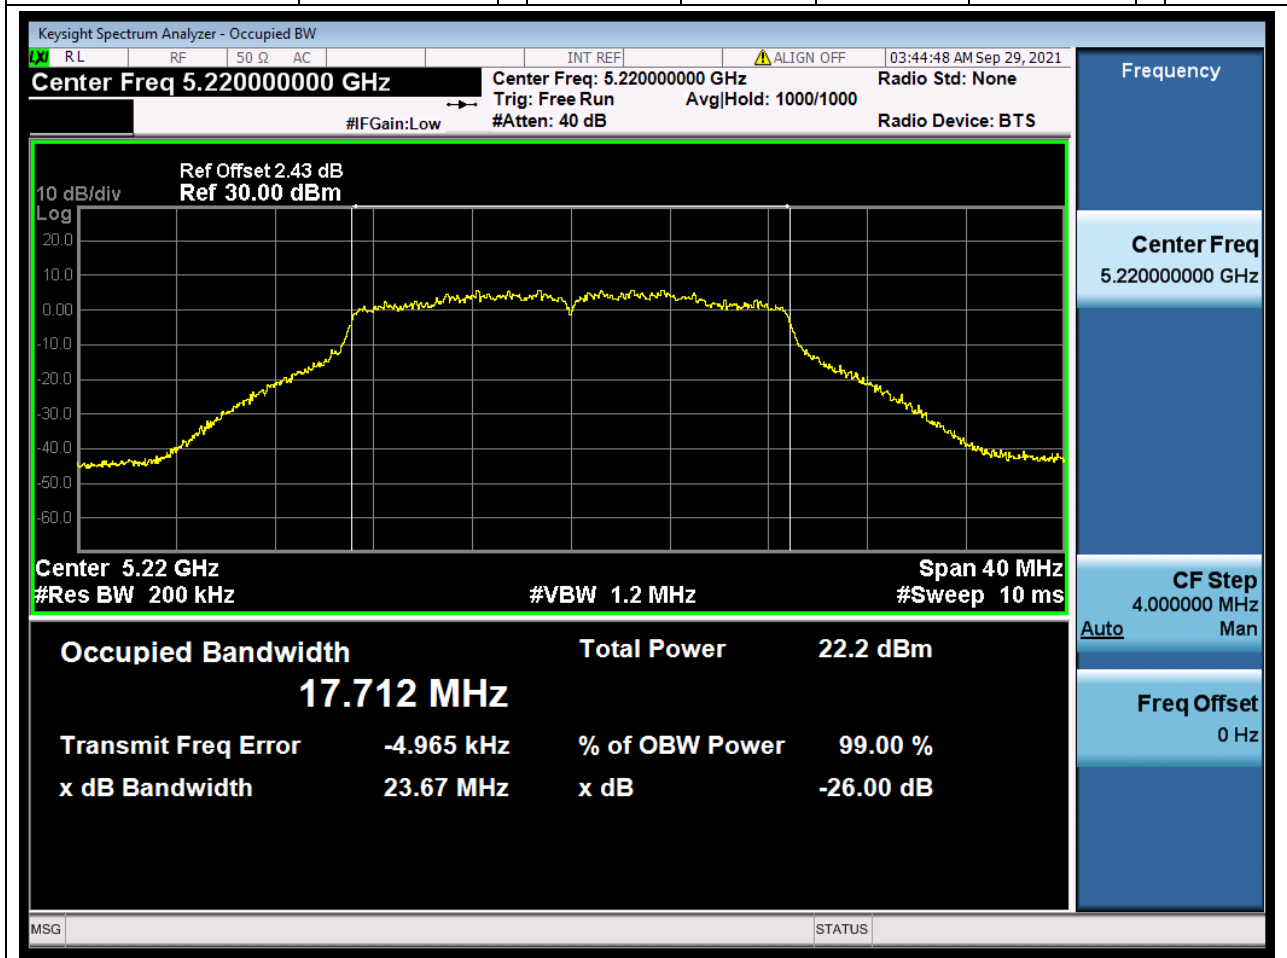

5. 802.11n_20M_U-NII-1_M

5.1. A.2.2-99% Bandwidth(NTNV)

Center Frequency (MHz)	OBW Power (%)	RBW (MHz)	Detector	Limit (MHz)	OBW (MHz)	Verdict
5220	99	0.2	Peak	0	17.712059	Unknown