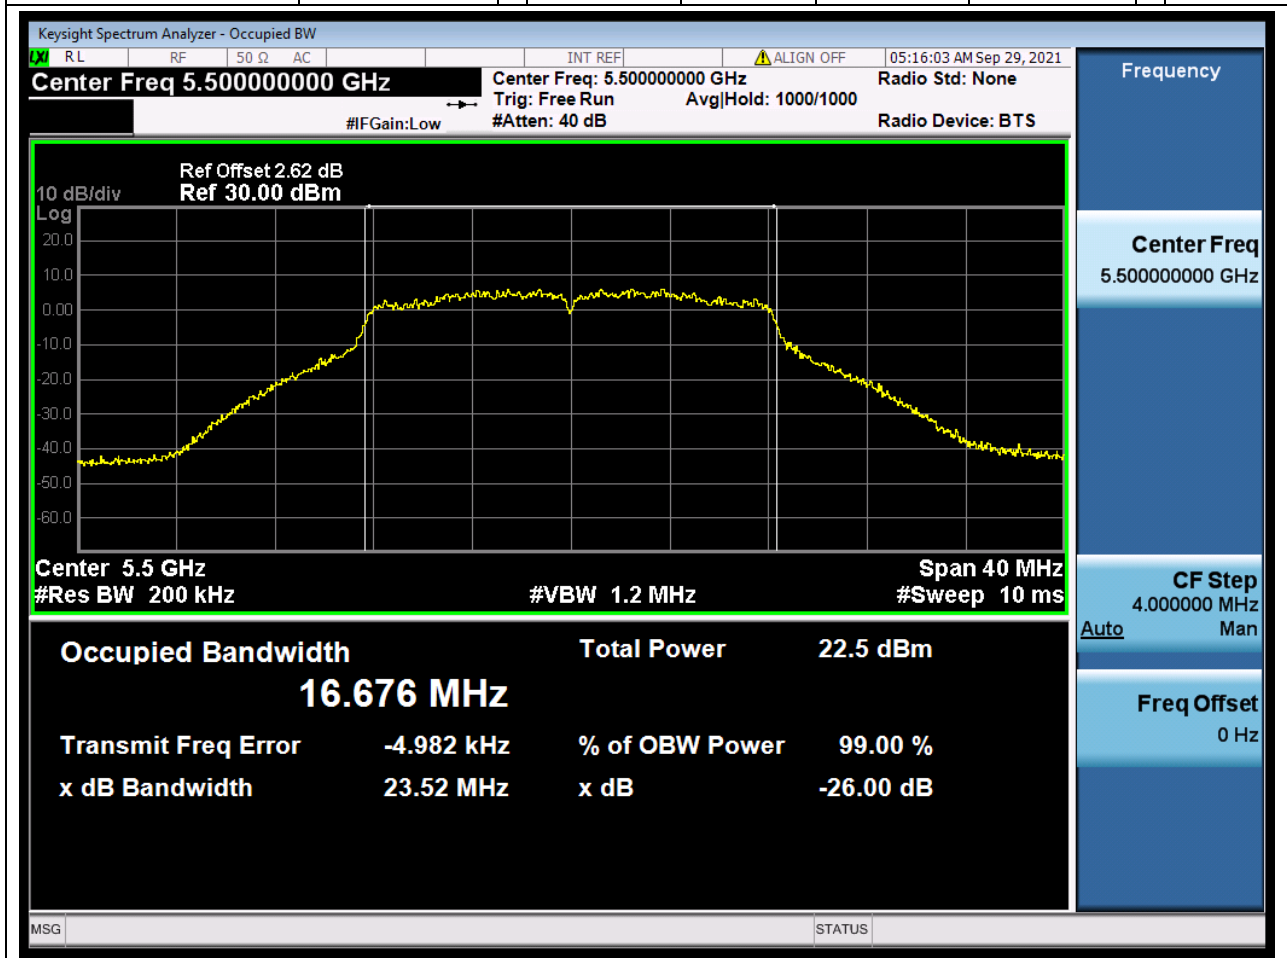

30. 802.11a_20M_U-NII-2C_L

30.1. A.2.2-99% Bandwidth(NTNV)

Center Frequency (MHz)	OBW Power (%)	RBW (MHz)	Detector	Limit (MHz)	OBW (MHz)	Verdict
5500	99	0.2	Peak	0	16.676357	Unknown