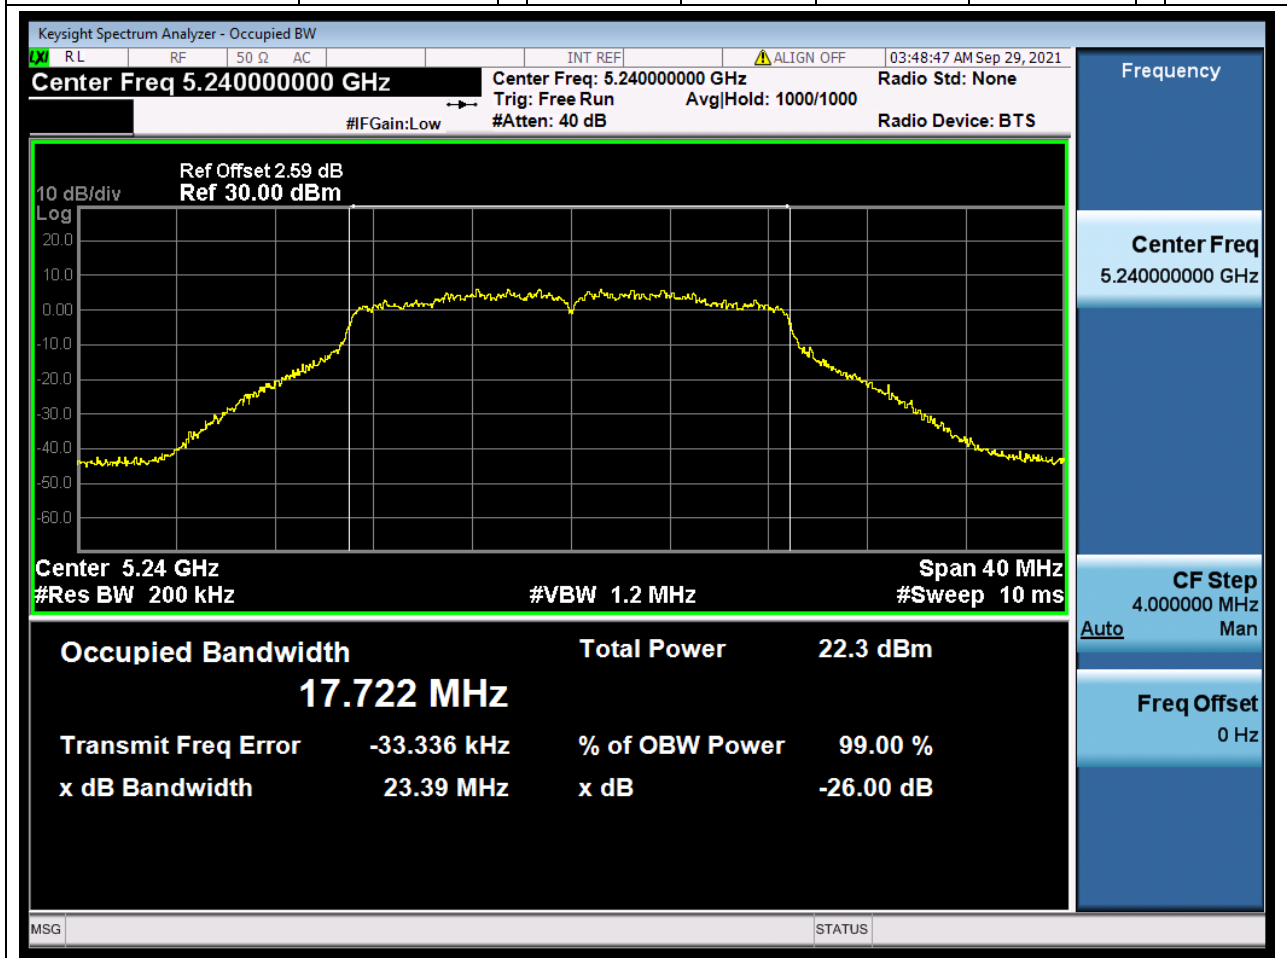

6. 802.11n_20M_U-NII-1_H

6.1. A.2.2-99% Bandwidth(NTNV)

Center Frequency (MHz)	OBW Power (%)	RBW (MHz)	Detector	Limit (MHz)	OBW (MHz)	Verdict
5240	99	0.2	Peak	0	17.721571	Unknow