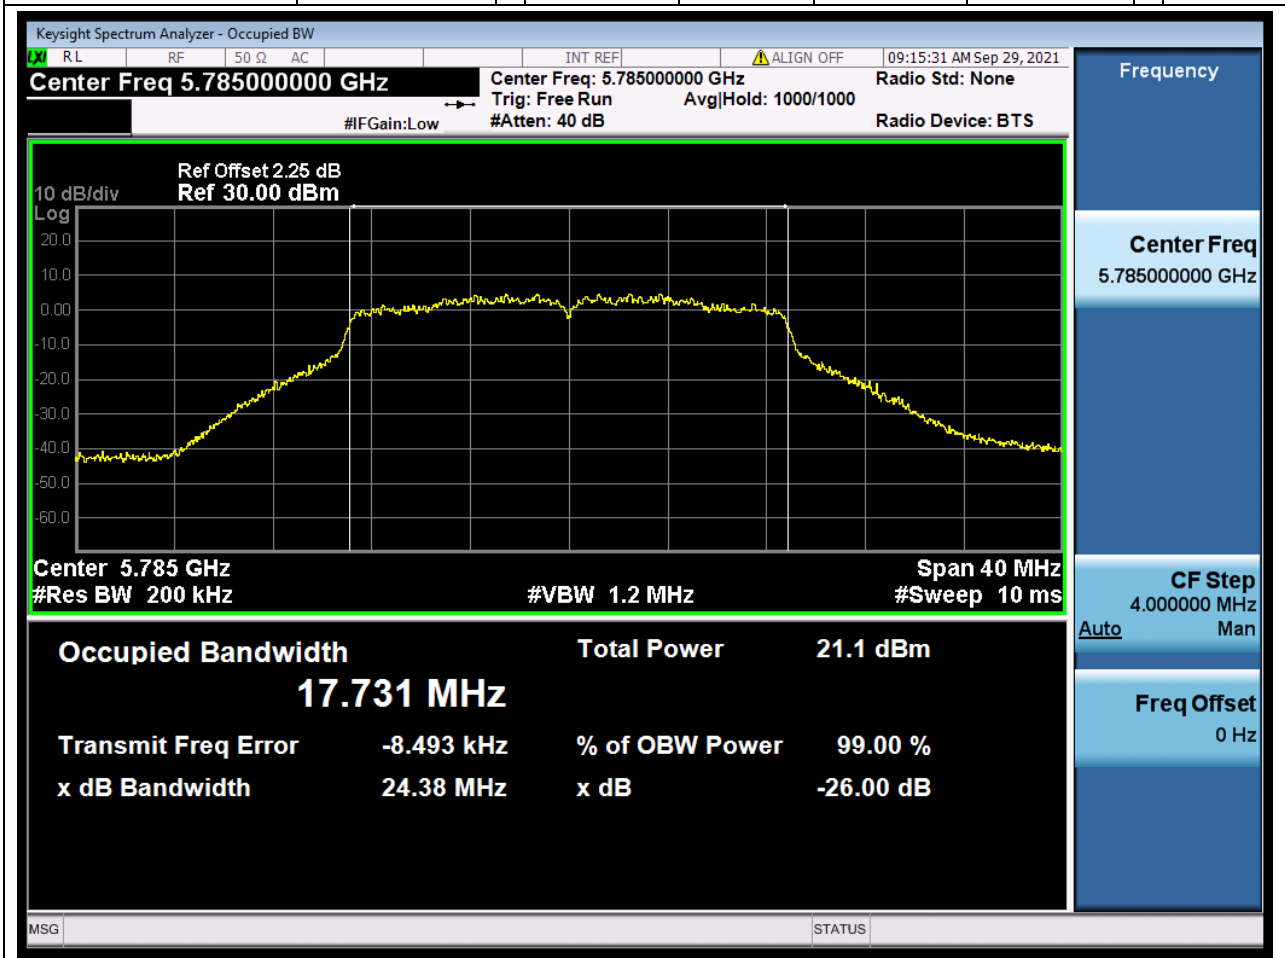

52. 802.11n_20M_U-NII-3_M

52.1. A.2.2-99% Bandwidth(NTNV)

Center Frequency (MHz)	OBW Power (%)	RBW (MHz)	Detector	Limit (MHz)	OBW (MHz)	Verdict
5785	99	0.2	Peak	0	17.730975	Unknown