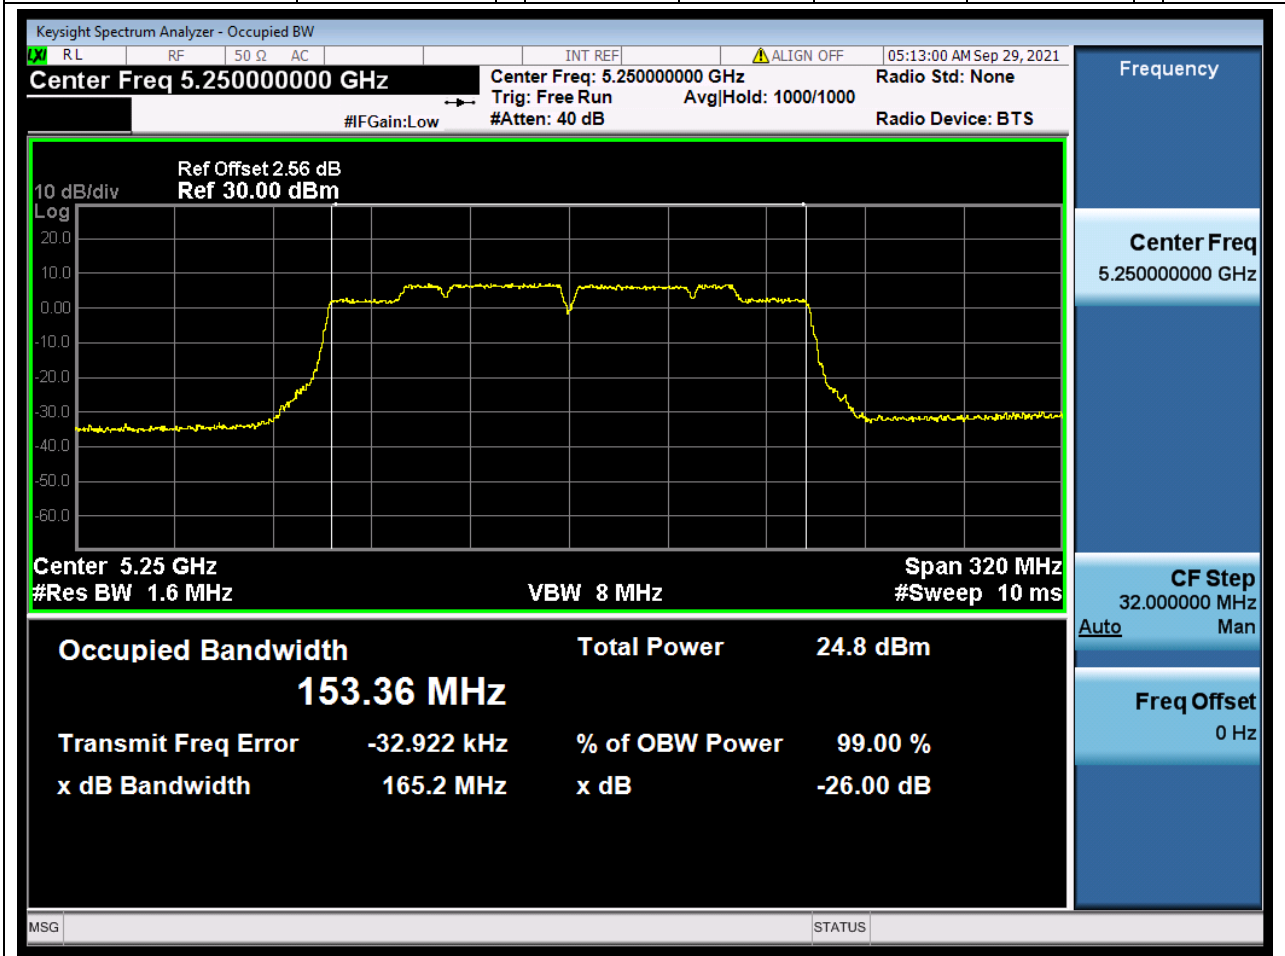

29. 802.11ac_160M_U-NII-2A_M

29.1. A.2.2-99% Bandwidth(NTNV)

Center Frequency (MHz)	OBW Power (%)	RBW (MHz)	Detector	Limit (MHz)	OBW (MHz)	Verdict
5250	99	1.6	Peak	0	153.35877	Unknown