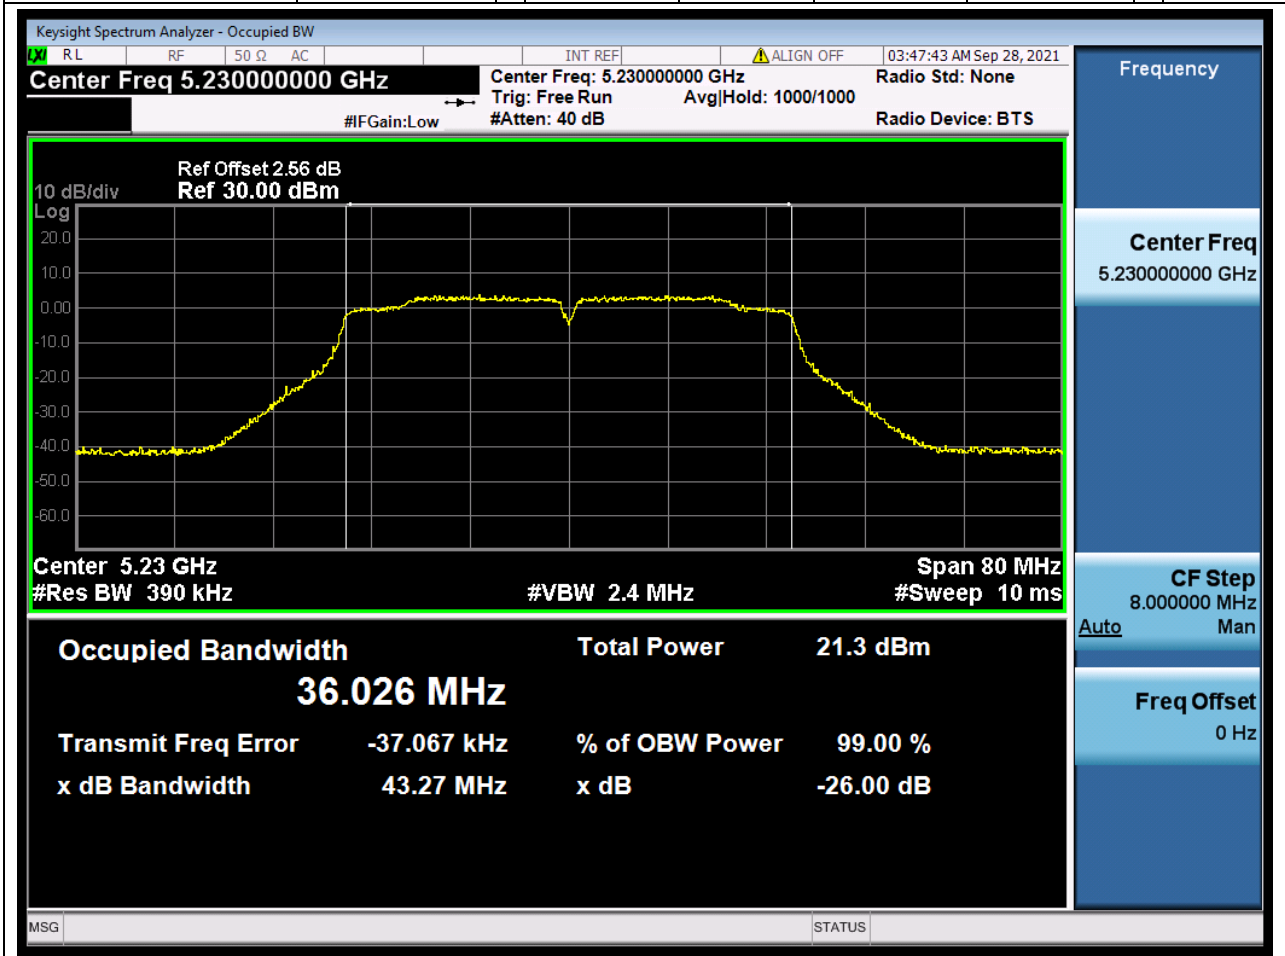

13. 802.11ac_40M_U-NII-1_H

13.1. A.2.2-99% Bandwidth(NTNV)

Center Frequency (MHz)	OBW Power (%)	RBW (MHz)	Detector	Limit (MHz)	OBW (MHz)	Verdict
5230	99	0.39	Peak	0	36.025704	Unknow