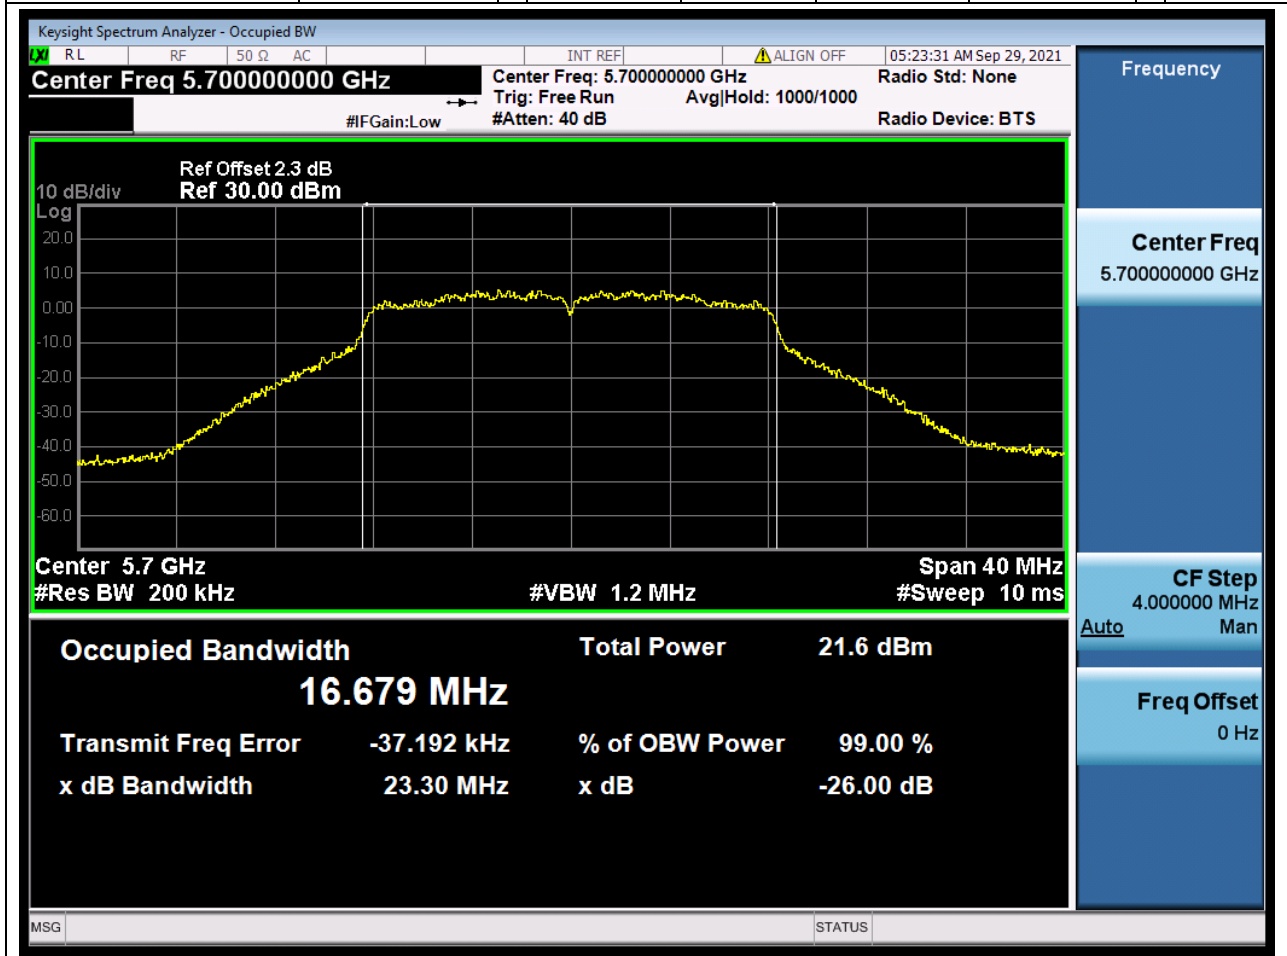

32. 802.11a_20M_U-NII-2C_H

32.1. A.2.2-99% Bandwidth(NTNV)

Center Frequency (MHz)	OBW Power (%)	RBW (MHz)	Detector	Limit (MHz)	OBW (MHz)	Verdict
5700	99	0.2	Peak	0	16.679379	Unknow