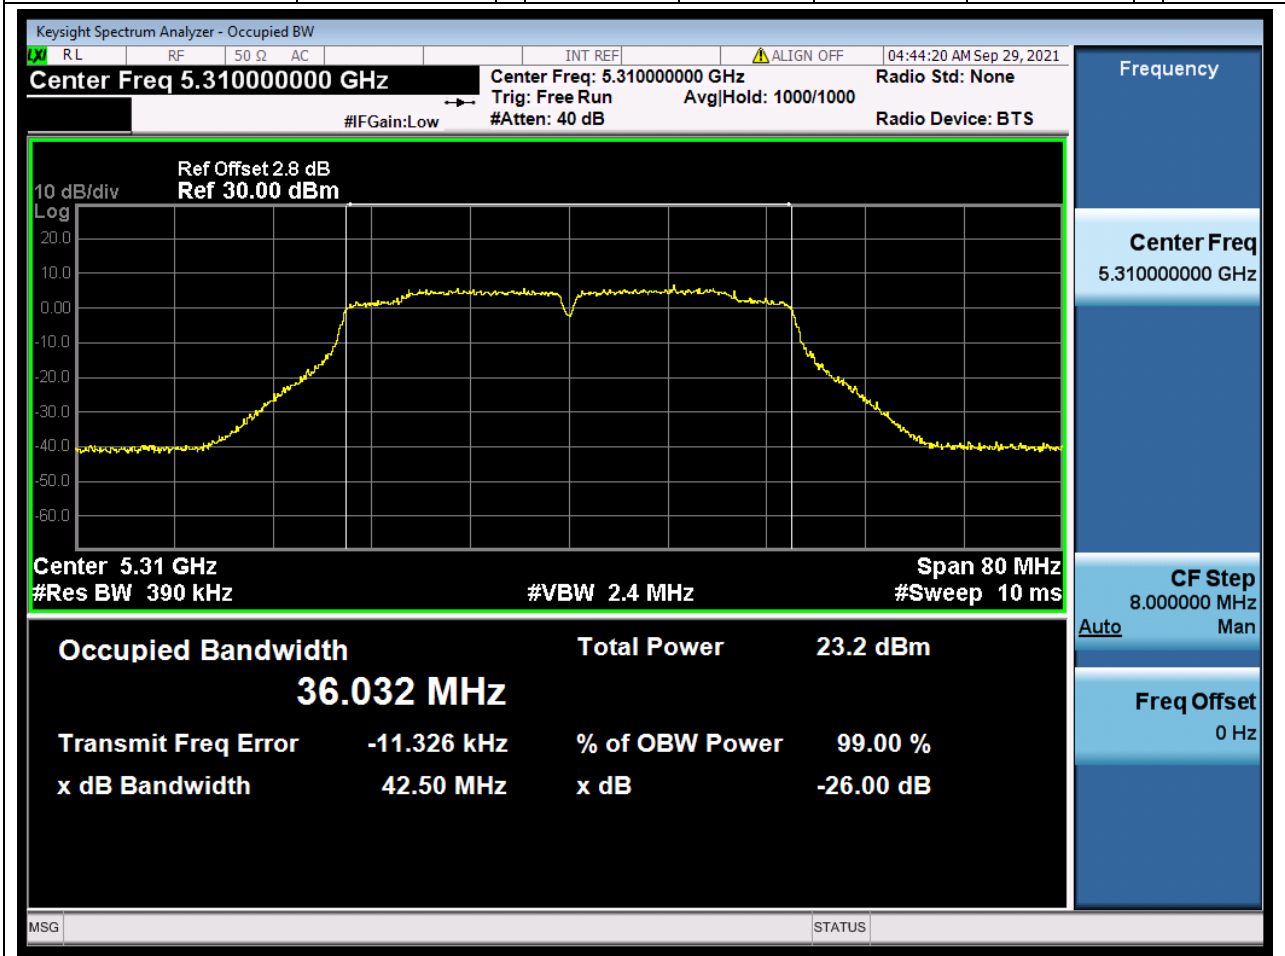

22. 802.11n_40M_U-NII-2A_H

22.1. A.2.2-99% Bandwidth(NTNV)

Center Frequency (MHz)	OBW Power (%)	RBW (MHz)	Detector	Limit (MHz)	OBW (MHz)	Verdict
5310	99	0.39	Peak	0	36.031627	Unknown