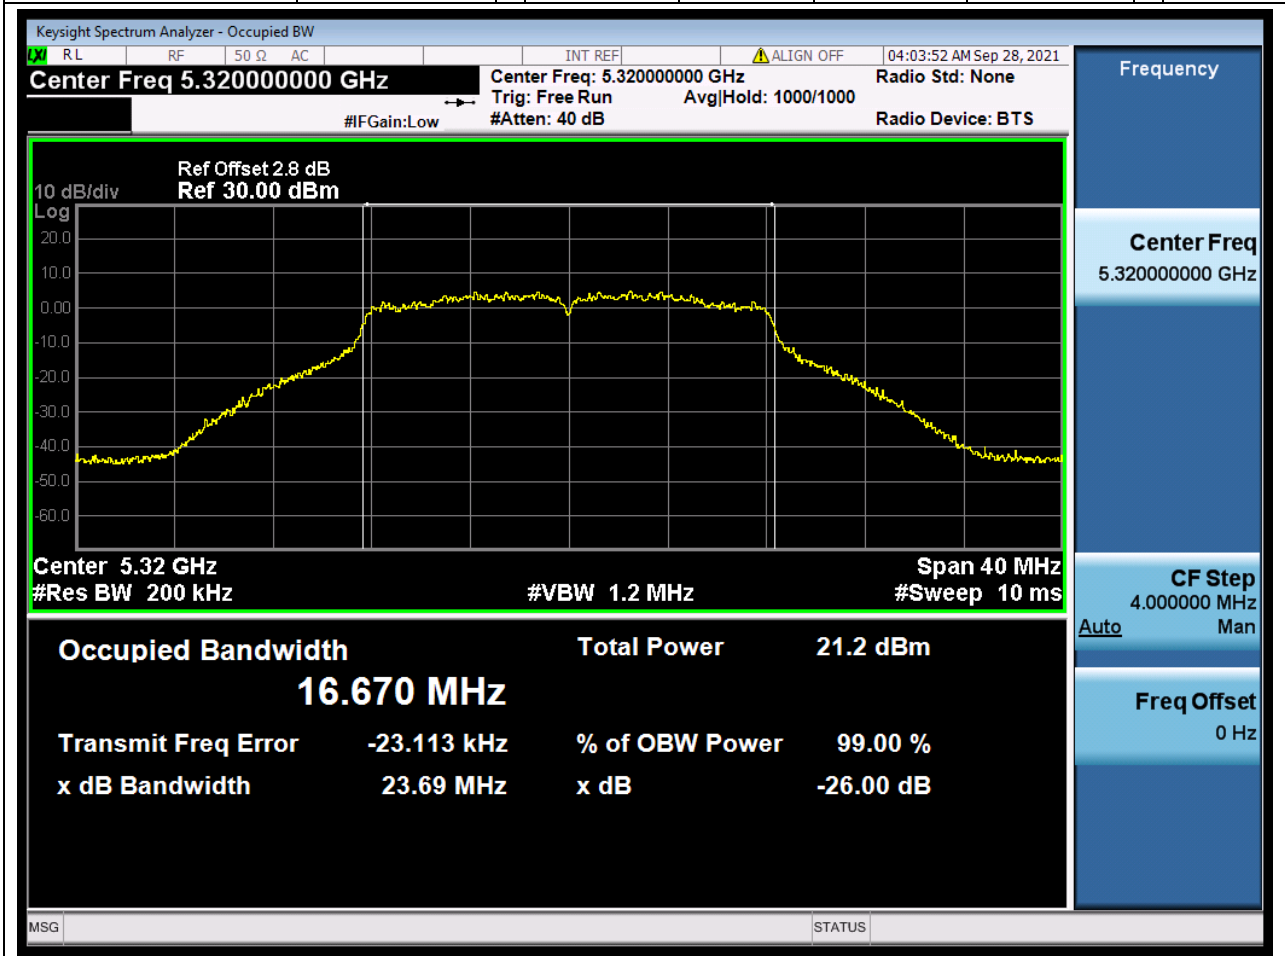

17. 802.11a_20M_U-NII-2A_H

17.1. A.2.2-99% Bandwidth(NTNV)

Center Frequency (MHz)	OBW Power (%)	RBW (MHz)	Detector	Limit (MHz)	OBW (MHz)	Verdict
5320	99	0.2	Peak	0	16.669752	Unknown