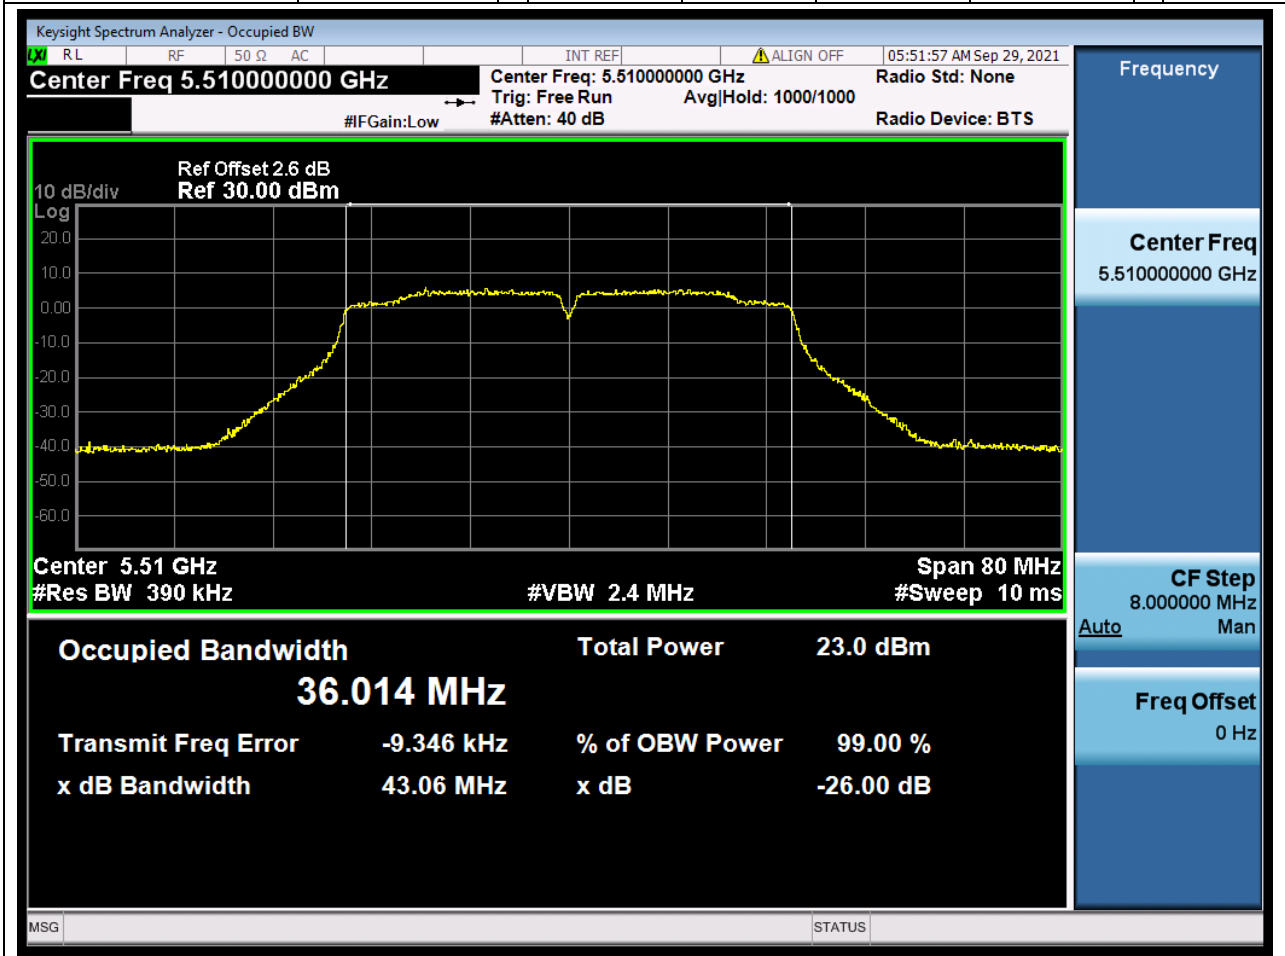

42. 802.11ac_40M_U-NII-2C_L

42.1. A.2.2-99% Bandwidth(NTNV)

Center Frequency (MHz)	OBW Power (%)	RBW (MHz)	Detector	Limit (MHz)	OBW (MHz)	Verdict
5510	99	0.39	Peak	0	36.01436	Unknow