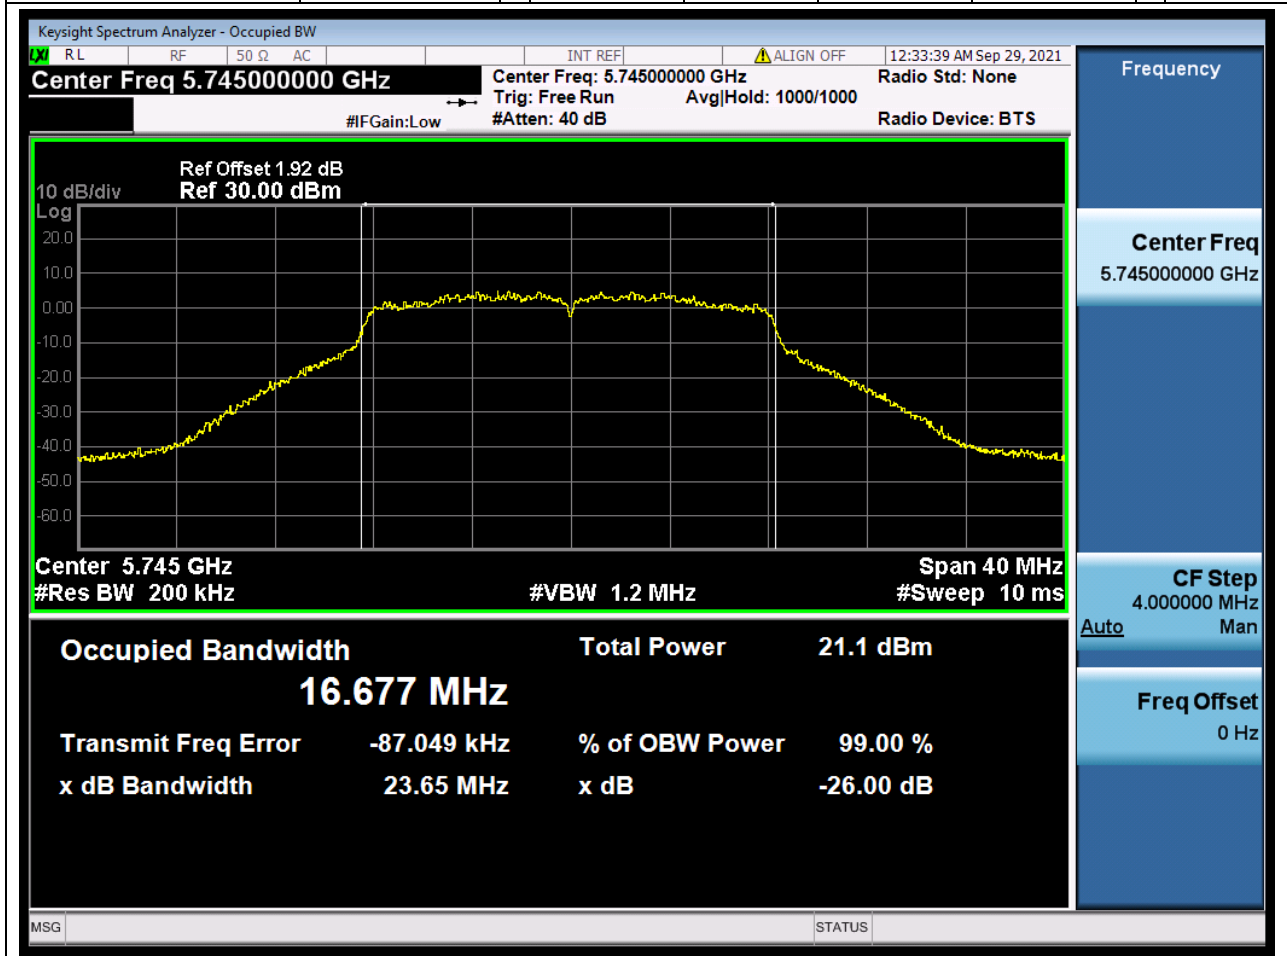

48. 802.11a_20M_U-NII-3_L

48.1. A.2.2-99% Bandwidth(NTNV)

Center Frequency (MHz)	OBW Power (%)	RBW (MHz)	Detector	Limit (MHz)	OBW (MHz)	Verdict
5745	99	0.2	Peak	0	16.67737	Unknown