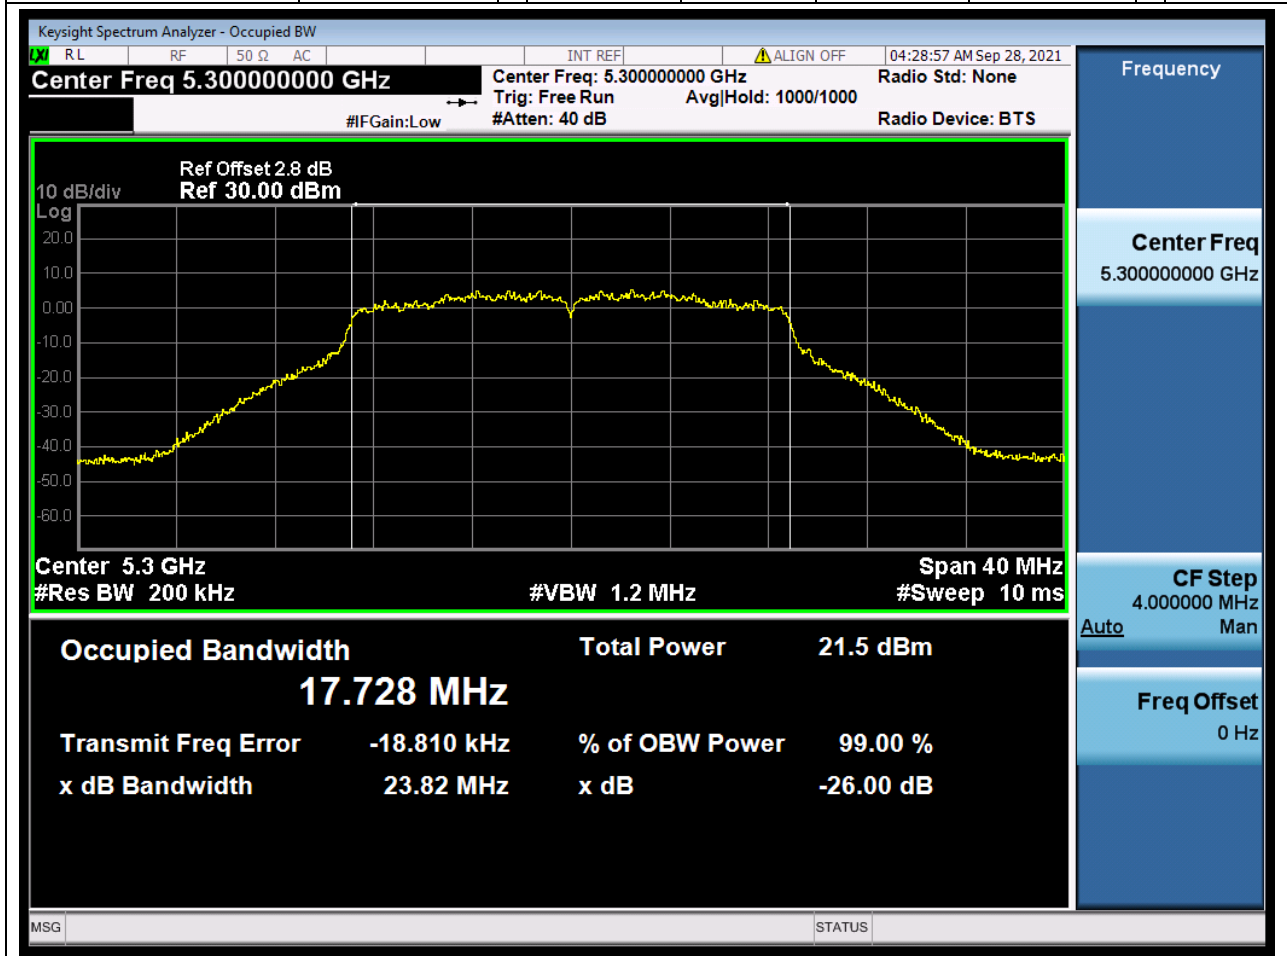

24. 802.11ac_20M_U-NII-2A_M

24.1. A.2.2-99% Bandwidth(NTNV)

Center Frequency (MHz)	OBW Power (%)	RBW (MHz)	Detector	Limit (MHz)	OBW (MHz)	Verdict
5300	99	0.2	Peak	0	17.728347	Unknown