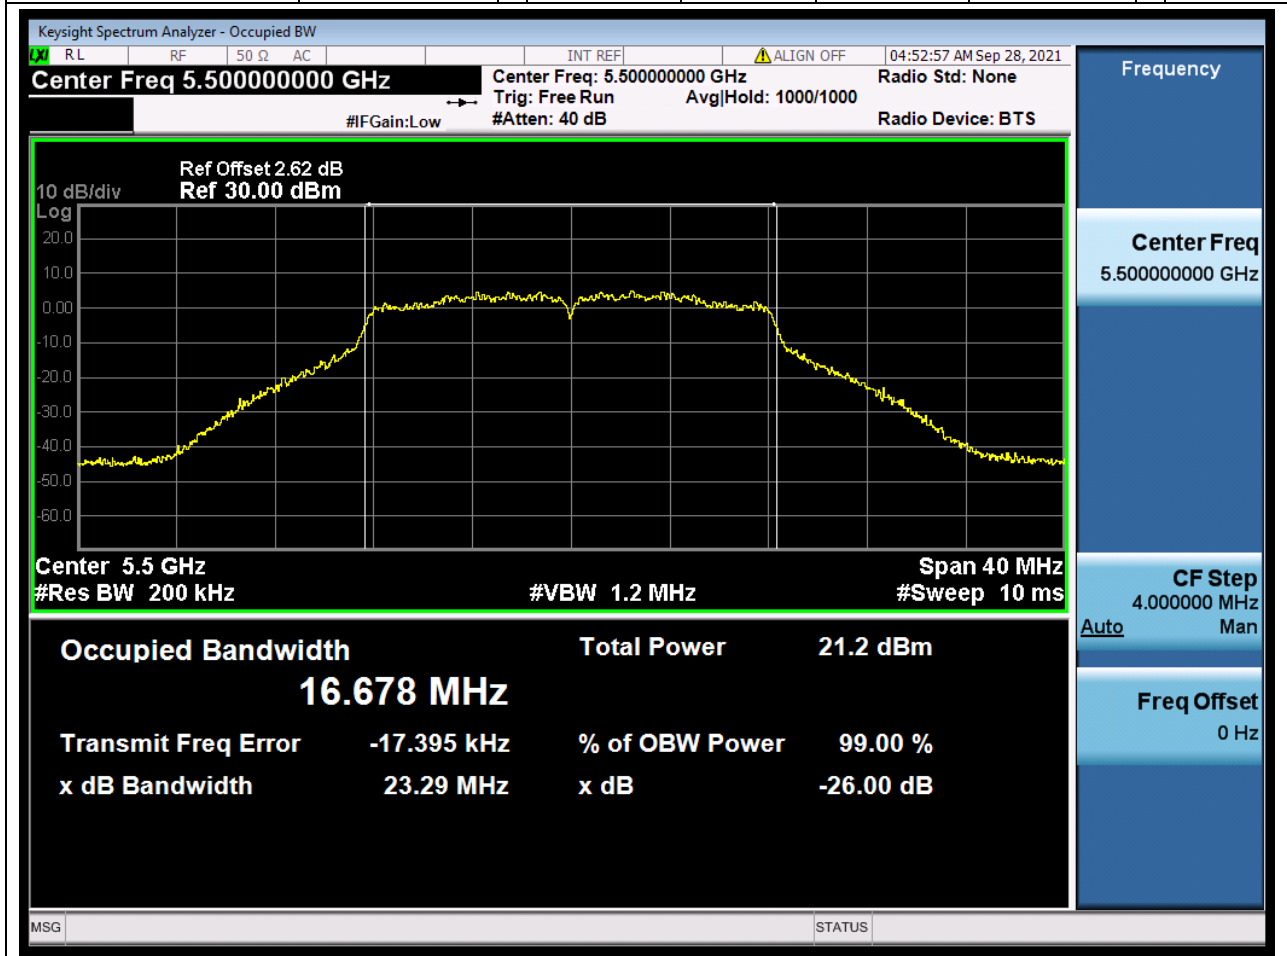

30. 802.11a_20M_U-NII-2C_L

30.1. A.2.2-99% Bandwidth(NTNV)

Center Frequency (MHz)	OBW Power (%)	RBW (MHz)	Detector	Limit (MHz)	OBW (MHz)	Verdict
5500	99	0.2	Peak	0	16.677578	Unknow