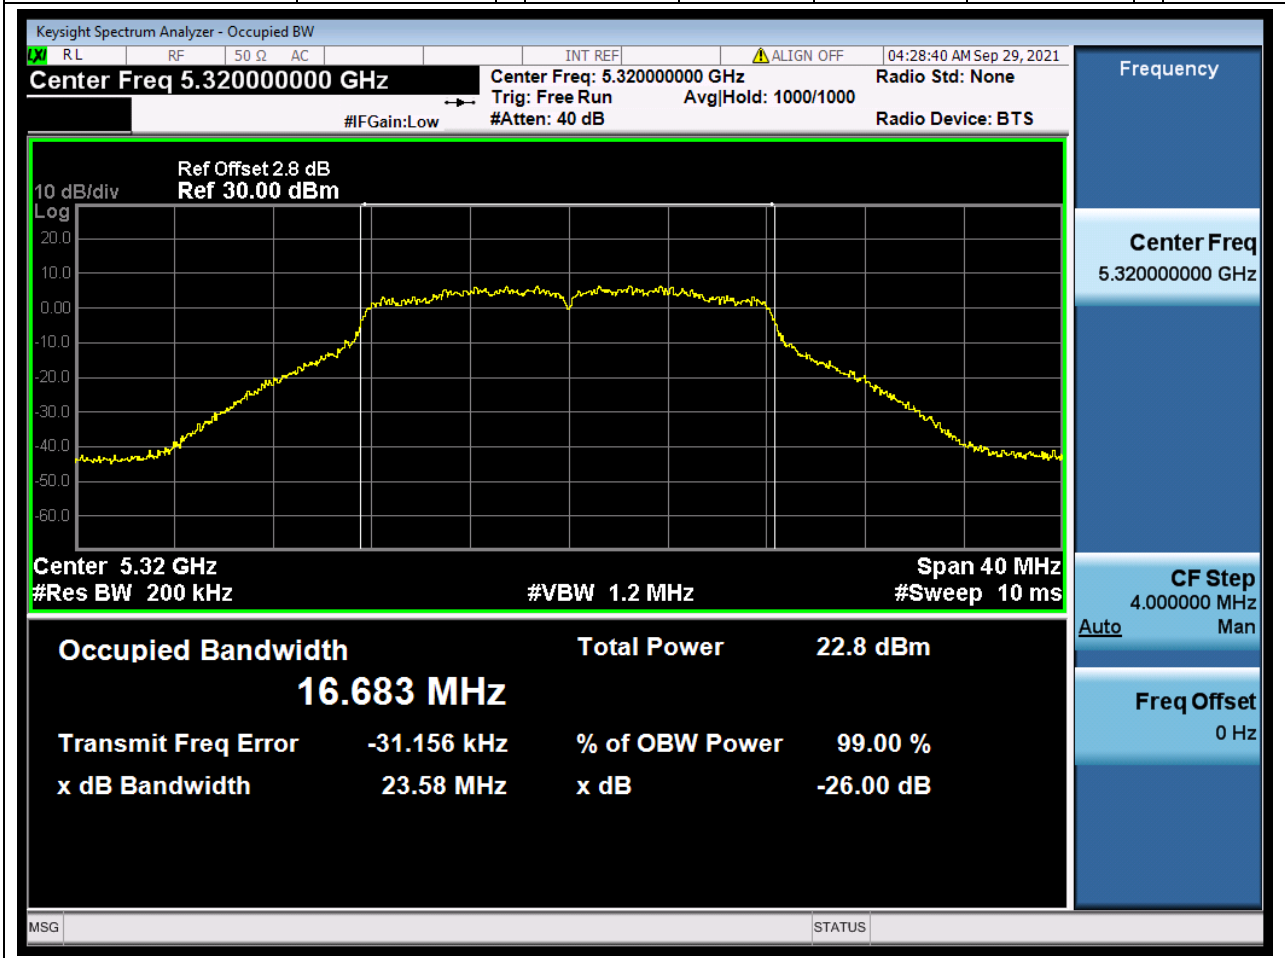

17. 802.11a_20M_U-NII-2A_H

17.1. A.2.2-99% Bandwidth(NTNV)

Center Frequency (MHz)	OBW Power (%)	RBW (MHz)	Detector	Limit (MHz)	OBW (MHz)	Verdict
5320	99	0.2	Peak	0	16.682669	Unknow