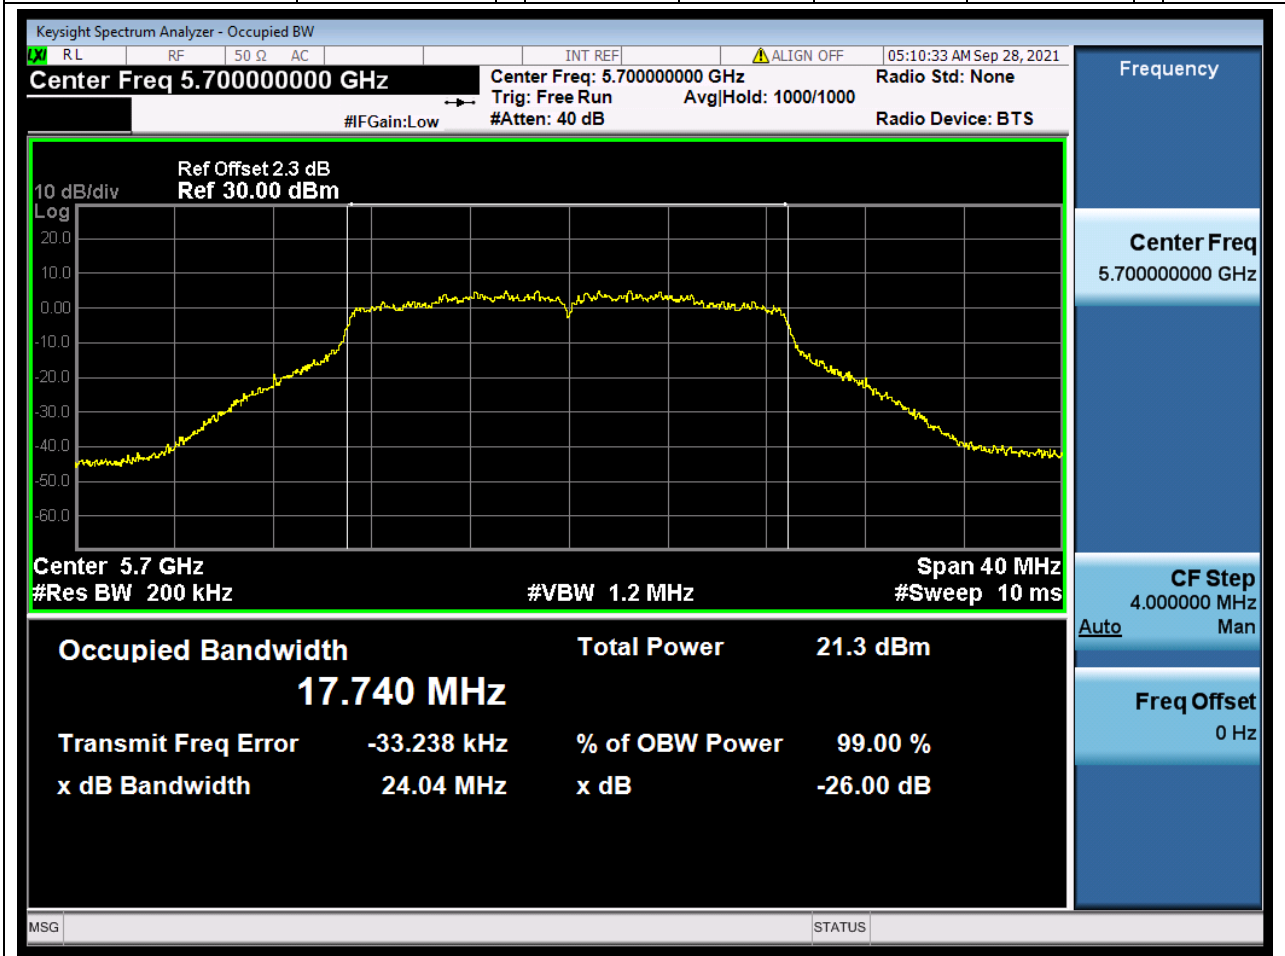

35. 802.11n_20M_U-NII-2C_H

35.1. A.2.2-99% Bandwidth(NTNV)

Center Frequency (MHz)	OBW Power (%)	RBW (MHz)	Detector	Limit (MHz)	OBW (MHz)	Verdict
5700	99	0.2	Peak	0	17.739948	Unknow