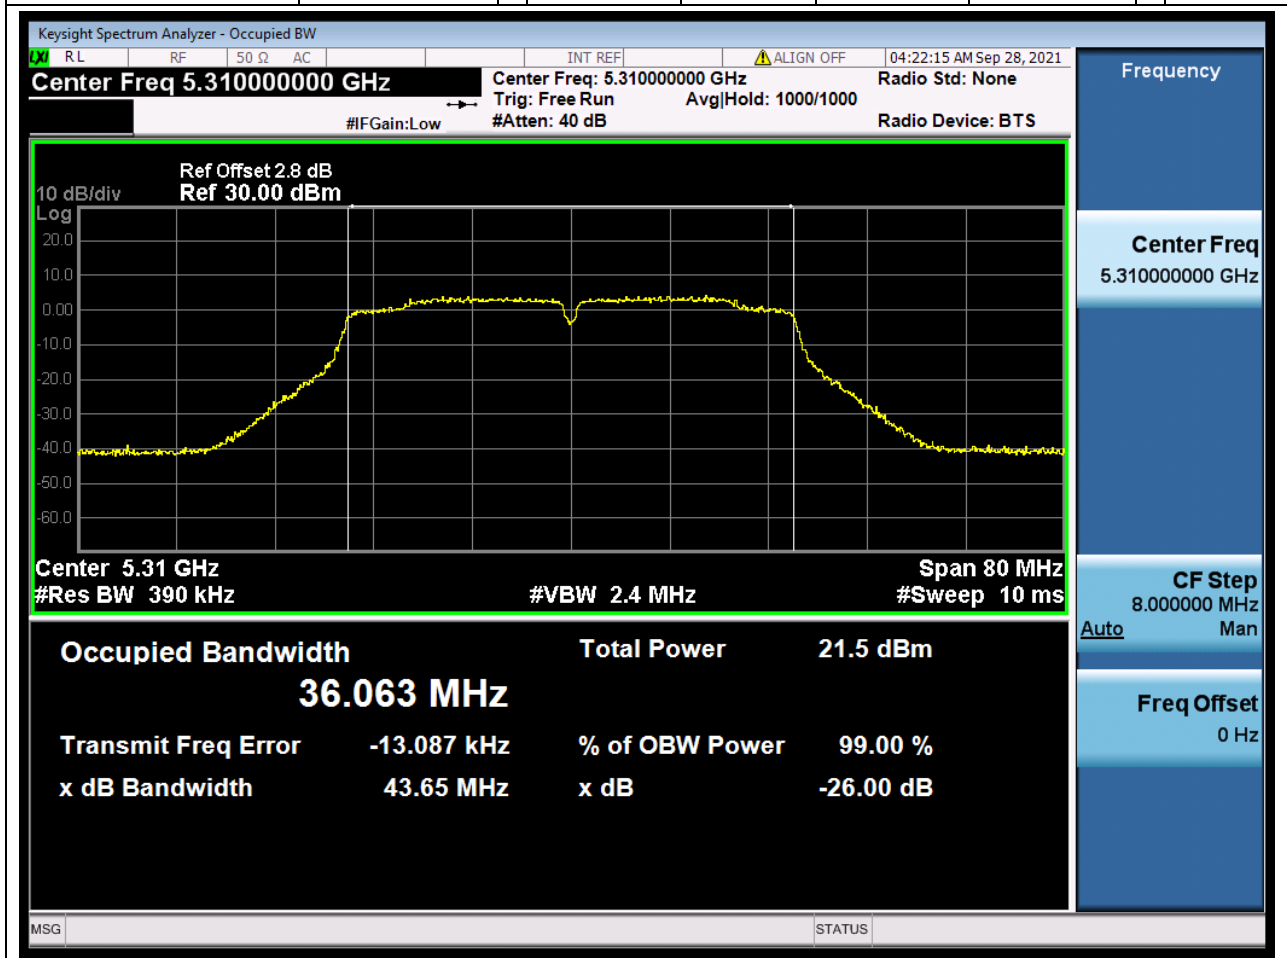

22. 802.11n_40M_U-NII-2A_H

22.1. A.2.2-99% Bandwidth(NTNV)

Center Frequency (MHz)	OBW Power (%)	RBW (MHz)	Detector	Limit (MHz)	OBW (MHz)	Verdict
5310	99	0.39	Peak	0	36.063447	Unknown