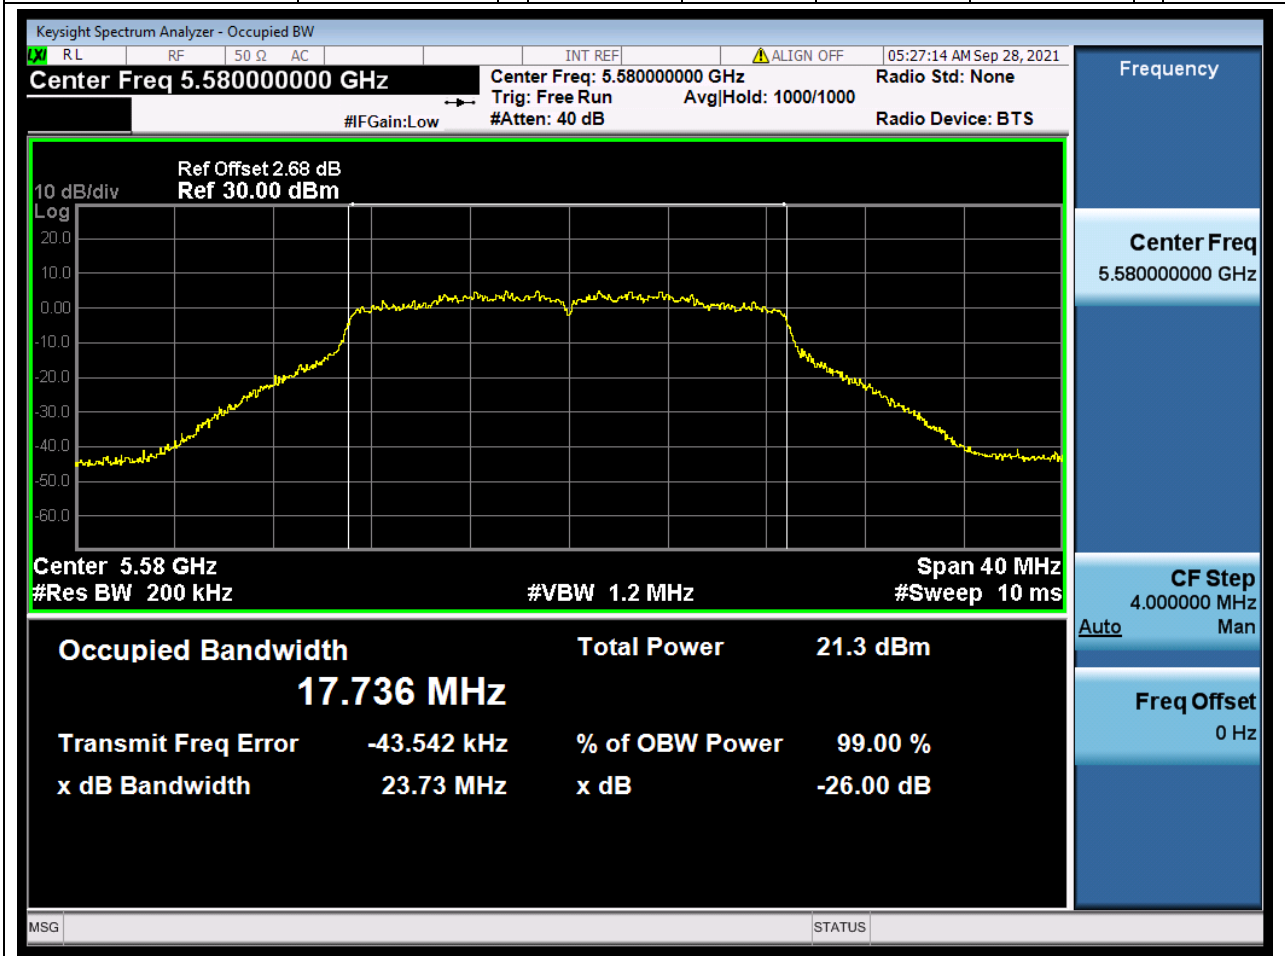

40. 802.11ac_20M_U-NII-2C_M

40.1. A.2.2-99% Bandwidth(NTNV)

Center Frequency (MHz)	OBW Power (%)	RBW (MHz)	Detector	Limit (MHz)	OBW (MHz)	Verdict
5580	99	0.2	Peak	0	17.73584	Unknow