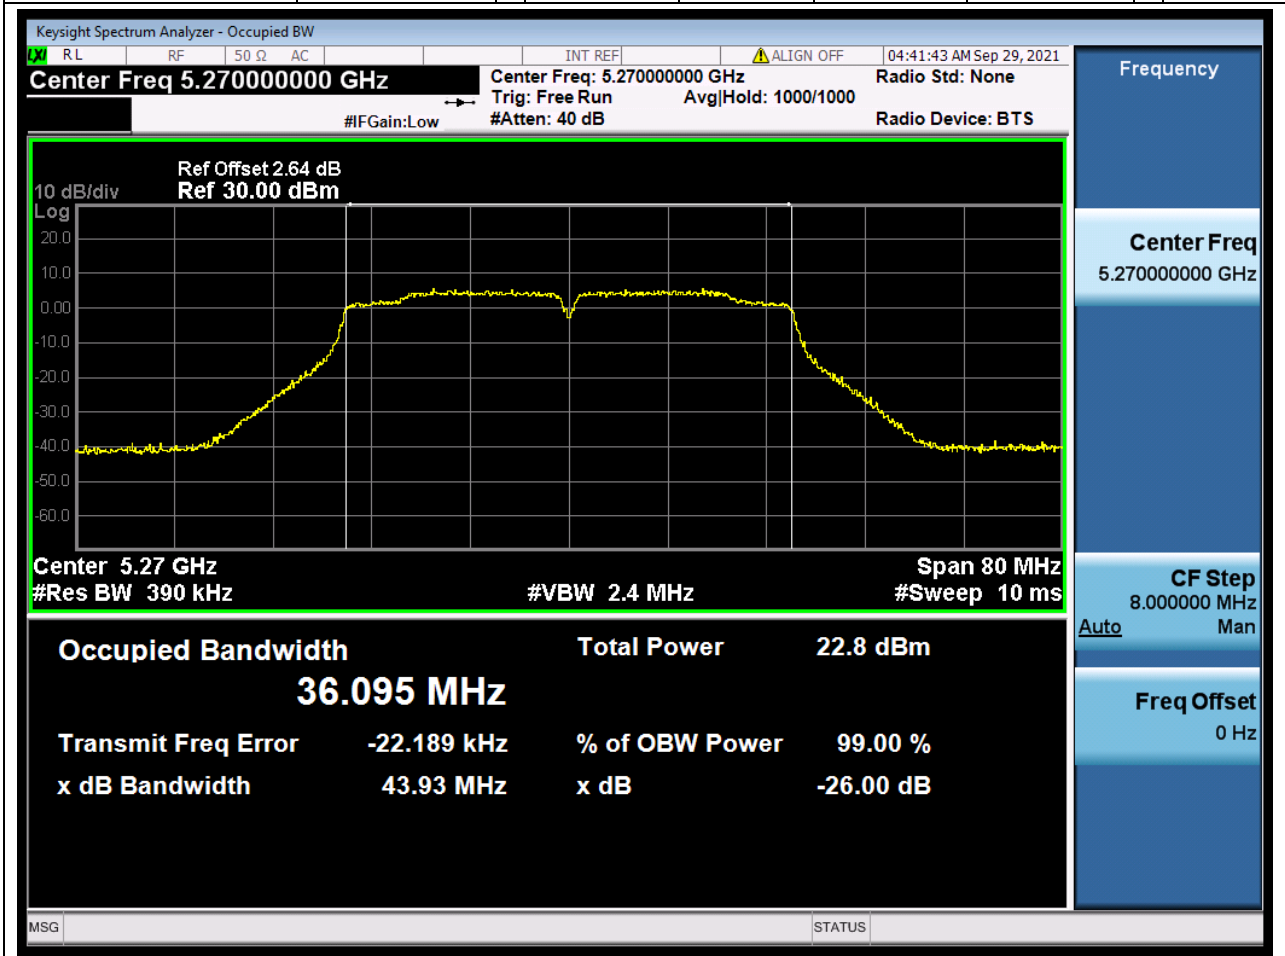

21. 802.11n_40M_U-NII-2A_L

21.1. A.2.2-99% Bandwidth(NTNV)

Center Frequency (MHz)	OBW Power (%)	RBW (MHz)	Detector	Limit (MHz)	OBW (MHz)	Verdict
5270	99	0.39	Peak	0	36.095188	Unknow