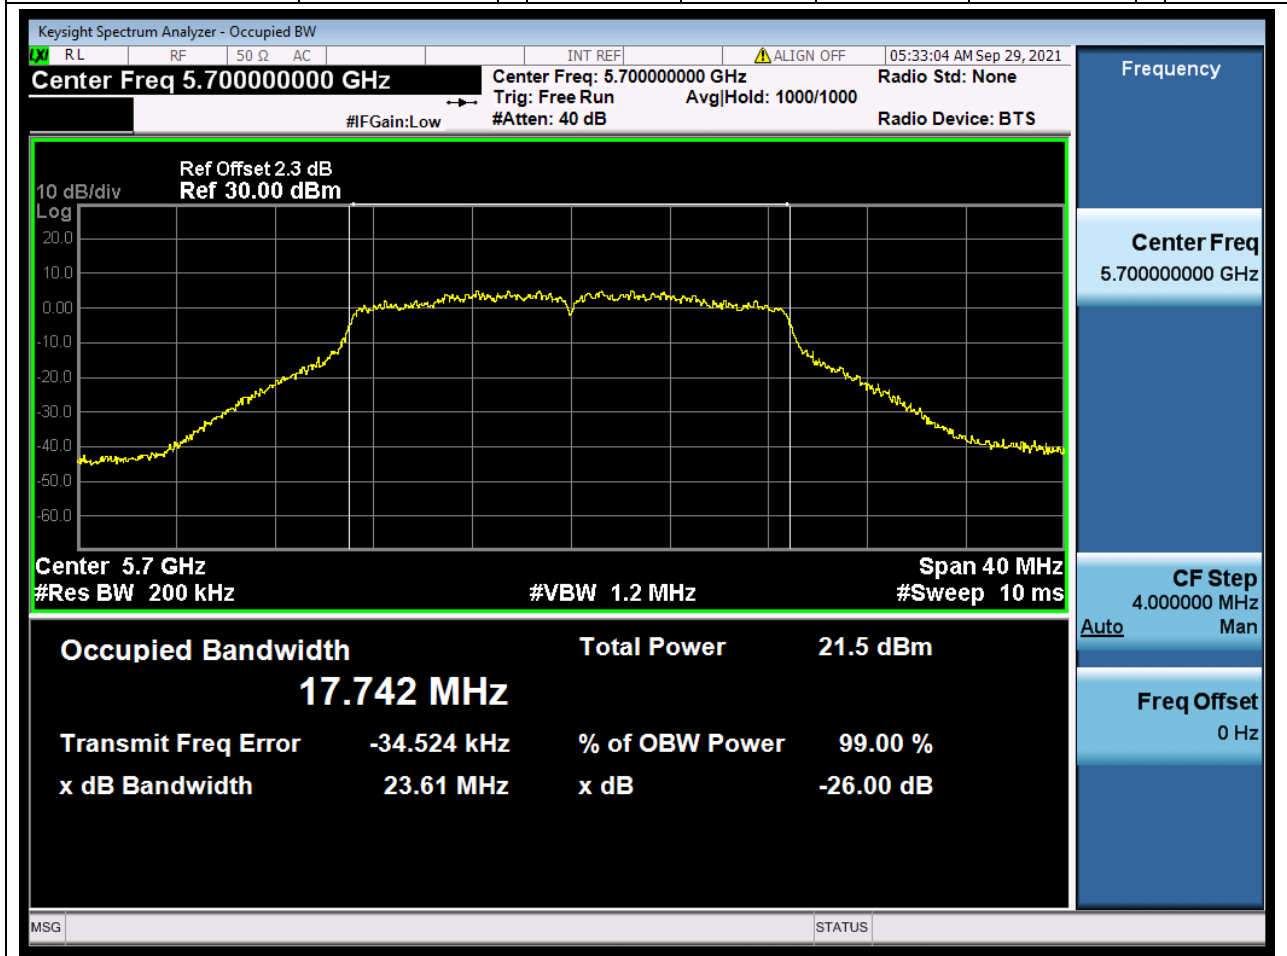

35. 802.11n_20M_U-NII-2C_H

35.1. A.2.2-99% Bandwidth(NTNV)

Center Frequency (MHz)	OBW Power (%)	RBW (MHz)	Detector	Limit (MHz)	OBW (MHz)	Verdict
5700	99	0.2	Peak	0	17.741568	Unknow