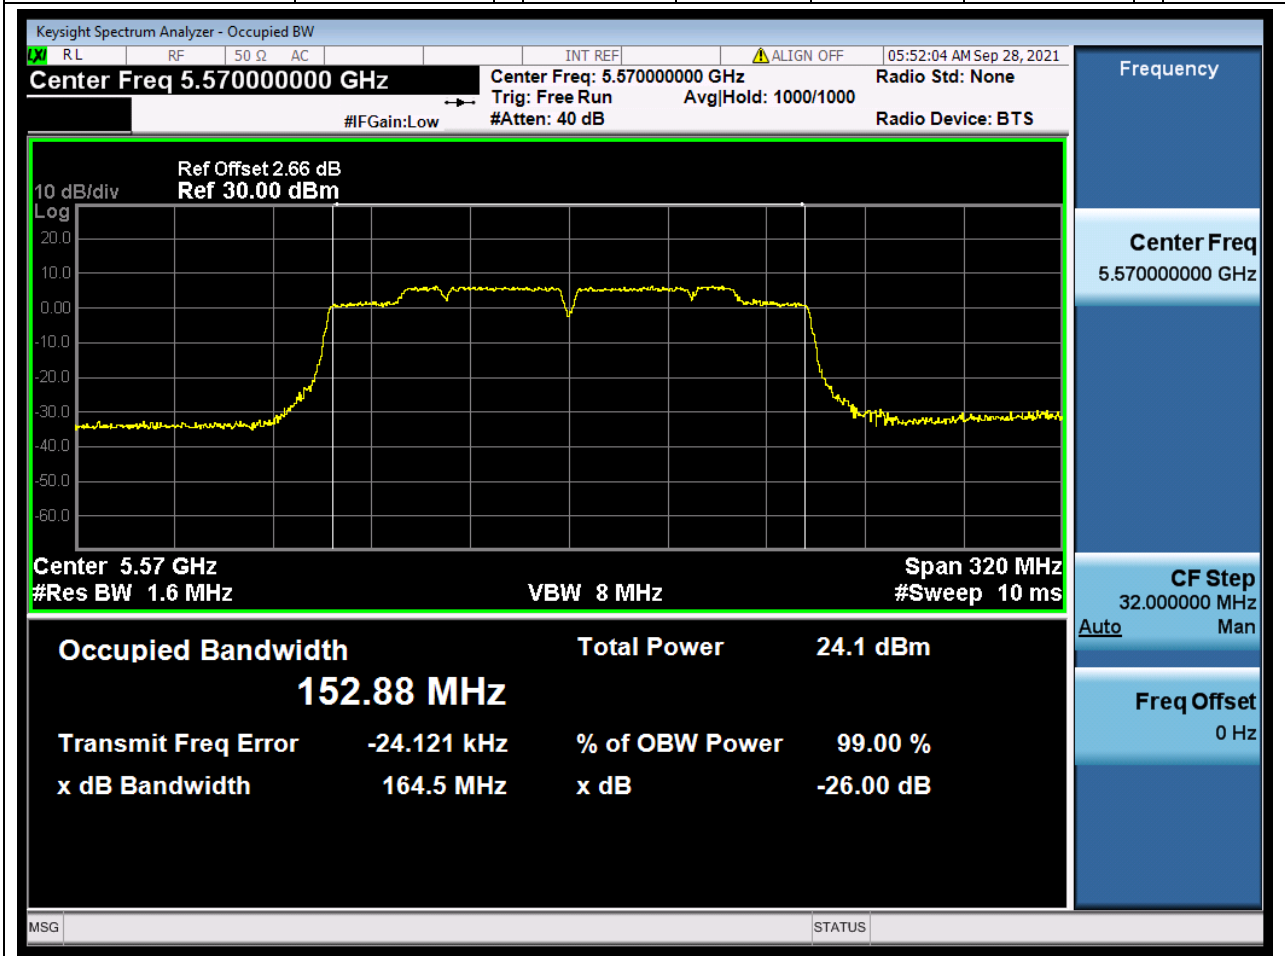

47. 802.11ac_160M_U-NII-2C_M

47.1. A.2.2-99% Bandwidth(NTNV)

Center Frequency (MHz)	OBW Power (%)	RBW (MHz)	Detector	Limit (MHz)	OBW (MHz)	Verdict
5570	99	1.6	Peak	0	152.879239	Unknow