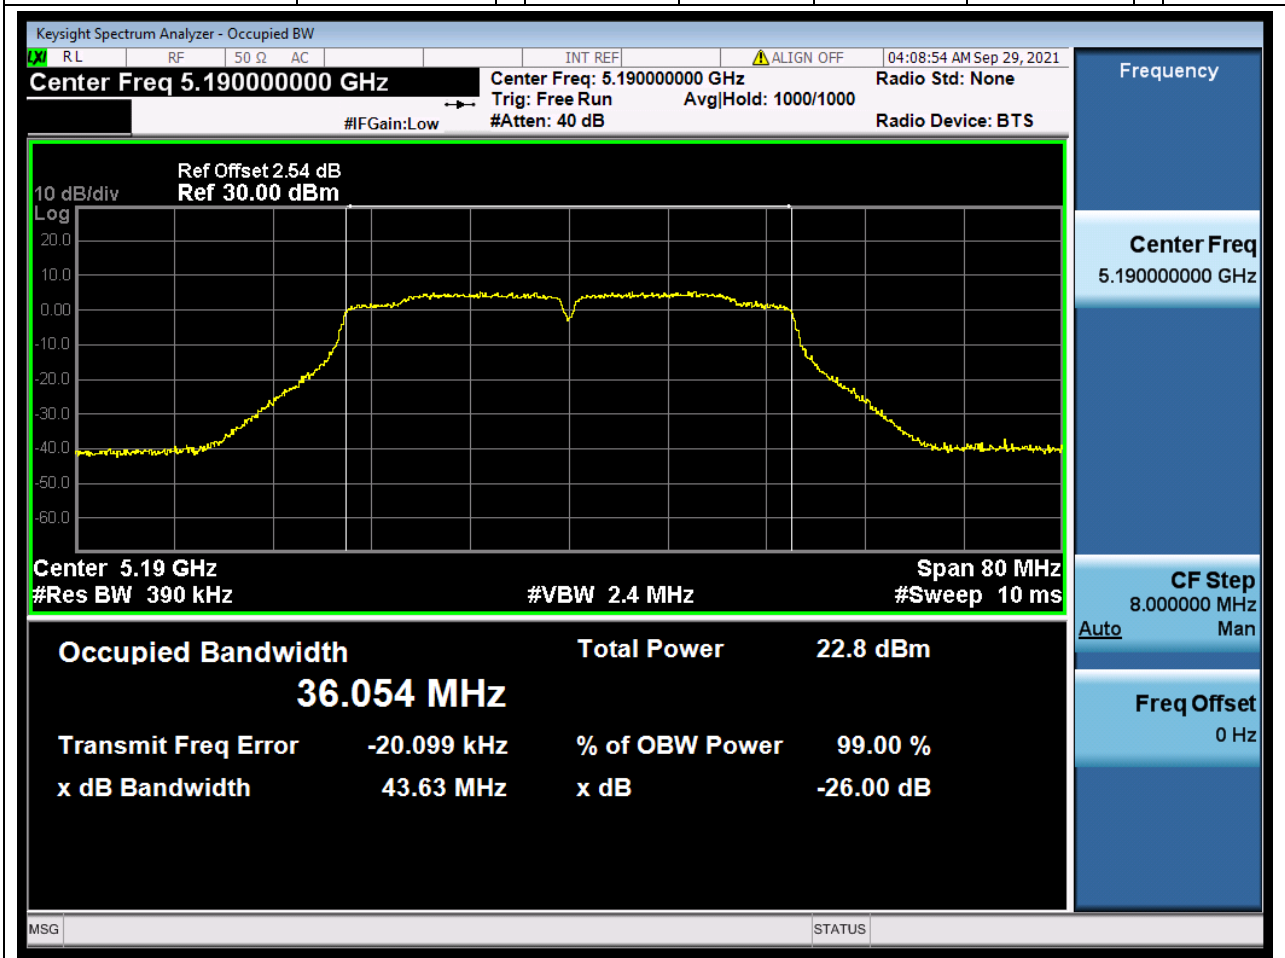

12. 802.11ac_40M_U-NII-1_L

12.1. A.2.2-99% Bandwidth(NTNV)

Center Frequency (MHz)	OBW Power (%)	RBW (MHz)	Detector	Limit (MHz)	OBW (MHz)	Verdict
5190	99	0.39	Peak	0	36.053939	Unknow