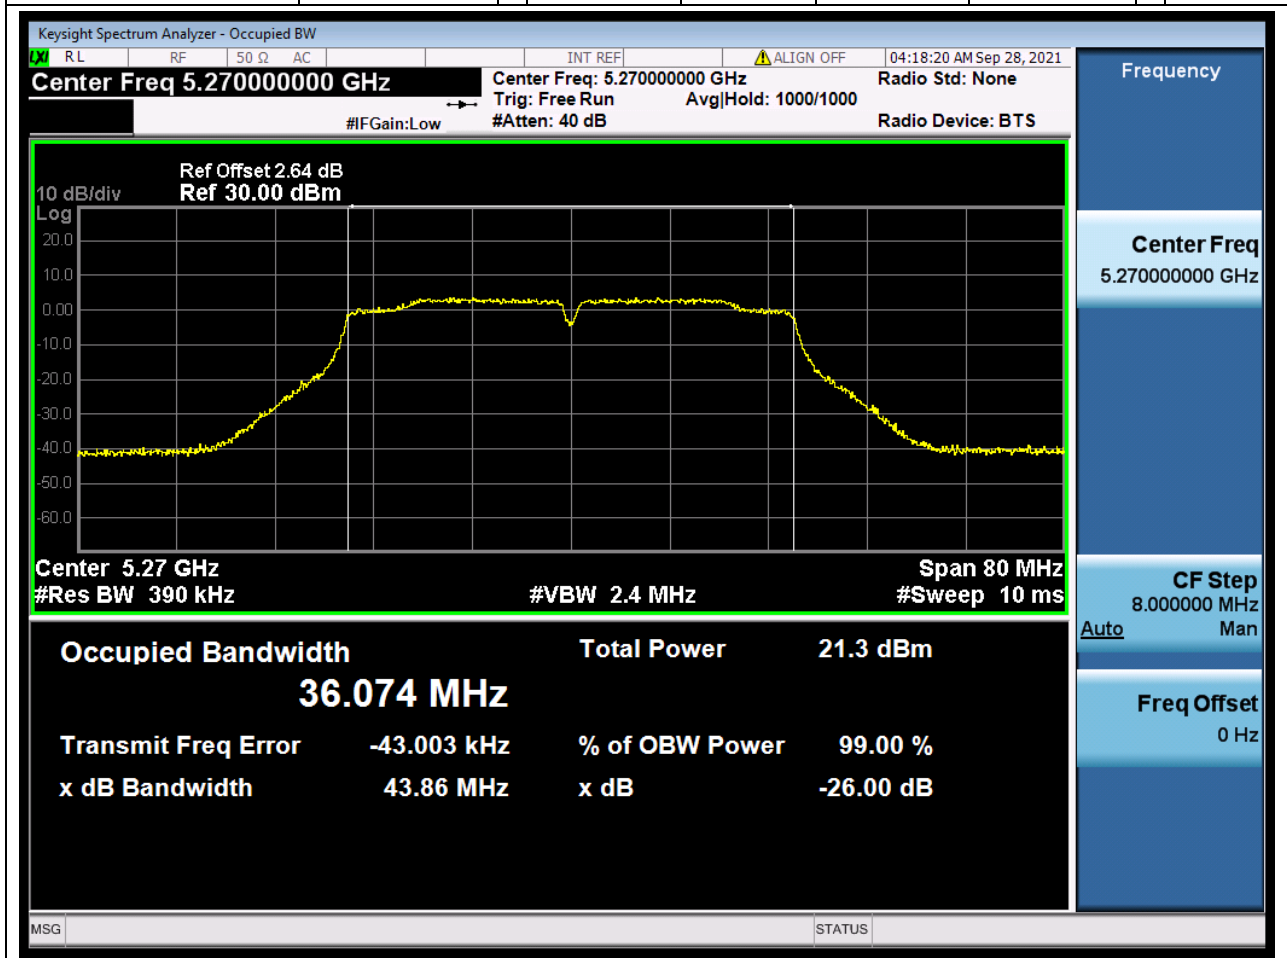

21. 802.11n_40M_U-NII-2A_L

21.1. A.2.2-99% Bandwidth(NTNV)

Center Frequency (MHz)	OBW Power (%)	RBW (MHz)	Detector	Limit (MHz)	OBW (MHz)	Verdict
5270	99	0.39	Peak	0	36.073584	Unknown