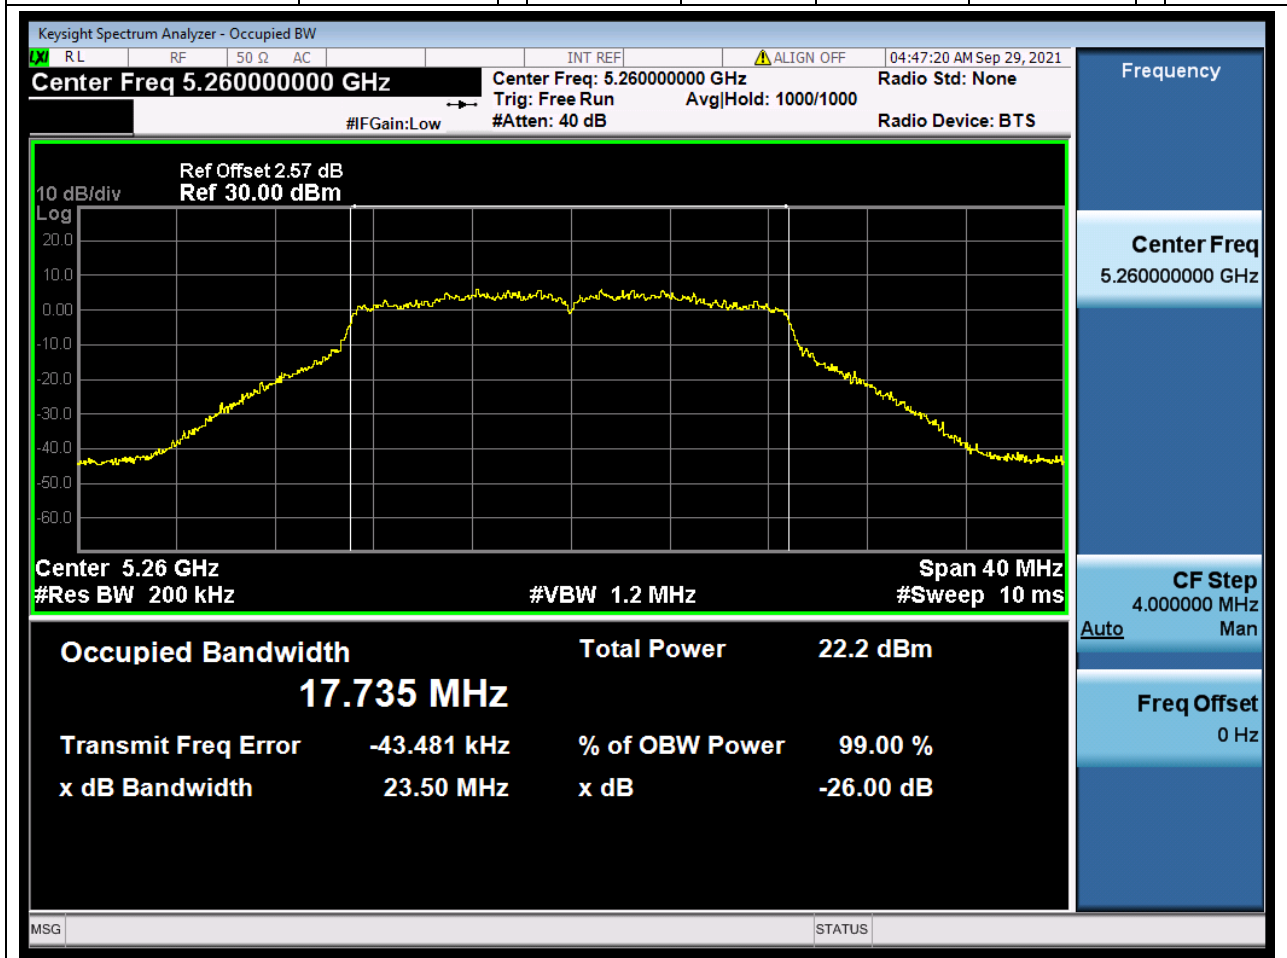

23. 802.11ac_20M_U-NII-2A_L

23.1. A.2.2-99% Bandwidth(NTNV)

Center Frequency (MHz)	OBW Power (%)	RBW (MHz)	Detector	Limit (MHz)	OBW (MHz)	Verdict
5260	99	0.2	Peak	0	17.734856	Unknow