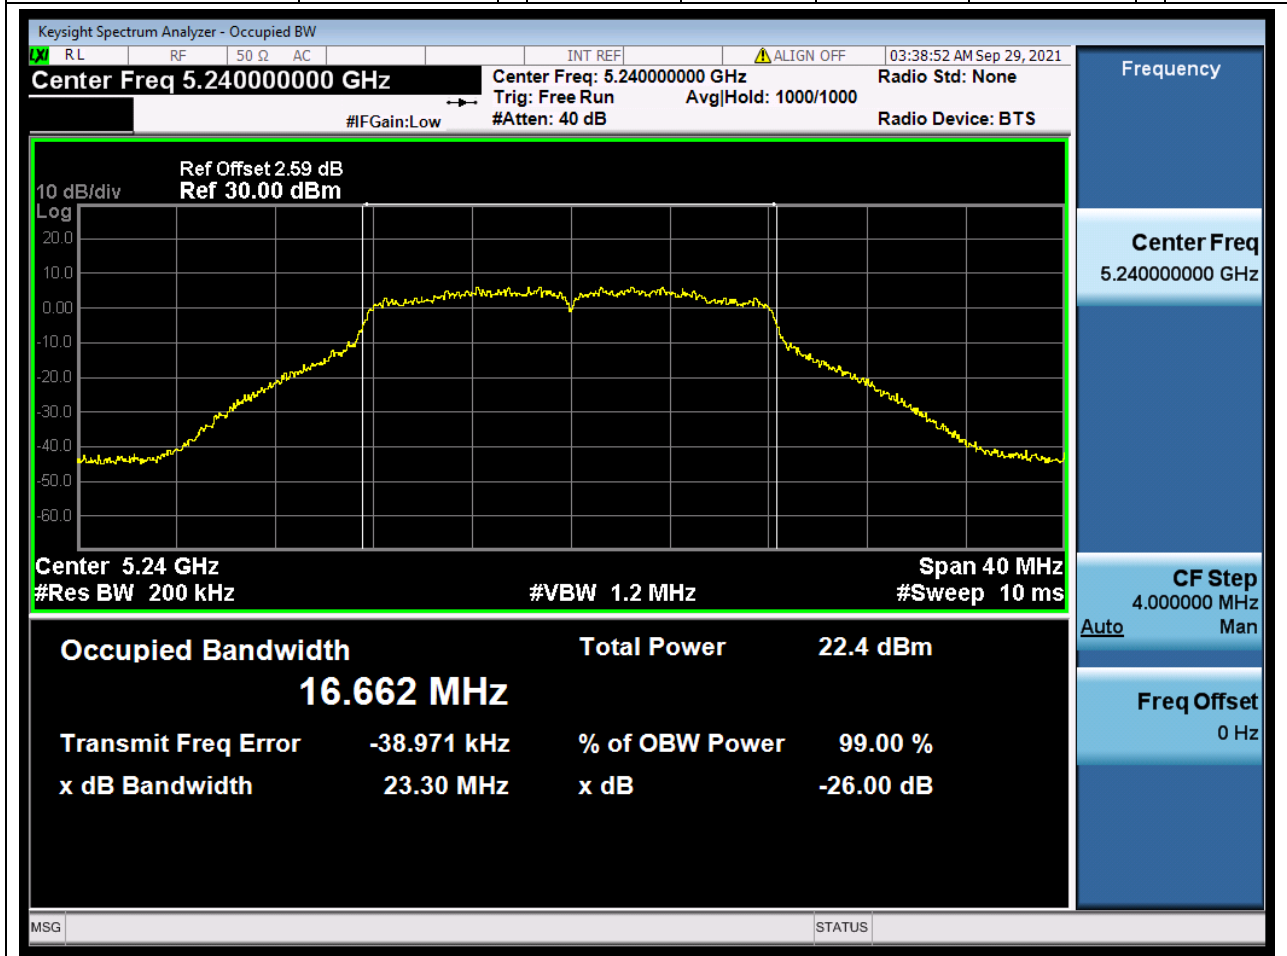

3. 802.11a_20M_U-NII-1_H

3.1. A.2.2-99% Bandwidth(NTNV)

Center Frequency (MHz)	OBW Power (%)	RBW (MHz)	Detector	Limit (MHz)	OBW (MHz)	Verdict
5240	99	0.2	Peak	0	16.662162	Unknown