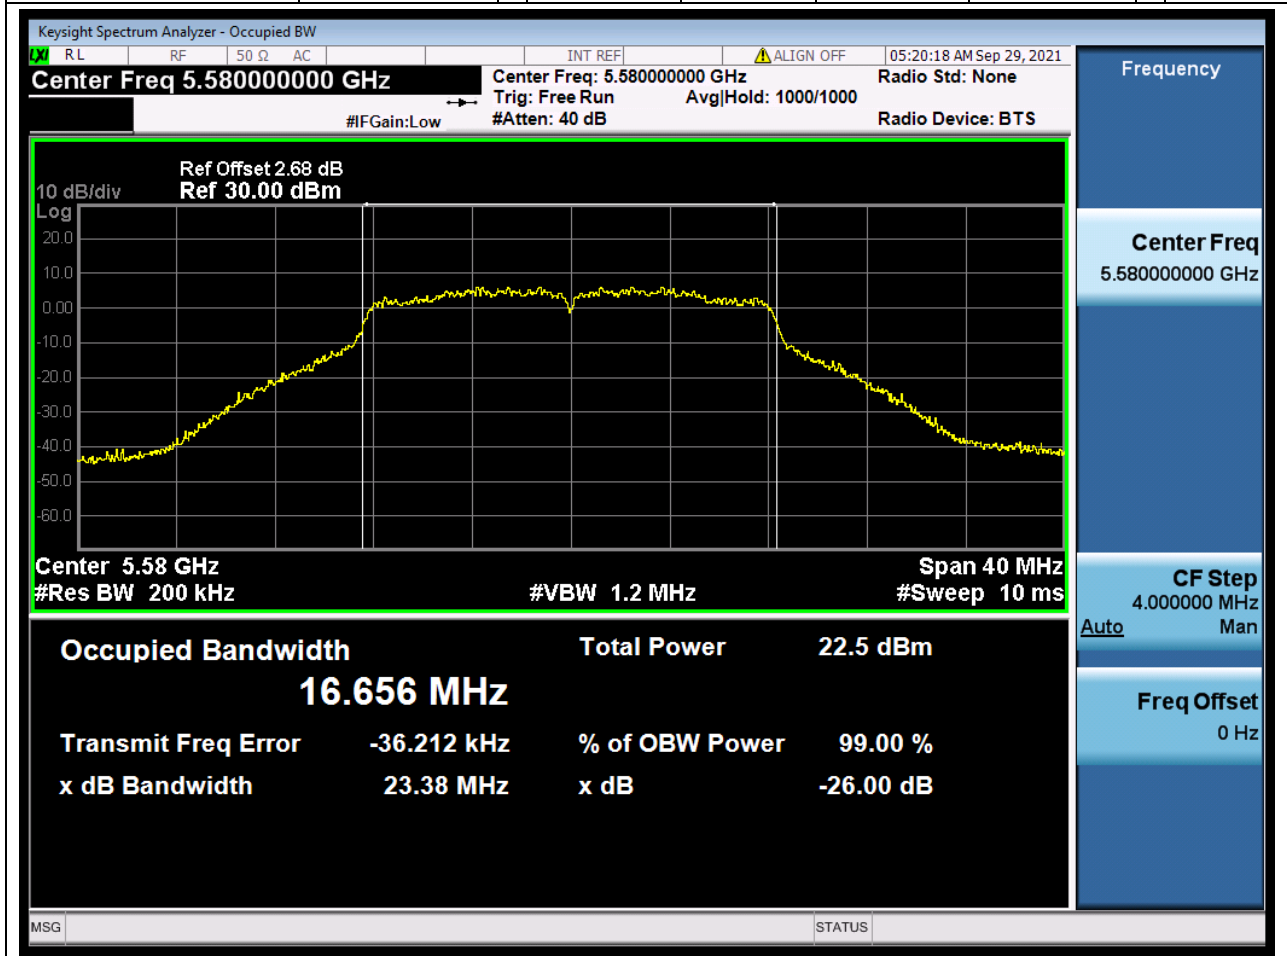

31. 802.11a_20M_U-NII-2C_M

31.1. A.2.2-99% Bandwidth(NTNV)

Center Frequency (MHz)	OBW Power (%)	RBW (MHz)	Detector	Limit (MHz)	OBW (MHz)	Verdict
5580	99	0.2	Peak	0	16.656153	Unknown