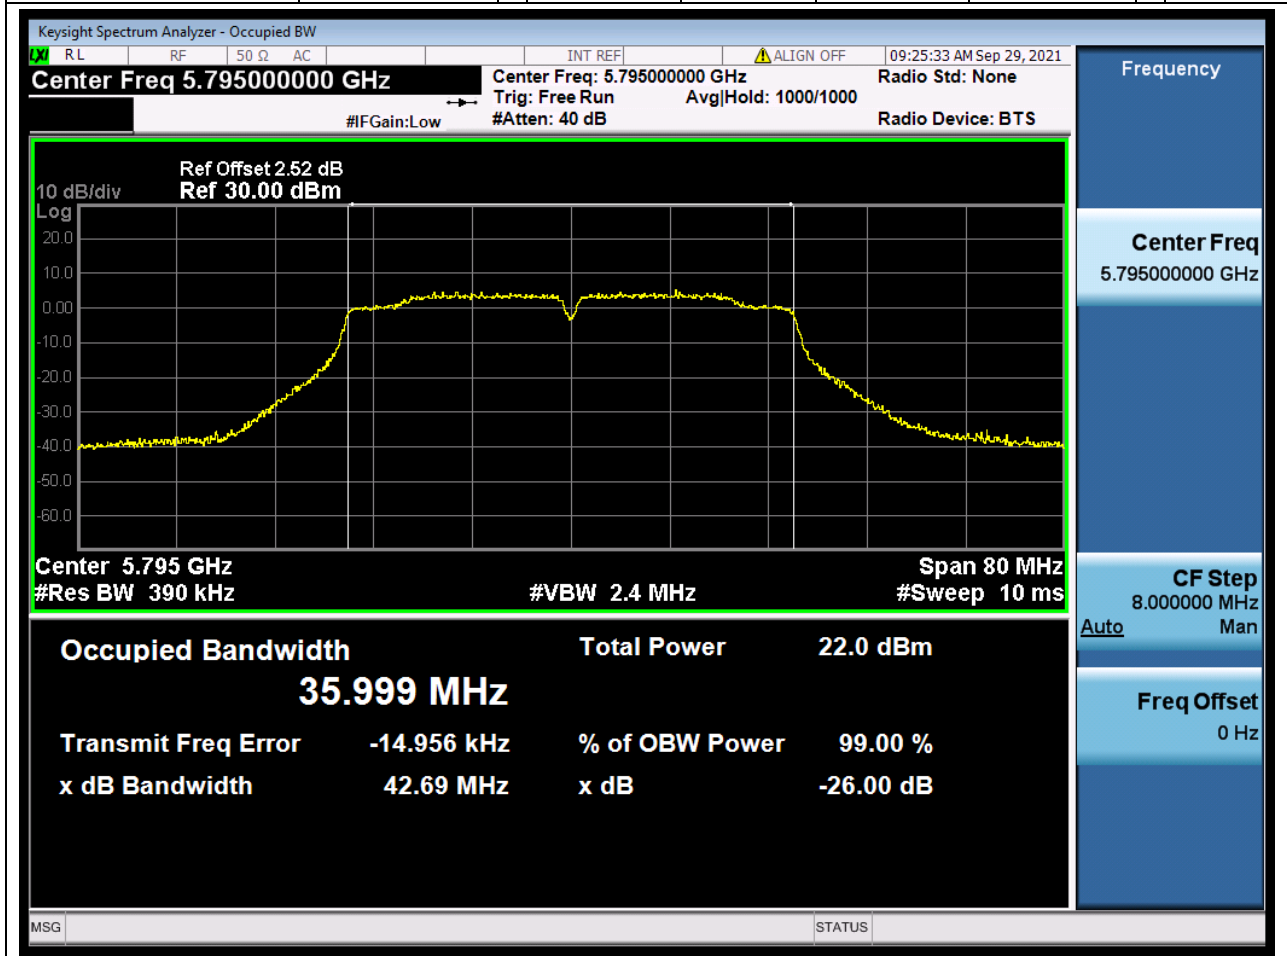

55. 802.11n_40M_U-NII-3_H

55.1. A.2.2-99% Bandwidth(NTNV)

Center Frequency (MHz)	OBW Power (%)	RBW (MHz)	Detector	Limit (MHz)	OBW (MHz)	Verdict
5795	99	0.39	Peak	0	35.998869	Unknow