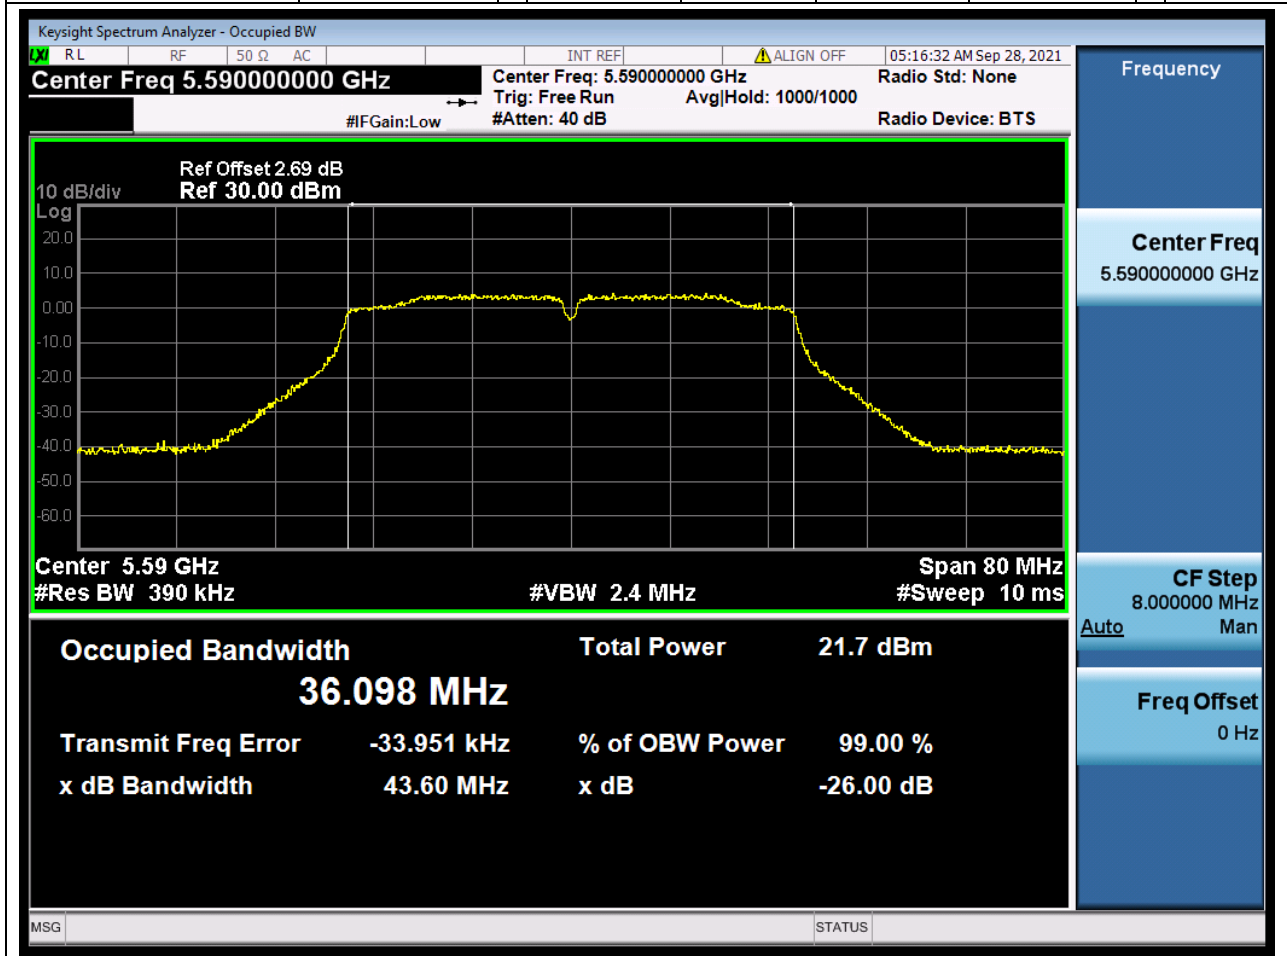

37. 802.11n_40M_U-NII-2C_M

37.1. A.2.2-99% Bandwidth(NTNV)

Center Frequency (MHz)	OBW Power (%)	RBW (MHz)	Detector	Limit (MHz)	OBW (MHz)	Verdict
5590	99	0.39	Peak	0	36.098131	Unknow