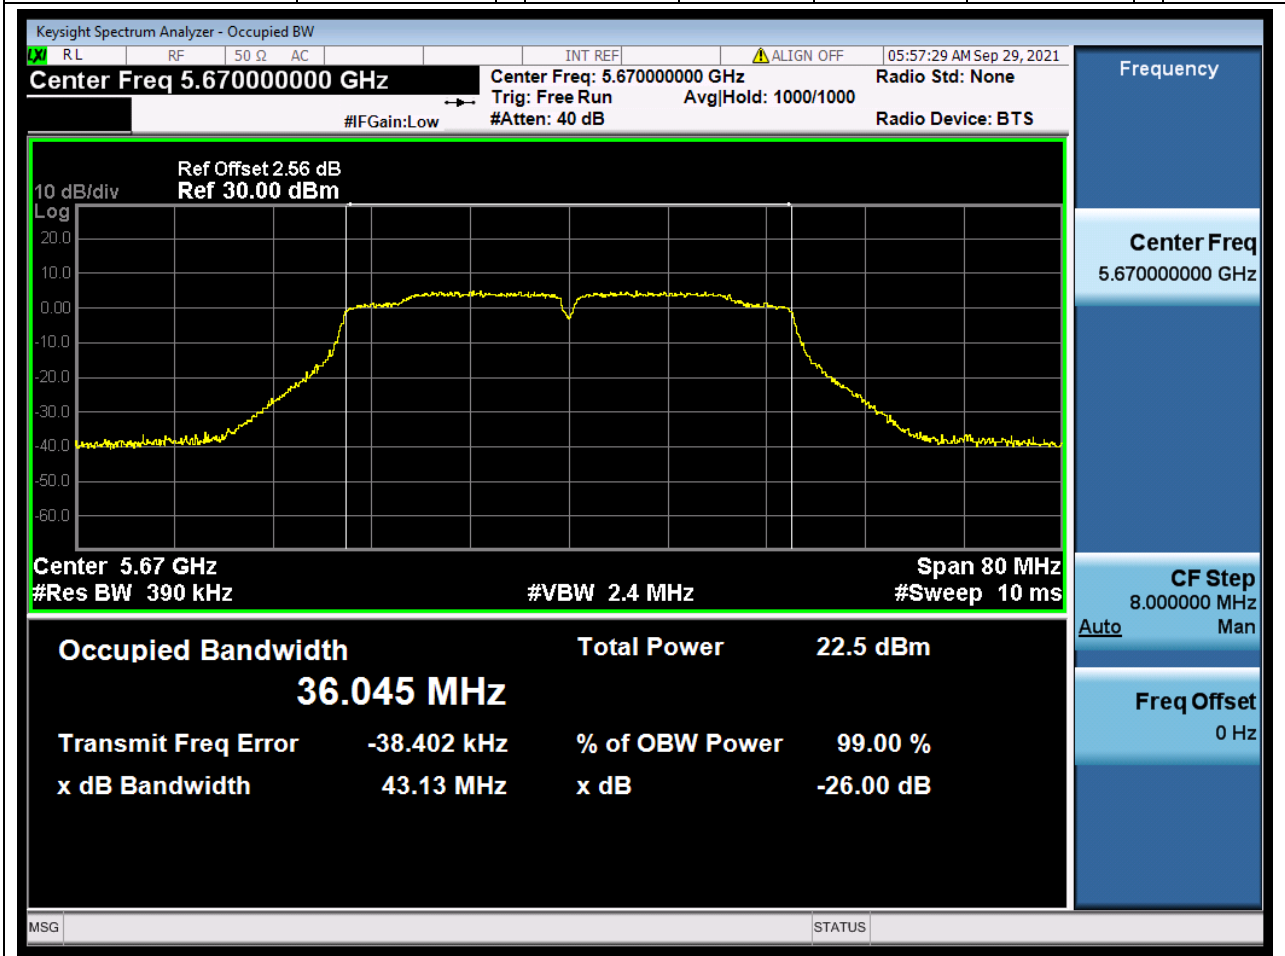

44. 802.11ac_40M_U-NII-2C_H

44.1. A.2.2-99% Bandwidth(NTNV)

Center Frequency (MHz)	OBW Power (%)	RBW (MHz)	Detector	Limit (MHz)	OBW (MHz)	Verdict
5670	99	0.39	Peak	0	36.045008	Unknow