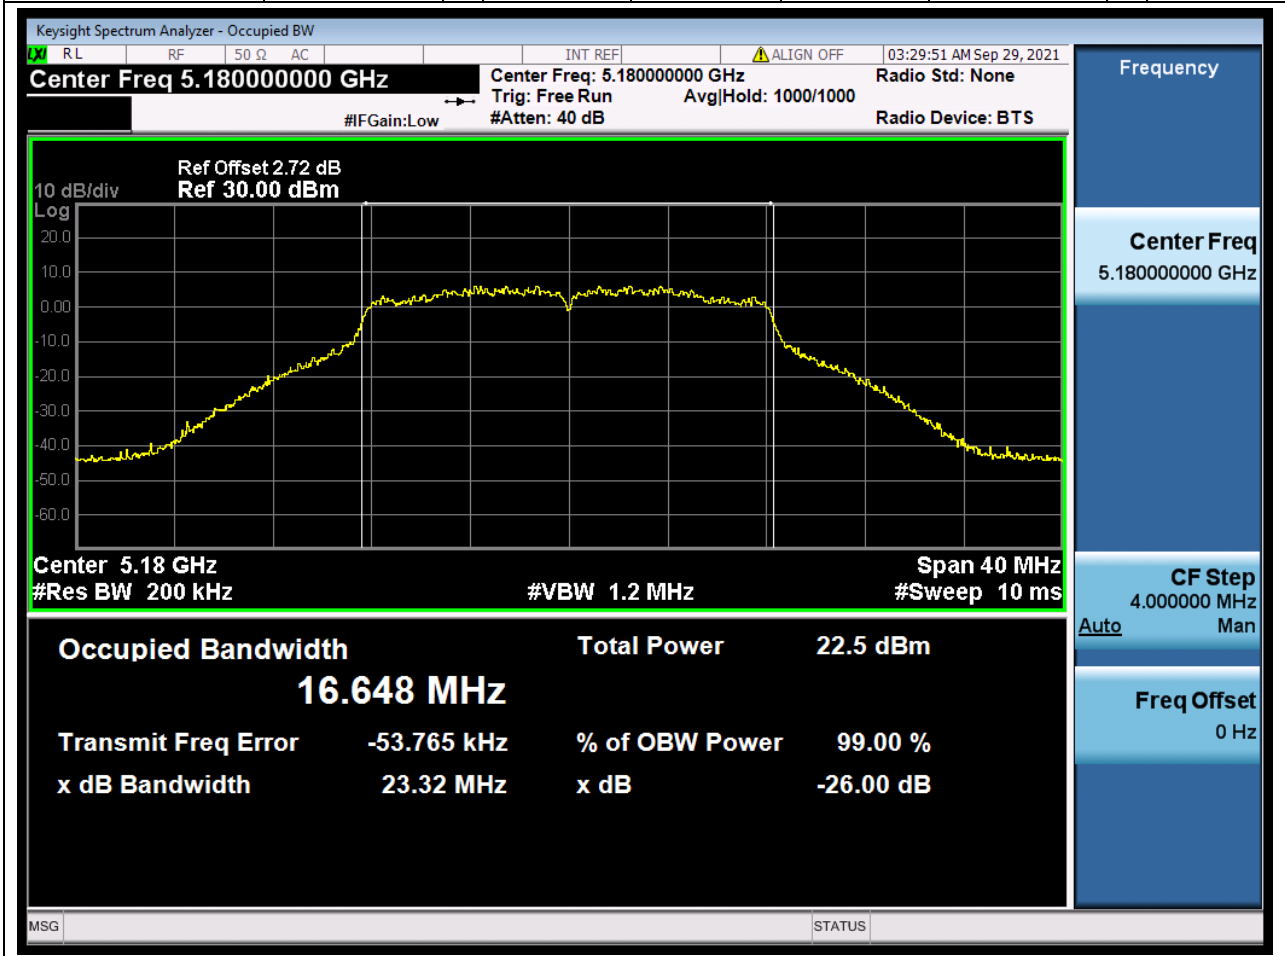

Aux. Antenna

1. 802.11a_20M_U-NII-1_L

1.1. A.2.2-99% Bandwidth(NTNV)

Center Frequency (MHz)	OBW Power (%)	RBW (MHz)	Detector	Limit (MHz)	OBW (MHz)	Verdict
5180	99	0.2	Peak	0	16.647744	Unknow