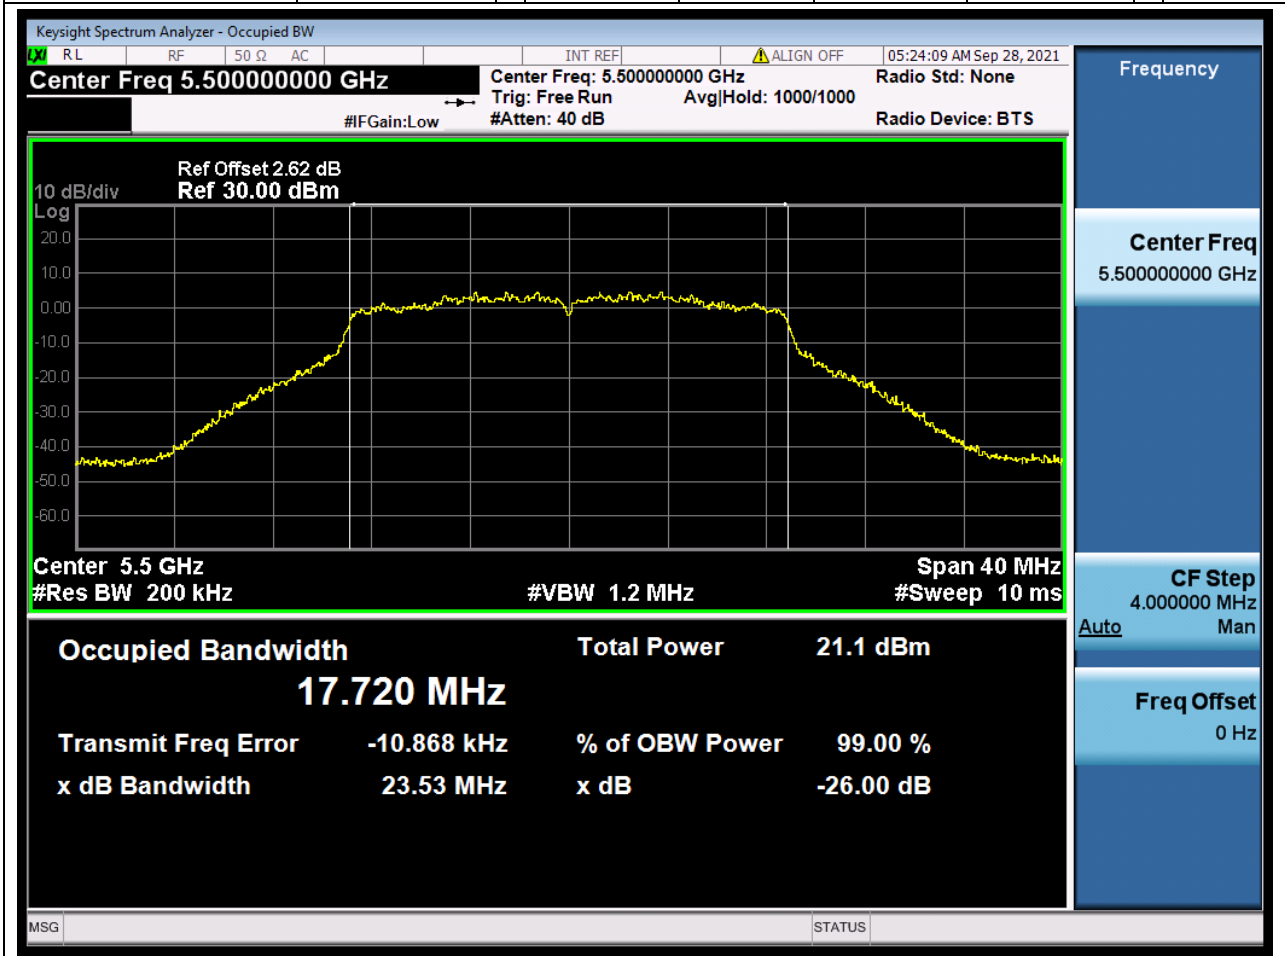

39. 802.11ac_20M_U-NII-2C_L

39.1. A.2.2-99% Bandwidth(NTNV)

Center Frequency (MHz)	OBW Power (%)	RBW (MHz)	Detector	Limit (MHz)	OBW (MHz)	Verdict
5500	99	0.2	Peak	0	17.719958	Unknown