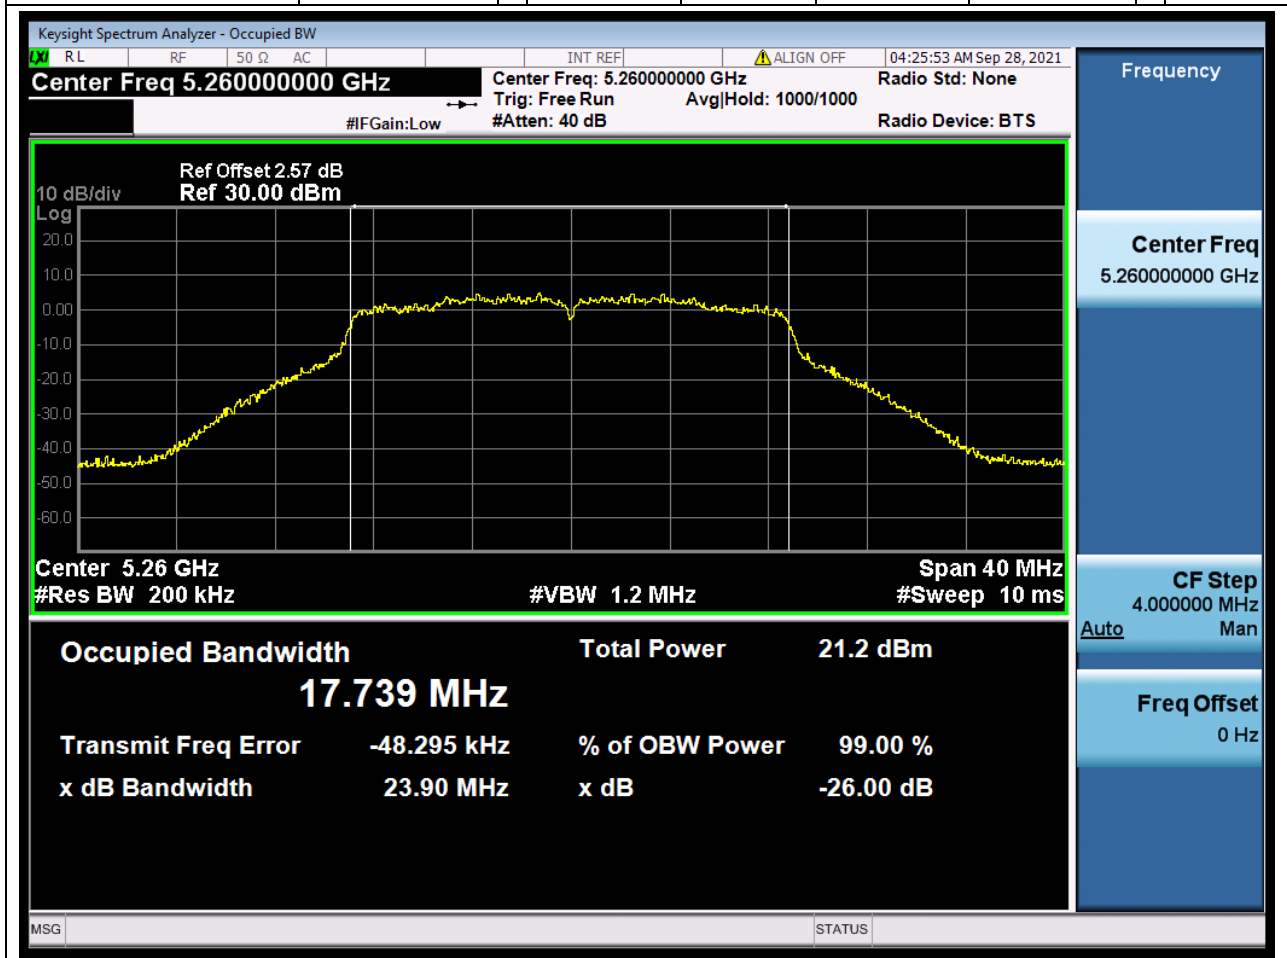

23. 802.11ac_20M_U-NII-2A_L

23.1. A.2.2-99% Bandwidth(NTNV)

Center Frequency (MHz)	OBW Power (%)	RBW (MHz)	Detector	Limit (MHz)	OBW (MHz)	Verdict
5260	99	0.2	Peak	0	17.738681	Unknown