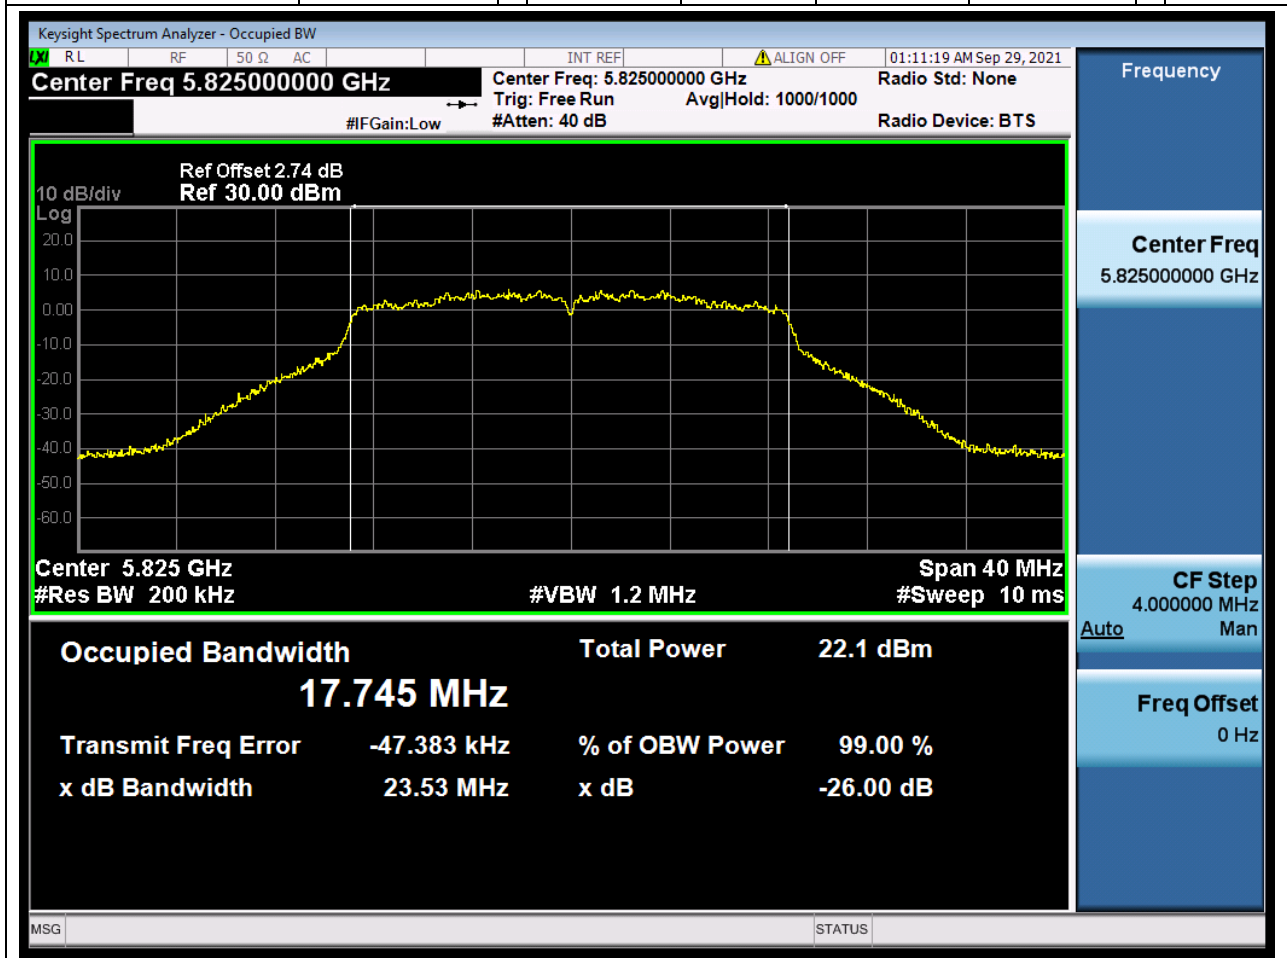

58. 802.11ac_20M_U-NII-3_H

58.1. A.2.2-99% Bandwidth(NTNV)

Center Frequency (MHz)	OBW Power (%)	RBW (MHz)	Detector	Limit (MHz)	OBW (MHz)	Verdict
5825	99	0.2	Peak	0	17.744872	Unknown