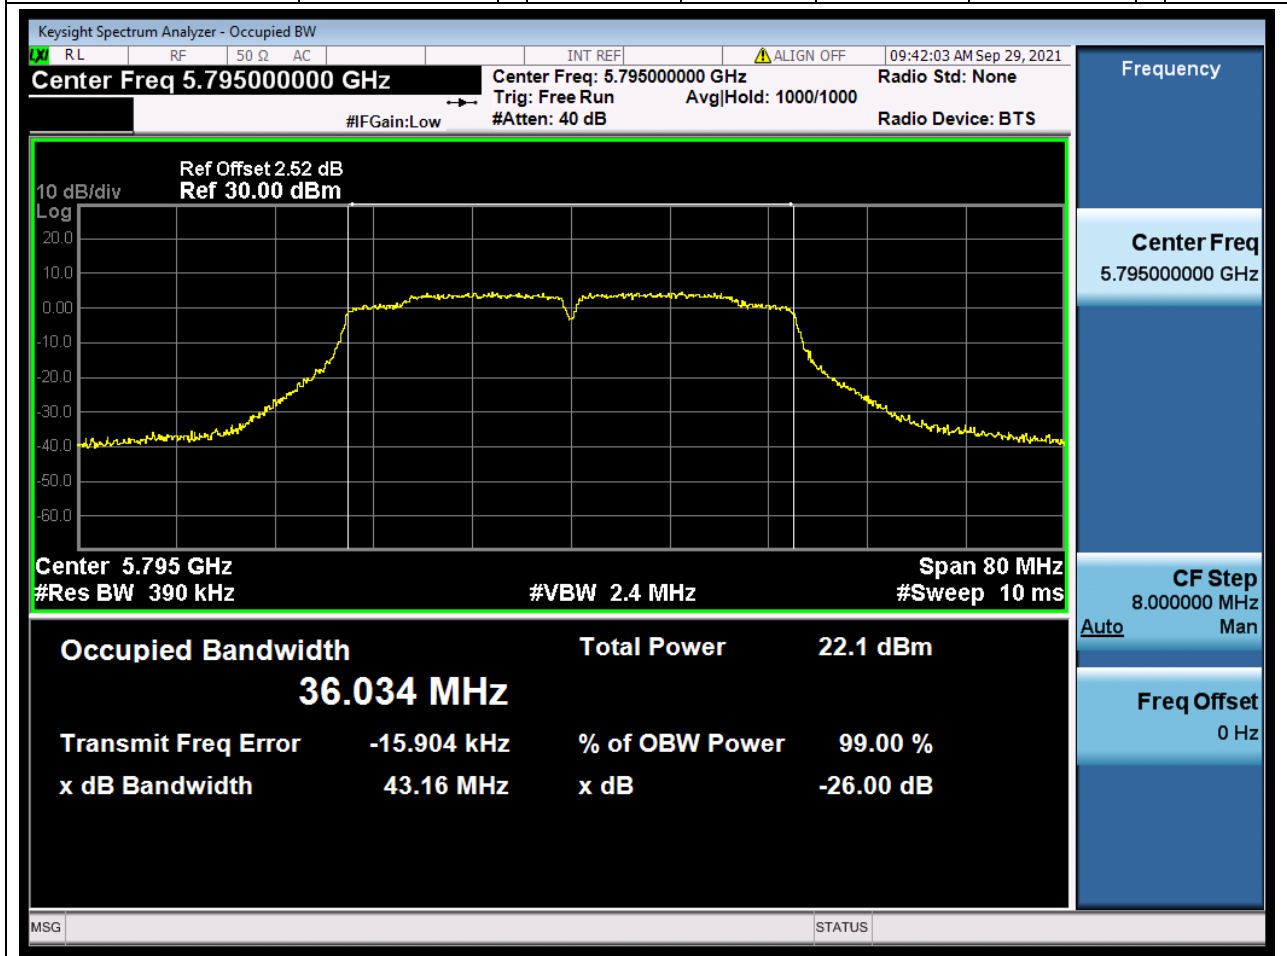

60. 802.11ac_40M_U-NII-3_H

60.1. A.2.2-99% Bandwidth(NTNV)

Center Frequency (MHz)	OBW Power (%)	RBW (MHz)	Detector	Limit (MHz)	OBW (MHz)	Verdict
5795	99	0.39	Peak	0	36.033789	Unknown