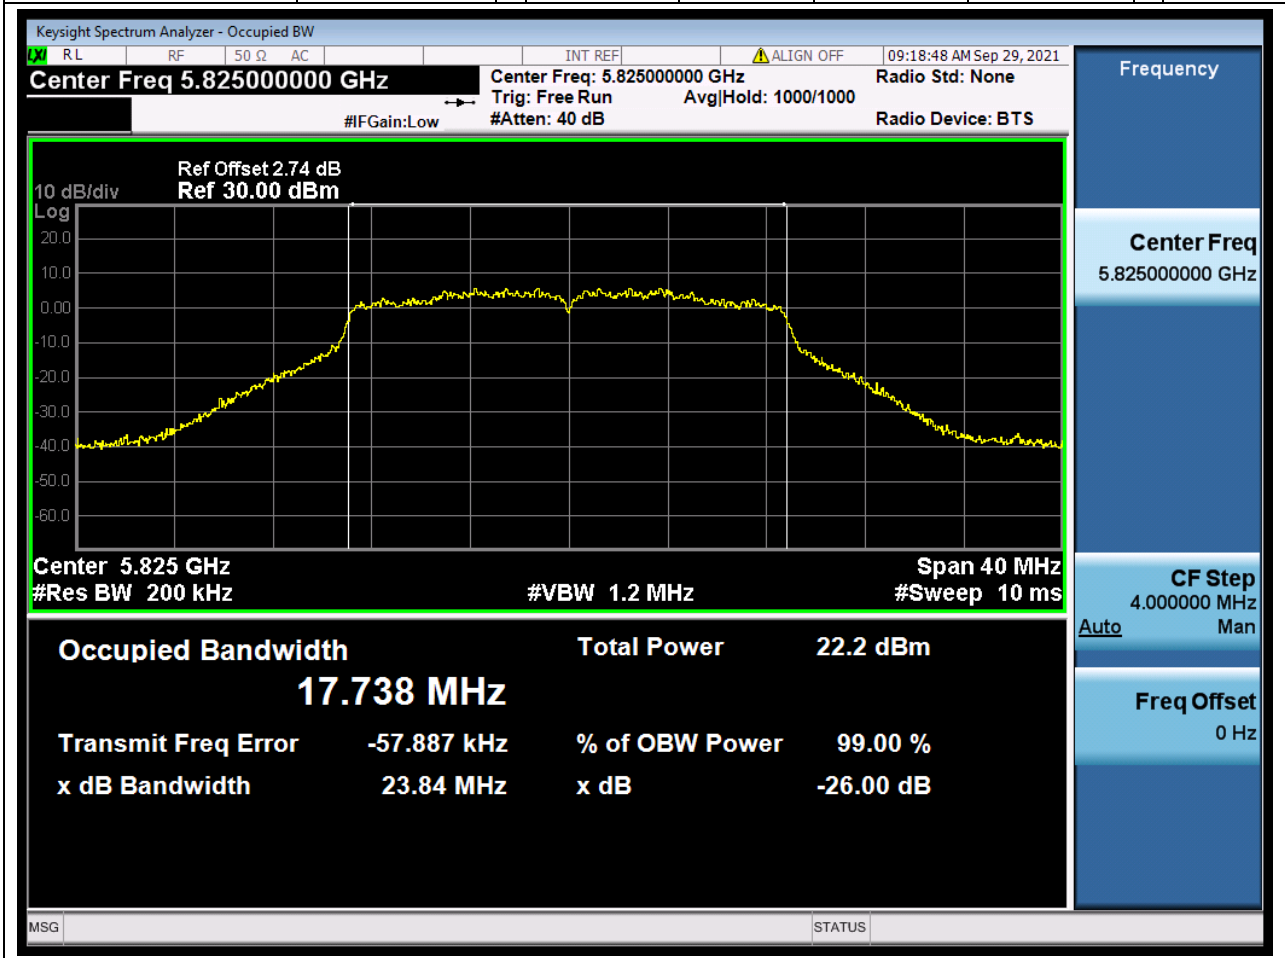

53. 802.11n_20M_U-NII-3_H

53.1. A.2.2-99% Bandwidth(NTNV)

Center Frequency (MHz)	OBW Power (%)	RBW (MHz)	Detector	Limit (MHz)	OBW (MHz)	Verdict
5825	99	0.2	Peak	0	17.737511	Unknow