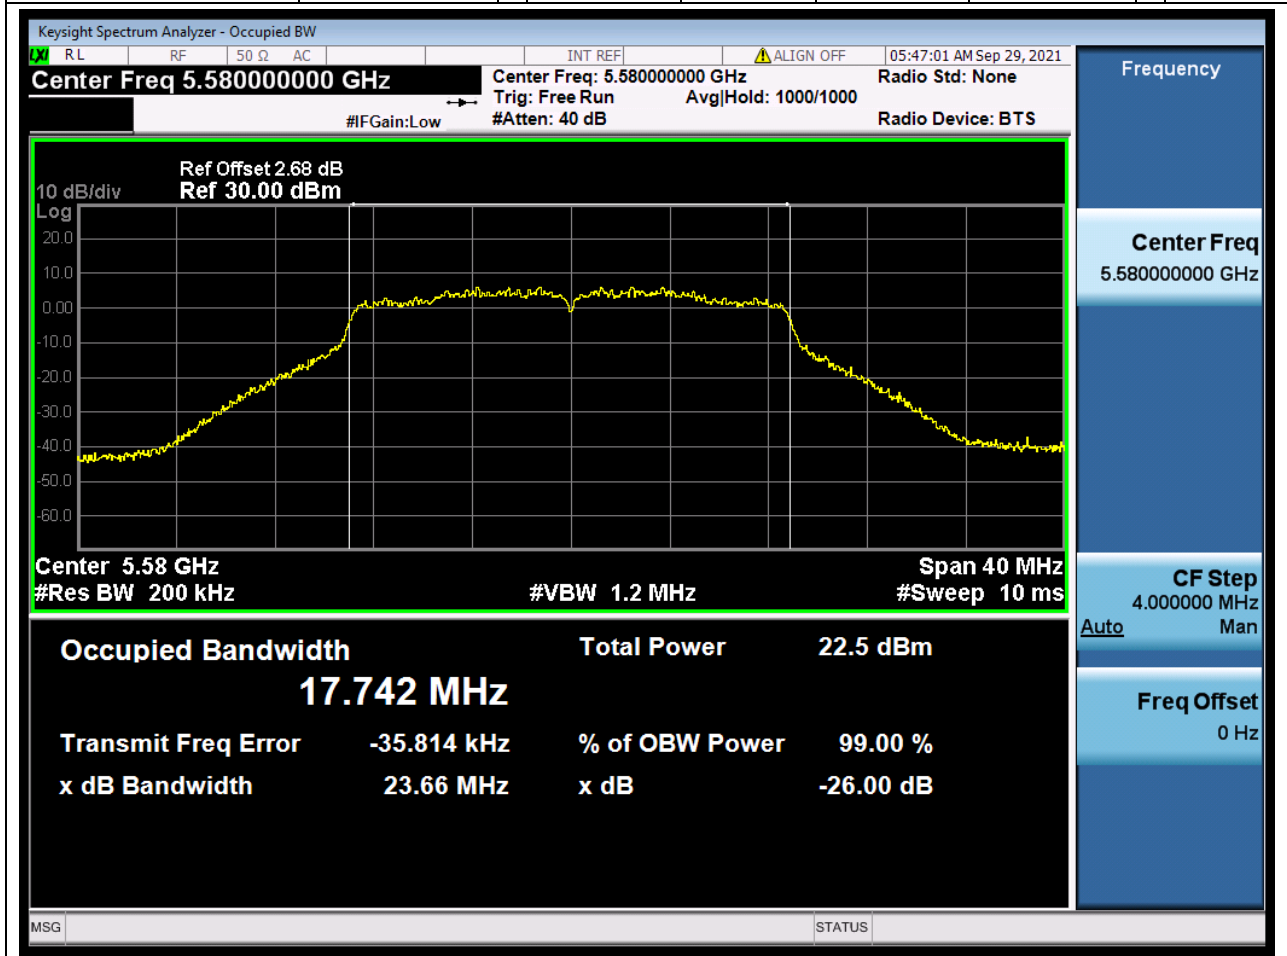

40. 802.11ac_20M_U-NII-2C_M

40.1. A.2.2-99% Bandwidth(NTNV)

Center Frequency (MHz)	OBW Power (%)	RBW (MHz)	Detector	Limit (MHz)	OBW (MHz)	Verdict
5580	99	0.2	Peak	0	17.741634	Unknown