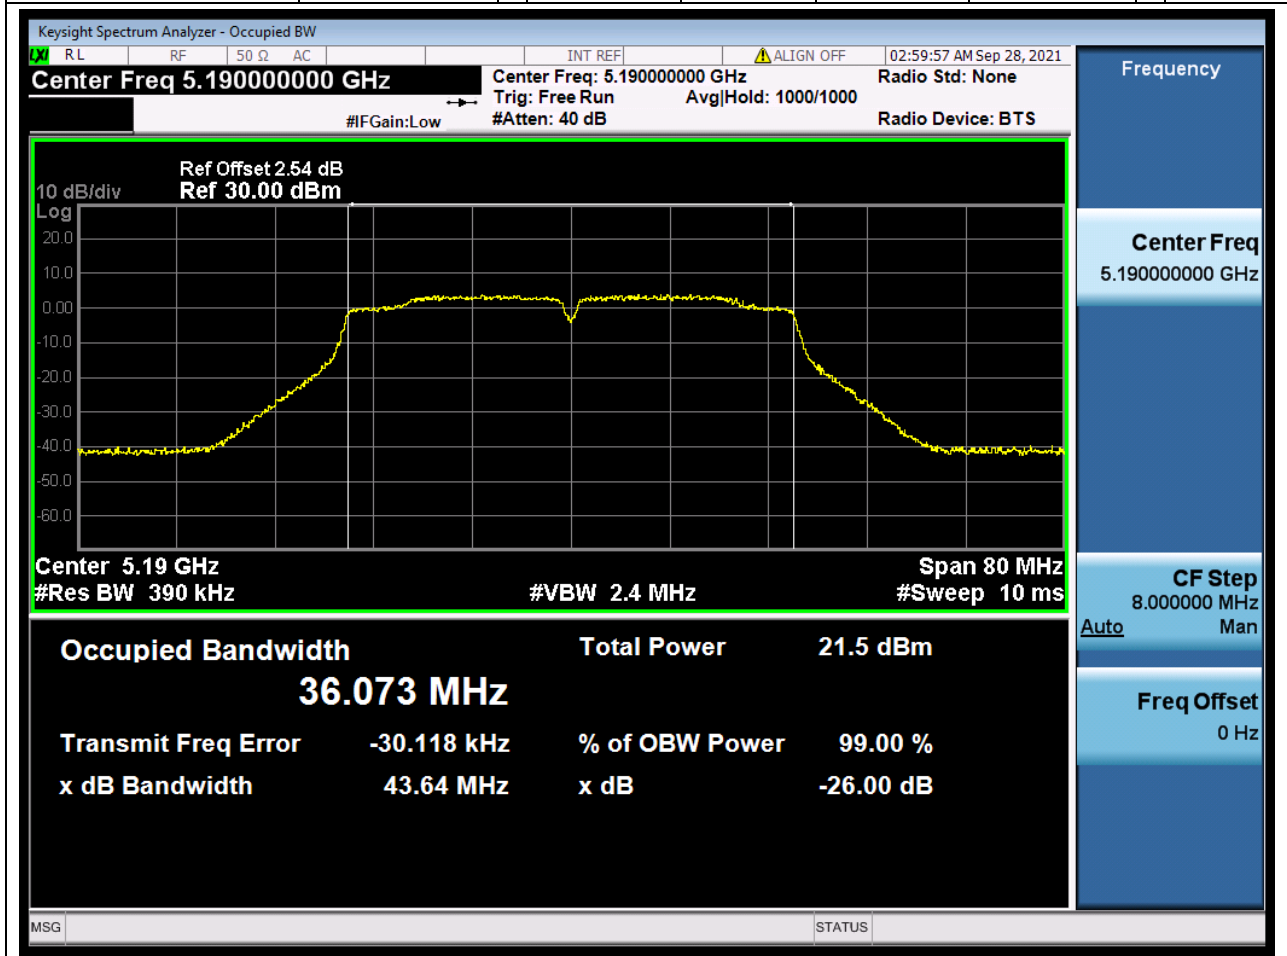

7. 802.11n_40M_U-NII-1_L

7.1. A.2.2-99% Bandwidth(NTNV)

Center Frequency (MHz)	OBW Power (%)	RBW (MHz)	Detector	Limit (MHz)	OBW (MHz)	Verdict
5190	99	0.39	Peak	0	36.072778	Unknow