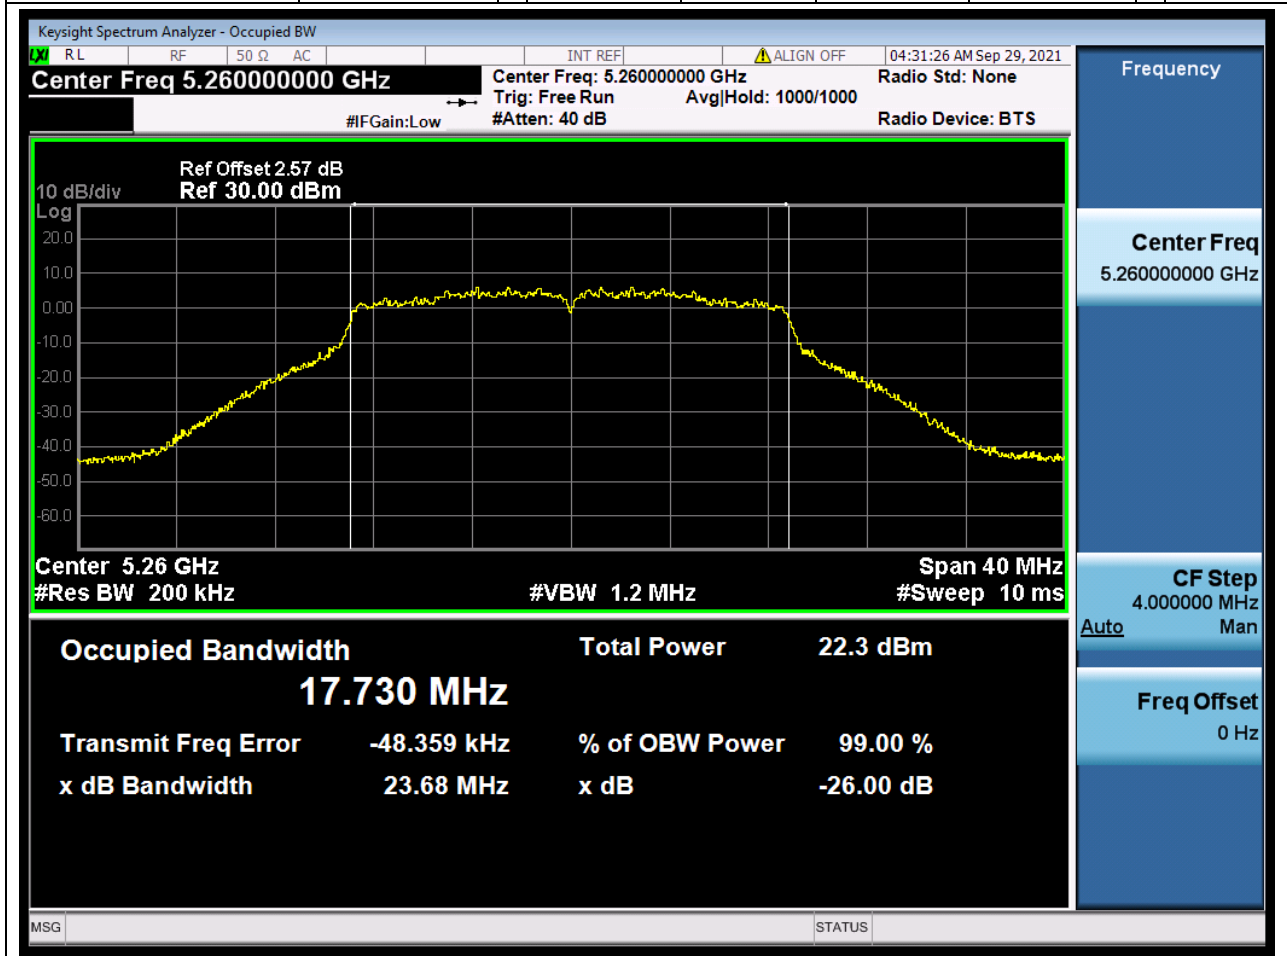

18. 802.11n_20M_U-NII-2A_L

18.1. A.2.2-99% Bandwidth(NTNV)

Center Frequency (MHz)	OBW Power (%)	RBW (MHz)	Detector	Limit (MHz)	OBW (MHz)	Verdict
5260	99	0.2	Peak	0	17.730395	Unknow