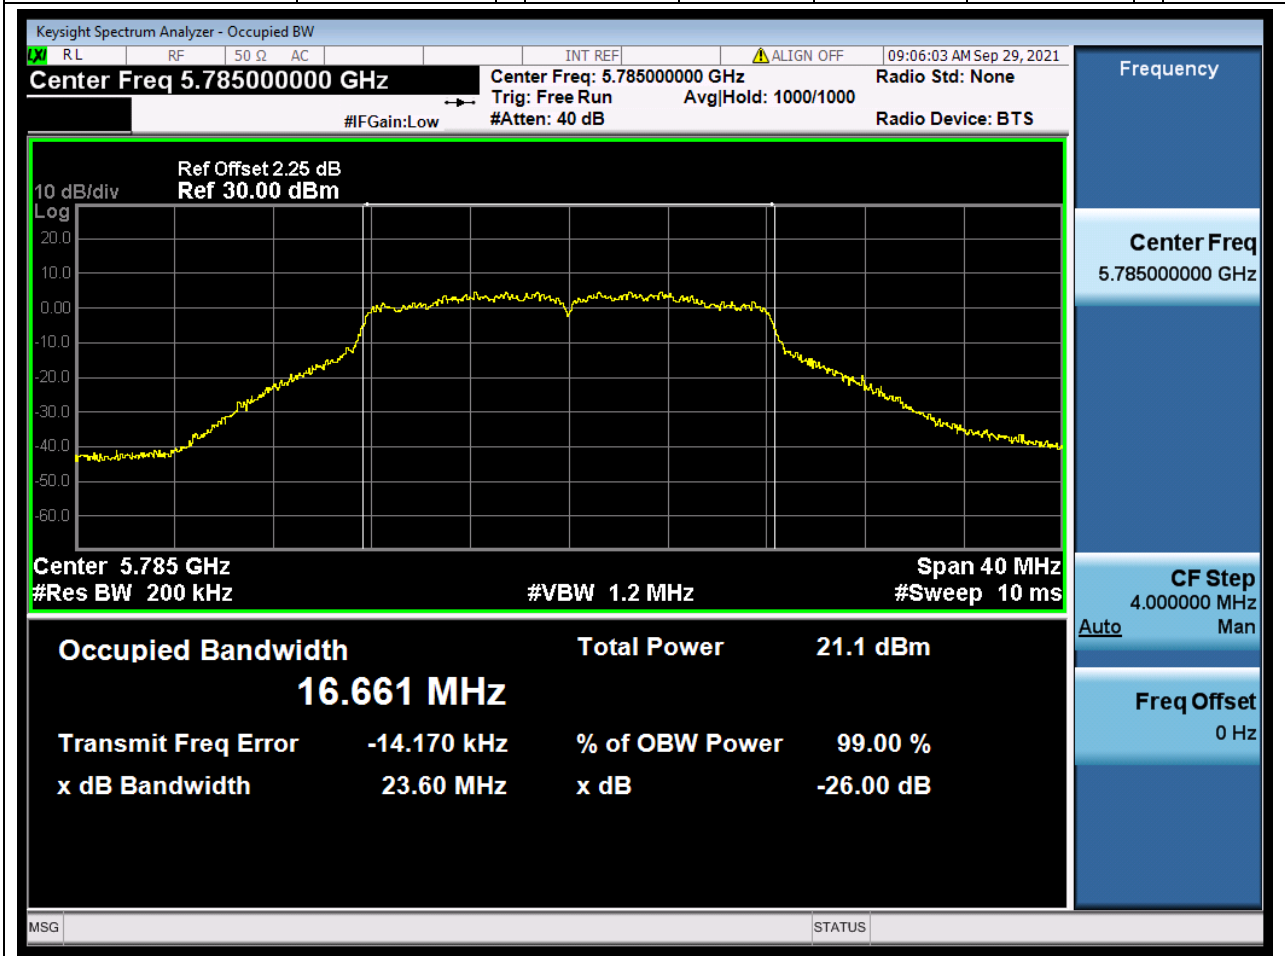

49. 802.11a_20M_U-NII-3_M

49.1. A.2.2-99% Bandwidth(NTNV)

Center Frequency (MHz)	OBW Power (%)	RBW (MHz)	Detector	Limit (MHz)	OBW (MHz)	Verdict
5785	99	0.2	Peak	0	16.661049	Unknow