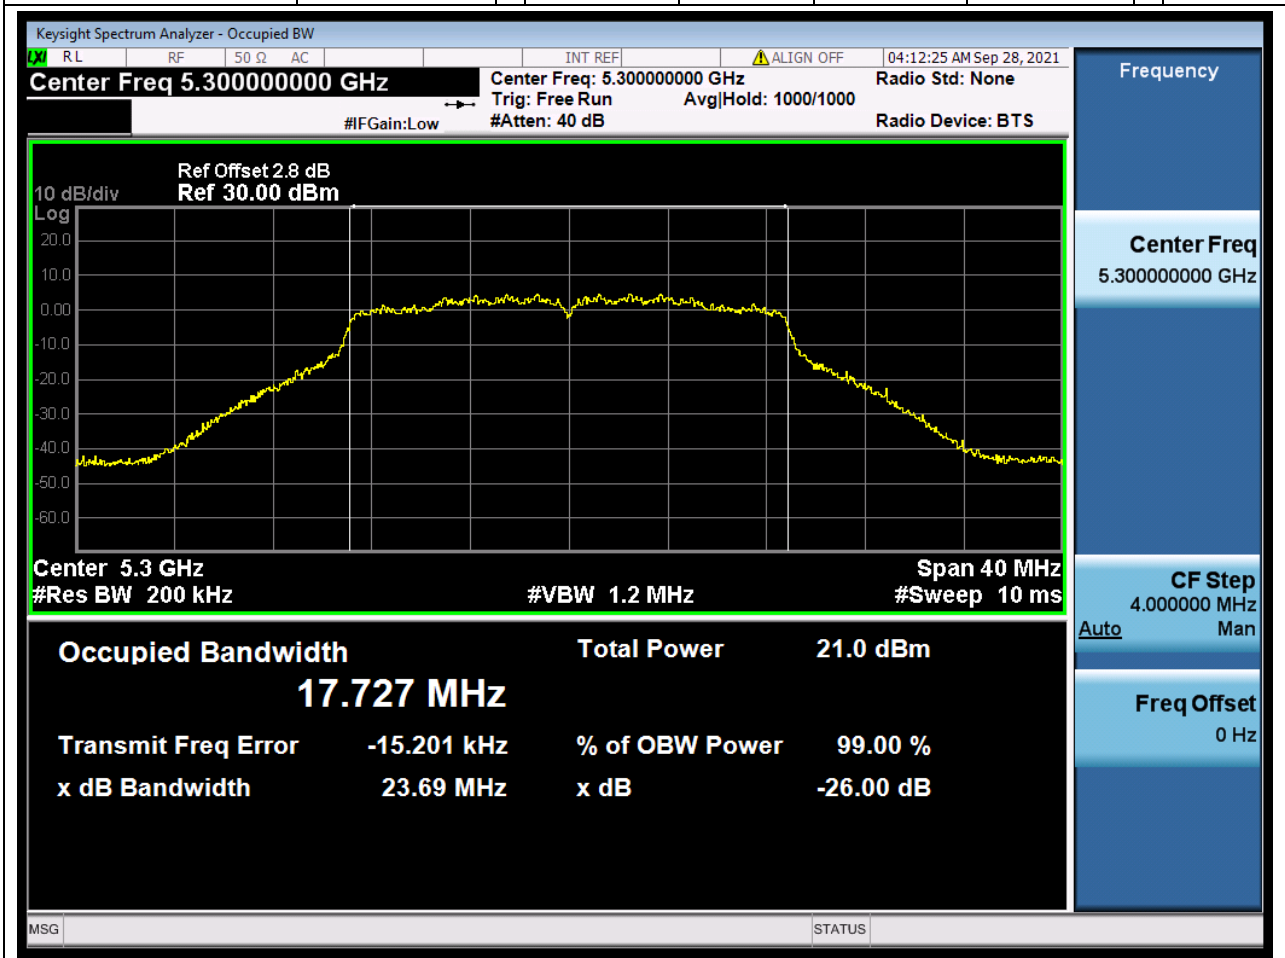

19. 802.11n_20M_U-NII-2A_M

19.1. A.2.2-99% Bandwidth(NTNV)

Center Frequency (MHz)	OBW Power (%)	RBW (MHz)	Detector	Limit (MHz)	OBW (MHz)	Verdict
5300	99	0.2	Peak	0	17.726937	Unknow