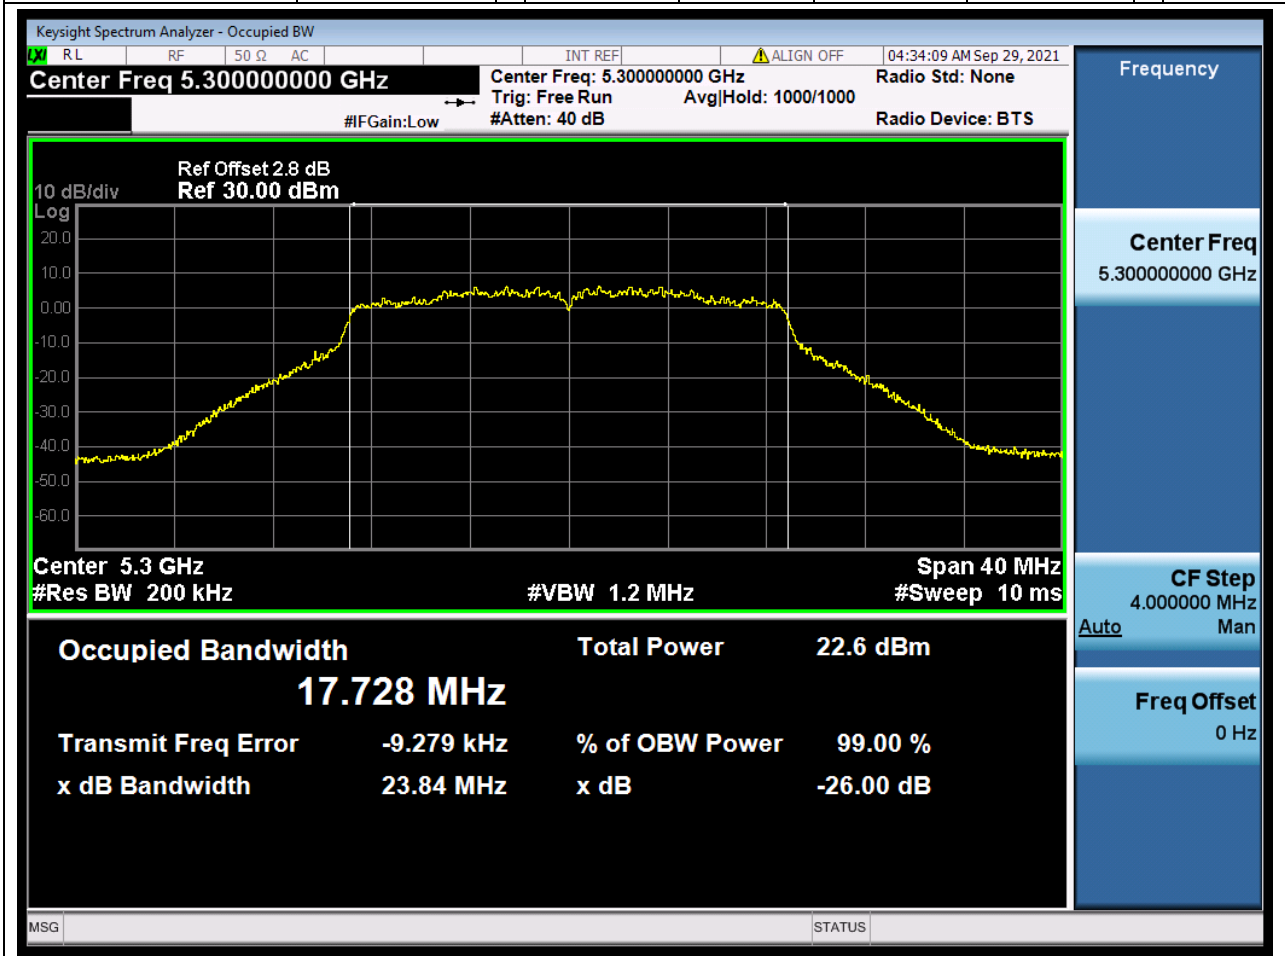

19. 802.11n_20M_U-NII-2A_M

19.1. A.2.2-99% Bandwidth(NTNV)

Center Frequency (MHz)	OBW Power (%)	RBW (MHz)	Detector	Limit (MHz)	OBW (MHz)	Verdict
5300	99	0.2	Peak	0	17.727864	Unknow