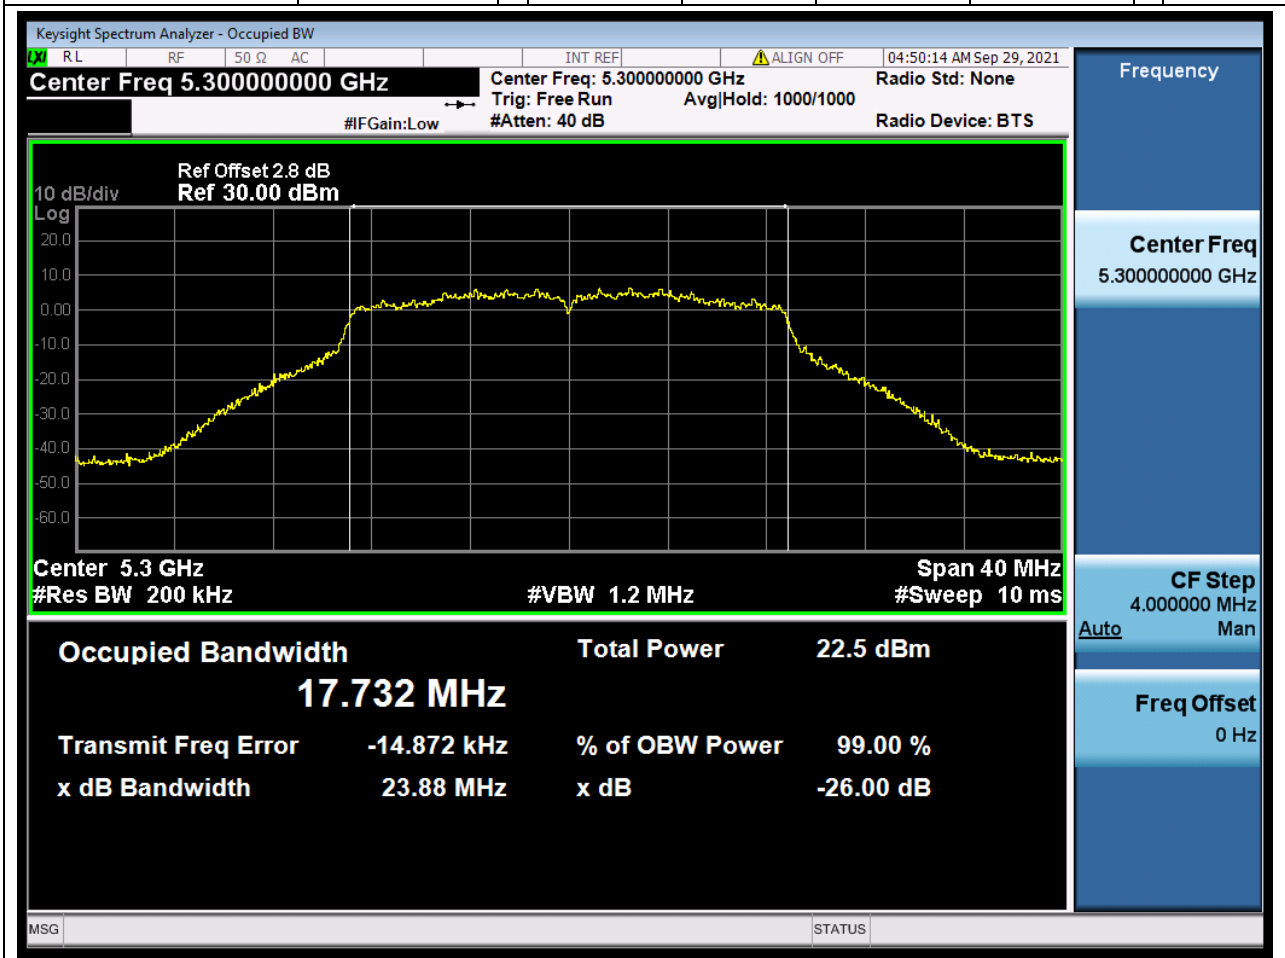

24. 802.11ac_20M_U-NII-2A_M

24.1. A.2.2-99% Bandwidth(NTNV)

Center Frequency (MHz)	OBW Power (%)	RBW (MHz)	Detector	Limit (MHz)	OBW (MHz)	Verdict
5300	99	0.2	Peak	0	17.73176	Unknow