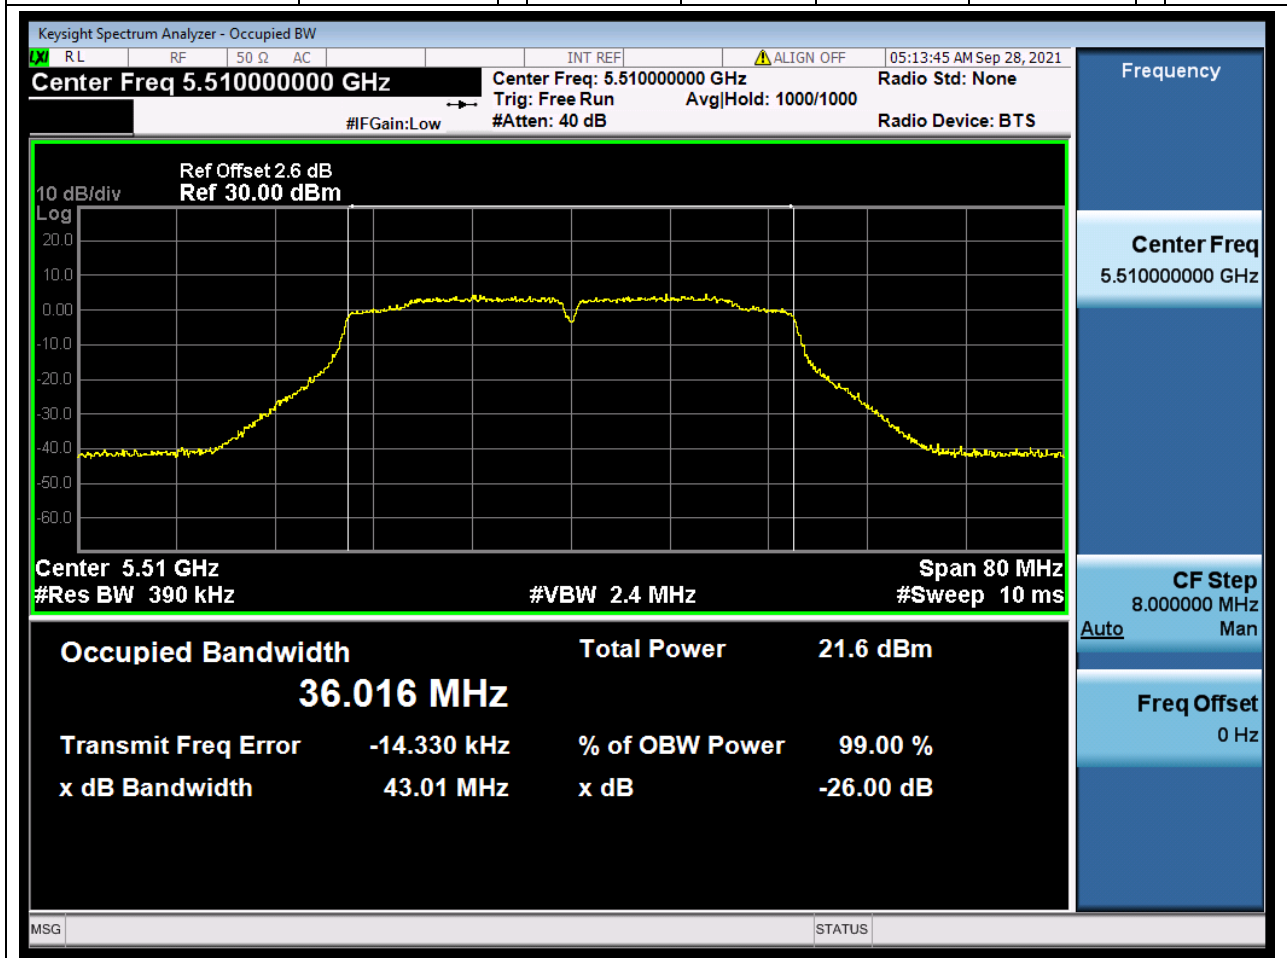

36. 802.11n_40M_U-NII-2C_L

36.1. A.2.2-99% Bandwidth(NTNV)

Center Frequency (MHz)	OBW Power (%)	RBW (MHz)	Detector	Limit (MHz)	OBW (MHz)	Verdict
5510	99	0.39	Peak	0	36.015603	Unknow