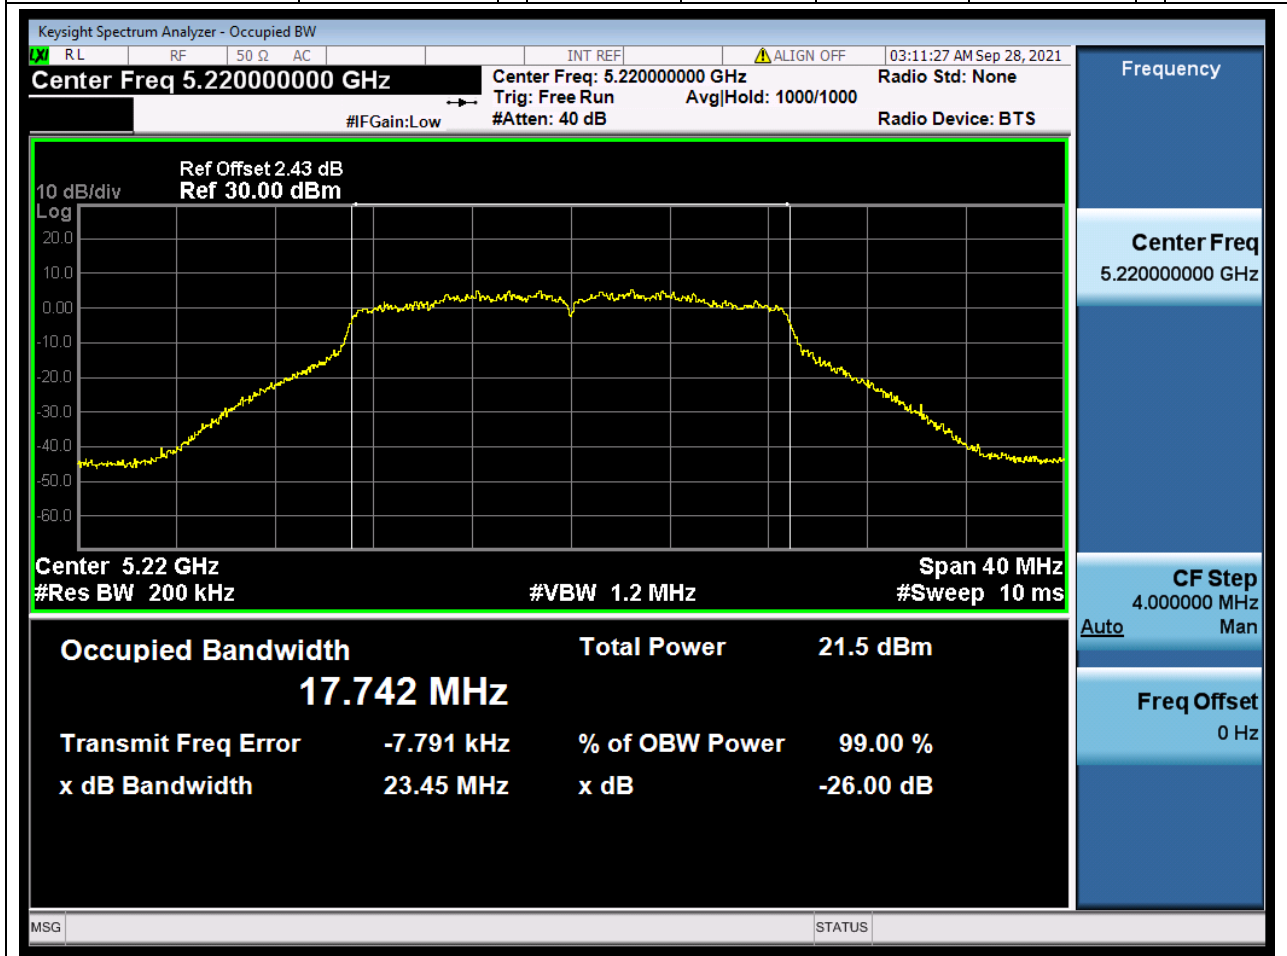

10. 802.11ac_20M_U-NII-1_M

10.1. A.2.2-99% Bandwidth(NTNV)

Center Frequency (MHz)	OBW Power (%)	RBW (MHz)	Detector	Limit (MHz)	OBW (MHz)	Verdict
5220	99	0.2	Peak	0	17.741809	Unknow