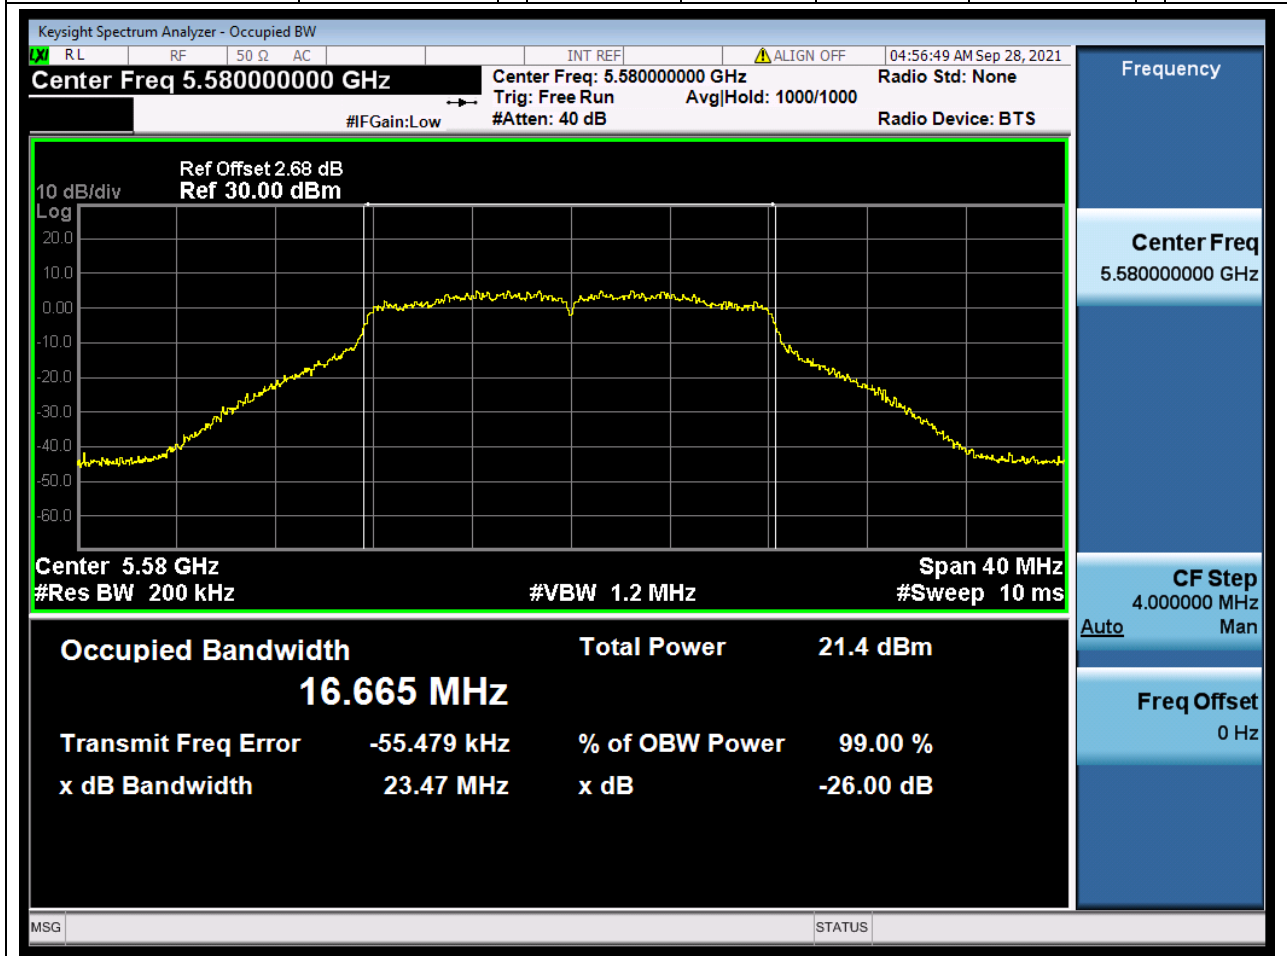

31. 802.11a_20M_U-NII-2C_M

31.1. A.2.2-99% Bandwidth(NTNV)

Center Frequency (MHz)	OBW Power (%)	RBW (MHz)	Detector	Limit (MHz)	OBW (MHz)	Verdict
5580	99	0.2	Peak	0	16.665341	Unknow