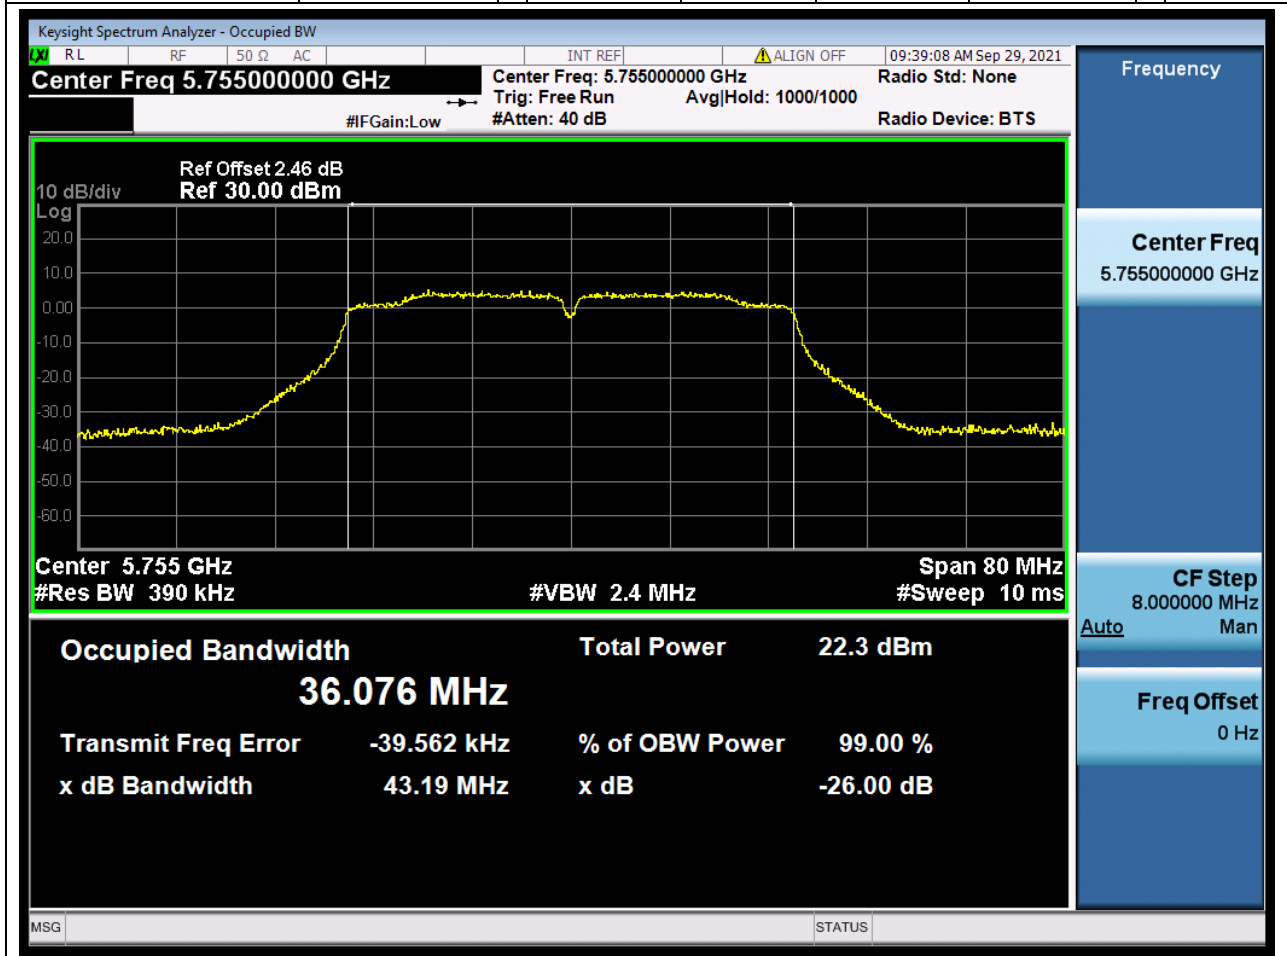

59. 802.11ac_40M_U-NII-3_L

59.1. A.2.2-99% Bandwidth(NTNV)

Center Frequency (MHz)	OBW Power (%)	RBW (MHz)	Detector	Limit (MHz)	OBW (MHz)	Verdict
5755	99	0.39	Peak	0	36.075897	Unknown