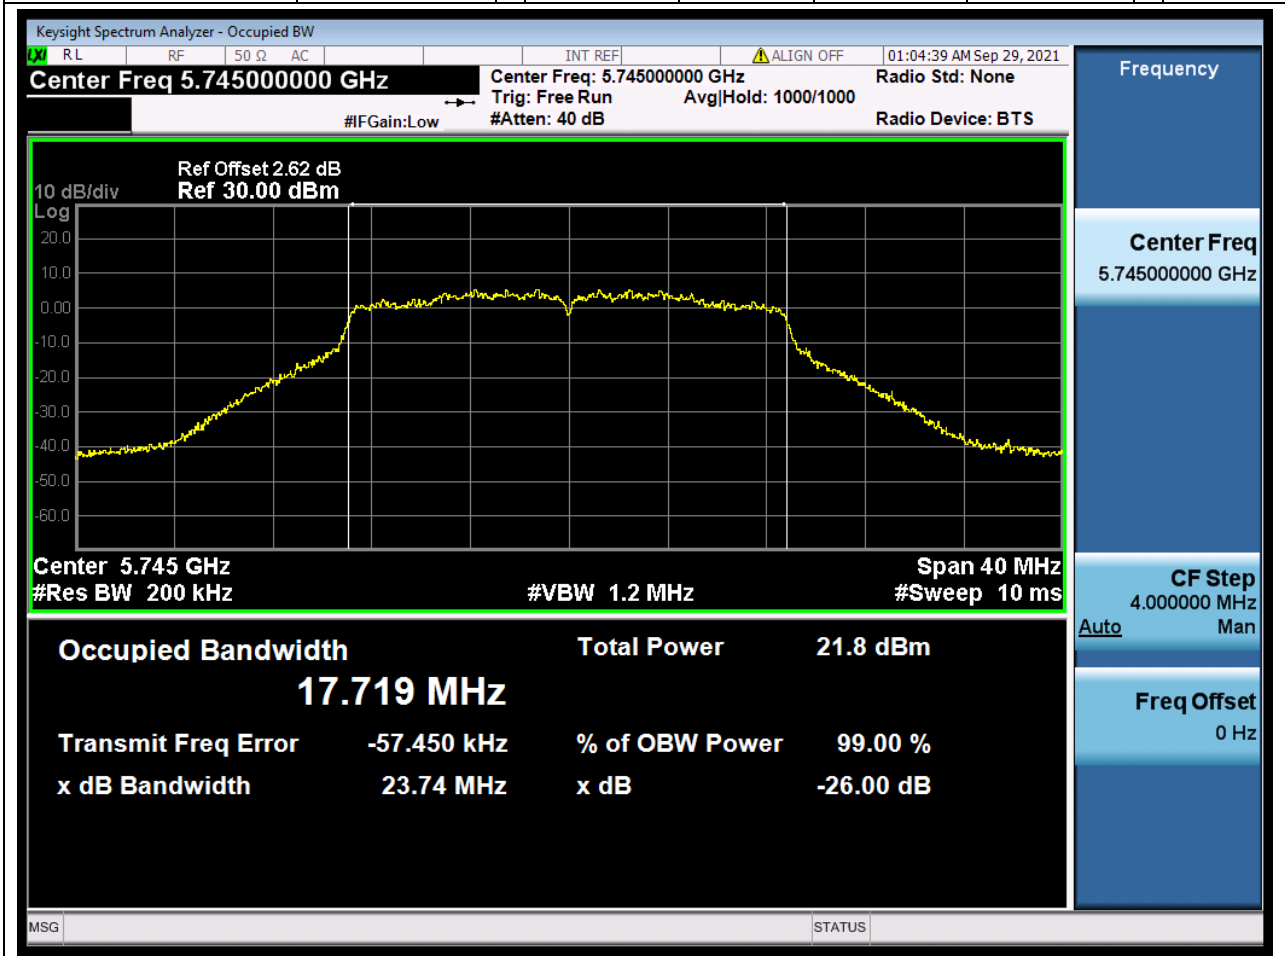

56. 802.11ac_20M_U-NII-3_L

56.1. A.2.2-99% Bandwidth(NTNV)

Center Frequency (MHz)	OBW Power (%)	RBW (MHz)	Detector	Limit (MHz)	OBW (MHz)	Verdict
5745	99	0.2	Peak	0	17.718623	Unknow