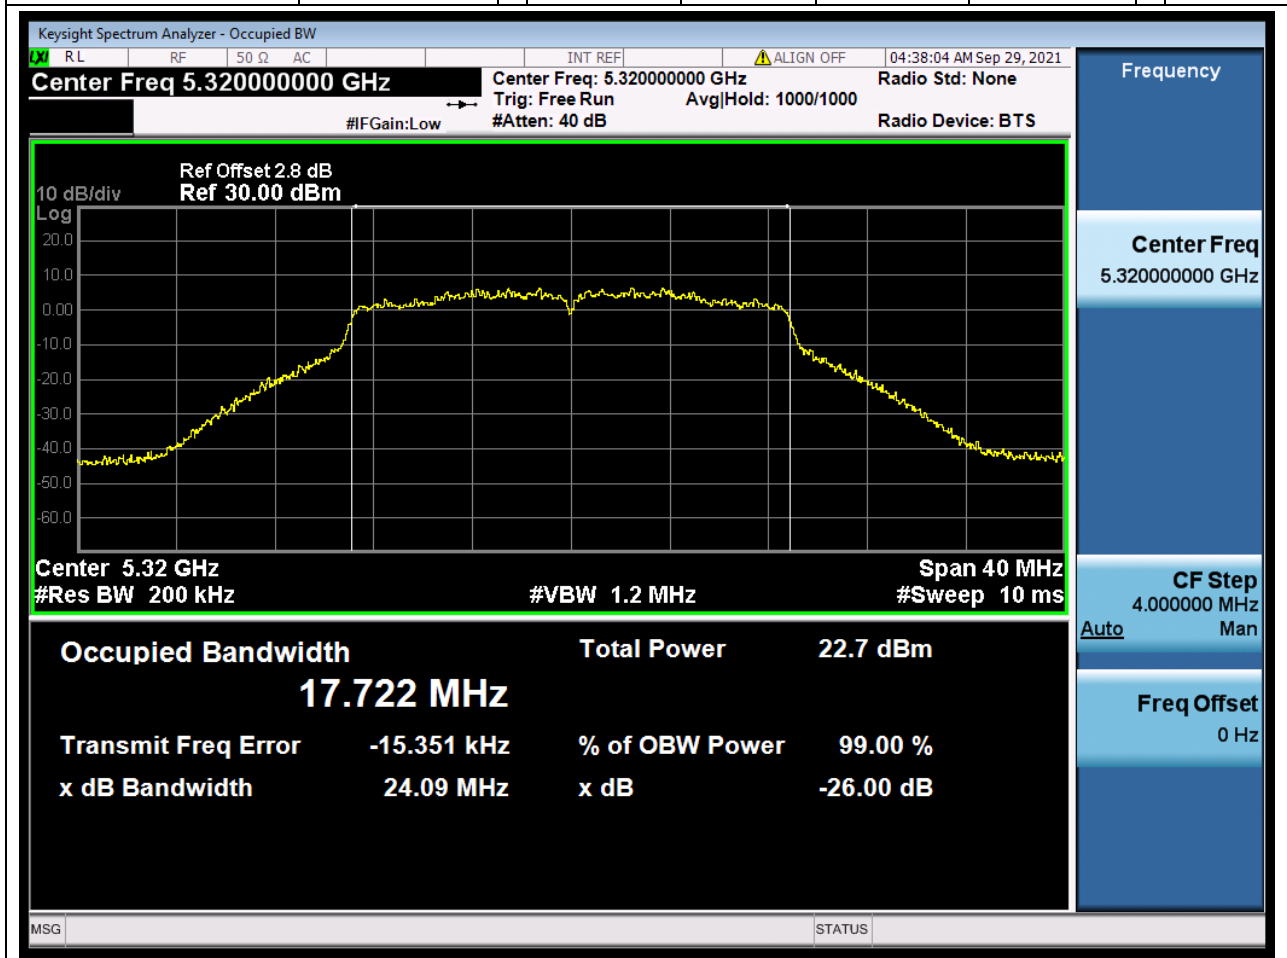

20. 802.11n_20M_U-NII-2A_H

20.1. A.2.2-99% Bandwidth(NTNV)

Center Frequency (MHz)	OBW Power (%)	RBW (MHz)	Detector	Limit (MHz)	OBW (MHz)	Verdict
5320	99	0.2	Peak	0	17.722232	Unknow