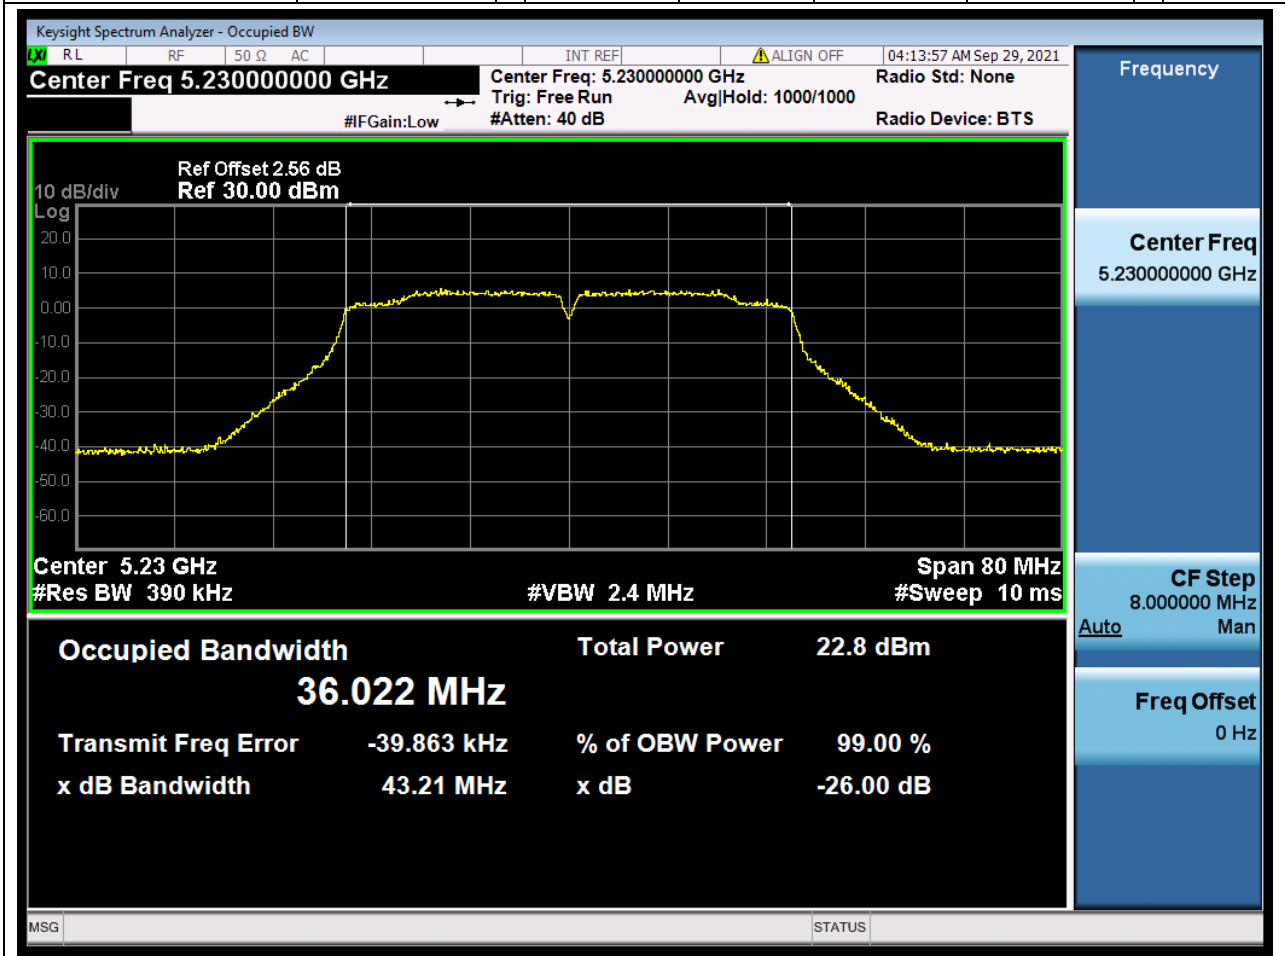

13. 802.11ac_40M_U-NII-1_H

13.1. A.2.2-99% Bandwidth(NTNV)

Center Frequency (MHz)	OBW Power (%)	RBW (MHz)	Detector	Limit (MHz)	OBW (MHz)	Verdict
5230	99	0.39	Peak	0	36.021761	Unknown