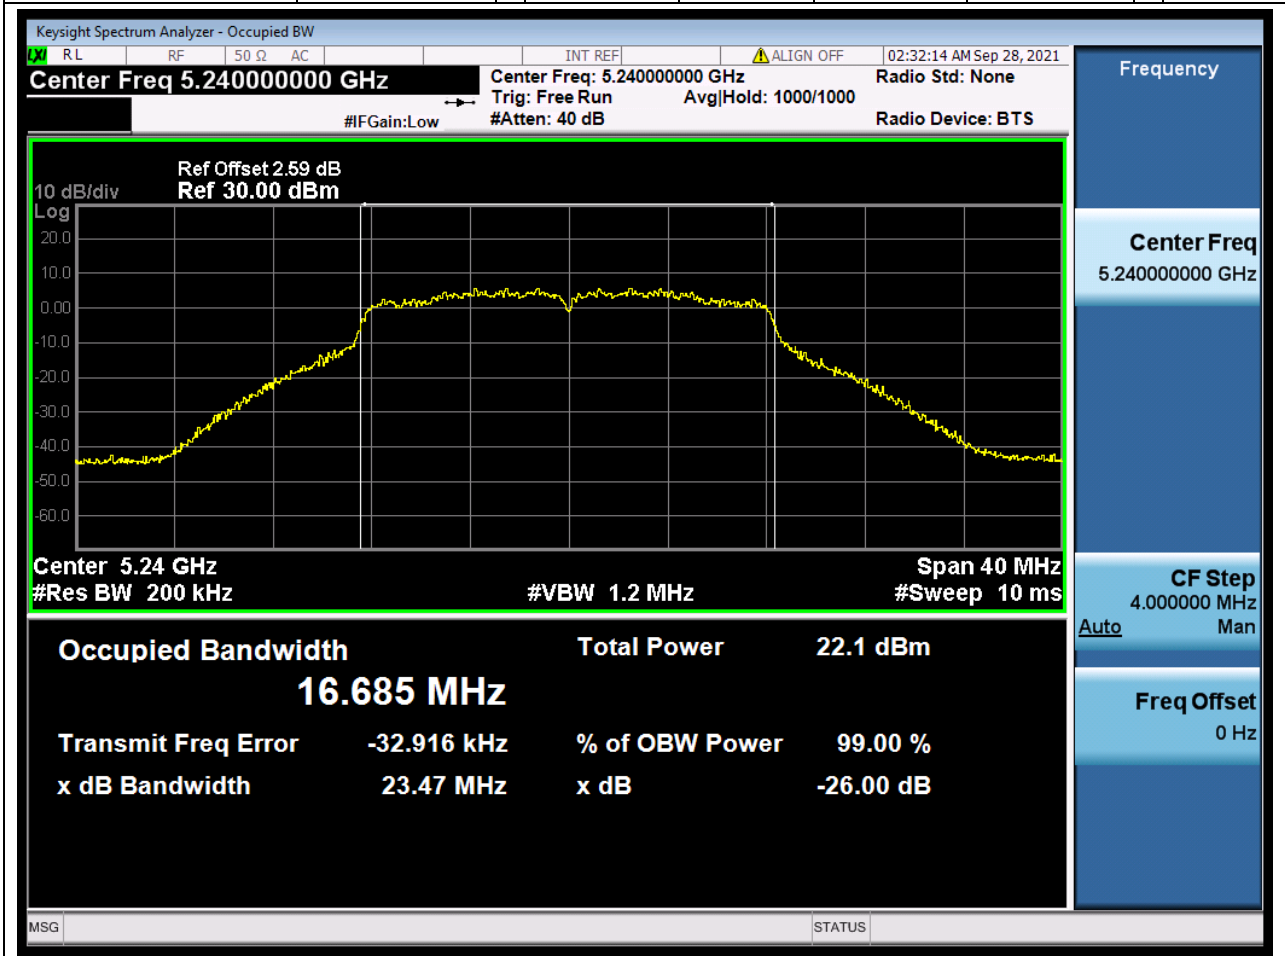

3. 802.11a_20M_U-NII-1_H

3.1. A.2.2-99% Bandwidth(NTNV)

Center Frequency (MHz)	OBW Power (%)	RBW (MHz)	Detector	Limit (MHz)	OBW (MHz)	Verdict
5240	99	0.2	Peak	0	16.685257	Unknow