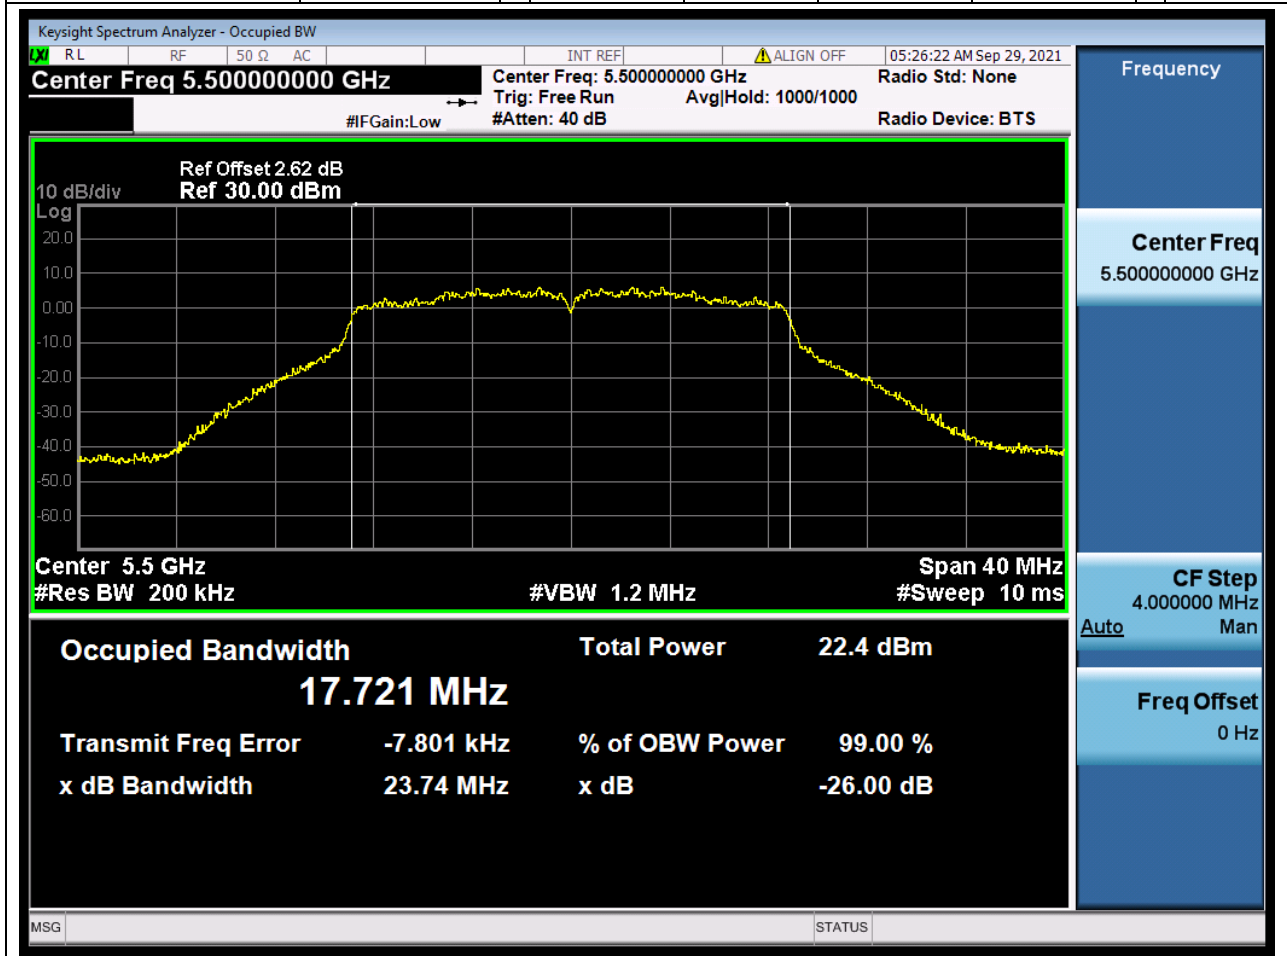

33. 802.11n_20M_U-NII-2C_L

33.1. A.2.2-99% Bandwidth(NTNV)

Center Frequency (MHz)	OBW Power (%)	RBW (MHz)	Detector	Limit (MHz)	OBW (MHz)	Verdict
5500	99	0.2	Peak	0	17.72127	Unknow