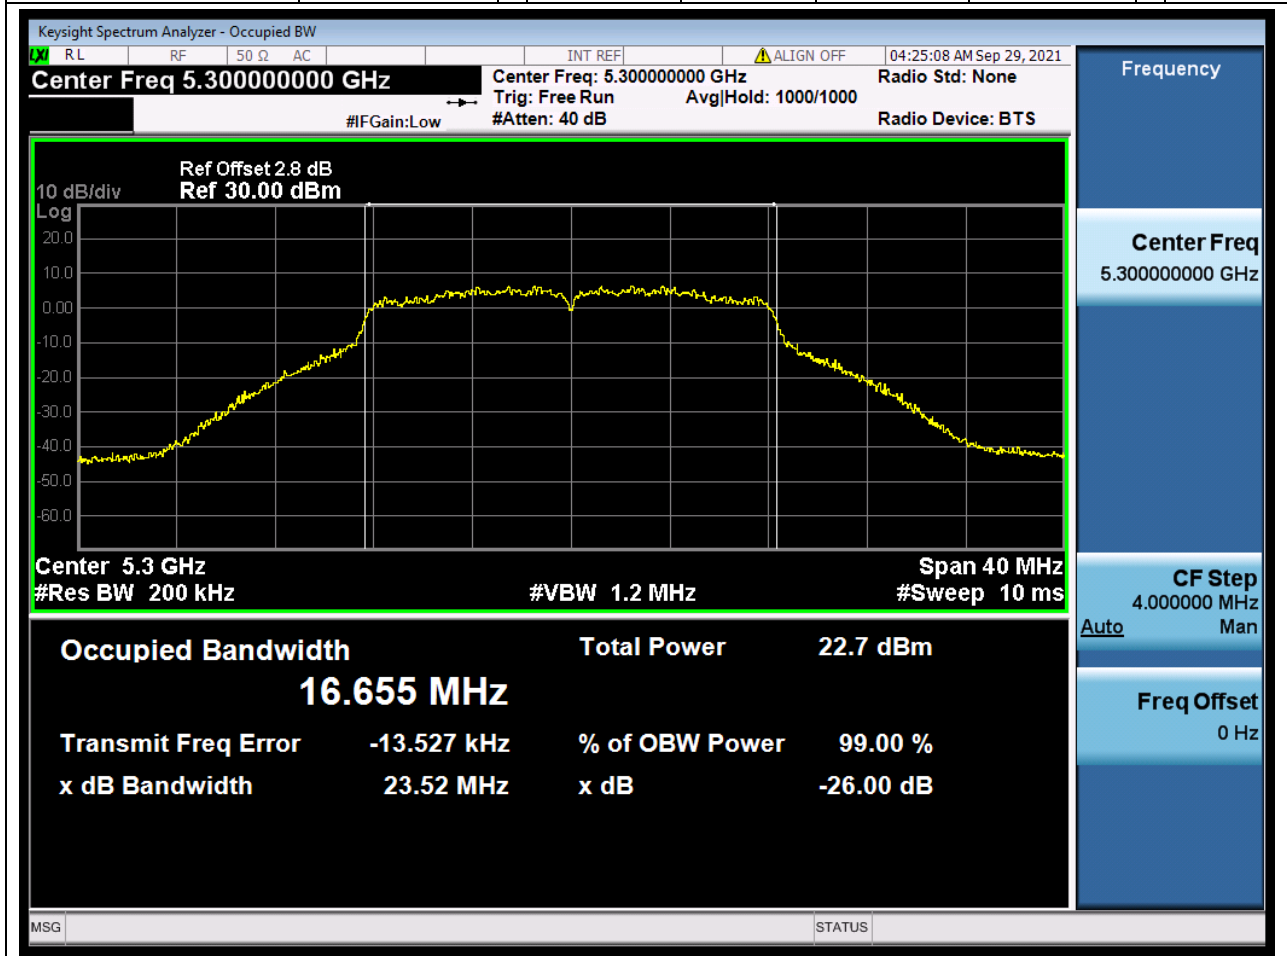

16. 802.11a_20M_U-NII-2A_M

16.1. A.2.2-99% Bandwidth(NTNV)

Center Frequency (MHz)	OBW Power (%)	RBW (MHz)	Detector	Limit (MHz)	OBW (MHz)	Verdict
5300	99	0.2	Peak	0	16.655104	Unknown