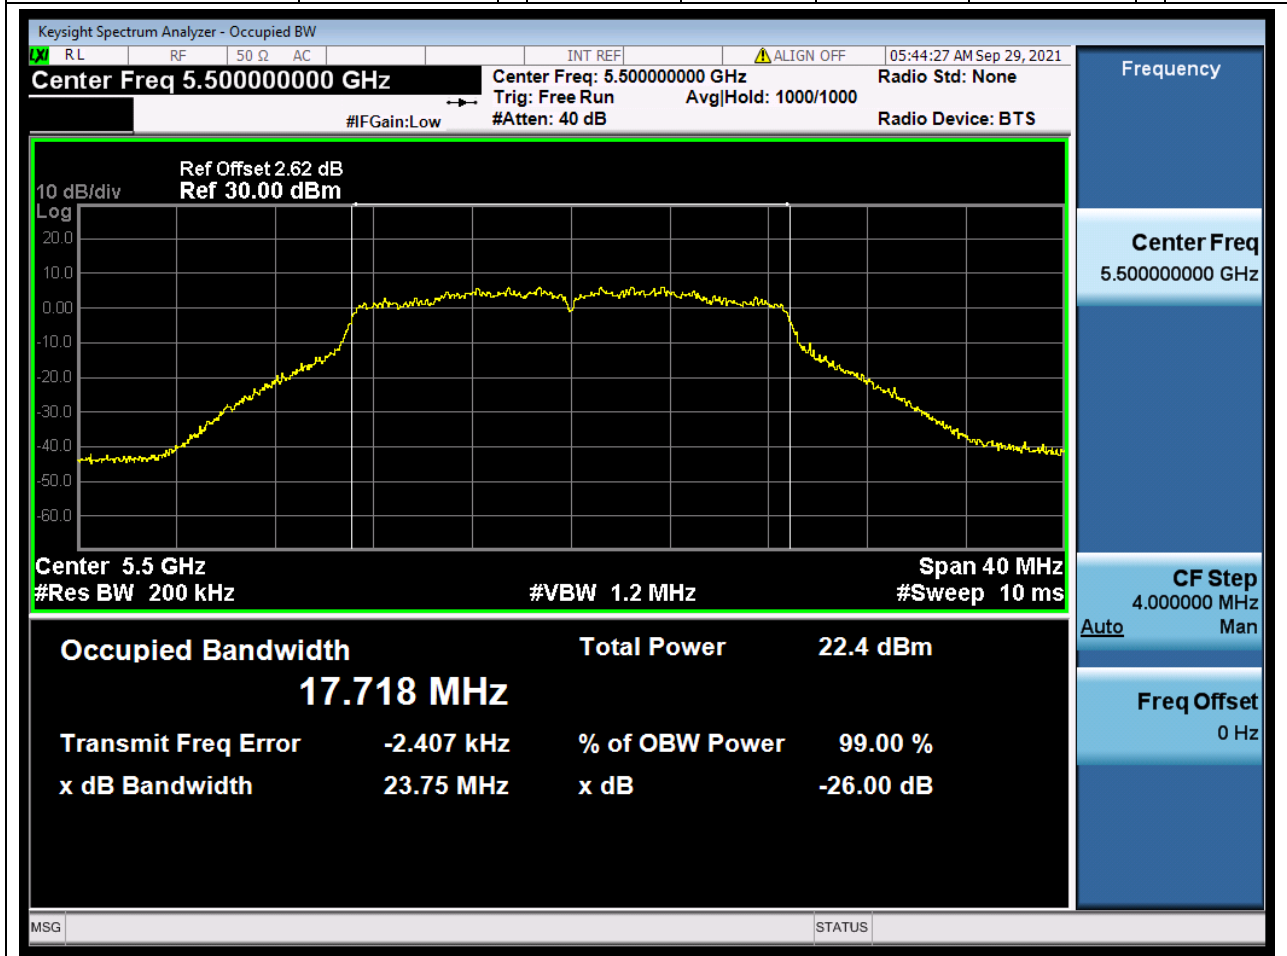

39. 802.11ac_20M_U-NII-2C_L

39.1. A.2.2-99% Bandwidth(NTNV)

Center Frequency (MHz)	OBW Power (%)	RBW (MHz)	Detector	Limit (MHz)	OBW (MHz)	Verdict
5500	99	0.2	Peak	0	17.718453	Unknown