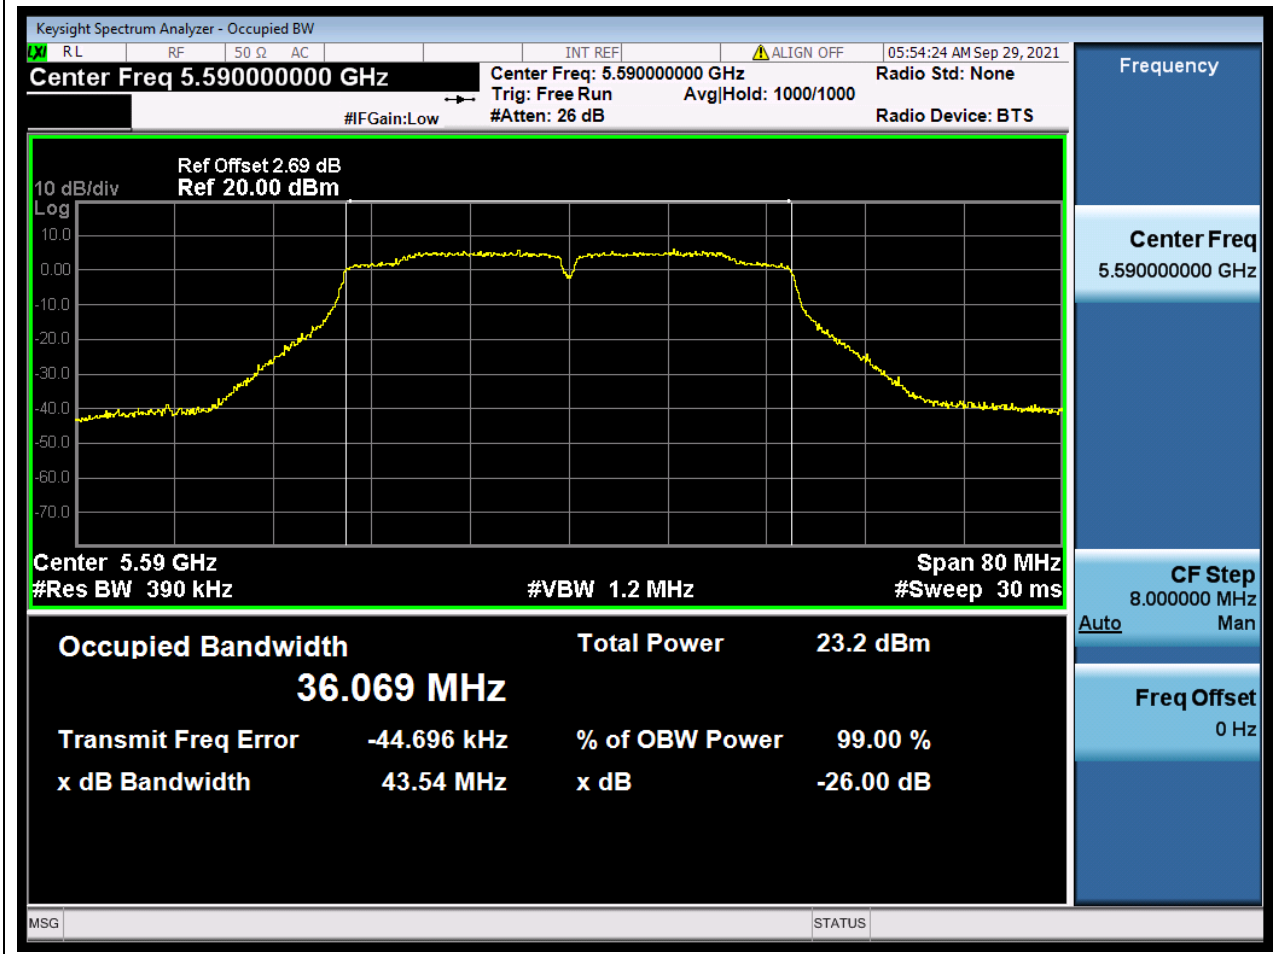

43. 802.11ac_40M_U-NII-2C_M

43.1. A.2-26dB Bandwidth(NTNV)

Center Frequency (MHz)	XdB Down	RBW (MHz)	Detector	Limit (MHz)	XdB BandWidth (MHz)	Verdict
5590	26	0.39	Peak	0	43.535585	Unknow