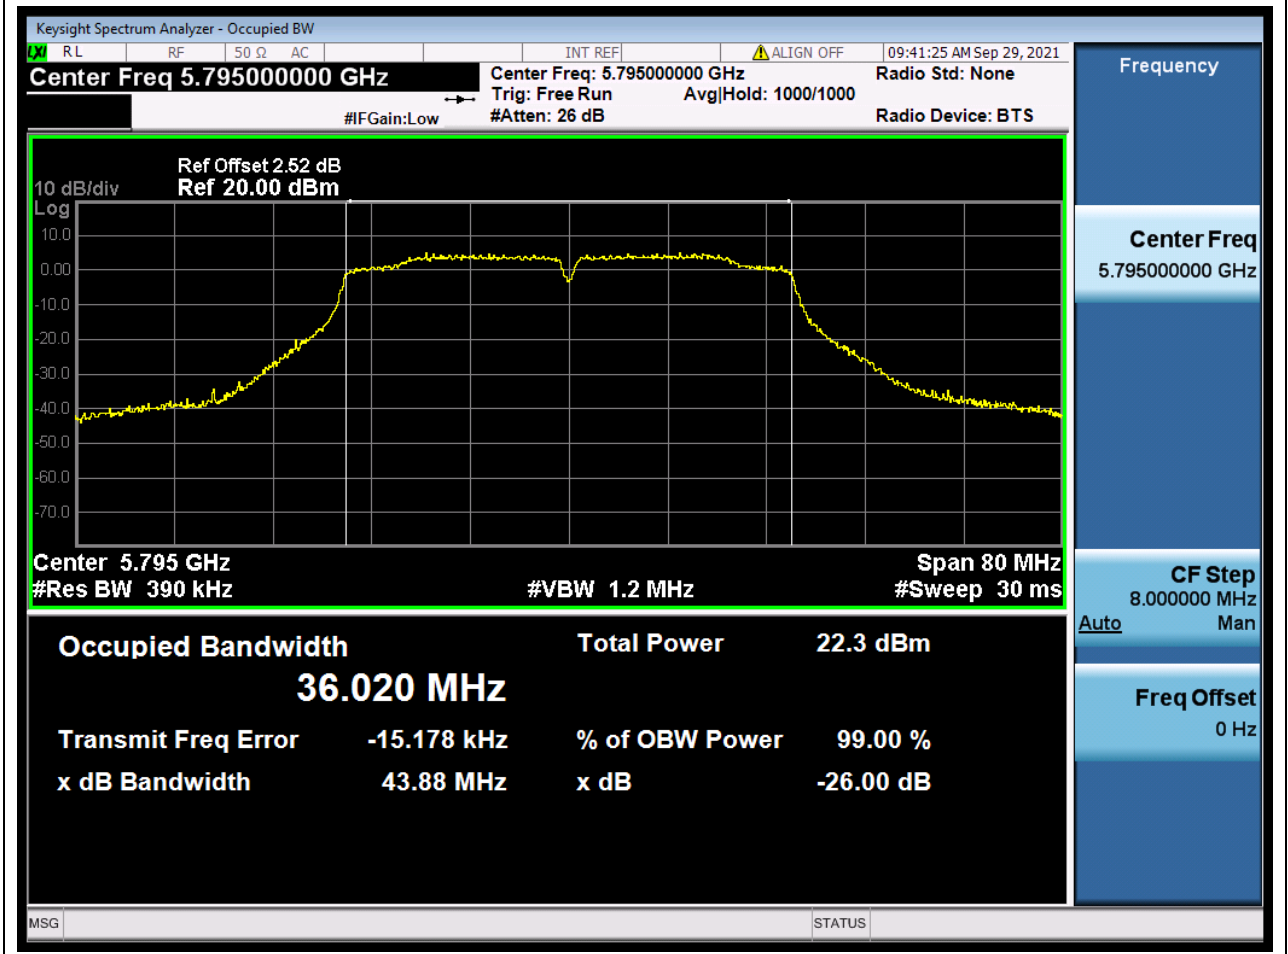

60. 802.11ac_40M_U-NII-3_H

60.1. A.2-26dB Bandwidth(NTNV)

Center Frequency (MHz)	XdB Down	RBW (MHz)	Detector	Limit (MHz)	XdB BandWidth (MHz)	Verdict
5795	26	0.39	Peak	0	43.876925	Unknow