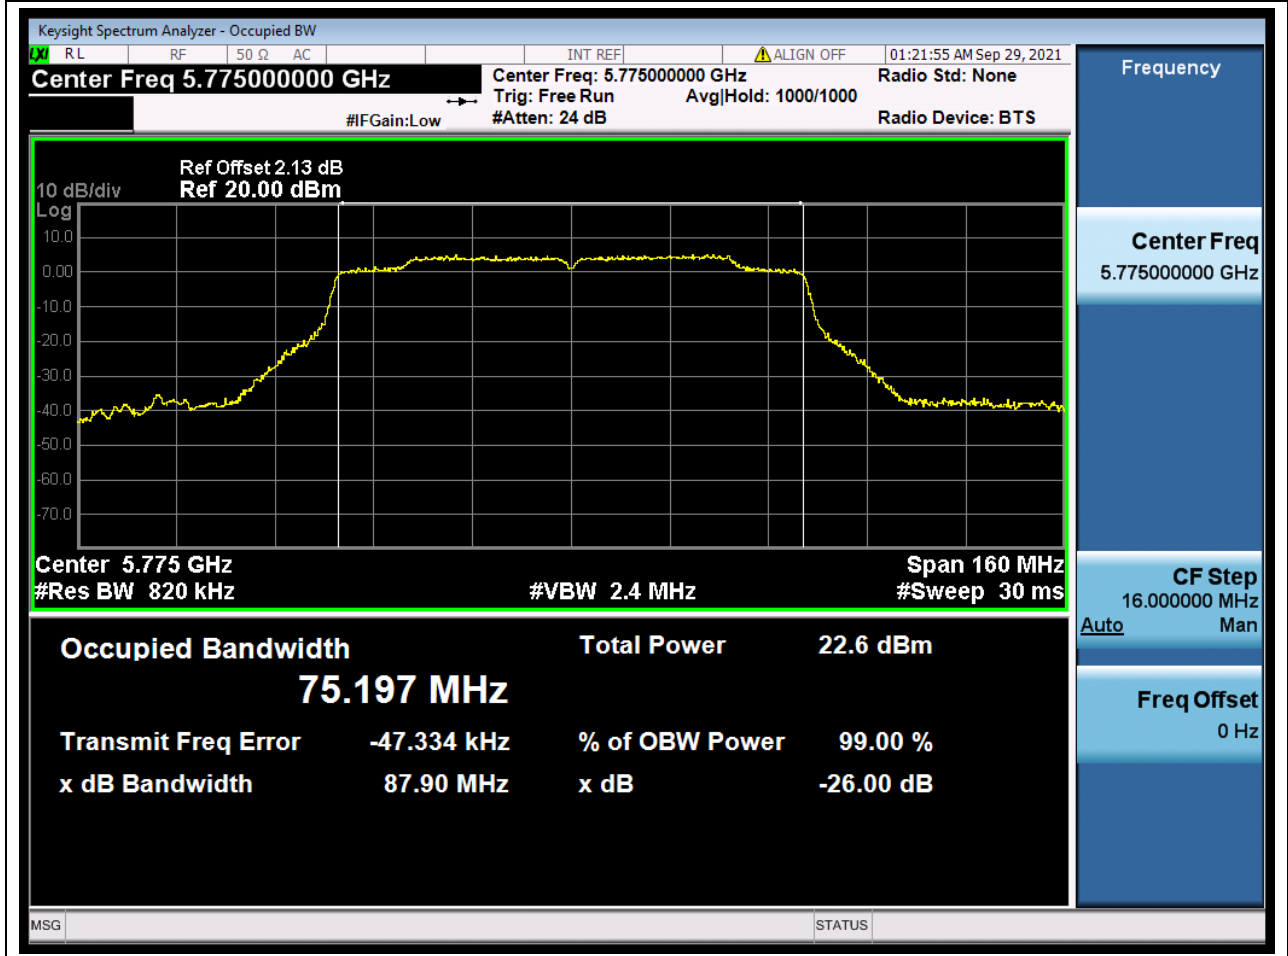

61. 802.11ac_80M_U-NII-3_M

61.1. A.2-26dB Bandwidth(NTNV)

Center Frequency (MHz)	XdB Down	RBW (MHz)	Detector	Limit (MHz)	XdB BandWidth (MHz)	Verdict
5775	26	0.82	Peak	0	87.898123	Unknow