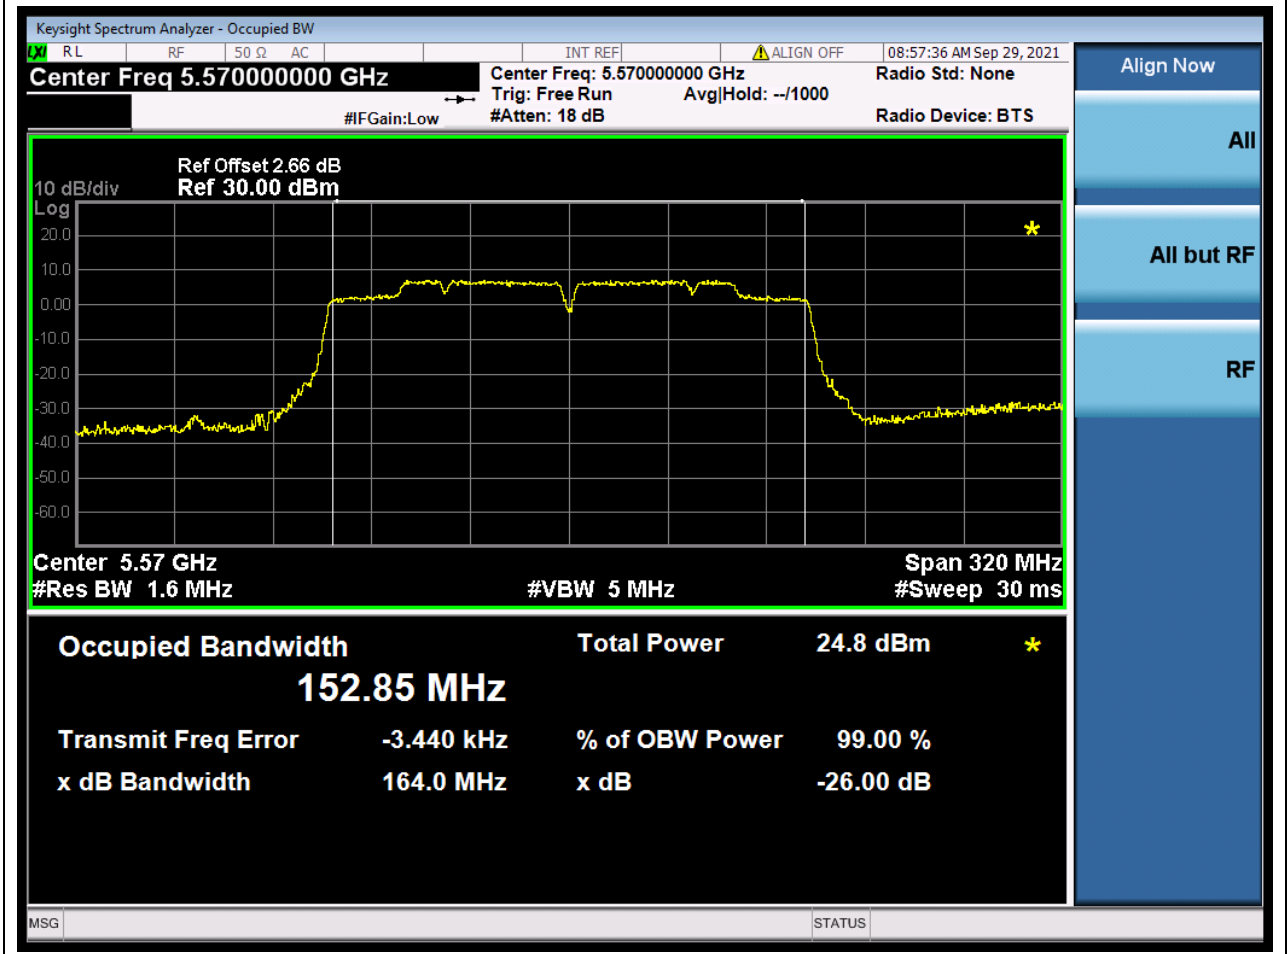

47. 802.11ac_160M_U-NII-2C_M

47.1. A.2-26dB Bandwidth(NTNV)

Center Frequency (MHz)	XdB Down	RBW (MHz)	Detector	Limit (MHz)	XdB BandWidth (MHz)	Verdict
5570	26	1.6	Peak	0	164.004547	Unknow