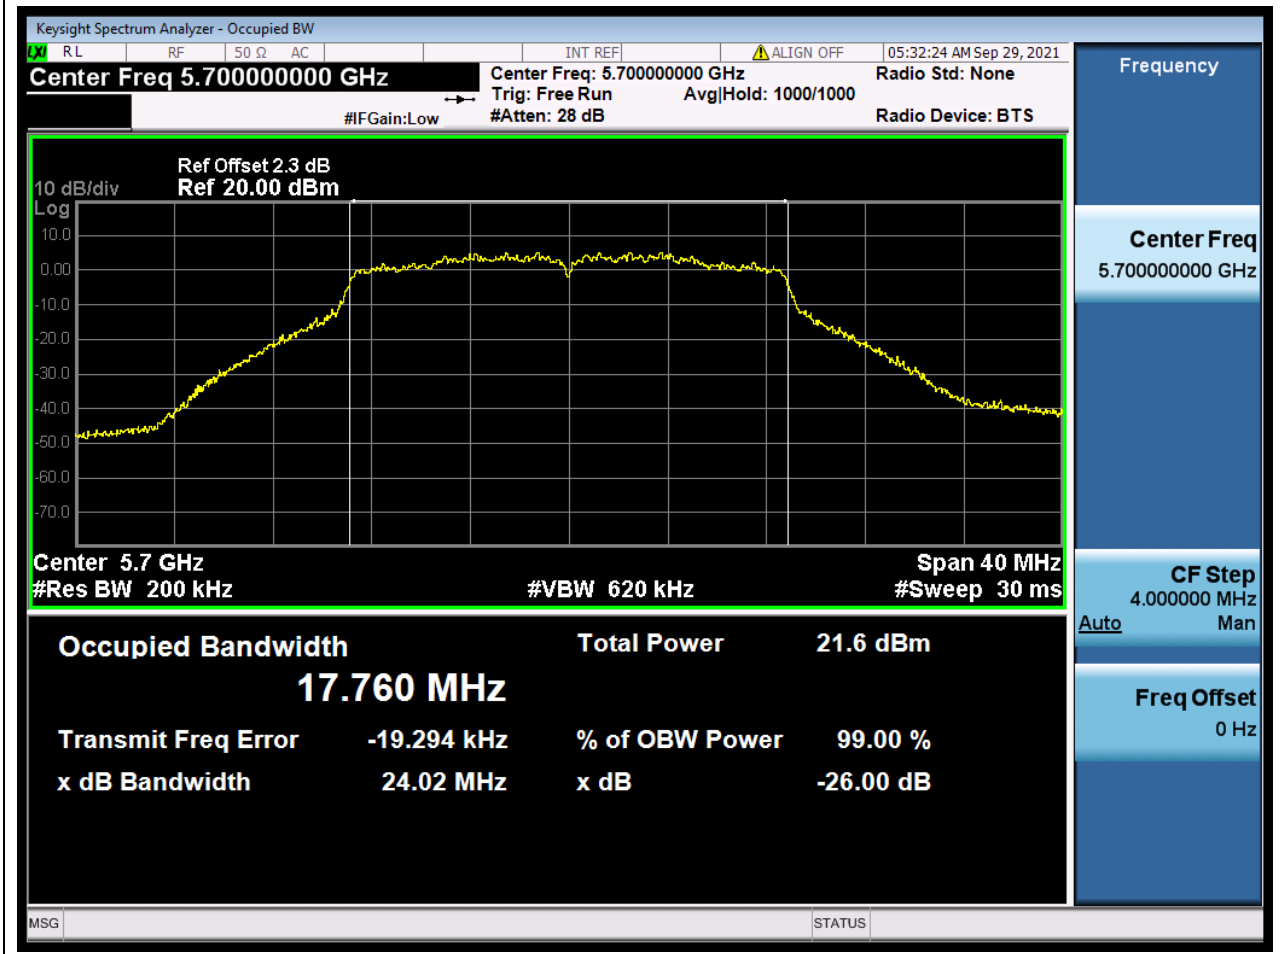

35. 802.11n_20M_U-NII-2C_H

35.1. A.2-26dB Bandwidth(NTNV)

Center Frequency (MHz)	XdB Down	RBW (MHz)	Detector	Limit (MHz)	XdB BandWidth (MHz)	Verdict
5700	26	0.2	Peak	0	24.015161	Unknow