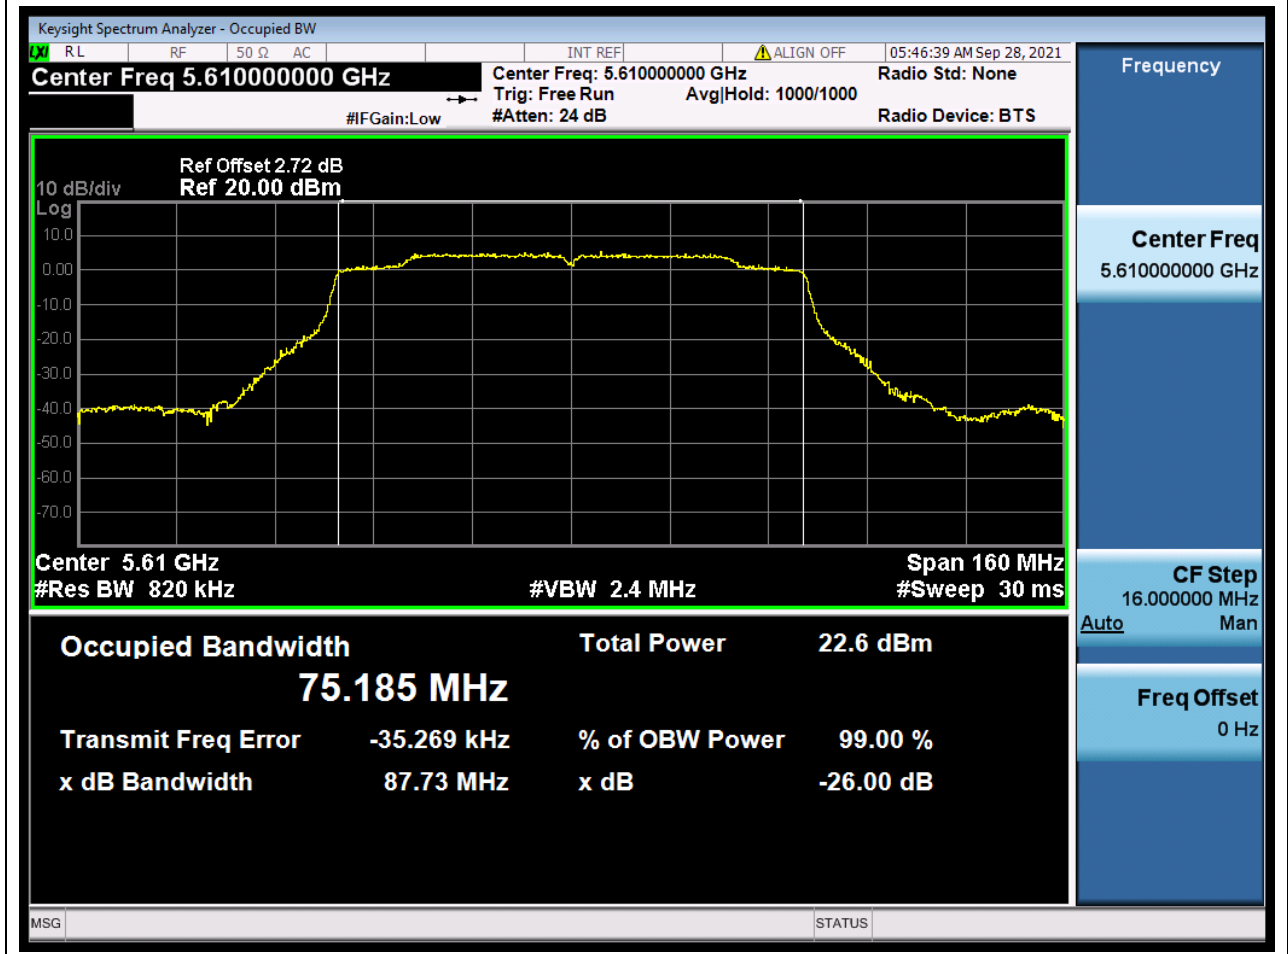

46. 802.11ac_80M_U-NII-2C_M

46.1. A.2-26dB Bandwidth(NTNV)

Center Frequency (MHz)	XdB Down	RBW (MHz)	Detector	Limit (MHz)	XdB BandWidth (MHz)	Verdict
5610	26	0.82	Peak	0	87.728227	Unknow