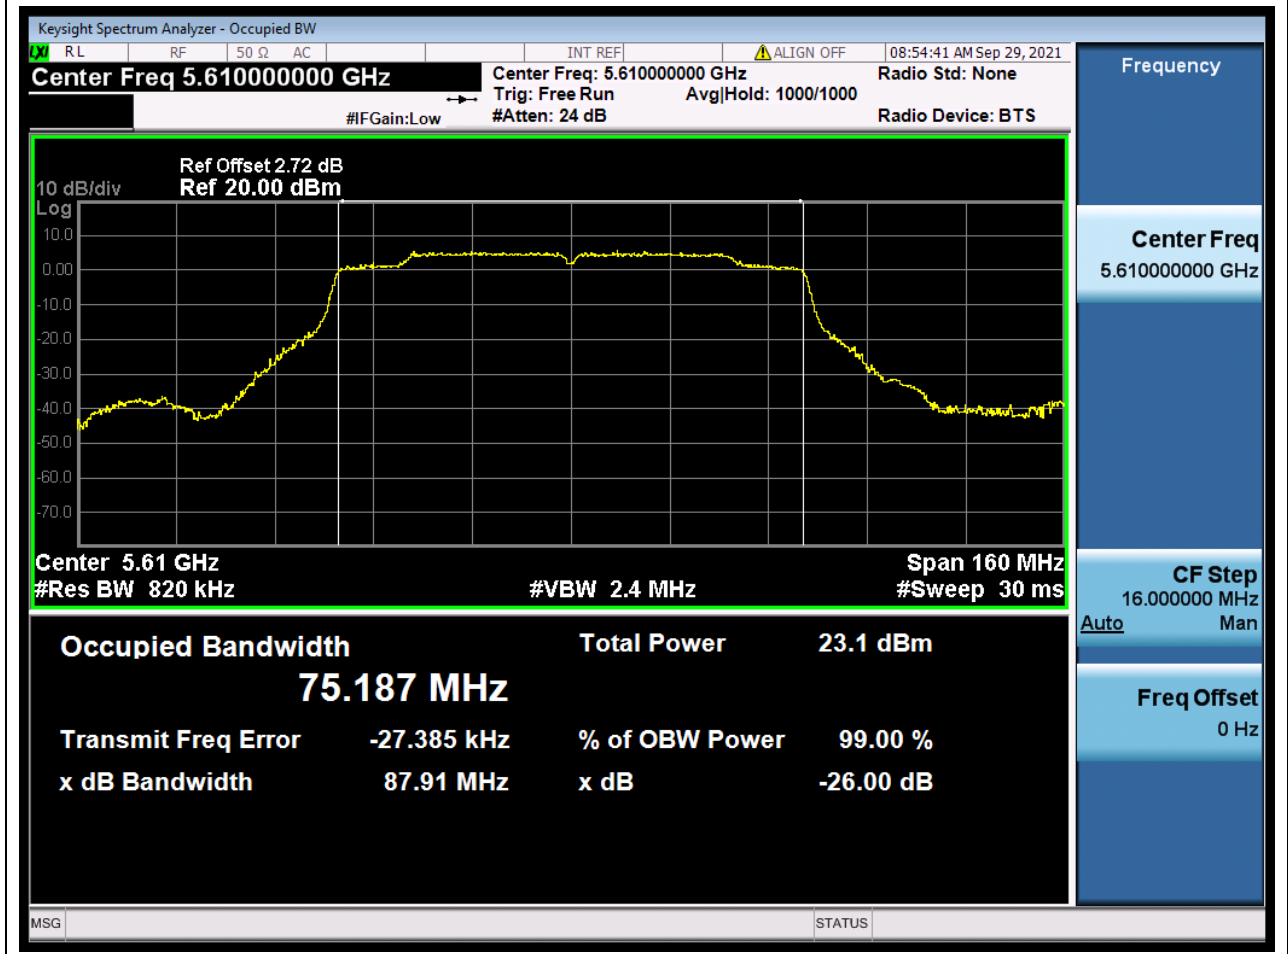

46. 802.11ac_80M_U-NII-2C_M

46.1. A.2-26dB Bandwidth(NTNV)

Center Frequency (MHz)	XdB Down	RBW (MHz)	Detector	Limit (MHz)	XdB BandWidth (MHz)	Verdict
5610	26	0.82	Peak	0	87.907602	Unknow