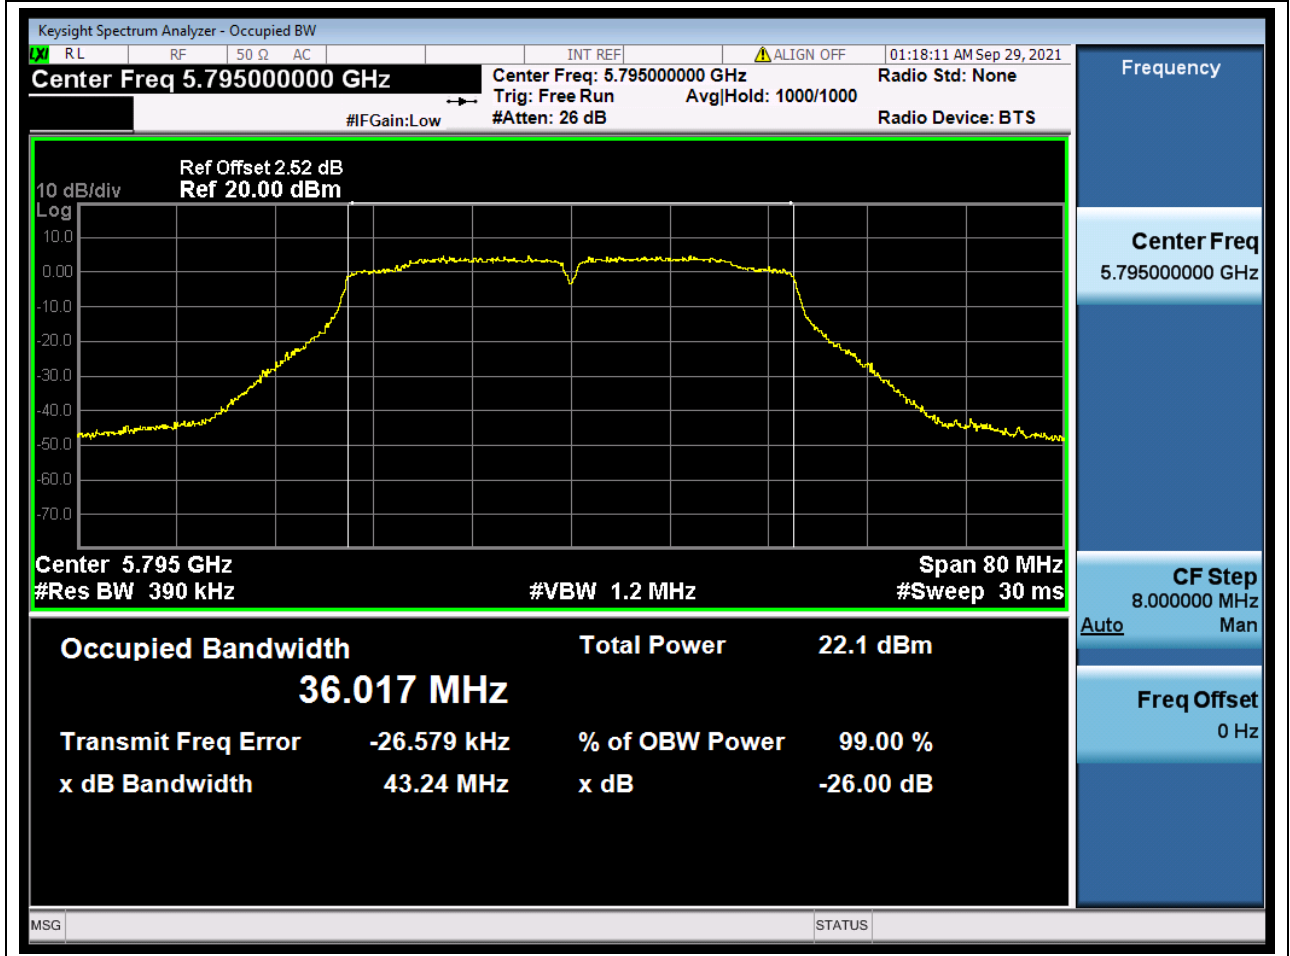

60. 802.11ac_40M_U-NII-3_H

60.1. A.2-26dB Bandwidth(NTNV)

Center Frequency (MHz)	XdB Down	RBW (MHz)	Detector	Limit (MHz)	XdB BandWidth (MHz)	Verdict
5795	26	0.39	Peak	0	43.24457	Unknow