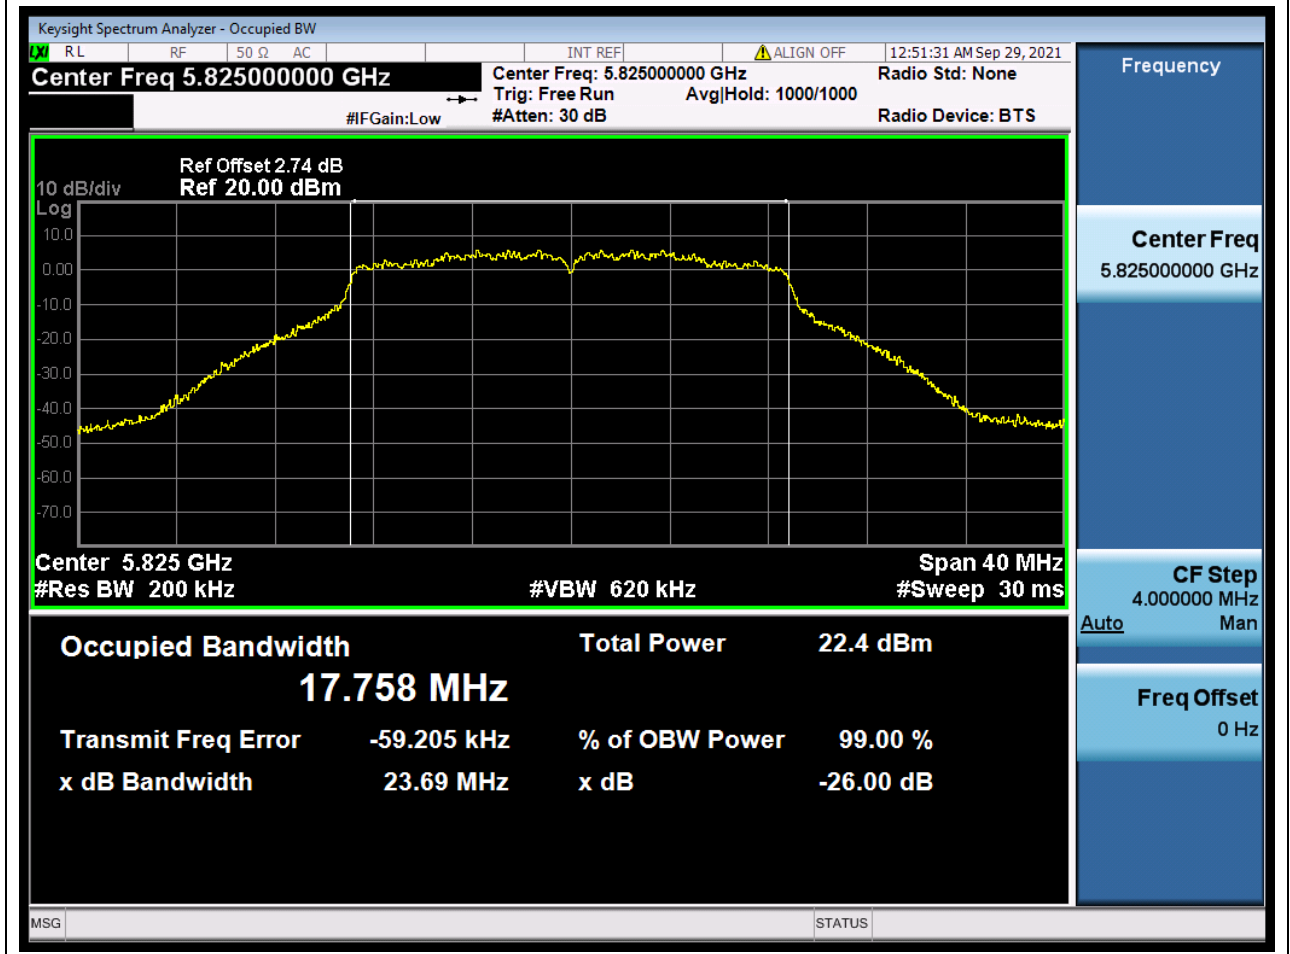

53. 802.11n_20M_U-NII-3_H

53.1. A.2-26dB Bandwidth(NTNV)

Center Frequency (MHz)	XdB Down	RBW (MHz)	Detector	Limit (MHz)	XdB BandWidth (MHz)	Verdict
5825	26	0.2	Peak	0	23.688942	Unknow