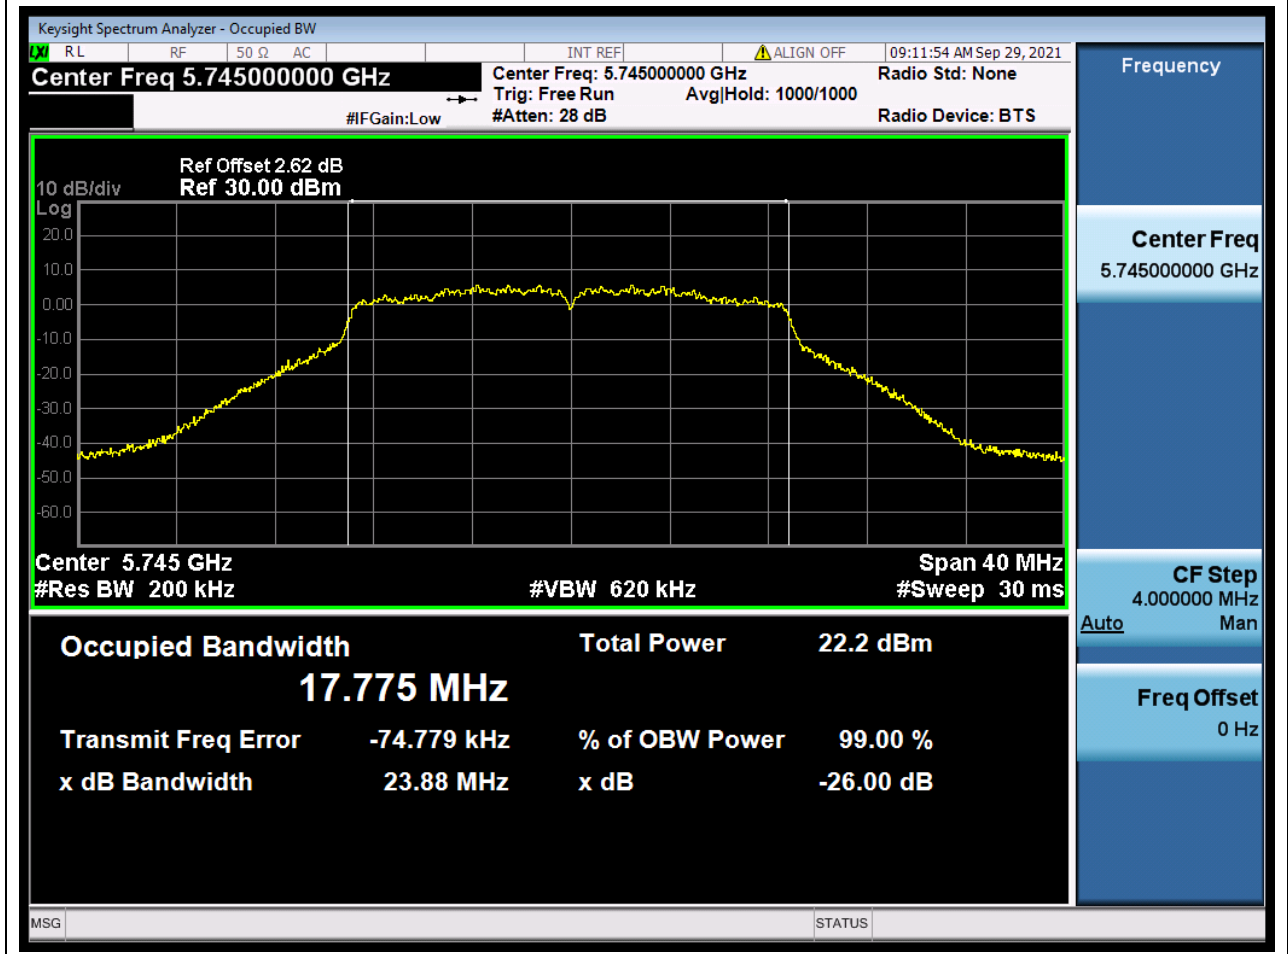

51. 802.11n_20M_U-NII-3_L

51.1. A.2-26dB Bandwidth(NTNV)

Center Frequency (MHz)	XdB Down	RBW (MHz)	Detector	Limit (MHz)	XdB BandWidth (MHz)	Verdict
5745	26	0.2	Peak	0	23.882145	Unknow