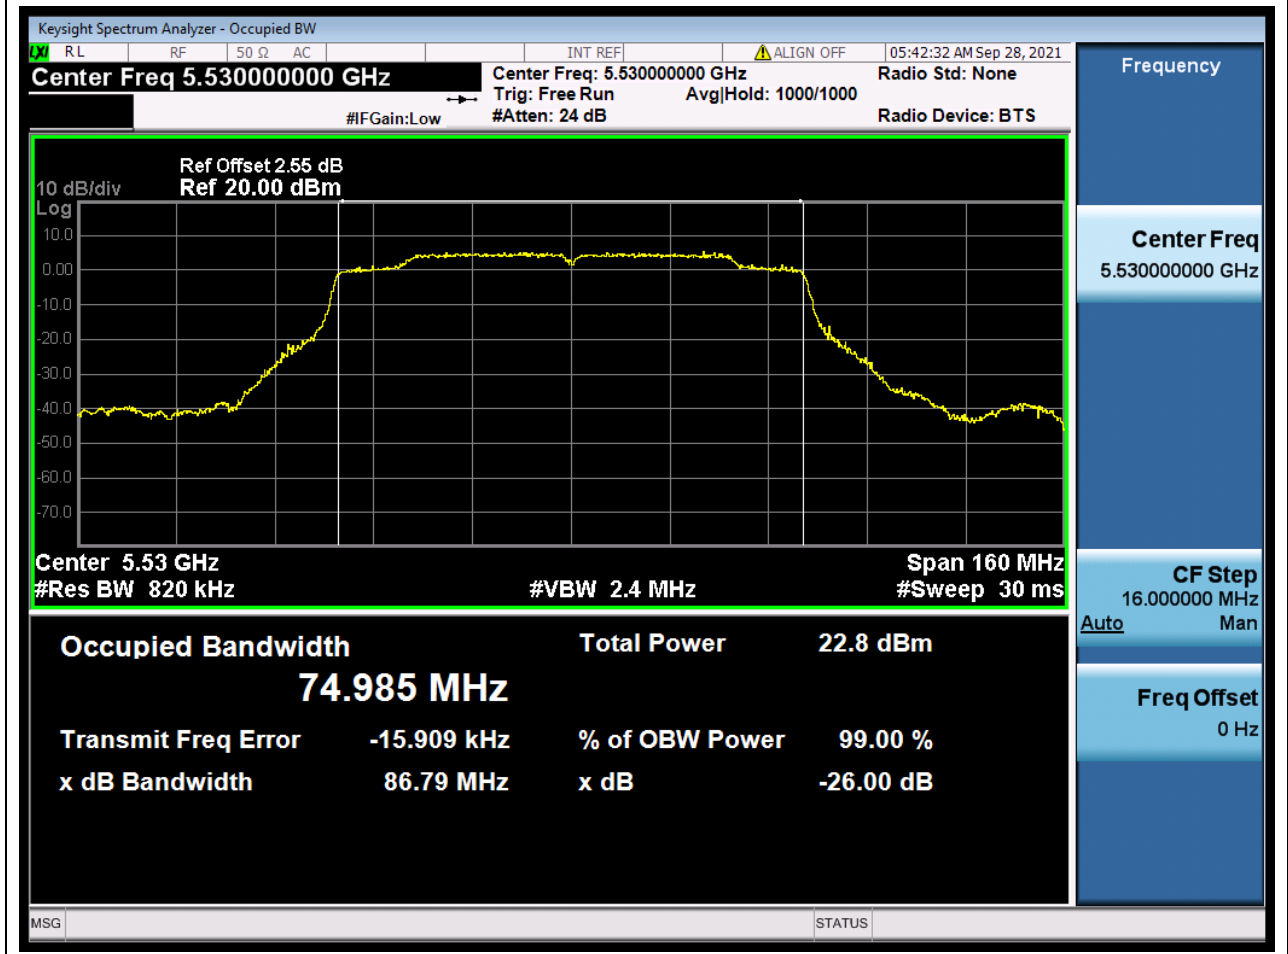

45. 802.11ac_80M_U-NII-2C_L

45.1. A.2-26dB Bandwidth(NTNV)

Center Frequency (MHz)	XdB Down	RBW (MHz)	Detector	Limit (MHz)	XdB BandWidth (MHz)	Verdict
5530	26	0.82	Peak	0	86.787565	Unknow