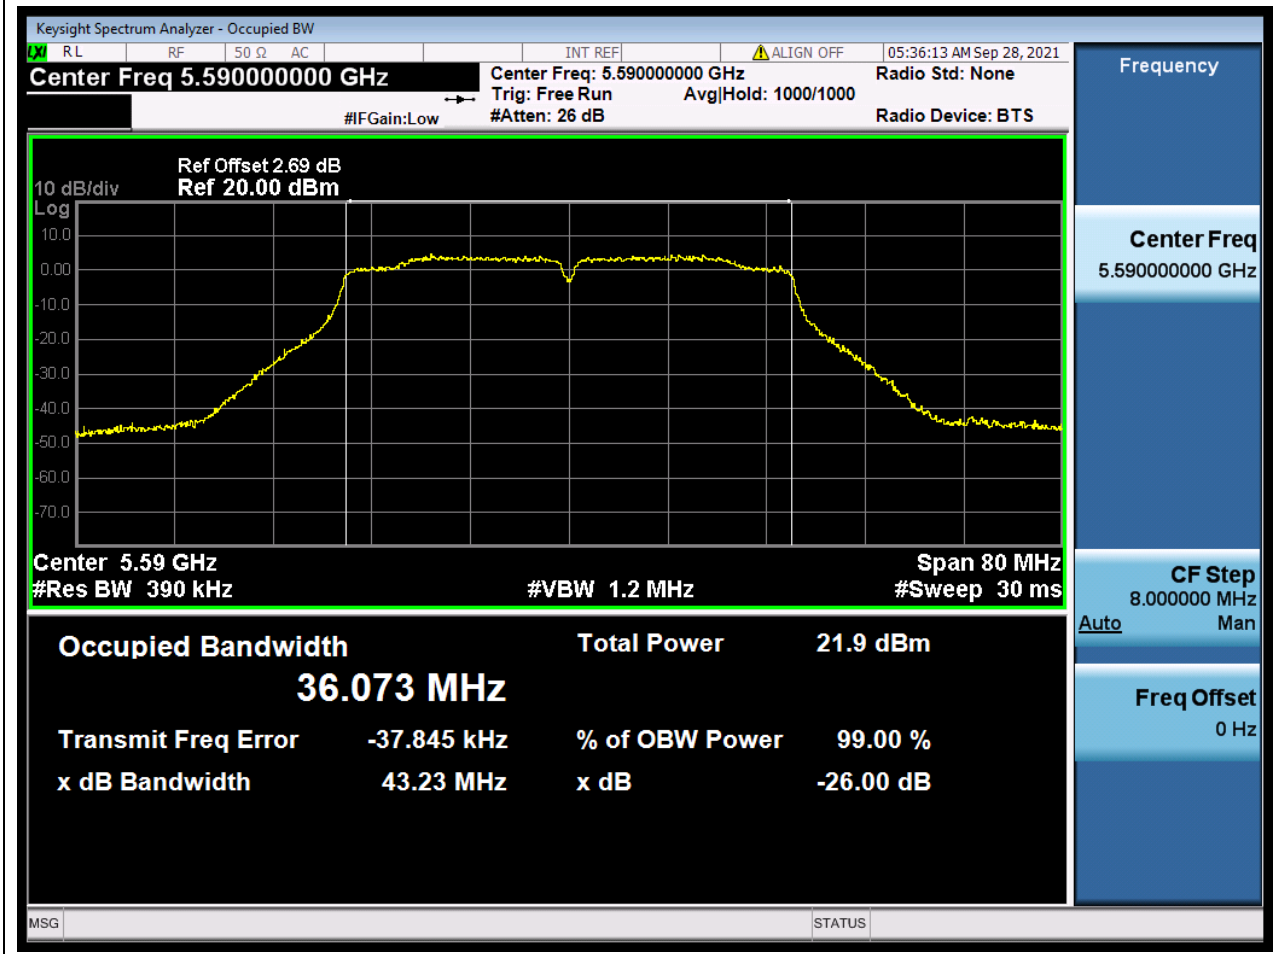

43. 802.11ac_40M_U-NII-2C_M

43.1. A.2-26dB Bandwidth(NTNV)

Center Frequency (MHz)	XdB Down	RBW (MHz)	Detector	Limit (MHz)	XdB BandWidth (MHz)	Verdict
5590	26	0.39	Peak	0	43.230172	Unknow