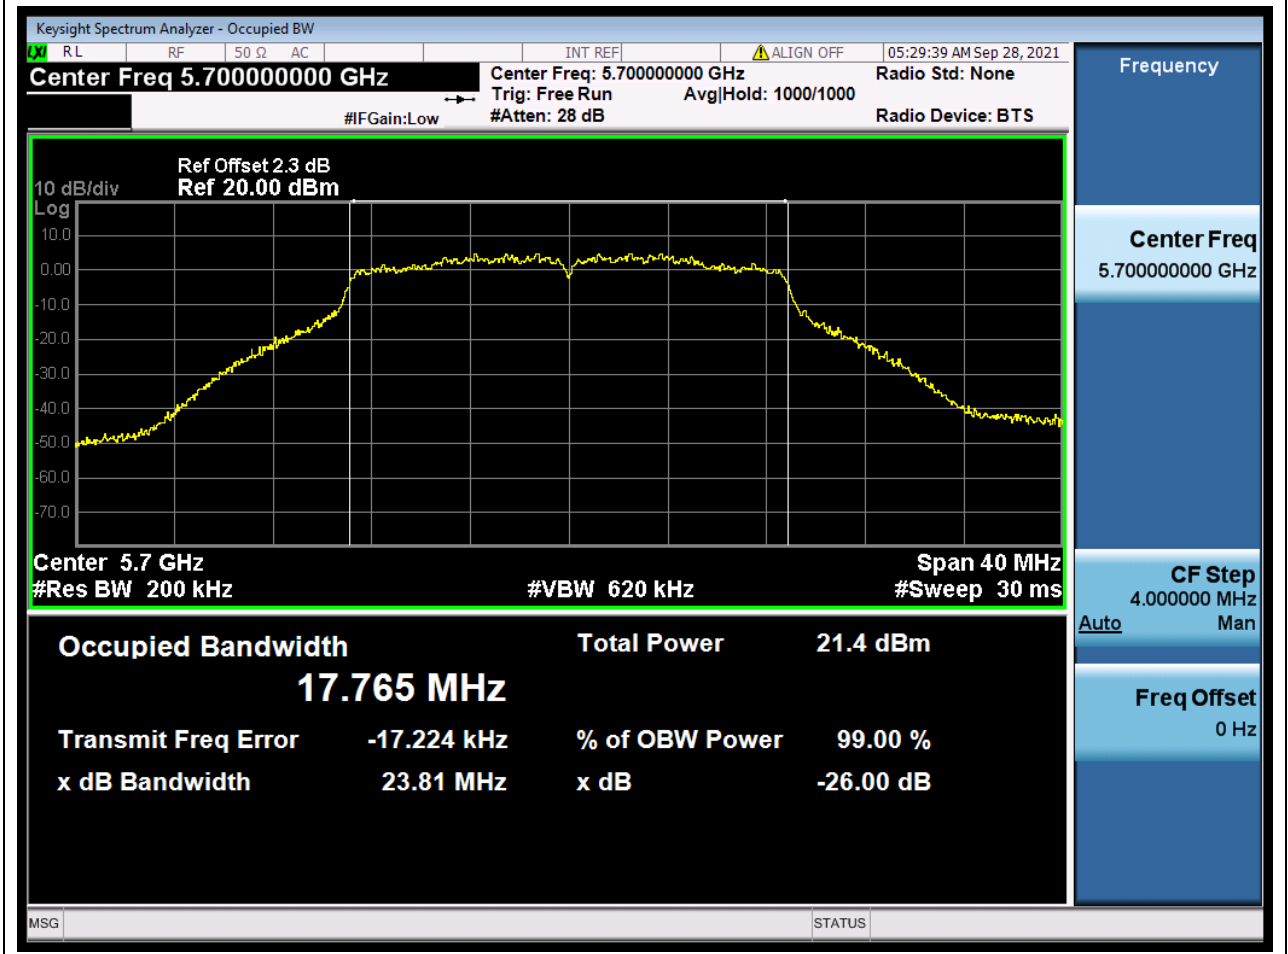

41. 802.11ac_20M_U-NII-2C_H

41.1. A.2-26dB Bandwidth(NTNV)

Center Frequency (MHz)	XdB Down	RBW (MHz)	Detector	Limit (MHz)	XdB BandWidth (MHz)	Verdict
5700	26	0.2	Peak	0	23.813803	Unknow