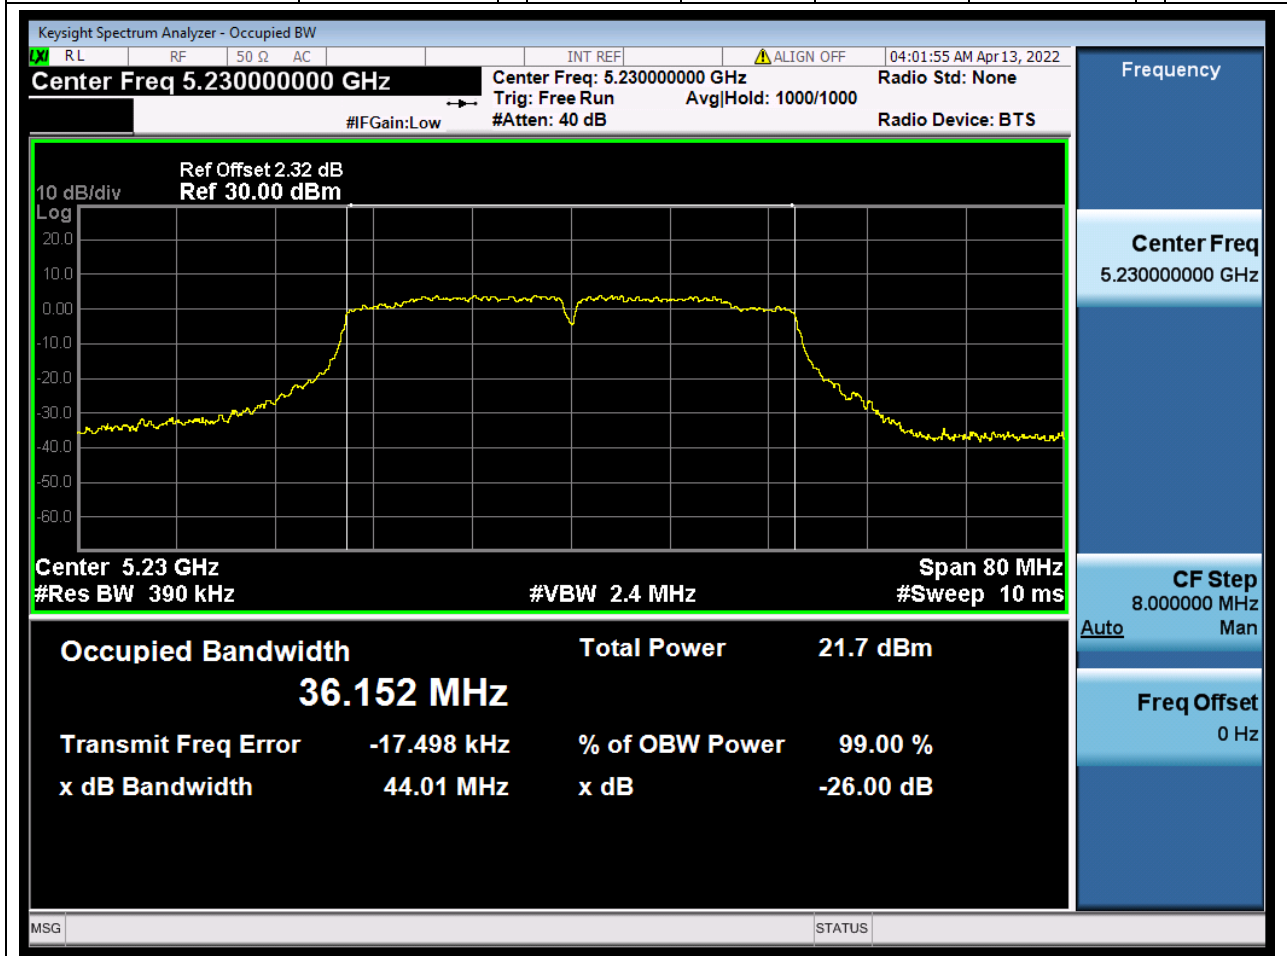

8. 802.11n_40M_U-NII-1_H

8.1. A.2.2-99% Bandwidth(NTNV)

Center Frequency (MHz)	OBW Power (%)	RBW (MHz)	Detector	Limit (MHz)	OBW (MHz)	Verdict
5230	99	0.39	Peak	0	36.152191	Unknown