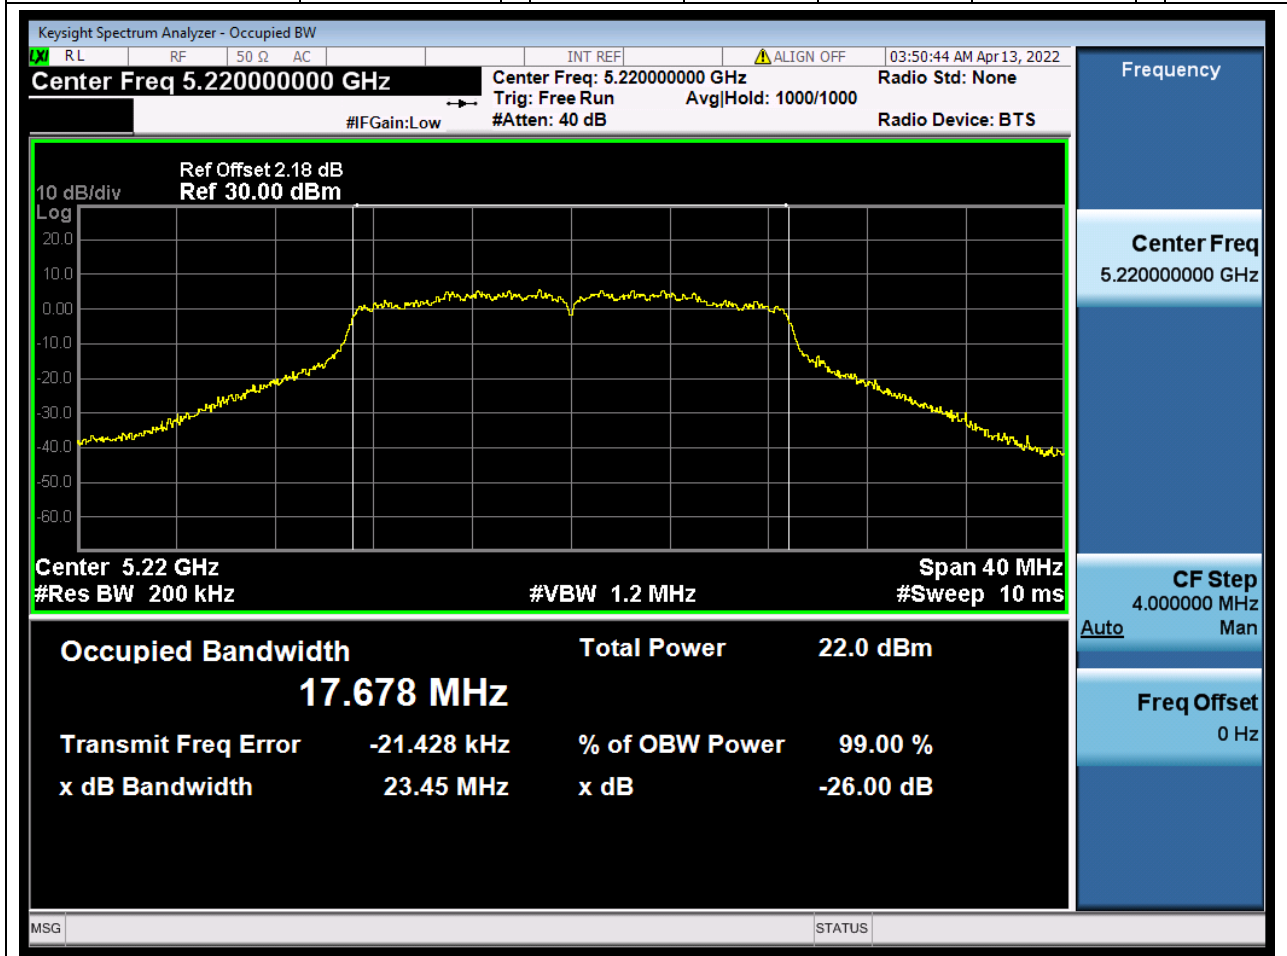

5. 802.11n_20M_U-NII-1_M

5.1. A.2.2-99% Bandwidth(NTNV)

Center Frequency (MHz)	OBW Power (%)	RBW (MHz)	Detector	Limit (MHz)	OBW (MHz)	Verdict
5220	99	0.2	Peak	0	17.67788	Unknown