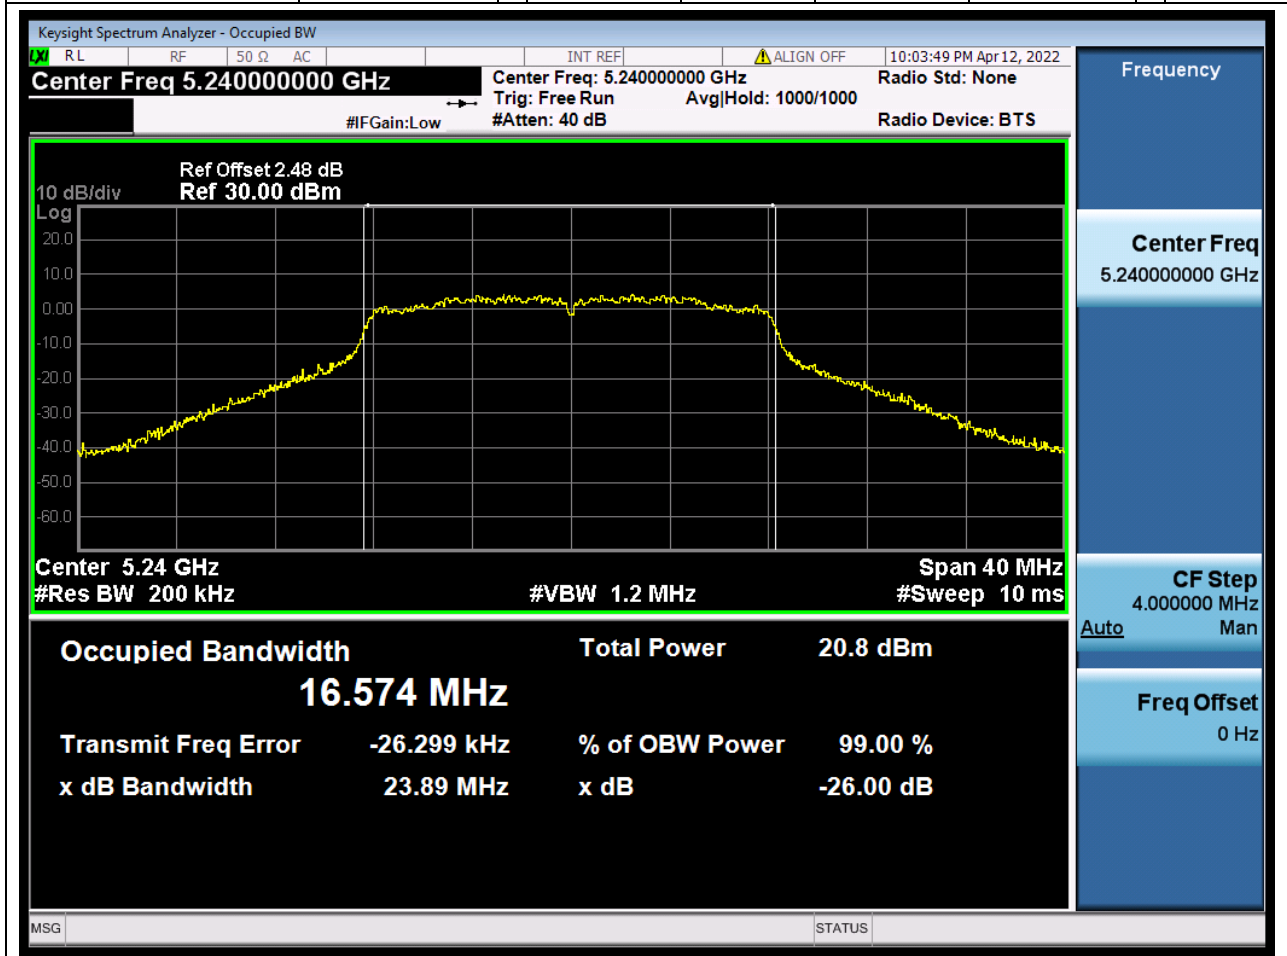

3. 802.11a_20M_U-NII-1_H

3.1. A.2.2-99% Bandwidth(NTNV)

Center Frequency (MHz)	OBW Power (%)	RBW (MHz)	Detector	Limit (MHz)	OBW (MHz)	Verdict
5240	99	0.2	Peak	0	16.573949	Unknown