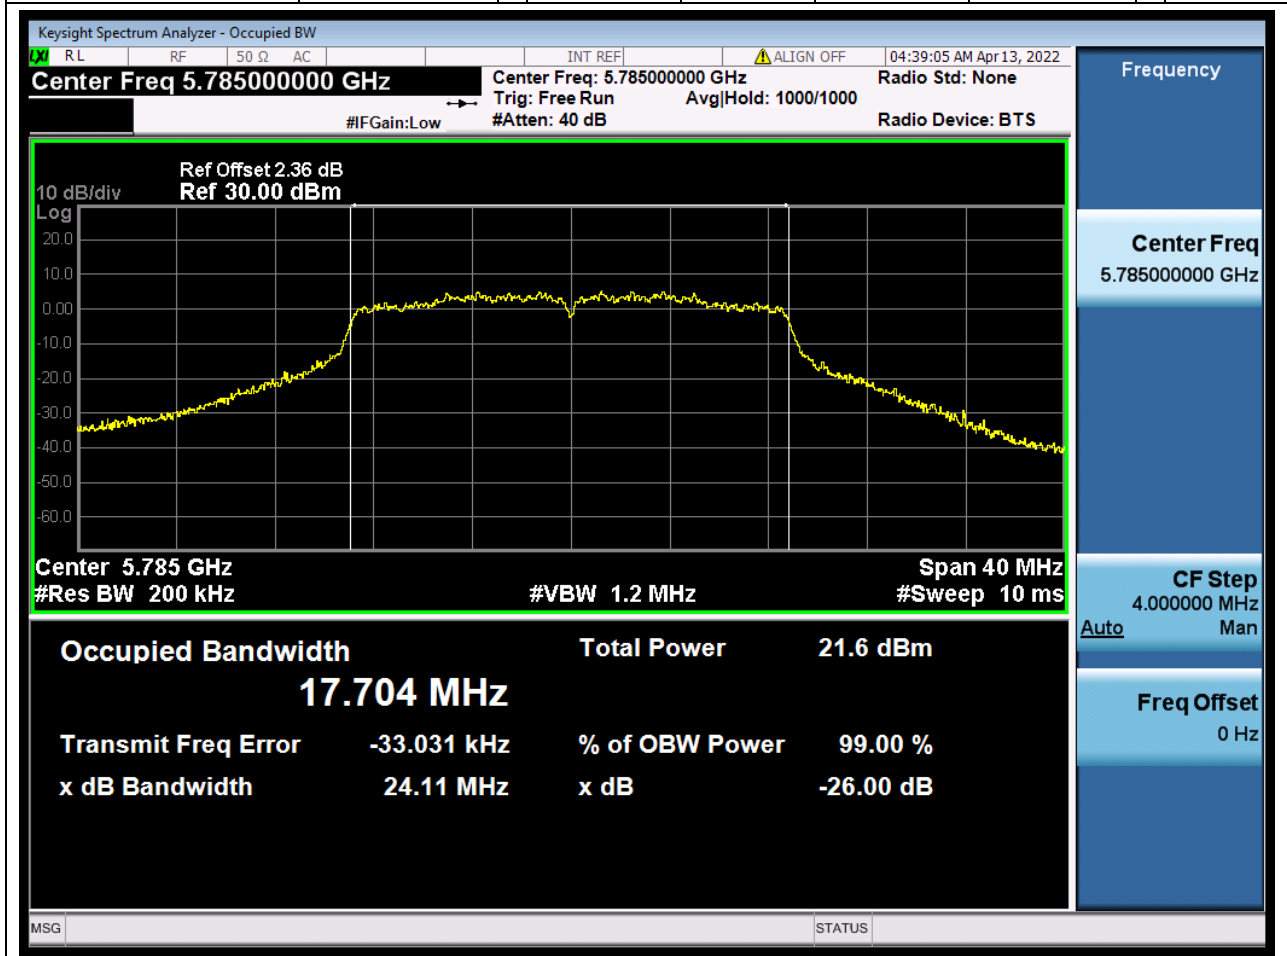

19. 802.11n_20M_U-NII-3_M

19.1. A.2.2-99% Bandwidth(NTNV)

Center Frequency (MHz)	OBW Power (%)	RBW (MHz)	Detector	Limit (MHz)	OBW (MHz)	Verdict
5785	99	0.2	Peak	0	17.703599	Unknown