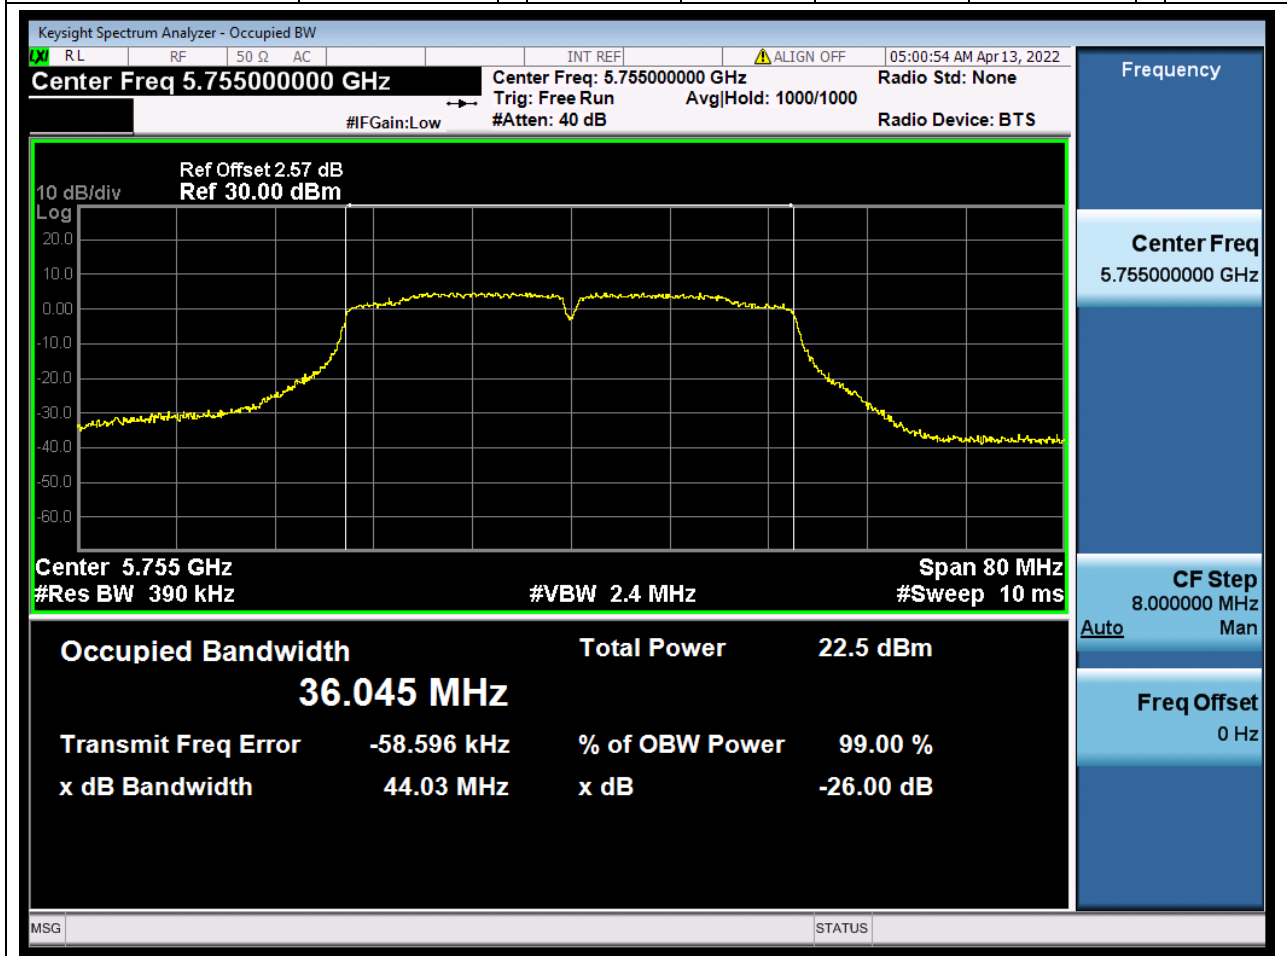

26. 802.11ac_40M_U-NII-3_L

26.1. A.2.2-99% Bandwidth(NTNV)

Center Frequency (MHz)	OBW Power (%)	RBW (MHz)	Detector	Limit (MHz)	OBW (MHz)	Verdict
5755	99	0.39	Peak	0	36.044893	Unknown