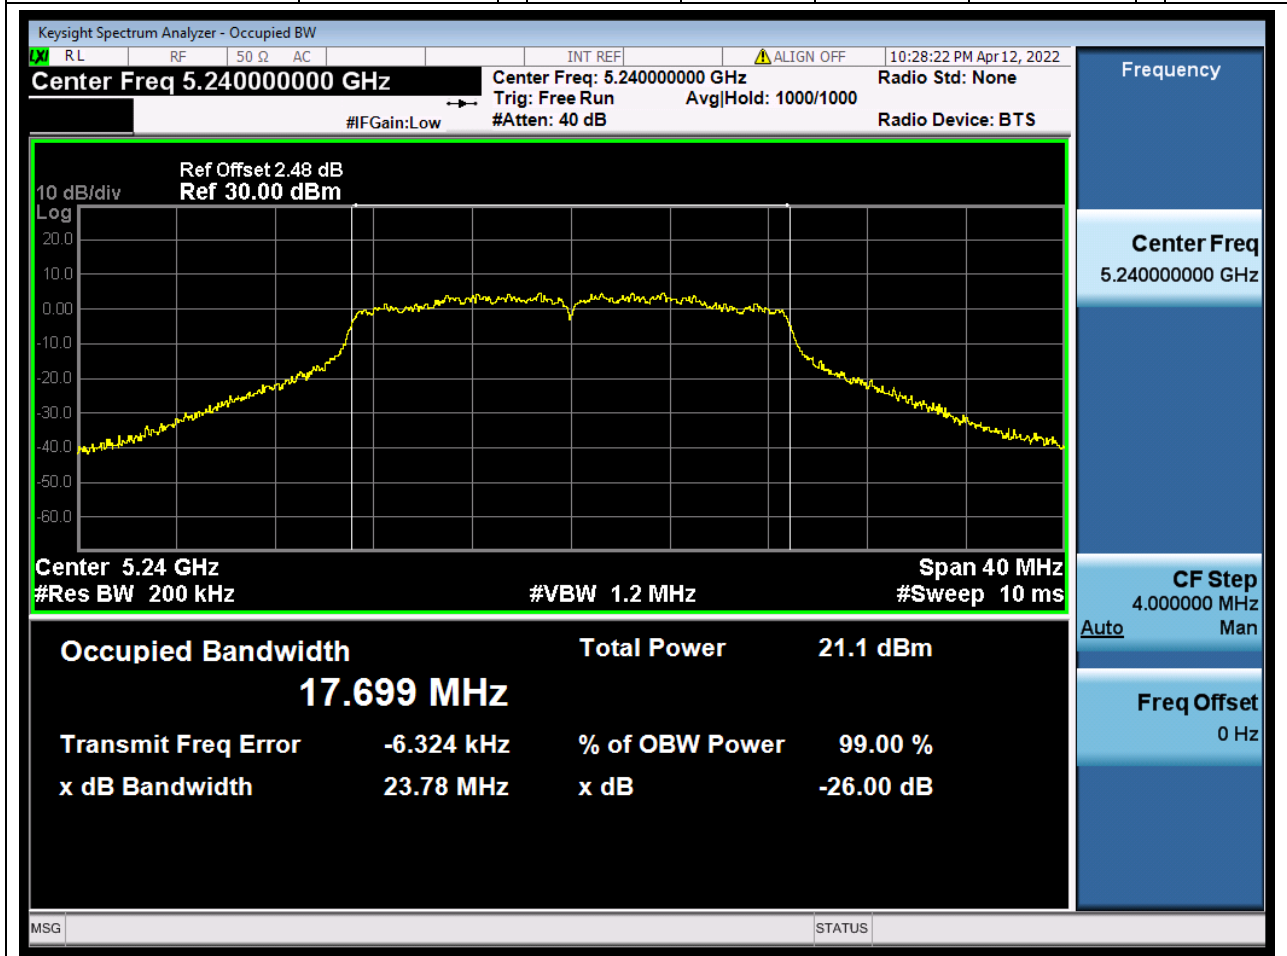

11. 802.11ac_20M_U-NII-1_H

11.1. A.2.2-99% Bandwidth(NTNV)

Center Frequency (MHz)	OBW Power (%)	RBW (MHz)	Detector	Limit (MHz)	OBW (MHz)	Verdict
5240	99	0.2	Peak	0	17.698897	Unknown