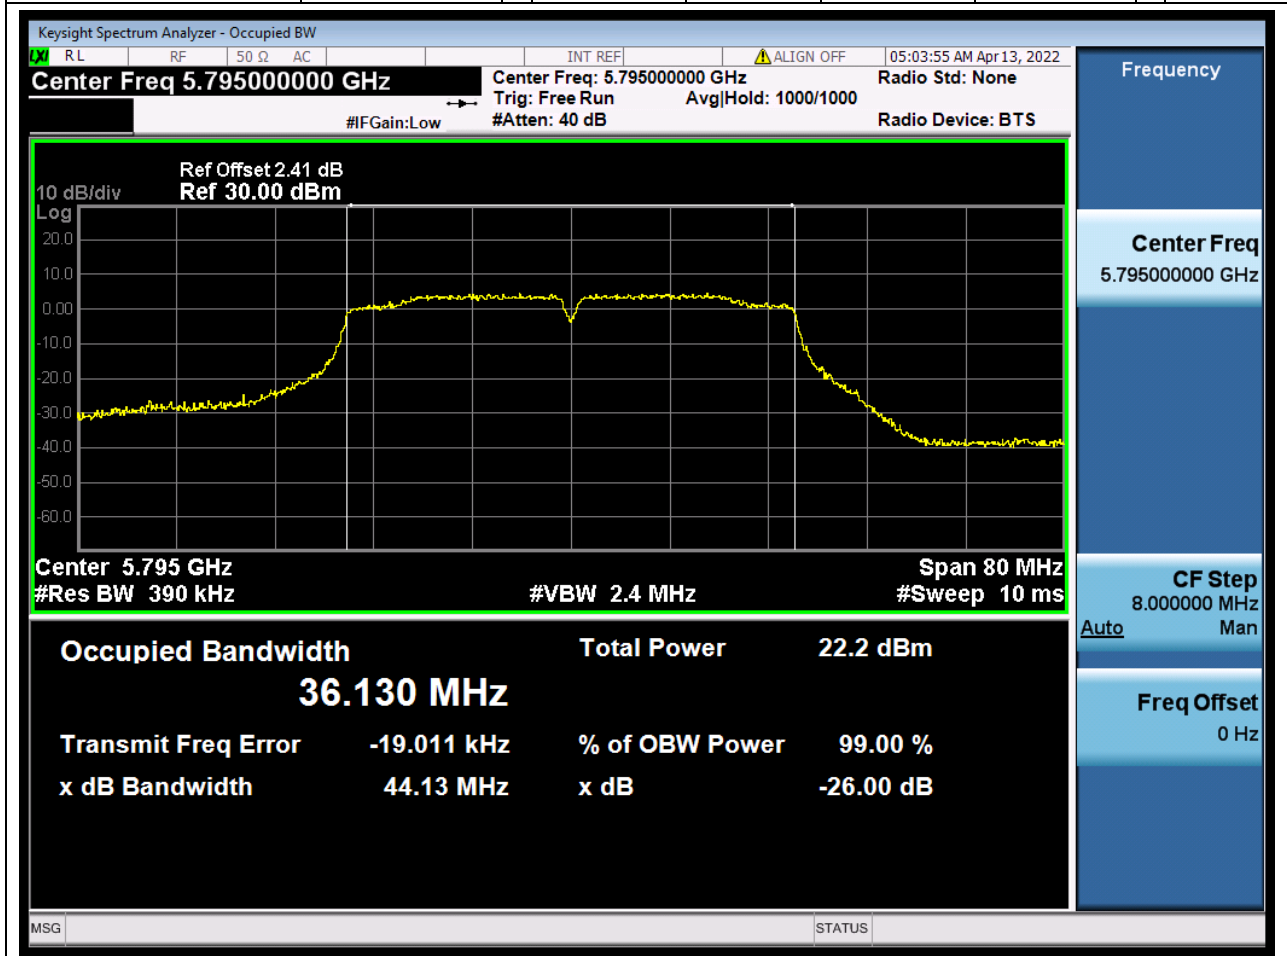

27. 802.11ac_40M_U-NII-3_H

27.1. A.2.2-99% Bandwidth(NTNV)

Center Frequency (MHz)	OBW Power (%)	RBW (MHz)	Detector	Limit (MHz)	OBW (MHz)	Verdict
5795	99	0.39	Peak	0	36.1304	Unknown