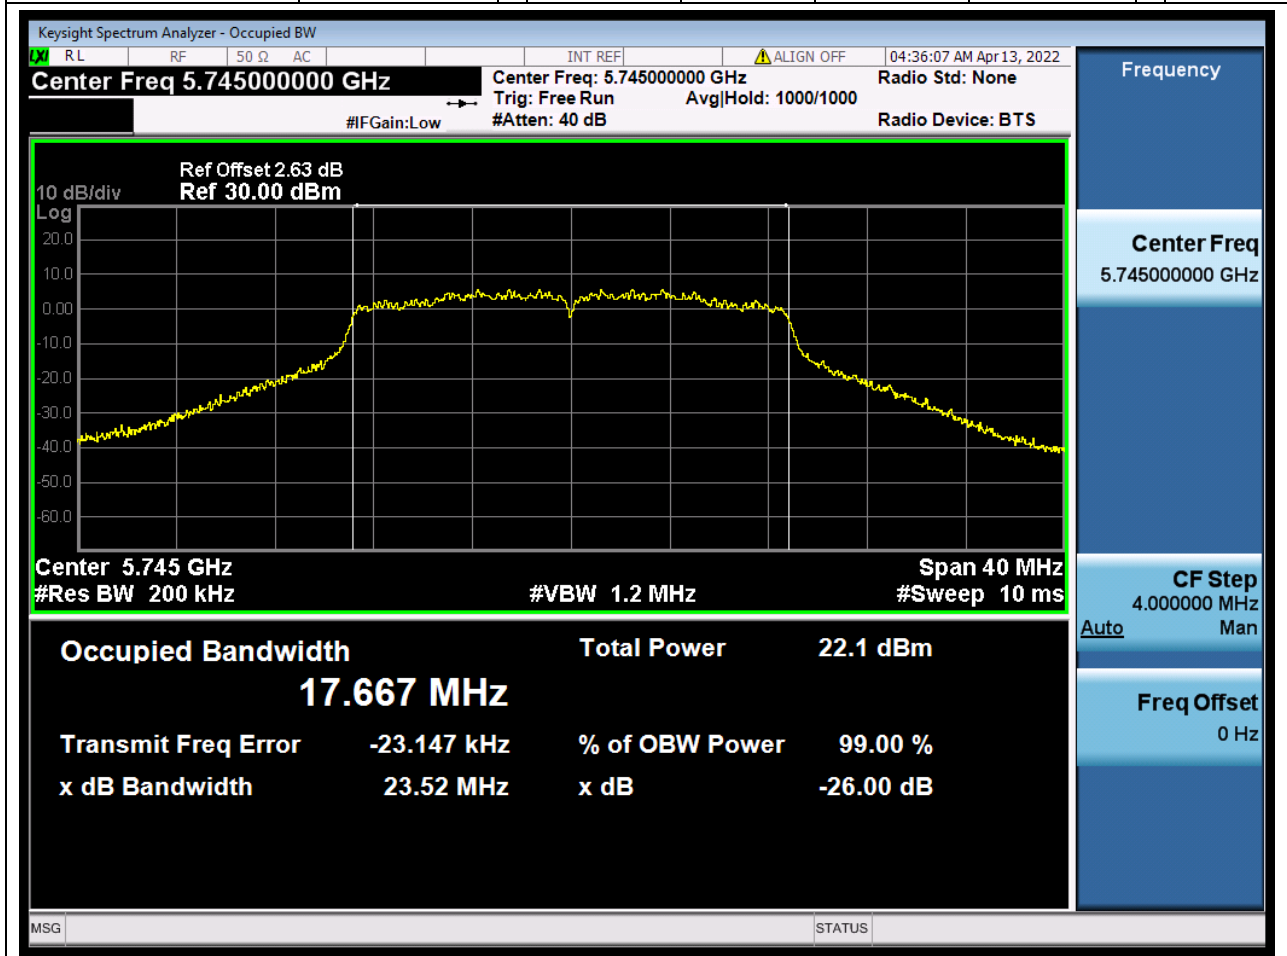

18. 802.11n_20M_U-NII-3_L

18.1. A.2.2-99% Bandwidth(NTNV)

Center Frequency (MHz)	OBW Power (%)	RBW (MHz)	Detector	Limit (MHz)	OBW (MHz)	Verdict
5745	99	0.2	Peak	0	17.666919	Unknown