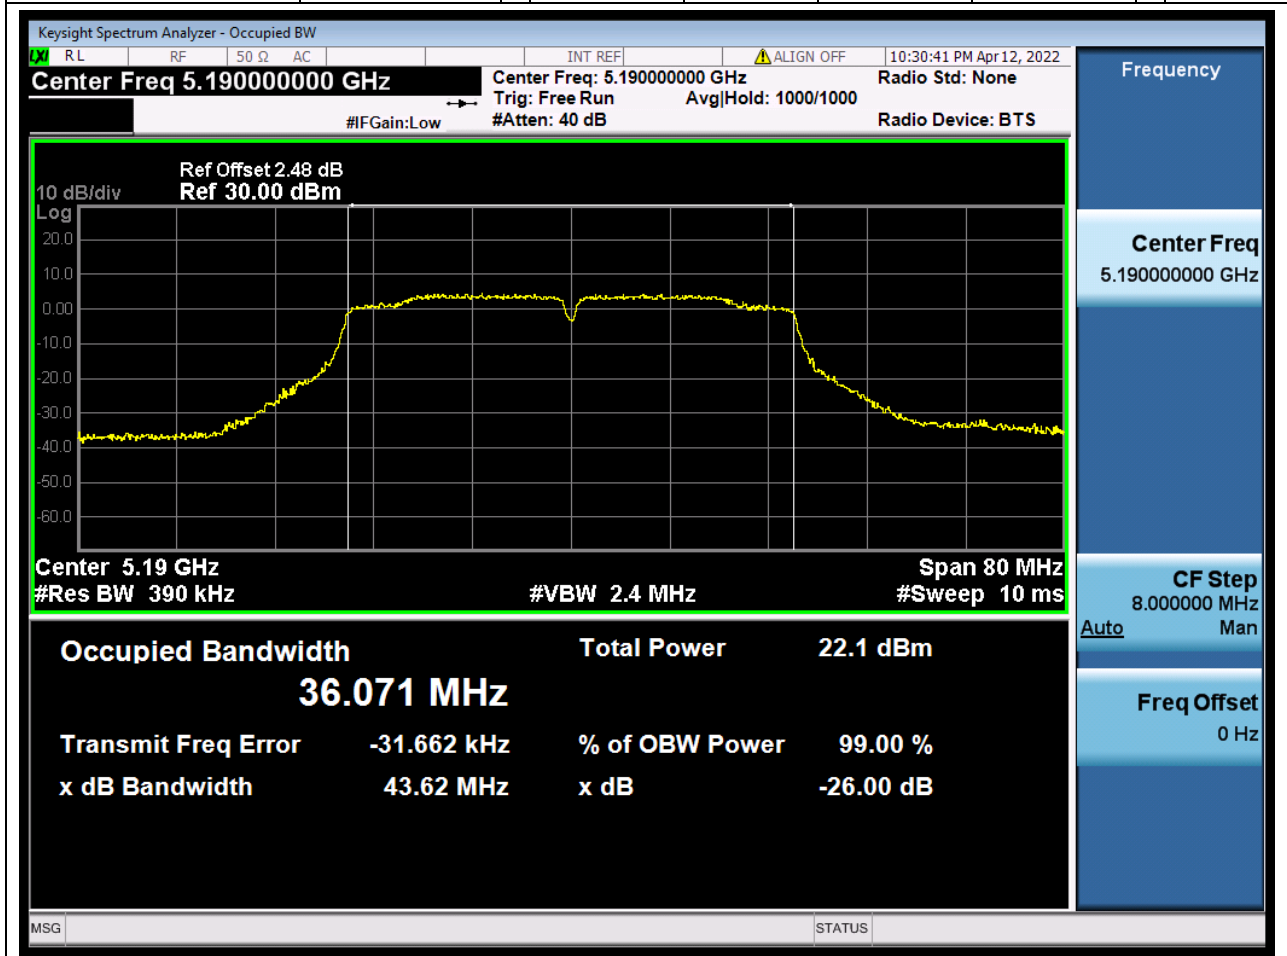

12. 802.11ac_40M_U-NII-1_L

12.1. A.2.2-99% Bandwidth(NTNV)

Center Frequency (MHz)	OBW Power (%)	RBW (MHz)	Detector	Limit (MHz)	OBW (MHz)	Verdict
5190	99	0.39	Peak	0	36.07123	Unknown