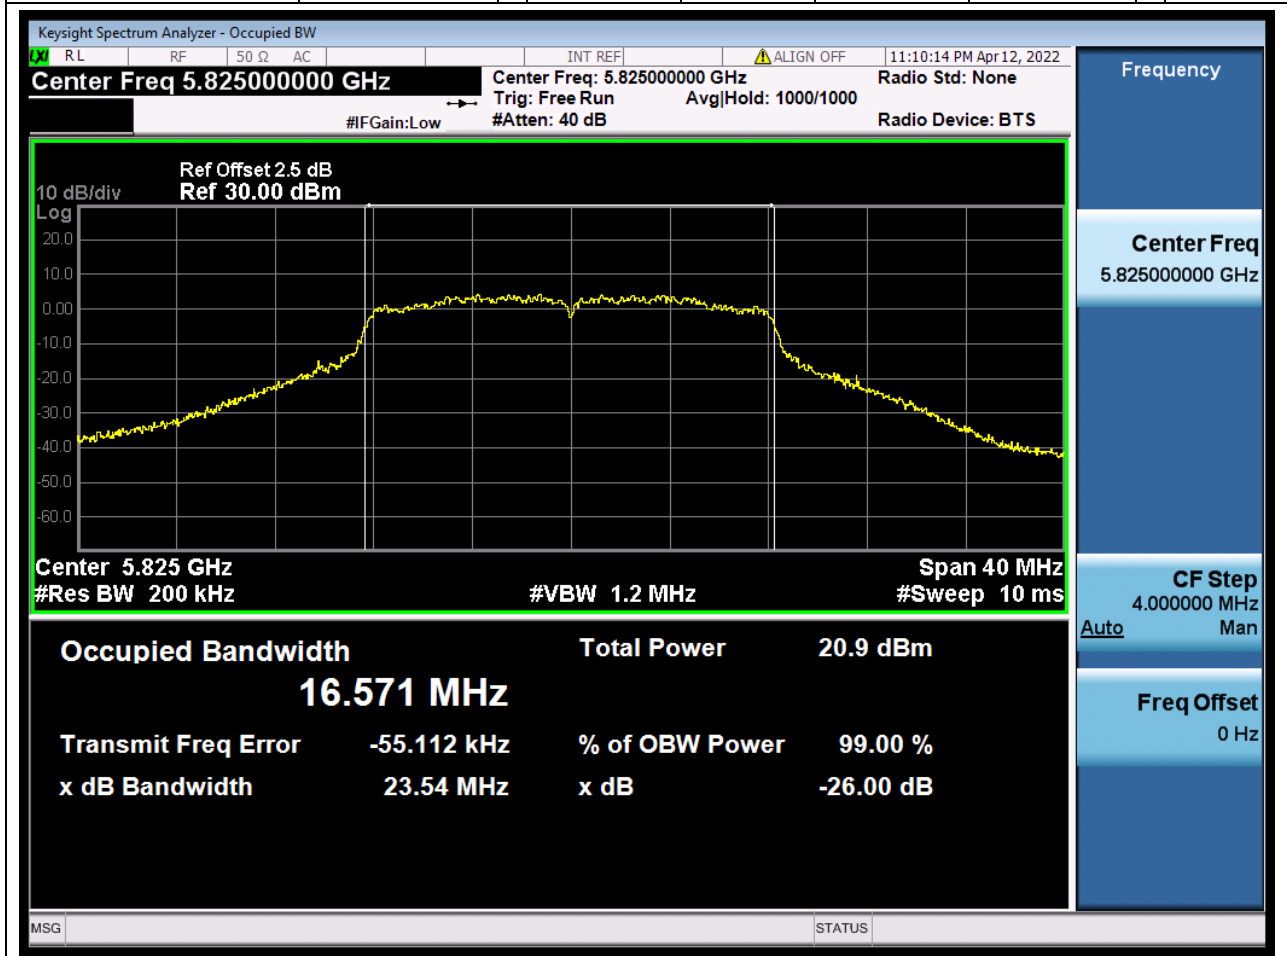

17. 802.11a_20M_U-NII-3_H

17.1. A.2.2-99% Bandwidth(NTNV)

Center Frequency (MHz)	OBW Power (%)	RBW (MHz)	Detector	Limit (MHz)	OBW (MHz)	Verdict
5825	99	0.2	Peak	0	16.570636	Unknown