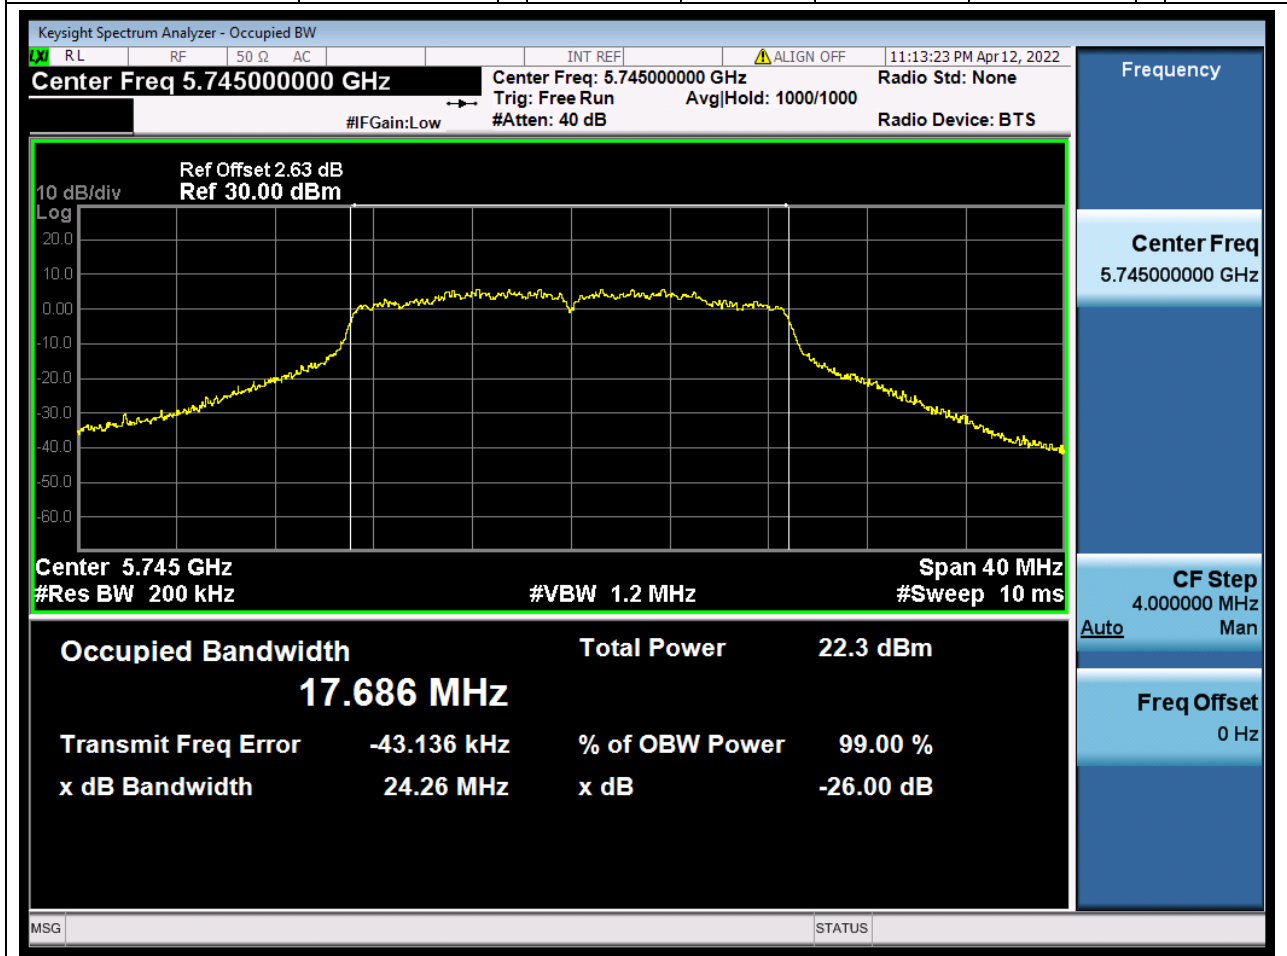

18. 802.11n_20M_U-NII-3_L

18.1. A.2.2-99% Bandwidth(NTNV)

Center Frequency (MHz)	OBW Power (%)	RBW (MHz)	Detector	Limit (MHz)	OBW (MHz)	Verdict
5745	99	0.2	Peak	0	17.686327	Unknown