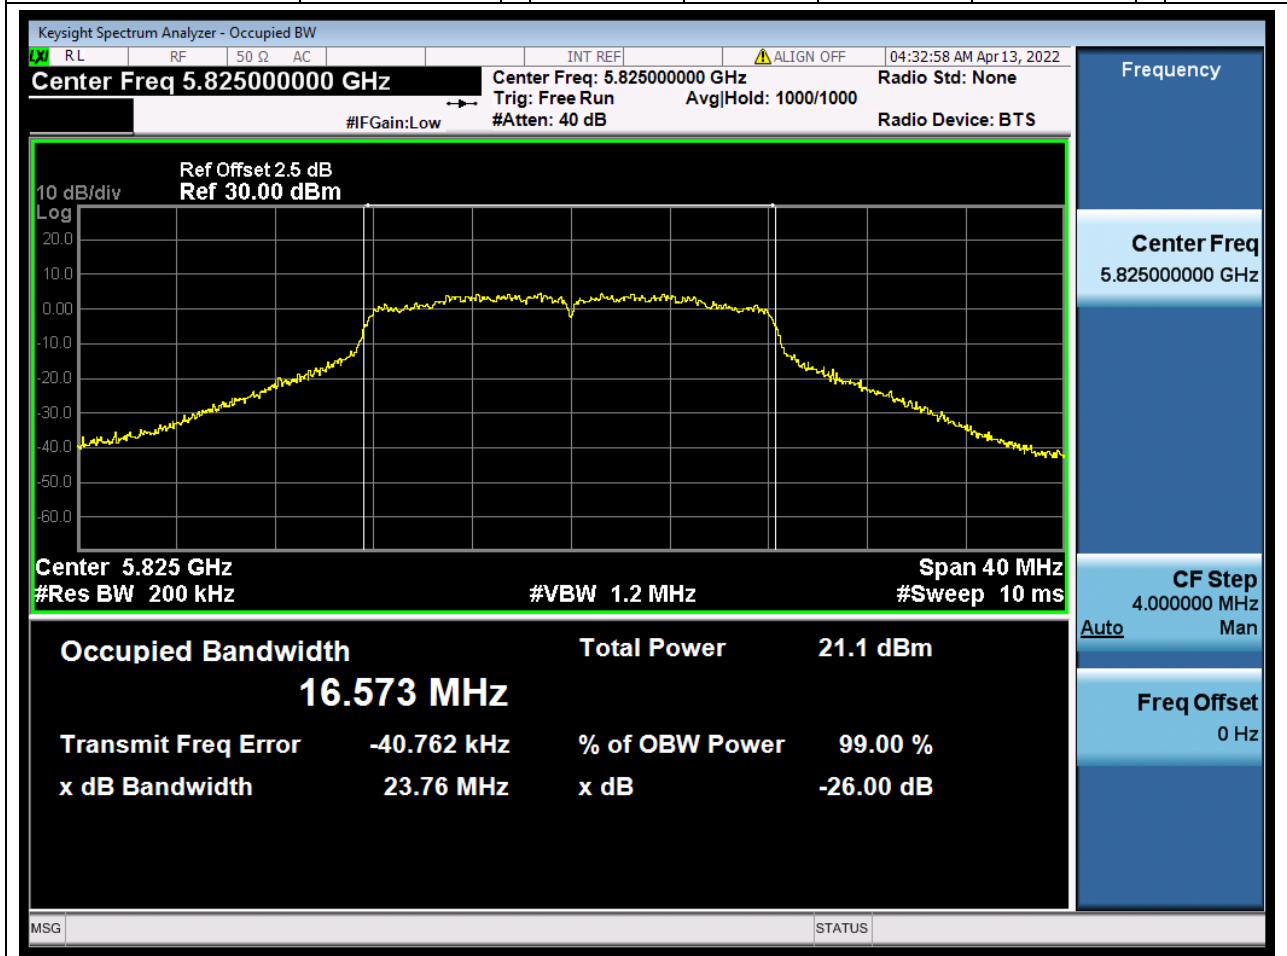

17. 802.11a_20M_U-NII-3_H

17.1. A.2.2-99% Bandwidth(NTNV)

Center Frequency (MHz)	OBW Power (%)	RBW (MHz)	Detector	Limit (MHz)	OBW (MHz)	Verdict
5825	99	0.2	Peak	0	16.57279	Unknown