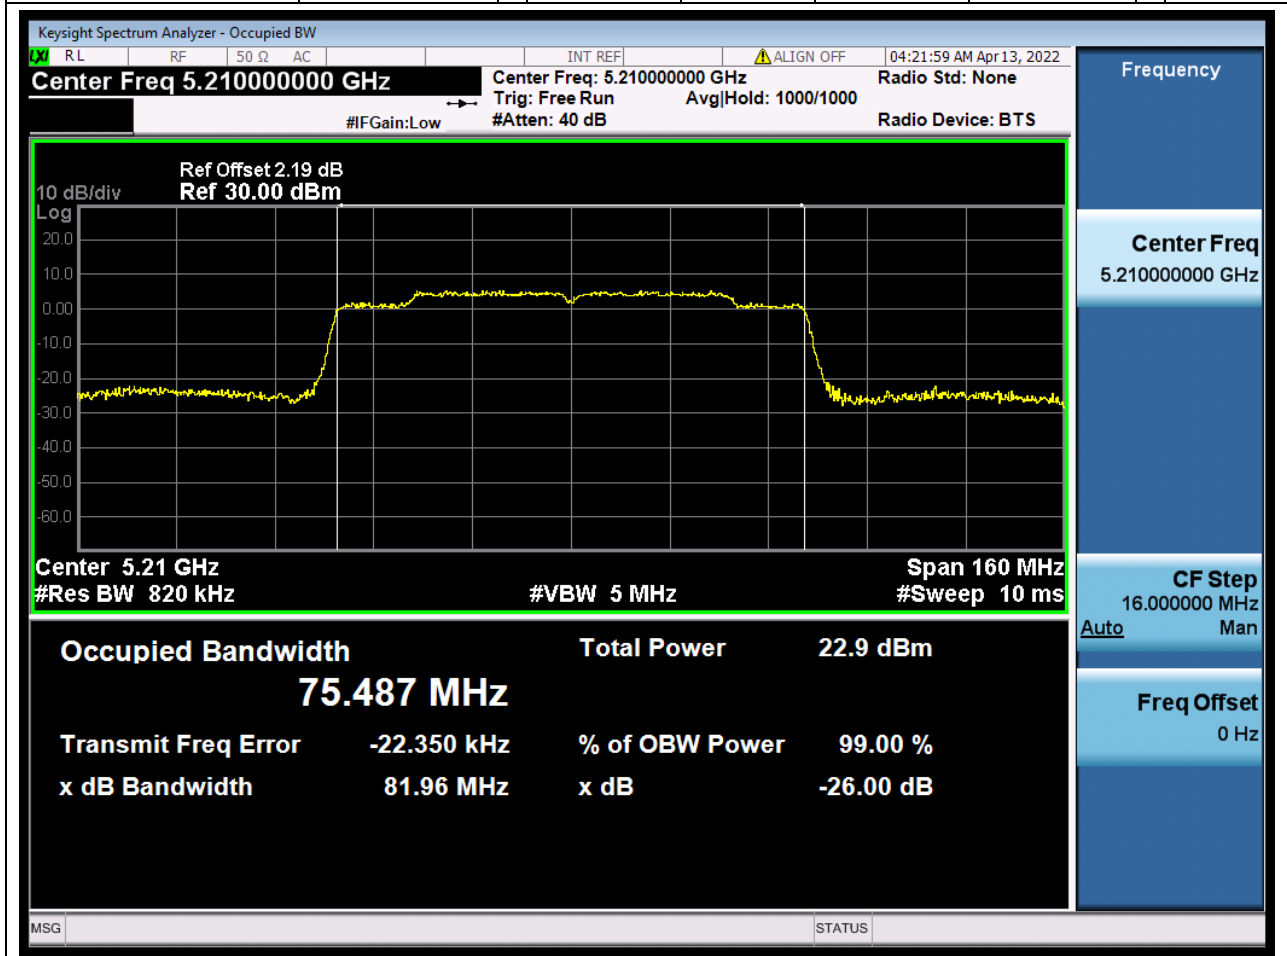

14. 802.11ac_80M_U-NII-1_M

14.1. A.2.2-99% Bandwidth(NTNV)

Center Frequency (MHz)	OBW Power (%)	RBW (MHz)	Detector	Limit (MHz)	OBW (MHz)	Verdict
5210	99	0.82	Peak	0	75.487179	Unknown