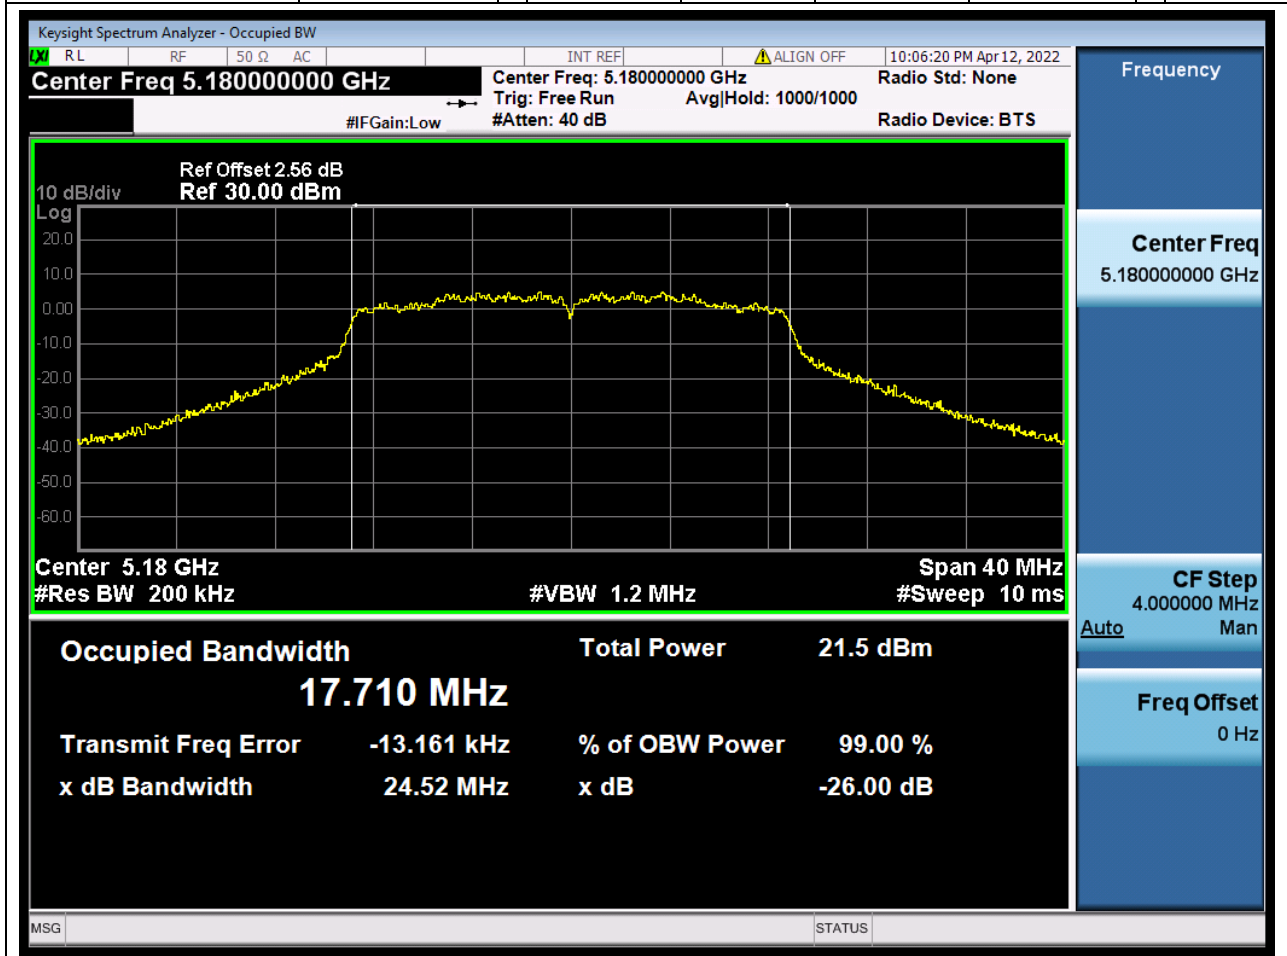

4. 802.11n_20M_U-NII-1_L

4.1. A.2.2-99% Bandwidth(NTNV)

Center Frequency (MHz)	OBW Power (%)	RBW (MHz)	Detector	Limit (MHz)	OBW (MHz)	Verdict
5180	99	0.2	Peak	0	17.709704	Unknown