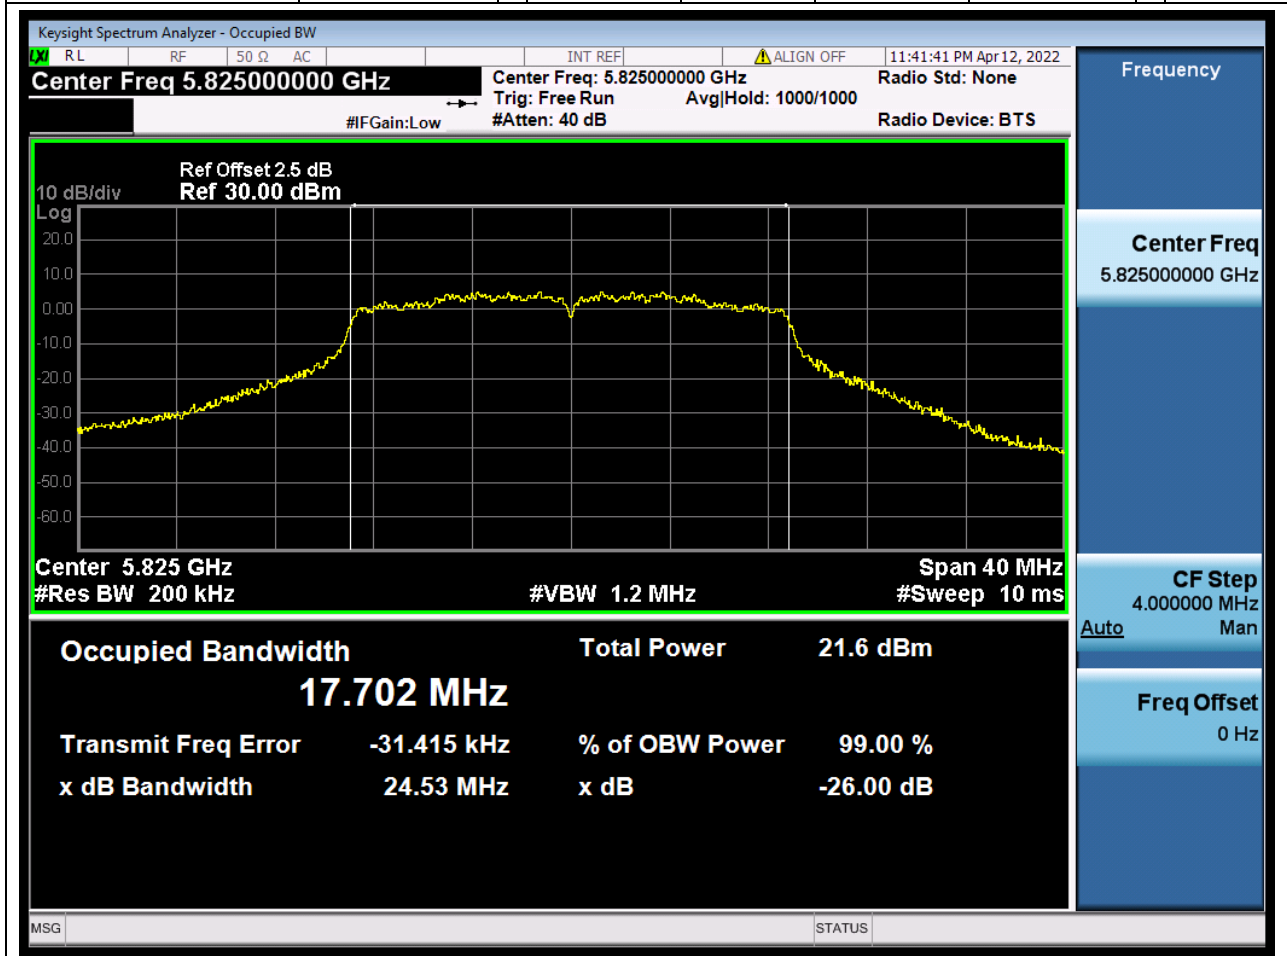

25. 802.11ac_20M_U-NII-3_H

25.1. A.2.2-99% Bandwidth(NTNV)

Center Frequency (MHz)	OBW Power (%)	RBW (MHz)	Detector	Limit (MHz)	OBW (MHz)	Verdict
5825	99	0.2	Peak	0	17.702057	Unknown