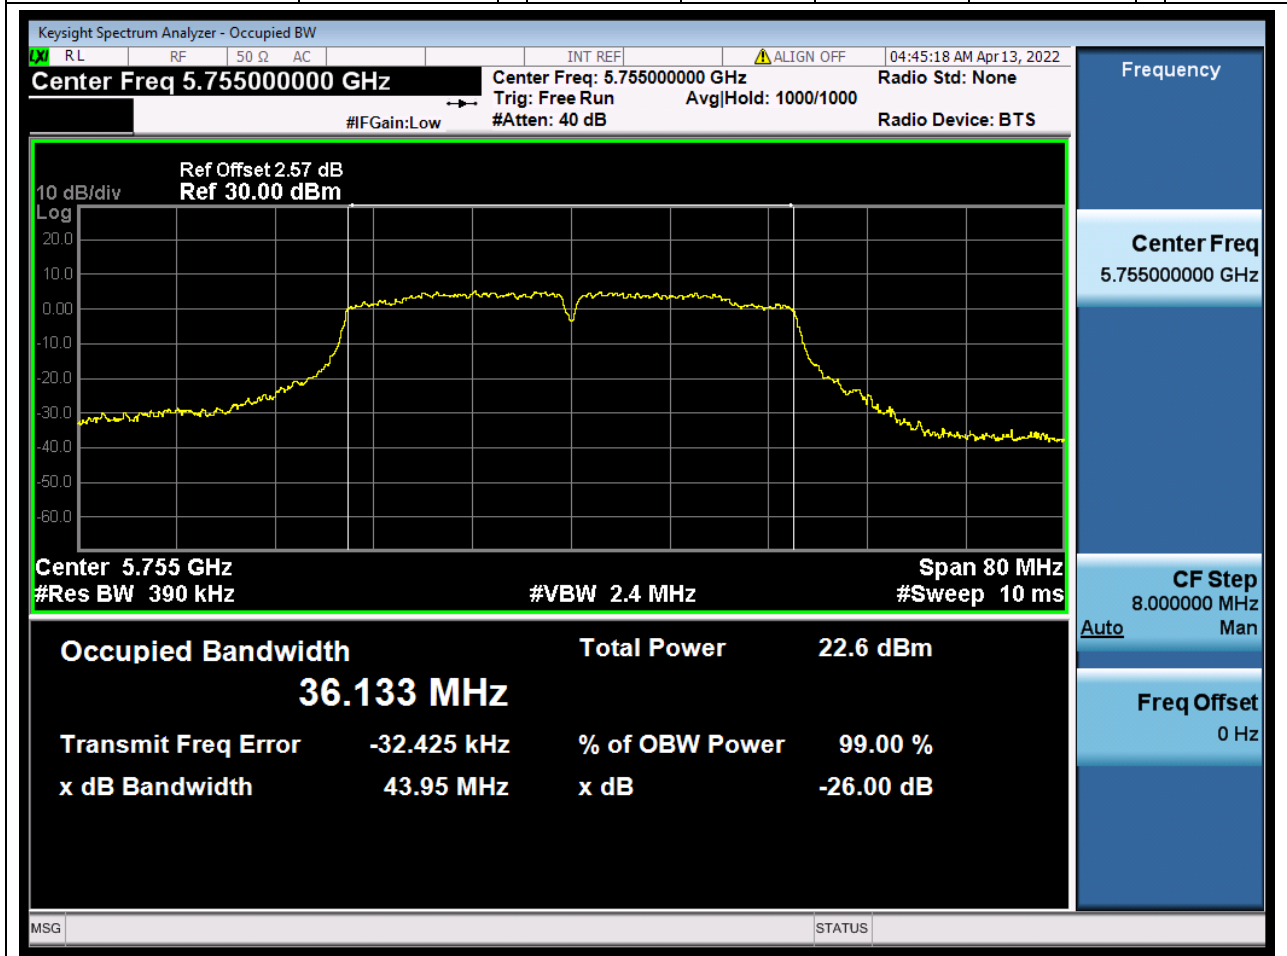

21. 802.11n_40M_U-NII-3_L

21.1. A.2.2-99% Bandwidth(NTNV)

Center Frequency (MHz)	OBW Power (%)	RBW (MHz)	Detector	Limit (MHz)	OBW (MHz)	Verdict
5755	99	0.39	Peak	0	36.132889	Unknown