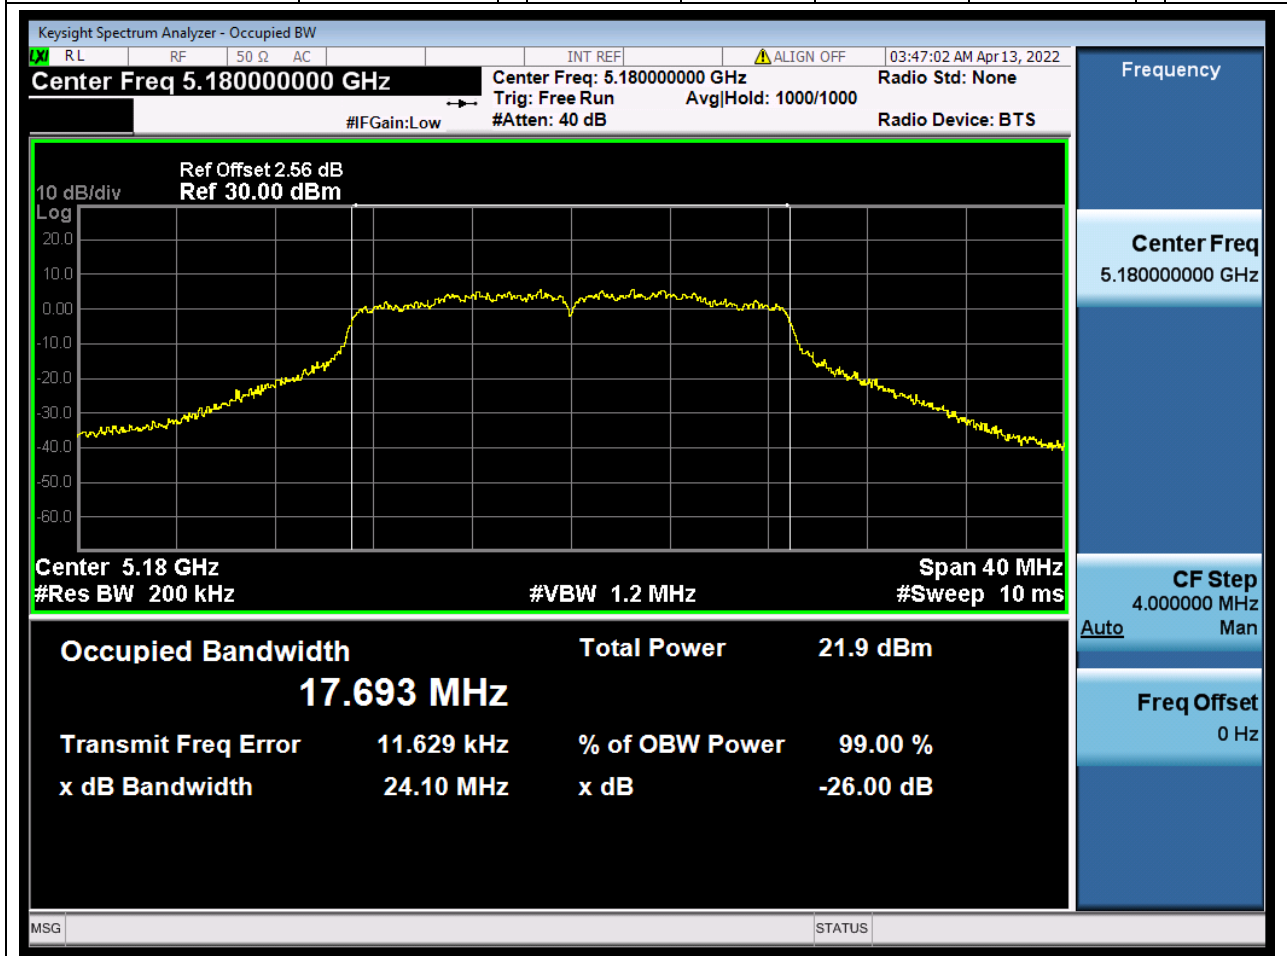

4. 802.11n_20M_U-NII-1_L

4.1. A.2.2-99% Bandwidth(NTNV)

Center Frequency (MHz)	OBW Power (%)	RBW (MHz)	Detector	Limit (MHz)	OBW (MHz)	Verdict
5180	99	0.2	Peak	0	17.693188	Unknown