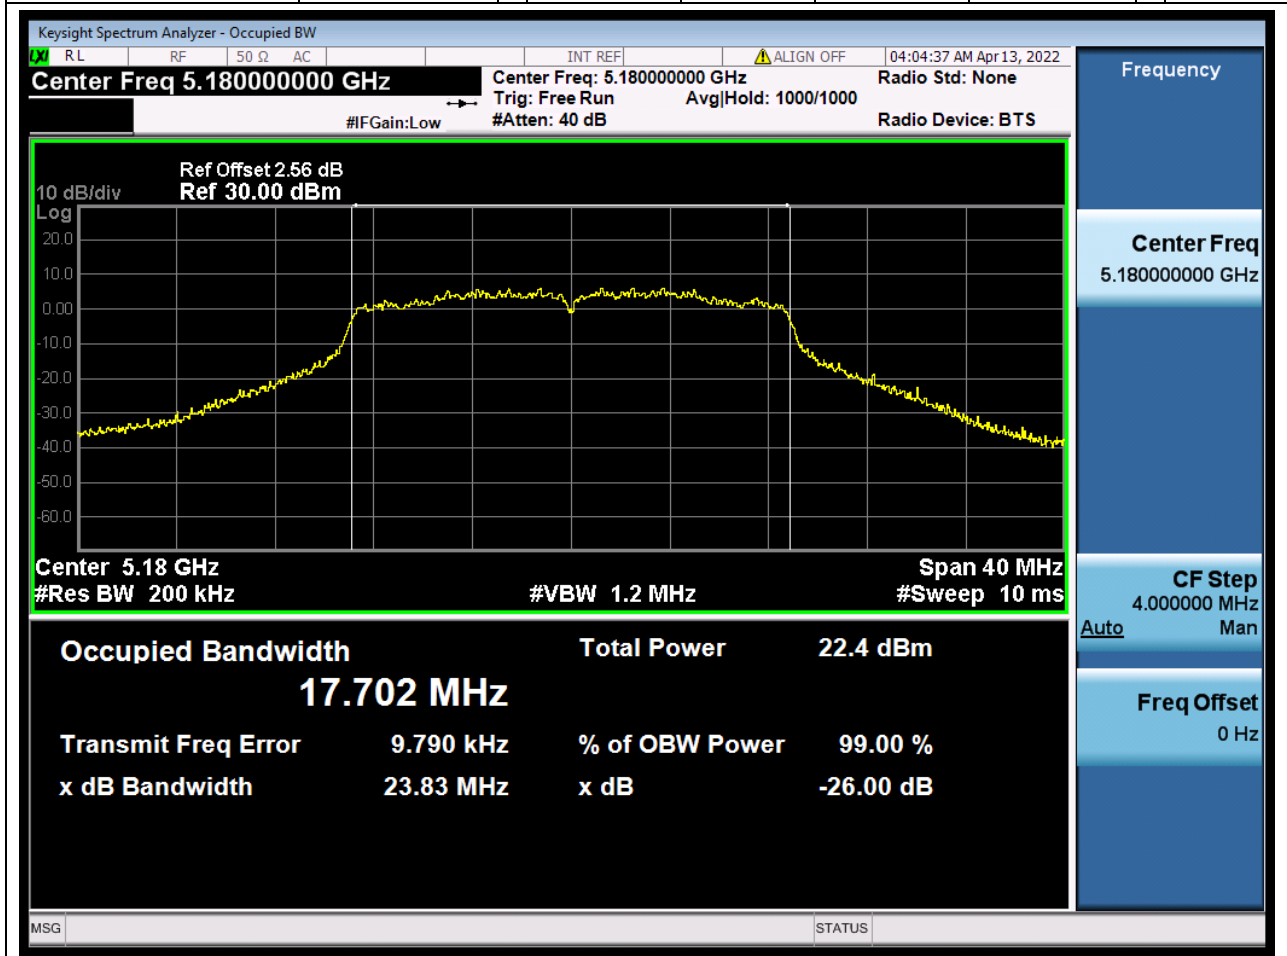

9. 802.11ac_20M_U-NII-1_L

9.1. A.2.2-99% Bandwidth(NTNV)

Center Frequency (MHz)	OBW Power (%)	RBW (MHz)	Detector	Limit (MHz)	OBW (MHz)	Verdict
5180	99	0.2	Peak	0	17.702147	Unknown