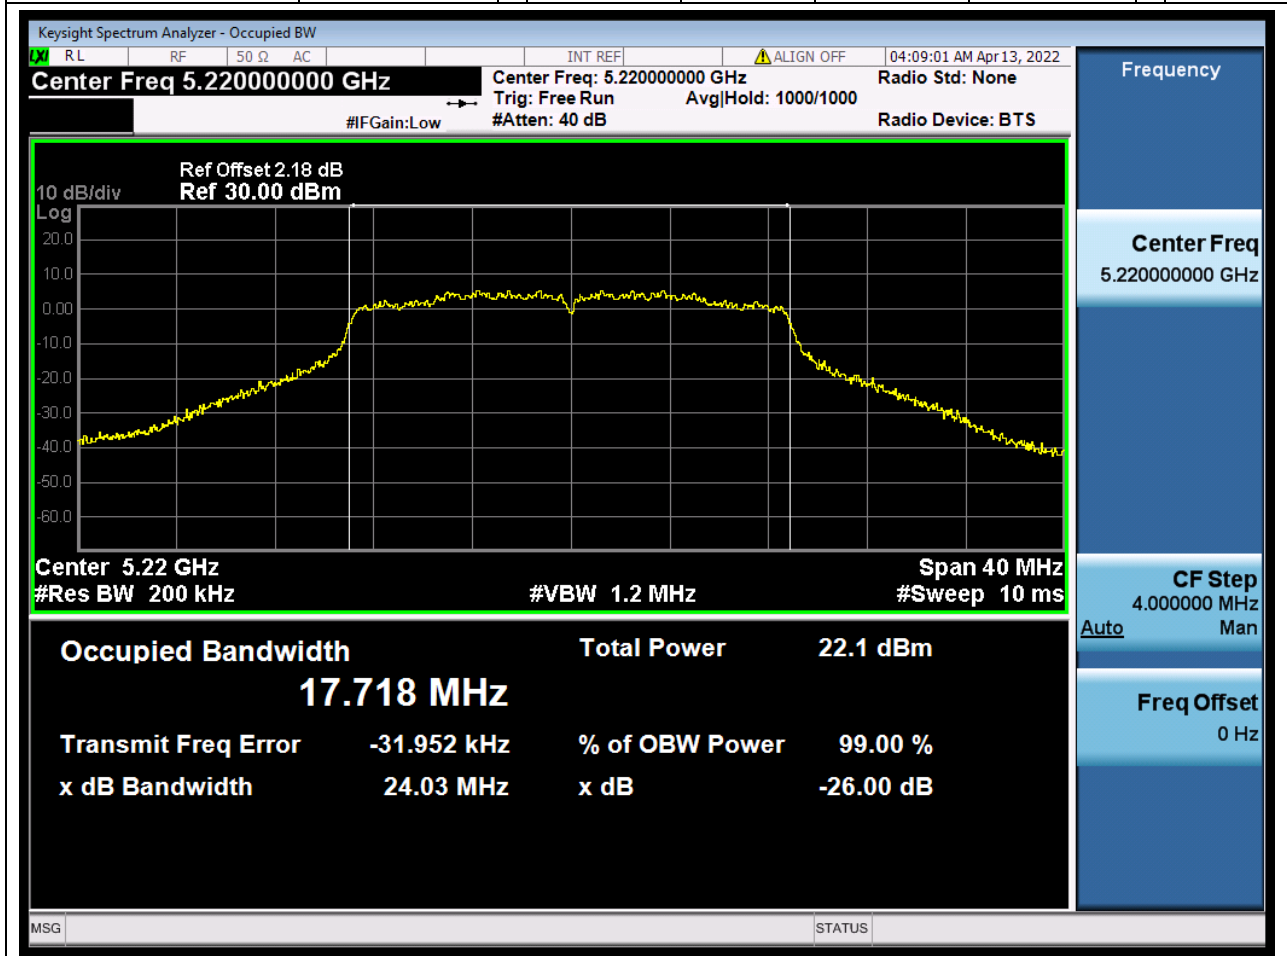

10. 802.11ac_20M_U-NII-1_M

10.1. A.2.2-99% Bandwidth(NTNV)

Center Frequency (MHz)	OBW Power (%)	RBW (MHz)	Detector	Limit (MHz)	OBW (MHz)	Verdict
5220	99	0.2	Peak	0	17.718358	Unknown