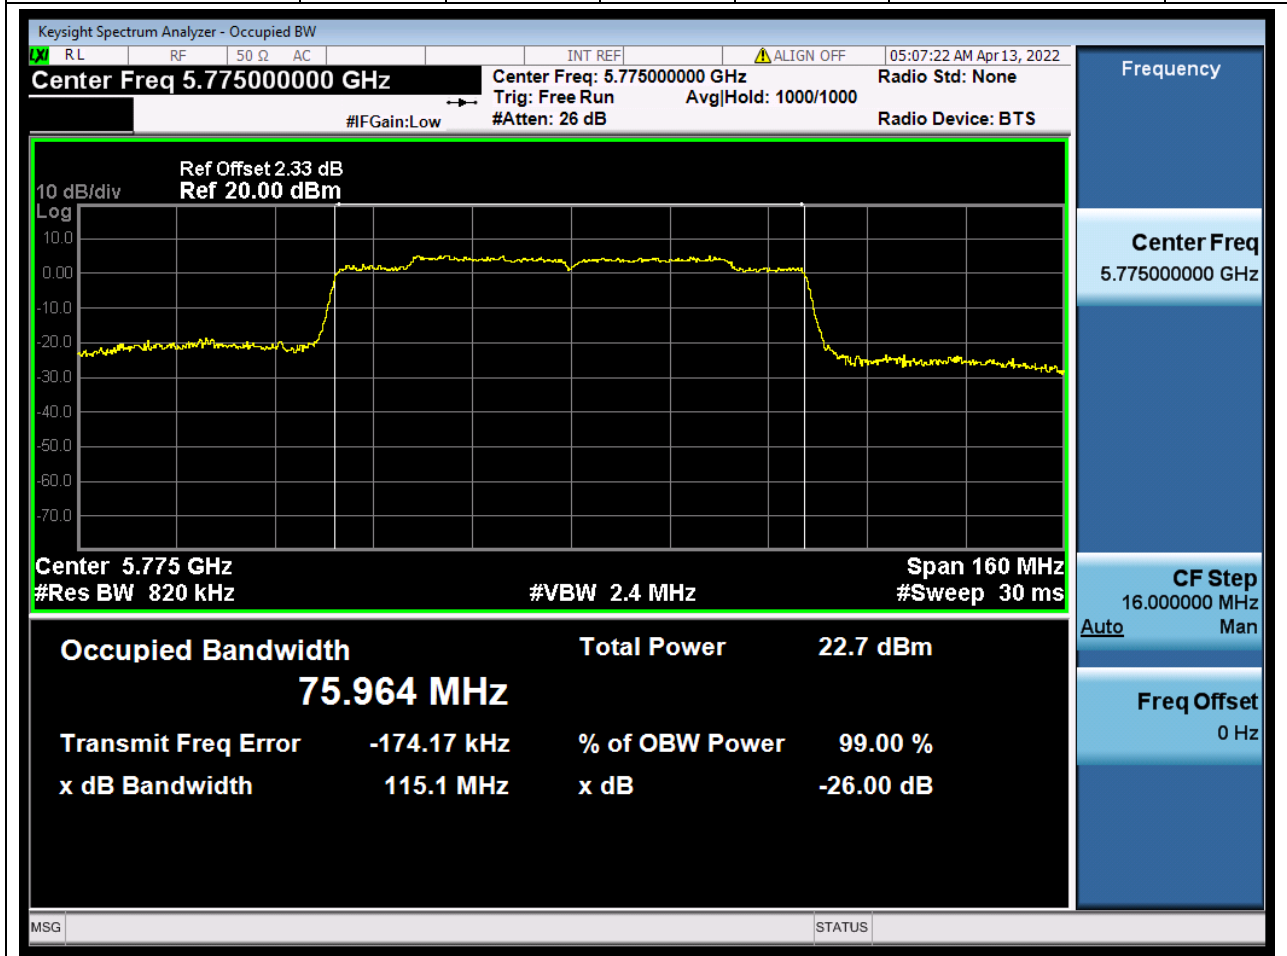

28. 802.11ac_80M_U-NII-3_M

28.1. A.2-26dB Bandwidth(NTNV)

Center Frequency (MHz)	XdB Down	RBW (MHz)	Detector	Limit (MHz)	XdB BandWidth (MHz)	Verdict
5775	26	0.82	Peak	0	115.076925	Unknow