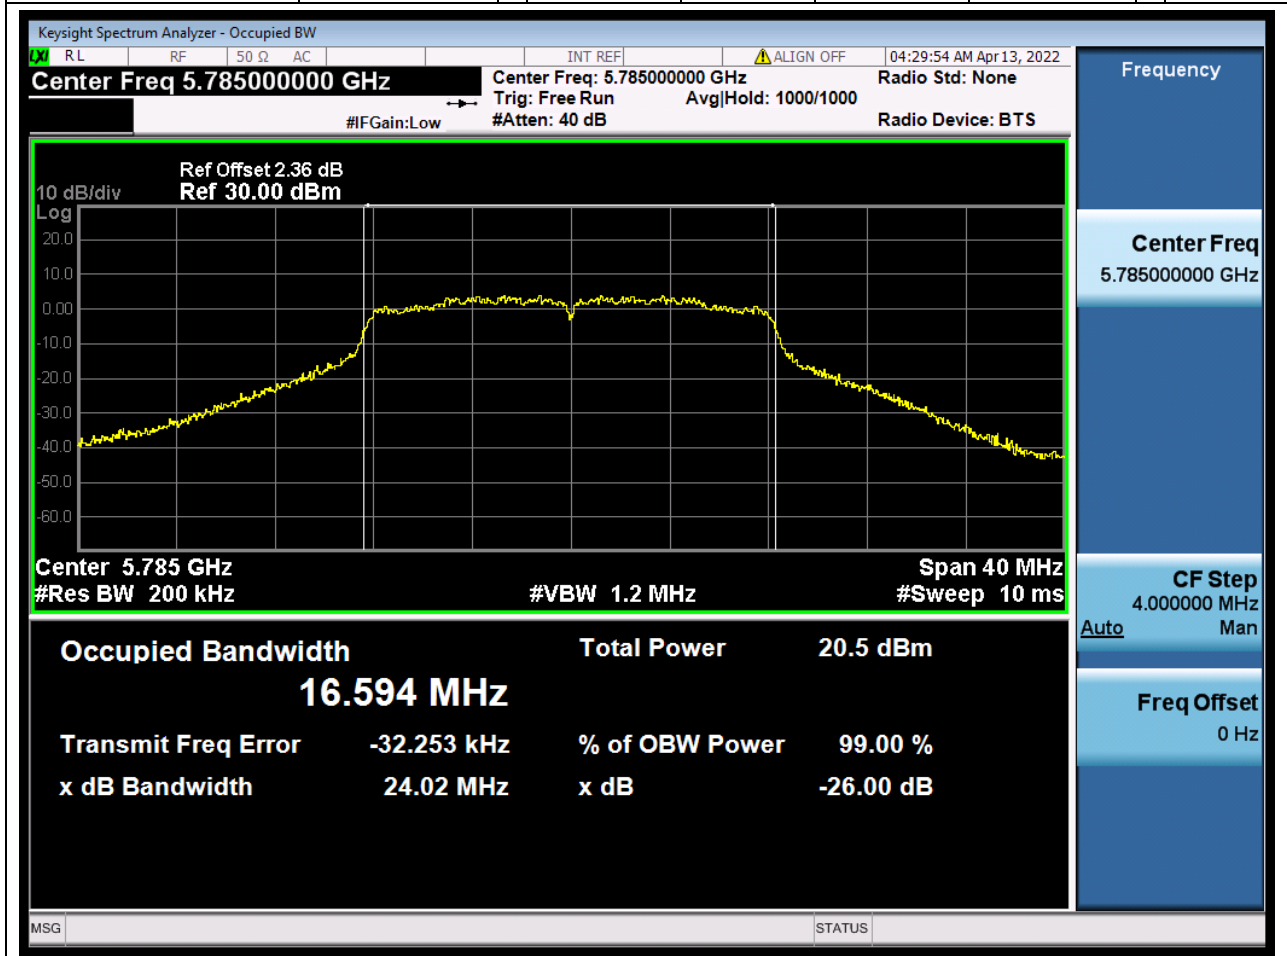

16. 802.11a_20M_U-NII-3_M

16.1. A.2.2-99% Bandwidth(NTNV)

Center Frequency (MHz)	OBW Power (%)	RBW (MHz)	Detector	Limit (MHz)	OBW (MHz)	Verdict
5785	99	0.2	Peak	0	16.593834	Unknown