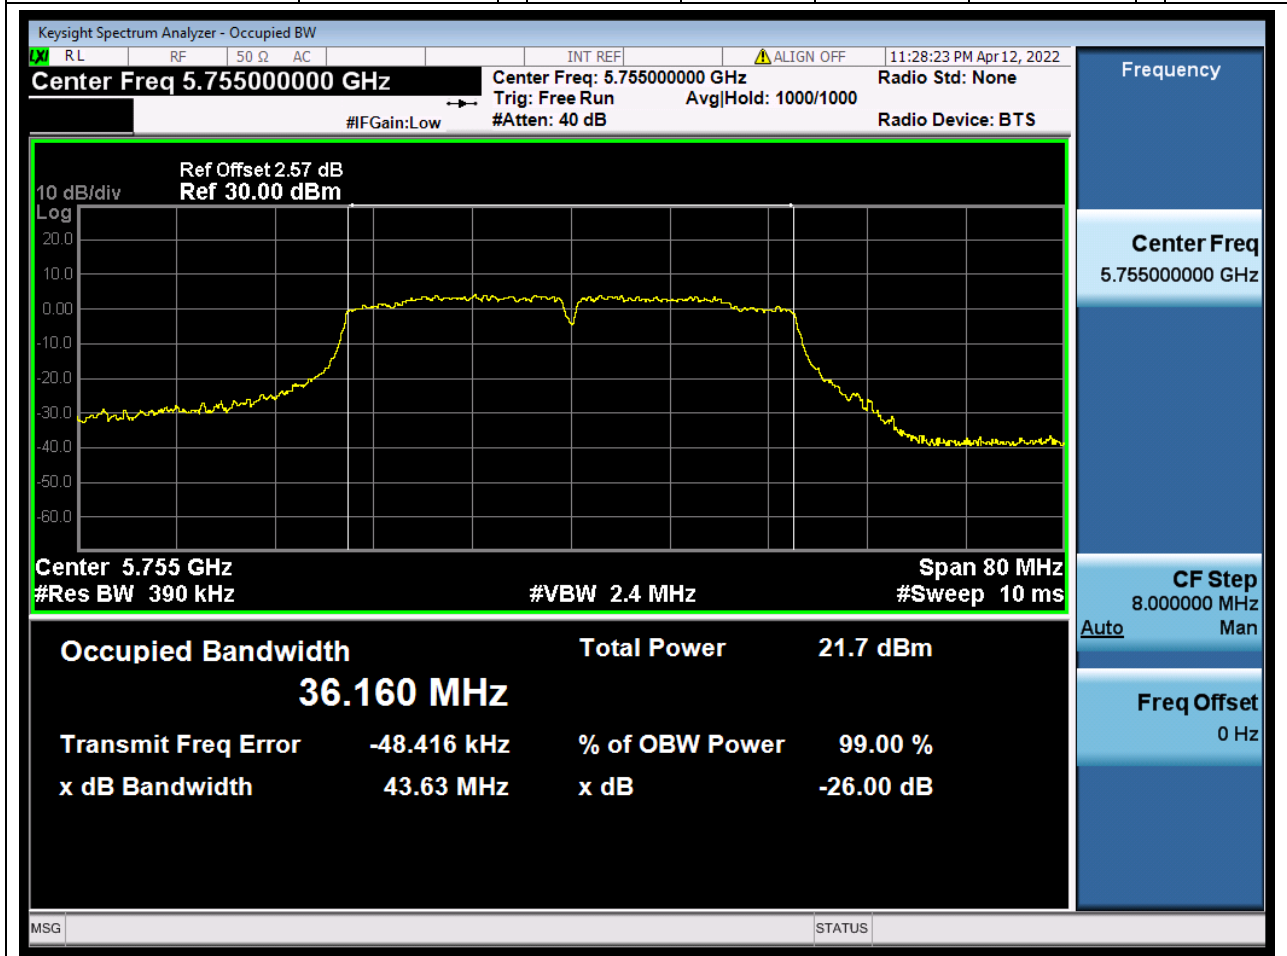

21. 802.11n_40M_U-NII-3_L

21.2. A.2.2-99% Bandwidth(NTNV)

Center Frequency (MHz)	OBW Power (%)	RBW (MHz)	Detector	Limit (MHz)	OBW (MHz)	Verdict
5755	99	0.39	Peak	0	36.160392	Unknown