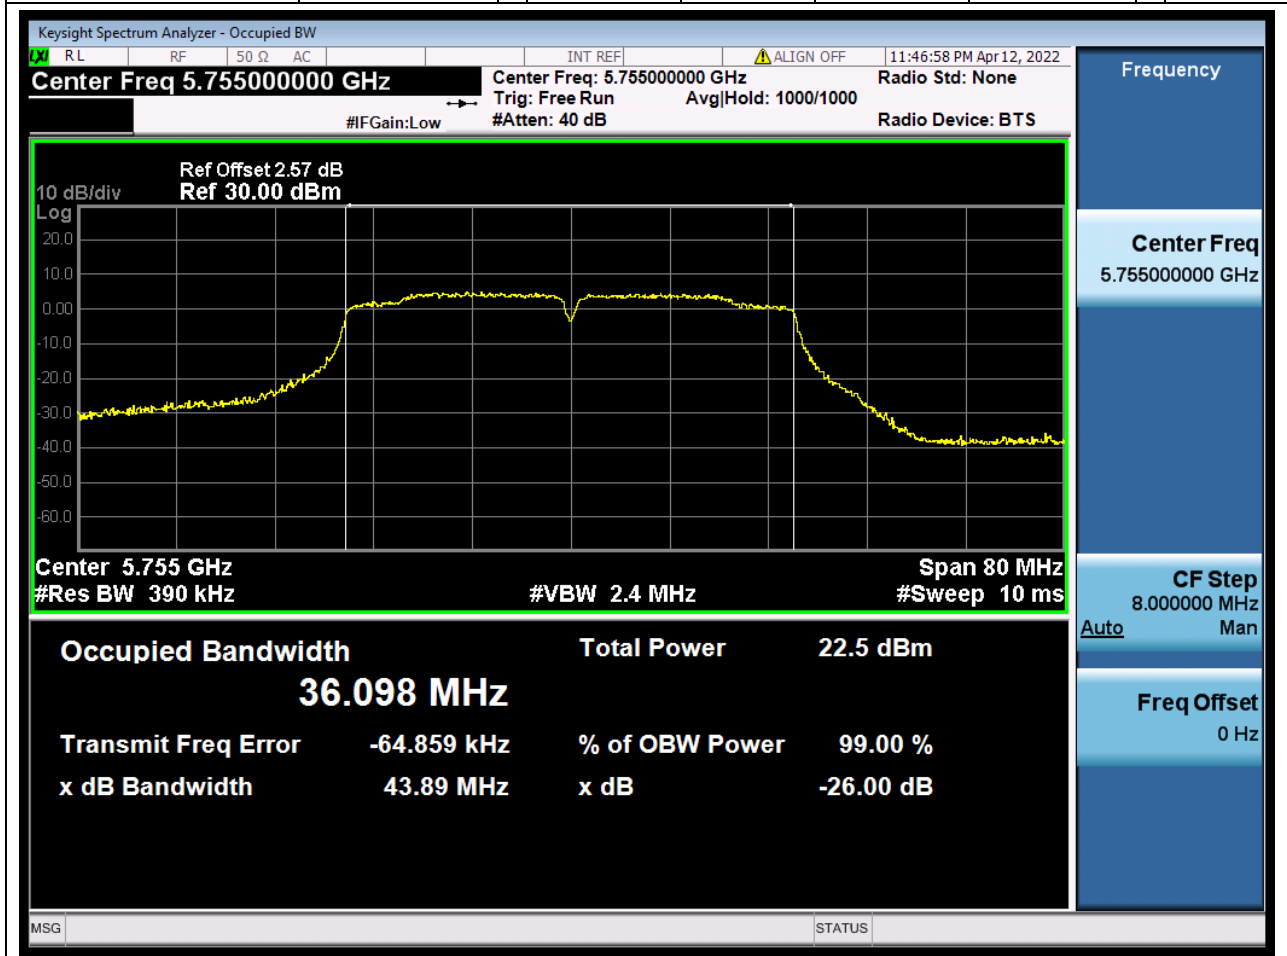

26. 802.11ac_40M_U-NII-3_L

26.1. A.2.2-99% Bandwidth(NTNV)

Center Frequency (MHz)	OBW Power (%)	RBW (MHz)	Detector	Limit (MHz)	OBW (MHz)	Verdict
5755	99	0.39	Peak	0	36.098431	Unknown