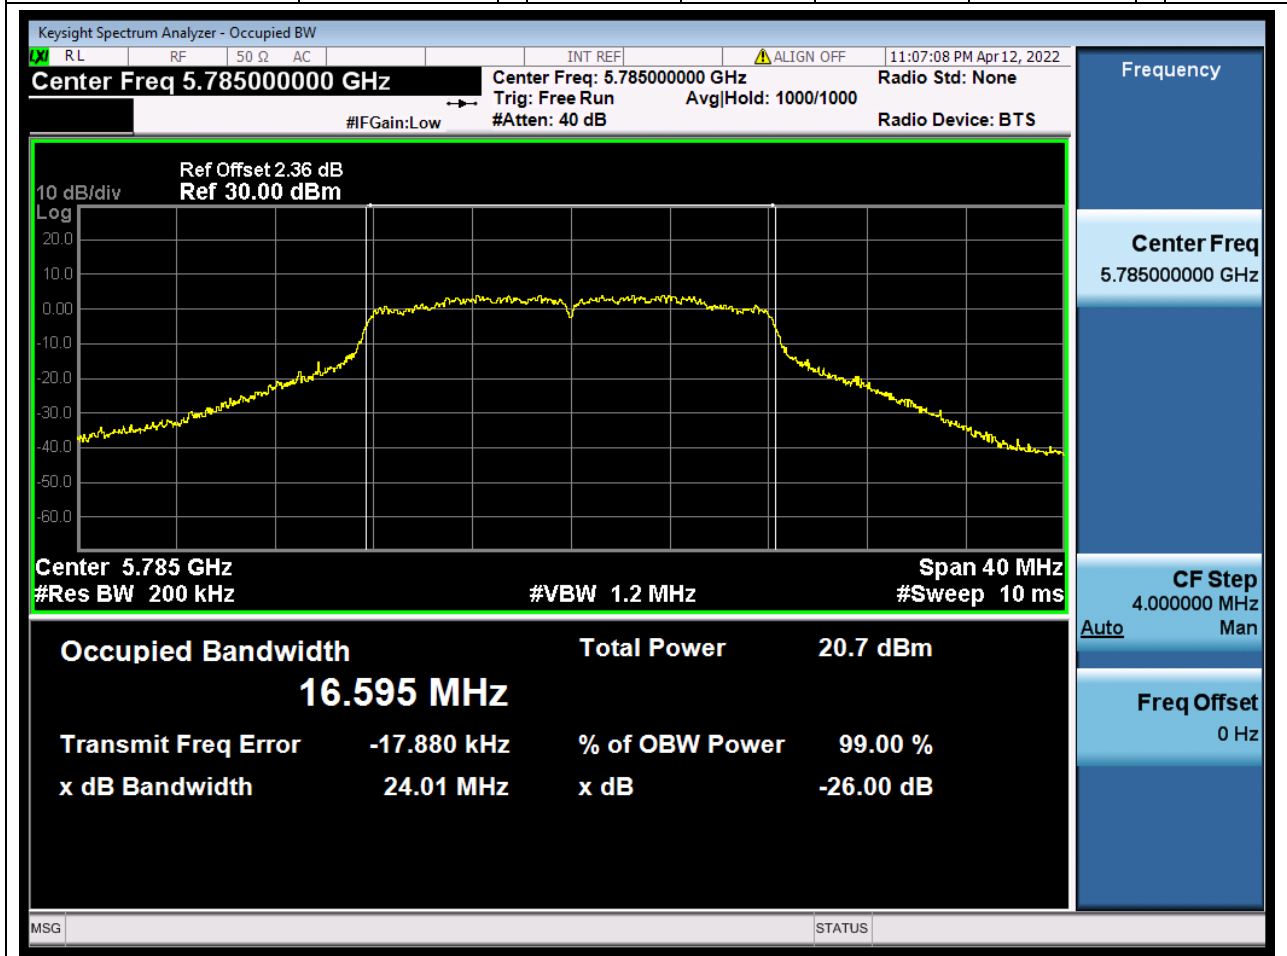

16. 802.11a_20M_U-NII-3_M

16.1. A.2.2-99% Bandwidth(NTNV)

Center Frequency (MHz)	OBW Power (%)	RBW (MHz)	Detector	Limit (MHz)	OBW (MHz)	Verdict
5785	99	0.2	Peak	0	16.594682	Unknown