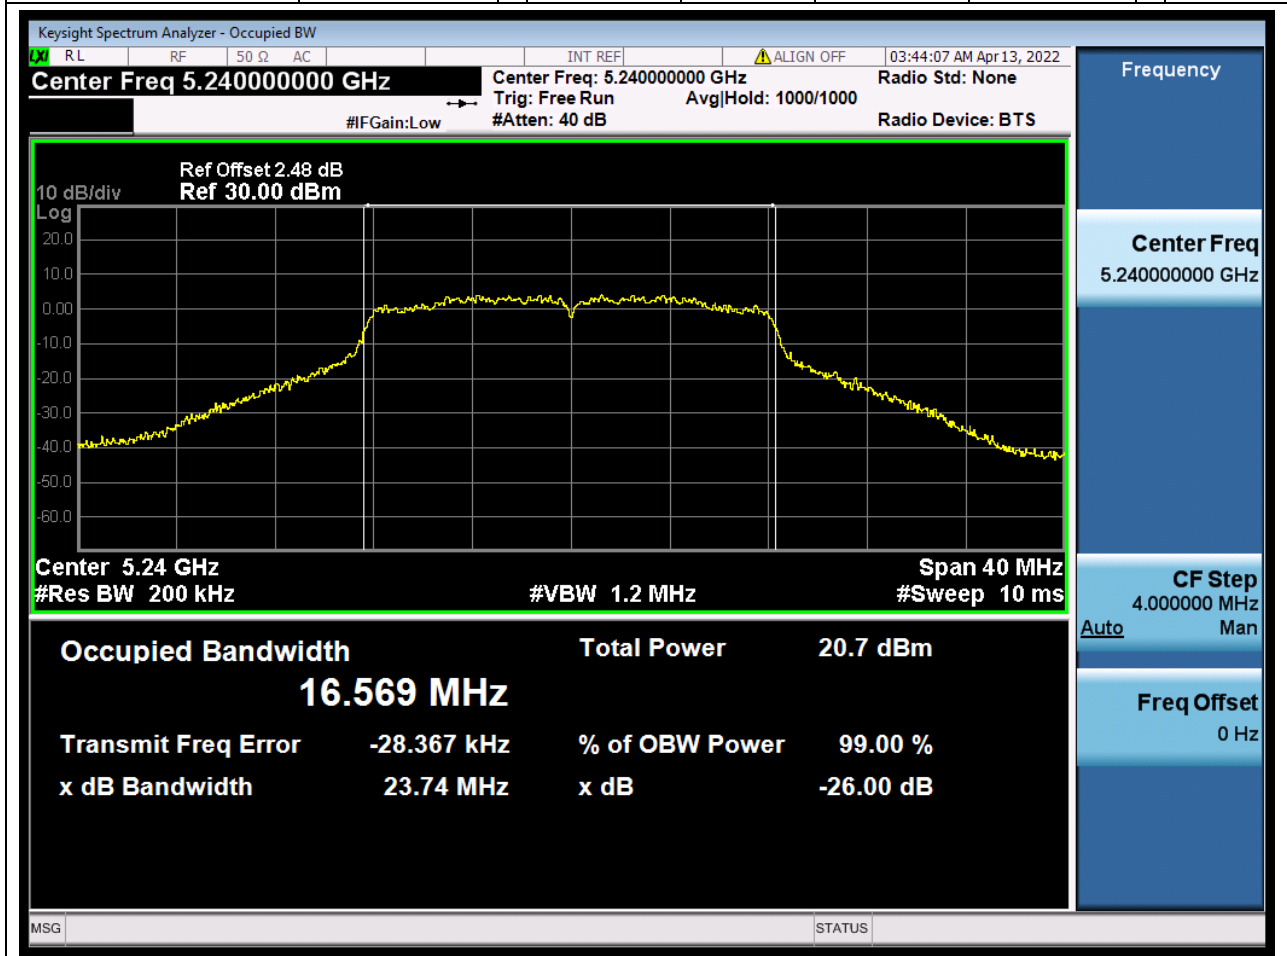

3. 802.11a_20M_U-NII-1_H

3.1. A.2.2-99% Bandwidth(NTNV)

Center Frequency (MHz)	OBW Power (%)	RBW (MHz)	Detector	Limit (MHz)	OBW (MHz)	Verdict
5240	99	0.2	Peak	0	16.569122	Unknown