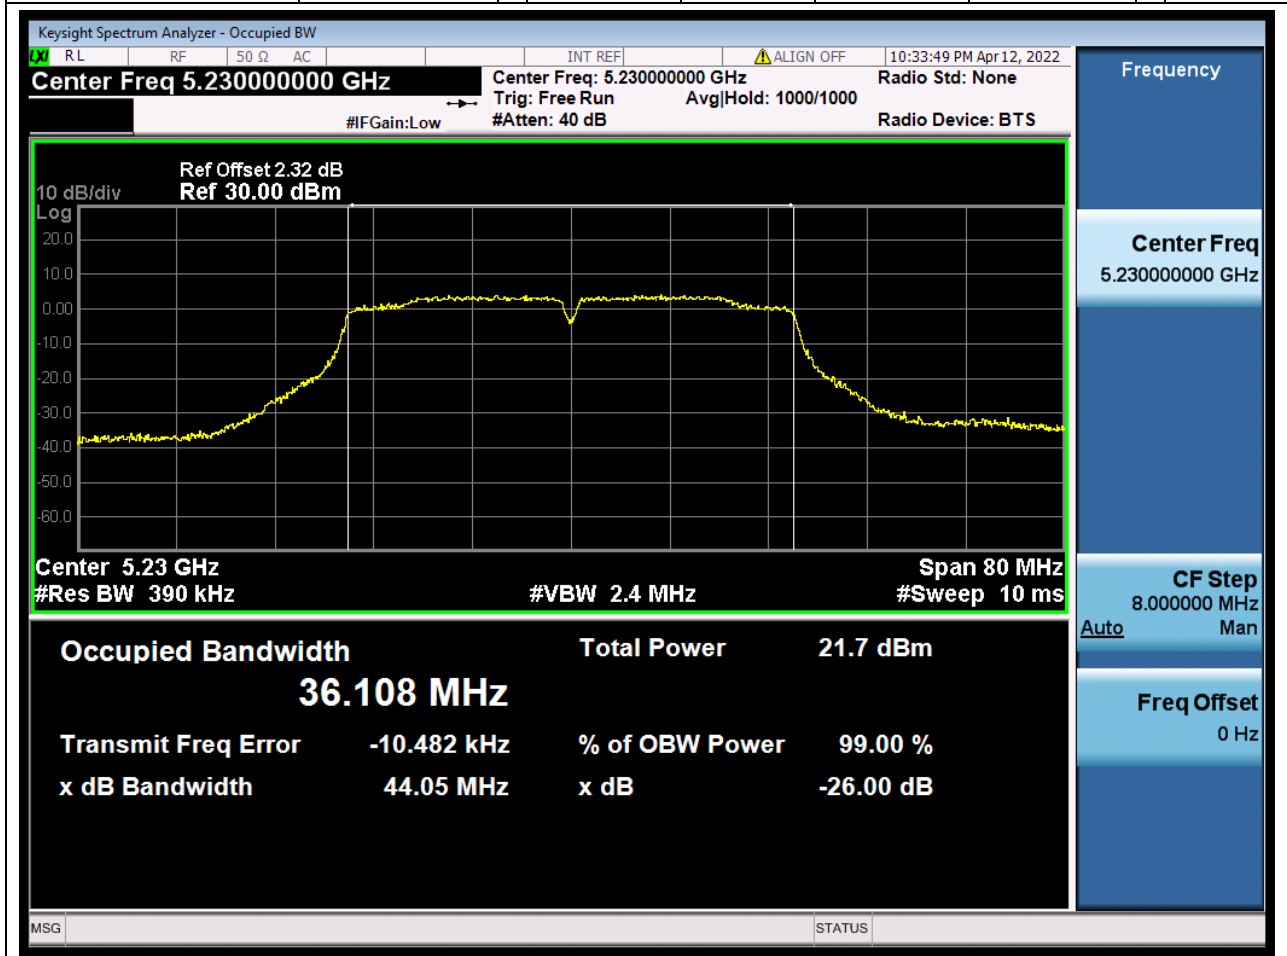

13. 802.11ac_40M_U-NII-1_H

13.1. A.2.2-99% Bandwidth(NTNV)

Center Frequency (MHz)	OBW Power (%)	RBW (MHz)	Detector	Limit (MHz)	OBW (MHz)	Verdict
5230	99	0.39	Peak	0	36.108491	Unknown