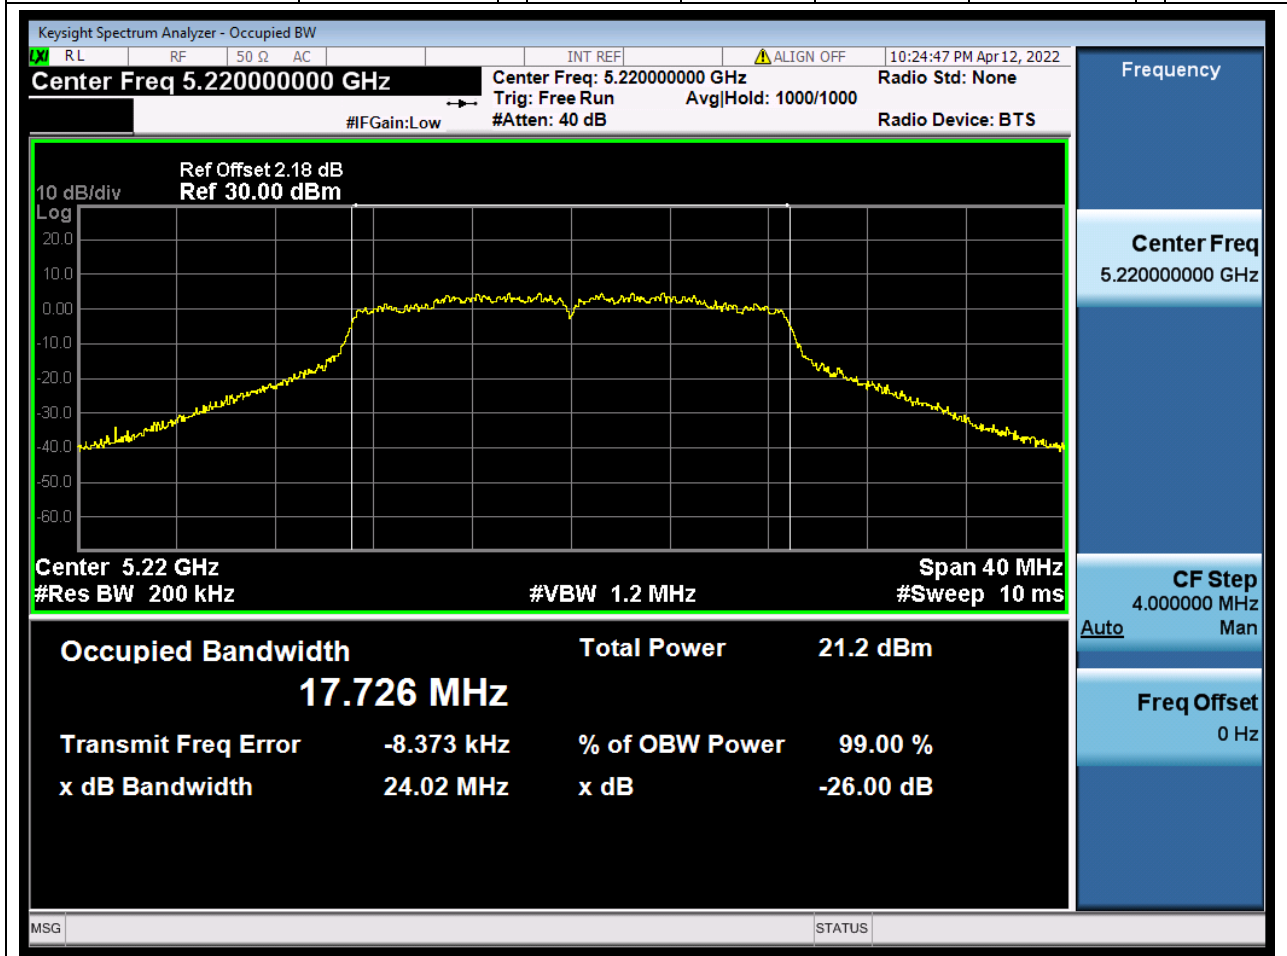

10. 802.11ac_20M_U-NII-1_M

10.1. A.2.2-99% Bandwidth(NTNV)

Center Frequency (MHz)	OBW Power (%)	RBW (MHz)	Detector	Limit (MHz)	OBW (MHz)	Verdict
5220	99	0.2	Peak	0	17.725683	Unknown