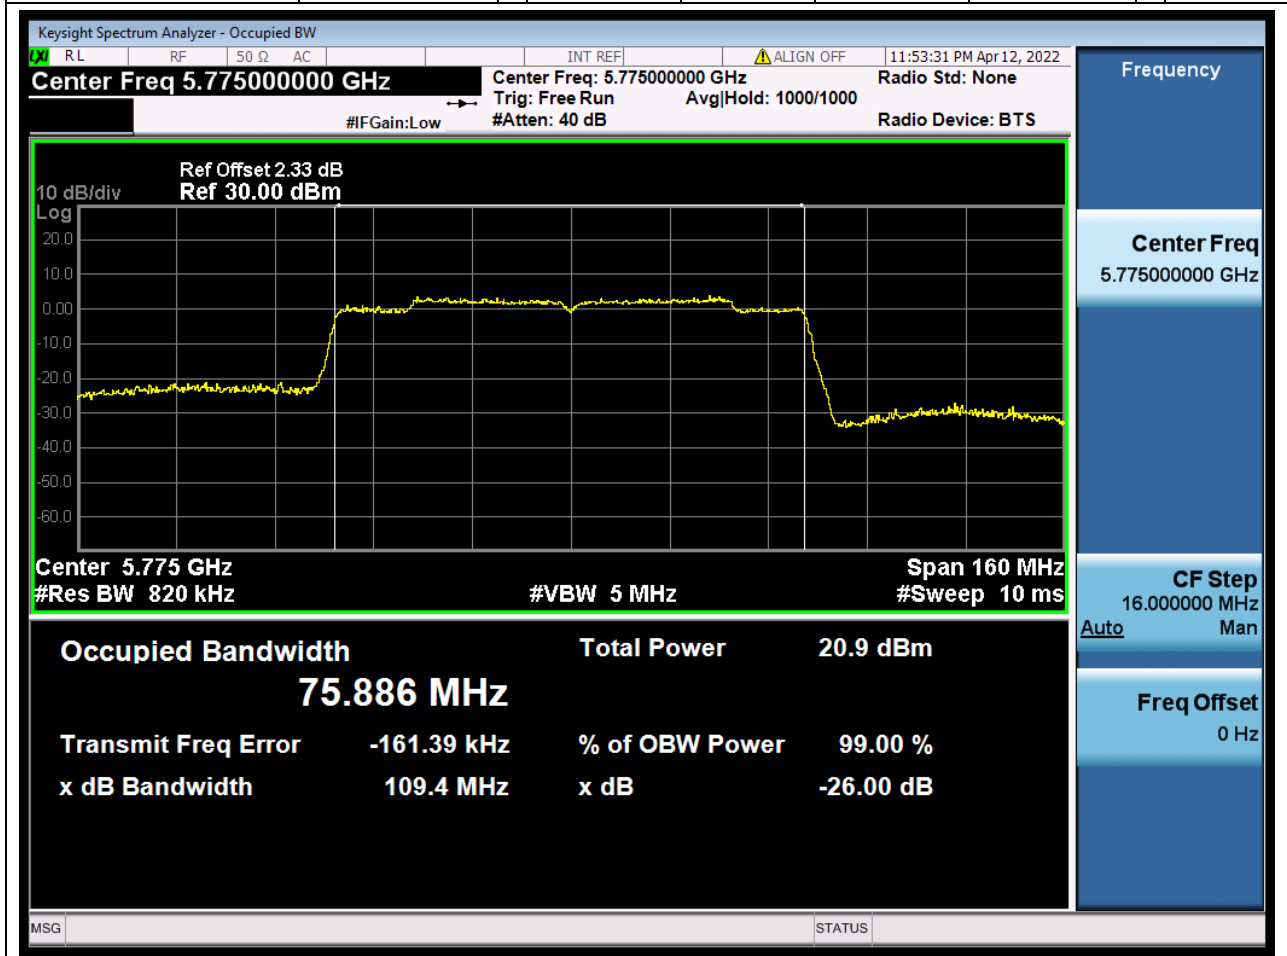

28. 802.11ac_80M_U-NII-3_M

28.1. A.2.2-99% Bandwidth(NTNV)

Center Frequency (MHz)	OBW Power (%)	RBW (MHz)	Detector	Limit (MHz)	OBW (MHz)	Verdict
5775	99	0.82	Peak	0	75.885591	Unknown