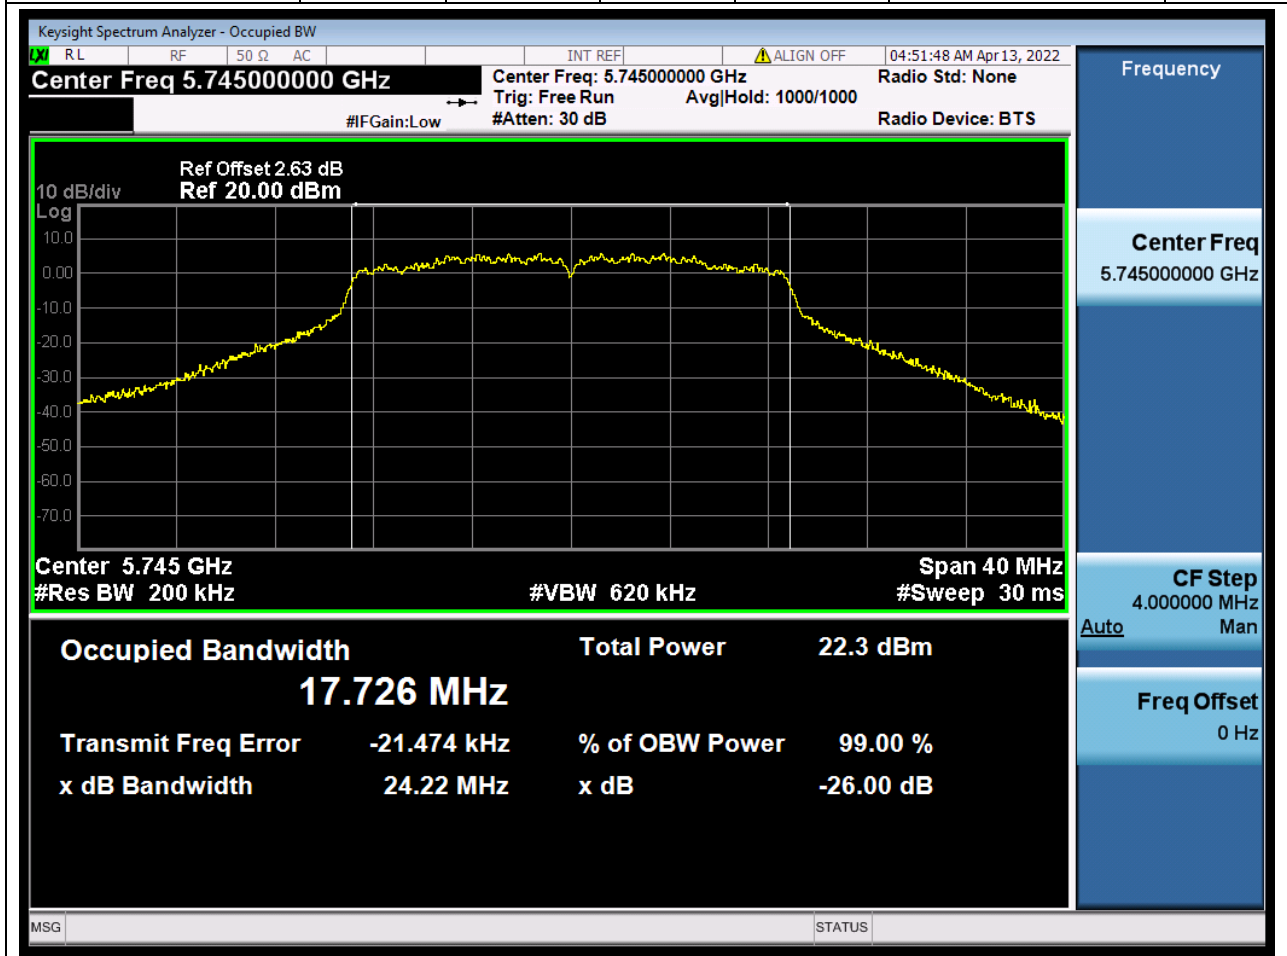

23. 802.11ac_20M_U-NII-3_L

23.1. A.2-26dB Bandwidth(NTNV)

Center Frequency (MHz)	XdB Down	RBW (MHz)	Detector	Limit (MHz)	XdB BandWidth (MHz)	Verdict
5745	26	0.2	Peak	0	24.215525	Unknow