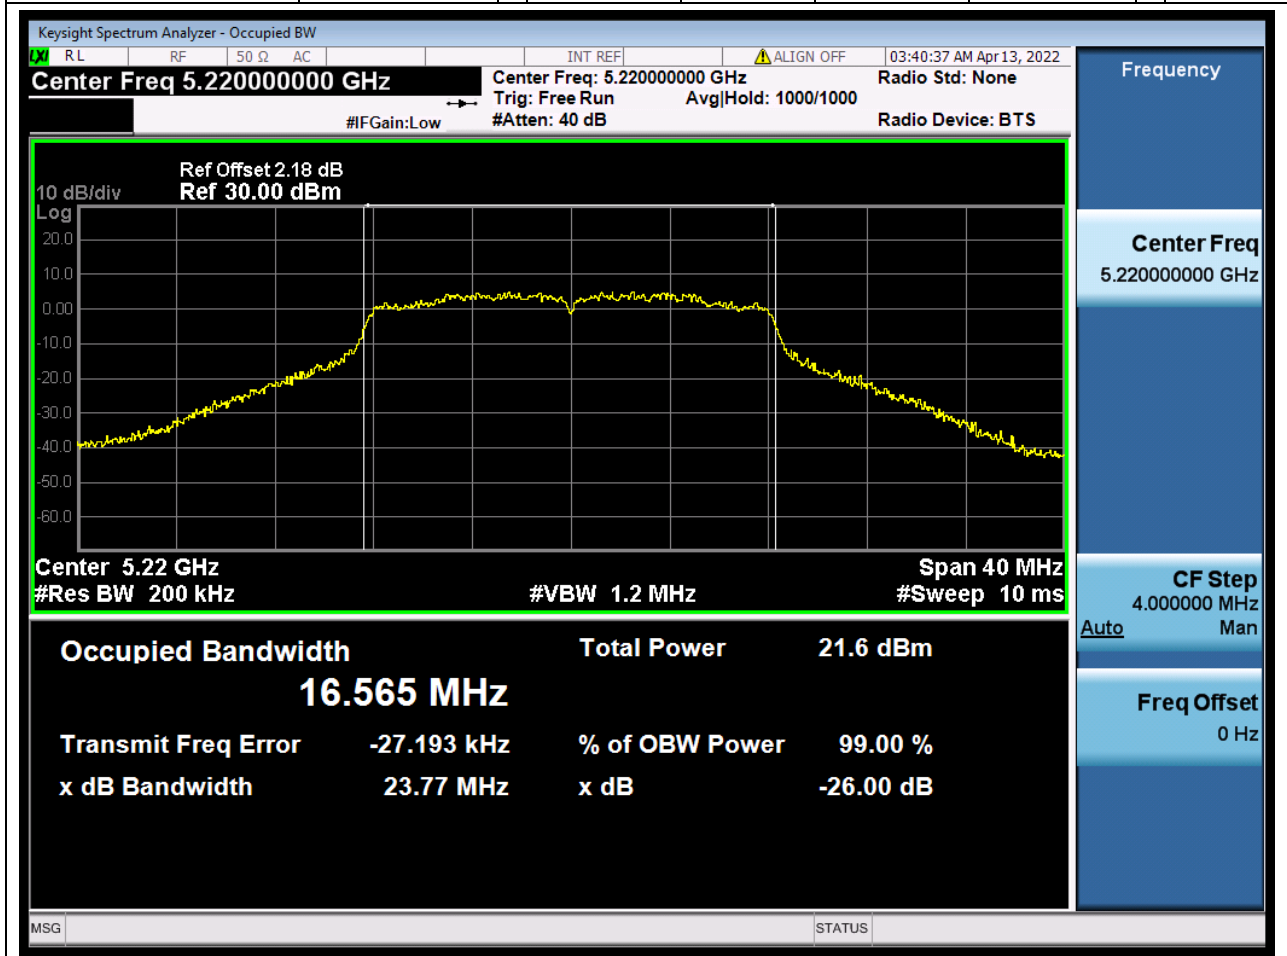

2. 802.11a_20M_U-NII-1_M

2.1. A.2.2-99% Bandwidth(NTNV)

Center Frequency (MHz)	OBW Power (%)	RBW (MHz)	Detector	Limit (MHz)	OBW (MHz)	Verdict
5220	99	0.2	Peak	0	16.565219	Unknown