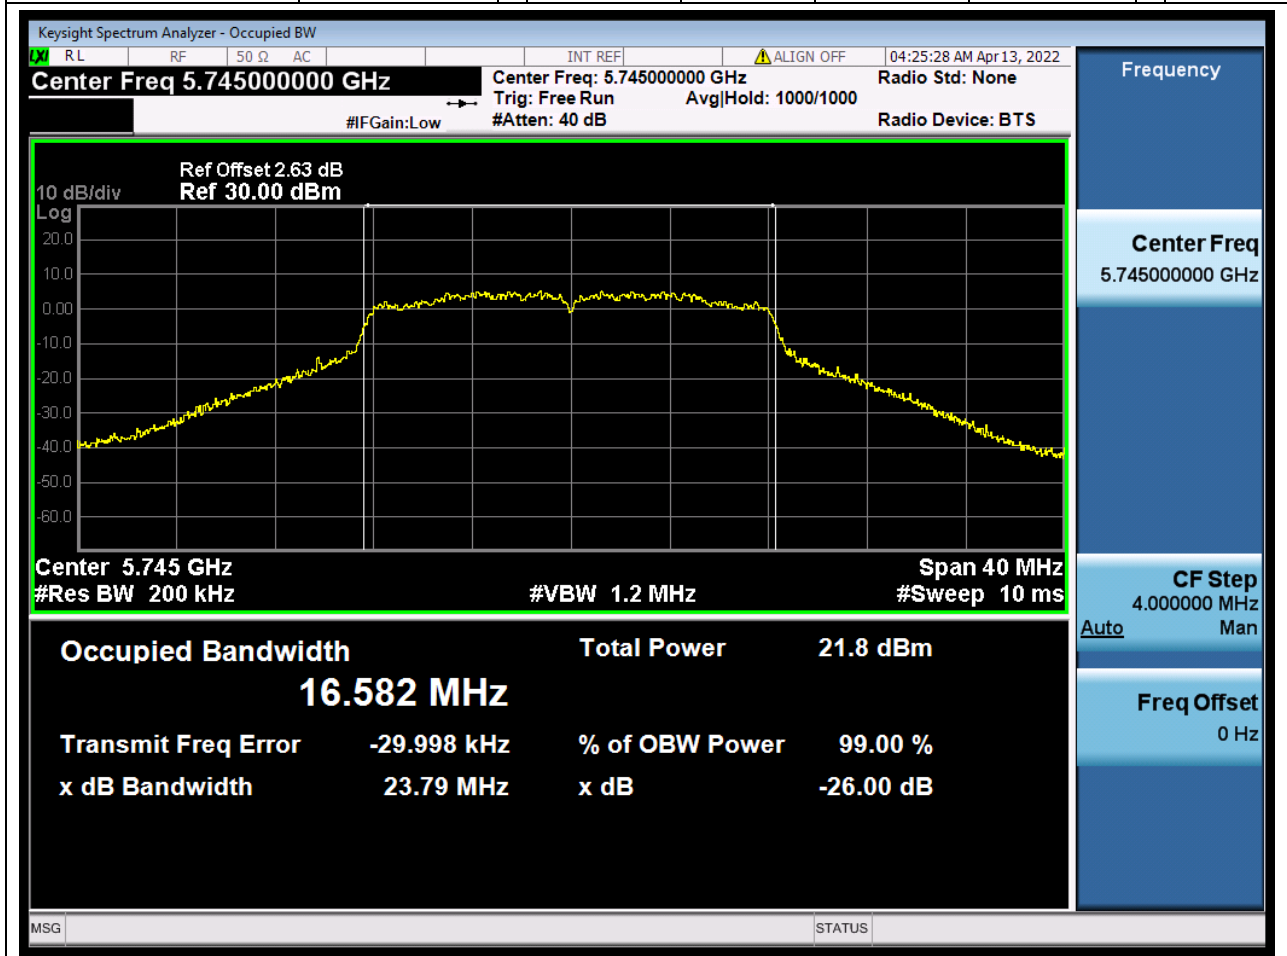

15. 802.11a_20M_U-NII-3_L

15.1. A.2.2-99% Bandwidth(NTNV)

Center Frequency (MHz)	OBW Power (%)	RBW (MHz)	Detector	Limit (MHz)	OBW (MHz)	Verdict
5745	99	0.2	Peak	0	16.581778	Unknown