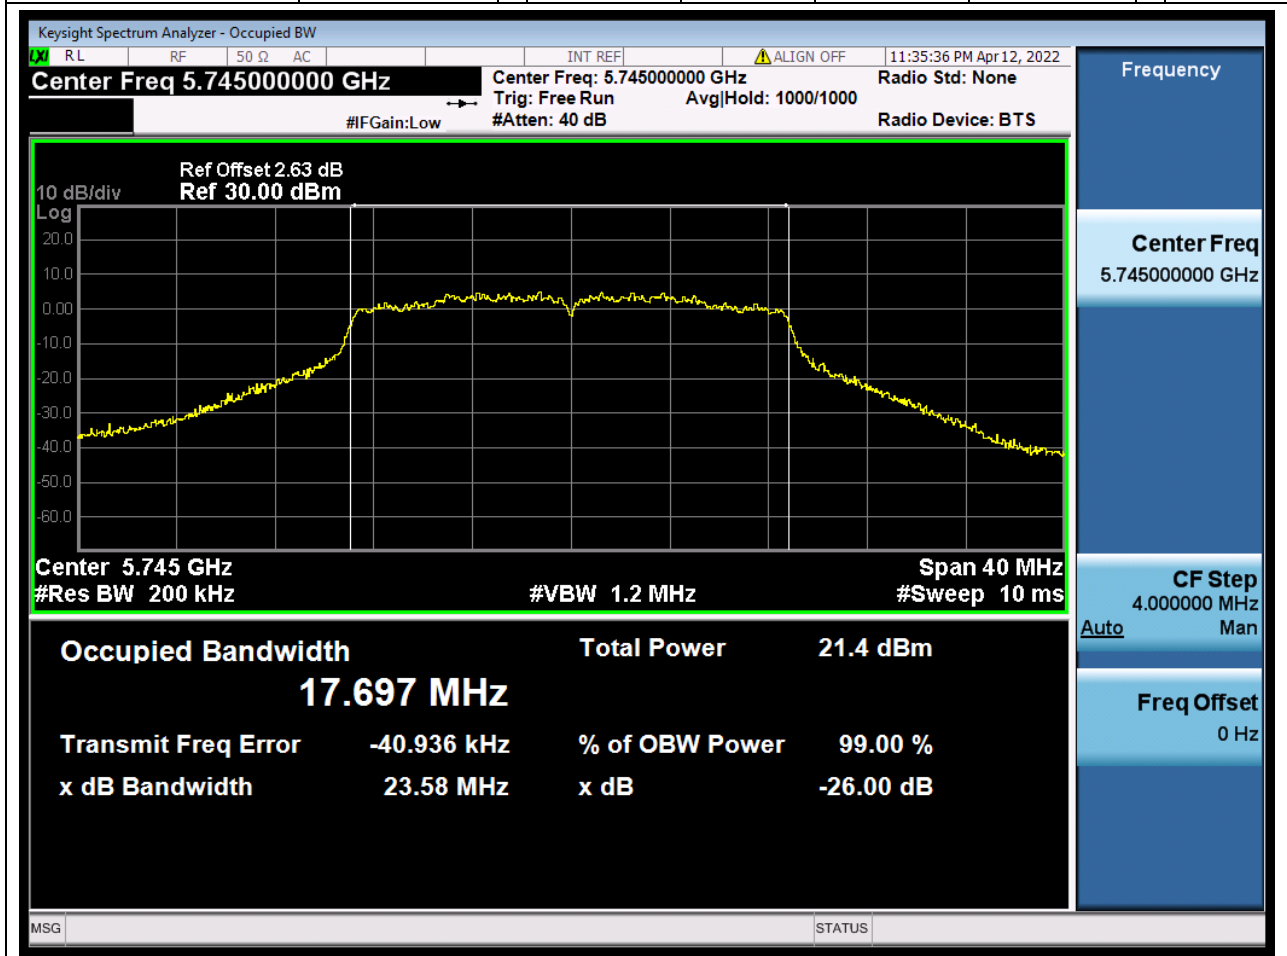

23. 802.11ac_20M_U-NII-3_L

23.1. A.2.2-99% Bandwidth(NTNV)

Center Frequency (MHz)	OBW Power (%)	RBW (MHz)	Detector	Limit (MHz)	OBW (MHz)	Verdict
5745	99	0.2	Peak	0	17.697148	Unknown