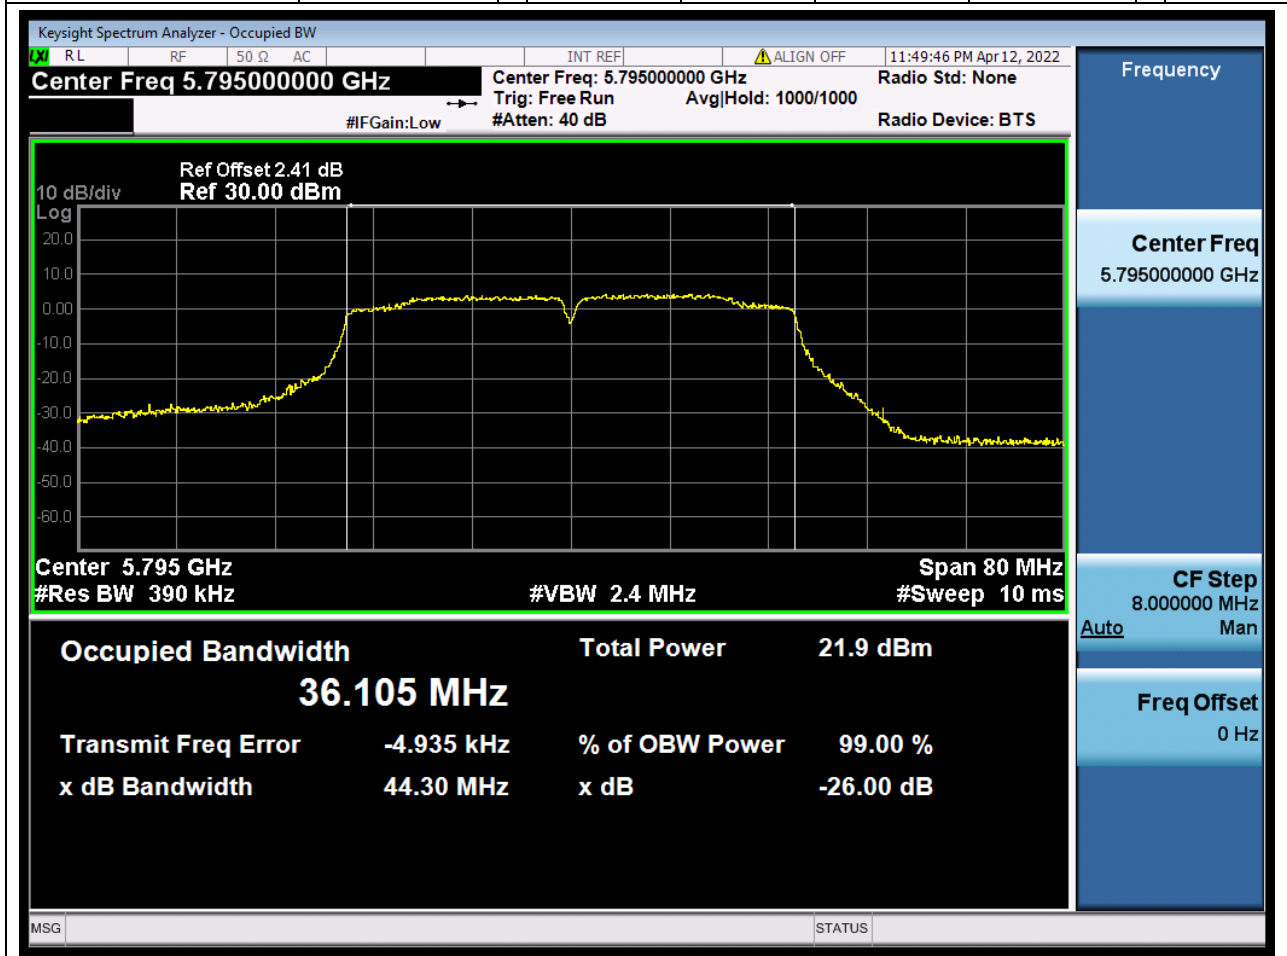

27. 802.11ac_40M_U-NII-3_H

27.1. A.2.2-99% Bandwidth(NTNV)

Center Frequency (MHz)	OBW Power (%)	RBW (MHz)	Detector	Limit (MHz)	OBW (MHz)	Verdict
5795	99	0.39	Peak	0	36.105314	Unknown