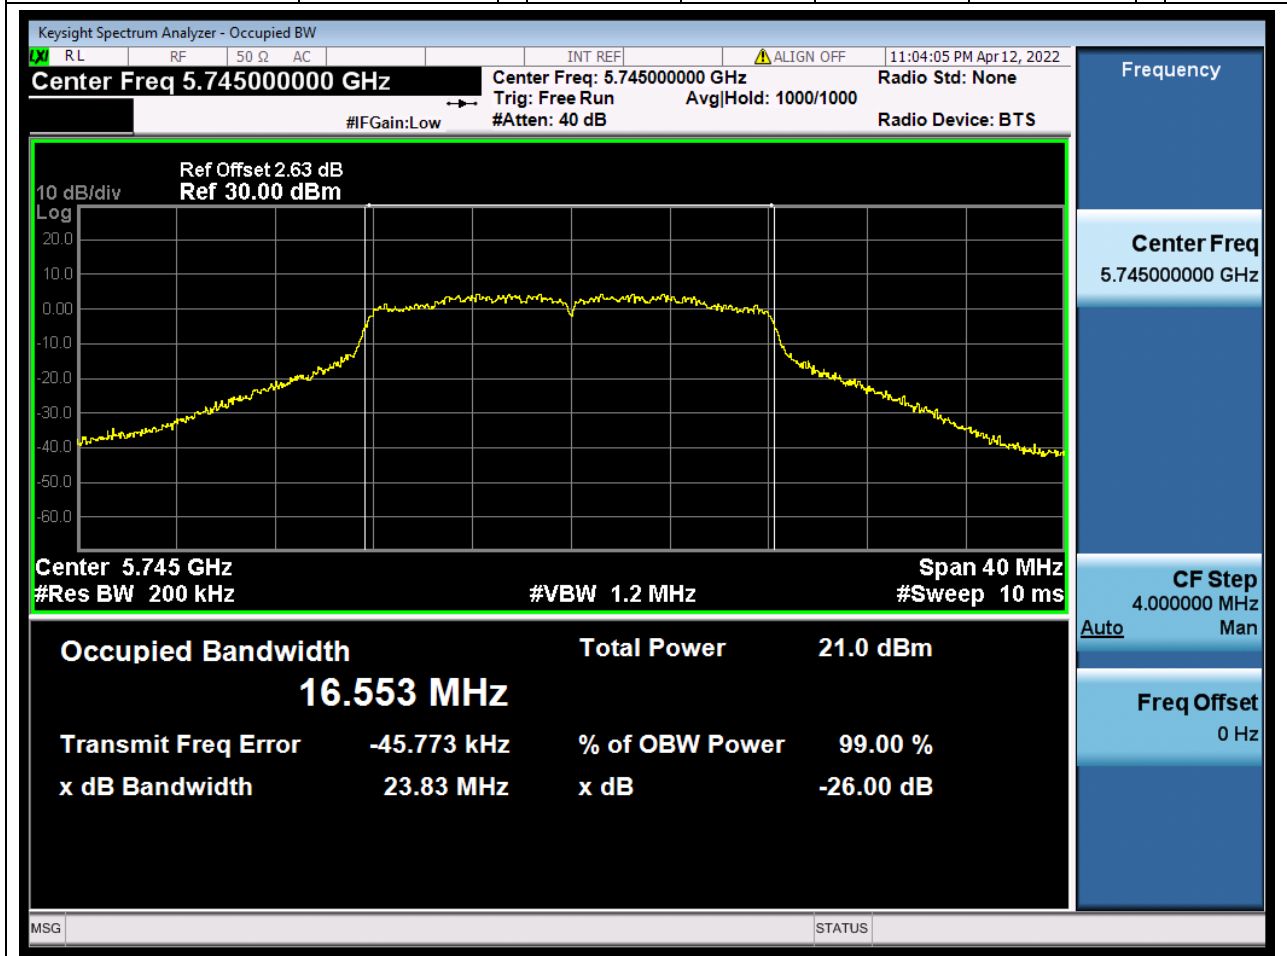

15. 802.11a_20M_U-NII-3_L

15.1. A.2.2-99% Bandwidth(NTNV)

Center Frequency (MHz)	OBW Power (%)	RBW (MHz)	Detector	Limit (MHz)	OBW (MHz)	Verdict
5745	99	0.2	Peak	0	16.552648	Unknown