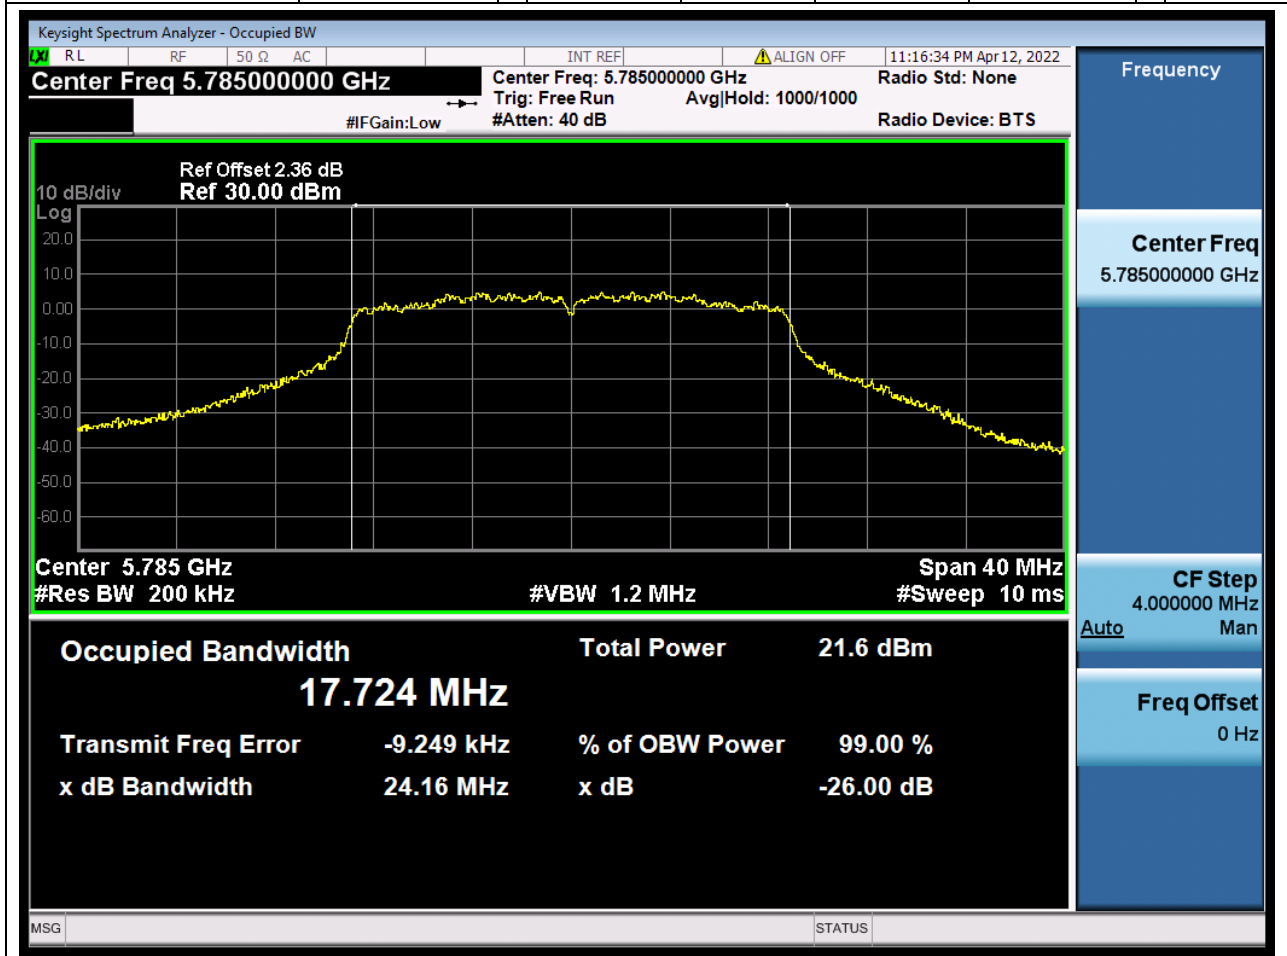

19. 802.11n_20M_U-NII-3_M

19.1. A.2.2-99% Bandwidth(NTNV)

Center Frequency (MHz)	OBW Power (%)	RBW (MHz)	Detector	Limit (MHz)	OBW (MHz)	Verdict
5785	99	0.2	Peak	0	17.723976	Unknown