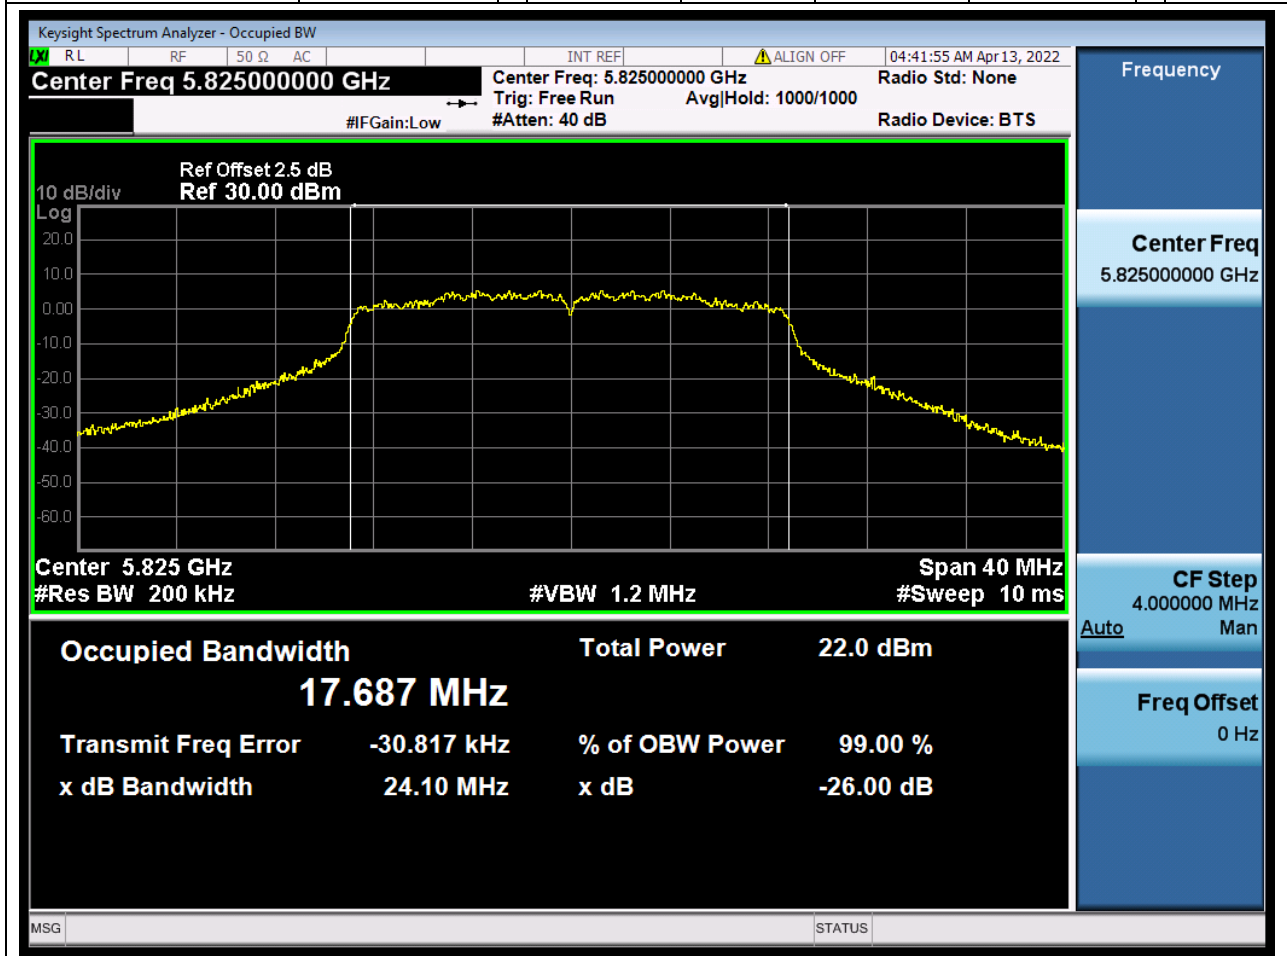

20. 802.11n_20M_U-NII-3_H

20.1. A.2.2-99% Bandwidth(NTNV)

Center Frequency (MHz)	OBW Power (%)	RBW (MHz)	Detector	Limit (MHz)	OBW (MHz)	Verdict
5825	99	0.2	Peak	0	17.687243	Unknown