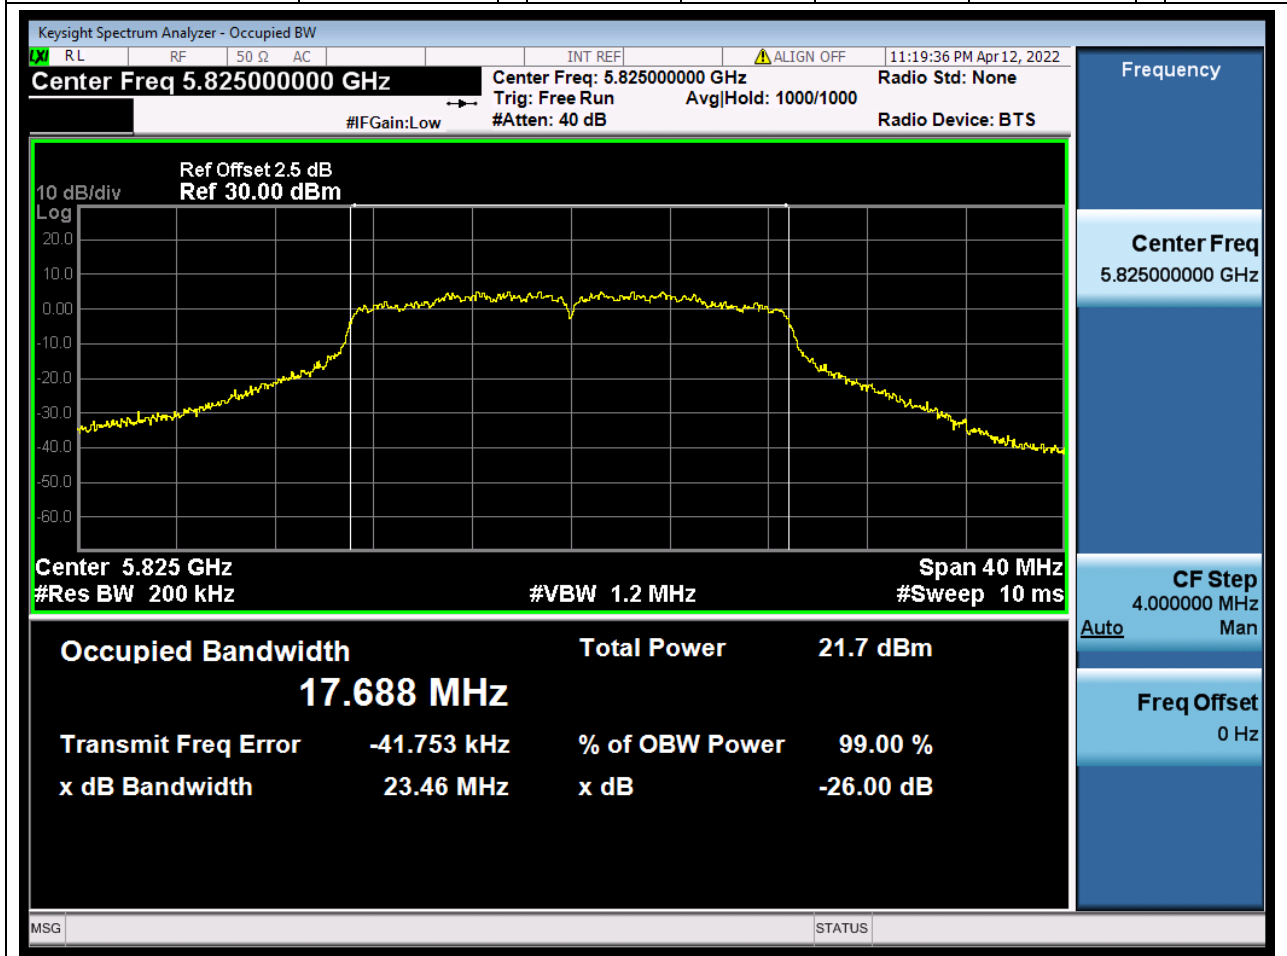

20. 802.11n_20M_U-NII-3_H

20.1. A.2.2-99% Bandwidth(NTNV)

Center Frequency (MHz)	OBW Power (%)	RBW (MHz)	Detector	Limit (MHz)	OBW (MHz)	Verdict
5825	99	0.2	Peak	0	17.687551	Unknown