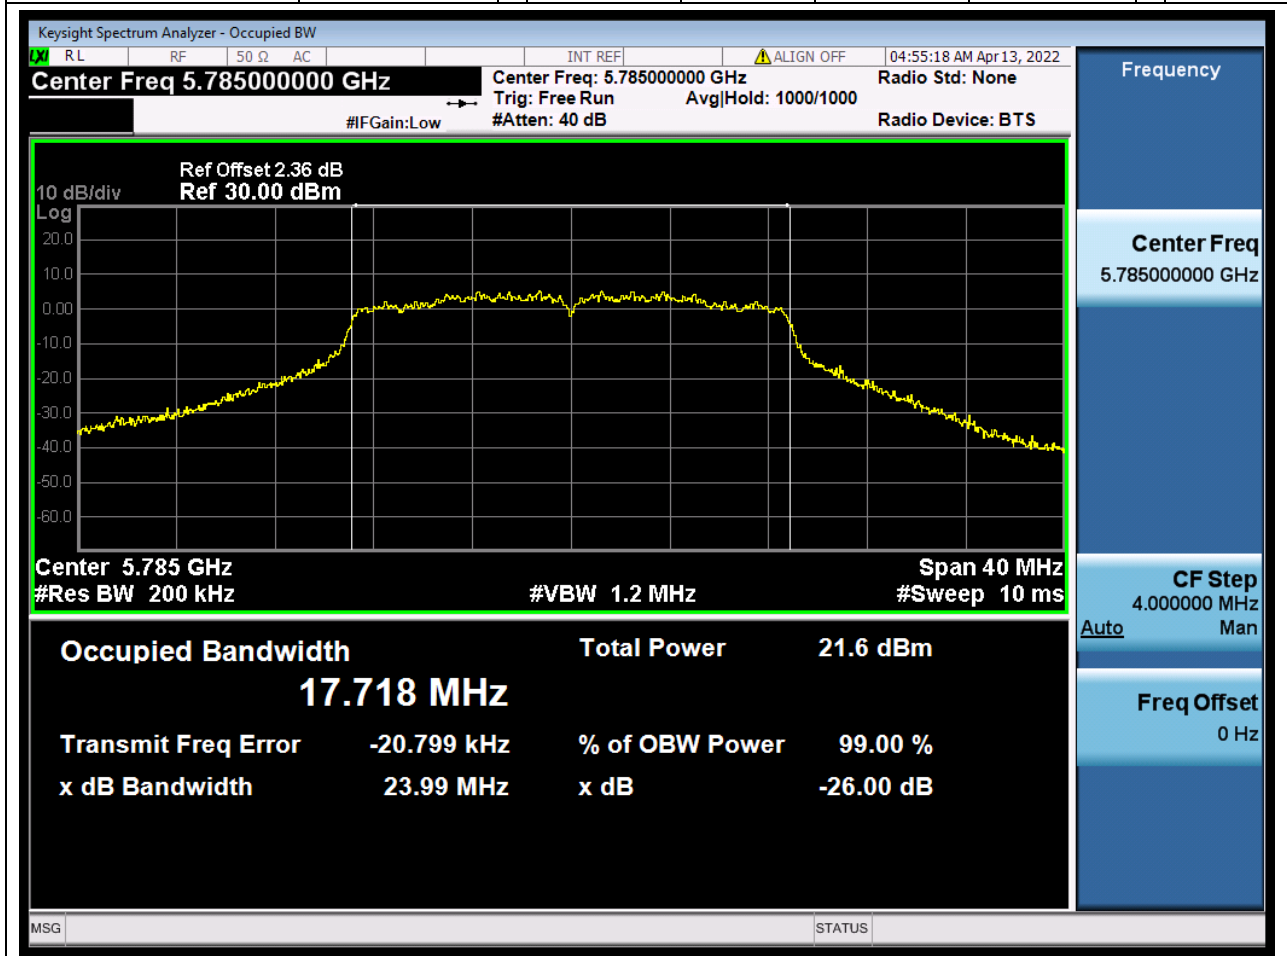

24. 802.11ac_20M_U-NII-3_M

24.1. A.2.2-99% Bandwidth(NTNV)

Center Frequency (MHz)	OBW Power (%)	RBW (MHz)	Detector	Limit (MHz)	OBW (MHz)	Verdict
5785	99	0.2	Peak	0	17.718037	Unknown