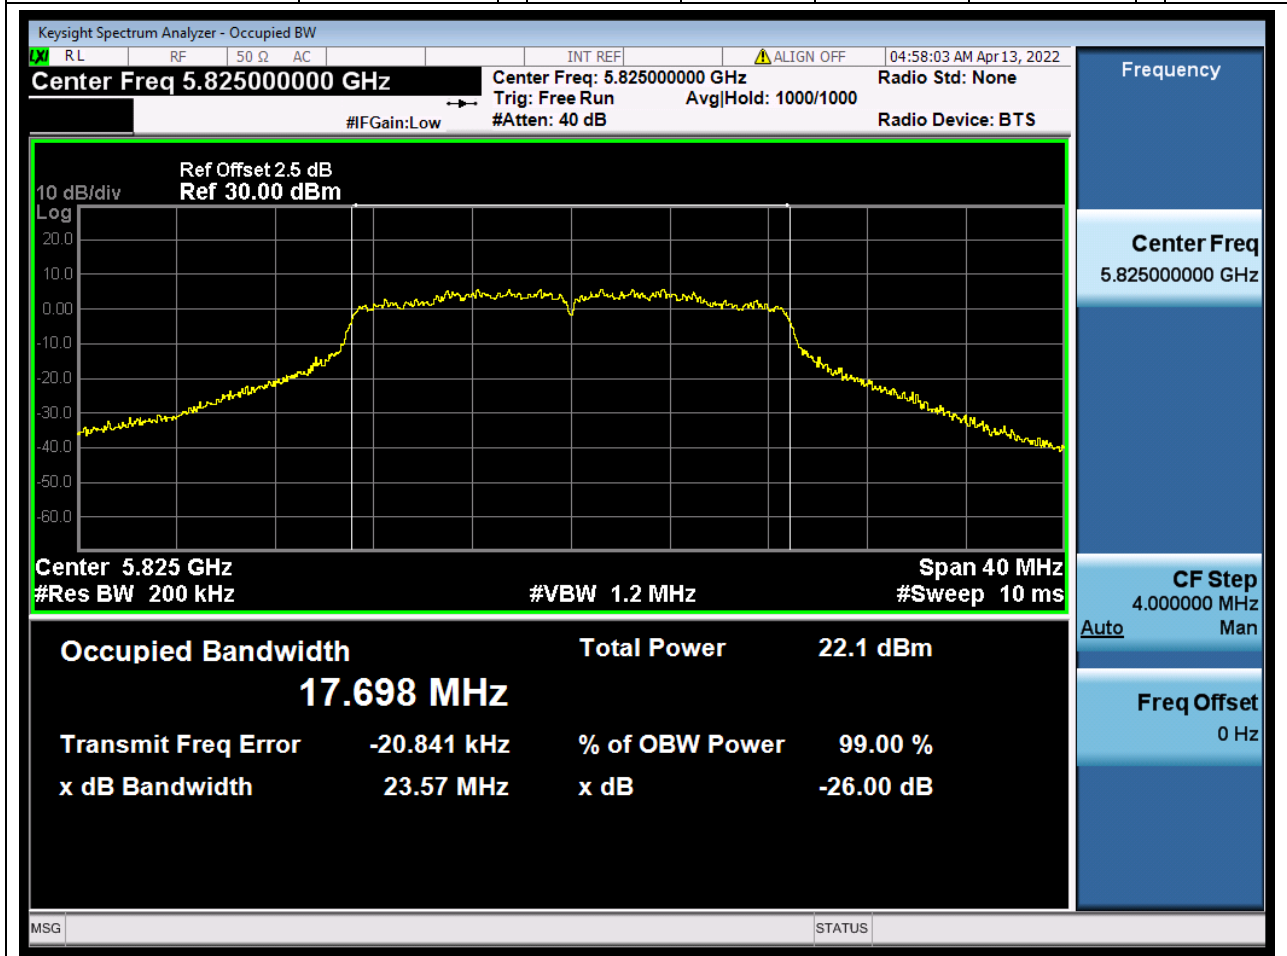

25. 802.11ac_20M_U-NII-3_H

25.1. A.2.2-99% Bandwidth(NTNV)

Center Frequency (MHz)	OBW Power (%)	RBW (MHz)	Detector	Limit (MHz)	OBW (MHz)	Verdict
5825	99	0.2	Peak	0	17.697615	Unknown