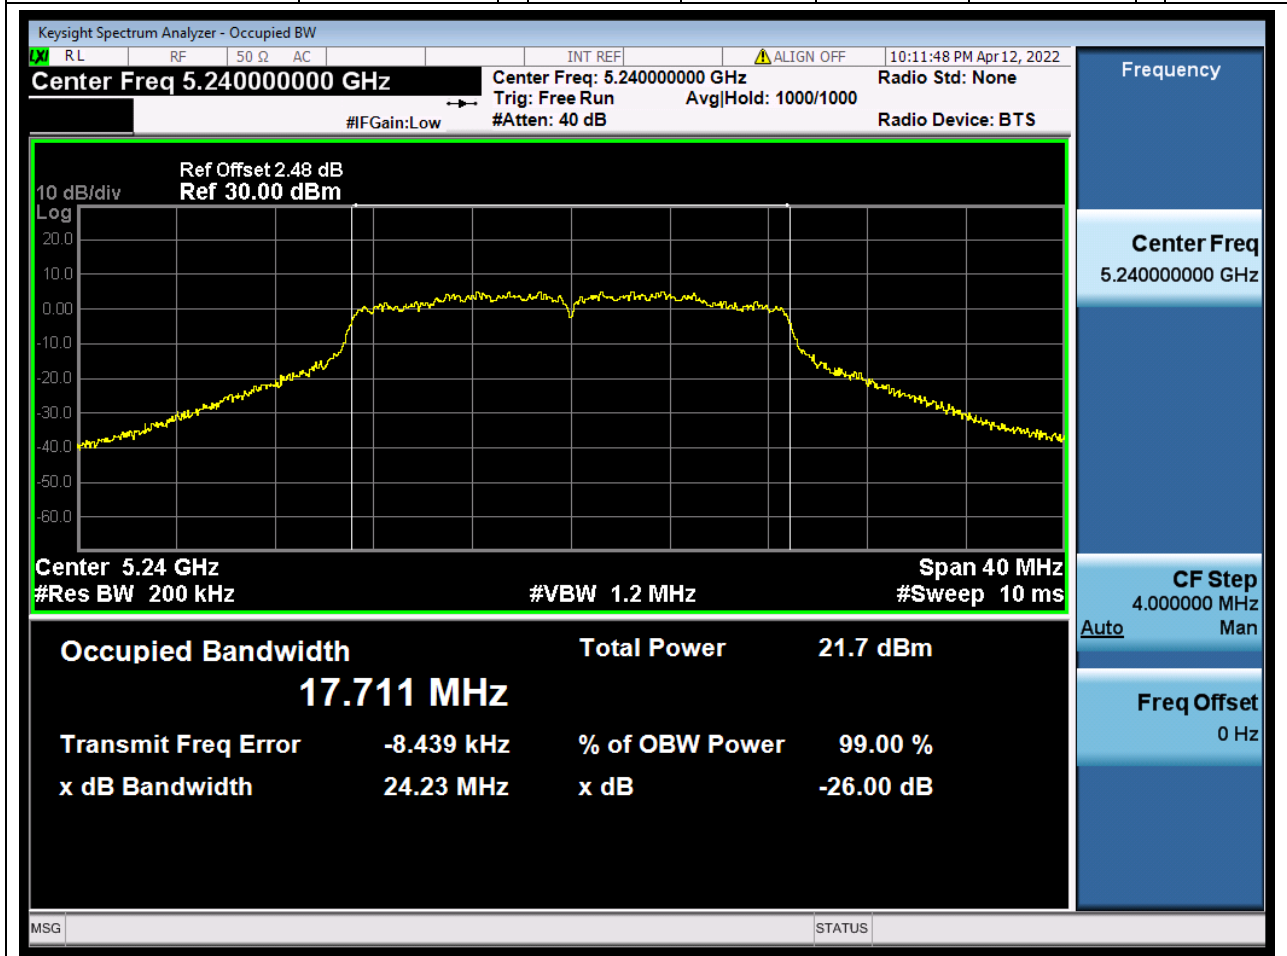

6. 802.11n_20M_U-NII-1_H

6.1. A.2.2-99% Bandwidth(NTNV)

Center Frequency (MHz)	OBW Power (%)	RBW (MHz)	Detector	Limit (MHz)	OBW (MHz)	Verdict
5240	99	0.2	Peak	0	17.711007	Unknown