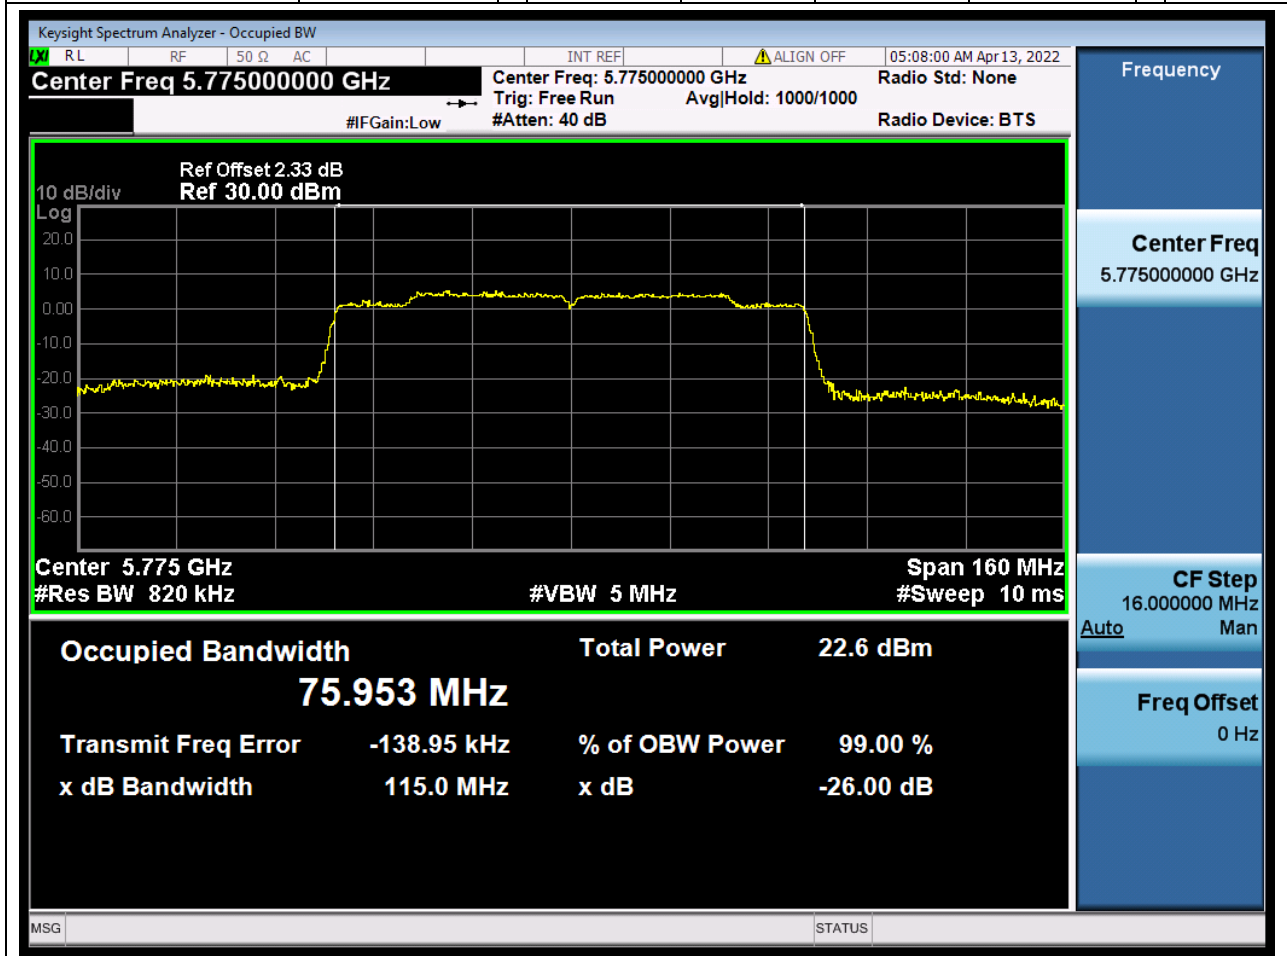

28. 802.11ac_80M_U-NII-3_M

28.1. A.2.2-99% Bandwidth(NTNV)

Center Frequency (MHz)	OBW Power (%)	RBW (MHz)	Detector	Limit (MHz)	OBW (MHz)	Verdict
5775	99	0.82	Peak	0	75.952828	Unknown