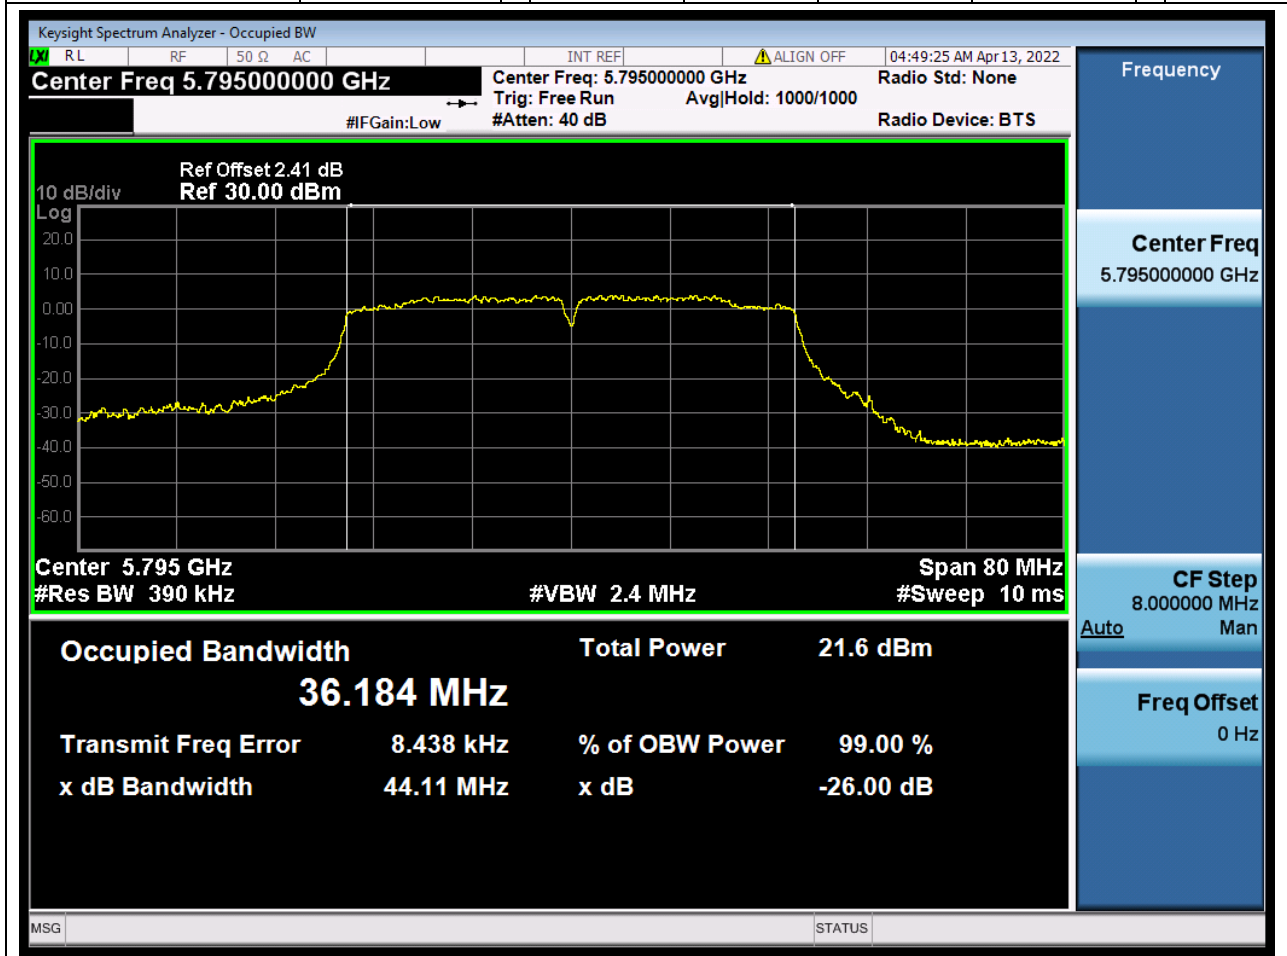

22. 802.11n_40M_U-NII-3_H

22.1. A.2.2-99% Bandwidth(NTNV)

Center Frequency (MHz)	OBW Power (%)	RBW (MHz)	Detector	Limit (MHz)	OBW (MHz)	Verdict
5795	99	0.39	Peak	0	36.18364	Unknown