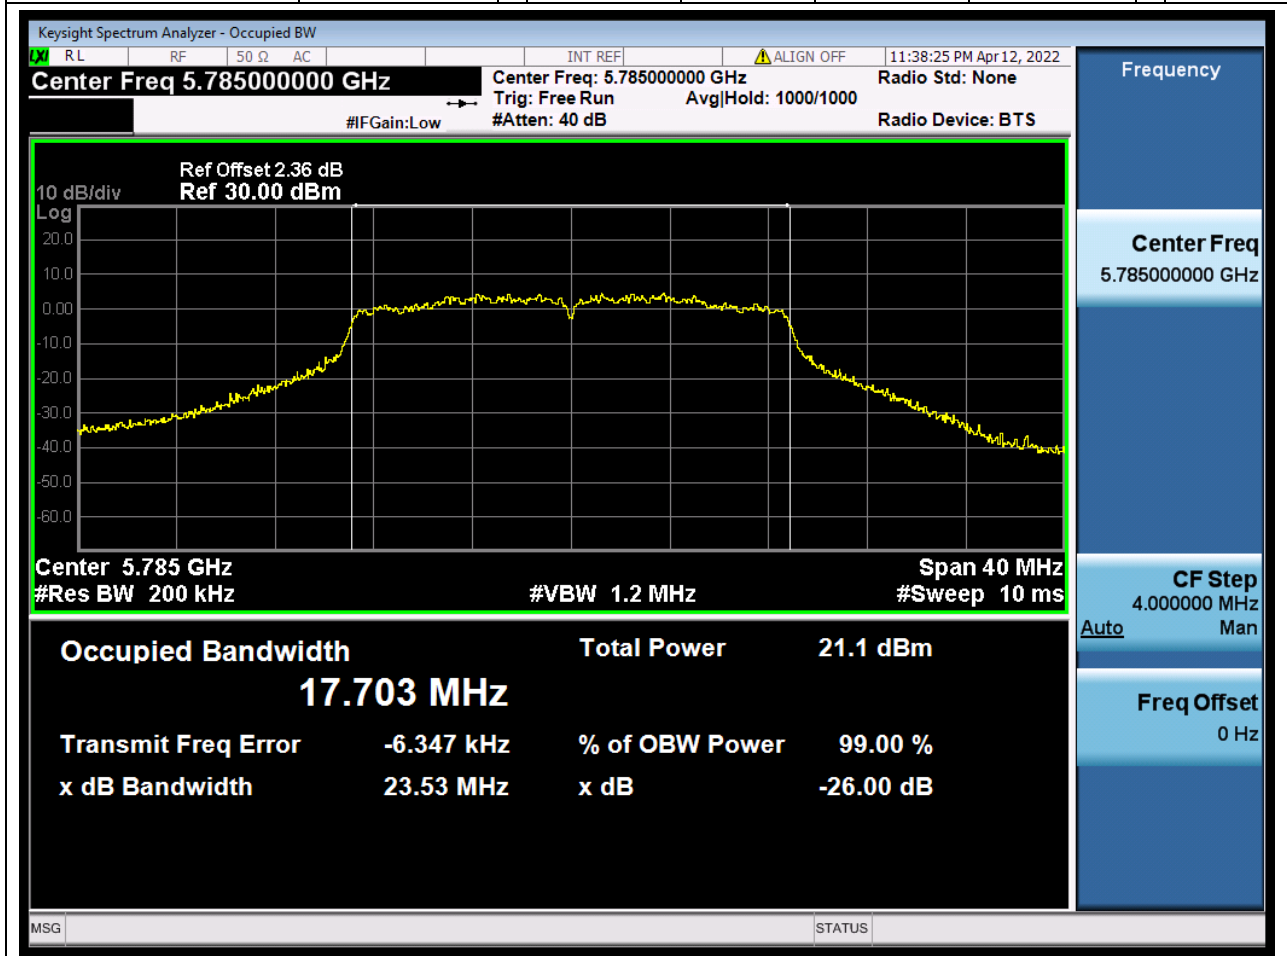

24. 802.11ac_20M_U-NII-3_M

24.1. A.2.2-99% Bandwidth(NTNV)

Center Frequency (MHz)	OBW Power (%)	RBW (MHz)	Detector	Limit (MHz)	OBW (MHz)	Verdict
5785	99	0.2	Peak	0	17.703222	Unknown