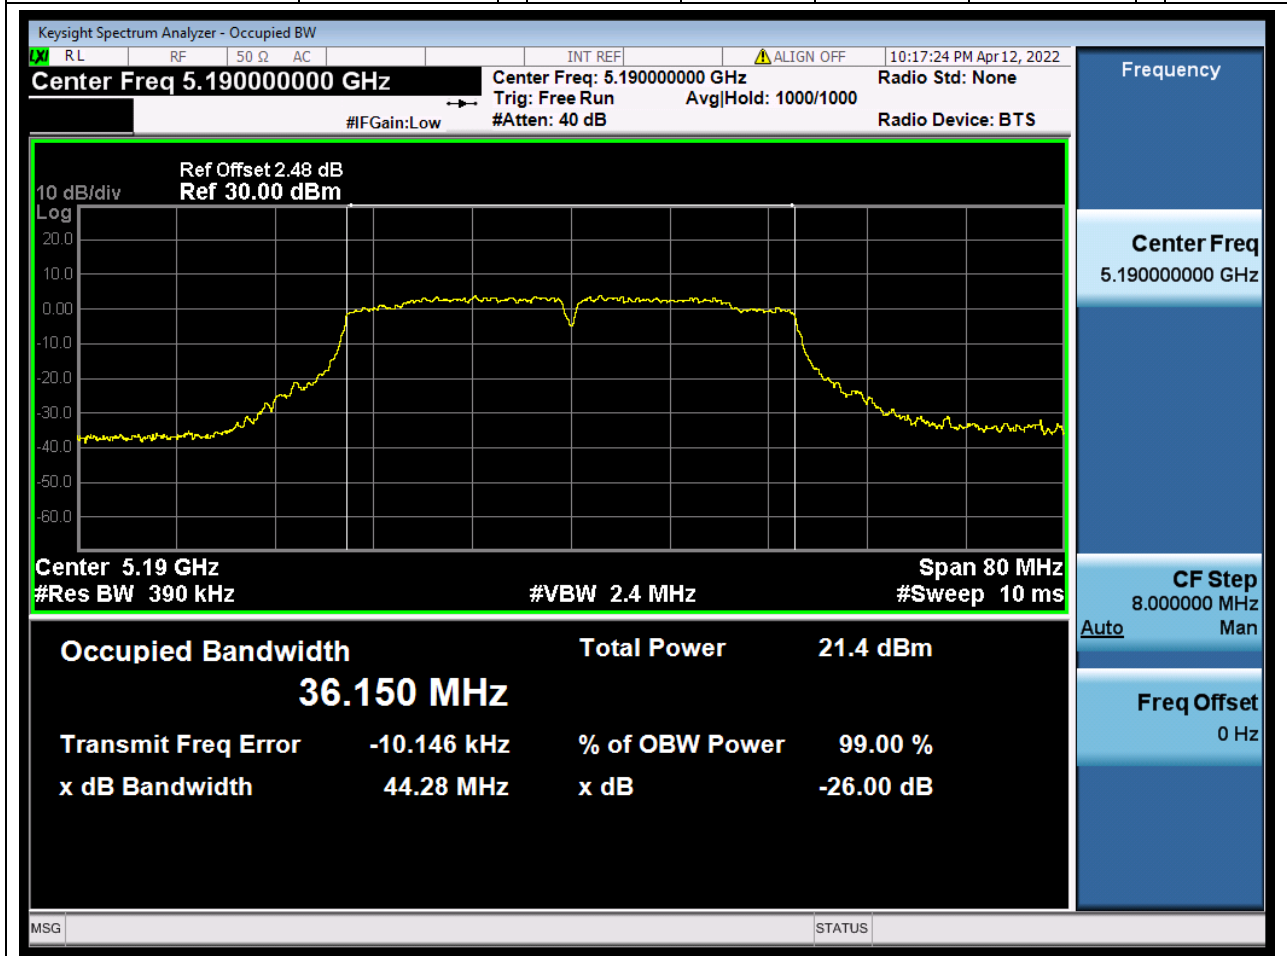

7. 802.11n_40M_U-NII-1_L

7.1. A.2.2-99% Bandwidth(NTNV)

Center Frequency (MHz)	OBW Power (%)	RBW (MHz)	Detector	Limit (MHz)	OBW (MHz)	Verdict
5190	99	0.39	Peak	0	36.150432	Unknown