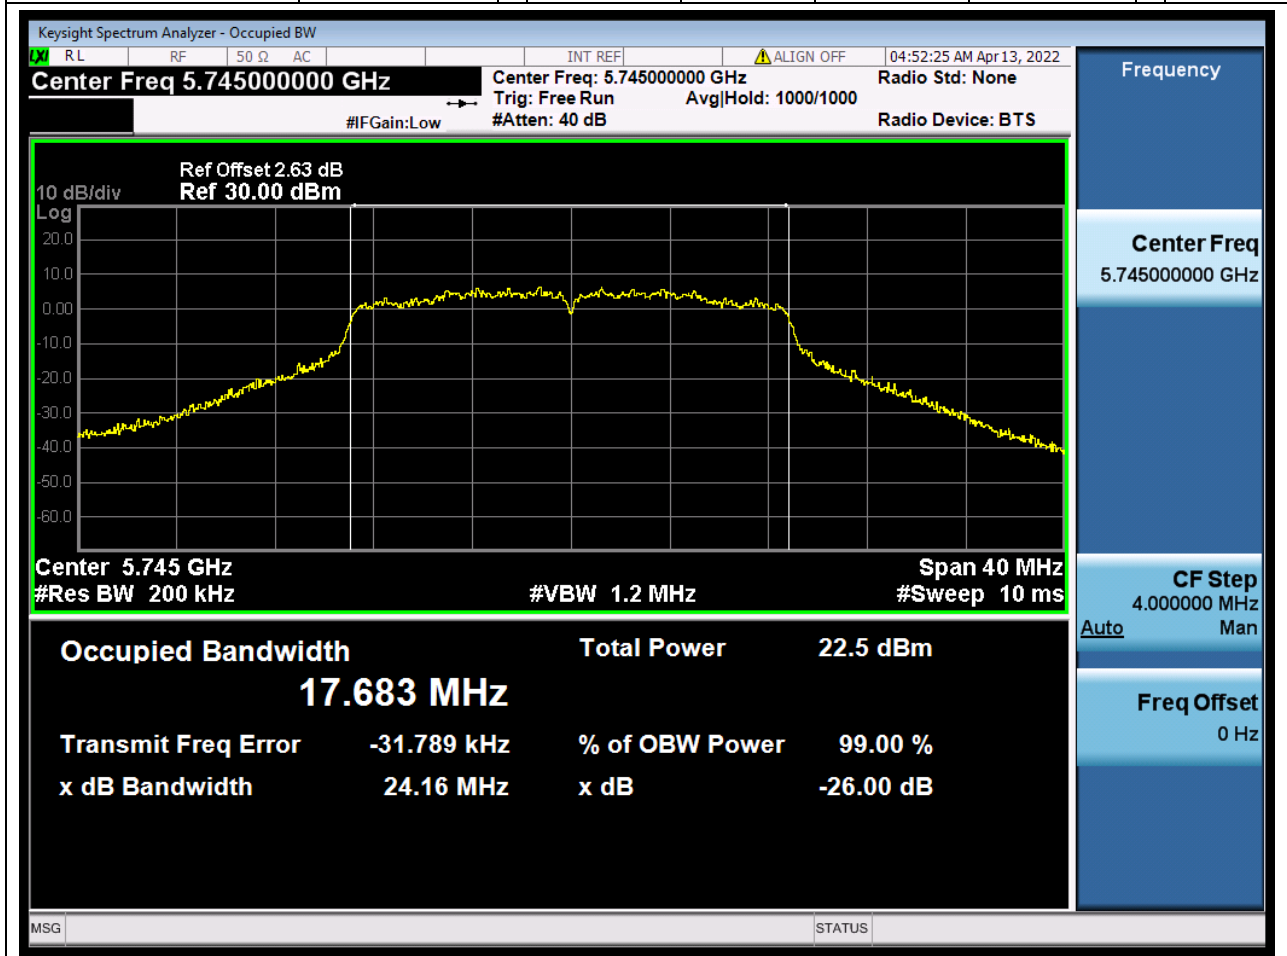

23. 802.11ac_20M_U-NII-3_L

23.1. A.2.2-99% Bandwidth(NTNV)

Center Frequency (MHz)	OBW Power (%)	RBW (MHz)	Detector	Limit (MHz)	OBW (MHz)	Verdict
5745	99	0.2	Peak	0	17.682551	Unknown