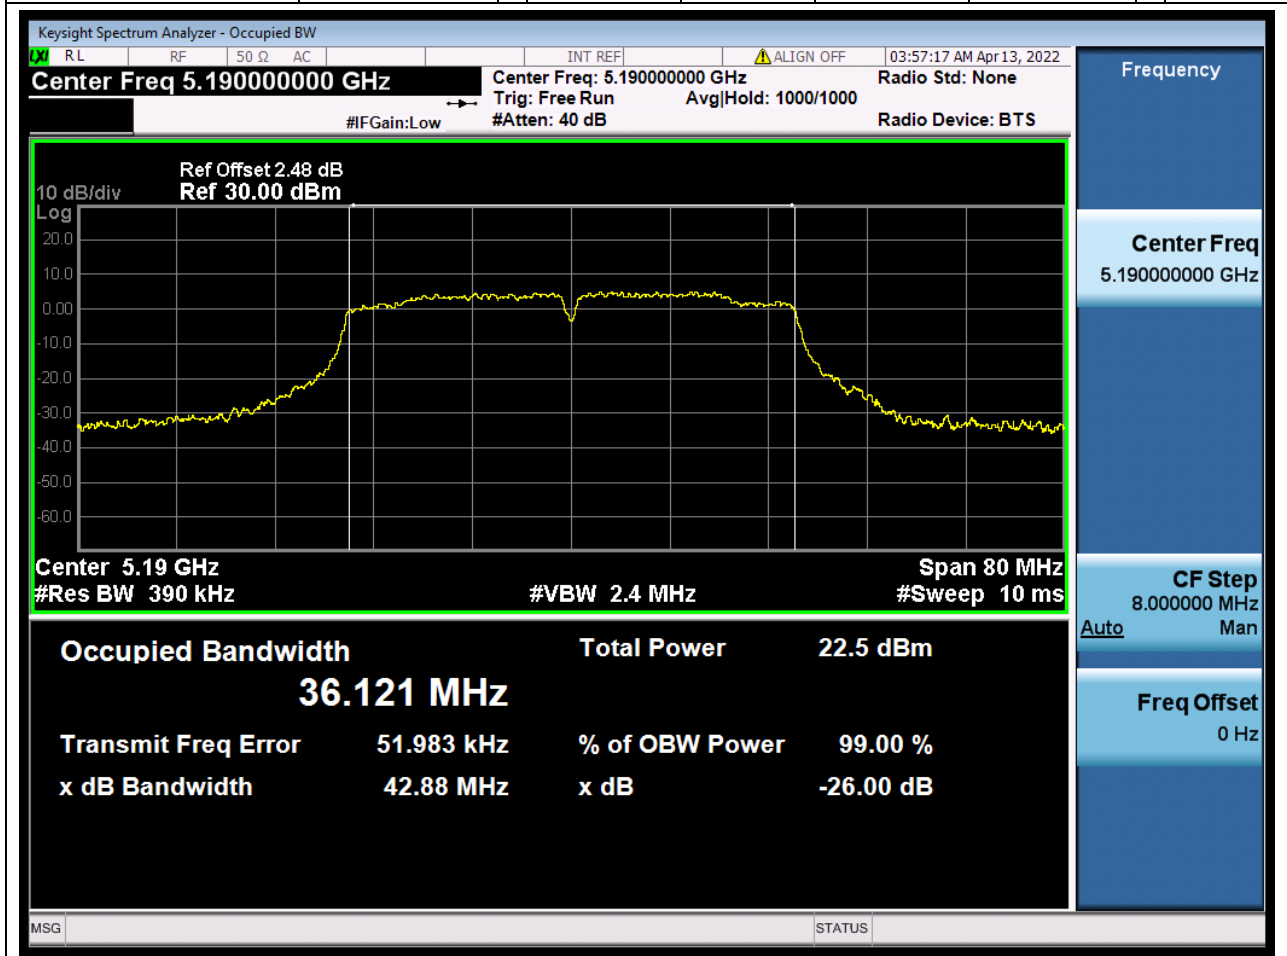

7. 802.11n_40M_U-NII-1_L

7.1. A.2.2-99% Bandwidth(NTNV)

Center Frequency (MHz)	OBW Power (%)	RBW (MHz)	Detector	Limit (MHz)	OBW (MHz)	Verdict
5190	99	0.39	Peak	0	36.121479	Unknown