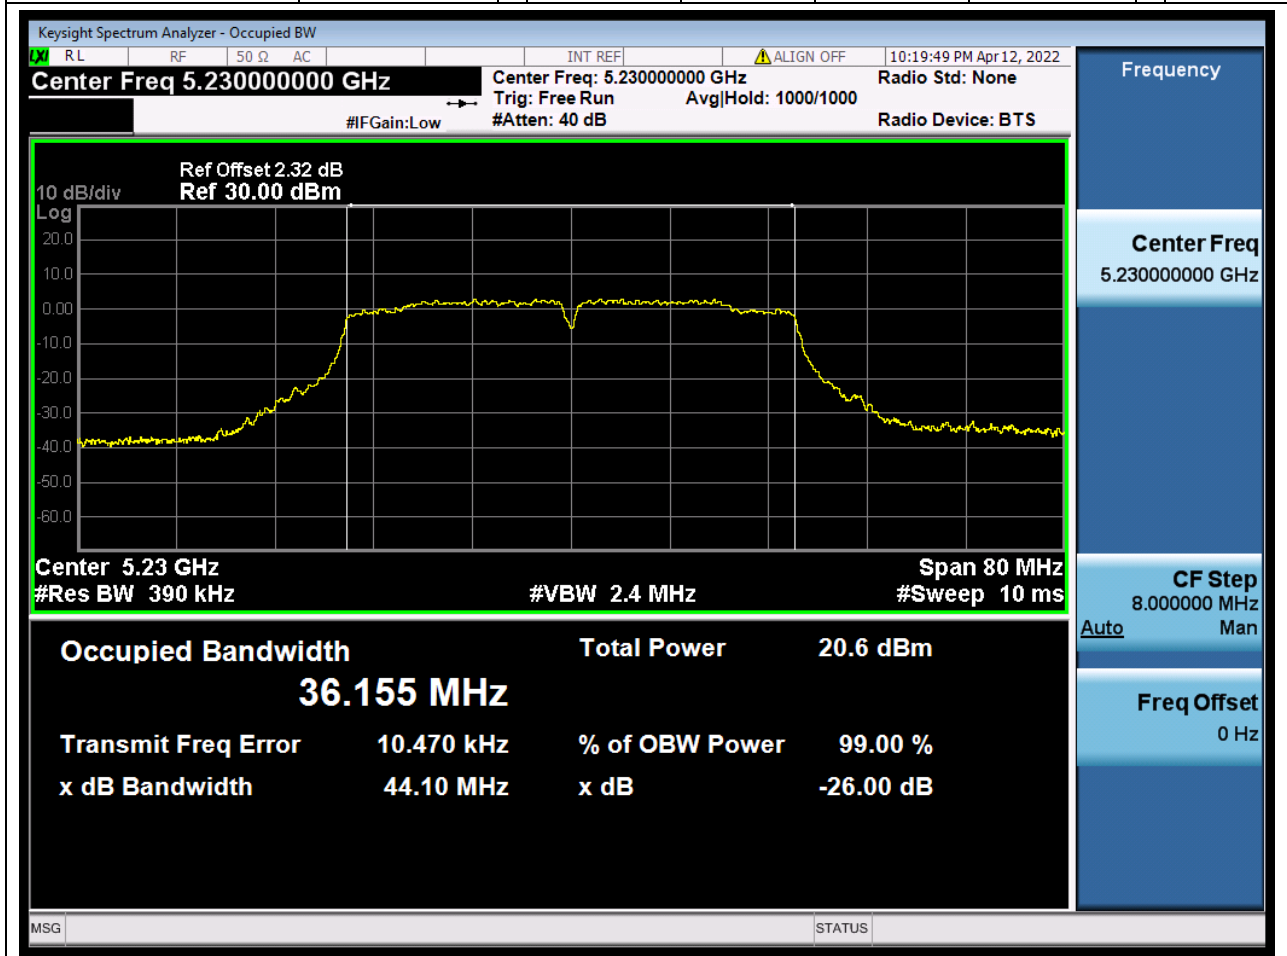

8. 802.11n_40M_U-NII-1_H

8.1. A.2.2-99% Bandwidth(NTNV)

Center Frequency (MHz)	OBW Power (%)	RBW (MHz)	Detector	Limit (MHz)	OBW (MHz)	Verdict
5230	99	0.39	Peak	0	36.155025	Unknown