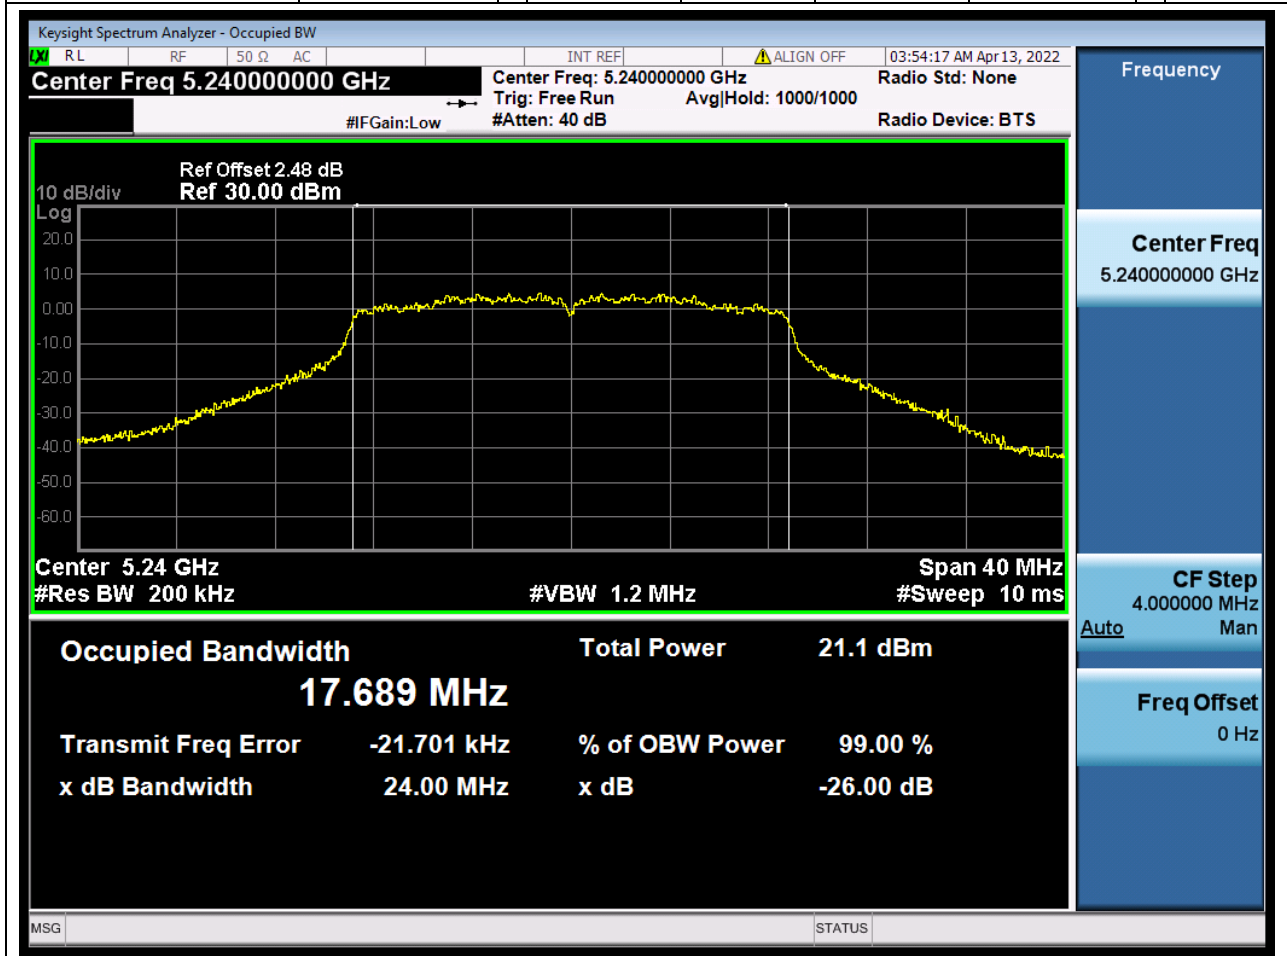

6. 802.11n_20M_U-NII-1_H

6.1. A.2.2-99% Bandwidth(NTNV)

Center Frequency (MHz)	OBW Power (%)	RBW (MHz)	Detector	Limit (MHz)	OBW (MHz)	Verdict
5240	99	0.2	Peak	0	17.688982	Unknown