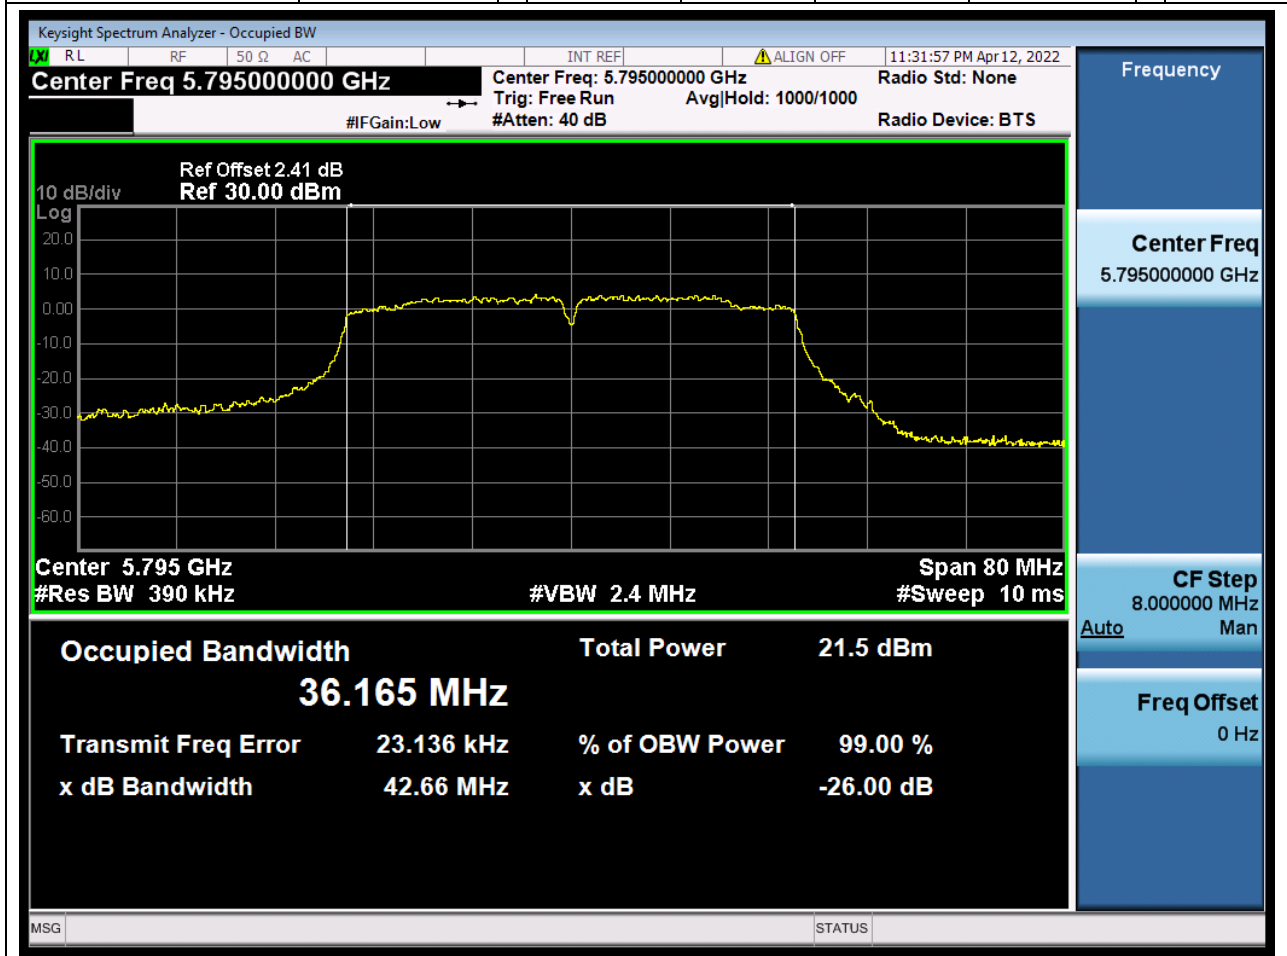

22. 802.11n_40M_U-NII-3_H

22.1. A.2.2-99% Bandwidth(NTNV)

Center Frequency (MHz)	OBW Power (%)	RBW (MHz)	Detector	Limit (MHz)	OBW (MHz)	Verdict
5795	99	0.39	Peak	0	36.164919	Unknown