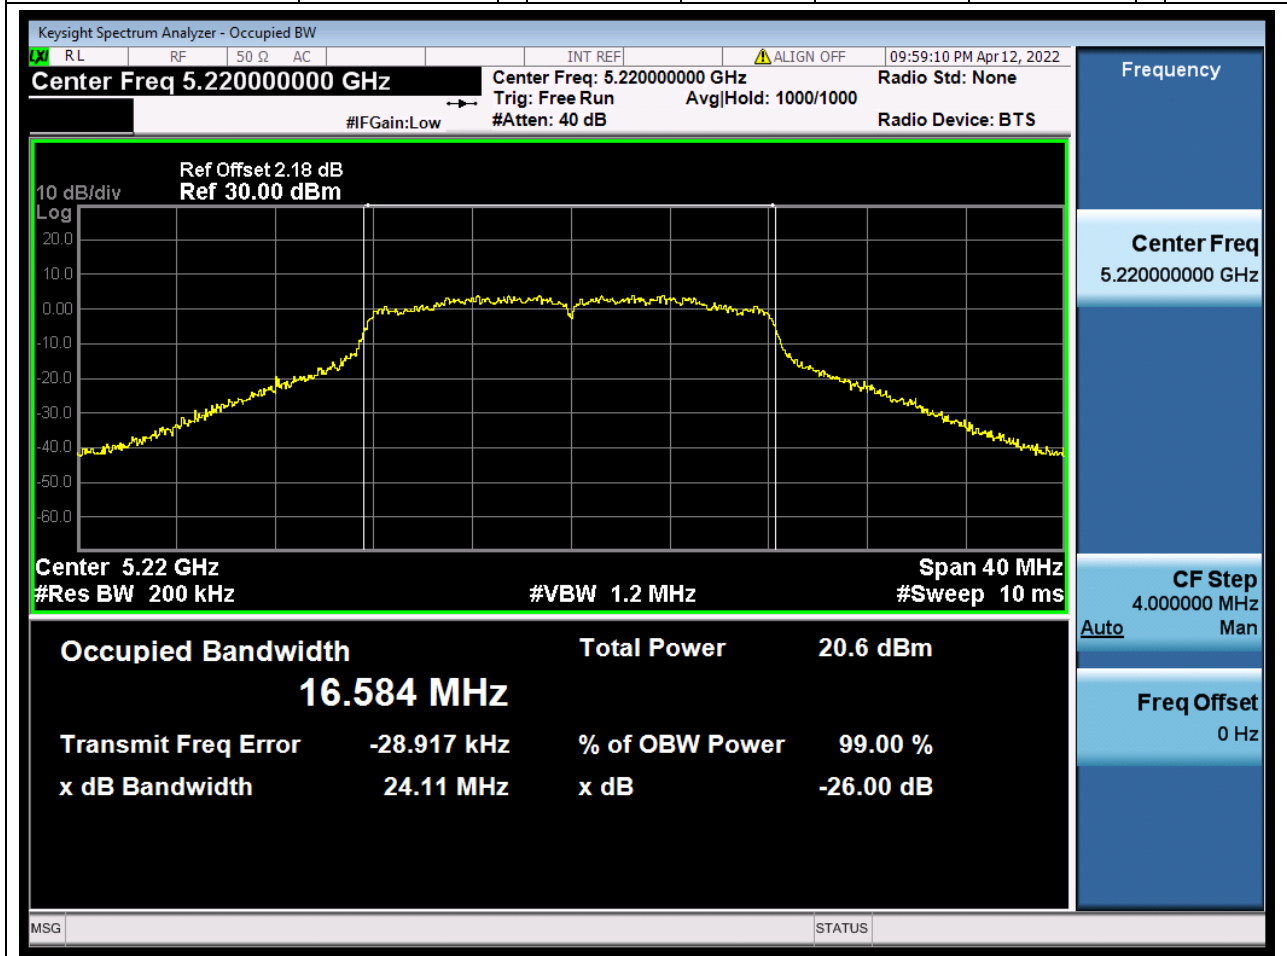

2. 802.11a_20M_U-NII-1_M

2.1. A.2.2-99% Bandwidth(NTNV)

Center Frequency (MHz)	OBW Power (%)	RBW (MHz)	Detector	Limit (MHz)	OBW (MHz)	Verdict
5220	99	0.2	Peak	0	16.583691	Unknown