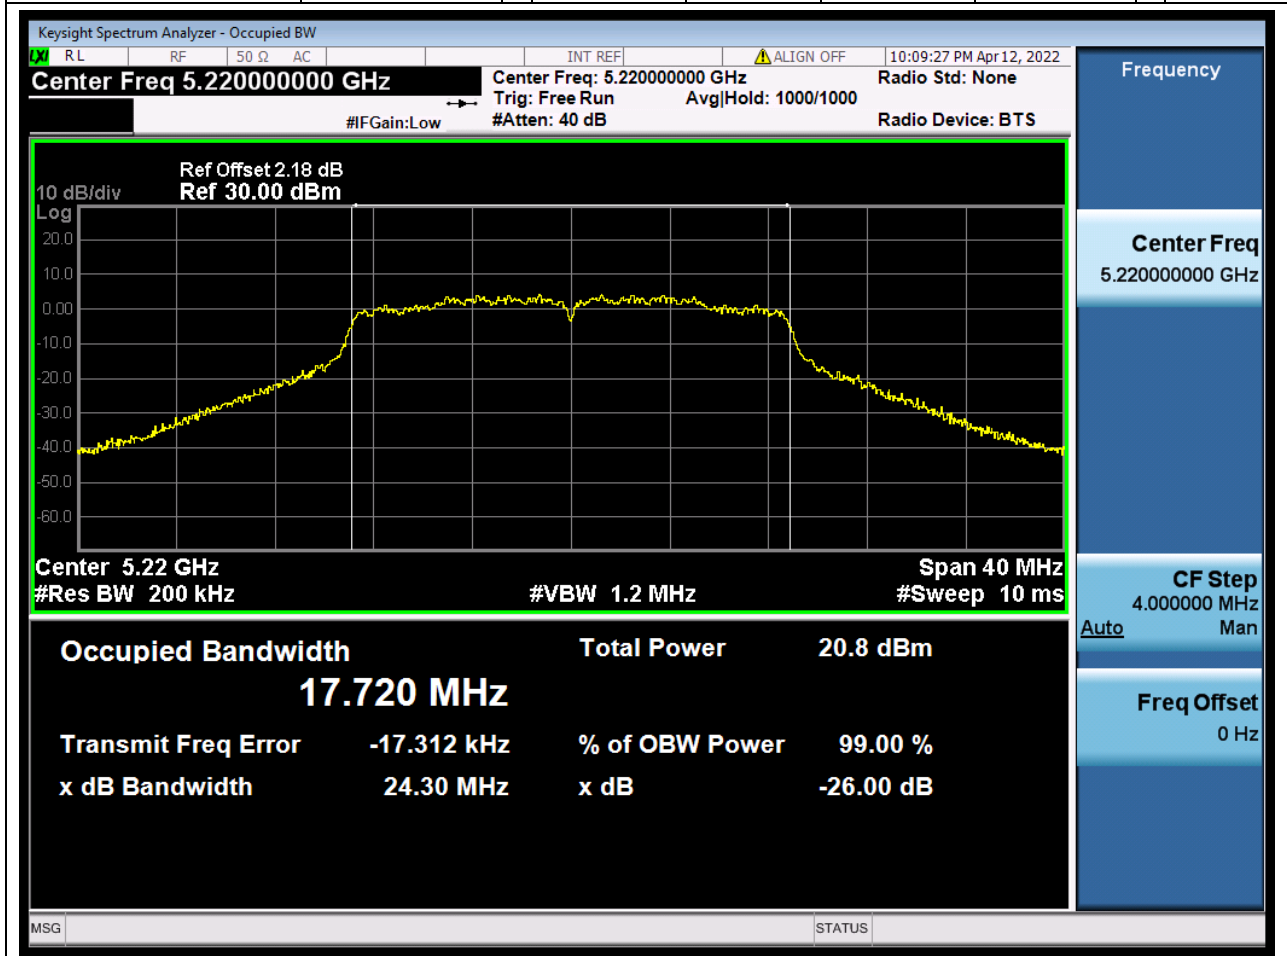

5. 802.11n_20M_U-NII-1_M

5.1. A.2.2-99% Bandwidth(NTNV)

Center Frequency (MHz)	OBW Power (%)	RBW (MHz)	Detector	Limit (MHz)	OBW (MHz)	Verdict
5220	99	0.2	Peak	0	17.7196	Unknown