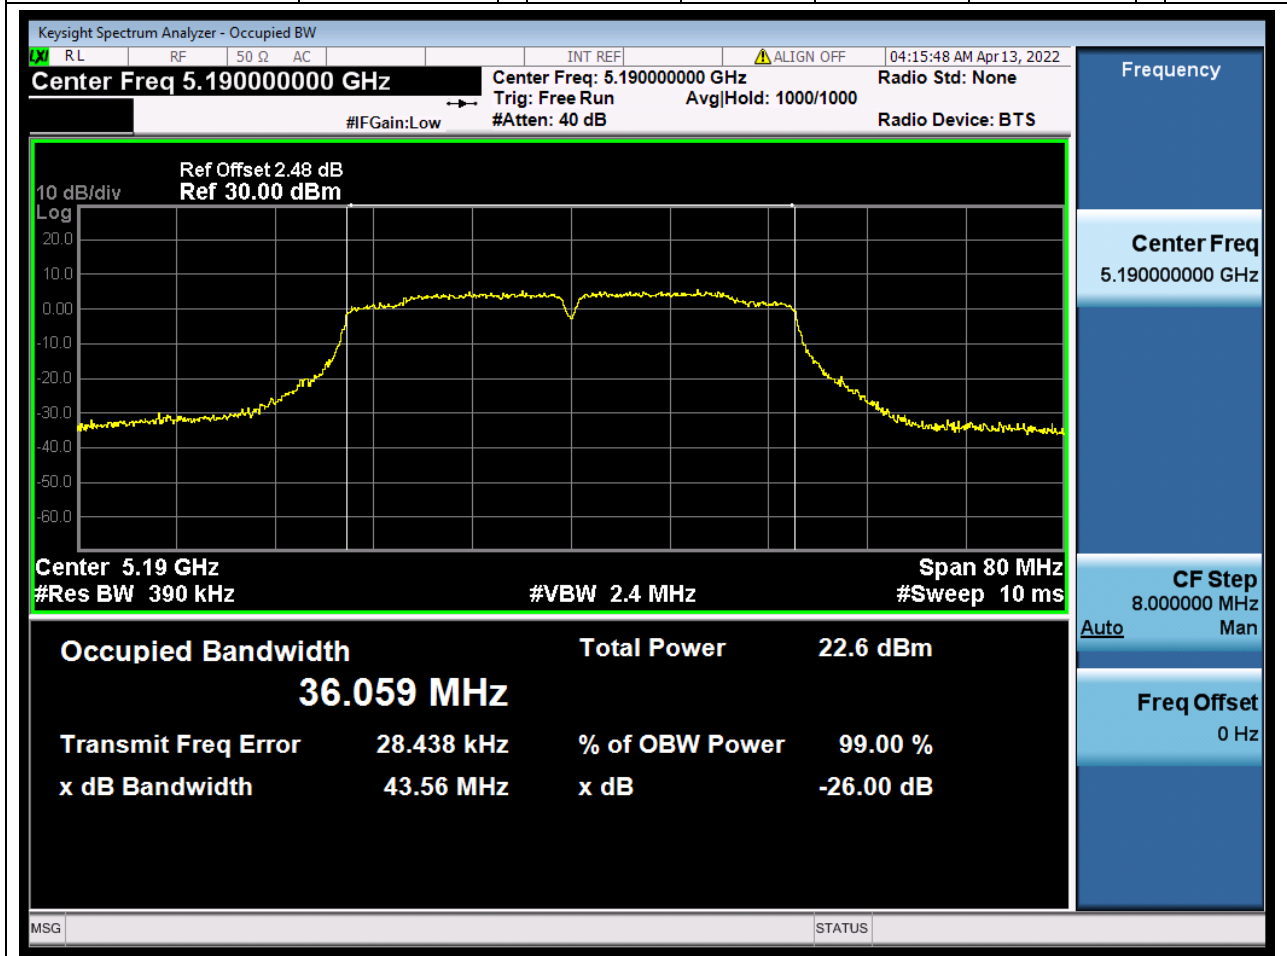

12. 802.11ac_40M_U-NII-1_L

12.1. A.2.2-99% Bandwidth(NTNV)

Center Frequency (MHz)	OBW Power (%)	RBW (MHz)	Detector	Limit (MHz)	OBW (MHz)	Verdict
5190	99	0.39	Peak	0	36.058798	Unknown