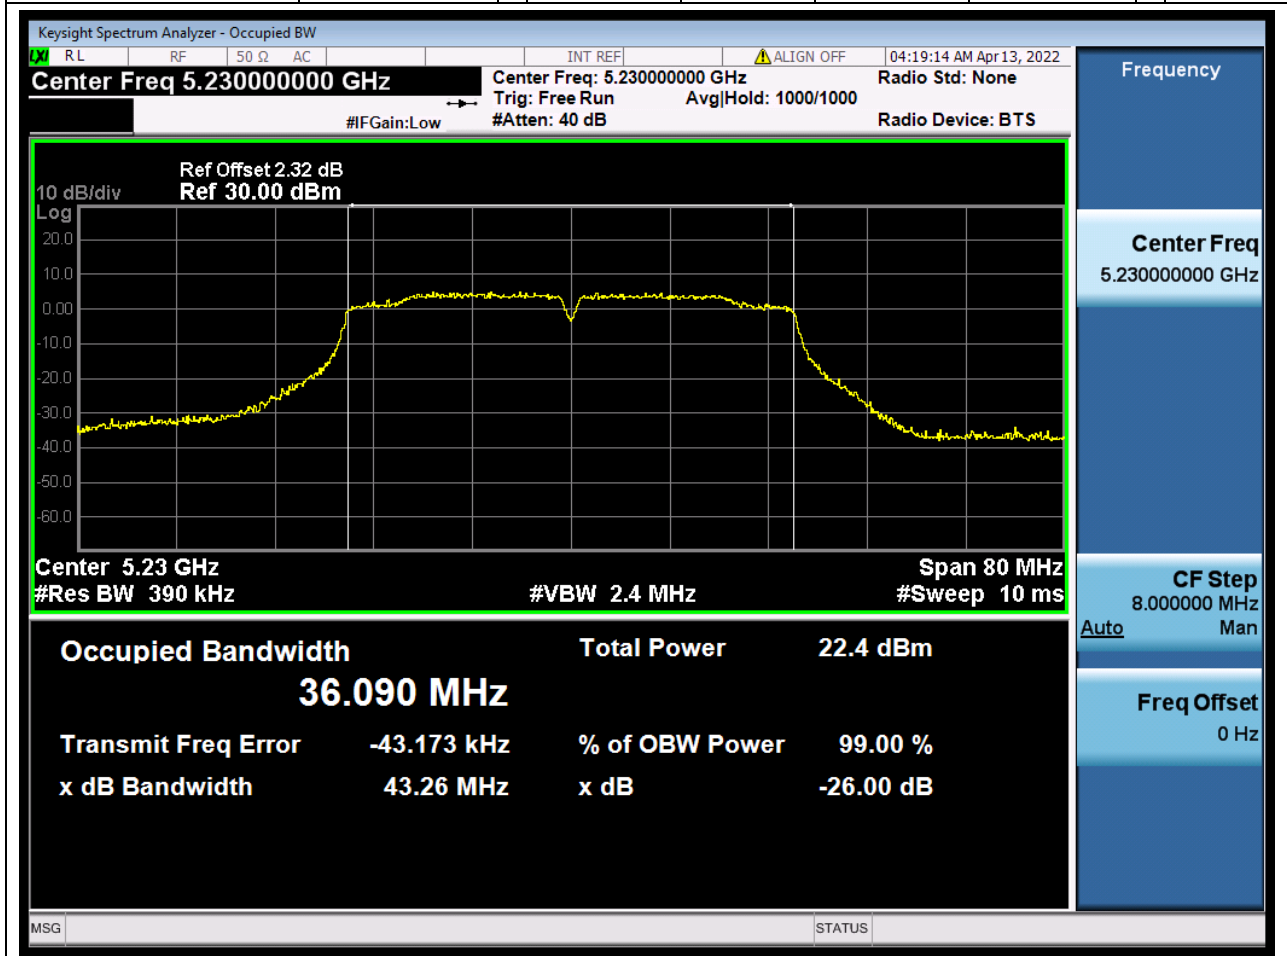

13. 802.11ac_40M_U-NII-1_H

13.1. A.2.2-99% Bandwidth(NTNV)

Center Frequency (MHz)	OBW Power (%)	RBW (MHz)	Detector	Limit (MHz)	OBW (MHz)	Verdict
5230	99	0.39	Peak	0	36.089948	Unknown