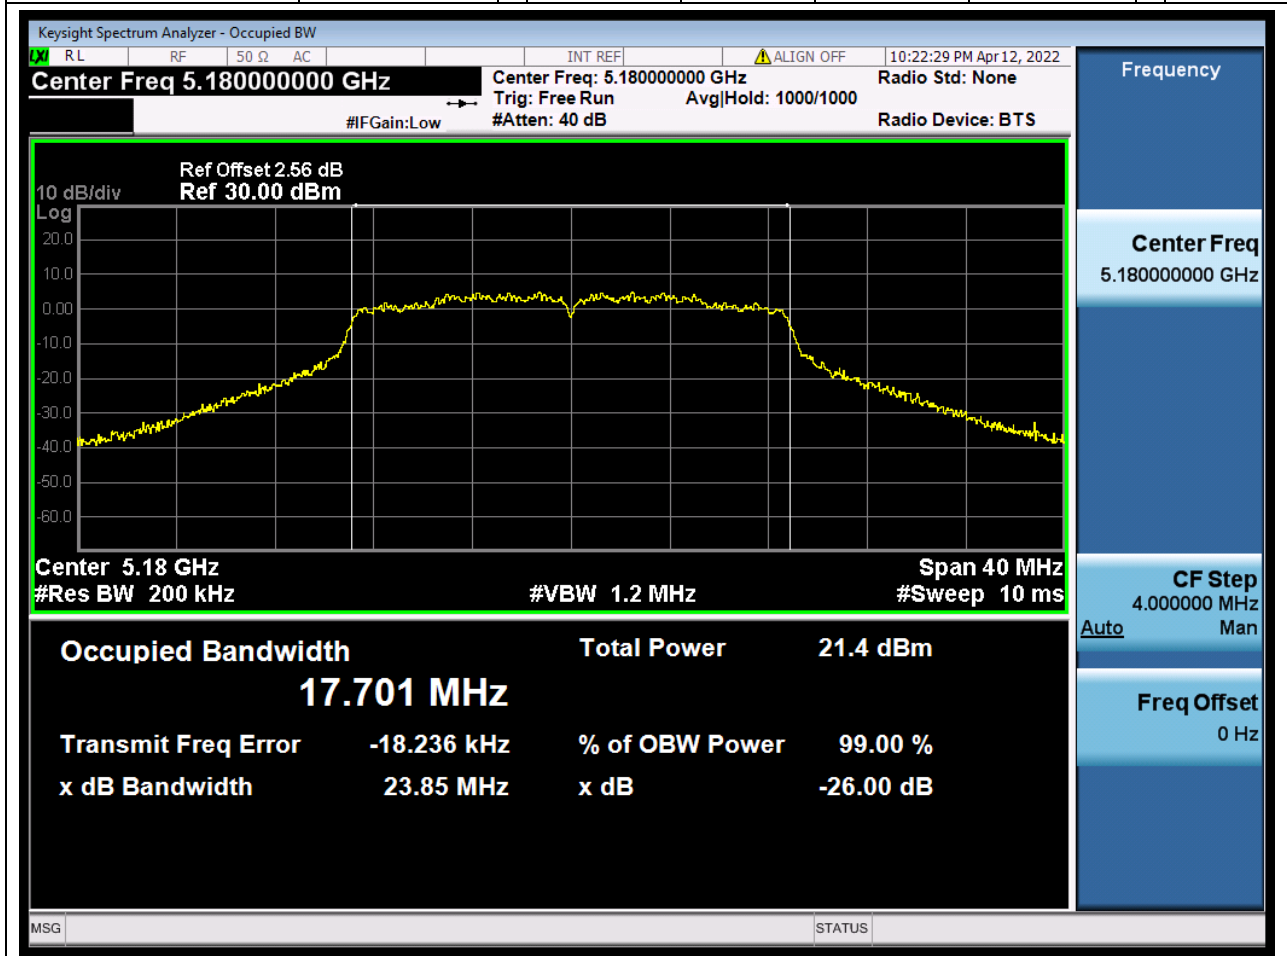

9. 802.11ac_20M_U-NII-1_L

9.1. A.2.2-99% Bandwidth(NTNV)

Center Frequency (MHz)	OBW Power (%)	RBW (MHz)	Detector	Limit (MHz)	OBW (MHz)	Verdict
5180	99	0.2	Peak	0	17.700812	Unknown