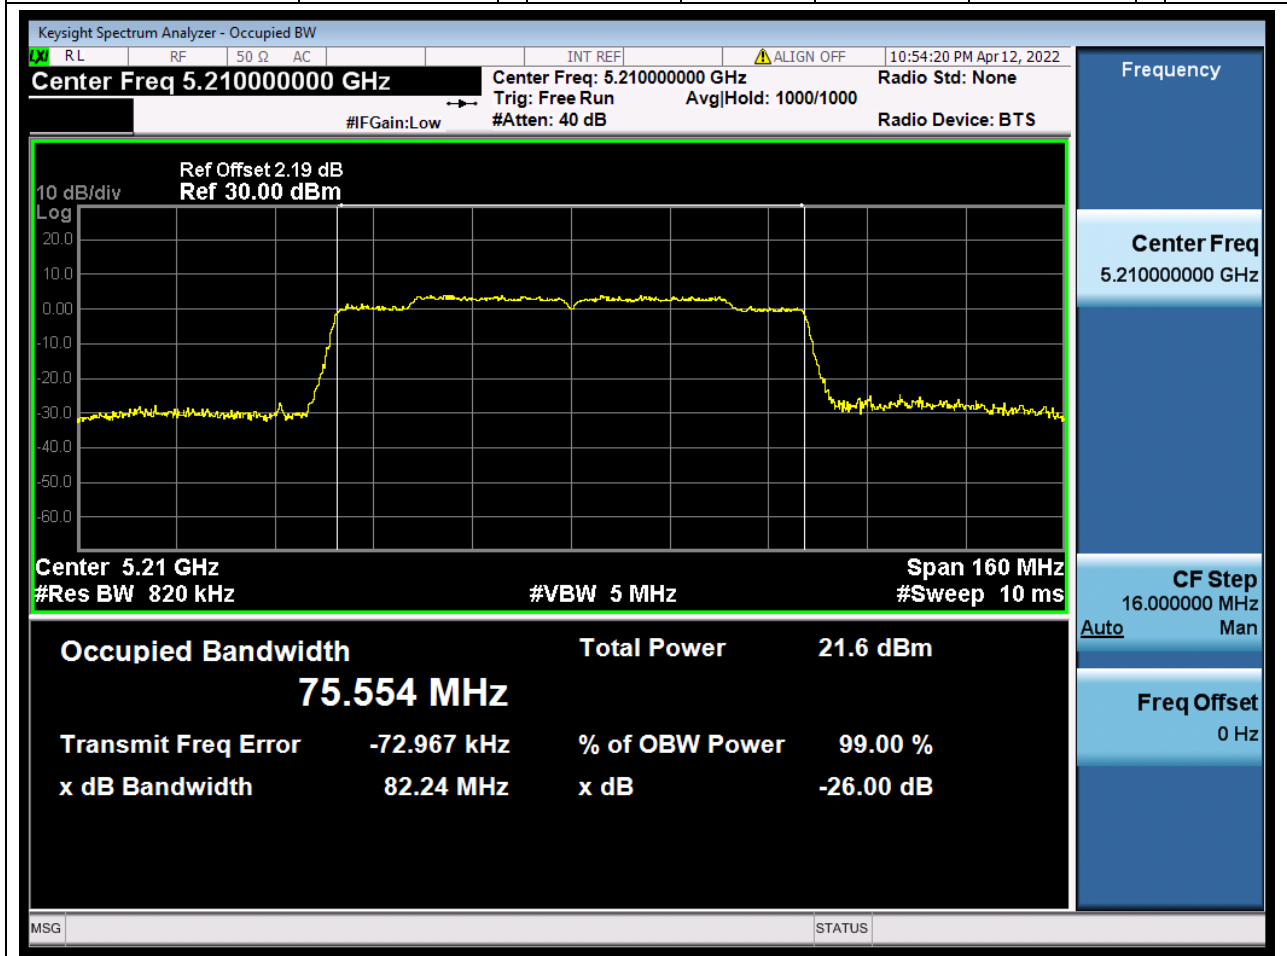

14. 802.11ac_80M_U-NII-1_M

14.1. A.2.2-99% Bandwidth(NTNV)

Center Frequency (MHz)	OBW Power (%)	RBW (MHz)	Detector	Limit (MHz)	OBW (MHz)	Verdict
5210	99	0.82	Peak	0	75.553823	Unknown