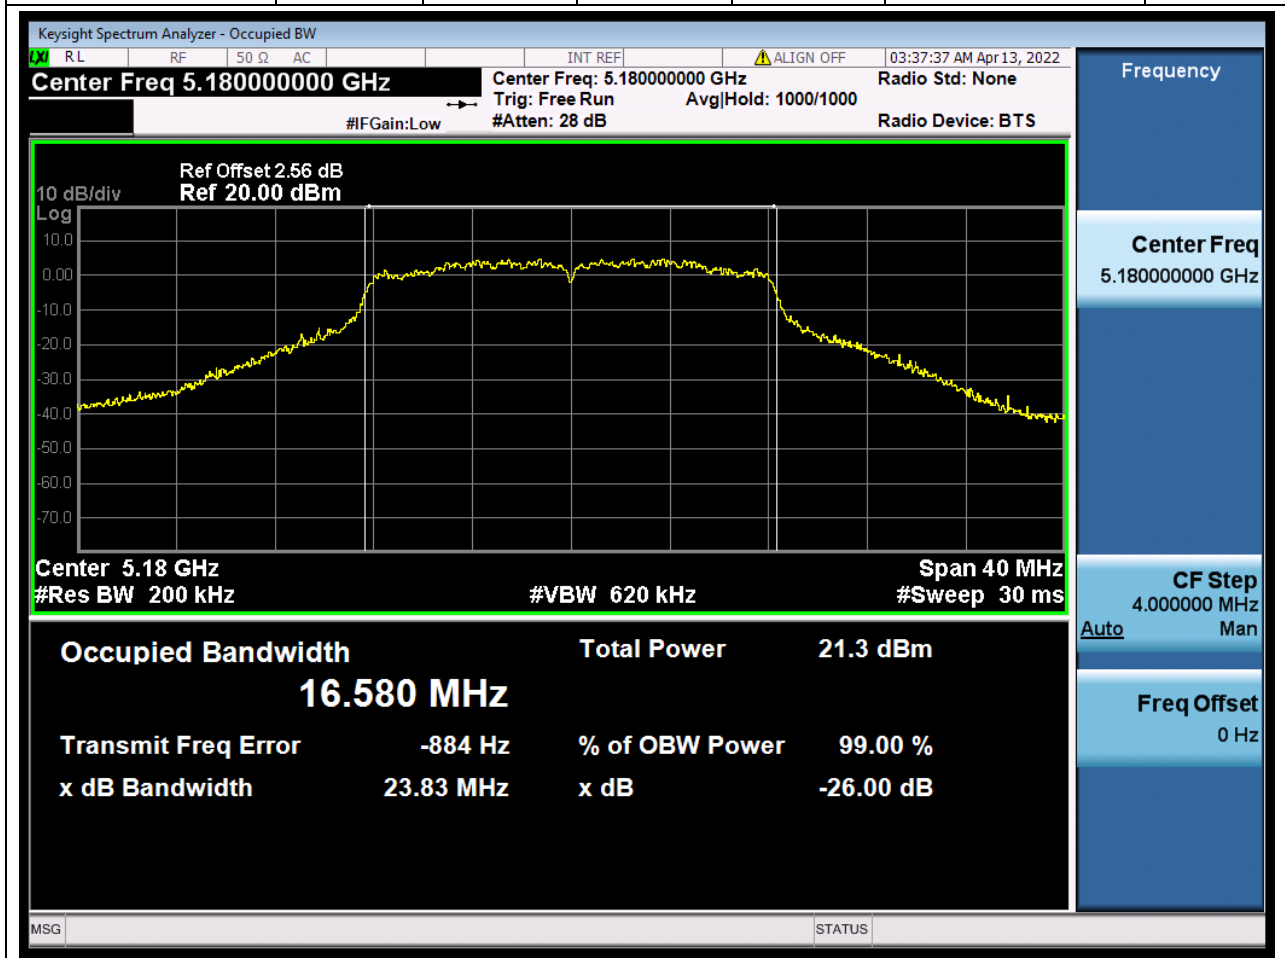

Aux. Antenna

1. 802.11a_20M_U-NII-1_L

1.1. A.2-26dB Bandwidth(NTNV)

Center Frequency (MHz)	XdB Down	RBW (MHz)	Detector	Limit (MHz)	XdB BandWidth (MHz)	Verdict
5180	26	0.2	Peak	0	23.825201	Unknow